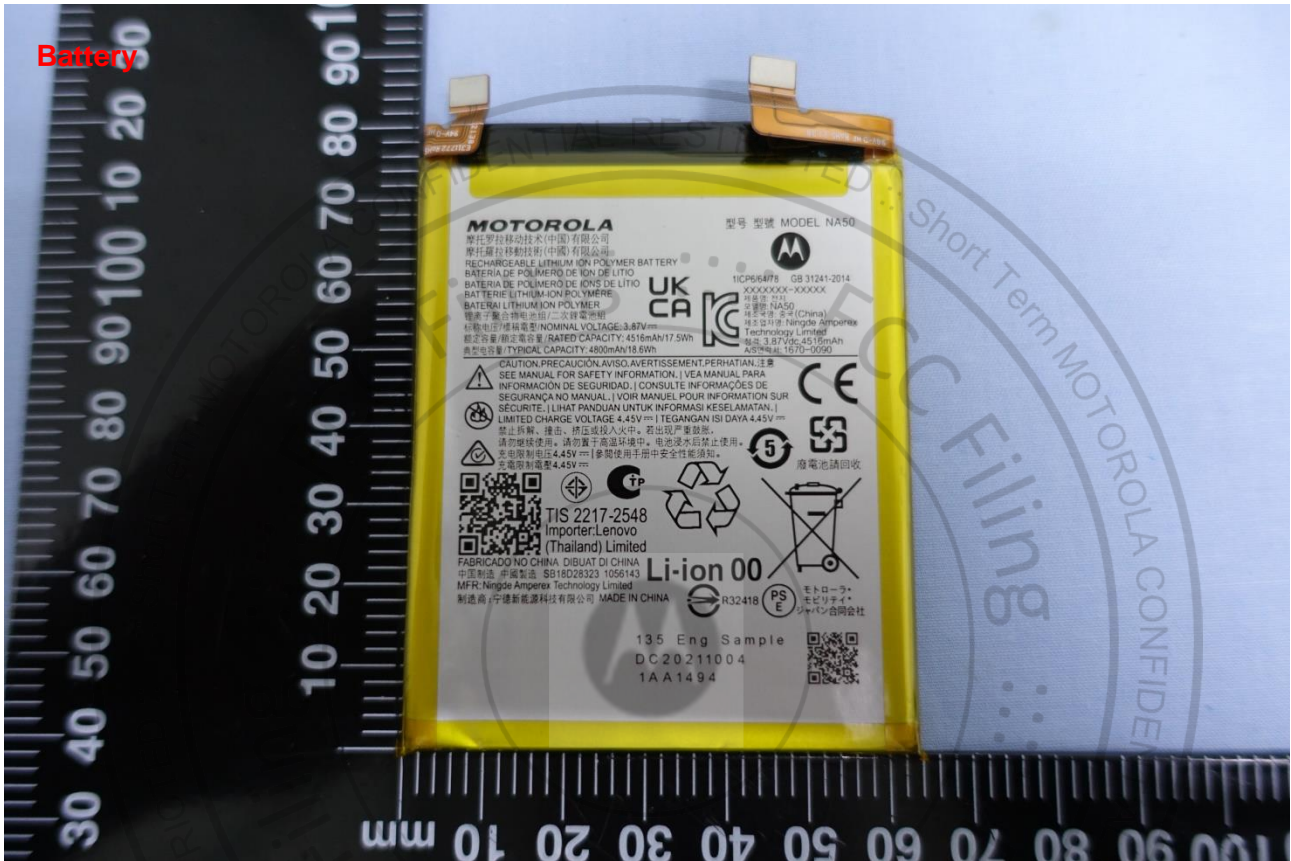

AC Adapter 1 (CHILE)

Brand Name: Motorola / Model Name: XT2201-1

AC Adapter 2 (AU)

Brand Name: Motorola / Model Name: XT2201-1

AC Adapter 3 (AU)

Brand Name: Motorola / Model Name: XT2201-1

Brand Name: Motorola / Model Name: XT2201-1