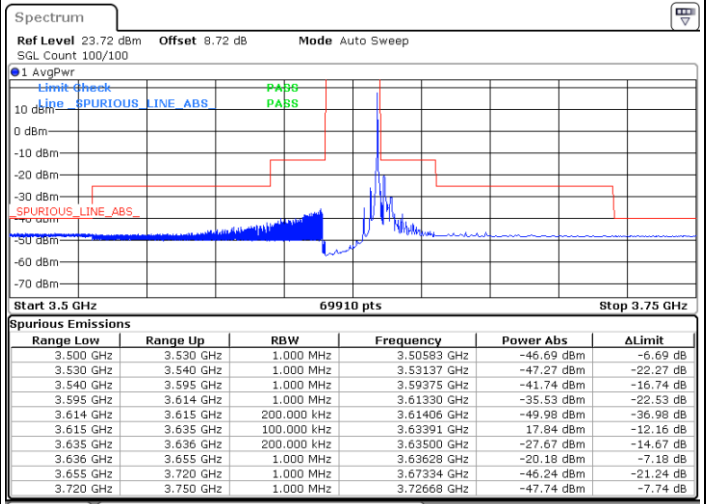

Date: 2.NOV.2021 14:14:59

Highest Channel / Full RB

N/A

Date: 2.NOV.2021 14:10:27

LTE Band 48 / 20MHz

16QAM

Lowest Channel / 1RB0

Lowest Channel / 1RBmax

Date: 2.NOV.2021 14:58:13

Date: 2.NOV.2021 14:49:06

Lowest Channel / Full RB

N/A

Date: 2.NOV.2021 14:41:27

LTE Band 48 / 20MHz

16QAM

Middle Channel / 1RB0

Middle Channel / 1RBmax

Date: 2.NOV.2021 15:10:48

Date: 2.NOV.2021 15:15:19

Middle Channel / Full RB

N/A

Date: 2.NOV.2021 15:19:48

LTE Band 48 / 20MHz

16QAM

Highest Channel / 1RB0

Highest Channel / 1RBmax

Date: 2.NOV.2021 15:49:18

Date: 2.NOV.2021 15:38:20

Highest Channel / Full RB

N/A

Date: 2.NOV.2021 15:26:15

LTE Band 48 / 5MHz