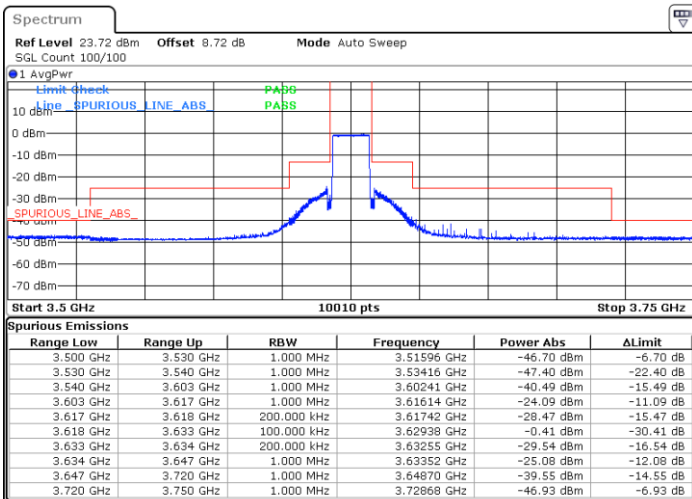

Lowest Channel / 1RBmax

Date: 2.NOV.2021 13:32:57

Date: 2.NOV.2021 13:34:36

Lowest Channel / Full RB

N/A

Date: 2.NOV.2021 13:52:45

LTE Band 48 / 15MHz

64QAM

Middle Channel / 1RB0

Middle Channel / 1RBmax

Date: 2.NOV.2021 13:59:10

Date: 2.NOV.2021 14:00:42

Middle Channel / Full RB

N/A

Date: 2.NOV.2021 14:07:34

LTE Band 48 / 15MHz

64QAM

Highest Channel / 1RB0

Highest Channel / 1RBmax

Date: 2.NOV.2021 14:17:36

Date: 2.NOV.2021 14:16:23

Highest Channel / Full RB

N/A

Date: 2.NOV.2021 14:09:09