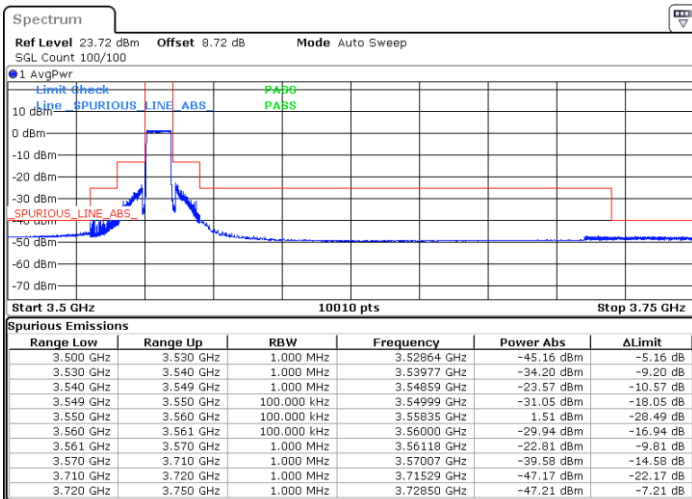

**LTE Band 48 / 5MHz**

**16QAM**

**Highest Channel / 1RB0**

**Highest Channel / 1RBmax**

**Highest Channel / Full RB**

**N/A**

LTE Band 48 / 10MHz

16QAM

Lowest Channel / 1RB0

Lowest Channel / 1RBmax

Date: 2.NOV.2021 12:36:13

Date: 2.NOV.2021 12:40:28

Lowest Channel / Full RB

N/A

Date: 2.NOV.2021 12:44:25

LTE Band 48 / 10MHz

LTE Band 48 / 10MHz

16QAM

Highest Channel / 1RB0

Highest Channel / 1RBmax

Date: 2.NOV.2021 13:17:50

Date: 2.NOV.2021 13:07:55

Highest Channel / Full RB

N/A