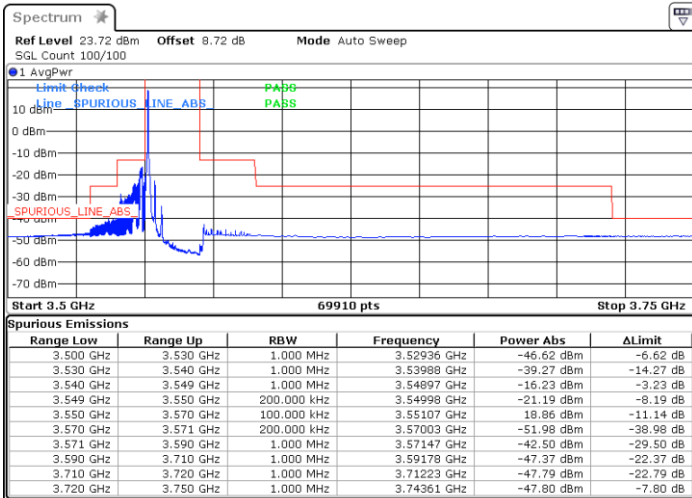

Middle Channel / 1RB0

Middle Channel / 1RBmax

Date: 2.NOV.2021 13:59:10

Date: 2.NOV.2021 14:00:42

Middle Channel / Full RB

N/A

Date: 2.NOV.2021 14:07:34

LTE Band 48 / 15MHz

64QAM

Highest Channel / 1RB0

Highest Channel / 1RBmax

Date: 2.NOV.2021 14:17:36

Date: 2.NOV.2021 14:16:23

Highest Channel / Full RB

N/A

Date: 2.NOV.2021 14:09:09

LTE Band 48 / 20MHz

64QAM

Lowest Channel / 1RB0

Lowest Channel / 1RBmax

Date: 2.NOV.2021 15:02:54

Date: 2.NOV.2021 14:47:33

Lowest Channel / Full RB

N/A