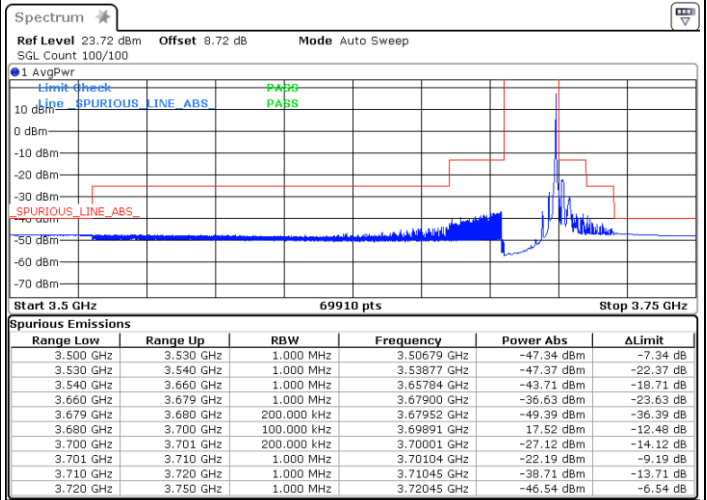

Date: 2.NOV.2021 14:45:52

LTE Band 48 / 20MHz

64QAM

Middle Channel / 1RB0

Middle Channel / 1RBmax

Date: 2.NOV.2021 15:12:17

Date: 2.NOV.2021 15:13:51

Middle Channel / Full RB

N/A

Date: 2.NOV.2021 15:21:15

LTE Band 48 / 20MHz

64QAM

Highest Channel / 1RB0

Highest Channel / 1RBmax

Date: 2.NOV.2021 15:52:02

Date: 2.NOV.2021 15:36:23

Highest Channel / Full RB

N/A

Date: 2.NOV.2021 15:29:52

LTE Band 48 / 5MHz

256QAM

Lowest Channel / 1RB0

Lowest Channel / 1RBmax

Date: 8.NOV.2021 21:42:49