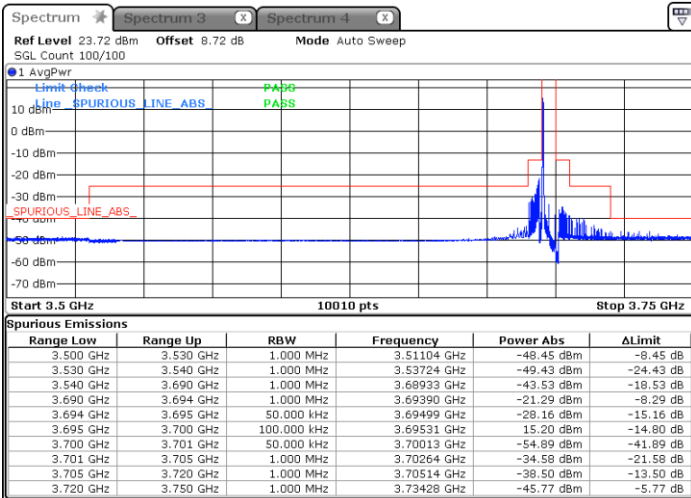

Date: 8.NOV.2021 21:46:44

Lowest Channel / Full RB

N/A

Date: 8.NOV.2021 21:52:17

LTE Band 48 / 5MHz

256QAM

Middle Channel / 1RB0

Middle Channel / 1RBmax

Date: 8.NOV.2021 21:56:35

Date: 8.NOV.2021 21:58:36

Middle Channel / Full RB

N/A

Date: 8.NOV.2021 22:00:25

LTE Band 48 / 5MHz

256QAM

Highest Channel / 1RB0

Highest Channel / 1RBmax

Date: 8.NOV.2021 22:04:44

Date: 8.NOV.2021 22:06:32

Highest Channel / Full RB

N/A

Date: 8.NOV.2021 22:02:57

LTE Band 48 / 10MHz

256QAM

Lowest Channel / 1RB0

Lowest Channel / 1RBmax

Date: 8.NOV.2021 22:47:52

Date: 8.NOV.2021 22:50:35

Lowest Channel / Full RB

N/A

Date: 8.NOV.2021 22:53:59

LTE Band 48 / 10MHz