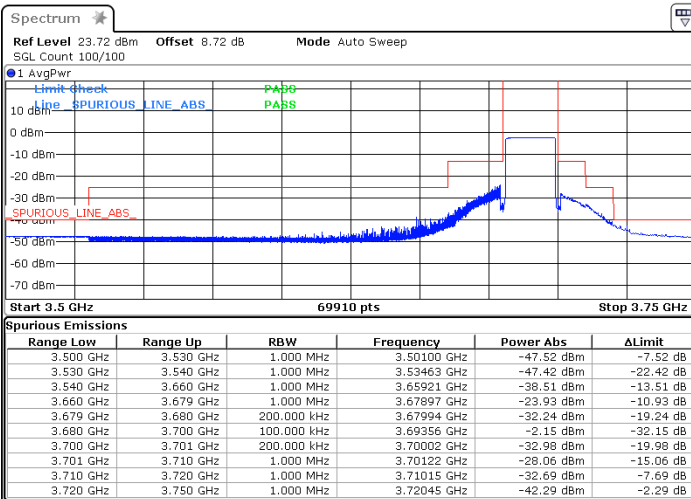

Middle Channel / 1RBmax

Date: 2.NOV.2021 15:10:48

Date: 2.NOV.2021 15:15:19

Middle Channel / Full RB

N/A

Date: 2.NOV.2021 15:19:48

LTE Band 48 / 20MHz

16QAM

Highest Channel / 1RB0

Highest Channel / 1RBmax

Date: 2.NOV.2021 15:49:18

Date: 2.NOV.2021 15:38:20

Highest Channel / Full RB

N/A

Date: 2.NOV.2021 15:26:15

LTE Band 48 / 5MHz

64QAM

Lowest Channel / 1RB0

Lowest Channel / 1RBmax

Date: 2.NOV.2021 11:15:27

Date: 2.NOV.2021 11:26:06

Lowest Channel / Full RB

N/A

Date: 2.NOV.2021 11:16:43