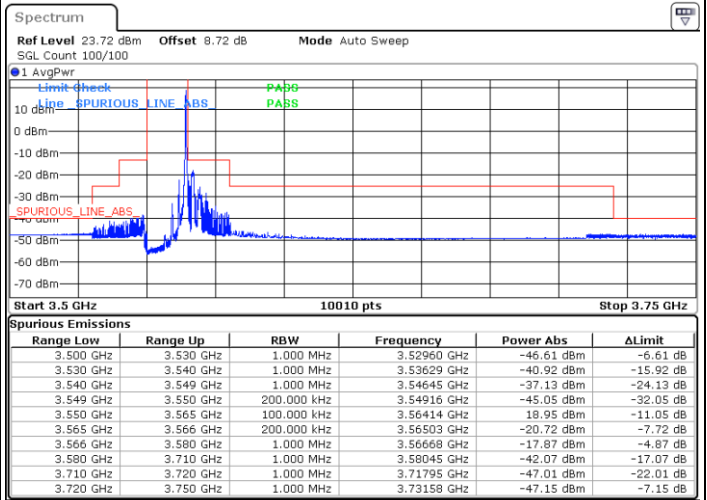

LTE Band 48 / 10MHz

16QAM

Highest Channel / 1RB0

Highest Channel / 1RBmax

Date: 2.NOV.2021 13:17:50

Date: 2.NOV.2021 13:07:55

Highest Channel / Full RB

N/A

Date: 2.NOV.2021 14:28:38

LTE Band 48 / 15MHz

16QAM

Lowest Channel / 1RB0

Lowest Channel / 1RBmax

Date: 2.NOV.2021 13:30:56

Date: 2.NOV.2021 13:36:07

Lowest Channel / Full RB

N/A

Date: 2.NOV.2021 13:50:55

LTE Band 48 / 15MHz

16QAM

Middle Channel / 1RB0

Middle Channel / 1RBmax

Date: 2.NOV.2021 13:57:06

Date: 2.NOV.2021 14:02:00

Middle Channel / Full RB

N/A

Date: 2.NOV.2021 14:06:04

LTE Band 48 / 15MHz

16QAM

Highest Channel / 1RB0

Highest Channel / 1RBmax

Date: 2.NOV.2021 14:18:55