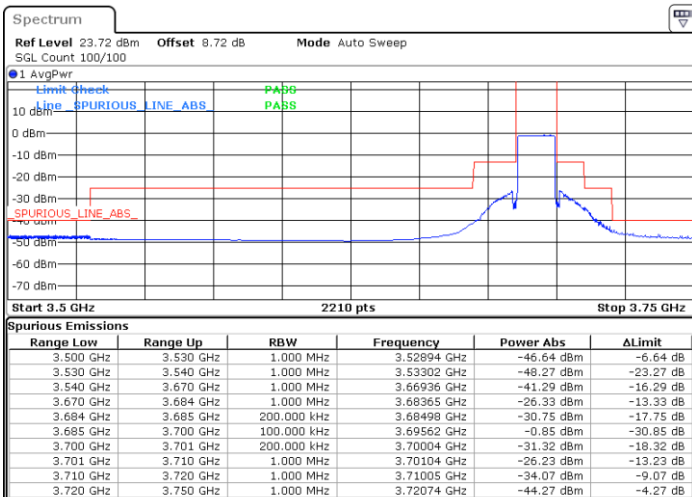

Middle Channel / Full RB

N/A

Date: 2.NOV.2021 14:06:04

LTE Band 48 / 15MHz

16QAM

Highest Channel / 1RB0

Highest Channel / 1RBmax

Date: 2.NOV.2021 14:18:55

Date: 2.NOV.2021 14:14:59

Highest Channel / Full RB

N/A

Date: 2.NOV.2021 14:10:27

LTE Band 48 / 20MHz

16QAM

Lowest Channel / 1RB0

Lowest Channel / 1RBmax