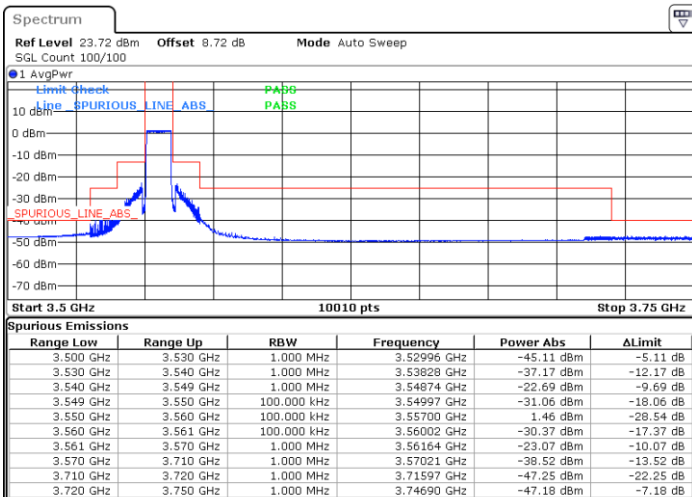

Date: 2.NOV.2021 11:50:25

LTE Band 48 / 5MHz

64QAM

Highest Channel / 1RB0

Highest Channel / 1RBmax

Date: 2.NOV.2021 12:19:29

Date: 2.NOV.2021 12:22:02

Highest Channel / Full RB

N/A

Date: 2.NOV.2021 12:03:23

LTE Band 48 / 10MHz

64QAM

Lowest Channel / 1RB0

Lowest Channel / 1RBmax

Date: 2.NOV.2021 12:37:21

Date: 2.NOV.2021 12:39:08

Lowest Channel / Full RB

N/A

Date: 2.NOV.2021 12:46:02

LTE Band 48 / 10MHz

64QAM

Middle Channel / 1RB0

Middle Channel / 1RBmax

Date: 2.NOV.2021 12:57:13

Date: 2.NOV.2021 12:59:30

Middle Channel / Full RB

N/A

Date: 2.NOV.2021 12:47:26

LTE Band 48 / 10MHz

64QAM

Highest Channel / 1RB0

Highest Channel / 1RBmax