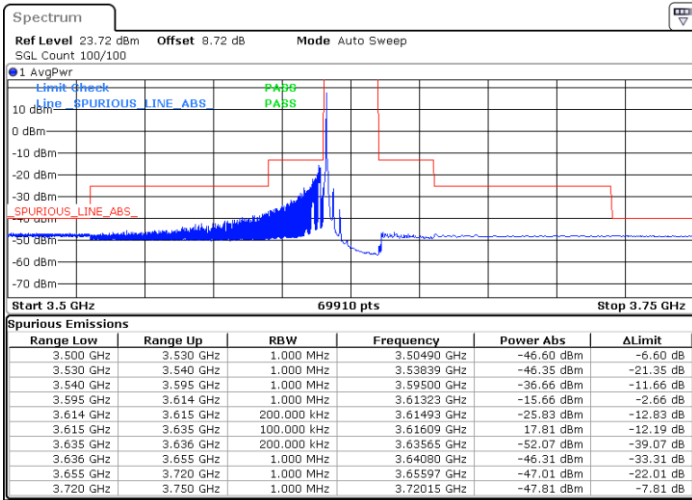

LTE Band 48 / 20MHz

64QAM

Lowest Channel / 1RB0

Lowest Channel / 1RBmax

Date: 2.NOV.2021 15:02:54

Date: 2.NOV.2021 14:47:33

Lowest Channel / Full RB

N/A

Date: 2.NOV.2021 14:45:52

LTE Band 48 / 20MHz

64QAM

Middle Channel / 1RB0

Middle Channel / 1RBmax

Date: 2.NOV.2021 15:12:17

Date: 2.NOV.2021 15:13:51

Middle Channel / Full RB

N/A

Date: 2.NOV.2021 15:21:15

LTE Band 48 / 20MHz

64QAM

Highest Channel / 1RB0

Highest Channel / 1RBmax

Date: 2.NOV.2021 15:52:02

Date: 2.NOV.2021 15:36:23

Highest Channel / Full RB

N/A

Date: 2.NOV.2021 15:29:52

LTE Band 48 / 5MHz

256QAM

Lowest Channel / 1RB0

Lowest Channel / 1RBmax

Date: 8.NOV.2021 21:42:49