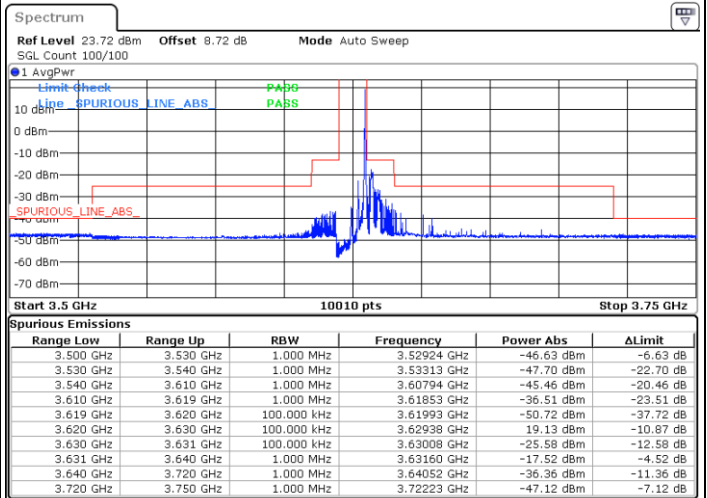

N/A

Date: 2.NOV.2021 12:03:23

LTE Band 48 / 10MHz

64QAM

Lowest Channel / 1RB0

Lowest Channel / 1RBmax

Date: 2.NOV.2021 12:37:21

Date: 2.NOV.2021 12:39:08

Lowest Channel / Full RB

N/A

Date: 2.NOV.2021 12:46:02

LTE Band 48 / 10MHz

64QAM

Middle Channel / 1RB0

Middle Channel / 1RBmax

Date: 2.NOV.2021 12:57:13

Date: 2.NOV.2021 12:59:30

Middle Channel / Full RB

N/A

Date: 2.NOV.2021 12:47:26

LTE Band 48 / 10MHz

64QAM

Highest Channel / 1RB0

Highest Channel / 1RBmax

Date: 2.NOV.2021 13:15:04

Date: 2.NOV.2021 13:10:56

Highest Channel / Full RB

N/A

Date: 2.NOV.2021 14:32:09

LTE Band 48 / 15MHz

64QAM

Lowest Channel / 1RB0