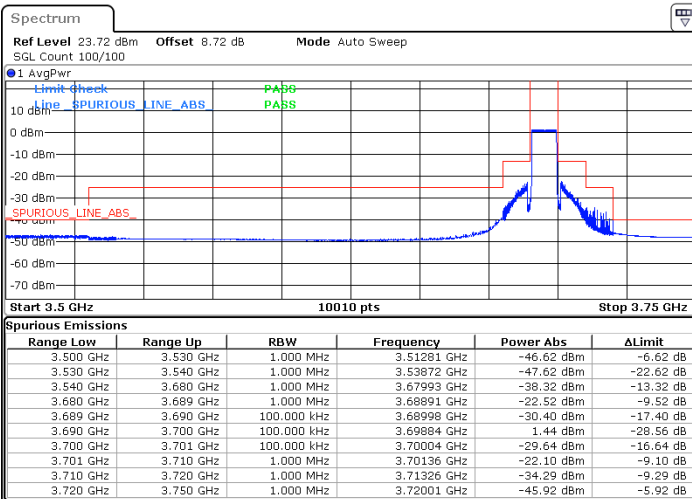

Lowest Channel / Full RB

N/A

Date: 2.NOV.2021 12:46:02

LTE Band 48 / 10MHz

64QAM

Middle Channel / 1RB0

Middle Channel / 1RBmax

Date: 2.NOV.2021 12:57:13

Date: 2.NOV.2021 12:59:30

Middle Channel / Full RB

N/A

Date: 2.NOV.2021 12:47:26

LTE Band 48 / 10MHz

64QAM

Highest Channel / 1RB0

Highest Channel / 1RBmax

Date: 2.NOV.2021 13:15:04

Date: 2.NOV.2021 13:10:56

Highest Channel / Full RB

N/A

Date: 2.NOV.2021 14:32:09

LTE Band 48 / 15MHz

64QAM

Lowest Channel / 1RB0

Lowest Channel / 1RBmax

Date: 2.NOV.2021 13:32:57

Date: 2.NOV.2021 13:34:36

Lowest Channel / Full RB

N/A

Date: 2.NOV.2021 13:52:45

LTE Band 48 / 15MHz

64QAM