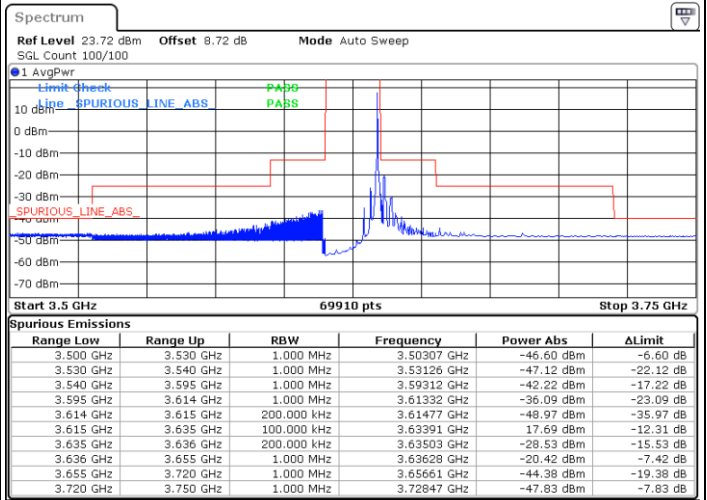

LTE Band 48 / 20MHz

64QAM

Lowest Channel / 1RB0

Lowest Channel / 1RBmax

Date: 2.NOV.2021 15:02:54

Date: 2.NOV.2021 14:47:33

Lowest Channel / Full RB

N/A

Date: 2.NOV.2021 14:45:52

LTE Band 48 / 20MHz

64QAM

Middle Channel / 1RB0

Middle Channel / 1RBmax

Date: 2.NOV.2021 15:12:17

Date: 2.NOV.2021 15:13:51

Middle Channel / Full RB

N/A

Date: 2.NOV.2021 15:21:15

LTE Band 48 / 20MHz

64QAM

Highest Channel / 1RB0

Highest Channel / 1RBmax

Date: 2.NOV.2021 15:52:02

Date: 2.NOV.2021 15:36:23

Highest Channel / Full RB

N/A

Date: 2.NOV.2021 15:29:52

LTE Band 48 / 5MHz

256QAM

Lowest Channel / 1RB0

Lowest Channel / 1RBmax

Date: 8.NOV.2021 21:42:49