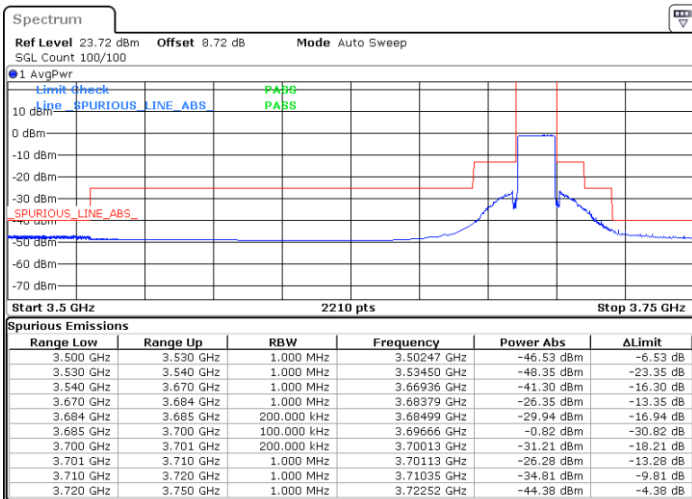

Lowest Channel / 1RBmax

Date: 2.NOV.2021 13:32:57

Date: 2.NOV.2021 13:34:36

Lowest Channel / Full RB

N/A

Date: 2.NOV.2021 13:52:45

LTE Band 48 / 15MHz

64QAM

Middle Channel / 1RB0

Middle Channel / 1RBmax

Date: 2.NOV.2021 13:59:10

Date: 2.NOV.2021 14:00:42

Middle Channel / Full RB

N/A

Date: 2.NOV.2021 14:07:34

LTE Band 48 / 15MHz

64QAM

Highest Channel / 1RB0

Highest Channel / 1RBmax

Date: 2.NOV.2021 14:17:36

Date: 2.NOV.2021 14:16:23

Highest Channel / Full RB

N/A

Date: 2.NOV.2021 14:09:09

LTE Band 48 / 20MHz

64QAM

Lowest Channel / 1RB0

Lowest Channel / 1RBmax

Date: 2.NOV.2021 15:02:54

Date: 2.NOV.2021 14:47:33

Lowest Channel / Full RB

N/A