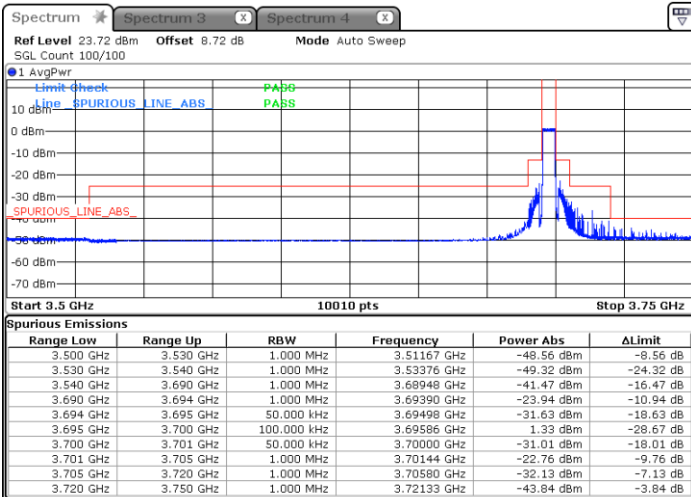

Date: 8.NOV.2021 21:46:44

Lowest Channel / Full RB

N/A

Date: 8.NOV.2021 21:52:17

LTE Band 48 / 5MHz

256QAM

Middle Channel / 1RB0

Middle Channel / 1RBmax

Date: 8.NOV.2021 21:56:35

Date: 8.NOV.2021 21:58:36

Middle Channel / Full RB

N/A

Date: 8.NOV.2021 22:00:25

LTE Band 48 / 5MHz

256QAM

Highest Channel / 1RB0

Highest Channel / 1RBmax

Date: 8.NOV.2021 22:04:44

Date: 8.NOV.2021 22:06:32

Highest Channel / Full RB

N/A

Date: 8.NOV.2021 22:02:57

LTE Band 48 / 10MHz

256QAM

Lowest Channel / 1RB0

Lowest Channel / 1RBmax

Date: 8.NOV.2021 22:47:52

Date: 8.NOV.2021 22:50:35

Lowest Channel / Full RB

N/A

Date: 8.NOV.2021 22:53:59

LTE Band 48 / 10MHz