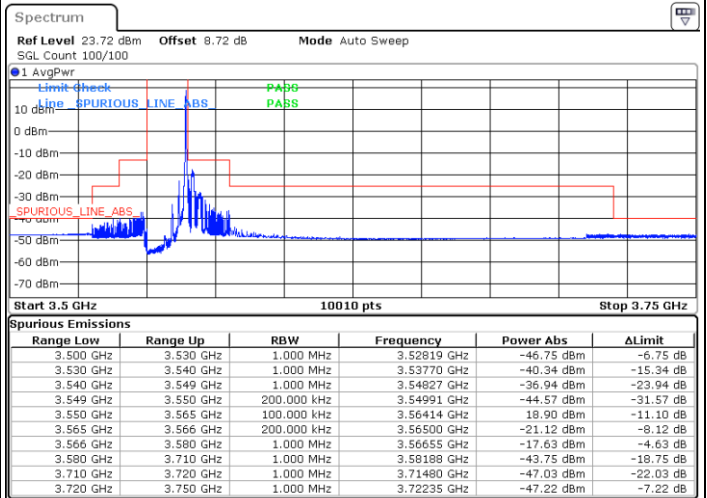

Date: 2.NOV.2021 12:59:30

Middle Channel / Full RB

N/A

Date: 2.NOV.2021 12:47:26

LTE Band 48 / 10MHz

64QAM

Highest Channel / 1RB0

Highest Channel / 1RBmax

Date: 2.NOV.2021 13:15:04

Date: 2.NOV.2021 13:10:56

Highest Channel / Full RB

N/A

Date: 2.NOV.2021 14:32:09

LTE Band 48 / 15MHz

64QAM

Lowest Channel / 1RB0

Lowest Channel / 1RBmax

Date: 2.NOV.2021 13:32:57

Date: 2.NOV.2021 13:34:36

Lowest Channel / Full RB

N/A

Date: 2.NOV.2021 13:52:45

LTE Band 48 / 15MHz

64QAM

Middle Channel / 1RB0

Middle Channel / 1RBmax

Date: 2.NOV.2021 13:59:10

Date: 2.NOV.2021 14:00:42

Middle Channel / Full RB

N/A

Date: 2.NOV.2021 14:07:34

LTE Band 48 / 15MHz