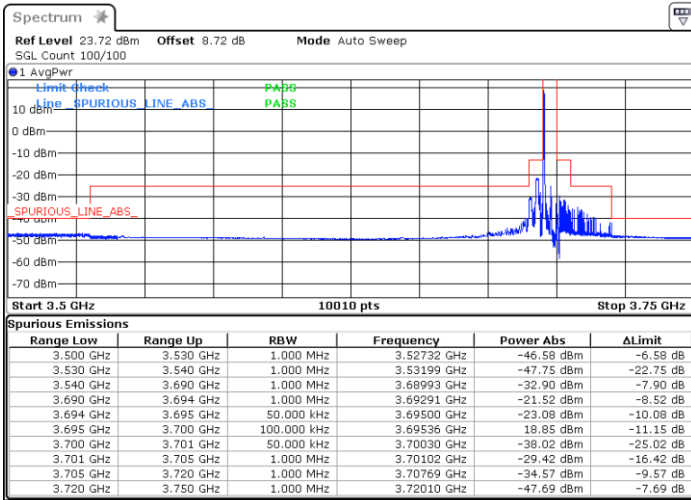

LTE Band 48 / 5MHz

64QAM

Middle Channel / 1RB0

Middle Channel / 1RBmax

Date: 2.NOV.2021 11:42:46

Date: 2.NOV.2021 11:44:44

Middle Channel / Full RB

N/A

Date: 2.NOV.2021 11:50:25

LTE Band 48 / 5MHz

64QAM

Highest Channel / 1RB0

Highest Channel / 1RBmax

Date: 2.NOV.2021 12:19:29

Date: 2.NOV.2021 12:22:02

Highest Channel / Full RB

N/A

Date: 2.NOV.2021 12:03:23

LTE Band 48 / 10MHz

64QAM

Lowest Channel / 1RB0

Lowest Channel / 1RBmax

Date: 2.NOV.2021 12:37:21

Date: 2.NOV.2021 12:39:08

Lowest Channel / Full RB

N/A

Date: 2.NOV.2021 12:46:02

LTE Band 48 / 10MHz

64QAM

Middle Channel / 1RB0

Middle Channel / 1RBmax

Date: 2.NOV.2021 12:57:13