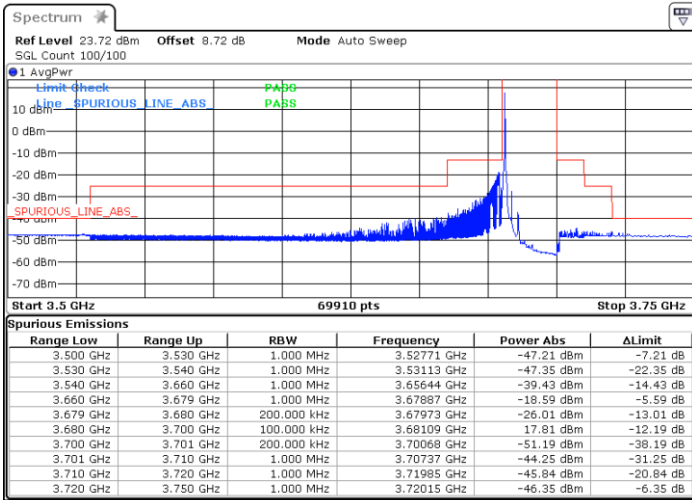

Date: 2.NOV.2021 14:45:52

LTE Band 48 / 20MHz

64QAM

Middle Channel / 1RB0

Middle Channel / 1RBmax

Date: 2.NOV.2021 15:12:17

Date: 2.NOV.2021 15:13:51

Middle Channel / Full RB

N/A

Date: 2.NOV.2021 15:21:15

LTE Band 48 / 20MHz

64QAM

Highest Channel / 1RB0

Highest Channel / 1RBmax

Date: 2.NOV.2021 15:52:02

Date: 2.NOV.2021 15:36:23

Highest Channel / Full RB

N/A

Date: 2.NOV.2021 15:29:52

LTE Band 48 / 5MHz

256QAM

Lowest Channel / 1RB0

Lowest Channel / 1RBmax

Date: 8.NOV.2021 21:42:49

Date: 8.NOV.2021 21:46:44

Lowest Channel / Full RB

N/A

Date: 8.NOV.2021 21:52:17

LTE Band 48 / 5MHz

256QAM

Middle Channel / 1RB0

Middle Channel / 1RBmax