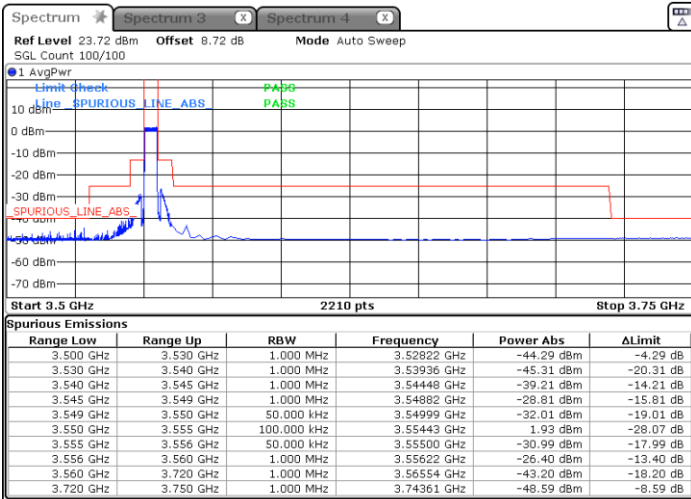

N/A

Date: 2.NOV.2021 15:21:15

LTE Band 48 / 20MHz

64QAM

Highest Channel / 1RB0

Highest Channel / 1RBmax

Date: 2.NOV.2021 15:52:02

Date: 2.NOV.2021 15:36:23

Highest Channel / Full RB

N/A

Date: 2.NOV.2021 15:29:52

LTE Band 48 / 5MHz

256QAM

Lowest Channel / 1RB0

Lowest Channel / 1RBmax

Date: 8.NOV.2021 21:42:49

Date: 8.NOV.2021 21:46:44

Lowest Channel / Full RB

N/A

Date: 8.NOV.2021 21:52:17

LTE Band 48 / 5MHz

256QAM

Middle Channel / 1RB0

Middle Channel / 1RBmax

Date: 8.NOV.2021 21:56:35

Date: 8.NOV.2021 21:58:36

Middle Channel / Full RB

N/A

Date: 8.NOV.2021 22:00:25

LTE Band 48 / 5MHz

256QAM

Highest Channel / 1RB0