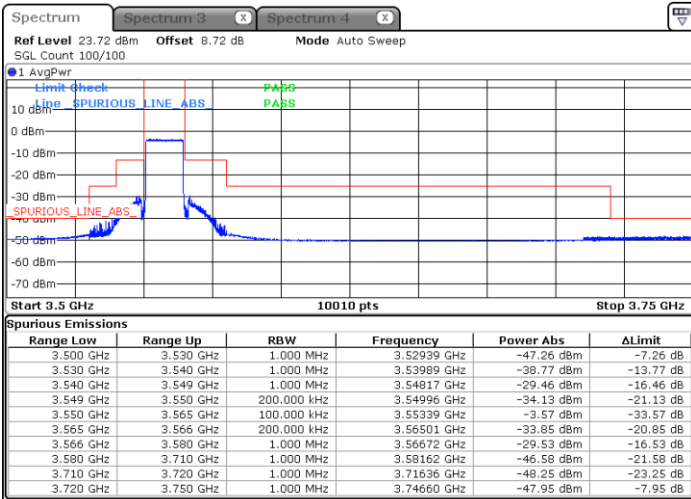

Lowest Channel / Full RB

N/A

Date: 8.NOV.2021 23:19:46