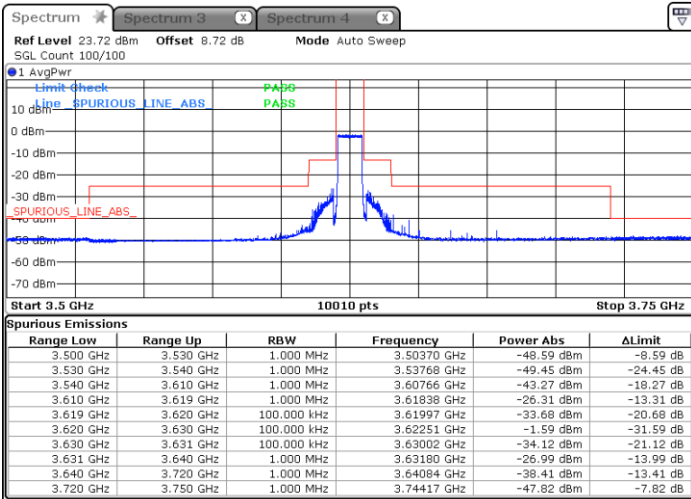

Highest Channel / 1RBmax

Date: 8.NOV.2021 22:04:44

Date: 8.NOV.2021 22:06:32

Highest Channel / Full RB

N/A

Date: 8.NOV.2021 22:02:57

LTE Band 48 / 10MHz

256QAM

Lowest Channel / 1RB0

Lowest Channel / 1RBmax

Date: 8.NOV.2021 22:47:52

Date: 8.NOV.2021 22:50:35

Lowest Channel / Full RB

N/A

Date: 8.NOV.2021 22:53:59

LTE Band 48 / 10MHz

256QAM

Middle Channel / 1RB0

Middle Channel / 1RBmax

Date: 8.NOV.2021 22:12:30

Date: 8.NOV.2021 22:15:07

Middle Channel / Full RB

N/A

Date: 8.NOV.2021 22:10:17

LTE Band 48 / 10MHz

256QAM

Highest Channel / 1RB0

Highest Channel / 1RBmax

Date: 8.NOV.2021 23:02:16

Date: 8.NOV.2021 23:06:21

Highest Channel / Full RB

N/A