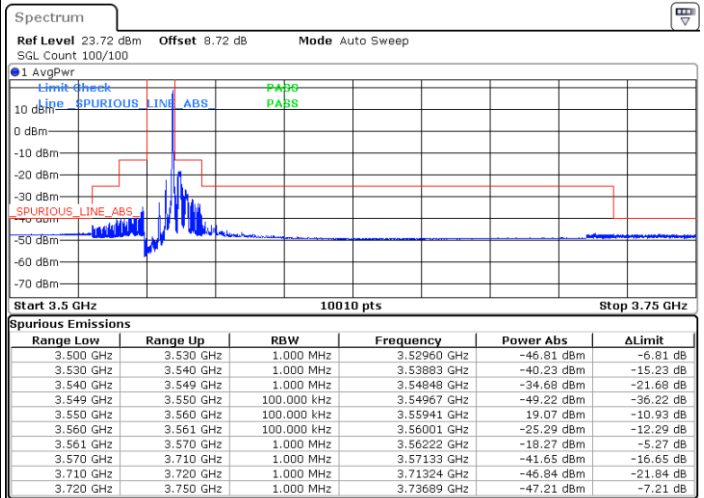

Date: 2.NOV.2021 11:50:25

LTE Band 48 / 5MHz

64QAM

Highest Channel / 1RB0

Highest Channel / 1RBmax

Date: 2.NOV.2021 12:19:29

Date: 2.NOV.2021 12:22:02

Highest Channel / Full RB

N/A

Date: 2.NOV.2021 12:03:23

LTE Band 48 / 10MHz

64QAM

Lowest Channel / 1RB0

Lowest Channel / 1RBmax

Date: 2.NOV.2021 12:37:21

Date: 2.NOV.2021 12:39:08

Lowest Channel / Full RB

N/A

Date: 2.NOV.2021 12:46:02

LTE Band 48 / 10MHz

64QAM

Middle Channel / 1RB0

Middle Channel / 1RBmax

Date: 2.NOV.2021 12:57:13

Date: 2.NOV.2021 12:59:30

Middle Channel / Full RB

N/A

Date: 2.NOV.2021 12:47:26

LTE Band 48 / 10MHz

64QAM

Highest Channel / 1RB0

Highest Channel / 1RBmax