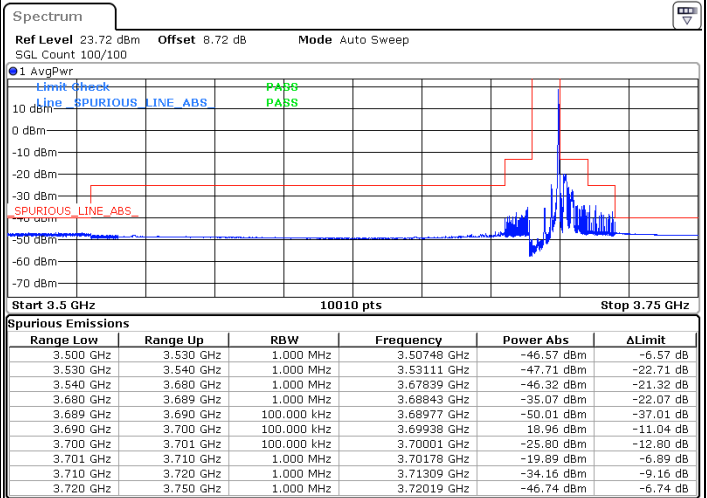

Lowest Channel / Full RB

N/A

Date: 2.NOV.2021 12:46:02

LTE Band 48 / 10MHz

64QAM

Middle Channel / 1RB0

Middle Channel / 1RBmax

Date: 2.NOV.2021 12:57:13

Date: 2.NOV.2021 12:59:30

Middle Channel / Full RB

N/A

Date: 2.NOV.2021 12:47:26

LTE Band 48 / 10MHz

64QAM

Highest Channel / 1RB0

Highest Channel / 1RBmax

Date: 2.NOV.2021 13:15:04

Date: 2.NOV.2021 13:10:56

Highest Channel / Full RB

N/A

Date: 2.NOV.2021 14:32:09

LTE Band 48 / 15MHz

64QAM

Lowest Channel / 1RB0

Lowest Channel / 1RBmax

Date: 2.NOV.2021 13:32:57

Date: 2.NOV.2021 13:34:36

Lowest Channel / Full RB

N/A

Date: 2.NOV.2021 13:52:45

LTE Band 48 / 15MHz

64QAM