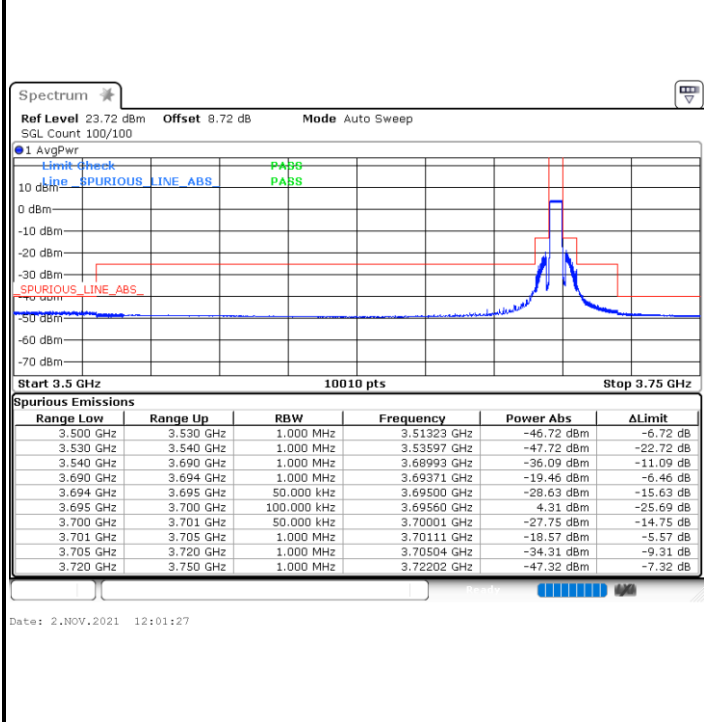

**LTE Band 48 / 5MHz**

**16QAM**

**Highest Channel / 1RB0**

**Highest Channel / 1RBmax**

**Highest Channel / Full RB**

**N/A**

LTE Band 48 / 10MHz

16QAM

Lowest Channel / 1RB0

Lowest Channel / 1RBmax

Date: 2.NOV.2021 12:36:13

Date: 2.NOV.2021 12:40:28

Lowest Channel / Full RB

N/A

Date: 2.NOV.2021 12:44:25

LTE Band 48 / 10MHz