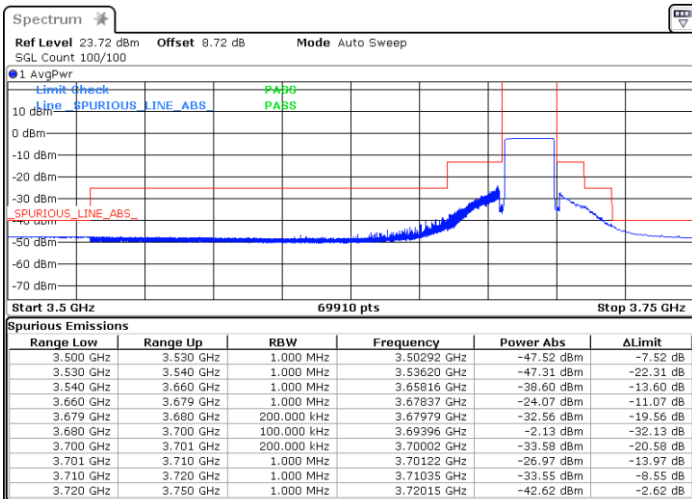

Date: 2.NOV.2021 14:45:52

LTE Band 48 / 20MHz

64QAM

Middle Channel / 1RB0

Middle Channel / 1RBmax

Date: 2.NOV.2021 15:12:17

Date: 2.NOV.2021 15:13:51

Middle Channel / Full RB

N/A

Date: 2.NOV.2021 15:21:15

LTE Band 48 / 20MHz

64QAM

Highest Channel / 1RB0

Highest Channel / 1RBmax

Date: 2.NOV.2021 15:52:02

Date: 2.NOV.2021 15:36:23

Highest Channel / Full RB

N/A

Date: 2.NOV.2021 15:29:52

LTE Band 48 / 5MHz

256QAM

Lowest Channel / 1RB0

Lowest Channel / 1RBmax

Date: 8.NOV.2021 21:42:49