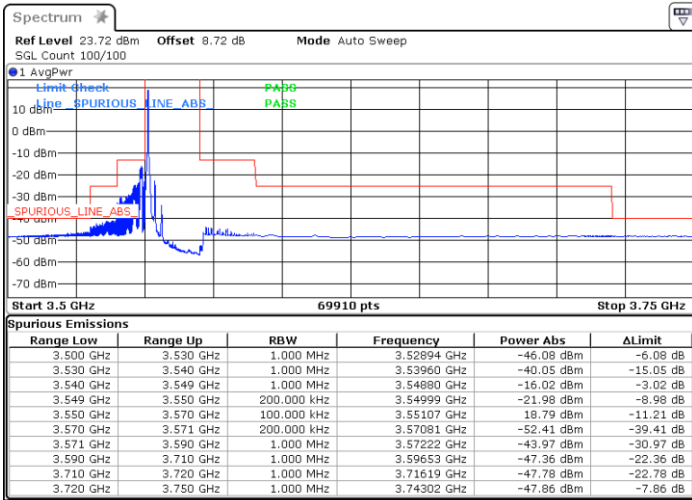

Middle Channel / Full RB

N/A

Date: 2.NOV.2021 14:06:04

LTE Band 48 / 15MHz

16QAM

Highest Channel / 1RB0

Highest Channel / 1RBmax

Date: 2.NOV.2021 14:18:55

Date: 2.NOV.2021 14:14:59

Highest Channel / Full RB

N/A

Date: 2.NOV.2021 14:10:27

LTE Band 48 / 20MHz

16QAM

Lowest Channel / 1RB0

Lowest Channel / 1RBmax

Date: 2.NOV.2021 14:58:13

Date: 2.NOV.2021 14:49:06

Lowest Channel / Full RB

N/A

Date: 2.NOV.2021 14:41:27

LTE Band 48 / 20MHz

16QAM

Middle Channel / 1RB0