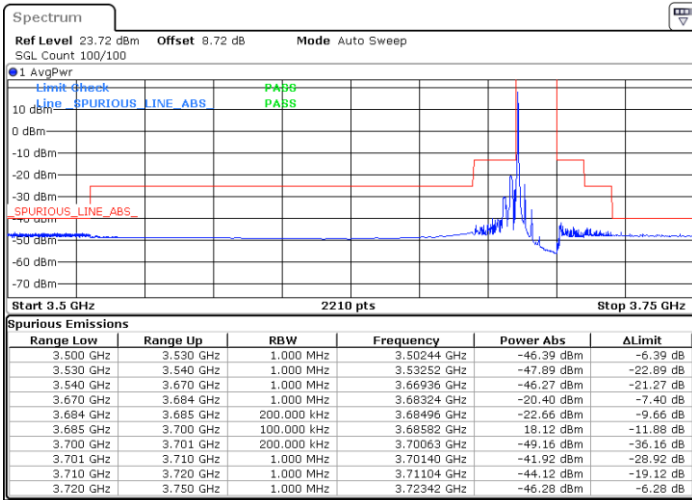

Lowest Channel / 1RBmax

Date: 2.NOV.2021 13:32:57

Date: 2.NOV.2021 13:34:36

Lowest Channel / Full RB

N/A

Date: 2.NOV.2021 13:52:45

LTE Band 48 / 15MHz

64QAM

Middle Channel / 1RB0

Middle Channel / 1RBmax

Date: 2.NOV.2021 13:59:10

Date: 2.NOV.2021 14:00:42

Middle Channel / Full RB

N/A

Date: 2.NOV.2021 14:07:34

LTE Band 48 / 15MHz

64QAM

Highest Channel / 1RB0

Highest Channel / 1RBmax

Date: 2.NOV.2021 14:17:36

Date: 2.NOV.2021 14:16:23

Highest Channel / Full RB

N/A

Date: 2.NOV.2021 14:09:09

LTE Band 48 / 20MHz

64QAM

Lowest Channel / 1RB0

Lowest Channel / 1RBmax

Date: 2.NOV.2021 15:02:54

Date: 2.NOV.2021 14:47:33

Lowest Channel / Full RB

N/A