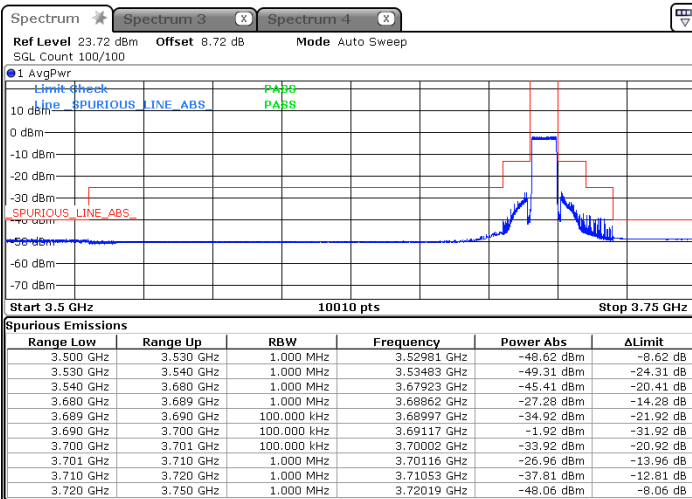

Lowest Channel / 1RB0

Lowest Channel / 1RBmax

Date: 8.NOV.2021 22:47:52

Date: 8.NOV.2021 22:50:35

Lowest Channel / Full RB

N/A

Date: 8.NOV.2021 22:53:59

LTE Band 48 / 10MHz

LTE Band 48 / 10MHz

256QAM

Highest Channel / 1RB0

Highest Channel / 1RBmax

Date: 8.NOV.2021 23:02:16

Date: 8.NOV.2021 23:06:21

Highest Channel / Full RB

N/A

Date: 8.NOV.2021 23:10:43

LTE Band 48 / 15MHz

256QAM

Lowest Channel / 1RB0

Lowest Channel / 1RBmax

Date: 8.NOV.2021 23:15:03

Date: 8.NOV.2021 23:17:33

Lowest Channel / Full RB