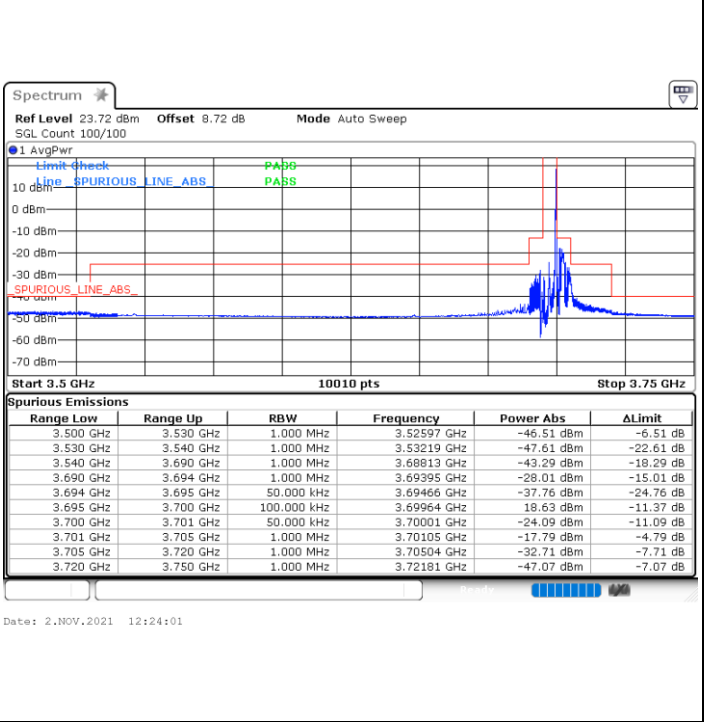

**LTE Band 48 / 5MHz**

**16QAM**

**Highest Channel / 1RB0**

**Highest Channel / 1RBmax**

**Highest Channel / Full RB**

**N/A**

LTE Band 48 / 10MHz

16QAM

Lowest Channel / 1RB0

Lowest Channel / 1RBmax

Date: 2.NOV.2021 12:36:13

Date: 2.NOV.2021 12:40:28

Lowest Channel / Full RB

N/A

Date: 2.NOV.2021 12:44:25

LTE Band 48 / 10MHz