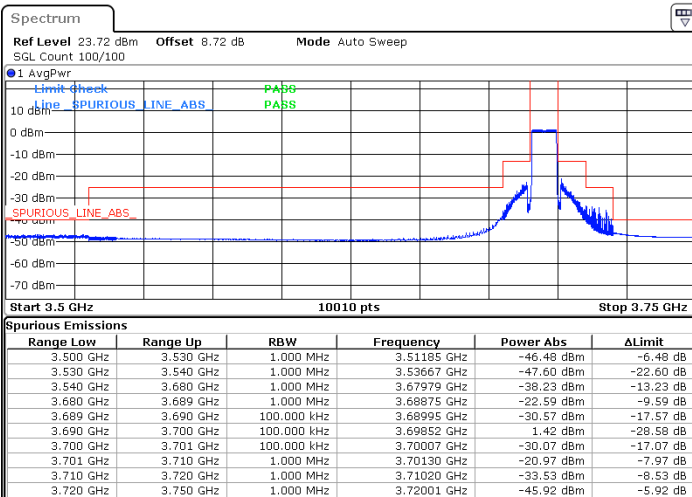

LTE Band 48 / 10MHz

16QAM

Highest Channel / 1RB0

Highest Channel / 1RBmax

Date: 2.NOV.2021 13:17:50

Date: 2.NOV.2021 13:07:55

Highest Channel / Full RB

N/A

Date: 2.NOV.2021 14:28:38

LTE Band 48 / 15MHz

16QAM

Lowest Channel / 1RB0

Lowest Channel / 1RBmax

Date: 2.NOV.2021 13:30:56

Date: 2.NOV.2021 13:36:07

Lowest Channel / Full RB