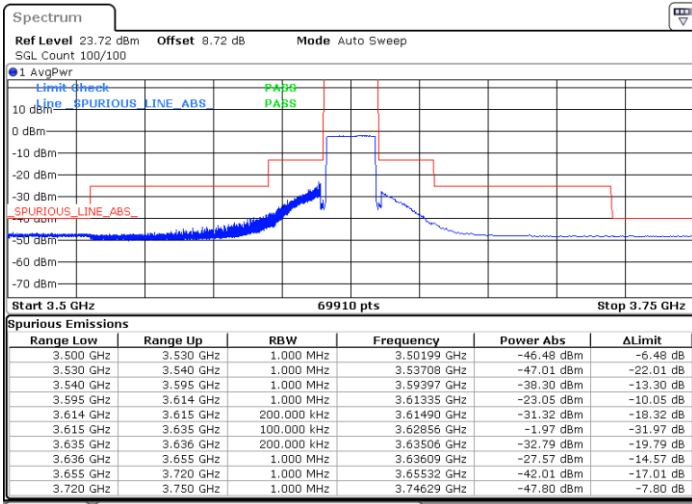

Date: 2.NOV.2021 14:58:13

Date: 2.NOV.2021 14:49:06

Lowest Channel / Full RB

N/A

Date: 2.NOV.2021 14:41:27

LTE Band 48 / 20MHz

16QAM

Middle Channel / 1RB0

Middle Channel / 1RBmax

Date: 2.NOV.2021 15:10:48

Date: 2.NOV.2021 15:15:19

Middle Channel / Full RB

N/A

Date: 2.NOV.2021 15:19:48

LTE Band 48 / 20MHz

16QAM

Highest Channel / 1RB0

Highest Channel / 1RBmax

Date: 2.NOV.2021 15:49:18

Date: 2.NOV.2021 15:38:20

Highest Channel / Full RB

N/A

Date: 2.NOV.2021 15:26:15

LTE Band 48 / 5MHz