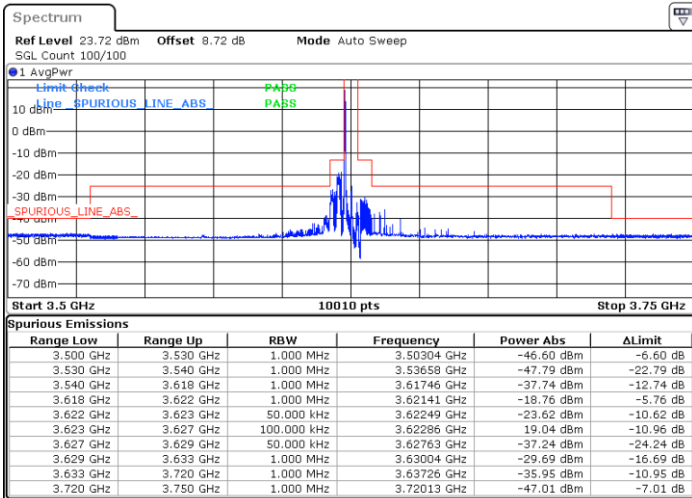

Highest Channel / 1RB0

Highest Channel / 1RBmax

Date: 2.NOV.2021 15:49:18

Date: 2.NOV.2021 15:38:20

Highest Channel / Full RB

N/A

Date: 2.NOV.2021 15:26:15

LTE Band 48 / 5MHz

64QAM

Lowest Channel / 1RB0

Lowest Channel / 1RBmax

Date: 2.NOV.2021 11:15:27

Date: 2.NOV.2021 11:26:06

Lowest Channel / Full RB

N/A

Date: 2.NOV.2021 11:16:43

LTE Band 48 / 5MHz

64QAM

Middle Channel / 1RB0

Middle Channel / 1RBmax

Date: 2.NOV.2021 11:42:46

Date: 2.NOV.2021 11:44:44

Middle Channel / Full RB

N/A

Date: 2.NOV.2021 11:50:25

LTE Band 48 / 5MHz

64QAM

Highest Channel / 1RB0

Highest Channel / 1RBmax

Date: 2.NOV.2021 12:19:29

Date: 2.NOV.2021 12:22:02

Highest Channel / Full RB