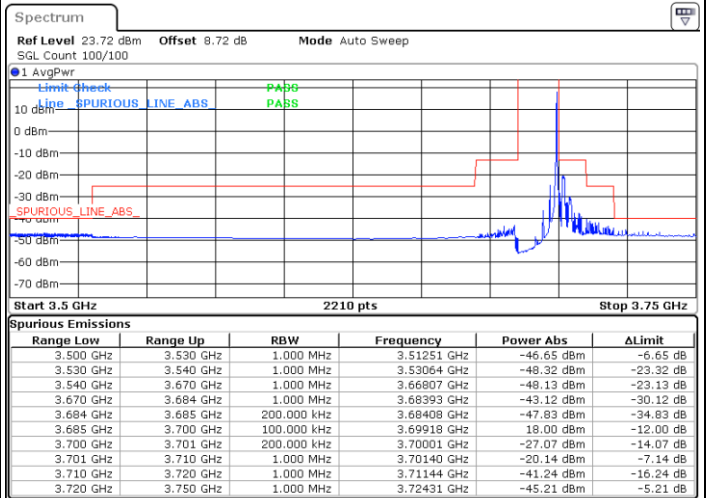

Middle Channel / Full RB

N/A

Date: 2.NOV.2021 14:06:04

LTE Band 48 / 15MHz

16QAM

Highest Channel / 1RB0

Highest Channel / 1RBmax

Date: 2.NOV.2021 14:18:55

Date: 2.NOV.2021 14:14:59

Highest Channel / Full RB

N/A

Date: 2.NOV.2021 14:10:27

LTE Band 48 / 20MHz

16QAM

Lowest Channel / 1RB0

Lowest Channel / 1RBmax