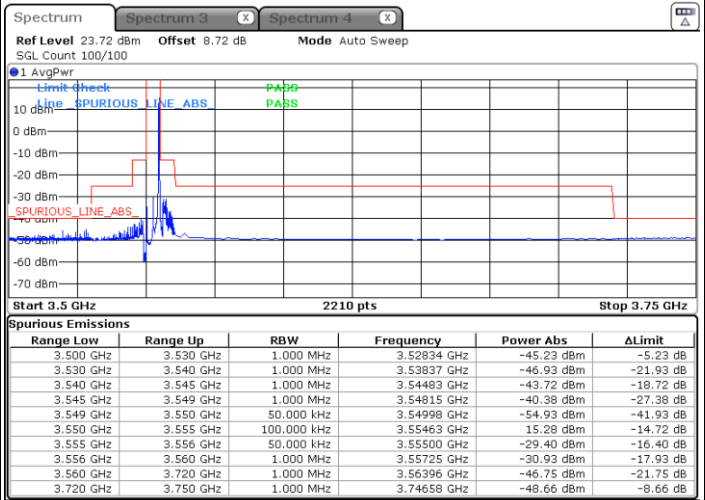

N/A

Date: 2.NOV.2021 15:21:15

LTE Band 48 / 20MHz

64QAM

Highest Channel / 1RB0

Highest Channel / 1RBmax

Date: 2.NOV.2021 15:52:02

Date: 2.NOV.2021 15:36:23

Highest Channel / Full RB

N/A

Date: 2.NOV.2021 15:29:52

LTE Band 48 / 5MHz

256QAM

Lowest Channel / 1RB0

Lowest Channel / 1RBmax

Date: 8.NOV.2021 21:42:49

Date: 8.NOV.2021 21:46:44

Lowest Channel / Full RB

N/A

Date: 8.NOV.2021 21:52:17

LTE Band 48 / 5MHz

256QAM

Middle Channel / 1RB0

Middle Channel / 1RBmax

Date: 8.NOV.2021 21:56:35

Date: 8.NOV.2021 21:58:36

Middle Channel / Full RB

N/A

Date: 8.NOV.2021 22:00:25

LTE Band 48 / 5MHz

256QAM

Highest Channel / 1RB0