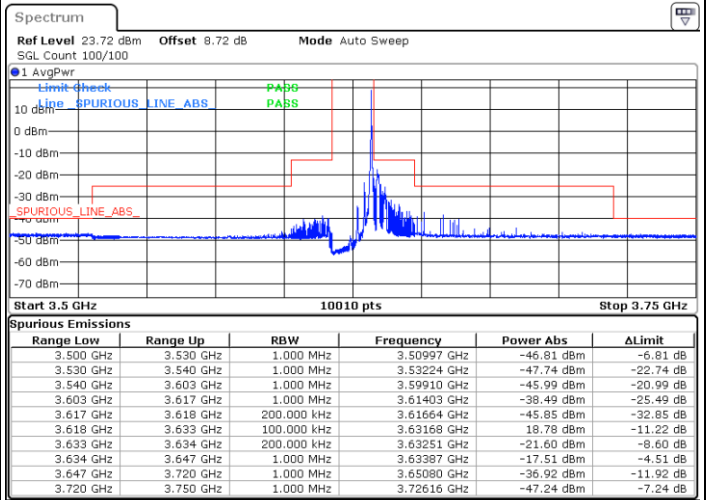

Date: 2.NOV.2021 13:15:04

Date: 2.NOV.2021 13:10:56

Highest Channel / Full RB

N/A

Date: 2.NOV.2021 14:32:09

LTE Band 48 / 15MHz

64QAM

Lowest Channel / 1RB0

Lowest Channel / 1RBmax

Date: 2.NOV.2021 13:32:57

Date: 2.NOV.2021 13:34:36

Lowest Channel / Full RB

N/A

Date: 2.NOV.2021 13:52:45

LTE Band 48 / 15MHz

64QAM

Middle Channel / 1RB0

Middle Channel / 1RBmax

Date: 2.NOV.2021 13:59:10

Date: 2.NOV.2021 14:00:42

Middle Channel / Full RB

N/A

Date: 2.NOV.2021 14:07:34

LTE Band 48 / 15MHz