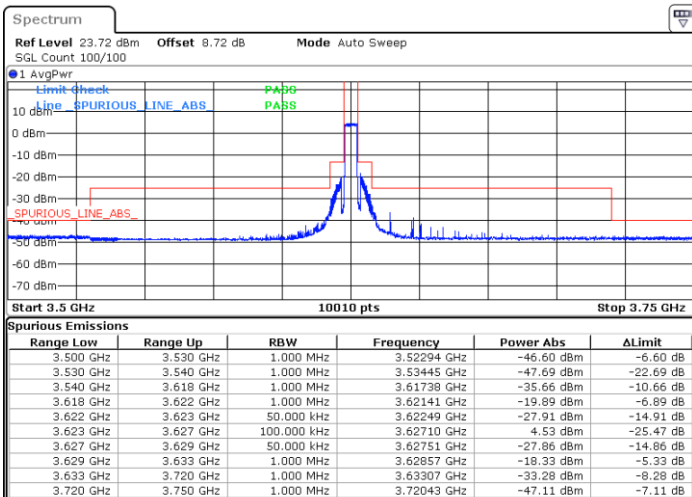

LTE Band 48 / 5MHz

64QAM

Middle Channel / 1RB0

Middle Channel / 1RBmax

Date: 2.NOV.2021 11:42:46

Date: 2.NOV.2021 11:44:44

Middle Channel / Full RB

N/A

Date: 2.NOV.2021 11:50:25

LTE Band 48 / 5MHz

64QAM

Highest Channel / 1RB0

Highest Channel / 1RBmax

Date: 2.NOV.2021 12:19:29

Date: 2.NOV.2021 12:22:02

Highest Channel / Full RB