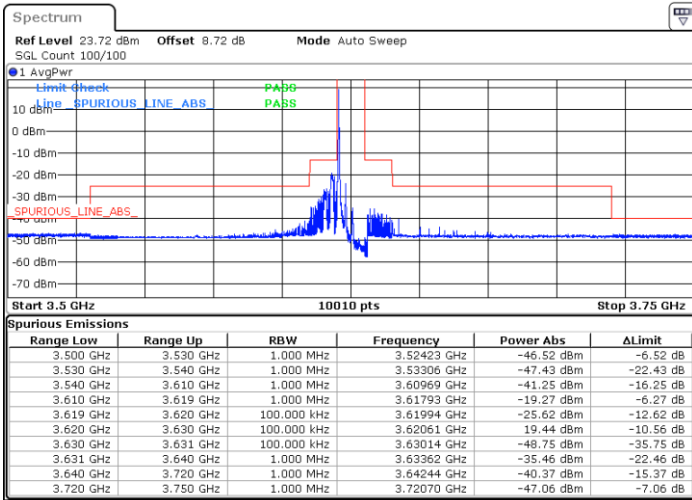

LTE Band 48 / 10MHz

16QAM

Middle Channel / 1RB0

Middle Channel / 1RBmax

Date: 2.NOV.2021 12:55:34

Date: 2.NOV.2021 13:00:33