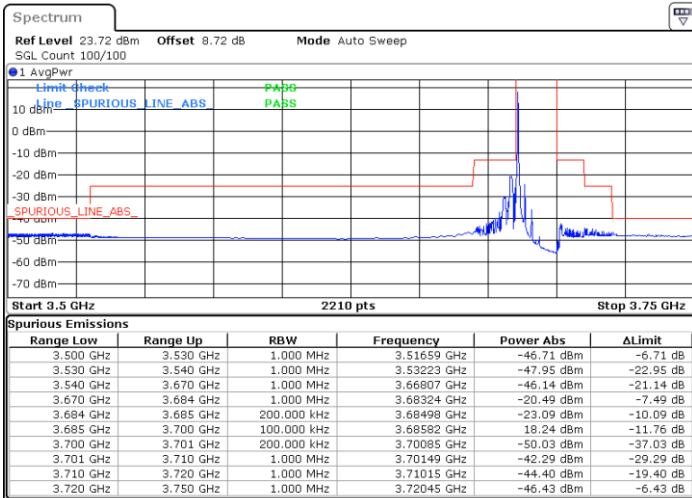

Middle Channel / Full RB

N/A

Date: 2.NOV.2021 14:06:04

LTE Band 48 / 15MHz

16QAM

Highest Channel / 1RB0

Highest Channel / 1RBmax

Date: 2.NOV.2021 14:18:55

Date: 2.NOV.2021 14:14:59

Highest Channel / Full RB

N/A

Date: 2.NOV.2021 14:10:27

LTE Band 48 / 20MHz

16QAM

Lowest Channel / 1RB0

Lowest Channel / 1RBmax