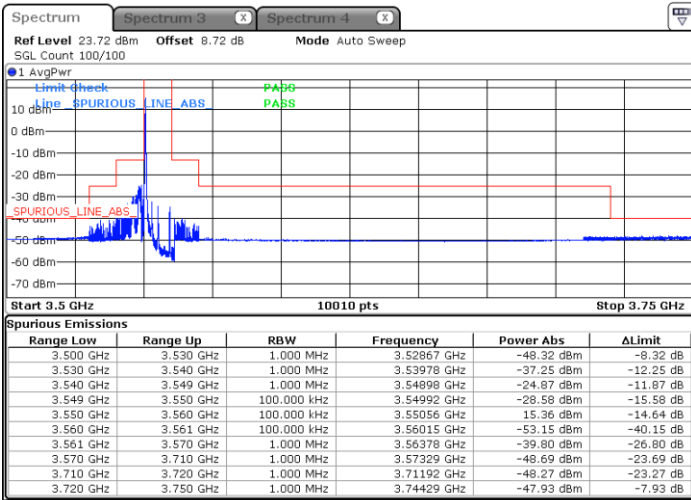

Date: 8.NOV.2021 21:56:35

Date: 8.NOV.2021 21:58:36

Middle Channel / Full RB

N/A

Date: 8.NOV.2021 22:00:25

LTE Band 48 / 5MHz

256QAM

Highest Channel / 1RB0

Highest Channel / 1RBmax

Date: 8.NOV.2021 22:04:44

Date: 8.NOV.2021 22:06:32

Highest Channel / Full RB

N/A

Date: 8.NOV.2021 22:02:57

LTE Band 48 / 10MHz

256QAM

Lowest Channel / 1RB0

Lowest Channel / 1RBmax

Date: 8.NOV.2021 22:47:52

Date: 8.NOV.2021 22:50:35

Lowest Channel / Full RB

N/A

Date: 8.NOV.2021 22:53:59

LTE Band 48 / 10MHz