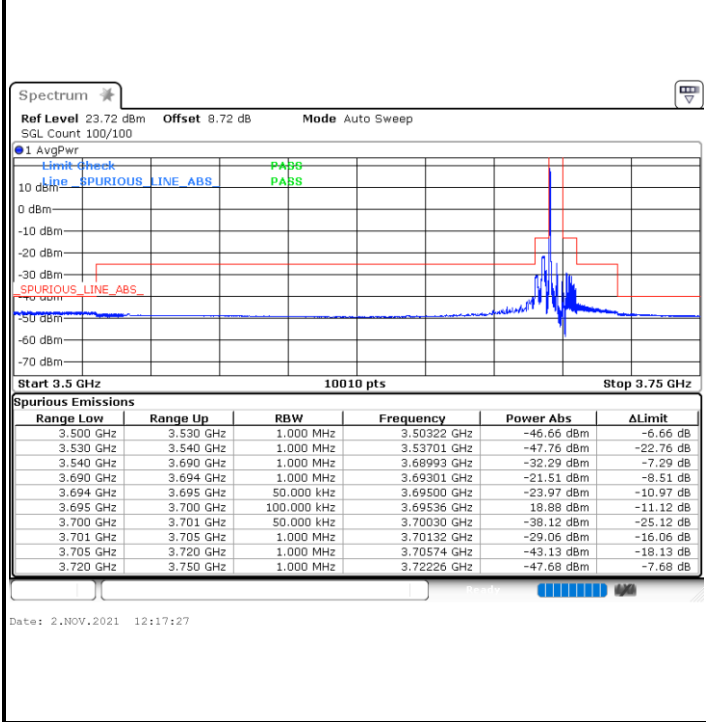

**LTE Band 48 / 5MHz**

**16QAM**

**Highest Channel / 1RB0**

**Highest Channel / 1RBmax**

**Highest Channel / Full RB**

**N/A**

LTE Band 48 / 10MHz

16QAM

Lowest Channel / 1RB0

Lowest Channel / 1RBmax

Date: 2.NOV.2021 12:36:13

Date: 2.NOV.2021 12:40:28

Lowest Channel / Full RB

N/A

Date: 2.NOV.2021 12:44:25

LTE Band 48 / 10MHz