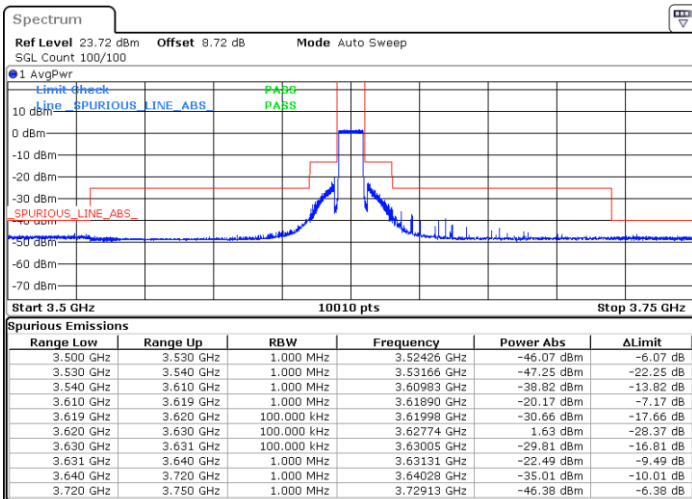

Middle Channel / Full RB

N/A

Date: 2.NOV.2021 12:48:43