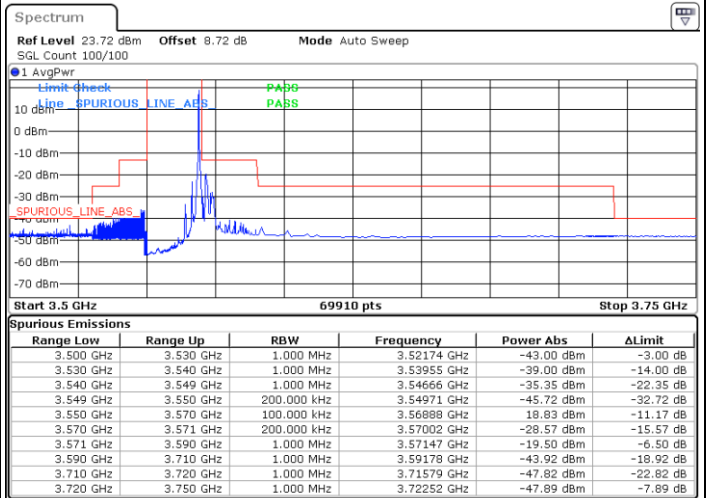

Lowest Channel / 1RBmax

Date: 2.NOV.2021 13:32:57

Date: 2.NOV.2021 13:34:36

Lowest Channel / Full RB

N/A

Date: 2.NOV.2021 13:52:45

LTE Band 48 / 15MHz

64QAM

Middle Channel / 1RB0

Middle Channel / 1RBmax

Date: 2.NOV.2021 13:59:10

Date: 2.NOV.2021 14:00:42

Middle Channel / Full RB

N/A

Date: 2.NOV.2021 14:07:34

LTE Band 48 / 15MHz

64QAM

Highest Channel / 1RB0

Highest Channel / 1RBmax

Date: 2.NOV.2021 14:17:36

Date: 2.NOV.2021 14:16:23

Highest Channel / Full RB

N/A

Date: 2.NOV.2021 14:09:09

LTE Band 48 / 20MHz

64QAM

Lowest Channel / 1RB0

Lowest Channel / 1RBmax

Date: 2.NOV.2021 15:02:54

Date: 2.NOV.2021 14:47:33

Lowest Channel / Full RB

N/A