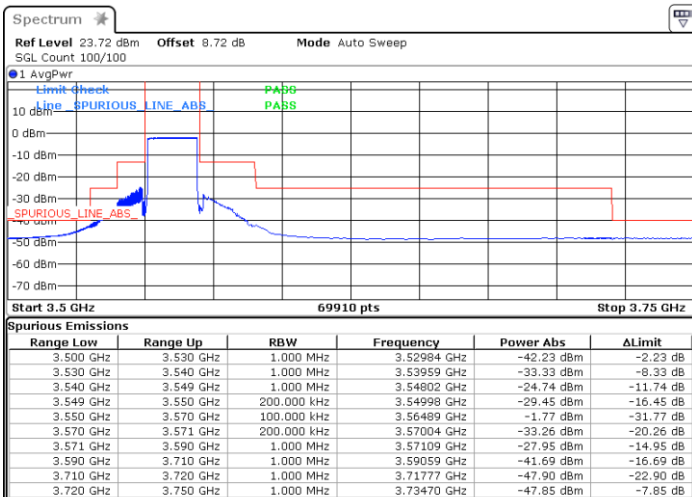

64QAM

Highest Channel / 1RB0

Highest Channel / 1RBmax

Date: 2.NOV.2021 14:17:36

Date: 2.NOV.2021 14:16:23

Highest Channel / Full RB

N/A

Date: 2.NOV.2021 14:09:09

LTE Band 48 / 20MHz

64QAM

Lowest Channel / 1RB0

Lowest Channel / 1RBmax

Date: 2.NOV.2021 15:02:54

Date: 2.NOV.2021 14:47:33

Lowest Channel / Full RB

N/A

Date: 2.NOV.2021 14:45:52

LTE Band 48 / 20MHz

64QAM

Middle Channel / 1RB0

Middle Channel / 1RBmax

Date: 2.NOV.2021 15:12:17

Date: 2.NOV.2021 15:13:51

Middle Channel / Full RB

N/A

Date: 2.NOV.2021 15:21:15

LTE Band 48 / 20MHz

64QAM

Highest Channel / 1RB0

Highest Channel / 1RBmax

Date: 2.NOV.2021 15:52:02

Date: 2.NOV.2021 15:36:23