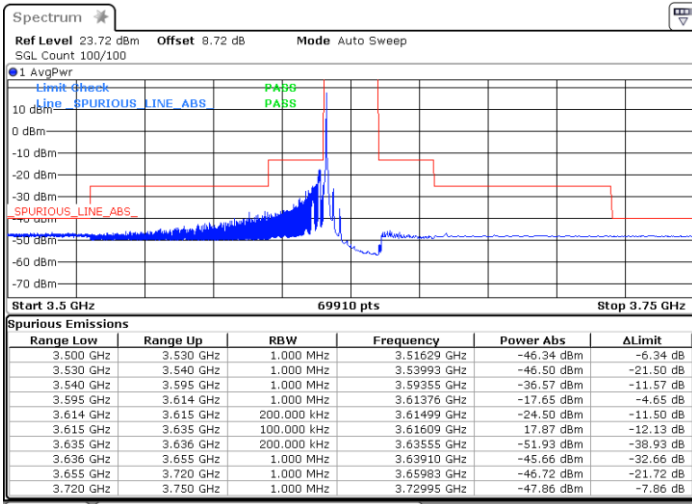

Date: 2.NOV.2021 14:14:59

Highest Channel / Full RB

N/A

Date: 2.NOV.2021 14:10:27

LTE Band 48 / 20MHz

16QAM

Lowest Channel / 1RB0

Lowest Channel / 1RBmax

Date: 2.NOV.2021 14:58:13

Date: 2.NOV.2021 14:49:06

Lowest Channel / Full RB

N/A

Date: 2.NOV.2021 14:41:27

LTE Band 48 / 20MHz

16QAM

Middle Channel / 1RB0

Middle Channel / 1RBmax

Date: 2.NOV.2021 15:10:48

Date: 2.NOV.2021 15:15:19

Middle Channel / Full RB

N/A

Date: 2.NOV.2021 15:19:48

LTE Band 48 / 20MHz

16QAM

Highest Channel / 1RB0

Highest Channel / 1RBmax

Date: 2.NOV.2021 15:49:18

Date: 2.NOV.2021 15:38:20

Highest Channel / Full RB

N/A

Date: 2.NOV.2021 15:26:15

LTE Band 48 / 5MHz