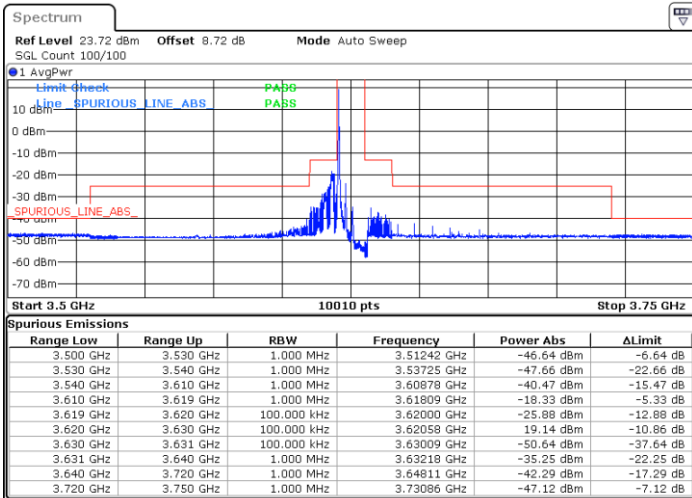

N/A

Date: 2.NOV.2021 12:03:23

LTE Band 48 / 10MHz

64QAM

Lowest Channel / 1RB0

Lowest Channel / 1RBmax

Date: 2.NOV.2021 12:37:21

Date: 2.NOV.2021 12:39:08

Lowest Channel / Full RB

N/A

Date: 2.NOV.2021 12:46:02

LTE Band 48 / 10MHz

64QAM

Middle Channel / 1RB0

Middle Channel / 1RBmax

Date: 2.NOV.2021 12:57:13

Date: 2.NOV.2021 12:59:30

Middle Channel / Full RB

N/A

Date: 2.NOV.2021 12:47:26

LTE Band 48 / 10MHz

64QAM

Highest Channel / 1RB0

Highest Channel / 1RBmax

Date: 2.NOV.2021 13:15:04

Date: 2.NOV.2021 13:10:56

Highest Channel / Full RB

N/A

Date: 2.NOV.2021 14:32:09

LTE Band 48 / 15MHz

64QAM

Lowest Channel / 1RB0