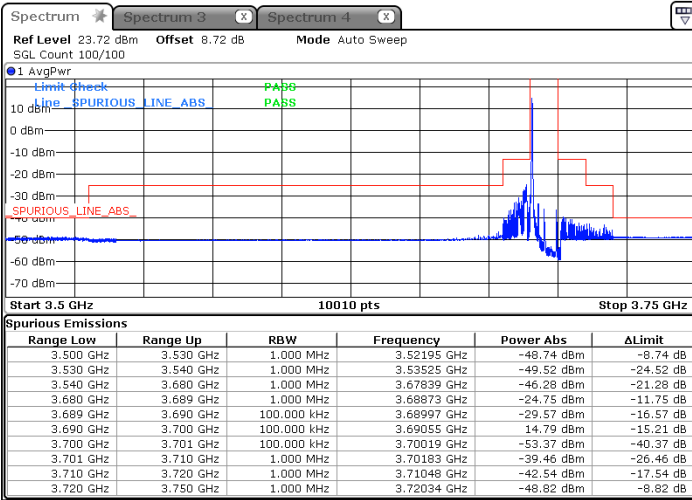

Highest Channel / 1RBmax

Date: 8.NOV.2021 22:04:44

Date: 8.NOV.2021 22:06:32

Highest Channel / Full RB

N/A

Date: 8.NOV.2021 22:02:57

LTE Band 48 / 10MHz

256QAM

Lowest Channel / 1RB0

Lowest Channel / 1RBmax

Date: 8.NOV.2021 22:47:52

Date: 8.NOV.2021 22:50:35

Lowest Channel / Full RB

N/A

Date: 8.NOV.2021 22:53:59

LTE Band 48 / 10MHz

256QAM

Middle Channel / 1RB0

Middle Channel / 1RBmax

Date: 8.NOV.2021 22:12:30

Date: 8.NOV.2021 22:15:07

Middle Channel / Full RB

N/A

Date: 8.NOV.2021 22:10:17

LTE Band 48 / 10MHz

256QAM

Highest Channel / 1RB0

Highest Channel / 1RBmax

Date: 8.NOV.2021 23:02:16

Date: 8.NOV.2021 23:06:21

Highest Channel / Full RB

N/A