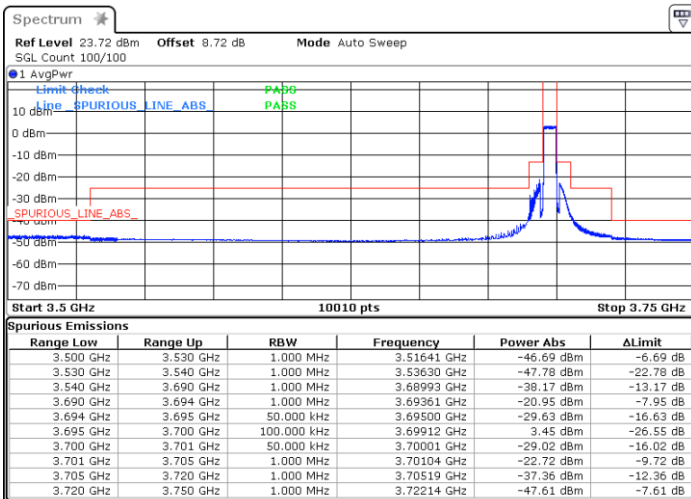

LTE Band 48 / 5MHz

64QAM

Middle Channel / 1RB0

Middle Channel / 1RBmax

Date: 2.NOV.2021 11:42:46

Date: 2.NOV.2021 11:44:44

Middle Channel / Full RB

N/A

Date: 2.NOV.2021 11:50:25

LTE Band 48 / 5MHz

64QAM

Highest Channel / 1RB0

Highest Channel / 1RBmax

Date: 2.NOV.2021 12:19:29

Date: 2.NOV.2021 12:22:02

Highest Channel / Full RB

N/A

Date: 2.NOV.2021 12:03:23

LTE Band 48 / 10MHz

64QAM

Lowest Channel / 1RB0

Lowest Channel / 1RBmax

Date: 2.NOV.2021 12:37:21

Date: 2.NOV.2021 12:39:08