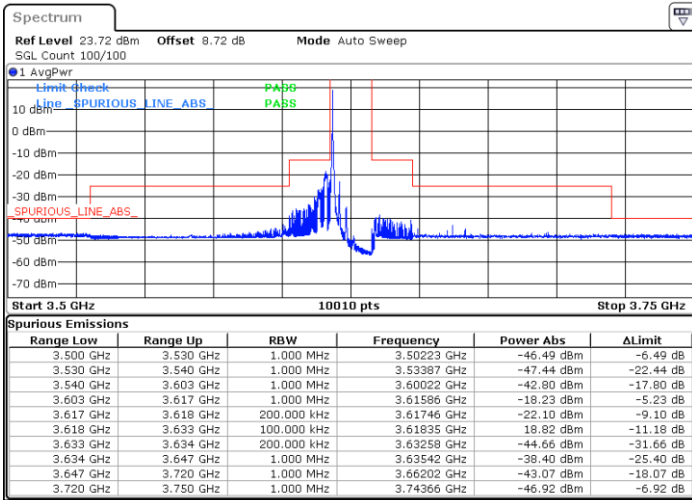

Date: 2.NOV.2021 13:15:04

Date: 2.NOV.2021 13:10:56

Highest Channel / Full RB

N/A

Date: 2.NOV.2021 14:32:09

LTE Band 48 / 15MHz

64QAM

Lowest Channel / 1RB0

Lowest Channel / 1RBmax

Date: 2.NOV.2021 13:32:57

Date: 2.NOV.2021 13:34:36

Lowest Channel / Full RB

N/A

Date: 2.NOV.2021 13:52:45

LTE Band 48 / 15MHz

64QAM

Middle Channel / 1RB0

Middle Channel / 1RBmax

Date: 2.NOV.2021 13:59:10

Date: 2.NOV.2021 14:00:42

Middle Channel / Full RB

N/A

Date: 2.NOV.2021 14:07:34

LTE Band 48 / 15MHz