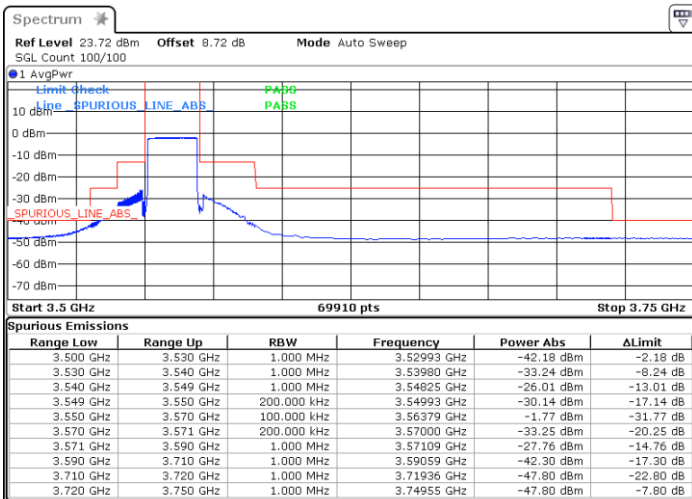

Middle Channel / Full RB

N/A

Date: 2.NOV.2021 14:06:04

LTE Band 48 / 15MHz

16QAM

Highest Channel / 1RB0

Highest Channel / 1RBmax

Date: 2.NOV.2021 14:18:55

Date: 2.NOV.2021 14:14:59

Highest Channel / Full RB

N/A

Date: 2.NOV.2021 14:10:27

LTE Band 48 / 20MHz

16QAM

Lowest Channel / 1RB0

Lowest Channel / 1RBmax

Date: 2.NOV.2021 14:58:13

Date: 2.NOV.2021 14:49:06

Lowest Channel / Full RB

N/A

Date: 2.NOV.2021 14:41:27

LTE Band 48 / 20MHz

16QAM

Middle Channel / 1RB0