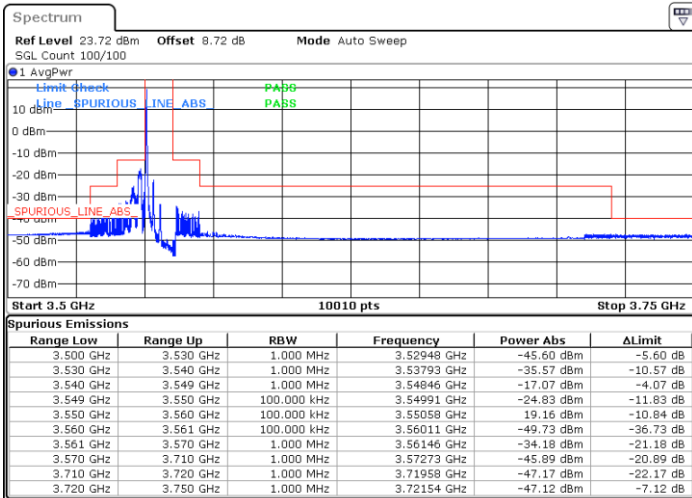

Date: 2.NOV.2021 11:50:25

LTE Band 48 / 5MHz

64QAM

Highest Channel / 1RB0

Highest Channel / 1RBmax

Date: 2.NOV.2021 12:19:29

Date: 2.NOV.2021 12:22:02

Highest Channel / Full RB

N/A

Date: 2.NOV.2021 12:03:23

LTE Band 48 / 10MHz

64QAM

Lowest Channel / 1RB0

Lowest Channel / 1RBmax

Date: 2.NOV.2021 12:37:21

Date: 2.NOV.2021 12:39:08

Lowest Channel / Full RB

N/A

Date: 2.NOV.2021 12:46:02

LTE Band 48 / 10MHz

64QAM

Middle Channel / 1RB0

Middle Channel / 1RBmax

Date: 2.NOV.2021 12:57:13

Date: 2.NOV.2021 12:59:30

Middle Channel / Full RB

N/A

Date: 2.NOV.2021 12:47:26

LTE Band 48 / 10MHz

64QAM

Highest Channel / 1RB0

Highest Channel / 1RBmax