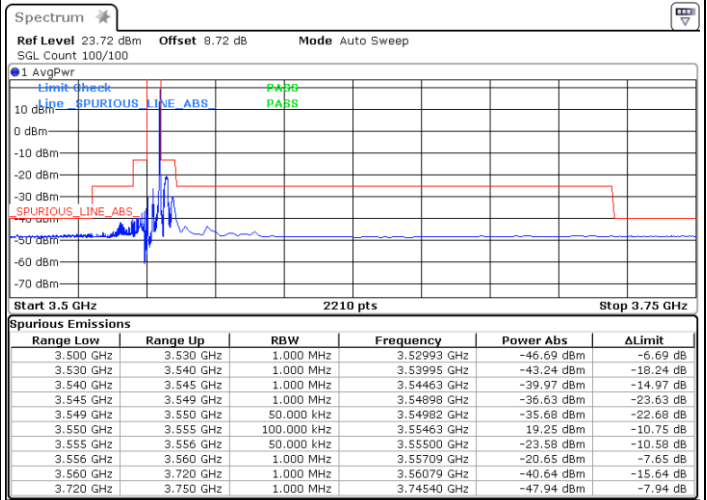

Middle Channel / 1RBmax

Date: 2.NOV.2021 15:10:48

Date: 2.NOV.2021 15:15:19

Middle Channel / Full RB

N/A

Date: 2.NOV.2021 15:19:48

LTE Band 48 / 20MHz

16QAM

Highest Channel / 1RB0

Highest Channel / 1RBmax

Date: 2.NOV.2021 15:49:18

Date: 2.NOV.2021 15:38:20

Highest Channel / Full RB

N/A

Date: 2.NOV.2021 15:26:15

LTE Band 48 / 5MHz

64QAM

Lowest Channel / 1RB0

Lowest Channel / 1RBmax

Date: 2.NOV.2021 11:15:27

Date: 2.NOV.2021 11:26:06

Lowest Channel / Full RB

N/A

Date: 2.NOV.2021 11:16:43