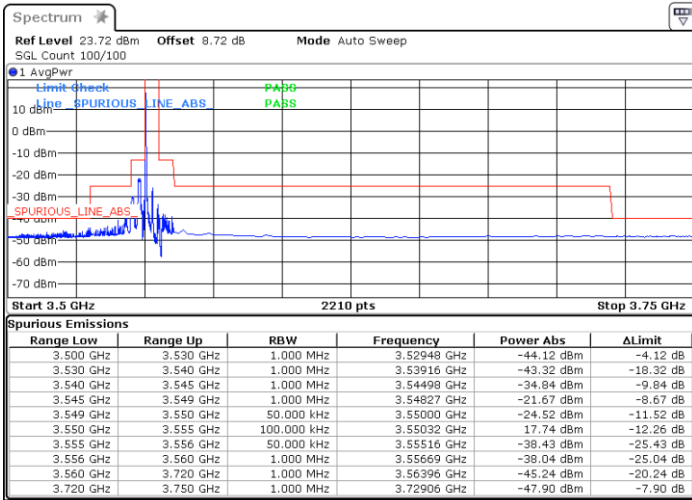

Middle Channel / 1RBmax

Date: 2.NOV.2021 15:10:48

Date: 2.NOV.2021 15:15:19

Middle Channel / Full RB

N/A

Date: 2.NOV.2021 15:19:48

LTE Band 48 / 20MHz

16QAM

Highest Channel / 1RB0

Highest Channel / 1RBmax

Date: 2.NOV.2021 15:49:18

Date: 2.NOV.2021 15:38:20

Highest Channel / Full RB

N/A

Date: 2.NOV.2021 15:26:15

LTE Band 48 / 5MHz

64QAM

Lowest Channel / 1RB0

Lowest Channel / 1RBmax

Date: 2.NOV.2021 11:15:27

Date: 2.NOV.2021 11:26:06

Lowest Channel / Full RB

N/A

Date: 2.NOV.2021 11:16:43