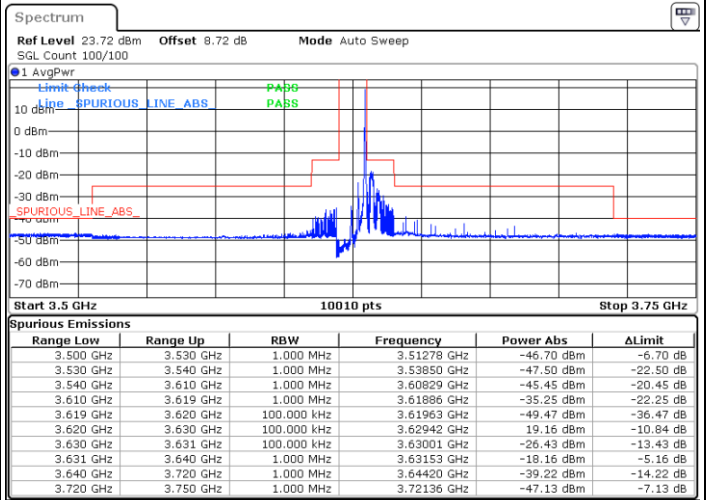

LTE Band 48 / 10MHz

16QAM

Middle Channel / 1RB0

Middle Channel / 1RBmax

Date: 2.NOV.2021 12:55:34

Date: 2.NOV.2021 13:00:33