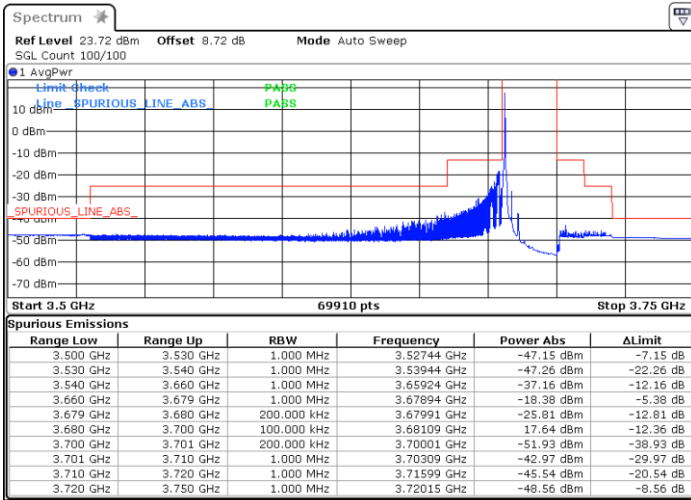

Date: 2.NOV.2021 14:58:13

Date: 2.NOV.2021 14:49:06

Lowest Channel / Full RB

N/A

Date: 2.NOV.2021 14:41:27

LTE Band 48 / 20MHz

16QAM

Middle Channel / 1RB0

Middle Channel / 1RBmax

Date: 2.NOV.2021 15:10:48

Date: 2.NOV.2021 15:15:19

Middle Channel / Full RB

N/A

Date: 2.NOV.2021 15:19:48

LTE Band 48 / 20MHz

16QAM

Highest Channel / 1RB0

Highest Channel / 1RBmax

Date: 2.NOV.2021 15:49:18

Date: 2.NOV.2021 15:38:20

Highest Channel / Full RB

N/A

Date: 2.NOV.2021 15:26:15

LTE Band 48 / 5MHz