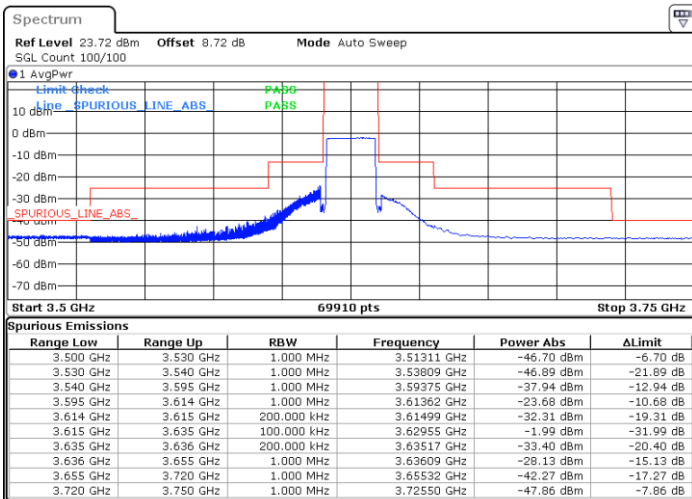

LTE Band 48 / 20MHz

64QAM

Lowest Channel / 1RB0

Lowest Channel / 1RBmax

Date: 2.NOV.2021 15:02:54

Date: 2.NOV.2021 14:47:33

Lowest Channel / Full RB

N/A

Date: 2.NOV.2021 14:45:52

LTE Band 48 / 20MHz

64QAM

Middle Channel / 1RB0

Middle Channel / 1RBmax

Date: 2.NOV.2021 15:12:17

Date: 2.NOV.2021 15:13:51

Middle Channel / Full RB

N/A

Date: 2.NOV.2021 15:21:15

LTE Band 48 / 20MHz

64QAM

Highest Channel / 1RB0

Highest Channel / 1RBmax

Date: 2.NOV.2021 15:52:02

Date: 2.NOV.2021 15:36:23

Highest Channel / Full RB

N/A

Date: 2.NOV.2021 15:29:52

LTE Band 48 / 5MHz

256QAM

Lowest Channel / 1RB0

Lowest Channel / 1RBmax

Date: 8.NOV.2021 21:42:49