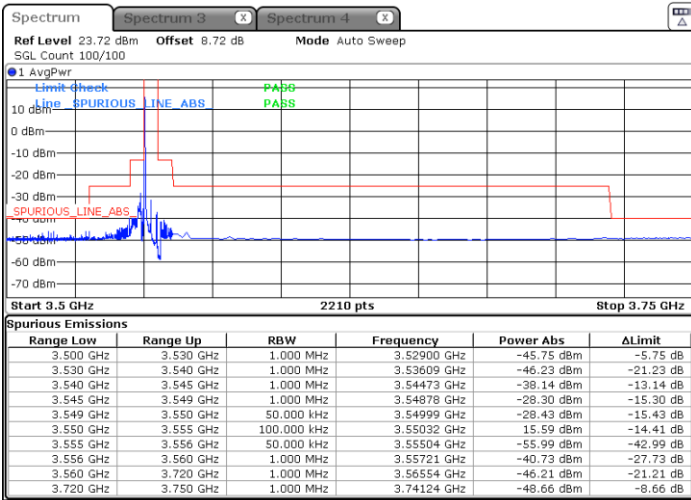

N/A

Date: 2.NOV.2021 15:21:15

LTE Band 48 / 20MHz

64QAM

Highest Channel / 1RB0

Highest Channel / 1RBmax

Date: 2.NOV.2021 15:52:02

Date: 2.NOV.2021 15:36:23

Highest Channel / Full RB

N/A

Date: 2.NOV.2021 15:29:52

LTE Band 48 / 5MHz

256QAM

Lowest Channel / 1RB0

Lowest Channel / 1RBmax

Date: 8.NOV.2021 21:42:49

Date: 8.NOV.2021 21:46:44

Lowest Channel / Full RB

N/A

Date: 8.NOV.2021 21:52:17

LTE Band 48 / 5MHz

256QAM

Middle Channel / 1RB0

Middle Channel / 1RBmax