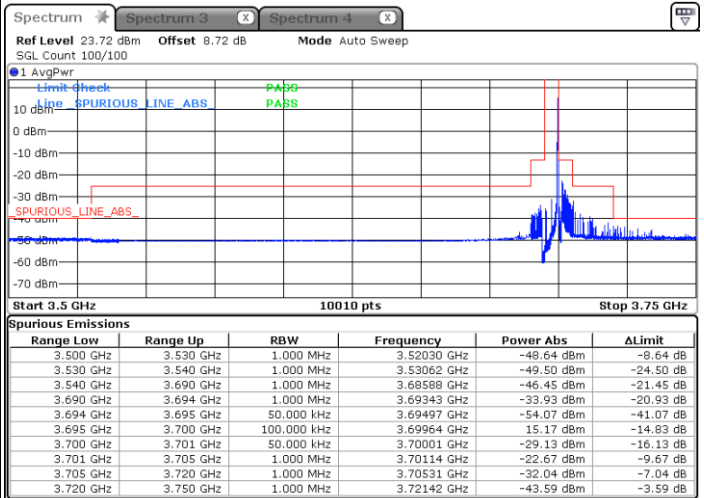

Date: 8.NOV.2021 21:46:44

Lowest Channel / Full RB

N/A

Date: 8.NOV.2021 21:52:17

LTE Band 48 / 5MHz

256QAM

Middle Channel / 1RB0

Middle Channel / 1RBmax

Date: 8.NOV.2021 21:56:35

Date: 8.NOV.2021 21:58:36

Middle Channel / Full RB

N/A

Date: 8.NOV.2021 22:00:25

LTE Band 48 / 5MHz

256QAM

Highest Channel / 1RB0

Highest Channel / 1RBmax

Date: 8.NOV.2021 22:04:44

Date: 8.NOV.2021 22:06:32

Highest Channel / Full RB

N/A

Date: 8.NOV.2021 22:02:57

LTE Band 48 / 10MHz

256QAM

Lowest Channel / 1RB0

Lowest Channel / 1RBmax

Date: 8.NOV.2021 22:47:52

Date: 8.NOV.2021 22:50:35

Lowest Channel / Full RB

N/A

Date: 8.NOV.2021 22:53:59

LTE Band 48 / 10MHz