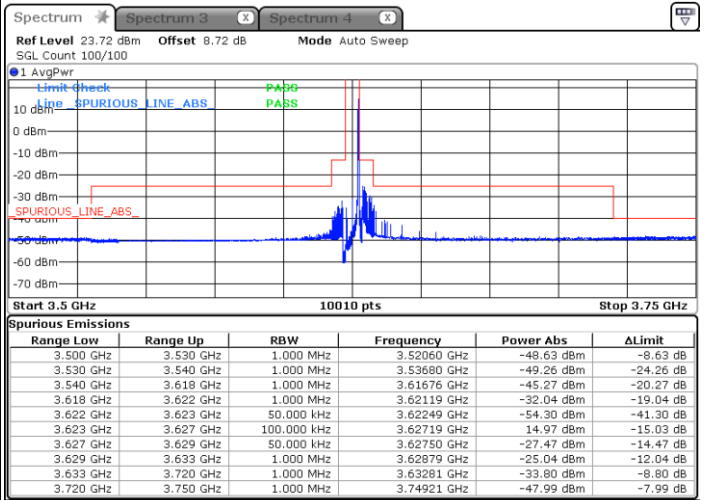

Highest Channel / Full RB

N/A

Date: 2.NOV.2021 15:29:52

LTE Band 48 / 5MHz

256QAM

Lowest Channel / 1RB0

Lowest Channel / 1RBmax

Date: 8.NOV.2021 21:42:49

Date: 8.NOV.2021 21:46:44

Lowest Channel / Full RB

N/A

Date: 8.NOV.2021 21:52:17

LTE Band 48 / 5MHz

256QAM

Middle Channel / 1RB0

Middle Channel / 1RBmax

Date: 8.NOV.2021 21:56:35

Date: 8.NOV.2021 21:58:36

Middle Channel / Full RB

N/A

Date: 8.NOV.2021 22:00:25

LTE Band 48 / 5MHz

256QAM

Highest Channel / 1RB0

Highest Channel / 1RBmax

Date: 8.NOV.2021 22:04:44

Date: 8.NOV.2021 22:06:32

Highest Channel / Full RB

N/A

Date: 8.NOV.2021 22:02:57

LTE Band 48 / 10MHz

256QAM