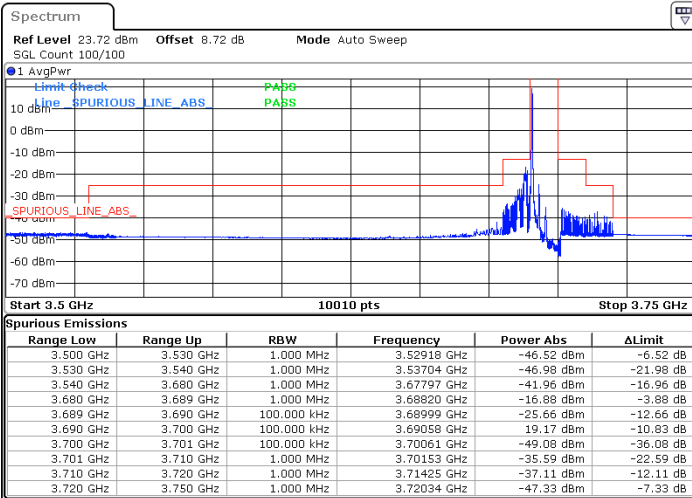

**LTE Band 48 / 5MHz**

**16QAM**

**Highest Channel / 1RB0**

**Highest Channel / 1RBmax**

**Highest Channel / Full RB**

**N/A**

LTE Band 48 / 10MHz

16QAM

Lowest Channel / 1RB0

Lowest Channel / 1RBmax

Date: 2.NOV.2021 12:36:13

Date: 2.NOV.2021 12:40:28

Lowest Channel / Full RB

N/A

Date: 2.NOV.2021 12:44:25

LTE Band 48 / 10MHz

LTE Band 48 / 10MHz

16QAM

Highest Channel / 1RB0

Highest Channel / 1RBmax

Date: 2.NOV.2021 13:17:50

Date: 2.NOV.2021 13:07:55

Highest Channel / Full RB

N/A