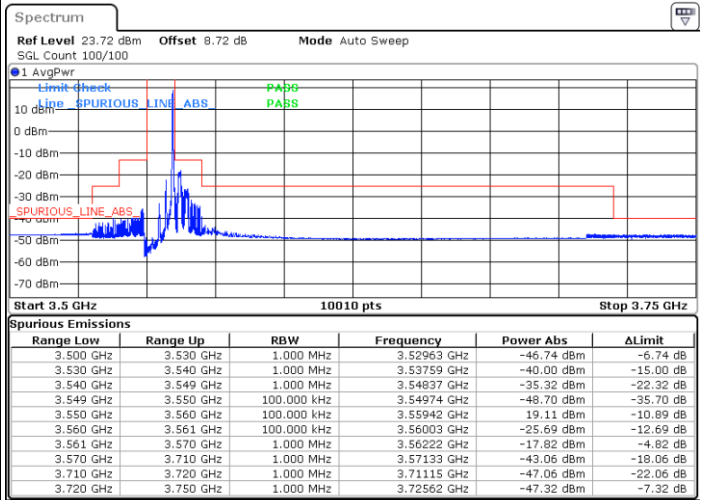

**LTE Band 48 / 5MHz**

**16QAM**

**Highest Channel / 1RB0**

**Highest Channel / 1RBmax**

**Highest Channel / Full RB**

**N/A**

LTE Band 48 / 10MHz

16QAM

Lowest Channel / 1RB0

Lowest Channel / 1RBmax

Date: 2.NOV.2021 12:36:13

Date: 2.NOV.2021 12:40:28

Lowest Channel / Full RB

N/A

Date: 2.NOV.2021 12:44:25

LTE Band 48 / 10MHz