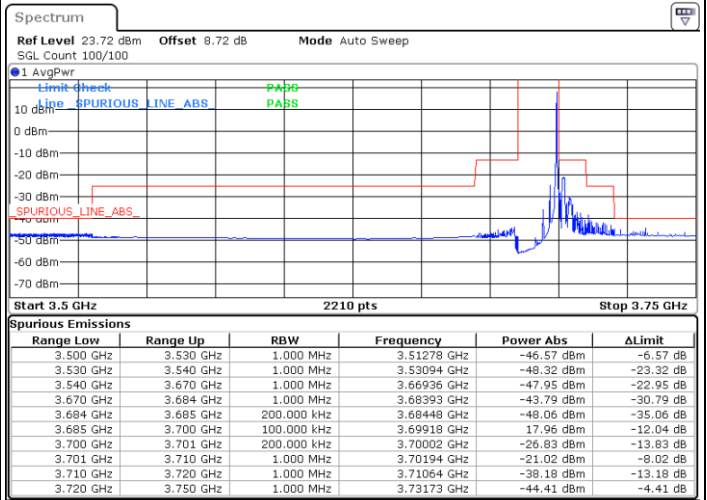

Lowest Channel / 1RBmax

Date: 2.NOV.2021 13:32:57

Date: 2.NOV.2021 13:34:36

Lowest Channel / Full RB

N/A

Date: 2.NOV.2021 13:52:45

LTE Band 48 / 15MHz

64QAM

Middle Channel / 1RB0

Middle Channel / 1RBmax

Date: 2.NOV.2021 13:59:10

Date: 2.NOV.2021 14:00:42

Middle Channel / Full RB

N/A

Date: 2.NOV.2021 14:07:34

LTE Band 48 / 15MHz

64QAM

Highest Channel / 1RB0

Highest Channel / 1RBmax

Date: 2.NOV.2021 14:17:36

Date: 2.NOV.2021 14:16:23

Highest Channel / Full RB

N/A

Date: 2.NOV.2021 14:09:09