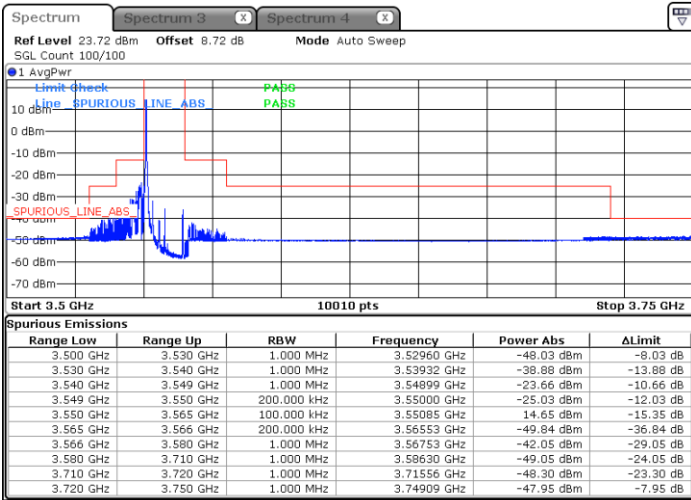

LTE Band 48 / 10MHz

256QAM

Highest Channel / 1RB0

Highest Channel / 1RBmax

Date: 8.NOV.2021 23:02:16

Date: 8.NOV.2021 23:06:21

Highest Channel / Full RB

N/A

Date: 8.NOV.2021 23:10:43

LTE Band 48 / 15MHz

256QAM

Lowest Channel / 1RB0

Lowest Channel / 1RBmax

Date: 8.NOV.2021 23:15:03

Date: 8.NOV.2021 23:17:33

Lowest Channel / Full RB