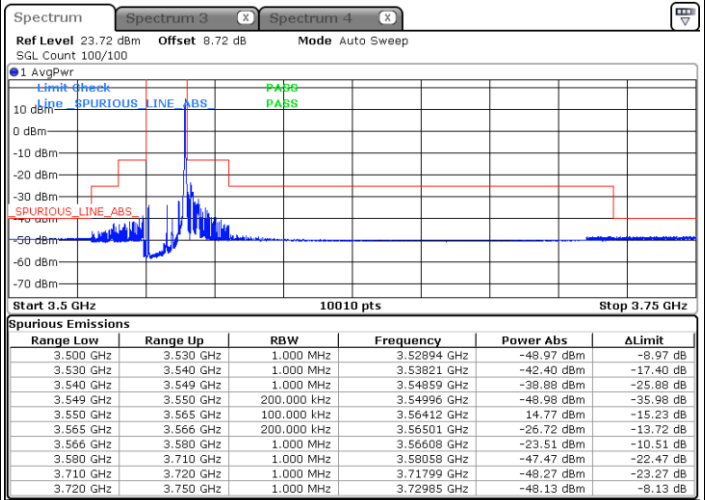

LTE Band 48 / 10MHz

256QAM

Highest Channel / 1RB0

Highest Channel / 1RBmax

Date: 8.NOV.2021 23:02:16

Date: 8.NOV.2021 23:06:21

Highest Channel / Full RB

N/A

Date: 8.NOV.2021 23:10:43

LTE Band 48 / 15MHz

256QAM

Lowest Channel / 1RB0

Lowest Channel / 1RBmax

Date: 8.NOV.2021 23:15:03

Date: 8.NOV.2021 23:17:33

Lowest Channel / Full RB