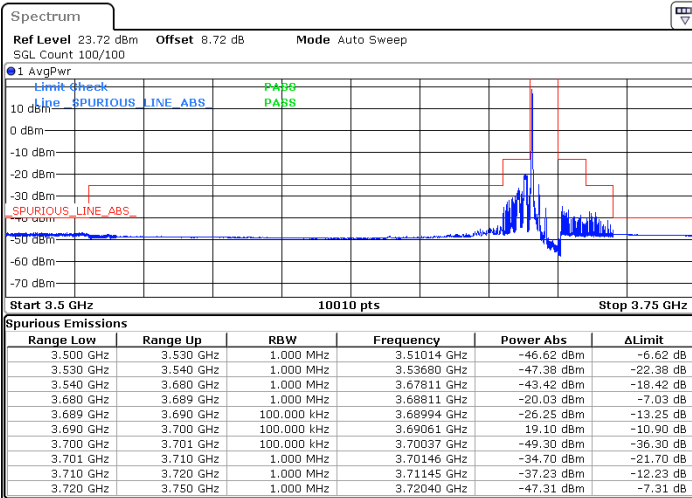

Lowest Channel / Full RB

N/A

Date: 2.NOV.2021 12:46:02

LTE Band 48 / 10MHz

64QAM

Middle Channel / 1RB0

Middle Channel / 1RBmax

Date: 2.NOV.2021 12:57:13

Date: 2.NOV.2021 12:59:30

Middle Channel / Full RB

N/A

Date: 2.NOV.2021 12:47:26

LTE Band 48 / 10MHz

64QAM

Highest Channel / 1RB0

Highest Channel / 1RBmax

Date: 2.NOV.2021 13:15:04

Date: 2.NOV.2021 13:10:56

Highest Channel / Full RB

N/A

Date: 2.NOV.2021 14:32:09

LTE Band 48 / 15MHz

64QAM

Lowest Channel / 1RB0

Lowest Channel / 1RBmax

Date: 2.NOV.2021 13:32:57

Date: 2.NOV.2021 13:34:36

Lowest Channel / Full RB

N/A

Date: 2.NOV.2021 13:52:45

LTE Band 48 / 15MHz

64QAM