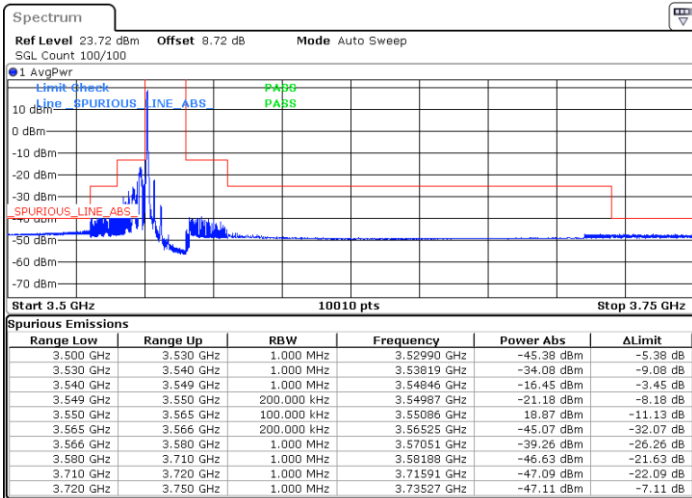

Date: 2.NOV.2021 12:59:30

Middle Channel / Full RB

N/A

Date: 2.NOV.2021 12:47:26

LTE Band 48 / 10MHz

64QAM

Highest Channel / 1RB0

Highest Channel / 1RBmax

Date: 2.NOV.2021 13:15:04

Date: 2.NOV.2021 13:10:56

Highest Channel / Full RB

N/A

Date: 2.NOV.2021 14:32:09

LTE Band 48 / 15MHz

64QAM

Lowest Channel / 1RB0

Lowest Channel / 1RBmax

Date: 2.NOV.2021 13:32:57

Date: 2.NOV.2021 13:34:36

Lowest Channel / Full RB

N/A

Date: 2.NOV.2021 13:52:45

LTE Band 48 / 15MHz

64QAM

Middle Channel / 1RB0

Middle Channel / 1RBmax

Date: 2.NOV.2021 13:59:10

Date: 2.NOV.2021 14:00:42

Middle Channel / Full RB

N/A

Date: 2.NOV.2021 14:07:34

LTE Band 48 / 15MHz