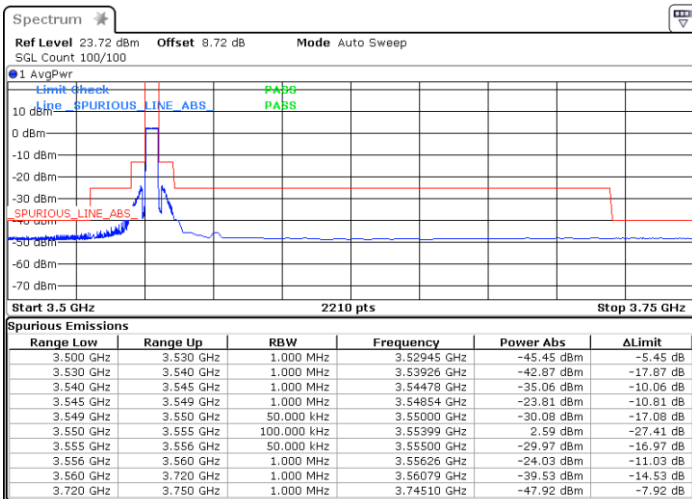

Highest Channel / 1RB0

Highest Channel / 1RBmax

Date: 2.NOV.2021 15:49:18

Date: 2.NOV.2021 15:38:20

Highest Channel / Full RB

N/A

Date: 2.NOV.2021 15:26:15

LTE Band 48 / 5MHz

64QAM

Lowest Channel / 1RB0

Lowest Channel / 1RBmax

Date: 2.NOV.2021 11:15:27

Date: 2.NOV.2021 11:26:06

Lowest Channel / Full RB

N/A

Date: 2.NOV.2021 11:16:43

LTE Band 48 / 5MHz

64QAM

Middle Channel / 1RB0

Middle Channel / 1RBmax

Date: 2.NOV.2021 11:42:46

Date: 2.NOV.2021 11:44:44

Middle Channel / Full RB

N/A

Date: 2.NOV.2021 11:50:25

LTE Band 48 / 5MHz

64QAM

Highest Channel / 1RB0

Highest Channel / 1RBmax

Date: 2.NOV.2021 12:19:29

Date: 2.NOV.2021 12:22:02

Highest Channel / Full RB