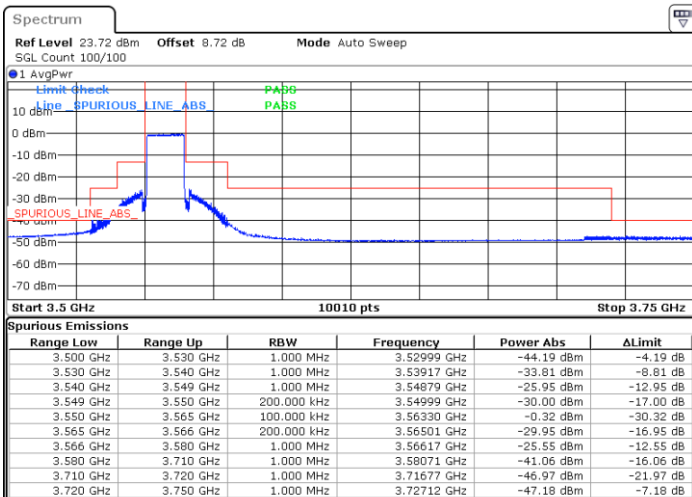

Date: 2.NOV.2021 13:15:04

Date: 2.NOV.2021 13:10:56

Highest Channel / Full RB

N/A

Date: 2.NOV.2021 14:32:09

LTE Band 48 / 15MHz

64QAM

Lowest Channel / 1RB0

Lowest Channel / 1RBmax

Date: 2.NOV.2021 13:32:57

Date: 2.NOV.2021 13:34:36

Lowest Channel / Full RB

N/A

Date: 2.NOV.2021 13:52:45

LTE Band 48 / 15MHz

64QAM

Middle Channel / 1RB0

Middle Channel / 1RBmax

Date: 2.NOV.2021 13:59:10

Date: 2.NOV.2021 14:00:42

Middle Channel / Full RB

N/A

Date: 2.NOV.2021 14:07:34

LTE Band 48 / 15MHz