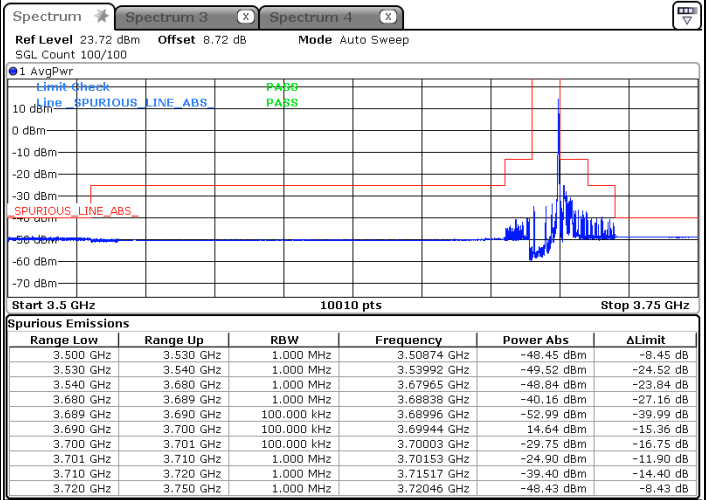

Highest Channel / 1RBmax

Date: 8.NOV.2021 22:04:44

Date: 8.NOV.2021 22:06:32

Highest Channel / Full RB

N/A

Date: 8.NOV.2021 22:02:57

LTE Band 48 / 10MHz

256QAM

Lowest Channel / 1RB0

Lowest Channel / 1RBmax

Date: 8.NOV.2021 22:47:52

Date: 8.NOV.2021 22:50:35

Lowest Channel / Full RB

N/A

Date: 8.NOV.2021 22:53:59

LTE Band 48 / 10MHz

256QAM

Middle Channel / 1RB0

Middle Channel / 1RBmax

Date: 8.NOV.2021 22:12:30

Date: 8.NOV.2021 22:15:07

Middle Channel / Full RB

N/A

Date: 8.NOV.2021 22:10:17

LTE Band 48 / 10MHz

256QAM

Highest Channel / 1RB0

Highest Channel / 1RBmax

Date: 8.NOV.2021 23:02:16

Date: 8.NOV.2021 23:06:21

Highest Channel / Full RB

N/A