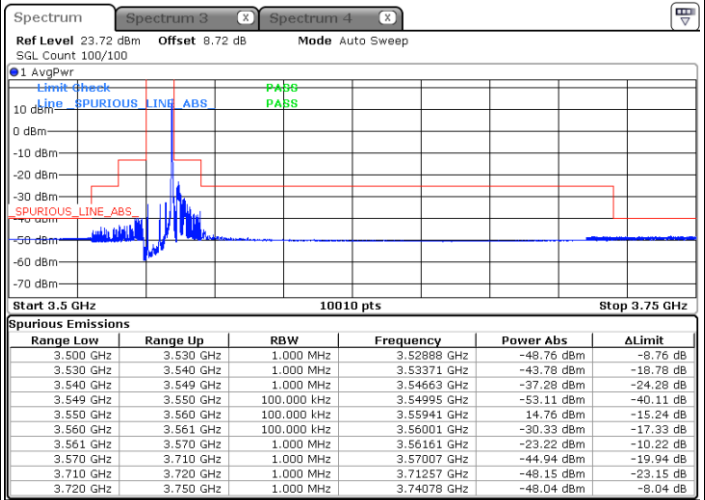

Date: 8.NOV.2021 21:56:35

Date: 8.NOV.2021 21:58:36

Middle Channel / Full RB

N/A

Date: 8.NOV.2021 22:00:25

LTE Band 48 / 5MHz

256QAM

Highest Channel / 1RB0

Highest Channel / 1RBmax

Date: 8.NOV.2021 22:04:44

Date: 8.NOV.2021 22:06:32

Highest Channel / Full RB

N/A

Date: 8.NOV.2021 22:02:57

LTE Band 48 / 10MHz

256QAM

Lowest Channel / 1RB0

Lowest Channel / 1RBmax

Date: 8.NOV.2021 22:47:52

Date: 8.NOV.2021 22:50:35

Lowest Channel / Full RB

N/A

Date: 8.NOV.2021 22:53:59

LTE Band 48 / 10MHz