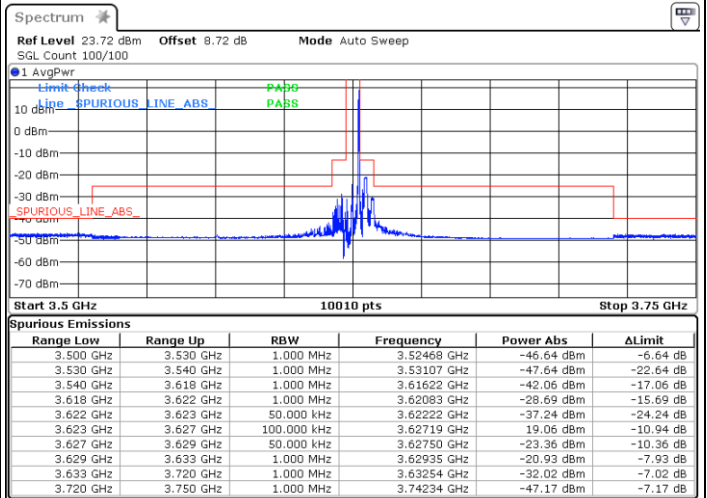

Highest Channel / 1RB0

Highest Channel / 1RBmax

Date: 2.NOV.2021 15:49:18

Date: 2.NOV.2021 15:38:20

Highest Channel / Full RB

N/A

Date: 2.NOV.2021 15:26:15

LTE Band 48 / 5MHz

64QAM

Lowest Channel / 1RB0

Lowest Channel / 1RBmax

Date: 2.NOV.2021 11:15:27

Date: 2.NOV.2021 11:26:06

Lowest Channel / Full RB

N/A

Date: 2.NOV.2021 11:16:43

LTE Band 48 / 5MHz

64QAM

Middle Channel / 1RB0

Middle Channel / 1RBmax

Date: 2.NOV.2021 11:42:46

Date: 2.NOV.2021 11:44:44

Middle Channel / Full RB

N/A

Date: 2.NOV.2021 11:50:25

LTE Band 48 / 5MHz

64QAM

Highest Channel / 1RB0

Highest Channel / 1RBmax

Date: 2.NOV.2021 12:19:29

Date: 2.NOV.2021 12:22:02

Highest Channel / Full RB