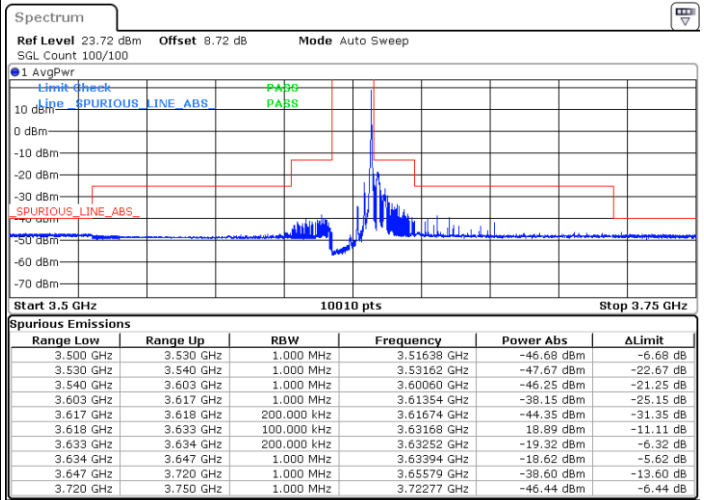

Date: 2.NOV.2021 14:28:38

LTE Band 48 / 15MHz

16QAM

Lowest Channel / 1RB0

Lowest Channel / 1RBmax

Date: 2.NOV.2021 13:30:56

Date: 2.NOV.2021 13:36:07

Lowest Channel / Full RB

N/A

Date: 2.NOV.2021 13:50:55

LTE Band 48 / 15MHz

16QAM

Middle Channel / 1RB0

Middle Channel / 1RBmax

Date: 2.NOV.2021 13:57:06

Date: 2.NOV.2021 14:02:00

Middle Channel / Full RB

N/A

Date: 2.NOV.2021 14:06:04

LTE Band 48 / 15MHz

16QAM

Highest Channel / 1RB0

Highest Channel / 1RBmax

Date: 2.NOV.2021 14:18:55

Date: 2.NOV.2021 14:14:59

Highest Channel / Full RB

N/A

Date: 2.NOV.2021 14:10:27

LTE Band 48 / 20MHz

16QAM

Lowest Channel / 1RB0

Lowest Channel / 1RBmax