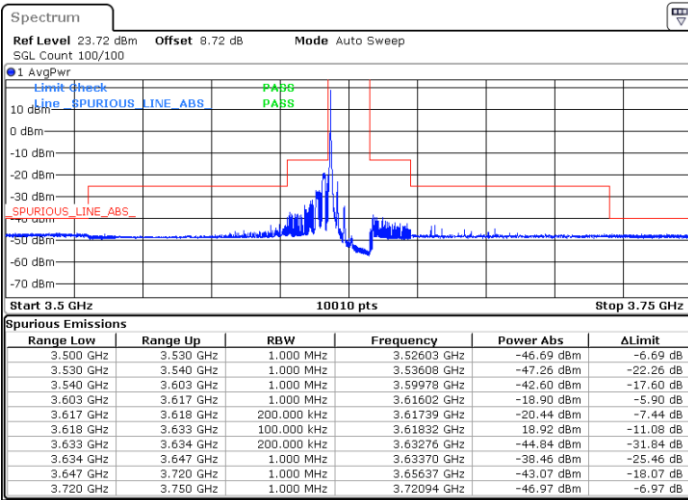

Date: 2.NOV.2021 14:28:38

LTE Band 48 / 15MHz

16QAM

Lowest Channel / 1RB0

Lowest Channel / 1RBmax

Date: 2.NOV.2021 13:30:56

Date: 2.NOV.2021 13:36:07

Lowest Channel / Full RB

N/A

Date: 2.NOV.2021 13:50:55

LTE Band 48 / 15MHz

16QAM

Middle Channel / 1RB0

Middle Channel / 1RBmax

Date: 2.NOV.2021 13:57:06

Date: 2.NOV.2021 14:02:00

Middle Channel / Full RB

N/A

Date: 2.NOV.2021 14:06:04

LTE Band 48 / 15MHz

16QAM

Highest Channel / 1RB0

Highest Channel / 1RBmax

Date: 2.NOV.2021 14:18:55

Date: 2.NOV.2021 14:14:59

Highest Channel / Full RB

N/A

Date: 2.NOV.2021 14:10:27

LTE Band 48 / 20MHz

16QAM

Lowest Channel / 1RB0

Lowest Channel / 1RBmax