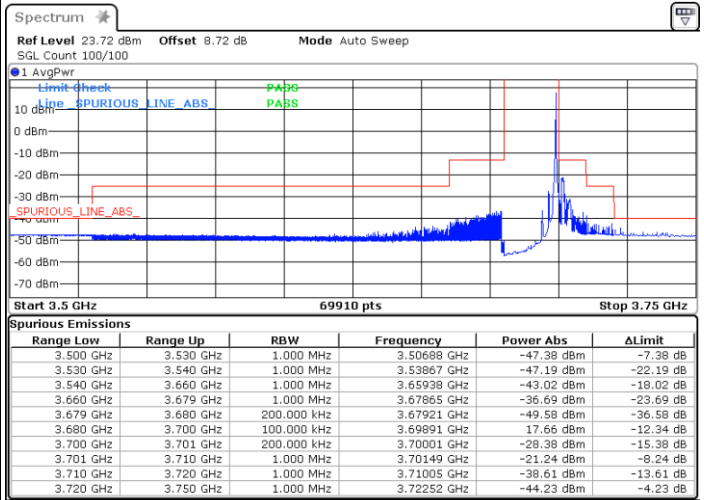

Date: 2.NOV.2021 14:58:13

Date: 2.NOV.2021 14:49:06

Lowest Channel / Full RB

N/A

Date: 2.NOV.2021 14:41:27

LTE Band 48 / 20MHz

16QAM

Middle Channel / 1RB0

Middle Channel / 1RBmax

Date: 2.NOV.2021 15:10:48

Date: 2.NOV.2021 15:15:19

Middle Channel / Full RB

N/A

Date: 2.NOV.2021 15:19:48

LTE Band 48 / 20MHz

16QAM

Highest Channel / 1RB0

Highest Channel / 1RBmax

Date: 2.NOV.2021 15:49:18

Date: 2.NOV.2021 15:38:20

Highest Channel / Full RB

N/A

Date: 2.NOV.2021 15:26:15

LTE Band 48 / 5MHz