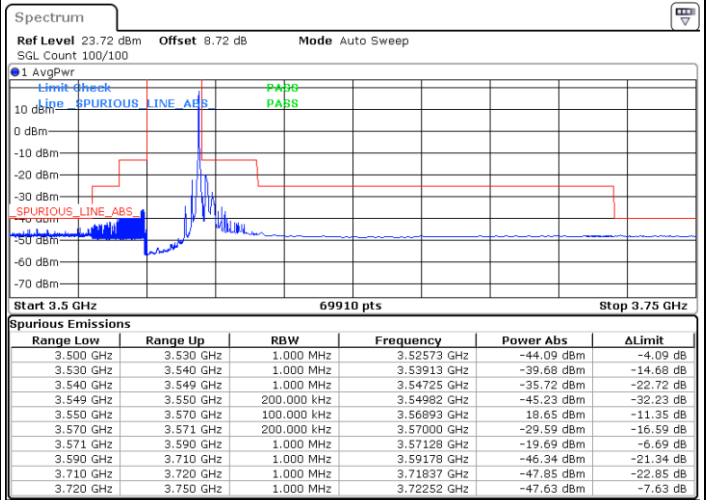

Middle Channel / Full RB

N/A

Date: 2.NOV.2021 14:06:04

LTE Band 48 / 15MHz

16QAM

Highest Channel / 1RB0

Highest Channel / 1RBmax

Date: 2.NOV.2021 14:18:55

Date: 2.NOV.2021 14:14:59

Highest Channel / Full RB

N/A

Date: 2.NOV.2021 14:10:27

LTE Band 48 / 20MHz

16QAM

Lowest Channel / 1RB0

Lowest Channel / 1RBmax

Date: 2.NOV.2021 14:58:13

Date: 2.NOV.2021 14:49:06

Lowest Channel / Full RB

N/A

Date: 2.NOV.2021 14:41:27

LTE Band 48 / 20MHz

16QAM

Middle Channel / 1RB0

Highest Channel / 1RB0

Highest Channel / 1RBmax

Date: 2.NOV.2021 15:49:18

Date: 2.NOV.2021 15:38:20

Highest Channel / Full RB

N/A

Date: 2.NOV.2021 15:26:15

LTE Band 48 / 5MHz