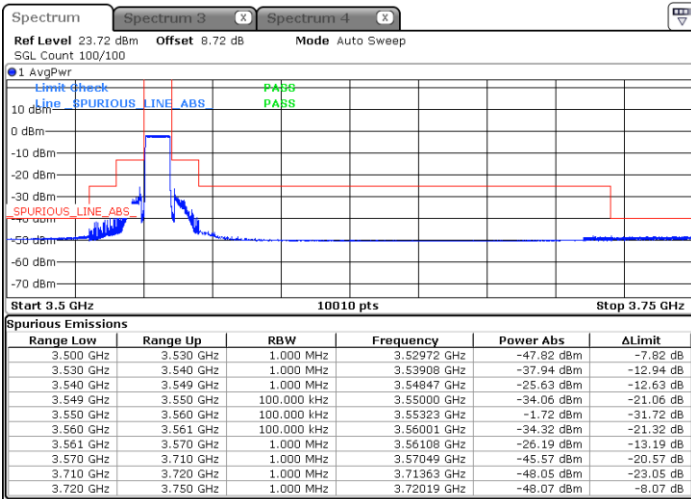

Highest Channel / 1RBmax

Date: 8.NOV.2021 22:04:44

Date: 8.NOV.2021 22:06:32

Highest Channel / Full RB

N/A

Date: 8.NOV.2021 22:02:57

LTE Band 48 / 10MHz

256QAM

Lowest Channel / 1RB0

Lowest Channel / 1RBmax

Date: 8.NOV.2021 22:47:52

Date: 8.NOV.2021 22:50:35

Lowest Channel / Full RB

N/A

Date: 8.NOV.2021 22:53:59

LTE Band 48 / 10MHz

256QAM

Middle Channel / 1RB0

Middle Channel / 1RBmax

Date: 8.NOV.2021 22:12:30

Date: 8.NOV.2021 22:15:07

Middle Channel / Full RB

N/A

Date: 8.NOV.2021 22:10:17

LTE Band 48 / 10MHz

256QAM

Highest Channel / 1RB0

Highest Channel / 1RBmax

Date: 8.NOV.2021 23:02:16

Date: 8.NOV.2021 23:06:21

Highest Channel / Full RB

N/A