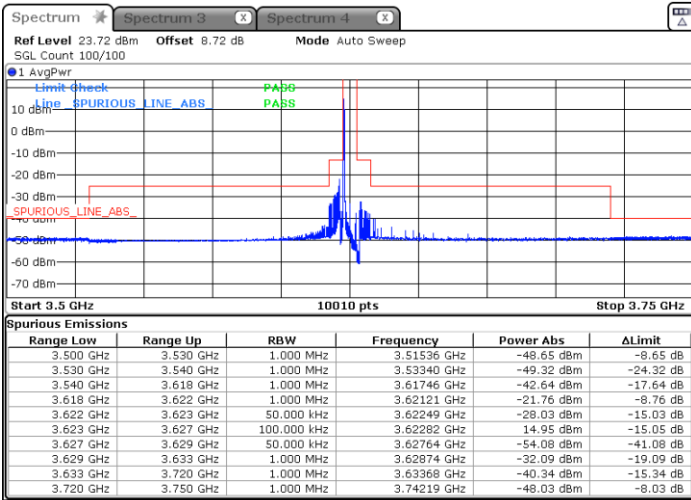

Highest Channel / Full RB

N/A

Date: 2.NOV.2021 15:29:52

LTE Band 48 / 5MHz

256QAM

Lowest Channel / 1RB0

Lowest Channel / 1RBmax

Date: 8.NOV.2021 21:42:49

Date: 8.NOV.2021 21:46:44

Lowest Channel / Full RB

N/A

Date: 8.NOV.2021 21:52:17

LTE Band 48 / 5MHz

256QAM

Middle Channel / 1RB0

Middle Channel / 1RBmax

Date: 8.NOV.2021 21:56:35

Date: 8.NOV.2021 21:58:36

Middle Channel / Full RB

N/A

Date: 8.NOV.2021 22:00:25

LTE Band 48 / 5MHz

256QAM

Highest Channel / 1RB0

Highest Channel / 1RBmax

Date: 8.NOV.2021 22:04:44

Date: 8.NOV.2021 22:06:32

Highest Channel / Full RB

N/A

Date: 8.NOV.2021 22:02:57

LTE Band 48 / 10MHz

256QAM