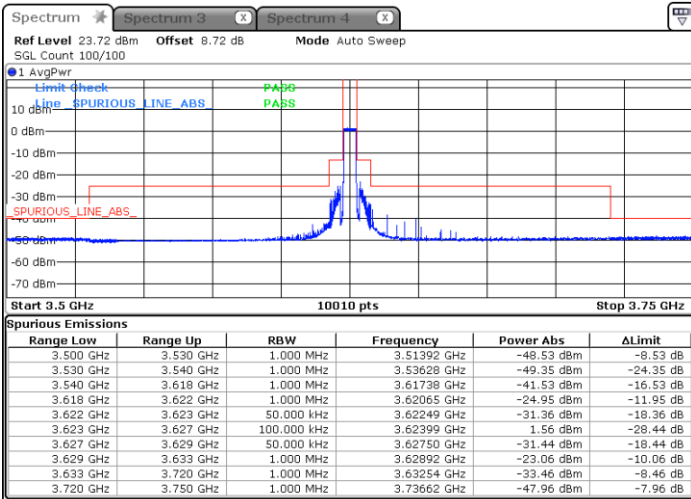

Highest Channel / Full RB

N/A

Date: 2.NOV.2021 15:29:52

LTE Band 48 / 5MHz

256QAM

Lowest Channel / 1RB0

Lowest Channel / 1RBmax

Date: 8.NOV.2021 21:42:49

Date: 8.NOV.2021 21:46:44

Lowest Channel / Full RB

N/A

Date: 8.NOV.2021 21:52:17

LTE Band 48 / 5MHz

256QAM

Middle Channel / 1RB0

Middle Channel / 1RBmax

Date: 8.NOV.2021 21:56:35

Date: 8.NOV.2021 21:58:36

Middle Channel / Full RB

N/A

Date: 8.NOV.2021 22:00:25

LTE Band 48 / 5MHz

256QAM

Highest Channel / 1RB0

Highest Channel / 1RBmax

Date: 8.NOV.2021 22:04:44

Date: 8.NOV.2021 22:06:32

Highest Channel / Full RB

N/A

Date: 8.NOV.2021 22:02:57

LTE Band 48 / 10MHz

256QAM