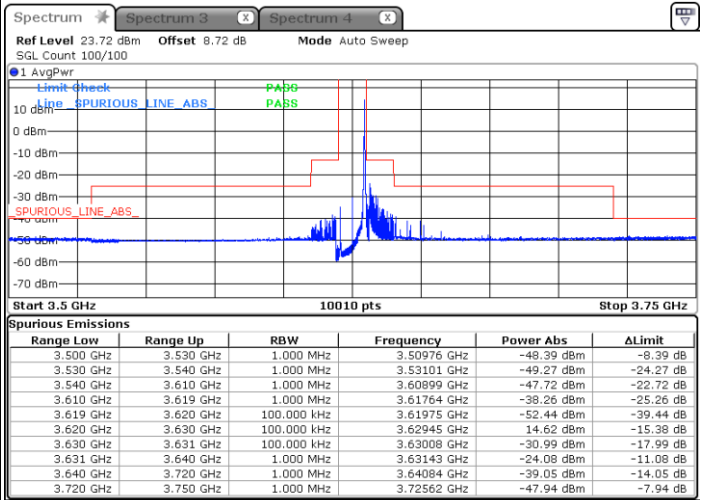

Date: 8.NOV.2021 22:15:07