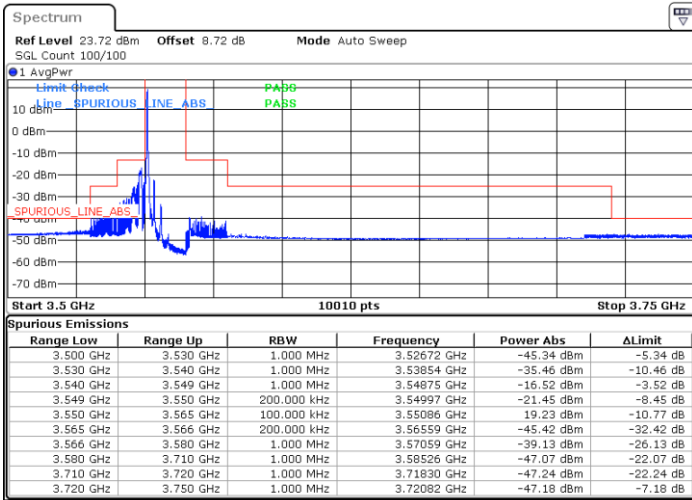

LTE Band 48 / 10MHz

16QAM

Highest Channel / 1RB0

Highest Channel / 1RBmax

Date: 2.NOV.2021 13:17:50

Date: 2.NOV.2021 13:07:55

Highest Channel / Full RB

N/A

Date: 2.NOV.2021 14:28:38

LTE Band 48 / 15MHz

16QAM

Lowest Channel / 1RB0

Lowest Channel / 1RBmax

Date: 2.NOV.2021 13:30:56

Date: 2.NOV.2021 13:36:07

Lowest Channel / Full RB

N/A

Date: 2.NOV.2021 13:50:55

LTE Band 48 / 15MHz

16QAM

Middle Channel / 1RB0

Middle Channel / 1RBmax

Date: 2.NOV.2021 13:57:06

Date: 2.NOV.2021 14:02:00