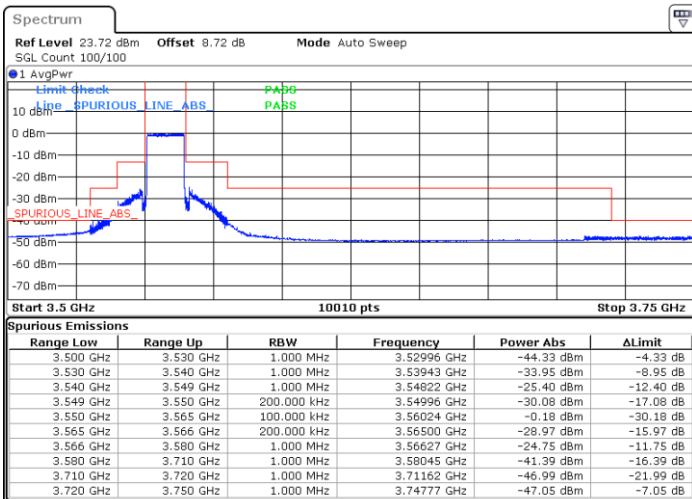

LTE Band 48 / 10MHz

16QAM

Highest Channel / 1RB0

Highest Channel / 1RBmax

Date: 2.NOV.2021 13:17:50

Date: 2.NOV.2021 13:07:55

Highest Channel / Full RB

N/A

Date: 2.NOV.2021 14:28:38

LTE Band 48 / 15MHz

16QAM

Lowest Channel / 1RB0

Lowest Channel / 1RBmax

Date: 2.NOV.2021 13:30:56

Date: 2.NOV.2021 13:36:07

Lowest Channel / Full RB

N/A

Date: 2.NOV.2021 13:50:55

LTE Band 48 / 15MHz

16QAM

Middle Channel / 1RB0

Middle Channel / 1RBmax

Date: 2.NOV.2021 13:57:06

Date: 2.NOV.2021 14:02:00