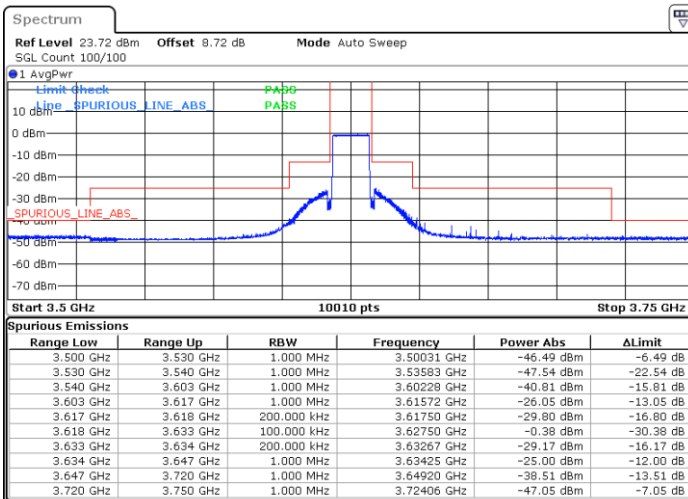

Date: 2.NOV.2021 14:28:38

LTE Band 48 / 15MHz

16QAM

Lowest Channel / 1RB0

Lowest Channel / 1RBmax

Date: 2.NOV.2021 13:30:56

Date: 2.NOV.2021 13:36:07

Lowest Channel / Full RB

N/A

Date: 2.NOV.2021 13:50:55

LTE Band 48 / 15MHz

16QAM

Middle Channel / 1RB0

Middle Channel / 1RBmax

Date: 2.NOV.2021 13:57:06

Date: 2.NOV.2021 14:02:00

Middle Channel / Full RB

N/A

Date: 2.NOV.2021 14:06:04

LTE Band 48 / 15MHz

16QAM

Highest Channel / 1RB0

Highest Channel / 1RBmax

Date: 2.NOV.2021 14:18:55

Date: 2.NOV.2021 14:14:59

Highest Channel / Full RB

N/A

Date: 2.NOV.2021 14:10:27

LTE Band 48 / 20MHz

16QAM

Lowest Channel / 1RB0

Lowest Channel / 1RBmax