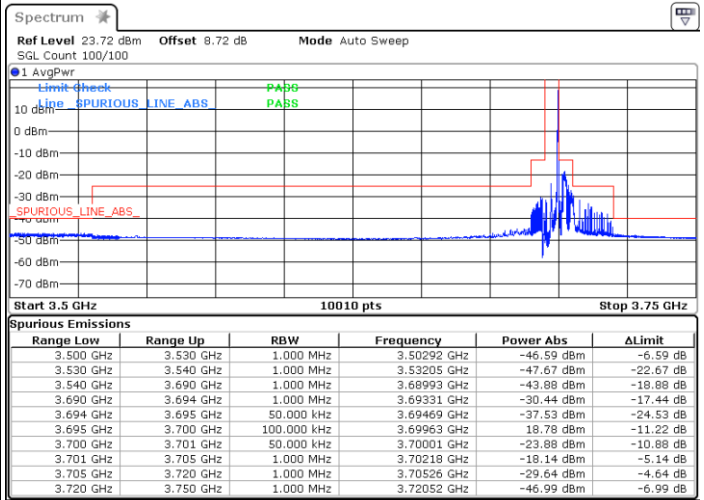

LTE Band 48 / 5MHz

64QAM

Middle Channel / 1RB0

Middle Channel / 1RBmax

Date: 2.NOV.2021 11:42:46

Date: 2.NOV.2021 11:44:44

Middle Channel / Full RB

N/A

Date: 2.NOV.2021 11:50:25

LTE Band 48 / 5MHz

64QAM

Highest Channel / 1RB0

Highest Channel / 1RBmax

Date: 2.NOV.2021 12:19:29

Date: 2.NOV.2021 12:22:02

Highest Channel / Full RB

N/A

Date: 2.NOV.2021 12:03:23

LTE Band 48 / 10MHz

64QAM

Lowest Channel / 1RB0

Lowest Channel / 1RBmax

Date: 2.NOV.2021 12:37:21

Date: 2.NOV.2021 12:39:08

Lowest Channel / Full RB

N/A

Date: 2.NOV.2021 12:46:02

LTE Band 48 / 10MHz

64QAM

Middle Channel / 1RB0

Middle Channel / 1RBmax

Date: 2.NOV.2021 12:57:13