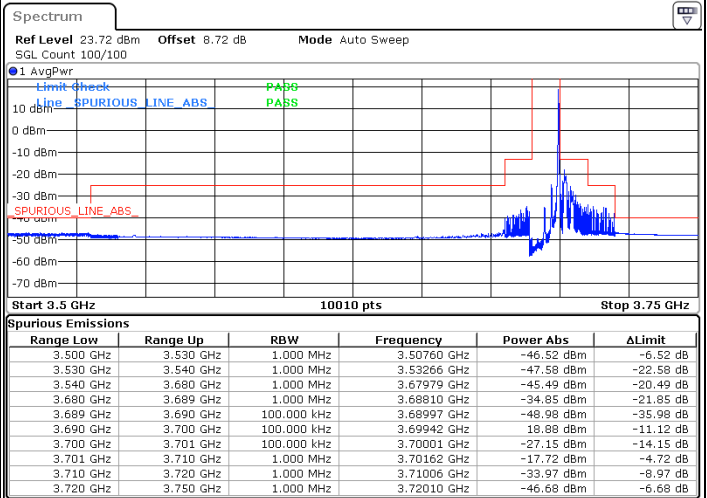

LTE Band 48 / 10MHz

16QAM

Highest Channel / 1RB0

Highest Channel / 1RBmax

Date: 2.NOV.2021 13:17:50

Date: 2.NOV.2021 13:07:55

Highest Channel / Full RB

N/A

Date: 2.NOV.2021 14:28:38

LTE Band 48 / 15MHz

16QAM

Lowest Channel / 1RB0

Lowest Channel / 1RBmax

Date: 2.NOV.2021 13:30:56

Date: 2.NOV.2021 13:36:07

Lowest Channel / Full RB