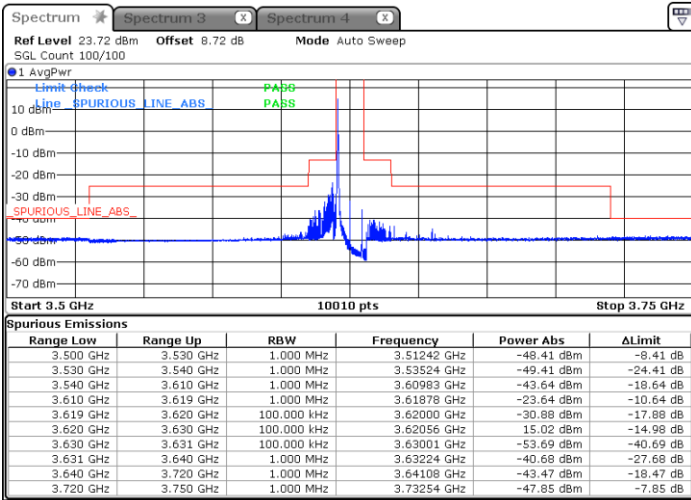

Highest Channel / 1RBmax

Date: 8.NOV.2021 22:04:44

Date: 8.NOV.2021 22:06:32

Highest Channel / Full RB

N/A

Date: 8.NOV.2021 22:02:57

LTE Band 48 / 10MHz

256QAM

Lowest Channel / 1RB0

Lowest Channel / 1RBmax

Date: 8.NOV.2021 22:47:52

Date: 8.NOV.2021 22:50:35

Lowest Channel / Full RB

N/A

Date: 8.NOV.2021 22:53:59

LTE Band 48 / 10MHz

256QAM

Middle Channel / 1RB0

Middle Channel / 1RBmax

Date: 8.NOV.2021 22:12:30

Date: 8.NOV.2021 22:15:07

Middle Channel / Full RB

N/A

Date: 8.NOV.2021 22:10:17

LTE Band 48 / 10MHz

256QAM

Highest Channel / 1RB0

Highest Channel / 1RBmax

Date: 8.NOV.2021 23:02:16

Date: 8.NOV.2021 23:06:21

Highest Channel / Full RB

N/A