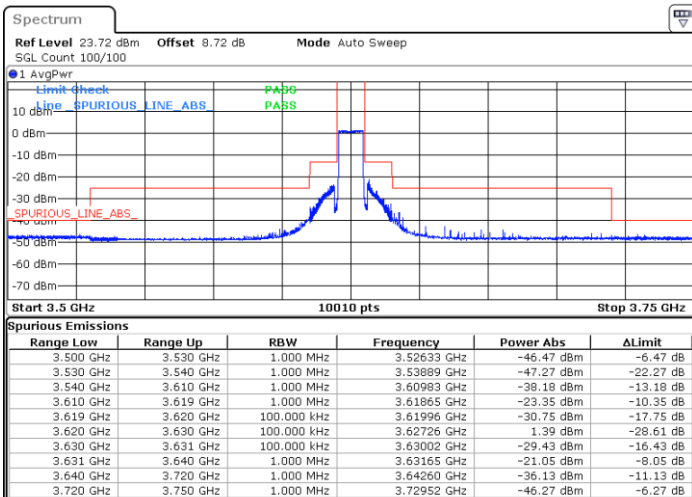

N/A

Date: 2.NOV.2021 12:03:23

LTE Band 48 / 10MHz

64QAM

Lowest Channel / 1RB0

Lowest Channel / 1RBmax

Date: 2.NOV.2021 12:37:21

Date: 2.NOV.2021 12:39:08

Lowest Channel / Full RB

N/A

Date: 2.NOV.2021 12:46:02

LTE Band 48 / 10MHz

64QAM

Middle Channel / 1RB0

Middle Channel / 1RBmax

Date: 2.NOV.2021 12:57:13

Date: 2.NOV.2021 12:59:30

Middle Channel / Full RB

N/A

Date: 2.NOV.2021 12:47:26

LTE Band 48 / 10MHz

64QAM

Highest Channel / 1RB0

Highest Channel / 1RBmax

Date: 2.NOV.2021 13:15:04

Date: 2.NOV.2021 13:10:56

Highest Channel / Full RB

N/A

Date: 2.NOV.2021 14:32:09

LTE Band 48 / 15MHz

64QAM

Lowest Channel / 1RB0