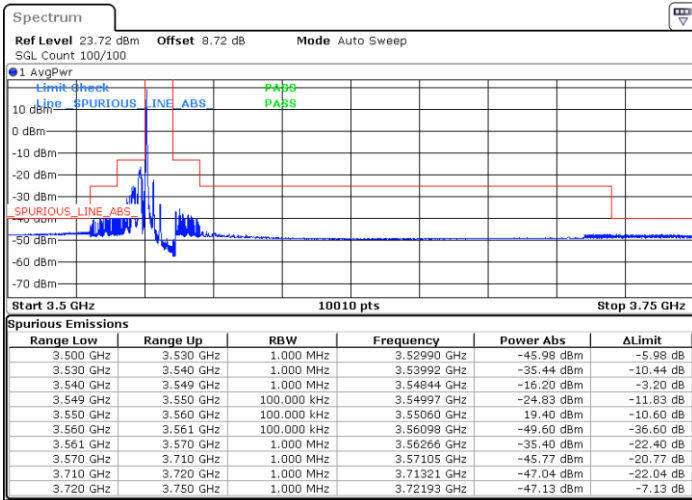

**LTE Band 48 / 5MHz**

**16QAM**

**Highest Channel / 1RB0**

**Highest Channel / 1RBmax**

**Highest Channel / Full RB**

**N/A**

LTE Band 48 / 10MHz

16QAM

Lowest Channel / 1RB0

Lowest Channel / 1RBmax

Date: 2.NOV.2021 12:36:13

Date: 2.NOV.2021 12:40:28

Lowest Channel / Full RB

N/A

Date: 2.NOV.2021 12:44:25

LTE Band 48 / 10MHz