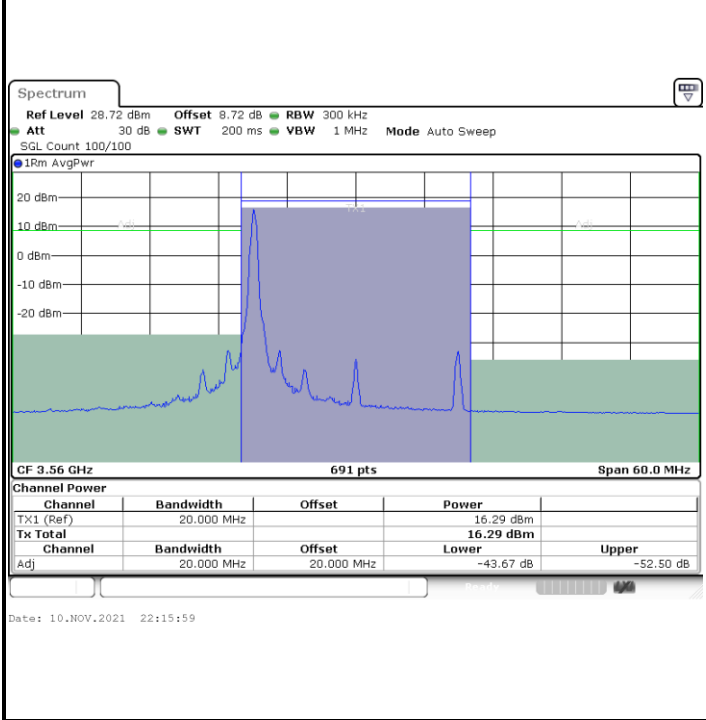

LTE Band 48 / 15MHz

256QAM

Highest Channel / 1RB0

Highest Channel / 1RBmax

Date: 8.NOV.2021 23:29:21

Date: 8.NOV.2021 23:34:13

Highest Channel / Full RB

Date: 8.NOV.2021 23:38:41

LTE Band 48 / 20MHz

256QAM

Lowest Channel / 1RB0

Lowest Channel / 1RBmax

Lowest Channel / Full RB

LTE Band 48 / 20MHz

256QAM

Middle Channel / 1RB0

Middle Channel / 1RBmax

Middle Channel / Full RB

LTE Band 48 / 20MHz

256QAM

Highest Channel / 1RB0

Highest Channel / 1RBmax

Highest Channel / Full RB

Conducted Band Edge