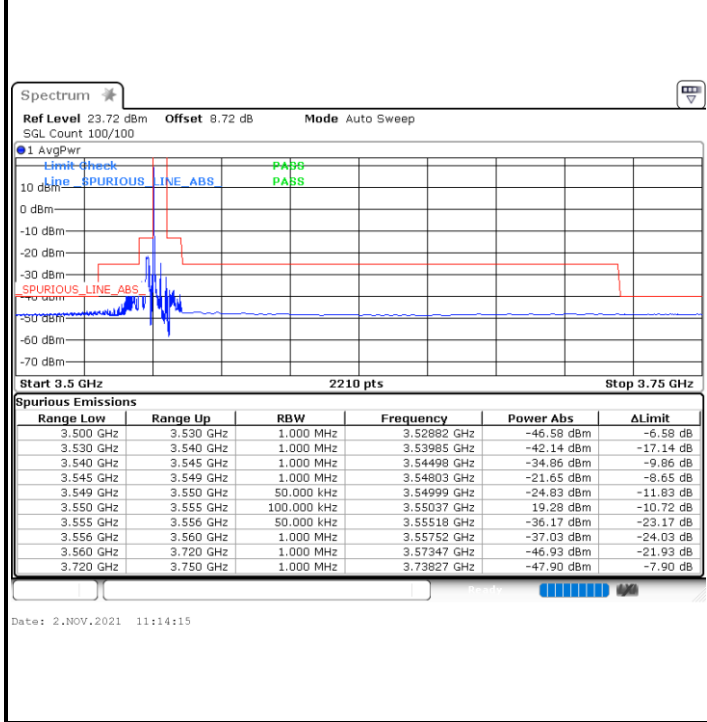

Date: 2.NOV.2021 15:16:47

Middle Channel / Full RB

N/A

Date: 2.NOV.2021 15:18:18

LTE Band 48 / 20MHz

QPSK

Highest Channel / 1RB0

Highest Channel / 1RBmax

Date: 2.NOV.2021 15:45:44

Date: 2.NOV.2021 15:40:20

Highest Channel / Full RB

N/A

Date: 2.NOV.2021 15:28:11

LTE Band 48 / 5MHz

16QAM

Lowest Channel / 1RB0

Lowest Channel / 1RBmax

Lowest Channel / Full RB

N/A

LTE Band 48 / 5MHz

16QAM

Middle Channel / 1RB0

Middle Channel / 1RBmax

Date: 2.NOV.2021 11:41:42