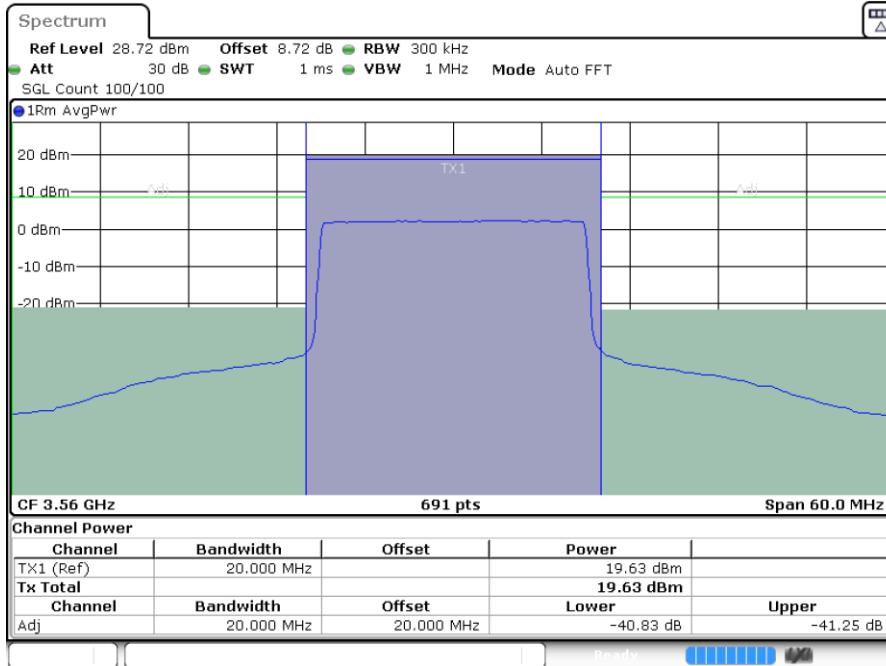

LTE Band 48 / 20MHz

64QAM

Lowest Channel / 1RB0

Lowest Channel / 1RBmax

Date: 3 NOV.2021 20:19:23

Date: 3.NOV.2021 20:14:53

Lowest Channel / Full RB

Date: 3 NOV.2021 20:14:18