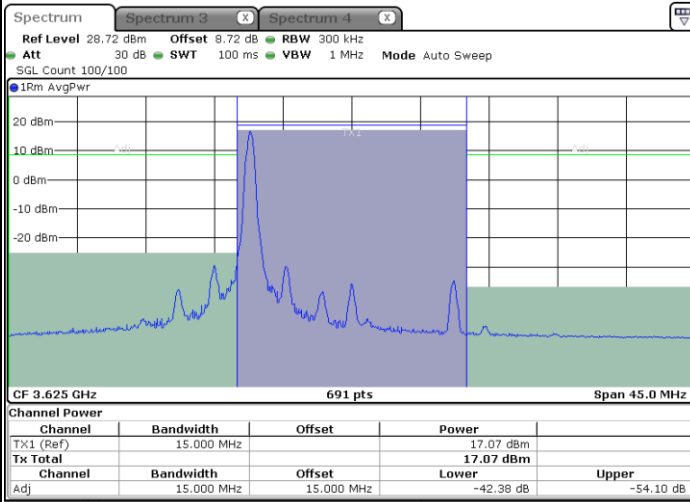

Middle Channel / 1RB0

Middle Channel / 1RBmax

Middle Channel / Full RB

LTE Band 48 / 10MHz

256QAM

Highest Channel / 1RB0

Highest Channel / 1RBmax

Highest Channel / Full RB

LTE Band 48 / 15MHz

256QAM

Lowest Channel / 1RB0

Lowest Channel / 1RBmax

Date: 8.NOV.2021 23:13:51

Date: 8.NOV.2021 23:16:15

Lowest Channel / Full RB

Date: 8.NOV.2021 23:18:20

LTE Band 48 / 15MHz

256QAM

Middle Channel / 1RB0

Middle Channel / 1RBmax

Date: 8.NOV.2021 23:21:43

Date: 8.NOV.2021 23:24:32

Middle Channel / Full RB

Date: 8.NOV.2021 23:26:38