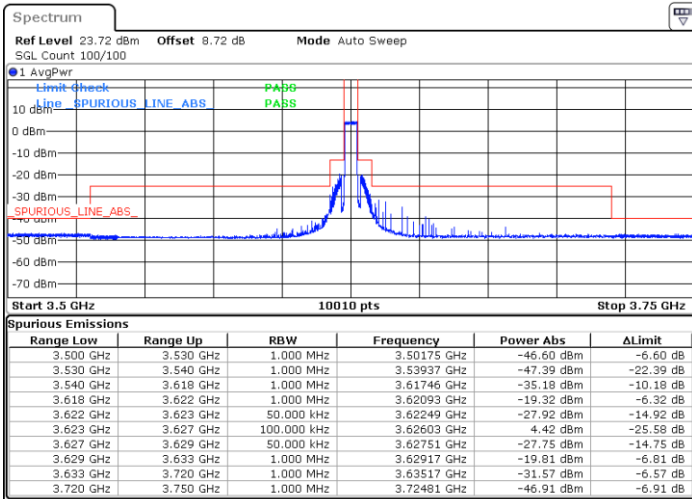

Middle Channel / Full RB

N/A

Date: 2.NOV.2021 11:49:02