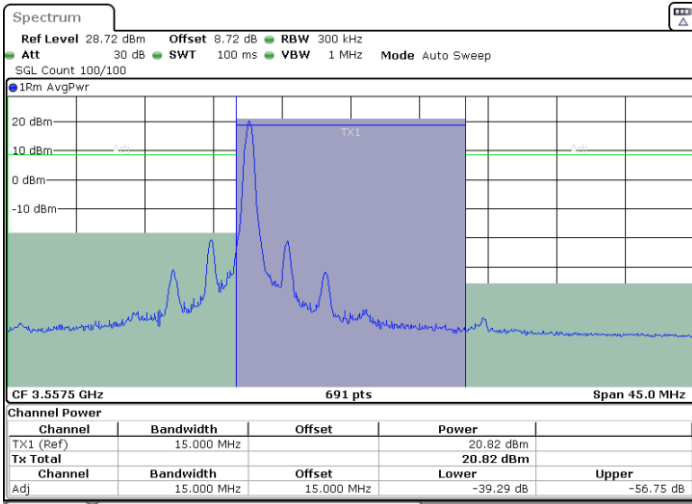

LTE Band 48 / 15MHz

64QAM

Lowest Channel / 1RB0

Lowest Channel / 1RBmax

Date: 3.NOV.2021 19:42:19

Date: 3.NOV.2021 19:41:21

Lowest Channel / Full RB

Date: 3.NOV.2021 19:37:42

LTE Band 48 / 15MHz

64QAM

Middle Channel / 1RB0

Middle Channel / 1RBmax

Date: 3.NOV.2021 19:50:48

Date: 3.NOV.2021 19:47:11

Middle Channel / Full RB

Date: 3.NOV.2021 19:46:16