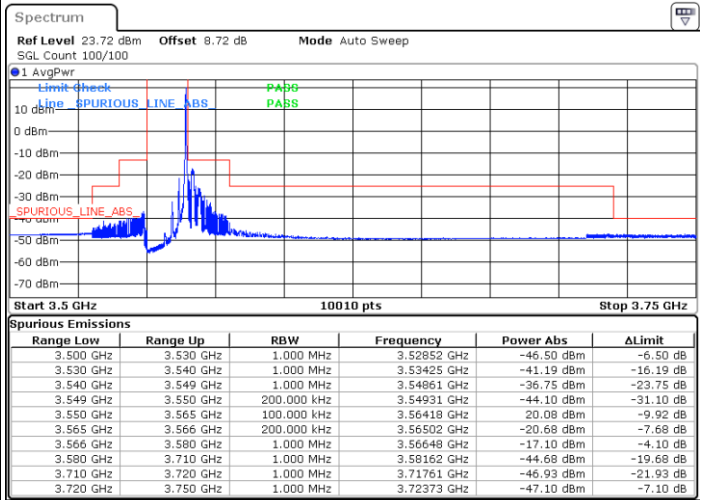

Date: 2.NOV.2021 12:50:20

LTE Band 48 / 10MHz

QPSK

Highest Channel / 1RB0

Date: 2.NOV.2021 13:20:37

Highest Channel / 1RBmax

Date: 2.NOV.2021 13:05:04

Highest Channel / Full RB

Date: 2.NOV.2021 14:25:53

N/A

LTE Band 48 / 15MHz

QPSK

Lowest Channel / 1RB0

Lowest Channel / 1RBmax

Date: 2.NOV.2021 13:27:39

Date: 2.NOV.2021 13:37:44

Lowest Channel / Full RB

N/A

Date: 2.NOV.2021 13:48:59

LTE Band 48 / 15MHz

QPSK

Middle Channel / 1RB0

Middle Channel / 1RBmax

Date: 2.NOV.2021 13:55:46

Date: 2.NOV.2021 14:03:06

Middle Channel / Full RB

N/A

Date: 2.NOV.2021 14:04:22

LTE Band 48 / 15MHz

QPSK

Highest Channel / 1RB0

Highest Channel / 1RBmax