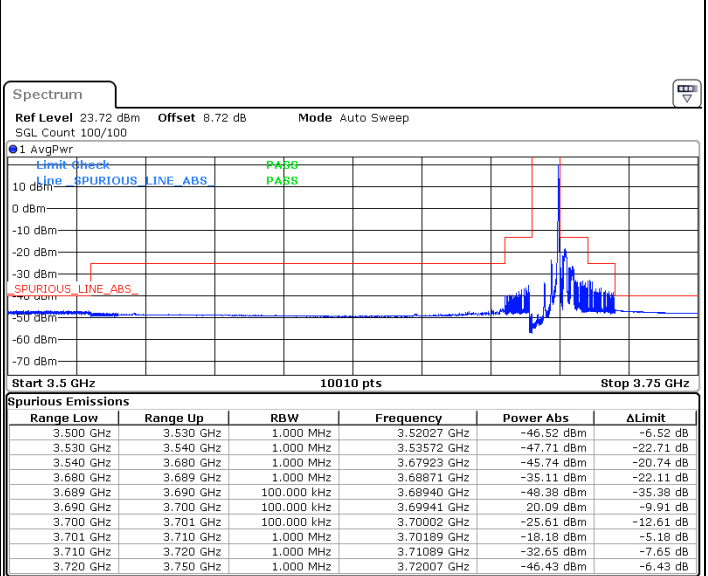

LTE Band 48 / 10MHz

QPSK

Middle Channel / 1RB0

Middle Channel / 1RBmax

Date: 2.NOV.2021 12:53:59

Date: 2.NOV.2021 13:01:43

Middle Channel / Full RB

N/A

Date: 2.NOV.2021 12:50:20

LTE Band 48 / 10MHz

QPSK

Highest Channel / 1RB0

Date: 2.NOV.2021 13:20:37

Highest Channel / 1RBmax

Date: 2.NOV.2021 13:05:04

Highest Channel / Full RB

Date: 2.NOV.2021 14:25:53

N/A

LTE Band 48 / 15MHz

QPSK

Lowest Channel / 1RB0

Lowest Channel / 1RBmax

Date: 2.NOV.2021 13:27:39

Date: 2.NOV.2021 13:37:44

Lowest Channel / Full RB

N/A

Date: 2.NOV.2021 13:48:59

LTE Band 48 / 15MHz

QPSK

Middle Channel / 1RB0

Middle Channel / 1RBmax

Date: 2.NOV.2021 13:55:46