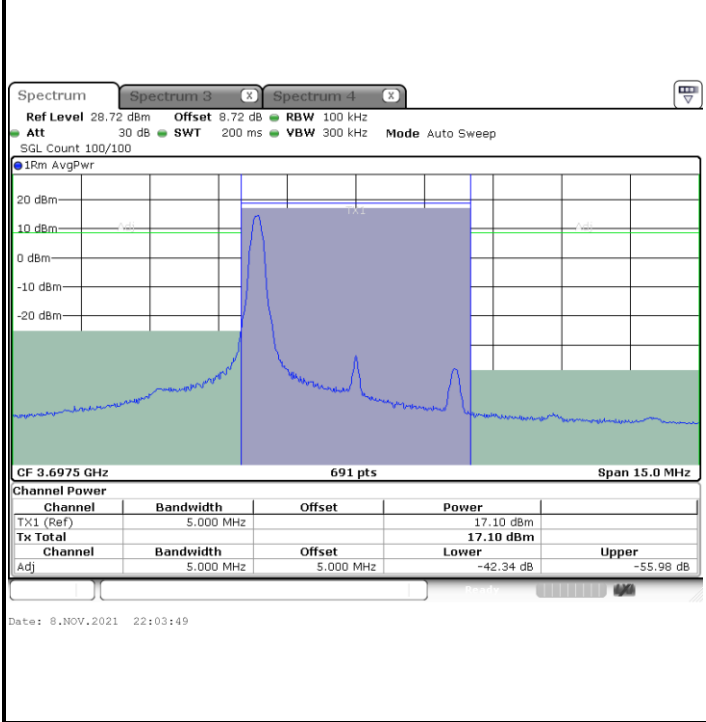

LTE Band 48 / 5MHz

256QAM

Middle Channel / 1RB0 Middle Channel / 1RBmax

Middle Channel / Full RB

LTE Band 48 / 5MHz

256QAM

Highest Channel / 1RB0

Highest Channel / 1RBmax

Highest Channel / Full RB

LTE Band 48 / 10MHz

256QAM

Lowest Channel / 1RB0

Lowest Channel / 1RBmax

Lowest Channel / Full RB

LTE Band 48 / 10MHz

256QAM

Middle Channel / 1RB0

Middle Channel / 1RBmax

Middle Channel / Full RB

LTE Band 48 / 10MHz

256QAM

Highest Channel / 1RB0

Highest Channel / 1RBmax

Highest Channel / Full RB