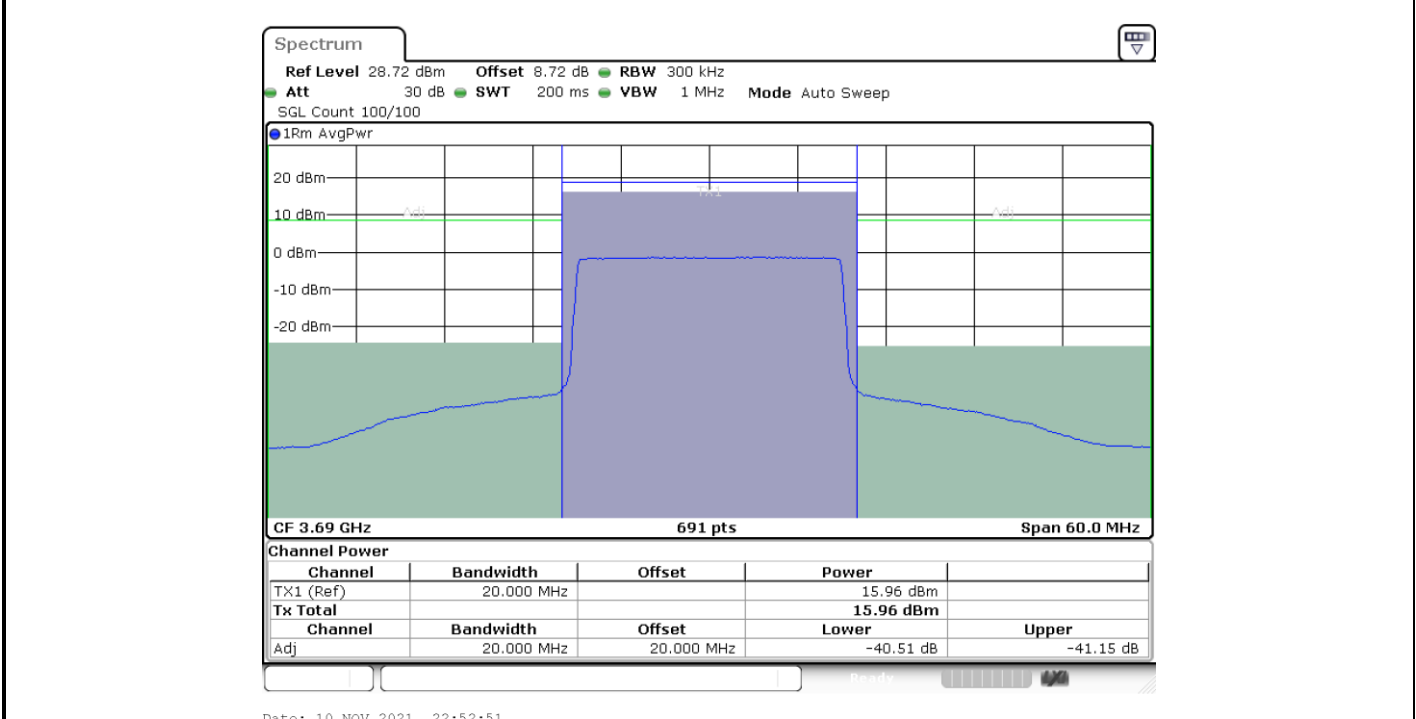

LTE Band 48 / 20MHz

256QAM

Lowest Channel / 1RB0

Lowest Channel / 1RBmax

Lowest Channel / Full RB

LTE Band 48 / 20MHz

256QAM

Middle Channel / 1RB0

Middle Channel / 1RBmax

Middle Channel / Full RB

LTE Band 48 / 20MHz

256QAM

Highest Channel / 1RB0

Highest Channel / 1RBmax

Highest Channel / Full RB

Conducted Band Edge

LTE Band 48 / 5MHz

QPSK

Middle Channel / 1RB0

Middle Channel / 1RBmax

Date: 2.NOV.2021 11:40:24

Date: 2.NOV.2021 11:47:03

Middle Channel / Full RB

N/A

Date: 2.NOV.2021 11:48:06

LTE Band 48 / 5MHz

QPSK

Highest Channel / 1RB0

Highest Channel / 1RBmax

Highest Channel / Full RB

N/A

LTE Band 48 / 10MHz