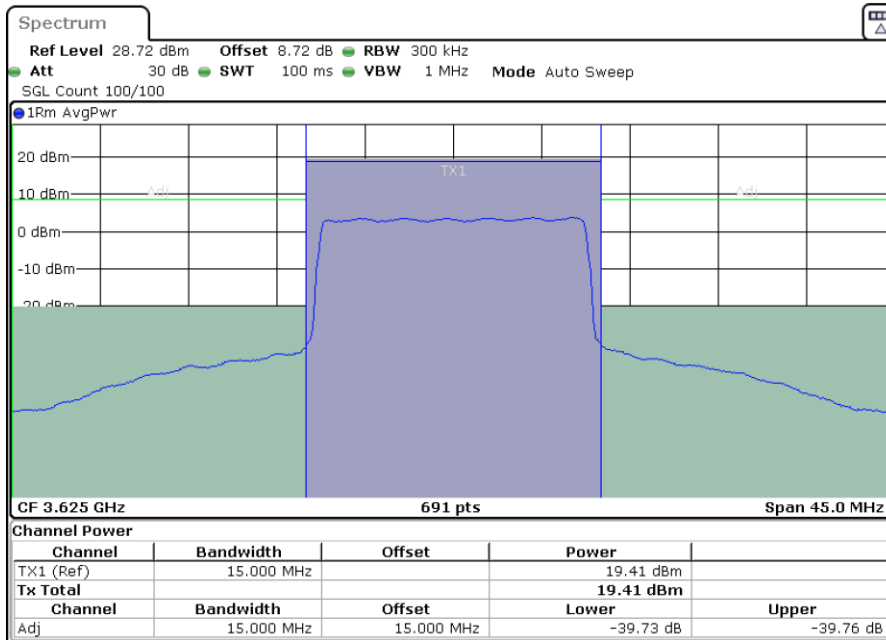

LTE Band 48 / 15MHz

64QAM

Middle Channel / 1RB0

Middle Channel / 1RBmax

Date: 3.NOV.2021 19:50:48

Date: 3.NOV.2021 19:47:11

Middle Channel / Full RB

Date: 3.NOV.2021 19:46:16

LTE Band 48 / 15MHz

64QAM

Highest Channel / 1RB0

Highest Channel / 1RBmax

Date: 3.NOV.2021 20:03:58

Date: 3.NOV.2021 20:03:14

Highest Channel / Full RB

Date: 3.NOV.2021 19:51:59