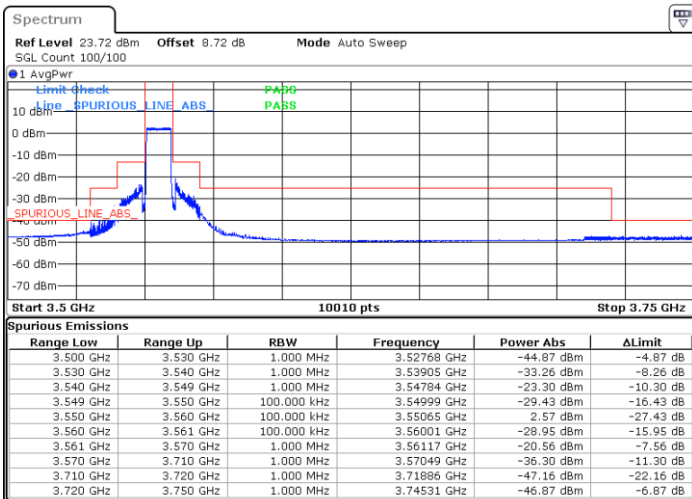

Date: 2.NOV.2021 11:48:06

LTE Band 48 / 5MHz

QPSK

Highest Channel / 1RB0

Highest Channel / 1RBmax

Highest Channel / Full RB

N/A

LTE Band 48 / 10MHz

QPSK

Lowest Channel / 1RB0

Lowest Channel / 1RBmax

Date: 2.NOV.2021 12:33:35

Date: 2.NOV.2021 12:41:38

Lowest Channel / Full RB

N/A

Date: 2.NOV.2021 12:43:05

LTE Band 48 / 10MHz

QPSK

Middle Channel / 1RB0

Middle Channel / 1RBmax

Date: 2.NOV.2021 12:53:59

Date: 2.NOV.2021 13:01:43

Middle Channel / Full RB

N/A

Date: 2.NOV.2021 12:50:20

LTE Band 48 / 10MHz

QPSK

Highest Channel / 1RB0

Date: 2.NOV.2021 13:20:37

Highest Channel / 1RBmax

Date: 2.NOV.2021 13:05:04

Highest Channel / Full RB