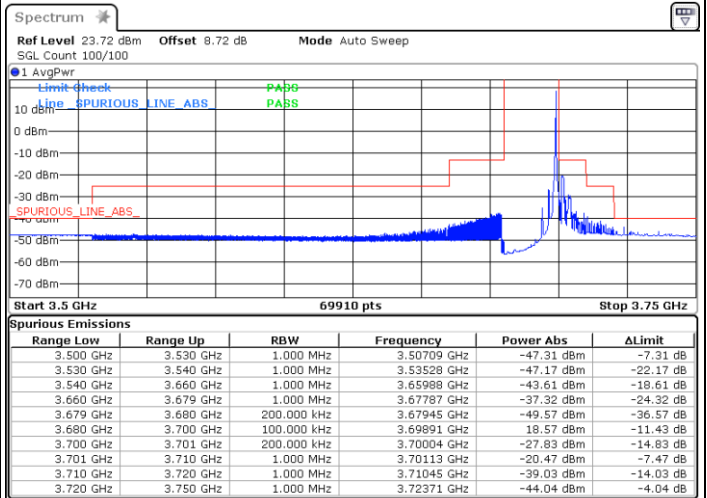

Highest Channel / Full RB

N/A

LTE Band 48 / 20MHz

QPSK

Lowest Channel / 1RB0

Lowest Channel / 1RBmax

Date: 2.NOV.2021 14:55:49

Date: 2.NOV.2021 14:50:44

Lowest Channel / Full RB

N/A

Date: 2.NOV.2021 14:39:00

LTE Band 48 / 20MHz

QPSK

Middle Channel / 1RB0

Middle Channel / 1RBmax

Date: 2.NOV.2021 15:08:44

Date: 2.NOV.2021 15:16:47

Middle Channel / Full RB

N/A

Date: 2.NOV.2021 15:18:18

LTE Band 48 / 20MHz

QPSK

Highest Channel / 1RB0

Highest Channel / 1RBmax

Date: 2.NOV.2021 15:45:44

Date: 2.NOV.2021 15:40:20

Highest Channel / Full RB

N/A

Date: 2.NOV.2021 15:28:11

LTE Band 48 / 5MHz

16QAM

Lowest Channel / 1RB0