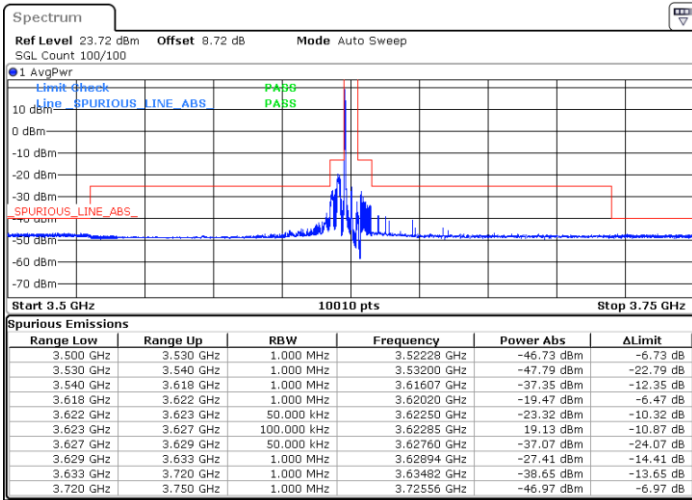

Date: 2.NOV.2021 15:16:47

Middle Channel / Full RB

N/A

Date: 2.NOV.2021 15:18:18

LTE Band 48 / 20MHz

QPSK

Highest Channel / 1RB0

Highest Channel / 1RBmax

Date: 2.NOV.2021 15:45:44

Date: 2.NOV.2021 15:40:20

Highest Channel / Full RB

N/A

Date: 2.NOV.2021 15:28:11

LTE Band 48 / 5MHz

16QAM

Lowest Channel / 1RB0

Lowest Channel / 1RBmax

Lowest Channel / Full RB

N/A

LTE Band 48 / 5MHz

16QAM

Middle Channel / 1RB0

Middle Channel / 1RBmax

Date: 2.NOV.2021 11:41:42