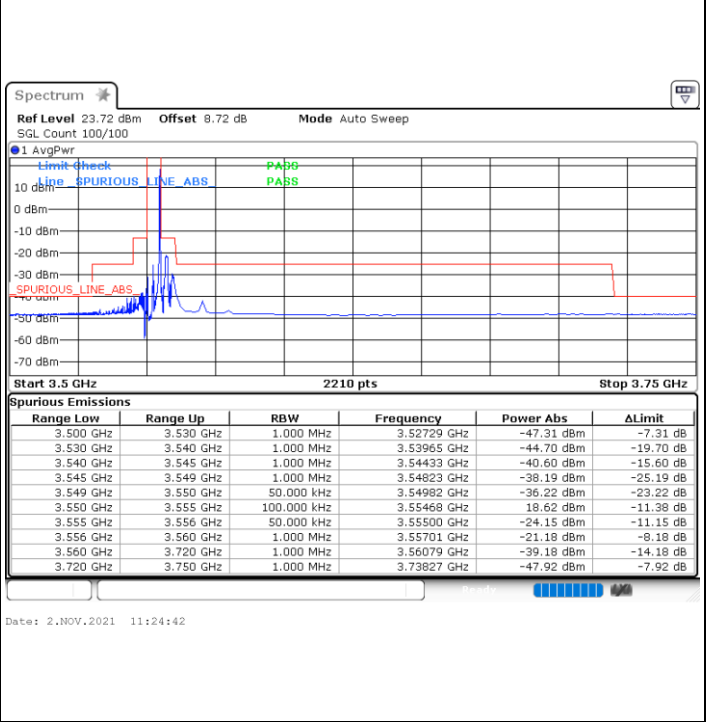

Date: 2.NOV.2021 15:16:47

Middle Channel / Full RB

N/A

Date: 2.NOV.2021 15:18:18

LTE Band 48 / 20MHz

QPSK

Highest Channel / 1RB0

Highest Channel / 1RBmax

Date: 2.NOV.2021 15:45:44

Date: 2.NOV.2021 15:40:20

Highest Channel / Full RB

N/A

Date: 2.NOV.2021 15:28:11

LTE Band 48 / 5MHz

16QAM

Lowest Channel / 1RB0

Lowest Channel / 1RBmax

Lowest Channel / Full RB

N/A

LTE Band 48 / 5MHz

16QAM

Middle Channel / 1RB0

Middle Channel / 1RBmax

Date: 2.NOV.2021 11:41:42