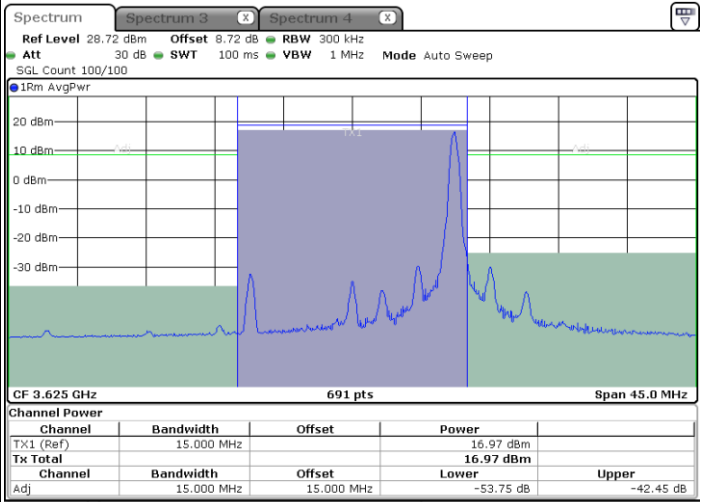

Middle Channel / 1RB0

Middle Channel / 1RBmax

Middle Channel / Full RB

LTE Band 48 / 10MHz

256QAM

Highest Channel / 1RB0

Highest Channel / 1RBmax

Highest Channel / Full RB

LTE Band 48 / 15MHz

256QAM

Lowest Channel / 1RB0

Lowest Channel / 1RBmax

Date: 8.NOV.2021 23:13:51

Date: 8.NOV.2021 23:16:15

Lowest Channel / Full RB

Date: 8.NOV.2021 23:18:20

LTE Band 48 / 15MHz

256QAM

Middle Channel / 1RB0

Middle Channel / 1RBmax

Date: 8.NOV.2021 23:21:43

Date: 8.NOV.2021 23:24:32

Middle Channel / Full RB

Date: 8.NOV.2021 23:26:38

LTE Band 48 / 15MHz

256QAM

Highest Channel / 1RB0

Highest Channel / 1RBmax

Date: 8.NOV.2021 23:29:21

Date: 8.NOV.2021 23:34:13

Highest Channel / Full RB

Date: 8.NOV.2021 23:38:41