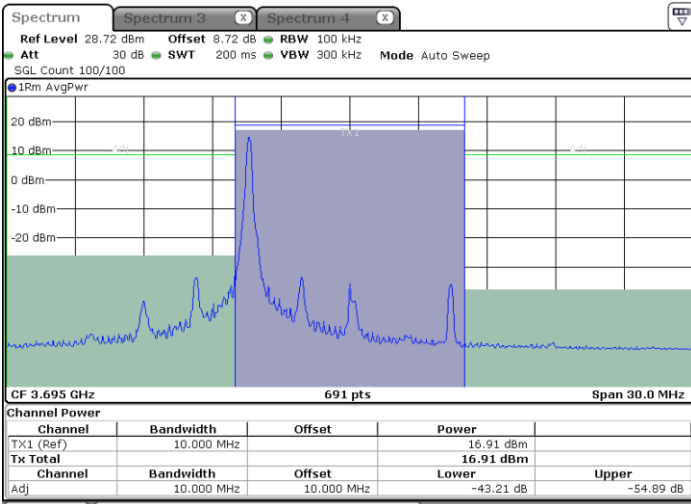

Highest Channel / Full RB

LTE Band 48 / 10MHz

256QAM

Lowest Channel / 1RB0

Lowest Channel / 1RBmax

Lowest Channel / Full RB

LTE Band 48 / 10MHz

256QAM

Middle Channel / 1RB0

Middle Channel / 1RBmax

Middle Channel / Full RB

LTE Band 48 / 10MHz

256QAM

Highest Channel / 1RB0

Highest Channel / 1RBmax

Highest Channel / Full RB

LTE Band 48 / 15MHz

256QAM

Lowest Channel / 1RB0

Lowest Channel / 1RBmax

Date: 8.NOV.2021 23:13:51

Date: 8.NOV.2021 23:16:15

Lowest Channel / Full RB

Date: 8.NOV.2021 23:18:20