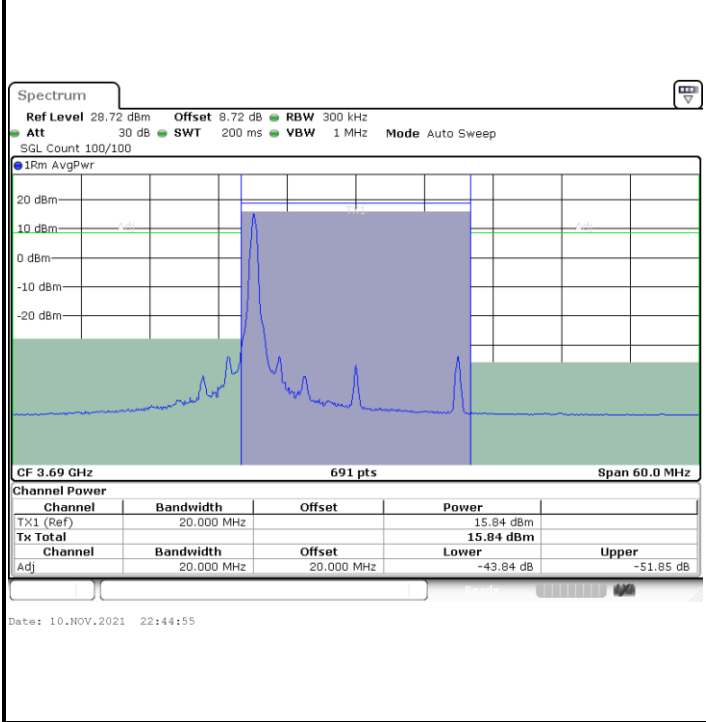

LTE Band 48 / 20MHz

256QAM

Lowest Channel / 1RB0

Lowest Channel / 1RBmax

Lowest Channel / Full RB

LTE Band 48 / 20MHz

256QAM

Middle Channel / 1RB0

Middle Channel / 1RBmax

Middle Channel / Full RB

LTE Band 48 / 20MHz

256QAM

Highest Channel / 1RB0

Highest Channel / 1RBmax

Highest Channel / Full RB

Conducted Band Edge

LTE Band 48 / 5MHz

QPSK

Middle Channel / 1RB0

Middle Channel / 1RBmax

Date: 2.NOV.2021 11:40:24

Date: 2.NOV.2021 11:47:03

Middle Channel / Full RB

N/A