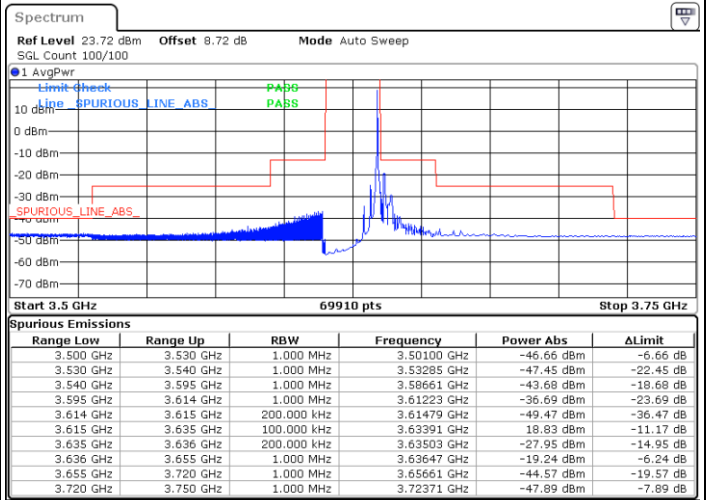

Highest Channel / Full RB

N/A

LTE Band 48 / 20MHz

QPSK

Lowest Channel / 1RB0

Lowest Channel / 1RBmax

Date: 2.NOV.2021 14:55:49

Date: 2.NOV.2021 14:50:44

Lowest Channel / Full RB

N/A

Date: 2.NOV.2021 14:39:00

LTE Band 48 / 20MHz

QPSK

Middle Channel / 1RB0

Middle Channel / 1RBmax

Date: 2.NOV.2021 15:08:44

Date: 2.NOV.2021 15:16:47

Middle Channel / Full RB

N/A

Date: 2.NOV.2021 15:18:18

LTE Band 48 / 20MHz

QPSK

Highest Channel / 1RB0

Highest Channel / 1RBmax

Date: 2.NOV.2021 15:45:44

Date: 2.NOV.2021 15:40:20

Highest Channel / Full RB

N/A

Date: 2.NOV.2021 15:28:11

LTE Band 48 / 5MHz

16QAM

Lowest Channel / 1RB0