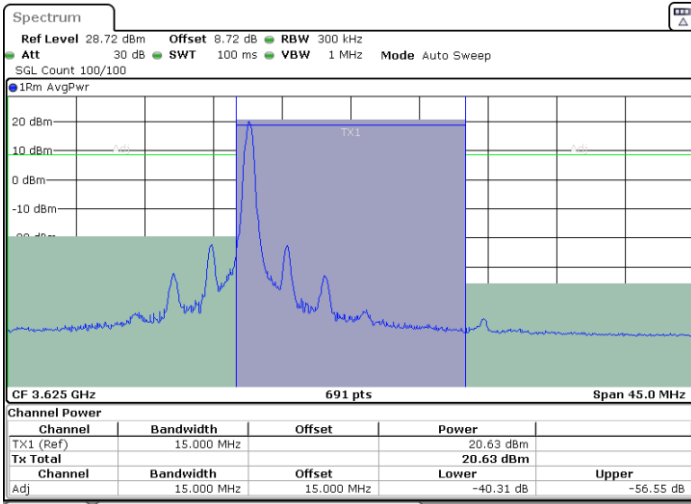

LTE Band 48 / 15MHz

64QAM

Lowest Channel / 1RB0

Lowest Channel / 1RBmax

Date: 3.NOV.2021 19:42:19

Date: 3.NOV.2021 19:41:21

Lowest Channel / Full RB

Date: 3.NOV.2021 19:37:42

LTE Band 48 / 15MHz

64QAM

Middle Channel / 1RB0

Middle Channel / 1RBmax

Date: 3.NOV.2021 19:50:48

Date: 3.NOV.2021 19:47:11

Middle Channel / Full RB

Date: 3.NOV.2021 19:46:16