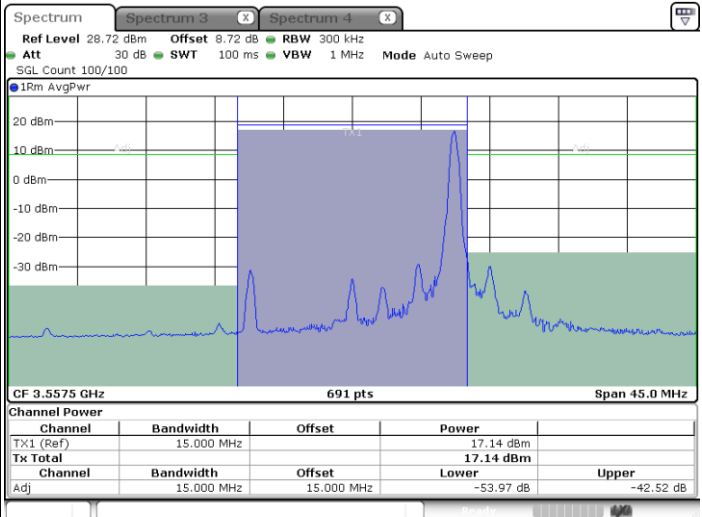

Middle Channel / 1RB0

Middle Channel / 1RBmax

Middle Channel / Full RB

LTE Band 48 / 10MHz

256QAM

Highest Channel / 1RB0

Highest Channel / 1RBmax

Highest Channel / Full RB

LTE Band 48 / 15MHz

256QAM

Lowest Channel / 1RB0

Lowest Channel / 1RBmax

Date: 8.NOV.2021 23:13:51

Date: 8.NOV.2021 23:16:15

Lowest Channel / Full RB

Date: 8.NOV.2021 23:18:20

LTE Band 48 / 15MHz

256QAM

Middle Channel / 1RB0

Middle Channel / 1RBmax

Date: 8.NOV.2021 23:21:43

Date: 8.NOV.2021 23:24:32

Middle Channel / Full RB

Date: 8.NOV.2021 23:26:38

LTE Band 48 / 15MHz

256QAM

Highest Channel / 1RB0

Highest Channel / 1RBmax

Date: 8.NOV.2021 23:29:21

Date: 8.NOV.2021 23:34:13

Highest Channel / Full RB

Date: 8.NOV.2021 23:38:41