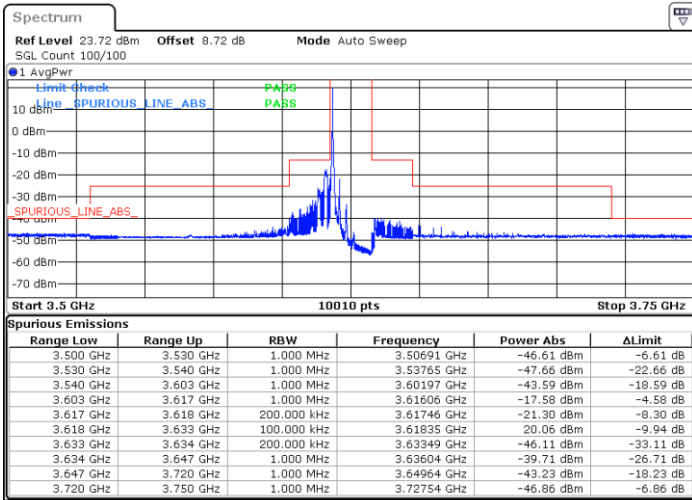

Date: 2.NOV.2021 14:25:53

N/A

LTE Band 48 / 15MHz

QPSK

Lowest Channel / 1RB0

Lowest Channel / 1RBmax

Date: 2.NOV.2021 13:27:39

Date: 2.NOV.2021 13:37:44

Lowest Channel / Full RB

N/A

Date: 2.NOV.2021 13:48:59

LTE Band 48 / 15MHz

QPSK

Middle Channel / 1RB0

Middle Channel / 1RBmax

Date: 2.NOV.2021 13:55:46

Date: 2.NOV.2021 14:03:06

Middle Channel / Full RB

N/A

Date: 2.NOV.2021 14:04:22

LTE Band 48 / 15MHz

QPSK

Highest Channel / 1RB0

Highest Channel / 1RBmax

Highest Channel / Full RB

N/A

LTE Band 48 / 20MHz

QPSK

Lowest Channel / 1RB0

Lowest Channel / 1RBmax

Date: 2.NOV.2021 14:55:49

Date: 2.NOV.2021 14:50:44