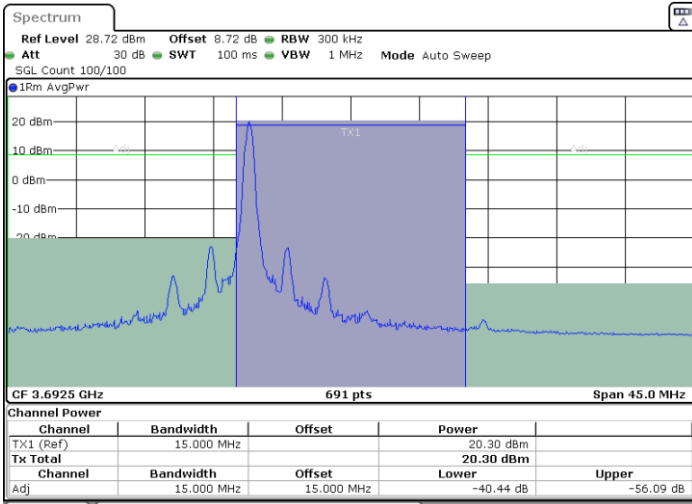

LTE Band 48 / 15MHz

64QAM

Middle Channel / 1RB0

Middle Channel / 1RBmax

Date: 3.NOV.2021 19:50:48

Date: 3.NOV.2021 19:47:11

Middle Channel / Full RB

Date: 3.NOV.2021 19:46:16

LTE Band 48 / 15MHz

64QAM

Highest Channel / 1RB0

Highest Channel / 1RBmax

Date: 3.NOV.2021 20:03:58

Date: 3.NOV.2021 20:03:14

Highest Channel / Full RB

Date: 3.NOV.2021 19:51:59