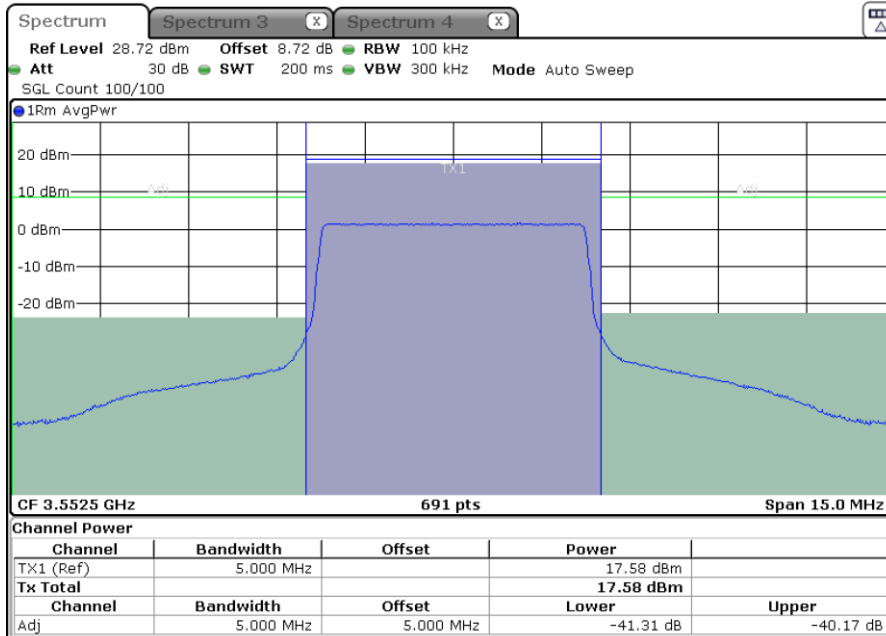

LTE Band 48 / 5MHz

256QAM

Lowest Channel / 1RB0

Lowest Channel / 1RBmax

Date: 8.NOV.2021 21:40:57

Date: 8.NOV.2021 21:44:23

Lowest Channel / Full RB

Date: 8.NOV.2021 21:48:41

LTE Band 48 / 5MHz

256QAM

Middle Channel / 1RB0 Middle Channel / 1RBmax

Middle Channel / Full RB

LTE Band 48 / 5MHz

256QAM

Highest Channel / 1RB0

Highest Channel / 1RBmax

Highest Channel / Full RB

LTE Band 48 / 10MHz

256QAM

Lowest Channel / 1RB0

Lowest Channel / 1RBmax

Lowest Channel / Full RB

LTE Band 48 / 10MHz

256QAM