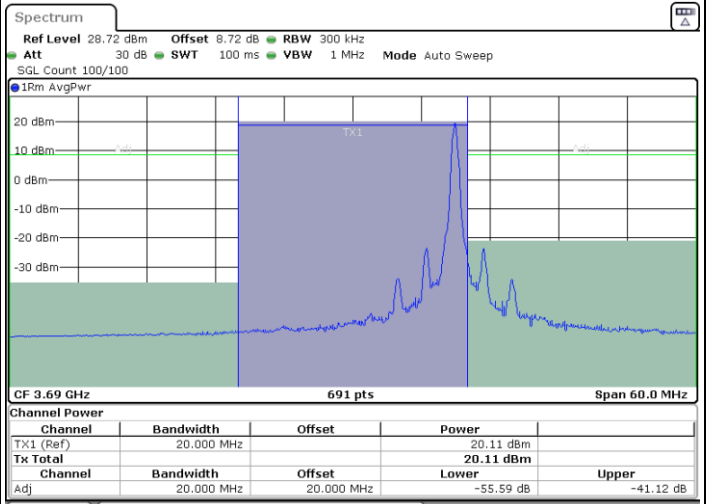

LTE Band 48 / 20MHz

64QAM

Highest Channel / 1RB0

Highest Channel / 1RBmax

Date: 3.NOV.2021 20:32:01

Date: 3.NOV.2021 20:29:14

Highest Channel / Full RB

Date: 3.NOV.2021 20:28:31

LTE Band 48 / 5MHz

256QAM

Lowest Channel / 1RB0

Lowest Channel / 1RBmax

Date: 8.NOV.2021 21:40:57

Date: 8.NOV.2021 21:44:23

Lowest Channel / Full RB

Date: 8.NOV.2021 21:48:41

LTE Band 48 / 5MHz

256QAM

Middle Channel / 1RB0 Middle Channel / 1RBmax

Middle Channel / Full RB

LTE Band 48 / 5MHz

256QAM

Highest Channel / 1RB0

Highest Channel / 1RBmax