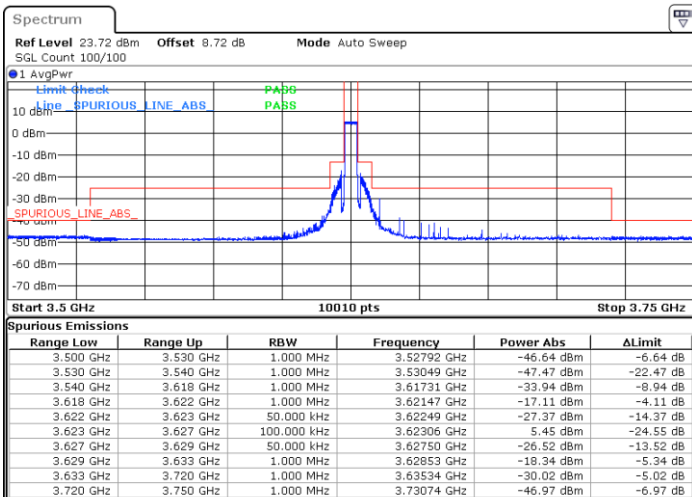

Middle Channel / 1RBmax

Middle Channel / Full RB

LTE Band 48 / 20MHz

256QAM

Highest Channel / 1RB0

Highest Channel / 1RBmax

Highest Channel / Full RB

Conducted Band Edge

LTE Band 48 / 5MHz

QPSK

Middle Channel / 1RB0

Middle Channel / 1RBmax

Date: 2.NOV.2021 11:40:24

Date: 2.NOV.2021 11:47:03

Middle Channel / Full RB

N/A

Date: 2.NOV.2021 11:48:06

LTE Band 48 / 5MHz

QPSK

Highest Channel / 1RB0

Highest Channel / 1RBmax

Highest Channel / Full RB

N/A

LTE Band 48 / 10MHz

QPSK

Lowest Channel / 1RB0

Lowest Channel / 1RBmax

Date: 2.NOV.2021 12:33:35

Date: 2.NOV.2021 12:41:38

Lowest Channel / Full RB

N/A

Date: 2.NOV.2021 12:43:05