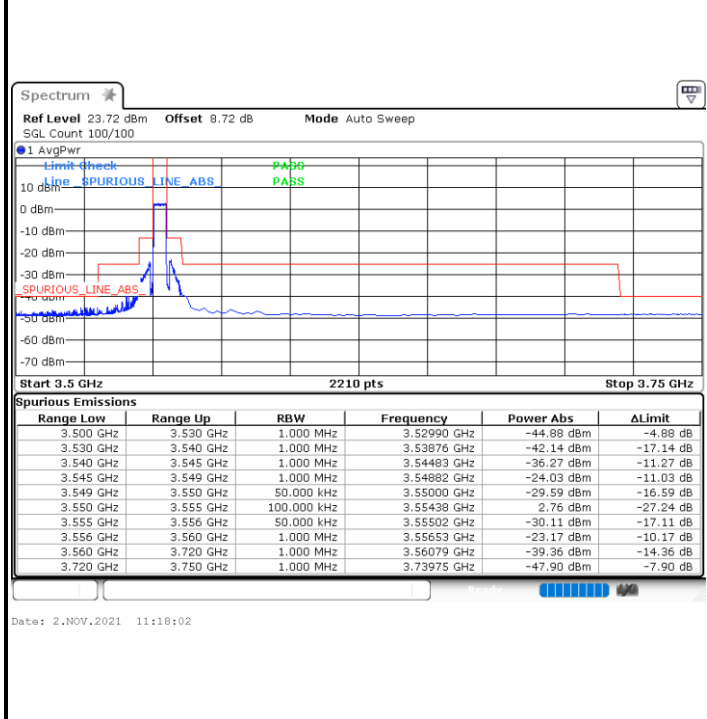

Date: 2.NOV.2021 15:16:47

Middle Channel / Full RB

N/A

Date: 2.NOV.2021 15:18:18

LTE Band 48 / 20MHz

QPSK

Highest Channel / 1RB0

Highest Channel / 1RBmax

Date: 2.NOV.2021 15:45:44

Date: 2.NOV.2021 15:40:20

Highest Channel / Full RB

N/A

Date: 2.NOV.2021 15:28:11

LTE Band 48 / 5MHz

16QAM

Lowest Channel / 1RB0

Lowest Channel / 1RBmax

Lowest Channel / Full RB

N/A

LTE Band 48 / 5MHz

16QAM

Middle Channel / 1RB0

Middle Channel / 1RBmax

Date: 2.NOV.2021 11:41:42