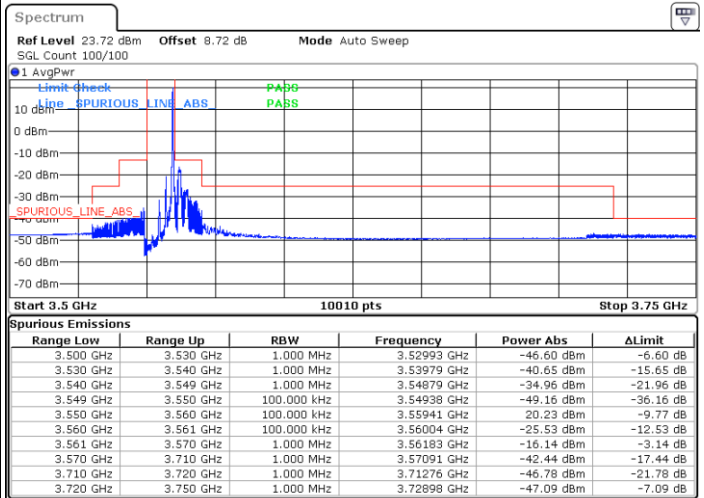

LTE Band 48 / 5MHz

QPSK

Middle Channel / 1RB0

Middle Channel / 1RBmax

Date: 2.NOV.2021 11:40:24

Date: 2.NOV.2021 11:47:03

Middle Channel / Full RB

N/A

Date: 2.NOV.2021 11:48:06

LTE Band 48 / 5MHz

QPSK

Highest Channel / 1RB0

Highest Channel / 1RBmax

Highest Channel / Full RB

N/A

LTE Band 48 / 10MHz

QPSK

Lowest Channel / 1RB0

Lowest Channel / 1RBmax

Date: 2.NOV.2021 12:33:35

Date: 2.NOV.2021 12:41:38

Lowest Channel / Full RB

N/A

Date: 2.NOV.2021 12:43:05

LTE Band 48 / 10MHz

QPSK

Middle Channel / 1RB0

Middle Channel / 1RBmax

Date: 2.NOV.2021 12:53:59

Date: 2.NOV.2021 13:01:43

Middle Channel / Full RB

N/A