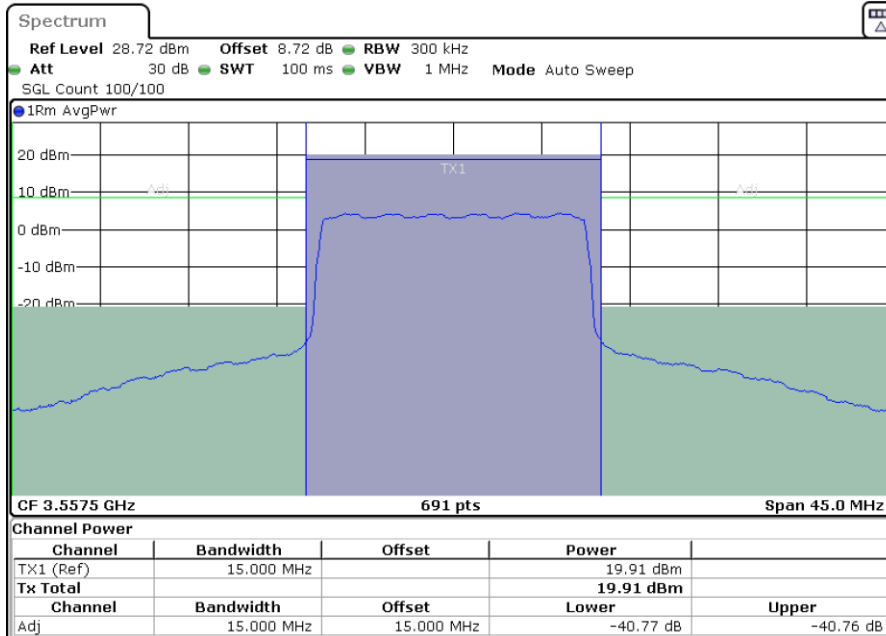

LTE Band 48 / 15MHz

64QAM

Lowest Channel / 1RB0

Lowest Channel / 1RBmax

Date: 3.NOV.2021 19:42:19

Date: 3.NOV.2021 19:41:21

Lowest Channel / Full RB

Date: 3.NOV.2021 19:37:42