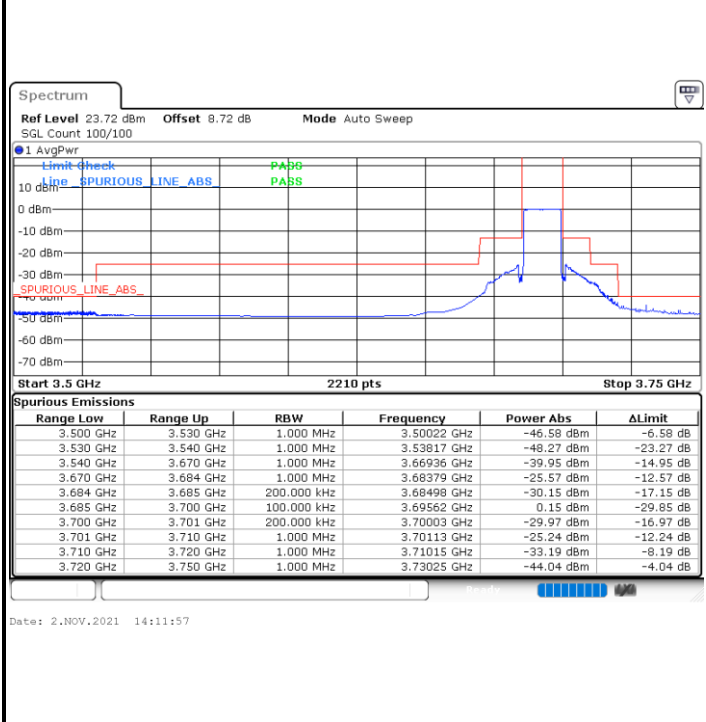

Lowest Channel / Full RB

N/A

Date: 2.NOV.2021 13:48:59

LTE Band 48 / 15MHz

QPSK

Middle Channel / 1RB0

Middle Channel / 1RBmax

Date: 2.NOV.2021 13:55:46

Date: 2.NOV.2021 14:03:06

Middle Channel / Full RB

N/A

Date: 2.NOV.2021 14:04:22

LTE Band 48 / 15MHz

QPSK

Highest Channel / 1RB0

Highest Channel / 1RBmax

Highest Channel / Full RB

N/A

LTE Band 48 / 20MHz

QPSK

Lowest Channel / 1RB0

Lowest Channel / 1RBmax

Date: 2.NOV.2021 14:55:49

Date: 2.NOV.2021 14:50:44

Lowest Channel / Full RB

N/A

Date: 2.NOV.2021 14:39:00

LTE Band 48 / 20MHz

QPSK

Middle Channel / 1RB0

Middle Channel / 1RBmax

Date: 2.NOV.2021 15:08:44