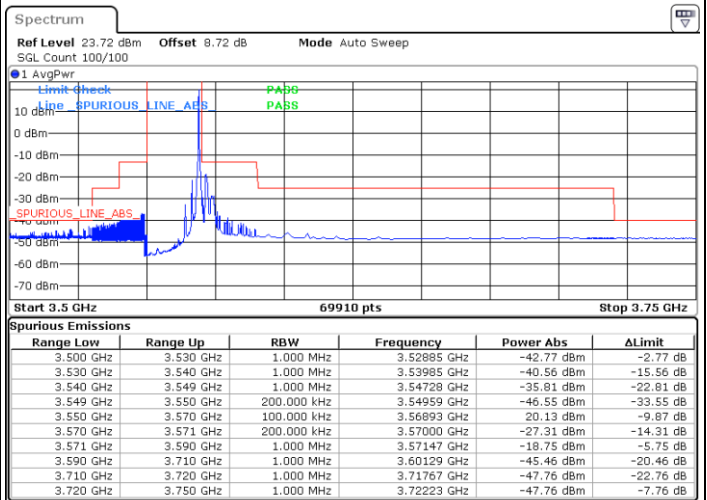

Date: 2.NOV.2021 14:03:06

Middle Channel / Full RB

N/A

Date: 2.NOV.2021 14:04:22

LTE Band 48 / 15MHz

QPSK

Highest Channel / 1RB0

Highest Channel / 1RBmax

Highest Channel / Full RB

N/A

LTE Band 48 / 20MHz

QPSK

Lowest Channel / 1RB0

Lowest Channel / 1RBmax

Date: 2.NOV.2021 14:55:49

Date: 2.NOV.2021 14:50:44

Lowest Channel / Full RB

N/A

Date: 2.NOV.2021 14:39:00

LTE Band 48 / 20MHz

QPSK

Middle Channel / 1RB0

Middle Channel / 1RBmax

Date: 2.NOV.2021 15:08:44

Date: 2.NOV.2021 15:16:47

Middle Channel / Full RB

N/A

Date: 2.NOV.2021 15:18:18

LTE Band 48 / 20MHz

QPSK

Highest Channel / 1RB0

Highest Channel / 1RBmax