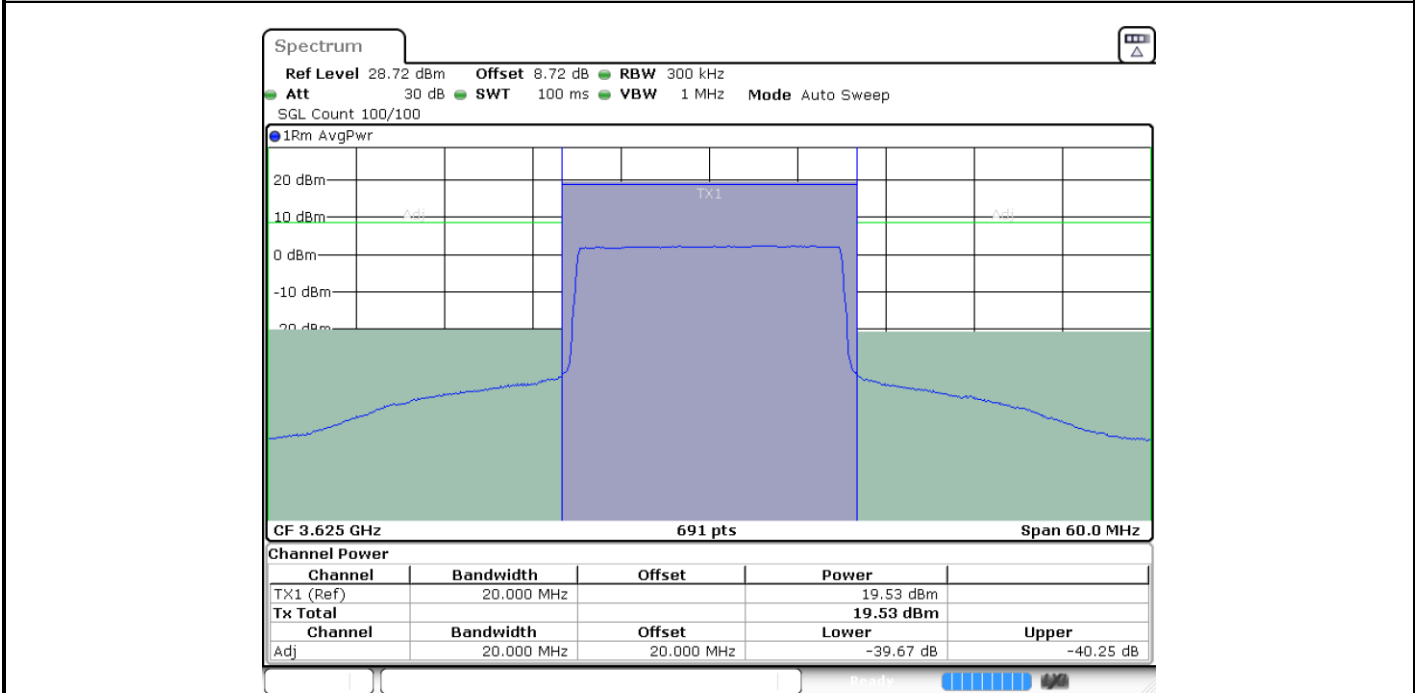

LTE Band 48 / 20MHz

64QAM

Lowest Channel / 1RB0

Lowest Channel / 1RBmax

Date: 3 NOV.2021 20:19:23

Date: 3.NOV.2021 20:14:53

Lowest Channel / Full RB

Date: 3 NOV.2021 20:14:18

LTE Band 48 / 20MHz

64QAM

Middle Channel / 1RB0

Date: 3.NOV.2021 20:24:17

Middle Channel / 1RBmax

Date: 3.NOV.2021 20:23:31

Middle Channel / Full RB

Date: 3.NOV.2021 20:20:02

LTE Band 48 / 20MHz

64QAM

Highest Channel / 1RB0

Highest Channel / 1RBmax

Date: 3.NOV.2021 20:32:01

Date: 3.NOV.2021 20:29:14

Highest Channel / Full RB

Date: 3.NOV.2021 20:28:31

LTE Band 48 / 5MHz

256QAM

Lowest Channel / 1RB0

Lowest Channel / 1RBmax

Date: 8.NOV.2021 21:40:57

Date: 8.NOV.2021 21:44:23

Lowest Channel / Full RB

Date: 8.NOV.2021 21:48:41