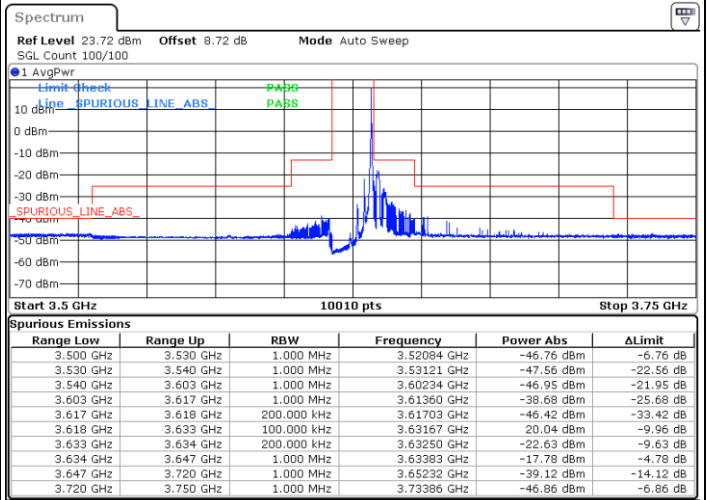

Date: 2.NOV.2021 14:25:53

N/A

LTE Band 48 / 15MHz

QPSK

Lowest Channel / 1RB0

Lowest Channel / 1RBmax

Date: 2.NOV.2021 13:27:39

Date: 2.NOV.2021 13:37:44

Lowest Channel / Full RB

N/A

Date: 2.NOV.2021 13:48:59

LTE Band 48 / 15MHz

QPSK

Middle Channel / 1RB0

Middle Channel / 1RBmax

Date: 2.NOV.2021 13:55:46

Date: 2.NOV.2021 14:03:06

Middle Channel / Full RB

N/A

Date: 2.NOV.2021 14:04:22

LTE Band 48 / 15MHz

QPSK

Highest Channel / 1RB0

Highest Channel / 1RBmax

Highest Channel / Full RB

N/A

LTE Band 48 / 20MHz

QPSK

Lowest Channel / 1RB0

Lowest Channel / 1RBmax

Date: 2.NOV.2021 14:55:49

Date: 2.NOV.2021 14:50:44