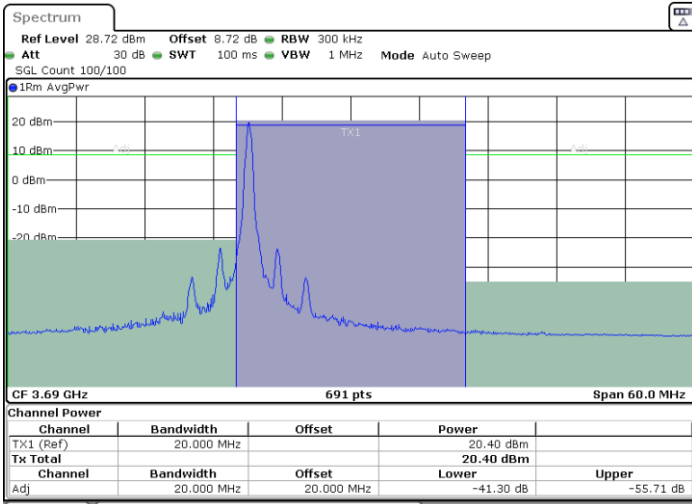

LTE Band 48 / 20MHz

64QAM

Middle Channel / 1RB0

Date: 3.NOV.2021 20:24:17

Middle Channel / 1RBmax

Date: 3.NOV.2021 20:23:31

Middle Channel / Full RB

Date: 3.NOV.2021 20:20:02

LTE Band 48 / 20MHz

64QAM

Highest Channel / 1RB0

Highest Channel / 1RBmax

Date: 3.NOV.2021 20:32:01

Date: 3.NOV.2021 20:29:14

Highest Channel / Full RB

Date: 3.NOV.2021 20:28:31