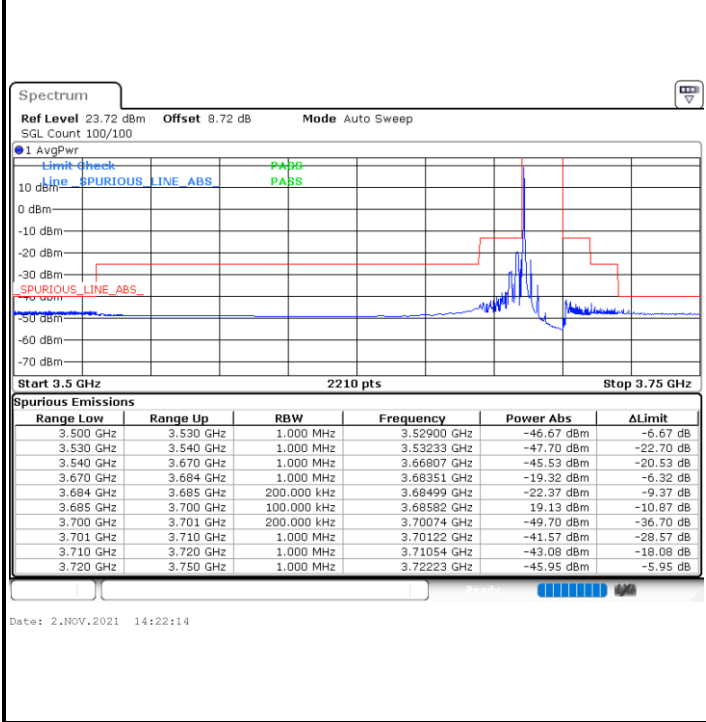

Lowest Channel / Full RB

N/A

Date: 2.NOV.2021 13:48:59

LTE Band 48 / 15MHz

QPSK

Middle Channel / 1RB0

Middle Channel / 1RBmax

Date: 2.NOV.2021 13:55:46

Date: 2.NOV.2021 14:03:06

Middle Channel / Full RB

N/A

Date: 2.NOV.2021 14:04:22

LTE Band 48 / 15MHz

QPSK

Highest Channel / 1RB0

Highest Channel / 1RBmax

Highest Channel / Full RB

N/A

LTE Band 48 / 20MHz

QPSK

Lowest Channel / 1RB0

Lowest Channel / 1RBmax

Date: 2.NOV.2021 14:55:49

Date: 2.NOV.2021 14:50:44

Lowest Channel / Full RB

N/A

Date: 2.NOV.2021 14:39:00

LTE Band 48 / 20MHz

QPSK

Middle Channel / 1RB0

Middle Channel / 1RBmax

Date: 2.NOV.2021 15:08:44