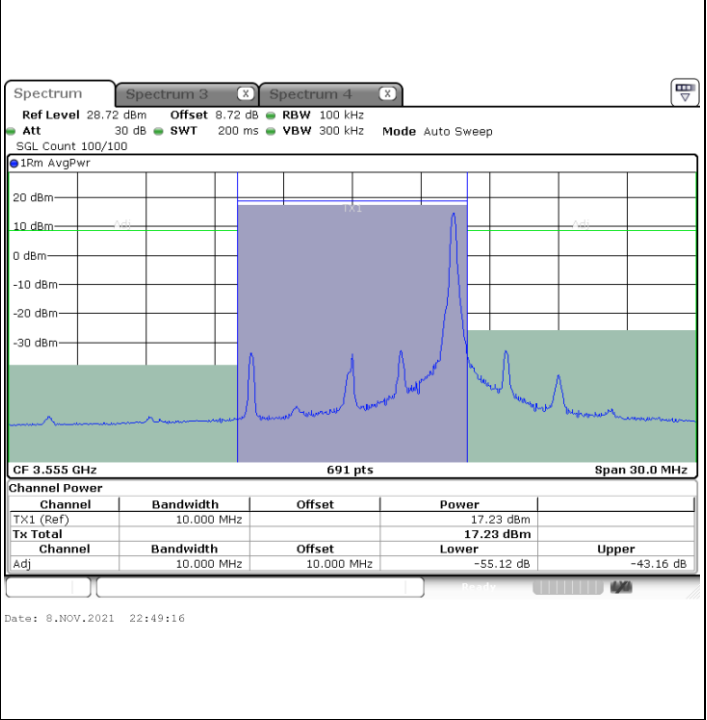

LTE Band 48 / 5MHz

256QAM

Middle Channel / 1RB0 Middle Channel / 1RBmax

Middle Channel / Full RB

LTE Band 48 / 5MHz

256QAM

Highest Channel / 1RB0

Highest Channel / 1RBmax

Highest Channel / Full RB

LTE Band 48 / 10MHz

256QAM

Lowest Channel / 1RB0

Lowest Channel / 1RBmax

Lowest Channel / Full RB

LTE Band 48 / 10MHz

256QAM

Middle Channel / 1RB0

Middle Channel / 1RBmax

Middle Channel / Full RB

LTE Band 48 / 10MHz

256QAM

Highest Channel / 1RB0

Highest Channel / 1RBmax

Highest Channel / Full RB

LTE Band 48 / 15MHz

256QAM

Lowest Channel / 1RB0

Lowest Channel / 1RBmax

Date: 8.NOV.2021 23:13:51

Date: 8.NOV.2021 23:16:15

Lowest Channel / Full RB

Date: 8.NOV.2021 23:18:20