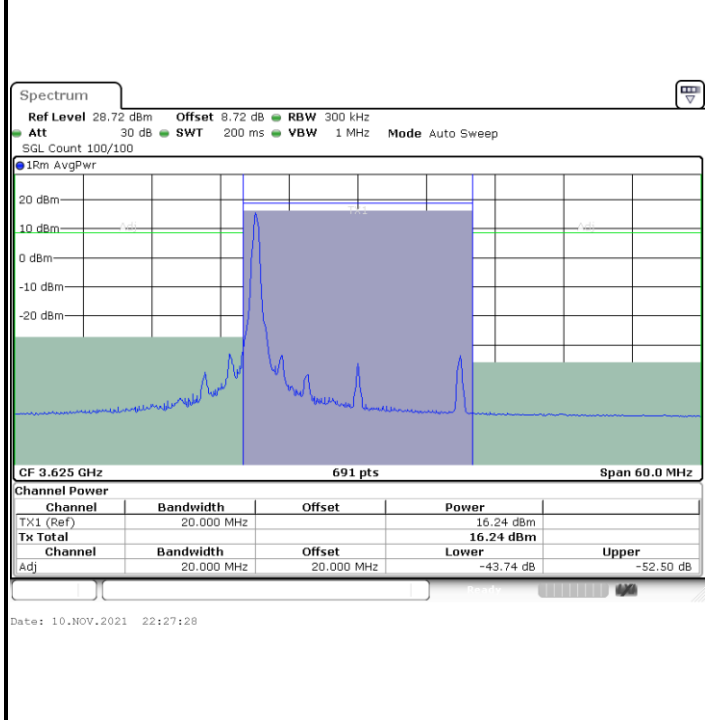

LTE Band 48 / 15MHz

256QAM

Highest Channel / 1RB0

Highest Channel / 1RBmax

Date: 8.NOV.2021 23:29:21

Date: 8.NOV.2021 23:34:13

Highest Channel / Full RB

Date: 8.NOV.2021 23:38:41

LTE Band 48 / 20MHz

256QAM

Lowest Channel / 1RB0

Lowest Channel / 1RBmax

Lowest Channel / Full RB

LTE Band 48 / 20MHz

256QAM

Middle Channel / 1RB0

Middle Channel / 1RBmax

Middle Channel / Full RB

LTE Band 48 / 20MHz

256QAM

Highest Channel / 1RB0

Highest Channel / 1RBmax

Highest Channel / Full RB

Conducted Band Edge