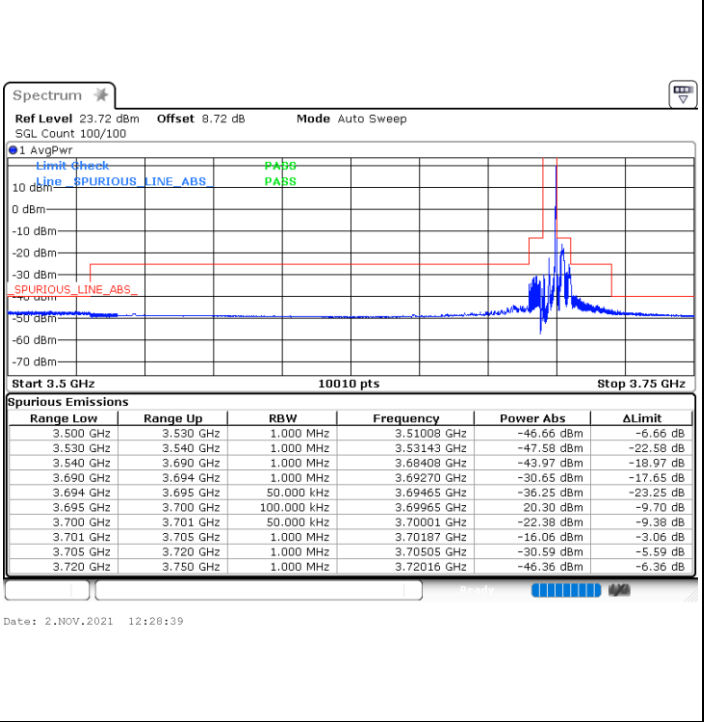

LTE Band 48 / 5MHz

QPSK

Middle Channel / 1RB0

Middle Channel / 1RBmax

Date: 2.NOV.2021 11:40:24

Date: 2.NOV.2021 11:47:03

Middle Channel / Full RB

N/A

Date: 2.NOV.2021 11:48:06

LTE Band 48 / 5MHz

QPSK

Highest Channel / 1RB0

Highest Channel / 1RBmax

Highest Channel / Full RB

N/A

LTE Band 48 / 10MHz

QPSK

Lowest Channel / 1RB0

Lowest Channel / 1RBmax

Date: 2.NOV.2021 12:33:35

Date: 2.NOV.2021 12:41:38

Lowest Channel / Full RB

N/A

Date: 2.NOV.2021 12:43:05

LTE Band 48 / 10MHz

QPSK

Middle Channel / 1RB0

Middle Channel / 1RBmax

Date: 2.NOV.2021 12:53:59

Date: 2.NOV.2021 13:01:43

Middle Channel / Full RB

N/A