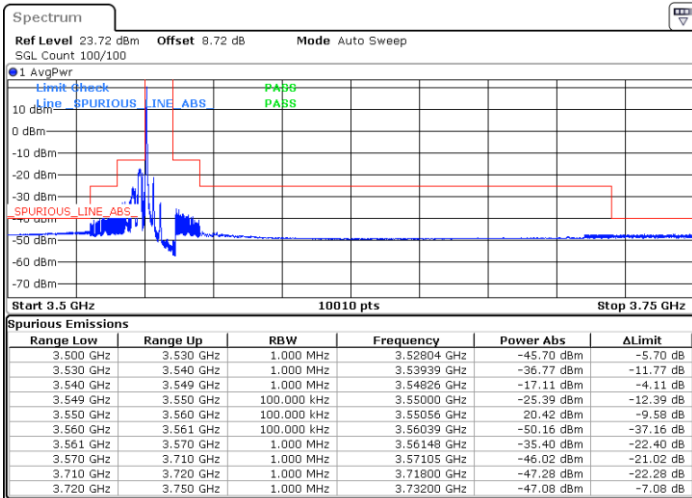

LTE Band 48 / 5MHz

QPSK

Middle Channel / 1RB0

Middle Channel / 1RBmax

Date: 2.NOV.2021 11:40:24

Date: 2.NOV.2021 11:47:03

Middle Channel / Full RB

N/A

Date: 2.NOV.2021 11:48:06

LTE Band 48 / 5MHz

QPSK

Highest Channel / 1RB0

Highest Channel / 1RBmax

Highest Channel / Full RB

N/A

LTE Band 48 / 10MHz

QPSK

Lowest Channel / 1RB0

Lowest Channel / 1RBmax

Date: 2.NOV.2021 12:33:35

Date: 2.NOV.2021 12:41:38

Lowest Channel / Full RB

N/A

Date: 2.NOV.2021 12:43:05