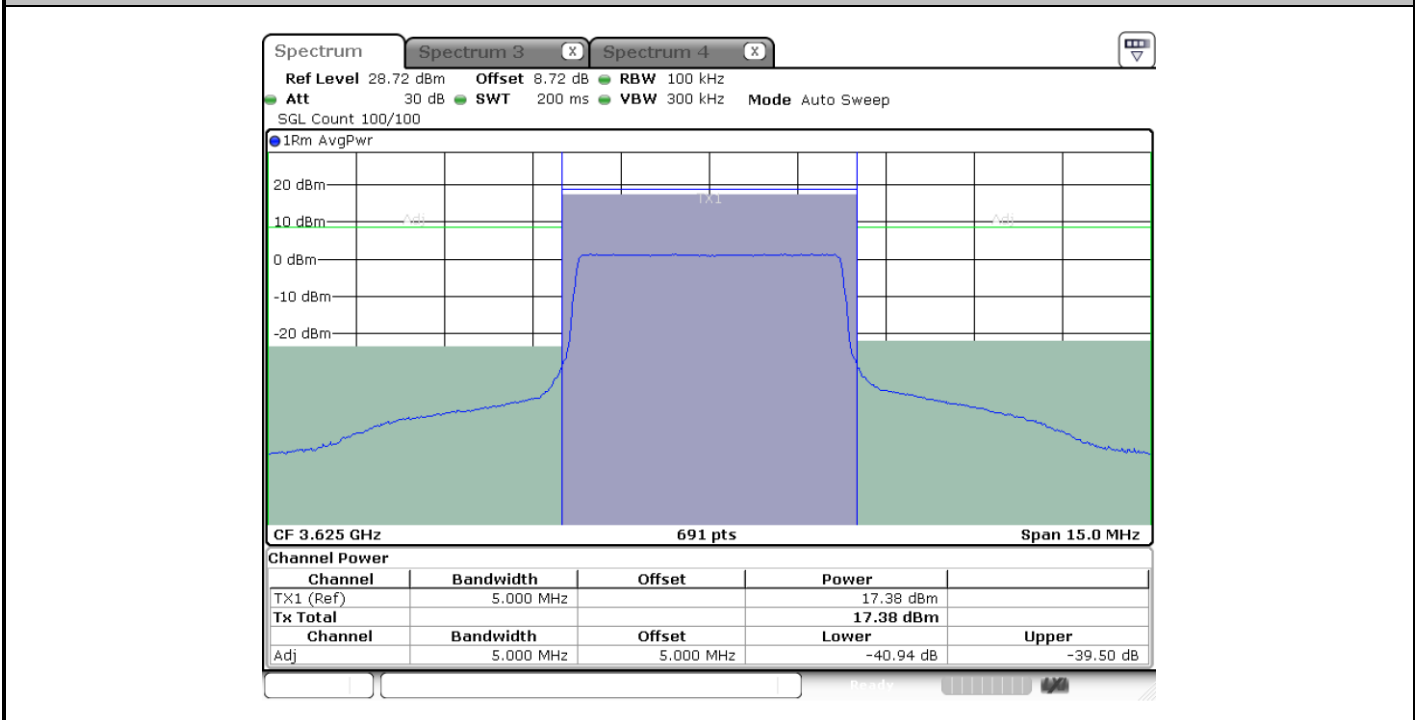

LTE Band 48 / 20MHz

64QAM

Highest Channel / 1RB0

Highest Channel / 1RBmax

Date: 3.NOV.2021 20:32:01

Date: 3.NOV.2021 20:29:14

Highest Channel / Full RB

Date: 3.NOV.2021 20:28:31

LTE Band 48 / 5MHz

256QAM

Lowest Channel / 1RB0

Lowest Channel / 1RBmax

Date: 8.NOV.2021 21:40:57

Date: 8.NOV.2021 21:44:23

Lowest Channel / Full RB

Date: 8.NOV.2021 21:48:41

LTE Band 48 / 5MHz

256QAM

Middle Channel / 1RB0 Middle Channel / 1RBmax

Middle Channel / Full RB

LTE Band 48 / 5MHz

256QAM

Highest Channel / 1RB0

Highest Channel / 1RBmax

Highest Channel / Full RB

LTE Band 48 / 10MHz

256QAM

Lowest Channel / 1RB0

Lowest Channel / 1RBmax

Lowest Channel / Full RB

LTE Band 48 / 10MHz

256QAM