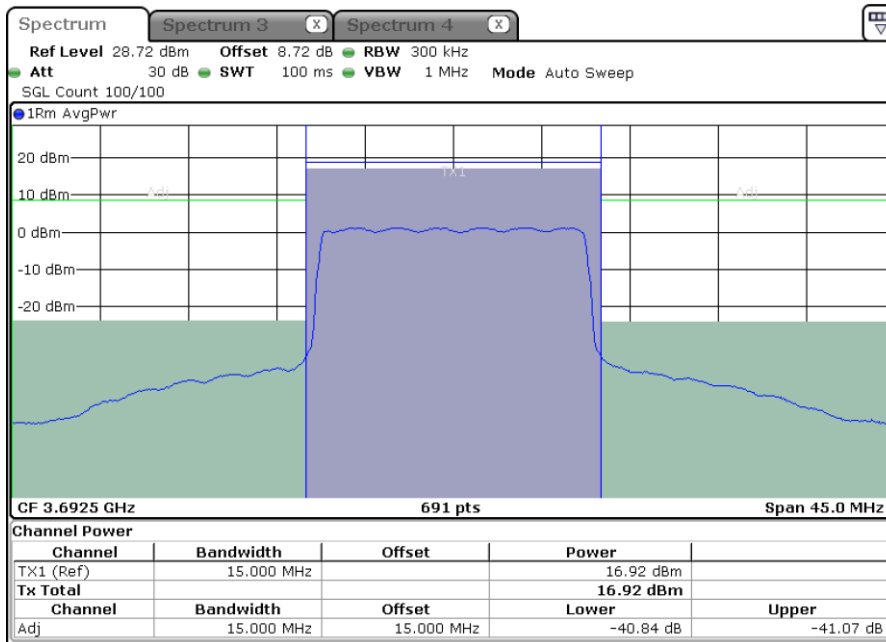

LTE Band 48 / 15MHz

256QAM

Highest Channel / 1RB0

Highest Channel / 1RBmax

Date: 8.NOV.2021 23:29:21

Date: 8.NOV.2021 23:34:13

Highest Channel / Full RB

Date: 8.NOV.2021 23:38:41

LTE Band 48 / 20MHz

256QAM

Lowest Channel / 1RB0

Lowest Channel / 1RBmax

Lowest Channel / Full RB

LTE Band 48 / 20MHz

256QAM

Middle Channel / 1RB0

Middle Channel / 1RBmax

Middle Channel / Full RB

LTE Band 48 / 20MHz

256QAM

Highest Channel / 1RB0

Highest Channel / 1RBmax

Highest Channel / Full RB

Conducted Band Edge