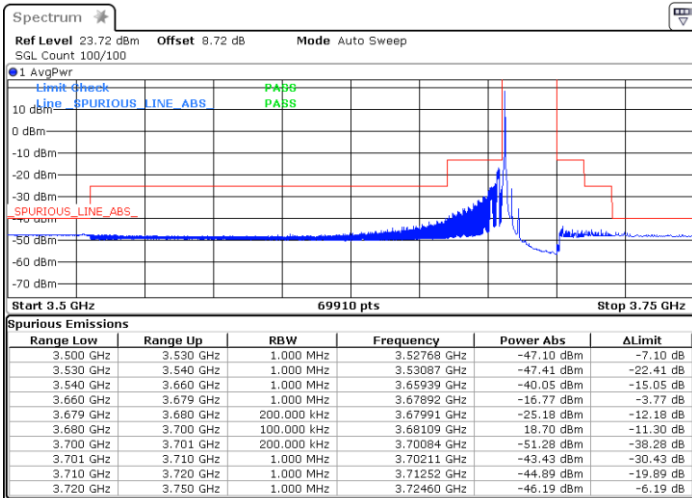

Highest Channel / Full RB

N/A

LTE Band 48 / 20MHz

QPSK

Lowest Channel / 1RB0

Lowest Channel / 1RBmax

Date: 2.NOV.2021 14:55:49

Date: 2.NOV.2021 14:50:44

Lowest Channel / Full RB

N/A

Date: 2.NOV.2021 14:39:00

LTE Band 48 / 20MHz

QPSK

Middle Channel / 1RB0

Middle Channel / 1RBmax

Date: 2.NOV.2021 15:08:44

Date: 2.NOV.2021 15:16:47

Middle Channel / Full RB

N/A

Date: 2.NOV.2021 15:18:18

LTE Band 48 / 20MHz

QPSK

Highest Channel / 1RB0

Highest Channel / 1RBmax

Date: 2.NOV.2021 15:45:44

Date: 2.NOV.2021 15:40:20

Highest Channel / Full RB

N/A

Date: 2.NOV.2021 15:28:11

LTE Band 48 / 5MHz

16QAM

Lowest Channel / 1RB0