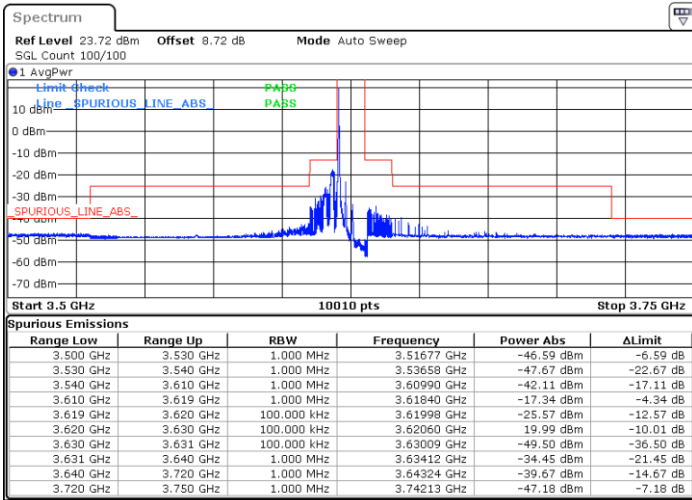

Date: 2.NOV.2021 11:48:06

LTE Band 48 / 5MHz

QPSK

Highest Channel / 1RB0

Highest Channel / 1RBmax

Highest Channel / Full RB

N/A

LTE Band 48 / 10MHz

QPSK

Lowest Channel / 1RB0

Lowest Channel / 1RBmax

Date: 2.NOV.2021 12:33:35

Date: 2.NOV.2021 12:41:38

Lowest Channel / Full RB

N/A

Date: 2.NOV.2021 12:43:05

LTE Band 48 / 10MHz

QPSK

Middle Channel / 1RB0

Middle Channel / 1RBmax

Date: 2.NOV.2021 12:53:59

Date: 2.NOV.2021 13:01:43

Middle Channel / Full RB

N/A

Date: 2.NOV.2021 12:50:20

LTE Band 48 / 10MHz

QPSK

Highest Channel / 1RB0

Date: 2.NOV.2021 13:20:37

Highest Channel / 1RBmax

Date: 2.NOV.2021 13:05:04

Highest Channel / Full RB