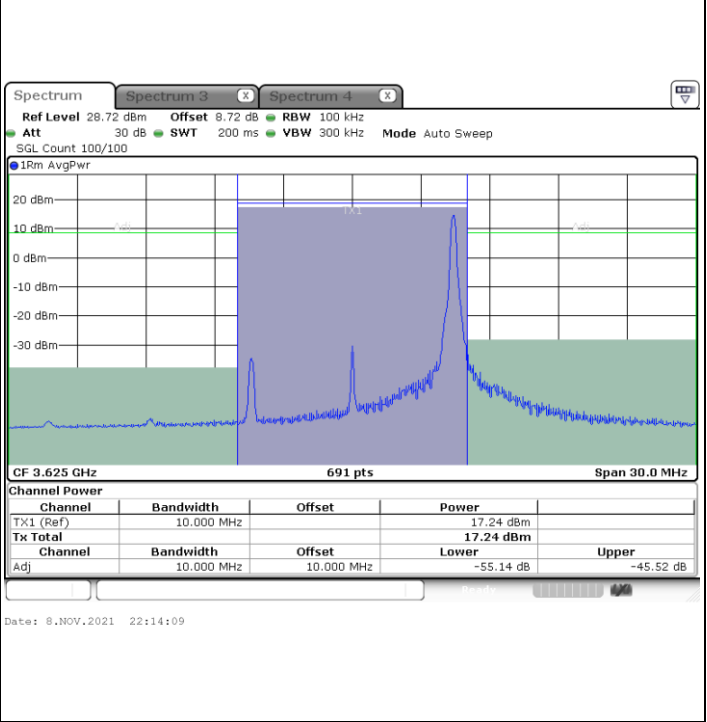

LTE Band 48 / 5MHz

256QAM

Middle Channel / 1RB0 Middle Channel / 1RBmax

Middle Channel / Full RB

LTE Band 48 / 5MHz

256QAM

Highest Channel / 1RB0

Highest Channel / 1RBmax

Highest Channel / Full RB

LTE Band 48 / 10MHz

256QAM

Lowest Channel / 1RB0

Lowest Channel / 1RBmax

Lowest Channel / Full RB

LTE Band 48 / 10MHz

256QAM

Middle Channel / 1RB0

Middle Channel / 1RBmax

Middle Channel / Full RB

LTE Band 48 / 10MHz

256QAM

Highest Channel / 1RB0

Highest Channel / 1RBmax

Highest Channel / Full RB