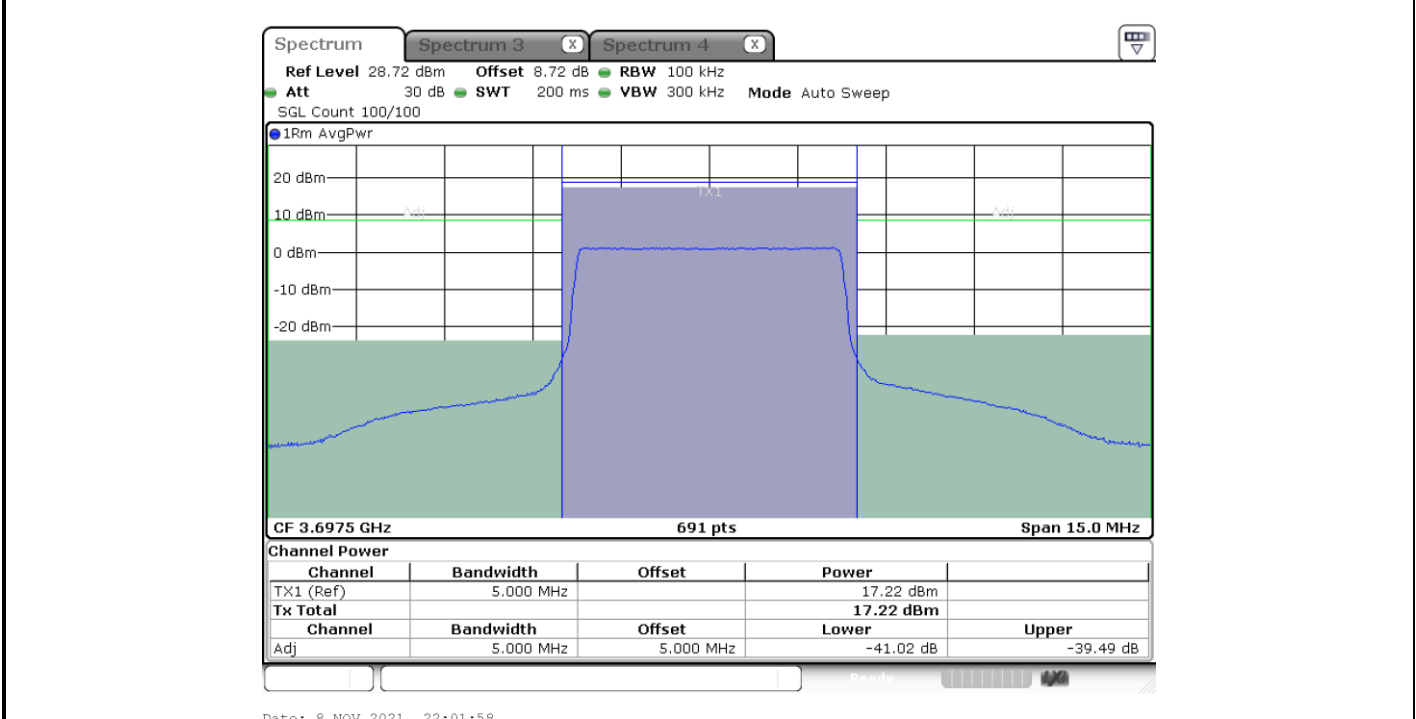

LTE Band 48 / 5MHz

256QAM

Middle Channel / 1RB0 Middle Channel / 1RBmax

Middle Channel / Full RB

LTE Band 48 / 5MHz

256QAM

Highest Channel / 1RB0

Highest Channel / 1RBmax

Highest Channel / Full RB

LTE Band 48 / 10MHz

256QAM

Lowest Channel / 1RB0

Lowest Channel / 1RBmax

Lowest Channel / Full RB

LTE Band 48 / 10MHz

256QAM

Middle Channel / 1RB0

Middle Channel / 1RBmax

Middle Channel / Full RB

LTE Band 48 / 10MHz

256QAM

Highest Channel / 1RB0

Highest Channel / 1RBmax

Highest Channel / Full RB