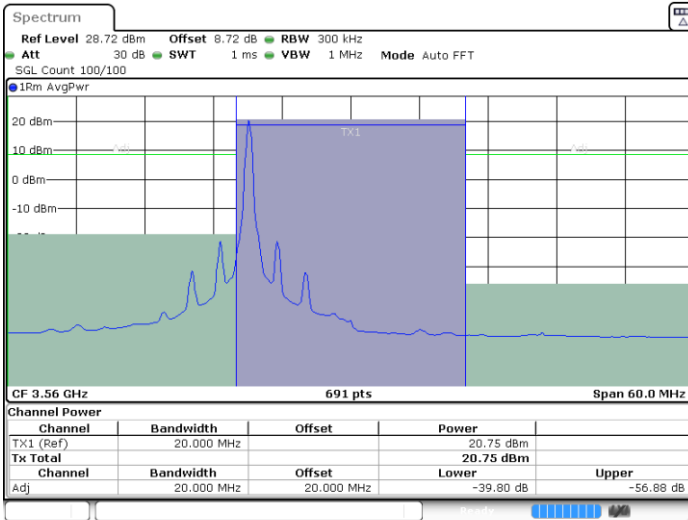

LTE Band 48 / 15MHz

64QAM

Highest Channel / 1RB0

Highest Channel / 1RBmax

Date: 3.NOV.2021 20:03:58

Date: 3.NOV.2021 20:03:14

Highest Channel / Full RB

Date: 3.NOV.2021 19:51:59

LTE Band 48 / 20MHz

64QAM

Lowest Channel / 1RB0

Lowest Channel / 1RBmax

Date: 3 NOV.2021 20:19:23

Date: 3.NOV.2021 20:14:53

Lowest Channel / Full RB

Date: 3 NOV.2021 20:14:18