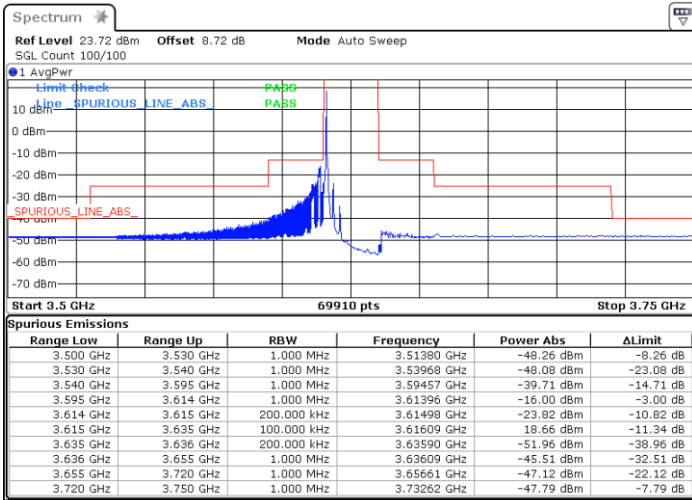

Highest Channel / Full RB

N/A

LTE Band 48 / 20MHz

QPSK

Lowest Channel / 1RB0

Lowest Channel / 1RBmax

Date: 2.NOV.2021 14:55:49

Date: 2.NOV.2021 14:50:44

Lowest Channel / Full RB

N/A

Date: 2.NOV.2021 14:39:00

LTE Band 48 / 20MHz

QPSK

Middle Channel / 1RB0

Middle Channel / 1RBmax

Date: 2.NOV.2021 15:08:44

Date: 2.NOV.2021 15:16:47

Middle Channel / Full RB

N/A

Date: 2.NOV.2021 15:18:18

LTE Band 48 / 20MHz

QPSK

Highest Channel / 1RB0

Highest Channel / 1RBmax

Date: 2.NOV.2021 15:45:44

Date: 2.NOV.2021 15:40:20

Highest Channel / Full RB

N/A

Date: 2.NOV.2021 15:28:11

LTE Band 48 / 5MHz

16QAM

Lowest Channel / 1RB0