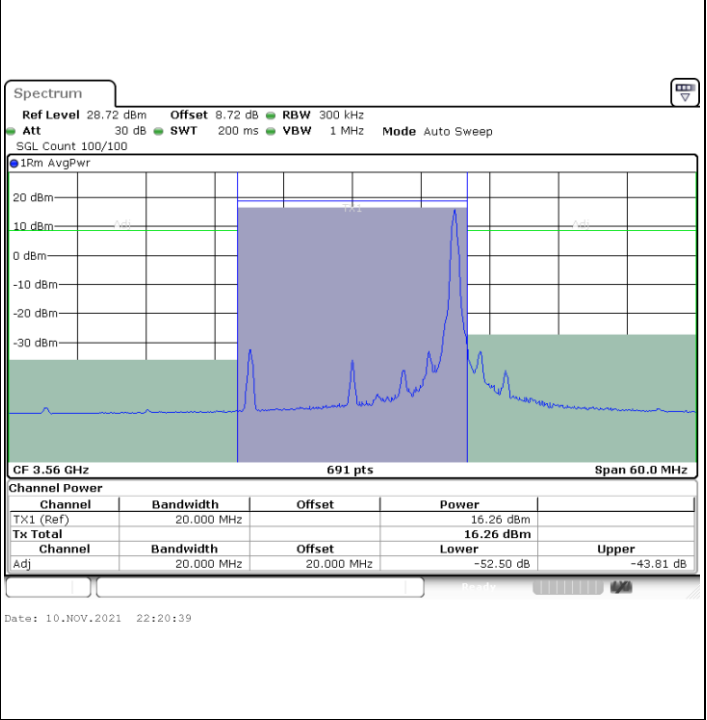

LTE Band 48 / 15MHz

256QAM

Highest Channel / 1RB0

Highest Channel / 1RBmax

Date: 8.NOV.2021 23:29:21

Date: 8.NOV.2021 23:34:13

Highest Channel / Full RB

Date: 8.NOV.2021 23:38:41

LTE Band 48 / 20MHz

256QAM

Lowest Channel / 1RB0

Lowest Channel / 1RBmax

Lowest Channel / Full RB

LTE Band 48 / 20MHz

256QAM

Middle Channel / 1RB0

Middle Channel / 1RBmax

Middle Channel / Full RB

LTE Band 48 / 20MHz

256QAM

Highest Channel / 1RB0

Highest Channel / 1RBmax

Highest Channel / Full RB

Conducted Band Edge