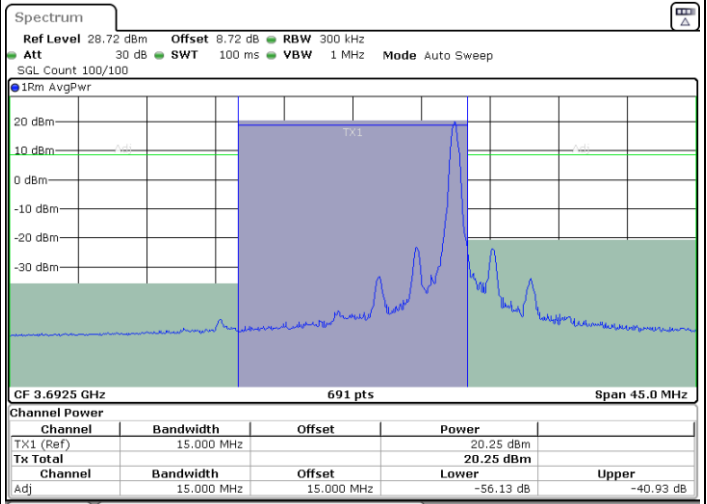

LTE Band 48 / 15MHz

64QAM

Highest Channel / 1RB0

Highest Channel / 1RBmax

Date: 3.NOV.2021 20:03:58

Date: 3.NOV.2021 20:03:14

Highest Channel / Full RB

Date: 3.NOV.2021 19:51:59

LTE Band 48 / 20MHz

64QAM

Lowest Channel / 1RB0

Lowest Channel / 1RBmax

Date: 3 NOV.2021 20:19:23

Date: 3.NOV.2021 20:14:53

Lowest Channel / Full RB

Date: 3 NOV.2021 20:14:18