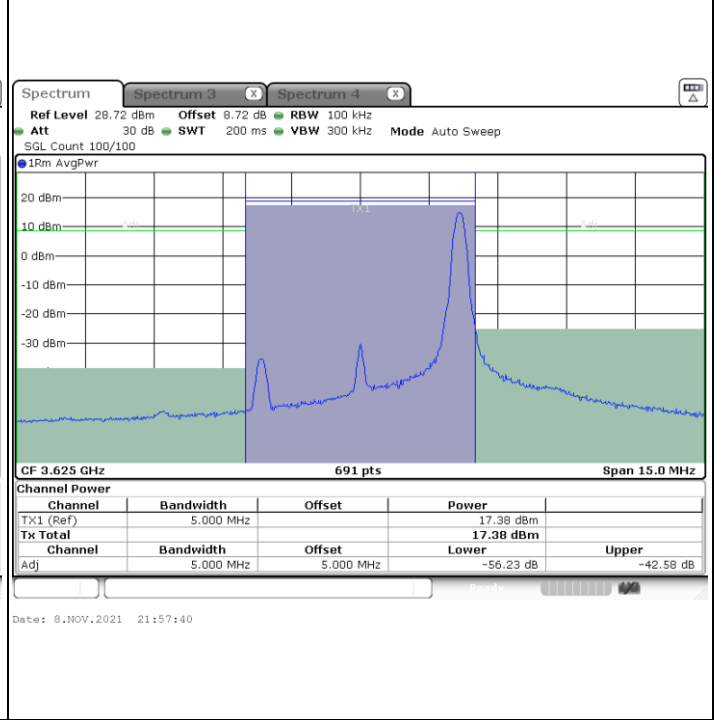

LTE Band 48 / 20MHz

64QAM

Highest Channel / 1RB0

Highest Channel / 1RBmax

Date: 3.NOV.2021 20:32:01

Date: 3.NOV.2021 20:29:14

Highest Channel / Full RB

Date: 3.NOV.2021 20:28:31

LTE Band 48 / 5MHz

256QAM

Lowest Channel / 1RB0

Lowest Channel / 1RBmax

Date: 8.NOV.2021 21:40:57

Date: 8.NOV.2021 21:44:23

Lowest Channel / Full RB

Date: 8.NOV.2021 21:48:41

LTE Band 48 / 5MHz

256QAM

Middle Channel / 1RB0 Middle Channel / 1RBmax

Middle Channel / Full RB

LTE Band 48 / 5MHz

256QAM

Highest Channel / 1RB0

Highest Channel / 1RBmax

Highest Channel / Full RB

LTE Band 48 / 10MHz

256QAM

Lowest Channel / 1RB0

Lowest Channel / 1RBmax

Lowest Channel / Full RB

LTE Band 48 / 10MHz

256QAM