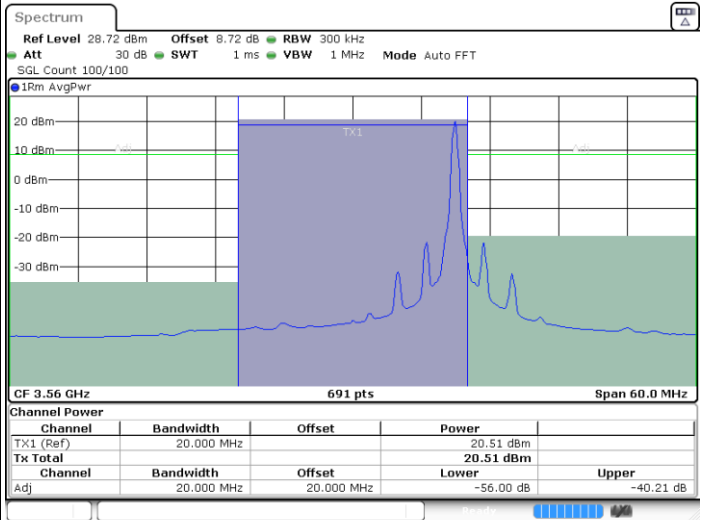

LTE Band 48 / 15MHz

64QAM

Highest Channel / 1RB0

Highest Channel / 1RBmax

Date: 3.NOV.2021 20:03:58

Date: 3.NOV.2021 20:03:14

Highest Channel / Full RB

Date: 3.NOV.2021 19:51:59

LTE Band 48 / 20MHz

64QAM

Lowest Channel / 1RB0

Lowest Channel / 1RBmax

Date: 3 NOV.2021 20:19:23

Date: 3.NOV.2021 20:14:53

Lowest Channel / Full RB

Date: 3 NOV.2021 20:14:18

LTE Band 48 / 20MHz

64QAM

Middle Channel / 1RB0

Date: 3.NOV.2021 20:24:17

Middle Channel / 1RBmax

Date: 3.NOV.2021 20:23:31

Middle Channel / Full RB

Date: 3.NOV.2021 20:20:02

LTE Band 48 / 20MHz

64QAM

Highest Channel / 1RB0

Highest Channel / 1RBmax

Date: 3.NOV.2021 20:32:01

Date: 3.NOV.2021 20:29:14

Highest Channel / Full RB

Date: 3.NOV.2021 20:28:31