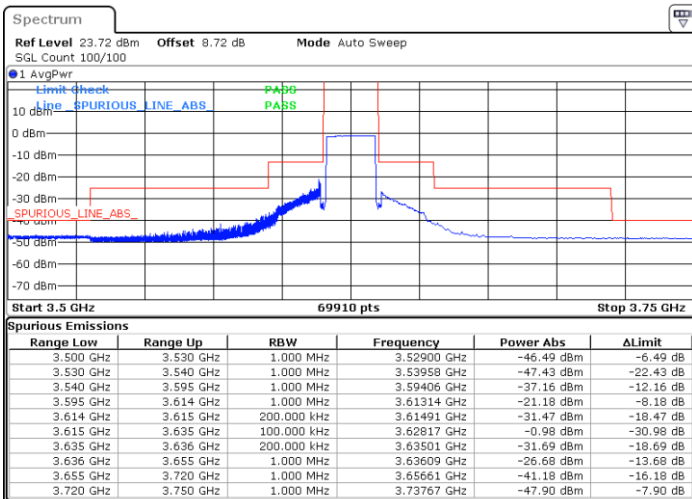

Highest Channel / Full RB

N/A

LTE Band 48 / 20MHz

QPSK

Lowest Channel / 1RB0

Lowest Channel / 1RBmax

Date: 2.NOV.2021 14:55:49

Date: 2.NOV.2021 14:50:44

Lowest Channel / Full RB

N/A

Date: 2.NOV.2021 14:39:00

LTE Band 48 / 20MHz

QPSK

Middle Channel / 1RB0

Middle Channel / 1RBmax

Date: 2.NOV.2021 15:08:44

Date: 2.NOV.2021 15:16:47

Middle Channel / Full RB

N/A

Date: 2.NOV.2021 15:18:18

LTE Band 48 / 20MHz

QPSK

Highest Channel / 1RB0

Highest Channel / 1RBmax

Date: 2.NOV.2021 15:45:44

Date: 2.NOV.2021 15:40:20

Highest Channel / Full RB

N/A

Date: 2.NOV.2021 15:28:11

LTE Band 48 / 5MHz

16QAM

Lowest Channel / 1RB0