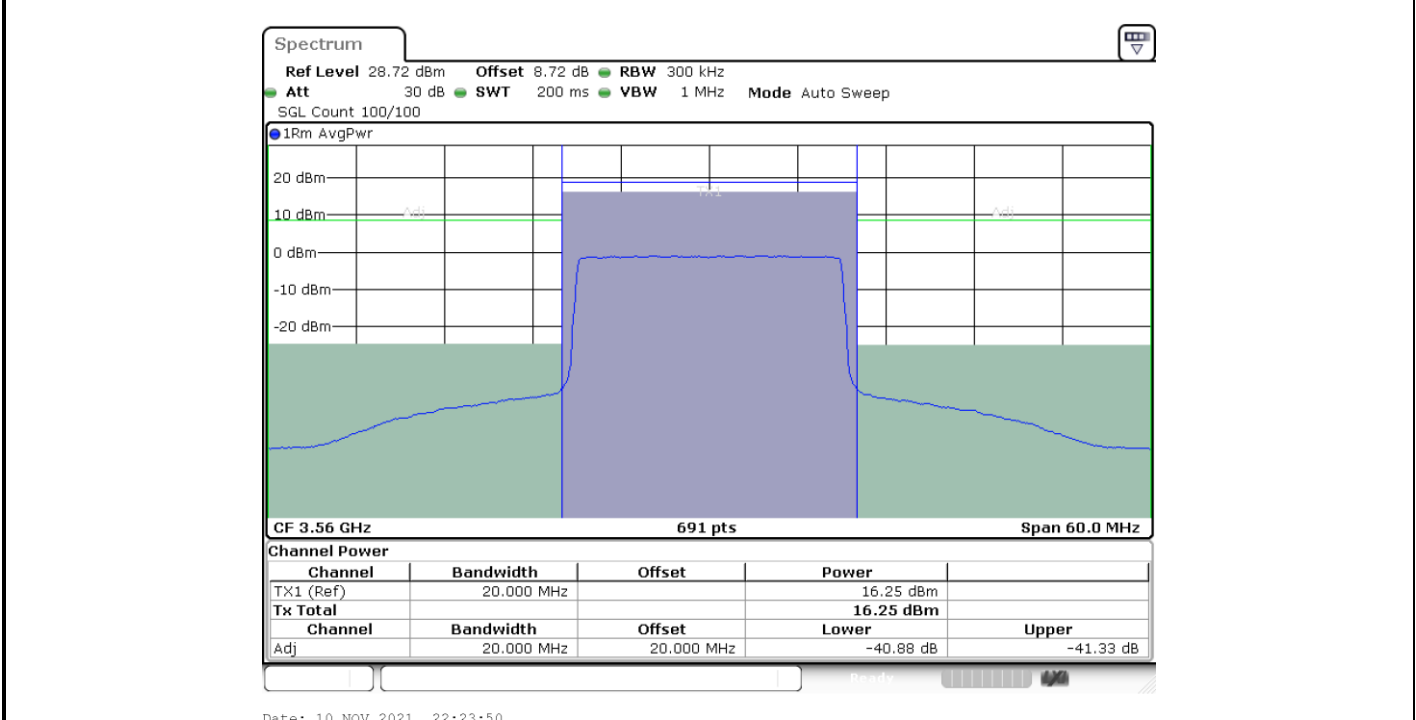

LTE Band 48 / 15MHz

256QAM

Highest Channel / 1RB0

Highest Channel / 1RBmax

Date: 8.NOV.2021 23:29:21

Date: 8.NOV.2021 23:34:13

Highest Channel / Full RB

Date: 8.NOV.2021 23:38:41

LTE Band 48 / 20MHz

256QAM

Lowest Channel / 1RB0

Lowest Channel / 1RBmax

Lowest Channel / Full RB

LTE Band 48 / 20MHz

256QAM

Middle Channel / 1RB0

Middle Channel / 1RBmax

Middle Channel / Full RB

LTE Band 48 / 20MHz

256QAM

Highest Channel / 1RB0

Highest Channel / 1RBmax

Highest Channel / Full RB

Conducted Band Edge