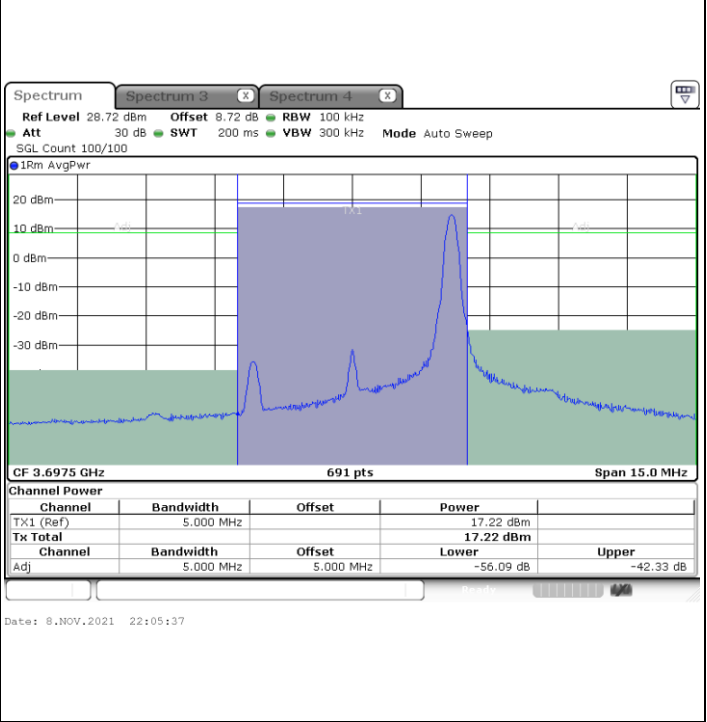

LTE Band 48 / 5MHz

256QAM

Middle Channel / 1RB0 Middle Channel / 1RBmax

Middle Channel / Full RB

LTE Band 48 / 5MHz

256QAM

Highest Channel / 1RB0

Highest Channel / 1RBmax

Highest Channel / Full RB

LTE Band 48 / 10MHz

256QAM

Lowest Channel / 1RB0

Lowest Channel / 1RBmax

Lowest Channel / Full RB

LTE Band 48 / 10MHz

256QAM

Middle Channel / 1RB0

Middle Channel / 1RBmax

Middle Channel / Full RB

LTE Band 48 / 10MHz

256QAM

Highest Channel / 1RB0

Highest Channel / 1RBmax

Highest Channel / Full RB