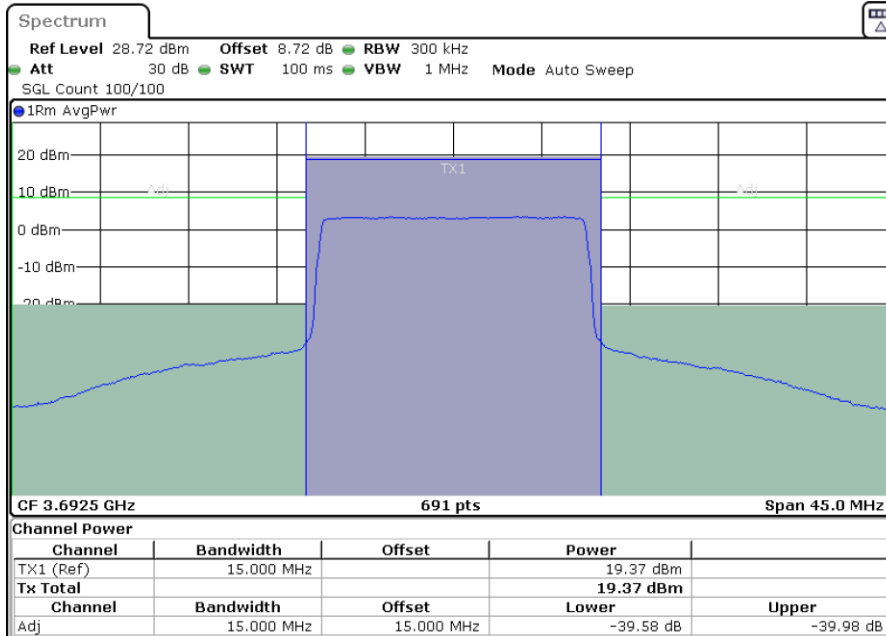

LTE Band 48 / 15MHz

64QAM

Highest Channel / 1RB0

Highest Channel / 1RBmax

Date: 3.NOV.2021 20:03:58

Date: 3.NOV.2021 20:03:14

Highest Channel / Full RB

Date: 3.NOV.2021 19:51:59