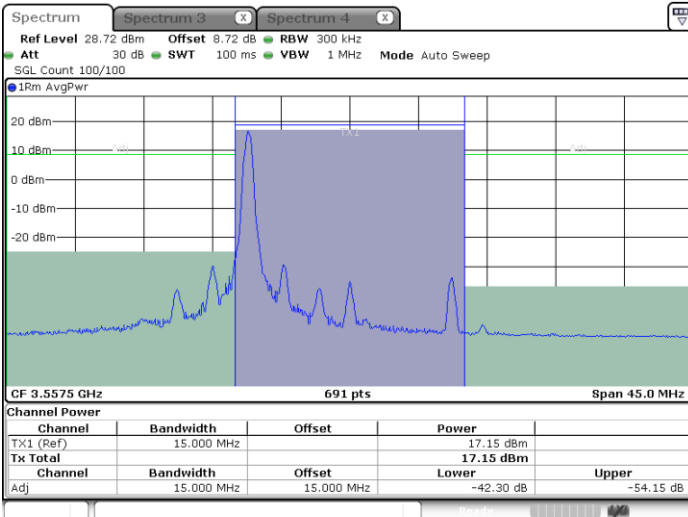

Highest Channel / Full RB

LTE Band 48 / 10MHz

256QAM

Lowest Channel / 1RB0

Lowest Channel / 1RBmax

Lowest Channel / Full RB

LTE Band 48 / 10MHz

256QAM

Middle Channel / 1RB0

Middle Channel / 1RBmax

Middle Channel / Full RB

LTE Band 48 / 10MHz

256QAM

Highest Channel / 1RB0

Highest Channel / 1RBmax

Highest Channel / Full RB

LTE Band 48 / 15MHz

256QAM

Lowest Channel / 1RB0

Lowest Channel / 1RBmax

Date: 8.NOV.2021 23:13:51

Date: 8.NOV.2021 23:16:15

Lowest Channel / Full RB

Date: 8.NOV.2021 23:18:20