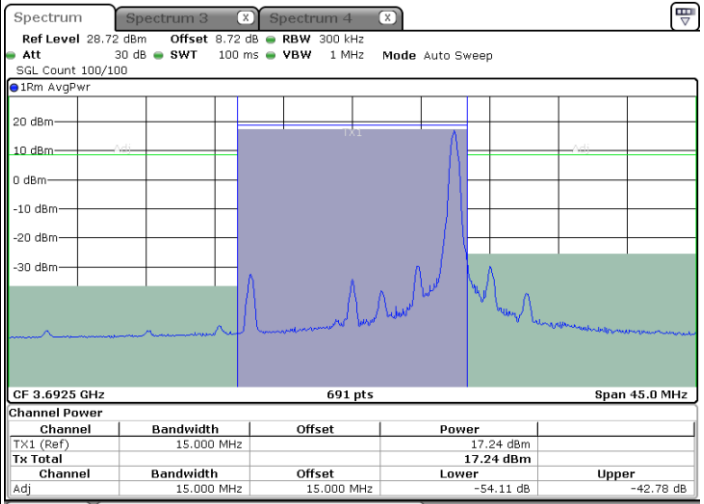

LTE Band 48 / 15MHz

256QAM

Highest Channel / 1RB0

Highest Channel / 1RBmax

Date: 8.NOV.2021 23:29:21

Date: 8.NOV.2021 23:34:13

Highest Channel / Full RB

Date: 8.NOV.2021 23:38:41

LTE Band 48 / 20MHz

256QAM

Lowest Channel / 1RB0

Lowest Channel / 1RBmax

Lowest Channel / Full RB

LTE Band 48 / 20MHz

256QAM

Middle Channel / 1RB0

Middle Channel / 1RBmax

Middle Channel / Full RB

LTE Band 48 / 20MHz

256QAM

Highest Channel / 1RB0

Highest Channel / 1RBmax

Highest Channel / Full RB

Conducted Band Edge