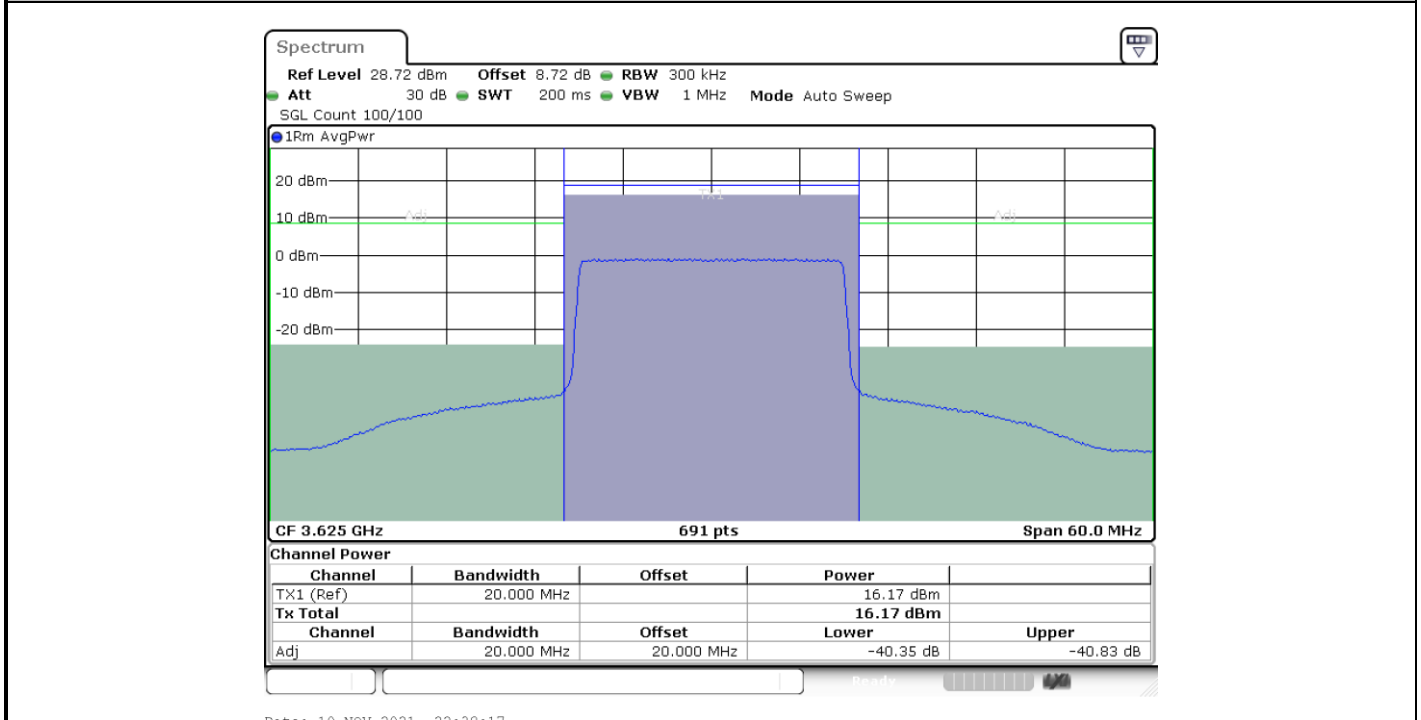

LTE Band 48 / 15MHz

256QAM

Highest Channel / 1RB0

Highest Channel / 1RBmax

Date: 8.NOV.2021 23:29:21

Date: 8.NOV.2021 23:34:13

Highest Channel / Full RB

Date: 8.NOV.2021 23:38:41

LTE Band 48 / 20MHz

256QAM

Lowest Channel / 1RB0

Lowest Channel / 1RBmax

Lowest Channel / Full RB

LTE Band 48 / 20MHz

256QAM

Middle Channel / 1RB0

Middle Channel / 1RBmax

Middle Channel / Full RB

LTE Band 48 / 20MHz

256QAM

Highest Channel / 1RB0

Highest Channel / 1RBmax

Highest Channel / Full RB

Conducted Band Edge