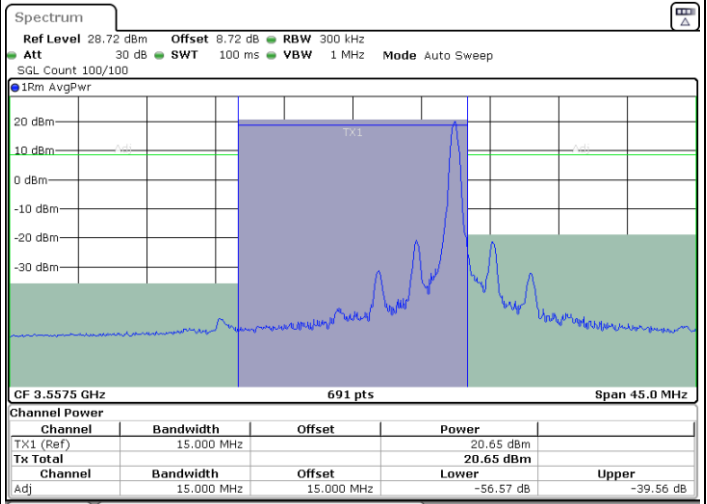

LTE Band 48 / 15MHz

64QAM

Lowest Channel / 1RB0

Lowest Channel / 1RBmax

Date: 3.NOV.2021 19:42:19

Date: 3.NOV.2021 19:41:21

Lowest Channel / Full RB

Date: 3.NOV.2021 19:37:42