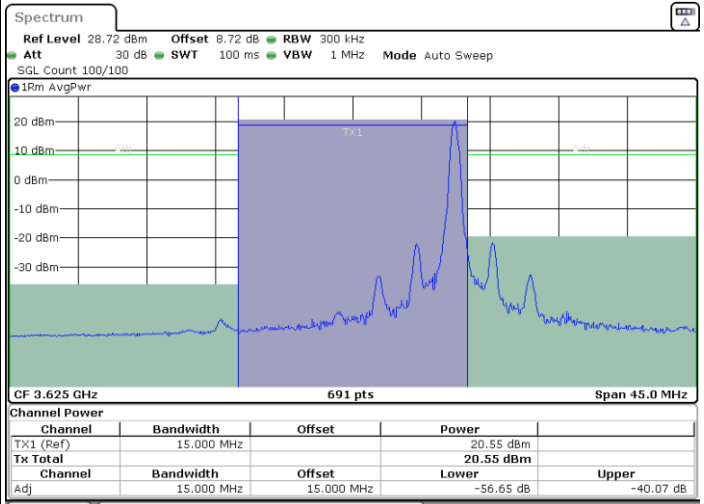

LTE Band 48 / 15MHz

64QAM

Middle Channel / 1RB0

Middle Channel / 1RBmax

Date: 3.NOV.2021 19:50:48

Date: 3.NOV.2021 19:47:11

Middle Channel / Full RB

Date: 3.NOV.2021 19:46:16

LTE Band 48 / 15MHz

64QAM

Highest Channel / 1RB0

Highest Channel / 1RBmax

Date: 3.NOV.2021 20:03:58

Date: 3.NOV.2021 20:03:14

Highest Channel / Full RB

Date: 3.NOV.2021 19:51:59