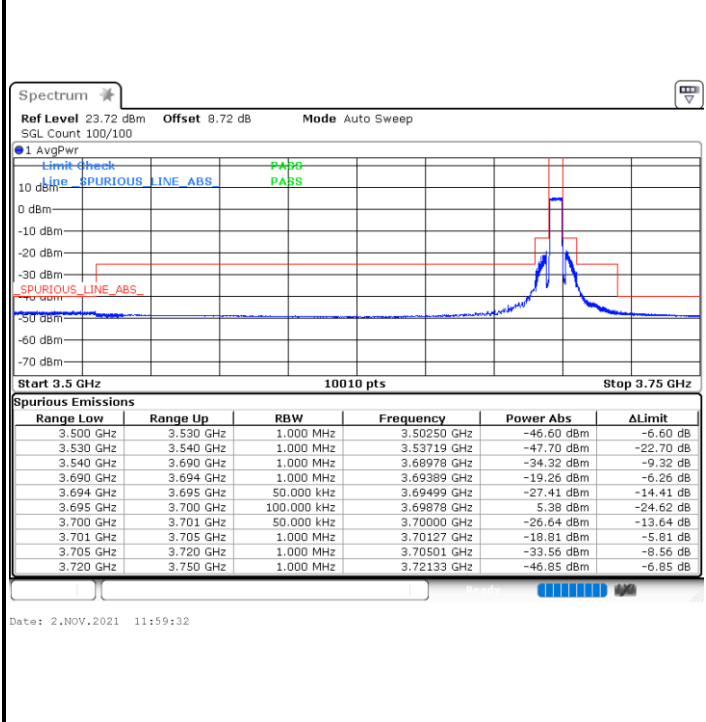

LTE Band 48 / 5MHz

QPSK

Middle Channel / 1RB0

Middle Channel / 1RBmax

Date: 2.NOV.2021 11:40:24

Date: 2.NOV.2021 11:47:03

Middle Channel / Full RB

N/A

Date: 2.NOV.2021 11:48:06

LTE Band 48 / 5MHz

QPSK

Highest Channel / 1RB0

Highest Channel / 1RBmax

Highest Channel / Full RB

N/A

LTE Band 48 / 10MHz

QPSK

Lowest Channel / 1RB0

Lowest Channel / 1RBmax

Date: 2.NOV.2021 12:33:35

Date: 2.NOV.2021 12:41:38

Lowest Channel / Full RB

N/A

Date: 2.NOV.2021 12:43:05