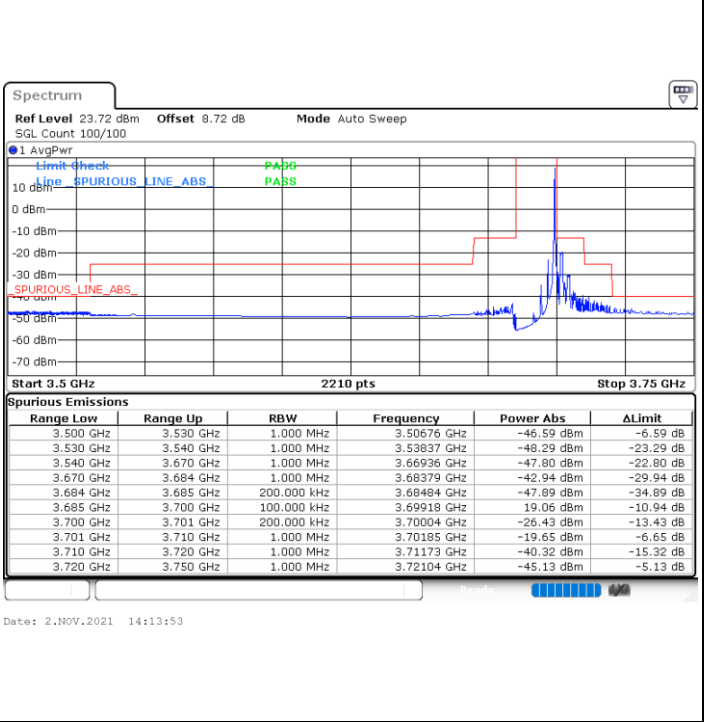

Lowest Channel / Full RB

N/A

Date: 2.NOV.2021 13:48:59

LTE Band 48 / 15MHz

QPSK

Middle Channel / 1RB0

Middle Channel / 1RBmax

Date: 2.NOV.2021 13:55:46

Date: 2.NOV.2021 14:03:06

Middle Channel / Full RB

N/A

Date: 2.NOV.2021 14:04:22

LTE Band 48 / 15MHz

QPSK

Highest Channel / 1RB0

Highest Channel / 1RBmax

Highest Channel / Full RB

N/A

LTE Band 48 / 20MHz

QPSK

Lowest Channel / 1RB0

Lowest Channel / 1RBmax

Date: 2.NOV.2021 14:55:49

Date: 2.NOV.2021 14:50:44

Lowest Channel / Full RB

N/A

Date: 2.NOV.2021 14:39:00

LTE Band 48 / 20MHz

QPSK

Middle Channel / 1RB0

Middle Channel / 1RBmax

Date: 2.NOV.2021 15:08:44