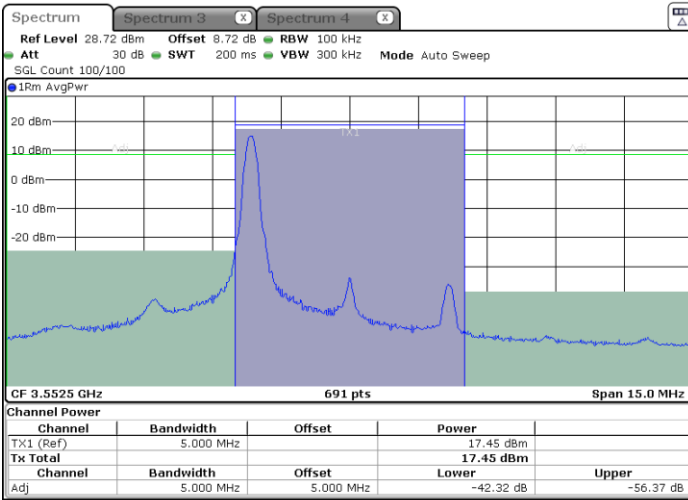

LTE Band 48 / 20MHz

64QAM

Highest Channel / 1RB0

Highest Channel / 1RBmax

Date: 3.NOV.2021 20:32:01

Date: 3.NOV.2021 20:29:14

Highest Channel / Full RB

Date: 3.NOV.2021 20:28:31

LTE Band 48 / 5MHz

256QAM

Lowest Channel / 1RB0

Lowest Channel / 1RBmax

Date: 8.NOV.2021 21:40:57

Date: 8.NOV.2021 21:44:23

Lowest Channel / Full RB

Date: 8.NOV.2021 21:48:41

LTE Band 48 / 5MHz

256QAM

Middle Channel / 1RB0 Middle Channel / 1RBmax

Middle Channel / Full RB

LTE Band 48 / 5MHz

256QAM

Highest Channel / 1RB0

Highest Channel / 1RBmax