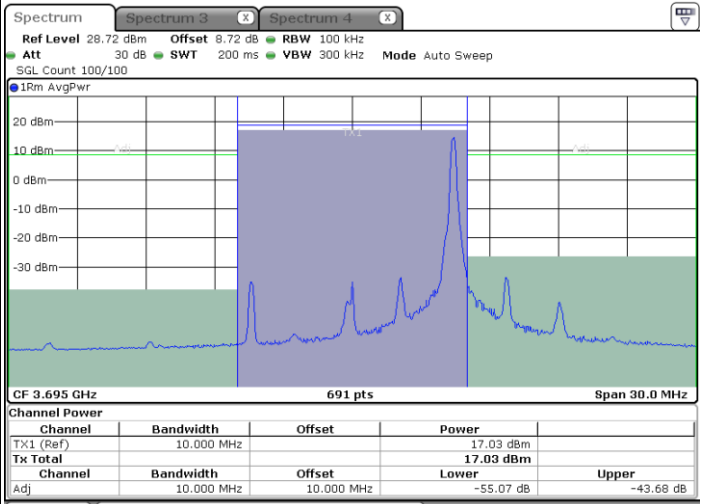

Highest Channel / Full RB

LTE Band 48 / 10MHz

256QAM

Lowest Channel / 1RB0

Lowest Channel / 1RBmax

Lowest Channel / Full RB

LTE Band 48 / 10MHz

256QAM

Middle Channel / 1RB0

Middle Channel / 1RBmax

Middle Channel / Full RB

LTE Band 48 / 10MHz

256QAM

Highest Channel / 1RB0

Highest Channel / 1RBmax

Highest Channel / Full RB

LTE Band 48 / 15MHz

256QAM

Lowest Channel / 1RB0

Lowest Channel / 1RBmax

Date: 8.NOV.2021 23:13:51

Date: 8.NOV.2021 23:16:15

Lowest Channel / Full RB

Date: 8.NOV.2021 23:18:20