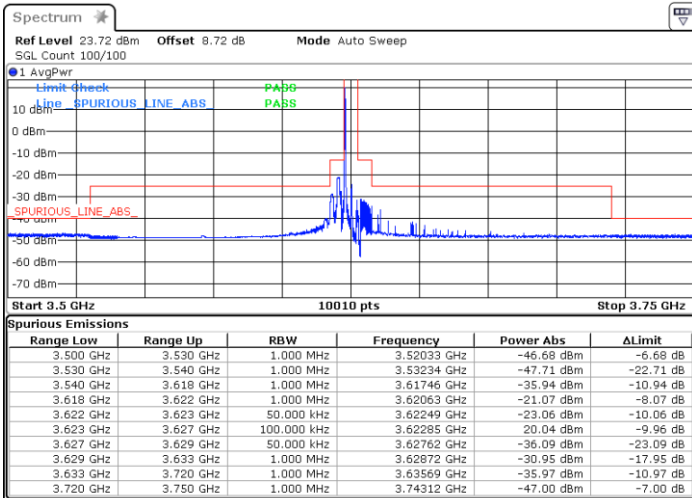

LTE Band 48 / 20MHz

256QAM

Lowest Channel / 1RB0

Lowest Channel / 1RBmax

Lowest Channel / Full RB

LTE Band 48 / 20MHz

256QAM

Middle Channel / 1RB0

Middle Channel / 1RBmax

Middle Channel / Full RB

LTE Band 48 / 20MHz

256QAM

Highest Channel / 1RB0

Highest Channel / 1RBmax

Highest Channel / Full RB

Conducted Band Edge

LTE Band 48 / 5MHz

QPSK

Middle Channel / 1RB0

Middle Channel / 1RBmax

Date: 2.NOV.2021 11:40:24

Date: 2.NOV.2021 11:47:03

Middle Channel / Full RB

N/A

Date: 2.NOV.2021 11:48:06

LTE Band 48 / 5MHz

QPSK

Highest Channel / 1RB0

Highest Channel / 1RBmax

Highest Channel / Full RB

N/A

LTE Band 48 / 10MHz