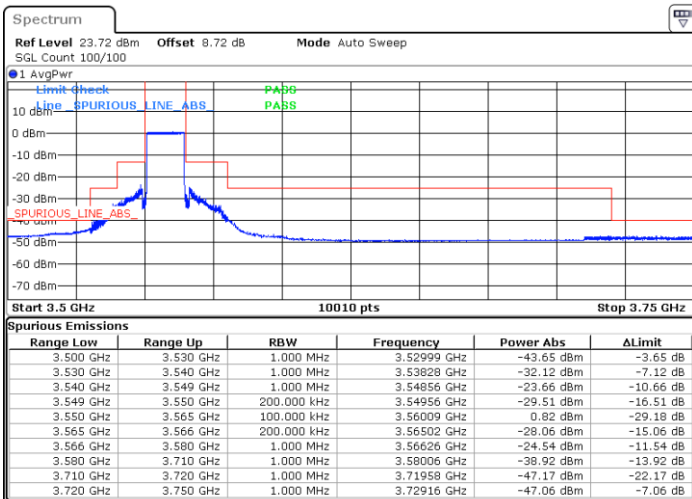

Date: 2.NOV.2021 12:50:20

LTE Band 48 / 10MHz

QPSK

Highest Channel / 1RB0

Date: 2.NOV.2021 13:20:37

Highest Channel / 1RBmax

Date: 2.NOV.2021 13:05:04

Highest Channel / Full RB

Date: 2.NOV.2021 14:25:53

N/A

LTE Band 48 / 15MHz

QPSK

Lowest Channel / 1RB0

Lowest Channel / 1RBmax

Date: 2.NOV.2021 13:27:39

Date: 2.NOV.2021 13:37:44

Lowest Channel / Full RB

N/A

Date: 2.NOV.2021 13:48:59

LTE Band 48 / 15MHz

QPSK

Middle Channel / 1RB0

Middle Channel / 1RBmax

Date: 2.NOV.2021 13:55:46

Date: 2.NOV.2021 14:03:06

Middle Channel / Full RB

N/A

Date: 2.NOV.2021 14:04:22

LTE Band 48 / 15MHz

QPSK

Highest Channel / 1RB0

Highest Channel / 1RBmax