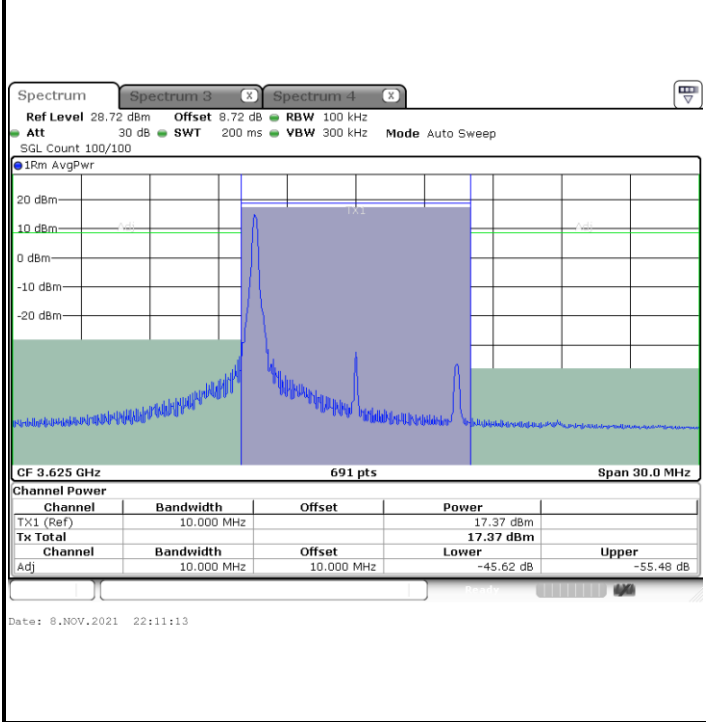

LTE Band 48 / 5MHz

256QAM

Middle Channel / 1RB0 Middle Channel / 1RBmax

Middle Channel / Full RB

LTE Band 48 / 5MHz

256QAM

Highest Channel / 1RB0

Highest Channel / 1RBmax

Highest Channel / Full RB

LTE Band 48 / 10MHz

256QAM

Lowest Channel / 1RB0

Lowest Channel / 1RBmax

Lowest Channel / Full RB

LTE Band 48 / 10MHz

256QAM

Middle Channel / 1RB0

Middle Channel / 1RBmax

Middle Channel / Full RB

LTE Band 48 / 10MHz

256QAM

Highest Channel / 1RB0

Highest Channel / 1RBmax

Highest Channel / Full RB