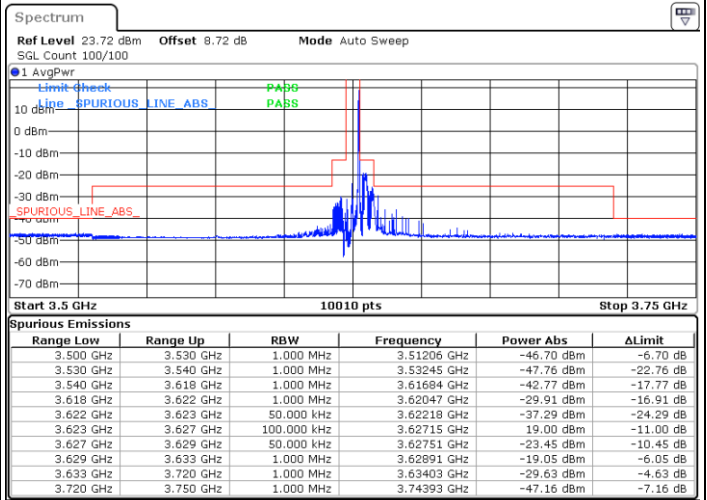

Date: 2.NOV.2021 15:16:47

Middle Channel / Full RB

N/A

Date: 2.NOV.2021 15:18:18

LTE Band 48 / 20MHz

QPSK

Highest Channel / 1RB0

Highest Channel / 1RBmax

Date: 2.NOV.2021 15:45:44

Date: 2.NOV.2021 15:40:20

Highest Channel / Full RB

N/A

Date: 2.NOV.2021 15:28:11

LTE Band 48 / 5MHz

16QAM

Lowest Channel / 1RB0

Lowest Channel / 1RBmax

Lowest Channel / Full RB

N/A

LTE Band 48 / 5MHz

16QAM

Middle Channel / 1RB0

Middle Channel / 1RBmax

Date: 2.NOV.2021 11:41:42