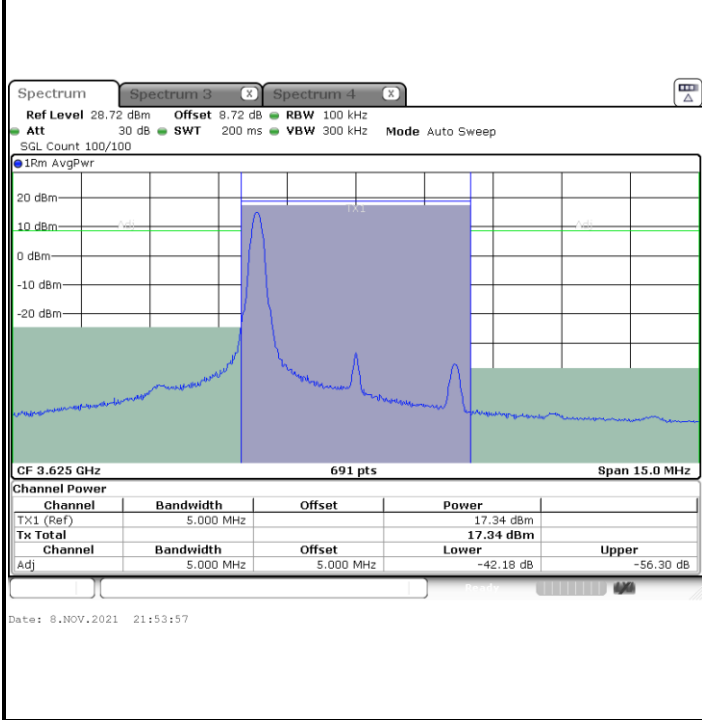

LTE Band 48 / 20MHz

64QAM

Highest Channel / 1RB0

Highest Channel / 1RBmax

Date: 3.NOV.2021 20:32:01

Date: 3.NOV.2021 20:29:14

Highest Channel / Full RB

Date: 3.NOV.2021 20:28:31

LTE Band 48 / 5MHz

256QAM

Lowest Channel / 1RB0

Lowest Channel / 1RBmax

Date: 8.NOV.2021 21:40:57

Date: 8.NOV.2021 21:44:23

Lowest Channel / Full RB

Date: 8.NOV.2021 21:48:41

LTE Band 48 / 5MHz

256QAM

Middle Channel / 1RB0 Middle Channel / 1RBmax

Middle Channel / Full RB

LTE Band 48 / 5MHz

256QAM

Highest Channel / 1RB0

Highest Channel / 1RBmax

Highest Channel / Full RB

LTE Band 48 / 10MHz

256QAM

Lowest Channel / 1RB0

Lowest Channel / 1RBmax

Lowest Channel / Full RB

LTE Band 48 / 10MHz

256QAM