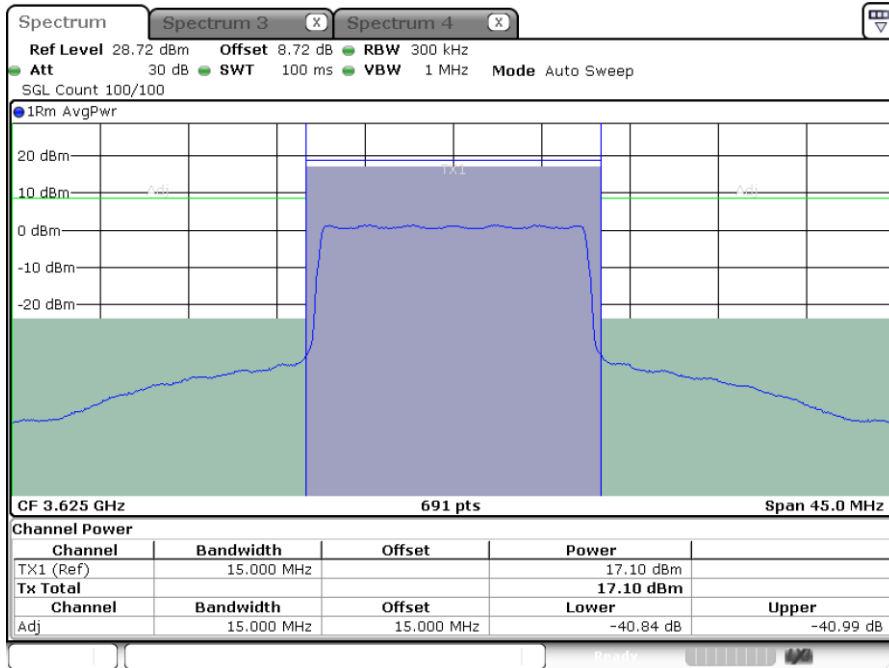

LTE Band 48 / 15MHz

256QAM

Middle Channel / 1RB0

Middle Channel / 1RBmax

Date: 8.NOV.2021 23:21:43

Date: 8.NOV.2021 23:24:32

Middle Channel / Full RB

Date: 8.NOV.2021 23:26:38

LTE Band 48 / 15MHz

256QAM

Highest Channel / 1RB0

Highest Channel / 1RBmax

Date: 8.NOV.2021 23:29:21

Date: 8.NOV.2021 23:34:13

Highest Channel / Full RB

Date: 8.NOV.2021 23:38:41