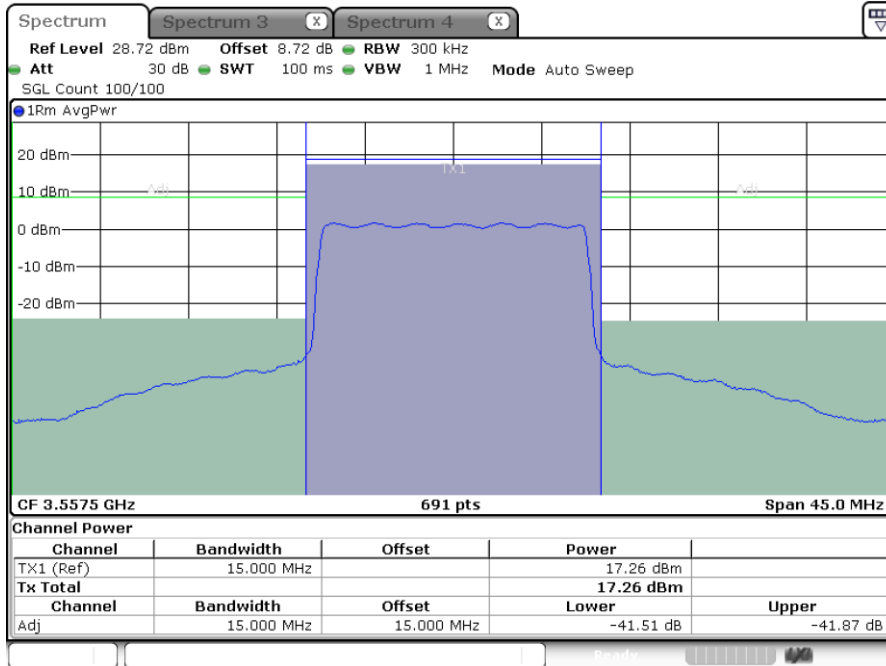

Middle Channel / 1RB0

Middle Channel / 1RBmax

Middle Channel / Full RB

LTE Band 48 / 10MHz

256QAM

Highest Channel / 1RB0

Highest Channel / 1RBmax

Highest Channel / Full RB

LTE Band 48 / 15MHz

256QAM

Lowest Channel / 1RB0

Lowest Channel / 1RBmax

Date: 8.NOV.2021 23:13:51

Date: 8.NOV.2021 23:16:15

Lowest Channel / Full RB

Date: 8.NOV.2021 23:18:20

LTE Band 48 / 15MHz

256QAM

Middle Channel / 1RB0

Middle Channel / 1RBmax

Date: 8.NOV.2021 23:21:43

Date: 8.NOV.2021 23:24:32

Middle Channel / Full RB

Date: 8.NOV.2021 23:26:38