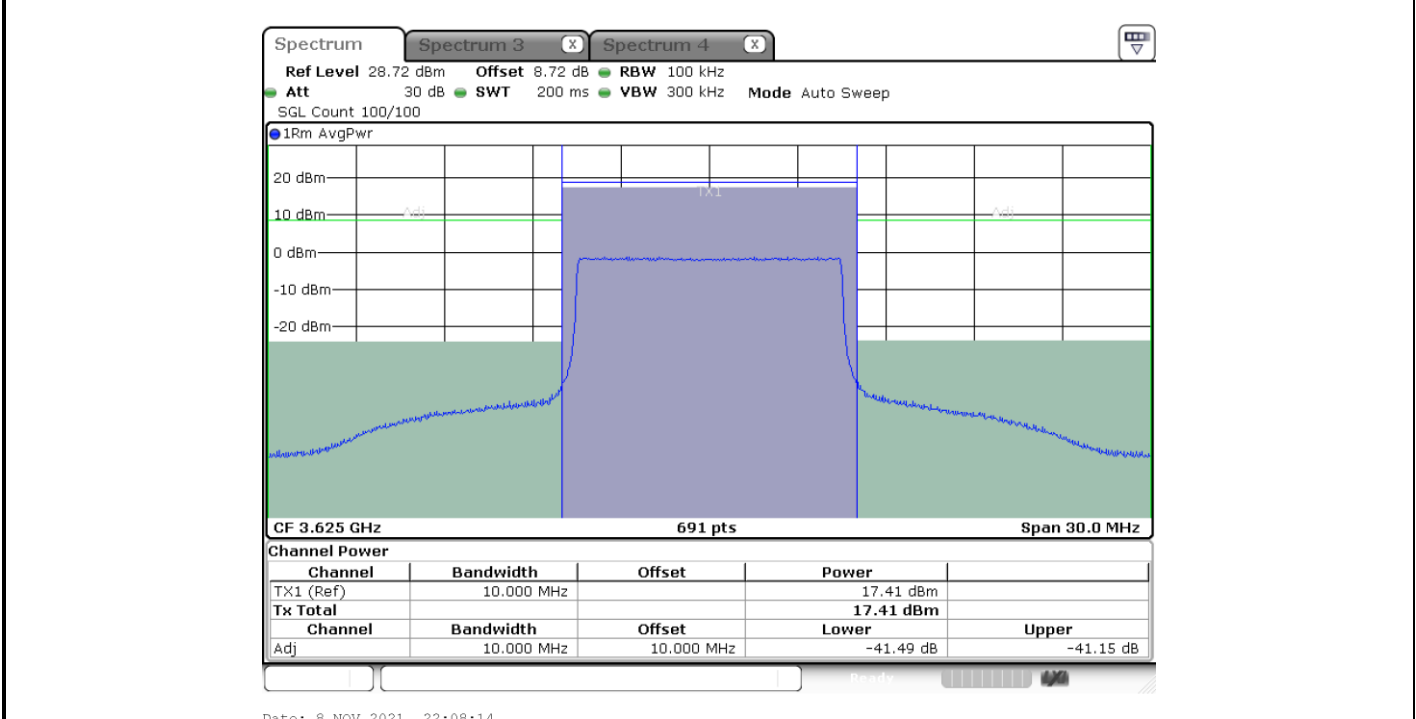

LTE Band 48 / 5MHz

256QAM

Middle Channel / 1RB0 Middle Channel / 1RBmax

Middle Channel / Full RB

LTE Band 48 / 5MHz

256QAM

Highest Channel / 1RB0

Highest Channel / 1RBmax

Highest Channel / Full RB

LTE Band 48 / 10MHz

256QAM

Lowest Channel / 1RB0

Lowest Channel / 1RBmax

Lowest Channel / Full RB

LTE Band 48 / 10MHz

256QAM

Middle Channel / 1RB0

Middle Channel / 1RBmax

Middle Channel / Full RB

LTE Band 48 / 10MHz

256QAM

Highest Channel / 1RB0

Highest Channel / 1RBmax

Highest Channel / Full RB