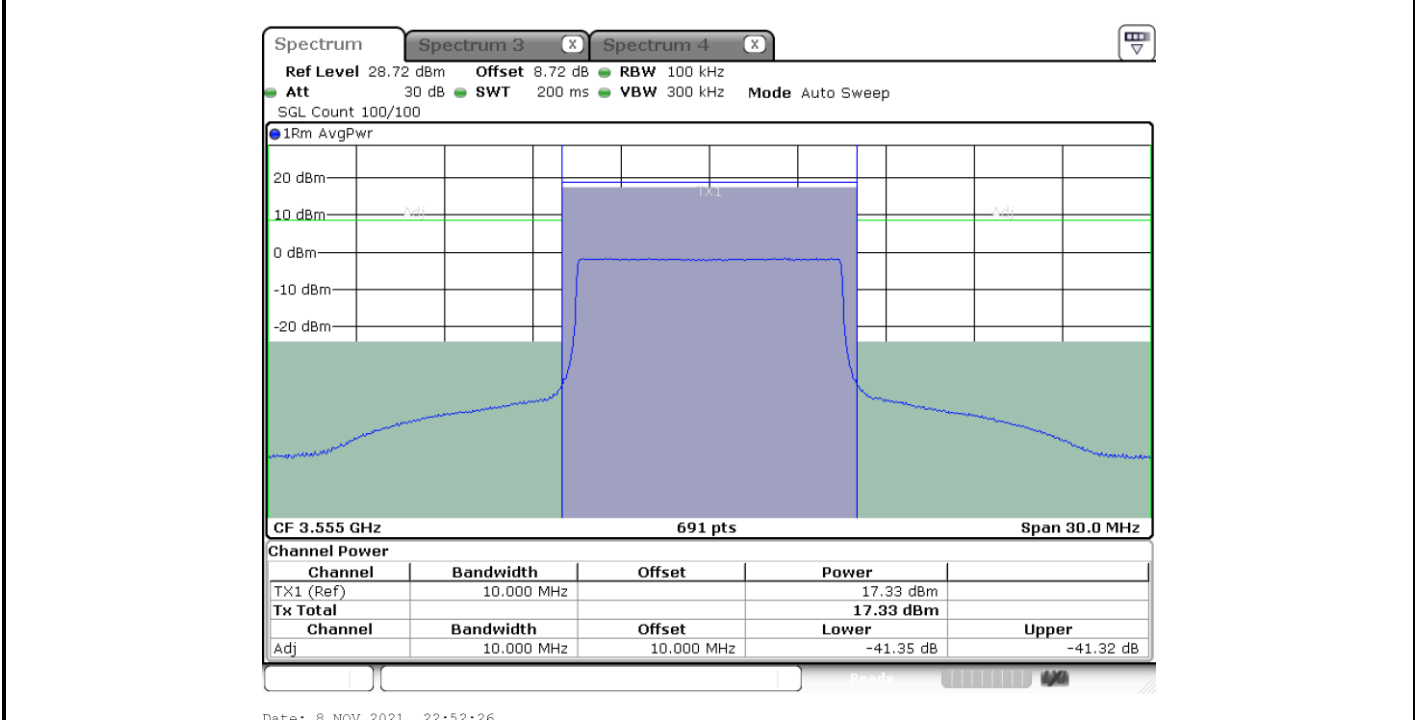

LTE Band 48 / 5MHz

256QAM

Middle Channel / 1RB0 Middle Channel / 1RBmax

Middle Channel / Full RB

LTE Band 48 / 5MHz

256QAM

Highest Channel / 1RB0

Highest Channel / 1RBmax

Highest Channel / Full RB

LTE Band 48 / 10MHz

256QAM

Lowest Channel / 1RB0

Lowest Channel / 1RBmax

Lowest Channel / Full RB

LTE Band 48 / 10MHz

256QAM

Middle Channel / 1RB0

Middle Channel / 1RBmax

Middle Channel / Full RB

LTE Band 48 / 10MHz

256QAM

Highest Channel / 1RB0

Highest Channel / 1RBmax

Highest Channel / Full RB