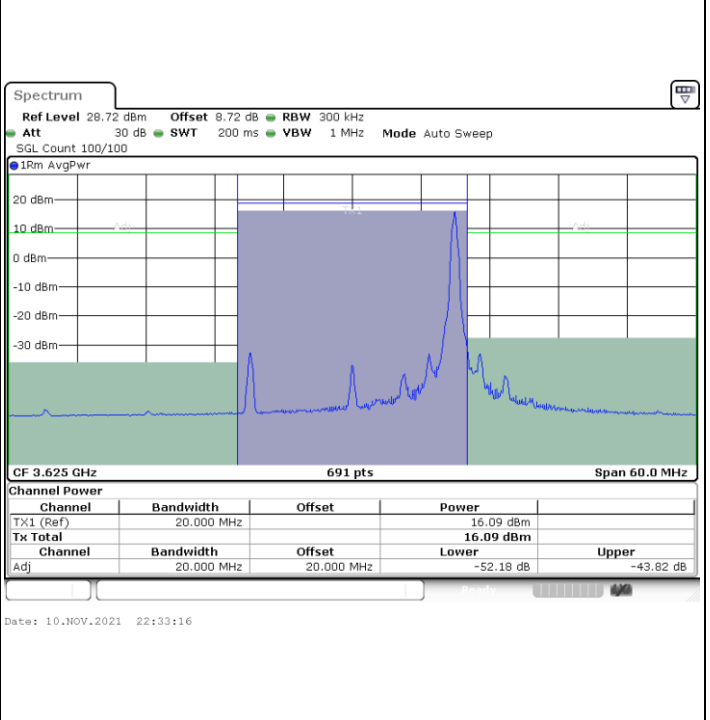

LTE Band 48 / 15MHz

256QAM

Highest Channel / 1RB0

Highest Channel / 1RBmax

Date: 8.NOV.2021 23:29:21

Date: 8.NOV.2021 23:34:13

Highest Channel / Full RB

Date: 8.NOV.2021 23:38:41

LTE Band 48 / 20MHz

256QAM

Lowest Channel / 1RB0

Lowest Channel / 1RBmax

Lowest Channel / Full RB

LTE Band 48 / 20MHz

256QAM

Middle Channel / 1RB0

Middle Channel / 1RBmax

Middle Channel / Full RB

LTE Band 48 / 20MHz

256QAM

Highest Channel / 1RB0

Highest Channel / 1RBmax

Highest Channel / Full RB

Conducted Band Edge

LTE Band 48 / 5MHz

QPSK

Middle Channel / 1RB0

Middle Channel / 1RBmax

Date: 2.NOV.2021 11:40:24

Date: 2.NOV.2021 11:47:03

Middle Channel / Full RB

N/A