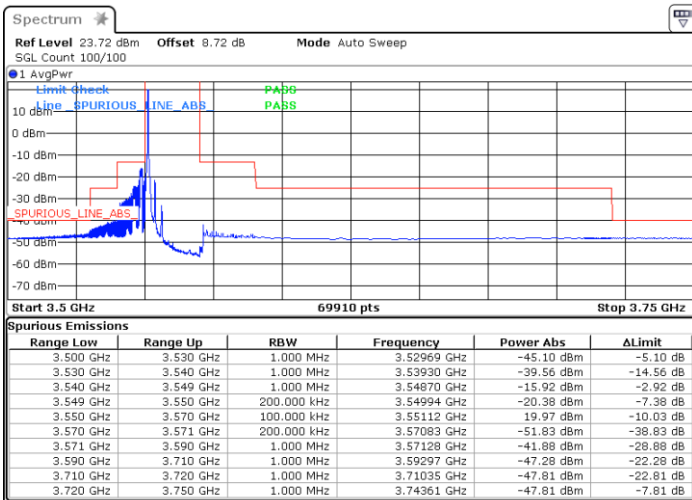

Date: 2.NOV.2021 14:03:06

Middle Channel / Full RB

N/A

Date: 2.NOV.2021 14:04:22

LTE Band 48 / 15MHz

QPSK

Highest Channel / 1RB0

Highest Channel / 1RBmax

Highest Channel / Full RB

N/A

LTE Band 48 / 20MHz

QPSK

Lowest Channel / 1RB0

Lowest Channel / 1RBmax

Date: 2.NOV.2021 14:55:49

Date: 2.NOV.2021 14:50:44

Lowest Channel / Full RB

N/A

Date: 2.NOV.2021 14:39:00

LTE Band 48 / 20MHz

QPSK

Middle Channel / 1RB0

Middle Channel / 1RBmax

Date: 2.NOV.2021 15:08:44

Date: 2.NOV.2021 15:16:47

Middle Channel / Full RB

N/A

Date: 2.NOV.2021 15:18:18

LTE Band 48 / 20MHz

QPSK

Highest Channel / 1RB0

Highest Channel / 1RBmax