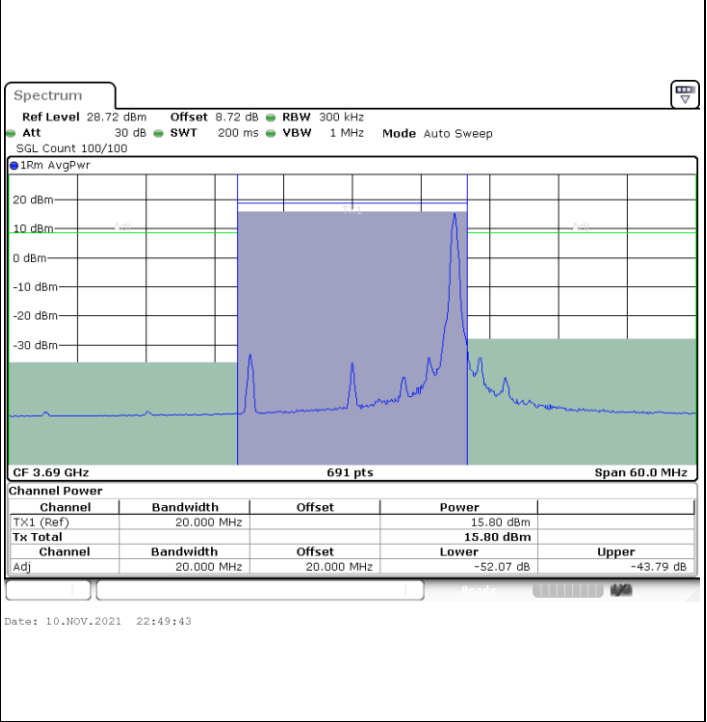

LTE Band 48 / 20MHz

256QAM

Lowest Channel / 1RB0

Lowest Channel / 1RBmax

Lowest Channel / Full RB

LTE Band 48 / 20MHz

256QAM

Middle Channel / 1RB0

Middle Channel / 1RBmax

Middle Channel / Full RB

LTE Band 48 / 20MHz

256QAM

Highest Channel / 1RB0

Highest Channel / 1RBmax

Highest Channel / Full RB

Conducted Band Edge

LTE Band 48 / 5MHz

QPSK

Middle Channel / 1RB0

Middle Channel / 1RBmax

Date: 2.NOV.2021 11:40:24

Date: 2.NOV.2021 11:47:03

Middle Channel / Full RB

N/A

Date: 2.NOV.2021 11:48:06

LTE Band 48 / 5MHz

QPSK

Highest Channel / 1RB0

Highest Channel / 1RBmax

Highest Channel / Full RB

N/A

LTE Band 48 / 10MHz