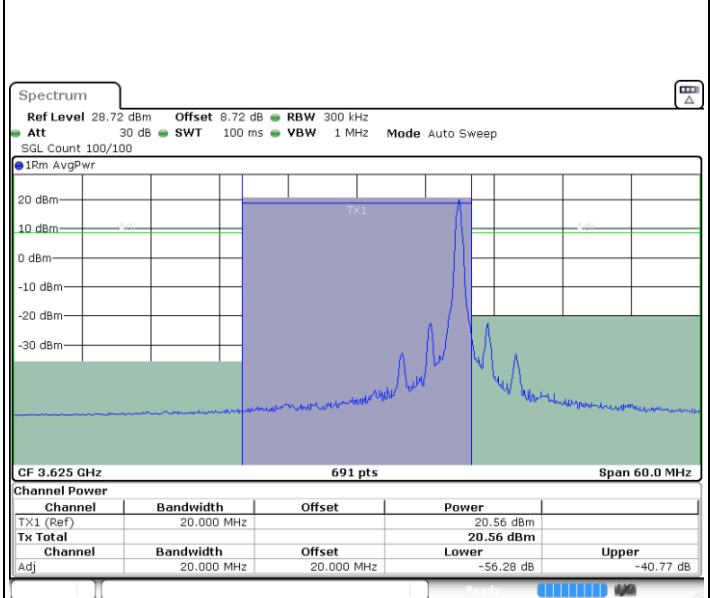

LTE Band 48 / 20MHz

64QAM

Lowest Channel / 1RB0

Lowest Channel / 1RBmax

Date: 3 NOV.2021 20:19:23

Date: 3.NOV.2021 20:14:53

Lowest Channel / Full RB

Date: 3 NOV.2021 20:14:18

LTE Band 48 / 20MHz

64QAM

Middle Channel / 1RB0

Date: 3.NOV.2021 20:24:17

Middle Channel / 1RBmax

Date: 3.NOV.2021 20:23:31

Middle Channel / Full RB

Date: 3.NOV.2021 20:20:02

LTE Band 48 / 20MHz

64QAM

Highest Channel / 1RB0

Highest Channel / 1RBmax

Date: 3.NOV.2021 20:32:01

Date: 3.NOV.2021 20:29:14

Highest Channel / Full RB

Date: 3.NOV.2021 20:28:31

LTE Band 48 / 5MHz

256QAM

Lowest Channel / 1RB0

Lowest Channel / 1RBmax

Date: 8.NOV.2021 21:40:57

Date: 8.NOV.2021 21:44:23

Lowest Channel / Full RB

Date: 8.NOV.2021 21:48:41