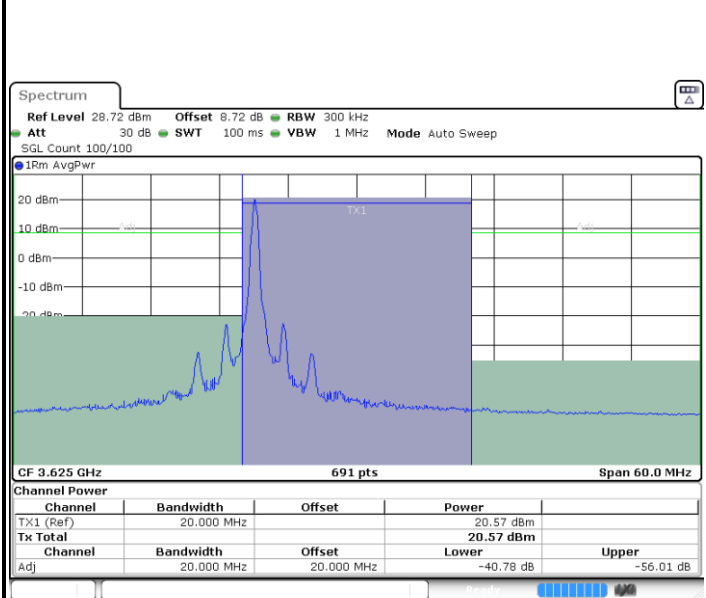

LTE Band 48 / 15MHz

64QAM

Highest Channel / 1RB0

Highest Channel / 1RBmax

Date: 3.NOV.2021 20:03:58

Date: 3.NOV.2021 20:03:14

Highest Channel / Full RB

Date: 3.NOV.2021 19:51:59

LTE Band 48 / 20MHz

64QAM

Lowest Channel / 1RB0

Lowest Channel / 1RBmax

Date: 3 NOV.2021 20:19:23

Date: 3.NOV.2021 20:14:53

Lowest Channel / Full RB

Date: 3 NOV.2021 20:14:18

LTE Band 48 / 20MHz

64QAM

Middle Channel / 1RB0

Date: 3.NOV.2021 20:24:17

Middle Channel / 1RBmax

Date: 3.NOV.2021 20:23:31

Middle Channel / Full RB

Date: 3.NOV.2021 20:20:02

LTE Band 48 / 20MHz

64QAM

Highest Channel / 1RB0

Highest Channel / 1RBmax

Date: 3.NOV.2021 20:32:01

Date: 3.NOV.2021 20:29:14

Highest Channel / Full RB

Date: 3.NOV.2021 20:28:31