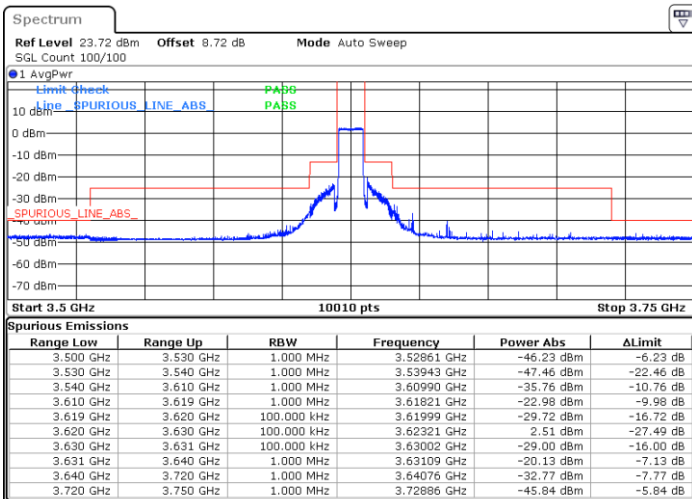

QPSK

Lowest Channel / 1RB0

Lowest Channel / 1RBmax

Date: 2.NOV.2021 12:33:35

Date: 2.NOV.2021 12:41:38

Lowest Channel / Full RB

N/A

Date: 2.NOV.2021 12:43:05

LTE Band 48 / 10MHz

QPSK

Middle Channel / 1RB0

Middle Channel / 1RBmax

Date: 2.NOV.2021 12:53:59

Date: 2.NOV.2021 13:01:43

Middle Channel / Full RB

N/A

Date: 2.NOV.2021 12:50:20

LTE Band 48 / 10MHz

QPSK

Highest Channel / 1RB0

Date: 2.NOV.2021 13:20:37

Highest Channel / 1RBmax

Date: 2.NOV.2021 13:05:04

Highest Channel / Full RB