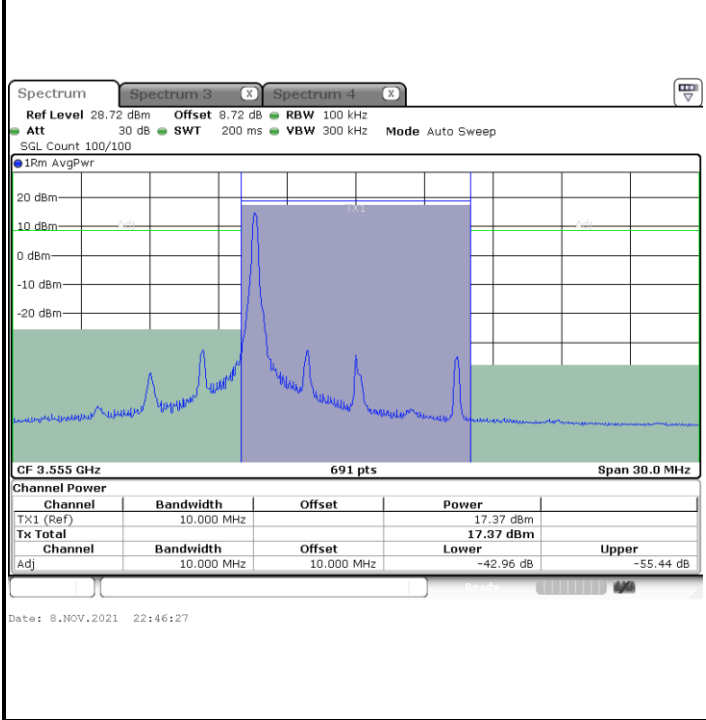

LTE Band 48 / 5MHz

256QAM

Middle Channel / 1RB0 Middle Channel / 1RBmax

Middle Channel / Full RB

LTE Band 48 / 5MHz

256QAM

Highest Channel / 1RB0

Highest Channel / 1RBmax

Highest Channel / Full RB

LTE Band 48 / 10MHz

256QAM

Lowest Channel / 1RB0

Lowest Channel / 1RBmax

Lowest Channel / Full RB

LTE Band 48 / 10MHz

256QAM

Middle Channel / 1RB0

Middle Channel / 1RBmax

Middle Channel / Full RB

LTE Band 48 / 10MHz

256QAM

Highest Channel / 1RB0

Highest Channel / 1RBmax

Highest Channel / Full RB