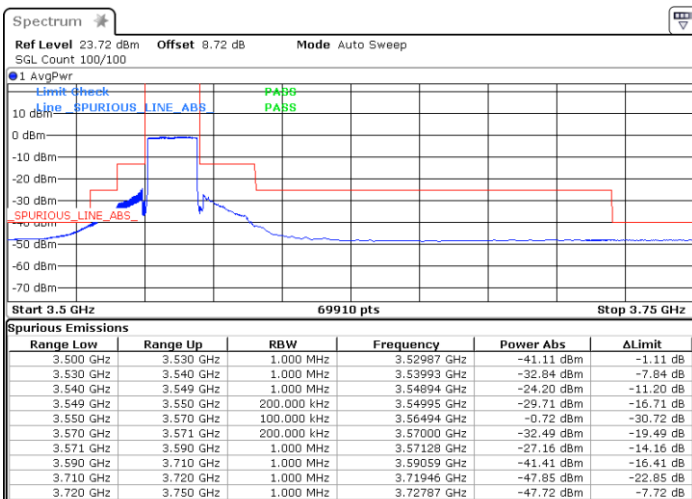

Date: 2.NOV.2021 14:03:06

Middle Channel / Full RB

N/A

Date: 2.NOV.2021 14:04:22

LTE Band 48 / 15MHz

QPSK

Highest Channel / 1RB0

Highest Channel / 1RBmax

Highest Channel / Full RB

N/A

LTE Band 48 / 20MHz

QPSK

Lowest Channel / 1RB0

Lowest Channel / 1RBmax

Date: 2.NOV.2021 14:55:49

Date: 2.NOV.2021 14:50:44

Lowest Channel / Full RB

N/A

Date: 2.NOV.2021 14:39:00

LTE Band 48 / 20MHz

QPSK

Middle Channel / 1RB0

Middle Channel / 1RBmax

Date: 2.NOV.2021 15:08:44

Date: 2.NOV.2021 15:16:47

Middle Channel / Full RB

N/A

Date: 2.NOV.2021 15:18:18

LTE Band 48 / 20MHz

QPSK

Highest Channel / 1RB0

Highest Channel / 1RBmax