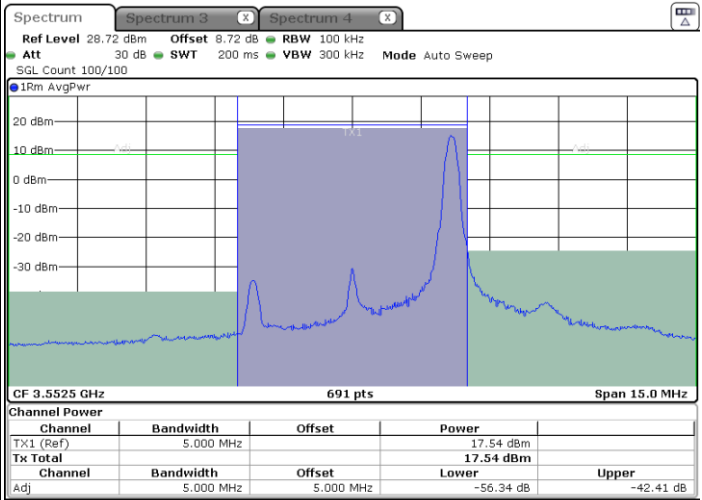

LTE Band 48 / 20MHz

64QAM

Highest Channel / 1RB0

Highest Channel / 1RBmax

Date: 3.NOV.2021 20:32:01

Date: 3.NOV.2021 20:29:14

Highest Channel / Full RB

Date: 3.NOV.2021 20:28:31

LTE Band 48 / 5MHz

256QAM

Lowest Channel / 1RB0

Lowest Channel / 1RBmax

Date: 8.NOV.2021 21:40:57

Date: 8.NOV.2021 21:44:23

Lowest Channel / Full RB

Date: 8.NOV.2021 21:48:41

LTE Band 48 / 5MHz

256QAM

Middle Channel / 1RB0 Middle Channel / 1RBmax

Middle Channel / Full RB

LTE Band 48 / 5MHz

256QAM

Highest Channel / 1RB0

Highest Channel / 1RBmax

Highest Channel / Full RB

LTE Band 48 / 10MHz

256QAM

Lowest Channel / 1RB0

Lowest Channel / 1RBmax

Lowest Channel / Full RB

LTE Band 48 / 10MHz

256QAM