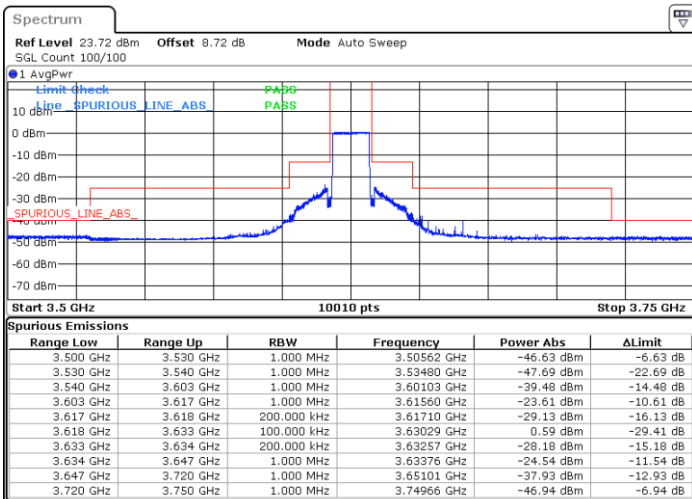

Date: 2.NOV.2021 14:25:53

N/A

LTE Band 48 / 15MHz

QPSK

Lowest Channel / 1RB0

Lowest Channel / 1RBmax

Date: 2.NOV.2021 13:27:39

Date: 2.NOV.2021 13:37:44

Lowest Channel / Full RB

N/A

Date: 2.NOV.2021 13:48:59

LTE Band 48 / 15MHz

QPSK

Middle Channel / 1RB0

Middle Channel / 1RBmax

Date: 2.NOV.2021 13:55:46

Date: 2.NOV.2021 14:03:06

Middle Channel / Full RB

N/A

Date: 2.NOV.2021 14:04:22

LTE Band 48 / 15MHz

QPSK

Highest Channel / 1RB0

Highest Channel / 1RBmax

Highest Channel / Full RB

N/A

LTE Band 48 / 20MHz

QPSK

Lowest Channel / 1RB0

Lowest Channel / 1RBmax

Date: 2.NOV.2021 14:55:49

Date: 2.NOV.2021 14:50:44