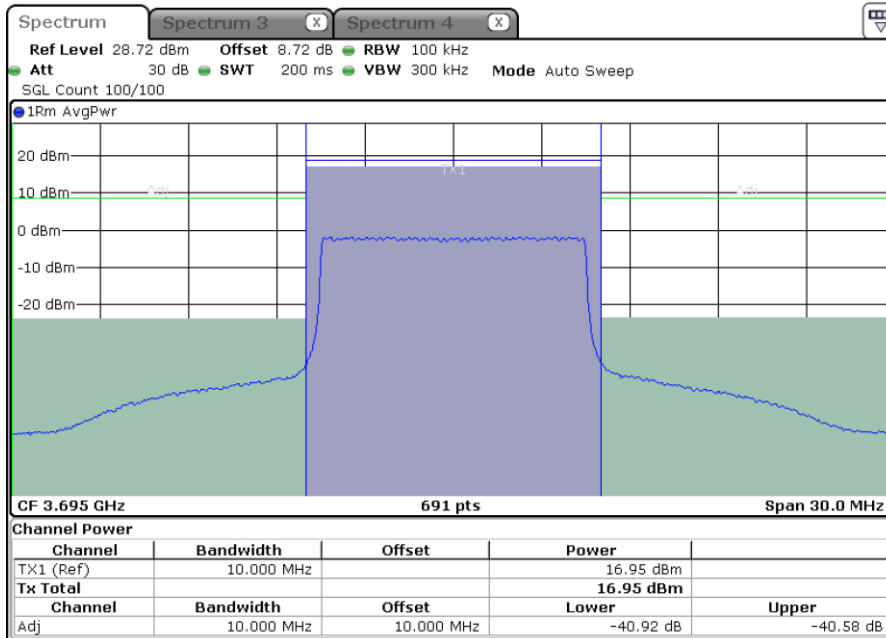

Highest Channel / Full RB

LTE Band 48 / 10MHz

256QAM

Lowest Channel / 1RB0

Lowest Channel / 1RBmax

Lowest Channel / Full RB

LTE Band 48 / 10MHz

256QAM

Middle Channel / 1RB0

Middle Channel / 1RBmax

Middle Channel / Full RB

LTE Band 48 / 10MHz

256QAM

Highest Channel / 1RB0

Highest Channel / 1RBmax

Highest Channel / Full RB

LTE Band 48 / 15MHz

256QAM

Lowest Channel / 1RB0

Lowest Channel / 1RBmax

Date: 8.NOV.2021 23:13:51

Date: 8.NOV.2021 23:16:15

Lowest Channel / Full RB

Date: 8.NOV.2021 23:18:20