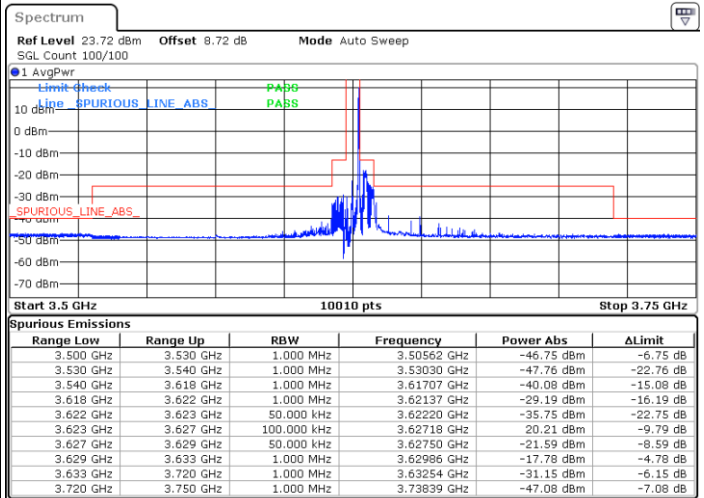

LTE Band 48 / 20MHz

256QAM

Lowest Channel / 1RB0

Lowest Channel / 1RBmax

Lowest Channel / Full RB

LTE Band 48 / 20MHz

256QAM

Middle Channel / 1RB0

Middle Channel / 1RBmax

Middle Channel / Full RB

LTE Band 48 / 20MHz

256QAM

Highest Channel / 1RB0

Highest Channel / 1RBmax

Highest Channel / Full RB

Conducted Band Edge

LTE Band 48 / 5MHz

QPSK

Middle Channel / 1RB0

Middle Channel / 1RBmax

Date: 2.NOV.2021 11:40:24

Date: 2.NOV.2021 11:47:03

Middle Channel / Full RB

N/A

Date: 2.NOV.2021 11:48:06

LTE Band 48 / 5MHz

QPSK

Highest Channel / 1RB0

Highest Channel / 1RBmax

Highest Channel / Full RB

N/A

LTE Band 48 / 10MHz