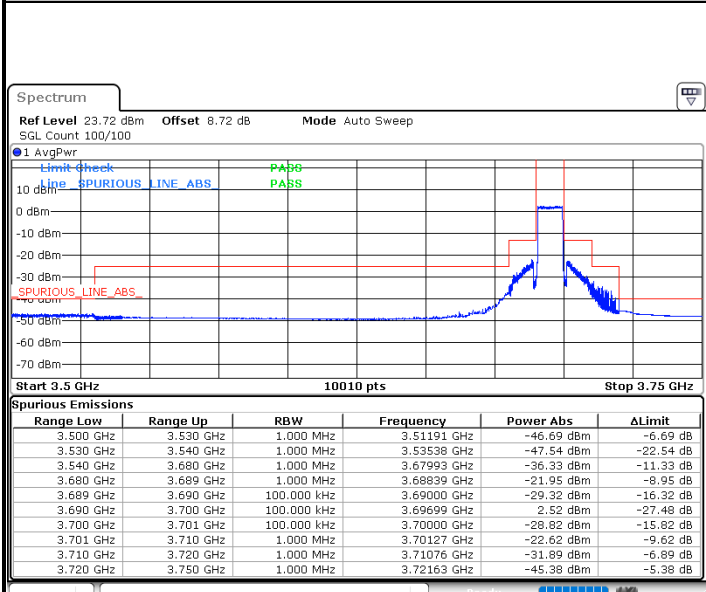

LTE Band 48 / 10MHz

QPSK

Middle Channel / 1RB0

Middle Channel / 1RBmax

Date: 2.NOV.2021 12:53:59

Date: 2.NOV.2021 13:01:43

Middle Channel / Full RB

N/A

Date: 2.NOV.2021 12:50:20

LTE Band 48 / 10MHz

QPSK

Highest Channel / 1RB0

Date: 2.NOV.2021 13:20:37

Highest Channel / 1RBmax

Date: 2.NOV.2021 13:05:04

Highest Channel / Full RB

Date: 2.NOV.2021 14:25:53

N/A

LTE Band 48 / 15MHz

QPSK

Lowest Channel / 1RB0

Lowest Channel / 1RBmax

Date: 2.NOV.2021 13:27:39

Date: 2.NOV.2021 13:37:44

Lowest Channel / Full RB

N/A

Date: 2.NOV.2021 13:48:59

LTE Band 48 / 15MHz

QPSK

Middle Channel / 1RB0

Middle Channel / 1RBmax

Date: 2.NOV.2021 13:55:46