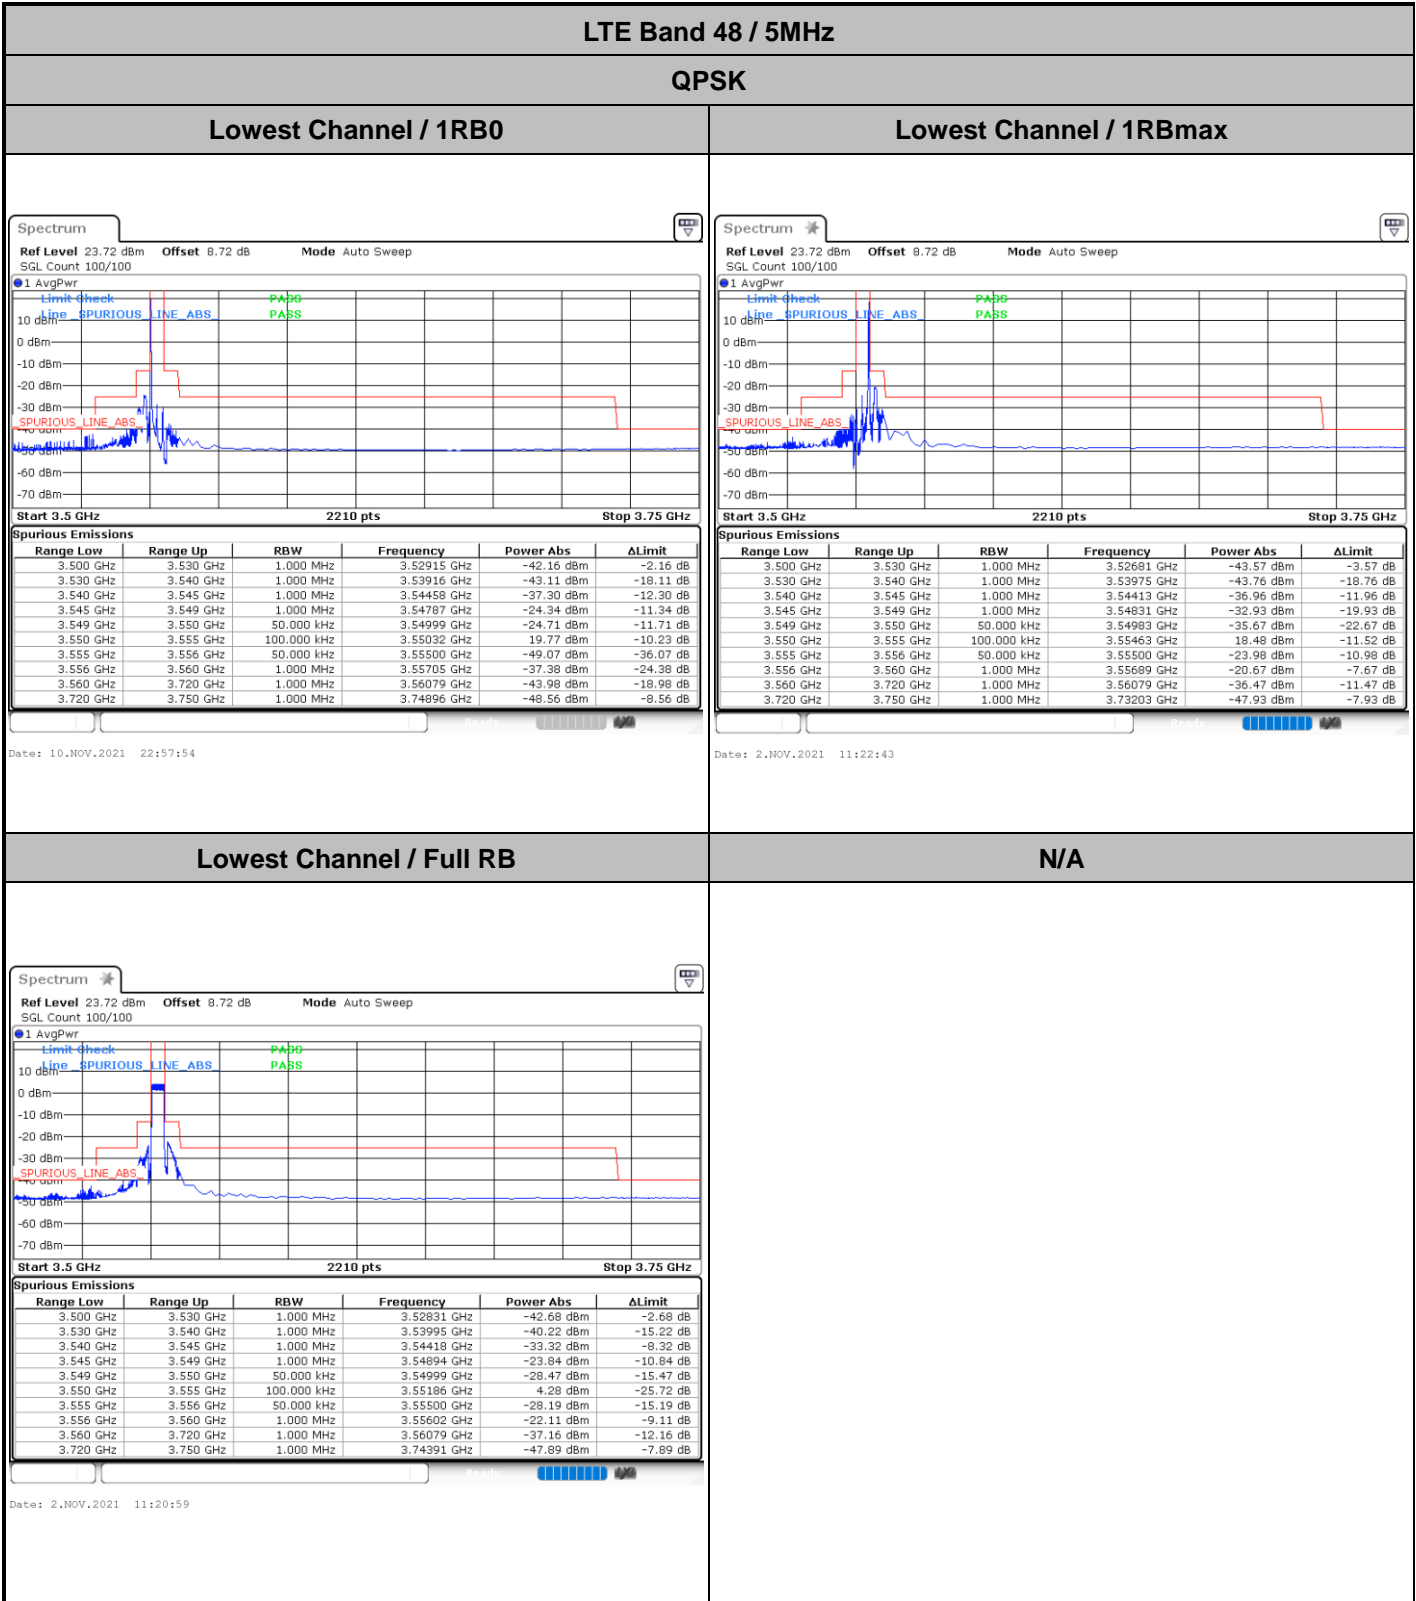

LTE Band 48 / 20MHz

256QAM

Lowest Channel / 1RB0

Lowest Channel / 1RBmax

Lowest Channel / Full RB

LTE Band 48 / 20MHz

256QAM

Middle Channel / 1RB0

Middle Channel / 1RBmax

Middle Channel / Full RB

LTE Band 48 / 20MHz

256QAM

Highest Channel / 1RB0

Highest Channel / 1RBmax

Highest Channel / Full RB

Conducted Band Edge

LTE Band 48 / 5MHz

QPSK

Middle Channel / 1RB0

Middle Channel / 1RBmax

Date: 2.NOV.2021 11:40:24

Date: 2.NOV.2021 11:47:03

Middle Channel / Full RB

N/A