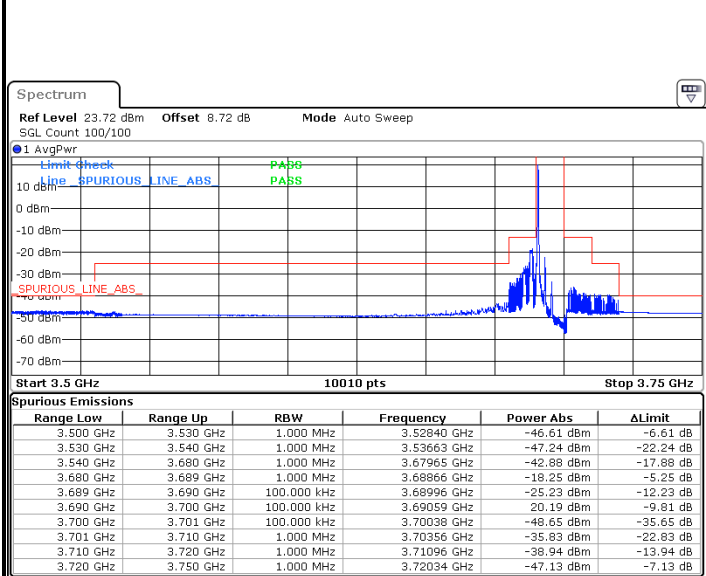

QPSK

Lowest Channel / 1RB0

Lowest Channel / 1RBmax

Date: 2.NOV.2021 12:33:35

Date: 2.NOV.2021 12:41:38

Lowest Channel / Full RB

N/A

Date: 2.NOV.2021 12:43:05

LTE Band 48 / 10MHz

QPSK

Middle Channel / 1RB0

Middle Channel / 1RBmax

Date: 2.NOV.2021 12:53:59

Date: 2.NOV.2021 13:01:43

Middle Channel / Full RB

N/A

Date: 2.NOV.2021 12:50:20

LTE Band 48 / 10MHz

QPSK

Highest Channel / 1RB0

Date: 2.NOV.2021 13:20:37

Highest Channel / 1RBmax

Date: 2.NOV.2021 13:05:04

Highest Channel / Full RB

Date: 2.NOV.2021 14:25:53

N/A

LTE Band 48 / 15MHz

QPSK

Lowest Channel / 1RB0

Lowest Channel / 1RBmax

Date: 2.NOV.2021 13:27:39

Date: 2.NOV.2021 13:37:44