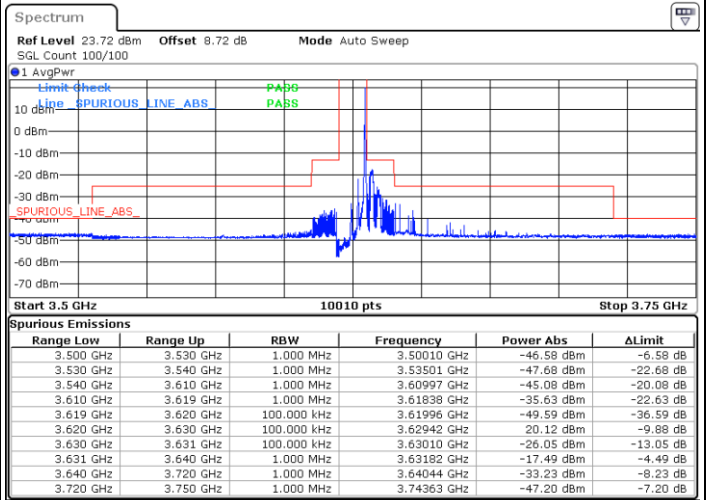

Date: 2.NOV.2021 11:48:06

LTE Band 48 / 5MHz

QPSK

Highest Channel / 1RB0

Highest Channel / 1RBmax

Highest Channel / Full RB

N/A

LTE Band 48 / 10MHz

QPSK

Lowest Channel / 1RB0

Lowest Channel / 1RBmax

Date: 2.NOV.2021 12:33:35

Date: 2.NOV.2021 12:41:38

Lowest Channel / Full RB

N/A

Date: 2.NOV.2021 12:43:05

LTE Band 48 / 10MHz

QPSK

Middle Channel / 1RB0

Middle Channel / 1RBmax

Date: 2.NOV.2021 12:53:59

Date: 2.NOV.2021 13:01:43

Middle Channel / Full RB

N/A

Date: 2.NOV.2021 12:50:20

LTE Band 48 / 10MHz

QPSK

Highest Channel / 1RB0

Date: 2.NOV.2021 13:20:37

Highest Channel / 1RBmax

Date: 2.NOV.2021 13:05:04

Highest Channel / Full RB