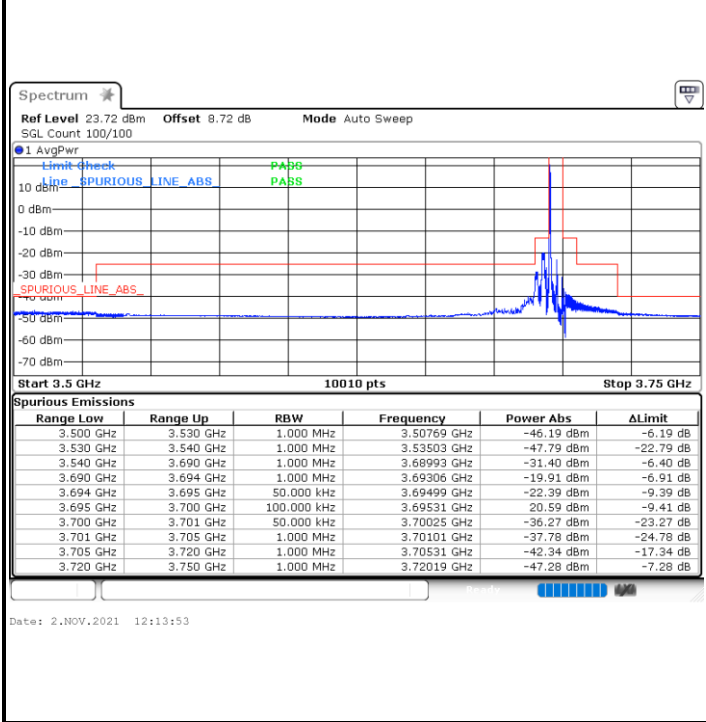

Middle Channel / 1RBmax

Middle Channel / Full RB

LTE Band 48 / 20MHz

256QAM

Highest Channel / 1RB0

Highest Channel / 1RBmax

Highest Channel / Full RB

Conducted Band Edge

LTE Band 48 / 5MHz

QPSK

Middle Channel / 1RB0

Middle Channel / 1RBmax

Date: 2.NOV.2021 11:40:24

Date: 2.NOV.2021 11:47:03

Middle Channel / Full RB

N/A

Date: 2.NOV.2021 11:48:06

LTE Band 48 / 5MHz

QPSK

Highest Channel / 1RB0

Highest Channel / 1RBmax

Highest Channel / Full RB

N/A

LTE Band 48 / 10MHz

QPSK

Lowest Channel / 1RB0

Lowest Channel / 1RBmax

Date: 2.NOV.2021 12:33:35

Date: 2.NOV.2021 12:41:38

Lowest Channel / Full RB

N/A

Date: 2.NOV.2021 12:43:05