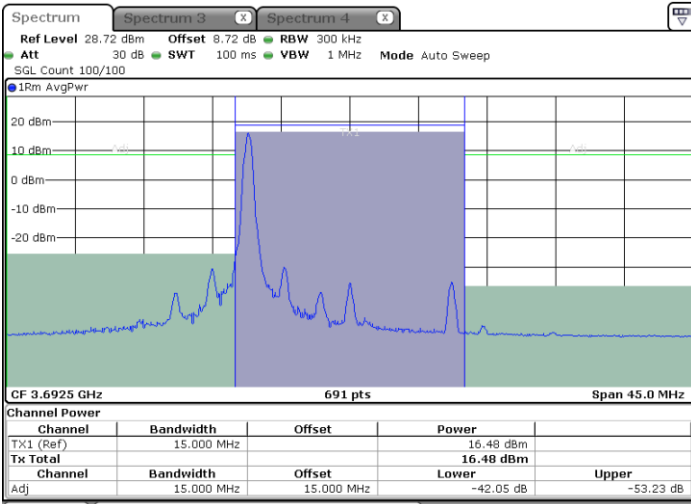

LTE Band 48 / 15MHz

256QAM

Middle Channel / 1RB0

Middle Channel / 1RBmax

Date: 8.NOV.2021 23:21:43

Date: 8.NOV.2021 23:24:32

Middle Channel / Full RB

Date: 8.NOV.2021 23:26:38

LTE Band 48 / 15MHz

256QAM

Highest Channel / 1RB0

Highest Channel / 1RBmax

Date: 8.NOV.2021 23:29:21

Date: 8.NOV.2021 23:34:13

Highest Channel / Full RB

Date: 8.NOV.2021 23:38:41