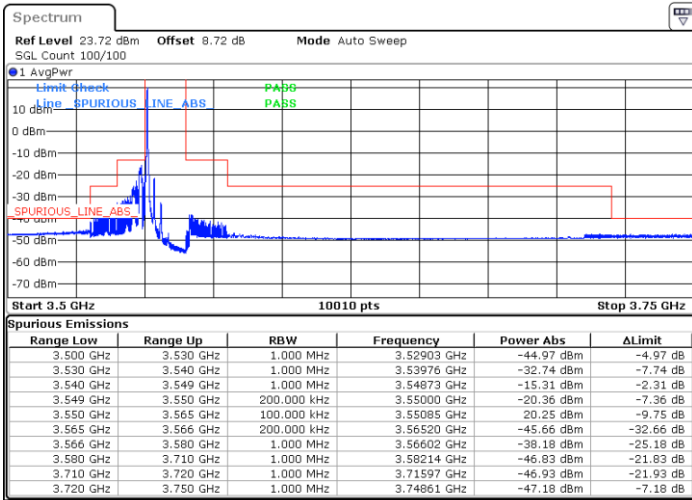

Date: 2.NOV.2021 12:50:20

LTE Band 48 / 10MHz

QPSK

Highest Channel / 1RB0

Date: 2.NOV.2021 13:20:37

Highest Channel / 1RBmax

Date: 2.NOV.2021 13:05:04

Highest Channel / Full RB

Date: 2.NOV.2021 14:25:53

N/A

LTE Band 48 / 15MHz

QPSK

Lowest Channel / 1RB0

Lowest Channel / 1RBmax

Date: 2.NOV.2021 13:27:39

Date: 2.NOV.2021 13:37:44

Lowest Channel / Full RB

N/A

Date: 2.NOV.2021 13:48:59

LTE Band 48 / 15MHz

QPSK

Middle Channel / 1RB0

Middle Channel / 1RBmax

Date: 2.NOV.2021 13:55:46

Date: 2.NOV.2021 14:03:06

Middle Channel / Full RB

N/A

Date: 2.NOV.2021 14:04:22

LTE Band 48 / 15MHz

QPSK

Highest Channel / 1RB0

Highest Channel / 1RBmax