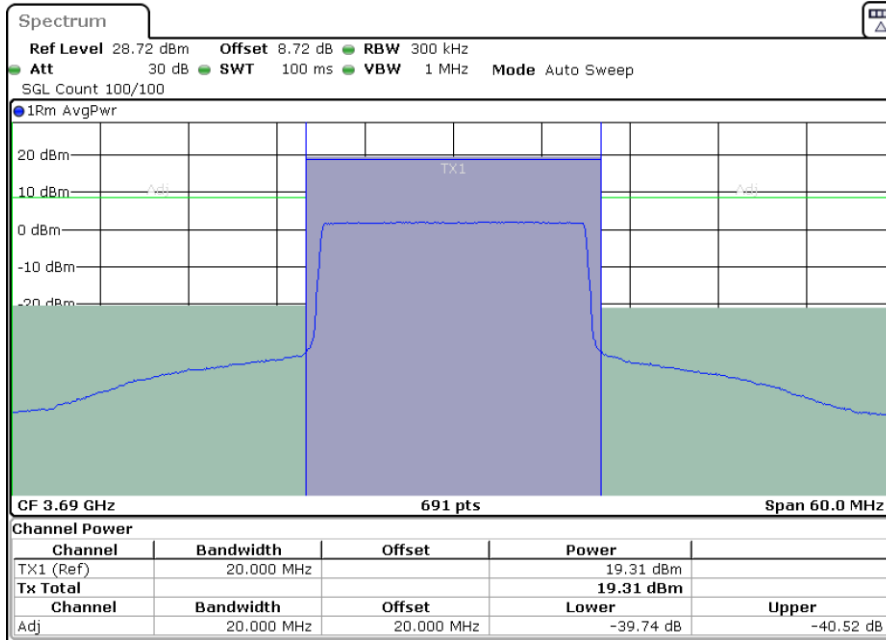

LTE Band 48 / 20MHz

64QAM

Highest Channel / 1RB0

Highest Channel / 1RBmax

Date: 3.NOV.2021 20:32:01

Date: 3.NOV.2021 20:29:14

Highest Channel / Full RB

Date: 3.NOV.2021 20:28:31