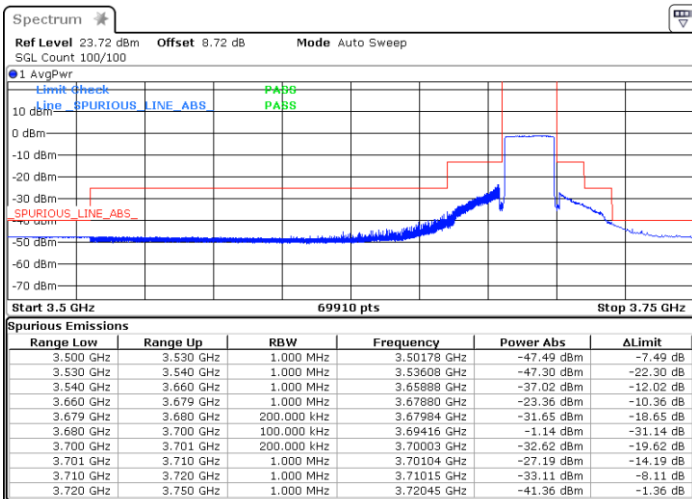

Highest Channel / Full RB

N/A

LTE Band 48 / 20MHz

QPSK

Lowest Channel / 1RB0

Lowest Channel / 1RBmax

Date: 2.NOV.2021 14:55:49

Date: 2.NOV.2021 14:50:44

Lowest Channel / Full RB

N/A

Date: 2.NOV.2021 14:39:00

LTE Band 48 / 20MHz

QPSK

Middle Channel / 1RB0

Middle Channel / 1RBmax

Date: 2.NOV.2021 15:08:44

Date: 2.NOV.2021 15:16:47

Middle Channel / Full RB

N/A

Date: 2.NOV.2021 15:18:18

LTE Band 48 / 20MHz

QPSK

Highest Channel / 1RB0

Highest Channel / 1RBmax

Date: 2.NOV.2021 15:45:44

Date: 2.NOV.2021 15:40:20

Highest Channel / Full RB

N/A

Date: 2.NOV.2021 15:28:11

LTE Band 48 / 5MHz

16QAM

Lowest Channel / 1RB0