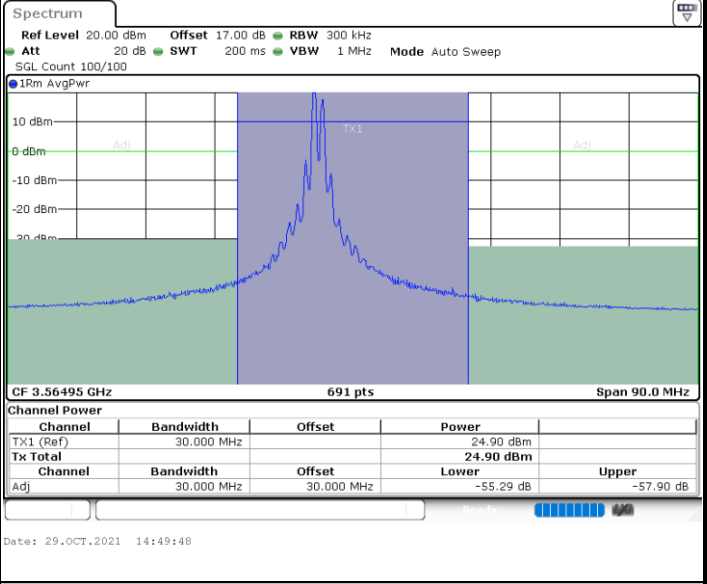

LTE Band 48C / 10MHz+20MHz

16QAM

Lowest Channel / 1RB0 and 1RB99

Lowest Channel / 1RB49 and 1RB0

Lowest Channel / FullIRB

N/A

LTE Band 48C / 10MHz+20MHz

16QAM

Middle Channel / 1RB0 and 1RB99

Middle Channel / 1RB49 and 1RB0

Date: 29.OCT.2021 15:41:16

Date: 29.OCT.2021 15:38:15

Middle Channel / FullIRB

N/A

Date: 29.OCT.2021 15:44:16

LTE Band 48C / 10MHz+20MHz

16QAM

Highest Channel / 1RB0 and 1RB99

Highest Channel / 1RB49 and 1RB0

Highest Channel / FullIRB

N/A

LTE Band 48C / 15MHz+20MHz

16QAM

Lowest Channel / 1RB0 and 1RB99