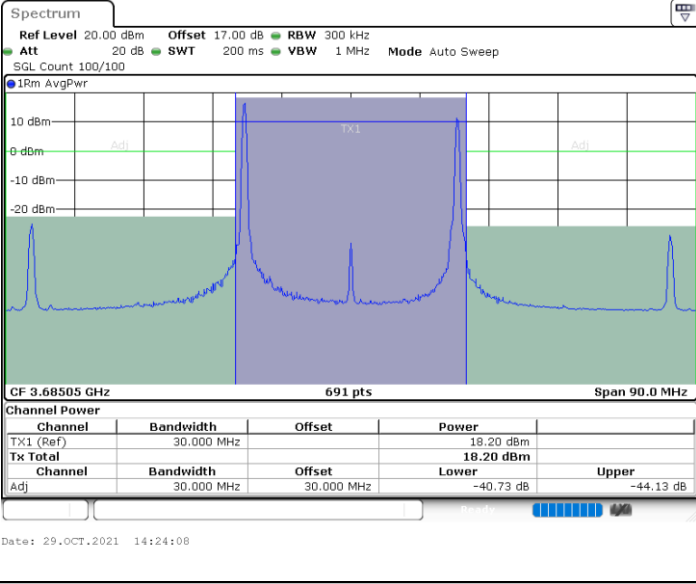

LTE Band 48C / 10MHz+20MHz

256QAM

Middle Channel / 1RB0 and 1RB99

Middle Channel / 1RB49 and 1RB0

Date: 29.OCT.2021 15:42:45

Date: 29.OCT.2021 15:39:45

Middle Channel / FullIRB

N/A

Date: 29.OCT.2021 15:45:46

LTE Band 48C / 10MHz+20MHz

256QAM

Highest Channel / 1RB0 and 1RB99

Highest Channel / 1RB49 and 1RB0

Highest Channel / FullIRB

N/A

LTE Band 48C / 15MHz+20MHz

256QAM

Lowest Channel / 1RB0 and 1RB99

Lowest Channel / 1RB74 and 1RB0

Lowest Channel / FullIRB

N/A

LTE Band 48C / 15MHz+20MHz

256QAM

Middle Channel / 1RB0 and 1RB99