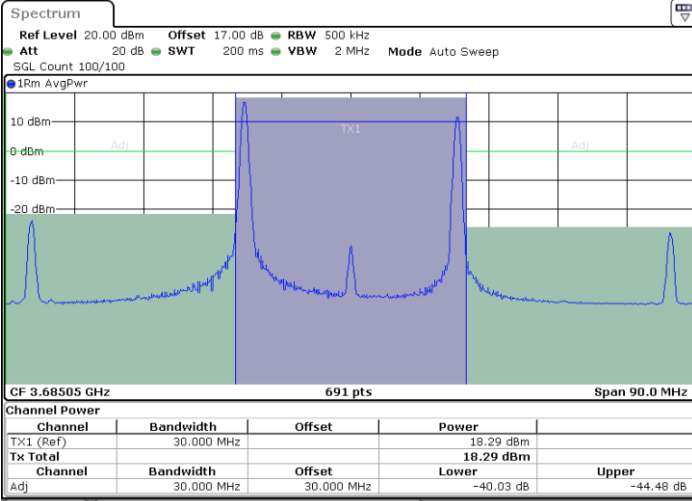

LTE Band 48C / 20MHz+10MHz

256QAM

Middle Channel / 1RB0 and 1RB49

Middle Channel / 1RB99 and 1RB0

Date: 29.OCT.2021 16:44:18

Date: 29.OCT.2021 16:41:17

Middle Channel / FullIRB

N/A

Date: 29.OCT.2021 16:47:20

LTE Band 48C / 20MHz+10MHz

256QAM

Highest Channel / 1RB0 and 1RB49

Highest Channel / 1RB99 and 1RB0

Date: 29.OCT.2021 17:14:36

Date: 29.OCT.2021 17:11:35

Highest Channel / FullIRB

N/A

Date: 29.OCT.2021 17:17:36

LTE Band 48C / 20MHz+15MHz

256QAM

Lowest Channel / 1RB0 and 1RB74

Lowest Channel / 1RB99 and 1RB0

Lowest Channel / FullIRB

N/A