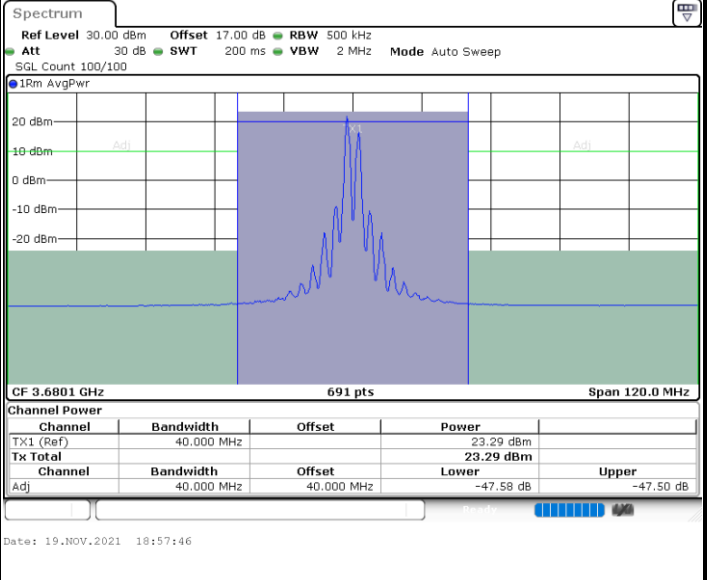

Date: 19.NOV.2021 18:31:14

LTE Band 48C / 20MHz+20MHz

16QAM

Lowest Channel / 1RB0 and 1RB99

Lowest Channel / 1RB99 and 1RB0

Date: 19.NOV.2021 18:38:30

Date: 19.NOV.2021 18:35:29

Lowest Channel / FullIRB

N/A

Date: 19.NOV.2021 18:41:31

LTE Band 48C / 20MHz+20MHz

16QAM

MiddleChannel / 1RB0 and 1RB99

Middle Channel / 1RB99 and 1RB0

Middle Channel / FullIRB

N/A

LTE Band 48C / 20MHz+20MHz

16QAM

Highest Channel / 1RB0 and 1RB99

Highest Channel / 1RB99 and 1RB0

Highest Channel / FullIRB

N/A

LTE Band 48C / 5MHz+20MHz

64QAM