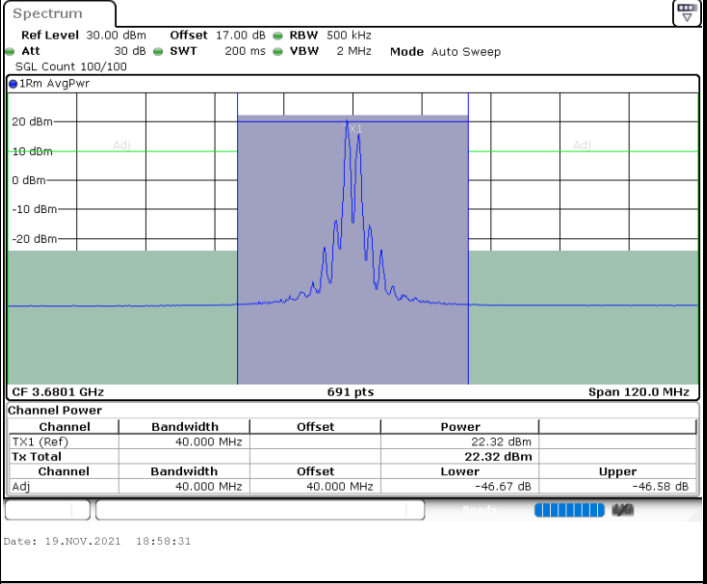

N/A

LTE Band 48C / 20MHz+20MHz

64QAM

Lowest Channel / 1RB0 and 1RB99

Lowest Channel / 1RB99 and 1RB0

Lowest Channel / FullIRB

N/A

LTE Band 48C / 20MHz+20MHz

64QAM

MiddleChannel / 1RB0 and 1RB99

Middle Channel / 1RB99 and 1RB0

Middle Channel / FullIRB

N/A

LTE Band 48C / 20MHz+20MHz

64QAM

Highest Channel / 1RB0 and 1RB99

Highest Channel / 1RB99 and 1RB0

Highest Channel / FullIRB

N/A

LTE Band 48C / 5MHz+20MHz

256QAM

Lowest Channel / 1RB0 and 1RB99

Lowest Channel / 1RB24 and 1RB0

Date: 29.OCT.2021 20:15:16