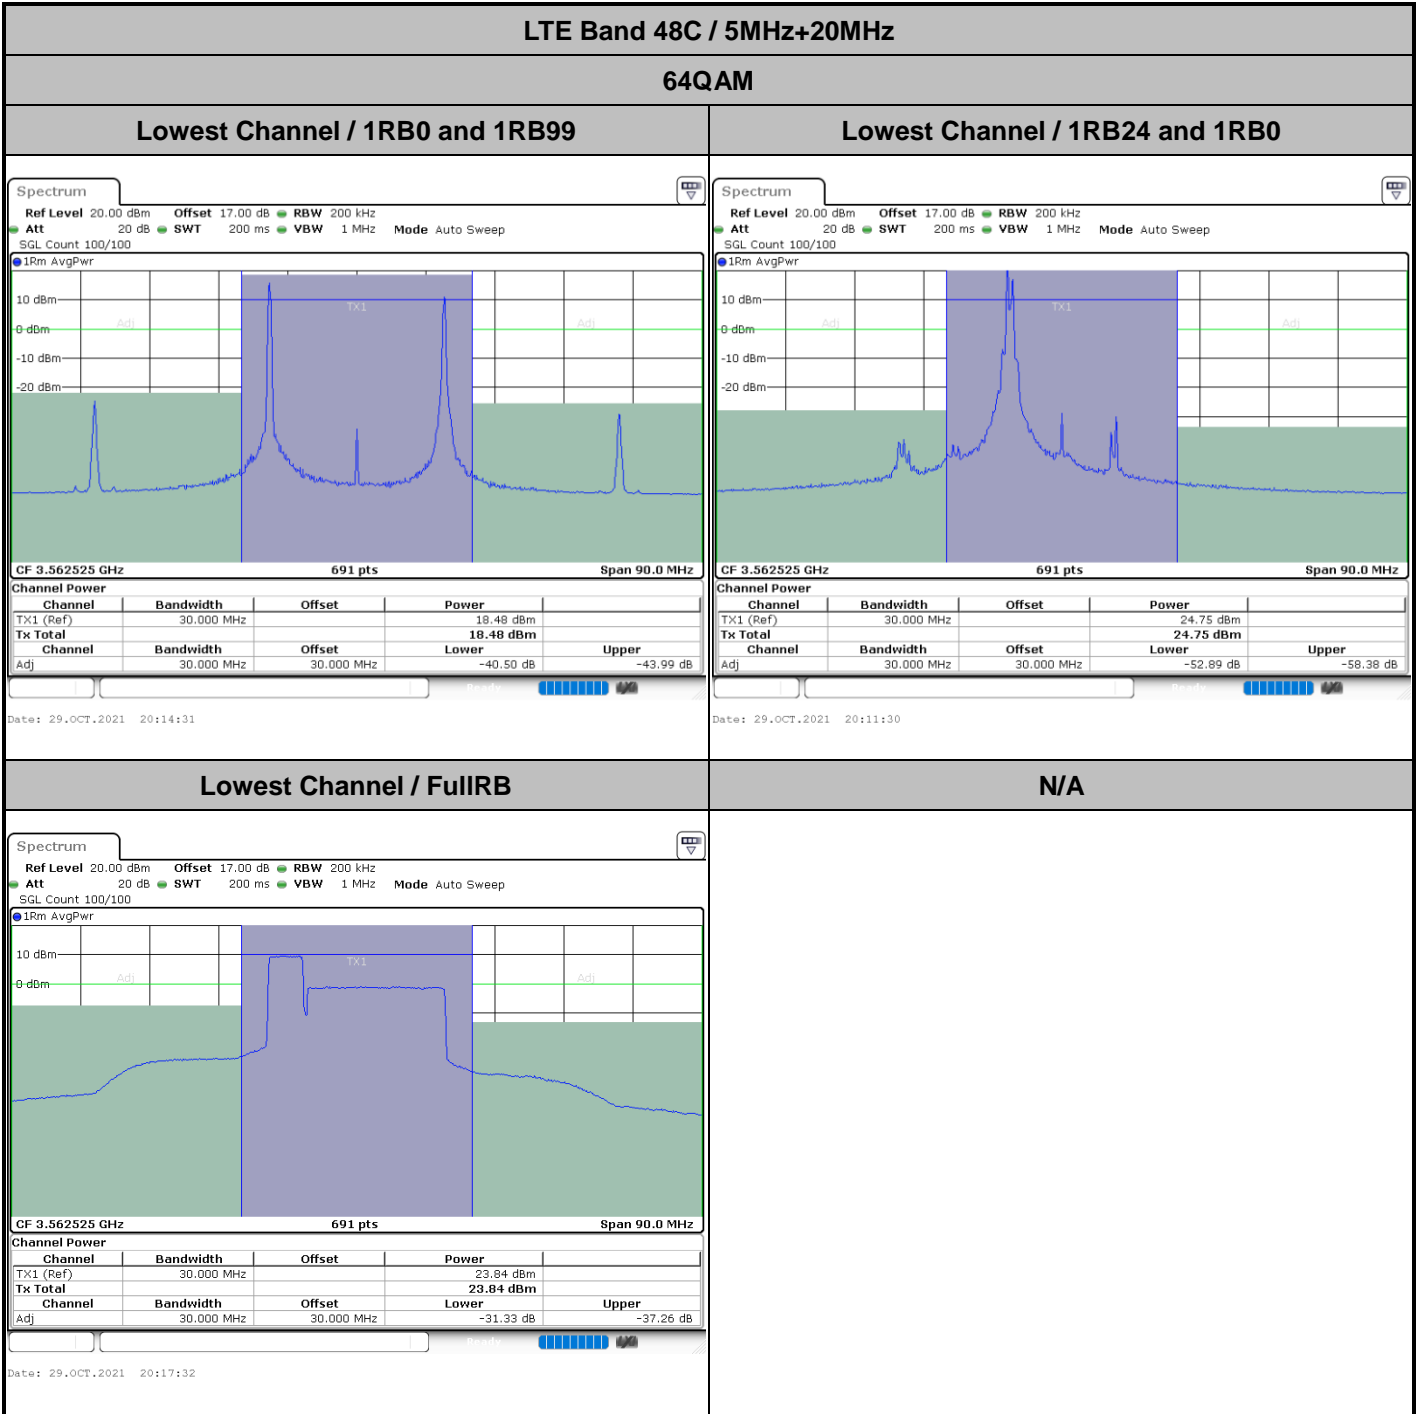

LTE Band 48C / 20MHz+20MHz

16QAM

Highest Channel / 1RB0 and 1RB99

Highest Channel / 1RB99 and 1RB0

Highest Channel / FullIRB

N/A

LTE Band 48C / 5MHz+20MHz

64QAM

Middle Channel / 1RB0 and 1RB99

Middle Channel / 1RB24 and 1RB0

Middle Channel / FullIRB

N/A

LTE Band 48C / 10MHz+20MHz

64QAM

Lowest Channel / 1RB0 and 1RB99

Lowest Channel / 1RB49 and 1RB0

Lowest Channel / FullIRB

N/A

LTE Band 48C / 10MHz+20MHz

64QAM

Middle Channel / 1RB0 and 1RB99

Middle Channel / 1RB49 and 1RB0

Middle Channel / FullIRB

N/A