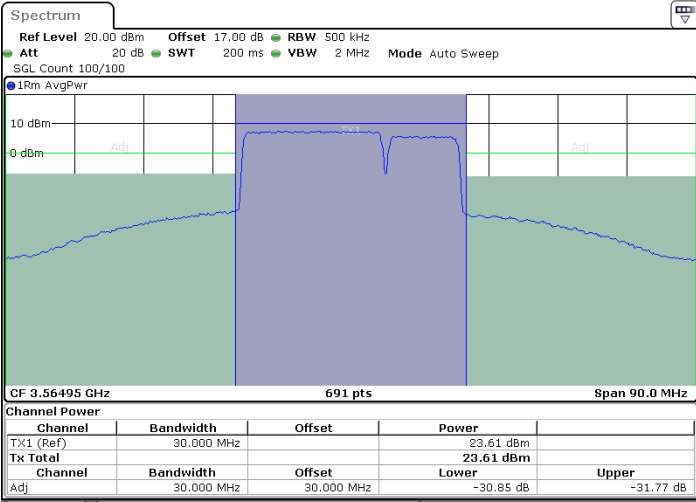

N/A

Date: 29.OCT.2021 21:06:41

LTE Band 48C / 20MHz+10MHz

64QAM

Lowest Channel / 1RB0 and 1RB49

Lowest Channel / 1RB99 and 1RB0

Date: 29.OCT.2021 16:14:52

Date: 29.OCT.2021 16:11:49

Lowest Channel / FullIRB

N/A

Date: 29.OCT.2021 16:17:56

LTE Band 48C / 20MHz+10MHz

64QAM

Middle Channel / 1RB0 and 1RB49

Middle Channel / 1RB99 and 1RB0

Middle Channel / FullIRB

N/A

LTE Band 48C / 20MHz+10MHz

64QAM

Highest Channel / 1RB0 and 1RB49

Highest Channel / 1RB99 and 1RB0

Highest Channel / FullIRB

N/A

LTE Band 48C / 20MHz+15MHz