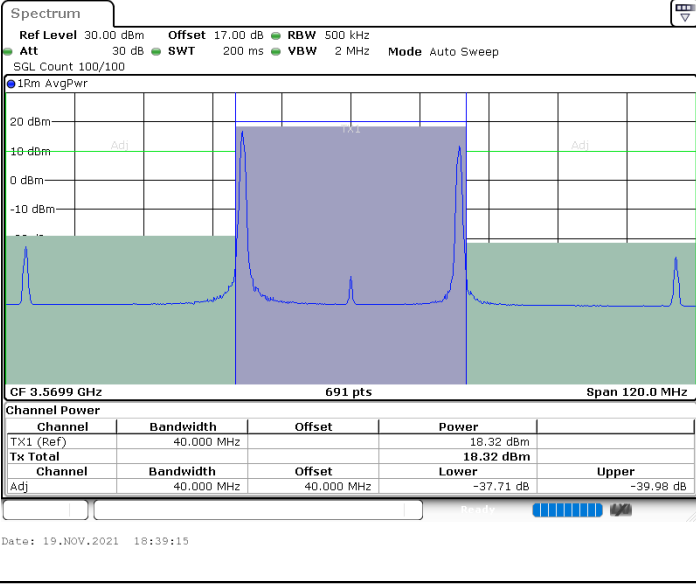

Middle Channel / 1RB99 and 1RB0

Middle Channel / FullIRB

N/A

LTE Band 48C / 20MHz+15MHz

64QAM

Highest Channel / 1RB0 and 1RB74

Highest Channel / 1RB99 and 1RB0

Highest Channel / FullIRB

N/A

LTE Band 48C / 20MHz+20MHz

64QAM

Lowest Channel / 1RB0 and 1RB99

Lowest Channel / 1RB99 and 1RB0

Lowest Channel / FullIRB

N/A

LTE Band 48C / 20MHz+20MHz

64QAM

MiddleChannel / 1RB0 and 1RB99

Middle Channel / 1RB99 and 1RB0

Middle Channel / FullIRB

N/A

LTE Band 48C / 20MHz+20MHz

64QAM

Highest Channel / 1RB0 and 1RB99