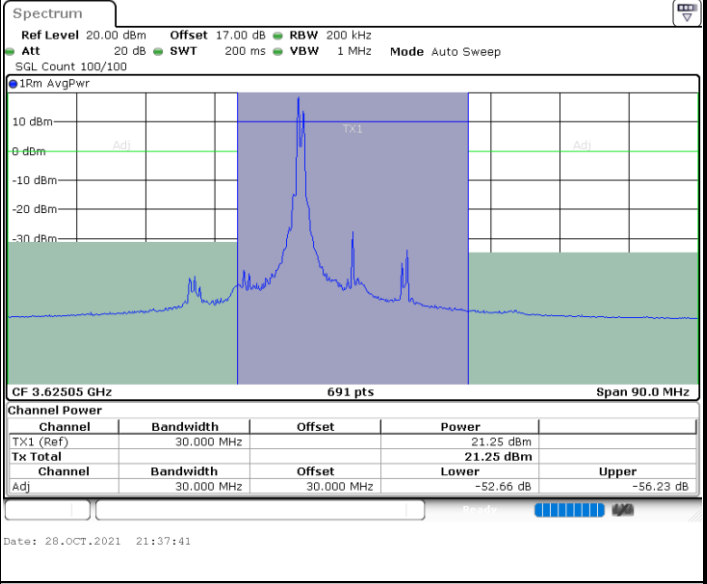

Highest Channel / 1RB99 and 1RB0

Highest Channel / FullIRB

N/A

LTE Band 48C / 5MHz+20MHz

256QAM

Lowest Channel / 1RB0 and 1RB99

Lowest Channel / 1RB24 and 1RB0

Date: 29.OCT.2021 20:15:16

Date: 29.OCT.2021 20:12:15

Lowest Channel / FullIRB

N/A

Date: 29.OCT.2021 20:18:17

LTE Band 48C / 5MHz+20MHz

256QAM

Middle Channel / 1RB0 and 1RB99

Middle Channel / 1RB24 and 1RB0

Middle Channel / FullIRB

N/A

LTE Band 48C / 10MHz+20MHz

256QAM

Lowest Channel / 1RB0 and 1RB99

Lowest Channel / 1RB49 and 1RB0

Lowest Channel / FullIRB

N/A