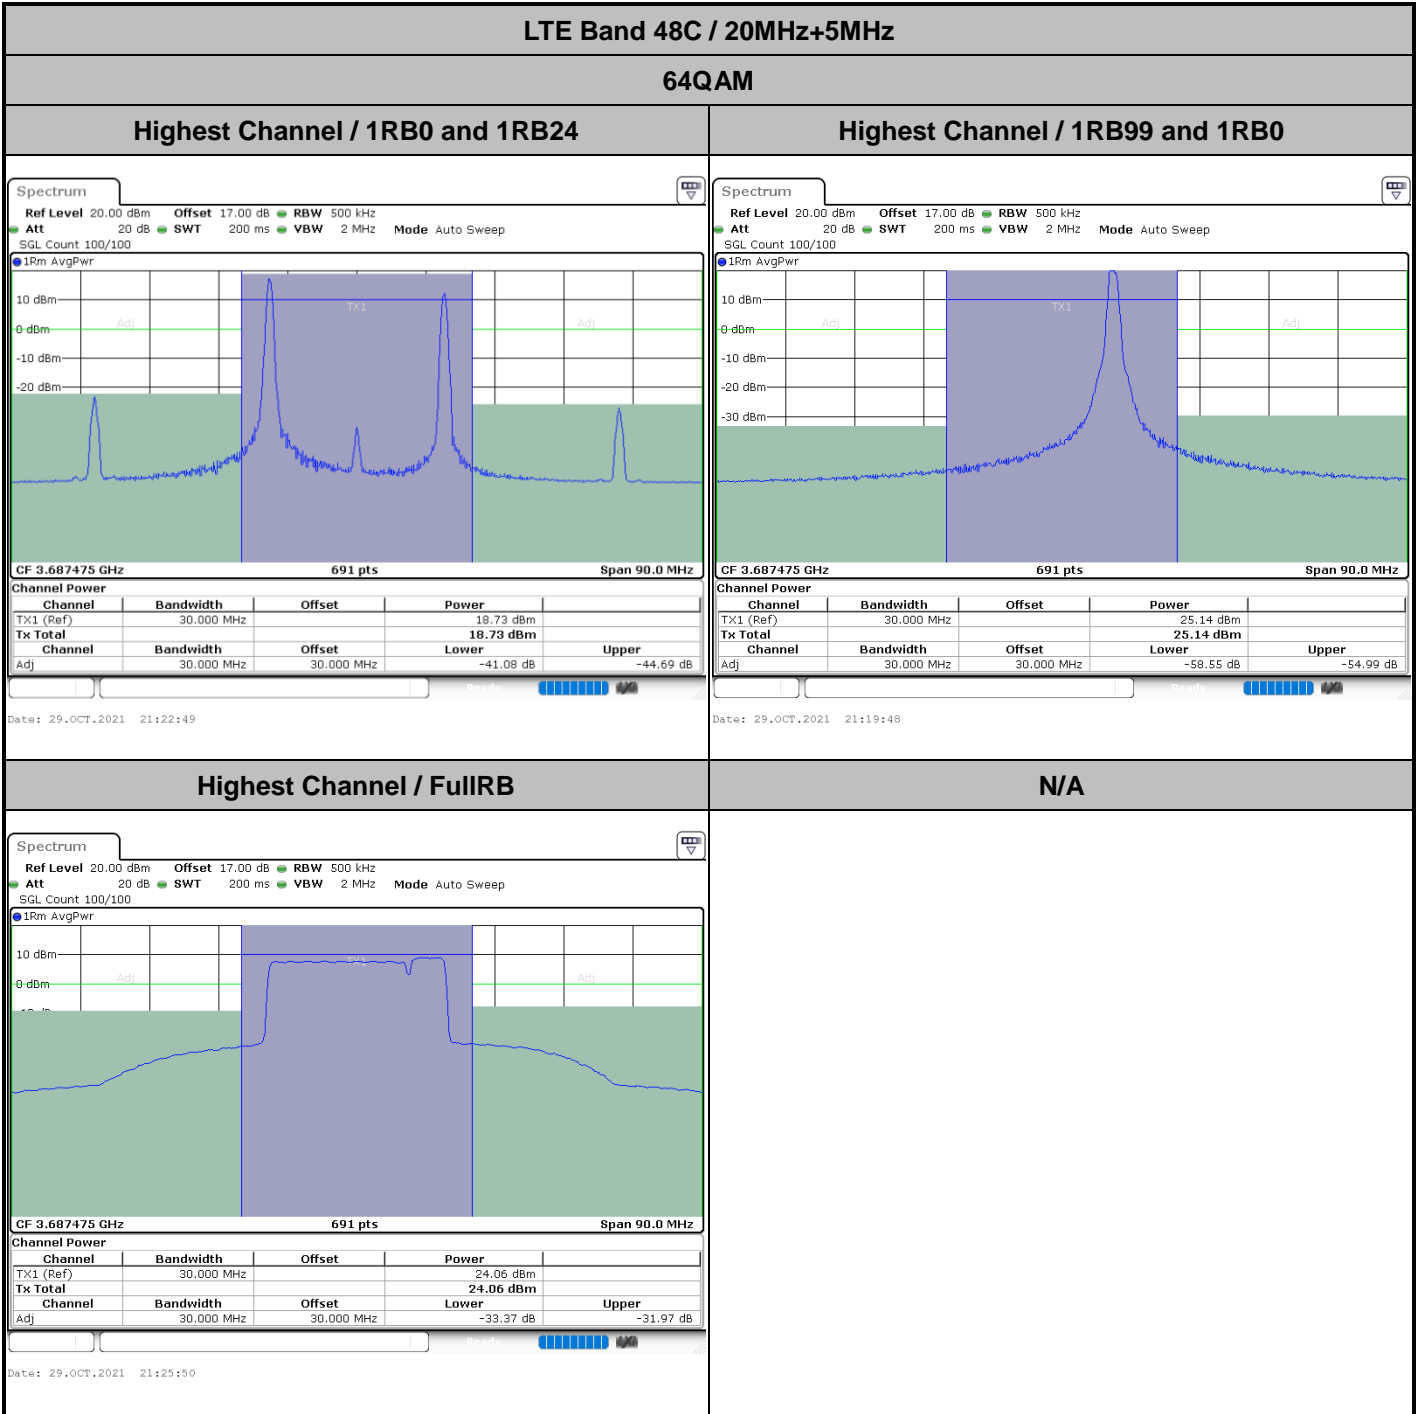

Highest Channel / FullIRB

N/A

Date: 29.OCT.2021 19:21:17

LTE Band 48C / 20MHz+5MHz

64QAM

Lowest Channel / 1RB0 and 1RB24

Lowest Channel / 1RB99 and 1RB0

Lowest Channel / FullIRB

N/A

LTE Band 48C / 20MHz+5MHz

64QAM

Middle Channel / 1RB0 and 1RB24

Middle Channel / 1RB99 and 1RB0

Date: 29.OCT.2021 21:03:40

Date: 29.OCT.2021 21:00:39

Middle Channel / FullIRB

N/A

Date: 29.OCT.2021 21:06:41

LTE Band 48C / 20MHz+10MHz

64QAM

Lowest Channel / 1RB0 and 1RB49

Lowest Channel / 1RB99 and 1RB0

Date: 29.OCT.2021 16:14:52

Date: 29.OCT.2021 16:11:49

Lowest Channel / FullIRB

N/A

Date: 29.OCT.2021 16:17:56

LTE Band 48C / 20MHz+10MHz

64QAM

Middle Channel / 1RB0 and 1RB49

Middle Channel / 1RB99 and 1RB0

Middle Channel / FullIRB