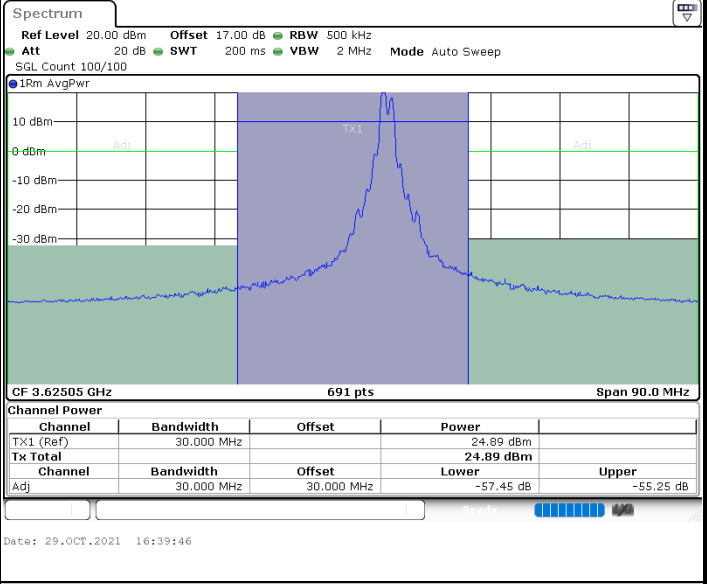

N/A

LTE Band 48C / 20MHz+5MHz

16QAM

Highest Channel / 1RB0 and 1RB24

Highest Channel / 1RB99 and 1RB0

Highest Channel / FullIRB

N/A

LTE Band 48C / 20MHz+10MHz

16QAM

Lowest Channel / 1RB0 and 1RB49

Lowest Channel / 1RB99 and 1RB0

Date: 29.OCT.2021 16:14:06

Date: 29.OCT.2021 16:11:03

Lowest Channel / FullIRB

N/A

Date: 29.OCT.2021 16:17:10

LTE Band 48C / 20MHz+10MHz

16QAM

Middle Channel / 1RB0 and 1RB49

Middle Channel / 1RB99 and 1RB0

Middle Channel / FullIRB

N/A

LTE Band 48C / 20MHz+10MHz

16QAM

Highest Channel / 1RB0 and 1RB49

Highest Channel / 1RB99 and 1RB0

Highest Channel / FullIRB

N/A

LTE Band 48C / 20MHz+15MHz

16QAM

Lowest Channel / 1RB0 and 1RB74

Lowest Channel / 1RB99 and 1RB0