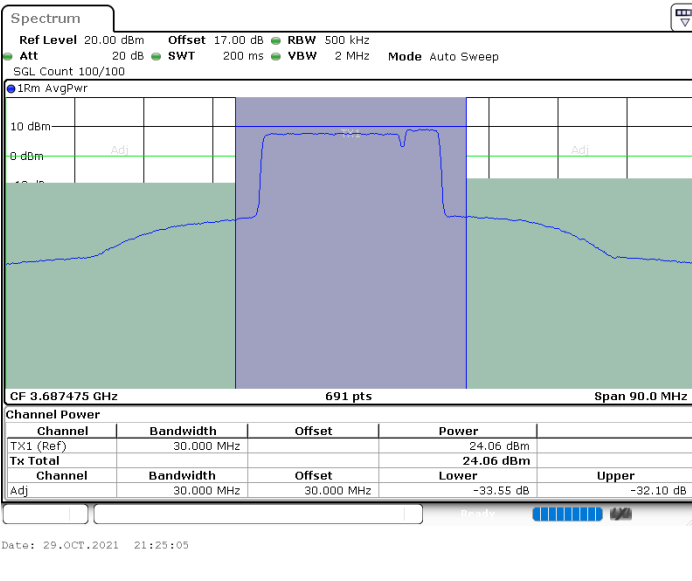

Lowest Channel / 1RB99 and 1RB0

Lowest Channel / FullIRB

N/A

LTE Band 48C / 20MHz+5MHz

16QAM

Middle Channel / 1RB0 and 1RB24

Middle Channel / 1RB99 and 1RB0

Middle Channel / FullIRB

N/A

LTE Band 48C / 20MHz+5MHz

16QAM

Highest Channel / 1RB0 and 1RB24

Highest Channel / 1RB99 and 1RB0

Highest Channel / FullIRB

N/A

LTE Band 48C / 20MHz+10MHz