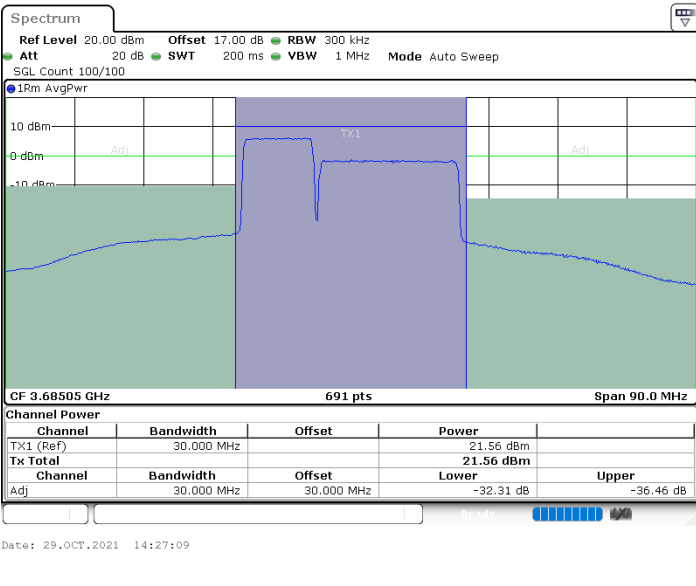

LTE Band 48C / 10MHz+20MHz

256QAM

Middle Channel / 1RB0 and 1RB99

Middle Channel / 1RB49 and 1RB0

Date: 29.OCT.2021 15:42:45

Date: 29.OCT.2021 15:39:45

Middle Channel / FullIRB

N/A

Date: 29.OCT.2021 15:45:46

LTE Band 48C / 10MHz+20MHz

256QAM

Highest Channel / 1RB0 and 1RB99

Highest Channel / 1RB49 and 1RB0

Highest Channel / FullIRB

N/A

LTE Band 48C / 15MHz+20MHz

256QAM

Lowest Channel / 1RB0 and 1RB99

Lowest Channel / 1RB74 and 1RB0

Lowest Channel / FullIRB

N/A

LTE Band 48C / 15MHz+20MHz

256QAM

Middle Channel / 1RB0 and 1RB99