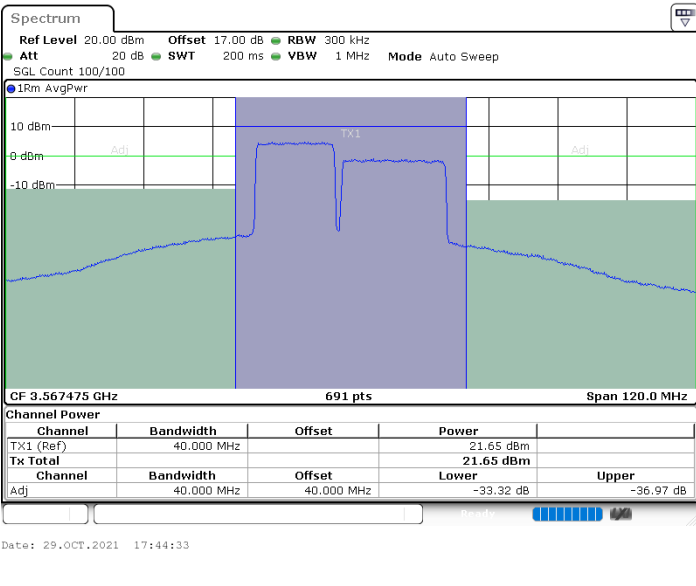

Date: 29.OCT.2021 15:45:46

LTE Band 48C / 10MHz+20MHz

256QAM

Highest Channel / 1RB0 and 1RB99

Highest Channel / 1RB49 and 1RB0

Highest Channel / FullIRB

N/A

LTE Band 48C / 15MHz+20MHz

256QAM

Lowest Channel / 1RB0 and 1RB99

Lowest Channel / 1RB74 and 1RB0

Lowest Channel / FullIRB

N/A

LTE Band 48C / 15MHz+20MHz

256QAM

Middle Channel / 1RB0 and 1RB99

Middle Channel / 1RB74 and 1RB0

Middle Channel / FullIRB

N/A

LTE Band 48C / 15MHz+20MHz

256QAM

Highest Channel / 1RB0 and 1RB99

Highest Channel / 1RB74 and 1RB0

Highest Channel / FullIRB