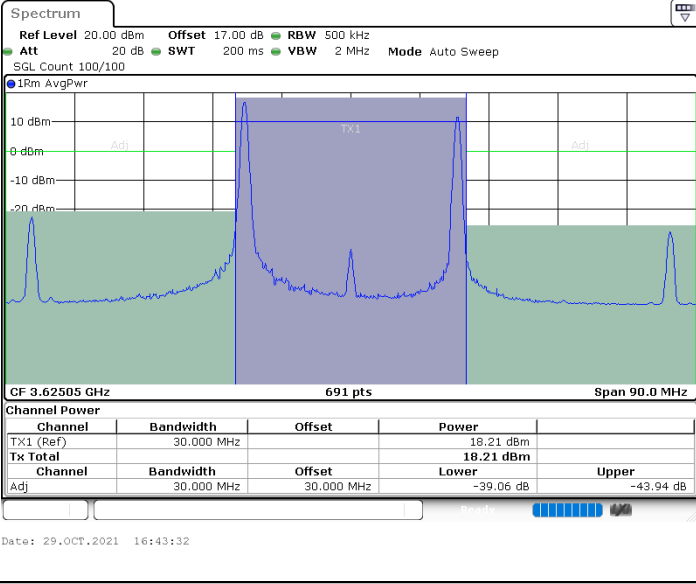

Lowest Channel / FullIRB

N/A

Date: 29.OCT.2021 16:17:56

LTE Band 48C / 20MHz+10MHz

64QAM

Middle Channel / 1RB0 and 1RB49

Middle Channel / 1RB99 and 1RB0

Middle Channel / FullIRB

N/A

LTE Band 48C / 20MHz+10MHz

64QAM

Highest Channel / 1RB0 and 1RB49

Highest Channel / 1RB99 and 1RB0

Highest Channel / FullIRB

N/A

LTE Band 48C / 20MHz+15MHz