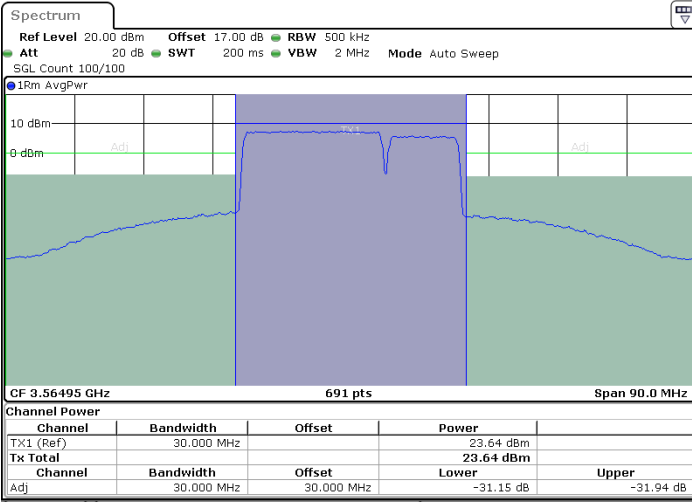

N/A

LTE Band 48C / 20MHz+5MHz

16QAM

Highest Channel / 1RB0 and 1RB24

Highest Channel / 1RB99 and 1RB0

Highest Channel / FullIRB

N/A

LTE Band 48C / 20MHz+10MHz

16QAM

Lowest Channel / 1RB0 and 1RB49

Lowest Channel / 1RB99 and 1RB0

Date: 29.OCT.2021 16:14:06

Date: 29.OCT.2021 16:11:03

Lowest Channel / FullIRB

N/A

Date: 29.OCT.2021 16:17:10

LTE Band 48C / 20MHz+10MHz

16QAM

Middle Channel / 1RB0 and 1RB49

Middle Channel / 1RB99 and 1RB0

Middle Channel / FullIRB

N/A

LTE Band 48C / 20MHz+10MHz

16QAM

Highest Channel / 1RB0 and 1RB49

Highest Channel / 1RB99 and 1RB0

Highest Channel / FullIRB

N/A

LTE Band 48C / 20MHz+15MHz

16QAM

Lowest Channel / 1RB0 and 1RB74

Lowest Channel / 1RB99 and 1RB0