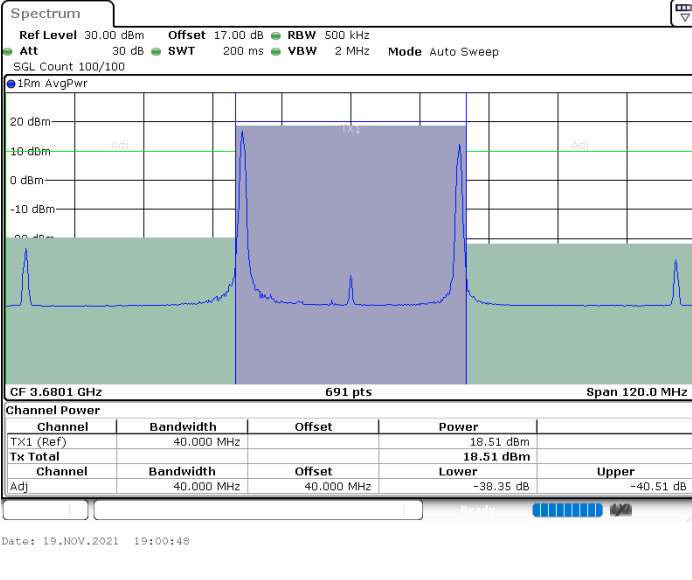

Date: 19.NOV.2021 18:31:14

LTE Band 48C / 20MHz+20MHz

16QAM

Lowest Channel / 1RB0 and 1RB99

Lowest Channel / 1RB99 and 1RB0

Date: 19.NOV.2021 18:38:30

Date: 19.NOV.2021 18:35:29

Lowest Channel / FullIRB

N/A

Date: 19.NOV.2021 18:41:31

LTE Band 48C / 20MHz+20MHz

16QAM

MiddleChannel / 1RB0 and 1RB99

Middle Channel / 1RB99 and 1RB0

Middle Channel / FullIRB

N/A

LTE Band 48C / 20MHz+20MHz

16QAM

Highest Channel / 1RB0 and 1RB99

Highest Channel / 1RB99 and 1RB0

Highest Channel / FullIRB

N/A

LTE Band 48C / 5MHz+20MHz

64QAM