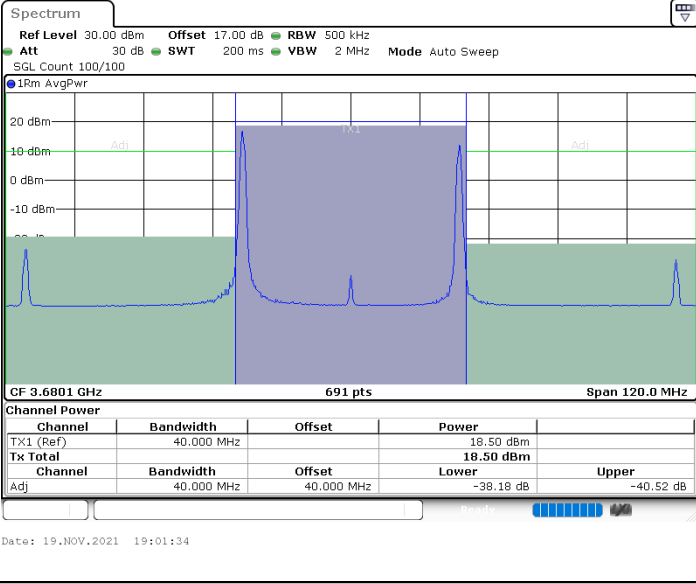

N/A

LTE Band 48C / 20MHz+20MHz

64QAM

Lowest Channel / 1RB0 and 1RB99

Lowest Channel / 1RB99 and 1RB0

Lowest Channel / FullIRB

N/A

LTE Band 48C / 20MHz+20MHz

64QAM

MiddleChannel / 1RB0 and 1RB99

Middle Channel / 1RB99 and 1RB0

Middle Channel / FullIRB

N/A

LTE Band 48C / 20MHz+20MHz

64QAM

Highest Channel / 1RB0 and 1RB99

Highest Channel / 1RB99 and 1RB0

Highest Channel / FullIRB

N/A

LTE Band 48C / 5MHz+20MHz

256QAM

Lowest Channel / 1RB0 and 1RB99

Lowest Channel / 1RB24 and 1RB0

Date: 29.OCT.2021 20:15:16