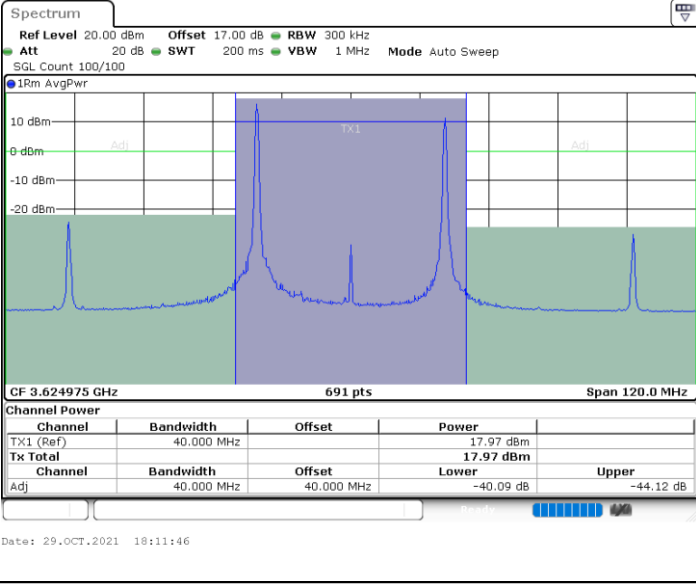

Date: 29.OCT.2021 15:45:46

LTE Band 48C / 10MHz+20MHz

256QAM

Highest Channel / 1RB0 and 1RB99

Highest Channel / 1RB49 and 1RB0

Highest Channel / FullIRB

N/A

LTE Band 48C / 15MHz+20MHz

256QAM

Lowest Channel / 1RB0 and 1RB99

Lowest Channel / 1RB74 and 1RB0

Lowest Channel / FullIRB

N/A

LTE Band 48C / 15MHz+20MHz

256QAM

Middle Channel / 1RB0 and 1RB99

Middle Channel / 1RB74 and 1RB0

Middle Channel / FullIRB

N/A

LTE Band 48C / 15MHz+20MHz

256QAM

Highest Channel / 1RB0 and 1RB99

Highest Channel / 1RB74 and 1RB0

Highest Channel / FullIRB