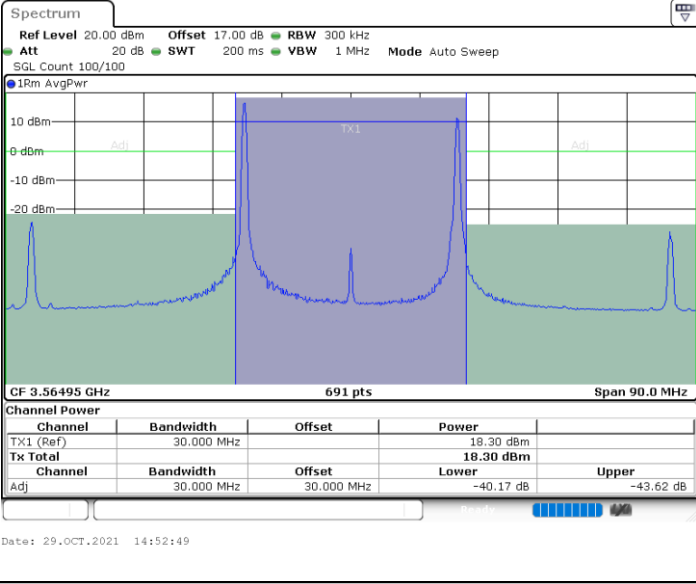

LTE Band 48C / 10MHz+20MHz

16QAM

Lowest Channel / 1RB0 and 1RB99

Lowest Channel / 1RB49 and 1RB0

Lowest Channel / FullIRB

N/A

LTE Band 48C / 10MHz+20MHz

16QAM