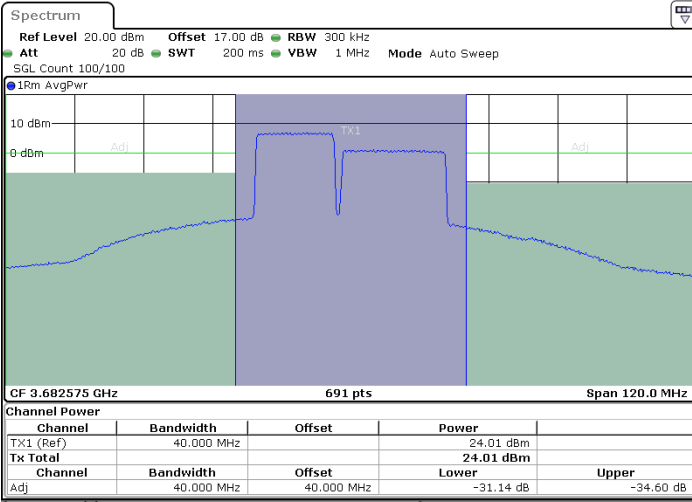

Lowest Channel / 1RB0 and 1RB99

Lowest Channel / 1RB74 and 1RB0

Lowest Channel / FullIRB

N/A

LTE Band 48C / 15MHz+20MHz

64QAM

Middle Channel / 1RB0 and 1RB99

Middle Channel / 1RB74 and 1RB0

Middle Channel / FullIRB

N/A

LTE Band 48C / 15MHz+20MHz

64QAM

Highest Channel / 1RB0 and 1RB99

Highest Channel / 1RB74 and 1RB0

Date: 29.OCT.2021 19:18:16

Date: 29.OCT.2021 19:15:16

Highest Channel / FullIRB

N/A

Date: 29.OCT.2021 19:21:17

LTE Band 48C / 20MHz+5MHz

64QAM

Lowest Channel / 1RB0 and 1RB24

Lowest Channel / 1RB99 and 1RB0

Lowest Channel / FullIRB