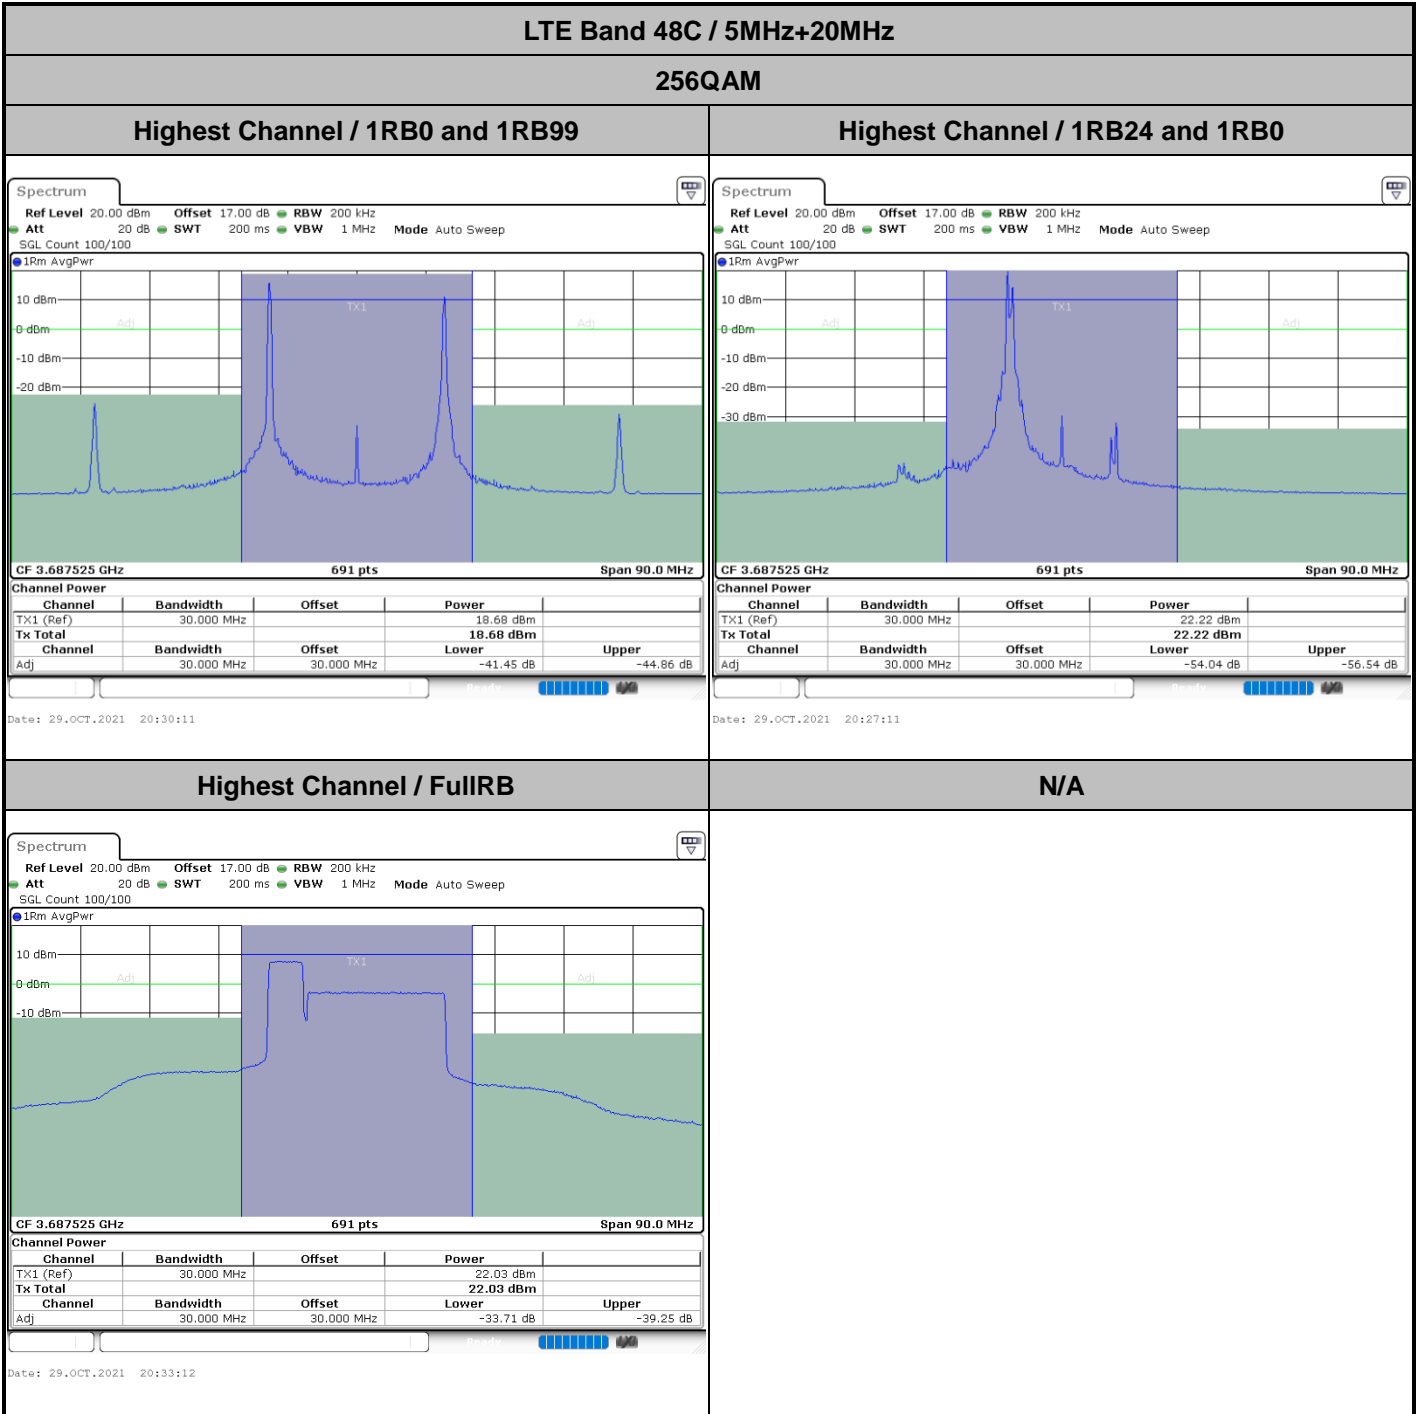

Highest Channel / 1RB99 and 1RB0

Highest Channel / FullIRB

N/A

LTE Band 48C / 5MHz+20MHz

256QAM

Lowest Channel / 1RB0 and 1RB99

Lowest Channel / 1RB24 and 1RB0

Date: 29.OCT.2021 20:15:16

Date: 29.OCT.2021 20:12:15

Lowest Channel / FullIRB

N/A

Date: 29.OCT.2021 20:18:17

LTE Band 48C / 5MHz+20MHz

256QAM

Middle Channel / 1RB0 and 1RB99

Middle Channel / 1RB24 and 1RB0

Middle Channel / FullIRB

N/A

LTE Band 48C / 10MHz+20MHz

256QAM

Lowest Channel / 1RB0 and 1RB99

Lowest Channel / 1RB49 and 1RB0

Lowest Channel / FullIRB

N/A

LTE Band 48C / 10MHz+20MHz

256QAM

Middle Channel / 1RB0 and 1RB99

Middle Channel / 1RB49 and 1RB0

Date: 29.OCT.2021 15:42:45

Date: 29.OCT.2021 15:39:45

Middle Channel / FullIRB

N/A