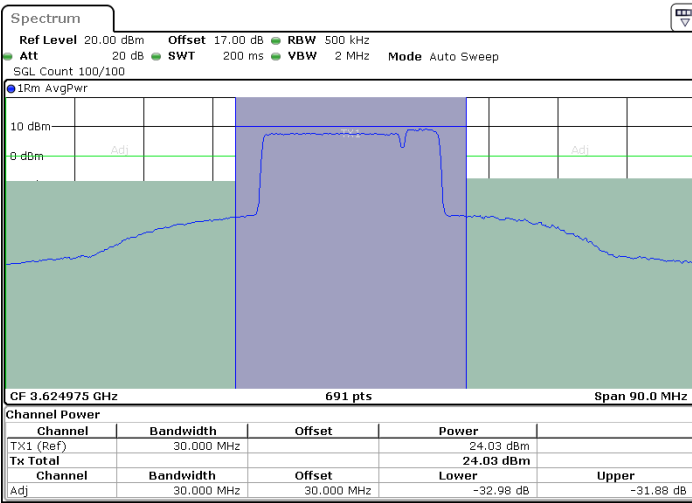

Highest Channel / FullIRB

N/A

Date: 29.OCT.2021 19:21:17

LTE Band 48C / 20MHz+5MHz

64QAM

Lowest Channel / 1RB0 and 1RB24

Lowest Channel / 1RB99 and 1RB0

Lowest Channel / FullIRB

N/A

LTE Band 48C / 20MHz+5MHz

64QAM

Middle Channel / 1RB0 and 1RB24

Middle Channel / 1RB99 and 1RB0

Date: 29.OCT.2021 21:03:40

Date: 29.OCT.2021 21:00:39

Middle Channel / FullIRB

N/A

Date: 29.OCT.2021 21:06:41

LTE Band 48C / 20MHz+10MHz

64QAM

Lowest Channel / 1RB0 and 1RB49

Lowest Channel / 1RB99 and 1RB0

Date: 29.OCT.2021 16:14:52

Date: 29.OCT.2021 16:11:49