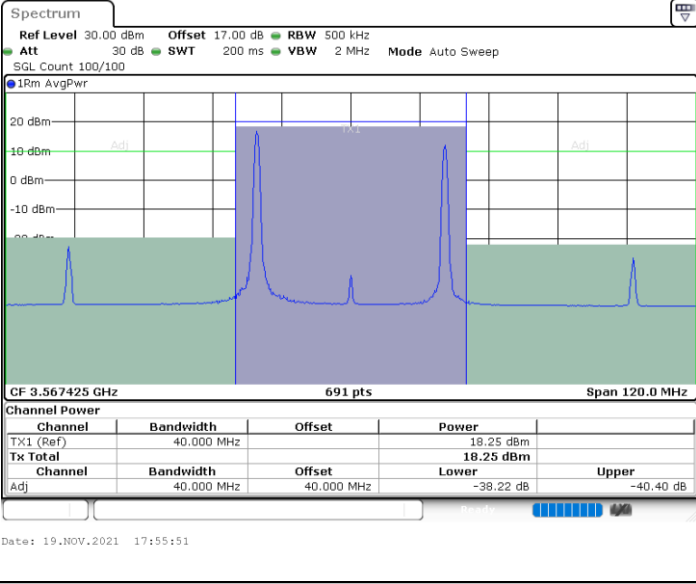

Lowest Channel / FullIRB

N/A

Date: 29.OCT.2021 16:17:56

LTE Band 48C / 20MHz+10MHz

64QAM

Middle Channel / 1RB0 and 1RB49

Middle Channel / 1RB99 and 1RB0

Middle Channel / FullIRB

N/A

LTE Band 48C / 20MHz+10MHz

64QAM

Highest Channel / 1RB0 and 1RB49

Highest Channel / 1RB99 and 1RB0

Highest Channel / FullIRB

N/A

LTE Band 48C / 20MHz+15MHz

64QAM

Lowest Channel / 1RB0 and 1RB74

Lowest Channel / 1RB99 and 1RB0

Lowest Channel / FullIRB

N/A

LTE Band 48C / 20MHz+15MHz

64QAM

Middle Channel / 1RB0 and 1RB74