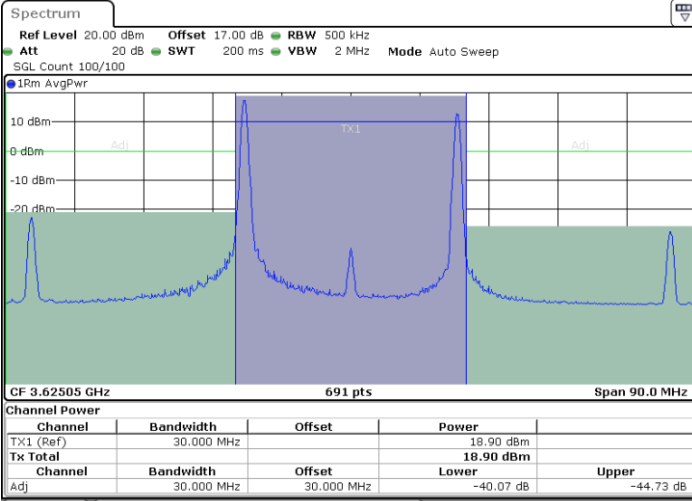

N/A

LTE Band 48C / 20MHz+5MHz

256QAM

Lowest Channel / 1RB0 and 1RB24

Lowest Channel / 1RB99 and 1RB0

Lowest Channel / FullIRB

N/A

LTE Band 48C / 20MHz+10MHz

256QAM

Lowest Channel / 1RB0 and 1RB49

Lowest Channel / 1RB99 and 1RB0

Date: 29.OCT.2021 16:15:37

Date: 29.OCT.2021 16:12:34

Lowest Channel / FullIRB

N/A

Date: 29.OCT.2021 16:18:41

LTE Band 48C / 20MHz+10MHz

256QAM

Middle Channel / 1RB0 and 1RB49

Middle Channel / 1RB99 and 1RB0

Date: 29.OCT.2021 16:44:18

Date: 29.OCT.2021 16:41:17

Middle Channel / FullIRB

N/A

Date: 29.OCT.2021 16:47:20

LTE Band 48C / 20MHz+10MHz

256QAM

Highest Channel / 1RB0 and 1RB49

Highest Channel / 1RB99 and 1RB0

Date: 29.OCT.2021 17:14:36

Date: 29.OCT.2021 17:11:35

Highest Channel / FullIRB