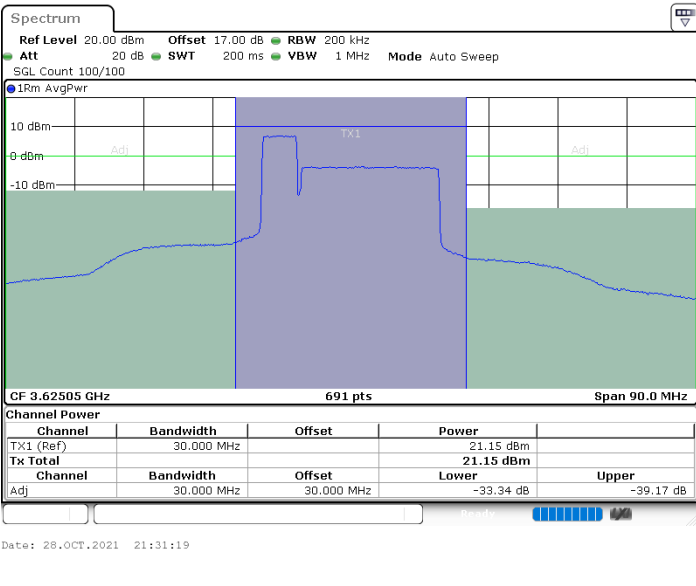

Highest Channel / 1RB99 and 1RB0

Highest Channel / FullIRB

N/A

LTE Band 48C / 5MHz+20MHz

256QAM

Lowest Channel / 1RB0 and 1RB99

Lowest Channel / 1RB24 and 1RB0

Date: 29.OCT.2021 20:15:16

Date: 29.OCT.2021 20:12:15

Lowest Channel / FullIRB

N/A

Date: 29.OCT.2021 20:18:17

LTE Band 48C / 5MHz+20MHz

256QAM

Middle Channel / 1RB0 and 1RB99

Middle Channel / 1RB24 and 1RB0

Middle Channel / FullIRB

N/A

LTE Band 48C / 10MHz+20MHz

256QAM

Lowest Channel / 1RB0 and 1RB99

Lowest Channel / 1RB49 and 1RB0

Lowest Channel / FullIRB

N/A