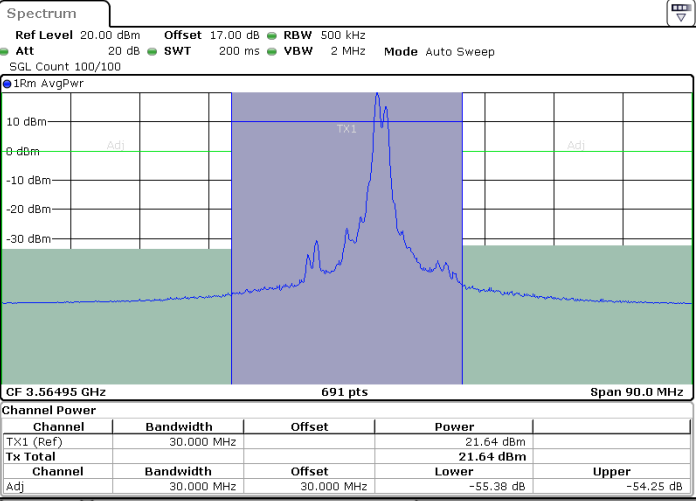

Middle Channel / 1RB74 and 1RB0

Middle Channel / FullIRB

N/A

LTE Band 48C / 15MHz+20MHz

256QAM

Highest Channel / 1RB0 and 1RB99

Highest Channel / 1RB74 and 1RB0

Highest Channel / FullIRB

N/A

LTE Band 48C / 20MHz+5MHz

256QAM

Lowest Channel / 1RB0 and 1RB24

Lowest Channel / 1RB99 and 1RB0

Lowest Channel / FullIRB

N/A

LTE Band 48C / 20MHz+10MHz

256QAM

Lowest Channel / 1RB0 and 1RB49

Lowest Channel / 1RB99 and 1RB0

Date: 29.OCT.2021 16:15:37

Date: 29.OCT.2021 16:12:34

Lowest Channel / FullIRB

N/A

Date: 29.OCT.2021 16:18:41