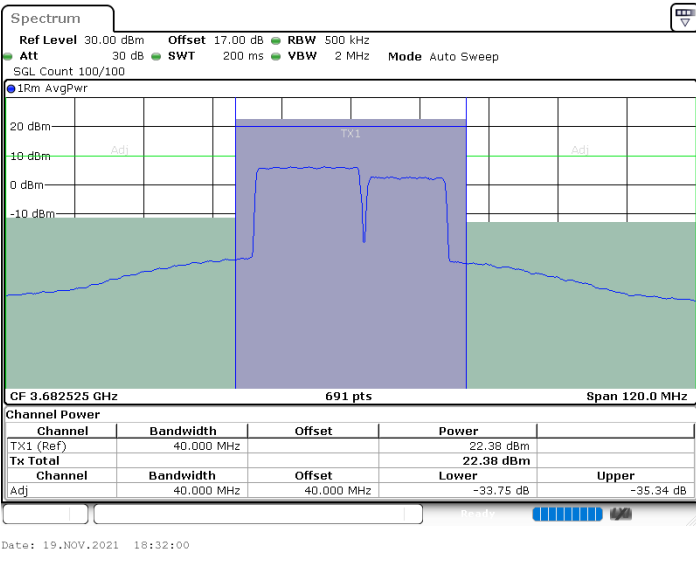

64QAM

Lowest Channel / 1RB0 and 1RB74

Lowest Channel / 1RB99 and 1RB0

Lowest Channel / FullIRB

N/A

LTE Band 48C / 20MHz+15MHz

64QAM

Middle Channel / 1RB0 and 1RB74

Middle Channel / 1RB99 and 1RB0

Middle Channel / FullIRB

N/A

LTE Band 48C / 20MHz+15MHz

64QAM

Highest Channel / 1RB0 and 1RB74

Highest Channel / 1RB99 and 1RB0

Highest Channel / FullIRB

N/A

LTE Band 48C / 20MHz+20MHz

64QAM

Lowest Channel / 1RB0 and 1RB99

Lowest Channel / 1RB99 and 1RB0

Lowest Channel / FullIRB

N/A

LTE Band 48C / 20MHz+20MHz