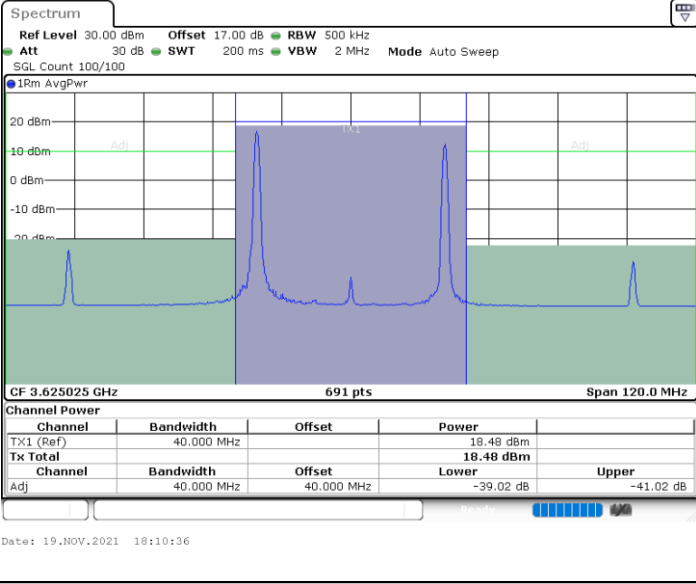

Highest Channel / 1RB0 and 1RB49

Highest Channel / 1RB99 and 1RB0

Highest Channel / FullIRB

N/A

LTE Band 48C / 20MHz+15MHz

16QAM

Lowest Channel / 1RB0 and 1RB74

Lowest Channel / 1RB99 and 1RB0

Lowest Channel / FullIRB

N/A

LTE Band 48C / 20MHz+15MHz

16QAM

Middle Channel / 1RB0 and 1RB74

Middle Channel / 1RB99 and 1RB0

Middle Channel / FullIRB

N/A

LTE Band 48C / 20MHz+15MHz

16QAM

Highest Channel / 1RB0 and 1RB74

Highest Channel / 1RB99 and 1RB0

Date: 19.NOV.2021 18:20:33

Date: 19.NOV.2021 18:17:29

Highest Channel / FullIRB

N/A