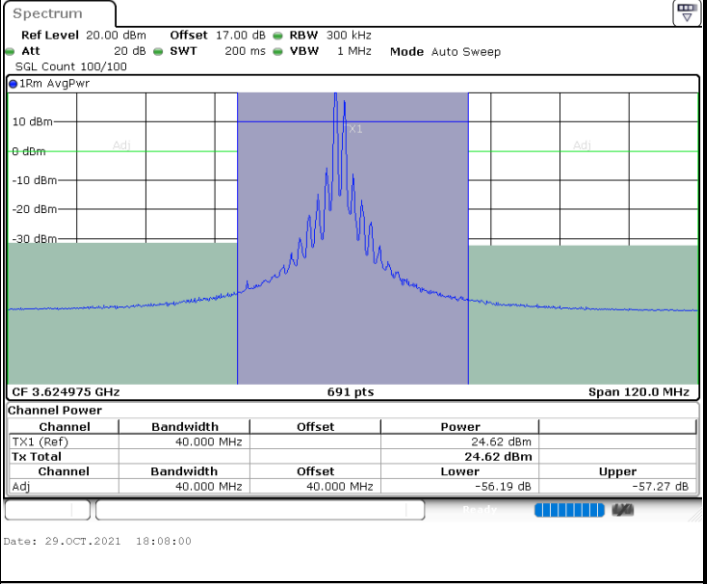

LTE Band 48C / 10MHz+20MHz

64QAM

Highest Channel / 1RB0 and 1RB99

Highest Channel / 1RB49 and 1RB0

Highest Channel / FullIRB

N/A

LTE Band 48C / 15MHz+20MHz

64QAM

Lowest Channel / 1RB0 and 1RB99

Lowest Channel / 1RB74 and 1RB0

Lowest Channel / FullIRB

N/A

LTE Band 48C / 15MHz+20MHz

64QAM

Middle Channel / 1RB0 and 1RB99

Middle Channel / 1RB74 and 1RB0

Middle Channel / FullIRB

N/A

LTE Band 48C / 15MHz+20MHz

64QAM

Highest Channel / 1RB0 and 1RB99

Highest Channel / 1RB74 and 1RB0

Date: 29.OCT.2021 19:18:16

Date: 29.OCT.2021 19:15:16

Highest Channel / FullIRB

N/A

Date: 29.OCT.2021 19:21:17

LTE Band 48C / 20MHz+5MHz

64QAM

Lowest Channel / 1RB0 and 1RB24

Lowest Channel / 1RB99 and 1RB0

Lowest Channel / FullIRB