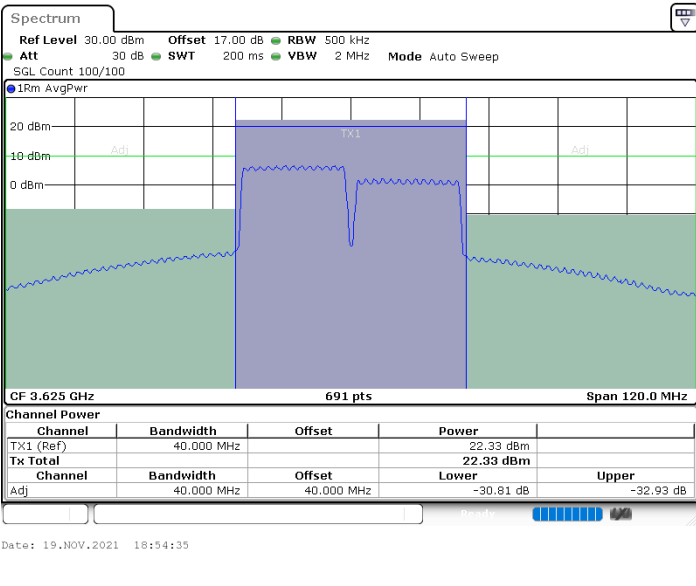

N/A

LTE Band 48C / 20MHz+20MHz

64QAM

Lowest Channel / 1RB0 and 1RB99

Lowest Channel / 1RB99 and 1RB0

Lowest Channel / FullIRB

N/A

LTE Band 48C / 20MHz+20MHz

64QAM

MiddleChannel / 1RB0 and 1RB99

Middle Channel / 1RB99 and 1RB0

Middle Channel / FullIRB

N/A

LTE Band 48C / 20MHz+20MHz

64QAM

Highest Channel / 1RB0 and 1RB99

Highest Channel / 1RB99 and 1RB0

Highest Channel / FullIRB

N/A

LTE Band 48C / 5MHz+20MHz

256QAM

Lowest Channel / 1RB0 and 1RB99

Lowest Channel / 1RB24 and 1RB0

Date: 29.OCT.2021 20:15:16