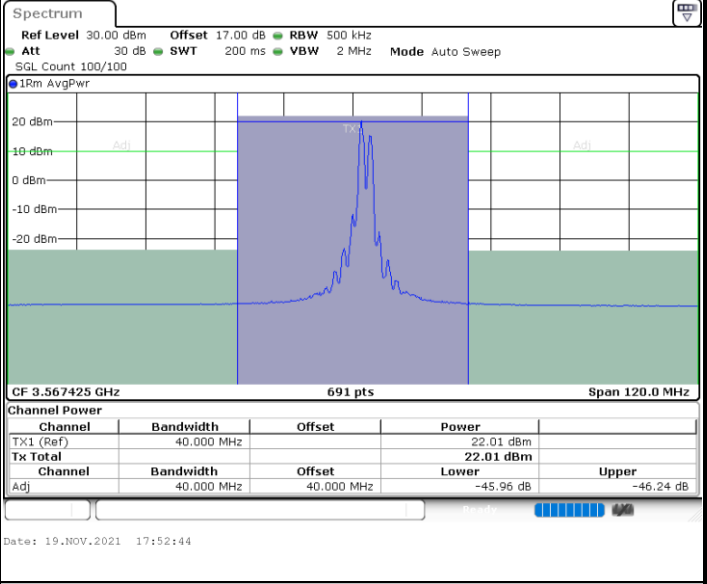

Lowest Channel / FullIRB

N/A

Date: 29.OCT.2021 16:17:56

LTE Band 48C / 20MHz+10MHz

64QAM

Middle Channel / 1RB0 and 1RB49

Middle Channel / 1RB99 and 1RB0

Middle Channel / FullIRB

N/A

LTE Band 48C / 20MHz+10MHz

64QAM

Highest Channel / 1RB0 and 1RB49

Highest Channel / 1RB99 and 1RB0

Highest Channel / FullIRB

N/A

LTE Band 48C / 20MHz+15MHz

64QAM

Lowest Channel / 1RB0 and 1RB74

Lowest Channel / 1RB99 and 1RB0

Lowest Channel / FullIRB

N/A

LTE Band 48C / 20MHz+15MHz

64QAM

Middle Channel / 1RB0 and 1RB74