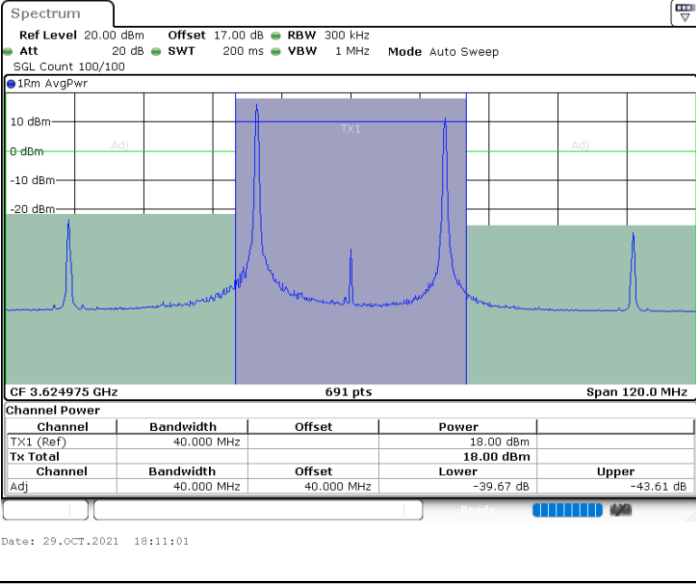

LTE Band 48C / 10MHz+20MHz

64QAM

Highest Channel / 1RB0 and 1RB99

Highest Channel / 1RB49 and 1RB0

Highest Channel / FullIRB

N/A

LTE Band 48C / 15MHz+20MHz

64QAM

Lowest Channel / 1RB0 and 1RB99

Lowest Channel / 1RB74 and 1RB0

Lowest Channel / FullIRB

N/A

LTE Band 48C / 15MHz+20MHz

64QAM

Middle Channel / 1RB0 and 1RB99

Middle Channel / 1RB74 and 1RB0

Middle Channel / FullIRB

N/A

LTE Band 48C / 15MHz+20MHz

64QAM

Highest Channel / 1RB0 and 1RB99

Highest Channel / 1RB74 and 1RB0

Date: 29.OCT.2021 19:18:16

Date: 29.OCT.2021 19:15:16