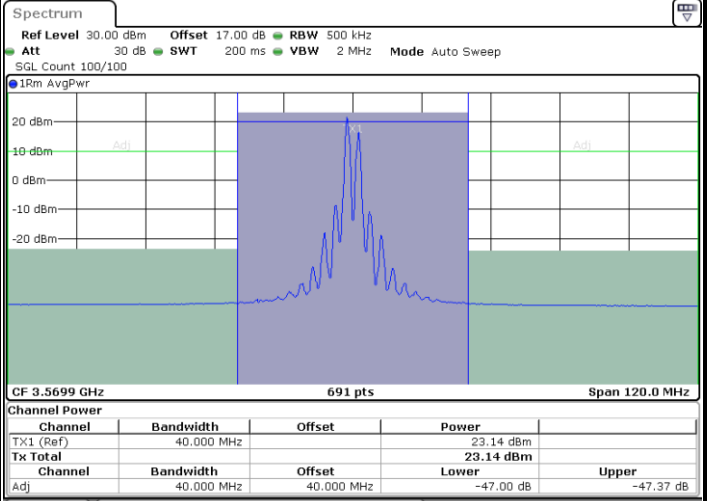

LTE Band 48C / 20MHz+15MHz

16QAM

Highest Channel / 1RB0 and 1RB74

Highest Channel / 1RB99 and 1RB0

Date: 19.NOV.2021 18:20:33

Date: 19.NOV.2021 18:17:29

Highest Channel / FullIRB

N/A

Date: 19.NOV.2021 18:31:14

LTE Band 48C / 20MHz+20MHz

16QAM

Lowest Channel / 1RB0 and 1RB99

Lowest Channel / 1RB99 and 1RB0

Date: 19.NOV.2021 18:38:30

Date: 19.NOV.2021 18:35:29

Lowest Channel / FullIRB

LTE Band 48C / 20MHz+20MHz

16QAM

Highest Channel / 1RB0 and 1RB99

Highest Channel / 1RB99 and 1RB0

Highest Channel / FullIRB

N/A

LTE Band 48C / 5MHz+20MHz

64QAM