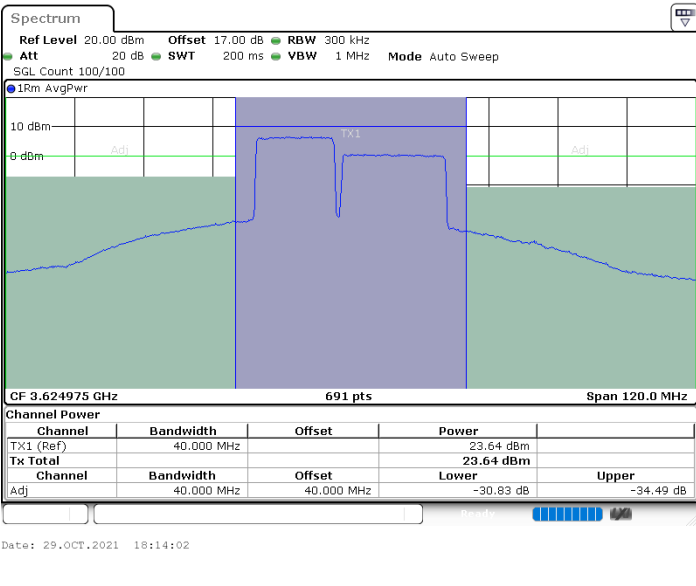

LTE Band 48C / 10MHz+20MHz

64QAM

Highest Channel / 1RB0 and 1RB99

Highest Channel / 1RB49 and 1RB0

Highest Channel / FullIRB

N/A

LTE Band 48C / 15MHz+20MHz

64QAM

Lowest Channel / 1RB0 and 1RB99

Lowest Channel / 1RB74 and 1RB0

Lowest Channel / FullIRB

N/A

LTE Band 48C / 15MHz+20MHz

64QAM

Middle Channel / 1RB0 and 1RB99

Middle Channel / 1RB74 and 1RB0

Middle Channel / FullIRB

N/A

LTE Band 48C / 15MHz+20MHz

64QAM

Highest Channel / 1RB0 and 1RB99

Highest Channel / 1RB74 and 1RB0

Date: 29.OCT.2021 19:18:16

Date: 29.OCT.2021 19:15:16