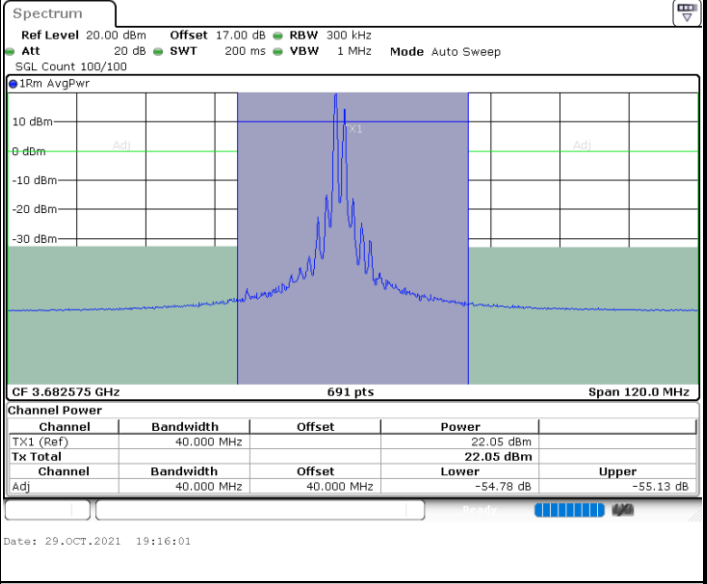

256QAM

Lowest Channel / 1RB0 and 1RB99

Lowest Channel / 1RB74 and 1RB0

Lowest Channel / FullIRB

N/A

LTE Band 48C / 15MHz+20MHz

256QAM

Middle Channel / 1RB0 and 1RB99

Middle Channel / 1RB74 and 1RB0

Middle Channel / FullIRB

N/A

LTE Band 48C / 15MHz+20MHz

256QAM

Highest Channel / 1RB0 and 1RB99

Highest Channel / 1RB74 and 1RB0

Highest Channel / FullIRB

N/A

LTE Band 48C / 20MHz+5MHz

256QAM

Lowest Channel / 1RB0 and 1RB24

Lowest Channel / 1RB99 and 1RB0

Lowest Channel / FullIRB

N/A

LTE Band 48C / 20MHz+10MHz