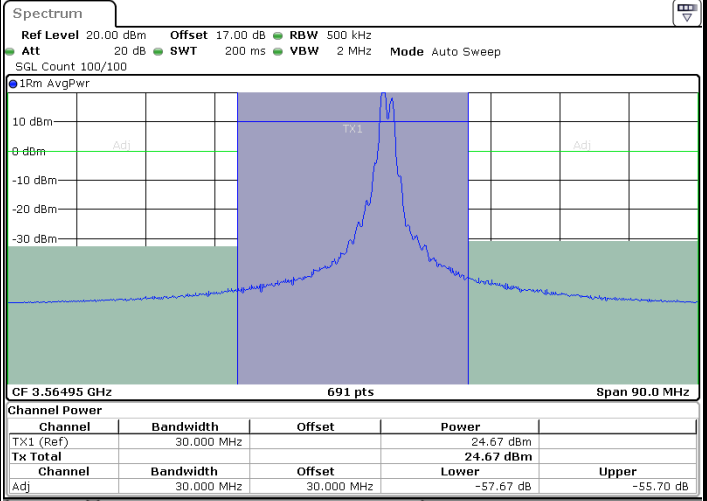

N/A

Date: 29.OCT.2021 21:06:41

LTE Band 48C / 20MHz+10MHz

64QAM

Lowest Channel / 1RB0 and 1RB49

Lowest Channel / 1RB99 and 1RB0

Date: 29.OCT.2021 16:14:52

Date: 29.OCT.2021 16:11:49

Lowest Channel / FullIRB

N/A

Date: 29.OCT.2021 16:17:56

LTE Band 48C / 20MHz+10MHz

64QAM

Middle Channel / 1RB0 and 1RB49

Middle Channel / 1RB99 and 1RB0

Middle Channel / FullIRB