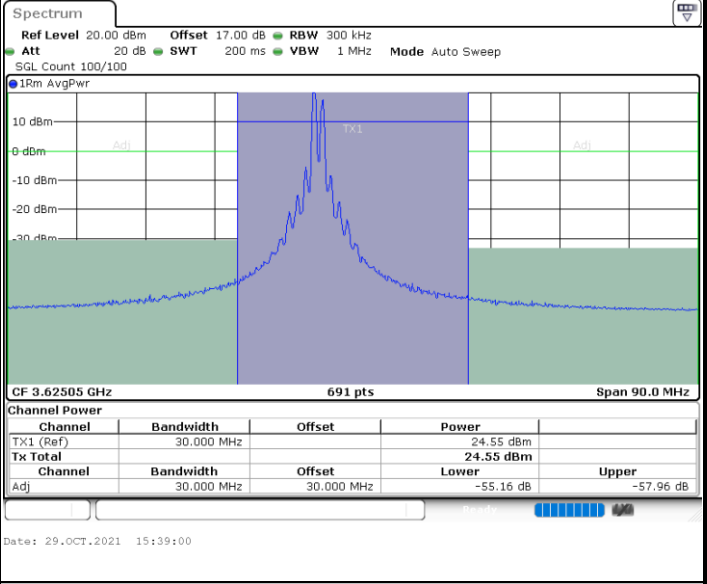

Middle Channel / 1RB0 and 1RB99

Middle Channel / 1RB24 and 1RB0

Middle Channel / FullIRB

N/A

LTE Band 48C / 10MHz+20MHz

64QAM

Lowest Channel / 1RB0 and 1RB99

Lowest Channel / 1RB49 and 1RB0

Lowest Channel / FullIRB

N/A

LTE Band 48C / 10MHz+20MHz

64QAM

Middle Channel / 1RB0 and 1RB99

Middle Channel / 1RB49 and 1RB0

Middle Channel / FullIRB

N/A

LTE Band 48C / 10MHz+20MHz

64QAM

Highest Channel / 1RB0 and 1RB99

Highest Channel / 1RB49 and 1RB0

Highest Channel / FullIRB

N/A

LTE Band 48C / 15MHz+20MHz

64QAM