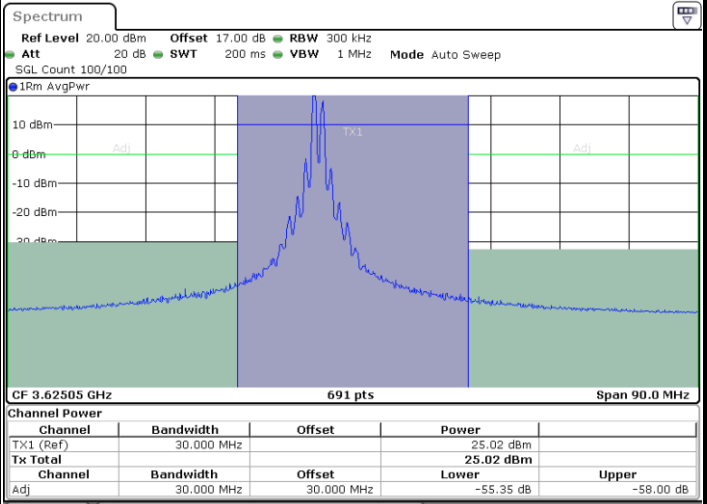

LTE Band 48C / 10MHz+20MHz

16QAM

Middle Channel / 1RB0 and 1RB99

Middle Channel / 1RB49 and 1RB0

Date: 29.OCT.2021 15:41:16

Date: 29.OCT.2021 15:38:15