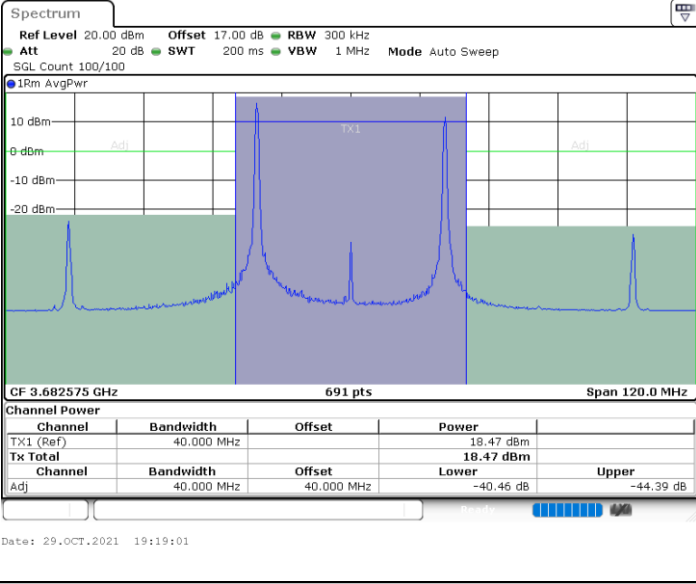

256QAM

Lowest Channel / 1RB0 and 1RB99

Lowest Channel / 1RB74 and 1RB0

Lowest Channel / FullIRB

N/A

LTE Band 48C / 15MHz+20MHz

256QAM

Middle Channel / 1RB0 and 1RB99

Middle Channel / 1RB74 and 1RB0

Middle Channel / FullIRB

N/A

LTE Band 48C / 15MHz+20MHz

256QAM

Highest Channel / 1RB0 and 1RB99

Highest Channel / 1RB74 and 1RB0

Highest Channel / FullIRB

N/A

LTE Band 48C / 20MHz+5MHz

256QAM

Lowest Channel / 1RB0 and 1RB24

Lowest Channel / 1RB99 and 1RB0

Lowest Channel / FullIRB

N/A

LTE Band 48C / 20MHz+10MHz