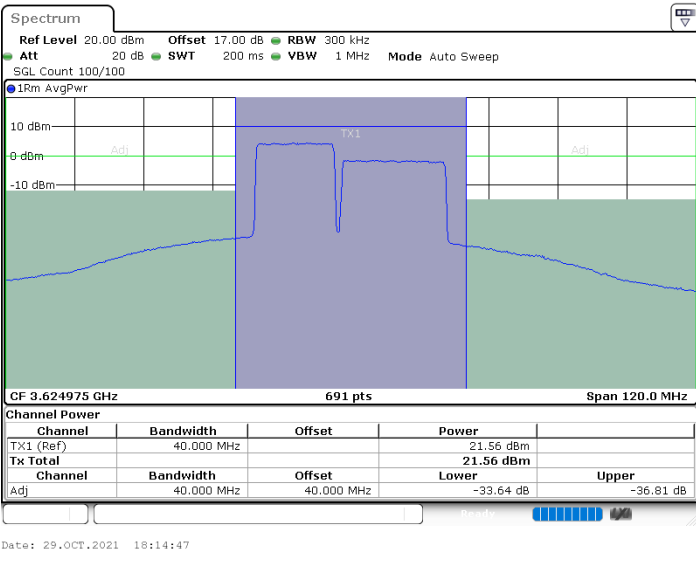

Date: 29.OCT.2021 15:45:46

LTE Band 48C / 10MHz+20MHz

256QAM

Highest Channel / 1RB0 and 1RB99

Highest Channel / 1RB49 and 1RB0

Highest Channel / FullIRB

N/A

LTE Band 48C / 15MHz+20MHz

256QAM

Lowest Channel / 1RB0 and 1RB99

Lowest Channel / 1RB74 and 1RB0

Lowest Channel / FullIRB

N/A

LTE Band 48C / 15MHz+20MHz

256QAM

Middle Channel / 1RB0 and 1RB99

Middle Channel / 1RB74 and 1RB0

Middle Channel / FullIRB

N/A

LTE Band 48C / 15MHz+20MHz

256QAM

Highest Channel / 1RB0 and 1RB99

Highest Channel / 1RB74 and 1RB0

Highest Channel / FullIRB