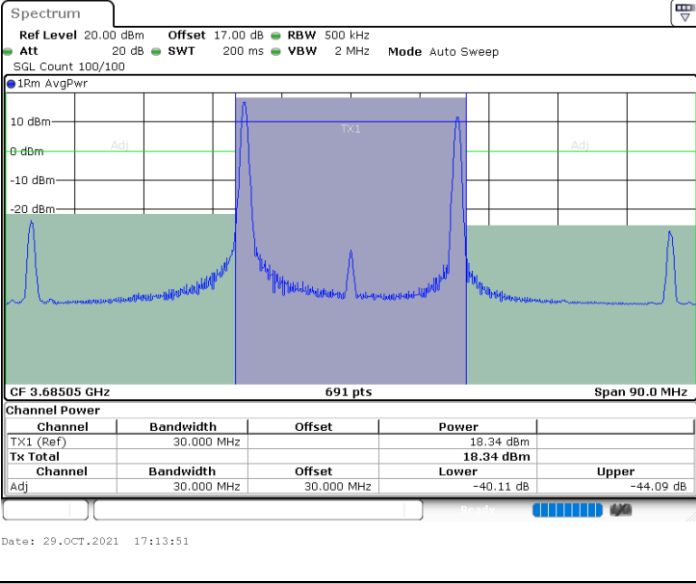

N/A

LTE Band 48C / 20MHz+10MHz

64QAM

Highest Channel / 1RB0 and 1RB49

Highest Channel / 1RB99 and 1RB0

Highest Channel / FullIRB

N/A

LTE Band 48C / 20MHz+15MHz

64QAM

Lowest Channel / 1RB0 and 1RB74

Lowest Channel / 1RB99 and 1RB0

Lowest Channel / FullIRB

N/A

LTE Band 48C / 20MHz+15MHz

64QAM

Middle Channel / 1RB0 and 1RB74