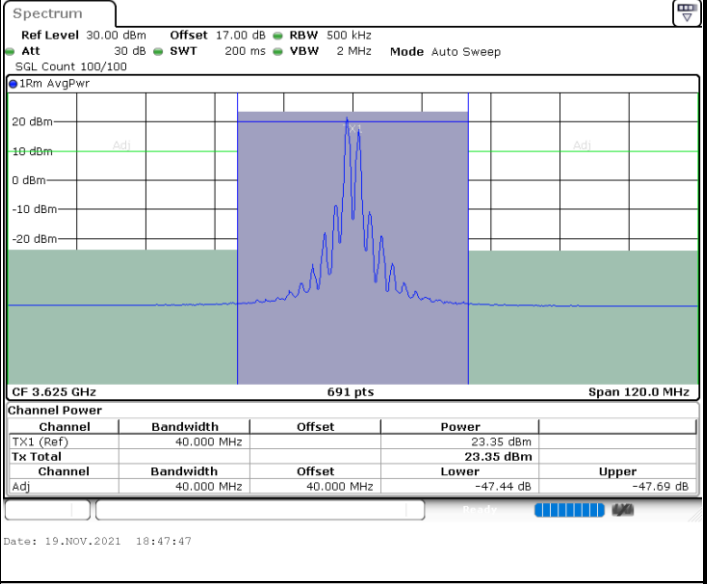

Date: 19.NOV.2021 18:31:14

LTE Band 48C / 20MHz+20MHz

16QAM

Lowest Channel / 1RB0 and 1RB99

Lowest Channel / 1RB99 and 1RB0

Date: 19.NOV.2021 18:38:30

Date: 19.NOV.2021 18:35:29

Lowest Channel / FullIRB

N/A

Date: 19.NOV.2021 18:41:31

LTE Band 48C / 20MHz+20MHz

16QAM

MiddleChannel / 1RB0 and 1RB99

Middle Channel / 1RB99 and 1RB0

Middle Channel / FullIRB

N/A

LTE Band 48C / 20MHz+20MHz

16QAM

Highest Channel / 1RB0 and 1RB99

Highest Channel / 1RB99 and 1RB0

Highest Channel / FullIRB

N/A

LTE Band 48C / 5MHz+20MHz

64QAM