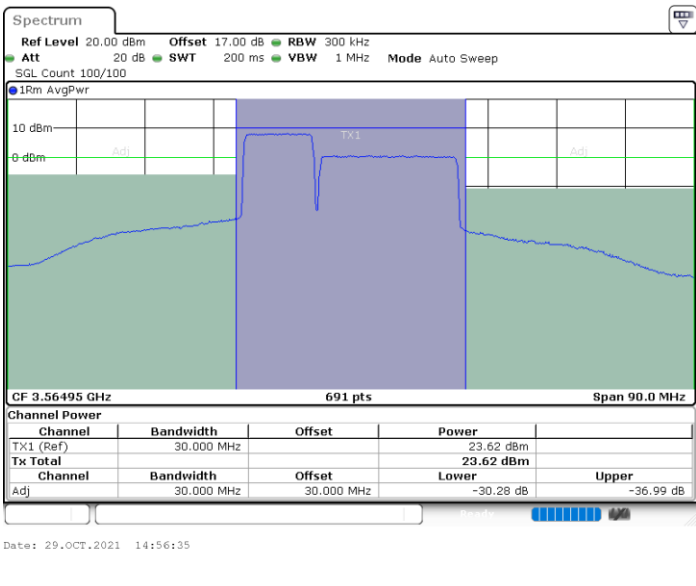

LTE Band 48C / 20MHz+20MHz

16QAM

Highest Channel / 1RB0 and 1RB99

Highest Channel / 1RB99 and 1RB0

Highest Channel / FullIRB

N/A

LTE Band 48C / 5MHz+20MHz

64QAM

Middle Channel / 1RB0 and 1RB99

Middle Channel / 1RB24 and 1RB0

Middle Channel / FullIRB

N/A

LTE Band 48C / 10MHz+20MHz

64QAM

Lowest Channel / 1RB0 and 1RB99

Lowest Channel / 1RB49 and 1RB0

Lowest Channel / FullIRB

N/A

LTE Band 48C / 10MHz+20MHz

64QAM

Middle Channel / 1RB0 and 1RB99

Middle Channel / 1RB49 and 1RB0

Middle Channel / FullIRB

N/A

LTE Band 48C / 10MHz+20MHz

64QAM

Highest Channel / 1RB0 and 1RB99

Highest Channel / 1RB49 and 1RB0

Highest Channel / FullIRB

N/A

LTE Band 48C / 15MHz+20MHz

64QAM