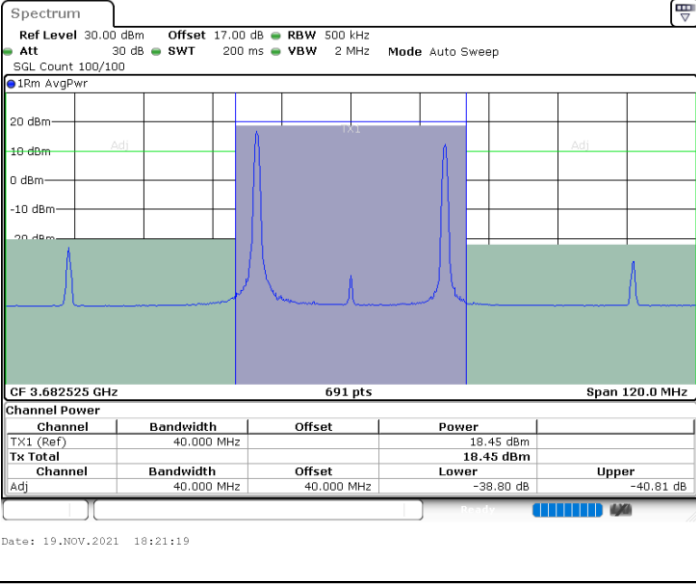

Middle Channel / 1RB99 and 1RB0

Middle Channel / FullIRB

N/A

LTE Band 48C / 20MHz+15MHz

64QAM

Highest Channel / 1RB0 and 1RB74

Highest Channel / 1RB99 and 1RB0

Highest Channel / FullIRB

N/A

LTE Band 48C / 20MHz+20MHz

64QAM

Lowest Channel / 1RB0 and 1RB99

Lowest Channel / 1RB99 and 1RB0

Lowest Channel / FullIRB

N/A

LTE Band 48C / 20MHz+20MHz