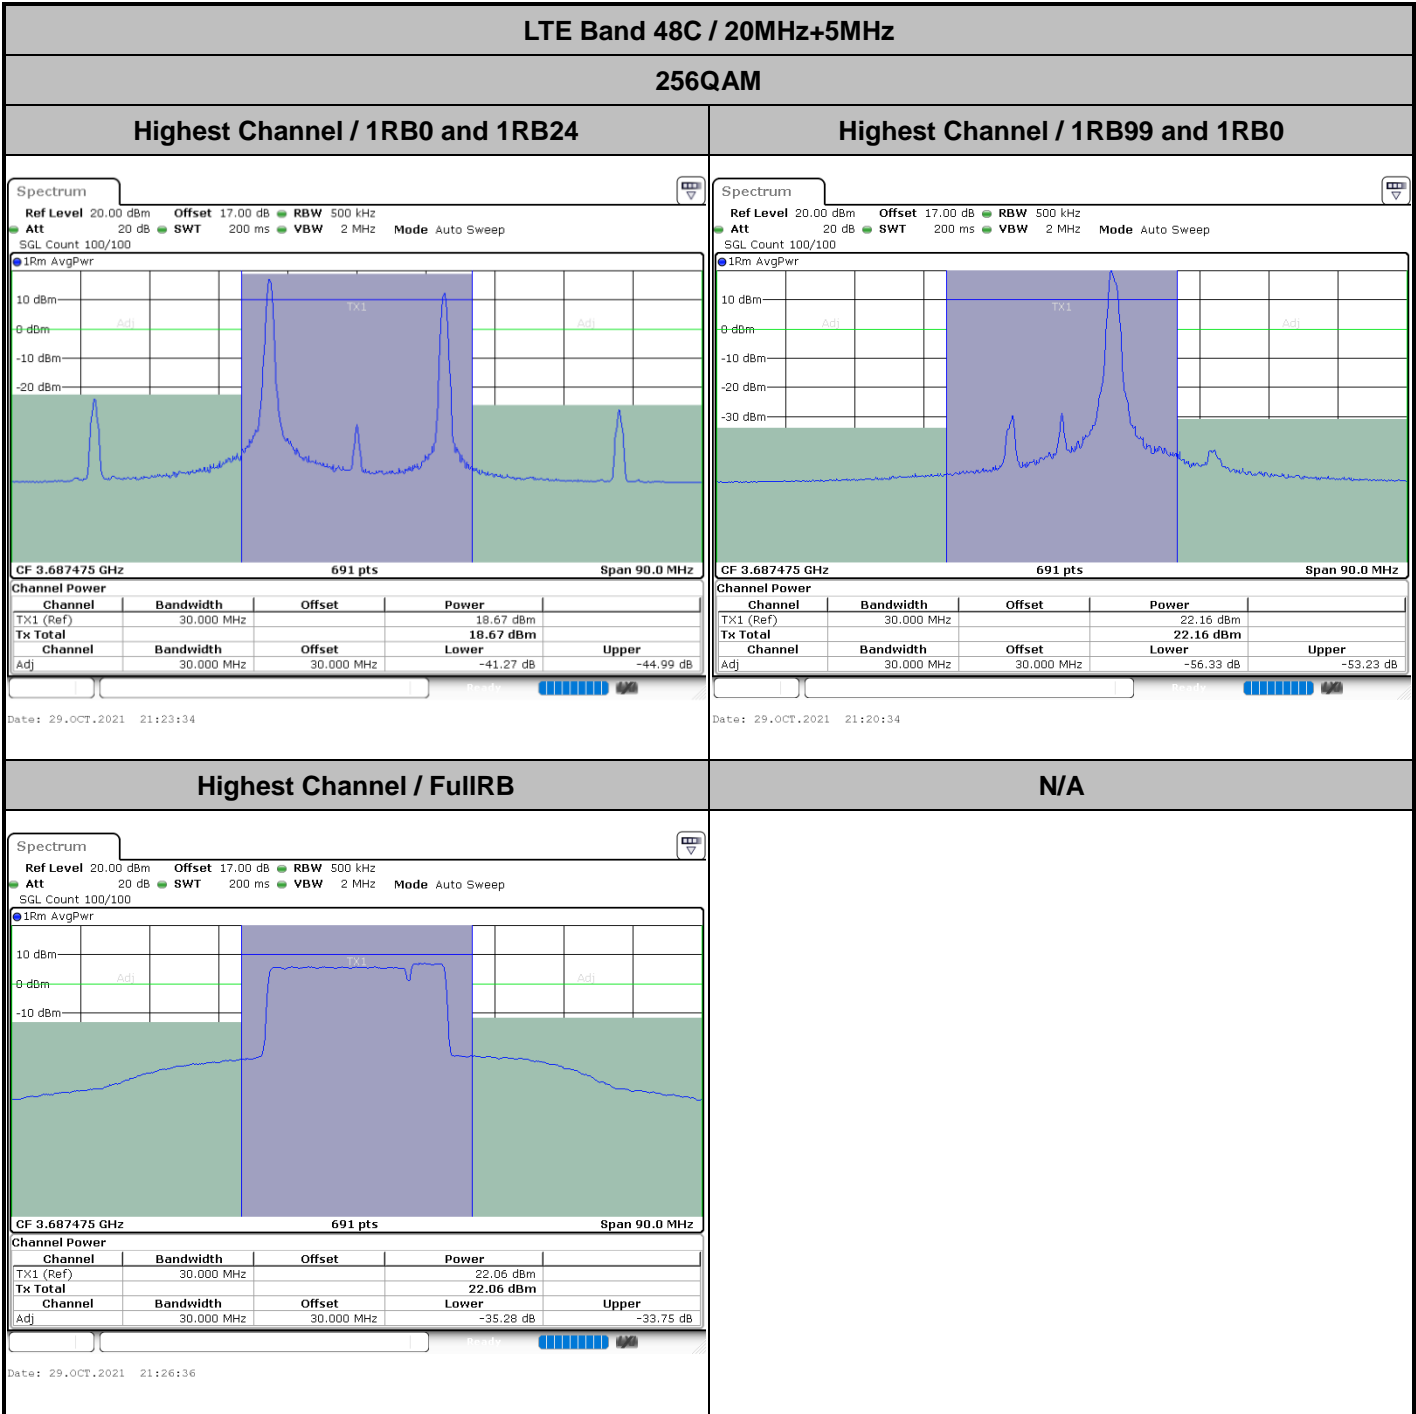

Middle Channel / 1RB74 and 1RB0

Middle Channel / FullIRB

N/A

LTE Band 48C / 15MHz+20MHz

256QAM

Highest Channel / 1RB0 and 1RB99

Highest Channel / 1RB74 and 1RB0

Highest Channel / FullIRB

N/A

LTE Band 48C / 20MHz+5MHz

256QAM

Lowest Channel / 1RB0 and 1RB24

Lowest Channel / 1RB99 and 1RB0

Lowest Channel / FullIRB

N/A

LTE Band 48C / 20MHz+10MHz

256QAM

Lowest Channel / 1RB0 and 1RB49

Lowest Channel / 1RB99 and 1RB0

Date: 29.OCT.2021 16:15:37

Date: 29.OCT.2021 16:12:34

Lowest Channel / FullIRB

N/A

Date: 29.OCT.2021 16:18:41

LTE Band 48C / 20MHz+10MHz

256QAM

Middle Channel / 1RB0 and 1RB49

Middle Channel / 1RB99 and 1RB0

Date: 29.OCT.2021 16:44:18

Date: 29.OCT.2021 16:41:17

Middle Channel / FullIRB

N/A