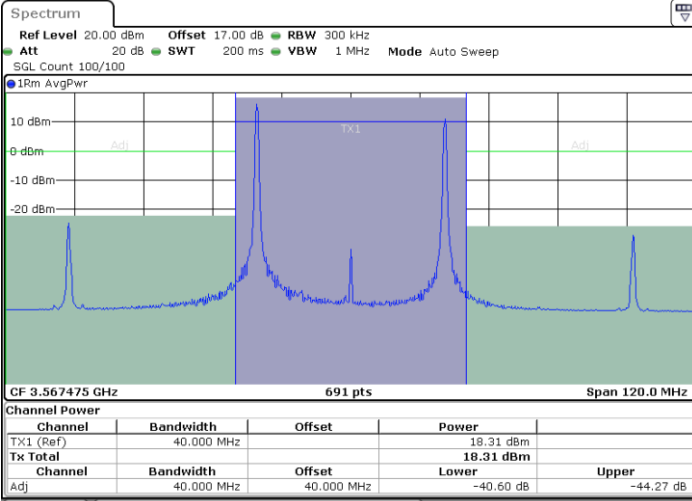

16QAM

Highest Channel / 1RB0 and 1RB99

Highest Channel / 1RB49 and 1RB0

Highest Channel / FullIRB

N/A

LTE Band 48C / 15MHz+20MHz

16QAM

Lowest Channel / 1RB0 and 1RB99

Lowest Channel / 1RB74 and 1RB0

Date: 29.OCT.2021 17:40:02

Date: 29.OCT.2021 17:37:01

Lowest Channel / FullIRB

N/A

Date: 29.OCT.2021 17:43:03

LTE Band 48C / 15MHz+20MHz

16QAM