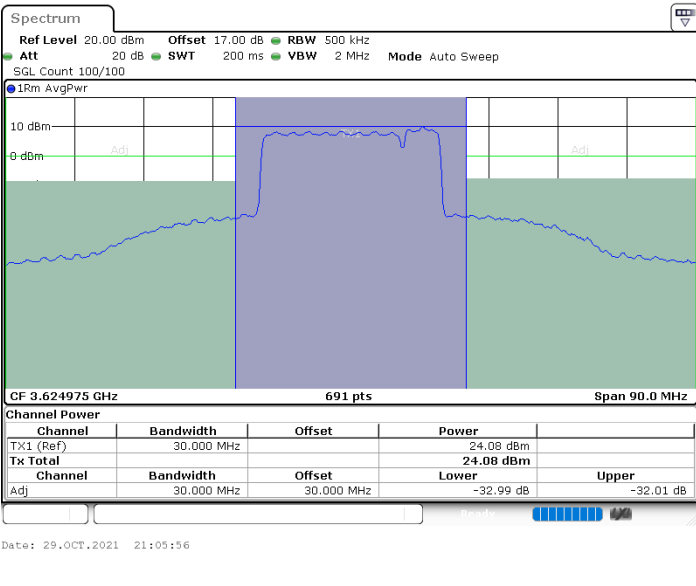

Lowest Channel / 1RB99 and 1RB0

Lowest Channel / FullIRB

N/A

LTE Band 48C / 20MHz+5MHz

16QAM

Middle Channel / 1RB0 and 1RB24

Middle Channel / 1RB99 and 1RB0

Middle Channel / FullIRB

N/A

LTE Band 48C / 20MHz+5MHz

16QAM

Highest Channel / 1RB0 and 1RB24

Highest Channel / 1RB99 and 1RB0

Highest Channel / FullIRB

N/A

LTE Band 48C / 20MHz+10MHz