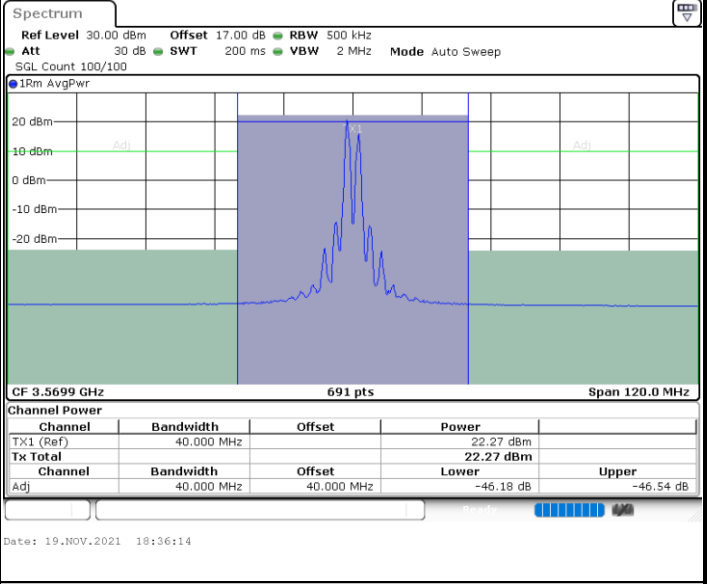

Middle Channel / 1RB99 and 1RB0

Middle Channel / FullIRB

N/A

LTE Band 48C / 20MHz+15MHz

64QAM

Highest Channel / 1RB0 and 1RB74

Highest Channel / 1RB99 and 1RB0

Highest Channel / FullIRB

N/A

LTE Band 48C / 20MHz+20MHz

64QAM

Lowest Channel / 1RB0 and 1RB99

Lowest Channel / 1RB99 and 1RB0

Lowest Channel / FullIRB

N/A

LTE Band 48C / 20MHz+20MHz

64QAM

MiddleChannel / 1RB0 and 1RB99

Middle Channel / 1RB99 and 1RB0

Middle Channel / FullIRB

N/A

LTE Band 48C / 20MHz+20MHz

64QAM

Highest Channel / 1RB0 and 1RB99

Highest Channel / 1RB99 and 1RB0

Highest Channel / FullIRB

N/A

LTE Band 48C / 5MHz+20MHz

256QAM

Lowest Channel / 1RB0 and 1RB99

Lowest Channel / 1RB24 and 1RB0

Date: 29.OCT.2021 20:15:16