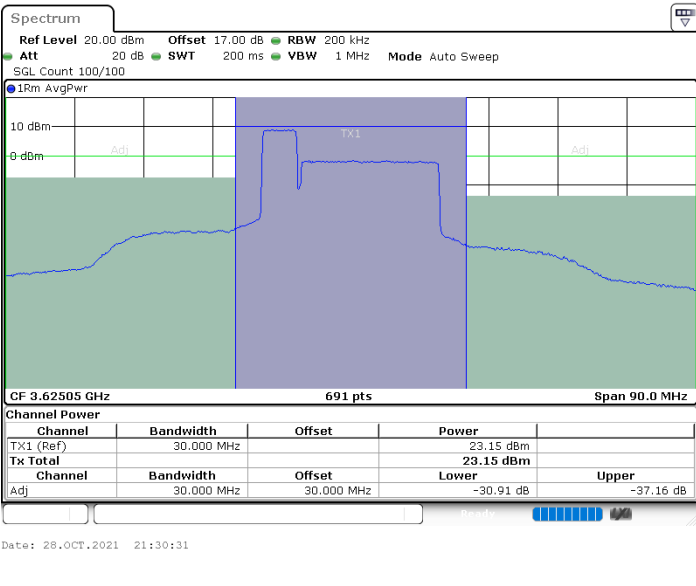

LTE Band 48C / 20MHz+20MHz

16QAM

Highest Channel / 1RB0 and 1RB99

Highest Channel / 1RB99 and 1RB0

Highest Channel / FullIRB

N/A

LTE Band 48C / 5MHz+20MHz

64QAM

Middle Channel / 1RB0 and 1RB99

Middle Channel / 1RB24 and 1RB0

Middle Channel / FullIRB

N/A

LTE Band 48C / 10MHz+20MHz

64QAM

Lowest Channel / 1RB0 and 1RB99

Lowest Channel / 1RB49 and 1RB0