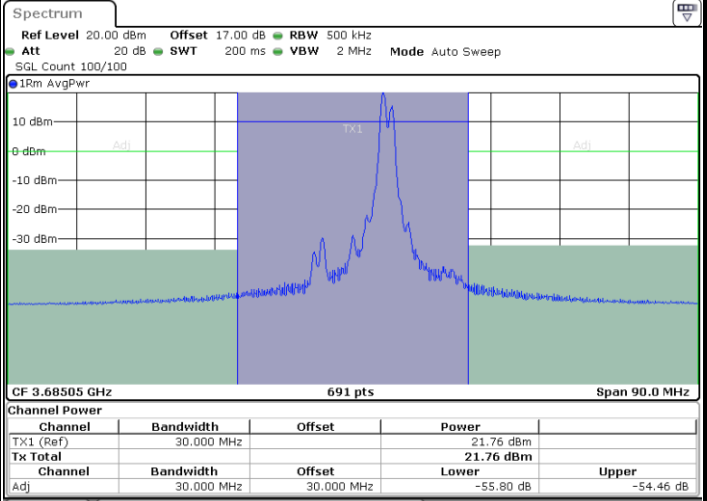

Date: 29.OCT.2021 16:47:20

LTE Band 48C / 20MHz+10MHz

256QAM

Highest Channel / 1RB0 and 1RB49

Highest Channel / 1RB99 and 1RB0

Date: 29.OCT.2021 17:14:36

Date: 29.OCT.2021 17:11:35

Highest Channel / FullIRB

N/A

Date: 29.OCT.2021 17:17:36

LTE Band 48C / 20MHz+15MHz

256QAM

Lowest Channel / 1RB0 and 1RB74

Lowest Channel / 1RB99 and 1RB0

Lowest Channel / FullIRB

N/A