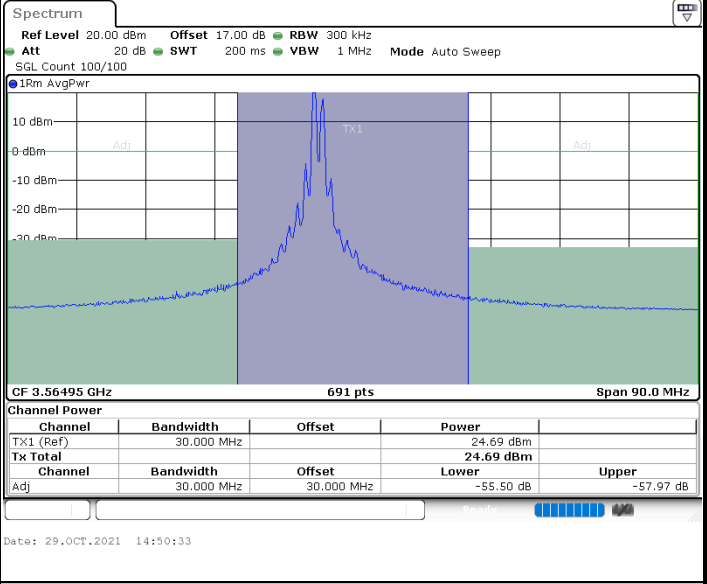

LTE Band 48C / 20MHz+20MHz

16QAM

Highest Channel / 1RB0 and 1RB99

Highest Channel / 1RB99 and 1RB0

Highest Channel / FullIRB

N/A

LTE Band 48C / 5MHz+20MHz

64QAM

Middle Channel / 1RB0 and 1RB99

Middle Channel / 1RB24 and 1RB0

Middle Channel / FullIRB

N/A

LTE Band 48C / 10MHz+20MHz

64QAM

Lowest Channel / 1RB0 and 1RB99

Lowest Channel / 1RB49 and 1RB0

Lowest Channel / FullIRB

N/A

LTE Band 48C / 10MHz+20MHz

64QAM

Middle Channel / 1RB0 and 1RB99

Middle Channel / 1RB49 and 1RB0

Middle Channel / FullIRB

N/A

LTE Band 48C / 10MHz+20MHz

64QAM

Highest Channel / 1RB0 and 1RB99

Highest Channel / 1RB49 and 1RB0

Highest Channel / FullIRB

N/A

LTE Band 48C / 15MHz+20MHz

64QAM