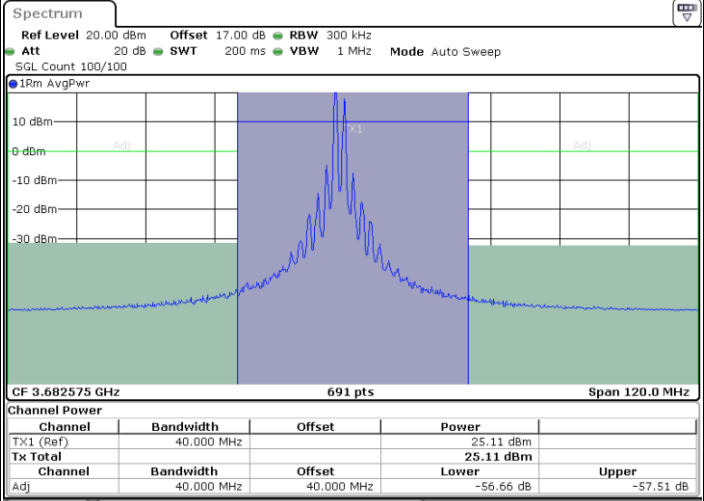

Lowest Channel / 1RB0 and 1RB99

Lowest Channel / 1RB74 and 1RB0

Lowest Channel / FullIRB

N/A

LTE Band 48C / 15MHz+20MHz

64QAM

Middle Channel / 1RB0 and 1RB99

Middle Channel / 1RB74 and 1RB0

Middle Channel / FullIRB

N/A

LTE Band 48C / 15MHz+20MHz

64QAM

Highest Channel / 1RB0 and 1RB99

Highest Channel / 1RB74 and 1RB0

Date: 29.OCT.2021 19:18:16

Date: 29.OCT.2021 19:15:16

Highest Channel / FullIRB

N/A

Date: 29.OCT.2021 19:21:17

LTE Band 48C / 20MHz+5MHz

64QAM

Lowest Channel / 1RB0 and 1RB24

Lowest Channel / 1RB99 and 1RB0

Lowest Channel / FullIRB