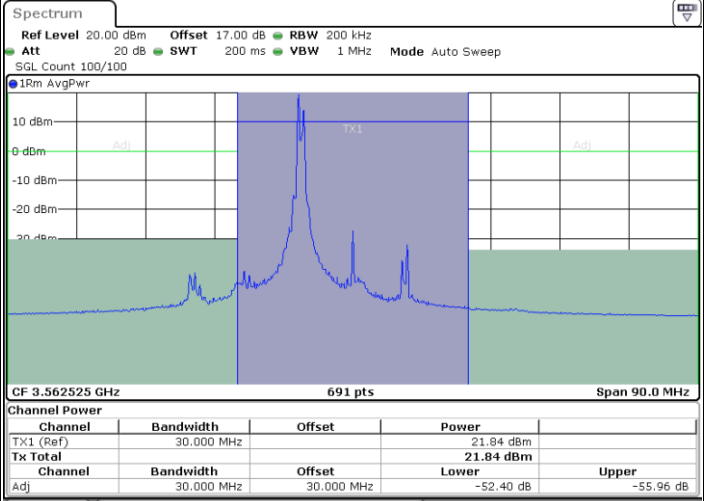

64QAM

MiddleChannel / 1RB0 and 1RB99

Middle Channel / 1RB99 and 1RB0

Middle Channel / FullIRB

N/A

LTE Band 48C / 20MHz+20MHz

64QAM

Highest Channel / 1RB0 and 1RB99

Highest Channel / 1RB99 and 1RB0

Highest Channel / FullIRB

N/A

LTE Band 48C / 5MHz+20MHz

256QAM

Lowest Channel / 1RB0 and 1RB99

Lowest Channel / 1RB24 and 1RB0

Date: 29.OCT.2021 20:15:16

Date: 29.OCT.2021 20:12:15

Lowest Channel / FullIRB

N/A

Date: 29.OCT.2021 20:18:17

LTE Band 48C / 5MHz+20MHz

256QAM

Middle Channel / 1RB0 and 1RB99

Middle Channel / 1RB24 and 1RB0