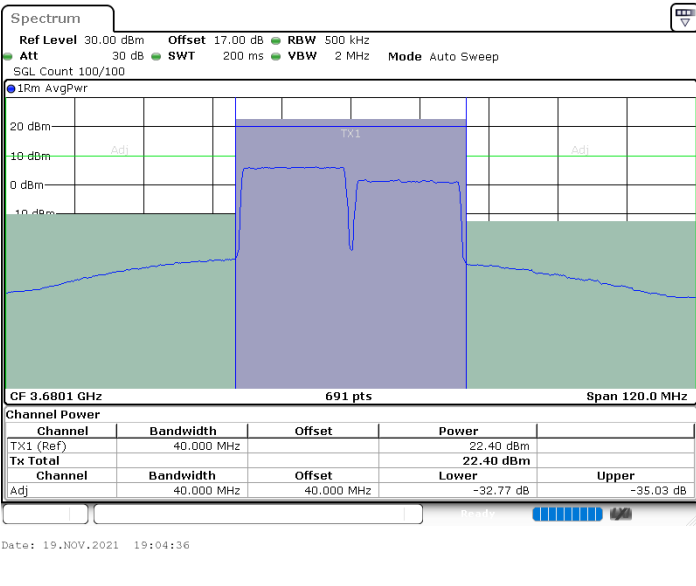

N/A

LTE Band 48C / 20MHz+20MHz

64QAM

Lowest Channel / 1RB0 and 1RB99

Lowest Channel / 1RB99 and 1RB0

Lowest Channel / FullIRB

N/A

LTE Band 48C / 20MHz+20MHz

64QAM

MiddleChannel / 1RB0 and 1RB99

Middle Channel / 1RB99 and 1RB0

Middle Channel / FullIRB

N/A

LTE Band 48C / 20MHz+20MHz

64QAM

Highest Channel / 1RB0 and 1RB99

Highest Channel / 1RB99 and 1RB0

Highest Channel / FullIRB

N/A

LTE Band 48C / 5MHz+20MHz

256QAM

Lowest Channel / 1RB0 and 1RB99

Lowest Channel / 1RB24 and 1RB0

Date: 29.OCT.2021 20:15:16