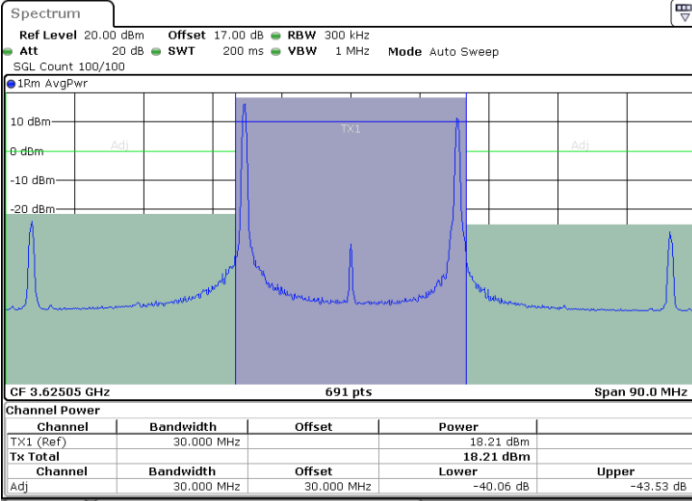

Date: 29.OCT.2021 20:12:15

Lowest Channel / FullIRB

N/A

Date: 29.OCT.2021 20:18:17

LTE Band 48C / 5MHz+20MHz

256QAM

Middle Channel / 1RB0 and 1RB99

Middle Channel / 1RB24 and 1RB0

Middle Channel / FullIRB

N/A

LTE Band 48C / 10MHz+20MHz

256QAM

Lowest Channel / 1RB0 and 1RB99

Lowest Channel / 1RB49 and 1RB0

Lowest Channel / FullIRB

N/A

LTE Band 48C / 10MHz+20MHz

256QAM

Middle Channel / 1RB0 and 1RB99

Middle Channel / 1RB49 and 1RB0

Date: 29.OCT.2021 15:42:45

Date: 29.OCT.2021 15:39:45

Middle Channel / FullIRB

N/A