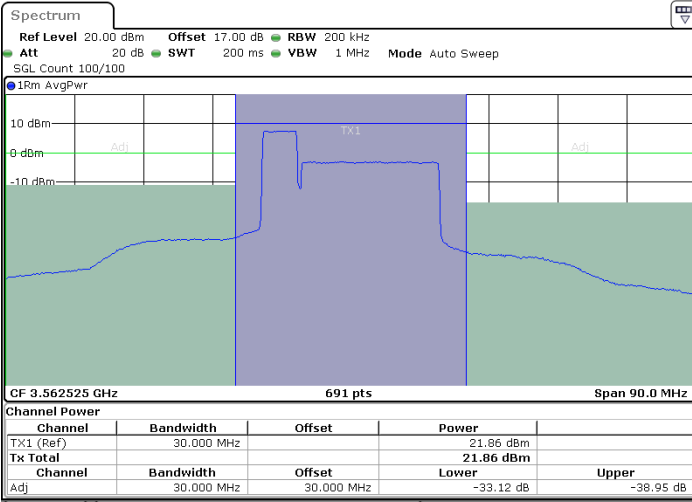

64QAM

MiddleChannel / 1RB0 and 1RB99

Middle Channel / 1RB99 and 1RB0

Middle Channel / FullIRB

N/A

LTE Band 48C / 20MHz+20MHz

64QAM

Highest Channel / 1RB0 and 1RB99

Highest Channel / 1RB99 and 1RB0

Highest Channel / FullIRB

N/A

LTE Band 48C / 5MHz+20MHz

256QAM

Lowest Channel / 1RB0 and 1RB99

Lowest Channel / 1RB24 and 1RB0

Date: 29.OCT.2021 20:15:16

Date: 29.OCT.2021 20:12:15

Lowest Channel / FullIRB

N/A

Date: 29.OCT.2021 20:18:17

LTE Band 48C / 5MHz+20MHz

256QAM

Middle Channel / 1RB0 and 1RB99

Middle Channel / 1RB24 and 1RB0