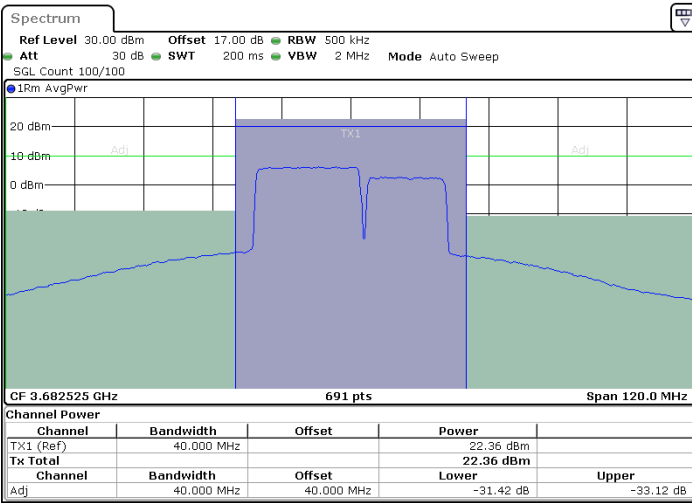

Lowest Channel / FullIRB

N/A

LTE Band 48C / 20MHz+15MHz

16QAM

Middle Channel / 1RB0 and 1RB74

Middle Channel / 1RB99 and 1RB0

Middle Channel / FullIRB

N/A

LTE Band 48C / 20MHz+15MHz

16QAM

Highest Channel / 1RB0 and 1RB74

Highest Channel / 1RB99 and 1RB0

Date: 19.NOV.2021 18:20:33

Date: 19.NOV.2021 18:17:29

Highest Channel / FullIRB

N/A

Date: 19.NOV.2021 18:31:14

LTE Band 48C / 20MHz+20MHz

16QAM

Lowest Channel / 1RB0 and 1RB99

Lowest Channel / 1RB99 and 1RB0

Date: 19.NOV.2021 18:38:30

Date: 19.NOV.2021 18:35:29

Lowest Channel / FullIRB