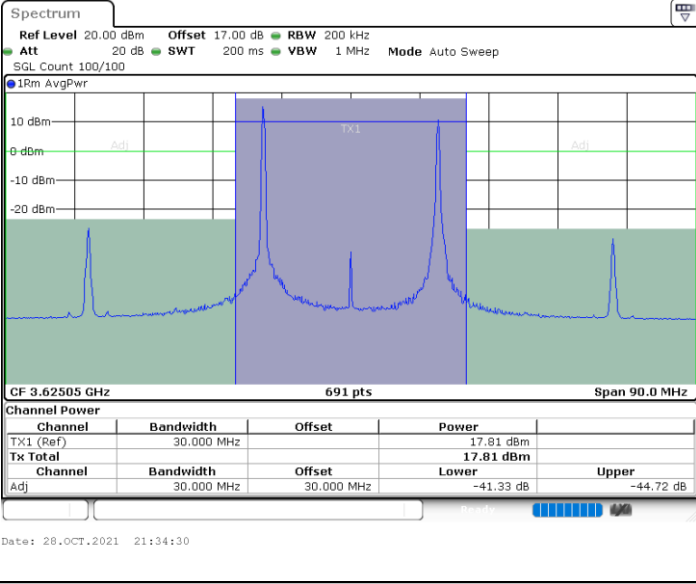

Highest Channel / 1RB99 and 1RB0

Highest Channel / FullIRB

N/A

LTE Band 48C / 5MHz+20MHz

256QAM

Lowest Channel / 1RB0 and 1RB99

Lowest Channel / 1RB24 and 1RB0

Date: 29.OCT.2021 20:15:16

Date: 29.OCT.2021 20:12:15

Lowest Channel / FullIRB

N/A

Date: 29.OCT.2021 20:18:17

LTE Band 48C / 5MHz+20MHz

256QAM

Middle Channel / 1RB0 and 1RB99

Middle Channel / 1RB24 and 1RB0

Middle Channel / FullIRB

N/A

LTE Band 48C / 10MHz+20MHz

256QAM

Lowest Channel / 1RB0 and 1RB99

Lowest Channel / 1RB49 and 1RB0

Lowest Channel / FullIRB

N/A