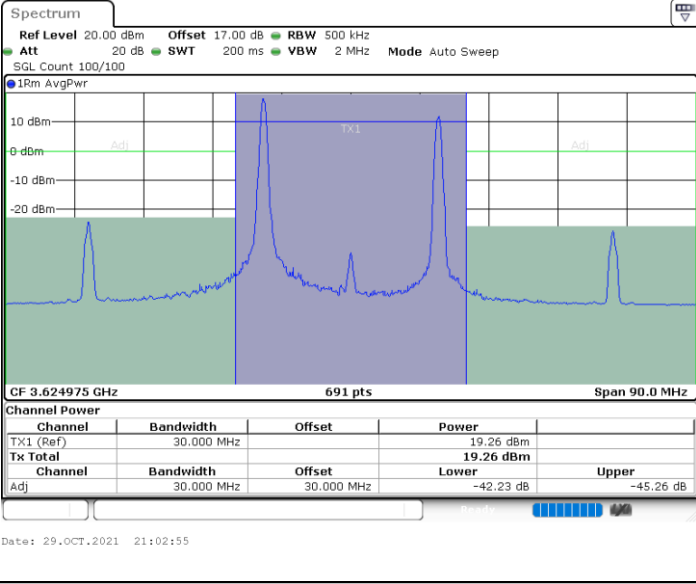

Lowest Channel / 1RB99 and 1RB0

Lowest Channel / FullIRB

N/A

LTE Band 48C / 20MHz+5MHz

16QAM

Middle Channel / 1RB0 and 1RB24

Middle Channel / 1RB99 and 1RB0

Middle Channel / FullIRB

N/A

LTE Band 48C / 20MHz+5MHz

16QAM

Highest Channel / 1RB0 and 1RB24

Highest Channel / 1RB99 and 1RB0

Highest Channel / FullIRB

N/A

LTE Band 48C / 20MHz+10MHz