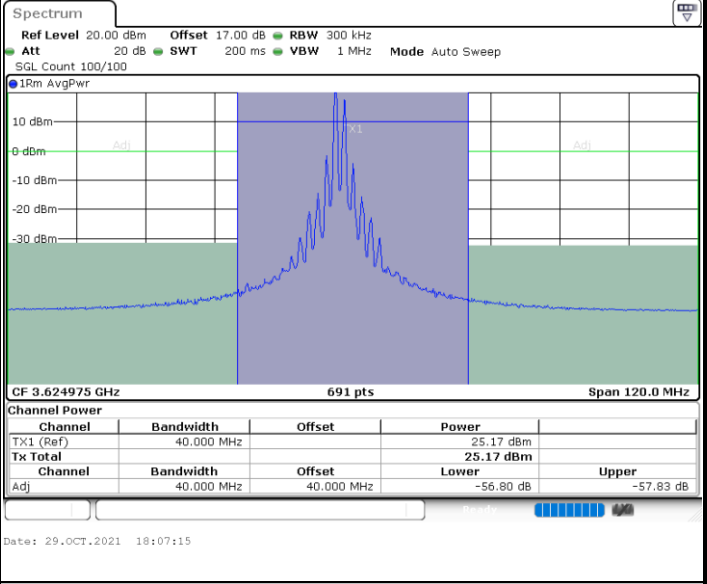

16QAM

Highest Channel / 1RB0 and 1RB99

Highest Channel / 1RB49 and 1RB0

Highest Channel / FullIRB

N/A

LTE Band 48C / 15MHz+20MHz

16QAM

Lowest Channel / 1RB0 and 1RB99

Lowest Channel / 1RB74 and 1RB0

Date: 29.OCT.2021 17:40:02

Date: 29.OCT.2021 17:37:01

Lowest Channel / FullIRB

N/A

Date: 29.OCT.2021 17:43:03

LTE Band 48C / 15MHz+20MHz

16QAM

Middle Channel / 1RB0 and 1RB99

Middle Channel / 1RB74 and 1RB0

Middle Channel / FullIRB

N/A

LTE Band 48C / 15MHz+20MHz

16QAM

Highest Channel / 1RB0 and 1RB99

Highest Channel / 1RB74 and 1RB0