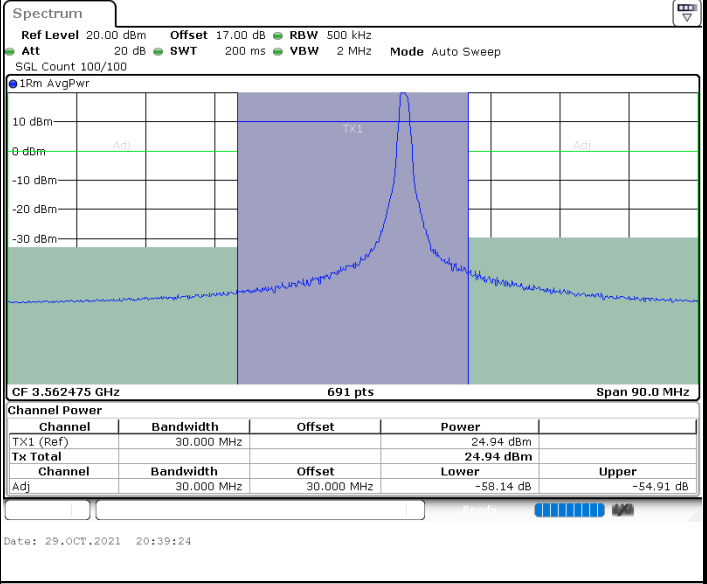

Middle Channel / FullIRB

N/A

LTE Band 48C / 15MHz+20MHz

64QAM

Highest Channel / 1RB0 and 1RB99

Highest Channel / 1RB74 and 1RB0

Date: 29.OCT.2021 19:18:16

Date: 29.OCT.2021 19:15:16

Highest Channel / FullIRB

N/A

Date: 29.OCT.2021 19:21:17

LTE Band 48C / 20MHz+5MHz

64QAM

Lowest Channel / 1RB0 and 1RB24

Lowest Channel / 1RB99 and 1RB0

Lowest Channel / FullIRB

N/A

LTE Band 48C / 20MHz+5MHz

64QAM

Middle Channel / 1RB0 and 1RB24

Middle Channel / 1RB99 and 1RB0

Date: 29.OCT.2021 21:03:40

Date: 29.OCT.2021 21:00:39

Middle Channel / FullIRB