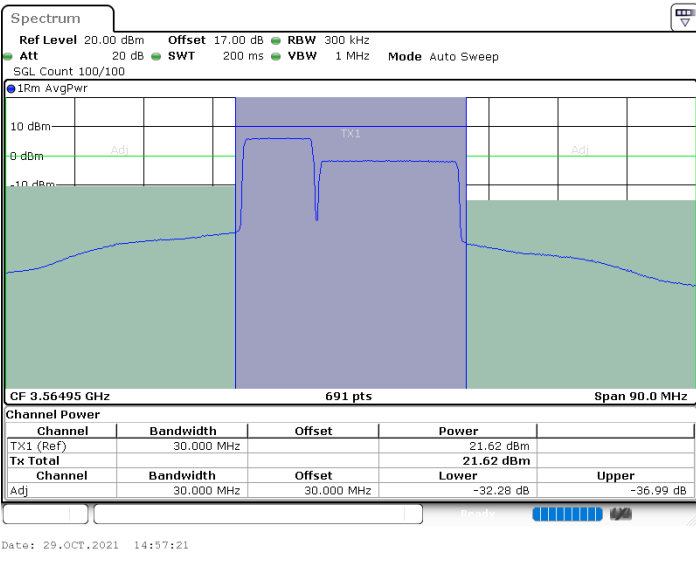

Date: 29.OCT.2021 20:12:15

Lowest Channel / FullIRB

N/A

Date: 29.OCT.2021 20:18:17

LTE Band 48C / 5MHz+20MHz

256QAM

Middle Channel / 1RB0 and 1RB99

Middle Channel / 1RB24 and 1RB0

Middle Channel / FullIRB

N/A

LTE Band 48C / 10MHz+20MHz

256QAM

Lowest Channel / 1RB0 and 1RB99

Lowest Channel / 1RB49 and 1RB0

Lowest Channel / FullIRB

N/A

LTE Band 48C / 10MHz+20MHz

256QAM

Middle Channel / 1RB0 and 1RB99

Middle Channel / 1RB49 and 1RB0

Date: 29.OCT.2021 15:42:45

Date: 29.OCT.2021 15:39:45

Middle Channel / FullIRB

N/A