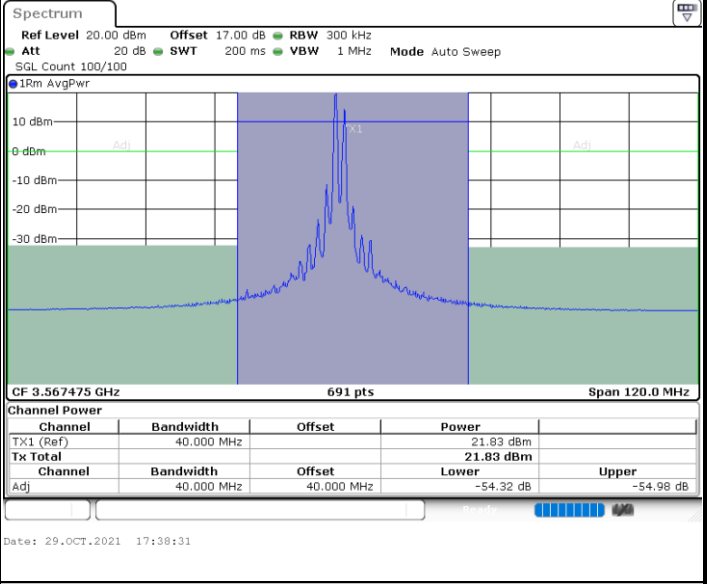

LTE Band 48C / 10MHz+20MHz

256QAM

Middle Channel / 1RB0 and 1RB99

Middle Channel / 1RB49 and 1RB0

Date: 29.OCT.2021 15:42:45

Date: 29.OCT.2021 15:39:45

Middle Channel / FullIRB

N/A

Date: 29.OCT.2021 15:45:46

LTE Band 48C / 10MHz+20MHz

256QAM

Highest Channel / 1RB0 and 1RB99

Highest Channel / 1RB49 and 1RB0

Highest Channel / FullIRB

N/A

LTE Band 48C / 15MHz+20MHz

256QAM

Lowest Channel / 1RB0 and 1RB99

Lowest Channel / 1RB74 and 1RB0

Lowest Channel / FullIRB

N/A

LTE Band 48C / 15MHz+20MHz

256QAM

Middle Channel / 1RB0 and 1RB99

Middle Channel / 1RB74 and 1RB0

Middle Channel / FullIRB

N/A

LTE Band 48C / 15MHz+20MHz

256QAM

Highest Channel / 1RB0 and 1RB99

Highest Channel / 1RB74 and 1RB0

Highest Channel / FullIRB