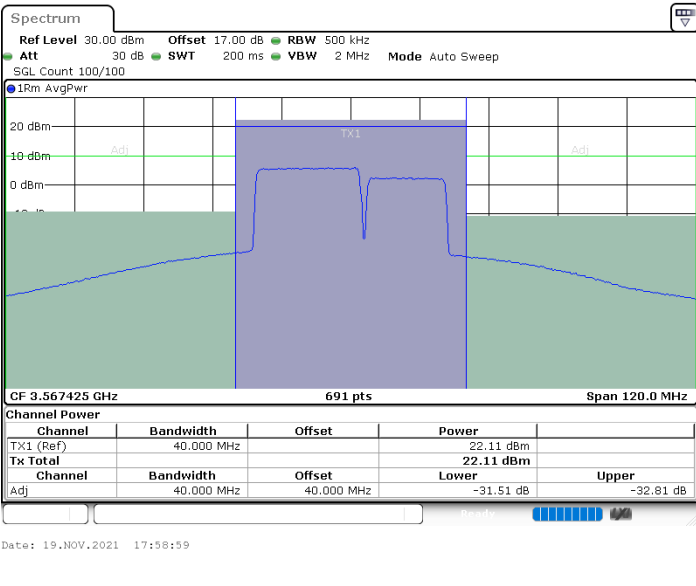

N/A

LTE Band 48C / 20MHz+10MHz

64QAM

Highest Channel / 1RB0 and 1RB49

Highest Channel / 1RB99 and 1RB0

Highest Channel / FullIRB

N/A

LTE Band 48C / 20MHz+15MHz

64QAM

Lowest Channel / 1RB0 and 1RB74

Lowest Channel / 1RB99 and 1RB0

Lowest Channel / FullIRB

N/A

LTE Band 48C / 20MHz+15MHz

64QAM

Middle Channel / 1RB0 and 1RB74

Middle Channel / 1RB99 and 1RB0

Middle Channel / FullIRB

N/A

LTE Band 48C / 20MHz+15MHz

64QAM

Highest Channel / 1RB0 and 1RB74

Highest Channel / 1RB99 and 1RB0

Highest Channel / FullIRB