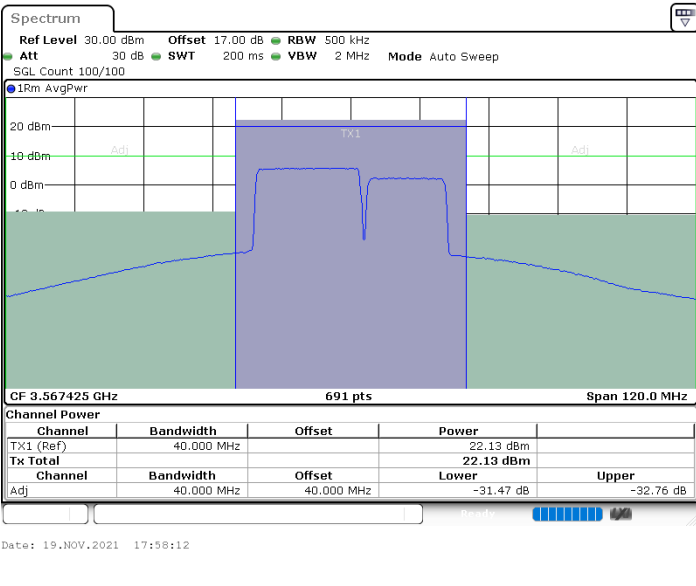

LTE Band 48C / 20MHz+10MHz

16QAM

Middle Channel / 1RB0 and 1RB49

Middle Channel / 1RB99 and 1RB0

Middle Channel / FullIRB

N/A

LTE Band 48C / 20MHz+10MHz

16QAM

Highest Channel / 1RB0 and 1RB49

Highest Channel / 1RB99 and 1RB0

Highest Channel / FullIRB

N/A

LTE Band 48C / 20MHz+15MHz

16QAM

Lowest Channel / 1RB0 and 1RB74

Lowest Channel / 1RB99 and 1RB0

Lowest Channel / FullIRB

N/A

LTE Band 48C / 20MHz+15MHz

16QAM

Middle Channel / 1RB0 and 1RB74

Middle Channel / 1RB99 and 1RB0

Middle Channel / FullIRB

N/A