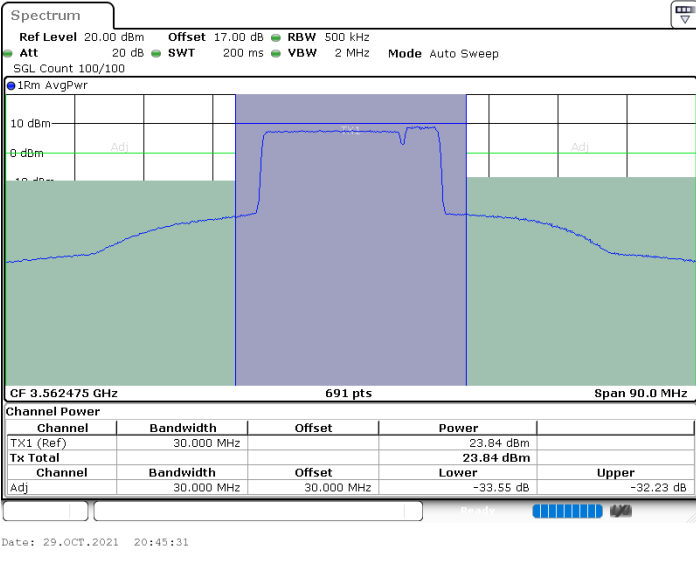

Middle Channel / FullIRB

N/A

LTE Band 48C / 15MHz+20MHz

64QAM

Highest Channel / 1RB0 and 1RB99

Highest Channel / 1RB74 and 1RB0

Date: 29.OCT.2021 19:18:16

Date: 29.OCT.2021 19:15:16

Highest Channel / FullIRB

N/A

Date: 29.OCT.2021 19:21:17

LTE Band 48C / 20MHz+5MHz

64QAM

Lowest Channel / 1RB0 and 1RB24

Lowest Channel / 1RB99 and 1RB0

Lowest Channel / FullIRB

N/A

LTE Band 48C / 20MHz+5MHz

64QAM

Middle Channel / 1RB0 and 1RB24

Middle Channel / 1RB99 and 1RB0

Date: 29.OCT.2021 21:03:40

Date: 29.OCT.2021 21:00:39

Middle Channel / FullIRB