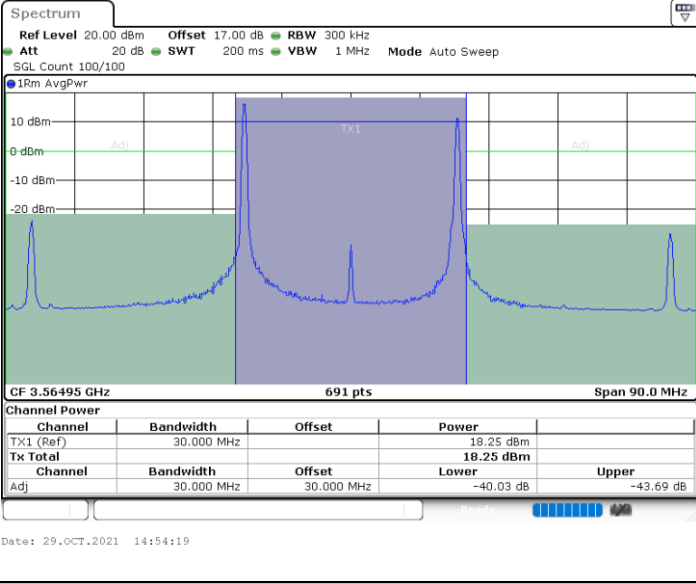

Date: 29.OCT.2021 20:12:15

Lowest Channel / FullIRB

N/A

Date: 29.OCT.2021 20:18:17

LTE Band 48C / 5MHz+20MHz

256QAM

Middle Channel / 1RB0 and 1RB99

Middle Channel / 1RB24 and 1RB0

Middle Channel / FullIRB

N/A

LTE Band 48C / 10MHz+20MHz

256QAM

Lowest Channel / 1RB0 and 1RB99

Lowest Channel / 1RB49 and 1RB0

Lowest Channel / FullIRB

N/A

LTE Band 48C / 10MHz+20MHz

256QAM

Middle Channel / 1RB0 and 1RB99

Middle Channel / 1RB49 and 1RB0

Date: 29.OCT.2021 15:42:45

Date: 29.OCT.2021 15:39:45

Middle Channel / FullIRB

N/A