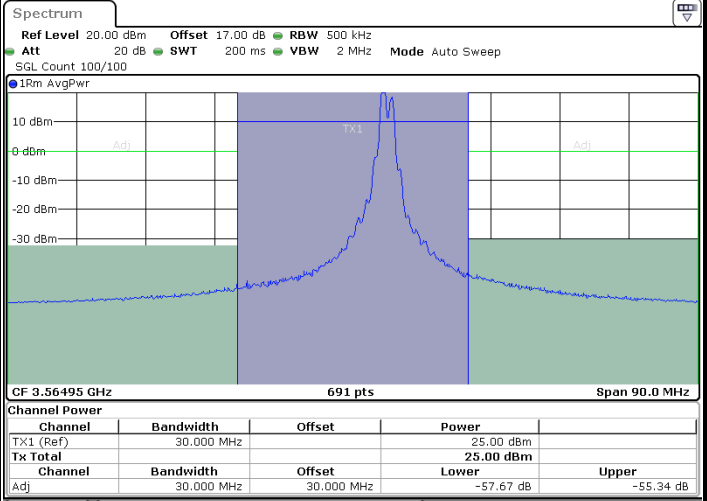

LTE Band 48C / 20MHz+10MHz

16QAM

Lowest Channel / 1RB0 and 1RB49

Lowest Channel / 1RB99 and 1RB0

Date: 29.OCT.2021 16:14:06

Date: 29.OCT.2021 16:11:03