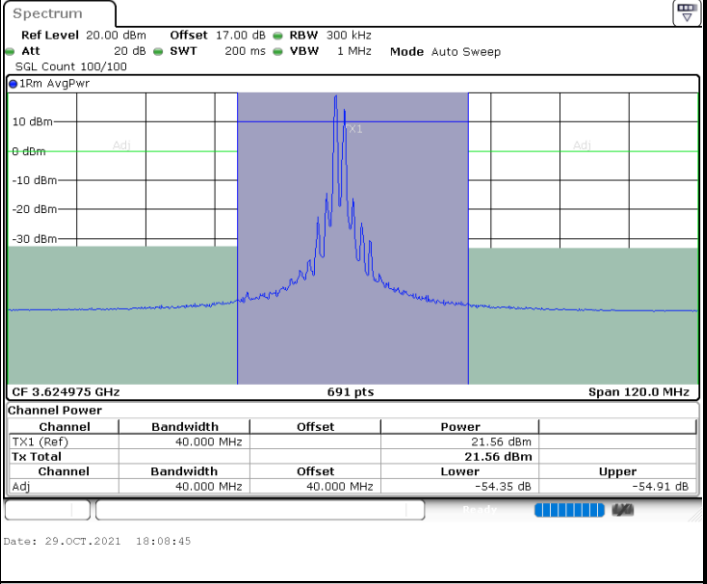

Date: 29.OCT.2021 15:45:46

LTE Band 48C / 10MHz+20MHz

256QAM

Highest Channel / 1RB0 and 1RB99

Highest Channel / 1RB49 and 1RB0

Highest Channel / FullIRB

N/A

LTE Band 48C / 15MHz+20MHz

256QAM

Lowest Channel / 1RB0 and 1RB99

Lowest Channel / 1RB74 and 1RB0

Lowest Channel / FullIRB

N/A

LTE Band 48C / 15MHz+20MHz

256QAM

Middle Channel / 1RB0 and 1RB99

Middle Channel / 1RB74 and 1RB0

Middle Channel / FullIRB

N/A

LTE Band 48C / 15MHz+20MHz

256QAM

Highest Channel / 1RB0 and 1RB99

Highest Channel / 1RB74 and 1RB0

Highest Channel / FullIRB