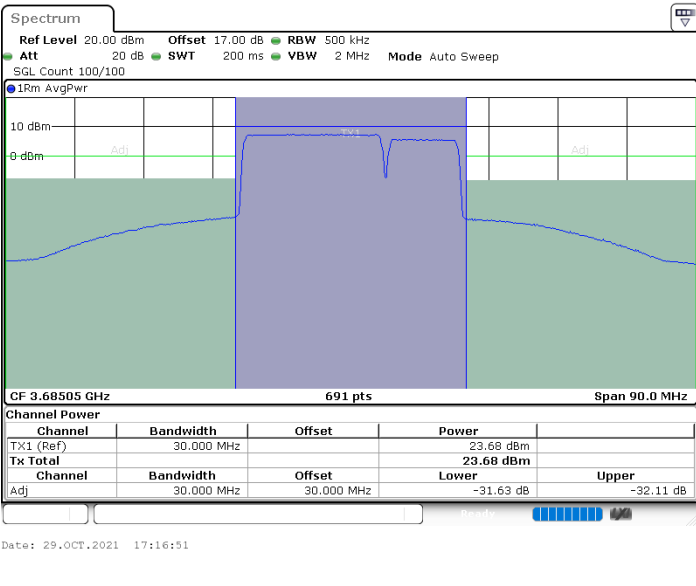

Lowest Channel / FullIRB

N/A

Date: 29.OCT.2021 16:17:56

LTE Band 48C / 20MHz+10MHz

64QAM

Middle Channel / 1RB0 and 1RB49

Middle Channel / 1RB99 and 1RB0

Middle Channel / FullIRB

N/A

LTE Band 48C / 20MHz+10MHz

64QAM

Highest Channel / 1RB0 and 1RB49

Highest Channel / 1RB99 and 1RB0

Highest Channel / FullIRB

N/A

LTE Band 48C / 20MHz+15MHz

64QAM

Lowest Channel / 1RB0 and 1RB74

Lowest Channel / 1RB99 and 1RB0

Lowest Channel / FullIRB

N/A

LTE Band 48C / 20MHz+15MHz

64QAM

Middle Channel / 1RB0 and 1RB74