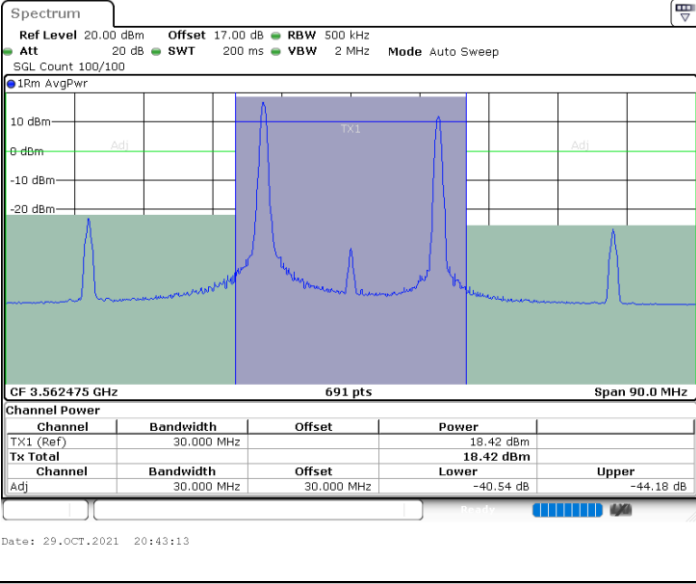

Middle Channel / 1RB74 and 1RB0

Middle Channel / FullIRB

N/A

LTE Band 48C / 15MHz+20MHz

256QAM

Highest Channel / 1RB0 and 1RB99

Highest Channel / 1RB74 and 1RB0

Highest Channel / FullIRB

N/A

LTE Band 48C / 20MHz+5MHz

256QAM

Lowest Channel / 1RB0 and 1RB24

Lowest Channel / 1RB99 and 1RB0

Lowest Channel / FullIRB

N/A

LTE Band 48C / 20MHz+10MHz

256QAM

Lowest Channel / 1RB0 and 1RB49

Lowest Channel / 1RB99 and 1RB0

Date: 29.OCT.2021 16:15:37

Date: 29.OCT.2021 16:12:34

Lowest Channel / FullIRB

N/A

Date: 29.OCT.2021 16:18:41