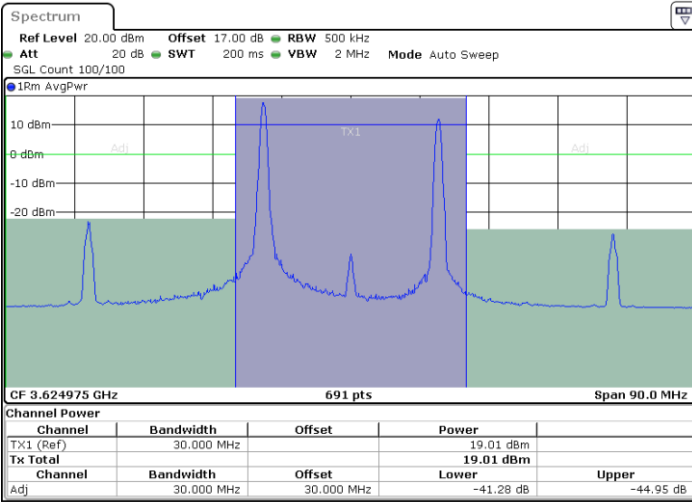

Highest Channel / FullIRB

N/A

Date: 29.OCT.2021 19:21:17

LTE Band 48C / 20MHz+5MHz

64QAM

Lowest Channel / 1RB0 and 1RB24

Lowest Channel / 1RB99 and 1RB0

Lowest Channel / FullIRB

N/A

LTE Band 48C / 20MHz+5MHz

64QAM

Middle Channel / 1RB0 and 1RB24

Middle Channel / 1RB99 and 1RB0

Date: 29.OCT.2021 21:03:40

Date: 29.OCT.2021 21:00:39

Middle Channel / FullIRB

N/A

Date: 29.OCT.2021 21:06:41

LTE Band 48C / 20MHz+10MHz

64QAM

Lowest Channel / 1RB0 and 1RB49

Lowest Channel / 1RB99 and 1RB0

Date: 29.OCT.2021 16:14:52

Date: 29.OCT.2021 16:11:49