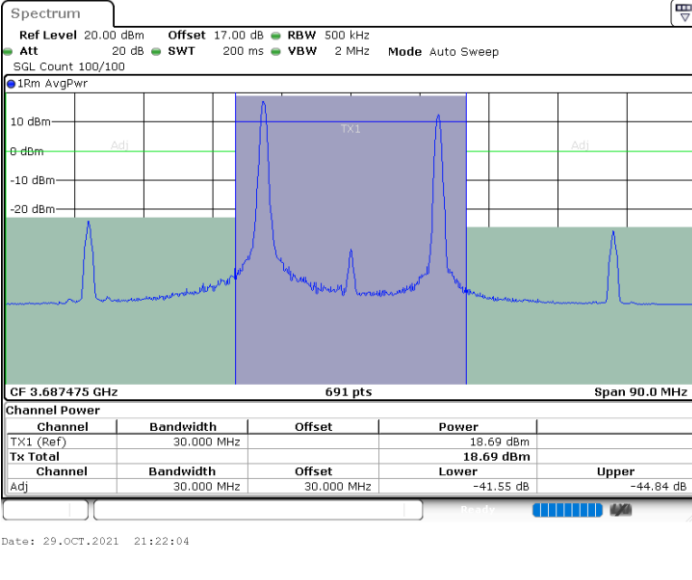

Lowest Channel / 1RB99 and 1RB0

Lowest Channel / FullIRB

N/A

LTE Band 48C / 20MHz+5MHz

16QAM

Middle Channel / 1RB0 and 1RB24

Middle Channel / 1RB99 and 1RB0

Middle Channel / FullIRB

N/A

LTE Band 48C / 20MHz+5MHz

16QAM

Highest Channel / 1RB0 and 1RB24

Highest Channel / 1RB99 and 1RB0

Highest Channel / FullIRB

N/A

LTE Band 48C / 20MHz+10MHz