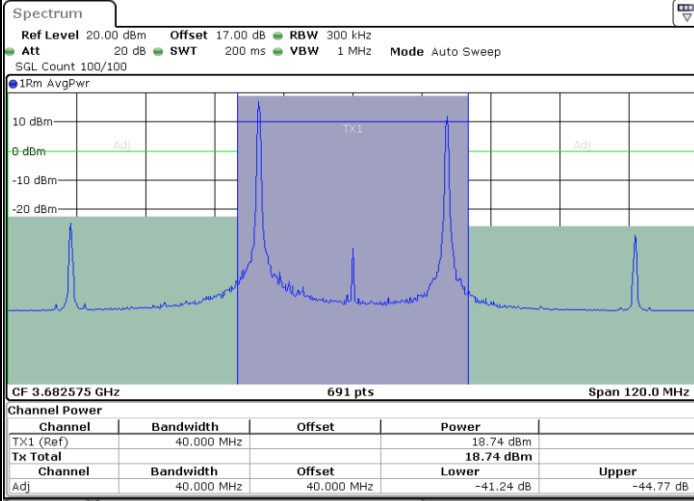

Middle Channel / 1RB0 and 1RB99

Middle Channel / 1RB74 and 1RB0

Middle Channel / FullIRB

N/A

LTE Band 48C / 15MHz+20MHz

16QAM

Highest Channel / 1RB0 and 1RB99

Highest Channel / 1RB74 and 1RB0