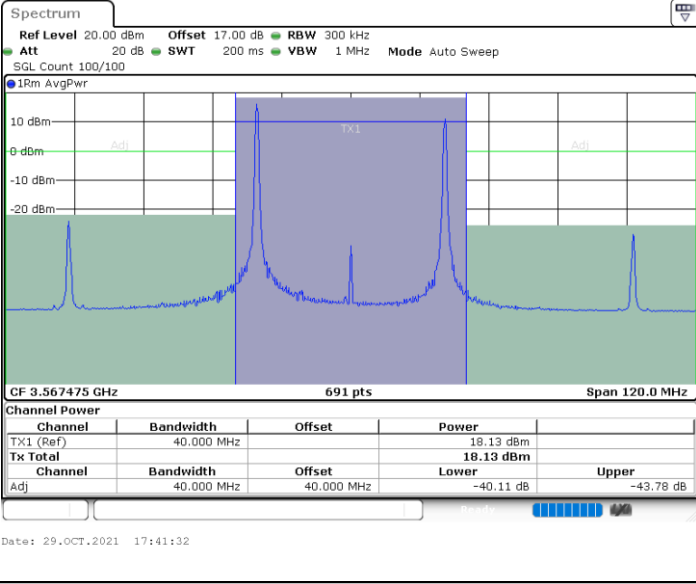

LTE Band 48C / 10MHz+20MHz

256QAM

Middle Channel / 1RB0 and 1RB99

Middle Channel / 1RB49 and 1RB0

Date: 29.OCT.2021 15:42:45

Date: 29.OCT.2021 15:39:45

Middle Channel / FullIRB

N/A

Date: 29.OCT.2021 15:45:46

LTE Band 48C / 10MHz+20MHz

256QAM

Highest Channel / 1RB0 and 1RB99

Highest Channel / 1RB49 and 1RB0

Highest Channel / FullIRB

N/A

LTE Band 48C / 15MHz+20MHz

256QAM

Lowest Channel / 1RB0 and 1RB99

Lowest Channel / 1RB74 and 1RB0

Lowest Channel / FullIRB

N/A

LTE Band 48C / 15MHz+20MHz

256QAM

Middle Channel / 1RB0 and 1RB99