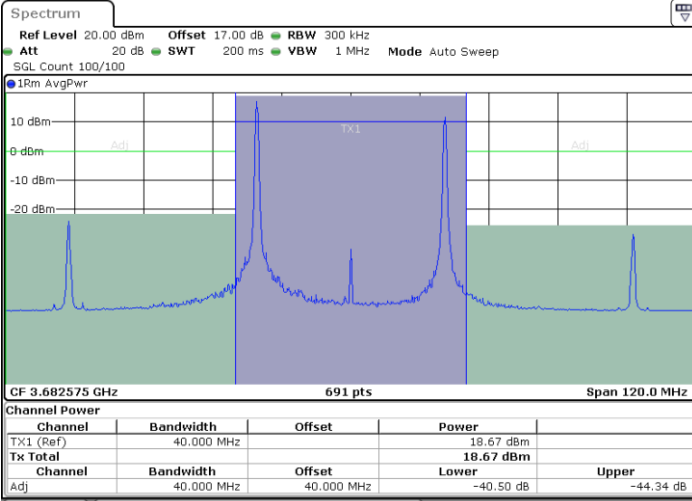

Middle Channel / FullIRB

N/A

LTE Band 48C / 15MHz+20MHz

64QAM

Highest Channel / 1RB0 and 1RB99

Highest Channel / 1RB74 and 1RB0

Date: 29.OCT.2021 19:18:16

Date: 29.OCT.2021 19:15:16

Highest Channel / FullIRB

N/A

Date: 29.OCT.2021 19:21:17

LTE Band 48C / 20MHz+5MHz

64QAM

Lowest Channel / 1RB0 and 1RB24

Lowest Channel / 1RB99 and 1RB0

Lowest Channel / FullIRB