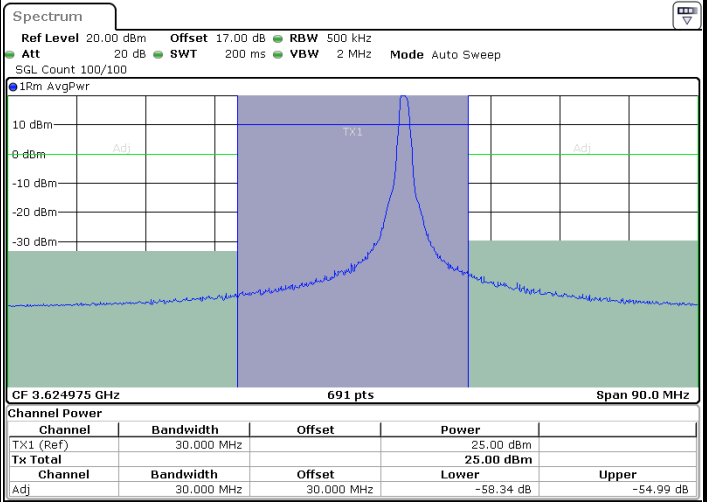

Highest Channel / FullIRB

N/A

Date: 29.OCT.2021 19:21:17

LTE Band 48C / 20MHz+5MHz

64QAM

Lowest Channel / 1RB0 and 1RB24

Lowest Channel / 1RB99 and 1RB0

Lowest Channel / FullIRB

N/A

LTE Band 48C / 20MHz+5MHz

64QAM

Middle Channel / 1RB0 and 1RB24

Middle Channel / 1RB99 and 1RB0

Date: 29.OCT.2021 21:03:40

Date: 29.OCT.2021 21:00:39

Middle Channel / FullIRB

N/A

Date: 29.OCT.2021 21:06:41

LTE Band 48C / 20MHz+10MHz

64QAM

Lowest Channel / 1RB0 and 1RB49

Lowest Channel / 1RB99 and 1RB0

Date: 29.OCT.2021 16:14:52

Date: 29.OCT.2021 16:11:49