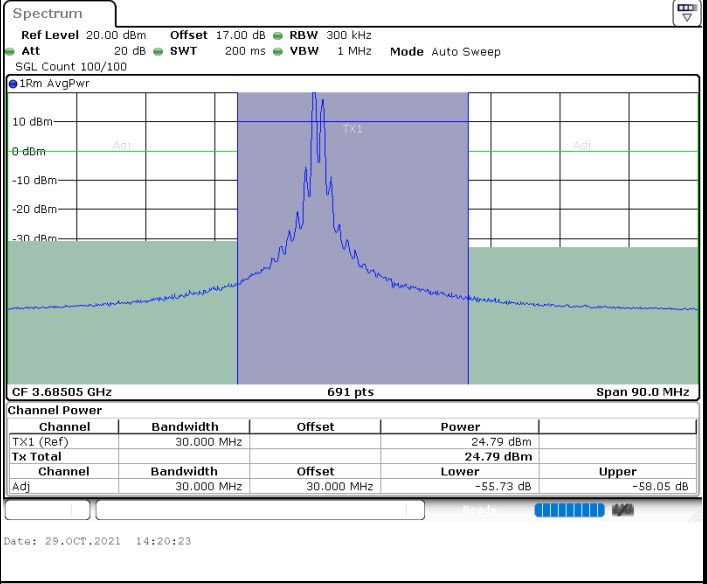

Middle Channel / 1RB0 and 1RB99

Middle Channel / 1RB24 and 1RB0

Middle Channel / FullIRB

N/A

LTE Band 48C / 10MHz+20MHz

64QAM

Lowest Channel / 1RB0 and 1RB99

Lowest Channel / 1RB49 and 1RB0

Lowest Channel / FullIRB

N/A

LTE Band 48C / 10MHz+20MHz

64QAM

Middle Channel / 1RB0 and 1RB99

Middle Channel / 1RB49 and 1RB0

Middle Channel / FullIRB

N/A

LTE Band 48C / 10MHz+20MHz

64QAM

Highest Channel / 1RB0 and 1RB99

Highest Channel / 1RB49 and 1RB0

Highest Channel / FullIRB

N/A

LTE Band 48C / 15MHz+20MHz

64QAM