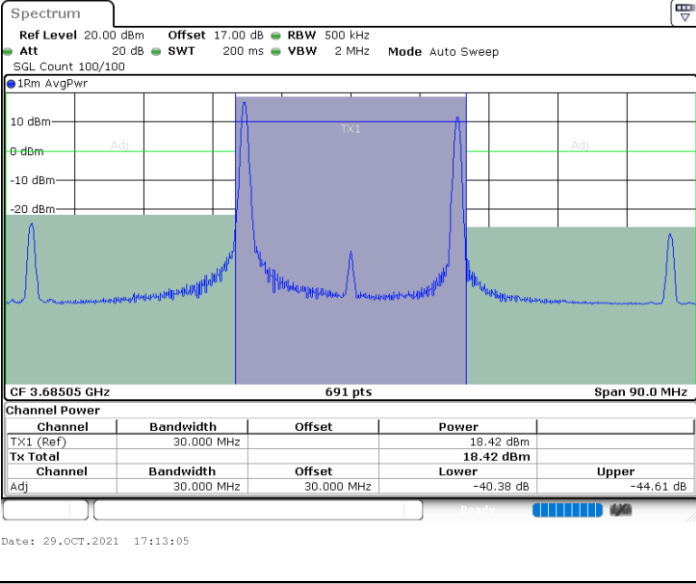

LTE Band 48C / 20MHz+10MHz

16QAM

Middle Channel / 1RB0 and 1RB49

Middle Channel / 1RB99 and 1RB0

Middle Channel / FullIRB

N/A

LTE Band 48C / 20MHz+10MHz

16QAM

Highest Channel / 1RB0 and 1RB49

Highest Channel / 1RB99 and 1RB0

Highest Channel / FullIRB

N/A

LTE Band 48C / 20MHz+15MHz

16QAM

Lowest Channel / 1RB0 and 1RB74

Lowest Channel / 1RB99 and 1RB0