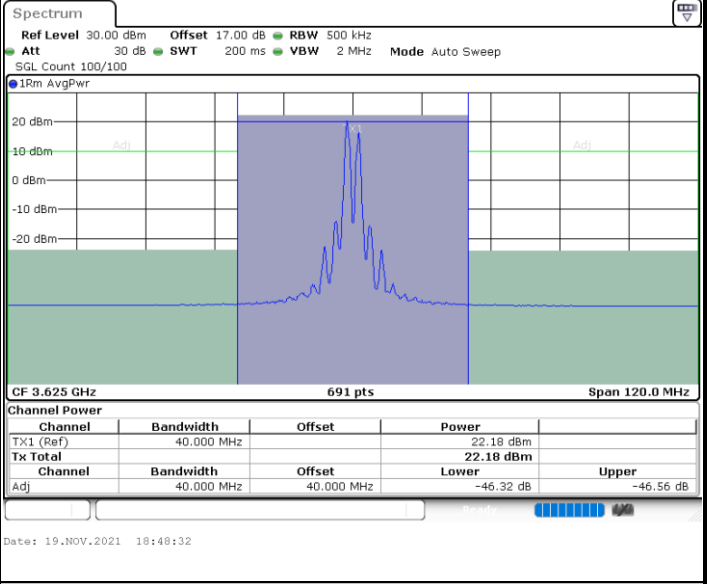

Middle Channel / 1RB99 and 1RB0

Middle Channel / FullIRB

N/A

LTE Band 48C / 20MHz+15MHz

64QAM

Highest Channel / 1RB0 and 1RB74

Highest Channel / 1RB99 and 1RB0

Highest Channel / FullIRB

N/A

LTE Band 48C / 20MHz+20MHz

64QAM

Lowest Channel / 1RB0 and 1RB99

Lowest Channel / 1RB99 and 1RB0

Lowest Channel / FullIRB

N/A

LTE Band 48C / 20MHz+20MHz

64QAM

MiddleChannel / 1RB0 and 1RB99

Middle Channel / 1RB99 and 1RB0

Middle Channel / FullIRB

N/A

LTE Band 48C / 20MHz+20MHz

64QAM

Highest Channel / 1RB0 and 1RB99

Highest Channel / 1RB99 and 1RB0

Highest Channel / FullIRB

N/A

LTE Band 48C / 5MHz+20MHz

256QAM

Lowest Channel / 1RB0 and 1RB99

Lowest Channel / 1RB24 and 1RB0

Date: 29.OCT.2021 20:15:16