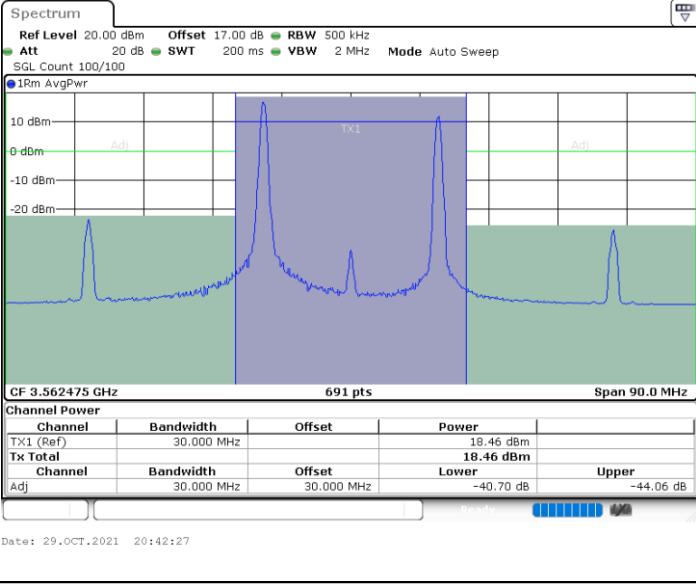

Highest Channel / FullIRB

N/A

Date: 29.OCT.2021 19:21:17

LTE Band 48C / 20MHz+5MHz

64QAM

Lowest Channel / 1RB0 and 1RB24

Lowest Channel / 1RB99 and 1RB0

Lowest Channel / FullIRB