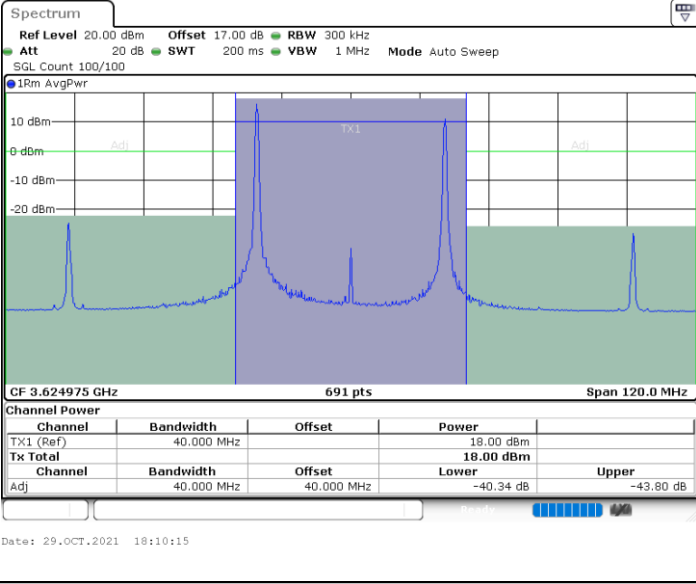

16QAM

Highest Channel / 1RB0 and 1RB99

Highest Channel / 1RB49 and 1RB0

Highest Channel / FullIRB

N/A

LTE Band 48C / 15MHz+20MHz

16QAM

Lowest Channel / 1RB0 and 1RB99

Lowest Channel / 1RB74 and 1RB0

Date: 29.OCT.2021 17:40:02

Date: 29.OCT.2021 17:37:01

Lowest Channel / FullIRB

N/A

Date: 29.OCT.2021 17:43:03

LTE Band 48C / 15MHz+20MHz

16QAM

Middle Channel / 1RB0 and 1RB99

Middle Channel / 1RB74 and 1RB0

Middle Channel / FullIRB

N/A

LTE Band 48C / 15MHz+20MHz

16QAM

Highest Channel / 1RB0 and 1RB99

Highest Channel / 1RB74 and 1RB0