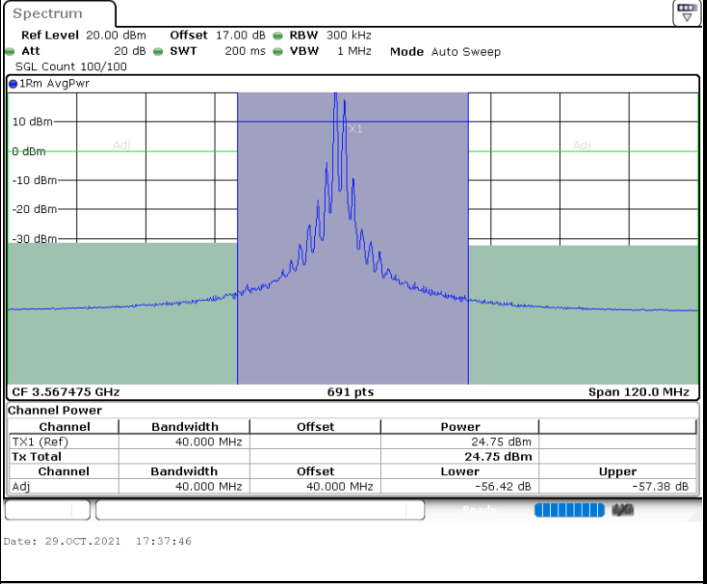

Lowest Channel / FullIRB

N/A

LTE Band 48C / 10MHz+20MHz

64QAM

Middle Channel / 1RB0 and 1RB99

Middle Channel / 1RB49 and 1RB0

Middle Channel / FullIRB

N/A

LTE Band 48C / 10MHz+20MHz

64QAM

Highest Channel / 1RB0 and 1RB99

Highest Channel / 1RB49 and 1RB0

Highest Channel / FullIRB

N/A

LTE Band 48C / 15MHz+20MHz

64QAM

Lowest Channel / 1RB0 and 1RB99

Lowest Channel / 1RB74 and 1RB0

Lowest Channel / FullIRB

N/A

LTE Band 48C / 15MHz+20MHz

64QAM

Middle Channel / 1RB0 and 1RB99

Middle Channel / 1RB74 and 1RB0