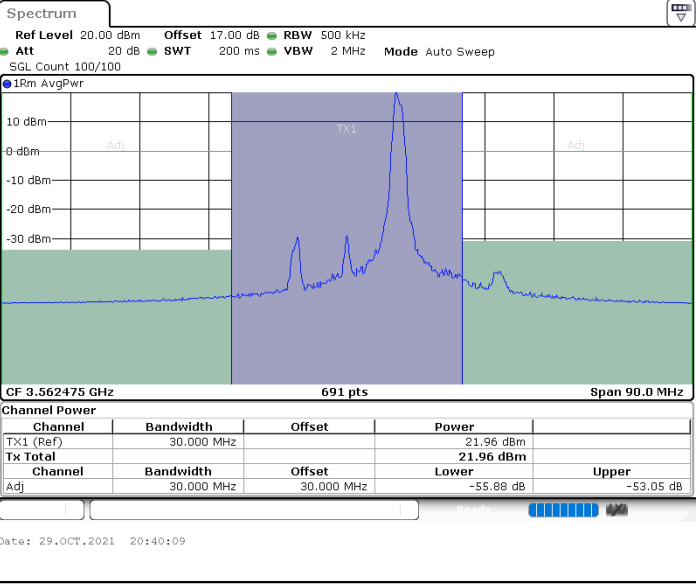

Middle Channel / 1RB74 and 1RB0

Middle Channel / FullIRB

N/A

LTE Band 48C / 15MHz+20MHz

256QAM

Highest Channel / 1RB0 and 1RB99

Highest Channel / 1RB74 and 1RB0

Highest Channel / FullIRB

N/A

LTE Band 48C / 20MHz+5MHz

256QAM

Lowest Channel / 1RB0 and 1RB24

Lowest Channel / 1RB99 and 1RB0

Lowest Channel / FullIRB

N/A

LTE Band 48C / 20MHz+10MHz

256QAM

Lowest Channel / 1RB0 and 1RB49

Lowest Channel / 1RB99 and 1RB0

Date: 29.OCT.2021 16:15:37

Date: 29.OCT.2021 16:12:34

Lowest Channel / FullIRB

N/A

Date: 29.OCT.2021 16:18:41