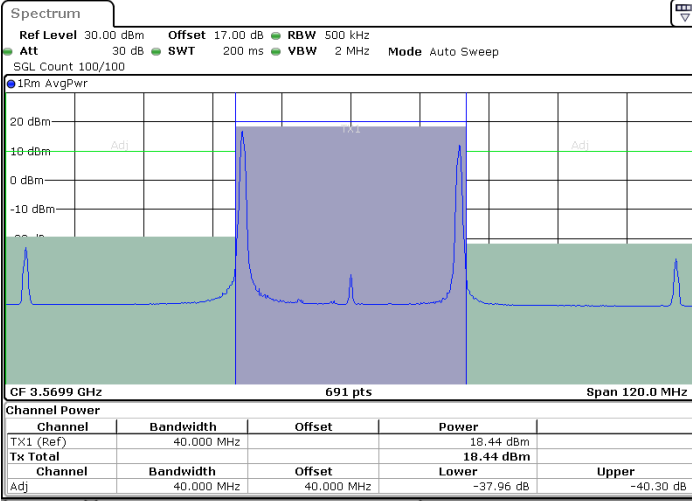

LTE Band 48C / 20MHz+15MHz

16QAM

Highest Channel / 1RB0 and 1RB74

Highest Channel / 1RB99 and 1RB0

Date: 19.NOV.2021 18:20:33

Date: 19.NOV.2021 18:17:29

Highest Channel / FullIRB

N/A

Date: 19.NOV.2021 18:31:14

LTE Band 48C / 20MHz+20MHz

16QAM

Lowest Channel / 1RB0 and 1RB99

Lowest Channel / 1RB99 and 1RB0

Date: 19.NOV.2021 18:38:30

Date: 19.NOV.2021 18:35:29

Lowest Channel / FullIRB

LTE Band 48C / 20MHz+20MHz

16QAM

Highest Channel / 1RB0 and 1RB99

Highest Channel / 1RB99 and 1RB0

Highest Channel / FullIRB

N/A

LTE Band 48C / 5MHz+20MHz

64QAM