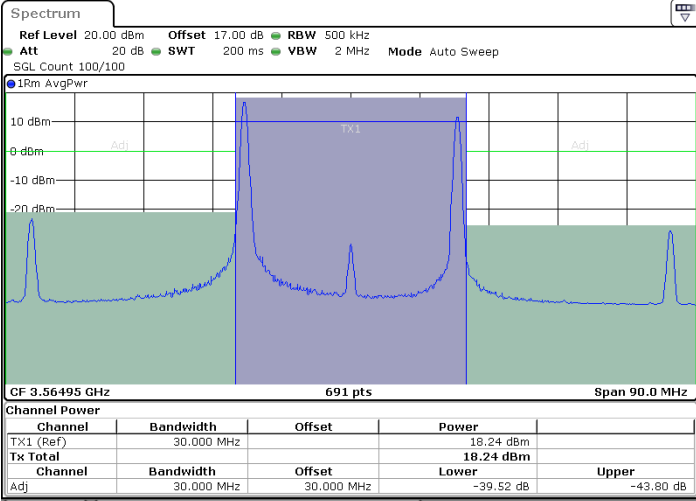

Middle Channel / 1RB74 and 1RB0

Middle Channel / FullIRB

N/A

LTE Band 48C / 15MHz+20MHz

256QAM

Highest Channel / 1RB0 and 1RB99

Highest Channel / 1RB74 and 1RB0

Highest Channel / FullIRB

N/A

LTE Band 48C / 20MHz+5MHz

256QAM

Lowest Channel / 1RB0 and 1RB24

Lowest Channel / 1RB99 and 1RB0

Lowest Channel / FullIRB

N/A

LTE Band 48C / 20MHz+10MHz

256QAM

Lowest Channel / 1RB0 and 1RB49

Lowest Channel / 1RB99 and 1RB0

Date: 29.OCT.2021 16:15:37

Date: 29.OCT.2021 16:12:34

Lowest Channel / FullIRB

N/A

Date: 29.OCT.2021 16:18:41