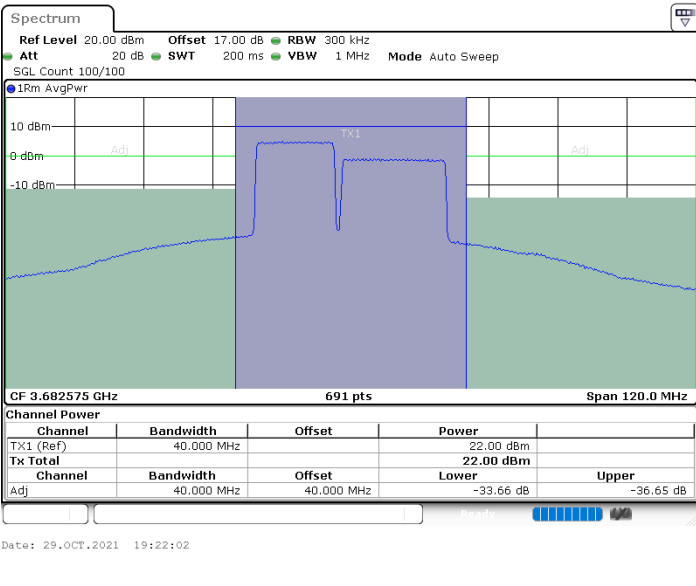

256QAM

Lowest Channel / 1RB0 and 1RB99

Lowest Channel / 1RB74 and 1RB0

Lowest Channel / FullIRB

N/A

LTE Band 48C / 15MHz+20MHz

256QAM

Middle Channel / 1RB0 and 1RB99

Middle Channel / 1RB74 and 1RB0

Middle Channel / FullIRB

N/A

LTE Band 48C / 15MHz+20MHz

256QAM

Highest Channel / 1RB0 and 1RB99

Highest Channel / 1RB74 and 1RB0

Highest Channel / FullIRB

N/A

LTE Band 48C / 20MHz+5MHz

256QAM

Lowest Channel / 1RB0 and 1RB24

Lowest Channel / 1RB99 and 1RB0

Lowest Channel / FullIRB

N/A

LTE Band 48C / 20MHz+10MHz