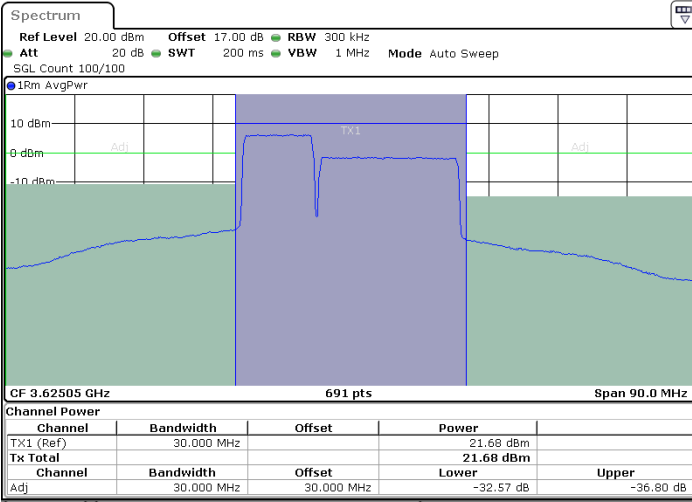

Middle Channel / FullIRB

N/A

LTE Band 48C / 10MHz+20MHz

256QAM

Lowest Channel / 1RB0 and 1RB99

Lowest Channel / 1RB49 and 1RB0

Lowest Channel / FullIRB

N/A

LTE Band 48C / 10MHz+20MHz

256QAM

Middle Channel / 1RB0 and 1RB99

Middle Channel / 1RB49 and 1RB0

Date: 29.OCT.2021 15:42:45

Date: 29.OCT.2021 15:39:45

Middle Channel / FullIRB

N/A

Date: 29.OCT.2021 15:45:46

LTE Band 48C / 10MHz+20MHz

256QAM

Highest Channel / 1RB0 and 1RB99

Highest Channel / 1RB49 and 1RB0

Highest Channel / FullIRB

N/A

LTE Band 48C / 15MHz+20MHz