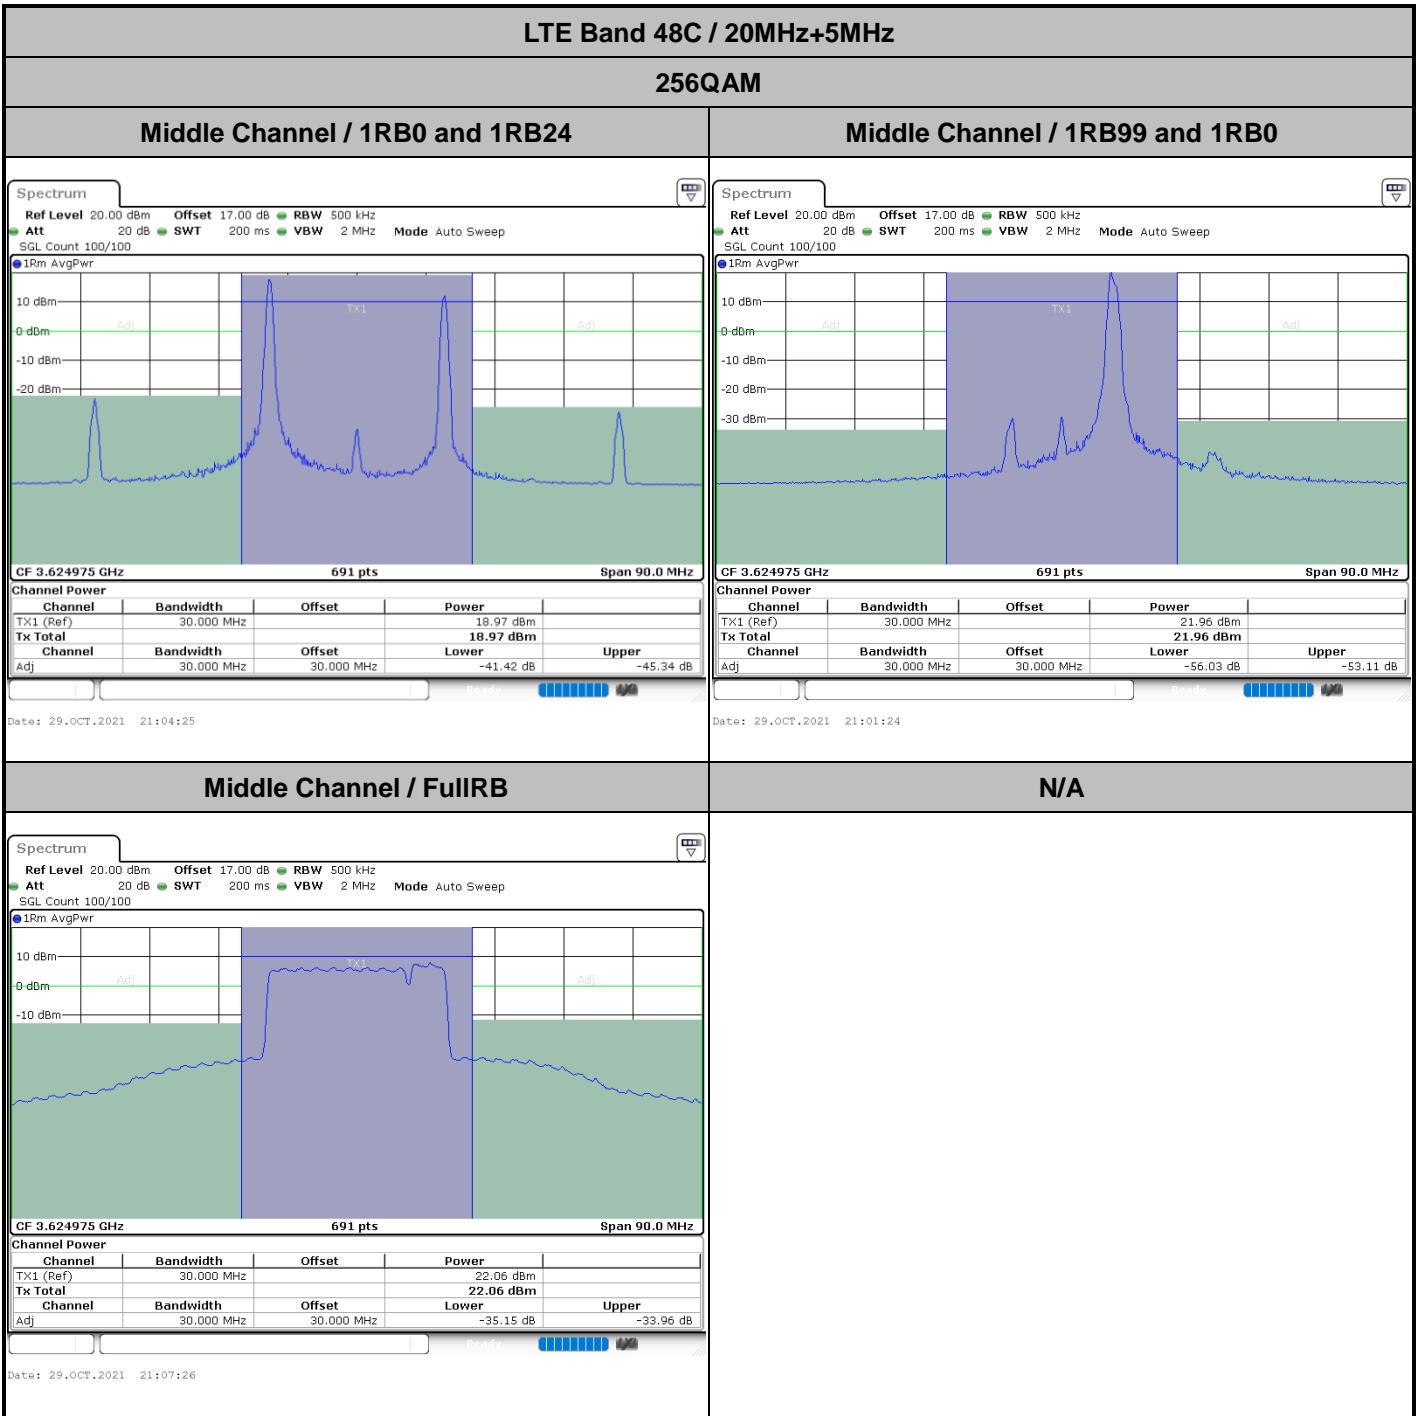

Middle Channel / 1RB74 and 1RB0

Middle Channel / FullIRB

N/A

LTE Band 48C / 15MHz+20MHz

256QAM

Highest Channel / 1RB0 and 1RB99

Highest Channel / 1RB74 and 1RB0

Highest Channel / FullIRB

N/A

LTE Band 48C / 20MHz+5MHz

256QAM

Lowest Channel / 1RB0 and 1RB24

Lowest Channel / 1RB99 and 1RB0

Lowest Channel / FullIRB

N/A

LTE Band 48C / 20MHz+10MHz

256QAM

Lowest Channel / 1RB0 and 1RB49

Lowest Channel / 1RB99 and 1RB0

Date: 29.OCT.2021 16:15:37

Date: 29.OCT.2021 16:12:34

Lowest Channel / FullIRB

N/A

Date: 29.OCT.2021 16:18:41

LTE Band 48C / 20MHz+10MHz

256QAM

Middle Channel / 1RB0 and 1RB49

Middle Channel / 1RB99 and 1RB0

Date: 29.OCT.2021 16:44:18

Date: 29.OCT.2021 16:41:17

Middle Channel / FullIRB

N/A