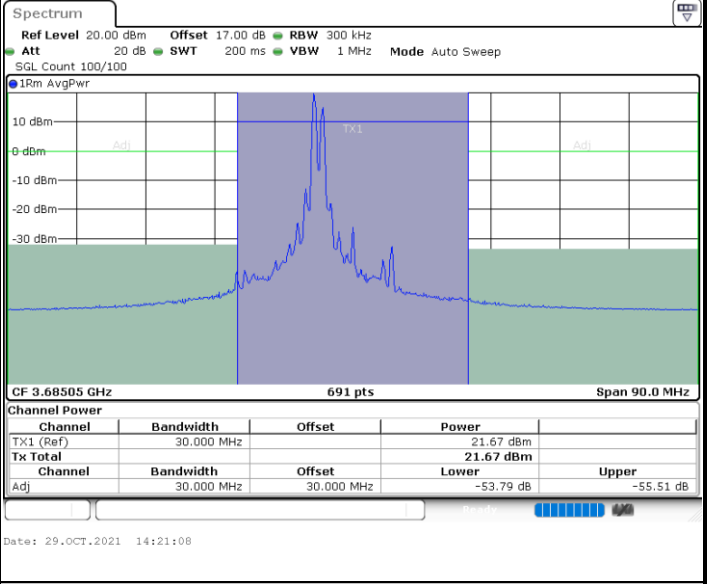

LTE Band 48C / 10MHz+20MHz

256QAM

Middle Channel / 1RB0 and 1RB99

Middle Channel / 1RB49 and 1RB0

Date: 29.OCT.2021 15:42:45

Date: 29.OCT.2021 15:39:45

Middle Channel / FullIRB

N/A

Date: 29.OCT.2021 15:45:46

LTE Band 48C / 10MHz+20MHz

256QAM

Highest Channel / 1RB0 and 1RB99

Highest Channel / 1RB49 and 1RB0

Highest Channel / FullIRB

N/A

LTE Band 48C / 15MHz+20MHz

256QAM

Lowest Channel / 1RB0 and 1RB99

Lowest Channel / 1RB74 and 1RB0

Lowest Channel / FullIRB

N/A

LTE Band 48C / 15MHz+20MHz

256QAM

Middle Channel / 1RB0 and 1RB99

Middle Channel / 1RB74 and 1RB0

Middle Channel / FullIRB

N/A

LTE Band 48C / 15MHz+20MHz

256QAM

Highest Channel / 1RB0 and 1RB99

Highest Channel / 1RB74 and 1RB0

Highest Channel / FullIRB