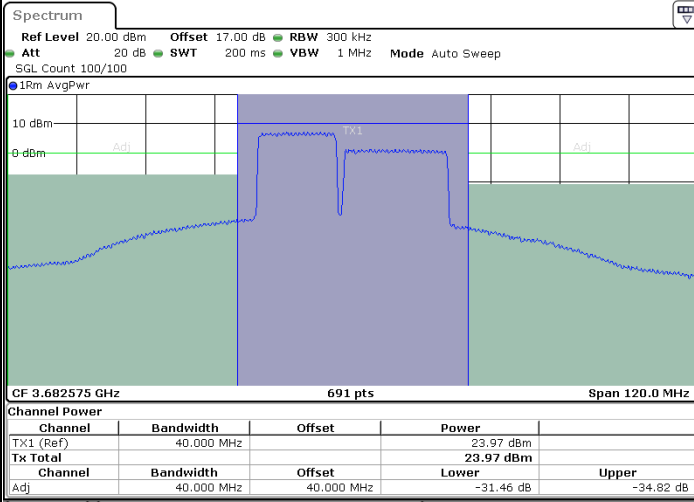

Middle Channel / 1RB0 and 1RB99

Middle Channel / 1RB74 and 1RB0

Middle Channel / FullIRB

N/A

LTE Band 48C / 15MHz+20MHz

16QAM

Highest Channel / 1RB0 and 1RB99

Highest Channel / 1RB74 and 1RB0

Date: 29.OCT.2021 19:17:31

Date: 29.OCT.2021 19:14:31

Highest Channel / FullIRB

N/A

Date: 29.OCT.2021 19:20:32

LTE Band 48C / 20MHz+5MHz

16QAM

Lowest Channel / 1RB0 and 1RB24