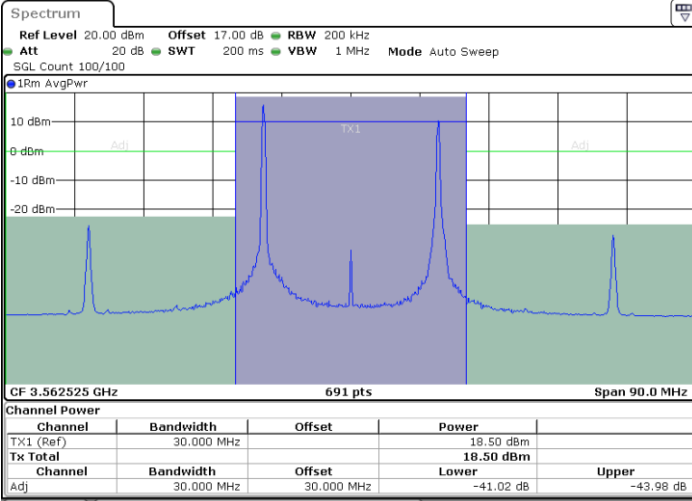

64QAM

MiddleChannel / 1RB0 and 1RB99

Middle Channel / 1RB99 and 1RB0

Middle Channel / FullIRB

N/A

LTE Band 48C / 20MHz+20MHz

64QAM

Highest Channel / 1RB0 and 1RB99

Highest Channel / 1RB99 and 1RB0

Highest Channel / FullIRB

N/A

LTE Band 48C / 5MHz+20MHz

256QAM

Lowest Channel / 1RB0 and 1RB99

Lowest Channel / 1RB24 and 1RB0

Date: 29.OCT.2021 20:15:16

Date: 29.OCT.2021 20:12:15

Lowest Channel / FullIRB

N/A

Date: 29.OCT.2021 20:18:17

LTE Band 48C / 5MHz+20MHz

256QAM

Middle Channel / 1RB0 and 1RB99

Middle Channel / 1RB24 and 1RB0