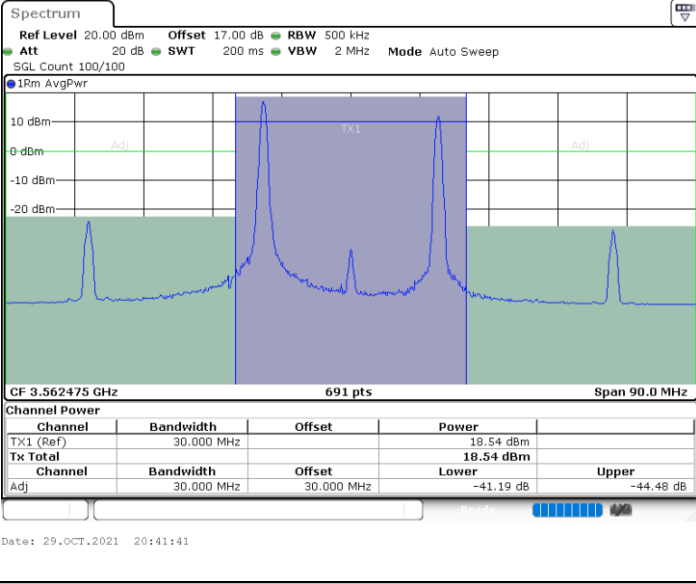

Date: 29.OCT.2021 19:17:31

Date: 29.OCT.2021 19:14:31

Highest Channel / FullIRB

N/A

Date: 29.OCT.2021 19:20:32

LTE Band 48C / 20MHz+5MHz

16QAM

Lowest Channel / 1RB0 and 1RB24

Lowest Channel / 1RB99 and 1RB0

Lowest Channel / FullIRB

N/A

LTE Band 48C / 20MHz+5MHz

16QAM

Middle Channel / 1RB0 and 1RB24

Middle Channel / 1RB99 and 1RB0

Middle Channel / FullIRB