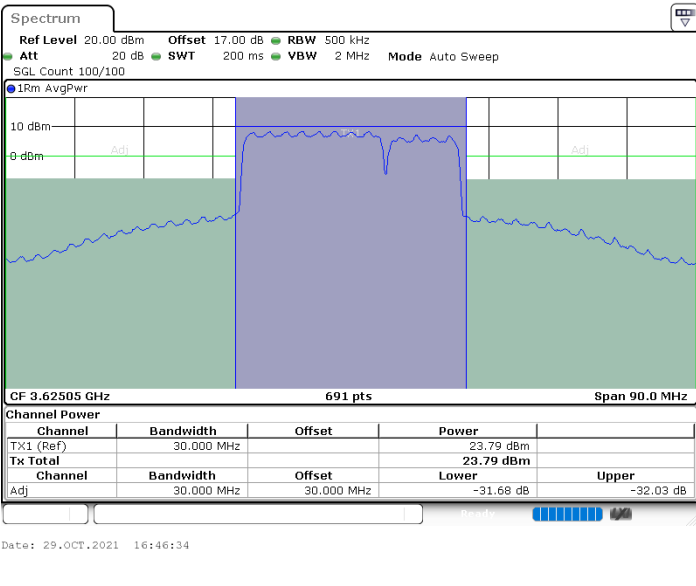

N/A

Date: 29.OCT.2021 21:06:41

LTE Band 48C / 20MHz+10MHz

64QAM

Lowest Channel / 1RB0 and 1RB49

Lowest Channel / 1RB99 and 1RB0

Date: 29.OCT.2021 16:14:52

Date: 29.OCT.2021 16:11:49

Lowest Channel / FullIRB

N/A

Date: 29.OCT.2021 16:17:56

LTE Band 48C / 20MHz+10MHz

64QAM

Middle Channel / 1RB0 and 1RB49

Middle Channel / 1RB99 and 1RB0

Middle Channel / FullIRB

N/A

LTE Band 48C / 20MHz+10MHz

64QAM

Highest Channel / 1RB0 and 1RB49

Highest Channel / 1RB99 and 1RB0

Highest Channel / FullIRB

N/A

LTE Band 48C / 20MHz+15MHz