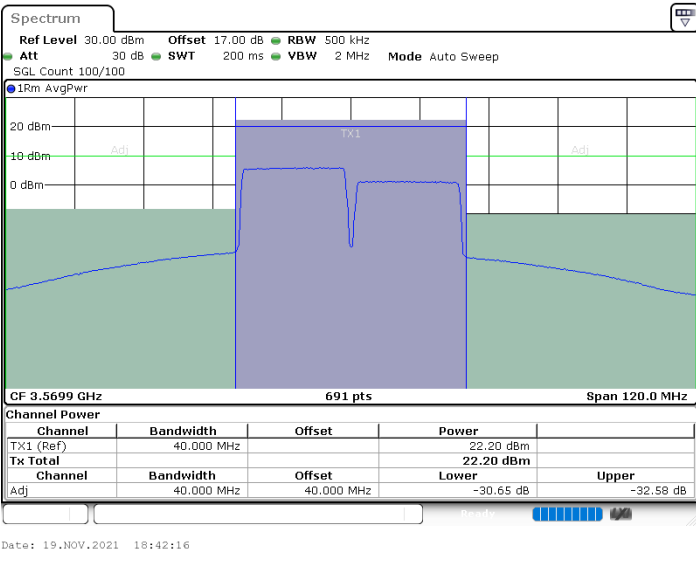

Middle Channel / 1RB99 and 1RB0

Middle Channel / FullIRB

N/A

LTE Band 48C / 20MHz+15MHz

64QAM

Highest Channel / 1RB0 and 1RB74

Highest Channel / 1RB99 and 1RB0

Highest Channel / FullIRB

N/A

LTE Band 48C / 20MHz+20MHz

64QAM

Lowest Channel / 1RB0 and 1RB99

Lowest Channel / 1RB99 and 1RB0

Lowest Channel / FullIRB

N/A

LTE Band 48C / 20MHz+20MHz

64QAM

MiddleChannel / 1RB0 and 1RB99

Middle Channel / 1RB99 and 1RB0

Middle Channel / FullIRB

N/A

LTE Band 48C / 20MHz+20MHz

64QAM

Highest Channel / 1RB0 and 1RB99

Highest Channel / 1RB99 and 1RB0

Highest Channel / FullIRB

N/A

LTE Band 48C / 5MHz+20MHz

256QAM

Lowest Channel / 1RB0 and 1RB99

Lowest Channel / 1RB24 and 1RB0

Date: 29.OCT.2021 20:15:16