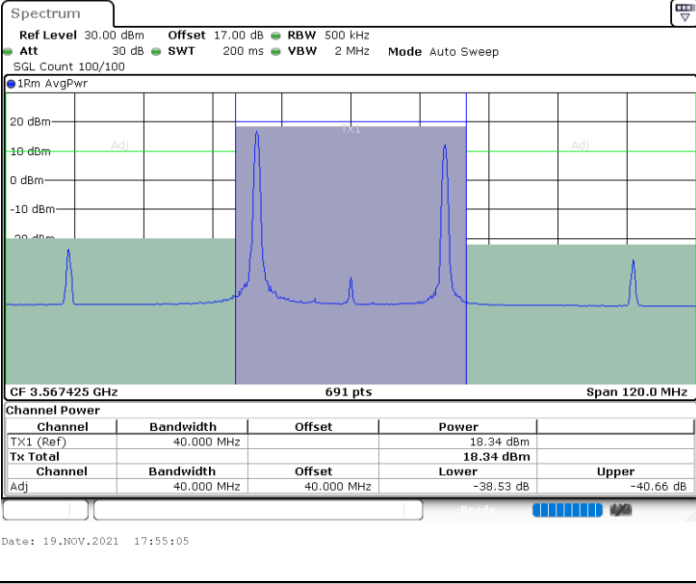

Highest Channel / 1RB0 and 1RB49

Highest Channel / 1RB99 and 1RB0

Highest Channel / FullIRB

N/A

LTE Band 48C / 20MHz+15MHz

16QAM

Lowest Channel / 1RB0 and 1RB74

Lowest Channel / 1RB99 and 1RB0

Lowest Channel / FullIRB

N/A

LTE Band 48C / 20MHz+15MHz

16QAM

Middle Channel / 1RB0 and 1RB74

Middle Channel / 1RB99 and 1RB0

Middle Channel / FullIRB

N/A