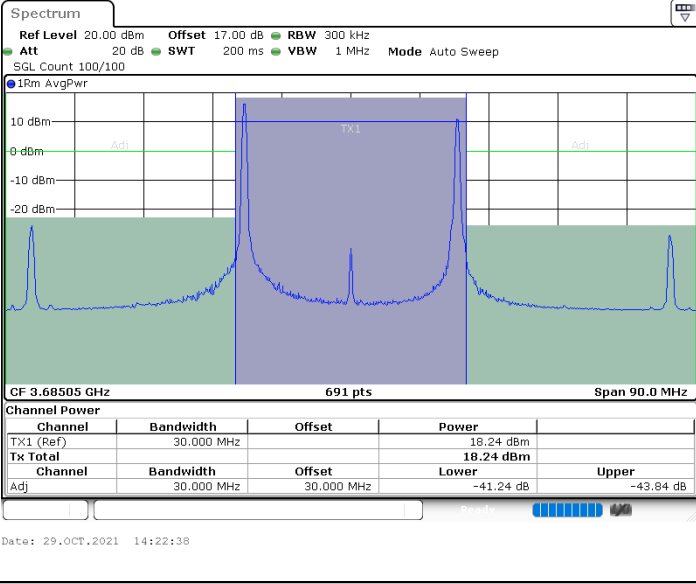

Middle Channel / 1RB0 and 1RB99

Middle Channel / 1RB49 and 1RB0

Date: 29.OCT.2021 15:41:16

Date: 29.OCT.2021 15:38:15

Middle Channel / FullIRB

N/A

Date: 29.OCT.2021 15:44:16

LTE Band 48C / 10MHz+20MHz

16QAM

Highest Channel / 1RB0 and 1RB99

Highest Channel / 1RB49 and 1RB0

Highest Channel / FullIRB

N/A

LTE Band 48C / 15MHz+20MHz

16QAM

Lowest Channel / 1RB0 and 1RB99