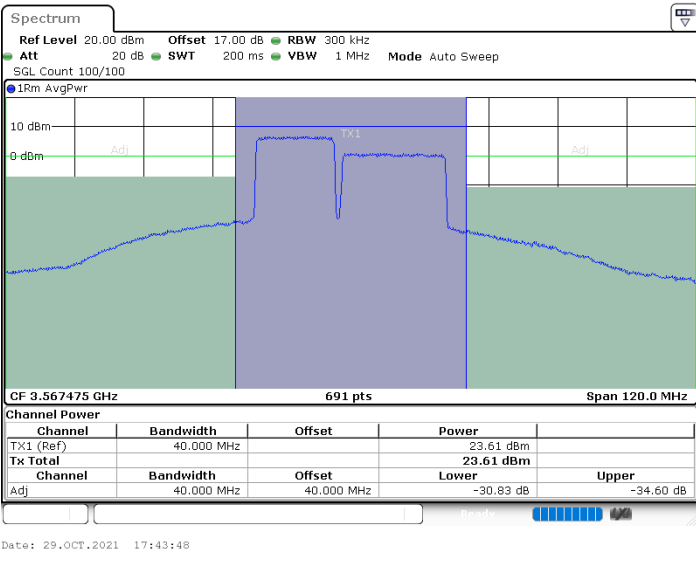

Lowest Channel / FullIRB

N/A

LTE Band 48C / 10MHz+20MHz

64QAM

Middle Channel / 1RB0 and 1RB99

Middle Channel / 1RB49 and 1RB0

Middle Channel / FullIRB

N/A

LTE Band 48C / 10MHz+20MHz

64QAM

Highest Channel / 1RB0 and 1RB99

Highest Channel / 1RB49 and 1RB0

Highest Channel / FullIRB

N/A

LTE Band 48C / 15MHz+20MHz

64QAM

Lowest Channel / 1RB0 and 1RB99

Lowest Channel / 1RB74 and 1RB0

Lowest Channel / FullIRB

N/A

LTE Band 48C / 15MHz+20MHz

64QAM

Middle Channel / 1RB0 and 1RB99

Middle Channel / 1RB74 and 1RB0