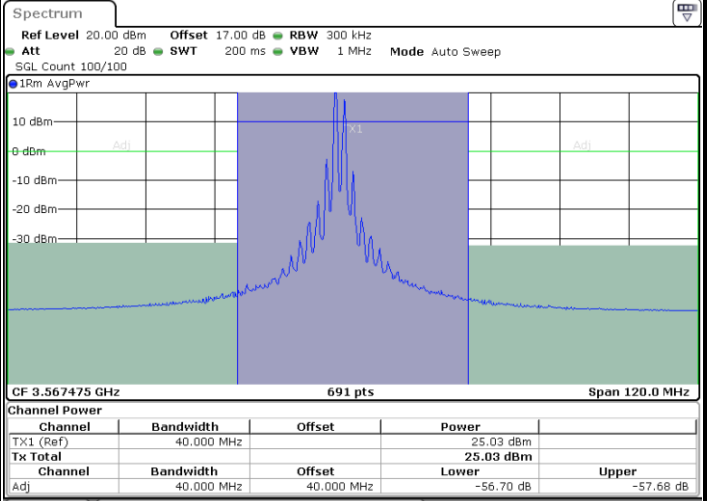

16QAM

Highest Channel / 1RB0 and 1RB99

Highest Channel / 1RB49 and 1RB0

Highest Channel / FullIRB

N/A

LTE Band 48C / 15MHz+20MHz

16QAM

Lowest Channel / 1RB0 and 1RB99

Lowest Channel / 1RB74 and 1RB0

Date: 29.OCT.2021 17:40:02

Date: 29.OCT.2021 17:37:01

Lowest Channel / FullIRB

N/A

Date: 29.OCT.2021 17:43:03

LTE Band 48C / 15MHz+20MHz

16QAM