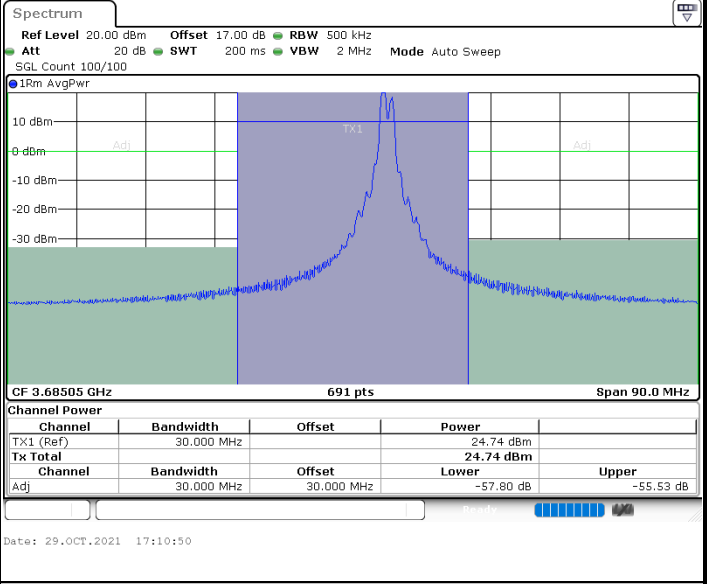

Lowest Channel / FullIRB

N/A

Date: 29.OCT.2021 16:17:56

LTE Band 48C / 20MHz+10MHz

64QAM

Middle Channel / 1RB0 and 1RB49

Middle Channel / 1RB99 and 1RB0

Middle Channel / FullIRB

N/A

LTE Band 48C / 20MHz+10MHz

64QAM

Highest Channel / 1RB0 and 1RB49

Highest Channel / 1RB99 and 1RB0

Highest Channel / FullIRB

N/A

LTE Band 48C / 20MHz+15MHz

64QAM

Lowest Channel / 1RB0 and 1RB74

Lowest Channel / 1RB99 and 1RB0

Lowest Channel / FullIRB

N/A

LTE Band 48C / 20MHz+15MHz

64QAM

Middle Channel / 1RB0 and 1RB74

Middle Channel / 1RB99 and 1RB0

Middle Channel / FullIRB

N/A

LTE Band 48C / 20MHz+15MHz

64QAM

Highest Channel / 1RB0 and 1RB74

Highest Channel / 1RB99 and 1RB0

Highest Channel / FullIRB