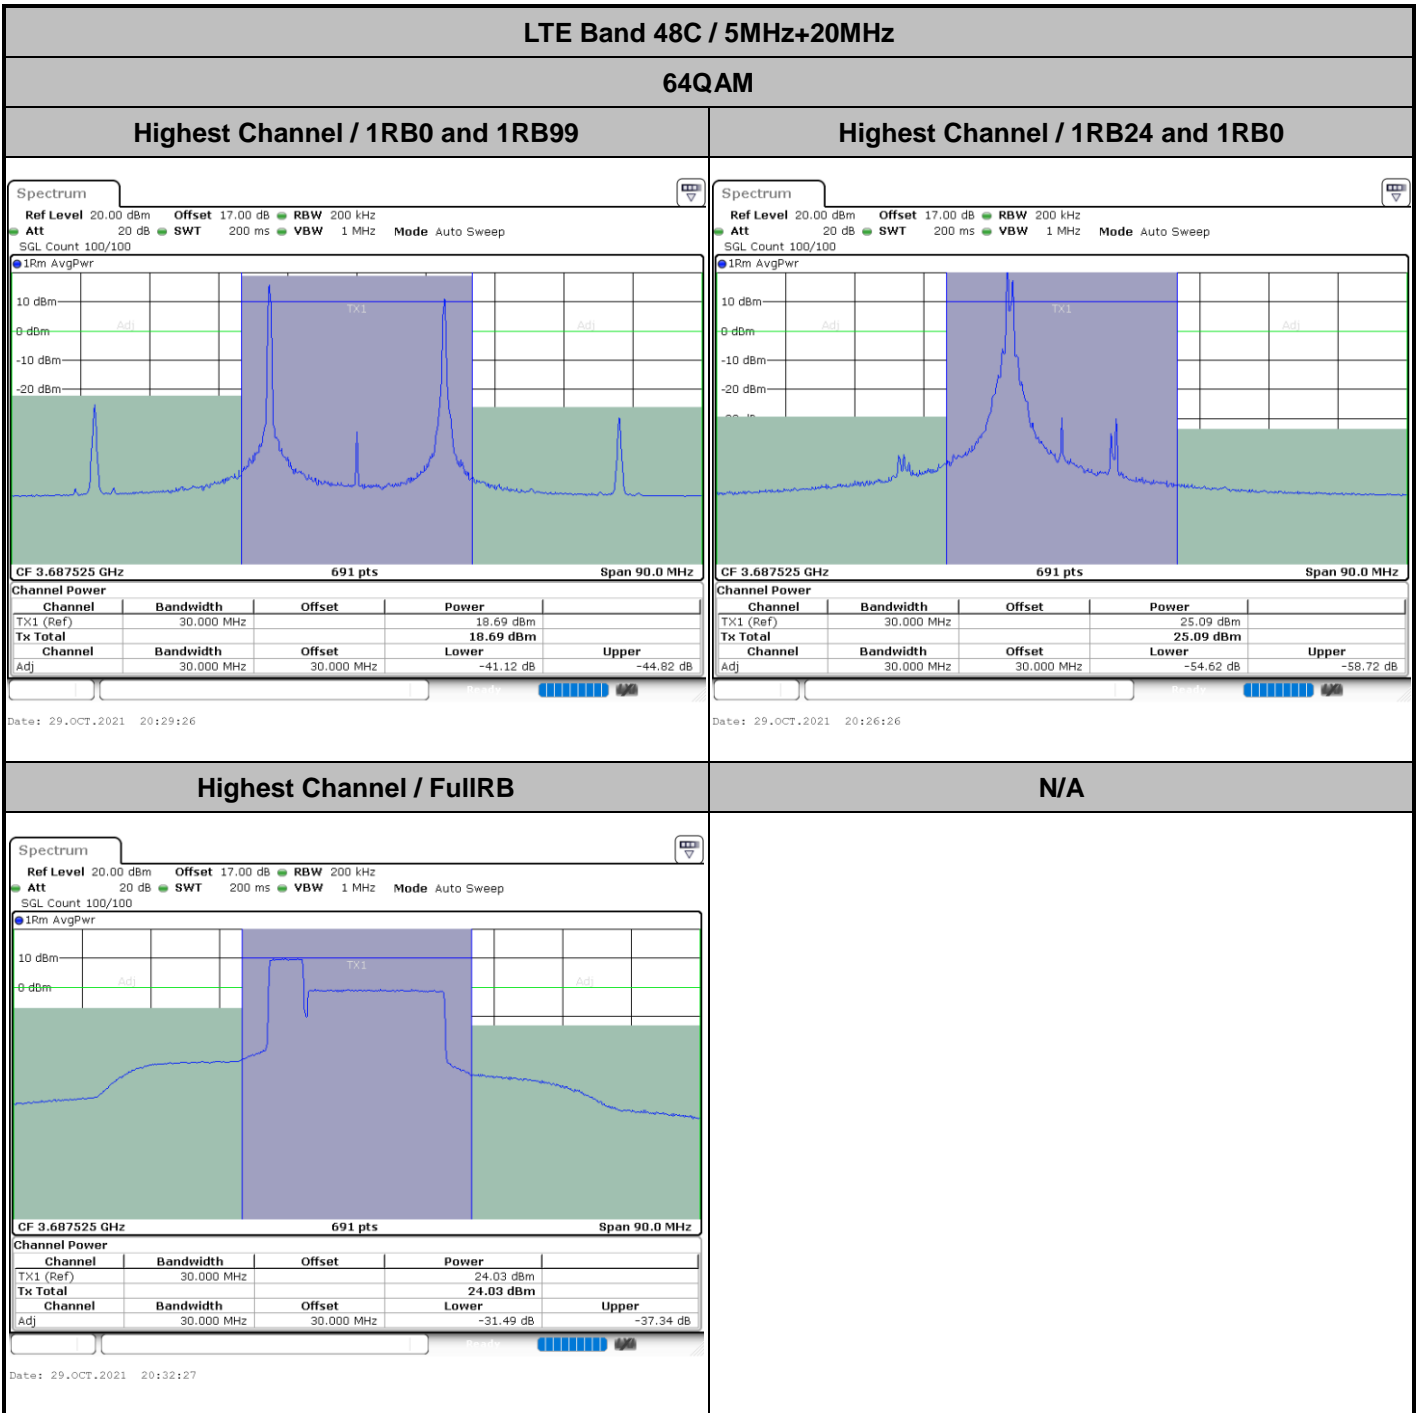

LTE Band 48C / 20MHz+20MHz

16QAM

Highest Channel / 1RB0 and 1RB99

Highest Channel / 1RB99 and 1RB0

Highest Channel / FullIRB

N/A

LTE Band 48C / 5MHz+20MHz

64QAM

Middle Channel / 1RB0 and 1RB99

Middle Channel / 1RB24 and 1RB0

Middle Channel / FullIRB

N/A

LTE Band 48C / 10MHz+20MHz

64QAM

Lowest Channel / 1RB0 and 1RB99

Lowest Channel / 1RB49 and 1RB0

Lowest Channel / FullIRB

N/A

LTE Band 48C / 10MHz+20MHz

64QAM

Middle Channel / 1RB0 and 1RB99

Middle Channel / 1RB49 and 1RB0

Middle Channel / FullIRB

N/A

LTE Band 48C / 10MHz+20MHz

64QAM

Highest Channel / 1RB0 and 1RB99

Highest Channel / 1RB49 and 1RB0

Highest Channel / FullIRB

N/A

LTE Band 48C / 15MHz+20MHz

64QAM