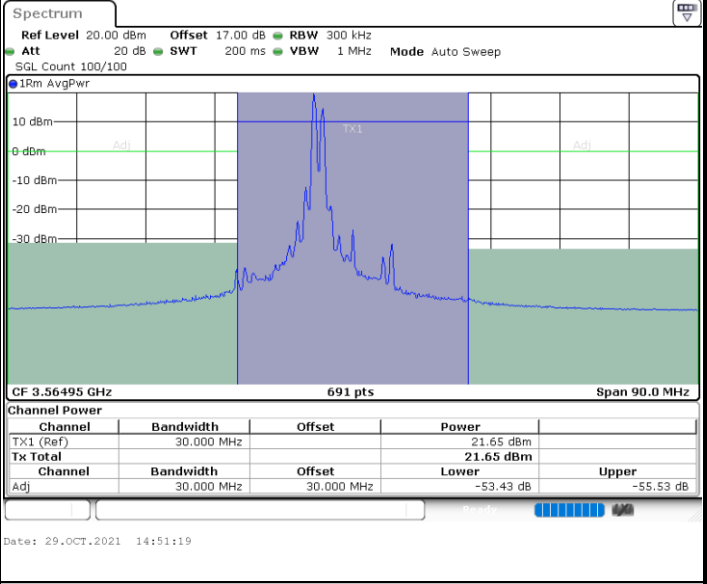

Date: 29.OCT.2021 20:12:15

Lowest Channel / FullIRB

N/A

Date: 29.OCT.2021 20:18:17

LTE Band 48C / 5MHz+20MHz

256QAM

Middle Channel / 1RB0 and 1RB99

Middle Channel / 1RB24 and 1RB0

Middle Channel / FullIRB

N/A

LTE Band 48C / 10MHz+20MHz

256QAM

Lowest Channel / 1RB0 and 1RB99

Lowest Channel / 1RB49 and 1RB0

Lowest Channel / FullIRB

N/A

LTE Band 48C / 10MHz+20MHz

256QAM

Middle Channel / 1RB0 and 1RB99

Middle Channel / 1RB49 and 1RB0

Date: 29.OCT.2021 15:42:45

Date: 29.OCT.2021 15:39:45

Middle Channel / FullIRB

N/A

Date: 29.OCT.2021 15:45:46

LTE Band 48C / 10MHz+20MHz

256QAM

Highest Channel / 1RB0 and 1RB99

Highest Channel / 1RB49 and 1RB0

Highest Channel / FullIRB

N/A

LTE Band 48C / 15MHz+20MHz