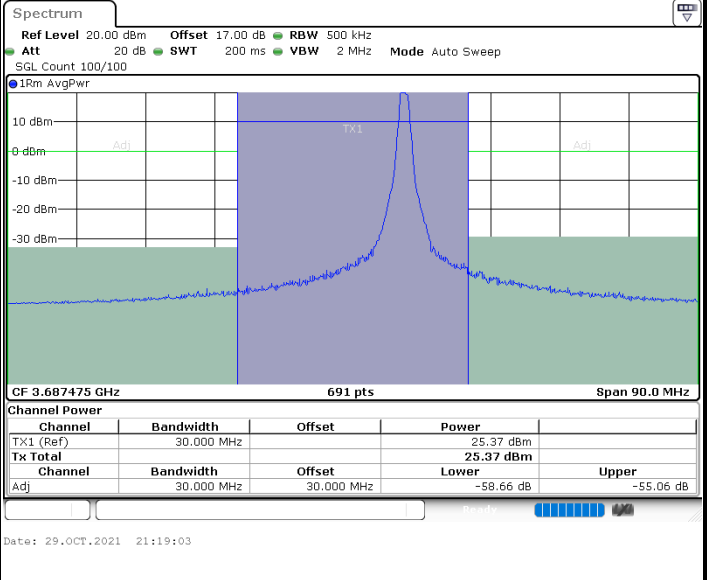

Lowest Channel / 1RB99 and 1RB0

Lowest Channel / FullIRB

N/A

LTE Band 48C / 20MHz+5MHz

16QAM

Middle Channel / 1RB0 and 1RB24

Middle Channel / 1RB99 and 1RB0

Middle Channel / FullIRB

N/A

LTE Band 48C / 20MHz+5MHz

16QAM

Highest Channel / 1RB0 and 1RB24

Highest Channel / 1RB99 and 1RB0

Highest Channel / FullIRB

N/A

LTE Band 48C / 20MHz+10MHz