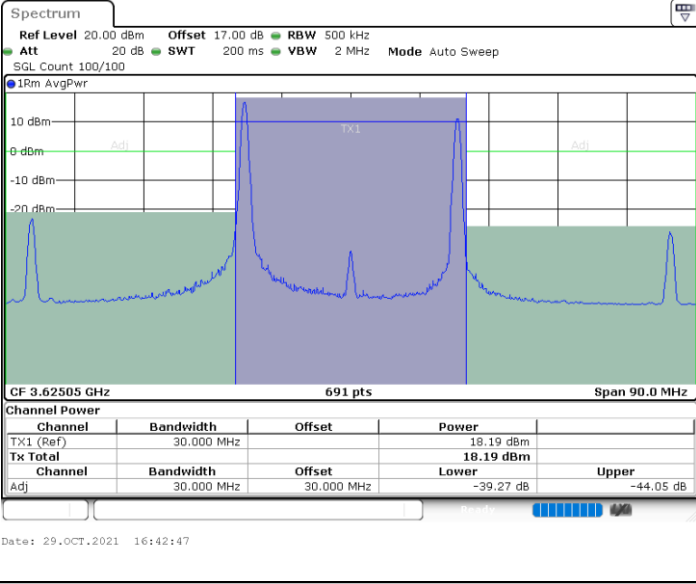

N/A

LTE Band 48C / 20MHz+5MHz

16QAM

Highest Channel / 1RB0 and 1RB24

Highest Channel / 1RB99 and 1RB0

Highest Channel / FullIRB

N/A

LTE Band 48C / 20MHz+10MHz

16QAM

Lowest Channel / 1RB0 and 1RB49

Lowest Channel / 1RB99 and 1RB0

Date: 29.OCT.2021 16:14:06

Date: 29.OCT.2021 16:11:03

Lowest Channel / FullIRB

N/A

Date: 29.OCT.2021 16:17:10

LTE Band 48C / 20MHz+10MHz

16QAM

Middle Channel / 1RB0 and 1RB49

Middle Channel / 1RB99 and 1RB0

Middle Channel / FullIRB

N/A

LTE Band 48C / 20MHz+10MHz

16QAM

Highest Channel / 1RB0 and 1RB49

Highest Channel / 1RB99 and 1RB0

Highest Channel / FullIRB

N/A

LTE Band 48C / 20MHz+15MHz

16QAM

Lowest Channel / 1RB0 and 1RB74

Lowest Channel / 1RB99 and 1RB0