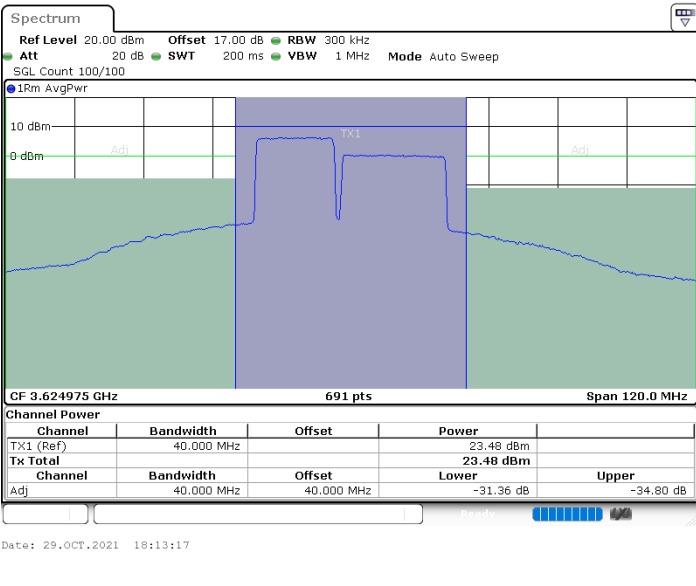

Lowest Channel / 1RB74 and 1RB0

Date: 29.OCT.2021 17:40:02

Date: 29.OCT.2021 17:37:01

Lowest Channel / FullIRB

N/A

Date: 29.OCT.2021 17:43:03

LTE Band 48C / 15MHz+20MHz

16QAM

Middle Channel / 1RB0 and 1RB99

Middle Channel / 1RB74 and 1RB0

Middle Channel / FullIRB

N/A

LTE Band 48C / 15MHz+20MHz

16QAM

Highest Channel / 1RB0 and 1RB99

Highest Channel / 1RB74 and 1RB0