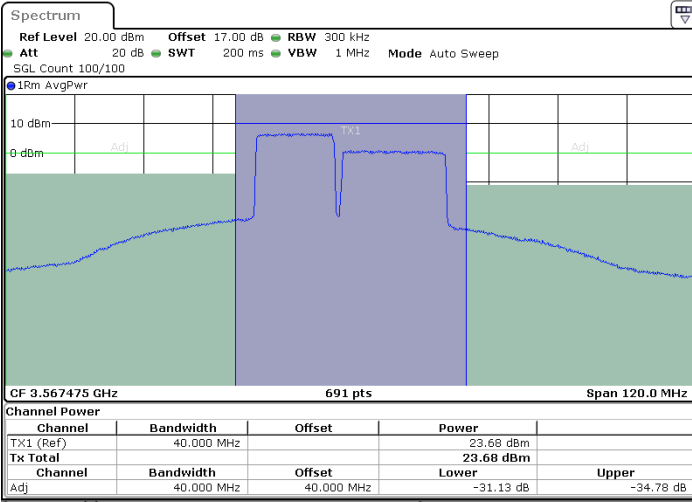

16QAM

Highest Channel / 1RB0 and 1RB99

Highest Channel / 1RB49 and 1RB0

Highest Channel / FullIRB

N/A

LTE Band 48C / 15MHz+20MHz

16QAM

Lowest Channel / 1RB0 and 1RB99

Lowest Channel / 1RB74 and 1RB0

Date: 29.OCT.2021 17:40:02

Date: 29.OCT.2021 17:37:01

Lowest Channel / FullIRB

N/A

Date: 29.OCT.2021 17:43:03

LTE Band 48C / 15MHz+20MHz

16QAM

Middle Channel / 1RB0 and 1RB99

Middle Channel / 1RB74 and 1RB0

Middle Channel / FullIRB

N/A

LTE Band 48C / 15MHz+20MHz

16QAM

Highest Channel / 1RB0 and 1RB99

Highest Channel / 1RB74 and 1RB0