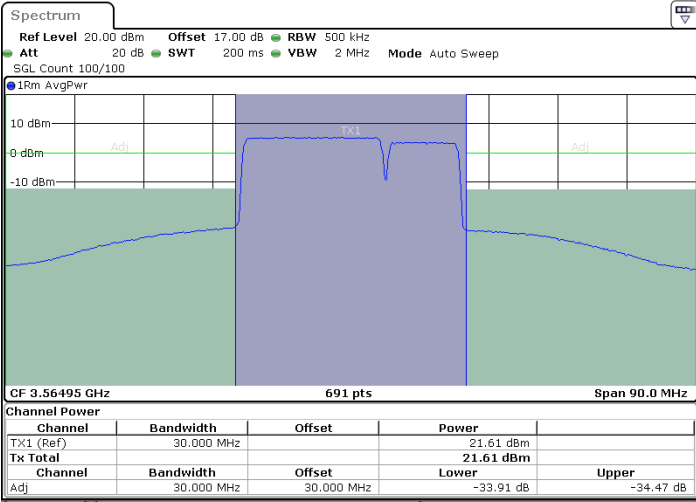

N/A

LTE Band 48C / 20MHz+5MHz

256QAM

Lowest Channel / 1RB0 and 1RB24

Lowest Channel / 1RB99 and 1RB0

Lowest Channel / FullIRB

N/A

LTE Band 48C / 20MHz+10MHz

256QAM

Lowest Channel / 1RB0 and 1RB49

Lowest Channel / 1RB99 and 1RB0

Date: 29.OCT.2021 16:15:37

Date: 29.OCT.2021 16:12:34

Lowest Channel / FullIRB

N/A

Date: 29.OCT.2021 16:18:41

LTE Band 48C / 20MHz+10MHz

256QAM

Middle Channel / 1RB0 and 1RB49

Middle Channel / 1RB99 and 1RB0

Date: 29.OCT.2021 16:44:18

Date: 29.OCT.2021 16:41:17

Middle Channel / FullIRB

N/A