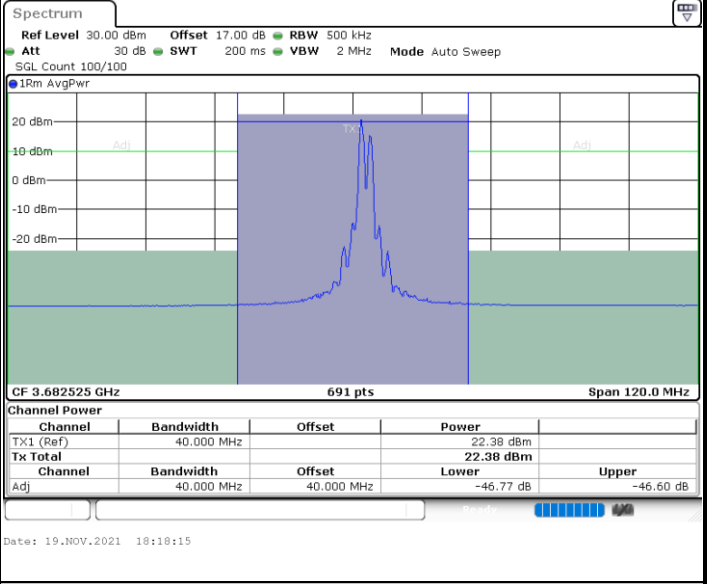

64QAM

Lowest Channel / 1RB0 and 1RB74

Lowest Channel / 1RB99 and 1RB0

Lowest Channel / FullIRB

N/A

LTE Band 48C / 20MHz+15MHz

64QAM

Middle Channel / 1RB0 and 1RB74

Middle Channel / 1RB99 and 1RB0

Middle Channel / FullIRB

N/A

LTE Band 48C / 20MHz+15MHz

64QAM

Highest Channel / 1RB0 and 1RB74

Highest Channel / 1RB99 and 1RB0

Highest Channel / FullIRB

N/A

LTE Band 48C / 20MHz+20MHz

64QAM

Lowest Channel / 1RB0 and 1RB99

Lowest Channel / 1RB99 and 1RB0

Lowest Channel / FullIRB

N/A

LTE Band 48C / 20MHz+20MHz