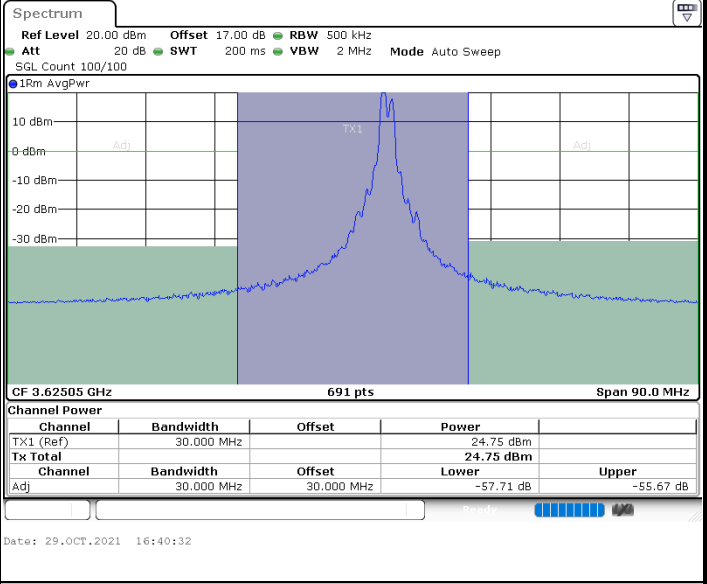

N/A

Date: 29.OCT.2021 21:06:41

LTE Band 48C / 20MHz+10MHz

64QAM

Lowest Channel / 1RB0 and 1RB49

Lowest Channel / 1RB99 and 1RB0

Date: 29.OCT.2021 16:14:52

Date: 29.OCT.2021 16:11:49

Lowest Channel / FullIRB

N/A

Date: 29.OCT.2021 16:17:56

LTE Band 48C / 20MHz+10MHz

64QAM

Middle Channel / 1RB0 and 1RB49

Middle Channel / 1RB99 and 1RB0

Middle Channel / FullIRB

N/A

LTE Band 48C / 20MHz+10MHz

64QAM

Highest Channel / 1RB0 and 1RB49

Highest Channel / 1RB99 and 1RB0

Highest Channel / FullIRB

N/A

LTE Band 48C / 20MHz+15MHz