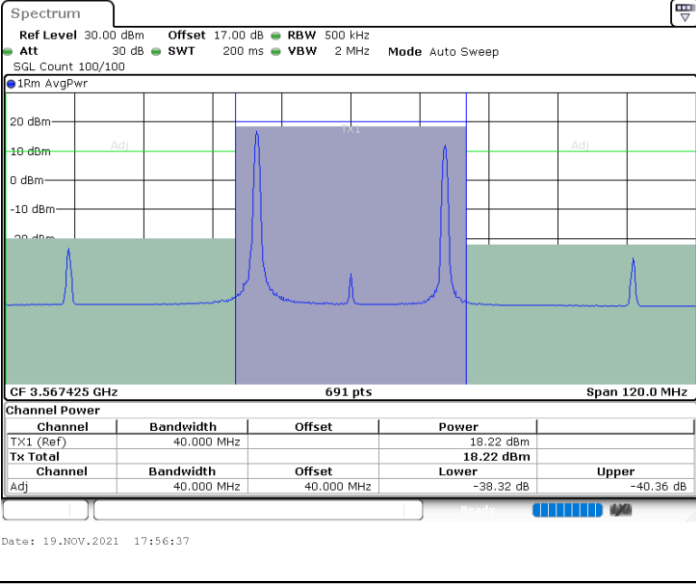

Date: 29.OCT.2021 16:47:20

LTE Band 48C / 20MHz+10MHz

256QAM

Highest Channel / 1RB0 and 1RB49

Highest Channel / 1RB99 and 1RB0

Date: 29.OCT.2021 17:14:36

Date: 29.OCT.2021 17:11:35

Highest Channel / FullIRB

N/A

Date: 29.OCT.2021 17:17:36

LTE Band 48C / 20MHz+15MHz

256QAM

Lowest Channel / 1RB0 and 1RB74

Lowest Channel / 1RB99 and 1RB0

Lowest Channel / FullIRB

N/A