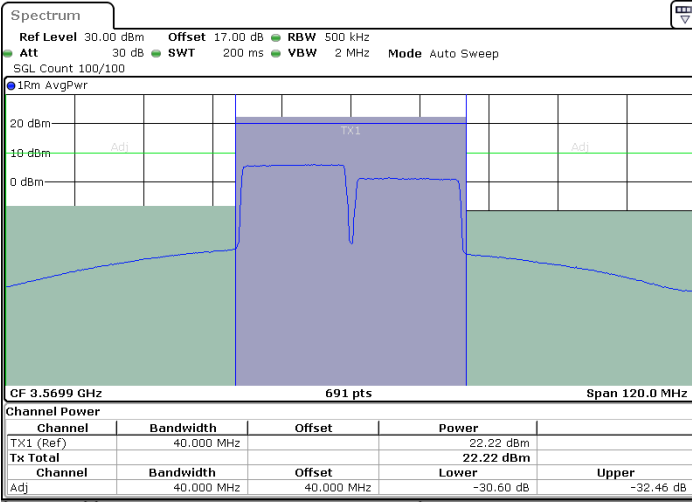

LTE Band 48C / 20MHz+15MHz

16QAM

Highest Channel / 1RB0 and 1RB74

Highest Channel / 1RB99 and 1RB0

Date: 19.NOV.2021 18:20:33

Date: 19.NOV.2021 18:17:29

Highest Channel / FullIRB

N/A

Date: 19.NOV.2021 18:31:14

LTE Band 48C / 20MHz+20MHz

16QAM

Lowest Channel / 1RB0 and 1RB99

Lowest Channel / 1RB99 and 1RB0

Date: 19.NOV.2021 18:38:30

Date: 19.NOV.2021 18:35:29

Lowest Channel / FullIRB

N/A

Date: 19.NOV.2021 18:41:31

LTE Band 48C / 20MHz+20MHz

16QAM

MiddleChannel / 1RB0 and 1RB99

Middle Channel / 1RB99 and 1RB0

Middle Channel / FullIRB

N/A

LTE Band 48C / 20MHz+20MHz

16QAM

Highest Channel / 1RB0 and 1RB99

Highest Channel / 1RB99 and 1RB0

Highest Channel / FullIRB

N/A

LTE Band 48C / 5MHz+20MHz

64QAM