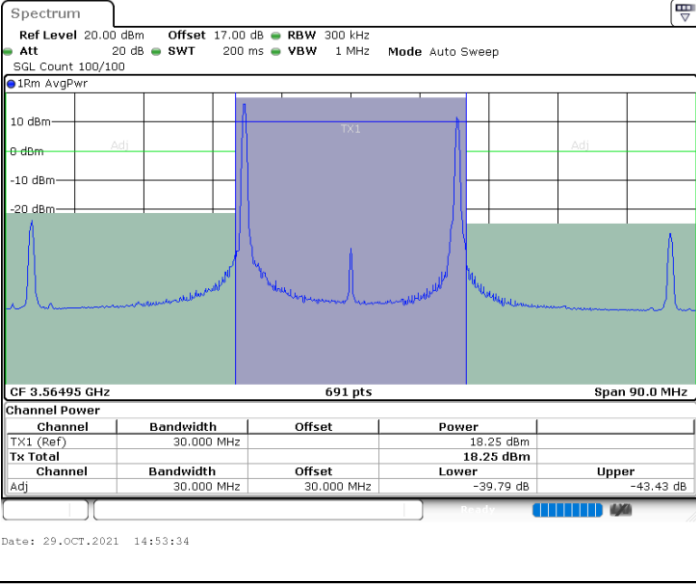

LTE Band 48C / 20MHz+20MHz

16QAM

Highest Channel / 1RB0 and 1RB99

Highest Channel / 1RB99 and 1RB0

Highest Channel / FullIRB

N/A

LTE Band 48C / 5MHz+20MHz

64QAM

Middle Channel / 1RB0 and 1RB99

Middle Channel / 1RB24 and 1RB0

Middle Channel / FullIRB

N/A

LTE Band 48C / 10MHz+20MHz

64QAM

Lowest Channel / 1RB0 and 1RB99

Lowest Channel / 1RB49 and 1RB0

Lowest Channel / FullIRB

N/A

LTE Band 48C / 10MHz+20MHz

64QAM

Middle Channel / 1RB0 and 1RB99

Middle Channel / 1RB49 and 1RB0

Middle Channel / FullIRB

N/A