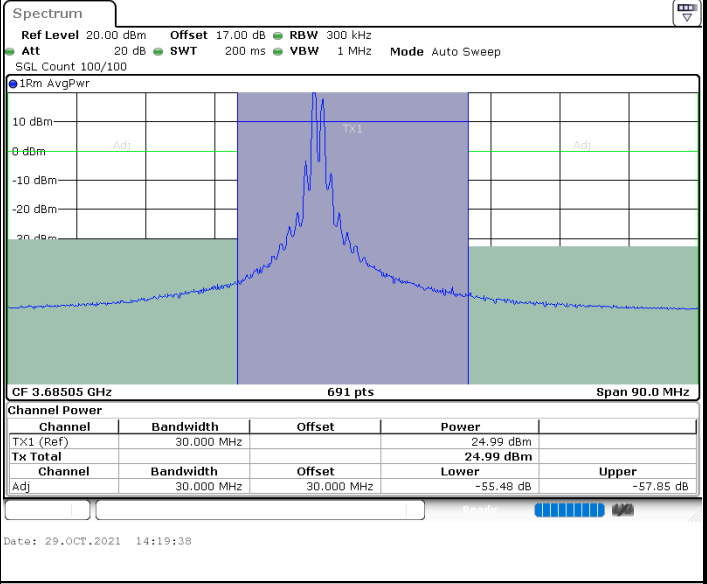

LTE Band 48C / 10MHz+20MHz

16QAM

Lowest Channel / 1RB0 and 1RB99

Lowest Channel / 1RB49 and 1RB0

Lowest Channel / FullIRB

N/A

LTE Band 48C / 10MHz+20MHz

16QAM

Middle Channel / 1RB0 and 1RB99

Middle Channel / 1RB49 and 1RB0

Date: 29.OCT.2021 15:41:16

Date: 29.OCT.2021 15:38:15

Middle Channel / FullIRB

N/A

Date: 29.OCT.2021 15:44:16

LTE Band 48C / 10MHz+20MHz

16QAM

Highest Channel / 1RB0 and 1RB99

Highest Channel / 1RB49 and 1RB0

Highest Channel / FullIRB

N/A

LTE Band 48C / 15MHz+20MHz

16QAM

Lowest Channel / 1RB0 and 1RB99