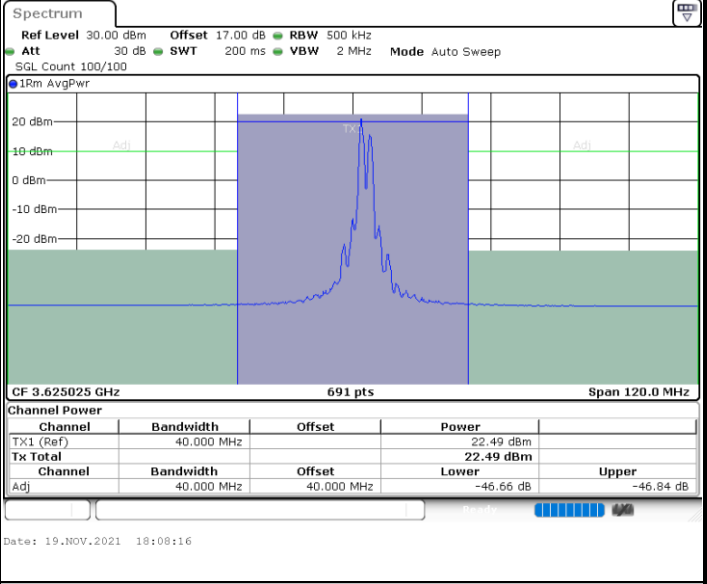

N/A

LTE Band 48C / 20MHz+10MHz

64QAM

Highest Channel / 1RB0 and 1RB49

Highest Channel / 1RB99 and 1RB0

Highest Channel / FullIRB

N/A

LTE Band 48C / 20MHz+15MHz

64QAM

Lowest Channel / 1RB0 and 1RB74

Lowest Channel / 1RB99 and 1RB0

Lowest Channel / FullIRB

N/A

LTE Band 48C / 20MHz+15MHz

64QAM

Middle Channel / 1RB0 and 1RB74

Middle Channel / 1RB99 and 1RB0

Middle Channel / FullIRB

N/A

LTE Band 48C / 20MHz+15MHz

64QAM

Highest Channel / 1RB0 and 1RB74

Highest Channel / 1RB99 and 1RB0

Highest Channel / FullIRB