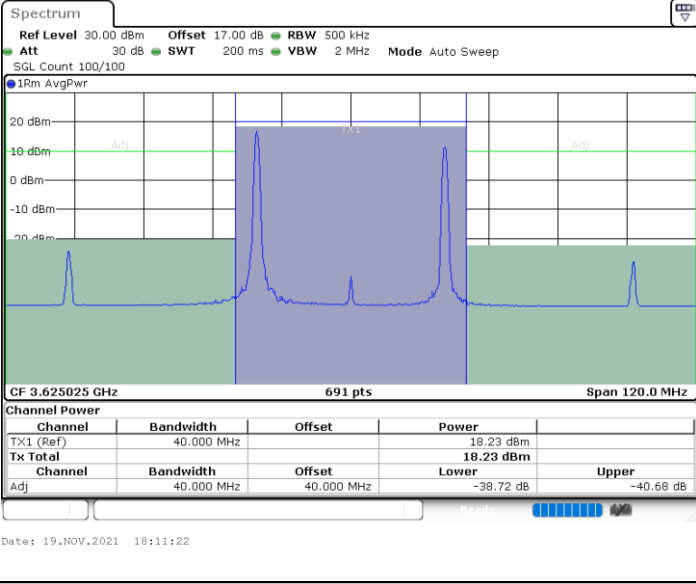

N/A

LTE Band 48C / 20MHz+10MHz

64QAM

Highest Channel / 1RB0 and 1RB49

Highest Channel / 1RB99 and 1RB0

Highest Channel / FullIRB

N/A

LTE Band 48C / 20MHz+15MHz

64QAM

Lowest Channel / 1RB0 and 1RB74

Lowest Channel / 1RB99 and 1RB0

Lowest Channel / FullIRB

N/A

LTE Band 48C / 20MHz+15MHz

64QAM

Middle Channel / 1RB0 and 1RB74

Middle Channel / 1RB99 and 1RB0

Middle Channel / FullIRB

N/A

LTE Band 48C / 20MHz+15MHz

64QAM

Highest Channel / 1RB0 and 1RB74

Highest Channel / 1RB99 and 1RB0

Highest Channel / FullIRB