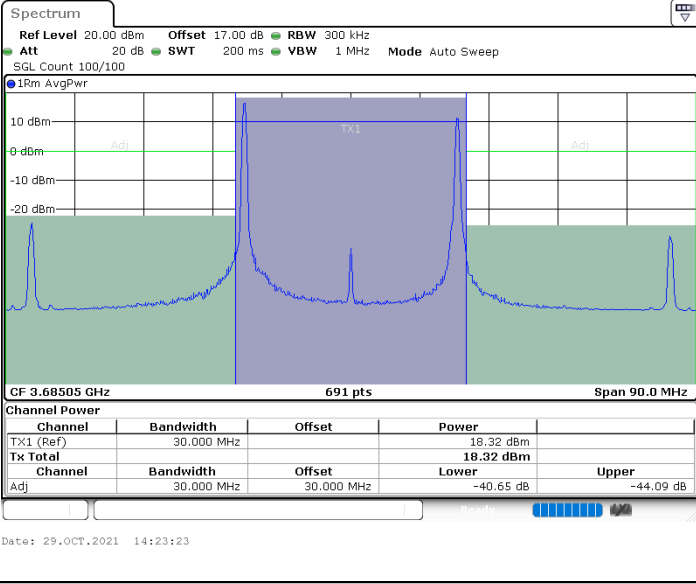

Middle Channel / 1RB0 and 1RB99

Middle Channel / 1RB24 and 1RB0

Middle Channel / FullIRB

N/A

LTE Band 48C / 10MHz+20MHz

64QAM

Lowest Channel / 1RB0 and 1RB99

Lowest Channel / 1RB49 and 1RB0

Lowest Channel / FullIRB

N/A

LTE Band 48C / 10MHz+20MHz

64QAM

Middle Channel / 1RB0 and 1RB99

Middle Channel / 1RB49 and 1RB0

Middle Channel / FullIRB

N/A

LTE Band 48C / 10MHz+20MHz

64QAM

Highest Channel / 1RB0 and 1RB99

Highest Channel / 1RB49 and 1RB0

Highest Channel / FullIRB

N/A

LTE Band 48C / 15MHz+20MHz

64QAM