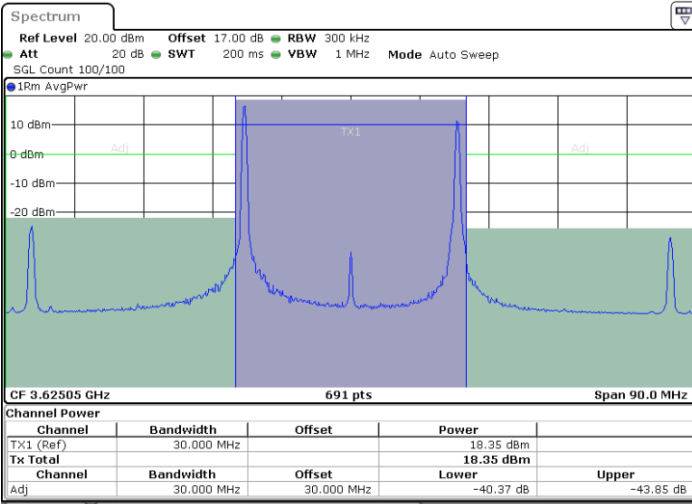

LTE Band 48C / 10MHz+20MHz

16QAM

Middle Channel / 1RB0 and 1RB99

Middle Channel / 1RB49 and 1RB0

Date: 29.OCT.2021 15:41:16

Date: 29.OCT.2021 15:38:15