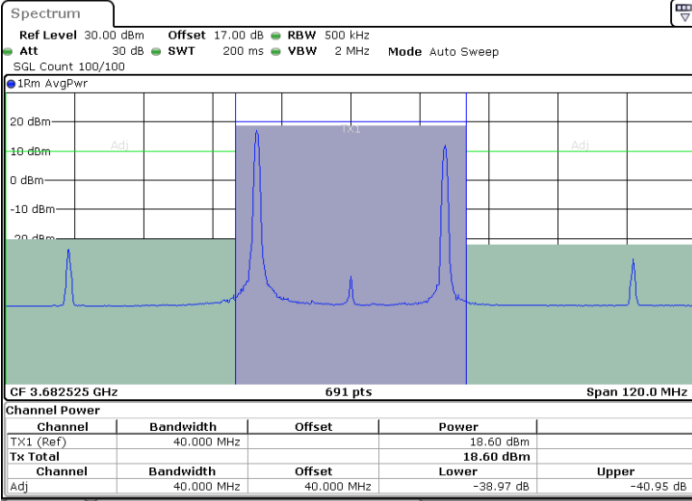

Highest Channel / 1RB0 and 1RB49

Highest Channel / 1RB99 and 1RB0

Highest Channel / FullIRB

N/A

LTE Band 48C / 20MHz+15MHz

16QAM

Lowest Channel / 1RB0 and 1RB74

Lowest Channel / 1RB99 and 1RB0

Lowest Channel / FullIRB

N/A

LTE Band 48C / 20MHz+15MHz

16QAM

Middle Channel / 1RB0 and 1RB74

Middle Channel / 1RB99 and 1RB0

Middle Channel / FullIRB

N/A

LTE Band 48C / 20MHz+15MHz

16QAM

Highest Channel / 1RB0 and 1RB74

Highest Channel / 1RB99 and 1RB0

Date: 19.NOV.2021 18:20:33

Date: 19.NOV.2021 18:17:29

Highest Channel / FullIRB

N/A