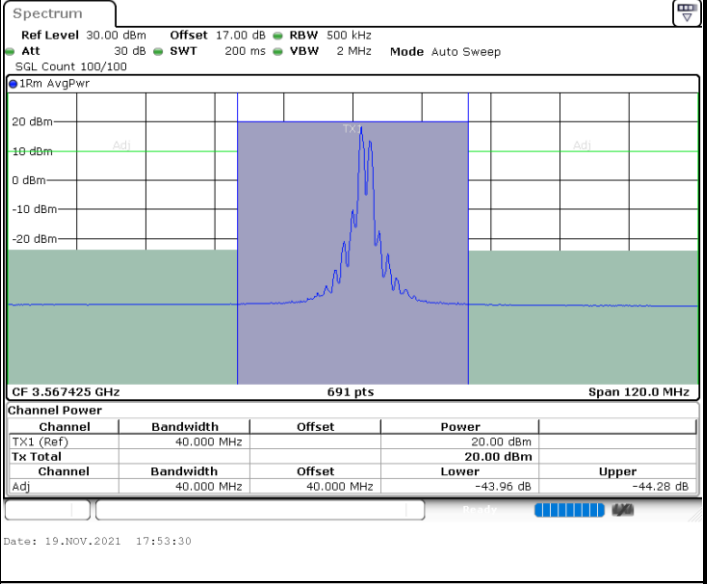

Date: 29.OCT.2021 16:47:20

LTE Band 48C / 20MHz+10MHz

256QAM

Highest Channel / 1RB0 and 1RB49

Highest Channel / 1RB99 and 1RB0

Date: 29.OCT.2021 17:14:36

Date: 29.OCT.2021 17:11:35

Highest Channel / FullIRB

N/A

Date: 29.OCT.2021 17:17:36

LTE Band 48C / 20MHz+15MHz

256QAM

Lowest Channel / 1RB0 and 1RB74

Lowest Channel / 1RB99 and 1RB0

Lowest Channel / FullIRB

N/A