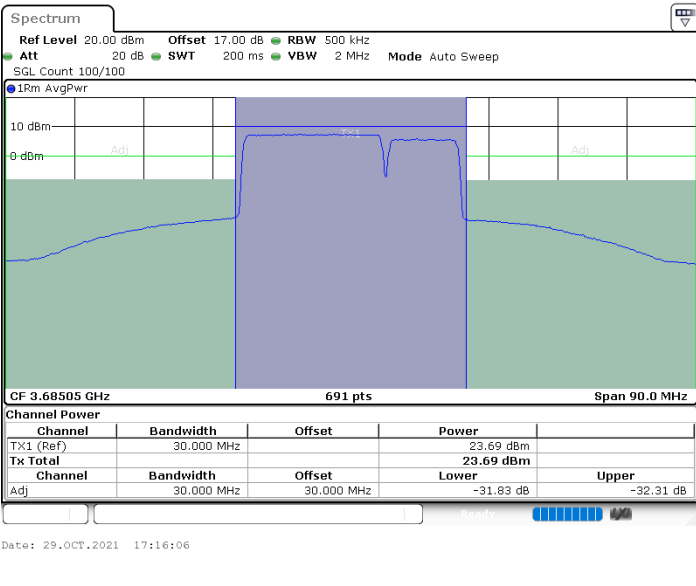

LTE Band 48C / 20MHz+10MHz

16QAM

Middle Channel / 1RB0 and 1RB49

Middle Channel / 1RB99 and 1RB0

Middle Channel / FullIRB

N/A

LTE Band 48C / 20MHz+10MHz

16QAM

Highest Channel / 1RB0 and 1RB49

Highest Channel / 1RB99 and 1RB0

Highest Channel / FullIRB

N/A

LTE Band 48C / 20MHz+15MHz

16QAM

Lowest Channel / 1RB0 and 1RB74

Lowest Channel / 1RB99 and 1RB0