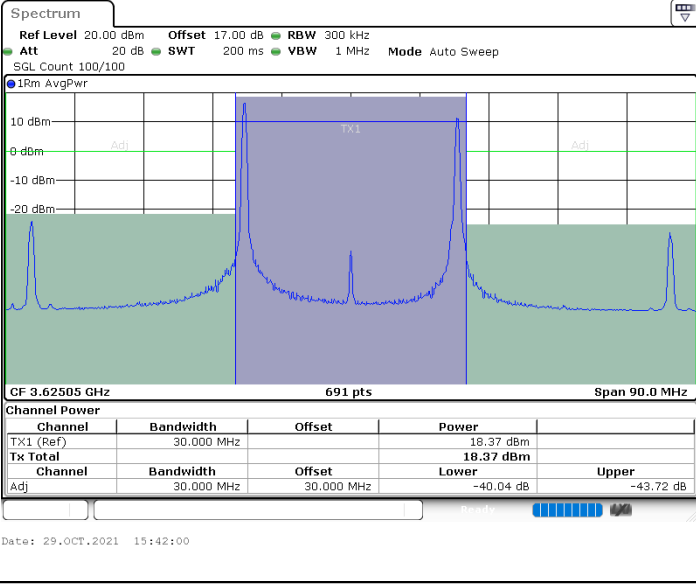

Lowest Channel / FullIRB

N/A

LTE Band 48C / 10MHz+20MHz

64QAM

Middle Channel / 1RB0 and 1RB99

Middle Channel / 1RB49 and 1RB0

Middle Channel / FullIRB

N/A

LTE Band 48C / 10MHz+20MHz

64QAM

Highest Channel / 1RB0 and 1RB99

Highest Channel / 1RB49 and 1RB0

Highest Channel / FullIRB

N/A

LTE Band 48C / 15MHz+20MHz

64QAM