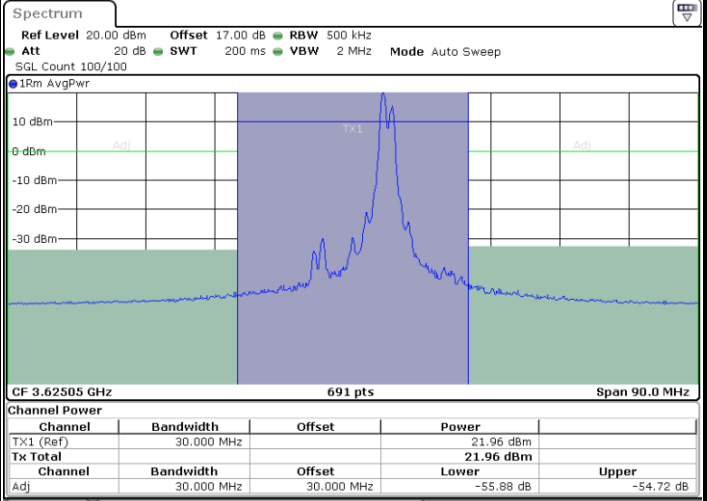

N/A

LTE Band 48C / 20MHz+5MHz

256QAM

Lowest Channel / 1RB0 and 1RB24

Lowest Channel / 1RB99 and 1RB0

Lowest Channel / FullIRB

N/A

LTE Band 48C / 20MHz+10MHz

256QAM

Lowest Channel / 1RB0 and 1RB49

Lowest Channel / 1RB99 and 1RB0

Date: 29.OCT.2021 16:15:37

Date: 29.OCT.2021 16:12:34

Lowest Channel / FullIRB

N/A

Date: 29.OCT.2021 16:18:41

LTE Band 48C / 20MHz+10MHz

256QAM

Middle Channel / 1RB0 and 1RB49

Middle Channel / 1RB99 and 1RB0

Date: 29.OCT.2021 16:44:18

Date: 29.OCT.2021 16:41:17

Middle Channel / FullIRB

N/A