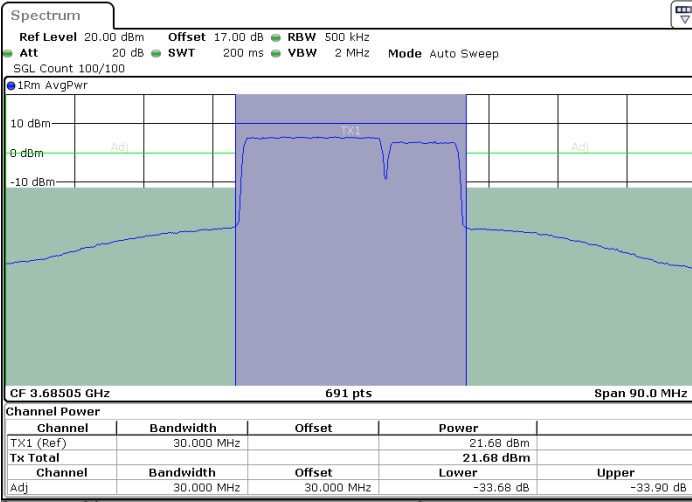

LTE Band 48C / 20MHz+10MHz

256QAM

Middle Channel / 1RB0 and 1RB49

Middle Channel / 1RB99 and 1RB0

Date: 29.OCT.2021 16:44:18

Date: 29.OCT.2021 16:41:17

Middle Channel / FullIRB

N/A

Date: 29.OCT.2021 16:47:20

LTE Band 48C / 20MHz+10MHz

256QAM

Highest Channel / 1RB0 and 1RB49

Highest Channel / 1RB99 and 1RB0

Date: 29.OCT.2021 17:14:36

Date: 29.OCT.2021 17:11:35

Highest Channel / FullIRB

N/A

Date: 29.OCT.2021 17:17:36

LTE Band 48C / 20MHz+15MHz

256QAM

Lowest Channel / 1RB0 and 1RB74

Lowest Channel / 1RB99 and 1RB0

Lowest Channel / FullIRB

N/A