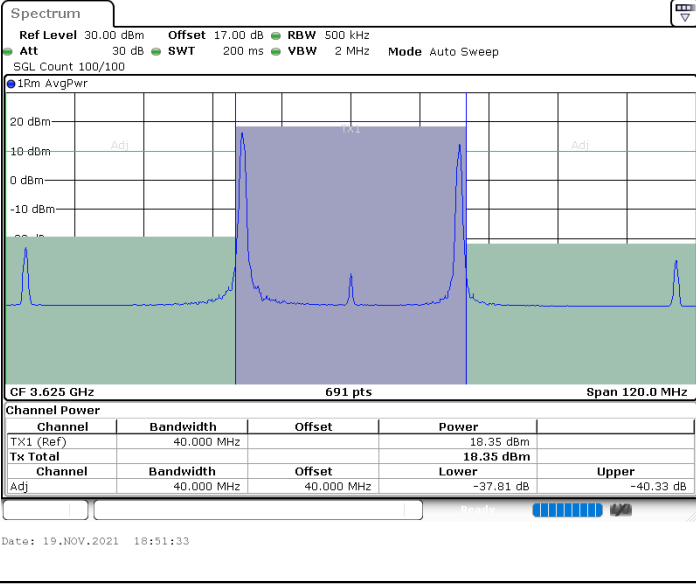

Middle Channel / 1RB99 and 1RB0

Middle Channel / FullIRB

N/A

LTE Band 48C / 20MHz+15MHz

64QAM

Highest Channel / 1RB0 and 1RB74

Highest Channel / 1RB99 and 1RB0

Highest Channel / FullIRB

N/A

LTE Band 48C / 20MHz+20MHz

64QAM

Lowest Channel / 1RB0 and 1RB99

Lowest Channel / 1RB99 and 1RB0

Lowest Channel / FullIRB

N/A

LTE Band 48C / 20MHz+20MHz

64QAM

MiddleChannel / 1RB0 and 1RB99

Middle Channel / 1RB99 and 1RB0

Middle Channel / FullIRB

N/A

LTE Band 48C / 20MHz+20MHz

64QAM

Highest Channel / 1RB0 and 1RB99