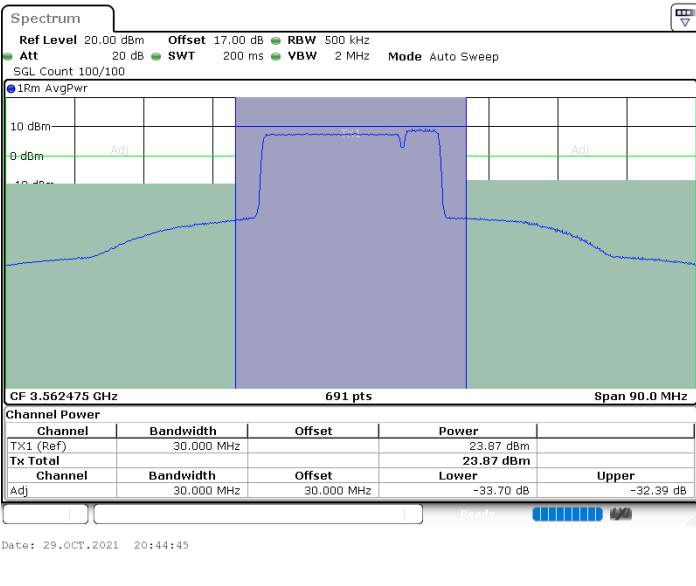

Middle Channel / 1RB0 and 1RB99

Middle Channel / 1RB74 and 1RB0

Middle Channel / FullIRB

N/A

LTE Band 48C / 15MHz+20MHz

16QAM

Highest Channel / 1RB0 and 1RB99

Highest Channel / 1RB74 and 1RB0

Date: 29.OCT.2021 19:17:31

Date: 29.OCT.2021 19:14:31

Highest Channel / FullIRB

N/A

Date: 29.OCT.2021 19:20:32

LTE Band 48C / 20MHz+5MHz

16QAM

Lowest Channel / 1RB0 and 1RB24

Lowest Channel / 1RB99 and 1RB0

Lowest Channel / FullIRB

N/A

LTE Band 48C / 20MHz+5MHz

16QAM

Middle Channel / 1RB0 and 1RB24

Middle Channel / 1RB99 and 1RB0

Middle Channel / FullIRB