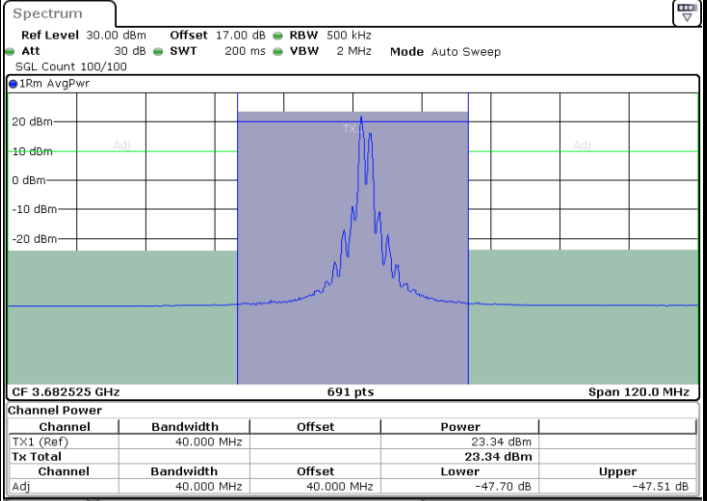

Highest Channel / 1RB0 and 1RB49

Highest Channel / 1RB99 and 1RB0

Highest Channel / FullIRB

N/A

LTE Band 48C / 20MHz+15MHz

16QAM

Lowest Channel / 1RB0 and 1RB74

Lowest Channel / 1RB99 and 1RB0

Lowest Channel / FullIRB

N/A

LTE Band 48C / 20MHz+15MHz

16QAM

Middle Channel / 1RB0 and 1RB74

Middle Channel / 1RB99 and 1RB0

Middle Channel / FullIRB

N/A

LTE Band 48C / 20MHz+15MHz

16QAM

Highest Channel / 1RB0 and 1RB74

Highest Channel / 1RB99 and 1RB0

Date: 19.NOV.2021 18:20:33

Date: 19.NOV.2021 18:17:29

Highest Channel / FullIRB

N/A