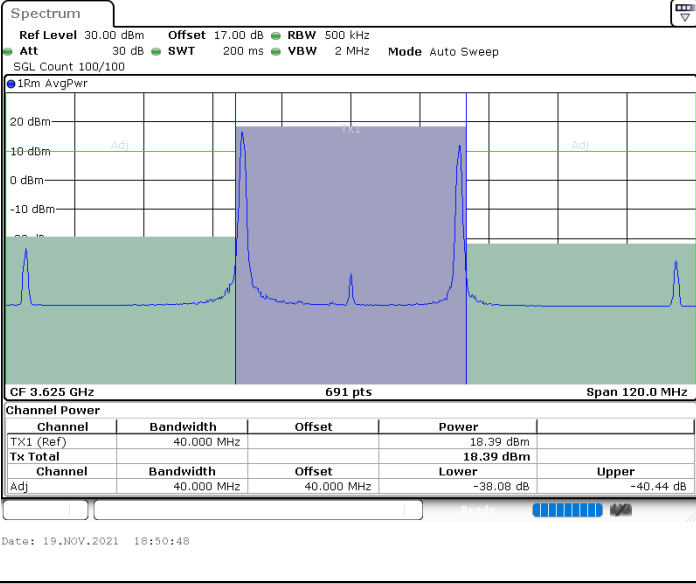

N/A

Date: 19.NOV.2021 18:41:31

LTE Band 48C / 20MHz+20MHz

16QAM

MiddleChannel / 1RB0 and 1RB99

Middle Channel / 1RB99 and 1RB0

Middle Channel / FullIRB

N/A

LTE Band 48C / 20MHz+20MHz

16QAM

Highest Channel / 1RB0 and 1RB99

Highest Channel / 1RB99 and 1RB0

Highest Channel / FullIRB

N/A

LTE Band 48C / 5MHz+20MHz

64QAM