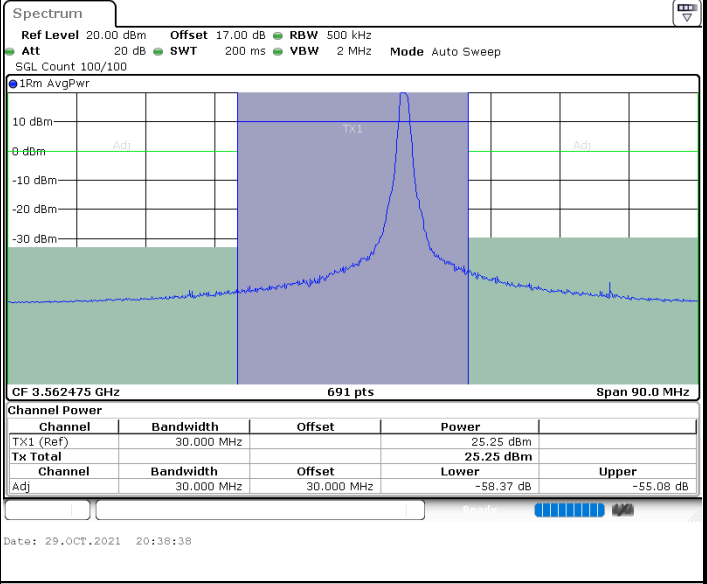

Middle Channel / 1RB0 and 1RB99

Middle Channel / 1RB74 and 1RB0

Middle Channel / FullIRB

N/A

LTE Band 48C / 15MHz+20MHz

16QAM

Highest Channel / 1RB0 and 1RB99

Highest Channel / 1RB74 and 1RB0

Date: 29.OCT.2021 19:17:31

Date: 29.OCT.2021 19:14:31

Highest Channel / FullIRB

N/A

Date: 29.OCT.2021 19:20:32

LTE Band 48C / 20MHz+5MHz

16QAM

Lowest Channel / 1RB0 and 1RB24

Lowest Channel / 1RB99 and 1RB0

Lowest Channel / FullIRB

N/A

LTE Band 48C / 20MHz+5MHz

16QAM

Middle Channel / 1RB0 and 1RB24

Middle Channel / 1RB99 and 1RB0

Middle Channel / FullIRB

N/A

LTE Band 48C / 20MHz+5MHz

16QAM

Highest Channel / 1RB0 and 1RB24

Highest Channel / 1RB99 and 1RB0

Highest Channel / FullIRB

N/A

LTE Band 48C / 20MHz+10MHz