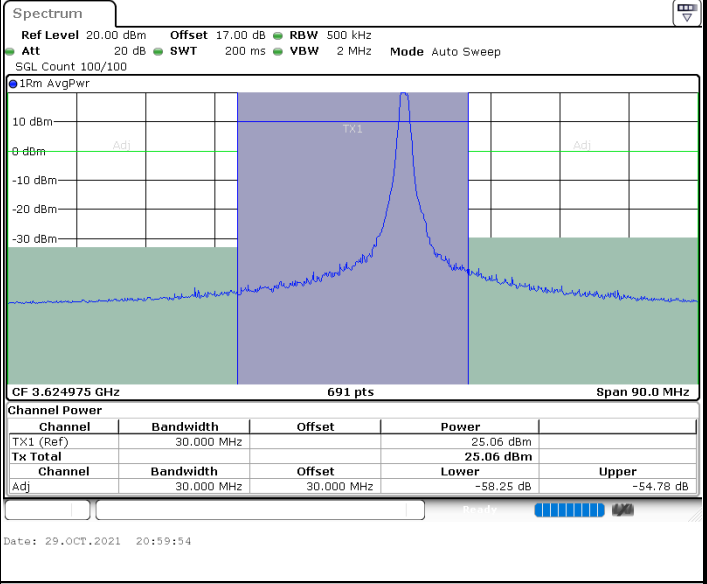

Lowest Channel / 1RB99 and 1RB0

Lowest Channel / FullIRB

N/A

LTE Band 48C / 20MHz+5MHz

16QAM

Middle Channel / 1RB0 and 1RB24

Middle Channel / 1RB99 and 1RB0

Middle Channel / FullIRB

N/A

LTE Band 48C / 20MHz+5MHz

16QAM

Highest Channel / 1RB0 and 1RB24

Highest Channel / 1RB99 and 1RB0

Highest Channel / FullIRB

N/A

LTE Band 48C / 20MHz+10MHz