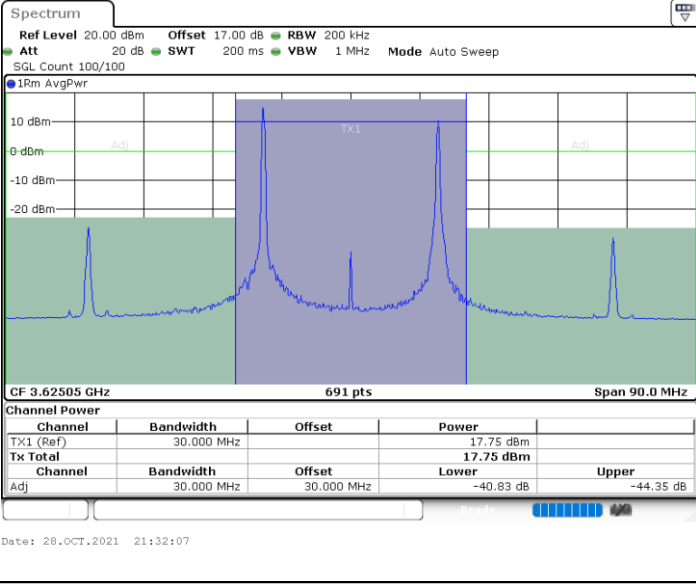

LTE Band 48C / 20MHz+20MHz

16QAM

Highest Channel / 1RB0 and 1RB99

Highest Channel / 1RB99 and 1RB0

Highest Channel / FullIRB

N/A

LTE Band 48C / 5MHz+20MHz

64QAM

Middle Channel / 1RB0 and 1RB99

Middle Channel / 1RB24 and 1RB0

Middle Channel / FullIRB

N/A

LTE Band 48C / 10MHz+20MHz

64QAM

Lowest Channel / 1RB0 and 1RB99

Lowest Channel / 1RB49 and 1RB0