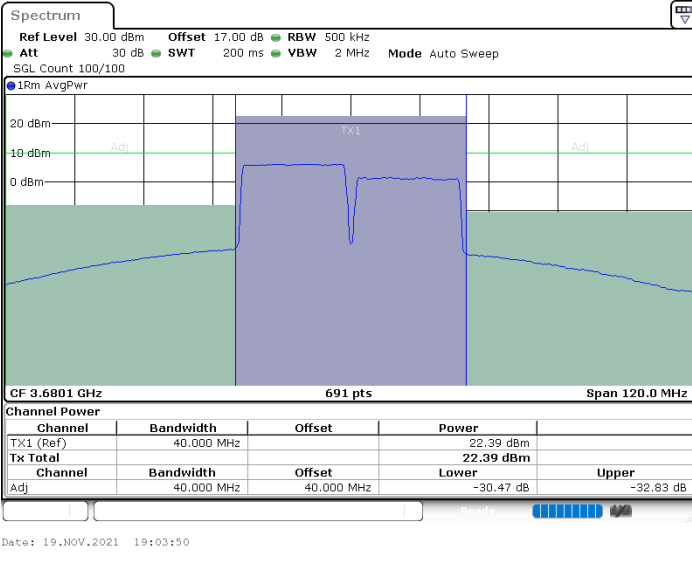

LTE Band 48C / 20MHz+20MHz

16QAM

Highest Channel / 1RB0 and 1RB99

Highest Channel / 1RB99 and 1RB0

Highest Channel / FullIRB

N/A

LTE Band 48C / 5MHz+20MHz

64QAM

Middle Channel / 1RB0 and 1RB99

Middle Channel / 1RB24 and 1RB0

Middle Channel / FullIRB

N/A

LTE Band 48C / 10MHz+20MHz

64QAM

Lowest Channel / 1RB0 and 1RB99

Lowest Channel / 1RB49 and 1RB0