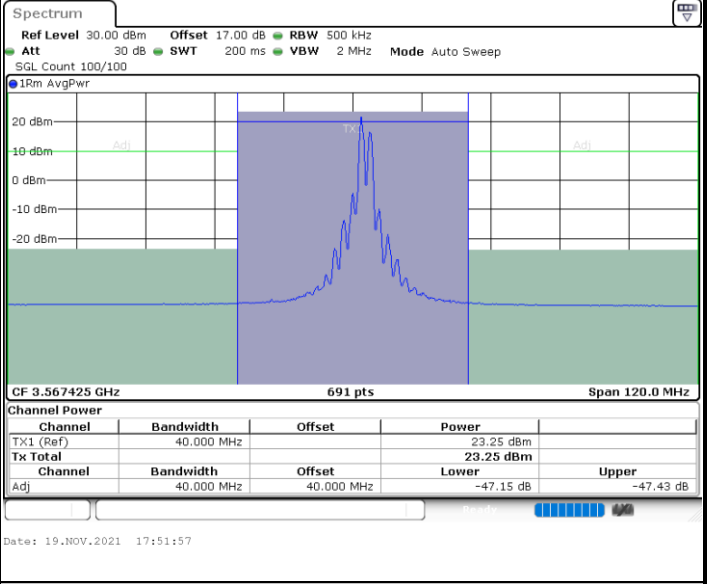

LTE Band 48C / 20MHz+10MHz

16QAM

Middle Channel / 1RB0 and 1RB49

Middle Channel / 1RB99 and 1RB0

Middle Channel / FullIRB

N/A

LTE Band 48C / 20MHz+10MHz

16QAM

Highest Channel / 1RB0 and 1RB49

Highest Channel / 1RB99 and 1RB0

Highest Channel / FullIRB

N/A

LTE Band 48C / 20MHz+15MHz

16QAM

Lowest Channel / 1RB0 and 1RB74

Lowest Channel / 1RB99 and 1RB0

Lowest Channel / FullIRB

N/A

LTE Band 48C / 20MHz+15MHz

16QAM

Middle Channel / 1RB0 and 1RB74

Middle Channel / 1RB99 and 1RB0

Middle Channel / FullIRB

N/A