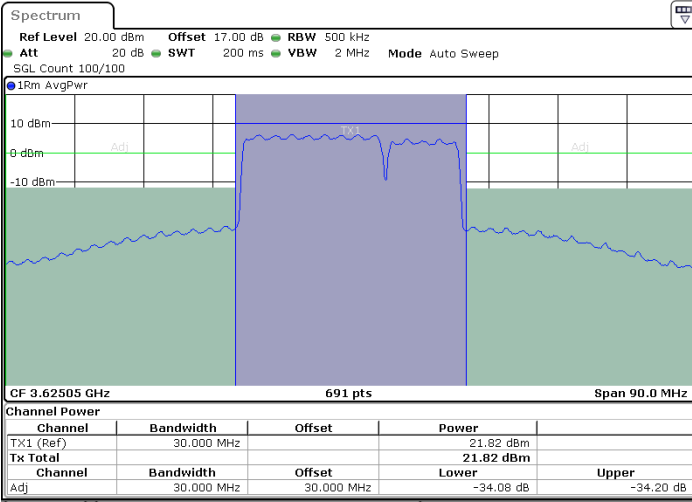

LTE Band 48C / 20MHz+10MHz

256QAM

Middle Channel / 1RB0 and 1RB49

Middle Channel / 1RB99 and 1RB0

Date: 29.OCT.2021 16:44:18

Date: 29.OCT.2021 16:41:17

Middle Channel / FullIRB

N/A

Date: 29.OCT.2021 16:47:20

LTE Band 48C / 20MHz+10MHz

256QAM

Highest Channel / 1RB0 and 1RB49

Highest Channel / 1RB99 and 1RB0

Date: 29.OCT.2021 17:14:36

Date: 29.OCT.2021 17:11:35

Highest Channel / FullIRB