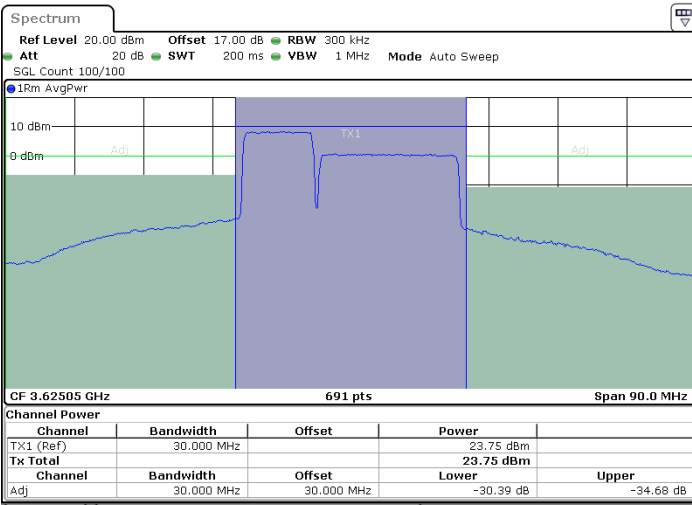

LTE Band 48C / 10MHz+20MHz

16QAM

Lowest Channel / 1RB0 and 1RB99

Lowest Channel / 1RB49 and 1RB0

Lowest Channel / FullIRB

N/A

LTE Band 48C / 10MHz+20MHz

16QAM

Middle Channel / 1RB0 and 1RB99

Middle Channel / 1RB49 and 1RB0

Date: 29.OCT.2021 15:41:16

Date: 29.OCT.2021 15:38:15

Middle Channel / FullIRB

N/A

Date: 29.OCT.2021 15:44:16

LTE Band 48C / 10MHz+20MHz

16QAM

Highest Channel / 1RB0 and 1RB99

Highest Channel / 1RB49 and 1RB0

Highest Channel / FullIRB

N/A

LTE Band 48C / 15MHz+20MHz

16QAM

Lowest Channel / 1RB0 and 1RB99