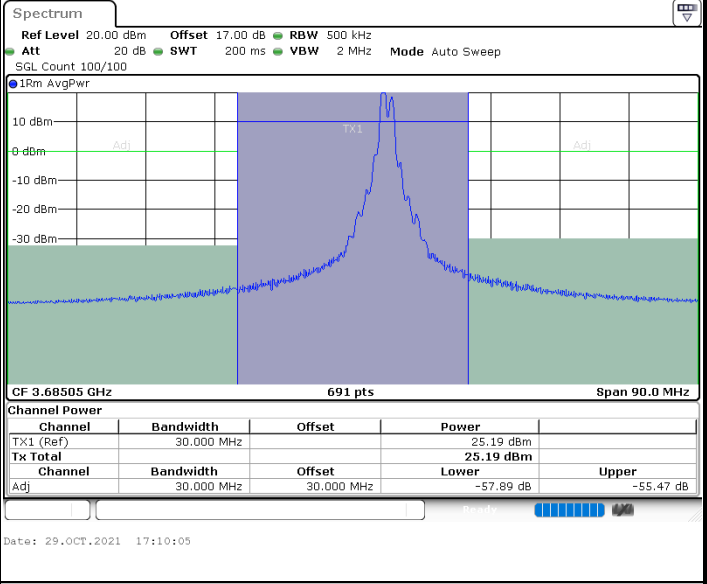

LTE Band 48C / 20MHz+10MHz

16QAM

Middle Channel / 1RB0 and 1RB49

Middle Channel / 1RB99 and 1RB0

Middle Channel / FullIRB

N/A

LTE Band 48C / 20MHz+10MHz

16QAM

Highest Channel / 1RB0 and 1RB49

Highest Channel / 1RB99 and 1RB0

Highest Channel / FullIRB

N/A

LTE Band 48C / 20MHz+15MHz

16QAM

Lowest Channel / 1RB0 and 1RB74

Lowest Channel / 1RB99 and 1RB0