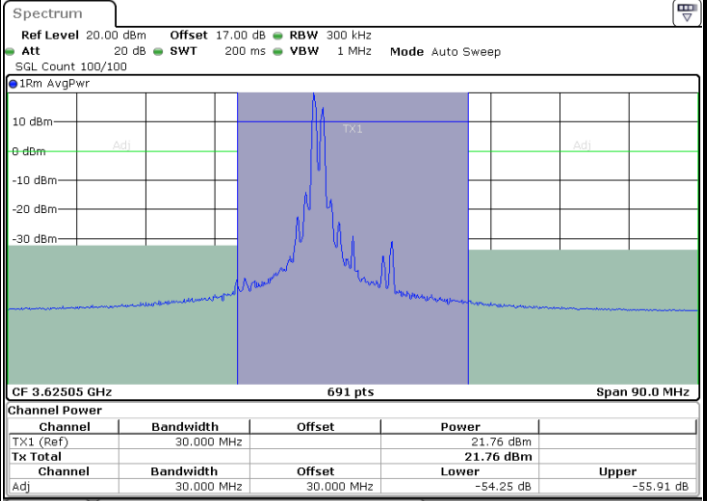

LTE Band 48C / 10MHz+20MHz

256QAM

Middle Channel / 1RB0 and 1RB99

Middle Channel / 1RB49 and 1RB0

Date: 29.OCT.2021 15:42:45

Date: 29.OCT.2021 15:39:45