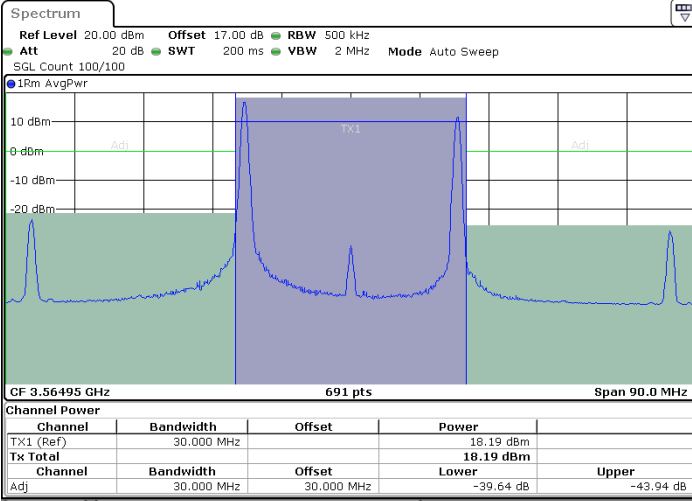

LTE Band 48C / 20MHz+10MHz

16QAM

Lowest Channel / 1RB0 and 1RB49

Lowest Channel / 1RB99 and 1RB0

Date: 29.OCT.2021 16:14:06

Date: 29.OCT.2021 16:11:03