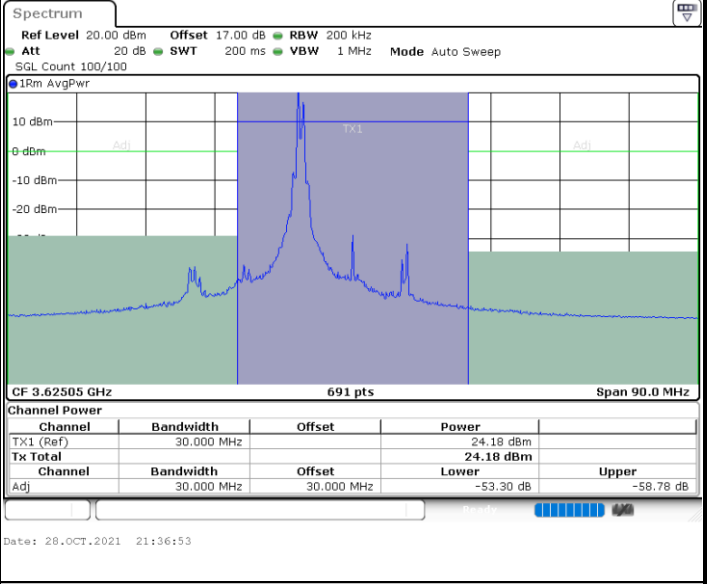

LTE Band 48C / 20MHz+20MHz

16QAM

Highest Channel / 1RB0 and 1RB99

Highest Channel / 1RB99 and 1RB0

Highest Channel / FullIRB

N/A

LTE Band 48C / 5MHz+20MHz

64QAM

Middle Channel / 1RB0 and 1RB99

Middle Channel / 1RB24 and 1RB0

Middle Channel / FullIRB

N/A

LTE Band 48C / 10MHz+20MHz

64QAM

Lowest Channel / 1RB0 and 1RB99

Lowest Channel / 1RB49 and 1RB0