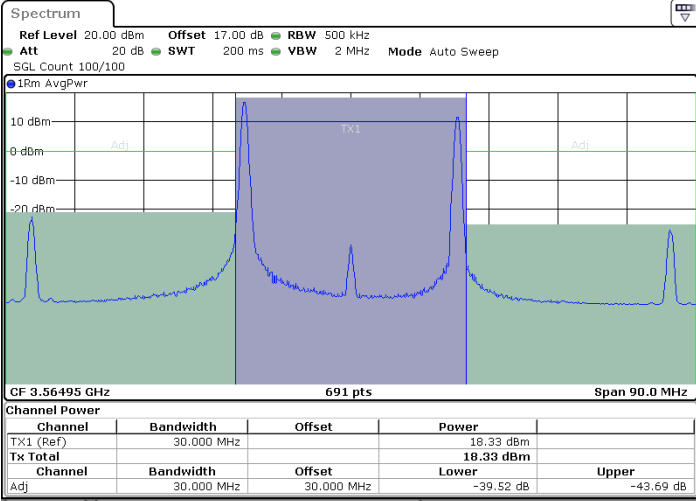

N/A

Date: 29.OCT.2021 21:06:41

LTE Band 48C / 20MHz+10MHz

64QAM

Lowest Channel / 1RB0 and 1RB49

Lowest Channel / 1RB99 and 1RB0

Date: 29.OCT.2021 16:14:52

Date: 29.OCT.2021 16:11:49

Lowest Channel / FullIRB

N/A

Date: 29.OCT.2021 16:17:56

LTE Band 48C / 20MHz+10MHz

64QAM

Middle Channel / 1RB0 and 1RB49

Middle Channel / 1RB99 and 1RB0

Middle Channel / FullIRB