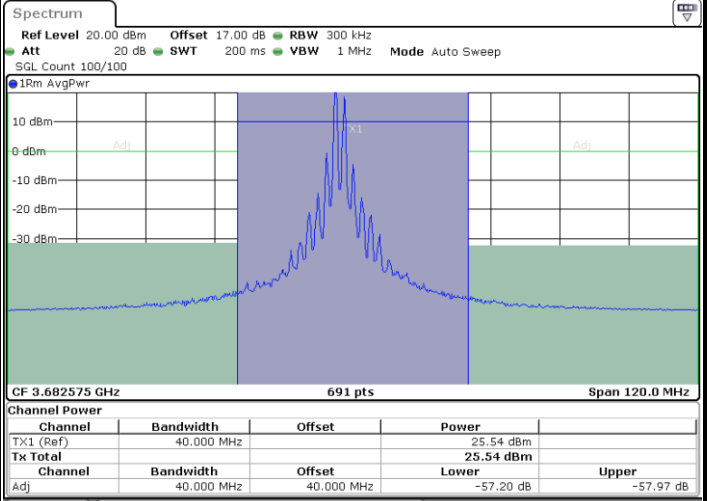

Middle Channel / 1RB0 and 1RB99

Middle Channel / 1RB74 and 1RB0

Middle Channel / FullIRB

N/A

LTE Band 48C / 15MHz+20MHz

16QAM

Highest Channel / 1RB0 and 1RB99

Highest Channel / 1RB74 and 1RB0

Date: 29.OCT.2021 19:17:31

Date: 29.OCT.2021 19:14:31

Highest Channel / FullIRB

N/A

Date: 29.OCT.2021 19:20:32

LTE Band 48C / 20MHz+5MHz

16QAM

Lowest Channel / 1RB0 and 1RB24