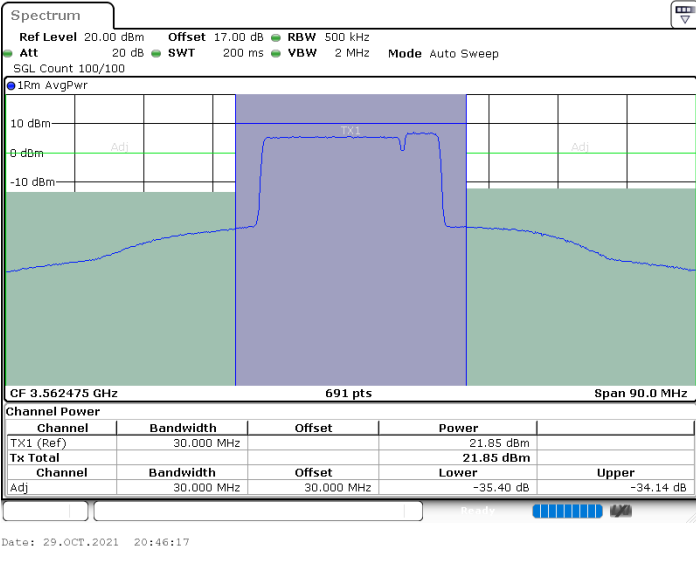

Middle Channel / 1RB74 and 1RB0

Middle Channel / FullIRB

N/A

LTE Band 48C / 15MHz+20MHz

256QAM

Highest Channel / 1RB0 and 1RB99

Highest Channel / 1RB74 and 1RB0

Highest Channel / FullIRB

N/A

LTE Band 48C / 20MHz+5MHz

256QAM

Lowest Channel / 1RB0 and 1RB24

Lowest Channel / 1RB99 and 1RB0

Lowest Channel / FullIRB

N/A

LTE Band 48C / 20MHz+10MHz

256QAM

Lowest Channel / 1RB0 and 1RB49

Lowest Channel / 1RB99 and 1RB0

Date: 29.OCT.2021 16:15:37

Date: 29.OCT.2021 16:12:34

Lowest Channel / FullIRB

N/A

Date: 29.OCT.2021 16:18:41