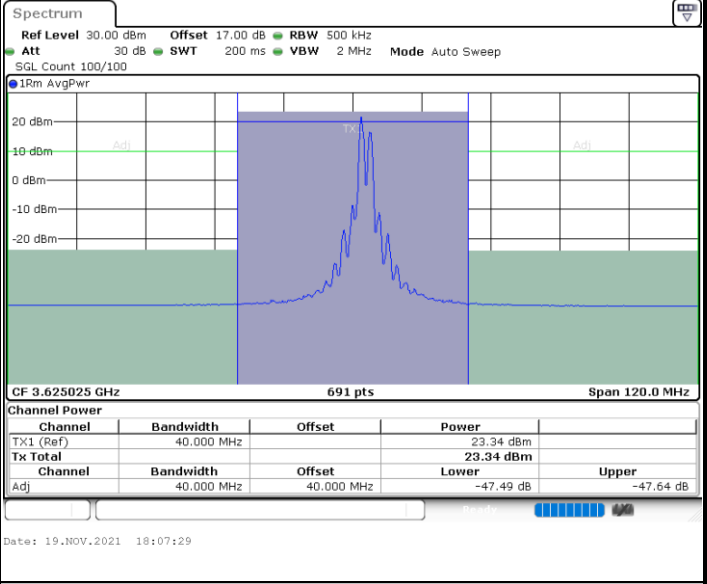

Highest Channel / 1RB0 and 1RB49

Highest Channel / 1RB99 and 1RB0

Highest Channel / FullIRB

N/A

LTE Band 48C / 20MHz+15MHz

16QAM

Lowest Channel / 1RB0 and 1RB74

Lowest Channel / 1RB99 and 1RB0

Lowest Channel / FullIRB

N/A

LTE Band 48C / 20MHz+15MHz

16QAM

Middle Channel / 1RB0 and 1RB74

Middle Channel / 1RB99 and 1RB0

Middle Channel / FullIRB

N/A

LTE Band 48C / 20MHz+15MHz

16QAM

Highest Channel / 1RB0 and 1RB74

Highest Channel / 1RB99 and 1RB0

Date: 19.NOV.2021 18:20:33

Date: 19.NOV.2021 18:17:29

Highest Channel / FullIRB

N/A