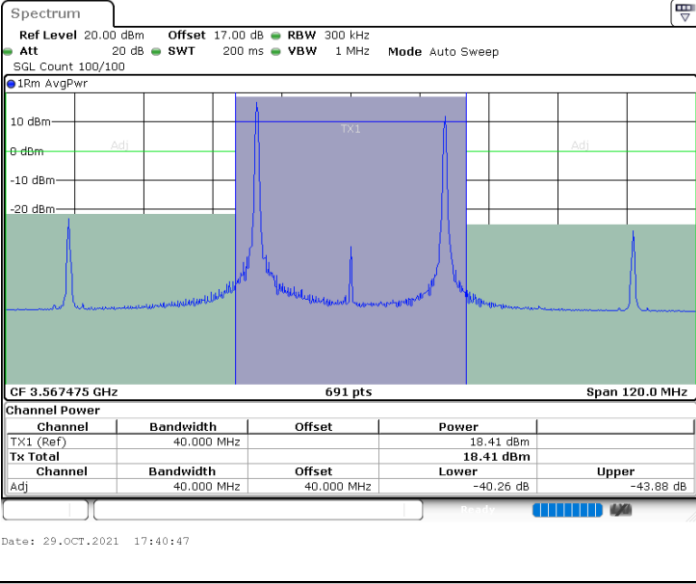

LTE Band 48C / 10MHz+20MHz

64QAM

Highest Channel / 1RB0 and 1RB99

Highest Channel / 1RB49 and 1RB0

Highest Channel / FullIRB

N/A

LTE Band 48C / 15MHz+20MHz

64QAM

Lowest Channel / 1RB0 and 1RB99

Lowest Channel / 1RB74 and 1RB0

Lowest Channel / FullIRB

N/A

LTE Band 48C / 15MHz+20MHz

64QAM

Middle Channel / 1RB0 and 1RB99

Middle Channel / 1RB74 and 1RB0