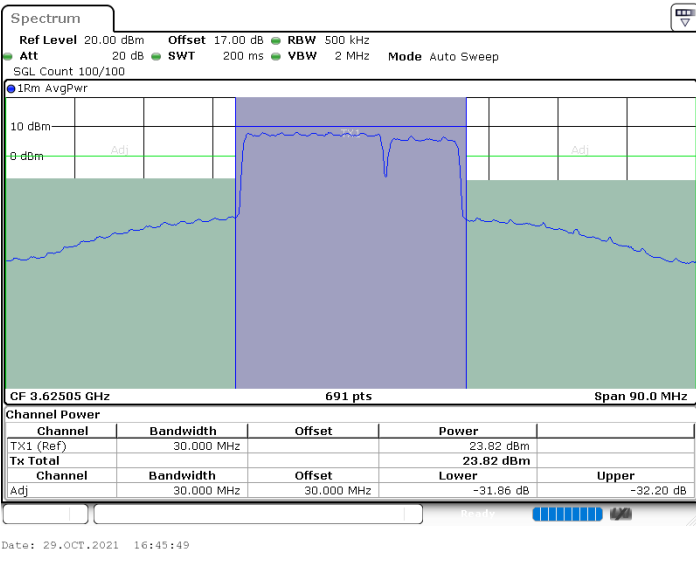

LTE Band 48C / 20MHz+10MHz

16QAM

Middle Channel / 1RB0 and 1RB49

Middle Channel / 1RB99 and 1RB0

Middle Channel / FullIRB

N/A

LTE Band 48C / 20MHz+10MHz

16QAM

Highest Channel / 1RB0 and 1RB49

Highest Channel / 1RB99 and 1RB0

Highest Channel / FullIRB

N/A

LTE Band 48C / 20MHz+15MHz

16QAM

Lowest Channel / 1RB0 and 1RB74

Lowest Channel / 1RB99 and 1RB0