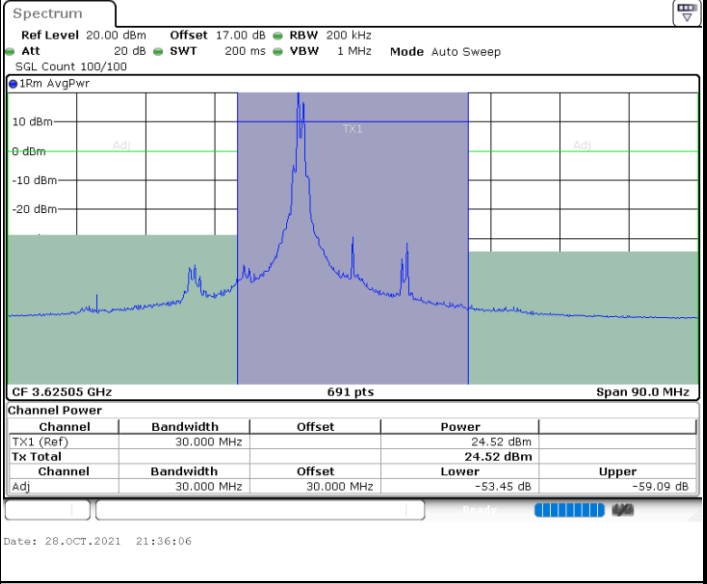

Middle Channel / 1RB99 and 1RB0

Middle Channel / FullIRB

N/A

LTE Band 48C / 20MHz+20MHz

QPSK

Highest Channel / 1RB0 and 1RB99

Highest Channel / 1RB99 and 1RB0

Highest Channel / FullIRB

N/A

LTE Band 48C / 5MHz+20MHz

16QAM

Lowest Channel / 1RB0 and 1RB99

Lowest Channel / 1RB24 and 1RB0

Lowest Channel / FullIRB

N/A

LTE Band 48C / 5MHz+20MHz

16QAM

Middle Channel / 1RB0 and 1RB99

Middle Channel / 1RB24 and 1RB0

Middle Channel / FullRB

N/A

LTE Band 48C / 5MHz+20MHz

16QAM

Highest Channel / 1RB0 and 1RB99