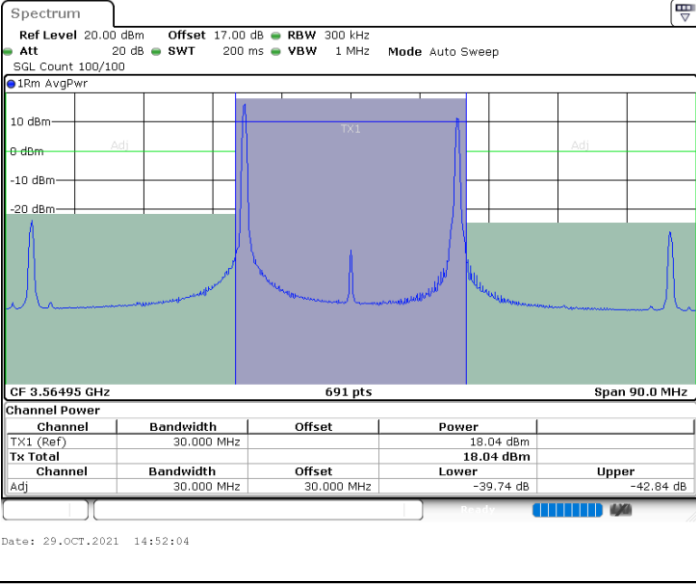

LTE Band 48C

256QAM

Middle Channel / 20MHz+20MHz

N/A

**ACLR**

LTE Band 48C / 10MHz+20MHz

QPSK

Lowest Channel / 1RB0 and 1RB99

Lowest Channel / 1RB49 and 1RB0

Lowest Channel / FullIRB

N/A

LTE Band 48C / 10MHz+20MHz

QPSK

Middle Channel / 1RB0 and 1RB99

Middle Channel / 1RB49 and 1RB0

Middle Channel / FullIRB