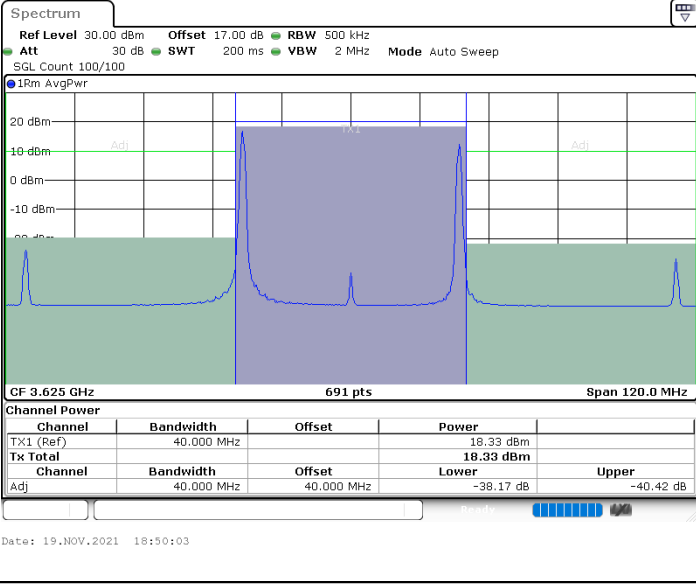

N/A

LTE Band 48C / 20MHz+15MHz

QPSK

Highest Channel / 1RB0 and 1RB74

Highest Channel / 1RB99 and 1RB0

Highest Channel / FullIRB

N/A

LTE Band 48C / 20MHz+20MHz

QPSK

Lowest Channel / 1RB0 and 1RB99

Lowest Channel / 1RB99 and 1RB0

Lowest Channel / FullIRB

N/A

LTE Band 48C / 20MHz+20MHz

QPSK

MiddleChannel / 1RB0 and 1RB99

Middle Channel / 1RB99 and 1RB0

Middle Channel / FullIRB

N/A

LTE Band 48C / 20MHz+20MHz

QPSK

Highest Channel / 1RB0 and 1RB99

Highest Channel / 1RB99 and 1RB0

Highest Channel / FullIRB