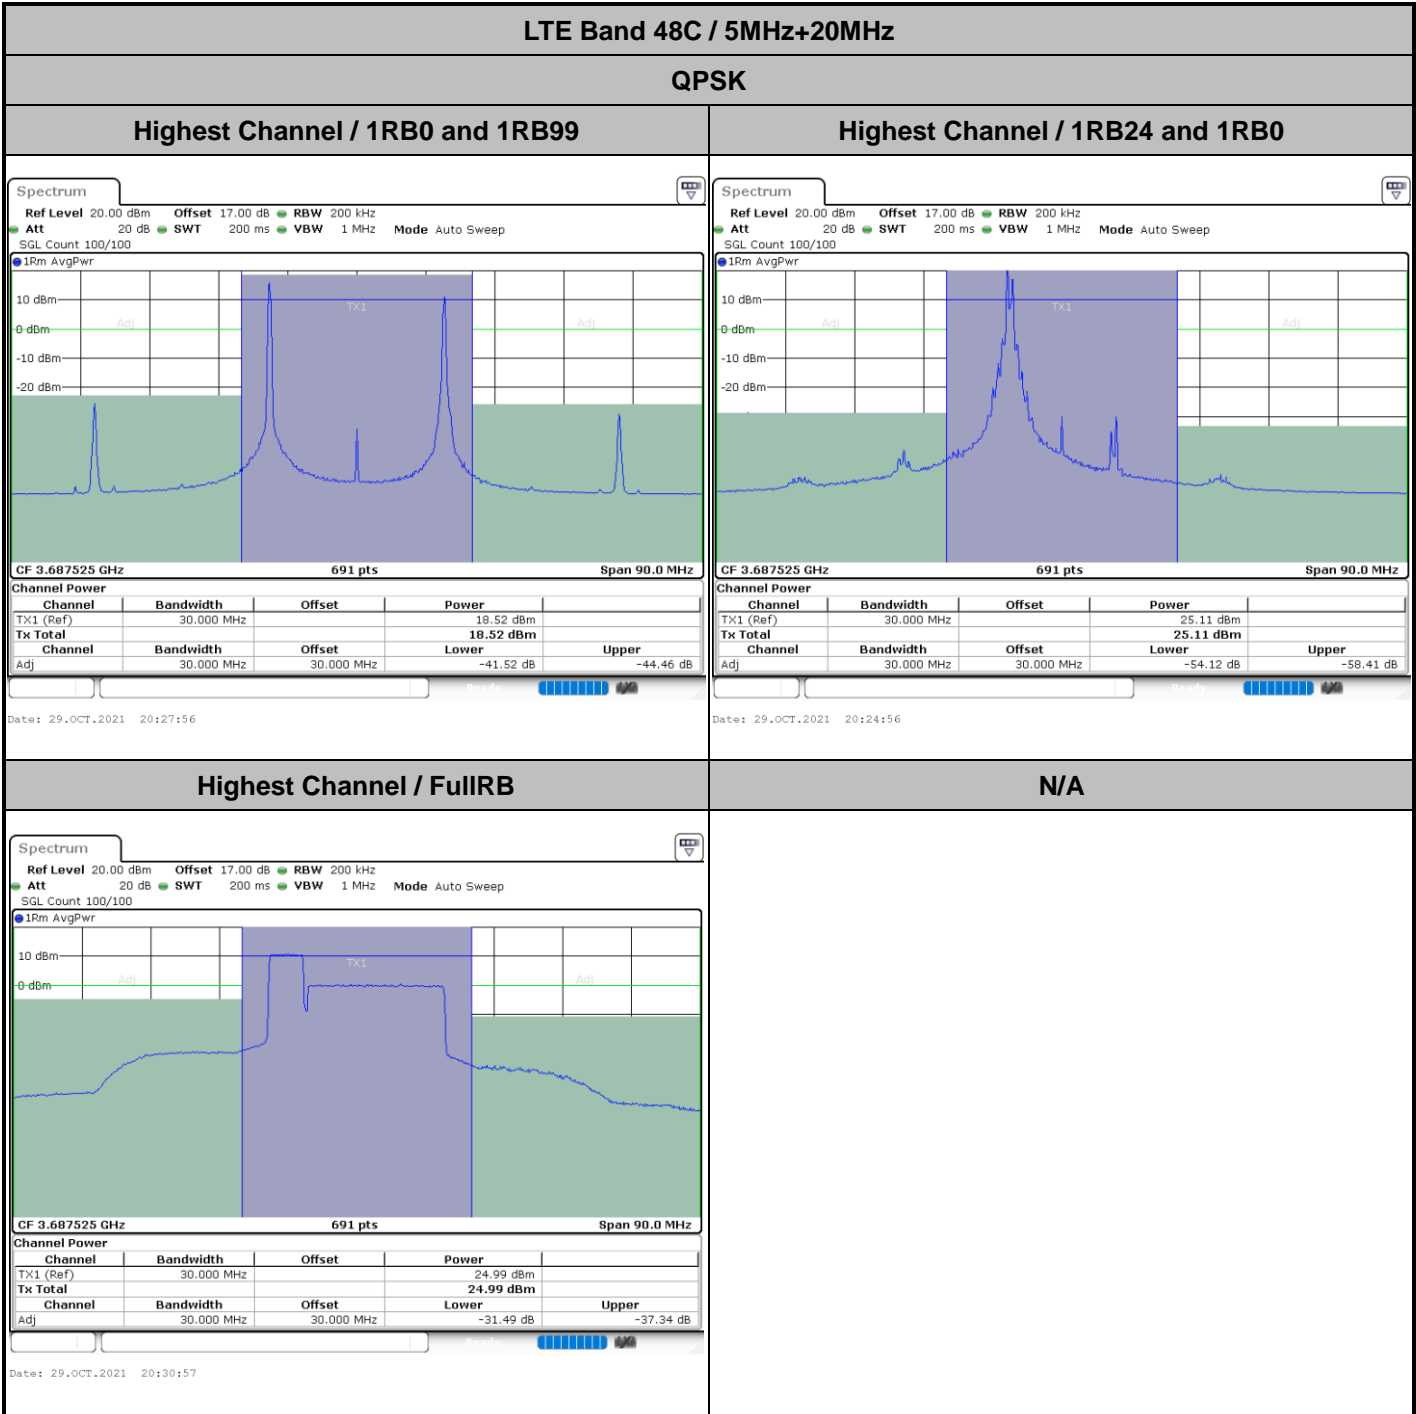

Middle Channel / 15MHz+20MHz

Date: 28\_OCT.2021 20:20:21

Middle Channel / 20MHz+5MHz

Date: 28\_OCT.2021 19:36:47

Middle Channel / 20MHz+10MHz

Date: 28\_OCT.2021 20:15:32

Middle Channel / 20MHz+15MHz

Date: 28\_OCT.2021 20:24:24

LTE Band 48C

256QAM

Middle Channel / 20MHz+20MHz

N/A

**ACLR**

LTE Band 48C / 10MHz+20MHz

QPSK

Lowest Channel / 1RB0 and 1RB99

Lowest Channel / 1RB49 and 1RB0

Lowest Channel / FullIRB

N/A

LTE Band 48C / 10MHz+20MHz

QPSK

Middle Channel / 1RB0 and 1RB99

Middle Channel / 1RB49 and 1RB0

Middle Channel / FullIRB

N/A

LTE Band 48C / 10MHz+20MHz

QPSK

Highest Channel / 1RB0 and 1RB99

Highest Channel / 1RB49 and 1RB0

Date: 29.OCT.2021 14:21:53

Date: 29.OCT.2021 14:18:53

Highest Channel / FullIRB