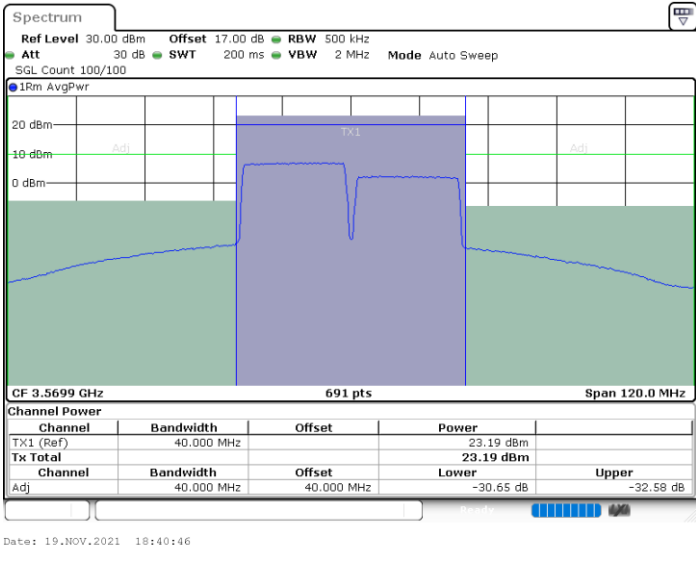

N/A

LTE Band 48C / 20MHz+15MHz

QPSK

Highest Channel / 1RB0 and 1RB74

Highest Channel / 1RB99 and 1RB0

Highest Channel / FullIRB

N/A

LTE Band 48C / 20MHz+20MHz

QPSK

Lowest Channel / 1RB0 and 1RB99

Lowest Channel / 1RB99 and 1RB0

Lowest Channel / FullIRB

N/A

LTE Band 48C / 20MHz+20MHz

QPSK

MiddleChannel / 1RB0 and 1RB99

Middle Channel / 1RB99 and 1RB0

Middle Channel / FullIRB

N/A

LTE Band 48C / 20MHz+20MHz

QPSK

Highest Channel / 1RB0 and 1RB99

Highest Channel / 1RB99 and 1RB0

Highest Channel / FullIRB