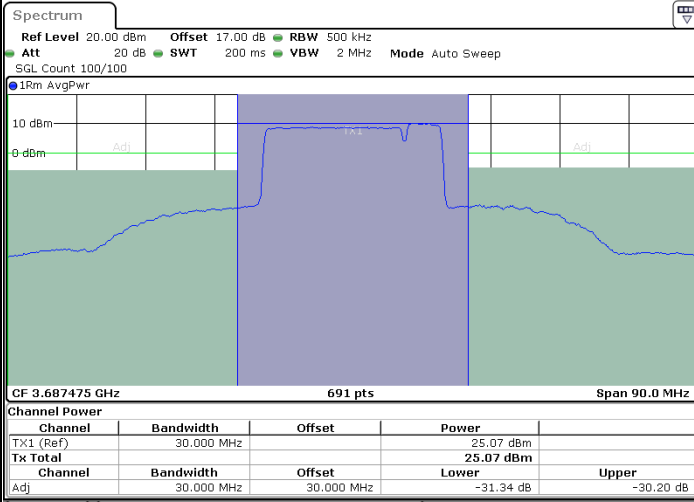

Highest Channel / 1RB0 and 1RB99

Highest Channel / 1RB74 and 1RB0

Highest Channel / FullIRB

N/A

LTE Band 48C / 20MHz+5MHz

QPSK

Lowest Channel / 1RB0 and 1RB24

Lowest Channel / 1RB99 and 1RB0

Lowest Channel / FullIRB

N/A

LTE Band 48C / 20MHz+5MHz

QPSK

Highest Channel / 1RB0 and 1RB24

Highest Channel / 1RB99 and 1RB0

Date: 29.OCT.2021 21:21:19

Date: 29.OCT.2021 21:18:19

Highest Channel / FullIRB

N/A

Date: 29.OCT.2021 21:24:20

LTE Band 48C / 20MHz+10MHz

QPSK

Lowest Channel / 1RB0 and 1RB49

Lowest Channel / 1RB99 and 1RB0

Lowest Channel / FullIRB