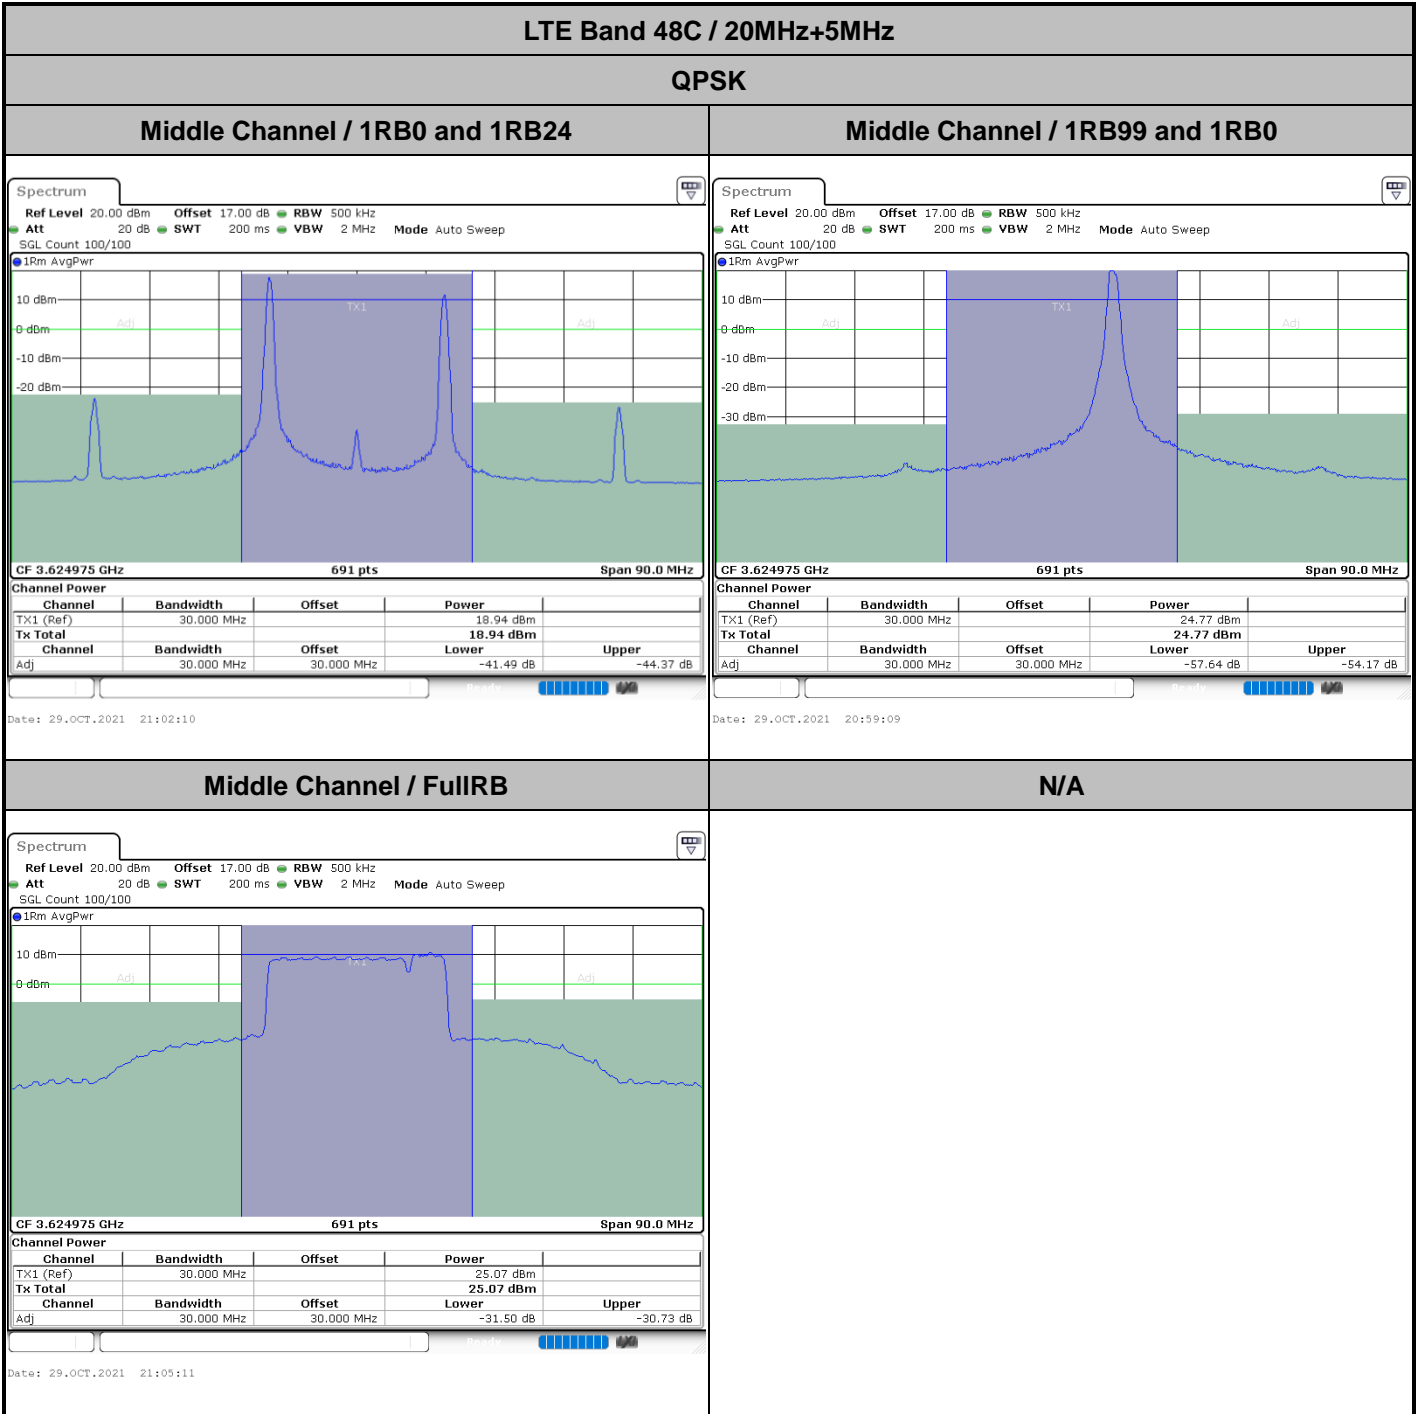

LTE Band 48C / 15MHz+20MHz

QPSK

Middle Channel / 1RB0 and 1RB99

Middle Channel / 1RB74 and 1RB0

Middle Channel / FullIRB

N/A

LTE Band 48C / 15MHz+20MHz

QPSK

Highest Channel / 1RB0 and 1RB99

Highest Channel / 1RB74 and 1RB0

Highest Channel / FullIRB

N/A

LTE Band 48C / 20MHz+5MHz

QPSK

Lowest Channel / 1RB0 and 1RB24

Lowest Channel / 1RB99 and 1RB0

Lowest Channel / FullIRB

N/A

LTE Band 48C / 20MHz+5MHz

QPSK

Highest Channel / 1RB0 and 1RB24

Highest Channel / 1RB99 and 1RB0

Date: 29.OCT.2021 21:21:19

Date: 29.OCT.2021 21:18:19

Highest Channel / FullIRB

N/A

Date: 29.OCT.2021 21:24:20

LTE Band 48C / 20MHz+10MHz

QPSK

Lowest Channel / 1RB0 and 1RB49

Lowest Channel / 1RB99 and 1RB0

Lowest Channel / FullIRB