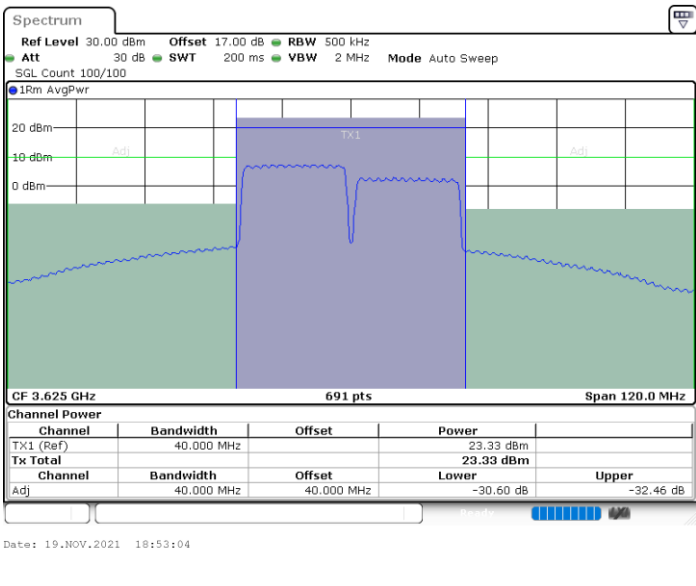

N/A

LTE Band 48C / 20MHz+15MHz

QPSK

Highest Channel / 1RB0 and 1RB74

Highest Channel / 1RB99 and 1RB0

Highest Channel / FullIRB

N/A

LTE Band 48C / 20MHz+20MHz

QPSK

Lowest Channel / 1RB0 and 1RB99

Lowest Channel / 1RB99 and 1RB0

Lowest Channel / FullIRB

N/A

LTE Band 48C / 20MHz+20MHz

QPSK

MiddleChannel / 1RB0 and 1RB99

Middle Channel / 1RB99 and 1RB0

Middle Channel / FullIRB

N/A

LTE Band 48C / 20MHz+20MHz

QPSK

Highest Channel / 1RB0 and 1RB99

Highest Channel / 1RB99 and 1RB0

Highest Channel / FullIRB

N/A

LTE Band 48C / 5MHz+20MHz

16QAM

Lowest Channel / 1RB0 and 1RB99

Lowest Channel / 1RB24 and 1RB0

Lowest Channel / FullIRB

N/A

LTE Band 48C / 5MHz+20MHz