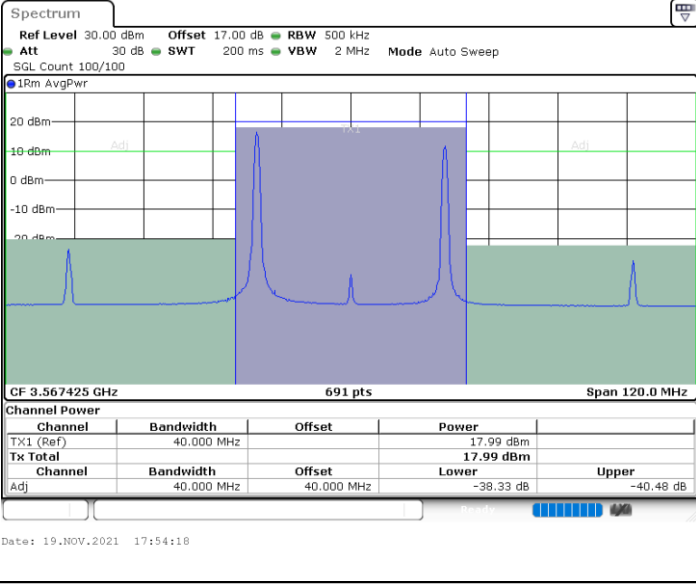

N/A

LTE Band 48C / 20MHz+10MHz

QPSK

Middle Channel / 1RB0 and 1RB49

Middle Channel / 1RB99 and 1RB0

Middle Channel / FullIRB

N/A

LTE Band 48C / 20MHz+10MHz

QPSK

Highest Channel / 1RB0 and 1RB49

Highest Channel / 1RB99 and 1RB0

Highest Channel / FullIRB

N/A

LTE Band 48C / 20MHz+15MHz

QPSK

Lowest Channel / 1RB0 and 1RB74

Lowest Channel / 1RB99 and 1RB0

Lowest Channel / FullIRB

N/A

LTE Band 48C / 20MHz+15MHz

QPSK

Middle Channel / 1RB0 and 1RB74

Middle Channel / 1RB99 and 1RB0

Middle Channel / FullIRB