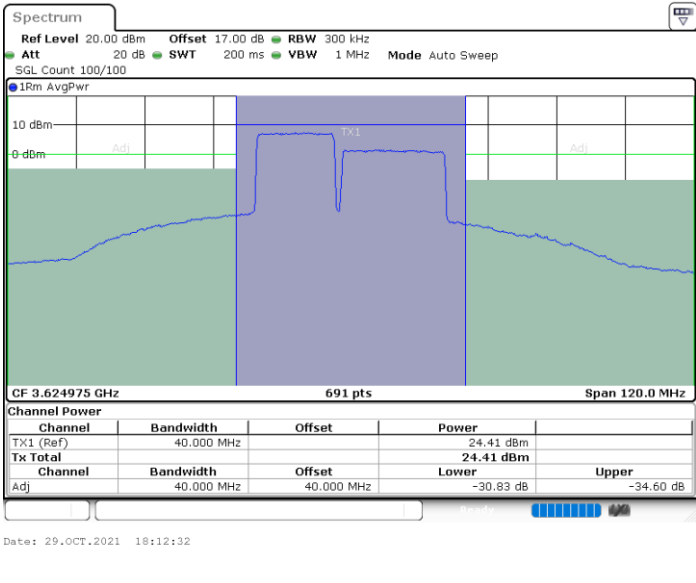

N/A

Date: 29.OCT.2021 14:24:54

LTE Band 48C / 15MHz+20MHz

QPSK

Lowest Channel / 1RB0 and 1RB99

Lowest Channel / 1RB74 and 1RB0

Lowest Channel / FullIRB

N/A

LTE Band 48C / 15MHz+20MHz

QPSK

Middle Channel / 1RB0 and 1RB99

Middle Channel / 1RB74 and 1RB0

Middle Channel / FullIRB

N/A

LTE Band 48C / 15MHz+20MHz

QPSK

Highest Channel / 1RB0 and 1RB99

Highest Channel / 1RB74 and 1RB0

Highest Channel / FullIRB

N/A

LTE Band 48C / 20MHz+5MHz

QPSK

Lowest Channel / 1RB0 and 1RB24

Lowest Channel / 1RB99 and 1RB0