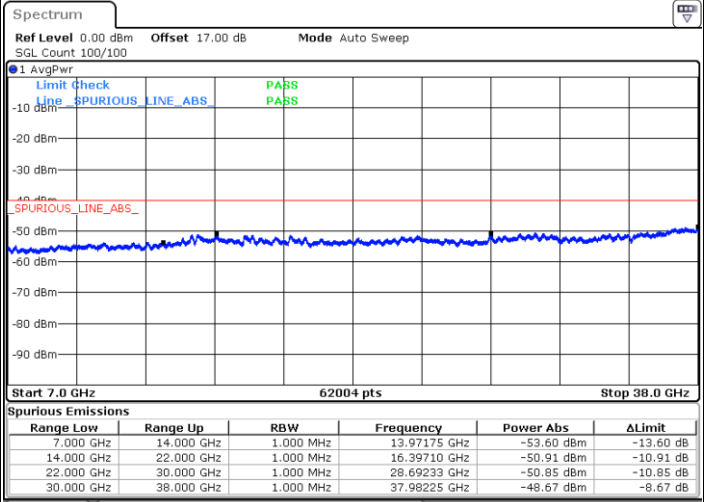

LTE Band 48 / 20MHz

Lowest Channel / QPSK

Date: 25.OCT.2021 19:56:55

Lowest Channel / QPSK

Date: 26.OCT.2021 21:57:39

Middle Channel / QPSK

Date: 25.OCT.2021 19:57:52

Middle Channel / QPSK

Date: 26.OCT.2021 21:58:52

LTE Band 48 / 20MHz

Highest Channel / QPSK

Highest Channel / QPSK

### Frequency Stability

Test Conditions		LTE Band 48 (QPSK) / Middle Channel	Limit
Temperature (°C)	Voltage (Volt)	BW 10MHz	Note 2.
		Deviation (ppm)	Result
50	Normal Voltage	0.0041	PASS
40	Normal Voltage	0.0005	
30	Normal Voltage	0.0046	
20(Ref.)	Normal Voltage	0.0000	
10	Normal Voltage	0.0033	
0	Normal Voltage	0.0046	
-10	Normal Voltage	0.0037	
-20	Normal Voltage	0.0012	
-30	Normal Voltage	0.0009	
20	Maximum Voltage	0.0002	
20	Normal Voltage	0.0022	
20	Battery End Point	0.0002	