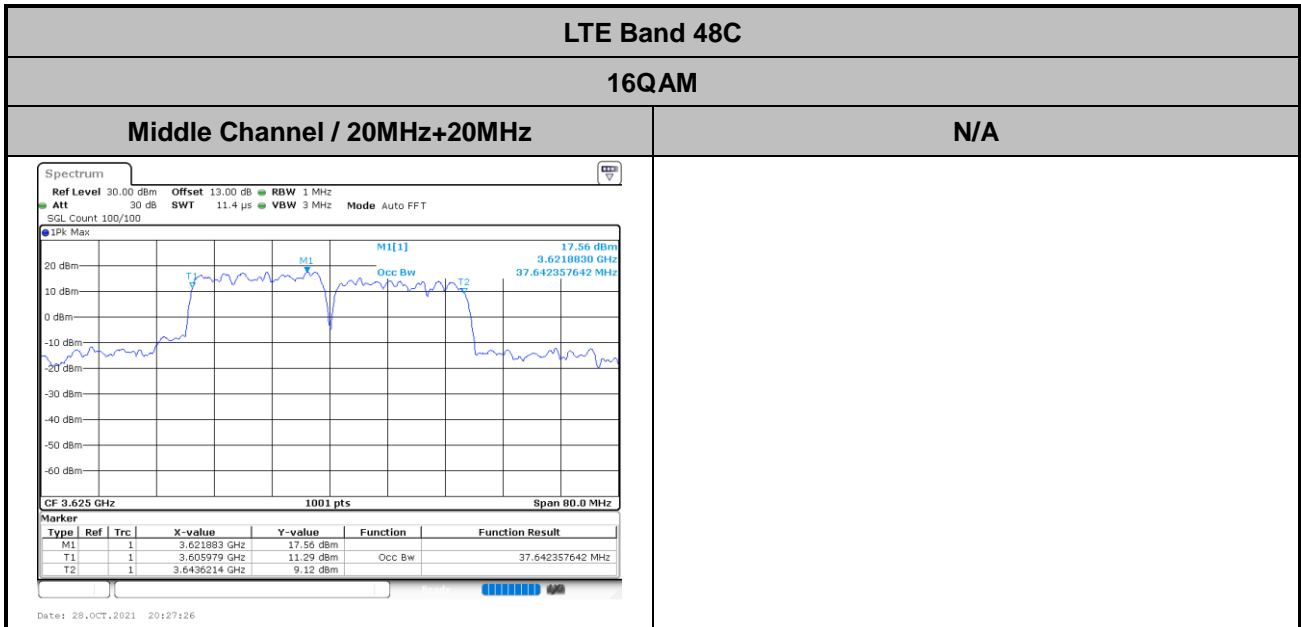

LTE Band 48C

64QAM

Middle Channel / 5MHz+20MHz

Date: 28.OCT.2021 19:31:33

Middle Channel / 10MHz+20MHz

Date: 28.OCT.2021 20:11:00

Middle Channel / 15MHz+20MHz

Date: 28.OCT.2021 20:19:51