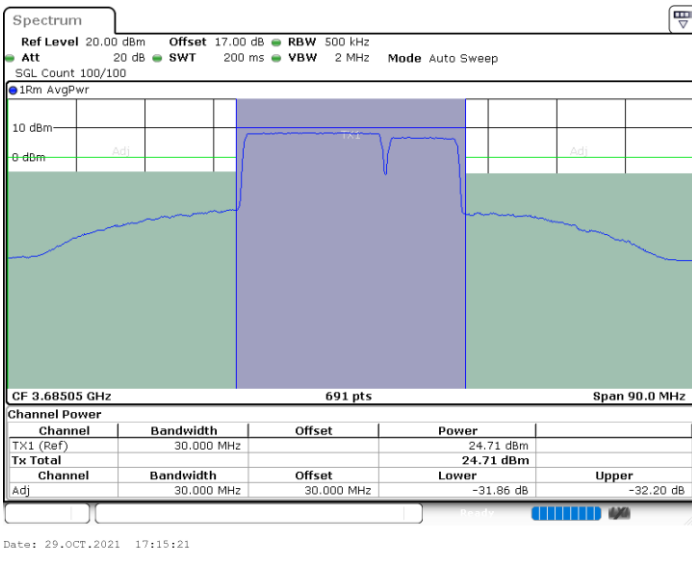

N/A

LTE Band 48C / 20MHz+10MHz

QPSK

Middle Channel / 1RB0 and 1RB49

Middle Channel / 1RB99 and 1RB0

Middle Channel / FullIRB

N/A

LTE Band 48C / 20MHz+10MHz

QPSK

Highest Channel / 1RB0 and 1RB49

Highest Channel / 1RB99 and 1RB0

Highest Channel / FullIRB

N/A

LTE Band 48C / 20MHz+15MHz

QPSK

Lowest Channel / 1RB0 and 1RB74

Lowest Channel / 1RB99 and 1RB0

Lowest Channel / FullIRB

N/A

LTE Band 48C / 20MHz+15MHz

QPSK

Middle Channel / 1RB0 and 1RB74

Middle Channel / 1RB99 and 1RB0

Middle Channel / FullIRB