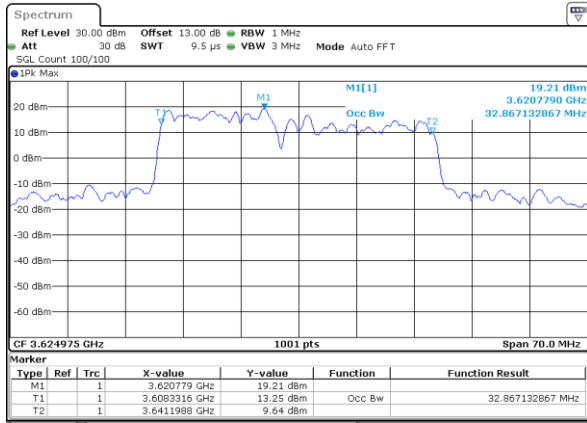

Middle Channel / 15MHz+20MHz

Date: 28.OCT.2021 20:19:21

Middle Channel / 20MHz+5MHz

Date: 28.OCT.2021 19:35:47

Middle Channel / 20MHz+10MHz

Date: 28.OCT.2021 20:14:33

Middle Channel / 20MHz+15MHz

Date: 28.OCT.2021 20:23:24

LTE Band 48C

64QAM

Middle Channel / 5MHz+20MHz

Date: 28.OCT.2021 19:31:33

Middle Channel / 10MHz+20MHz

Date: 28.OCT.2021 20:11:00

Middle Channel / 15MHz+20MHz

Date: 28.OCT.2021 20:19:51

Middle Channel / 20MHz+5MHz

Date: 28.OCT.2021 19:36:17

Middle Channel / 20MHz+10MHz

Date: 28.OCT.2021 20:15:03

Middle Channel / 20MHz+15MHz

Date: 28.OCT.2021 20:23:54

LTE Band 48C

64QAM