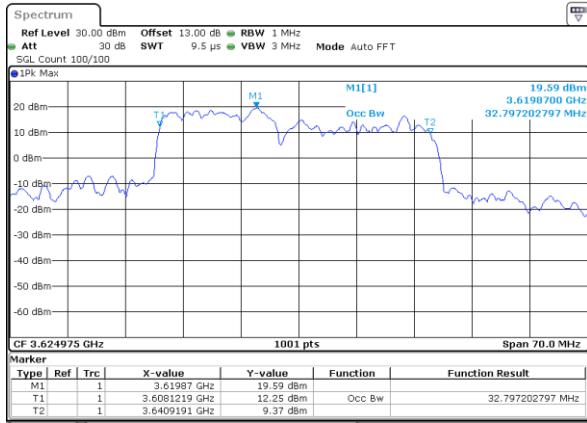

Middle Channel / 20MHz+5MHz

Date: 28.OCT.2021 19:35:17

Middle Channel / 20MHz+10MHz

Date: 28.OCT.2021 20:14:03

Middle Channel / 20MHz+15MHz

Date: 28.OCT.2021 20:22:54

LTE Band 48C

QPSK

Middle Channel / 20MHz+20MHz

N/A

LTE Band 48C

16QAM

Middle Channel / 5MHz+20MHz

Date: 28.OCT.2021 19:31:03

Middle Channel / 10MHz+20MHz

Date: 28.OCT.2021 20:10:30

Middle Channel / 15MHz+20MHz

Date: 28.OCT.2021 20:19:21

Middle Channel / 20MHz+5MHz

Date: 28.OCT.2021 19:35:47

Middle Channel / 20MHz+10MHz

Date: 28.OCT.2021 20:14:33

Middle Channel / 20MHz+15MHz

Date: 28.OCT.2021 20:23:24