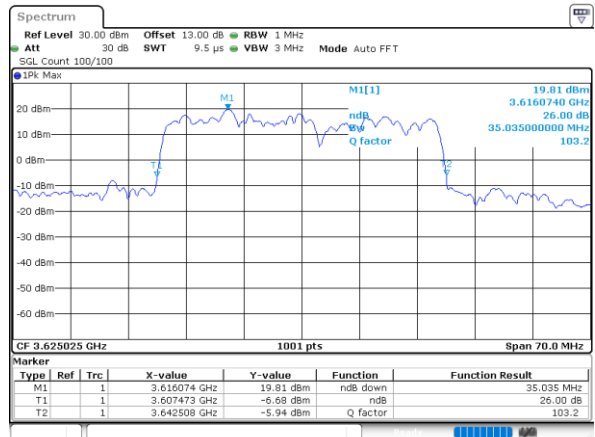

Date: 28.OCT.2021 20:12:29

Middle Channel / 15MHz+20MHz

Date: 28.OCT.2021 20:21:20

Middle Channel / 20MHz+5MHz

Date: 28.OCT.2021 19:37:46

Middle Channel / 20MHz+10MHz

Date: 28.OCT.2021 20:16:32

Middle Channel / 20MHz+15MHz

Date: 28.OCT.2021 20:25:23

LTE Band 48C

16QAM

Middle Channel / 20MHz+20MHz

N/A

LTE Band 48C

64QAM

Middle Channel / 5MHz+20MHz