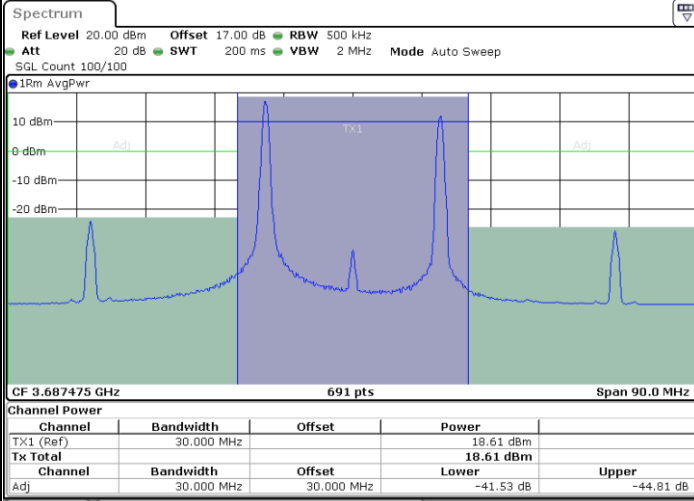

Highest Channel / 1RB0 and 1RB99

Highest Channel / 1RB74 and 1RB0

Highest Channel / FullIRB

N/A

LTE Band 48C / 20MHz+5MHz

QPSK

Lowest Channel / 1RB0 and 1RB24

Lowest Channel / 1RB99 and 1RB0

Lowest Channel / FullIRB

N/A

LTE Band 48C / 20MHz+5MHz

QPSK

Highest Channel / 1RB0 and 1RB24

Highest Channel / 1RB99 and 1RB0

Date: 29.OCT.2021 21:21:19

Date: 29.OCT.2021 21:18:19

Highest Channel / FullIRB

N/A

Date: 29.OCT.2021 21:24:20

LTE Band 48C / 20MHz+10MHz

QPSK

Lowest Channel / 1RB0 and 1RB49

Lowest Channel / 1RB99 and 1RB0

Lowest Channel / FullIRB