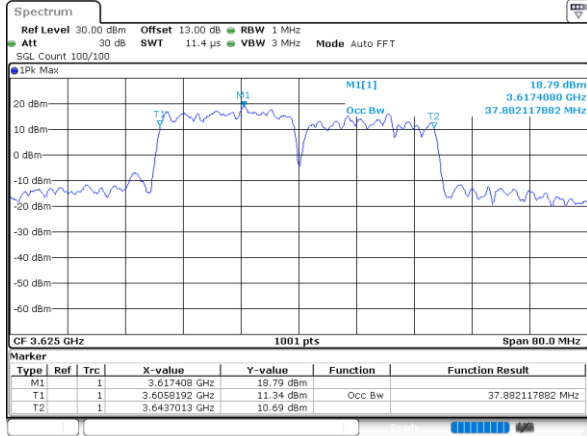

LTE Band 48C

64QAM

Middle Channel / 20MHz+20MHz

N/A