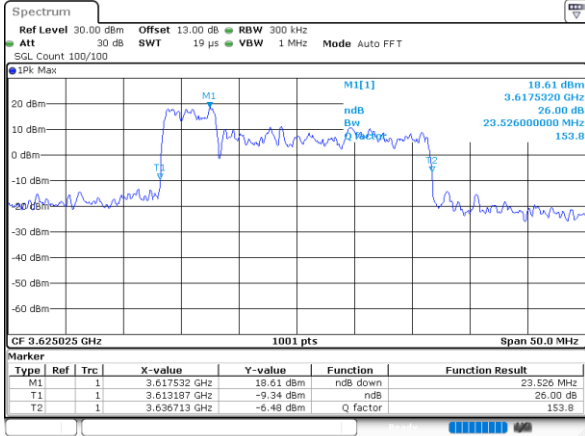

Middle Channel / 20MHz+5MHz

Date: 28.OCT.2021 19:38:16

Middle Channel / 20MHz+10MHz

Date: 28.OCT.2021 20:17:02

Middle Channel / 20MHz+15MHz

Date: 28.OCT.2021 20:25:53

LTE Band 48C

QPSK

Middle Channel / 20MHz+20MHz

N/A

Date: 28\_OCT\_2021 20:30:25

LTE Band 48C

16QAM

Middle Channel / 5MHz+20MHz

Date: 28.OCT.2021 19:33:02

Middle Channel / 10MHz+20MHz

Date: 28.OCT.2021 20:12:29

Middle Channel / 15MHz+20MHz

Date: 28.OCT.2021 20:21:20

Middle Channel / 20MHz+5MHz

Date: 28.OCT.2021 19:37:46

Middle Channel / 20MHz+10MHz

Date: 28.OCT.2021 20:16:32

Middle Channel / 20MHz+15MHz