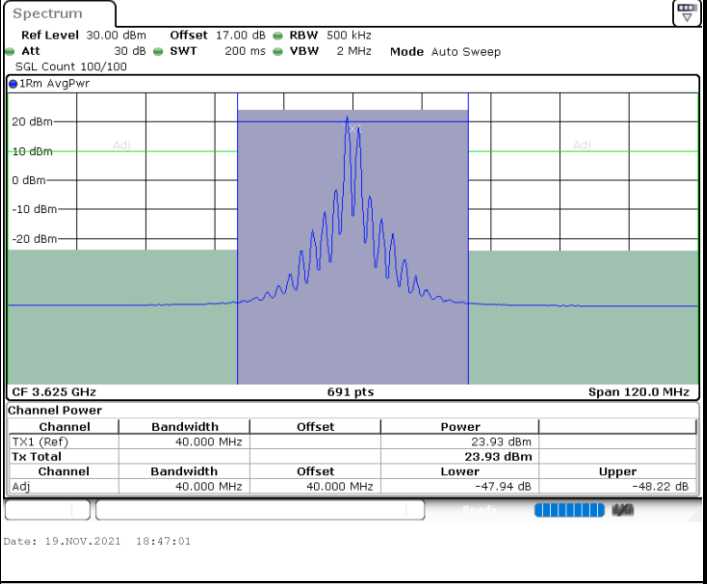

N/A

LTE Band 48C / 20MHz+15MHz

QPSK

Highest Channel / 1RB0 and 1RB74

Highest Channel / 1RB99 and 1RB0

Highest Channel / FullIRB

N/A

LTE Band 48C / 20MHz+20MHz

QPSK

Lowest Channel / 1RB0 and 1RB99

Lowest Channel / 1RB99 and 1RB0

Lowest Channel / FullIRB

N/A

LTE Band 48C / 20MHz+20MHz

QPSK

MiddleChannel / 1RB0 and 1RB99

Middle Channel / 1RB99 and 1RB0

Middle Channel / FullIRB

N/A

LTE Band 48C / 20MHz+20MHz

QPSK

Highest Channel / 1RB0 and 1RB99

Highest Channel / 1RB99 and 1RB0

Highest Channel / FullIRB

N/A

LTE Band 48C / 5MHz+20MHz

16QAM

Lowest Channel / 1RB0 and 1RB99

Lowest Channel / 1RB24 and 1RB0

Lowest Channel / FullIRB

N/A

LTE Band 48C / 5MHz+20MHz