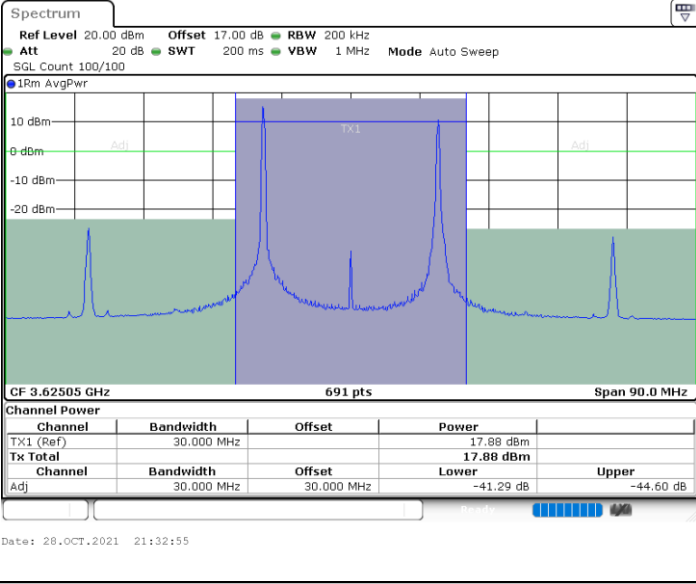

Middle Channel / 1RB99 and 1RB0

Middle Channel / FullIRB

N/A

LTE Band 48C / 20MHz+20MHz

QPSK

Highest Channel / 1RB0 and 1RB99

Highest Channel / 1RB99 and 1RB0

Highest Channel / FullIRB

N/A

LTE Band 48C / 5MHz+20MHz

16QAM

Lowest Channel / 1RB0 and 1RB99

Lowest Channel / 1RB24 and 1RB0

Lowest Channel / FullIRB

N/A

LTE Band 48C / 5MHz+20MHz

16QAM

Middle Channel / 1RB0 and 1RB99

Middle Channel / 1RB24 and 1RB0

Middle Channel / FullRB

N/A

LTE Band 48C / 5MHz+20MHz

16QAM

Highest Channel / 1RB0 and 1RB99