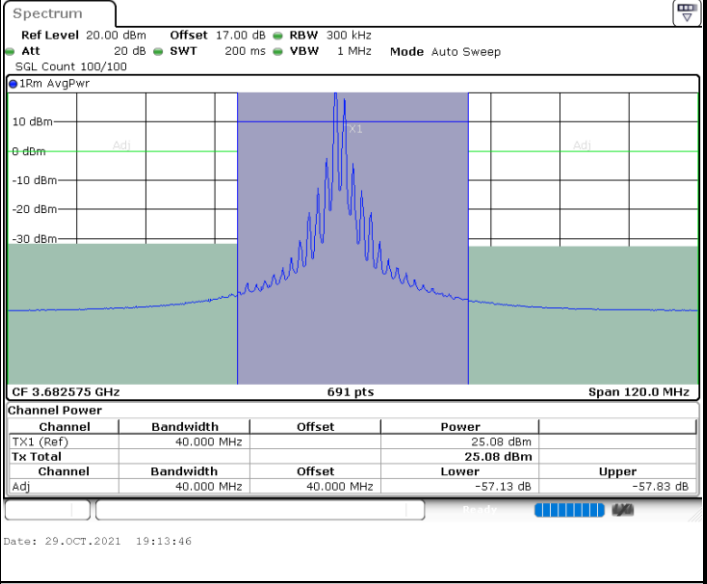

N/A

Date: 29.OCT.2021 14:24:54

LTE Band 48C / 15MHz+20MHz

QPSK

Lowest Channel / 1RB0 and 1RB99

Lowest Channel / 1RB74 and 1RB0

Lowest Channel / FullIRB

N/A

LTE Band 48C / 15MHz+20MHz

QPSK

Middle Channel / 1RB0 and 1RB99

Middle Channel / 1RB74 and 1RB0

Middle Channel / FullIRB

N/A

LTE Band 48C / 15MHz+20MHz

QPSK

Highest Channel / 1RB0 and 1RB99

Highest Channel / 1RB74 and 1RB0

Highest Channel / FullIRB

N/A

LTE Band 48C / 20MHz+5MHz

QPSK

Lowest Channel / 1RB0 and 1RB24

Lowest Channel / 1RB99 and 1RB0

Lowest Channel / FullIRB

N/A

LTE Band 48C / 20MHz+5MHz

QPSK

Highest Channel / 1RB0 and 1RB24

Highest Channel / 1RB99 and 1RB0

Date: 29.OCT.2021 21:21:19

Date: 29.OCT.2021 21:18:19