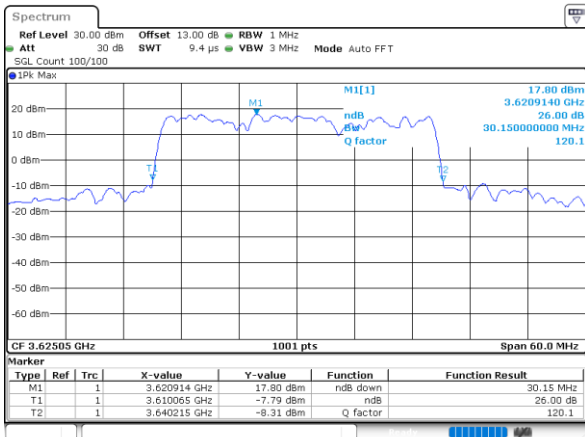

Date: 28.OCT.2021 20:25:23

LTE Band 48C

16QAM

Middle Channel / 20MHz+20MHz

N/A

LTE Band 48C

64QAM

Middle Channel / 5MHz+20MHz

Date: 28\_OCT\_2021 19:32:32

Middle Channel / 10MHz+20MHz

Date: 28\_OCT\_2021 20:11:59

Middle Channel / 15MHz+20MHz

Date: 28\_OCT\_2021 20:20:51

Middle Channel / 20MHz+5MHz

Date: 28\_OCT\_2021 19:37:16

Middle Channel / 20MHz+10MHz

Date: 28\_OCT\_2021 20:16:02

Middle Channel / 20MHz+15MHz

Date: 28\_OCT\_2021 20:24:53

LTE Band 48C

64QAM

Middle Channel / 20MHz+20MHz

N/A

Date: 28\_OCT\_2021 20:28:56