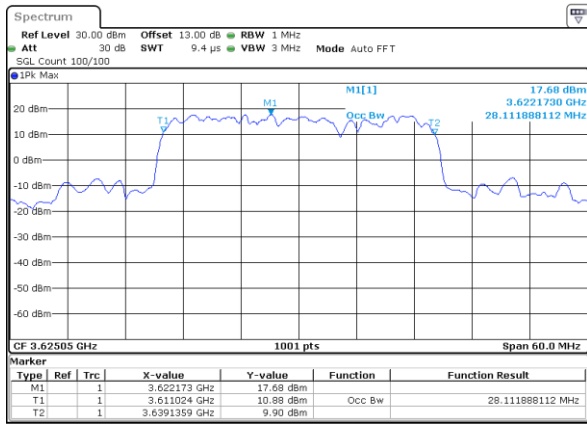

Middle Channel / 20MHz+20MHz

N/A

LTE Band 48C

16QAM

Middle Channel / 5MHz+20MHz

Date: 28.OCT.2021 19:31:03

Middle Channel / 10MHz+20MHz

Date: 28.OCT.2021 20:10:30

Middle Channel / 15MHz+20MHz

Date: 28.OCT.2021 20:19:21

Middle Channel / 20MHz+5MHz

Date: 28.OCT.2021 19:35:47

Middle Channel / 20MHz+10MHz

Date: 28.OCT.2021 20:14:33

Middle Channel / 20MHz+15MHz

Date: 28.OCT.2021 20:23:24

LTE Band 48C

64QAM

Middle Channel / 5MHz+20MHz

Date: 28.OCT.2021 19:31:33

Middle Channel / 10MHz+20MHz

Date: 28.OCT.2021 20:11:00

Middle Channel / 15MHz+20MHz

Date: 28.OCT.2021 20:19:51