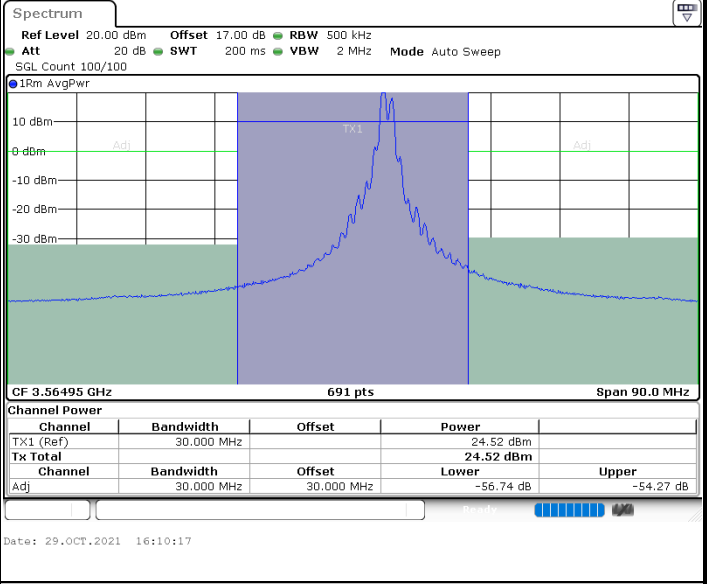

Highest Channel / 1RB0 and 1RB99

Highest Channel / 1RB74 and 1RB0

Highest Channel / FullIRB

N/A

LTE Band 48C / 20MHz+5MHz

QPSK

Lowest Channel / 1RB0 and 1RB24

Lowest Channel / 1RB99 and 1RB0

Lowest Channel / FullIRB

N/A

LTE Band 48C / 20MHz+5MHz

QPSK

Highest Channel / 1RB0 and 1RB24

Highest Channel / 1RB99 and 1RB0

Date: 29.OCT.2021 21:21:19

Date: 29.OCT.2021 21:18:19

Highest Channel / FullIRB

N/A

Date: 29.OCT.2021 21:24:20

LTE Band 48C / 20MHz+10MHz

QPSK

Lowest Channel / 1RB0 and 1RB49

Lowest Channel / 1RB99 and 1RB0

Lowest Channel / FullIRB

N/A

LTE Band 48C / 20MHz+10MHz

QPSK

Middle Channel / 1RB0 and 1RB49

Middle Channel / 1RB99 and 1RB0

Middle Channel / FullIRB

N/A

LTE Band 48C / 20MHz+10MHz