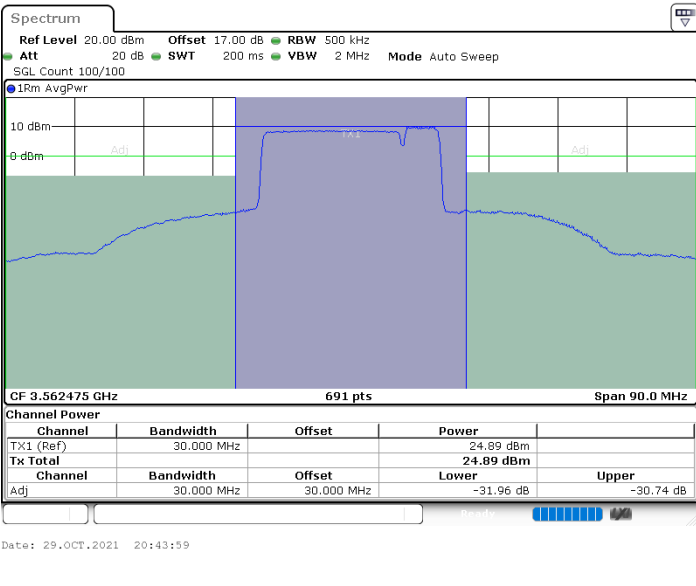

LTE Band 48C / 15MHz+20MHz

QPSK

Middle Channel / 1RB0 and 1RB99

Middle Channel / 1RB74 and 1RB0

Middle Channel / FullIRB

N/A

LTE Band 48C / 15MHz+20MHz

QPSK

Highest Channel / 1RB0 and 1RB99

Highest Channel / 1RB74 and 1RB0

Highest Channel / FullIRB

N/A

LTE Band 48C / 20MHz+5MHz

QPSK

Lowest Channel / 1RB0 and 1RB24

Lowest Channel / 1RB99 and 1RB0

Lowest Channel / FullIRB

N/A

LTE Band 48C / 20MHz+5MHz

QPSK

Highest Channel / 1RB0 and 1RB24

Highest Channel / 1RB99 and 1RB0

Date: 29.OCT.2021 21:21:19

Date: 29.OCT.2021 21:18:19