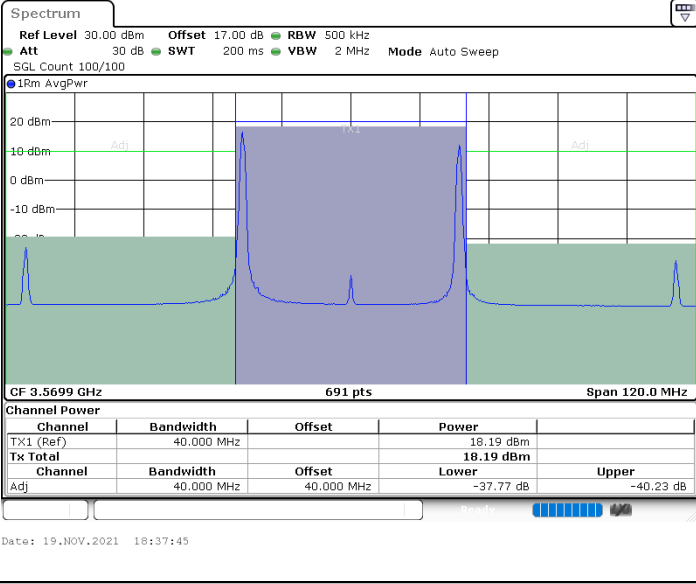

Lowest Channel / 1RB99 and 1RB0

Lowest Channel / FullIRB

N/A

LTE Band 48C / 20MHz+15MHz

QPSK

Middle Channel / 1RB0 and 1RB74

Middle Channel / 1RB99 and 1RB0

Middle Channel / FullIRB

N/A

LTE Band 48C / 20MHz+15MHz

QPSK

Highest Channel / 1RB0 and 1RB74

Highest Channel / 1RB99 and 1RB0

Highest Channel / FullIRB

N/A

LTE Band 48C / 20MHz+20MHz

QPSK

Lowest Channel / 1RB0 and 1RB99

Lowest Channel / 1RB99 and 1RB0

Lowest Channel / FullIRB

N/A

LTE Band 48C / 20MHz+20MHz

QPSK

MiddleChannel / 1RB0 and 1RB99