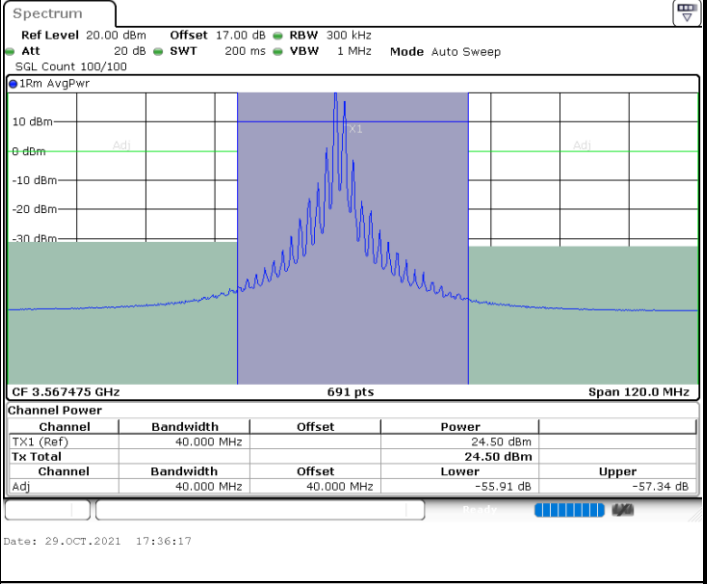

N/A

LTE Band 48C / 10MHz+20MHz

QPSK

Highest Channel / 1RB0 and 1RB99

Highest Channel / 1RB49 and 1RB0

Date: 29.OCT.2021 14:21:53

Date: 29.OCT.2021 14:18:53

Highest Channel / FullIRB

N/A

Date: 29.OCT.2021 14:24:54

LTE Band 48C / 15MHz+20MHz

QPSK

Lowest Channel / 1RB0 and 1RB99

Lowest Channel / 1RB74 and 1RB0

Lowest Channel / FullIRB

N/A

LTE Band 48C / 15MHz+20MHz

QPSK

Middle Channel / 1RB0 and 1RB99

Middle Channel / 1RB74 and 1RB0

Middle Channel / FullIRB

N/A

LTE Band 48C / 15MHz+20MHz

QPSK

Highest Channel / 1RB0 and 1RB99

Highest Channel / 1RB74 and 1RB0

Highest Channel / FullIRB

N/A

LTE Band 48C / 20MHz+5MHz

QPSK

Lowest Channel / 1RB0 and 1RB24

Lowest Channel / 1RB99 and 1RB0