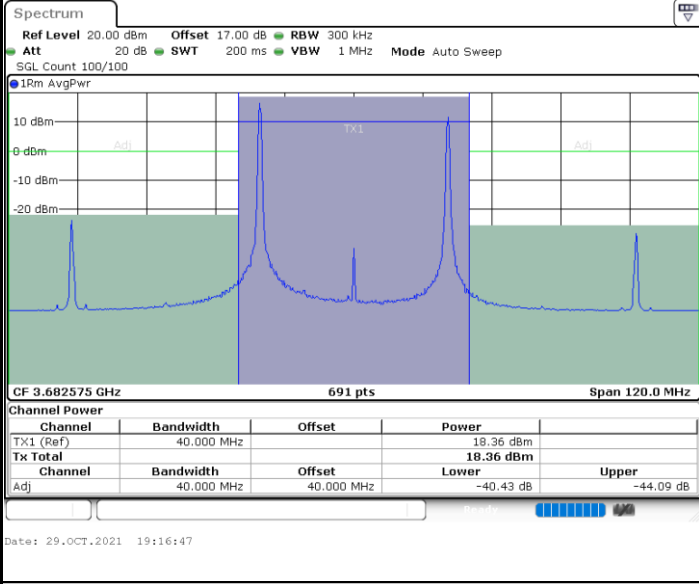

N/A

Date: 29.OCT.2021 14:24:54

LTE Band 48C / 15MHz+20MHz

QPSK

Lowest Channel / 1RB0 and 1RB99

Lowest Channel / 1RB74 and 1RB0

Lowest Channel / FullIRB

N/A

LTE Band 48C / 15MHz+20MHz

QPSK

Middle Channel / 1RB0 and 1RB99

Middle Channel / 1RB74 and 1RB0

Middle Channel / FullIRB

N/A

LTE Band 48C / 15MHz+20MHz

QPSK

Highest Channel / 1RB0 and 1RB99

Highest Channel / 1RB74 and 1RB0

Highest Channel / FullIRB

N/A

LTE Band 48C / 20MHz+5MHz

QPSK

Lowest Channel / 1RB0 and 1RB24

Lowest Channel / 1RB99 and 1RB0

Lowest Channel / FullIRB

N/A

LTE Band 48C / 20MHz+5MHz

QPSK

Highest Channel / 1RB0 and 1RB24

Highest Channel / 1RB99 and 1RB0

Date: 29.OCT.2021 21:21:19

Date: 29.OCT.2021 21:18:19