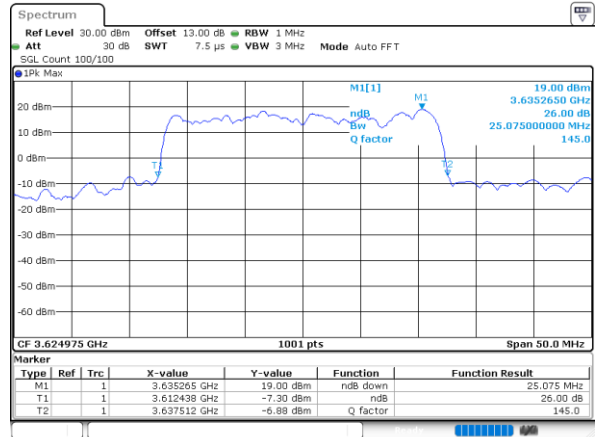

Date: 28.OCT.2021 20:25:23

LTE Band 48C

16QAM

Middle Channel / 20MHz+20MHz

N/A

LTE Band 48C

64QAM

Middle Channel / 5MHz+20MHz

Date: 28\_OCT\_2021 19:32:32

Middle Channel / 10MHz+20MHz

Date: 28\_OCT\_2021 20:11:59

Middle Channel / 15MHz+20MHz

Date: 28\_OCT\_2021 20:20:51

Middle Channel / 20MHz+5MHz

Date: 28\_OCT\_2021 19:37:16

Middle Channel / 20MHz+10MHz

Date: 28\_OCT\_2021 20:16:02

Middle Channel / 20MHz+15MHz

Date: 28\_OCT\_2021 20:24:53

LTE Band 48C

64QAM

Middle Channel / 20MHz+20MHz

N/A

Date: 28\_OCT\_2021 20:28:56