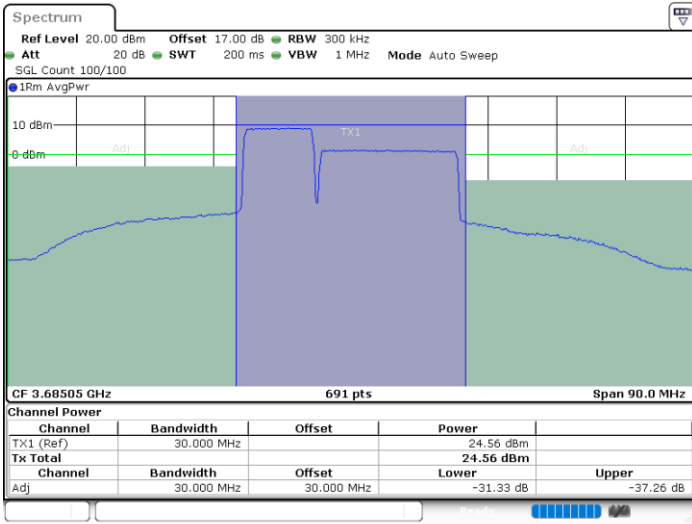

Lowest Channel / 1RB49 and 1RB0

Lowest Channel / FullIRB

N/A

LTE Band 48C / 10MHz+20MHz

QPSK

Middle Channel / 1RB0 and 1RB99

Middle Channel / 1RB49 and 1RB0

Middle Channel / FullIRB

N/A

LTE Band 48C / 10MHz+20MHz

QPSK

Highest Channel / 1RB0 and 1RB99

Highest Channel / 1RB49 and 1RB0

Date: 29.OCT.2021 14:21:53

Date: 29.OCT.2021 14:18:53

Highest Channel / FullIRB

N/A

Date: 29.OCT.2021 14:24:54

LTE Band 48C / 15MHz+20MHz

QPSK

Lowest Channel / 1RB0 and 1RB99

Lowest Channel / 1RB74 and 1RB0

Lowest Channel / FullIRB

N/A