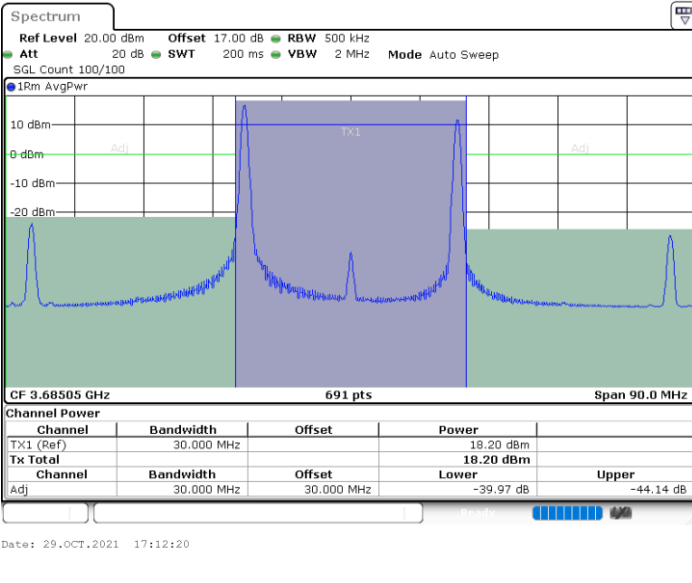

Highest Channel / FullIRB

N/A

Date: 29.OCT.2021 21:24:20

LTE Band 48C / 20MHz+10MHz

QPSK

Lowest Channel / 1RB0 and 1RB49

Lowest Channel / 1RB99 and 1RB0

Lowest Channel / FullIRB

N/A

LTE Band 48C / 20MHz+10MHz

QPSK

Middle Channel / 1RB0 and 1RB49

Middle Channel / 1RB99 and 1RB0

Middle Channel / FullIRB

N/A

LTE Band 48C / 20MHz+10MHz

QPSK

Highest Channel / 1RB0 and 1RB49

Highest Channel / 1RB99 and 1RB0

Highest Channel / FullIRB

N/A

LTE Band 48C / 20MHz+15MHz

QPSK

Lowest Channel / 1RB0 and 1RB74