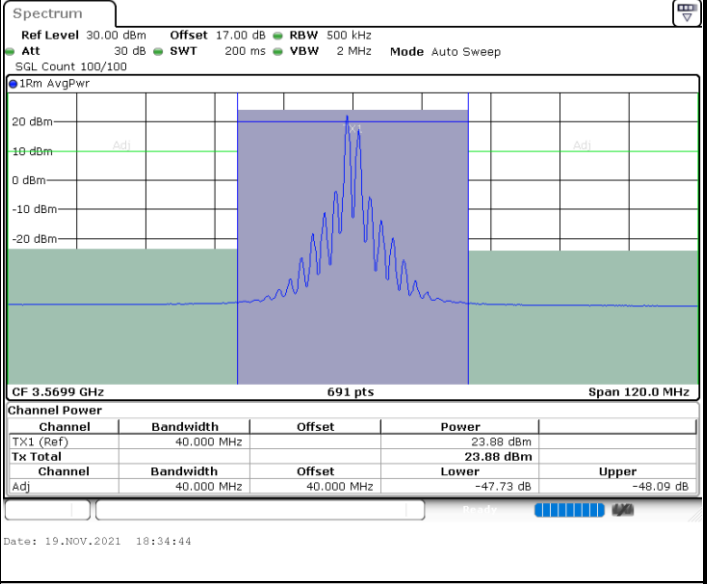

Lowest Channel / 1RB99 and 1RB0

Lowest Channel / FullIRB

N/A

LTE Band 48C / 20MHz+15MHz

QPSK

Middle Channel / 1RB0 and 1RB74

Middle Channel / 1RB99 and 1RB0

Middle Channel / FullIRB

N/A

LTE Band 48C / 20MHz+15MHz

QPSK

Highest Channel / 1RB0 and 1RB74

Highest Channel / 1RB99 and 1RB0

Highest Channel / FullIRB

N/A

LTE Band 48C / 20MHz+20MHz

QPSK

Lowest Channel / 1RB0 and 1RB99

Lowest Channel / 1RB99 and 1RB0

Lowest Channel / FullIRB

N/A

LTE Band 48C / 20MHz+20MHz

QPSK

MiddleChannel / 1RB0 and 1RB99

Middle Channel / 1RB99 and 1RB0

Middle Channel / FullIRB

N/A

LTE Band 48C / 20MHz+20MHz

QPSK

Highest Channel / 1RB0 and 1RB99

Highest Channel / 1RB99 and 1RB0

Highest Channel / FullIRB