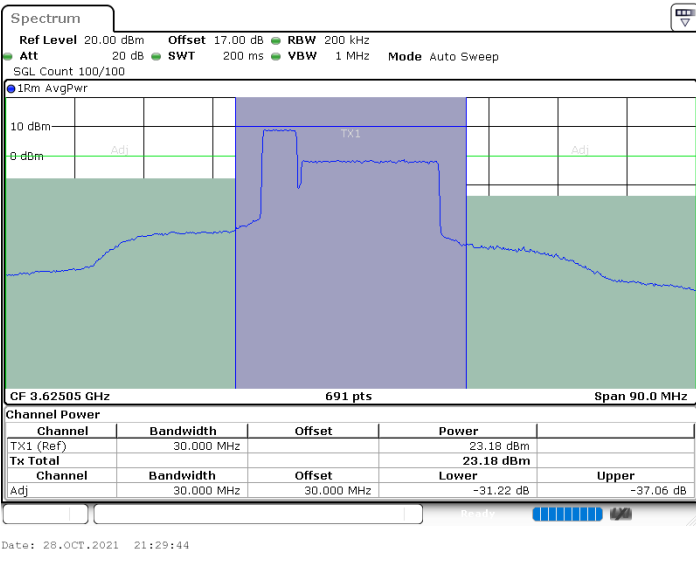

N/A

LTE Band 48C / 5MHz+20MHz

16QAM

Lowest Channel / 1RB0 and 1RB99

Lowest Channel / 1RB24 and 1RB0

Lowest Channel / FullIRB

N/A

LTE Band 48C / 5MHz+20MHz

16QAM

Middle Channel / 1RB0 and 1RB99

Middle Channel / 1RB24 and 1RB0

Middle Channel / FullRB

N/A

LTE Band 48C / 5MHz+20MHz

16QAM

Highest Channel / 1RB0 and 1RB99