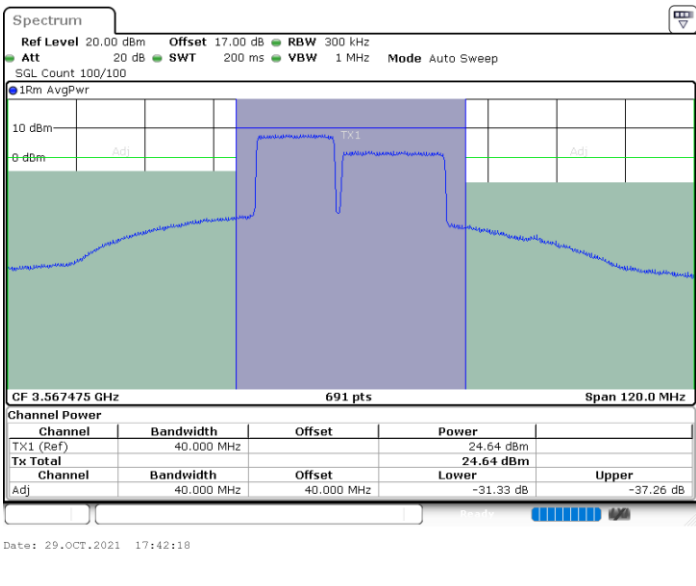

N/A

LTE Band 48C / 10MHz+20MHz

QPSK

Highest Channel / 1RB0 and 1RB99

Highest Channel / 1RB49 and 1RB0

Date: 29.OCT.2021 14:21:53

Date: 29.OCT.2021 14:18:53

Highest Channel / FullIRB

N/A

Date: 29.OCT.2021 14:24:54

LTE Band 48C / 15MHz+20MHz

QPSK

Lowest Channel / 1RB0 and 1RB99

Lowest Channel / 1RB74 and 1RB0

Lowest Channel / FullIRB

N/A

LTE Band 48C / 15MHz+20MHz

QPSK

Middle Channel / 1RB0 and 1RB99

Middle Channel / 1RB74 and 1RB0

Middle Channel / FullIRB

N/A

LTE Band 48C / 15MHz+20MHz

QPSK

Highest Channel / 1RB0 and 1RB99

Highest Channel / 1RB74 and 1RB0

Highest Channel / FullIRB

N/A

LTE Band 48C / 20MHz+5MHz

QPSK

Lowest Channel / 1RB0 and 1RB24

Lowest Channel / 1RB99 and 1RB0