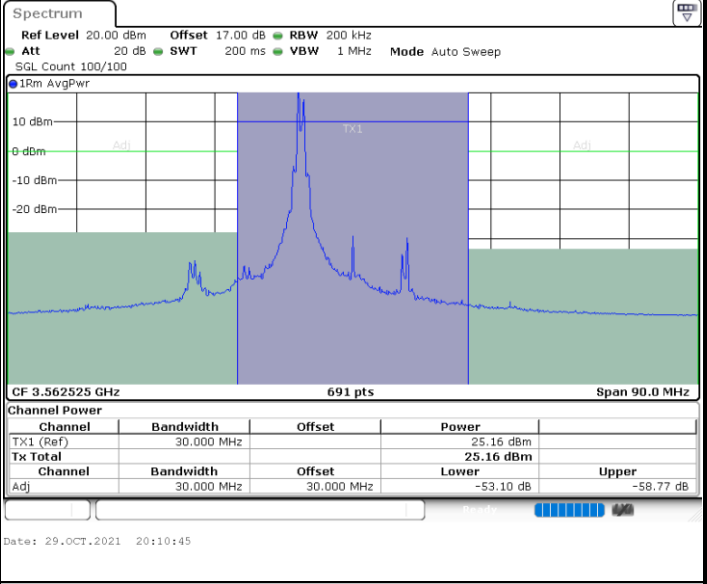

Middle Channel / 1RB99 and 1RB0

Middle Channel / FullIRB

N/A

LTE Band 48C / 20MHz+20MHz

QPSK

Highest Channel / 1RB0 and 1RB99

Highest Channel / 1RB99 and 1RB0

Highest Channel / FullIRB

N/A

LTE Band 48C / 5MHz+20MHz

16QAM

Lowest Channel / 1RB0 and 1RB99

Lowest Channel / 1RB24 and 1RB0

Lowest Channel / FullIRB

N/A

LTE Band 48C / 5MHz+20MHz

16QAM

Middle Channel / 1RB0 and 1RB99

Middle Channel / 1RB24 and 1RB0

Middle Channel / FullRB

N/A

LTE Band 48C / 5MHz+20MHz

16QAM

Highest Channel / 1RB0 and 1RB99