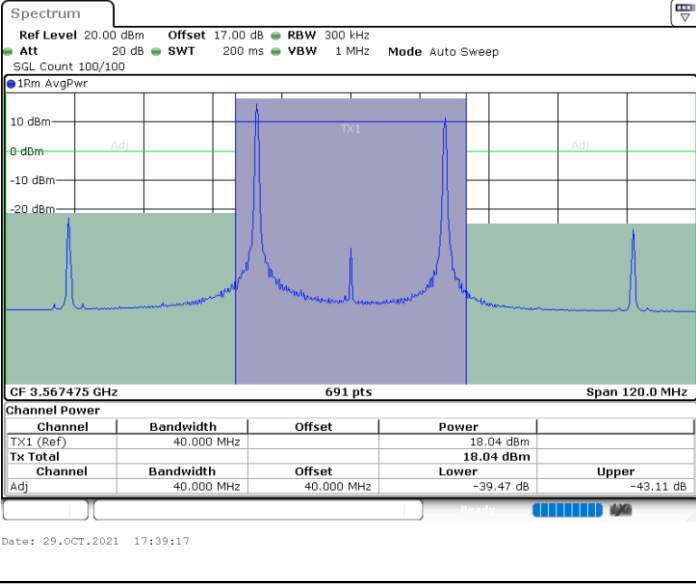

N/A

LTE Band 48C / 10MHz+20MHz

QPSK

Highest Channel / 1RB0 and 1RB99

Highest Channel / 1RB49 and 1RB0

Date: 29.OCT.2021 14:21:53

Date: 29.OCT.2021 14:18:53

Highest Channel / FullIRB

N/A

Date: 29.OCT.2021 14:24:54

LTE Band 48C / 15MHz+20MHz

QPSK

Lowest Channel / 1RB0 and 1RB99

Lowest Channel / 1RB74 and 1RB0

Lowest Channel / FullIRB

N/A

LTE Band 48C / 15MHz+20MHz

QPSK

Middle Channel / 1RB0 and 1RB99

Middle Channel / 1RB74 and 1RB0

Middle Channel / FullIRB

N/A

LTE Band 48C / 15MHz+20MHz

QPSK

Highest Channel / 1RB0 and 1RB99

Highest Channel / 1RB74 and 1RB0

Highest Channel / FullIRB

N/A

LTE Band 48C / 20MHz+5MHz

QPSK

Lowest Channel / 1RB0 and 1RB24

Lowest Channel / 1RB99 and 1RB0