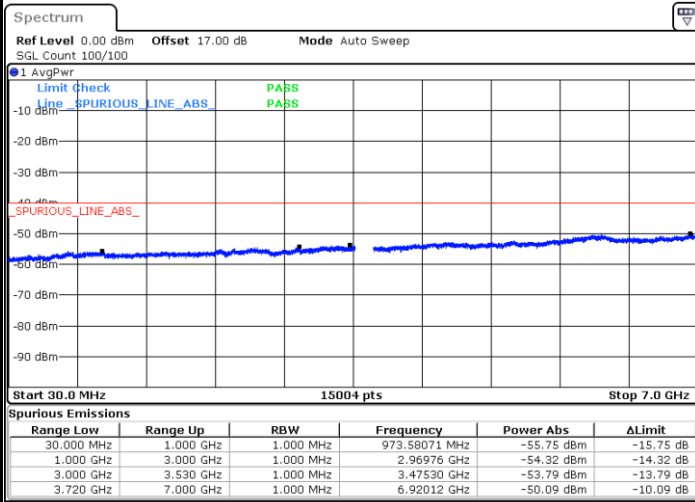

LTE Band 48 / 20MHz

Lowest Channel / QPSK

Date: 25.OCT.2021 19:56:55

Lowest Channel / QPSK

Date: 26.OCT.2021 21:57:39

Middle Channel / QPSK

Date: 25.OCT.2021 19:57:52

Middle Channel / QPSK

Date: 26.OCT.2021 21:58:52

LTE Band 48 / 20MHz

Highest Channel / QPSK

Highest Channel / QPSK

### Frequency Stability

Test Conditions		LTE Band 48 (QPSK) / Middle Channel	Limit
Temperature (°C)	Voltage (Volt)	BW 10MHz	Note 2.
		Deviation (ppm)	Result
50	Normal Voltage	0.0041	PASS
40	Normal Voltage	0.0005	
30	Normal Voltage	0.0046	
20(Ref.)	Normal Voltage	0.0000	
10	Normal Voltage	0.0033	
0	Normal Voltage	0.0046	
-10	Normal Voltage	0.0037	
-20	Normal Voltage	0.0012	
-30	Normal Voltage	0.0009	
20	Maximum Voltage	0.0002	
20	Normal Voltage	0.0022	
20	Battery End Point	0.0002	