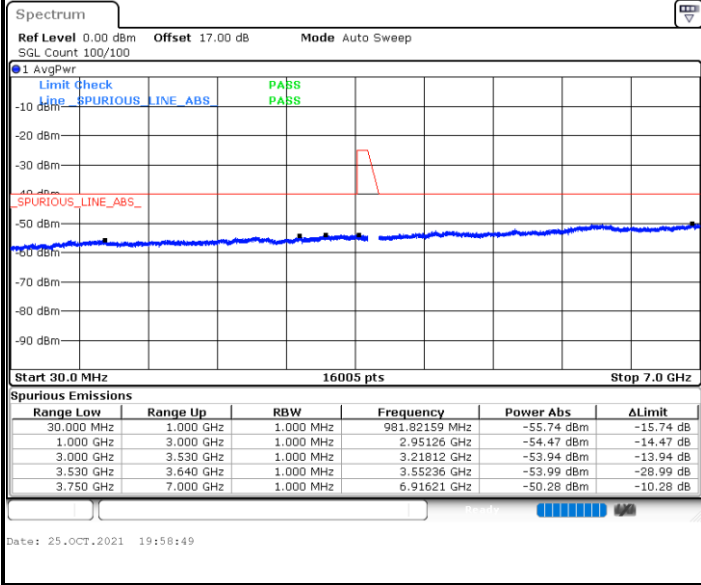

LTE Band 48 / 20MHz

Lowest Channel / QPSK

Date: 25.OCT.2021 19:56:55

Lowest Channel / QPSK

Date: 26.OCT.2021 21:57:39

Middle Channel / QPSK

Date: 25.OCT.2021 19:57:52

Middle Channel / QPSK

Date: 26.OCT.2021 21:58:52

LTE Band 48 / 20MHz

Highest Channel / QPSK

Highest Channel / QPSK

### Frequency Stability

Test Conditions		LTE Band 48 (QPSK) / Middle Channel	Limit
Temperature (°C)	Voltage (Volt)	BW 10MHz	Note 2.
		Deviation (ppm)	Result
50	Normal Voltage	0.0041	PASS
40	Normal Voltage	0.0005	
30	Normal Voltage	0.0046	
20(Ref.)	Normal Voltage	0.0000	
10	Normal Voltage	0.0033	
0	Normal Voltage	0.0046	
-10	Normal Voltage	0.0037	
-20	Normal Voltage	0.0012	
-30	Normal Voltage	0.0009	
20	Maximum Voltage	0.0002	
20	Normal Voltage	0.0022	
20	Battery End Point	0.0002	