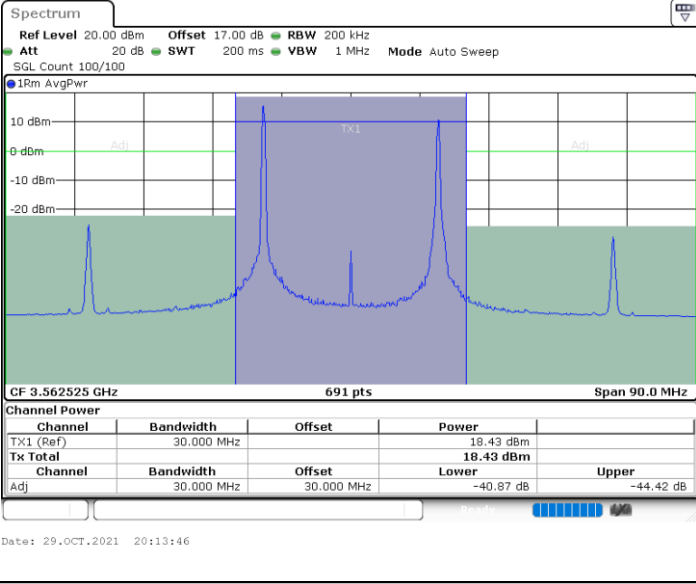

Middle Channel / 1RB99 and 1RB0

Middle Channel / FullIRB

N/A

LTE Band 48C / 20MHz+20MHz

QPSK

Highest Channel / 1RB0 and 1RB99

Highest Channel / 1RB99 and 1RB0

Highest Channel / FullIRB

N/A

LTE Band 48C / 5MHz+20MHz

16QAM

Lowest Channel / 1RB0 and 1RB99

Lowest Channel / 1RB24 and 1RB0

Lowest Channel / FullIRB

N/A

LTE Band 48C / 5MHz+20MHz

16QAM

Middle Channel / 1RB0 and 1RB99

Middle Channel / 1RB24 and 1RB0

Middle Channel / FullRB

N/A

LTE Band 48C / 5MHz+20MHz

16QAM

Highest Channel / 1RB0 and 1RB99