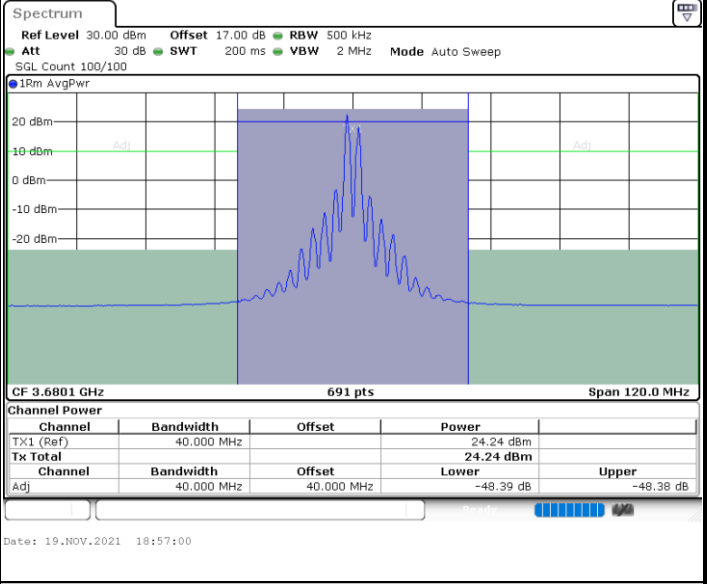

QPSK

Lowest Channel / 1RB0 and 1RB99

Lowest Channel / 1RB99 and 1RB0

Lowest Channel / FullIRB

N/A

LTE Band 48C / 20MHz+20MHz

QPSK

MiddleChannel / 1RB0 and 1RB99

Middle Channel / 1RB99 and 1RB0

Middle Channel / FullIRB

N/A

LTE Band 48C / 20MHz+20MHz

QPSK

Highest Channel / 1RB0 and 1RB99

Highest Channel / 1RB99 and 1RB0

Highest Channel / FullIRB

N/A

LTE Band 48C / 5MHz+20MHz

16QAM

Lowest Channel / 1RB0 and 1RB99

Lowest Channel / 1RB24 and 1RB0

Lowest Channel / FullIRB

N/A

LTE Band 48C / 5MHz+20MHz