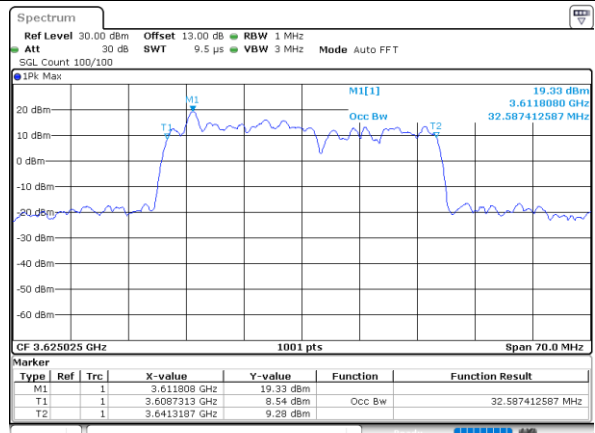

Middle Channel / 15MHz+20MHz

Date: 28\_OCT.2021 20:20:21

Middle Channel / 20MHz+5MHz

Date: 28\_OCT.2021 19:36:47

Middle Channel / 20MHz+10MHz

Date: 28\_OCT.2021 20:15:32

Middle Channel / 20MHz+15MHz

Date: 28\_OCT.2021 20:24:24

LTE Band 48C

256QAM

Middle Channel / 20MHz+20MHz

N/A

**ACLR**

LTE Band 48C / 10MHz+20MHz

QPSK

Lowest Channel / 1RB0 and 1RB99