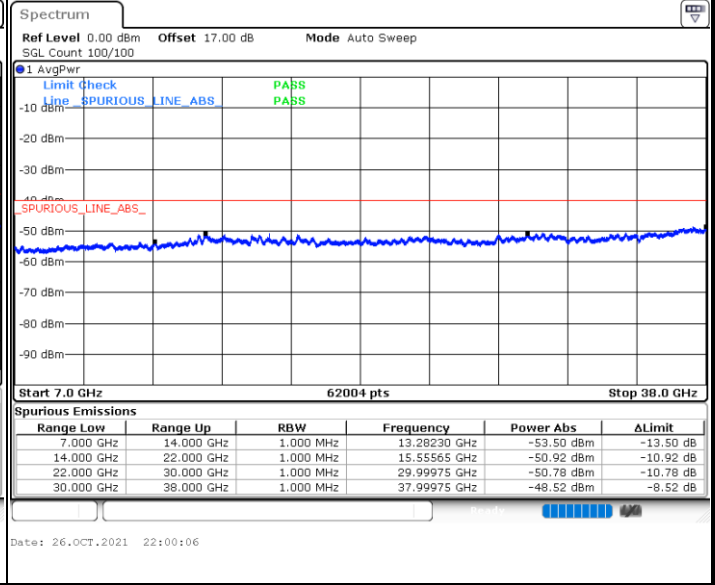

LTE Band 48 / 20MHz

Lowest Channel / QPSK

Date: 25.OCT.2021 19:56:55

Lowest Channel / QPSK

Date: 26.OCT.2021 21:57:39

Middle Channel / QPSK

Date: 25.OCT.2021 19:57:52

Middle Channel / QPSK

Date: 26.OCT.2021 21:58:52

LTE Band 48 / 20MHz

Highest Channel / QPSK

Highest Channel / QPSK

### Frequency Stability

Test Conditions		LTE Band 48 (QPSK) / Middle Channel	Limit
Temperature (°C)	Voltage (Volt)	BW 10MHz	Note 2.
		Deviation (ppm)	Result
50	Normal Voltage	0.0041	PASS
40	Normal Voltage	0.0005	
30	Normal Voltage	0.0046	
20(Ref.)	Normal Voltage	0.0000	
10	Normal Voltage	0.0033	
0	Normal Voltage	0.0046	
-10	Normal Voltage	0.0037	
-20	Normal Voltage	0.0012	
-30	Normal Voltage	0.0009	
20	Maximum Voltage	0.0002	
20	Normal Voltage	0.0022	
20	Battery End Point	0.0002	