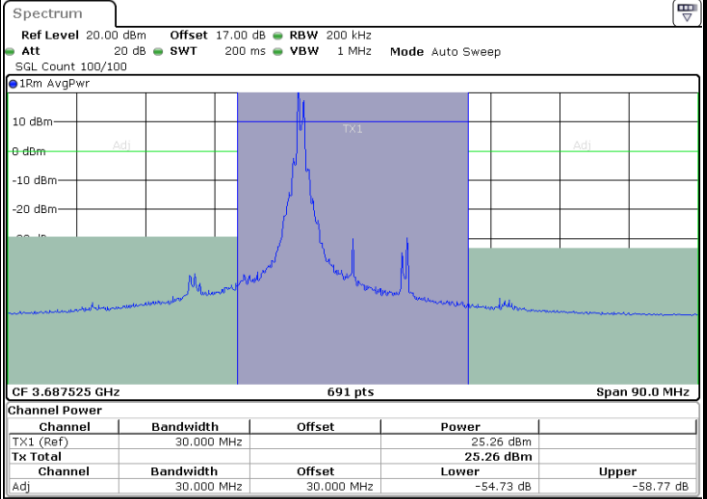

LTE Band 48C / 5MHz+20MHz

16QAM

Highest Channel / 1RB0 and 1RB99

Highest Channel / 1RB24 and 1RB0

Date: 29.OCT.2021 20:28:41

Date: 29.OCT.2021 20:25:41