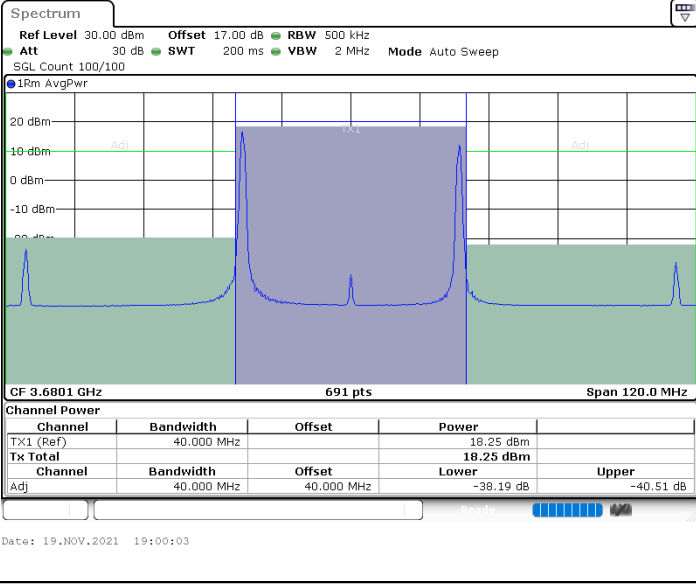

QPSK

Lowest Channel / 1RB0 and 1RB99

Lowest Channel / 1RB99 and 1RB0

Lowest Channel / FullIRB

N/A

LTE Band 48C / 20MHz+20MHz

QPSK

MiddleChannel / 1RB0 and 1RB99

Middle Channel / 1RB99 and 1RB0

Middle Channel / FullIRB

N/A

LTE Band 48C / 20MHz+20MHz

QPSK

Highest Channel / 1RB0 and 1RB99

Highest Channel / 1RB99 and 1RB0

Highest Channel / FullIRB

N/A

LTE Band 48C / 5MHz+20MHz

16QAM

Lowest Channel / 1RB0 and 1RB99

Lowest Channel / 1RB24 and 1RB0

Lowest Channel / FullIRB

N/A

LTE Band 48C / 5MHz+20MHz