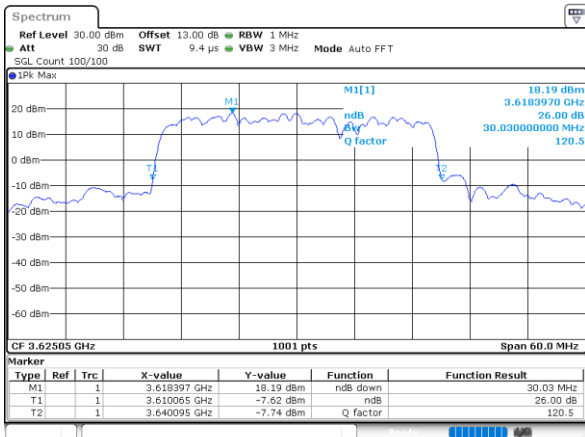

Middle Channel / 20MHz+20MHz

N/A

Date: 28\_OCT\_2021 20:30:25

LTE Band 48C

16QAM

Middle Channel / 5MHz+20MHz

Date: 28.OCT.2021 19:33:02

Middle Channel / 10MHz+20MHz

Date: 28.OCT.2021 20:12:29

Middle Channel / 15MHz+20MHz

Date: 28.OCT.2021 20:21:20

Middle Channel / 20MHz+5MHz

Date: 28.OCT.2021 19:37:46

Middle Channel / 20MHz+10MHz

Date: 28.OCT.2021 20:16:32

Middle Channel / 20MHz+15MHz

Date: 28.OCT.2021 20:25:23

LTE Band 48C

16QAM

Middle Channel / 20MHz+20MHz

N/A

LTE Band 48C

64QAM

Middle Channel / 5MHz+20MHz