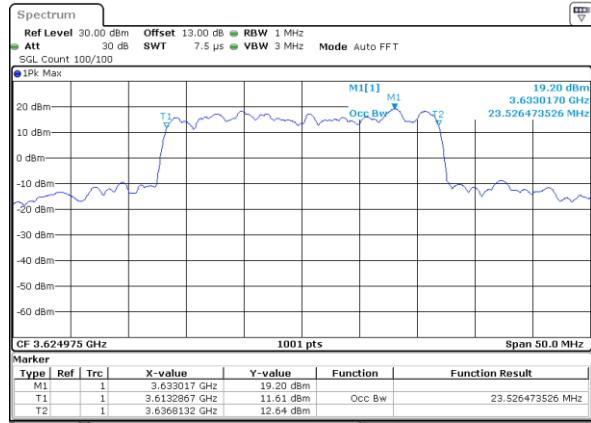

Middle Channel / 20MHz+5MHz

Date: 28.OCT.2021 19:35:17

Middle Channel / 20MHz+10MHz

Date: 28.OCT.2021 20:14:03

Middle Channel / 20MHz+15MHz

Date: 28.OCT.2021 20:22:54

LTE Band 48C

QPSK

Middle Channel / 20MHz+20MHz

N/A

LTE Band 48C

16QAM

Middle Channel / 5MHz+20MHz

Date: 28.OCT.2021 19:31:03

Middle Channel / 10MHz+20MHz

Date: 28.OCT.2021 20:10:30

Middle Channel / 15MHz+20MHz

Date: 28.OCT.2021 20:19:21

Middle Channel / 20MHz+5MHz

Date: 28.OCT.2021 19:35:47

Middle Channel / 20MHz+10MHz

Date: 28.OCT.2021 20:14:33

Middle Channel / 20MHz+15MHz

Date: 28.OCT.2021 20:23:24