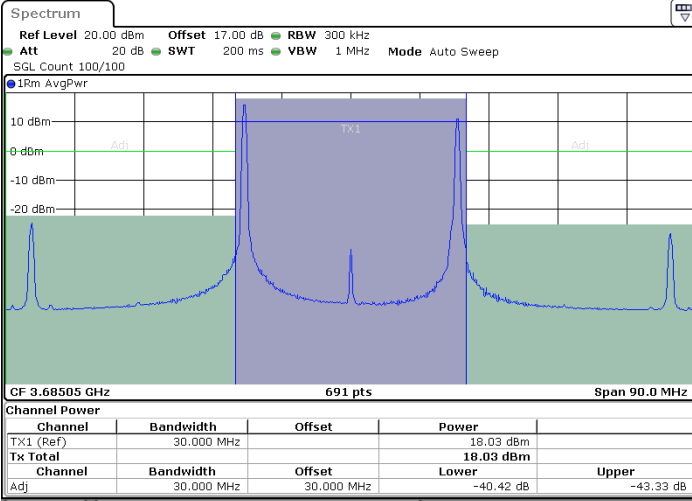

Lowest Channel / 1RB49 and 1RB0

Lowest Channel / FullIRB

N/A

LTE Band 48C / 10MHz+20MHz

QPSK

Middle Channel / 1RB0 and 1RB99

Middle Channel / 1RB49 and 1RB0

Middle Channel / FullIRB

N/A

LTE Band 48C / 10MHz+20MHz

QPSK

Highest Channel / 1RB0 and 1RB99

Highest Channel / 1RB49 and 1RB0

Date: 29.OCT.2021 14:21:53

Date: 29.OCT.2021 14:18:53

Highest Channel / FullIRB

N/A

Date: 29.OCT.2021 14:24:54

LTE Band 48C / 15MHz+20MHz

QPSK

Lowest Channel / 1RB0 and 1RB99

Lowest Channel / 1RB74 and 1RB0

Lowest Channel / FullIRB

N/A