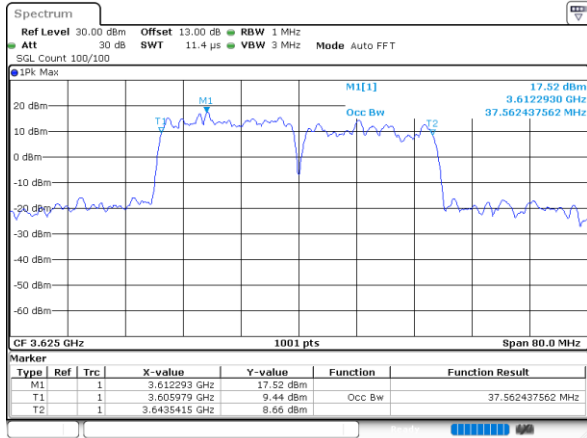

Middle Channel / 15MHz+20MHz

Date: 28\_OCT.2021 20:20:21

Middle Channel / 20MHz+5MHz

Date: 28\_OCT.2021 19:36:47

Middle Channel / 20MHz+10MHz

Date: 28\_OCT.2021 20:15:32

Middle Channel / 20MHz+15MHz

Date: 28\_OCT.2021 20:24:24

LTE Band 48C

256QAM

Middle Channel / 20MHz+20MHz

N/A

**ACLR**

LTE Band 48C / 10MHz+20MHz

QPSK

Lowest Channel / 1RB0 and 1RB99