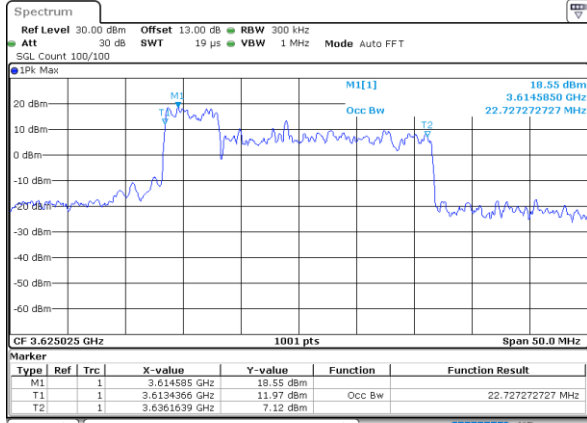

Middle Channel / 20MHz+5MHz

Date: 28.OCT.2021 19:35:17

Middle Channel / 20MHz+10MHz

Date: 28.OCT.2021 20:14:03

Middle Channel / 20MHz+15MHz

Date: 28.OCT.2021 20:22:54

LTE Band 48C

QPSK

Middle Channel / 20MHz+20MHz

N/A

LTE Band 48C

16QAM

Middle Channel / 5MHz+20MHz

Date: 28.OCT.2021 19:31:03

Middle Channel / 10MHz+20MHz

Date: 28.OCT.2021 20:10:30

Middle Channel / 15MHz+20MHz

Date: 28.OCT.2021 20:19:21

Middle Channel / 20MHz+5MHz

Date: 28.OCT.2021 19:35:47

Middle Channel / 20MHz+10MHz

Date: 28.OCT.2021 20:14:33

Middle Channel / 20MHz+15MHz

Date: 28.OCT.2021 20:23:24