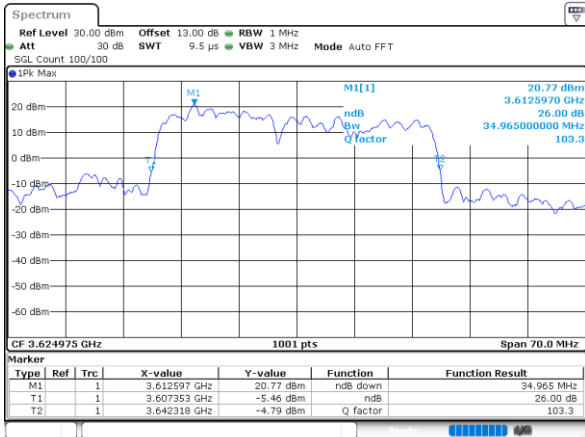

Date: 28.OCT.2021 20:25:23

LTE Band 48C

16QAM

Middle Channel / 20MHz+20MHz

N/A

LTE Band 48C

64QAM

Middle Channel / 5MHz+20MHz

Date: 28\_OCT\_2021 19:32:32

Middle Channel / 10MHz+20MHz

Date: 28\_OCT\_2021 20:11:59

Middle Channel / 15MHz+20MHz

Date: 28\_OCT\_2021 20:20:51

Middle Channel / 20MHz+5MHz

Date: 28\_OCT\_2021 19:37:16

Middle Channel / 20MHz+10MHz