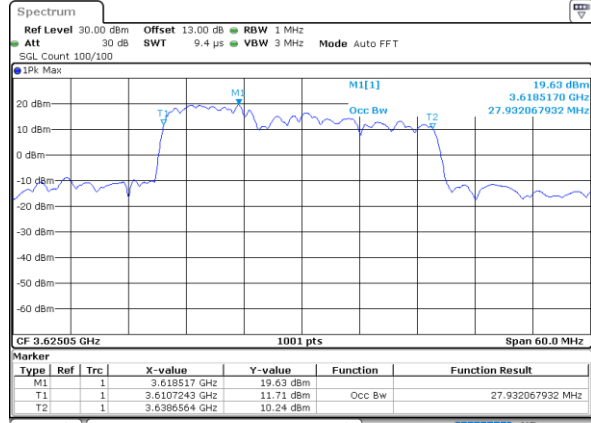

LTE Band 48C

64QAM

Middle Channel / 5MHz+20MHz

Date: 28.OCT.2021 19:31:33

Middle Channel / 10MHz+20MHz

Date: 28.OCT.2021 20:11:00

Middle Channel / 15MHz+20MHz

Date: 28.OCT.2021 20:19:51

Middle Channel / 20MHz+5MHz

Date: 28.OCT.2021 19:36:17

Middle Channel / 20MHz+10MHz

Date: 28.OCT.2021 20:15:03

Middle Channel / 20MHz+15MHz

Date: 28.OCT.2021 20:23:54

LTE Band 48C

64QAM