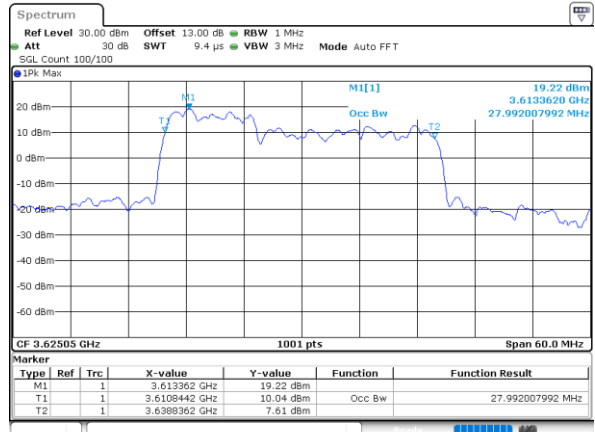

Middle Channel / 20MHz+5MHz

Date: 28.OCT.2021 19:36:17

Middle Channel / 20MHz+10MHz

Date: 28.OCT.2021 20:15:03

Middle Channel / 20MHz+15MHz

Date: 28.OCT.2021 20:23:54

LTE Band 48C

64QAM

Middle Channel / 20MHz+20MHz

N/A

LTE Band 48C

256QAM

Middle Channel / 5MHz+20MHz

Date: 28\_OCT.2021 19:32:03

Middle Channel / 10MHz+20MHz

Date: 28\_OCT.2021 20:11:29