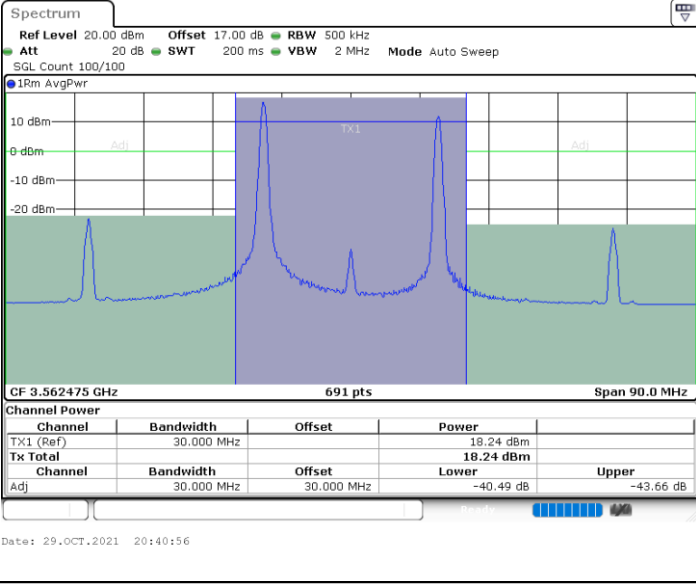

LTE Band 48C / 15MHz+20MHz

QPSK

Middle Channel / 1RB0 and 1RB99

Middle Channel / 1RB74 and 1RB0

Middle Channel / FullIRB

N/A

LTE Band 48C / 15MHz+20MHz

QPSK

Highest Channel / 1RB0 and 1RB99

Highest Channel / 1RB74 and 1RB0

Highest Channel / FullIRB

N/A

LTE Band 48C / 20MHz+5MHz

QPSK

Lowest Channel / 1RB0 and 1RB24

Lowest Channel / 1RB99 and 1RB0

Lowest Channel / FullIRB

N/A

LTE Band 48C / 20MHz+5MHz

QPSK

Highest Channel / 1RB0 and 1RB24

Highest Channel / 1RB99 and 1RB0

Date: 29.OCT.2021 21:21:19

Date: 29.OCT.2021 21:18:19

Highest Channel / FullIRB

N/A

Date: 29.OCT.2021 21:24:20

LTE Band 48C / 20MHz+10MHz

QPSK

Lowest Channel / 1RB0 and 1RB49

Lowest Channel / 1RB99 and 1RB0

Lowest Channel / FullIRB