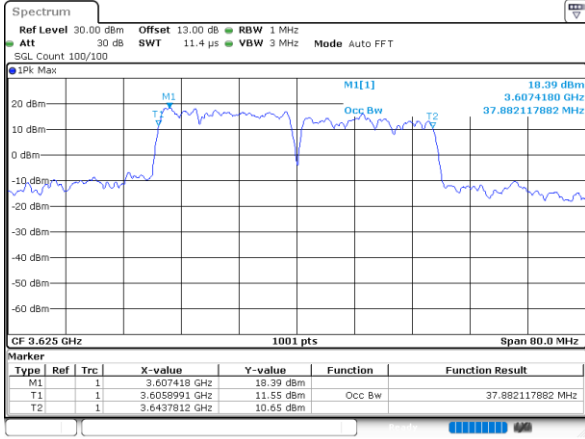

LTE Band 48C

QPSK

Middle Channel / 5MHz+20MHz

Date: 28.OCT.2021 19:30:17

Middle Channel / 10MHz+20MHz

Date: 28.OCT.2021 20:10:00

Middle Channel / 15MHz+20MHz

Date: 28.OCT.2021 20:18:51

Middle Channel / 20MHz+5MHz

Date: 28.OCT.2021 19:35:17

Middle Channel / 20MHz+10MHz

Date: 28.OCT.2021 20:14:03

Middle Channel / 20MHz+15MHz

Date: 28.OCT.2021 20:22:54

LTE Band 48C

QPSK

Middle Channel / 20MHz+20MHz

N/A

LTE Band 48C

16QAM

Middle Channel / 5MHz+20MHz

Date: 28.OCT.2021 19:31:03

Middle Channel / 10MHz+20MHz

Date: 28.OCT.2021 20:10:30