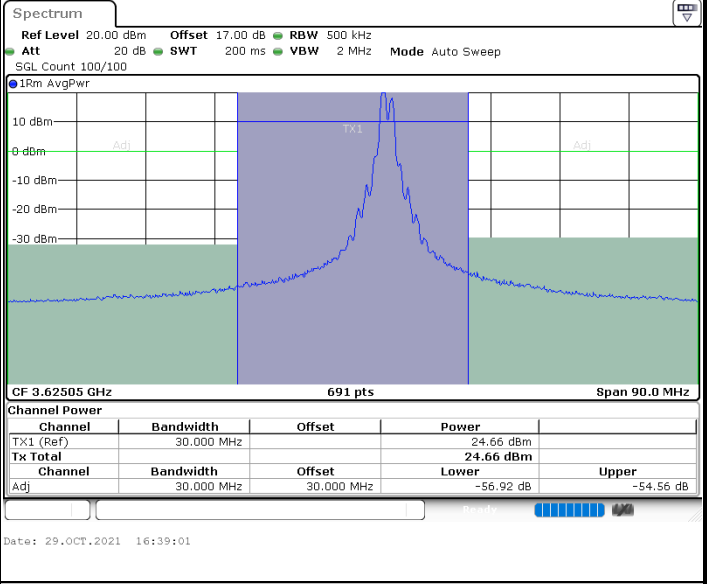

Lowest Channel / FullIRB

N/A

LTE Band 48C / 20MHz+5MHz

QPSK

Highest Channel / 1RB0 and 1RB24

Highest Channel / 1RB99 and 1RB0

Date: 29.OCT.2021 21:21:19

Date: 29.OCT.2021 21:18:19

Highest Channel / FullIRB

N/A

Date: 29.OCT.2021 21:24:20

LTE Band 48C / 20MHz+10MHz

QPSK

Lowest Channel / 1RB0 and 1RB49

Lowest Channel / 1RB99 and 1RB0

Lowest Channel / FullIRB

N/A

LTE Band 48C / 20MHz+10MHz

QPSK

Middle Channel / 1RB0 and 1RB49

Middle Channel / 1RB99 and 1RB0

Middle Channel / FullIRB

N/A

LTE Band 48C / 20MHz+10MHz

QPSK

Highest Channel / 1RB0 and 1RB49

Highest Channel / 1RB99 and 1RB0

Highest Channel / FullIRB

N/A

LTE Band 48C / 20MHz+15MHz

QPSK

Lowest Channel / 1RB0 and 1RB74