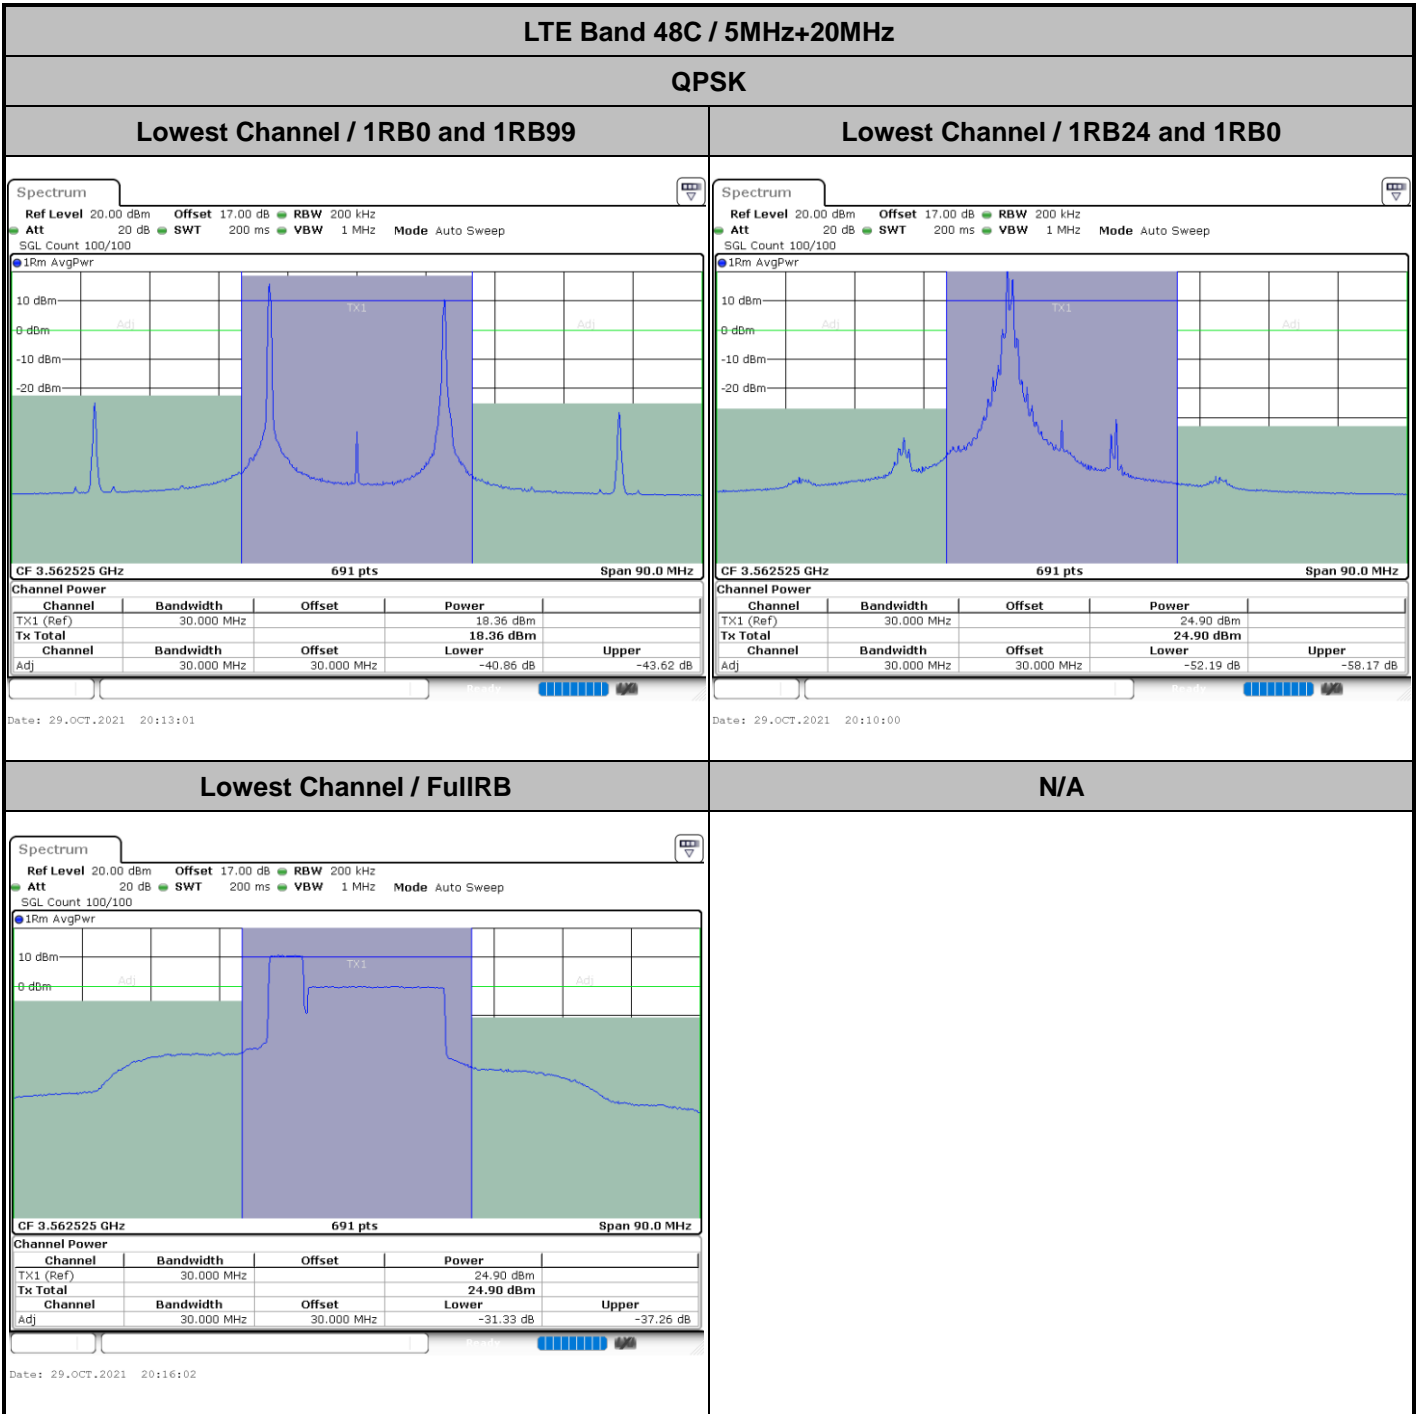

LTE Band 48C

256QAM

Middle Channel / 20MHz+20MHz

N/A

**ACLR**

LTE Band 48C / 10MHz+20MHz

QPSK

Lowest Channel / 1RB0 and 1RB99

Lowest Channel / 1RB49 and 1RB0

Lowest Channel / FullIRB

N/A

LTE Band 48C / 10MHz+20MHz

QPSK

Middle Channel / 1RB0 and 1RB99

Middle Channel / 1RB49 and 1RB0

Middle Channel / FullIRB

N/A

LTE Band 48C / 10MHz+20MHz

QPSK

Highest Channel / 1RB0 and 1RB99

Highest Channel / 1RB49 and 1RB0

Date: 29.OCT.2021 14:21:53

Date: 29.OCT.2021 14:18:53

Highest Channel / FullIRB