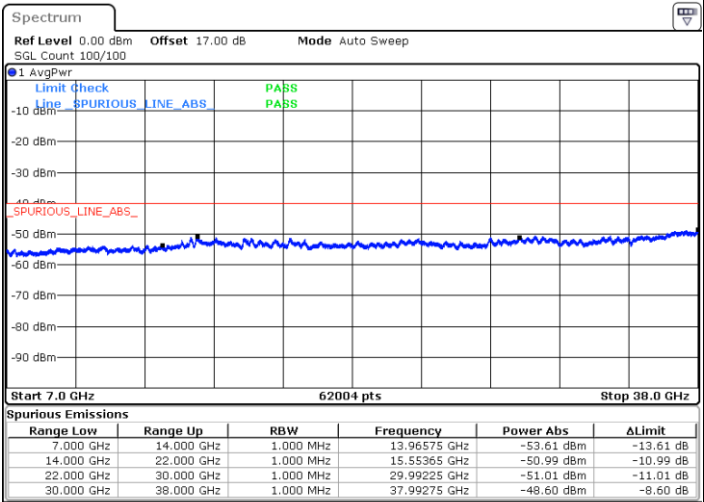

LTE Band 48 / 20MHz

Lowest Channel / QPSK

Date: 25.OCT.2021 19:56:55

Lowest Channel / QPSK

Date: 26.OCT.2021 21:57:39

Middle Channel / QPSK

Date: 25.OCT.2021 19:57:52

Middle Channel / QPSK

Date: 26.OCT.2021 21:58:52

LTE Band 48 / 20MHz

Highest Channel / QPSK

Highest Channel / QPSK