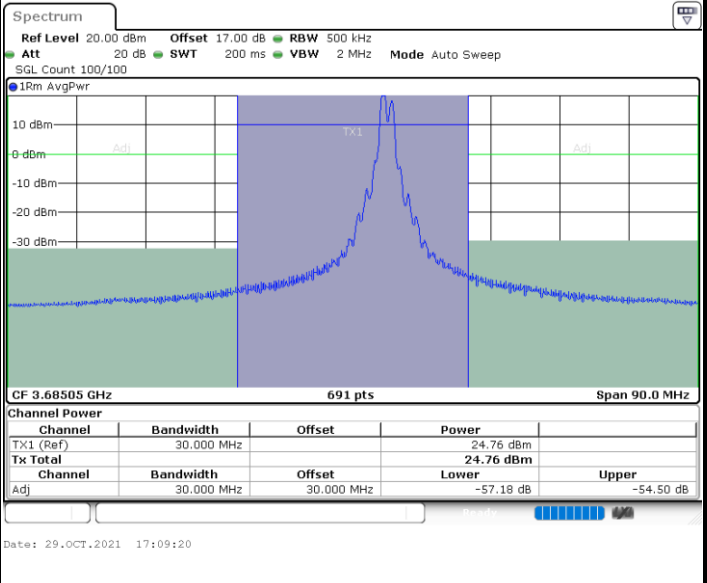

Lowest Channel / FullIRB

N/A

LTE Band 48C / 20MHz+5MHz

QPSK

Highest Channel / 1RB0 and 1RB24

Highest Channel / 1RB99 and 1RB0

Date: 29.OCT.2021 21:21:19

Date: 29.OCT.2021 21:18:19

Highest Channel / FullIRB

N/A

Date: 29.OCT.2021 21:24:20

LTE Band 48C / 20MHz+10MHz

QPSK

Lowest Channel / 1RB0 and 1RB49

Lowest Channel / 1RB99 and 1RB0

Lowest Channel / FullIRB

N/A

LTE Band 48C / 20MHz+10MHz

QPSK

Middle Channel / 1RB0 and 1RB49

Middle Channel / 1RB99 and 1RB0

Middle Channel / FullIRB

N/A

LTE Band 48C / 20MHz+10MHz

QPSK

Highest Channel / 1RB0 and 1RB49

Highest Channel / 1RB99 and 1RB0

Highest Channel / FullIRB

N/A

LTE Band 48C / 20MHz+15MHz

QPSK

Lowest Channel / 1RB0 and 1RB74