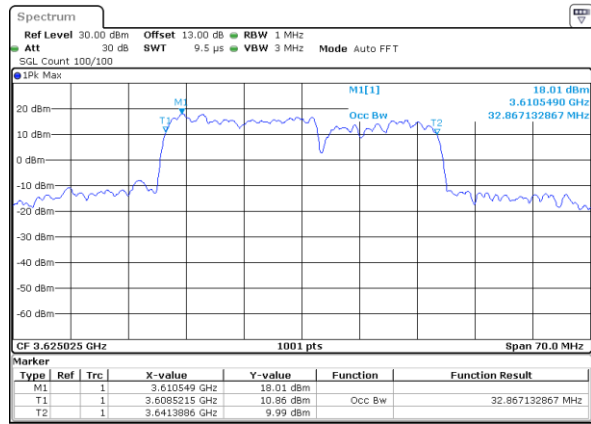

LTE Band 48C

64QAM

Middle Channel / 5MHz+20MHz

Date: 28.OCT.2021 19:31:33

Middle Channel / 10MHz+20MHz

Date: 28.OCT.2021 20:11:00

Middle Channel / 15MHz+20MHz

Date: 28.OCT.2021 20:19:51

Middle Channel / 20MHz+5MHz

Date: 28.OCT.2021 19:36:17

Middle Channel / 20MHz+10MHz

Date: 28.OCT.2021 20:15:03

Middle Channel / 20MHz+15MHz

Date: 28.OCT.2021 20:23:54

LTE Band 48C

64QAM

Middle Channel / 20MHz+20MHz

N/A

LTE Band 48C

256QAM

Middle Channel / 5MHz+20MHz

Date: 28\_OCT.2021 19:32:03

Middle Channel / 10MHz+20MHz

Date: 28\_OCT.2021 20:11:29