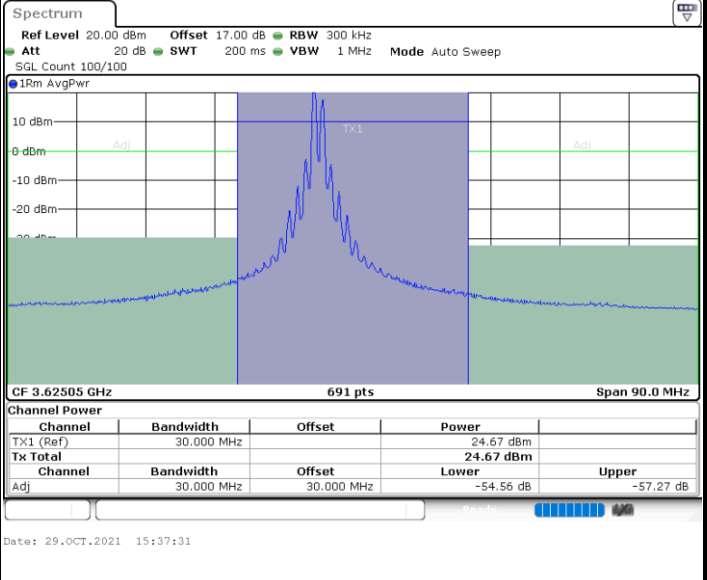

LTE Band 48C

256QAM

Middle Channel / 20MHz+20MHz

N/A

**ACLR**

LTE Band 48C / 10MHz+20MHz

QPSK

Lowest Channel / 1RB0 and 1RB99

Lowest Channel / 1RB49 and 1RB0

Lowest Channel / FullIRB

N/A

LTE Band 48C / 10MHz+20MHz

QPSK

Middle Channel / 1RB0 and 1RB99

Middle Channel / 1RB49 and 1RB0

Middle Channel / FullIRB

N/A

LTE Band 48C / 10MHz+20MHz

QPSK

Highest Channel / 1RB0 and 1RB99

Highest Channel / 1RB49 and 1RB0

Date: 29.OCT.2021 14:21:53

Date: 29.OCT.2021 14:18:53

Highest Channel / FullIRB