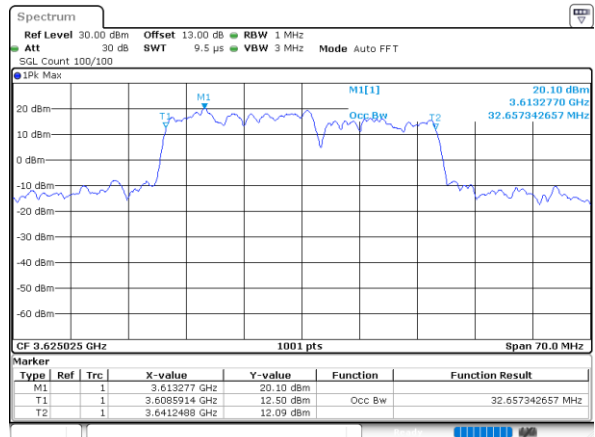

LTE Band 48C

QPSK

Middle Channel / 5MHz+20MHz

Date: 28.OCT.2021 19:30:17

Middle Channel / 10MHz+20MHz

Date: 28.OCT.2021 20:10:00

Middle Channel / 15MHz+20MHz

Date: 28.OCT.2021 20:18:51

Middle Channel / 20MHz+5MHz

Date: 28.OCT.2021 19:35:17

Middle Channel / 20MHz+10MHz

Date: 28.OCT.2021 20:14:03

Middle Channel / 20MHz+15MHz

Date: 28.OCT.2021 20:22:54

LTE Band 48C

QPSK

Middle Channel / 20MHz+20MHz

N/A

LTE Band 48C

16QAM

Middle Channel / 5MHz+20MHz

Date: 28.OCT.2021 19:31:03

Middle Channel / 10MHz+20MHz

Date: 28.OCT.2021 20:10:30