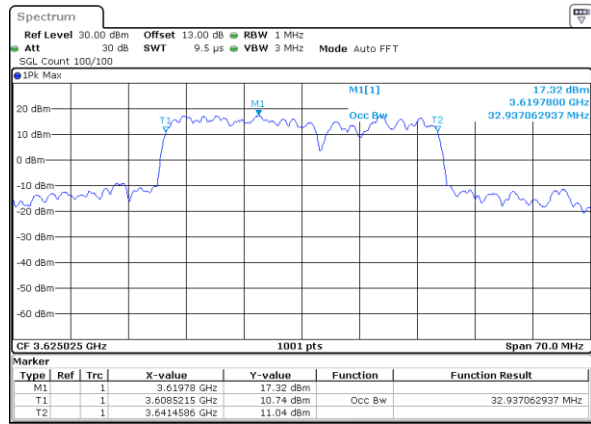

Middle Channel / 20MHz+20MHz

N/A

LTE Band 48C

16QAM

Middle Channel / 5MHz+20MHz

Date: 28.OCT.2021 19:31:03

Middle Channel / 10MHz+20MHz

Date: 28.OCT.2021 20:10:30

Middle Channel / 15MHz+20MHz

Date: 28.OCT.2021 20:19:21

Middle Channel / 20MHz+5MHz

Date: 28.OCT.2021 19:35:47

Middle Channel / 20MHz+10MHz

Date: 28.OCT.2021 20:14:33

Middle Channel / 20MHz+15MHz

Date: 28.OCT.2021 20:23:24

LTE Band 48C

64QAM

Middle Channel / 5MHz+20MHz

Date: 28.OCT.2021 19:31:33

Middle Channel / 10MHz+20MHz

Date: 28.OCT.2021 20:11:00

Middle Channel / 15MHz+20MHz

Date: 28.OCT.2021 20:19:51