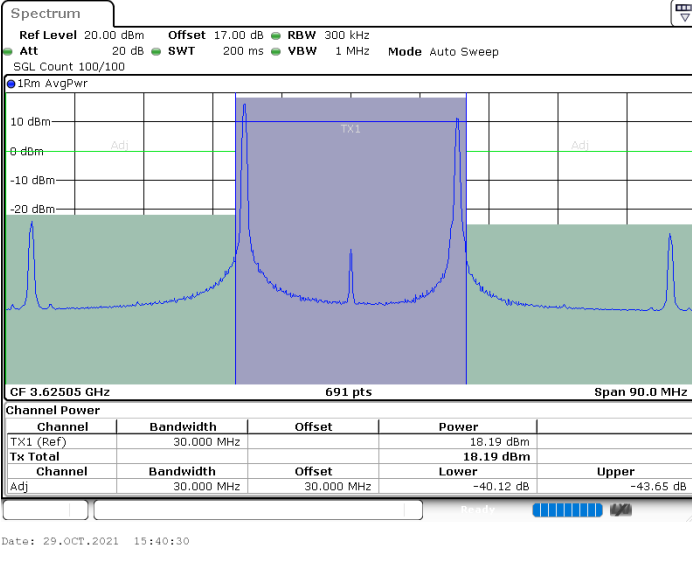

LTE Band 48C

256QAM

Middle Channel / 20MHz+20MHz

N/A

**ACLR**

LTE Band 48C / 10MHz+20MHz

QPSK

Lowest Channel / 1RB0 and 1RB99

Lowest Channel / 1RB49 and 1RB0

Lowest Channel / FullIRB

N/A

LTE Band 48C / 10MHz+20MHz

QPSK

Middle Channel / 1RB0 and 1RB99

Middle Channel / 1RB49 and 1RB0

Middle Channel / FullIRB

N/A

LTE Band 48C / 10MHz+20MHz

QPSK

Highest Channel / 1RB0 and 1RB99

Highest Channel / 1RB49 and 1RB0

Date: 29.OCT.2021 14:21:53

Date: 29.OCT.2021 14:18:53

Highest Channel / FullIRB