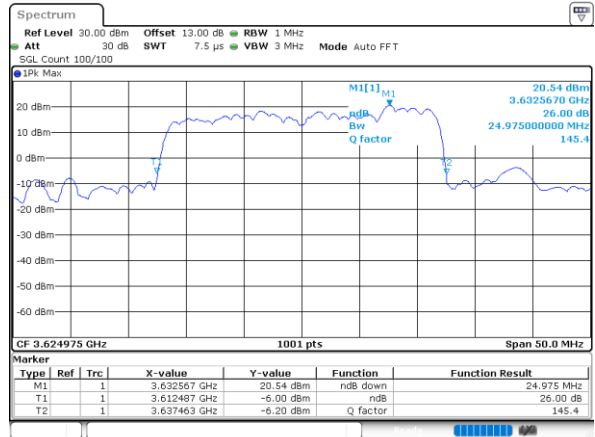

Middle Channel / 20MHz+5MHz

Date: 28.OCT.2021 19:38:16

Middle Channel / 20MHz+10MHz

Date: 28.OCT.2021 20:17:02

Middle Channel / 20MHz+15MHz

Date: 28.OCT.2021 20:25:53

LTE Band 48C

QPSK

Middle Channel / 20MHz+20MHz

N/A

Date: 28\_OCT\_2021 20:30:25

LTE Band 48C

16QAM

Middle Channel / 5MHz+20MHz

Date: 28.OCT.2021 19:33:02

Middle Channel / 10MHz+20MHz

Date: 28.OCT.2021 20:12:29

Middle Channel / 15MHz+20MHz

Date: 28.OCT.2021 20:21:20

Middle Channel / 20MHz+5MHz

Date: 28.OCT.2021 19:37:46

Middle Channel / 20MHz+10MHz

Date: 28.OCT.2021 20:16:32

Middle Channel / 20MHz+15MHz