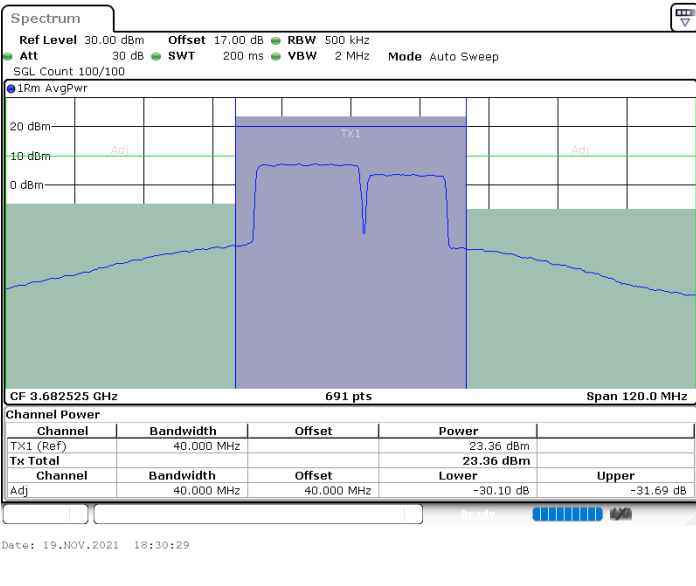

Lowest Channel / 1RB99 and 1RB0

Lowest Channel / FullIRB

N/A

LTE Band 48C / 20MHz+15MHz

QPSK

Middle Channel / 1RB0 and 1RB74

Middle Channel / 1RB99 and 1RB0

Middle Channel / FullIRB

N/A

LTE Band 48C / 20MHz+15MHz

QPSK

Highest Channel / 1RB0 and 1RB74

Highest Channel / 1RB99 and 1RB0

Highest Channel / FullIRB

N/A

LTE Band 48C / 20MHz+20MHz

QPSK

Lowest Channel / 1RB0 and 1RB99

Lowest Channel / 1RB99 and 1RB0

Lowest Channel / FullIRB

N/A

LTE Band 48C / 20MHz+20MHz

QPSK

MiddleChannel / 1RB0 and 1RB99