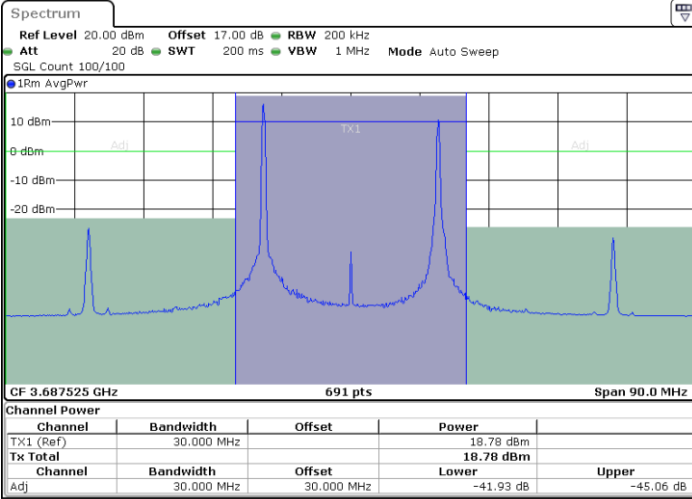

LTE Band 48C / 5MHz+20MHz

16QAM

Highest Channel / 1RB0 and 1RB99

Highest Channel / 1RB24 and 1RB0

Date: 29.OCT.2021 20:28:41

Date: 29.OCT.2021 20:25:41