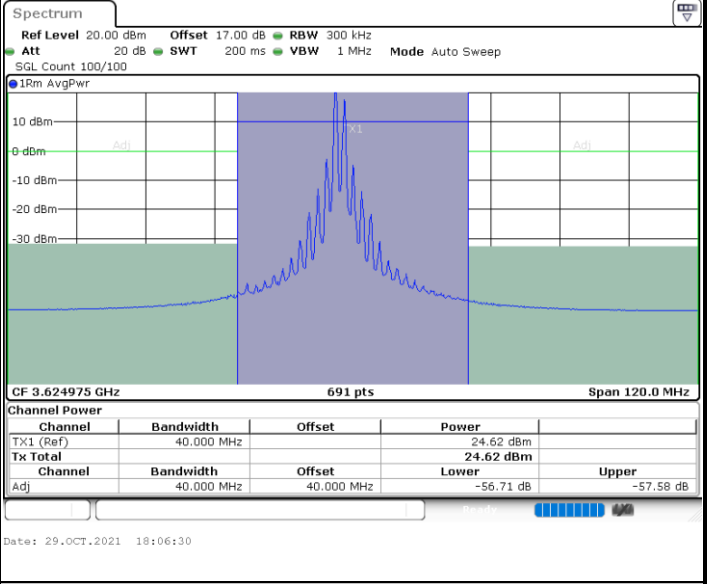

N/A

LTE Band 48C / 10MHz+20MHz

QPSK

Highest Channel / 1RB0 and 1RB99

Highest Channel / 1RB49 and 1RB0

Date: 29.OCT.2021 14:21:53

Date: 29.OCT.2021 14:18:53

Highest Channel / FullIRB

N/A

Date: 29.OCT.2021 14:24:54

LTE Band 48C / 15MHz+20MHz

QPSK

Lowest Channel / 1RB0 and 1RB99

Lowest Channel / 1RB74 and 1RB0

Lowest Channel / FullIRB

N/A

LTE Band 48C / 15MHz+20MHz

QPSK

Middle Channel / 1RB0 and 1RB99

Middle Channel / 1RB74 and 1RB0

Middle Channel / FullIRB

N/A

LTE Band 48C / 15MHz+20MHz

QPSK

Highest Channel / 1RB0 and 1RB99

Highest Channel / 1RB74 and 1RB0

Highest Channel / FullIRB

N/A

LTE Band 48C / 20MHz+5MHz

QPSK

Lowest Channel / 1RB0 and 1RB24

Lowest Channel / 1RB99 and 1RB0