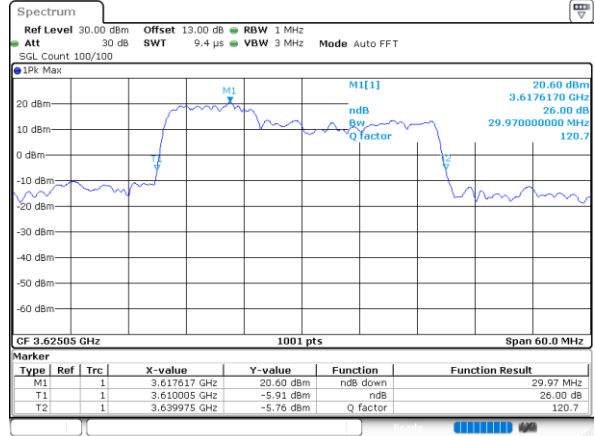

Middle Channel / 20MHz+5MHz

Date: 28.OCT.2021 19:38:16

Middle Channel / 20MHz+10MHz

Date: 28.OCT.2021 20:17:02

Middle Channel / 20MHz+15MHz

Date: 28.OCT.2021 20:25:53

LTE Band 48C

QPSK

Middle Channel / 20MHz+20MHz

N/A

Date: 28\_OCT\_2021 20:30:25

LTE Band 48C

16QAM

Middle Channel / 5MHz+20MHz

Date: 28.OCT.2021 19:33:02

Middle Channel / 10MHz+20MHz

Date: 28.OCT.2021 20:12:29

Middle Channel / 15MHz+20MHz

Date: 28.OCT.2021 20:21:20

Middle Channel / 20MHz+5MHz

Date: 28.OCT.2021 19:37:46

Middle Channel / 20MHz+10MHz

Date: 28.OCT.2021 20:16:32

Middle Channel / 20MHz+15MHz