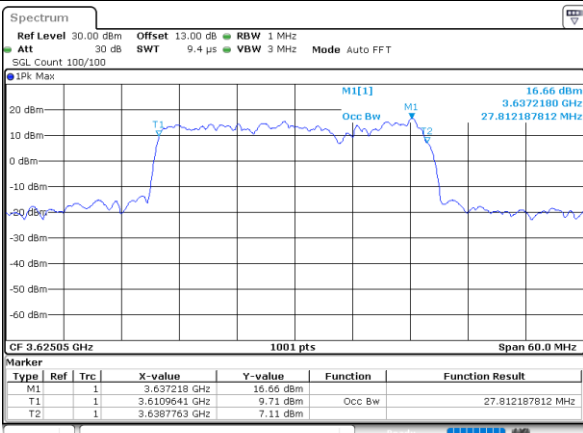

Middle Channel / 20MHz+20MHz

N/A

LTE Band 48C

256QAM

Middle Channel / 5MHz+20MHz

Date: 28\_OCT.2021 19:32:03

Middle Channel / 10MHz+20MHz

Date: 28\_OCT.2021 20:11:29

Middle Channel / 15MHz+20MHz

Date: 28\_OCT.2021 20:20:21

Middle Channel / 20MHz+5MHz

Date: 28\_OCT.2021 19:36:47

Middle Channel / 20MHz+10MHz

Date: 28\_OCT.2021 20:15:32

Middle Channel / 20MHz+15MHz

Date: 28\_OCT.2021 20:24:24

LTE Band 48C

256QAM

Middle Channel / 20MHz+20MHz

N/A

**ACLR**

LTE Band 48C / 10MHz+20MHz

QPSK

Lowest Channel / 1RB0 and 1RB99