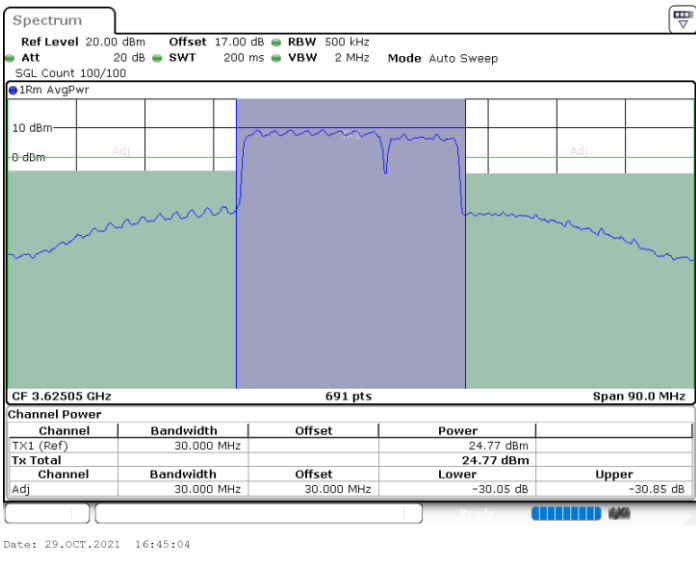

Highest Channel / FullIRB

N/A

Date: 29.OCT.2021 21:24:20

LTE Band 48C / 20MHz+10MHz

QPSK

Lowest Channel / 1RB0 and 1RB49

Lowest Channel / 1RB99 and 1RB0

Lowest Channel / FullIRB

N/A

LTE Band 48C / 20MHz+10MHz

QPSK

Middle Channel / 1RB0 and 1RB49

Middle Channel / 1RB99 and 1RB0

Middle Channel / FullIRB

N/A

LTE Band 48C / 20MHz+10MHz

QPSK

Highest Channel / 1RB0 and 1RB49

Highest Channel / 1RB99 and 1RB0

Highest Channel / FullIRB

N/A

LTE Band 48C / 20MHz+15MHz

QPSK

Lowest Channel / 1RB0 and 1RB74