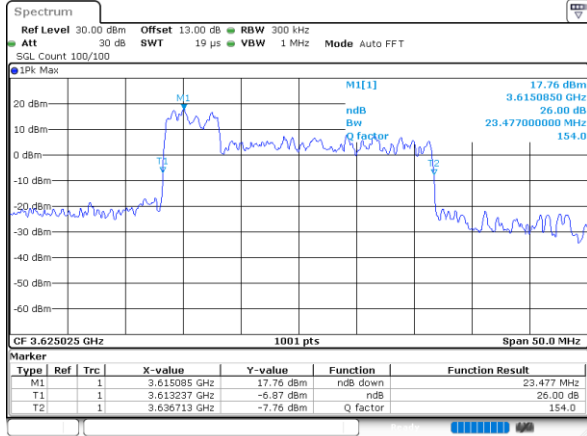

Date: 28\_OCT\_2021 20:16:02

Middle Channel / 20MHz+15MHz

Date: 28\_OCT\_2021 20:24:53

LTE Band 48C

64QAM

Middle Channel / 20MHz+20MHz

N/A

Date: 28\_OCT\_2021 20:28:56

LTE Band 48C

256QAM

Middle Channel / 5MHz+20MHz

Date: 28.OCT.2021 19:34:02

Middle Channel / 10MHz+20MHz

Date: 28.OCT.2021 20:13:29

Middle Channel / 15MHz+20MHz

Date: 28.OCT.2021 20:22:20