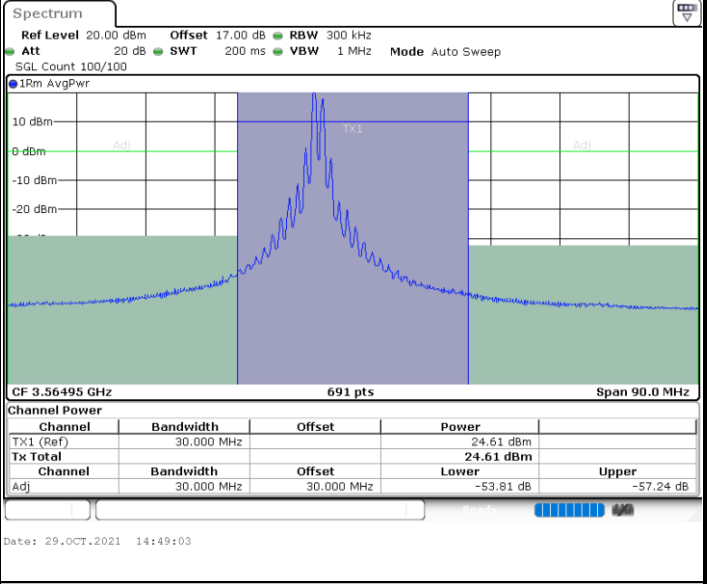

Middle Channel / 15MHz+20MHz

Date: 28\_OCT.2021 20:20:21

Middle Channel / 20MHz+5MHz

Date: 28\_OCT.2021 19:36:47

Middle Channel / 20MHz+10MHz

Date: 28\_OCT.2021 20:15:32

Middle Channel / 20MHz+15MHz

Date: 28\_OCT.2021 20:24:24

LTE Band 48C

256QAM

Middle Channel / 20MHz+20MHz

N/A

**ACLR**

LTE Band 48C / 10MHz+20MHz

QPSK

Lowest Channel / 1RB0 and 1RB99

Lowest Channel / 1RB49 and 1RB0

Lowest Channel / FullIRB

N/A

LTE Band 48C / 10MHz+20MHz

QPSK

Middle Channel / 1RB0 and 1RB99

Middle Channel / 1RB49 and 1RB0

Middle Channel / FullIRB

N/A

LTE Band 48C / 10MHz+20MHz

QPSK

Highest Channel / 1RB0 and 1RB99

Highest Channel / 1RB49 and 1RB0

Date: 29.OCT.2021 14:21:53

Date: 29.OCT.2021 14:18:53

Highest Channel / FullIRB