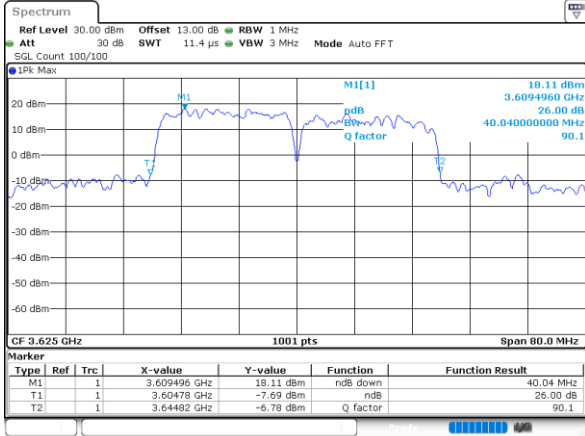

LTE Band 48C

QPSK

Middle Channel / 5MHz+20MHz

Date: 28.OCT.2021 19:33:32

Middle Channel / 10MHz+20MHz

Date: 28.OCT.2021 20:12:59

Middle Channel / 15MHz+20MHz

Date: 28.OCT.2021 20:21:50

Middle Channel / 20MHz+5MHz

Date: 28.OCT.2021 19:38:16

Middle Channel / 20MHz+10MHz

Date: 28.OCT.2021 20:17:02

Middle Channel / 20MHz+15MHz

Date: 28.OCT.2021 20:25:53

LTE Band 48C

QPSK

Middle Channel / 20MHz+20MHz

N/A

Date: 28\_OCT\_2021 20:30:25

LTE Band 48C

16QAM

Middle Channel / 5MHz+20MHz

Date: 28.OCT.2021 19:33:02

Middle Channel / 10MHz+20MHz