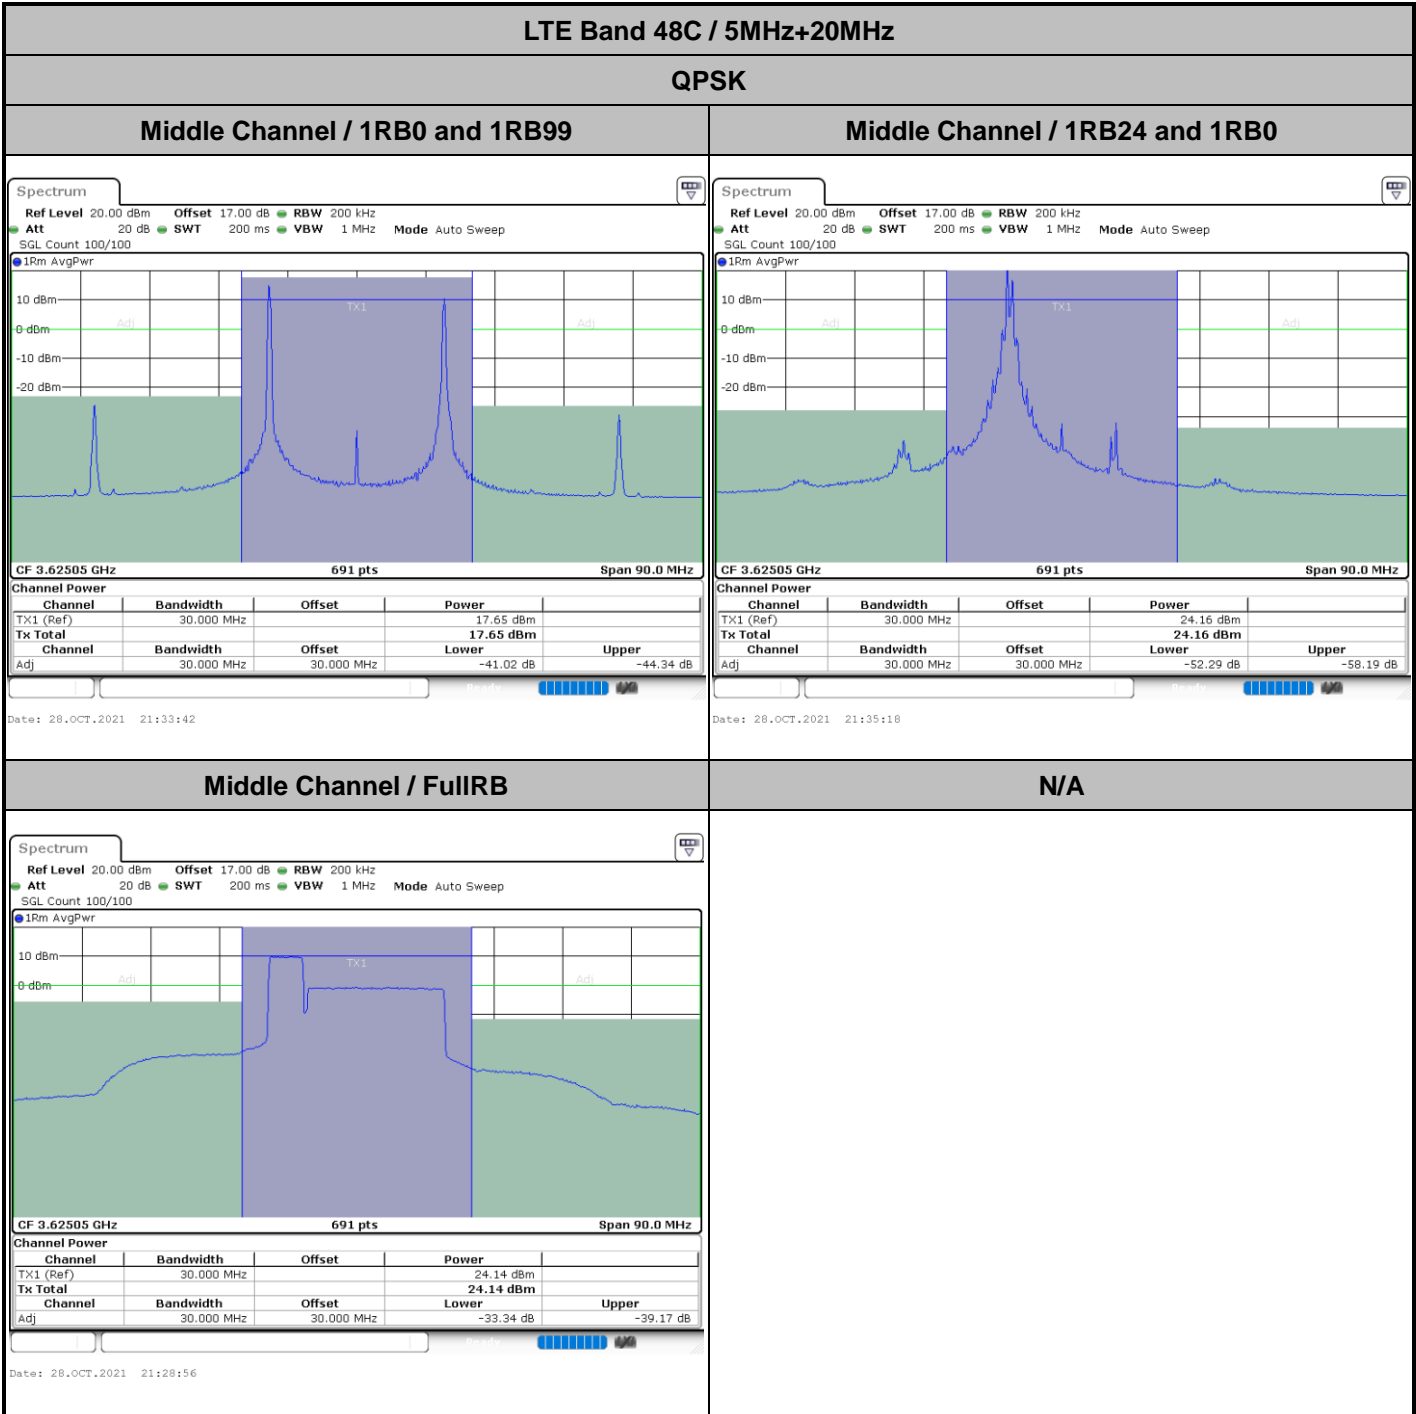

Middle Channel / 15MHz+20MHz

Date: 28\_OCT.2021 20:20:21

Middle Channel / 20MHz+5MHz

Date: 28\_OCT.2021 19:36:47

Middle Channel / 20MHz+10MHz

Date: 28\_OCT.2021 20:15:32

Middle Channel / 20MHz+15MHz

Date: 28\_OCT.2021 20:24:24

LTE Band 48C

256QAM

Middle Channel / 20MHz+20MHz

N/A

**ACLR**

LTE Band 48C / 10MHz+20MHz

QPSK

Lowest Channel / 1RB0 and 1RB99

Lowest Channel / 1RB49 and 1RB0

Lowest Channel / FullIRB

N/A

LTE Band 48C / 10MHz+20MHz

QPSK

Middle Channel / 1RB0 and 1RB99

Middle Channel / 1RB49 and 1RB0

Middle Channel / FullIRB

N/A

LTE Band 48C / 10MHz+20MHz

QPSK

Highest Channel / 1RB0 and 1RB99

Highest Channel / 1RB49 and 1RB0

Date: 29.OCT.2021 14:21:53

Date: 29.OCT.2021 14:18:53

Highest Channel / FullIRB