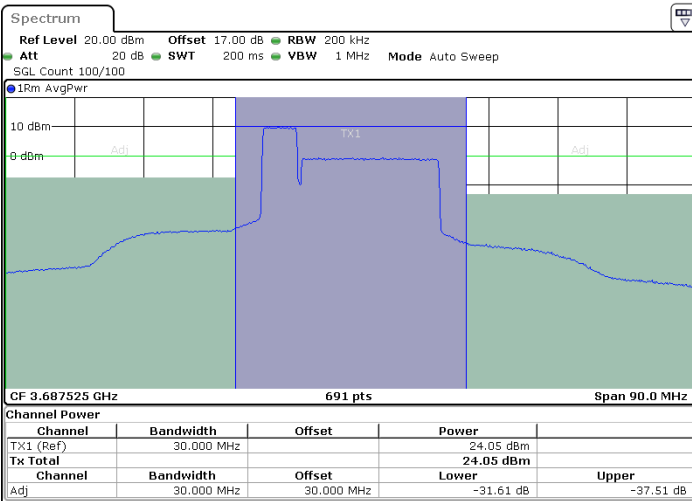

16QAM

Middle Channel / 1RB0 and 1RB99

Middle Channel / 1RB24 and 1RB0

Middle Channel / FullRB

N/A

LTE Band 48C / 5MHz+20MHz

16QAM

Highest Channel / 1RB0 and 1RB99

Highest Channel / 1RB24 and 1RB0

Date: 29.OCT.2021 20:28:41

Date: 29.OCT.2021 20:25:41

Highest Channel / FullIRB

N/A

Date: 29.OCT.2021 20:31:42