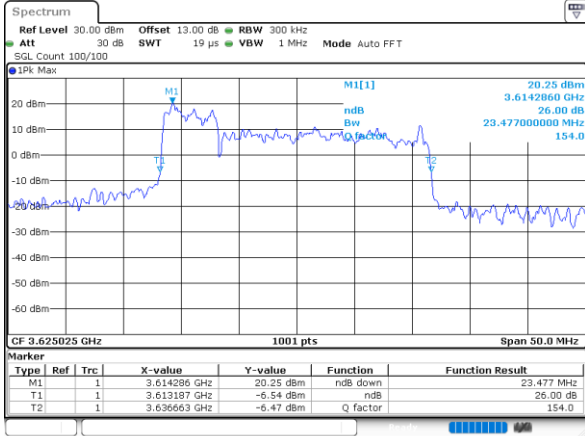

Date: 28.OCT.2021 20:12:29

Middle Channel / 15MHz+20MHz

Date: 28.OCT.2021 20:21:20

Middle Channel / 20MHz+5MHz

Date: 28.OCT.2021 19:37:46

Middle Channel / 20MHz+10MHz

Date: 28.OCT.2021 20:16:32

Middle Channel / 20MHz+15MHz

Date: 28.OCT.2021 20:25:23

LTE Band 48C

16QAM

Middle Channel / 20MHz+20MHz

N/A

LTE Band 48C

64QAM

Middle Channel / 5MHz+20MHz

Date: 28\_OCT\_2021 19:32:32

Middle Channel / 10MHz+20MHz

Date: 28\_OCT\_2021 20:11:59

Middle Channel / 15MHz+20MHz

Date: 28\_OCT\_2021 20:20:51

Middle Channel / 20MHz+5MHz

Date: 28\_OCT\_2021 19:37:16

Middle Channel / 20MHz+10MHz