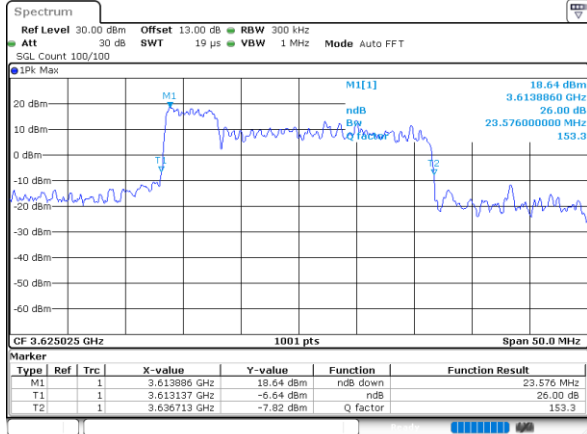

LTE Band 48C

QPSK

Middle Channel / 5MHz+20MHz

Date: 28.OCT.2021 19:33:32