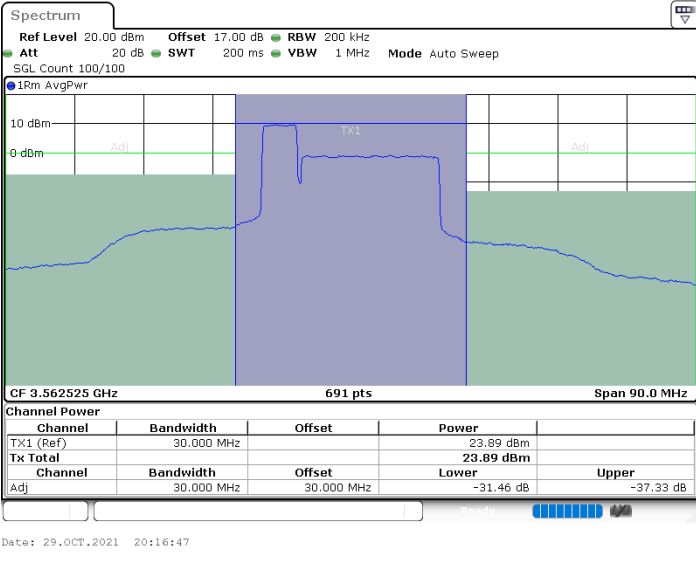

Middle Channel / 1RB99 and 1RB0

Middle Channel / FullIRB

N/A

LTE Band 48C / 20MHz+20MHz

QPSK

Highest Channel / 1RB0 and 1RB99

Highest Channel / 1RB99 and 1RB0

Highest Channel / FullIRB

N/A

LTE Band 48C / 5MHz+20MHz

16QAM

Lowest Channel / 1RB0 and 1RB99

Lowest Channel / 1RB24 and 1RB0

Lowest Channel / FullIRB

N/A

LTE Band 48C / 5MHz+20MHz

16QAM

Middle Channel / 1RB0 and 1RB99

Middle Channel / 1RB24 and 1RB0

Middle Channel / FullRB

N/A

LTE Band 48C / 5MHz+20MHz

16QAM

Highest Channel / 1RB0 and 1RB99