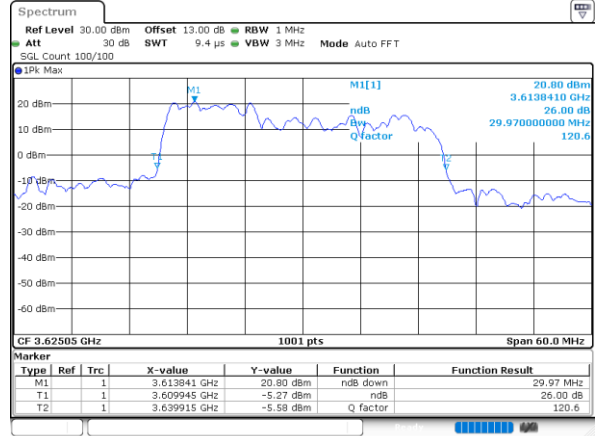

Date: 28.OCT.2021 20:25:23

LTE Band 48C

16QAM

Middle Channel / 20MHz+20MHz

N/A

LTE Band 48C

64QAM

Middle Channel / 5MHz+20MHz

Date: 28\_OCT\_2021 19:32:32

Middle Channel / 10MHz+20MHz

Date: 28\_OCT\_2021 20:11:59

Middle Channel / 15MHz+20MHz

Date: 28\_OCT\_2021 20:20:51

Middle Channel / 20MHz+5MHz

Date: 28\_OCT\_2021 19:37:16

Middle Channel / 20MHz+10MHz