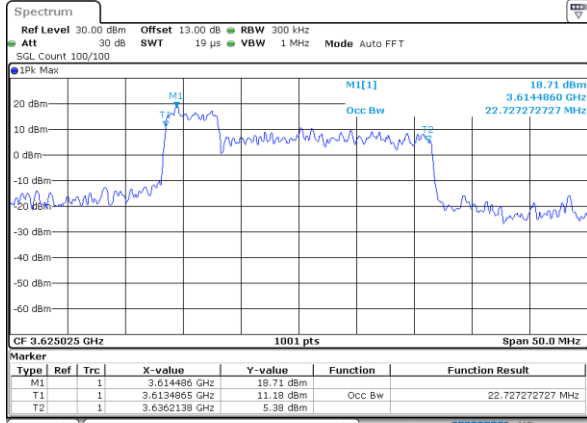

Middle Channel / 20MHz+20MHz

N/A

LTE Band 48C

16QAM

Middle Channel / 5MHz+20MHz

Date: 28.OCT.2021 19:31:03

Middle Channel / 10MHz+20MHz

Date: 28.OCT.2021 20:10:30

Middle Channel / 15MHz+20MHz

Date: 28.OCT.2021 20:19:21

Middle Channel / 20MHz+5MHz

Date: 28.OCT.2021 19:35:47

Middle Channel / 20MHz+10MHz

Date: 28.OCT.2021 20:14:33

Middle Channel / 20MHz+15MHz

Date: 28.OCT.2021 20:23:24

LTE Band 48C

64QAM

Middle Channel / 5MHz+20MHz

Date: 28.OCT.2021 19:31:33

Middle Channel / 10MHz+20MHz

Date: 28.OCT.2021 20:11:00

Middle Channel / 15MHz+20MHz

Date: 28.OCT.2021 20:19:51