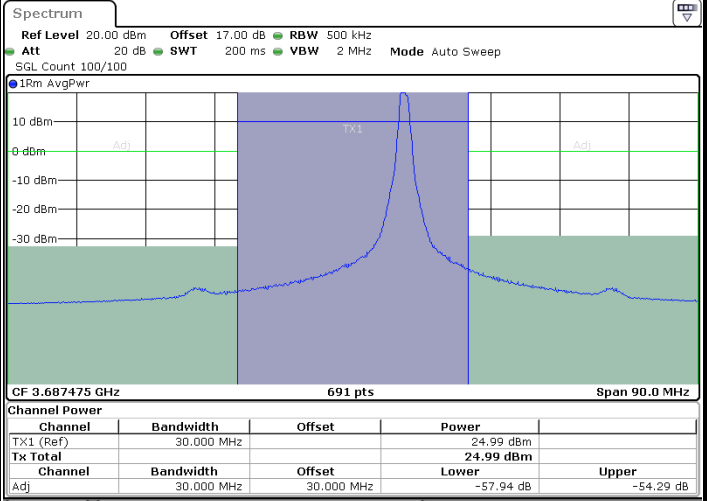

Highest Channel / 1RB0 and 1RB99

Highest Channel / 1RB74 and 1RB0

Highest Channel / FullIRB

N/A

LTE Band 48C / 20MHz+5MHz

QPSK

Lowest Channel / 1RB0 and 1RB24

Lowest Channel / 1RB99 and 1RB0

Lowest Channel / FullIRB

N/A

LTE Band 48C / 20MHz+5MHz

QPSK

Highest Channel / 1RB0 and 1RB24

Highest Channel / 1RB99 and 1RB0

Date: 29.OCT.2021 21:21:19

Date: 29.OCT.2021 21:18:19

Highest Channel / FullIRB

N/A

Date: 29.OCT.2021 21:24:20

LTE Band 48C / 20MHz+10MHz

QPSK

Lowest Channel / 1RB0 and 1RB49

Lowest Channel / 1RB99 and 1RB0

Lowest Channel / FullIRB