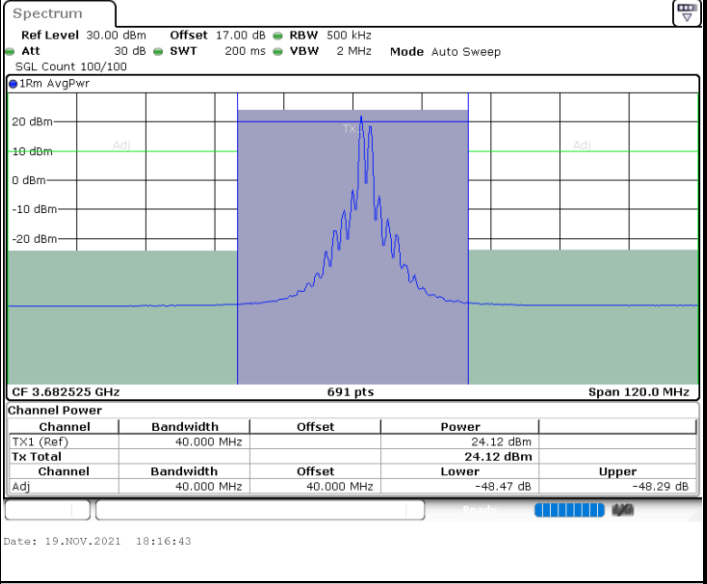

Lowest Channel / 1RB99 and 1RB0

Lowest Channel / FullIRB

N/A

LTE Band 48C / 20MHz+15MHz

QPSK

Middle Channel / 1RB0 and 1RB74

Middle Channel / 1RB99 and 1RB0

Middle Channel / FullIRB

N/A

LTE Band 48C / 20MHz+15MHz

QPSK

Highest Channel / 1RB0 and 1RB74

Highest Channel / 1RB99 and 1RB0

Highest Channel / FullIRB

N/A

LTE Band 48C / 20MHz+20MHz

QPSK

Lowest Channel / 1RB0 and 1RB99

Lowest Channel / 1RB99 and 1RB0

Lowest Channel / FullIRB

N/A

LTE Band 48C / 20MHz+20MHz

QPSK

MiddleChannel / 1RB0 and 1RB99