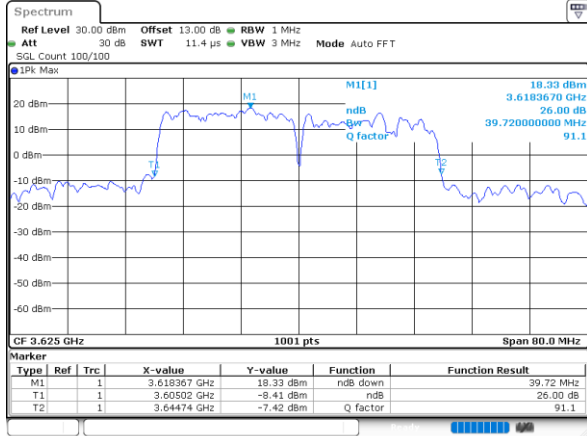

Date: 28.OCT.2021 20:25:23

LTE Band 48C

16QAM

Middle Channel / 20MHz+20MHz

N/A

LTE Band 48C

64QAM

Middle Channel / 5MHz+20MHz

Date: 28\_OCT\_2021 19:32:32

Middle Channel / 10MHz+20MHz

Date: 28\_OCT\_2021 20:11:59

Middle Channel / 15MHz+20MHz

Date: 28\_OCT\_2021 20:20:51

Middle Channel / 20MHz+5MHz

Date: 28\_OCT\_2021 19:37:16

Middle Channel / 20MHz+10MHz