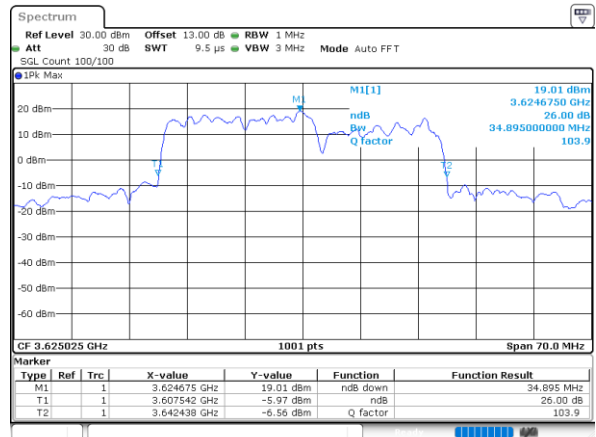

Date: 28.OCT.2021 20:25:23

LTE Band 48C

16QAM

Middle Channel / 20MHz+20MHz

N/A

LTE Band 48C

64QAM

Middle Channel / 5MHz+20MHz

Date: 28\_OCT\_2021 19:32:32

Middle Channel / 10MHz+20MHz

Date: 28\_OCT\_2021 20:11:59

Middle Channel / 15MHz+20MHz

Date: 28\_OCT\_2021 20:20:51

Middle Channel / 20MHz+5MHz

Date: 28\_OCT\_2021 19:37:16

Middle Channel / 20MHz+10MHz

Date: 28\_OCT\_2021 20:16:02

Middle Channel / 20MHz+15MHz

Date: 28\_OCT\_2021 20:24:53

LTE Band 48C

64QAM

Middle Channel / 20MHz+20MHz

N/A

Date: 28\_OCT\_2021 20:28:56