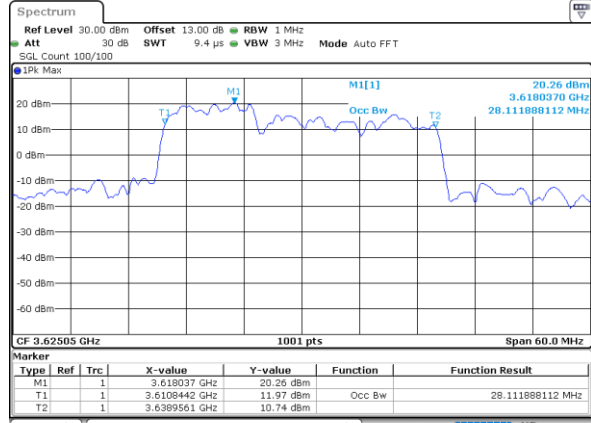

Middle Channel / 20MHz+5MHz

Date: 28.OCT.2021 19:35:17

Middle Channel / 20MHz+10MHz

Date: 28.OCT.2021 20:14:03

Middle Channel / 20MHz+15MHz

Date: 28.OCT.2021 20:22:54

LTE Band 48C

QPSK

Middle Channel / 20MHz+20MHz

N/A

LTE Band 48C

16QAM

Middle Channel / 5MHz+20MHz

Date: 28.OCT.2021 19:31:03

Middle Channel / 10MHz+20MHz

Date: 28.OCT.2021 20:10:30

Middle Channel / 15MHz+20MHz

Date: 28.OCT.2021 20:19:21

Middle Channel / 20MHz+5MHz

Date: 28.OCT.2021 19:35:47

Middle Channel / 20MHz+10MHz

Date: 28.OCT.2021 20:14:33

Middle Channel / 20MHz+15MHz

Date: 28.OCT.2021 20:23:24