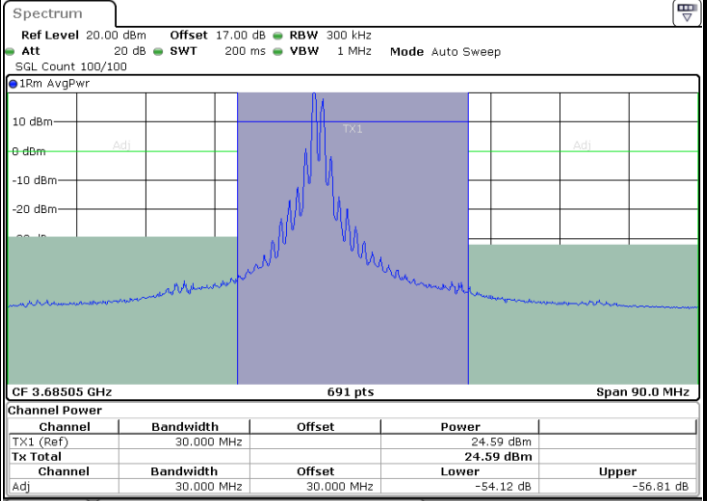

Lowest Channel / 1RB49 and 1RB0

Lowest Channel / FullIRB

N/A

LTE Band 48C / 10MHz+20MHz

QPSK

Middle Channel / 1RB0 and 1RB99

Middle Channel / 1RB49 and 1RB0

Middle Channel / FullIRB

N/A

LTE Band 48C / 10MHz+20MHz

QPSK

Highest Channel / 1RB0 and 1RB99

Highest Channel / 1RB49 and 1RB0

Date: 29.OCT.2021 14:21:53

Date: 29.OCT.2021 14:18:53

Highest Channel / FullIRB

N/A

Date: 29.OCT.2021 14:24:54

LTE Band 48C / 15MHz+20MHz

QPSK

Lowest Channel / 1RB0 and 1RB99

Lowest Channel / 1RB74 and 1RB0

Lowest Channel / FullIRB

N/A