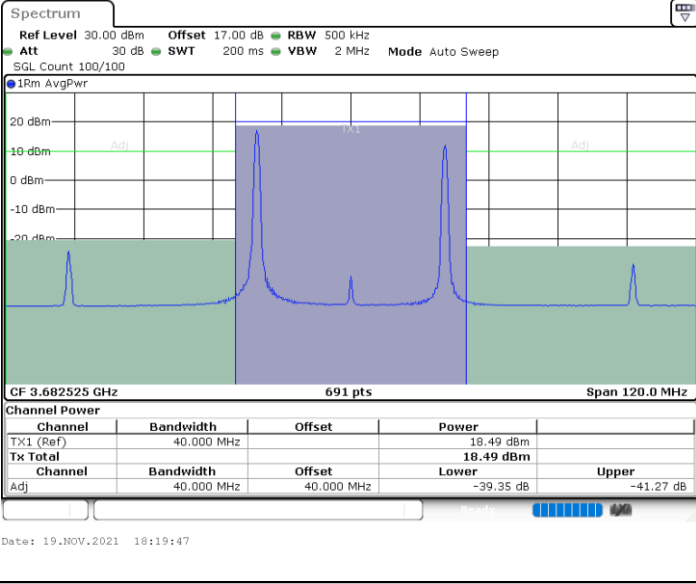

Lowest Channel / 1RB99 and 1RB0

Lowest Channel / FullIRB

N/A

LTE Band 48C / 20MHz+15MHz

QPSK

Middle Channel / 1RB0 and 1RB74

Middle Channel / 1RB99 and 1RB0

Middle Channel / FullIRB

N/A

LTE Band 48C / 20MHz+15MHz

QPSK

Highest Channel / 1RB0 and 1RB74

Highest Channel / 1RB99 and 1RB0

Highest Channel / FullIRB

N/A

LTE Band 48C / 20MHz+20MHz

QPSK

Lowest Channel / 1RB0 and 1RB99

Lowest Channel / 1RB99 and 1RB0

Lowest Channel / FullIRB

N/A

LTE Band 48C / 20MHz+20MHz

QPSK

MiddleChannel / 1RB0 and 1RB99