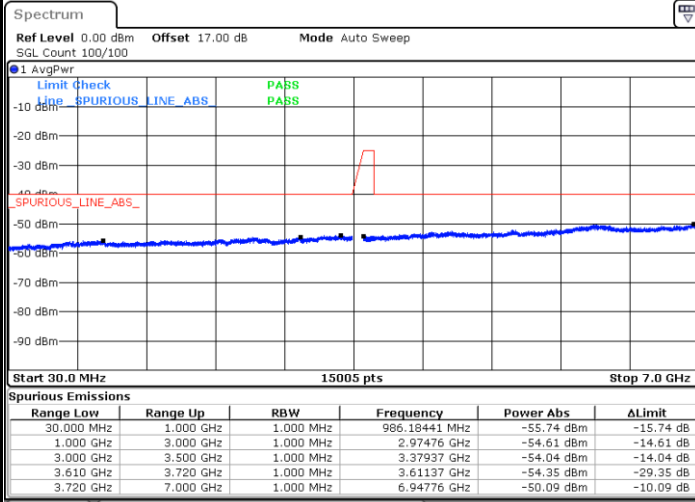

LTE Band 48 / 20MHz

Lowest Channel / QPSK

Date: 25.OCT.2021 19:56:55

Lowest Channel / QPSK

Date: 26.OCT.2021 21:57:39

Middle Channel / QPSK

Date: 25.OCT.2021 19:57:52

Middle Channel / QPSK

Date: 26.OCT.2021 21:58:52

LTE Band 48 / 20MHz

Highest Channel / QPSK

Highest Channel / QPSK

### Frequency Stability

Test Conditions		LTE Band 48 (QPSK) / Middle Channel	Limit
Temperature (°C)	Voltage (Volt)	BW 10MHz	Note 2.
		Deviation (ppm)	Result
50	Normal Voltage	0.0041	PASS
40	Normal Voltage	0.0005	
30	Normal Voltage	0.0046	
20(Ref.)	Normal Voltage	0.0000	
10	Normal Voltage	0.0033	
0	Normal Voltage	0.0046	
-10	Normal Voltage	0.0037	
-20	Normal Voltage	0.0012	
-30	Normal Voltage	0.0009	
20	Maximum Voltage	0.0002	
20	Normal Voltage	0.0022	
20	Battery End Point	0.0002	