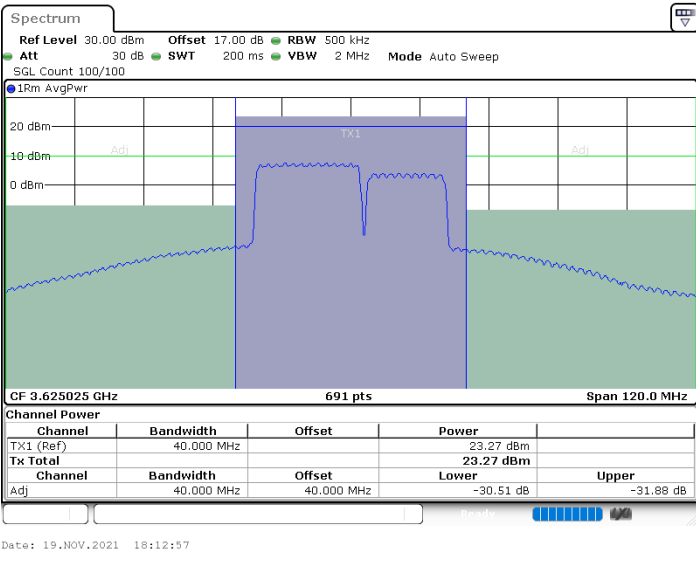

QPSK

Highest Channel / 1RB0 and 1RB49

Highest Channel / 1RB99 and 1RB0

Highest Channel / FullIRB

N/A

LTE Band 48C / 20MHz+15MHz

QPSK

Lowest Channel / 1RB0 and 1RB74

Lowest Channel / 1RB99 and 1RB0

Lowest Channel / FullIRB

N/A

LTE Band 48C / 20MHz+15MHz

QPSK

Middle Channel / 1RB0 and 1RB74

Middle Channel / 1RB99 and 1RB0

Middle Channel / FullIRB

N/A

LTE Band 48C / 20MHz+15MHz

QPSK

Highest Channel / 1RB0 and 1RB74

Highest Channel / 1RB99 and 1RB0

Highest Channel / FullIRB

N/A

LTE Band 48C / 20MHz+20MHz