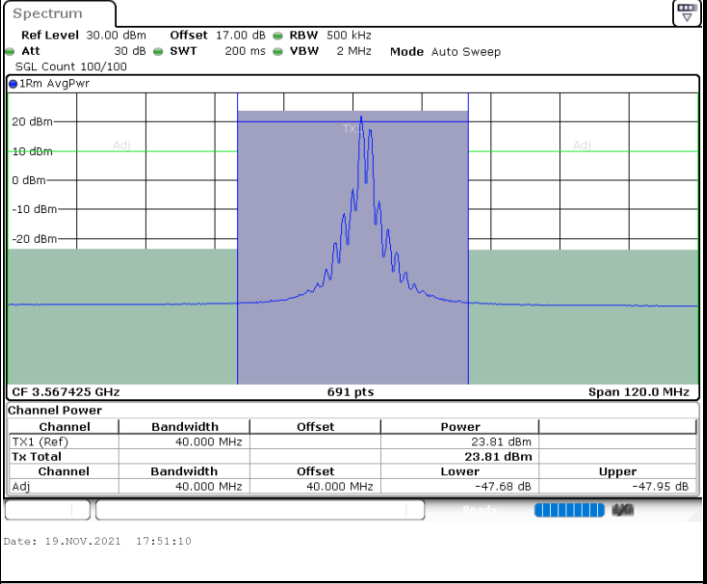

Highest Channel / FullIRB

N/A

Date: 29.OCT.2021 21:24:20

LTE Band 48C / 20MHz+10MHz

QPSK

Lowest Channel / 1RB0 and 1RB49

Lowest Channel / 1RB99 and 1RB0

Lowest Channel / FullIRB

N/A

LTE Band 48C / 20MHz+10MHz

QPSK

Middle Channel / 1RB0 and 1RB49

Middle Channel / 1RB99 and 1RB0

Middle Channel / FullIRB

N/A

LTE Band 48C / 20MHz+10MHz

QPSK

Highest Channel / 1RB0 and 1RB49

Highest Channel / 1RB99 and 1RB0

Highest Channel / FullIRB

N/A

LTE Band 48C / 20MHz+15MHz

QPSK

Lowest Channel / 1RB0 and 1RB74

Lowest Channel / 1RB99 and 1RB0

Lowest Channel / FullIRB

N/A

LTE Band 48C / 20MHz+15MHz

QPSK

Middle Channel / 1RB0 and 1RB74

Middle Channel / 1RB99 and 1RB0

Middle Channel / FullIRB