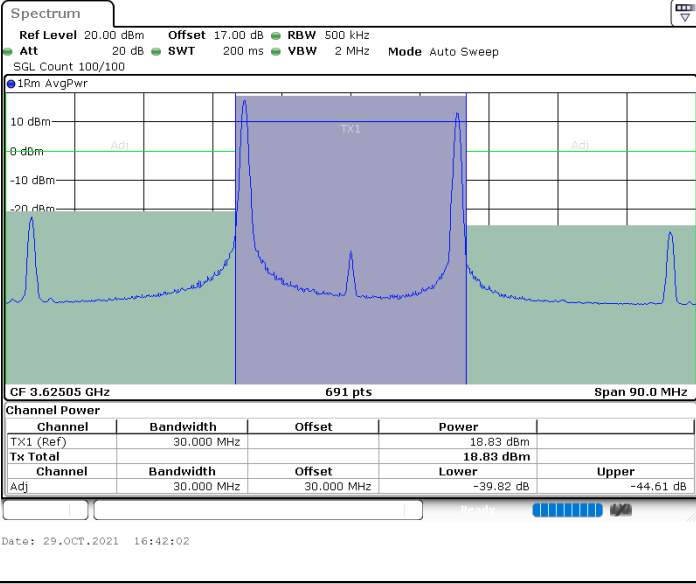

Highest Channel / FullIRB

N/A

Date: 29.OCT.2021 21:24:20

LTE Band 48C / 20MHz+10MHz

QPSK

Lowest Channel / 1RB0 and 1RB49

Lowest Channel / 1RB99 and 1RB0

Lowest Channel / FullIRB

N/A

LTE Band 48C / 20MHz+10MHz

QPSK

Middle Channel / 1RB0 and 1RB49

Middle Channel / 1RB99 and 1RB0

Middle Channel / FullIRB

N/A

LTE Band 48C / 20MHz+10MHz

QPSK

Highest Channel / 1RB0 and 1RB49

Highest Channel / 1RB99 and 1RB0

Highest Channel / FullIRB

N/A

LTE Band 48C / 20MHz+15MHz

QPSK

Lowest Channel / 1RB0 and 1RB74