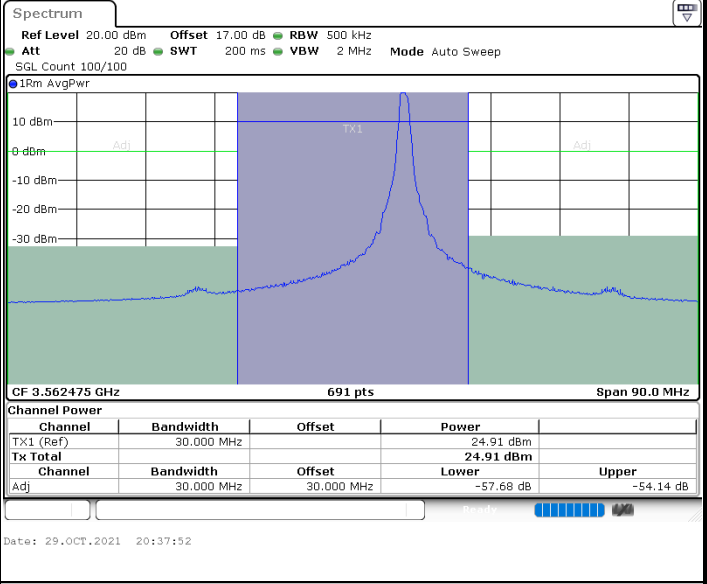

LTE Band 48C / 15MHz+20MHz

QPSK

Middle Channel / 1RB0 and 1RB99

Middle Channel / 1RB74 and 1RB0

Middle Channel / FullIRB

N/A

LTE Band 48C / 15MHz+20MHz

QPSK

Highest Channel / 1RB0 and 1RB99

Highest Channel / 1RB74 and 1RB0

Highest Channel / FullIRB

N/A

LTE Band 48C / 20MHz+5MHz

QPSK

Lowest Channel / 1RB0 and 1RB24

Lowest Channel / 1RB99 and 1RB0

Lowest Channel / FullIRB

N/A

LTE Band 48C / 20MHz+5MHz

QPSK

Highest Channel / 1RB0 and 1RB24

Highest Channel / 1RB99 and 1RB0

Date: 29.OCT.2021 21:21:19

Date: 29.OCT.2021 21:18:19

Highest Channel / FullIRB

N/A

Date: 29.OCT.2021 21:24:20

LTE Band 48C / 20MHz+10MHz

QPSK

Lowest Channel / 1RB0 and 1RB49

Lowest Channel / 1RB99 and 1RB0

Lowest Channel / FullIRB