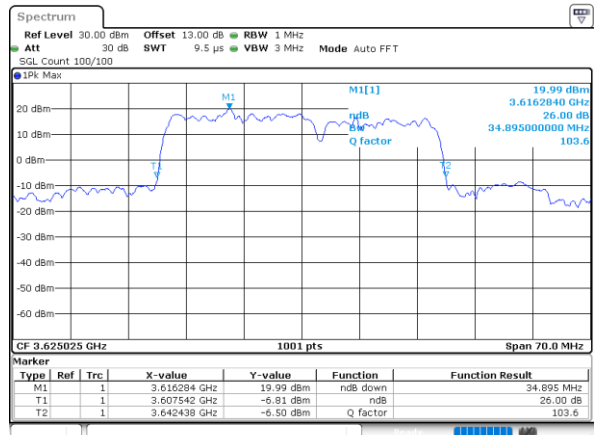

LTE Band 48C

QPSK

Middle Channel / 5MHz+20MHz

Date: 28.OCT.2021 19:33:32

Middle Channel / 10MHz+20MHz

Date: 28.OCT.2021 20:12:59

Middle Channel / 15MHz+20MHz

Date: 28.OCT.2021 20:21:50

Middle Channel / 20MHz+5MHz

Date: 28.OCT.2021 19:38:16

Middle Channel / 20MHz+10MHz

Date: 28.OCT.2021 20:17:02

Middle Channel / 20MHz+15MHz

Date: 28.OCT.2021 20:25:53

LTE Band 48C

QPSK

Middle Channel / 20MHz+20MHz

N/A

Date: 28\_OCT\_2021 20:30:25

LTE Band 48C

16QAM

Middle Channel / 5MHz+20MHz

Date: 28.OCT.2021 19:33:02

Middle Channel / 10MHz+20MHz