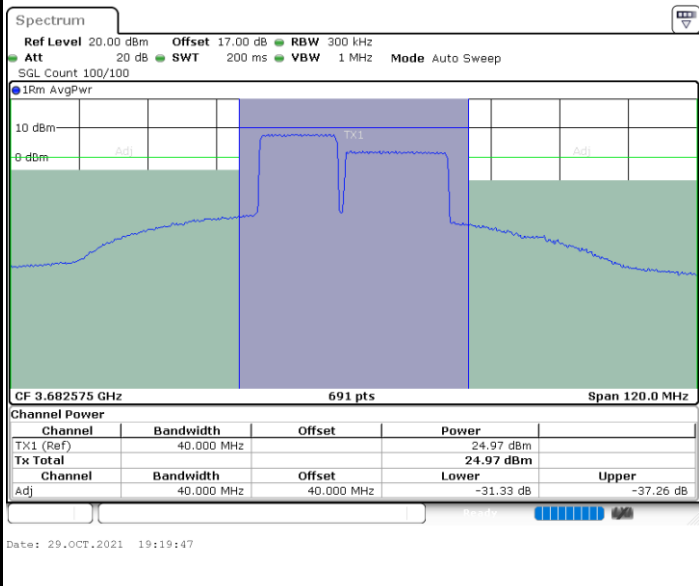

N/A

Date: 29.OCT.2021 14:24:54

LTE Band 48C / 15MHz+20MHz

QPSK

Lowest Channel / 1RB0 and 1RB99

Lowest Channel / 1RB74 and 1RB0

Lowest Channel / FullIRB

N/A

LTE Band 48C / 15MHz+20MHz

QPSK

Middle Channel / 1RB0 and 1RB99

Middle Channel / 1RB74 and 1RB0

Middle Channel / FullIRB

N/A

LTE Band 48C / 15MHz+20MHz

QPSK

Highest Channel / 1RB0 and 1RB99

Highest Channel / 1RB74 and 1RB0

Highest Channel / FullIRB

N/A

LTE Band 48C / 20MHz+5MHz

QPSK

Lowest Channel / 1RB0 and 1RB24

Lowest Channel / 1RB99 and 1RB0

Lowest Channel / FullIRB

N/A

LTE Band 48C / 20MHz+5MHz

QPSK

Highest Channel / 1RB0 and 1RB24

Highest Channel / 1RB99 and 1RB0

Date: 29.OCT.2021 21:21:19

Date: 29.OCT.2021 21:18:19