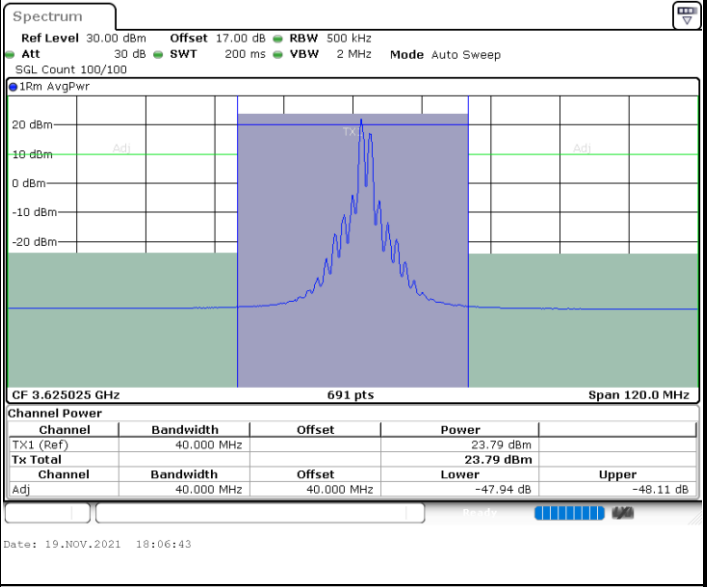

QPSK

Highest Channel / 1RB0 and 1RB49

Highest Channel / 1RB99 and 1RB0

Highest Channel / FullIRB

N/A

LTE Band 48C / 20MHz+15MHz

QPSK

Lowest Channel / 1RB0 and 1RB74

Lowest Channel / 1RB99 and 1RB0

Lowest Channel / FullIRB

N/A

LTE Band 48C / 20MHz+15MHz

QPSK

Middle Channel / 1RB0 and 1RB74

Middle Channel / 1RB99 and 1RB0

Middle Channel / FullIRB

N/A

LTE Band 48C / 20MHz+15MHz

QPSK

Highest Channel / 1RB0 and 1RB74

Highest Channel / 1RB99 and 1RB0

Highest Channel / FullIRB

N/A

LTE Band 48C / 20MHz+20MHz