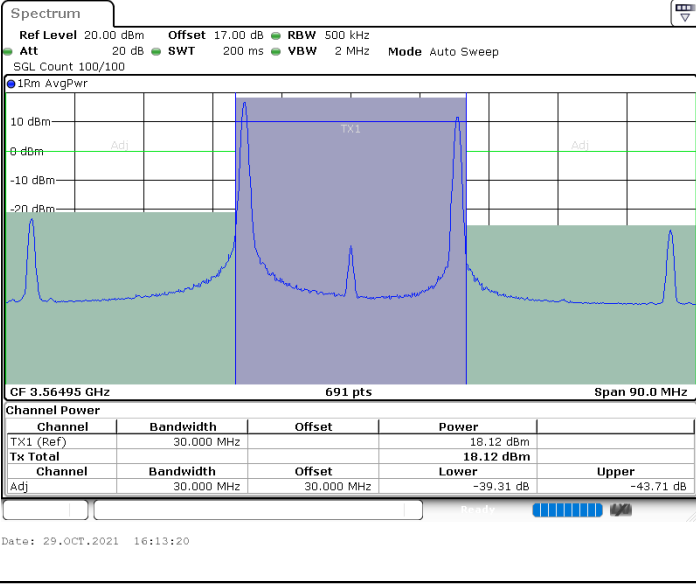

Lowest Channel / FullIRB

N/A

LTE Band 48C / 20MHz+5MHz

QPSK

Highest Channel / 1RB0 and 1RB24

Highest Channel / 1RB99 and 1RB0

Date: 29.OCT.2021 21:21:19

Date: 29.OCT.2021 21:18:19

Highest Channel / FullIRB

N/A

Date: 29.OCT.2021 21:24:20

LTE Band 48C / 20MHz+10MHz

QPSK

Lowest Channel / 1RB0 and 1RB49

Lowest Channel / 1RB99 and 1RB0

Lowest Channel / FullIRB

N/A

LTE Band 48C / 20MHz+10MHz

QPSK

Middle Channel / 1RB0 and 1RB49

Middle Channel / 1RB99 and 1RB0

Middle Channel / FullIRB

N/A

LTE Band 48C / 20MHz+10MHz