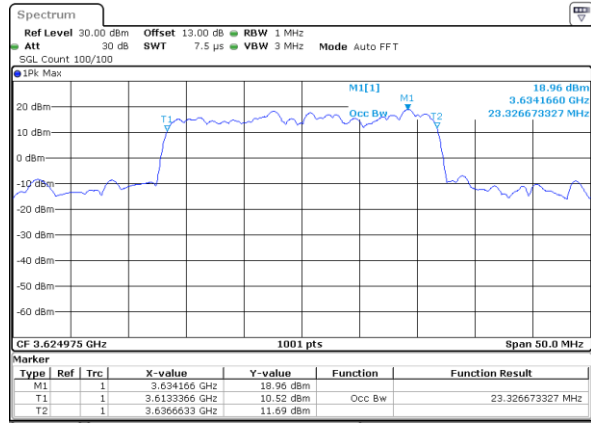

Middle Channel / 15MHz+20MHz

Date: 28.OCT.2021 20:19:21

Middle Channel / 20MHz+5MHz

Date: 28.OCT.2021 19:35:47

Middle Channel / 20MHz+10MHz

Date: 28.OCT.2021 20:14:33

Middle Channel / 20MHz+15MHz

Date: 28.OCT.2021 20:23:24

LTE Band 48C

64QAM

Middle Channel / 5MHz+20MHz

Date: 28.OCT.2021 19:31:33

Middle Channel / 10MHz+20MHz

Date: 28.OCT.2021 20:11:00

Middle Channel / 15MHz+20MHz

Date: 28.OCT.2021 20:19:51

Middle Channel / 20MHz+5MHz

Date: 28.OCT.2021 19:36:17

Middle Channel / 20MHz+10MHz

Date: 28.OCT.2021 20:15:03

Middle Channel / 20MHz+15MHz

Date: 28.OCT.2021 20:23:54

LTE Band 48C

64QAM