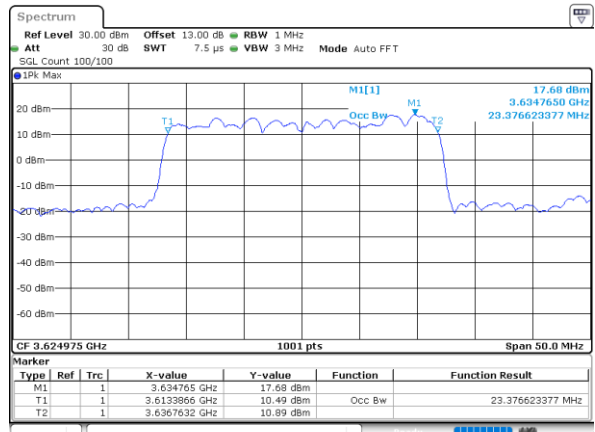

Middle Channel / 20MHz+5MHz

Date: 28_OCT.2021 19:36:47