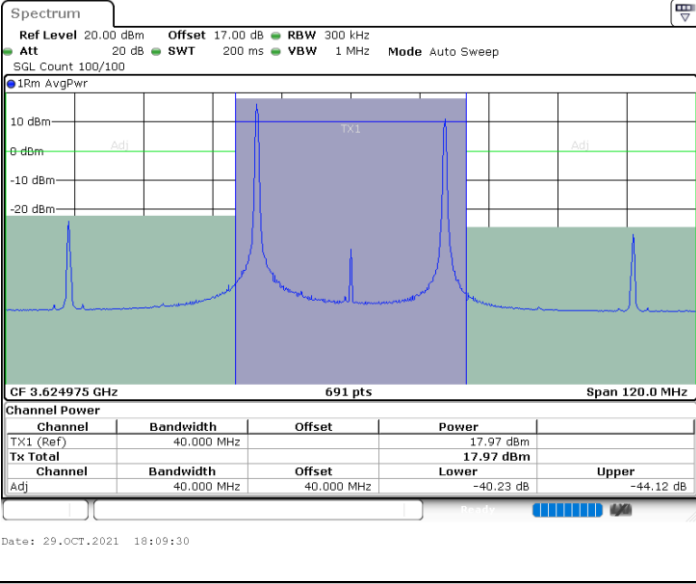

N/A

LTE Band 48C / 10MHz+20MHz

QPSK

Highest Channel / 1RB0 and 1RB99

Highest Channel / 1RB49 and 1RB0

Date: 29.OCT.2021 14:21:53

Date: 29.OCT.2021 14:18:53

Highest Channel / FullIRB

N/A

Date: 29.OCT.2021 14:24:54

LTE Band 48C / 15MHz+20MHz

QPSK

Lowest Channel / 1RB0 and 1RB99

Lowest Channel / 1RB74 and 1RB0

Lowest Channel / FullIRB

N/A

LTE Band 48C / 15MHz+20MHz

QPSK

Middle Channel / 1RB0 and 1RB99

Middle Channel / 1RB74 and 1RB0

Middle Channel / FullIRB

N/A

LTE Band 48C / 15MHz+20MHz

QPSK

Highest Channel / 1RB0 and 1RB99

Highest Channel / 1RB74 and 1RB0

Highest Channel / FullIRB

N/A

LTE Band 48C / 20MHz+5MHz

QPSK

Lowest Channel / 1RB0 and 1RB24

Lowest Channel / 1RB99 and 1RB0