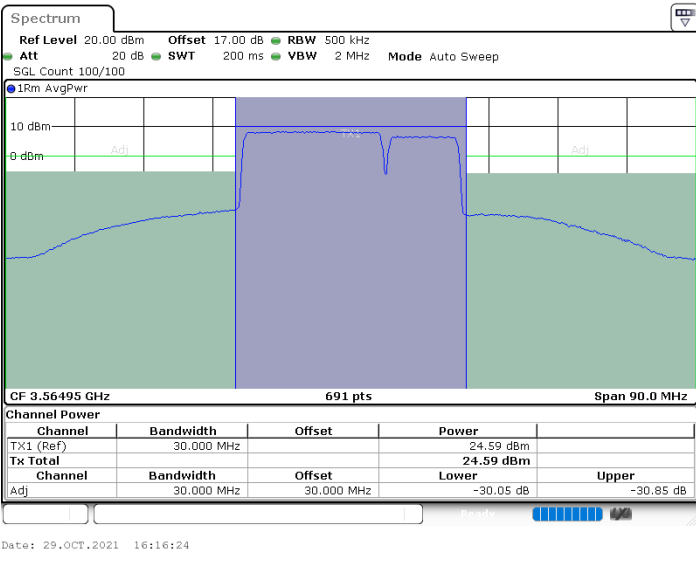

Lowest Channel / FullIRB

N/A

LTE Band 48C / 20MHz+5MHz

QPSK

Highest Channel / 1RB0 and 1RB24

Highest Channel / 1RB99 and 1RB0

Date: 29.OCT.2021 21:21:19

Date: 29.OCT.2021 21:18:19

Highest Channel / FullIRB

N/A

Date: 29.OCT.2021 21:24:20

LTE Band 48C / 20MHz+10MHz

QPSK

Lowest Channel / 1RB0 and 1RB49

Lowest Channel / 1RB99 and 1RB0

Lowest Channel / FullIRB

N/A

LTE Band 48C / 20MHz+10MHz

QPSK

Middle Channel / 1RB0 and 1RB49

Middle Channel / 1RB99 and 1RB0

Middle Channel / FullIRB

N/A

LTE Band 48C / 20MHz+10MHz