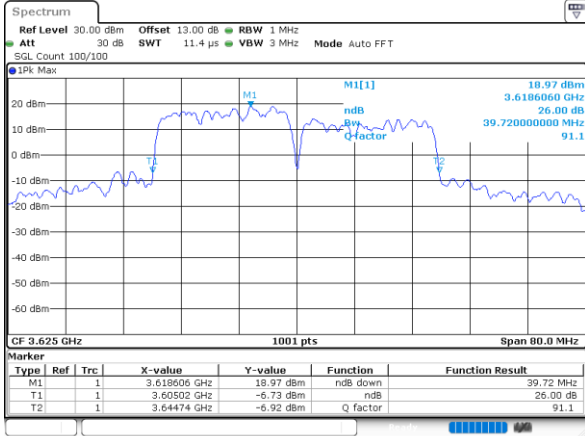

Date: 28\_OCT\_2021 20:16:02

Middle Channel / 20MHz+15MHz

Date: 28\_OCT\_2021 20:24:53

LTE Band 48C

64QAM

Middle Channel / 20MHz+20MHz

N/A

Date: 28\_OCT\_2021 20:28:56

LTE Band 48C

256QAM

Middle Channel / 5MHz+20MHz

Date: 28.OCT.2021 19:34:02

Middle Channel / 10MHz+20MHz

Date: 28.OCT.2021 20:13:29

Middle Channel / 15MHz+20MHz

Date: 28.OCT.2021 20:22:20