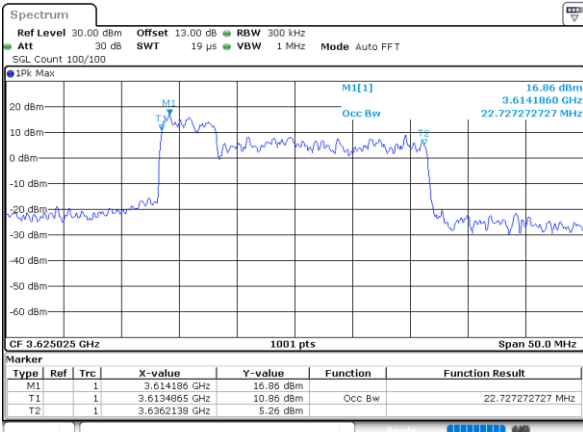

Middle Channel / 20MHz+5MHz

Date: 28.OCT.2021 19:36:17

Middle Channel / 20MHz+10MHz

Date: 28.OCT.2021 20:15:03

Middle Channel / 20MHz+15MHz

Date: 28.OCT.2021 20:23:54

LTE Band 48C

64QAM

Middle Channel / 20MHz+20MHz

N/A

LTE Band 48C

256QAM

Middle Channel / 5MHz+20MHz

Date: 28\_OCT.2021 19:32:03

Middle Channel / 10MHz+20MHz

Date: 28\_OCT.2021 20:11:29