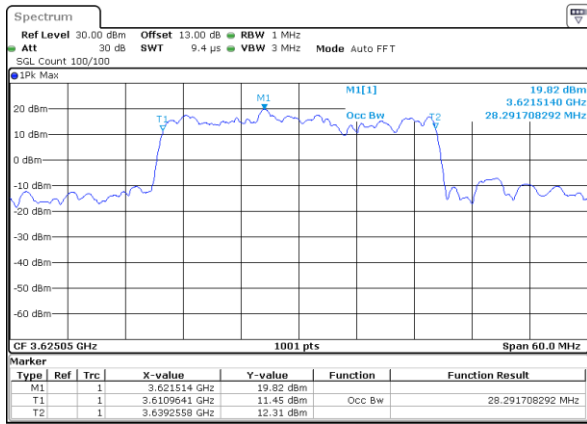

LTE Band 48C

64QAM

Middle Channel / 5MHz+20MHz

Date: 28.OCT.2021 19:31:33

Middle Channel / 10MHz+20MHz

Date: 28.OCT.2021 20:11:00

Middle Channel / 15MHz+20MHz

Date: 28.OCT.2021 20:19:51

Middle Channel / 20MHz+5MHz

Date: 28.OCT.2021 19:36:17

Middle Channel / 20MHz+10MHz

Date: 28.OCT.2021 20:15:03

Middle Channel / 20MHz+15MHz

Date: 28.OCT.2021 20:23:54

LTE Band 48C

64QAM