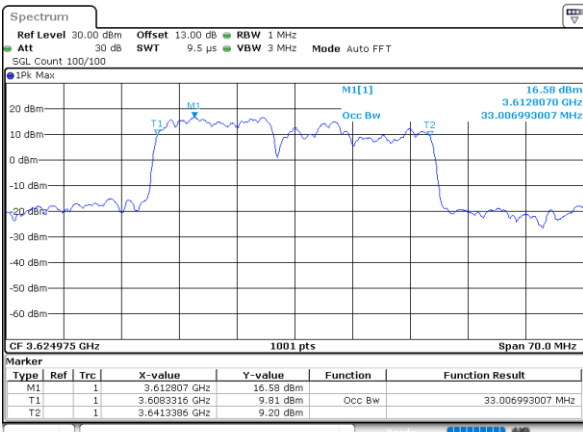

Middle Channel / 15MHz+20MHz

Date: 28_OCT.2021 20:20:21