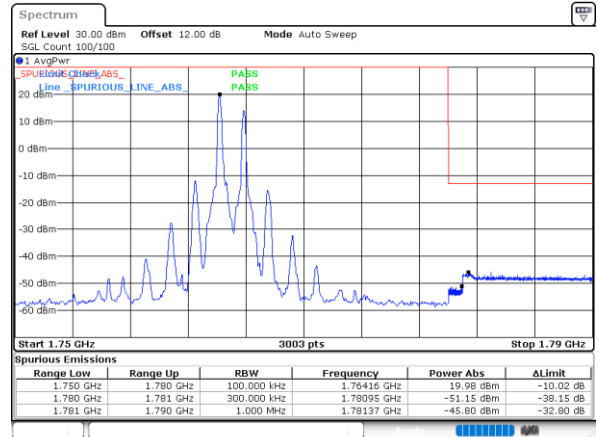

Date: 31.OCT.2021 04:17:44

Lowest Band Edge / Full RB

Date: 31.OCT.2021 03:52:59

Highest Band Edge / Full RB

Date: 31.OCT.2021 04:12:04

LTE Band 66C / 15MHz+15MHz

QPSK

Lowest Band Edge / 1RB0 and 1RB74

Date: 31.OCT.2021 05:28:19

Highest Band Edge / 1RB0 and 1RB74

Date: 31.OCT.2021 05:14:39

Lowest Band Edge / 1RB74 and 1RB0

Date: 31.OCT.2021 05:29:02

Highest Band Edge / 1RB74 and 1RB0

Date: 31.OCT.2021 05:14:36

Lowest Band Edge / Full RB

Date: 31.OCT.2021 05:23:21

Highest Band Edge / Full RB

Date: 31.OCT.2021 05:14:57

LTE Band 66C / 15MHz+20MHz

QPSK

Lowest Band Edge / 1RB0 and 1RB9

Date: 31.OCT.2021 05:57:25