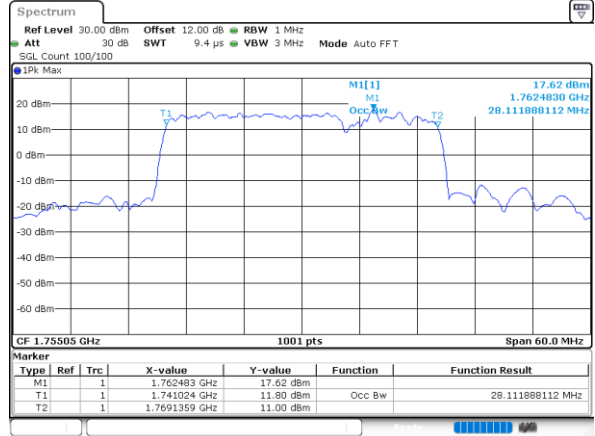

Middle Channel / 20MHz+10MHz

Date: 31.OCT.2021 05:04:56