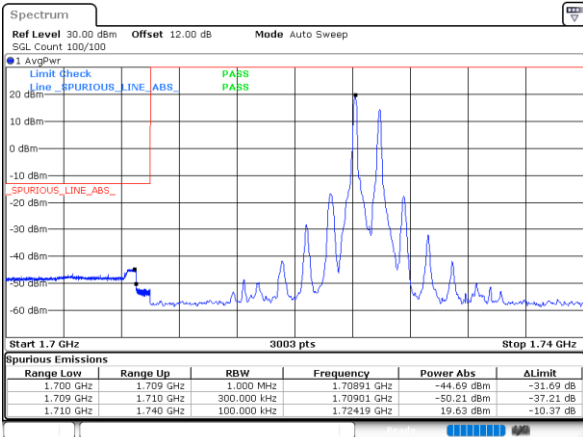

Lowest Band Edge / 1RB74 and 1RB0

Date: 31.OCT.2021 05:29:02