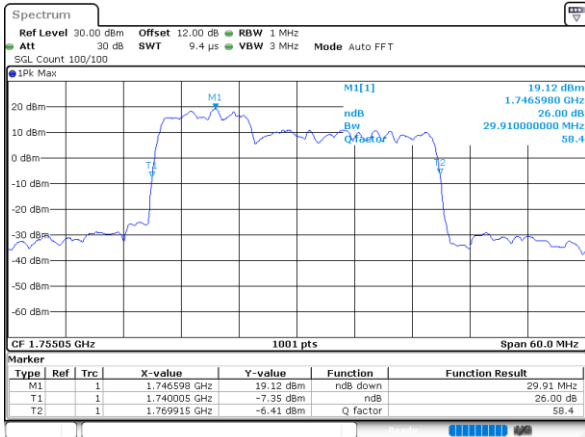

LTE Band 66C

256QAM

Middle Channel / 5MHz+20MHz

Date: 31.OCT.2021 08:28:38

Middle Channel / 10MHz+15MHz

Date: 31.OCT.2021 03:36:28

Middle Channel / 10MHz+20MHz

Date: 31.OCT.2021 04:34:24

Middle Channel / 15MHz+10MHz

Date: 31.OCT.2021 04:05:19

Middle Channel / 15MHz+15MHz

Date: 31.OCT.2021 05:36:23

Middle Channel / 15MHz+20MHz

Date: 31.OCT.2021 06:12:23

LTE Band 66C

256QAM