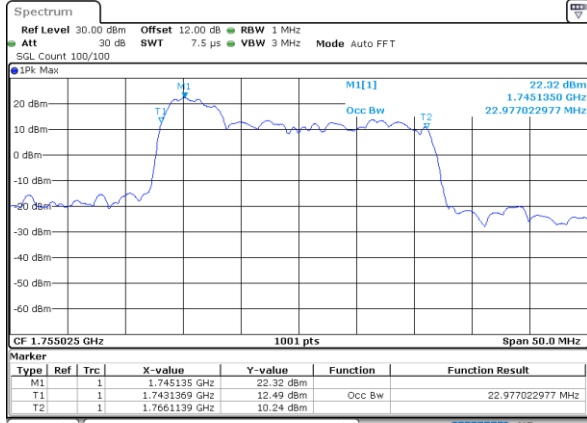

Middle Channel / 15MHz+10MHz

Date: 31.OCT.2021 04:04:12

Middle Channel / 15MHz+15MHz

Date: 31.OCT.2021 05:35:14

Middle Channel / 15MHz+20MHz

Date: 31.OCT.2021 06:25:16

LTE Band 66C

16QAM

Middle Channel / 20MHz+5MHz

Date: 31.OCT.2021 07:49:24

Middle Channel / 20MHz+10MHz

Date: 31.OCT.2021 05:04:56

Middle Channel / 20MHz+15MHz

Date: 31.OCT.2021 06:49:15

Middle Channel / 20MHz+20MHz

Date: 31.OCT.2021 09:02:31

LTE Band 66C

64QAM

Middle Channel / 5MHz+20MHz

Date: 31.OCT.2021 08:27:53

Middle Channel / 10MHz+15MHz

Date: 31.OCT.2021 03:35:44

Middle Channel / 10MHz+20MHz

Date: 31.OCT.2021 04:33:40