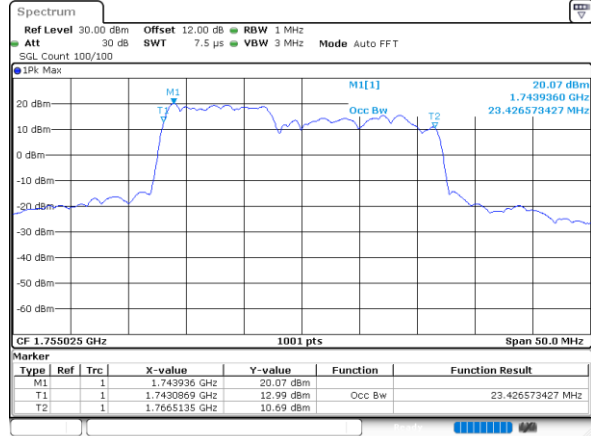

LTE Band 66C

16QAM

Middle Channel / 5MHz+20MHz

Date: 31.OCT.2021 08:27:31

Middle Channel / 10MHz+15MHz

Date: 31.OCT.2021 03:35:21

Middle Channel / 10MHz+20MHz

Date: 31.OCT.2021 04:33:18

Middle Channel / 15MHz+10MHz

Date: 31.OCT.2021 04:04:12

Middle Channel / 15MHz+15MHz

Date: 31.OCT.2021 05:35:14

Middle Channel / 15MHz+20MHz

Date: 31.OCT.2021 06:25:16

LTE Band 66C

16QAM