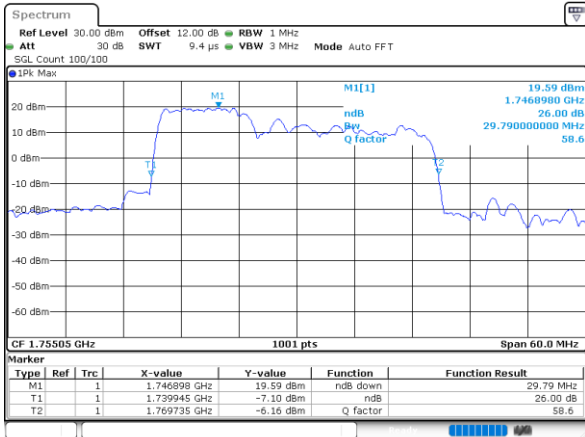

LTE Band 66C

16QAM

Middle Channel / 5MHz+20MHz

Date: 31.OCT.2021 08:29:23

Middle Channel / 10MHz+15MHz

Date: 31.OCT.2021 03:37:13

Middle Channel / 10MHz+20MHz

Date: 31.OCT.2021 04:35:09

Middle Channel / 15MHz+10MHz

Date: 31.OCT.2021 04:06:04

Middle Channel / 15MHz+15MHz

Date: 31.OCT.2021 05:37:05

Middle Channel / 15MHz+20MHz

Date: 31.OCT.2021 06:27:08

LTE Band 66C

16QAM