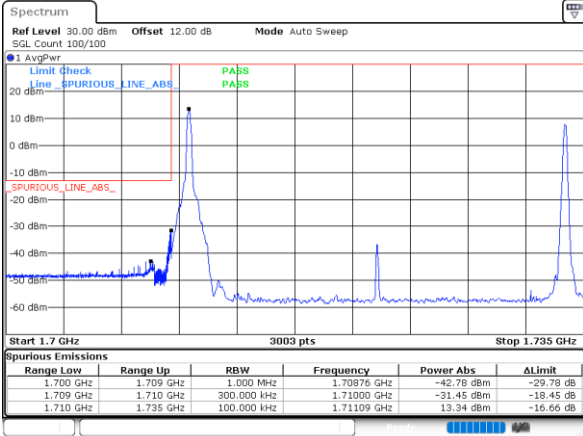

Lowest Band Edge / Full RB

Date: 31.OCT.2021 05:23:21

Highest Band Edge / Full RB

Date: 31.OCT.2021 05:14:57

LTE Band 66C / 15MHz+20MHz

QPSK

Lowest Band Edge / 1RB0 and 1RB9

Date: 31.OCT.2021 05:57:25

Date: 31.OCT.2021 05:52:27

Highest Band Edge / Full RB

Date: 31.OCT.2021 06:06:31

LTE Band 66C / 20MHz+5MHz

QPSK

Lowest Band Edge / 1RB0 and 1RB24

Date: 31.OCT.2021 07:40:24

Highest Band Edge / 1RB0 and 1RB24