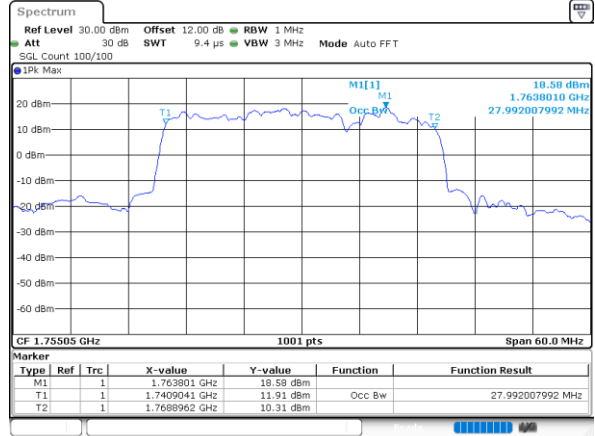

LTE Band 66C

64QAM

Middle Channel / 5MHz+20MHz

Date: 31.OCT.2021 08:27:53

Middle Channel / 10MHz+15MHz

Date: 31.OCT.2021 03:35:44

Middle Channel / 10MHz+20MHz

Date: 31.OCT.2021 04:33:40

Middle Channel / 15MHz+10MHz

Date: 31.OCT.2021 04:04:35

Middle Channel / 15MHz+15MHz

Date: 31.OCT.2021 05:35:36

Middle Channel / 15MHz+20MHz

Date: 31.OCT.2021 06:25:38

LTE Band 66C

64QAM

Middle Channel / 20MHz+5MHz

Date: 31.OCT.2021 07:49:47

Middle Channel / 20MHz+10MHz

Date: 31.OCT.2021 05:05:18

Middle Channel / 20MHz+15MHz

Date: 31.OCT.2021 06:49:37

Middle Channel / 20MHz+20MHz

Date: 31.OCT.2021 09:02:54