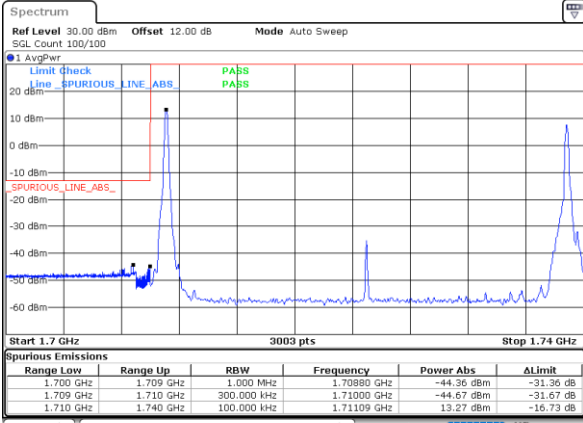

#### Highest Band Edge / Full RB

Date: 31.OCT.2021 08:16:26

LTE Band 66C / 10MHz+15MHz

QPSK

Lowest Band Edge / 1RB0 and 1RB74

Date: 31.OCT.2021 03:29:07

Highest Band Edge / 1RB0 and 1RB74

Date: 31.OCT.2021 03:43:55

Lowest Band Edge / 1RB49 and 1RB0

Date: 31.OCT.2021 03:29:49

Highest Band Edge / 1RB49 and 1RB0

Date: 31.OCT.2021 03:48:53

Lowest Band Edge / Full RB

Date: 31.OCT.2021 03:17:53

Highest Band Edge / Full RB

Date: 31.OCT.2021 03:43:12

LTE Band 66C / 10MHz+20MHz

QPSK

Lowest Band Edge / 1RB0 and 1RB99

Date: 31.OCT.2021 04:26:20

Highest Band Edge / 1RB0 and 1RB99

Date: 31.OCT.2021 04:42:49

Lowest Band Edge / 1RB49 and 1RB0

Date: 31.OCT.2021 04:27:02

Highest Band Edge / 1RB49 and 1RB0

Date: 31.OCT.2021 04:47:47

Lowest Band Edge / Full RB

Date: 31.OCT.2021 04:21:23

Highest Band Edge / Full RB

Date: 31.OCT.2021 04:42:06

LTE Band 66C / 15MHz+10MHz

QPSK