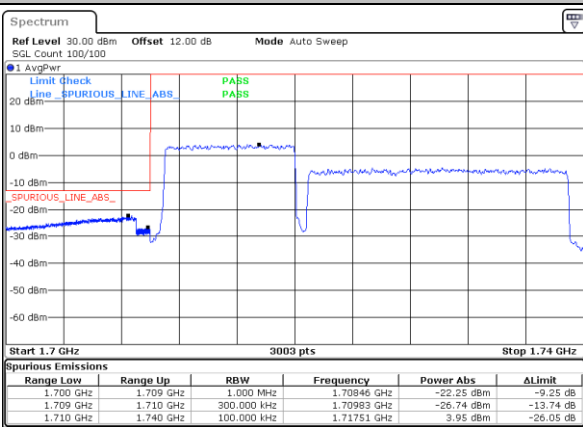

#### Highest Band Edge / Full RB

Date: 31.OCT.2021 08:16:26

LTE Band 66C / 10MHz+15MHz

QPSK

Lowest Band Edge / 1RB0 and 1RB74

Date: 31.OCT.2021 03:29:07

Highest Band Edge / 1RB0 and 1RB74

Date: 31.OCT.2021 03:43:55

LTE Band 66C / 10MHz+20MHz

QPSK

Lowest Band Edge / 1RB0 and 1RB99

Date: 31.OCT.2021 04:26:20

Highest Band Edge / 1RB0 and 1RB99

Date: 31.OCT.2021 04:42:49

Lowest Band Edge / 1RB49 and 1RB0

Date: 31.OCT.2021 04:27:02

Highest Band Edge / 1RB49 and 1RB0

Date: 31.OCT.2021 04:47:47

Lowest Band Edge / Full RB

Date: 31.OCT.2021 04:21:23

Highest Band Edge / Full RB

Date: 31.OCT.2021 04:42:06

LTE Band 66C / 15MHz+10MHz

QPSK