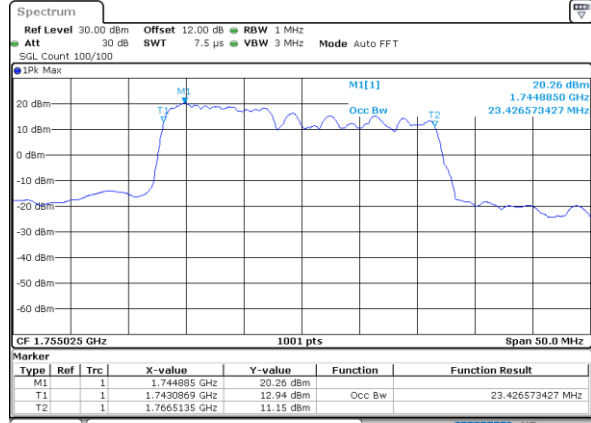

LTE Band 66C

64QAM

Middle Channel / 5MHz+20MHz

Date: 31.OCT.2021 08:27:53

Middle Channel / 10MHz+15MHz

Date: 31.OCT.2021 03:35:44

Middle Channel / 10MHz+20MHz

Date: 31.OCT.2021 04:33:40

Middle Channel / 15MHz+10MHz

Date: 31.OCT.2021 04:04:35

Middle Channel / 15MHz+15MHz

Date: 31.OCT.2021 05:35:36

Middle Channel / 15MHz+20MHz

Date: 31.OCT.2021 06:25:38

LTE Band 66C

64QAM