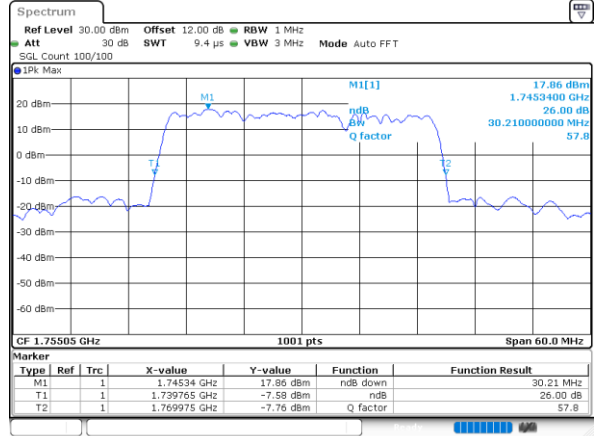

Middle Channel / 20MHz+10MHz

Date: 31.OCT.2021 05:06:25