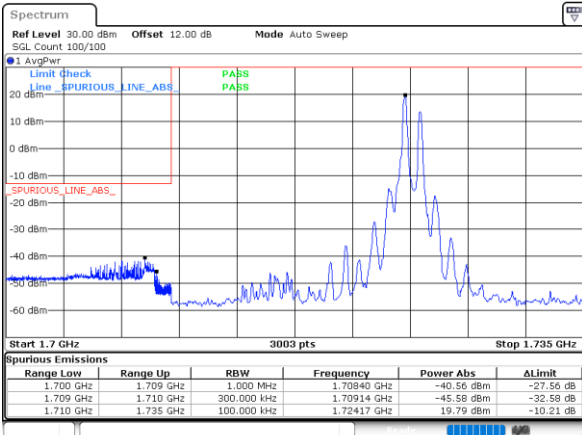

LTE Band 66C / 10MHz+20MHz

QPSK

Lowest Band Edge / 1RB0 and 1RB99

Date: 31.OCT.2021 04:26:20

Highest Band Edge / 1RB0 and 1RB99

Date: 31.OCT.2021 04:42:49

Lowest Band Edge / 1RB49 and 1RB0

Date: 31.OCT.2021 04:27:02

Highest Band Edge / 1RB49 and 1RB0

Date: 31.OCT.2021 04:47:47

Lowest Band Edge / Full RB

Date: 31.OCT.2021 04:21:23

Highest Band Edge / Full RB

Date: 31.OCT.2021 04:42:06

LTE Band 66C / 15MHz+10MHz

QPSK

Lowest Band Edge / 1RB0 and 1RB49

Date: 31.OCT.2021 03:57:57

Highest Band Edge / 1RB0 and 1RB49

Date: 31.OCT.2021 04:12:46

Lowest Band Edge / 1RB74 and 1RB0

Date: 31.OCT.2021 03:58:39

Highest Band Edge / 1RB74 and 1RB0

Date: 31.OCT.2021 04:17:44

Lowest Band Edge / Full RB

Date: 31.OCT.2021 03:52:59

Highest Band Edge / Full RB

Date: 31.OCT.2021 04:12:04

LTE Band 66C / 15MHz+15MHz

QPSK

Lowest Band Edge / 1RB0 and 1RB74