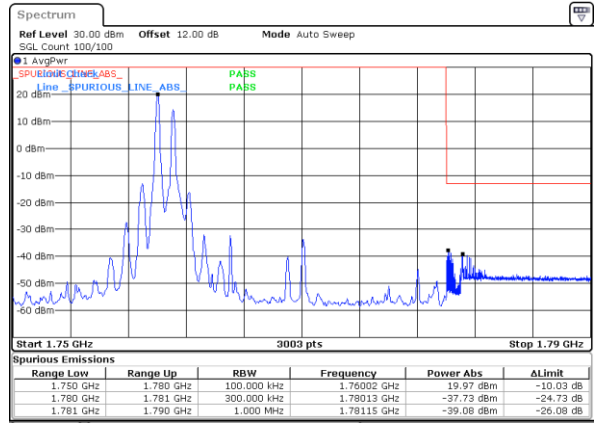

#### Highest Band Edge / Full RB

Date: 31.OCT.2021 08:16:26

LTE Band 66C / 10MHz+15MHz

QPSK

Lowest Band Edge / 1RB0 and 1RB74

Date: 31.OCT.2021 03:29:07

Highest Band Edge / 1RB0 and 1RB74

Date: 31.OCT.2021 03:43:55

LTE Band 66C / 10MHz+20MHz

QPSK

Lowest Band Edge / 1RB0 and 1RB99

Date: 31.OCT.2021 04:26:20

Highest Band Edge / 1RB0 and 1RB99

Date: 31.OCT.2021 04:42:49

Lowest Band Edge / 1RB49 and 1RB0

Date: 31.OCT.2021 04:27:02

Highest Band Edge / 1RB49 and 1RB0

Date: 31.OCT.2021 04:47:47

Lowest Band Edge / Full RB

Date: 31.OCT.2021 04:21:23

Highest Band Edge / Full RB

Date: 31.OCT.2021 04:42:06

LTE Band 66C / 15MHz+10MHz

QPSK