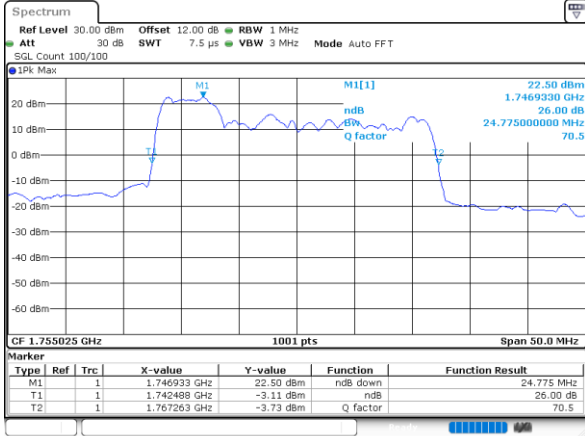

LTE Band 66C

QPSK

Middle Channel / 5MHz+20MHz

Date: 31.OCT.2021 08:29:46