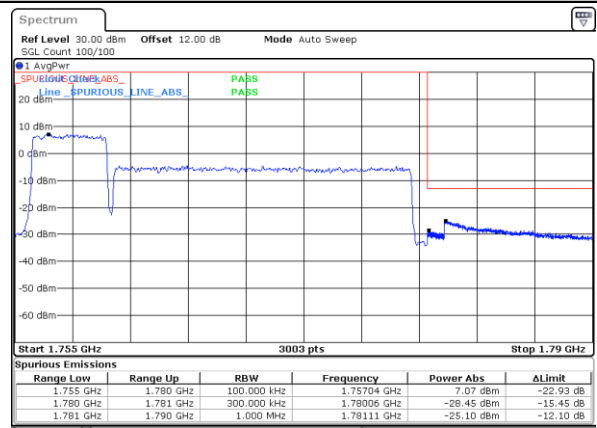

#### Highest Band Edge / 1RB24 and 1RB0

Date: 31.OCT.2021 08:14:26

#### Lowest Band Edge / Full RB

Date: 31.OCT.2021 08:09:51

#### Highest Band Edge / Full RB

Date: 31.OCT.2021 08:16:26

LTE Band 66C / 10MHz+15MHz

QPSK

Lowest Band Edge / 1RB0 and 1RB74

Date: 31.OCT.2021 03:29:07

Highest Band Edge / 1RB0 and 1RB74

Date: 31.OCT.2021 03:43:55