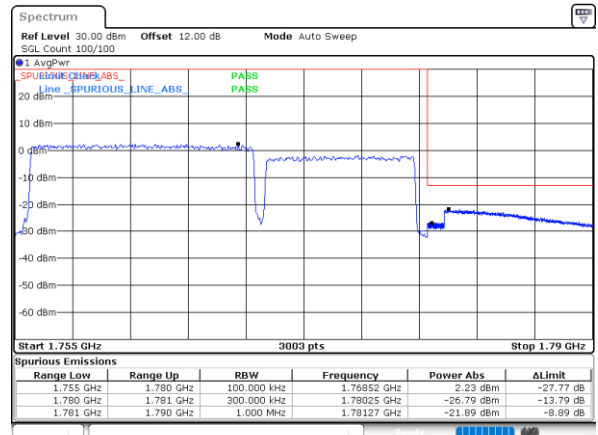

LTE Band 66C / 10MHz+20MHz

QPSK

Lowest Band Edge / 1RB0 and 1RB99

Date: 31.OCT.2021 04:26:20

Highest Band Edge / 1RB0 and 1RB99

Date: 31.OCT.2021 04:42:49

Lowest Band Edge / 1RB49 and 1RB0

Date: 31.OCT.2021 04:27:02

Highest Band Edge / 1RB49 and 1RB0

Date: 31.OCT.2021 04:47:47

Lowest Band Edge / Full RB

Date: 31.OCT.2021 04:21:23

Highest Band Edge / Full RB

Date: 31.OCT.2021 04:42:06

LTE Band 66C / 15MHz+10MHz

QPSK

Lowest Band Edge / 1RB0 and 1RB49

Date: 31.OCT.2021 03:57:57

Highest Band Edge / 1RB0 and 1RB49

Date: 31.OCT.2021 04:12:46

Lowest Band Edge / 1RB74 and 1RB0

Date: 31.OCT.2021 03:58:39

Highest Band Edge / 1RB74 and 1RB0

Date: 31.OCT.2021 04:17:44

Lowest Band Edge / Full RB

Date: 31.OCT.2021 03:52:59

Highest Band Edge / Full RB

Date: 31.OCT.2021 04:12:04

LTE Band 66C / 15MHz+15MHz

QPSK

Lowest Band Edge / 1RB0 and 1RB74