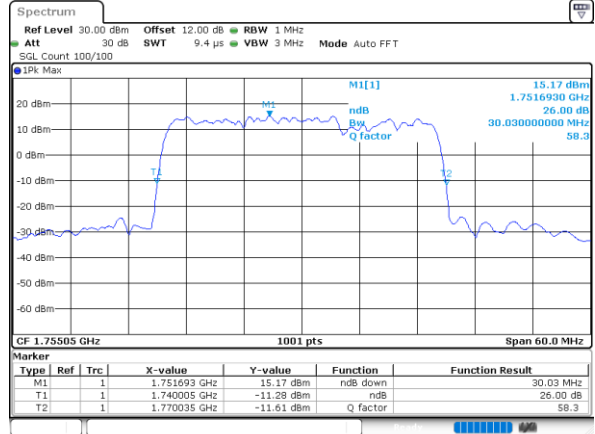

LTE Band 66C

256QAM

Middle Channel / 5MHz+20MHz

Date: 31.OCT.2021 08:28:38

Middle Channel / 10MHz+15MHz

Date: 31.OCT.2021 03:36:28

Middle Channel / 10MHz+20MHz

Date: 31.OCT.2021 04:34:24

Middle Channel / 15MHz+10MHz

Date: 31.OCT.2021 04:05:19

Middle Channel / 15MHz+15MHz

Date: 31.OCT.2021 05:36:23

Middle Channel / 15MHz+20MHz

Date: 31.OCT.2021 06:12:23

LTE Band 66C

256QAM

Middle Channel / 20MHz+5MHz

Date: 31.OCT.2021 07:50:31

Middle Channel / 20MHz+10MHz

Date: 31.OCT.2021 05:06:03

Middle Channel / 20MHz+15MHz

Date: 31.OCT.2021 06:50:22

Middle Channel / 20MHz+20MHz

Date: 31.OCT.2021 09:03:38

Occupied Bandwidth

Mode	LTE Band 66C : 99%OBW(MHz)				
QPSK					
BW	5MHz+20MHz	10MHz+15MHz	10MHz+20MHz	15MHz+10MHz	15MHz+15MHz
Middle CH	23.03	23.38	28.17	23.68	28.29
BW	15MHz+20MHz	20MHz+5MHz	20MHz+10MHz	20MHz+15MHz	20MHz+20MHz
Middle CH	32.59	23.33	28.05	32.73	37.88