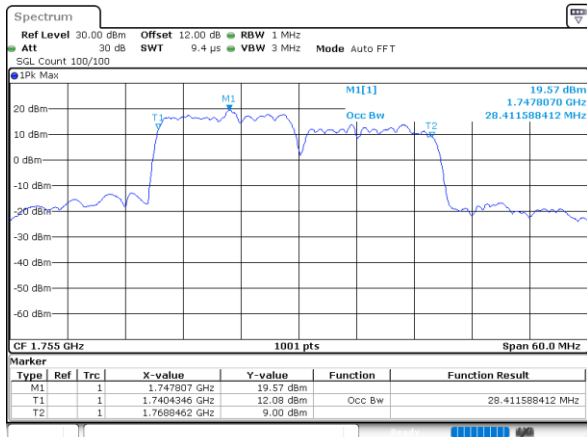

LTE Band 66C

16QAM

Middle Channel / 5MHz+20MHz

Date: 31.OCT.2021 08:27:31

Middle Channel / 10MHz+15MHz

Date: 31.OCT.2021 03:35:21

Middle Channel / 10MHz+20MHz

Date: 31.OCT.2021 04:33:18

Middle Channel / 15MHz+10MHz

Date: 31.OCT.2021 04:04:12

Middle Channel / 15MHz+15MHz

Date: 31.OCT.2021 05:35:14

Middle Channel / 15MHz+20MHz

Date: 31.OCT.2021 06:25:16

LTE Band 66C

16QAM