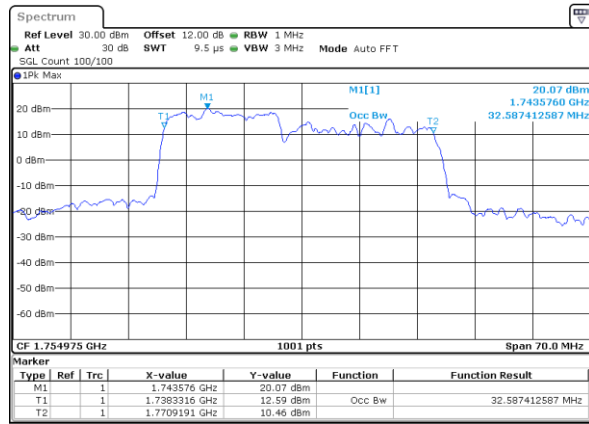

LTE Band 66C

QPSK

Middle Channel / 5MHz+20MHz

Date: 31.OCT.2021 08:27:08

Middle Channel / 10MHz+15MHz

Date: 31.OCT.2021 03:34:59

Middle Channel / 10MHz+20MHz

Date: 31.OCT.2021 04:32:55

Middle Channel / 15MHz+10MHz

Date: 31.OCT.2021 04:03:50

Middle Channel / 15MHz+15MHz

Date: 31.OCT.2021 05:34:51

Middle Channel / 15MHz+20MHz

Date: 31.OCT.2021 06:12:53

LTE Band 66C

QPSK