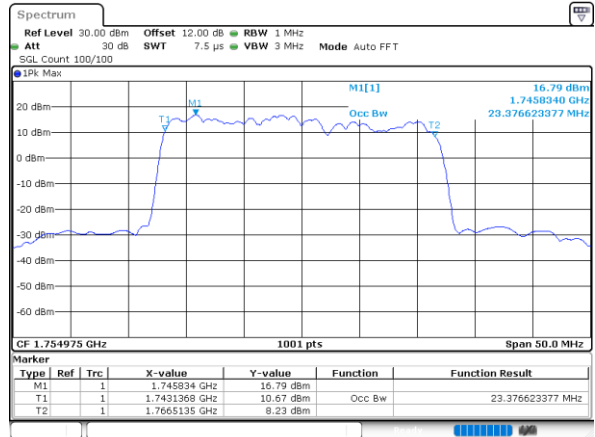

LTE Band 66C

256QAM

Middle Channel / 5MHz+20MHz

Date: 31.OCT.2021 08:28:16

Middle Channel / 10MHz+15MHz

Date: 31.OCT.2021 03:16:06

Middle Channel / 10MHz+20MHz

Date: 31.OCT.2021 04:34:02

Middle Channel / 15MHz+10MHz

Date: 31.OCT.2021 04:04:57

Middle Channel / 15MHz+15MHz

Date: 31.OCT.2021 05:35:59

Middle Channel / 15MHz+20MHz

Date: 31.OCT.2021 06:12:01

LTE Band 66C

256QAM