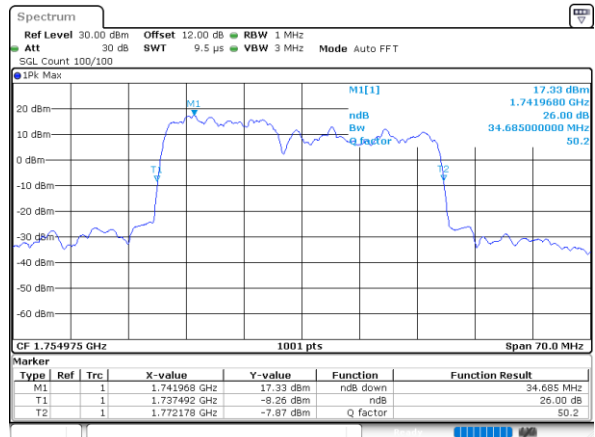

LTE Band 66C

256QAM

Middle Channel / 5MHz+20MHz

Date: 31.OCT.2021 08:28:38

Middle Channel / 10MHz+15MHz

Date: 31.OCT.2021 03:36:28

Middle Channel / 10MHz+20MHz

Date: 31.OCT.2021 04:34:24

Middle Channel / 15MHz+10MHz

Date: 31.OCT.2021 04:05:19

Middle Channel / 15MHz+15MHz

Date: 31.OCT.2021 05:36:23

Middle Channel / 15MHz+20MHz

Date: 31.OCT.2021 06:12:23

LTE Band 66C

256QAM

Middle Channel / 20MHz+5MHz

Date: 31.OCT.2021 07:50:31

Middle Channel / 20MHz+10MHz

Date: 31.OCT.2021 05:06:03

Middle Channel / 20MHz+15MHz

Date: 31.OCT.2021 06:50:22

Middle Channel / 20MHz+20MHz

Date: 31.OCT.2021 09:03:38

Occupied Bandwidth

Mode	LTE Band 66C : 99%OBW(MHz)				
QPSK					
BW	5MHz+20MHz	10MHz+15MHz	10MHz+20MHz	15MHz+10MHz	15MHz+15MHz
Middle CH	23.03	23.38	28.17	23.68	28.29
BW	15MHz+20MHz	20MHz+5MHz	20MHz+10MHz	20MHz+15MHz	20MHz+20MHz
Middle CH	32.59	23.33	28.05	32.73	37.88