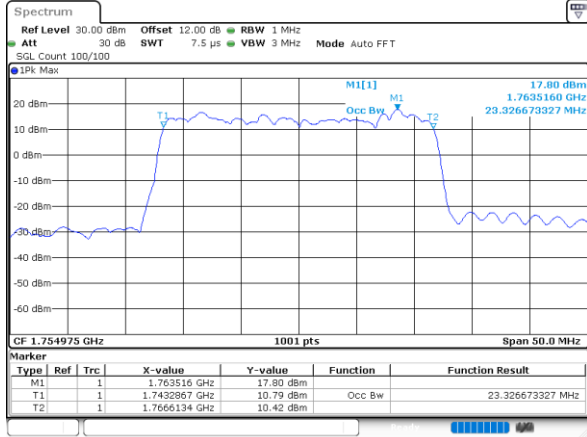

LTE Band 66C

256QAM

Middle Channel / 20MHz+5MHz

Date: 31.OCT.2021 07:50:09