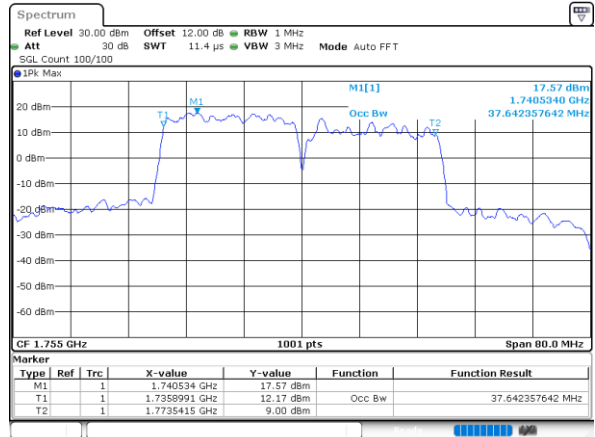

Middle Channel / 15MHz+10MHz

Date: 31.OCT.2021 04:04:12

Middle Channel / 15MHz+15MHz

Date: 31.OCT.2021 05:35:14

Middle Channel / 15MHz+20MHz

Date: 31.OCT.2021 06:25:16

LTE Band 66C

16QAM

Middle Channel / 20MHz+5MHz

Date: 31.OCT.2021 07:49:24

Middle Channel / 20MHz+10MHz

Date: 31.OCT.2021 05:04:56

Middle Channel / 20MHz+15MHz

Date: 31.OCT.2021 06:49:15

Middle Channel / 20MHz+20MHz

Date: 31.OCT.2021 09:02:31

LTE Band 66C

64QAM

Middle Channel / 5MHz+20MHz

Date: 31.OCT.2021 08:27:53

Middle Channel / 10MHz+15MHz

Date: 31.OCT.2021 03:35:44

Middle Channel / 10MHz+20MHz

Date: 31.OCT.2021 04:33:40