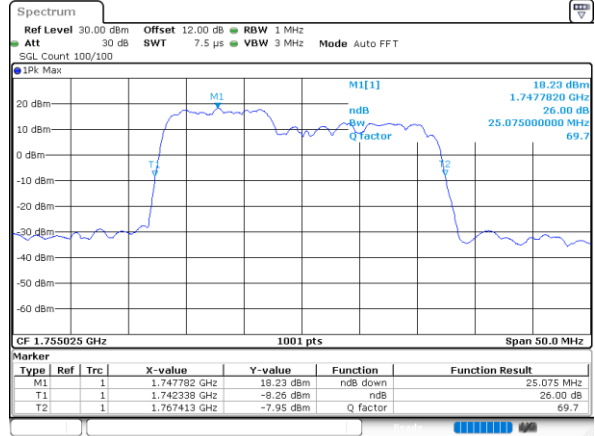

LTE Band 66C

256QAM

Middle Channel / 5MHz+20MHz

Date: 31.OCT.2021 08:28:38

Middle Channel / 10MHz+15MHz

Date: 31.OCT.2021 03:36:28

Middle Channel / 10MHz+20MHz

Date: 31.OCT.2021 04:34:24

Middle Channel / 15MHz+10MHz

Date: 31.OCT.2021 04:05:19

Middle Channel / 15MHz+15MHz

Date: 31.OCT.2021 05:36:23

Middle Channel / 15MHz+20MHz

Date: 31.OCT.2021 06:12:23

LTE Band 66C

256QAM