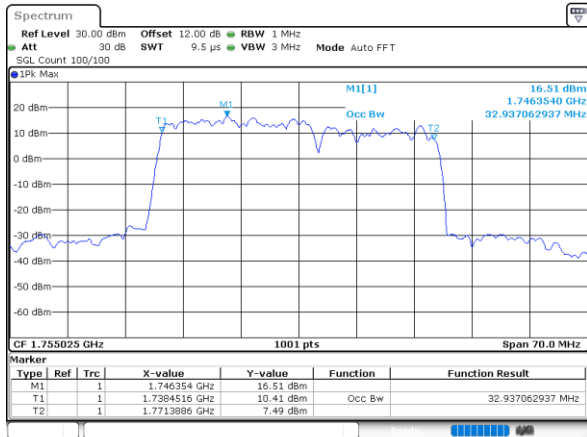

Middle Channel / 15MHz+10MHz

Date: 31.OCT.2021 04:04:57

Middle Channel / 15MHz+15MHz

Date: 31.OCT.2021 05:35:59

Middle Channel / 15MHz+20MHz

Date: 31.OCT.2021 06:12:01

LTE Band 66C

256QAM

Middle Channel / 20MHz+5MHz

Date: 31.OCT.2021 07:50:09

Middle Channel / 20MHz+10MHz

Date: 31.OCT.2021 05:05:40

Middle Channel / 20MHz+15MHz

Date: 31.OCT.2021 06:50:00

Middle Channel / 20MHz+20MHz

Date: 31.OCT.2021 09:03:16

## LTE Band 66C / 5MHz+20MHz