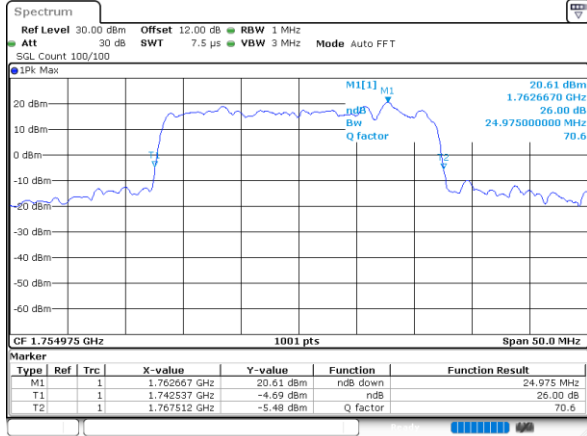

LTE Band 66C

QPSK

Middle Channel / 20MHz+5MHz

Date: 31.OCT.2021 07:51:38