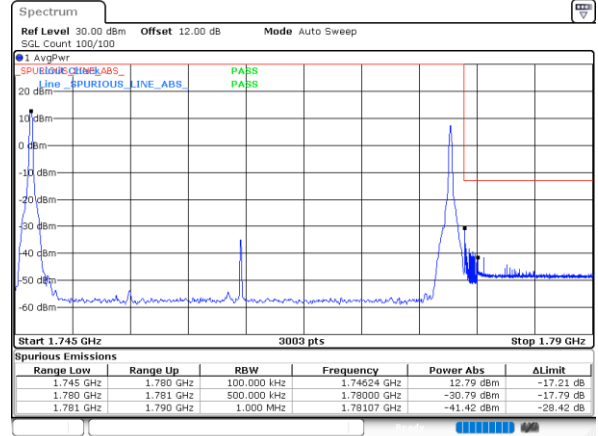

Highest Band Edge / 1RB0 and 1RB9

Date: 31.OCT.2021 06:07:13