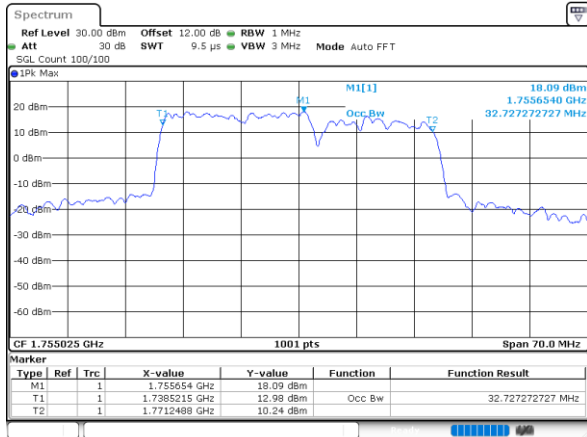

Middle Channel / 15MHz+10MHz

Date: 31.OCT.2021 04:03:50

Middle Channel / 15MHz+15MHz

Date: 31.OCT.2021 05:34:51

Middle Channel / 15MHz+20MHz

Date: 31.OCT.2021 06:12:53

LTE Band 66C

QPSK

Middle Channel / 20MHz+5MHz

Date: 31.OCT.2021 07:49:02

Middle Channel / 20MHz+10MHz

Date: 31.OCT.2021 05:04:33

Middle Channel / 20MHz+15MHz

Date: 31.OCT.2021 06:48:52

Middle Channel / 20MHz+20MHz

Date: 31.OCT.2021 09:02:09

LTE Band 66C

16QAM

Middle Channel / 5MHz+20MHz

Date: 31.OCT.2021 08:27:31

Middle Channel / 10MHz+15MHz

Date: 31.OCT.2021 03:35:21

Middle Channel / 10MHz+20MHz

Date: 31.OCT.2021 04:33:18