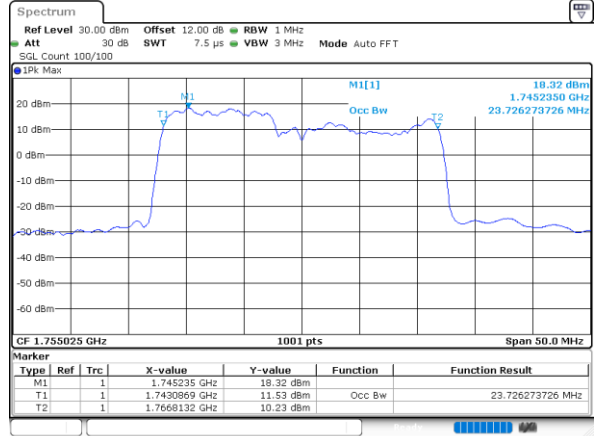

LTE Band 66C

256QAM

Middle Channel / 5MHz+20MHz

Date: 31.OCT.2021 08:28:16

Middle Channel / 10MHz+15MHz

Date: 31.OCT.2021 03:16:06

Middle Channel / 10MHz+20MHz

Date: 31.OCT.2021 04:34:02

Middle Channel / 15MHz+10MHz

Date: 31.OCT.2021 04:04:57

Middle Channel / 15MHz+15MHz

Date: 31.OCT.2021 05:35:59

Middle Channel / 15MHz+20MHz

Date: 31.OCT.2021 06:12:01

LTE Band 66C

256QAM