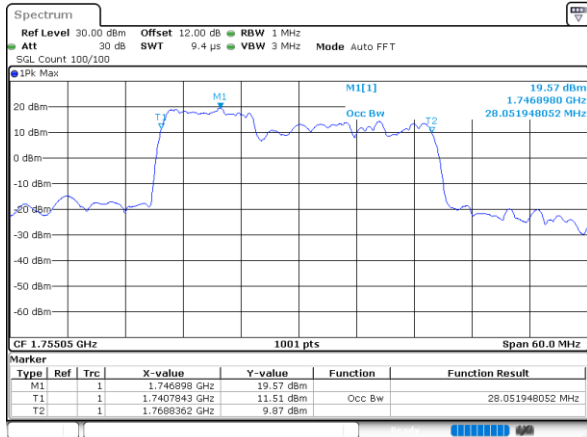

LTE Band 66C

16QAM

Middle Channel / 5MHz+20MHz

Date: 31.OCT.2021 08:27:31

Middle Channel / 10MHz+15MHz

Date: 31.OCT.2021 03:35:21

Middle Channel / 10MHz+20MHz

Date: 31.OCT.2021 04:33:18

Middle Channel / 15MHz+10MHz

Date: 31.OCT.2021 04:04:12

Middle Channel / 15MHz+15MHz

Date: 31.OCT.2021 05:35:14

Middle Channel / 15MHz+20MHz

Date: 31.OCT.2021 06:25:16

LTE Band 66C

16QAM