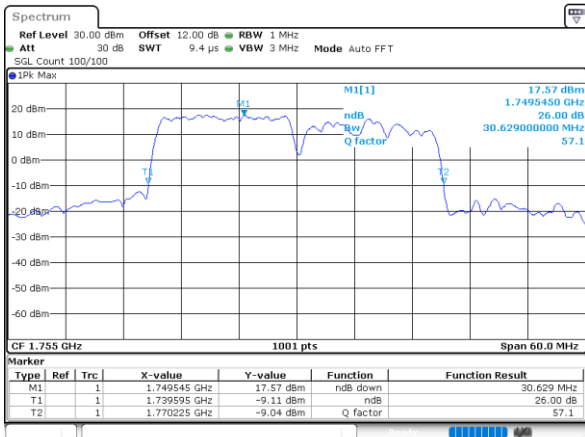

LTE Band 66C

64QAM

Middle Channel / 5MHz+20MHz

Date: 31.OCT.2021 08:29:01

Middle Channel / 10MHz+15MHz

Date: 31.OCT.2021 03:16:50

Middle Channel / 10MHz+20MHz

Date: 31.OCT.2021 04:34:47

Middle Channel / 15MHz+10MHz

Date: 31.OCT.2021 04:10:42

Middle Channel / 15MHz+15MHz

Date: 31.OCT.2021 05:36:43

Middle Channel / 15MHz+20MHz

Date: 31.OCT.2021 06:12:45

LTE Band 66C

64QAM