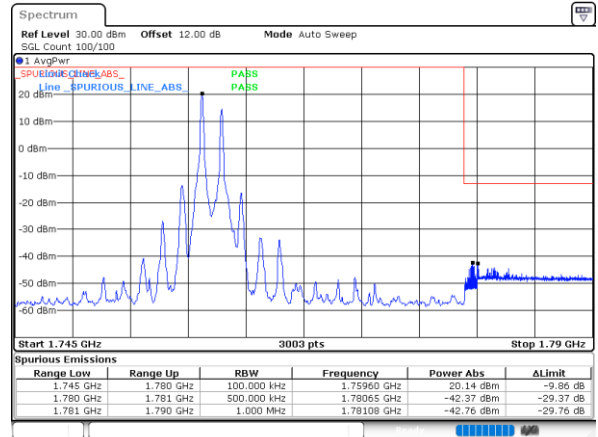

Lowest Band Edge / Full RB

Date: 31.OCT.2021 05:23:21

Highest Band Edge / Full RB

Date: 31.OCT.2021 05:14:57

LTE Band 66C / 15MHz+20MHz

QPSK

Lowest Band Edge / 1RB0 and 1RB9

Date: 31.OCT.2021 05:57:25

Highest Band Edge / 1RB0 and 1RB9

Date: 31.OCT.2021 06:07:13

Lowest Band Edge / 1RB74 and 1RB0

Date: 31.OCT.2021 05:58:07

Highest Band Edge / 1RB74 and 1RB0

Date: 31.OCT.2021 06:12:11

Lowest Band Edge / Full RB

Date: 31.OCT.2021 05:52:27

Highest Band Edge / Full RB

Date: 31.OCT.2021 06:06:31

LTE Band 66C / 20MHz+5MHz

QPSK

Lowest Band Edge / 1RB0 and 1RB24

Date: 31.OCT.2021 07:40:24

Highest Band Edge / 1RB0 and 1RB24