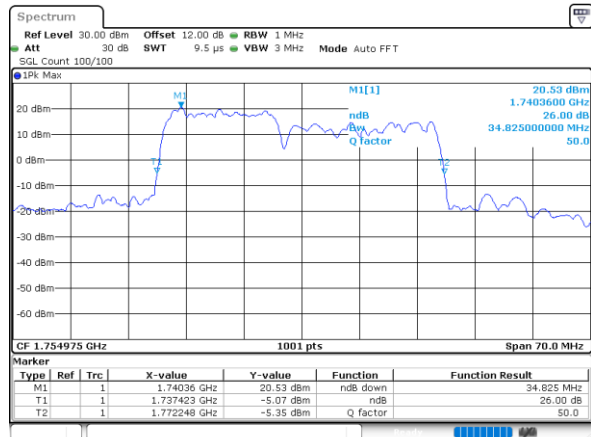

LTE Band 66C

QPSK

Middle Channel / 5MHz+20MHz

Date: 31.OCT.2021 08:29:46

Middle Channel / 10MHz+15MHz

Date: 31.OCT.2021 03:37:35

Middle Channel / 10MHz+20MHz

Date: 31.OCT.2021 04:35:32

Middle Channel / 15MHz+10MHz

Date: 31.OCT.2021 04:10:26

Middle Channel / 15MHz+15MHz

Date: 31.OCT.2021 05:37:28

Middle Channel / 15MHz+20MHz

Date: 31.OCT.2021 06:12:30

LTE Band 66C

QPSK