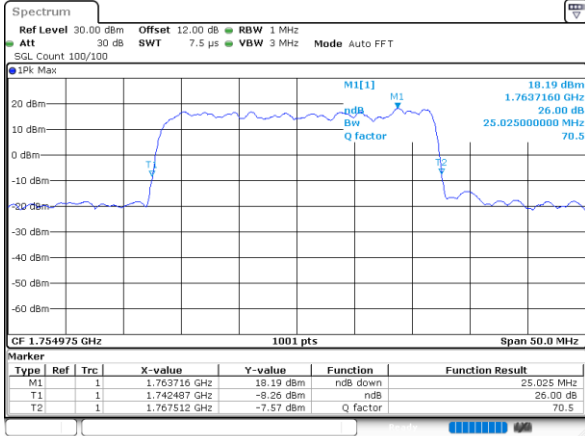

LTE Band 66C

64QAM

Middle Channel / 20MHz+5MHz

Date: 31.OCT.2021 07:50:54