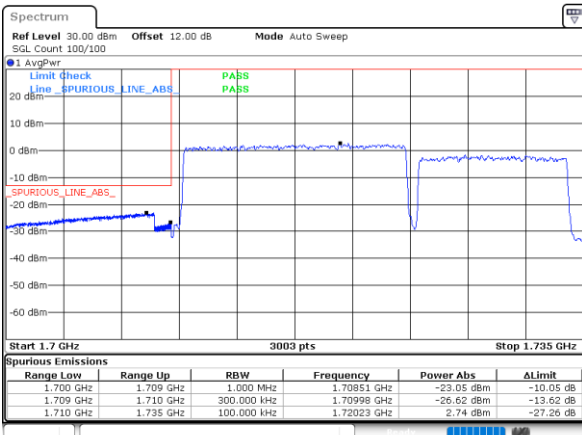

LTE Band 66C / 10MHz+20MHz

QPSK

Lowest Band Edge / 1RB0 and 1RB99

Date: 31.OCT.2021 04:26:20

Highest Band Edge / 1RB0 and 1RB99

Date: 31.OCT.2021 04:42:49

Lowest Band Edge / 1RB49 and 1RB0

Date: 31.OCT.2021 04:27:02

Highest Band Edge / 1RB49 and 1RB0

Date: 31.OCT.2021 04:47:47

Lowest Band Edge / Full RB

Date: 31.OCT.2021 04:21:23

Highest Band Edge / Full RB

Date: 31.OCT.2021 04:42:06

LTE Band 66C / 15MHz+10MHz

QPSK

Lowest Band Edge / 1RB0 and 1RB49

Date: 31.OCT.2021 03:57:57

Highest Band Edge / 1RB0 and 1RB49

Date: 31.OCT.2021 04:12:46

Lowest Band Edge / 1RB74 and 1RB0

Date: 31.OCT.2021 03:58:39

Highest Band Edge / 1RB74 and 1RB0

Date: 31.OCT.2021 04:17:44

Lowest Band Edge / Full RB

Date: 31.OCT.2021 03:52:59

Highest Band Edge / Full RB

Date: 31.OCT.2021 04:12:04

LTE Band 66C / 15MHz+15MHz

QPSK

Lowest Band Edge / 1RB0 and 1RB74