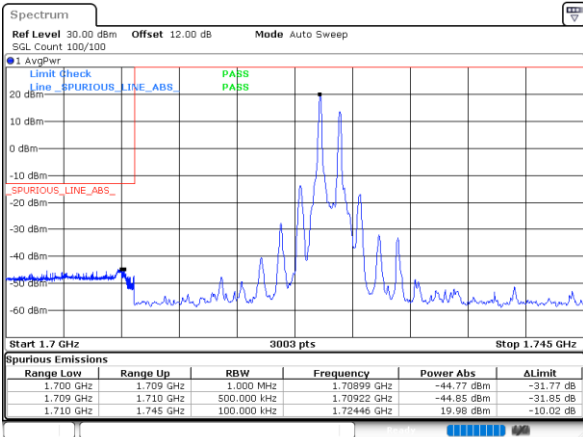

Lowest Band Edge / 1RB74 and 1RB0

Date: 31.OCT.2021 05:58:07