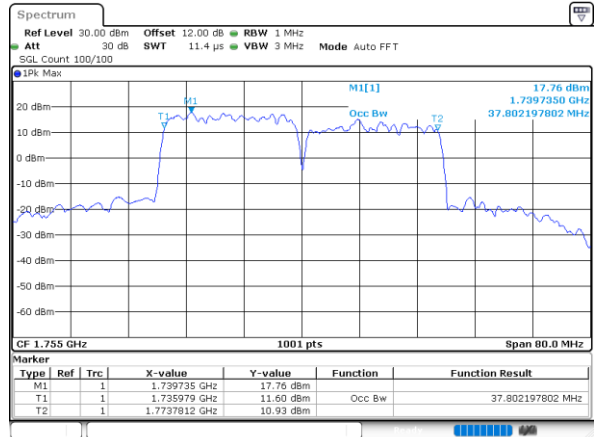

Middle Channel / 15MHz+10MHz

Date: 31.OCT.2021 04:04:35

Middle Channel / 15MHz+15MHz

Date: 31.OCT.2021 05:35:36

Middle Channel / 15MHz+20MHz

Date: 31.OCT.2021 06:25:38

LTE Band 66C

64QAM

Middle Channel / 20MHz+5MHz

Date: 31.OCT.2021 07:49:47

Middle Channel / 20MHz+10MHz

Date: 31.OCT.2021 05:05:18

Middle Channel / 20MHz+15MHz

Date: 31.OCT.2021 06:49:37

Middle Channel / 20MHz+20MHz

Date: 31.OCT.2021 09:02:54

LTE Band 66C

256QAM

Middle Channel / 5MHz+20MHz

Date: 31.OCT.2021 08:28:16

Middle Channel / 10MHz+15MHz

Date: 31.OCT.2021 03:16:06

Middle Channel / 10MHz+20MHz

Date: 31.OCT.2021 04:34:02