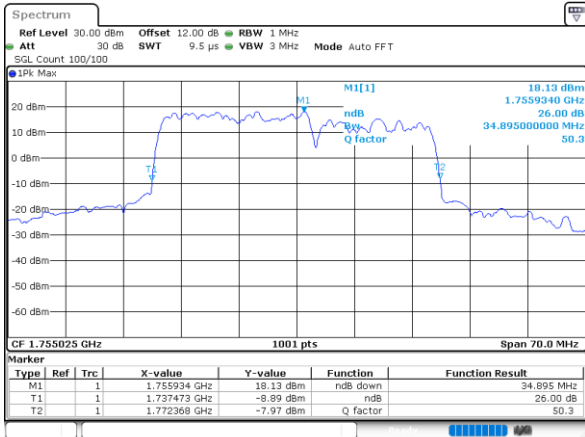

Middle Channel / 15MHz+10MHz

Date: 31.OCT.2021 04:06:04

Middle Channel / 15MHz+15MHz

Date: 31.OCT.2021 05:37:05

Middle Channel / 15MHz+20MHz

Date: 31.OCT.2021 06:27:08

LTE Band 66C

16QAM

Middle Channel / 20MHz+5MHz

Date: 31.OCT.2021 07:51:16

Middle Channel / 20MHz+10MHz

Date: 31.OCT.2021 05:06:47

Middle Channel / 20MHz+15MHz

Date: 31.OCT.2021 06:51:06

Middle Channel / 20MHz+20MHz

Date: 31.OCT.2021 09:04:23

LTE Band 66C

64QAM

Middle Channel / 5MHz+20MHz

Date: 31.OCT.2021 08:29:01

Middle Channel / 10MHz+15MHz

Date: 31.OCT.2021 03:16:50

Middle Channel / 10MHz+20MHz

Date: 31.OCT.2021 04:34:47