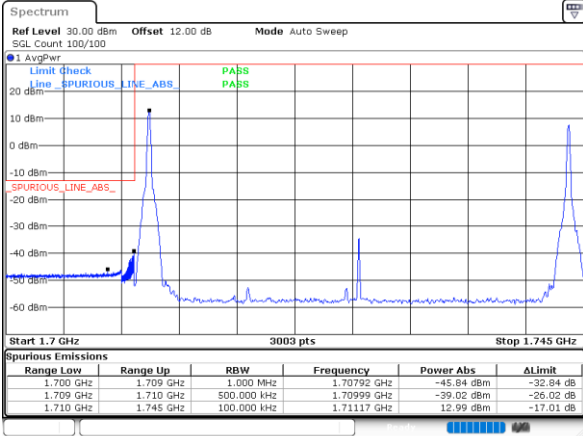

Date: 31.OCT.2021 04:17:44

Lowest Band Edge / Full RB

Date: 31.OCT.2021 03:52:59

Highest Band Edge / Full RB

Date: 31.OCT.2021 04:12:04

LTE Band 66C / 15MHz+15MHz

QPSK

Lowest Band Edge / 1RB0 and 1RB74

Lowest Band Edge / Full RB

Date: 31.OCT.2021 05:23:21

Highest Band Edge / Full RB

Date: 31.OCT.2021 05:14:57

LTE Band 66C / 15MHz+20MHz

QPSK

Lowest Band Edge / 1RB0 and 1RB9

Date: 31.OCT.2021 05:57:25

Date: 31.OCT.2021 05:52:27

Highest Band Edge / Full RB

Date: 31.OCT.2021 06:06:31

LTE Band 66C / 20MHz+5MHz

QPSK

Lowest Band Edge / 1RB0 and 1RB24

Date: 31.OCT.2021 07:40:24

Highest Band Edge / 1RB0 and 1RB24