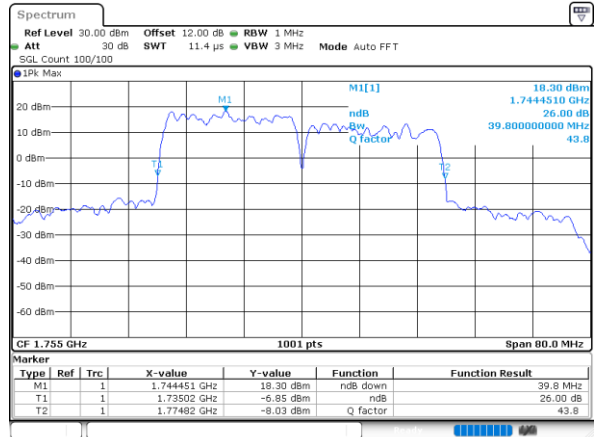

Middle Channel / 20MHz+5MHz

Date: 31.OCT.2021 07:51:16

Middle Channel / 20MHz+10MHz

Date: 31.OCT.2021 05:06:47

Middle Channel / 20MHz+15MHz

Date: 31.OCT.2021 06:51:06

Middle Channel / 20MHz+20MHz

Date: 31.OCT.2021 09:04:23

LTE Band 66C

64QAM

Middle Channel / 5MHz+20MHz

Date: 31.OCT.2021 08:29:01

Middle Channel / 10MHz+15MHz

Date: 31.OCT.2021 03:16:50

Middle Channel / 10MHz+20MHz

Date: 31.OCT.2021 04:34:47