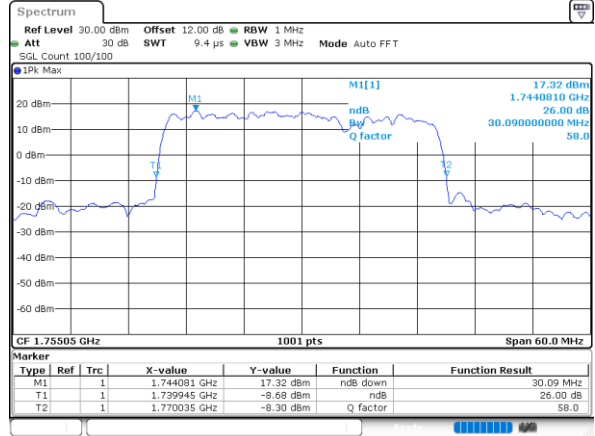

LTE Band 66C

16QAM

Middle Channel / 5MHz+20MHz

Date: 31.OCT.2021 08:29:23

Middle Channel / 10MHz+15MHz

Date: 31.OCT.2021 03:37:13

Middle Channel / 10MHz+20MHz

Date: 31.OCT.2021 04:35:09

Middle Channel / 15MHz+10MHz

Date: 31.OCT.2021 04:06:04

Middle Channel / 15MHz+15MHz

Date: 31.OCT.2021 05:37:05

Middle Channel / 15MHz+20MHz

Date: 31.OCT.2021 06:27:08

LTE Band 66C

16QAM

Middle Channel / 20MHz+5MHz

Date: 31.OCT.2021 07:51:16

Middle Channel / 20MHz+10MHz

Date: 31.OCT.2021 05:06:47

Middle Channel / 20MHz+15MHz

Date: 31.OCT.2021 06:51:06

Middle Channel / 20MHz+20MHz

Date: 31.OCT.2021 09:04:23