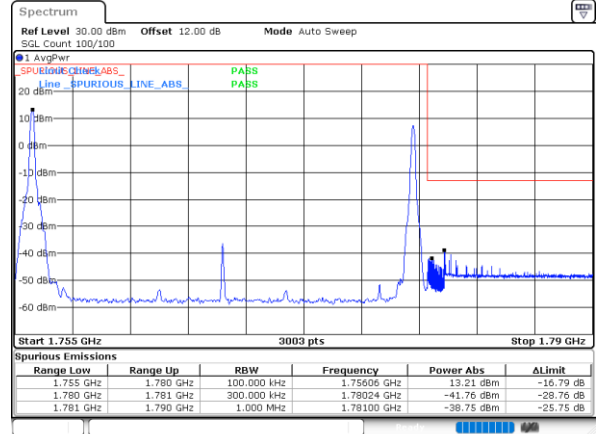

Highest Band Edge / 1RB0 and 1RB49

Date: 31.OCT.2021 04:12:46