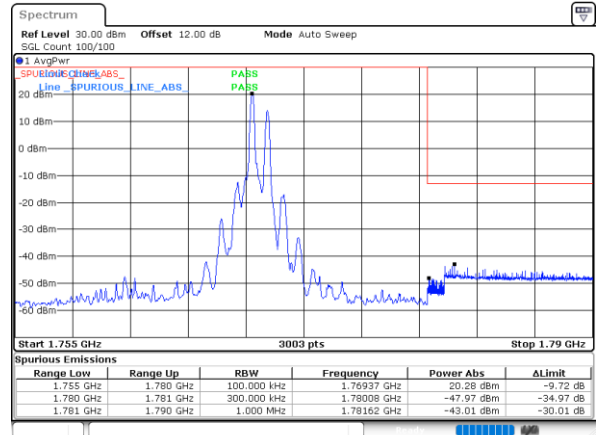

LTE Band 66C / 10MHz+20MHz

QPSK

Lowest Band Edge / 1RB0 and 1RB99

Date: 31.OCT.2021 04:26:20

Highest Band Edge / 1RB0 and 1RB99

Date: 31.OCT.2021 04:42:49

Lowest Band Edge / 1RB49 and 1RB0

Date: 31.OCT.2021 04:27:02

Highest Band Edge / 1RB49 and 1RB0

Date: 31.OCT.2021 04:47:47

Lowest Band Edge / Full RB

Date: 31.OCT.2021 04:21:23

Highest Band Edge / Full RB

Date: 31.OCT.2021 04:42:06

LTE Band 66C / 15MHz+10MHz

QPSK

Lowest Band Edge / 1RB0 and 1RB49

Date: 31.OCT.2021 03:57:57

Highest Band Edge / 1RB0 and 1RB49

Date: 31.OCT.2021 04:12:46

Lowest Band Edge / 1RB74 and 1RB0

Date: 31.OCT.2021 03:58:39

Highest Band Edge / 1RB74 and 1RB0

Date: 31.OCT.2021 04:17:44

Lowest Band Edge / Full RB

Date: 31.OCT.2021 03:52:59

Highest Band Edge / Full RB

Date: 31.OCT.2021 04:12:04

LTE Band 66C / 15MHz+15MHz

QPSK

Lowest Band Edge / 1RB0 and 1RB74