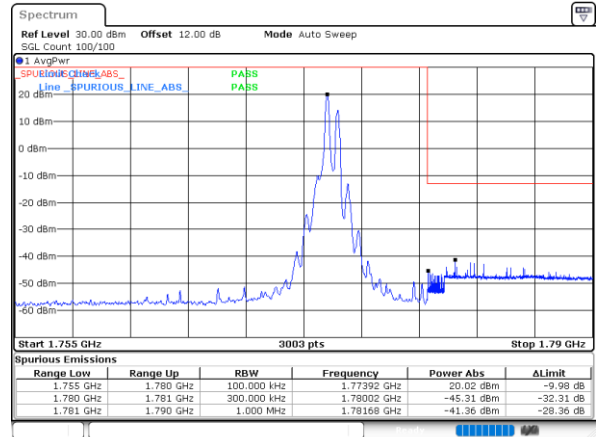

Highest Band Edge / 1RB99 and 1RB0

Date: 31.OCT.2021 08:04:50