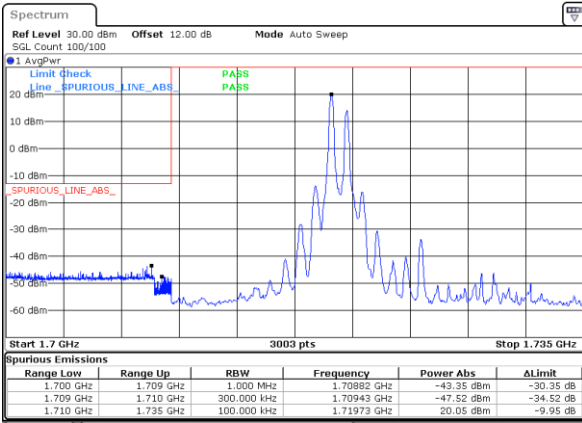

#### Lowest Band Edge / Full RB

Date: 31.OCT.2021 08:09:51

#### Highest Band Edge / Full RB

Date: 31.OCT.2021 08:16:26

LTE Band 66C / 10MHz+15MHz

QPSK

Lowest Band Edge / 1RB0 and 1RB74

Date: 31.OCT.2021 03:29:07

Highest Band Edge / 1RB0 and 1RB74

Date: 31.OCT.2021 03:43:55

Lowest Band Edge / 1RB49 and 1RB0

Date: 31.OCT.2021 03:29:49

Highest Band Edge / 1RB49 and 1RB0

Date: 31.OCT.2021 03:48:53

Lowest Band Edge / Full RB

Date: 31.OCT.2021 03:17:53

Highest Band Edge / Full RB

Date: 31.OCT.2021 03:43:12

LTE Band 66C / 10MHz+20MHz

QPSK

Lowest Band Edge / 1RB0 and 1RB99

Date: 31.OCT.2021 04:26:20

Highest Band Edge / 1RB0 and 1RB99

Date: 31.OCT.2021 04:42:49

Lowest Band Edge / 1RB49 and 1RB0

Date: 31.OCT.2021 04:27:02