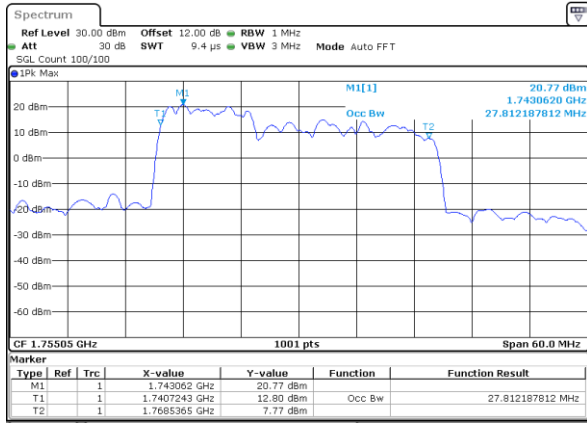

LTE Band 66C

64QAM

Middle Channel / 5MHz+20MHz

Date: 31.OCT.2021 08:27:53

Middle Channel / 10MHz+15MHz

Date: 31.OCT.2021 03:35:44

Middle Channel / 10MHz+20MHz

Date: 31.OCT.2021 04:33:40

Middle Channel / 15MHz+10MHz

Date: 31.OCT.2021 04:04:35

Middle Channel / 15MHz+15MHz

Date: 31.OCT.2021 05:35:36

Middle Channel / 15MHz+20MHz

Date: 31.OCT.2021 06:25:38

LTE Band 66C

64QAM