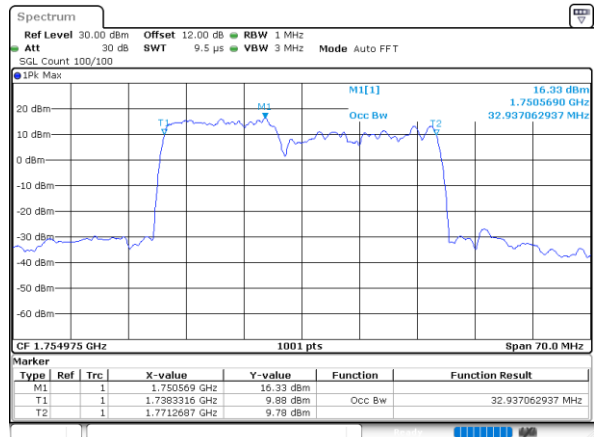

LTE Band 66C

256QAM

Middle Channel / 5MHz+20MHz

Date: 31.OCT.2021 08:28:16

Middle Channel / 10MHz+15MHz

Date: 31.OCT.2021 03:16:06

Middle Channel / 10MHz+20MHz

Date: 31.OCT.2021 04:34:02

Middle Channel / 15MHz+10MHz

Date: 31.OCT.2021 04:04:57

Middle Channel / 15MHz+15MHz

Date: 31.OCT.2021 05:35:59

Middle Channel / 15MHz+20MHz

Date: 31.OCT.2021 06:12:01

LTE Band 66C

256QAM

## LTE Band 66C / 5MHz+20MHz