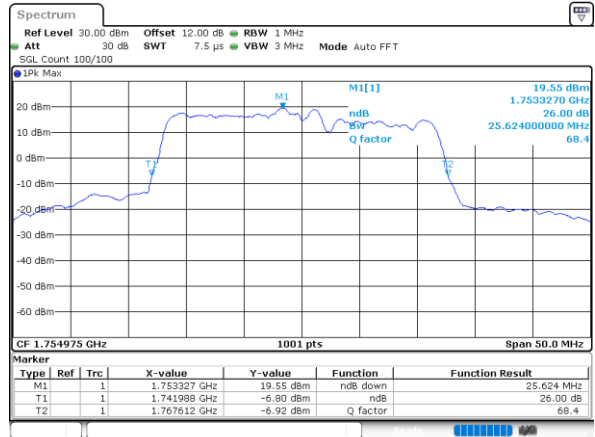

LTE Band 66C

64QAM

Middle Channel / 5MHz+20MHz

Date: 31.OCT.2021 08:29:01

Middle Channel / 10MHz+15MHz

Date: 31.OCT.2021 03:16:50

Middle Channel / 10MHz+20MHz

Date: 31.OCT.2021 04:34:47

Middle Channel / 15MHz+10MHz

Date: 31.OCT.2021 04:10:42

Middle Channel / 15MHz+15MHz

Date: 31.OCT.2021 05:36:43

Middle Channel / 15MHz+20MHz

Date: 31.OCT.2021 06:12:45

LTE Band 66C

64QAM