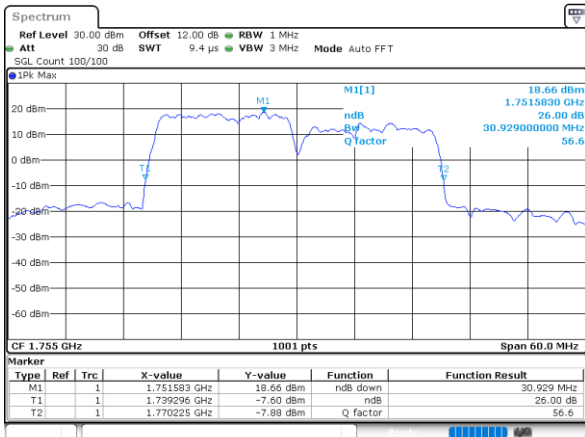

LTE Band 66C

16QAM

Middle Channel / 5MHz+20MHz

Date: 31.OCT.2021 08:29:23

Middle Channel / 10MHz+15MHz

Date: 31.OCT.2021 03:37:13

Middle Channel / 10MHz+20MHz

Date: 31.OCT.2021 04:35:09

Middle Channel / 15MHz+10MHz

Date: 31.OCT.2021 04:06:04

Middle Channel / 15MHz+15MHz

Date: 31.OCT.2021 05:37:05

Middle Channel / 15MHz+20MHz

Date: 31.OCT.2021 06:27:08

LTE Band 66C

16QAM