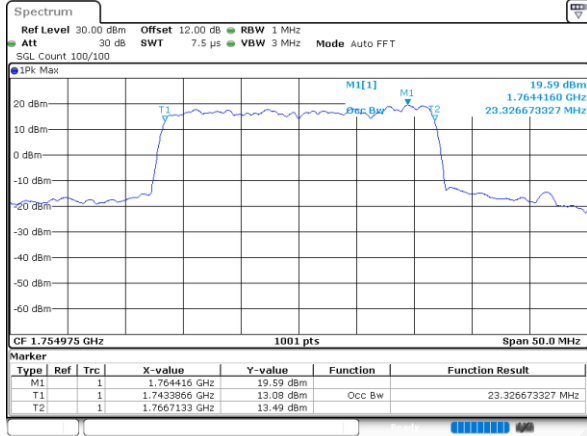

LTE Band 66C

QPSK

Middle Channel / 5MHz+20MHz

Date: 31.OCT.2021 08:27:08

Middle Channel / 10MHz+15MHz

Date: 31.OCT.2021 03:34:59

Middle Channel / 10MHz+20MHz

Date: 31.OCT.2021 04:32:55

Middle Channel / 15MHz+10MHz

Date: 31.OCT.2021 04:03:50

Middle Channel / 15MHz+15MHz

Date: 31.OCT.2021 05:34:51

Middle Channel / 15MHz+20MHz

Date: 31.OCT.2021 06:12:53

LTE Band 66C

QPSK

Middle Channel / 20MHz+5MHz

Date: 31.OCT.2021 07:49:02

Middle Channel / 20MHz+10MHz

Date: 31.OCT.2021 05:04:33

Middle Channel / 20MHz+15MHz

Date: 31.OCT.2021 06:48:52

Middle Channel / 20MHz+20MHz

Date: 31.OCT.2021 09:02:09