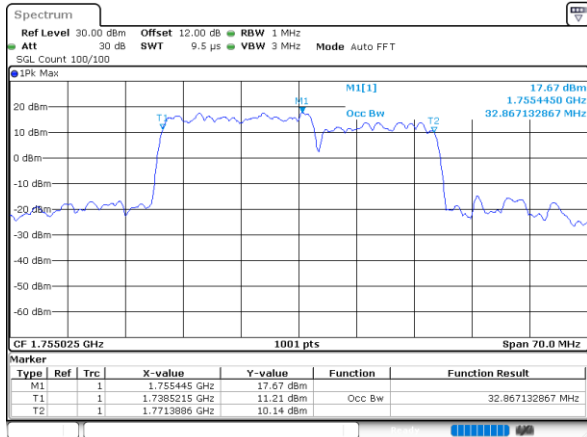

Middle Channel / 15MHz+10MHz

Date: 31.OCT.2021 04:04:35

Middle Channel / 15MHz+15MHz

Date: 31.OCT.2021 05:35:36

Middle Channel / 15MHz+20MHz

Date: 31.OCT.2021 06:25:38

LTE Band 66C

64QAM

Middle Channel / 20MHz+5MHz

Date: 31.OCT.2021 07:49:47

Middle Channel / 20MHz+10MHz

Date: 31.OCT.2021 05:05:18

Middle Channel / 20MHz+15MHz

Date: 31.OCT.2021 06:49:37

Middle Channel / 20MHz+20MHz

Date: 31.OCT.2021 09:02:54

LTE Band 66C

256QAM

Middle Channel / 5MHz+20MHz

Date: 31.OCT.2021 08:28:16

Middle Channel / 10MHz+15MHz

Date: 31.OCT.2021 03:16:06

Middle Channel / 10MHz+20MHz

Date: 31.OCT.2021 04:34:02