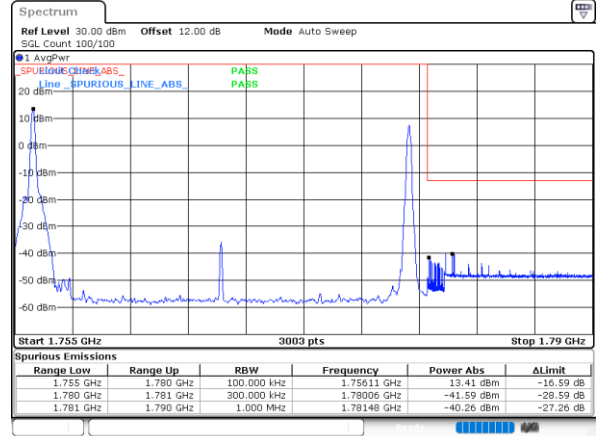

Date: 31.OCT.2021 05:52:27

Highest Band Edge / Full RB

Date: 31.OCT.2021 06:06:31

LTE Band 66C / 20MHz+5MHz

QPSK

Lowest Band Edge / 1RB0 and 1RB24

Date: 31.OCT.2021 07:40:24

Highest Band Edge / 1RB0 and 1RB24