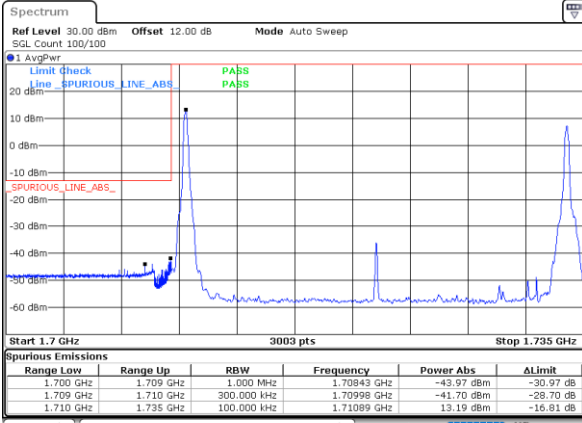

#### Highest Band Edge / Full RB

Date: 31.OCT.2021 08:16:26

LTE Band 66C / 10MHz+15MHz

QPSK

Lowest Band Edge / 1RB0 and 1RB74

Date: 31.OCT.2021 03:29:07

Highest Band Edge / 1RB0 and 1RB74

Date: 31.OCT.2021 03:43:55

LTE Band 66C / 10MHz+20MHz

QPSK

Lowest Band Edge / 1RB0 and 1RB99

Date: 31.OCT.2021 04:26:20

Highest Band Edge / 1RB0 and 1RB99

Date: 31.OCT.2021 04:42:49

Lowest Band Edge / 1RB49 and 1RB0

Date: 31.OCT.2021 04:27:02