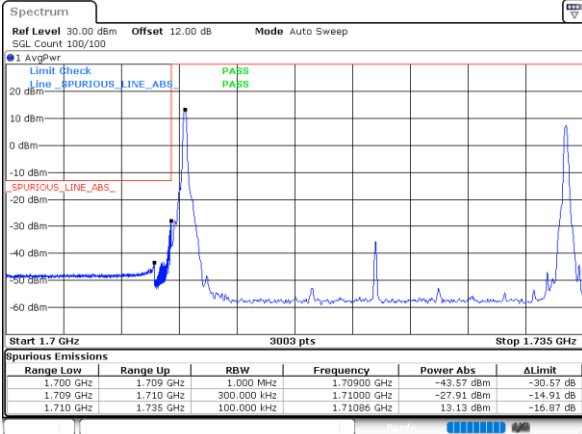

LTE Band 66C / 15MHz+10MHz

QPSK

Lowest Band Edge / 1RB0 and 1RB49

Date: 31.OCT.2021 03:57:57