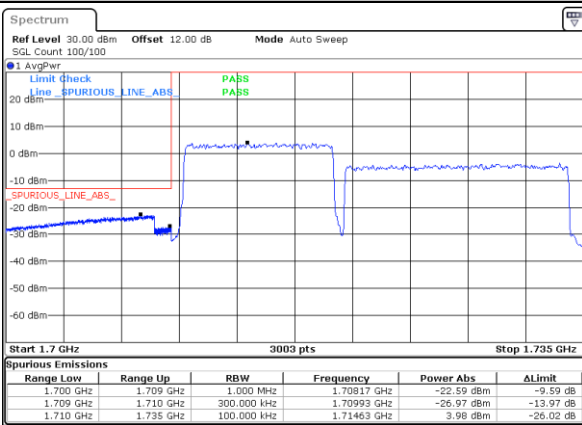

#### Highest Band Edge / Full RB

Date: 31.OCT.2021 08:16:26

LTE Band 66C / 10MHz+15MHz

QPSK

Lowest Band Edge / 1RB0 and 1RB74

Date: 31.OCT.2021 03:29:07

Highest Band Edge / 1RB0 and 1RB74

Date: 31.OCT.2021 03:43:55

Lowest Band Edge / 1RB49 and 1RB0

Date: 31.OCT.2021 03:29:49

Highest Band Edge / 1RB49 and 1RB0

Date: 31.OCT.2021 03:48:53

Lowest Band Edge / Full RB

Date: 31.OCT.2021 03:17:53

Highest Band Edge / Full RB

Date: 31.OCT.2021 03:43:12

LTE Band 66C / 10MHz+20MHz

QPSK

Lowest Band Edge / 1RB0 and 1RB99

Date: 31.OCT.2021 04:26:20

Highest Band Edge / 1RB0 and 1RB99

Date: 31.OCT.2021 04:42:49

Lowest Band Edge / 1RB49 and 1RB0

Date: 31.OCT.2021 04:27:02

Highest Band Edge / 1RB49 and 1RB0

Date: 31.OCT.2021 04:47:47

Lowest Band Edge / Full RB

Date: 31.OCT.2021 04:21:23

Highest Band Edge / Full RB

Date: 31.OCT.2021 04:42:06

LTE Band 66C / 15MHz+10MHz

QPSK