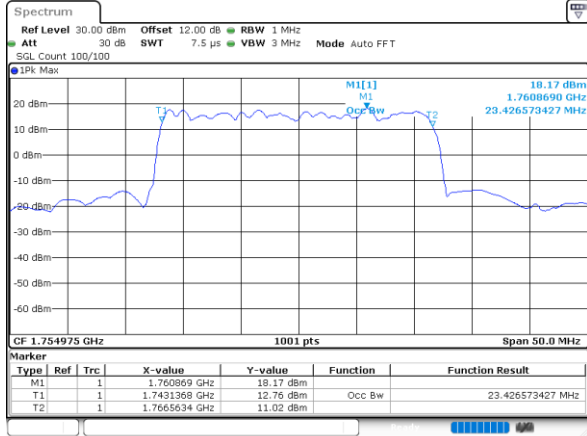

LTE Band 66C

64QAM

Middle Channel / 20MHz+5MHz

Date: 31.OCT.2021 07:49:47