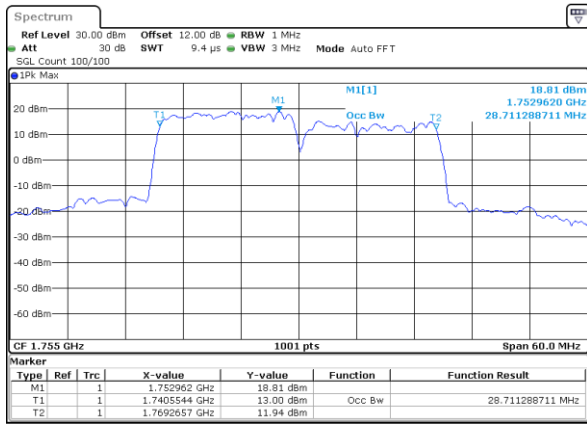

LTE Band 66C

64QAM

Middle Channel / 5MHz+20MHz

Date: 31.OCT.2021 08:27:53

Middle Channel / 10MHz+15MHz

Date: 31.OCT.2021 03:35:44

Middle Channel / 10MHz+20MHz

Date: 31.OCT.2021 04:33:40

Middle Channel / 15MHz+10MHz

Date: 31.OCT.2021 04:04:35

Middle Channel / 15MHz+15MHz

Date: 31.OCT.2021 05:35:36

Middle Channel / 15MHz+20MHz

Date: 31.OCT.2021 06:25:38

LTE Band 66C

64QAM