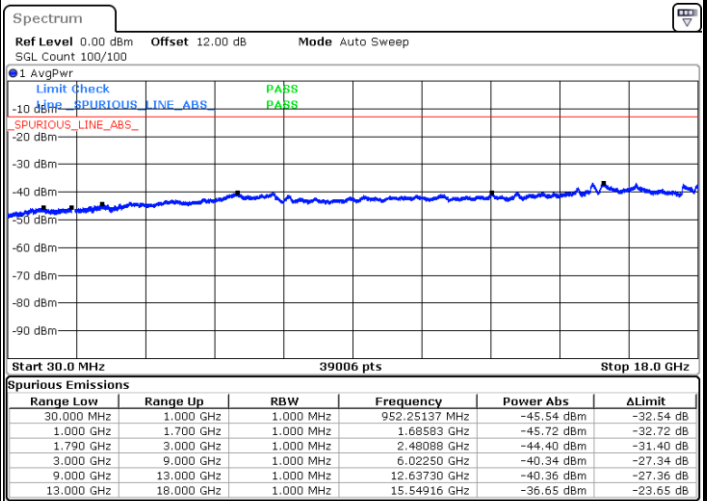

LTE Band 66B / 15MHz+5MHz

QPSK

Lowest Channel / 1RB0 and 1RB49

Lowest Channel / 1RB49 and 1RB0

Date: 2.NOV.2021 00:58:26

Date: 2.NOV.2021 00:57:23

Middle Channel / 1RB0 and 1RB49

Middle Channel / 1RB49 and 1RB0

Date: 2.NOV.2021 01:05:22

Date: 2.NOV.2021 01:06:25

LTE Band 66B / 15MHz+5MHz

QPSK

Highest Channel / 1RB0 and 1RB49

Highest Channel / 1RB49 and 1RB0

Date: 2.NOV.2021 01:19:34

Date: 2.NOV.2021 01:18:31

# LTE Band 66C

## 26dB Bandwidth

Mode	LTE Band 66C : 26dB BW(MHz)				
QPSK					
BW	5MHz+20MHz	10MHz+15MHz	10MHz+20MHz	15MHz+10MHz	15MHz+15MHz
Middle CH	24.78	25.13	30.21	25.23	30.69
BW	15MHz+20MHz	20MHz+5MHz	20MHz+10MHz	20MHz+15MHz	20MHz+20MHz
Middle CH	34.83	24.98	30.03	34.90	39.80