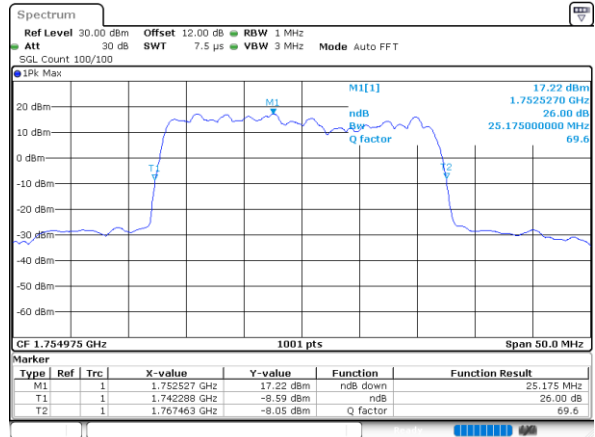

LTE Band 66C

256QAM

Middle Channel / 5MHz+20MHz

Date: 31.OCT.2021 08:28:38

Middle Channel / 10MHz+15MHz

Date: 31.OCT.2021 03:36:28

Middle Channel / 10MHz+20MHz

Date: 31.OCT.2021 04:34:24

Middle Channel / 15MHz+10MHz

Date: 31.OCT.2021 04:05:19

Middle Channel / 15MHz+15MHz

Date: 31.OCT.2021 05:36:23

Middle Channel / 15MHz+20MHz

Date: 31.OCT.2021 06:12:23

LTE Band 66C

256QAM