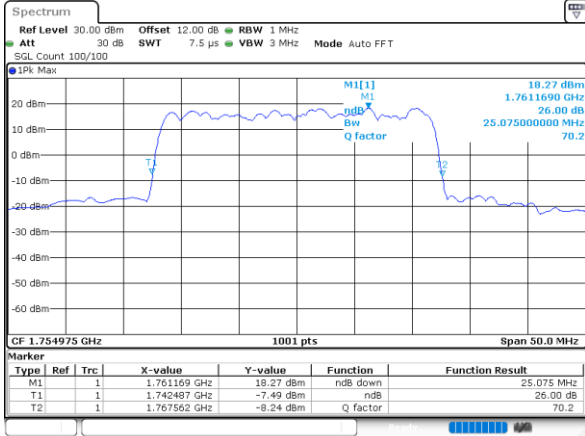

LTE Band 66C

16QAM

Middle Channel / 20MHz+5MHz

Date: 31.OCT.2021 07:51:16