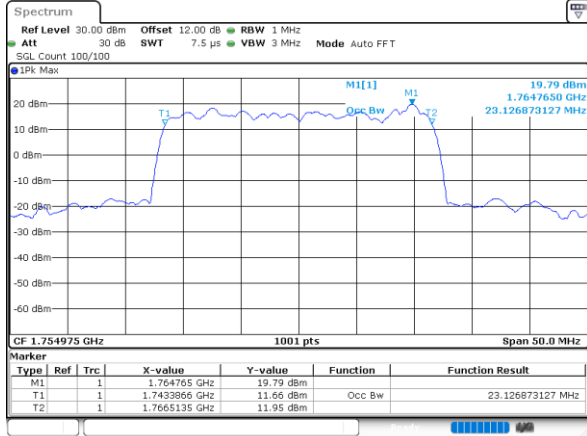

LTE Band 66C

16QAM

Middle Channel / 20MHz+5MHz

Date: 31.OCT.2021 07:49:24