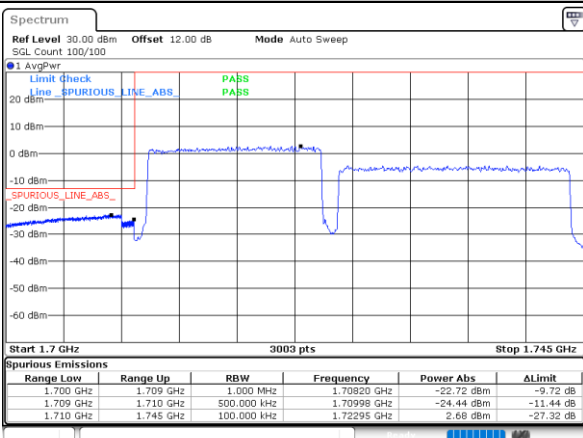

Lowest Band Edge / Full RB

Date: 31.OCT.2021 05:23:21

Highest Band Edge / Full RB

Date: 31.OCT.2021 05:14:57

LTE Band 66C / 15MHz+20MHz

QPSK

Lowest Band Edge / 1RB0 and 1RB9

Date: 31.OCT.2021 05:57:25

Highest Band Edge / 1RB0 and 1RB9

Date: 31.OCT.2021 06:07:13

Lowest Band Edge / 1RB74 and 1RB0

Date: 31.OCT.2021 05:58:07

Highest Band Edge / 1RB74 and 1RB0

Date: 31.OCT.2021 06:12:11

Lowest Band Edge / Full RB

Date: 31.OCT.2021 05:52:27

Highest Band Edge / Full RB

Date: 31.OCT.2021 06:06:31

LTE Band 66C / 20MHz+5MHz

QPSK

Lowest Band Edge / 1RB0 and 1RB24

Date: 31.OCT.2021 07:40:24

Highest Band Edge / 1RB0 and 1RB24