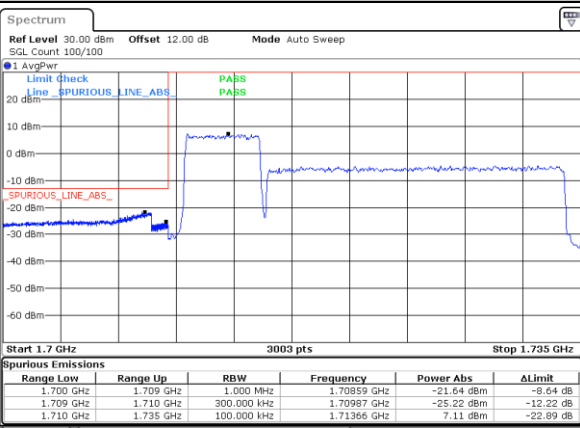

Lowest Band Edge / Full RB

Date: 31.OCT.2021 08:09:51