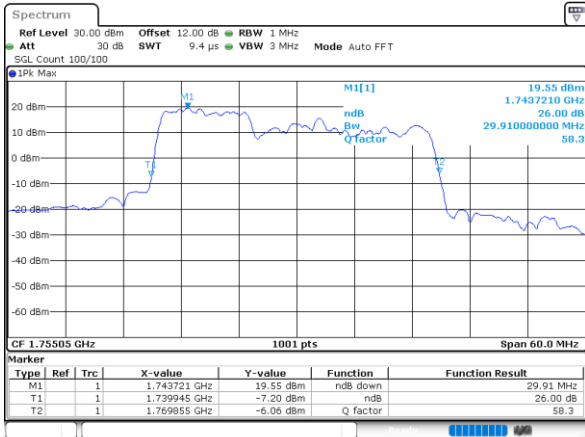

LTE Band 66C

64QAM

Middle Channel / 5MHz+20MHz

Date: 31.OCT.2021 08:29:01

Middle Channel / 10MHz+15MHz

Date: 31.OCT.2021 03:16:50

Middle Channel / 10MHz+20MHz

Date: 31.OCT.2021 04:34:47

Middle Channel / 15MHz+10MHz

Date: 31.OCT.2021 04:10:42

Middle Channel / 15MHz+15MHz

Date: 31.OCT.2021 05:36:43

Middle Channel / 15MHz+20MHz

Date: 31.OCT.2021 06:12:45

LTE Band 66C

64QAM