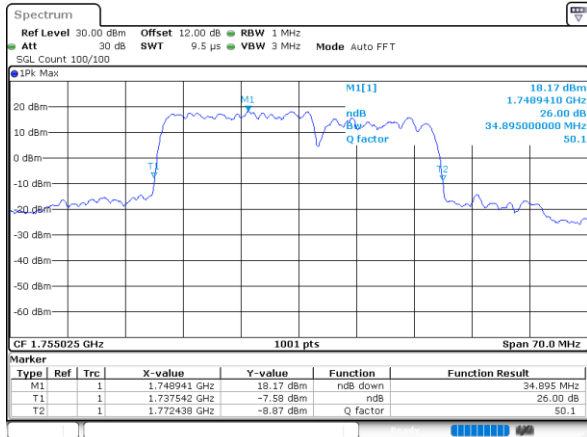

Middle Channel / 15MHz+10MHz

Date: 31.OCT.2021 04:10:26

Middle Channel / 15MHz+15MHz

Date: 31.OCT.2021 05:37:28

Middle Channel / 15MHz+20MHz

Date: 31.OCT.2021 06:12:30

LTE Band 66C

QPSK

Middle Channel / 20MHz+5MHz

Date: 31.OCT.2021 07:51:38

Middle Channel / 20MHz+10MHz

Date: 31.OCT.2021 05:07:10

Middle Channel / 20MHz+15MHz

Date: 31.OCT.2021 06:51:29

Middle Channel / 20MHz+20MHz

Date: 31.OCT.2021 09:04:46

LTE Band 66C

16QAM

Middle Channel / 5MHz+20MHz

Date: 31.OCT.2021 08:29:23

Middle Channel / 10MHz+15MHz

Date: 31.OCT.2021 03:37:13

Middle Channel / 10MHz+20MHz

Date: 31.OCT.2021 04:35:09