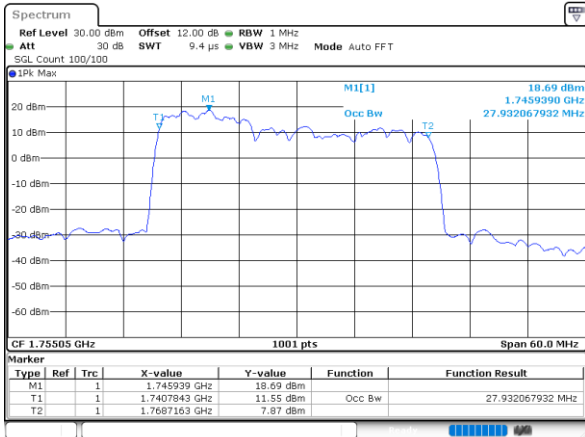

LTE Band 66C

256QAM

Middle Channel / 5MHz+20MHz

Date: 31.OCT.2021 08:28:16

Middle Channel / 10MHz+15MHz

Date: 31.OCT.2021 03:16:06

Middle Channel / 10MHz+20MHz

Date: 31.OCT.2021 04:34:02

Middle Channel / 15MHz+10MHz

Date: 31.OCT.2021 04:04:57

Middle Channel / 15MHz+15MHz

Date: 31.OCT.2021 05:35:59

Middle Channel / 15MHz+20MHz

Date: 31.OCT.2021 06:12:01

LTE Band 66C

256QAM