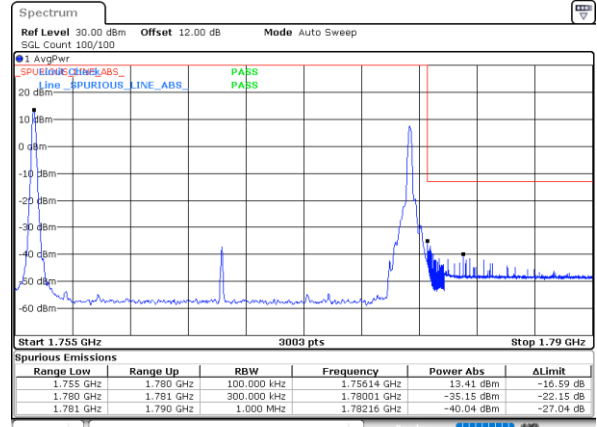

Highest Band Edge / 1RB0 and 1RB9

Date: 31.OCT.2021 08:17:19