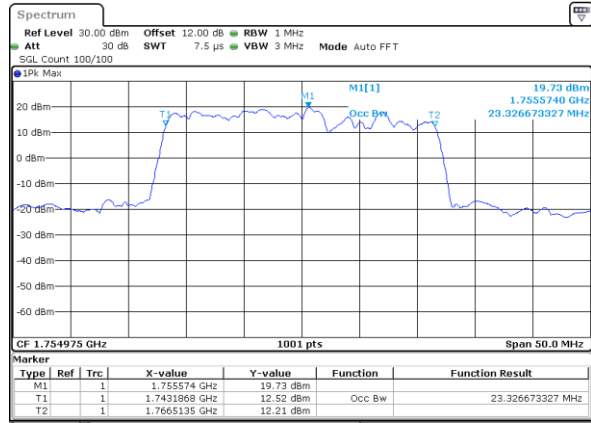

LTE Band 66C

64QAM

Middle Channel / 5MHz+20MHz

Date: 31.OCT.2021 08:27:53

Middle Channel / 10MHz+15MHz

Date: 31.OCT.2021 03:35:44

Middle Channel / 10MHz+20MHz

Date: 31.OCT.2021 04:33:40

Middle Channel / 15MHz+10MHz

Date: 31.OCT.2021 04:04:35

Middle Channel / 15MHz+15MHz

Date: 31.OCT.2021 05:35:36

Middle Channel / 15MHz+20MHz

Date: 31.OCT.2021 06:25:38

LTE Band 66C

64QAM