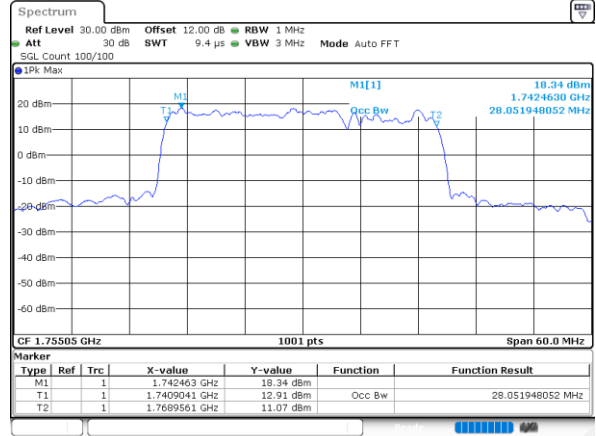

Middle Channel / 20MHz+10MHz

Date: 31.OCT.2021 05:04:33