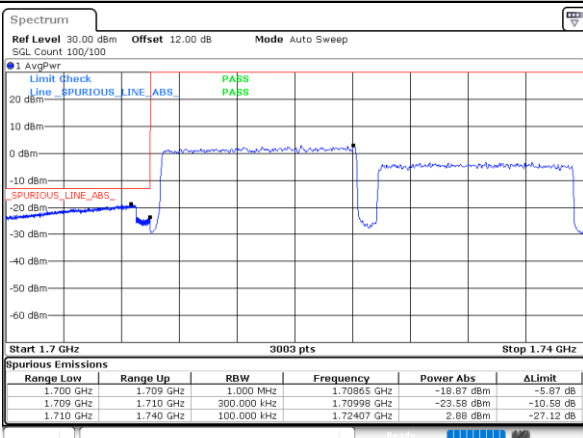

Date: 31.OCT.2021 04:17:44

Lowest Band Edge / Full RB

Date: 31.OCT.2021 03:52:59

Highest Band Edge / Full RB

Date: 31.OCT.2021 04:12:04

LTE Band 66C / 15MHz+15MHz

QPSK

Lowest Band Edge / 1RB0 and 1RB74

Date: 31.OCT.2021 05:28:19

Highest Band Edge / 1RB0 and 1RB74

Date: 31.OCT.2021 05:14:39

Lowest Band Edge / 1RB74 and 1RB0

Date: 31.OCT.2021 05:29:02

Highest Band Edge / 1RB74 and 1RB0

Date: 31.OCT.2021 05:14:36

Lowest Band Edge / Full RB

Date: 31.OCT.2021 05:23:21

Highest Band Edge / Full RB

Date: 31.OCT.2021 05:14:57

LTE Band 66C / 15MHz+20MHz

QPSK

Lowest Band Edge / 1RB0 and 1RB9

Date: 31.OCT.2021 05:57:25