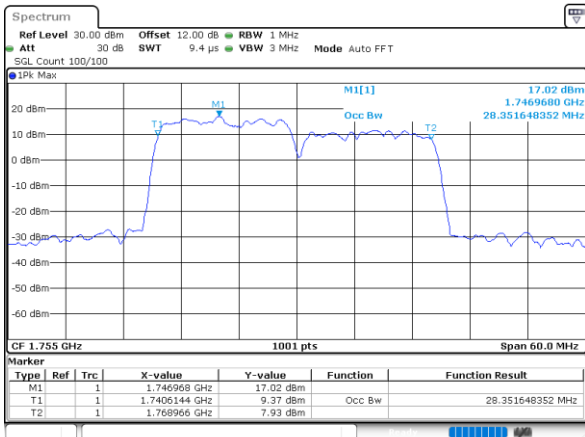

LTE Band 66C

256QAM

Middle Channel / 5MHz+20MHz

Date: 31.OCT.2021 08:28:16

Middle Channel / 10MHz+15MHz

Date: 31.OCT.2021 03:16:06

Middle Channel / 10MHz+20MHz

Date: 31.OCT.2021 04:34:02

Middle Channel / 15MHz+10MHz

Date: 31.OCT.2021 04:04:57

Middle Channel / 15MHz+15MHz

Date: 31.OCT.2021 05:35:59

Middle Channel / 15MHz+20MHz

Date: 31.OCT.2021 06:12:01

LTE Band 66C

256QAM