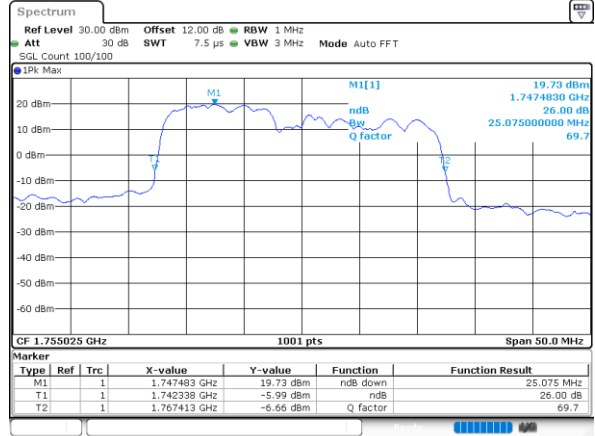

LTE Band 66C

64QAM

Middle Channel / 5MHz+20MHz

Date: 31.OCT.2021 08:29:01

Middle Channel / 10MHz+15MHz

Date: 31.OCT.2021 03:16:50

Middle Channel / 10MHz+20MHz

Date: 31.OCT.2021 04:34:47

Middle Channel / 15MHz+10MHz

Date: 31.OCT.2021 04:10:42

Middle Channel / 15MHz+15MHz

Date: 31.OCT.2021 05:36:43

Middle Channel / 15MHz+20MHz

Date: 31.OCT.2021 06:12:45

LTE Band 66C

64QAM