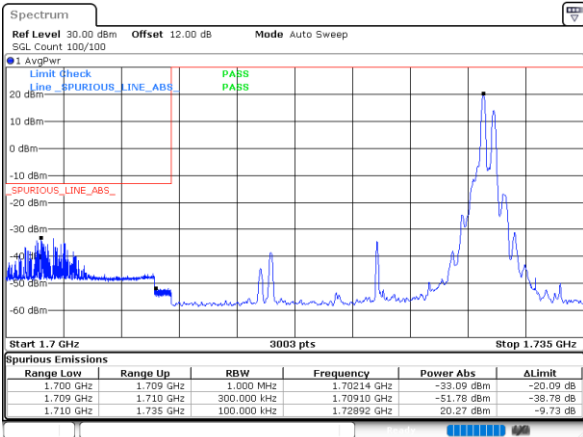

Lowest Band Edge / 1RB99 and 1RB0

Date: 31.OCT.2021 07:41:16