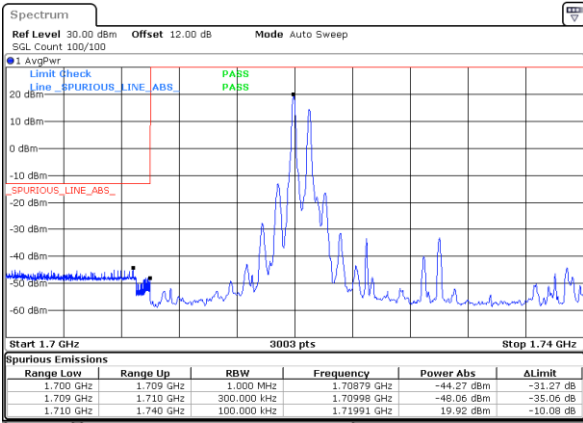

#### Highest Band Edge / Full RB

Date: 31.OCT.2021 08:16:26

LTE Band 66C / 10MHz+15MHz

QPSK

Lowest Band Edge / 1RB0 and 1RB74

Date: 31.OCT.2021 03:29:07

Highest Band Edge / 1RB0 and 1RB74

Date: 31.OCT.2021 03:43:55

Lowest Band Edge / 1RB49 and 1RB0

Date: 31.OCT.2021 03:29:49

Highest Band Edge / 1RB49 and 1RB0

Date: 31.OCT.2021 03:48:53

Lowest Band Edge / Full RB

Date: 31.OCT.2021 03:17:53

Highest Band Edge / Full RB

Date: 31.OCT.2021 03:43:12

LTE Band 66C / 10MHz+20MHz

QPSK

Lowest Band Edge / 1RB0 and 1RB99

Date: 31.OCT.2021 04:26:20

Highest Band Edge / 1RB0 and 1RB99

Date: 31.OCT.2021 04:42:49

Lowest Band Edge / 1RB49 and 1RB0

Date: 31.OCT.2021 04:27:02

Highest Band Edge / 1RB49 and 1RB0

Date: 31.OCT.2021 04:47:47

Lowest Band Edge / Full RB

Date: 31.OCT.2021 04:21:23

Highest Band Edge / Full RB

Date: 31.OCT.2021 04:42:06

LTE Band 66C / 15MHz+10MHz

QPSK