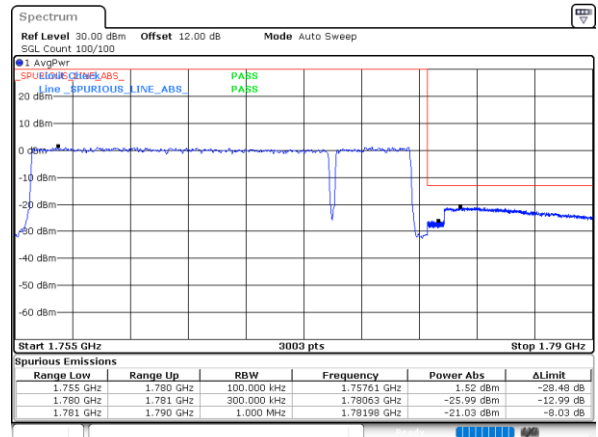

Date: 31.OCT.2021 05:52:27

Highest Band Edge / Full RB

Date: 31.OCT.2021 06:06:31

LTE Band 66C / 20MHz+5MHz

QPSK

Lowest Band Edge / 1RB0 and 1RB24

Date: 31.OCT.2021 07:40:24

Highest Band Edge / 1RB0 and 1RB24

Date: 31.OCT.2021 07:58:42

Lowest Band Edge / 1RB99 and 1RB0

Date: 31.OCT.2021 07:41:16

Highest Band Edge / 1RB99 and 1RB0

Date: 31.OCT.2021 08:04:50

Lowest Band Edge / Full RB

Date: 31.OCT.2021 07:34:16

Highest Band Edge / Full RB