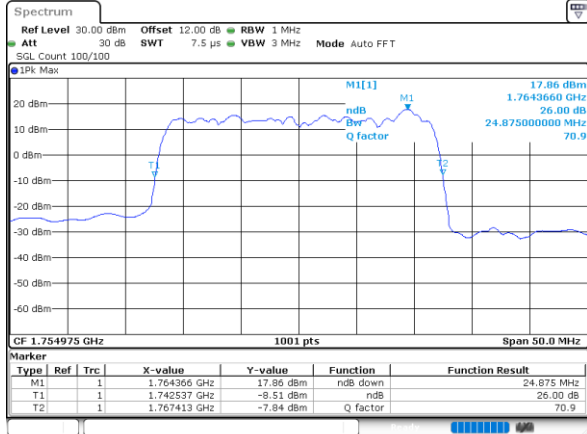

LTE Band 66C

256QAM

Middle Channel / 20MHz+5MHz

Date: 31.OCT.2021 07:50:31