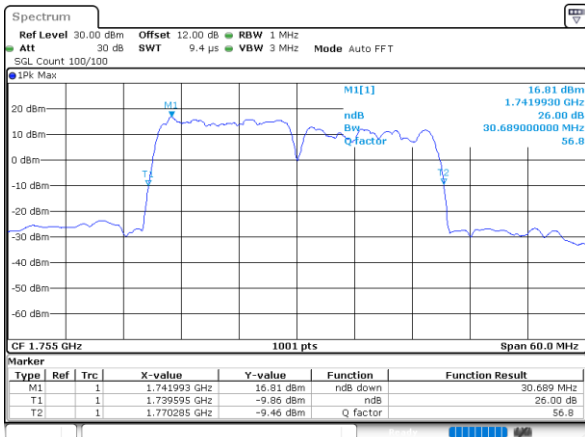

LTE Band 66C

256QAM

Middle Channel / 5MHz+20MHz

Date: 31.OCT.2021 08:28:38

Middle Channel / 10MHz+15MHz

Date: 31.OCT.2021 03:36:28

Middle Channel / 10MHz+20MHz

Date: 31.OCT.2021 04:34:24

Middle Channel / 15MHz+10MHz

Date: 31.OCT.2021 04:05:19

Middle Channel / 15MHz+15MHz

Date: 31.OCT.2021 05:36:23

Middle Channel / 15MHz+20MHz

Date: 31.OCT.2021 06:12:23

LTE Band 66C

256QAM