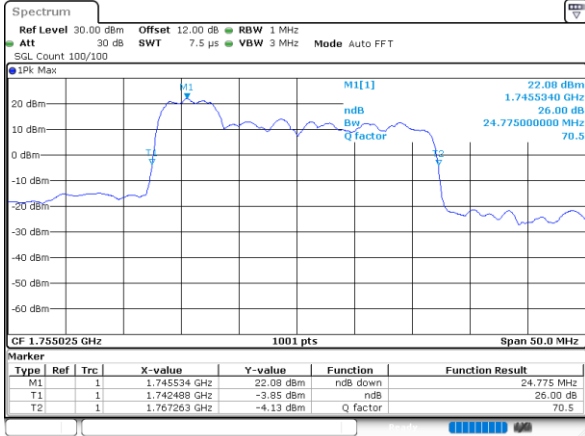

Middle Channel / 20MHz+5MHz

Date: 31.OCT.2021 07:51:16

Middle Channel / 20MHz+10MHz

Date: 31.OCT.2021 05:06:47

Middle Channel / 20MHz+15MHz

Date: 31.OCT.2021 06:51:06

Middle Channel / 20MHz+20MHz

Date: 31.OCT.2021 09:04:23

LTE Band 66C

64QAM

Middle Channel / 5MHz+20MHz

Date: 31.OCT.2021 08:29:01

Middle Channel / 10MHz+15MHz

Date: 31.OCT.2021 03:16:50

Middle Channel / 10MHz+20MHz

Date: 31.OCT.2021 04:34:47