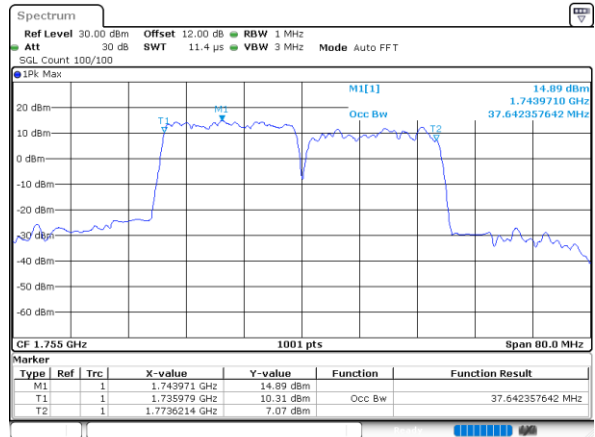

Middle Channel / 15MHz+10MHz

Date: 31.OCT.2021 04:04:57

Middle Channel / 15MHz+15MHz

Date: 31.OCT.2021 05:35:59

Middle Channel / 15MHz+20MHz

Date: 31.OCT.2021 06:12:01

LTE Band 66C

256QAM

Middle Channel / 20MHz+5MHz

Date: 31.OCT.2021 07:50:09

Middle Channel / 20MHz+10MHz

Date: 31.OCT.2021 05:05:40

Middle Channel / 20MHz+15MHz

Date: 31.OCT.2021 06:50:00

Middle Channel / 20MHz+20MHz

Date: 31.OCT.2021 09:03:16

## LTE Band 66C / 5MHz+20MHz