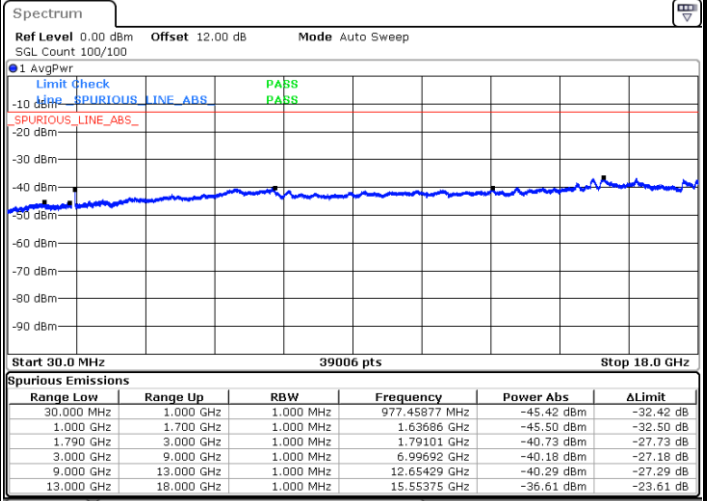

LTE Band 66B / 15MHz+5MHz

QPSK

Lowest Channel / 1RB0 and 1RB49

Lowest Channel / 1RB49 and 1RB0

Date: 2.NOV.2021 00:58:26

Date: 2.NOV.2021 00:57:23

Middle Channel / 1RB0 and 1RB49

Middle Channel / 1RB49 and 1RB0

Date: 2.NOV.2021 01:05:22

Date: 2.NOV.2021 01:06:25

LTE Band 66B / 15MHz+5MHz

QPSK

Highest Channel / 1RB0 and 1RB49

Highest Channel / 1RB49 and 1RB0

Date: 2.NOV.2021 01:19:34

Date: 2.NOV.2021 01:18:31

# LTE Band 66C

## 26dB Bandwidth

Mode	LTE Band 66C : 26dB BW(MHz)				
QPSK					
BW	5MHz+20MHz	10MHz+15MHz	10MHz+20MHz	15MHz+10MHz	15MHz+15MHz
Middle CH	24.78	25.13	30.21	25.23	30.69
BW	15MHz+20MHz	20MHz+5MHz	20MHz+10MHz	20MHz+15MHz	20MHz+20MHz
Middle CH	34.83	24.98	30.03	34.90	39.80