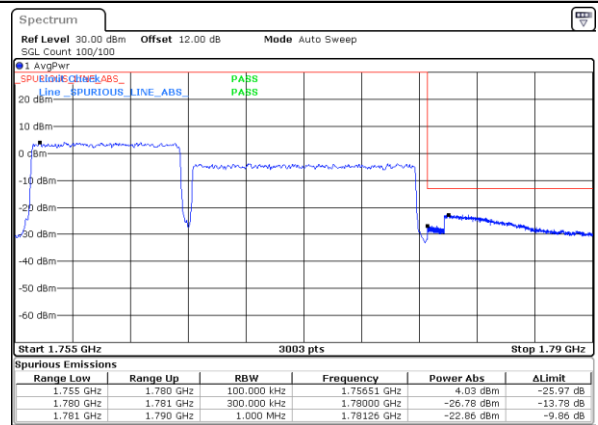

#### Highest Band Edge / Full RB

Date: 31.OCT.2021 08:16:26

LTE Band 66C / 10MHz+15MHz

QPSK

Lowest Band Edge / 1RB0 and 1RB74

Date: 31.OCT.2021 03:29:07

Highest Band Edge / 1RB0 and 1RB74

Date: 31.OCT.2021 03:43:55

Lowest Band Edge / 1RB49 and 1RB0

Date: 31.OCT.2021 03:29:49

Highest Band Edge / 1RB49 and 1RB0

Date: 31.OCT.2021 03:48:53

Lowest Band Edge / Full RB

Date: 31.OCT.2021 03:17:53

Highest Band Edge / Full RB

Date: 31.OCT.2021 03:43:12

LTE Band 66C / 10MHz+20MHz

QPSK

Lowest Band Edge / 1RB0 and 1RB99

Date: 31.OCT.2021 04:26:20

Highest Band Edge / 1RB0 and 1RB99

Date: 31.OCT.2021 04:42:49

Lowest Band Edge / 1RB49 and 1RB0

Date: 31.OCT.2021 04:27:02

Highest Band Edge / 1RB49 and 1RB0

Date: 31.OCT.2021 04:47:47

Lowest Band Edge / Full RB

Date: 31.OCT.2021 04:21:23

Highest Band Edge / Full RB

Date: 31.OCT.2021 04:42:06

LTE Band 66C / 15MHz+10MHz

QPSK