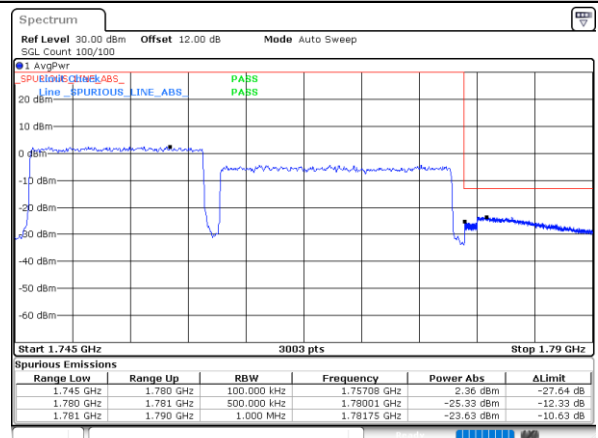

Lowest Band Edge / Full RB

Date: 31.OCT.2021 05:23:21

Highest Band Edge / Full RB

Date: 31.OCT.2021 05:14:57

LTE Band 66C / 15MHz+20MHz

QPSK

Lowest Band Edge / 1RB0 and 1RB9

Date: 31.OCT.2021 05:57:25

Highest Band Edge / 1RB0 and 1RB9

Date: 31.OCT.2021 06:07:13

Lowest Band Edge / 1RB74 and 1RB0

Date: 31.OCT.2021 05:58:07

Highest Band Edge / 1RB74 and 1RB0

Date: 31.OCT.2021 06:12:11

Lowest Band Edge / Full RB

Date: 31.OCT.2021 05:52:27

Highest Band Edge / Full RB

Date: 31.OCT.2021 06:06:31

LTE Band 66C / 20MHz+5MHz

QPSK

Lowest Band Edge / 1RB0 and 1RB24

Date: 31.OCT.2021 07:40:24

Highest Band Edge / 1RB0 and 1RB24