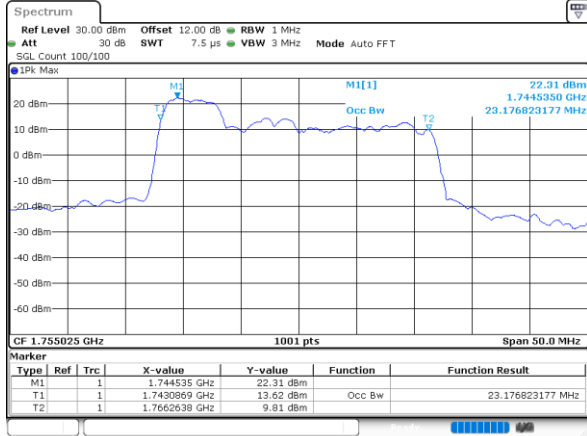

Middle Channel / 15MHz+10MHz

Date: 31.OCT.2021 04:03:50

Middle Channel / 15MHz+15MHz

Date: 31.OCT.2021 05:34:51

Middle Channel / 15MHz+20MHz

Date: 31.OCT.2021 06:12:53

LTE Band 66C

QPSK

Middle Channel / 20MHz+5MHz

Date: 31.OCT.2021 07:49:02

Middle Channel / 20MHz+10MHz

Date: 31.OCT.2021 05:04:33

Middle Channel / 20MHz+15MHz

Date: 31.OCT.2021 06:48:52

Middle Channel / 20MHz+20MHz

Date: 31.OCT.2021 09:02:09

LTE Band 66C

16QAM

Middle Channel / 5MHz+20MHz

Date: 31.OCT.2021 08:27:31

Middle Channel / 10MHz+15MHz

Date: 31.OCT.2021 03:35:21

Middle Channel / 10MHz+20MHz

Date: 31.OCT.2021 04:33:18