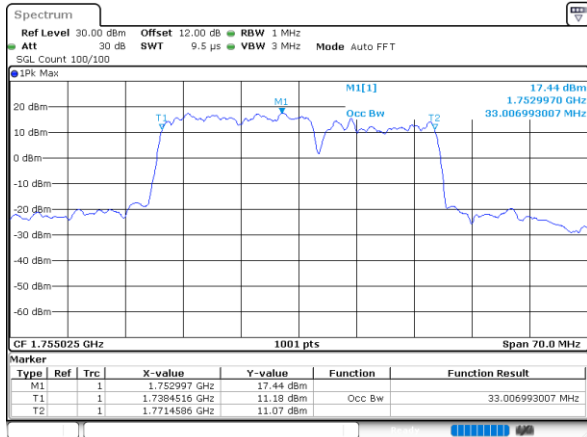

Middle Channel / 15MHz+10MHz

Date: 31.OCT.2021 04:04:12

Middle Channel / 15MHz+15MHz

Date: 31.OCT.2021 05:35:14

Middle Channel / 15MHz+20MHz

Date: 31.OCT.2021 06:25:16

LTE Band 66C

16QAM

Middle Channel / 20MHz+5MHz

Date: 31.OCT.2021 07:49:24

Middle Channel / 20MHz+10MHz

Date: 31.OCT.2021 05:04:56

Middle Channel / 20MHz+15MHz

Date: 31.OCT.2021 06:49:15

Middle Channel / 20MHz+20MHz

Date: 31.OCT.2021 09:02:31

LTE Band 66C

64QAM

Middle Channel / 5MHz+20MHz

Date: 31.OCT.2021 08:27:53

Middle Channel / 10MHz+15MHz

Date: 31.OCT.2021 03:35:44

Middle Channel / 10MHz+20MHz

Date: 31.OCT.2021 04:33:40