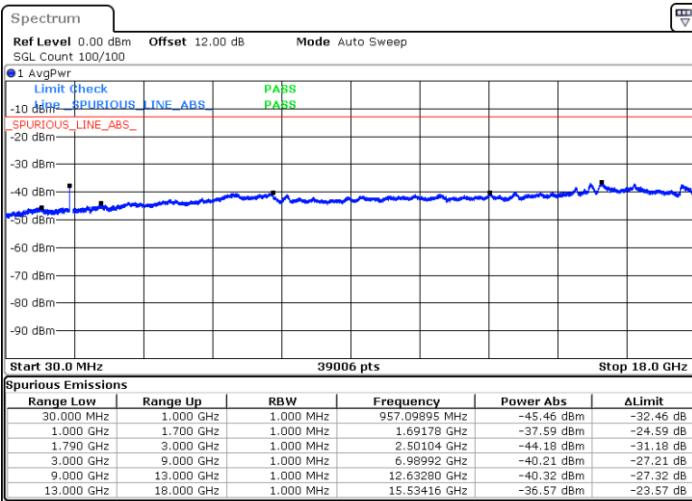

LTE Band 66B / 15MHz+5MHz

QPSK

Lowest Channel / 1RB0 and 1RB49

Lowest Channel / 1RB49 and 1RB0

Date: 2.NOV.2021 00:58:26

Date: 2.NOV.2021 00:57:23

Middle Channel / 1RB0 and 1RB49

Middle Channel / 1RB49 and 1RB0

Date: 2.NOV.2021 01:05:22

Date: 2.NOV.2021 01:06:25

LTE Band 66B / 15MHz+5MHz

QPSK

Highest Channel / 1RB0 and 1RB49

Highest Channel / 1RB49 and 1RB0

Date: 2.NOV.2021 01:19:34

Date: 2.NOV.2021 01:18:31

# LTE Band 66C

## 26dB Bandwidth

Mode	LTE Band 66C : 26dB BW(MHz)				
QPSK					
BW	5MHz+20MHz	10MHz+15MHz	10MHz+20MHz	15MHz+10MHz	15MHz+15MHz
Middle CH	24.78	25.13	30.21	25.23	30.69
BW	15MHz+20MHz	20MHz+5MHz	20MHz+10MHz	20MHz+15MHz	20MHz+20MHz
Middle CH	34.83	24.98	30.03	34.90	39.80