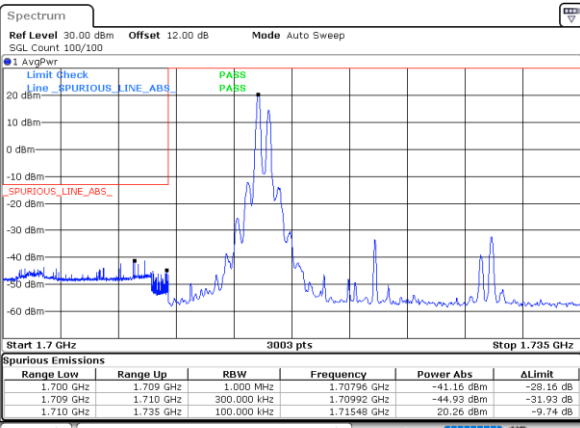

Lowest Band Edge / 1RB24 and 1RB0

Date: 31.OCT.2021 08:16:51