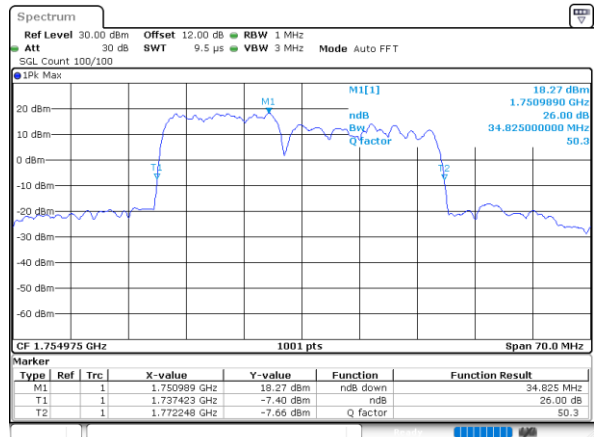

LTE Band 66C

16QAM

Middle Channel / 5MHz+20MHz

Date: 31.OCT.2021 08:29:23

Middle Channel / 10MHz+15MHz

Date: 31.OCT.2021 03:37:13

Middle Channel / 10MHz+20MHz

Date: 31.OCT.2021 04:35:09

Middle Channel / 15MHz+10MHz

Date: 31.OCT.2021 04:06:04

Middle Channel / 15MHz+15MHz

Date: 31.OCT.2021 05:37:05

Middle Channel / 15MHz+20MHz

Date: 31.OCT.2021 06:27:08

LTE Band 66C

16QAM

Middle Channel / 20MHz+5MHz

Date: 31.OCT.2021 07:51:16

Middle Channel / 20MHz+10MHz

Date: 31.OCT.2021 05:06:47

Middle Channel / 20MHz+15MHz

Date: 31.OCT.2021 06:51:06

Middle Channel / 20MHz+20MHz

Date: 31.OCT.2021 09:04:23