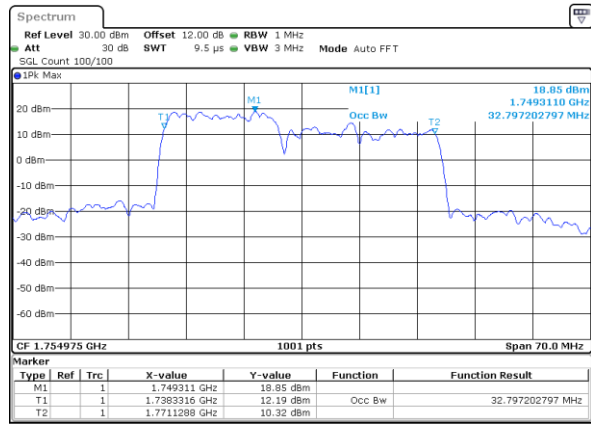

LTE Band 66C

64QAM

Middle Channel / 5MHz+20MHz

Date: 31.OCT.2021 08:27:53

Middle Channel / 10MHz+15MHz

Date: 31.OCT.2021 03:35:44

Middle Channel / 10MHz+20MHz

Date: 31.OCT.2021 04:33:40

Middle Channel / 15MHz+10MHz

Date: 31.OCT.2021 04:04:35

Middle Channel / 15MHz+15MHz

Date: 31.OCT.2021 05:35:36

Middle Channel / 15MHz+20MHz

Date: 31.OCT.2021 06:25:38

LTE Band 66C

64QAM