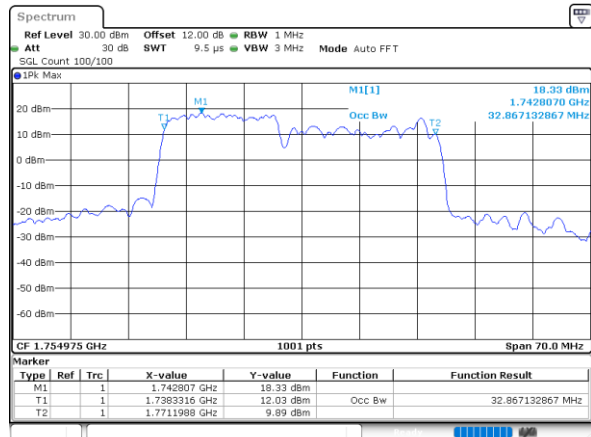

LTE Band 66C

16QAM

Middle Channel / 5MHz+20MHz

Date: 31.OCT.2021 08:27:31

Middle Channel / 10MHz+15MHz

Date: 31.OCT.2021 03:35:21

Middle Channel / 10MHz+20MHz

Date: 31.OCT.2021 04:33:18

Middle Channel / 15MHz+10MHz

Date: 31.OCT.2021 04:04:12

Middle Channel / 15MHz+15MHz

Date: 31.OCT.2021 05:35:14

Middle Channel / 15MHz+20MHz

Date: 31.OCT.2021 06:25:16

LTE Band 66C

16QAM