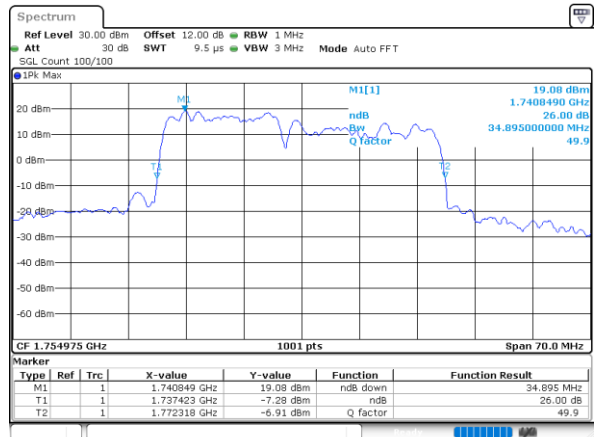

LTE Band 66C

64QAM

Middle Channel / 5MHz+20MHz

Date: 31.OCT.2021 08:29:01

Middle Channel / 10MHz+15MHz

Date: 31.OCT.2021 03:16:50

Middle Channel / 10MHz+20MHz

Date: 31.OCT.2021 04:34:47

Middle Channel / 15MHz+10MHz

Date: 31.OCT.2021 04:10:42

Middle Channel / 15MHz+15MHz

Date: 31.OCT.2021 05:36:43

Middle Channel / 15MHz+20MHz

Date: 31.OCT.2021 06:12:45

LTE Band 66C

64QAM