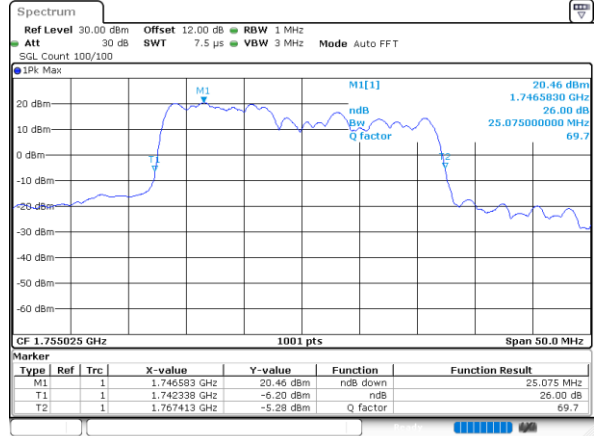

LTE Band 66C

16QAM

Middle Channel / 5MHz+20MHz

Date: 31.OCT.2021 08:29:23

Middle Channel / 10MHz+15MHz

Date: 31.OCT.2021 03:37:13

Middle Channel / 10MHz+20MHz

Date: 31.OCT.2021 04:35:09

Middle Channel / 15MHz+10MHz

Date: 31.OCT.2021 04:06:04

Middle Channel / 15MHz+15MHz

Date: 31.OCT.2021 05:37:05

Middle Channel / 15MHz+20MHz

Date: 31.OCT.2021 06:27:08

LTE Band 66C

16QAM