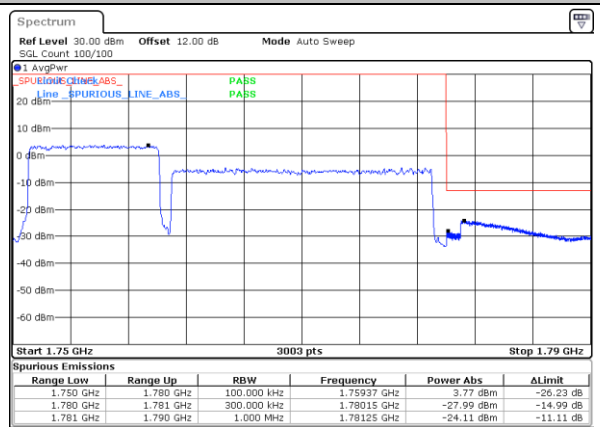

LTE Band 66C / 10MHz+20MHz

QPSK

Lowest Band Edge / 1RB0 and 1RB99

Date: 31.OCT.2021 04:26:20

Highest Band Edge / 1RB0 and 1RB99

Date: 31.OCT.2021 04:42:49

Lowest Band Edge / 1RB49 and 1RB0

Date: 31.OCT.2021 04:27:02

Highest Band Edge / 1RB49 and 1RB0

Date: 31.OCT.2021 04:47:47

Lowest Band Edge / Full RB

Date: 31.OCT.2021 04:21:23

Highest Band Edge / Full RB

Date: 31.OCT.2021 04:42:06

LTE Band 66C / 15MHz+10MHz

QPSK

Lowest Band Edge / 1RB0 and 1RB49

Date: 31.OCT.2021 03:57:57

Highest Band Edge / 1RB0 and 1RB49

Date: 31.OCT.2021 04:12:46

Lowest Band Edge / 1RB74 and 1RB0

Date: 31.OCT.2021 03:58:39

Highest Band Edge / 1RB74 and 1RB0

Date: 31.OCT.2021 04:17:44

Lowest Band Edge / Full RB

Date: 31.OCT.2021 03:52:59

Highest Band Edge / Full RB

Date: 31.OCT.2021 04:12:04

LTE Band 66C / 15MHz+15MHz

QPSK

Lowest Band Edge / 1RB0 and 1RB74