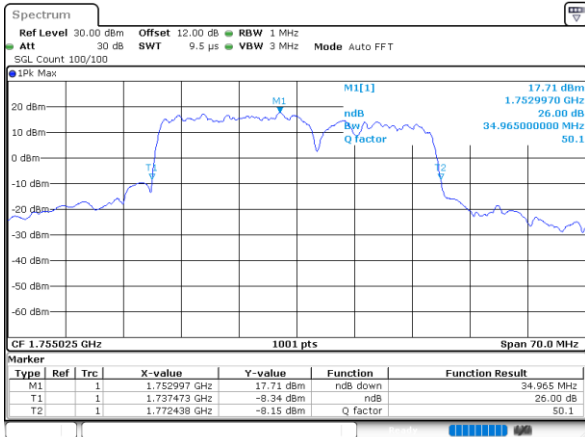

Middle Channel / 15MHz+10MHz

Date: 31.OCT.2021 04:10:42

Middle Channel / 15MHz+15MHz

Date: 31.OCT.2021 05:36:43

Middle Channel / 15MHz+20MHz

Date: 31.OCT.2021 06:12:45

LTE Band 66C

64QAM

Middle Channel / 20MHz+5MHz

Date: 31.OCT.2021 07:50:54

Middle Channel / 20MHz+10MHz

Date: 31.OCT.2021 05:06:25

Middle Channel / 20MHz+15MHz

Date: 31.OCT.2021 06:50:44

Middle Channel / 20MHz+20MHz

Date: 31.OCT.2021 09:04:01

LTE Band 66C

256QAM

Middle Channel / 5MHz+20MHz

Date: 31.OCT.2021 08:28:38

Middle Channel / 10MHz+15MHz

Date: 31.OCT.2021 03:36:28

Middle Channel / 10MHz+20MHz

Date: 31.OCT.2021 04:34:24