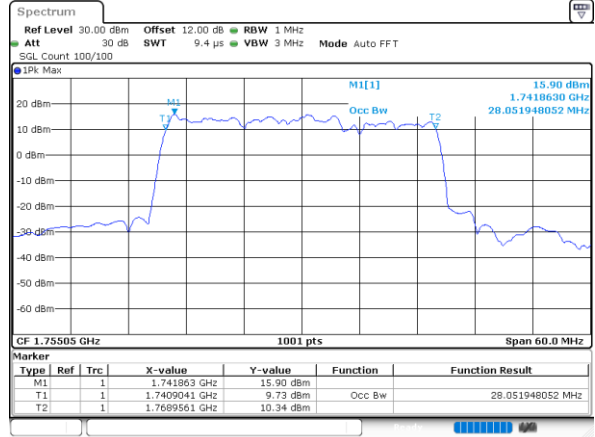

Middle Channel / 20MHz+10MHz

Date: 31.OCT.2021 05:05:40