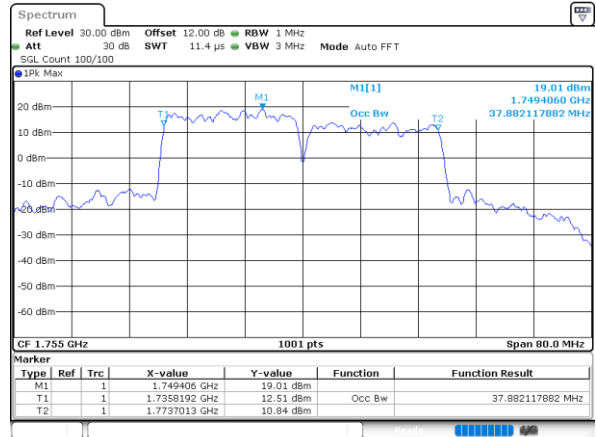

Middle Channel / 15MHz+10MHz

Date: 31.OCT.2021 04:03:50

Middle Channel / 15MHz+15MHz

Date: 31.OCT.2021 05:34:51

Middle Channel / 15MHz+20MHz

Date: 31.OCT.2021 06:12:53

LTE Band 66C

QPSK

Middle Channel / 20MHz+5MHz

Date: 31.OCT.2021 07:49:02

Middle Channel / 20MHz+10MHz

Date: 31.OCT.2021 05:04:33

Middle Channel / 20MHz+15MHz

Date: 31.OCT.2021 06:48:52

Middle Channel / 20MHz+20MHz

Date: 31.OCT.2021 09:02:09

LTE Band 66C

16QAM

Middle Channel / 5MHz+20MHz

Date: 31.OCT.2021 08:27:31

Middle Channel / 10MHz+15MHz

Date: 31.OCT.2021 03:35:21

Middle Channel / 10MHz+20MHz

Date: 31.OCT.2021 04:33:18