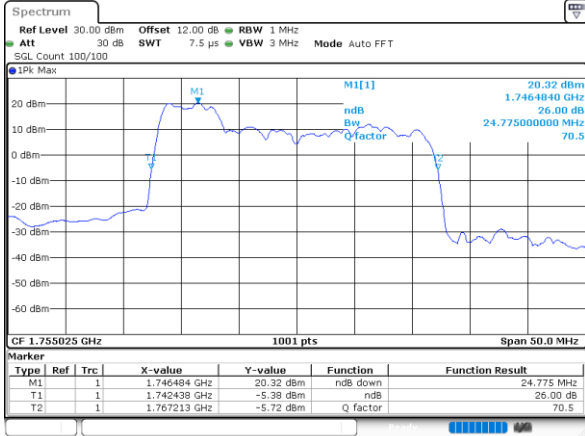

Middle Channel / 15MHz+10MHz

Date: 31.OCT.2021 04:10:42

Middle Channel / 15MHz+15MHz

Date: 31.OCT.2021 05:36:43

Middle Channel / 15MHz+20MHz

Date: 31.OCT.2021 06:12:45

LTE Band 66C

64QAM

Middle Channel / 20MHz+5MHz

Date: 31.OCT.2021 07:50:54

Middle Channel / 20MHz+10MHz

Date: 31.OCT.2021 05:06:25

Middle Channel / 20MHz+15MHz

Date: 31.OCT.2021 06:50:44

Middle Channel / 20MHz+20MHz

Date: 31.OCT.2021 09:04:01

LTE Band 66C

256QAM

Middle Channel / 5MHz+20MHz

Date: 31.OCT.2021 08:28:38

Middle Channel / 10MHz+15MHz

Date: 31.OCT.2021 03:36:28

Middle Channel / 10MHz+20MHz

Date: 31.OCT.2021 04:34:24