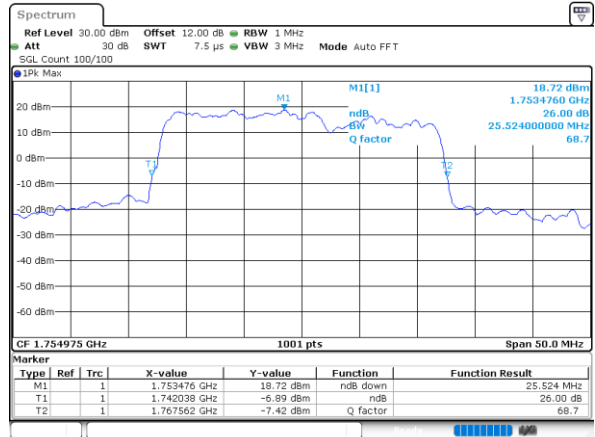

LTE Band 66C

16QAM

Middle Channel / 5MHz+20MHz

Date: 31.OCT.2021 08:29:23

Middle Channel / 10MHz+15MHz

Date: 31.OCT.2021 03:37:13

Middle Channel / 10MHz+20MHz

Date: 31.OCT.2021 04:35:09

Middle Channel / 15MHz+10MHz

Date: 31.OCT.2021 04:06:04

Middle Channel / 15MHz+15MHz

Date: 31.OCT.2021 05:37:05

Middle Channel / 15MHz+20MHz

Date: 31.OCT.2021 06:27:08

LTE Band 66C

16QAM