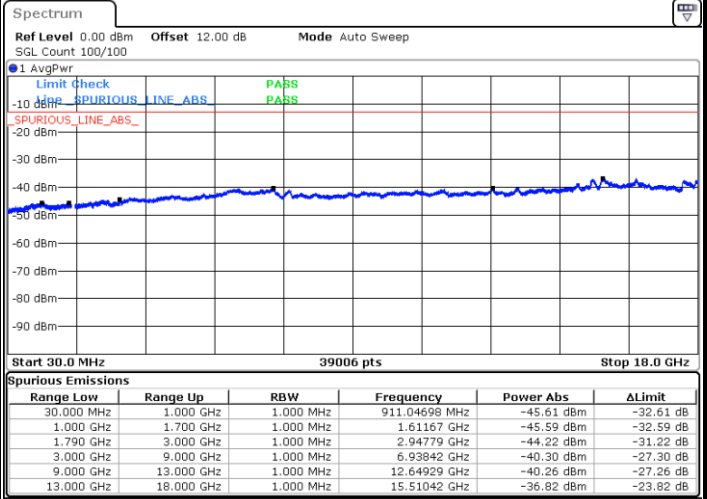

LTE Band 66B / 15MHz+5MHz

QPSK

Lowest Channel / 1RB0 and 1RB49

Lowest Channel / 1RB49 and 1RB0

Date: 2.NOV.2021 00:58:26

Date: 2.NOV.2021 00:57:23

Middle Channel / 1RB0 and 1RB49

Middle Channel / 1RB49 and 1RB0

Date: 2.NOV.2021 01:05:22

Date: 2.NOV.2021 01:06:25

LTE Band 66B / 15MHz+5MHz

QPSK

Highest Channel / 1RB0 and 1RB49

Highest Channel / 1RB49 and 1RB0

Date: 2.NOV.2021 01:19:34

Date: 2.NOV.2021 01:18:31

# LTE Band 66C

## 26dB Bandwidth

Mode	LTE Band 66C : 26dB BW(MHz)				
QPSK					
BW	5MHz+20MHz	10MHz+15MHz	10MHz+20MHz	15MHz+10MHz	15MHz+15MHz
Middle CH	24.78	25.13	30.21	25.23	30.69
BW	15MHz+20MHz	20MHz+5MHz	20MHz+10MHz	20MHz+15MHz	20MHz+20MHz
Middle CH	34.83	24.98	30.03	34.90	39.80