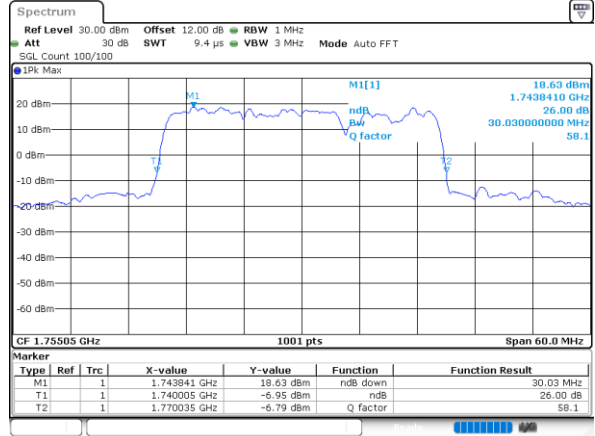

Middle Channel / 20MHz+10MHz

Date: 31.OCT.2021 05:07:10