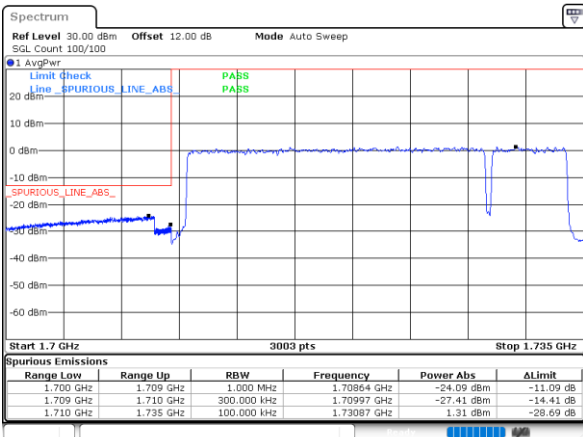

Date: 31.OCT.2021 05:52:27

Highest Band Edge / Full RB

Date: 31.OCT.2021 06:06:31

LTE Band 66C / 20MHz+5MHz

QPSK

Lowest Band Edge / 1RB0 and 1RB24

Date: 31.OCT.2021 07:40:24

Highest Band Edge / 1RB0 and 1RB24

Date: 31.OCT.2021 07:58:42

Lowest Band Edge / 1RB99 and 1RB0

Date: 31.OCT.2021 07:41:16

Highest Band Edge / 1RB99 and 1RB0

Date: 31.OCT.2021 08:04:50

Lowest Band Edge / Full RB

Date: 31.OCT.2021 07:34:16

Highest Band Edge / Full RB