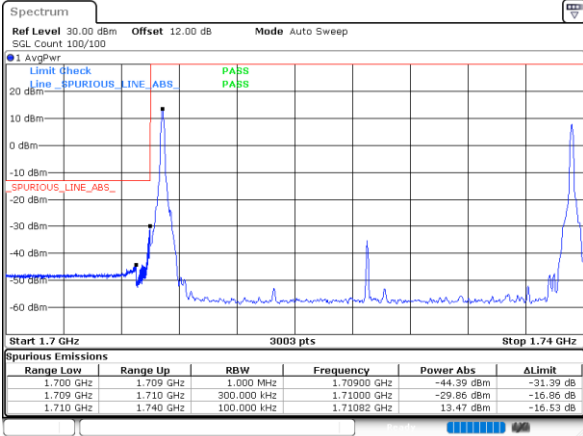

Highest Band Edge / 1RB49 and 1RB0

Date: 31.OCT.2021 04:47:47

Lowest Band Edge / Full RB

Date: 31.OCT.2021 04:21:23

Highest Band Edge / Full RB

Date: 31.OCT.2021 04:42:06

LTE Band 66C / 15MHz+10MHz

QPSK

Date: 31.OCT.2021 04:17:44

Lowest Band Edge / Full RB

Date: 31.OCT.2021 03:52:59

Highest Band Edge / Full RB

Date: 31.OCT.2021 04:12:04

LTE Band 66C / 15MHz+15MHz

QPSK

Lowest Band Edge / 1RB0 and 1RB74

Lowest Band Edge / Full RB

Date: 31.OCT.2021 05:23:21

Highest Band Edge / Full RB

Date: 31.OCT.2021 05:14:57

LTE Band 66C / 15MHz+20MHz

QPSK

Lowest Band Edge / 1RB0 and 1RB9

Date: 31.OCT.2021 05:57:25