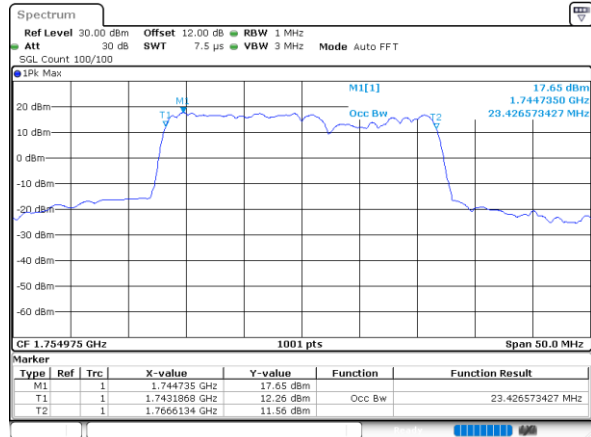

LTE Band 66C

16QAM

Middle Channel / 5MHz+20MHz

Date: 31.OCT.2021 08:27:31

Middle Channel / 10MHz+15MHz

Date: 31.OCT.2021 03:35:21

Middle Channel / 10MHz+20MHz

Date: 31.OCT.2021 04:33:18

Middle Channel / 15MHz+10MHz

Date: 31.OCT.2021 04:04:12

Middle Channel / 15MHz+15MHz

Date: 31.OCT.2021 05:35:14

Middle Channel / 15MHz+20MHz

Date: 31.OCT.2021 06:25:16

LTE Band 66C

16QAM