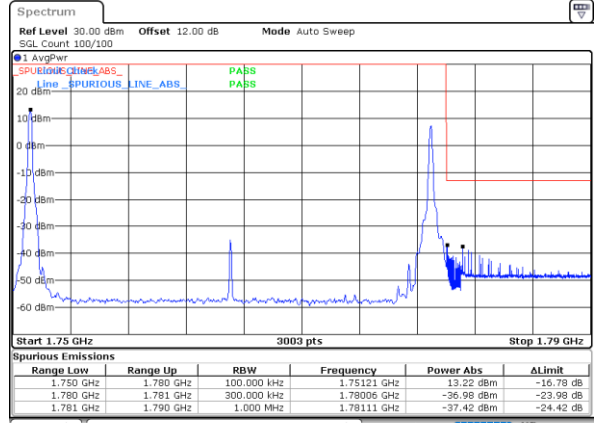

#### Highest Band Edge / Full RB

Date: 31.OCT.2021 08:16:26

LTE Band 66C / 10MHz+15MHz

QPSK

Lowest Band Edge / 1RB0 and 1RB74

Date: 31.OCT.2021 03:29:07

Highest Band Edge / 1RB0 and 1RB74

Date: 31.OCT.2021 03:43:55

LTE Band 66C / 10MHz+20MHz

QPSK

Lowest Band Edge / 1RB0 and 1RB99

Date: 31.OCT.2021 04:26:20

Highest Band Edge / 1RB0 and 1RB99

Date: 31.OCT.2021 04:42:49

Lowest Band Edge / 1RB49 and 1RB0

Date: 31.OCT.2021 04:27:02

Highest Band Edge / 1RB49 and 1RB0

Date: 31.OCT.2021 04:47:47

Lowest Band Edge / Full RB

Date: 31.OCT.2021 04:21:23

Highest Band Edge / Full RB

Date: 31.OCT.2021 04:42:06

LTE Band 66C / 15MHz+10MHz

QPSK