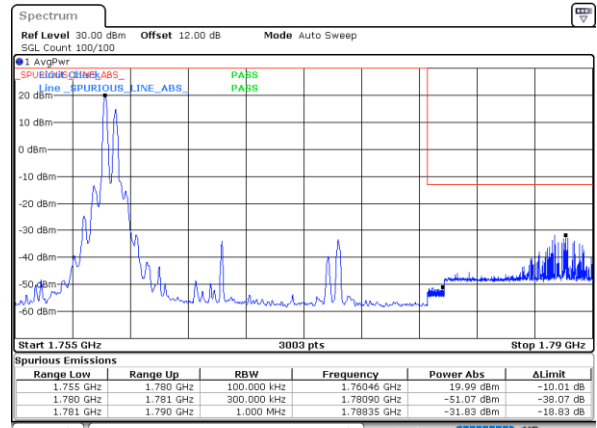

Highest Band Edge / 1RB24 and 1RB0

Date: 31.OCT.2021 08:14:26