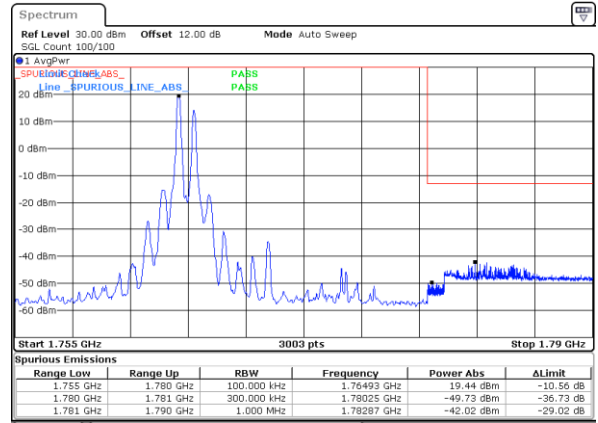

Highest Band Edge / 1RB49 and 1RB0

Date: 31.OCT.2021 03:48:53