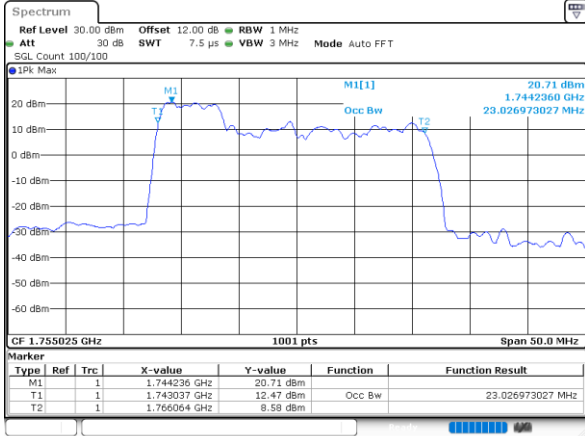

Middle Channel / 15MHz+10MHz

Date: 31.OCT.2021 04:04:35

Middle Channel / 15MHz+15MHz

Date: 31.OCT.2021 05:35:36

Middle Channel / 15MHz+20MHz

Date: 31.OCT.2021 06:25:38

LTE Band 66C

64QAM

Middle Channel / 20MHz+5MHz

Date: 31.OCT.2021 07:49:47

Middle Channel / 20MHz+10MHz

Date: 31.OCT.2021 05:05:18

Middle Channel / 20MHz+15MHz

Date: 31.OCT.2021 06:49:37

Middle Channel / 20MHz+20MHz

Date: 31.OCT.2021 09:02:54

LTE Band 66C

256QAM

Middle Channel / 5MHz+20MHz

Date: 31.OCT.2021 08:28:16

Middle Channel / 10MHz+15MHz

Date: 31.OCT.2021 03:16:06

Middle Channel / 10MHz+20MHz

Date: 31.OCT.2021 04:34:02