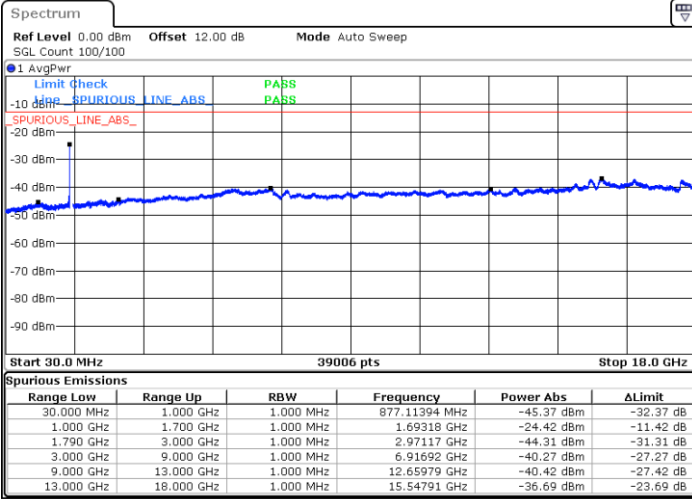

LTE Band 66B / 15MHz+5MHz

QPSK

Lowest Channel / 1RB0 and 1RB49

Lowest Channel / 1RB49 and 1RB0

Date: 2.NOV.2021 00:58:26

Date: 2.NOV.2021 00:57:23

Middle Channel / 1RB0 and 1RB49

Middle Channel / 1RB49 and 1RB0

Date: 2.NOV.2021 01:05:22

Date: 2.NOV.2021 01:06:25

LTE Band 66B / 15MHz+5MHz

QPSK

Highest Channel / 1RB0 and 1RB49

Highest Channel / 1RB49 and 1RB0

Date: 2.NOV.2021 01:19:34

Date: 2.NOV.2021 01:18:31

# LTE Band 66C

## 26dB Bandwidth

Mode	LTE Band 66C : 26dB BW(MHz)				
QPSK					
BW	5MHz+20MHz	10MHz+15MHz	10MHz+20MHz	15MHz+10MHz	15MHz+15MHz
Middle CH	24.78	25.13	30.21	25.23	30.69
BW	15MHz+20MHz	20MHz+5MHz	20MHz+10MHz	20MHz+15MHz	20MHz+20MHz
Middle CH	34.83	24.98	30.03	34.90	39.80