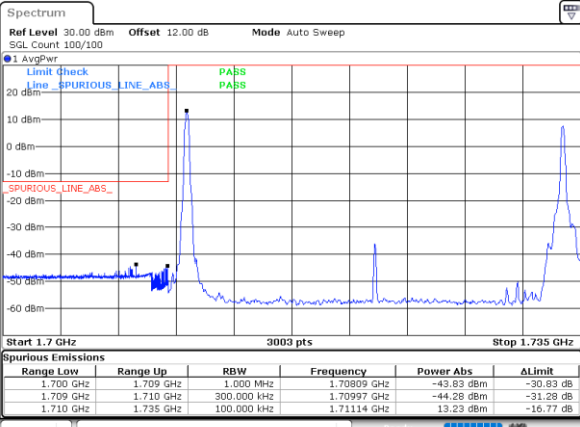

Conducted Band Edge

LTE Band 66C / 5MHz+20MHz

QPSK

Lowest Band Edge / 1RB0 and 1RB9

Date: 31.OCT.2021 08:15:59