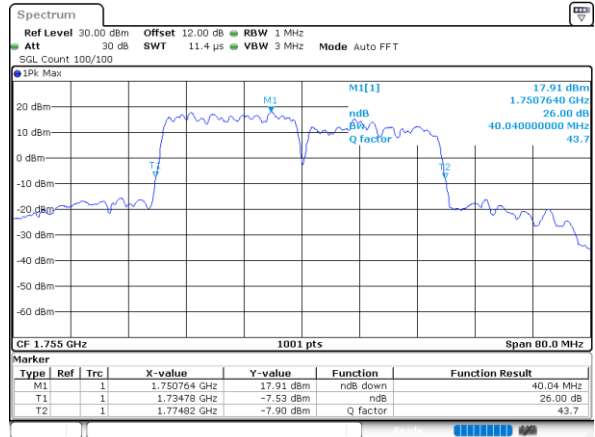

Middle Channel / 15MHz+10MHz

Date: 31.OCT.2021 04:10:42

Middle Channel / 15MHz+15MHz

Date: 31.OCT.2021 05:36:43

Middle Channel / 15MHz+20MHz

Date: 31.OCT.2021 06:12:45

LTE Band 66C

64QAM

Middle Channel / 20MHz+5MHz

Date: 31.OCT.2021 07:50:54

Middle Channel / 20MHz+10MHz

Date: 31.OCT.2021 05:06:25

Middle Channel / 20MHz+15MHz

Date: 31.OCT.2021 06:50:44

Middle Channel / 20MHz+20MHz

Date: 31.OCT.2021 09:04:01

LTE Band 66C

256QAM

Middle Channel / 5MHz+20MHz

Date: 31.OCT.2021 08:28:38

Middle Channel / 10MHz+15MHz

Date: 31.OCT.2021 03:36:28

Middle Channel / 10MHz+20MHz

Date: 31.OCT.2021 04:34:24