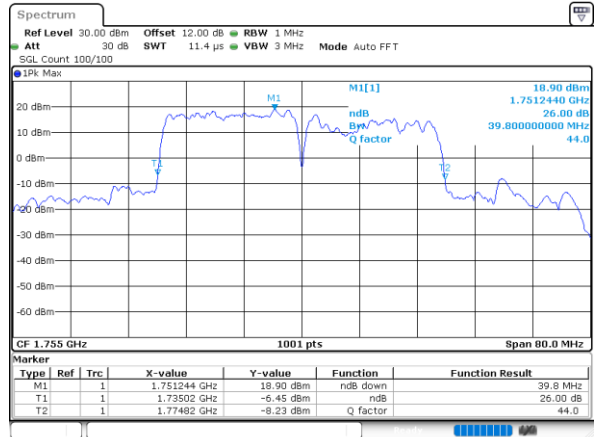

Middle Channel / 15MHz+10MHz

Date: 31.OCT.2021 04:10:26

Middle Channel / 15MHz+15MHz

Date: 31.OCT.2021 05:37:28

Middle Channel / 15MHz+20MHz

Date: 31.OCT.2021 06:12:30

LTE Band 66C

QPSK

Middle Channel / 20MHz+5MHz

Date: 31.OCT.2021 07:51:38

Middle Channel / 20MHz+10MHz

Date: 31.OCT.2021 05:07:10

Middle Channel / 20MHz+15MHz

Date: 31.OCT.2021 06:51:29

Middle Channel / 20MHz+20MHz

Date: 31.OCT.2021 09:04:46

LTE Band 66C

16QAM

Middle Channel / 5MHz+20MHz

Date: 31.OCT.2021 08:29:23

Middle Channel / 10MHz+15MHz

Date: 31.OCT.2021 03:37:13

Middle Channel / 10MHz+20MHz

Date: 31.OCT.2021 04:35:09