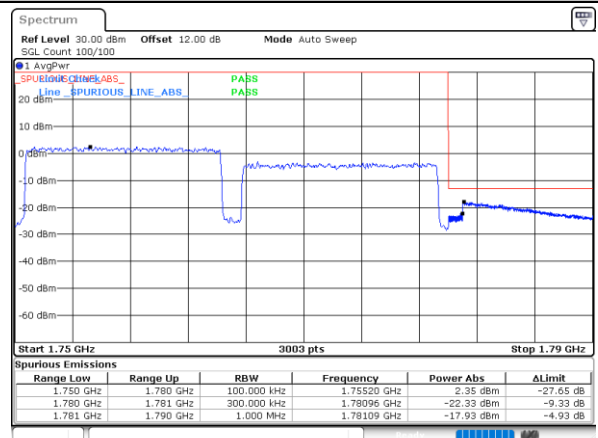

Date: 31.OCT.2021 04:17:44

Lowest Band Edge / Full RB

Date: 31.OCT.2021 03:52:59

Highest Band Edge / Full RB

Date: 31.OCT.2021 04:12:04

LTE Band 66C / 15MHz+15MHz

QPSK

Lowest Band Edge / 1RB0 and 1RB74

Date: 31.OCT.2021 05:28:19

Highest Band Edge / 1RB0 and 1RB74

Date: 31.OCT.2021 05:14:39

Lowest Band Edge / 1RB74 and 1RB0

Date: 31.OCT.2021 05:29:02

Highest Band Edge / 1RB74 and 1RB0

Date: 31.OCT.2021 05:14:36

Lowest Band Edge / Full RB

Date: 31.OCT.2021 05:23:21

Highest Band Edge / Full RB

Date: 31.OCT.2021 05:14:57

LTE Band 66C / 15MHz+20MHz

QPSK

Lowest Band Edge / 1RB0 and 1RB9

Date: 31.OCT.2021 05:57:25