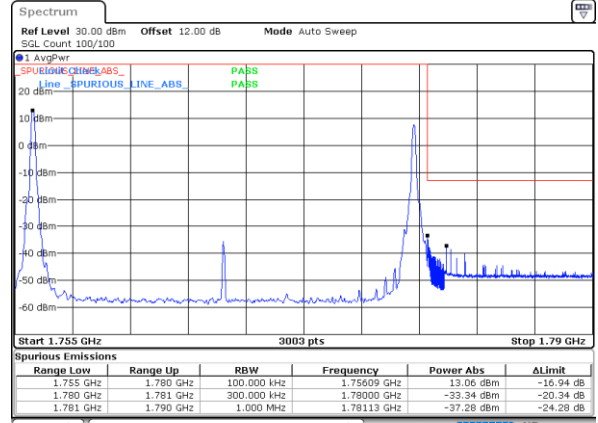

#### Highest Band Edge / Full RB

Date: 31.OCT.2021 08:16:26

LTE Band 66C / 10MHz+15MHz

QPSK

Lowest Band Edge / 1RB0 and 1RB74

Date: 31.OCT.2021 03:29:07

Highest Band Edge / 1RB0 and 1RB74

Date: 31.OCT.2021 03:43:55

LTE Band 66C / 10MHz+20MHz

QPSK

Lowest Band Edge / 1RB0 and 1RB99

Date: 31.OCT.2021 04:26:20

Highest Band Edge / 1RB0 and 1RB99

Date: 31.OCT.2021 04:42:49

Lowest Band Edge / 1RB49 and 1RB0

Date: 31.OCT.2021 04:27:02