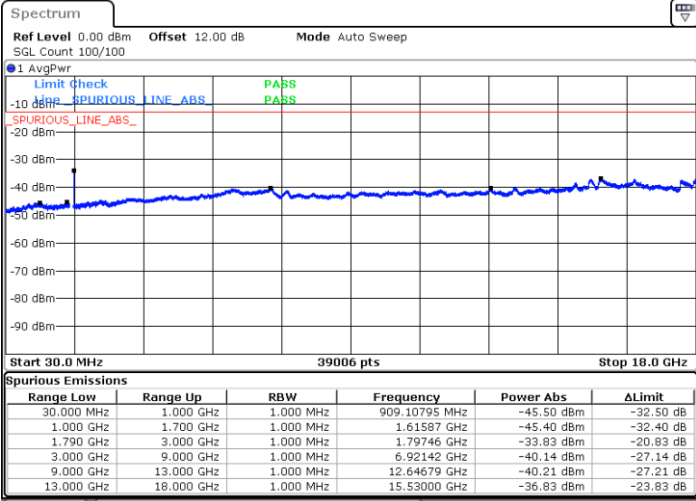

LTE Band 66B / 15MHz+5MHz

QPSK

Lowest Channel / 1RB0 and 1RB49

Lowest Channel / 1RB49 and 1RB0

Date: 2.NOV.2021 00:58:26

Date: 2.NOV.2021 00:57:23

Middle Channel / 1RB0 and 1RB49

Middle Channel / 1RB49 and 1RB0

Date: 2.NOV.2021 01:05:22

Date: 2.NOV.2021 01:06:25

LTE Band 66B / 15MHz+5MHz

QPSK

Highest Channel / 1RB0 and 1RB49

Highest Channel / 1RB49 and 1RB0

Date: 2.NOV.2021 01:19:34

Date: 2.NOV.2021 01:18:31

# LTE Band 66C

## 26dB Bandwidth

Mode	LTE Band 66C : 26dB BW(MHz)				
QPSK					
BW	5MHz+20MHz	10MHz+15MHz	10MHz+20MHz	15MHz+10MHz	15MHz+15MHz
Middle CH	24.78	25.13	30.21	25.23	30.69
BW	15MHz+20MHz	20MHz+5MHz	20MHz+10MHz	20MHz+15MHz	20MHz+20MHz
Middle CH	34.83	24.98	30.03	34.90	39.80