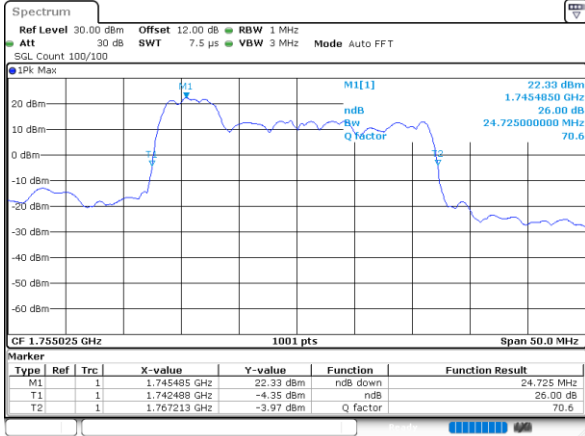

Middle Channel / 15MHz+10MHz

Date: 31.OCT.2021 04:10:26

Middle Channel / 15MHz+15MHz

Date: 31.OCT.2021 05:37:28

Middle Channel / 15MHz+20MHz

Date: 31.OCT.2021 06:12:30

LTE Band 66C

QPSK

Middle Channel / 20MHz+5MHz

Date: 31.OCT.2021 07:51:38

Middle Channel / 20MHz+10MHz

Date: 31.OCT.2021 05:07:10

Middle Channel / 20MHz+15MHz

Date: 31.OCT.2021 06:51:29

Middle Channel / 20MHz+20MHz

Date: 31.OCT.2021 09:04:46

LTE Band 66C

16QAM

Middle Channel / 5MHz+20MHz

Date: 31.OCT.2021 08:29:23

Middle Channel / 10MHz+15MHz

Date: 31.OCT.2021 03:37:13

Middle Channel / 10MHz+20MHz

Date: 31.OCT.2021 04:35:09