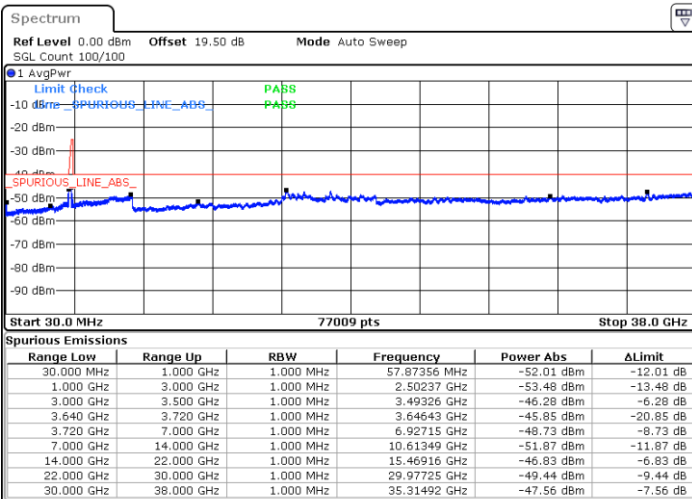

Date: 17.DEC.2021 11:52:54

Date: 17.DEC.2021 11:51:02

Highest Channel / Full RB

N/A

Date: 17.DEC.2021 12:02:11

Blank

LTE Band 48C / 10MHz+20MHz

64QAM

Lowest Channel / 1RB0 and 1RB99

Lowest Channel / 1RB49 and 1RB0

Date: 17.DEC.2021 16:36:11

Date: 17.DEC.2021 16:26:54

Lowest Channel / Full RB

N/A

Date: 17.DEC.2021 16:38:02

Blank

LTE Band 48C / 10MHz+20MHz

64QAM

Middle Channel / 1RB0 and 1RB99

Middle Channel / 1RB49 and 1RB0

Date: 17.DEC.2021 17:05:58

Date: 17.DEC.2021 17:15:15

Middle Channel / Full RB

N/A

Date: 17.DEC.2021 17:04:06

Blank

LTE Band 48C / 10MHz+20MHz

64QAM

Highest Channel / 1RB0 and 1RB99

Highest Channel / 1RB49 and 1RB0

Date: 17.DEC.2021 17:39:27

Date: 17.DEC.2021 17:37:35