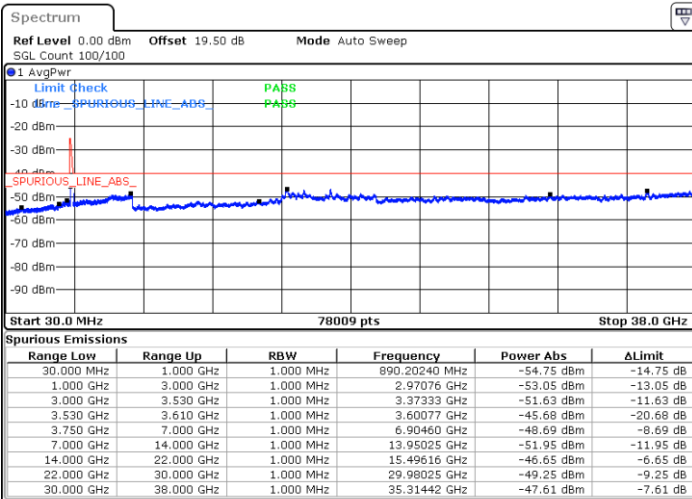

LTE Band 48C / 20MHz+15MHz

16QAM

Highest Channel / 1RB0 and 1RB74

Highest Channel / 1RB99 and 1RB0

Date: 18.DEC.2021 05:35:57

Date: 18.DEC.2021 05:30:28

Highest Channel / Full RB

N/A

Date: 18.DEC.2021 05:41:26

Blank

LTE Band 48C / 20MHz+20MHz

16QAM

Lowest Channel / 1RB0 and 1RB99

Lowest Channel / 1RB99 and 1RB0

Date: 18.DEC.2021 08:54:48

Date: 18.DEC.2021 09:26:53

Lowest Channel / Full RB

N/A

Date: 18.DEC.2021 09:34:57

Blank

LTE Band 48C / 20MHz+20MHz

16QAM

MiddleChannel / 1RB0 and 1RB99

Middle Channel / 1RB99 and 1RB0