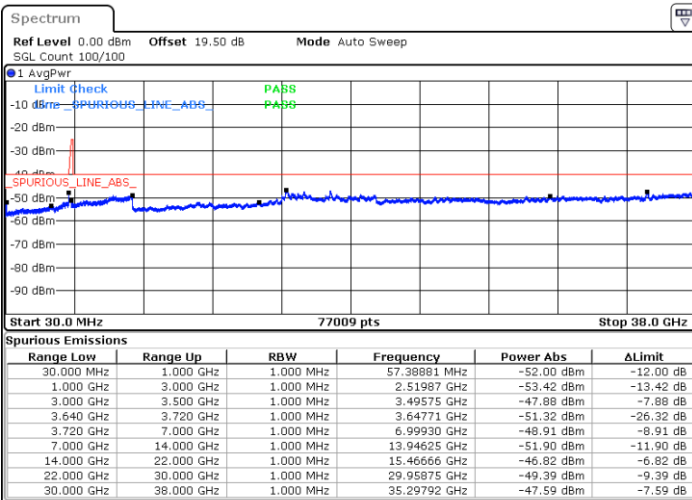

Middle Channel / Full RB

N/A

Blank

Date: 17.DEC.2021 10:08:30

LTE Band 48C / 5MHz+20MHz

64QAM

Highest Channel / 1RB0 and 1RB99

Highest Channel / 1RB24 and 1RB0

Date: 17.DEC.2021 11:52:54

Date: 17.DEC.2021 11:51:02

Highest Channel / Full RB

N/A

Date: 17.DEC.2021 12:02:11

Blank

LTE Band 48C / 10MHz+20MHz

64QAM

Lowest Channel / 1RB0 and 1RB99

Lowest Channel / 1RB49 and 1RB0

Date: 17.DEC.2021 16:36:11

Date: 17.DEC.2021 16:26:54

Lowest Channel / Full RB

N/A

Date: 17.DEC.2021 16:38:02

Blank