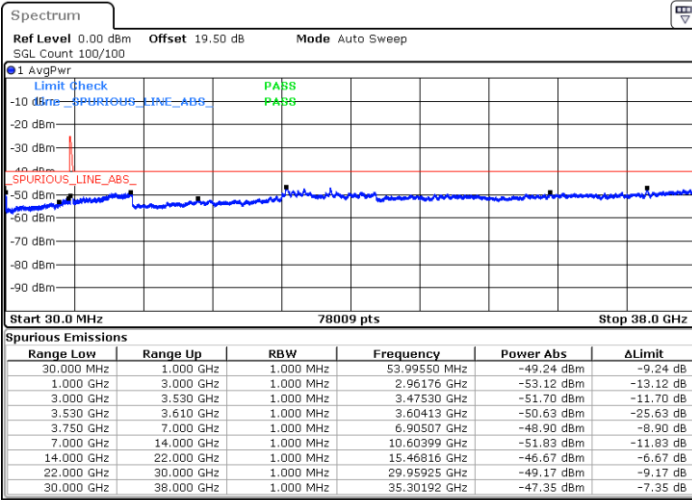

Lowest Channel / Full RB

N/A

Date: 17.DEC.2021 23:33:15

Blank

LTE Band 48C / 20MHz+5MHz

64QAM

Middle Channel / 1RB0 and 1RB24

Middle Channel / 1RB99 and 1RB0

Date: 18.DEC.2021 00:04:01

Date: 18.DEC.2021 00:13:08

Middle Channel / Full RB

N/A

Date: 18.DEC.2021 00:02:11

Blank

LTE Band 48C / 20MHz+5MHz

64QAM

Highest Channel / 1RB0 and 1RB24

Highest Channel / 1RB99 and 1RB0

Date: 18.DEC.2021 00:36:55

Date: 18.DEC.2021 00:35:05

Highest Channel / Full RB

N/A

Date: 18.DEC.2021 00:46:03

Blank

LTE Band 48C / 20MHz+10MHz

64QAM

Lowest Channel / 1RB0 and 1RB49

Lowest Channel / 1RB99 and 1RB0

Date: 18.DEC.2021 02:18:43

Date: 18.DEC.2021 02:09:35

Lowest Channel / Full RB

N/A