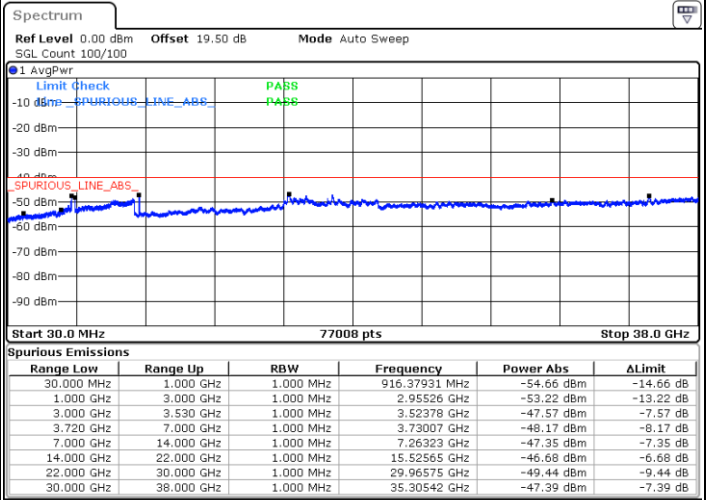

Date: 17.DEC.2021 22:17:34

Blank

LTE Band 48C / 20MHz+5MHz

64QAM

Lowest Channel / 1RB0 and 1RB24

Lowest Channel / 1RB99 and 1RB0

Date: 17.DEC.2021 23:31:25

Date: 17.DEC.2021 23:22:17

Lowest Channel / Full RB

N/A

Date: 17.DEC.2021 23:33:15

Blank

LTE Band 48C / 20MHz+5MHz

64QAM

Middle Channel / 1RB0 and 1RB24

Middle Channel / 1RB99 and 1RB0

Date: 18.DEC.2021 00:04:01

Date: 18.DEC.2021 00:13:08

Middle Channel / Full RB

N/A

Date: 18.DEC.2021 00:02:11

Blank

LTE Band 48C / 20MHz+5MHz

64QAM

Highest Channel / 1RB0 and 1RB24

Highest Channel / 1RB99 and 1RB0

Date: 18.DEC.2021 00:36:55

Date: 18.DEC.2021 00:35:05

Highest Channel / Full RB

N/A

Date: 18.DEC.2021 00:46:03

Blank