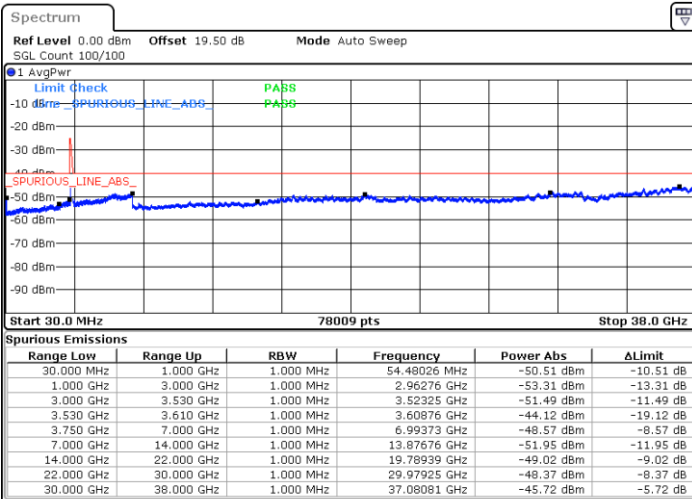

Date: 18.DEC.2021 10:08:06

Date: 18.DEC.2021 10:13:38

Middle Channel / Full RB

N/A

Date: 18.DEC.2021 10:02:36

Blank

LTE Band 48C / 20MHz+20MHz

16QAM

Highest Channel / 1RB0 and 1RB99

Highest Channel / 1RB99 and 1RB0

Date: 18.DEC.2021 11:14:13

Date: 18.DEC.2021 11:08:44

Highest Channel / Full RB

N/A

Date: 18.DEC.2021 11:19:43

Blank

LTE Band 48C / 5MHz+20MHz

64QAM

Lowest Channel / 1RB0 and 1RB99

Lowest Channel / 1RB24 and 1RB0

Date: 17.DEC.2021 09:56:00

Date: 17.DEC.2021 09:57:50

Lowest Channel / Full RB

N/A