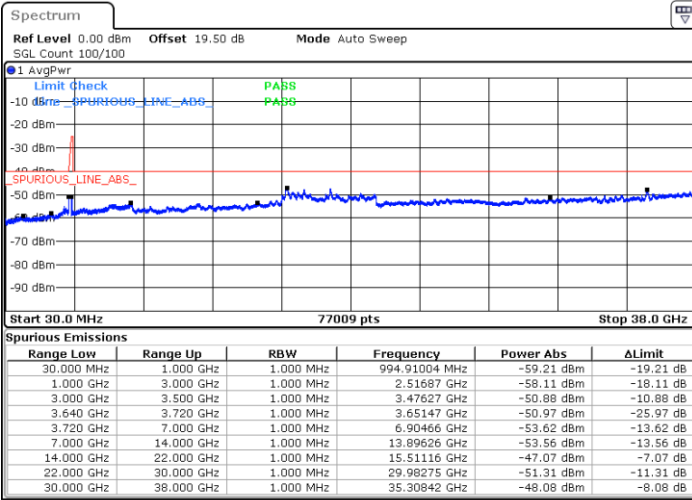

LTE Band 48C / 20MHz+15MHz

16QAM

Highest Channel / 1RB0 and 1RB74

Highest Channel / 1RB99 and 1RB0

Date: 18.DEC.2021 05:35:57

Date: 18.DEC.2021 05:30:28

Highest Channel / Full RB

N/A

Date: 18.DEC.2021 05:41:26

Blank

LTE Band 48C / 20MHz+20MHz

16QAM

Lowest Channel / 1RB0 and 1RB99

Lowest Channel / 1RB99 and 1RB0

Date: 18.DEC.2021 08:54:48

Date: 18.DEC.2021 09:26:53

Lowest Channel / Full RB

N/A

Date: 18.DEC.2021 09:34:57

Blank

LTE Band 48C / 20MHz+20MHz

16QAM

MiddleChannel / 1RB0 and 1RB99

Middle Channel / 1RB99 and 1RB0