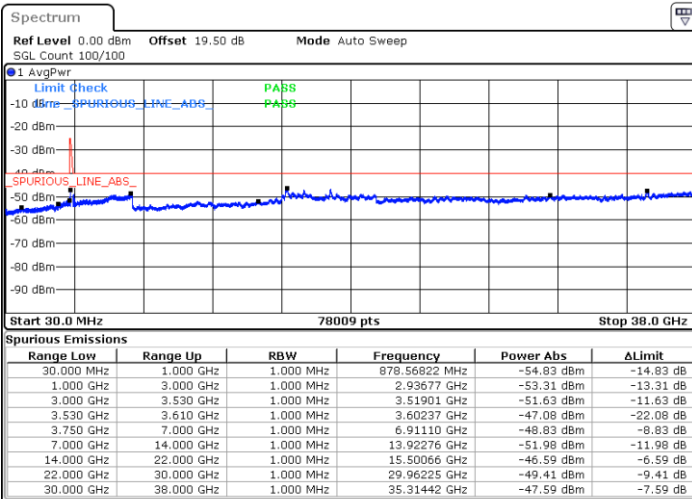

Date: 17.DEC.2021 23:35:04

Blank

LTE Band 48C / 20MHz+5MHz

16QAM

Middle Channel / 1RB0 and 1RB24

Middle Channel / 1RB99 and 1RB0

Date: 18.DEC.2021 00:05:50

Date: 18.DEC.2021 00:11:18

Middle Channel / Full RB

N/A

Date: 18.DEC.2021 00:00:21

Blank

LTE Band 48C / 20MHz+5MHz

16QAM

Highest Channel / 1RB0 and 1RB24

Highest Channel / 1RB99 and 1RB0

Date: 18.DEC.2021 00:38:44

Date: 18.DEC.2021 00:33:15

Highest Channel / Full RB

N/A

Date: 18.DEC.2021 00:44:13

Blank

LTE Band 48C / 20MHz+10MHz

16QAM

Lowest Channel / 1RB0 and 1RB49

Lowest Channel / 1RB99 and 1RB0

Date: 18.DEC.2021 02:16:54

Date: 18.DEC.2021 02:11:25

Lowest Channel / Full RB

N/A

Date: 18.DEC.2021 02:22:23

Blank