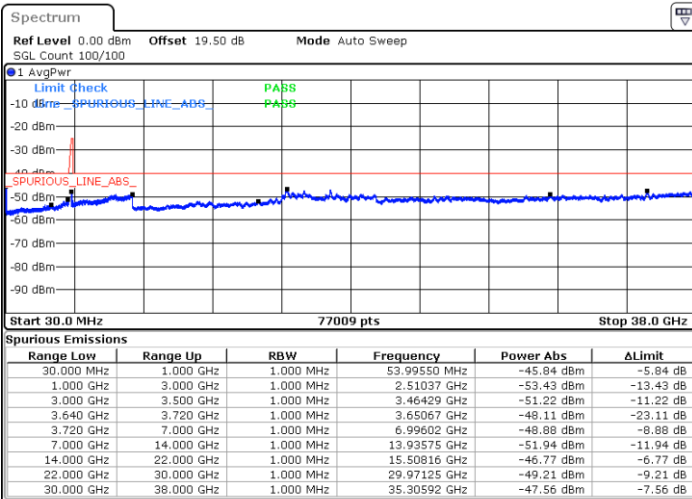

Date: 18.DEC.2021 03:20:54

Date: 18.DEC.2021 03:19:05

Highest Channel / Full RB

N/A

Date: 18.DEC.2021 03:30:03

Blank

LTE Band 48C / 20MHz+15MHz

64QAM

Lowest Channel / 1RB0 and 1RB74

Lowest Channel / 1RB99 and 1RB0

Date: 18.DEC.2021 04:24:15

Date: 18.DEC.2021 04:15:07

Lowest Channel / Full RB

N/A

Date: 18.DEC.2021 04:26:04

Blank