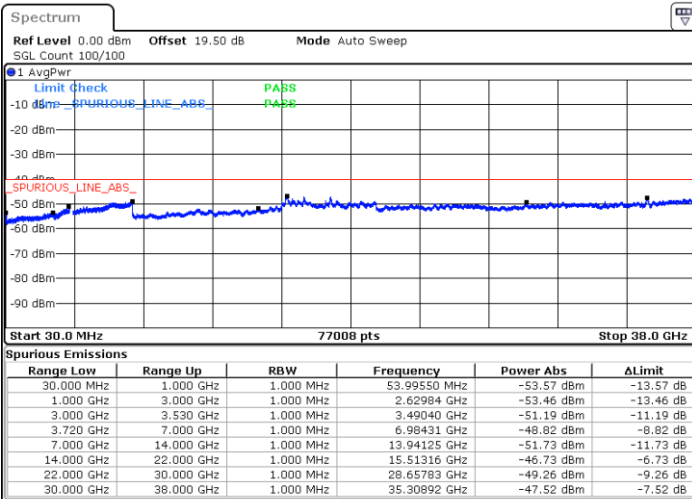

Date: 18.DEC.2021 04:22:25

Date: 18.DEC.2021 06:19:05

Lowest Channel / Full RB

N/A

Date: 18.DEC.2021 04:27:54

Blank

LTE Band 48C / 20MHz+15MHz

16QAM

Middle Channel / 1RB0 and 1RB74

Middle Channel / 1RB99 and 1RB0

Date: 18.DEC.2021 04:59:25

Date: 30.DEC.2021 11:32:48

Middle Channel / Full RB

N/A

Date: 18.DEC.2021 04:53:56

Blank

LTE Band 48C / 20MHz+15MHz

16QAM

Highest Channel / 1RB0 and 1RB74

Highest Channel / 1RB99 and 1RB0

Date: 18.DEC.2021 05:35:57

Date: 18.DEC.2021 05:30:28

Highest Channel / Full RB

N/A

Date: 18.DEC.2021 05:41:26

Blank

LTE Band 48C / 20MHz+20MHz

16QAM

Lowest Channel / 1RB0 and 1RB99

Lowest Channel / 1RB99 and 1RB0

Date: 18.DEC.2021 08:54:48

Date: 18.DEC.2021 09:26:53