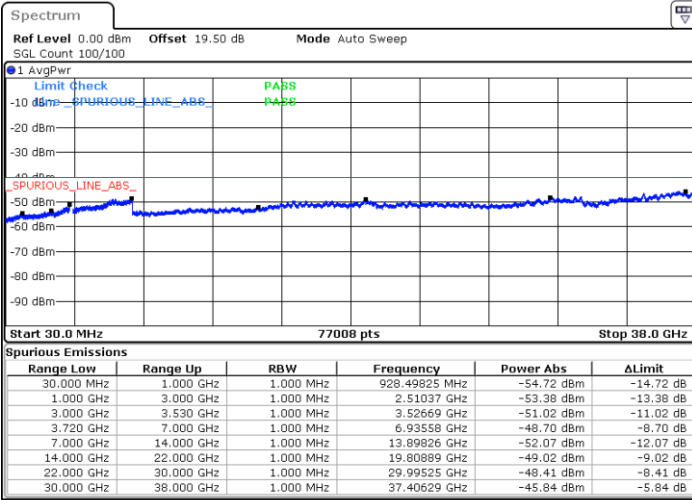

Date: 18.DEC.2021 05:41:26

Blank

LTE Band 48C / 20MHz+20MHz

16QAM

Lowest Channel / 1RB0 and 1RB99

Lowest Channel / 1RB99 and 1RB0

Date: 18.DEC.2021 08:54:48

Date: 18.DEC.2021 09:26:53

Lowest Channel / Full RB

N/A

Date: 18.DEC.2021 09:34:57

Blank

LTE Band 48C / 20MHz+20MHz

16QAM

MiddleChannel / 1RB0 and 1RB99

Middle Channel / 1RB99 and 1RB0

Date: 18.DEC.2021 10:08:06

Date: 18.DEC.2021 10:13:38

Middle Channel / Full RB

N/A

Date: 18.DEC.2021 10:02:36

Blank

LTE Band 48C / 20MHz+20MHz

16QAM

Highest Channel / 1RB0 and 1RB99

Highest Channel / 1RB99 and 1RB0

Date: 18.DEC.2021 11:14:13

Date: 18.DEC.2021 11:08:44

Highest Channel / Full RB

N/A

Date: 18.DEC.2021 11:19:43

Blank