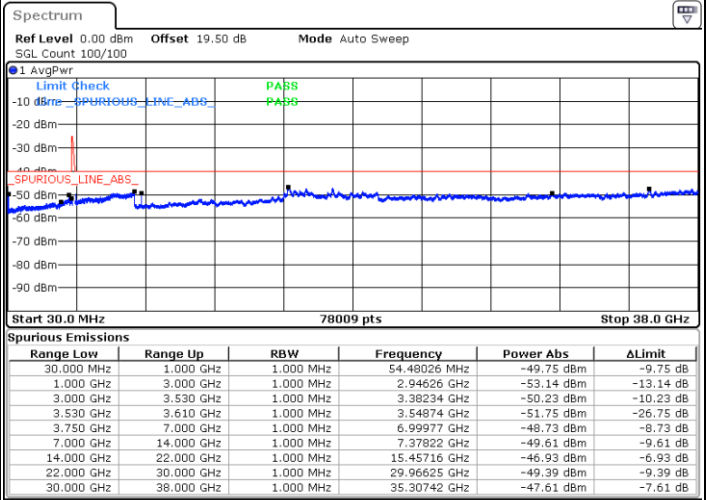

Date: 18.DEC.2021 02:20:33

Blank

LTE Band 48C / 20MHz+10MHz

64QAM

Middle Channel / 1RB0 and 1RB49

Middle Channel / 1RB99 and 1RB0

Date: 18.DEC.2021 02:47:59

Date: 18.DEC.2021 02:57:07

Middle Channel / Full RB

N/A

Date: 18.DEC.2021 02:46:09

Blank

LTE Band 48C / 20MHz+10MHz

64QAM

Highest Channel / 1RB0 and 1RB49

Highest Channel / 1RB99 and 1RB0

Date: 18.DEC.2021 03:20:54

Date: 18.DEC.2021 03:19:05

Highest Channel / Full RB

N/A

Date: 18.DEC.2021 03:30:03

Blank

LTE Band 48C / 20MHz+15MHz

64QAM

Lowest Channel / 1RB0 and 1RB74

Lowest Channel / 1RB99 and 1RB0

Date: 18.DEC.2021 04:24:15

Date: 18.DEC.2021 04:15:07

Lowest Channel / Full RB

N/A

Date: 18.DEC.2021 04:26:04

Blank