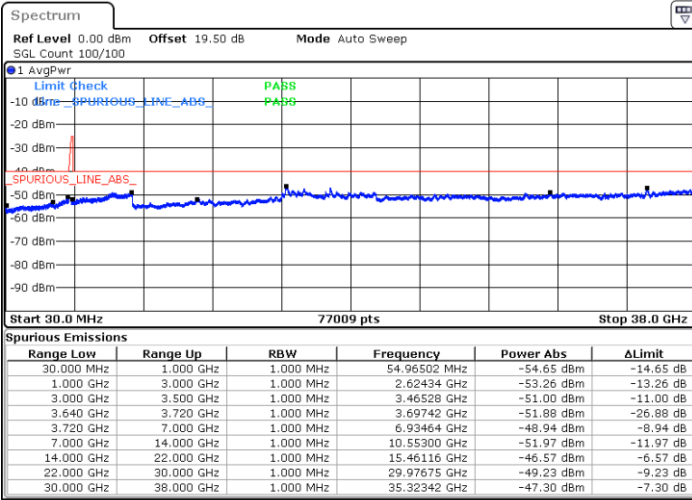

LTE Band 48C / 15MHz+20MHz

64QAM

Highest Channel / 1RB0 and 1RB99

Highest Channel / 1RB74 and 1RB0

Date: 17.DEC.2021 22:08:26

Date: 17.DEC.2021 22:06:36

Highest Channel / Full RB

N/A

Date: 17.DEC.2021 22:17:34

Blank

LTE Band 48C / 20MHz+5MHz

64QAM

Lowest Channel / 1RB0 and 1RB24

Lowest Channel / 1RB99 and 1RB0

Date: 17.DEC.2021 23:31:25

Date: 17.DEC.2021 23:22:17

Lowest Channel / Full RB

N/A

Date: 17.DEC.2021 23:33:15

Blank

LTE Band 48C / 20MHz+5MHz

64QAM

Middle Channel / 1RB0 and 1RB24

Middle Channel / 1RB99 and 1RB0

Date: 18.DEC.2021 00:04:01

Date: 18.DEC.2021 00:13:08

Middle Channel / Full RB

N/A

Date: 18.DEC.2021 00:02:11

Blank

LTE Band 48C / 20MHz+5MHz

64QAM