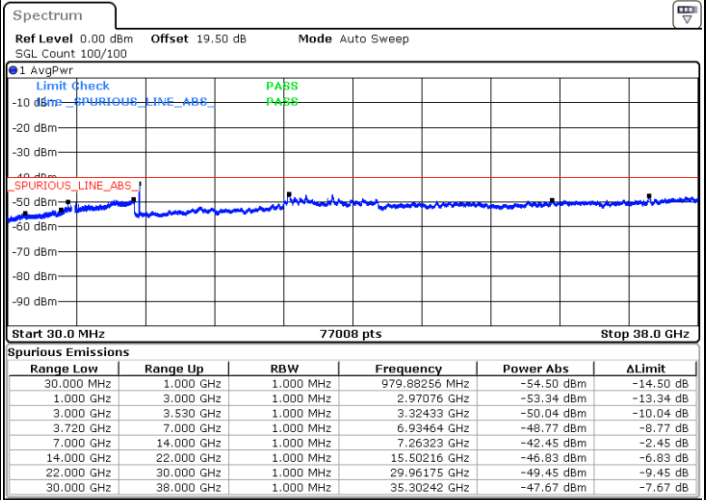

LTE Band 48C / 20MHz+5MHz

16QAM

Lowest Channel / 1RB0 and 1RB24

Lowest Channel / 1RB99 and 1RB0

Date: 17.DEC.2021 23:29:35

Date: 17.DEC.2021 23:24:07

Lowest Channel / Full RB

N/A

Date: 17.DEC.2021 23:35:04

Blank

LTE Band 48C / 20MHz+5MHz

16QAM

Middle Channel / 1RB0 and 1RB24

Middle Channel / 1RB99 and 1RB0

Date: 18.DEC.2021 00:05:50

Date: 18.DEC.2021 00:11:18

Middle Channel / Full RB

N/A

Date: 18.DEC.2021 00:00:21

Blank

LTE Band 48C / 20MHz+5MHz

16QAM

Highest Channel / 1RB0 and 1RB24

Highest Channel / 1RB99 and 1RB0

Date: 18.DEC.2021 00:38:44

Date: 18.DEC.2021 00:33:15

Highest Channel / Full RB

N/A

Date: 18.DEC.2021 00:44:13

Blank

LTE Band 48C / 20MHz+10MHz

16QAM