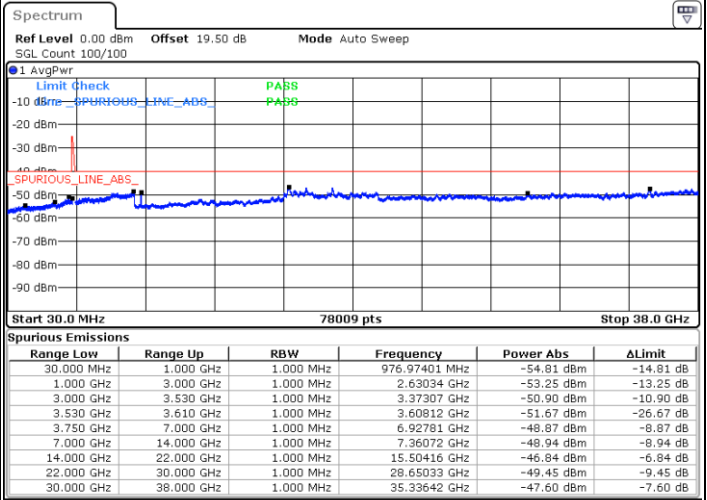

LTE Band 48C / 10MHz+20MHz

64QAM

Middle Channel / 1RB0 and 1RB99

Middle Channel / 1RB49 and 1RB0

Date: 17.DEC.2021 17:05:58

Date: 17.DEC.2021 17:15:15

Middle Channel / Full RB

N/A

Date: 17.DEC.2021 17:04:06

Blank

LTE Band 48C / 10MHz+20MHz

64QAM

Highest Channel / 1RB0 and 1RB99

Highest Channel / 1RB49 and 1RB0

Date: 17.DEC.2021 17:39:27

Date: 17.DEC.2021 17:37:35

Highest Channel / Full RB

N/A

Date: 17.DEC.2021 17:48:43

Blank

LTE Band 48C / 15MHz+20MHz

64QAM

Lowest Channel / 1RB0 and 1RB99

Lowest Channel / 1RB74 and 1RB0

Date: 17.DEC.2021 21:00:54

Date: 17.DEC.2021 20:51:47

Lowest Channel / Full RB

N/A

Date: 17.DEC.2021 21:02:44

Blank

LTE Band 48C / 15MHz+20MHz

64QAM