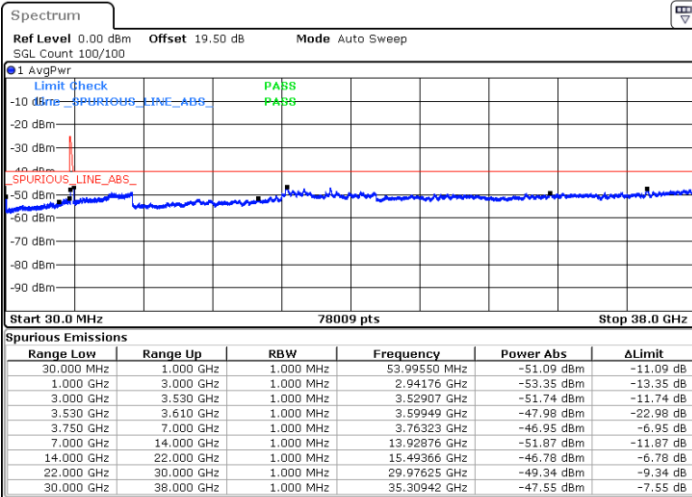

LTE Band 48C / 20MHz+10MHz

16QAM

Middle Channel / 1RB0 and 1RB49

Middle Channel / 1RB99 and 1RB0

Date: 18.DEC.2021 02:49:49

Date: 18.DEC.2021 02:55:18

Middle Channel / Full RB

N/A

Date: 18.DEC.2021 02:44:20

Blank

LTE Band 48C / 20MHz+10MHz

16QAM

Highest Channel / 1RB0 and 1RB49

Highest Channel / 1RB99 and 1RB0

Date: 18.DEC.2021 03:22:43

Date: 18.DEC.2021 03:17:15

Highest Channel / Full RB

N/A

Date: 18.DEC.2021 03:28:13

Blank

LTE Band 48C / 20MHz+15MHz

16QAM

Lowest Channel / 1RB0 and 1RB74

Lowest Channel / 1RB99 and 1RB0

Date: 18.DEC.2021 04:22:25

Date: 18.DEC.2021 06:19:05

Lowest Channel / Full RB

N/A

Date: 18.DEC.2021 04:27:54

Blank

LTE Band 48C / 20MHz+15MHz

16QAM