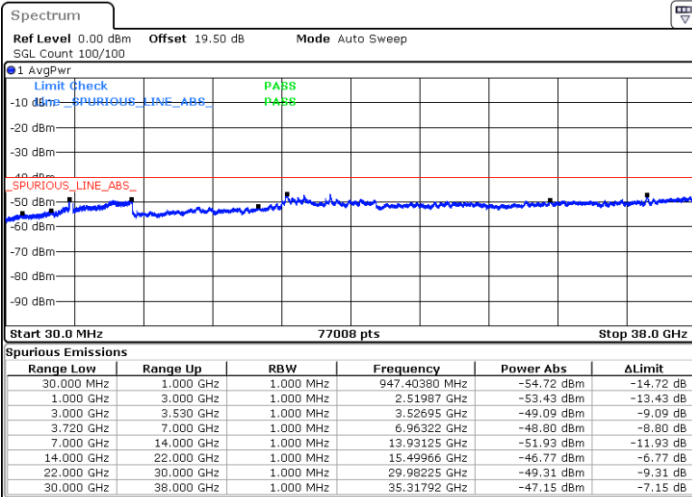

Lowest Channel / 1RB0 and 1RB49

Lowest Channel / 1RB99 and 1RB0

Date: 18.DEC.2021 02:16:54

Date: 18.DEC.2021 02:11:25

Lowest Channel / Full RB

N/A

Date: 18.DEC.2021 02:22:23

Blank

LTE Band 48C / 20MHz+10MHz

16QAM

Middle Channel / 1RB0 and 1RB49

Middle Channel / 1RB99 and 1RB0

Date: 18.DEC.2021 02:49:49

Date: 18.DEC.2021 02:55:18

Middle Channel / Full RB

N/A

Date: 18.DEC.2021 02:44:20

Blank

LTE Band 48C / 20MHz+10MHz

16QAM

Highest Channel / 1RB0 and 1RB49

Highest Channel / 1RB99 and 1RB0

Date: 18.DEC.2021 03:22:43

Date: 18.DEC.2021 03:17:15

Highest Channel / Full RB

N/A

Date: 18.DEC.2021 03:28:13

Blank

LTE Band 48C / 20MHz+15MHz

16QAM

Lowest Channel / 1RB0 and 1RB74

Lowest Channel / 1RB99 and 1RB0