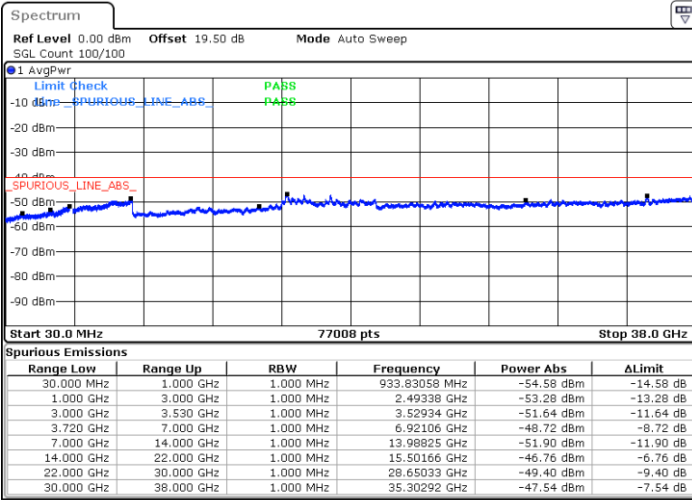

LTE Band 48C / 5MHz+20MHz

64QAM

Lowest Channel / 1RB0 and 1RB99

Lowest Channel / 1RB24 and 1RB0

Date: 17.DEC.2021 09:56:00

Date: 17.DEC.2021 09:57:50

Lowest Channel / Full RB

N/A

Date: 17.DEC.2021 08:02:16

Blank

LTE Band 48C / 5MHz+20MHz

64QAM

Middle Channel / 1RB0 and 1RB9

Middle Channel / 1RB24 and 1RB0

Date: 17.DEC.2021 11:17:13

Date: 17.DEC.2021 11:26:32

Middle Channel / Full RB

N/A

Blank

Date: 17.DEC.2021 10:08:30

LTE Band 48C / 5MHz+20MHz

64QAM

Highest Channel / 1RB0 and 1RB99

Highest Channel / 1RB24 and 1RB0

Date: 17.DEC.2021 11:52:54

Date: 17.DEC.2021 11:51:02

Highest Channel / Full RB

N/A

Date: 17.DEC.2021 12:02:11

Blank

LTE Band 48C / 10MHz+20MHz

64QAM