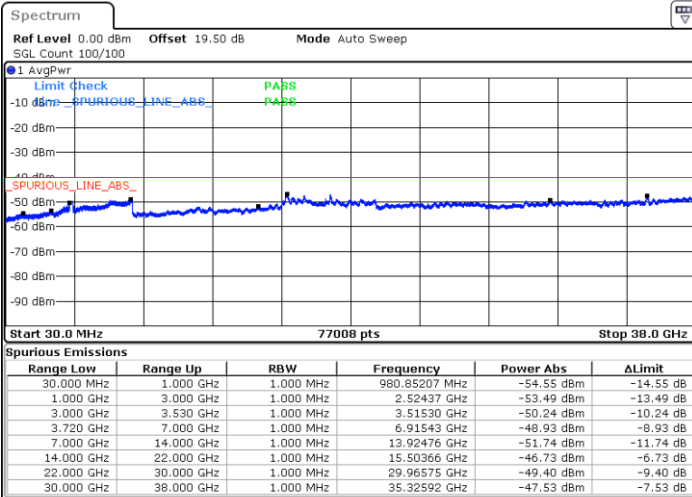

Lowest Channel / 1RB0 and 1RB99

Lowest Channel / 1RB49 and 1RB0

Date: 17.DEC.2021 16:36:11

Date: 17.DEC.2021 16:26:54

Lowest Channel / Full RB

N/A

Date: 17.DEC.2021 16:38:02

Blank

LTE Band 48C / 10MHz+20MHz

64QAM

Middle Channel / 1RB0 and 1RB99

Middle Channel / 1RB49 and 1RB0

Date: 17.DEC.2021 17:05:58

Date: 17.DEC.2021 17:15:15

Middle Channel / Full RB

N/A

Date: 17.DEC.2021 17:04:06

Blank

LTE Band 48C / 10MHz+20MHz

64QAM

Highest Channel / 1RB0 and 1RB99

Highest Channel / 1RB49 and 1RB0

Date: 17.DEC.2021 17:39:27

Date: 17.DEC.2021 17:37:35

Highest Channel / Full RB

N/A

Date: 17.DEC.2021 17:48:43

Blank

LTE Band 48C / 15MHz+20MHz

64QAM

Lowest Channel / 1RB0 and 1RB99

Lowest Channel / 1RB74 and 1RB0