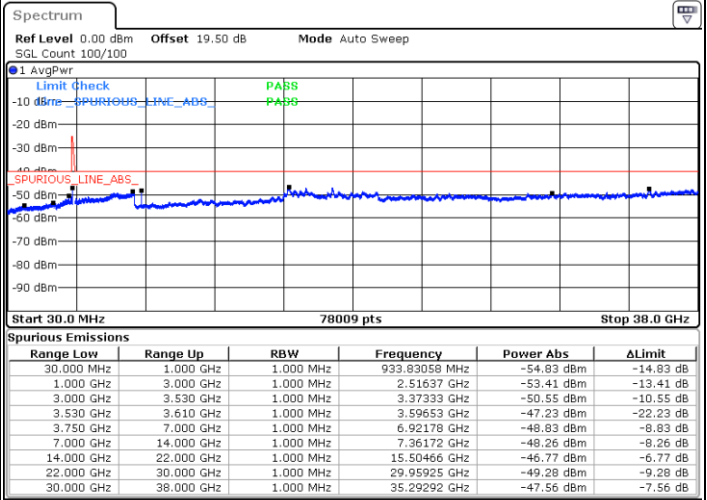

Date: 17.DEC.2021 08:02:16

Blank

LTE Band 48C / 5MHz+20MHz

64QAM

Middle Channel / 1RB0 and 1RB9

Middle Channel / 1RB24 and 1RB0

Date: 17.DEC.2021 11:17:13

Date: 17.DEC.2021 11:26:32

Middle Channel / Full RB

N/A

Blank

Date: 17.DEC.2021 10:08:30

LTE Band 48C / 5MHz+20MHz

64QAM

Highest Channel / 1RB0 and 1RB99

Highest Channel / 1RB24 and 1RB0

Date: 17.DEC.2021 11:52:54

Date: 17.DEC.2021 11:51:02

Highest Channel / Full RB

N/A

Date: 17.DEC.2021 12:02:11

Blank

LTE Band 48C / 10MHz+20MHz

64QAM

Lowest Channel / 1RB0 and 1RB99

Lowest Channel / 1RB49 and 1RB0

Date: 17.DEC.2021 16:36:11

Date: 17.DEC.2021 16:26:54

Lowest Channel / Full RB

N/A

Date: 17.DEC.2021 16:38:02

Blank