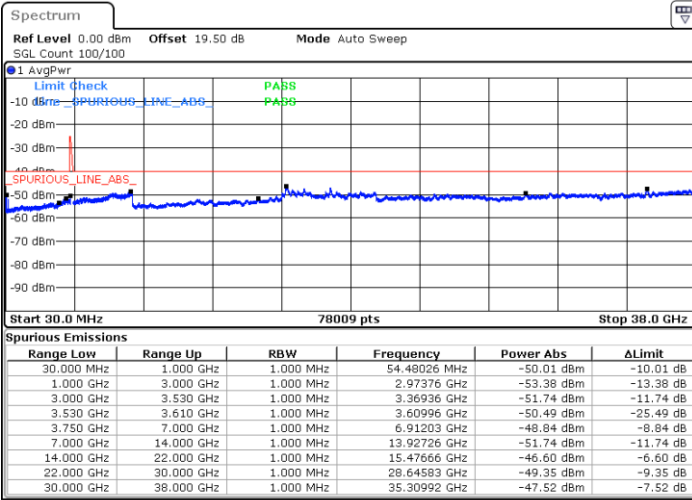

Date: 17.DEC.2021 23:35:04

Blank

LTE Band 48C / 20MHz+5MHz

16QAM

Middle Channel / 1RB0 and 1RB24

Middle Channel / 1RB99 and 1RB0

Date: 18.DEC.2021 00:05:50

Date: 18.DEC.2021 00:11:18

Middle Channel / Full RB

N/A

Date: 18.DEC.2021 00:00:21

Blank

LTE Band 48C / 20MHz+5MHz

16QAM

Highest Channel / 1RB0 and 1RB24

Highest Channel / 1RB99 and 1RB0

Date: 18.DEC.2021 00:38:44

Date: 18.DEC.2021 00:33:15

Highest Channel / Full RB

N/A

Date: 18.DEC.2021 00:44:13

Blank

LTE Band 48C / 20MHz+10MHz

16QAM

Lowest Channel / 1RB0 and 1RB49

Lowest Channel / 1RB99 and 1RB0

Date: 18.DEC.2021 02:16:54

Date: 18.DEC.2021 02:11:25

Lowest Channel / Full RB

N/A

Date: 18.DEC.2021 02:22:23

Blank