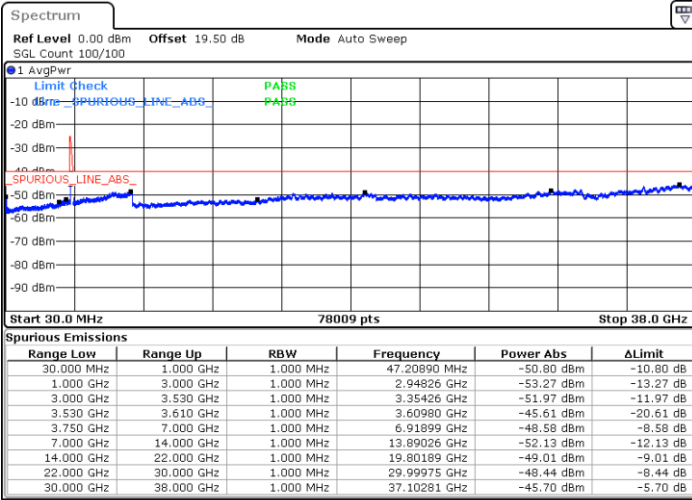

Lowest Channel / Full RB

N/A

Date: 18.DEC.2021 09:34:57

Blank

LTE Band 48C / 20MHz+20MHz

16QAM

MiddleChannel / 1RB0 and 1RB99

Middle Channel / 1RB99 and 1RB0

Date: 18.DEC.2021 10:08:06

Date: 18.DEC.2021 10:13:38

Middle Channel / Full RB

N/A

Date: 18.DEC.2021 10:02:36

Blank

LTE Band 48C / 20MHz+20MHz

16QAM

Highest Channel / 1RB0 and 1RB99

Highest Channel / 1RB99 and 1RB0

Date: 18.DEC.2021 11:14:13

Date: 18.DEC.2021 11:08:44

Highest Channel / Full RB

N/A

Date: 18.DEC.2021 11:19:43

Blank

LTE Band 48C / 5MHz+20MHz

64QAM

Lowest Channel / 1RB0 and 1RB99

Lowest Channel / 1RB24 and 1RB0

Date: 17.DEC.2021 09:56:00

Date: 17.DEC.2021 09:57:50

Lowest Channel / Full RB

N/A