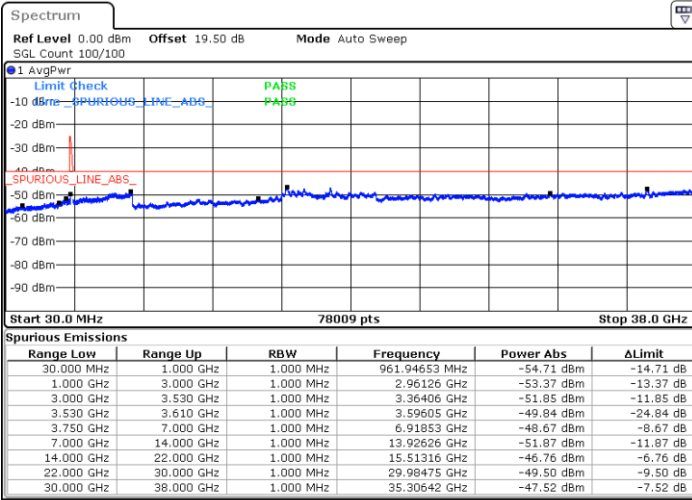

LTE Band 48C / 10MHz+20MHz

64QAM

Middle Channel / 1RB0 and 1RB99

Middle Channel / 1RB49 and 1RB0

Date: 17.DEC.2021 17:05:58

Date: 17.DEC.2021 17:15:15

Middle Channel / Full RB

N/A

Date: 17.DEC.2021 17:04:06

Blank

LTE Band 48C / 10MHz+20MHz

64QAM

Highest Channel / 1RB0 and 1RB99

Highest Channel / 1RB49 and 1RB0

Date: 17.DEC.2021 17:39:27

Date: 17.DEC.2021 17:37:35

Highest Channel / Full RB

N/A

Date: 17.DEC.2021 17:48:43

Blank

LTE Band 48C / 15MHz+20MHz

64QAM

Lowest Channel / 1RB0 and 1RB99

Lowest Channel / 1RB74 and 1RB0

Date: 17.DEC.2021 21:00:54

Date: 17.DEC.2021 20:51:47

Lowest Channel / Full RB

N/A

Date: 17.DEC.2021 21:02:44

Blank

LTE Band 48C / 15MHz+20MHz

64QAM