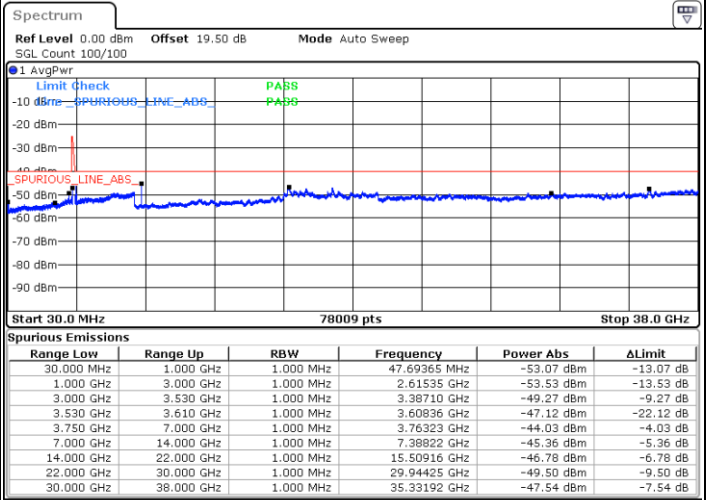

Date: 17.DEC.2021 23:35:04

Blank

LTE Band 48C / 20MHz+5MHz

16QAM

Middle Channel / 1RB0 and 1RB24

Middle Channel / 1RB99 and 1RB0

Date: 18.DEC.2021 00:05:50

Date: 18.DEC.2021 00:11:18

Middle Channel / Full RB

N/A

Date: 18.DEC.2021 00:00:21

Blank

LTE Band 48C / 20MHz+5MHz

16QAM

Highest Channel / 1RB0 and 1RB24

Highest Channel / 1RB99 and 1RB0

Date: 18.DEC.2021 00:38:44

Date: 18.DEC.2021 00:33:15

Highest Channel / Full RB

N/A

Date: 18.DEC.2021 00:44:13

Blank

LTE Band 48C / 20MHz+10MHz

16QAM

Lowest Channel / 1RB0 and 1RB49

Lowest Channel / 1RB99 and 1RB0

Date: 18.DEC.2021 02:16:54

Date: 18.DEC.2021 02:11:25

Lowest Channel / Full RB

N/A

Date: 18.DEC.2021 02:22:23

Blank