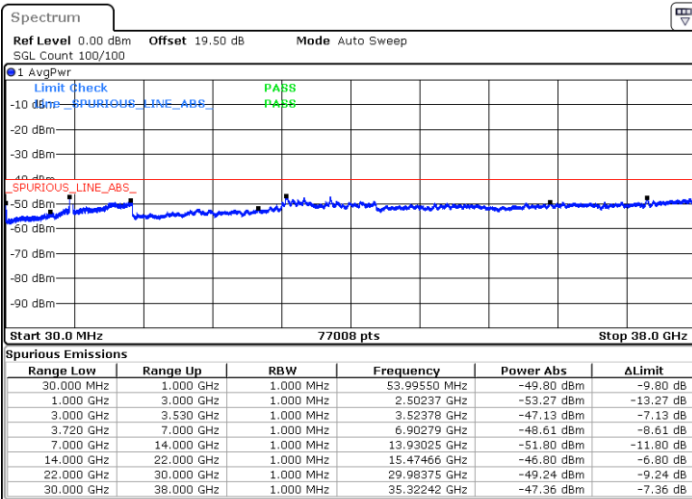

LTE Band 48C / 20MHz+5MHz

16QAM

Lowest Channel / 1RB0 and 1RB24

Lowest Channel / 1RB99 and 1RB0

Date: 17.DEC.2021 23:29:35

Date: 17.DEC.2021 23:24:07

Lowest Channel / Full RB

N/A

Date: 17.DEC.2021 23:35:04

Blank

LTE Band 48C / 20MHz+5MHz

16QAM

Middle Channel / 1RB0 and 1RB24

Middle Channel / 1RB99 and 1RB0

Date: 18.DEC.2021 00:05:50

Date: 18.DEC.2021 00:11:18

Middle Channel / Full RB

N/A

Date: 18.DEC.2021 00:00:21

Blank

LTE Band 48C / 20MHz+5MHz

16QAM

Highest Channel / 1RB0 and 1RB24

Highest Channel / 1RB99 and 1RB0

Date: 18.DEC.2021 00:38:44

Date: 18.DEC.2021 00:33:15

Highest Channel / Full RB

N/A

Date: 18.DEC.2021 00:44:13

Blank

LTE Band 48C / 20MHz+10MHz

16QAM