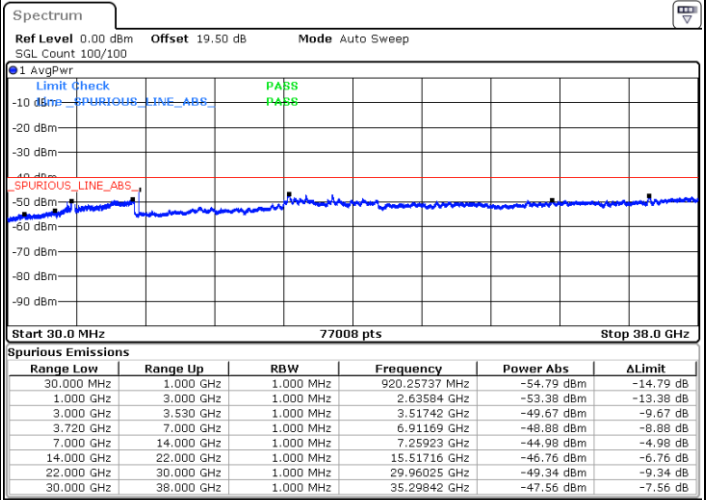

Date: 18.DEC.2021 00:38:44

Date: 18.DEC.2021 00:33:15

Highest Channel / Full RB

N/A

Date: 18.DEC.2021 00:44:13

Blank

LTE Band 48C / 20MHz+10MHz

16QAM

Lowest Channel / 1RB0 and 1RB49

Lowest Channel / 1RB99 and 1RB0

Date: 18.DEC.2021 02:16:54

Date: 18.DEC.2021 02:11:25

Lowest Channel / Full RB

N/A

Date: 18.DEC.2021 02:22:23

Blank

LTE Band 48C / 20MHz+10MHz

16QAM

Middle Channel / 1RB0 and 1RB49

Middle Channel / 1RB99 and 1RB0

Date: 18.DEC.2021 02:49:49

Date: 18.DEC.2021 02:55:18

Middle Channel / Full RB

N/A

Date: 18.DEC.2021 02:44:20

Blank

LTE Band 48C / 20MHz+10MHz

16QAM

Highest Channel / 1RB0 and 1RB49

Highest Channel / 1RB99 and 1RB0

Date: 18.DEC.2021 03:22:43

Date: 18.DEC.2021 03:17:15