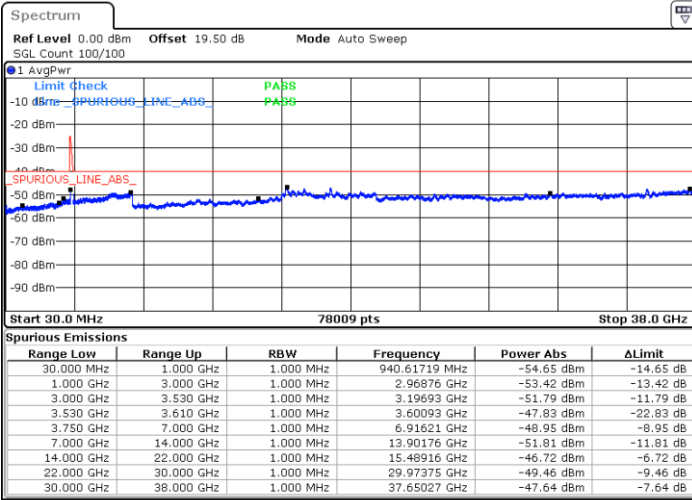

Date: 18.DEC.2021 04:22:25

Date: 18.DEC.2021 06:19:05

Lowest Channel / Full RB

N/A

Date: 18.DEC.2021 04:27:54

Blank

LTE Band 48C / 20MHz+15MHz

16QAM

Middle Channel / 1RB0 and 1RB74

Middle Channel / 1RB99 and 1RB0

Date: 18.DEC.2021 04:59:25

Date: 30.DEC.2021 11:32:48

Middle Channel / Full RB

N/A

Date: 18.DEC.2021 04:53:56

Blank

LTE Band 48C / 20MHz+15MHz

16QAM

Highest Channel / 1RB0 and 1RB74

Highest Channel / 1RB99 and 1RB0

Date: 18.DEC.2021 05:35:57

Date: 18.DEC.2021 05:30:28

Highest Channel / Full RB

N/A

Date: 18.DEC.2021 05:41:26

Blank

LTE Band 48C / 20MHz+20MHz

16QAM

Lowest Channel / 1RB0 and 1RB99

Lowest Channel / 1RB99 and 1RB0

Date: 18.DEC.2021 08:54:48

Date: 18.DEC.2021 09:26:53