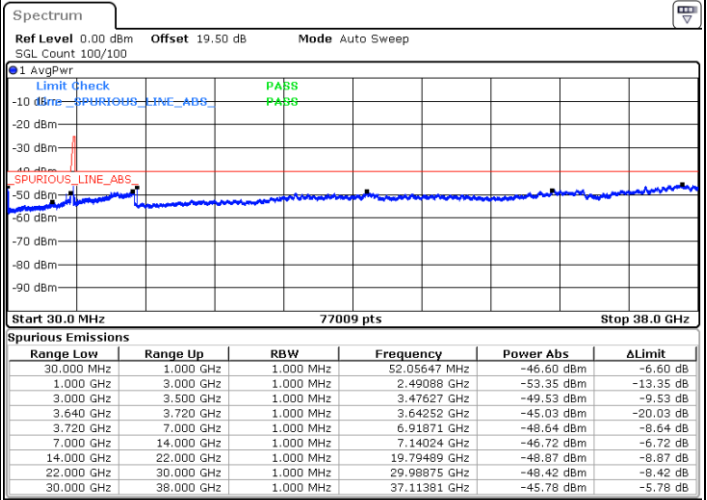

LTE Band 48C / 20MHz+15MHz

16QAM

Highest Channel / 1RB0 and 1RB74

Highest Channel / 1RB99 and 1RB0

Date: 18.DEC.2021 05:35:57

Date: 18.DEC.2021 05:30:28

Highest Channel / Full RB

N/A

Date: 18.DEC.2021 05:41:26

Blank

LTE Band 48C / 20MHz+20MHz

16QAM

Lowest Channel / 1RB0 and 1RB99

Lowest Channel / 1RB99 and 1RB0

Date: 18.DEC.2021 08:54:48

Date: 18.DEC.2021 09:26:53

Lowest Channel / Full RB

N/A

Date: 18.DEC.2021 09:34:57

Blank

LTE Band 48C / 20MHz+20MHz

16QAM

MiddleChannel / 1RB0 and 1RB99

Middle Channel / 1RB99 and 1RB0