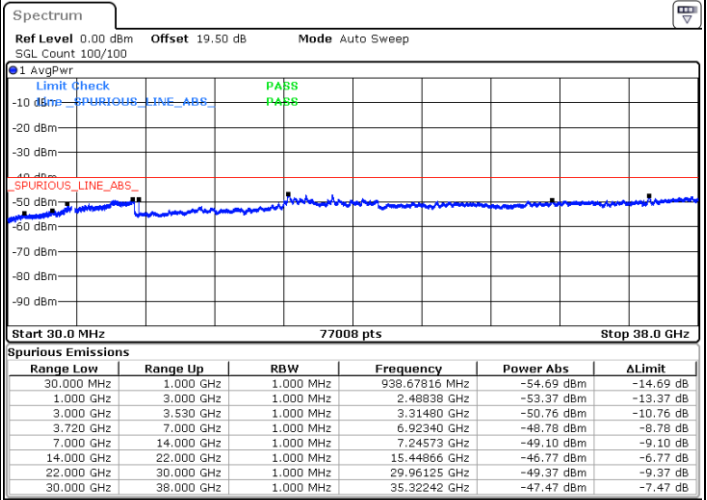

Highest Channel / Full RB

N/A

Date: 17.DEC.2021 17:48:43

Blank

LTE Band 48C / 15MHz+20MHz

64QAM

Lowest Channel / 1RB0 and 1RB99

Lowest Channel / 1RB74 and 1RB0

Date: 17.DEC.2021 21:00:54

Date: 17.DEC.2021 20:51:47

Lowest Channel / Full RB

N/A

Date: 17.DEC.2021 21:02:44

Blank

LTE Band 48C / 15MHz+20MHz

64QAM

Middle Channel / 1RB0 and 1RB99

Middle Channel / 1RB74 and 1RB0

Date: 17.DEC.2021 21:34:14

Date: 17.DEC.2021 21:43:21

Middle Channel / Full RB

N/A

Blank

Date: 17.DEC.2021 21:32:24

LTE Band 48C / 15MHz+20MHz

64QAM

Highest Channel / 1RB0 and 1RB99

Highest Channel / 1RB74 and 1RB0

Date: 17.DEC.2021 22:08:26

Date: 17.DEC.2021 22:06:36

Highest Channel / Full RB

N/A