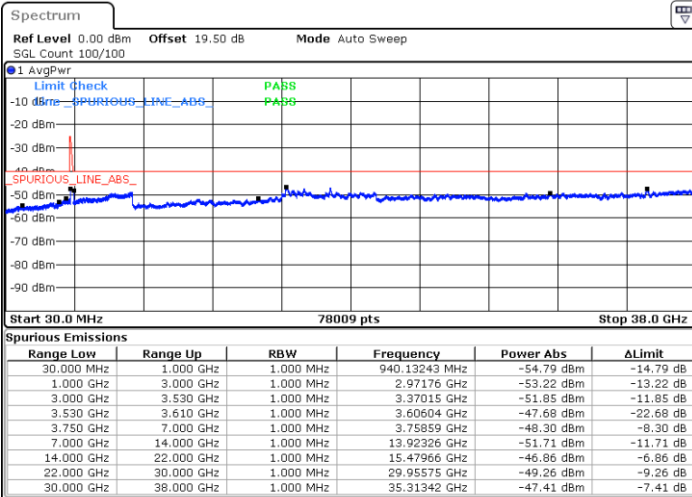

Date: 17.DEC.2021 08:02:16

Blank

LTE Band 48C / 5MHz+20MHz

64QAM

Middle Channel / 1RB0 and 1RB9

Middle Channel / 1RB24 and 1RB0

Date: 17.DEC.2021 11:17:13

Date: 17.DEC.2021 11:26:32

Middle Channel / Full RB

N/A

Blank

Date: 17.DEC.2021 10:08:30

LTE Band 48C / 5MHz+20MHz

64QAM

Highest Channel / 1RB0 and 1RB99

Highest Channel / 1RB24 and 1RB0

Date: 17.DEC.2021 11:52:54

Date: 17.DEC.2021 11:51:02

Highest Channel / Full RB

N/A

Date: 17.DEC.2021 12:02:11

Blank

LTE Band 48C / 10MHz+20MHz

64QAM

Lowest Channel / 1RB0 and 1RB99

Lowest Channel / 1RB49 and 1RB0

Date: 17.DEC.2021 16:36:11

Date: 17.DEC.2021 16:26:54

Lowest Channel / Full RB

N/A

Date: 17.DEC.2021 16:38:02

Blank