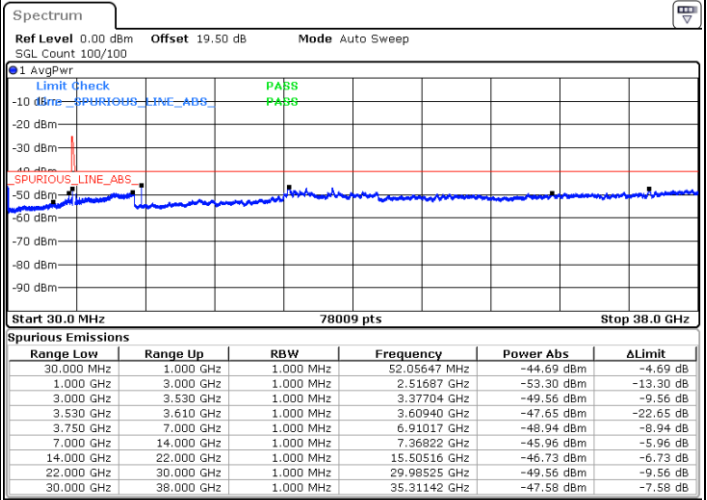

Date: 18.DEC.2021 04:22:25

Date: 18.DEC.2021 06:19:05

Lowest Channel / Full RB

N/A

Date: 18.DEC.2021 04:27:54

Blank

LTE Band 48C / 20MHz+15MHz

16QAM

Middle Channel / 1RB0 and 1RB74

Middle Channel / 1RB99 and 1RB0

Date: 18.DEC.2021 04:59:25

Date: 30.DEC.2021 11:32:48

Middle Channel / Full RB

N/A

Date: 18.DEC.2021 04:53:56

Blank

LTE Band 48C / 20MHz+15MHz

16QAM

Highest Channel / 1RB0 and 1RB74

Highest Channel / 1RB99 and 1RB0

Date: 18.DEC.2021 05:35:57

Date: 18.DEC.2021 05:30:28

Highest Channel / Full RB

N/A

Date: 18.DEC.2021 05:41:26

Blank

LTE Band 48C / 20MHz+20MHz

16QAM

Lowest Channel / 1RB0 and 1RB99

Lowest Channel / 1RB99 and 1RB0

Date: 18.DEC.2021 08:54:48

Date: 18.DEC.2021 09:26:53