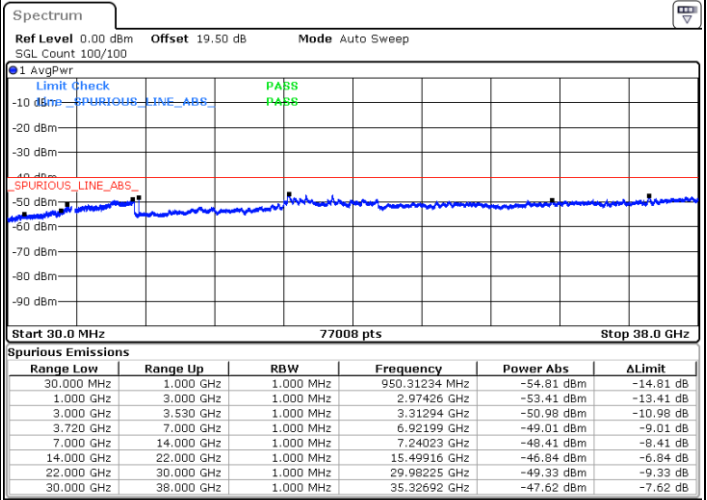

Lowest Channel / 1RB0 and 1RB99

Lowest Channel / 1RB49 and 1RB0

Date: 17.DEC.2021 16:36:11

Date: 17.DEC.2021 16:26:54

Lowest Channel / Full RB

N/A

Date: 17.DEC.2021 16:38:02

Blank

LTE Band 48C / 10MHz+20MHz

64QAM

Middle Channel / 1RB0 and 1RB99

Middle Channel / 1RB49 and 1RB0

Date: 17.DEC.2021 17:05:58

Date: 17.DEC.2021 17:15:15

Middle Channel / Full RB

N/A

Date: 17.DEC.2021 17:04:06

Blank

LTE Band 48C / 10MHz+20MHz

64QAM

Highest Channel / 1RB0 and 1RB99

Highest Channel / 1RB49 and 1RB0

Date: 17.DEC.2021 17:39:27

Date: 17.DEC.2021 17:37:35

Highest Channel / Full RB

N/A

Date: 17.DEC.2021 17:48:43

Blank

LTE Band 48C / 15MHz+20MHz

64QAM

Lowest Channel / 1RB0 and 1RB99

Lowest Channel / 1RB74 and 1RB0