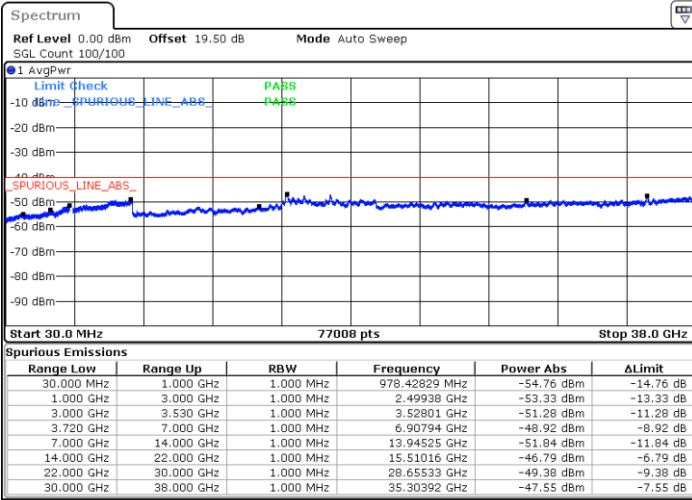

LTE Band 48C / 20MHz+5MHz

16QAM

Lowest Channel / 1RB0 and 1RB24

Lowest Channel / 1RB99 and 1RB0

Date: 17.DEC.2021 23:29:35

Date: 17.DEC.2021 23:24:07

Lowest Channel / Full RB

N/A

Date: 17.DEC.2021 23:35:04

Blank

LTE Band 48C / 20MHz+5MHz

16QAM

Middle Channel / 1RB0 and 1RB24

Middle Channel / 1RB99 and 1RB0

Date: 18.DEC.2021 00:05:50

Date: 18.DEC.2021 00:11:18

Middle Channel / Full RB

N/A

Date: 18.DEC.2021 00:00:21

Blank

LTE Band 48C / 20MHz+5MHz

16QAM

Highest Channel / 1RB0 and 1RB24

Highest Channel / 1RB99 and 1RB0

Date: 18.DEC.2021 00:38:44

Date: 18.DEC.2021 00:33:15

Highest Channel / Full RB

N/A

Date: 18.DEC.2021 00:44:13

Blank

LTE Band 48C / 20MHz+10MHz

16QAM