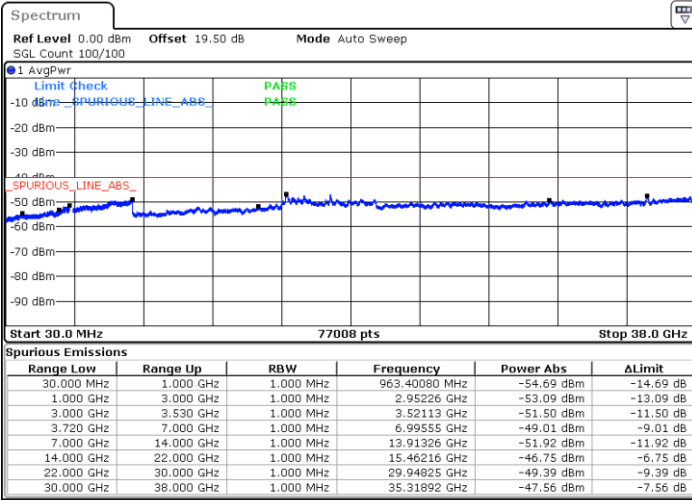

Date: 17.DEC.2021 11:52:54

Date: 17.DEC.2021 11:51:02

Highest Channel / Full RB

N/A

Date: 17.DEC.2021 12:02:11

Blank

LTE Band 48C / 10MHz+20MHz

64QAM

Lowest Channel / 1RB0 and 1RB99

Lowest Channel / 1RB49 and 1RB0

Date: 17.DEC.2021 16:36:11

Date: 17.DEC.2021 16:26:54

Lowest Channel / Full RB

N/A

Date: 17.DEC.2021 16:38:02

Blank

LTE Band 48C / 10MHz+20MHz

64QAM

Middle Channel / 1RB0 and 1RB99

Middle Channel / 1RB49 and 1RB0

Date: 17.DEC.2021 17:05:58

Date: 17.DEC.2021 17:15:15

Middle Channel / Full RB

N/A

Date: 17.DEC.2021 17:04:06

Blank

LTE Band 48C / 10MHz+20MHz

64QAM

Highest Channel / 1RB0 and 1RB99

Highest Channel / 1RB49 and 1RB0

Date: 17.DEC.2021 17:39:27

Date: 17.DEC.2021 17:37:35