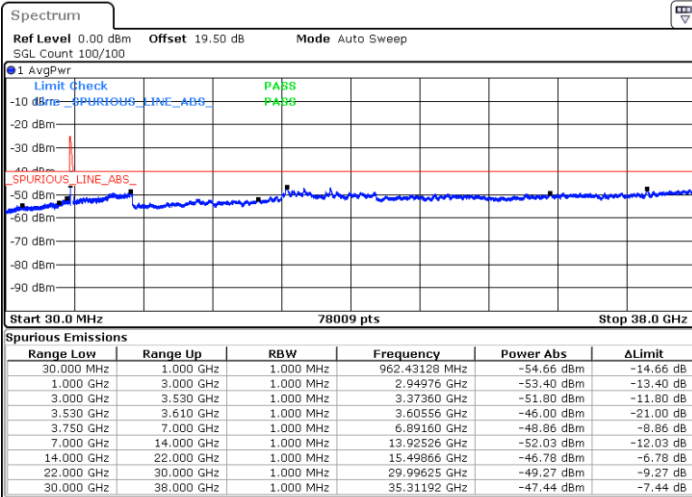

LTE Band 48C / 10MHz+20MHz

64QAM

Middle Channel / 1RB0 and 1RB99

Middle Channel / 1RB49 and 1RB0

Date: 17.DEC.2021 17:05:58

Date: 17.DEC.2021 17:15:15

Middle Channel / Full RB

N/A

Date: 17.DEC.2021 17:04:06

Blank

LTE Band 48C / 10MHz+20MHz

64QAM

Highest Channel / 1RB0 and 1RB99

Highest Channel / 1RB49 and 1RB0

Date: 17.DEC.2021 17:39:27

Date: 17.DEC.2021 17:37:35

Highest Channel / Full RB

N/A

Date: 17.DEC.2021 17:48:43

Blank

LTE Band 48C / 15MHz+20MHz

64QAM

Lowest Channel / 1RB0 and 1RB99

Lowest Channel / 1RB74 and 1RB0

Date: 17.DEC.2021 21:00:54

Date: 17.DEC.2021 20:51:47

Lowest Channel / Full RB

N/A

Date: 17.DEC.2021 21:02:44

Blank

LTE Band 48C / 15MHz+20MHz

64QAM