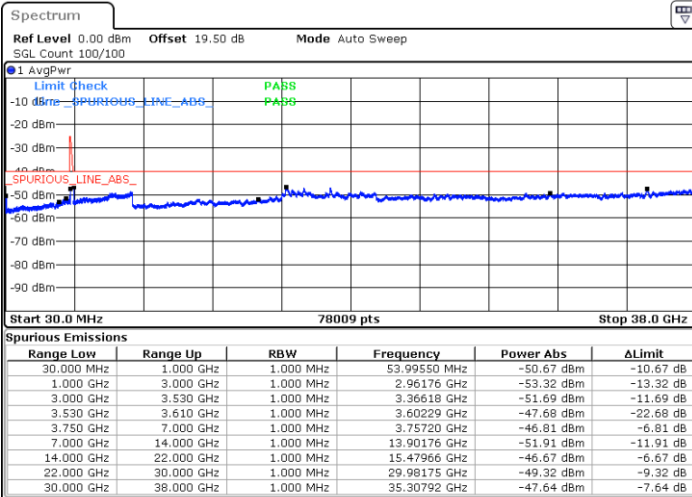

Date: 18.DEC.2021 02:20:33

Blank

LTE Band 48C / 20MHz+10MHz

64QAM

Middle Channel / 1RB0 and 1RB49

Middle Channel / 1RB99 and 1RB0

Date: 18.DEC.2021 02:47:59

Date: 18.DEC.2021 02:57:07

Middle Channel / Full RB

N/A

Date: 18.DEC.2021 02:46:09

Blank

LTE Band 48C / 20MHz+10MHz

64QAM

Highest Channel / 1RB0 and 1RB49

Highest Channel / 1RB99 and 1RB0

Date: 18.DEC.2021 03:20:54

Date: 18.DEC.2021 03:19:05

Highest Channel / Full RB

N/A

Date: 18.DEC.2021 03:30:03

Blank

LTE Band 48C / 20MHz+15MHz

64QAM

Lowest Channel / 1RB0 and 1RB74

Lowest Channel / 1RB99 and 1RB0

Date: 18.DEC.2021 04:24:15

Date: 18.DEC.2021 04:15:07

Lowest Channel / Full RB

N/A

Date: 18.DEC.2021 04:26:04

Blank