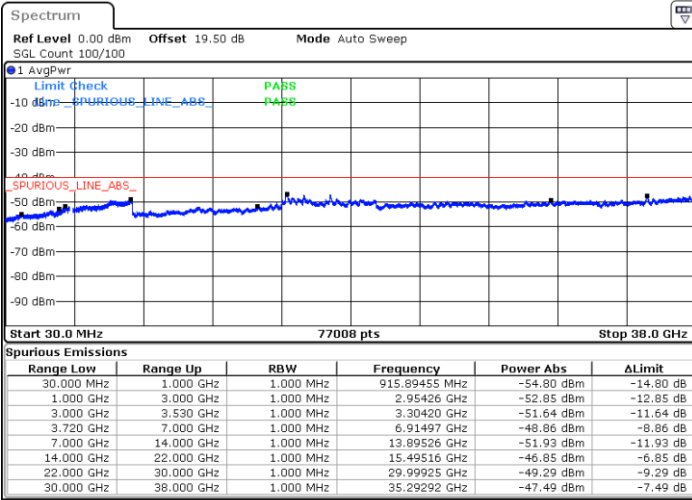

LTE Band 48C / 20MHz+10MHz

64QAM

Lowest Channel / 1RB0 and 1RB49

Lowest Channel / 1RB99 and 1RB0

Date: 18.DEC.2021 02:18:43

Date: 18.DEC.2021 02:09:35

Lowest Channel / Full RB

N/A

Date: 18.DEC.2021 02:20:33

Blank

LTE Band 48C / 20MHz+10MHz

64QAM

Middle Channel / 1RB0 and 1RB49

Middle Channel / 1RB99 and 1RB0

Date: 18.DEC.2021 02:47:59

Date: 18.DEC.2021 02:57:07

Middle Channel / Full RB

N/A

Date: 18.DEC.2021 02:46:09

Blank

LTE Band 48C / 20MHz+10MHz

64QAM

Highest Channel / 1RB0 and 1RB49

Highest Channel / 1RB99 and 1RB0

Date: 18.DEC.2021 03:20:54

Date: 18.DEC.2021 03:19:05

Highest Channel / Full RB

N/A

Date: 18.DEC.2021 03:30:03

Blank

LTE Band 48C / 20MHz+15MHz

64QAM