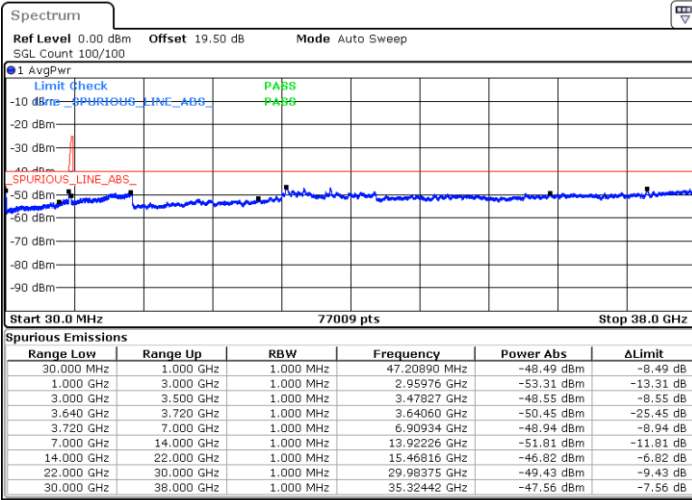

Date: 18.DEC.2021 00:04:01

Date: 18.DEC.2021 00:13:08

Middle Channel / Full RB

N/A

Date: 18.DEC.2021 00:02:11

Blank

LTE Band 48C / 20MHz+5MHz

64QAM

Highest Channel / 1RB0 and 1RB24

Highest Channel / 1RB99 and 1RB0

Date: 18.DEC.2021 00:36:55

Date: 18.DEC.2021 00:35:05

Highest Channel / Full RB

N/A

Date: 18.DEC.2021 00:46:03

Blank

LTE Band 48C / 20MHz+10MHz

64QAM

Lowest Channel / 1RB0 and 1RB49

Lowest Channel / 1RB99 and 1RB0

Date: 18.DEC.2021 02:18:43

Date: 18.DEC.2021 02:09:35

Lowest Channel / Full RB

N/A

Date: 18.DEC.2021 02:20:33

Blank

LTE Band 48C / 20MHz+10MHz

64QAM

Middle Channel / 1RB0 and 1RB49

Middle Channel / 1RB99 and 1RB0

Date: 18.DEC.2021 02:47:59

Date: 18.DEC.2021 02:57:07