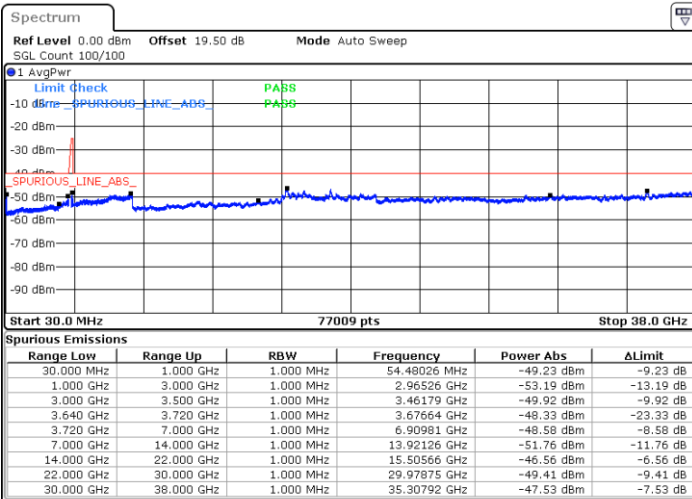

Date: 18.DEC.2021 02:44:20

Blank

LTE Band 48C / 20MHz+10MHz

16QAM

Highest Channel / 1RB0 and 1RB49

Highest Channel / 1RB99 and 1RB0

Date: 18.DEC.2021 03:22:43

Date: 18.DEC.2021 03:17:15

Highest Channel / Full RB

N/A

Date: 18.DEC.2021 03:28:13

Blank

LTE Band 48C / 20MHz+15MHz

16QAM

Lowest Channel / 1RB0 and 1RB74

Lowest Channel / 1RB99 and 1RB0

Date: 18.DEC.2021 04:22:25

Date: 18.DEC.2021 06:19:05

Lowest Channel / Full RB

N/A

Date: 18.DEC.2021 04:27:54

Blank

LTE Band 48C / 20MHz+15MHz

16QAM