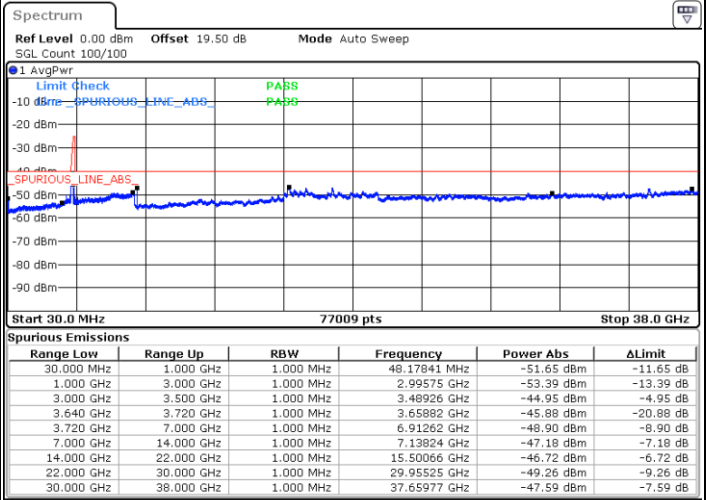

LTE Band 48C / 20MHz+5MHz

16QAM

Lowest Channel / 1RB0 and 1RB24

Lowest Channel / 1RB99 and 1RB0

Date: 17.DEC.2021 23:29:35

Date: 17.DEC.2021 23:24:07

Lowest Channel / Full RB

N/A

Date: 17.DEC.2021 23:35:04

Blank

LTE Band 48C / 20MHz+5MHz

16QAM

Middle Channel / 1RB0 and 1RB24

Middle Channel / 1RB99 and 1RB0

Date: 18.DEC.2021 00:05:50

Date: 18.DEC.2021 00:11:18

Middle Channel / Full RB

N/A

Date: 18.DEC.2021 00:00:21

Blank

LTE Band 48C / 20MHz+5MHz

16QAM

Highest Channel / 1RB0 and 1RB24

Highest Channel / 1RB99 and 1RB0