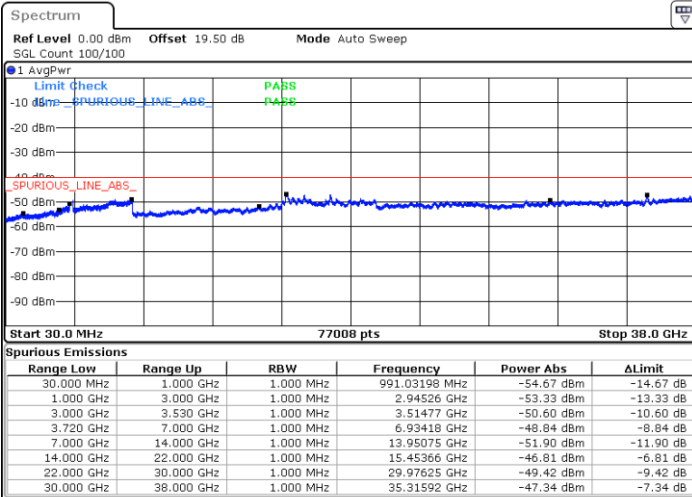

LTE Band 48C / 20MHz+10MHz

64QAM

Lowest Channel / 1RB0 and 1RB49

Lowest Channel / 1RB99 and 1RB0

Date: 18.DEC.2021 02:18:43

Date: 18.DEC.2021 02:09:35

Lowest Channel / Full RB

N/A

Date: 18.DEC.2021 02:20:33

Blank

LTE Band 48C / 20MHz+10MHz

64QAM

Middle Channel / 1RB0 and 1RB49

Middle Channel / 1RB99 and 1RB0

Date: 18.DEC.2021 02:47:59

Date: 18.DEC.2021 02:57:07

Middle Channel / Full RB

N/A

Date: 18.DEC.2021 02:46:09

Blank

LTE Band 48C / 20MHz+10MHz

64QAM

Highest Channel / 1RB0 and 1RB49

Highest Channel / 1RB99 and 1RB0

Date: 18.DEC.2021 03:20:54

Date: 18.DEC.2021 03:19:05

Highest Channel / Full RB

N/A

Date: 18.DEC.2021 03:30:03

Blank

LTE Band 48C / 20MHz+15MHz

64QAM