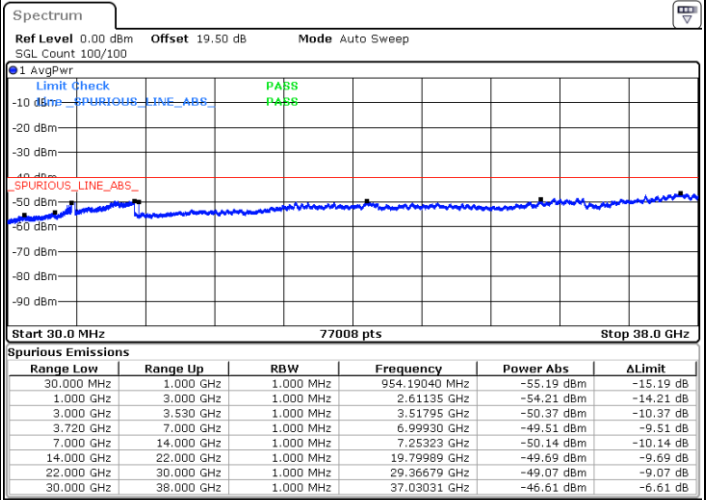

Date: 30.DEC.2021 11:32:48