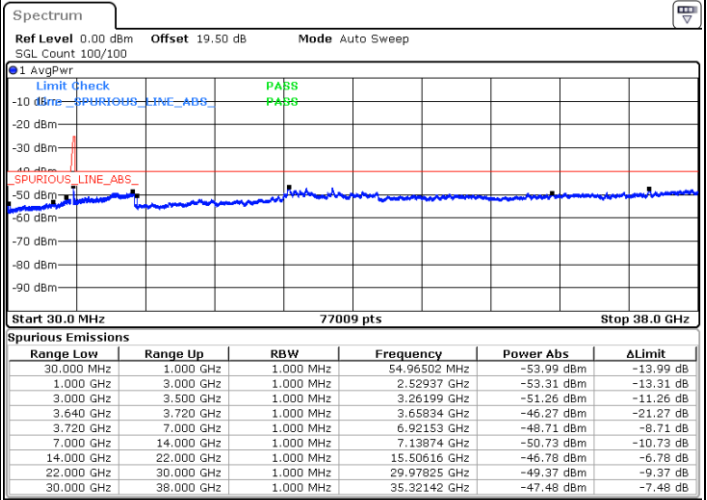

LTE Band 48C / 15MHz+20MHz

64QAM

Highest Channel / 1RB0 and 1RB99

Highest Channel / 1RB74 and 1RB0

Date: 17.DEC.2021 22:08:26

Date: 17.DEC.2021 22:06:36

Highest Channel / Full RB

N/A

Date: 17.DEC.2021 22:17:34

Blank

LTE Band 48C / 20MHz+5MHz

64QAM

Lowest Channel / 1RB0 and 1RB24

Lowest Channel / 1RB99 and 1RB0

Date: 17.DEC.2021 23:31:25

Date: 17.DEC.2021 23:22:17

Lowest Channel / Full RB

N/A

Date: 17.DEC.2021 23:33:15

Blank

LTE Band 48C / 20MHz+5MHz

64QAM

Middle Channel / 1RB0 and 1RB24

Middle Channel / 1RB99 and 1RB0

Date: 18.DEC.2021 00:04:01

Date: 18.DEC.2021 00:13:08

Middle Channel / Full RB

N/A

Date: 18.DEC.2021 00:02:11

Blank

LTE Band 48C / 20MHz+5MHz

64QAM