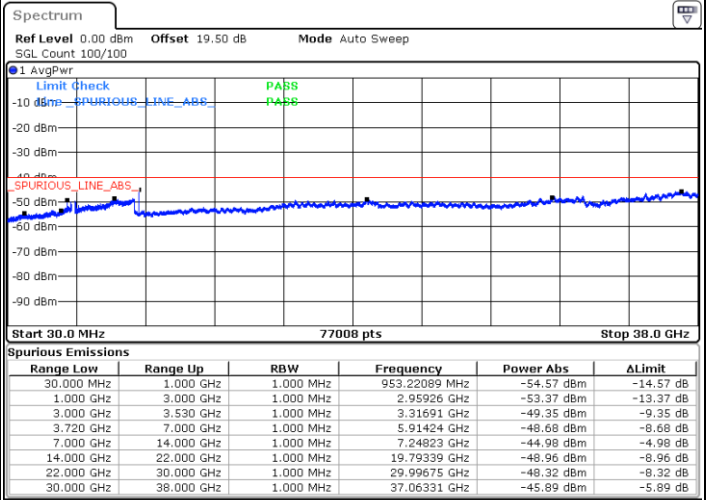

Date: 18.DEC.2021 05:41:26

Blank

LTE Band 48C / 20MHz+20MHz

16QAM

Lowest Channel / 1RB0 and 1RB99

Lowest Channel / 1RB99 and 1RB0

Date: 18.DEC.2021 08:54:48

Date: 18.DEC.2021 09:26:53

Lowest Channel / Full RB

N/A

Date: 18.DEC.2021 09:34:57

Blank

LTE Band 48C / 20MHz+20MHz

16QAM

MiddleChannel / 1RB0 and 1RB99

Middle Channel / 1RB99 and 1RB0

Date: 18.DEC.2021 10:08:06

Date: 18.DEC.2021 10:13:38

Middle Channel / Full RB

N/A

Date: 18.DEC.2021 10:02:36

Blank

LTE Band 48C / 20MHz+20MHz

16QAM

Highest Channel / 1RB0 and 1RB99

Highest Channel / 1RB99 and 1RB0

Date: 18.DEC.2021 11:14:13

Date: 18.DEC.2021 11:08:44

Highest Channel / Full RB

N/A

Date: 18.DEC.2021 11:19:43

Blank