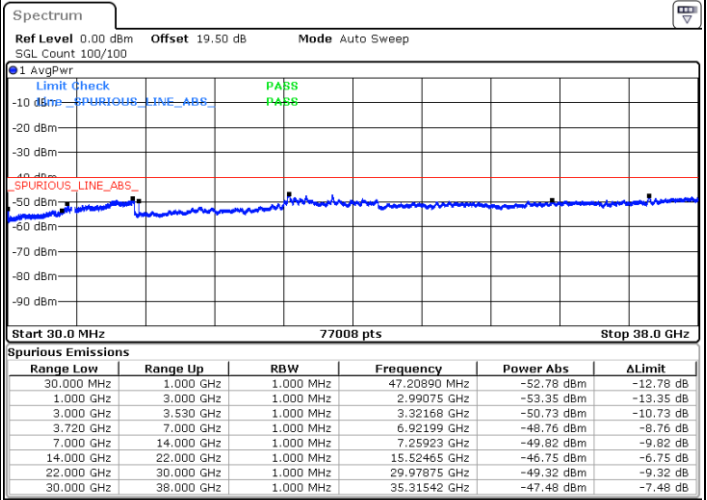

LTE Band 48C / 20MHz+10MHz

64QAM

Lowest Channel / 1RB0 and 1RB49

Lowest Channel / 1RB99 and 1RB0

Date: 18.DEC.2021 02:18:43

Date: 18.DEC.2021 02:09:35

Lowest Channel / Full RB

N/A

Date: 18.DEC.2021 02:20:33

Blank

LTE Band 48C / 20MHz+10MHz

64QAM

Middle Channel / 1RB0 and 1RB49

Middle Channel / 1RB99 and 1RB0

Date: 18.DEC.2021 02:47:59

Date: 18.DEC.2021 02:57:07

Middle Channel / Full RB

N/A

Date: 18.DEC.2021 02:46:09

Blank

LTE Band 48C / 20MHz+10MHz

64QAM

Highest Channel / 1RB0 and 1RB49

Highest Channel / 1RB99 and 1RB0

Date: 18.DEC.2021 03:20:54

Date: 18.DEC.2021 03:19:05

Highest Channel / Full RB

N/A

Date: 18.DEC.2021 03:30:03

Blank

LTE Band 48C / 20MHz+15MHz

64QAM