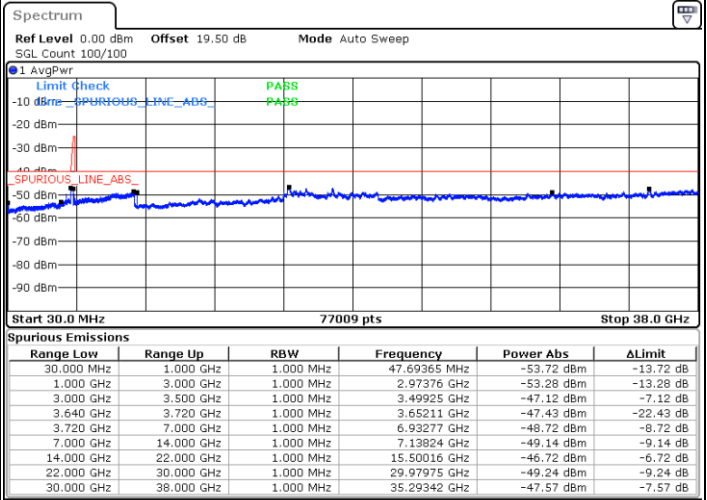

Date: 18.DEC.2021 02:44:20

Blank

LTE Band 48C / 20MHz+10MHz

16QAM

Highest Channel / 1RB0 and 1RB49

Highest Channel / 1RB99 and 1RB0

Date: 18.DEC.2021 03:22:43

Date: 18.DEC.2021 03:17:15

Highest Channel / Full RB

N/A

Date: 18.DEC.2021 03:28:13

Blank

LTE Band 48C / 20MHz+15MHz

16QAM

Lowest Channel / 1RB0 and 1RB74

Lowest Channel / 1RB99 and 1RB0

Date: 18.DEC.2021 04:22:25

Date: 18.DEC.2021 06:19:05

Lowest Channel / Full RB

N/A

Date: 18.DEC.2021 04:27:54

Blank

LTE Band 48C / 20MHz+15MHz

16QAM