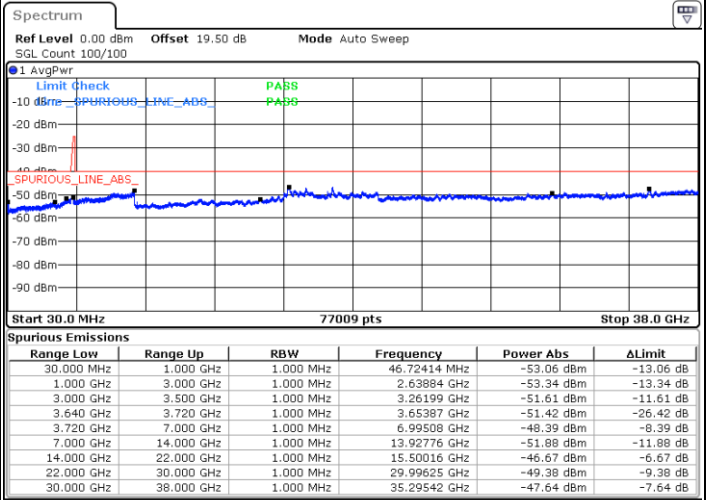

Highest Channel / 1RB0 and 1RB24

Highest Channel / 1RB99 and 1RB0

Date: 18.DEC.2021 00:36:55

Date: 18.DEC.2021 00:35:05

Highest Channel / Full RB

N/A

Date: 18.DEC.2021 00:46:03

Blank

LTE Band 48C / 20MHz+10MHz

64QAM

Lowest Channel / 1RB0 and 1RB49

Lowest Channel / 1RB99 and 1RB0

Date: 18.DEC.2021 02:18:43

Date: 18.DEC.2021 02:09:35

Lowest Channel / Full RB

N/A

Date: 18.DEC.2021 02:20:33

Blank

LTE Band 48C / 20MHz+10MHz

64QAM

Middle Channel / 1RB0 and 1RB49

Middle Channel / 1RB99 and 1RB0

Date: 18.DEC.2021 02:47:59

Date: 18.DEC.2021 02:57:07

Middle Channel / Full RB

N/A

Date: 18.DEC.2021 02:46:09

Blank

LTE Band 48C / 20MHz+10MHz

64QAM

Highest Channel / 1RB0 and 1RB49

Highest Channel / 1RB99 and 1RB0