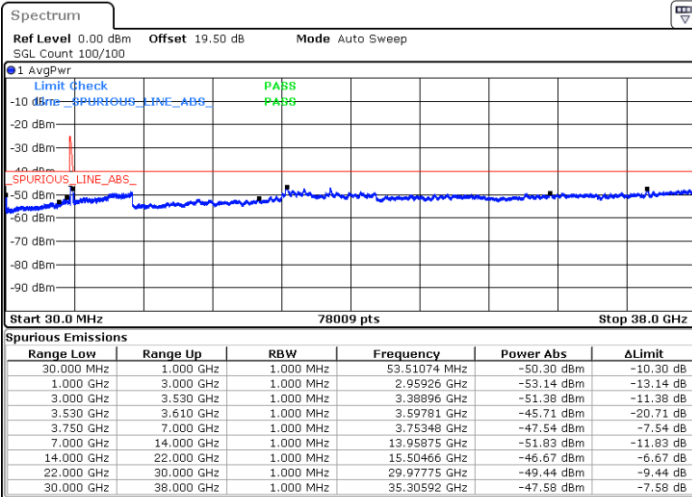

Date: 17.DEC.2021 21:00:54

Date: 17.DEC.2021 20:51:47

Lowest Channel / Full RB

N/A

Date: 17.DEC.2021 21:02:44

Blank

LTE Band 48C / 15MHz+20MHz

64QAM

LTE Band 48C / 15MHz+20MHz

64QAM

Highest Channel / 1RB0 and 1RB99

Highest Channel / 1RB74 and 1RB0

Date: 17.DEC.2021 22:08:26

Date: 17.DEC.2021 22:06:36

Highest Channel / Full RB

N/A

Date: 17.DEC.2021 22:17:34

Blank

LTE Band 48C / 20MHz+5MHz

64QAM

Lowest Channel / 1RB0 and 1RB24

Lowest Channel / 1RB99 and 1RB0

Date: 17.DEC.2021 23:31:25

Date: 17.DEC.2021 23:22:17

Lowest Channel / Full RB

N/A

Date: 17.DEC.2021 23:33:15

Blank

LTE Band 48C / 20MHz+5MHz

64QAM

Middle Channel / 1RB0 and 1RB24

Middle Channel / 1RB99 and 1RB0