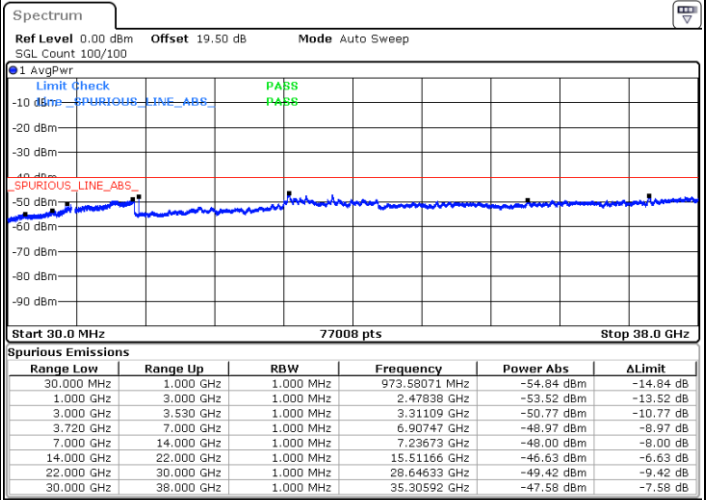

LTE Band 48C / 5MHz+20MHz

64QAM

Lowest Channel / 1RB0 and 1RB99

Lowest Channel / 1RB24 and 1RB0

Date: 17.DEC.2021 09:56:00

Date: 17.DEC.2021 09:57:50

Lowest Channel / Full RB

N/A

Date: 17.DEC.2021 08:02:16

Blank

LTE Band 48C / 5MHz+20MHz

64QAM

Middle Channel / 1RB0 and 1RB9

Middle Channel / 1RB24 and 1RB0

Date: 17.DEC.2021 11:17:13

Date: 17.DEC.2021 11:26:32

Middle Channel / Full RB

N/A

Blank

Date: 17.DEC.2021 10:08:30

LTE Band 48C / 5MHz+20MHz

64QAM

Highest Channel / 1RB0 and 1RB99

Highest Channel / 1RB24 and 1RB0

Date: 17.DEC.2021 11:52:54

Date: 17.DEC.2021 11:51:02

Highest Channel / Full RB

N/A

Date: 17.DEC.2021 12:02:11

Blank

LTE Band 48C / 10MHz+20MHz

64QAM