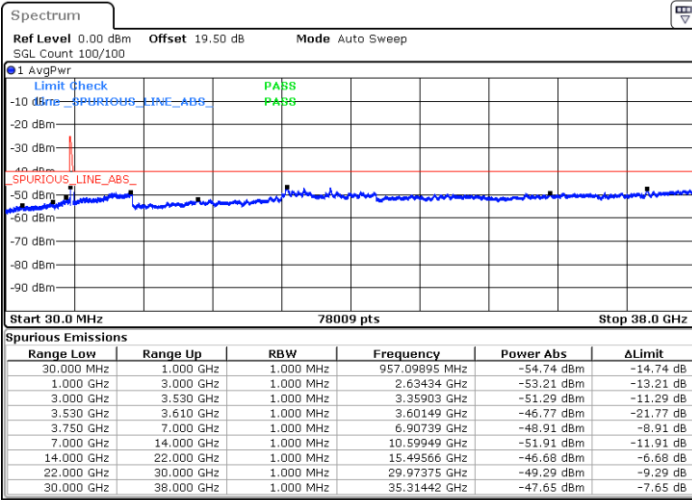

Date: 17.DEC.2021 21:00:54

Date: 17.DEC.2021 20:51:47

Lowest Channel / Full RB

N/A

Date: 17.DEC.2021 21:02:44

Blank

LTE Band 48C / 15MHz+20MHz

64QAM

Middle Channel / 1RB0 and 1RB99

Middle Channel / 1RB74 and 1RB0

Date: 17.DEC.2021 21:34:14

Date: 17.DEC.2021 21:43:21

Middle Channel / Full RB

N/A

Blank

Date: 17.DEC.2021 21:32:24

LTE Band 48C / 15MHz+20MHz

64QAM

Highest Channel / 1RB0 and 1RB99

Highest Channel / 1RB74 and 1RB0

Date: 17.DEC.2021 22:08:26

Date: 17.DEC.2021 22:06:36

Highest Channel / Full RB

N/A

Date: 17.DEC.2021 22:17:34

Blank

LTE Band 48C / 20MHz+5MHz

64QAM

Lowest Channel / 1RB0 and 1RB24

Lowest Channel / 1RB99 and 1RB0

Date: 17.DEC.2021 23:31:25

Date: 17.DEC.2021 23:22:17