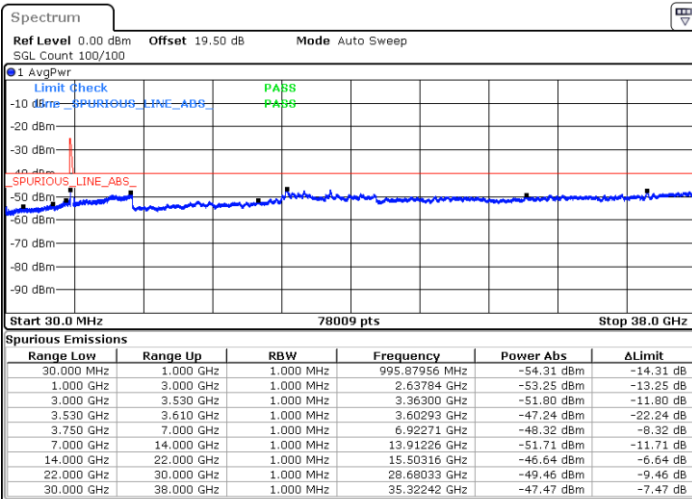

Date: 18.DEC.2021 00:04:01

Date: 18.DEC.2021 00:13:08

Middle Channel / Full RB

N/A

Date: 18.DEC.2021 00:02:11

Blank

LTE Band 48C / 20MHz+5MHz

64QAM

Highest Channel / 1RB0 and 1RB24

Highest Channel / 1RB99 and 1RB0

Date: 18.DEC.2021 00:36:55

Date: 18.DEC.2021 00:35:05

Highest Channel / Full RB

N/A

Date: 18.DEC.2021 00:46:03

Blank

LTE Band 48C / 20MHz+10MHz

64QAM

Lowest Channel / 1RB0 and 1RB49

Lowest Channel / 1RB99 and 1RB0

Date: 18.DEC.2021 02:18:43

Date: 18.DEC.2021 02:09:35

Lowest Channel / Full RB

N/A

Date: 18.DEC.2021 02:20:33

Blank

LTE Band 48C / 20MHz+10MHz

64QAM

Middle Channel / 1RB0 and 1RB49

Middle Channel / 1RB99 and 1RB0

Date: 18.DEC.2021 02:47:59

Date: 18.DEC.2021 02:57:07