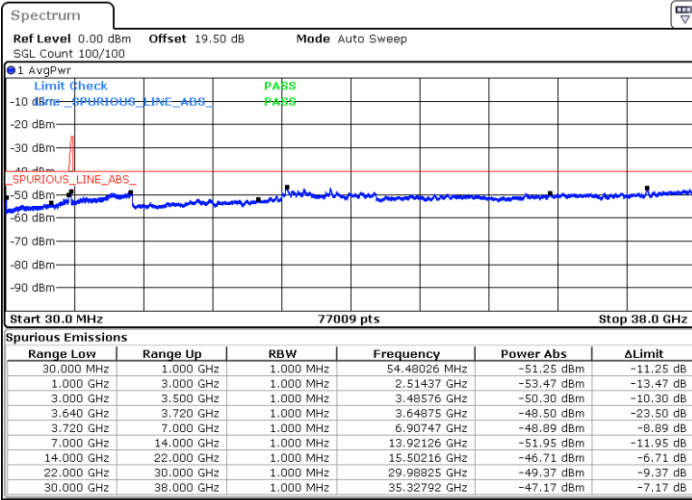

Date: 18.DEC.2021 02:44:20

Blank

LTE Band 48C / 20MHz+10MHz

16QAM

Highest Channel / 1RB0 and 1RB49

Highest Channel / 1RB99 and 1RB0

Date: 18.DEC.2021 03:22:43

Date: 18.DEC.2021 03:17:15

Highest Channel / Full RB

N/A

Date: 18.DEC.2021 03:28:13

Blank

LTE Band 48C / 20MHz+15MHz

16QAM

Lowest Channel / 1RB0 and 1RB74

Lowest Channel / 1RB99 and 1RB0

Date: 18.DEC.2021 04:22:25

Date: 18.DEC.2021 06:19:05

Lowest Channel / Full RB

N/A

Date: 18.DEC.2021 04:27:54

Blank

LTE Band 48C / 20MHz+15MHz

16QAM