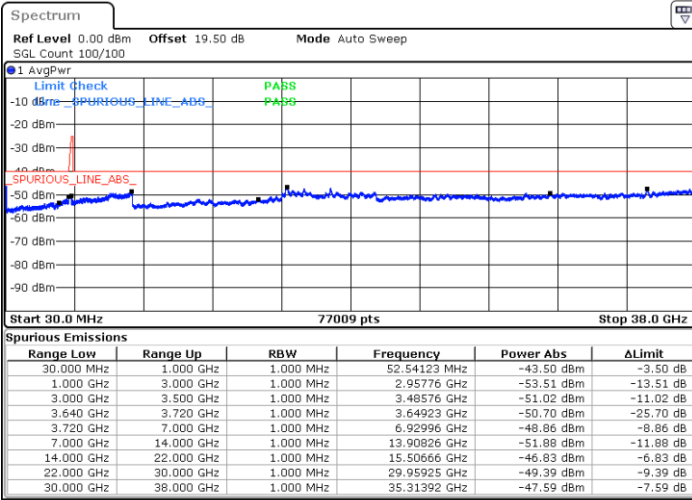

Date: 18.DEC.2021 02:20:33

Blank

LTE Band 48C / 20MHz+10MHz

64QAM

Middle Channel / 1RB0 and 1RB49

Middle Channel / 1RB99 and 1RB0

Date: 18.DEC.2021 02:47:59

Date: 18.DEC.2021 02:57:07

Middle Channel / Full RB

N/A

Date: 18.DEC.2021 02:46:09

Blank

LTE Band 48C / 20MHz+10MHz

64QAM

Highest Channel / 1RB0 and 1RB49

Highest Channel / 1RB99 and 1RB0

Date: 18.DEC.2021 03:20:54

Date: 18.DEC.2021 03:19:05

Highest Channel / Full RB

N/A

Date: 18.DEC.2021 03:30:03

Blank

LTE Band 48C / 20MHz+15MHz

64QAM

Lowest Channel / 1RB0 and 1RB74

Lowest Channel / 1RB99 and 1RB0

Date: 18.DEC.2021 04:24:15

Date: 18.DEC.2021 04:15:07

Lowest Channel / Full RB

N/A

Date: 18.DEC.2021 04:26:04

Blank