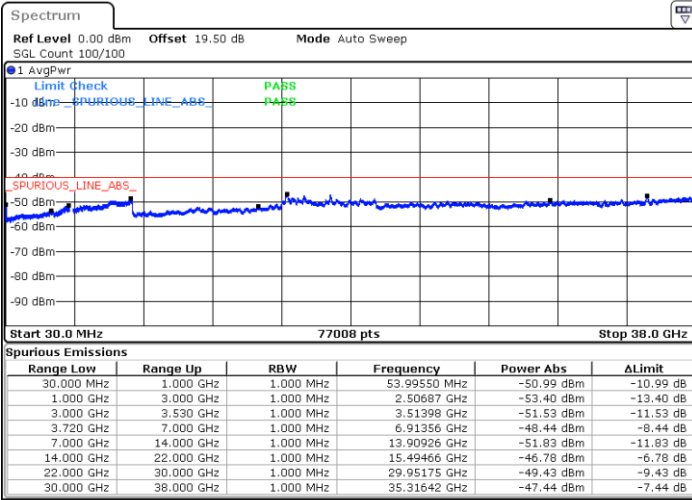

LTE Band 48C / 20MHz+15MHz

16QAM

Middle Channel / 1RB0 and 1RB74

Middle Channel / 1RB99 and 1RB0

Date: 18.DEC.2021 04:59:25