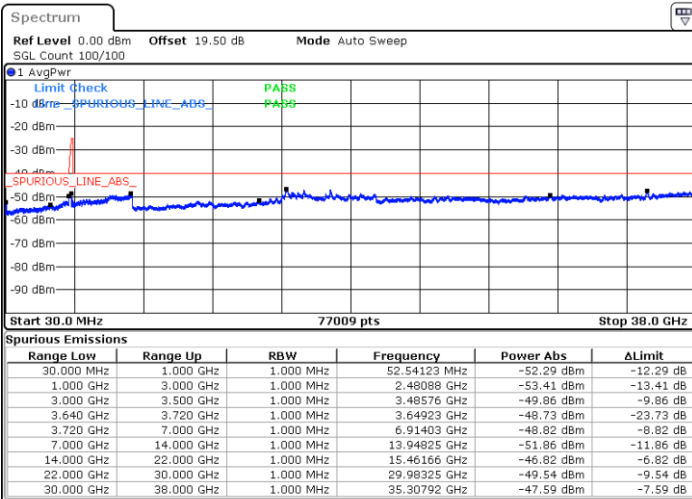

Date: 18.DEC.2021 00:38:44

Date: 18.DEC.2021 00:33:15

Highest Channel / Full RB

N/A

Date: 18.DEC.2021 00:44:13

Blank

LTE Band 48C / 20MHz+10MHz

16QAM

Lowest Channel / 1RB0 and 1RB49

Lowest Channel / 1RB99 and 1RB0

Date: 18.DEC.2021 02:16:54

Date: 18.DEC.2021 02:11:25

Lowest Channel / Full RB

N/A

Date: 18.DEC.2021 02:22:23

Blank

LTE Band 48C / 20MHz+10MHz

16QAM

Middle Channel / 1RB0 and 1RB49

Middle Channel / 1RB99 and 1RB0

Date: 18.DEC.2021 02:49:49

Date: 18.DEC.2021 02:55:18

Middle Channel / Full RB

N/A

Date: 18.DEC.2021 02:44:20

Blank

LTE Band 48C / 20MHz+10MHz

16QAM

Highest Channel / 1RB0 and 1RB49

Highest Channel / 1RB99 and 1RB0

Date: 18.DEC.2021 03:22:43

Date: 18.DEC.2021 03:17:15