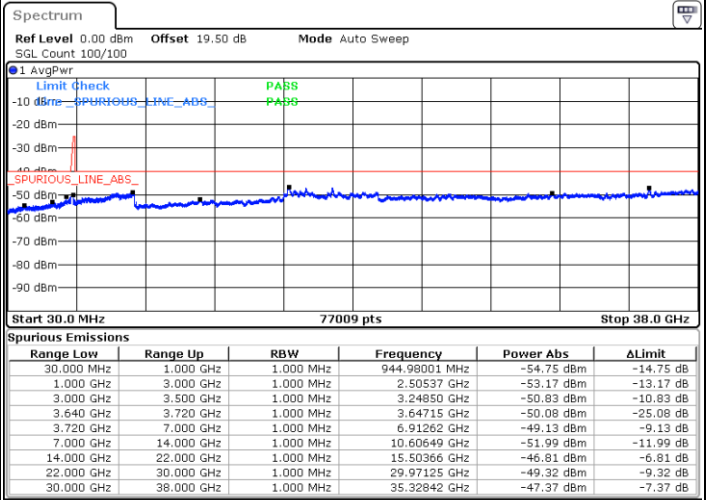

Highest Channel / 1RB0 and 1RB99

Highest Channel / 1RB99 and 1RB0

Date: 18.DEC.2021 11:14:13

Date: 18.DEC.2021 11:08:44

Highest Channel / Full RB

N/A

Date: 18.DEC.2021 11:19:43

Blank

LTE Band 48C / 5MHz+20MHz

64QAM

Lowest Channel / 1RB0 and 1RB99

Lowest Channel / 1RB24 and 1RB0

Date: 17.DEC.2021 09:56:00

Date: 17.DEC.2021 09:57:50

Lowest Channel / Full RB

N/A

Date: 17.DEC.2021 08:02:16

Blank

LTE Band 48C / 5MHz+20MHz

64QAM

Middle Channel / 1RB0 and 1RB9

Middle Channel / 1RB24 and 1RB0

Date: 17.DEC.2021 11:17:13

Date: 17.DEC.2021 11:26:32

Middle Channel / Full RB

N/A

Blank

Date: 17.DEC.2021 10:08:30

LTE Band 48C / 5MHz+20MHz

64QAM

Highest Channel / 1RB0 and 1RB99

Highest Channel / 1RB24 and 1RB0