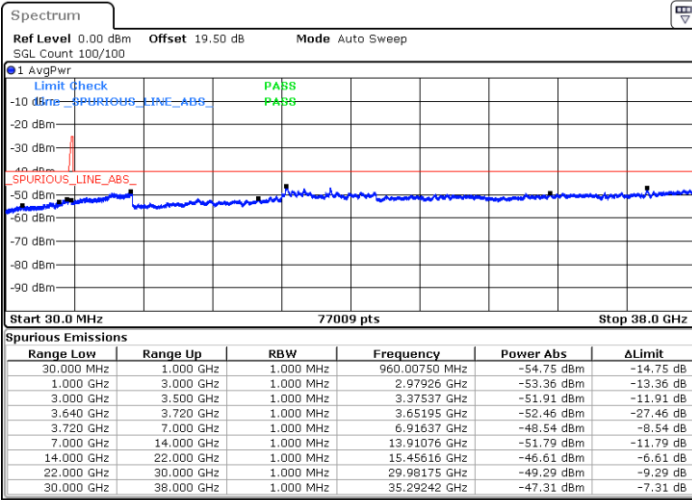

Date: 18.DEC.2021 10:08:06

Date: 18.DEC.2021 10:13:38

Middle Channel / Full RB

N/A

Date: 18.DEC.2021 10:02:36

Blank

LTE Band 48C / 20MHz+20MHz

16QAM

Highest Channel / 1RB0 and 1RB99

Highest Channel / 1RB99 and 1RB0

Date: 18.DEC.2021 11:14:13

Date: 18.DEC.2021 11:08:44

Highest Channel / Full RB

N/A

Date: 18.DEC.2021 11:19:43

Blank

LTE Band 48C / 5MHz+20MHz

64QAM

Lowest Channel / 1RB0 and 1RB99

Lowest Channel / 1RB24 and 1RB0

Date: 17.DEC.2021 09:56:00

Date: 17.DEC.2021 09:57:50

Lowest Channel / Full RB

N/A