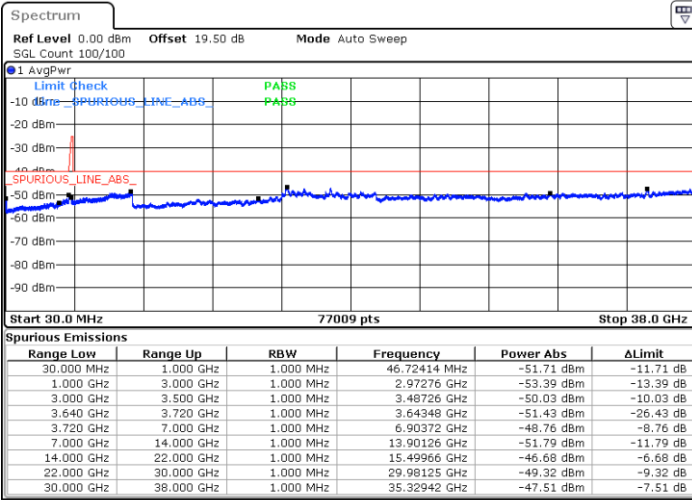

Middle Channel / Full RB

N/A

Date: 18.DEC.2021 00:00:21

Blank

LTE Band 48C / 20MHz+5MHz

16QAM

Highest Channel / 1RB0 and 1RB24

Highest Channel / 1RB99 and 1RB0

Date: 18.DEC.2021 00:38:44

Date: 18.DEC.2021 00:33:15

Highest Channel / Full RB

N/A

Date: 18.DEC.2021 00:44:13

Blank

LTE Band 48C / 20MHz+10MHz

16QAM

Lowest Channel / 1RB0 and 1RB49

Lowest Channel / 1RB99 and 1RB0

Date: 18.DEC.2021 02:16:54

Date: 18.DEC.2021 02:11:25

Lowest Channel / Full RB

N/A

Date: 18.DEC.2021 02:22:23

Blank

LTE Band 48C / 20MHz+10MHz

16QAM

Middle Channel / 1RB0 and 1RB49

Middle Channel / 1RB99 and 1RB0

Date: 18.DEC.2021 02:49:49

Date: 18.DEC.2021 02:55:18

Middle Channel / Full RB

N/A