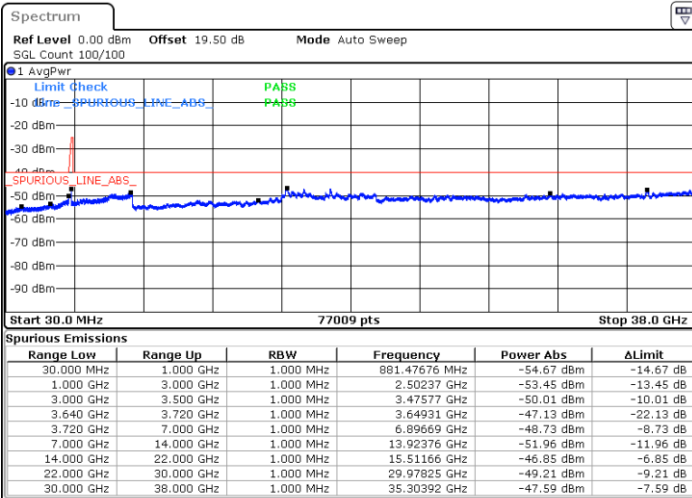

Date: 17.DEC.2021 17:04:06

Blank

LTE Band 48C / 10MHz+20MHz

64QAM

Highest Channel / 1RB0 and 1RB99

Highest Channel / 1RB49 and 1RB0

Date: 17.DEC.2021 17:39:27

Date: 17.DEC.2021 17:37:35

Highest Channel / Full RB

N/A

Date: 17.DEC.2021 17:48:43

Blank

LTE Band 48C / 15MHz+20MHz

64QAM

Lowest Channel / 1RB0 and 1RB99

Lowest Channel / 1RB74 and 1RB0

Date: 17.DEC.2021 21:00:54

Date: 17.DEC.2021 20:51:47

Lowest Channel / Full RB

N/A

Date: 17.DEC.2021 21:02:44

Blank

LTE Band 48C / 15MHz+20MHz

64QAM