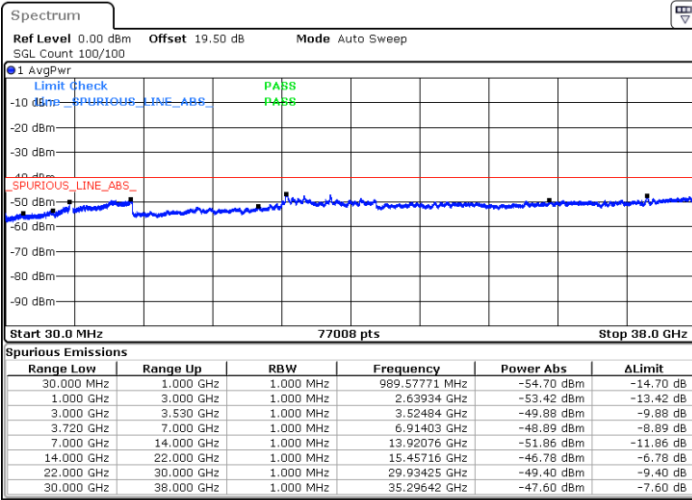

Date: 18.DEC.2021 00:38:44

Date: 18.DEC.2021 00:33:15

Highest Channel / Full RB

N/A

Date: 18.DEC.2021 00:44:13

Blank

LTE Band 48C / 20MHz+10MHz

16QAM

Lowest Channel / 1RB0 and 1RB49

Lowest Channel / 1RB99 and 1RB0

Date: 18.DEC.2021 02:16:54

Date: 18.DEC.2021 02:11:25

Lowest Channel / Full RB

N/A

Date: 18.DEC.2021 02:22:23

Blank

LTE Band 48C / 20MHz+10MHz

16QAM

Middle Channel / 1RB0 and 1RB49

Middle Channel / 1RB99 and 1RB0

Date: 18.DEC.2021 02:49:49

Date: 18.DEC.2021 02:55:18

Middle Channel / Full RB

N/A

Date: 18.DEC.2021 02:44:20

Blank

LTE Band 48C / 20MHz+10MHz

16QAM

Highest Channel / 1RB0 and 1RB49

Highest Channel / 1RB99 and 1RB0

Date: 18.DEC.2021 03:22:43

Date: 18.DEC.2021 03:17:15