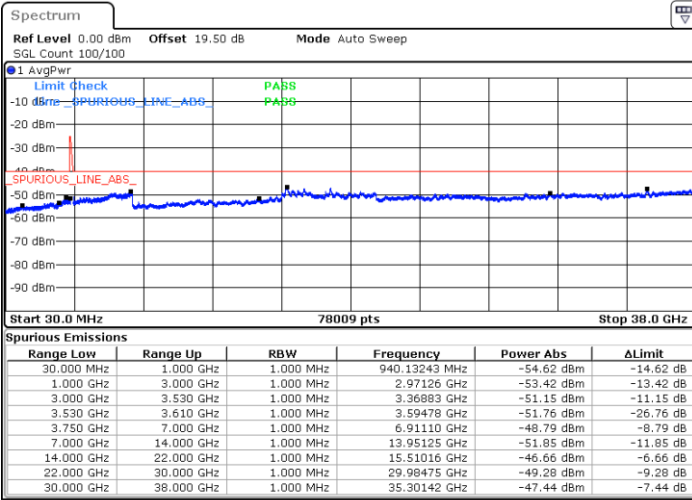

Date: 17.DEC.2021 08:02:16

Blank

LTE Band 48C / 5MHz+20MHz

64QAM

Middle Channel / 1RB0 and 1RB9

Middle Channel / 1RB24 and 1RB0

Date: 17.DEC.2021 11:17:13

Date: 17.DEC.2021 11:26:32

Middle Channel / Full RB

N/A

Blank

Date: 17.DEC.2021 10:08:30

LTE Band 48C / 5MHz+20MHz

64QAM

Highest Channel / 1RB0 and 1RB99

Highest Channel / 1RB24 and 1RB0

Date: 17.DEC.2021 11:52:54

Date: 17.DEC.2021 11:51:02

Highest Channel / Full RB

N/A

Date: 17.DEC.2021 12:02:11

Blank

LTE Band 48C / 10MHz+20MHz

64QAM

Lowest Channel / 1RB0 and 1RB99

Lowest Channel / 1RB49 and 1RB0

Date: 17.DEC.2021 16:36:11

Date: 17.DEC.2021 16:26:54

Lowest Channel / Full RB

N/A

Date: 17.DEC.2021 16:38:02

Blank