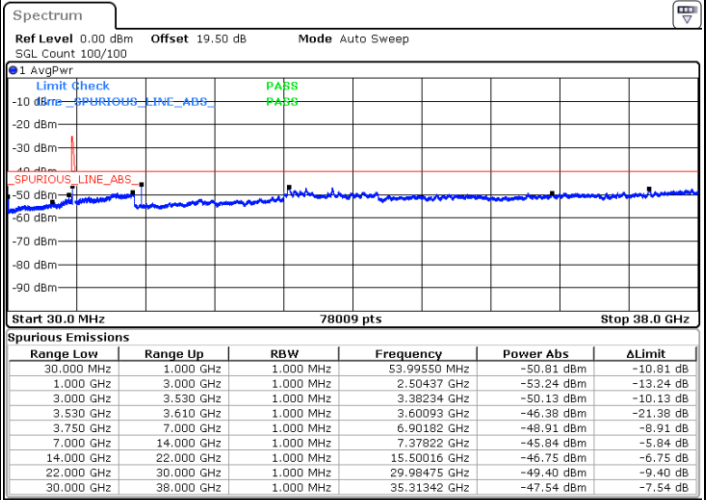

LTE Band 48C / 20MHz+10MHz

16QAM

Middle Channel / 1RB0 and 1RB49

Middle Channel / 1RB99 and 1RB0

Date: 18.DEC.2021 02:49:49

Date: 18.DEC.2021 02:55:18

Middle Channel / Full RB

N/A

Date: 18.DEC.2021 02:44:20

Blank

LTE Band 48C / 20MHz+10MHz

16QAM

Highest Channel / 1RB0 and 1RB49

Highest Channel / 1RB99 and 1RB0

Date: 18.DEC.2021 03:22:43

Date: 18.DEC.2021 03:17:15

Highest Channel / Full RB

N/A

Date: 18.DEC.2021 03:28:13

Blank

LTE Band 48C / 20MHz+15MHz

16QAM

Lowest Channel / 1RB0 and 1RB74

Lowest Channel / 1RB99 and 1RB0

Date: 18.DEC.2021 04:22:25

Date: 18.DEC.2021 06:19:05

Lowest Channel / Full RB

N/A

Date: 18.DEC.2021 04:27:54

Blank

LTE Band 48C / 20MHz+15MHz

16QAM