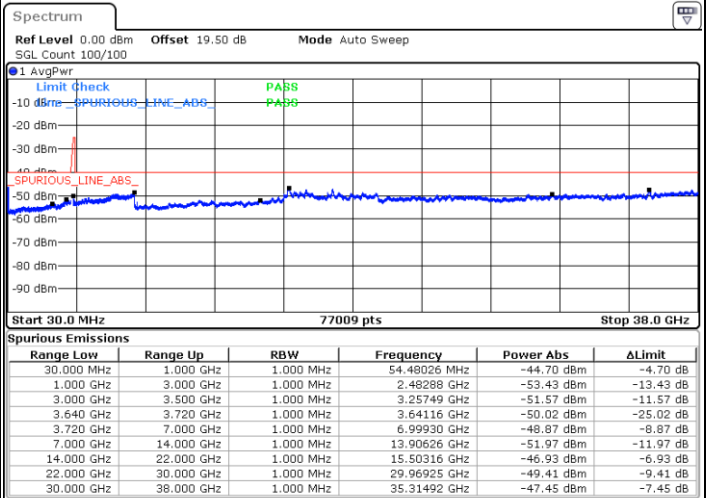

Date: 17.DEC.2021 17:04:06

Blank

LTE Band 48C / 10MHz+20MHz

64QAM

Highest Channel / 1RB0 and 1RB99

Highest Channel / 1RB49 and 1RB0

Date: 17.DEC.2021 17:39:27

Date: 17.DEC.2021 17:37:35

Highest Channel / Full RB

N/A

Date: 17.DEC.2021 17:48:43

Blank

LTE Band 48C / 15MHz+20MHz

64QAM

Lowest Channel / 1RB0 and 1RB99

Lowest Channel / 1RB74 and 1RB0

Date: 17.DEC.2021 21:00:54

Date: 17.DEC.2021 20:51:47

Lowest Channel / Full RB

N/A

Date: 17.DEC.2021 21:02:44

Blank

LTE Band 48C / 15MHz+20MHz

64QAM