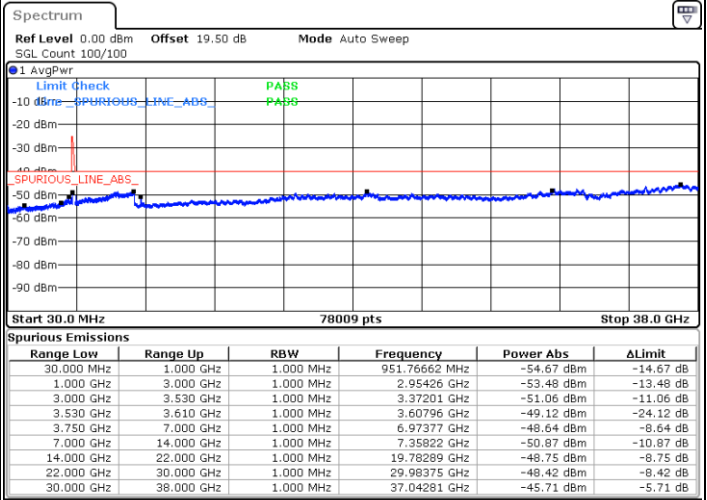

Lowest Channel / Full RB

N/A

Date: 18.DEC.2021 09:34:57

Blank

LTE Band 48C / 20MHz+20MHz

16QAM

MiddleChannel / 1RB0 and 1RB99

Middle Channel / 1RB99 and 1RB0

Date: 18.DEC.2021 10:08:06

Date: 18.DEC.2021 10:13:38

Middle Channel / Full RB

N/A

Date: 18.DEC.2021 10:02:36

Blank

LTE Band 48C / 20MHz+20MHz

16QAM

Highest Channel / 1RB0 and 1RB99

Highest Channel / 1RB99 and 1RB0

Date: 18.DEC.2021 11:14:13

Date: 18.DEC.2021 11:08:44

Highest Channel / Full RB

N/A

Date: 18.DEC.2021 11:19:43

Blank

LTE Band 48C / 5MHz+20MHz

64QAM

Lowest Channel / 1RB0 and 1RB99

Lowest Channel / 1RB24 and 1RB0

Date: 17.DEC.2021 09:56:00

Date: 17.DEC.2021 09:57:50

Lowest Channel / Full RB

N/A