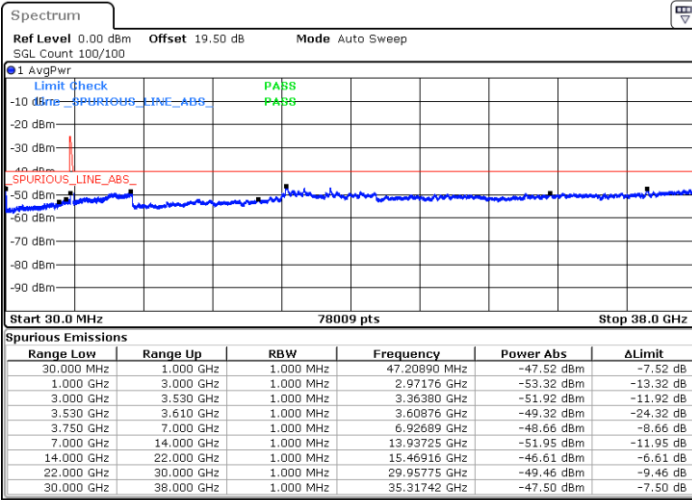

LTE Band 48C / 20MHz+10MHz

16QAM

Middle Channel / 1RB0 and 1RB49

Middle Channel / 1RB99 and 1RB0

Date: 18.DEC.2021 02:49:49

Date: 18.DEC.2021 02:55:18

Middle Channel / Full RB

N/A

Date: 18.DEC.2021 02:44:20

Blank

LTE Band 48C / 20MHz+10MHz

16QAM

Highest Channel / 1RB0 and 1RB49

Highest Channel / 1RB99 and 1RB0

Date: 18.DEC.2021 03:22:43

Date: 18.DEC.2021 03:17:15

Highest Channel / Full RB

N/A

Date: 18.DEC.2021 03:28:13

Blank

LTE Band 48C / 20MHz+15MHz

16QAM

Lowest Channel / 1RB0 and 1RB74

Lowest Channel / 1RB99 and 1RB0

Date: 18.DEC.2021 04:22:25

Date: 18.DEC.2021 06:19:05

Lowest Channel / Full RB

N/A

Date: 18.DEC.2021 04:27:54

Blank

LTE Band 48C / 20MHz+15MHz

16QAM