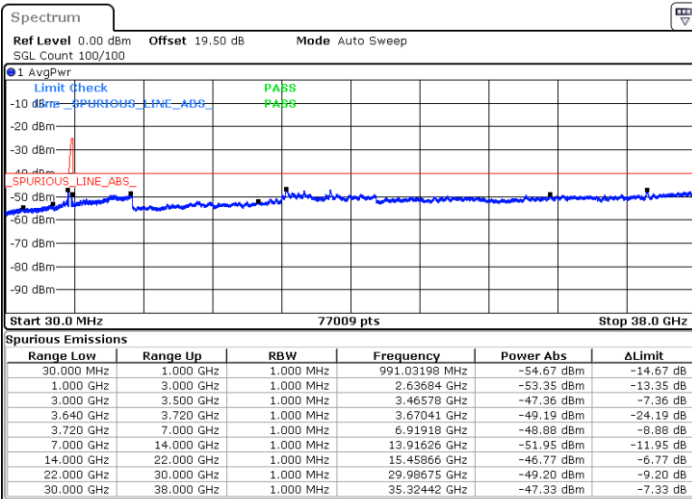

Highest Channel / 1RB0 and 1RB99

Highest Channel / 1RB99 and 1RB0

Date: 18.DEC.2021 11:14:13

Date: 18.DEC.2021 11:08:44

Highest Channel / Full RB

N/A

Date: 18.DEC.2021 11:19:43

Blank

LTE Band 48C / 5MHz+20MHz

64QAM

Lowest Channel / 1RB0 and 1RB99

Lowest Channel / 1RB24 and 1RB0

Date: 17.DEC.2021 09:56:00

Date: 17.DEC.2021 09:57:50

Lowest Channel / Full RB

N/A

Date: 17.DEC.2021 08:02:16

Blank

LTE Band 48C / 5MHz+20MHz

64QAM

Middle Channel / 1RB0 and 1RB9

Middle Channel / 1RB24 and 1RB0

Date: 17.DEC.2021 11:17:13

Date: 17.DEC.2021 11:26:32

Middle Channel / Full RB

N/A

Blank

Date: 17.DEC.2021 10:08:30

LTE Band 48C / 5MHz+20MHz

64QAM

Highest Channel / 1RB0 and 1RB99

Highest Channel / 1RB24 and 1RB0