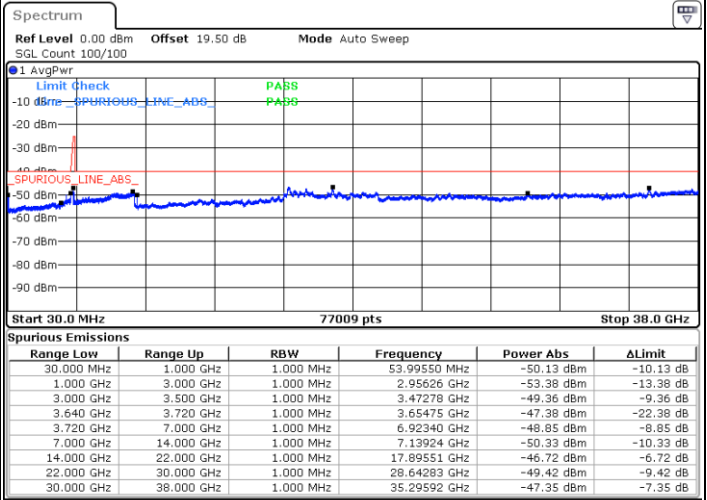

Middle Channel / Full RB

N/A

Date: 18.DEC.2021 00:00:21

Blank

LTE Band 48C / 20MHz+5MHz

16QAM

Highest Channel / 1RB0 and 1RB24

Highest Channel / 1RB99 and 1RB0

Date: 18.DEC.2021 00:38:44

Date: 18.DEC.2021 00:33:15

Highest Channel / Full RB

N/A

Date: 18.DEC.2021 00:44:13

Blank

LTE Band 48C / 20MHz+10MHz

16QAM

Lowest Channel / 1RB0 and 1RB49

Lowest Channel / 1RB99 and 1RB0

Date: 18.DEC.2021 02:16:54

Date: 18.DEC.2021 02:11:25

Lowest Channel / Full RB

N/A

Date: 18.DEC.2021 02:22:23

Blank