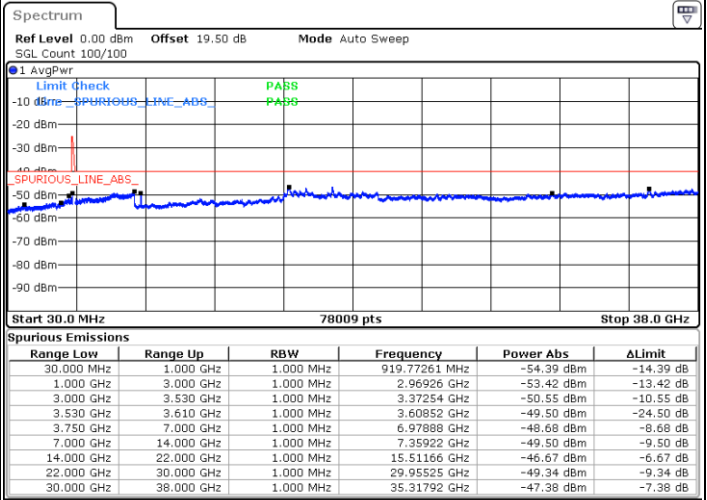

Date: 17.DEC.2021 21:00:54

Date: 17.DEC.2021 20:51:47

Lowest Channel / Full RB

N/A

Date: 17.DEC.2021 21:02:44

Blank

LTE Band 48C / 15MHz+20MHz

64QAM

LTE Band 48C / 15MHz+20MHz

64QAM

Highest Channel / 1RB0 and 1RB99

Highest Channel / 1RB74 and 1RB0

Date: 17.DEC.2021 22:08:26

Date: 17.DEC.2021 22:06:36

Highest Channel / Full RB

N/A

Date: 17.DEC.2021 22:17:34

Blank

LTE Band 48C / 20MHz+5MHz

64QAM

Lowest Channel / 1RB0 and 1RB24

Lowest Channel / 1RB99 and 1RB0

Date: 17.DEC.2021 23:31:25

Date: 17.DEC.2021 23:22:17

Lowest Channel / Full RB

N/A

Date: 17.DEC.2021 23:33:15

Blank

LTE Band 48C / 20MHz+5MHz

64QAM

Middle Channel / 1RB0 and 1RB24

Middle Channel / 1RB99 and 1RB0