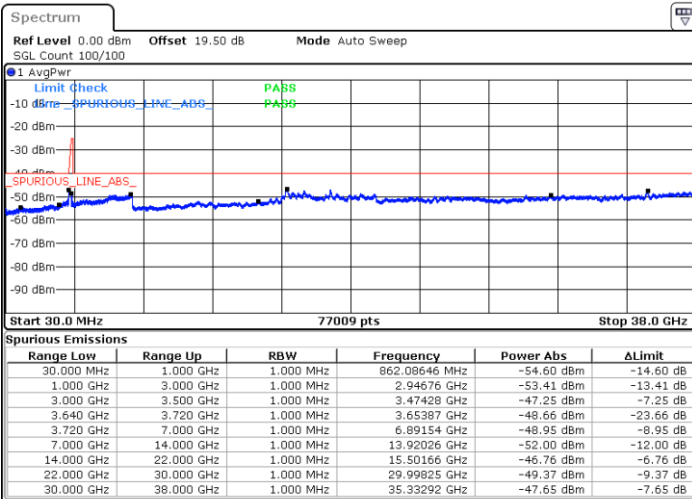

LTE Band 48C / 15MHz+20MHz

64QAM

Highest Channel / 1RB0 and 1RB99

Highest Channel / 1RB74 and 1RB0

Date: 17.DEC.2021 22:08:26

Date: 17.DEC.2021 22:06:36

Highest Channel / Full RB

N/A

Date: 17.DEC.2021 22:17:34

Blank

LTE Band 48C / 20MHz+5MHz

64QAM

Lowest Channel / 1RB0 and 1RB24

Lowest Channel / 1RB99 and 1RB0

Date: 17.DEC.2021 23:31:25

Date: 17.DEC.2021 23:22:17

Lowest Channel / Full RB

N/A

Date: 17.DEC.2021 23:33:15

Blank

LTE Band 48C / 20MHz+5MHz

64QAM

Middle Channel / 1RB0 and 1RB24

Middle Channel / 1RB99 and 1RB0

Date: 18.DEC.2021 00:04:01

Date: 18.DEC.2021 00:13:08

Middle Channel / Full RB

N/A

Date: 18.DEC.2021 00:02:11

Blank

LTE Band 48C / 20MHz+5MHz

64QAM