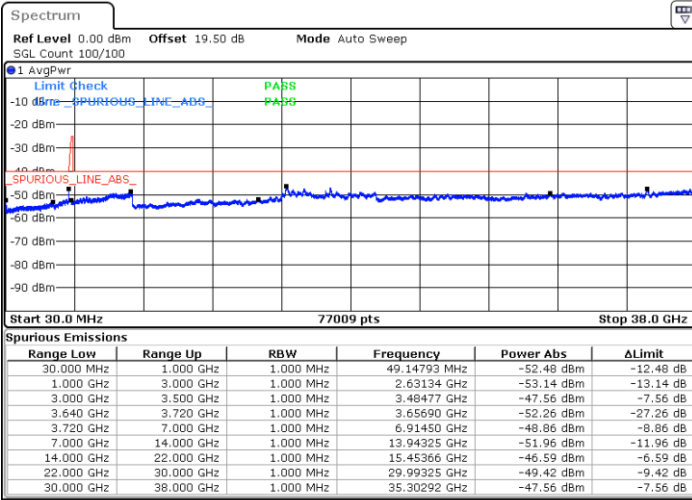

LTE Band 48C / 20MHz+5MHz

16QAM

Lowest Channel / 1RB0 and 1RB24

Lowest Channel / 1RB99 and 1RB0

Date: 17.DEC.2021 23:29:35

Date: 17.DEC.2021 23:24:07

Lowest Channel / Full RB

N/A

Date: 17.DEC.2021 23:35:04

Blank

LTE Band 48C / 20MHz+5MHz

16QAM

Middle Channel / 1RB0 and 1RB24

Middle Channel / 1RB99 and 1RB0

Date: 18.DEC.2021 00:05:50

Date: 18.DEC.2021 00:11:18

Middle Channel / Full RB

N/A

Date: 18.DEC.2021 00:00:21

Blank

LTE Band 48C / 20MHz+5MHz

16QAM

Highest Channel / 1RB0 and 1RB24

Highest Channel / 1RB99 and 1RB0