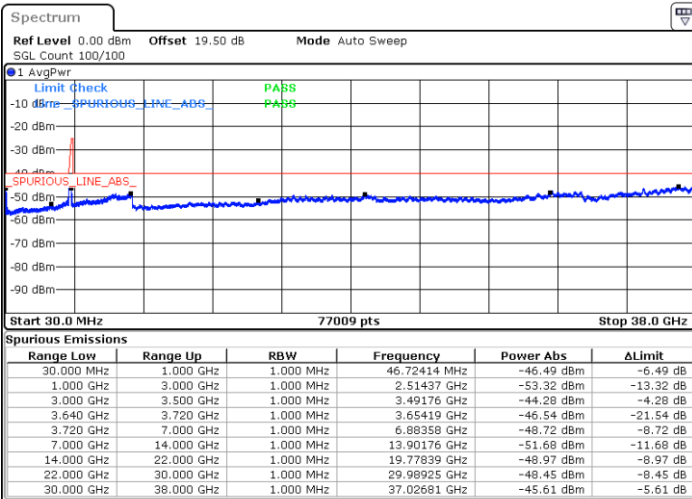

LTE Band 48C / 20MHz+15MHz

16QAM

Highest Channel / 1RB0 and 1RB74

Highest Channel / 1RB99 and 1RB0

Date: 18.DEC.2021 05:35:57

Date: 18.DEC.2021 05:30:28

Highest Channel / Full RB

N/A

Date: 18.DEC.2021 05:41:26

Blank

LTE Band 48C / 20MHz+20MHz

16QAM

Lowest Channel / 1RB0 and 1RB99

Lowest Channel / 1RB99 and 1RB0

Date: 18.DEC.2021 08:54:48

Date: 18.DEC.2021 09:26:53

Lowest Channel / Full RB

N/A

Date: 18.DEC.2021 09:34:57

Blank

LTE Band 48C / 20MHz+20MHz

16QAM

MiddleChannel / 1RB0 and 1RB99

Middle Channel / 1RB99 and 1RB0