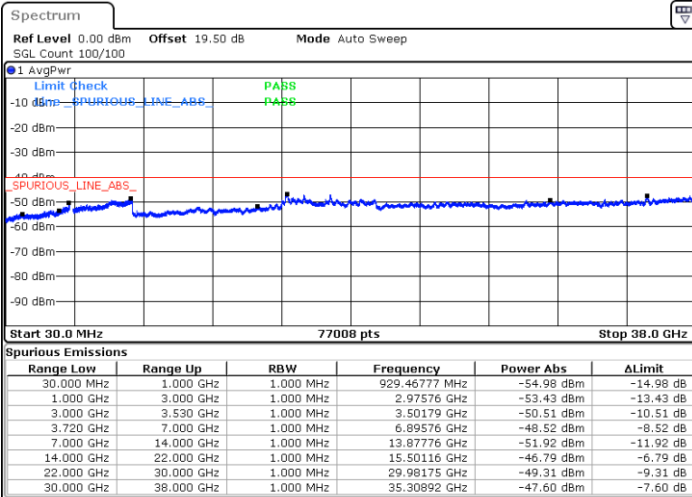

LTE Band 48C / 5MHz+20MHz

64QAM

Lowest Channel / 1RB0 and 1RB99

Lowest Channel / 1RB24 and 1RB0

Date: 17.DEC.2021 09:56:00

Date: 17.DEC.2021 09:57:50

Lowest Channel / Full RB

N/A

Date: 17.DEC.2021 08:02:16

Blank

LTE Band 48C / 5MHz+20MHz

64QAM

Middle Channel / 1RB0 and 1RB9

Middle Channel / 1RB24 and 1RB0

Date: 17.DEC.2021 11:17:13

Date: 17.DEC.2021 11:26:32

Middle Channel / Full RB

N/A

Blank

Date: 17.DEC.2021 10:08:30

LTE Band 48C / 5MHz+20MHz

64QAM

Highest Channel / 1RB0 and 1RB99

Highest Channel / 1RB24 and 1RB0

Date: 17.DEC.2021 11:52:54

Date: 17.DEC.2021 11:51:02

Highest Channel / Full RB

N/A

Date: 17.DEC.2021 12:02:11

Blank

LTE Band 48C / 10MHz+20MHz

64QAM