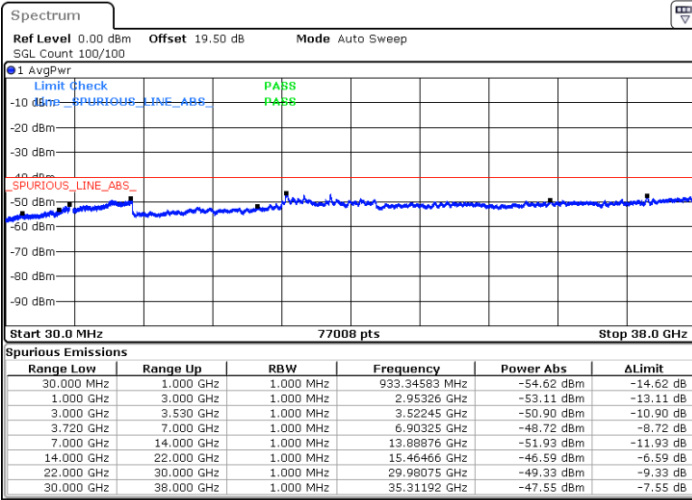

Highest Channel / Full RB

N/A

Date: 17.DEC.2021 17:48:43

Blank

LTE Band 48C / 15MHz+20MHz

64QAM

Lowest Channel / 1RB0 and 1RB99

Lowest Channel / 1RB74 and 1RB0

Date: 17.DEC.2021 21:00:54

Date: 17.DEC.2021 20:51:47

Lowest Channel / Full RB

N/A

Date: 17.DEC.2021 21:02:44

Blank

LTE Band 48C / 15MHz+20MHz

64QAM

Middle Channel / 1RB0 and 1RB99

Middle Channel / 1RB74 and 1RB0

Date: 17.DEC.2021 21:34:14

Date: 17.DEC.2021 21:43:21

Middle Channel / Full RB

N/A

Blank

Date: 17.DEC.2021 21:32:24

LTE Band 48C / 15MHz+20MHz

64QAM

Highest Channel / 1RB0 and 1RB99

Highest Channel / 1RB74 and 1RB0

Date: 17.DEC.2021 22:08:26

Date: 17.DEC.2021 22:06:36

Highest Channel / Full RB

N/A