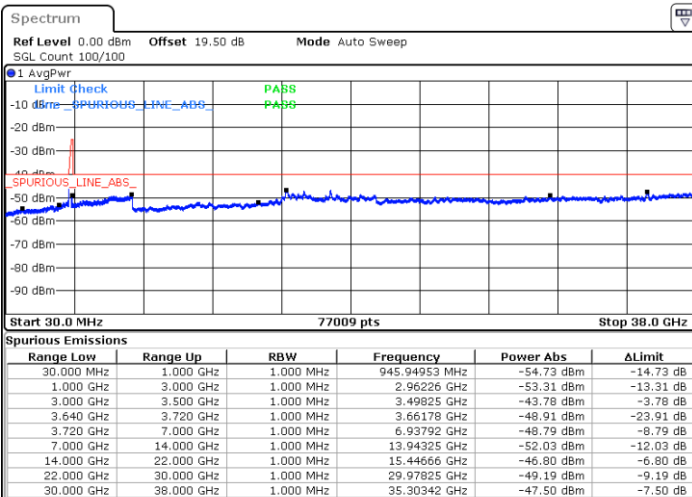

Date: 17.DEC.2021 17:04:06

Blank

LTE Band 48C / 10MHz+20MHz

64QAM

Highest Channel / 1RB0 and 1RB99

Highest Channel / 1RB49 and 1RB0

Date: 17.DEC.2021 17:39:27

Date: 17.DEC.2021 17:37:35

Highest Channel / Full RB

N/A

Date: 17.DEC.2021 17:48:43

Blank

LTE Band 48C / 15MHz+20MHz

64QAM

Lowest Channel / 1RB0 and 1RB99

Lowest Channel / 1RB74 and 1RB0

Date: 17.DEC.2021 21:00:54

Date: 17.DEC.2021 20:51:47

Lowest Channel / Full RB

N/A

Date: 17.DEC.2021 21:02:44

Blank

LTE Band 48C / 15MHz+20MHz

64QAM