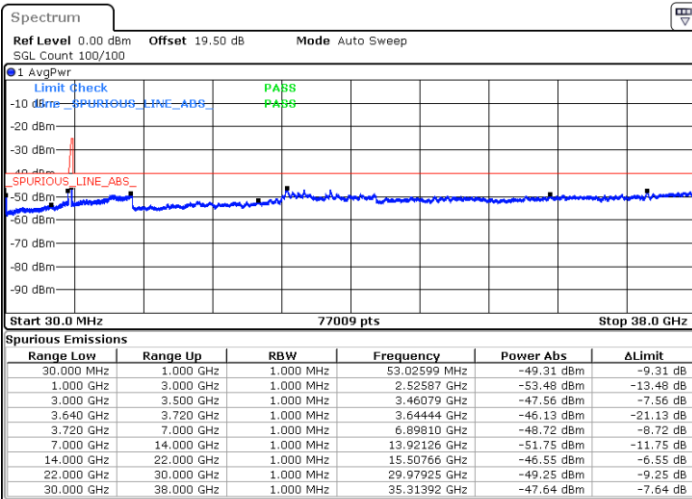

Highest Channel / 1RB0 and 1RB24

Highest Channel / 1RB99 and 1RB0

Date: 18.DEC.2021 00:36:55

Date: 18.DEC.2021 00:35:05

Highest Channel / Full RB

N/A

Date: 18.DEC.2021 00:46:03

Blank

LTE Band 48C / 20MHz+10MHz

64QAM

Lowest Channel / 1RB0 and 1RB49

Lowest Channel / 1RB99 and 1RB0

Date: 18.DEC.2021 02:18:43

Date: 18.DEC.2021 02:09:35

Lowest Channel / Full RB

N/A

Date: 18.DEC.2021 02:20:33

Blank

LTE Band 48C / 20MHz+10MHz

64QAM

Middle Channel / 1RB0 and 1RB49

Middle Channel / 1RB99 and 1RB0

Date: 18.DEC.2021 02:47:59

Date: 18.DEC.2021 02:57:07

Middle Channel / Full RB

N/A

Date: 18.DEC.2021 02:46:09

Blank

LTE Band 48C / 20MHz+10MHz

64QAM

Highest Channel / 1RB0 and 1RB49

Highest Channel / 1RB99 and 1RB0