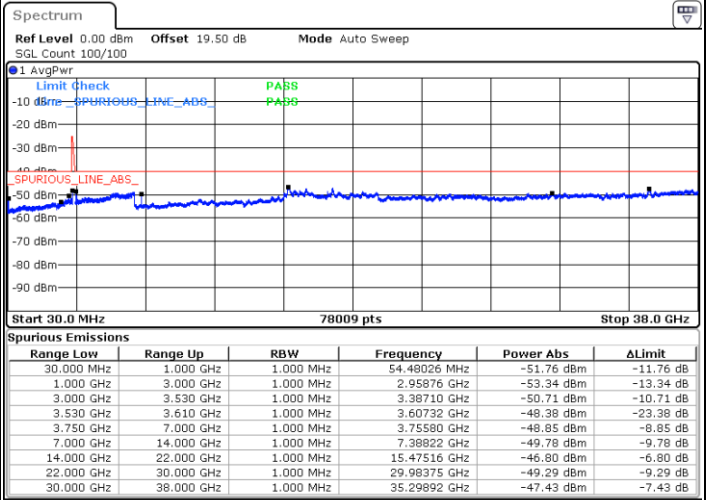

Lowest Channel / Full RB

N/A

Date: 17.DEC.2021 23:33:15

Blank

LTE Band 48C / 20MHz+5MHz

64QAM

Middle Channel / 1RB0 and 1RB24

Middle Channel / 1RB99 and 1RB0

Date: 18.DEC.2021 00:04:01

Date: 18.DEC.2021 00:13:08

Middle Channel / Full RB

N/A

Date: 18.DEC.2021 00:02:11

Blank

LTE Band 48C / 20MHz+5MHz

64QAM

Highest Channel / 1RB0 and 1RB24

Highest Channel / 1RB99 and 1RB0

Date: 18.DEC.2021 00:36:55

Date: 18.DEC.2021 00:35:05

Highest Channel / Full RB

N/A

Date: 18.DEC.2021 00:46:03

Blank

LTE Band 48C / 20MHz+10MHz

64QAM

Lowest Channel / 1RB0 and 1RB49

Lowest Channel / 1RB99 and 1RB0

Date: 18.DEC.2021 02:18:43

Date: 18.DEC.2021 02:09:35

Lowest Channel / Full RB

N/A