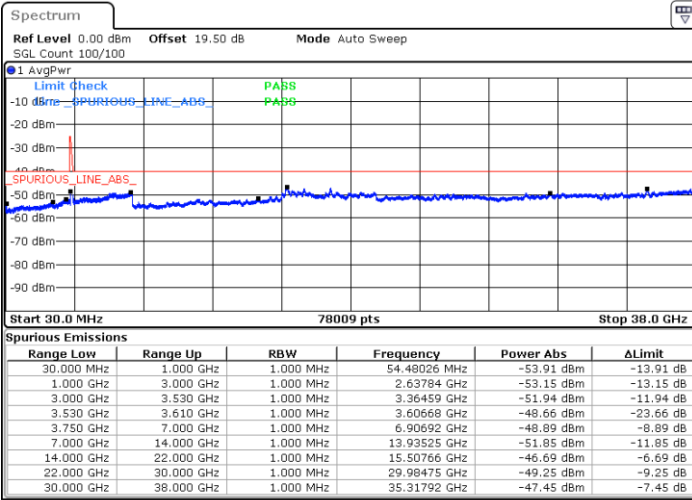

Date: 18.DEC.2021 02:20:33

Blank

LTE Band 48C / 20MHz+10MHz

64QAM

Middle Channel / 1RB0 and 1RB49

Middle Channel / 1RB99 and 1RB0

Date: 18.DEC.2021 02:47:59

Date: 18.DEC.2021 02:57:07

Middle Channel / Full RB

N/A

Date: 18.DEC.2021 02:46:09

Blank

LTE Band 48C / 20MHz+10MHz

64QAM

Highest Channel / 1RB0 and 1RB49

Highest Channel / 1RB99 and 1RB0

Date: 18.DEC.2021 03:20:54

Date: 18.DEC.2021 03:19:05

Highest Channel / Full RB

N/A

Date: 18.DEC.2021 03:30:03

Blank

LTE Band 48C / 20MHz+15MHz

64QAM

Lowest Channel / 1RB0 and 1RB74

Lowest Channel / 1RB99 and 1RB0

Date: 18.DEC.2021 04:24:15

Date: 18.DEC.2021 04:15:07

Lowest Channel / Full RB

N/A

Date: 18.DEC.2021 04:26:04

Blank