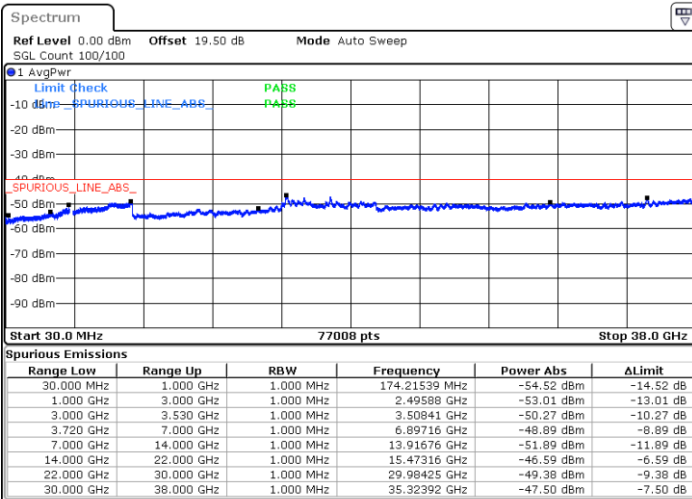

Date: 17.DEC.2021 22:17:34

Blank

LTE Band 48C / 20MHz+5MHz

64QAM

Lowest Channel / 1RB0 and 1RB24

Lowest Channel / 1RB99 and 1RB0

Date: 17.DEC.2021 23:31:25

Date: 17.DEC.2021 23:22:17

Lowest Channel / Full RB

N/A

Date: 17.DEC.2021 23:33:15

Blank

LTE Band 48C / 20MHz+5MHz

64QAM

Middle Channel / 1RB0 and 1RB24

Middle Channel / 1RB99 and 1RB0

Date: 18.DEC.2021 00:04:01

Date: 18.DEC.2021 00:13:08

Middle Channel / Full RB

N/A

Date: 18.DEC.2021 00:02:11

Blank

LTE Band 48C / 20MHz+5MHz

64QAM

Highest Channel / 1RB0 and 1RB24

Highest Channel / 1RB99 and 1RB0

Date: 18.DEC.2021 00:36:55

Date: 18.DEC.2021 00:35:05

Highest Channel / Full RB

N/A

Date: 18.DEC.2021 00:46:03

Blank