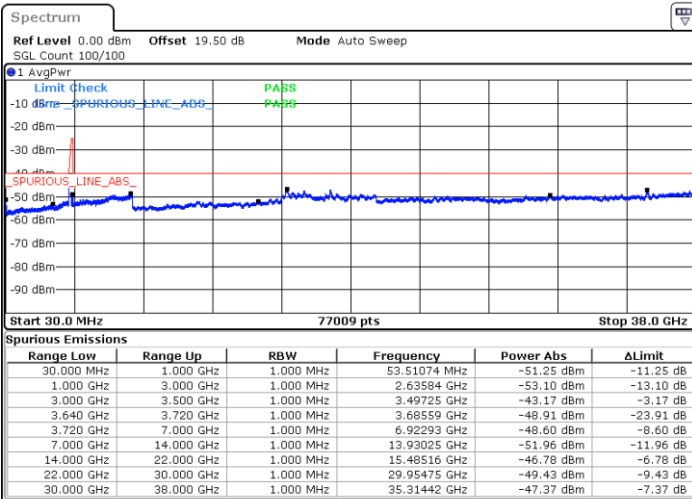

LTE Band 48C / 20MHz+5MHz

16QAM

Lowest Channel / 1RB0 and 1RB24

Lowest Channel / 1RB99 and 1RB0

Date: 17.DEC.2021 23:29:35

Date: 17.DEC.2021 23:24:07

Lowest Channel / Full RB

N/A

Date: 17.DEC.2021 23:35:04

Blank

LTE Band 48C / 20MHz+5MHz

16QAM

Middle Channel / 1RB0 and 1RB24

Middle Channel / 1RB99 and 1RB0

Date: 18.DEC.2021 00:05:50

Date: 18.DEC.2021 00:11:18

Middle Channel / Full RB

N/A

Date: 18.DEC.2021 00:00:21

Blank

LTE Band 48C / 20MHz+5MHz

16QAM

Highest Channel / 1RB0 and 1RB24

Highest Channel / 1RB99 and 1RB0