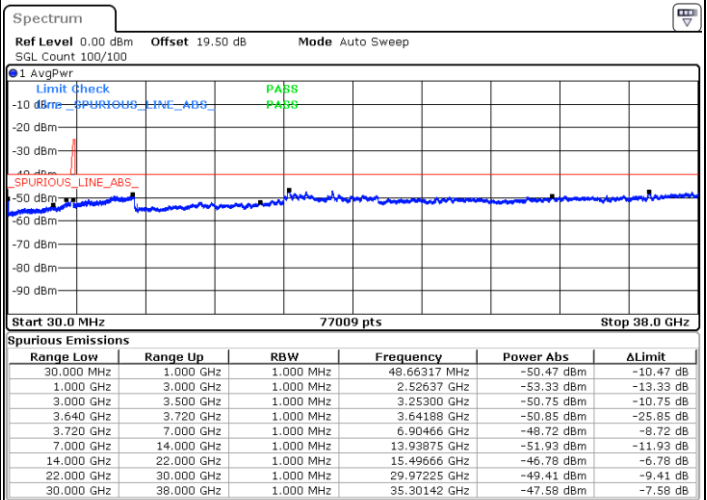

Middle Channel / Full RB

N/A

Blank

Date: 17.DEC.2021 10:08:30

LTE Band 48C / 5MHz+20MHz

64QAM

Highest Channel / 1RB0 and 1RB99

Highest Channel / 1RB24 and 1RB0

Date: 17.DEC.2021 11:52:54

Date: 17.DEC.2021 11:51:02

Highest Channel / Full RB

N/A

Date: 17.DEC.2021 12:02:11

Blank

LTE Band 48C / 10MHz+20MHz

64QAM

Lowest Channel / 1RB0 and 1RB99

Lowest Channel / 1RB49 and 1RB0

Date: 17.DEC.2021 16:36:11

Date: 17.DEC.2021 16:26:54

Lowest Channel / Full RB

N/A

Date: 17.DEC.2021 16:38:02

Blank