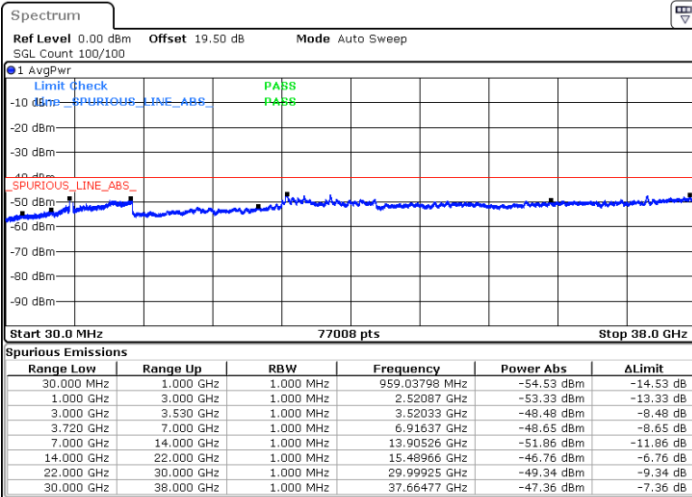

Date: 17.DEC.2021 21:00:54

Date: 17.DEC.2021 20:51:47

Lowest Channel / Full RB

N/A

Date: 17.DEC.2021 21:02:44

Blank

LTE Band 48C / 15MHz+20MHz

64QAM

Middle Channel / 1RB0 and 1RB99

Middle Channel / 1RB74 and 1RB0

Date: 17.DEC.2021 21:34:14

Date: 17.DEC.2021 21:43:21

Middle Channel / Full RB

N/A

Blank

Date: 17.DEC.2021 21:32:24

LTE Band 48C / 15MHz+20MHz

64QAM

Highest Channel / 1RB0 and 1RB99

Highest Channel / 1RB74 and 1RB0

Date: 17.DEC.2021 22:08:26

Date: 17.DEC.2021 22:06:36

Highest Channel / Full RB

N/A

Date: 17.DEC.2021 22:17:34

Blank

LTE Band 48C / 20MHz+5MHz

64QAM

Lowest Channel / 1RB0 and 1RB24

Lowest Channel / 1RB99 and 1RB0

Date: 17.DEC.2021 23:31:25

Date: 17.DEC.2021 23:22:17