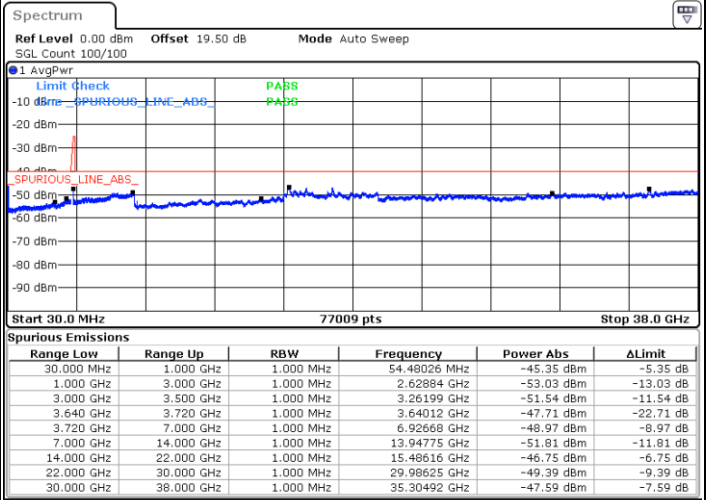

Date: 18.DEC.2021 02:20:33

Blank

LTE Band 48C / 20MHz+10MHz

64QAM

Middle Channel / 1RB0 and 1RB49

Middle Channel / 1RB99 and 1RB0

Date: 18.DEC.2021 02:47:59

Date: 18.DEC.2021 02:57:07

Middle Channel / Full RB

N/A

Date: 18.DEC.2021 02:46:09

Blank

LTE Band 48C / 20MHz+10MHz

64QAM

Highest Channel / 1RB0 and 1RB49

Highest Channel / 1RB99 and 1RB0

Date: 18.DEC.2021 03:20:54

Date: 18.DEC.2021 03:19:05

Highest Channel / Full RB

N/A

Date: 18.DEC.2021 03:30:03

Blank

LTE Band 48C / 20MHz+15MHz

64QAM

Lowest Channel / 1RB0 and 1RB74

Lowest Channel / 1RB99 and 1RB0

Date: 18.DEC.2021 04:24:15

Date: 18.DEC.2021 04:15:07

Lowest Channel / Full RB

N/A

Date: 18.DEC.2021 04:26:04

Blank