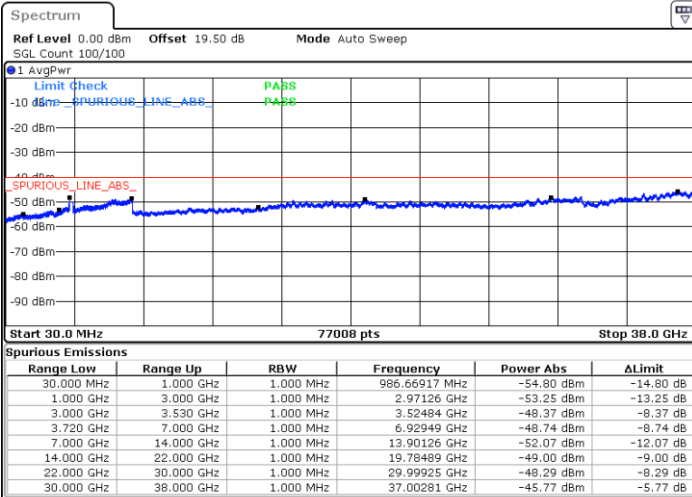

Date: 18.DEC.2021 05:41:26

Blank

LTE Band 48C / 20MHz+20MHz

16QAM

Lowest Channel / 1RB0 and 1RB99

Lowest Channel / 1RB99 and 1RB0

Date: 18.DEC.2021 08:54:48

Date: 18.DEC.2021 09:26:53

Lowest Channel / Full RB

N/A

Date: 18.DEC.2021 09:34:57

Blank

LTE Band 48C / 20MHz+20MHz

16QAM

MiddleChannel / 1RB0 and 1RB99

Middle Channel / 1RB99 and 1RB0

Date: 18.DEC.2021 10:08:06

Date: 18.DEC.2021 10:13:38

Middle Channel / Full RB

N/A

Date: 18.DEC.2021 10:02:36

Blank

LTE Band 48C / 20MHz+20MHz

16QAM

Highest Channel / 1RB0 and 1RB99

Highest Channel / 1RB99 and 1RB0

Date: 18.DEC.2021 11:14:13

Date: 18.DEC.2021 11:08:44

Highest Channel / Full RB

N/A

Date: 18.DEC.2021 11:19:43

Blank