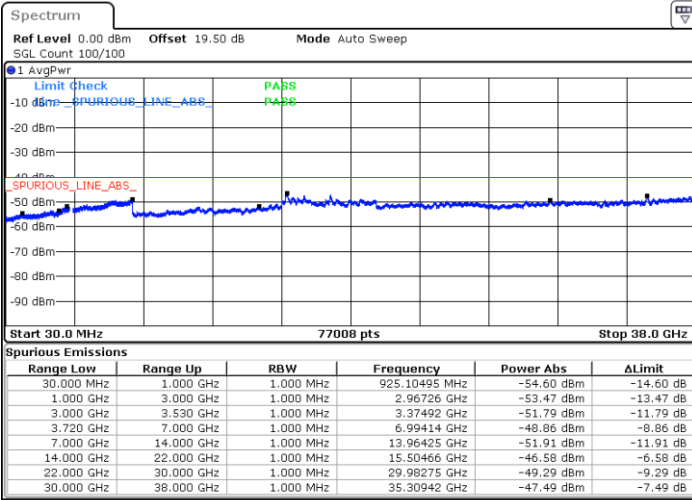

Date: 17.DEC.2021 22:17:34

Blank

LTE Band 48C / 20MHz+5MHz

64QAM

Lowest Channel / 1RB0 and 1RB24

Lowest Channel / 1RB99 and 1RB0

Date: 17.DEC.2021 23:31:25

Date: 17.DEC.2021 23:22:17

Lowest Channel / Full RB

N/A

Date: 17.DEC.2021 23:33:15

Blank

LTE Band 48C / 20MHz+5MHz

64QAM

Middle Channel / 1RB0 and 1RB24

Middle Channel / 1RB99 and 1RB0

Date: 18.DEC.2021 00:04:01

Date: 18.DEC.2021 00:13:08

Middle Channel / Full RB

N/A

Date: 18.DEC.2021 00:02:11

Blank

LTE Band 48C / 20MHz+5MHz

64QAM

Highest Channel / 1RB0 and 1RB24

Highest Channel / 1RB99 and 1RB0

Date: 18.DEC.2021 00:36:55

Date: 18.DEC.2021 00:35:05

Highest Channel / Full RB

N/A

Date: 18.DEC.2021 00:46:03

Blank