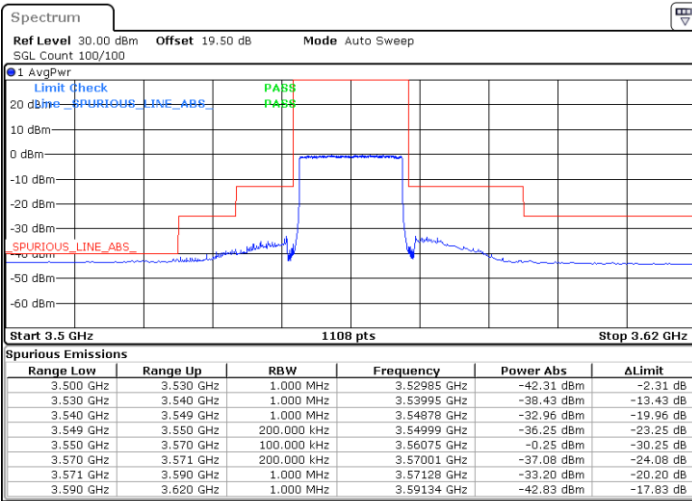

Date: 20.DEC.2021 03:47:30

Blank

LTE Band 48 / 15MHz

64QAM

Highest Channel / 1RB0

Highest Channel / 1RBmax

Date: 20.DEC.2021 03:38:37

Date: 20.DEC.2021 04:18:33

Highest Channel / Full RB

N/A

Date: 20.DEC.2021 03:58:35

Blank

LTE Band 48 / 20MHz

64QAM

Lowest Channel / 1RB0

Lowest Channel / 1RBmax

Date: 20.DEC.2021 04:40:47

Date: 20.DEC.2021 05:00:45

Lowest Channel / Full RB

N/A

Date: 20.DEC.2021 04:20:48

Blank

LTE Band 48 / 20MHz

64QAM