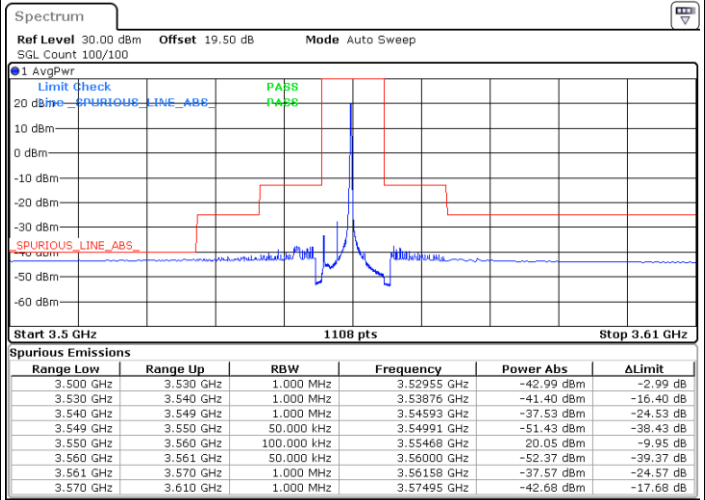

LTE Band 48 / 20MHz

16QAM

Highest Channel / 1RB0

Highest Channel / 1RBmax

Date: 20.DEC.2021 04:56:18

Date: 20.DEC.2021 05:16:17

Highest Channel / Full RB

N/A

Date: 20.DEC.2021 04:36:20

Blank

LTE Band 48 / 5MHz

64QAM

Lowest Channel / 1RB0

Lowest Channel / 1RBmax

Date: 20.DEC.2021 01:25:22

Date: 20.DEC.2021 02:05:20

Lowest Channel / Full RB

N/A

Date: 20.DEC.2021 01:45:21

Blank

LTE Band 48 / 5MHz

64QAM

Middle Channel / 1RB0

Middle Channel / 1RBmax