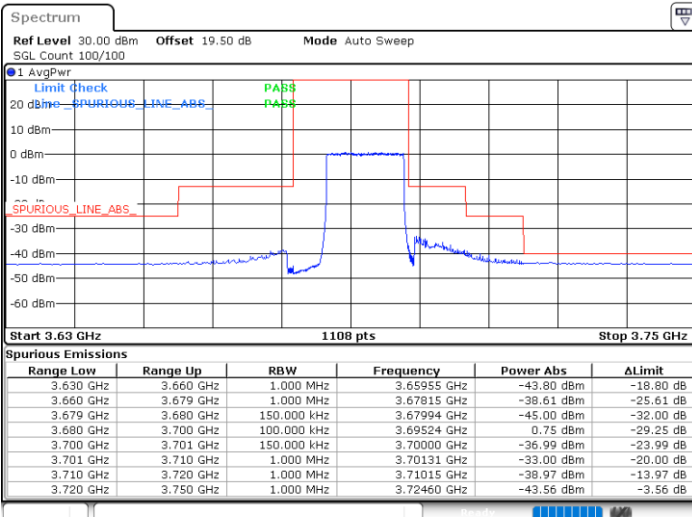

LTE Band 48 / 15MHz

16QAM

Middle Channel / 1RB0

Middle Channel / 1RBmax

Date: 20.DEC.2021 03:29:45

Date: 20.DEC.2021 04:09:40

Middle Channel / Full RB

N/A

Date: 20.DEC.2021 03:49:43

Blank

LTE Band 48 / 15MHz

16QAM

Highest Channel / 1RB0

Highest Channel / 1RBmax

Date: 20.DEC.2021 03:36:24

Date: 20.DEC.2021 04:16:20

Highest Channel / Full RB

N/A

Date: 20.DEC.2021 03:56:22

Blank

LTE Band 48 / 20MHz

16QAM

Lowest Channel / 1RB0

Lowest Channel / 1RBmax