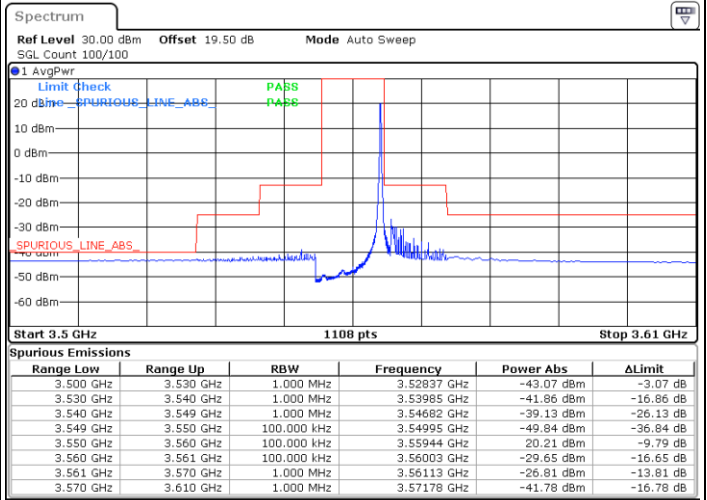

Date: 20.DEC.2021 01:27:35

Date: 20.DEC.2021 02:07:33

Middle Channel / Full RB

N/A

Date: 20.DEC.2021 01:47:34

Blank

LTE Band 48 / 5MHz

64QAM

Highest Channel / 1RB0

Highest Channel / 1RBmax

Date: 20.DEC.2021 01:38:41

Date: 20.DEC.2021 02:18:39

Highest Channel / Full RB

N/A

Date: 20.DEC.2021 01:58:40

Blank

LTE Band 48 / 10MHz

64QAM

Lowest Channel / 1RB0

Lowest Channel / 1RBmax

Date: 20.DEC.2021 02:20:53

Date: 20.DEC.2021 03:00:54

Lowest Channel / Full RB

N/A

Date: 20.DEC.2021 02:40:56

Blank

LTE Band 48 / 10MHz

64QAM

MiddleChannel / 1RB0

Middle Channel / 1RBmax

Date: 20.DEC.2021 02:32:03

Date: 20.DEC.2021 03:12:00