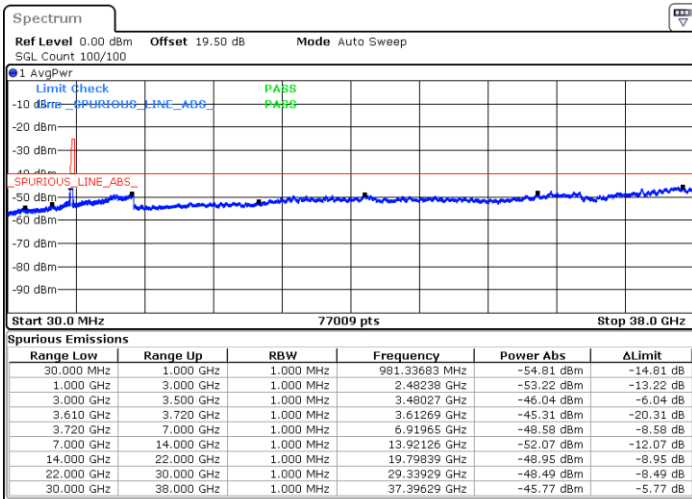

LTE Band 48 / 20MHz

64QAM

Highest Channel / 1RB0

Highest Channel / 1RBmax

Date: 20.DEC.2021 04:54:05

Date: 20.DEC.2021 05:14:04

Highest Channel / Full RB

N/A

Date: 20.DEC.2021 04:34:07

Blank

Conducted Spurious Emission

LTE Band 48 / 5MHz

QPSK

Lowest Channel / 1RB0

Lowest Channel / 1RBmax

Date: 20. DEC. 2021 05:24:00

Date: 20. DEC. 2021 05:47:30

Lowest Channel / Full RB

N/A

Blank

Date: 20. DEC. 2021 05:35:44

LTE Band 48 / 5MHz

QPSK

Middle Channel / 1RB0