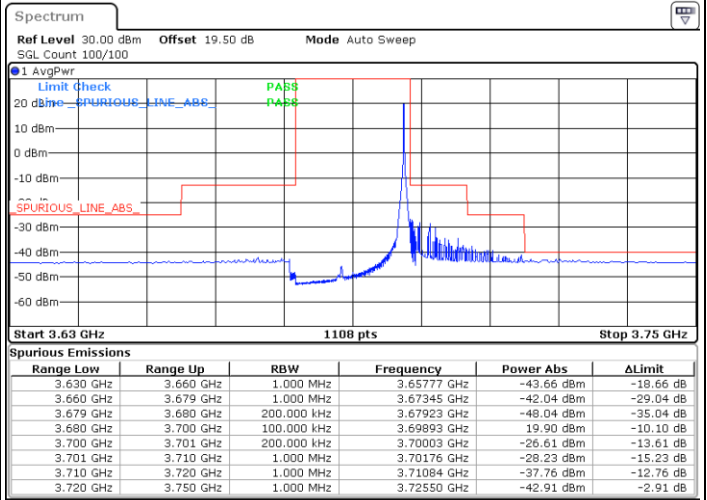

LTE Band 48 / 20MHz

16QAM

Highest Channel / 1RB0

Highest Channel / 1RBmax

Date: 20.DEC.2021 04:56:18

Date: 20.DEC.2021 05:16:17

Highest Channel / Full RB

N/A

Date: 20.DEC.2021 04:36:20

Blank

LTE Band 48 / 5MHz

64QAM

Lowest Channel / 1RB0

Lowest Channel / 1RBmax

Date: 20.DEC.2021 01:25:22

Date: 20.DEC.2021 02:05:20

Lowest Channel / Full RB

N/A

Date: 20.DEC.2021 01:45:21

Blank

LTE Band 48 / 5MHz

64QAM

Middle Channel / 1RB0

Middle Channel / 1RBmax