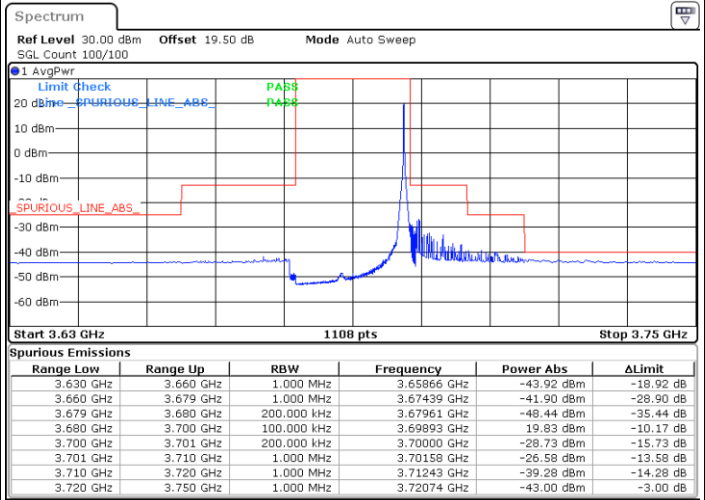

Date: 20.DEC.2021 04:40:47

Date: 20.DEC.2021 05:00:45

Lowest Channel / Full RB

N/A

Date: 20.DEC.2021 04:20:48

Blank

LTE Band 48 / 20MHz

64QAM

Middle Channel / 1RB0

Middle Channel / 1RBmax

Date: 20.DEC.2021 04:51:52

Date: 20.DEC.2021 05:11:51

Middle Channel / Full RB

N/A

Date: 20.DEC.2021 04:31:54

Blank

LTE Band 48 / 20MHz

64QAM

Highest Channel / 1RB0

Highest Channel / 1RBmax

Date: 20.DEC.2021 04:54:05

Date: 20.DEC.2021 05:14:04

Highest Channel / Full RB

N/A

Date: 20.DEC.2021 04:34:07

Blank

Conducted Spurious Emission

LTE Band 48 / 5MHz

QPSK

Lowest Channel / 1RB0

Lowest Channel / 1RBmax

Date: 20. DEC. 2021 05:24:00