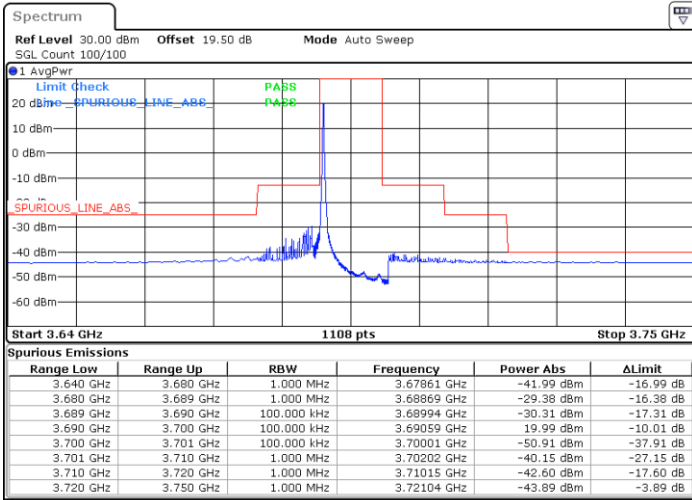

Date: 20.DEC.2021 02:40:56

Blank

LTE Band 48 / 10MHz

64QAM

MiddleChannel / 1RB0

Middle Channel / 1RBmax

Date: 20.DEC.2021 02:32:03

Date: 20.DEC.2021 03:12:00

Middle Channel / Full RB

N/A

Date: 20.DEC.2021 02:52:02

Blank

LTE Band 48 / 10MHz

64QAM

Highest Channel / 1RB0

Highest Channel / 1RBmax

Date: 20.DEC.2021 02:34:16

Date: 20.DEC.2021 03:14:13

Highest Channel / Full RB

N/A

Date: 20.DEC.2021 02:54:15

Blank

LTE Band 48 / 15MHz

64QAM

Lowest Channel / 1RB0

Lowest Channel / 1RBmax

Date: 20.DEC.2021 03:25:19

Date: 20.DEC.2021 04:05:15

Lowest Channel / Full RB

N/A

Date: 20.DEC.2021 03:45:17

Blank