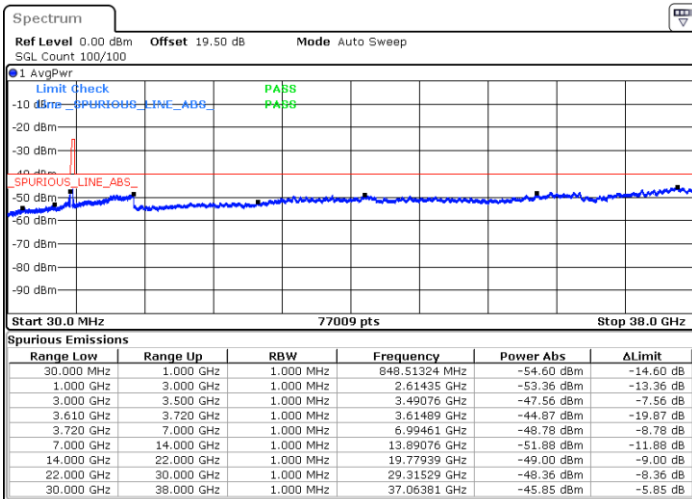

Lowest Channel / Full RB

N/A

Date: 20.DEC.2021 06:13:35

Blank