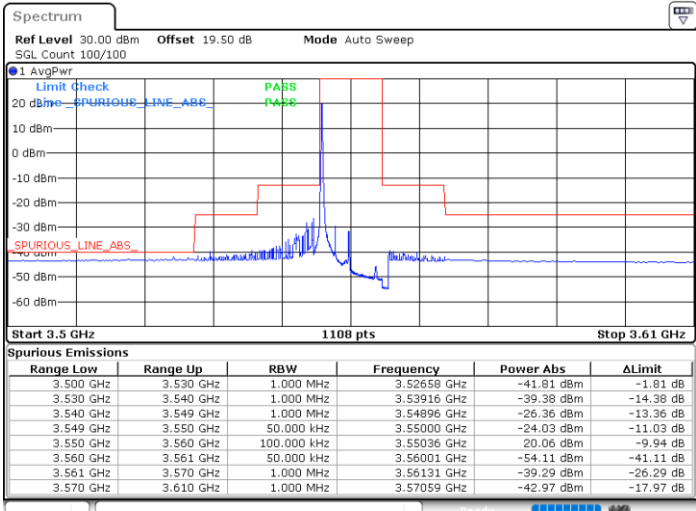

LTE Band 48 / 20MHz

QPSK

Highest Channel / 1RB0

Highest Channel / 1RBmax

Date: 20.DEC.2021 04:58:32

Date: 20.DEC.2021 05:18:30

Highest Channel / Full RB

N/A

Date: 20.DEC.2021 04:38:33

Blank

LTE Band 48 / 5MHz

16QAM

Lowest Channel / 1RB0

Lowest Channel / 1RBmax

Date: 20.DEC.2021 01:23:09

Date: 20.DEC.2021 02:03:07

Lowest Channel / Full RB

N/A

Date: 20.DEC.2021 01:43:08

Blank

LTE Band 48 / 5MHz

16QAM

Middle Channel / 1RB0

Middle Channel / 1RBmax