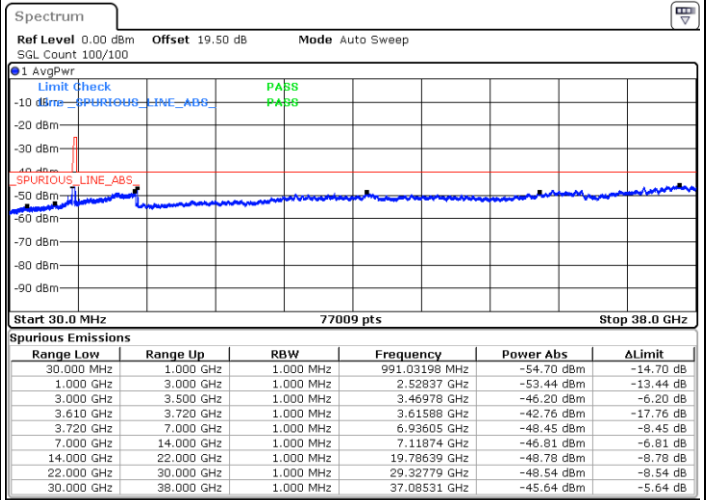

QPSK

Highest Channel / 1RB0

Highest Channel / 1RBmax

Date: 20. DEC. 2021 05:31:48

Date: 20. DEC. 2021 05:55:18

Highest Channel / Full RB

N/A

Date: 20. DEC. 2021 05:43:34

Blank

LTE Band 48 / 10MHz

QPSK

Lowest Channel / 1RB0

Lowest Channel / 1RBmax

Date: 20.DEC.2021 06:01:51

Date: 20.DEC.2021 06:25:20

Lowest Channel / Full RB