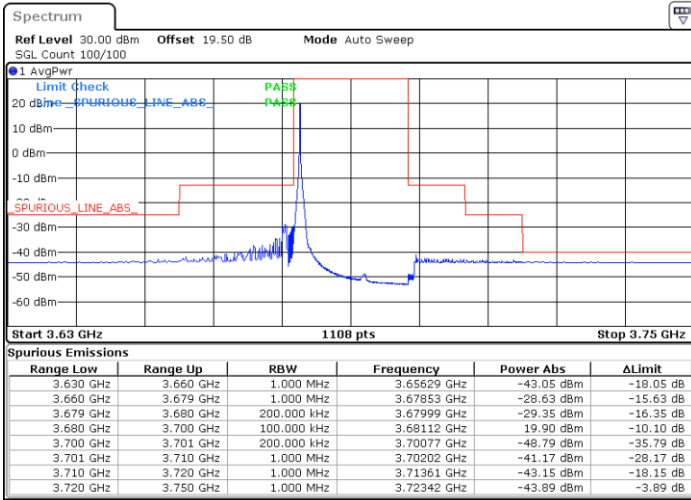

Date: 20.DEC.2021 04:40:47

Date: 20.DEC.2021 05:00:45

Lowest Channel / Full RB

N/A

Date: 20.DEC.2021 04:20:48

Blank

LTE Band 48 / 20MHz

64QAM

Middle Channel / 1RB0

Middle Channel / 1RBmax

Date: 20.DEC.2021 04:51:52

Date: 20.DEC.2021 05:11:51

Middle Channel / Full RB

N/A

Date: 20.DEC.2021 04:31:54

Blank

LTE Band 48 / 20MHz

64QAM

Highest Channel / 1RB0

Highest Channel / 1RBmax

Date: 20.DEC.2021 04:54:05

Date: 20.DEC.2021 05:14:04

Highest Channel / Full RB

N/A

Date: 20.DEC.2021 04:34:07

Blank

Conducted Spurious Emission

LTE Band 48 / 5MHz

QPSK

Lowest Channel / 1RB0

Lowest Channel / 1RBmax

Date: 20. DEC. 2021 05:24:00