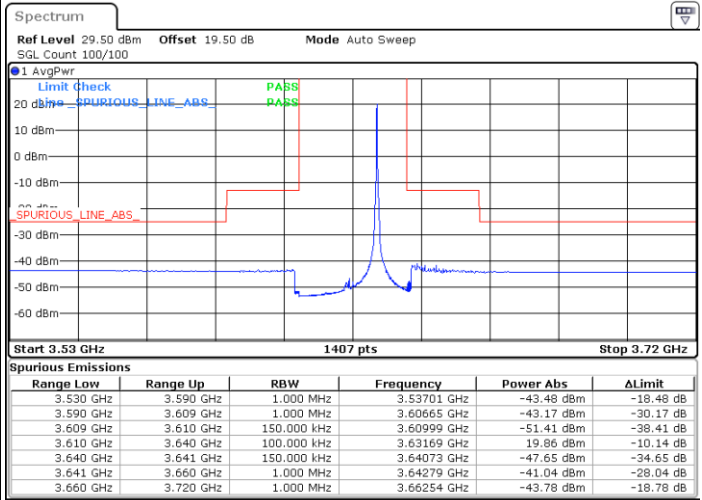

Date: 20.DEC.2021 02:34:16

Date: 20.DEC.2021 03:14:13

Highest Channel / Full RB

N/A

Date: 20.DEC.2021 02:54:15

Blank

LTE Band 48 / 15MHz

64QAM

Lowest Channel / 1RB0

Lowest Channel / 1RBmax

Date: 20.DEC.2021 03:25:19

Date: 20.DEC.2021 04:05:15

Lowest Channel / Full RB

N/A

Date: 20.DEC.2021 03:45:17

Blank

LTE Band 48 / 15MHz

64QAM

Middle Channel / 1RB0

Middle Channel / 1RBmax

Date: 20.DEC.2021 03:27:32

Date: 20.DEC.2021 04:07:28

Middle Channel / Full RB

N/A

Date: 20.DEC.2021 03:47:30

Blank

LTE Band 48 / 15MHz

64QAM

Highest Channel / 1RB0

Highest Channel / 1RBmax

Date: 20.DEC.2021 03:38:37

Date: 20.DEC.2021 04:18:33