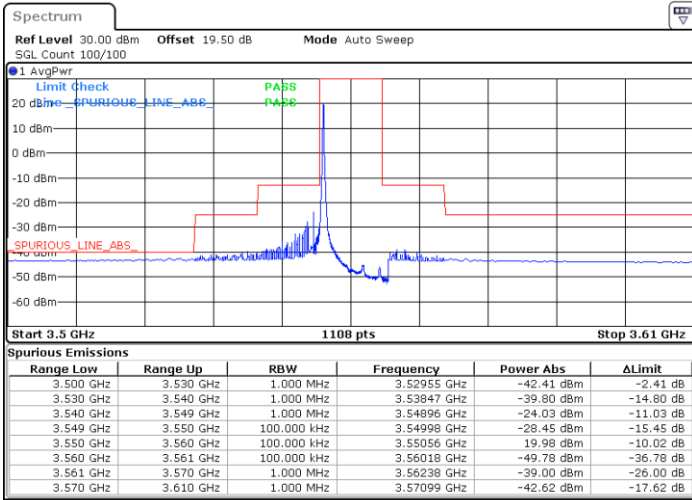

Highest Channel / 1RB0

Highest Channel / 1RBmax

Date: 20.DEC.2021 01:36:27

Date: 20.DEC.2021 02:16:25

Highest Channel / Full RB

N/A

Date: 20.DEC.2021 01:56:27

Blank

LTE Band 48 / 10MHz

16QAM

Lowest Channel / 1RB0

Lowest Channel / 1RBmax

Date: 20.DEC.2021 02:23:06

Date: 20.DEC.2021 03:03:08

Lowest Channel / Full RB

N/A