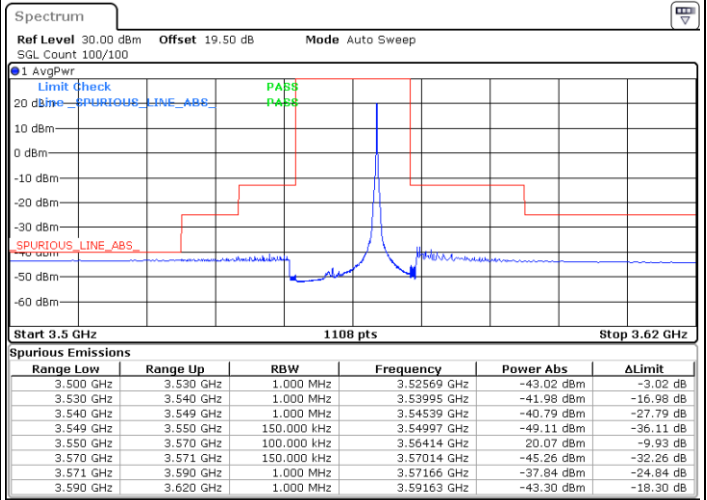

Middle Channel / Full RB

N/A

Date: 20.DEC.2021 02:52:02

Blank

LTE Band 48 / 10MHz

64QAM

Highest Channel / 1RB0

Highest Channel / 1RBmax

Date: 20.DEC.2021 02:34:16

Date: 20.DEC.2021 03:14:13

Highest Channel / Full RB

N/A

Date: 20.DEC.2021 02:54:15

Blank

LTE Band 48 / 15MHz

64QAM

Lowest Channel / 1RB0

Lowest Channel / 1RBmax

Date: 20.DEC.2021 03:25:19

Date: 20.DEC.2021 04:05:15

Lowest Channel / Full RB

N/A

Date: 20.DEC.2021 03:45:17

Blank