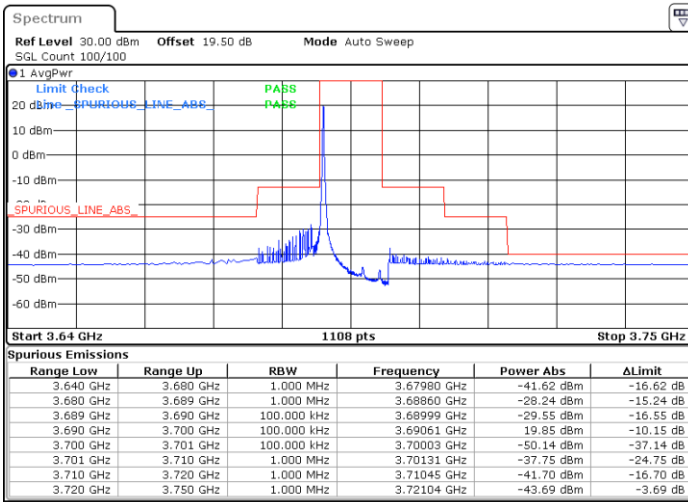

Date: 20.DEC.2021 02:43:09

Blank

LTE Band 48 / 10MHz

16QAM

MiddleChannel / 1RB0

Middle Channel / 1RBmax

Date: 20.DEC.2021 02:29:49

Date: 20.DEC.2021 03:09:47

Middle Channel / Full RB

N/A

Date: 20.DEC.2021 02:49:49

Blank

LTE Band 48 / 10MHz

16QAM

Highest Channel / 1RB0

Highest Channel / 1RBmax

Date: 20.DEC.2021 02:36:29

Date: 20.DEC.2021 03:16:26

Highest Channel / Full RB

N/A

Date: 20.DEC.2021 02:56:28

Blank

LTE Band 48 / 15MHz

16QAM

Lowest Channel / 1RB0

Lowest Channel / 1RBmax

Date: 20.DEC.2021 03:23:06

Date: 20.DEC.2021 04:03:02

Lowest Channel / Full RB

N/A

Date: 20.DEC.2021 03:43:04

Blank