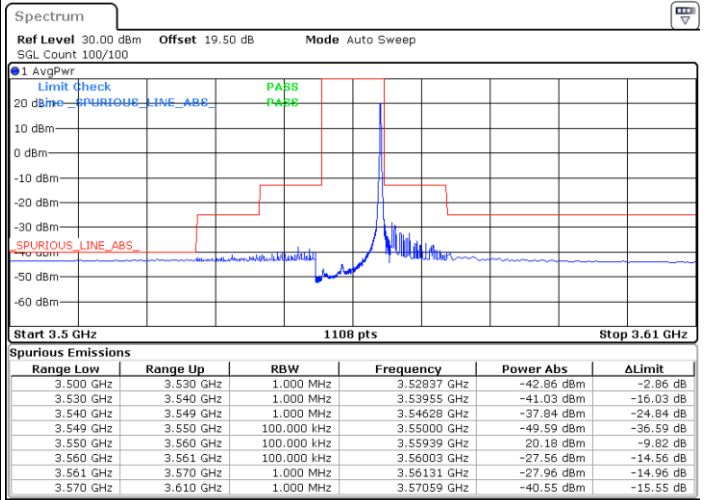

Highest Channel / 1RB0

Highest Channel / 1RBmax

Date: 20.DEC.2021 01:36:27

Date: 20.DEC.2021 02:16:25

Highest Channel / Full RB

N/A

Date: 20.DEC.2021 01:56:27

Blank

LTE Band 48 / 10MHz

16QAM

Lowest Channel / 1RB0

Lowest Channel / 1RBmax

Date: 20.DEC.2021 02:23:06

Date: 20.DEC.2021 03:03:08

Lowest Channel / Full RB

N/A

Date: 20.DEC.2021 02:43:09

Blank

LTE Band 48 / 10MHz

16QAM

MiddleChannel / 1RB0

Middle Channel / 1RBmax

Date: 20.DEC.2021 02:29:49

Date: 20.DEC.2021 03:09:47

Middle Channel / Full RB

N/A

Date: 20.DEC.2021 02:49:49

Blank

LTE Band 48 / 10MHz

16QAM

Highest Channel / 1RB0

Highest Channel / 1RBmax