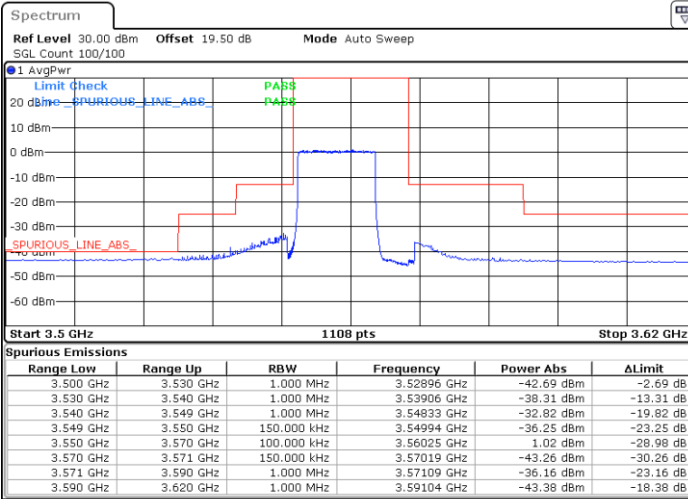

Date: 20.DEC.2021 02:36:29

Date: 20.DEC.2021 03:16:26

Highest Channel / Full RB

N/A

Date: 20.DEC.2021 02:56:28

Blank

LTE Band 48 / 15MHz

16QAM

Lowest Channel / 1RB0

Lowest Channel / 1RBmax

Date: 20.DEC.2021 03:23:06

Date: 20.DEC.2021 04:03:02

Lowest Channel / Full RB

N/A

Date: 20.DEC.2021 03:43:04

Blank

LTE Band 48 / 15MHz

16QAM

Middle Channel / 1RB0

Middle Channel / 1RBmax

Date: 20.DEC.2021 03:29:45

Date: 20.DEC.2021 04:09:40

Middle Channel / Full RB

N/A

Date: 20.DEC.2021 03:49:43

Blank

LTE Band 48 / 15MHz

16QAM

Highest Channel / 1RB0

Highest Channel / 1RBmax

Date: 20.DEC.2021 03:36:24

Date: 20.DEC.2021 04:16:20