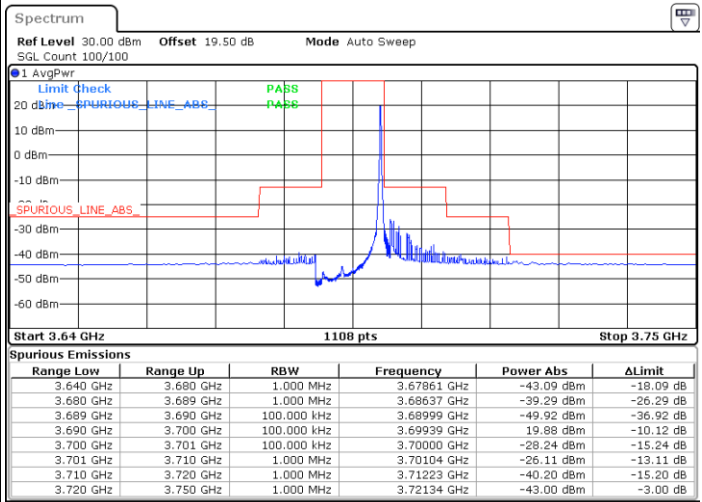

Date: 20.DEC.2021 02:43:09

Blank

LTE Band 48 / 10MHz

16QAM

MiddleChannel / 1RB0

Middle Channel / 1RBmax

Date: 20.DEC.2021 02:29:49

Date: 20.DEC.2021 03:09:47

Middle Channel / Full RB

N/A

Date: 20.DEC.2021 02:49:49

Blank

LTE Band 48 / 10MHz

16QAM

Highest Channel / 1RB0

Highest Channel / 1RBmax

Date: 20.DEC.2021 02:36:29

Date: 20.DEC.2021 03:16:26

Highest Channel / Full RB

N/A

Date: 20.DEC.2021 02:56:28

Blank

LTE Band 48 / 15MHz

16QAM

Lowest Channel / 1RB0

Lowest Channel / 1RBmax

Date: 20.DEC.2021 03:23:06

Date: 20.DEC.2021 04:03:02

Lowest Channel / Full RB

N/A

Date: 20.DEC.2021 03:43:04

Blank