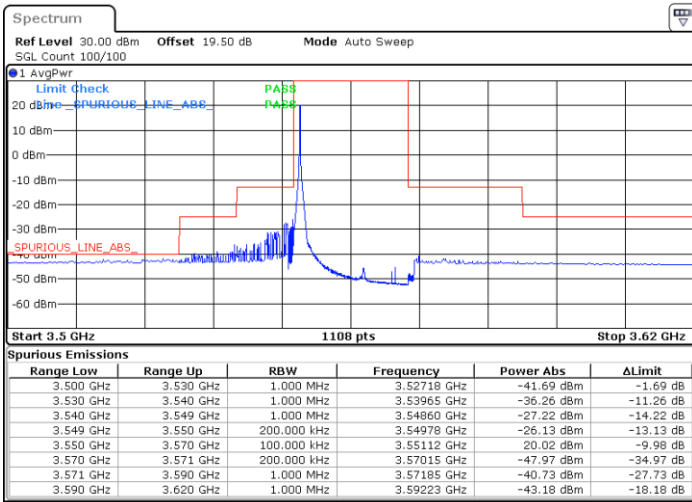

Date: 20.DEC.2021 03:49:43

Blank

LTE Band 48 / 15MHz

16QAM

Highest Channel / 1RB0

Highest Channel / 1RBmax

Date: 20.DEC.2021 03:36:24

Date: 20.DEC.2021 04:16:20

Highest Channel / Full RB

N/A

Date: 20.DEC.2021 03:56:22

Blank

LTE Band 48 / 20MHz

16QAM

Lowest Channel / 1RB0

Lowest Channel / 1RBmax

Date: 20.DEC.2021 04:43:01

Date: 20.DEC.2021 05:02:59

Lowest Channel / Full RB

N/A

Date: 20.DEC.2021 04:23:01

Blank

LTE Band 48 / 20MHz

16QAM