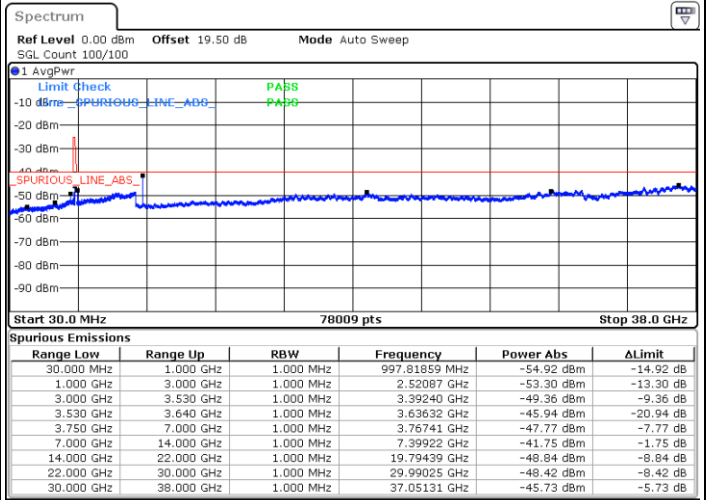

Date: 20. DEC. 2021 05:47:30

Lowest Channel / Full RB

N/A

Blank

Date: 20. DEC. 2021 05:35:44

LTE Band 48 / 5MHz

QPSK

Middle Channel / 1RB0

Middle Channel / 1RBmax

Date: 20.DEC.2021 05:30:30

Date: 20.DEC.2021 05:54:00

Middle Channel / Full RB

N/A

Date: 20.DEC.2021 05:42:15

Blank

LTE Band 48 / 5MHz

QPSK

Highest Channel / 1RB0

Highest Channel / 1RBmax

Date: 20. DEC. 2021 05:31:48

Date: 20. DEC. 2021 05:55:18

Highest Channel / Full RB

N/A

Date: 20. DEC. 2021 05:43:34

Blank

LTE Band 48 / 10MHz

QPSK

Lowest Channel / 1RB0

Lowest Channel / 1RBmax

Date: 20.DEC.2021 06:01:51

Date: 20.DEC.2021 06:25:20

Lowest Channel / Full RB