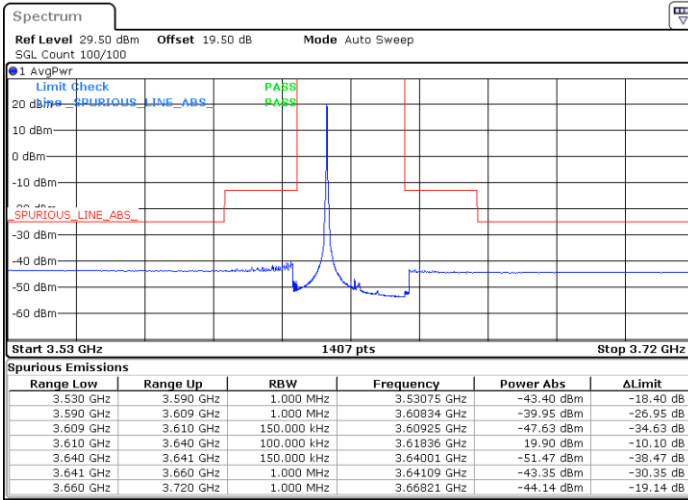

Date: 20.DEC.2021 02:34:16

Date: 20.DEC.2021 03:14:13

Highest Channel / Full RB

N/A

Date: 20.DEC.2021 02:54:15

Blank

LTE Band 48 / 15MHz

64QAM

Lowest Channel / 1RB0

Lowest Channel / 1RBmax

Date: 20.DEC.2021 03:25:19

Date: 20.DEC.2021 04:05:15

Lowest Channel / Full RB

N/A

Date: 20.DEC.2021 03:45:17

Blank

LTE Band 48 / 15MHz

64QAM

Middle Channel / 1RB0

Middle Channel / 1RBmax

Date: 20.DEC.2021 03:27:32

Date: 20.DEC.2021 04:07:28

Middle Channel / Full RB

N/A

Date: 20.DEC.2021 03:47:30

Blank

LTE Band 48 / 15MHz

64QAM

Highest Channel / 1RB0

Highest Channel / 1RBmax

Date: 20.DEC.2021 03:38:37

Date: 20.DEC.2021 04:18:33