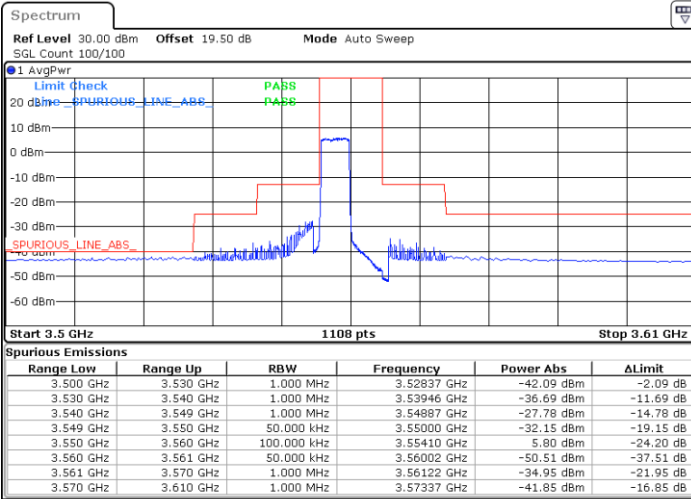

LTE Band 48 / 20MHz

16QAM

Highest Channel / 1RB0

Highest Channel / 1RBmax

Date: 20.DEC.2021 04:56:18

Date: 20.DEC.2021 05:16:17

Highest Channel / Full RB

N/A

Date: 20.DEC.2021 04:36:20

Blank

LTE Band 48 / 5MHz

64QAM

Lowest Channel / 1RB0

Lowest Channel / 1RBmax

Date: 20.DEC.2021 01:25:22

Date: 20.DEC.2021 02:05:20

Lowest Channel / Full RB

N/A

Date: 20.DEC.2021 01:45:21

Blank

LTE Band 48 / 5MHz

64QAM

Middle Channel / 1RB0

Middle Channel / 1RBmax