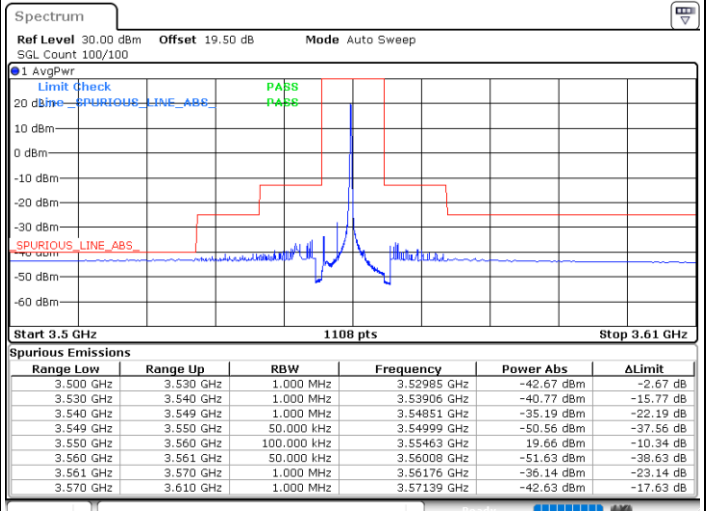

LTE Band 48 / 20MHz

QPSK

Highest Channel / 1RB0

Highest Channel / 1RBmax

Date: 20.DEC.2021 04:58:32

Date: 20.DEC.2021 05:18:30

Highest Channel / Full RB

N/A

Date: 20.DEC.2021 04:38:33

Blank

LTE Band 48 / 5MHz

16QAM

Lowest Channel / 1RB0

Lowest Channel / 1RBmax

Date: 20.DEC.2021 01:23:09

Date: 20.DEC.2021 02:03:07

Lowest Channel / Full RB

N/A

Date: 20.DEC.2021 01:43:08

Blank

LTE Band 48 / 5MHz

16QAM

Middle Channel / 1RB0

Middle Channel / 1RBmax