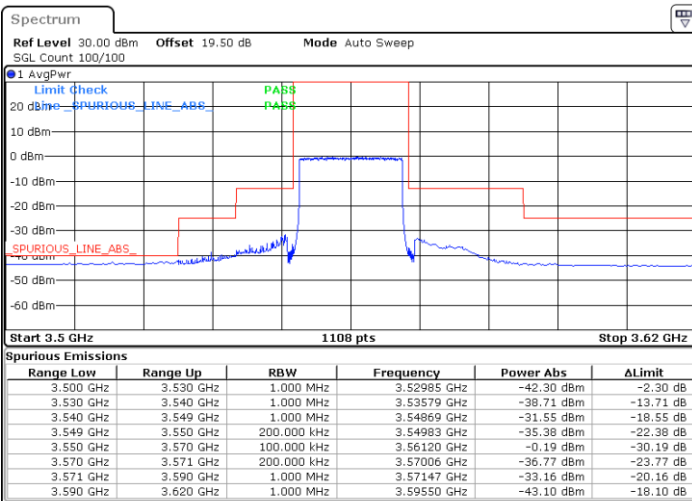

Date: 20.DEC.2021 03:49:43

Blank

LTE Band 48 / 15MHz

16QAM

Highest Channel / 1RB0

Highest Channel / 1RBmax

Date: 20.DEC.2021 03:36:24

Date: 20.DEC.2021 04:16:20

Highest Channel / Full RB

N/A

Date: 20.DEC.2021 03:56:22

Blank

LTE Band 48 / 20MHz

16QAM

Lowest Channel / 1RB0

Lowest Channel / 1RBmax

Date: 20.DEC.2021 04:43:01

Date: 20.DEC.2021 05:02:59

Lowest Channel / Full RB

N/A

Date: 20.DEC.2021 04:23:01

Blank

LTE Band 48 / 20MHz

16QAM