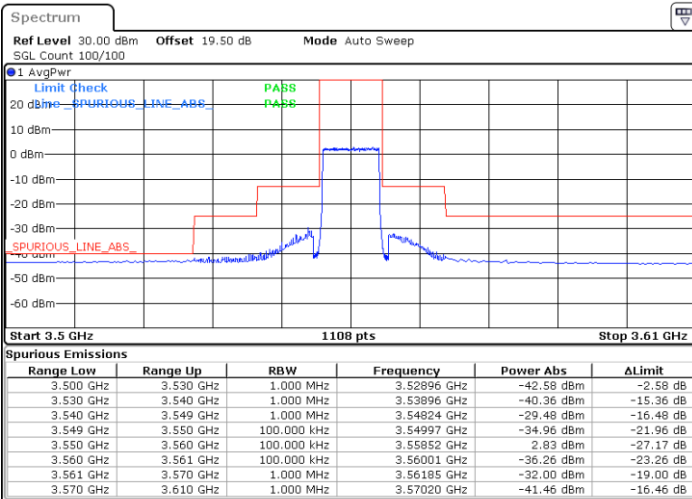

Highest Channel / 1RB0

Highest Channel / 1RBmax

Date: 20.DEC.2021 01:38:41

Date: 20.DEC.2021 02:18:39

Highest Channel / Full RB

N/A

Date: 20.DEC.2021 01:58:40

Blank

LTE Band 48 / 10MHz

64QAM

Lowest Channel / 1RB0

Lowest Channel / 1RBmax

Date: 20.DEC.2021 02:20:53

Date: 20.DEC.2021 03:00:54

Lowest Channel / Full RB

N/A

Date: 20.DEC.2021 02:40:56

Blank

LTE Band 48 / 10MHz

64QAM

MiddleChannel / 1RB0

Middle Channel / 1RBmax

Date: 20.DEC.2021 02:32:03

Date: 20.DEC.2021 03:12:00

Middle Channel / Full RB

N/A

Date: 20.DEC.2021 02:52:02

Blank

LTE Band 48 / 10MHz

64QAM

Highest Channel / 1RB0

Highest Channel / 1RBmax