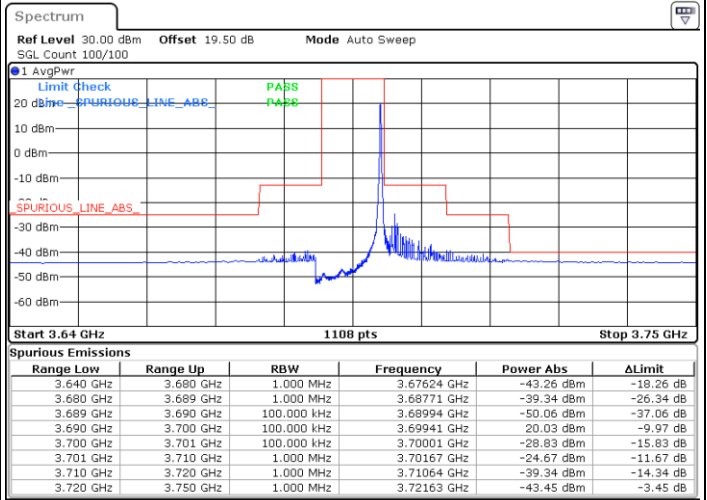

Date: 20.DEC.2021 02:40:56

Blank

LTE Band 48 / 10MHz

64QAM

MiddleChannel / 1RB0

Middle Channel / 1RBmax

Date: 20.DEC.2021 02:32:03

Date: 20.DEC.2021 03:12:00

Middle Channel / Full RB

N/A

Date: 20.DEC.2021 02:52:02

Blank

LTE Band 48 / 10MHz

64QAM

Highest Channel / 1RB0

Highest Channel / 1RBmax

Date: 20.DEC.2021 02:34:16

Date: 20.DEC.2021 03:14:13

Highest Channel / Full RB

N/A

Date: 20.DEC.2021 02:54:15

Blank

LTE Band 48 / 15MHz

64QAM

Lowest Channel / 1RB0

Lowest Channel / 1RBmax

Date: 20.DEC.2021 03:25:19

Date: 20.DEC.2021 04:05:15

Lowest Channel / Full RB

N/A

Date: 20.DEC.2021 03:45:17

Blank