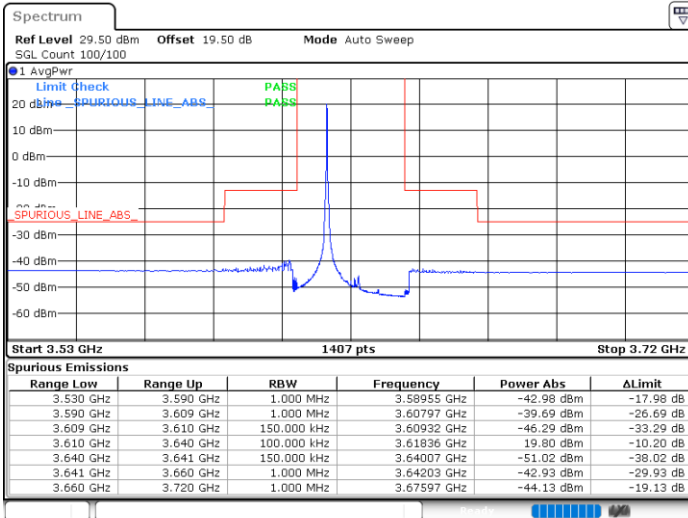

Date: 20.DEC.2021 02:36:29

Date: 20.DEC.2021 03:16:26

Highest Channel / Full RB

N/A

Date: 20.DEC.2021 02:56:28

Blank

LTE Band 48 / 15MHz

16QAM

Lowest Channel / 1RB0

Lowest Channel / 1RBmax

Date: 20.DEC.2021 03:23:06

Date: 20.DEC.2021 04:03:02

Lowest Channel / Full RB

N/A

Date: 20.DEC.2021 03:43:04

Blank

LTE Band 48 / 15MHz

16QAM

Middle Channel / 1RB0

Middle Channel / 1RBmax

Date: 20.DEC.2021 03:29:45

Date: 20.DEC.2021 04:09:40

Middle Channel / Full RB

N/A

Date: 20.DEC.2021 03:49:43

Blank

LTE Band 48 / 15MHz

16QAM

Highest Channel / 1RB0

Highest Channel / 1RBmax

Date: 20.DEC.2021 03:36:24

Date: 20.DEC.2021 04:16:20