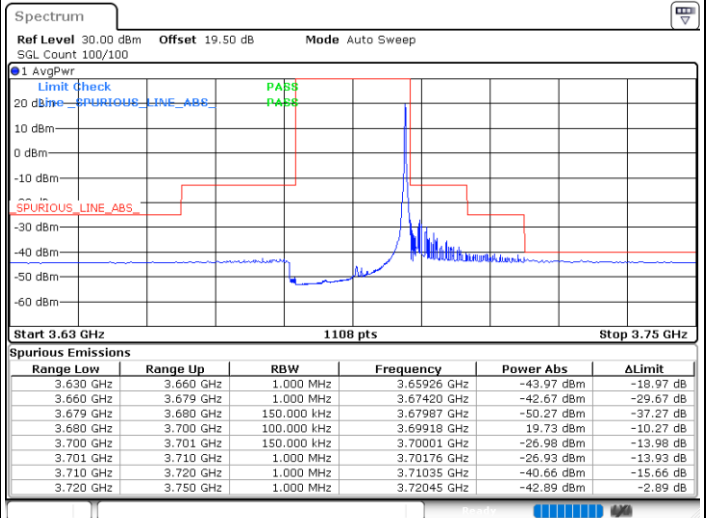

Date: 20.DEC.2021 03:49:43

Blank

LTE Band 48 / 15MHz

16QAM

Highest Channel / 1RB0

Highest Channel / 1RBmax

Date: 20.DEC.2021 03:36:24

Date: 20.DEC.2021 04:16:20

Highest Channel / Full RB

N/A

Date: 20.DEC.2021 03:56:22

Blank

LTE Band 48 / 20MHz

16QAM

Lowest Channel / 1RB0

Lowest Channel / 1RBmax