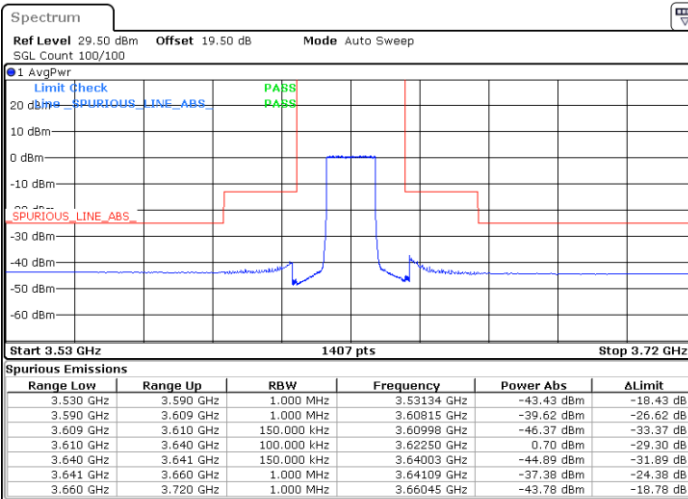

Lowest Channel / 1RB0

Lowest Channel / 1RBmax

Date: 20.DEC.2021 03:25:19

Date: 20.DEC.2021 04:05:15

Lowest Channel / Full RB

N/A

Date: 20.DEC.2021 03:45:17

Blank

LTE Band 48 / 15MHz

64QAM

Middle Channel / 1RB0

Middle Channel / 1RBmax

Date: 20.DEC.2021 03:27:32

Date: 20.DEC.2021 04:07:28

Middle Channel / Full RB

N/A

Date: 20.DEC.2021 03:47:30

Blank

LTE Band 48 / 15MHz

64QAM

Highest Channel / 1RB0

Highest Channel / 1RBmax

Date: 20.DEC.2021 03:38:37

Date: 20.DEC.2021 04:18:33

Highest Channel / Full RB

N/A

Date: 20.DEC.2021 03:58:35

Blank

LTE Band 48 / 20MHz

64QAM

Lowest Channel / 1RB0

Lowest Channel / 1RBmax