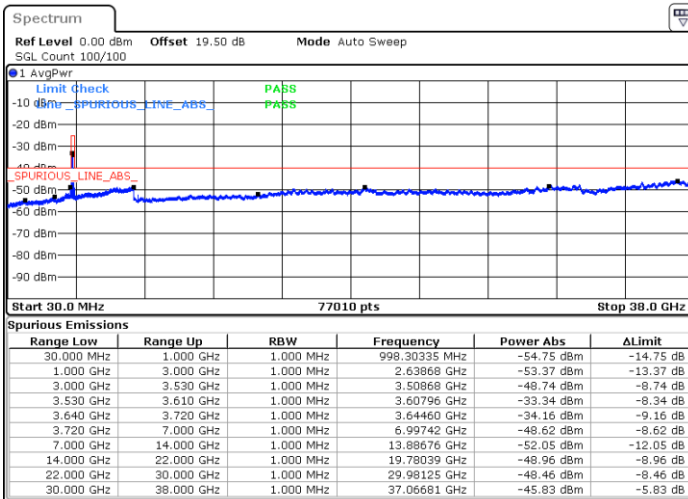

Date: 20. DEC. 2021 05:47:30

Lowest Channel / Full RB

N/A

Blank

Date: 20. DEC. 2021 05:35:44

LTE Band 48 / 5MHz

QPSK

Middle Channel / 1RB0

Middle Channel / 1RBmax

Date: 20.DEC.2021 05:30:30

Date: 20.DEC.2021 05:54:00

Middle Channel / Full RB

N/A

Date: 20.DEC.2021 05:42:15

Blank

LTE Band 48 / 5MHz

QPSK

Highest Channel / 1RB0

Highest Channel / 1RBmax

Date: 20. DEC. 2021 05:31:48

Date: 20. DEC. 2021 05:55:18

Highest Channel / Full RB

N/A

Date: 20. DEC. 2021 05:43:34

Blank

LTE Band 48 / 10MHz

QPSK

Lowest Channel / 1RB0

Lowest Channel / 1RBmax

Date: 20.DEC.2021 06:01:51

Date: 20.DEC.2021 06:25:20

Lowest Channel / Full RB