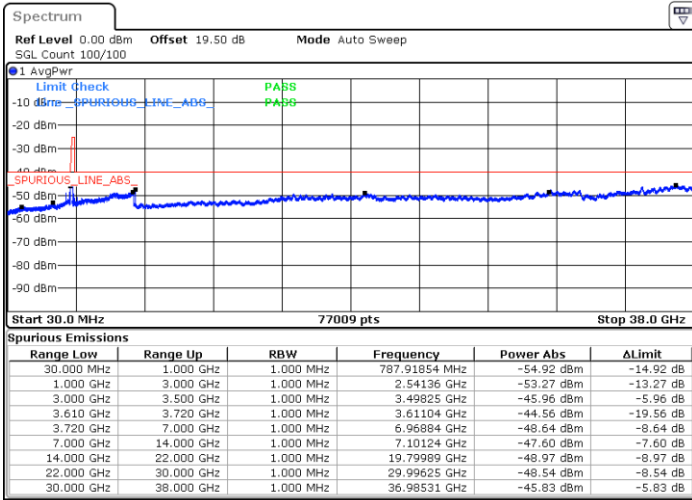

QPSK

Highest Channel / 1RB0

Highest Channel / 1RBmax

Date: 20. DEC. 2021 05:31:48

Date: 20. DEC. 2021 05:55:18

Highest Channel / Full RB

N/A

Date: 20. DEC. 2021 05:43:34

Blank

LTE Band 48 / 10MHz

QPSK

Lowest Channel / 1RB0

Lowest Channel / 1RBmax

Date: 20.DEC.2021 06:01:51

Date: 20.DEC.2021 06:25:20

Lowest Channel / Full RB