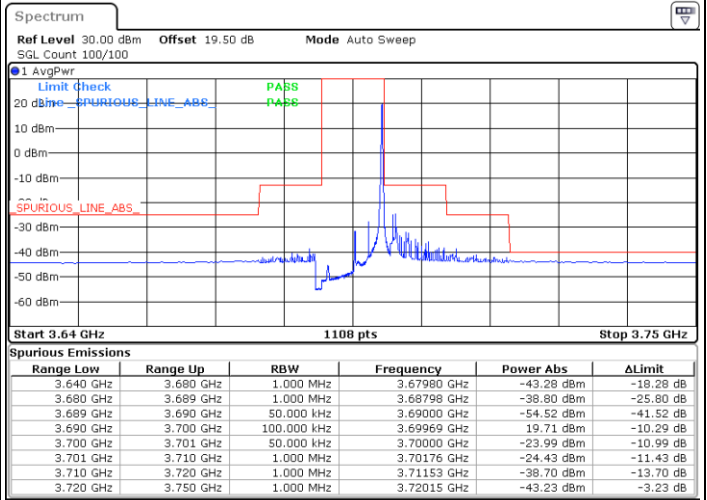

Lowest Channel / Full RB

N/A

Date: 20.DEC.2021 01:43:08

Blank

LTE Band 48 / 5MHz

16QAM

Middle Channel / 1RB0

Middle Channel / 1RBmax

Date: 20.DEC.2021 01:29:48

Date: 20.DEC.2021 02:09:46

Middle Channel / Full RB

N/A

Date: 20.DEC.2021 01:49:48

Blank

LTE Band 48 / 5MHz

16QAM

Highest Channel / 1RB0

Highest Channel / 1RBmax

Date: 20.DEC.2021 01:36:27

Date: 20.DEC.2021 02:16:25

Highest Channel / Full RB

N/A

Date: 20.DEC.2021 01:56:27

Blank

LTE Band 48 / 10MHz

16QAM

Lowest Channel / 1RB0

Lowest Channel / 1RBmax

Date: 20.DEC.2021 02:23:06

Date: 20.DEC.2021 03:03:08

Lowest Channel / Full RB

N/A