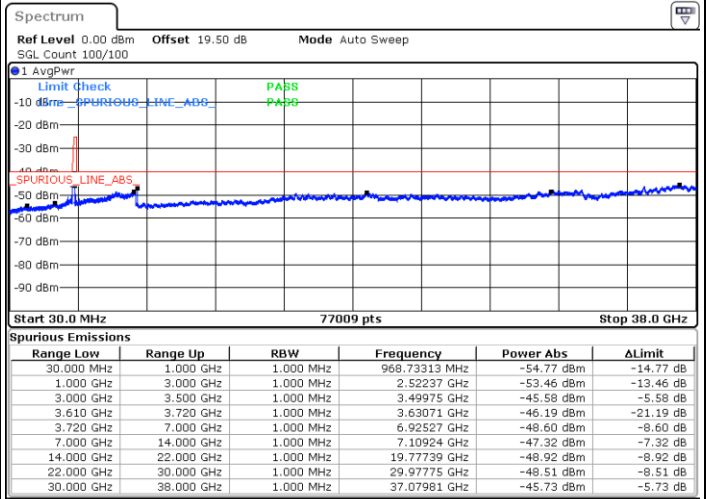

LTE Band 48 / 20MHz

64QAM

Highest Channel / 1RB0

Highest Channel / 1RBmax

Date: 20.DEC.2021 04:54:05

Date: 20.DEC.2021 05:14:04

Highest Channel / Full RB

N/A

Date: 20.DEC.2021 04:34:07

Blank

Conducted Spurious Emission

LTE Band 48 / 5MHz

QPSK

Lowest Channel / 1RB0

Lowest Channel / 1RBmax

Date: 20. DEC. 2021 05:24:00

Date: 20. DEC. 2021 05:47:30

Lowest Channel / Full RB

N/A

Blank

Date: 20. DEC. 2021 05:35:44

LTE Band 48 / 5MHz

QPSK

Middle Channel / 1RB0