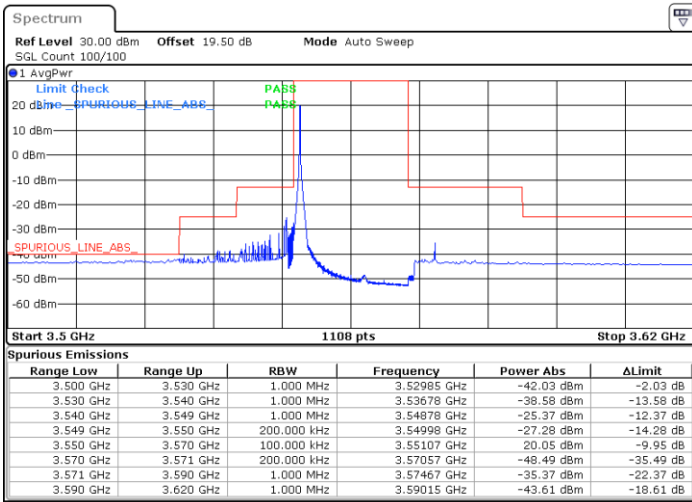

Date: 20.DEC.2021 03:47:30

Blank

LTE Band 48 / 15MHz

64QAM

Highest Channel / 1RB0

Highest Channel / 1RBmax

Date: 20.DEC.2021 03:38:37

Date: 20.DEC.2021 04:18:33

Highest Channel / Full RB

N/A

Date: 20.DEC.2021 03:58:35

Blank

LTE Band 48 / 20MHz

64QAM

Lowest Channel / 1RB0

Lowest Channel / 1RBmax

Date: 20.DEC.2021 04:40:47

Date: 20.DEC.2021 05:00:45

Lowest Channel / Full RB

N/A

Date: 20.DEC.2021 04:20:48

Blank

LTE Band 48 / 20MHz

64QAM