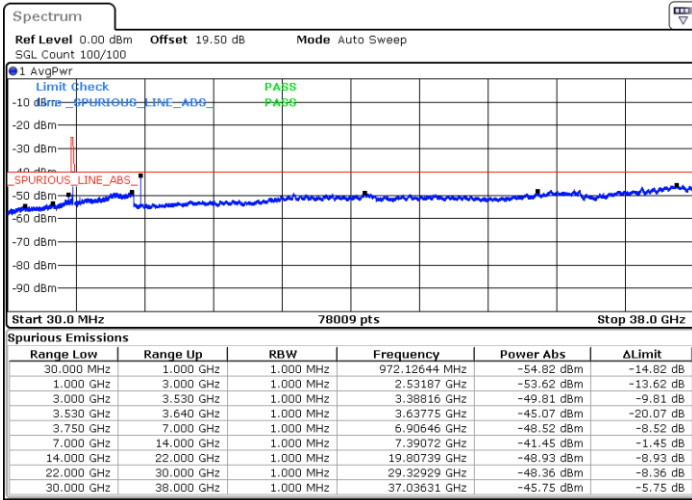

Date: 20. DEC. 2021 05:47:30

Lowest Channel / Full RB

N/A

Blank

Date: 20. DEC. 2021 05:35:44

LTE Band 48 / 5MHz

QPSK

Middle Channel / 1RB0

Middle Channel / 1RBmax

Date: 20.DEC.2021 05:30:30

Date: 20.DEC.2021 05:54:00

Middle Channel / Full RB

N/A

Date: 20.DEC.2021 05:42:15

Blank

LTE Band 48 / 5MHz

QPSK

Highest Channel / 1RB0

Highest Channel / 1RBmax

Date: 20. DEC. 2021 05:31:48

Date: 20. DEC. 2021 05:55:18

Highest Channel / Full RB

N/A

Date: 20. DEC. 2021 05:43:34

Blank

LTE Band 48 / 10MHz

QPSK

Lowest Channel / 1RB0

Lowest Channel / 1RBmax

Date: 20.DEC.2021 06:01:51

Date: 20.DEC.2021 06:25:20

Lowest Channel / Full RB