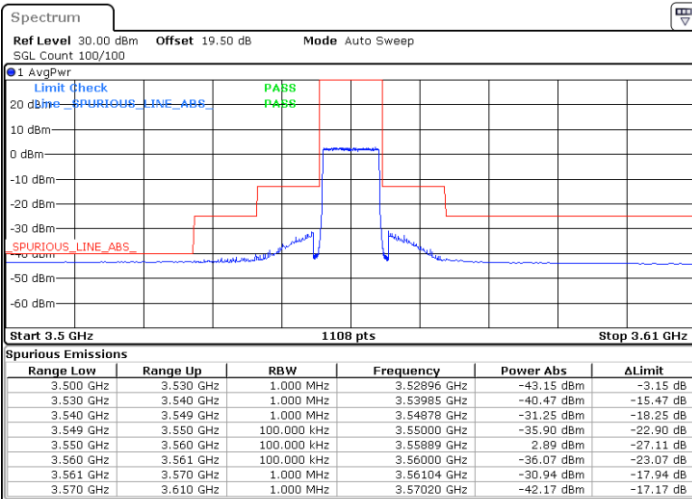

Highest Channel / 1RB0

Highest Channel / 1RBmax

Date: 20.DEC.2021 01:36:27

Date: 20.DEC.2021 02:16:25

Highest Channel / Full RB

N/A

Date: 20.DEC.2021 01:56:27

Blank

LTE Band 48 / 10MHz

16QAM

Lowest Channel / 1RB0

Lowest Channel / 1RBmax

Date: 20.DEC.2021 02:23:06

Date: 20.DEC.2021 03:03:08

Lowest Channel / Full RB

N/A

Date: 20.DEC.2021 02:43:09

Blank

LTE Band 48 / 10MHz

16QAM

MiddleChannel / 1RB0

Middle Channel / 1RBmax

Date: 20.DEC.2021 02:29:49

Date: 20.DEC.2021 03:09:47

Middle Channel / Full RB

N/A

Date: 20.DEC.2021 02:49:49

Blank

LTE Band 48 / 10MHz

16QAM

Highest Channel / 1RB0

Highest Channel / 1RBmax