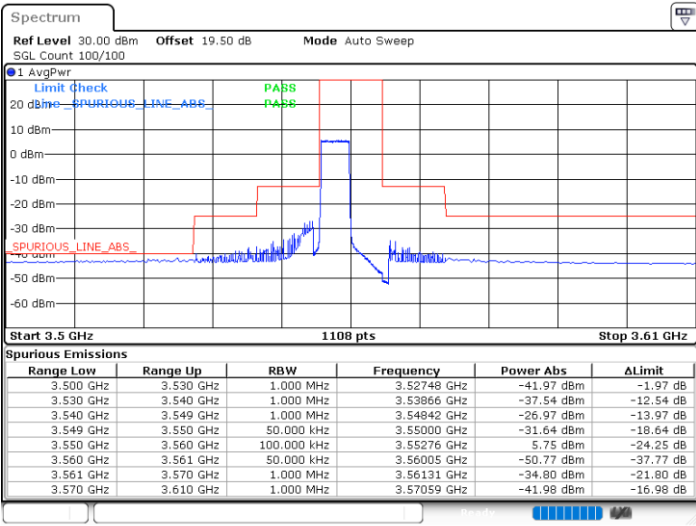

LTE Band 48 / 20MHz

QPSK

Highest Channel / 1RB0

Highest Channel / 1RBmax

Date: 20.DEC.2021 04:58:32

Date: 20.DEC.2021 05:18:30

Highest Channel / Full RB

N/A

Date: 20.DEC.2021 04:38:33

Blank

LTE Band 48 / 5MHz

16QAM

Lowest Channel / 1RB0

Lowest Channel / 1RBmax

Date: 20.DEC.2021 01:23:09

Date: 20.DEC.2021 02:03:07

Lowest Channel / Full RB

N/A

Date: 20.DEC.2021 01:43:08

Blank

LTE Band 48 / 5MHz

16QAM

Middle Channel / 1RB0

Middle Channel / 1RBmax