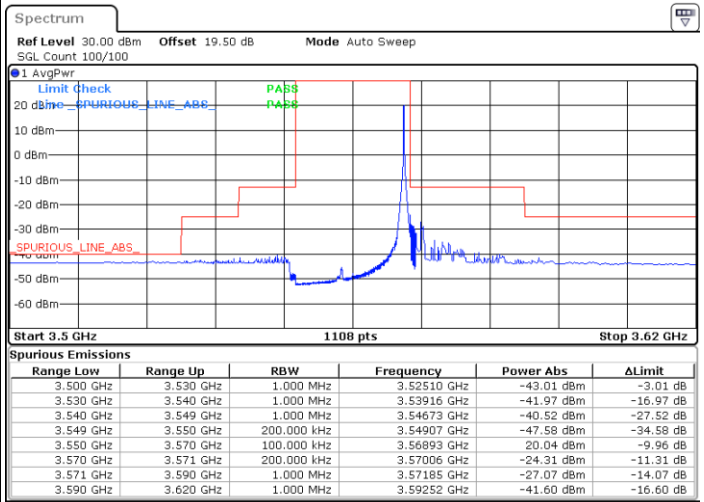

Date: 20.DEC.2021 03:49:43

Blank

LTE Band 48 / 15MHz

16QAM

Highest Channel / 1RB0

Highest Channel / 1RBmax

Date: 20.DEC.2021 03:36:24

Date: 20.DEC.2021 04:16:20

Highest Channel / Full RB

N/A

Date: 20.DEC.2021 03:56:22

Blank

LTE Band 48 / 20MHz

16QAM

Lowest Channel / 1RB0

Lowest Channel / 1RBmax

Date: 20.DEC.2021 04:43:01

Date: 20.DEC.2021 05:02:59

Lowest Channel / Full RB

N/A

Date: 20.DEC.2021 04:23:01

Blank

LTE Band 48 / 20MHz

16QAM