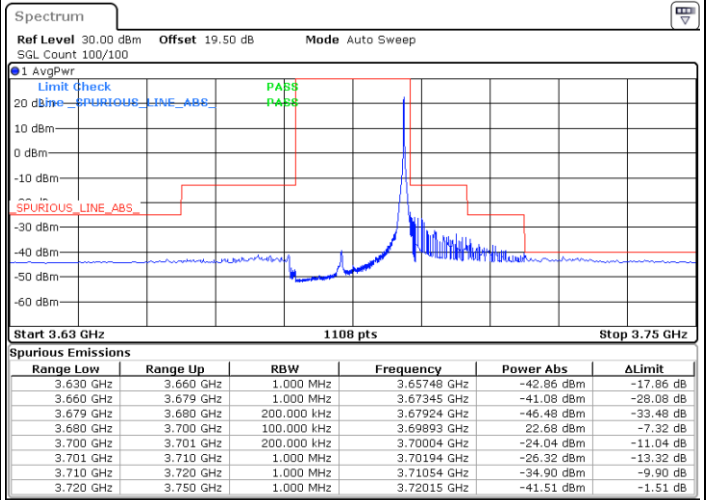

LTE Band 48 / 20MHz

QPSK

Highest Channel / 1RB0

Highest Channel / 1RBmax

Date: 20.DEC.2021 04:58:32

Date: 20.DEC.2021 05:18:30

Highest Channel / Full RB

N/A

Date: 20.DEC.2021 04:38:33

Blank

LTE Band 48 / 5MHz

16QAM

Lowest Channel / 1RB0

Lowest Channel / 1RBmax

Date: 20.DEC.2021 01:23:09

Date: 20.DEC.2021 02:03:07

Lowest Channel / Full RB

N/A

Date: 20.DEC.2021 01:43:08

Blank

LTE Band 48 / 5MHz

16QAM

Middle Channel / 1RB0

Middle Channel / 1RBmax