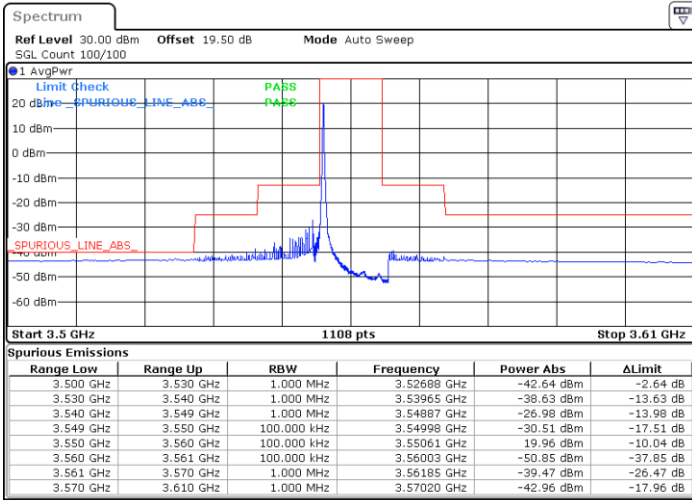

Date: 20.DEC.2021 01:27:35

Date: 20.DEC.2021 02:07:33

Middle Channel / Full RB

N/A

Date: 20.DEC.2021 01:47:34

Blank

LTE Band 48 / 5MHz

64QAM

Highest Channel / 1RB0

Highest Channel / 1RBmax

Date: 20.DEC.2021 01:38:41

Date: 20.DEC.2021 02:18:39

Highest Channel / Full RB

N/A

Date: 20.DEC.2021 01:58:40

Blank

LTE Band 48 / 10MHz

64QAM

Lowest Channel / 1RB0

Lowest Channel / 1RBmax

Date: 20.DEC.2021 02:20:53

Date: 20.DEC.2021 03:00:54

Lowest Channel / Full RB

N/A

Date: 20.DEC.2021 02:40:56

Blank

LTE Band 48 / 10MHz

64QAM

MiddleChannel / 1RB0

Middle Channel / 1RBmax

Date: 20.DEC.2021 02:32:03

Date: 20.DEC.2021 03:12:00