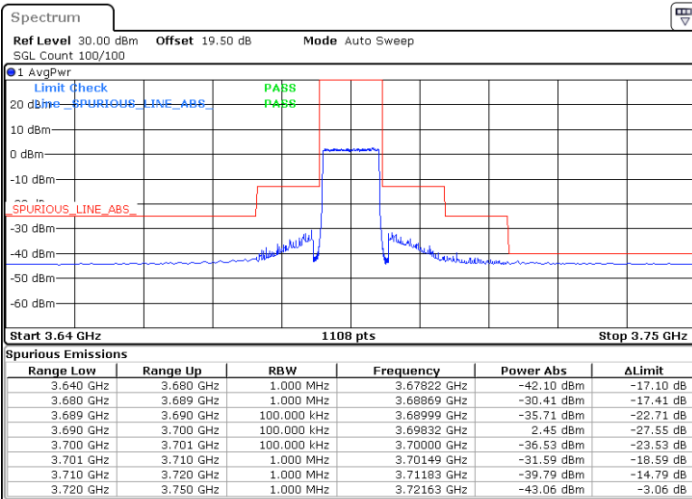

Date: 20.DEC.2021 02:40:56

Blank

LTE Band 48 / 10MHz

64QAM

MiddleChannel / 1RB0

Middle Channel / 1RBmax

Date: 20.DEC.2021 02:32:03

Date: 20.DEC.2021 03:12:00

Middle Channel / Full RB

N/A

Date: 20.DEC.2021 02:52:02

Blank

LTE Band 48 / 10MHz

64QAM

Highest Channel / 1RB0

Highest Channel / 1RBmax

Date: 20.DEC.2021 02:34:16

Date: 20.DEC.2021 03:14:13

Highest Channel / Full RB

N/A

Date: 20.DEC.2021 02:54:15

Blank

LTE Band 48 / 15MHz

64QAM

Lowest Channel / 1RB0

Lowest Channel / 1RBmax

Date: 20.DEC.2021 03:25:19

Date: 20.DEC.2021 04:05:15

Lowest Channel / Full RB

N/A

Date: 20.DEC.2021 03:45:17

Blank