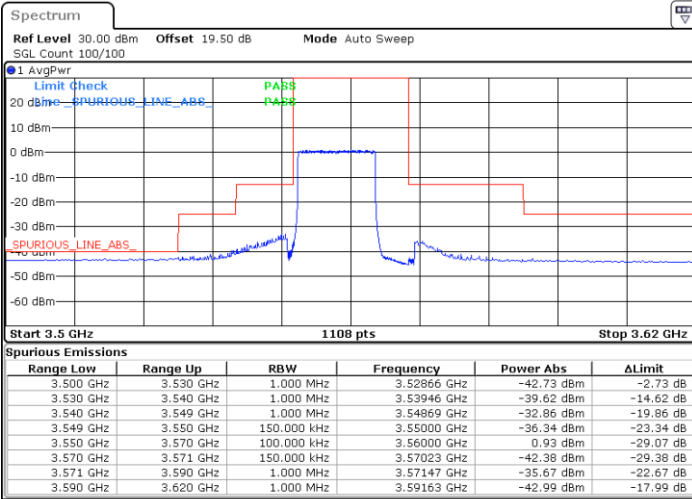

Date: 20.DEC.2021 02:34:16

Date: 20.DEC.2021 03:14:13

Highest Channel / Full RB

N/A

Date: 20.DEC.2021 02:54:15

Blank

LTE Band 48 / 15MHz

64QAM

Lowest Channel / 1RB0

Lowest Channel / 1RBmax

Date: 20.DEC.2021 03:25:19

Date: 20.DEC.2021 04:05:15

Lowest Channel / Full RB

N/A

Date: 20.DEC.2021 03:45:17

Blank

LTE Band 48 / 15MHz

64QAM

Middle Channel / 1RB0

Middle Channel / 1RBmax

Date: 20.DEC.2021 03:27:32

Date: 20.DEC.2021 04:07:28

Middle Channel / Full RB

N/A

Date: 20.DEC.2021 03:47:30

Blank

LTE Band 48 / 15MHz

64QAM

Highest Channel / 1RB0

Highest Channel / 1RBmax

Date: 20.DEC.2021 03:38:37

Date: 20.DEC.2021 04:18:33