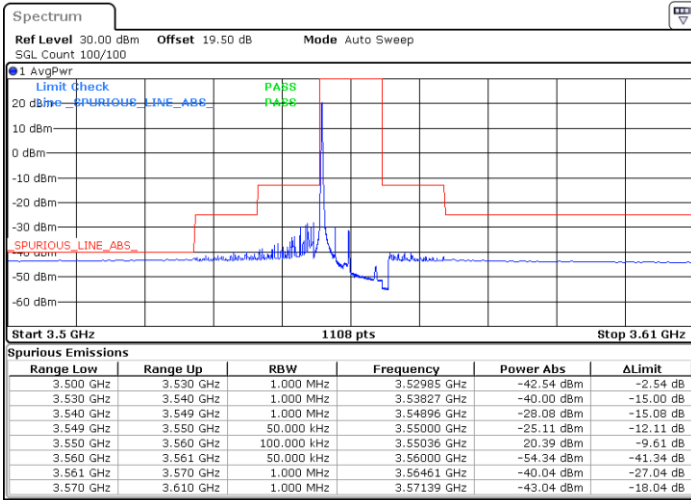

LTE Band 48 / 20MHz

16QAM

Highest Channel / 1RB0

Highest Channel / 1RBmax

Date: 20.DEC.2021 04:56:18

Date: 20.DEC.2021 05:16:17

Highest Channel / Full RB

N/A

Date: 20.DEC.2021 04:36:20

Blank

LTE Band 48 / 5MHz

64QAM

Lowest Channel / 1RB0

Lowest Channel / 1RBmax

Date: 20.DEC.2021 01:25:22

Date: 20.DEC.2021 02:05:20

Lowest Channel / Full RB

N/A

Date: 20.DEC.2021 01:45:21

Blank

LTE Band 48 / 5MHz

64QAM

Middle Channel / 1RB0

Middle Channel / 1RBmax