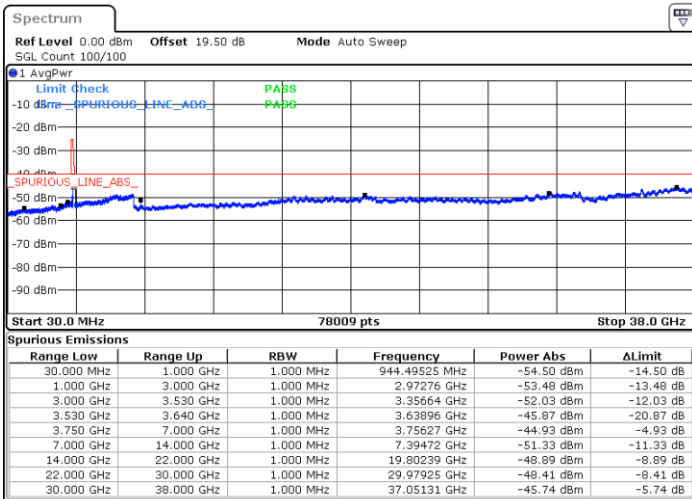

Middle Channel / 1RBmax

Date: 20.DEC.2021 05:30:30

Date: 20.DEC.2021 05:54:00

Middle Channel / Full RB

N/A

Date: 20.DEC.2021 05:42:15

Blank

LTE Band 48 / 5MHz

QPSK

Highest Channel / 1RB0

Highest Channel / 1RBmax

Date: 20. DEC. 2021 05:31:48

Date: 20. DEC. 2021 05:55:18

Highest Channel / Full RB

N/A

Date: 20. DEC. 2021 05:43:34

Blank

LTE Band 48 / 10MHz

QPSK

Lowest Channel / 1RB0

Lowest Channel / 1RBmax

Date: 20.DEC.2021 06:01:51

Date: 20.DEC.2021 06:25:20

Lowest Channel / Full RB