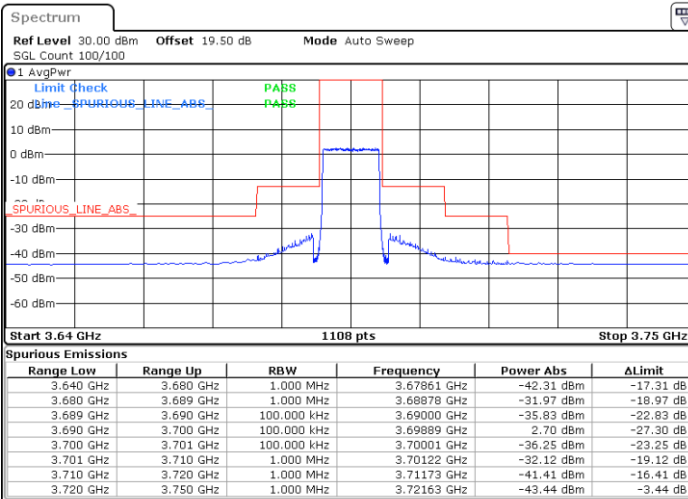

Date: 20.DEC.2021 02:43:09

Blank

LTE Band 48 / 10MHz

16QAM

MiddleChannel / 1RB0

Middle Channel / 1RBmax

Date: 20.DEC.2021 02:29:49

Date: 20.DEC.2021 03:09:47

Middle Channel / Full RB

N/A

Date: 20.DEC.2021 02:49:49

Blank

LTE Band 48 / 10MHz

16QAM

Highest Channel / 1RB0

Highest Channel / 1RBmax

Date: 20.DEC.2021 02:36:29

Date: 20.DEC.2021 03:16:26

Highest Channel / Full RB

N/A

Date: 20.DEC.2021 02:56:28

Blank

LTE Band 48 / 15MHz

16QAM