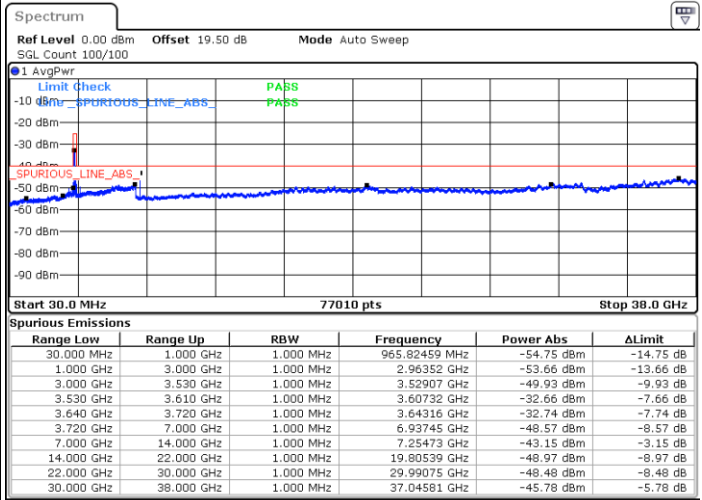

Date: 20.DEC.2021 04:34:07

Blank

Conducted Spurious Emission

LTE Band 48 / 5MHz

QPSK

Lowest Channel / 1RB0

Lowest Channel / 1RBmax

Date: 20. DEC. 2021 05:24:00

Date: 20. DEC. 2021 05:47:30

Lowest Channel / Full RB

N/A

Blank

Date: 20. DEC. 2021 05:35:44

LTE Band 48 / 5MHz

QPSK

Middle Channel / 1RB0

Middle Channel / 1RBmax

Date: 20.DEC.2021 05:30:30

Date: 20.DEC.2021 05:54:00

Middle Channel / Full RB

N/A

Date: 20.DEC.2021 05:42:15

Blank

LTE Band 48 / 5MHz

QPSK

Highest Channel / 1RB0

Highest Channel / 1RBmax

Date: 20. DEC. 2021 05:31:48

Date: 20. DEC. 2021 05:55:18

Highest Channel / Full RB

N/A

Date: 20. DEC. 2021 05:43:34