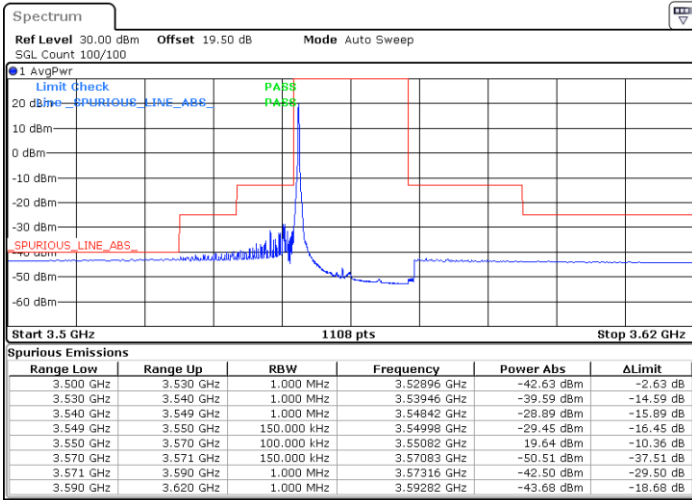

Middle Channel / Full RB

N/A

Date: 20.DEC.2021 02:52:02

Blank

LTE Band 48 / 10MHz

64QAM

Highest Channel / 1RB0

Highest Channel / 1RBmax

Date: 20.DEC.2021 02:34:16

Date: 20.DEC.2021 03:14:13

Highest Channel / Full RB

N/A

Date: 20.DEC.2021 02:54:15

Blank

LTE Band 48 / 15MHz

64QAM

Lowest Channel / 1RB0

Lowest Channel / 1RBmax

Date: 20.DEC.2021 03:25:19

Date: 20.DEC.2021 04:05:15

Lowest Channel / Full RB

N/A

Date: 20.DEC.2021 03:45:17

Blank