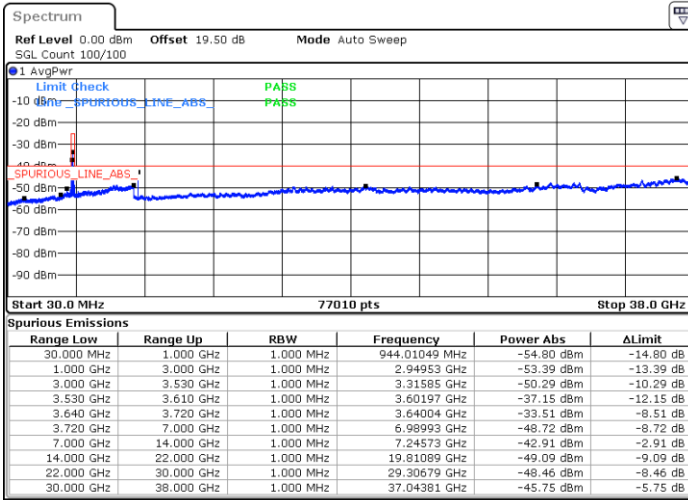

Date: 20.DEC.2021 04:34:07

Blank

Conducted Spurious Emission

LTE Band 48 / 5MHz

QPSK

Lowest Channel / 1RB0

Lowest Channel / 1RBmax

Date: 20. DEC. 2021 05:24:00

Date: 20. DEC. 2021 05:47:30

Lowest Channel / Full RB

N/A

Blank

Date: 20. DEC. 2021 05:35:44

LTE Band 48 / 5MHz

QPSK

Middle Channel / 1RB0

Middle Channel / 1RBmax

Date: 20.DEC.2021 05:30:30

Date: 20.DEC.2021 05:54:00

Middle Channel / Full RB

N/A

Date: 20.DEC.2021 05:42:15

Blank

LTE Band 48 / 5MHz