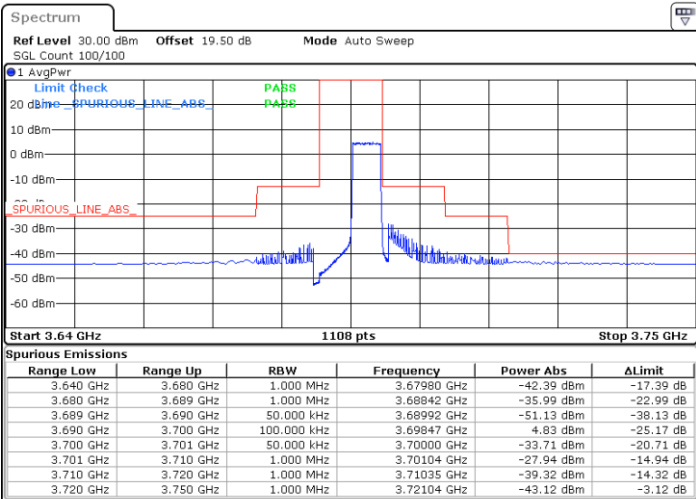

Highest Channel / 1RB0

Highest Channel / 1RBmax

Date: 20.DEC.2021 01:36:27

Date: 20.DEC.2021 02:16:25

Highest Channel / Full RB

N/A

Date: 20.DEC.2021 01:56:27

Blank

LTE Band 48 / 10MHz

16QAM

Lowest Channel / 1RB0

Lowest Channel / 1RBmax

Date: 20.DEC.2021 02:23:06

Date: 20.DEC.2021 03:03:08

Lowest Channel / Full RB

N/A