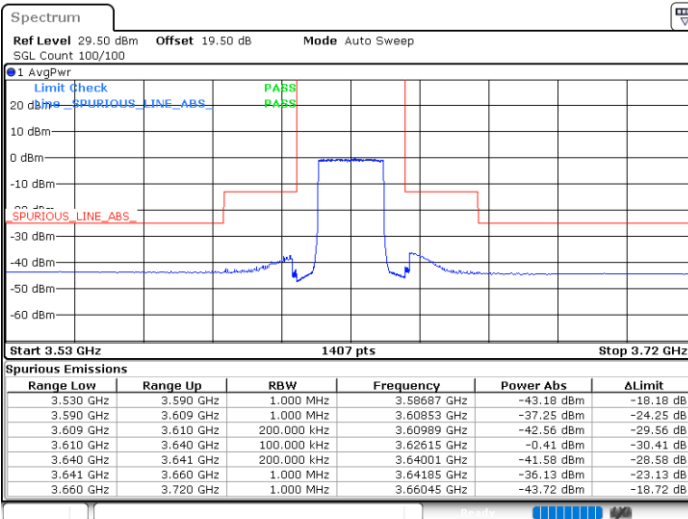

Date: 20.DEC.2021 04:43:01

Date: 20.DEC.2021 05:02:59

Lowest Channel / Full RB

N/A

Date: 20.DEC.2021 04:23:01

Blank

LTE Band 48 / 20MHz

16QAM

Middle Channel / 1RB0

Middle Channel / 1RBmax

Date: 20.DEC.2021 04:49:40

Date: 20.DEC.2021 05:09:38

Middle Channel / Full RB

N/A

Date: 20.DEC.2021 04:29:41

Blank

LTE Band 48 / 20MHz

16QAM

Highest Channel / 1RB0

Highest Channel / 1RBmax

Date: 20.DEC.2021 04:56:18

Date: 20.DEC.2021 05:16:17

Highest Channel / Full RB

N/A

Date: 20.DEC.2021 04:36:20

Blank

LTE Band 48 / 5MHz

64QAM

Lowest Channel / 1RB0

Lowest Channel / 1RBmax

Date: 20.DEC.2021 01:25:22

Date: 20.DEC.2021 02:05:20