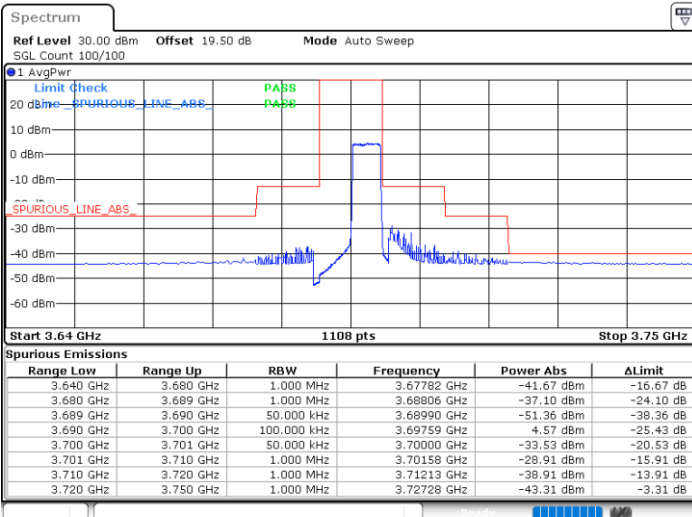

Date: 20.DEC.2021 01:27:35

Date: 20.DEC.2021 02:07:33

Middle Channel / Full RB

N/A

Date: 20.DEC.2021 01:47:34

Blank

LTE Band 48 / 5MHz

64QAM

Highest Channel / 1RB0

Highest Channel / 1RBmax

Date: 20.DEC.2021 01:38:41

Date: 20.DEC.2021 02:18:39

Highest Channel / Full RB

N/A

Date: 20.DEC.2021 01:58:40

Blank

LTE Band 48 / 10MHz

64QAM

Lowest Channel / 1RB0

Lowest Channel / 1RBmax

Date: 20.DEC.2021 02:20:53

Date: 20.DEC.2021 03:00:54

Lowest Channel / Full RB

N/A

Date: 20.DEC.2021 02:40:56

Blank

LTE Band 48 / 10MHz

64QAM

MiddleChannel / 1RB0

Middle Channel / 1RBmax

Date: 20.DEC.2021 02:32:03

Date: 20.DEC.2021 03:12:00