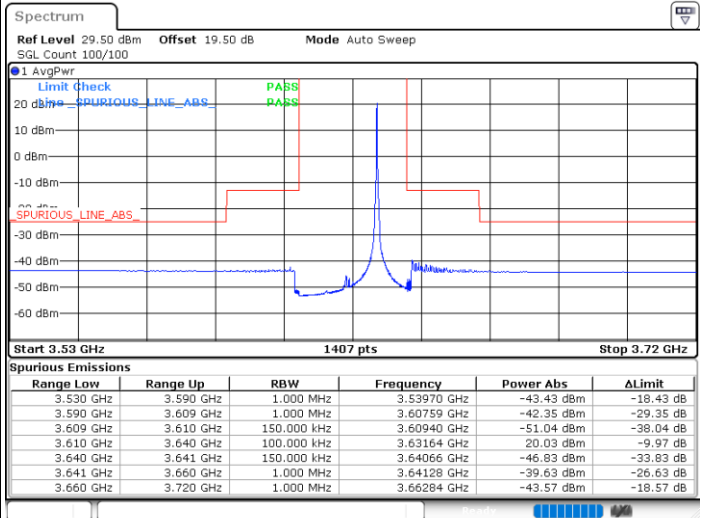

Lowest Channel / 1RB0

Lowest Channel / 1RBmax

Date: 20.DEC.2021 03:23:06

Date: 20.DEC.2021 04:03:02

Lowest Channel / Full RB

N/A

Date: 20.DEC.2021 03:43:04

Blank

LTE Band 48 / 15MHz

16QAM

Middle Channel / 1RB0

Middle Channel / 1RBmax

Date: 20.DEC.2021 03:29:45

Date: 20.DEC.2021 04:09:40

Middle Channel / Full RB

N/A