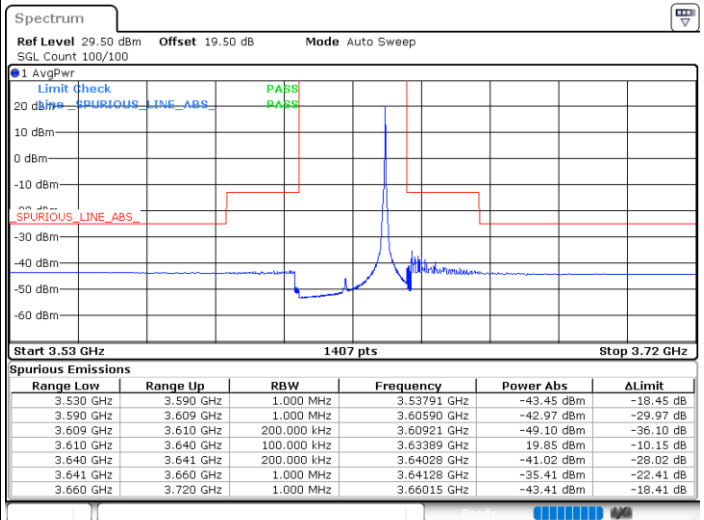

LTE Band 48 / 20MHz

16QAM

Middle Channel / 1RB0

Middle Channel / 1RBmax

Date: 20.DEC.2021 04:49:40

Date: 20.DEC.2021 05:09:38