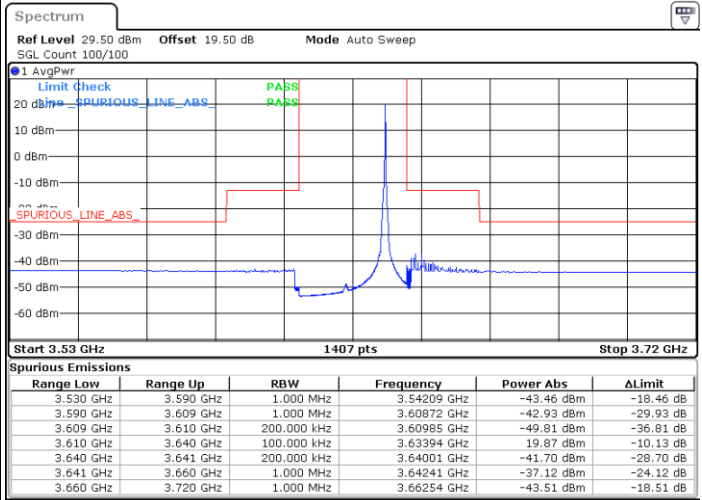

Highest Channel / Full RB

N/A

Date: 20.DEC.2021 03:58:35

Blank

LTE Band 48 / 20MHz

64QAM

Lowest Channel / 1RB0

Lowest Channel / 1RBmax

Date: 20.DEC.2021 04:40:47

Date: 20.DEC.2021 05:00:45

Lowest Channel / Full RB

N/A

Date: 20.DEC.2021 04:20:48

Blank

LTE Band 48 / 20MHz

64QAM

Middle Channel / 1RB0

Middle Channel / 1RBmax

Date: 20.DEC.2021 04:51:52

Date: 20.DEC.2021 05:11:51

Middle Channel / Full RB

N/A

Date: 20.DEC.2021 04:31:54

Blank