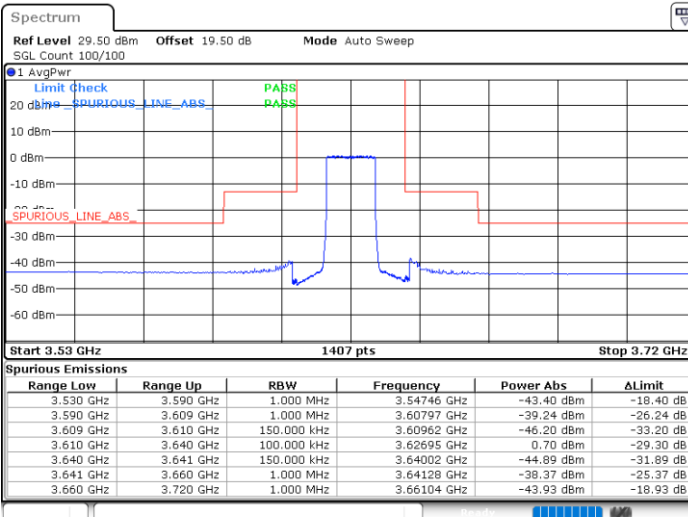

Lowest Channel / 1RB0

Lowest Channel / 1RBmax

Date: 20.DEC.2021 03:23:06

Date: 20.DEC.2021 04:03:02

Lowest Channel / Full RB

N/A

Date: 20.DEC.2021 03:43:04

Blank

LTE Band 48 / 15MHz

16QAM

Middle Channel / 1RB0

Middle Channel / 1RBmax

Date: 20.DEC.2021 03:29:45

Date: 20.DEC.2021 04:09:40

Middle Channel / Full RB

N/A

Date: 20.DEC.2021 03:49:43

Blank

LTE Band 48 / 15MHz

16QAM

Highest Channel / 1RB0

Highest Channel / 1RBmax

Date: 20.DEC.2021 03:36:24

Date: 20.DEC.2021 04:16:20

Highest Channel / Full RB

N/A

Date: 20.DEC.2021 03:56:22

Blank

LTE Band 48 / 20MHz

16QAM

Lowest Channel / 1RB0

Lowest Channel / 1RBmax