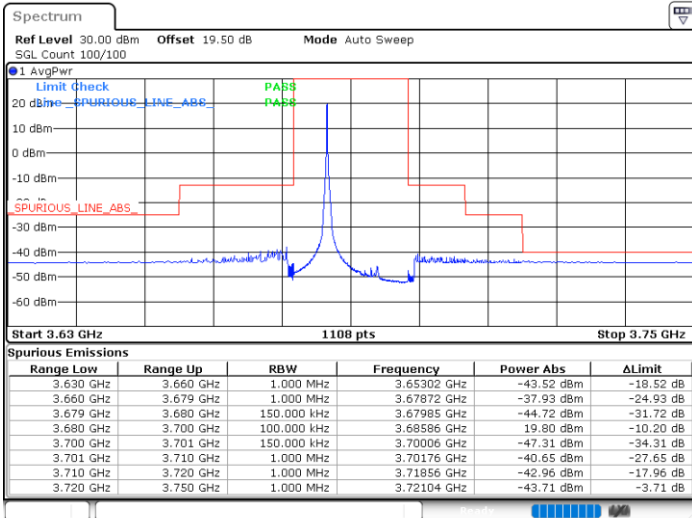

Date: 20.DEC.2021 03:49:43

Blank

LTE Band 48 / 15MHz

16QAM

Highest Channel / 1RB0

Highest Channel / 1RBmax

Date: 20.DEC.2021 03:36:24

Date: 20.DEC.2021 04:16:20

Highest Channel / Full RB

N/A

Date: 20.DEC.2021 03:56:22

Blank

LTE Band 48 / 20MHz

16QAM

Lowest Channel / 1RB0

Lowest Channel / 1RBmax