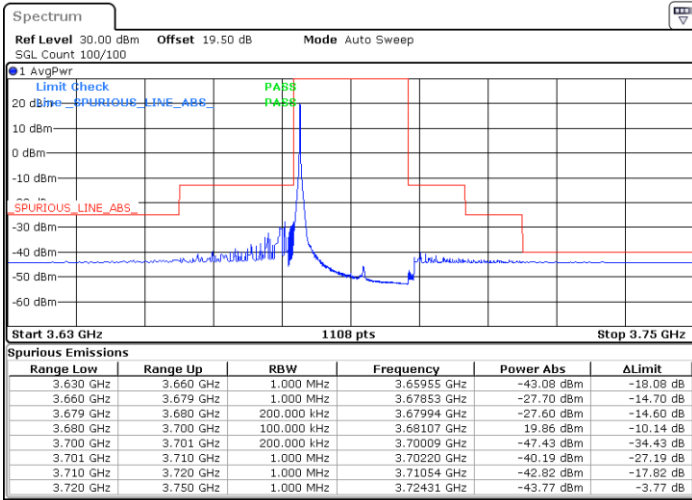

Date: 20.DEC.2021 04:43:01

Date: 20.DEC.2021 05:02:59

Lowest Channel / Full RB

N/A

Date: 20.DEC.2021 04:23:01

Blank

LTE Band 48 / 20MHz

16QAM

Middle Channel / 1RB0

Middle Channel / 1RBmax

Date: 20.DEC.2021 04:49:40

Date: 20.DEC.2021 05:09:38

Middle Channel / Full RB

N/A

Date: 20.DEC.2021 04:29:41

Blank

LTE Band 48 / 20MHz

16QAM

Highest Channel / 1RB0

Highest Channel / 1RBmax

Date: 20.DEC.2021 04:56:18

Date: 20.DEC.2021 05:16:17

Highest Channel / Full RB

N/A

Date: 20.DEC.2021 04:36:20

Blank

LTE Band 48 / 5MHz

64QAM

Lowest Channel / 1RB0

Lowest Channel / 1RBmax

Date: 20.DEC.2021 01:25:22

Date: 20.DEC.2021 02:05:20