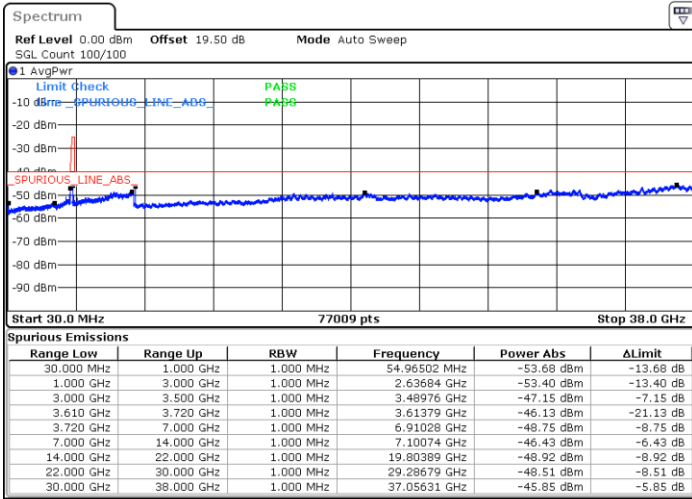

LTE Band 48 / 20MHz

64QAM

Highest Channel / 1RB0

Highest Channel / 1RBmax

Date: 20.DEC.2021 04:54:05

Date: 20.DEC.2021 05:14:04

Highest Channel / Full RB

N/A

Date: 20.DEC.2021 04:34:07

Blank

Conducted Spurious Emission

LTE Band 48 / 5MHz

QPSK

Lowest Channel / 1RB0

Lowest Channel / 1RBmax

Date: 20. DEC. 2021 05:24:00

Date: 20. DEC. 2021 05:47:30

Lowest Channel / Full RB

N/A

Blank

Date: 20. DEC. 2021 05:35:44

LTE Band 48 / 5MHz

QPSK

Middle Channel / 1RB0