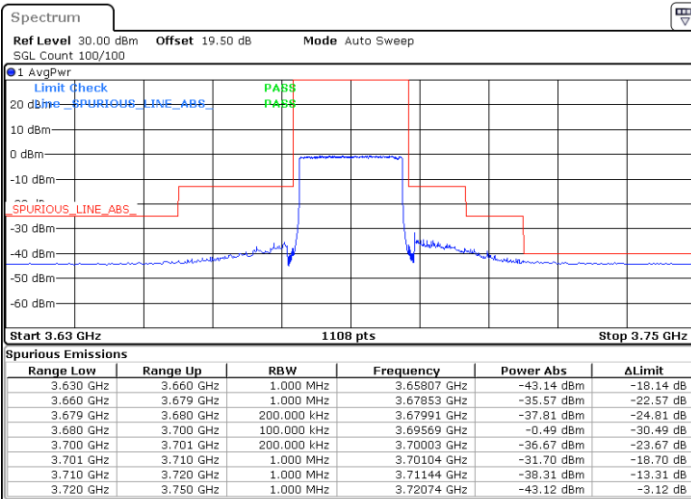

Date: 20.DEC.2021 04:40:47

Date: 20.DEC.2021 05:00:45

Lowest Channel / Full RB

N/A

Date: 20.DEC.2021 04:20:48

Blank

LTE Band 48 / 20MHz

64QAM

LTE Band 48 / 20MHz

64QAM

Highest Channel / 1RB0

Highest Channel / 1RBmax

Date: 20.DEC.2021 04:54:05

Date: 20.DEC.2021 05:14:04

Highest Channel / Full RB

N/A

Date: 20.DEC.2021 04:34:07

Blank

Conducted Spurious Emission

LTE Band 48 / 5MHz

QPSK

Lowest Channel / 1RB0

Lowest Channel / 1RBmax

Date: 20. DEC. 2021 05:24:00