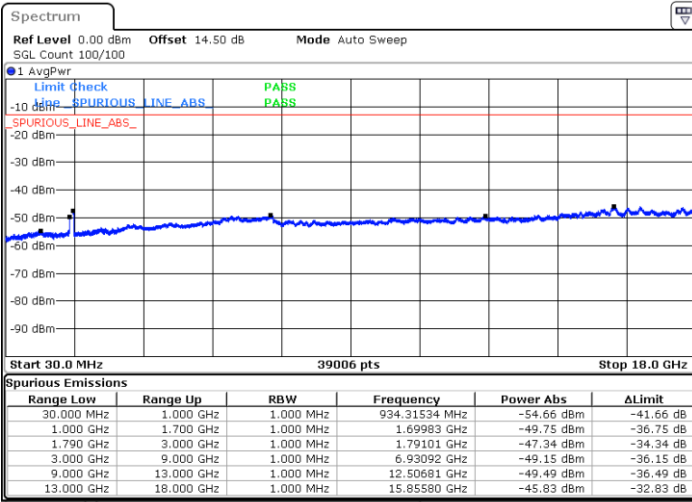

Date: 24.DEC.2021 16:16:48

Lowest Channel / FullIRB

N/A

Blank

Date: 24.DEC.2021 16:24:49

LTE Band 66B / 5MHz+15MHz

QPSK

Middle Channel / 1RB0 and 1RB49

Middle Channel / 1RB24 and 1RB0

Date: 24.DEC.2021 16:35:57

Date: 24.DEC.2021 16:37:17

Middle Channel / FullIRB

N/A

Blank

Date: 24.DEC.2021 16:29:14

LTE Band 66B / 5MHz+15MHz

QPSK

Highest Channel / 1RB0 and 1RB49

Highest Channel / 1RB24 and 1RB0

Date: 24.DEC.2021 17:03:02

Date: 24.DEC.2021 16:56:22

Highest Channel / FullIRB

N/A

Blank

Date: 24.DEC.2021 17:04:22

LTE Band 66B / 10MHz+5MHz

QPSK

Lowest Channel / 1RB0 and 1RB24

Lowest Channel / 1RB49 and 1RB0

Date: 24.DEC.2021 07:11:57

Date: 24.DEC.2021 07:10:38

Lowest Channel / FullIRB