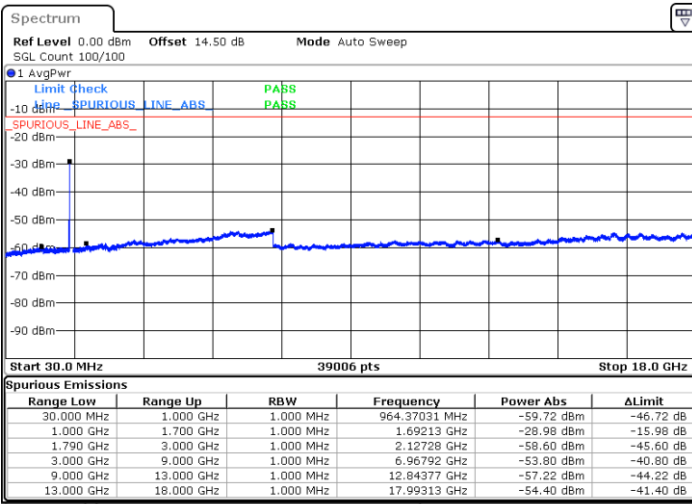

Date: 24.DEC.2021 07:30:55

Middle Channel / FullIRB

N/A

Blank

Date: 24.DEC.2021 07:22:58

LTE Band 66B / 10MHz+5MHz

QPSK

Highest Channel / 1RB0 and 1RB24

Highest Channel / 1RB49 and 1RB0

Date: 24.DEC.2021 07:56:24

Date: 24.DEC.2021 07:49:47

Highest Channel / FullIRB

N/A

Blank

Date: 24.DEC.2021 07:57:44

LTE Band 66B / 10MHz+10MHz

QPSK

Lowest Channel / 1RB0 and 1RB49

Lowest Channel / 1RB49 and 1RB0

Date: 24.DEC.2021 08:31:17

Date: 24.DEC.2021 08:29:58

Lowest Channel / FullIRB

N/A

Date: 24.DEC.2021 09:41:43

Blank

LTE Band 66B / 10MHz+10MHz

QPSK

Middle Channel / 1RB0 and 1RB49

Middle Channel / 1RB49 and 1RB0

Date: 24.DEC.2021 11:55:32

Date: 24.DEC.2021 11:56:54

Middle Channel / FullIRB