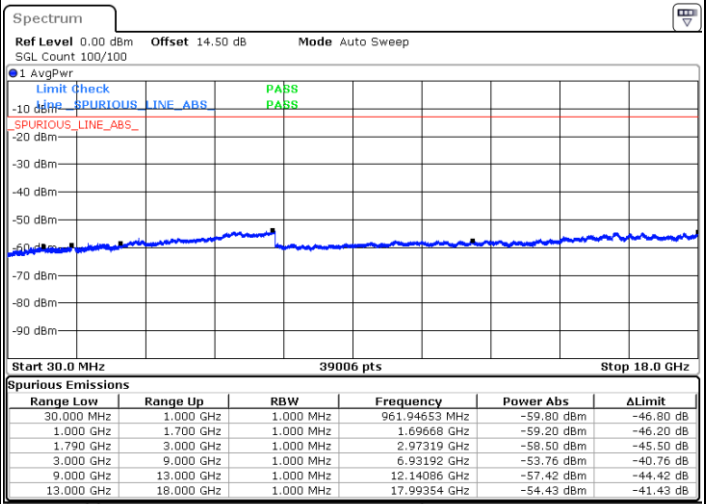

N/A

Date: 24.DEC.2021 11:48:41

Blank

LTE Band 66B / 10MHz+10MHz

QPSK

Highest Channel / 1RB0 and 1RB49

Highest Channel / 1RB49 and 1RB0

Date: 24.DEC.2021 13:56:31

Date: 24.DEC.2021 13:49:42

Highest Channel / FullIRB

N/A

Date: 24.DEC.2021 13:57:53

Blank

LTE Band 66B / 15MHz+5MHz

QPSK

Lowest Channel / 1RB0 and 1RB49

Lowest Channel / 1RB49 and 1RB0

Date: 24.DEC.2021 17:46:11

Date: 24.DEC.2021 17:44:50

Lowest Channel / FullIRB

N/A

Date: 24.DEC.2021 17:52:52

Blank

LTE Band 66B / 15MHz+5MHz