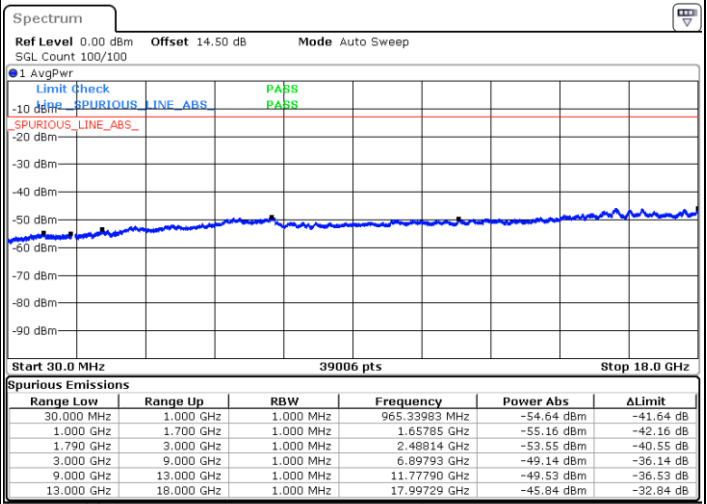

Blank

LTE Band 66B / 5MHz+5MHz

QPSK

MiddleChannel / 1RB0 and 1RB24

Middle Channel / 1RB14 and 1RB0

Date: 24.DEC.2021 18:58:27

Date: 24.DEC.2021 18:59:47

Middle Channel / FullIRB

N/A

Blank

Date: 24.DEC.2021 18:51:47

LTE Band 66B / 5MHz+5MHz

QPSK

Highest Channel / 1RB0 and 1RB24

Highest Channel / 1RB14 and 1RB0

Date: 24.DEC.2021 19:09:10

Date: 24.DEC.2021 19:02:30

Highest Channel / FullIRB

N/A

Blank

Date: 24.DEC.2021 19:10:30

LTE Band 66B / 5MHz+10MHz

QPSK

Lowest Channel / 1RB0 and 1RB14

Lowest Channel / 1RB24 and 1RB0

Date: 24.DEC.2021 05:58:08

Date: 24.DEC.2021 05:56:48

Lowest Channel / FullIRB

N/A

Blank

Date: 24.DEC.2021 06:04:46

LTE Band 66B / 5MHz+10MHz