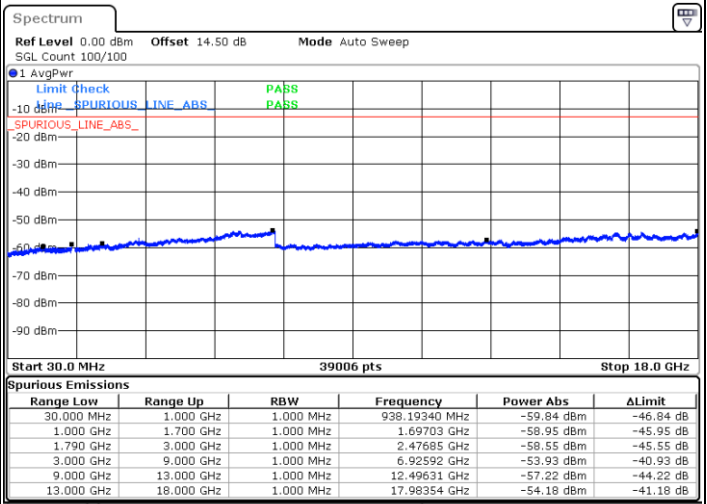

Date: 24.DEC.2021 07:30:55

Middle Channel / FullIRB

N/A

Blank

Date: 24.DEC.2021 07:22:58

LTE Band 66B / 10MHz+5MHz

QPSK

Highest Channel / 1RB0 and 1RB24

Highest Channel / 1RB49 and 1RB0

Date: 24.DEC.2021 07:56:24

Date: 24.DEC.2021 07:49:47

Highest Channel / FullIRB

N/A

Blank

Date: 24.DEC.2021 07:57:44

LTE Band 66B / 10MHz+10MHz

QPSK

Lowest Channel / 1RB0 and 1RB49

Lowest Channel / 1RB49 and 1RB0

Date: 24.DEC.2021 08:31:17

Date: 24.DEC.2021 08:29:58

Lowest Channel / FullIRB

N/A

Date: 24.DEC.2021 09:41:43

Blank

LTE Band 66B / 10MHz+10MHz

QPSK

Middle Channel / 1RB0 and 1RB49

Middle Channel / 1RB49 and 1RB0

Date: 24.DEC.2021 11:55:32

Date: 24.DEC.2021 11:56:54

Middle Channel / FullIRB