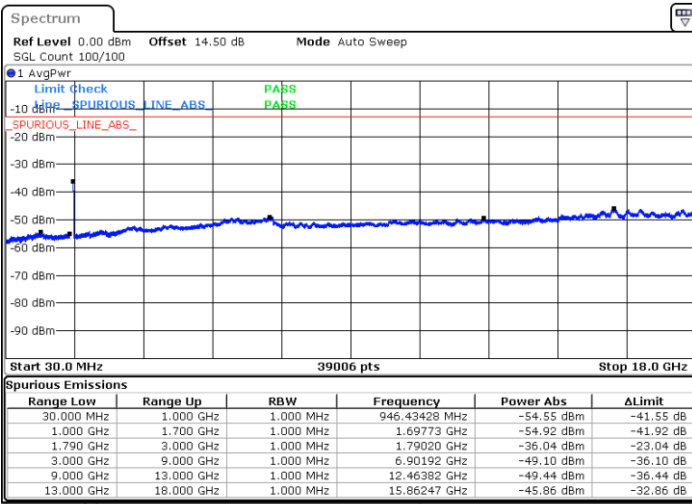

Lowest Channel / 1RB24 and 1RB0

Date: 24.DEC.2021 05:58:08

Date: 24.DEC.2021 05:56:48

Lowest Channel / FullIRB

N/A

Blank

Date: 24.DEC.2021 06:04:46

LTE Band 66B / 5MHz+10MHz

Blank

LTE Band 66B / 5MHz+10MHz

QPSK

Highest Channel / 1RB0 and 1RB14

Highest Channel / 1RB24 and 1RB0

Date: 24.DEC.2021 06:42:32

Date: 24.DEC.2021 06:35:55

Highest Channel / FullIRB

N/A

Blank

Date: 24.DEC.2021 06:43:52

LTE Band 66B / 5MHz+15MHz

QPSK

Lowest Channel / 1RB0 and 1RB49

Lowest Channel / 1RB24 and 1RB0

Date: 24.DEC.2021 16:18:08

Date: 24.DEC.2021 16:16:48

Lowest Channel / FullIRB

N/A

Blank

Date: 24.DEC.2021 16:24:49

LTE Band 66B / 5MHz+15MHz

QPSK

Middle Channel / 1RB0 and 1RB49