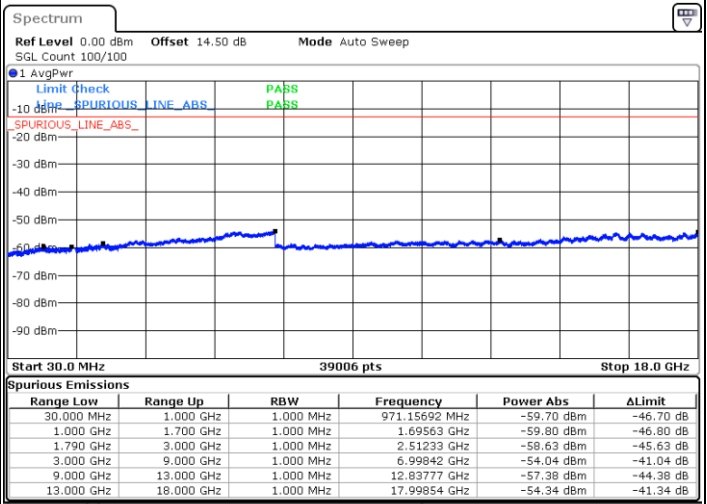

Date: 24.DEC.2021 07:32:15