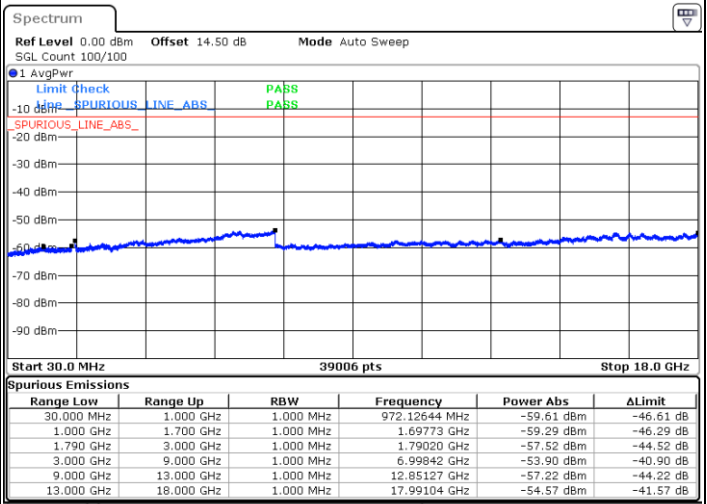

Lowest Channel / 1RB49 and 1RB0

Date: 24.DEC.2021 17:46:11

Date: 24.DEC.2021 17:44:50

Lowest Channel / FullIRB

N/A

Date: 24.DEC.2021 17:52:52

Blank

LTE Band 66B / 15MHz+5MHz

Blank

LTE Band 66B / 15MHz+5MHz

QPSK

Highest Channel / 1RB0 and 1RB49

Highest Channel / 1RB49 and 1RB0

Date: 24.DEC.2021 18:30:59

Date: 24.DEC.2021 18:24:19

Highest Channel / FullIRB

N/A

Blank

Date: 24.DEC.2021 18:32:20

LTE Band 66B / 5MHz+5MHz

16QAM

Lowest Channel / 1RB0 and 1RB24

Lowest Channel / 1RB14 and 1RB0

Date: 24.DEC.2021 18:45:02

Date: 24.DEC.2021 18:41:02

Lowest Channel / FullIRB

N/A

Date: 24.DEC.2021 18:49:03

Blank

LTE Band 66B / 5MHz+5MHz

16QAM

MiddleChannel / 1RB0 and 1RB24