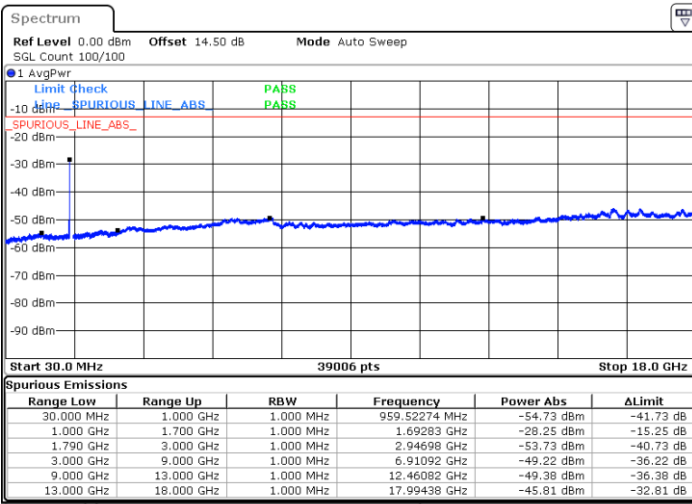

Blank

LTE Band 66B / 5MHz+10MHz

QPSK

Highest Channel / 1RB0 and 1RB14

Highest Channel / 1RB24 and 1RB0

Date: 24.DEC.2021 06:42:32

Date: 24.DEC.2021 06:35:55

Highest Channel / FullIRB

N/A

Blank

Date: 24.DEC.2021 06:43:52

LTE Band 66B / 5MHz+15MHz

QPSK

Lowest Channel / 1RB0 and 1RB49

Lowest Channel / 1RB24 and 1RB0

Date: 24.DEC.2021 16:18:08

Date: 24.DEC.2021 16:16:48

Lowest Channel / FullIRB

N/A

Blank

Date: 24.DEC.2021 16:24:49

LTE Band 66B / 5MHz+15MHz

QPSK

Middle Channel / 1RB0 and 1RB49

Middle Channel / 1RB24 and 1RB0

Date: 24.DEC.2021 16:35:57

Date: 24.DEC.2021 16:37:17

Middle Channel / FullIRB

N/A

Blank

Date: 24.DEC.2021 16:29:14

LTE Band 66B / 5MHz+15MHz