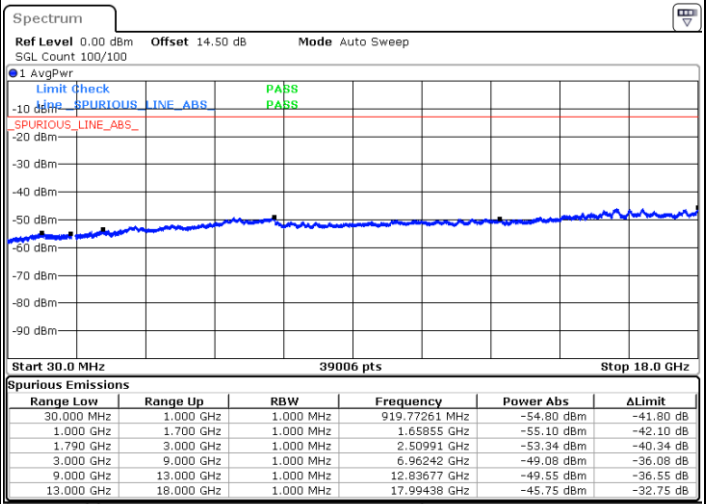

Date: 24.DEC.2021 16:16:48

Lowest Channel / FullIRB

N/A

Blank

Date: 24.DEC.2021 16:24:49

LTE Band 66B / 5MHz+15MHz

QPSK

Middle Channel / 1RB0 and 1RB49

Middle Channel / 1RB24 and 1RB0

Date: 24.DEC.2021 16:35:57

Date: 24.DEC.2021 16:37:17

Middle Channel / FullIRB

N/A

Blank

Date: 24.DEC.2021 16:29:14

LTE Band 66B / 5MHz+15MHz

QPSK

Highest Channel / 1RB0 and 1RB49

Highest Channel / 1RB24 and 1RB0

Date: 24.DEC.2021 17:03:02

Date: 24.DEC.2021 16:56:22

Highest Channel / FullIRB

N/A

Blank

Date: 24.DEC.2021 17:04:22

LTE Band 66B / 10MHz+5MHz

QPSK

Lowest Channel / 1RB0 and 1RB24

Lowest Channel / 1RB49 and 1RB0

Date: 24.DEC.2021 07:11:57

Date: 24.DEC.2021 07:10:38

Lowest Channel / FullIRB