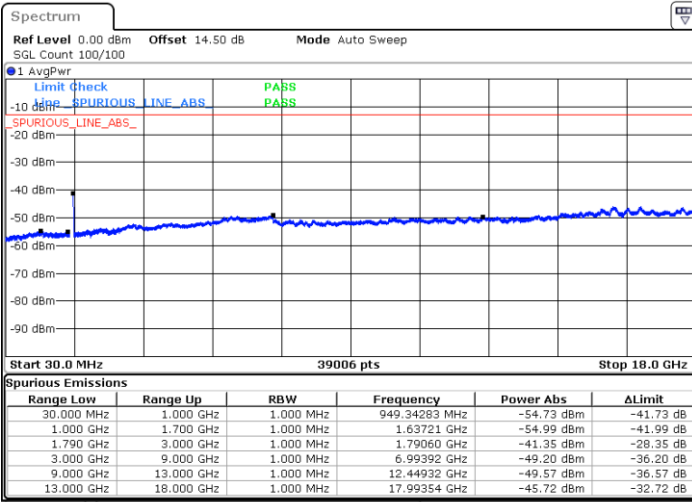

Date: 24.DEC.2021 18:41:02

Lowest Channel / FullIRB

N/A

Date: 24.DEC.2021 18:49:03

Blank

LTE Band 66B / 5MHz+5MHz

16QAM

MiddleChannel / 1RB0 and 1RB24

Middle Channel / 1RB14 and 1RB0

Date: 24.DEC.2021 18:57:08

Date: 24.DEC.2021 19:01:07

Middle Channel / FullIRB

N/A

Date: 24.DEC.2021 18:53:07

Blank

LTE Band 66B / 5MHz+5MHz

16QAM

Highest Channel / 1RB0 and 1RB24

Highest Channel / 1RB14 and 1RB0

Date: 24.DEC.2021 19:07:50

Date: 24.DEC.2021 19:03:50

Highest Channel / FullIRB

N/A

Date: 24.DEC.2021 19:11:50

Blank

LTE Band 66B / 5MHz+10MHz

16QAM

Lowest Channel / 1RB0 and 1RB14

Lowest Channel / 1RB24 and 1RB0

Date: 24.DEC.2021 05:59:27

Date: 24.DEC.2021 05:55:29

Lowest Channel / FullIRB