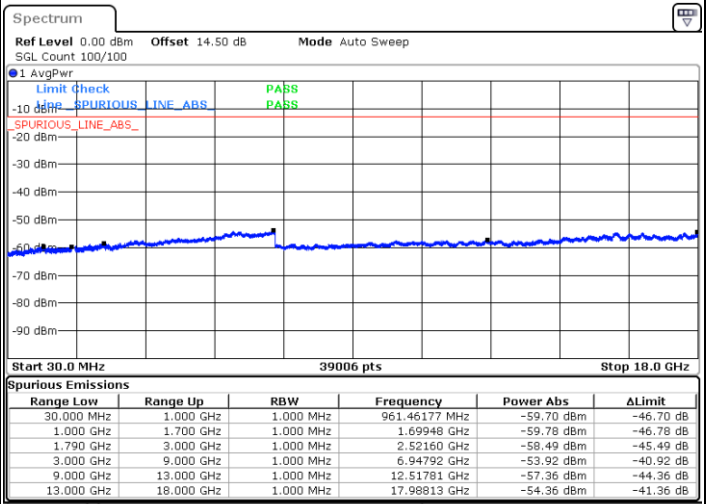

Date: 24.DEC.2021 17:04:22

LTE Band 66B / 10MHz+5MHz

QPSK

Lowest Channel / 1RB0 and 1RB24

Lowest Channel / 1RB49 and 1RB0

Date: 24.DEC.2021 07:11:57

Date: 24.DEC.2021 07:10:38

Lowest Channel / FullIRB

N/A

Date: 24.DEC.2021 07:18:35

Blank

LTE Band 66B / 10MHz+5MHz

QPSK

Middle Channel / 1RB0 and 1RB24

Middle Channel / 1RB49 and 1RB0

Date: 24.DEC.2021 07:29:36

Date: 24.DEC.2021 07:30:55

Middle Channel / FullIRB

N/A

Blank

Date: 24.DEC.2021 07:22:58

LTE Band 66B / 10MHz+5MHz

QPSK

Highest Channel / 1RB0 and 1RB24

Highest Channel / 1RB49 and 1RB0

Date: 24.DEC.2021 07:56:24

Date: 24.DEC.2021 07:49:47

Highest Channel / FullIRB

N/A

Blank

Date: 24.DEC.2021 07:57:44

LTE Band 66B / 10MHz+10MHz