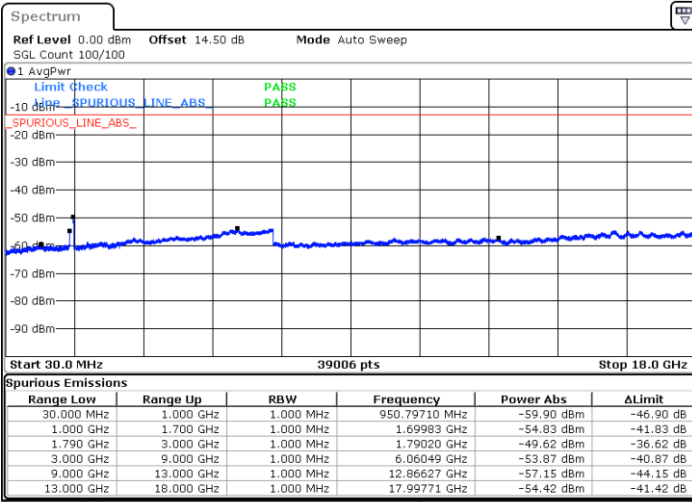

Date: 24.DEC.2021 16:57:42

Highest Channel / FullIRB

N/A

Date: 24.DEC.2021 17:05:42

Blank

LTE Band 66B / 10MHz+5MHz

16QAM

Lowest Channel / 1RB0 and 1RB24

Lowest Channel / 1RB49 and 1RB0

Date: 24.DEC.2021 07:13:16

Date: 24.DEC.2021 07:09:18

Lowest Channel / FullIRB

N/A

Date: 24.DEC.2021 07:17:16

Blank

LTE Band 66B / 10MHz+5MHz

16QAM

Middle Channel / 1RB0 and 1RB24

Middle Channel / 1RB49 and 1RB0

Date: 24.DEC.2021 07:28:17

Date: 24.DEC.2021 07:32:15

Middle Channel / FullIRB

N/A

Date: 24.DEC.2021 07:24:17

Blank

LTE Band 66B / 10MHz+5MHz

16QAM

Highest Channel / 1RB0 and 1RB24

Highest Channel / 1RB49 and 1RB0

Date: 24.DEC.2021 07:55:05

Date: 24.DEC.2021 07:51:07

Highest Channel / FullIRB