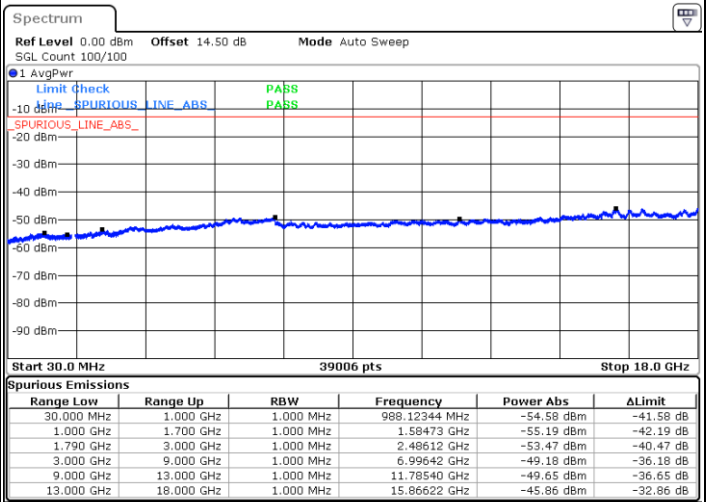

Blank

LTE Band 66B / 5MHz+15MHz

16QAM

Middle Channel / 1RB0 and 1RB49

Middle Channel / 1RB24 and 1RB0

Date: 24.DEC.2021 16:34:37

Date: 24.DEC.2021 16:38:37

Middle Channel / FullIRB

N/A

Blank

Date: 24.DEC.2021 16:30:35

LTE Band 66B / 5MHz+15MHz

16QAM

Highest Channel / 1RB0 and 1RB49

Highest Channel / 1RB24 and 1RB0

Date: 24.DEC.2021 17:01:42

Date: 24.DEC.2021 16:57:42

Highest Channel / FullIRB

N/A

Date: 24.DEC.2021 17:05:42

Blank

LTE Band 66B / 10MHz+5MHz

16QAM

Lowest Channel / 1RB0 and 1RB24

Lowest Channel / 1RB49 and 1RB0

Date: 24.DEC.2021 07:13:16

Date: 24.DEC.2021 07:09:18

Lowest Channel / FullIRB

N/A

Date: 24.DEC.2021 07:17:16

Blank

LTE Band 66B / 10MHz+5MHz