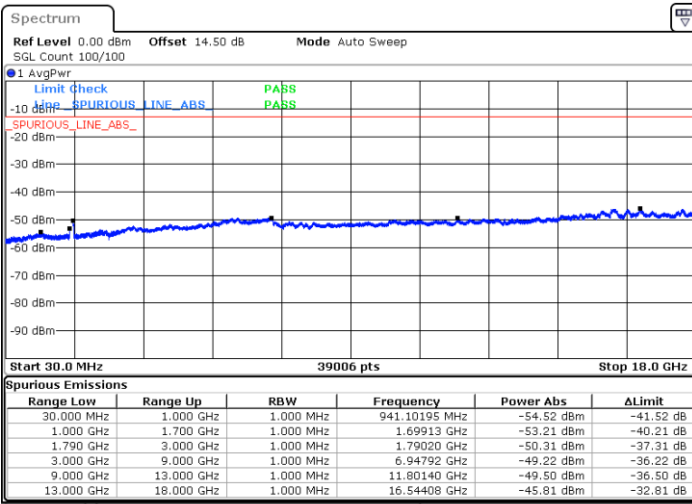

Blank

LTE Band 66B / 5MHz+10MHz

16QAM

Lowest Channel / 1RB0 and 1RB14

Lowest Channel / 1RB24 and 1RB0

Date: 24.DEC.2021 05:59:27

Date: 24.DEC.2021 05:55:29

Lowest Channel / FullIRB

N/A

Blank

Date: 24.DEC.2021 06:03:26

LTE Band 66B / 5MHz+10MHz

16QAM

Middle Channel / 1RB0 and 1RB14

Middle Channel / 1RB24 and 1RB0

Date: 24.DEC.2021 06:14:26

Date: 24.DEC.2021 06:18:23

Middle Channel / FullIRB

N/A

Date: 24.DEC.2021 06:10:27

Blank

LTE Band 66B / 5MHz+10MHz

16QAM

Highest Channel / 1RB0 and 1RB14

Highest Channel / 1RB24 and 1RB0

Date: 24.DEC.2021 06:41:12

Date: 24.DEC.2021 06:37:14

Highest Channel / FullIRB

N/A

Blank

Date: 24.DEC.2021 06:45:12

LTE Band 66B / 5MHz+15MHz