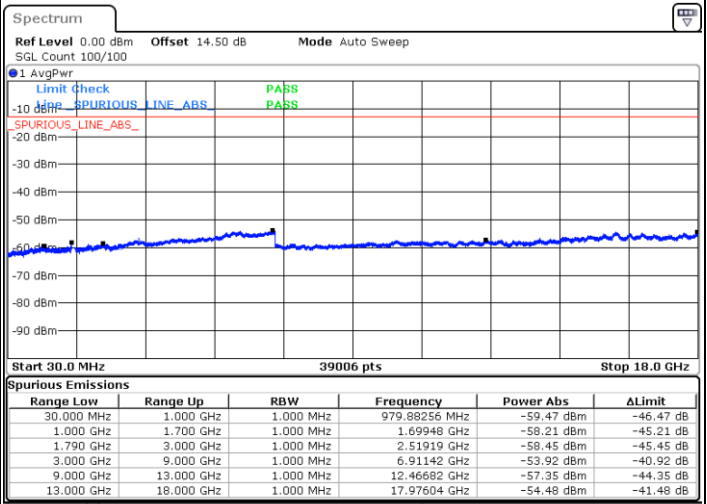

N/A

Blank

Date: 24.DEC.2021 16:30:35

LTE Band 66B / 5MHz+15MHz

16QAM

Highest Channel / 1RB0 and 1RB49

Highest Channel / 1RB24 and 1RB0

Date: 24.DEC.2021 17:01:42

Date: 24.DEC.2021 16:57:42

Highest Channel / FullIRB

N/A

Date: 24.DEC.2021 17:05:42

Blank

LTE Band 66B / 10MHz+5MHz

16QAM

Lowest Channel / 1RB0 and 1RB24

Lowest Channel / 1RB49 and 1RB0

Date: 24.DEC.2021 07:13:16

Date: 24.DEC.2021 07:09:18

Lowest Channel / FullIRB

N/A

Date: 24.DEC.2021 07:17:16

Blank

LTE Band 66B / 10MHz+5MHz