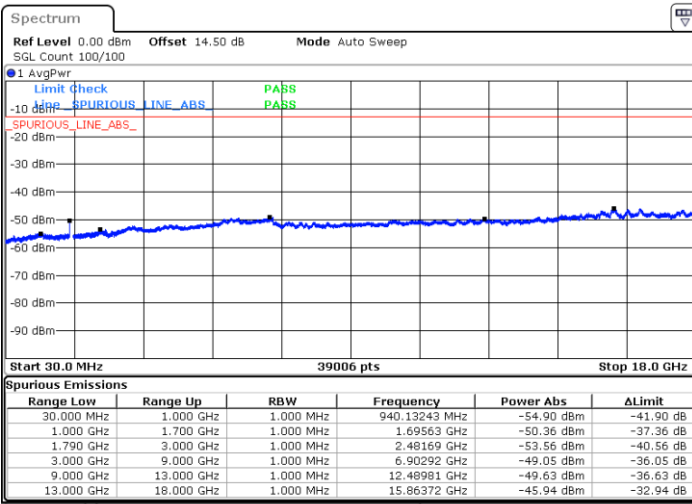

Highest Band Edge / 1RB49 and 1RB0

Date: 24. DEC. 2021 18:20:20

Lowest Band Edge / Full RB

Date: 24. DEC. 2021 17:32:51

Highest Band Edge / Full RB

Date: 24. DEC. 2021 18:12:20

Conducted Spurious Emission

LTE Band 66B / 5MHz+5MHz

Blank

LTE Band 66B / 5MHz+5MHz

QPSK

MiddleChannel / 1RB0 and 1RB24

Middle Channel / 1RB14 and 1RB0

Date: 24.DEC.2021 18:58:27

Date: 24.DEC.2021 18:59:47

Middle Channel / FullIRB

N/A

Blank

Date: 24.DEC.2021 18:51:47

LTE Band 66B / 5MHz+5MHz

QPSK

Highest Channel / 1RB0 and 1RB24

Highest Channel / 1RB14 and 1RB0

Date: 24.DEC.2021 19:09:10

Date: 24.DEC.2021 19:02:30

Highest Channel / FullIRB

N/A

Blank

Date: 24.DEC.2021 19:10:30

LTE Band 66B / 5MHz+10MHz

QPSK

Lowest Channel / 1RB0 and 1RB14