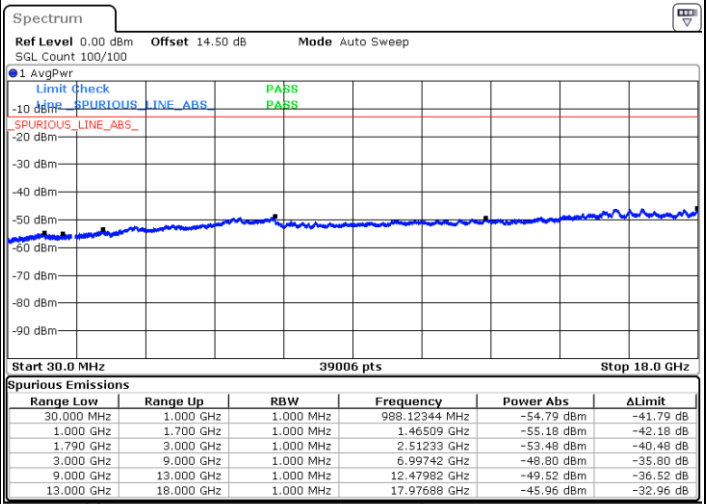

Blank

LTE Band 66B / 5MHz+10MHz

QPSK

Highest Channel / 1RB0 and 1RB14

Highest Channel / 1RB24 and 1RB0

Date: 24.DEC.2021 06:42:32

Date: 24.DEC.2021 06:35:55

Highest Channel / FullIRB

N/A

Blank

Date: 24.DEC.2021 06:43:52

LTE Band 66B / 5MHz+15MHz

QPSK

Lowest Channel / 1RB0 and 1RB49

Lowest Channel / 1RB24 and 1RB0

Date: 24.DEC.2021 16:18:08

Date: 24.DEC.2021 16:16:48

Lowest Channel / FullIRB

N/A

Blank

Date: 24.DEC.2021 16:24:49

LTE Band 66B / 5MHz+15MHz

QPSK

Middle Channel / 1RB0 and 1RB49

Middle Channel / 1RB24 and 1RB0

Date: 24.DEC.2021 16:35:57

Date: 24.DEC.2021 16:37:17

Middle Channel / FullIRB

N/A

Blank

Date: 24.DEC.2021 16:29:14

LTE Band 66B / 5MHz+15MHz