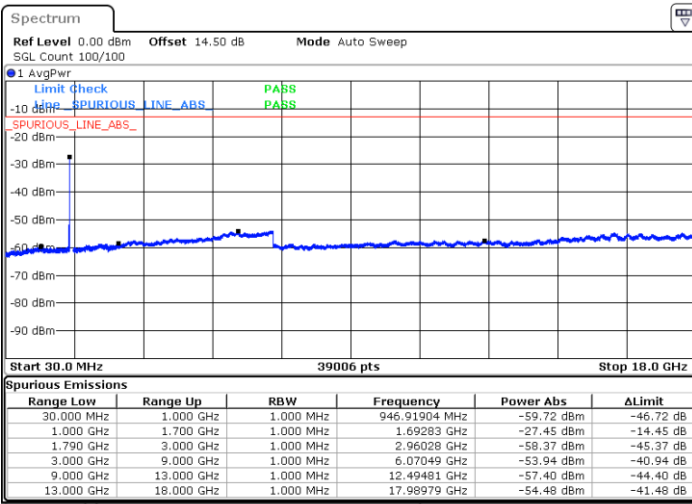

N/A

Date: 24.DEC.2021 11:48:41

Blank

LTE Band 66B / 10MHz+10MHz

QPSK

Highest Channel / 1RB0 and 1RB49

Highest Channel / 1RB49 and 1RB0

Date: 24.DEC.2021 13:56:31

Date: 24.DEC.2021 13:49:42

Highest Channel / FullIRB

N/A

Date: 24.DEC.2021 13:57:53

Blank

LTE Band 66B / 15MHz+5MHz

QPSK

Lowest Channel / 1RB0 and 1RB49

Lowest Channel / 1RB49 and 1RB0

Date: 24.DEC.2021 17:46:11

Date: 24.DEC.2021 17:44:50

Lowest Channel / FullIRB

N/A

Date: 24.DEC.2021 17:52:52

Blank

LTE Band 66B / 15MHz+5MHz