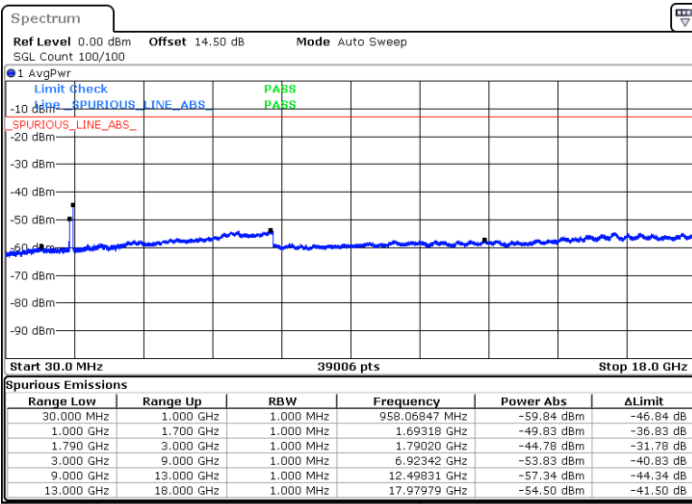

LTE Band 66B / 10MHz+5MHz

16QAM

Middle Channel / 1RB0 and 1RB24

Middle Channel / 1RB49 and 1RB0

Date: 24.DEC.2021 07:28:17