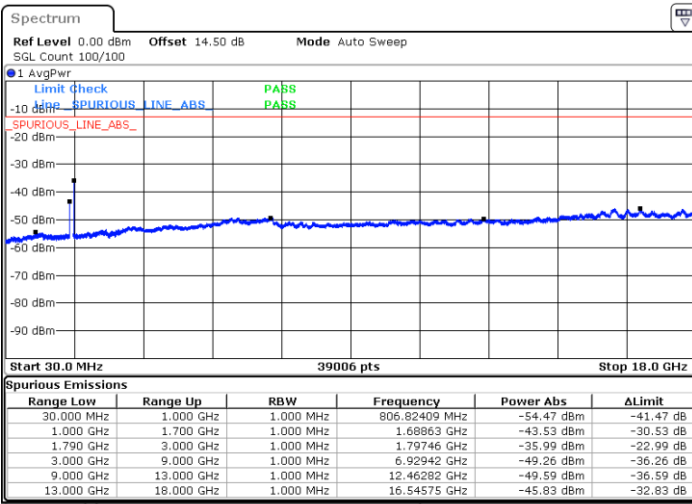

Date: 24.DEC.2021 16:16:48

Lowest Channel / FullIRB

N/A

Blank

Date: 24.DEC.2021 16:24:49

LTE Band 66B / 5MHz+15MHz

QPSK

Middle Channel / 1RB0 and 1RB49

Middle Channel / 1RB24 and 1RB0

Date: 24.DEC.2021 16:35:57

Date: 24.DEC.2021 16:37:17

Middle Channel / FullIRB

N/A

Blank

Date: 24.DEC.2021 16:29:14

LTE Band 66B / 5MHz+15MHz

QPSK

Highest Channel / 1RB0 and 1RB49

Highest Channel / 1RB24 and 1RB0

Date: 24.DEC.2021 17:03:02

Date: 24.DEC.2021 16:56:22

Highest Channel / FullIRB

N/A

Blank

Date: 24.DEC.2021 17:04:22

LTE Band 66B / 10MHz+5MHz

QPSK

Lowest Channel / 1RB0 and 1RB24

Lowest Channel / 1RB49 and 1RB0

Date: 24.DEC.2021 07:11:57

Date: 24.DEC.2021 07:10:38

Lowest Channel / FullIRB