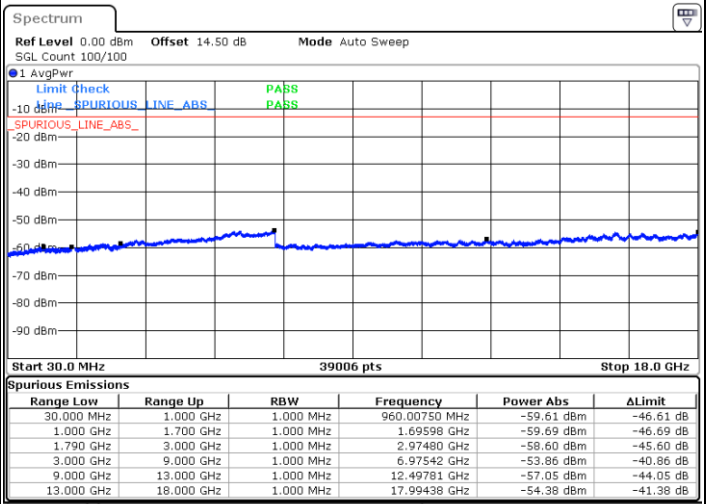

QPSK

Lowest Channel / 1RB0 and 1RB49

Lowest Channel / 1RB49 and 1RB0

Date: 24.DEC.2021 08:31:17

Date: 24.DEC.2021 08:29:58

Lowest Channel / FullIRB

N/A

Date: 24.DEC.2021 09:41:43

Blank

LTE Band 66B / 10MHz+10MHz

QPSK

Middle Channel / 1RB0 and 1RB49

Middle Channel / 1RB49 and 1RB0

Date: 24.DEC.2021 11:55:32

Date: 24.DEC.2021 11:56:54

Middle Channel / FullIRB

N/A

Date: 24.DEC.2021 11:48:41

Blank

LTE Band 66B / 10MHz+10MHz

QPSK

Highest Channel / 1RB0 and 1RB49

Highest Channel / 1RB49 and 1RB0

Date: 24.DEC.2021 13:56:31

Date: 24.DEC.2021 13:49:42

Highest Channel / FullIRB

N/A

Date: 24.DEC.2021 13:57:53

Blank

LTE Band 66B / 15MHz+5MHz

QPSK

Lowest Channel / 1RB0 and 1RB49