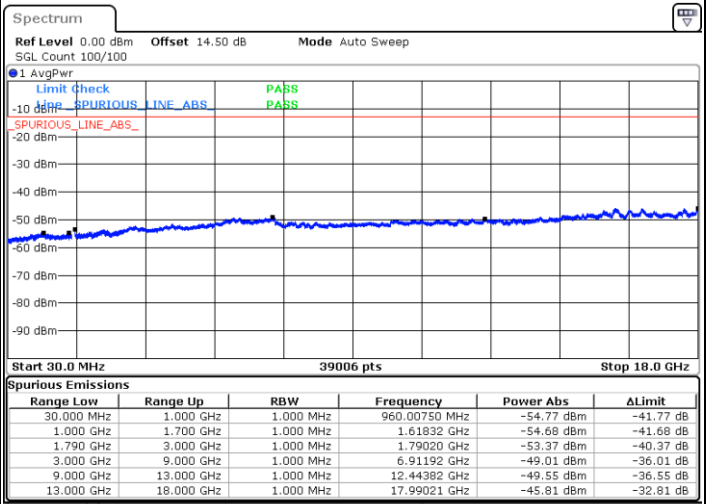

Blank

LTE Band 66B / 5MHz+10MHz

16QAM

Lowest Channel / 1RB0 and 1RB14

Lowest Channel / 1RB24 and 1RB0

Date: 24.DEC.2021 05:59:27

Date: 24.DEC.2021 05:55:29

Lowest Channel / FullIRB

N/A

Blank

Date: 24.DEC.2021 06:03:26

LTE Band 66B / 5MHz+10MHz

16QAM

Middle Channel / 1RB0 and 1RB14

Middle Channel / 1RB24 and 1RB0

Date: 24.DEC.2021 06:14:26

Date: 24.DEC.2021 06:18:23

Middle Channel / FullIRB

N/A

Date: 24.DEC.2021 06:10:27

Blank

LTE Band 66B / 5MHz+10MHz

16QAM

Highest Channel / 1RB0 and 1RB14

Highest Channel / 1RB24 and 1RB0

Date: 24.DEC.2021 06:41:12

Date: 24.DEC.2021 06:37:14

Highest Channel / FullIRB

N/A

Blank

Date: 24.DEC.2021 06:45:12

LTE Band 66B / 5MHz+15MHz