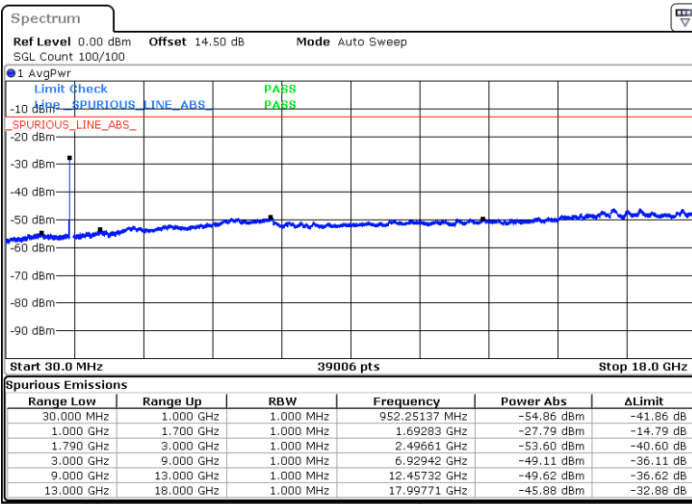

Date: 24.DEC.2021 06:18:23

Middle Channel / FullIRB

N/A

Date: 24.DEC.2021 06:10:27

Blank

LTE Band 66B / 5MHz+10MHz

16QAM

Highest Channel / 1RB0 and 1RB14

Highest Channel / 1RB24 and 1RB0

Date: 24.DEC.2021 06:41:12

Date: 24.DEC.2021 06:37:14

Highest Channel / FullIRB

N/A

Blank

Date: 24.DEC.2021 06:45:12

LTE Band 66B / 5MHz+15MHz

16QAM

Lowest Channel / 1RB0 and 1RB49

Lowest Channel / 1RB24 and 1RB0

Date: 24.DEC.2021 16:19:28

Date: 24.DEC.2021 16:15:28

Lowest Channel / FullIRB

N/A

Date: 24.DEC.2021 16:23:29

Blank

LTE Band 66B / 5MHz+15MHz

16QAM

Middle Channel / 1RB0 and 1RB49

Middle Channel / 1RB24 and 1RB0

Date: 24.DEC.2021 16:34:37

Date: 24.DEC.2021 16:38:37

Middle Channel / FullIRB