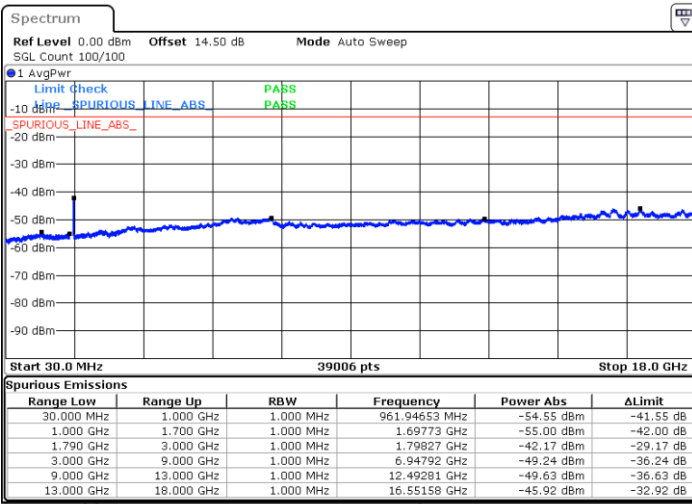

Date: 24.DEC.2021 18:41:02

Lowest Channel / FullIRB

N/A

Date: 24.DEC.2021 18:49:03

Blank

LTE Band 66B / 5MHz+5MHz

16QAM

MiddleChannel / 1RB0 and 1RB24

Middle Channel / 1RB14 and 1RB0

Date: 24.DEC.2021 18:57:08

Date: 24.DEC.2021 19:01:07

Middle Channel / FullIRB

N/A

Date: 24.DEC.2021 18:53:07

Blank

LTE Band 66B / 5MHz+5MHz

16QAM

Highest Channel / 1RB0 and 1RB24

Highest Channel / 1RB14 and 1RB0

Date: 24.DEC.2021 19:07:50

Date: 24.DEC.2021 19:03:50

Highest Channel / FullIRB

N/A

Date: 24.DEC.2021 19:11:50

Blank

LTE Band 66B / 5MHz+10MHz

16QAM

Lowest Channel / 1RB0 and 1RB14

Lowest Channel / 1RB24 and 1RB0

Date: 24.DEC.2021 05:59:27

Date: 24.DEC.2021 05:55:29

Lowest Channel / FullIRB