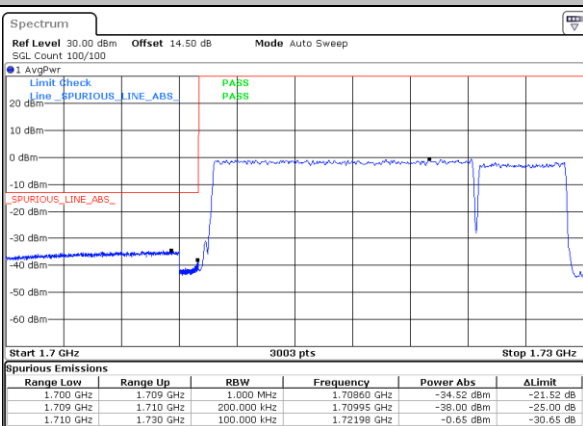

LTE Band 66B / 15MHz+5MHz

64QAM

Lowest Band Edge / 1RB0 and 1RB49

Date: 24. DEC. 2021 17:34:12

Highest Band Edge / 1RB0 and 1RB49

Date: 24. DEC. 2021 18:18:59

Lowest Band Edge / 1RB49 and 1RB0

Date: 24. DEC. 2021 17:40:50

Highest Band Edge / 1RB49 and 1RB0

Date: 24. DEC. 2021 18:20:20

Lowest Band Edge / Full RB

Date: 24. DEC. 2021 17:32:51

Highest Band Edge / Full RB

Date: 24. DEC. 2021 18:12:20

Conducted Spurious Emission

LTE Band 66B / 5MHz+5MHz