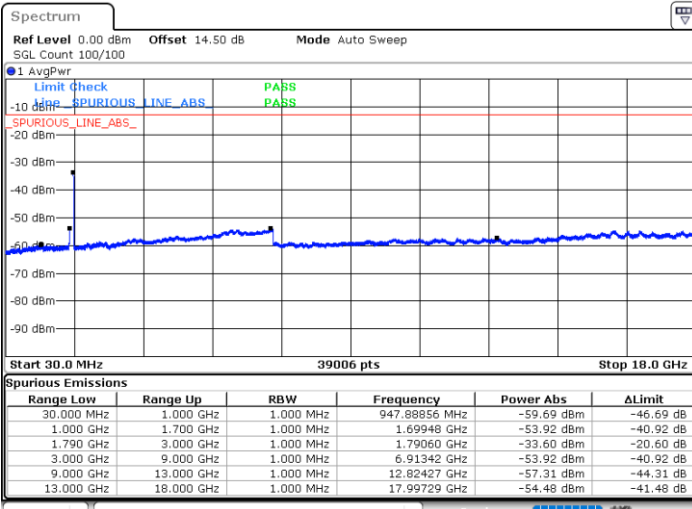

Lowest Channel / 1RB49 and 1RB0

Date: 24.DEC.2021 17:46:11

Date: 24.DEC.2021 17:44:50

Lowest Channel / FullIRB

N/A

Date: 24.DEC.2021 17:52:52

Blank

LTE Band 66B / 15MHz+5MHz

Blank

LTE Band 66B / 15MHz+5MHz

QPSK

Highest Channel / 1RB0 and 1RB49

Highest Channel / 1RB49 and 1RB0

Date: 24.DEC.2021 18:30:59

Date: 24.DEC.2021 18:24:19

Highest Channel / FullIRB

N/A

Blank

Date: 24.DEC.2021 18:32:20

LTE Band 66B / 5MHz+5MHz

16QAM

Lowest Channel / 1RB0 and 1RB24

Lowest Channel / 1RB14 and 1RB0

Date: 24.DEC.2021 18:45:02

Date: 24.DEC.2021 18:41:02

Lowest Channel / FullIRB

N/A

Date: 24.DEC.2021 18:49:03

Blank

LTE Band 66B / 5MHz+5MHz

16QAM

MiddleChannel / 1RB0 and 1RB24