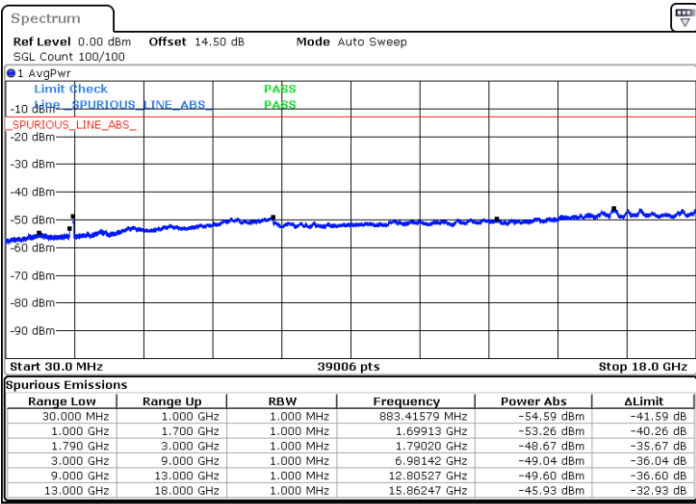

Date: 24.DEC.2021 19:02:30

Highest Channel / FullIRB

N/A

Blank

Date: 24.DEC.2021 19:10:30

LTE Band 66B / 5MHz+10MHz

QPSK

Lowest Channel / 1RB0 and 1RB14

Lowest Channel / 1RB24 and 1RB0

Date: 24.DEC.2021 05:58:08

Date: 24.DEC.2021 05:56:48

Lowest Channel / FullIRB

N/A

Blank

Date: 24.DEC.2021 06:04:46

LTE Band 66B / 5MHz+10MHz

QPSK

Middle Channel / 1RB0 and 1RB14

Middle Channel / 1RB24 and 1RB0

Date: 24.DEC.2021 06:15:45

Date: 24.DEC.2021 06:17:04

Middle Channel / FullIRB

N/A

Date: 24.DEC.2021 06:09:08

Blank

LTE Band 66B / 5MHz+10MHz

QPSK

Highest Channel / 1RB0 and 1RB14

Highest Channel / 1RB24 and 1RB0

Date: 24.DEC.2021 06:42:32

Date: 24.DEC.2021 06:35:55

Highest Channel / FullIRB