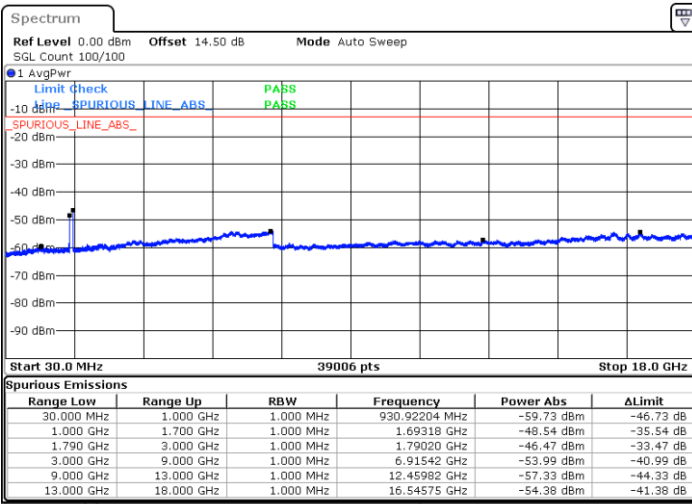

Date: 24.DEC.2021 17:04:22

LTE Band 66B / 10MHz+5MHz

QPSK

Lowest Channel / 1RB0 and 1RB24

Lowest Channel / 1RB49 and 1RB0

Date: 24.DEC.2021 07:11:57

Date: 24.DEC.2021 07:10:38

Lowest Channel / FullIRB

N/A

Date: 24.DEC.2021 07:18:35

Blank

LTE Band 66B / 10MHz+5MHz

QPSK

Middle Channel / 1RB0 and 1RB24

Middle Channel / 1RB49 and 1RB0

Date: 24.DEC.2021 07:29:36

Date: 24.DEC.2021 07:30:55

Middle Channel / FullIRB

N/A

Blank

Date: 24.DEC.2021 07:22:58

LTE Band 66B / 10MHz+5MHz

QPSK

Highest Channel / 1RB0 and 1RB24

Highest Channel / 1RB49 and 1RB0

Date: 24.DEC.2021 07:56:24

Date: 24.DEC.2021 07:49:47

Highest Channel / FullIRB

N/A

Blank

Date: 24.DEC.2021 07:57:44

LTE Band 66B / 10MHz+10MHz