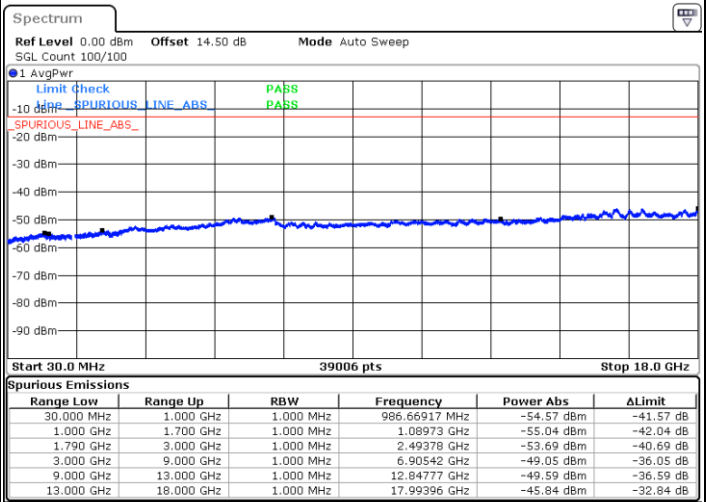

Highest Channel / 1RB24 and 1RB0

Date: 24.DEC.2021 06:41:12

Date: 24.DEC.2021 06:37:14

Highest Channel / FullIRB

N/A

Blank

Date: 24.DEC.2021 06:45:12

LTE Band 66B / 5MHz+15MHz

Blank

LTE Band 66B / 5MHz+15MHz

16QAM

Middle Channel / 1RB0 and 1RB49

Middle Channel / 1RB24 and 1RB0

Date: 24.DEC.2021 16:34:37

Date: 24.DEC.2021 16:38:37

Middle Channel / FullIRB

N/A

Blank

Date: 24.DEC.2021 16:30:35

LTE Band 66B / 5MHz+15MHz

16QAM

Highest Channel / 1RB0 and 1RB49

Highest Channel / 1RB24 and 1RB0

Date: 24.DEC.2021 17:01:42

Date: 24.DEC.2021 16:57:42

Highest Channel / FullIRB

N/A

Date: 24.DEC.2021 17:05:42

Blank

LTE Band 66B / 10MHz+5MHz

16QAM

Lowest Channel / 1RB0 and 1RB24