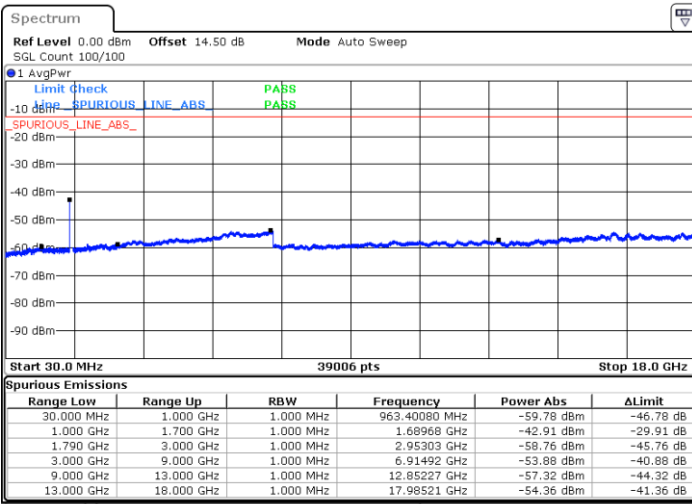

QPSK

Lowest Channel / 1RB0 and 1RB49

Lowest Channel / 1RB49 and 1RB0

Date: 24.DEC.2021 08:31:17

Date: 24.DEC.2021 08:29:58

Lowest Channel / FullIRB

N/A

Date: 24.DEC.2021 09:41:43

Blank

LTE Band 66B / 10MHz+10MHz

QPSK

Middle Channel / 1RB0 and 1RB49

Middle Channel / 1RB49 and 1RB0

Date: 24.DEC.2021 11:55:32

Date: 24.DEC.2021 11:56:54

Middle Channel / FullIRB

N/A

Date: 24.DEC.2021 11:48:41

Blank

LTE Band 66B / 10MHz+10MHz

QPSK

Highest Channel / 1RB0 and 1RB49

Highest Channel / 1RB49 and 1RB0

Date: 24.DEC.2021 13:56:31

Date: 24.DEC.2021 13:49:42

Highest Channel / FullIRB

N/A

Date: 24.DEC.2021 13:57:53

Blank

LTE Band 66B / 15MHz+5MHz

QPSK

Lowest Channel / 1RB0 and 1RB49