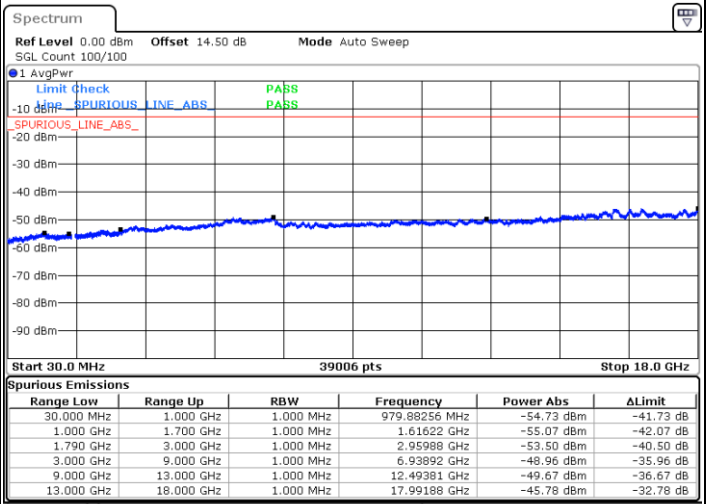

Lowest Channel / 1RB24 and 1RB0

Date: 24.DEC.2021 05:58:08

Date: 24.DEC.2021 05:56:48

Lowest Channel / FullIRB

N/A

Blank

Date: 24.DEC.2021 06:04:46

LTE Band 66B / 5MHz+10MHz

Blank

LTE Band 66B / 5MHz+10MHz

QPSK

Highest Channel / 1RB0 and 1RB14

Highest Channel / 1RB24 and 1RB0

Date: 24.DEC.2021 06:42:32

Date: 24.DEC.2021 06:35:55

Highest Channel / FullIRB

N/A

Blank

Date: 24.DEC.2021 06:43:52

LTE Band 66B / 5MHz+15MHz

QPSK

Lowest Channel / 1RB0 and 1RB49

Lowest Channel / 1RB24 and 1RB0

Date: 24.DEC.2021 16:18:08

Date: 24.DEC.2021 16:16:48

Lowest Channel / FullIRB

N/A

Blank

Date: 24.DEC.2021 16:24:49

LTE Band 66B / 5MHz+15MHz

QPSK

Middle Channel / 1RB0 and 1RB49