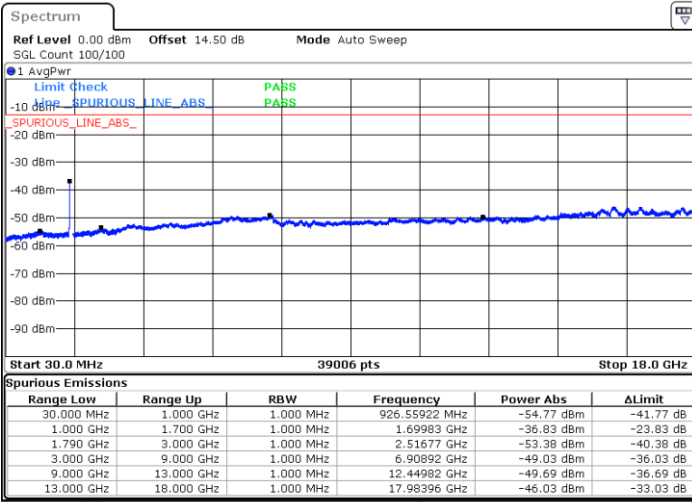

Blank

LTE Band 66B / 15MHz+5MHz

QPSK

Highest Channel / 1RB0 and 1RB49

Highest Channel / 1RB49 and 1RB0

Date: 24.DEC.2021 18:30:59

Date: 24.DEC.2021 18:24:19

Highest Channel / FullIRB

N/A

Blank

Date: 24.DEC.2021 18:32:20

LTE Band 66B / 5MHz+5MHz

16QAM

Lowest Channel / 1RB0 and 1RB24

Lowest Channel / 1RB14 and 1RB0

Date: 24.DEC.2021 18:45:02

Date: 24.DEC.2021 18:41:02

Lowest Channel / FullIRB

N/A

Date: 24.DEC.2021 18:49:03

Blank

LTE Band 66B / 5MHz+5MHz

16QAM

MiddleChannel / 1RB0 and 1RB24

Middle Channel / 1RB14 and 1RB0

Date: 24.DEC.2021 18:57:08

Date: 24.DEC.2021 19:01:07

Middle Channel / FullIRB

N/A

Date: 24.DEC.2021 18:53:07

Blank

LTE Band 66B / 5MHz+5MHz