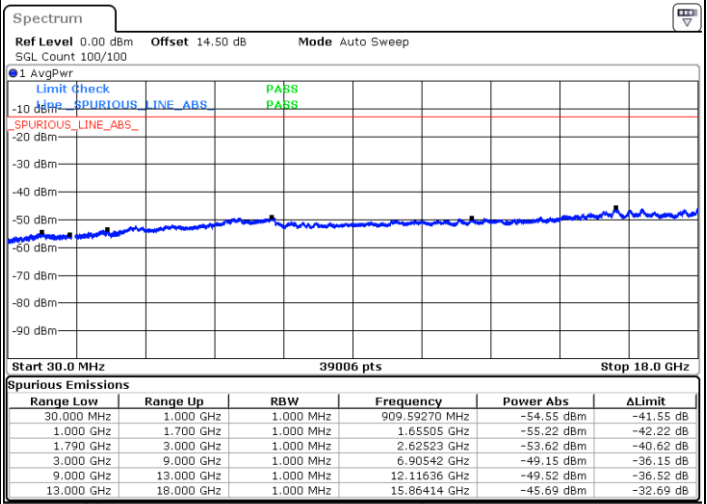

QPSK

Lowest Channel / 1RB0 and 1RB24

Lowest Channel / 1RB14 and 1RB0

Date: 24.DEC.2021 18:43:42

Date: 24.DEC.2021 18:42:22

Lowest Channel / FullIRB

N/A

Date: 24.DEC.2021 18:50:24

Blank

LTE Band 66B / 5MHz+5MHz

QPSK

MiddleChannel / 1RB0 and 1RB24

Middle Channel / 1RB14 and 1RB0

Date: 24.DEC.2021 18:58:27

Date: 24.DEC.2021 18:59:47

Middle Channel / FullIRB

N/A

Blank

Date: 24.DEC.2021 18:51:47

LTE Band 66B / 5MHz+5MHz

QPSK

Highest Channel / 1RB0 and 1RB24

Highest Channel / 1RB14 and 1RB0

Date: 24.DEC.2021 19:09:10

Date: 24.DEC.2021 19:02:30

Highest Channel / FullIRB

N/A

Blank

Date: 24.DEC.2021 19:10:30

LTE Band 66B / 5MHz+10MHz

QPSK

Lowest Channel / 1RB0 and 1RB14