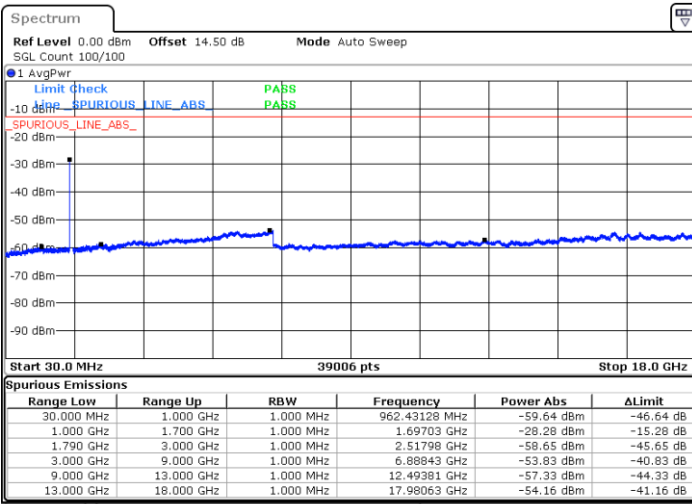

N/A

Blank

Date: 24.DEC.2021 16:30:35

LTE Band 66B / 5MHz+15MHz

16QAM

Highest Channel / 1RB0 and 1RB49

Highest Channel / 1RB24 and 1RB0

Date: 24.DEC.2021 17:01:42

Date: 24.DEC.2021 16:57:42

Highest Channel / FullIRB

N/A

Date: 24.DEC.2021 17:05:42

Blank

LTE Band 66B / 10MHz+5MHz

16QAM

Lowest Channel / 1RB0 and 1RB24

Lowest Channel / 1RB49 and 1RB0

Date: 24.DEC.2021 07:13:16

Date: 24.DEC.2021 07:09:18

Lowest Channel / FullIRB

N/A

Date: 24.DEC.2021 07:17:16

Blank

LTE Band 66B / 10MHz+5MHz