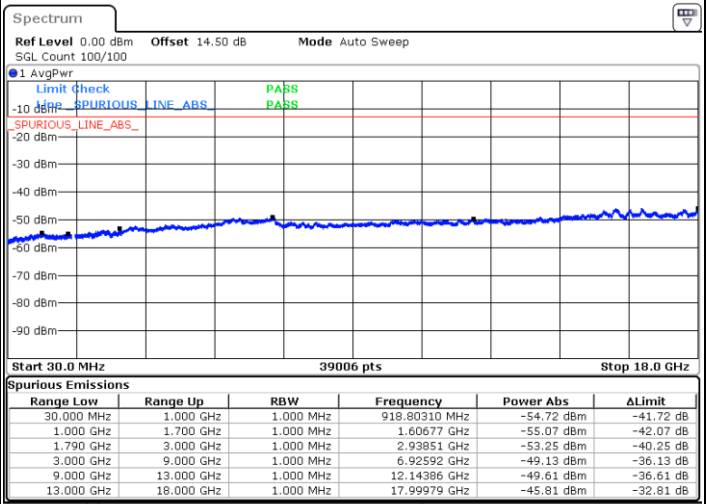

Blank

LTE Band 66B / 15MHz+5MHz

QPSK

Highest Channel / 1RB0 and 1RB49

Highest Channel / 1RB49 and 1RB0

Date: 24.DEC.2021 18:30:59

Date: 24.DEC.2021 18:24:19

Highest Channel / FullIRB

N/A

Blank

Date: 24.DEC.2021 18:32:20

LTE Band 66B / 5MHz+5MHz

16QAM

Lowest Channel / 1RB0 and 1RB24

Lowest Channel / 1RB14 and 1RB0

Date: 24.DEC.2021 18:45:02

Date: 24.DEC.2021 18:41:02

Lowest Channel / FullIRB

N/A

Date: 24.DEC.2021 18:49:03

Blank

LTE Band 66B / 5MHz+5MHz

16QAM

MiddleChannel / 1RB0 and 1RB24

Middle Channel / 1RB14 and 1RB0

Date: 24.DEC.2021 18:57:08

Date: 24.DEC.2021 19:01:07

Middle Channel / FullIRB

N/A

Date: 24.DEC.2021 18:53:07

Blank

LTE Band 66B / 5MHz+5MHz