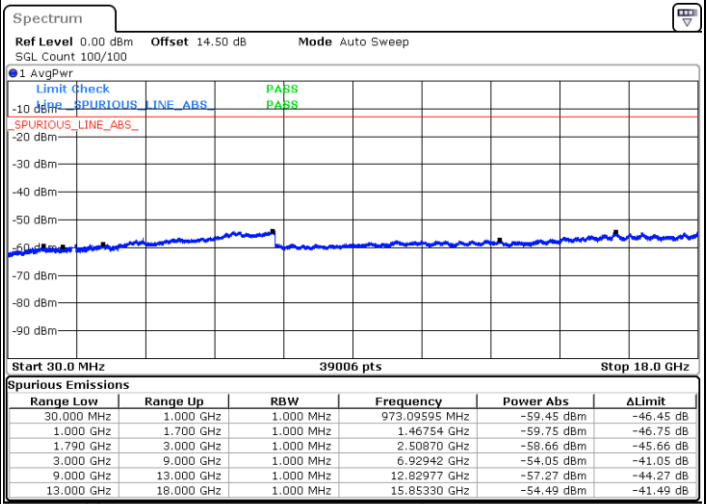

Lowest Channel / 1RB49 and 1RB0

Date: 24.DEC.2021 07:13:16

Date: 24.DEC.2021 07:09:18

Lowest Channel / FullIRB

N/A

Date: 24.DEC.2021 07:17:16

Blank

LTE Band 66B / 10MHz+5MHz

Blank

LTE Band 66B / 10MHz+5MHz

16QAM

Highest Channel / 1RB0 and 1RB24

Highest Channel / 1RB49 and 1RB0

Date: 24.DEC.2021 07:55:05

Date: 24.DEC.2021 07:51:07

Highest Channel / FullIRB