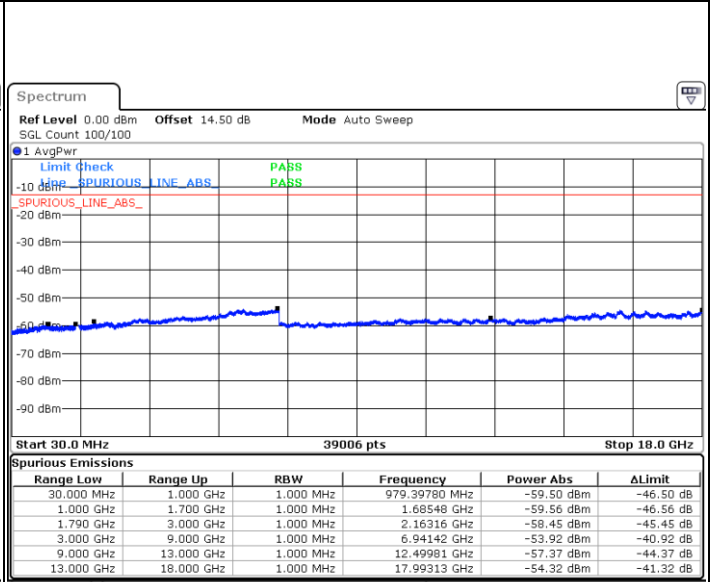

Date: 24.DEC.2021 13:49:42

Highest Channel / FullIRB

N/A

Date: 24.DEC.2021 13:57:53

Blank

LTE Band 66B / 15MHz+5MHz

QPSK

Lowest Channel / 1RB0 and 1RB49

Lowest Channel / 1RB49 and 1RB0

Date: 24.DEC.2021 17:46:11

Date: 24.DEC.2021 17:44:50

Lowest Channel / FullIRB

N/A

Date: 24.DEC.2021 17:52:52

Blank

LTE Band 66B / 15MHz+5MHz

QPSK

Middle Channel / 1RB0 and 1RB49

Date: 24.DEC.2021 18:03:55

Middle Channel / 1RB49 and 1RB0

Date: 24.DEC.2021 18:05:15

Middle Channel / FullIRB

Date: 24.DEC.2021 17:57:16

N/A

Blank

LTE Band 66B / 15MHz+5MHz

QPSK

Highest Channel / 1RB0 and 1RB49

Highest Channel / 1RB49 and 1RB0

Date: 24.DEC.2021 18:30:59

Date: 24.DEC.2021 18:24:19

Highest Channel / FullIRB