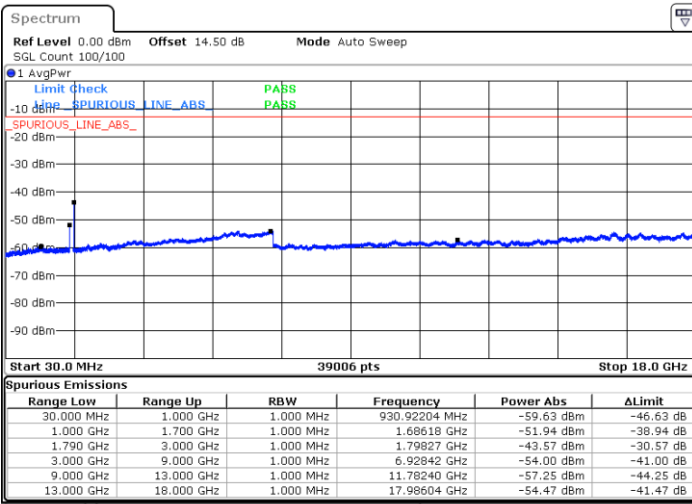

Blank

LTE Band 66B / 10MHz+10MHz

QPSK

Middle Channel / 1RB0 and 1RB49

Middle Channel / 1RB49 and 1RB0

Date: 24.DEC.2021 11:55:32

Date: 24.DEC.2021 11:56:54

Middle Channel / FullIRB

N/A

Date: 24.DEC.2021 11:48:41

Blank

LTE Band 66B / 10MHz+10MHz

QPSK

Highest Channel / 1RB0 and 1RB49

Highest Channel / 1RB49 and 1RB0

Date: 24.DEC.2021 13:56:31

Date: 24.DEC.2021 13:49:42

Highest Channel / FullIRB

N/A

Date: 24.DEC.2021 13:57:53

Blank

LTE Band 66B / 15MHz+5MHz

QPSK

Lowest Channel / 1RB0 and 1RB49

Lowest Channel / 1RB49 and 1RB0

Date: 24.DEC.2021 17:46:11

Date: 24.DEC.2021 17:44:50

Lowest Channel / FullIRB

N/A

Date: 24.DEC.2021 17:52:52

Blank

LTE Band 66B / 15MHz+5MHz