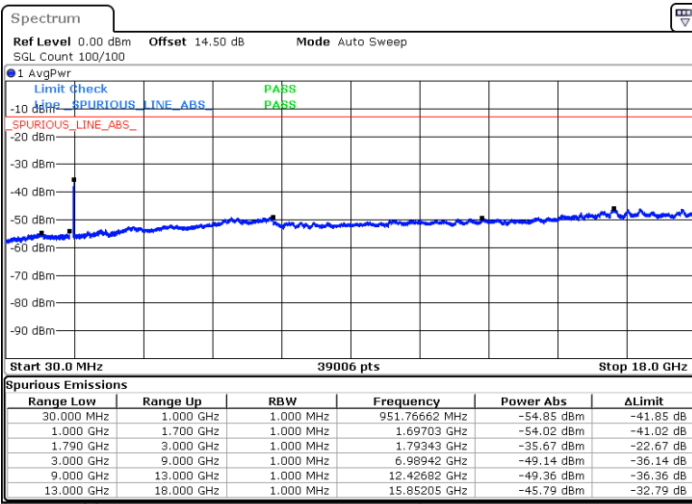

Blank

LTE Band 66B / 5MHz+10MHz

16QAM

Lowest Channel / 1RB0 and 1RB14

Lowest Channel / 1RB24 and 1RB0

Date: 24.DEC.2021 05:59:27

Date: 24.DEC.2021 05:55:29

Lowest Channel / FullIRB

N/A

Blank

Date: 24.DEC.2021 06:03:26

LTE Band 66B / 5MHz+10MHz

16QAM

Middle Channel / 1RB0 and 1RB14

Middle Channel / 1RB24 and 1RB0

Date: 24.DEC.2021 06:14:26

Date: 24.DEC.2021 06:18:23

Middle Channel / FullIRB

N/A

Date: 24.DEC.2021 06:10:27

Blank

LTE Band 66B / 5MHz+10MHz

16QAM

Highest Channel / 1RB0 and 1RB14

Highest Channel / 1RB24 and 1RB0

Date: 24.DEC.2021 06:41:12

Date: 24.DEC.2021 06:37:14

Highest Channel / FullIRB

N/A

Blank

Date: 24.DEC.2021 06:45:12

LTE Band 66B / 5MHz+15MHz