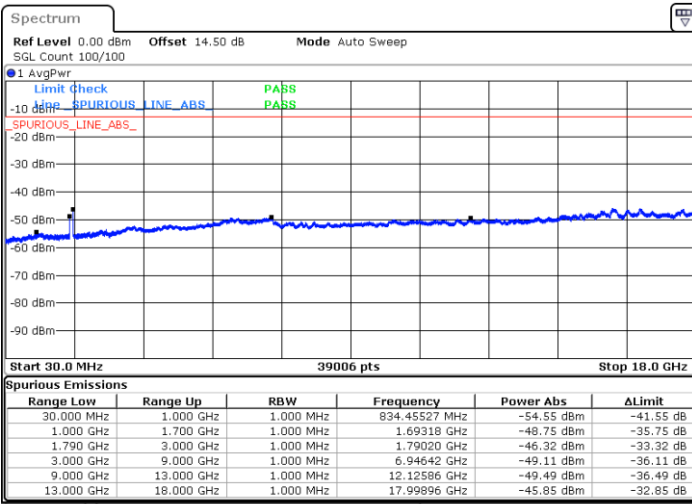

Blank

LTE Band 66B / 5MHz+10MHz

16QAM

Lowest Channel / 1RB0 and 1RB14

Lowest Channel / 1RB24 and 1RB0

Date: 24.DEC.2021 05:59:27

Date: 24.DEC.2021 05:55:29

Lowest Channel / FullIRB

N/A

Blank

Date: 24.DEC.2021 06:03:26

LTE Band 66B / 5MHz+10MHz

16QAM

Middle Channel / 1RB0 and 1RB14

Middle Channel / 1RB24 and 1RB0

Date: 24.DEC.2021 06:14:26

Date: 24.DEC.2021 06:18:23

Middle Channel / FullIRB

N/A

Date: 24.DEC.2021 06:10:27

Blank

LTE Band 66B / 5MHz+10MHz

16QAM

Highest Channel / 1RB0 and 1RB14

Highest Channel / 1RB24 and 1RB0

Date: 24.DEC.2021 06:41:12

Date: 24.DEC.2021 06:37:14

Highest Channel / FullIRB

N/A

Blank

Date: 24.DEC.2021 06:45:12

LTE Band 66B / 5MHz+15MHz