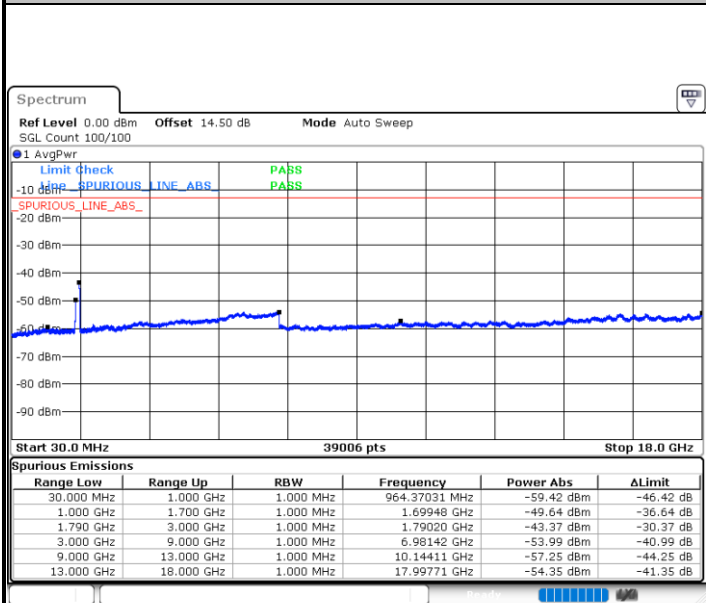

Date: 24.DEC.2021 13:49:42

Highest Channel / FullIRB

N/A

Date: 24.DEC.2021 13:57:53

Blank

LTE Band 66B / 15MHz+5MHz

QPSK

Lowest Channel / 1RB0 and 1RB49

Lowest Channel / 1RB49 and 1RB0

Date: 24.DEC.2021 17:46:11

Date: 24.DEC.2021 17:44:50

Lowest Channel / FullIRB

N/A

Date: 24.DEC.2021 17:52:52

Blank

LTE Band 66B / 15MHz+5MHz

QPSK

Middle Channel / 1RB0 and 1RB49

Date: 24.DEC.2021 18:03:55

Middle Channel / 1RB49 and 1RB0

Date: 24.DEC.2021 18:05:15

Middle Channel / FullIRB

Date: 24.DEC.2021 17:57:16

N/A

Blank

LTE Band 66B / 15MHz+5MHz

QPSK

Highest Channel / 1RB0 and 1RB49

Highest Channel / 1RB49 and 1RB0

Date: 24.DEC.2021 18:30:59

Date: 24.DEC.2021 18:24:19

Highest Channel / FullIRB