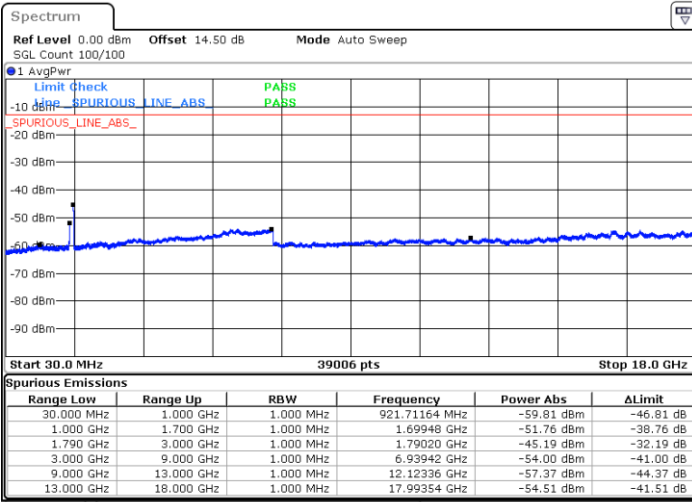

QPSK

Lowest Channel / 1RB0 and 1RB49

Lowest Channel / 1RB49 and 1RB0

Date: 24.DEC.2021 08:31:17

Date: 24.DEC.2021 08:29:58

Lowest Channel / FullIRB

N/A

Date: 24.DEC.2021 09:41:43

Blank

LTE Band 66B / 10MHz+10MHz

QPSK

Middle Channel / 1RB0 and 1RB49

Middle Channel / 1RB49 and 1RB0

Date: 24.DEC.2021 11:55:32

Date: 24.DEC.2021 11:56:54

Middle Channel / FullIRB

N/A

Date: 24.DEC.2021 11:48:41

Blank

LTE Band 66B / 10MHz+10MHz

QPSK

Highest Channel / 1RB0 and 1RB49

Highest Channel / 1RB49 and 1RB0

Date: 24.DEC.2021 13:56:31

Date: 24.DEC.2021 13:49:42

Highest Channel / FullIRB

N/A

Date: 24.DEC.2021 13:57:53

Blank

LTE Band 66B / 15MHz+5MHz

QPSK

Lowest Channel / 1RB0 and 1RB49