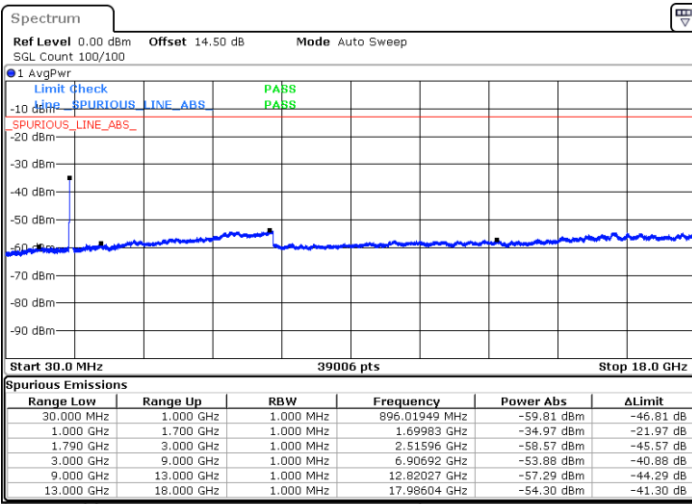

N/A

Blank

Date: 24.DEC.2021 16:30:35

LTE Band 66B / 5MHz+15MHz

16QAM

Highest Channel / 1RB0 and 1RB49

Highest Channel / 1RB24 and 1RB0

Date: 24.DEC.2021 17:01:42

Date: 24.DEC.2021 16:57:42

Highest Channel / FullIRB

N/A

Date: 24.DEC.2021 17:05:42

Blank

LTE Band 66B / 10MHz+5MHz

16QAM

Lowest Channel / 1RB0 and 1RB24

Lowest Channel / 1RB49 and 1RB0

Date: 24.DEC.2021 07:13:16

Date: 24.DEC.2021 07:09:18

Lowest Channel / FullIRB

N/A

Date: 24.DEC.2021 07:17:16

Blank

LTE Band 66B / 10MHz+5MHz

Blank

LTE Band 66B / 10MHz+5MHz

16QAM

Highest Channel / 1RB0 and 1RB24

Highest Channel / 1RB49 and 1RB0

Date: 24.DEC.2021 07:55:05

Date: 24.DEC.2021 07:51:07

Highest Channel / FullIRB