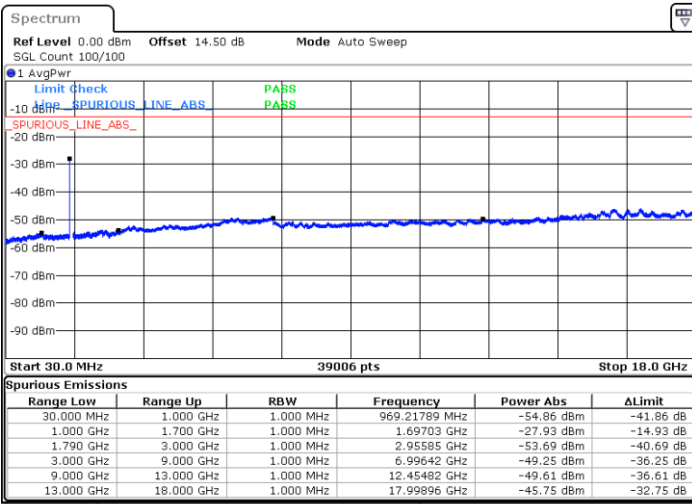

16QAM

Highest Channel / 1RB0 and 1RB24

Highest Channel / 1RB14 and 1RB0

Date: 24.DEC.2021 19:07:50

Date: 24.DEC.2021 19:03:50

Highest Channel / FullIRB

N/A

Date: 24.DEC.2021 19:11:50

Blank

LTE Band 66B / 5MHz+10MHz

16QAM

Lowest Channel / 1RB0 and 1RB14

Lowest Channel / 1RB24 and 1RB0

Date: 24.DEC.2021 05:59:27

Date: 24.DEC.2021 05:55:29

Lowest Channel / FullIRB

N/A

Blank

Date: 24.DEC.2021 06:03:26

LTE Band 66B / 5MHz+10MHz

16QAM

Middle Channel / 1RB0 and 1RB14

Middle Channel / 1RB24 and 1RB0

Date: 24.DEC.2021 06:14:26

Date: 24.DEC.2021 06:18:23

Middle Channel / FullIRB

N/A

Date: 24.DEC.2021 06:10:27

Blank

LTE Band 66B / 5MHz+10MHz

16QAM

Highest Channel / 1RB0 and 1RB14