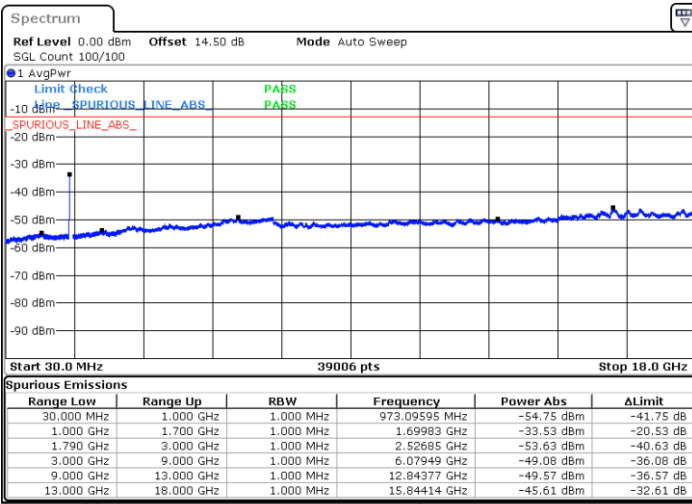

16QAM

Highest Channel / 1RB0 and 1RB24

Highest Channel / 1RB14 and 1RB0

Date: 24.DEC.2021 19:07:50

Date: 24.DEC.2021 19:03:50

Highest Channel / FullIRB

N/A

Date: 24.DEC.2021 19:11:50

Blank

LTE Band 66B / 5MHz+10MHz

16QAM

Lowest Channel / 1RB0 and 1RB14

Lowest Channel / 1RB24 and 1RB0

Date: 24.DEC.2021 05:59:27

Date: 24.DEC.2021 05:55:29

Lowest Channel / FullIRB

N/A

Blank

Date: 24.DEC.2021 06:03:26

LTE Band 66B / 5MHz+10MHz

16QAM

Middle Channel / 1RB0 and 1RB14

Middle Channel / 1RB24 and 1RB0

Date: 24.DEC.2021 06:14:26

Date: 24.DEC.2021 06:18:23

Middle Channel / FullIRB

N/A

Date: 24.DEC.2021 06:10:27

Blank

LTE Band 66B / 5MHz+10MHz

16QAM

Highest Channel / 1RB0 and 1RB14