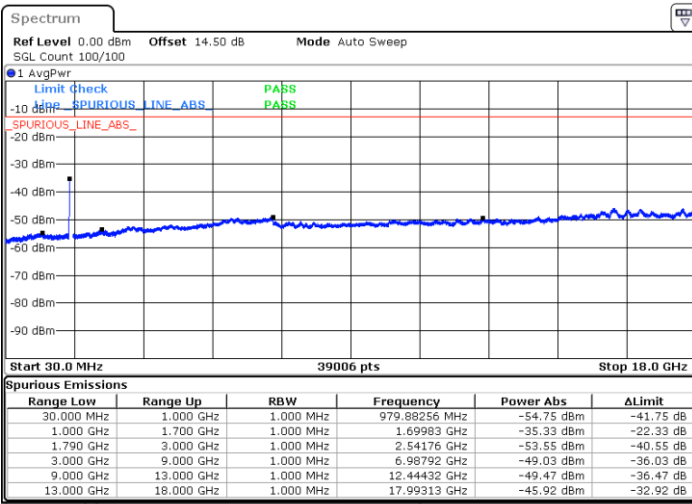

Date: 24.DEC.2021 06:18:23

Middle Channel / FullIRB

N/A

Date: 24.DEC.2021 06:10:27

Blank

LTE Band 66B / 5MHz+10MHz

16QAM

Highest Channel / 1RB0 and 1RB14

Highest Channel / 1RB24 and 1RB0

Date: 24.DEC.2021 06:41:12

Date: 24.DEC.2021 06:37:14

Highest Channel / FullIRB

N/A

Blank

Date: 24.DEC.2021 06:45:12

LTE Band 66B / 5MHz+15MHz

16QAM

Lowest Channel / 1RB0 and 1RB49

Lowest Channel / 1RB24 and 1RB0

Date: 24.DEC.2021 16:19:28

Date: 24.DEC.2021 16:15:28

Lowest Channel / FullIRB

N/A

Date: 24.DEC.2021 16:23:29

Blank

LTE Band 66B / 5MHz+15MHz

16QAM

Middle Channel / 1RB0 and 1RB49

Middle Channel / 1RB24 and 1RB0

Date: 24.DEC.2021 16:34:37

Date: 24.DEC.2021 16:38:37

Middle Channel / FullIRB