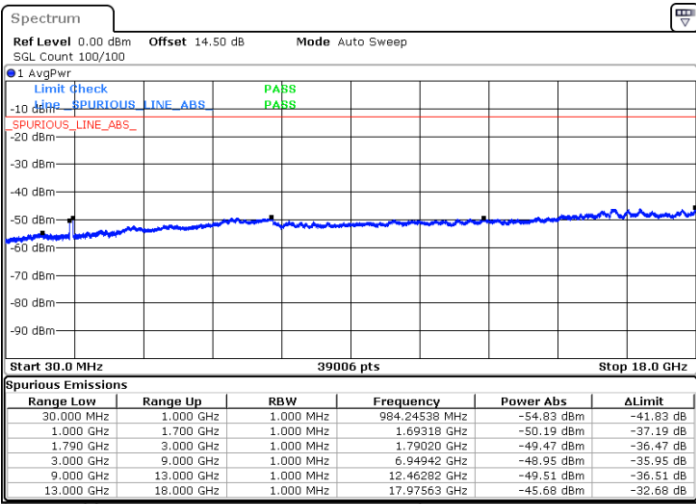

LTE Band 66B / 5MHz+10MHz

QPSK

Middle Channel / 1RB0 and 1RB14

Middle Channel / 1RB24 and 1RB0

Date: 24.DEC.2021 06:15:45