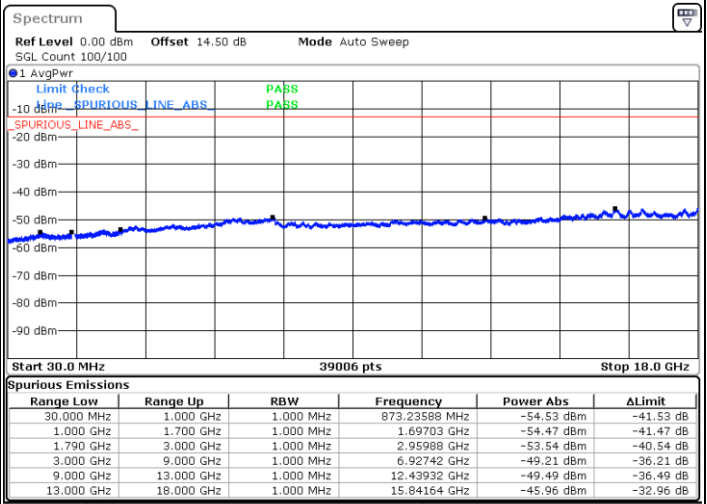

Blank

LTE Band 66B / 5MHz+10MHz

16QAM

Lowest Channel / 1RB0 and 1RB14

Lowest Channel / 1RB24 and 1RB0

Date: 24.DEC.2021 05:59:27

Date: 24.DEC.2021 05:55:29

Lowest Channel / FullIRB

N/A

Blank

Date: 24.DEC.2021 06:03:26

LTE Band 66B / 5MHz+10MHz

16QAM

Middle Channel / 1RB0 and 1RB14

Middle Channel / 1RB24 and 1RB0

Date: 24.DEC.2021 06:14:26

Date: 24.DEC.2021 06:18:23

Middle Channel / FullIRB

N/A

Date: 24.DEC.2021 06:10:27

Blank

LTE Band 66B / 5MHz+10MHz

16QAM

Highest Channel / 1RB0 and 1RB14

Highest Channel / 1RB24 and 1RB0

Date: 24.DEC.2021 06:41:12

Date: 24.DEC.2021 06:37:14

Highest Channel / FullIRB

N/A

Blank

Date: 24.DEC.2021 06:45:12

LTE Band 66B / 5MHz+15MHz