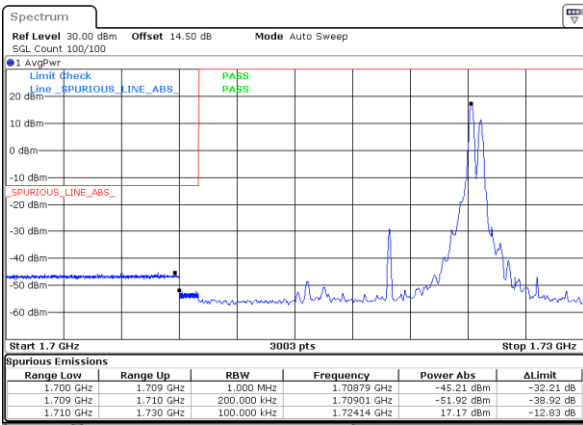

LTE Band 66B / 15MHz+5MHz

64QAM

Lowest Band Edge / 1RB0 and 1RB49

Date: 24. DEC. 2021 17:34:12

Highest Band Edge / 1RB0 and 1RB49

Date: 24. DEC. 2021 18:18:59

Lowest Band Edge / 1RB49 and 1RB0

Date: 24. DEC. 2021 17:40:50

Highest Band Edge / 1RB49 and 1RB0

Date: 24. DEC. 2021 18:20:20

Lowest Band Edge / Full RB

Date: 24. DEC. 2021 17:32:51

Highest Band Edge / Full RB

Date: 24. DEC. 2021 18:12:20

Conducted Spurious Emission

LTE Band 66B / 5MHz+5MHz