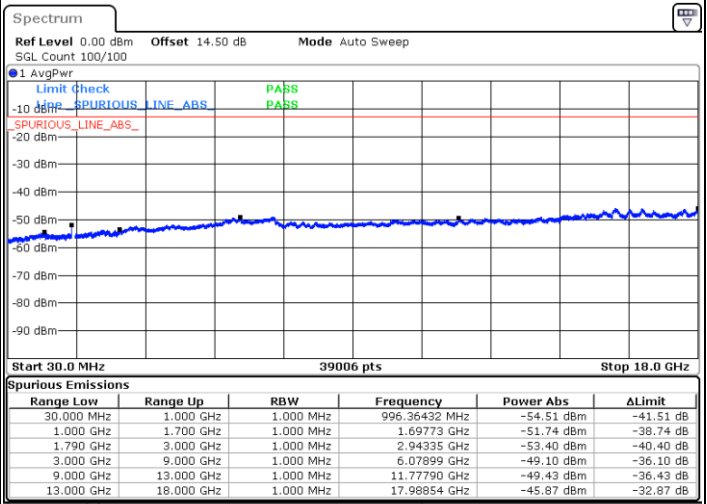

16QAM

Highest Channel / 1RB0 and 1RB24

Highest Channel / 1RB14 and 1RB0

Date: 24.DEC.2021 19:07:50

Date: 24.DEC.2021 19:03:50

Highest Channel / FullIRB

N/A

Date: 24.DEC.2021 19:11:50

Blank

LTE Band 66B / 5MHz+10MHz

16QAM

Lowest Channel / 1RB0 and 1RB14

Lowest Channel / 1RB24 and 1RB0

Date: 24.DEC.2021 05:59:27

Date: 24.DEC.2021 05:55:29

Lowest Channel / FullIRB

N/A

Blank

Date: 24.DEC.2021 06:03:26

LTE Band 66B / 5MHz+10MHz

16QAM

Middle Channel / 1RB0 and 1RB14

Middle Channel / 1RB24 and 1RB0

Date: 24.DEC.2021 06:14:26

Date: 24.DEC.2021 06:18:23

Middle Channel / FullIRB

N/A

Date: 24.DEC.2021 06:10:27

Blank

LTE Band 66B / 5MHz+10MHz

16QAM

Highest Channel / 1RB0 and 1RB14