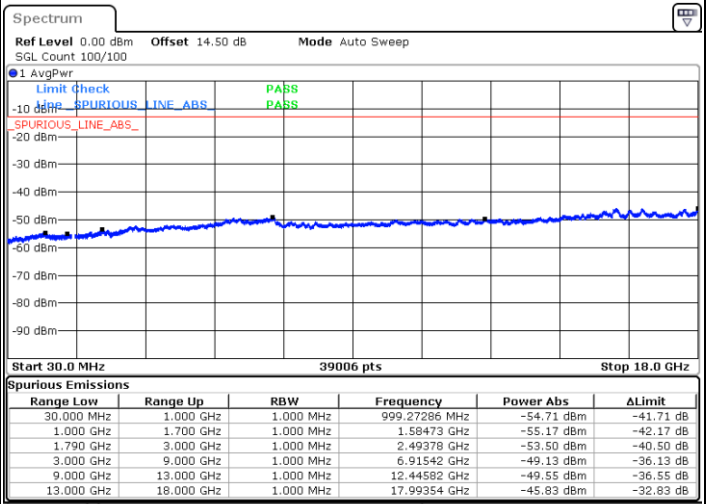

Date: 24.DEC.2021 06:17:04