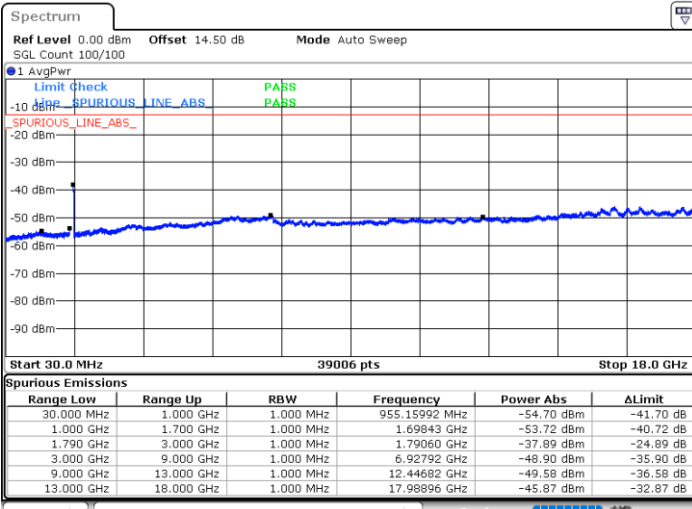

Middle Channel / 1RB24 and 1RB0

Date: 24.DEC.2021 16:35:57

Date: 24.DEC.2021 16:37:17

Middle Channel / FullIRB

N/A

Blank

Date: 24.DEC.2021 16:29:14

LTE Band 66B / 5MHz+15MHz

QPSK

Highest Channel / 1RB0 and 1RB49

Highest Channel / 1RB24 and 1RB0

Date: 24.DEC.2021 17:03:02

Date: 24.DEC.2021 16:56:22

Highest Channel / FullIRB

N/A

Blank

Date: 24.DEC.2021 17:04:22

LTE Band 66B / 10MHz+5MHz

QPSK

Lowest Channel / 1RB0 and 1RB24

Lowest Channel / 1RB49 and 1RB0

Date: 24.DEC.2021 07:11:57

Date: 24.DEC.2021 07:10:38

Lowest Channel / FullIRB