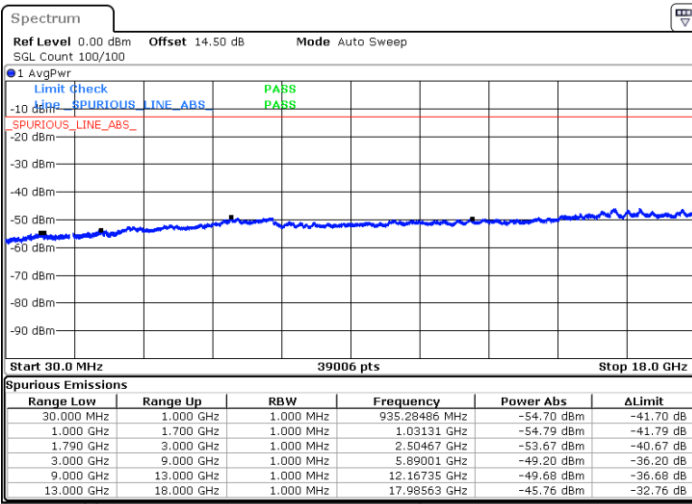

Date: 24.DEC.2021 18:41:02

Lowest Channel / FullIRB

N/A

Date: 24.DEC.2021 18:49:03

Blank

LTE Band 66B / 5MHz+5MHz

16QAM

MiddleChannel / 1RB0 and 1RB24

Middle Channel / 1RB14 and 1RB0

Date: 24.DEC.2021 18:57:08

Date: 24.DEC.2021 19:01:07

Middle Channel / FullIRB

N/A

Date: 24.DEC.2021 18:53:07

Blank

LTE Band 66B / 5MHz+5MHz

16QAM

Highest Channel / 1RB0 and 1RB24

Highest Channel / 1RB14 and 1RB0

Date: 24.DEC.2021 19:07:50

Date: 24.DEC.2021 19:03:50

Highest Channel / FullIRB

N/A

Date: 24.DEC.2021 19:11:50

Blank

LTE Band 66B / 5MHz+10MHz

16QAM

Lowest Channel / 1RB0 and 1RB14

Lowest Channel / 1RB24 and 1RB0

Date: 24.DEC.2021 05:59:27

Date: 24.DEC.2021 05:55:29

Lowest Channel / FullIRB