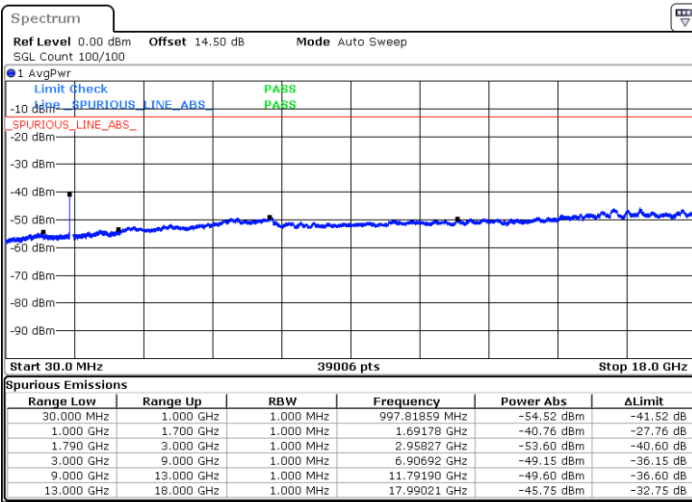

Highest Channel / 1RB24 and 1RB0

Date: 24.DEC.2021 06:41:12

Date: 24.DEC.2021 06:37:14

Highest Channel / FullIRB

N/A

Blank

Date: 24.DEC.2021 06:45:12

LTE Band 66B / 5MHz+15MHz

Blank

LTE Band 66B / 5MHz+15MHz

16QAM

Middle Channel / 1RB0 and 1RB49

Middle Channel / 1RB24 and 1RB0

Date: 24.DEC.2021 16:34:37

Date: 24.DEC.2021 16:38:37

Middle Channel / FullIRB

N/A

Blank

Date: 24.DEC.2021 16:30:35

LTE Band 66B / 5MHz+15MHz

16QAM

Highest Channel / 1RB0 and 1RB49

Highest Channel / 1RB24 and 1RB0

Date: 24.DEC.2021 17:01:42

Date: 24.DEC.2021 16:57:42

Highest Channel / FullIRB

N/A

Date: 24.DEC.2021 17:05:42

Blank

LTE Band 66B / 10MHz+5MHz

16QAM

Lowest Channel / 1RB0 and 1RB24