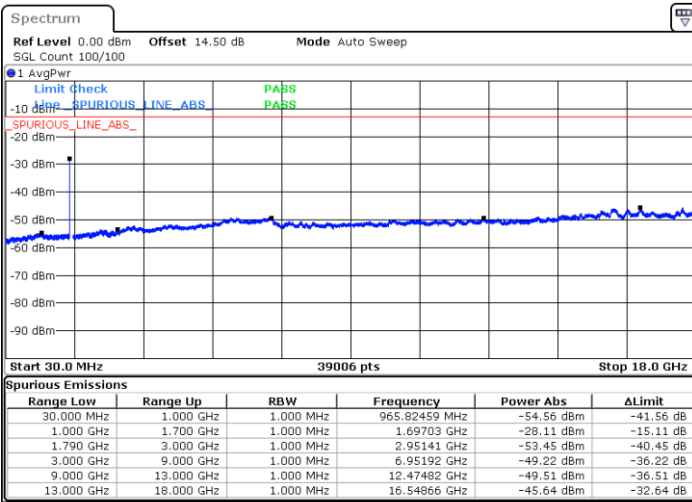

N/A

Blank

Date: 24.DEC.2021 18:51:47

LTE Band 66B / 5MHz+5MHz

QPSK

Highest Channel / 1RB0 and 1RB24

Highest Channel / 1RB14 and 1RB0

Date: 24.DEC.2021 19:09:10

Date: 24.DEC.2021 19:02:30

Highest Channel / FullIRB

N/A

Blank

Date: 24.DEC.2021 19:10:30

LTE Band 66B / 5MHz+10MHz

QPSK

Lowest Channel / 1RB0 and 1RB14

Lowest Channel / 1RB24 and 1RB0

Date: 24.DEC.2021 05:58:08

Date: 24.DEC.2021 05:56:48

Lowest Channel / FullIRB

N/A

Blank

Date: 24.DEC.2021 06:04:46

LTE Band 66B / 5MHz+10MHz

Blank

LTE Band 66B / 5MHz+10MHz

QPSK

Highest Channel / 1RB0 and 1RB14

Highest Channel / 1RB24 and 1RB0

Date: 24.DEC.2021 06:42:32

Date: 24.DEC.2021 06:35:55

Highest Channel / FullIRB