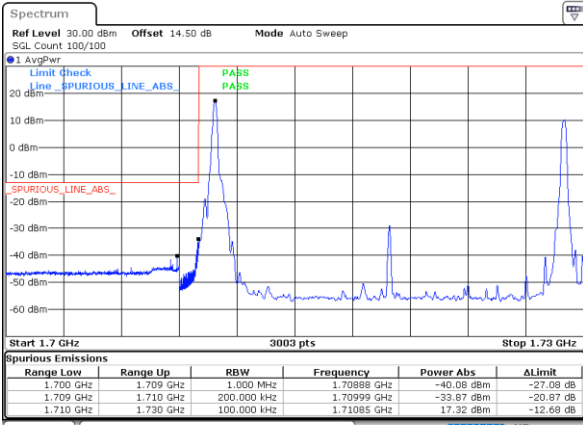

LTE Band 66B / 15MHz+5MHz

64QAM

Lowest Band Edge / 1RB0 and 1RB49

Date: 24. DEC. 2021 17:34:12

Highest Band Edge / 1RB0 and 1RB49

Date: 24. DEC. 2021 18:18:59

Lowest Band Edge / 1RB49 and 1RB0

Date: 24. DEC. 2021 17:40:50

Highest Band Edge / 1RB49 and 1RB0

Date: 24. DEC. 2021 18:20:20

Lowest Band Edge / Full RB

Date: 24. DEC. 2021 17:32:51

Highest Band Edge / Full RB

Date: 24. DEC. 2021 18:12:20

Conducted Spurious Emission

LTE Band 66B / 5MHz+5MHz