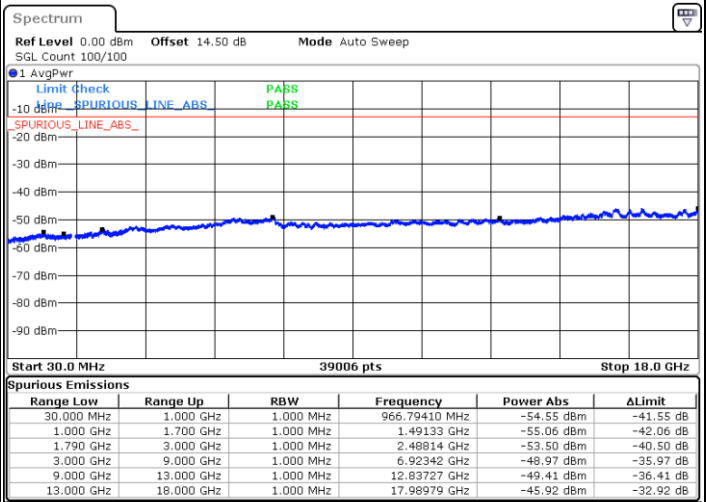

N/A

Blank

Date: 24.DEC.2021 18:51:47

LTE Band 66B / 5MHz+5MHz

QPSK

Highest Channel / 1RB0 and 1RB24

Highest Channel / 1RB14 and 1RB0

Date: 24.DEC.2021 19:09:10

Date: 24.DEC.2021 19:02:30

Highest Channel / FullIRB

N/A

Blank

Date: 24.DEC.2021 19:10:30

LTE Band 66B / 5MHz+10MHz

QPSK

Lowest Channel / 1RB0 and 1RB14

Lowest Channel / 1RB24 and 1RB0

Date: 24.DEC.2021 05:58:08

Date: 24.DEC.2021 05:56:48

Lowest Channel / FullIRB

N/A

Blank

Date: 24.DEC.2021 06:04:46

LTE Band 66B / 5MHz+10MHz

Blank

LTE Band 66B / 5MHz+10MHz

QPSK

Highest Channel / 1RB0 and 1RB14

Highest Channel / 1RB24 and 1RB0

Date: 24.DEC.2021 06:42:32

Date: 24.DEC.2021 06:35:55

Highest Channel / FullIRB