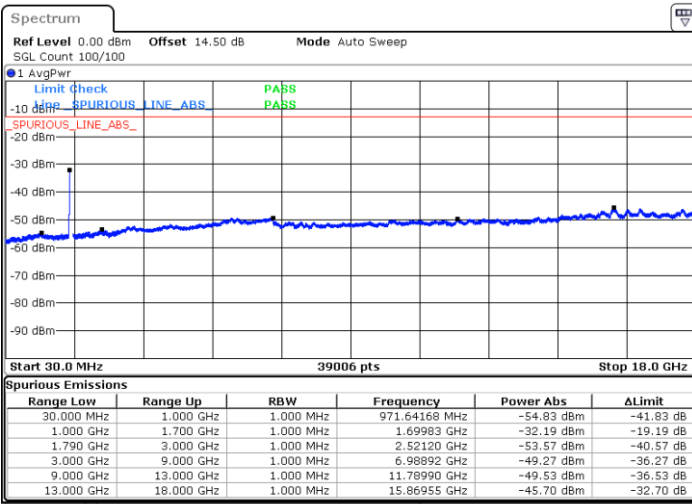

Blank

LTE Band 66B / 5MHz+10MHz

QPSK

Highest Channel / 1RB0 and 1RB14

Highest Channel / 1RB24 and 1RB0

Date: 24.DEC.2021 06:42:32

Date: 24.DEC.2021 06:35:55

Highest Channel / FullIRB

N/A

Blank

Date: 24.DEC.2021 06:43:52

LTE Band 66B / 5MHz+15MHz

QPSK

Lowest Channel / 1RB0 and 1RB49

Lowest Channel / 1RB24 and 1RB0

Date: 24.DEC.2021 16:18:08

Date: 24.DEC.2021 16:16:48

Lowest Channel / FullIRB

N/A

Blank

Date: 24.DEC.2021 16:24:49

LTE Band 66B / 5MHz+15MHz

QPSK

Middle Channel / 1RB0 and 1RB49

Middle Channel / 1RB24 and 1RB0

Date: 24.DEC.2021 16:35:57

Date: 24.DEC.2021 16:37:17

Middle Channel / FullIRB

N/A

Blank

Date: 24.DEC.2021 16:29:14

LTE Band 66B / 5MHz+15MHz