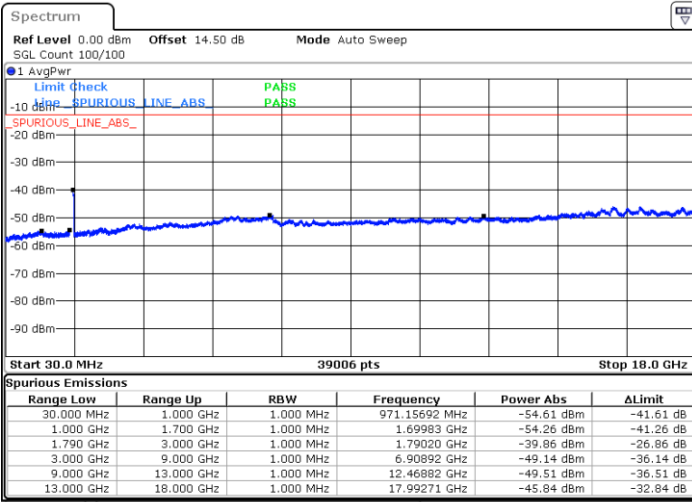

Blank

LTE Band 66B / 5MHz+15MHz

16QAM

Middle Channel / 1RB0 and 1RB49

Middle Channel / 1RB24 and 1RB0

Date: 24.DEC.2021 16:34:37

Date: 24.DEC.2021 16:38:37

Middle Channel / FullIRB

N/A

Blank

Date: 24.DEC.2021 16:30:35

LTE Band 66B / 5MHz+15MHz

16QAM

Highest Channel / 1RB0 and 1RB49

Highest Channel / 1RB24 and 1RB0

Date: 24.DEC.2021 17:01:42

Date: 24.DEC.2021 16:57:42

Highest Channel / FullIRB

N/A

Date: 24.DEC.2021 17:05:42

Blank

LTE Band 66B / 10MHz+5MHz

16QAM

Lowest Channel / 1RB0 and 1RB24

Lowest Channel / 1RB49 and 1RB0

Date: 24.DEC.2021 07:13:16

Date: 24.DEC.2021 07:09:18

Lowest Channel / FullIRB

N/A

Date: 24.DEC.2021 07:17:16

Blank

LTE Band 66B / 10MHz+5MHz