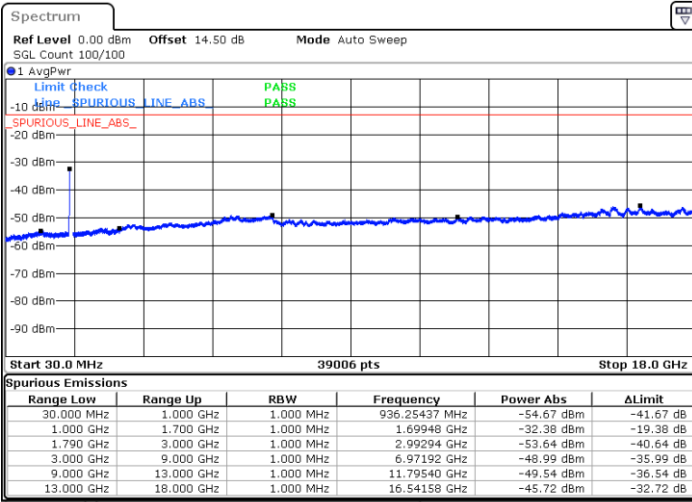

N/A

Blank

Date: 24.DEC.2021 18:51:47

LTE Band 66B / 5MHz+5MHz

QPSK

Highest Channel / 1RB0 and 1RB24

Highest Channel / 1RB14 and 1RB0

Date: 24.DEC.2021 19:09:10

Date: 24.DEC.2021 19:02:30

Highest Channel / FullIRB

N/A

Blank

Date: 24.DEC.2021 19:10:30

LTE Band 66B / 5MHz+10MHz

QPSK

Lowest Channel / 1RB0 and 1RB14

Lowest Channel / 1RB24 and 1RB0

Date: 24.DEC.2021 05:58:08

Date: 24.DEC.2021 05:56:48

Lowest Channel / FullIRB

N/A

Blank

Date: 24.DEC.2021 06:04:46

LTE Band 66B / 5MHz+10MHz

Blank

LTE Band 66B / 5MHz+10MHz

QPSK

Highest Channel / 1RB0 and 1RB14

Highest Channel / 1RB24 and 1RB0

Date: 24.DEC.2021 06:42:32

Date: 24.DEC.2021 06:35:55

Highest Channel / FullIRB