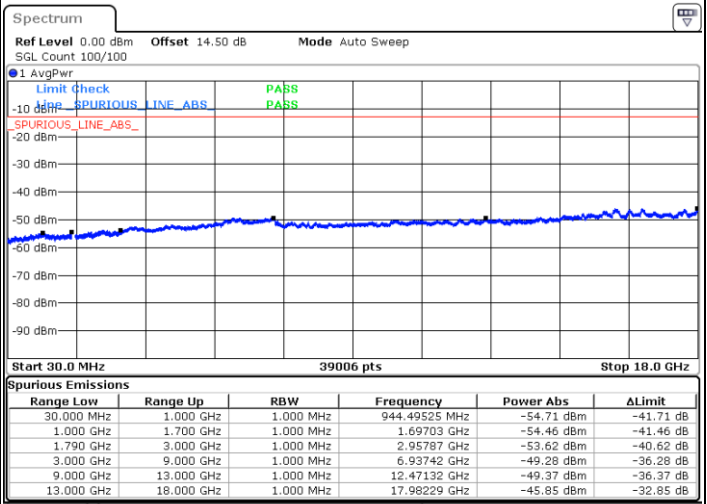

Date: 24.DEC.2021 06:18:23

Middle Channel / FullIRB

N/A

Date: 24.DEC.2021 06:10:27

Blank

LTE Band 66B / 5MHz+10MHz

16QAM

Highest Channel / 1RB0 and 1RB14

Highest Channel / 1RB24 and 1RB0

Date: 24.DEC.2021 06:41:12

Date: 24.DEC.2021 06:37:14

Highest Channel / FullIRB

N/A

Blank

Date: 24.DEC.2021 06:45:12

LTE Band 66B / 5MHz+15MHz

16QAM

Lowest Channel / 1RB0 and 1RB49

Lowest Channel / 1RB24 and 1RB0

Date: 24.DEC.2021 16:19:28

Date: 24.DEC.2021 16:15:28

Lowest Channel / FullIRB

N/A

Date: 24.DEC.2021 16:23:29

Blank

LTE Band 66B / 5MHz+15MHz

16QAM

Middle Channel / 1RB0 and 1RB49

Middle Channel / 1RB24 and 1RB0

Date: 24.DEC.2021 16:34:37

Date: 24.DEC.2021 16:38:37

Middle Channel / FullIRB