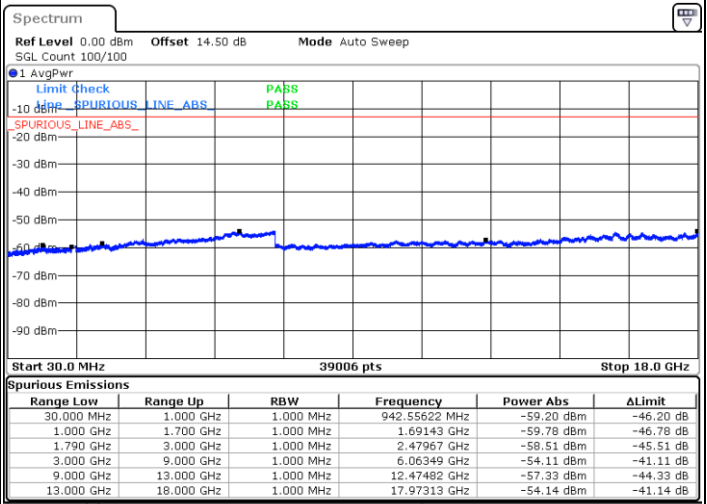

Date: 24.DEC.2021 17:04:22

LTE Band 66B / 10MHz+5MHz

QPSK

Lowest Channel / 1RB0 and 1RB24

Lowest Channel / 1RB49 and 1RB0

Date: 24.DEC.2021 07:11:57

Date: 24.DEC.2021 07:10:38

Lowest Channel / FullIRB

N/A

Date: 24.DEC.2021 07:18:35

Blank

LTE Band 66B / 10MHz+5MHz

QPSK

Middle Channel / 1RB0 and 1RB24

Middle Channel / 1RB49 and 1RB0

Date: 24.DEC.2021 07:29:36

Date: 24.DEC.2021 07:30:55

Middle Channel / FullIRB

N/A

Blank

Date: 24.DEC.2021 07:22:58

LTE Band 66B / 10MHz+5MHz

QPSK

Highest Channel / 1RB0 and 1RB24

Highest Channel / 1RB49 and 1RB0

Date: 24.DEC.2021 07:56:24

Date: 24.DEC.2021 07:49:47

Highest Channel / FullIRB

N/A

Blank

Date: 24.DEC.2021 07:57:44

LTE Band 66B / 10MHz+10MHz