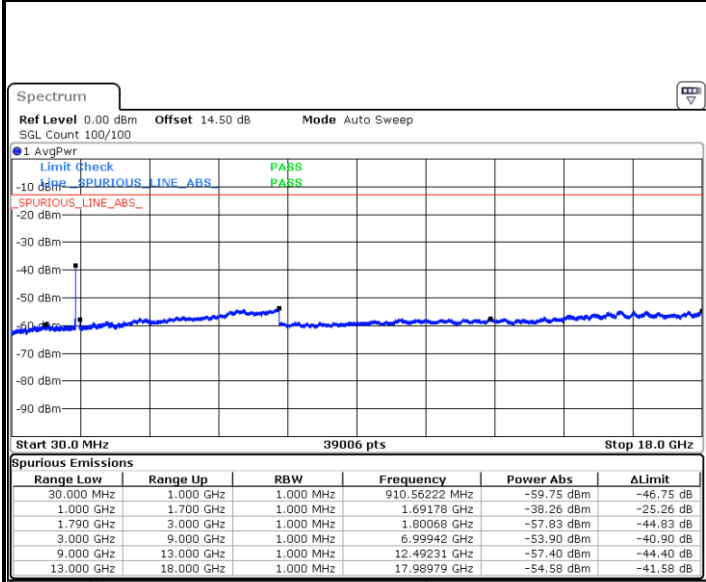

Date: 24.DEC.2021 13:49:42

Highest Channel / FullIRB

N/A

Date: 24.DEC.2021 13:57:53

Blank

LTE Band 66B / 15MHz+5MHz

QPSK

Lowest Channel / 1RB0 and 1RB49

Lowest Channel / 1RB49 and 1RB0

Date: 24.DEC.2021 17:46:11

Date: 24.DEC.2021 17:44:50

Lowest Channel / FullIRB

N/A

Date: 24.DEC.2021 17:52:52

Blank

LTE Band 66B / 15MHz+5MHz

QPSK

Middle Channel / 1RB0 and 1RB49

Date: 24.DEC.2021 18:03:55

Middle Channel / 1RB49 and 1RB0

Date: 24.DEC.2021 18:05:15

Middle Channel / FullIRB

Date: 24.DEC.2021 17:57:16

N/A

Blank

LTE Band 66B / 15MHz+5MHz

QPSK

Highest Channel / 1RB0 and 1RB49

Highest Channel / 1RB49 and 1RB0

Date: 24.DEC.2021 18:30:59

Date: 24.DEC.2021 18:24:19

Highest Channel / FullIRB