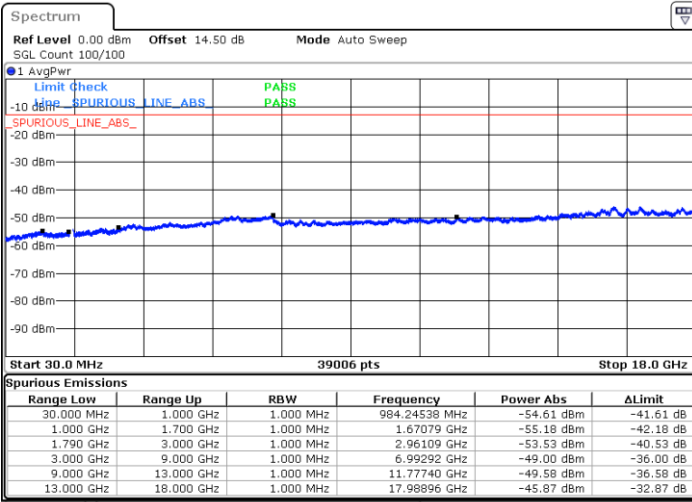

QPSK

Lowest Channel / 1RB0 and 1RB24

Lowest Channel / 1RB14 and 1RB0

Date: 24.DEC.2021 18:43:42

Date: 24.DEC.2021 18:42:22

Lowest Channel / FullIRB

N/A

Date: 24.DEC.2021 18:50:24

Blank

LTE Band 66B / 5MHz+5MHz

QPSK

MiddleChannel / 1RB0 and 1RB24

Middle Channel / 1RB14 and 1RB0

Date: 24.DEC.2021 18:58:27

Date: 24.DEC.2021 18:59:47

Middle Channel / FullIRB

N/A

Blank

Date: 24.DEC.2021 18:51:47

LTE Band 66B / 5MHz+5MHz

QPSK

Highest Channel / 1RB0 and 1RB24

Highest Channel / 1RB14 and 1RB0

Date: 24.DEC.2021 19:09:10

Date: 24.DEC.2021 19:02:30

Highest Channel / FullIRB

N/A

Blank

Date: 24.DEC.2021 19:10:30

LTE Band 66B / 5MHz+10MHz

QPSK

Lowest Channel / 1RB0 and 1RB14