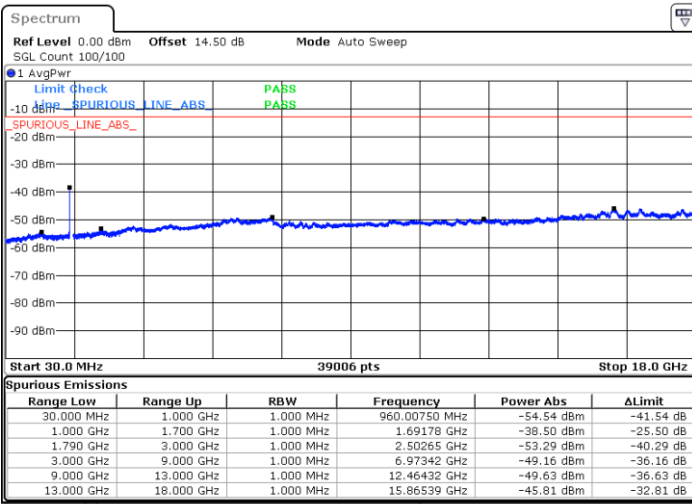

Blank

LTE Band 66B / 5MHz+10MHz

QPSK

Highest Channel / 1RB0 and 1RB14

Highest Channel / 1RB24 and 1RB0

Date: 24.DEC.2021 06:42:32

Date: 24.DEC.2021 06:35:55

Highest Channel / FullIRB

N/A

Blank

Date: 24.DEC.2021 06:43:52

LTE Band 66B / 5MHz+15MHz

QPSK

Lowest Channel / 1RB0 and 1RB49

Lowest Channel / 1RB24 and 1RB0

Date: 24.DEC.2021 16:18:08

Date: 24.DEC.2021 16:16:48

Lowest Channel / FullIRB

N/A

Blank

Date: 24.DEC.2021 16:24:49

LTE Band 66B / 5MHz+15MHz

QPSK

Middle Channel / 1RB0 and 1RB49

Middle Channel / 1RB24 and 1RB0

Date: 24.DEC.2021 16:35:57

Date: 24.DEC.2021 16:37:17

Middle Channel / FullIRB

N/A

Blank

Date: 24.DEC.2021 16:29:14

LTE Band 66B / 5MHz+15MHz