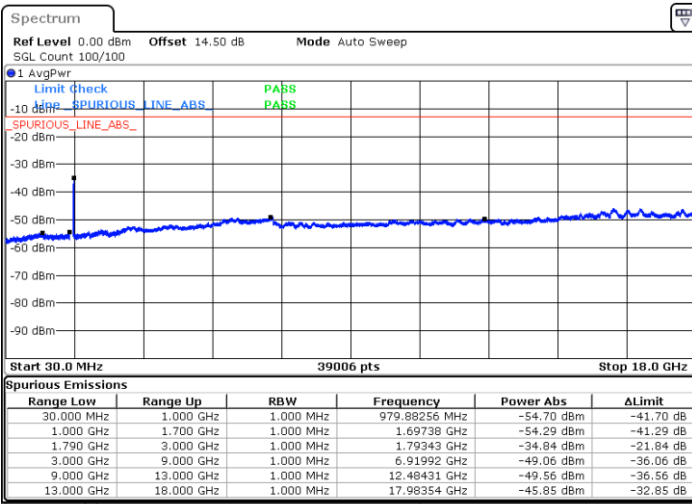

Lowest Channel / 1RB24 and 1RB0

Date: 24.DEC.2021 05:58:08

Date: 24.DEC.2021 05:56:48

Lowest Channel / FullIRB

N/A

Blank

Date: 24.DEC.2021 06:04:46

LTE Band 66B / 5MHz+10MHz

Blank

LTE Band 66B / 5MHz+10MHz

QPSK

Highest Channel / 1RB0 and 1RB14

Highest Channel / 1RB24 and 1RB0

Date: 24.DEC.2021 06:42:32

Date: 24.DEC.2021 06:35:55

Highest Channel / FullIRB

N/A

Blank

Date: 24.DEC.2021 06:43:52

LTE Band 66B / 5MHz+15MHz

QPSK

Lowest Channel / 1RB0 and 1RB49

Lowest Channel / 1RB24 and 1RB0

Date: 24.DEC.2021 16:18:08

Date: 24.DEC.2021 16:16:48

Lowest Channel / FullIRB

N/A

Blank

Date: 24.DEC.2021 16:24:49

LTE Band 66B / 5MHz+15MHz

QPSK

Middle Channel / 1RB0 and 1RB49