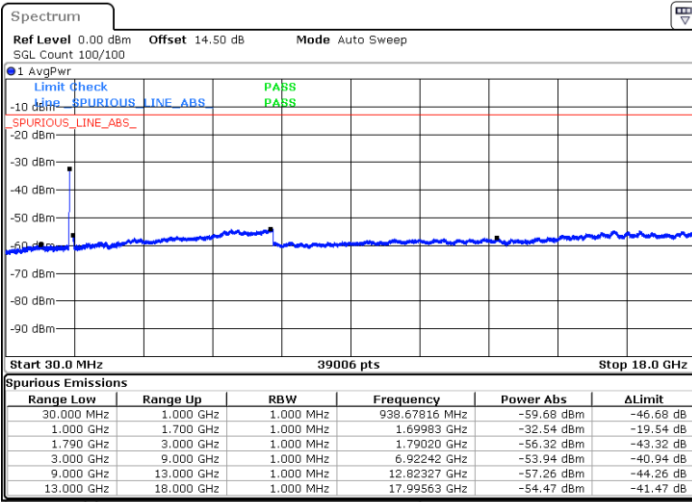

N/A

Date: 24.DEC.2021 11:48:41

Blank

LTE Band 66B / 10MHz+10MHz

QPSK

Highest Channel / 1RB0 and 1RB49

Highest Channel / 1RB49 and 1RB0

Date: 24.DEC.2021 13:56:31

Date: 24.DEC.2021 13:49:42

Highest Channel / FullIRB

N/A

Date: 24.DEC.2021 13:57:53

Blank

LTE Band 66B / 15MHz+5MHz

QPSK

Lowest Channel / 1RB0 and 1RB49

Lowest Channel / 1RB49 and 1RB0

Date: 24.DEC.2021 17:46:11

Date: 24.DEC.2021 17:44:50

Lowest Channel / FullIRB

N/A

Date: 24.DEC.2021 17:52:52

Blank

LTE Band 66B / 15MHz+5MHz

Blank

LTE Band 66B / 15MHz+5MHz

QPSK

Highest Channel / 1RB0 and 1RB49

Highest Channel / 1RB49 and 1RB0

Date: 24.DEC.2021 18:30:59

Date: 24.DEC.2021 18:24:19

Highest Channel / FullIRB