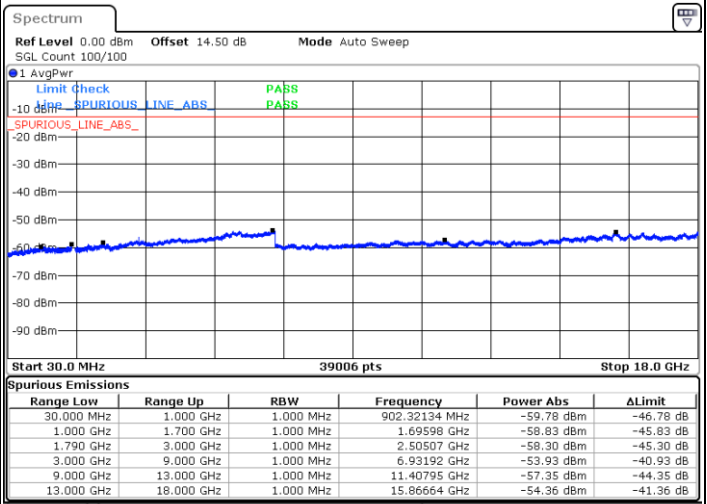

QPSK

Highest Channel / 1RB0 and 1RB49

Highest Channel / 1RB24 and 1RB0

Date: 24.DEC.2021 17:03:02

Date: 24.DEC.2021 16:56:22

Highest Channel / FullIRB

N/A

Blank

Date: 24.DEC.2021 17:04:22

LTE Band 66B / 10MHz+5MHz

QPSK

Lowest Channel / 1RB0 and 1RB24

Lowest Channel / 1RB49 and 1RB0

Date: 24.DEC.2021 07:11:57

Date: 24.DEC.2021 07:10:38

Lowest Channel / FullIRB

N/A

Date: 24.DEC.2021 07:18:35

Blank

LTE Band 66B / 10MHz+5MHz

QPSK

Middle Channel / 1RB0 and 1RB24

Middle Channel / 1RB49 and 1RB0

Date: 24.DEC.2021 07:29:36

Date: 24.DEC.2021 07:30:55

Middle Channel / FullIRB

N/A

Blank

Date: 24.DEC.2021 07:22:58

LTE Band 66B / 10MHz+5MHz

QPSK

Highest Channel / 1RB0 and 1RB24