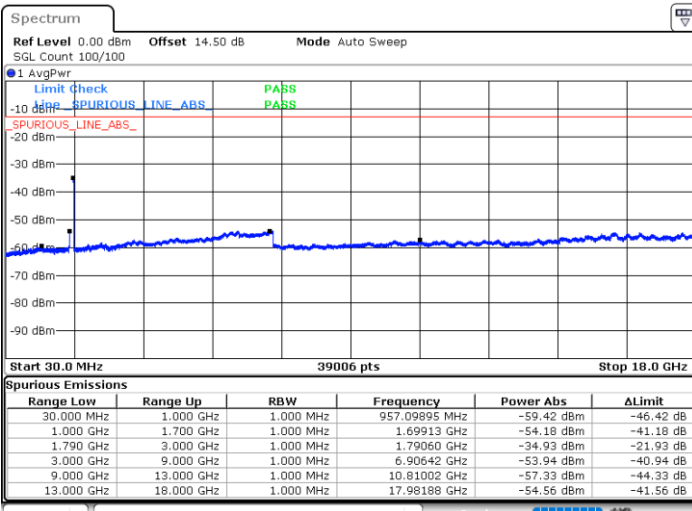

Blank

LTE Band 66B / 10MHz+10MHz

QPSK

Middle Channel / 1RB0 and 1RB49

Middle Channel / 1RB49 and 1RB0

Date: 24.DEC.2021 11:55:32

Date: 24.DEC.2021 11:56:54

Middle Channel / FullIRB

N/A

Date: 24.DEC.2021 11:48:41

Blank

LTE Band 66B / 10MHz+10MHz

QPSK

Highest Channel / 1RB0 and 1RB49

Highest Channel / 1RB49 and 1RB0

Date: 24.DEC.2021 13:56:31

Date: 24.DEC.2021 13:49:42

Highest Channel / FullIRB

N/A

Date: 24.DEC.2021 13:57:53

Blank

LTE Band 66B / 15MHz+5MHz

QPSK

Lowest Channel / 1RB0 and 1RB49

Lowest Channel / 1RB49 and 1RB0

Date: 24.DEC.2021 17:46:11

Date: 24.DEC.2021 17:44:50

Lowest Channel / FullIRB

N/A

Date: 24.DEC.2021 17:52:52

Blank

LTE Band 66B / 15MHz+5MHz