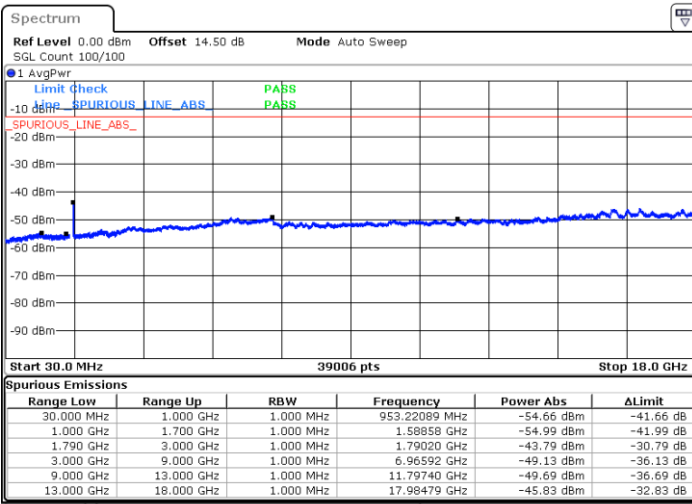

Blank

LTE Band 66B / 5MHz+5MHz

QPSK

MiddleChannel / 1RB0 and 1RB24

Middle Channel / 1RB14 and 1RB0

Date: 24.DEC.2021 18:58:27

Date: 24.DEC.2021 18:59:47

Middle Channel / FullIRB

N/A

Blank

Date: 24.DEC.2021 18:51:47

LTE Band 66B / 5MHz+5MHz

QPSK

Highest Channel / 1RB0 and 1RB24

Highest Channel / 1RB14 and 1RB0

Date: 24.DEC.2021 19:09:10

Date: 24.DEC.2021 19:02:30

Highest Channel / FullIRB

N/A

Blank

Date: 24.DEC.2021 19:10:30

LTE Band 66B / 5MHz+10MHz

QPSK

Lowest Channel / 1RB0 and 1RB14

Lowest Channel / 1RB24 and 1RB0

Date: 24.DEC.2021 05:58:08

Date: 24.DEC.2021 05:56:48

Lowest Channel / FullIRB

N/A

Blank

Date: 24.DEC.2021 06:04:46

LTE Band 66B / 5MHz+10MHz