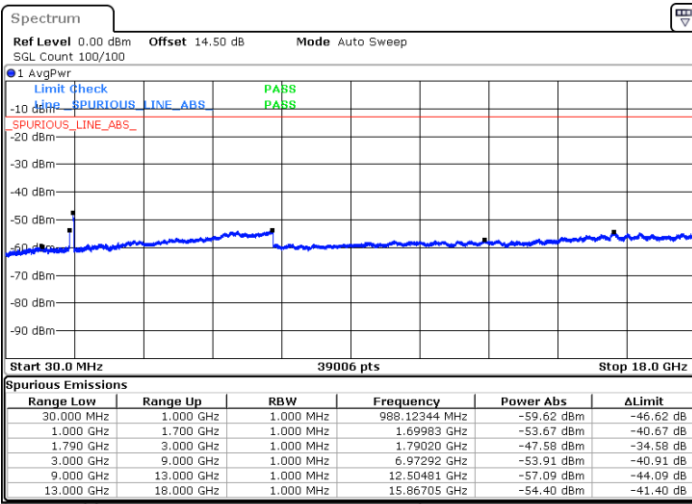

Date: 24.DEC.2021 17:04:22

LTE Band 66B / 10MHz+5MHz

QPSK

Lowest Channel / 1RB0 and 1RB24

Lowest Channel / 1RB49 and 1RB0

Date: 24.DEC.2021 07:11:57

Date: 24.DEC.2021 07:10:38

Lowest Channel / FullIRB

N/A

Date: 24.DEC.2021 07:18:35

Blank

LTE Band 66B / 10MHz+5MHz

QPSK

Middle Channel / 1RB0 and 1RB24

Middle Channel / 1RB49 and 1RB0

Date: 24.DEC.2021 07:29:36

Date: 24.DEC.2021 07:30:55

Middle Channel / FullIRB

N/A

Blank

Date: 24.DEC.2021 07:22:58

LTE Band 66B / 10MHz+5MHz

QPSK

Highest Channel / 1RB0 and 1RB24

Highest Channel / 1RB49 and 1RB0

Date: 24.DEC.2021 07:56:24

Date: 24.DEC.2021 07:49:47

Highest Channel / FullIRB

N/A

Blank

Date: 24.DEC.2021 07:57:44

LTE Band 66B / 10MHz+10MHz