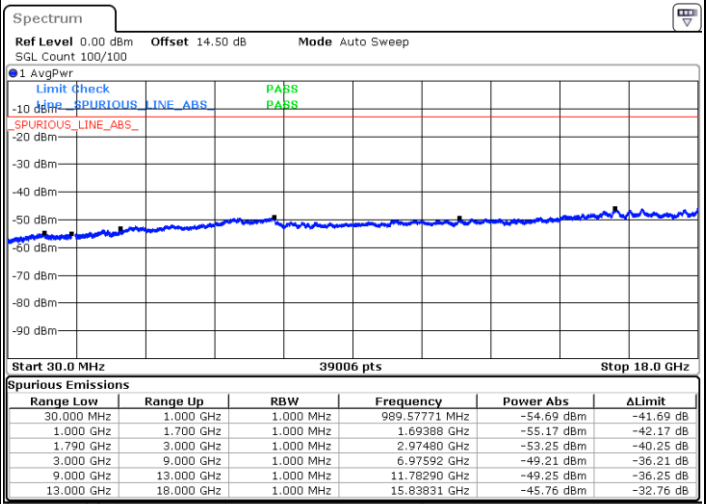

Date: 24.DEC.2021 18:41:02

Lowest Channel / FullIRB

N/A

Date: 24.DEC.2021 18:49:03

Blank

LTE Band 66B / 5MHz+5MHz

16QAM

MiddleChannel / 1RB0 and 1RB24

Middle Channel / 1RB14 and 1RB0

Date: 24.DEC.2021 18:57:08

Date: 24.DEC.2021 19:01:07

Middle Channel / FullIRB

N/A

Date: 24.DEC.2021 18:53:07

Blank

LTE Band 66B / 5MHz+5MHz

16QAM

Highest Channel / 1RB0 and 1RB24

Highest Channel / 1RB14 and 1RB0

Date: 24.DEC.2021 19:07:50

Date: 24.DEC.2021 19:03:50

Highest Channel / FullIRB

N/A

Date: 24.DEC.2021 19:11:50

Blank

LTE Band 66B / 5MHz+10MHz

16QAM

Lowest Channel / 1RB0 and 1RB14

Lowest Channel / 1RB24 and 1RB0

Date: 24.DEC.2021 05:59:27

Date: 24.DEC.2021 05:55:29

Lowest Channel / FullIRB