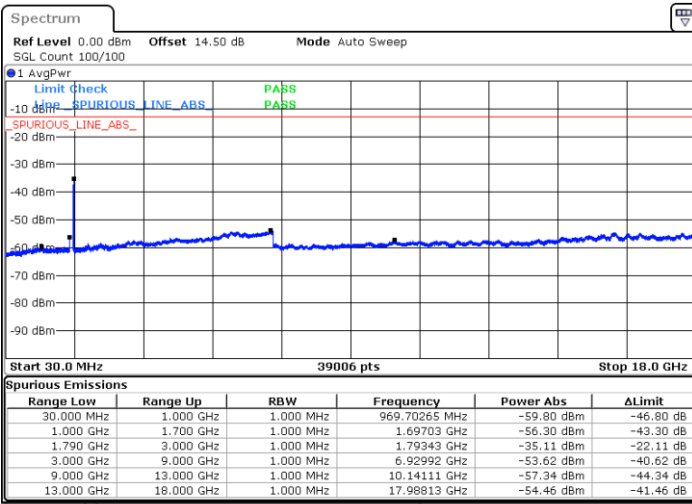

Date: 24.DEC.2021 16:57:42

Highest Channel / FullIRB

N/A

Date: 24.DEC.2021 17:05:42

Blank

LTE Band 66B / 10MHz+5MHz

16QAM

Lowest Channel / 1RB0 and 1RB24

Lowest Channel / 1RB49 and 1RB0

Date: 24.DEC.2021 07:13:16

Date: 24.DEC.2021 07:09:18

Lowest Channel / FullIRB

N/A

Date: 24.DEC.2021 07:17:16

Blank

LTE Band 66B / 10MHz+5MHz

Blank

LTE Band 66B / 10MHz+5MHz

16QAM

Highest Channel / 1RB0 and 1RB24

Highest Channel / 1RB49 and 1RB0

Date: 24.DEC.2021 07:55:05

Date: 24.DEC.2021 07:51:07

Highest Channel / FullIRB