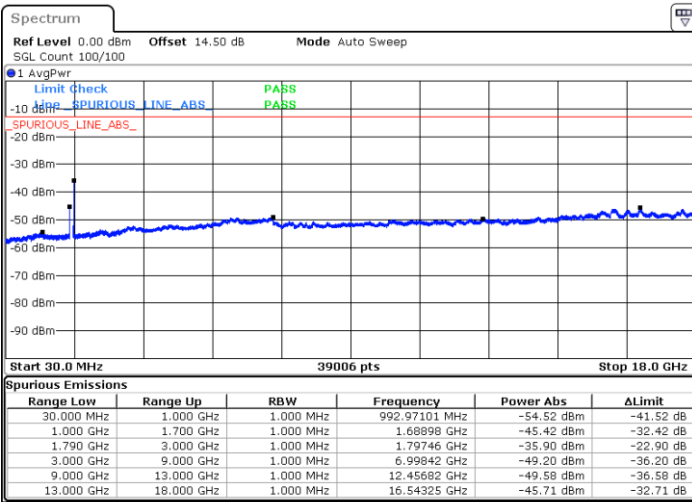

Blank

LTE Band 66B / 5MHz+15MHz

16QAM

Middle Channel / 1RB0 and 1RB49

Middle Channel / 1RB24 and 1RB0

Date: 24.DEC.2021 16:34:37

Date: 24.DEC.2021 16:38:37

Middle Channel / FullIRB

N/A

Blank

Date: 24.DEC.2021 16:30:35

LTE Band 66B / 5MHz+15MHz

16QAM

Highest Channel / 1RB0 and 1RB49

Highest Channel / 1RB24 and 1RB0

Date: 24.DEC.2021 17:01:42

Date: 24.DEC.2021 16:57:42

Highest Channel / FullIRB

N/A

Date: 24.DEC.2021 17:05:42

Blank

LTE Band 66B / 10MHz+5MHz

16QAM

Lowest Channel / 1RB0 and 1RB24

Lowest Channel / 1RB49 and 1RB0

Date: 24.DEC.2021 07:13:16

Date: 24.DEC.2021 07:09:18

Lowest Channel / FullIRB

N/A

Date: 24.DEC.2021 07:17:16

Blank

LTE Band 66B / 10MHz+5MHz