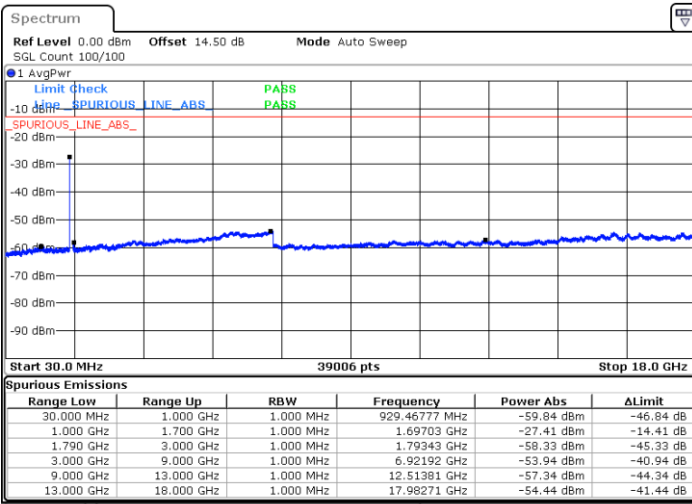

QPSK

Highest Channel / 1RB0 and 1RB49

Highest Channel / 1RB24 and 1RB0

Date: 24.DEC.2021 17:03:02

Date: 24.DEC.2021 16:56:22

Highest Channel / FullIRB

N/A

Blank

Date: 24.DEC.2021 17:04:22

LTE Band 66B / 10MHz+5MHz

QPSK

Lowest Channel / 1RB0 and 1RB24

Lowest Channel / 1RB49 and 1RB0

Date: 24.DEC.2021 07:11:57

Date: 24.DEC.2021 07:10:38

Lowest Channel / FullIRB

N/A

Date: 24.DEC.2021 07:18:35

Blank

LTE Band 66B / 10MHz+5MHz

QPSK

Middle Channel / 1RB0 and 1RB24

Middle Channel / 1RB49 and 1RB0

Date: 24.DEC.2021 07:29:36

Date: 24.DEC.2021 07:30:55

Middle Channel / FullIRB

N/A

Blank

Date: 24.DEC.2021 07:22:58

LTE Band 66B / 10MHz+5MHz

QPSK

Highest Channel / 1RB0 and 1RB24