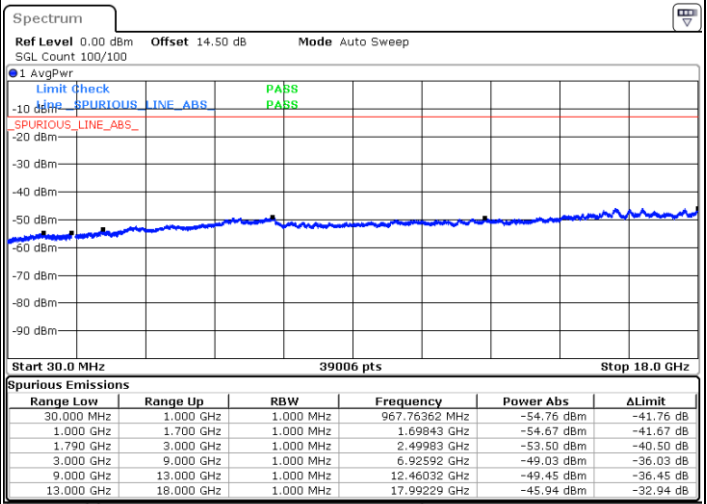

Blank

LTE Band 66B / 15MHz+5MHz

QPSK

Highest Channel / 1RB0 and 1RB49

Highest Channel / 1RB49 and 1RB0

Date: 24.DEC.2021 18:30:59

Date: 24.DEC.2021 18:24:19

Highest Channel / FullIRB

N/A

Blank

Date: 24.DEC.2021 18:32:20

LTE Band 66B / 5MHz+5MHz

16QAM

Lowest Channel / 1RB0 and 1RB24

Lowest Channel / 1RB14 and 1RB0

Date: 24.DEC.2021 18:45:02

Date: 24.DEC.2021 18:41:02

Lowest Channel / FullIRB

N/A

Date: 24.DEC.2021 18:49:03

Blank

LTE Band 66B / 5MHz+5MHz

16QAM

MiddleChannel / 1RB0 and 1RB24

Middle Channel / 1RB14 and 1RB0

Date: 24.DEC.2021 18:57:08

Date: 24.DEC.2021 19:01:07

Middle Channel / FullIRB

N/A

Date: 24.DEC.2021 18:53:07

Blank

LTE Band 66B / 5MHz+5MHz