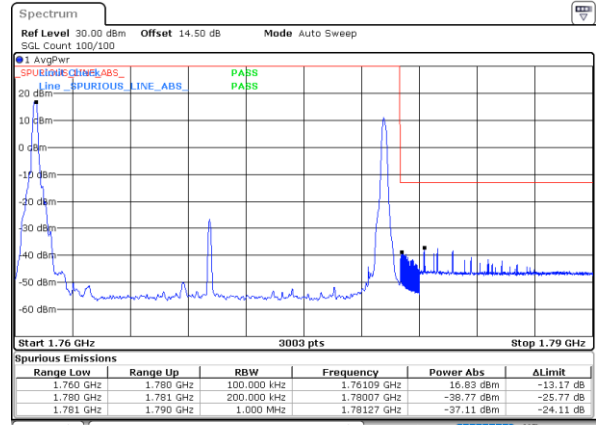

LTE Band 66B / 15MHz+5MHz

64QAM

Lowest Band Edge / 1RB0 and 1RB49

Date: 24. DEC. 2021 17:34:12

Highest Band Edge / 1RB0 and 1RB49

Date: 24. DEC. 2021 18:18:59

Lowest Band Edge / 1RB49 and 1RB0

Date: 24. DEC. 2021 17:40:50

Highest Band Edge / 1RB49 and 1RB0

Date: 24. DEC. 2021 18:20:20

Lowest Band Edge / Full RB

Date: 24. DEC. 2021 17:32:51

Highest Band Edge / Full RB

Date: 24. DEC. 2021 18:12:20

Conducted Spurious Emission

LTE Band 66B / 5MHz+5MHz