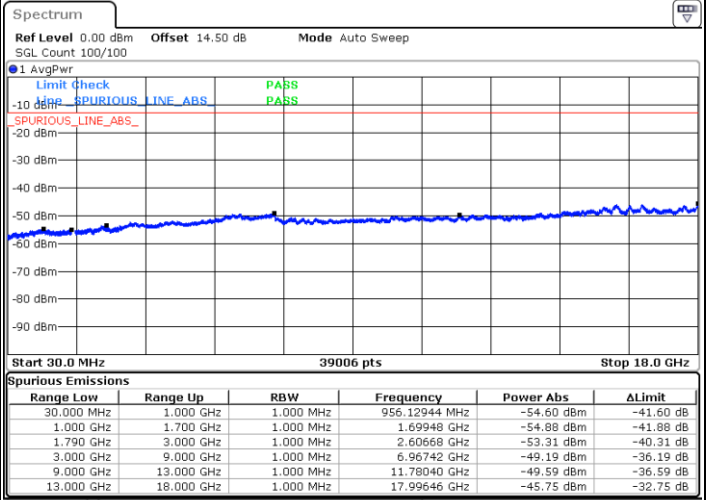

LTE Band 66B / 15MHz+5MHz

64QAM

Lowest Band Edge / 1RB0 and 1RB49

Date: 24. DEC. 2021 17:34:12

Highest Band Edge / 1RB0 and 1RB49

Date: 24. DEC. 2021 18:18:59

Lowest Band Edge / 1RB49 and 1RB0

Date: 24. DEC. 2021 17:40:50

Highest Band Edge / 1RB49 and 1RB0

Date: 24. DEC. 2021 18:20:20

Lowest Band Edge / Full RB

Date: 24. DEC. 2021 17:32:51

Highest Band Edge / Full RB

Date: 24. DEC. 2021 18:12:20

Conducted Spurious Emission

LTE Band 66B / 5MHz+5MHz

QPSK

Lowest Channel / 1RB0 and 1RB24

Lowest Channel / 1RB14 and 1RB0

Date: 24.DEC.2021 18:43:42

Date: 24.DEC.2021 18:42:22

Lowest Channel / FullIRB

N/A

Date: 24.DEC.2021 18:50:24

Blank

LTE Band 66B / 5MHz+5MHz

QPSK

MiddleChannel / 1RB0 and 1RB24

Middle Channel / 1RB14 and 1RB0

Date: 24.DEC.2021 18:58:27

Date: 24.DEC.2021 18:59:47

Middle Channel / FullIRB