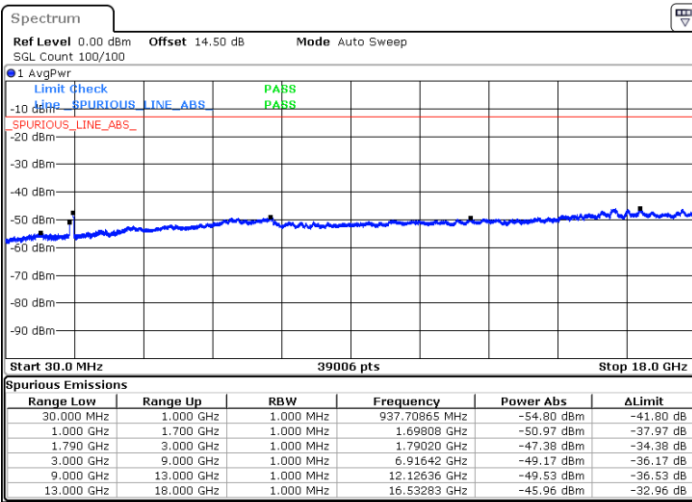

Highest Channel / 1RB24 and 1RB0

Date: 24.DEC.2021 06:41:12

Date: 24.DEC.2021 06:37:14

Highest Channel / FullIRB

N/A

Blank

Date: 24.DEC.2021 06:45:12

LTE Band 66B / 5MHz+15MHz

Blank

LTE Band 66B / 5MHz+15MHz

16QAM

Middle Channel / 1RB0 and 1RB49

Middle Channel / 1RB24 and 1RB0

Date: 24.DEC.2021 16:34:37

Date: 24.DEC.2021 16:38:37

Middle Channel / FullIRB

N/A

Blank

Date: 24.DEC.2021 16:30:35

LTE Band 66B / 5MHz+15MHz

16QAM

Highest Channel / 1RB0 and 1RB49

Highest Channel / 1RB24 and 1RB0

Date: 24.DEC.2021 17:01:42

Date: 24.DEC.2021 16:57:42

Highest Channel / FullIRB

N/A

Date: 24.DEC.2021 17:05:42

Blank

LTE Band 66B / 10MHz+5MHz

16QAM

Lowest Channel / 1RB0 and 1RB24