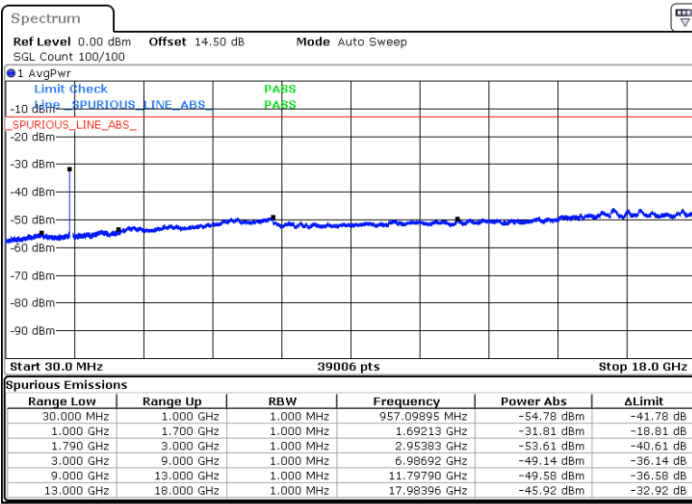

Blank

LTE Band 66B / 15MHz+5MHz

QPSK

Highest Channel / 1RB0 and 1RB49

Highest Channel / 1RB49 and 1RB0

Date: 24.DEC.2021 18:30:59

Date: 24.DEC.2021 18:24:19

Highest Channel / FullIRB

N/A

Blank

Date: 24.DEC.2021 18:32:20

LTE Band 66B / 5MHz+5MHz

16QAM

Lowest Channel / 1RB0 and 1RB24

Lowest Channel / 1RB14 and 1RB0

Date: 24.DEC.2021 18:45:02

Date: 24.DEC.2021 18:41:02

Lowest Channel / FullIRB

N/A

Date: 24.DEC.2021 18:49:03

Blank

LTE Band 66B / 5MHz+5MHz

16QAM

MiddleChannel / 1RB0 and 1RB24

Middle Channel / 1RB14 and 1RB0

Date: 24.DEC.2021 18:57:08

Date: 24.DEC.2021 19:01:07

Middle Channel / FullIRB

N/A

Date: 24.DEC.2021 18:53:07

Blank

LTE Band 66B / 5MHz+5MHz