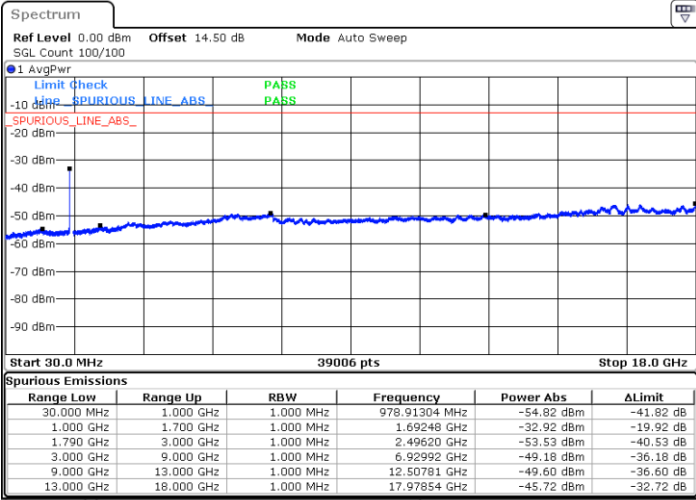

LTE Band 66B / 15MHz+5MHz

64QAM

Lowest Band Edge / 1RB0 and 1RB49

Date: 24. DEC. 2021 17:34:12

Highest Band Edge / 1RB0 and 1RB49

Date: 24. DEC. 2021 18:18:59

Lowest Band Edge / 1RB49 and 1RB0

Date: 24. DEC. 2021 17:40:50

Highest Band Edge / 1RB49 and 1RB0

Date: 24. DEC. 2021 18:20:20

Lowest Band Edge / Full RB

Date: 24. DEC. 2021 17:32:51

Highest Band Edge / Full RB

Date: 24. DEC. 2021 18:12:20

Conducted Spurious Emission

LTE Band 66B / 5MHz+5MHz

QPSK

Lowest Channel / 1RB0 and 1RB24

Lowest Channel / 1RB14 and 1RB0

Date: 24.DEC.2021 18:43:42

Date: 24.DEC.2021 18:42:22

Lowest Channel / FullIRB

N/A

Date: 24.DEC.2021 18:50:24

Blank

LTE Band 66B / 5MHz+5MHz

QPSK

MiddleChannel / 1RB0 and 1RB24

Middle Channel / 1RB14 and 1RB0

Date: 24.DEC.2021 18:58:27

Date: 24.DEC.2021 18:59:47

Middle Channel / FullIRB