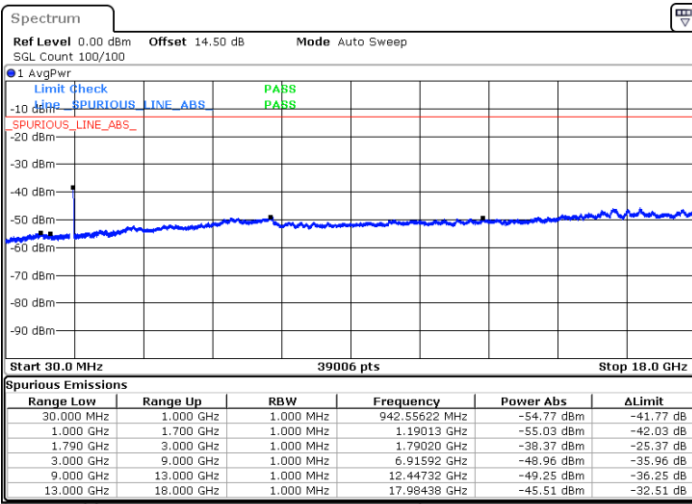

Date: 24.DEC.2021 06:18:23

Middle Channel / FullIRB

N/A

Date: 24.DEC.2021 06:10:27

Blank

LTE Band 66B / 5MHz+10MHz

16QAM

Highest Channel / 1RB0 and 1RB14

Highest Channel / 1RB24 and 1RB0

Date: 24.DEC.2021 06:41:12

Date: 24.DEC.2021 06:37:14

Highest Channel / FullIRB

N/A

Blank

Date: 24.DEC.2021 06:45:12

LTE Band 66B / 5MHz+15MHz

16QAM

Lowest Channel / 1RB0 and 1RB49

Lowest Channel / 1RB24 and 1RB0

Date: 24.DEC.2021 16:19:28

Date: 24.DEC.2021 16:15:28

Lowest Channel / FullIRB

N/A

Date: 24.DEC.2021 16:23:29

Blank

LTE Band 66B / 5MHz+15MHz

16QAM

Middle Channel / 1RB0 and 1RB49

Middle Channel / 1RB24 and 1RB0

Date: 24.DEC.2021 16:34:37

Date: 24.DEC.2021 16:38:37

Middle Channel / FullIRB