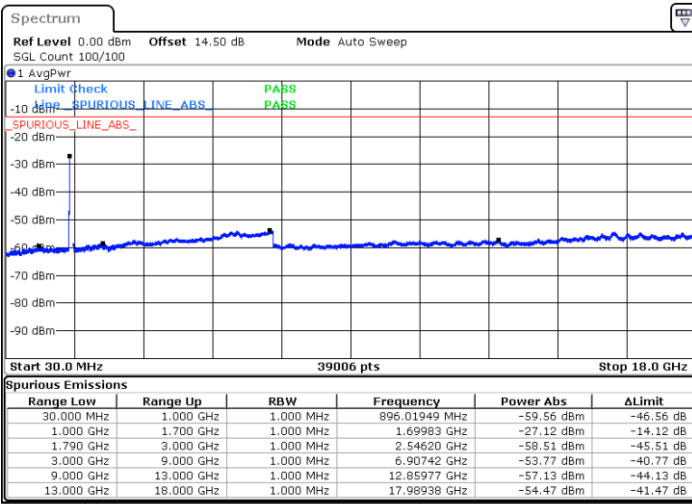

Highest Channel / 1RB49 and 1RB0

Date: 24.DEC.2021 07:56:24

Date: 24.DEC.2021 07:49:47

Highest Channel / FullIRB

N/A

Blank

Date: 24.DEC.2021 07:57:44

LTE Band 66B / 10MHz+10MHz

QPSK

Lowest Channel / 1RB0 and 1RB49

Lowest Channel / 1RB49 and 1RB0

Date: 24.DEC.2021 08:31:17

Date: 24.DEC.2021 08:29:58

Lowest Channel / FullIRB

N/A

Date: 24.DEC.2021 09:41:43

Blank

LTE Band 66B / 10MHz+10MHz

QPSK

Middle Channel / 1RB0 and 1RB49

Middle Channel / 1RB49 and 1RB0

Date: 24.DEC.2021 11:55:32

Date: 24.DEC.2021 11:56:54

Middle Channel / FullIRB

N/A

Date: 24.DEC.2021 11:48:41

Blank

LTE Band 66B / 10MHz+10MHz

QPSK

Highest Channel / 1RB0 and 1RB49

Highest Channel / 1RB49 and 1RB0

Date: 24.DEC.2021 13:56:31