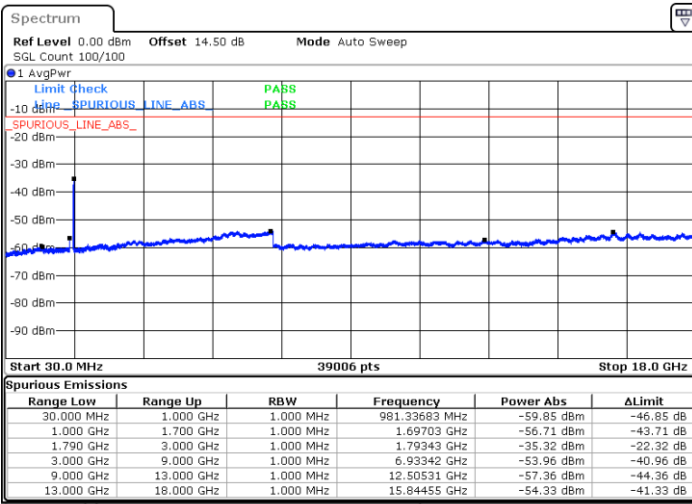

Date: 24.DEC.2021 17:04:22

LTE Band 66B / 10MHz+5MHz

QPSK

Lowest Channel / 1RB0 and 1RB24

Lowest Channel / 1RB49 and 1RB0

Date: 24.DEC.2021 07:11:57

Date: 24.DEC.2021 07:10:38

Lowest Channel / FullIRB

N/A

Date: 24.DEC.2021 07:18:35

Blank

LTE Band 66B / 10MHz+5MHz

QPSK

Middle Channel / 1RB0 and 1RB24

Middle Channel / 1RB49 and 1RB0

Date: 24.DEC.2021 07:29:36

Date: 24.DEC.2021 07:30:55

Middle Channel / FullIRB

N/A

Blank

Date: 24.DEC.2021 07:22:58

LTE Band 66B / 10MHz+5MHz

QPSK

Highest Channel / 1RB0 and 1RB24

Highest Channel / 1RB49 and 1RB0

Date: 24.DEC.2021 07:56:24

Date: 24.DEC.2021 07:49:47

Highest Channel / FullIRB

N/A

Blank

Date: 24.DEC.2021 07:57:44

LTE Band 66B / 10MHz+10MHz