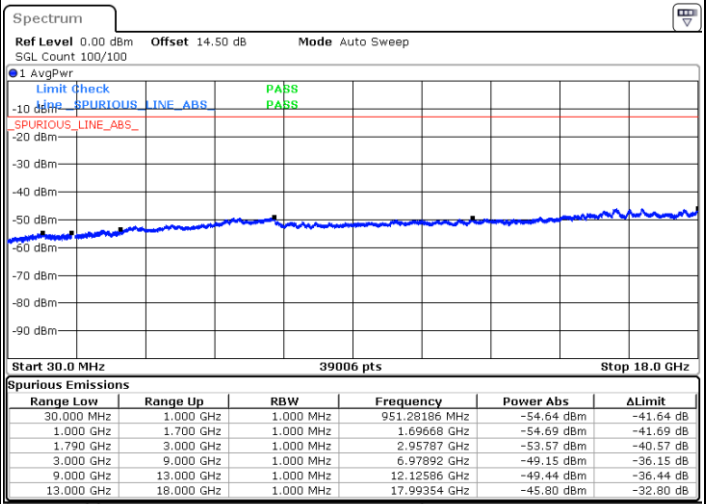

Blank

LTE Band 66B / 5MHz+10MHz

QPSK

Highest Channel / 1RB0 and 1RB14

Highest Channel / 1RB24 and 1RB0

Date: 24.DEC.2021 06:42:32

Date: 24.DEC.2021 06:35:55

Highest Channel / FullIRB

N/A

Blank

Date: 24.DEC.2021 06:43:52

LTE Band 66B / 5MHz+15MHz

QPSK

Lowest Channel / 1RB0 and 1RB49

Lowest Channel / 1RB24 and 1RB0

Date: 24.DEC.2021 16:18:08

Date: 24.DEC.2021 16:16:48

Lowest Channel / FullIRB

N/A

Blank

Date: 24.DEC.2021 16:24:49

LTE Band 66B / 5MHz+15MHz

QPSK

Middle Channel / 1RB0 and 1RB49

Middle Channel / 1RB24 and 1RB0

Date: 24.DEC.2021 16:35:57

Date: 24.DEC.2021 16:37:17

Middle Channel / FullIRB

N/A

Blank

Date: 24.DEC.2021 16:29:14

LTE Band 66B / 5MHz+15MHz