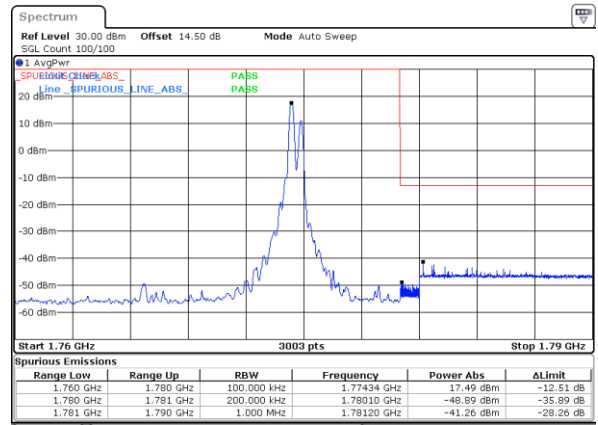

LTE Band 66B / 15MHz+5MHz

64QAM

Lowest Band Edge / 1RB0 and 1RB49

Date: 24. DEC. 2021 17:34:12

Highest Band Edge / 1RB0 and 1RB49

Date: 24. DEC. 2021 18:18:59

Lowest Band Edge / 1RB49 and 1RB0

Date: 24. DEC. 2021 17:40:50

Highest Band Edge / 1RB49 and 1RB0

Date: 24. DEC. 2021 18:20:20

Lowest Band Edge / Full RB

Date: 24. DEC. 2021 17:32:51

Highest Band Edge / Full RB

Date: 24. DEC. 2021 18:12:20

Conducted Spurious Emission

LTE Band 66B / 5MHz+5MHz