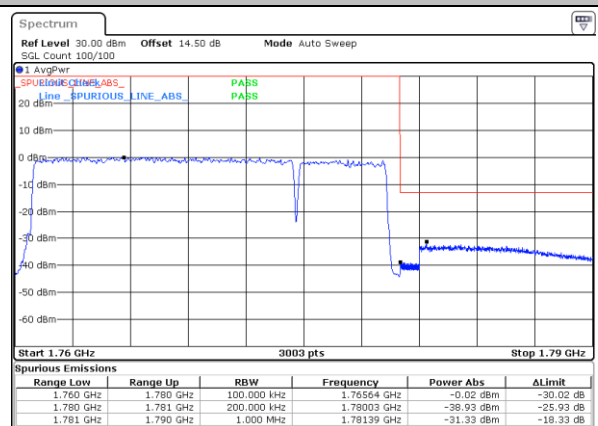

LTE Band 66B / 15MHz+5MHz

64QAM

Lowest Band Edge / 1RB0 and 1RB49

Date: 24. DEC. 2021 17:34:12

Highest Band Edge / 1RB0 and 1RB49

Date: 24. DEC. 2021 18:18:59

Lowest Band Edge / 1RB49 and 1RB0

Date: 24. DEC. 2021 17:40:50

Highest Band Edge / 1RB49 and 1RB0

Date: 24. DEC. 2021 18:20:20

Lowest Band Edge / Full RB

Date: 24. DEC. 2021 17:32:51

Highest Band Edge / Full RB

Date: 24. DEC. 2021 18:12:20

Conducted Spurious Emission

LTE Band 66B / 5MHz+5MHz

QPSK

Lowest Channel / 1RB0 and 1RB24

Lowest Channel / 1RB14 and 1RB0

Date: 24.DEC.2021 18:43:42

Date: 24.DEC.2021 18:42:22

Lowest Channel / FullIRB

N/A

Date: 24.DEC.2021 18:50:24