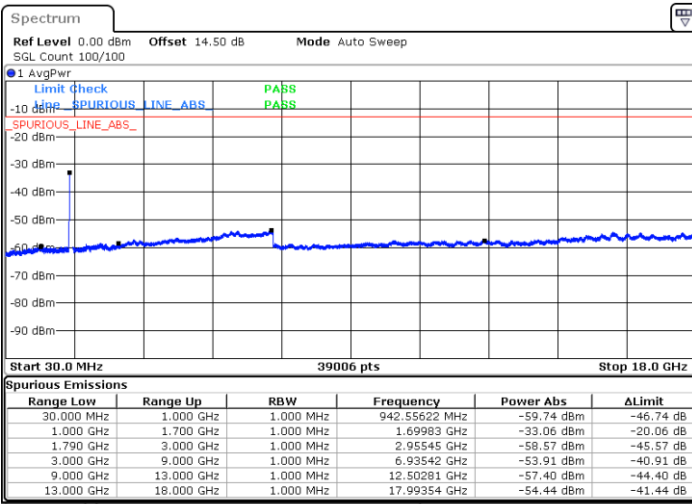

QPSK

Highest Channel / 1RB0 and 1RB49

Highest Channel / 1RB24 and 1RB0

Date: 24.DEC.2021 17:03:02

Date: 24.DEC.2021 16:56:22

Highest Channel / FullIRB

N/A

Blank

Date: 24.DEC.2021 17:04:22

LTE Band 66B / 10MHz+5MHz

QPSK

Lowest Channel / 1RB0 and 1RB24

Lowest Channel / 1RB49 and 1RB0

Date: 24.DEC.2021 07:11:57

Date: 24.DEC.2021 07:10:38

Lowest Channel / FullIRB

N/A

Date: 24.DEC.2021 07:18:35

Blank

LTE Band 66B / 10MHz+5MHz

QPSK

Middle Channel / 1RB0 and 1RB24

Middle Channel / 1RB49 and 1RB0

Date: 24.DEC.2021 07:29:36

Date: 24.DEC.2021 07:30:55

Middle Channel / FullIRB

N/A

Blank

Date: 24.DEC.2021 07:22:58

LTE Band 66B / 10MHz+5MHz

QPSK

Highest Channel / 1RB0 and 1RB24