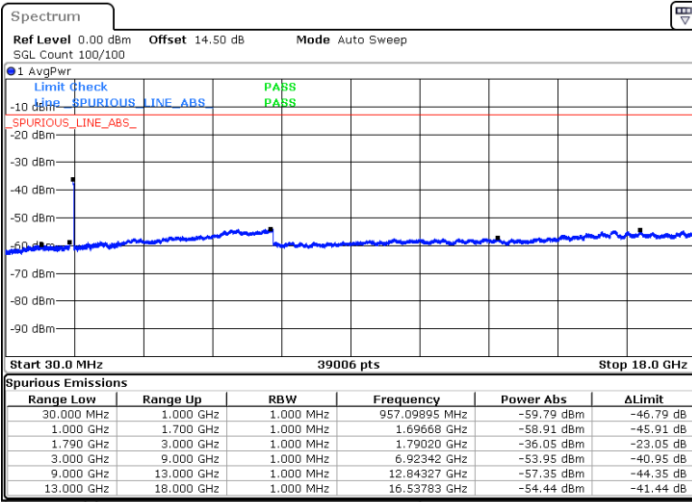

Highest Channel / FullIRB

N/A

Date: 24.DEC.2021 07:59:04

Blank