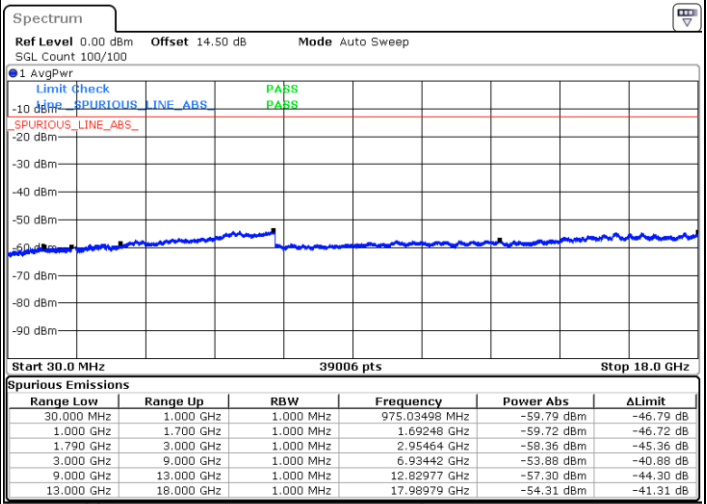

Blank

LTE Band 66B / 10MHz+10MHz

QPSK

Middle Channel / 1RB0 and 1RB49

Middle Channel / 1RB49 and 1RB0

Date: 24.DEC.2021 11:55:32

Date: 24.DEC.2021 11:56:54

Middle Channel / FullIRB

N/A

Date: 24.DEC.2021 11:48:41

Blank

LTE Band 66B / 10MHz+10MHz

QPSK

Highest Channel / 1RB0 and 1RB49

Highest Channel / 1RB49 and 1RB0

Date: 24.DEC.2021 13:56:31

Date: 24.DEC.2021 13:49:42

Highest Channel / FullIRB

N/A

Date: 24.DEC.2021 13:57:53

Blank

LTE Band 66B / 15MHz+5MHz

QPSK

Lowest Channel / 1RB0 and 1RB49

Lowest Channel / 1RB49 and 1RB0

Date: 24.DEC.2021 17:46:11

Date: 24.DEC.2021 17:44:50

Lowest Channel / FullIRB

N/A

Date: 24.DEC.2021 17:52:52

Blank

LTE Band 66B / 15MHz+5MHz