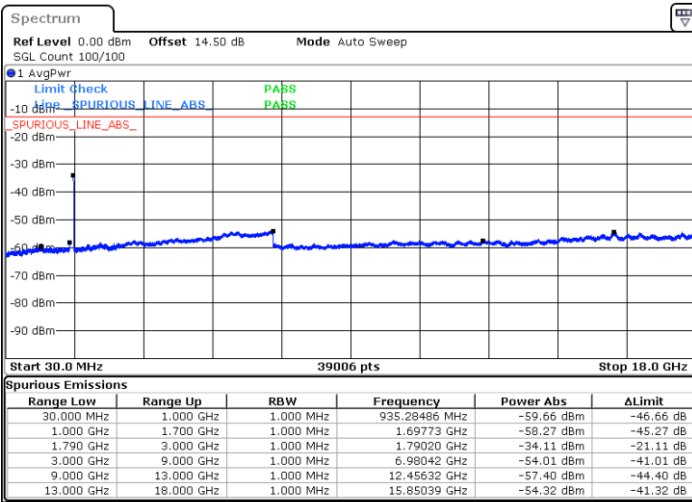

Date: 24.DEC.2021 07:30:55

Middle Channel / FullIRB

N/A

Blank

Date: 24.DEC.2021 07:22:58

LTE Band 66B / 10MHz+5MHz

QPSK

Highest Channel / 1RB0 and 1RB24

Highest Channel / 1RB49 and 1RB0

Date: 24.DEC.2021 07:56:24

Date: 24.DEC.2021 07:49:47

Highest Channel / FullIRB

N/A

Blank

Date: 24.DEC.2021 07:57:44

LTE Band 66B / 10MHz+10MHz

QPSK

Lowest Channel / 1RB0 and 1RB49

Lowest Channel / 1RB49 and 1RB0

Date: 24.DEC.2021 08:31:17

Date: 24.DEC.2021 08:29:58

Lowest Channel / FullIRB

N/A

Date: 24.DEC.2021 09:41:43

Blank

LTE Band 66B / 10MHz+10MHz

QPSK

Middle Channel / 1RB0 and 1RB49

Middle Channel / 1RB49 and 1RB0

Date: 24.DEC.2021 11:55:32

Date: 24.DEC.2021 11:56:54

Middle Channel / FullIRB