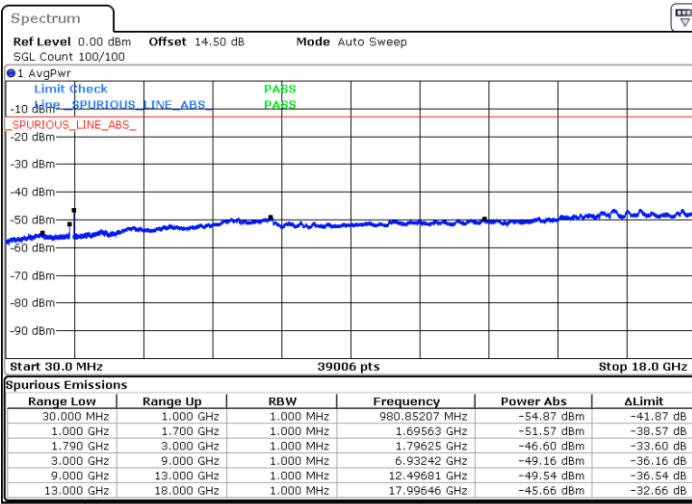

Blank

LTE Band 66B / 15MHz+5MHz

QPSK

Highest Channel / 1RB0 and 1RB49

Highest Channel / 1RB49 and 1RB0

Date: 24.DEC.2021 18:30:59

Date: 24.DEC.2021 18:24:19

Highest Channel / FullIRB

N/A

Blank

Date: 24.DEC.2021 18:32:20

LTE Band 66B / 5MHz+5MHz

16QAM

Lowest Channel / 1RB0 and 1RB24

Lowest Channel / 1RB14 and 1RB0

Date: 24.DEC.2021 18:45:02

Date: 24.DEC.2021 18:41:02

Lowest Channel / FullIRB

N/A

Date: 24.DEC.2021 18:49:03

Blank

LTE Band 66B / 5MHz+5MHz

16QAM

MiddleChannel / 1RB0 and 1RB24

Middle Channel / 1RB14 and 1RB0

Date: 24.DEC.2021 18:57:08

Date: 24.DEC.2021 19:01:07

Middle Channel / FullIRB

N/A

Date: 24.DEC.2021 18:53:07

Blank

LTE Band 66B / 5MHz+5MHz