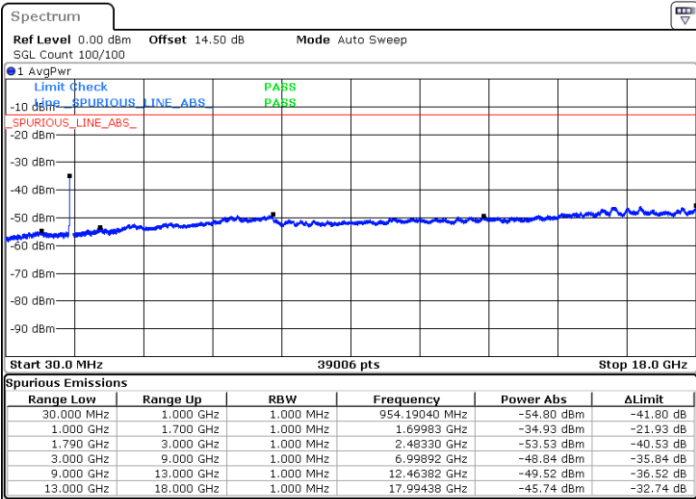

Highest Band Edge / 1RB49 and 1RB0

Date: 24. DEC. 2021 18:20:20

Lowest Band Edge / Full RB

Date: 24. DEC. 2021 17:32:51

Highest Band Edge / Full RB

Date: 24. DEC. 2021 18:12:20

Conducted Spurious Emission

LTE Band 66B / 5MHz+5MHz

QPSK

Lowest Channel / 1RB0 and 1RB24

Lowest Channel / 1RB14 and 1RB0

Date: 24.DEC.2021 18:43:42

Date: 24.DEC.2021 18:42:22

Lowest Channel / FullIRB

N/A

Date: 24.DEC.2021 18:50:24

Blank

LTE Band 66B / 5MHz+5MHz

QPSK

MiddleChannel / 1RB0 and 1RB24

Middle Channel / 1RB14 and 1RB0

Date: 24.DEC.2021 18:58:27

Date: 24.DEC.2021 18:59:47

Middle Channel / FullIRB

N/A

Blank

Date: 24.DEC.2021 18:51:47

LTE Band 66B / 5MHz+5MHz

QPSK

Highest Channel / 1RB0 and 1RB24

Highest Channel / 1RB14 and 1RB0

Date: 24.DEC.2021 19:09:10