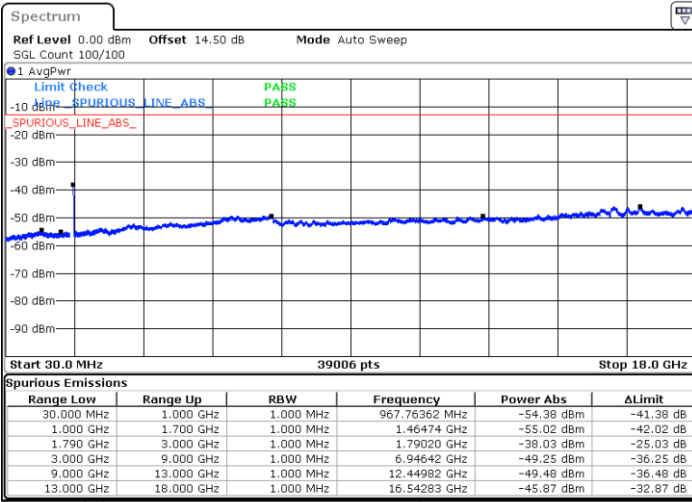

Blank

LTE Band 66B / 5MHz+5MHz

QPSK

MiddleChannel / 1RB0 and 1RB24

Middle Channel / 1RB14 and 1RB0

Date: 24.DEC.2021 18:58:27

Date: 24.DEC.2021 18:59:47

Middle Channel / FullIRB

N/A

Blank

Date: 24.DEC.2021 18:51:47

LTE Band 66B / 5MHz+5MHz

QPSK

Highest Channel / 1RB0 and 1RB24

Highest Channel / 1RB14 and 1RB0

Date: 24.DEC.2021 19:09:10

Date: 24.DEC.2021 19:02:30

Highest Channel / FullIRB

N/A

Blank

Date: 24.DEC.2021 19:10:30

LTE Band 66B / 5MHz+10MHz

QPSK

Lowest Channel / 1RB0 and 1RB14

Lowest Channel / 1RB24 and 1RB0

Date: 24.DEC.2021 05:58:08

Date: 24.DEC.2021 05:56:48

Lowest Channel / FullIRB

N/A

Blank

Date: 24.DEC.2021 06:04:46

LTE Band 66B / 5MHz+10MHz