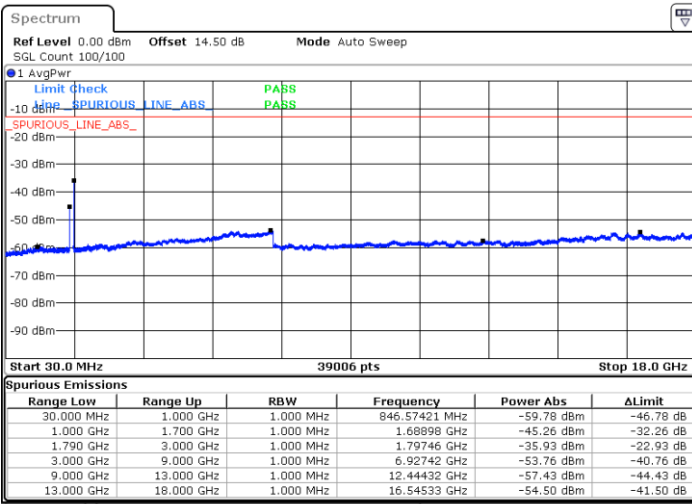

Lowest Channel / 1RB49 and 1RB0

Date: 24.DEC.2021 17:46:11

Date: 24.DEC.2021 17:44:50

Lowest Channel / FullIRB

N/A

Date: 24.DEC.2021 17:52:52

Blank

LTE Band 66B / 15MHz+5MHz

Blank

LTE Band 66B / 15MHz+5MHz

QPSK

Highest Channel / 1RB0 and 1RB49

Highest Channel / 1RB49 and 1RB0

Date: 24.DEC.2021 18:30:59

Date: 24.DEC.2021 18:24:19

Highest Channel / FullIRB

N/A

Blank

Date: 24.DEC.2021 18:32:20

LTE Band 66B / 5MHz+5MHz

16QAM

Lowest Channel / 1RB0 and 1RB24

Lowest Channel / 1RB14 and 1RB0

Date: 24.DEC.2021 18:45:02

Date: 24.DEC.2021 18:41:02

Lowest Channel / FullIRB

N/A

Date: 24.DEC.2021 18:49:03

Blank

LTE Band 66B / 5MHz+5MHz

16QAM

MiddleChannel / 1RB0 and 1RB24