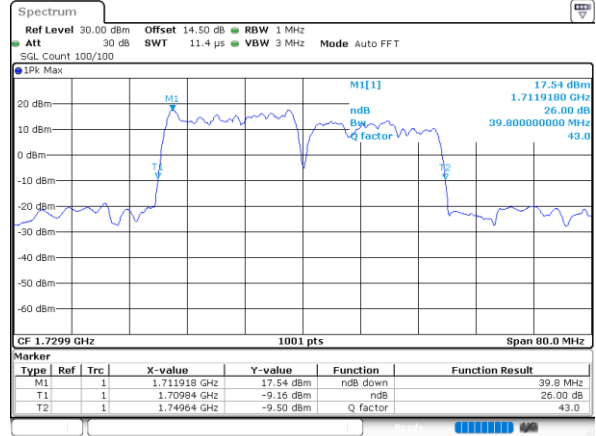

LTE Band 66C

64QAM

Lowest Channel / 20MHz+5MHz

Date: 23, DEC, 2021 22:40:15

Lowest Channel / 20MHz+10MHz

Date: 23, DEC, 2021 04:24:58

Middle Channel / 20MHz+5MHz

Date: 23, DEC, 2021 23:29:16

Middle Channel / 20MHz+10MHz

Date: 23, DEC, 2021 04:45:47

Highest Channel / 20MHz+5MHz

Date: 23, DEC, 2021 23:45:14

Highest Channel / 20MHz+10MHz

Date: 23, DEC, 2021 04:58:43

LTE Band 66C

64QAM

Lowest Channel / 20MHz+15MHz

Date: 23, DEC, 2021 21:07:04

Lowest Channel / 20MHz+20MHz

Date: 24, DEC, 2021 00:25:30

Middle Channel / 20MHz+15MHz

Date: 23, DEC, 2021 21:43:10

Middle Channel / 20MHz+20MHz

Date: 24, DEC, 2021 02:10:52