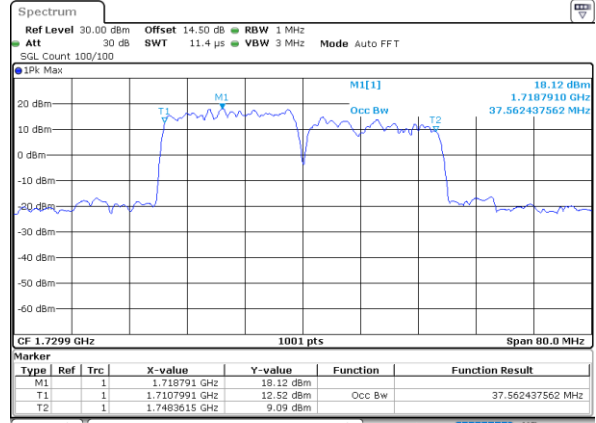

LTE Band 66C

16QAM

Lowest Channel / 20MHz+5MHz

Date: 23. DEC. 2021 22:39:16

Lowest Channel / 20MHz+10MHz

Date: 23. DEC. 2021 04:23:59

Middle Channel / 20MHz+5MHz

Date: 23. DEC. 2021 23:28:16

Middle Channel / 20MHz+10MHz

Date: 23. DEC. 2021 04:44:48

Highest Channel / 20MHz+5MHz

Date: 23. DEC. 2021 23:43:15

Highest Channel / 20MHz+10MHz

Date: 23. DEC. 2021 04:56:44

LTE Band 66C

16QAM

Lowest Channel / 20MHz+15MHz

Date: 23, DEC, 2021 21:06:03

Lowest Channel / 20MHz+20MHz

Date: 24, DEC, 2021 00:24:28

Middle Channel / 20MHz+15MHz

Date: 23, DEC, 2021 21:42:10

Middle Channel / 20MHz+20MHz

Date: 24, DEC, 2021 02:07:52

Highest Channel / 20MHz+15MHz

Date: 23, DEC, 2021 22:01:45

Highest Channel / 20MHz+20MHz

Date: 24, DEC, 2021 01:27:25

LTE Band 66C

64QAM

Lowest Channel / 5MHz+20MHz

Date: 24, DEC, 2021 02:12:11