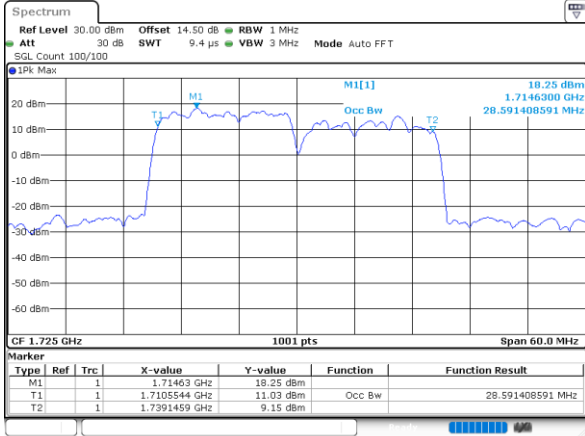

Highest Channel / 5MHz+20MHz

Date: 24, DEC, 2021 03:50:36

Highest Channel / 10MHz+15MHz

Date: 22, DEC, 2021 21:47:55

LTE Band 66C

16QAM

Lowest Channel / 10MHz+20MHz

Date: 23. DEC. 2021 02:47:42

Lowest Channel / 15MHz+10MHz

Date: 23. DEC. 2021 01:53:18

Middle Channel / 10MHz+20MHz

Date: 23. DEC. 2021 03:46:54

Middle Channel / 15MHz+10MHz

Date: 23. DEC. 2021 02:14:17

Highest Channel / 10MHz+20MHz

Date: 23. DEC. 2021 03:58:49

Highest Channel / 15MHz+10MHz

Date: 23. DEC. 2021 02:26:19

LTE Band 66C

16QAM

Lowest Channel / 15MHz+15MHz

Date: 23. DEC. 2021 05:18:52

Lowest Channel / 15MHz+20MHz

Date: 23. DEC. 2021 06:13:38

Middle Channel / 15MHz+15MHz

Date: 23. DEC. 2021 05:39:40

Middle Channel / 15MHz+20MHz

Date: 23. DEC. 2021 06:15:31

Highest Channel / 15MHz+15MHz

Date: 23. DEC. 2021 05:51:36

Highest Channel / 15MHz+20MHz

Date: 23. DEC. 2021 07:03:29