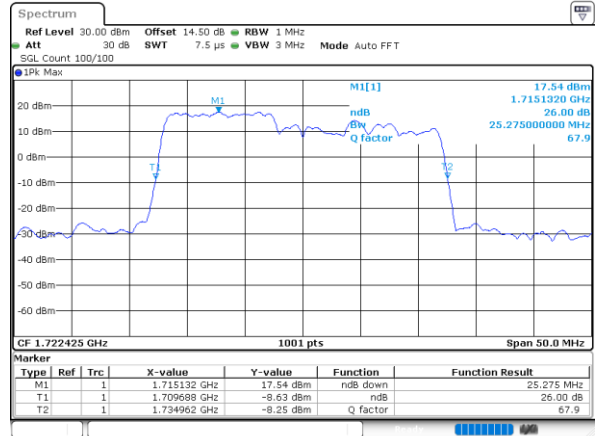

LTE Band 66C

16QAM

Lowest Channel / 20MHz+15MHz

Date: 23, DEC, 2021 21:07:34

Lowest Channel / 20MHz+20MHz

Date: 24, DEC, 2021 00:26:00

Middle Channel / 20MHz+15MHz

Date: 23, DEC, 2021 21:43:41

Middle Channel / 20MHz+20MHz

Date: 24, DEC, 2021 01:13:53

Highest Channel / 20MHz+15MHz

Date: 23, DEC, 2021 22:03:15

Highest Channel / 20MHz+20MHz

Date: 24, DEC, 2021 01:28:55

LTE Band 66C

64QAM

Lowest Channel / 5MHz+20MHz

Date: 24, DEC, 2021 02:12:40

Lowest Channel / 10MHz+15MHz

Date: 22, DEC, 2021 22:53:20

Middle Channel / 5MHz+20MHz

Date: 24, DEC, 2021 03:36:38

Middle Channel / 10MHz+15MHz

Date: 22, DEC, 2021 21:36:22

Highest Channel / 5MHz+20MHz

Date: 24, DEC, 2021 03:52:36

Highest Channel / 10MHz+15MHz

Date: 22, DEC, 2021 21:50:04

LTE Band 66C

64QAM

Lowest Channel / 10MHz+20MHz

Date: 23, DEC, 2021 02:48:42