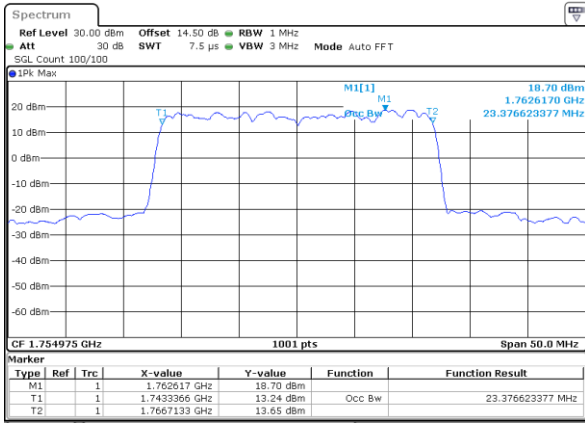

Lowest Channel / 15MHz+20MHz

Date: 23. DEC. 2021 06:13:08

Middle Channel / 15MHz+15MHz

Date: 23. DEC. 2021 05:39:09

Middle Channel / 15MHz+20MHz

Date: 23. DEC. 2021 06:15:00

Highest Channel / 15MHz+15MHz

Date: 23. DEC. 2021 05:52:06

Highest Channel / 15MHz+20MHz

Date: 23. DEC. 2021 07:03:58

LTE Band 66C

QPSK

Lowest Channel / 20MHz+5MHz

Date: 23. DEC. 2021 22:38:45

Lowest Channel / 20MHz+10MHz

Date: 23. DEC. 2021 04:23:29

Middle Channel / 20MHz+5MHz

Date: 23. DEC. 2021 23:27:46

Middle Channel / 20MHz+10MHz

Date: 23. DEC. 2021 04:44:18

Highest Channel / 20MHz+5MHz

Date: 23. DEC. 2021 23:43:45

Highest Channel / 20MHz+10MHz

Date: 23. DEC. 2021 04:57:14

LTE Band 66C

QPSK

Lowest Channel / 20MHz+15MHz

Date: 23, DEC, 2021 21:05:32

Lowest Channel / 20MHz+20MHz

Date: 24, DEC, 2021 00:23:58

Middle Channel / 20MHz+15MHz

Date: 23, DEC, 2021 21:41:39