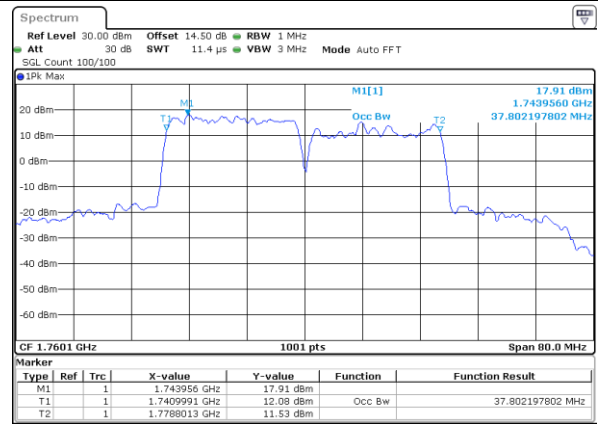

LTE Band 66C

QPSK

Lowest Channel / 20MHz+15MHz

Date: 23, DEC, 2021 21:05:32

Lowest Channel / 20MHz+20MHz

Date: 24, DEC, 2021 00:23:58

Middle Channel / 20MHz+15MHz

Date: 23, DEC, 2021 21:41:39

Middle Channel / 20MHz+20MHz

Date: 24, DEC, 2021 02:07:22

Highest Channel / 20MHz+15MHz

Date: 23, DEC, 2021 22:02:15

Highest Channel / 20MHz+20MHz

Date: 24, DEC, 2021 01:27:55

LTE Band 66C

16QAM

Lowest Channel / 5MHz+20MHz

Date: 24, DEC, 2021 02:11:41

Lowest Channel / 10MHz+15MHz

Date: 22, DEC, 2021 22:52:18

Middle Channel / 5MHz+20MHz

Date: 24, DEC, 2021 03:35:39

Middle Channel / 10MHz+15MHz

Date: 22, DEC, 2021 21:35:17

Highest Channel / 5MHz+20MHz

Date: 24, DEC, 2021 03:50:36

Highest Channel / 10MHz+15MHz

Date: 22, DEC, 2021 21:47:55

LTE Band 66C

16QAM

Lowest Channel / 10MHz+20MHz

Date: 23. DEC. 2021 02:47:42