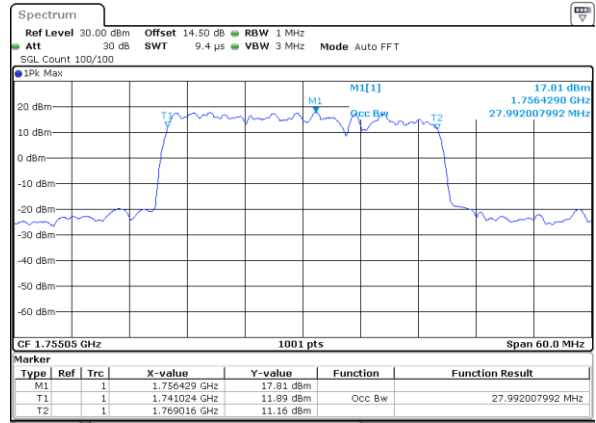

Highest Channel / 10MHz+20MHz

Date: 23. DEC. 2021 03:59:19

Highest Channel / 15MHz+10MHz

Date: 23. DEC. 2021 02:26:49

LTE Band 66C

QPSK

Lowest Channel / 15MHz+15MHz

Date: 23. DEC. 2021 05:18:22

Lowest Channel / 15MHz+20MHz

Date: 23. DEC. 2021 06:13:08

Middle Channel / 15MHz+15MHz

Date: 23. DEC. 2021 05:39:09

Middle Channel / 15MHz+20MHz

Date: 23. DEC. 2021 06:15:00

Highest Channel / 15MHz+15MHz

Date: 23. DEC. 2021 05:52:06

Highest Channel / 15MHz+20MHz

Date: 23. DEC. 2021 07:03:58

LTE Band 66C

QPSK

Lowest Channel / 20MHz+5MHz

Date: 23. DEC. 2021 22:38:45

Lowest Channel / 20MHz+10MHz

Date: 23. DEC. 2021 04:23:29

Middle Channel / 20MHz+5MHz

Date: 23. DEC. 2021 23:27:46

Middle Channel / 20MHz+10MHz

Date: 23. DEC. 2021 04:44:18

Highest Channel / 20MHz+5MHz

Date: 23. DEC. 2021 23:43:45

Highest Channel / 20MHz+10MHz

Date: 23. DEC. 2021 04:57:14