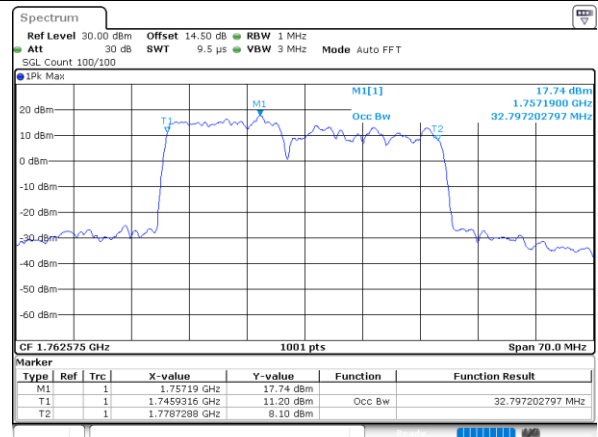

LTE Band 66C

64QAM

Lowest Channel / 15MHz+15MHz

Date: 23. DEC. 2021 05:19:22

Lowest Channel / 15MHz+20MHz

Date: 23. DEC. 2021 06:31:08

Middle Channel / 15MHz+15MHz

Date: 23. DEC. 2021 05:40:09

Middle Channel / 15MHz+20MHz

Date: 23. DEC. 2021 06:52:00

Highest Channel / 15MHz+15MHz

Date: 23. DEC. 2021 05:51:06

Highest Channel / 15MHz+20MHz

Date: 23. DEC. 2021 07:02:59

LTE Band 66C

64QAM

Lowest Channel / 20MHz+5MHz

Date: 23. DEC. 2021 22:39:45

Lowest Channel / 20MHz+10MHz

Date: 23. DEC. 2021 04:24:28

Middle Channel / 20MHz+5MHz

Date: 23. DEC. 2021 23:28:46

Middle Channel / 20MHz+10MHz

Date: 23. DEC. 2021 04:45:18

Highest Channel / 20MHz+5MHz

Date: 23. DEC. 2021 23:42:45

Highest Channel / 20MHz+10MHz

Date: 23. DEC. 2021 04:56:15