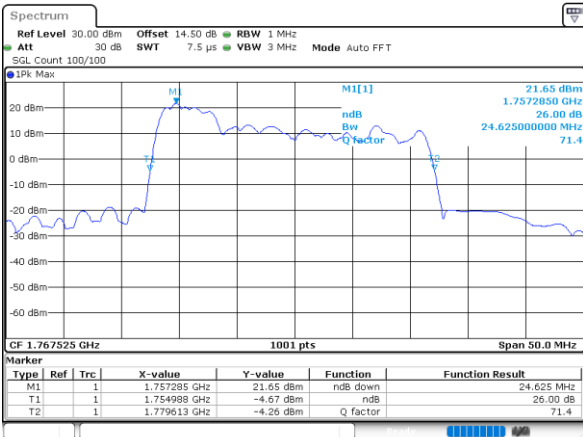

LTE Band 66C

16QAM

Lowest Channel / 5MHz+20MHz

Date: 24, DEC, 2021 02:13:11

Lowest Channel / 10MHz+15MHz

Date: 22, DEC, 2021 22:53:50

Middle Channel / 5MHz+20MHz

Date: 24, DEC, 2021 03:37:08

Middle Channel / 10MHz+15MHz

Date: 22, DEC, 2021 21:36:55

Highest Channel / 5MHz+20MHz

Date: 24, DEC, 2021 03:52:06

Highest Channel / 10MHz+15MHz

Date: 22, DEC, 2021 21:49:31

LTE Band 66C

16QAM