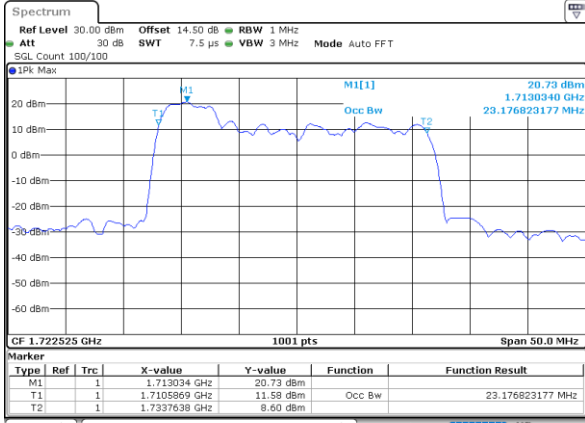

Lowest Channel / 20MHz+15MHz

Date: 23, DEC, 2021 21:06:03

Lowest Channel / 20MHz+20MHz

Date: 24, DEC, 2021 00:24:28

Middle Channel / 20MHz+15MHz

Date: 23, DEC, 2021 21:42:10

Middle Channel / 20MHz+20MHz

Date: 24, DEC, 2021 02:07:52

Highest Channel / 20MHz+15MHz

Date: 23, DEC, 2021 22:01:45

Highest Channel / 20MHz+20MHz

Date: 24, DEC, 2021 01:27:25

LTE Band 66C

64QAM

Lowest Channel / 5MHz+20MHz

Date: 24, DEC, 2021 02:12:11

Lowest Channel / 10MHz+15MHz

Date: 22, DEC, 2021 22:52:50

Middle Channel / 5MHz+20MHz

Date: 24, DEC, 2021 03:36:09

Middle Channel / 10MHz+15MHz

Date: 22, DEC, 2021 21:35:50

Highest Channel / 5MHz+20MHz

Date: 24, DEC, 2021 03:50:06

Highest Channel / 10MHz+15MHz

Date: 22, DEC, 2021 21:47:22

LTE Band 66C

64QAM

Lowest Channel / 10MHz+20MHz

Date: 23. DEC. 2021 02:48:12

Lowest Channel / 15MHz+10MHz

Date: 23. DEC. 2021 01:53:48