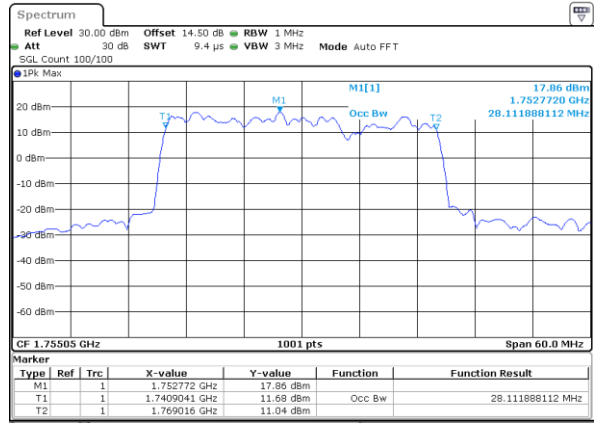

Highest Channel / 15MHz+10MHz

Date: 23. DEC. 2021 02:26:19

LTE Band 66C

16QAM

Lowest Channel / 15MHz+15MHz

Date: 23. DEC. 2021 05:18:52

Lowest Channel / 15MHz+20MHz

Date: 23. DEC. 2021 06:13:38

Middle Channel / 15MHz+15MHz

Date: 23. DEC. 2021 05:39:40

Middle Channel / 15MHz+20MHz

Date: 23. DEC. 2021 06:15:31

Highest Channel / 15MHz+15MHz

Date: 23. DEC. 2021 05:51:36

Highest Channel / 15MHz+20MHz

Date: 23. DEC. 2021 07:03:29

LTE Band 66C

16QAM

Lowest Channel / 20MHz+5MHz

Date: 23. DEC. 2021 22:39:16

Lowest Channel / 20MHz+10MHz

Date: 23. DEC. 2021 04:23:59

Middle Channel / 20MHz+5MHz

Date: 23. DEC. 2021 23:28:16

Middle Channel / 20MHz+10MHz

Date: 23. DEC. 2021 04:44:48

Highest Channel / 20MHz+5MHz

Date: 23. DEC. 2021 23:43:15

Highest Channel / 20MHz+10MHz

Date: 23. DEC. 2021 04:56:44

LTE Band 66C

16QAM