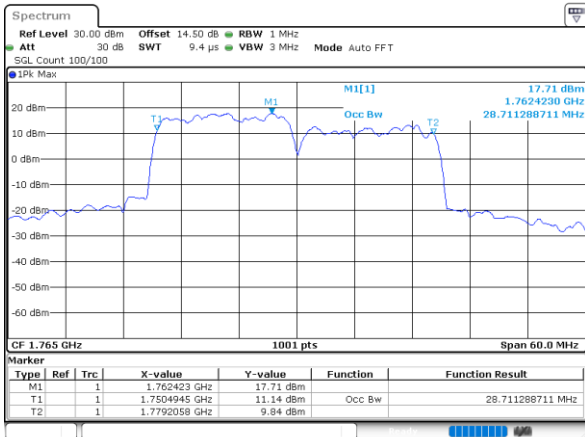

Highest Channel / 15MHz+10MHz

Date: 23. DEC. 2021 02:26:19

LTE Band 66C

16QAM

Lowest Channel / 15MHz+15MHz

Date: 23. DEC. 2021 05:18:52

Lowest Channel / 15MHz+20MHz

Date: 23. DEC. 2021 06:13:38

Middle Channel / 15MHz+15MHz

Date: 23. DEC. 2021 05:39:40

Middle Channel / 15MHz+20MHz

Date: 23. DEC. 2021 06:15:31

Highest Channel / 15MHz+15MHz

Date: 23. DEC. 2021 05:51:36

Highest Channel / 15MHz+20MHz

Date: 23. DEC. 2021 07:03:29

LTE Band 66C

16QAM

Lowest Channel / 20MHz+5MHz

Date: 23. DEC. 2021 22:39:16

Lowest Channel / 20MHz+10MHz

Date: 23. DEC. 2021 04:23:59

Middle Channel / 20MHz+5MHz

Date: 23. DEC. 2021 23:28:16

Middle Channel / 20MHz+10MHz

Date: 23. DEC. 2021 04:44:48

Highest Channel / 20MHz+5MHz

Date: 23. DEC. 2021 23:43:15

Highest Channel / 20MHz+10MHz

Date: 23. DEC. 2021 04:56:44

LTE Band 66C

16QAM