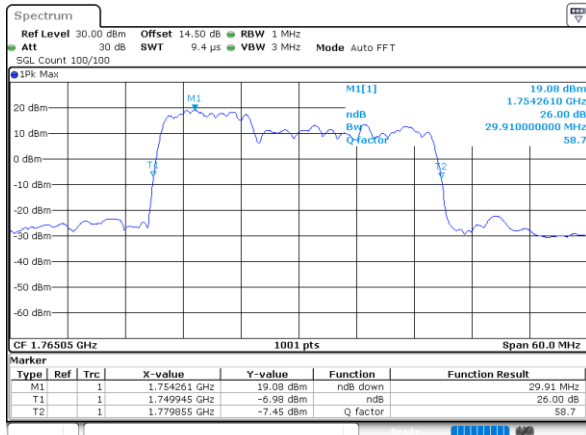

Middle Channel / 10MHz+15MHz

Date: 22, DEC, 2021 21:36:55

Highest Channel / 5MHz+20MHz

Date: 24, DEC, 2021 03:52:06

Highest Channel / 10MHz+15MHz

Date: 22, DEC, 2021 21:49:31

LTE Band 66C

16QAM

Lowest Channel / 10MHz+20MHz

Date: 23, DEC, 2021 02:49:12

Lowest Channel / 15MHz+10MHz

Date: 23, DEC, 2021 01:54:48

Middle Channel / 10MHz+20MHz

Date: 23, DEC, 2021 03:48:24

Middle Channel / 15MHz+10MHz

Date: 23, DEC, 2021 02:15:47

Highest Channel / 10MHz+20MHz

Date: 23, DEC, 2021 04:00:18

Highest Channel / 15MHz+10MHz

Date: 23, DEC, 2021 02:27:49

LTE Band 66C

16QAM

Lowest Channel / 15MHz+15MHz

Date: 23, DEC, 2021 05:20:21