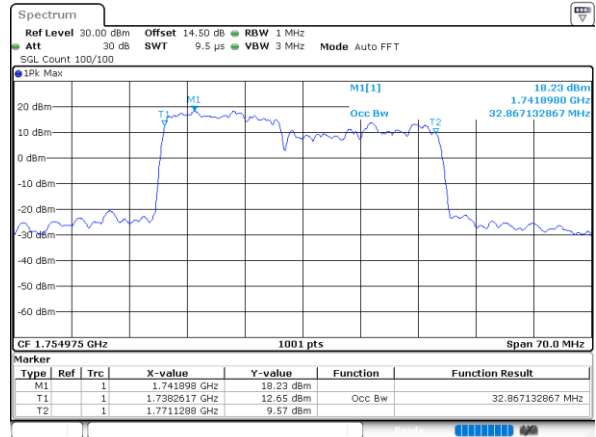

Highest Channel / 5MHz+20MHz

Date: 24, DEC, 2021 03:50:36

Highest Channel / 10MHz+15MHz

Date: 22, DEC, 2021 21:47:55

LTE Band 66C

16QAM

Lowest Channel / 10MHz+20MHz

Date: 23. DEC. 2021 02:47:42

Lowest Channel / 15MHz+10MHz

Date: 23. DEC. 2021 01:53:18

Middle Channel / 10MHz+20MHz

Date: 23. DEC. 2021 03:46:54

Middle Channel / 15MHz+10MHz

Date: 23. DEC. 2021 02:14:17

Highest Channel / 10MHz+20MHz

Date: 23. DEC. 2021 03:58:49

Highest Channel / 15MHz+10MHz

Date: 23. DEC. 2021 02:26:19

LTE Band 66C

16QAM

Lowest Channel / 15MHz+15MHz

Date: 23. DEC. 2021 05:18:52

Lowest Channel / 15MHz+20MHz

Date: 23. DEC. 2021 06:13:38

Middle Channel / 15MHz+15MHz

Date: 23. DEC. 2021 05:39:40

Middle Channel / 15MHz+20MHz

Date: 23. DEC. 2021 06:15:31

Highest Channel / 15MHz+15MHz

Date: 23. DEC. 2021 05:51:36

Highest Channel / 15MHz+20MHz

Date: 23. DEC. 2021 07:03:29