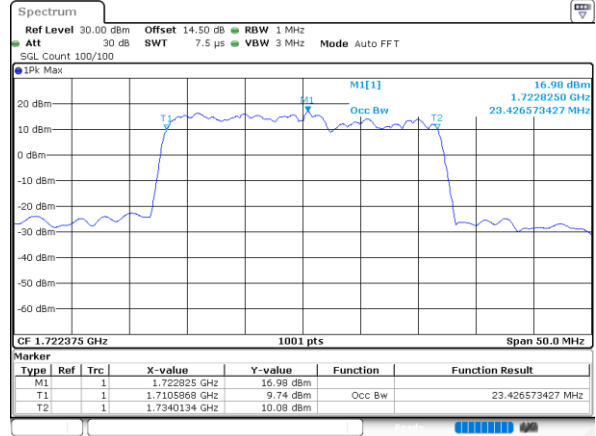

Highest Channel / 20MHz+15MHz

Date: 23, DEC, 2021 22:01:45

Highest Channel / 20MHz+20MHz

Date: 24, DEC, 2021 01:27:25

LTE Band 66C

64QAM

Lowest Channel / 5MHz+20MHz

Date: 24, DEC, 2021 02:12:11

Lowest Channel / 10MHz+15MHz

Date: 22, DEC, 2021 22:52:50

Middle Channel / 5MHz+20MHz

Date: 24, DEC, 2021 03:36:09

Middle Channel / 10MHz+15MHz

Date: 22, DEC, 2021 21:35:50

Highest Channel / 5MHz+20MHz

Date: 24, DEC, 2021 03:50:06

Highest Channel / 10MHz+15MHz

Date: 22, DEC, 2021 21:47:22

LTE Band 66C

64QAM

Lowest Channel / 10MHz+20MHz

Date: 23. DEC. 2021 02:48:12

Lowest Channel / 15MHz+10MHz

Date: 23. DEC. 2021 01:53:48

Middle Channel / 10MHz+20MHz

Date: 23. DEC. 2021 03:47:24

Middle Channel / 15MHz+10MHz

Date: 23. DEC. 2021 02:14:47

Highest Channel / 10MHz+20MHz

Date: 23. DEC. 2021 03:58:19

Highest Channel / 15MHz+10MHz

Date: 23. DEC. 2021 02:25:49