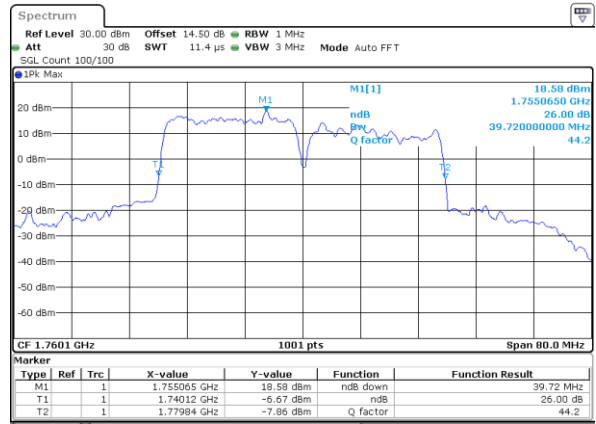

LTE Band 66C

16QAM

Lowest Channel / 20MHz+15MHz

Date: 23, DEC, 2021 21:07:34

Lowest Channel / 20MHz+20MHz

Date: 24, DEC, 2021 00:26:00

Middle Channel / 20MHz+15MHz

Date: 23, DEC, 2021 21:43:41

Middle Channel / 20MHz+20MHz

Date: 24, DEC, 2021 01:13:53

Highest Channel / 20MHz+15MHz

Date: 23, DEC, 2021 22:03:15

Highest Channel / 20MHz+20MHz

Date: 24, DEC, 2021 01:28:55

LTE Band 66C

64QAM

Lowest Channel / 5MHz+20MHz

Date: 24, DEC, 2021 02:12:40

Lowest Channel / 10MHz+15MHz

Date: 22, DEC, 2021 22:53:20

Middle Channel / 5MHz+20MHz

Date: 24, DEC, 2021 03:36:38

Middle Channel / 10MHz+15MHz

Date: 22, DEC, 2021 21:36:22

Highest Channel / 5MHz+20MHz

Date: 24, DEC, 2021 03:52:36

Highest Channel / 10MHz+15MHz

Date: 22, DEC, 2021 21:50:04

LTE Band 66C

64QAM

Lowest Channel / 10MHz+20MHz

Date: 23, DEC, 2021 02:48:42