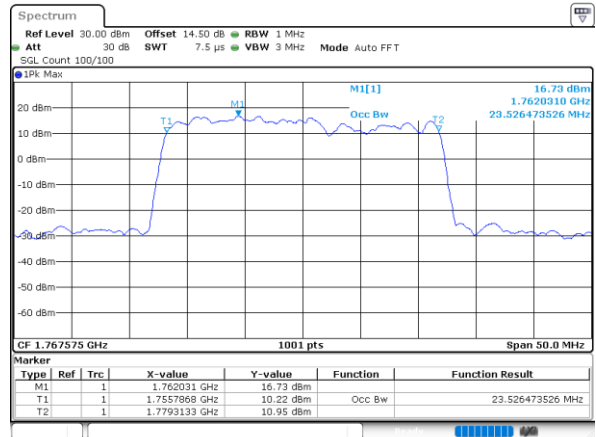

Highest Channel / 10MHz+15MHz

Date: 22, DEC, 2021 21:47:22

LTE Band 66C

64QAM

Lowest Channel / 10MHz+20MHz

Date: 23. DEC. 2021 02:48:12

Lowest Channel / 15MHz+10MHz

Date: 23. DEC. 2021 01:53:48

Middle Channel / 10MHz+20MHz

Date: 23. DEC. 2021 03:47:24

Middle Channel / 15MHz+10MHz

Date: 23. DEC. 2021 02:14:47

Highest Channel / 10MHz+20MHz

Date: 23. DEC. 2021 03:58:19

Highest Channel / 15MHz+10MHz

Date: 23. DEC. 2021 02:25:49

LTE Band 66C

64QAM

Lowest Channel / 15MHz+15MHz

Date: 23. DEC. 2021 05:19:22

Lowest Channel / 15MHz+20MHz

Date: 23. DEC. 2021 06:31:08

Middle Channel / 15MHz+15MHz

Date: 23. DEC. 2021 05:40:09

Middle Channel / 15MHz+20MHz

Date: 23. DEC. 2021 06:52:00

Highest Channel / 15MHz+15MHz

Date: 23. DEC. 2021 05:51:06

Highest Channel / 15MHz+20MHz

Date: 23. DEC. 2021 07:02:59

LTE Band 66C

64QAM