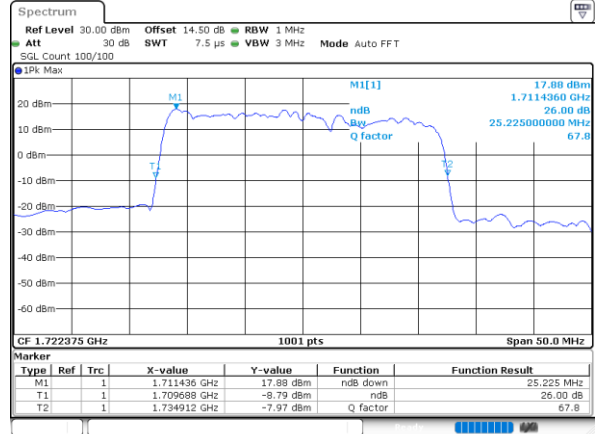

LTE Band 66C

16QAM

Lowest Channel / 5MHz+20MHz

Date: 24, DEC, 2021 02:13:11

Lowest Channel / 10MHz+15MHz

Date: 22, DEC, 2021 22:53:50

Middle Channel / 5MHz+20MHz

Date: 24, DEC, 2021 03:37:08

Middle Channel / 10MHz+15MHz

Date: 22, DEC, 2021 21:36:55

Highest Channel / 5MHz+20MHz

Date: 24, DEC, 2021 03:52:06

Highest Channel / 10MHz+15MHz

Date: 22, DEC, 2021 21:49:31

LTE Band 66C

16QAM

Lowest Channel / 10MHz+20MHz

Date: 23, DEC, 2021 02:49:12

Lowest Channel / 15MHz+10MHz

Date: 23, DEC, 2021 01:54:48

Middle Channel / 10MHz+20MHz

Date: 23, DEC, 2021 03:48:24

Middle Channel / 15MHz+10MHz

Date: 23, DEC, 2021 02:15:47

Highest Channel / 10MHz+20MHz

Date: 23, DEC, 2021 04:00:18

Highest Channel / 15MHz+10MHz

Date: 23, DEC, 2021 02:27:49

LTE Band 66C

16QAM

Lowest Channel / 15MHz+15MHz

Date: 23, DEC, 2021 05:20:21