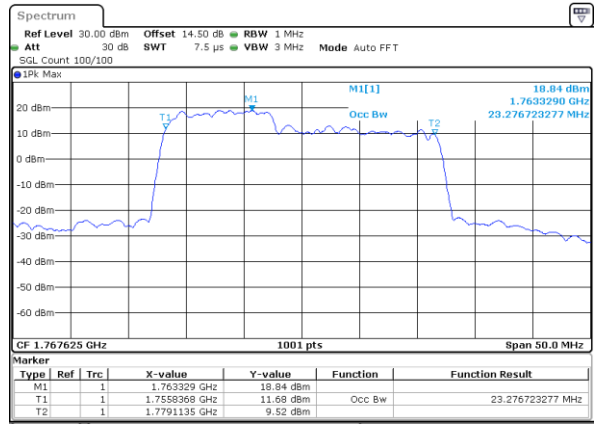

LTE Band 66C

QPSK

Lowest Channel / 5MHz+20MHz

Date: 24, DEC, 2021 02:11:11

Lowest Channel / 10MHz+15MHz

Date: 22, DEC, 2021 22:51:48

Middle Channel / 5MHz+20MHz

Date: 24, DEC, 2021 03:35:09

Middle Channel / 10MHz+15MHz

Date: 22, DEC, 2021 21:34:44

Highest Channel / 5MHz+20MHz

Date: 24, DEC, 2021 03:51:06

Highest Channel / 10MHz+15MHz

Date: 22, DEC, 2021 21:48:27

LTE Band 66C

QPSK

Lowest Channel / 10MHz+20MHz

Date: 23. DEC. 2021 02:47:12

Lowest Channel / 15MHz+10MHz

Date: 23. DEC. 2021 01:52:47

Middle Channel / 10MHz+20MHz

Date: 23. DEC. 2021 03:46:23

Middle Channel / 15MHz+10MHz

Date: 23. DEC. 2021 02:13:46

Highest Channel / 10MHz+20MHz

Date: 23. DEC. 2021 03:59:19

Highest Channel / 15MHz+10MHz

Date: 23. DEC. 2021 02:26:49

LTE Band 66C

QPSK

Lowest Channel / 15MHz+15MHz

Date: 23. DEC. 2021 05:18:22