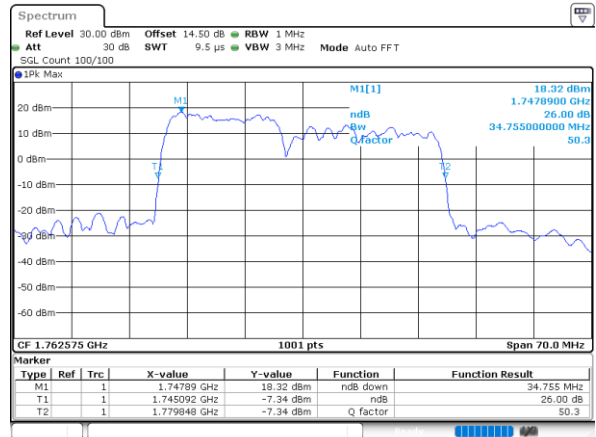

Highest Channel / 10MHz+20MHz

Date: 23, DEC, 2021 04:00:18

Highest Channel / 15MHz+10MHz

Date: 23, DEC, 2021 02:27:49

LTE Band 66C

16QAM

Lowest Channel / 15MHz+15MHz

Date: 23, DEC, 2021 05:20:21

Lowest Channel / 15MHz+20MHz

Date: 23, DEC, 2021 06:13:08

Middle Channel / 15MHz+15MHz

Date: 23, DEC, 2021 05:41:09

Middle Channel / 15MHz+20MHz

Date: 23, DEC, 2021 06:15:01

Highest Channel / 15MHz+15MHz

Date: 23, DEC, 2021 05:15:05

Highest Channel / 15MHz+20MHz

Date: 23, DEC, 2021 07:04:58

LTE Band 66C

16QAM

Lowest Channel / 20MHz+5MHz

Date: 23, DEC, 2021 22:40:45

Lowest Channel / 20MHz+10MHz

Date: 23, DEC, 2021 04:25:28