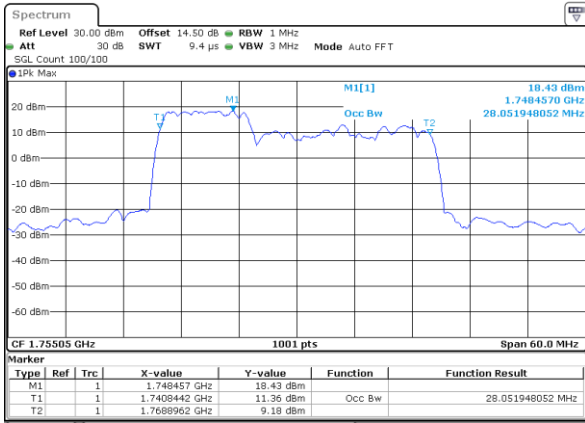

Lowest Channel / 5MHz+20MHz

Date: 24, DEC, 2021 02:11:41

Lowest Channel / 10MHz+15MHz

Date: 22, DEC, 2021 22:52:18

Middle Channel / 5MHz+20MHz

Date: 24, DEC, 2021 03:35:39

Middle Channel / 10MHz+15MHz

Date: 22, DEC, 2021 21:35:17

Highest Channel / 5MHz+20MHz

Date: 24, DEC, 2021 03:50:36

Highest Channel / 10MHz+15MHz

Date: 22, DEC, 2021 21:47:55

LTE Band 66C

16QAM

Lowest Channel / 10MHz+20MHz

Date: 23. DEC. 2021 02:47:42

Lowest Channel / 15MHz+10MHz

Date: 23. DEC. 2021 01:53:18

Middle Channel / 10MHz+20MHz

Date: 23. DEC. 2021 03:46:54

Middle Channel / 15MHz+10MHz

Date: 23. DEC. 2021 02:14:17

Highest Channel / 10MHz+20MHz

Date: 23. DEC. 2021 03:58:49

Highest Channel / 15MHz+10MHz

Date: 23. DEC. 2021 02:26:19

LTE Band 66C

16QAM

Lowest Channel / 15MHz+15MHz

Date: 23. DEC. 2021 05:18:52

Lowest Channel / 15MHz+20MHz

Date: 23. DEC. 2021 06:13:38