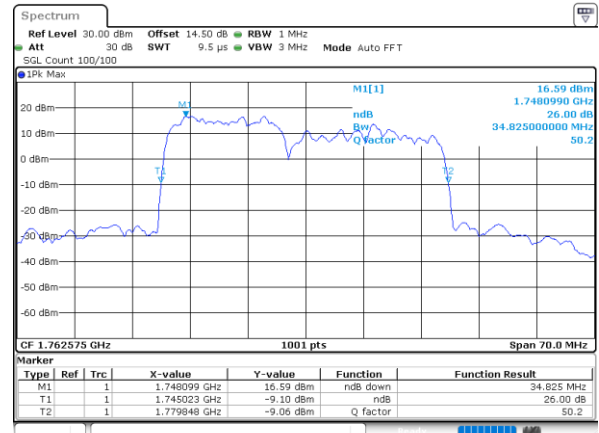

Highest Channel / 15MHz+10MHz

Date: 23, DEC, 2021 02:28:18

LTE Band 66C

64QAM

Lowest Channel / 15MHz+15MHz

Date: 23, DEC, 2021 05:19:51

Lowest Channel / 15MHz+20MHz

Date: 23, DEC, 2021 06:13:18

Middle Channel / 15MHz+15MHz

Date: 23, DEC, 2021 05:40:39

Middle Channel / 15MHz+20MHz

Date: 23, DEC, 2021 06:15:11

Highest Channel / 15MHz+15MHz

Date: 23, DEC, 2021 05:53:35

Highest Channel / 15MHz+20MHz

Date: 23, DEC, 2021 07:05:28

LTE Band 66C

64QAM

Lowest Channel / 20MHz+5MHz

Date: 23, DEC, 2021 22:40:15

Lowest Channel / 20MHz+10MHz

Date: 23, DEC, 2021 04:24:58

Middle Channel / 20MHz+5MHz

Date: 23, DEC, 2021 23:29:16

Middle Channel / 20MHz+10MHz

Date: 23, DEC, 2021 04:45:47

Highest Channel / 20MHz+5MHz

Date: 23, DEC, 2021 23:45:14

Highest Channel / 20MHz+10MHz

Date: 23, DEC, 2021 04:58:43

LTE Band 66C

64QAM