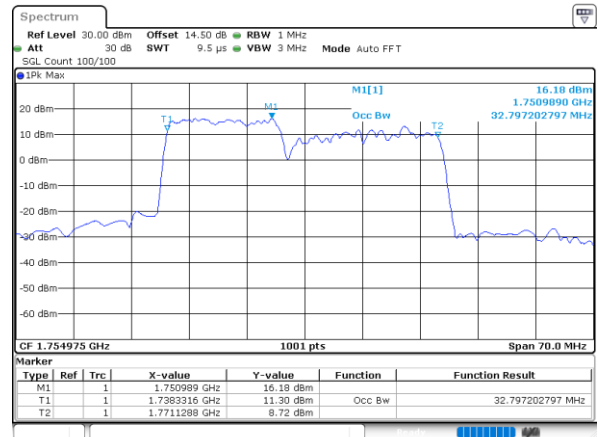

Highest Channel / 10MHz+15MHz

Date: 22, DEC, 2021 21:47:22

LTE Band 66C

64QAM

Lowest Channel / 10MHz+20MHz

Date: 23. DEC. 2021 02:48:12

Lowest Channel / 15MHz+10MHz

Date: 23. DEC. 2021 01:53:48

Middle Channel / 10MHz+20MHz

Date: 23. DEC. 2021 03:47:24

Middle Channel / 15MHz+10MHz

Date: 23. DEC. 2021 02:14:47

Highest Channel / 10MHz+20MHz

Date: 23. DEC. 2021 03:58:19

Highest Channel / 15MHz+10MHz

Date: 23. DEC. 2021 02:25:49

LTE Band 66C

64QAM

Lowest Channel / 15MHz+15MHz

Date: 23. DEC. 2021 05:19:22

Lowest Channel / 15MHz+20MHz

Date: 23. DEC. 2021 06:31:08

Middle Channel / 15MHz+15MHz

Date: 23. DEC. 2021 05:40:09

Middle Channel / 15MHz+20MHz

Date: 23. DEC. 2021 06:52:00

Highest Channel / 15MHz+15MHz

Date: 23. DEC. 2021 05:51:06

Highest Channel / 15MHz+20MHz

Date: 23. DEC. 2021 07:02:59

LTE Band 66C

64QAM