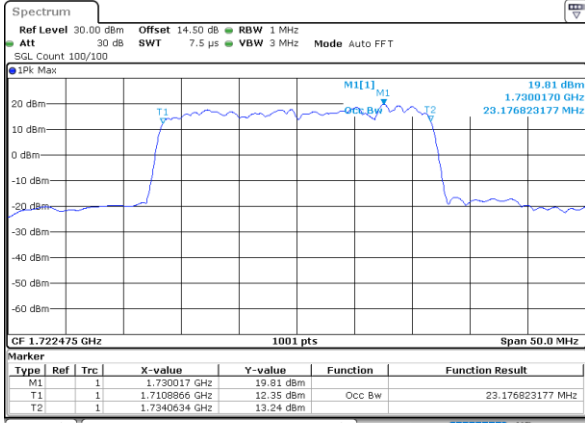

Lowest Channel / 15MHz+20MHz

Date: 23. DEC. 2021 06:13:08

Middle Channel / 15MHz+15MHz

Date: 23. DEC. 2021 05:39:09

Middle Channel / 15MHz+20MHz

Date: 23. DEC. 2021 06:15:00

Highest Channel / 15MHz+15MHz

Date: 23. DEC. 2021 05:52:06

Highest Channel / 15MHz+20MHz

Date: 23. DEC. 2021 07:03:58

LTE Band 66C

QPSK

Lowest Channel / 20MHz+5MHz

Date: 23. DEC. 2021 22:38:45

Lowest Channel / 20MHz+10MHz

Date: 23. DEC. 2021 04:23:29

Middle Channel / 20MHz+5MHz

Date: 23. DEC. 2021 23:27:46

Middle Channel / 20MHz+10MHz

Date: 23. DEC. 2021 04:44:18

Highest Channel / 20MHz+5MHz

Date: 23. DEC. 2021 23:43:45

Highest Channel / 20MHz+10MHz

Date: 23. DEC. 2021 04:57:14

LTE Band 66C

QPSK

Lowest Channel / 20MHz+15MHz

Date: 23, DEC, 2021 21:05:32

Lowest Channel / 20MHz+20MHz

Date: 24, DEC, 2021 00:23:58

Middle Channel / 20MHz+15MHz

Date: 23, DEC, 2021 21:41:39