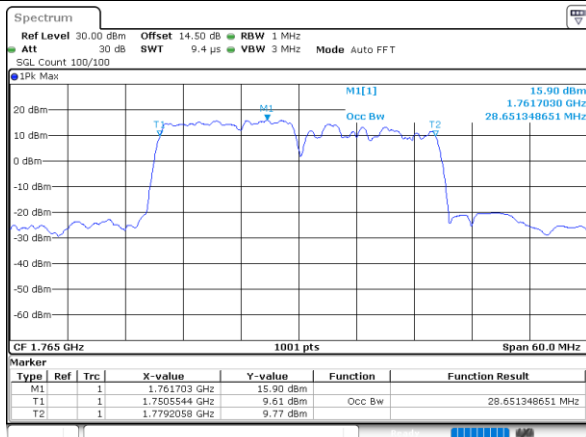

Highest Channel / 10MHz+15MHz

Date: 22, DEC, 2021 21:47:22

LTE Band 66C

64QAM

Lowest Channel / 10MHz+20MHz

Date: 23. DEC. 2021 02:48:12

Lowest Channel / 15MHz+10MHz

Date: 23. DEC. 2021 01:53:48

Middle Channel / 10MHz+20MHz

Date: 23. DEC. 2021 03:47:24

Middle Channel / 15MHz+10MHz

Date: 23. DEC. 2021 02:14:47

Highest Channel / 10MHz+20MHz

Date: 23. DEC. 2021 03:58:19

Highest Channel / 15MHz+10MHz

Date: 23. DEC. 2021 02:25:49

LTE Band 66C

64QAM

Lowest Channel / 15MHz+15MHz

Date: 23. DEC. 2021 05:19:22

Lowest Channel / 15MHz+20MHz

Date: 23. DEC. 2021 06:31:08

Middle Channel / 15MHz+15MHz

Date: 23. DEC. 2021 05:40:09

Middle Channel / 15MHz+20MHz

Date: 23. DEC. 2021 06:52:00

Highest Channel / 15MHz+15MHz

Date: 23. DEC. 2021 05:51:06

Highest Channel / 15MHz+20MHz

Date: 23. DEC. 2021 07:02:59

LTE Band 66C

64QAM