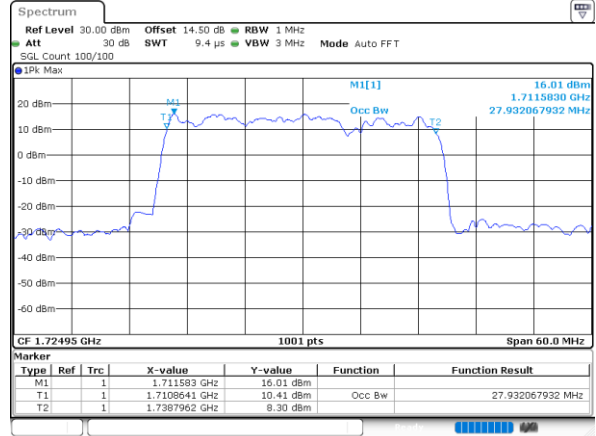

LTE Band 66C

64QAM

Lowest Channel / 15MHz+15MHz

Date: 23. DEC. 2021 05:19:22

Lowest Channel / 15MHz+20MHz

Date: 23. DEC. 2021 06:31:08

Middle Channel / 15MHz+15MHz

Date: 23. DEC. 2021 05:40:09

Middle Channel / 15MHz+20MHz

Date: 23. DEC. 2021 06:52:00

Highest Channel / 15MHz+15MHz

Date: 23. DEC. 2021 05:51:06

Highest Channel / 15MHz+20MHz

Date: 23. DEC. 2021 07:02:59

LTE Band 66C

64QAM

Lowest Channel / 20MHz+5MHz

Date: 23. DEC. 2021 22:39:45

Lowest Channel / 20MHz+10MHz

Date: 23. DEC. 2021 04:24:28

Middle Channel / 20MHz+5MHz

Date: 23. DEC. 2021 23:28:46

Middle Channel / 20MHz+10MHz

Date: 23. DEC. 2021 04:45:18

Highest Channel / 20MHz+5MHz

Date: 23. DEC. 2021 23:42:45

Highest Channel / 20MHz+10MHz

Date: 23. DEC. 2021 04:56:15