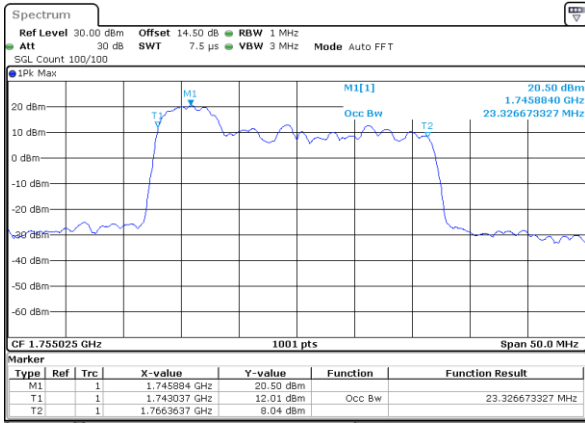

Lowest Channel / 20MHz+15MHz

Date: 23, DEC, 2021 21:06:03

Lowest Channel / 20MHz+20MHz

Date: 24, DEC, 2021 00:24:28

Middle Channel / 20MHz+15MHz

Date: 23, DEC, 2021 21:42:10

Middle Channel / 20MHz+20MHz

Date: 24, DEC, 2021 02:07:52

Highest Channel / 20MHz+15MHz

Date: 23, DEC, 2021 22:01:45

Highest Channel / 20MHz+20MHz

Date: 24, DEC, 2021 01:27:25

LTE Band 66C

64QAM

Lowest Channel / 5MHz+20MHz

Date: 24, DEC, 2021 02:12:11

Lowest Channel / 10MHz+15MHz

Date: 22, DEC, 2021 22:52:50

Middle Channel / 5MHz+20MHz

Date: 24, DEC, 2021 03:36:09

Middle Channel / 10MHz+15MHz

Date: 22, DEC, 2021 21:35:50

Highest Channel / 5MHz+20MHz

Date: 24, DEC, 2021 03:50:06

Highest Channel / 10MHz+15MHz

Date: 22, DEC, 2021 21:47:22

LTE Band 66C

64QAM

Lowest Channel / 10MHz+20MHz

Date: 23. DEC. 2021 02:48:12

Lowest Channel / 15MHz+10MHz

Date: 23. DEC. 2021 01:53:48