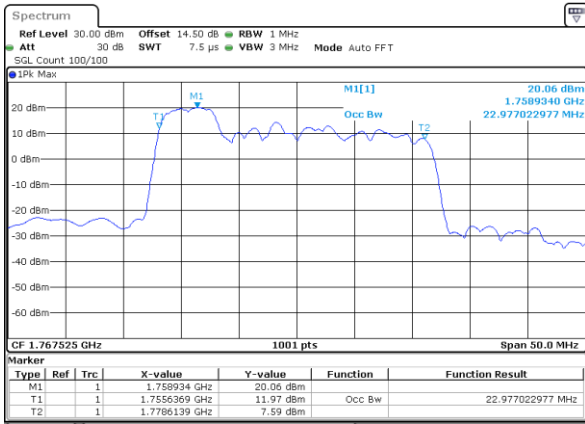

Highest Channel / 20MHz+15MHz

Date: 23, DEC, 2021 22:01:45

Highest Channel / 20MHz+20MHz

Date: 24, DEC, 2021 01:27:25

LTE Band 66C

64QAM

Lowest Channel / 5MHz+20MHz

Date: 24, DEC, 2021 02:12:11

Lowest Channel / 10MHz+15MHz

Date: 22, DEC, 2021 22:52:50

Middle Channel / 5MHz+20MHz

Date: 24, DEC, 2021 03:36:09

Middle Channel / 10MHz+15MHz

Date: 22, DEC, 2021 21:35:50

Highest Channel / 5MHz+20MHz

Date: 24, DEC, 2021 03:50:06

Highest Channel / 10MHz+15MHz

Date: 22, DEC, 2021 21:47:22

LTE Band 66C

64QAM

Lowest Channel / 10MHz+20MHz

Date: 23. DEC. 2021 02:48:12

Lowest Channel / 15MHz+10MHz

Date: 23. DEC. 2021 01:53:48