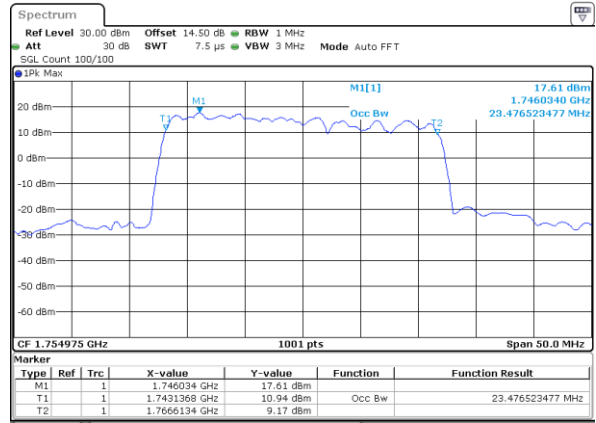

Highest Channel / 5MHz+20MHz

Date: 24, DEC, 2021 03:50:36

Highest Channel / 10MHz+15MHz

Date: 22, DEC, 2021 21:47:55

LTE Band 66C

16QAM

Lowest Channel / 10MHz+20MHz

Date: 23. DEC. 2021 02:47:42

Lowest Channel / 15MHz+10MHz

Date: 23. DEC. 2021 01:53:18

Middle Channel / 10MHz+20MHz

Date: 23. DEC. 2021 03:46:54

Middle Channel / 15MHz+10MHz

Date: 23. DEC. 2021 02:14:17

Highest Channel / 10MHz+20MHz

Date: 23. DEC. 2021 03:58:49

Highest Channel / 15MHz+10MHz

Date: 23. DEC. 2021 02:26:19

LTE Band 66C

16QAM

Lowest Channel / 15MHz+15MHz

Date: 23. DEC. 2021 05:18:52

Lowest Channel / 15MHz+20MHz

Date: 23. DEC. 2021 06:13:38