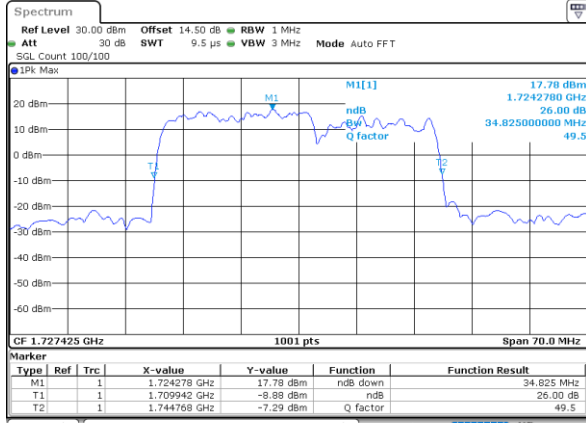

Highest Channel / 15MHz+20MHz

Date: 23, DEC, 2021 07:04:58

LTE Band 66C

16QAM

Lowest Channel / 20MHz+5MHz

Date: 23, DEC, 2021 22:40:45

Lowest Channel / 20MHz+10MHz

Date: 23, DEC, 2021 04:25:28

Middle Channel / 20MHz+5MHz

Date: 23, DEC, 2021 23:29:46

Middle Channel / 20MHz+10MHz

Date: 23, DEC, 2021 04:46:17

Highest Channel / 20MHz+5MHz

Date: 23, DEC, 2021 23:44:44

Highest Channel / 20MHz+10MHz

Date: 23, DEC, 2021 04:58:13

LTE Band 66C

16QAM

Lowest Channel / 20MHz+15MHz

Date: 23, DEC, 2021 21:07:34

Lowest Channel / 20MHz+20MHz

Date: 24, DEC, 2021 00:26:00

Middle Channel / 20MHz+15MHz

Date: 23, DEC, 2021 21:43:41

Middle Channel / 20MHz+20MHz

Date: 24, DEC, 2021 01:13:53

Highest Channel / 20MHz+15MHz

Date: 23, DEC, 2021 22:03:15

Highest Channel / 20MHz+20MHz

Date: 24, DEC, 2021 01:28:55

LTE Band 66C

64QAM