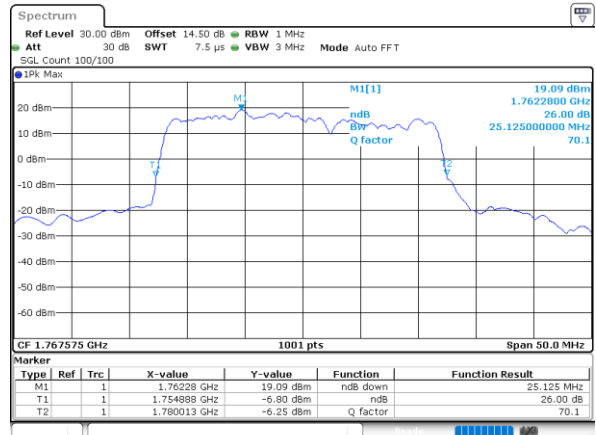

Middle Channel / 10MHz+15MHz

Date: 22, DEC, 2021 21:36:55

Highest Channel / 5MHz+20MHz

Date: 24, DEC, 2021 03:52:06

Highest Channel / 10MHz+15MHz

Date: 22, DEC, 2021 21:49:31

LTE Band 66C

16QAM

Lowest Channel / 10MHz+20MHz

Date: 23, DEC, 2021 02:49:12

Lowest Channel / 15MHz+10MHz

Date: 23, DEC, 2021 01:54:48

Middle Channel / 10MHz+20MHz

Date: 23, DEC, 2021 03:48:24

Middle Channel / 15MHz+10MHz

Date: 23, DEC, 2021 02:15:47

Highest Channel / 10MHz+20MHz

Date: 23, DEC, 2021 04:00:18

Highest Channel / 15MHz+10MHz

Date: 23, DEC, 2021 02:27:49

LTE Band 66C

16QAM

Lowest Channel / 15MHz+15MHz

Date: 23, DEC, 2021 05:20:21