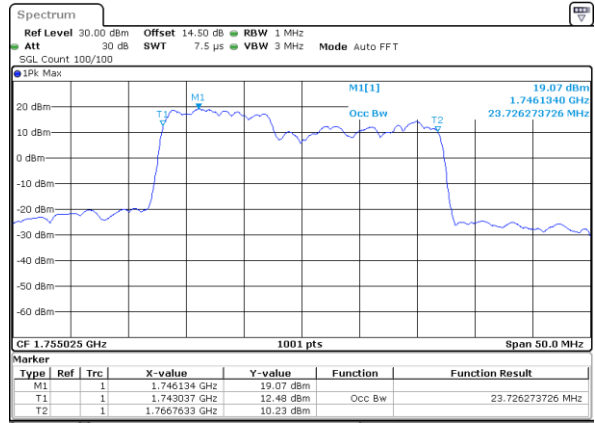

Mode	LTE Band 66C : 99%OBW(MHz)				
64QAM					
BW	5MHz+20MHz	10MHz+15MHz	10MHz+20MHz	15MHz+10MHz	15MHz+15MHz
Lowest CH	23.18	23.53	28.29	23.43	28.59
Middle CH	23.33	23.58	27.87	23.53	28.71
Highest CH	22.98	23.23	27.63	23.53	28.65
BW	15MHz+20MHz	20MHz+5MHz	20MHz+10MHz	20MHz+15MHz	20MHz+20MHz
Lowest CH	32.87	23.38	27.93	32.87	37.32
Middle CH	32.80	23.13	28.05	33.01	37.48
Highest CH	32.80	23.23	28.11	32.66	37.48

LTE Band 66C

QPSK

Lowest Channel / 5MHz+20MHz

Date: 24, DEC, 2021 02:11:11

Lowest Channel / 10MHz+15MHz

Date: 22, DEC, 2021 22:51:48

Middle Channel / 5MHz+20MHz

Date: 24, DEC, 2021 03:35:09

Middle Channel / 10MHz+15MHz

Date: 22, DEC, 2021 21:34:44

Highest Channel / 5MHz+20MHz

Date: 24, DEC, 2021 03:51:06

Highest Channel / 10MHz+15MHz

Date: 22, DEC, 2021 21:48:27

LTE Band 66C

QPSK

Lowest Channel / 10MHz+20MHz

Date: 23. DEC. 2021 02:47:12

Lowest Channel / 15MHz+10MHz

Date: 23. DEC. 2021 01:52:47

Middle Channel / 10MHz+20MHz

Date: 23. DEC. 2021 03:46:23

Middle Channel / 15MHz+10MHz

Date: 23. DEC. 2021 02:13:46