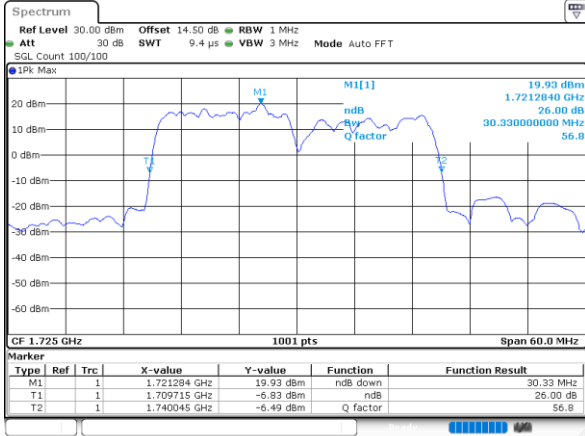

Lowest Channel / 10MHz+20MHz

Date: 23, DEC, 2021 02:49:12

Lowest Channel / 15MHz+10MHz

Date: 23, DEC, 2021 01:54:48

Middle Channel / 10MHz+20MHz

Date: 23, DEC, 2021 03:48:24

Middle Channel / 15MHz+10MHz

Date: 23, DEC, 2021 02:15:47

Highest Channel / 10MHz+20MHz

Date: 23, DEC, 2021 04:00:18

Highest Channel / 15MHz+10MHz

Date: 23, DEC, 2021 02:27:49

LTE Band 66C

16QAM

Lowest Channel / 15MHz+15MHz

Date: 23, DEC, 2021 05:20:21

Lowest Channel / 15MHz+20MHz

Date: 23, DEC, 2021 06:13:08

Middle Channel / 15MHz+15MHz

Date: 23, DEC, 2021 05:41:09

Middle Channel / 15MHz+20MHz

Date: 23, DEC, 2021 06:15:01

Highest Channel / 15MHz+15MHz

Date: 23, DEC, 2021 05:15:05

Highest Channel / 15MHz+20MHz

Date: 23, DEC, 2021 07:04:58

LTE Band 66C

16QAM

Lowest Channel / 20MHz+5MHz

Date: 23, DEC, 2021 22:40:45

Lowest Channel / 20MHz+10MHz

Date: 23, DEC, 2021 04:25:28