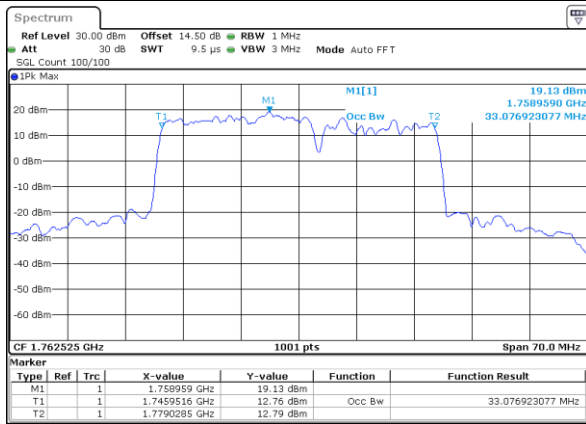

Highest Channel / 15MHz+20MHz

Date: 23. DEC. 2021 07:03:58

LTE Band 66C

QPSK

Lowest Channel / 20MHz+5MHz

Date: 23. DEC. 2021 22:38:45

Lowest Channel / 20MHz+10MHz

Date: 23. DEC. 2021 04:23:29

Middle Channel / 20MHz+5MHz

Date: 23. DEC. 2021 23:27:46

Middle Channel / 20MHz+10MHz

Date: 23. DEC. 2021 04:44:18

Highest Channel / 20MHz+5MHz

Date: 23. DEC. 2021 23:43:45

Highest Channel / 20MHz+10MHz

Date: 23. DEC. 2021 04:57:14

LTE Band 66C

QPSK

Lowest Channel / 20MHz+15MHz

Date: 23, DEC, 2021 21:05:32

Lowest Channel / 20MHz+20MHz

Date: 24, DEC, 2021 00:23:58

Middle Channel / 20MHz+15MHz

Date: 23, DEC, 2021 21:41:39

Middle Channel / 20MHz+20MHz

Date: 24, DEC, 2021 02:07:22

Highest Channel / 20MHz+15MHz

Date: 23, DEC, 2021 22:02:15

Highest Channel / 20MHz+20MHz

Date: 24, DEC, 2021 01:27:55

LTE Band 66C

16QAM