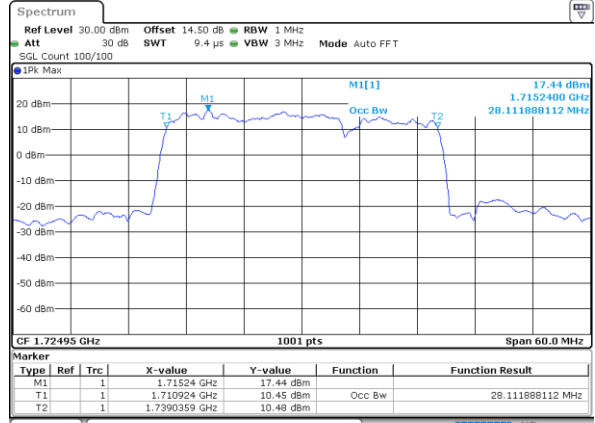

Middle Channel / 15MHz+15MHz

Date: 23. DEC. 2021 05:39:40

Middle Channel / 15MHz+20MHz

Date: 23. DEC. 2021 06:15:31

Highest Channel / 15MHz+15MHz

Date: 23. DEC. 2021 05:51:36

Highest Channel / 15MHz+20MHz

Date: 23. DEC. 2021 07:03:29

LTE Band 66C

16QAM

Lowest Channel / 20MHz+5MHz

Date: 23. DEC. 2021 22:39:16

Lowest Channel / 20MHz+10MHz

Date: 23. DEC. 2021 04:23:59

Middle Channel / 20MHz+5MHz

Date: 23. DEC. 2021 23:28:16

Middle Channel / 20MHz+10MHz

Date: 23. DEC. 2021 04:44:48

Highest Channel / 20MHz+5MHz

Date: 23. DEC. 2021 23:43:15

Highest Channel / 20MHz+10MHz

Date: 23. DEC. 2021 04:56:44

LTE Band 66C

16QAM

Lowest Channel / 20MHz+15MHz

Date: 23, DEC, 2021 21:06:03

Lowest Channel / 20MHz+20MHz

Date: 24, DEC, 2021 00:24:28

Middle Channel / 20MHz+15MHz

Date: 23, DEC, 2021 21:42:10

Middle Channel / 20MHz+20MHz

Date: 24, DEC, 2021 02:07:52