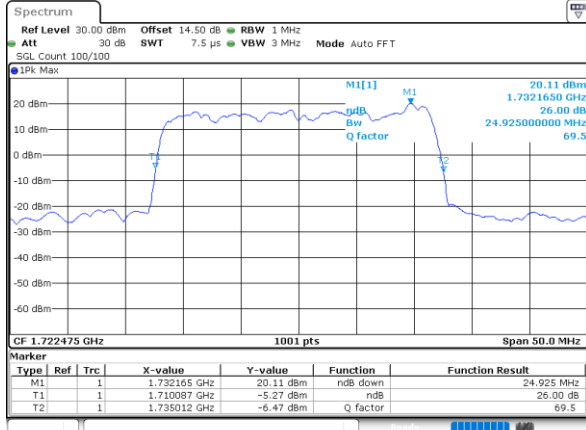

Lowest Channel / 15MHz+20MHz

Date: 23, DEC, 2021 06:13:08

Middle Channel / 15MHz+15MHz

Date: 23, DEC, 2021 05:41:09

Middle Channel / 15MHz+20MHz

Date: 23, DEC, 2021 06:15:01

Highest Channel / 15MHz+15MHz

Date: 23, DEC, 2021 05:15:05

Highest Channel / 15MHz+20MHz

Date: 23, DEC, 2021 07:04:58

LTE Band 66C

16QAM

Lowest Channel / 20MHz+5MHz

Date: 23, DEC, 2021 22:40:45

Lowest Channel / 20MHz+10MHz

Date: 23, DEC, 2021 04:25:28

Middle Channel / 20MHz+5MHz

Date: 23, DEC, 2021 23:29:46

Middle Channel / 20MHz+10MHz

Date: 23, DEC, 2021 04:46:17

Highest Channel / 20MHz+5MHz

Date: 23, DEC, 2021 23:44:44

Highest Channel / 20MHz+10MHz

Date: 23, DEC, 2021 04:58:13