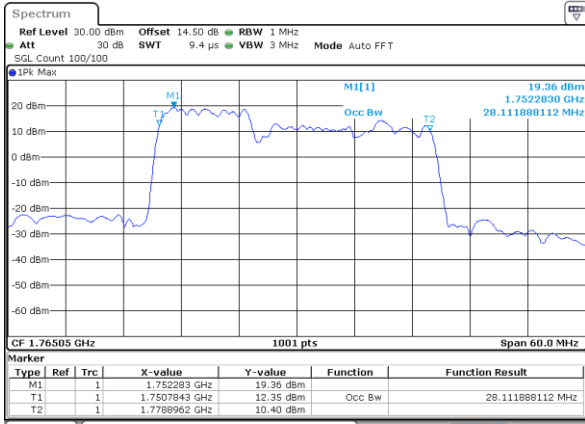

Highest Channel / 5MHz+20MHz

Date: 24, DEC, 2021 03:50:36

Highest Channel / 10MHz+15MHz

Date: 22, DEC, 2021 21:47:55

LTE Band 66C

16QAM

Lowest Channel / 10MHz+20MHz

Date: 23. DEC. 2021 02:47:42

Lowest Channel / 15MHz+10MHz

Date: 23. DEC. 2021 01:53:18

Middle Channel / 10MHz+20MHz

Date: 23. DEC. 2021 03:46:54

Middle Channel / 15MHz+10MHz

Date: 23. DEC. 2021 02:14:17

Highest Channel / 10MHz+20MHz

Date: 23. DEC. 2021 03:58:49

Highest Channel / 15MHz+10MHz

Date: 23. DEC. 2021 02:26:19

LTE Band 66C

16QAM

Lowest Channel / 15MHz+15MHz

Date: 23. DEC. 2021 05:18:52

Lowest Channel / 15MHz+20MHz

Date: 23. DEC. 2021 06:13:38