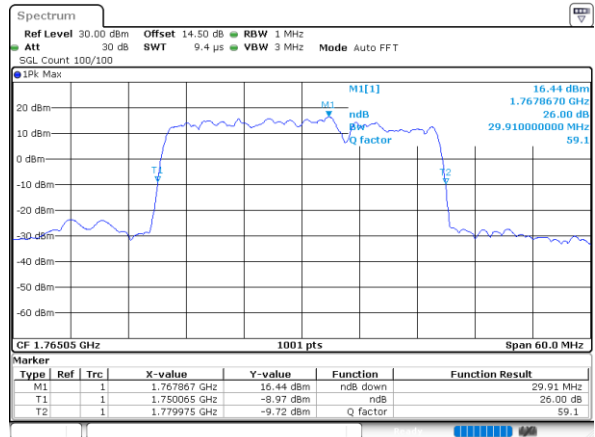

LTE Band 66C

64QAM

Lowest Channel / 20MHz+5MHz

Date: 23, DEC, 2021 22:40:15

Lowest Channel / 20MHz+10MHz

Date: 23, DEC, 2021 04:24:58

Middle Channel / 20MHz+5MHz

Date: 23, DEC, 2021 23:29:16

Middle Channel / 20MHz+10MHz

Date: 23, DEC, 2021 04:45:47

Highest Channel / 20MHz+5MHz

Date: 23, DEC, 2021 23:45:14

Highest Channel / 20MHz+10MHz

Date: 23, DEC, 2021 04:58:43

LTE Band 66C

64QAM

Lowest Channel / 20MHz+15MHz

Date: 23, DEC, 2021 21:07:04

Lowest Channel / 20MHz+20MHz

Date: 24, DEC, 2021 00:25:30

Middle Channel / 20MHz+15MHz

Date: 23, DEC, 2021 21:43:10

Middle Channel / 20MHz+20MHz

Date: 24, DEC, 2021 02:10:52

Highest Channel / 20MHz+15MHz

Date: 23, DEC, 2021 22:03:45

Highest Channel / 20MHz+20MHz

Date: 24, DEC, 2021 01:29:25

Occupied Bandwidth

Mode	LTE Band 66C : 99%OBW(MHz)				
QPSK					
BW	5MHz+20MHz	10MHz+15MHz	10MHz+20MHz	15MHz+10MHz	15MHz+15MHz
Lowest CH	23.23	23.28	28.23	23.33	28.71
Middle CH	23.33	23.73	27.99	23.38	28.71
Highest CH	23.33	23.28	27.69	23.43	28.47
BW	15MHz+20MHz	20MHz+5MHz	20MHz+10MHz	20MHz+15MHz	20MHz+20MHz
Lowest CH	32.52	23.18	27.93	33.01	37.24
Middle CH	32.73	23.38	27.99	32.94	37.80
Highest CH	32.59	23.23	27.81	33.08	37.80