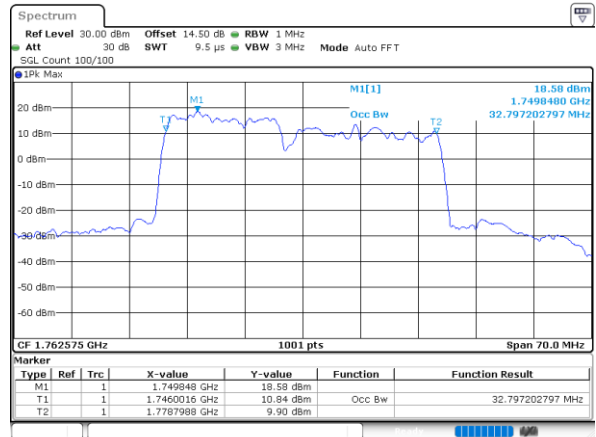

Highest Channel / 15MHz+10MHz

Date: 23. DEC. 2021 02:26:19

LTE Band 66C

16QAM

Lowest Channel / 15MHz+15MHz

Date: 23. DEC. 2021 05:18:52

Lowest Channel / 15MHz+20MHz

Date: 23. DEC. 2021 06:13:38

Middle Channel / 15MHz+15MHz

Date: 23. DEC. 2021 05:39:40

Middle Channel / 15MHz+20MHz

Date: 23. DEC. 2021 06:15:31

Highest Channel / 15MHz+15MHz

Date: 23. DEC. 2021 05:51:36

Highest Channel / 15MHz+20MHz

Date: 23. DEC. 2021 07:03:29

LTE Band 66C

16QAM

Lowest Channel / 20MHz+5MHz

Date: 23. DEC. 2021 22:39:16

Lowest Channel / 20MHz+10MHz

Date: 23. DEC. 2021 04:23:59

Middle Channel / 20MHz+5MHz

Date: 23. DEC. 2021 23:28:16

Middle Channel / 20MHz+10MHz

Date: 23. DEC. 2021 04:44:48

Highest Channel / 20MHz+5MHz

Date: 23. DEC. 2021 23:43:15

Highest Channel / 20MHz+10MHz

Date: 23. DEC. 2021 04:56:44

LTE Band 66C

16QAM