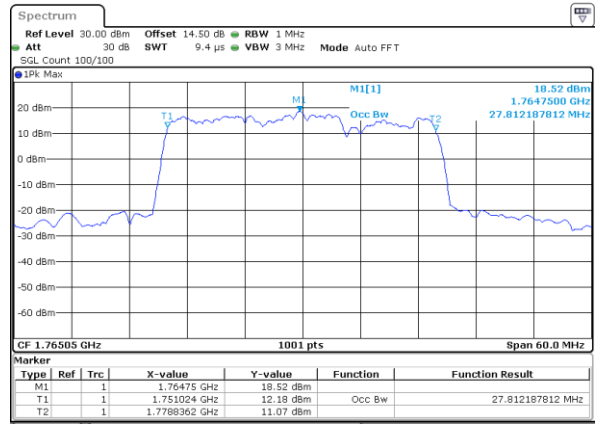

Highest Channel / 15MHz+20MHz

Date: 23. DEC. 2021 07:03:58

LTE Band 66C

QPSK

Lowest Channel / 20MHz+5MHz

Date: 23. DEC. 2021 22:38:45

Lowest Channel / 20MHz+10MHz

Date: 23. DEC. 2021 04:23:29

Middle Channel / 20MHz+5MHz

Date: 23. DEC. 2021 23:27:46

Middle Channel / 20MHz+10MHz

Date: 23. DEC. 2021 04:44:18

Highest Channel / 20MHz+5MHz

Date: 23. DEC. 2021 23:43:45

Highest Channel / 20MHz+10MHz

Date: 23. DEC. 2021 04:57:14

LTE Band 66C

QPSK

Lowest Channel / 20MHz+15MHz

Date: 23, DEC, 2021 21:05:32

Lowest Channel / 20MHz+20MHz

Date: 24, DEC, 2021 00:23:58

Middle Channel / 20MHz+15MHz

Date: 23, DEC, 2021 21:41:39

Middle Channel / 20MHz+20MHz

Date: 24, DEC, 2021 02:07:22

Highest Channel / 20MHz+15MHz

Date: 23, DEC, 2021 22:02:15

Highest Channel / 20MHz+20MHz

Date: 24, DEC, 2021 01:27:55

LTE Band 66C

16QAM