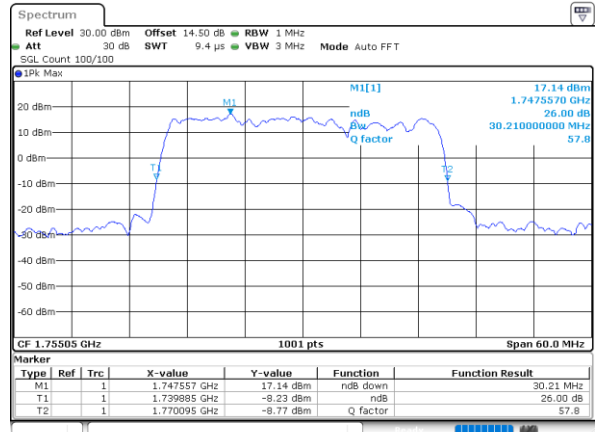

Lowest Channel / 15MHz+20MHz

Date: 23, DEC, 2021 06:13:08

Middle Channel / 15MHz+15MHz

Date: 23, DEC, 2021 05:41:09

Middle Channel / 15MHz+20MHz

Date: 23, DEC, 2021 06:15:01

Highest Channel / 15MHz+15MHz

Date: 23, DEC, 2021 05:15:05

Highest Channel / 15MHz+20MHz

Date: 23, DEC, 2021 07:04:58

LTE Band 66C

16QAM

Lowest Channel / 20MHz+5MHz

Date: 23, DEC, 2021 22:40:45

Lowest Channel / 20MHz+10MHz

Date: 23, DEC, 2021 04:25:28

Middle Channel / 20MHz+5MHz

Date: 23, DEC, 2021 23:29:46

Middle Channel / 20MHz+10MHz

Date: 23, DEC, 2021 04:46:17

Highest Channel / 20MHz+5MHz

Date: 23, DEC, 2021 23:44:44

Highest Channel / 20MHz+10MHz

Date: 23, DEC, 2021 04:58:13

LTE Band 66C

16QAM

Lowest Channel / 20MHz+15MHz

Date: 23, DEC, 2021 21:07:34

Lowest Channel / 20MHz+20MHz

Date: 24, DEC, 2021 00:26:00

Middle Channel / 20MHz+15MHz

Date: 23, DEC, 2021 21:43:41