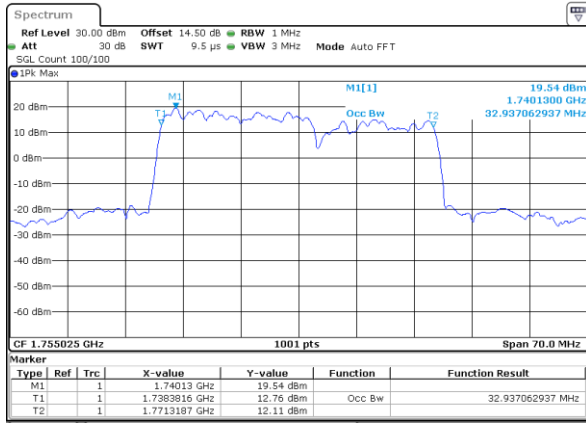

Highest Channel / 15MHz+20MHz

Date: 23. DEC. 2021 07:03:58

LTE Band 66C

QPSK

Lowest Channel / 20MHz+5MHz

Date: 23. DEC. 2021 22:38:45

Lowest Channel / 20MHz+10MHz

Date: 23. DEC. 2021 04:23:29

Middle Channel / 20MHz+5MHz

Date: 23. DEC. 2021 23:27:46

Middle Channel / 20MHz+10MHz

Date: 23. DEC. 2021 04:44:18

Highest Channel / 20MHz+5MHz

Date: 23. DEC. 2021 23:43:45

Highest Channel / 20MHz+10MHz

Date: 23. DEC. 2021 04:57:14

LTE Band 66C

QPSK

Lowest Channel / 20MHz+15MHz

Date: 23, DEC, 2021 21:05:32

Lowest Channel / 20MHz+20MHz

Date: 24, DEC, 2021 00:23:58

Middle Channel / 20MHz+15MHz

Date: 23, DEC, 2021 21:41:39

Middle Channel / 20MHz+20MHz

Date: 24, DEC, 2021 02:07:22

Highest Channel / 20MHz+15MHz

Date: 23, DEC, 2021 22:02:15

Highest Channel / 20MHz+20MHz

Date: 24, DEC, 2021 01:27:55

LTE Band 66C

16QAM