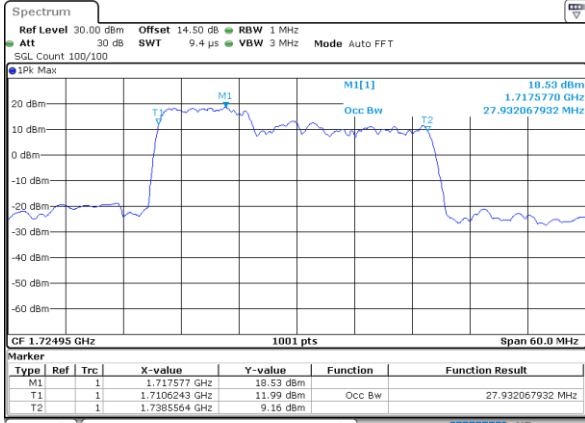

Lowest Channel / 5MHz+20MHz

Date: 24, DEC, 2021 02:11:41

Lowest Channel / 10MHz+15MHz

Date: 22, DEC, 2021 22:52:18

Middle Channel / 5MHz+20MHz

Date: 24, DEC, 2021 03:35:39

Middle Channel / 10MHz+15MHz

Date: 22, DEC, 2021 21:35:17

Highest Channel / 5MHz+20MHz

Date: 24, DEC, 2021 03:50:36

Highest Channel / 10MHz+15MHz

Date: 22, DEC, 2021 21:47:55

LTE Band 66C

16QAM

Lowest Channel / 10MHz+20MHz

Date: 23. DEC. 2021 02:47:42

Lowest Channel / 15MHz+10MHz

Date: 23. DEC. 2021 01:53:18

Middle Channel / 10MHz+20MHz

Date: 23. DEC. 2021 03:46:54

Middle Channel / 15MHz+10MHz

Date: 23. DEC. 2021 02:14:17

Highest Channel / 10MHz+20MHz

Date: 23. DEC. 2021 03:58:49

Highest Channel / 15MHz+10MHz

Date: 23. DEC. 2021 02:26:19

LTE Band 66C

16QAM

Lowest Channel / 15MHz+15MHz

Date: 23. DEC. 2021 05:18:52

Lowest Channel / 15MHz+20MHz

Date: 23. DEC. 2021 06:13:38