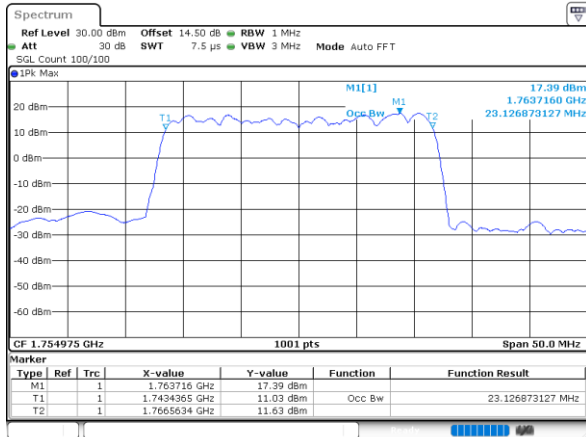

LTE Band 66C

64QAM

Lowest Channel / 15MHz+15MHz

Date: 23. DEC. 2021 05:19:22

Lowest Channel / 15MHz+20MHz

Date: 23. DEC. 2021 06:31:08

Middle Channel / 15MHz+15MHz

Date: 23. DEC. 2021 05:40:09

Middle Channel / 15MHz+20MHz

Date: 23. DEC. 2021 06:52:00

Highest Channel / 15MHz+15MHz

Date: 23. DEC. 2021 05:51:06

Highest Channel / 15MHz+20MHz

Date: 23. DEC. 2021 07:02:59

LTE Band 66C

64QAM

Lowest Channel / 20MHz+5MHz

Date: 23. DEC. 2021 22:39:45

Lowest Channel / 20MHz+10MHz

Date: 23. DEC. 2021 04:24:28

Middle Channel / 20MHz+5MHz

Date: 23. DEC. 2021 23:28:46

Middle Channel / 20MHz+10MHz

Date: 23. DEC. 2021 04:45:18

Highest Channel / 20MHz+5MHz

Date: 23. DEC. 2021 23:42:45

Highest Channel / 20MHz+10MHz

Date: 23. DEC. 2021 04:56:15