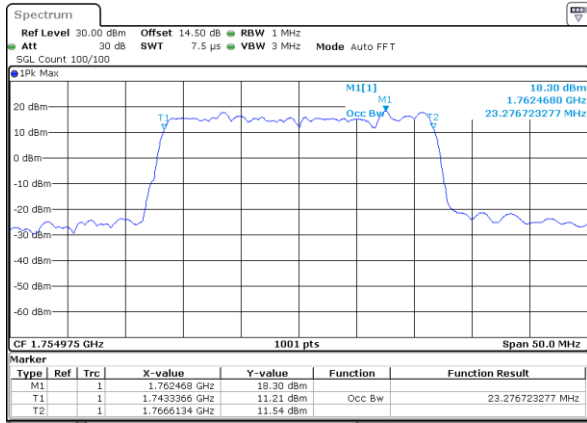

Highest Channel / 15MHz+10MHz

Date: 23. DEC. 2021 02:26:19

LTE Band 66C

16QAM

Lowest Channel / 15MHz+15MHz

Date: 23. DEC. 2021 05:18:52

Lowest Channel / 15MHz+20MHz

Date: 23. DEC. 2021 06:13:38

Middle Channel / 15MHz+15MHz

Date: 23. DEC. 2021 05:39:40

Middle Channel / 15MHz+20MHz

Date: 23. DEC. 2021 06:15:31

Highest Channel / 15MHz+15MHz

Date: 23. DEC. 2021 05:51:36

Highest Channel / 15MHz+20MHz

Date: 23. DEC. 2021 07:03:29

LTE Band 66C

16QAM

Lowest Channel / 20MHz+5MHz

Date: 23. DEC. 2021 22:39:16

Lowest Channel / 20MHz+10MHz

Date: 23. DEC. 2021 04:23:59

Middle Channel / 20MHz+5MHz

Date: 23. DEC. 2021 23:28:16

Middle Channel / 20MHz+10MHz

Date: 23. DEC. 2021 04:44:48

Highest Channel / 20MHz+5MHz

Date: 23. DEC. 2021 23:43:15

Highest Channel / 20MHz+10MHz

Date: 23. DEC. 2021 04:56:44

LTE Band 66C

16QAM