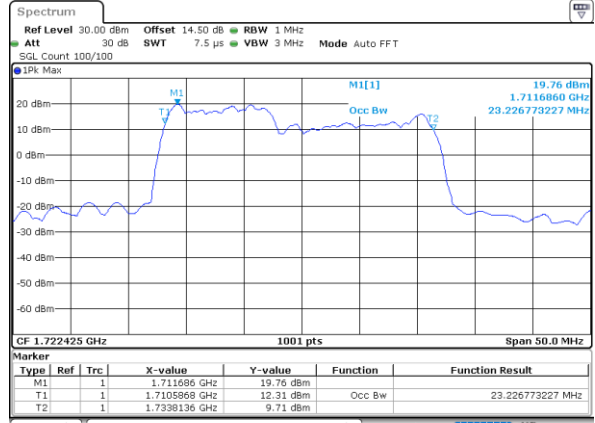

LTE Band 66C

QPSK

Lowest Channel / 20MHz+15MHz

Date: 23, DEC, 2021 21:05:32

Lowest Channel / 20MHz+20MHz

Date: 24, DEC, 2021 00:23:58

Middle Channel / 20MHz+15MHz

Date: 23, DEC, 2021 21:41:39

Middle Channel / 20MHz+20MHz

Date: 24, DEC, 2021 02:07:22

Highest Channel / 20MHz+15MHz

Date: 23, DEC, 2021 22:02:15

Highest Channel / 20MHz+20MHz

Date: 24, DEC, 2021 01:27:55

LTE Band 66C

16QAM

Lowest Channel / 5MHz+20MHz

Date: 24, DEC, 2021 02:11:41

Lowest Channel / 10MHz+15MHz

Date: 22, DEC, 2021 22:52:18

Middle Channel / 5MHz+20MHz

Date: 24, DEC, 2021 03:35:39

Middle Channel / 10MHz+15MHz

Date: 22, DEC, 2021 21:35:17

Highest Channel / 5MHz+20MHz

Date: 24, DEC, 2021 03:50:36

Highest Channel / 10MHz+15MHz

Date: 22, DEC, 2021 21:47:55

LTE Band 66C

16QAM

Lowest Channel / 10MHz+20MHz

Date: 23. DEC. 2021 02:47:42