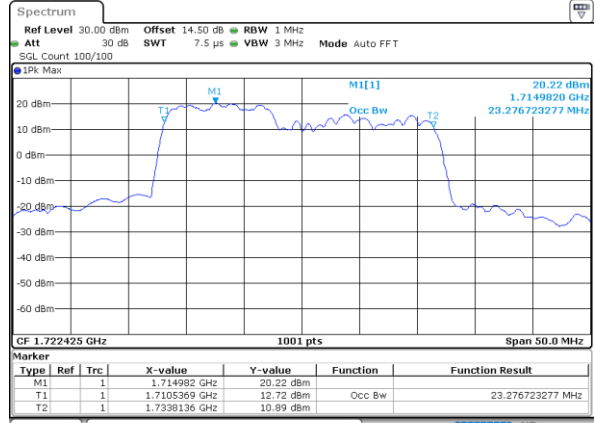

Mode	LTE Band 66C : 99%OBW(MHz)				
64QAM					
BW	5MHz+20MHz	10MHz+15MHz	10MHz+20MHz	15MHz+10MHz	15MHz+15MHz
Lowest CH	23.18	23.53	28.29	23.43	28.59
Middle CH	23.33	23.58	27.87	23.53	28.71
Highest CH	22.98	23.23	27.63	23.53	28.65
BW	15MHz+20MHz	20MHz+5MHz	20MHz+10MHz	20MHz+15MHz	20MHz+20MHz
Lowest CH	32.87	23.38	27.93	32.87	37.32
Middle CH	32.80	23.13	28.05	33.01	37.48
Highest CH	32.80	23.23	28.11	32.66	37.48

LTE Band 66C

QPSK

Lowest Channel / 5MHz+20MHz

Date: 24, DEC, 2021 02:11:11

Lowest Channel / 10MHz+15MHz

Date: 22, DEC, 2021 22:51:48

Middle Channel / 5MHz+20MHz

Date: 24, DEC, 2021 03:35:09

Middle Channel / 10MHz+15MHz

Date: 22, DEC, 2021 21:34:44

Highest Channel / 5MHz+20MHz

Date: 24, DEC, 2021 03:51:06

Highest Channel / 10MHz+15MHz

Date: 22, DEC, 2021 21:48:27

LTE Band 66C

QPSK

Lowest Channel / 10MHz+20MHz

Date: 23. DEC. 2021 02:47:12

Lowest Channel / 15MHz+10MHz

Date: 23. DEC. 2021 01:52:47

Middle Channel / 10MHz+20MHz

Date: 23. DEC. 2021 03:46:23

Middle Channel / 15MHz+10MHz

Date: 23. DEC. 2021 02:13:46