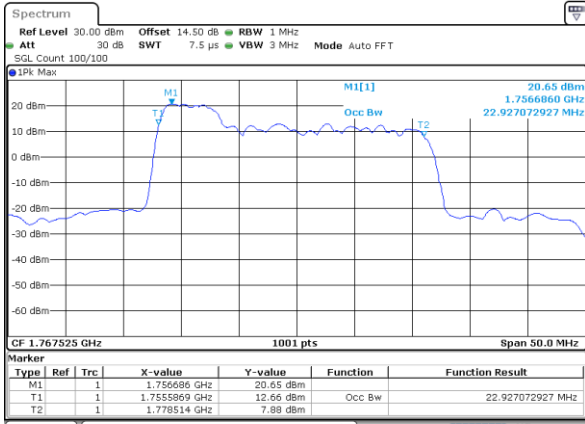

LTE Band 66C

QPSK

Lowest Channel / 20MHz+15MHz

Date: 23, DEC, 2021 21:05:32

Lowest Channel / 20MHz+20MHz

Date: 24, DEC, 2021 00:23:58

Middle Channel / 20MHz+15MHz

Date: 23, DEC, 2021 21:41:39

Middle Channel / 20MHz+20MHz

Date: 24, DEC, 2021 02:07:22

Highest Channel / 20MHz+15MHz

Date: 23, DEC, 2021 22:02:15

Highest Channel / 20MHz+20MHz

Date: 24, DEC, 2021 01:27:55

LTE Band 66C

16QAM

Lowest Channel / 5MHz+20MHz

Date: 24, DEC, 2021 02:11:41

Lowest Channel / 10MHz+15MHz

Date: 22, DEC, 2021 22:52:18

Middle Channel / 5MHz+20MHz

Date: 24, DEC, 2021 03:35:39

Middle Channel / 10MHz+15MHz

Date: 22, DEC, 2021 21:35:17

Highest Channel / 5MHz+20MHz

Date: 24, DEC, 2021 03:50:36

Highest Channel / 10MHz+15MHz

Date: 22, DEC, 2021 21:47:55

LTE Band 66C

16QAM

Lowest Channel / 10MHz+20MHz

Date: 23. DEC. 2021 02:47:42