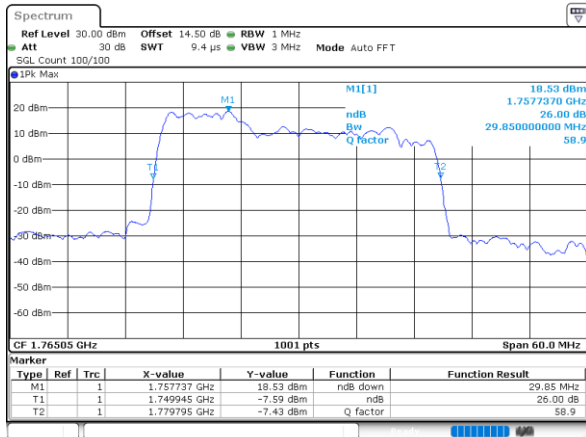

Highest Channel / 5MHz+20MHz

Date: 24, DEC, 2021 03:52:36

Highest Channel / 10MHz+15MHz

Date: 22, DEC, 2021 21:50:04

LTE Band 66C

64QAM

Lowest Channel / 10MHz+20MHz

Date: 23, DEC, 2021 02:48:42

Lowest Channel / 15MHz+10MHz

Date: 23, DEC, 2021 01:54:17

Middle Channel / 10MHz+20MHz

Date: 23, DEC, 2021 03:47:54

Middle Channel / 15MHz+10MHz

Date: 23, DEC, 2021 02:15:17

Highest Channel / 10MHz+20MHz

Date: 23, DEC, 2021 04:00:48

Highest Channel / 15MHz+10MHz

Date: 23, DEC, 2021 02:28:18

LTE Band 66C

64QAM

Lowest Channel / 15MHz+15MHz

Date: 23, DEC, 2021 05:19:51

Lowest Channel / 15MHz+20MHz

Date: 23, DEC, 2021 06:13:18