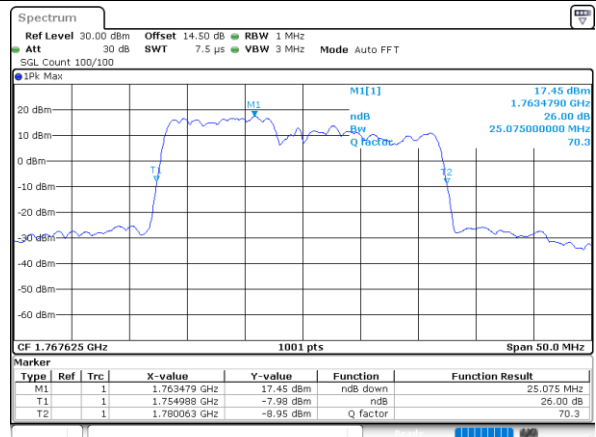

Middle Channel / 20MHz+20MHz

Date: 24, DEC, 2021 01:13:53

Highest Channel / 20MHz+15MHz

Date: 23, DEC, 2021 22:03:15

Highest Channel / 20MHz+20MHz

Date: 24, DEC, 2021 01:28:55

LTE Band 66C

64QAM

Lowest Channel / 5MHz+20MHz

Date: 24, DEC, 2021 02:12:40

Lowest Channel / 10MHz+15MHz

Date: 22, DEC, 2021 22:53:20

Middle Channel / 5MHz+20MHz

Date: 24, DEC, 2021 03:36:38

Middle Channel / 10MHz+15MHz

Date: 22, DEC, 2021 21:36:22

Highest Channel / 5MHz+20MHz

Date: 24, DEC, 2021 03:52:36

Highest Channel / 10MHz+15MHz

Date: 22, DEC, 2021 21:50:04

LTE Band 66C

64QAM

Lowest Channel / 10MHz+20MHz

Date: 23, DEC, 2021 02:48:42