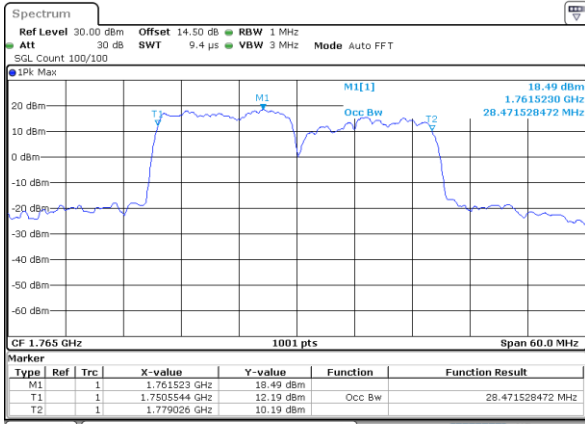

Highest Channel / 10MHz+20MHz

Date: 23. DEC. 2021 03:59:19

Highest Channel / 15MHz+10MHz

Date: 23. DEC. 2021 02:26:49

LTE Band 66C

QPSK

Lowest Channel / 15MHz+15MHz

Date: 23. DEC. 2021 05:18:22

Lowest Channel / 15MHz+20MHz

Date: 23. DEC. 2021 06:13:08

Middle Channel / 15MHz+15MHz

Date: 23. DEC. 2021 05:39:09

Middle Channel / 15MHz+20MHz

Date: 23. DEC. 2021 06:15:00

Highest Channel / 15MHz+15MHz

Date: 23. DEC. 2021 05:52:06

Highest Channel / 15MHz+20MHz

Date: 23. DEC. 2021 07:03:58

LTE Band 66C

QPSK

Lowest Channel / 20MHz+5MHz

Date: 23. DEC. 2021 22:38:45

Lowest Channel / 20MHz+10MHz

Date: 23. DEC. 2021 04:23:29