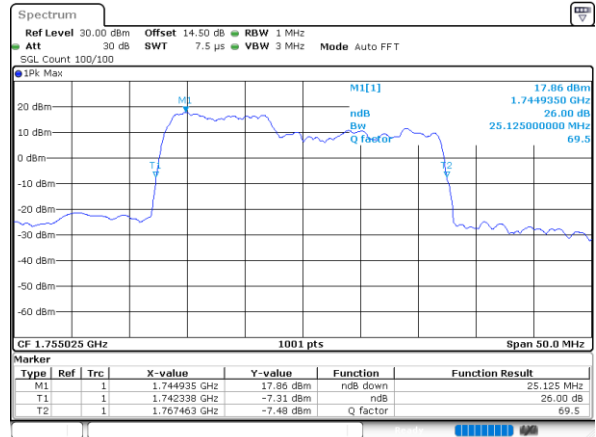

LTE Band 66C

16QAM

Lowest Channel / 5MHz+20MHz

Date: 24, DEC, 2021 02:13:11

Lowest Channel / 10MHz+15MHz

Date: 22, DEC, 2021 22:53:50

Middle Channel / 5MHz+20MHz

Date: 24, DEC, 2021 03:37:08

Middle Channel / 10MHz+15MHz

Date: 22, DEC, 2021 21:36:55

Highest Channel / 5MHz+20MHz

Date: 24, DEC, 2021 03:52:06

Highest Channel / 10MHz+15MHz

Date: 22, DEC, 2021 21:49:31

LTE Band 66C

16QAM