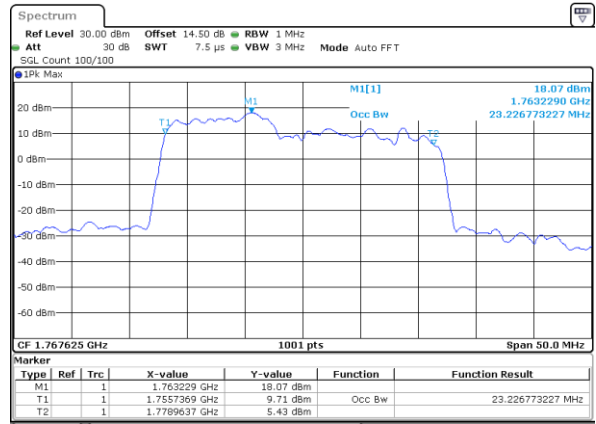

Highest Channel / 20MHz+15MHz

Date: 23, DEC, 2021 22:01:45

Highest Channel / 20MHz+20MHz

Date: 24, DEC, 2021 01:27:25

LTE Band 66C

64QAM

Lowest Channel / 5MHz+20MHz

Date: 24, DEC, 2021 02:12:11

Lowest Channel / 10MHz+15MHz

Date: 22, DEC, 2021 22:52:50

Middle Channel / 5MHz+20MHz

Date: 24, DEC, 2021 03:36:09

Middle Channel / 10MHz+15MHz

Date: 22, DEC, 2021 21:35:50

Highest Channel / 5MHz+20MHz

Date: 24, DEC, 2021 03:50:06

Highest Channel / 10MHz+15MHz

Date: 22, DEC, 2021 21:47:22

LTE Band 66C

64QAM

Lowest Channel / 10MHz+20MHz

Date: 23. DEC. 2021 02:48:12

Lowest Channel / 15MHz+10MHz

Date: 23. DEC. 2021 01:53:48