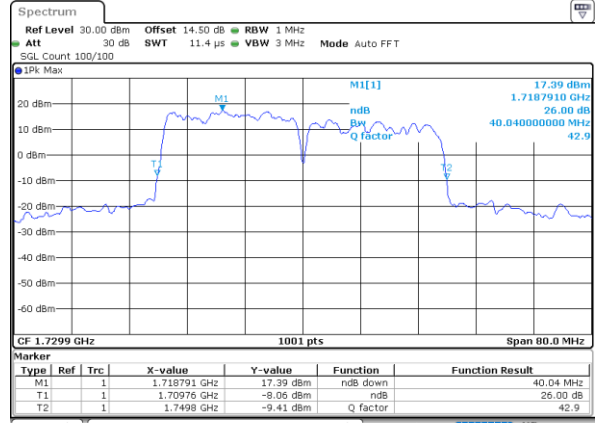

Middle Channel / 20MHz+5MHz

Date: 23, DEC, 2021 23:29:46

Middle Channel / 20MHz+10MHz

Date: 23, DEC, 2021 04:46:17

Highest Channel / 20MHz+5MHz

Date: 23, DEC, 2021 23:44:44

Highest Channel / 20MHz+10MHz

Date: 23, DEC, 2021 04:58:13

LTE Band 66C

16QAM

Lowest Channel / 20MHz+15MHz

Date: 23, DEC, 2021 21:07:34

Lowest Channel / 20MHz+20MHz

Date: 24, DEC, 2021 00:26:00

Middle Channel / 20MHz+15MHz

Date: 23, DEC, 2021 21:43:41

Middle Channel / 20MHz+20MHz

Date: 24, DEC, 2021 01:13:53

Highest Channel / 20MHz+15MHz

Date: 23, DEC, 2021 22:03:15

Highest Channel / 20MHz+20MHz

Date: 24, DEC, 2021 01:28:55

LTE Band 66C

64QAM

Lowest Channel / 5MHz+20MHz

Date: 24, DEC, 2021 02:12:40

Lowest Channel / 10MHz+15MHz

Date: 22, DEC, 2021 22:53:20

Middle Channel / 5MHz+20MHz

Date: 24, DEC, 2021 03:36:38

Middle Channel / 10MHz+15MHz

Date: 22, DEC, 2021 21:36:22