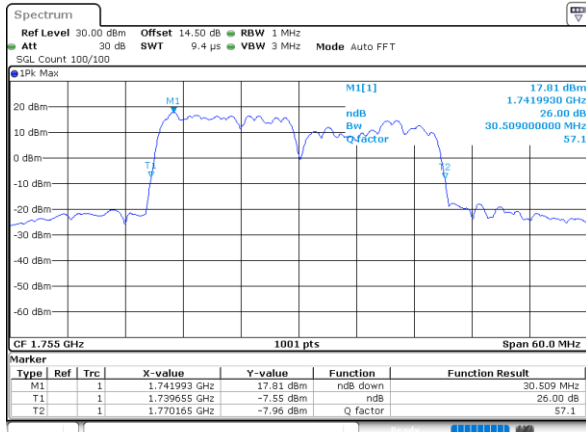

Lowest Channel / 15MHz+10MHz

Date: 23, DEC, 2021 01:54:17

Middle Channel / 10MHz+20MHz

Date: 23, DEC, 2021 03:47:54

Middle Channel / 15MHz+10MHz

Date: 23, DEC, 2021 02:15:17

Highest Channel / 10MHz+20MHz

Date: 23, DEC, 2021 04:00:48

Highest Channel / 15MHz+10MHz

Date: 23, DEC, 2021 02:28:18

LTE Band 66C

64QAM

Lowest Channel / 15MHz+15MHz

Date: 23, DEC, 2021 05:19:51

Lowest Channel / 15MHz+20MHz

Date: 23, DEC, 2021 06:13:18

Middle Channel / 15MHz+15MHz

Date: 23, DEC, 2021 05:40:39

Middle Channel / 15MHz+20MHz

Date: 23, DEC, 2021 06:15:11

Highest Channel / 15MHz+15MHz

Date: 23, DEC, 2021 05:53:35

Highest Channel / 15MHz+20MHz

Date: 23, DEC, 2021 07:05:28