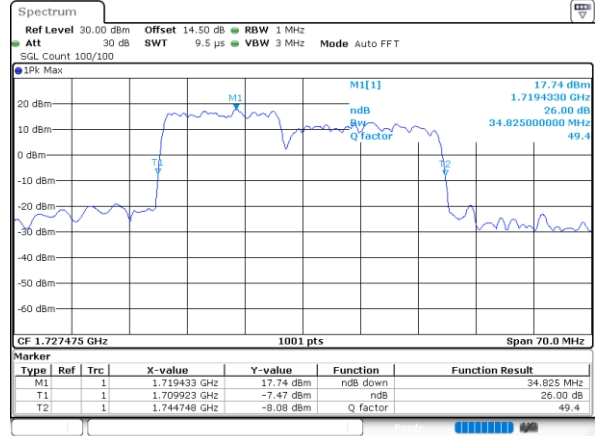

Lowest Channel / 10MHz+20MHz

Date: 23, DEC, 2021 02:49:12

Lowest Channel / 15MHz+10MHz

Date: 23, DEC, 2021 01:54:48

Middle Channel / 10MHz+20MHz

Date: 23, DEC, 2021 03:48:24

Middle Channel / 15MHz+10MHz

Date: 23, DEC, 2021 02:15:47

Highest Channel / 10MHz+20MHz

Date: 23, DEC, 2021 04:00:18

Highest Channel / 15MHz+10MHz

Date: 23, DEC, 2021 02:27:49

LTE Band 66C

16QAM

Lowest Channel / 15MHz+15MHz

Date: 23, DEC, 2021 05:20:21

Lowest Channel / 15MHz+20MHz

Date: 23, DEC, 2021 06:13:08

Middle Channel / 15MHz+15MHz

Date: 23, DEC, 2021 05:41:09

Middle Channel / 15MHz+20MHz

Date: 23, DEC, 2021 06:15:01

Highest Channel / 15MHz+15MHz

Date: 23, DEC, 2021 05:15:05

Highest Channel / 15MHz+20MHz

Date: 23, DEC, 2021 07:04:58

LTE Band 66C

16QAM

Lowest Channel / 20MHz+5MHz

Date: 23, DEC, 2021 22:40:45

Lowest Channel / 20MHz+10MHz

Date: 23, DEC, 2021 04:25:28