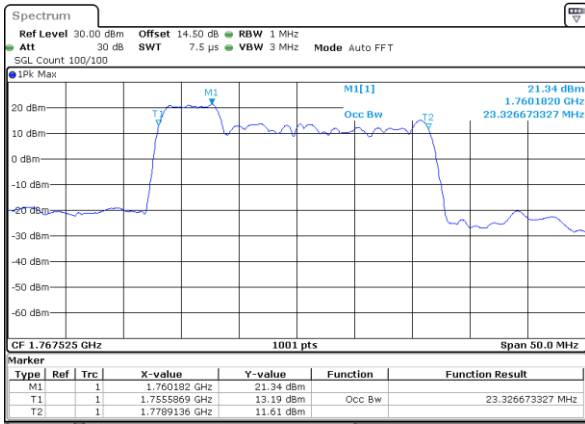

Mode	LTE Band 66C : 99%OBW(MHz)				
64QAM					
BW	5MHz+20MHz	10MHz+15MHz	10MHz+20MHz	15MHz+10MHz	15MHz+15MHz
Lowest CH	23.18	23.53	28.29	23.43	28.59
Middle CH	23.33	23.58	27.87	23.53	28.71
Highest CH	22.98	23.23	27.63	23.53	28.65
BW	15MHz+20MHz	20MHz+5MHz	20MHz+10MHz	20MHz+15MHz	20MHz+20MHz
Lowest CH	32.87	23.38	27.93	32.87	37.32
Middle CH	32.80	23.13	28.05	33.01	37.48
Highest CH	32.80	23.23	28.11	32.66	37.48

LTE Band 66C

QPSK

Lowest Channel / 5MHz+20MHz

Date: 24, DEC, 2021 02:11:11

Lowest Channel / 10MHz+15MHz

Date: 22, DEC, 2021 22:51:48

Middle Channel / 5MHz+20MHz

Date: 24, DEC, 2021 03:35:09

Middle Channel / 10MHz+15MHz

Date: 22, DEC, 2021 21:34:44

Highest Channel / 5MHz+20MHz

Date: 24, DEC, 2021 03:51:06

Highest Channel / 10MHz+15MHz

Date: 22, DEC, 2021 21:48:27

LTE Band 66C

QPSK