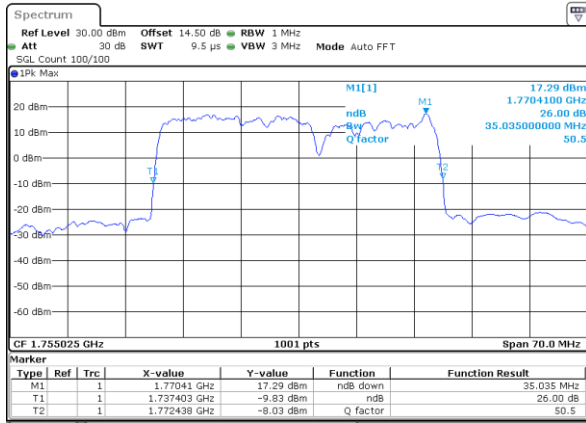

Middle Channel / 20MHz+5MHz

Date: 23, DEC, 2021 23:29:46

Middle Channel / 20MHz+10MHz

Date: 23, DEC, 2021 04:46:17

Highest Channel / 20MHz+5MHz

Date: 23, DEC, 2021 23:44:44

Highest Channel / 20MHz+10MHz

Date: 23, DEC, 2021 04:58:13

LTE Band 66C

16QAM

Lowest Channel / 20MHz+15MHz

Date: 23, DEC, 2021 21:07:34

Lowest Channel / 20MHz+20MHz

Date: 24, DEC, 2021 00:26:00

Middle Channel / 20MHz+15MHz

Date: 23, DEC, 2021 21:43:41

Middle Channel / 20MHz+20MHz

Date: 24, DEC, 2021 01:13:53

Highest Channel / 20MHz+15MHz

Date: 23, DEC, 2021 22:03:15

Highest Channel / 20MHz+20MHz

Date: 24, DEC, 2021 01:28:55

LTE Band 66C

64QAM

Lowest Channel / 5MHz+20MHz

Date: 24, DEC, 2021 02:12:40

Lowest Channel / 10MHz+15MHz

Date: 22, DEC, 2021 22:53:20

Middle Channel / 5MHz+20MHz

Date: 24, DEC, 2021 03:36:38

Middle Channel / 10MHz+15MHz

Date: 22, DEC, 2021 21:36:22