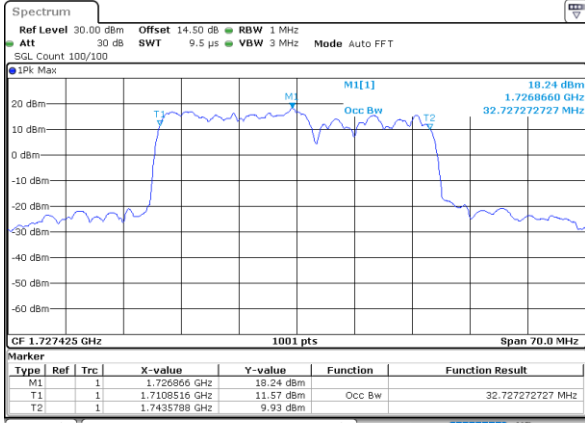

LTE Band 66C

16QAM

Lowest Channel / 20MHz+5MHz

Date: 23. DEC. 2021 22:39:16

Lowest Channel / 20MHz+10MHz

Date: 23. DEC. 2021 04:23:59

Middle Channel / 20MHz+5MHz

Date: 23. DEC. 2021 23:28:16

Middle Channel / 20MHz+10MHz

Date: 23. DEC. 2021 04:44:48

Highest Channel / 20MHz+5MHz

Date: 23. DEC. 2021 23:43:15

Highest Channel / 20MHz+10MHz

Date: 23. DEC. 2021 04:56:44

LTE Band 66C

16QAM

Lowest Channel / 20MHz+15MHz

Date: 23, DEC, 2021 21:06:03

Lowest Channel / 20MHz+20MHz

Date: 24, DEC, 2021 00:24:28

Middle Channel / 20MHz+15MHz

Date: 23, DEC, 2021 21:42:10

Middle Channel / 20MHz+20MHz

Date: 24, DEC, 2021 02:07:52

Highest Channel / 20MHz+15MHz

Date: 23, DEC, 2021 22:01:45

Highest Channel / 20MHz+20MHz

Date: 24, DEC, 2021 01:27:25

LTE Band 66C

64QAM

Lowest Channel / 5MHz+20MHz

Date: 24, DEC, 2021 02:12:11