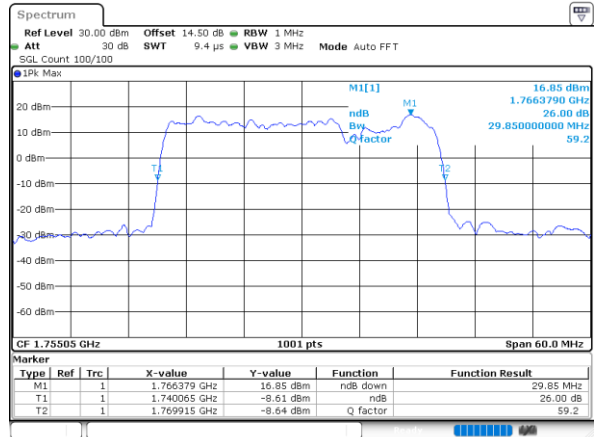

Middle Channel / 15MHz+15MHz

Date: 23, DEC, 2021 05:40:39

Middle Channel / 15MHz+20MHz

Date: 23, DEC, 2021 06:15:11

Highest Channel / 15MHz+15MHz

Date: 23, DEC, 2021 05:53:35

Highest Channel / 15MHz+20MHz

Date: 23, DEC, 2021 07:05:28

LTE Band 66C

64QAM

Lowest Channel / 20MHz+5MHz

Date: 23, DEC, 2021 22:40:15

Lowest Channel / 20MHz+10MHz

Date: 23, DEC, 2021 04:24:58

Middle Channel / 20MHz+5MHz

Date: 23, DEC, 2021 23:29:16

Middle Channel / 20MHz+10MHz

Date: 23, DEC, 2021 04:45:47

Highest Channel / 20MHz+5MHz

Date: 23, DEC, 2021 23:45:14

Highest Channel / 20MHz+10MHz

Date: 23, DEC, 2021 04:58:43

LTE Band 66C

64QAM