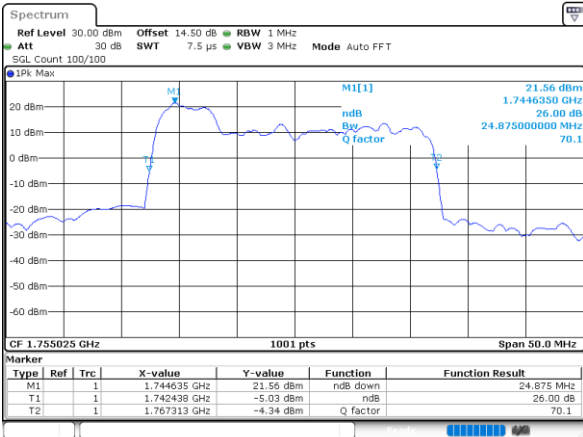

LTE Band 66C

16QAM

Lowest Channel / 5MHz+20MHz

Date: 24, DEC, 2021 02:13:11

Lowest Channel / 10MHz+15MHz

Date: 22, DEC, 2021 22:53:50

Middle Channel / 5MHz+20MHz

Date: 24, DEC, 2021 03:37:08

Middle Channel / 10MHz+15MHz

Date: 22, DEC, 2021 21:36:55

Highest Channel / 5MHz+20MHz

Date: 24, DEC, 2021 03:52:06

Highest Channel / 10MHz+15MHz

Date: 22, DEC, 2021 21:49:31

LTE Band 66C

16QAM