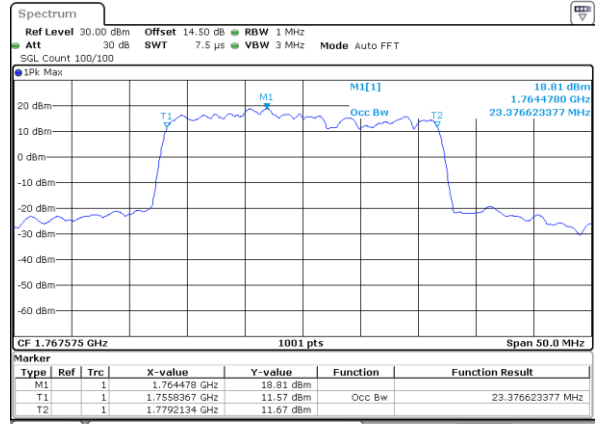

Highest Channel / 5MHz+20MHz

Date: 24, DEC, 2021 03:50:36

Highest Channel / 10MHz+15MHz

Date: 22, DEC, 2021 21:47:55

LTE Band 66C

16QAM

Lowest Channel / 10MHz+20MHz

Date: 23. DEC. 2021 02:47:42

Lowest Channel / 15MHz+10MHz

Date: 23. DEC. 2021 01:53:18

Middle Channel / 10MHz+20MHz

Date: 23. DEC. 2021 03:46:54

Middle Channel / 15MHz+10MHz

Date: 23. DEC. 2021 02:14:17

Highest Channel / 10MHz+20MHz

Date: 23. DEC. 2021 03:58:49

Highest Channel / 15MHz+10MHz

Date: 23. DEC. 2021 02:26:19

LTE Band 66C

16QAM

Lowest Channel / 15MHz+15MHz

Date: 23. DEC. 2021 05:18:52

Lowest Channel / 15MHz+20MHz

Date: 23. DEC. 2021 06:13:38