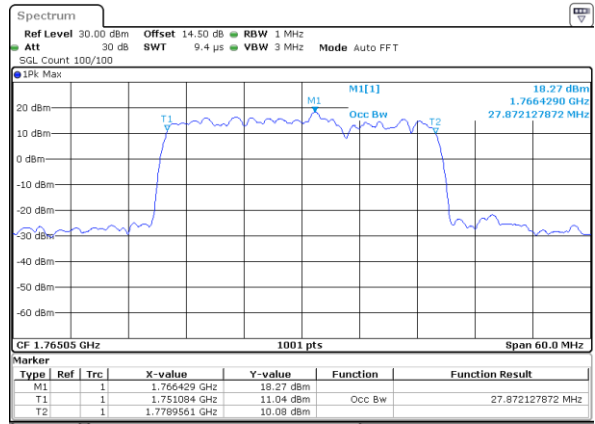

LTE Band 66C

16QAM

Lowest Channel / 20MHz+5MHz

Date: 23. DEC. 2021 22:39:16

Lowest Channel / 20MHz+10MHz

Date: 23. DEC. 2021 04:23:59

Middle Channel / 20MHz+5MHz

Date: 23. DEC. 2021 23:28:16

Middle Channel / 20MHz+10MHz

Date: 23. DEC. 2021 04:44:48

Highest Channel / 20MHz+5MHz

Date: 23. DEC. 2021 23:43:15

Highest Channel / 20MHz+10MHz

Date: 23. DEC. 2021 04:56:44

LTE Band 66C

16QAM

Lowest Channel / 20MHz+15MHz

Date: 23, DEC, 2021 21:06:03

Lowest Channel / 20MHz+20MHz

Date: 24, DEC, 2021 00:24:28

Middle Channel / 20MHz+15MHz

Date: 23, DEC, 2021 21:42:10

Middle Channel / 20MHz+20MHz

Date: 24, DEC, 2021 02:07:52

Highest Channel / 20MHz+15MHz

Date: 23, DEC, 2021 22:01:45

Highest Channel / 20MHz+20MHz

Date: 24, DEC, 2021 01:27:25

LTE Band 66C

64QAM

Lowest Channel / 5MHz+20MHz

Date: 24, DEC, 2021 02:12:11