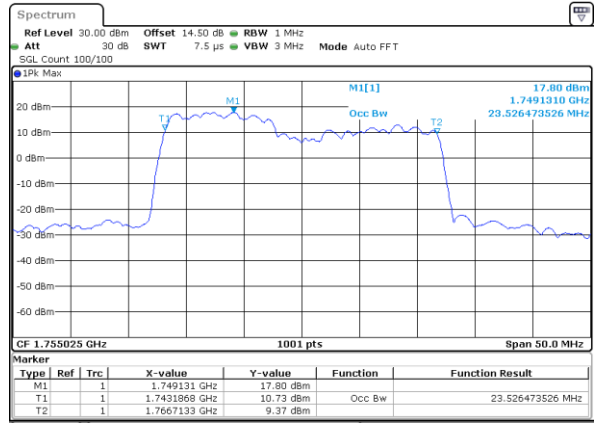

LTE Band 66C

QPSK

Lowest Channel / 20MHz+15MHz

Date: 23, DEC, 2021 21:05:32

Lowest Channel / 20MHz+20MHz

Date: 24, DEC, 2021 00:23:58

Middle Channel / 20MHz+15MHz

Date: 23, DEC, 2021 21:41:39

Middle Channel / 20MHz+20MHz

Date: 24, DEC, 2021 02:07:22

Highest Channel / 20MHz+15MHz

Date: 23, DEC, 2021 22:02:15

Highest Channel / 20MHz+20MHz

Date: 24, DEC, 2021 01:27:55

LTE Band 66C

16QAM

Lowest Channel / 5MHz+20MHz

Date: 24, DEC, 2021 02:11:41

Lowest Channel / 10MHz+15MHz

Date: 22, DEC, 2021 22:52:18

Middle Channel / 5MHz+20MHz

Date: 24, DEC, 2021 03:35:39

Middle Channel / 10MHz+15MHz

Date: 22, DEC, 2021 21:35:17

Highest Channel / 5MHz+20MHz

Date: 24, DEC, 2021 03:50:36

Highest Channel / 10MHz+15MHz

Date: 22, DEC, 2021 21:47:55

LTE Band 66C

16QAM

Lowest Channel / 10MHz+20MHz

Date: 23. DEC. 2021 02:47:42