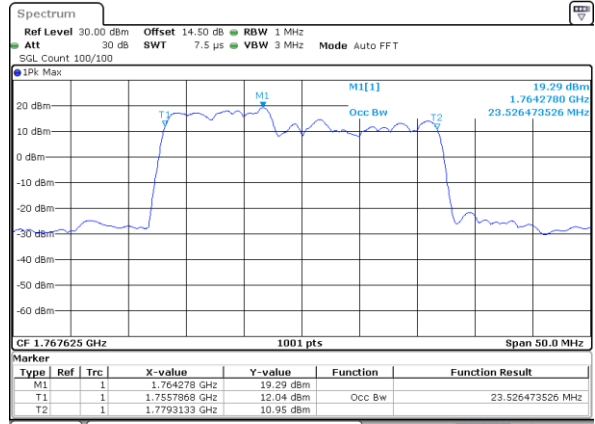

Middle Channel / 20MHz+20MHz

Date: 24, DEC, 2021 02:07:22

Highest Channel / 20MHz+15MHz

Date: 23, DEC, 2021 22:02:15

Highest Channel / 20MHz+20MHz

Date: 24, DEC, 2021 01:27:55

LTE Band 66C

16QAM

Lowest Channel / 5MHz+20MHz

Date: 24, DEC, 2021 02:11:41

Lowest Channel / 10MHz+15MHz

Date: 22, DEC, 2021 22:52:18

Middle Channel / 5MHz+20MHz

Date: 24, DEC, 2021 03:35:39

Middle Channel / 10MHz+15MHz

Date: 22, DEC, 2021 21:35:17

Highest Channel / 5MHz+20MHz

Date: 24, DEC, 2021 03:50:36

Highest Channel / 10MHz+15MHz

Date: 22, DEC, 2021 21:47:55

LTE Band 66C

16QAM

Lowest Channel / 10MHz+20MHz

Date: 23. DEC. 2021 02:47:42

Lowest Channel / 15MHz+10MHz

Date: 23. DEC. 2021 01:53:18

Middle Channel / 10MHz+20MHz

Date: 23. DEC. 2021 03:46:54

Middle Channel / 15MHz+10MHz

Date: 23. DEC. 2021 02:14:17

Highest Channel / 10MHz+20MHz

Date: 23. DEC. 2021 03:58:49