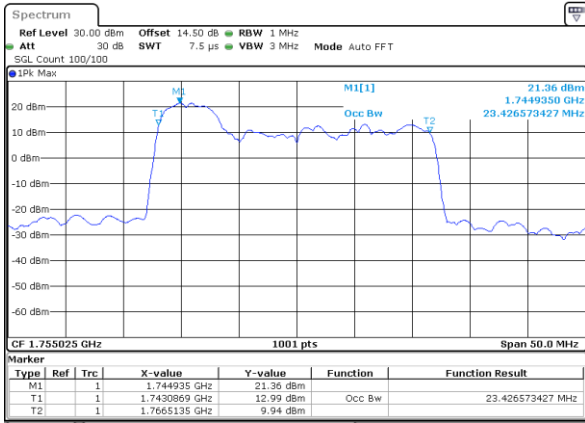

LTE Band 66C

QPSK

Lowest Channel / 20MHz+15MHz

Date: 23, DEC, 2021 21:05:32

Lowest Channel / 20MHz+20MHz

Date: 24, DEC, 2021 00:23:58

Middle Channel / 20MHz+15MHz

Date: 23, DEC, 2021 21:41:39

Middle Channel / 20MHz+20MHz

Date: 24, DEC, 2021 02:07:22

Highest Channel / 20MHz+15MHz

Date: 23, DEC, 2021 22:02:15

Highest Channel / 20MHz+20MHz

Date: 24, DEC, 2021 01:27:55

LTE Band 66C

16QAM

Lowest Channel / 5MHz+20MHz

Date: 24, DEC, 2021 02:11:41

Lowest Channel / 10MHz+15MHz

Date: 22, DEC, 2021 22:52:18

Middle Channel / 5MHz+20MHz

Date: 24, DEC, 2021 03:35:39

Middle Channel / 10MHz+15MHz

Date: 22, DEC, 2021 21:35:17

Highest Channel / 5MHz+20MHz

Date: 24, DEC, 2021 03:50:36

Highest Channel / 10MHz+15MHz

Date: 22, DEC, 2021 21:47:55

LTE Band 66C

16QAM

Lowest Channel / 10MHz+20MHz

Date: 23. DEC. 2021 02:47:42