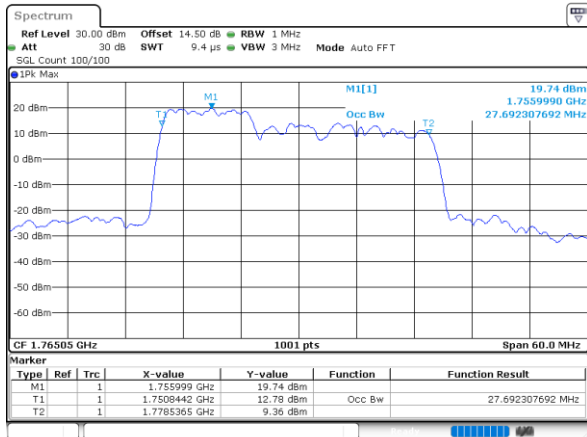

LTE Band 66C

QPSK

Lowest Channel / 5MHz+20MHz

Date: 24, DEC, 2021 02:11:11

Lowest Channel / 10MHz+15MHz

Date: 22, DEC, 2021 22:51:48

Middle Channel / 5MHz+20MHz

Date: 24, DEC, 2021 03:35:09

Middle Channel / 10MHz+15MHz

Date: 22, DEC, 2021 21:34:44

Highest Channel / 5MHz+20MHz

Date: 24, DEC, 2021 03:51:06

Highest Channel / 10MHz+15MHz

Date: 22, DEC, 2021 21:48:27

LTE Band 66C

QPSK

Lowest Channel / 10MHz+20MHz

Date: 23. DEC. 2021 02:47:12

Lowest Channel / 15MHz+10MHz

Date: 23. DEC. 2021 01:52:47

Middle Channel / 10MHz+20MHz

Date: 23. DEC. 2021 03:46:23

Middle Channel / 15MHz+10MHz

Date: 23. DEC. 2021 02:13:46

Highest Channel / 10MHz+20MHz

Date: 23. DEC. 2021 03:59:19

Highest Channel / 15MHz+10MHz

Date: 23. DEC. 2021 02:26:49

LTE Band 66C

QPSK

Lowest Channel / 15MHz+15MHz

Date: 23. DEC. 2021 05:18:22