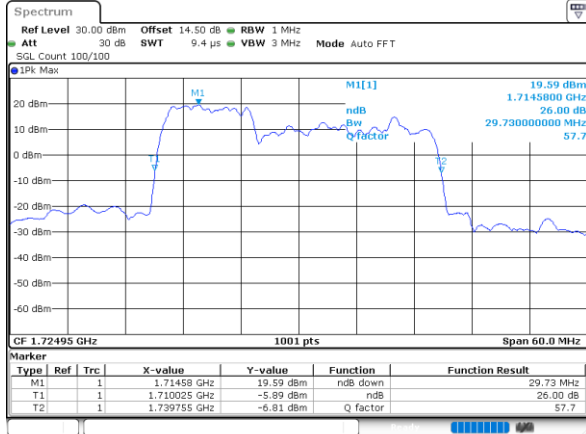

LTE Band 66C

16QAM

Lowest Channel / 5MHz+20MHz

Date: 24, DEC, 2021 02:13:11

Lowest Channel / 10MHz+15MHz

Date: 22, DEC, 2021 22:53:50

Middle Channel / 5MHz+20MHz

Date: 24, DEC, 2021 03:37:08

Middle Channel / 10MHz+15MHz

Date: 22, DEC, 2021 21:36:55

Highest Channel / 5MHz+20MHz

Date: 24, DEC, 2021 03:52:06

Highest Channel / 10MHz+15MHz

Date: 22, DEC, 2021 21:49:31

LTE Band 66C

16QAM

Lowest Channel / 10MHz+20MHz

Date: 23, DEC, 2021 02:49:12

Lowest Channel / 15MHz+10MHz

Date: 23, DEC, 2021 01:54:48

Middle Channel / 10MHz+20MHz

Date: 23, DEC, 2021 03:48:24

Middle Channel / 15MHz+10MHz

Date: 23, DEC, 2021 02:15:47

Highest Channel / 10MHz+20MHz

Date: 23, DEC, 2021 04:00:18

Highest Channel / 15MHz+10MHz

Date: 23, DEC, 2021 02:27:49

LTE Band 66C

16QAM

Lowest Channel / 15MHz+15MHz

Date: 23, DEC, 2021 05:20:21