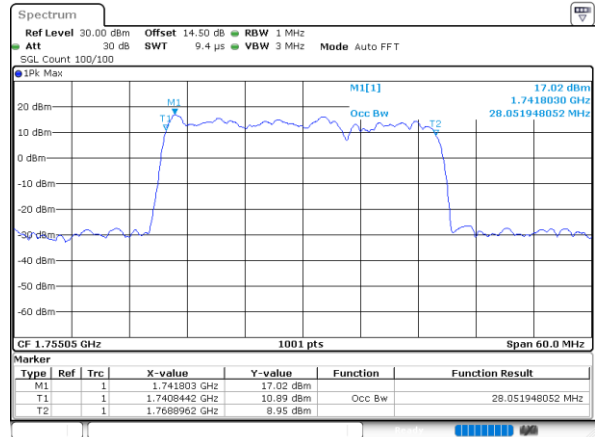

LTE Band 66C

64QAM

Lowest Channel / 15MHz+15MHz

Date: 23. DEC. 2021 05:19:22

Lowest Channel / 15MHz+20MHz

Date: 23. DEC. 2021 06:31:08

Middle Channel / 15MHz+15MHz

Date: 23. DEC. 2021 05:40:09

Middle Channel / 15MHz+20MHz

Date: 23. DEC. 2021 06:52:00

Highest Channel / 15MHz+15MHz

Date: 23. DEC. 2021 05:51:06

Highest Channel / 15MHz+20MHz

Date: 23. DEC. 2021 07:02:59

LTE Band 66C

64QAM

Lowest Channel / 20MHz+5MHz

Date: 23. DEC. 2021 22:39:45

Lowest Channel / 20MHz+10MHz

Date: 23. DEC. 2021 04:24:28

Middle Channel / 20MHz+5MHz

Date: 23. DEC. 2021 23:28:46

Middle Channel / 20MHz+10MHz

Date: 23. DEC. 2021 04:45:18

Highest Channel / 20MHz+5MHz

Date: 23. DEC. 2021 23:42:45

Highest Channel / 20MHz+10MHz

Date: 23. DEC. 2021 04:56:15