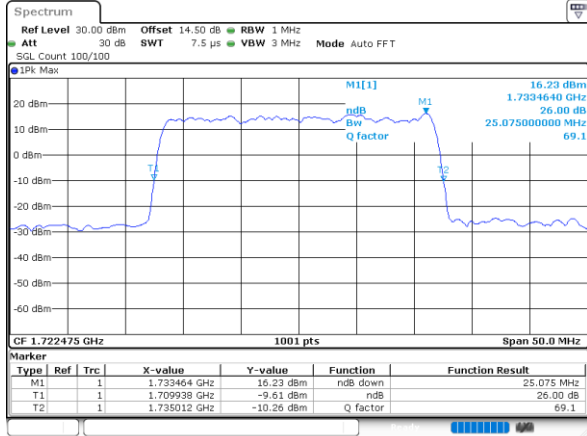

Highest Channel / 15MHz+10MHz

Date: 23, DEC, 2021 02:28:18

LTE Band 66C

64QAM

Lowest Channel / 15MHz+15MHz

Date: 23, DEC, 2021 05:19:51

Lowest Channel / 15MHz+20MHz

Date: 23, DEC, 2021 06:13:18

Middle Channel / 15MHz+15MHz

Date: 23, DEC, 2021 05:40:39

Middle Channel / 15MHz+20MHz

Date: 23, DEC, 2021 06:15:11

Highest Channel / 15MHz+15MHz

Date: 23, DEC, 2021 05:53:35

Highest Channel / 15MHz+20MHz

Date: 23, DEC, 2021 07:05:28

LTE Band 66C

64QAM

Lowest Channel / 20MHz+5MHz

Date: 23, DEC, 2021 22:40:15

Lowest Channel / 20MHz+10MHz

Date: 23, DEC, 2021 04:24:58

Middle Channel / 20MHz+5MHz

Date: 23, DEC, 2021 23:29:16

Middle Channel / 20MHz+10MHz

Date: 23, DEC, 2021 04:45:47

Highest Channel / 20MHz+5MHz

Date: 23, DEC, 2021 23:45:14

Highest Channel / 20MHz+10MHz

Date: 23, DEC, 2021 04:58:43

LTE Band 66C

64QAM