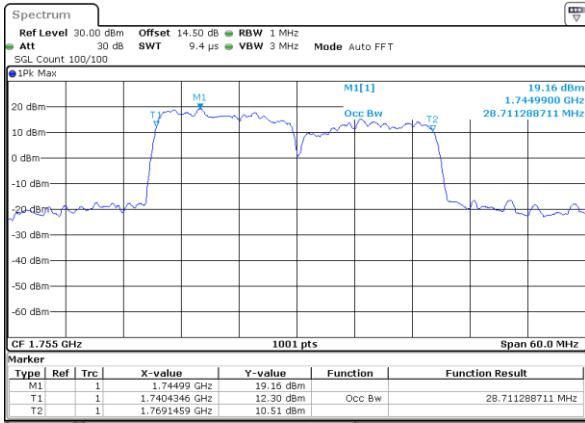

Lowest Channel / 10MHz+20MHz

Date: 23. DEC. 2021 02:47:12

Lowest Channel / 15MHz+10MHz

Date: 23. DEC. 2021 01:52:47

Middle Channel / 10MHz+20MHz

Date: 23. DEC. 2021 03:46:23

Middle Channel / 15MHz+10MHz

Date: 23. DEC. 2021 02:13:46

Highest Channel / 10MHz+20MHz

Date: 23. DEC. 2021 03:59:19

Highest Channel / 15MHz+10MHz

Date: 23. DEC. 2021 02:26:49

LTE Band 66C

QPSK

Lowest Channel / 15MHz+15MHz

Date: 23. DEC. 2021 05:18:22

Lowest Channel / 15MHz+20MHz

Date: 23. DEC. 2021 06:13:08

Middle Channel / 15MHz+15MHz

Date: 23. DEC. 2021 05:39:09

Middle Channel / 15MHz+20MHz

Date: 23. DEC. 2021 06:15:00

Highest Channel / 15MHz+15MHz

Date: 23. DEC. 2021 05:52:06

Highest Channel / 15MHz+20MHz

Date: 23. DEC. 2021 07:03:58

LTE Band 66C

QPSK

Lowest Channel / 20MHz+5MHz

Date: 23. DEC. 2021 22:38:45

Lowest Channel / 20MHz+10MHz

Date: 23. DEC. 2021 04:23:29