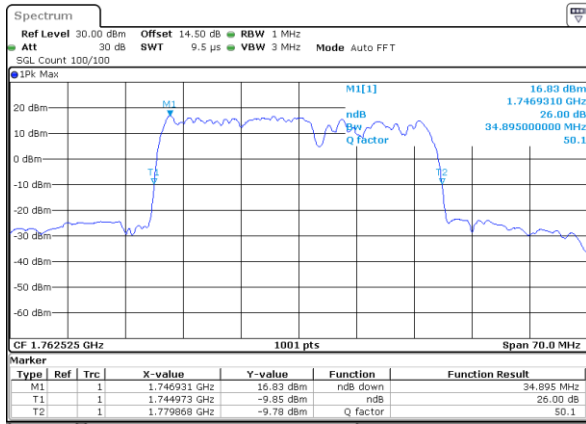

Middle Channel / 20MHz+5MHz

Date: 23, DEC, 2021 23:29:46

Middle Channel / 20MHz+10MHz

Date: 23, DEC, 2021 04:46:17

Highest Channel / 20MHz+5MHz

Date: 23, DEC, 2021 23:44:44

Highest Channel / 20MHz+10MHz

Date: 23, DEC, 2021 04:58:13

LTE Band 66C

16QAM

Lowest Channel / 20MHz+15MHz

Date: 23, DEC, 2021 21:07:34

Lowest Channel / 20MHz+20MHz

Date: 24, DEC, 2021 00:26:00

Middle Channel / 20MHz+15MHz

Date: 23, DEC, 2021 21:43:41

Middle Channel / 20MHz+20MHz

Date: 24, DEC, 2021 01:13:53

Highest Channel / 20MHz+15MHz

Date: 23, DEC, 2021 22:03:15

Highest Channel / 20MHz+20MHz

Date: 24, DEC, 2021 01:28:55

LTE Band 66C

64QAM

Lowest Channel / 5MHz+20MHz

Date: 24, DEC, 2021 02:12:40

Lowest Channel / 10MHz+15MHz

Date: 22, DEC, 2021 22:53:20

Middle Channel / 5MHz+20MHz

Date: 24, DEC, 2021 03:36:38

Middle Channel / 10MHz+15MHz

Date: 22, DEC, 2021 21:36:22