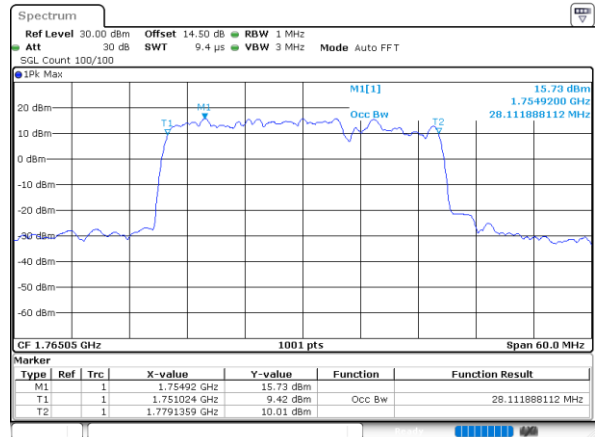

LTE Band 66C

64QAM

Lowest Channel / 15MHz+15MHz

Date: 23. DEC. 2021 05:19:22

Lowest Channel / 15MHz+20MHz

Date: 23. DEC. 2021 06:31:08

Middle Channel / 15MHz+15MHz

Date: 23. DEC. 2021 05:40:09

Middle Channel / 15MHz+20MHz

Date: 23. DEC. 2021 06:52:00

Highest Channel / 15MHz+15MHz

Date: 23. DEC. 2021 05:51:06

Highest Channel / 15MHz+20MHz

Date: 23. DEC. 2021 07:02:59

LTE Band 66C

64QAM

Lowest Channel / 20MHz+5MHz

Date: 23. DEC. 2021 22:39:45

Lowest Channel / 20MHz+10MHz

Date: 23. DEC. 2021 04:24:28

Middle Channel / 20MHz+5MHz

Date: 23. DEC. 2021 23:28:46

Middle Channel / 20MHz+10MHz

Date: 23. DEC. 2021 04:45:18

Highest Channel / 20MHz+5MHz

Date: 23. DEC. 2021 23:42:45

Highest Channel / 20MHz+10MHz

Date: 23. DEC. 2021 04:56:15