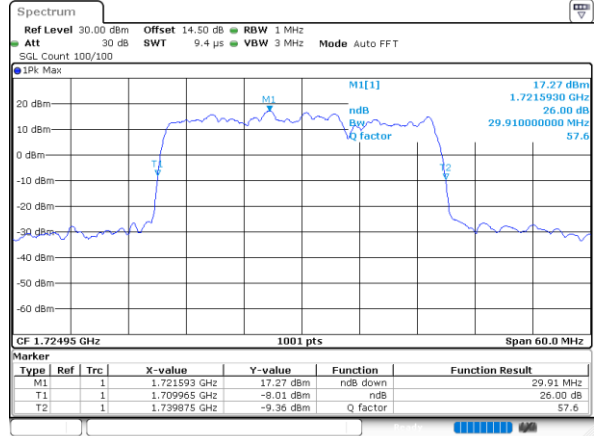

Middle Channel / 15MHz+15MHz

Date: 23, DEC, 2021 05:40:39

Middle Channel / 15MHz+20MHz

Date: 23, DEC, 2021 06:15:11

Highest Channel / 15MHz+15MHz

Date: 23, DEC, 2021 05:53:35

Highest Channel / 15MHz+20MHz

Date: 23, DEC, 2021 07:05:28

LTE Band 66C

64QAM

Lowest Channel / 20MHz+5MHz

Date: 23, DEC, 2021 22:40:15

Lowest Channel / 20MHz+10MHz

Date: 23, DEC, 2021 04:24:58

Middle Channel / 20MHz+5MHz

Date: 23, DEC, 2021 23:29:16

Middle Channel / 20MHz+10MHz

Date: 23, DEC, 2021 04:45:47

Highest Channel / 20MHz+5MHz

Date: 23, DEC, 2021 23:45:14

Highest Channel / 20MHz+10MHz

Date: 23, DEC, 2021 04:58:43

LTE Band 66C

64QAM