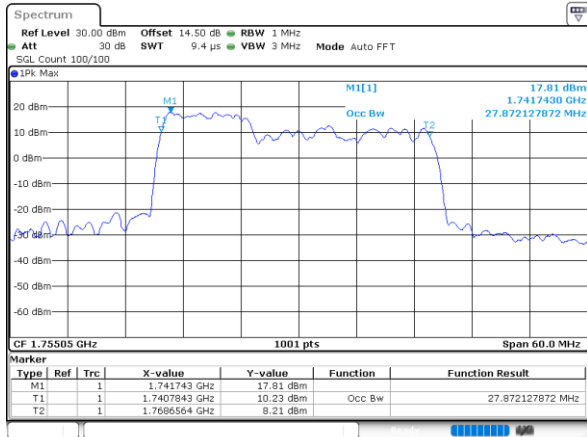

Highest Channel / 20MHz+15MHz

Date: 23, DEC, 2021 22:01:45

Highest Channel / 20MHz+20MHz

Date: 24, DEC, 2021 01:27:25

LTE Band 66C

64QAM

Lowest Channel / 5MHz+20MHz

Date: 24, DEC, 2021 02:12:11

Lowest Channel / 10MHz+15MHz

Date: 22, DEC, 2021 22:52:50

Middle Channel / 5MHz+20MHz

Date: 24, DEC, 2021 03:36:09

Middle Channel / 10MHz+15MHz

Date: 22, DEC, 2021 21:35:50

Highest Channel / 5MHz+20MHz

Date: 24, DEC, 2021 03:50:06

Highest Channel / 10MHz+15MHz

Date: 22, DEC, 2021 21:47:22

LTE Band 66C

64QAM

Lowest Channel / 10MHz+20MHz

Date: 23. DEC. 2021 02:48:12

Lowest Channel / 15MHz+10MHz

Date: 23. DEC. 2021 01:53:48

Middle Channel / 10MHz+20MHz

Date: 23. DEC. 2021 03:47:24

Middle Channel / 15MHz+10MHz

Date: 23. DEC. 2021 02:14:47

Highest Channel / 10MHz+20MHz

Date: 23. DEC. 2021 03:58:19

Highest Channel / 15MHz+10MHz

Date: 23. DEC. 2021 02:25:49