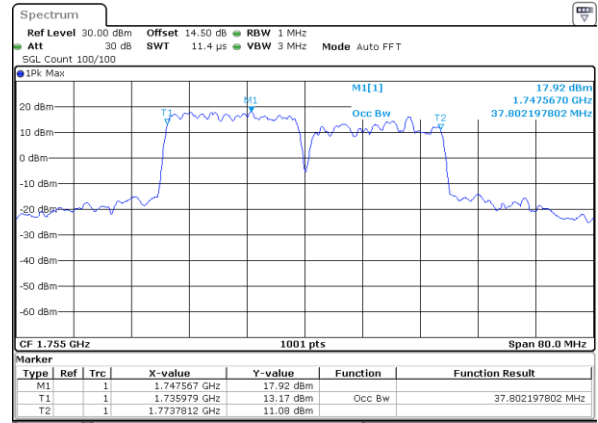

Highest Channel / 15MHz+20MHz

Date: 23. DEC. 2021 07:03:58

LTE Band 66C

QPSK

Lowest Channel / 20MHz+5MHz

Date: 23. DEC. 2021 22:38:45

Lowest Channel / 20MHz+10MHz

Date: 23. DEC. 2021 04:23:29

Middle Channel / 20MHz+5MHz

Date: 23. DEC. 2021 23:27:46

Middle Channel / 20MHz+10MHz

Date: 23. DEC. 2021 04:44:18

Highest Channel / 20MHz+5MHz

Date: 23. DEC. 2021 23:43:45

Highest Channel / 20MHz+10MHz

Date: 23. DEC. 2021 04:57:14

LTE Band 66C

QPSK

Lowest Channel / 20MHz+15MHz

Date: 23, DEC, 2021 21:05:32

Lowest Channel / 20MHz+20MHz

Date: 24, DEC, 2021 00:23:58

Middle Channel / 20MHz+15MHz

Date: 23, DEC, 2021 21:41:39

Middle Channel / 20MHz+20MHz

Date: 24, DEC, 2021 02:07:22

Highest Channel / 20MHz+15MHz

Date: 23, DEC, 2021 22:02:15

Highest Channel / 20MHz+20MHz

Date: 24, DEC, 2021 01:27:55

LTE Band 66C

16QAM