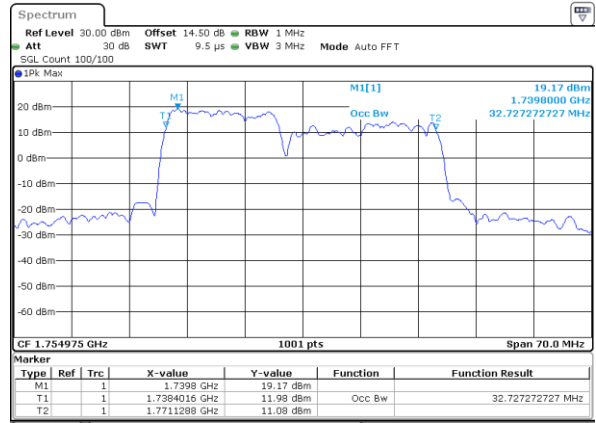

Highest Channel / 10MHz+20MHz

Date: 23. DEC. 2021 03:59:19

Highest Channel / 15MHz+10MHz

Date: 23. DEC. 2021 02:26:49

LTE Band 66C

QPSK

Lowest Channel / 15MHz+15MHz

Date: 23. DEC. 2021 05:18:22

Lowest Channel / 15MHz+20MHz

Date: 23. DEC. 2021 06:13:08

Middle Channel / 15MHz+15MHz

Date: 23. DEC. 2021 05:39:09

Middle Channel / 15MHz+20MHz

Date: 23. DEC. 2021 06:15:00

Highest Channel / 15MHz+15MHz

Date: 23. DEC. 2021 05:52:06

Highest Channel / 15MHz+20MHz

Date: 23. DEC. 2021 07:03:58

LTE Band 66C

QPSK

Lowest Channel / 20MHz+5MHz

Date: 23. DEC. 2021 22:38:45

Lowest Channel / 20MHz+10MHz

Date: 23. DEC. 2021 04:23:29

Middle Channel / 20MHz+5MHz

Date: 23. DEC. 2021 23:27:46

Middle Channel / 20MHz+10MHz

Date: 23. DEC. 2021 04:44:18

Highest Channel / 20MHz+5MHz

Date: 23. DEC. 2021 23:43:45

Highest Channel / 20MHz+10MHz

Date: 23. DEC. 2021 04:57:14