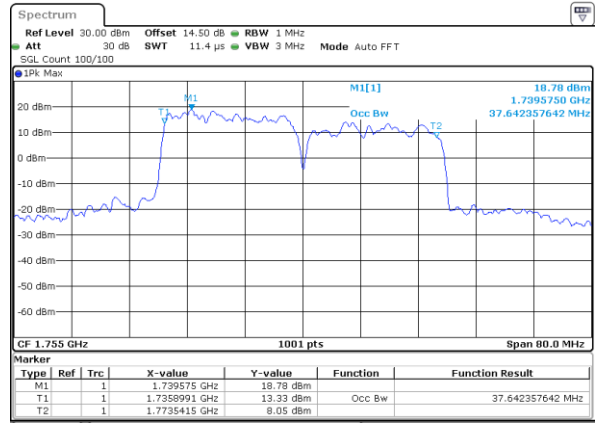

Middle Channel / 20MHz+10MHz

Date: 23. DEC. 2021 04:44:48

Highest Channel / 20MHz+5MHz

Date: 23. DEC. 2021 23:43:15

Highest Channel / 20MHz+10MHz

Date: 23. DEC. 2021 04:56:44

LTE Band 66C

16QAM

Lowest Channel / 20MHz+15MHz

Date: 23, DEC, 2021 21:06:03

Lowest Channel / 20MHz+20MHz

Date: 24, DEC, 2021 00:24:28

Middle Channel / 20MHz+15MHz

Date: 23, DEC, 2021 21:42:10

Middle Channel / 20MHz+20MHz

Date: 24, DEC, 2021 02:07:52

Highest Channel / 20MHz+15MHz

Date: 23, DEC, 2021 22:01:45

Highest Channel / 20MHz+20MHz

Date: 24, DEC, 2021 01:27:25

LTE Band 66C

64QAM

Lowest Channel / 5MHz+20MHz

Date: 24, DEC, 2021 02:12:11

Lowest Channel / 10MHz+15MHz

Date: 22, DEC, 2021 22:52:50

Middle Channel / 5MHz+20MHz

Date: 24, DEC, 2021 03:36:09

Middle Channel / 10MHz+15MHz

Date: 22, DEC, 2021 21:35:50

Highest Channel / 5MHz+20MHz

Date: 24, DEC, 2021 03:50:06