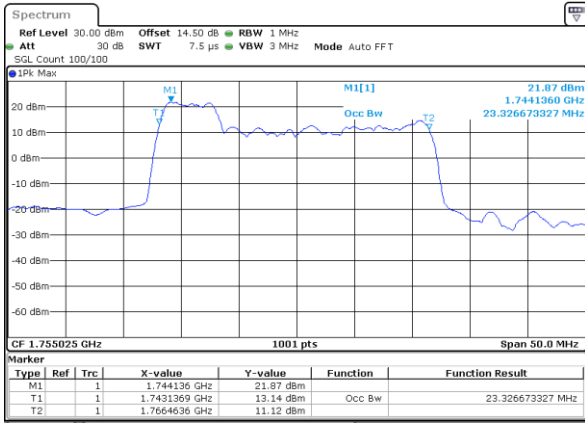

Mode	LTE Band 66C : 99%OBW(MHz)				
64QAM					
BW	5MHz+20MHz	10MHz+15MHz	10MHz+20MHz	15MHz+10MHz	15MHz+15MHz
Lowest CH	23.18	23.53	28.29	23.43	28.59
Middle CH	23.33	23.58	27.87	23.53	28.71
Highest CH	22.98	23.23	27.63	23.53	28.65
BW	15MHz+20MHz	20MHz+5MHz	20MHz+10MHz	20MHz+15MHz	20MHz+20MHz
Lowest CH	32.87	23.38	27.93	32.87	37.32
Middle CH	32.80	23.13	28.05	33.01	37.48
Highest CH	32.80	23.23	28.11	32.66	37.48

LTE Band 66C

QPSK

Lowest Channel / 5MHz+20MHz

Date: 24, DEC, 2021 02:11:11

Lowest Channel / 10MHz+15MHz

Date: 22, DEC, 2021 22:51:48

Middle Channel / 5MHz+20MHz

Date: 24, DEC, 2021 03:35:09

Middle Channel / 10MHz+15MHz

Date: 22, DEC, 2021 21:34:44

Highest Channel / 5MHz+20MHz

Date: 24, DEC, 2021 03:51:06

Highest Channel / 10MHz+15MHz

Date: 22, DEC, 2021 21:48:27

LTE Band 66C

QPSK