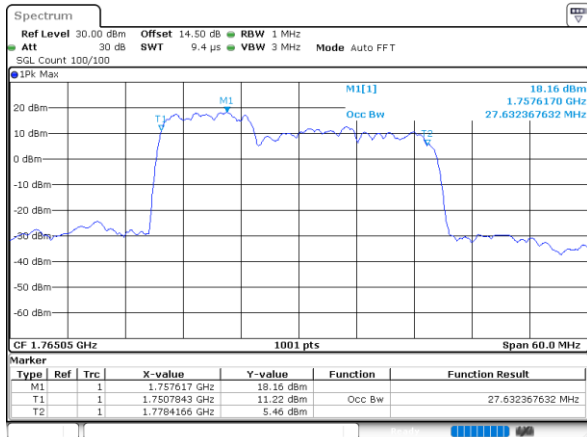

Highest Channel / 10MHz+15MHz

Date: 22, DEC, 2021 21:47:22

LTE Band 66C

64QAM

Lowest Channel / 10MHz+20MHz

Date: 23. DEC. 2021 02:48:12

Lowest Channel / 15MHz+10MHz

Date: 23. DEC. 2021 01:53:48

Middle Channel / 10MHz+20MHz

Date: 23. DEC. 2021 03:47:24

Middle Channel / 15MHz+10MHz

Date: 23. DEC. 2021 02:14:47

Highest Channel / 10MHz+20MHz

Date: 23. DEC. 2021 03:58:19

Highest Channel / 15MHz+10MHz

Date: 23. DEC. 2021 02:25:49

LTE Band 66C

64QAM

Lowest Channel / 15MHz+15MHz

Date: 23. DEC. 2021 05:19:22

Lowest Channel / 15MHz+20MHz

Date: 23. DEC. 2021 06:31:08

Middle Channel / 15MHz+15MHz

Date: 23. DEC. 2021 05:40:09

Middle Channel / 15MHz+20MHz

Date: 23. DEC. 2021 06:52:00

Highest Channel / 15MHz+15MHz

Date: 23. DEC. 2021 05:51:06

Highest Channel / 15MHz+20MHz

Date: 23. DEC. 2021 07:02:59

LTE Band 66C

64QAM