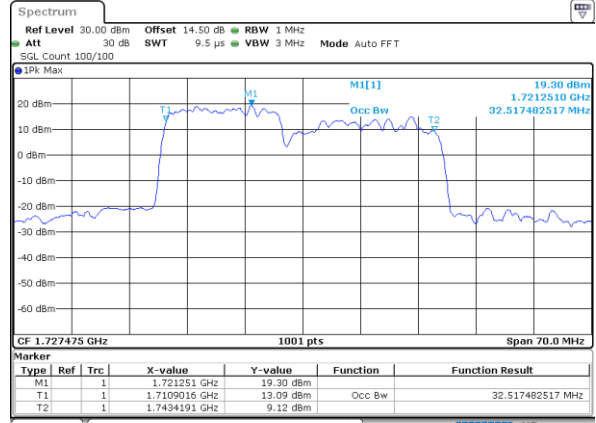

Lowest Channel / 10MHz+20MHz

Date: 23. DEC. 2021 02:47:12

Lowest Channel / 15MHz+10MHz

Date: 23. DEC. 2021 01:52:47

Middle Channel / 10MHz+20MHz

Date: 23. DEC. 2021 03:46:23

Middle Channel / 15MHz+10MHz

Date: 23. DEC. 2021 02:13:46

Highest Channel / 10MHz+20MHz

Date: 23. DEC. 2021 03:59:19

Highest Channel / 15MHz+10MHz

Date: 23. DEC. 2021 02:26:49

LTE Band 66C

QPSK

Lowest Channel / 15MHz+15MHz

Date: 23. DEC. 2021 05:18:22

Lowest Channel / 15MHz+20MHz

Date: 23. DEC. 2021 06:13:08

Middle Channel / 15MHz+15MHz

Date: 23. DEC. 2021 05:39:09

Middle Channel / 15MHz+20MHz

Date: 23. DEC. 2021 06:15:00

Highest Channel / 15MHz+15MHz

Date: 23. DEC. 2021 05:52:06

Highest Channel / 15MHz+20MHz

Date: 23. DEC. 2021 07:03:58

LTE Band 66C

QPSK

Lowest Channel / 20MHz+5MHz

Date: 23. DEC. 2021 22:38:45

Lowest Channel / 20MHz+10MHz

Date: 23. DEC. 2021 04:23:29