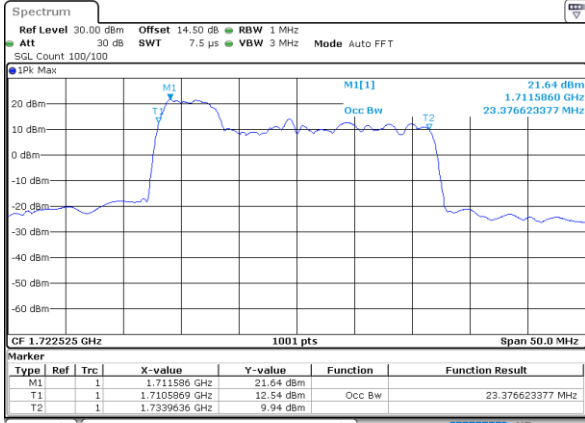

LTE Band 66C

QPSK

Lowest Channel / 20MHz+15MHz

Date: 23, DEC, 2021 21:05:32

Lowest Channel / 20MHz+20MHz

Date: 24, DEC, 2021 00:23:58

Middle Channel / 20MHz+15MHz

Date: 23, DEC, 2021 21:41:39

Middle Channel / 20MHz+20MHz

Date: 24, DEC, 2021 02:07:22

Highest Channel / 20MHz+15MHz

Date: 23, DEC, 2021 22:02:15

Highest Channel / 20MHz+20MHz

Date: 24, DEC, 2021 01:27:55

LTE Band 66C

16QAM

Lowest Channel / 5MHz+20MHz

Date: 24, DEC, 2021 02:11:41

Lowest Channel / 10MHz+15MHz

Date: 22, DEC, 2021 22:52:18

Middle Channel / 5MHz+20MHz

Date: 24, DEC, 2021 03:35:39

Middle Channel / 10MHz+15MHz

Date: 22, DEC, 2021 21:35:17

Highest Channel / 5MHz+20MHz

Date: 24, DEC, 2021 03:50:36

Highest Channel / 10MHz+15MHz

Date: 22, DEC, 2021 21:47:55

LTE Band 66C

16QAM

Lowest Channel / 10MHz+20MHz

Date: 23. DEC. 2021 02:47:42