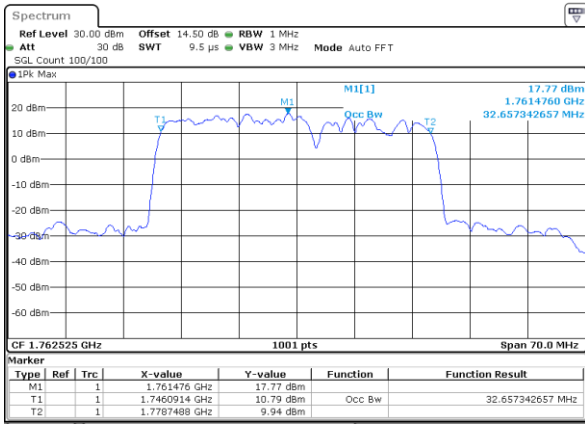

LTE Band 66C

16QAM

Lowest Channel / 20MHz+5MHz

Date: 23. DEC. 2021 22:39:16

Lowest Channel / 20MHz+10MHz

Date: 23. DEC. 2021 04:23:59

Middle Channel / 20MHz+5MHz

Date: 23. DEC. 2021 23:28:16

Middle Channel / 20MHz+10MHz

Date: 23. DEC. 2021 04:44:48

Highest Channel / 20MHz+5MHz

Date: 23. DEC. 2021 23:43:15

Highest Channel / 20MHz+10MHz

Date: 23. DEC. 2021 04:56:44

LTE Band 66C

16QAM

Lowest Channel / 20MHz+15MHz

Date: 23, DEC, 2021 21:06:03

Lowest Channel / 20MHz+20MHz

Date: 24, DEC, 2021 00:24:28

Middle Channel / 20MHz+15MHz

Date: 23, DEC, 2021 21:42:10

Middle Channel / 20MHz+20MHz

Date: 24, DEC, 2021 02:07:52

Highest Channel / 20MHz+15MHz

Date: 23, DEC, 2021 22:01:45

Highest Channel / 20MHz+20MHz

Date: 24, DEC, 2021 01:27:25

LTE Band 66C

64QAM

Lowest Channel / 5MHz+20MHz

Date: 24, DEC, 2021 02:12:11