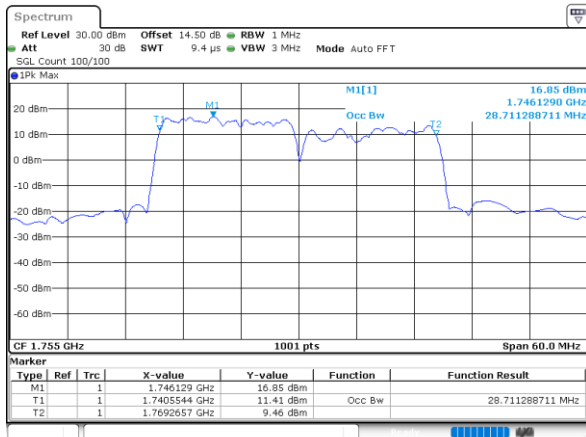

Highest Channel / 10MHz+15MHz

Date: 22, DEC, 2021 21:47:22

LTE Band 66C

64QAM

Lowest Channel / 10MHz+20MHz

Date: 23. DEC. 2021 02:48:12

Lowest Channel / 15MHz+10MHz

Date: 23. DEC. 2021 01:53:48

Middle Channel / 10MHz+20MHz

Date: 23. DEC. 2021 03:47:24

Middle Channel / 15MHz+10MHz

Date: 23. DEC. 2021 02:14:47

Highest Channel / 10MHz+20MHz

Date: 23. DEC. 2021 03:58:19

Highest Channel / 15MHz+10MHz

Date: 23. DEC. 2021 02:25:49

LTE Band 66C

64QAM

Lowest Channel / 15MHz+15MHz

Date: 23. DEC. 2021 05:19:22

Lowest Channel / 15MHz+20MHz

Date: 23. DEC. 2021 06:31:08

Middle Channel / 15MHz+15MHz

Date: 23. DEC. 2021 05:40:09

Middle Channel / 15MHz+20MHz

Date: 23. DEC. 2021 06:52:00

Highest Channel / 15MHz+15MHz

Date: 23. DEC. 2021 05:51:06

Highest Channel / 15MHz+20MHz

Date: 23. DEC. 2021 07:02:59

LTE Band 66C

64QAM