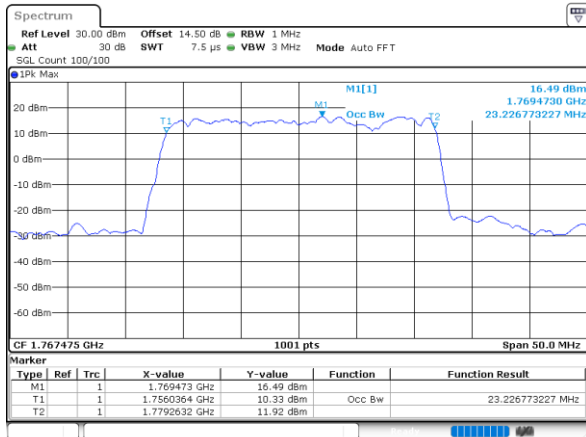

LTE Band 66C

64QAM

Lowest Channel / 15MHz+15MHz

Date: 23. DEC. 2021 05:19:22

Lowest Channel / 15MHz+20MHz

Date: 23. DEC. 2021 06:31:08

Middle Channel / 15MHz+15MHz

Date: 23. DEC. 2021 05:40:09

Middle Channel / 15MHz+20MHz

Date: 23. DEC. 2021 06:52:00

Highest Channel / 15MHz+15MHz

Date: 23. DEC. 2021 05:51:06

Highest Channel / 15MHz+20MHz

Date: 23. DEC. 2021 07:02:59

LTE Band 66C

64QAM

Lowest Channel / 20MHz+5MHz

Date: 23. DEC. 2021 22:39:45

Lowest Channel / 20MHz+10MHz

Date: 23. DEC. 2021 04:24:28

Middle Channel / 20MHz+5MHz

Date: 23. DEC. 2021 23:28:46

Middle Channel / 20MHz+10MHz

Date: 23. DEC. 2021 04:45:18

Highest Channel / 20MHz+5MHz

Date: 23. DEC. 2021 23:42:45

Highest Channel / 20MHz+10MHz

Date: 23. DEC. 2021 04:56:15