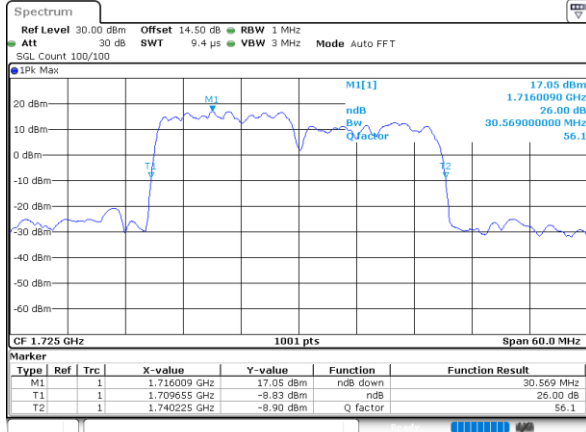

Lowest Channel / 15MHz+10MHz

Date: 23, DEC, 2021 01:54:17

Middle Channel / 10MHz+20MHz

Date: 23, DEC, 2021 03:47:54

Middle Channel / 15MHz+10MHz

Date: 23, DEC, 2021 02:15:17

Highest Channel / 10MHz+20MHz

Date: 23, DEC, 2021 04:00:48

Highest Channel / 15MHz+10MHz

Date: 23, DEC, 2021 02:28:18

LTE Band 66C

64QAM

Lowest Channel / 15MHz+15MHz

Date: 23, DEC, 2021 05:19:51

Lowest Channel / 15MHz+20MHz

Date: 23, DEC, 2021 06:13:18

Middle Channel / 15MHz+15MHz

Date: 23, DEC, 2021 05:40:39

Middle Channel / 15MHz+20MHz

Date: 23, DEC, 2021 06:15:11

Highest Channel / 15MHz+15MHz

Date: 23, DEC, 2021 05:53:35

Highest Channel / 15MHz+20MHz

Date: 23, DEC, 2021 07:05:28