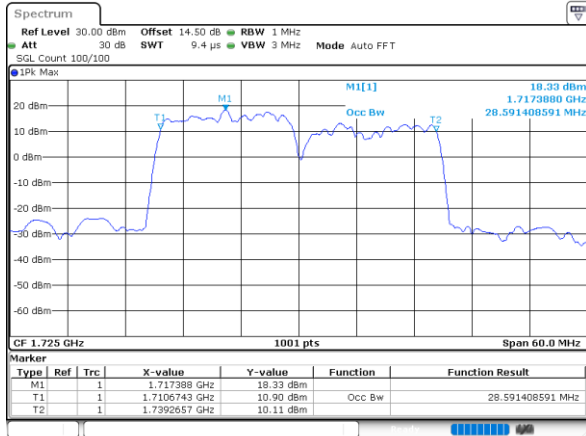

Highest Channel / 10MHz+15MHz

Date: 22, DEC, 2021 21:47:22

LTE Band 66C

64QAM

Lowest Channel / 10MHz+20MHz

Date: 23. DEC. 2021 02:48:12

Lowest Channel / 15MHz+10MHz

Date: 23. DEC. 2021 01:53:48

Middle Channel / 10MHz+20MHz

Date: 23. DEC. 2021 03:47:24

Middle Channel / 15MHz+10MHz

Date: 23. DEC. 2021 02:14:47

Highest Channel / 10MHz+20MHz

Date: 23. DEC. 2021 03:58:19

Highest Channel / 15MHz+10MHz

Date: 23. DEC. 2021 02:25:49

LTE Band 66C

64QAM

Lowest Channel / 15MHz+15MHz

Date: 23. DEC. 2021 05:19:22

Lowest Channel / 15MHz+20MHz

Date: 23. DEC. 2021 06:31:08

Middle Channel / 15MHz+15MHz

Date: 23. DEC. 2021 05:40:09

Middle Channel / 15MHz+20MHz

Date: 23. DEC. 2021 06:52:00

Highest Channel / 15MHz+15MHz

Date: 23. DEC. 2021 05:51:06

Highest Channel / 15MHz+20MHz

Date: 23. DEC. 2021 07:02:59

LTE Band 66C

64QAM