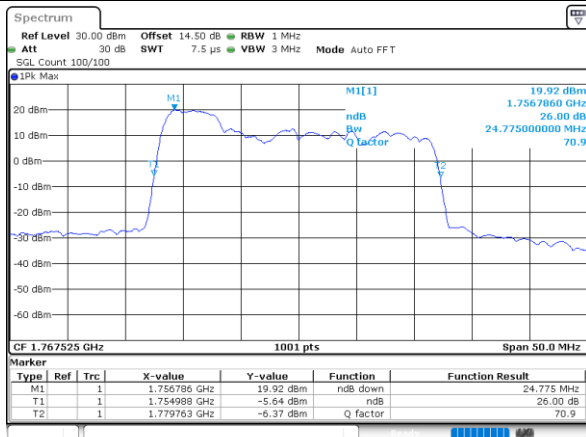

Middle Channel / 20MHz+20MHz

Date: 24, DEC, 2021 01:13:53

Highest Channel / 20MHz+15MHz

Date: 23, DEC, 2021 22:03:15

Highest Channel / 20MHz+20MHz

Date: 24, DEC, 2021 01:28:55

LTE Band 66C

64QAM

Lowest Channel / 5MHz+20MHz

Date: 24, DEC, 2021 02:12:40

Lowest Channel / 10MHz+15MHz

Date: 22, DEC, 2021 22:53:20

Middle Channel / 5MHz+20MHz

Date: 24, DEC, 2021 03:36:38

Middle Channel / 10MHz+15MHz

Date: 22, DEC, 2021 21:36:22

Highest Channel / 5MHz+20MHz

Date: 24, DEC, 2021 03:52:36

Highest Channel / 10MHz+15MHz

Date: 22, DEC, 2021 21:50:04

LTE Band 66C

64QAM

Lowest Channel / 10MHz+20MHz

Date: 23, DEC, 2021 02:48:42