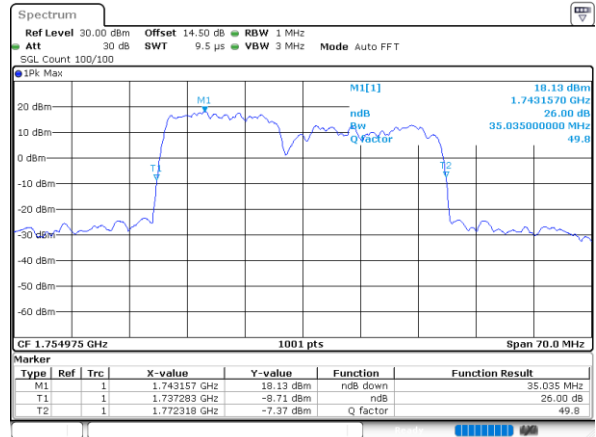

Highest Channel / 10MHz+20MHz

Date: 23, DEC, 2021 04:00:18

Highest Channel / 15MHz+10MHz

Date: 23, DEC, 2021 02:27:49

LTE Band 66C

16QAM

Lowest Channel / 15MHz+15MHz

Date: 23, DEC, 2021 05:20:21

Lowest Channel / 15MHz+20MHz

Date: 23, DEC, 2021 06:13:08

Middle Channel / 15MHz+15MHz

Date: 23, DEC, 2021 05:41:09

Middle Channel / 15MHz+20MHz

Date: 23, DEC, 2021 06:15:01

Highest Channel / 15MHz+15MHz

Date: 23, DEC, 2021 05:15:05

Highest Channel / 15MHz+20MHz

Date: 23, DEC, 2021 07:04:58

LTE Band 66C

16QAM

Lowest Channel / 20MHz+5MHz

Date: 23, DEC, 2021 22:40:45

Lowest Channel / 20MHz+10MHz

Date: 23, DEC, 2021 04:25:28

Middle Channel / 20MHz+5MHz

Date: 23, DEC, 2021 23:29:46

Middle Channel / 20MHz+10MHz

Date: 23, DEC, 2021 04:46:17

Highest Channel / 20MHz+5MHz

Date: 23, DEC, 2021 23:44:44

Highest Channel / 20MHz+10MHz

Date: 23, DEC, 2021 04:58:13