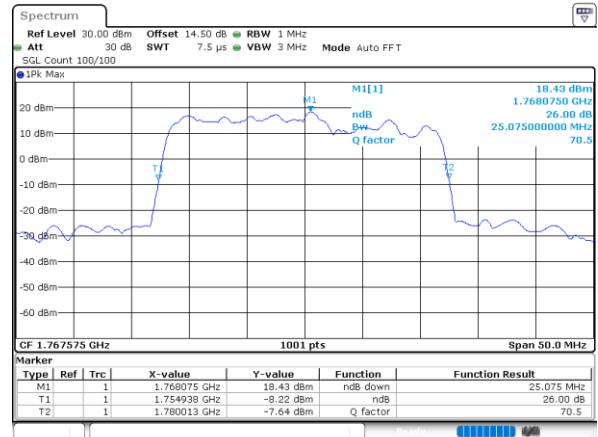

Highest Channel / 5MHz+20MHz

Date: 24, DEC, 2021 03:52:36

Highest Channel / 10MHz+15MHz

Date: 22, DEC, 2021 21:50:04

LTE Band 66C

64QAM

Lowest Channel / 10MHz+20MHz

Date: 23, DEC, 2021 02:48:42

Lowest Channel / 15MHz+10MHz

Date: 23, DEC, 2021 01:54:17

Middle Channel / 10MHz+20MHz

Date: 23, DEC, 2021 03:47:54

Middle Channel / 15MHz+10MHz

Date: 23, DEC, 2021 02:15:17

Highest Channel / 10MHz+20MHz

Date: 23, DEC, 2021 04:00:48

Highest Channel / 15MHz+10MHz

Date: 23, DEC, 2021 02:28:18

LTE Band 66C

64QAM

Lowest Channel / 15MHz+15MHz

Date: 23, DEC, 2021 05:19:51

Lowest Channel / 15MHz+20MHz

Date: 23, DEC, 2021 06:13:18