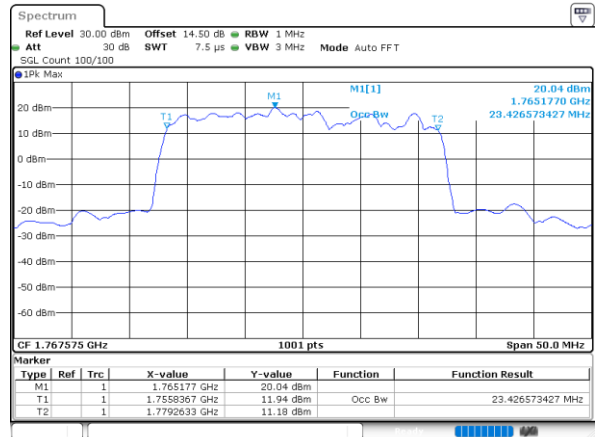

Middle Channel / 10MHz+15MHz

Date: 22, DEC, 2021 21:34:44

Highest Channel / 5MHz+20MHz

Date: 24, DEC, 2021 03:51:06

Highest Channel / 10MHz+15MHz

Date: 22, DEC, 2021 21:48:27

LTE Band 66C

QPSK

Lowest Channel / 10MHz+20MHz

Date: 23. DEC. 2021 02:47:12

Lowest Channel / 15MHz+10MHz

Date: 23. DEC. 2021 01:52:47

Middle Channel / 10MHz+20MHz

Date: 23. DEC. 2021 03:46:23

Middle Channel / 15MHz+10MHz

Date: 23. DEC. 2021 02:13:46

Highest Channel / 10MHz+20MHz

Date: 23. DEC. 2021 03:59:19

Highest Channel / 15MHz+10MHz

Date: 23. DEC. 2021 02:26:49

LTE Band 66C

QPSK

Lowest Channel / 15MHz+15MHz

Date: 23. DEC. 2021 05:18:22