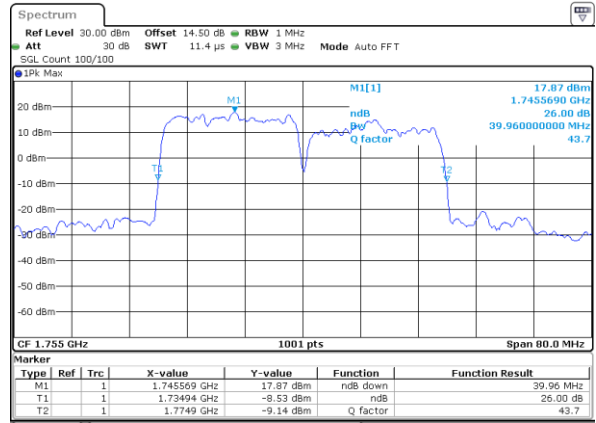

Middle Channel / 20MHz+5MHz

Date: 23, DEC, 2021 23:29:46

Middle Channel / 20MHz+10MHz

Date: 23, DEC, 2021 04:46:17

Highest Channel / 20MHz+5MHz

Date: 23, DEC, 2021 23:44:44

Highest Channel / 20MHz+10MHz

Date: 23, DEC, 2021 04:58:13

LTE Band 66C

16QAM

Lowest Channel / 20MHz+15MHz

Date: 23, DEC, 2021 21:07:34

Lowest Channel / 20MHz+20MHz

Date: 24, DEC, 2021 00:26:00

Middle Channel / 20MHz+15MHz

Date: 23, DEC, 2021 21:43:41

Middle Channel / 20MHz+20MHz

Date: 24, DEC, 2021 01:13:53

Highest Channel / 20MHz+15MHz

Date: 23, DEC, 2021 22:03:15

Highest Channel / 20MHz+20MHz

Date: 24, DEC, 2021 01:28:55

LTE Band 66C

64QAM

Lowest Channel / 5MHz+20MHz

Date: 24, DEC, 2021 02:12:40

Lowest Channel / 10MHz+15MHz

Date: 22, DEC, 2021 22:53:20

Middle Channel / 5MHz+20MHz

Date: 24, DEC, 2021 03:36:38

Middle Channel / 10MHz+15MHz

Date: 22, DEC, 2021 21:36:22