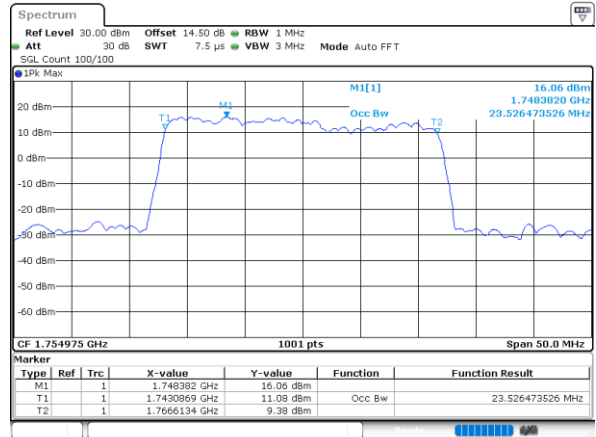

Highest Channel / 20MHz+15MHz

Date: 23, DEC, 2021 22:01:45

Highest Channel / 20MHz+20MHz

Date: 24, DEC, 2021 01:27:25

LTE Band 66C

64QAM

Lowest Channel / 5MHz+20MHz

Date: 24, DEC, 2021 02:12:11

Lowest Channel / 10MHz+15MHz

Date: 22, DEC, 2021 22:52:50

Middle Channel / 5MHz+20MHz

Date: 24, DEC, 2021 03:36:09

Middle Channel / 10MHz+15MHz

Date: 22, DEC, 2021 21:35:50

Highest Channel / 5MHz+20MHz

Date: 24, DEC, 2021 03:50:06

Highest Channel / 10MHz+15MHz

Date: 22, DEC, 2021 21:47:22

LTE Band 66C

64QAM

Lowest Channel / 10MHz+20MHz

Date: 23. DEC. 2021 02:48:12

Lowest Channel / 15MHz+10MHz

Date: 23. DEC. 2021 01:53:48

Middle Channel / 10MHz+20MHz

Date: 23. DEC. 2021 03:47:24

Middle Channel / 15MHz+10MHz

Date: 23. DEC. 2021 02:14:47

Highest Channel / 10MHz+20MHz

Date: 23. DEC. 2021 03:58:19

Highest Channel / 15MHz+10MHz

Date: 23. DEC. 2021 02:25:49