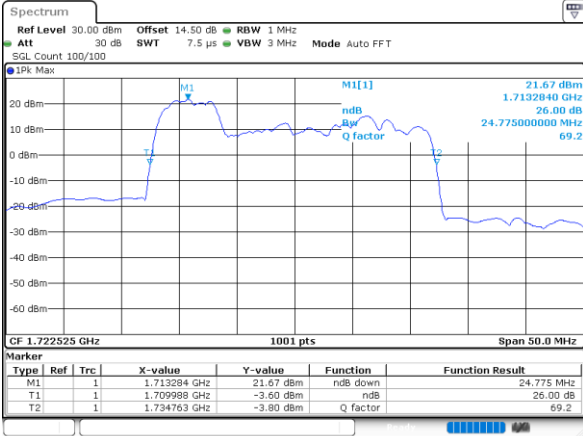

LTE Band 66C

16QAM

Lowest Channel / 5MHz+20MHz

Date: 24, DEC, 2021 02:13:11

Lowest Channel / 10MHz+15MHz

Date: 22, DEC, 2021 22:53:50

Middle Channel / 5MHz+20MHz

Date: 24, DEC, 2021 03:37:08

Middle Channel / 10MHz+15MHz

Date: 22, DEC, 2021 21:36:55

Highest Channel / 5MHz+20MHz

Date: 24, DEC, 2021 03:52:06

Highest Channel / 10MHz+15MHz

Date: 22, DEC, 2021 21:49:31

LTE Band 66C

16QAM