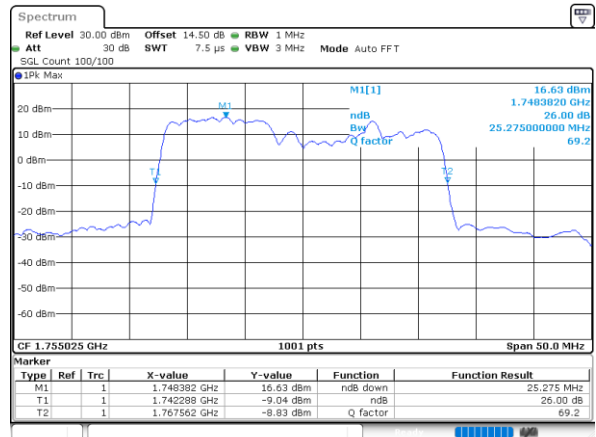

Middle Channel / 20MHz+20MHz

Date: 24, DEC, 2021 01:13:53

Highest Channel / 20MHz+15MHz

Date: 23, DEC, 2021 22:03:15

Highest Channel / 20MHz+20MHz

Date: 24, DEC, 2021 01:28:55

LTE Band 66C

64QAM

Lowest Channel / 5MHz+20MHz

Date: 24, DEC, 2021 02:12:40

Lowest Channel / 10MHz+15MHz

Date: 22, DEC, 2021 22:53:20

Middle Channel / 5MHz+20MHz

Date: 24, DEC, 2021 03:36:38

Middle Channel / 10MHz+15MHz

Date: 22, DEC, 2021 21:36:22

Highest Channel / 5MHz+20MHz

Date: 24, DEC, 2021 03:52:36

Highest Channel / 10MHz+15MHz

Date: 22, DEC, 2021 21:50:04

LTE Band 66C

64QAM

Lowest Channel / 10MHz+20MHz

Date: 23, DEC, 2021 02:48:42