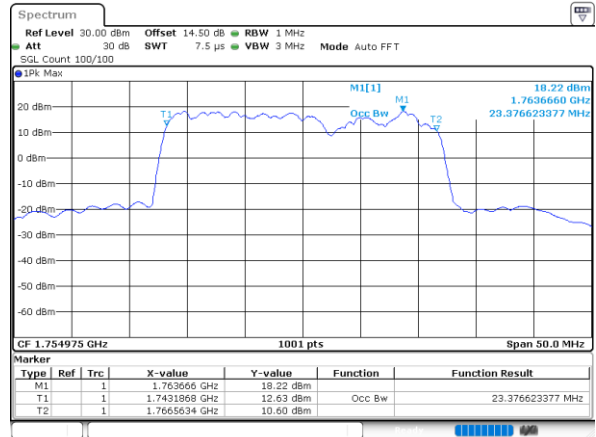

LTE Band 66C

QPSK

Lowest Channel / 5MHz+20MHz

Date: 24, DEC, 2021 02:11:11

Lowest Channel / 10MHz+15MHz

Date: 22, DEC, 2021 22:51:48

Middle Channel / 5MHz+20MHz

Date: 24, DEC, 2021 03:35:09

Middle Channel / 10MHz+15MHz

Date: 22, DEC, 2021 21:34:44

Highest Channel / 5MHz+20MHz

Date: 24, DEC, 2021 03:51:06

Highest Channel / 10MHz+15MHz

Date: 22, DEC, 2021 21:48:27

LTE Band 66C

QPSK

Lowest Channel / 10MHz+20MHz

Date: 23. DEC. 2021 02:47:12

Lowest Channel / 15MHz+10MHz

Date: 23. DEC. 2021 01:52:47

Middle Channel / 10MHz+20MHz

Date: 23. DEC. 2021 03:46:23

Middle Channel / 15MHz+10MHz

Date: 23. DEC. 2021 02:13:46

Highest Channel / 10MHz+20MHz

Date: 23. DEC. 2021 03:59:19

Highest Channel / 15MHz+10MHz

Date: 23. DEC. 2021 02:26:49

LTE Band 66C

QPSK

Lowest Channel / 15MHz+15MHz

Date: 23. DEC. 2021 05:18:22