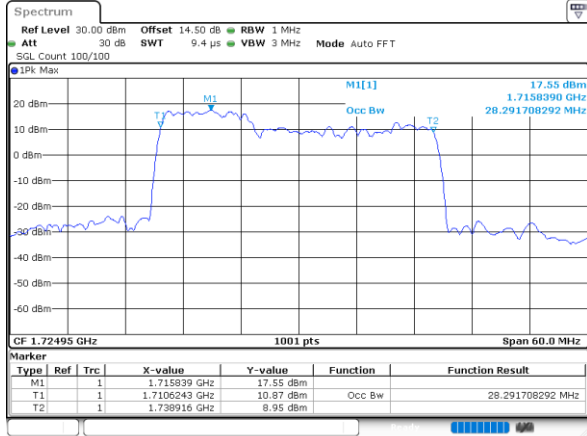

Highest Channel / 20MHz+15MHz

Date: 23, DEC, 2021 22:01:45

Highest Channel / 20MHz+20MHz

Date: 24, DEC, 2021 01:27:25

LTE Band 66C

64QAM

Lowest Channel / 5MHz+20MHz

Date: 24, DEC, 2021 02:12:11

Lowest Channel / 10MHz+15MHz

Date: 22, DEC, 2021 22:52:50

Middle Channel / 5MHz+20MHz

Date: 24, DEC, 2021 03:36:09

Middle Channel / 10MHz+15MHz

Date: 22, DEC, 2021 21:35:50

Highest Channel / 5MHz+20MHz

Date: 24, DEC, 2021 03:50:06

Highest Channel / 10MHz+15MHz

Date: 22, DEC, 2021 21:47:22

LTE Band 66C

64QAM

Lowest Channel / 10MHz+20MHz

Date: 23. DEC. 2021 02:48:12

Lowest Channel / 15MHz+10MHz

Date: 23. DEC. 2021 01:53:48

Middle Channel / 10MHz+20MHz

Date: 23. DEC. 2021 03:47:24

Middle Channel / 15MHz+10MHz

Date: 23. DEC. 2021 02:14:47

Highest Channel / 10MHz+20MHz

Date: 23. DEC. 2021 03:58:19

Highest Channel / 15MHz+10MHz

Date: 23. DEC. 2021 02:25:49