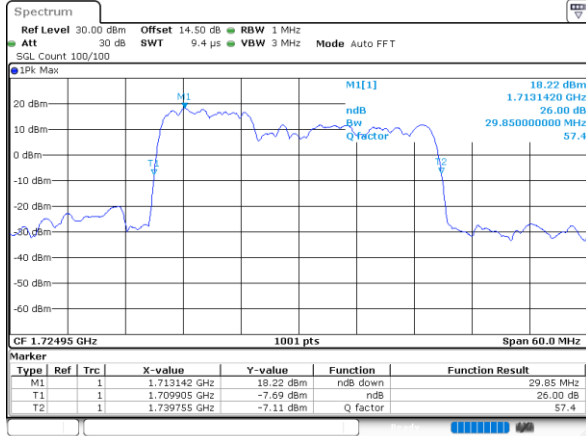

Lowest Channel / 5MHz+20MHz

Date: 24, DEC, 2021 02:12:40

Lowest Channel / 10MHz+15MHz

Date: 22, DEC, 2021 22:53:20

Middle Channel / 5MHz+20MHz

Date: 24, DEC, 2021 03:36:38

Middle Channel / 10MHz+15MHz

Date: 22, DEC, 2021 21:36:22

Highest Channel / 5MHz+20MHz

Date: 24, DEC, 2021 03:52:36

Highest Channel / 10MHz+15MHz

Date: 22, DEC, 2021 21:50:04

LTE Band 66C

64QAM

Lowest Channel / 10MHz+20MHz

Date: 23, DEC, 2021 02:48:42

Lowest Channel / 15MHz+10MHz

Date: 23, DEC, 2021 01:54:17

Middle Channel / 10MHz+20MHz

Date: 23, DEC, 2021 03:47:54

Middle Channel / 15MHz+10MHz

Date: 23, DEC, 2021 02:15:17

Highest Channel / 10MHz+20MHz

Date: 23, DEC, 2021 04:00:48

Highest Channel / 15MHz+10MHz

Date: 23, DEC, 2021 02:28:18

LTE Band 66C

64QAM

Lowest Channel / 15MHz+15MHz

Date: 23, DEC, 2021 05:19:51

Lowest Channel / 15MHz+20MHz

Date: 23, DEC, 2021 06:13:18