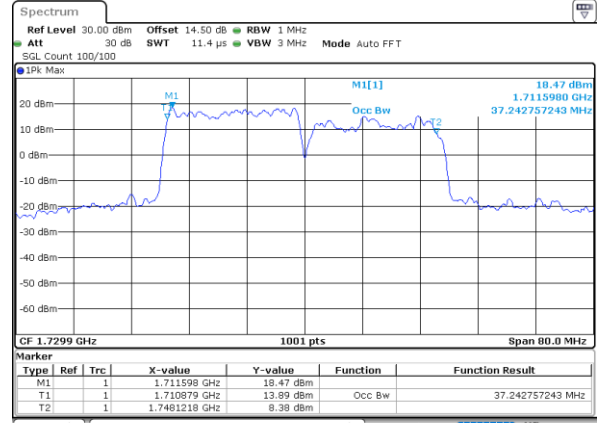

Highest Channel / 15MHz+20MHz

Date: 23. DEC. 2021 07:03:58

LTE Band 66C

QPSK

Lowest Channel / 20MHz+5MHz

Date: 23. DEC. 2021 22:38:45

Lowest Channel / 20MHz+10MHz

Date: 23. DEC. 2021 04:23:29

Middle Channel / 20MHz+5MHz

Date: 23. DEC. 2021 23:27:46

Middle Channel / 20MHz+10MHz

Date: 23. DEC. 2021 04:44:18

Highest Channel / 20MHz+5MHz

Date: 23. DEC. 2021 23:43:45

Highest Channel / 20MHz+10MHz

Date: 23. DEC. 2021 04:57:14

LTE Band 66C

QPSK

Lowest Channel / 20MHz+15MHz

Date: 23, DEC, 2021 21:05:32

Lowest Channel / 20MHz+20MHz

Date: 24, DEC, 2021 00:23:58

Middle Channel / 20MHz+15MHz

Date: 23, DEC, 2021 21:41:39

Middle Channel / 20MHz+20MHz

Date: 24, DEC, 2021 02:07:22

Highest Channel / 20MHz+15MHz

Date: 23, DEC, 2021 22:02:15

Highest Channel / 20MHz+20MHz

Date: 24, DEC, 2021 01:27:55

LTE Band 66C

16QAM