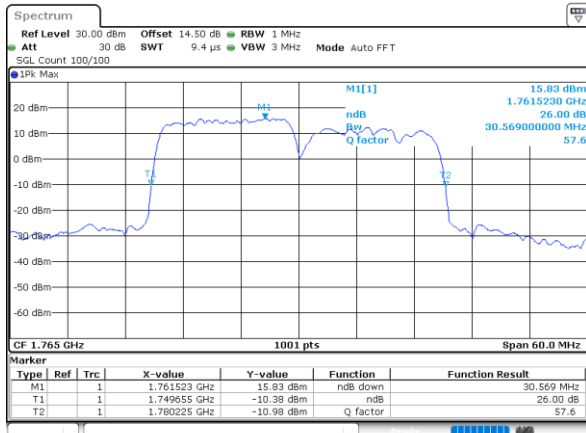

Highest Channel / 15MHz+10MHz

Date: 23, DEC, 2021 02:28:18

LTE Band 66C

64QAM

Lowest Channel / 15MHz+15MHz

Date: 23, DEC, 2021 05:19:51

Lowest Channel / 15MHz+20MHz

Date: 23, DEC, 2021 06:13:18

Middle Channel / 15MHz+15MHz

Date: 23, DEC, 2021 05:40:39

Middle Channel / 15MHz+20MHz

Date: 23, DEC, 2021 06:15:11

Highest Channel / 15MHz+15MHz

Date: 23, DEC, 2021 05:53:35

Highest Channel / 15MHz+20MHz

Date: 23, DEC, 2021 07:05:28

LTE Band 66C

64QAM

Lowest Channel / 20MHz+5MHz

Date: 23, DEC, 2021 22:40:15

Lowest Channel / 20MHz+10MHz

Date: 23, DEC, 2021 04:24:58

Middle Channel / 20MHz+5MHz

Date: 23, DEC, 2021 23:29:16

Middle Channel / 20MHz+10MHz

Date: 23, DEC, 2021 04:45:47

Highest Channel / 20MHz+5MHz

Date: 23, DEC, 2021 23:45:14

Highest Channel / 20MHz+10MHz

Date: 23, DEC, 2021 04:58:43

LTE Band 66C

64QAM