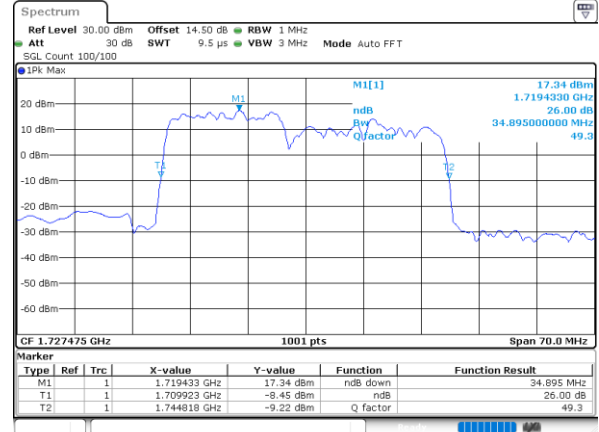

Highest Channel / 5MHz+20MHz

Date: 24, DEC, 2021 03:52:36

Highest Channel / 10MHz+15MHz

Date: 22, DEC, 2021 21:50:04

LTE Band 66C

64QAM

Lowest Channel / 10MHz+20MHz

Date: 23, DEC, 2021 02:48:42

Lowest Channel / 15MHz+10MHz

Date: 23, DEC, 2021 01:54:17

Middle Channel / 10MHz+20MHz

Date: 23, DEC, 2021 03:47:54

Middle Channel / 15MHz+10MHz

Date: 23, DEC, 2021 02:15:17

Highest Channel / 10MHz+20MHz

Date: 23, DEC, 2021 04:00:48

Highest Channel / 15MHz+10MHz

Date: 23, DEC, 2021 02:28:18

LTE Band 66C

64QAM

Lowest Channel / 15MHz+15MHz

Date: 23, DEC, 2021 05:19:51

Lowest Channel / 15MHz+20MHz

Date: 23, DEC, 2021 06:13:18

Middle Channel / 15MHz+15MHz

Date: 23, DEC, 2021 05:40:39

Middle Channel / 15MHz+20MHz

Date: 23, DEC, 2021 06:15:11

Highest Channel / 15MHz+15MHz

Date: 23, DEC, 2021 05:53:35

Highest Channel / 15MHz+20MHz

Date: 23, DEC, 2021 07:05:28