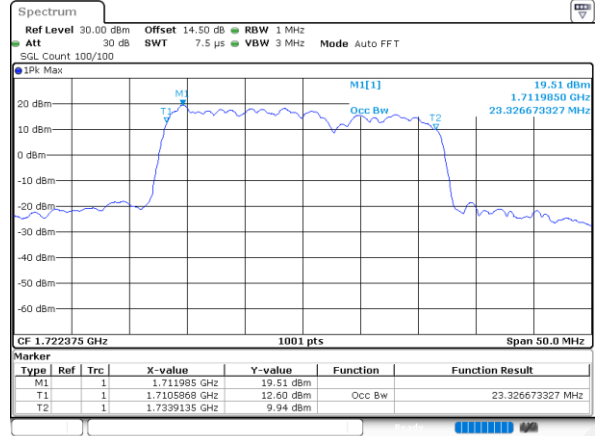

LTE Band 66C

QPSK

Lowest Channel / 5MHz+20MHz

Date: 24, DEC, 2021 02:11:11

Lowest Channel / 10MHz+15MHz

Date: 22, DEC, 2021 22:51:48

Middle Channel / 5MHz+20MHz

Date: 24, DEC, 2021 03:35:09

Middle Channel / 10MHz+15MHz

Date: 22, DEC, 2021 21:34:44

Highest Channel / 5MHz+20MHz

Date: 24, DEC, 2021 03:51:06

Highest Channel / 10MHz+15MHz

Date: 22, DEC, 2021 21:48:27

LTE Band 66C

QPSK

Lowest Channel / 10MHz+20MHz

Date: 23. DEC. 2021 02:47:12

Lowest Channel / 15MHz+10MHz

Date: 23. DEC. 2021 01:52:47

Middle Channel / 10MHz+20MHz

Date: 23. DEC. 2021 03:46:23

Middle Channel / 15MHz+10MHz

Date: 23. DEC. 2021 02:13:46

Highest Channel / 10MHz+20MHz

Date: 23. DEC. 2021 03:59:19

Highest Channel / 15MHz+10MHz

Date: 23. DEC. 2021 02:26:49

LTE Band 66C

QPSK

Lowest Channel / 15MHz+15MHz

Date: 23. DEC. 2021 05:18:22