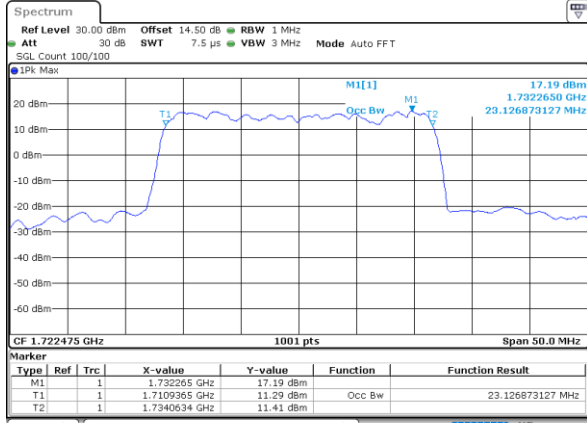

Highest Channel / 15MHz+10MHz

Date: 23. DEC. 2021 02:26:19

LTE Band 66C

16QAM

Lowest Channel / 15MHz+15MHz

Date: 23. DEC. 2021 05:18:52

Lowest Channel / 15MHz+20MHz

Date: 23. DEC. 2021 06:13:38

Middle Channel / 15MHz+15MHz

Date: 23. DEC. 2021 05:39:40

Middle Channel / 15MHz+20MHz

Date: 23. DEC. 2021 06:15:31

Highest Channel / 15MHz+15MHz

Date: 23. DEC. 2021 05:51:36

Highest Channel / 15MHz+20MHz

Date: 23. DEC. 2021 07:03:29

LTE Band 66C

16QAM

Lowest Channel / 20MHz+5MHz

Date: 23. DEC. 2021 22:39:16

Lowest Channel / 20MHz+10MHz

Date: 23. DEC. 2021 04:23:59

Middle Channel / 20MHz+5MHz

Date: 23. DEC. 2021 23:28:16

Middle Channel / 20MHz+10MHz

Date: 23. DEC. 2021 04:44:48

Highest Channel / 20MHz+5MHz

Date: 23. DEC. 2021 23:43:15

Highest Channel / 20MHz+10MHz

Date: 23. DEC. 2021 04:56:44

LTE Band 66C

16QAM