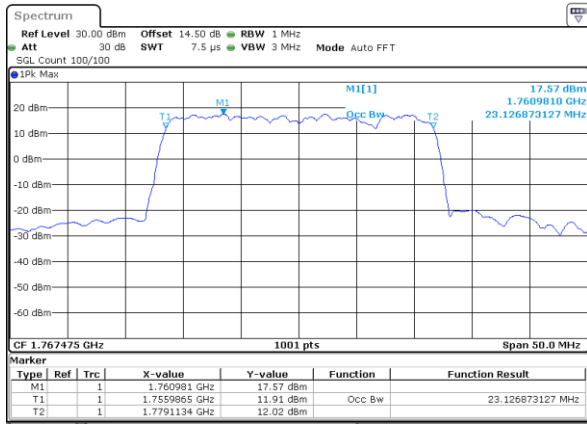

Highest Channel / 15MHz+10MHz

Date: 23. DEC. 2021 02:26:19

LTE Band 66C

16QAM

Lowest Channel / 15MHz+15MHz

Date: 23. DEC. 2021 05:18:52

Lowest Channel / 15MHz+20MHz

Date: 23. DEC. 2021 06:13:38

Middle Channel / 15MHz+15MHz

Date: 23. DEC. 2021 05:39:40

Middle Channel / 15MHz+20MHz

Date: 23. DEC. 2021 06:15:31

Highest Channel / 15MHz+15MHz

Date: 23. DEC. 2021 05:51:36

Highest Channel / 15MHz+20MHz

Date: 23. DEC. 2021 07:03:29

LTE Band 66C

16QAM

Lowest Channel / 20MHz+5MHz

Date: 23. DEC. 2021 22:39:16

Lowest Channel / 20MHz+10MHz

Date: 23. DEC. 2021 04:23:59

Middle Channel / 20MHz+5MHz

Date: 23. DEC. 2021 23:28:16

Middle Channel / 20MHz+10MHz

Date: 23. DEC. 2021 04:44:48

Highest Channel / 20MHz+5MHz

Date: 23. DEC. 2021 23:43:15

Highest Channel / 20MHz+10MHz

Date: 23. DEC. 2021 04:56:44

LTE Band 66C

16QAM