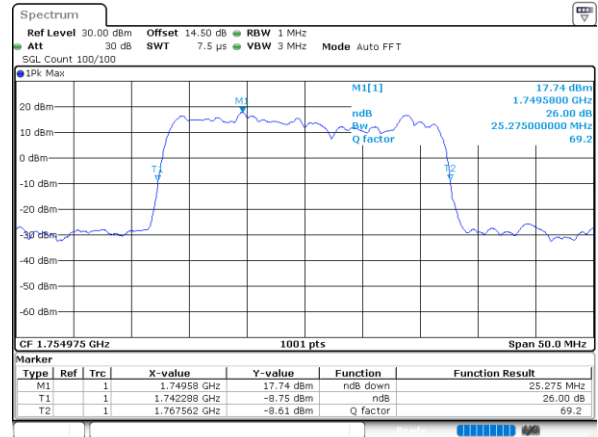

Highest Channel / 5MHz+20MHz

Date: 24, DEC, 2021 03:52:36

Highest Channel / 10MHz+15MHz

Date: 22, DEC, 2021 21:50:04

LTE Band 66C

64QAM

Lowest Channel / 10MHz+20MHz

Date: 23, DEC, 2021 02:48:42

Lowest Channel / 15MHz+10MHz

Date: 23, DEC, 2021 01:54:17

Middle Channel / 10MHz+20MHz

Date: 23, DEC, 2021 03:47:54

Middle Channel / 15MHz+10MHz

Date: 23, DEC, 2021 02:15:17

Highest Channel / 10MHz+20MHz

Date: 23, DEC, 2021 04:00:48

Highest Channel / 15MHz+10MHz

Date: 23, DEC, 2021 02:28:18

LTE Band 66C

64QAM

Lowest Channel / 15MHz+15MHz

Date: 23, DEC, 2021 05:19:51

Lowest Channel / 15MHz+20MHz

Date: 23, DEC, 2021 06:13:18