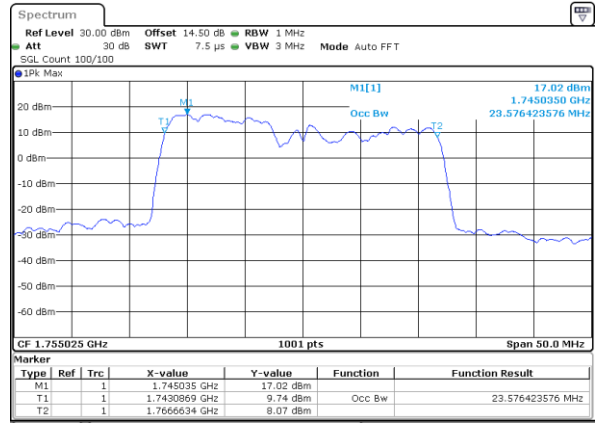

Highest Channel / 20MHz+15MHz

Date: 23, DEC, 2021 22:01:45

Highest Channel / 20MHz+20MHz

Date: 24, DEC, 2021 01:27:25

LTE Band 66C

64QAM

Lowest Channel / 5MHz+20MHz

Date: 24, DEC, 2021 02:12:11

Lowest Channel / 10MHz+15MHz

Date: 22, DEC, 2021 22:52:50

Middle Channel / 5MHz+20MHz

Date: 24, DEC, 2021 03:36:09

Middle Channel / 10MHz+15MHz

Date: 22, DEC, 2021 21:35:50

Highest Channel / 5MHz+20MHz

Date: 24, DEC, 2021 03:50:06

Highest Channel / 10MHz+15MHz

Date: 22, DEC, 2021 21:47:22

LTE Band 66C

64QAM

Lowest Channel / 10MHz+20MHz

Date: 23. DEC. 2021 02:48:12

Lowest Channel / 15MHz+10MHz

Date: 23. DEC. 2021 01:53:48

Middle Channel / 10MHz+20MHz

Date: 23. DEC. 2021 03:47:24

Middle Channel / 15MHz+10MHz

Date: 23. DEC. 2021 02:14:47

Highest Channel / 10MHz+20MHz

Date: 23. DEC. 2021 03:58:19

Highest Channel / 15MHz+10MHz

Date: 23. DEC. 2021 02:25:49