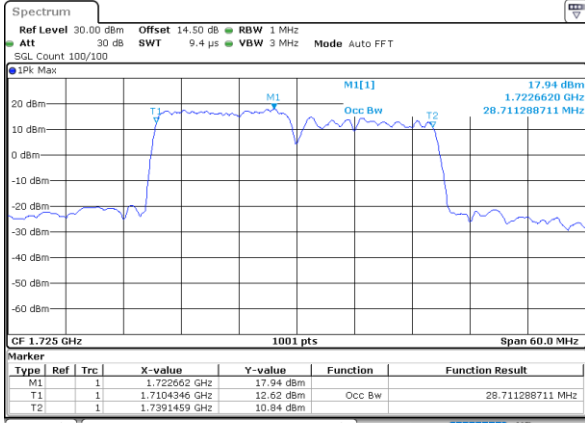

Lowest Channel / 10MHz+20MHz

Date: 23. DEC. 2021 02:47:12

Lowest Channel / 15MHz+10MHz

Date: 23. DEC. 2021 01:52:47

Middle Channel / 10MHz+20MHz

Date: 23. DEC. 2021 03:46:23

Middle Channel / 15MHz+10MHz

Date: 23. DEC. 2021 02:13:46

Highest Channel / 10MHz+20MHz

Date: 23. DEC. 2021 03:59:19

Highest Channel / 15MHz+10MHz

Date: 23. DEC. 2021 02:26:49

LTE Band 66C

QPSK

Lowest Channel / 15MHz+15MHz

Date: 23. DEC. 2021 05:18:22

Lowest Channel / 15MHz+20MHz

Date: 23. DEC. 2021 06:13:08

Middle Channel / 15MHz+15MHz

Date: 23. DEC. 2021 05:39:09

Middle Channel / 15MHz+20MHz

Date: 23. DEC. 2021 06:15:00

Highest Channel / 15MHz+15MHz

Date: 23. DEC. 2021 05:52:06

Highest Channel / 15MHz+20MHz

Date: 23. DEC. 2021 07:03:58

LTE Band 66C

QPSK

Lowest Channel / 20MHz+5MHz

Date: 23. DEC. 2021 22:38:45

Lowest Channel / 20MHz+10MHz

Date: 23. DEC. 2021 04:23:29