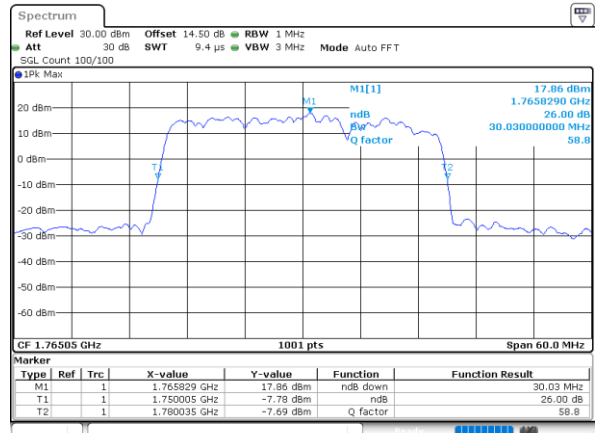

Highest Channel / 15MHz+20MHz

Date: 23, DEC, 2021 07:04:58

LTE Band 66C

16QAM

Lowest Channel / 20MHz+5MHz

Date: 23, DEC, 2021 22:40:45

Lowest Channel / 20MHz+10MHz

Date: 23, DEC, 2021 04:25:28

Middle Channel / 20MHz+5MHz

Date: 23, DEC, 2021 23:29:46

Middle Channel / 20MHz+10MHz

Date: 23, DEC, 2021 04:46:17

Highest Channel / 20MHz+5MHz

Date: 23, DEC, 2021 23:44:44

Highest Channel / 20MHz+10MHz

Date: 23, DEC, 2021 04:58:13

LTE Band 66C

16QAM

Lowest Channel / 20MHz+15MHz

Date: 23, DEC, 2021 21:07:34

Lowest Channel / 20MHz+20MHz

Date: 24, DEC, 2021 00:26:00

Middle Channel / 20MHz+15MHz

Date: 23, DEC, 2021 21:43:41

Middle Channel / 20MHz+20MHz

Date: 24, DEC, 2021 01:13:53

Highest Channel / 20MHz+15MHz

Date: 23, DEC, 2021 22:03:15

Highest Channel / 20MHz+20MHz

Date: 24, DEC, 2021 01:28:55

LTE Band 66C

64QAM