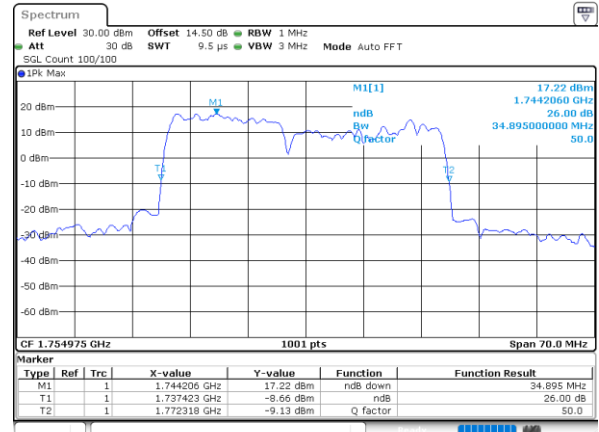

Lowest Channel / 15MHz+10MHz

Date: 23, DEC, 2021 01:54:17

Middle Channel / 10MHz+20MHz

Date: 23, DEC, 2021 03:47:54

Middle Channel / 15MHz+10MHz

Date: 23, DEC, 2021 02:15:17

Highest Channel / 10MHz+20MHz

Date: 23, DEC, 2021 04:00:48

Highest Channel / 15MHz+10MHz

Date: 23, DEC, 2021 02:28:18

LTE Band 66C

64QAM

Lowest Channel / 15MHz+15MHz

Date: 23, DEC, 2021 05:19:51

Lowest Channel / 15MHz+20MHz

Date: 23, DEC, 2021 06:13:18

Middle Channel / 15MHz+15MHz

Date: 23, DEC, 2021 05:40:39

Middle Channel / 15MHz+20MHz

Date: 23, DEC, 2021 06:15:11

Highest Channel / 15MHz+15MHz

Date: 23, DEC, 2021 05:53:35

Highest Channel / 15MHz+20MHz

Date: 23, DEC, 2021 07:05:28