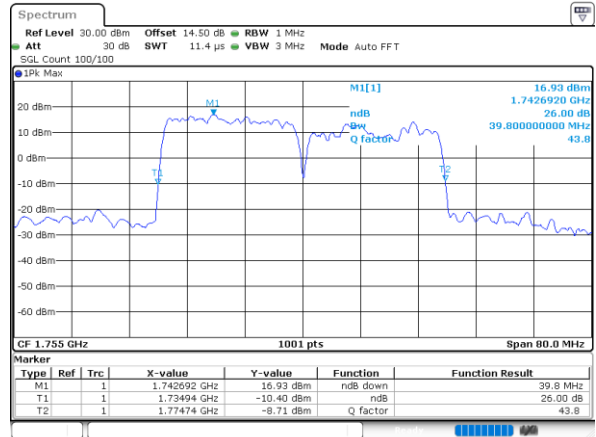

Middle Channel / 20MHz+10MHz

Date: 23, DEC, 2021 04:45:47

Highest Channel / 20MHz+5MHz

Date: 23, DEC, 2021 23:45:14

Highest Channel / 20MHz+10MHz

Date: 23, DEC, 2021 04:58:43

LTE Band 66C

64QAM

Lowest Channel / 20MHz+15MHz

Date: 23, DEC, 2021 21:07:04

Lowest Channel / 20MHz+20MHz

Date: 24, DEC, 2021 00:25:30

Middle Channel / 20MHz+15MHz

Date: 23, DEC, 2021 21:43:10

Middle Channel / 20MHz+20MHz

Date: 24, DEC, 2021 02:10:52

Highest Channel / 20MHz+15MHz

Date: 23, DEC, 2021 22:03:45

Highest Channel / 20MHz+20MHz

Date: 24, DEC, 2021 01:29:25

Occupied Bandwidth

Mode	LTE Band 66C : 99%OBW(MHz)				
QPSK					
BW	5MHz+20MHz	10MHz+15MHz	10MHz+20MHz	15MHz+10MHz	15MHz+15MHz
Lowest CH	23.23	23.28	28.23	23.33	28.71
Middle CH	23.33	23.73	27.99	23.38	28.71
Highest CH	23.33	23.28	27.69	23.43	28.47
BW	15MHz+20MHz	20MHz+5MHz	20MHz+10MHz	20MHz+15MHz	20MHz+20MHz
Lowest CH	32.52	23.18	27.93	33.01	37.24
Middle CH	32.73	23.38	27.99	32.94	37.80
Highest CH	32.59	23.23	27.81	33.08	37.80

Mode	LTE Band 66C : 99%OBW(MHz)				
16QAM					
BW	5MHz+20MHz	10MHz+15MHz	10MHz+20MHz	15MHz+10MHz	15MHz+15MHz
Lowest CH	23.38	23.23	27.93	23.48	28.59
Middle CH	23.43	23.53	28.05	23.48	28.77
Highest CH	22.93	23.53	28.11	23.38	28.71
BW	15MHz+20MHz	20MHz+5MHz	20MHz+10MHz	20MHz+15MHz	20MHz+20MHz
Lowest CH	32.59	23.13	28.11	32.73	37.56
Middle CH	32.87	23.28	28.11	32.87	37.64
Highest CH	32.80	23.13	27.87	32.66	37.88