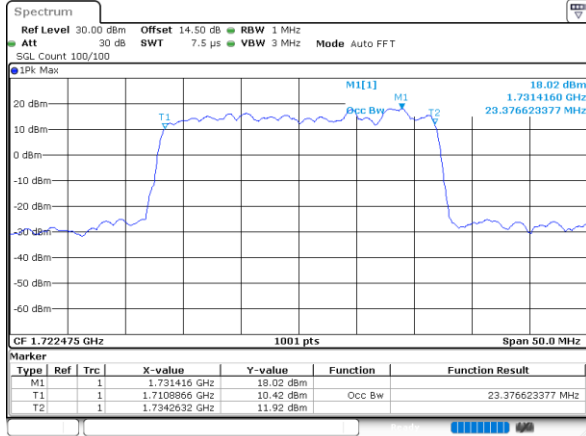

LTE Band 66C

64QAM

Lowest Channel / 15MHz+15MHz

Date: 23. DEC. 2021 05:19:22

Lowest Channel / 15MHz+20MHz

Date: 23. DEC. 2021 06:31:08

Middle Channel / 15MHz+15MHz

Date: 23. DEC. 2021 05:40:09

Middle Channel / 15MHz+20MHz

Date: 23. DEC. 2021 06:52:00

Highest Channel / 15MHz+15MHz

Date: 23. DEC. 2021 05:51:06

Highest Channel / 15MHz+20MHz

Date: 23. DEC. 2021 07:02:59

LTE Band 66C

64QAM

Lowest Channel / 20MHz+5MHz

Date: 23. DEC. 2021 22:39:45

Lowest Channel / 20MHz+10MHz

Date: 23. DEC. 2021 04:24:28

Middle Channel / 20MHz+5MHz

Date: 23. DEC. 2021 23:28:46

Middle Channel / 20MHz+10MHz

Date: 23. DEC. 2021 04:45:18

Highest Channel / 20MHz+5MHz

Date: 23. DEC. 2021 23:42:45

Highest Channel / 20MHz+10MHz

Date: 23. DEC. 2021 04:56:15