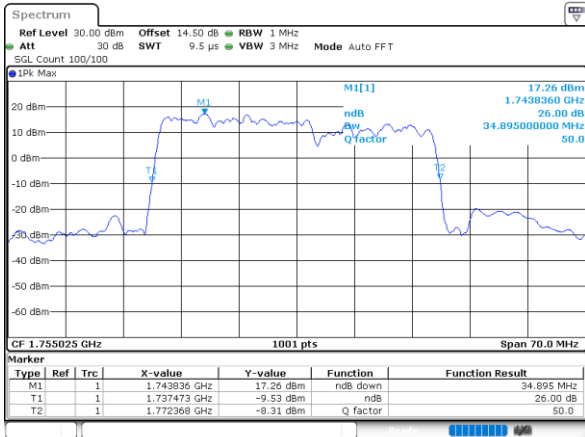

Middle Channel / 20MHz+10MHz

Date: 23, DEC, 2021 04:45:47

Highest Channel / 20MHz+5MHz

Date: 23, DEC, 2021 23:45:14

Highest Channel / 20MHz+10MHz

Date: 23, DEC, 2021 04:58:43

LTE Band 66C

64QAM

Lowest Channel / 20MHz+15MHz

Date: 23, DEC, 2021 21:07:04

Lowest Channel / 20MHz+20MHz

Date: 24, DEC, 2021 00:25:30

Middle Channel / 20MHz+15MHz

Date: 23, DEC, 2021 21:43:10

Middle Channel / 20MHz+20MHz

Date: 24, DEC, 2021 02:10:52

Highest Channel / 20MHz+15MHz

Date: 23, DEC, 2021 22:03:45

Highest Channel / 20MHz+20MHz

Date: 24, DEC, 2021 01:29:25

Occupied Bandwidth

Mode	LTE Band 66C : 99%OBW(MHz)				
QPSK					
BW	5MHz+20MHz	10MHz+15MHz	10MHz+20MHz	15MHz+10MHz	15MHz+15MHz
Lowest CH	23.23	23.28	28.23	23.33	28.71
Middle CH	23.33	23.73	27.99	23.38	28.71
Highest CH	23.33	23.28	27.69	23.43	28.47
BW	15MHz+20MHz	20MHz+5MHz	20MHz+10MHz	20MHz+15MHz	20MHz+20MHz
Lowest CH	32.52	23.18	27.93	33.01	37.24
Middle CH	32.73	23.38	27.99	32.94	37.80
Highest CH	32.59	23.23	27.81	33.08	37.80

Mode	LTE Band 66C : 99%OBW(MHz)				
16QAM					
BW	5MHz+20MHz	10MHz+15MHz	10MHz+20MHz	15MHz+10MHz	15MHz+15MHz
Lowest CH	23.38	23.23	27.93	23.48	28.59
Middle CH	23.43	23.53	28.05	23.48	28.77
Highest CH	22.93	23.53	28.11	23.38	28.71
BW	15MHz+20MHz	20MHz+5MHz	20MHz+10MHz	20MHz+15MHz	20MHz+20MHz
Lowest CH	32.59	23.13	28.11	32.73	37.56
Middle CH	32.87	23.28	28.11	32.87	37.64
Highest CH	32.80	23.13	27.87	32.66	37.88