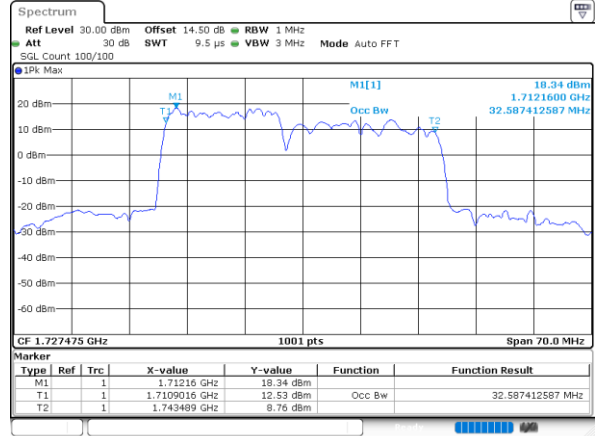

Highest Channel / 5MHz+20MHz

Date: 24, DEC, 2021 03:50:36

Highest Channel / 10MHz+15MHz

Date: 22, DEC, 2021 21:47:55

LTE Band 66C

16QAM

Lowest Channel / 10MHz+20MHz

Date: 23. DEC. 2021 02:47:42

Lowest Channel / 15MHz+10MHz

Date: 23. DEC. 2021 01:53:18

Middle Channel / 10MHz+20MHz

Date: 23. DEC. 2021 03:46:54

Middle Channel / 15MHz+10MHz

Date: 23. DEC. 2021 02:14:17

Highest Channel / 10MHz+20MHz

Date: 23. DEC. 2021 03:58:49

Highest Channel / 15MHz+10MHz

Date: 23. DEC. 2021 02:26:19

LTE Band 66C

16QAM

Lowest Channel / 15MHz+15MHz

Date: 23. DEC. 2021 05:18:52

Lowest Channel / 15MHz+20MHz

Date: 23. DEC. 2021 06:13:38

Middle Channel / 15MHz+15MHz

Date: 23. DEC. 2021 05:39:40

Middle Channel / 15MHz+20MHz

Date: 23. DEC. 2021 06:15:31

Highest Channel / 15MHz+15MHz

Date: 23. DEC. 2021 05:51:36

Highest Channel / 15MHz+20MHz

Date: 23. DEC. 2021 07:03:29