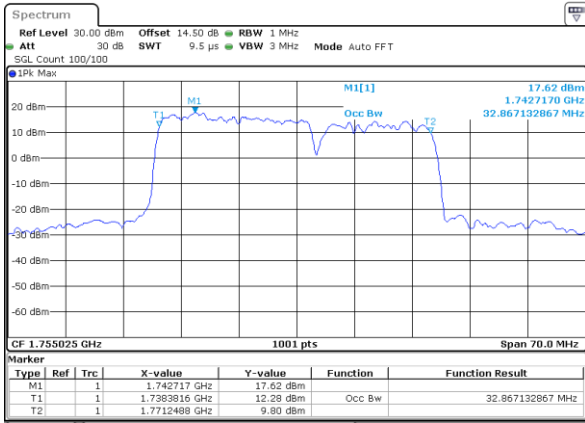

Middle Channel / 20MHz+10MHz

Date: 23. DEC. 2021 04:44:48

Highest Channel / 20MHz+5MHz

Date: 23. DEC. 2021 23:43:15

Highest Channel / 20MHz+10MHz

Date: 23. DEC. 2021 04:56:44

LTE Band 66C

16QAM

Lowest Channel / 20MHz+15MHz

Date: 23, DEC, 2021 21:06:03

Lowest Channel / 20MHz+20MHz

Date: 24, DEC, 2021 00:24:28

Middle Channel / 20MHz+15MHz

Date: 23, DEC, 2021 21:42:10

Middle Channel / 20MHz+20MHz

Date: 24, DEC, 2021 02:07:52

Highest Channel / 20MHz+15MHz

Date: 23, DEC, 2021 22:01:45

Highest Channel / 20MHz+20MHz

Date: 24, DEC, 2021 01:27:25

LTE Band 66C

64QAM

Lowest Channel / 5MHz+20MHz

Date: 24, DEC, 2021 02:12:11

Lowest Channel / 10MHz+15MHz

Date: 22, DEC, 2021 22:52:50

Middle Channel / 5MHz+20MHz

Date: 24, DEC, 2021 03:36:09

Middle Channel / 10MHz+15MHz

Date: 22, DEC, 2021 21:35:50

Highest Channel / 5MHz+20MHz

Date: 24, DEC, 2021 03:50:06