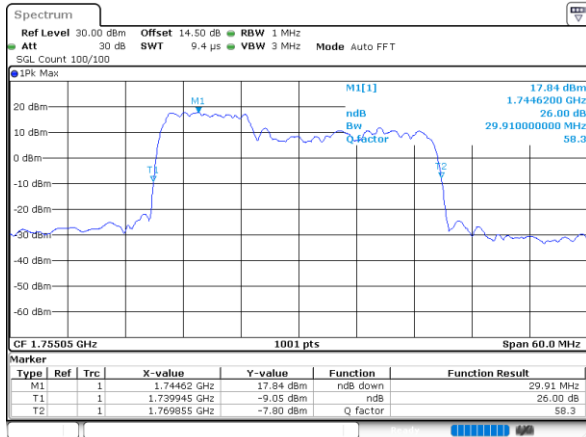

Lowest Channel / 5MHz+20MHz

Date: 24, DEC, 2021 02:12:40

Lowest Channel / 10MHz+15MHz

Date: 22, DEC, 2021 22:53:20

Middle Channel / 5MHz+20MHz

Date: 24, DEC, 2021 03:36:38

Middle Channel / 10MHz+15MHz

Date: 22, DEC, 2021 21:36:22

Highest Channel / 5MHz+20MHz

Date: 24, DEC, 2021 03:52:36

Highest Channel / 10MHz+15MHz

Date: 22, DEC, 2021 21:50:04

LTE Band 66C

64QAM

Lowest Channel / 10MHz+20MHz

Date: 23, DEC, 2021 02:48:42

Lowest Channel / 15MHz+10MHz

Date: 23, DEC, 2021 01:54:17

Middle Channel / 10MHz+20MHz

Date: 23, DEC, 2021 03:47:54

Middle Channel / 15MHz+10MHz

Date: 23, DEC, 2021 02:15:17

Highest Channel / 10MHz+20MHz

Date: 23, DEC, 2021 04:00:48

Highest Channel / 15MHz+10MHz

Date: 23, DEC, 2021 02:28:18

LTE Band 66C

64QAM

Lowest Channel / 15MHz+15MHz

Date: 23, DEC, 2021 05:19:51

Lowest Channel / 15MHz+20MHz

Date: 23, DEC, 2021 06:13:18