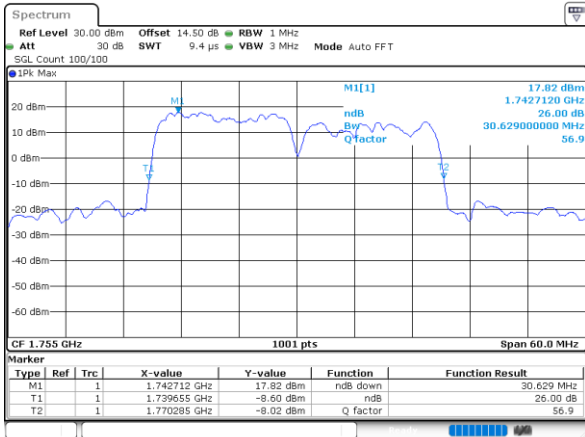

Lowest Channel / 10MHz+20MHz

Date: 23, DEC, 2021 02:49:12

Lowest Channel / 15MHz+10MHz

Date: 23, DEC, 2021 01:54:48

Middle Channel / 10MHz+20MHz

Date: 23, DEC, 2021 03:48:24

Middle Channel / 15MHz+10MHz

Date: 23, DEC, 2021 02:15:47

Highest Channel / 10MHz+20MHz

Date: 23, DEC, 2021 04:00:18

Highest Channel / 15MHz+10MHz

Date: 23, DEC, 2021 02:27:49

LTE Band 66C

16QAM

Lowest Channel / 15MHz+15MHz

Date: 23, DEC, 2021 05:20:21

Lowest Channel / 15MHz+20MHz

Date: 23, DEC, 2021 06:13:08

Middle Channel / 15MHz+15MHz

Date: 23, DEC, 2021 05:41:09

Middle Channel / 15MHz+20MHz

Date: 23, DEC, 2021 06:15:01

Highest Channel / 15MHz+15MHz

Date: 23, DEC, 2021 05:15:05

Highest Channel / 15MHz+20MHz

Date: 23, DEC, 2021 07:04:58

LTE Band 66C

16QAM

Lowest Channel / 20MHz+5MHz

Date: 23, DEC, 2021 22:40:45

Lowest Channel / 20MHz+10MHz

Date: 23, DEC, 2021 04:25:28