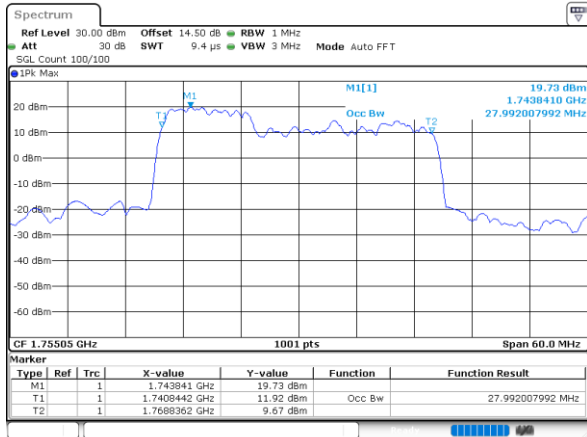

LTE Band 66C

QPSK

Lowest Channel / 5MHz+20MHz

Date: 24, DEC, 2021 02:11:11

Lowest Channel / 10MHz+15MHz

Date: 22, DEC, 2021 22:51:48

Middle Channel / 5MHz+20MHz

Date: 24, DEC, 2021 03:35:09

Middle Channel / 10MHz+15MHz

Date: 22, DEC, 2021 21:34:44

Highest Channel / 5MHz+20MHz

Date: 24, DEC, 2021 03:51:06

Highest Channel / 10MHz+15MHz

Date: 22, DEC, 2021 21:48:27

LTE Band 66C

QPSK

Lowest Channel / 10MHz+20MHz

Date: 23. DEC. 2021 02:47:12

Lowest Channel / 15MHz+10MHz

Date: 23. DEC. 2021 01:52:47

Middle Channel / 10MHz+20MHz

Date: 23. DEC. 2021 03:46:23

Middle Channel / 15MHz+10MHz

Date: 23. DEC. 2021 02:13:46

Highest Channel / 10MHz+20MHz

Date: 23. DEC. 2021 03:59:19

Highest Channel / 15MHz+10MHz

Date: 23. DEC. 2021 02:26:49

LTE Band 66C

QPSK

Lowest Channel / 15MHz+15MHz

Date: 23. DEC. 2021 05:18:22