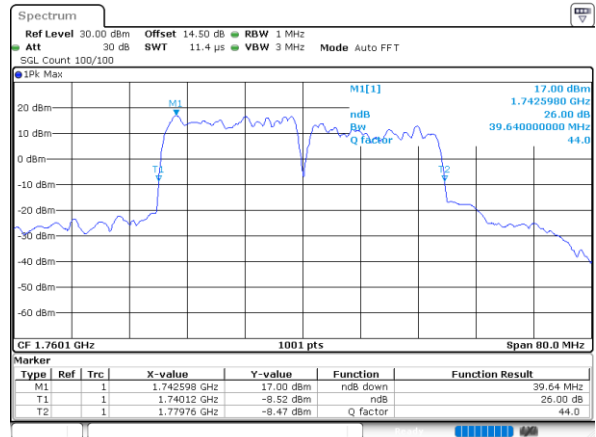

Middle Channel / 20MHz+10MHz

Date: 23, DEC, 2021 04:45:47

Highest Channel / 20MHz+5MHz

Date: 23, DEC, 2021 23:45:14

Highest Channel / 20MHz+10MHz

Date: 23, DEC, 2021 04:58:43

LTE Band 66C

64QAM

Lowest Channel / 20MHz+15MHz

Date: 23, DEC, 2021 21:07:04

Lowest Channel / 20MHz+20MHz

Date: 24, DEC, 2021 00:25:30

Middle Channel / 20MHz+15MHz

Date: 23, DEC, 2021 21:43:10

Middle Channel / 20MHz+20MHz

Date: 24, DEC, 2021 02:10:52

Highest Channel / 20MHz+15MHz

Date: 23, DEC, 2021 22:03:45

Highest Channel / 20MHz+20MHz

Date: 24, DEC, 2021 01:29:25

Occupied Bandwidth

Mode	LTE Band 66C : 99%OBW(MHz)				
QPSK					
BW	5MHz+20MHz	10MHz+15MHz	10MHz+20MHz	15MHz+10MHz	15MHz+15MHz
Lowest CH	23.23	23.28	28.23	23.33	28.71
Middle CH	23.33	23.73	27.99	23.38	28.71
Highest CH	23.33	23.28	27.69	23.43	28.47
BW	15MHz+20MHz	20MHz+5MHz	20MHz+10MHz	20MHz+15MHz	20MHz+20MHz
Lowest CH	32.52	23.18	27.93	33.01	37.24
Middle CH	32.73	23.38	27.99	32.94	37.80
Highest CH	32.59	23.23	27.81	33.08	37.80