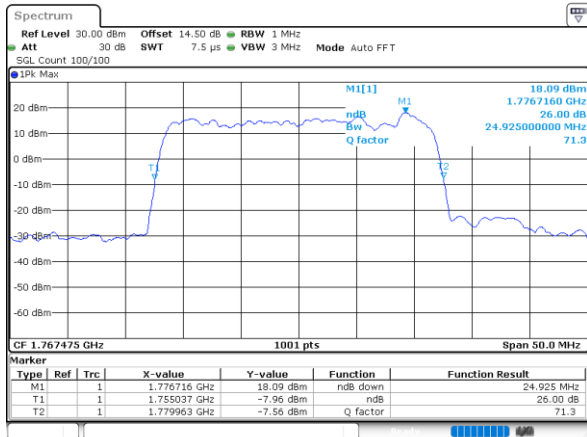

Middle Channel / 15MHz+15MHz

Date: 23, DEC, 2021 05:40:39

Middle Channel / 15MHz+20MHz

Date: 23, DEC, 2021 06:15:11

Highest Channel / 15MHz+15MHz

Date: 23, DEC, 2021 05:53:35

Highest Channel / 15MHz+20MHz

Date: 23, DEC, 2021 07:05:28

LTE Band 66C

64QAM

Lowest Channel / 20MHz+5MHz

Date: 23, DEC, 2021 22:40:15

Lowest Channel / 20MHz+10MHz

Date: 23, DEC, 2021 04:24:58

Middle Channel / 20MHz+5MHz

Date: 23, DEC, 2021 23:29:16

Middle Channel / 20MHz+10MHz

Date: 23, DEC, 2021 04:45:47

Highest Channel / 20MHz+5MHz

Date: 23, DEC, 2021 23:45:14

Highest Channel / 20MHz+10MHz

Date: 23, DEC, 2021 04:58:43

LTE Band 66C

64QAM