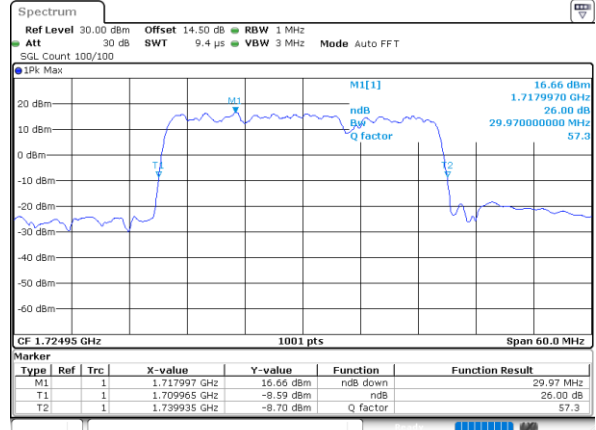

Lowest Channel / 15MHz+20MHz

Date: 23, DEC, 2021 06:13:08

Middle Channel / 15MHz+15MHz

Date: 23, DEC, 2021 05:41:09

Middle Channel / 15MHz+20MHz

Date: 23, DEC, 2021 06:15:01

Highest Channel / 15MHz+15MHz

Date: 23, DEC, 2021 05:15:05

Highest Channel / 15MHz+20MHz

Date: 23, DEC, 2021 07:04:58

LTE Band 66C

16QAM

Lowest Channel / 20MHz+5MHz

Date: 23, DEC, 2021 22:40:45

Lowest Channel / 20MHz+10MHz

Date: 23, DEC, 2021 04:25:28

Middle Channel / 20MHz+5MHz

Date: 23, DEC, 2021 23:29:46

Middle Channel / 20MHz+10MHz

Date: 23, DEC, 2021 04:46:17

Highest Channel / 20MHz+5MHz

Date: 23, DEC, 2021 23:44:44

Highest Channel / 20MHz+10MHz

Date: 23, DEC, 2021 04:58:13