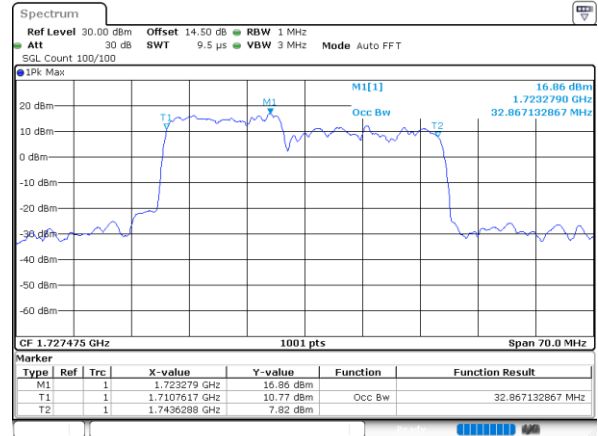

Highest Channel / 10MHz+15MHz

Date: 22, DEC, 2021 21:47:22

LTE Band 66C

64QAM

Lowest Channel / 10MHz+20MHz

Date: 23. DEC. 2021 02:48:12

Lowest Channel / 15MHz+10MHz

Date: 23. DEC. 2021 01:53:48

Middle Channel / 10MHz+20MHz

Date: 23. DEC. 2021 03:47:24

Middle Channel / 15MHz+10MHz

Date: 23. DEC. 2021 02:14:47

Highest Channel / 10MHz+20MHz

Date: 23. DEC. 2021 03:58:19

Highest Channel / 15MHz+10MHz

Date: 23. DEC. 2021 02:25:49

LTE Band 66C

64QAM

Lowest Channel / 15MHz+15MHz

Date: 23. DEC. 2021 05:19:22

Lowest Channel / 15MHz+20MHz

Date: 23. DEC. 2021 06:31:08

Middle Channel / 15MHz+15MHz

Date: 23. DEC. 2021 05:40:09

Middle Channel / 15MHz+20MHz

Date: 23. DEC. 2021 06:52:00

Highest Channel / 15MHz+15MHz

Date: 23. DEC. 2021 05:51:06

Highest Channel / 15MHz+20MHz

Date: 23. DEC. 2021 07:02:59

LTE Band 66C

64QAM