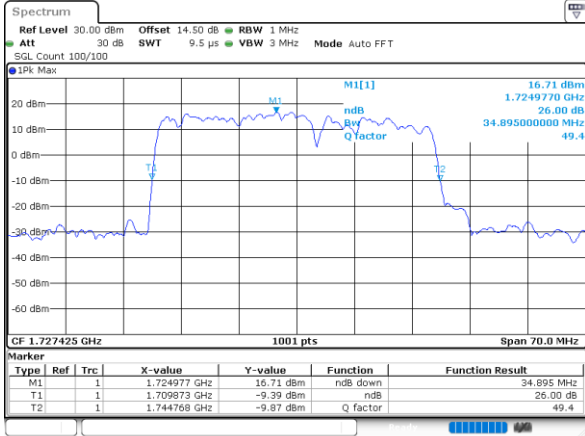

LTE Band 66C

64QAM

Lowest Channel / 20MHz+5MHz

Date: 23, DEC, 2021 22:40:15

Lowest Channel / 20MHz+10MHz

Date: 23, DEC, 2021 04:24:58

Middle Channel / 20MHz+5MHz

Date: 23, DEC, 2021 23:29:16

Middle Channel / 20MHz+10MHz

Date: 23, DEC, 2021 04:45:47

Highest Channel / 20MHz+5MHz

Date: 23, DEC, 2021 23:45:14

Highest Channel / 20MHz+10MHz

Date: 23, DEC, 2021 04:58:43

LTE Band 66C

64QAM

Lowest Channel / 20MHz+15MHz

Date: 23, DEC, 2021 21:07:04

Lowest Channel / 20MHz+20MHz

Date: 24, DEC, 2021 00:25:30

Middle Channel / 20MHz+15MHz

Date: 23, DEC, 2021 21:43:10

Middle Channel / 20MHz+20MHz

Date: 24, DEC, 2021 02:10:52

Highest Channel / 20MHz+15MHz

Date: 23, DEC, 2021 22:03:45

Highest Channel / 20MHz+20MHz

Date: 24, DEC, 2021 01:29:25

Occupied Bandwidth

Mode	LTE Band 66C : 99%OBW(MHz)				
QPSK					
BW	5MHz+20MHz	10MHz+15MHz	10MHz+20MHz	15MHz+10MHz	15MHz+15MHz
Lowest CH	23.23	23.28	28.23	23.33	28.71
Middle CH	23.33	23.73	27.99	23.38	28.71
Highest CH	23.33	23.28	27.69	23.43	28.47
BW	15MHz+20MHz	20MHz+5MHz	20MHz+10MHz	20MHz+15MHz	20MHz+20MHz
Lowest CH	32.52	23.18	27.93	33.01	37.24
Middle CH	32.73	23.38	27.99	32.94	37.80
Highest CH	32.59	23.23	27.81	33.08	37.80