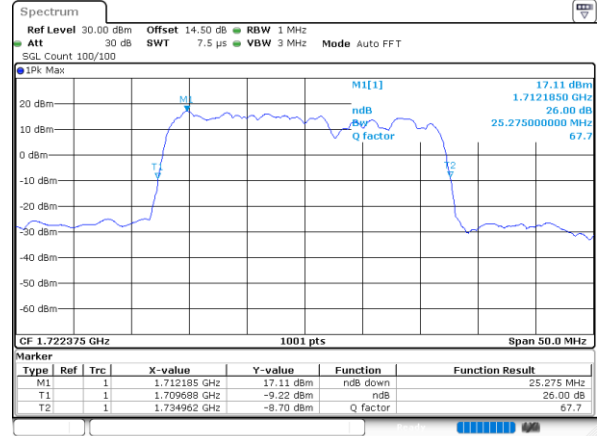

Lowest Channel / 5MHz+20MHz

Date: 24, DEC, 2021 02:12:40

Lowest Channel / 10MHz+15MHz

Date: 22, DEC, 2021 22:53:20

Middle Channel / 5MHz+20MHz

Date: 24, DEC, 2021 03:36:38

Middle Channel / 10MHz+15MHz

Date: 22, DEC, 2021 21:36:22

Highest Channel / 5MHz+20MHz

Date: 24, DEC, 2021 03:52:36

Highest Channel / 10MHz+15MHz

Date: 22, DEC, 2021 21:50:04

LTE Band 66C

64QAM

Lowest Channel / 10MHz+20MHz

Date: 23, DEC, 2021 02:48:42

Lowest Channel / 15MHz+10MHz

Date: 23, DEC, 2021 01:54:17

Middle Channel / 10MHz+20MHz

Date: 23, DEC, 2021 03:47:54

Middle Channel / 15MHz+10MHz

Date: 23, DEC, 2021 02:15:17

Highest Channel / 10MHz+20MHz

Date: 23, DEC, 2021 04:00:48

Highest Channel / 15MHz+10MHz

Date: 23, DEC, 2021 02:28:18

LTE Band 66C

64QAM

Lowest Channel / 15MHz+15MHz

Date: 23, DEC, 2021 05:19:51

Lowest Channel / 15MHz+20MHz

Date: 23, DEC, 2021 06:13:18