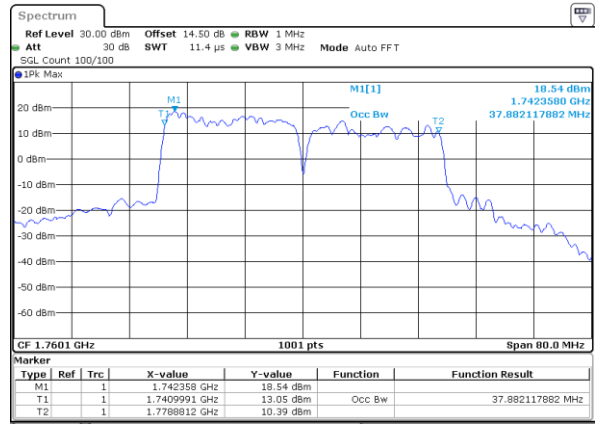

Middle Channel / 20MHz+10MHz

Date: 23. DEC. 2021 04:44:48

Highest Channel / 20MHz+5MHz

Date: 23. DEC. 2021 23:43:15

Highest Channel / 20MHz+10MHz

Date: 23. DEC. 2021 04:56:44

LTE Band 66C

16QAM

Lowest Channel / 20MHz+15MHz

Date: 23, DEC, 2021 21:06:03

Lowest Channel / 20MHz+20MHz

Date: 24, DEC, 2021 00:24:28

Middle Channel / 20MHz+15MHz

Date: 23, DEC, 2021 21:42:10

Middle Channel / 20MHz+20MHz

Date: 24, DEC, 2021 02:07:52

Highest Channel / 20MHz+15MHz

Date: 23, DEC, 2021 22:01:45

Highest Channel / 20MHz+20MHz

Date: 24, DEC, 2021 01:27:25

LTE Band 66C

64QAM

Lowest Channel / 5MHz+20MHz

Date: 24, DEC, 2021 02:12:11

Lowest Channel / 10MHz+15MHz

Date: 22, DEC, 2021 22:52:50

Middle Channel / 5MHz+20MHz

Date: 24, DEC, 2021 03:36:09

Middle Channel / 10MHz+15MHz

Date: 22, DEC, 2021 21:35:50

Highest Channel / 5MHz+20MHz

Date: 24, DEC, 2021 03:50:06