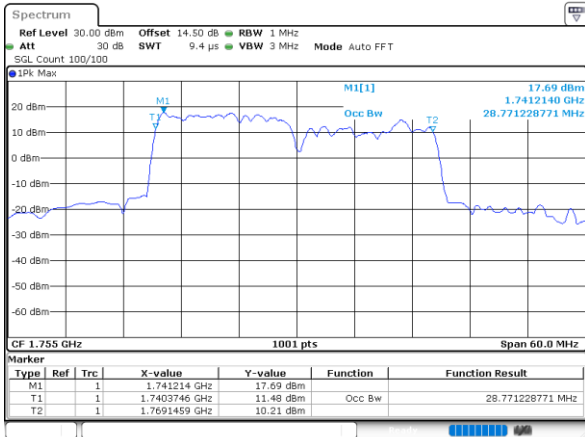

Highest Channel / 5MHz+20MHz

Date: 24, DEC, 2021 03:50:36

Highest Channel / 10MHz+15MHz

Date: 22, DEC, 2021 21:47:55

LTE Band 66C

16QAM

Lowest Channel / 10MHz+20MHz

Date: 23. DEC. 2021 02:47:42

Lowest Channel / 15MHz+10MHz

Date: 23. DEC. 2021 01:53:18

Middle Channel / 10MHz+20MHz

Date: 23. DEC. 2021 03:46:54

Middle Channel / 15MHz+10MHz

Date: 23. DEC. 2021 02:14:17

Highest Channel / 10MHz+20MHz

Date: 23. DEC. 2021 03:58:49

Highest Channel / 15MHz+10MHz

Date: 23. DEC. 2021 02:26:19

LTE Band 66C

16QAM

Lowest Channel / 15MHz+15MHz

Date: 23. DEC. 2021 05:18:52

Lowest Channel / 15MHz+20MHz

Date: 23. DEC. 2021 06:13:38

Middle Channel / 15MHz+15MHz

Date: 23. DEC. 2021 05:39:40

Middle Channel / 15MHz+20MHz

Date: 23. DEC. 2021 06:15:31

Highest Channel / 15MHz+15MHz

Date: 23. DEC. 2021 05:51:36

Highest Channel / 15MHz+20MHz

Date: 23. DEC. 2021 07:03:29