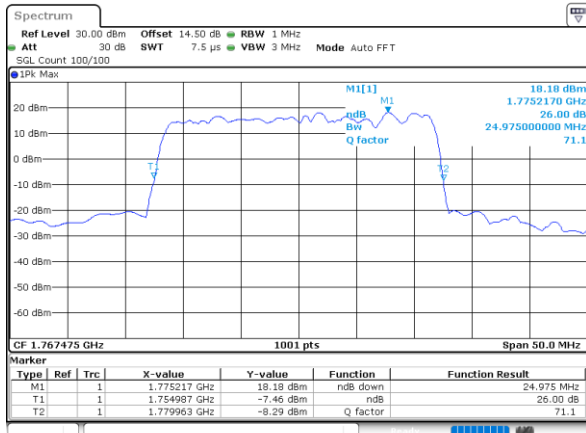

Highest Channel / 15MHz+20MHz

Date: 23, DEC, 2021 07:04:58

LTE Band 66C

16QAM

Lowest Channel / 20MHz+5MHz

Date: 23, DEC, 2021 22:40:45

Lowest Channel / 20MHz+10MHz

Date: 23, DEC, 2021 04:25:28

Middle Channel / 20MHz+5MHz

Date: 23, DEC, 2021 23:29:46

Middle Channel / 20MHz+10MHz

Date: 23, DEC, 2021 04:46:17

Highest Channel / 20MHz+5MHz

Date: 23, DEC, 2021 23:44:44

Highest Channel / 20MHz+10MHz

Date: 23, DEC, 2021 04:58:13

LTE Band 66C

16QAM

Lowest Channel / 20MHz+15MHz

Date: 23, DEC, 2021 21:07:34

Lowest Channel / 20MHz+20MHz

Date: 24, DEC, 2021 00:26:00

Middle Channel / 20MHz+15MHz

Date: 23, DEC, 2021 21:43:41

Middle Channel / 20MHz+20MHz

Date: 24, DEC, 2021 01:13:53

Highest Channel / 20MHz+15MHz

Date: 23, DEC, 2021 22:03:15

Highest Channel / 20MHz+20MHz

Date: 24, DEC, 2021 01:28:55

LTE Band 66C

64QAM