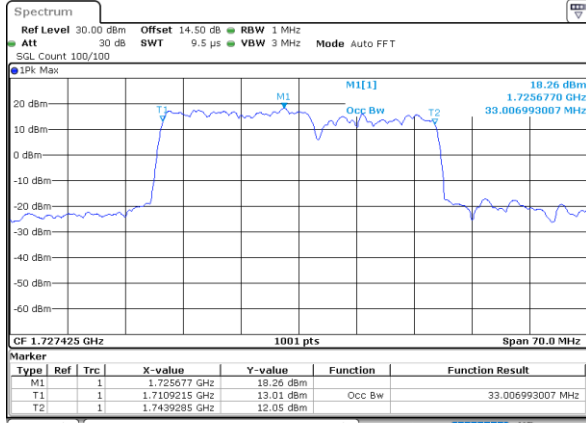

Highest Channel / 15MHz+20MHz

Date: 23. DEC. 2021 07:03:58

LTE Band 66C

QPSK

Lowest Channel / 20MHz+5MHz

Date: 23. DEC. 2021 22:38:45

Lowest Channel / 20MHz+10MHz

Date: 23. DEC. 2021 04:23:29

Middle Channel / 20MHz+5MHz

Date: 23. DEC. 2021 23:27:46

Middle Channel / 20MHz+10MHz

Date: 23. DEC. 2021 04:44:18

Highest Channel / 20MHz+5MHz

Date: 23. DEC. 2021 23:43:45

Highest Channel / 20MHz+10MHz

Date: 23. DEC. 2021 04:57:14

LTE Band 66C

QPSK

Lowest Channel / 20MHz+15MHz

Date: 23, DEC, 2021 21:05:32

Lowest Channel / 20MHz+20MHz

Date: 24, DEC, 2021 00:23:58

Middle Channel / 20MHz+15MHz

Date: 23, DEC, 2021 21:41:39

Middle Channel / 20MHz+20MHz

Date: 24, DEC, 2021 02:07:22

Highest Channel / 20MHz+15MHz

Date: 23, DEC, 2021 22:02:15

Highest Channel / 20MHz+20MHz

Date: 24, DEC, 2021 01:27:55

LTE Band 66C

16QAM