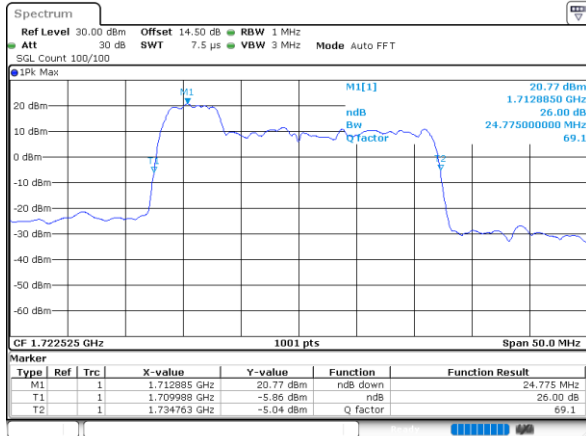

LTE Band 66C

16QAM

Lowest Channel / 20MHz+15MHz

Date: 23, DEC, 2021 21:07:34

Lowest Channel / 20MHz+20MHz

Date: 24, DEC, 2021 00:26:00

Middle Channel / 20MHz+15MHz

Date: 23, DEC, 2021 21:43:41

Middle Channel / 20MHz+20MHz

Date: 24, DEC, 2021 01:13:53

Highest Channel / 20MHz+15MHz

Date: 23, DEC, 2021 22:03:15

Highest Channel / 20MHz+20MHz

Date: 24, DEC, 2021 01:28:55

LTE Band 66C

64QAM

Lowest Channel / 5MHz+20MHz

Date: 24, DEC, 2021 02:12:40

Lowest Channel / 10MHz+15MHz

Date: 22, DEC, 2021 22:53:20

Middle Channel / 5MHz+20MHz

Date: 24, DEC, 2021 03:36:38

Middle Channel / 10MHz+15MHz

Date: 22, DEC, 2021 21:36:22

Highest Channel / 5MHz+20MHz

Date: 24, DEC, 2021 03:52:36

Highest Channel / 10MHz+15MHz

Date: 22, DEC, 2021 21:50:04

LTE Band 66C

64QAM

Lowest Channel / 10MHz+20MHz

Date: 23, DEC, 2021 02:48:42