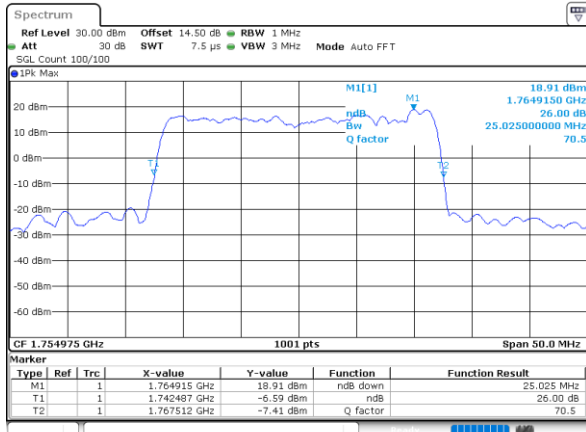

Highest Channel / 15MHz+20MHz

Date: 23, DEC, 2021 07:04:58

LTE Band 66C

16QAM

Lowest Channel / 20MHz+5MHz

Date: 23, DEC, 2021 22:40:45

Lowest Channel / 20MHz+10MHz

Date: 23, DEC, 2021 04:25:28

Middle Channel / 20MHz+5MHz

Date: 23, DEC, 2021 23:29:46

Middle Channel / 20MHz+10MHz

Date: 23, DEC, 2021 04:46:17

Highest Channel / 20MHz+5MHz

Date: 23, DEC, 2021 23:44:44

Highest Channel / 20MHz+10MHz

Date: 23, DEC, 2021 04:58:13