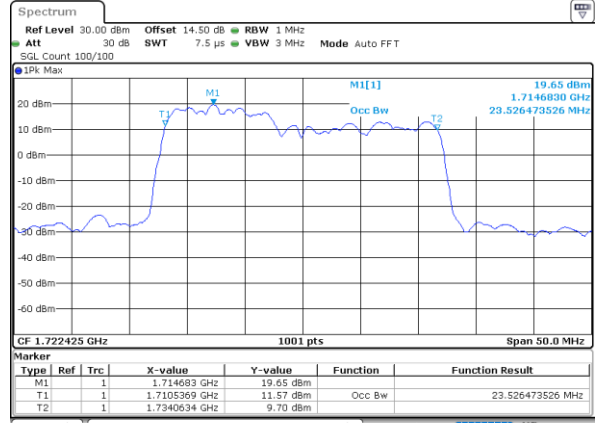

Lowest Channel / 20MHz+15MHz

Date: 23, DEC, 2021 21:06:03

Lowest Channel / 20MHz+20MHz

Date: 24, DEC, 2021 00:24:28

Middle Channel / 20MHz+15MHz

Date: 23, DEC, 2021 21:42:10

Middle Channel / 20MHz+20MHz

Date: 24, DEC, 2021 02:07:52

Highest Channel / 20MHz+15MHz

Date: 23, DEC, 2021 22:01:45

Highest Channel / 20MHz+20MHz

Date: 24, DEC, 2021 01:27:25

LTE Band 66C

64QAM

Lowest Channel / 5MHz+20MHz

Date: 24, DEC, 2021 02:12:11

Lowest Channel / 10MHz+15MHz

Date: 22, DEC, 2021 22:52:50

Middle Channel / 5MHz+20MHz

Date: 24, DEC, 2021 03:36:09

Middle Channel / 10MHz+15MHz

Date: 22, DEC, 2021 21:35:50

Highest Channel / 5MHz+20MHz

Date: 24, DEC, 2021 03:50:06

Highest Channel / 10MHz+15MHz

Date: 22, DEC, 2021 21:47:22

LTE Band 66C

64QAM

Lowest Channel / 10MHz+20MHz

Date: 23. DEC. 2021 02:48:12

Lowest Channel / 15MHz+10MHz

Date: 23. DEC. 2021 01:53:48