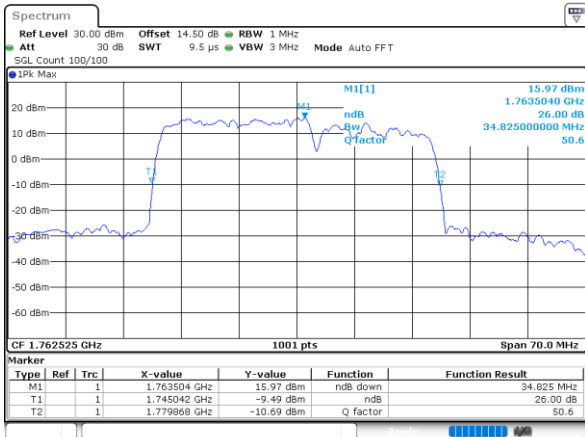

Middle Channel / 20MHz+10MHz

Date: 23, DEC, 2021 04:45:47

Highest Channel / 20MHz+5MHz

Date: 23, DEC, 2021 23:45:14

Highest Channel / 20MHz+10MHz

Date: 23, DEC, 2021 04:58:43

LTE Band 66C

64QAM

Lowest Channel / 20MHz+15MHz

Date: 23, DEC, 2021 21:07:04

Lowest Channel / 20MHz+20MHz

Date: 24, DEC, 2021 00:25:30

Middle Channel / 20MHz+15MHz

Date: 23, DEC, 2021 21:43:10

Middle Channel / 20MHz+20MHz

Date: 24, DEC, 2021 02:10:52

Highest Channel / 20MHz+15MHz

Date: 23, DEC, 2021 22:03:45

Highest Channel / 20MHz+20MHz

Date: 24, DEC, 2021 01:29:25

Occupied Bandwidth

Mode	LTE Band 66C : 99%OBW(MHz)				
QPSK					
BW	5MHz+20MHz	10MHz+15MHz	10MHz+20MHz	15MHz+10MHz	15MHz+15MHz
Lowest CH	23.23	23.28	28.23	23.33	28.71
Middle CH	23.33	23.73	27.99	23.38	28.71
Highest CH	23.33	23.28	27.69	23.43	28.47
BW	15MHz+20MHz	20MHz+5MHz	20MHz+10MHz	20MHz+15MHz	20MHz+20MHz
Lowest CH	32.52	23.18	27.93	33.01	37.24
Middle CH	32.73	23.38	27.99	32.94	37.80
Highest CH	32.59	23.23	27.81	33.08	37.80