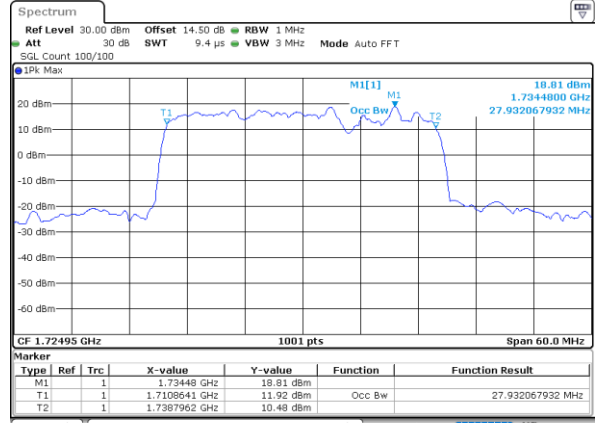

Highest Channel / 10MHz+20MHz

Date: 23. DEC. 2021 03:59:19

Highest Channel / 15MHz+10MHz

Date: 23. DEC. 2021 02:26:49

LTE Band 66C

QPSK

Lowest Channel / 15MHz+15MHz

Date: 23. DEC. 2021 05:18:22

Lowest Channel / 15MHz+20MHz

Date: 23. DEC. 2021 06:13:08

Middle Channel / 15MHz+15MHz

Date: 23. DEC. 2021 05:39:09

Middle Channel / 15MHz+20MHz

Date: 23. DEC. 2021 06:15:00

Highest Channel / 15MHz+15MHz

Date: 23. DEC. 2021 05:52:06

Highest Channel / 15MHz+20MHz

Date: 23. DEC. 2021 07:03:58

LTE Band 66C

QPSK

Lowest Channel / 20MHz+5MHz

Date: 23. DEC. 2021 22:38:45

Lowest Channel / 20MHz+10MHz

Date: 23. DEC. 2021 04:23:29

Middle Channel / 20MHz+5MHz

Date: 23. DEC. 2021 23:27:46

Middle Channel / 20MHz+10MHz

Date: 23. DEC. 2021 04:44:18

Highest Channel / 20MHz+5MHz

Date: 23. DEC. 2021 23:43:45

Highest Channel / 20MHz+10MHz

Date: 23. DEC. 2021 04:57:14