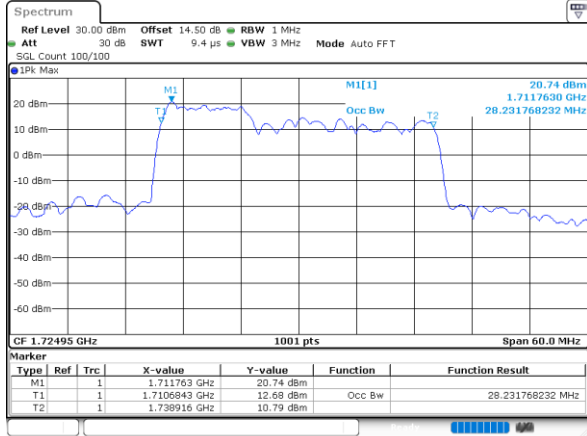

LTE Band 66C

QPSK

Lowest Channel / 5MHz+20MHz

Date: 24, DEC, 2021 02:11:11

Lowest Channel / 10MHz+15MHz

Date: 22, DEC, 2021 22:51:48

Middle Channel / 5MHz+20MHz

Date: 24, DEC, 2021 03:35:09

Middle Channel / 10MHz+15MHz

Date: 22, DEC, 2021 21:34:44

Highest Channel / 5MHz+20MHz

Date: 24, DEC, 2021 03:51:06

Highest Channel / 10MHz+15MHz

Date: 22, DEC, 2021 21:48:27

LTE Band 66C

QPSK

Lowest Channel / 10MHz+20MHz

Date: 23. DEC. 2021 02:47:12

Lowest Channel / 15MHz+10MHz

Date: 23. DEC. 2021 01:52:47

Middle Channel / 10MHz+20MHz

Date: 23. DEC. 2021 03:46:23

Middle Channel / 15MHz+10MHz

Date: 23. DEC. 2021 02:13:46

Highest Channel / 10MHz+20MHz

Date: 23. DEC. 2021 03:59:19

Highest Channel / 15MHz+10MHz

Date: 23. DEC. 2021 02:26:49

LTE Band 66C

QPSK

Lowest Channel / 15MHz+15MHz

Date: 23. DEC. 2021 05:18:22