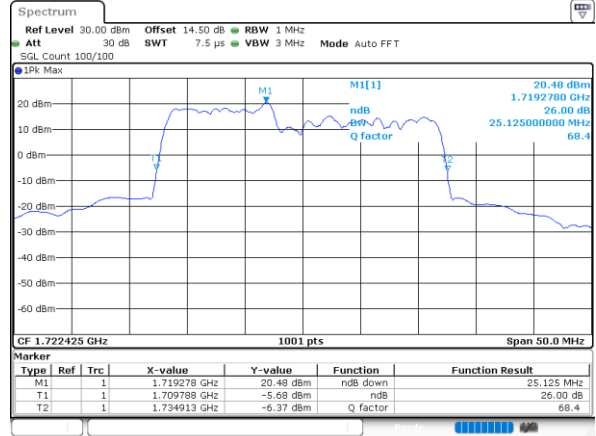

LTE Band 66C

16QAM

Lowest Channel / 5MHz+20MHz

Date: 24, DEC, 2021 02:13:11

Lowest Channel / 10MHz+15MHz

Date: 22, DEC, 2021 22:53:50

Middle Channel / 5MHz+20MHz

Date: 24, DEC, 2021 03:37:08

Middle Channel / 10MHz+15MHz

Date: 22, DEC, 2021 21:36:55

Highest Channel / 5MHz+20MHz

Date: 24, DEC, 2021 03:52:06

Highest Channel / 10MHz+15MHz

Date: 22, DEC, 2021 21:49:31

LTE Band 66C

16QAM