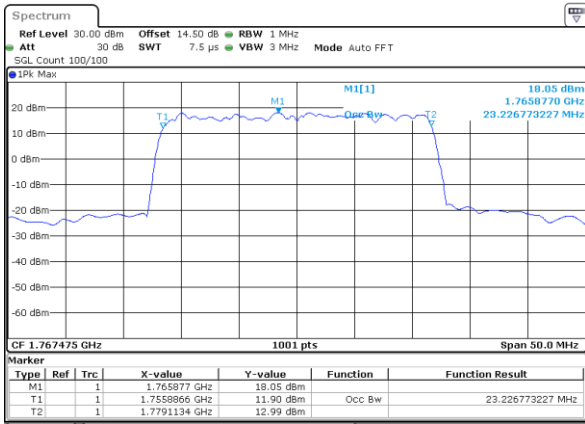

Highest Channel / 15MHz+20MHz

Date: 23. DEC. 2021 07:03:58

LTE Band 66C

QPSK

Lowest Channel / 20MHz+5MHz

Date: 23. DEC. 2021 22:38:45

Lowest Channel / 20MHz+10MHz

Date: 23. DEC. 2021 04:23:29

Middle Channel / 20MHz+5MHz

Date: 23. DEC. 2021 23:27:46

Middle Channel / 20MHz+10MHz

Date: 23. DEC. 2021 04:44:18

Highest Channel / 20MHz+5MHz

Date: 23. DEC. 2021 23:43:45

Highest Channel / 20MHz+10MHz

Date: 23. DEC. 2021 04:57:14

LTE Band 66C

QPSK

Lowest Channel / 20MHz+15MHz

Date: 23, DEC, 2021 21:05:32

Lowest Channel / 20MHz+20MHz

Date: 24, DEC, 2021 00:23:58

Middle Channel / 20MHz+15MHz

Date: 23, DEC, 2021 21:41:39

Middle Channel / 20MHz+20MHz

Date: 24, DEC, 2021 02:07:22

Highest Channel / 20MHz+15MHz

Date: 23, DEC, 2021 22:02:15

Highest Channel / 20MHz+20MHz

Date: 24, DEC, 2021 01:27:55

LTE Band 66C

16QAM