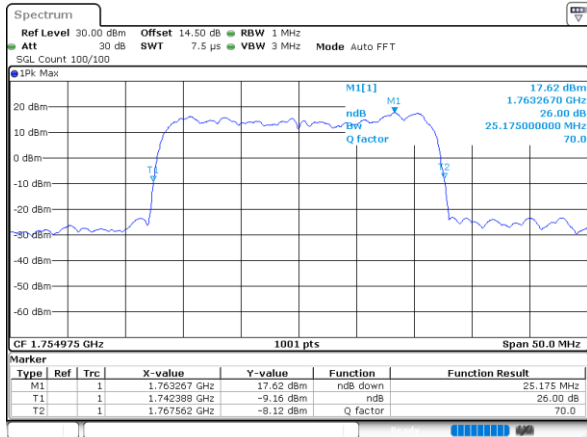

Middle Channel / 15MHz+15MHz

Date: 23, DEC, 2021 05:40:39

Middle Channel / 15MHz+20MHz

Date: 23, DEC, 2021 06:15:11

Highest Channel / 15MHz+15MHz

Date: 23, DEC, 2021 05:53:35

Highest Channel / 15MHz+20MHz

Date: 23, DEC, 2021 07:05:28

LTE Band 66C

64QAM

Lowest Channel / 20MHz+5MHz

Date: 23, DEC, 2021 22:40:15

Lowest Channel / 20MHz+10MHz

Date: 23, DEC, 2021 04:24:58

Middle Channel / 20MHz+5MHz

Date: 23, DEC, 2021 23:29:16

Middle Channel / 20MHz+10MHz

Date: 23, DEC, 2021 04:45:47

Highest Channel / 20MHz+5MHz

Date: 23, DEC, 2021 23:45:14

Highest Channel / 20MHz+10MHz

Date: 23, DEC, 2021 04:58:43

LTE Band 66C

64QAM