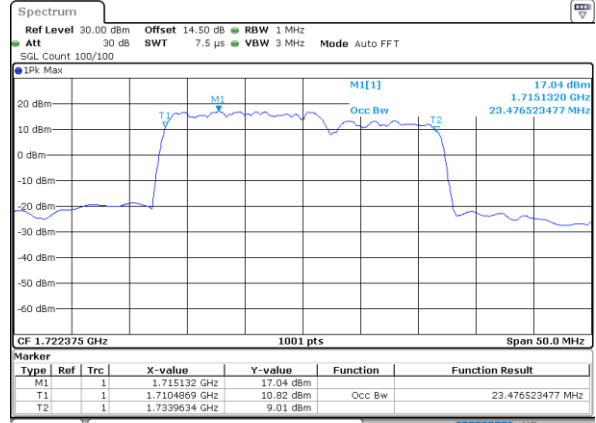

Lowest Channel / 5MHz+20MHz

Date: 24, DEC, 2021 02:11:41

Lowest Channel / 10MHz+15MHz

Date: 22, DEC, 2021 22:52:18

Middle Channel / 5MHz+20MHz

Date: 24, DEC, 2021 03:35:39

Middle Channel / 10MHz+15MHz

Date: 22, DEC, 2021 21:35:17

Highest Channel / 5MHz+20MHz

Date: 24, DEC, 2021 03:50:36

Highest Channel / 10MHz+15MHz

Date: 22, DEC, 2021 21:47:55

LTE Band 66C

16QAM

Lowest Channel / 10MHz+20MHz

Date: 23. DEC. 2021 02:47:42

Lowest Channel / 15MHz+10MHz

Date: 23. DEC. 2021 01:53:18

Middle Channel / 10MHz+20MHz

Date: 23. DEC. 2021 03:46:54

Middle Channel / 15MHz+10MHz

Date: 23. DEC. 2021 02:14:17

Highest Channel / 10MHz+20MHz

Date: 23. DEC. 2021 03:58:49

Highest Channel / 15MHz+10MHz

Date: 23. DEC. 2021 02:26:19

LTE Band 66C

16QAM

Lowest Channel / 15MHz+15MHz

Date: 23. DEC. 2021 05:18:52

Lowest Channel / 15MHz+20MHz

Date: 23. DEC. 2021 06:13:38