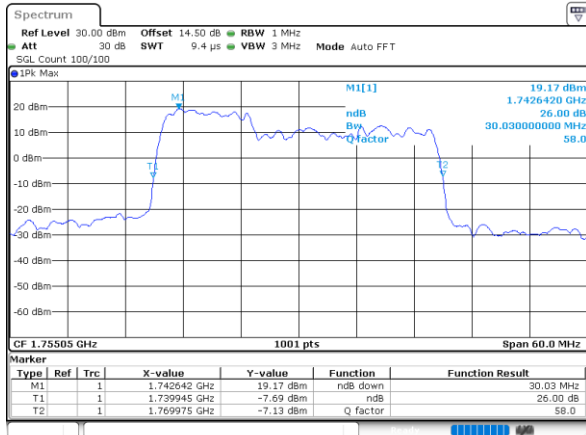

Middle Channel / 10MHz+15MHz

Date: 22, DEC, 2021 21:36:55

Highest Channel / 5MHz+20MHz

Date: 24, DEC, 2021 03:52:06

Highest Channel / 10MHz+15MHz

Date: 22, DEC, 2021 21:49:31

LTE Band 66C

16QAM

Lowest Channel / 10MHz+20MHz

Date: 23, DEC, 2021 02:49:12

Lowest Channel / 15MHz+10MHz

Date: 23, DEC, 2021 01:54:48

Middle Channel / 10MHz+20MHz

Date: 23, DEC, 2021 03:48:24

Middle Channel / 15MHz+10MHz

Date: 23, DEC, 2021 02:15:47

Highest Channel / 10MHz+20MHz

Date: 23, DEC, 2021 04:00:18

Highest Channel / 15MHz+10MHz

Date: 23, DEC, 2021 02:27:49

LTE Band 66C

16QAM

Lowest Channel / 15MHz+15MHz

Date: 23, DEC, 2021 05:20:21