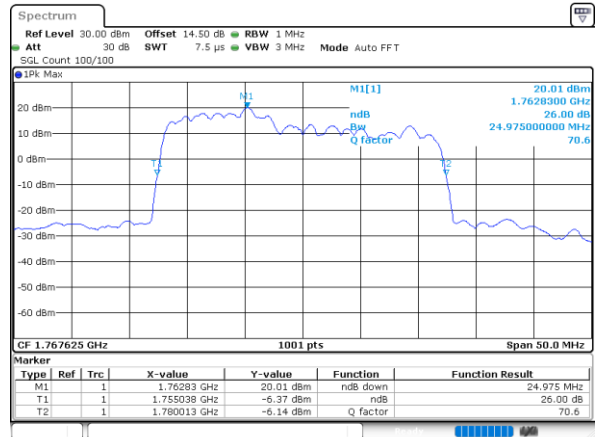

LTE Band 66C

16QAM

Lowest Channel / 5MHz+20MHz

Date: 24, DEC, 2021 02:13:11

Lowest Channel / 10MHz+15MHz

Date: 22, DEC, 2021 22:53:50

Middle Channel / 5MHz+20MHz

Date: 24, DEC, 2021 03:37:08

Middle Channel / 10MHz+15MHz

Date: 22, DEC, 2021 21:36:55

Highest Channel / 5MHz+20MHz

Date: 24, DEC, 2021 03:52:06

Highest Channel / 10MHz+15MHz

Date: 22, DEC, 2021 21:49:31

LTE Band 66C

16QAM

Lowest Channel / 10MHz+20MHz

Date: 23, DEC, 2021 02:49:12

Lowest Channel / 15MHz+10MHz

Date: 23, DEC, 2021 01:54:48

Middle Channel / 10MHz+20MHz

Date: 23, DEC, 2021 03:48:24

Middle Channel / 15MHz+10MHz

Date: 23, DEC, 2021 02:15:47

Highest Channel / 10MHz+20MHz

Date: 23, DEC, 2021 04:00:18

Highest Channel / 15MHz+10MHz

Date: 23, DEC, 2021 02:27:49

LTE Band 66C

16QAM

Lowest Channel / 15MHz+15MHz

Date: 23, DEC, 2021 05:20:21