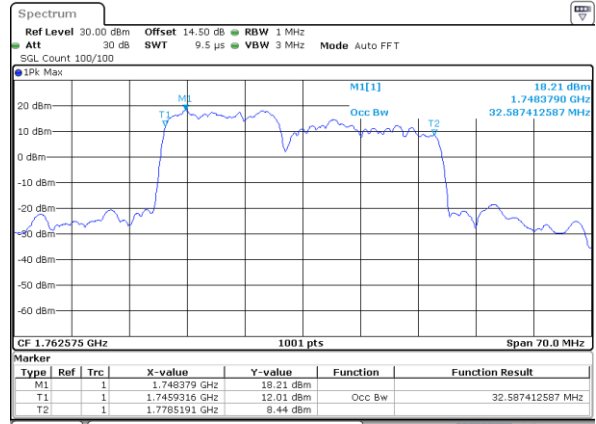

Highest Channel / 10MHz+20MHz

Date: 23. DEC. 2021 03:59:19

Highest Channel / 15MHz+10MHz

Date: 23. DEC. 2021 02:26:49

LTE Band 66C

QPSK

Lowest Channel / 15MHz+15MHz

Date: 23. DEC. 2021 05:18:22

Lowest Channel / 15MHz+20MHz

Date: 23. DEC. 2021 06:13:08

Middle Channel / 15MHz+15MHz

Date: 23. DEC. 2021 05:39:09

Middle Channel / 15MHz+20MHz

Date: 23. DEC. 2021 06:15:00

Highest Channel / 15MHz+15MHz

Date: 23. DEC. 2021 05:52:06

Highest Channel / 15MHz+20MHz

Date: 23. DEC. 2021 07:03:58

LTE Band 66C

QPSK

Lowest Channel / 20MHz+5MHz

Date: 23. DEC. 2021 22:38:45

Lowest Channel / 20MHz+10MHz

Date: 23. DEC. 2021 04:23:29

Middle Channel / 20MHz+5MHz

Date: 23. DEC. 2021 23:27:46

Middle Channel / 20MHz+10MHz

Date: 23. DEC. 2021 04:44:18

Highest Channel / 20MHz+5MHz

Date: 23. DEC. 2021 23:43:45

Highest Channel / 20MHz+10MHz

Date: 23. DEC. 2021 04:57:14