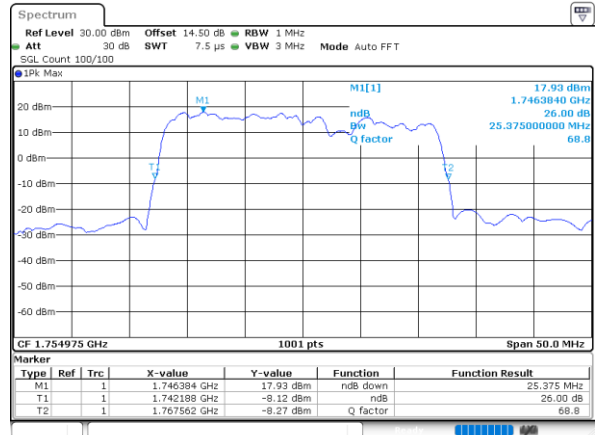

Middle Channel / 10MHz+15MHz

Date: 22, DEC, 2021 21:36:55

Highest Channel / 5MHz+20MHz

Date: 24, DEC, 2021 03:52:06

Highest Channel / 10MHz+15MHz

Date: 22, DEC, 2021 21:49:31

LTE Band 66C

16QAM

Lowest Channel / 10MHz+20MHz

Date: 23, DEC, 2021 02:49:12

Lowest Channel / 15MHz+10MHz

Date: 23, DEC, 2021 01:54:48

Middle Channel / 10MHz+20MHz

Date: 23, DEC, 2021 03:48:24

Middle Channel / 15MHz+10MHz

Date: 23, DEC, 2021 02:15:47

Highest Channel / 10MHz+20MHz

Date: 23, DEC, 2021 04:00:18

Highest Channel / 15MHz+10MHz

Date: 23, DEC, 2021 02:27:49

LTE Band 66C

16QAM

Lowest Channel / 15MHz+15MHz

Date: 23, DEC, 2021 05:20:21