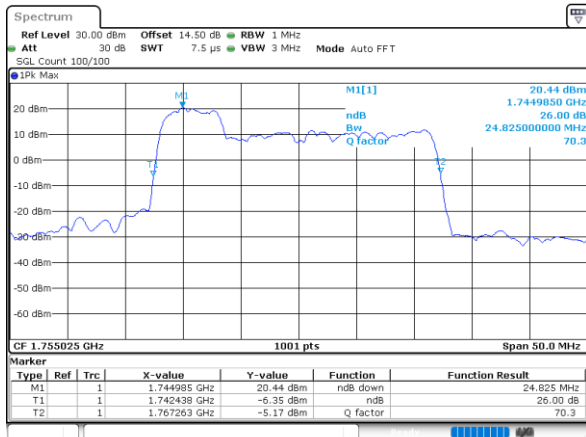

Middle Channel / 20MHz+20MHz

Date: 24, DEC, 2021 01:13:53

Highest Channel / 20MHz+15MHz

Date: 23, DEC, 2021 22:03:15

Highest Channel / 20MHz+20MHz

Date: 24, DEC, 2021 01:28:55

LTE Band 66C

64QAM

Lowest Channel / 5MHz+20MHz

Date: 24, DEC, 2021 02:12:40

Lowest Channel / 10MHz+15MHz

Date: 22, DEC, 2021 22:53:20

Middle Channel / 5MHz+20MHz

Date: 24, DEC, 2021 03:36:38

Middle Channel / 10MHz+15MHz

Date: 22, DEC, 2021 21:36:22

Highest Channel / 5MHz+20MHz

Date: 24, DEC, 2021 03:52:36

Highest Channel / 10MHz+15MHz

Date: 22, DEC, 2021 21:50:04

LTE Band 66C

64QAM

Lowest Channel / 10MHz+20MHz

Date: 23, DEC, 2021 02:48:42