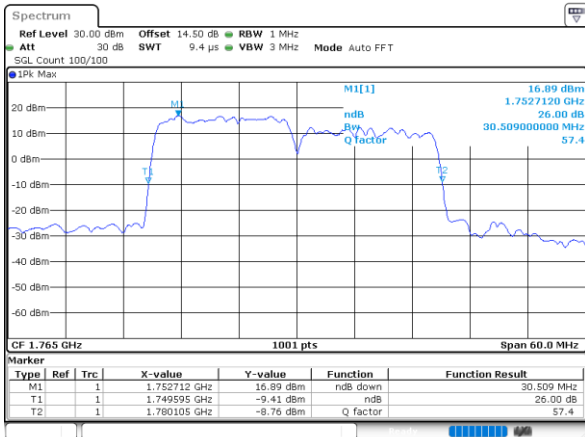

Highest Channel / 10MHz+20MHz

Date: 23, DEC, 2021 04:00:18

Highest Channel / 15MHz+10MHz

Date: 23, DEC, 2021 02:27:49

LTE Band 66C

16QAM

Lowest Channel / 15MHz+15MHz

Date: 23, DEC, 2021 05:20:21

Lowest Channel / 15MHz+20MHz

Date: 23, DEC, 2021 06:13:08

Middle Channel / 15MHz+15MHz

Date: 23, DEC, 2021 05:41:09

Middle Channel / 15MHz+20MHz

Date: 23, DEC, 2021 06:15:01

Highest Channel / 15MHz+15MHz

Date: 23, DEC, 2021 05:15:05

Highest Channel / 15MHz+20MHz

Date: 23, DEC, 2021 07:04:58

LTE Band 66C

16QAM

Lowest Channel / 20MHz+5MHz

Date: 23, DEC, 2021 22:40:45

Lowest Channel / 20MHz+10MHz

Date: 23, DEC, 2021 04:25:28