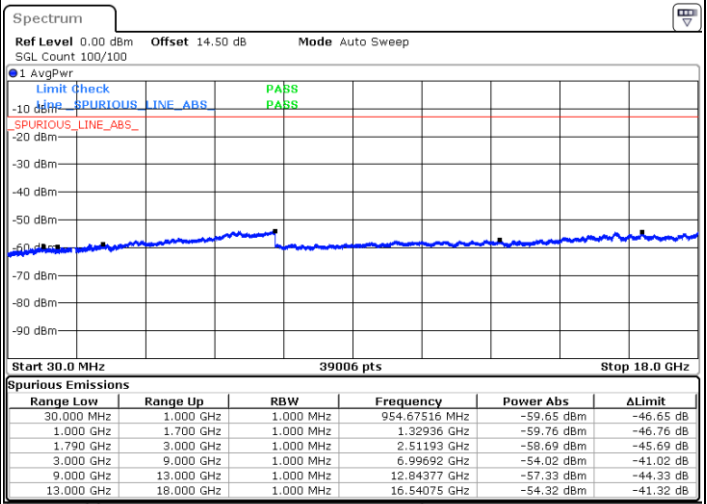

LTE Band 66C / 10MHz+20MHz

64QAM

Lowest Channel / 1RB0 and 1RB99

Lowest Channel / 1RB49 and 1RB0

Date: 23.DEC.2021 03:42:51

Date: 23.DEC.2021 03:37:55

Lowest Channel / FullIRB

N/A

Date: 23.DEC.2021 03:43:51

Blank

LTE Band 66C / 10MHz+20MHz

64QAM

Middle Channel / 1RB0 and 1RB99

Middle Channel / 1RB49 and 1RB0

Date: 23.DEC.2021 03:52:49

Date: 23.DEC.2021 03:57:45

Middle Channel / FullIRB

N/A

Date: 23.DEC.2021 03:51:49

Blank

LTE Band 66C / 10MHz+20MHz

64QAM

Highest Channel / 1RB0 and 1RB99

Highest Channel / 1RB49 and 1RB0

Date: 23.DEC.2021 04:13:39

Date: 23.DEC.2021 04:12:39

Highest Channel / FullIRB

N/A

Blank

Date: 23.DEC.2021 04:18:35

LTE Band 66C / 15MHz+10MHz

64QAM