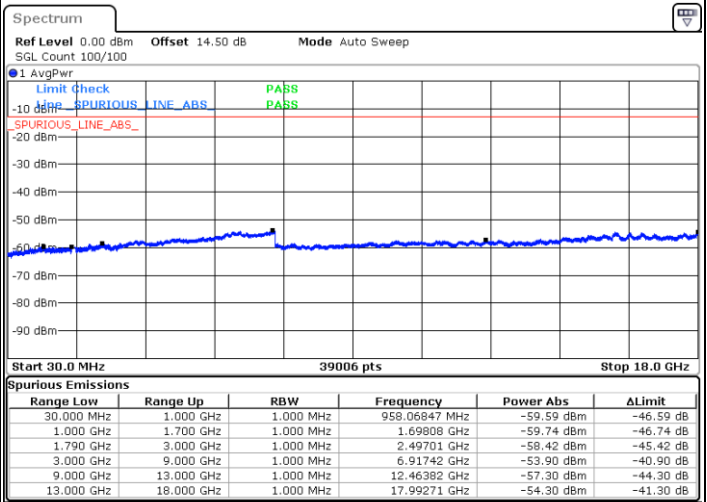

Highest Channel / FullIRB

N/A

Date: 24.DEC.2021 01:52:01

Blank

LTE Band 66C / 5MHz+20MHz

64QAM

Lowest Channel / 1RB0 and 1RB99

Lowest Channel / 1RB24 and 1RB0

Date: 24.DEC.2021 03:30:36

Date: 24.DEC.2021 03:23:59

Lowest Channel / FullIRB

N/A

Date: 24.DEC.2021 03:31:56

Blank

LTE Band 66C / 5MHz+20MHz

64QAM

Middle Channel / 1RB0 and 1RB99

Middle Channel / 1RB24 and 1RB0

Date: 24.DEC.2021 03:42:55

Date: 24.DEC.2021 03:49:32

Middle Channel / FullIRB

N/A

Blank

Date: 24.DEC.2021 03:41:35

**LTE Band 66C / 5MHz+20MHz**

**64QAM**

**Highest Channel / 1RB0 and 1RB99**

Date: 24.DEC.2021 04:09:49

**Highest Channel / 1RB24 and 1RB0**

Date: 24.DEC.2021 04:08:30

**Highest Channel / FullRB**

Date: 24.DEC.2021 04:16:27