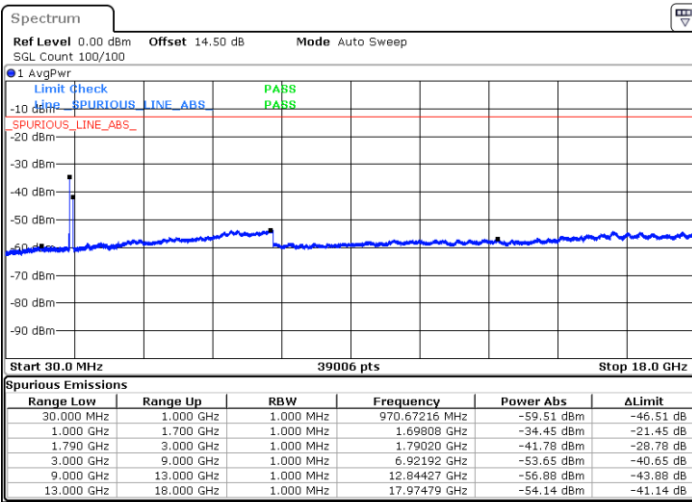

Highest Channel / 1RB0 and 1RB99

Highest Channel / 1RB74 and 1RB0

Date: 23.DEC.2021 07:18:21

Date: 23.DEC.2021 07:17:21

Highest Channel / FullIRB

N/A

Blank

Date: 23.DEC.2021 07:23:18

LTE Band 66C / 20MHz+5MHz

64QAM

Lowest Channel / 1RB0 and 1RB24

Lowest Channel / 1RB99 and 1RB0

Date: 23.DEC.2021 23:23:13

Date: 23.DEC.2021 22:58:15

Lowest Channel / FullIRB

N/A

Date: 23.DEC.2021 23:24:33

Blank

LTE Band 66C / 20MHz+5MHz

64QAM

Middle Channel / 1RB0 and 1RB24

Middle Channel / 1RB99 and 1RB0

Date: 23.DEC.2021 23:35:33

Date: 23.DEC.2021 23:42:10

Middle Channel / FullIRB

N/A

Date: 23.DEC.2021 23:34:13

Blank

LTE Band 66C / 20MHz+5MHz

64QAM

Highest Channel / 1RB0 and 1RB24

Highest Channel / 1RB99 and 1RB0