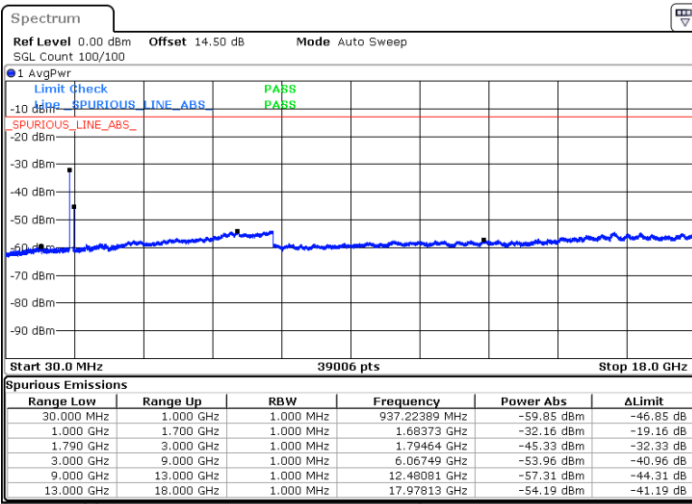

Date: 22.DEC.2021 21:41:35

Date: 22.DEC.2021 21:46:45

Middle Channel / FullIRB

N/A

Date: 22.DEC.2021 21:40:32

Blank

LTE Band 66C / 10MHz+15MHz

64QAM

Highest Channel / 1RB0 and 1RB74

Highest Channel / 1RB49 and 1RB0

Date: 23.DEC.2021 01:34:29

Date: 23.DEC.2021 01:33:26

Highest Channel / FullIRB

N/A

Date: 23.DEC.2021 01:39:27

Blank

LTE Band 66C / 10MHz+20MHz

64QAM

Lowest Channel / 1RB0 and 1RB99

Lowest Channel / 1RB49 and 1RB0

Date: 23.DEC.2021 03:42:51

Date: 23.DEC.2021 03:37:55

Lowest Channel / FullIRB

N/A