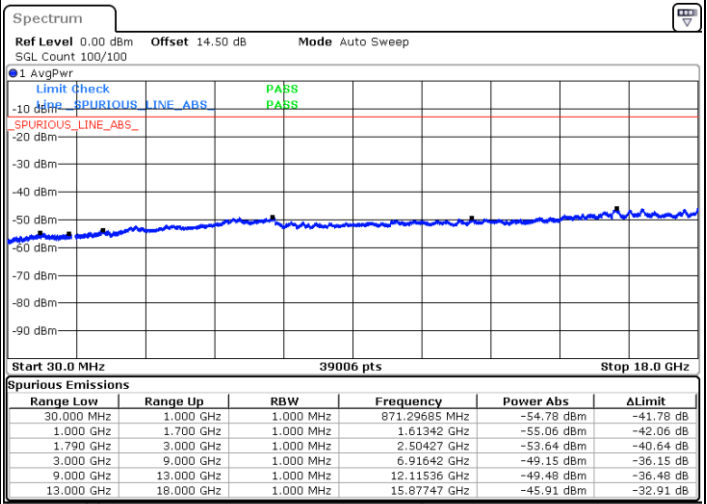

**N/A**

**Blank**

LTE Band 66C / 10MHz+15MHz

64QAM

Lowest Channel / 1RB0 and 1RB74

Lowest Channel / 1RB49 and 1RB0

Date: 22.DEC.2021 21:31:01

Date: 22.DEC.2021 23:04:22

Lowest Channel / FullIRB

N/A

Date: 22.DEC.2021 21:32:04

Blank

LTE Band 66C / 10MHz+15MHz

64QAM

MiddleChannel / 1RB0 and 1RB74

Middle Channel / 1RB49 and 1RB0

Date: 22.DEC.2021 21:41:35

Date: 22.DEC.2021 21:46:45

Middle Channel / FullIRB

N/A

Date: 22.DEC.2021 21:40:32

Blank

LTE Band 66C / 10MHz+15MHz

64QAM

Highest Channel / 1RB0 and 1RB74

Highest Channel / 1RB49 and 1RB0

Date: 23.DEC.2021 01:34:29

Date: 23.DEC.2021 01:33:26

Highest Channel / FullIRB

N/A

Date: 23.DEC.2021 01:39:27

Blank