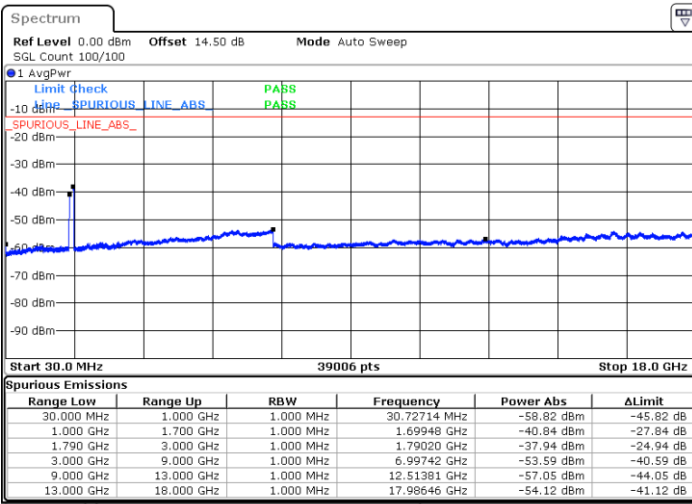

Lowest Channel / 1RB0 and 1RB99

Lowest Channel / 1RB99 and 1RB0

Date: 24.DEC.2021 00:45:06

Date: 24.DEC.2021 00:41:08

Lowest Channel / FullIRB

N/A

Blank

Date: 24.DEC.2021 00:49:06

LTE Band 66C / 20MHz+20MHz

16QAM

MiddleChannel / 1RB0 and 1RB99

Middle Channel / 1RB99 and 1RB0

Date: 24.DEC.2021 01:21:01

Date: 24.DEC.2021 01:25:00

Middle Channel / FullIRB

N/A

Blank

Date: 24.DEC.2021 01:17:01

LTE Band 66C / 20MHz+20MHz

16QAM

Highest Channel / 1RB0 and 1RB99

Highest Channel / 1RB99 and 1RB0

Date: 24.DEC.2021 01:48:02

Date: 24.DEC.2021 01:44:03

Highest Channel / FullIRB

N/A

Date: 24.DEC.2021 01:52:01

Blank

LTE Band 66C / 5MHz+20MHz

64QAM

Lowest Channel / 1RB0 and 1RB99

Lowest Channel / 1RB24 and 1RB0