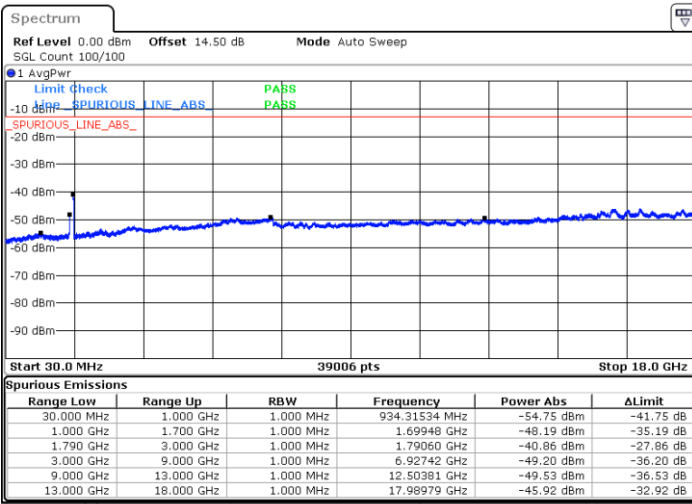

Date: 23.DEC.2021 05:35:40

Date: 23.DEC.2021 05:30:43

Lowest Channel / FullIRB

N/A

Date: 23.DEC.2021 05:36:40

Blank

LTE Band 66C / 15MHz+15MHz

64QAM

Middle Channel / 1RB0 and 1RB74

Middle Channel / 1RB74 and 1RB0

Date: 23.DEC.2021 05:45:35

Date: 23.DEC.2021 05:50:31

Middle Channel / FullIRB

N/A

Blank

Date: 23.DEC.2021 05:44:35

LTE Band 66C / 15MHz+15MHz

64QAM

Highest Channel / 1RB0 and 1RB74

Highest Channel / 1RB74 and 1RB0

Date: 23.DEC.2021 06:06:27

Date: 23.DEC.2021 06:05:28

Highest Channel / FullIRB

N/A

Date: 23.DEC.2021 06:11:24

Blank

LTE Band 66C / 15MHz+20MHz

64QAM

Lowest Channel / 1RB0 and 1RB99

Lowest Channel / 1RB74 and 1RB0

Date: 23.DEC.2021 06:47:27

Date: 23.DEC.2021 06:42:30