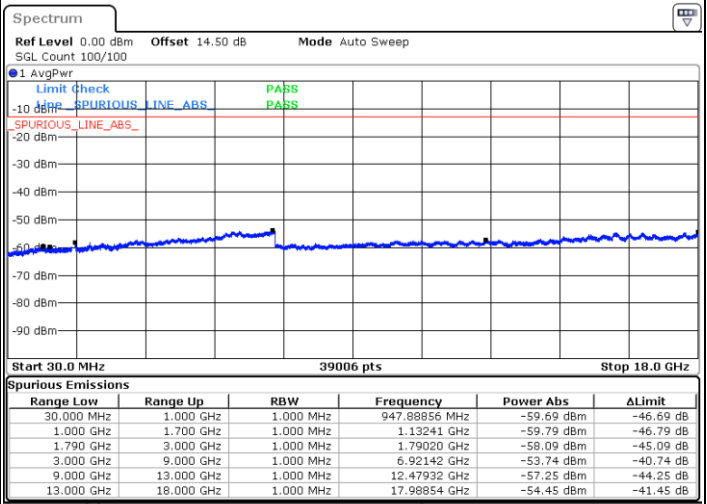

Lowest Channel / FullIRB

N/A

Date: 23.DEC.2021 04:42:45

Blank

LTE Band 66C / 20MHz+10MHz

16QAM

Middle Channel / 1RB0 and 1RB49

Middle Channel / 1RB99 and 1RB0

Date: 23.DEC.2021 04:51:43

Date: 23.DEC.2021 04:54:41

Middle Channel / FullIRB

N/A

Blank

Date: 23.DEC.2021 04:48:44

LTE Band 66C / 20MHz+10MHz

16QAM

Highest Channel / 1RB0 and 1RB49

Highest Channel / 1RB99 and 1RB0

Date: 23.DEC.2021 05:12:33

Date: 23.DEC.2021 05:09:35

Highest Channel / FullIRB

N/A

Date: 23.DEC.2021 05:15:31

Blank

LTE Band 66C / 20MHz+15MHz

16QAM

Lowest Channel / 1RB0 and 1RB74

Lowest Channel / 1RB99 and 1RB0

Date: 23.DEC.2021 21:33:44

Date: 23.DEC.2021 21:28:15

Lowest Channel / FullIRB

N/A