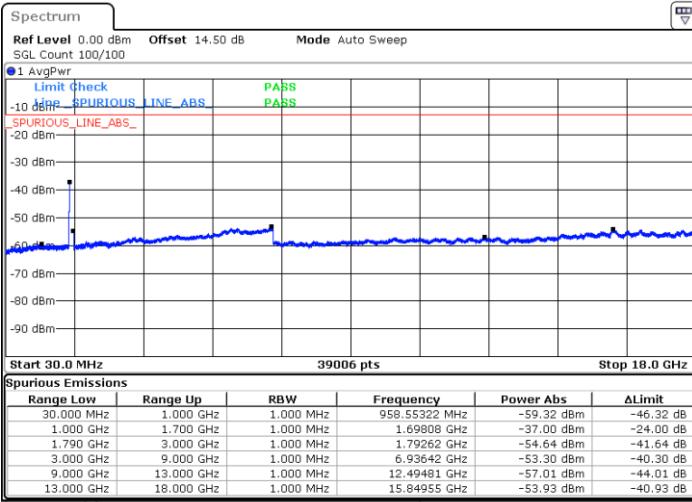

Highest Channel / 1RB0 and 1RB99

Highest Channel / 1RB74 and 1RB0

Date: 23.DEC.2021 07:18:21

Date: 23.DEC.2021 07:17:21

Highest Channel / FullIRB

N/A

Blank

Date: 23.DEC.2021 07:23:18

LTE Band 66C / 20MHz+5MHz

64QAM

Lowest Channel / 1RB0 and 1RB24

Lowest Channel / 1RB99 and 1RB0

Date: 23.DEC.2021 23:23:13

Date: 23.DEC.2021 22:58:15

Lowest Channel / FullIRB

N/A

Date: 23.DEC.2021 23:24:33

Blank

LTE Band 66C / 20MHz+5MHz

64QAM

Middle Channel / 1RB0 and 1RB24

Middle Channel / 1RB99 and 1RB0

Date: 23.DEC.2021 23:35:33

Date: 23.DEC.2021 23:42:10

Middle Channel / FullIRB

N/A

Date: 23.DEC.2021 23:34:13

Blank

LTE Band 66C / 20MHz+5MHz

64QAM

Highest Channel / 1RB0 and 1RB24

Highest Channel / 1RB99 and 1RB0