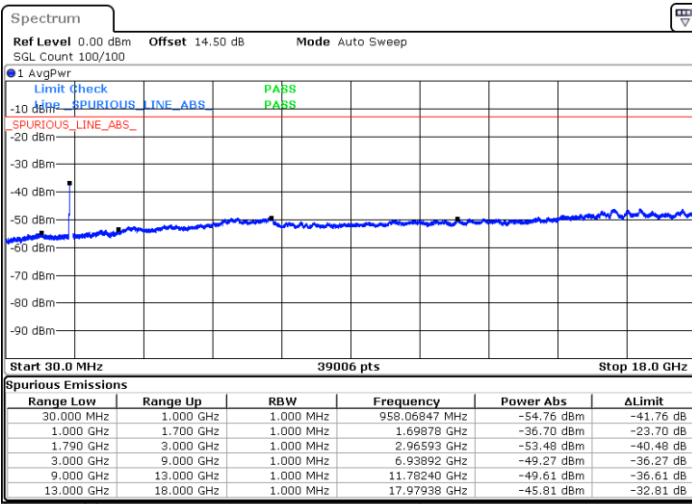

**LTE Band 66C / 5MHz+20MHz**

**64QAM**

**Highest Channel / 1RB0 and 1RB99**

Date: 24.DEC.2021 04:09:49

**Highest Channel / 1RB24 and 1RB0**

Date: 24.DEC.2021 04:08:30

**Highest Channel / FullRB**

Date: 24.DEC.2021 04:16:27

**N/A**

**Blank**

LTE Band 66C / 10MHz+15MHz

64QAM

Lowest Channel / 1RB0 and 1RB74

Lowest Channel / 1RB49 and 1RB0

Date: 22.DEC.2021 21:31:01

Date: 22.DEC.2021 23:04:22

Lowest Channel / FullIRB

N/A

Date: 22.DEC.2021 21:32:04

Blank

LTE Band 66C / 10MHz+15MHz

64QAM

MiddleChannel / 1RB0 and 1RB74

Middle Channel / 1RB49 and 1RB0