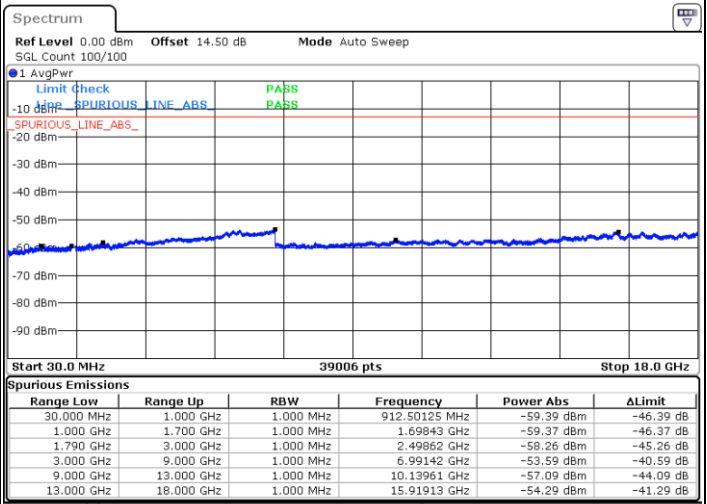

Date: 23.DEC.2021 22:29:24

Date: 23.DEC.2021 22:23:55

Highest Channel / FullIRB

N/A

Blank

Date: 23.DEC.2021 22:34:53

LTE Band 66C / 20MHz+20MHz

16QAM

Lowest Channel / 1RB0 and 1RB99

Lowest Channel / 1RB99 and 1RB0

Date: 24.DEC.2021 00:45:06

Date: 24.DEC.2021 00:41:08

Lowest Channel / FullIRB

N/A

Blank

Date: 24.DEC.2021 00:49:06

LTE Band 66C / 20MHz+20MHz

16QAM

MiddleChannel / 1RB0 and 1RB99

Middle Channel / 1RB99 and 1RB0

Date: 24.DEC.2021 01:21:01

Date: 24.DEC.2021 01:25:00

Middle Channel / FullIRB

N/A

Blank

Date: 24.DEC.2021 01:17:01

LTE Band 66C / 20MHz+20MHz

16QAM

Highest Channel / 1RB0 and 1RB99

Highest Channel / 1RB99 and 1RB0

Date: 24.DEC.2021 01:48:02

Date: 24.DEC.2021 01:44:03