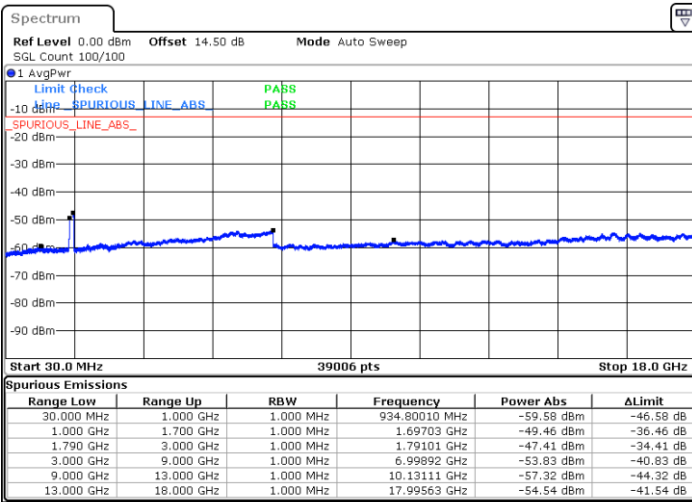

Highest Channel / FullIRB

N/A

Date: 24.DEC.2021 01:52:01

Blank

LTE Band 66C / 5MHz+20MHz

64QAM

Lowest Channel / 1RB0 and 1RB99

Lowest Channel / 1RB24 and 1RB0

Date: 24.DEC.2021 03:30:36

Date: 24.DEC.2021 03:23:59

Lowest Channel / FullIRB

N/A

Date: 24.DEC.2021 03:31:56

Blank

LTE Band 66C / 5MHz+20MHz

64QAM

Middle Channel / 1RB0 and 1RB99

Middle Channel / 1RB24 and 1RB0

Date: 24.DEC.2021 03:42:55

Date: 24.DEC.2021 03:49:32

Middle Channel / FullIRB

N/A

Blank

Date: 24.DEC.2021 03:41:35

**LTE Band 66C / 5MHz+20MHz**

**64QAM**

**Highest Channel / 1RB0 and 1RB99**

Date: 24.DEC.2021 04:09:49

**Highest Channel / 1RB24 and 1RB0**

Date: 24.DEC.2021 04:08:30

**Highest Channel / FullRB**

Date: 24.DEC.2021 04:16:27