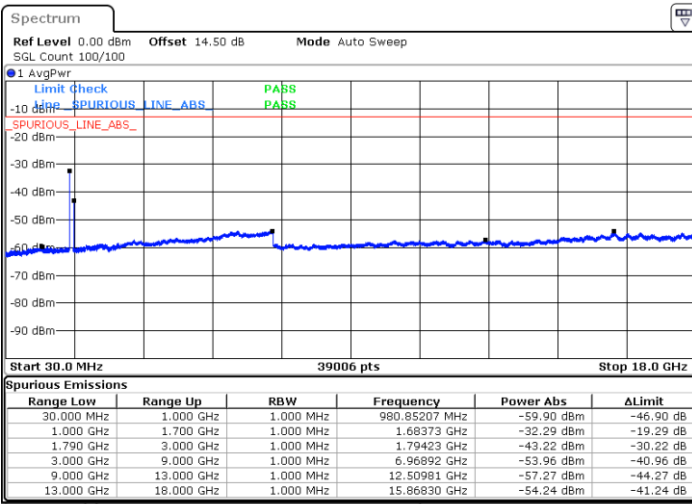

LTE Band 66C / 20MHz+5MHz

16QAM

Highest Channel / 1RB0 and 1RB24

Highest Channel / 1RB99 and 1RB0

Date: 24.DEC.2021 00:03:47

Date: 23.DEC.2021 23:59:48

Highest Channel / FullIRB

N/A

Blank

Date: 24.DEC.2021 00:07:45

LTE Band 66C / 20MHz+10MHz

16QAM

Lowest Channel / 1RB0 and 1RB49

Lowest Channel / 1RB99 and 1RB0

Date: 23.DEC.2021 04:39:46

Date: 23.DEC.2021 04:36:48

Lowest Channel / FullIRB

N/A

Date: 23.DEC.2021 04:42:45

Blank

LTE Band 66C / 20MHz+10MHz

16QAM

Middle Channel / 1RB0 and 1RB49

Middle Channel / 1RB99 and 1RB0

Date: 23.DEC.2021 04:51:43

Date: 23.DEC.2021 04:54:41

Middle Channel / FullIRB

N/A

Blank

Date: 23.DEC.2021 04:48:44

LTE Band 66C / 20MHz+10MHz

16QAM