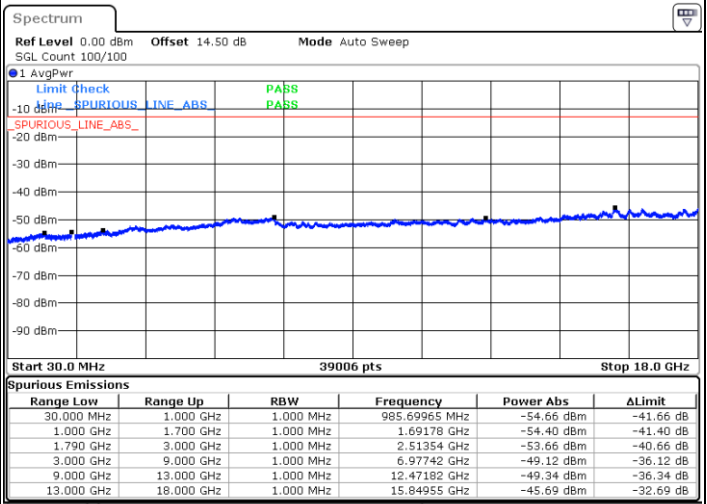

**LTE Band 66C / 5MHz+20MHz**

**64QAM**

**Highest Channel / 1RB0 and 1RB99**

Date: 24.DEC.2021 04:09:49

**Highest Channel / 1RB24 and 1RB0**

Date: 24.DEC.2021 04:08:30

**Highest Channel / FullRB**

Date: 24.DEC.2021 04:16:27

**N/A**

**Blank**

LTE Band 66C / 10MHz+15MHz

64QAM

Lowest Channel / 1RB0 and 1RB74

Lowest Channel / 1RB49 and 1RB0

Date: 22.DEC.2021 21:31:01

Date: 22.DEC.2021 23:04:22

Lowest Channel / FullIRB

N/A

Date: 22.DEC.2021 21:32:04

Blank

LTE Band 66C / 10MHz+15MHz

64QAM

MiddleChannel / 1RB0 and 1RB74

Middle Channel / 1RB49 and 1RB0