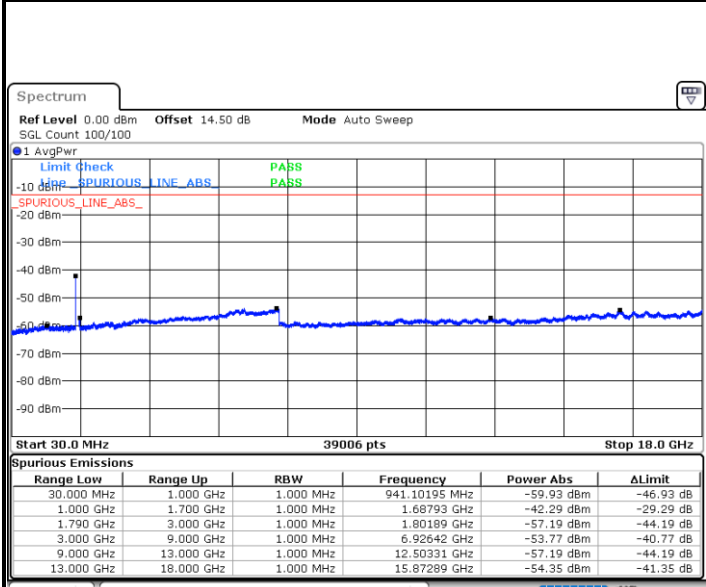

Highest Channel / FullIRB

N/A

Date: 24.DEC.2021 01:52:01

Blank

LTE Band 66C / 5MHz+20MHz

64QAM

Lowest Channel / 1RB0 and 1RB99

Lowest Channel / 1RB24 and 1RB0

Date: 24.DEC.2021 03:30:36

Date: 24.DEC.2021 03:23:59

Lowest Channel / FullIRB

N/A

Date: 24.DEC.2021 03:31:56

Blank

LTE Band 66C / 5MHz+20MHz

64QAM

Middle Channel / 1RB0 and 1RB99

Middle Channel / 1RB24 and 1RB0

Date: 24.DEC.2021 03:42:55

Date: 24.DEC.2021 03:49:32

Middle Channel / FullIRB

N/A

Blank

Date: 24.DEC.2021 03:41:35

**LTE Band 66C / 5MHz+20MHz**

**64QAM**

**Highest Channel / 1RB0 and 1RB99**

Date: 24.DEC.2021 04:09:49

**Highest Channel / 1RB24 and 1RB0**

Date: 24.DEC.2021 04:08:30

**Highest Channel / FullRB**

Date: 24.DEC.2021 04:16:27