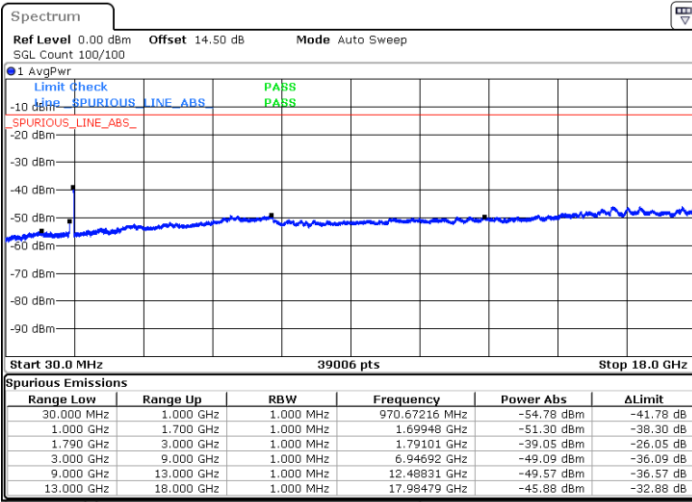

LTE Band 66C / 15MHz+10MHz

64QAM

Middle Channel / 1RB0 and 1RB49

Middle Channel / 1RB74 and 1RB0

Date: 23.DEC.2021 02:20:16

Date: 23.DEC.2021 02:25:13

Middle Channel / FullIRB

N/A

Date: 23.DEC.2021 02:19:15

Blank

LTE Band 66C / 15MHz+10MHz

64QAM

Highest Channel / 1RB0 and 1RB49

Highest Channel / 1RB74 and 1RB0

Date: 23.DEC.2021 02:41:15

Date: 23.DEC.2021 02:40:15

Highest Channel / FullIRB

N/A

Blank

Date: 23.DEC.2021 02:46:13

LTE Band 66C / 15MHz+15MHz

64QAM

Lowest Channel / 1RB0 and 1RB74

Lowest Channel / 1RB74 and 1RB0

Date: 23.DEC.2021 05:35:40

Date: 23.DEC.2021 05:30:43

Lowest Channel / FullIRB

N/A

Date: 23.DEC.2021 05:36:40

Blank

LTE Band 66C / 15MHz+15MHz

64QAM