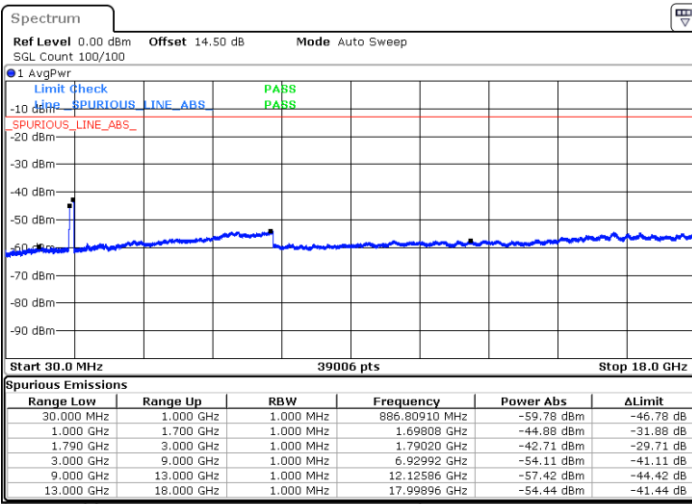

Date: 23.DEC.2021 06:11:24

Blank

LTE Band 66C / 15MHz+20MHz

64QAM

Lowest Channel / 1RB0 and 1RB99

Lowest Channel / 1RB74 and 1RB0

Date: 23.DEC.2021 06:47:27

Date: 23.DEC.2021 06:42:30

Lowest Channel / FullIRB

N/A

Date: 23.DEC.2021 06:48:27

Blank

LTE Band 66C / 15MHz+20MHz

64QAM

Middle Channel / 1RB0 and 1RB99

Middle Channel / 1RB74 and 1RB0

Date: 23.DEC.2021 06:57:28

Date: 23.DEC.2021 07:02:24

Middle Channel / FullIRB

N/A

Blank

Date: 23.DEC.2021 06:56:28

LTE Band 66C / 15MHz+20MHz

64QAM

Highest Channel / 1RB0 and 1RB99

Highest Channel / 1RB74 and 1RB0

Date: 23.DEC.2021 07:18:21

Date: 23.DEC.2021 07:17:21

Highest Channel / FullIRB

N/A

Blank

Date: 23.DEC.2021 07:23:18