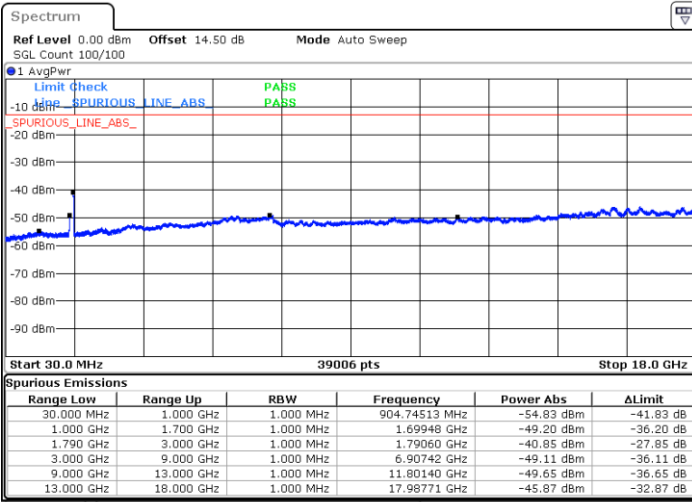

Date: 23.DEC.2021 05:35:40

Date: 23.DEC.2021 05:30:43

Lowest Channel / FullIRB

N/A

Date: 23.DEC.2021 05:36:40

Blank

LTE Band 66C / 15MHz+15MHz

64QAM

LTE Band 66C / 15MHz+15MHz

64QAM

Highest Channel / 1RB0 and 1RB74

Highest Channel / 1RB74 and 1RB0

Date: 23.DEC.2021 06:06:27

Date: 23.DEC.2021 06:05:28

Highest Channel / FullIRB

N/A

Date: 23.DEC.2021 06:11:24

Blank

LTE Band 66C / 15MHz+20MHz

64QAM

Lowest Channel / 1RB0 and 1RB99

Lowest Channel / 1RB74 and 1RB0

Date: 23.DEC.2021 06:47:27

Date: 23.DEC.2021 06:42:30

Lowest Channel / FullIRB

N/A

Date: 23.DEC.2021 06:48:27

Blank

LTE Band 66C / 15MHz+20MHz

64QAM

Middle Channel / 1RB0 and 1RB99

Middle Channel / 1RB74 and 1RB0