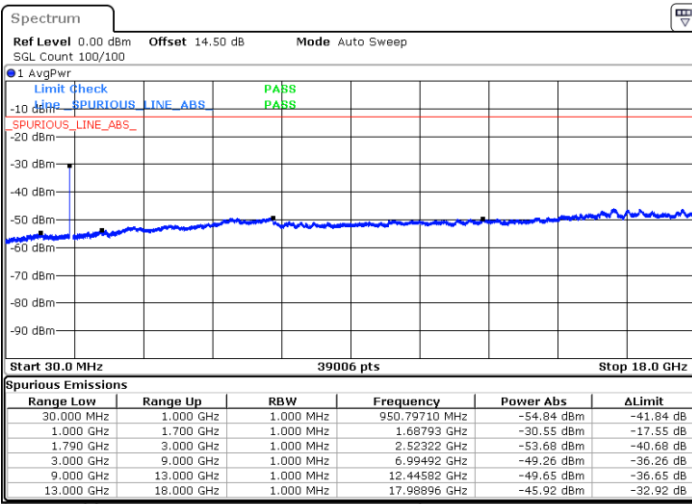

Middle Channel / FullIRB

N/A

Date: 23.DEC.2021 03:51:49

Blank

LTE Band 66C / 10MHz+20MHz

64QAM

Highest Channel / 1RB0 and 1RB99

Highest Channel / 1RB49 and 1RB0

Date: 23.DEC.2021 04:13:39

Date: 23.DEC.2021 04:12:39

Highest Channel / FullIRB

N/A

Blank

Date: 23.DEC.2021 04:18:35

LTE Band 66C / 15MHz+10MHz

64QAM

Lowest Channel / 1RB0 and 1RB49

Lowest Channel / 1RB74 and 1RB0

Date: 23.DEC.2021 02:10:12

Date: 23.DEC.2021 02:05:15

Lowest Channel / FullIRB

N/A

Date: 23.DEC.2021 02:11:13

Blank