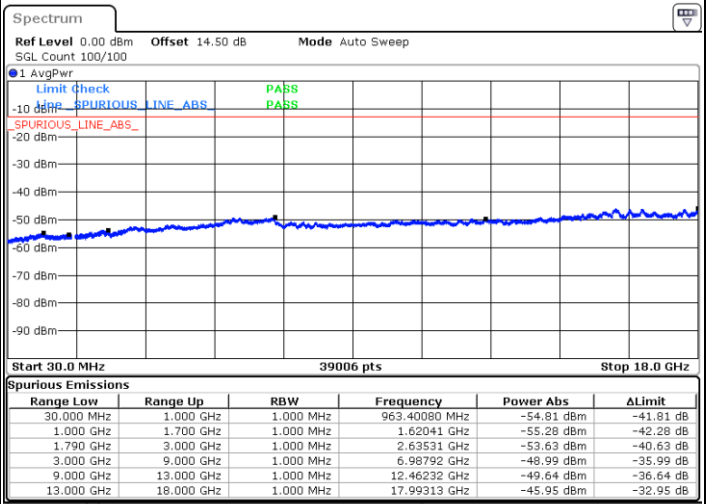

Highest Channel / FullIRB

N/A

Blank

Date: 23.DEC.2021 02:46:13

LTE Band 66C / 15MHz+15MHz

64QAM

Lowest Channel / 1RB0 and 1RB74

Lowest Channel / 1RB74 and 1RB0

Date: 23.DEC.2021 05:35:40

Date: 23.DEC.2021 05:30:43

Lowest Channel / FullIRB

N/A

Date: 23.DEC.2021 05:36:40

Blank

LTE Band 66C / 15MHz+15MHz

64QAM

Middle Channel / 1RB0 and 1RB74

Middle Channel / 1RB74 and 1RB0

Date: 23.DEC.2021 05:45:35

Date: 23.DEC.2021 05:50:31

Middle Channel / FullIRB

N/A

Blank

Date: 23.DEC.2021 05:44:35

LTE Band 66C / 15MHz+15MHz

64QAM

Highest Channel / 1RB0 and 1RB74

Highest Channel / 1RB74 and 1RB0

Date: 23.DEC.2021 06:06:27

Date: 23.DEC.2021 06:05:28

Highest Channel / FullIRB

N/A