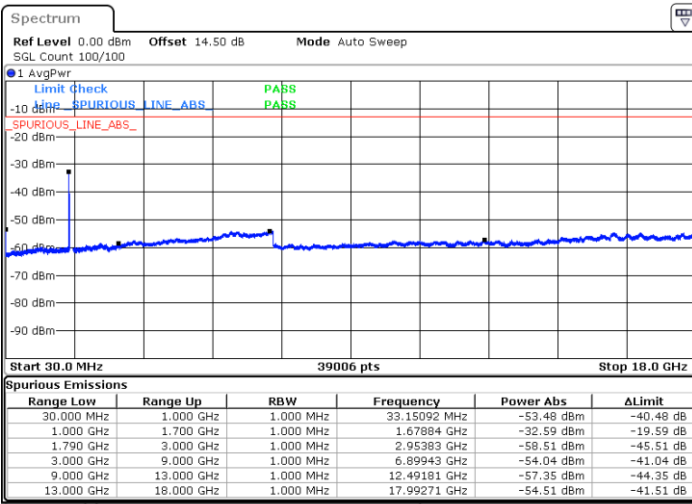

LTE Band 66C / 15MHz+15MHz

64QAM

Highest Channel / 1RB0 and 1RB74

Highest Channel / 1RB74 and 1RB0

Date: 23.DEC.2021 06:06:27

Date: 23.DEC.2021 06:05:28

Highest Channel / FullIRB

N/A

Date: 23.DEC.2021 06:11:24

Blank

LTE Band 66C / 15MHz+20MHz

64QAM

Lowest Channel / 1RB0 and 1RB99

Lowest Channel / 1RB74 and 1RB0

Date: 23.DEC.2021 06:47:27

Date: 23.DEC.2021 06:42:30

Lowest Channel / FullIRB

N/A

Date: 23.DEC.2021 06:48:27

Blank

LTE Band 66C / 15MHz+20MHz

64QAM

Middle Channel / 1RB0 and 1RB99

Middle Channel / 1RB74 and 1RB0

Date: 23.DEC.2021 06:57:28

Date: 23.DEC.2021 07:02:24

Middle Channel / FullIRB

N/A

Blank

Date: 23.DEC.2021 06:56:28

LTE Band 66C / 15MHz+20MHz

64QAM