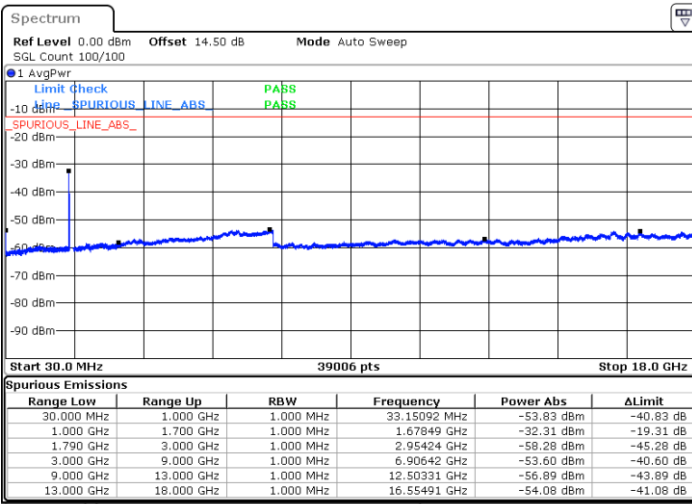

Date: 23.DEC.2021 04:51:43

Date: 23.DEC.2021 04:54:41

Middle Channel / FullIRB

N/A

Blank

Date: 23.DEC.2021 04:48:44

LTE Band 66C / 20MHz+10MHz

16QAM

Highest Channel / 1RB0 and 1RB49

Highest Channel / 1RB99 and 1RB0

Date: 23.DEC.2021 05:12:33

Date: 23.DEC.2021 05:09:35

Highest Channel / FullIRB

N/A

Date: 23.DEC.2021 05:15:31

Blank

LTE Band 66C / 20MHz+15MHz

16QAM

Lowest Channel / 1RB0 and 1RB74

Lowest Channel / 1RB99 and 1RB0

Date: 23.DEC.2021 21:33:44

Date: 23.DEC.2021 21:28:15

Lowest Channel / FullIRB

N/A

Middle Channel / FullIRB

N/A

Date: 23.DEC.2021 21:47:50

Blank

LTE Band 66C / 20MHz+15MHz

16QAM

Highest Channel / 1RB0 and 1RB74

Highest Channel / 1RB99 and 1RB0