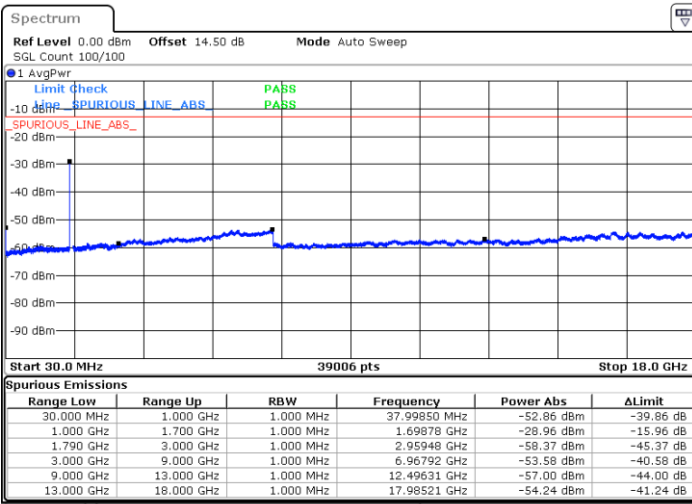

Date: 23.DEC.2021 22:29:24

Date: 23.DEC.2021 22:23:55

Highest Channel / FullIRB

N/A

Blank

Date: 23.DEC.2021 22:34:53

LTE Band 66C / 20MHz+20MHz

16QAM

Lowest Channel / 1RB0 and 1RB99

Lowest Channel / 1RB99 and 1RB0

Date: 24.DEC.2021 00:45:06

Date: 24.DEC.2021 00:41:08

Lowest Channel / FullIRB

N/A

Blank

Date: 24.DEC.2021 00:49:06

LTE Band 66C / 20MHz+20MHz

16QAM

MiddleChannel / 1RB0 and 1RB99

Middle Channel / 1RB99 and 1RB0

Date: 24.DEC.2021 01:21:01

Date: 24.DEC.2021 01:25:00

Middle Channel / FullIRB

N/A

Blank

Date: 24.DEC.2021 01:17:01

LTE Band 66C / 20MHz+20MHz

16QAM

Highest Channel / 1RB0 and 1RB99

Highest Channel / 1RB99 and 1RB0

Date: 24.DEC.2021 01:48:02

Date: 24.DEC.2021 01:44:03