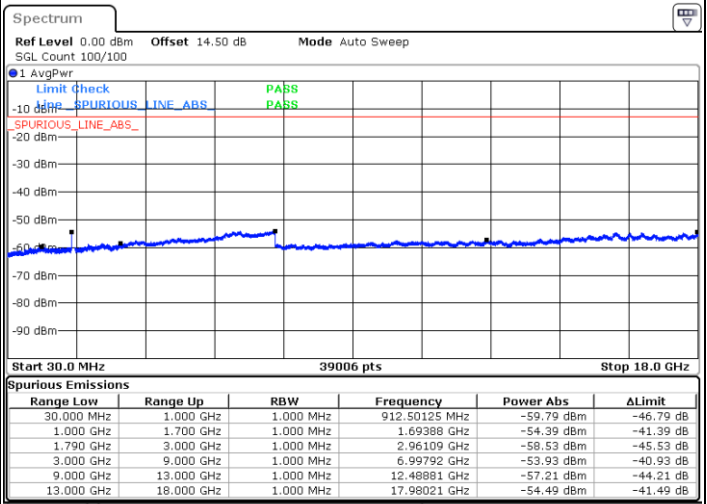

Highest Channel / 1RB0 and 1RB74

Highest Channel / 1RB49 and 1RB0

Date: 23.DEC.2021 01:34:29

Date: 23.DEC.2021 01:33:26

Highest Channel / FullIRB

N/A

Date: 23.DEC.2021 01:39:27

Blank

LTE Band 66C / 10MHz+20MHz

64QAM

Lowest Channel / 1RB0 and 1RB99

Lowest Channel / 1RB49 and 1RB0

Date: 23.DEC.2021 03:42:51

Date: 23.DEC.2021 03:37:55

Lowest Channel / FullIRB

N/A

Date: 23.DEC.2021 03:43:51

Blank

LTE Band 66C / 10MHz+20MHz

64QAM

Middle Channel / 1RB0 and 1RB99

Middle Channel / 1RB49 and 1RB0

Date: 23.DEC.2021 03:52:49

Date: 23.DEC.2021 03:57:45

Middle Channel / FullIRB

N/A

Date: 23.DEC.2021 03:51:49

Blank

LTE Band 66C / 10MHz+20MHz

64QAM

Highest Channel / 1RB0 and 1RB99

Highest Channel / 1RB49 and 1RB0