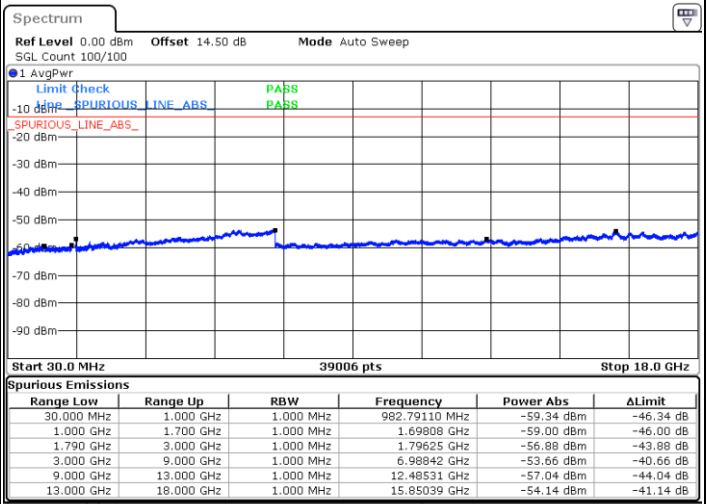

LTE Band 66C / 20MHz+20MHz

16QAM

MiddleChannel / 1RB0 and 1RB99

Middle Channel / 1RB99 and 1RB0

Date: 24.DEC.2021 01:21:01

Date: 24.DEC.2021 01:25:00

Middle Channel / FullIRB

N/A

Blank

Date: 24.DEC.2021 01:17:01

LTE Band 66C / 20MHz+20MHz

16QAM

Highest Channel / 1RB0 and 1RB99

Highest Channel / 1RB99 and 1RB0

Date: 24.DEC.2021 01:48:02

Date: 24.DEC.2021 01:44:03

Highest Channel / FullIRB

N/A

Date: 24.DEC.2021 01:52:01

Blank

LTE Band 66C / 5MHz+20MHz

64QAM

Lowest Channel / 1RB0 and 1RB99

Lowest Channel / 1RB24 and 1RB0

Date: 24.DEC.2021 03:30:36

Date: 24.DEC.2021 03:23:59

Lowest Channel / FullIRB

N/A

Date: 24.DEC.2021 03:31:56

Blank

LTE Band 66C / 5MHz+20MHz

64QAM