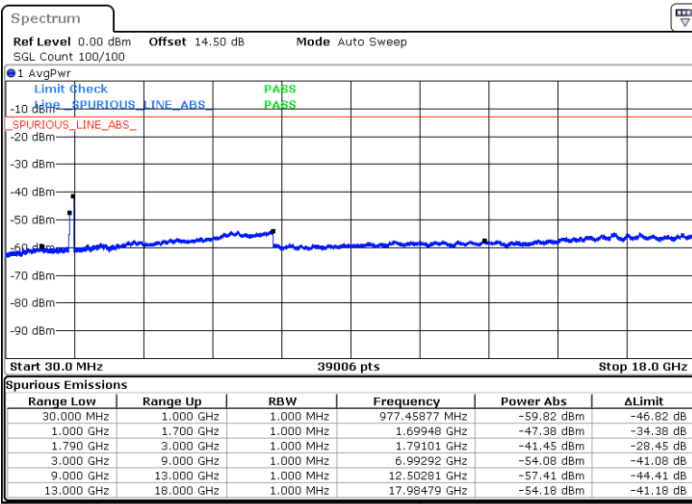

Lowest Channel / FullIRB

N/A

Date: 23.DEC.2021 06:48:27

Blank

LTE Band 66C / 15MHz+20MHz

64QAM

Middle Channel / 1RB0 and 1RB99

Middle Channel / 1RB74 and 1RB0

Date: 23.DEC.2021 06:57:28

Date: 23.DEC.2021 07:02:24

Middle Channel / FullIRB

N/A

Blank

Date: 23.DEC.2021 06:56:28

LTE Band 66C / 15MHz+20MHz

64QAM

Highest Channel / 1RB0 and 1RB99

Highest Channel / 1RB74 and 1RB0

Date: 23.DEC.2021 07:18:21

Date: 23.DEC.2021 07:17:21

Highest Channel / FullIRB

N/A

Blank

Date: 23.DEC.2021 07:23:18

LTE Band 66C / 20MHz+5MHz

64QAM

Lowest Channel / 1RB0 and 1RB24

Lowest Channel / 1RB99 and 1RB0

Date: 23.DEC.2021 23:23:13

Date: 23.DEC.2021 22:58:15

Lowest Channel / FullIRB

N/A