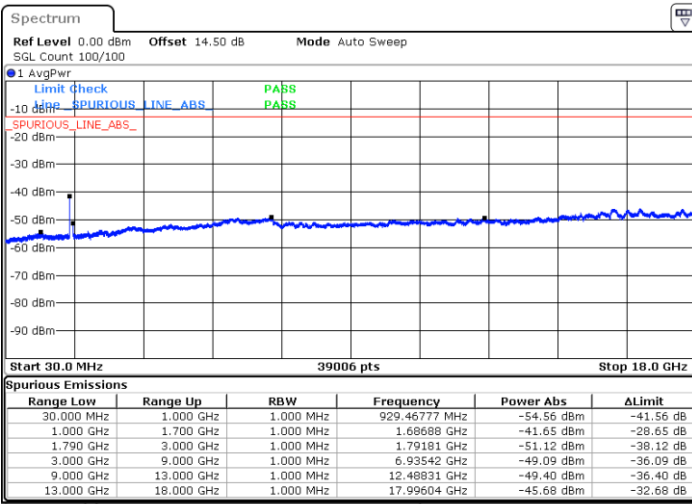

LTE Band 66C / 15MHz+10MHz

64QAM

Middle Channel / 1RB0 and 1RB49

Middle Channel / 1RB74 and 1RB0

Date: 23.DEC.2021 02:20:16

Date: 23.DEC.2021 02:25:13

Middle Channel / FullIRB

N/A

Date: 23.DEC.2021 02:19:15

Blank

LTE Band 66C / 15MHz+10MHz

64QAM

Highest Channel / 1RB0 and 1RB49

Highest Channel / 1RB74 and 1RB0

Date: 23.DEC.2021 02:41:15

Date: 23.DEC.2021 02:40:15

Highest Channel / FullIRB

N/A

Blank

Date: 23.DEC.2021 02:46:13

LTE Band 66C / 15MHz+15MHz

64QAM

Lowest Channel / 1RB0 and 1RB74

Lowest Channel / 1RB74 and 1RB0

Date: 23.DEC.2021 05:35:40

Date: 23.DEC.2021 05:30:43

Lowest Channel / FullIRB

N/A

Date: 23.DEC.2021 05:36:40

Blank

LTE Band 66C / 15MHz+15MHz

64QAM