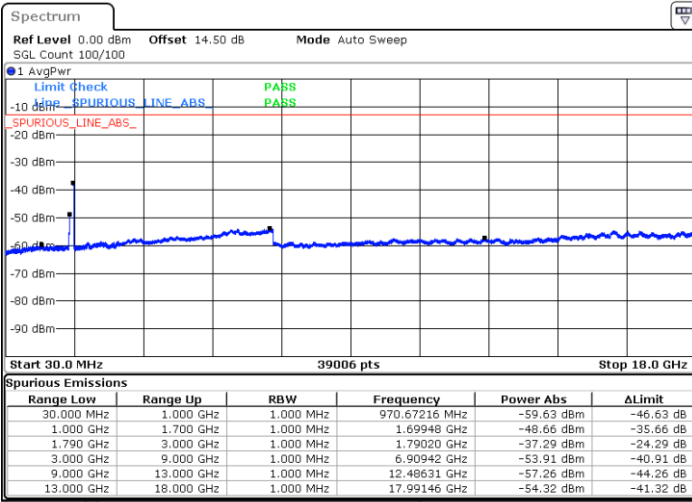

Date: 23.DEC.2021 04:51:43

Date: 23.DEC.2021 04:54:41

Middle Channel / FullIRB

N/A

Blank

Date: 23.DEC.2021 04:48:44

LTE Band 66C / 20MHz+10MHz

16QAM

Highest Channel / 1RB0 and 1RB49

Highest Channel / 1RB99 and 1RB0

Date: 23.DEC.2021 05:12:33

Date: 23.DEC.2021 05:09:35

Highest Channel / FullIRB

N/A

Date: 23.DEC.2021 05:15:31

Blank

LTE Band 66C / 20MHz+15MHz

16QAM

Lowest Channel / 1RB0 and 1RB74

Lowest Channel / 1RB99 and 1RB0

Date: 23.DEC.2021 21:33:44

Date: 23.DEC.2021 21:28:15

Lowest Channel / FullIRB

N/A

Middle Channel / FullIRB

N/A

Date: 23.DEC.2021 21:47:50

Blank

LTE Band 66C / 20MHz+15MHz

16QAM

Highest Channel / 1RB0 and 1RB74

Highest Channel / 1RB99 and 1RB0