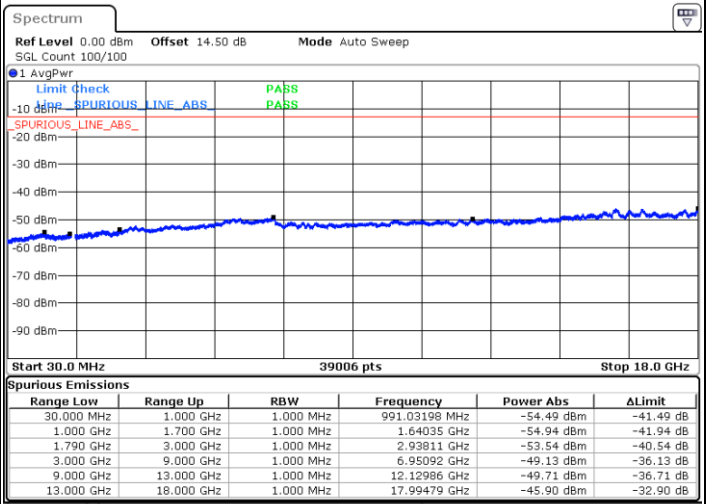

Middle Channel / FullIRB

N/A

Date: 23.DEC.2021 03:51:49

Blank

LTE Band 66C / 10MHz+20MHz

64QAM

Highest Channel / 1RB0 and 1RB99

Highest Channel / 1RB49 and 1RB0

Date: 23.DEC.2021 04:13:39

Date: 23.DEC.2021 04:12:39

Highest Channel / FullIRB

N/A

Blank

Date: 23.DEC.2021 04:18:35

LTE Band 66C / 15MHz+10MHz

64QAM

Lowest Channel / 1RB0 and 1RB49

Lowest Channel / 1RB74 and 1RB0

Date: 23.DEC.2021 02:10:12

Date: 23.DEC.2021 02:05:15

Lowest Channel / FullIRB

N/A

Date: 23.DEC.2021 02:11:13

Blank