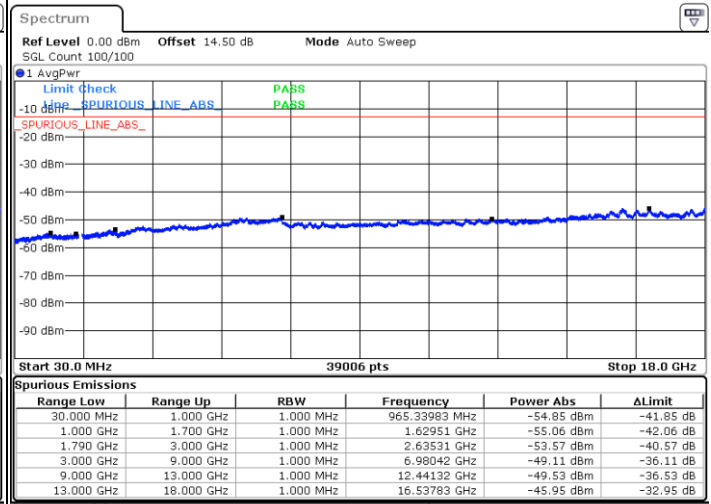

Lowest Channel / FullIRB

N/A

Date: 22.DEC.2021 21:32:04

Blank

LTE Band 66C / 10MHz+15MHz

64QAM

MiddleChannel / 1RB0 and 1RB74

Middle Channel / 1RB49 and 1RB0

Date: 22.DEC.2021 21:41:35

Date: 22.DEC.2021 21:46:45

Middle Channel / FullIRB

N/A

Date: 22.DEC.2021 21:40:32

Blank

LTE Band 66C / 10MHz+15MHz

64QAM

Highest Channel / 1RB0 and 1RB74

Highest Channel / 1RB49 and 1RB0

Date: 23.DEC.2021 01:34:29

Date: 23.DEC.2021 01:33:26

Highest Channel / FullIRB

N/A

Date: 23.DEC.2021 01:39:27

Blank

LTE Band 66C / 10MHz+20MHz

64QAM

Lowest Channel / 1RB0 and 1RB99

Lowest Channel / 1RB49 and 1RB0

Date: 23.DEC.2021 03:42:51

Date: 23.DEC.2021 03:37:55

Lowest Channel / FullIRB

N/A