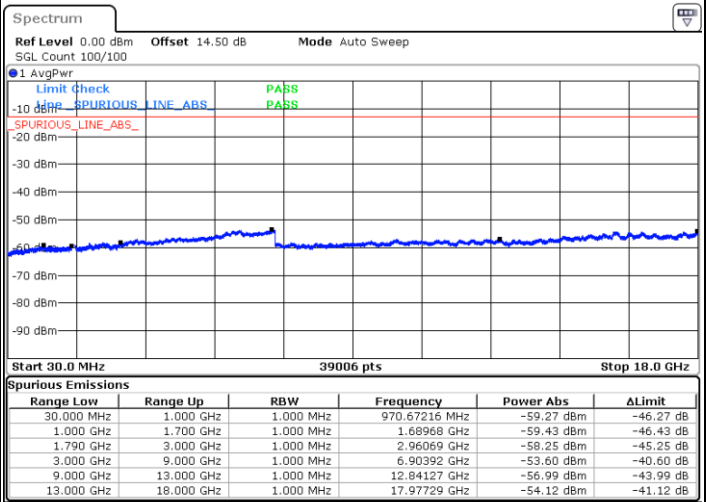

Highest Channel / 1RB0 and 1RB99

Highest Channel / 1RB74 and 1RB0

Date: 23.DEC.2021 07:18:21

Date: 23.DEC.2021 07:17:21

Highest Channel / FullIRB

N/A

Blank

Date: 23.DEC.2021 07:23:18

LTE Band 66C / 20MHz+5MHz

64QAM

Lowest Channel / 1RB0 and 1RB24

Lowest Channel / 1RB99 and 1RB0

Date: 23.DEC.2021 23:23:13

Date: 23.DEC.2021 22:58:15

Lowest Channel / FullIRB

N/A

Date: 23.DEC.2021 23:24:33

Blank

LTE Band 66C / 20MHz+5MHz

64QAM

Middle Channel / 1RB0 and 1RB24

Middle Channel / 1RB99 and 1RB0

Date: 23.DEC.2021 23:35:33

Date: 23.DEC.2021 23:42:10

Middle Channel / FullIRB

N/A

Date: 23.DEC.2021 23:34:13

Blank

LTE Band 66C / 20MHz+5MHz

64QAM

Highest Channel / 1RB0 and 1RB24

Highest Channel / 1RB99 and 1RB0