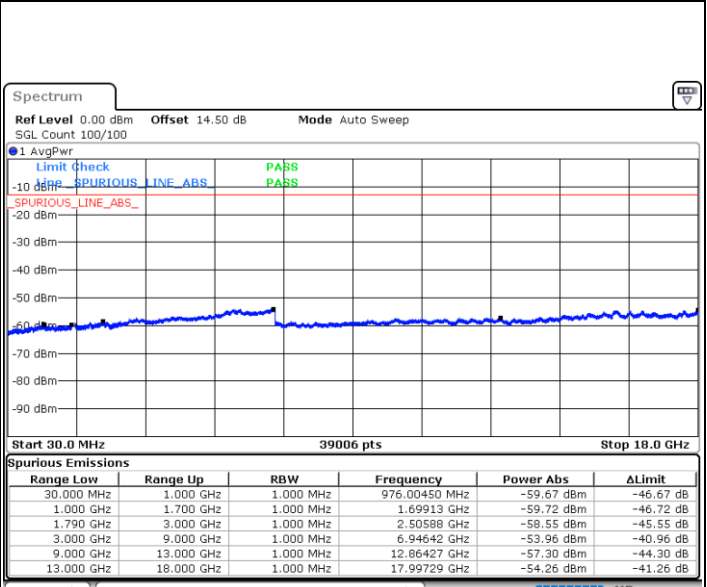

**LTE Band 66C / 5MHz+20MHz**

**64QAM**

**Highest Channel / 1RB0 and 1RB99**

Date: 24.DEC.2021 04:09:49

**Highest Channel / 1RB24 and 1RB0**

Date: 24.DEC.2021 04:08:30

**Highest Channel / FullRB**

Date: 24.DEC.2021 04:16:27

**N/A**

**Blank**

LTE Band 66C / 10MHz+15MHz

64QAM

Lowest Channel / 1RB0 and 1RB74

Lowest Channel / 1RB49 and 1RB0

Date: 22.DEC.2021 21:31:01

Date: 22.DEC.2021 23:04:22

Lowest Channel / FullIRB

N/A

Date: 22.DEC.2021 21:32:04

Blank

LTE Band 66C / 10MHz+15MHz

64QAM

MiddleChannel / 1RB0 and 1RB74

Middle Channel / 1RB49 and 1RB0