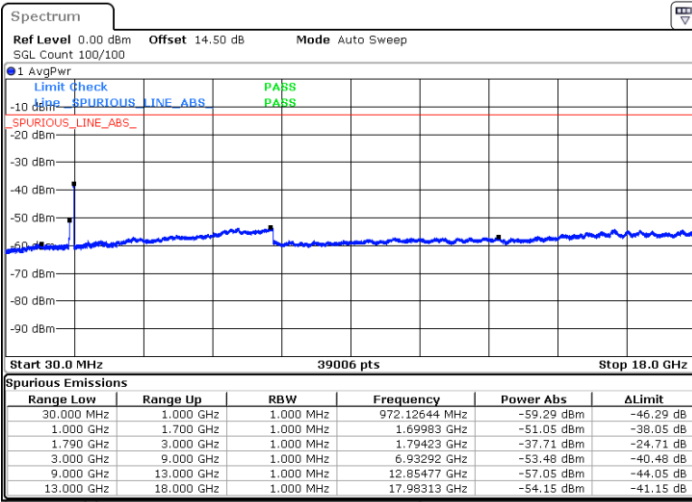

LTE Band 66C / 20MHz+5MHz

64QAM

Lowest Channel / 1RB0 and 1RB24

Lowest Channel / 1RB99 and 1RB0

Date: 23.DEC.2021 23:23:13

Date: 23.DEC.2021 22:58:15

Lowest Channel / FullIRB

N/A

Date: 23.DEC.2021 23:24:33

Blank

LTE Band 66C / 20MHz+5MHz

64QAM

Middle Channel / 1RB0 and 1RB24

Middle Channel / 1RB99 and 1RB0

Date: 23.DEC.2021 23:35:33

Date: 23.DEC.2021 23:42:10

Middle Channel / FullIRB

N/A

Date: 23.DEC.2021 23:34:13

Blank

LTE Band 66C / 20MHz+5MHz

64QAM

Highest Channel / 1RB0 and 1RB24

Highest Channel / 1RB99 and 1RB0

Date: 24.DEC.2021 00:02:27

Date: 24.DEC.2021 00:01:08

Highest Channel / FullIRB

N/A

Blank

Date: 24.DEC.2021 00:09:05