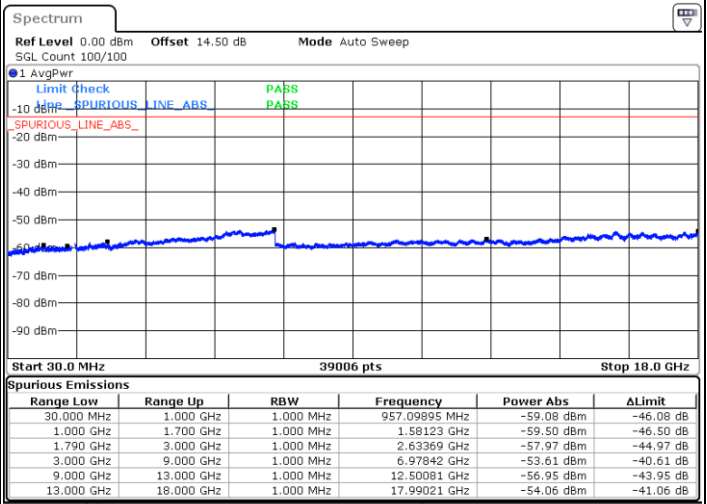

Date: 23.DEC.2021 21:39:15

Blank

LTE Band 66C / 20MHz+15MHz

16QAM

Middle Channel / 1RB0 and 1RB74

Middle Channel / 1RB99 and 1RB0

Date: 23.DEC.2021 21:53:19

Date: 23.DEC.2021 21:58:49

Middle Channel / FullIRB

N/A

Date: 23.DEC.2021 21:47:50

Blank

LTE Band 66C / 20MHz+15MHz

16QAM

Highest Channel / 1RB0 and 1RB74

Highest Channel / 1RB99 and 1RB0

Date: 23.DEC.2021 22:29:24

Date: 23.DEC.2021 22:23:55

Highest Channel / FullIRB

N/A

Blank

Date: 23.DEC.2021 22:34:53

LTE Band 66C / 20MHz+20MHz

16QAM

Lowest Channel / 1RB0 and 1RB99

Lowest Channel / 1RB99 and 1RB0

Date: 24.DEC.2021 00:45:06

Date: 24.DEC.2021 00:41:08

Lowest Channel / FullIRB

N/A

Blank

Date: 24.DEC.2021 00:49:06