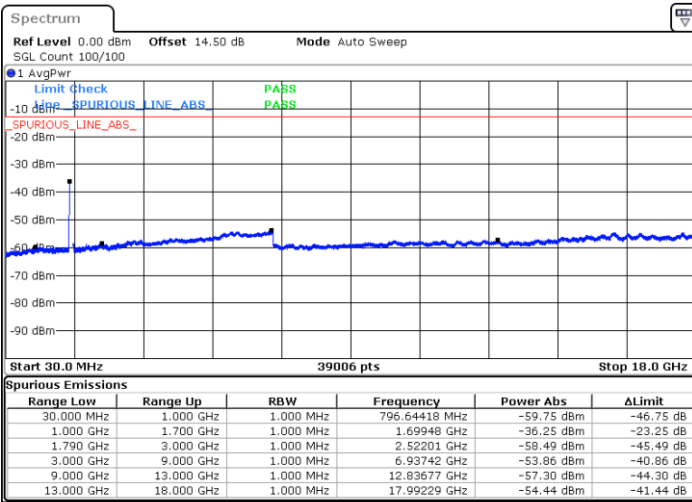

Blank

Date: 24.DEC.2021 01:17:01

LTE Band 66C / 20MHz+20MHz

16QAM

Highest Channel / 1RB0 and 1RB99

Highest Channel / 1RB99 and 1RB0

Date: 24.DEC.2021 01:48:02

Date: 24.DEC.2021 01:44:03

Highest Channel / FullIRB

N/A

Date: 24.DEC.2021 01:52:01

Blank

LTE Band 66C / 5MHz+20MHz

64QAM

Lowest Channel / 1RB0 and 1RB99

Lowest Channel / 1RB24 and 1RB0

Date: 24.DEC.2021 03:30:36

Date: 24.DEC.2021 03:23:59

Lowest Channel / FullIRB

N/A

Date: 24.DEC.2021 03:31:56

Blank

LTE Band 66C / 5MHz+20MHz

64QAM