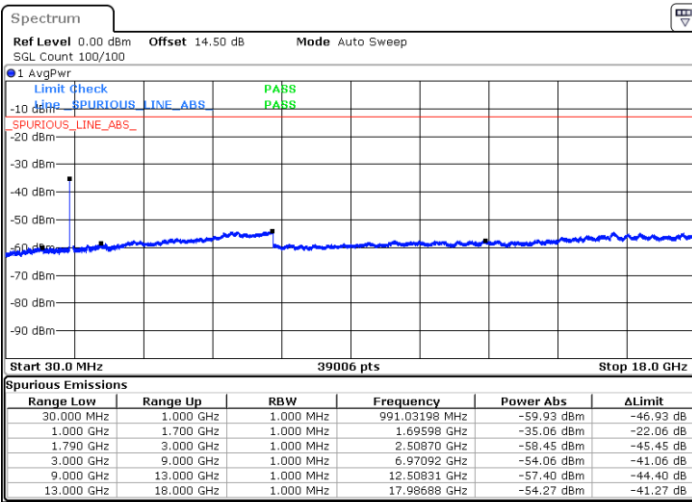

Date: 23.DEC.2021 03:43:51

Blank

LTE Band 66C / 10MHz+20MHz

64QAM

Middle Channel / 1RB0 and 1RB99

Middle Channel / 1RB49 and 1RB0

Date: 23.DEC.2021 03:52:49

Date: 23.DEC.2021 03:57:45

Middle Channel / FullIRB

N/A

Date: 23.DEC.2021 03:51:49

Blank

LTE Band 66C / 10MHz+20MHz

64QAM

Highest Channel / 1RB0 and 1RB99

Highest Channel / 1RB49 and 1RB0

Date: 23.DEC.2021 04:13:39

Date: 23.DEC.2021 04:12:39

Highest Channel / FullIRB

N/A

Blank

Date: 23.DEC.2021 04:18:35

LTE Band 66C / 15MHz+10MHz

64QAM

Lowest Channel / 1RB0 and 1RB49

Lowest Channel / 1RB74 and 1RB0

Date: 23.DEC.2021 02:10:12

Date: 23.DEC.2021 02:05:15

Lowest Channel / FullIRB

N/A

Date: 23.DEC.2021 02:11:13

Blank