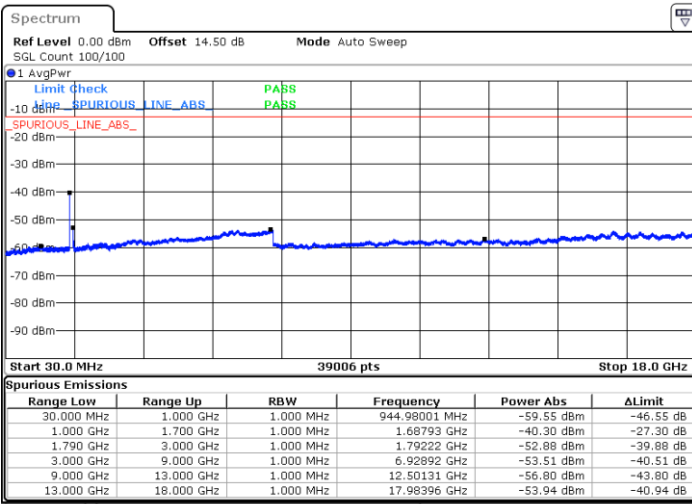

LTE Band 66C / 20MHz+5MHz

64QAM

Lowest Channel / 1RB0 and 1RB24

Lowest Channel / 1RB99 and 1RB0

Date: 23.DEC.2021 23:23:13

Date: 23.DEC.2021 22:58:15

Lowest Channel / FullIRB

N/A

Date: 23.DEC.2021 23:24:33

Blank

LTE Band 66C / 20MHz+5MHz

64QAM

Middle Channel / 1RB0 and 1RB24

Middle Channel / 1RB99 and 1RB0

Date: 23.DEC.2021 23:35:33

Date: 23.DEC.2021 23:42:10

Middle Channel / FullIRB

N/A

Date: 23.DEC.2021 23:34:13

Blank

LTE Band 66C / 20MHz+5MHz

64QAM

Highest Channel / 1RB0 and 1RB24

Highest Channel / 1RB99 and 1RB0

Date: 24.DEC.2021 00:02:27

Date: 24.DEC.2021 00:01:08

Highest Channel / FullIRB

N/A

Blank

Date: 24.DEC.2021 00:09:05