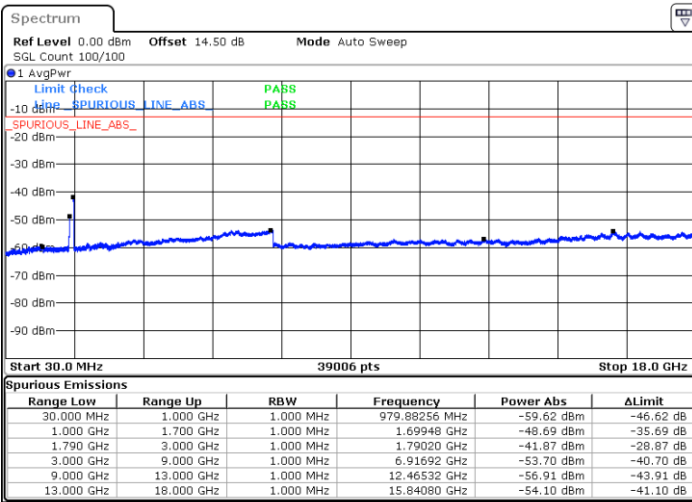

Highest Channel / 1RB0 and 1RB99

Highest Channel / 1RB74 and 1RB0

Date: 23.DEC.2021 07:18:21

Date: 23.DEC.2021 07:17:21

Highest Channel / FullIRB

N/A

Blank

Date: 23.DEC.2021 07:23:18

LTE Band 66C / 20MHz+5MHz

64QAM

Lowest Channel / 1RB0 and 1RB24

Lowest Channel / 1RB99 and 1RB0

Date: 23.DEC.2021 23:23:13

Date: 23.DEC.2021 22:58:15

Lowest Channel / FullIRB

N/A

Date: 23.DEC.2021 23:24:33

Blank

LTE Band 66C / 20MHz+5MHz

64QAM

Middle Channel / 1RB0 and 1RB24

Middle Channel / 1RB99 and 1RB0

Date: 23.DEC.2021 23:35:33

Date: 23.DEC.2021 23:42:10

Middle Channel / FullIRB

N/A

Date: 23.DEC.2021 23:34:13

Blank

LTE Band 66C / 20MHz+5MHz

64QAM

Highest Channel / 1RB0 and 1RB24

Highest Channel / 1RB99 and 1RB0