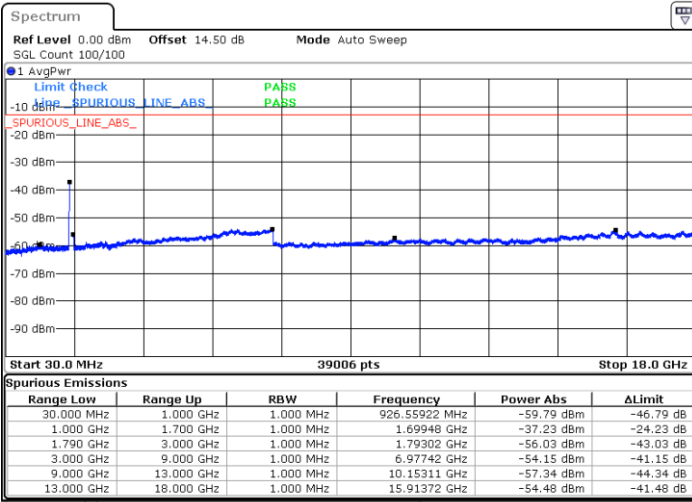

Highest Channel / 1RB0 and 1RB74

Highest Channel / 1RB49 and 1RB0

Date: 23.DEC.2021 01:34:29

Date: 23.DEC.2021 01:33:26

Highest Channel / FullIRB

N/A

Date: 23.DEC.2021 01:39:27

Blank

LTE Band 66C / 10MHz+20MHz

64QAM

Lowest Channel / 1RB0 and 1RB99

Lowest Channel / 1RB49 and 1RB0

Date: 23.DEC.2021 03:42:51

Date: 23.DEC.2021 03:37:55

Lowest Channel / FullIRB

N/A

Date: 23.DEC.2021 03:43:51

Blank

LTE Band 66C / 10MHz+20MHz

64QAM

Middle Channel / 1RB0 and 1RB99

Middle Channel / 1RB49 and 1RB0

Date: 23.DEC.2021 03:52:49

Date: 23.DEC.2021 03:57:45

Middle Channel / FullIRB

N/A

Date: 23.DEC.2021 03:51:49

Blank

LTE Band 66C / 10MHz+20MHz

64QAM

Highest Channel / 1RB0 and 1RB99

Highest Channel / 1RB49 and 1RB0