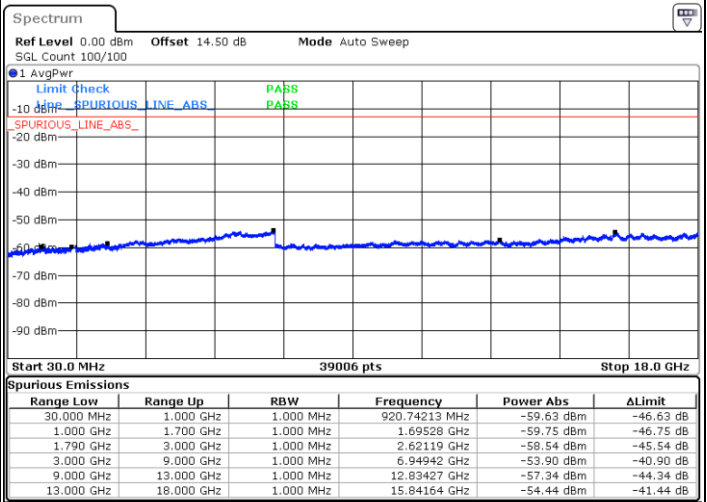

Blank

Date: 24.DEC.2021 00:07:45

LTE Band 66C / 20MHz+10MHz

16QAM

Lowest Channel / 1RB0 and 1RB49

Lowest Channel / 1RB99 and 1RB0

Date: 23.DEC.2021 04:39:46

Date: 23.DEC.2021 04:36:48

Lowest Channel / FullIRB

N/A

Date: 23.DEC.2021 04:42:45

Blank

LTE Band 66C / 20MHz+10MHz

16QAM

Middle Channel / 1RB0 and 1RB49

Middle Channel / 1RB99 and 1RB0

Date: 23.DEC.2021 04:51:43

Date: 23.DEC.2021 04:54:41

Middle Channel / FullIRB

N/A

Blank

Date: 23.DEC.2021 04:48:44

LTE Band 66C / 20MHz+10MHz

16QAM

Highest Channel / 1RB0 and 1RB49

Highest Channel / 1RB99 and 1RB0

Date: 23.DEC.2021 05:12:33

Date: 23.DEC.2021 05:09:35

Highest Channel / FullIRB

N/A

Date: 23.DEC.2021 05:15:31

Blank