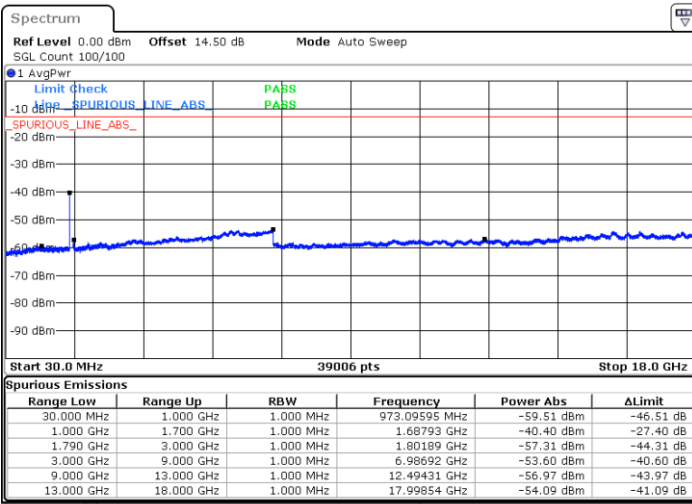

LTE Band 66C / 20MHz+5MHz

16QAM

Highest Channel / 1RB0 and 1RB24

Highest Channel / 1RB99 and 1RB0

Date: 24.DEC.2021 00:03:47

Date: 23.DEC.2021 23:59:48

Highest Channel / FullIRB

N/A

Blank

Date: 24.DEC.2021 00:07:45

LTE Band 66C / 20MHz+10MHz

16QAM

Lowest Channel / 1RB0 and 1RB49

Lowest Channel / 1RB99 and 1RB0

Date: 23.DEC.2021 04:39:46

Date: 23.DEC.2021 04:36:48

Lowest Channel / FullIRB

N/A

Date: 23.DEC.2021 04:42:45

Blank

LTE Band 66C / 20MHz+10MHz

16QAM

Middle Channel / 1RB0 and 1RB49

Middle Channel / 1RB99 and 1RB0