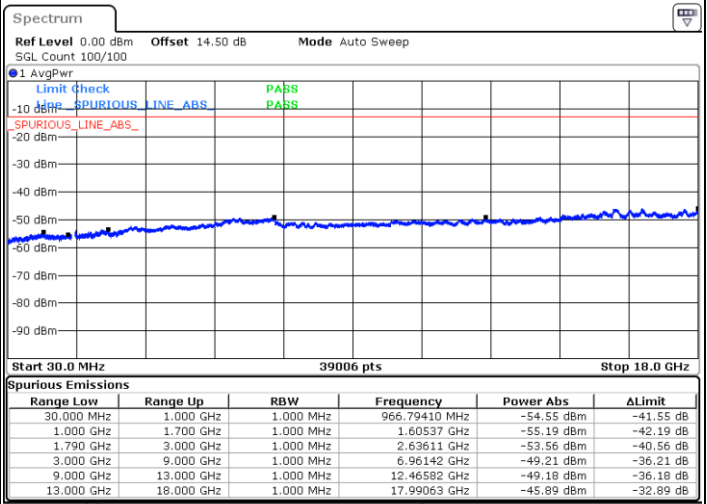

LTE Band 66C / 15MHz+10MHz

64QAM

Middle Channel / 1RB0 and 1RB49

Middle Channel / 1RB74 and 1RB0

Date: 23.DEC.2021 02:20:16

Date: 23.DEC.2021 02:25:13

Middle Channel / FullIRB

N/A

Date: 23.DEC.2021 02:19:15

Blank

LTE Band 66C / 15MHz+10MHz

64QAM

Highest Channel / 1RB0 and 1RB49

Highest Channel / 1RB74 and 1RB0

Date: 23.DEC.2021 02:41:15

Date: 23.DEC.2021 02:40:15

Highest Channel / FullIRB

N/A

Blank

Date: 23.DEC.2021 02:46:13

LTE Band 66C / 15MHz+15MHz

64QAM

Lowest Channel / 1RB0 and 1RB74

Lowest Channel / 1RB74 and 1RB0

Date: 23.DEC.2021 05:35:40

Date: 23.DEC.2021 05:30:43

Lowest Channel / FullIRB

N/A

Date: 23.DEC.2021 05:36:40

Blank

LTE Band 66C / 15MHz+15MHz

64QAM