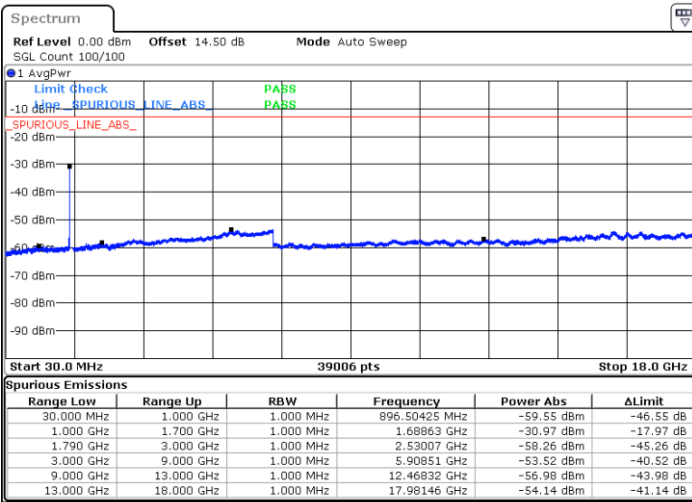

Lowest Channel / FullIRB

N/A

Date: 23.DEC.2021 06:48:27

Blank

LTE Band 66C / 15MHz+20MHz

64QAM

Middle Channel / 1RB0 and 1RB99

Middle Channel / 1RB74 and 1RB0

Date: 23.DEC.2021 06:57:28

Date: 23.DEC.2021 07:02:24

Middle Channel / FullIRB

N/A

Blank

Date: 23.DEC.2021 06:56:28

LTE Band 66C / 15MHz+20MHz

64QAM

Highest Channel / 1RB0 and 1RB99

Highest Channel / 1RB74 and 1RB0

Date: 23.DEC.2021 07:18:21

Date: 23.DEC.2021 07:17:21

Highest Channel / FullIRB

N/A

Blank

Date: 23.DEC.2021 07:23:18

LTE Band 66C / 20MHz+5MHz

64QAM

Lowest Channel / 1RB0 and 1RB24

Lowest Channel / 1RB99 and 1RB0

Date: 23.DEC.2021 23:23:13

Date: 23.DEC.2021 22:58:15

Lowest Channel / FullIRB

N/A