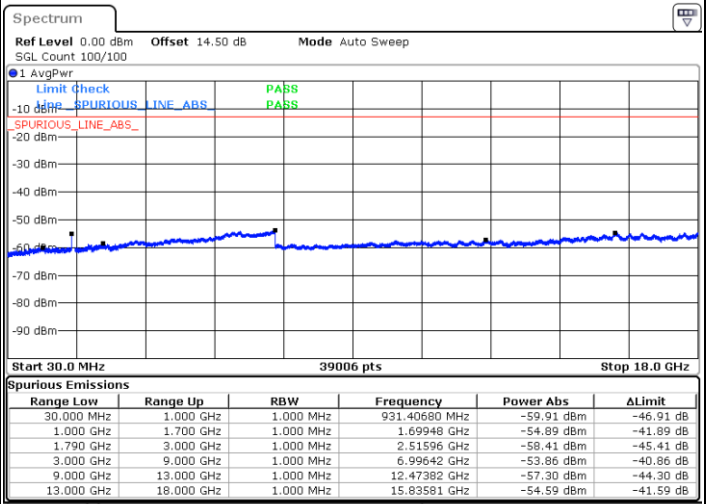

LTE Band 66C / 15MHz+15MHz

64QAM

Highest Channel / 1RB0 and 1RB74

Highest Channel / 1RB74 and 1RB0

Date: 23.DEC.2021 06:06:27

Date: 23.DEC.2021 06:05:28

Highest Channel / FullIRB

N/A

Date: 23.DEC.2021 06:11:24

Blank

LTE Band 66C / 15MHz+20MHz

64QAM

Lowest Channel / 1RB0 and 1RB99

Lowest Channel / 1RB74 and 1RB0

Date: 23.DEC.2021 06:47:27

Date: 23.DEC.2021 06:42:30

Lowest Channel / FullIRB

N/A

Date: 23.DEC.2021 06:48:27

Blank

LTE Band 66C / 15MHz+20MHz

64QAM

Middle Channel / 1RB0 and 1RB99

Middle Channel / 1RB74 and 1RB0

Date: 23.DEC.2021 06:57:28

Date: 23.DEC.2021 07:02:24

Middle Channel / FullIRB

N/A

Blank

Date: 23.DEC.2021 06:56:28

LTE Band 66C / 15MHz+20MHz

64QAM