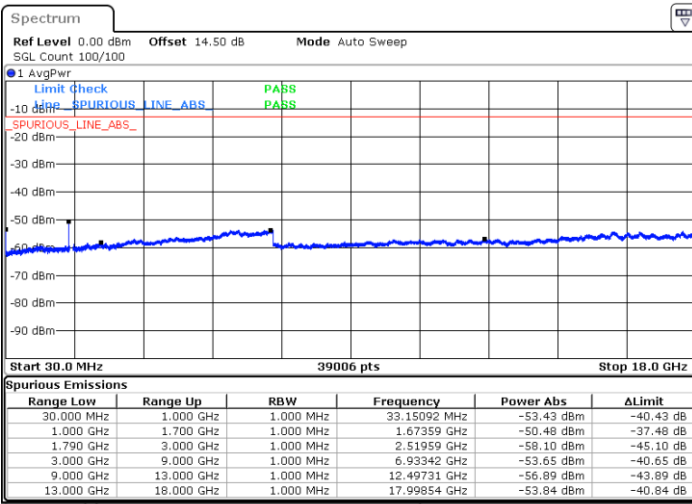

LTE Band 66C / 20MHz+15MHz

16QAM

Lowest Channel / 1RB0 and 1RB74

Lowest Channel / 1RB99 and 1RB0

Date: 23.DEC.2021 21:33:44

Date: 23.DEC.2021 21:28:15

Lowest Channel / FullIRB

N/A

Date: 23.DEC.2021 21:39:15

Blank

LTE Band 66C / 20MHz+15MHz

16QAM

Middle Channel / 1RB0 and 1RB74

Middle Channel / 1RB99 and 1RB0

Date: 23.DEC.2021 21:53:19

Date: 23.DEC.2021 21:58:49

Middle Channel / FullIRB

N/A

Date: 23.DEC.2021 21:47:50

Blank

LTE Band 66C / 20MHz+15MHz

16QAM

Highest Channel / 1RB0 and 1RB74

Highest Channel / 1RB99 and 1RB0

Date: 23.DEC.2021 22:29:24

Date: 23.DEC.2021 22:23:55

Highest Channel / FullIRB

N/A

Blank

Date: 23.DEC.2021 22:34:53

LTE Band 66C / 20MHz+20MHz

16QAM