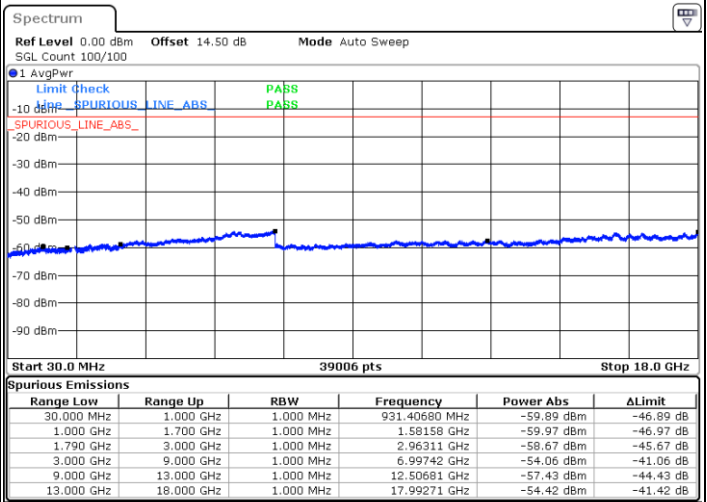

Date: 23.DEC.2021 03:43:51

Blank

LTE Band 66C / 10MHz+20MHz

64QAM

Middle Channel / 1RB0 and 1RB99

Middle Channel / 1RB49 and 1RB0

Date: 23.DEC.2021 03:52:49

Date: 23.DEC.2021 03:57:45

Middle Channel / FullIRB

N/A

Date: 23.DEC.2021 03:51:49

Blank

LTE Band 66C / 10MHz+20MHz

64QAM

Highest Channel / 1RB0 and 1RB99

Highest Channel / 1RB49 and 1RB0

Date: 23.DEC.2021 04:13:39

Date: 23.DEC.2021 04:12:39

Highest Channel / FullIRB

N/A

Blank

Date: 23.DEC.2021 04:18:35

LTE Band 66C / 15MHz+10MHz

64QAM

Lowest Channel / 1RB0 and 1RB49

Lowest Channel / 1RB74 and 1RB0

Date: 23.DEC.2021 02:10:12

Date: 23.DEC.2021 02:05:15

Lowest Channel / FullIRB

N/A

Date: 23.DEC.2021 02:11:13

Blank