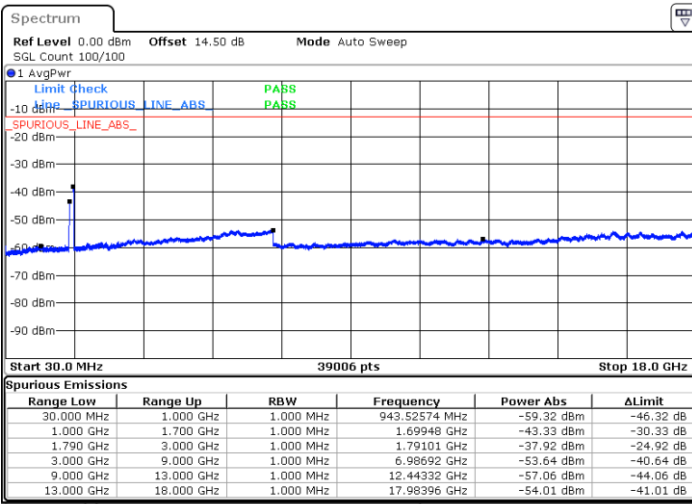

LTE Band 66C / 20MHz+20MHz

16QAM

MiddleChannel / 1RB0 and 1RB99

Middle Channel / 1RB99 and 1RB0

Date: 24.DEC.2021 01:21:01

Date: 24.DEC.2021 01:25:00

Middle Channel / FullIRB

N/A

Blank

Date: 24.DEC.2021 01:17:01

LTE Band 66C / 20MHz+20MHz

16QAM

Highest Channel / 1RB0 and 1RB99

Highest Channel / 1RB99 and 1RB0

Date: 24.DEC.2021 01:48:02

Date: 24.DEC.2021 01:44:03

Highest Channel / FullIRB

N/A

Date: 24.DEC.2021 01:52:01

Blank

LTE Band 66C / 5MHz+20MHz

64QAM

Lowest Channel / 1RB0 and 1RB99

Lowest Channel / 1RB24 and 1RB0

Date: 24.DEC.2021 03:30:36

Date: 24.DEC.2021 03:23:59

Lowest Channel / FullIRB

N/A

Date: 24.DEC.2021 03:31:56

Blank

LTE Band 66C / 5MHz+20MHz

64QAM