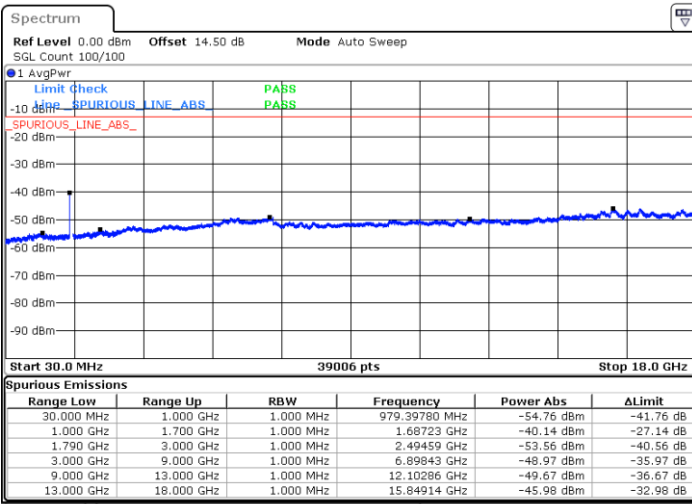

Lowest Channel / FullIRB

N/A

Date: 22.DEC.2021 21:32:04

Blank

LTE Band 66C / 10MHz+15MHz

64QAM

MiddleChannel / 1RB0 and 1RB74

Middle Channel / 1RB49 and 1RB0

Date: 22.DEC.2021 21:41:35

Date: 22.DEC.2021 21:46:45

Middle Channel / FullIRB

N/A

Date: 22.DEC.2021 21:40:32

Blank

LTE Band 66C / 10MHz+15MHz

64QAM

Highest Channel / 1RB0 and 1RB74

Highest Channel / 1RB49 and 1RB0

Date: 23.DEC.2021 01:34:29

Date: 23.DEC.2021 01:33:26

Highest Channel / FullIRB

N/A

Date: 23.DEC.2021 01:39:27

Blank

LTE Band 66C / 10MHz+20MHz

64QAM

Lowest Channel / 1RB0 and 1RB99

Lowest Channel / 1RB49 and 1RB0

Date: 23.DEC.2021 03:42:51

Date: 23.DEC.2021 03:37:55

Lowest Channel / FullIRB

N/A