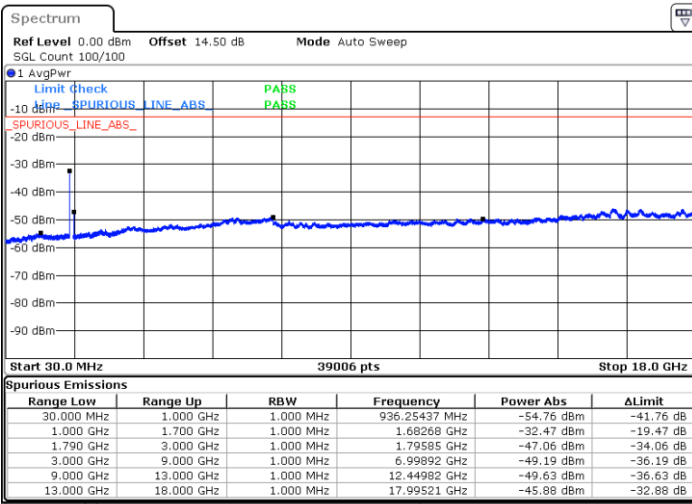

Date: 23.DEC.2021 02:19:15

Blank

LTE Band 66C / 15MHz+10MHz

64QAM

Highest Channel / 1RB0 and 1RB49

Highest Channel / 1RB74 and 1RB0

Date: 23.DEC.2021 02:41:15

Date: 23.DEC.2021 02:40:15

Highest Channel / FullIRB

N/A

Blank

Date: 23.DEC.2021 02:46:13

LTE Band 66C / 15MHz+15MHz

64QAM

Lowest Channel / 1RB0 and 1RB74

Lowest Channel / 1RB74 and 1RB0

Date: 23.DEC.2021 05:35:40

Date: 23.DEC.2021 05:30:43

Lowest Channel / FullIRB

N/A

Date: 23.DEC.2021 05:36:40

Blank

LTE Band 66C / 15MHz+15MHz

64QAM