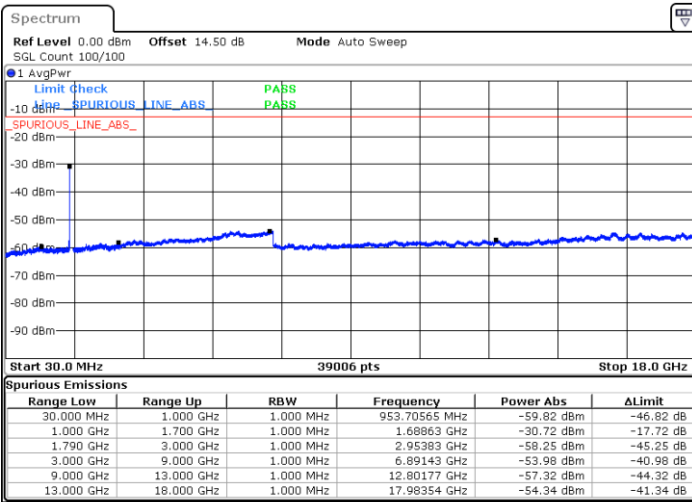

Blank

Date: 24.DEC.2021 01:17:01

LTE Band 66C / 20MHz+20MHz

16QAM

Highest Channel / 1RB0 and 1RB99

Highest Channel / 1RB99 and 1RB0

Date: 24.DEC.2021 01:48:02

Date: 24.DEC.2021 01:44:03

Highest Channel / FullIRB

N/A

Date: 24.DEC.2021 01:52:01

Blank

LTE Band 66C / 5MHz+20MHz

64QAM

Lowest Channel / 1RB0 and 1RB99

Lowest Channel / 1RB24 and 1RB0

Date: 24.DEC.2021 03:30:36

Date: 24.DEC.2021 03:23:59

Lowest Channel / FullIRB

N/A

Date: 24.DEC.2021 03:31:56

Blank

LTE Band 66C / 5MHz+20MHz

64QAM