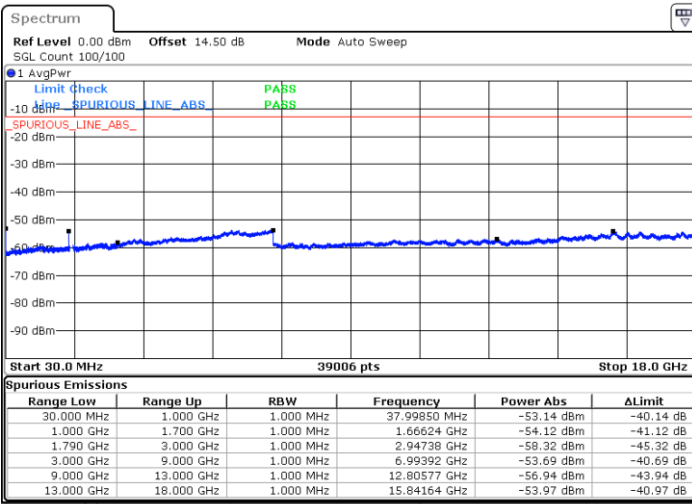

LTE Band 66C / 20MHz+20MHz

16QAM

MiddleChannel / 1RB0 and 1RB99

Middle Channel / 1RB99 and 1RB0

Date: 24.DEC.2021 01:21:01

Date: 24.DEC.2021 01:25:00

Middle Channel / FullIRB

N/A

Blank

Date: 24.DEC.2021 01:17:01

LTE Band 66C / 20MHz+20MHz

16QAM

Highest Channel / 1RB0 and 1RB99

Highest Channel / 1RB99 and 1RB0

Date: 24.DEC.2021 01:48:02

Date: 24.DEC.2021 01:44:03

Highest Channel / FullIRB

N/A

Date: 24.DEC.2021 01:52:01

Blank

LTE Band 66C / 5MHz+20MHz

64QAM

Lowest Channel / 1RB0 and 1RB99

Lowest Channel / 1RB24 and 1RB0

Date: 24.DEC.2021 03:30:36

Date: 24.DEC.2021 03:23:59

Lowest Channel / FullIRB

N/A

Date: 24.DEC.2021 03:31:56

Blank

LTE Band 66C / 5MHz+20MHz

64QAM