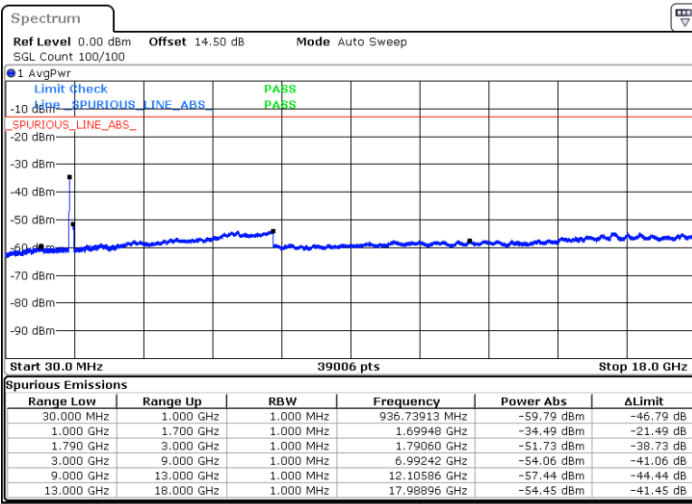

LTE Band 66C / 20MHz+5MHz

16QAM

Highest Channel / 1RB0 and 1RB24

Highest Channel / 1RB99 and 1RB0

Date: 24.DEC.2021 00:03:47

Date: 23.DEC.2021 23:59:48

Highest Channel / FullIRB

N/A

Blank

Date: 24.DEC.2021 00:07:45

LTE Band 66C / 20MHz+10MHz

16QAM

Lowest Channel / 1RB0 and 1RB49

Lowest Channel / 1RB99 and 1RB0

Date: 23.DEC.2021 04:39:46

Date: 23.DEC.2021 04:36:48

Lowest Channel / FullIRB

N/A

Date: 23.DEC.2021 04:42:45

Blank

LTE Band 66C / 20MHz+10MHz

16QAM

Middle Channel / 1RB0 and 1RB49

Middle Channel / 1RB99 and 1RB0

Date: 23.DEC.2021 04:51:43

Date: 23.DEC.2021 04:54:41

Middle Channel / FullIRB

N/A

Blank

Date: 23.DEC.2021 04:48:44

LTE Band 66C / 20MHz+10MHz

16QAM