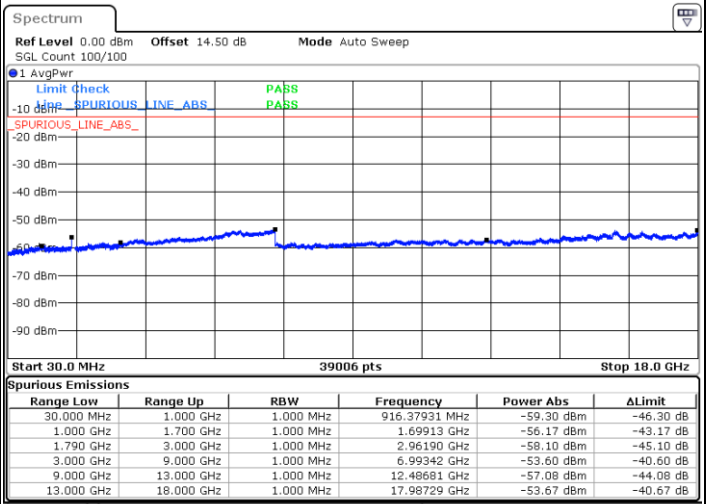

Highest Channel / 1RB0 and 1RB49

Highest Channel / 1RB99 and 1RB0

Date: 23.DEC.2021 05:12:33

Date: 23.DEC.2021 05:09:35

Highest Channel / FullIRB

N/A

Date: 23.DEC.2021 05:15:31

Blank

LTE Band 66C / 20MHz+15MHz

16QAM

Lowest Channel / 1RB0 and 1RB74

Lowest Channel / 1RB99 and 1RB0

Date: 23.DEC.2021 21:33:44

Date: 23.DEC.2021 21:28:15

Lowest Channel / FullIRB

N/A

Date: 23.DEC.2021 21:39:15

Blank

LTE Band 66C / 20MHz+15MHz

16QAM

Middle Channel / 1RB0 and 1RB74

Middle Channel / 1RB99 and 1RB0

Date: 23.DEC.2021 21:53:19

Date: 23.DEC.2021 21:58:49

Middle Channel / FullIRB

N/A

Date: 23.DEC.2021 21:47:50

Blank

LTE Band 66C / 20MHz+15MHz

16QAM

Highest Channel / 1RB0 and 1RB74

Highest Channel / 1RB99 and 1RB0