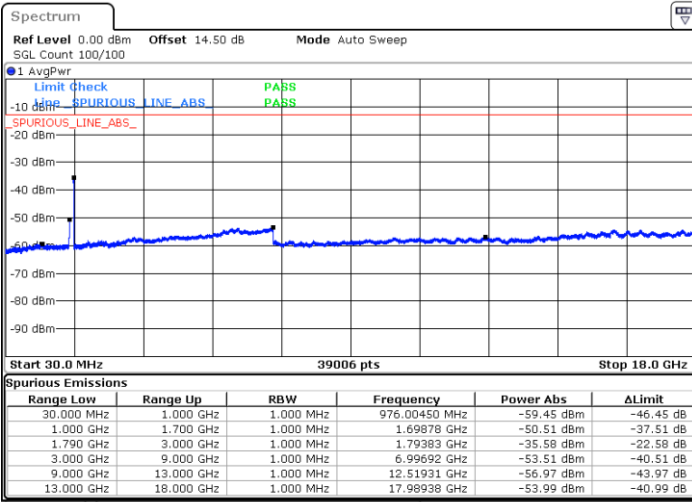

LTE Band 66C / 20MHz+5MHz

16QAM

Highest Channel / 1RB0 and 1RB24

Highest Channel / 1RB99 and 1RB0

Date: 24.DEC.2021 00:03:47

Date: 23.DEC.2021 23:59:48

Highest Channel / FullIRB

N/A

Blank

Date: 24.DEC.2021 00:07:45

LTE Band 66C / 20MHz+10MHz

16QAM

Lowest Channel / 1RB0 and 1RB49

Lowest Channel / 1RB99 and 1RB0

Date: 23.DEC.2021 04:39:46

Date: 23.DEC.2021 04:36:48

Lowest Channel / FullIRB

N/A

Date: 23.DEC.2021 04:42:45

Blank

LTE Band 66C / 20MHz+10MHz

16QAM

Middle Channel / 1RB0 and 1RB49

Middle Channel / 1RB99 and 1RB0