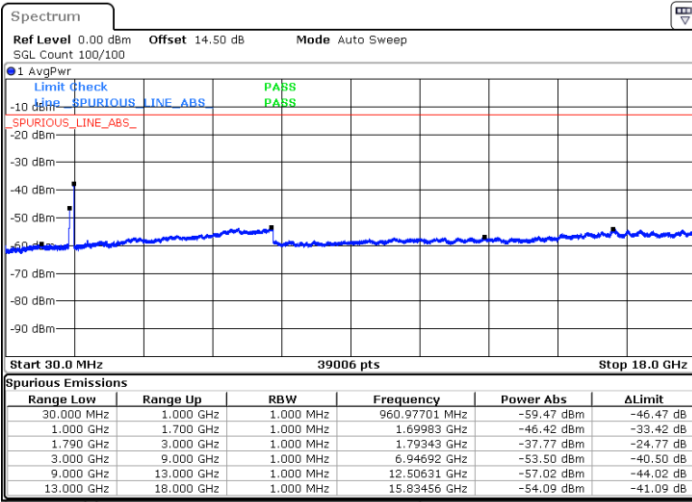

Date: 23.DEC.2021 21:39:15

Blank

LTE Band 66C / 20MHz+15MHz

16QAM

Middle Channel / 1RB0 and 1RB74

Middle Channel / 1RB99 and 1RB0

Date: 23.DEC.2021 21:53:19

Date: 23.DEC.2021 21:58:49

Middle Channel / FullIRB

N/A

Date: 23.DEC.2021 21:47:50

Blank

LTE Band 66C / 20MHz+15MHz

16QAM

Highest Channel / 1RB0 and 1RB74

Highest Channel / 1RB99 and 1RB0

Date: 23.DEC.2021 22:29:24

Date: 23.DEC.2021 22:23:55

Highest Channel / FullIRB

N/A

Blank

Date: 23.DEC.2021 22:34:53

LTE Band 66C / 20MHz+20MHz

16QAM

Lowest Channel / 1RB0 and 1RB99

Lowest Channel / 1RB99 and 1RB0

Date: 24.DEC.2021 00:45:06

Date: 24.DEC.2021 00:41:08

Lowest Channel / FullIRB

N/A

Blank

Date: 24.DEC.2021 00:49:06