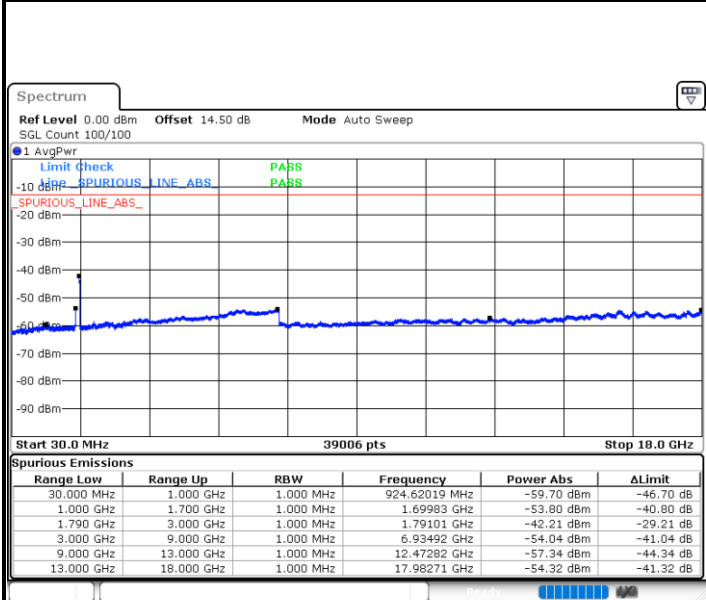

Date: 24.DEC.2021 03:30:36

Date: 24.DEC.2021 03:23:59

Lowest Channel / FullIRB

N/A

Date: 24.DEC.2021 03:31:56

Blank

LTE Band 66C / 5MHz+20MHz

64QAM

**LTE Band 66C / 5MHz+20MHz**

**64QAM**

**Highest Channel / 1RB0 and 1RB99**

Date: 24.DEC.2021 04:09:49

**Highest Channel / 1RB24 and 1RB0**

Date: 24.DEC.2021 04:08:30

**Highest Channel / FullRB**

Date: 24.DEC.2021 04:16:27

**N/A**

**Blank**

LTE Band 66C / 10MHz+15MHz

64QAM

Lowest Channel / 1RB0 and 1RB74

Lowest Channel / 1RB49 and 1RB0

Date: 22.DEC.2021 21:31:01

Date: 22.DEC.2021 23:04:22

Lowest Channel / FullIRB

N/A

Date: 22.DEC.2021 21:32:04

Blank

LTE Band 66C / 10MHz+15MHz

64QAM

MiddleChannel / 1RB0 and 1RB74

Middle Channel / 1RB49 and 1RB0