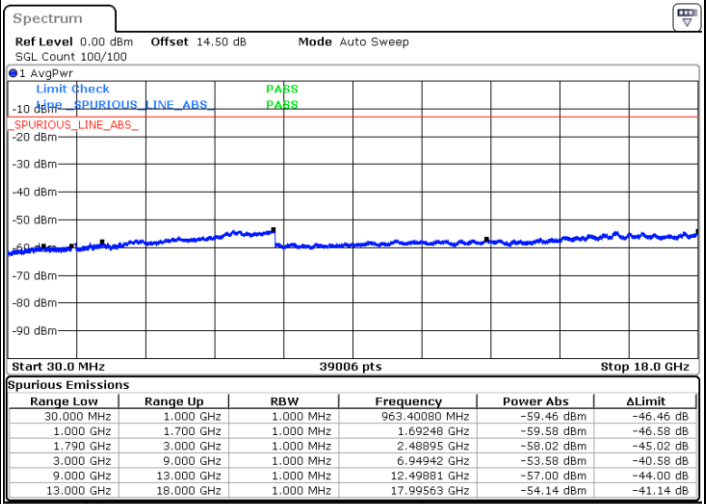

LTE Band 66C / 20MHz+5MHz

64QAM

Lowest Channel / 1RB0 and 1RB24

Lowest Channel / 1RB99 and 1RB0

Date: 23.DEC.2021 23:23:13

Date: 23.DEC.2021 22:58:15

Lowest Channel / FullIRB

N/A

Date: 23.DEC.2021 23:24:33

Blank

LTE Band 66C / 20MHz+5MHz

64QAM

Middle Channel / 1RB0 and 1RB24

Middle Channel / 1RB99 and 1RB0

Date: 23.DEC.2021 23:35:33

Date: 23.DEC.2021 23:42:10

Middle Channel / FullIRB

N/A

Date: 23.DEC.2021 23:34:13

Blank

LTE Band 66C / 20MHz+5MHz

64QAM

Highest Channel / 1RB0 and 1RB24

Highest Channel / 1RB99 and 1RB0

Date: 24.DEC.2021 00:02:27

Date: 24.DEC.2021 00:01:08

Highest Channel / FullIRB

N/A

Blank

Date: 24.DEC.2021 00:09:05