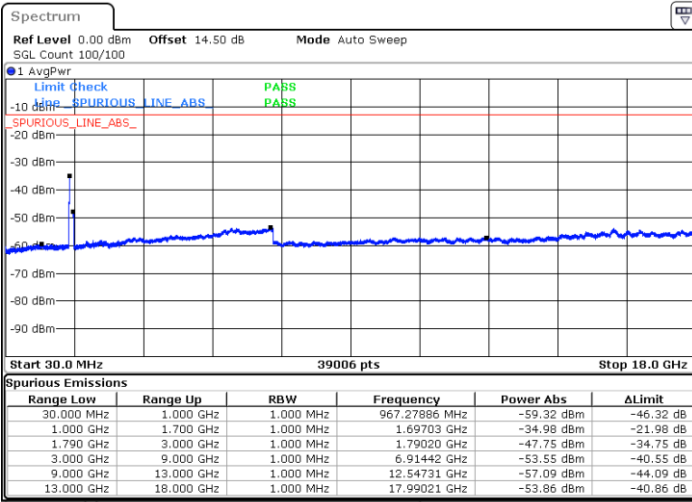

Highest Channel / 1RB0 and 1RB49

Highest Channel / 1RB99 and 1RB0

Date: 23.DEC.2021 05:12:33

Date: 23.DEC.2021 05:09:35

Highest Channel / FullIRB

N/A

Date: 23.DEC.2021 05:15:31

Blank

LTE Band 66C / 20MHz+15MHz

16QAM

Lowest Channel / 1RB0 and 1RB74

Lowest Channel / 1RB99 and 1RB0

Date: 23.DEC.2021 21:33:44

Date: 23.DEC.2021 21:28:15

Lowest Channel / FullIRB

N/A

Date: 23.DEC.2021 21:39:15

Blank

LTE Band 66C / 20MHz+15MHz

16QAM

Middle Channel / 1RB0 and 1RB74

Middle Channel / 1RB99 and 1RB0

Date: 23.DEC.2021 21:53:19

Date: 23.DEC.2021 21:58:49

Middle Channel / FullIRB

N/A

Date: 23.DEC.2021 21:47:50

Blank

LTE Band 66C / 20MHz+15MHz

16QAM

Highest Channel / 1RB0 and 1RB74

Highest Channel / 1RB99 and 1RB0