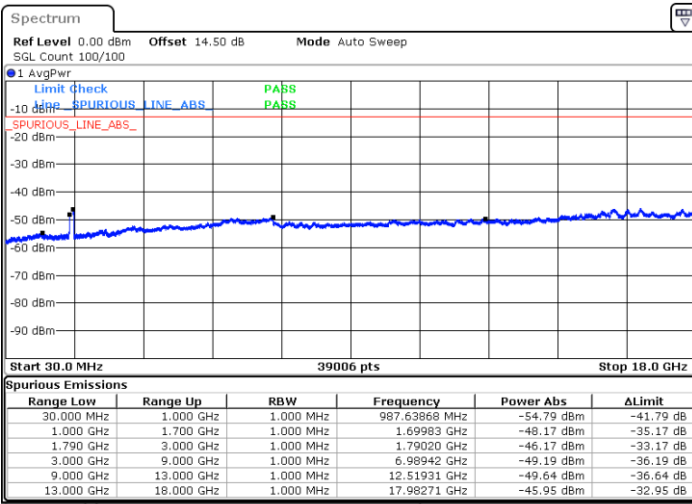

**N/A**

**Blank**

LTE Band 66C / 10MHz+15MHz

64QAM

Lowest Channel / 1RB0 and 1RB74

Lowest Channel / 1RB49 and 1RB0

Date: 22.DEC.2021 21:31:01

Date: 22.DEC.2021 23:04:22

Lowest Channel / FullIRB

N/A

Date: 22.DEC.2021 21:32:04

Blank

LTE Band 66C / 10MHz+15MHz

64QAM

MiddleChannel / 1RB0 and 1RB74

Middle Channel / 1RB49 and 1RB0

Date: 22.DEC.2021 21:41:35

Date: 22.DEC.2021 21:46:45

Middle Channel / FullIRB

N/A

Date: 22.DEC.2021 21:40:32

Blank

LTE Band 66C / 10MHz+15MHz

64QAM

Highest Channel / 1RB0 and 1RB74

Highest Channel / 1RB49 and 1RB0

Date: 23.DEC.2021 01:34:29

Date: 23.DEC.2021 01:33:26

Highest Channel / FullIRB

N/A

Date: 23.DEC.2021 01:39:27

Blank