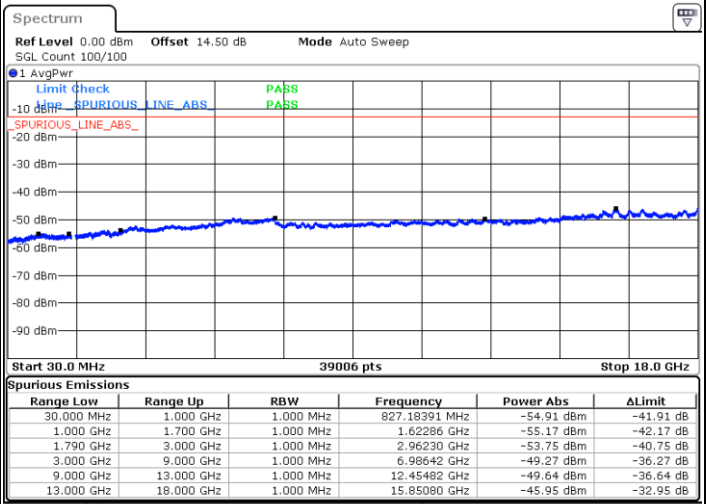

Date: 23.DEC.2021 05:35:40

Date: 23.DEC.2021 05:30:43

Lowest Channel / FullIRB

N/A

Date: 23.DEC.2021 05:36:40

Blank

LTE Band 66C / 15MHz+15MHz

64QAM

LTE Band 66C / 15MHz+15MHz

64QAM

Highest Channel / 1RB0 and 1RB74

Highest Channel / 1RB74 and 1RB0

Date: 23.DEC.2021 06:06:27

Date: 23.DEC.2021 06:05:28

Highest Channel / FullIRB

N/A

Date: 23.DEC.2021 06:11:24

Blank

LTE Band 66C / 15MHz+20MHz

64QAM

Lowest Channel / 1RB0 and 1RB99

Lowest Channel / 1RB74 and 1RB0

Date: 23.DEC.2021 06:47:27

Date: 23.DEC.2021 06:42:30

Lowest Channel / FullIRB

N/A

Date: 23.DEC.2021 06:48:27

Blank

LTE Band 66C / 15MHz+20MHz

64QAM

Middle Channel / 1RB0 and 1RB99

Middle Channel / 1RB74 and 1RB0