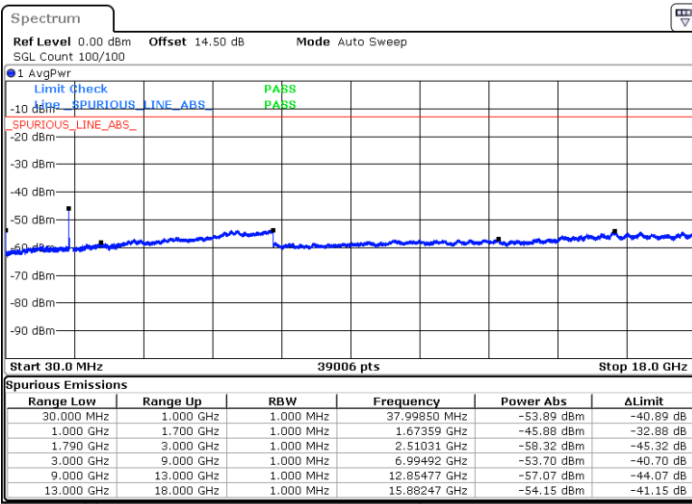

Middle Channel / FullIRB

N/A

Date: 23.DEC.2021 21:47:50

Blank

LTE Band 66C / 20MHz+15MHz

16QAM

Highest Channel / 1RB0 and 1RB74

Highest Channel / 1RB99 and 1RB0

Date: 23.DEC.2021 22:29:24

Date: 23.DEC.2021 22:23:55

Highest Channel / FullIRB

N/A

Blank

Date: 23.DEC.2021 22:34:53

LTE Band 66C / 20MHz+20MHz

16QAM

Lowest Channel / 1RB0 and 1RB99

Lowest Channel / 1RB99 and 1RB0

Date: 24.DEC.2021 00:45:06

Date: 24.DEC.2021 00:41:08

Lowest Channel / FullIRB

N/A

Blank

Date: 24.DEC.2021 00:49:06

LTE Band 66C / 20MHz+20MHz

16QAM

MiddleChannel / 1RB0 and 1RB99

Middle Channel / 1RB99 and 1RB0

Date: 24.DEC.2021 01:21:01

Date: 24.DEC.2021 01:25:00

Middle Channel / FullIRB

N/A