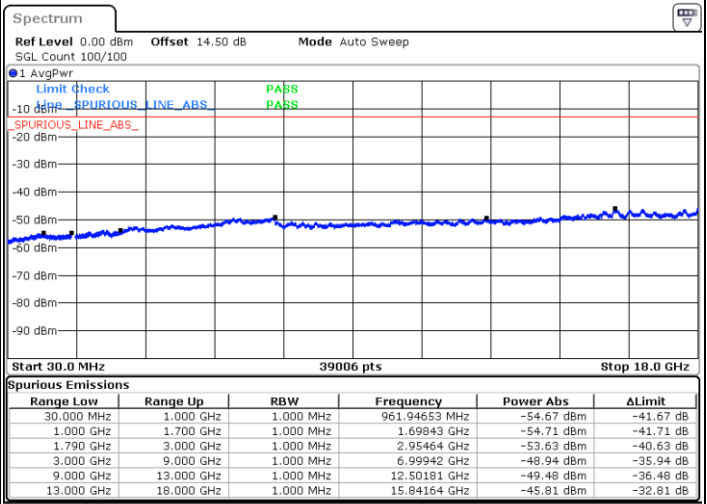

Date: 23.DEC.2021 02:19:15

Blank

LTE Band 66C / 15MHz+10MHz

64QAM

Highest Channel / 1RB0 and 1RB49

Highest Channel / 1RB74 and 1RB0

Date: 23.DEC.2021 02:41:15

Date: 23.DEC.2021 02:40:15

Highest Channel / FullIRB

N/A

Blank

Date: 23.DEC.2021 02:46:13

LTE Band 66C / 15MHz+15MHz

64QAM

Lowest Channel / 1RB0 and 1RB74

Lowest Channel / 1RB74 and 1RB0

Date: 23.DEC.2021 05:35:40

Date: 23.DEC.2021 05:30:43

Lowest Channel / FullIRB

N/A

Date: 23.DEC.2021 05:36:40

Blank

LTE Band 66C / 15MHz+15MHz

64QAM