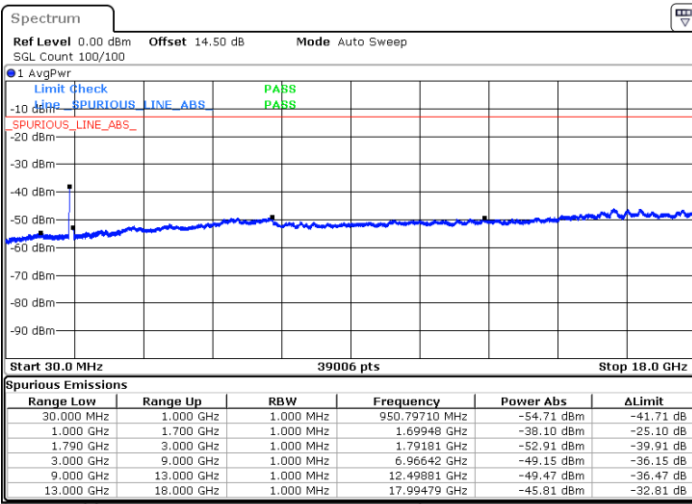

Date: 23.DEC.2021 02:19:15

Blank

LTE Band 66C / 15MHz+10MHz

64QAM

Highest Channel / 1RB0 and 1RB49

Highest Channel / 1RB74 and 1RB0

Date: 23.DEC.2021 02:41:15

Date: 23.DEC.2021 02:40:15

Highest Channel / FullIRB

N/A

Blank

Date: 23.DEC.2021 02:46:13

LTE Band 66C / 15MHz+15MHz

64QAM

Lowest Channel / 1RB0 and 1RB74

Lowest Channel / 1RB74 and 1RB0

Date: 23.DEC.2021 05:35:40

Date: 23.DEC.2021 05:30:43

Lowest Channel / FullIRB

N/A

Date: 23.DEC.2021 05:36:40

Blank

LTE Band 66C / 15MHz+15MHz

64QAM