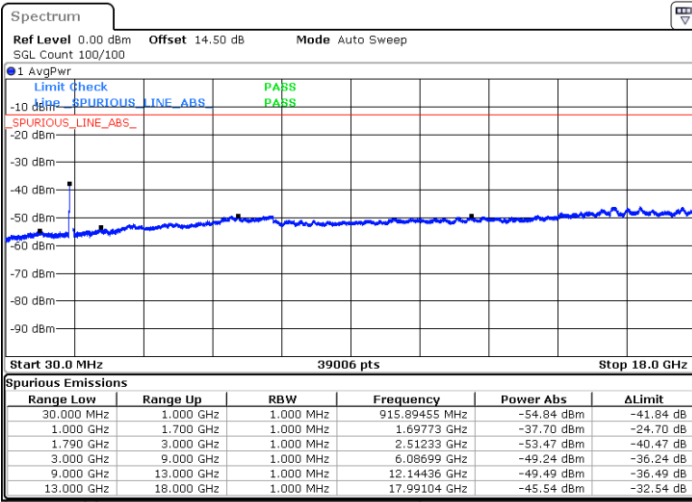

Date: 23.DEC.2021 04:13:39

Date: 23.DEC.2021 04:12:39

Highest Channel / FullIRB

N/A

Blank

Date: 23.DEC.2021 04:18:35

LTE Band 66C / 15MHz+10MHz

64QAM

Lowest Channel / 1RB0 and 1RB49

Lowest Channel / 1RB74 and 1RB0

Date: 23.DEC.2021 02:10:12

Date: 23.DEC.2021 02:05:15

Lowest Channel / FullIRB

N/A

Date: 23.DEC.2021 02:11:13

Blank

LTE Band 66C / 15MHz+10MHz

64QAM

Middle Channel / 1RB0 and 1RB49

Middle Channel / 1RB74 and 1RB0

Date: 23.DEC.2021 02:20:16

Date: 23.DEC.2021 02:25:13

Middle Channel / FullIRB

N/A

Date: 23.DEC.2021 02:19:15

Blank

LTE Band 66C / 15MHz+10MHz

64QAM

Highest Channel / 1RB0 and 1RB49

Highest Channel / 1RB74 and 1RB0

Date: 23.DEC.2021 02:41:15

Date: 23.DEC.2021 02:40:15