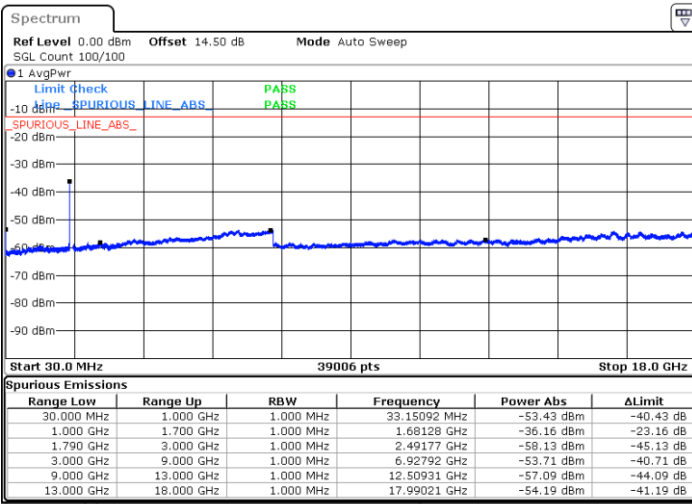

Date: 23.DEC.2021 21:39:15

Blank

LTE Band 66C / 20MHz+15MHz

16QAM

Middle Channel / 1RB0 and 1RB74

Middle Channel / 1RB99 and 1RB0

Date: 23.DEC.2021 21:53:19

Date: 23.DEC.2021 21:58:49

Middle Channel / FullIRB

N/A

Date: 23.DEC.2021 21:47:50

Blank

LTE Band 66C / 20MHz+15MHz

16QAM

Highest Channel / 1RB0 and 1RB74

Highest Channel / 1RB99 and 1RB0

Date: 23.DEC.2021 22:29:24

Date: 23.DEC.2021 22:23:55

Highest Channel / FullIRB

N/A

Blank

Date: 23.DEC.2021 22:34:53

LTE Band 66C / 20MHz+20MHz

16QAM

Lowest Channel / 1RB0 and 1RB99

Lowest Channel / 1RB99 and 1RB0

Date: 24.DEC.2021 00:45:06

Date: 24.DEC.2021 00:41:08

Lowest Channel / FullIRB

N/A

Blank

Date: 24.DEC.2021 00:49:06