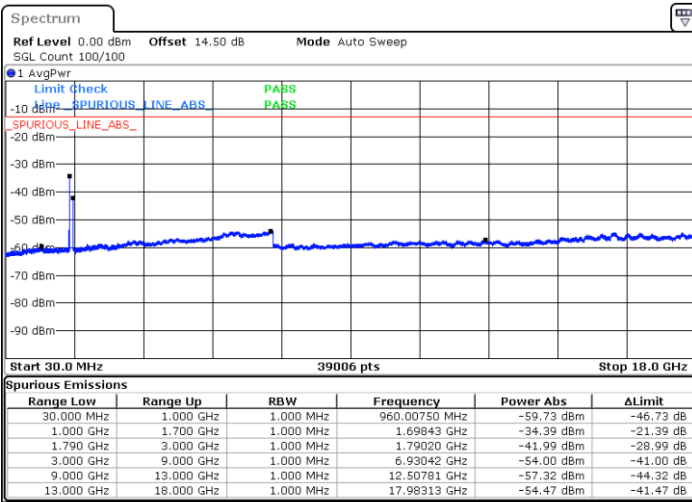

Highest Channel / FullIRB

N/A

Date: 24.DEC.2021 01:52:01

Blank

LTE Band 66C / 5MHz+20MHz

64QAM

Lowest Channel / 1RB0 and 1RB99

Lowest Channel / 1RB24 and 1RB0

Date: 24.DEC.2021 03:30:36

Date: 24.DEC.2021 03:23:59

Lowest Channel / FullIRB

N/A

Date: 24.DEC.2021 03:31:56

Blank

LTE Band 66C / 5MHz+20MHz

64QAM

Middle Channel / 1RB0 and 1RB99

Middle Channel / 1RB24 and 1RB0

Date: 24.DEC.2021 03:42:55

Date: 24.DEC.2021 03:49:32

Middle Channel / FullIRB

N/A

Blank

Date: 24.DEC.2021 03:41:35

**LTE Band 66C / 5MHz+20MHz**

**64QAM**

**Highest Channel / 1RB0 and 1RB99**

Date: 24.DEC.2021 04:09:49

**Highest Channel / 1RB24 and 1RB0**

Date: 24.DEC.2021 04:08:30

**Highest Channel / FullRB**

Date: 24.DEC.2021 04:16:27