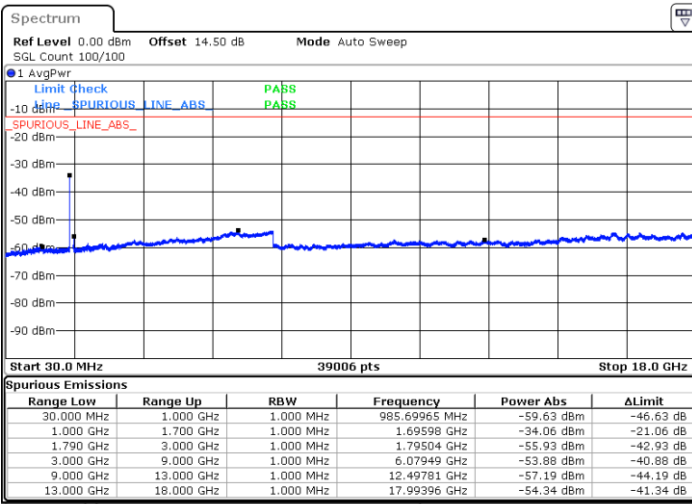

Lowest Channel / FullIRB

N/A

Date: 23.DEC.2021 04:42:45

Blank

LTE Band 66C / 20MHz+10MHz

16QAM

Middle Channel / 1RB0 and 1RB49

Middle Channel / 1RB99 and 1RB0

Date: 23.DEC.2021 04:51:43

Date: 23.DEC.2021 04:54:41

Middle Channel / FullIRB

N/A

Blank

Date: 23.DEC.2021 04:48:44

LTE Band 66C / 20MHz+10MHz

16QAM

Highest Channel / 1RB0 and 1RB49

Highest Channel / 1RB99 and 1RB0

Date: 23.DEC.2021 05:12:33

Date: 23.DEC.2021 05:09:35

Highest Channel / FullIRB

N/A

Date: 23.DEC.2021 05:15:31

Blank

LTE Band 66C / 20MHz+15MHz

16QAM

Lowest Channel / 1RB0 and 1RB74

Lowest Channel / 1RB99 and 1RB0

Date: 23.DEC.2021 21:33:44

Date: 23.DEC.2021 21:28:15

Lowest Channel / FullIRB

N/A