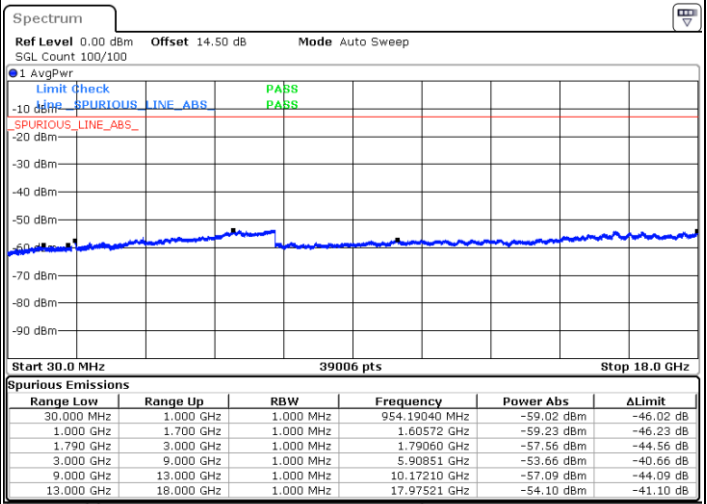

LTE Band 66C / 20MHz+5MHz

16QAM

Highest Channel / 1RB0 and 1RB24

Highest Channel / 1RB99 and 1RB0

Date: 24.DEC.2021 00:03:47

Date: 23.DEC.2021 23:59:48

Highest Channel / FullIRB

N/A

Blank

Date: 24.DEC.2021 00:07:45

LTE Band 66C / 20MHz+10MHz

16QAM

Lowest Channel / 1RB0 and 1RB49

Lowest Channel / 1RB99 and 1RB0

Date: 23.DEC.2021 04:39:46

Date: 23.DEC.2021 04:36:48

Lowest Channel / FullIRB

N/A

Date: 23.DEC.2021 04:42:45

Blank

LTE Band 66C / 20MHz+10MHz

16QAM

Middle Channel / 1RB0 and 1RB49

Middle Channel / 1RB99 and 1RB0