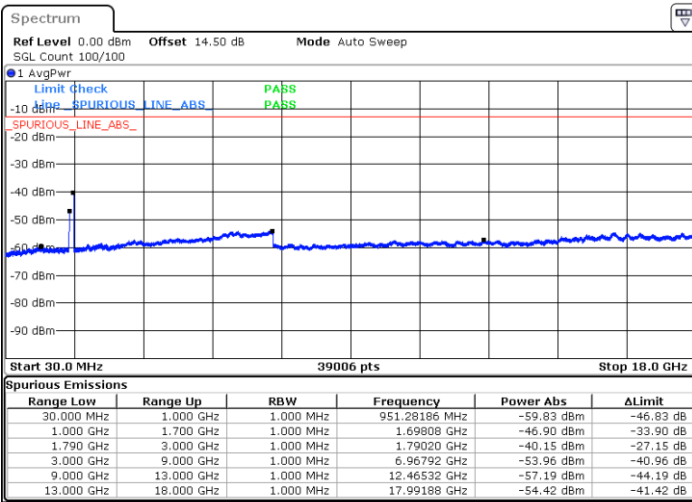

Blank

Date: 24.DEC.2021 00:07:45

LTE Band 66C / 20MHz+10MHz

16QAM

Lowest Channel / 1RB0 and 1RB49

Lowest Channel / 1RB99 and 1RB0

Date: 23.DEC.2021 04:39:46

Date: 23.DEC.2021 04:36:48

Lowest Channel / FullIRB

N/A

Date: 23.DEC.2021 04:42:45

Blank

LTE Band 66C / 20MHz+10MHz

16QAM

Middle Channel / 1RB0 and 1RB49

Middle Channel / 1RB99 and 1RB0

Date: 23.DEC.2021 04:51:43

Date: 23.DEC.2021 04:54:41

Middle Channel / FullIRB

N/A

Blank

Date: 23.DEC.2021 04:48:44

LTE Band 66C / 20MHz+10MHz

16QAM

Highest Channel / 1RB0 and 1RB49

Highest Channel / 1RB99 and 1RB0

Date: 23.DEC.2021 05:12:33

Date: 23.DEC.2021 05:09:35

Highest Channel / FullIRB

N/A

Date: 23.DEC.2021 05:15:31

Blank