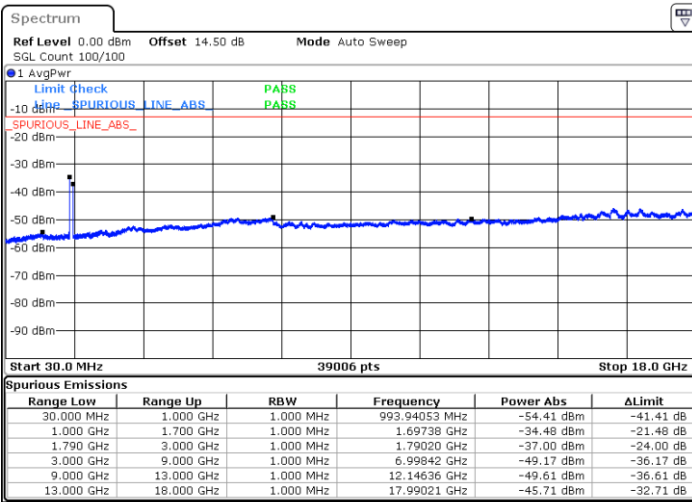

Date: 23.DEC.2021 04:13:39

Date: 23.DEC.2021 04:12:39

Highest Channel / FullIRB

N/A

Blank

Date: 23.DEC.2021 04:18:35

LTE Band 66C / 15MHz+10MHz

64QAM

Lowest Channel / 1RB0 and 1RB49

Lowest Channel / 1RB74 and 1RB0

Date: 23.DEC.2021 02:10:12

Date: 23.DEC.2021 02:05:15

Lowest Channel / FullIRB

N/A

Date: 23.DEC.2021 02:11:13

Blank

LTE Band 66C / 15MHz+10MHz

64QAM

Middle Channel / 1RB0 and 1RB49

Middle Channel / 1RB74 and 1RB0

Date: 23.DEC.2021 02:20:16

Date: 23.DEC.2021 02:25:13

Middle Channel / FullIRB

N/A

Date: 23.DEC.2021 02:19:15

Blank

LTE Band 66C / 15MHz+10MHz

64QAM

Highest Channel / 1RB0 and 1RB49

Highest Channel / 1RB74 and 1RB0

Date: 23.DEC.2021 02:41:15

Date: 23.DEC.2021 02:40:15