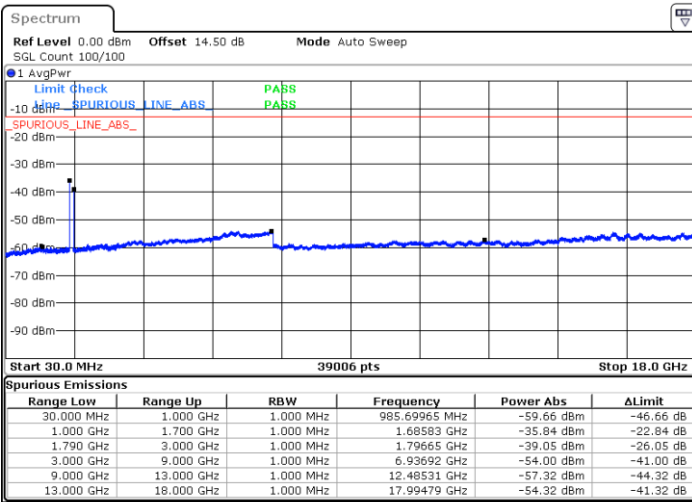

Blank

Date: 24.DEC.2021 00:07:45

LTE Band 66C / 20MHz+10MHz

16QAM

Lowest Channel / 1RB0 and 1RB49

Lowest Channel / 1RB99 and 1RB0

Date: 23.DEC.2021 04:39:46

Date: 23.DEC.2021 04:36:48

Lowest Channel / FullIRB

N/A

Date: 23.DEC.2021 04:42:45

Blank

LTE Band 66C / 20MHz+10MHz

16QAM

Middle Channel / 1RB0 and 1RB49

Middle Channel / 1RB99 and 1RB0

Date: 23.DEC.2021 04:51:43

Date: 23.DEC.2021 04:54:41

Middle Channel / FullIRB

N/A

Blank

Date: 23.DEC.2021 04:48:44

LTE Band 66C / 20MHz+10MHz

16QAM

Highest Channel / 1RB0 and 1RB49

Highest Channel / 1RB99 and 1RB0

Date: 23.DEC.2021 05:12:33

Date: 23.DEC.2021 05:09:35

Highest Channel / FullIRB

N/A

Date: 23.DEC.2021 05:15:31

Blank