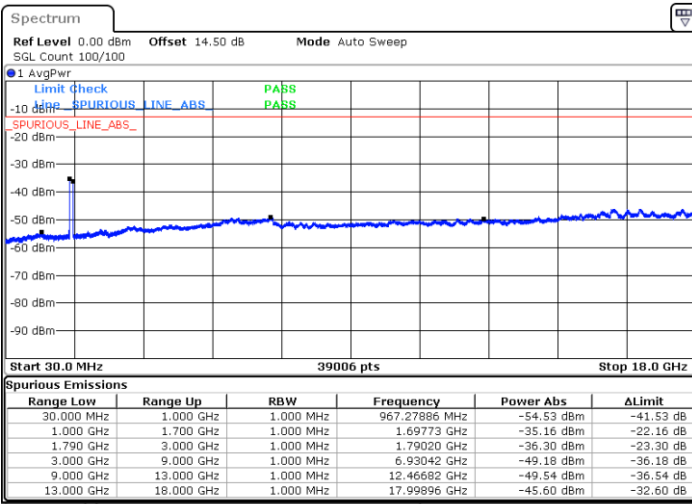

**N/A**

**Blank**

LTE Band 66C / 10MHz+15MHz

64QAM

Lowest Channel / 1RB0 and 1RB74

Lowest Channel / 1RB49 and 1RB0

Date: 22.DEC.2021 21:31:01

Date: 22.DEC.2021 23:04:22

Lowest Channel / FullIRB

N/A

Date: 22.DEC.2021 21:32:04

Blank

LTE Band 66C / 10MHz+15MHz

64QAM

MiddleChannel / 1RB0 and 1RB74

Middle Channel / 1RB49 and 1RB0

Date: 22.DEC.2021 21:41:35

Date: 22.DEC.2021 21:46:45

Middle Channel / FullIRB

N/A

Date: 22.DEC.2021 21:40:32

Blank

LTE Band 66C / 10MHz+15MHz

64QAM

Highest Channel / 1RB0 and 1RB74

Highest Channel / 1RB49 and 1RB0

Date: 23.DEC.2021 01:34:29

Date: 23.DEC.2021 01:33:26

Highest Channel / FullIRB

N/A

Date: 23.DEC.2021 01:39:27

Blank