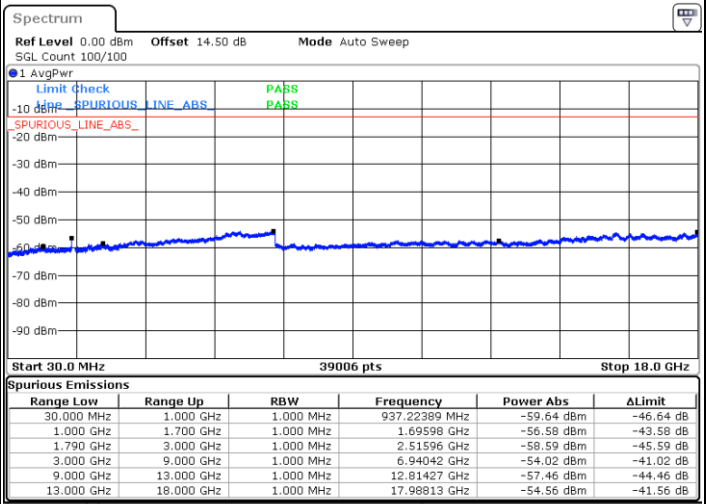

LTE Band 66C / 20MHz+5MHz

16QAM

Highest Channel / 1RB0 and 1RB24

Highest Channel / 1RB99 and 1RB0

Date: 24.DEC.2021 00:03:47

Date: 23.DEC.2021 23:59:48

Highest Channel / FullIRB

N/A

Blank

Date: 24.DEC.2021 00:07:45

LTE Band 66C / 20MHz+10MHz

16QAM

Lowest Channel / 1RB0 and 1RB49

Lowest Channel / 1RB99 and 1RB0

Date: 23.DEC.2021 04:39:46

Date: 23.DEC.2021 04:36:48

Lowest Channel / FullIRB

N/A

Date: 23.DEC.2021 04:42:45

Blank

LTE Band 66C / 20MHz+10MHz

16QAM

Middle Channel / 1RB0 and 1RB49

Middle Channel / 1RB99 and 1RB0

Date: 23.DEC.2021 04:51:43

Date: 23.DEC.2021 04:54:41

Middle Channel / FullIRB

N/A

Blank

Date: 23.DEC.2021 04:48:44

LTE Band 66C / 20MHz+10MHz

16QAM