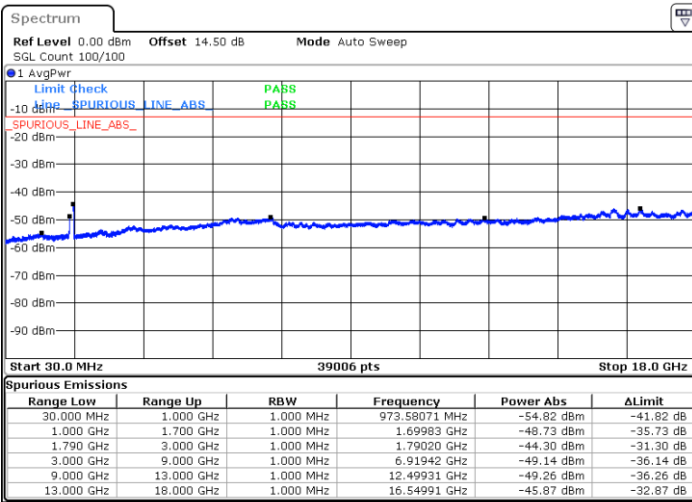

Lowest Channel / 1RB0 and 1RB49

Lowest Channel / 1RB74 and 1RB0

Date: 23.DEC.2021 02:10:12

Date: 23.DEC.2021 02:05:15

Lowest Channel / FullIRB

N/A

Date: 23.DEC.2021 02:11:13

Blank

LTE Band 66C / 15MHz+10MHz

64QAM

Middle Channel / 1RB0 and 1RB49

Middle Channel / 1RB74 and 1RB0

Date: 23.DEC.2021 02:20:16

Date: 23.DEC.2021 02:25:13

Middle Channel / FullIRB

N/A

Date: 23.DEC.2021 02:19:15

Blank

LTE Band 66C / 15MHz+10MHz

64QAM

Highest Channel / 1RB0 and 1RB49

Highest Channel / 1RB74 and 1RB0

Date: 23.DEC.2021 02:41:15

Date: 23.DEC.2021 02:40:15

Highest Channel / FullIRB

N/A

Blank

Date: 23.DEC.2021 02:46:13

LTE Band 66C / 15MHz+15MHz

64QAM

Lowest Channel / 1RB0 and 1RB74

Lowest Channel / 1RB74 and 1RB0