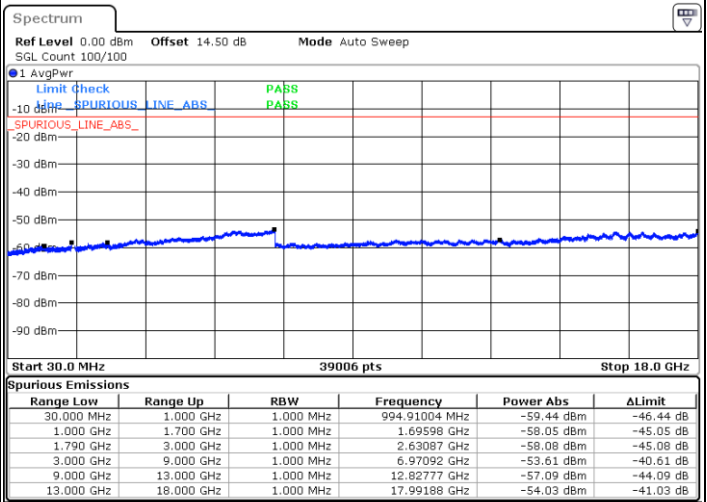

Highest Channel / 1RB0 and 1RB99

Highest Channel / 1RB74 and 1RB0

Date: 23.DEC.2021 07:18:21

Date: 23.DEC.2021 07:17:21

Highest Channel / FullIRB

N/A

Blank

Date: 23.DEC.2021 07:23:18

LTE Band 66C / 20MHz+5MHz

64QAM

Lowest Channel / 1RB0 and 1RB24

Lowest Channel / 1RB99 and 1RB0

Date: 23.DEC.2021 23:23:13

Date: 23.DEC.2021 22:58:15

Lowest Channel / FullIRB

N/A

Date: 23.DEC.2021 23:24:33

Blank

LTE Band 66C / 20MHz+5MHz

64QAM

Middle Channel / 1RB0 and 1RB24

Middle Channel / 1RB99 and 1RB0

Date: 23.DEC.2021 23:35:33

Date: 23.DEC.2021 23:42:10

Middle Channel / FullIRB

N/A

Date: 23.DEC.2021 23:34:13

Blank

LTE Band 66C / 20MHz+5MHz

64QAM

Highest Channel / 1RB0 and 1RB24

Highest Channel / 1RB99 and 1RB0