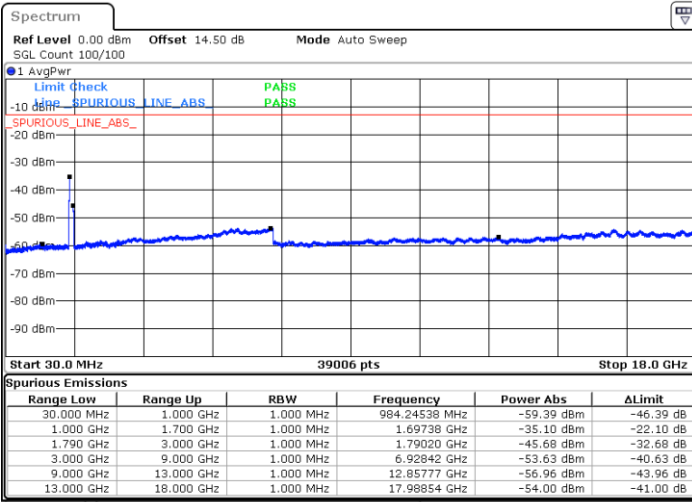

Date: 23.DEC.2021 22:29:24

Date: 23.DEC.2021 22:23:55

Highest Channel / FullIRB

N/A

Blank

Date: 23.DEC.2021 22:34:53

LTE Band 66C / 20MHz+20MHz

16QAM

Lowest Channel / 1RB0 and 1RB99

Lowest Channel / 1RB99 and 1RB0

Date: 24.DEC.2021 00:45:06

Date: 24.DEC.2021 00:41:08

Lowest Channel / FullIRB

N/A

Blank

Date: 24.DEC.2021 00:49:06

LTE Band 66C / 20MHz+20MHz

16QAM

MiddleChannel / 1RB0 and 1RB99

Middle Channel / 1RB99 and 1RB0

Date: 24.DEC.2021 01:21:01

Date: 24.DEC.2021 01:25:00

Middle Channel / FullIRB

N/A

Blank

Date: 24.DEC.2021 01:17:01

LTE Band 66C / 20MHz+20MHz

16QAM

Highest Channel / 1RB0 and 1RB99

Highest Channel / 1RB99 and 1RB0

Date: 24.DEC.2021 01:48:02

Date: 24.DEC.2021 01:44:03