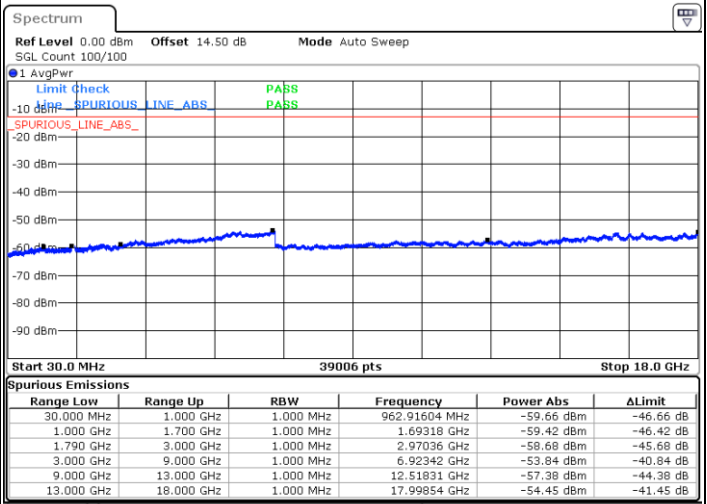

Date: 23.DEC.2021 06:11:24

Blank

LTE Band 66C / 15MHz+20MHz

64QAM

Lowest Channel / 1RB0 and 1RB99

Lowest Channel / 1RB74 and 1RB0

Date: 23.DEC.2021 06:47:27

Date: 23.DEC.2021 06:42:30

Lowest Channel / FullIRB

N/A

Date: 23.DEC.2021 06:48:27

Blank

LTE Band 66C / 15MHz+20MHz

64QAM

Middle Channel / 1RB0 and 1RB99

Middle Channel / 1RB74 and 1RB0

Date: 23.DEC.2021 06:57:28

Date: 23.DEC.2021 07:02:24

Middle Channel / FullIRB

N/A

Blank

Date: 23.DEC.2021 06:56:28

LTE Band 66C / 15MHz+20MHz

64QAM

Highest Channel / 1RB0 and 1RB99

Highest Channel / 1RB74 and 1RB0

Date: 23.DEC.2021 07:18:21

Date: 23.DEC.2021 07:17:21

Highest Channel / FullIRB

N/A

Blank

Date: 23.DEC.2021 07:23:18