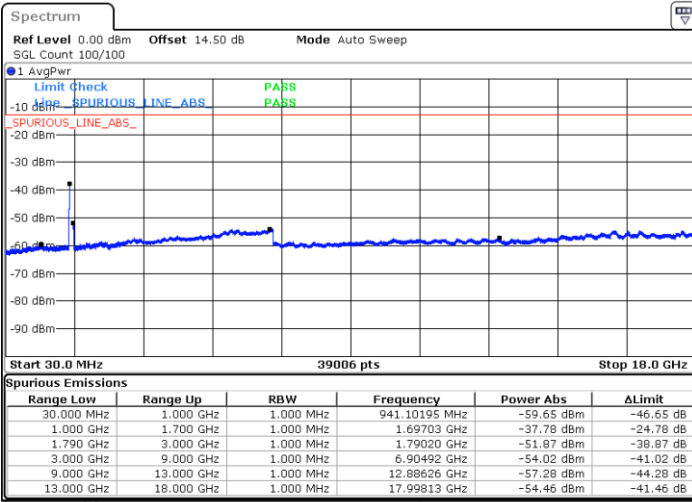

LTE Band 66C / 15MHz+15MHz

64QAM

Highest Channel / 1RB0 and 1RB74

Highest Channel / 1RB74 and 1RB0

Date: 23.DEC.2021 06:06:27

Date: 23.DEC.2021 06:05:28

Highest Channel / FullIRB

N/A

Date: 23.DEC.2021 06:11:24

Blank

LTE Band 66C / 15MHz+20MHz

64QAM

Lowest Channel / 1RB0 and 1RB99

Lowest Channel / 1RB74 and 1RB0

Date: 23.DEC.2021 06:47:27

Date: 23.DEC.2021 06:42:30

Lowest Channel / FullIRB

N/A

Date: 23.DEC.2021 06:48:27

Blank

LTE Band 66C / 15MHz+20MHz

64QAM

Middle Channel / 1RB0 and 1RB99

Middle Channel / 1RB74 and 1RB0

Date: 23.DEC.2021 06:57:28

Date: 23.DEC.2021 07:02:24

Middle Channel / FullIRB

N/A

Blank

Date: 23.DEC.2021 06:56:28

LTE Band 66C / 15MHz+20MHz

64QAM