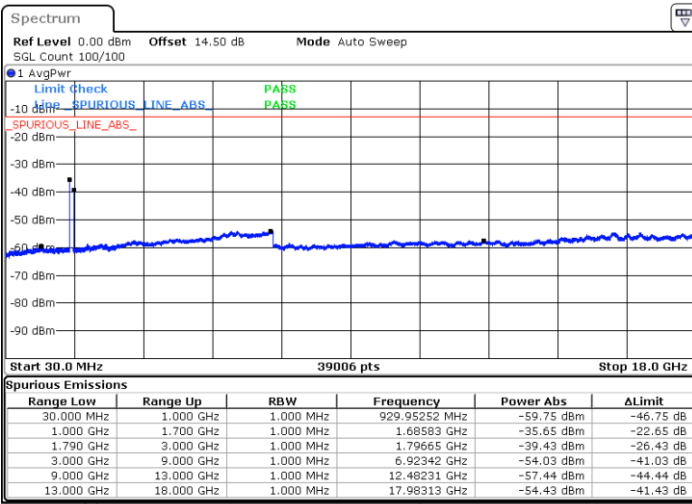

LTE Band 66C / 10MHz+20MHz

64QAM

Lowest Channel / 1RB0 and 1RB99

Lowest Channel / 1RB49 and 1RB0

Date: 23.DEC.2021 03:42:51

Date: 23.DEC.2021 03:37:55

Lowest Channel / FullIRB

N/A

Date: 23.DEC.2021 03:43:51

Blank

LTE Band 66C / 10MHz+20MHz

64QAM

Middle Channel / 1RB0 and 1RB99

Middle Channel / 1RB49 and 1RB0

Date: 23.DEC.2021 03:52:49

Date: 23.DEC.2021 03:57:45

Middle Channel / FullIRB

N/A

Date: 23.DEC.2021 03:51:49

Blank

LTE Band 66C / 10MHz+20MHz

64QAM

Highest Channel / 1RB0 and 1RB99

Highest Channel / 1RB49 and 1RB0

Date: 23.DEC.2021 04:13:39

Date: 23.DEC.2021 04:12:39

Highest Channel / FullIRB

N/A

Blank

Date: 23.DEC.2021 04:18:35

LTE Band 66C / 15MHz+10MHz

64QAM