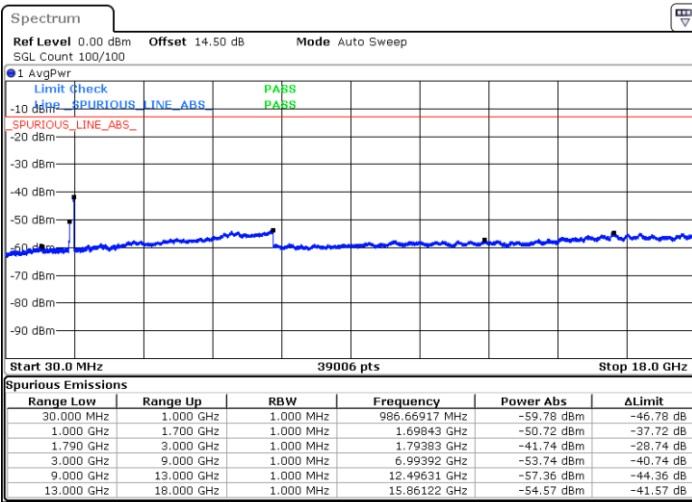

Date: 23.DEC.2021 03:43:51

Blank

LTE Band 66C / 10MHz+20MHz

64QAM

Middle Channel / 1RB0 and 1RB99

Middle Channel / 1RB49 and 1RB0

Date: 23.DEC.2021 03:52:49

Date: 23.DEC.2021 03:57:45

Middle Channel / FullIRB

N/A

Date: 23.DEC.2021 03:51:49

Blank

LTE Band 66C / 10MHz+20MHz

64QAM

Highest Channel / 1RB0 and 1RB99

Highest Channel / 1RB49 and 1RB0

Date: 23.DEC.2021 04:13:39

Date: 23.DEC.2021 04:12:39

Highest Channel / FullIRB

N/A

Blank

Date: 23.DEC.2021 04:18:35

LTE Band 66C / 15MHz+10MHz

64QAM

Lowest Channel / 1RB0 and 1RB49

Lowest Channel / 1RB74 and 1RB0

Date: 23.DEC.2021 02:10:12

Date: 23.DEC.2021 02:05:15

Lowest Channel / FullIRB

N/A

Date: 23.DEC.2021 02:11:13

Blank