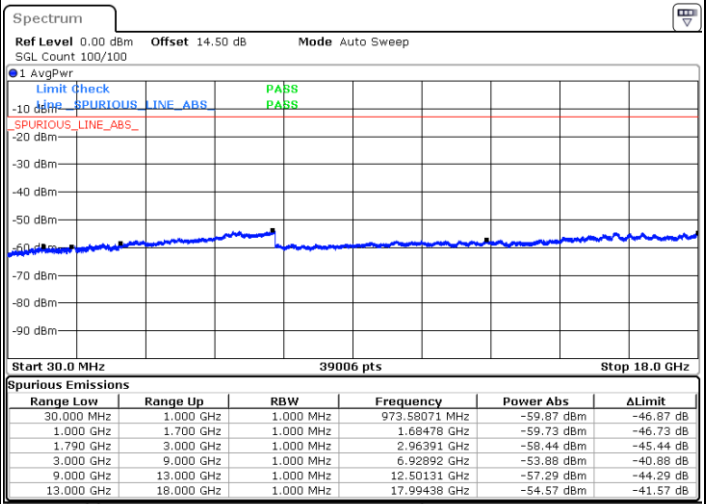

Lowest Channel / FullIRB

N/A

Date: 23.DEC.2021 06:48:27

Blank

LTE Band 66C / 15MHz+20MHz

64QAM

Middle Channel / 1RB0 and 1RB99

Middle Channel / 1RB74 and 1RB0

Date: 23.DEC.2021 06:57:28

Date: 23.DEC.2021 07:02:24

Middle Channel / FullIRB

N/A

Blank

Date: 23.DEC.2021 06:56:28

LTE Band 66C / 15MHz+20MHz

64QAM

Highest Channel / 1RB0 and 1RB99

Highest Channel / 1RB74 and 1RB0

Date: 23.DEC.2021 07:18:21

Date: 23.DEC.2021 07:17:21

Highest Channel / FullIRB

N/A

Blank

Date: 23.DEC.2021 07:23:18

LTE Band 66C / 20MHz+5MHz

64QAM

Lowest Channel / 1RB0 and 1RB24

Lowest Channel / 1RB99 and 1RB0

Date: 23.DEC.2021 23:23:13

Date: 23.DEC.2021 22:58:15

Lowest Channel / FullIRB

N/A