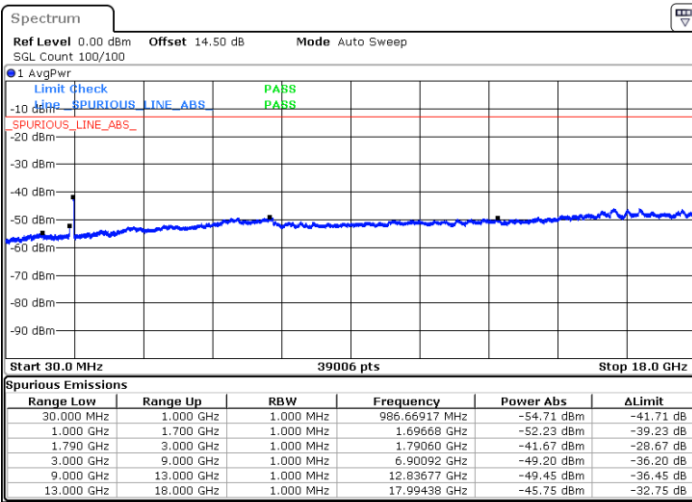

Date: 22.DEC.2021 21:41:35

Date: 22.DEC.2021 21:46:45

Middle Channel / FullIRB

N/A

Date: 22.DEC.2021 21:40:32

Blank

LTE Band 66C / 10MHz+15MHz

64QAM

Highest Channel / 1RB0 and 1RB74

Highest Channel / 1RB49 and 1RB0

Date: 23.DEC.2021 01:34:29

Date: 23.DEC.2021 01:33:26

Highest Channel / FullIRB

N/A

Date: 23.DEC.2021 01:39:27

Blank

LTE Band 66C / 10MHz+20MHz

64QAM

Lowest Channel / 1RB0 and 1RB99

Lowest Channel / 1RB49 and 1RB0

Date: 23.DEC.2021 03:42:51

Date: 23.DEC.2021 03:37:55

Lowest Channel / FullIRB

N/A