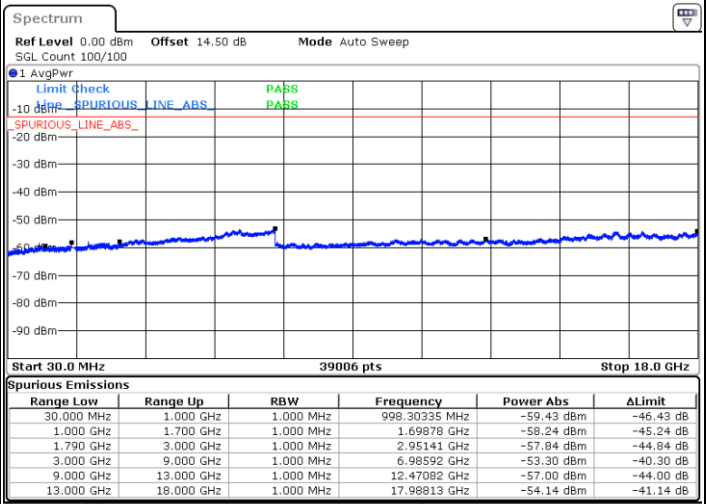

Middle Channel / FullIRB

N/A

Date: 23.DEC.2021 21:47:50

Blank

LTE Band 66C / 20MHz+15MHz

16QAM

Highest Channel / 1RB0 and 1RB74

Highest Channel / 1RB99 and 1RB0

Date: 23.DEC.2021 22:29:24

Date: 23.DEC.2021 22:23:55

Highest Channel / FullIRB

N/A

Blank

Date: 23.DEC.2021 22:34:53

LTE Band 66C / 20MHz+20MHz

16QAM

Lowest Channel / 1RB0 and 1RB99

Lowest Channel / 1RB99 and 1RB0

Date: 24.DEC.2021 00:45:06

Date: 24.DEC.2021 00:41:08

Lowest Channel / FullIRB

N/A

Blank

Date: 24.DEC.2021 00:49:06

LTE Band 66C / 20MHz+20MHz

16QAM

MiddleChannel / 1RB0 and 1RB99

Middle Channel / 1RB99 and 1RB0

Date: 24.DEC.2021 01:21:01

Date: 24.DEC.2021 01:25:00

Middle Channel / FullIRB

N/A