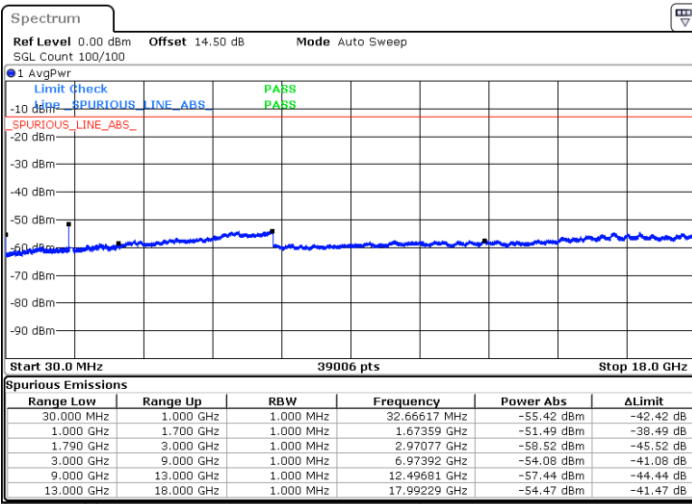

Date: 23.DEC.2021 06:11:24

Blank

LTE Band 66C / 15MHz+20MHz

64QAM

Lowest Channel / 1RB0 and 1RB99

Lowest Channel / 1RB74 and 1RB0

Date: 23.DEC.2021 06:47:27

Date: 23.DEC.2021 06:42:30

Lowest Channel / FullIRB

N/A

Date: 23.DEC.2021 06:48:27

Blank

LTE Band 66C / 15MHz+20MHz

64QAM

Middle Channel / 1RB0 and 1RB99

Middle Channel / 1RB74 and 1RB0

Date: 23.DEC.2021 06:57:28

Date: 23.DEC.2021 07:02:24

Middle Channel / FullIRB

N/A

Blank

Date: 23.DEC.2021 06:56:28

LTE Band 66C / 15MHz+20MHz

64QAM

Highest Channel / 1RB0 and 1RB99

Highest Channel / 1RB74 and 1RB0

Date: 23.DEC.2021 07:18:21

Date: 23.DEC.2021 07:17:21

Highest Channel / FullIRB

N/A

Blank

Date: 23.DEC.2021 07:23:18