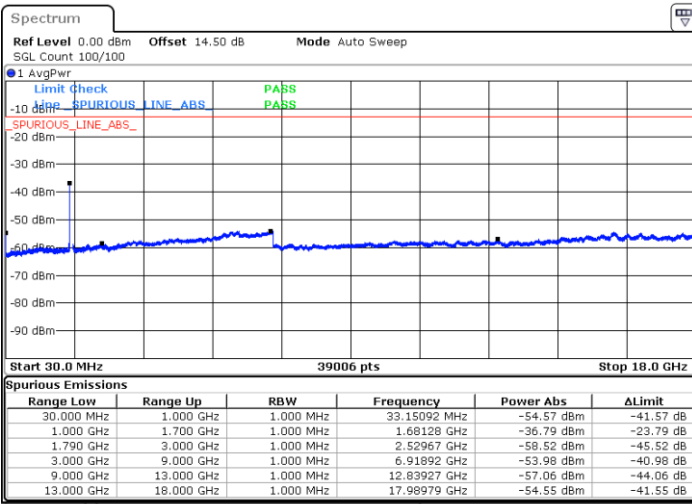

Lowest Channel / FullIRB

N/A

Date: 23.DEC.2021 06:48:27

Blank

LTE Band 66C / 15MHz+20MHz

64QAM

Middle Channel / 1RB0 and 1RB99

Middle Channel / 1RB74 and 1RB0

Date: 23.DEC.2021 06:57:28

Date: 23.DEC.2021 07:02:24

Middle Channel / FullIRB

N/A

Blank

Date: 23.DEC.2021 06:56:28

LTE Band 66C / 15MHz+20MHz

64QAM

Highest Channel / 1RB0 and 1RB99

Highest Channel / 1RB74 and 1RB0

Date: 23.DEC.2021 07:18:21

Date: 23.DEC.2021 07:17:21

Highest Channel / FullIRB

N/A

Blank

Date: 23.DEC.2021 07:23:18

LTE Band 66C / 20MHz+5MHz

64QAM

Lowest Channel / 1RB0 and 1RB24

Lowest Channel / 1RB99 and 1RB0

Date: 23.DEC.2021 23:23:13

Date: 23.DEC.2021 22:58:15

Lowest Channel / FullIRB

N/A