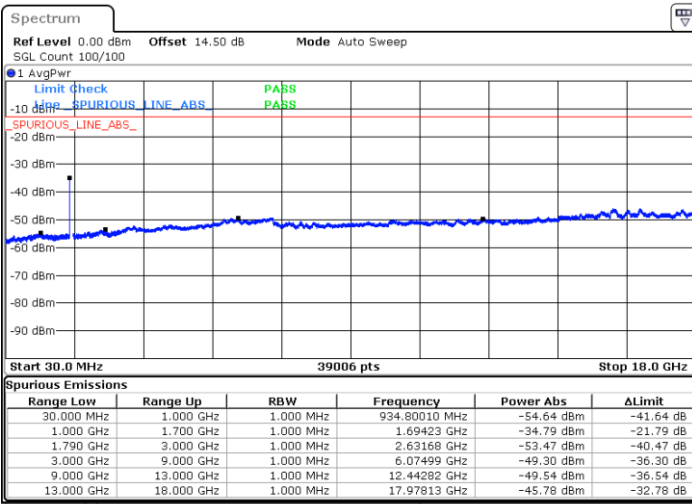

Date: 23.DEC.2021 05:35:40

Date: 23.DEC.2021 05:30:43

Lowest Channel / FullIRB

N/A

Date: 23.DEC.2021 05:36:40

Blank

LTE Band 66C / 15MHz+15MHz

64QAM

Middle Channel / 1RB0 and 1RB74

Middle Channel / 1RB74 and 1RB0

Date: 23.DEC.2021 05:45:35

Date: 23.DEC.2021 05:50:31

Middle Channel / FullIRB

N/A

Blank

Date: 23.DEC.2021 05:44:35

LTE Band 66C / 15MHz+15MHz

64QAM

Highest Channel / 1RB0 and 1RB74

Highest Channel / 1RB74 and 1RB0

Date: 23.DEC.2021 06:06:27

Date: 23.DEC.2021 06:05:28

Highest Channel / FullIRB

N/A

Date: 23.DEC.2021 06:11:24

Blank

LTE Band 66C / 15MHz+20MHz

64QAM

Lowest Channel / 1RB0 and 1RB99

Lowest Channel / 1RB74 and 1RB0

Date: 23.DEC.2021 06:47:27

Date: 23.DEC.2021 06:42:30