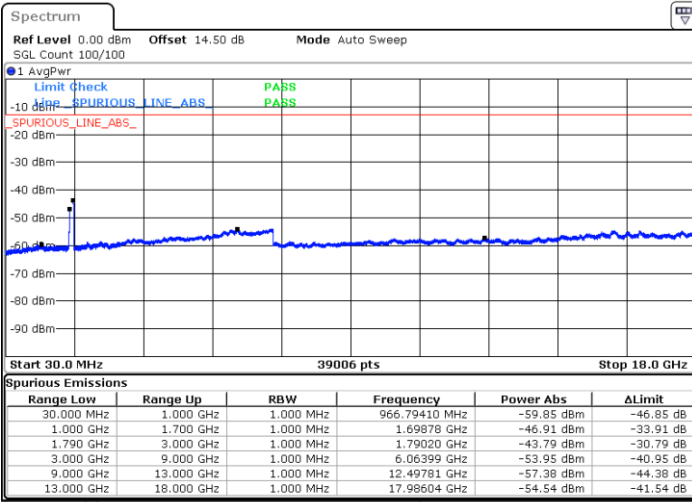

LTE Band 66C / 10MHz+20MHz

64QAM

Lowest Channel / 1RB0 and 1RB99

Lowest Channel / 1RB49 and 1RB0

Date: 23.DEC.2021 03:42:51

Date: 23.DEC.2021 03:37:55

Lowest Channel / FullIRB

N/A

Date: 23.DEC.2021 03:43:51

Blank

LTE Band 66C / 10MHz+20MHz

64QAM

Middle Channel / 1RB0 and 1RB99

Middle Channel / 1RB49 and 1RB0

Date: 23.DEC.2021 03:52:49

Date: 23.DEC.2021 03:57:45

Middle Channel / FullIRB

N/A

Date: 23.DEC.2021 03:51:49

Blank

LTE Band 66C / 10MHz+20MHz

64QAM

Highest Channel / 1RB0 and 1RB99

Highest Channel / 1RB49 and 1RB0

Date: 23.DEC.2021 04:13:39

Date: 23.DEC.2021 04:12:39

Highest Channel / FullIRB

N/A

Blank

Date: 23.DEC.2021 04:18:35

LTE Band 66C / 15MHz+10MHz

64QAM