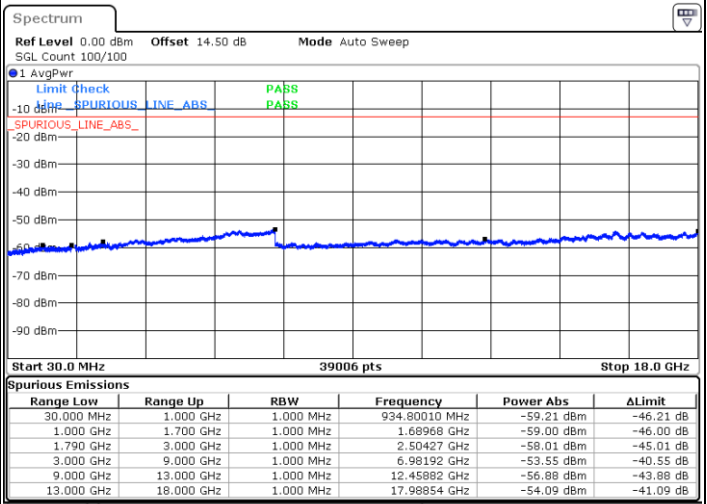

LTE Band 66C / 20MHz+15MHz

16QAM

Lowest Channel / 1RB0 and 1RB74

Lowest Channel / 1RB99 and 1RB0

Date: 23.DEC.2021 21:33:44

Date: 23.DEC.2021 21:28:15

Lowest Channel / FullIRB

N/A

Date: 23.DEC.2021 21:39:15

Blank

LTE Band 66C / 20MHz+15MHz

16QAM

Middle Channel / 1RB0 and 1RB74

Middle Channel / 1RB99 and 1RB0

Date: 23.DEC.2021 21:53:19

Date: 23.DEC.2021 21:58:49

Middle Channel / FullIRB

N/A

Date: 23.DEC.2021 21:47:50

Blank

LTE Band 66C / 20MHz+15MHz

16QAM

Highest Channel / 1RB0 and 1RB74

Highest Channel / 1RB99 and 1RB0

Date: 23.DEC.2021 22:29:24

Date: 23.DEC.2021 22:23:55

Highest Channel / FullIRB

N/A

Blank

Date: 23.DEC.2021 22:34:53

LTE Band 66C / 20MHz+20MHz

16QAM