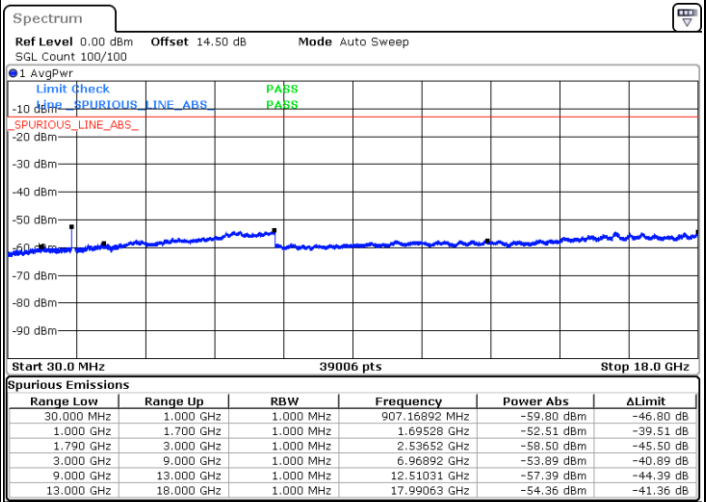

Blank

Date: 24.DEC.2021 01:17:01

LTE Band 66C / 20MHz+20MHz

16QAM

Highest Channel / 1RB0 and 1RB99

Highest Channel / 1RB99 and 1RB0

Date: 24.DEC.2021 01:48:02

Date: 24.DEC.2021 01:44:03

Highest Channel / FullIRB

N/A

Date: 24.DEC.2021 01:52:01

Blank

LTE Band 66C / 5MHz+20MHz

64QAM

Lowest Channel / 1RB0 and 1RB99

Lowest Channel / 1RB24 and 1RB0

Date: 24.DEC.2021 03:30:36

Date: 24.DEC.2021 03:23:59

Lowest Channel / FullIRB

N/A

Date: 24.DEC.2021 03:31:56

Blank

LTE Band 66C / 5MHz+20MHz

64QAM

**LTE Band 66C / 5MHz+20MHz**

**64QAM**

**Highest Channel / 1RB0 and 1RB99**

Date: 24.DEC.2021 04:09:49

**Highest Channel / 1RB24 and 1RB0**

Date: 24.DEC.2021 04:08:30

**Highest Channel / FullRB**

Date: 24.DEC.2021 04:16:27