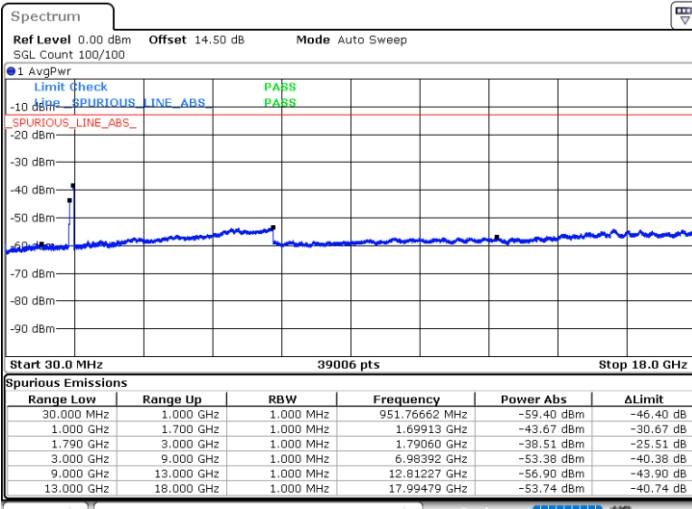

LTE Band 66C / 20MHz+15MHz

16QAM

Lowest Channel / 1RB0 and 1RB74

Lowest Channel / 1RB99 and 1RB0

Date: 23.DEC.2021 21:33:44

Date: 23.DEC.2021 21:28:15

Lowest Channel / FullIRB

N/A

Date: 23.DEC.2021 21:39:15

Blank

LTE Band 66C / 20MHz+15MHz

16QAM

Middle Channel / 1RB0 and 1RB74

Middle Channel / 1RB99 and 1RB0

Date: 23.DEC.2021 21:53:19

Date: 23.DEC.2021 21:58:49

Middle Channel / FullIRB

N/A

Date: 23.DEC.2021 21:47:50

Blank

LTE Band 66C / 20MHz+15MHz

16QAM

Highest Channel / 1RB0 and 1RB74

Highest Channel / 1RB99 and 1RB0

Date: 23.DEC.2021 22:29:24

Date: 23.DEC.2021 22:23:55

Highest Channel / FullIRB

N/A

Blank

Date: 23.DEC.2021 22:34:53

LTE Band 66C / 20MHz+20MHz

16QAM