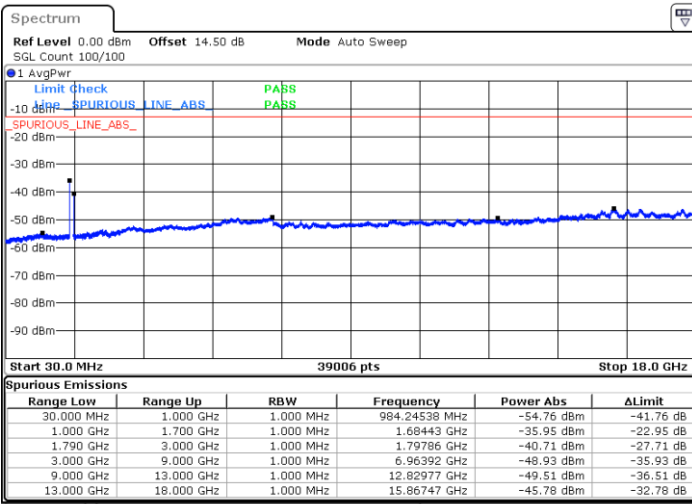

Highest Channel / FullIRB

N/A

Blank

Date: 23.DEC.2021 02:46:13

LTE Band 66C / 15MHz+15MHz

64QAM

Lowest Channel / 1RB0 and 1RB74

Lowest Channel / 1RB74 and 1RB0

Date: 23.DEC.2021 05:35:40

Date: 23.DEC.2021 05:30:43

Lowest Channel / FullIRB

N/A

Date: 23.DEC.2021 05:36:40

Blank

LTE Band 66C / 15MHz+15MHz

64QAM

Middle Channel / 1RB0 and 1RB74

Middle Channel / 1RB74 and 1RB0

Date: 23.DEC.2021 05:45:35

Date: 23.DEC.2021 05:50:31

Middle Channel / FullIRB

N/A

Blank

Date: 23.DEC.2021 05:44:35

LTE Band 66C / 15MHz+15MHz

64QAM

Highest Channel / 1RB0 and 1RB74

Highest Channel / 1RB74 and 1RB0

Date: 23.DEC.2021 06:06:27

Date: 23.DEC.2021 06:05:28

Highest Channel / FullIRB

N/A