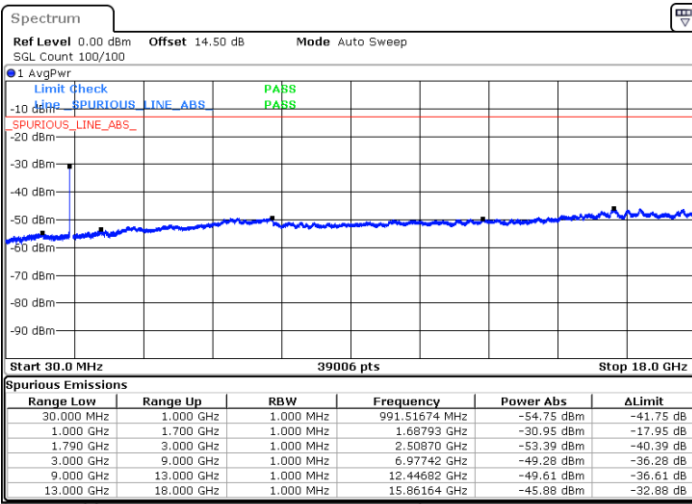

**LTE Band 66C / 5MHz+20MHz**

**64QAM**

**Highest Channel / 1RB0 and 1RB99**

Date: 24.DEC.2021 04:09:49

**Highest Channel / 1RB24 and 1RB0**

Date: 24.DEC.2021 04:08:30

**Highest Channel / FullRB**

Date: 24.DEC.2021 04:16:27

**N/A**

**Blank**

LTE Band 66C / 10MHz+15MHz

64QAM

Lowest Channel / 1RB0 and 1RB74

Lowest Channel / 1RB49 and 1RB0

Date: 22.DEC.2021 21:31:01

Date: 22.DEC.2021 23:04:22

Lowest Channel / FullIRB

N/A

Date: 22.DEC.2021 21:32:04

Blank

LTE Band 66C / 10MHz+15MHz

64QAM

MiddleChannel / 1RB0 and 1RB74

Middle Channel / 1RB49 and 1RB0