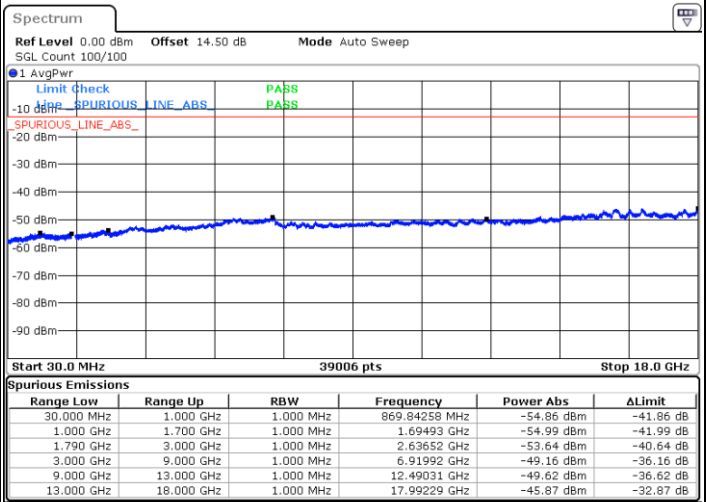

Lowest Channel / 1RB0 and 1RB49

Lowest Channel / 1RB74 and 1RB0

Date: 23.DEC.2021 02:10:12

Date: 23.DEC.2021 02:05:15

Lowest Channel / FullIRB

N/A

Date: 23.DEC.2021 02:11:13

Blank

LTE Band 66C / 15MHz+10MHz

64QAM

Middle Channel / 1RB0 and 1RB49

Middle Channel / 1RB74 and 1RB0

Date: 23.DEC.2021 02:20:16

Date: 23.DEC.2021 02:25:13

Middle Channel / FullIRB

N/A

Date: 23.DEC.2021 02:19:15

Blank

LTE Band 66C / 15MHz+10MHz

64QAM

Highest Channel / 1RB0 and 1RB49

Highest Channel / 1RB74 and 1RB0

Date: 23.DEC.2021 02:41:15

Date: 23.DEC.2021 02:40:15

Highest Channel / FullIRB

N/A

Blank

Date: 23.DEC.2021 02:46:13

LTE Band 66C / 15MHz+15MHz

64QAM

Lowest Channel / 1RB0 and 1RB74

Lowest Channel / 1RB74 and 1RB0