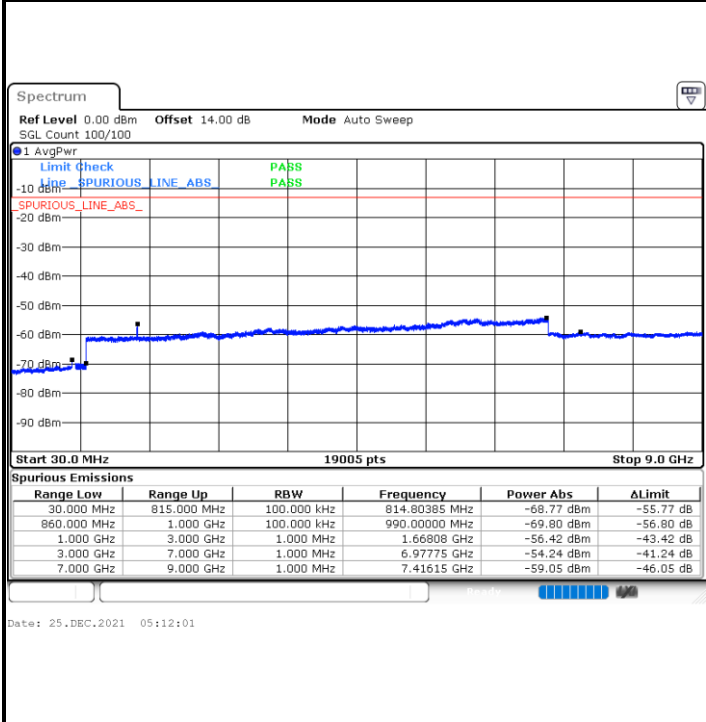

Date: 25.DEC.2021 03:29:26

N/A

Blank

LTE Band 5B / 10MHz+5MHz

QPSK

Highest Channel / 1RB0 and 1RB24

Highest Channel / 1RB49 and 1RB0

Date: 25.DEC.2021 04:09:09

Date: 25.DEC.2021 04:02:31

Highest Channel / FullIRB

N/A

Date: 25.DEC.2021 04:10:29

Blank

LTE Band 5B / 10MHz+10MHz

QPSK

Lowest Channel / 1RB0 and 1RB49

Lowest Channel / 1RB49 and 1RB0

Lowest Channel / FullIRB

N/A

Blank

LTE Band 5B / 10MHz+10MHz

QPSK

Middle Channel / 1RB0 and 1RB49

Date: 25.DEC.2021 07:02:02

Middle Channel / 1RB49 and 1RB0

Date: 25.DEC.2021 07:03:22

Middle Channel / FullIRB

Date: 25.DEC.2021 06:55:24

N/A

Blank

LTE Band 5B / 10MHz+10MHz

QPSK