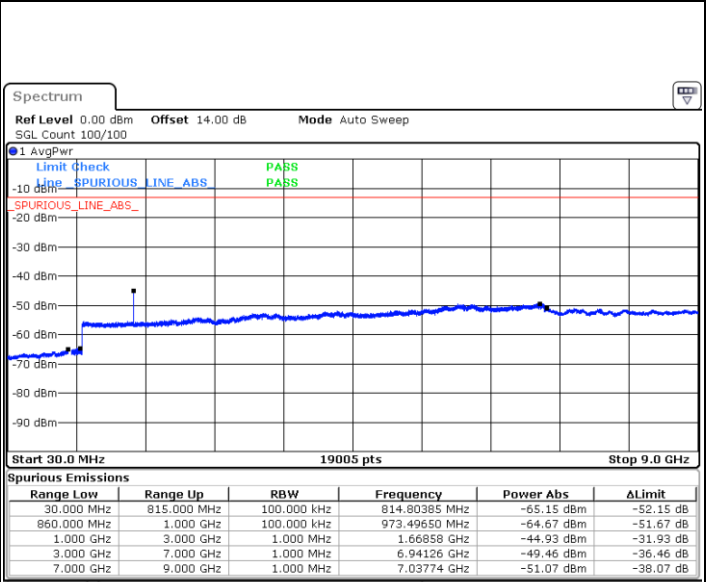

Date: 25.DEC.2021 12:05:41

LTE Band 5B / 5MHz+10MHz

16QAM

Lowest Channel / 1RB0 and 1RB49

Lowest Channel / 1RB24 and 1RB0

Date: 25.DEC.2021 01:10:29

Date: 25.DEC.2021 01:06:30

Lowest Channel / FullIRB

N/A

Blank

Date: 25.DEC.2021 01:14:29

LTE Band 5B / 5MHz+10MHz

16QAM

Middle Channel / 1RB0 and 1RB49

Date: 25.DEC.2021 01:26:46

Middle Channel / 1RB24 and 1RB0

Date: 25.DEC.2021 01:30:45

Middle Channel / FullIRB

Date: 25.DEC.2021 01:22:46

N/A

Blank

LTE Band 5B / 5MHz+10MHz

16QAM

Highest Channel / 1RB0 and 1RB49

Highest Channel / 1RB24 and 1RB0

Date: 25.DEC.2021 02:01:45

Date: 25.DEC.2021 01:57:45

Highest Channel / FullIRB

N/A

Date: 25.DEC.2021 02:05:45

Blank

LTE Band 5B / 10MHz+5MHz