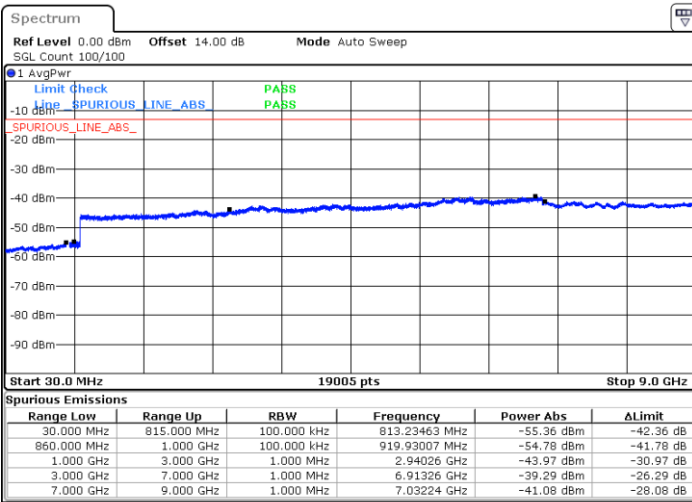

LTE Band 5B / 3MHz+5MHz

QPSK

MiddleChannel / 1RB0 and 1RB24

Middle Channel / 1RB14 and 1RB0

Date: 25.DEC.2021 10:02:15

Date: 25.DEC.2021 10:03:37

Middle Channel / FullIRB

N/A

Date: 25.DEC.2021 09:55:27

Blank

LTE Band 5B / 3MHz+5MHz

QPSK

Highest Channel / 1RB0 and 1RB24

Highest Channel / 1RB14 and 1RB0

Date: 25.DEC.2021 10:36:04

Date: 25.DEC.2021 10:29:17

Highest Channel / FullIRB

N/A

Date: 25.DEC.2021 10:37:26

Blank

LTE Band 5B / 5MHz+3MHz

QPSK

Lowest Channel / 1RB0 and 1RB14

Lowest Channel / 1RB24 and 1RB0

Date: 25.DEC.2021 11:10:56

Date: 25.DEC.2021 11:09:34

Lowest Channel / FullIRB

N/A

Date: 25.DEC.2021 11:17:44

Blank

LTE Band 5B / 5MHz+3MHz

QPSK