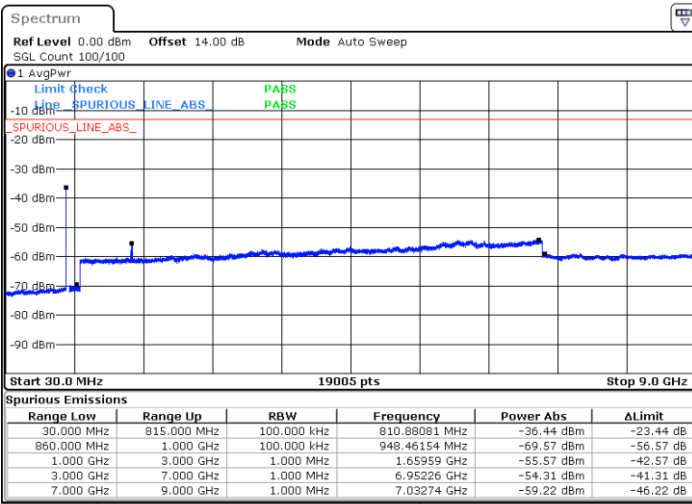

Date: 25.DEC.2021 04:02:31

Highest Channel / FullIRB

N/A

Date: 25.DEC.2021 04:10:29

Blank

LTE Band 5B / 10MHz+10MHz

QPSK

Lowest Channel / 1RB0 and 1RB49

Lowest Channel / 1RB49 and 1RB0

Lowest Channel / FullIRB

N/A

Blank

LTE Band 5B / 10MHz+10MHz

QPSK

Middle Channel / 1RB0 and 1RB49

Date: 25.DEC.2021 07:02:02

Middle Channel / 1RB49 and 1RB0

Date: 25.DEC.2021 07:03:22

Middle Channel / FullIRB

Date: 25.DEC.2021 06:55:24

N/A

Blank

LTE Band 5B / 10MHz+10MHz

QPSK

Highest Channel / 1RB0 and 1RB49

Highest Channel / 1RB49 and 1RB0

Date: 25.DEC.2021 08:57:41

Date: 25.DEC.2021 08:50:53

Highest Channel / FullIRB

N/A

Date: 25.DEC.2021 08:59:03

Blank