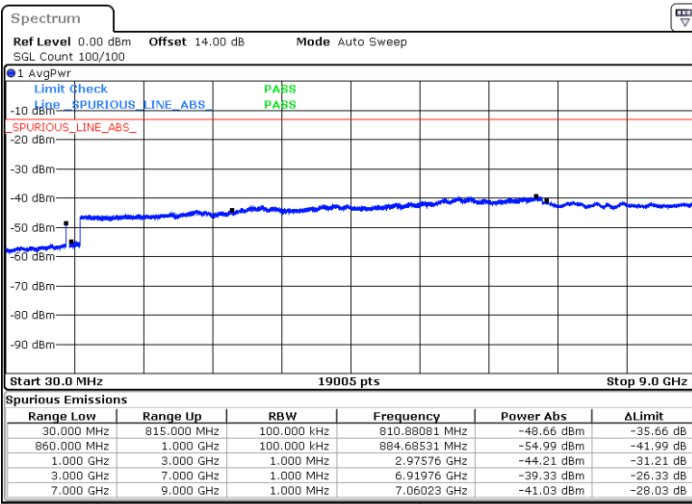

Date: 25. DEC. 2021 08:45:28

Lowest Band Edge / Full RB

Date: 25. DEC. 2021 04:54:37

Highest Band Edge / Full RB

Date: 25. DEC. 2021 08:33:14

Conducted Spurious Emission

LTE Band 5B / 3MHz+5MHz

QPSK

Lowest Channel / 1RB0 and 1RB24

Lowest Channel / 1RB14 and 1RB0

Date: 25.DEC.2021 09:44:02

Date: 25.DEC.2021 09:42:41

Lowest Channel / FullIRB

N/A

Date: 25.DEC.2021 09:50:50

Blank

LTE Band 5B / 3MHz+5MHz

QPSK

MiddleChannel / 1RB0 and 1RB24

Middle Channel / 1RB14 and 1RB0

Date: 25.DEC.2021 10:02:15

Date: 25.DEC.2021 10:03:37

Middle Channel / FullIRB

N/A

Date: 25.DEC.2021 09:55:27

Blank

LTE Band 5B / 3MHz+5MHz

QPSK

Highest Channel / 1RB0 and 1RB24

Highest Channel / 1RB14 and 1RB0

Date: 25.DEC.2021 10:36:04

Date: 25.DEC.2021 10:29:17