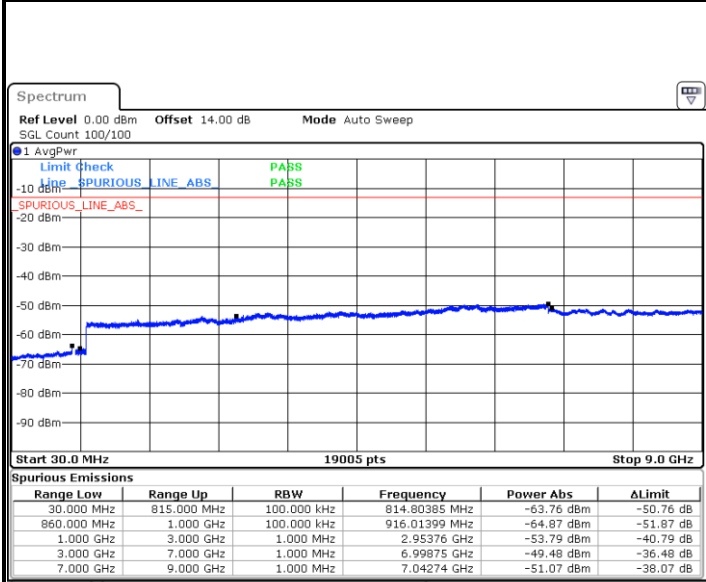

Date: 25.DEC.2021 12:05:41

LTE Band 5B / 5MHz+10MHz

16QAM

Lowest Channel / 1RB0 and 1RB49

Lowest Channel / 1RB24 and 1RB0

Date: 25.DEC.2021 01:10:29

Date: 25.DEC.2021 01:06:30

Lowest Channel / FullIRB

N/A

Blank

Date: 25.DEC.2021 01:14:29

LTE Band 5B / 5MHz+10MHz

16QAM

Middle Channel / 1RB0 and 1RB49

Date: 25.DEC.2021 01:26:46

Middle Channel / 1RB24 and 1RB0

Date: 25.DEC.2021 01:30:45

Middle Channel / FullIRB

Date: 25.DEC.2021 01:22:46

N/A

Blank

LTE Band 5B / 5MHz+10MHz

16QAM

Highest Channel / 1RB0 and 1RB49

Highest Channel / 1RB24 and 1RB0

Date: 25.DEC.2021 02:01:45

Date: 25.DEC.2021 01:57:45

Highest Channel / FullIRB

N/A

Date: 25.DEC.2021 02:05:45

Blank

LTE Band 5B / 10MHz+5MHz