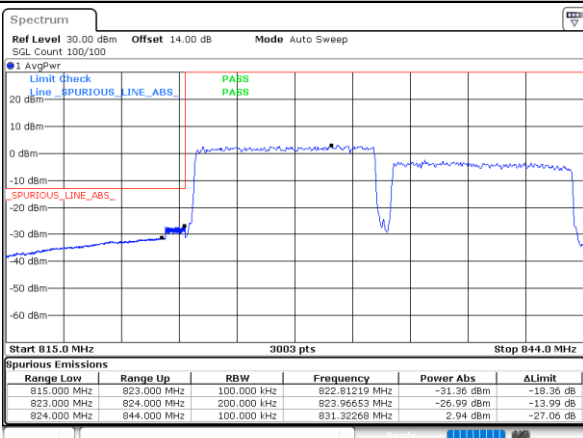

Highest Band Edge / 1RB49 and 1RB0

Date: 25. DEC. 2021 03:57:11

Lowest Band Edge / Full RB

Date: 25. DEC. 2021 02:43:22

Highest Band Edge / Full RB

Date: 25. DEC. 2021 03:45:09

LTE Band 5B / 10MHz+10MHz

64QAM

Lowest Band Edge / 1RB0 and 1RB49

Date: 25. DEC. 2021 04:56:39

Highest Band Edge / 1RB0 and 1RB49

Date: 25. DEC. 2021 08:43:25

Lowest Band Edge / 1RB49 and 1RB0

Date: 25. DEC. 2021 05:06:42

Highest Band Edge / 1RB49 and 1RB0

Date: 25. DEC. 2021 08:45:28

Lowest Band Edge / Full RB

Date: 25. DEC. 2021 04:54:37

Highest Band Edge / Full RB

Date: 25. DEC. 2021 08:33:14

Conducted Spurious Emission

LTE Band 5B / 3MHz+5MHz

QPSK