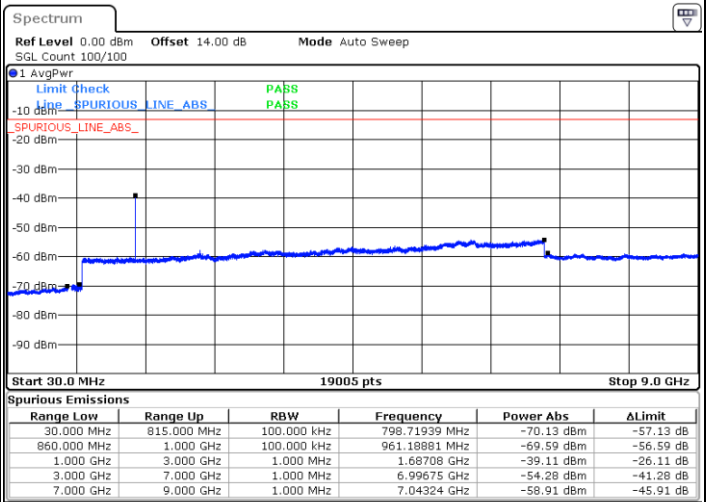

Date: 25.DEC.2021 03:06:04

LTE Band 5B / 10MHz+5MHz

16QAM

Middle Channel / 1RB0 and 1RB24

Date: 25.DEC.2021 03:34:45

Middle Channel / 1RB49 and 1RB0

Date: 25.DEC.2021 03:38:44

Middle Channel / FullIRB

Date: 25.DEC.2021 03:30:45

N/A

Blank

LTE Band 5B / 10MHz+5MHz

16QAM

Highest Channel / 1RB0 and 1RB24

Highest Channel / 1RB49 and 1RB0

Date: 25.DEC.2021 04:07:49

Date: 25.DEC.2021 04:03:50

Highest Channel / FullIRB

N/A

Date: 25.DEC.2021 04:11:48

Blank

LTE Band 5B / 10MHz+10MHz

16QAM

Lowest Channel / 1RB0 and 1RB49

Lowest Channel / 1RB49 and 1RB0

Date: 25.DEC.2021 05:13:20

Date: 25.DEC.2021 05:09:21

Lowest Channel / FullIRB

N/A

Date: 25.DEC.2021 05:17:21

Blank

LTE Band 5B / 10MHz+10MHz