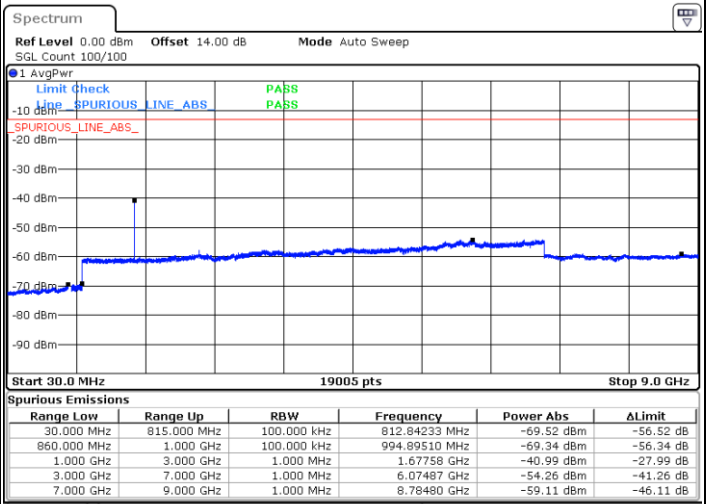

Date: 25.DEC.2021 04:02:31

Highest Channel / FullIRB

N/A

Date: 25.DEC.2021 04:10:29

Blank

LTE Band 5B / 10MHz+10MHz

QPSK

Lowest Channel / 1RB0 and 1RB49

Lowest Channel / 1RB49 and 1RB0

Lowest Channel / FullIRB

N/A

Blank

LTE Band 5B / 10MHz+10MHz

QPSK

Middle Channel / 1RB0 and 1RB49

Date: 25.DEC.2021 07:02:02

Middle Channel / 1RB49 and 1RB0

Date: 25.DEC.2021 07:03:22

Middle Channel / FullIRB

Date: 25.DEC.2021 06:55:24

N/A

Blank

LTE Band 5B / 10MHz+10MHz

QPSK

Highest Channel / 1RB0 and 1RB49

Highest Channel / 1RB49 and 1RB0

Date: 25.DEC.2021 08:57:41

Date: 25.DEC.2021 08:50:53

Highest Channel / FullIRB

N/A

Date: 25.DEC.2021 08:59:03

Blank