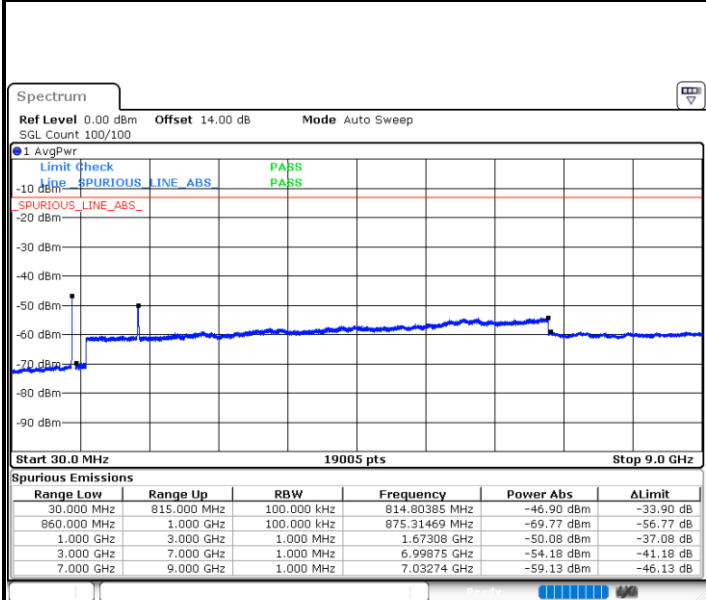

16QAM

Lowest Channel / 1RB0 and 1RB24

Lowest Channel / 1RB49 and 1RB0

Date: 25.DEC.2021 03:02:04

Date: 25.DEC.2021 02:58:05

Lowest Channel / FullIRB

N/A

Blank

Date: 25.DEC.2021 03:06:04

LTE Band 5B / 10MHz+5MHz

16QAM

Middle Channel / 1RB0 and 1RB24

Date: 25.DEC.2021 03:34:45

Middle Channel / 1RB49 and 1RB0

Date: 25.DEC.2021 03:38:44

Middle Channel / FullIRB

Date: 25.DEC.2021 03:30:45

N/A

Blank

LTE Band 5B / 10MHz+5MHz

16QAM

Highest Channel / 1RB0 and 1RB24

Highest Channel / 1RB49 and 1RB0

Date: 25.DEC.2021 04:07:49

Date: 25.DEC.2021 04:03:50

Highest Channel / FullIRB

N/A

Date: 25.DEC.2021 04:11:48

Blank

LTE Band 5B / 10MHz+10MHz

16QAM

Lowest Channel / 1RB0 and 1RB49