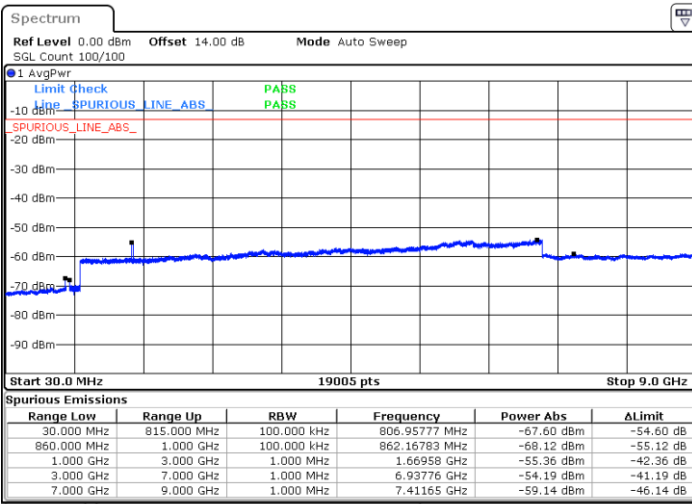

Blank

LTE Band 5B / 10MHz+5MHz

QPSK

Middle Channel / 1RB0 and 1RB24

Date: 25.DEC.2021 03:36:05

Middle Channel / 1RB49 and 1RB0

Date: 25.DEC.2021 03:37:25

Middle Channel / FullIRB

Date: 25.DEC.2021 03:29:26

N/A

Blank

LTE Band 5B / 10MHz+5MHz

QPSK

Highest Channel / 1RB0 and 1RB24

Highest Channel / 1RB49 and 1RB0

Date: 25.DEC.2021 04:09:09

Date: 25.DEC.2021 04:02:31

Highest Channel / FullIRB

N/A

Date: 25.DEC.2021 04:10:29

Blank

LTE Band 5B / 10MHz+10MHz

QPSK

Lowest Channel / 1RB0 and 1RB49

Lowest Channel / 1RB49 and 1RB0

Lowest Channel / FullIRB

N/A

Blank

LTE Band 5B / 10MHz+10MHz

QPSK

Middle Channel / 1RB0 and 1RB49

Date: 25.DEC.2021 07:02:02