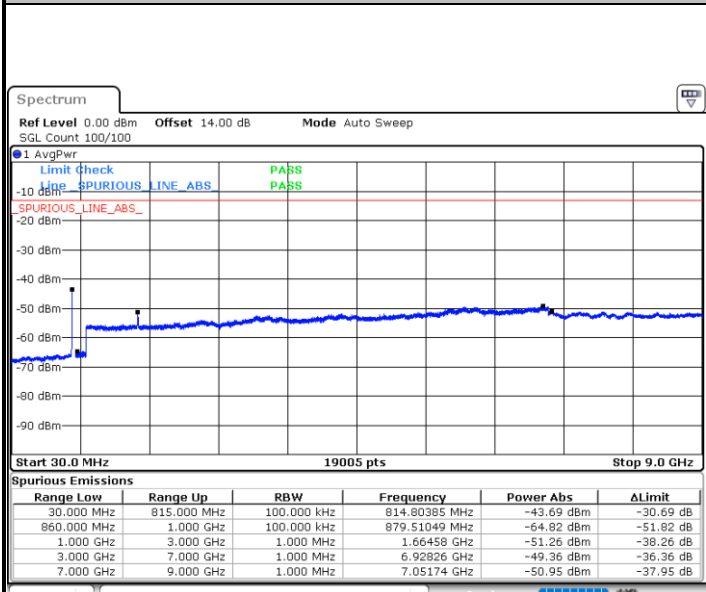

Highest Channel / 1RB24 and 1RB0

Highest Channel / FullIRB

N/A

Blank

LTE Band 5B / 5MHz+10MHz

QPSK

Lowest Channel / 1RB0 and 1RB49

Lowest Channel / 1RB24 and 1RB0

Lowest Channel / FullIRB

N/A

Blank

LTE Band 5B / 5MHz+10MHz

QPSK

Middle Channel / 1RB0 and 1RB49

Date: 25.DEC.2021 01:28:06

Middle Channel / 1RB24 and 1RB0

Date: 25.DEC.2021 01:29:26

Middle Channel / FullIRB

Date: 25.DEC.2021 01:21:27

N/A

Blank

LTE Band 5B / 5MHz+10MHz

QPSK

Highest Channel / 1RB0 and 1RB49

Highest Channel / 1RB24 and 1RB0

Date: 25.DEC.2021 02:03:05

Date: 25.DEC.2021 01:56:25

Highest Channel / FullIRB

N/A

Date: 25.DEC.2021 02:04:25

Blank

LTE Band 5B / 10MHz+5MHz