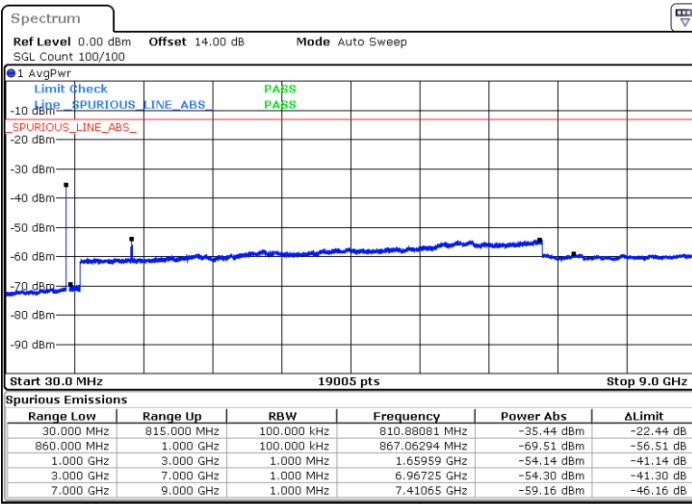

Lowest Channel / 1RB49 and 1RB0

Date: 25.DEC.2021 05:13:20

Date: 25.DEC.2021 05:09:21

Lowest Channel / FullIRB

N/A

Date: 25.DEC.2021 05:17:21

Blank

LTE Band 5B / 10MHz+10MHz

Blank

LTE Band 5B / 10MHz+10MHz

16QAM

Highest Channel / 1RB0 and 1RB49

Highest Channel / 1RB49 and 1RB0

Date: 25.DEC.2021 08:56:19

Date: 25.DEC.2021 08:52:14

Highest Channel / FullIRB