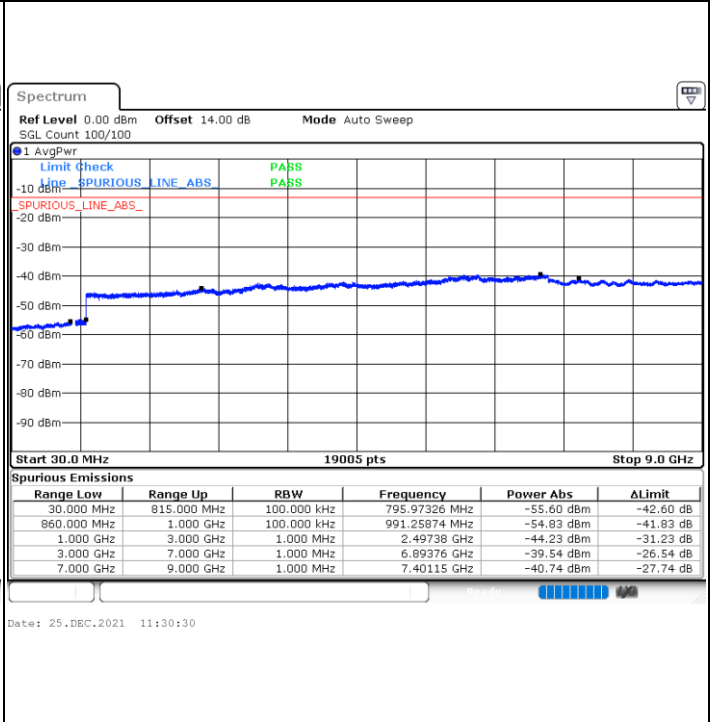

Highest Channel / FullIRB

N/A

Date: 25.DEC.2021 10:37:26

Blank

LTE Band 5B / 5MHz+3MHz

QPSK

Lowest Channel / 1RB0 and 1RB14

Lowest Channel / 1RB24 and 1RB0

Date: 25.DEC.2021 11:10:56

Date: 25.DEC.2021 11:09:34

Lowest Channel / FullIRB

N/A

Date: 25.DEC.2021 11:17:44

Blank

LTE Band 5B / 5MHz+3MHz

QPSK

Middle Channel / 1RB0 and 1RB14

Middle Channel / 1RB24 and 1RB0

Middle Channel / FullIRB

N/A

Blank

LTE Band 5B / 5MHz+3MHz

QPSK

Highest Channel / 1RB0 and 1RB14

Highest Channel / 1RB24 and 1RB0

Highest Channel / FullIRB

N/A

Blank

LTE Band 5B / 5MHz+10MHz

QPSK

Lowest Channel / 1RB0 and 1RB49

Lowest Channel / 1RB24 and 1RB0