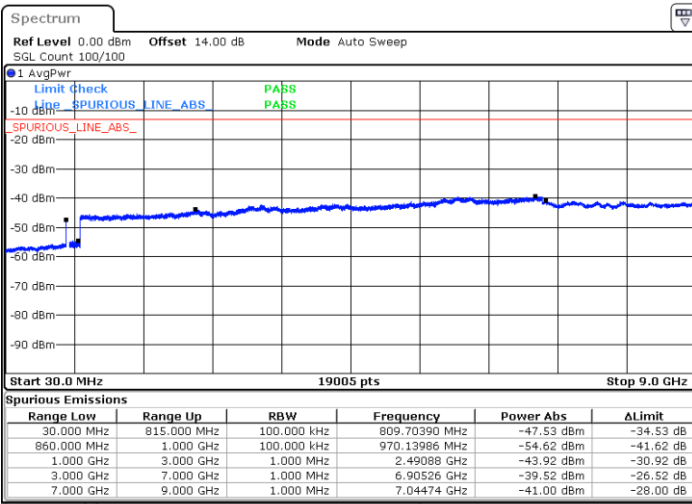

Date: 25.DEC.2021 09:55:27

Blank

LTE Band 5B / 3MHz+5MHz

QPSK

Highest Channel / 1RB0 and 1RB24

Highest Channel / 1RB14 and 1RB0

Date: 25.DEC.2021 10:36:04

Date: 25.DEC.2021 10:29:17

Highest Channel / FullIRB

N/A

Date: 25.DEC.2021 10:37:26

Blank

LTE Band 5B / 5MHz+3MHz

QPSK

Lowest Channel / 1RB0 and 1RB14

Lowest Channel / 1RB24 and 1RB0

Date: 25.DEC.2021 11:10:56

Date: 25.DEC.2021 11:09:34

Lowest Channel / FullIRB

N/A

Date: 25.DEC.2021 11:17:44

Blank

LTE Band 5B / 5MHz+3MHz

QPSK

Middle Channel / 1RB0 and 1RB14

Middle Channel / 1RB24 and 1RB0

Middle Channel / FullIRB

N/A

Blank

LTE Band 5B / 5MHz+3MHz

QPSK

Highest Channel / 1RB0 and 1RB14