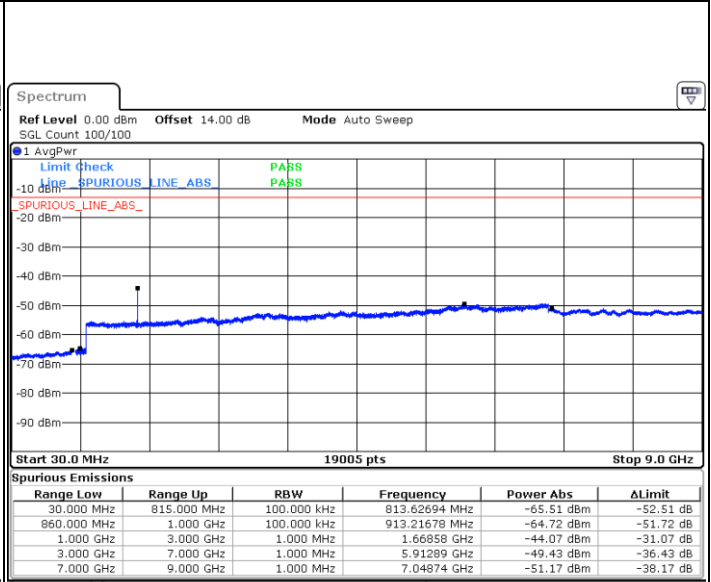

Highest Channel / 1RB24 and 1RB0

Highest Channel / FullIRB

N/A

Blank

LTE Band 5B / 5MHz+10MHz

QPSK

Lowest Channel / 1RB0 and 1RB49

Lowest Channel / 1RB24 and 1RB0

Lowest Channel / FullIRB

N/A

Blank

LTE Band 5B / 5MHz+10MHz

QPSK

Middle Channel / 1RB0 and 1RB49

Date: 25.DEC.2021 01:28:06

Middle Channel / 1RB24 and 1RB0

Date: 25.DEC.2021 01:29:26

Middle Channel / FullIRB

Date: 25.DEC.2021 01:21:27

N/A

Blank

LTE Band 5B / 5MHz+10MHz

QPSK

Highest Channel / 1RB0 and 1RB49

Highest Channel / 1RB24 and 1RB0

Date: 25.DEC.2021 02:03:05

Date: 25.DEC.2021 01:56:25

Highest Channel / FullIRB

N/A

Date: 25.DEC.2021 02:04:25

Blank

LTE Band 5B / 10MHz+5MHz