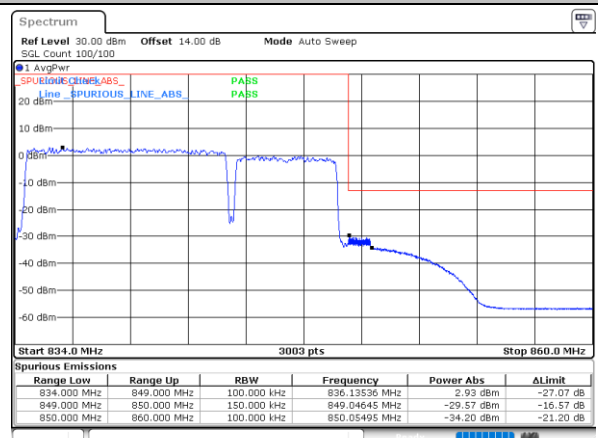

LTE Band 5B / 10MHz+5MHz

64QAM

Lowest Band Edge / 1RB0 and 1RB24

Date: 25. DEC. 2021 02:45:23

Highest Band Edge / 1RB0 and 1RB24

Date: 25. DEC. 2021 03:55:11

Lowest Band Edge / 1RB49 and 1RB0

Date: 25. DEC. 2021 02:55:26

Highest Band Edge / 1RB49 and 1RB0

Date: 25. DEC. 2021 03:57:11

Lowest Band Edge / Full RB

Date: 25. DEC. 2021 02:43:22

Highest Band Edge / Full RB

Date: 25. DEC. 2021 03:45:09

LTE Band 5B / 10MHz+10MHz

64QAM

Lowest Band Edge / 1RB0 and 1RB49

Date: 25. DEC. 2021 04:56:39

Highest Band Edge / 1RB0 and 1RB49

Date: 25. DEC. 2021 08:43:25

Lowest Band Edge / 1RB49 and 1RB0

Date: 25. DEC. 2021 05:06:42

Highest Band Edge / 1RB49 and 1RB0

Date: 25. DEC. 2021 08:45:28

Lowest Band Edge / Full RB

Date: 25. DEC. 2021 04:54:37

Highest Band Edge / Full RB

Date: 25. DEC. 2021 08:33:14

Conducted Spurious Emission

LTE Band 5B / 3MHz+5MHz

QPSK