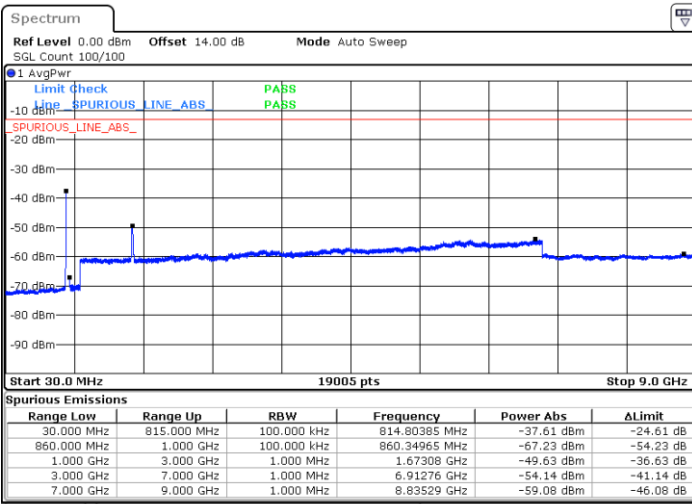

Lowest Channel / 1RB49 and 1RB0

Lowest Channel / FullIRB

N/A

Blank

LTE Band 5B / 10MHz+10MHz

QPSK

Middle Channel / 1RB0 and 1RB49

Date: 25.DEC.2021 07:02:02

Middle Channel / 1RB49 and 1RB0

Date: 25.DEC.2021 07:03:22

Middle Channel / FullIRB

Date: 25.DEC.2021 06:55:24

N/A

Blank

LTE Band 5B / 10MHz+10MHz

QPSK

Highest Channel / 1RB0 and 1RB49

Highest Channel / 1RB49 and 1RB0

Date: 25.DEC.2021 08:57:41

Date: 25.DEC.2021 08:50:53

Highest Channel / FullIRB

N/A

Date: 25.DEC.2021 08:59:03

Blank

LTE Band 5B / 3MHz+5MHz

16QAM

Lowest Channel / 1RB0 and 1RB24

Lowest Channel / 1RB14 and 1RB0

Date: 25.DEC.2021 09:45:24

Date: 25.DEC.2021 09:41:19

Lowest Channel / FullIRB

N/A