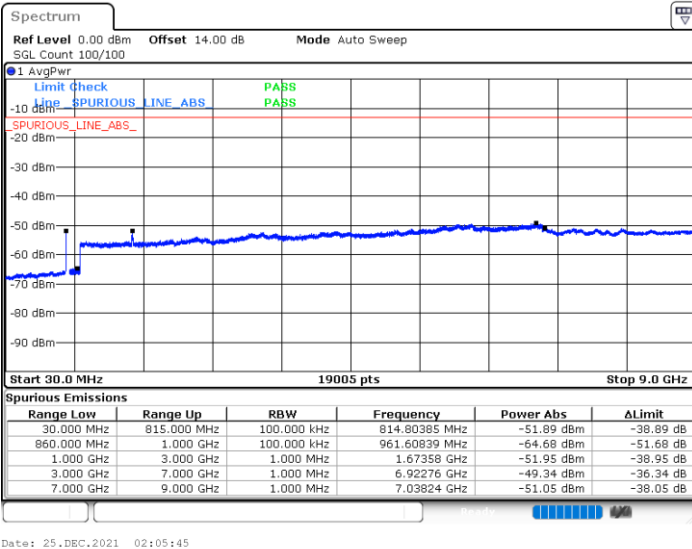

Date: 25.DEC.2021 01:30:45

Middle Channel / FullIRB

Date: 25.DEC.2021 01:22:46

N/A

Blank

LTE Band 5B / 5MHz+10MHz

16QAM

Highest Channel / 1RB0 and 1RB49

Highest Channel / 1RB24 and 1RB0

Date: 25.DEC.2021 02:01:45

Date: 25.DEC.2021 01:57:45

Highest Channel / FullIRB

N/A

Date: 25.DEC.2021 02:05:45

Blank

LTE Band 5B / 10MHz+5MHz

16QAM

Lowest Channel / 1RB0 and 1RB24

Lowest Channel / 1RB49 and 1RB0

Date: 25.DEC.2021 03:02:04

Date: 25.DEC.2021 02:58:05

Lowest Channel / FullIRB

N/A

Blank

Date: 25.DEC.2021 03:06:04

LTE Band 5B / 10MHz+5MHz

16QAM

Middle Channel / 1RB0 and 1RB24

Date: 25.DEC.2021 03:34:45

Middle Channel / 1RB49 and 1RB0

Date: 25.DEC.2021 03:38:44

Middle Channel / FullIRB