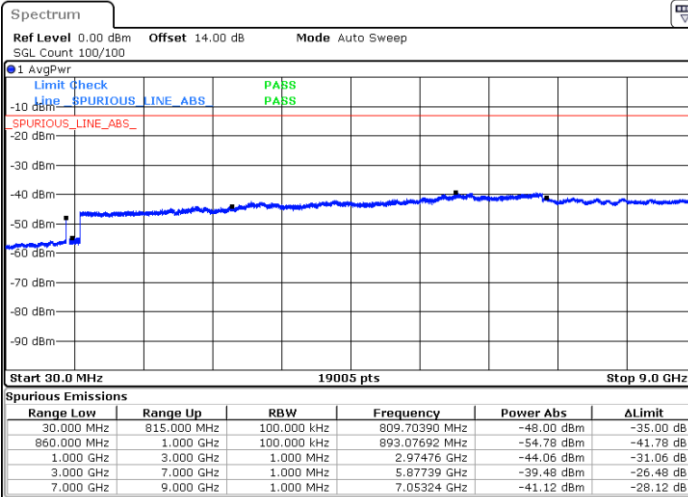

Lowest Band Edge / 1RB0 and 1RB49

Date: 25. DEC. 2021 04:56:39

Highest Band Edge / 1RB0 and 1RB49

Date: 25. DEC. 2021 08:43:25

Lowest Band Edge / 1RB49 and 1RB0

Date: 25. DEC. 2021 05:06:42

Highest Band Edge / 1RB49 and 1RB0

Date: 25. DEC. 2021 08:45:28

Lowest Band Edge / Full RB

Date: 25. DEC. 2021 04:54:37

Highest Band Edge / Full RB

Date: 25. DEC. 2021 08:33:14

Conducted Spurious Emission

LTE Band 5B / 3MHz+5MHz

QPSK

Lowest Channel / 1RB0 and 1RB24

Lowest Channel / 1RB14 and 1RB0

Date: 25.DEC.2021 09:44:02

Date: 25.DEC.2021 09:42:41

Lowest Channel / FullIRB

N/A

Date: 25.DEC.2021 09:50:50

Blank