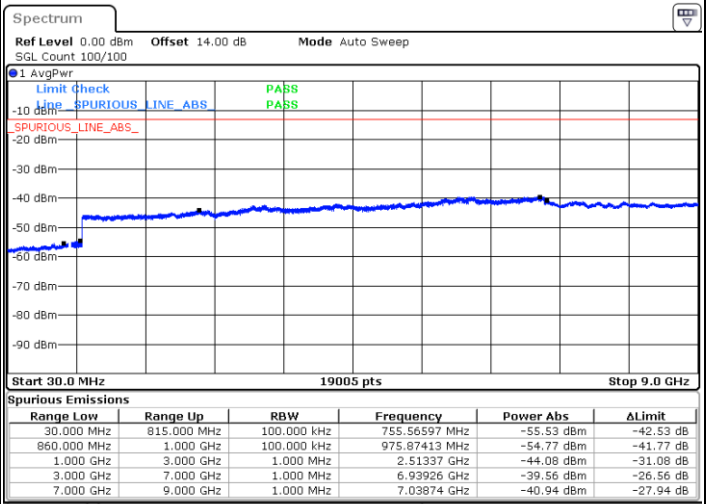

Date: 25.DEC.2021 09:55:27

Blank

LTE Band 5B / 3MHz+5MHz

QPSK

Highest Channel / 1RB0 and 1RB24

Highest Channel / 1RB14 and 1RB0

Date: 25.DEC.2021 10:36:04

Date: 25.DEC.2021 10:29:17

Highest Channel / FullIRB

N/A

Date: 25.DEC.2021 10:37:26

Blank

LTE Band 5B / 5MHz+3MHz

QPSK

Lowest Channel / 1RB0 and 1RB14

Lowest Channel / 1RB24 and 1RB0

Date: 25.DEC.2021 11:10:56

Date: 25.DEC.2021 11:09:34

Lowest Channel / FullIRB

N/A

Date: 25.DEC.2021 11:17:44

Blank

LTE Band 5B / 5MHz+3MHz

QPSK

Middle Channel / 1RB0 and 1RB14

Middle Channel / 1RB24 and 1RB0

Middle Channel / FullIRB

N/A

Blank

LTE Band 5B / 5MHz+3MHz

QPSK

Highest Channel / 1RB0 and 1RB14