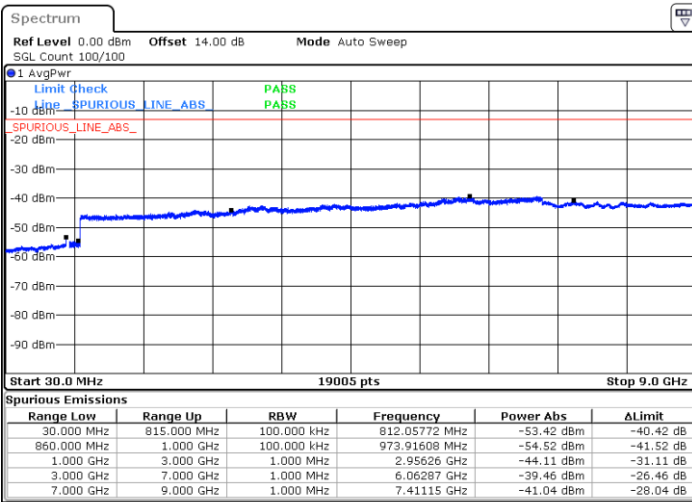

LTE Band 5B / 3MHz+5MHz

QPSK

MiddleChannel / 1RB0 and 1RB24

Middle Channel / 1RB14 and 1RB0

Date: 25.DEC.2021 10:02:15

Date: 25.DEC.2021 10:03:37

Middle Channel / FullIRB

N/A

Date: 25.DEC.2021 09:55:27

Blank

LTE Band 5B / 3MHz+5MHz

QPSK

Highest Channel / 1RB0 and 1RB24

Highest Channel / 1RB14 and 1RB0

Date: 25.DEC.2021 10:36:04

Date: 25.DEC.2021 10:29:17

Highest Channel / FullIRB

N/A

Date: 25.DEC.2021 10:37:26

Blank

LTE Band 5B / 5MHz+3MHz

QPSK

Lowest Channel / 1RB0 and 1RB14

Lowest Channel / 1RB24 and 1RB0

Date: 25.DEC.2021 11:10:56

Date: 25.DEC.2021 11:09:34

Lowest Channel / FullIRB

N/A

Date: 25.DEC.2021 11:17:44

Blank

LTE Band 5B / 5MHz+3MHz

QPSK