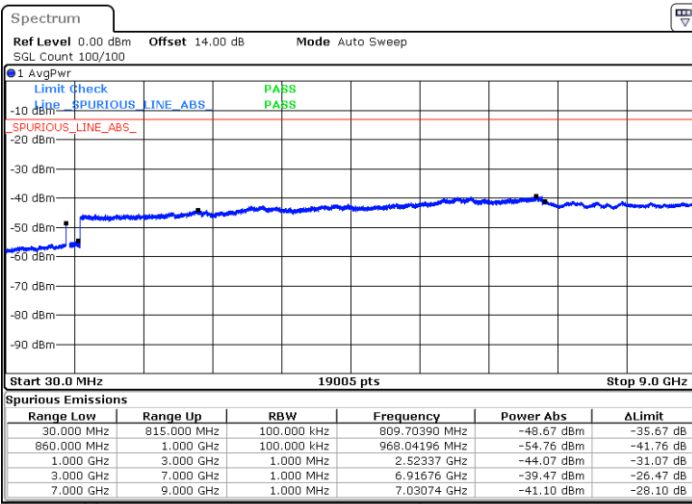

Lowest Channel / 1RB49 and 1RB0

Lowest Channel / FullIRB

N/A

Blank

LTE Band 5B / 10MHz+10MHz

QPSK

Middle Channel / 1RB0 and 1RB49

Date: 25.DEC.2021 07:02:02

Middle Channel / 1RB49 and 1RB0

Date: 25.DEC.2021 07:03:22

Middle Channel / FullIRB

Date: 25.DEC.2021 06:55:24

N/A

Blank

LTE Band 5B / 10MHz+10MHz

QPSK

Highest Channel / 1RB0 and 1RB49

Highest Channel / 1RB49 and 1RB0

Date: 25.DEC.2021 08:57:41

Date: 25.DEC.2021 08:50:53

Highest Channel / FullIRB

N/A

Date: 25.DEC.2021 08:59:03

Blank

LTE Band 5B / 3MHz+5MHz

16QAM

Lowest Channel / 1RB0 and 1RB24

Lowest Channel / 1RB14 and 1RB0

Date: 25.DEC.2021 09:45:24

Date: 25.DEC.2021 09:41:19

Lowest Channel / FullIRB

N/A