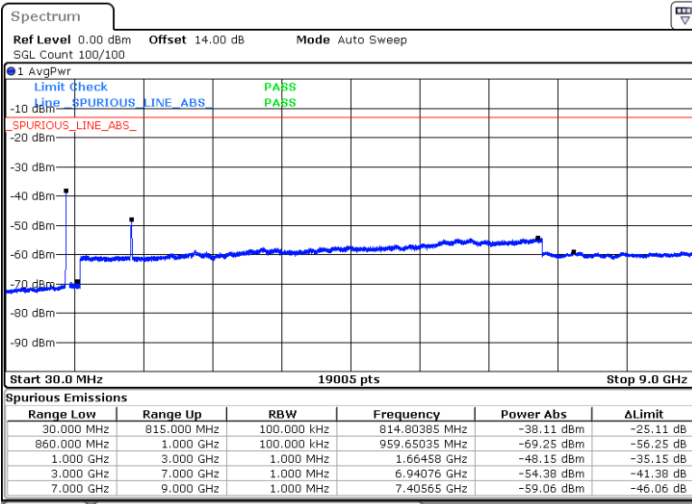

Highest Channel / 1RB24 and 1RB0

Date: 25.DEC.2021 02:03:05

Date: 25.DEC.2021 01:56:25

Highest Channel / FullIRB

N/A

Date: 25.DEC.2021 02:04:25

Blank

LTE Band 5B / 10MHz+5MHz

QPSK

Lowest Channel / 1RB0 and 1RB24

Lowest Channel / 1RB49 and 1RB0

Date: 25.DEC.2021 03:00:44

Date: 25.DEC.2021 02:59:25

Lowest Channel / FullIRB

N/A

Date: 25.DEC.2021 03:07:24

Blank

LTE Band 5B / 10MHz+5MHz

QPSK

Middle Channel / 1RB0 and 1RB24

Date: 25.DEC.2021 03:36:05

Middle Channel / 1RB49 and 1RB0

Date: 25.DEC.2021 03:37:25

Middle Channel / FullIRB

Date: 25.DEC.2021 03:29:26

N/A

Blank

LTE Band 5B / 10MHz+5MHz

QPSK

Highest Channel / 1RB0 and 1RB24

Highest Channel / 1RB49 and 1RB0

Date: 25.DEC.2021 04:09:09