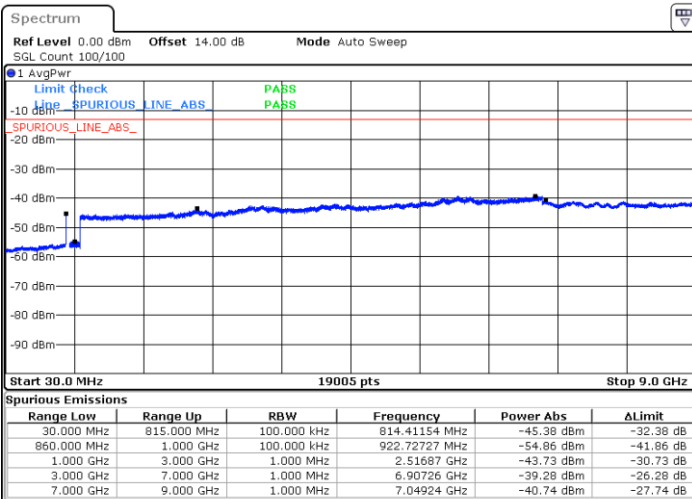

Middle Channel / FullIRB

N/A

Date: 25.DEC.2021 09:56:48

Blank

LTE Band 5B / 3MHz+5MHz

16QAM

Highest Channel / 1RB0 and 1RB24

Highest Channel / 1RB14 and 1RB0

Highest Channel / FullIRB

N/A

Blank

LTE Band 5B / 5MHz+3MHz

16QAM

Lowest Channel / 1RB0 and 1RB14

Lowest Channel / 1RB24 and 1RB0

Date: 25.DEC.2021 11:12:17

Date: 25.DEC.2021 11:08:13

Lowest Channel / FullIRB

N/A

Date: 25.DEC.2021 11:16:22

Blank

LTE Band 5B / 5MHz+3MHz

16QAM

Middle Channel / 1RB0 and 1RB14

Middle Channel / 1RB24 and 1RB0

Date: 25.DEC.2021 11:27:48

Date: 25.DEC.2021 11:31:52

Middle Channel / FullIRB

N/A

Date: 25.DEC.2021 11:23:43

Blank

LTE Band 5B / 5MHz+3MHz