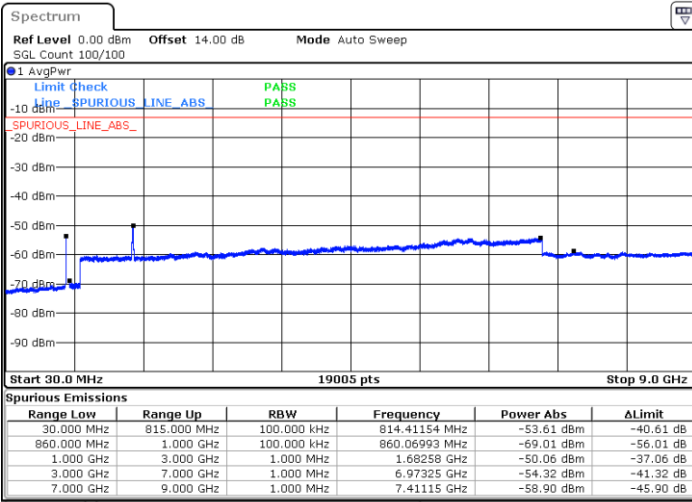

Date: 25.DEC.2021 03:06:04

LTE Band 5B / 10MHz+5MHz

16QAM

Middle Channel / 1RB0 and 1RB24

Date: 25.DEC.2021 03:34:45

Middle Channel / 1RB49 and 1RB0

Date: 25.DEC.2021 03:38:44

Middle Channel / FullIRB

Date: 25.DEC.2021 03:30:45

N/A

Blank

LTE Band 5B / 10MHz+5MHz

16QAM

Highest Channel / 1RB0 and 1RB24

Highest Channel / 1RB49 and 1RB0

Date: 25.DEC.2021 04:07:49

Date: 25.DEC.2021 04:03:50

Highest Channel / FullIRB

N/A

Date: 25.DEC.2021 04:11:48

Blank

LTE Band 5B / 10MHz+10MHz

16QAM

Lowest Channel / 1RB0 and 1RB49

Lowest Channel / 1RB49 and 1RB0

Date: 25.DEC.2021 05:13:20

Date: 25.DEC.2021 05:09:21

Lowest Channel / FullIRB

N/A

Date: 25.DEC.2021 05:17:21

Blank

LTE Band 5B / 10MHz+10MHz