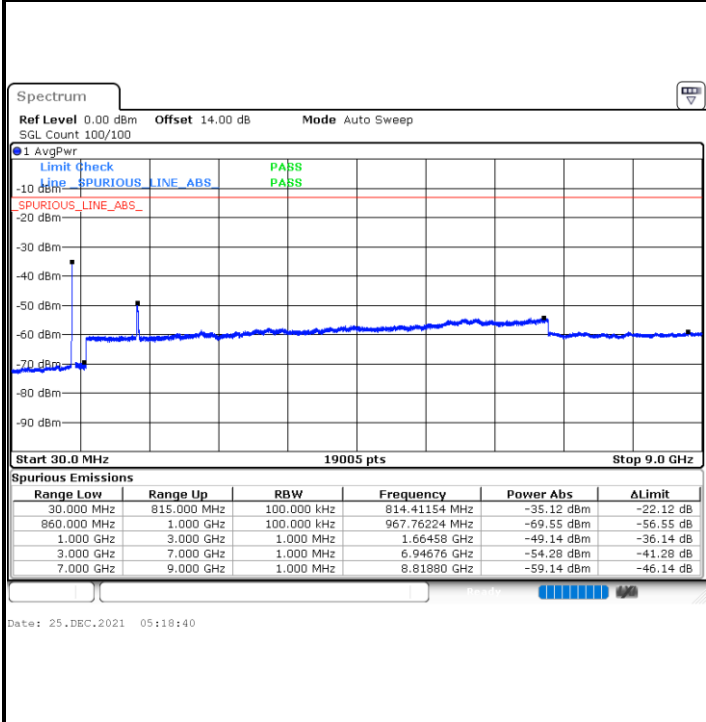

Date: 25.DEC.2021 03:29:26

N/A

Blank

LTE Band 5B / 10MHz+5MHz

QPSK

Highest Channel / 1RB0 and 1RB24

Highest Channel / 1RB49 and 1RB0

Date: 25.DEC.2021 04:09:09

Date: 25.DEC.2021 04:02:31

Highest Channel / FullIRB

N/A

Date: 25.DEC.2021 04:10:29

Blank

LTE Band 5B / 10MHz+10MHz

QPSK

Lowest Channel / 1RB0 and 1RB49

Lowest Channel / 1RB49 and 1RB0

Lowest Channel / FullIRB

N/A

Blank

LTE Band 5B / 10MHz+10MHz

QPSK

Middle Channel / 1RB0 and 1RB49

Date: 25.DEC.2021 07:02:02

Middle Channel / 1RB49 and 1RB0

Date: 25.DEC.2021 07:03:22

Middle Channel / FullIRB

Date: 25.DEC.2021 06:55:24

N/A

Blank

LTE Band 5B / 10MHz+10MHz

QPSK