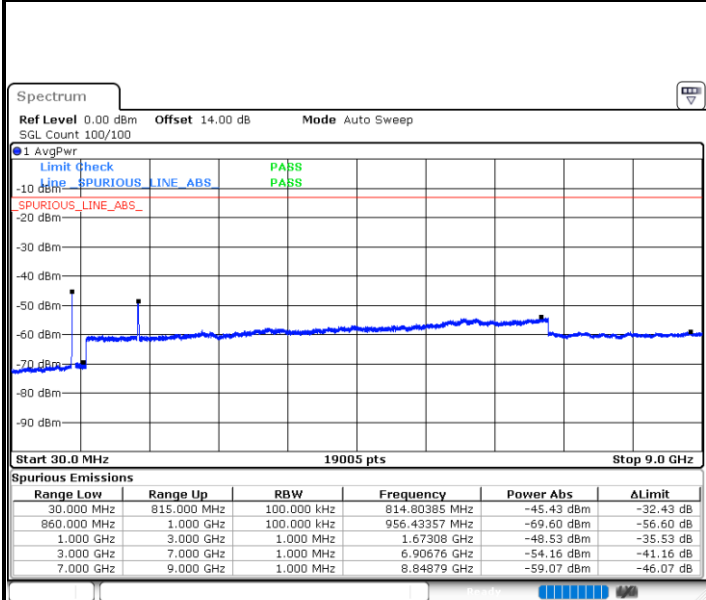

QPSK

Lowest Channel / 1RB0 and 1RB24

Lowest Channel / 1RB49 and 1RB0

Date: 25.DEC.2021 03:00:44

Date: 25.DEC.2021 02:59:25

Lowest Channel / FullIRB

N/A

Date: 25.DEC.2021 03:07:24

Blank

LTE Band 5B / 10MHz+5MHz

QPSK

Middle Channel / 1RB0 and 1RB24

Date: 25.DEC.2021 03:36:05

Middle Channel / 1RB49 and 1RB0

Date: 25.DEC.2021 03:37:25

Middle Channel / FullIRB

Date: 25.DEC.2021 03:29:26

N/A

Blank

LTE Band 5B / 10MHz+5MHz

QPSK

Highest Channel / 1RB0 and 1RB24

Highest Channel / 1RB49 and 1RB0

Date: 25.DEC.2021 04:09:09

Date: 25.DEC.2021 04:02:31

Highest Channel / FullIRB

N/A

Date: 25.DEC.2021 04:10:29

Blank

LTE Band 5B / 10MHz+10MHz

QPSK

Lowest Channel / 1RB0 and 1RB49