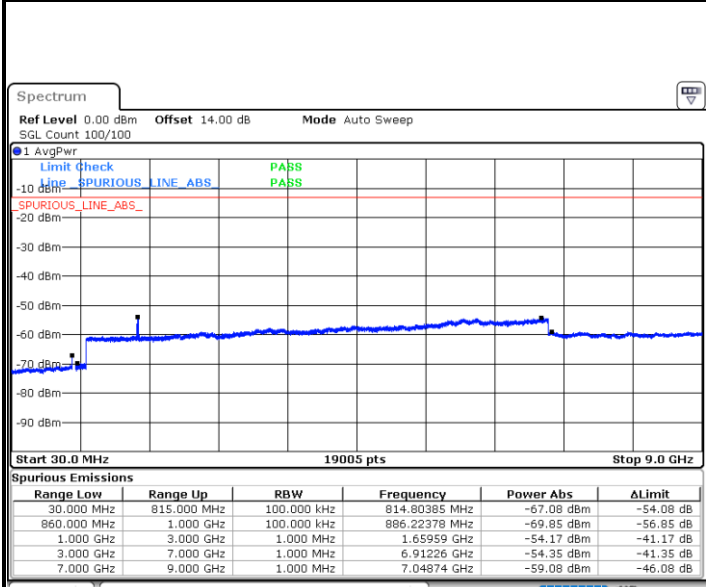

Highest Channel / 1RB24 and 1RB0

Date: 25.DEC.2021 02:01:45

Date: 25.DEC.2021 01:57:45

Highest Channel / FullIRB

N/A

Date: 25.DEC.2021 02:05:45

Blank

LTE Band 5B / 10MHz+5MHz

16QAM

Lowest Channel / 1RB0 and 1RB24

Lowest Channel / 1RB49 and 1RB0

Date: 25.DEC.2021 03:02:04

Date: 25.DEC.2021 02:58:05

Lowest Channel / FullIRB

N/A

Blank

Date: 25.DEC.2021 03:06:04

LTE Band 5B / 10MHz+5MHz

16QAM

Middle Channel / 1RB0 and 1RB24

Date: 25.DEC.2021 03:34:45

Middle Channel / 1RB49 and 1RB0

Date: 25.DEC.2021 03:38:44

Middle Channel / FullIRB

Date: 25.DEC.2021 03:30:45

N/A

Blank

LTE Band 5B / 10MHz+5MHz

16QAM

Highest Channel / 1RB0 and 1RB24

Highest Channel / 1RB49 and 1RB0

Date: 25.DEC.2021 04:07:49