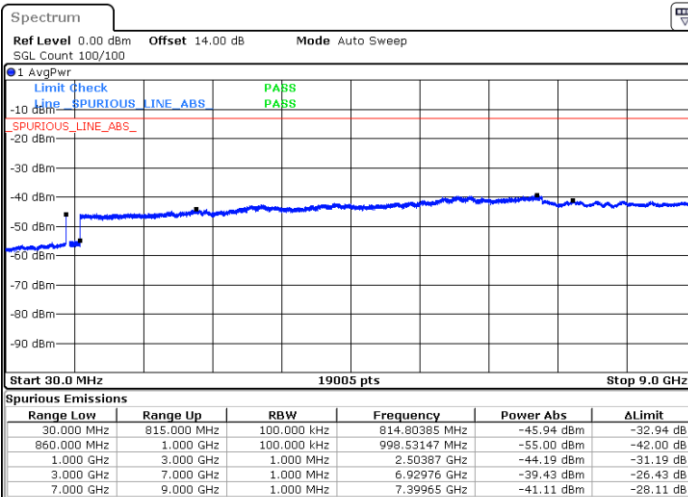

Date: 25. DEC. 2021 08:45:28

Lowest Band Edge / Full RB

Date: 25. DEC. 2021 04:54:37

Highest Band Edge / Full RB

Date: 25. DEC. 2021 08:33:14

Conducted Spurious Emission

LTE Band 5B / 3MHz+5MHz

QPSK

Lowest Channel / 1RB0 and 1RB24

Lowest Channel / 1RB14 and 1RB0

Date: 25.DEC.2021 09:44:02

Date: 25.DEC.2021 09:42:41

Lowest Channel / FullIRB

N/A

Date: 25.DEC.2021 09:50:50

Blank

LTE Band 5B / 3MHz+5MHz

QPSK

MiddleChannel / 1RB0 and 1RB24

Middle Channel / 1RB14 and 1RB0

Date: 25.DEC.2021 10:02:15

Date: 25.DEC.2021 10:03:37

Middle Channel / FullIRB

N/A

Date: 25.DEC.2021 09:55:27

Blank

LTE Band 5B / 3MHz+5MHz

QPSK

Highest Channel / 1RB0 and 1RB24

Highest Channel / 1RB14 and 1RB0

Date: 25.DEC.2021 10:36:04

Date: 25.DEC.2021 10:29:17