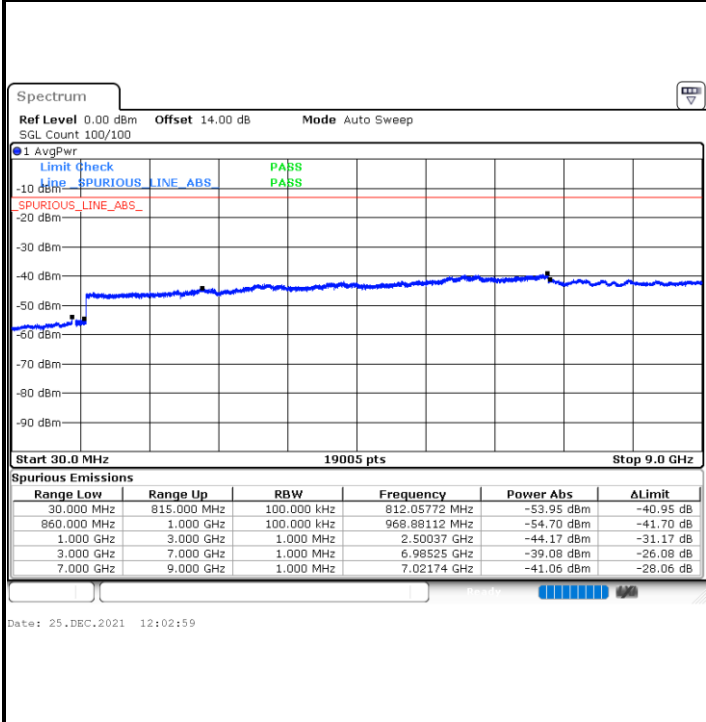

Date: 25.DEC.2021 11:10:56

Date: 25.DEC.2021 11:09:34

Lowest Channel / FullIRB

N/A

Date: 25.DEC.2021 11:17:44

Blank

LTE Band 5B / 5MHz+3MHz

QPSK

Middle Channel / 1RB0 and 1RB14

Middle Channel / 1RB24 and 1RB0

Middle Channel / FullIRB

N/A

Blank

LTE Band 5B / 5MHz+3MHz

QPSK

Highest Channel / 1RB0 and 1RB14

Highest Channel / 1RB24 and 1RB0

Highest Channel / FullIRB

N/A

Blank

LTE Band 5B / 5MHz+10MHz

QPSK

Lowest Channel / 1RB0 and 1RB49

Lowest Channel / 1RB24 and 1RB0

Lowest Channel / FullIRB

N/A

Blank

LTE Band 5B / 5MHz+10MHz

QPSK

Middle Channel / 1RB0 and 1RB49

Date: 25.DEC.2021 01:28:06

Middle Channel / 1RB24 and 1RB0