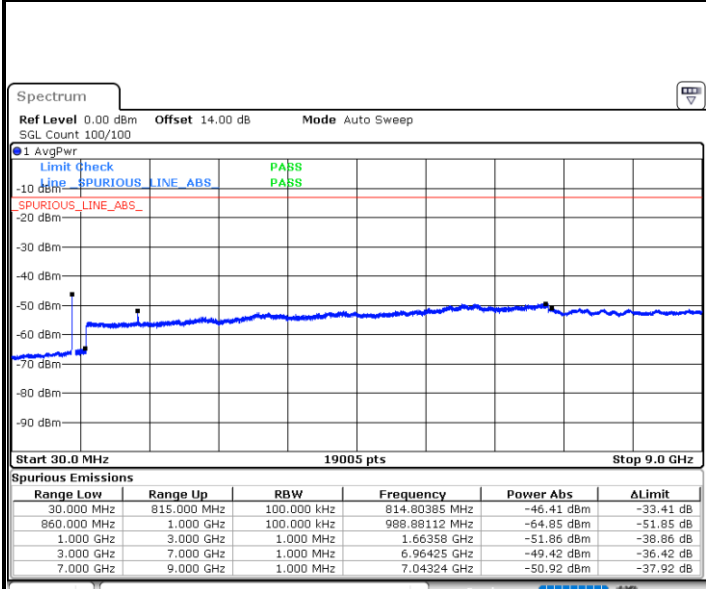

Date: 25.DEC.2021 12:05:41

LTE Band 5B / 5MHz+10MHz

16QAM

Lowest Channel / 1RB0 and 1RB49

Lowest Channel / 1RB24 and 1RB0

Date: 25.DEC.2021 01:10:29

Date: 25.DEC.2021 01:06:30

Lowest Channel / FullIRB

N/A

Blank

Date: 25.DEC.2021 01:14:29

LTE Band 5B / 5MHz+10MHz

16QAM

Middle Channel / 1RB0 and 1RB49

Date: 25.DEC.2021 01:26:46

Middle Channel / 1RB24 and 1RB0

Date: 25.DEC.2021 01:30:45

Middle Channel / FullIRB

Date: 25.DEC.2021 01:22:46

N/A

Blank

LTE Band 5B / 5MHz+10MHz

16QAM

Highest Channel / 1RB0 and 1RB49

Highest Channel / 1RB24 and 1RB0

Date: 25.DEC.2021 02:01:45

Date: 25.DEC.2021 01:57:45

Highest Channel / FullIRB

N/A

Date: 25.DEC.2021 02:05:45

Blank

LTE Band 5B / 10MHz+5MHz