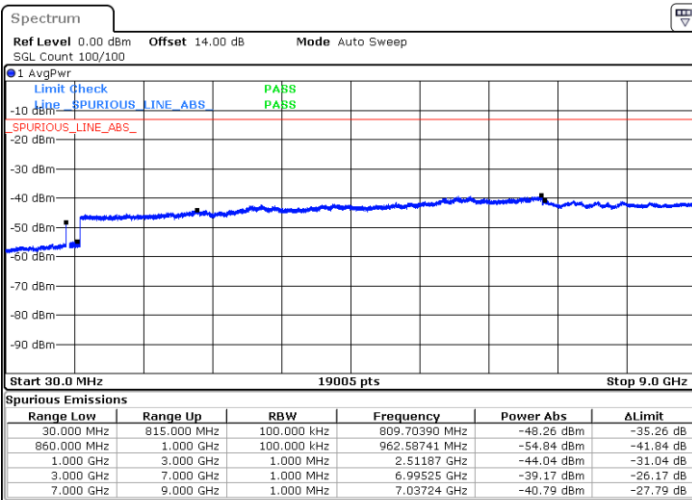

Middle Channel / FullIRB

N/A

Date: 25.DEC.2021 09:56:48

Blank

LTE Band 5B / 3MHz+5MHz

16QAM

Highest Channel / 1RB0 and 1RB24

Highest Channel / 1RB14 and 1RB0

Highest Channel / FullIRB

N/A

Blank

LTE Band 5B / 5MHz+3MHz

16QAM

Lowest Channel / 1RB0 and 1RB14

Lowest Channel / 1RB24 and 1RB0

Date: 25.DEC.2021 11:12:17

Date: 25.DEC.2021 11:08:13

Lowest Channel / FullIRB

N/A

Date: 25.DEC.2021 11:16:22

Blank

LTE Band 5B / 5MHz+3MHz

16QAM

Middle Channel / 1RB0 and 1RB14

Middle Channel / 1RB24 and 1RB0

Date: 25.DEC.2021 11:27:48

Date: 25.DEC.2021 11:31:52

Middle Channel / FullIRB

N/A

Date: 25.DEC.2021 11:23:43

Blank

LTE Band 5B / 5MHz+3MHz