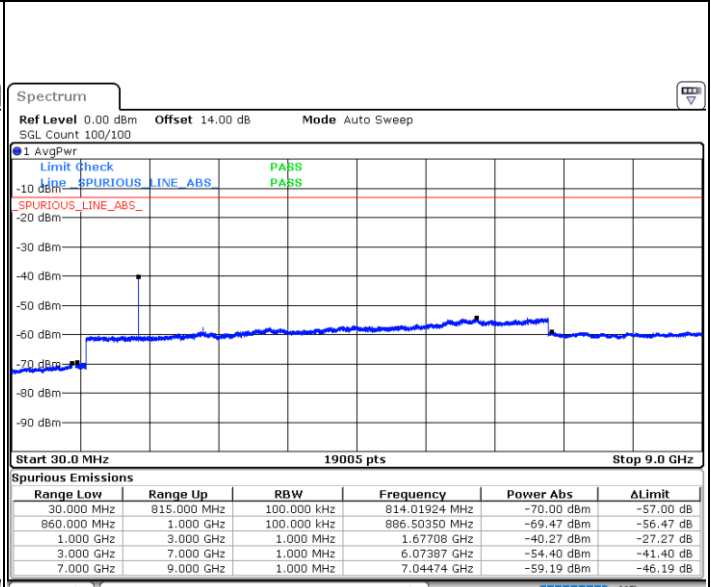

16QAM

Lowest Channel / 1RB0 and 1RB24

Lowest Channel / 1RB49 and 1RB0

Date: 25.DEC.2021 03:02:04

Date: 25.DEC.2021 02:58:05

Lowest Channel / FullIRB

N/A

Blank

Date: 25.DEC.2021 03:06:04

LTE Band 5B / 10MHz+5MHz

16QAM

Middle Channel / 1RB0 and 1RB24

Date: 25.DEC.2021 03:34:45

Middle Channel / 1RB49 and 1RB0

Date: 25.DEC.2021 03:38:44

Middle Channel / FullIRB

Date: 25.DEC.2021 03:30:45

N/A

Blank

LTE Band 5B / 10MHz+5MHz

16QAM

Highest Channel / 1RB0 and 1RB24

Highest Channel / 1RB49 and 1RB0

Date: 25.DEC.2021 04:07:49

Date: 25.DEC.2021 04:03:50

Highest Channel / FullIRB

N/A

Date: 25.DEC.2021 04:11:48

Blank

LTE Band 5B / 10MHz+10MHz

16QAM

Lowest Channel / 1RB0 and 1RB49