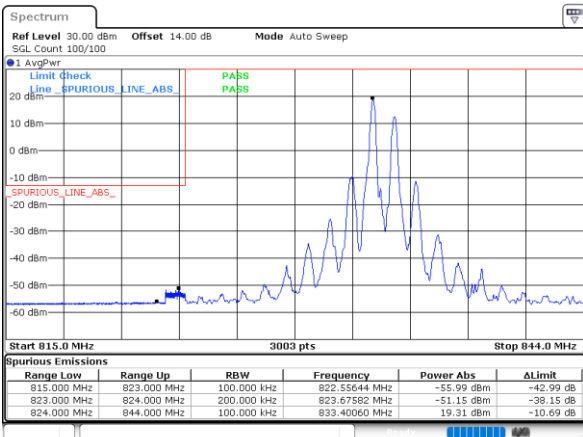

Highest Band Edge / 1RB49 and 1RB0

Date: 25. DEC. 2021 03:57:11

Lowest Band Edge / Full RB

Date: 25. DEC. 2021 02:43:22

Highest Band Edge / Full RB

Date: 25. DEC. 2021 03:45:09

LTE Band 5B / 10MHz+10MHz

64QAM

Lowest Band Edge / 1RB0 and 1RB49

Date: 25. DEC. 2021 04:56:39

Highest Band Edge / 1RB0 and 1RB49

Date: 25. DEC. 2021 08:43:25

Lowest Band Edge / 1RB49 and 1RB0

Date: 25. DEC. 2021 05:06:42

Highest Band Edge / 1RB49 and 1RB0

Date: 25. DEC. 2021 08:45:28

Lowest Band Edge / Full RB

Date: 25. DEC. 2021 04:54:37

Highest Band Edge / Full RB

Date: 25. DEC. 2021 08:33:14

Conducted Spurious Emission

LTE Band 5B / 3MHz+5MHz

QPSK