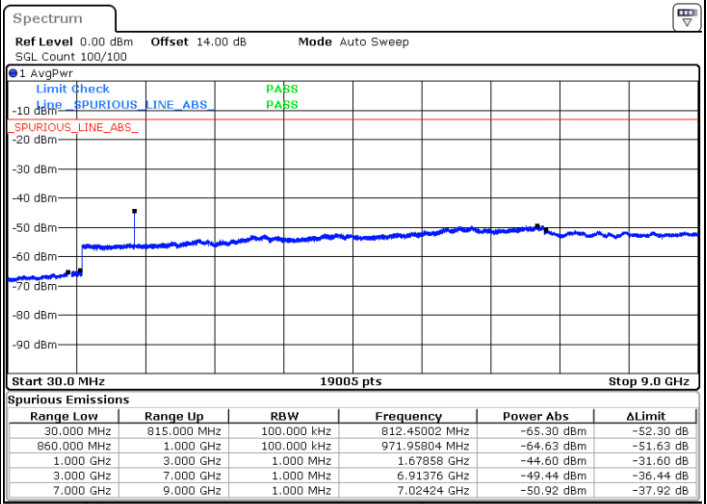

Highest Channel / 1RB24 and 1RB0

Highest Channel / FullIRB

N/A

Blank

LTE Band 5B / 5MHz+10MHz

QPSK

Lowest Channel / 1RB0 and 1RB49

Lowest Channel / 1RB24 and 1RB0

Lowest Channel / FullIRB

N/A

Blank

LTE Band 5B / 5MHz+10MHz

QPSK

Middle Channel / 1RB0 and 1RB49

Date: 25.DEC.2021 01:28:06

Middle Channel / 1RB24 and 1RB0

Date: 25.DEC.2021 01:29:26

Middle Channel / FullIRB

Date: 25.DEC.2021 01:21:27

N/A

Blank

LTE Band 5B / 5MHz+10MHz

QPSK

Highest Channel / 1RB0 and 1RB49

Highest Channel / 1RB24 and 1RB0

Date: 25.DEC.2021 02:03:05

Date: 25.DEC.2021 01:56:25

Highest Channel / FullIRB

N/A

Date: 25.DEC.2021 02:04:25

Blank

LTE Band 5B / 10MHz+5MHz