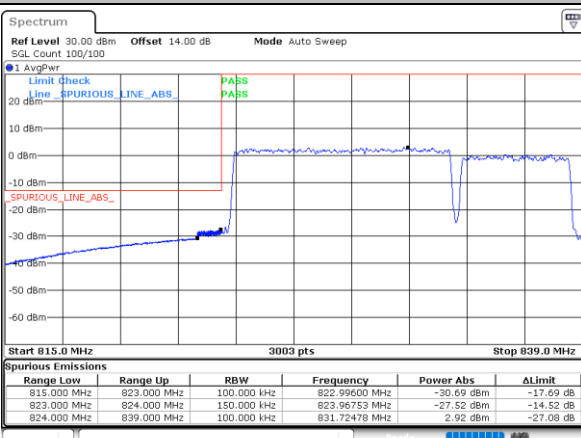

LTE Band 5B / 10MHz+5MHz

64QAM

Lowest Band Edge / 1RB0 and 1RB24

Date: 25. DEC. 2021 02:45:23

Highest Band Edge / 1RB0 and 1RB24

Date: 25. DEC. 2021 03:55:11

Lowest Band Edge / 1RB49 and 1RB0

Date: 25. DEC. 2021 02:55:26

Highest Band Edge / 1RB49 and 1RB0

Date: 25. DEC. 2021 03:57:11

Lowest Band Edge / Full RB

Date: 25. DEC. 2021 02:43:22

Highest Band Edge / Full RB

Date: 25. DEC. 2021 03:45:09

LTE Band 5B / 10MHz+10MHz

64QAM