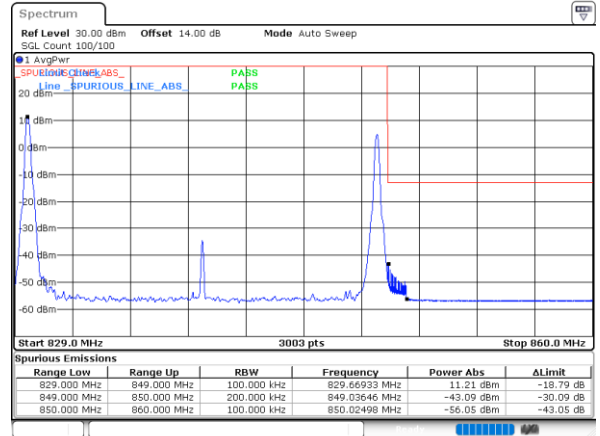

LTE Band 5B / 10MHz+5MHz

64QAM

Lowest Band Edge / 1RB0 and 1RB24

Date: 25. DEC. 2021 02:45:23

Highest Band Edge / 1RB0 and 1RB24

Date: 25. DEC. 2021 03:55:11

Lowest Band Edge / 1RB49 and 1RB0

Date: 25. DEC. 2021 02:55:26

Highest Band Edge / 1RB49 and 1RB0

Date: 25. DEC. 2021 03:57:11

Lowest Band Edge / Full RB

Date: 25. DEC. 2021 02:43:22

Highest Band Edge / Full RB

Date: 25. DEC. 2021 03:45:09

LTE Band 5B / 10MHz+10MHz

64QAM

Lowest Band Edge / 1RB0 and 1RB49

Date: 25. DEC. 2021 04:56:39

Highest Band Edge / 1RB0 and 1RB49

Date: 25. DEC. 2021 08:43:25

Lowest Band Edge / 1RB49 and 1RB0

Date: 25. DEC. 2021 05:06:42

Highest Band Edge / 1RB49 and 1RB0

Date: 25. DEC. 2021 08:45:28

Lowest Band Edge / Full RB

Date: 25. DEC. 2021 04:54:37

Highest Band Edge / Full RB

Date: 25. DEC. 2021 08:33:14

Conducted Spurious Emission

LTE Band 5B / 3MHz+5MHz

QPSK