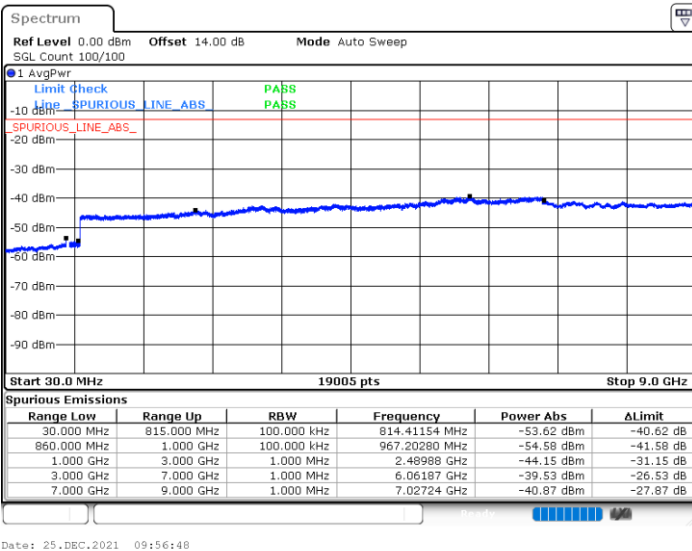

LTE Band 5B / 3MHz+5MHz

16QAM

Lowest Channel / 1RB0 and 1RB24

Lowest Channel / 1RB14 and 1RB0

Date: 25.DEC.2021 09:45:24

Date: 25.DEC.2021 09:41:19

Lowest Channel / FullIRB

N/A

Date: 25.DEC.2021 09:49:29

Blank

LTE Band 5B / 3MHz+5MHz

16QAM

MiddleChannel / 1RB0 and 1RB24

Middle Channel / 1RB14 and 1RB0

Date: 25.DEC.2021 10:00:54

Date: 25.DEC.2021 10:04:58

Middle Channel / FullIRB

N/A

Date: 25.DEC.2021 09:56:48

Blank

LTE Band 5B / 3MHz+5MHz

16QAM

Highest Channel / 1RB0 and 1RB24

Highest Channel / 1RB14 and 1RB0

Highest Channel / FullIRB

N/A

Blank

LTE Band 5B / 5MHz+3MHz

16QAM

Lowest Channel / 1RB0 and 1RB14

Lowest Channel / 1RB24 and 1RB0

Date: 25.DEC.2021 11:12:17