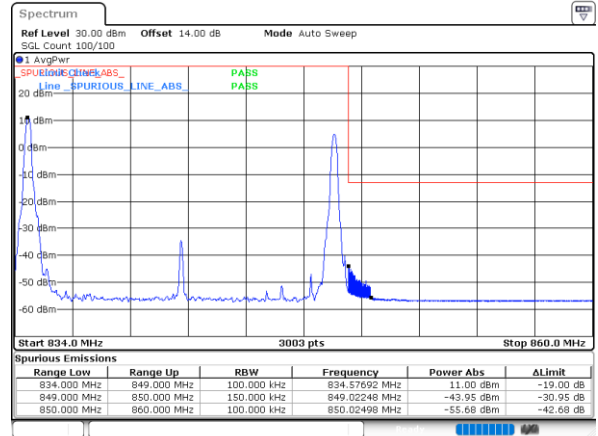

LTE Band 5B / 10MHz+5MHz

64QAM

Lowest Band Edge / 1RB0 and 1RB24

Date: 25. DEC. 2021 02:45:23

Highest Band Edge / 1RB0 and 1RB24

Date: 25. DEC. 2021 03:55:11

Lowest Band Edge / 1RB49 and 1RB0

Date: 25. DEC. 2021 02:55:26

Highest Band Edge / 1RB49 and 1RB0

Date: 25. DEC. 2021 03:57:11

Lowest Band Edge / Full RB

Date: 25. DEC. 2021 02:43:22

Highest Band Edge / Full RB

Date: 25. DEC. 2021 03:45:09

LTE Band 5B / 10MHz+10MHz

64QAM