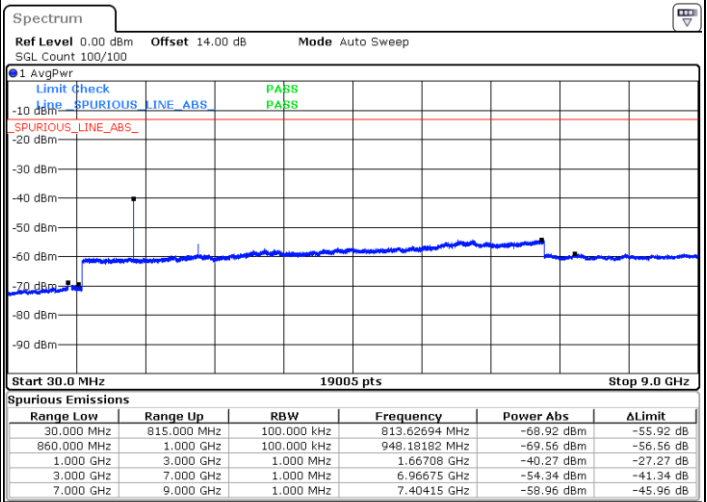

Date: 25.DEC.2021 01:30:45

Middle Channel / FullIRB

Date: 25.DEC.2021 01:22:46

N/A

Blank

LTE Band 5B / 5MHz+10MHz

16QAM

Highest Channel / 1RB0 and 1RB49

Highest Channel / 1RB24 and 1RB0

Date: 25.DEC.2021 02:01:45

Date: 25.DEC.2021 01:57:45

Highest Channel / FullIRB

N/A

Date: 25.DEC.2021 02:05:45

Blank

LTE Band 5B / 10MHz+5MHz

16QAM

Lowest Channel / 1RB0 and 1RB24

Lowest Channel / 1RB49 and 1RB0

Date: 25.DEC.2021 03:02:04

Date: 25.DEC.2021 02:58:05

Lowest Channel / FullIRB

N/A

Blank