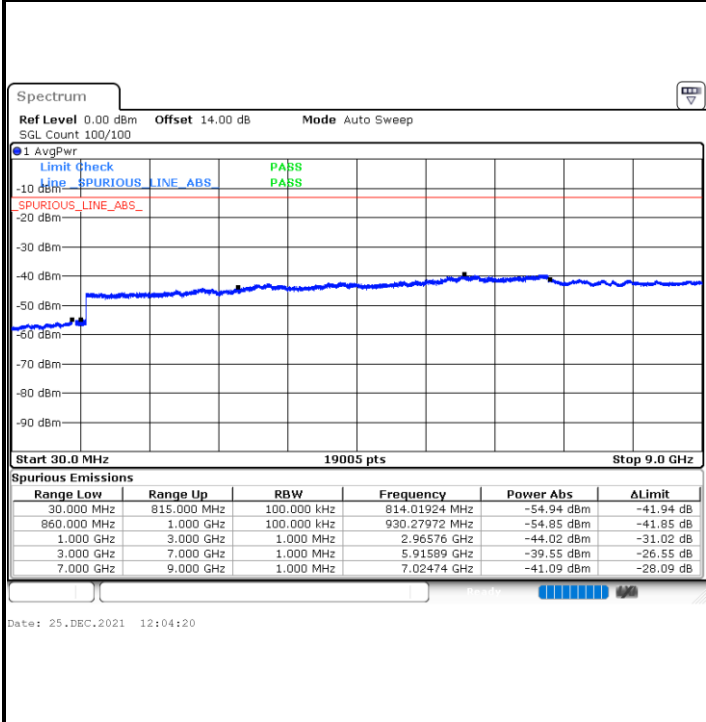

Date: 25.DEC.2021 11:10:56

Date: 25.DEC.2021 11:09:34

Lowest Channel / FullIRB

N/A

Date: 25.DEC.2021 11:17:44

Blank

LTE Band 5B / 5MHz+3MHz

QPSK

Middle Channel / 1RB0 and 1RB14

Middle Channel / 1RB24 and 1RB0

Middle Channel / FullIRB

N/A

Blank

LTE Band 5B / 5MHz+3MHz

QPSK

Highest Channel / 1RB0 and 1RB14

Highest Channel / 1RB24 and 1RB0

Highest Channel / FullIRB

N/A

Blank

LTE Band 5B / 5MHz+10MHz

QPSK

Lowest Channel / 1RB0 and 1RB49

Lowest Channel / 1RB24 and 1RB0

Lowest Channel / FullIRB

N/A

Blank

LTE Band 5B / 5MHz+10MHz

QPSK

Middle Channel / 1RB0 and 1RB49

Date: 25.DEC.2021 01:28:06

Middle Channel / 1RB24 and 1RB0