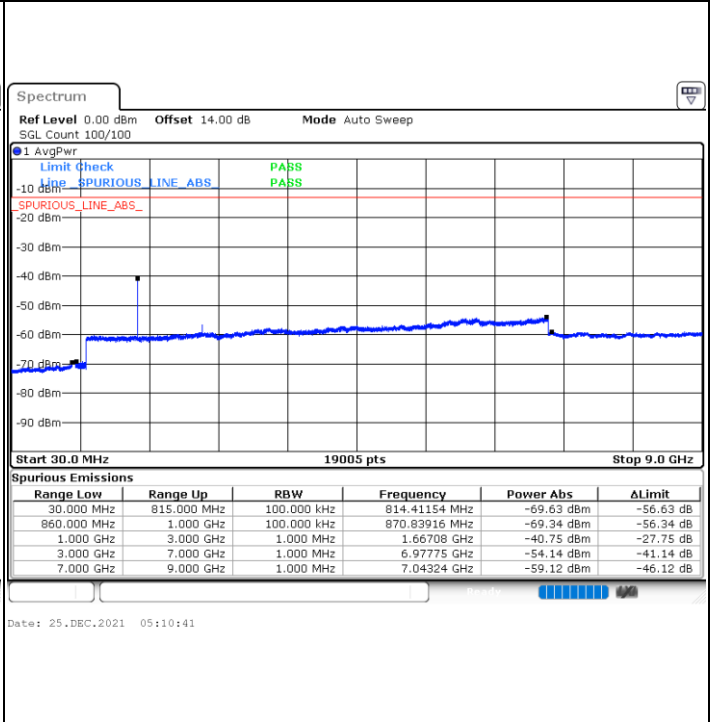

Date: 25.DEC.2021 03:29:26

N/A

Blank

LTE Band 5B / 10MHz+5MHz

QPSK

Highest Channel / 1RB0 and 1RB24

Highest Channel / 1RB49 and 1RB0

Date: 25.DEC.2021 04:09:09

Date: 25.DEC.2021 04:02:31

Highest Channel / FullIRB

N/A

Date: 25.DEC.2021 04:10:29

Blank

LTE Band 5B / 10MHz+10MHz

QPSK

Lowest Channel / 1RB0 and 1RB49

Lowest Channel / 1RB49 and 1RB0

Lowest Channel / FullIRB

N/A

Blank

LTE Band 5B / 10MHz+10MHz

QPSK

Middle Channel / 1RB0 and 1RB49

Date: 25.DEC.2021 07:02:02

Middle Channel / 1RB49 and 1RB0

Date: 25.DEC.2021 07:03:22

Middle Channel / FullIRB

Date: 25.DEC.2021 06:55:24

N/A

Blank

LTE Band 5B / 10MHz+10MHz

QPSK