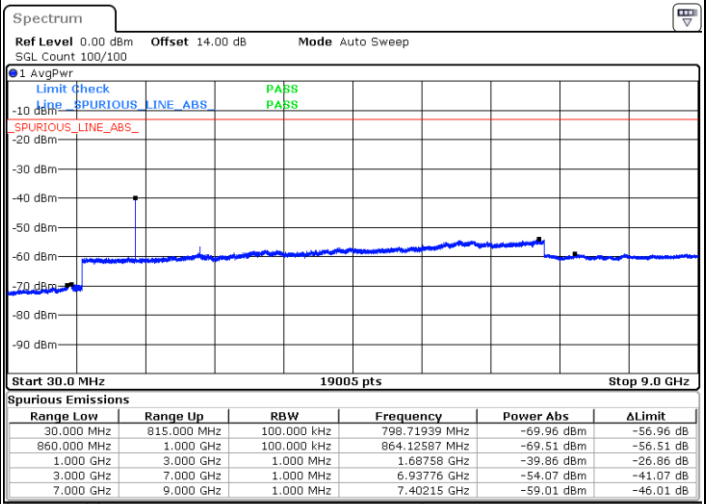

Blank

LTE Band 5B / 10MHz+5MHz

QPSK

Middle Channel / 1RB0 and 1RB24

Date: 25.DEC.2021 03:36:05

Middle Channel / 1RB49 and 1RB0

Date: 25.DEC.2021 03:37:25

Middle Channel / FullIRB

Date: 25.DEC.2021 03:29:26

N/A

Blank

LTE Band 5B / 10MHz+5MHz

QPSK

Highest Channel / 1RB0 and 1RB24

Highest Channel / 1RB49 and 1RB0

Date: 25.DEC.2021 04:09:09

Date: 25.DEC.2021 04:02:31

Highest Channel / FullIRB

N/A

Date: 25.DEC.2021 04:10:29

Blank

LTE Band 5B / 10MHz+10MHz

QPSK

Lowest Channel / 1RB0 and 1RB49

Lowest Channel / 1RB49 and 1RB0

Lowest Channel / FullIRB

N/A

Blank

LTE Band 5B / 10MHz+10MHz

QPSK

Middle Channel / 1RB0 and 1RB49

Date: 25.DEC.2021 07:02:02