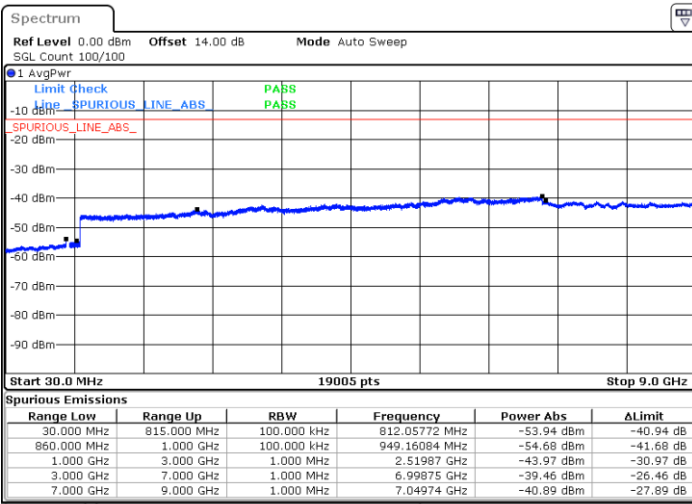

Highest Channel / FullIRB

N/A

Blank

LTE Band 5B / 5MHz+3MHz

16QAM

Lowest Channel / 1RB0 and 1RB14

Lowest Channel / 1RB24 and 1RB0

Date: 25.DEC.2021 11:12:17

Date: 25.DEC.2021 11:08:13

Lowest Channel / FullIRB

N/A

Date: 25.DEC.2021 11:16:22

Blank

LTE Band 5B / 5MHz+3MHz

16QAM

Middle Channel / 1RB0 and 1RB14

Middle Channel / 1RB24 and 1RB0

Date: 25.DEC.2021 11:27:48

Date: 25.DEC.2021 11:31:52

Middle Channel / FullIRB

N/A

Date: 25.DEC.2021 11:23:43

Blank

LTE Band 5B / 5MHz+3MHz

16QAM

Highest Channel / 1RB0 and 1RB14

Highest Channel / 1RB24 and 1RB0

Date: 25.DEC.2021 12:01:37

Date: 25.DEC.2021 11:57:32

Highest Channel / FullIRB

N/A

Blank