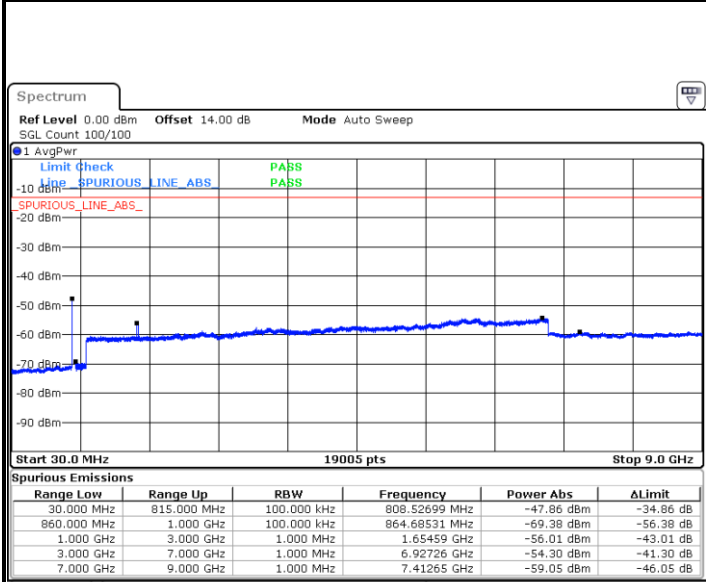

Date: 25.DEC.2021 04:02:31

Highest Channel / FullIRB

N/A

Date: 25.DEC.2021 04:10:29

Blank

LTE Band 5B / 10MHz+10MHz

QPSK

Lowest Channel / 1RB0 and 1RB49

Lowest Channel / 1RB49 and 1RB0

Lowest Channel / FullIRB

N/A

Blank

LTE Band 5B / 10MHz+10MHz

QPSK

Middle Channel / 1RB0 and 1RB49

Date: 25.DEC.2021 07:02:02

Middle Channel / 1RB49 and 1RB0

Date: 25.DEC.2021 07:03:22

Middle Channel / FullIRB

Date: 25.DEC.2021 06:55:24

N/A

Blank

LTE Band 5B / 10MHz+10MHz

QPSK

Highest Channel / 1RB0 and 1RB49

Highest Channel / 1RB49 and 1RB0

Date: 25.DEC.2021 08:57:41

Date: 25.DEC.2021 08:50:53

Highest Channel / FullIRB

N/A

Date: 25.DEC.2021 08:59:03

Blank