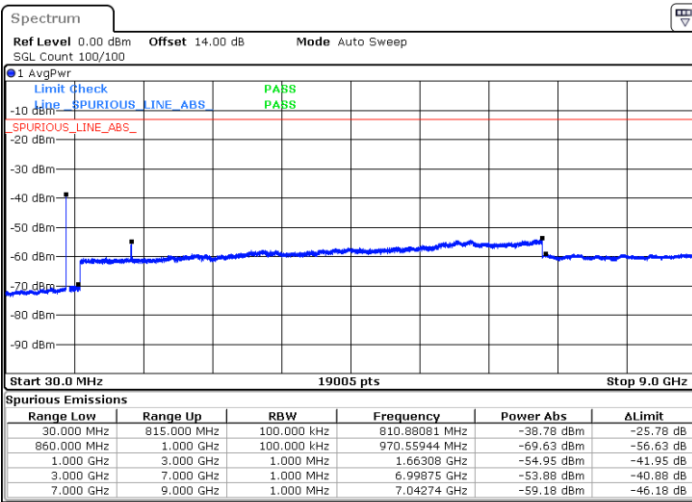

Date: 25.DEC.2021 01:30:45

Middle Channel / FullIRB

Date: 25.DEC.2021 01:22:46

N/A

Blank

LTE Band 5B / 5MHz+10MHz

16QAM

Highest Channel / 1RB0 and 1RB49

Highest Channel / 1RB24 and 1RB0

Date: 25.DEC.2021 02:01:45

Date: 25.DEC.2021 01:57:45

Highest Channel / FullIRB

N/A

Date: 25.DEC.2021 02:05:45

Blank

LTE Band 5B / 10MHz+5MHz

16QAM

Lowest Channel / 1RB0 and 1RB24

Lowest Channel / 1RB49 and 1RB0

Date: 25.DEC.2021 03:02:04

Date: 25.DEC.2021 02:58:05

Lowest Channel / FullIRB

N/A

Blank

Date: 25.DEC.2021 03:06:04

LTE Band 5B / 10MHz+5MHz

16QAM

Middle Channel / 1RB0 and 1RB24

Date: 25.DEC.2021 03:34:45

Middle Channel / 1RB49 and 1RB0

Date: 25.DEC.2021 03:38:44

Middle Channel / FullIRB