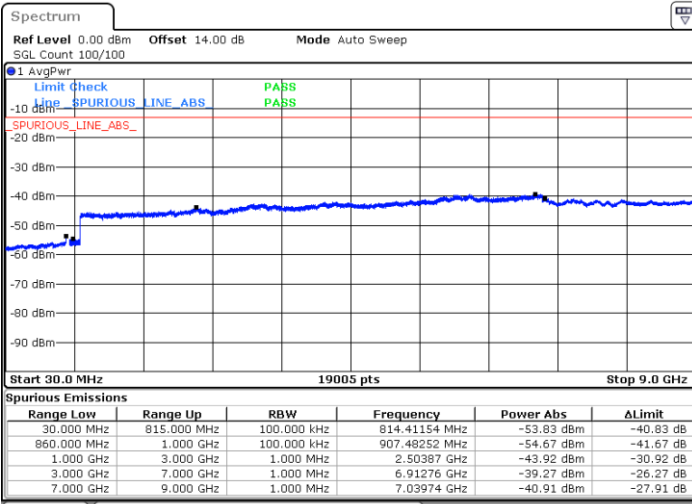

Highest Channel / FullIRB

N/A

Blank

LTE Band 5B / 5MHz+3MHz

16QAM

Lowest Channel / 1RB0 and 1RB14

Lowest Channel / 1RB24 and 1RB0

Date: 25.DEC.2021 11:12:17

Date: 25.DEC.2021 11:08:13

Lowest Channel / FullIRB

N/A

Date: 25.DEC.2021 11:16:22

Blank

LTE Band 5B / 5MHz+3MHz

16QAM

Middle Channel / 1RB0 and 1RB14

Middle Channel / 1RB24 and 1RB0

Date: 25.DEC.2021 11:27:48

Date: 25.DEC.2021 11:31:52

Middle Channel / FullIRB

N/A

Date: 25.DEC.2021 11:23:43

Blank

LTE Band 5B / 5MHz+3MHz

16QAM

Highest Channel / 1RB0 and 1RB14

Highest Channel / 1RB24 and 1RB0

Date: 25.DEC.2021 12:01:37

Date: 25.DEC.2021 11:57:32

Highest Channel / FullIRB

N/A

Blank