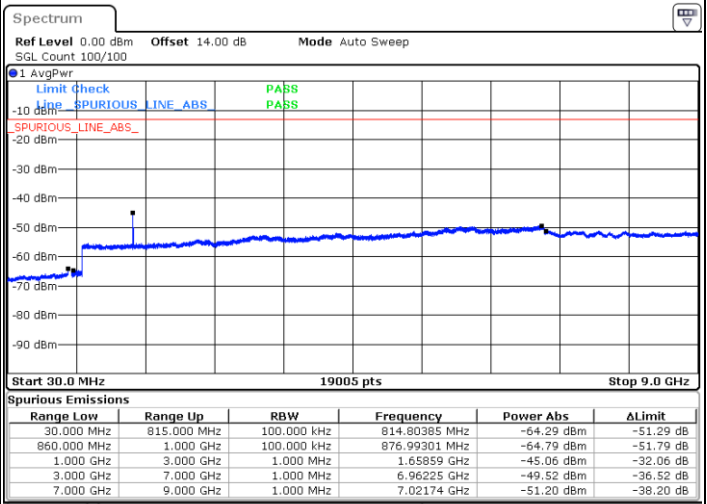

16QAM

Highest Channel / 1RB0 and 1RB14

Highest Channel / 1RB24 and 1RB0

Date: 25.DEC.2021 12:01:37

Date: 25.DEC.2021 11:57:32

Highest Channel / FullIRB

N/A

Blank

Date: 25.DEC.2021 12:05:41

LTE Band 5B / 5MHz+10MHz

16QAM

Lowest Channel / 1RB0 and 1RB49

Lowest Channel / 1RB24 and 1RB0

Date: 25.DEC.2021 01:10:29

Date: 25.DEC.2021 01:06:30

Lowest Channel / FullIRB

N/A

Blank

Date: 25.DEC.2021 01:14:29

LTE Band 5B / 5MHz+10MHz

16QAM

Middle Channel / 1RB0 and 1RB49

Date: 25.DEC.2021 01:26:46

Middle Channel / 1RB24 and 1RB0

Date: 25.DEC.2021 01:30:45

Middle Channel / FullIRB

Date: 25.DEC.2021 01:22:46

N/A

Blank

LTE Band 5B / 5MHz+10MHz

16QAM

Highest Channel / 1RB0 and 1RB49