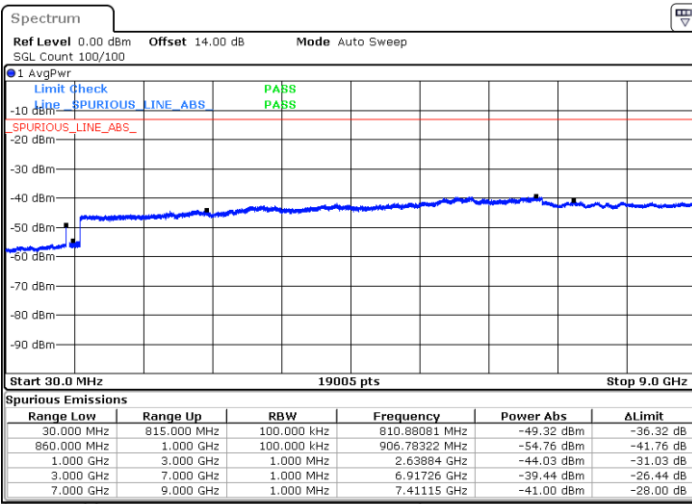

LTE Band 5B / 3MHz+5MHz

16QAM

Lowest Channel / 1RB0 and 1RB24

Lowest Channel / 1RB14 and 1RB0

Date: 25.DEC.2021 09:45:24

Date: 25.DEC.2021 09:41:19

Lowest Channel / FullIRB

N/A

Date: 25.DEC.2021 09:49:29

Blank

LTE Band 5B / 3MHz+5MHz

16QAM

MiddleChannel / 1RB0 and 1RB24

Middle Channel / 1RB14 and 1RB0

Date: 25.DEC.2021 10:00:54

Date: 25.DEC.2021 10:04:58

Middle Channel / FullIRB

N/A

Date: 25.DEC.2021 09:56:48

Blank

LTE Band 5B / 3MHz+5MHz

16QAM

Highest Channel / 1RB0 and 1RB24

Highest Channel / 1RB14 and 1RB0

Highest Channel / FullIRB

N/A

Blank

LTE Band 5B / 5MHz+3MHz

16QAM

Lowest Channel / 1RB0 and 1RB14

Lowest Channel / 1RB24 and 1RB0

Date: 25.DEC.2021 11:12:17