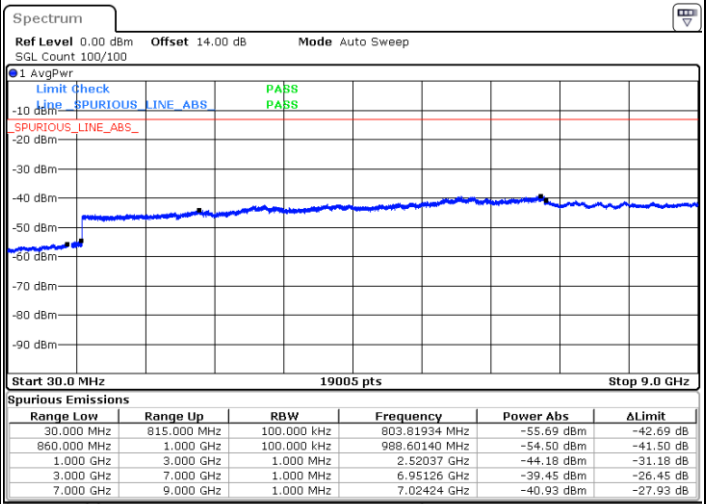

LTE Band 5B / 3MHz+5MHz

16QAM

Lowest Channel / 1RB0 and 1RB24

Lowest Channel / 1RB14 and 1RB0

Date: 25.DEC.2021 09:45:24

Date: 25.DEC.2021 09:41:19

Lowest Channel / FullIRB

N/A

Date: 25.DEC.2021 09:49:29

Blank

LTE Band 5B / 3MHz+5MHz

16QAM

MiddleChannel / 1RB0 and 1RB24

Middle Channel / 1RB14 and 1RB0

Date: 25.DEC.2021 10:00:54

Date: 25.DEC.2021 10:04:58

Middle Channel / FullIRB

N/A

Date: 25.DEC.2021 09:56:48

Blank

LTE Band 5B / 3MHz+5MHz

16QAM

Highest Channel / 1RB0 and 1RB24

Highest Channel / 1RB14 and 1RB0

Highest Channel / FullIRB

N/A

Blank

LTE Band 5B / 5MHz+3MHz

16QAM

Lowest Channel / 1RB0 and 1RB14

Lowest Channel / 1RB24 and 1RB0

Date: 25.DEC.2021 11:12:17