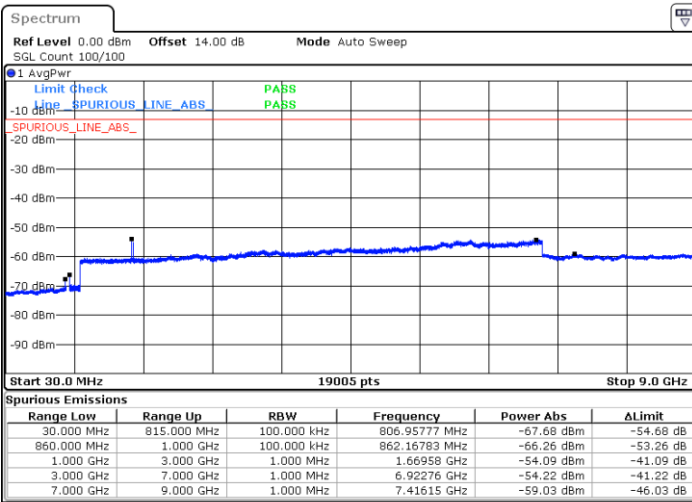

Date: 25.DEC.2021 03:06:04

LTE Band 5B / 10MHz+5MHz

16QAM

Middle Channel / 1RB0 and 1RB24

Date: 25.DEC.2021 03:34:45

Middle Channel / 1RB49 and 1RB0

Date: 25.DEC.2021 03:38:44

Middle Channel / FullIRB

Date: 25.DEC.2021 03:30:45

N/A

Blank

LTE Band 5B / 10MHz+5MHz

16QAM

Highest Channel / 1RB0 and 1RB24

Highest Channel / 1RB49 and 1RB0

Date: 25.DEC.2021 04:07:49

Date: 25.DEC.2021 04:03:50

Highest Channel / FullIRB

N/A

Date: 25.DEC.2021 04:11:48

Blank

LTE Band 5B / 10MHz+10MHz

16QAM

Lowest Channel / 1RB0 and 1RB49

Lowest Channel / 1RB49 and 1RB0

Date: 25.DEC.2021 05:13:20

Date: 25.DEC.2021 05:09:21

Lowest Channel / FullIRB

N/A

Date: 25.DEC.2021 05:17:21

Blank

LTE Band 5B / 10MHz+10MHz