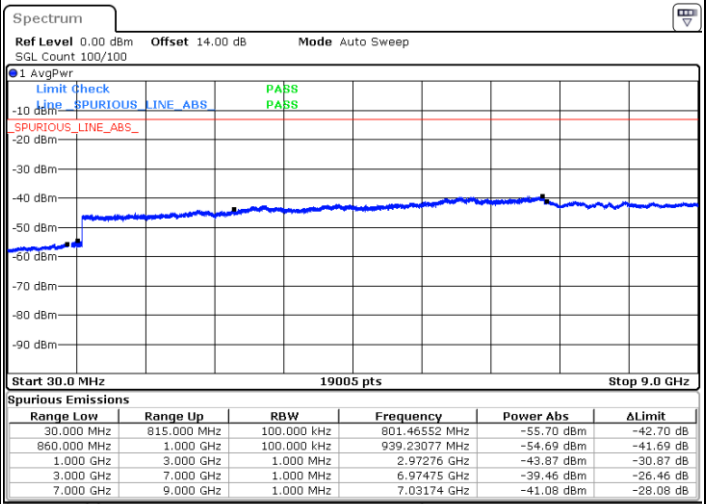

Date: 25.DEC.2021 11:08:13

Lowest Channel / FullIRB

N/A

Date: 25.DEC.2021 11:16:22

Blank

LTE Band 5B / 5MHz+3MHz

16QAM

Middle Channel / 1RB0 and 1RB14

Middle Channel / 1RB24 and 1RB0

Date: 25.DEC.2021 11:27:48

Date: 25.DEC.2021 11:31:52

Middle Channel / FullIRB

N/A

Date: 25.DEC.2021 11:23:43

Blank

LTE Band 5B / 5MHz+3MHz

16QAM

Highest Channel / 1RB0 and 1RB14

Highest Channel / 1RB24 and 1RB0

Date: 25.DEC.2021 12:01:37

Date: 25.DEC.2021 11:57:32

Highest Channel / FullIRB

N/A

Blank

Date: 25.DEC.2021 12:05:41

LTE Band 5B / 5MHz+10MHz

16QAM

Lowest Channel / 1RB0 and 1RB49

Lowest Channel / 1RB24 and 1RB0

Date: 25.DEC.2021 01:10:29

Date: 25.DEC.2021 01:06:30

Lowest Channel / FullIRB