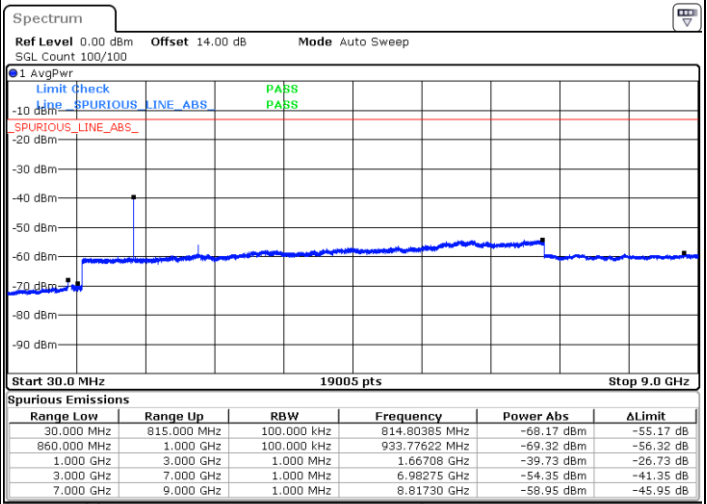

Date: 25.DEC.2021 01:29:26

Middle Channel / FullIRB

Date: 25.DEC.2021 01:21:27

N/A

Blank

LTE Band 5B / 5MHz+10MHz

QPSK

Highest Channel / 1RB0 and 1RB49

Highest Channel / 1RB24 and 1RB0

Date: 25.DEC.2021 02:03:05

Date: 25.DEC.2021 01:56:25

Highest Channel / FullIRB

N/A

Date: 25.DEC.2021 02:04:25

Blank

LTE Band 5B / 10MHz+5MHz

QPSK

Lowest Channel / 1RB0 and 1RB24

Lowest Channel / 1RB49 and 1RB0

Date: 25.DEC.2021 03:00:44

Date: 25.DEC.2021 02:59:25

Lowest Channel / FullIRB

N/A

Date: 25.DEC.2021 03:07:24

Blank

LTE Band 5B / 10MHz+5MHz

QPSK

Middle Channel / 1RB0 and 1RB24

Date: 25.DEC.2021 03:36:05

Middle Channel / 1RB49 and 1RB0

Date: 25.DEC.2021 03:37:25

Middle Channel / FullIRB