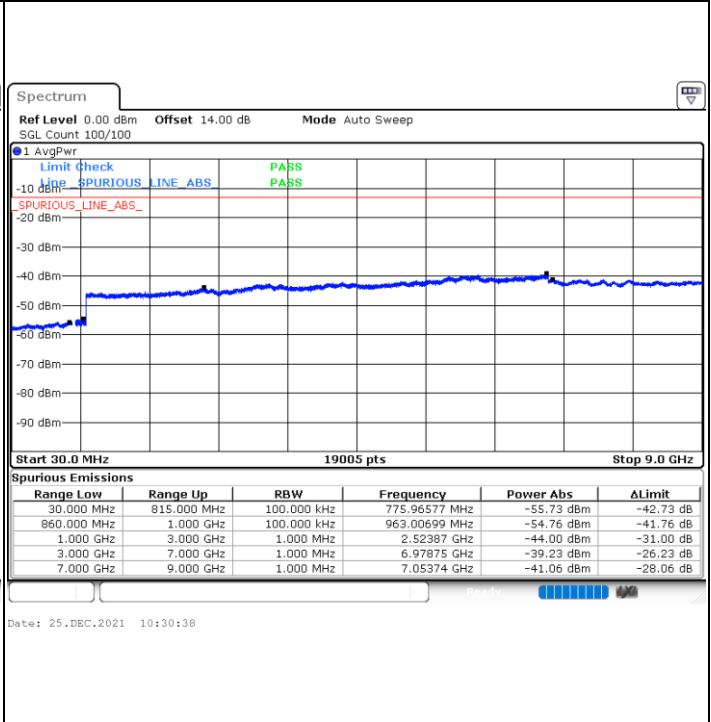

Date: 25.DEC.2021 09:49:29

Blank

LTE Band 5B / 3MHz+5MHz

16QAM

MiddleChannel / 1RB0 and 1RB24

Middle Channel / 1RB14 and 1RB0

Date: 25.DEC.2021 10:00:54

Date: 25.DEC.2021 10:04:58

Middle Channel / FullIRB

N/A

Date: 25.DEC.2021 09:56:48

Blank

LTE Band 5B / 3MHz+5MHz

16QAM

Highest Channel / 1RB0 and 1RB24

Highest Channel / 1RB14 and 1RB0

Highest Channel / FullIRB

N/A

Blank

LTE Band 5B / 5MHz+3MHz

16QAM

Lowest Channel / 1RB0 and 1RB14

Lowest Channel / 1RB24 and 1RB0

Date: 25.DEC.2021 11:12:17

Date: 25.DEC.2021 11:08:13

Lowest Channel / FullIRB

N/A

Date: 25.DEC.2021 11:16:22

Blank

LTE Band 5B / 5MHz+3MHz

16QAM

Middle Channel / 1RB0 and 1RB14