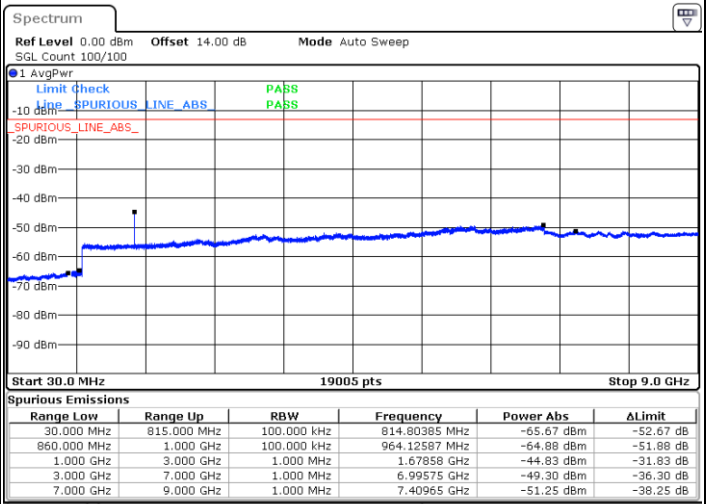

Date: 25.DEC.2021 12:05:41

LTE Band 5B / 5MHz+10MHz

16QAM

Lowest Channel / 1RB0 and 1RB49

Lowest Channel / 1RB24 and 1RB0

Date: 25.DEC.2021 01:10:29

Date: 25.DEC.2021 01:06:30

Lowest Channel / FullIRB

N/A

Blank

Date: 25.DEC.2021 01:14:29

LTE Band 5B / 5MHz+10MHz

16QAM

Middle Channel / 1RB0 and 1RB49

Date: 25.DEC.2021 01:26:46

Middle Channel / 1RB24 and 1RB0

Date: 25.DEC.2021 01:30:45

Middle Channel / FullIRB

Date: 25.DEC.2021 01:22:46

N/A

Blank

LTE Band 5B / 5MHz+10MHz

16QAM

Highest Channel / 1RB0 and 1RB49

Highest Channel / 1RB24 and 1RB0

Date: 25.DEC.2021 02:01:45

Date: 25.DEC.2021 01:57:45

Highest Channel / FullIRB

N/A

Date: 25.DEC.2021 02:05:45

Blank

LTE Band 5B / 10MHz+5MHz