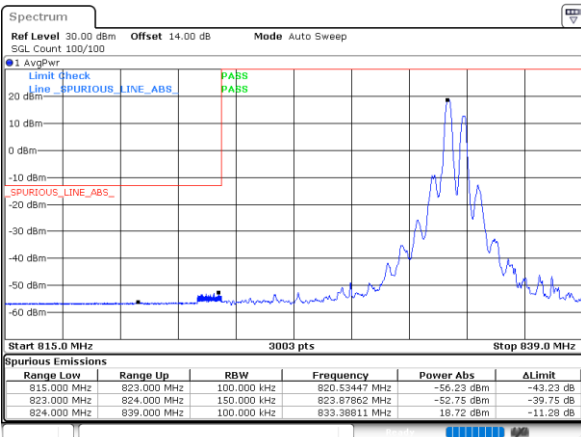

LTE Band 5B / 10MHz+5MHz

64QAM

Lowest Band Edge / 1RB0 and 1RB24

Date: 25. DEC. 2021 02:45:23

Highest Band Edge / 1RB0 and 1RB24

Date: 25. DEC. 2021 03:55:11

Lowest Band Edge / 1RB49 and 1RB0

Date: 25. DEC. 2021 02:55:26

Highest Band Edge / 1RB49 and 1RB0

Date: 25. DEC. 2021 03:57:11

Lowest Band Edge / Full RB

Date: 25. DEC. 2021 02:43:22

Highest Band Edge / Full RB

Date: 25. DEC. 2021 03:45:09

LTE Band 5B / 10MHz+10MHz

64QAM