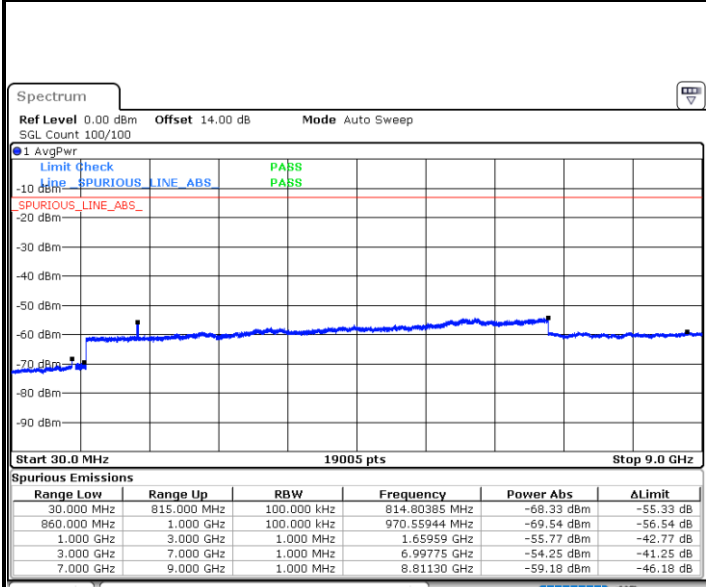

Highest Channel / 1RB24 and 1RB0

Date: 25.DEC.2021 02:03:05

Date: 25.DEC.2021 01:56:25

Highest Channel / FullIRB

N/A

Date: 25.DEC.2021 02:04:25

Blank

LTE Band 5B / 10MHz+5MHz

QPSK

Lowest Channel / 1RB0 and 1RB24

Lowest Channel / 1RB49 and 1RB0

Date: 25.DEC.2021 03:00:44

Date: 25.DEC.2021 02:59:25

Lowest Channel / FullIRB

N/A

Date: 25.DEC.2021 03:07:24

Blank

LTE Band 5B / 10MHz+5MHz

QPSK

Middle Channel / 1RB0 and 1RB24

Date: 25.DEC.2021 03:36:05

Middle Channel / 1RB49 and 1RB0

Date: 25.DEC.2021 03:37:25

Middle Channel / FullIRB

Date: 25.DEC.2021 03:29:26

N/A

Blank

LTE Band 5B / 10MHz+5MHz

QPSK

Highest Channel / 1RB0 and 1RB24

Highest Channel / 1RB49 and 1RB0

Date: 25.DEC.2021 04:09:09