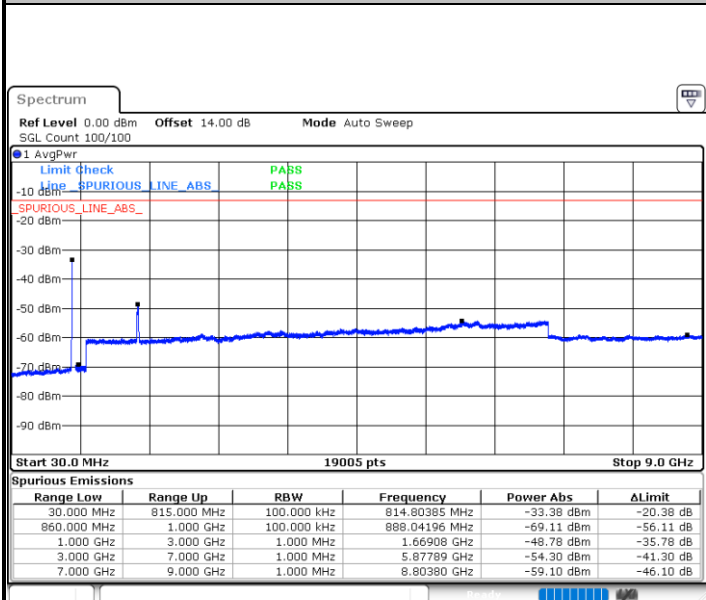

Date: 25.DEC.2021 04:02:31

Highest Channel / FullIRB

N/A

Date: 25.DEC.2021 04:10:29

Blank

LTE Band 5B / 10MHz+10MHz

QPSK

Lowest Channel / 1RB0 and 1RB49

Lowest Channel / 1RB49 and 1RB0

Lowest Channel / FullIRB

N/A

Blank

LTE Band 5B / 10MHz+10MHz

QPSK

Middle Channel / 1RB0 and 1RB49

Date: 25.DEC.2021 07:02:02

Middle Channel / 1RB49 and 1RB0

Date: 25.DEC.2021 07:03:22

Middle Channel / FullIRB

Date: 25.DEC.2021 06:55:24

N/A

Blank

LTE Band 5B / 10MHz+10MHz

QPSK

Highest Channel / 1RB0 and 1RB49

Highest Channel / 1RB49 and 1RB0

Date: 25.DEC.2021 08:57:41

Date: 25.DEC.2021 08:50:53

Highest Channel / FullIRB

N/A

Date: 25.DEC.2021 08:59:03

Blank