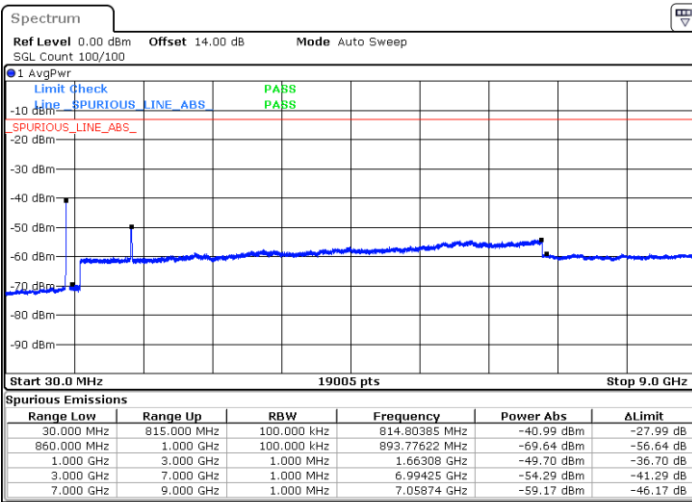

Highest Channel / 1RB24 and 1RB0

Date: 25.DEC.2021 02:01:45

Date: 25.DEC.2021 01:57:45

Highest Channel / FullIRB

N/A

Date: 25.DEC.2021 02:05:45

Blank

LTE Band 5B / 10MHz+5MHz

16QAM

Lowest Channel / 1RB0 and 1RB24

Lowest Channel / 1RB49 and 1RB0

Date: 25.DEC.2021 03:02:04

Date: 25.DEC.2021 02:58:05

Lowest Channel / FullIRB

N/A

Blank

Date: 25.DEC.2021 03:06:04

LTE Band 5B / 10MHz+5MHz

16QAM

Middle Channel / 1RB0 and 1RB24

Date: 25.DEC.2021 03:34:45

Middle Channel / 1RB49 and 1RB0

Date: 25.DEC.2021 03:38:44

Middle Channel / FullIRB

Date: 25.DEC.2021 03:30:45

N/A

Blank

LTE Band 5B / 10MHz+5MHz

16QAM

Highest Channel / 1RB0 and 1RB24

Highest Channel / 1RB49 and 1RB0

Date: 25.DEC.2021 04:07:49