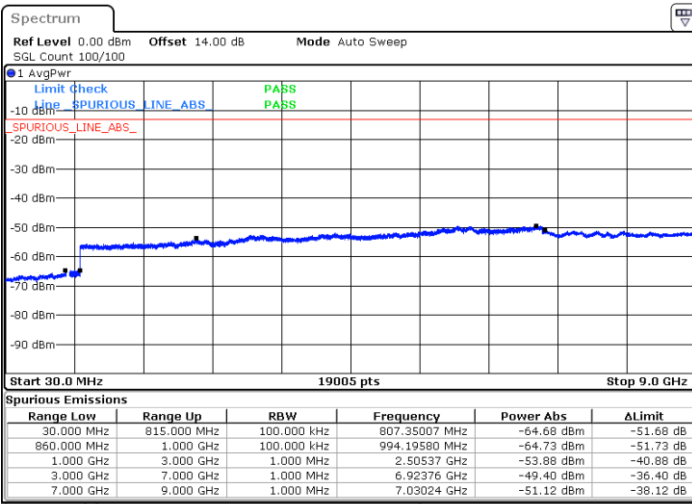

Highest Channel / 1RB24 and 1RB0

Highest Channel / FullIRB

N/A

Blank

LTE Band 5B / 5MHz+10MHz

QPSK

Lowest Channel / 1RB0 and 1RB49

Lowest Channel / 1RB24 and 1RB0

Lowest Channel / FullIRB

N/A

Blank

LTE Band 5B / 5MHz+10MHz

QPSK

Middle Channel / 1RB0 and 1RB49

Date: 25.DEC.2021 01:28:06

Middle Channel / 1RB24 and 1RB0

Date: 25.DEC.2021 01:29:26

Middle Channel / FullIRB

Date: 25.DEC.2021 01:21:27

N/A

Blank

LTE Band 5B / 5MHz+10MHz

QPSK

Highest Channel / 1RB0 and 1RB49

Highest Channel / 1RB24 and 1RB0

Date: 25.DEC.2021 02:03:05

Date: 25.DEC.2021 01:56:25

Highest Channel / FullIRB

N/A

Date: 25.DEC.2021 02:04:25

Blank

LTE Band 5B / 10MHz+5MHz