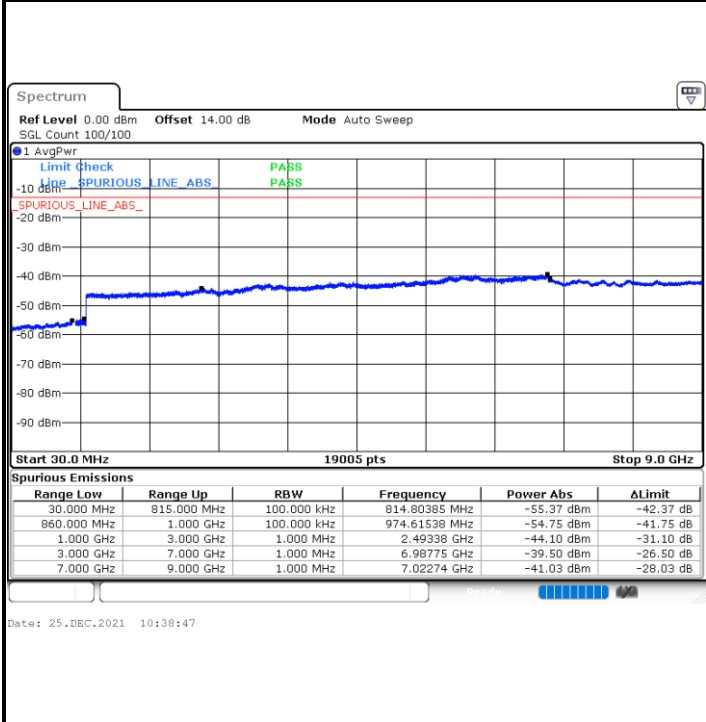

Date: 25.DEC.2021 09:49:29

Blank

LTE Band 5B / 3MHz+5MHz

16QAM

MiddleChannel / 1RB0 and 1RB24

Middle Channel / 1RB14 and 1RB0

Date: 25.DEC.2021 10:00:54

Date: 25.DEC.2021 10:04:58

Middle Channel / FullIRB

N/A

Date: 25.DEC.2021 09:56:48

Blank

LTE Band 5B / 3MHz+5MHz

16QAM

Highest Channel / 1RB0 and 1RB24

Highest Channel / 1RB14 and 1RB0

Highest Channel / FullIRB

N/A

Blank

LTE Band 5B / 5MHz+3MHz

16QAM

Lowest Channel / 1RB0 and 1RB14

Lowest Channel / 1RB24 and 1RB0

Date: 25.DEC.2021 11:12:17

Date: 25.DEC.2021 11:08:13

Lowest Channel / FullIRB

N/A

Date: 25.DEC.2021 11:16:22

Blank

LTE Band 5B / 5MHz+3MHz

16QAM

Middle Channel / 1RB0 and 1RB14