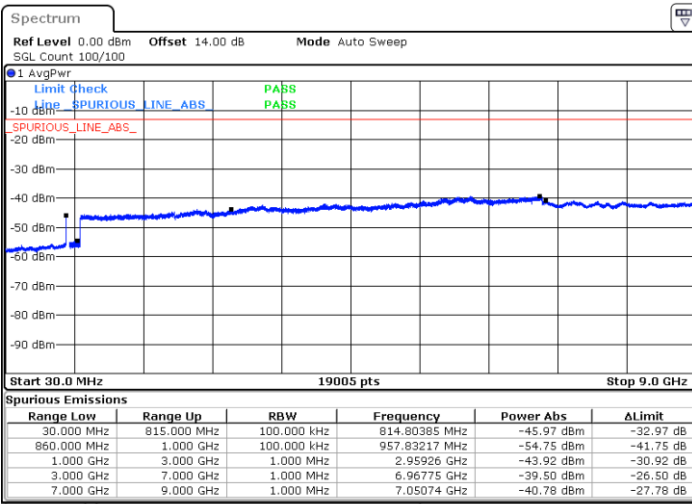

Date: 25.DEC.2021 09:55:27

Blank

LTE Band 5B / 3MHz+5MHz

QPSK

Highest Channel / 1RB0 and 1RB24

Highest Channel / 1RB14 and 1RB0

Date: 25.DEC.2021 10:36:04

Date: 25.DEC.2021 10:29:17

Highest Channel / FullIRB

N/A

Date: 25.DEC.2021 10:37:26

Blank

LTE Band 5B / 5MHz+3MHz

QPSK

Lowest Channel / 1RB0 and 1RB14

Lowest Channel / 1RB24 and 1RB0

Date: 25.DEC.2021 11:10:56

Date: 25.DEC.2021 11:09:34

Lowest Channel / FullIRB

N/A

Date: 25.DEC.2021 11:17:44

Blank

LTE Band 5B / 5MHz+3MHz

QPSK

Middle Channel / 1RB0 and 1RB14

Middle Channel / 1RB24 and 1RB0

Middle Channel / FullIRB

N/A

Blank

LTE Band 5B / 5MHz+3MHz

QPSK

Highest Channel / 1RB0 and 1RB14