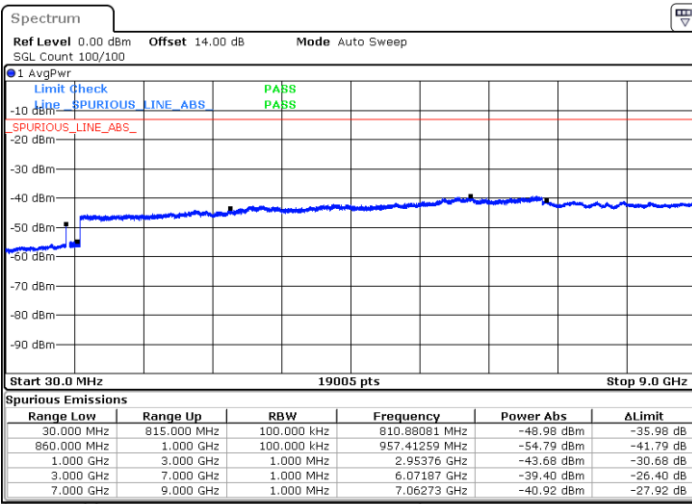

Middle Channel / FullIRB

N/A

Date: 25.DEC.2021 09:56:48

Blank

LTE Band 5B / 3MHz+5MHz

16QAM

Highest Channel / 1RB0 and 1RB24

Highest Channel / 1RB14 and 1RB0

Highest Channel / FullIRB

N/A

Blank

LTE Band 5B / 5MHz+3MHz

16QAM

Lowest Channel / 1RB0 and 1RB14

Lowest Channel / 1RB24 and 1RB0

Date: 25.DEC.2021 11:12:17

Date: 25.DEC.2021 11:08:13

Lowest Channel / FullIRB

N/A

Date: 25.DEC.2021 11:16:22

Blank

LTE Band 5B / 5MHz+3MHz

16QAM

Middle Channel / 1RB0 and 1RB14

Middle Channel / 1RB24 and 1RB0

Date: 25.DEC.2021 11:27:48

Date: 25.DEC.2021 11:31:52

Middle Channel / FullIRB

N/A

Date: 25.DEC.2021 11:23:43

Blank

LTE Band 5B / 5MHz+3MHz