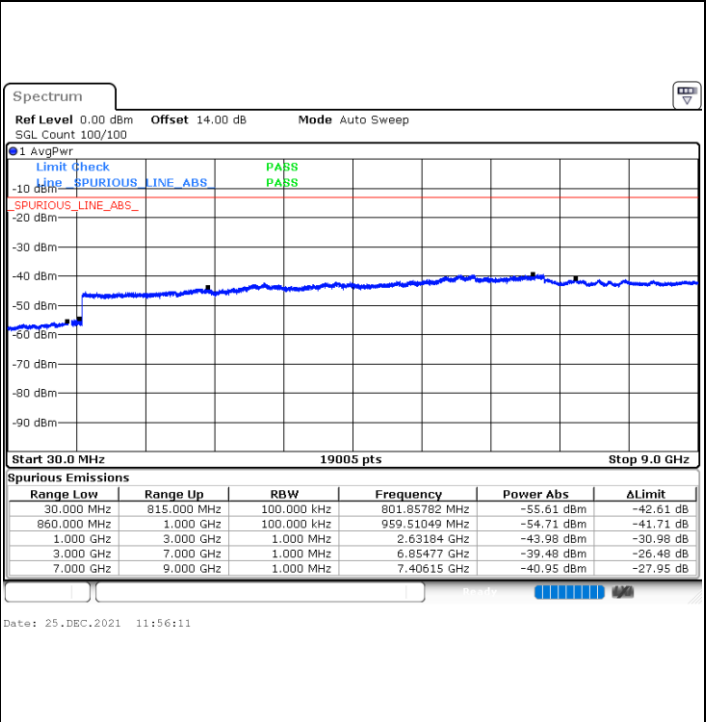

Date: 25.DEC.2021 11:10:56

Date: 25.DEC.2021 11:09:34

Lowest Channel / FullIRB

N/A

Date: 25.DEC.2021 11:17:44

Blank

LTE Band 5B / 5MHz+3MHz

QPSK

Middle Channel / 1RB0 and 1RB14

Middle Channel / 1RB24 and 1RB0

Middle Channel / FullIRB

N/A

Blank

LTE Band 5B / 5MHz+3MHz

QPSK

Highest Channel / 1RB0 and 1RB14

Highest Channel / 1RB24 and 1RB0

Highest Channel / FullIRB

N/A

Blank

LTE Band 5B / 5MHz+10MHz

QPSK

Lowest Channel / 1RB0 and 1RB49

Lowest Channel / 1RB24 and 1RB0

Lowest Channel / FullIRB

N/A

Blank

LTE Band 5B / 5MHz+10MHz

QPSK

Middle Channel / 1RB0 and 1RB49

Date: 25.DEC.2021 01:28:06

Middle Channel / 1RB24 and 1RB0