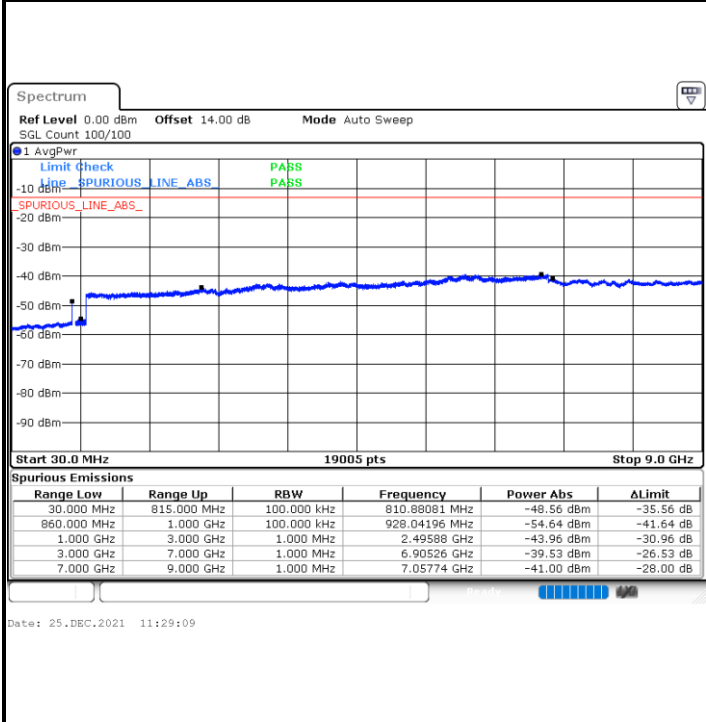

Highest Channel / FullIRB

N/A

Date: 25.DEC.2021 10:37:26

Blank

LTE Band 5B / 5MHz+3MHz

QPSK

Lowest Channel / 1RB0 and 1RB14

Lowest Channel / 1RB24 and 1RB0

Date: 25.DEC.2021 11:10:56

Date: 25.DEC.2021 11:09:34

Lowest Channel / FullIRB

N/A

Date: 25.DEC.2021 11:17:44

Blank

LTE Band 5B / 5MHz+3MHz

QPSK

Middle Channel / 1RB0 and 1RB14

Middle Channel / 1RB24 and 1RB0

Middle Channel / FullIRB

N/A

Blank

LTE Band 5B / 5MHz+3MHz

QPSK

Highest Channel / 1RB0 and 1RB14

Highest Channel / 1RB24 and 1RB0

Highest Channel / FullIRB

N/A

Blank

LTE Band 5B / 5MHz+10MHz

QPSK

Lowest Channel / 1RB0 and 1RB49

Lowest Channel / 1RB24 and 1RB0