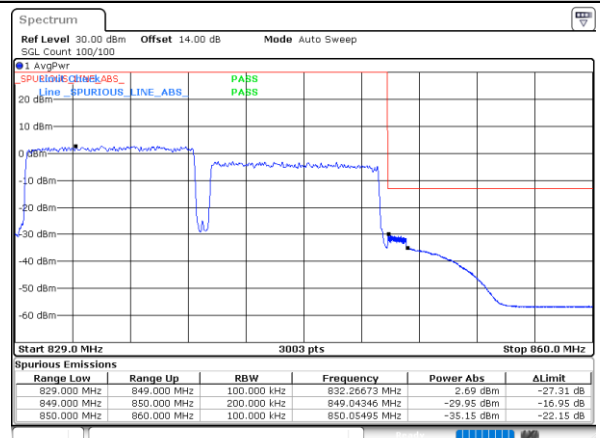

Highest Band Edge / 1RB49 and 1RB0

Date: 25. DEC. 2021 03:57:11

Lowest Band Edge / Full RB

Date: 25. DEC. 2021 02:43:22

Highest Band Edge / Full RB

Date: 25. DEC. 2021 03:45:09

LTE Band 5B / 10MHz+10MHz

64QAM

Lowest Band Edge / 1RB0 and 1RB49

Date: 25. DEC. 2021 04:56:39

Highest Band Edge / 1RB0 and 1RB49

Date: 25. DEC. 2021 08:43:25

Lowest Band Edge / 1RB49 and 1RB0

Date: 25. DEC. 2021 05:06:42

Highest Band Edge / 1RB49 and 1RB0

Date: 25. DEC. 2021 08:45:28

Lowest Band Edge / Full RB

Date: 25. DEC. 2021 04:54:37

Highest Band Edge / Full RB

Date: 25. DEC. 2021 08:33:14

Conducted Spurious Emission

LTE Band 5B / 3MHz+5MHz

QPSK