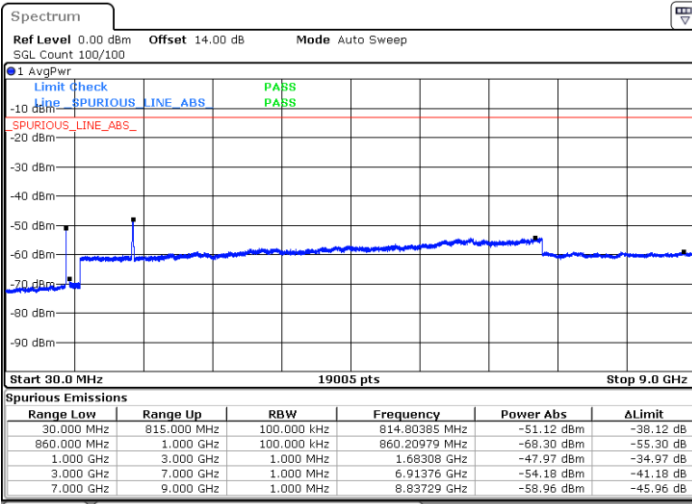

Blank

LTE Band 5B / 10MHz+5MHz

QPSK

Middle Channel / 1RB0 and 1RB24

Date: 25.DEC.2021 03:36:05

Middle Channel / 1RB49 and 1RB0

Date: 25.DEC.2021 03:37:25

Middle Channel / FullIRB

Date: 25.DEC.2021 03:29:26

N/A

Blank

LTE Band 5B / 10MHz+5MHz

QPSK

Highest Channel / 1RB0 and 1RB24

Highest Channel / 1RB49 and 1RB0

Date: 25.DEC.2021 04:09:09

Date: 25.DEC.2021 04:02:31

Highest Channel / FullIRB

N/A

Date: 25.DEC.2021 04:10:29

Blank

LTE Band 5B / 10MHz+10MHz

QPSK

Lowest Channel / 1RB0 and 1RB49

Lowest Channel / 1RB49 and 1RB0

Lowest Channel / FullIRB

N/A

Blank

LTE Band 5B / 10MHz+10MHz

QPSK

Middle Channel / 1RB0 and 1RB49

Date: 25.DEC.2021 07:02:02