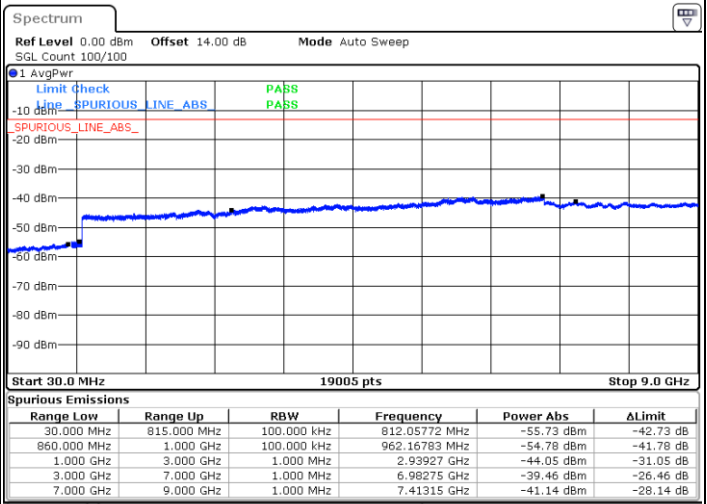

Date: 25. DEC. 2021 08:45:28

Lowest Band Edge / Full RB

Date: 25. DEC. 2021 04:54:37

Highest Band Edge / Full RB

Date: 25. DEC. 2021 08:33:14

Conducted Spurious Emission

LTE Band 5B / 3MHz+5MHz

QPSK

Lowest Channel / 1RB0 and 1RB24

Lowest Channel / 1RB14 and 1RB0

Date: 25.DEC.2021 09:44:02

Date: 25.DEC.2021 09:42:41

Lowest Channel / FullIRB

N/A

Date: 25.DEC.2021 09:50:50

Blank

LTE Band 5B / 3MHz+5MHz

QPSK

MiddleChannel / 1RB0 and 1RB24

Middle Channel / 1RB14 and 1RB0

Date: 25.DEC.2021 10:02:15

Date: 25.DEC.2021 10:03:37

Middle Channel / FullIRB

N/A

Date: 25.DEC.2021 09:55:27

Blank

LTE Band 5B / 3MHz+5MHz

QPSK

Highest Channel / 1RB0 and 1RB24

Highest Channel / 1RB14 and 1RB0

Date: 25.DEC.2021 10:36:04

Date: 25.DEC.2021 10:29:17