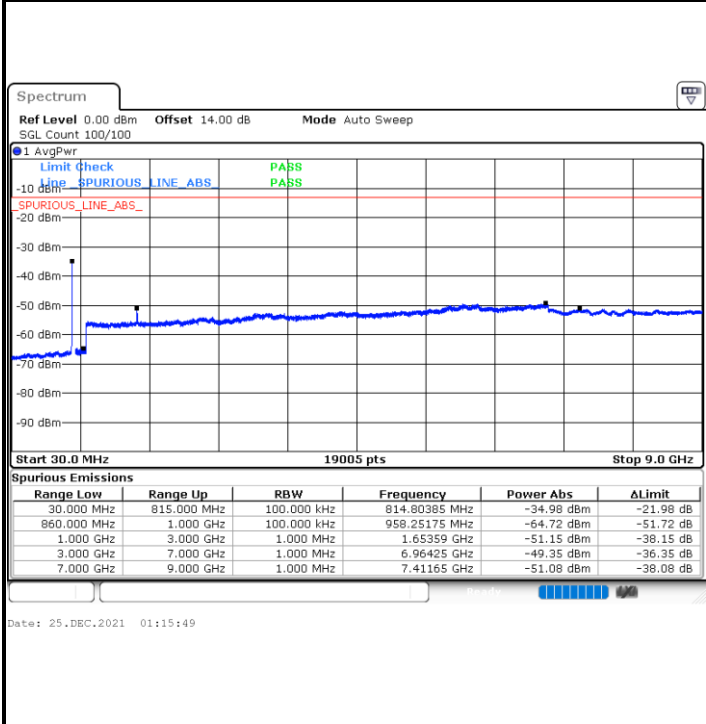

Middle Channel / 1RB0 and 1RB14

Middle Channel / 1RB24 and 1RB0

Middle Channel / FullIRB

N/A

Blank

LTE Band 5B / 5MHz+3MHz

QPSK

Highest Channel / 1RB0 and 1RB14

Highest Channel / 1RB24 and 1RB0

Highest Channel / FullIRB

N/A

Blank

LTE Band 5B / 5MHz+10MHz

QPSK

Lowest Channel / 1RB0 and 1RB49

Lowest Channel / 1RB24 and 1RB0

Lowest Channel / FullIRB

N/A

Blank

LTE Band 5B / 5MHz+10MHz

QPSK

Middle Channel / 1RB0 and 1RB49

Date: 25.DEC.2021 01:28:06

Middle Channel / 1RB24 and 1RB0

Date: 25.DEC.2021 01:29:26

Middle Channel / FullIRB

Date: 25.DEC.2021 01:21:27

N/A

Blank

LTE Band 5B / 5MHz+10MHz

QPSK

Highest Channel / 1RB0 and 1RB49