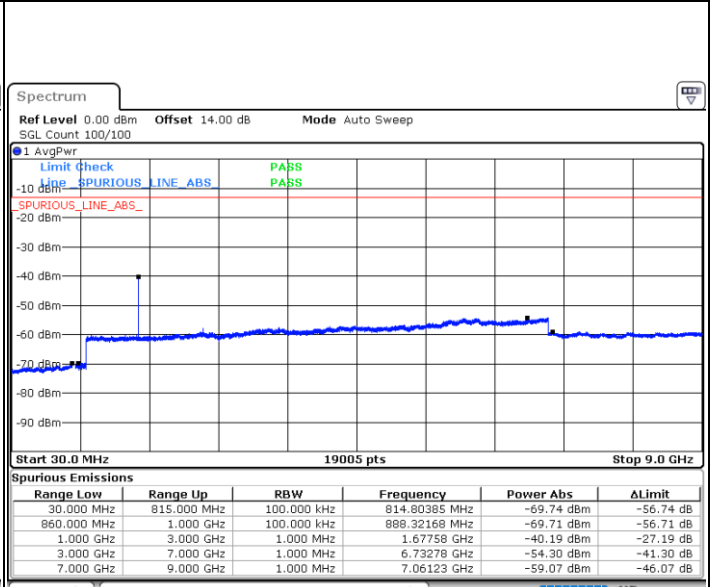

QPSK

Lowest Channel / 1RB0 and 1RB24

Lowest Channel / 1RB49 and 1RB0

Date: 25.DEC.2021 03:00:44

Date: 25.DEC.2021 02:59:25

Lowest Channel / FullIRB

N/A

Date: 25.DEC.2021 03:07:24

Blank

LTE Band 5B / 10MHz+5MHz

QPSK

Middle Channel / 1RB0 and 1RB24

Date: 25.DEC.2021 03:36:05

Middle Channel / 1RB49 and 1RB0

Date: 25.DEC.2021 03:37:25

Middle Channel / FullIRB

Date: 25.DEC.2021 03:29:26

N/A

Blank

LTE Band 5B / 10MHz+5MHz

QPSK

Highest Channel / 1RB0 and 1RB24

Highest Channel / 1RB49 and 1RB0

Date: 25.DEC.2021 04:09:09

Date: 25.DEC.2021 04:02:31

Highest Channel / FullIRB

N/A

Date: 25.DEC.2021 04:10:29

Blank

LTE Band 5B / 10MHz+10MHz

QPSK

Lowest Channel / 1RB0 and 1RB49