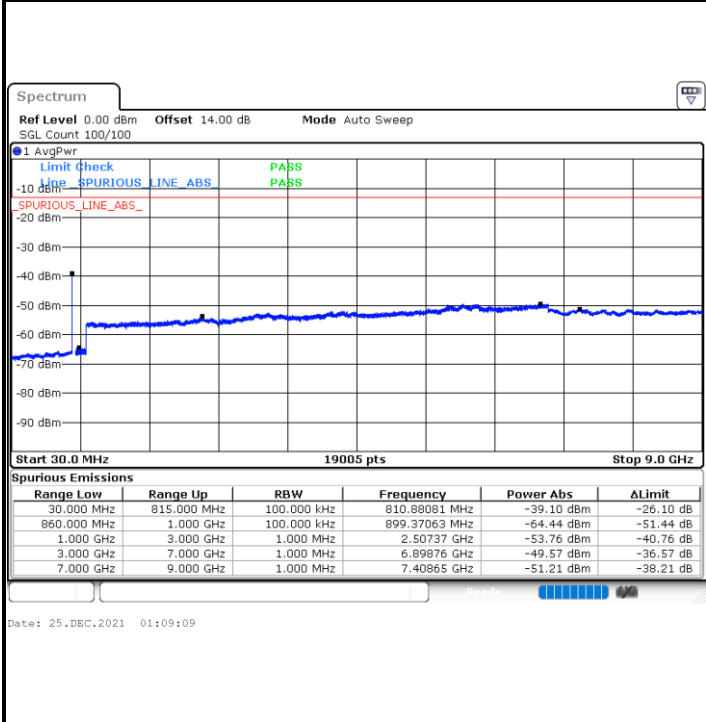

Middle Channel / 1RB0 and 1RB14

Middle Channel / 1RB24 and 1RB0

Middle Channel / FullIRB

N/A

Blank

LTE Band 5B / 5MHz+3MHz

QPSK

Highest Channel / 1RB0 and 1RB14

Highest Channel / 1RB24 and 1RB0

Highest Channel / FullIRB

N/A

Blank

LTE Band 5B / 5MHz+10MHz

QPSK

Lowest Channel / 1RB0 and 1RB49

Lowest Channel / 1RB24 and 1RB0

Lowest Channel / FullIRB

N/A

Blank

LTE Band 5B / 5MHz+10MHz

QPSK

Middle Channel / 1RB0 and 1RB49

Date: 25.DEC.2021 01:28:06

Middle Channel / 1RB24 and 1RB0

Date: 25.DEC.2021 01:29:26

Middle Channel / FullIRB

Date: 25.DEC.2021 01:21:27

N/A

Blank

LTE Band 5B / 5MHz+10MHz

QPSK

Highest Channel / 1RB0 and 1RB49