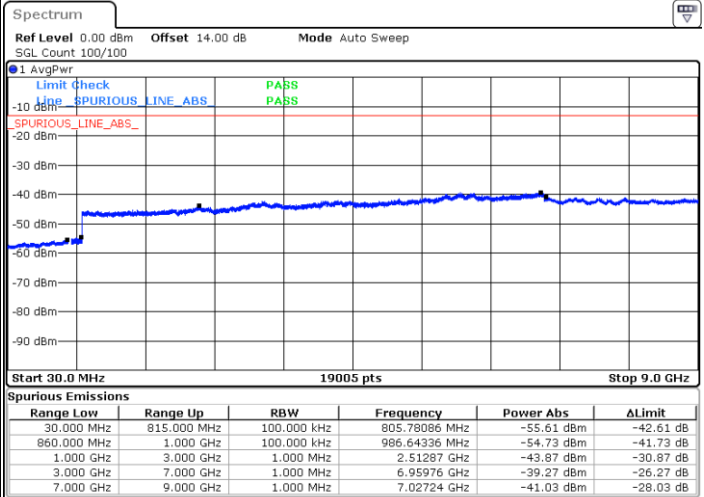

Lowest Band Edge / 1RB0 and 1RB49

Date: 25. DEC. 2021 04:56:39

Highest Band Edge / 1RB0 and 1RB49

Date: 25. DEC. 2021 08:43:25

Lowest Band Edge / 1RB49 and 1RB0

Date: 25. DEC. 2021 05:06:42

Highest Band Edge / 1RB49 and 1RB0

Date: 25. DEC. 2021 08:45:28

Lowest Band Edge / Full RB

Date: 25. DEC. 2021 04:54:37

Highest Band Edge / Full RB

Date: 25. DEC. 2021 08:33:14

Conducted Spurious Emission

LTE Band 5B / 3MHz+5MHz

QPSK

Lowest Channel / 1RB0 and 1RB24

Lowest Channel / 1RB14 and 1RB0

Date: 25.DEC.2021 09:44:02

Date: 25.DEC.2021 09:42:41

Lowest Channel / FullIRB

N/A

Date: 25.DEC.2021 09:50:50

Blank

LTE Band 5B / 3MHz+5MHz

QPSK

MiddleChannel / 1RB0 and 1RB24

Middle Channel / 1RB14 and 1RB0

Date: 25.DEC.2021 10:02:15

Date: 25.DEC.2021 10:03:37

Middle Channel / FullIRB

N/A