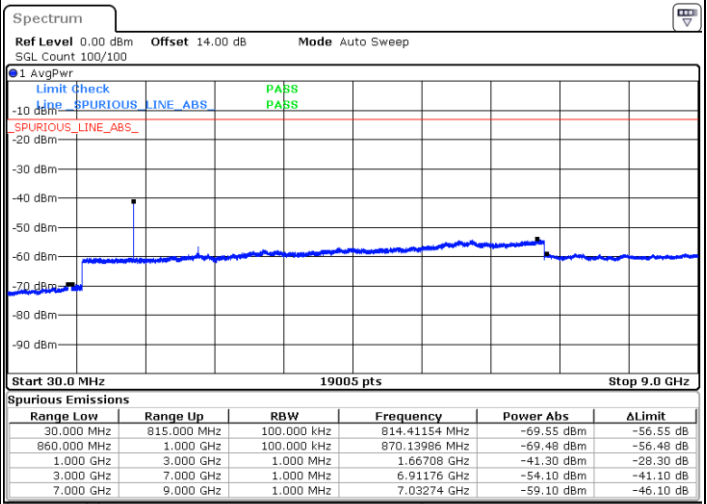

Date: 25.DEC.2021 03:30:45

N/A

Blank

LTE Band 5B / 10MHz+5MHz

16QAM

Highest Channel / 1RB0 and 1RB24

Highest Channel / 1RB49 and 1RB0

Date: 25.DEC.2021 04:07:49

Date: 25.DEC.2021 04:03:50

Highest Channel / FullIRB

N/A

Date: 25.DEC.2021 04:11:48

Blank

LTE Band 5B / 10MHz+10MHz

16QAM

Lowest Channel / 1RB0 and 1RB49

Lowest Channel / 1RB49 and 1RB0

Date: 25.DEC.2021 05:13:20

Date: 25.DEC.2021 05:09:21

Lowest Channel / FullIRB

N/A

Date: 25.DEC.2021 05:17:21

Blank

LTE Band 5B / 10MHz+10MHz