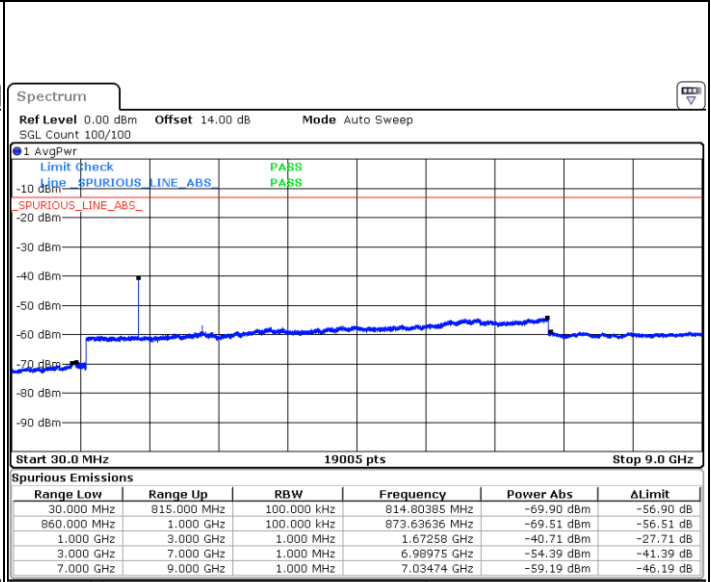

Date: 25.DEC.2021 04:02:31

Highest Channel / FullIRB

N/A

Date: 25.DEC.2021 04:10:29

Blank

LTE Band 5B / 10MHz+10MHz

QPSK

Lowest Channel / 1RB0 and 1RB49

Lowest Channel / 1RB49 and 1RB0

Lowest Channel / FullIRB

N/A

Blank

LTE Band 5B / 10MHz+10MHz

QPSK

Middle Channel / 1RB0 and 1RB49

Date: 25.DEC.2021 07:02:02

Middle Channel / 1RB49 and 1RB0

Date: 25.DEC.2021 07:03:22

Middle Channel / FullIRB

Date: 25.DEC.2021 06:55:24

N/A

Blank

LTE Band 5B / 10MHz+10MHz

QPSK

Highest Channel / 1RB0 and 1RB49

Highest Channel / 1RB49 and 1RB0

Date: 25.DEC.2021 08:57:41

Date: 25.DEC.2021 08:50:53

Highest Channel / FullIRB

N/A

Date: 25.DEC.2021 08:59:03

Blank