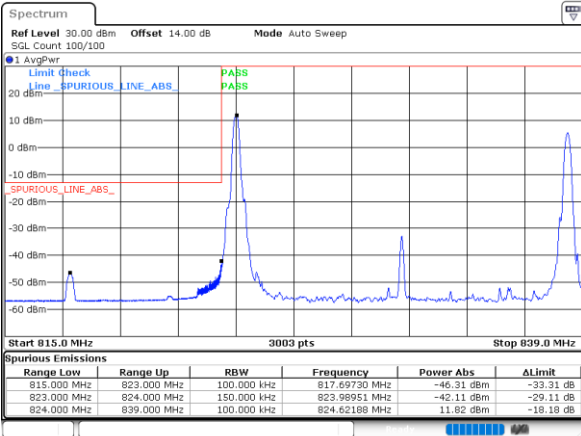

LTE Band 5B / 10MHz+5MHz

64QAM

Lowest Band Edge / 1RB0 and 1RB24

Date: 25. DEC. 2021 02:45:23

Highest Band Edge / 1RB0 and 1RB24

Date: 25. DEC. 2021 03:55:11

Lowest Band Edge / 1RB49 and 1RB0

Date: 25. DEC. 2021 02:55:26

Highest Band Edge / 1RB49 and 1RB0

Date: 25. DEC. 2021 03:57:11

Lowest Band Edge / Full RB

Date: 25. DEC. 2021 02:43:22

Highest Band Edge / Full RB

Date: 25. DEC. 2021 03:45:09

LTE Band 5B / 10MHz+10MHz

64QAM