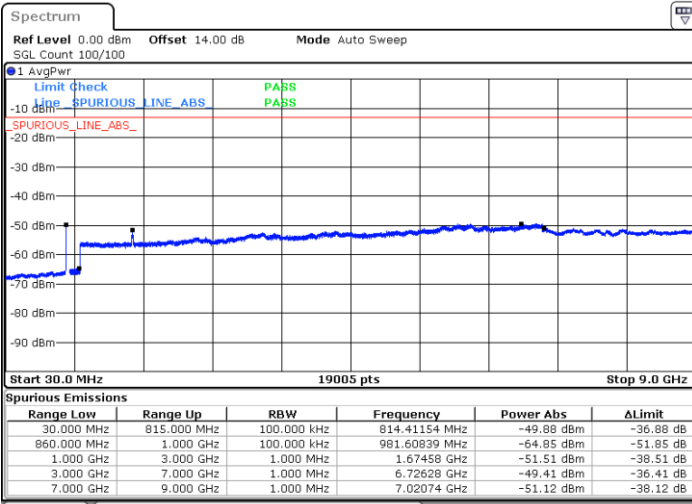

Date: 25.DEC.2021 01:29:26

Middle Channel / FullIRB

Date: 25.DEC.2021 01:21:27

N/A

Blank

LTE Band 5B / 5MHz+10MHz

QPSK

Highest Channel / 1RB0 and 1RB49

Highest Channel / 1RB24 and 1RB0

Date: 25.DEC.2021 02:03:05

Date: 25.DEC.2021 01:56:25

Highest Channel / FullIRB

N/A

Date: 25.DEC.2021 02:04:25

Blank

LTE Band 5B / 10MHz+5MHz

QPSK

Lowest Channel / 1RB0 and 1RB24

Lowest Channel / 1RB49 and 1RB0

Date: 25.DEC.2021 03:00:44

Date: 25.DEC.2021 02:59:25

Lowest Channel / FullIRB

N/A

Date: 25.DEC.2021 03:07:24

Blank

LTE Band 5B / 10MHz+5MHz

QPSK

Middle Channel / 1RB0 and 1RB24

Date: 25.DEC.2021 03:36:05

Middle Channel / 1RB49 and 1RB0

Date: 25.DEC.2021 03:37:25

Middle Channel / FullIRB