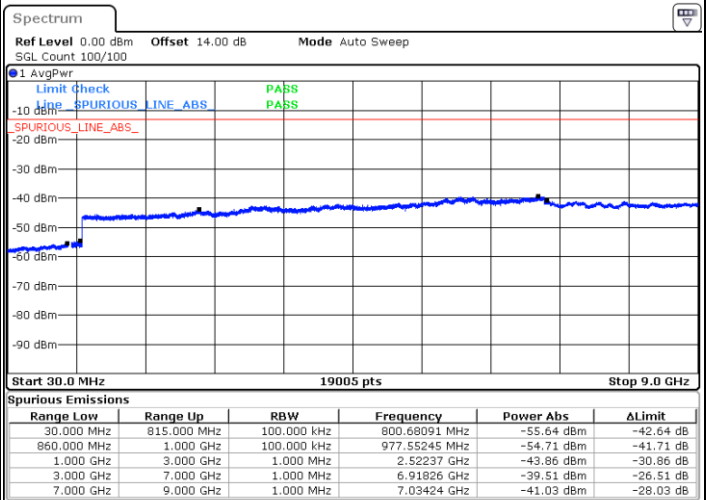

Middle Channel / FullIRB

N/A

Date: 25.DEC.2021 09:56:48

Blank

LTE Band 5B / 3MHz+5MHz

16QAM

Highest Channel / 1RB0 and 1RB24

Highest Channel / 1RB14 and 1RB0

Highest Channel / FullIRB

N/A

Blank

LTE Band 5B / 5MHz+3MHz

16QAM

Lowest Channel / 1RB0 and 1RB14

Lowest Channel / 1RB24 and 1RB0

Date: 25.DEC.2021 11:12:17

Date: 25.DEC.2021 11:08:13

Lowest Channel / FullIRB

N/A

Date: 25.DEC.2021 11:16:22

Blank

LTE Band 5B / 5MHz+3MHz

16QAM

Middle Channel / 1RB0 and 1RB14

Middle Channel / 1RB24 and 1RB0

Date: 25.DEC.2021 11:27:48

Date: 25.DEC.2021 11:31:52

Middle Channel / FullIRB

N/A

Date: 25.DEC.2021 11:23:43

Blank

LTE Band 5B / 5MHz+3MHz