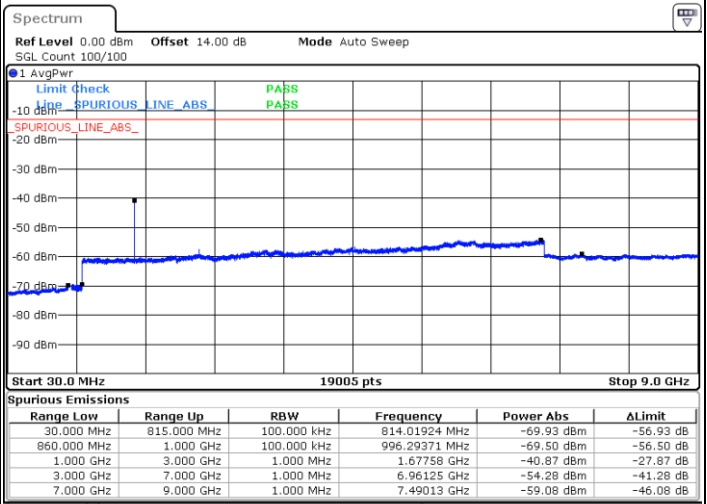

Lowest Channel / 1RB49 and 1RB0

Date: 25.DEC.2021 05:13:20

Date: 25.DEC.2021 05:09:21

Lowest Channel / FullIRB

N/A

Date: 25.DEC.2021 05:17:21

Blank

LTE Band 5B / 10MHz+10MHz

Blank

LTE Band 5B / 10MHz+10MHz

16QAM

Highest Channel / 1RB0 and 1RB49

Highest Channel / 1RB49 and 1RB0

Date: 25.DEC.2021 08:56:19

Date: 25.DEC.2021 08:52:14

Highest Channel / FullIRB