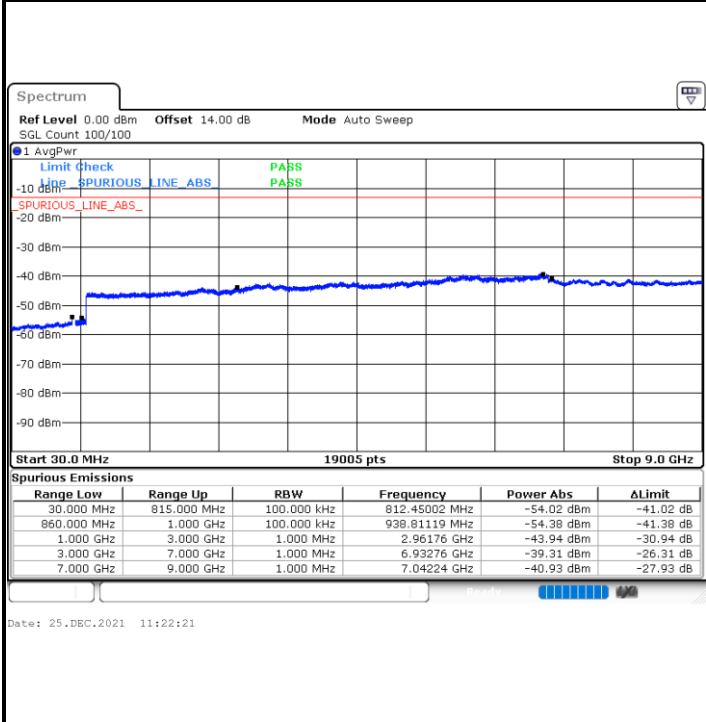

Highest Channel / FullIRB

N/A

Date: 25.DEC.2021 10:37:26

Blank

LTE Band 5B / 5MHz+3MHz

QPSK

Lowest Channel / 1RB0 and 1RB14

Lowest Channel / 1RB24 and 1RB0

Date: 25.DEC.2021 11:10:56

Date: 25.DEC.2021 11:09:34

Lowest Channel / FullIRB

N/A

Date: 25.DEC.2021 11:17:44

Blank

LTE Band 5B / 5MHz+3MHz

QPSK

Middle Channel / 1RB0 and 1RB14

Middle Channel / 1RB24 and 1RB0

Middle Channel / FullIRB

N/A

Blank

LTE Band 5B / 5MHz+3MHz

QPSK

Highest Channel / 1RB0 and 1RB14

Highest Channel / 1RB24 and 1RB0

Highest Channel / FullIRB

N/A

Blank

LTE Band 5B / 5MHz+10MHz

QPSK

Lowest Channel / 1RB0 and 1RB49

Lowest Channel / 1RB24 and 1RB0