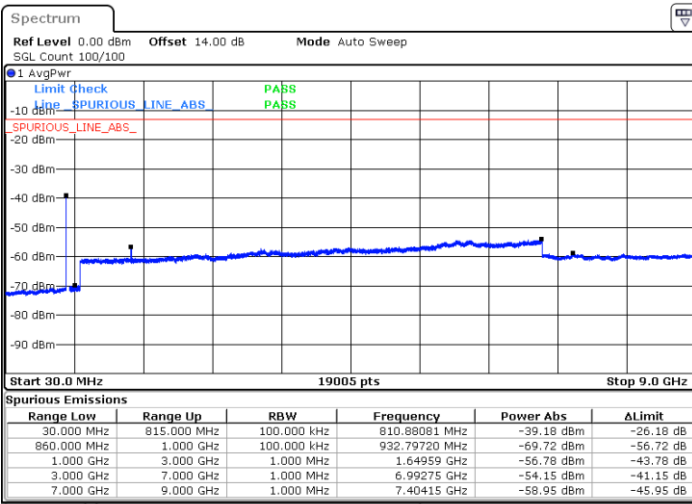

Date: 25.DEC.2021 01:29:26

Middle Channel / FullIRB

Date: 25.DEC.2021 01:21:27

N/A

Blank

LTE Band 5B / 5MHz+10MHz

QPSK

Highest Channel / 1RB0 and 1RB49

Highest Channel / 1RB24 and 1RB0

Date: 25.DEC.2021 02:03:05

Date: 25.DEC.2021 01:56:25

Highest Channel / FullIRB

N/A

Date: 25.DEC.2021 02:04:25

Blank

LTE Band 5B / 10MHz+5MHz

QPSK

Lowest Channel / 1RB0 and 1RB24

Lowest Channel / 1RB49 and 1RB0

Date: 25.DEC.2021 03:00:44

Date: 25.DEC.2021 02:59:25

Lowest Channel / FullIRB

N/A

Date: 25.DEC.2021 03:07:24

Blank

LTE Band 5B / 10MHz+5MHz

QPSK

Middle Channel / 1RB0 and 1RB24

Date: 25.DEC.2021 03:36:05

Middle Channel / 1RB49 and 1RB0

Date: 25.DEC.2021 03:37:25

Middle Channel / FullIRB