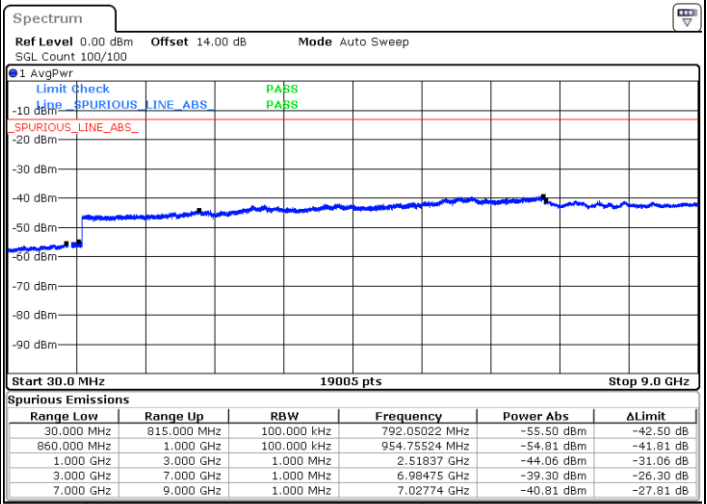

Highest Channel / FullIRB

N/A

Blank

LTE Band 5B / 5MHz+3MHz

16QAM

Lowest Channel / 1RB0 and 1RB14

Lowest Channel / 1RB24 and 1RB0

Date: 25.DEC.2021 11:12:17

Date: 25.DEC.2021 11:08:13

Lowest Channel / FullIRB

N/A

Date: 25.DEC.2021 11:16:22

Blank

LTE Band 5B / 5MHz+3MHz

16QAM

Middle Channel / 1RB0 and 1RB14

Middle Channel / 1RB24 and 1RB0

Date: 25.DEC.2021 11:27:48

Date: 25.DEC.2021 11:31:52

Middle Channel / FullIRB

N/A

Date: 25.DEC.2021 11:23:43

Blank

LTE Band 5B / 5MHz+3MHz