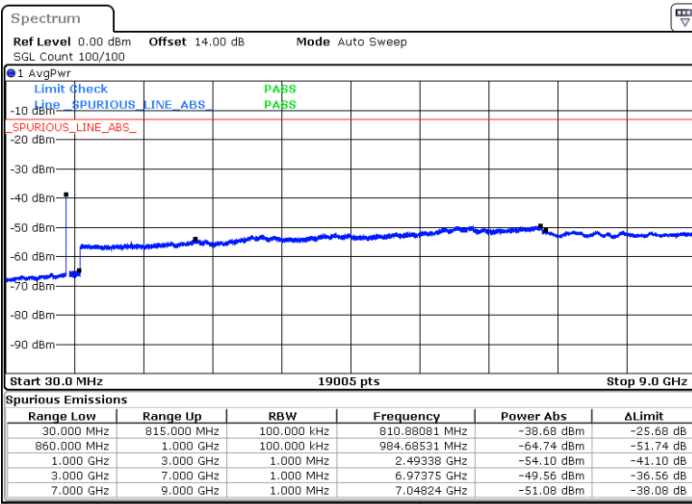

16QAM

Highest Channel / 1RB0 and 1RB14

Highest Channel / 1RB24 and 1RB0

Date: 25.DEC.2021 12:01:37

Date: 25.DEC.2021 11:57:32

Highest Channel / FullIRB

N/A

Blank

Date: 25.DEC.2021 12:05:41

LTE Band 5B / 5MHz+10MHz

16QAM

Lowest Channel / 1RB0 and 1RB49

Lowest Channel / 1RB24 and 1RB0

Date: 25.DEC.2021 01:10:29

Date: 25.DEC.2021 01:06:30

Lowest Channel / FullIRB

N/A

Blank

Date: 25.DEC.2021 01:14:29

LTE Band 5B / 5MHz+10MHz

16QAM

Middle Channel / 1RB0 and 1RB49

Date: 25.DEC.2021 01:26:46

Middle Channel / 1RB24 and 1RB0

Date: 25.DEC.2021 01:30:45

Middle Channel / FullIRB

Date: 25.DEC.2021 01:22:46

N/A

Blank

LTE Band 5B / 5MHz+10MHz

16QAM

Highest Channel / 1RB0 and 1RB49