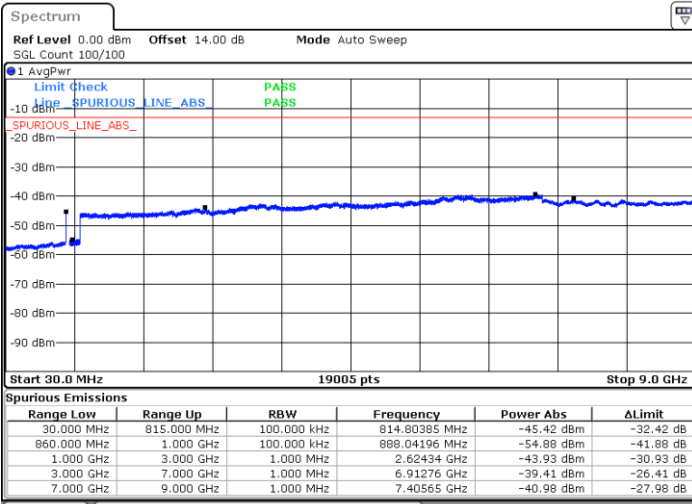

Highest Channel / 1RB0 and 1RB49

Highest Channel / 1RB49 and 1RB0

Date: 25.DEC.2021 08:57:41

Date: 25.DEC.2021 08:50:53

Highest Channel / FullIRB

N/A

Date: 25.DEC.2021 08:59:03

Blank

LTE Band 5B / 3MHz+5MHz

16QAM

Lowest Channel / 1RB0 and 1RB24

Lowest Channel / 1RB14 and 1RB0

Date: 25.DEC.2021 09:45:24

Date: 25.DEC.2021 09:41:19

Lowest Channel / FullIRB

N/A

Date: 25.DEC.2021 09:49:29

Blank

LTE Band 5B / 3MHz+5MHz

16QAM

MiddleChannel / 1RB0 and 1RB24

Middle Channel / 1RB14 and 1RB0

Date: 25.DEC.2021 10:00:54

Date: 25.DEC.2021 10:04:58

Middle Channel / FullIRB

N/A

Date: 25.DEC.2021 09:56:48

Blank

LTE Band 5B / 3MHz+5MHz

16QAM

Highest Channel / 1RB0 and 1RB24

Highest Channel / 1RB14 and 1RB0