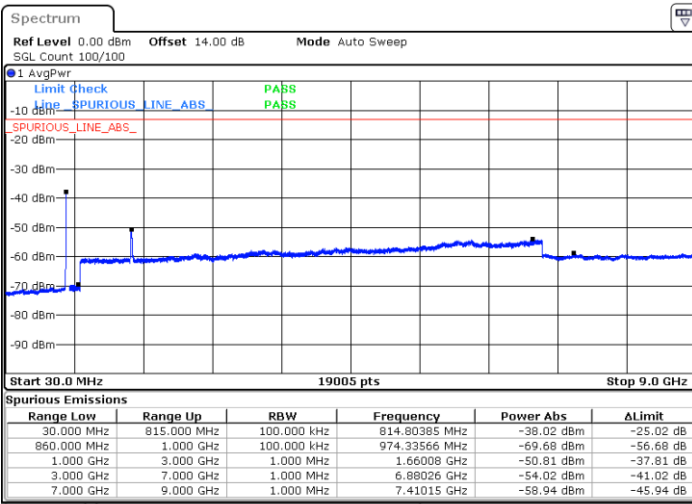

Date: 25.DEC.2021 03:30:45

N/A

Blank

LTE Band 5B / 10MHz+5MHz

16QAM

Highest Channel / 1RB0 and 1RB24

Highest Channel / 1RB49 and 1RB0

Date: 25.DEC.2021 04:07:49

Date: 25.DEC.2021 04:03:50

Highest Channel / FullIRB

N/A

Date: 25.DEC.2021 04:11:48

Blank

LTE Band 5B / 10MHz+10MHz

16QAM

Lowest Channel / 1RB0 and 1RB49

Lowest Channel / 1RB49 and 1RB0

Date: 25.DEC.2021 05:13:20

Date: 25.DEC.2021 05:09:21

Lowest Channel / FullIRB

N/A

Date: 25.DEC.2021 05:17:21

Blank

LTE Band 5B / 10MHz+10MHz

Blank

LTE Band 5B / 10MHz+10MHz

16QAM

Highest Channel / 1RB0 and 1RB49

Highest Channel / 1RB49 and 1RB0

Date: 25.DEC.2021 08:56:19

Date: 25.DEC.2021 08:52:14

Highest Channel / FullIRB