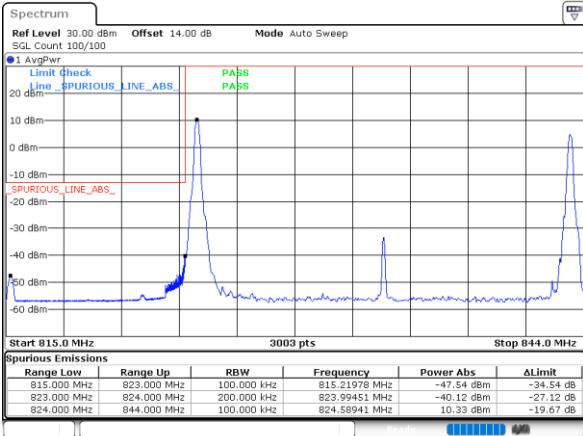

LTE Band 5B / 10MHz+5MHz

64QAM

Lowest Band Edge / 1RB0 and 1RB24

Date: 25. DEC. 2021 02:45:23

Highest Band Edge / 1RB0 and 1RB24

Date: 25. DEC. 2021 03:55:11

Lowest Band Edge / 1RB49 and 1RB0

Date: 25. DEC. 2021 02:55:26

Highest Band Edge / 1RB49 and 1RB0

Date: 25. DEC. 2021 03:57:11

Lowest Band Edge / Full RB

Date: 25. DEC. 2021 02:43:22

Highest Band Edge / Full RB

Date: 25. DEC. 2021 03:45:09

LTE Band 5B / 10MHz+10MHz

64QAM

Lowest Band Edge / 1RB0 and 1RB49

Date: 25. DEC. 2021 04:56:39

Highest Band Edge / 1RB0 and 1RB49

Date: 25. DEC. 2021 08:43:25

Lowest Band Edge / 1RB49 and 1RB0

Date: 25. DEC. 2021 05:06:42

Highest Band Edge / 1RB49 and 1RB0

Date: 25. DEC. 2021 08:45:28

Lowest Band Edge / Full RB

Date: 25. DEC. 2021 04:54:37

Highest Band Edge / Full RB

Date: 25. DEC. 2021 08:33:14

Conducted Spurious Emission

LTE Band 5B / 3MHz+5MHz

QPSK