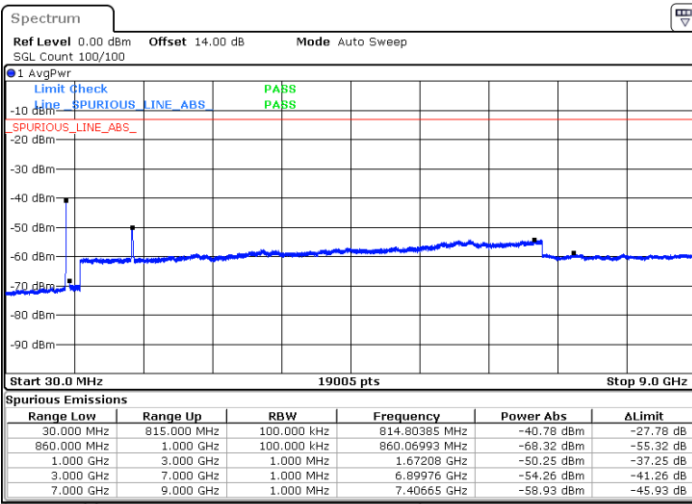

Highest Channel / FullIRB

N/A

Date: 25.DEC.2021 09:00:24

Blank