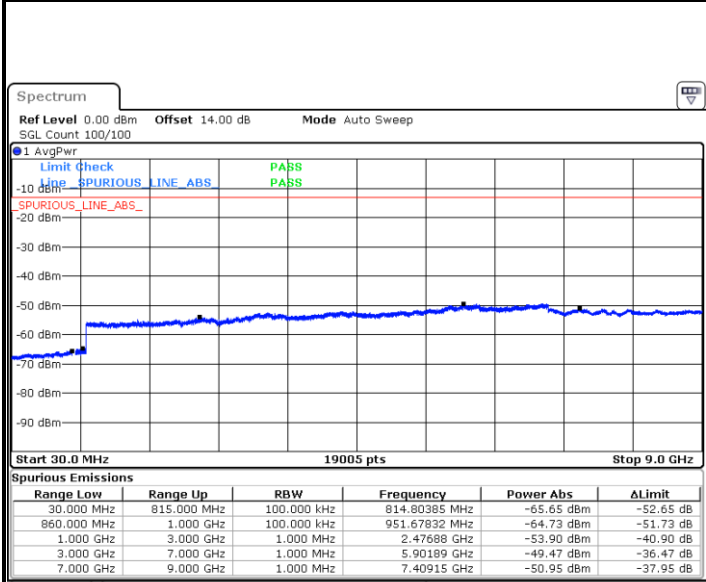

Highest Channel / 1RB24 and 1RB0

Highest Channel / FullIRB

N/A

Blank

LTE Band 5B / 5MHz+10MHz

QPSK

Lowest Channel / 1RB0 and 1RB49

Lowest Channel / 1RB24 and 1RB0

Lowest Channel / FullIRB

N/A

Blank

LTE Band 5B / 5MHz+10MHz

QPSK

Middle Channel / 1RB0 and 1RB49

Date: 25.DEC.2021 01:28:06

Middle Channel / 1RB24 and 1RB0

Date: 25.DEC.2021 01:29:26

Middle Channel / FullIRB

Date: 25.DEC.2021 01:21:27

N/A

Blank

LTE Band 5B / 5MHz+10MHz

QPSK

Highest Channel / 1RB0 and 1RB49

Highest Channel / 1RB24 and 1RB0

Date: 25.DEC.2021 02:03:05

Date: 25.DEC.2021 01:56:25

Highest Channel / FullIRB

N/A

Date: 25.DEC.2021 02:04:25

Blank

LTE Band 5B / 10MHz+5MHz