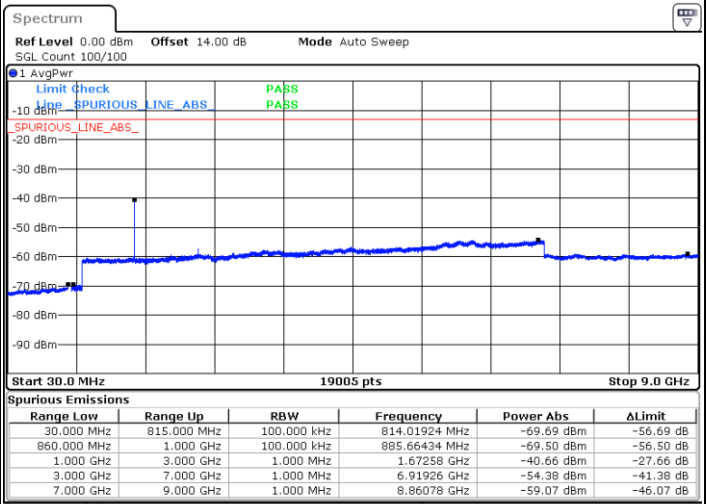

LTE Band 5B / 10MHz+10MHz

16QAM

Middle Channel / 1RB0 and 1RB49

Middle Channel / 1RB49 and 1RB0

Date: 25.DEC.2021 07:00:43

Date: 25.DEC.2021 07:04:42