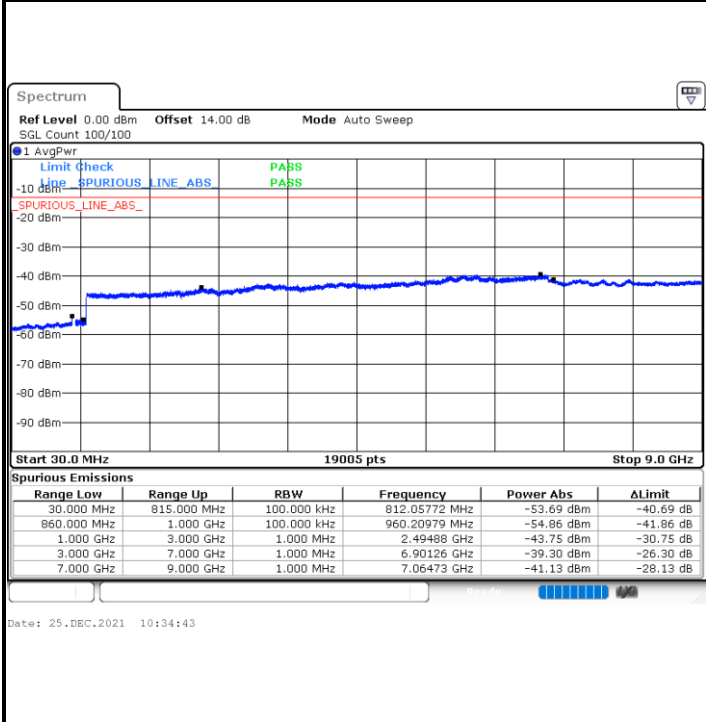

Date: 25.DEC.2021 09:49:29

Blank

LTE Band 5B / 3MHz+5MHz

16QAM

MiddleChannel / 1RB0 and 1RB24

Middle Channel / 1RB14 and 1RB0

Date: 25.DEC.2021 10:00:54

Date: 25.DEC.2021 10:04:58

Middle Channel / FullIRB

N/A

Date: 25.DEC.2021 09:56:48

Blank

LTE Band 5B / 3MHz+5MHz

16QAM

Highest Channel / 1RB0 and 1RB24

Highest Channel / 1RB14 and 1RB0

Highest Channel / FullIRB

N/A

Blank

LTE Band 5B / 5MHz+3MHz

16QAM

Lowest Channel / 1RB0 and 1RB14

Lowest Channel / 1RB24 and 1RB0

Date: 25.DEC.2021 11:12:17

Date: 25.DEC.2021 11:08:13

Lowest Channel / FullIRB

N/A

Date: 25.DEC.2021 11:16:22

Blank

LTE Band 5B / 5MHz+3MHz

16QAM

Middle Channel / 1RB0 and 1RB14