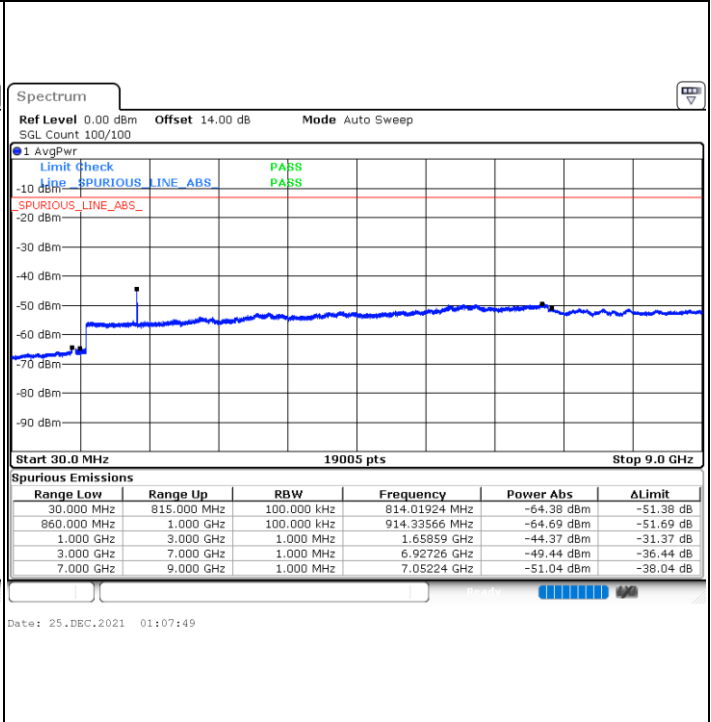

Middle Channel / 1RB0 and 1RB14

Middle Channel / 1RB24 and 1RB0

Middle Channel / FullIRB

N/A

Blank

LTE Band 5B / 5MHz+3MHz

QPSK

Highest Channel / 1RB0 and 1RB14

Highest Channel / 1RB24 and 1RB0

Highest Channel / FullIRB

N/A

Blank

LTE Band 5B / 5MHz+10MHz

QPSK

Lowest Channel / 1RB0 and 1RB49

Lowest Channel / 1RB24 and 1RB0

Lowest Channel / FullIRB

N/A

Blank

LTE Band 5B / 5MHz+10MHz

QPSK

Middle Channel / 1RB0 and 1RB49

Date: 25.DEC.2021 01:28:06

Middle Channel / 1RB24 and 1RB0

Date: 25.DEC.2021 01:29:26

Middle Channel / FullIRB

Date: 25.DEC.2021 01:21:27

N/A

Blank

LTE Band 5B / 5MHz+10MHz

QPSK

Highest Channel / 1RB0 and 1RB49