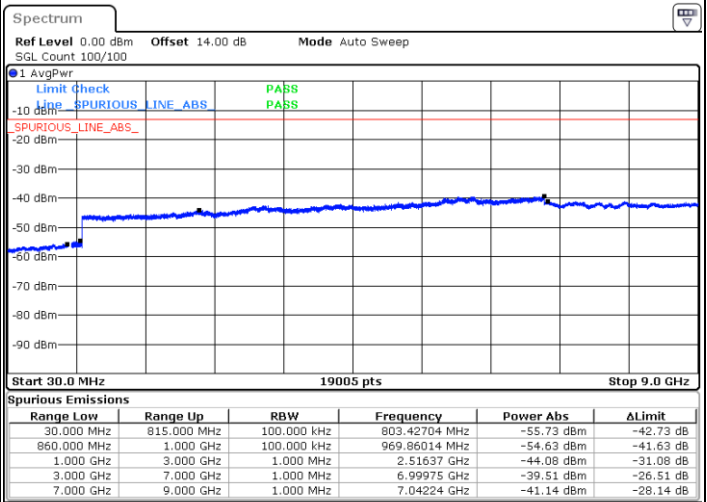

LTE Band 5B / 3MHz+5MHz

QPSK

MiddleChannel / 1RB0 and 1RB24

Middle Channel / 1RB14 and 1RB0

Date: 25.DEC.2021 10:02:15

Date: 25.DEC.2021 10:03:37

Middle Channel / FullIRB

N/A

Date: 25.DEC.2021 09:55:27

Blank

LTE Band 5B / 3MHz+5MHz

QPSK

Highest Channel / 1RB0 and 1RB24

Highest Channel / 1RB14 and 1RB0

Date: 25.DEC.2021 10:36:04

Date: 25.DEC.2021 10:29:17

Highest Channel / FullIRB

N/A

Date: 25.DEC.2021 10:37:26

Blank

LTE Band 5B / 5MHz+3MHz

QPSK

Lowest Channel / 1RB0 and 1RB14

Lowest Channel / 1RB24 and 1RB0

Date: 25.DEC.2021 11:10:56

Date: 25.DEC.2021 11:09:34

Lowest Channel / FullIRB

N/A

Date: 25.DEC.2021 11:17:44

Blank

LTE Band 5B / 5MHz+3MHz

QPSK