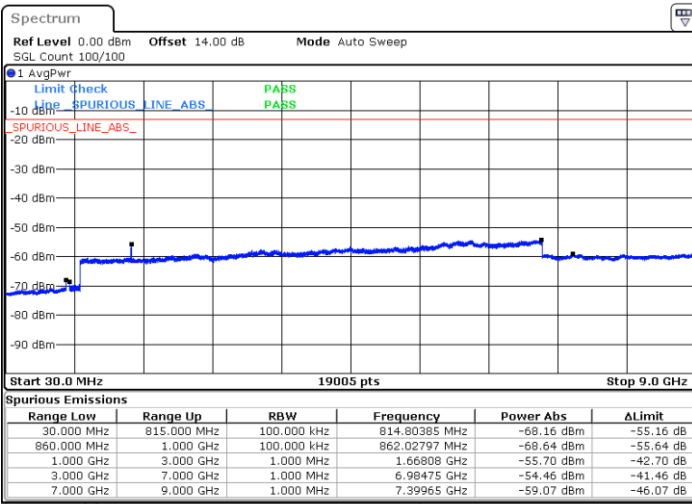

Date: 25.DEC.2021 03:30:45

N/A

Blank

LTE Band 5B / 10MHz+5MHz

16QAM

Highest Channel / 1RB0 and 1RB24

Highest Channel / 1RB49 and 1RB0

Date: 25.DEC.2021 04:07:49

Date: 25.DEC.2021 04:03:50

Highest Channel / FullIRB

N/A

Date: 25.DEC.2021 04:11:48

Blank

LTE Band 5B / 10MHz+10MHz

16QAM

Lowest Channel / 1RB0 and 1RB49

Lowest Channel / 1RB49 and 1RB0

Date: 25.DEC.2021 05:13:20

Date: 25.DEC.2021 05:09:21

Lowest Channel / FullIRB

N/A

Date: 25.DEC.2021 05:17:21

Blank

LTE Band 5B / 10MHz+10MHz