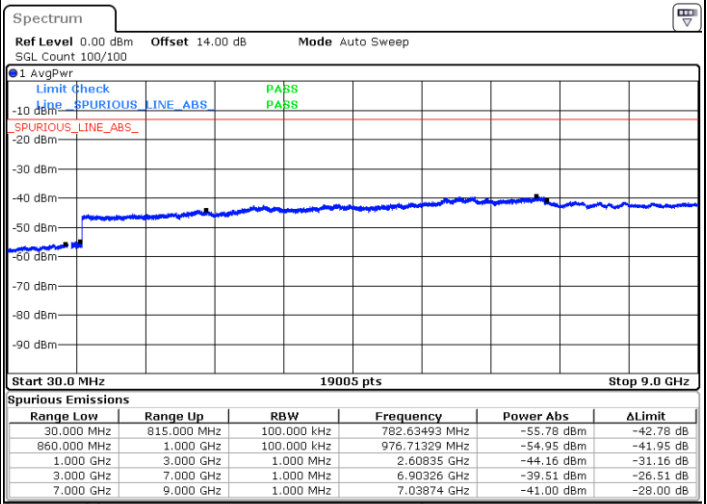

Highest Channel / 1RB0 and 1RB49

Highest Channel / 1RB49 and 1RB0

Date: 25.DEC.2021 08:57:41

Date: 25.DEC.2021 08:50:53

Highest Channel / FullIRB

N/A

Date: 25.DEC.2021 08:59:03

Blank

LTE Band 5B / 3MHz+5MHz

16QAM

Lowest Channel / 1RB0 and 1RB24

Lowest Channel / 1RB14 and 1RB0

Date: 25.DEC.2021 09:45:24

Date: 25.DEC.2021 09:41:19

Lowest Channel / FullIRB

N/A

Date: 25.DEC.2021 09:49:29

Blank

LTE Band 5B / 3MHz+5MHz

16QAM

MiddleChannel / 1RB0 and 1RB24

Middle Channel / 1RB14 and 1RB0

Date: 25.DEC.2021 10:00:54

Date: 25.DEC.2021 10:04:58

Middle Channel / FullIRB

N/A

Date: 25.DEC.2021 09:56:48

Blank

LTE Band 5B / 3MHz+5MHz

16QAM

Highest Channel / 1RB0 and 1RB24

Highest Channel / 1RB14 and 1RB0