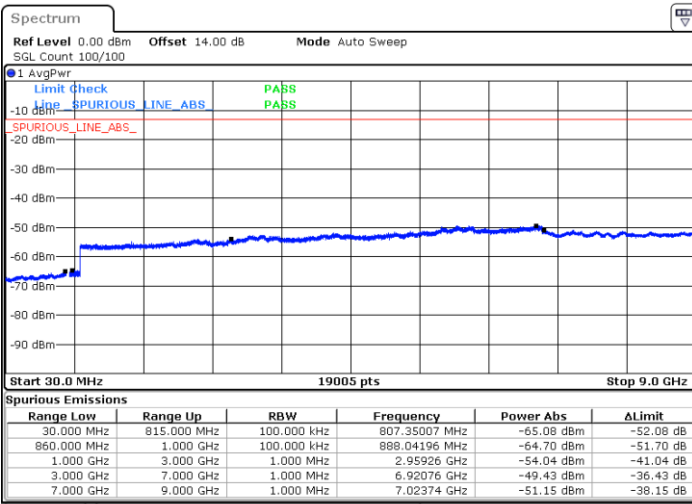

Date: 25.DEC.2021 12:05:41

LTE Band 5B / 5MHz+10MHz

16QAM

Lowest Channel / 1RB0 and 1RB49

Lowest Channel / 1RB24 and 1RB0

Date: 25.DEC.2021 01:10:29

Date: 25.DEC.2021 01:06:30

Lowest Channel / FullIRB

N/A

Blank

Date: 25.DEC.2021 01:14:29

LTE Band 5B / 5MHz+10MHz

16QAM

Middle Channel / 1RB0 and 1RB49

Date: 25.DEC.2021 01:26:46

Middle Channel / 1RB24 and 1RB0

Date: 25.DEC.2021 01:30:45

Middle Channel / FullIRB

Date: 25.DEC.2021 01:22:46

N/A

Blank

LTE Band 5B / 5MHz+10MHz

16QAM

Highest Channel / 1RB0 and 1RB49

Highest Channel / 1RB24 and 1RB0

Date: 25.DEC.2021 02:01:45

Date: 25.DEC.2021 01:57:45

Highest Channel / FullIRB

N/A

Date: 25.DEC.2021 02:05:45

Blank

LTE Band 5B / 10MHz+5MHz