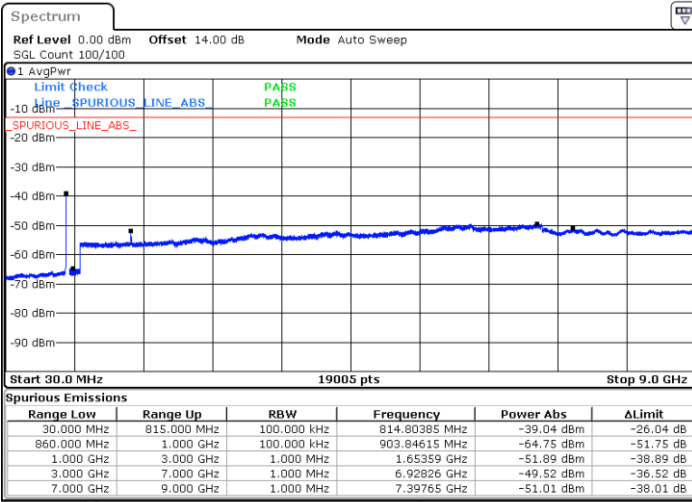

16QAM

Highest Channel / 1RB0 and 1RB14

Highest Channel / 1RB24 and 1RB0

Date: 25.DEC.2021 12:01:37

Date: 25.DEC.2021 11:57:32

Highest Channel / FullIRB

N/A

Blank

Date: 25.DEC.2021 12:05:41

LTE Band 5B / 5MHz+10MHz

16QAM

Lowest Channel / 1RB0 and 1RB49

Lowest Channel / 1RB24 and 1RB0

Date: 25.DEC.2021 01:10:29

Date: 25.DEC.2021 01:06:30

Lowest Channel / FullIRB

N/A

Blank

Date: 25.DEC.2021 01:14:29

LTE Band 5B / 5MHz+10MHz

16QAM

Middle Channel / 1RB0 and 1RB49

Date: 25.DEC.2021 01:26:46

Middle Channel / 1RB24 and 1RB0

Date: 25.DEC.2021 01:30:45

Middle Channel / FullIRB

Date: 25.DEC.2021 01:22:46

N/A

Blank

LTE Band 5B / 5MHz+10MHz

16QAM

Highest Channel / 1RB0 and 1RB49