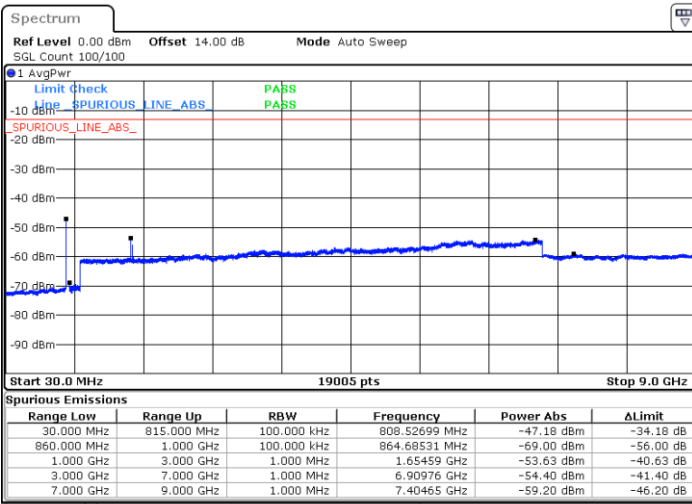

LTE Band 5B / 10MHz+10MHz

16QAM

Middle Channel / 1RB0 and 1RB49

Middle Channel / 1RB49 and 1RB0

Date: 25.DEC.2021 07:00:43

Date: 25.DEC.2021 07:04:42