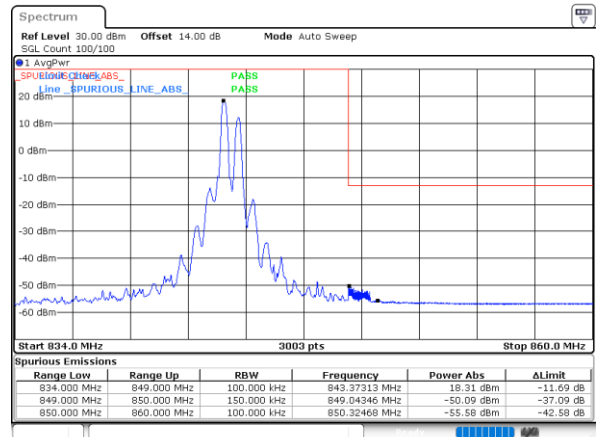

LTE Band 5B / 10MHz+5MHz

64QAM

Lowest Band Edge / 1RB0 and 1RB24

Date: 25. DEC. 2021 02:45:23

Highest Band Edge / 1RB0 and 1RB24

Date: 25. DEC. 2021 03:55:11

Lowest Band Edge / 1RB49 and 1RB0

Date: 25. DEC. 2021 02:55:26

Highest Band Edge / 1RB49 and 1RB0

Date: 25. DEC. 2021 03:57:11

Lowest Band Edge / Full RB

Date: 25. DEC. 2021 02:43:22

Highest Band Edge / Full RB

Date: 25. DEC. 2021 03:45:09

LTE Band 5B / 10MHz+10MHz

64QAM