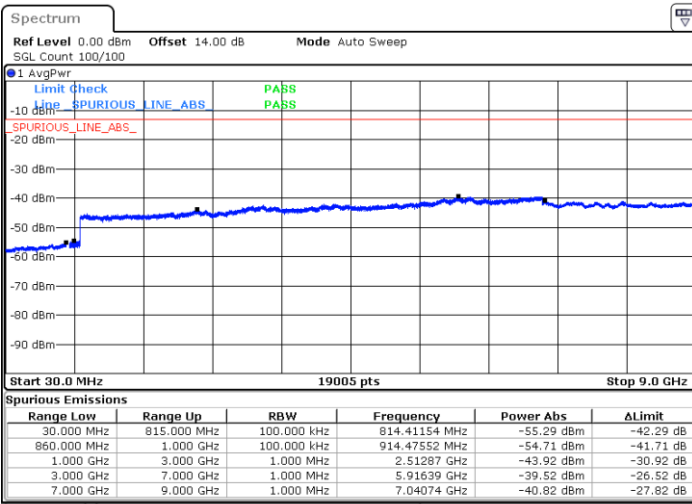

Middle Channel / 1RB24 and 1RB0

Date: 25.DEC.2021 11:27:48

Date: 25.DEC.2021 11:31:52

Middle Channel / FullIRB

N/A

Date: 25.DEC.2021 11:23:43

Blank

LTE Band 5B / 5MHz+3MHz

16QAM

Highest Channel / 1RB0 and 1RB14

Highest Channel / 1RB24 and 1RB0

Date: 25.DEC.2021 12:01:37

Date: 25.DEC.2021 11:57:32

Highest Channel / FullIRB

N/A

Blank

Date: 25.DEC.2021 12:05:41

LTE Band 5B / 5MHz+10MHz

16QAM

Lowest Channel / 1RB0 and 1RB49

Lowest Channel / 1RB24 and 1RB0

Date: 25.DEC.2021 01:10:29

Date: 25.DEC.2021 01:06:30

Lowest Channel / FullIRB