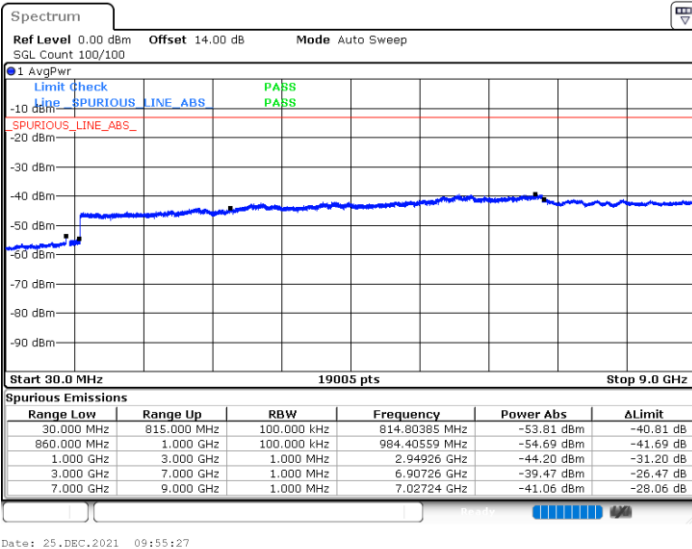

Lowest Channel / 1RB0 and 1RB24

Lowest Channel / 1RB14 and 1RB0

Date: 25.DEC.2021 09:44:02

Date: 25.DEC.2021 09:42:41

Lowest Channel / FullIRB

N/A

Date: 25.DEC.2021 09:50:50

Blank

LTE Band 5B / 3MHz+5MHz

QPSK

MiddleChannel / 1RB0 and 1RB24

Middle Channel / 1RB14 and 1RB0

Date: 25.DEC.2021 10:02:15

Date: 25.DEC.2021 10:03:37

Middle Channel / FullIRB

N/A

Date: 25.DEC.2021 09:55:27

Blank

LTE Band 5B / 3MHz+5MHz

QPSK

Highest Channel / 1RB0 and 1RB24

Highest Channel / 1RB14 and 1RB0

Date: 25.DEC.2021 10:36:04

Date: 25.DEC.2021 10:29:17

Highest Channel / FullIRB

N/A

Date: 25.DEC.2021 10:37:26

Blank

LTE Band 5B / 5MHz+3MHz

QPSK

Lowest Channel / 1RB0 and 1RB14

Lowest Channel / 1RB24 and 1RB0