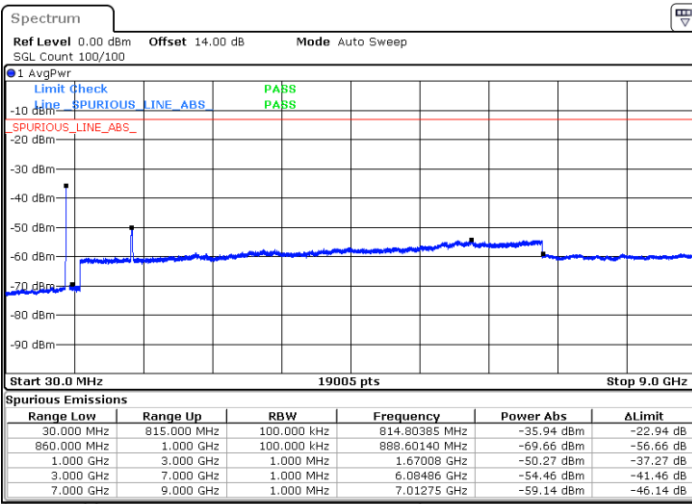

Date: 25.DEC.2021 04:03:50

Highest Channel / FullIRB

N/A

Date: 25.DEC.2021 04:11:48

Blank

LTE Band 5B / 10MHz+10MHz

16QAM

Lowest Channel / 1RB0 and 1RB49

Lowest Channel / 1RB49 and 1RB0

Date: 25.DEC.2021 05:13:20

Date: 25.DEC.2021 05:09:21

Lowest Channel / FullIRB

N/A

Date: 25.DEC.2021 05:17:21

Blank

LTE Band 5B / 10MHz+10MHz

16QAM

Middle Channel / 1RB0 and 1RB49

Middle Channel / 1RB49 and 1RB0

Date: 25.DEC.2021 07:00:43

Date: 25.DEC.2021 07:04:42

Middle Channel / FullIRB

N/A

Date: 25.DEC.2021 06:56:43

Blank

LTE Band 5B / 10MHz+10MHz

16QAM

Highest Channel / 1RB0 and 1RB49

Highest Channel / 1RB49 and 1RB0

Date: 25.DEC.2021 08:56:19

Date: 25.DEC.2021 08:52:14

Highest Channel / FullIRB