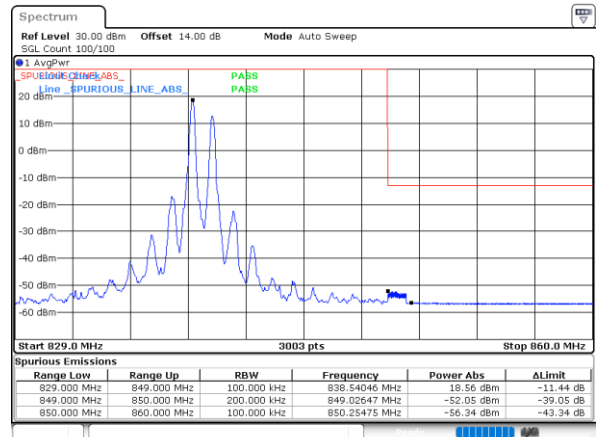

Highest Band Edge / 1RB49 and 1RB0

Date: 25. DEC. 2021 03:57:11

Lowest Band Edge / Full RB

Date: 25. DEC. 2021 02:43:22

Highest Band Edge / Full RB

Date: 25. DEC. 2021 03:45:09

LTE Band 5B / 10MHz+10MHz

64QAM

Lowest Band Edge / 1RB0 and 1RB49

Date: 25. DEC. 2021 04:56:39

Highest Band Edge / 1RB0 and 1RB49

Date: 25. DEC. 2021 08:43:25

Lowest Band Edge / 1RB49 and 1RB0

Date: 25. DEC. 2021 05:06:42

Highest Band Edge / 1RB49 and 1RB0

Date: 25. DEC. 2021 08:45:28

Lowest Band Edge / Full RB

Date: 25. DEC. 2021 04:54:37

Highest Band Edge / Full RB

Date: 25. DEC. 2021 08:33:14

Conducted Spurious Emission

LTE Band 5B / 3MHz+5MHz

QPSK