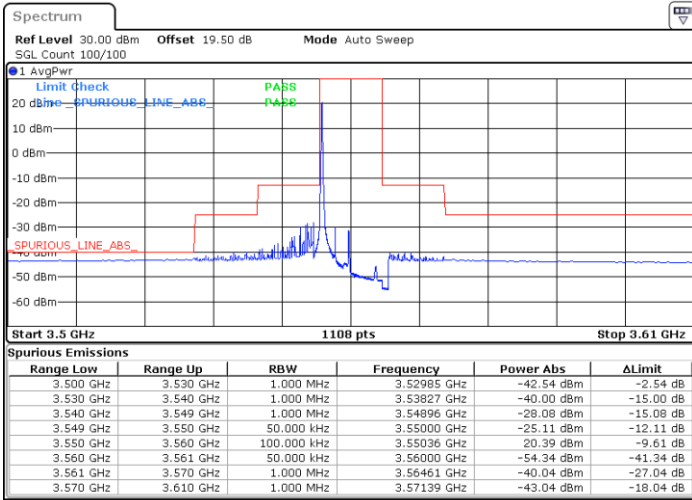

LTE Band 48 / 20MHz

16QAM

Highest Channel / 1RB0

Highest Channel / 1RBmax

Date: 20.DEC.2021 04:56:18

Date: 20.DEC.2021 05:16:17

Highest Channel / Full RB

N/A

Date: 20.DEC.2021 04:36:20

Blank

LTE Band 48 / 5MHz

64QAM

Lowest Channel / 1RB0

Lowest Channel / 1RBmax

Date: 20.DEC.2021 01:25:22

Date: 20.DEC.2021 02:05:20

Lowest Channel / Full RB

N/A

Date: 20.DEC.2021 01:45:21

Blank

LTE Band 48 / 5MHz

64QAM

Middle Channel / 1RB0

Middle Channel / 1RBmax