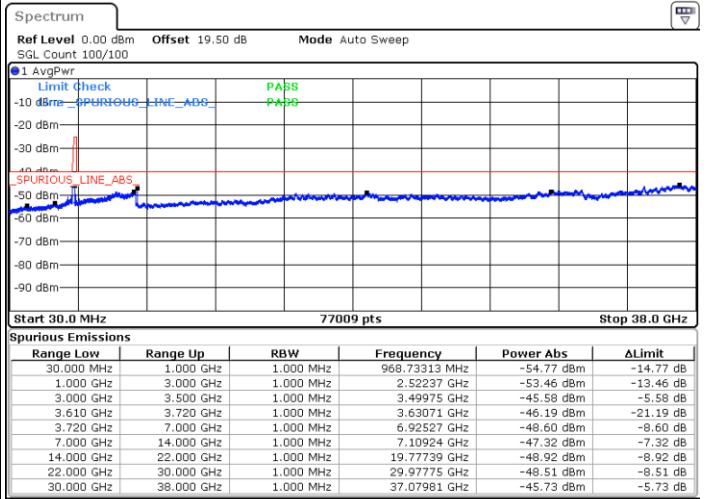

Conducted Spurious Emission

LTE Band 48 / 5MHz

QPSK

Lowest Channel / 1RB0

Lowest Channel / 1RBmax

Date: 20. DEC. 2021 05:24:00

Date: 20. DEC. 2021 05:47:30