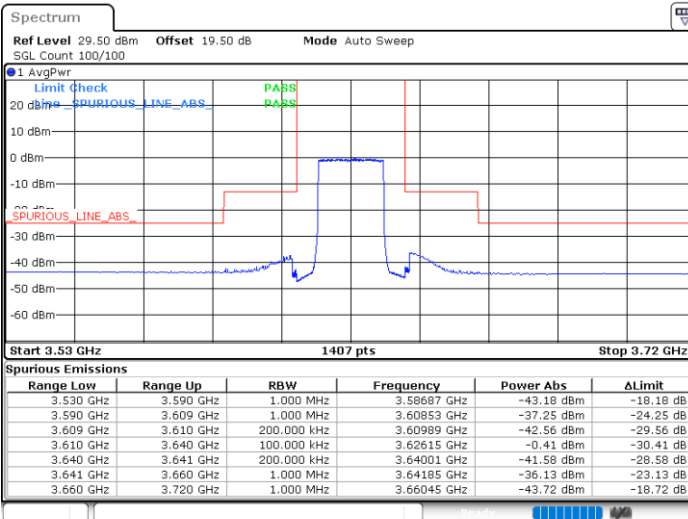

Date: 20.DEC.2021 04:43:01

Date: 20.DEC.2021 05:02:59

Lowest Channel / Full RB

N/A

Date: 20.DEC.2021 04:23:01

Blank

LTE Band 48 / 20MHz

16QAM

Middle Channel / 1RB0

Middle Channel / 1RBmax

Date: 20.DEC.2021 04:49:40

Date: 20.DEC.2021 05:09:38

Middle Channel / Full RB

N/A

Date: 20.DEC.2021 04:29:41

Blank

LTE Band 48 / 20MHz

16QAM

Highest Channel / 1RB0

Highest Channel / 1RBmax

Date: 20.DEC.2021 04:56:18

Date: 20.DEC.2021 05:16:17

Highest Channel / Full RB

N/A