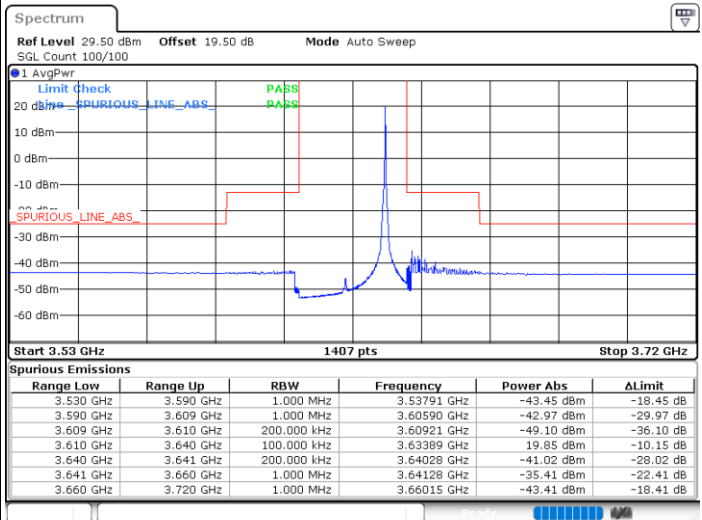

Date: 20.DEC.2021 05:09:38