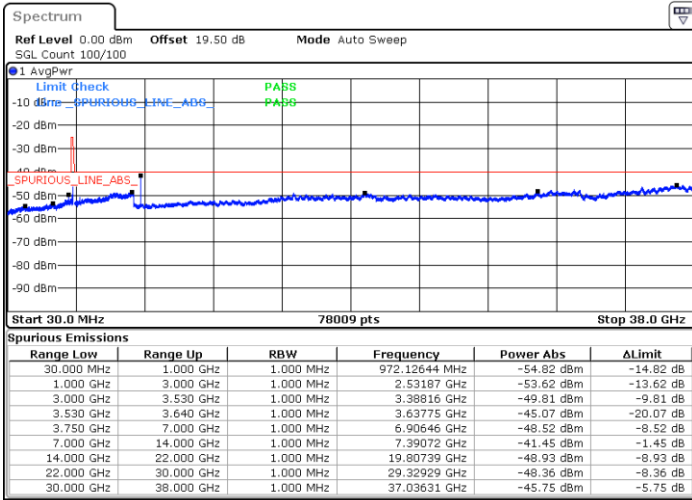

#### Lowest Channel / Full RB

N/A

Blank

Date: 20. DEC. 2021 05:35:44

LTE Band 48 / 5MHz

QPSK

Middle Channel / 1RB0

Middle Channel / 1RBmax

Date: 20.DEC.2021 05:30:30

Date: 20.DEC.2021 05:54:00

Middle Channel / Full RB

N/A

Date: 20.DEC.2021 05:42:15

Blank

LTE Band 48 / 5MHz

QPSK

Highest Channel / 1RB0

Highest Channel / 1RBmax

Date: 20. DEC. 2021 05:31:48

Date: 20. DEC. 2021 05:55:18

Highest Channel / Full RB

N/A

Date: 20. DEC. 2021 05:43:34

Blank