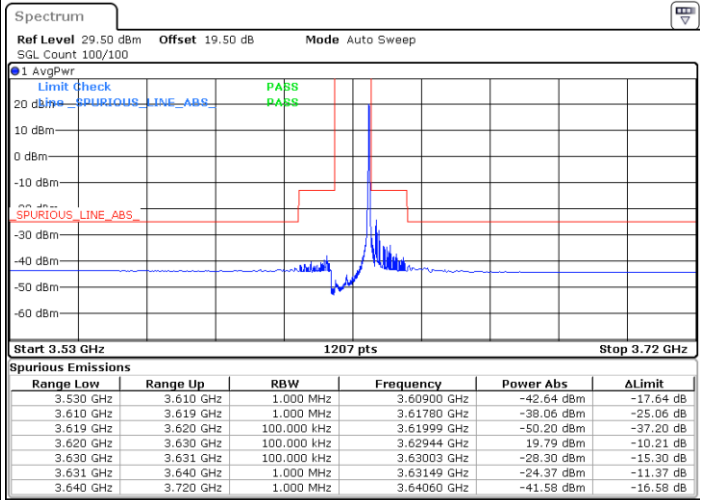

LTE Band 48 / 10MHz

16QAM

Lowest Channel / 1RB0

Lowest Channel / 1RBmax

Date: 20.DEC.2021 02:23:06

Date: 20.DEC.2021 03:03:08

Lowest Channel / Full RB

N/A

Date: 20.DEC.2021 02:43:09

Blank

LTE Band 48 / 10MHz

16QAM

MiddleChannel / 1RB0

Middle Channel / 1RBmax

Date: 20.DEC.2021 02:29:49

Date: 20.DEC.2021 03:09:47

Middle Channel / Full RB

N/A

Date: 20.DEC.2021 02:49:49

Blank

LTE Band 48 / 10MHz

16QAM

Highest Channel / 1RB0

Highest Channel / 1RBmax