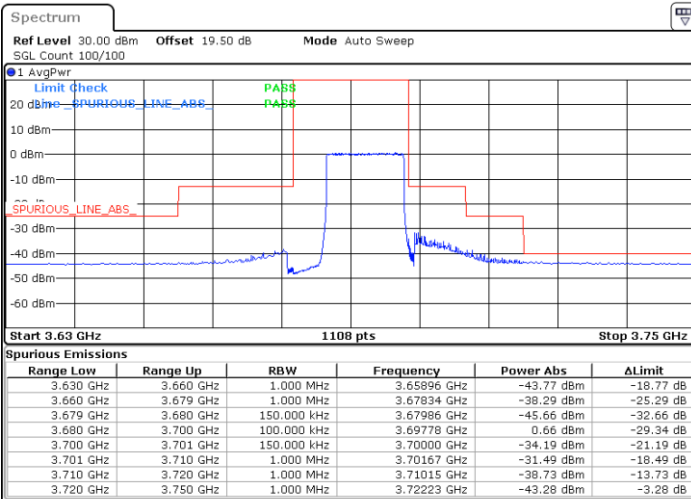

LTE Band 48 / 15MHz

64QAM

Middle Channel / 1RB0

Middle Channel / 1RBmax

Date: 20.DEC.2021 03:27:32

Date: 20.DEC.2021 04:07:28

Middle Channel / Full RB

N/A

Date: 20.DEC.2021 03:47:30

Blank

LTE Band 48 / 15MHz

64QAM

Highest Channel / 1RB0

Highest Channel / 1RBmax

Date: 20.DEC.2021 03:38:37

Date: 20.DEC.2021 04:18:33

Highest Channel / Full RB

N/A

Date: 20.DEC.2021 03:58:35

Blank

LTE Band 48 / 20MHz

64QAM

Lowest Channel / 1RB0

Lowest Channel / 1RBmax

Date: 20.DEC.2021 04:40:47

Date: 20.DEC.2021 05:00:45

Lowest Channel / Full RB

N/A

Date: 20.DEC.2021 04:20:48

Blank

LTE Band 48 / 20MHz

64QAM