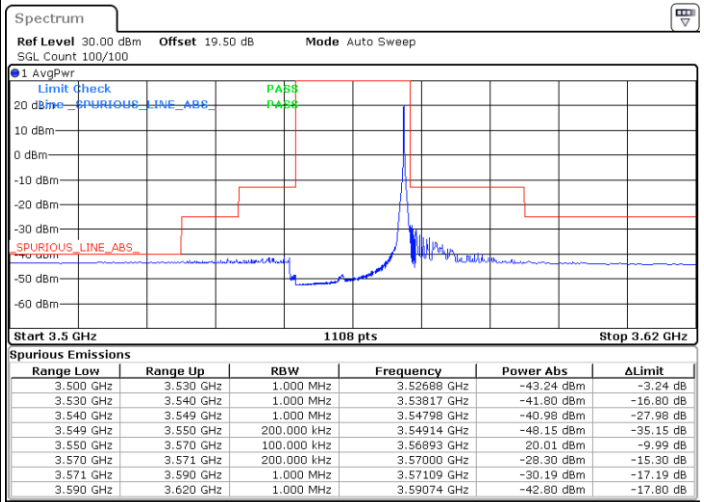

Date: 20.DEC.2021 03:47:30

Blank

LTE Band 48 / 15MHz

64QAM

Highest Channel / 1RB0

Highest Channel / 1RBmax

Date: 20.DEC.2021 03:38:37

Date: 20.DEC.2021 04:18:33

Highest Channel / Full RB

N/A

Date: 20.DEC.2021 03:58:35

Blank

LTE Band 48 / 20MHz

64QAM

Lowest Channel / 1RB0

Lowest Channel / 1RBmax

Date: 20.DEC.2021 04:40:47

Date: 20.DEC.2021 05:00:45

Lowest Channel / Full RB

N/A

Date: 20.DEC.2021 04:20:48

Blank

LTE Band 48 / 20MHz

64QAM