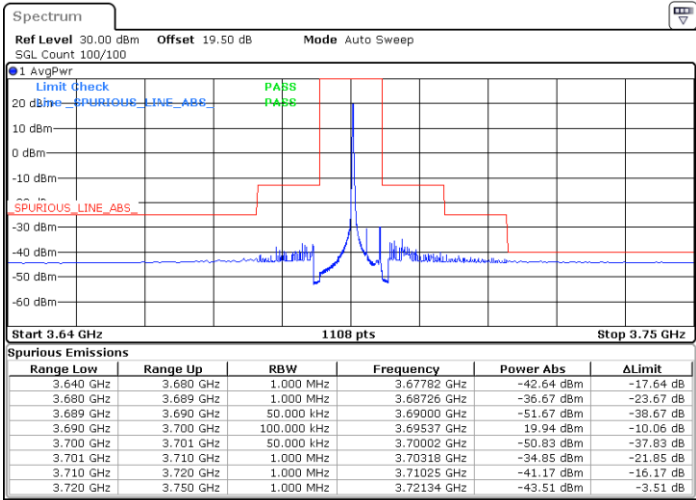

Lowest Channel / Full RB

N/A

Date: 20.DEC.2021 01:43:08

Blank

LTE Band 48 / 5MHz

16QAM

Middle Channel / 1RB0

Middle Channel / 1RBmax

Date: 20.DEC.2021 01:29:48

Date: 20.DEC.2021 02:09:46

Middle Channel / Full RB

N/A

Date: 20.DEC.2021 01:49:48

Blank

LTE Band 48 / 5MHz

16QAM

Highest Channel / 1RB0

Highest Channel / 1RBmax

Date: 20.DEC.2021 01:36:27

Date: 20.DEC.2021 02:16:25

Highest Channel / Full RB

N/A

Date: 20.DEC.2021 01:56:27

Blank