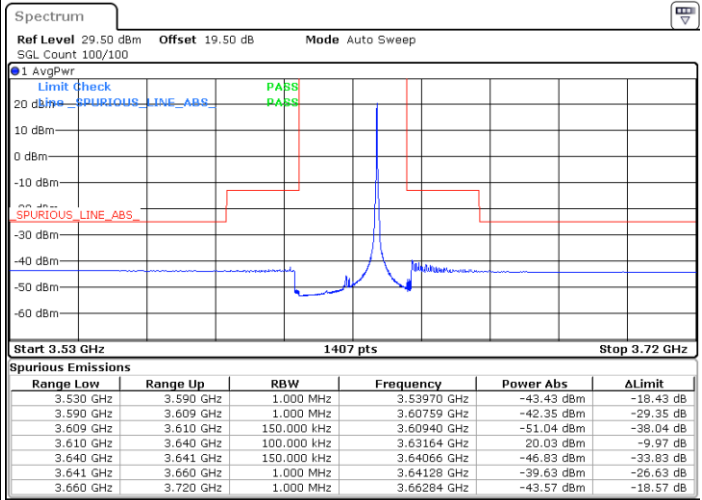

Date: 20.DEC.2021 02:36:29

Date: 20.DEC.2021 03:16:26

Highest Channel / Full RB

N/A

Date: 20.DEC.2021 02:56:28

Blank

LTE Band 48 / 15MHz

16QAM

Lowest Channel / 1RB0

Lowest Channel / 1RBmax

Date: 20.DEC.2021 03:23:06

Date: 20.DEC.2021 04:03:02

Lowest Channel / Full RB

N/A

Date: 20.DEC.2021 03:43:04

Blank

LTE Band 48 / 15MHz

16QAM

Middle Channel / 1RB0

Middle Channel / 1RBmax

Date: 20.DEC.2021 03:29:45

Date: 20.DEC.2021 04:09:40

Middle Channel / Full RB

N/A