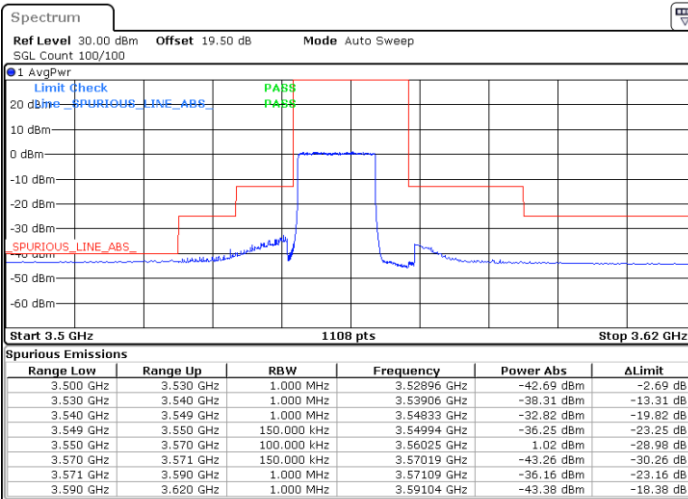

Date: 20.DEC.2021 02:36:29

Date: 20.DEC.2021 03:16:26

Highest Channel / Full RB

N/A

Date: 20.DEC.2021 02:56:28

Blank

LTE Band 48 / 15MHz

16QAM

Lowest Channel / 1RB0

Lowest Channel / 1RBmax

Date: 20.DEC.2021 03:23:06

Date: 20.DEC.2021 04:03:02

Lowest Channel / Full RB

N/A

Date: 20.DEC.2021 03:43:04

Blank

LTE Band 48 / 15MHz

16QAM

Middle Channel / 1RB0

Middle Channel / 1RBmax

Date: 20.DEC.2021 03:29:45

Date: 20.DEC.2021 04:09:40

Middle Channel / Full RB

N/A

Date: 20.DEC.2021 03:49:43

Blank

LTE Band 48 / 15MHz

16QAM

Highest Channel / 1RB0

Highest Channel / 1RBmax

Date: 20.DEC.2021 03:36:24

Date: 20.DEC.2021 04:16:20