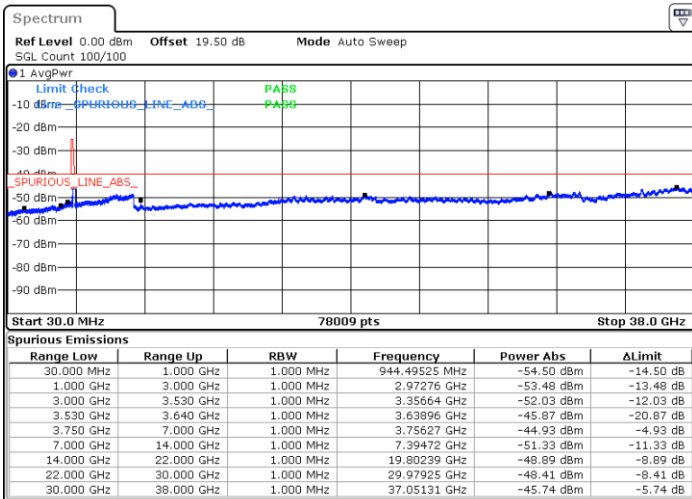

Date: 20.DEC.2021 05:30:30

Date: 20.DEC.2021 05:54:00

Middle Channel / Full RB

N/A

Date: 20.DEC.2021 05:42:15

Blank

LTE Band 48 / 5MHz

QPSK

Highest Channel / 1RB0

Highest Channel / 1RBmax

Date: 20. DEC. 2021 05:31:48

Date: 20. DEC. 2021 05:55:18

Highest Channel / Full RB

N/A

Date: 20. DEC. 2021 05:43:34

Blank

LTE Band 48 / 10MHz

QPSK

Lowest Channel / 1RB0

Lowest Channel / 1RBmax

Date: 20.DEC.2021 06:01:51

Date: 20.DEC.2021 06:25:20

Lowest Channel / Full RB

N/A