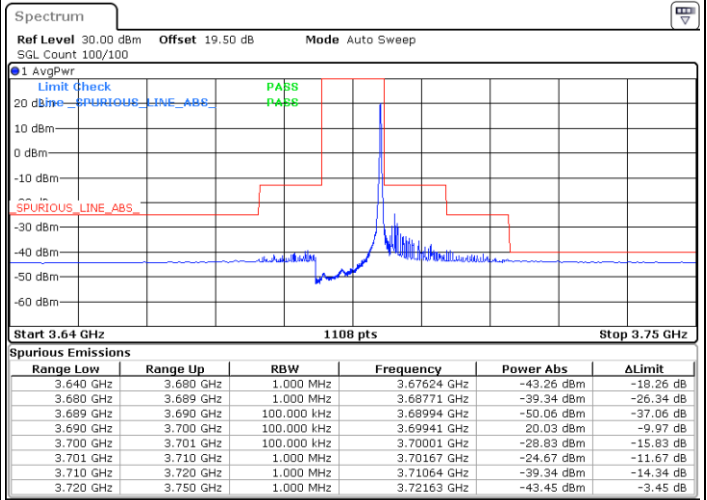

Date: 20.DEC.2021 02:40:56

Blank

LTE Band 48 / 10MHz

64QAM

MiddleChannel / 1RB0

Middle Channel / 1RBmax

Date: 20.DEC.2021 02:32:03

Date: 20.DEC.2021 03:12:00

Middle Channel / Full RB

N/A

Date: 20.DEC.2021 02:52:02

Blank

LTE Band 48 / 10MHz

64QAM

Highest Channel / 1RB0

Highest Channel / 1RBmax

Date: 20.DEC.2021 02:34:16

Date: 20.DEC.2021 03:14:13

Highest Channel / Full RB

N/A

Date: 20.DEC.2021 02:54:15

Blank

LTE Band 48 / 15MHz

64QAM

Lowest Channel / 1RB0

Lowest Channel / 1RBmax

Date: 20.DEC.2021 03:25:19

Date: 20.DEC.2021 04:05:15

Lowest Channel / Full RB

N/A

Blank

Date: 20.DEC.2021 03:45:17