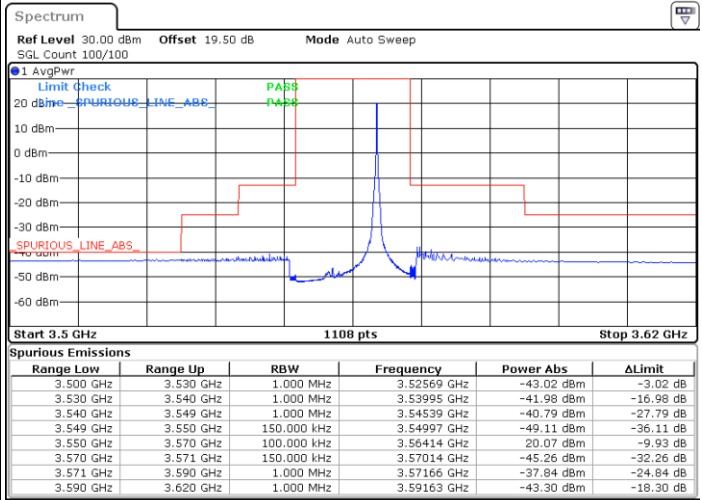

Middle Channel / Full RB

N/A

Date: 20.DEC.2021 02:52:02

Blank

LTE Band 48 / 10MHz

64QAM

Highest Channel / 1RB0

Highest Channel / 1RBmax

Date: 20.DEC.2021 02:34:16

Date: 20.DEC.2021 03:14:13

Highest Channel / Full RB

N/A

Date: 20.DEC.2021 02:54:15

Blank

LTE Band 48 / 15MHz

64QAM

Lowest Channel / 1RB0

Lowest Channel / 1RBmax

Date: 20.DEC.2021 03:25:19

Date: 20.DEC.2021 04:05:15

Lowest Channel / Full RB

N/A

Blank

Date: 20.DEC.2021 03:45:17