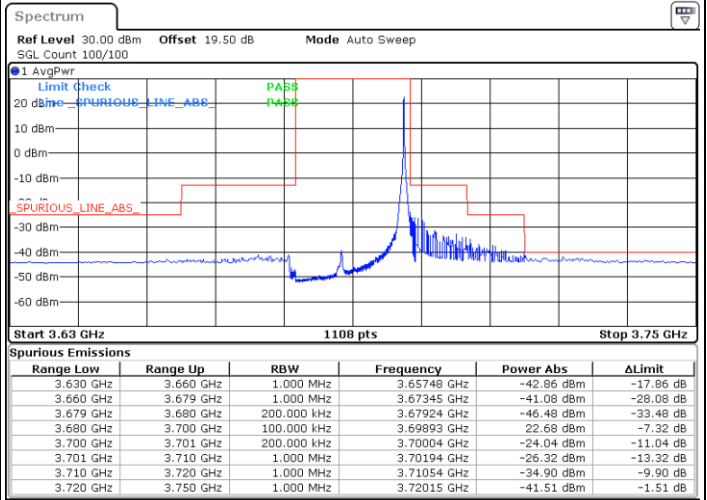

LTE Band 48 / 20MHz

QPSK

Highest Channel / 1RB0

Highest Channel / 1RBmax

Date: 20.DEC.2021 04:58:32

Date: 20.DEC.2021 05:18:30

Highest Channel / Full RB

N/A

Date: 20.DEC.2021 04:38:33

Blank

LTE Band 48 / 5MHz

16QAM

Lowest Channel / 1RB0

Lowest Channel / 1RBmax

Date: 20.DEC.2021 01:23:09

Date: 20.DEC.2021 02:03:07