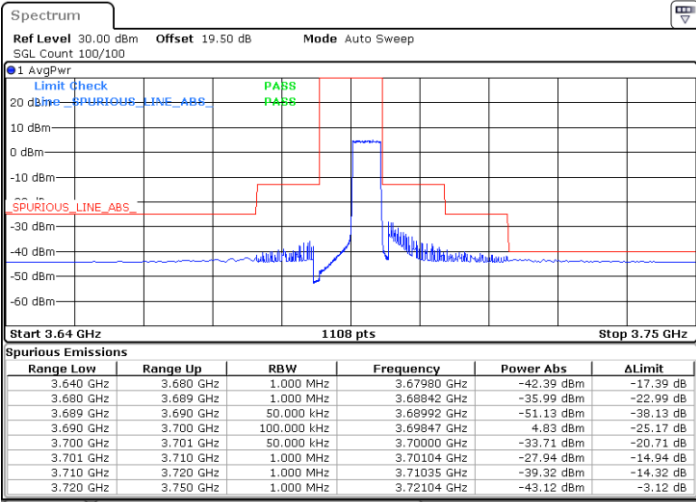

Highest Channel / 1RB0

Highest Channel / 1RBmax

Date: 20.DEC.2021 01:36:27

Date: 20.DEC.2021 02:16:25

Highest Channel / Full RB

N/A

Date: 20.DEC.2021 01:56:27

Blank

LTE Band 48 / 10MHz

16QAM

Lowest Channel / 1RB0

Lowest Channel / 1RBmax

Date: 20.DEC.2021 02:23:06

Date: 20.DEC.2021 03:03:08

Lowest Channel / Full RB

N/A