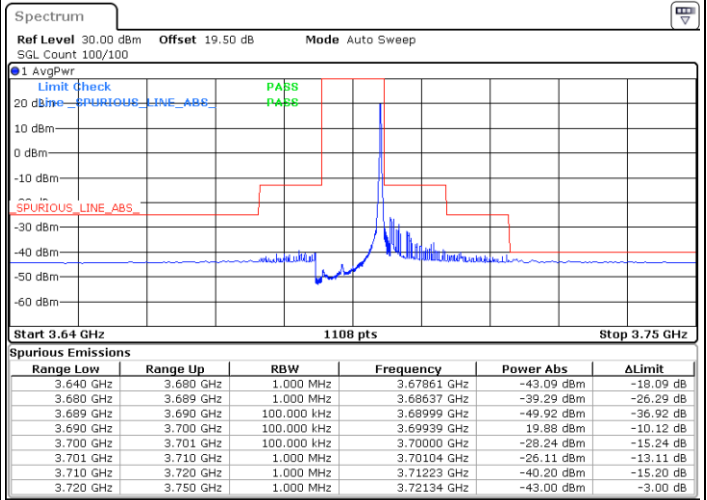

Date: 20.DEC.2021 02:43:09

Blank

LTE Band 48 / 10MHz

16QAM

MiddleChannel / 1RB0

Middle Channel / 1RBmax

Date: 20.DEC.2021 02:29:49

Date: 20.DEC.2021 03:09:47

Middle Channel / Full RB

N/A

Date: 20.DEC.2021 02:49:49

Blank

LTE Band 48 / 10MHz

16QAM

Highest Channel / 1RB0

Highest Channel / 1RBmax

Date: 20.DEC.2021 02:36:29

Date: 20.DEC.2021 03:16:26

Highest Channel / Full RB

N/A

Date: 20.DEC.2021 02:56:28

Blank

LTE Band 48 / 15MHz

16QAM

Lowest Channel / 1RB0

Lowest Channel / 1RBmax

Date: 20.DEC.2021 03:23:06

Date: 20.DEC.2021 04:03:02

Lowest Channel / Full RB

N/A

Date: 20.DEC.2021 03:43:04

Blank