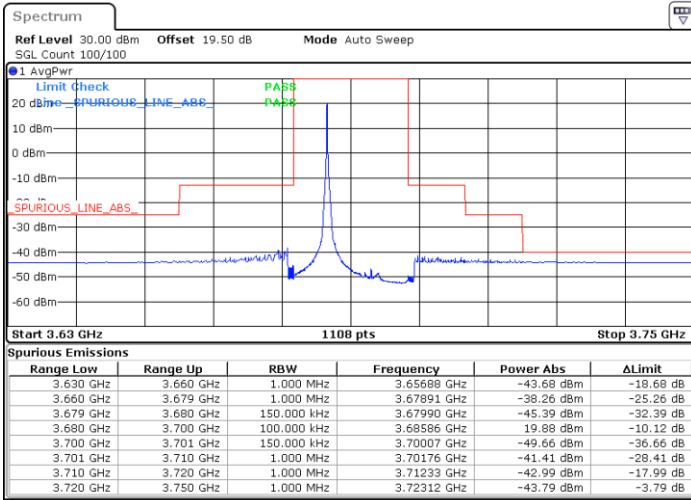

LTE Band 48 / 15MHz

64QAM

Middle Channel / 1RB0

Middle Channel / 1RBmax

Date: 20.DEC.2021 03:27:32

Date: 20.DEC.2021 04:07:28

Middle Channel / Full RB

N/A

Date: 20.DEC.2021 03:47:30

Blank

LTE Band 48 / 15MHz

64QAM

Highest Channel / 1RB0

Highest Channel / 1RBmax

Date: 20.DEC.2021 03:38:37

Date: 20.DEC.2021 04:18:33

Highest Channel / Full RB

N/A

Date: 20.DEC.2021 03:58:35

Blank

LTE Band 48 / 20MHz

64QAM

Lowest Channel / 1RB0

Lowest Channel / 1RBmax

Date: 20.DEC.2021 04:40:47

Date: 20.DEC.2021 05:00:45

Lowest Channel / Full RB

N/A

Date: 20.DEC.2021 04:20:48

Blank

LTE Band 48 / 20MHz

64QAM