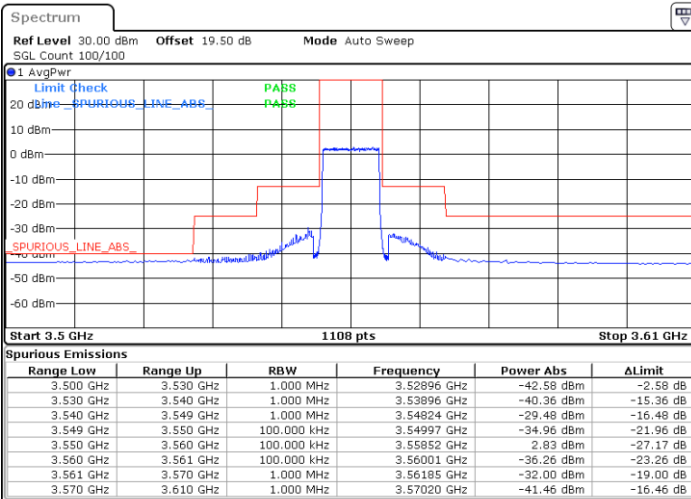

Highest Channel / 1RB0

Highest Channel / 1RBmax

Date: 20.DEC.2021 01:38:41

Date: 20.DEC.2021 02:18:39

Highest Channel / Full RB

N/A

Date: 20.DEC.2021 01:58:40

Blank

LTE Band 48 / 10MHz

64QAM

Lowest Channel / 1RB0

Lowest Channel / 1RBmax

Date: 20.DEC.2021 02:20:53

Date: 20.DEC.2021 03:00:54

Lowest Channel / Full RB

N/A

Date: 20.DEC.2021 02:40:56

Blank

LTE Band 48 / 10MHz

64QAM

MiddleChannel / 1RB0

Middle Channel / 1RBmax

Date: 20.DEC.2021 02:32:03

Date: 20.DEC.2021 03:12:00