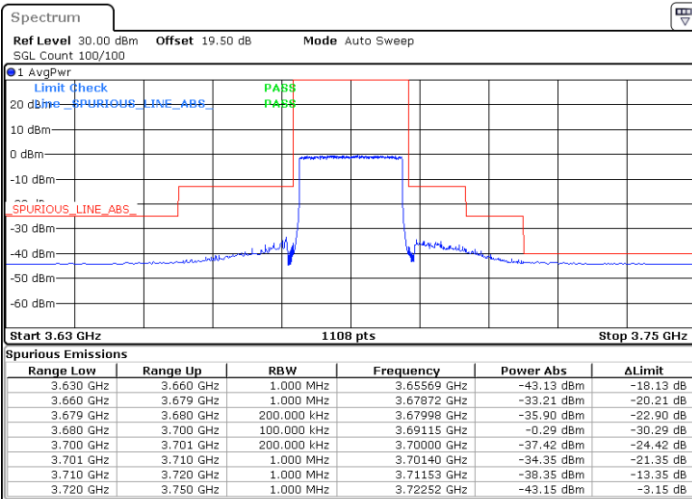

LTE Band 48 / 20MHz

16QAM

Highest Channel / 1RB0

Highest Channel / 1RBmax

Date: 20.DEC.2021 04:56:18

Date: 20.DEC.2021 05:16:17

Highest Channel / Full RB

N/A

Date: 20.DEC.2021 04:36:20

Blank

LTE Band 48 / 5MHz

64QAM

Lowest Channel / 1RB0

Lowest Channel / 1RBmax

Date: 20.DEC.2021 01:25:22

Date: 20.DEC.2021 02:05:20