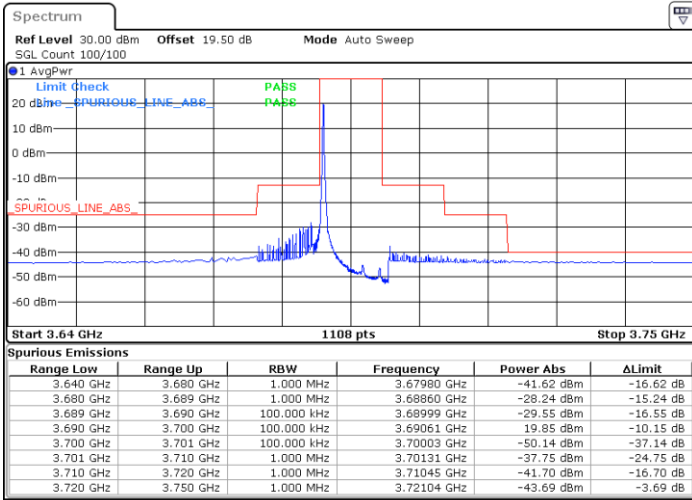

Date: 20.DEC.2021 02:43:09

Blank

LTE Band 48 / 10MHz

16QAM

MiddleChannel / 1RB0

Middle Channel / 1RBmax

Date: 20.DEC.2021 02:29:49

Date: 20.DEC.2021 03:09:47

Middle Channel / Full RB

N/A

Date: 20.DEC.2021 02:49:49

Blank

LTE Band 48 / 10MHz

16QAM

Highest Channel / 1RB0

Highest Channel / 1RBmax

Date: 20.DEC.2021 02:36:29

Date: 20.DEC.2021 03:16:26

Highest Channel / Full RB

N/A

Date: 20.DEC.2021 02:56:28

Blank

LTE Band 48 / 15MHz

16QAM

Lowest Channel / 1RB0

Lowest Channel / 1RBmax

Date: 20.DEC.2021 03:23:06

Date: 20.DEC.2021 04:03:02

Lowest Channel / Full RB

N/A

Date: 20.DEC.2021 03:43:04

Blank