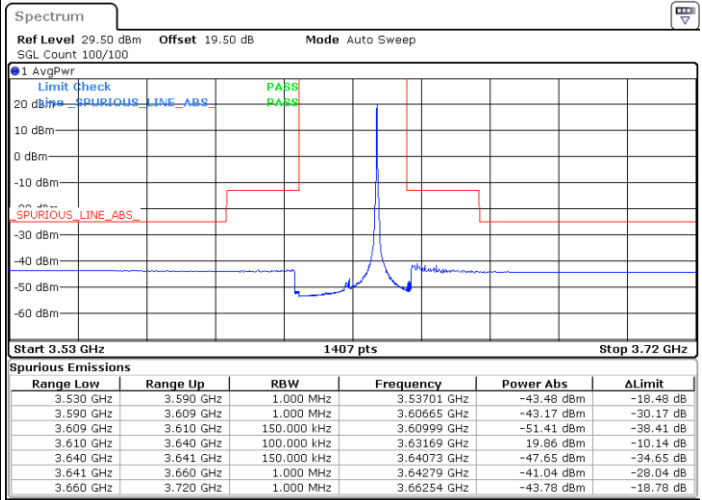

Date: 20.DEC.2021 02:34:16

Date: 20.DEC.2021 03:14:13

Highest Channel / Full RB

N/A

Date: 20.DEC.2021 02:54:15

Blank

LTE Band 48 / 15MHz

64QAM

Lowest Channel / 1RB0

Lowest Channel / 1RBmax

Date: 20.DEC.2021 03:25:19

Date: 20.DEC.2021 04:05:15

Lowest Channel / Full RB

N/A

Blank

Date: 20.DEC.2021 03:45:17

LTE Band 48 / 15MHz

64QAM

Middle Channel / 1RB0

Middle Channel / 1RBmax

Date: 20.DEC.2021 03:27:32

Date: 20.DEC.2021 04:07:28

Middle Channel / Full RB

N/A

Date: 20.DEC.2021 03:47:30

Blank

LTE Band 48 / 15MHz

64QAM

Highest Channel / 1RB0

Highest Channel / 1RBmax

Date: 20.DEC.2021 03:38:37

Date: 20.DEC.2021 04:18:33