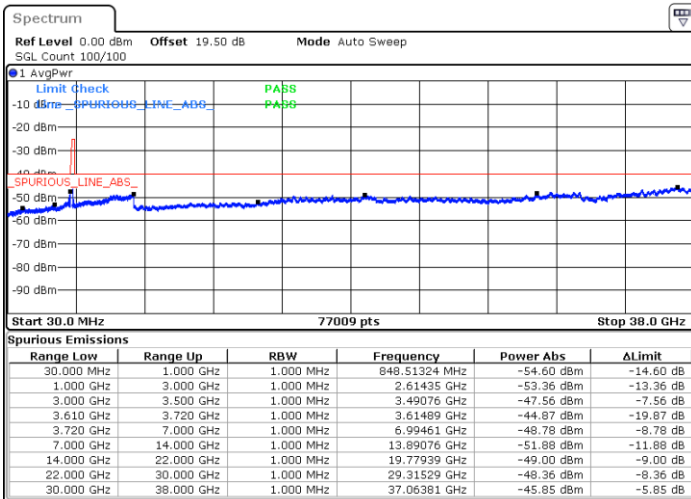

Highest Channel / 1RB0

Highest Channel / 1RBmax

Date: 20. DEC. 2021 05:31:48

Date: 20. DEC. 2021 05:55:18

Highest Channel / Full RB

N/A

Date: 20. DEC. 2021 05:43:34

Blank

LTE Band 48 / 10MHz

QPSK

Lowest Channel / 1RB0

Lowest Channel / 1RBmax

Date: 20.DEC.2021 06:01:51

Date: 20.DEC.2021 06:25:20

Lowest Channel / Full RB

N/A