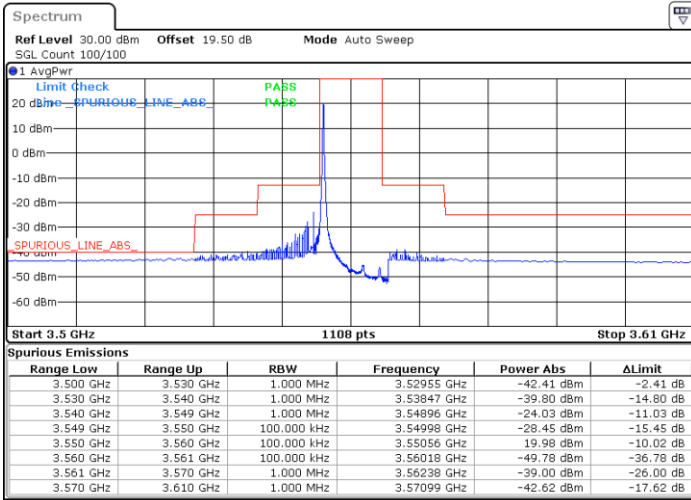

Highest Channel / 1RB0

Highest Channel / 1RBmax

Date: 20.DEC.2021 01:36:27

Date: 20.DEC.2021 02:16:25

Highest Channel / Full RB

N/A

Date: 20.DEC.2021 01:56:27

Blank

LTE Band 48 / 10MHz

16QAM

Lowest Channel / 1RB0

Lowest Channel / 1RBmax

Date: 20.DEC.2021 02:23:06

Date: 20.DEC.2021 03:03:08

Lowest Channel / Full RB

N/A