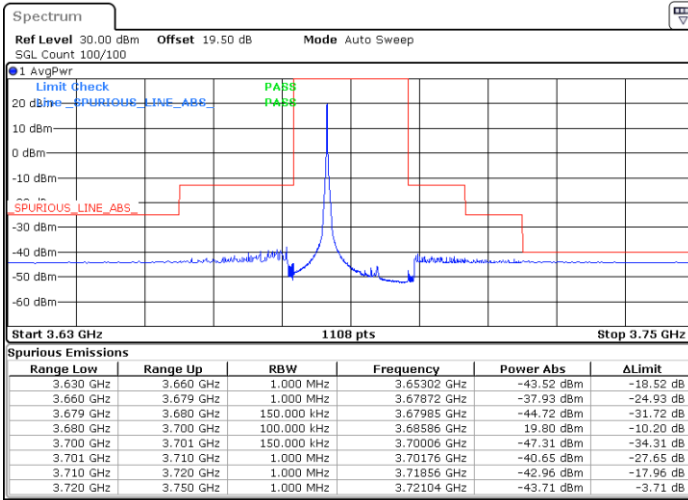

Date: 20.DEC.2021 03:49:43

Blank

LTE Band 48 / 15MHz

16QAM

Highest Channel / 1RB0

Highest Channel / 1RBmax

Date: 20.DEC.2021 03:36:24

Date: 20.DEC.2021 04:16:20

Highest Channel / Full RB

N/A

Date: 20.DEC.2021 03:56:22

Blank

LTE Band 48 / 20MHz

16QAM

Lowest Channel / 1RB0

Lowest Channel / 1RBmax