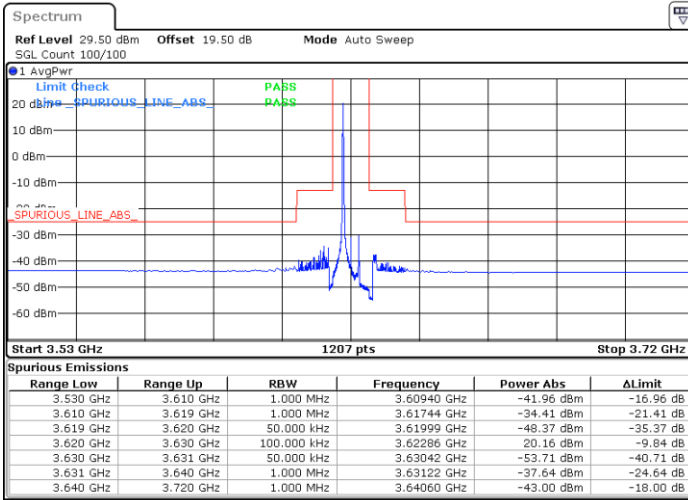

Date: 20.DEC.2021 04:36:20

Blank

LTE Band 48 / 5MHz

64QAM

Lowest Channel / 1RB0

Lowest Channel / 1RBmax

Date: 20.DEC.2021 01:25:22

Date: 20.DEC.2021 02:05:20

Lowest Channel / Full RB

N/A

Date: 20.DEC.2021 01:45:21

Blank

LTE Band 48 / 5MHz

64QAM

Middle Channel / 1RB0

Middle Channel / 1RBmax

Date: 20.DEC.2021 01:27:35

Date: 20.DEC.2021 02:07:33

Middle Channel / Full RB

N/A

Date: 20.DEC.2021 01:47:34

Blank

LTE Band 48 / 5MHz

64QAM

Highest Channel / 1RB0

Highest Channel / 1RBmax

Date: 20.DEC.2021 01:38:41

Date: 20.DEC.2021 02:18:39

Highest Channel / Full RB

N/A

Date: 20.DEC.2021 01:58:40

Blank