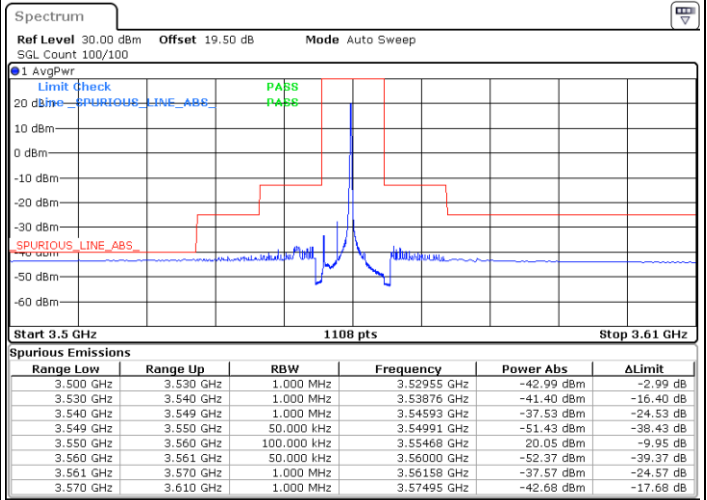

LTE Band 48 / 20MHz

16QAM

Highest Channel / 1RB0

Highest Channel / 1RBmax

Date: 20.DEC.2021 04:56:18

Date: 20.DEC.2021 05:16:17

Highest Channel / Full RB

N/A

Date: 20.DEC.2021 04:36:20

Blank

LTE Band 48 / 5MHz

64QAM

Lowest Channel / 1RB0

Lowest Channel / 1RBmax

Date: 20.DEC.2021 01:25:22

Date: 20.DEC.2021 02:05:20

Lowest Channel / Full RB

N/A

Date: 20.DEC.2021 01:45:21

Blank

LTE Band 48 / 5MHz

64QAM

Middle Channel / 1RB0

Middle Channel / 1RBmax