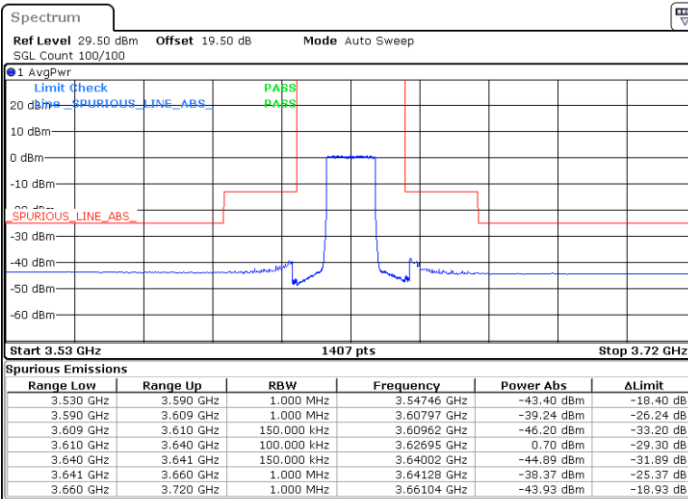

Lowest Channel / 1RB0

Lowest Channel / 1RBmax

Date: 20.DEC.2021 03:23:06

Date: 20.DEC.2021 04:03:02

Lowest Channel / Full RB

N/A

Date: 20.DEC.2021 03:43:04

Blank

LTE Band 48 / 15MHz

16QAM

Middle Channel / 1RB0

Middle Channel / 1RBmax

Date: 20.DEC.2021 03:29:45

Date: 20.DEC.2021 04:09:40

Middle Channel / Full RB

N/A

Date: 20.DEC.2021 03:49:43

Blank

LTE Band 48 / 15MHz

16QAM

Highest Channel / 1RB0

Highest Channel / 1RBmax

Date: 20.DEC.2021 03:36:24

Date: 20.DEC.2021 04:16:20