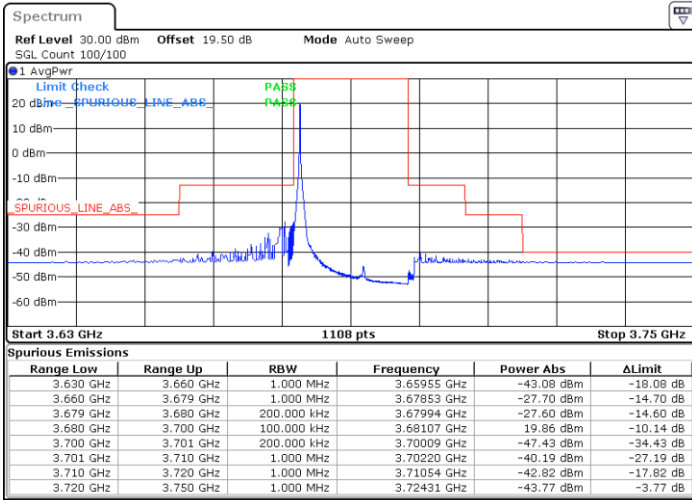

Date: 20.DEC.2021 04:43:01

Date: 20.DEC.2021 05:02:59

Lowest Channel / Full RB

N/A

Date: 20.DEC.2021 04:23:01

Blank

LTE Band 48 / 20MHz

16QAM

Middle Channel / 1RB0

Middle Channel / 1RBmax

Date: 20.DEC.2021 04:49:40

Date: 20.DEC.2021 05:09:38

Middle Channel / Full RB

N/A

Date: 20.DEC.2021 04:29:41

Blank

LTE Band 48 / 20MHz

16QAM

Highest Channel / 1RB0

Highest Channel / 1RBmax

Date: 20.DEC.2021 04:56:18

Date: 20.DEC.2021 05:16:17

Highest Channel / Full RB

N/A