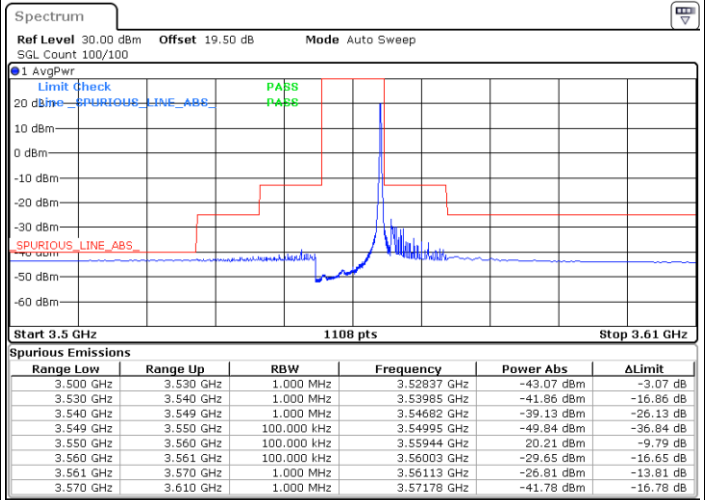

Date: 20.DEC.2021 01:27:35

Date: 20.DEC.2021 02:07:33

Middle Channel / Full RB

N/A

Date: 20.DEC.2021 01:47:34

Blank

LTE Band 48 / 5MHz

64QAM

Highest Channel / 1RB0

Highest Channel / 1RBmax

Date: 20.DEC.2021 01:38:41

Date: 20.DEC.2021 02:18:39

Highest Channel / Full RB

N/A

Date: 20.DEC.2021 01:58:40

Blank

LTE Band 48 / 10MHz

64QAM

Lowest Channel / 1RB0

Lowest Channel / 1RBmax

Date: 20.DEC.2021 02:20:53

Date: 20.DEC.2021 03:00:54

Lowest Channel / Full RB

N/A

Date: 20.DEC.2021 02:40:56

Blank

LTE Band 48 / 10MHz

64QAM

MiddleChannel / 1RB0

Middle Channel / 1RBmax

Date: 20.DEC.2021 02:32:03

Date: 20.DEC.2021 03:12:00