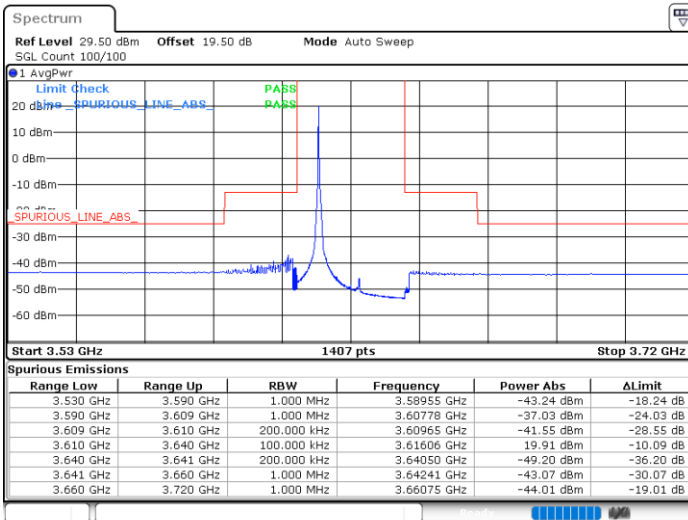

LTE Band 48 / 20MHz

16QAM

Middle Channel / 1RB0

Middle Channel / 1RBmax

Date: 20.DEC.2021 04:49:40