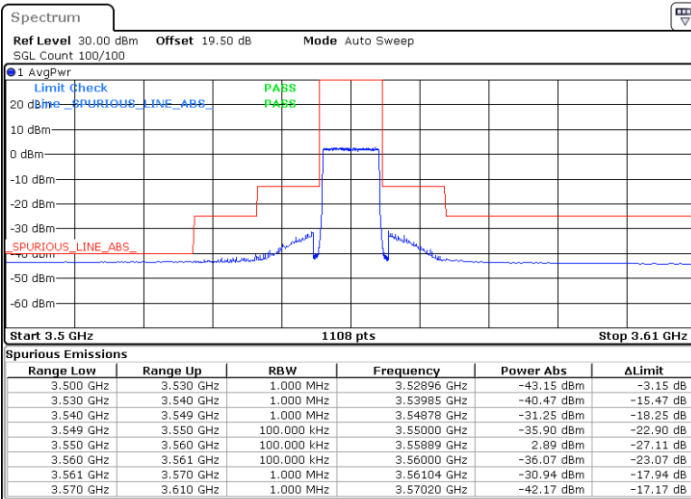

Highest Channel / 1RB0

Highest Channel / 1RBmax

Date: 20.DEC.2021 01:36:27

Date: 20.DEC.2021 02:16:25

Highest Channel / Full RB

N/A

Date: 20.DEC.2021 01:56:27

Blank

LTE Band 48 / 10MHz

16QAM

Lowest Channel / 1RB0

Lowest Channel / 1RBmax

Date: 20.DEC.2021 02:23:06

Date: 20.DEC.2021 03:03:08

Lowest Channel / Full RB

N/A

Date: 20.DEC.2021 02:43:09

Blank

LTE Band 48 / 10MHz

16QAM

MiddleChannel / 1RB0

Middle Channel / 1RBmax

Date: 20.DEC.2021 02:29:49

Date: 20.DEC.2021 03:09:47