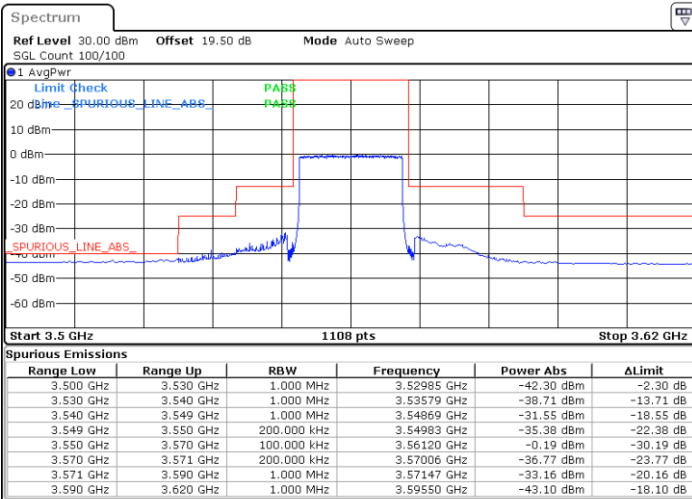

Date: 20.DEC.2021 03:49:43

Blank

LTE Band 48 / 15MHz

16QAM

Highest Channel / 1RB0

Highest Channel / 1RBmax

Date: 20.DEC.2021 03:36:24

Date: 20.DEC.2021 04:16:20

Highest Channel / Full RB

N/A

Date: 20.DEC.2021 03:56:22

Blank

LTE Band 48 / 20MHz

16QAM

Lowest Channel / 1RB0

Lowest Channel / 1RBmax

Date: 20.DEC.2021 04:43:01

Date: 20.DEC.2021 05:02:59

Lowest Channel / Full RB

N/A

Date: 20.DEC.2021 04:23:01

Blank

LTE Band 48 / 20MHz

16QAM