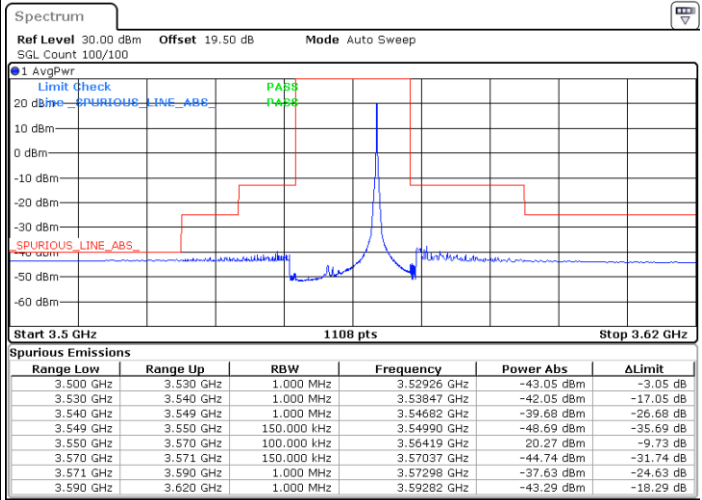

Middle Channel / Full RB

N/A

Date: 20.DEC.2021 02:49:49

Blank

LTE Band 48 / 10MHz

16QAM

Highest Channel / 1RB0

Highest Channel / 1RBmax

Date: 20.DEC.2021 02:36:29

Date: 20.DEC.2021 03:16:26

Highest Channel / Full RB

N/A

Date: 20.DEC.2021 02:56:28

Blank

LTE Band 48 / 15MHz

16QAM

Lowest Channel / 1RB0

Lowest Channel / 1RBmax

Date: 20.DEC.2021 03:23:06

Date: 20.DEC.2021 04:03:02

Lowest Channel / Full RB

N/A

Date: 20.DEC.2021 03:43:04

Blank