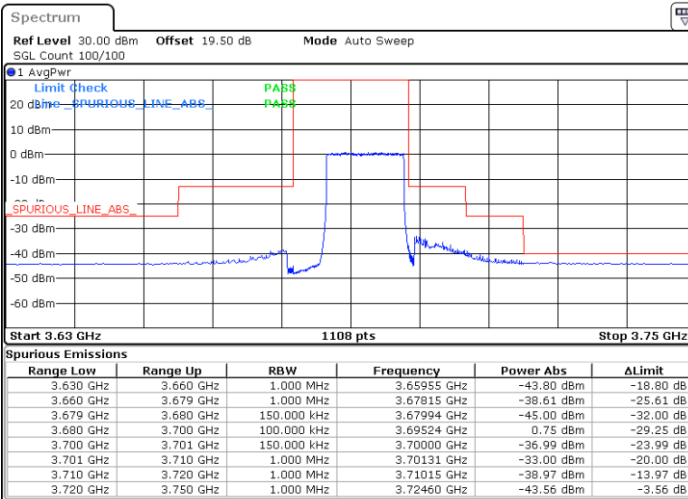

LTE Band 48 / 15MHz

16QAM

Middle Channel / 1RB0

Middle Channel / 1RBmax

Date: 20.DEC.2021 03:29:45

Date: 20.DEC.2021 04:09:40

Middle Channel / Full RB

N/A

Date: 20.DEC.2021 03:49:43

Blank

LTE Band 48 / 15MHz

16QAM

Highest Channel / 1RB0

Highest Channel / 1RBmax

Date: 20.DEC.2021 03:36:24

Date: 20.DEC.2021 04:16:20

Highest Channel / Full RB

N/A

Date: 20.DEC.2021 03:56:22

Blank

LTE Band 48 / 20MHz

16QAM

Lowest Channel / 1RB0

Lowest Channel / 1RBmax