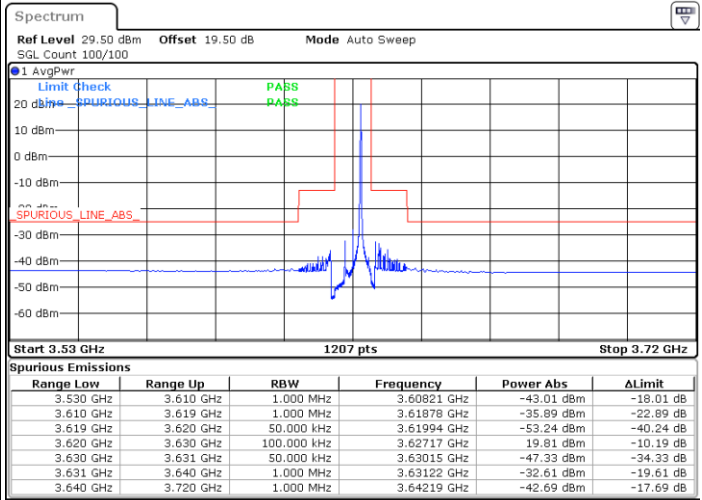

Date: 20.DEC.2021 04:38:33

Blank

LTE Band 48 / 5MHz

16QAM

Lowest Channel / 1RB0

Lowest Channel / 1RBmax

Date: 20.DEC.2021 01:23:09

Date: 20.DEC.2021 02:03:07

Lowest Channel / Full RB

N/A

Date: 20.DEC.2021 01:43:08

Blank

LTE Band 48 / 5MHz

16QAM

Middle Channel / 1RB0

Middle Channel / 1RBmax