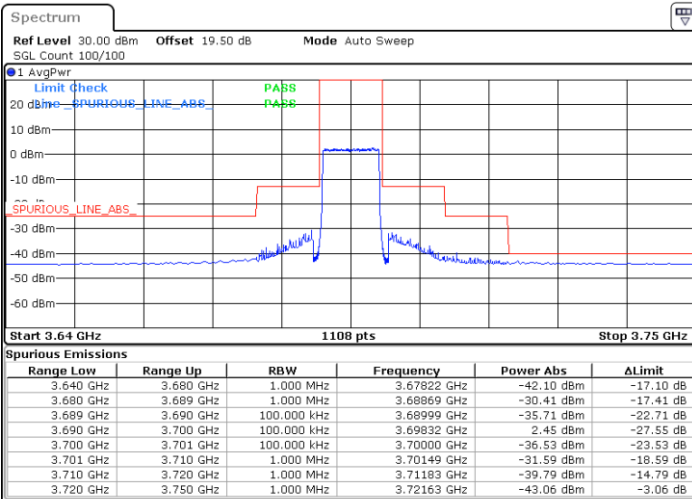

Date: 20.DEC.2021 02:40:56

Blank

LTE Band 48 / 10MHz

64QAM

MiddleChannel / 1RB0

Middle Channel / 1RBmax

Date: 20.DEC.2021 02:32:03

Date: 20.DEC.2021 03:12:00

Middle Channel / Full RB

N/A

Date: 20.DEC.2021 02:52:02

Blank

LTE Band 48 / 10MHz

64QAM

Highest Channel / 1RB0

Highest Channel / 1RBmax

Date: 20.DEC.2021 02:34:16

Date: 20.DEC.2021 03:14:13

Highest Channel / Full RB

N/A

Date: 20.DEC.2021 02:54:15

Blank

LTE Band 48 / 15MHz

64QAM