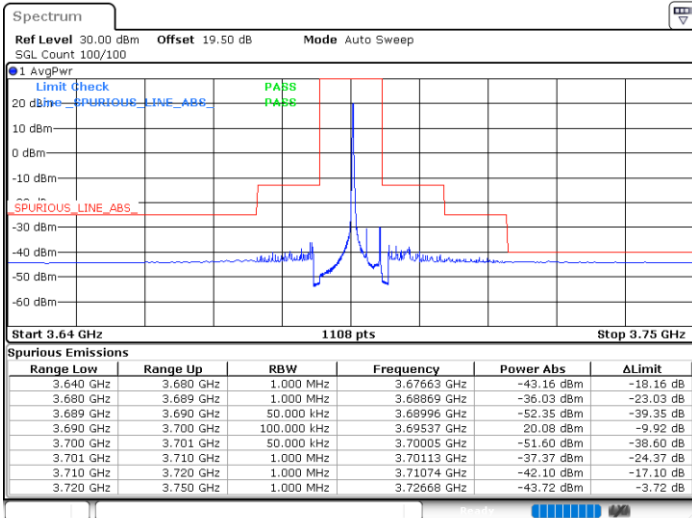

Lowest Channel / Full RB

N/A

Date: 20.DEC.2021 01:45:21

Blank

LTE Band 48 / 5MHz

64QAM

Middle Channel / 1RB0

Middle Channel / 1RBmax

Date: 20.DEC.2021 01:27:35

Date: 20.DEC.2021 02:07:33

Middle Channel / Full RB

N/A

Date: 20.DEC.2021 01:47:34

Blank

LTE Band 48 / 5MHz

64QAM

Highest Channel / 1RB0

Highest Channel / 1RBmax

Date: 20.DEC.2021 01:38:41

Date: 20.DEC.2021 02:18:39

Highest Channel / Full RB

N/A

Date: 20.DEC.2021 01:58:40

Blank