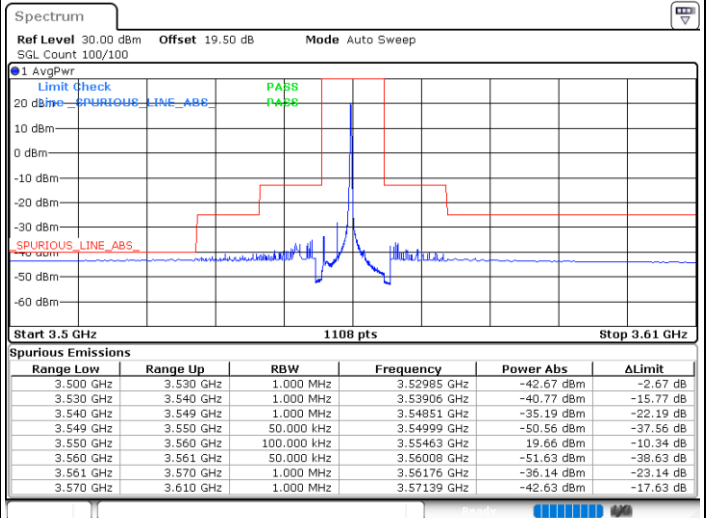

LTE Band 48 / 20MHz

QPSK

Highest Channel / 1RB0

Highest Channel / 1RBmax

Date: 20.DEC.2021 04:58:32

Date: 20.DEC.2021 05:18:30

Highest Channel / Full RB

N/A

Date: 20.DEC.2021 04:38:33

Blank

LTE Band 48 / 5MHz

16QAM

Lowest Channel / 1RB0

Lowest Channel / 1RBmax

Date: 20.DEC.2021 01:23:09

Date: 20.DEC.2021 02:03:07

Lowest Channel / Full RB

N/A

Date: 20.DEC.2021 01:43:08

Blank

LTE Band 48 / 5MHz

16QAM

Middle Channel / 1RB0

Middle Channel / 1RBmax