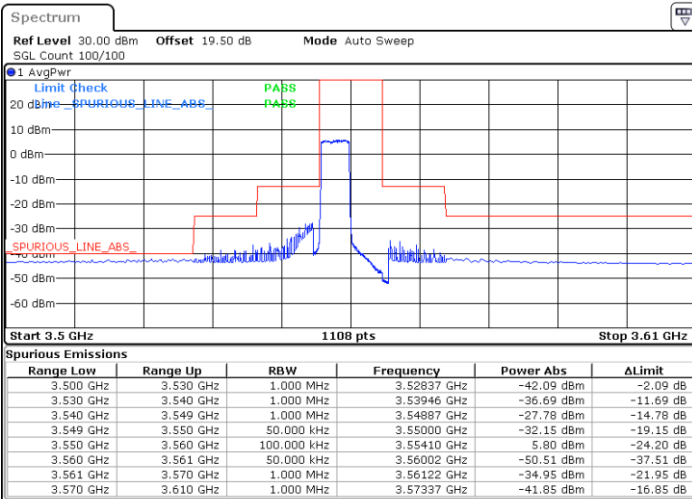

LTE Band 48 / 20MHz

16QAM

Highest Channel / 1RB0

Highest Channel / 1RBmax

Date: 20.DEC.2021 04:56:18

Date: 20.DEC.2021 05:16:17

Highest Channel / Full RB

N/A

Date: 20.DEC.2021 04:36:20

Blank

LTE Band 48 / 5MHz

64QAM

Lowest Channel / 1RB0

Lowest Channel / 1RBmax

Date: 20.DEC.2021 01:25:22

Date: 20.DEC.2021 02:05:20

Lowest Channel / Full RB

N/A

Date: 20.DEC.2021 01:45:21

Blank

LTE Band 48 / 5MHz

64QAM

Middle Channel / 1RB0

Middle Channel / 1RBmax