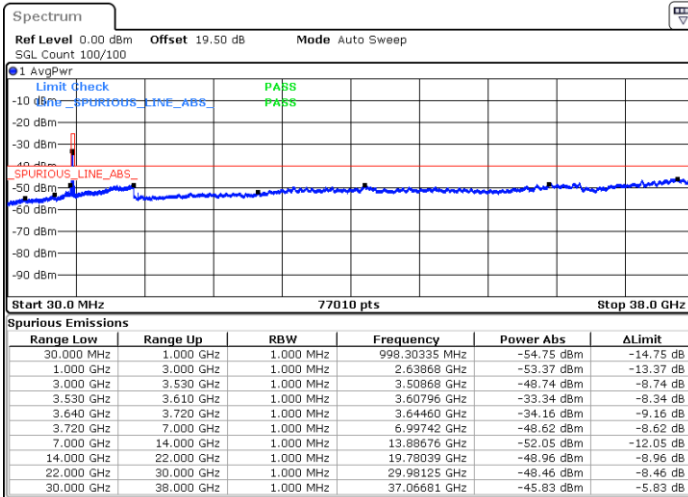

#### Lowest Channel / 1RBmax

Date: 20. DEC. 2021 05:24:00

Date: 20. DEC. 2021 05:47:30

#### Lowest Channel / Full RB

N/A

Blank

Date: 20. DEC. 2021 05:35:44

LTE Band 48 / 5MHz

QPSK

Middle Channel / 1RB0

Middle Channel / 1RBmax

Date: 20.DEC.2021 05:30:30

Date: 20.DEC.2021 05:54:00

Middle Channel / Full RB

N/A

Date: 20.DEC.2021 05:42:15

Blank

LTE Band 48 / 5MHz

QPSK