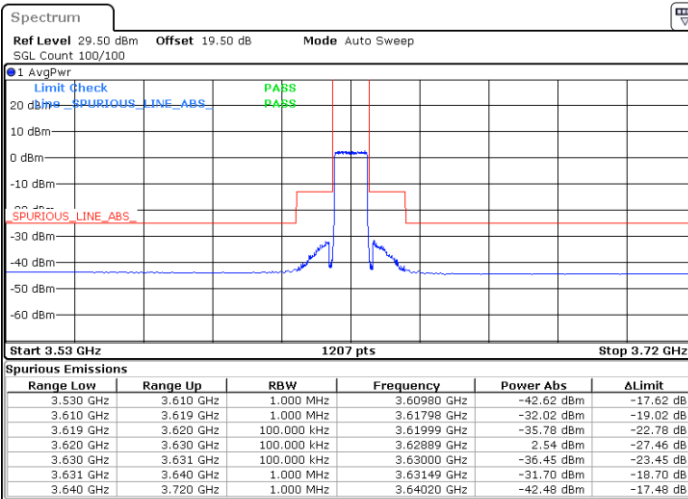

LTE Band 48 / 10MHz

16QAM

Lowest Channel / 1RB0

Lowest Channel / 1RBmax

Date: 20.DEC.2021 02:23:06

Date: 20.DEC.2021 03:03:08

Lowest Channel / Full RB

N/A

Date: 20.DEC.2021 02:43:09

Blank

LTE Band 48 / 10MHz

16QAM

MiddleChannel / 1RB0

Middle Channel / 1RBmax

Date: 20.DEC.2021 02:29:49

Date: 20.DEC.2021 03:09:47

Middle Channel / Full RB

N/A

Date: 20.DEC.2021 02:49:49

Blank

LTE Band 48 / 10MHz

16QAM

Highest Channel / 1RB0

Highest Channel / 1RBmax