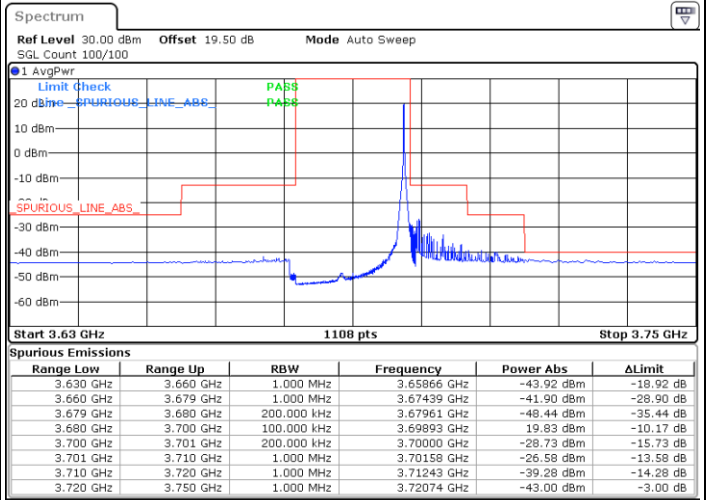

Date: 20.DEC.2021 04:40:47

Date: 20.DEC.2021 05:00:45

Lowest Channel / Full RB

N/A

Date: 20.DEC.2021 04:20:48

Blank

LTE Band 48 / 20MHz

64QAM

LTE Band 48 / 20MHz

64QAM

Highest Channel / 1RB0

Highest Channel / 1RBmax

Date: 20.DEC.2021 04:54:05

Date: 20.DEC.2021 05:14:04

Highest Channel / Full RB

N/A