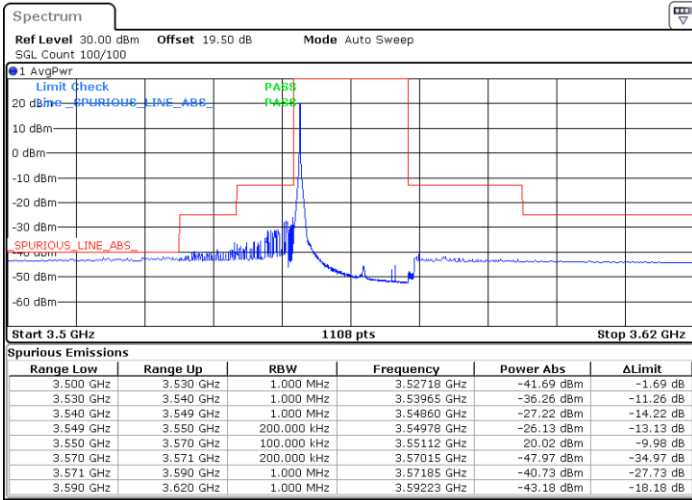

Date: 20.DEC.2021 03:49:43

Blank

LTE Band 48 / 15MHz

16QAM

Highest Channel / 1RB0

Highest Channel / 1RBmax

Date: 20.DEC.2021 03:36:24

Date: 20.DEC.2021 04:16:20

Highest Channel / Full RB

N/A

Date: 20.DEC.2021 03:56:22

Blank

LTE Band 48 / 20MHz

16QAM

Lowest Channel / 1RB0

Lowest Channel / 1RBmax

Date: 20.DEC.2021 04:43:01

Date: 20.DEC.2021 05:02:59

Lowest Channel / Full RB

N/A

Date: 20.DEC.2021 04:23:01

Blank

LTE Band 48 / 20MHz

16QAM