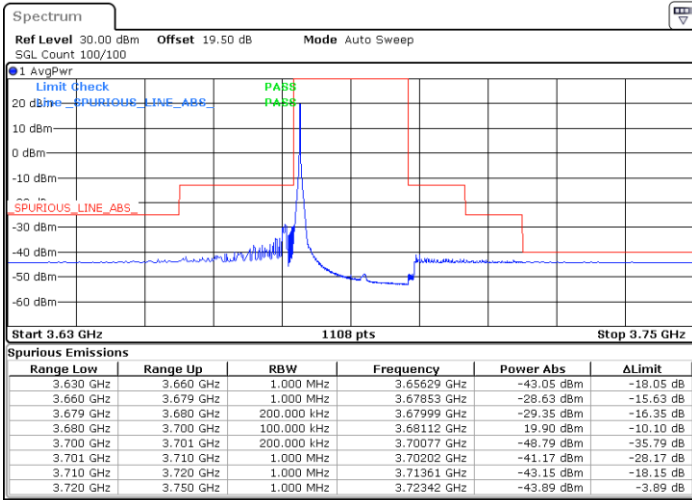

Date: 20.DEC.2021 04:40:47

Date: 20.DEC.2021 05:00:45

Lowest Channel / Full RB

N/A

Date: 20.DEC.2021 04:20:48

Blank

LTE Band 48 / 20MHz

64QAM

Middle Channel / 1RB0

Middle Channel / 1RBmax

Date: 20.DEC.2021 04:51:52

Date: 20.DEC.2021 05:11:51

Middle Channel / Full RB

N/A

Date: 20.DEC.2021 04:31:54

Blank

LTE Band 48 / 20MHz

64QAM

Highest Channel / 1RB0

Highest Channel / 1RBmax

Date: 20.DEC.2021 04:54:05

Date: 20.DEC.2021 05:14:04

Highest Channel / Full RB

N/A