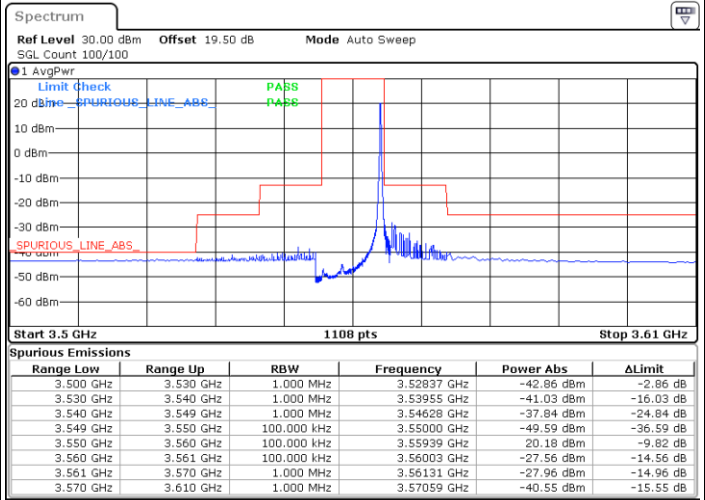

Highest Channel / 1RB0

Highest Channel / 1RBmax

Date: 20.DEC.2021 01:36:27

Date: 20.DEC.2021 02:16:25

Highest Channel / Full RB

N/A

Date: 20.DEC.2021 01:56:27

Blank

LTE Band 48 / 10MHz

16QAM

Lowest Channel / 1RB0

Lowest Channel / 1RBmax

Date: 20.DEC.2021 02:23:06

Date: 20.DEC.2021 03:03:08

Lowest Channel / Full RB

N/A

Date: 20.DEC.2021 02:43:09

Blank

LTE Band 48 / 10MHz

16QAM

MiddleChannel / 1RB0

Middle Channel / 1RBmax

Date: 20.DEC.2021 02:29:49

Date: 20.DEC.2021 03:09:47

Middle Channel / Full RB

N/A

Date: 20.DEC.2021 02:49:49

Blank

LTE Band 48 / 10MHz

16QAM

Highest Channel / 1RB0

Highest Channel / 1RBmax