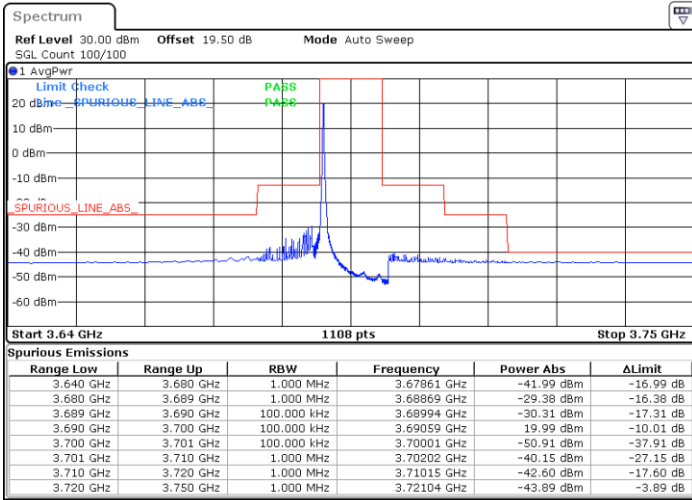

Date: 20.DEC.2021 02:40:56

Blank

LTE Band 48 / 10MHz

64QAM

MiddleChannel / 1RB0

Middle Channel / 1RBmax

Date: 20.DEC.2021 02:32:03

Date: 20.DEC.2021 03:12:00

Middle Channel / Full RB

N/A

Date: 20.DEC.2021 02:52:02

Blank

LTE Band 48 / 10MHz

64QAM

Highest Channel / 1RB0

Highest Channel / 1RBmax

Date: 20.DEC.2021 02:34:16

Date: 20.DEC.2021 03:14:13

Highest Channel / Full RB

N/A

Date: 20.DEC.2021 02:54:15

Blank

LTE Band 48 / 15MHz

64QAM

Lowest Channel / 1RB0

Lowest Channel / 1RBmax

Date: 20.DEC.2021 03:25:19

Date: 20.DEC.2021 04:05:15

Lowest Channel / Full RB

N/A

Blank

Date: 20.DEC.2021 03:45:17