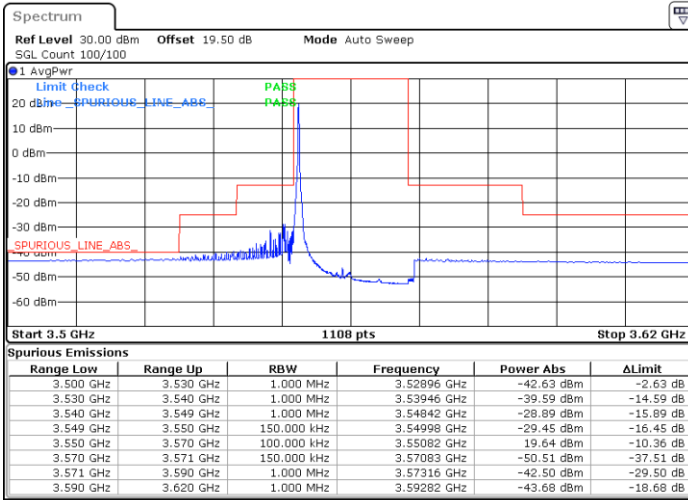

Middle Channel / Full RB

N/A

Date: 20.DEC.2021 02:52:02

Blank

LTE Band 48 / 10MHz

64QAM

Highest Channel / 1RB0

Highest Channel / 1RBmax

Date: 20.DEC.2021 02:34:16

Date: 20.DEC.2021 03:14:13

Highest Channel / Full RB

N/A

Date: 20.DEC.2021 02:54:15

Blank

LTE Band 48 / 15MHz

64QAM

Lowest Channel / 1RB0

Lowest Channel / 1RBmax

Date: 20.DEC.2021 03:25:19

Date: 20.DEC.2021 04:05:15

Lowest Channel / Full RB

N/A

Blank

Date: 20.DEC.2021 03:45:17