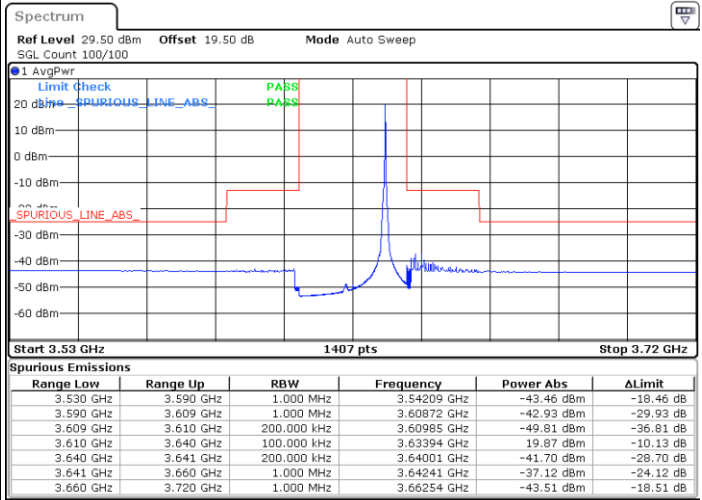

Date: 20.DEC.2021 05:11:51