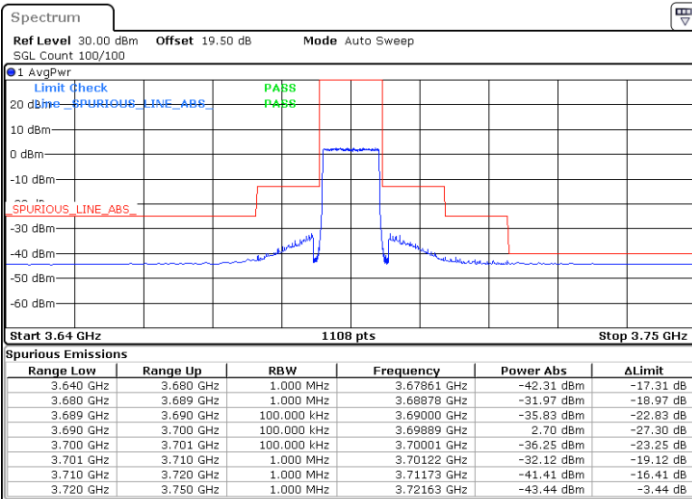

Date: 20.DEC.2021 02:43:09

Blank

LTE Band 48 / 10MHz

16QAM

MiddleChannel / 1RB0

Middle Channel / 1RBmax

Date: 20.DEC.2021 02:29:49

Date: 20.DEC.2021 03:09:47

Middle Channel / Full RB

N/A

Date: 20.DEC.2021 02:49:49

Blank

LTE Band 48 / 10MHz

16QAM

Highest Channel / 1RB0

Highest Channel / 1RBmax

Date: 20.DEC.2021 02:36:29

Date: 20.DEC.2021 03:16:26

Highest Channel / Full RB

N/A

Date: 20.DEC.2021 02:56:28

Blank

LTE Band 48 / 15MHz

16QAM