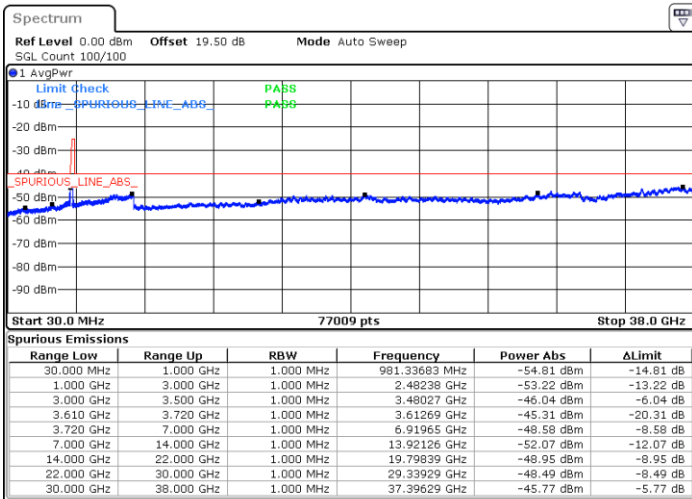

#### Lowest Channel / 1RB0

#### Lowest Channel / 1RBmax

Date: 20. DEC. 2021 05:24:00

Date: 20. DEC. 2021 05:47:30

#### Lowest Channel / Full RB

N/A

Blank

Date: 20. DEC. 2021 05:35:44

LTE Band 48 / 5MHz

QPSK

Middle Channel / 1RB0

Middle Channel / 1RBmax