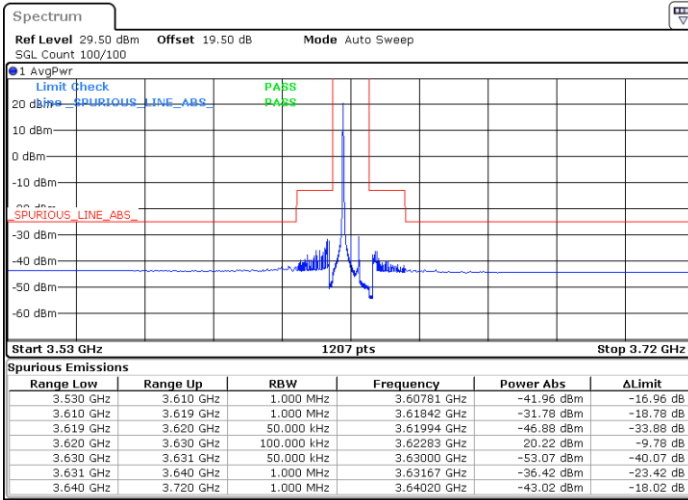

Date: 20.DEC.2021 04:38:33

Blank

LTE Band 48 / 5MHz

16QAM

Lowest Channel / 1RB0

Lowest Channel / 1RBmax

Date: 20.DEC.2021 01:23:09

Date: 20.DEC.2021 02:03:07

Lowest Channel / Full RB

N/A

Date: 20.DEC.2021 01:43:08

Blank

LTE Band 48 / 5MHz

16QAM

Middle Channel / 1RB0

Middle Channel / 1RBmax