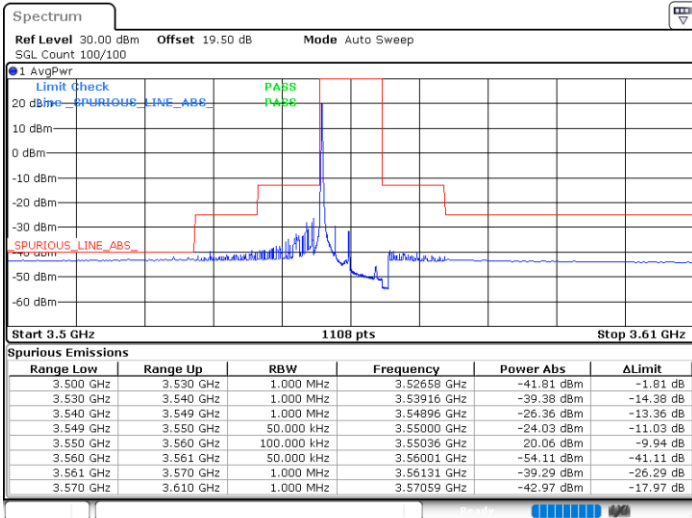

LTE Band 48 / 20MHz

QPSK

Highest Channel / 1RB0

Highest Channel / 1RBmax

Date: 20.DEC.2021 04:58:32

Date: 20.DEC.2021 05:18:30

Highest Channel / Full RB

N/A

Date: 20.DEC.2021 04:38:33

Blank

LTE Band 48 / 5MHz

16QAM

Lowest Channel / 1RB0

Lowest Channel / 1RBmax

Date: 20.DEC.2021 01:23:09

Date: 20.DEC.2021 02:03:07

Lowest Channel / Full RB

N/A

Date: 20.DEC.2021 01:43:08

Blank

LTE Band 48 / 5MHz

16QAM

Middle Channel / 1RB0

Middle Channel / 1RBmax