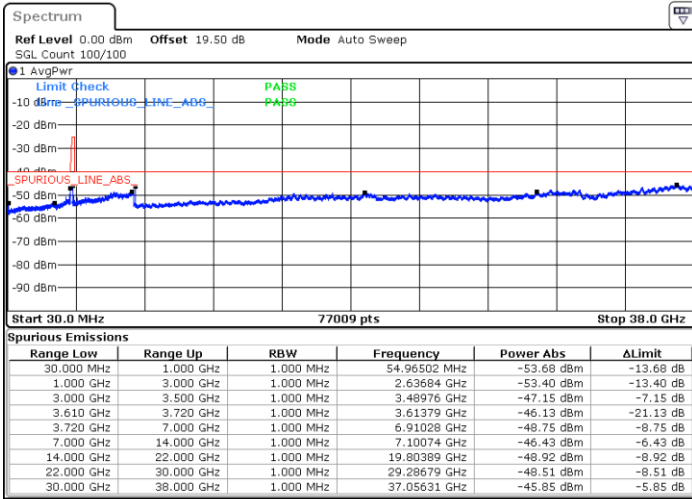

Conducted Spurious Emission

LTE Band 48 / 5MHz

QPSK

Lowest Channel / 1RB0

Lowest Channel / 1RBmax

Date: 20. DEC. 2021 05:24:00

Date: 20. DEC. 2021 05:47:30