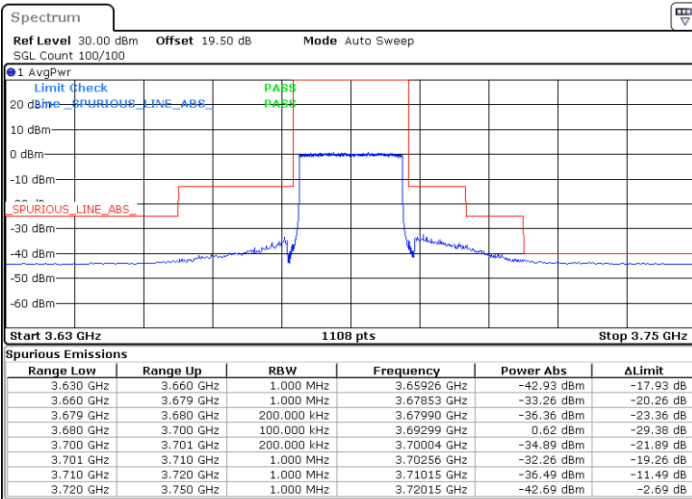

LTE Band 48 / 20MHz

QPSK

Highest Channel / 1RB0

Highest Channel / 1RBmax

Date: 20.DEC.2021 04:58:32

Date: 20.DEC.2021 05:18:30

Highest Channel / Full RB

N/A

Date: 20.DEC.2021 04:38:33

Blank

LTE Band 48 / 5MHz

16QAM

Lowest Channel / 1RB0

Lowest Channel / 1RBmax

Date: 20.DEC.2021 01:23:09

Date: 20.DEC.2021 02:03:07