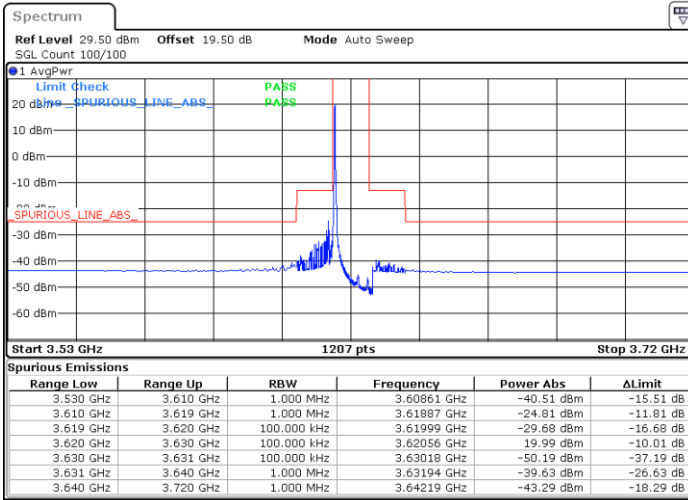

LTE Band 48 / 10MHz

16QAM

Lowest Channel / 1RB0

Lowest Channel / 1RBmax

Date: 20.DEC.2021 02:23:06

Date: 20.DEC.2021 03:03:08

Lowest Channel / Full RB

N/A

Date: 20.DEC.2021 02:43:09

Blank

LTE Band 48 / 10MHz

16QAM

MiddleChannel / 1RB0

Middle Channel / 1RBmax

Date: 20.DEC.2021 02:29:49

Date: 20.DEC.2021 03:09:47

Middle Channel / Full RB

N/A

Date: 20.DEC.2021 02:49:49

Blank

LTE Band 48 / 10MHz

16QAM

Highest Channel / 1RB0

Highest Channel / 1RBmax