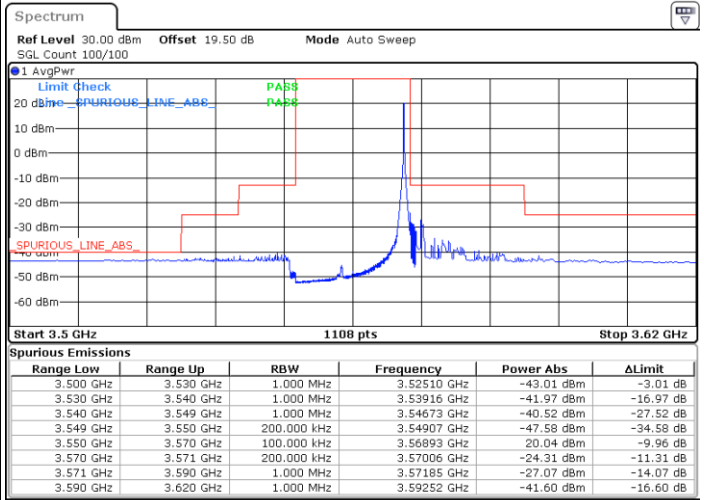

Date: 20.DEC.2021 03:49:43

Blank

LTE Band 48 / 15MHz

16QAM

Highest Channel / 1RB0

Highest Channel / 1RBmax

Date: 20.DEC.2021 03:36:24

Date: 20.DEC.2021 04:16:20

Highest Channel / Full RB

N/A

Date: 20.DEC.2021 03:56:22

Blank

LTE Band 48 / 20MHz

16QAM

Lowest Channel / 1RB0

Lowest Channel / 1RBmax

Date: 20.DEC.2021 04:43:01

Date: 20.DEC.2021 05:02:59

Lowest Channel / Full RB

N/A

Date: 20.DEC.2021 04:23:01

Blank

LTE Band 48 / 20MHz

16QAM