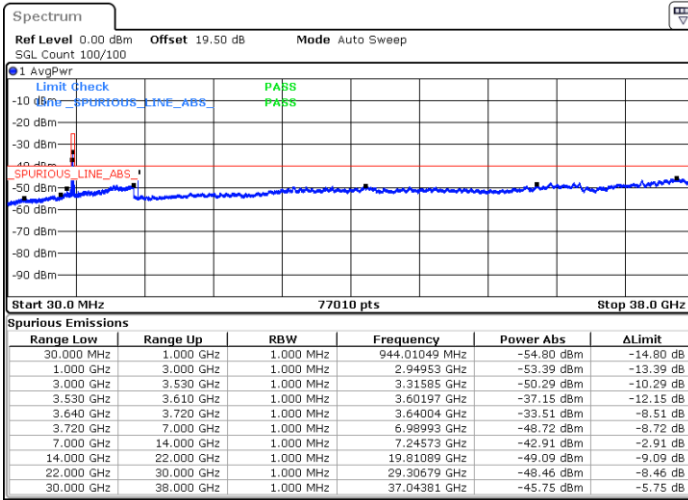

#### Lowest Channel / 1RBmax

Date: 20. DEC. 2021 05:24:00

Date: 20. DEC. 2021 05:47:30

#### Lowest Channel / Full RB

N/A

Blank

Date: 20. DEC. 2021 05:35:44

LTE Band 48 / 5MHz

QPSK

Middle Channel / 1RB0

Middle Channel / 1RBmax

Date: 20.DEC.2021 05:30:30

Date: 20.DEC.2021 05:54:00

Middle Channel / Full RB

N/A

Date: 20.DEC.2021 05:42:15

Blank

LTE Band 48 / 5MHz

QPSK