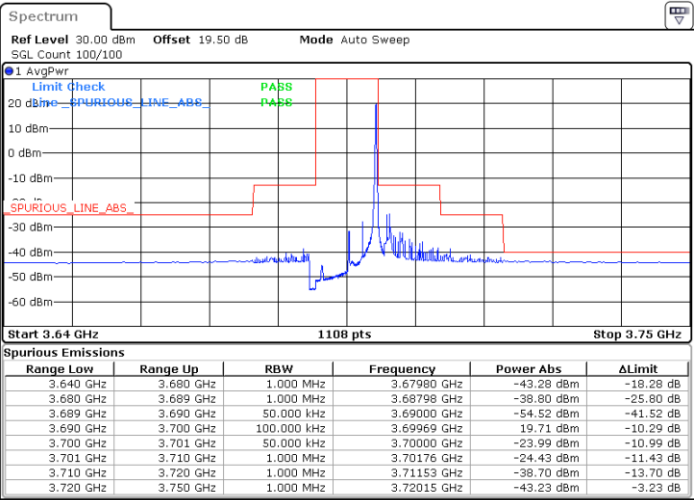

Lowest Channel / Full RB

N/A

Date: 20.DEC.2021 01:43:08

Blank

LTE Band 48 / 5MHz

16QAM

Middle Channel / 1RB0

Middle Channel / 1RBmax

Date: 20.DEC.2021 01:29:48

Date: 20.DEC.2021 02:09:46

Middle Channel / Full RB

N/A

Date: 20.DEC.2021 01:49:48

Blank

LTE Band 48 / 5MHz

16QAM

Highest Channel / 1RB0

Highest Channel / 1RBmax

Date: 20.DEC.2021 01:36:27

Date: 20.DEC.2021 02:16:25

Highest Channel / Full RB

N/A

Date: 20.DEC.2021 01:56:27

Blank

LTE Band 48 / 10MHz

16QAM

Lowest Channel / 1RB0

Lowest Channel / 1RBmax

Date: 20.DEC.2021 02:23:06

Date: 20.DEC.2021 03:03:08

Lowest Channel / Full RB

N/A