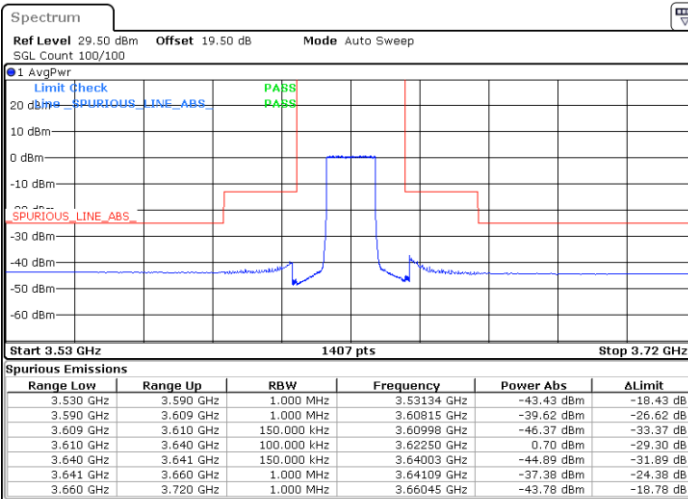

Lowest Channel / 1RB0

Lowest Channel / 1RBmax

Date: 20.DEC.2021 03:25:19

Date: 20.DEC.2021 04:05:15

Lowest Channel / Full RB

N/A

Blank

Date: 20.DEC.2021 03:45:17

LTE Band 48 / 15MHz

64QAM

Middle Channel / 1RB0

Middle Channel / 1RBmax

Date: 20.DEC.2021 03:27:32

Date: 20.DEC.2021 04:07:28

Middle Channel / Full RB

N/A

Date: 20.DEC.2021 03:47:30

Blank

LTE Band 48 / 15MHz

64QAM

Highest Channel / 1RB0

Highest Channel / 1RBmax

Date: 20.DEC.2021 03:38:37

Date: 20.DEC.2021 04:18:33

Highest Channel / Full RB

N/A

Date: 20.DEC.2021 03:58:35

Blank

LTE Band 48 / 20MHz

64QAM

Lowest Channel / 1RB0

Lowest Channel / 1RBmax