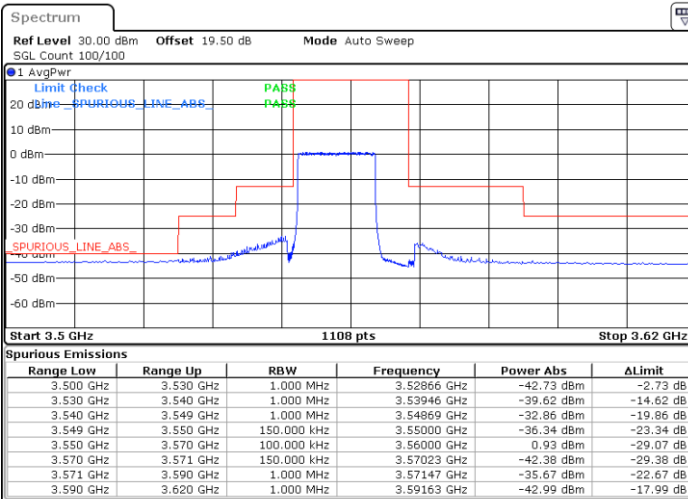

Date: 20.DEC.2021 02:34:16

Date: 20.DEC.2021 03:14:13

Highest Channel / Full RB

N/A

Date: 20.DEC.2021 02:54:15

Blank

LTE Band 48 / 15MHz

64QAM

Lowest Channel / 1RB0

Lowest Channel / 1RBmax

Date: 20.DEC.2021 03:25:19

Date: 20.DEC.2021 04:05:15

Lowest Channel / Full RB

N/A

Blank

Date: 20.DEC.2021 03:45:17

LTE Band 48 / 15MHz

64QAM

Middle Channel / 1RB0

Middle Channel / 1RBmax

Date: 20.DEC.2021 03:27:32

Date: 20.DEC.2021 04:07:28

Middle Channel / Full RB

N/A

Date: 20.DEC.2021 03:47:30

Blank

LTE Band 48 / 15MHz

64QAM

Highest Channel / 1RB0

Highest Channel / 1RBmax

Date: 20.DEC.2021 03:38:37

Date: 20.DEC.2021 04:18:33