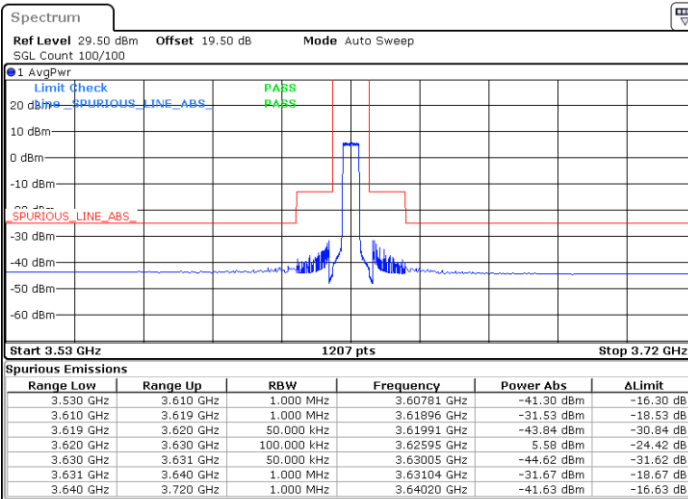

Middle Channel / Full RB

N/A

Date: 20.DEC.2021 01:49:48

Blank