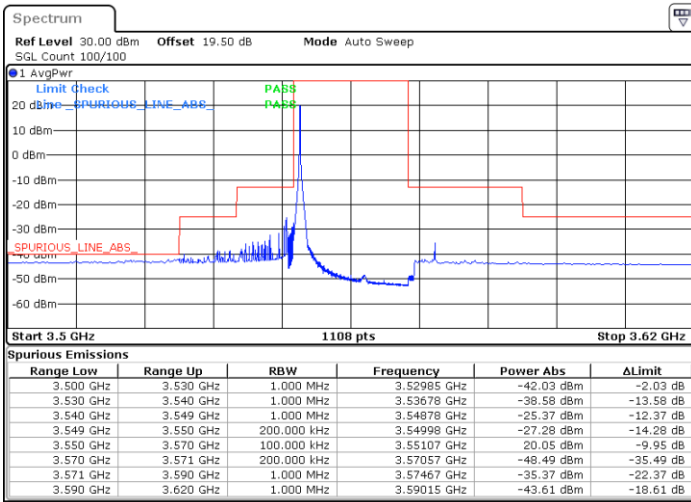

Date: 20.DEC.2021 03:47:30

Blank

LTE Band 48 / 15MHz

64QAM

Highest Channel / 1RB0

Highest Channel / 1RBmax

Date: 20.DEC.2021 03:38:37

Date: 20.DEC.2021 04:18:33

Highest Channel / Full RB

N/A

Date: 20.DEC.2021 03:58:35

Blank

LTE Band 48 / 20MHz

64QAM

Lowest Channel / 1RB0

Lowest Channel / 1RBmax

Date: 20.DEC.2021 04:40:47

Date: 20.DEC.2021 05:00:45

Lowest Channel / Full RB

N/A

Date: 20.DEC.2021 04:20:48

Blank

LTE Band 48 / 20MHz

64QAM