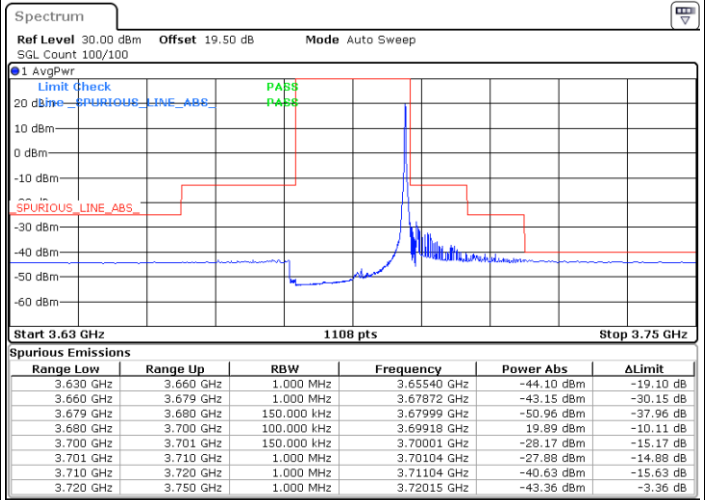

LTE Band 48 / 15MHz

64QAM

Middle Channel / 1RB0

Middle Channel / 1RBmax

Date: 20.DEC.2021 03:27:32

Date: 20.DEC.2021 04:07:28

Middle Channel / Full RB

N/A

Date: 20.DEC.2021 03:47:30

Blank

LTE Band 48 / 15MHz

64QAM

Highest Channel / 1RB0

Highest Channel / 1RBmax

Date: 20.DEC.2021 03:38:37

Date: 20.DEC.2021 04:18:33

Highest Channel / Full RB

N/A

Date: 20.DEC.2021 03:58:35

Blank

LTE Band 48 / 20MHz

64QAM

Lowest Channel / 1RB0

Lowest Channel / 1RBmax

Date: 20.DEC.2021 04:40:47

Date: 20.DEC.2021 05:00:45

Lowest Channel / Full RB

N/A

Date: 20.DEC.2021 04:20:48

Blank

LTE Band 48 / 20MHz

64QAM