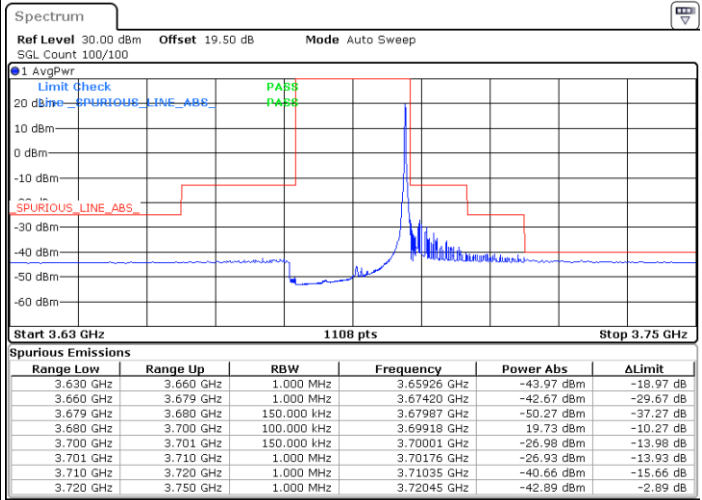

LTE Band 48 / 15MHz

16QAM

Middle Channel / 1RB0

Middle Channel / 1RBmax

Date: 20.DEC.2021 03:29:45

Date: 20.DEC.2021 04:09:40

Middle Channel / Full RB

N/A

Date: 20.DEC.2021 03:49:43

Blank

LTE Band 48 / 15MHz

16QAM

Highest Channel / 1RB0

Highest Channel / 1RBmax

Date: 20.DEC.2021 03:36:24

Date: 20.DEC.2021 04:16:20

Highest Channel / Full RB

N/A

Date: 20.DEC.2021 03:56:22

Blank

LTE Band 48 / 20MHz

16QAM

Lowest Channel / 1RB0

Lowest Channel / 1RBmax

Date: 20.DEC.2021 04:43:01

Date: 20.DEC.2021 05:02:59

Lowest Channel / Full RB

N/A

Date: 20.DEC.2021 04:23:01

Blank

LTE Band 48 / 20MHz

16QAM