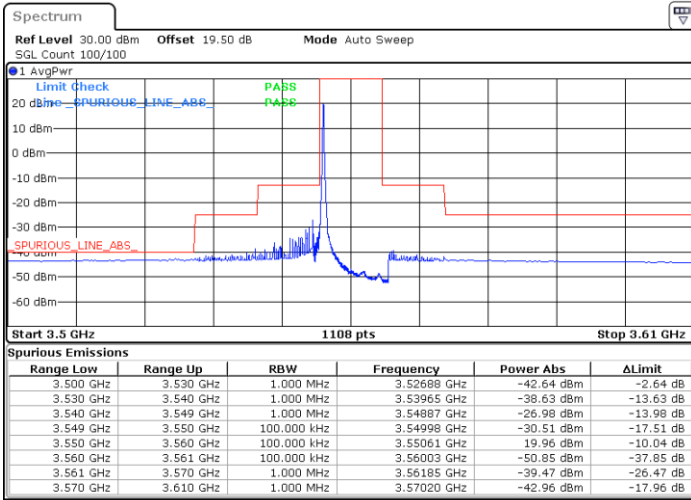

Date: 20.DEC.2021 01:27:35

Date: 20.DEC.2021 02:07:33

Middle Channel / Full RB

N/A

Date: 20.DEC.2021 01:47:34

Blank

LTE Band 48 / 5MHz

64QAM

Highest Channel / 1RB0

Highest Channel / 1RBmax

Date: 20.DEC.2021 01:38:41

Date: 20.DEC.2021 02:18:39

Highest Channel / Full RB

N/A

Date: 20.DEC.2021 01:58:40

Blank

LTE Band 48 / 10MHz

64QAM

Lowest Channel / 1RB0

Lowest Channel / 1RBmax

Date: 20.DEC.2021 02:20:53

Date: 20.DEC.2021 03:00:54

Lowest Channel / Full RB

N/A

Date: 20.DEC.2021 02:40:56

Blank

LTE Band 48 / 10MHz

64QAM

MiddleChannel / 1RB0

Middle Channel / 1RBmax

Date: 20.DEC.2021 02:32:03

Date: 20.DEC.2021 03:12:00