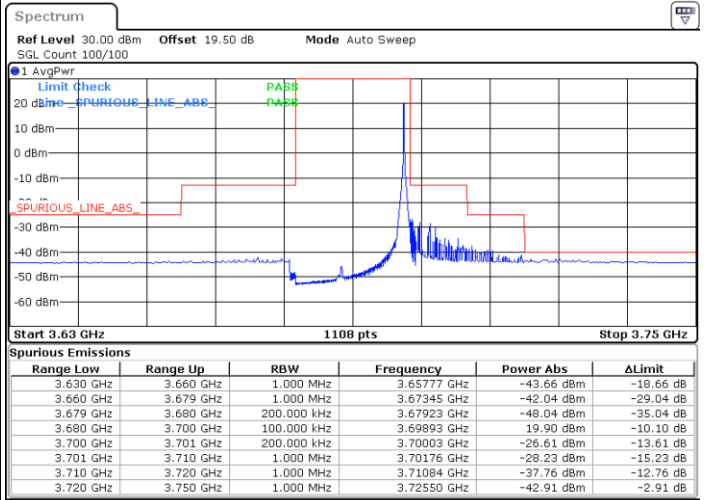

LTE Band 48 / 20MHz

16QAM

Highest Channel / 1RB0

Highest Channel / 1RBmax

Date: 20.DEC.2021 04:56:18

Date: 20.DEC.2021 05:16:17

Highest Channel / Full RB

N/A

Date: 20.DEC.2021 04:36:20

Blank

LTE Band 48 / 5MHz

64QAM

Lowest Channel / 1RB0

Lowest Channel / 1RBmax

Date: 20.DEC.2021 01:25:22

Date: 20.DEC.2021 02:05:20