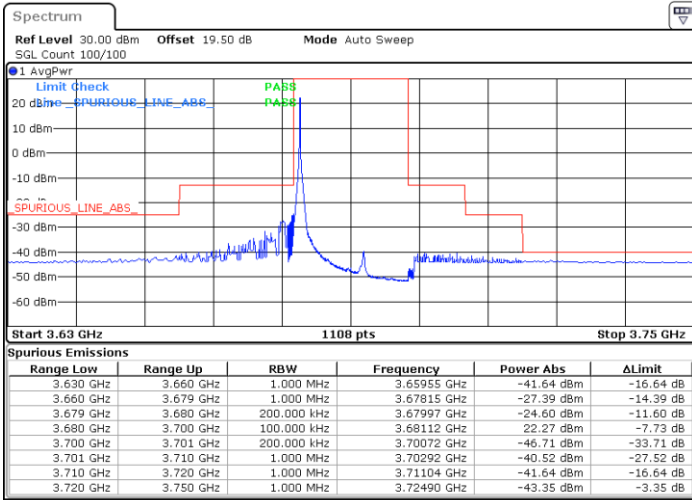

LTE Band 48 / 20MHz

QPSK

Highest Channel / 1RB0

Highest Channel / 1RBmax

Date: 20.DEC.2021 04:58:32

Date: 20.DEC.2021 05:18:30

Highest Channel / Full RB

N/A

Date: 20.DEC.2021 04:38:33

Blank

LTE Band 48 / 5MHz

16QAM

Lowest Channel / 1RB0

Lowest Channel / 1RBmax

Date: 20.DEC.2021 01:23:09

Date: 20.DEC.2021 02:03:07