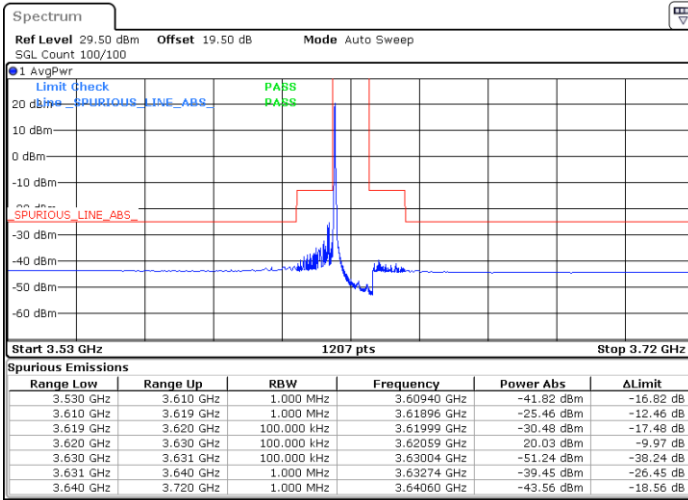

LTE Band 48 / 10MHz

64QAM

Lowest Channel / 1RB0

Lowest Channel / 1RBmax

Date: 20.DEC.2021 02:20:53

Date: 20.DEC.2021 03:00:54

Lowest Channel / Full RB

N/A

Date: 20.DEC.2021 02:40:56

Blank

LTE Band 48 / 10MHz

64QAM

MiddleChannel / 1RB0

Middle Channel / 1RBmax

Date: 20.DEC.2021 02:32:03

Date: 20.DEC.2021 03:12:00

Middle Channel / Full RB

N/A

Date: 20.DEC.2021 02:52:02

Blank

LTE Band 48 / 10MHz

64QAM

Highest Channel / 1RB0

Highest Channel / 1RBmax

Date: 20.DEC.2021 02:34:16

Date: 20.DEC.2021 03:14:13

Highest Channel / Full RB

N/A

Date: 20.DEC.2021 02:54:15

Blank

LTE Band 48 / 15MHz

64QAM