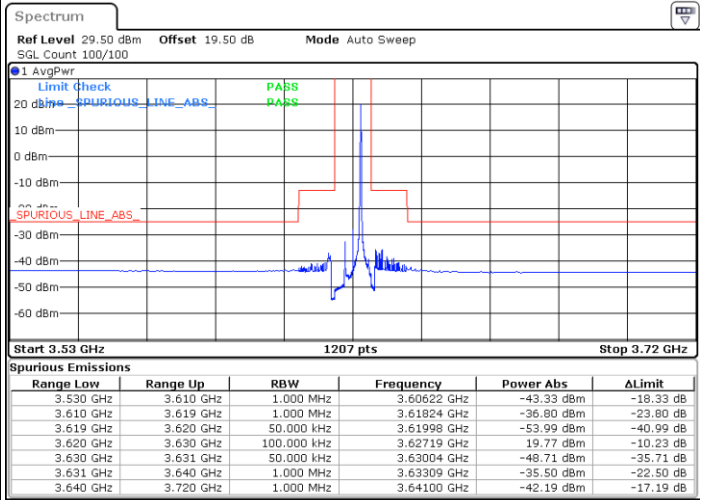

Date: 20.DEC.2021 04:36:20

Blank

LTE Band 48 / 5MHz

64QAM

Lowest Channel / 1RB0

Lowest Channel / 1RBmax

Date: 20.DEC.2021 01:25:22

Date: 20.DEC.2021 02:05:20

Lowest Channel / Full RB

N/A

Date: 20.DEC.2021 01:45:21

Blank

LTE Band 48 / 5MHz

64QAM

Middle Channel / 1RB0

Middle Channel / 1RBmax

Date: 20.DEC.2021 01:27:35

Date: 20.DEC.2021 02:07:33

Middle Channel / Full RB

N/A

Date: 20.DEC.2021 01:47:34

Blank

LTE Band 48 / 5MHz

64QAM

Highest Channel / 1RB0

Highest Channel / 1RBmax

Date: 20.DEC.2021 01:38:41

Date: 20.DEC.2021 02:18:39

Highest Channel / Full RB

N/A

Date: 20.DEC.2021 01:58:40

Blank