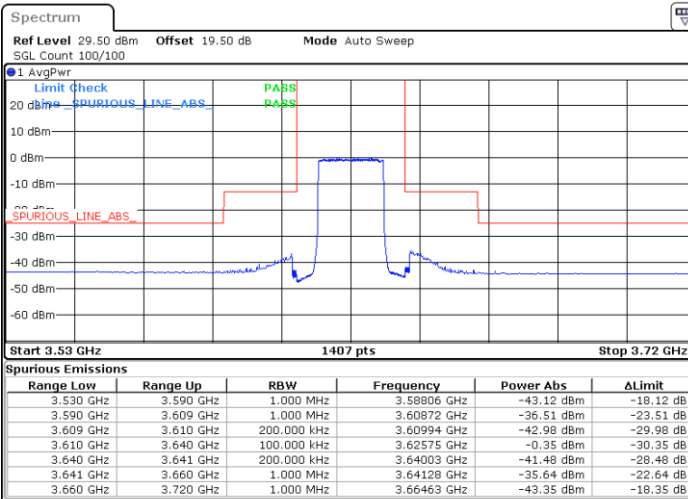

Date: 20.DEC.2021 04:40:47

Date: 20.DEC.2021 05:00:45

Lowest Channel / Full RB

N/A

Date: 20.DEC.2021 04:20:48

Blank

LTE Band 48 / 20MHz

64QAM

Middle Channel / 1RB0

Middle Channel / 1RBmax

Date: 20.DEC.2021 04:51:52

Date: 20.DEC.2021 05:11:51

Middle Channel / Full RB

N/A

Date: 20.DEC.2021 04:31:54

Blank

LTE Band 48 / 20MHz

64QAM

Highest Channel / 1RB0

Highest Channel / 1RBmax

Date: 20.DEC.2021 04:54:05

Date: 20.DEC.2021 05:14:04

Highest Channel / Full RB

N/A