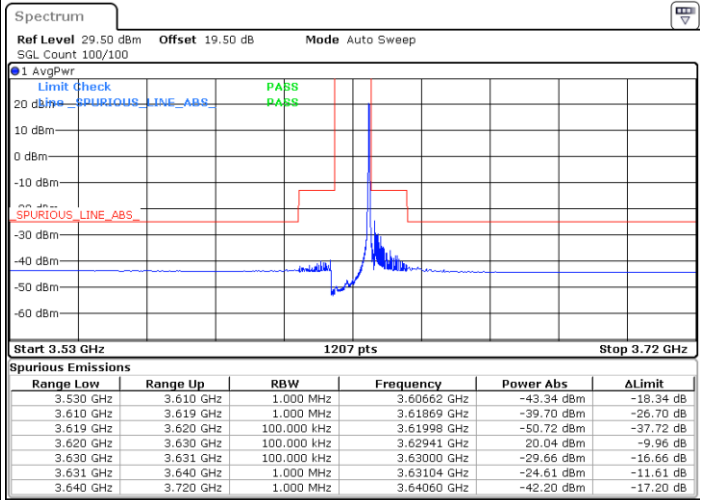

LTE Band 48 / 10MHz

64QAM

Lowest Channel / 1RB0

Lowest Channel / 1RBmax

Date: 20.DEC.2021 02:20:53

Date: 20.DEC.2021 03:00:54

Lowest Channel / Full RB

N/A

Date: 20.DEC.2021 02:40:56

Blank

LTE Band 48 / 10MHz

64QAM

MiddleChannel / 1RB0

Middle Channel / 1RBmax

Date: 20.DEC.2021 02:32:03

Date: 20.DEC.2021 03:12:00

Middle Channel / Full RB

N/A

Date: 20.DEC.2021 02:52:02

Blank

LTE Band 48 / 10MHz

64QAM

Highest Channel / 1RB0

Highest Channel / 1RBmax

Date: 20.DEC.2021 02:34:16

Date: 20.DEC.2021 03:14:13

Highest Channel / Full RB

N/A

Date: 20.DEC.2021 02:54:15

Blank

LTE Band 48 / 15MHz

64QAM