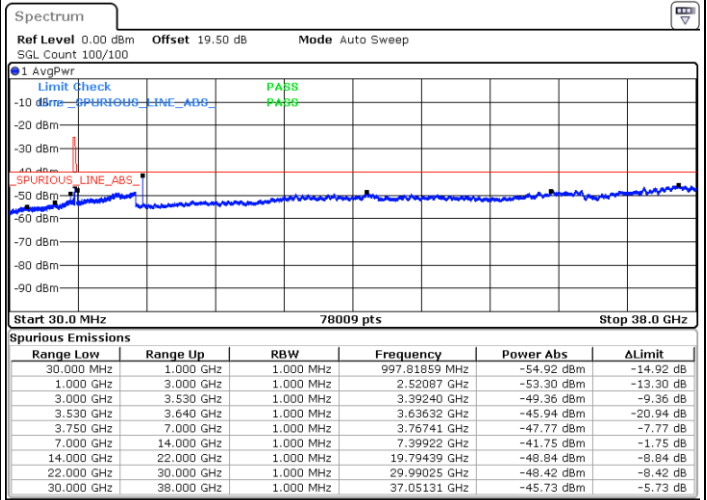

#### Lowest Channel / Full RB

N/A

Blank

Date: 20. DEC. 2021 05:35:44

LTE Band 48 / 5MHz

QPSK

Middle Channel / 1RB0

Middle Channel / 1RBmax

Date: 20.DEC.2021 05:30:30

Date: 20.DEC.2021 05:54:00

Middle Channel / Full RB

N/A

Date: 20.DEC.2021 05:42:15

Blank

LTE Band 48 / 5MHz

QPSK

Highest Channel / 1RB0

Highest Channel / 1RBmax

Date: 20. DEC. 2021 05:31:48

Date: 20. DEC. 2021 05:55:18

Highest Channel / Full RB

N/A

Date: 20. DEC. 2021 05:43:34

Blank