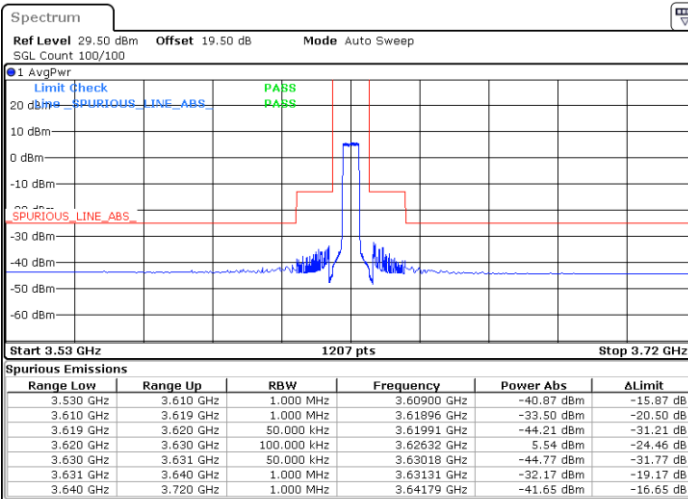

Date: 20.DEC.2021 04:36:20

Blank

LTE Band 48 / 5MHz

64QAM

Lowest Channel / 1RB0

Lowest Channel / 1RBmax

Date: 20.DEC.2021 01:25:22

Date: 20.DEC.2021 02:05:20

Lowest Channel / Full RB

N/A

Date: 20.DEC.2021 01:45:21

Blank

LTE Band 48 / 5MHz

64QAM

Middle Channel / 1RB0

Middle Channel / 1RBmax

Date: 20.DEC.2021 01:27:35

Date: 20.DEC.2021 02:07:33

Middle Channel / Full RB

N/A

Date: 20.DEC.2021 01:47:34

Blank

LTE Band 48 / 5MHz

64QAM

Highest Channel / 1RB0

Highest Channel / 1RBmax

Date: 20.DEC.2021 01:38:41

Date: 20.DEC.2021 02:18:39

Highest Channel / Full RB

N/A

Date: 20.DEC.2021 01:58:40

Blank