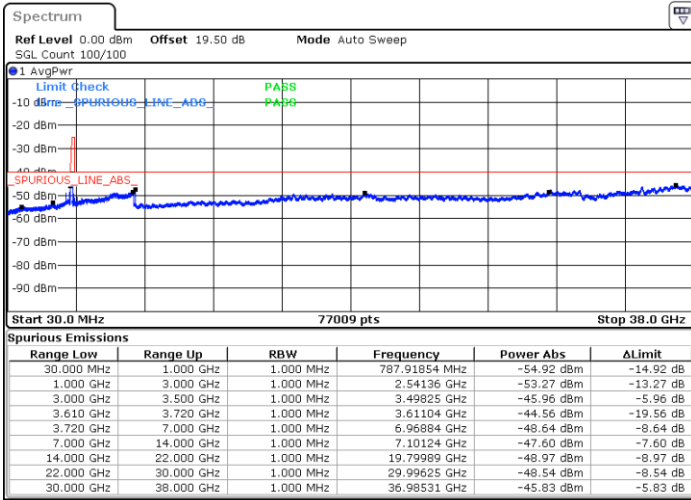

Date: 20.DEC.2021 05:30:30

Date: 20.DEC.2021 05:54:00

Middle Channel / Full RB

N/A

Date: 20.DEC.2021 05:42:15

Blank

LTE Band 48 / 5MHz

QPSK

Highest Channel / 1RB0

Highest Channel / 1RBmax

Date: 20. DEC. 2021 05:31:48

Date: 20. DEC. 2021 05:55:18

Highest Channel / Full RB

N/A

Date: 20. DEC. 2021 05:43:34

Blank

LTE Band 48 / 10MHz

QPSK

Lowest Channel / 1RB0

Lowest Channel / 1RBmax

Date: 20.DEC.2021 06:01:51

Date: 20.DEC.2021 06:25:20

Lowest Channel / Full RB

N/A