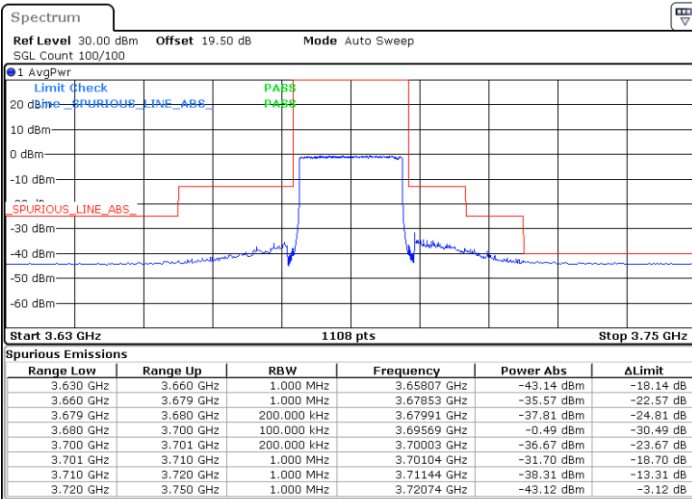

LTE Band 48 / 20MHz

64QAM

Highest Channel / 1RB0

Highest Channel / 1RBmax

Date: 20.DEC.2021 04:54:05

Date: 20.DEC.2021 05:14:04

Highest Channel / Full RB

N/A