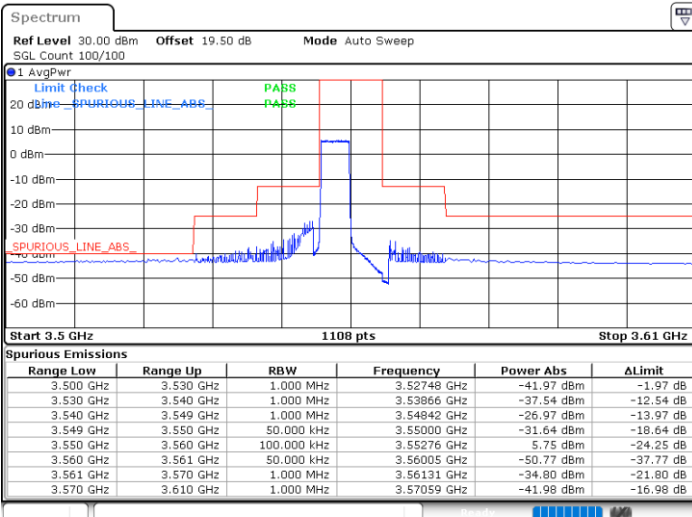

LTE Band 48 / 20MHz

QPSK

Highest Channel / 1RB0

Highest Channel / 1RBmax

Date: 20.DEC.2021 04:58:32

Date: 20.DEC.2021 05:18:30

Highest Channel / Full RB

N/A

Date: 20.DEC.2021 04:38:33

Blank

LTE Band 48 / 5MHz

16QAM

Lowest Channel / 1RB0

Lowest Channel / 1RBmax

Date: 20.DEC.2021 01:23:09

Date: 20.DEC.2021 02:03:07

Lowest Channel / Full RB

N/A

Date: 20.DEC.2021 01:43:08

Blank

LTE Band 48 / 5MHz

16QAM

Middle Channel / 1RB0

Middle Channel / 1RBmax