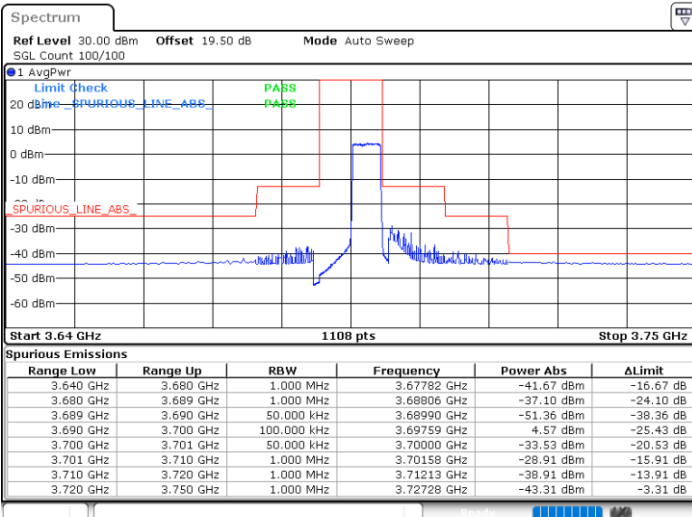

Date: 20.DEC.2021 01:27:35

Date: 20.DEC.2021 02:07:33

Middle Channel / Full RB

N/A

Date: 20.DEC.2021 01:47:34

Blank

LTE Band 48 / 5MHz

64QAM

Highest Channel / 1RB0

Highest Channel / 1RBmax

Date: 20.DEC.2021 01:38:41

Date: 20.DEC.2021 02:18:39

Highest Channel / Full RB

N/A

Date: 20.DEC.2021 01:58:40

Blank

LTE Band 48 / 10MHz

64QAM

Lowest Channel / 1RB0

Lowest Channel / 1RBmax

Date: 20.DEC.2021 02:20:53

Date: 20.DEC.2021 03:00:54

Lowest Channel / Full RB

N/A