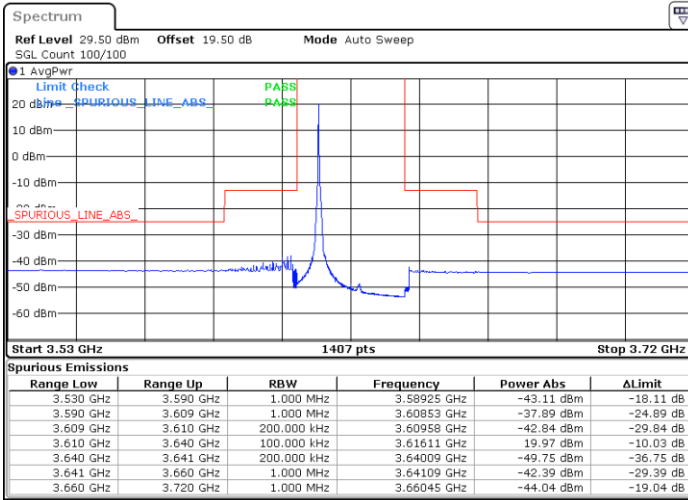

Highest Channel / Full RB

N/A

Date: 20.DEC.2021 03:58:35

Blank

LTE Band 48 / 20MHz

64QAM

Lowest Channel / 1RB0

Lowest Channel / 1RBmax

Date: 20.DEC.2021 04:40:47

Date: 20.DEC.2021 05:00:45

Lowest Channel / Full RB

N/A

Date: 20.DEC.2021 04:20:48

Blank

LTE Band 48 / 20MHz

64QAM

Middle Channel / 1RB0

Middle Channel / 1RBmax

Date: 20.DEC.2021 04:51:52

Date: 20.DEC.2021 05:11:51

Middle Channel / Full RB

N/A

Date: 20.DEC.2021 04:31:54

Blank

LTE Band 48 / 20MHz

64QAM

Highest Channel / 1RB0

Highest Channel / 1RBmax

Date: 20.DEC.2021 04:54:05

Date: 20.DEC.2021 05:14:04

Highest Channel / Full RB

N/A