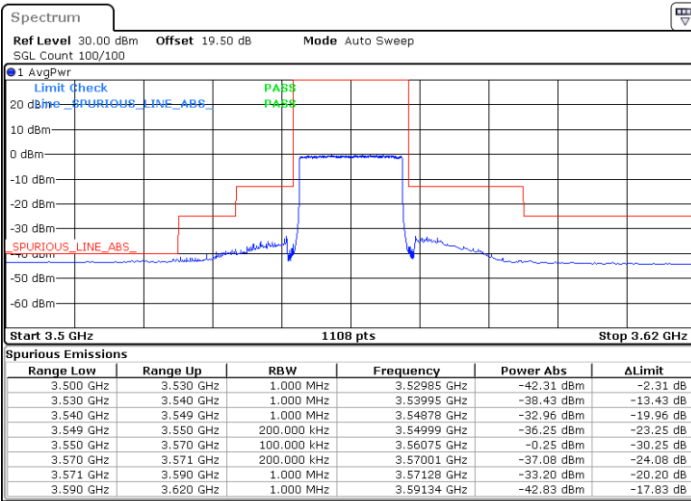

Date: 20.DEC.2021 03:47:30

Blank

LTE Band 48 / 15MHz

64QAM

Highest Channel / 1RB0

Highest Channel / 1RBmax

Date: 20.DEC.2021 03:38:37

Date: 20.DEC.2021 04:18:33

Highest Channel / Full RB

N/A

Date: 20.DEC.2021 03:58:35

Blank

LTE Band 48 / 20MHz

64QAM

Lowest Channel / 1RB0

Lowest Channel / 1RBmax

Date: 20.DEC.2021 04:40:47

Date: 20.DEC.2021 05:00:45

Lowest Channel / Full RB

N/A

Date: 20.DEC.2021 04:20:48

Blank

LTE Band 48 / 20MHz

64QAM