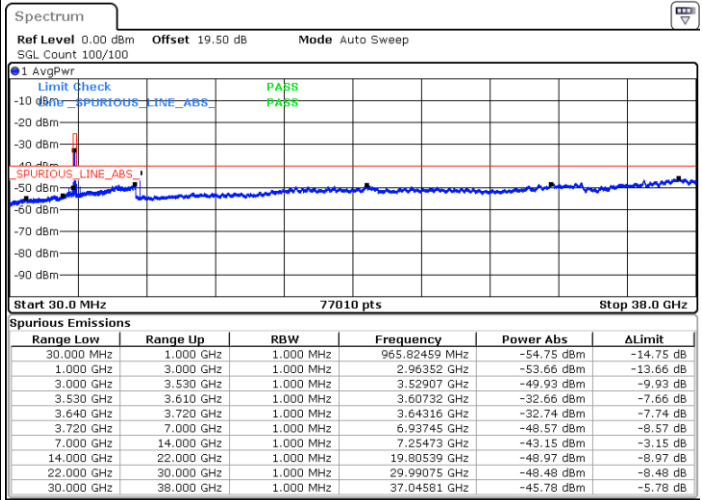

#### Lowest Channel / 1RBmax

Date: 20. DEC. 2021 05:24:00

Date: 20. DEC. 2021 05:47:30

#### Lowest Channel / Full RB

N/A

Blank

Date: 20. DEC. 2021 05:35:44

LTE Band 48 / 5MHz

QPSK

Middle Channel / 1RB0

Middle Channel / 1RBmax

Date: 20.DEC.2021 05:30:30

Date: 20.DEC.2021 05:54:00

Middle Channel / Full RB

N/A

Date: 20.DEC.2021 05:42:15

Blank

LTE Band 48 / 5MHz

QPSK