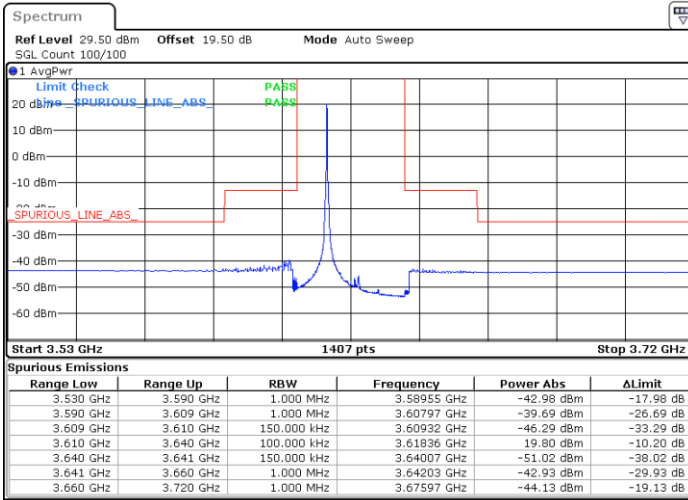

Date: 20.DEC.2021 02:36:29

Date: 20.DEC.2021 03:16:26

Highest Channel / Full RB

N/A

Date: 20.DEC.2021 02:56:28

Blank

LTE Band 48 / 15MHz

16QAM

Lowest Channel / 1RB0

Lowest Channel / 1RBmax

Date: 20.DEC.2021 03:23:06

Date: 20.DEC.2021 04:03:02

Lowest Channel / Full RB

N/A

Date: 20.DEC.2021 03:43:04

Blank

LTE Band 48 / 15MHz

16QAM

Middle Channel / 1RB0

Middle Channel / 1RBmax

Date: 20.DEC.2021 03:29:45

Date: 20.DEC.2021 04:09:40

Middle Channel / Full RB

N/A