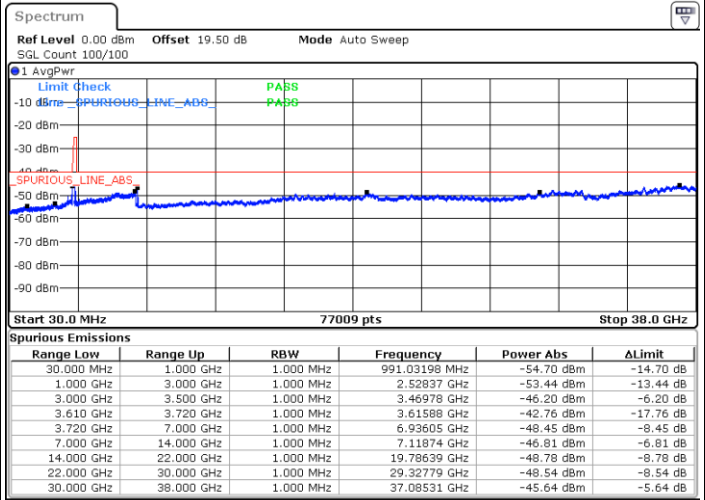

LTE Band 48 / 10MHz

QPSK

Lowest Channel / 1RB0

Lowest Channel / 1RBmax

Date: 20.DEC.2021 06:01:51

Date: 20.DEC.2021 06:25:20

Lowest Channel / Full RB

N/A