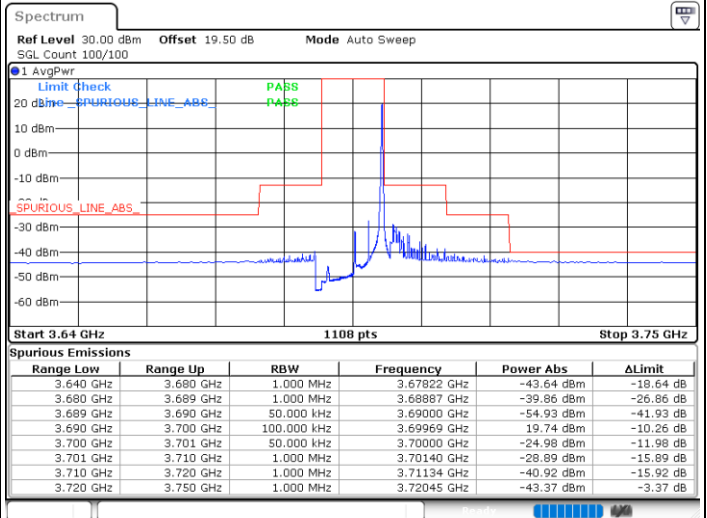

Lowest Channel / Full RB

N/A

Date: 20.DEC.2021 01:45:21

Blank

LTE Band 48 / 5MHz

64QAM

Middle Channel / 1RB0

Middle Channel / 1RBmax

Date: 20.DEC.2021 01:27:35

Date: 20.DEC.2021 02:07:33

Middle Channel / Full RB

N/A

Date: 20.DEC.2021 01:47:34

Blank

LTE Band 48 / 5MHz

64QAM

Highest Channel / 1RB0

Highest Channel / 1RBmax

Date: 20.DEC.2021 01:38:41

Date: 20.DEC.2021 02:18:39

Highest Channel / Full RB

N/A

Date: 20.DEC.2021 01:58:40

Blank