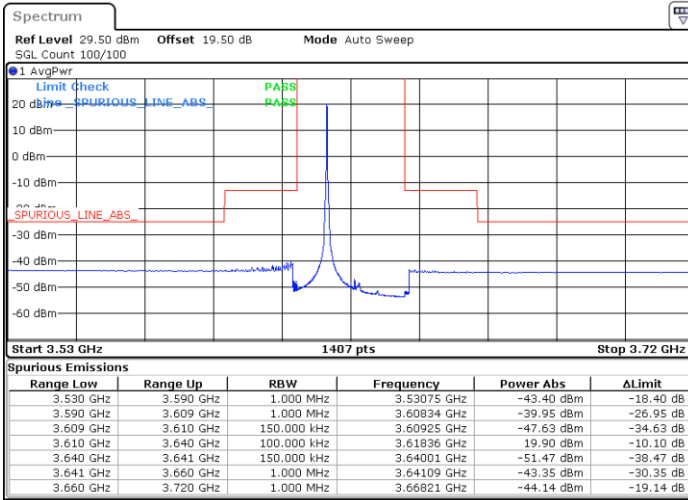

Date: 20.DEC.2021 02:34:16

Date: 20.DEC.2021 03:14:13

Highest Channel / Full RB

N/A

Date: 20.DEC.2021 02:54:15

Blank

LTE Band 48 / 15MHz

64QAM

Lowest Channel / 1RB0

Lowest Channel / 1RBmax

Date: 20.DEC.2021 03:25:19

Date: 20.DEC.2021 04:05:15

Lowest Channel / Full RB

N/A

Blank

Date: 20.DEC.2021 03:45:17

LTE Band 48 / 15MHz

64QAM

Middle Channel / 1RB0

Middle Channel / 1RBmax

Date: 20.DEC.2021 03:27:32

Date: 20.DEC.2021 04:07:28

Middle Channel / Full RB

N/A

Date: 20.DEC.2021 03:47:30

Blank

LTE Band 48 / 15MHz

64QAM

Highest Channel / 1RB0

Highest Channel / 1RBmax

Date: 20.DEC.2021 03:38:37

Date: 20.DEC.2021 04:18:33