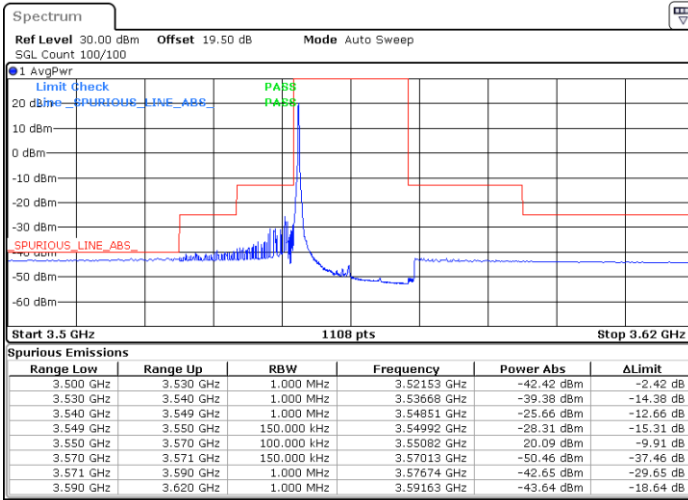

Middle Channel / Full RB

N/A

Date: 20.DEC.2021 02:49:49

Blank

LTE Band 48 / 10MHz

16QAM

Highest Channel / 1RB0

Highest Channel / 1RBmax

Date: 20.DEC.2021 02:36:29

Date: 20.DEC.2021 03:16:26

Highest Channel / Full RB

N/A

Date: 20.DEC.2021 02:56:28

Blank

LTE Band 48 / 15MHz

16QAM

Lowest Channel / 1RB0

Lowest Channel / 1RBmax

Date: 20.DEC.2021 03:23:06

Date: 20.DEC.2021 04:03:02

Lowest Channel / Full RB

N/A

Date: 20.DEC.2021 03:43:04

Blank