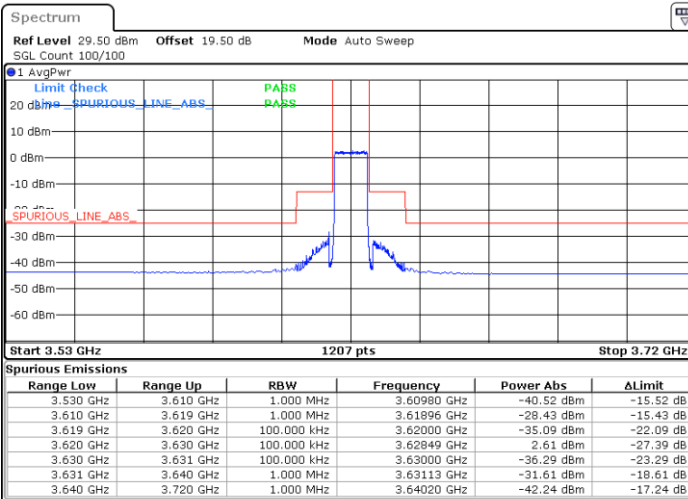

LTE Band 48 / 10MHz

64QAM

Lowest Channel / 1RB0

Lowest Channel / 1RBmax

Date: 20.DEC.2021 02:20:53

Date: 20.DEC.2021 03:00:54

Lowest Channel / Full RB

N/A

Date: 20.DEC.2021 02:40:56

Blank

LTE Band 48 / 10MHz

64QAM

MiddleChannel / 1RB0

Middle Channel / 1RBmax

Date: 20.DEC.2021 02:32:03

Date: 20.DEC.2021 03:12:00

Middle Channel / Full RB

N/A

Date: 20.DEC.2021 02:52:02

Blank

LTE Band 48 / 10MHz

64QAM

Highest Channel / 1RB0

Highest Channel / 1RBmax