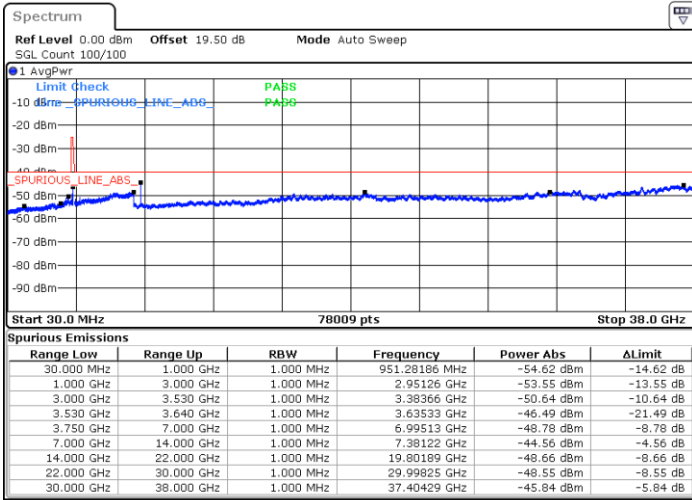

LTE Band 48 / 10MHz

64QAM

MiddleChannel / 1RB0

Middle Channel / 1RBmax

Date: 20.DEC.2021 06:05:45

Date: 20.DEC.2021 06:29:14

Middle Channel / Full RB

N/A

Date: 20.DEC.2021 06:17:28

Blank

LTE Band 48 / 10MHz

64QAM

Highest Channel / 1RB0

Highest Channel / 1RBmax

Date: 20. DEC. 2021 06:07:03

Date: 20. DEC. 2021 06:30:32

Highest Channel / Full RB

N/A

Date: 20. DEC. 2021 06:18:46

Blank

LTE Band 48 / 15MHz

64QAM

Lowest Channel / 1RB0

Lowest Channel / 1RBmax