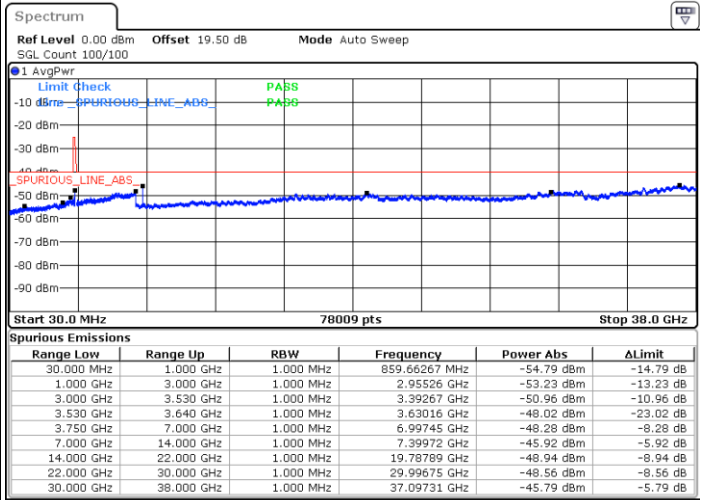

Date: 20. DEC. 2021 05:38:21

Blank

LTE Band 48 / 5MHz

64QAM

Middle Channel / 1RB0

Middle Channel / 1RBmax

Date: 20.DEC.2021 05:27:55

Date: 20.DEC.2021 05:51:24

Middle Channel / Full RB

N/A

Date: 20.DEC.2021 05:39:39

Blank

LTE Band 48 / 5MHz

64QAM

Highest Channel / 1RB0

Highest Channel / 1RBmax

Date: 20.DEC.2021 05:34:25

Date: 20.DEC.2021 05:57:55

Highest Channel / Full RB

N/A

Date: 20.DEC.2021 05:46:11

Blank

LTE Band 48 / 10MHz

64QAM

Lowest Channel / 1RB0

Lowest Channel / 1RBmax

Date: 20.DEC.2021 05:59:14

Date: 20.DEC.2021 06:22:43

Lowest Channel / Full RB

N/A

Date: 20.DEC.2021 06:10:58

Blank