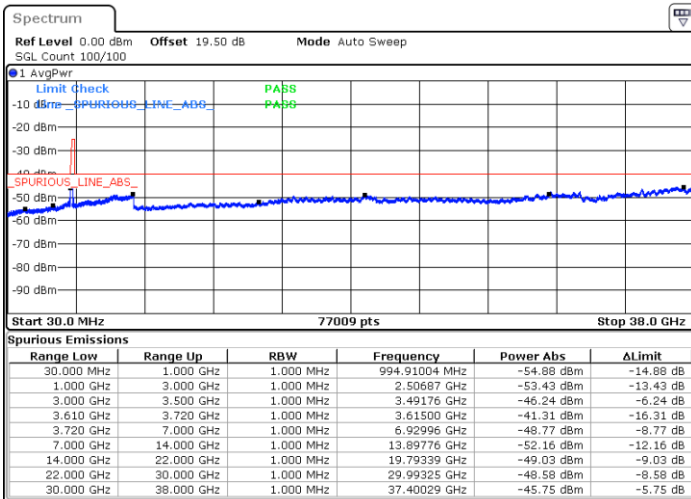

LTE Band 48 / 15MHz

QPSK

Highest Channel / 1RB0

Highest Channel / 1RBmax

Date: 20.DEC.2021 06:42:17

Date: 20.DEC.2021 07:05:45

Highest Channel / Full RB

N/A

Date: 20.DEC.2021 06:54:01

Blank

LTE Band 48 / 20MHz

QPSK

Lowest Channel / 1RB0

Lowest Channel / 1RBmax

Date: 20. DEC. 2021 07:24:02

Date: 20. DEC. 2021 07:35:46

Lowest Channel / Full RB

N/A

Date: 20. DEC. 2021 07:12:18

Blank

LTE Band 48 / 20MHz

QPSK

Middle Channel / 1RB0

Middle Channel / 1RBmax