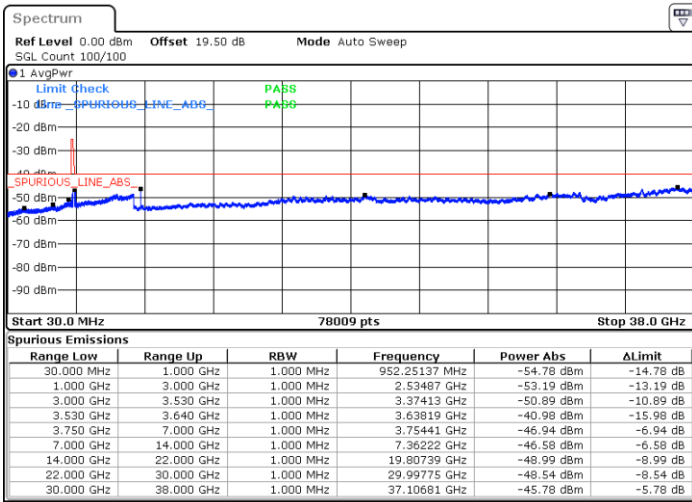

Lowest Channel / Full RB

N/A

Date: 20. DEC. 2021 07:10:59

Blank

LTE Band 48 / 20MHz

16QAM

Middle Channel / 1RB0

Middle Channel / 1RBmax

Date: 20.DEC.2021 07:26:38

Date: 20.DEC.2021 07:38:22

Middle Channel / Full RB

N/A

Date: 20.DEC.2021 07:14:54

Blank

LTE Band 48 / 20MHz

16QAM

Highest Channel / 1RB0

Highest Channel / 1RBmax

Date: 20.DEC.2021 07:30:32

Date: 20.DEC.2021 07:42:17

Highest Channel / Full RB

N/A

Date: 20.DEC.2021 07:18:48

Blank