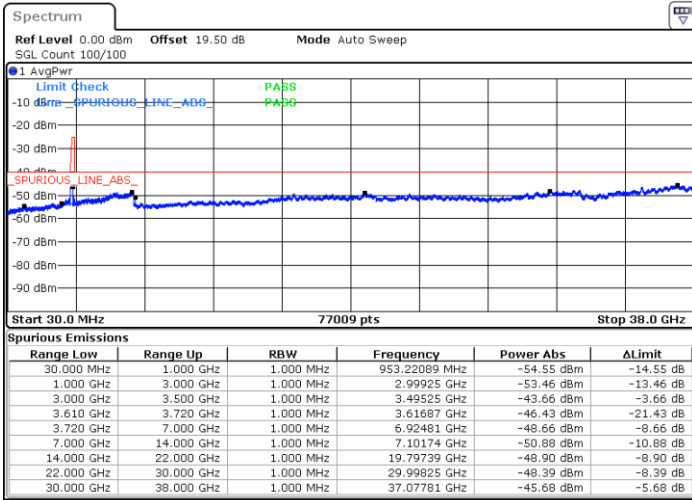

Date: 20.DEC.2021 06:16:11

Blank

LTE Band 48 / 10MHz

16QAM

Highest Channel / 1RB0

Highest Channel / 1RBmax

Date: 20. DEC. 2021 06:08:21

Date: 20. DEC. 2021 06:31:50

Highest Channel / Full RB

N/A

Date: 20. DEC. 2021 06:20:06

Blank

LTE Band 48 / 15MHz

16QAM

Lowest Channel / 1RB0

Lowest Channel / 1RBmax

Date: 20.DEC.2021 06:35:46

Date: 20.DEC.2021 06:59:15

Lowest Channel / Full RB

N/A

Date: 20.DEC.2021 06:47:31

Blank

LTE Band 48 / 15MHz

16QAM