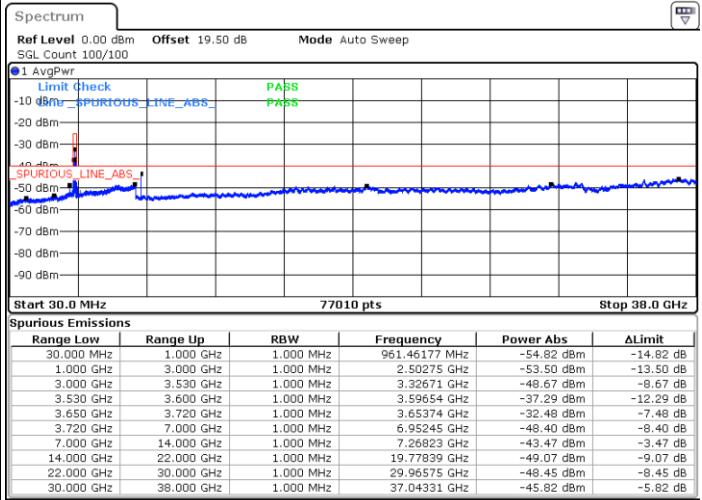

Date: 20.DEC.2021 06:54:01

Blank

LTE Band 48 / 20MHz

QPSK

Lowest Channel / 1RB0

Lowest Channel / 1RBmax

Date: 20. DEC. 2021 07:24:02

Date: 20. DEC. 2021 07:35:46

Lowest Channel / Full RB

N/A

Date: 20. DEC. 2021 07:12:18

Blank

LTE Band 48 / 20MHz

QPSK

Middle Channel / 1RB0

Middle Channel / 1RBmax

Date: 20.DEC.2021 07:25:20

Date: 20.DEC.2021 07:37:04

Middle Channel / Full RB

N/A

Date: 20.DEC.2021 07:13:36

Blank

LTE Band 48 / 20MHz

QPSK

Highest Channel / 1RB0

Highest Channel / 1RBmax

Date: 20.DEC.2021 07:31:51

Date: 20.DEC.2021 07:43:35

Highest Channel / Full RB

N/A

Date: 20.DEC.2021 07:20:07

Blank