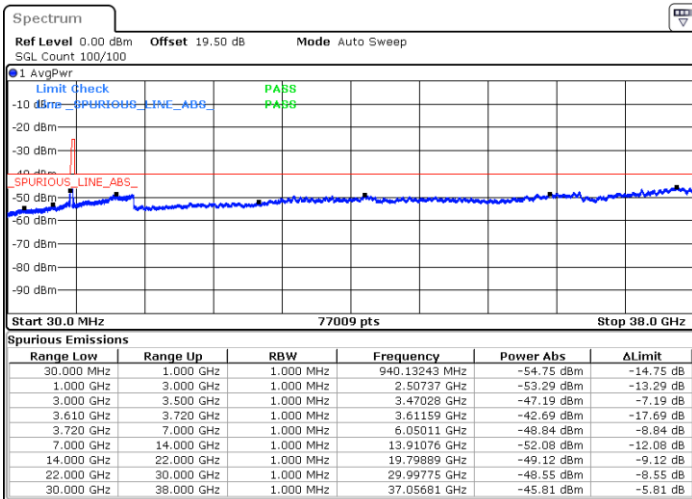

Date: 20.DEC.2021 06:14:53

Blank

LTE Band 48 / 10MHz

QPSK

Highest Channel / 1RB0

Highest Channel / 1RBmax

Date: 20.DEC.2021 06:09:39

Date: 24.DEC.2021 14:23:26

Highest Channel / Full RB

N/A

Date: 20.DEC.2021 06:21:24

Blank

LTE Band 48 / 15MHz

QPSK

Lowest Channel / 1RB0

Lowest Channel / 1RBmax

Date: 20.DEC.2021 06:34:28

Date: 20.DEC.2021 06:57:56

Lowest Channel / Full RB

N/A

Date: 20.DEC.2021 06:46:12

Blank

LTE Band 48 / 15MHz

QPSK