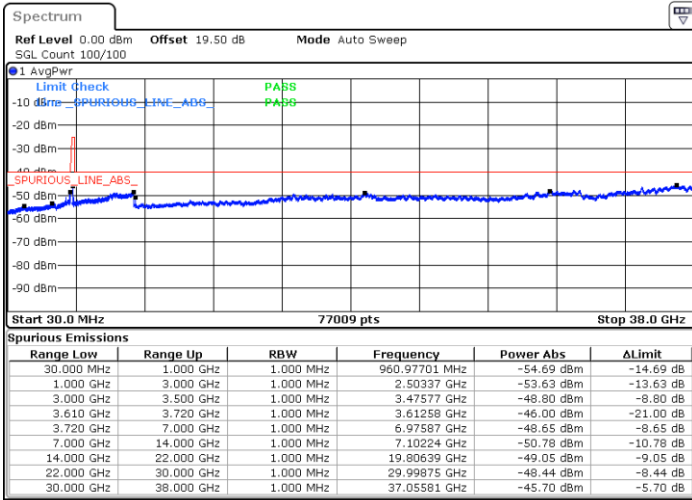

LTE Band 48 / 15MHz

16QAM

Highest Channel / 1RB0

Highest Channel / 1RBmax

Date: 20. DEC. 2021 06:43:35

Date: 20. DEC. 2021 07:07:04

Highest Channel / Full RB

N/A

Date: 20. DEC. 2021 06:55:19

Blank

LTE Band 48 / 20MHz

16QAM

Lowest Channel / 1RB0

Lowest Channel / 1RBmax

Date: 20. DEC. 2021 07:22:44

Date: 20. DEC. 2021 07:34:28

Lowest Channel / Full RB

N/A

Date: 20. DEC. 2021 07:10:59

Blank

LTE Band 48 / 20MHz

16QAM

Middle Channel / 1RB0

Middle Channel / 1RBmax