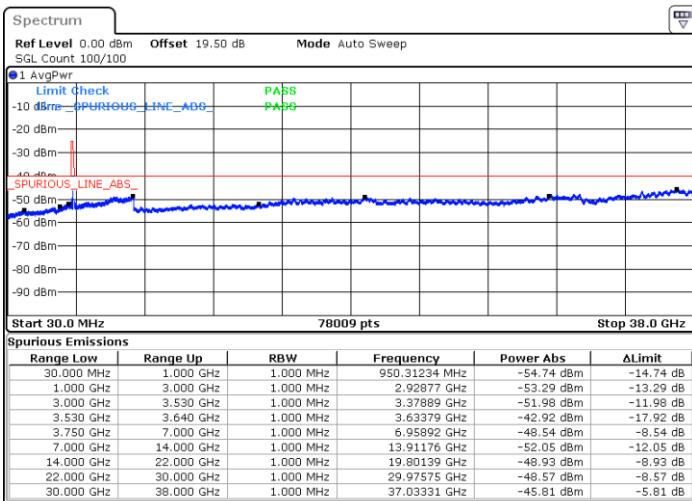

Date: 20.DEC.2021 07:26:38

Date: 20.DEC.2021 07:38:22

Middle Channel / Full RB

N/A

Date: 20.DEC.2021 07:14:54

Blank

LTE Band 48 / 20MHz

16QAM

Highest Channel / 1RB0

Highest Channel / 1RBmax

Date: 20.DEC.2021 07:30:32

Date: 20.DEC.2021 07:42:17

Highest Channel / Full RB

N/A

Date: 20.DEC.2021 07:18:48

Blank

LTE Band 48 / 5MHz

64QAM

Lowest Channel / 1RB0

Lowest Channel / 1RBmax

Date: 20. DEC. 2021 05:26:36

Date: 20. DEC. 2021 05:50:06

Lowest Channel / Full RB

N/A

Date: 20. DEC. 2021 05:38:21

Blank

LTE Band 48 / 5MHz

64QAM

Middle Channel / 1RB0

Middle Channel / 1RBmax

Date: 20.DEC.2021 05:27:55

Date: 20.DEC.2021 05:51:24