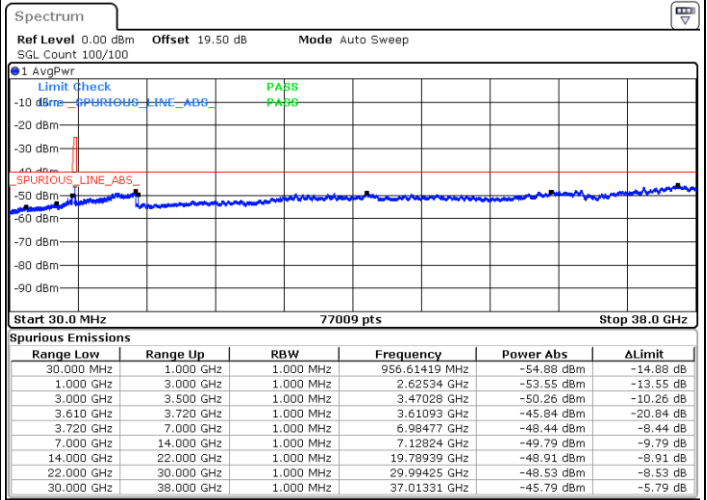

Date: 20.DEC.2021 06:17:28

Blank

LTE Band 48 / 10MHz

64QAM

Highest Channel / 1RB0

Highest Channel / 1RBmax

Date: 20. DEC. 2021 06:07:03

Date: 20. DEC. 2021 06:30:32

Highest Channel / Full RB

N/A

Date: 20. DEC. 2021 06:18:46

Blank

LTE Band 48 / 15MHz

64QAM

Lowest Channel / 1RB0

Lowest Channel / 1RBmax

Date: 20. DEC. 2021 06:37:05

Date: 20. DEC. 2021 07:00:33

Lowest Channel / Full RB

N/A

Date: 20. DEC. 2021 06:48:49

Blank