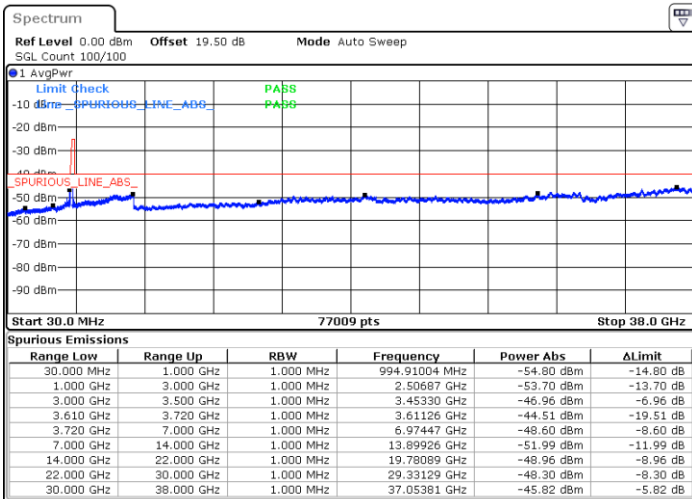

Highest Channel / 1RB0

Highest Channel / 1RBmax

Date: 20.DEC.2021 07:31:51

Date: 20.DEC.2021 07:43:35

Highest Channel / Full RB

N/A

Date: 20.DEC.2021 07:20:07

Blank

LTE Band 48 / 5MHz

16QAM

Lowest Channel / 1RB0

Lowest Channel / 1RBmax

Date: 20.DEC.2021 05:25:18

Date: 20.DEC.2021 05:48:48

Lowest Channel / Full RB

N/A

Date: 20.DEC.2021 05:37:02

Blank

LTE Band 48 / 5MHz

16QAM

Middle Channel / 1RB0

Middle Channel / 1RBmax

Date: 20.DEC.2021 05:29:13

Date: 20.DEC.2021 05:52:42

Middle Channel / Full RB

N/A

Date: 20.DEC.2021 05:40:57

Blank

LTE Band 48 / 5MHz

16QAM

Highest Channel / 1RB0

Highest Channel / 1RBmax