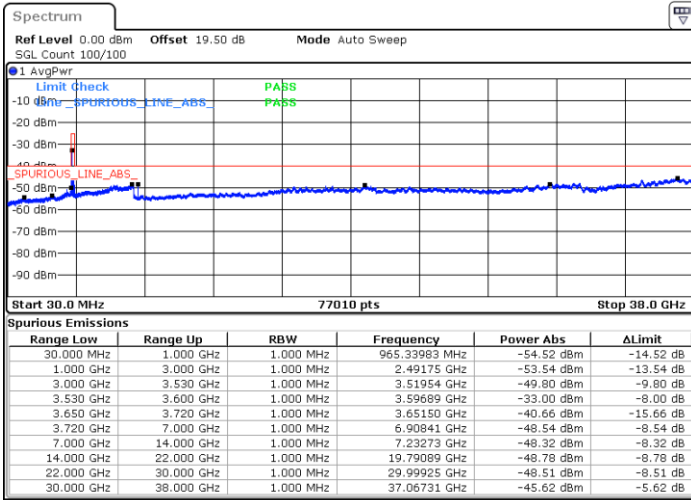

Date: 20. DEC. 2021 06:55:19

Blank

LTE Band 48 / 20MHz

16QAM

Lowest Channel / 1RB0

Lowest Channel / 1RBmax

Date: 20. DEC. 2021 07:22:44

Date: 20. DEC. 2021 07:34:28

Lowest Channel / Full RB

N/A

Date: 20. DEC. 2021 07:10:59

Blank

LTE Band 48 / 20MHz

16QAM

Middle Channel / 1RB0

Middle Channel / 1RBmax

Date: 20.DEC.2021 07:26:38

Date: 20.DEC.2021 07:38:22

Middle Channel / Full RB

N/A

Date: 20.DEC.2021 07:14:54

Blank

LTE Band 48 / 20MHz

16QAM

Highest Channel / 1RB0

Highest Channel / 1RBmax

Date: 20.DEC.2021 07:30:32

Date: 20.DEC.2021 07:42:17

Highest Channel / Full RB

N/A

Date: 20.DEC.2021 07:18:48

Blank