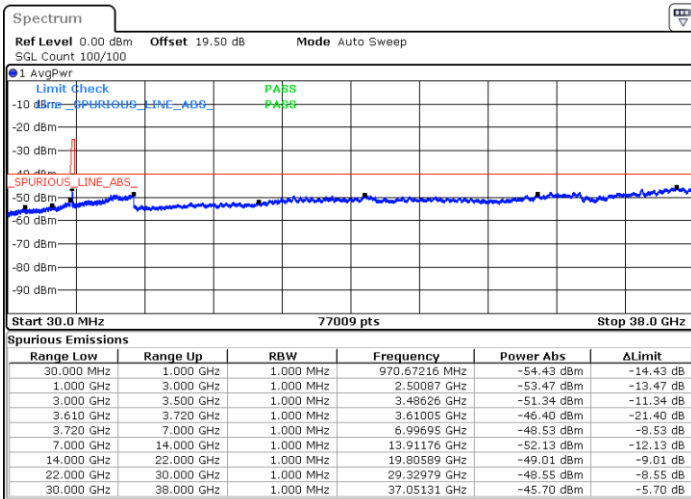

Date: 20.DEC.2021 05:33:07

Date: 20.DEC.2021 05:56:37

Highest Channel / Full RB

N/A

Date: 20.DEC.2021 05:44:53

Blank

LTE Band 48 / 10MHz

16QAM

Lowest Channel / 1RB0

Lowest Channel / 1RBmax

Date: 20.DEC.2021 06:00:32

Date: 20.DEC.2021 06:24:01

Lowest Channel / Full RB

N/A

Date: 20.DEC.2021 06:12:16

Blank

LTE Band 48 / 10MHz

16QAM

MiddleChannel / 1RB0

Middle Channel / 1RBmax

Date: 20.DEC.2021 06:04:27

Date: 20.DEC.2021 06:27:56

Middle Channel / Full RB

N/A

Date: 20.DEC.2021 06:16:11

Blank

LTE Band 48 / 10MHz

16QAM

Highest Channel / 1RB0

Highest Channel / 1RBmax

Date: 20. DEC. 2021 06:08:21

Date: 20. DEC. 2021 06:31:50