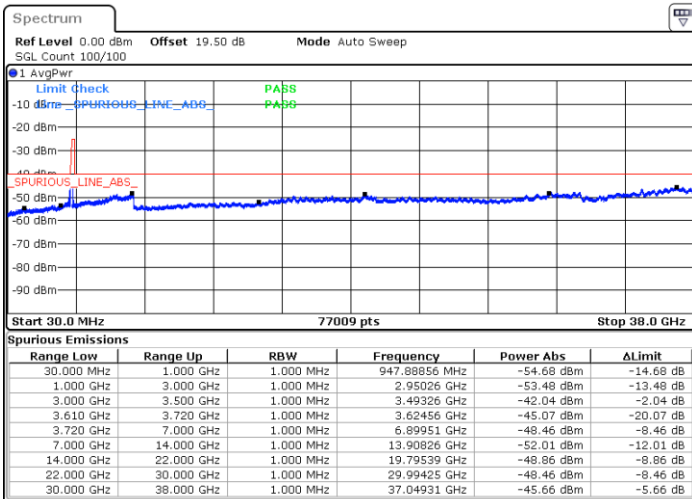

Date: 20.DEC.2021 06:17:28

Blank

LTE Band 48 / 10MHz

64QAM

Highest Channel / 1RB0

Highest Channel / 1RBmax

Date: 20. DEC. 2021 06:07:03

Date: 20. DEC. 2021 06:30:32

Highest Channel / Full RB

N/A

Date: 20. DEC. 2021 06:18:46

Blank

LTE Band 48 / 15MHz

64QAM

Lowest Channel / 1RB0

Lowest Channel / 1RBmax

Date: 20. DEC. 2021 06:37:05

Date: 20. DEC. 2021 07:00:33

Lowest Channel / Full RB

N/A

Date: 20. DEC. 2021 06:48:49

Blank