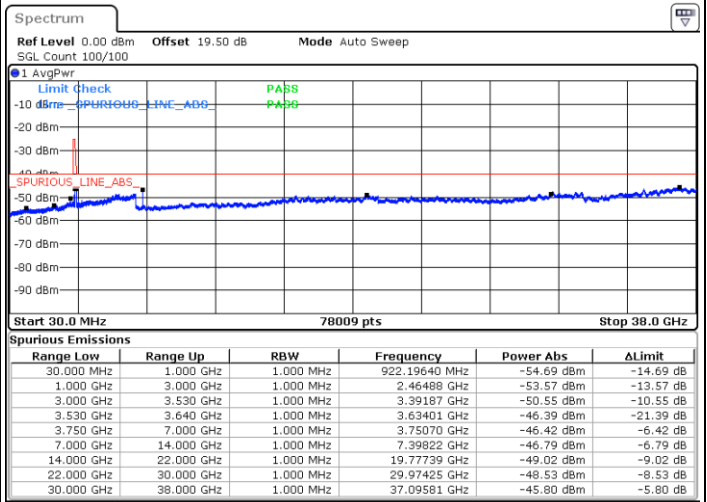

Lowest Channel / Full RB

N/A

Date: 20. DEC. 2021 07:10:59

Blank

LTE Band 48 / 20MHz

16QAM

Middle Channel / 1RB0

Middle Channel / 1RBmax

Date: 20.DEC.2021 07:26:38

Date: 20.DEC.2021 07:38:22

Middle Channel / Full RB

N/A

Date: 20.DEC.2021 07:14:54

Blank

LTE Band 48 / 20MHz

16QAM

Highest Channel / 1RB0

Highest Channel / 1RBmax

Date: 20.DEC.2021 07:30:32

Date: 20.DEC.2021 07:42:17

Highest Channel / Full RB

N/A

Date: 20.DEC.2021 07:18:48

Blank

LTE Band 48 / 5MHz

64QAM

Lowest Channel / 1RB0

Lowest Channel / 1RBmax

Date: 20. DEC. 2021 05:26:36

Date: 20. DEC. 2021 05:50:06

Lowest Channel / Full RB

N/A