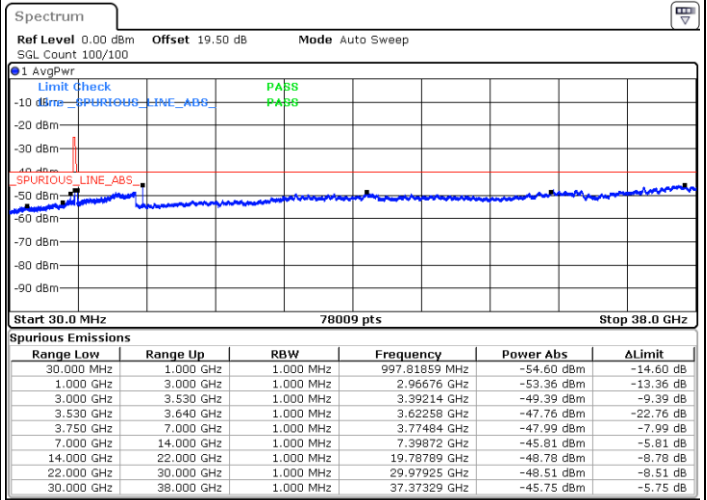

LTE Band 48 / 15MHz

16QAM

Highest Channel / 1RB0

Highest Channel / 1RBmax

Date: 20. DEC. 2021 06:43:35

Date: 20. DEC. 2021 07:07:04

Highest Channel / Full RB

N/A

Date: 20. DEC. 2021 06:55:19

Blank

LTE Band 48 / 20MHz

16QAM

Lowest Channel / 1RB0

Lowest Channel / 1RBmax

Date: 20. DEC. 2021 07:22:44

Date: 20. DEC. 2021 07:34:28