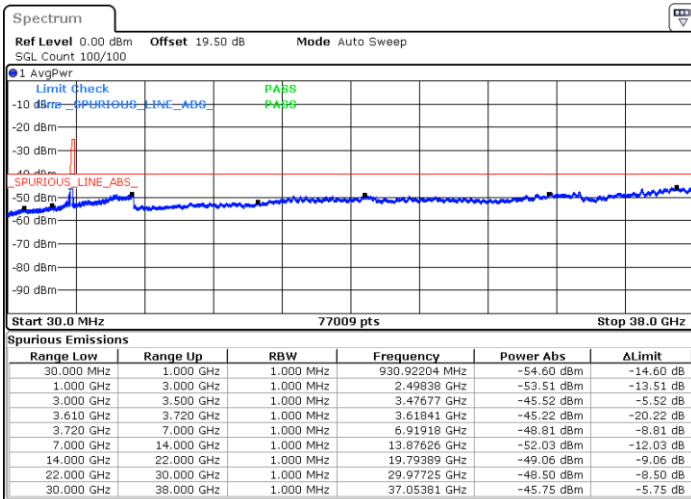

Highest Channel / 1RB0

Highest Channel / 1RBmax

Date: 20.DEC.2021 07:30:32

Date: 20.DEC.2021 07:42:17

Highest Channel / Full RB

N/A

Date: 20.DEC.2021 07:18:48

Blank

LTE Band 48 / 5MHz

64QAM

Lowest Channel / 1RB0

Lowest Channel / 1RBmax

Date: 20. DEC. 2021 05:26:36

Date: 20. DEC. 2021 05:50:06

Lowest Channel / Full RB

N/A

Date: 20. DEC. 2021 05:38:21

Blank

LTE Band 48 / 5MHz

64QAM

Middle Channel / 1RB0

Middle Channel / 1RBmax

Date: 20.DEC.2021 05:27:55

Date: 20.DEC.2021 05:51:24

Middle Channel / Full RB

N/A

Date: 20.DEC.2021 05:39:39

Blank

LTE Band 48 / 5MHz

64QAM

Highest Channel / 1RB0

Highest Channel / 1RBmax