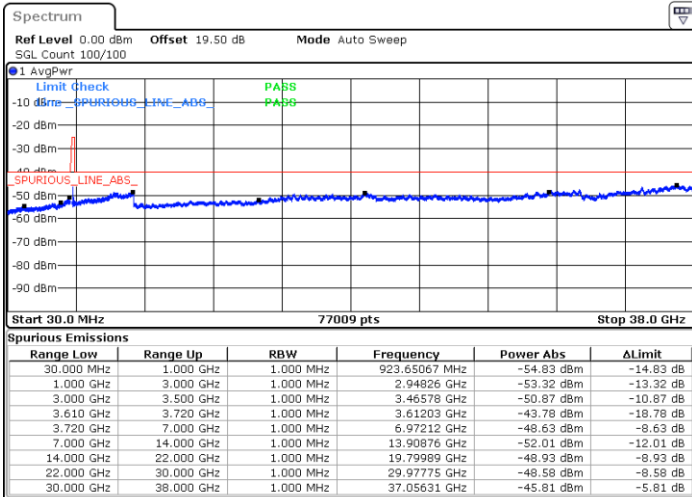

Date: 20.DEC.2021 06:16:11

Blank

LTE Band 48 / 10MHz

16QAM

Highest Channel / 1RB0

Highest Channel / 1RBmax

Date: 20. DEC. 2021 06:08:21

Date: 20. DEC. 2021 06:31:50

Highest Channel / Full RB

N/A

Date: 20. DEC. 2021 06:20:06

Blank

LTE Band 48 / 15MHz

16QAM

Lowest Channel / 1RB0

Lowest Channel / 1RBmax

Date: 20.DEC.2021 06:35:46

Date: 20.DEC.2021 06:59:15

Lowest Channel / Full RB

N/A

Date: 20.DEC.2021 06:47:31

Blank

LTE Band 48 / 15MHz

16QAM