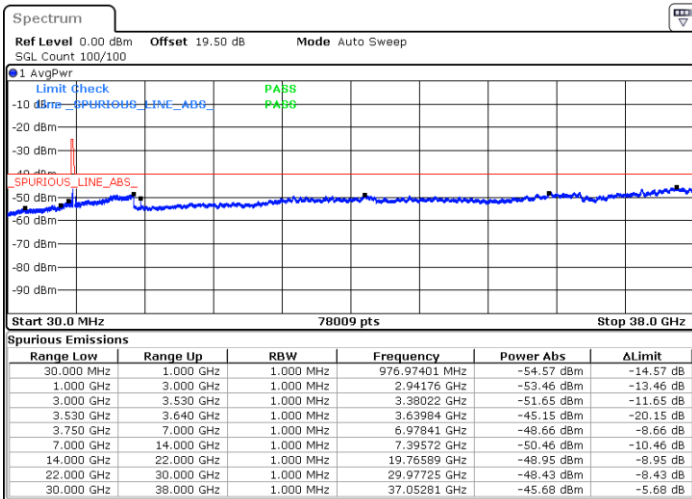

Date: 20.DEC.2021 05:37:02

Blank

LTE Band 48 / 5MHz

16QAM

Middle Channel / 1RB0

Middle Channel / 1RBmax

Date: 20.DEC.2021 05:29:13

Date: 20.DEC.2021 05:52:42

Middle Channel / Full RB

N/A

Date: 20.DEC.2021 05:40:57

Blank

LTE Band 48 / 5MHz

16QAM

Highest Channel / 1RB0

Highest Channel / 1RBmax

Date: 20.DEC.2021 05:33:07

Date: 20.DEC.2021 05:56:37

Highest Channel / Full RB

N/A

Date: 20.DEC.2021 05:44:53

Blank

LTE Band 48 / 10MHz

16QAM

Lowest Channel / 1RB0

Lowest Channel / 1RBmax

Date: 20.DEC.2021 06:00:32

Date: 20.DEC.2021 06:24:01

Lowest Channel / Full RB

N/A

Date: 20.DEC.2021 06:12:16

Blank