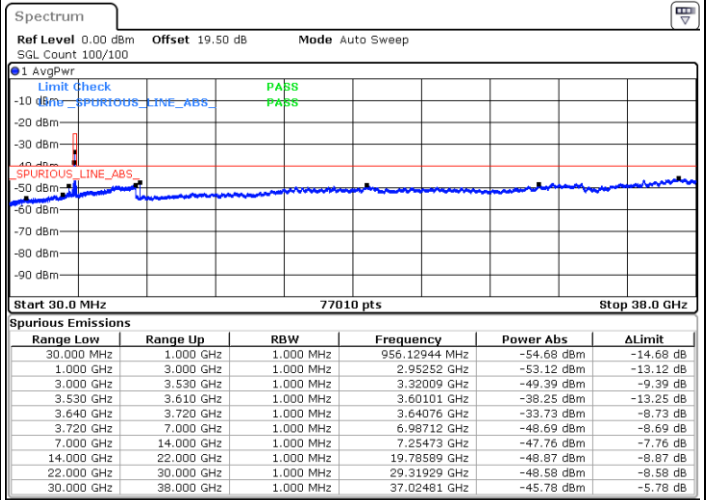

LTE Band 48 / 5MHz

16QAM

Lowest Channel / 1RB0

Lowest Channel / 1RBmax

Date: 20.DEC.2021 05:25:18

Date: 20.DEC.2021 05:48:48

Lowest Channel / Full RB

N/A

Date: 20.DEC.2021 05:37:02

Blank

LTE Band 48 / 5MHz

16QAM

Middle Channel / 1RB0

Middle Channel / 1RBmax

Date: 20.DEC.2021 05:29:13

Date: 20.DEC.2021 05:52:42

Middle Channel / Full RB

N/A

Date: 20.DEC.2021 05:40:57

Blank

LTE Band 48 / 5MHz

16QAM

Highest Channel / 1RB0

Highest Channel / 1RBmax

Date: 20.DEC.2021 05:33:07

Date: 20.DEC.2021 05:56:37

Highest Channel / Full RB

N/A

Date: 20.DEC.2021 05:44:53

Blank

LTE Band 48 / 10MHz

16QAM