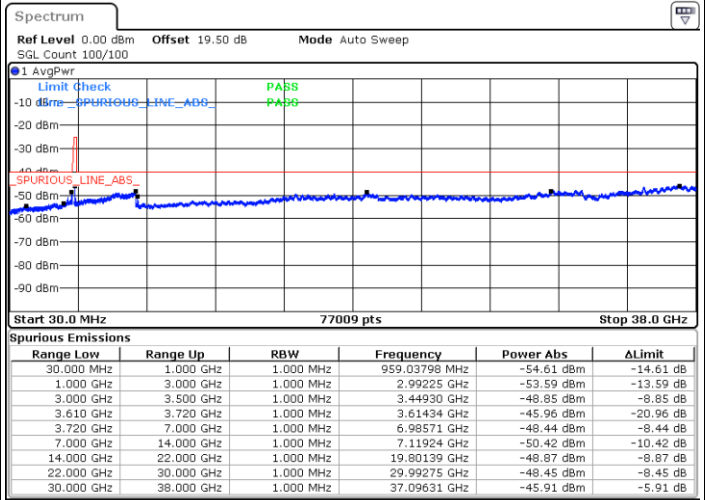

Middle Channel / Full RB

N/A

Date: 20.DEC.2021 05:40:57

Blank

LTE Band 48 / 5MHz

16QAM

Highest Channel / 1RB0

Highest Channel / 1RBmax

Date: 20.DEC.2021 05:33:07

Date: 20.DEC.2021 05:56:37

Highest Channel / Full RB

N/A

Date: 20.DEC.2021 05:44:53

Blank

LTE Band 48 / 10MHz

16QAM

Lowest Channel / 1RB0

Lowest Channel / 1RBmax

Date: 20.DEC.2021 06:00:32

Date: 20.DEC.2021 06:24:01

Lowest Channel / Full RB

N/A

Date: 20.DEC.2021 06:12:16

Blank