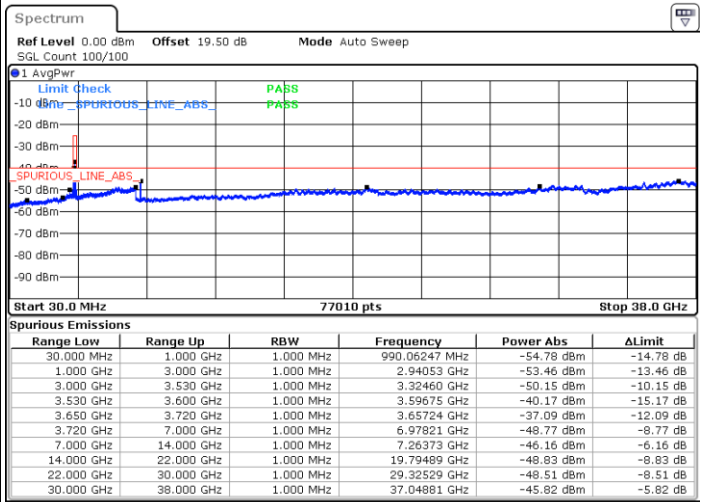

Highest Channel / Full RB

N/A

Date: 20. DEC. 2021 06:20:06

Blank

LTE Band 48 / 15MHz

16QAM

Lowest Channel / 1RB0

Lowest Channel / 1RBmax

Date: 20.DEC.2021 06:35:46

Date: 20.DEC.2021 06:59:15

Lowest Channel / Full RB

N/A

Date: 20.DEC.2021 06:47:31

Blank

LTE Band 48 / 15MHz

16QAM

Middle Channel / 1RB0

Middle Channel / 1RBmax

Date: 20.DEC.2021 06:39:41

Date: 20.DEC.2021 07:03:09

Middle Channel / Full RB

N/A

Date: 20.DEC.2021 06:51:25

Blank

LTE Band 48 / 15MHz

16QAM

Highest Channel / 1RB0

Highest Channel / 1RBmax

Date: 20. DEC. 2021 06:43:35

Date: 20. DEC. 2021 07:07:04

Highest Channel / Full RB

N/A