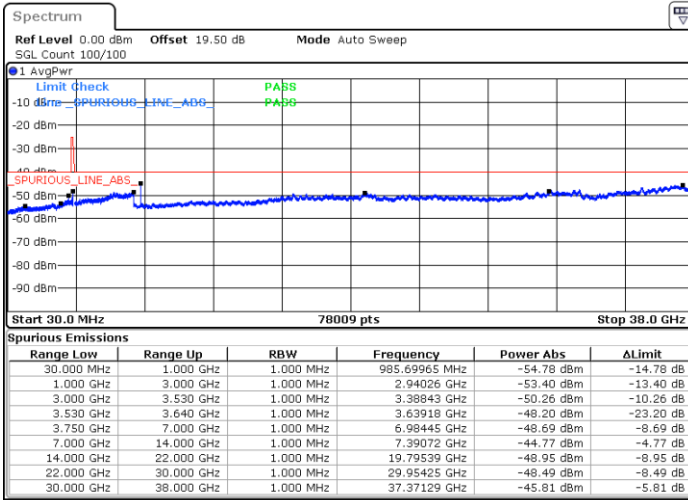

Date: 20. DEC. 2021 05:38:21

Blank

LTE Band 48 / 5MHz

64QAM

Middle Channel / 1RB0

Middle Channel / 1RBmax

Date: 20.DEC.2021 05:27:55

Date: 20.DEC.2021 05:51:24

Middle Channel / Full RB

N/A

Date: 20.DEC.2021 05:39:39

Blank

LTE Band 48 / 5MHz

64QAM

Highest Channel / 1RB0

Highest Channel / 1RBmax

Date: 20.DEC.2021 05:34:25

Date: 20.DEC.2021 05:57:55

Highest Channel / Full RB

N/A

Date: 20.DEC.2021 05:46:11

Blank

LTE Band 48 / 10MHz

64QAM

Lowest Channel / 1RB0

Lowest Channel / 1RBmax

Date: 20.DEC.2021 05:59:14

Date: 20.DEC.2021 06:22:43

Lowest Channel / Full RB

N/A

Date: 20.DEC.2021 06:10:58

Blank