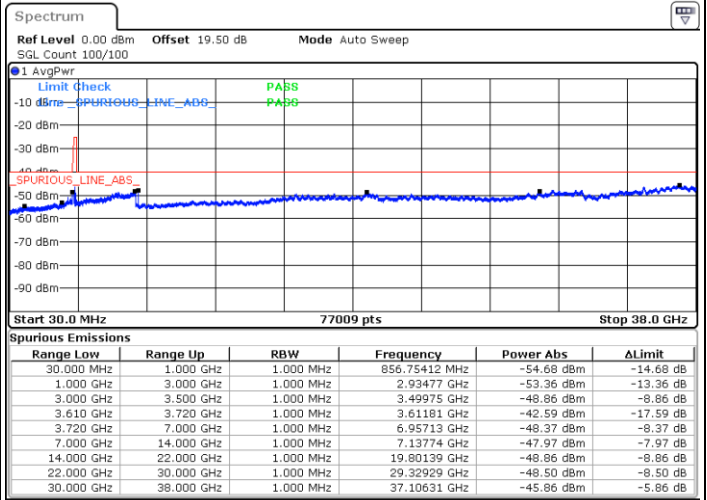

LTE Band 48 / 15MHz

16QAM

Highest Channel / 1RB0

Highest Channel / 1RBmax

Date: 20. DEC. 2021 06:43:35

Date: 20. DEC. 2021 07:07:04

Highest Channel / Full RB

N/A

Date: 20. DEC. 2021 06:55:19

Blank

LTE Band 48 / 20MHz

16QAM

Lowest Channel / 1RB0

Lowest Channel / 1RBmax

Date: 20. DEC. 2021 07:22:44

Date: 20. DEC. 2021 07:34:28

Lowest Channel / Full RB

N/A

Date: 20. DEC. 2021 07:10:59

Blank

LTE Band 48 / 20MHz

16QAM

Middle Channel / 1RB0

Middle Channel / 1RBmax