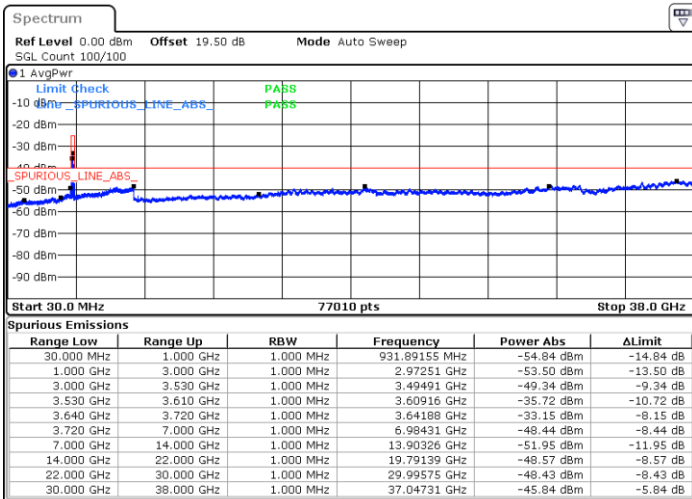

LTE Band 48 / 10MHz

QPSK

MiddleChannel / 1RB0

Middle Channel / 1RBmax

Date: 20.DEC.2021 06:03:09

Date: 20.DEC.2021 06:26:38

Middle Channel / Full RB

N/A

Date: 20.DEC.2021 06:14:53

Blank

LTE Band 48 / 10MHz

QPSK

Highest Channel / 1RB0

Highest Channel / 1RBmax

Date: 20.DEC.2021 06:09:39

Date: 24.DEC.2021 14:23:26

Highest Channel / Full RB

N/A

Date: 20.DEC.2021 06:21:24

Blank

LTE Band 48 / 15MHz

QPSK

Lowest Channel / 1RB0

Lowest Channel / 1RBmax