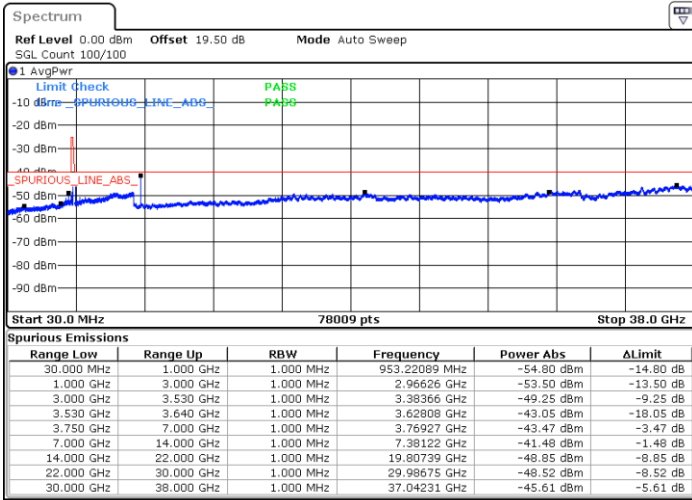

Date: 20.DEC.2021 06:14:53

Blank

LTE Band 48 / 10MHz

QPSK

Highest Channel / 1RB0

Highest Channel / 1RBmax

Date: 20.DEC.2021 06:09:39

Date: 24.DEC.2021 14:23:26

Highest Channel / Full RB

N/A

Date: 20.DEC.2021 06:21:24

Blank

LTE Band 48 / 15MHz

QPSK

Lowest Channel / 1RB0

Lowest Channel / 1RBmax

Date: 20.DEC.2021 06:34:28

Date: 20.DEC.2021 06:57:56

Lowest Channel / Full RB

N/A

Date: 20.DEC.2021 06:46:12

Blank

LTE Band 48 / 15MHz

QPSK