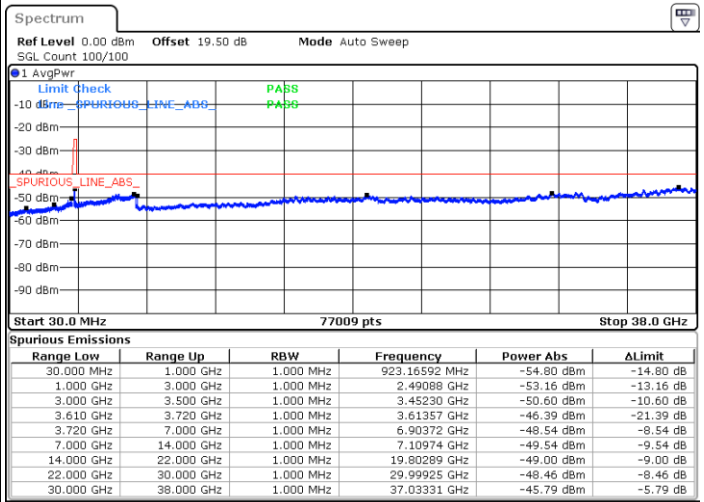

Date: 20.DEC.2021 07:25:20

Date: 20.DEC.2021 07:37:04

Middle Channel / Full RB

N/A

Date: 20.DEC.2021 07:13:36

Blank

LTE Band 48 / 20MHz

QPSK

Highest Channel / 1RB0

Highest Channel / 1RBmax

Date: 20.DEC.2021 07:31:51

Date: 20.DEC.2021 07:43:35

Highest Channel / Full RB

N/A

Date: 20.DEC.2021 07:20:07

Blank

LTE Band 48 / 5MHz

16QAM

Lowest Channel / 1RB0

Lowest Channel / 1RBmax

Date: 20.DEC.2021 05:25:18

Date: 20.DEC.2021 05:48:48

Lowest Channel / Full RB

N/A