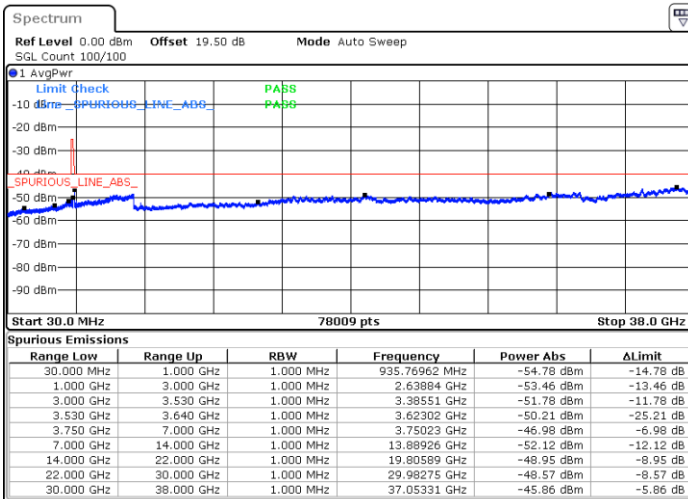

LTE Band 48 / 10MHz

16QAM

MiddleChannel / 1RB0

Middle Channel / 1RBmax

Date: 20.DEC.2021 06:04:27

Date: 20.DEC.2021 06:27:56

Middle Channel / Full RB

N/A

Date: 20.DEC.2021 06:16:11

Blank

LTE Band 48 / 10MHz

16QAM

Highest Channel / 1RB0

Highest Channel / 1RBmax

Date: 20. DEC. 2021 06:08:21

Date: 20. DEC. 2021 06:31:50

Highest Channel / Full RB

N/A

Date: 20. DEC. 2021 06:20:06

Blank

LTE Band 48 / 15MHz

16QAM

Lowest Channel / 1RB0

Lowest Channel / 1RBmax