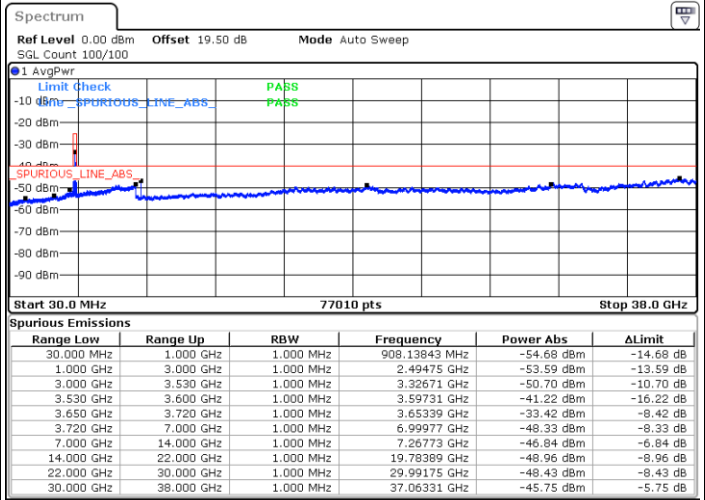

Date: 20. DEC. 2021 06:55:19

Blank

LTE Band 48 / 20MHz

16QAM

Lowest Channel / 1RB0

Lowest Channel / 1RBmax

Date: 20. DEC. 2021 07:22:44

Date: 20. DEC. 2021 07:34:28

Lowest Channel / Full RB

N/A

Date: 20. DEC. 2021 07:10:59

Blank

LTE Band 48 / 20MHz

16QAM

Middle Channel / 1RB0

Middle Channel / 1RBmax

Date: 20.DEC.2021 07:26:38

Date: 20.DEC.2021 07:38:22

Middle Channel / Full RB

N/A

Date: 20.DEC.2021 07:14:54

Blank

LTE Band 48 / 20MHz

16QAM

Highest Channel / 1RB0

Highest Channel / 1RBmax

Date: 20.DEC.2021 07:30:32

Date: 20.DEC.2021 07:42:17

Highest Channel / Full RB

N/A

Date: 20.DEC.2021 07:18:48

Blank