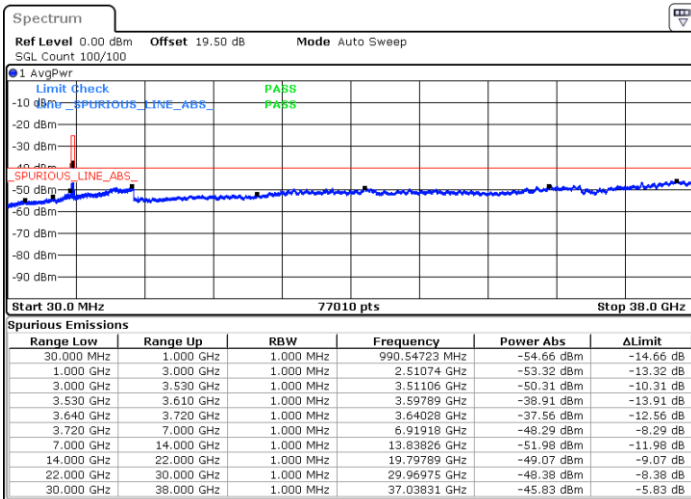

Date: 20.DEC.2021 05:34:25

Date: 20.DEC.2021 05:57:55

Highest Channel / Full RB

N/A

Date: 20.DEC.2021 05:46:11

Blank

LTE Band 48 / 10MHz

64QAM

Lowest Channel / 1RB0

Lowest Channel / 1RBmax

Date: 20.DEC.2021 05:59:14

Date: 20.DEC.2021 06:22:43

Lowest Channel / Full RB

N/A

Date: 20.DEC.2021 06:10:58

Blank

LTE Band 48 / 10MHz

64QAM

MiddleChannel / 1RB0

Middle Channel / 1RBmax

Date: 20.DEC.2021 06:05:45

Date: 20.DEC.2021 06:29:14

Middle Channel / Full RB

N/A

Date: 20.DEC.2021 06:17:28

Blank

LTE Band 48 / 10MHz

64QAM

Highest Channel / 1RB0

Highest Channel / 1RBmax

Date: 20. DEC. 2021 06:07:03

Date: 20. DEC. 2021 06:30:32