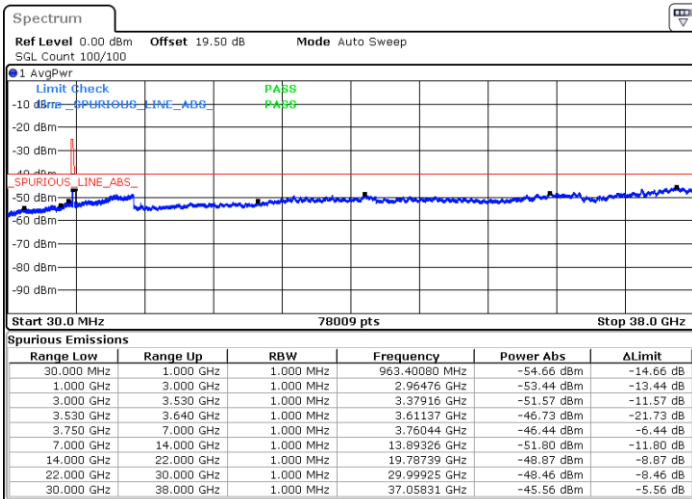

Middle Channel / 1RB0

Middle Channel / 1RBmax

Date: 20.DEC.2021 06:39:41

Date: 20.DEC.2021 07:03:09

Middle Channel / Full RB

N/A

Date: 20.DEC.2021 06:51:25

Blank

LTE Band 48 / 15MHz

16QAM

Highest Channel / 1RB0

Highest Channel / 1RBmax

Date: 20. DEC. 2021 06:43:35

Date: 20. DEC. 2021 07:07:04

Highest Channel / Full RB

N/A

Date: 20. DEC. 2021 06:55:19

Blank

LTE Band 48 / 20MHz

16QAM

Lowest Channel / 1RB0

Lowest Channel / 1RBmax

Date: 20. DEC. 2021 07:22:44

Date: 20. DEC. 2021 07:34:28