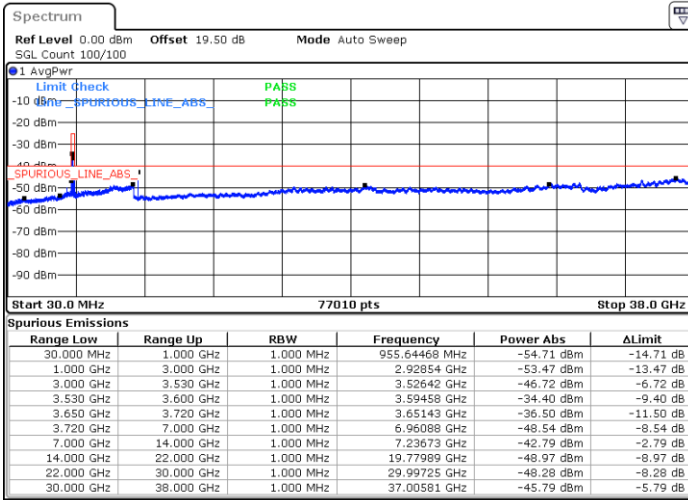

LTE Band 48 / 15MHz

QPSK

Middle Channel / 1RB0

Middle Channel / 1RBmax

Date: 20.DEC.2021 06:40:59