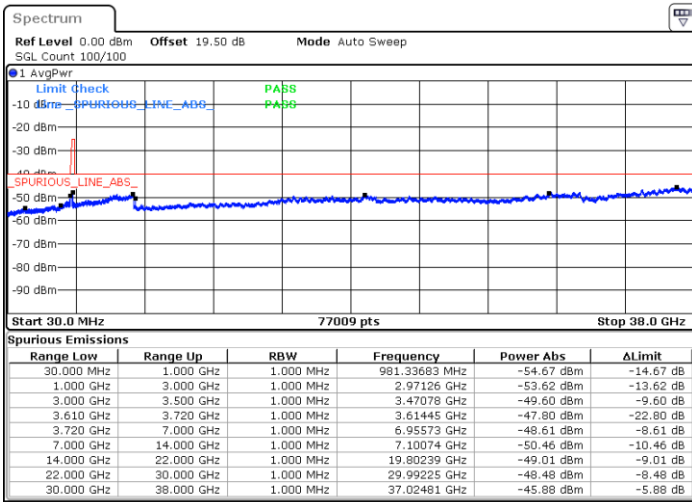

Date: 20.DEC.2021 07:25:20

Date: 20.DEC.2021 07:37:04

Middle Channel / Full RB

N/A

Date: 20.DEC.2021 07:13:36

Blank

LTE Band 48 / 20MHz

QPSK

Highest Channel / 1RB0

Highest Channel / 1RBmax

Date: 20.DEC.2021 07:31:51

Date: 20.DEC.2021 07:43:35

Highest Channel / Full RB

N/A

Date: 20.DEC.2021 07:20:07

Blank

LTE Band 48 / 5MHz

16QAM

Lowest Channel / 1RB0

Lowest Channel / 1RBmax

Date: 20.DEC.2021 05:25:18

Date: 20.DEC.2021 05:48:48

Lowest Channel / Full RB

N/A