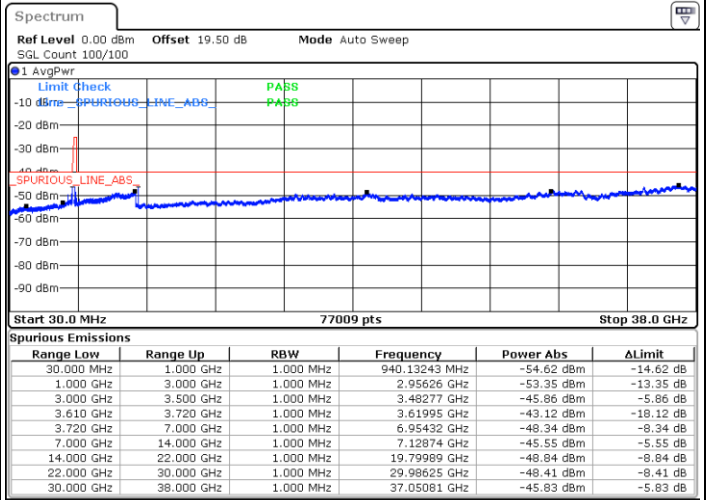

Date: 20.DEC.2021 06:14:53

Blank

LTE Band 48 / 10MHz

QPSK

Highest Channel / 1RB0

Highest Channel / 1RBmax

Date: 20.DEC.2021 06:09:39

Date: 24.DEC.2021 14:23:26

Highest Channel / Full RB

N/A

Date: 20.DEC.2021 06:21:24

Blank

LTE Band 48 / 15MHz

QPSK

Lowest Channel / 1RB0

Lowest Channel / 1RBmax

Date: 20.DEC.2021 06:34:28

Date: 20.DEC.2021 06:57:56

Lowest Channel / Full RB

N/A

Date: 20.DEC.2021 06:46:12

Blank

LTE Band 48 / 15MHz

QPSK