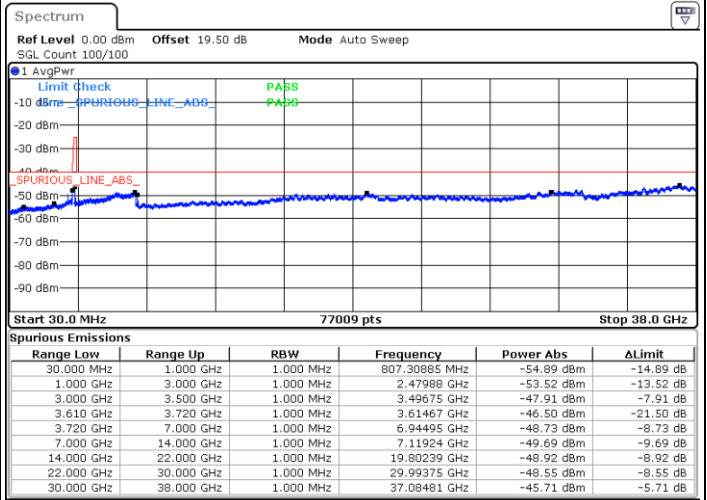

Middle Channel / Full RB

N/A

Date: 20.DEC.2021 05:39:39

Blank

LTE Band 48 / 5MHz

64QAM

Highest Channel / 1RB0

Highest Channel / 1RBmax

Date: 20.DEC.2021 05:34:25

Date: 20.DEC.2021 05:57:55

Highest Channel / Full RB

N/A

Date: 20.DEC.2021 05:46:11

Blank

LTE Band 48 / 10MHz

64QAM

Lowest Channel / 1RB0

Lowest Channel / 1RBmax

Date: 20.DEC.2021 05:59:14

Date: 20.DEC.2021 06:22:43

Lowest Channel / Full RB

N/A

Date: 20.DEC.2021 06:10:58

Blank