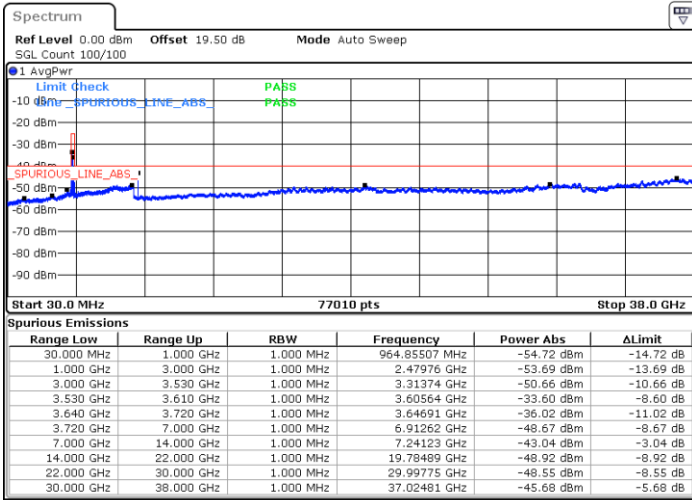

LTE Band 48 / 10MHz

QPSK

MiddleChannel / 1RB0

Middle Channel / 1RBmax

Date: 20.DEC.2021 06:03:09

Date: 20.DEC.2021 06:26:38

Middle Channel / Full RB

N/A

Date: 20.DEC.2021 06:14:53

Blank

LTE Band 48 / 10MHz

QPSK

Highest Channel / 1RB0

Highest Channel / 1RBmax

Date: 20.DEC.2021 06:09:39

Date: 24.DEC.2021 14:23:26

Highest Channel / Full RB

N/A

Date: 20.DEC.2021 06:21:24

Blank

LTE Band 48 / 15MHz

QPSK

Lowest Channel / 1RB0

Lowest Channel / 1RBmax