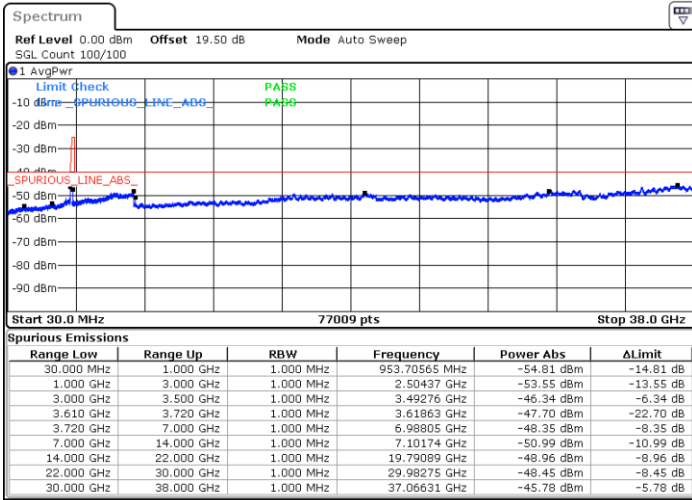

Middle Channel / Full RB

N/A

Date: 20.DEC.2021 05:39:39

Blank

LTE Band 48 / 5MHz

64QAM

Highest Channel / 1RB0

Highest Channel / 1RBmax

Date: 20.DEC.2021 05:34:25

Date: 20.DEC.2021 05:57:55

Highest Channel / Full RB

N/A

Date: 20.DEC.2021 05:46:11

Blank

LTE Band 48 / 10MHz

64QAM

Lowest Channel / 1RB0

Lowest Channel / 1RBmax

Date: 20.DEC.2021 05:59:14

Date: 20.DEC.2021 06:22:43

Lowest Channel / Full RB

N/A

Date: 20.DEC.2021 06:10:58

Blank