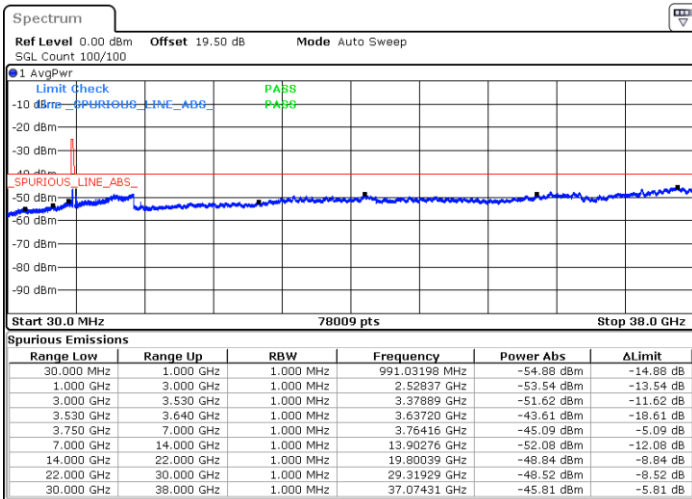

LTE Band 48 / 10MHz

QPSK

MiddleChannel / 1RB0

Middle Channel / 1RBmax

Date: 20.DEC.2021 06:03:09

Date: 20.DEC.2021 06:26:38

Middle Channel / Full RB

N/A

Date: 20.DEC.2021 06:14:53

Blank

LTE Band 48 / 10MHz

QPSK

Highest Channel / 1RB0

Highest Channel / 1RBmax

Date: 20.DEC.2021 06:09:39

Date: 24.DEC.2021 14:23:26

Highest Channel / Full RB

N/A

Date: 20.DEC.2021 06:21:24

Blank

LTE Band 48 / 15MHz

QPSK

Lowest Channel / 1RB0

Lowest Channel / 1RBmax

Date: 20.DEC.2021 06:34:28

Date: 20.DEC.2021 06:57:56

Lowest Channel / Full RB

N/A

Date: 20.DEC.2021 06:46:12

Blank

LTE Band 48 / 15MHz

QPSK