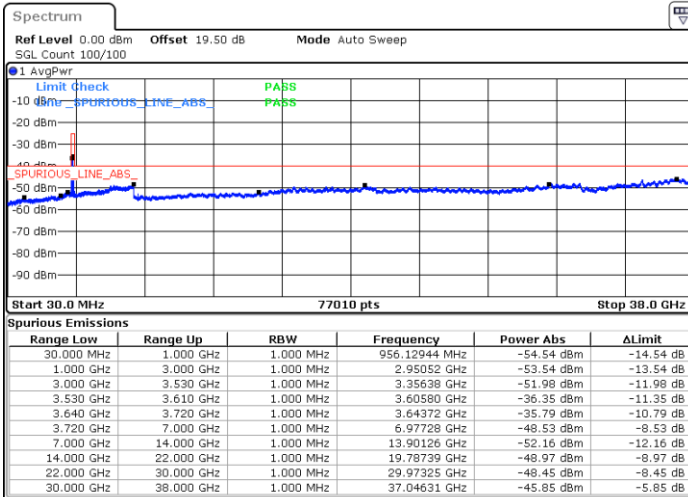

Lowest Channel / 1RB0

Lowest Channel / 1RBmax

Date: 20.DEC.2021 06:00:32

Date: 20.DEC.2021 06:24:01

Lowest Channel / Full RB

N/A

Date: 20.DEC.2021 06:12:16

Blank

LTE Band 48 / 10MHz

16QAM

MiddleChannel / 1RB0

Middle Channel / 1RBmax

Date: 20.DEC.2021 06:04:27

Date: 20.DEC.2021 06:27:56

Middle Channel / Full RB

N/A

Date: 20.DEC.2021 06:16:11

Blank

LTE Band 48 / 10MHz

16QAM

Highest Channel / 1RB0

Highest Channel / 1RBmax

Date: 20. DEC. 2021 06:08:21

Date: 20. DEC. 2021 06:31:50

Highest Channel / Full RB

N/A

Date: 20. DEC. 2021 06:20:06

Blank

LTE Band 48 / 15MHz

16QAM

Lowest Channel / 1RB0

Lowest Channel / 1RBmax