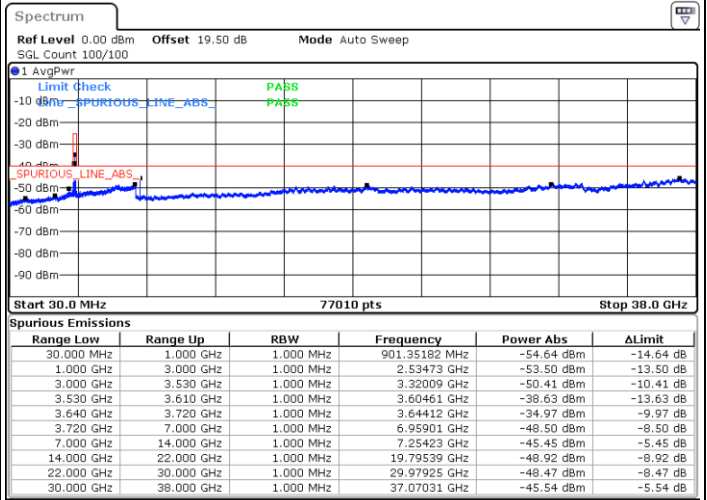

LTE Band 48 / 5MHz

64QAM

Lowest Channel / 1RB0

Lowest Channel / 1RBmax

Date: 20. DEC. 2021 05:26:36

Date: 20. DEC. 2021 05:50:06

Lowest Channel / Full RB

N/A

Date: 20. DEC. 2021 05:38:21

Blank

LTE Band 48 / 5MHz

64QAM

Middle Channel / 1RB0

Middle Channel / 1RBmax

Date: 20.DEC.2021 05:27:55

Date: 20.DEC.2021 05:51:24

Middle Channel / Full RB

N/A

Date: 20.DEC.2021 05:39:39

Blank

LTE Band 48 / 5MHz

64QAM

Highest Channel / 1RB0

Highest Channel / 1RBmax

Date: 20.DEC.2021 05:34:25

Date: 20.DEC.2021 05:57:55

Highest Channel / Full RB

N/A

Date: 20.DEC.2021 05:46:11

Blank

LTE Band 48 / 10MHz

64QAM