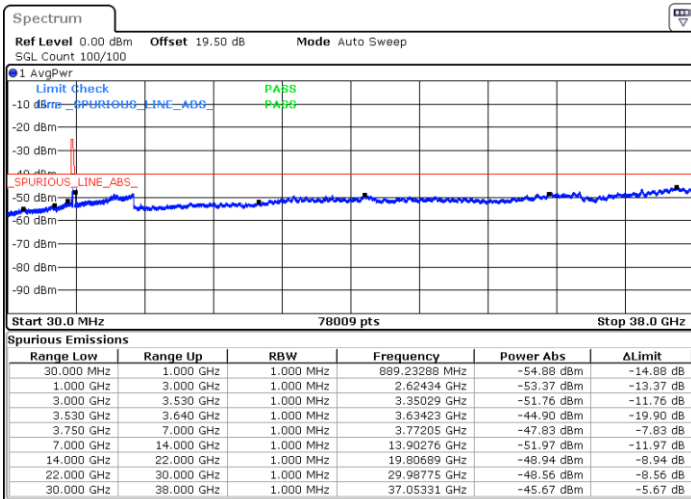

Date: 20.DEC.2021 07:25:20

Date: 20.DEC.2021 07:37:04

Middle Channel / Full RB

N/A

Date: 20.DEC.2021 07:13:36

Blank

LTE Band 48 / 20MHz

QPSK

Highest Channel / 1RB0

Highest Channel / 1RBmax

Date: 20.DEC.2021 07:31:51

Date: 20.DEC.2021 07:43:35

Highest Channel / Full RB

N/A

Date: 20.DEC.2021 07:20:07

Blank

LTE Band 48 / 5MHz

16QAM

Lowest Channel / 1RB0

Lowest Channel / 1RBmax

Date: 20.DEC.2021 05:25:18

Date: 20.DEC.2021 05:48:48

Lowest Channel / Full RB

N/A