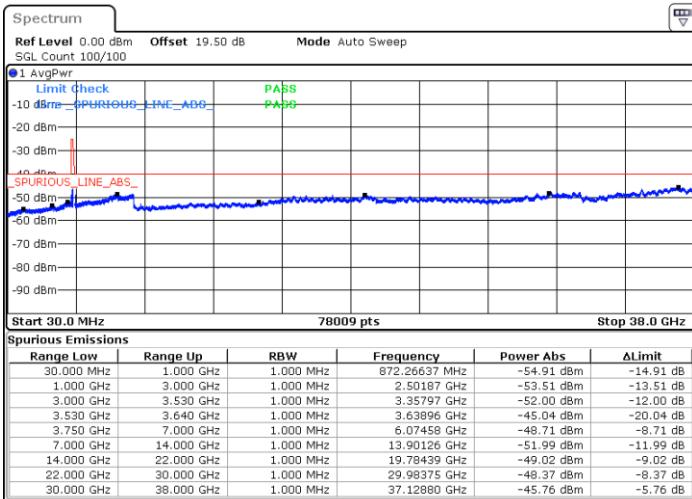

LTE Band 48 / 15MHz

QPSK

Highest Channel / 1RB0

Highest Channel / 1RBmax

Date: 20.DEC.2021 06:42:17

Date: 20.DEC.2021 07:05:45

Highest Channel / Full RB

N/A

Date: 20.DEC.2021 06:54:01

Blank

LTE Band 48 / 20MHz

QPSK

Lowest Channel / 1RB0

Lowest Channel / 1RBmax

Date: 20. DEC. 2021 07:24:02

Date: 20. DEC. 2021 07:35:46

Lowest Channel / Full RB

N/A

Date: 20. DEC. 2021 07:12:18

Blank

LTE Band 48 / 20MHz

QPSK

Middle Channel / 1RB0

Middle Channel / 1RBmax