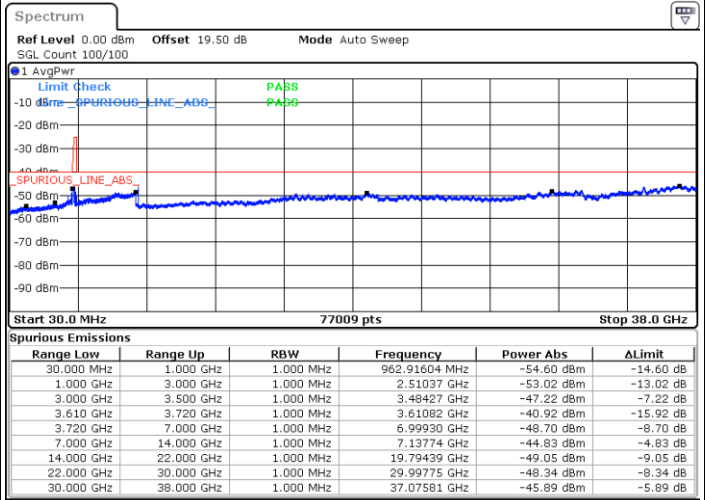

LTE Band 48 / 15MHz

QPSK

Highest Channel / 1RB0

Highest Channel / 1RBmax

Date: 20.DEC.2021 06:42:17

Date: 20.DEC.2021 07:05:45

Highest Channel / Full RB

N/A

Date: 20.DEC.2021 06:54:01

Blank

LTE Band 48 / 20MHz

QPSK

Lowest Channel / 1RB0

Lowest Channel / 1RBmax

Date: 20. DEC. 2021 07:24:02

Date: 20. DEC. 2021 07:35:46

Lowest Channel / Full RB

N/A

Date: 20. DEC. 2021 07:12:18

Blank

LTE Band 48 / 20MHz

QPSK

Middle Channel / 1RB0

Middle Channel / 1RBmax