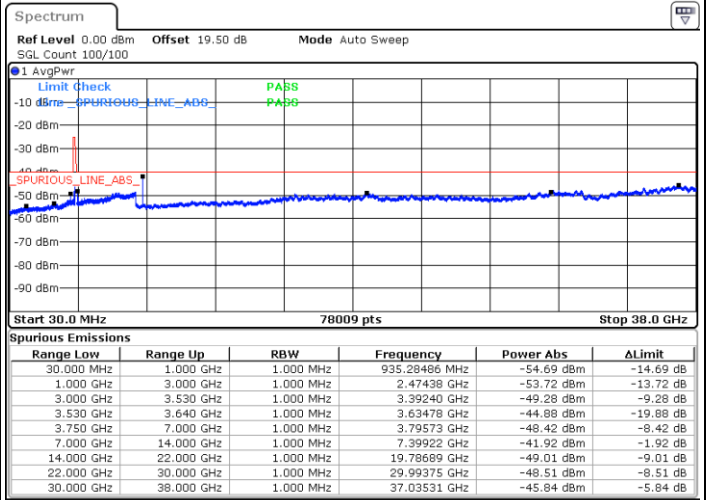

LTE Band 48 / 10MHz

QPSK

MiddleChannel / 1RB0

Middle Channel / 1RBmax

Date: 20.DEC.2021 06:03:09

Date: 20.DEC.2021 06:26:38

Middle Channel / Full RB

N/A

Date: 20.DEC.2021 06:14:53

Blank

LTE Band 48 / 10MHz

QPSK

Highest Channel / 1RB0

Highest Channel / 1RBmax

Date: 20.DEC.2021 06:09:39

Date: 24.DEC.2021 14:23:26

Highest Channel / Full RB

N/A

Date: 20.DEC.2021 06:21:24

Blank

LTE Band 48 / 15MHz

QPSK

Lowest Channel / 1RB0

Lowest Channel / 1RBmax

Date: 20.DEC.2021 06:34:28

Date: 20.DEC.2021 06:57:56

Lowest Channel / Full RB

N/A

Date: 20.DEC.2021 06:46:12

Blank

LTE Band 48 / 15MHz

QPSK