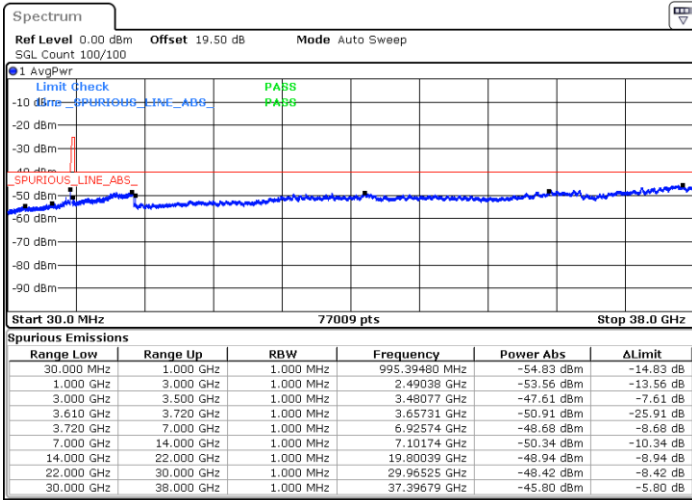

Date: 20.DEC.2021 06:17:28

Blank

LTE Band 48 / 10MHz

64QAM

Highest Channel / 1RB0

Highest Channel / 1RBmax

Date: 20. DEC. 2021 06:07:03

Date: 20. DEC. 2021 06:30:32

Highest Channel / Full RB

N/A

Date: 20. DEC. 2021 06:18:46

Blank

LTE Band 48 / 15MHz

64QAM

Lowest Channel / 1RB0

Lowest Channel / 1RBmax

Date: 20. DEC. 2021 06:37:05

Date: 20. DEC. 2021 07:00:33

Lowest Channel / Full RB

N/A

Date: 20. DEC. 2021 06:48:49

Blank