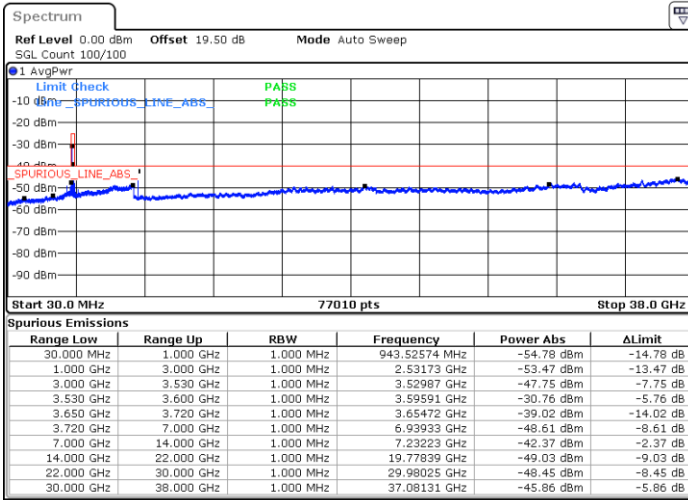

Date: 20.DEC.2021 06:54:01

Blank

LTE Band 48 / 20MHz

QPSK

Lowest Channel / 1RB0

Lowest Channel / 1RBmax

Date: 20. DEC. 2021 07:24:02

Date: 20. DEC. 2021 07:35:46

Lowest Channel / Full RB

N/A

Date: 20. DEC. 2021 07:12:18

Blank

LTE Band 48 / 20MHz

QPSK

Middle Channel / 1RB0

Middle Channel / 1RBmax

Date: 20.DEC.2021 07:25:20

Date: 20.DEC.2021 07:37:04

Middle Channel / Full RB

N/A

Date: 20.DEC.2021 07:13:36

Blank

LTE Band 48 / 20MHz

QPSK

Highest Channel / 1RB0

Highest Channel / 1RBmax

Date: 20.DEC.2021 07:31:51

Date: 20.DEC.2021 07:43:35

Highest Channel / Full RB

N/A

Date: 20.DEC.2021 07:20:07

Blank