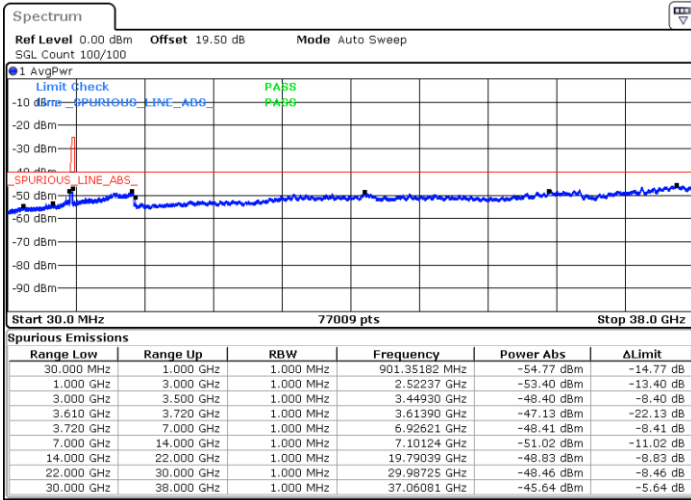

Middle Channel / Full RB

N/A

Date: 20.DEC.2021 05:40:57

Blank

LTE Band 48 / 5MHz

16QAM

Highest Channel / 1RB0

Highest Channel / 1RBmax

Date: 20.DEC.2021 05:33:07

Date: 20.DEC.2021 05:56:37

Highest Channel / Full RB

N/A

Date: 20.DEC.2021 05:44:53

Blank

LTE Band 48 / 10MHz

16QAM

Lowest Channel / 1RB0

Lowest Channel / 1RBmax

Date: 20.DEC.2021 06:00:32

Date: 20.DEC.2021 06:24:01

Lowest Channel / Full RB

N/A

Date: 20.DEC.2021 06:12:16

Blank