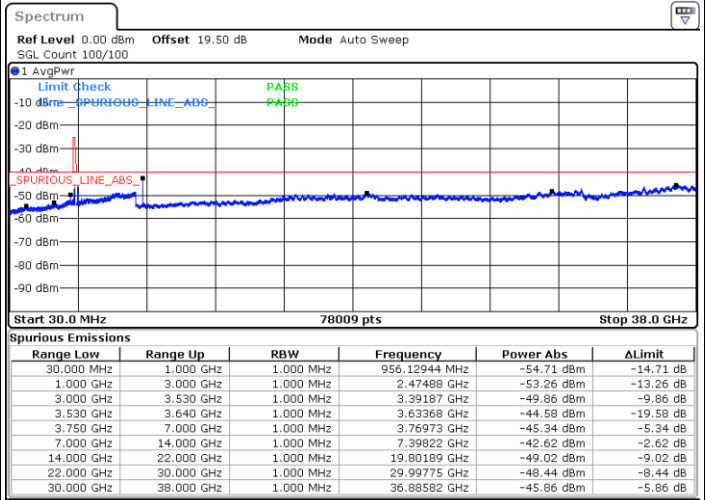

Lowest Channel / Full RB

N/A

Date: 20. DEC. 2021 07:12:18

Blank

LTE Band 48 / 20MHz

QPSK

Middle Channel / 1RB0

Middle Channel / 1RBmax

Date: 20.DEC.2021 07:25:20

Date: 20.DEC.2021 07:37:04

Middle Channel / Full RB

N/A

Date: 20.DEC.2021 07:13:36

Blank

LTE Band 48 / 20MHz

QPSK

Highest Channel / 1RB0

Highest Channel / 1RBmax

Date: 20.DEC.2021 07:31:51

Date: 20.DEC.2021 07:43:35

Highest Channel / Full RB

N/A

Date: 20.DEC.2021 07:20:07

Blank

LTE Band 48 / 5MHz

16QAM

Lowest Channel / 1RB0

Lowest Channel / 1RBmax

Date: 20.DEC.2021 05:25:18

Date: 20.DEC.2021 05:48:48

Lowest Channel / Full RB

N/A