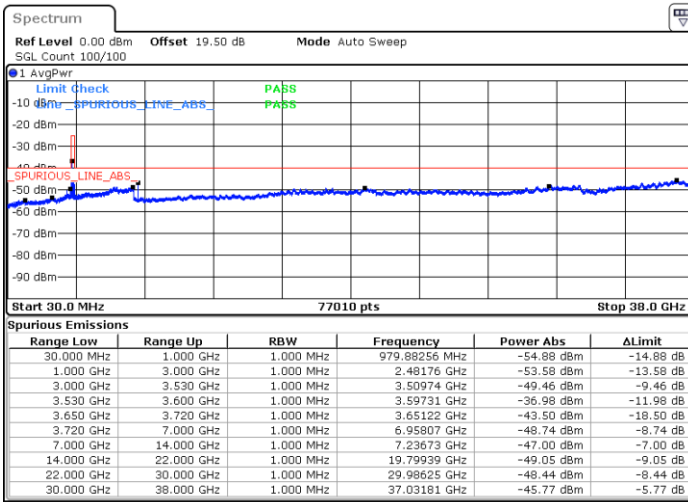

Highest Channel / Full RB

N/A

Date: 20. DEC. 2021 06:20:06

Blank

LTE Band 48 / 15MHz

16QAM

Lowest Channel / 1RB0

Lowest Channel / 1RBmax

Date: 20.DEC.2021 06:35:46

Date: 20.DEC.2021 06:59:15

Lowest Channel / Full RB

N/A

Date: 20.DEC.2021 06:47:31

Blank

LTE Band 48 / 15MHz

16QAM

Middle Channel / 1RB0

Middle Channel / 1RBmax

Date: 20.DEC.2021 06:39:41

Date: 20.DEC.2021 07:03:09

Middle Channel / Full RB

N/A

Date: 20.DEC.2021 06:51:25

Blank

LTE Band 48 / 15MHz

16QAM

Highest Channel / 1RB0

Highest Channel / 1RBmax

Date: 20. DEC. 2021 06:43:35

Date: 20. DEC. 2021 07:07:04

Highest Channel / Full RB

N/A