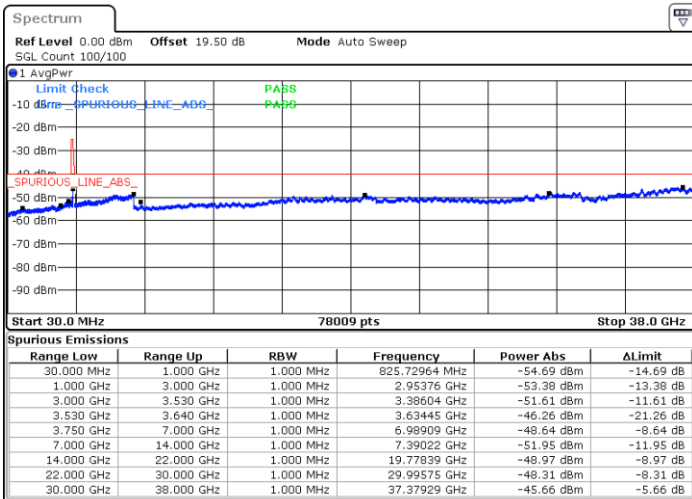

LTE Band 48 / 10MHz

64QAM

MiddleChannel / 1RB0

Middle Channel / 1RBmax

Date: 20.DEC.2021 06:05:45

Date: 20.DEC.2021 06:29:14

Middle Channel / Full RB

N/A

Date: 20.DEC.2021 06:17:28

Blank

LTE Band 48 / 10MHz

64QAM

Highest Channel / 1RB0

Highest Channel / 1RBmax

Date: 20. DEC. 2021 06:07:03

Date: 20. DEC. 2021 06:30:32

Highest Channel / Full RB

N/A

Date: 20. DEC. 2021 06:18:46

Blank

LTE Band 48 / 15MHz

64QAM

Lowest Channel / 1RB0

Lowest Channel / 1RBmax