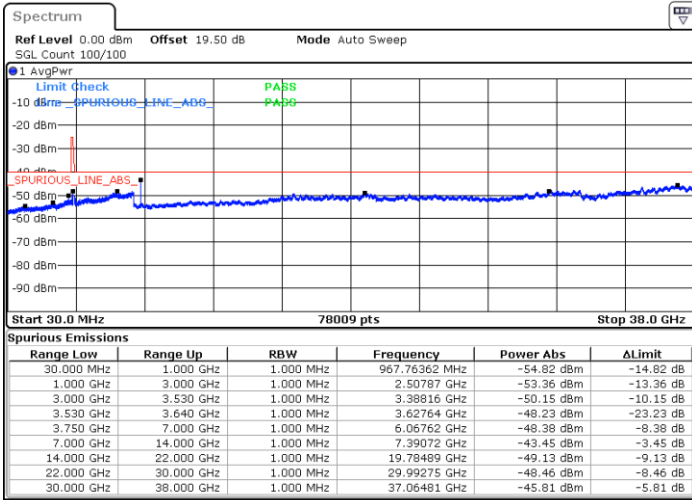

Date: 20.DEC.2021 05:37:02

Blank

LTE Band 48 / 5MHz

16QAM

Middle Channel / 1RB0

Middle Channel / 1RBmax

Date: 20.DEC.2021 05:29:13

Date: 20.DEC.2021 05:52:42

Middle Channel / Full RB

N/A

Date: 20.DEC.2021 05:40:57

Blank

LTE Band 48 / 5MHz

16QAM

Highest Channel / 1RB0

Highest Channel / 1RBmax

Date: 20.DEC.2021 05:33:07

Date: 20.DEC.2021 05:56:37

Highest Channel / Full RB

N/A

Date: 20.DEC.2021 05:44:53

Blank

LTE Band 48 / 10MHz

16QAM

Lowest Channel / 1RB0

Lowest Channel / 1RBmax

Date: 20.DEC.2021 06:00:32

Date: 20.DEC.2021 06:24:01

Lowest Channel / Full RB

N/A

Date: 20.DEC.2021 06:12:16

Blank