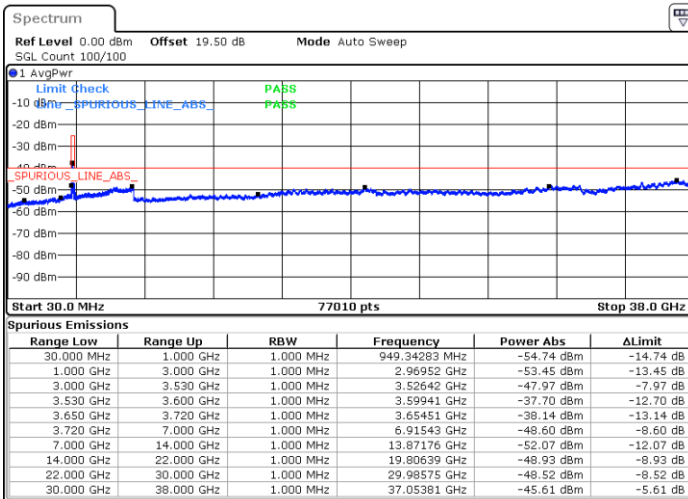

Date: 20.DEC.2021 06:54:01

Blank

LTE Band 48 / 20MHz

QPSK

Lowest Channel / 1RB0

Lowest Channel / 1RBmax

Date: 20. DEC. 2021 07:24:02

Date: 20. DEC. 2021 07:35:46

Lowest Channel / Full RB

N/A

Date: 20. DEC. 2021 07:12:18

Blank

LTE Band 48 / 20MHz

QPSK

Middle Channel / 1RB0

Middle Channel / 1RBmax

Date: 20.DEC.2021 07:25:20

Date: 20.DEC.2021 07:37:04

Middle Channel / Full RB

N/A

Date: 20.DEC.2021 07:13:36

Blank

LTE Band 48 / 20MHz

QPSK

Highest Channel / 1RB0

Highest Channel / 1RBmax

Date: 20.DEC.2021 07:31:51

Date: 20.DEC.2021 07:43:35

Highest Channel / Full RB

N/A

Date: 20.DEC.2021 07:20:07

Blank