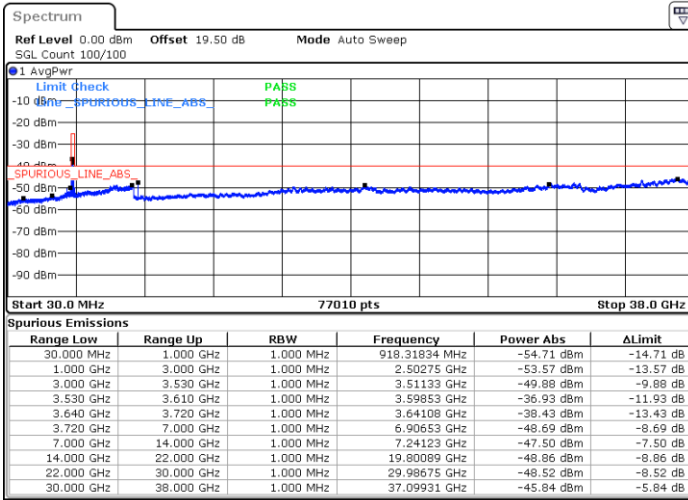

Date: 20.DEC.2021 05:33:07

Date: 20.DEC.2021 05:56:37

Highest Channel / Full RB

N/A

Date: 20.DEC.2021 05:44:53

Blank

LTE Band 48 / 10MHz

16QAM

Lowest Channel / 1RB0

Lowest Channel / 1RBmax

Date: 20.DEC.2021 06:00:32

Date: 20.DEC.2021 06:24:01

Lowest Channel / Full RB

N/A

Date: 20.DEC.2021 06:12:16

Blank

LTE Band 48 / 10MHz

16QAM

MiddleChannel / 1RB0

Middle Channel / 1RBmax

Date: 20.DEC.2021 06:04:27

Date: 20.DEC.2021 06:27:56

Middle Channel / Full RB

N/A

Date: 20.DEC.2021 06:16:11

Blank

LTE Band 48 / 10MHz

16QAM

Highest Channel / 1RB0

Highest Channel / 1RBmax

Date: 20. DEC. 2021 06:08:21

Date: 20. DEC. 2021 06:31:50