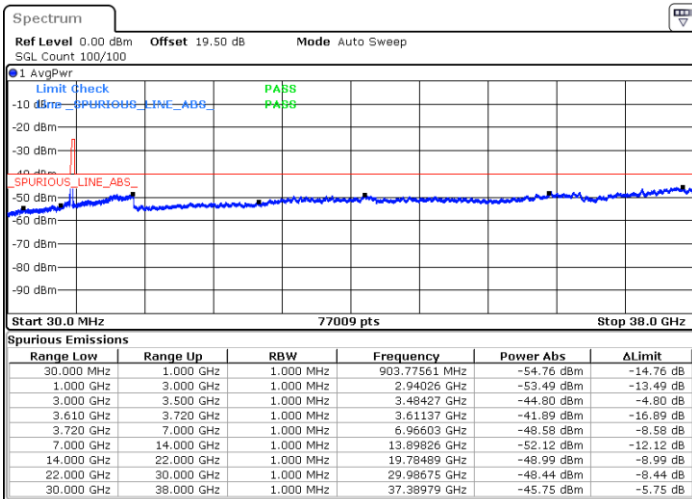

LTE Band 48 / 15MHz

16QAM

Highest Channel / 1RB0

Highest Channel / 1RBmax

Date: 20. DEC. 2021 06:43:35

Date: 20. DEC. 2021 07:07:04

Highest Channel / Full RB

N/A

Date: 20. DEC. 2021 06:55:19

Blank

LTE Band 48 / 20MHz

16QAM

Lowest Channel / 1RB0

Lowest Channel / 1RBmax

Date: 20. DEC. 2021 07:22:44

Date: 20. DEC. 2021 07:34:28

Lowest Channel / Full RB

N/A

Date: 20. DEC. 2021 07:10:59

Blank

LTE Band 48 / 20MHz

16QAM

Middle Channel / 1RB0

Middle Channel / 1RBmax