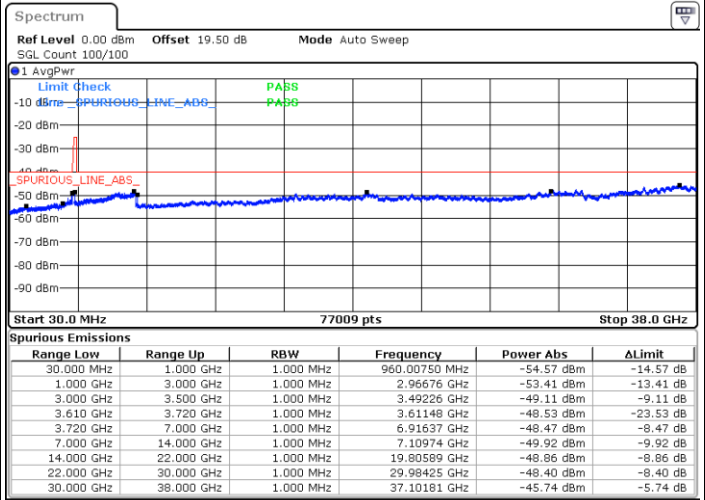

Highest Channel / 1RB0

Highest Channel / 1RBmax

Date: 20.DEC.2021 07:30:32

Date: 20.DEC.2021 07:42:17

Highest Channel / Full RB

N/A

Date: 20.DEC.2021 07:18:48

Blank

LTE Band 48 / 5MHz

64QAM

Lowest Channel / 1RB0

Lowest Channel / 1RBmax

Date: 20. DEC. 2021 05:26:36

Date: 20. DEC. 2021 05:50:06

Lowest Channel / Full RB

N/A

Date: 20. DEC. 2021 05:38:21

Blank

LTE Band 48 / 5MHz

64QAM

Middle Channel / 1RB0

Middle Channel / 1RBmax

Date: 20.DEC.2021 05:27:55

Date: 20.DEC.2021 05:51:24

Middle Channel / Full RB

N/A

Date: 20.DEC.2021 05:39:39

Blank

LTE Band 48 / 5MHz

64QAM

Highest Channel / 1RB0

Highest Channel / 1RBmax