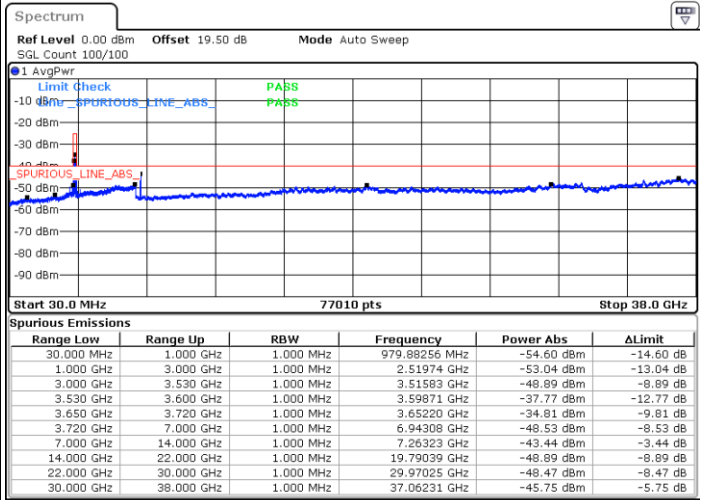

Highest Channel / Full RB

N/A

Date: 20.DEC.2021 06:21:24

Blank

LTE Band 48 / 15MHz

QPSK

Lowest Channel / 1RB0

Lowest Channel / 1RBmax

Date: 20.DEC.2021 06:34:28

Date: 20.DEC.2021 06:57:56

Lowest Channel / Full RB

N/A

Date: 20.DEC.2021 06:46:12

Blank

LTE Band 48 / 15MHz

QPSK

Middle Channel / 1RB0

Middle Channel / 1RBmax

Date: 20.DEC.2021 06:40:59

Date: 20.DEC.2021 07:04:27

Middle Channel / Full RB

N/A

Date: 20.DEC.2021 06:52:43

Blank

LTE Band 48 / 15MHz

QPSK

Highest Channel / 1RB0

Highest Channel / 1RBmax

Date: 20.DEC.2021 06:42:17

Date: 20.DEC.2021 07:05:45

Highest Channel / Full RB

N/A