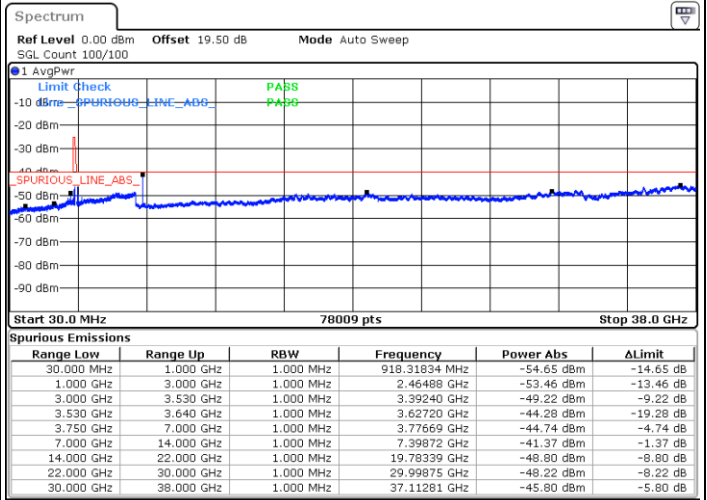

Date: 20.DEC.2021 06:34:28

Date: 20.DEC.2021 06:57:56

Lowest Channel / Full RB

N/A

Date: 20.DEC.2021 06:46:12

Blank

LTE Band 48 / 15MHz

QPSK

Middle Channel / 1RB0

Middle Channel / 1RBmax

Date: 20.DEC.2021 06:40:59

Date: 20.DEC.2021 07:04:27

Middle Channel / Full RB

N/A

Date: 20.DEC.2021 06:52:43

Blank

LTE Band 48 / 15MHz

QPSK

Highest Channel / 1RB0

Highest Channel / 1RBmax

Date: 20.DEC.2021 06:42:17

Date: 20.DEC.2021 07:05:45

Highest Channel / Full RB

N/A

Date: 20.DEC.2021 06:54:01

Blank

LTE Band 48 / 20MHz

QPSK

Lowest Channel / 1RB0

Lowest Channel / 1RBmax

Date: 20. DEC. 2021 07:24:02

Date: 20. DEC. 2021 07:35:46