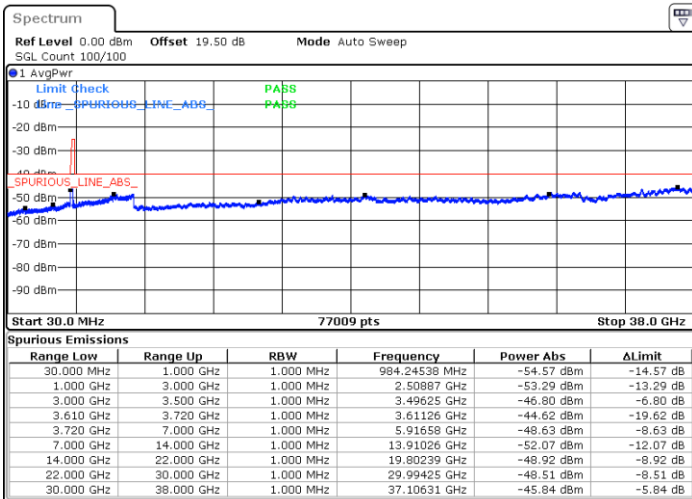

Date: 20.DEC.2021 05:34:25

Date: 20.DEC.2021 05:57:55

Highest Channel / Full RB

N/A

Date: 20.DEC.2021 05:46:11

Blank

LTE Band 48 / 10MHz

64QAM

Lowest Channel / 1RB0

Lowest Channel / 1RBmax

Date: 20.DEC.2021 05:59:14

Date: 20.DEC.2021 06:22:43

Lowest Channel / Full RB

N/A

Date: 20.DEC.2021 06:10:58

Blank

LTE Band 48 / 10MHz

64QAM

MiddleChannel / 1RB0

Middle Channel / 1RBmax

Date: 20.DEC.2021 06:05:45

Date: 20.DEC.2021 06:29:14

Middle Channel / Full RB

N/A

Date: 20.DEC.2021 06:17:28

Blank

LTE Band 48 / 10MHz

64QAM

Highest Channel / 1RB0

Highest Channel / 1RBmax

Date: 20. DEC. 2021 06:07:03

Date: 20. DEC. 2021 06:30:32