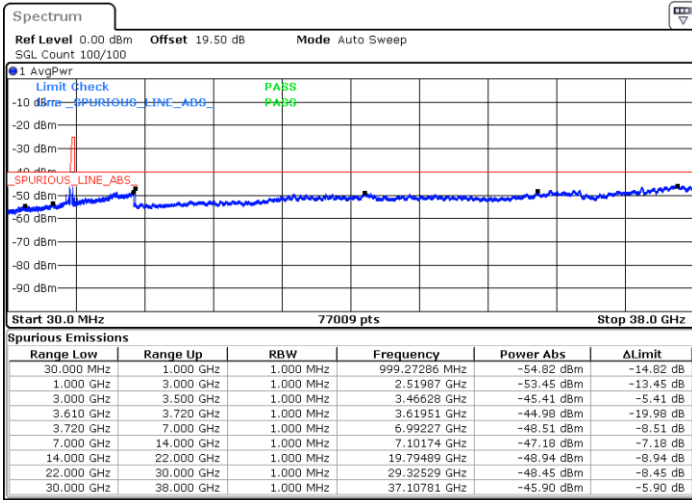

Date: 20.DEC.2021 06:14:53

Blank

LTE Band 48 / 10MHz

QPSK

Highest Channel / 1RB0

Highest Channel / 1RBmax

Date: 20.DEC.2021 06:09:39

Date: 24.DEC.2021 14:23:26

Highest Channel / Full RB

N/A

Date: 20.DEC.2021 06:21:24

Blank

LTE Band 48 / 15MHz

QPSK

Lowest Channel / 1RB0

Lowest Channel / 1RBmax

Date: 20.DEC.2021 06:34:28

Date: 20.DEC.2021 06:57:56

Lowest Channel / Full RB

N/A

Date: 20.DEC.2021 06:46:12

Blank

LTE Band 48 / 15MHz

QPSK