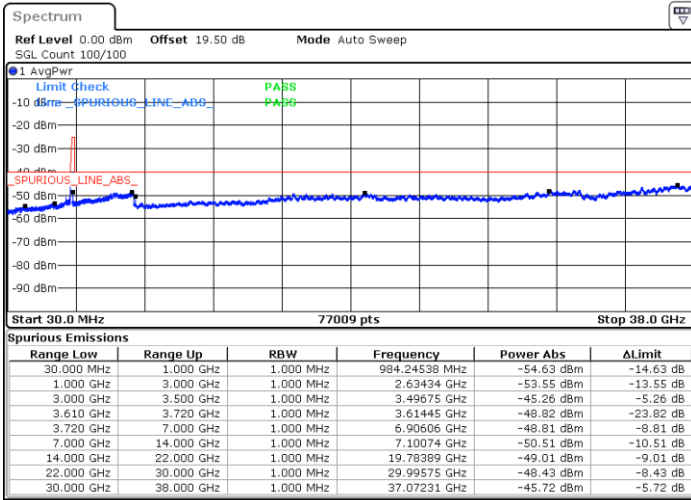

Date: 20.DEC.2021 07:26:38

Date: 20.DEC.2021 07:38:22

Middle Channel / Full RB

N/A

Date: 20.DEC.2021 07:14:54

Blank

LTE Band 48 / 20MHz

16QAM

Highest Channel / 1RB0

Highest Channel / 1RBmax

Date: 20.DEC.2021 07:30:32

Date: 20.DEC.2021 07:42:17

Highest Channel / Full RB

N/A

Date: 20.DEC.2021 07:18:48

Blank

LTE Band 48 / 5MHz

64QAM

Lowest Channel / 1RB0

Lowest Channel / 1RBmax

Date: 20. DEC. 2021 05:26:36

Date: 20. DEC. 2021 05:50:06

Lowest Channel / Full RB

N/A

Date: 20. DEC. 2021 05:38:21

Blank

LTE Band 48 / 5MHz

64QAM

Middle Channel / 1RB0

Middle Channel / 1RBmax

Date: 20.DEC.2021 05:27:55

Date: 20.DEC.2021 05:51:24