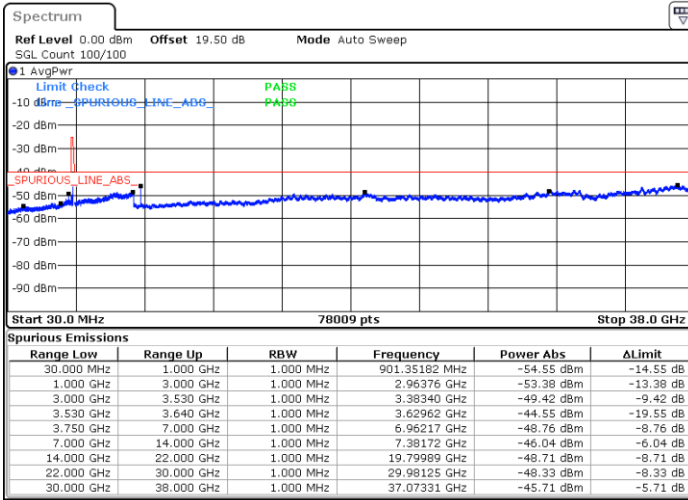

LTE Band 48 / 10MHz

16QAM

MiddleChannel / 1RB0

Middle Channel / 1RBmax

Date: 20.DEC.2021 06:04:27

Date: 20.DEC.2021 06:27:56

Middle Channel / Full RB

N/A

Date: 20.DEC.2021 06:16:11

Blank

LTE Band 48 / 10MHz

16QAM

Highest Channel / 1RB0

Highest Channel / 1RBmax

Date: 20. DEC. 2021 06:08:21

Date: 20. DEC. 2021 06:31:50

Highest Channel / Full RB

N/A

Date: 20. DEC. 2021 06:20:06

Blank

LTE Band 48 / 15MHz

16QAM

Lowest Channel / 1RB0

Lowest Channel / 1RBmax