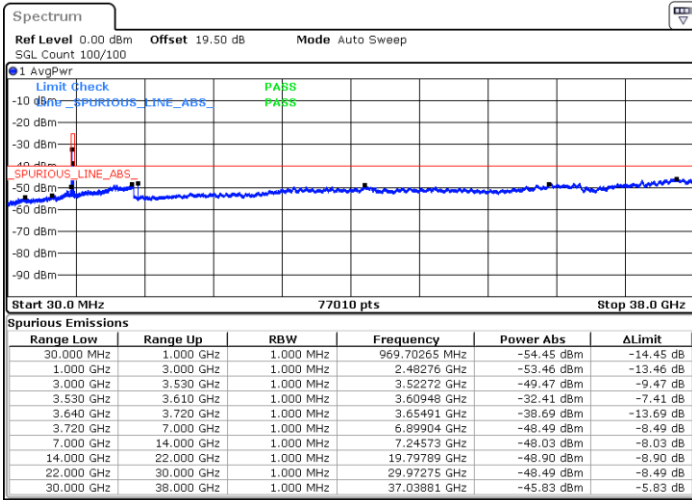

LTE Band 48 / 5MHz

16QAM

Lowest Channel / 1RB0

Lowest Channel / 1RBmax

Date: 20.DEC.2021 05:25:18

Date: 20.DEC.2021 05:48:48

Lowest Channel / Full RB

N/A

Date: 20.DEC.2021 05:37:02

Blank

LTE Band 48 / 5MHz

16QAM

Middle Channel / 1RB0

Middle Channel / 1RBmax

Date: 20.DEC.2021 05:29:13

Date: 20.DEC.2021 05:52:42

Middle Channel / Full RB

N/A

Date: 20.DEC.2021 05:40:57

Blank

LTE Band 48 / 5MHz

16QAM

Highest Channel / 1RB0

Highest Channel / 1RBmax

Date: 20.DEC.2021 05:33:07

Date: 20.DEC.2021 05:56:37

Highest Channel / Full RB

N/A

Date: 20.DEC.2021 05:44:53

Blank

LTE Band 48 / 10MHz

16QAM