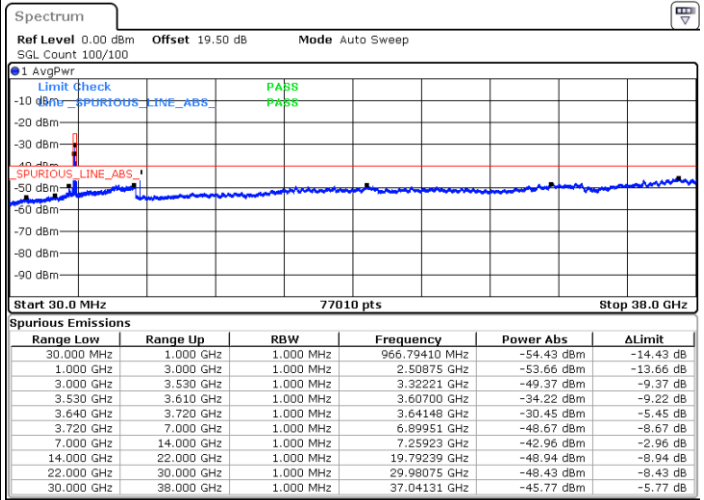

LTE Band 48 / 10MHz

QPSK

MiddleChannel / 1RB0

Middle Channel / 1RBmax

Date: 20.DEC.2021 06:03:09

Date: 20.DEC.2021 06:26:38

Middle Channel / Full RB

N/A

Date: 20.DEC.2021 06:14:53

Blank

LTE Band 48 / 10MHz

QPSK

Highest Channel / 1RB0

Highest Channel / 1RBmax

Date: 20.DEC.2021 06:09:39

Date: 24.DEC.2021 14:23:26

Highest Channel / Full RB

N/A

Date: 20.DEC.2021 06:21:24

Blank

LTE Band 48 / 15MHz

QPSK

Lowest Channel / 1RB0

Lowest Channel / 1RBmax