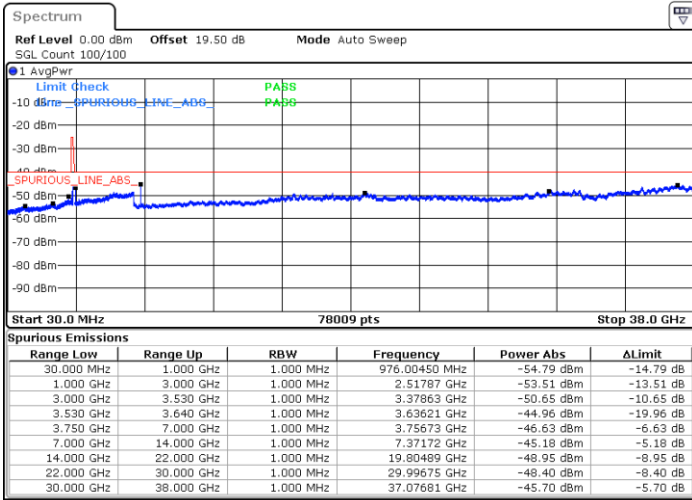

Date: 20.DEC.2021 06:35:46

Date: 20.DEC.2021 06:59:15

Lowest Channel / Full RB

N/A

Date: 20.DEC.2021 06:47:31

Blank

LTE Band 48 / 15MHz

16QAM

Middle Channel / 1RB0

Middle Channel / 1RBmax

Date: 20.DEC.2021 06:39:41

Date: 20.DEC.2021 07:03:09

Middle Channel / Full RB

N/A

Date: 20.DEC.2021 06:51:25

Blank

LTE Band 48 / 15MHz

16QAM

Highest Channel / 1RB0

Highest Channel / 1RBmax

Date: 20. DEC. 2021 06:43:35

Date: 20. DEC. 2021 07:07:04

Highest Channel / Full RB

N/A

Date: 20. DEC. 2021 06:55:19

Blank

LTE Band 48 / 20MHz

16QAM

Lowest Channel / 1RB0

Lowest Channel / 1RBmax

Date: 20. DEC. 2021 07:22:44

Date: 20. DEC. 2021 07:34:28