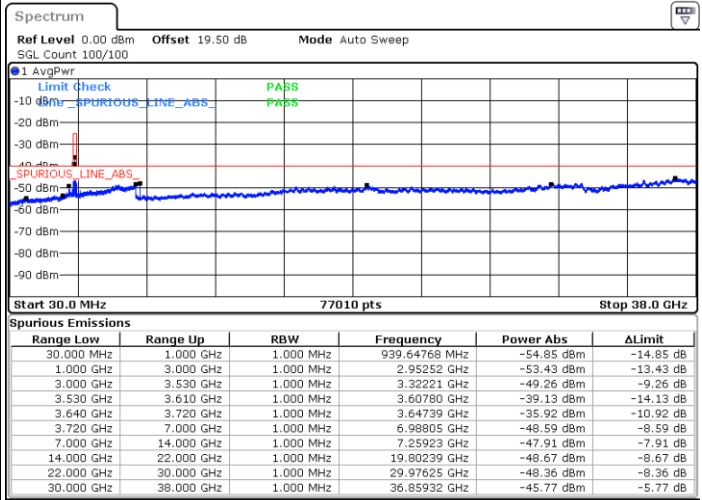

Date: 20.DEC.2021 05:33:07

Date: 20.DEC.2021 05:56:37

Highest Channel / Full RB

N/A

Date: 20.DEC.2021 05:44:53

Blank

LTE Band 48 / 10MHz

16QAM

Lowest Channel / 1RB0

Lowest Channel / 1RBmax

Date: 20.DEC.2021 06:00:32

Date: 20.DEC.2021 06:24:01

Lowest Channel / Full RB

N/A

Date: 20.DEC.2021 06:12:16

Blank

LTE Band 48 / 10MHz

16QAM

MiddleChannel / 1RB0

Middle Channel / 1RBmax

Date: 20.DEC.2021 06:04:27

Date: 20.DEC.2021 06:27:56

Middle Channel / Full RB

N/A

Date: 20.DEC.2021 06:16:11

Blank

LTE Band 48 / 10MHz

16QAM

Highest Channel / 1RB0

Highest Channel / 1RBmax

Date: 20. DEC. 2021 06:08:21

Date: 20. DEC. 2021 06:31:50