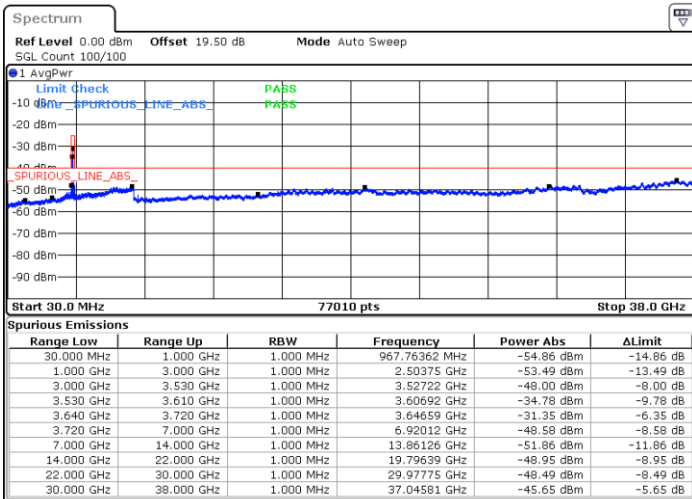

LTE Band 48 / 5MHz

16QAM

Lowest Channel / 1RB0

Lowest Channel / 1RBmax

Date: 20.DEC.2021 05:25:18

Date: 20.DEC.2021 05:48:48

Lowest Channel / Full RB

N/A

Date: 20.DEC.2021 05:37:02

Blank

LTE Band 48 / 5MHz

16QAM

Middle Channel / 1RB0

Middle Channel / 1RBmax

Date: 20.DEC.2021 05:29:13

Date: 20.DEC.2021 05:52:42

Middle Channel / Full RB

N/A

Date: 20.DEC.2021 05:40:57

Blank

LTE Band 48 / 5MHz

16QAM

Highest Channel / 1RB0

Highest Channel / 1RBmax

Date: 20.DEC.2021 05:33:07

Date: 20.DEC.2021 05:56:37

Highest Channel / Full RB

N/A

Date: 20.DEC.2021 05:44:53

Blank

LTE Band 48 / 10MHz

16QAM