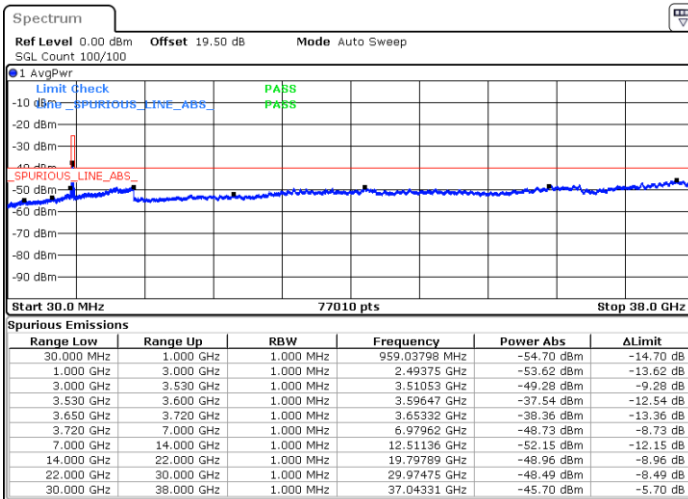

Date: 20.DEC.2021 06:35:46

Date: 20.DEC.2021 06:59:15

Lowest Channel / Full RB

N/A

Date: 20.DEC.2021 06:47:31

Blank

LTE Band 48 / 15MHz

16QAM

Middle Channel / 1RB0

Middle Channel / 1RBmax

Date: 20.DEC.2021 06:39:41

Date: 20.DEC.2021 07:03:09

Middle Channel / Full RB

N/A

Date: 20.DEC.2021 06:51:25

Blank

LTE Band 48 / 15MHz

16QAM

Highest Channel / 1RB0

Highest Channel / 1RBmax

Date: 20. DEC. 2021 06:43:35

Date: 20. DEC. 2021 07:07:04

Highest Channel / Full RB

N/A

Date: 20. DEC. 2021 06:55:19

Blank

LTE Band 48 / 20MHz

16QAM

Lowest Channel / 1RB0

Lowest Channel / 1RBmax

Date: 20. DEC. 2021 07:22:44

Date: 20. DEC. 2021 07:34:28