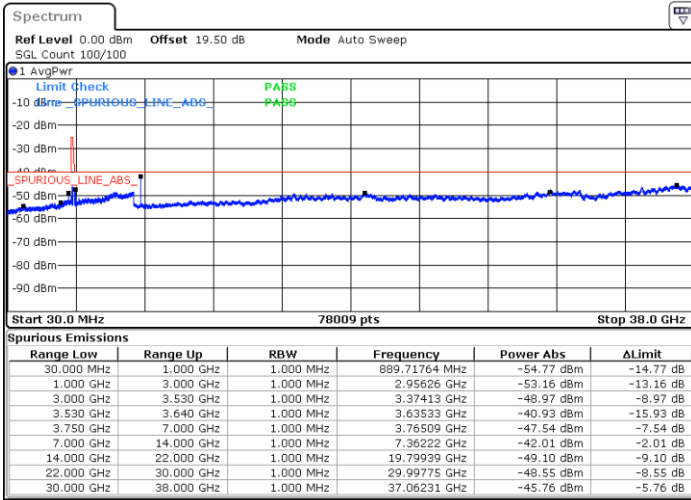

Lowest Channel / Full RB

N/A

Date: 20. DEC. 2021 07:12:18

Blank

LTE Band 48 / 20MHz

QPSK

Middle Channel / 1RB0

Middle Channel / 1RBmax

Date: 20.DEC.2021 07:25:20

Date: 20.DEC.2021 07:37:04

Middle Channel / Full RB

N/A

Date: 20.DEC.2021 07:13:36

Blank

LTE Band 48 / 20MHz

QPSK

Highest Channel / 1RB0

Highest Channel / 1RBmax

Date: 20.DEC.2021 07:31:51

Date: 20.DEC.2021 07:43:35

Highest Channel / Full RB

N/A

Date: 20.DEC.2021 07:20:07

Blank