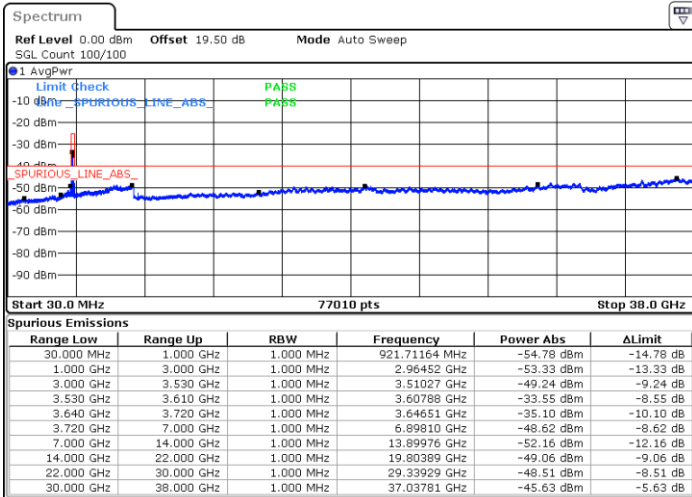

LTE Band 48 / 5MHz

64QAM

Lowest Channel / 1RB0

Lowest Channel / 1RBmax

Date: 20. DEC. 2021 05:26:36

Date: 20. DEC. 2021 05:50:06

Lowest Channel / Full RB

N/A

Date: 20. DEC. 2021 05:38:21

Blank

LTE Band 48 / 5MHz

64QAM

Middle Channel / 1RB0

Middle Channel / 1RBmax

Date: 20.DEC.2021 05:27:55

Date: 20.DEC.2021 05:51:24

Middle Channel / Full RB

N/A

Date: 20.DEC.2021 05:39:39

Blank

LTE Band 48 / 5MHz

64QAM

Highest Channel / 1RB0

Highest Channel / 1RBmax

Date: 20.DEC.2021 05:34:25

Date: 20.DEC.2021 05:57:55

Highest Channel / Full RB

N/A

Date: 20.DEC.2021 05:46:11

Blank

LTE Band 48 / 10MHz

64QAM