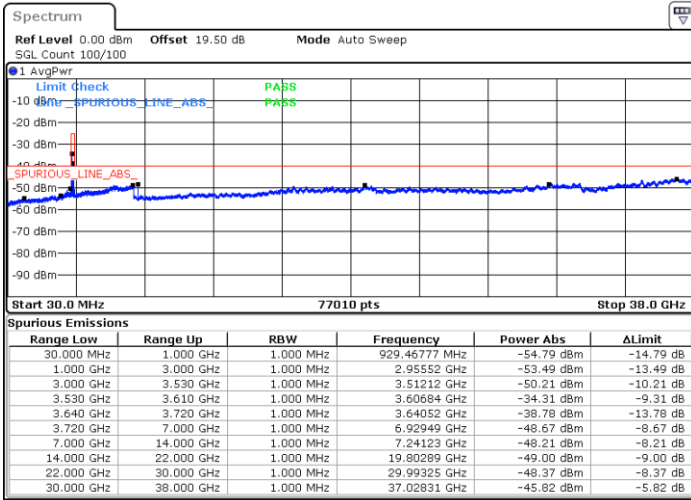

Date: 20.DEC.2021 05:34:25

Date: 20.DEC.2021 05:57:55

Highest Channel / Full RB

N/A

Date: 20.DEC.2021 05:46:11

Blank

LTE Band 48 / 10MHz

64QAM

Lowest Channel / 1RB0

Lowest Channel / 1RBmax

Date: 20.DEC.2021 05:59:14

Date: 20.DEC.2021 06:22:43

Lowest Channel / Full RB

N/A

Date: 20.DEC.2021 06:10:58

Blank

LTE Band 48 / 10MHz

64QAM

MiddleChannel / 1RB0

Middle Channel / 1RBmax

Date: 20.DEC.2021 06:05:45

Date: 20.DEC.2021 06:29:14

Middle Channel / Full RB

N/A

Date: 20.DEC.2021 06:17:28

Blank

LTE Band 48 / 10MHz

64QAM

Highest Channel / 1RB0

Highest Channel / 1RBmax

Date: 20. DEC. 2021 06:07:03

Date: 20. DEC. 2021 06:30:32