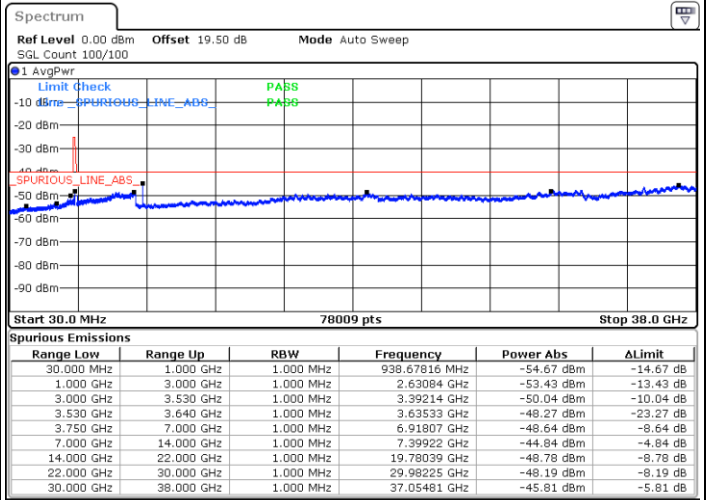

LTE Band 48 / 10MHz

64QAM

MiddleChannel / 1RB0

Middle Channel / 1RBmax

Date: 20.DEC.2021 06:05:45

Date: 20.DEC.2021 06:29:14

Middle Channel / Full RB

N/A

Date: 20.DEC.2021 06:17:28

Blank

LTE Band 48 / 10MHz

64QAM

Highest Channel / 1RB0

Highest Channel / 1RBmax

Date: 20. DEC. 2021 06:07:03

Date: 20. DEC. 2021 06:30:32

Highest Channel / Full RB

N/A

Date: 20. DEC. 2021 06:18:46

Blank

LTE Band 48 / 15MHz

64QAM

Lowest Channel / 1RB0

Lowest Channel / 1RBmax