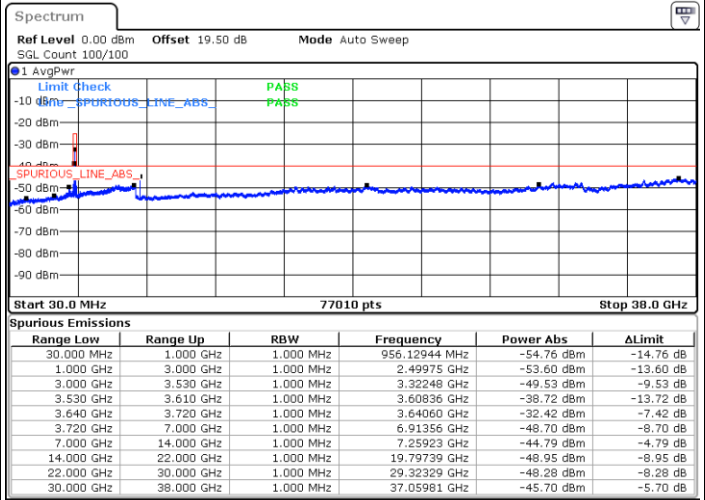

Date: 20.DEC.2021 05:34:25

Date: 20.DEC.2021 05:57:55

Highest Channel / Full RB

N/A

Date: 20.DEC.2021 05:46:11

Blank

LTE Band 48 / 10MHz

64QAM

Lowest Channel / 1RB0

Lowest Channel / 1RBmax

Date: 20.DEC.2021 05:59:14

Date: 20.DEC.2021 06:22:43

Lowest Channel / Full RB

N/A

Date: 20.DEC.2021 06:10:58

Blank

LTE Band 48 / 10MHz

64QAM

MiddleChannel / 1RB0

Middle Channel / 1RBmax

Date: 20.DEC.2021 06:05:45

Date: 20.DEC.2021 06:29:14

Middle Channel / Full RB

N/A

Date: 20.DEC.2021 06:17:28

Blank

LTE Band 48 / 10MHz

64QAM

Highest Channel / 1RB0

Highest Channel / 1RBmax

Date: 20. DEC. 2021 06:07:03

Date: 20. DEC. 2021 06:30:32