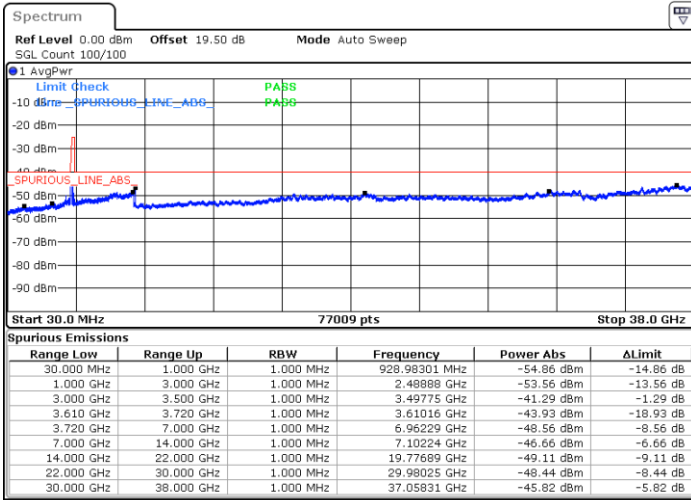

LTE Band 48 / 15MHz

QPSK

Highest Channel / 1RB0

Highest Channel / 1RBmax

Date: 20.DEC.2021 06:42:17

Date: 20.DEC.2021 07:05:45

Highest Channel / Full RB

N/A

Date: 20.DEC.2021 06:54:01

Blank

LTE Band 48 / 20MHz

QPSK

Lowest Channel / 1RB0

Lowest Channel / 1RBmax

Date: 20. DEC. 2021 07:24:02

Date: 20. DEC. 2021 07:35:46

Lowest Channel / Full RB

N/A

Date: 20. DEC. 2021 07:12:18

Blank

LTE Band 48 / 20MHz

QPSK

Middle Channel / 1RB0

Middle Channel / 1RBmax