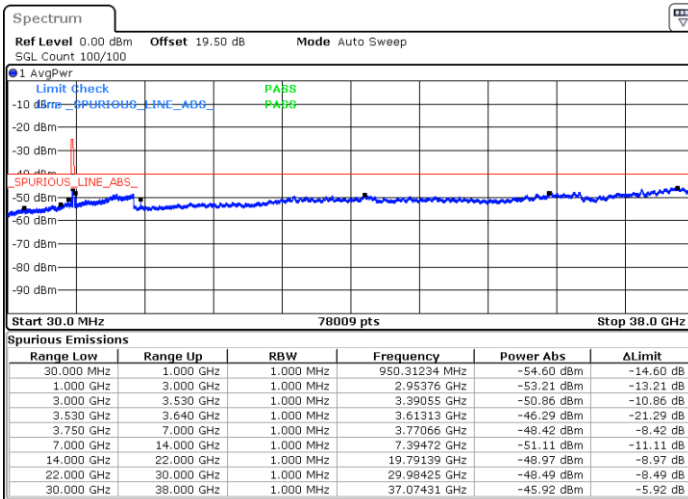

Date: 20. DEC. 2021 05:38:21

Blank

LTE Band 48 / 5MHz

64QAM

Middle Channel / 1RB0

Middle Channel / 1RBmax

Date: 20.DEC.2021 05:27:55

Date: 20.DEC.2021 05:51:24

Middle Channel / Full RB

N/A

Date: 20.DEC.2021 05:39:39

Blank

LTE Band 48 / 5MHz

64QAM

Highest Channel / 1RB0

Highest Channel / 1RBmax

Date: 20.DEC.2021 05:34:25

Date: 20.DEC.2021 05:57:55

Highest Channel / Full RB

N/A

Date: 20.DEC.2021 05:46:11

Blank

LTE Band 48 / 10MHz

64QAM

Lowest Channel / 1RB0

Lowest Channel / 1RBmax

Date: 20.DEC.2021 05:59:14

Date: 20.DEC.2021 06:22:43

Lowest Channel / Full RB

N/A

Date: 20.DEC.2021 06:10:58

Blank