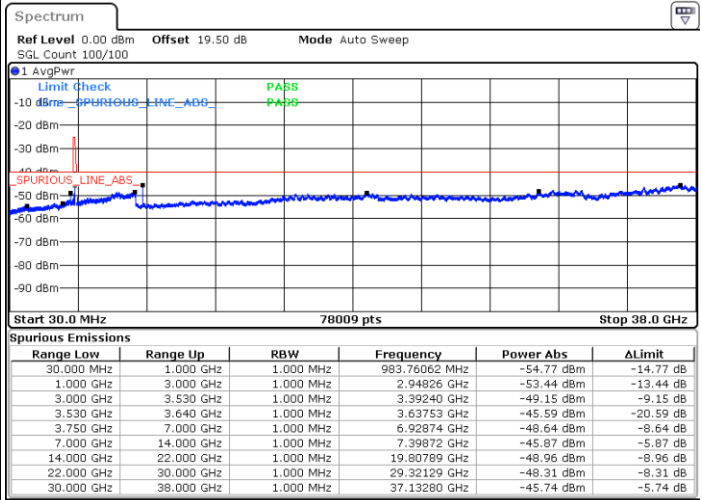

LTE Band 48 / 10MHz

16QAM

MiddleChannel / 1RB0

Middle Channel / 1RBmax

Date: 20.DEC.2021 06:04:27

Date: 20.DEC.2021 06:27:56

Middle Channel / Full RB

N/A

Date: 20.DEC.2021 06:16:11

Blank

LTE Band 48 / 10MHz

16QAM

Highest Channel / 1RB0

Highest Channel / 1RBmax

Date: 20. DEC. 2021 06:08:21

Date: 20. DEC. 2021 06:31:50

Highest Channel / Full RB

N/A

Date: 20. DEC. 2021 06:20:06

Blank

LTE Band 48 / 15MHz

16QAM

Lowest Channel / 1RB0

Lowest Channel / 1RBmax