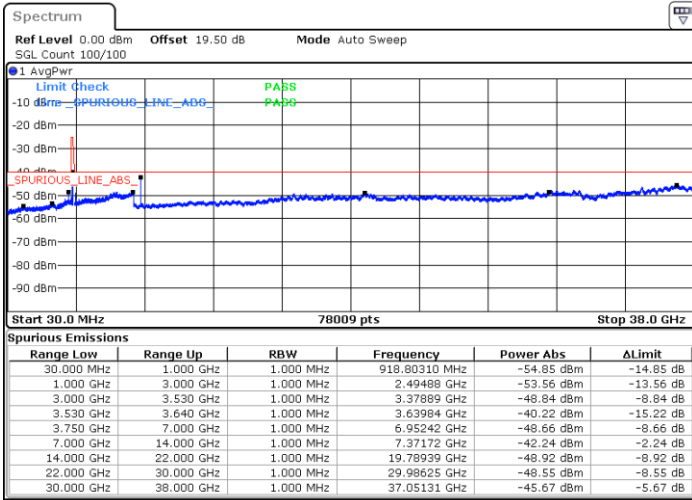

Date: 20.DEC.2021 06:34:28

Date: 20.DEC.2021 06:57:56

Lowest Channel / Full RB

N/A

Date: 20.DEC.2021 06:46:12

Blank

LTE Band 48 / 15MHz

QPSK

Middle Channel / 1RB0

Middle Channel / 1RBmax

Date: 20.DEC.2021 06:40:59

Date: 20.DEC.2021 07:04:27

Middle Channel / Full RB

N/A

Date: 20.DEC.2021 06:52:43

Blank

LTE Band 48 / 15MHz

QPSK

Highest Channel / 1RB0

Highest Channel / 1RBmax

Date: 20.DEC.2021 06:42:17

Date: 20.DEC.2021 07:05:45

Highest Channel / Full RB

N/A

Date: 20.DEC.2021 06:54:01

Blank

LTE Band 48 / 20MHz

QPSK

Lowest Channel / 1RB0

Lowest Channel / 1RBmax

Date: 20. DEC. 2021 07:24:02

Date: 20. DEC. 2021 07:35:46