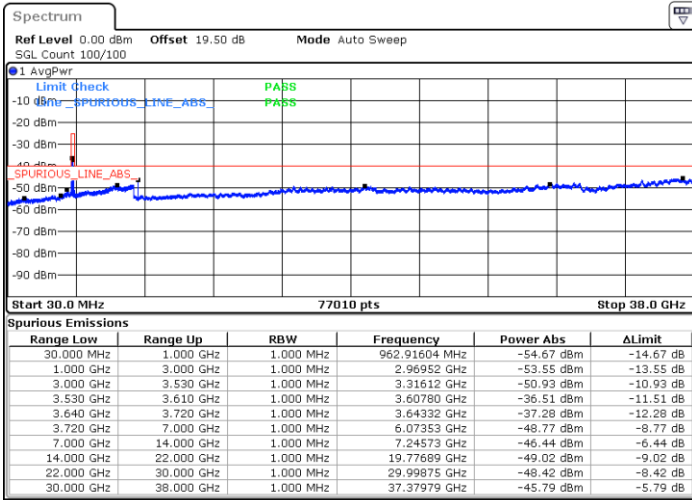

LTE Band 48 / 5MHz

64QAM

Lowest Channel / 1RB0

Lowest Channel / 1RBmax

Date: 20. DEC. 2021 05:26:36

Date: 20. DEC. 2021 05:50:06

Lowest Channel / Full RB

N/A

Date: 20. DEC. 2021 05:38:21

Blank

LTE Band 48 / 5MHz

64QAM

Middle Channel / 1RB0

Middle Channel / 1RBmax

Date: 20.DEC.2021 05:27:55

Date: 20.DEC.2021 05:51:24

Middle Channel / Full RB

N/A

Date: 20.DEC.2021 05:39:39

Blank

LTE Band 48 / 5MHz

64QAM

Highest Channel / 1RB0

Highest Channel / 1RBmax

Date: 20.DEC.2021 05:34:25

Date: 20.DEC.2021 05:57:55

Highest Channel / Full RB

N/A

Date: 20.DEC.2021 05:46:11

Blank

LTE Band 48 / 10MHz

64QAM