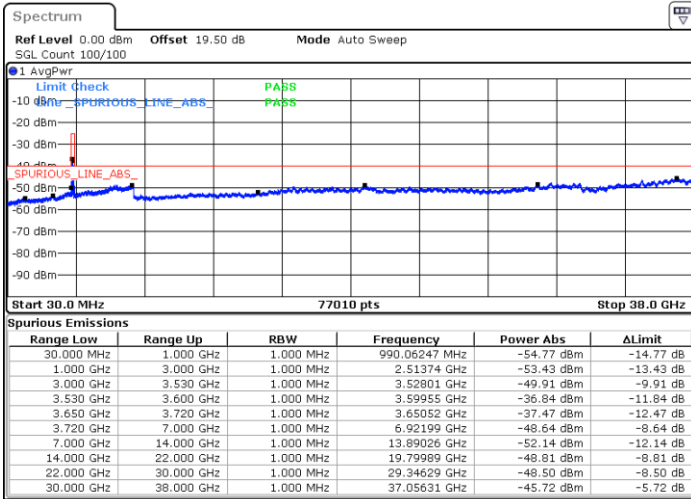

Date: 20. DEC. 2021 06:55:19

Blank

LTE Band 48 / 20MHz

16QAM

Lowest Channel / 1RB0

Lowest Channel / 1RBmax

Date: 20. DEC. 2021 07:22:44

Date: 20. DEC. 2021 07:34:28

Lowest Channel / Full RB

N/A

Date: 20. DEC. 2021 07:10:59

Blank

LTE Band 48 / 20MHz

16QAM

Middle Channel / 1RB0

Middle Channel / 1RBmax

Date: 20.DEC.2021 07:26:38

Date: 20.DEC.2021 07:38:22

Middle Channel / Full RB

N/A

Date: 20.DEC.2021 07:14:54

Blank

LTE Band 48 / 20MHz

16QAM

Highest Channel / 1RB0

Highest Channel / 1RBmax

Date: 20.DEC.2021 07:30:32

Date: 20.DEC.2021 07:42:17

Highest Channel / Full RB

N/A

Date: 20.DEC.2021 07:18:48

Blank