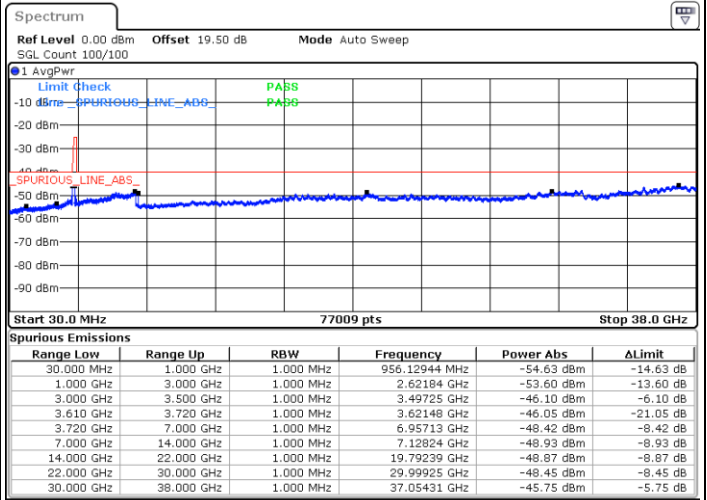

Date: 20.DEC.2021 06:16:11

Blank

LTE Band 48 / 10MHz

16QAM

Highest Channel / 1RB0

Highest Channel / 1RBmax

Date: 20. DEC. 2021 06:08:21

Date: 20. DEC. 2021 06:31:50

Highest Channel / Full RB

N/A

Date: 20. DEC. 2021 06:20:06

Blank

LTE Band 48 / 15MHz

16QAM

Lowest Channel / 1RB0

Lowest Channel / 1RBmax

Date: 20.DEC.2021 06:35:46

Date: 20.DEC.2021 06:59:15

Lowest Channel / Full RB

N/A

Date: 20.DEC.2021 06:47:31

Blank

LTE Band 48 / 15MHz

16QAM