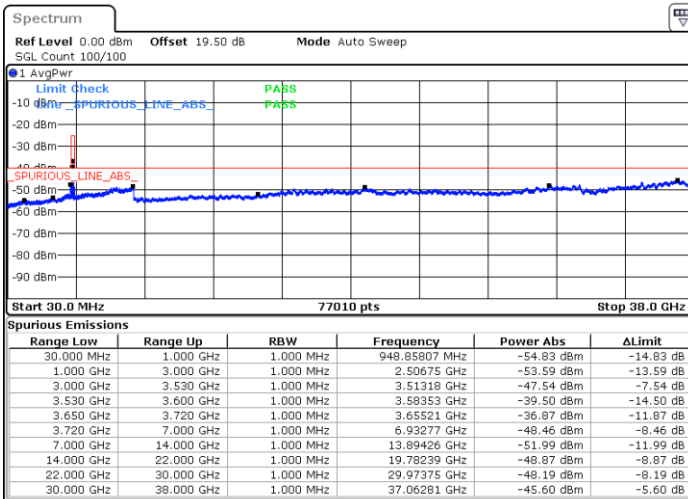

Date: 20.DEC.2021 06:34:28

Date: 20.DEC.2021 06:57:56

Lowest Channel / Full RB

N/A

Date: 20.DEC.2021 06:46:12

Blank

LTE Band 48 / 15MHz

QPSK

Middle Channel / 1RB0

Middle Channel / 1RBmax

Date: 20.DEC.2021 06:40:59

Date: 20.DEC.2021 07:04:27

Middle Channel / Full RB

N/A

Date: 20.DEC.2021 06:52:43

Blank

LTE Band 48 / 15MHz

QPSK

Highest Channel / 1RB0

Highest Channel / 1RBmax

Date: 20.DEC.2021 06:42:17

Date: 20.DEC.2021 07:05:45

Highest Channel / Full RB

N/A

Date: 20.DEC.2021 06:54:01

Blank

LTE Band 48 / 20MHz

QPSK

Lowest Channel / 1RB0

Lowest Channel / 1RBmax

Date: 20. DEC. 2021 07:24:02

Date: 20. DEC. 2021 07:35:46