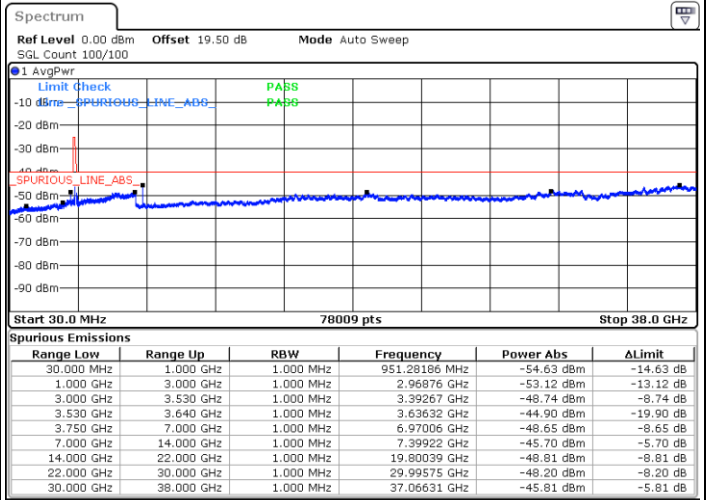

Date: 20.DEC.2021 05:37:02

Blank

LTE Band 48 / 5MHz

16QAM

Middle Channel / 1RB0

Middle Channel / 1RBmax

Date: 20.DEC.2021 05:29:13

Date: 20.DEC.2021 05:52:42

Middle Channel / Full RB

N/A

Date: 20.DEC.2021 05:40:57

Blank

LTE Band 48 / 5MHz

16QAM

Highest Channel / 1RB0

Highest Channel / 1RBmax

Date: 20.DEC.2021 05:33:07

Date: 20.DEC.2021 05:56:37

Highest Channel / Full RB

N/A

Date: 20.DEC.2021 05:44:53

Blank

LTE Band 48 / 10MHz

16QAM

Lowest Channel / 1RB0

Lowest Channel / 1RBmax

Date: 20.DEC.2021 06:00:32

Date: 20.DEC.2021 06:24:01

Lowest Channel / Full RB

N/A

Date: 20.DEC.2021 06:12:16

Blank