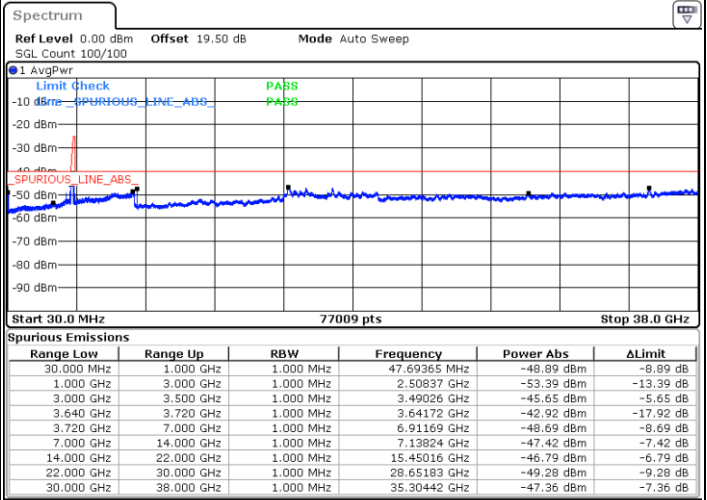

Middle Channel / Full RB

N/A

Date: 17.DEC.2021 21:28:45

Blank

LTE Band 48C / 15MHz+20MHz

QPSK

Highest Channel / 1RB0 and 1RB99

Highest Channel / 1RB74 and 1RB0

Date: 17.DEC.2021 22:12:05

Date: 17.DEC.2021 22:02:57

Highest Channel / Full RB

N/A

Date: 17.DEC.2021 22:13:55

Blank

LTE Band 48C / 20MHz+5MHz

QPSK

Lowest Channel / 1RB0 and 1RB24

Lowest Channel / 1RB99 and 1RB0

Date: 17.DEC.2021 23:27:46

Date: 17.DEC.2021 23:25:56

Lowest Channel / Full RB

N/A

Date: 17.DEC.2021 23:36:54

Blank

LTE Band 48C / 20MHz+5MHz

QPSK

Middle Channel / 1RB0 and 1RB24

Middle Channel / 1RB99 and 1RB0

Date: 18.DEC.2021 00:07:40

Date: 18.DEC.2021 00:09:29

Middle Channel / Full RB

N/A