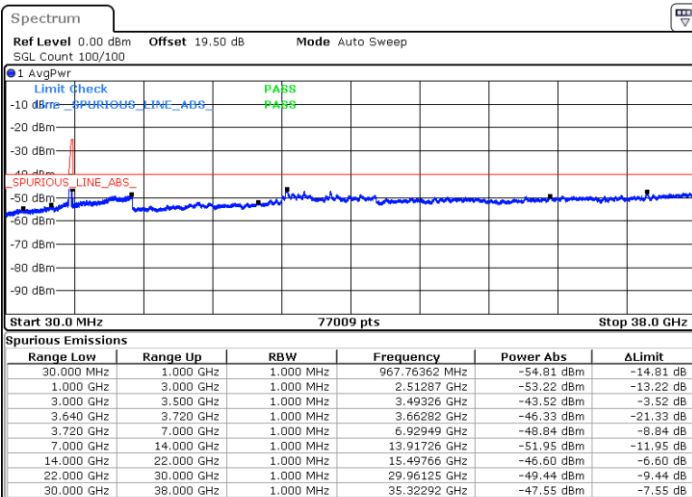

LTE Band 48C / 10MHz+20MHz

16QAM

Highest Channel / 1RB0 and 1RB99

Highest Channel / 1RB49 and 1RB0

Date: 17.DEC.2021 17:41:18

Date: 17.DEC.2021 17:35:44

Highest Channel / Full RB

N/A

Date: 17.DEC.2021 17:46:52

Blank

LTE Band 48C / 15MHz+20MHz

16QAM

Lowest Channel / 1RB0 and 1RB99

Lowest Channel / 1RB74 and 1RB0

Date: 17.DEC.2021 20:59:05

Date: 17.DEC.2021 20:53:36

Lowest Channel / Full RB

N/A

Blank

Date: 17.DEC.2021 21:04:34

LTE Band 48C / 15MHz+20MHz

16QAM

Middle Channel / 1RB0 and 1RB9

Middle Channel / 1RB74 and 1RB0

Date: 17.DEC.2021 21:36:04

Date: 17.DEC.2021 21:41:32

Middle Channel / Full RB

N/A

Date: 17.DEC.2021 21:30:35

Blank

LTE Band 48C / 15MHz+20MHz

16QAM