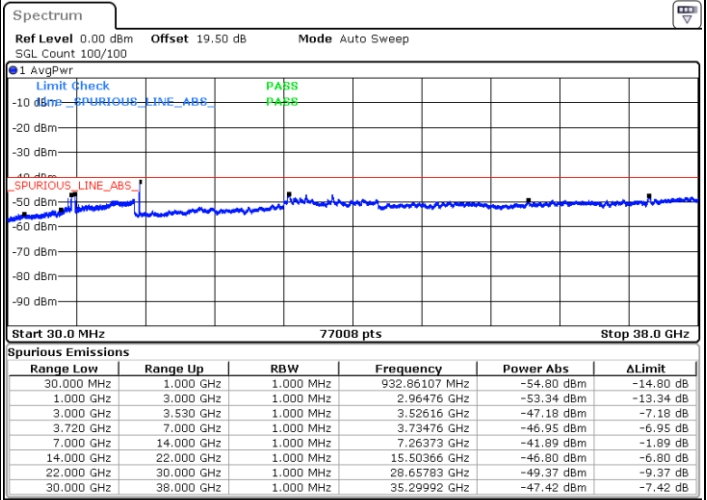

Date: 17.DEC.2021 22:12:05

Date: 17.DEC.2021 22:02:57

Highest Channel / Full RB

N/A

Date: 17.DEC.2021 22:13:55

Blank

LTE Band 48C / 20MHz+5MHz

QPSK

Lowest Channel / 1RB0 and 1RB24

Lowest Channel / 1RB99 and 1RB0

Date: 17.DEC.2021 23:27:46

Date: 17.DEC.2021 23:25:56

Lowest Channel / Full RB

N/A

Date: 17.DEC.2021 23:36:54

Blank

LTE Band 48C / 20MHz+5MHz

QPSK

Middle Channel / 1RB0 and 1RB24

Middle Channel / 1RB99 and 1RB0

Date: 18.DEC.2021 00:07:40

Date: 18.DEC.2021 00:09:29

Middle Channel / Full RB

N/A

Date: 17.DEC.2021 23:58:32

Blank

LTE Band 48C / 20MHz+5MHz

QPSK

Highest Channel / 1RB0 and 1RB24

Highest Channel / 1RB99 and 1RB0

Date: 18.DEC.2021 00:40:34

Date: 18.DEC.2021 00:31:26