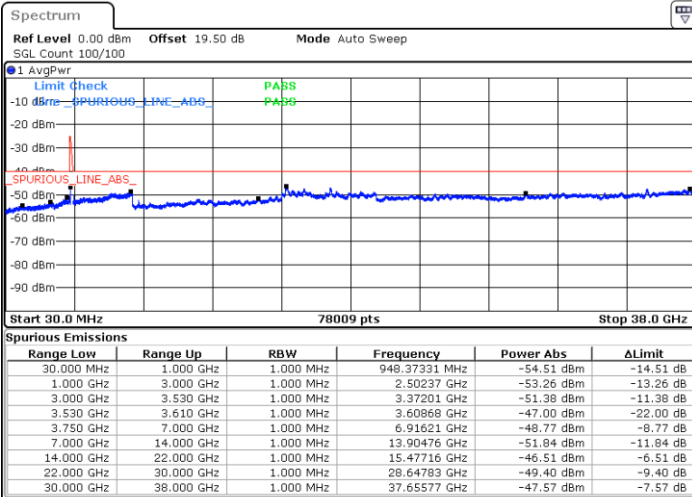

LTE Band 48C / 5MHz+20MHz

16QAM

Middle Channel / 1RB0 and 1RB9

Middle Channel / 1RB24 and 1RB0

Date: 17.DEC.2021 11:19:05

Date: 17.DEC.2021 11:24:40

Middle Channel / Full RB

N/A

Date: 17.DEC.2021 10:29:44

Blank

LTE Band 48C / 5MHz+20MHz

16QAM

Highest Channel / 1RB0 and 1RB99

Highest Channel / 1RB24 and 1RB0

Date: 17.DEC.2021 11:54:45

Date: 17.DEC.2021 11:49:11

Highest Channel / Full RB

N/A

Date: 17.DEC.2021 12:00:19

Blank

LTE Band 48C / 10MHz+20MHz

16QAM

Lowest Channel / 1RB0 and 1RB99

Lowest Channel / 1RB49 and 1RB0

Date: 17.DEC.2021 16:34:19

Date: 17.DEC.2021 16:28:45

Lowest Channel / Full RB

N/A

Date: 17.DEC.2021 16:39:54

Blank

LTE Band 48C / 10MHz+20MHz

16QAM