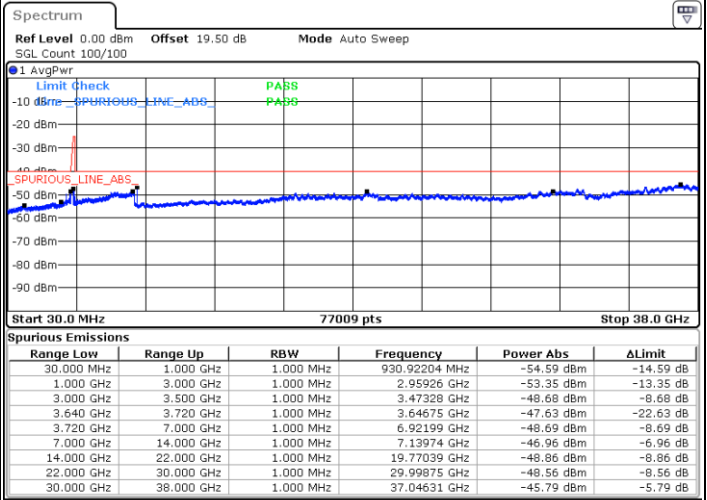

Highest Channel / 1RB0 and 1RB74

Highest Channel / 1RB99 and 1RB0

Date: 18.DEC.2021 05:37:46

Date: 18.DEC.2021 05:28:39

Highest Channel / Full RB

N/A

Date: 18.DEC.2021 05:39:36

Blank

LTE Band 48C / 20MHz+20MHz

QPSK

Lowest Channel / 1RB0 and 1RB99

Lowest Channel / 1RB99 and 1RB0

Date: 18.DEC.2021 08:52:58

Date: 18.DEC.2021 09:28:57

Lowest Channel / Full RB

N/A

Date: 18.DEC.2021 09:36:45

Blank

LTE Band 48C / 20MHz+20MHz

QPSK

MiddleChannel / 1RB0 and 1RB99

Middle Channel / 1RB99 and 1RB0

Date: 18.DEC.2021 10:09:57

Date: 18.DEC.2021 10:11:47

Middle Channel / Full RB

N/A

Date: 18.DEC.2021 10:00:45

Blank

LTE Band 48C / 20MHz+20MHz

QPSK

Highest Channel / 1RB0 and 1RB99

Highest Channel / 1RB99 and 1RB0