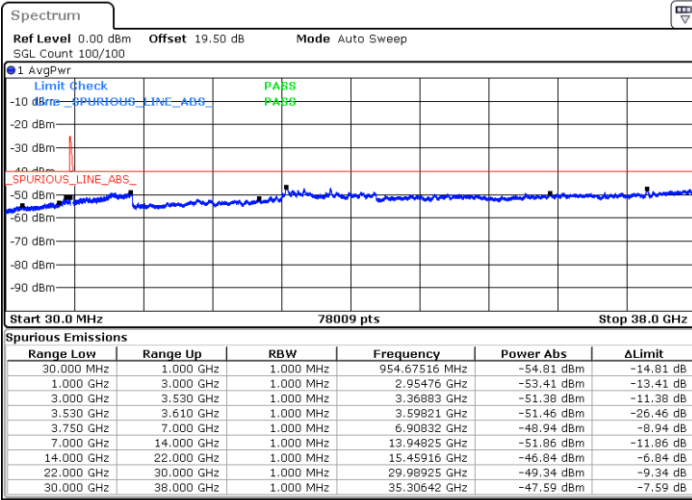

LTE Band 48C / 5MHz+20MHz

QPSK

Highest Channel / 1RB0 and 1RB99

Highest Channel / 1RB24 and 1RB0

Date: 17.DEC.2021 11:56:36

Date: 17.DEC.2021 11:47:20

Highest Channel / Full RB

N/A

Date: 17.DEC.2021 11:58:28

Blank

LTE Band 48C / 10MHz+20MHz

QPSK

Lowest Channel / 1RB0 and 1RB99

Lowest Channel / 1RB49 and 1RB0

Date: 17.DEC.2021 16:32:28

Date: 19.DEC.2021 13:11:46

Lowest Channel / Full RB

N/A

Blank

Date: 17.DEC.2021 16:41:45

LTE Band 48C / 10MHz+20MHz

QPSK

Middle Channel / 1RB0 and 1RB99

Middle Channel / 1RB49 and 1RB0