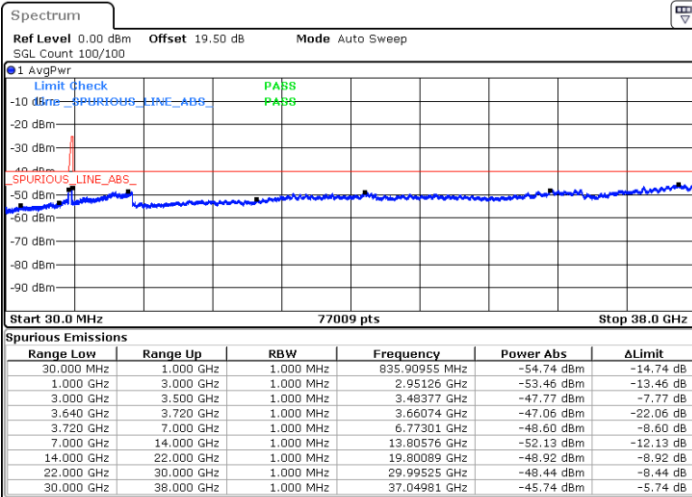

Highest Channel / 1RB0 and 1RB74

Highest Channel / 1RB99 and 1RB0

Date: 18.DEC.2021 05:37:46

Date: 18.DEC.2021 05:28:39

Highest Channel / Full RB

N/A

Date: 18.DEC.2021 05:39:36

Blank

LTE Band 48C / 20MHz+20MHz

QPSK

Lowest Channel / 1RB0 and 1RB99

Lowest Channel / 1RB99 and 1RB0

Date: 18.DEC.2021 08:52:58

Date: 18.DEC.2021 09:28:57

Lowest Channel / Full RB

N/A

Date: 18.DEC.2021 09:36:45

Blank

LTE Band 48C / 20MHz+20MHz

QPSK

MiddleChannel / 1RB0 and 1RB99

Middle Channel / 1RB99 and 1RB0

Date: 18.DEC.2021 10:09:57

Date: 18.DEC.2021 10:11:47

Middle Channel / Full RB

N/A

Date: 18.DEC.2021 10:00:45

Blank

LTE Band 48C / 20MHz+20MHz

QPSK

Highest Channel / 1RB0 and 1RB99

Highest Channel / 1RB99 and 1RB0