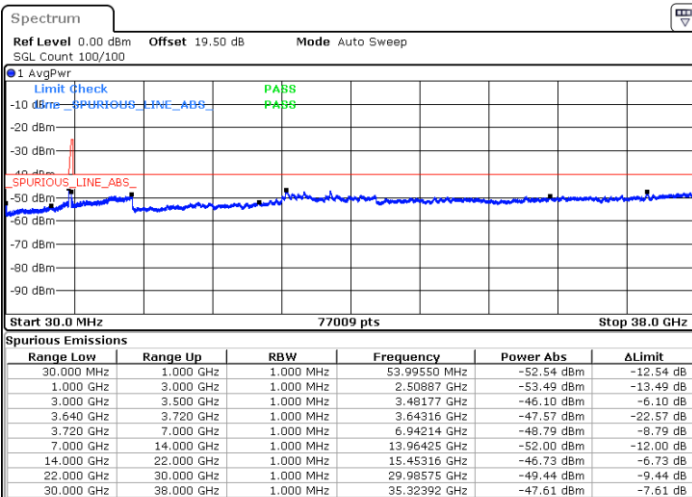

Date: 17.DEC.2021 10:29:44

Blank

LTE Band 48C / 5MHz+20MHz

16QAM

Highest Channel / 1RB0 and 1RB99

Highest Channel / 1RB24 and 1RB0

Date: 17.DEC.2021 11:54:45

Date: 17.DEC.2021 11:49:11

Highest Channel / Full RB

N/A

Date: 17.DEC.2021 12:00:19

Blank

LTE Band 48C / 10MHz+20MHz

16QAM

Lowest Channel / 1RB0 and 1RB99

Lowest Channel / 1RB49 and 1RB0

Date: 17.DEC.2021 16:34:19

Date: 17.DEC.2021 16:28:45

Lowest Channel / Full RB

N/A

Date: 17.DEC.2021 16:39:54

Blank

LTE Band 48C / 10MHz+20MHz

16QAM