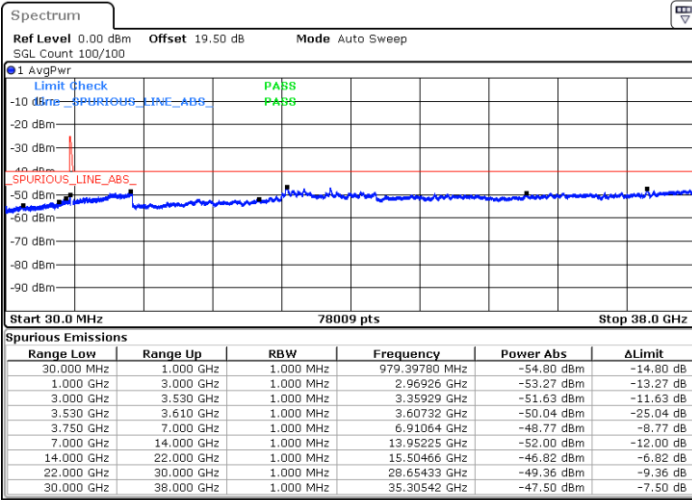

Lowest Channel / Full RB

N/A

Date: 18.DEC.2021 04:29:43

Blank

LTE Band 48C / 20MHz+15MHz

QPSK

Middle Channel / 1RB0 and 1RB74

Middle Channel / 1RB99 and 1RB0

Date: 18.DEC.2021 05:01:15

Date: 18.DEC.2021 05:03:05

Middle Channel / Full RB

N/A

Date: 18.DEC.2021 04:52:07

Blank

LTE Band 48C / 20MHz+15MHz

QPSK

Highest Channel / 1RB0 and 1RB74

Highest Channel / 1RB99 and 1RB0

Date: 18.DEC.2021 05:37:46

Date: 18.DEC.2021 05:28:39

Highest Channel / Full RB

N/A

Date: 18.DEC.2021 05:39:36

Blank

LTE Band 48C / 20MHz+20MHz

QPSK

Lowest Channel / 1RB0 and 1RB99

Lowest Channel / 1RB99 and 1RB0

Date: 18.DEC.2021 08:52:58

Date: 18.DEC.2021 09:28:57

Lowest Channel / Full RB

N/A