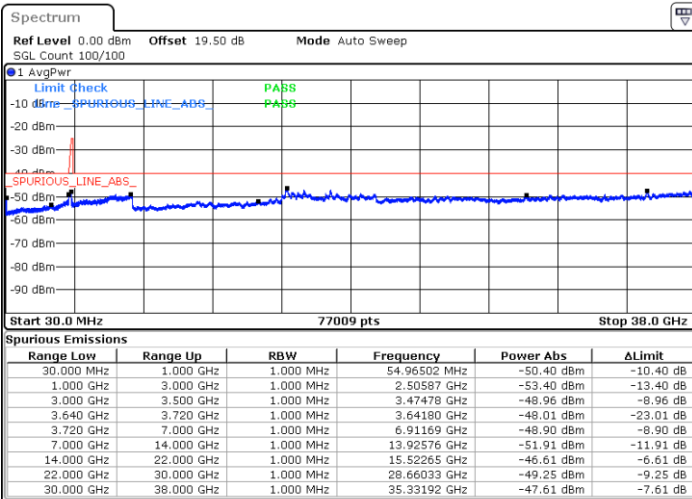

Date: 17.DEC.2021 23:58:32

Blank

LTE Band 48C / 20MHz+5MHz

QPSK

Highest Channel / 1RB0 and 1RB24

Highest Channel / 1RB99 and 1RB0

Date: 18.DEC.2021 00:40:34

Date: 18.DEC.2021 00:31:26

Highest Channel / Full RB

N/A

Date: 18.DEC.2021 00:42:24

Blank

LTE Band 48C / 20MHz+10MHz

QPSK

Lowest Channel / 1RB0 and 1RB49

Lowest Channel / 1RB99 and 1RB0

Date: 18.DEC.2021 02:15:04

Date: 18.DEC.2021 02:13:14

Lowest Channel / Full RB

N/A

Date: 18.DEC.2021 02:24:12

Blank

LTE Band 48C / 20MHz+10MHz

QPSK