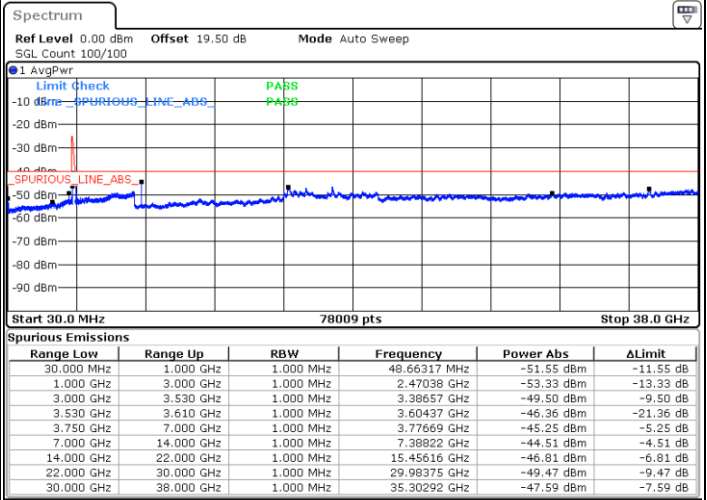

LTE Band 48C / 20MHz+5MHz

QPSK

Middle Channel / 1RB0 and 1RB24

Middle Channel / 1RB99 and 1RB0

Date: 18.DEC.2021 00:07:40

Date: 18.DEC.2021 00:09:29

Middle Channel / Full RB

N/A

Date: 17.DEC.2021 23:58:32

Blank

LTE Band 48C / 20MHz+5MHz

QPSK

Highest Channel / 1RB0 and 1RB24

Highest Channel / 1RB99 and 1RB0

Date: 18.DEC.2021 00:40:34

Date: 18.DEC.2021 00:31:26

Highest Channel / Full RB

N/A

Date: 18.DEC.2021 00:42:24

Blank

LTE Band 48C / 20MHz+10MHz

QPSK

Lowest Channel / 1RB0 and 1RB49

Lowest Channel / 1RB99 and 1RB0

Date: 18.DEC.2021 02:15:04

Date: 18.DEC.2021 02:13:14

Lowest Channel / Full RB

N/A

Date: 18.DEC.2021 02:24:12

Blank

LTE Band 48C / 20MHz+10MHz

QPSK