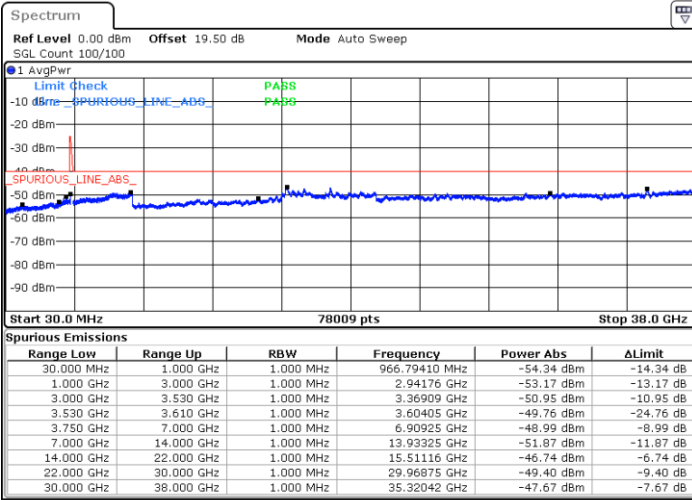

LTE Band 48C / 5MHz+20MHz

16QAM

Middle Channel / 1RB0 and 1RB9

Middle Channel / 1RB24 and 1RB0

Date: 17.DEC.2021 11:19:05

Date: 17.DEC.2021 11:24:40

Middle Channel / Full RB

N/A

Date: 17.DEC.2021 10:29:44

Blank

LTE Band 48C / 5MHz+20MHz

16QAM

Highest Channel / 1RB0 and 1RB99

Highest Channel / 1RB24 and 1RB0

Date: 17.DEC.2021 11:54:45

Date: 17.DEC.2021 11:49:11

Highest Channel / Full RB

N/A

Date: 17.DEC.2021 12:00:19

Blank

LTE Band 48C / 10MHz+20MHz

16QAM

Lowest Channel / 1RB0 and 1RB99

Lowest Channel / 1RB49 and 1RB0

Date: 17.DEC.2021 16:34:19

Date: 17.DEC.2021 16:28:45

Lowest Channel / Full RB

N/A

Date: 17.DEC.2021 16:39:54

Blank

LTE Band 48C / 10MHz+20MHz

16QAM