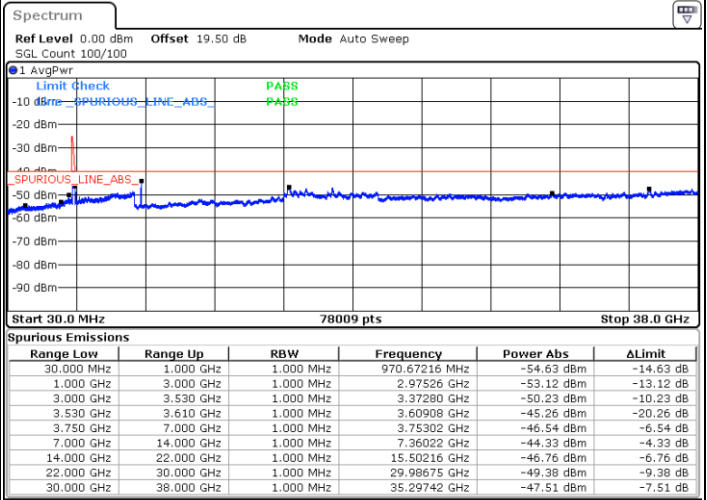

Date: 17.DEC.2021 16:34:19

Date: 17.DEC.2021 16:28:45

Lowest Channel / Full RB

N/A

Date: 17.DEC.2021 16:39:54

Blank

LTE Band 48C / 10MHz+20MHz

16QAM

LTE Band 48C / 10MHz+20MHz

16QAM

Highest Channel / 1RB0 and 1RB99

Highest Channel / 1RB49 and 1RB0

Date: 17.DEC.2021 17:41:18

Date: 17.DEC.2021 17:35:44

Highest Channel / Full RB

N/A

Date: 17.DEC.2021 17:46:52

Blank

LTE Band 48C / 15MHz+20MHz

16QAM

Lowest Channel / 1RB0 and 1RB99

Lowest Channel / 1RB74 and 1RB0

Date: 17.DEC.2021 20:59:05

Date: 17.DEC.2021 20:53:36

Lowest Channel / Full RB

N/A

Blank

Date: 17.DEC.2021 21:04:34

LTE Band 48C / 15MHz+20MHz

16QAM

Middle Channel / 1RB0 and 1RB9

Middle Channel / 1RB74 and 1RB0