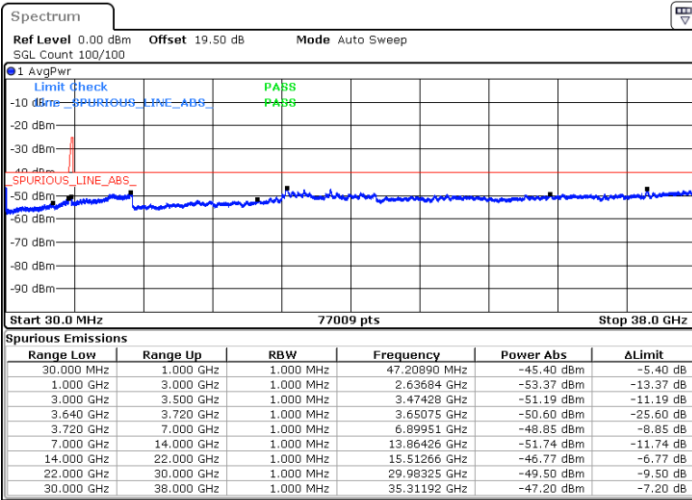

Date: 17.DEC.2021 17:09:41

Date: 17.DEC.2021 17:11:32

Middle Channel / Full RB

N/A

Date: 17.DEC.2021 17:00:23

Blank

LTE Band 48C / 10MHz+20MHz

QPSK

Highest Channel / 1RB0 and 1RB99

Highest Channel / 1RB49 and 1RB0

Date: 17.DEC.2021 17:43:09

Date: 17.DEC.2021 17:33:53

Highest Channel / Full RB

N/A

Date: 17.DEC.2021 17:45:01

Blank

LTE Band 48C / 15MHz+20MHz

QPSK

Lowest Channel / 1RB0 and 1RB99

Lowest Channel / 1RB74 and 1RB0

Date: 17.DEC.2021 20:57:15

Date: 23.DEC.2021 11:00:12

Lowest Channel / Full RB

N/A

Date: 17.DEC.2021 21:06:23

Blank

LTE Band 48C / 15MHz+20MHz

QPSK

Middle Channel / 1RB0 and 1RB99

Middle Channel / 1RB74 and 1RB0

Date: 17.DEC.2021 21:37:53

Date: 17.DEC.2021 21:39:43