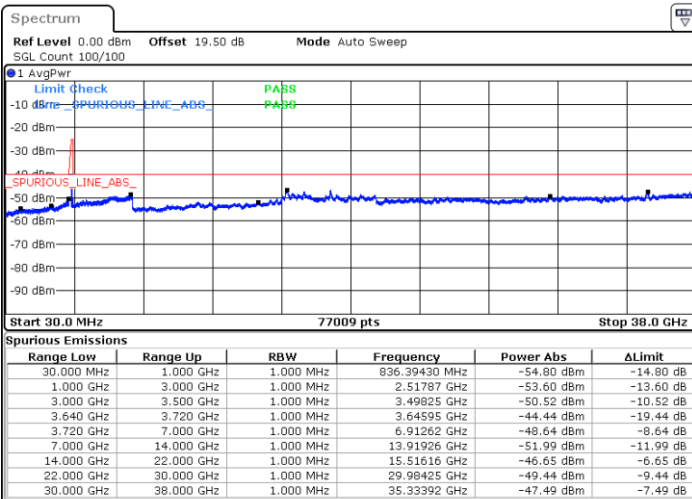

Highest Channel / 1RB0 and 1RB99

Highest Channel / 1RB49 and 1RB0

Date: 17.DEC.2021 17:43:09

Date: 17.DEC.2021 17:33:53

Highest Channel / Full RB

N/A

Date: 17.DEC.2021 17:45:01

Blank

LTE Band 48C / 15MHz+20MHz

QPSK

Lowest Channel / 1RB0 and 1RB99

Lowest Channel / 1RB74 and 1RB0

Date: 17.DEC.2021 20:57:15

Date: 23.DEC.2021 11:00:12

Lowest Channel / Full RB

N/A

Date: 17.DEC.2021 21:06:23

Blank

LTE Band 48C / 15MHz+20MHz

QPSK

Middle Channel / 1RB0 and 1RB99

Middle Channel / 1RB74 and 1RB0

Date: 17.DEC.2021 21:37:53

Date: 17.DEC.2021 21:39:43

Middle Channel / Full RB

N/A

Date: 17.DEC.2021 21:28:45

Blank

LTE Band 48C / 15MHz+20MHz

QPSK

Highest Channel / 1RB0 and 1RB99

Highest Channel / 1RB74 and 1RB0