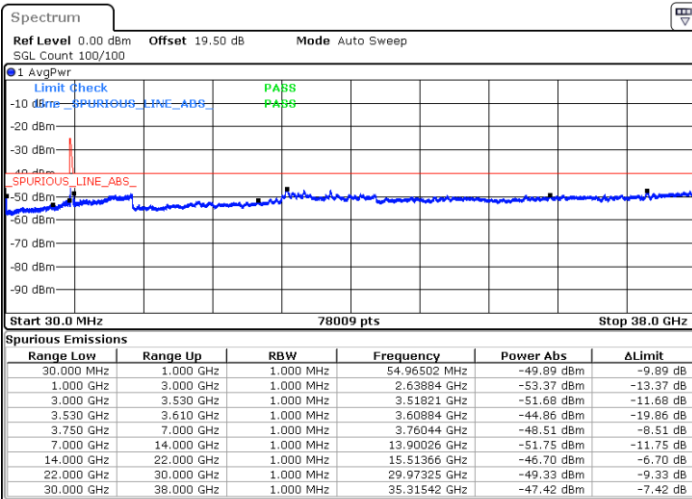

Date: 17.DEC.2021 21:36:04

Date: 17.DEC.2021 21:41:32

Middle Channel / Full RB

N/A

Date: 17.DEC.2021 21:30:35

Blank

LTE Band 48C / 15MHz+20MHz

16QAM

Highest Channel / 1RB0 and 1RB99

Highest Channel / 1RB74 and 1RB0

Date: 17.DEC.2021 22:10:15

Date: 17.DEC.2021 22:04:47

Highest Channel / Full RB

N/A

Date: 17.DEC.2021 22:15:44

Blank