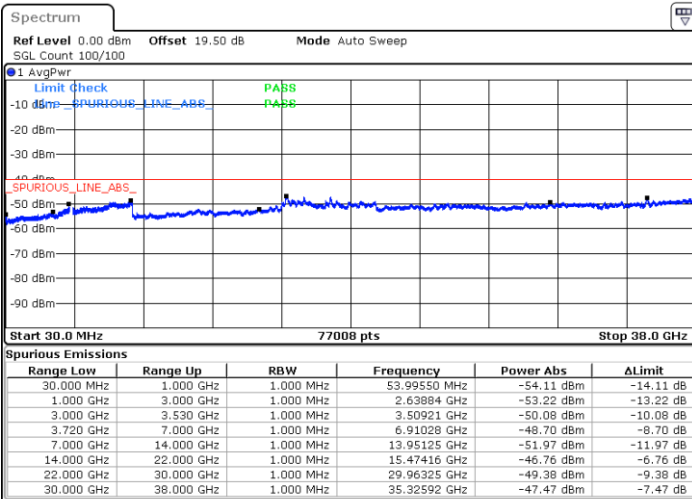

Date: 18.DEC.2021 03:26:24

Blank

LTE Band 48C / 20MHz+15MHz

QPSK

Lowest Channel / 1RB0 and 1RB74

Lowest Channel / 1RB99 and 1RB0

Date: 18.DEC.2021 04:20:36

Date: 18.DEC.2021 04:18:46

Lowest Channel / Full RB

N/A

Date: 18.DEC.2021 04:29:43

Blank

LTE Band 48C / 20MHz+15MHz

QPSK

Middle Channel / 1RB0 and 1RB74

Middle Channel / 1RB99 and 1RB0

Date: 18.DEC.2021 05:01:15

Date: 18.DEC.2021 05:03:05

Middle Channel / Full RB

N/A

Date: 18.DEC.2021 04:52:07

Blank

LTE Band 48C / 20MHz+15MHz

QPSK

Highest Channel / 1RB0 and 1RB74

Highest Channel / 1RB99 and 1RB0

Date: 18.DEC.2021 05:37:46

Date: 18.DEC.2021 05:28:39

Highest Channel / Full RB

N/A

Date: 18.DEC.2021 05:39:36

Blank