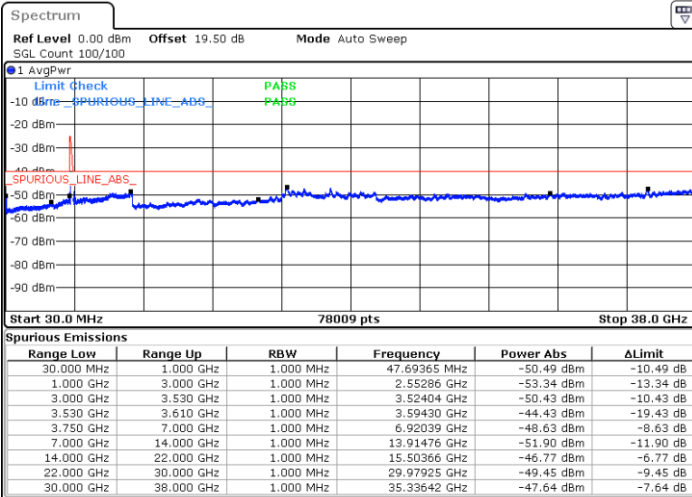

LTE Band 48C / 15MHz+20MHz

QPSK

Lowest Channel / 1RB0 and 1RB99

Lowest Channel / 1RB74 and 1RB0

Date: 17.DEC.2021 20:57:15

Date: 23.DEC.2021 11:00:12

Lowest Channel / Full RB

N/A

Date: 17.DEC.2021 21:06:23

Blank

LTE Band 48C / 15MHz+20MHz

QPSK

Middle Channel / 1RB0 and 1RB99

Middle Channel / 1RB74 and 1RB0

Date: 17.DEC.2021 21:37:53

Date: 17.DEC.2021 21:39:43

Middle Channel / Full RB

N/A

Date: 17.DEC.2021 21:28:45

Blank

LTE Band 48C / 15MHz+20MHz

QPSK

Highest Channel / 1RB0 and 1RB99

Highest Channel / 1RB74 and 1RB0

Date: 17.DEC.2021 22:12:05

Date: 17.DEC.2021 22:02:57

Highest Channel / Full RB

N/A

Date: 17.DEC.2021 22:13:55

Blank

LTE Band 48C / 20MHz+5MHz

QPSK