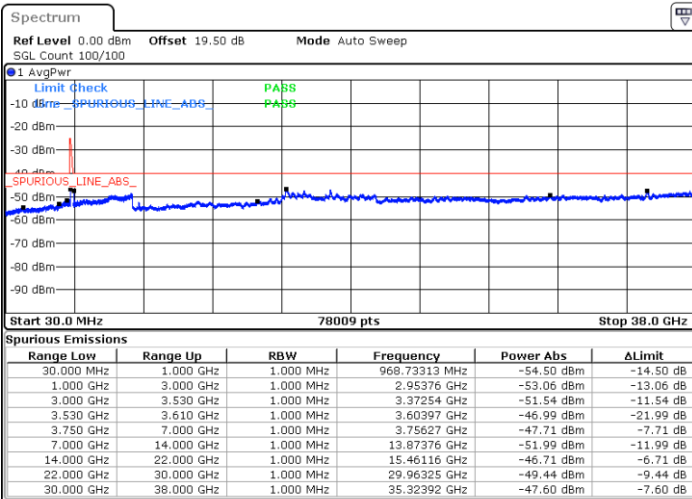

LTE Band 48C / 5MHz+20MHz

QPSK

Highest Channel / 1RB0 and 1RB99

Highest Channel / 1RB24 and 1RB0

Date: 17.DEC.2021 11:56:36

Date: 17.DEC.2021 11:47:20

Highest Channel / Full RB

N/A

Date: 17.DEC.2021 11:58:28

Blank

LTE Band 48C / 10MHz+20MHz

QPSK

Lowest Channel / 1RB0 and 1RB99

Lowest Channel / 1RB49 and 1RB0

Date: 17.DEC.2021 16:32:28

Date: 19.DEC.2021 13:11:46

Lowest Channel / Full RB

N/A

Blank

Date: 17.DEC.2021 16:41:45

LTE Band 48C / 10MHz+20MHz

QPSK

Middle Channel / 1RB0 and 1RB99

Middle Channel / 1RB49 and 1RB0