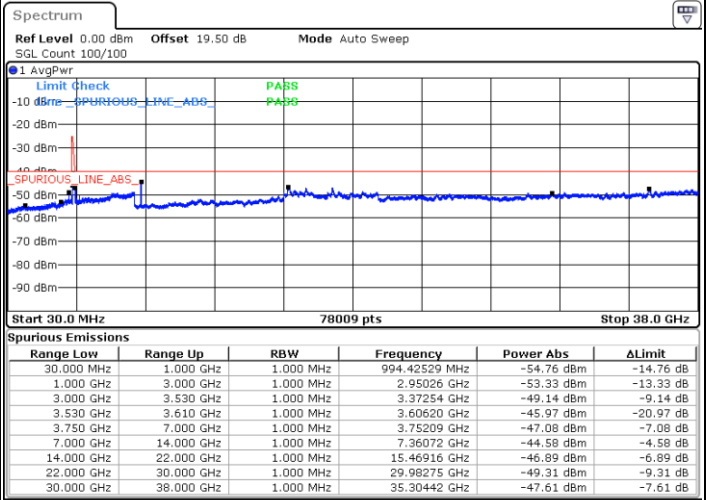

Date: 17.DEC.2021 21:06:23

Blank

LTE Band 48C / 15MHz+20MHz

QPSK

Middle Channel / 1RB0 and 1RB99

Middle Channel / 1RB74 and 1RB0

Date: 17.DEC.2021 21:37:53

Date: 17.DEC.2021 21:39:43

Middle Channel / Full RB

N/A

Date: 17.DEC.2021 21:28:45

Blank

LTE Band 48C / 15MHz+20MHz

QPSK

Highest Channel / 1RB0 and 1RB99

Highest Channel / 1RB74 and 1RB0

Date: 17.DEC.2021 22:12:05

Date: 17.DEC.2021 22:02:57

Highest Channel / Full RB

N/A

Date: 17.DEC.2021 22:13:55

Blank

LTE Band 48C / 20MHz+5MHz

QPSK

Lowest Channel / 1RB0 and 1RB24

Lowest Channel / 1RB99 and 1RB0

Date: 17.DEC.2021 23:27:46

Date: 17.DEC.2021 23:25:56

Lowest Channel / Full RB

N/A

Date: 17.DEC.2021 23:36:54

Blank