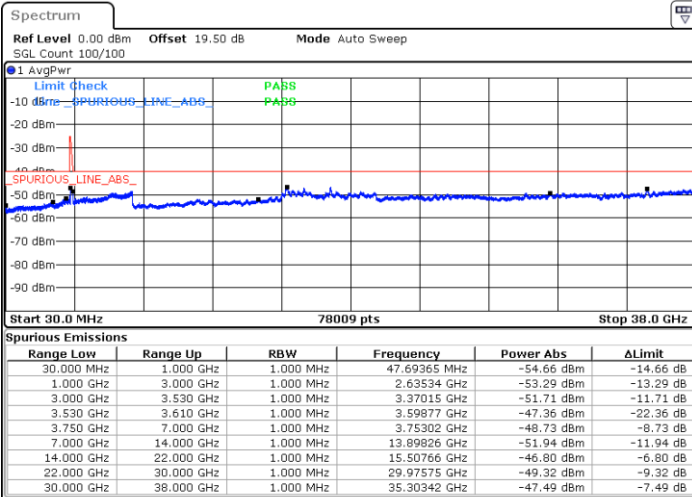

LTE Band 48C / 20MHz+5MHz

QPSK

Middle Channel / 1RB0 and 1RB24

Middle Channel / 1RB99 and 1RB0

Date: 18.DEC.2021 00:07:40

Date: 18.DEC.2021 00:09:29

Middle Channel / Full RB

N/A

Date: 17.DEC.2021 23:58:32

Blank

LTE Band 48C / 20MHz+5MHz

QPSK

Highest Channel / 1RB0 and 1RB24

Highest Channel / 1RB99 and 1RB0

Date: 18.DEC.2021 00:40:34

Date: 18.DEC.2021 00:31:26

Highest Channel / Full RB

N/A

Date: 18.DEC.2021 00:42:24

Blank

LTE Band 48C / 20MHz+10MHz

QPSK

Lowest Channel / 1RB0 and 1RB49

Lowest Channel / 1RB99 and 1RB0

Date: 18.DEC.2021 02:15:04

Date: 18.DEC.2021 02:13:14

Lowest Channel / Full RB

N/A

Date: 18.DEC.2021 02:24:12

Blank

LTE Band 48C / 20MHz+10MHz

QPSK