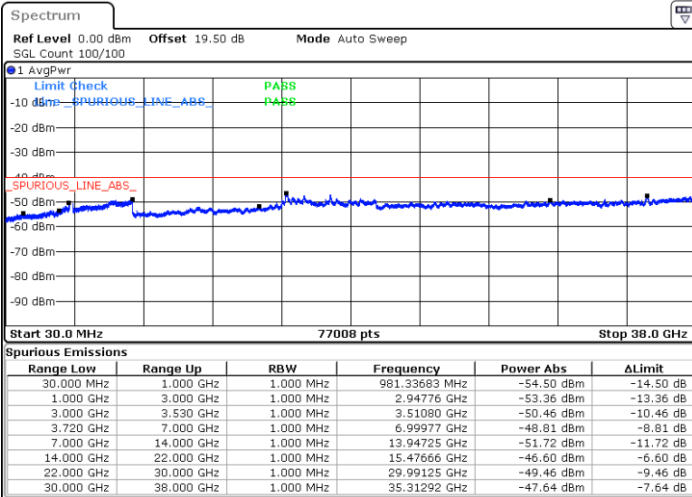

Date: 17.DEC.2021 11:58:28

Blank

LTE Band 48C / 10MHz+20MHz

QPSK

Lowest Channel / 1RB0 and 1RB99

Lowest Channel / 1RB49 and 1RB0

Date: 17.DEC.2021 16:32:28

Date: 19.DEC.2021 13:11:46

Lowest Channel / Full RB

N/A

Blank

Date: 17.DEC.2021 16:41:45

LTE Band 48C / 10MHz+20MHz

QPSK

Middle Channel / 1RB0 and 1RB99

Middle Channel / 1RB49 and 1RB0

Date: 17.DEC.2021 17:09:41

Date: 17.DEC.2021 17:11:32

Middle Channel / Full RB

N/A

Date: 17.DEC.2021 17:00:23

Blank

LTE Band 48C / 10MHz+20MHz

QPSK

Highest Channel / 1RB0 and 1RB99

Highest Channel / 1RB49 and 1RB0

Date: 17.DEC.2021 17:43:09

Date: 17.DEC.2021 17:33:53

Highest Channel / Full RB

N/A

Date: 17.DEC.2021 17:45:01

Blank