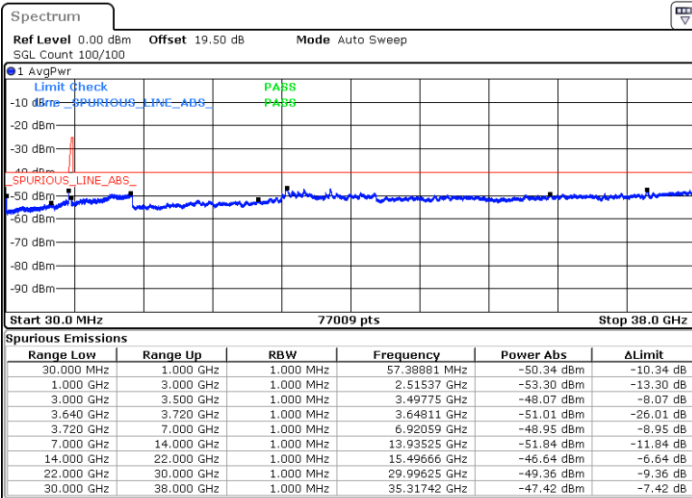

LTE Band 48C / 5MHz+20MHz

QPSK

Highest Channel / 1RB0 and 1RB99

Highest Channel / 1RB24 and 1RB0

Date: 17.DEC.2021 11:56:36

Date: 17.DEC.2021 11:47:20

Highest Channel / Full RB

N/A

Date: 17.DEC.2021 11:58:28

Blank

LTE Band 48C / 10MHz+20MHz

QPSK

Lowest Channel / 1RB0 and 1RB99

Lowest Channel / 1RB49 and 1RB0

Date: 17.DEC.2021 16:32:28

Date: 19.DEC.2021 13:11:46

Lowest Channel / Full RB

N/A

Blank

Date: 17.DEC.2021 16:41:45

LTE Band 48C / 10MHz+20MHz

QPSK

Middle Channel / 1RB0 and 1RB99

Middle Channel / 1RB49 and 1RB0

Date: 17.DEC.2021 17:09:41

Date: 17.DEC.2021 17:11:32

Middle Channel / Full RB

N/A

Date: 17.DEC.2021 17:00:23

Blank

LTE Band 48C / 10MHz+20MHz

QPSK