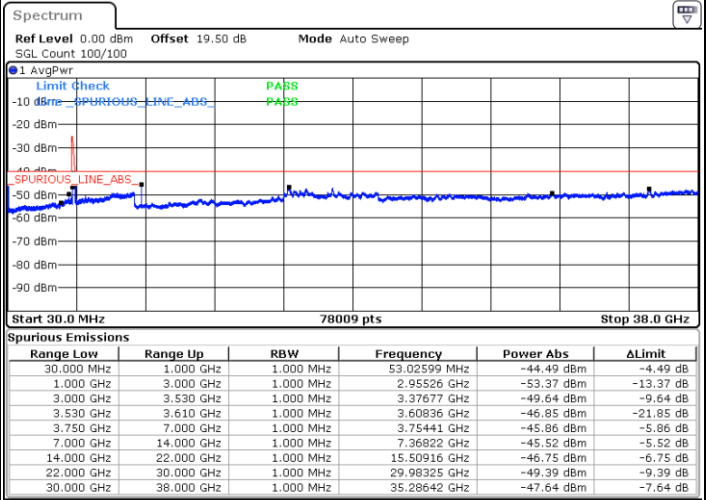

Lowest Channel / Full RB

N/A

Date: 18.DEC.2021 04:29:43

Blank

LTE Band 48C / 20MHz+15MHz

QPSK

Middle Channel / 1RB0 and 1RB74

Middle Channel / 1RB99 and 1RB0

Date: 18.DEC.2021 05:01:15

Date: 18.DEC.2021 05:03:05

Middle Channel / Full RB

N/A

Date: 18.DEC.2021 04:52:07

Blank

LTE Band 48C / 20MHz+15MHz

QPSK

Highest Channel / 1RB0 and 1RB74

Highest Channel / 1RB99 and 1RB0

Date: 18.DEC.2021 05:37:46

Date: 18.DEC.2021 05:28:39

Highest Channel / Full RB

N/A

Date: 18.DEC.2021 05:39:36

Blank

LTE Band 48C / 20MHz+20MHz

QPSK

Lowest Channel / 1RB0 and 1RB99

Lowest Channel / 1RB99 and 1RB0

Date: 18.DEC.2021 08:52:58

Date: 18.DEC.2021 09:28:57

Lowest Channel / Full RB

N/A