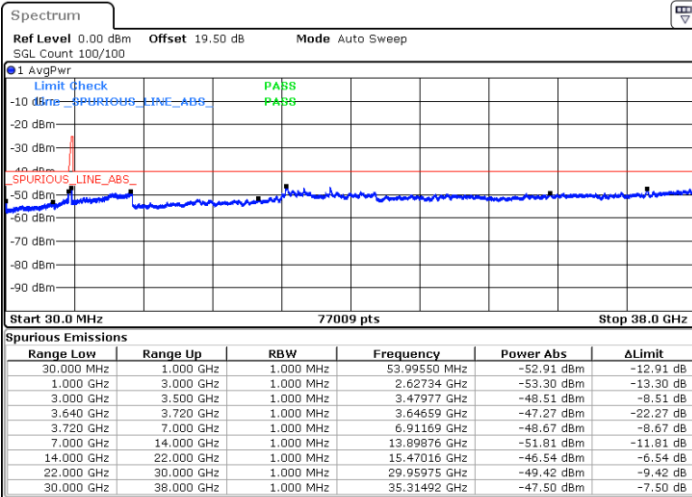

Date: 17.DEC.2021 22:12:05

Date: 17.DEC.2021 22:02:57

Highest Channel / Full RB

N/A

Date: 17.DEC.2021 22:13:55

Blank

LTE Band 48C / 20MHz+5MHz

QPSK

Lowest Channel / 1RB0 and 1RB24

Lowest Channel / 1RB99 and 1RB0

Date: 17.DEC.2021 23:27:46

Date: 17.DEC.2021 23:25:56

Lowest Channel / Full RB

N/A

Date: 17.DEC.2021 23:36:54

Blank

LTE Band 48C / 20MHz+5MHz

QPSK

Middle Channel / 1RB0 and 1RB24

Middle Channel / 1RB99 and 1RB0

Date: 18.DEC.2021 00:07:40

Date: 18.DEC.2021 00:09:29

Middle Channel / Full RB

N/A

Date: 17.DEC.2021 23:58:32

Blank

LTE Band 48C / 20MHz+5MHz

QPSK

Highest Channel / 1RB0 and 1RB24

Highest Channel / 1RB99 and 1RB0

Date: 18.DEC.2021 00:40:34

Date: 18.DEC.2021 00:31:26