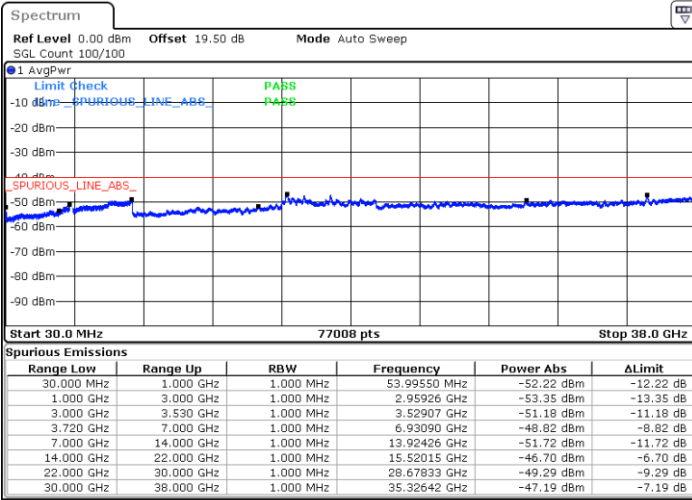

Date: 18.DEC.2021 03:26:24

Blank

LTE Band 48C / 20MHz+15MHz

QPSK

Lowest Channel / 1RB0 and 1RB74

Lowest Channel / 1RB99 and 1RB0

Date: 18.DEC.2021 04:20:36

Date: 18.DEC.2021 04:18:46

Lowest Channel / Full RB

N/A

Date: 18.DEC.2021 04:29:43

Blank

LTE Band 48C / 20MHz+15MHz

QPSK

Middle Channel / 1RB0 and 1RB74

Middle Channel / 1RB99 and 1RB0

Date: 18.DEC.2021 05:01:15

Date: 18.DEC.2021 05:03:05

Middle Channel / Full RB

N/A

Date: 18.DEC.2021 04:52:07

Blank

LTE Band 48C / 20MHz+15MHz

QPSK

Highest Channel / 1RB0 and 1RB74

Highest Channel / 1RB99 and 1RB0

Date: 18.DEC.2021 05:37:46

Date: 18.DEC.2021 05:28:39

Highest Channel / Full RB

N/A

Date: 18.DEC.2021 05:39:36

Blank