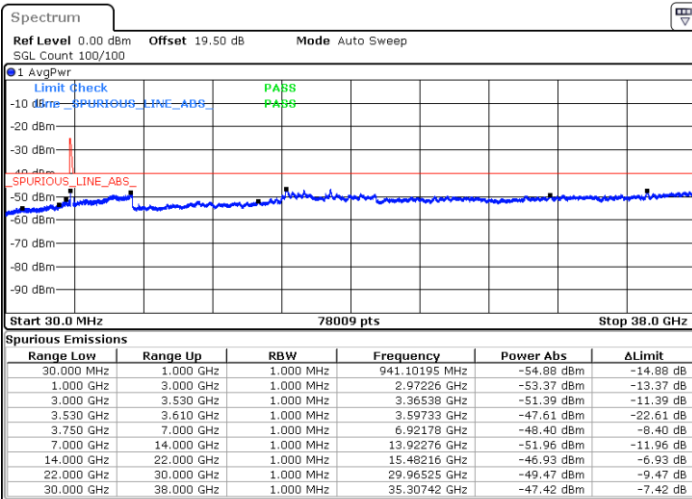

Date: 17.DEC.2021 17:09:41

Date: 17.DEC.2021 17:11:32

Middle Channel / Full RB

N/A

Date: 17.DEC.2021 17:00:23

Blank

LTE Band 48C / 10MHz+20MHz

QPSK

Highest Channel / 1RB0 and 1RB99

Highest Channel / 1RB49 and 1RB0

Date: 17.DEC.2021 17:43:09

Date: 17.DEC.2021 17:33:53

Highest Channel / Full RB

N/A

Date: 17.DEC.2021 17:45:01

Blank

LTE Band 48C / 15MHz+20MHz

QPSK

Lowest Channel / 1RB0 and 1RB99

Lowest Channel / 1RB74 and 1RB0

Date: 17.DEC.2021 20:57:15

Date: 23.DEC.2021 11:00:12

Lowest Channel / Full RB

N/A

Date: 17.DEC.2021 21:06:23

Blank

LTE Band 48C / 15MHz+20MHz

QPSK

Middle Channel / 1RB0 and 1RB99

Middle Channel / 1RB74 and 1RB0

Date: 17.DEC.2021 21:37:53

Date: 17.DEC.2021 21:39:43