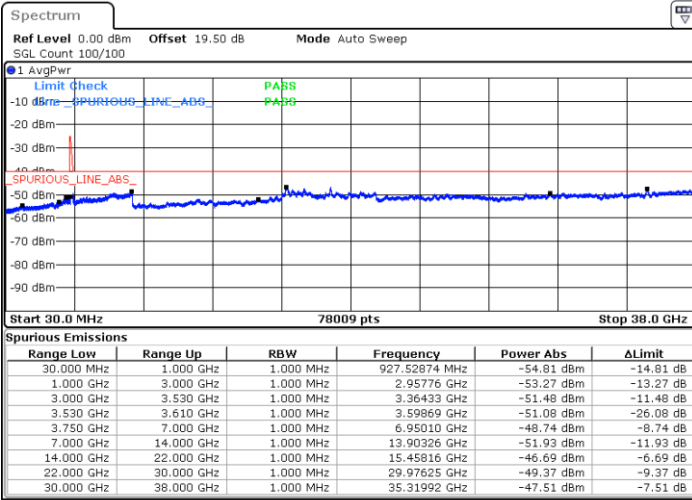

Date: 17.DEC.2021 16:34:19

Date: 17.DEC.2021 16:28:45

Lowest Channel / Full RB

N/A

Date: 17.DEC.2021 16:39:54

Blank

LTE Band 48C / 10MHz+20MHz

16QAM

Middle Channel / 1RB0 and 1RB99

Middle Channel / 1RB49 and 1RB0

Date: 17.DEC.2021 17:07:49

Date: 17.DEC.2021 17:13:23

Middle Channel / Full RB

N/A

Date: 17.DEC.2021 17:02:15

Blank

LTE Band 48C / 10MHz+20MHz

16QAM

Highest Channel / 1RB0 and 1RB99

Highest Channel / 1RB49 and 1RB0

Date: 17.DEC.2021 17:41:18

Date: 17.DEC.2021 17:35:44

Highest Channel / Full RB

N/A

Date: 17.DEC.2021 17:46:52

Blank

LTE Band 48C / 15MHz+20MHz

16QAM

Lowest Channel / 1RB0 and 1RB99

Lowest Channel / 1RB74 and 1RB0

Date: 17.DEC.2021 20:59:05

Date: 17.DEC.2021 20:53:36