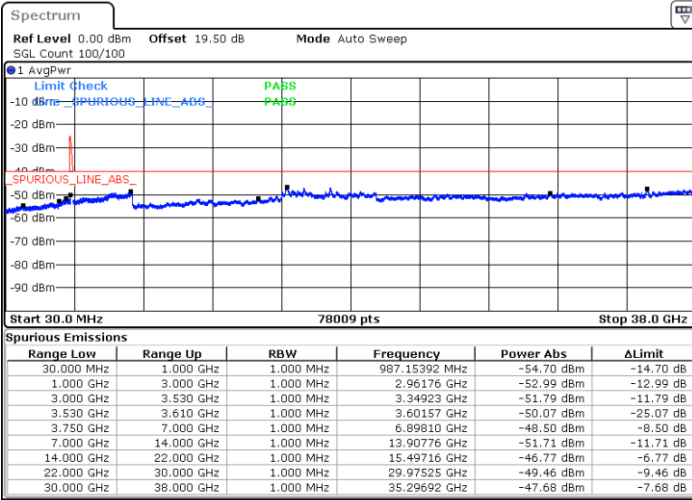

Lowest Channel / Full RB

N/A

Blank

Date: 17.DEC.2021 16:41:45

LTE Band 48C / 10MHz+20MHz

QPSK

Middle Channel / 1RB0 and 1RB99

Middle Channel / 1RB49 and 1RB0

Date: 17.DEC.2021 17:09:41

Date: 17.DEC.2021 17:11:32

Middle Channel / Full RB

N/A

Date: 17.DEC.2021 17:00:23

Blank

LTE Band 48C / 10MHz+20MHz

QPSK

Highest Channel / 1RB0 and 1RB99

Highest Channel / 1RB49 and 1RB0

Date: 17.DEC.2021 17:43:09

Date: 17.DEC.2021 17:33:53

Highest Channel / Full RB

N/A

Date: 17.DEC.2021 17:45:01

Blank

LTE Band 48C / 15MHz+20MHz

QPSK

Lowest Channel / 1RB0 and 1RB99

Lowest Channel / 1RB74 and 1RB0

Date: 17.DEC.2021 20:57:15

Date: 23.DEC.2021 11:00:12

Lowest Channel / Full RB

N/A