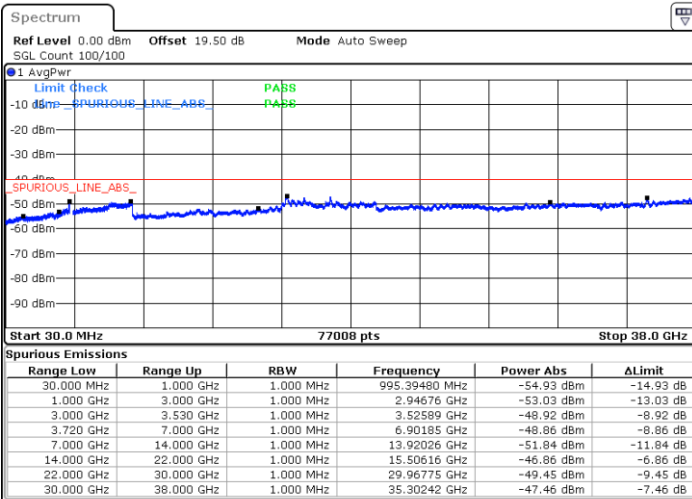

Date: 17.DEC.2021 16:34:19

Date: 17.DEC.2021 16:28:45

Lowest Channel / Full RB

N/A

Date: 17.DEC.2021 16:39:54

Blank

LTE Band 48C / 10MHz+20MHz

16QAM

Middle Channel / 1RB0 and 1RB99

Middle Channel / 1RB49 and 1RB0

Date: 17.DEC.2021 17:07:49

Date: 17.DEC.2021 17:13:23

Middle Channel / Full RB

N/A

Date: 17.DEC.2021 17:02:15

Blank

LTE Band 48C / 10MHz+20MHz

16QAM

Highest Channel / 1RB0 and 1RB99

Highest Channel / 1RB49 and 1RB0

Date: 17.DEC.2021 17:41:18

Date: 17.DEC.2021 17:35:44

Highest Channel / Full RB

N/A

Date: 17.DEC.2021 17:46:52

Blank

LTE Band 48C / 15MHz+20MHz

16QAM

Lowest Channel / 1RB0 and 1RB99

Lowest Channel / 1RB74 and 1RB0

Date: 17.DEC.2021 20:59:05

Date: 17.DEC.2021 20:53:36