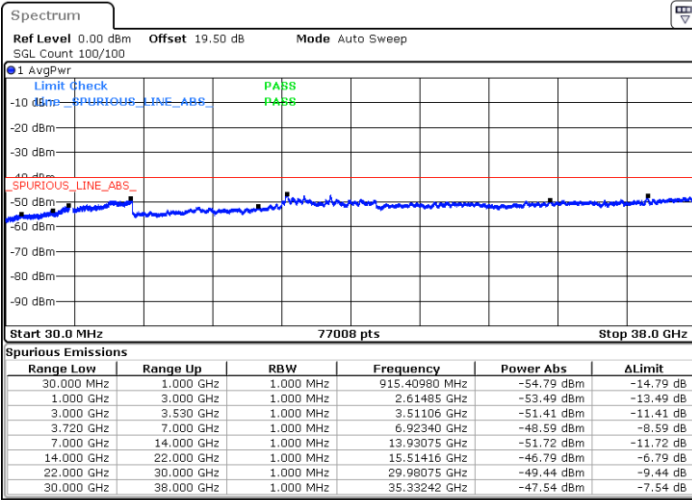

Date: 17.DEC.2021 22:12:05

Date: 17.DEC.2021 22:02:57

Highest Channel / Full RB

N/A

Date: 17.DEC.2021 22:13:55

Blank

LTE Band 48C / 20MHz+5MHz

QPSK

Lowest Channel / 1RB0 and 1RB24

Lowest Channel / 1RB99 and 1RB0

Date: 17.DEC.2021 23:27:46

Date: 17.DEC.2021 23:25:56

Lowest Channel / Full RB

N/A

Date: 17.DEC.2021 23:36:54

Blank

LTE Band 48C / 20MHz+5MHz

QPSK

Middle Channel / 1RB0 and 1RB24

Middle Channel / 1RB99 and 1RB0

Date: 18.DEC.2021 00:07:40

Date: 18.DEC.2021 00:09:29

Middle Channel / Full RB

N/A

Date: 17.DEC.2021 23:58:32

Blank

LTE Band 48C / 20MHz+5MHz

QPSK

Highest Channel / 1RB0 and 1RB24

Highest Channel / 1RB99 and 1RB0

Date: 18.DEC.2021 00:40:34

Date: 18.DEC.2021 00:31:26