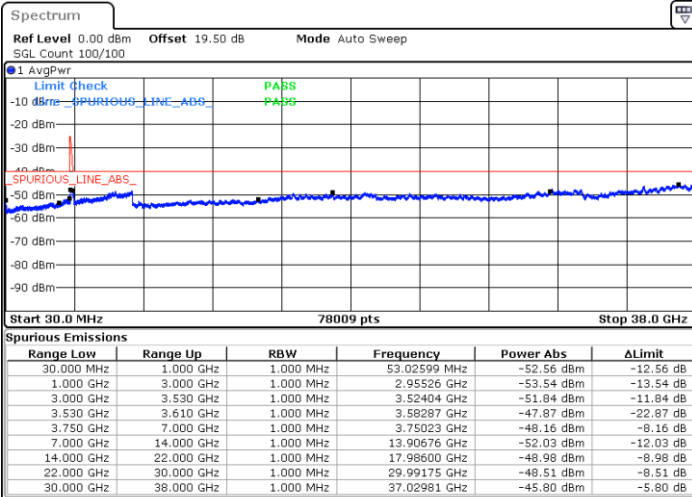

Date: 18.DEC.2021 09:36:45

Blank

LTE Band 48C / 20MHz+20MHz

QPSK

MiddleChannel / 1RB0 and 1RB99

Middle Channel / 1RB99 and 1RB0

Date: 18.DEC.2021 10:09:57

Date: 18.DEC.2021 10:11:47

Middle Channel / Full RB

N/A

Date: 18.DEC.2021 10:00:45

Blank

LTE Band 48C / 20MHz+20MHz

QPSK

Highest Channel / 1RB0 and 1RB99

Highest Channel / 1RB99 and 1RB0

Date: 18.DEC.2021 11:16:03

Date: 18.DEC.2021 11:06:54

Highest Channel / Full RB

N/A

Date: 18.DEC.2021 11:17:53

Blank

LTE Band 48C / 5MHz+20MHz

16QAM

Lowest Channel / 1RB0 and 1RB99

Lowest Channel / 1RB24 and 1RB0

Date: 17.DEC.2021 08:25:49

Date: 17.DEC.2021 09:59:12

Lowest Channel / Full RB

N/A

Date: 17.DEC.2021 07:57:07

Blank