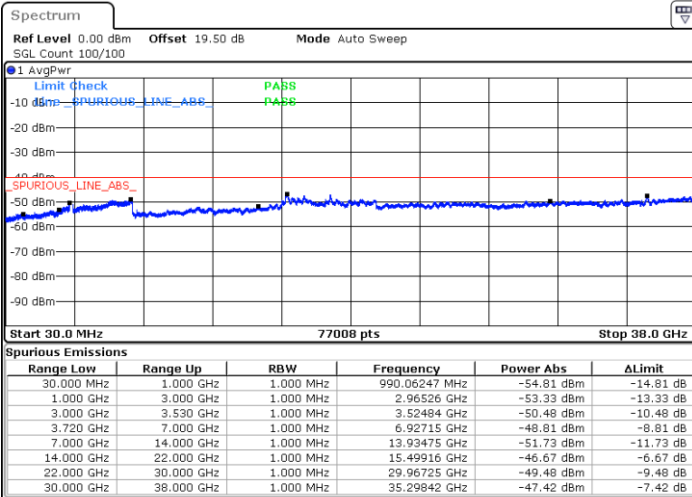

Date: 18.DEC.2021 02:15:04

Date: 18.DEC.2021 02:13:14

Lowest Channel / Full RB

N/A

Date: 18.DEC.2021 02:24:12

Blank

LTE Band 48C / 20MHz+10MHz

QPSK

Middle Channel / 1RB0 and 1RB49

Middle Channel / 1RB99 and 1RB0

Date: 18.DEC.2021 02:51:39

Date: 18.DEC.2021 02:53:28

Middle Channel / Full RB

N/A

Date: 18.DEC.2021 02:42:30

Blank

LTE Band 48C / 20MHz+10MHz

QPSK

Highest Channel / 1RB0 and 1RB49

Highest Channel / 1RB99 and 1RB0

Date: 18.DEC.2021 03:24:33

Date: 18.DEC.2021 03:15:26

Highest Channel / Full RB

N/A

Date: 18.DEC.2021 03:26:24

Blank

LTE Band 48C / 20MHz+15MHz

QPSK

Lowest Channel / 1RB0 and 1RB74

Lowest Channel / 1RB99 and 1RB0

Date: 18.DEC.2021 04:20:36

Date: 18.DEC.2021 04:18:46