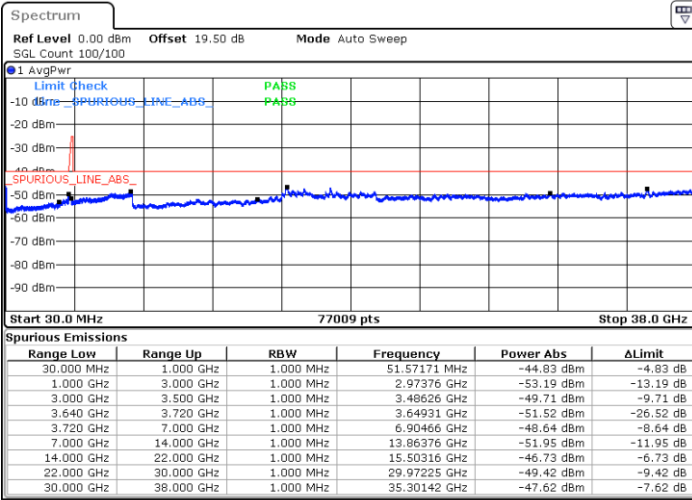

Middle Channel / Full RB

N/A

Date: 17.DEC.2021 21:28:45

Blank

LTE Band 48C / 15MHz+20MHz

QPSK

Highest Channel / 1RB0 and 1RB99

Highest Channel / 1RB74 and 1RB0

Date: 17.DEC.2021 22:12:05

Date: 17.DEC.2021 22:02:57

Highest Channel / Full RB

N/A

Date: 17.DEC.2021 22:13:55

Blank

LTE Band 48C / 20MHz+5MHz

QPSK

Lowest Channel / 1RB0 and 1RB24

Lowest Channel / 1RB99 and 1RB0

Date: 17.DEC.2021 23:27:46

Date: 17.DEC.2021 23:25:56

Lowest Channel / Full RB

N/A

Date: 17.DEC.2021 23:36:54

Blank

LTE Band 48C / 20MHz+5MHz

QPSK

Middle Channel / 1RB0 and 1RB24

Middle Channel / 1RB99 and 1RB0

Date: 18.DEC.2021 00:07:40

Date: 18.DEC.2021 00:09:29

Middle Channel / Full RB

N/A