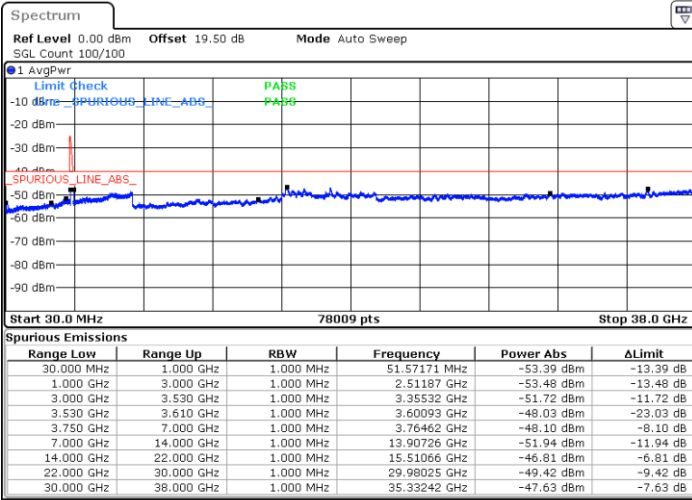

Date: 17.DEC.2021 17:46:52

Blank

LTE Band 48C / 15MHz+20MHz

16QAM

Lowest Channel / 1RB0 and 1RB99

Lowest Channel / 1RB74 and 1RB0

Date: 17.DEC.2021 20:59:05

Date: 17.DEC.2021 20:53:36

Lowest Channel / Full RB

N/A

Blank

Date: 17.DEC.2021 21:04:34

LTE Band 48C / 15MHz+20MHz

16QAM

Middle Channel / 1RB0 and 1RB9

Middle Channel / 1RB74 and 1RB0

Date: 17.DEC.2021 21:36:04

Date: 17.DEC.2021 21:41:32

Middle Channel / Full RB

N/A

Date: 17.DEC.2021 21:30:35

Blank

LTE Band 48C / 15MHz+20MHz

16QAM

Highest Channel / 1RB0 and 1RB99

Highest Channel / 1RB74 and 1RB0

Date: 17.DEC.2021 22:10:15

Date: 17.DEC.2021 22:04:47

Highest Channel / Full RB

N/A

Date: 17.DEC.2021 22:15:44

Blank