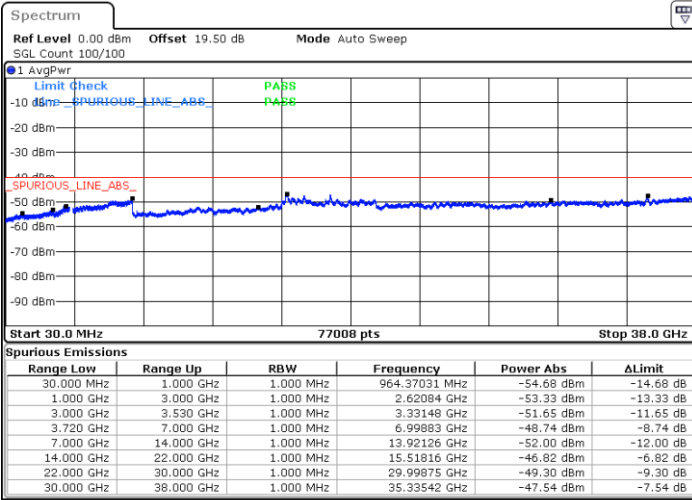

Highest Channel / Full RB

N/A

Date: 17.DEC.2021 12:00:19

Blank

LTE Band 48C / 10MHz+20MHz

16QAM

Lowest Channel / 1RB0 and 1RB99

Lowest Channel / 1RB49 and 1RB0

Date: 17.DEC.2021 16:34:19

Date: 17.DEC.2021 16:28:45

Lowest Channel / Full RB

N/A

Date: 17.DEC.2021 16:39:54

Blank

LTE Band 48C / 10MHz+20MHz

16QAM

Middle Channel / 1RB0 and 1RB99

Middle Channel / 1RB49 and 1RB0

Date: 17.DEC.2021 17:07:49

Date: 17.DEC.2021 17:13:23

Middle Channel / Full RB

N/A

Date: 17.DEC.2021 17:02:15

Blank

LTE Band 48C / 10MHz+20MHz

16QAM

Highest Channel / 1RB0 and 1RB99

Highest Channel / 1RB49 and 1RB0

Date: 17.DEC.2021 17:41:18

Date: 17.DEC.2021 17:35:44

Highest Channel / Full RB

N/A