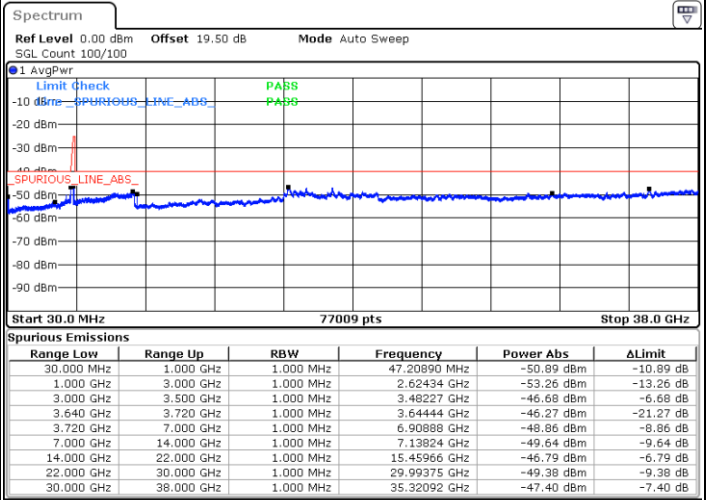

Date: 17.DEC.2021 23:58:32

Blank

LTE Band 48C / 20MHz+5MHz

QPSK

Highest Channel / 1RB0 and 1RB24

Highest Channel / 1RB99 and 1RB0

Date: 18.DEC.2021 00:40:34

Date: 18.DEC.2021 00:31:26

Highest Channel / Full RB

N/A

Date: 18.DEC.2021 00:42:24

Blank

LTE Band 48C / 20MHz+10MHz

QPSK

Lowest Channel / 1RB0 and 1RB49

Lowest Channel / 1RB99 and 1RB0

Date: 18.DEC.2021 02:15:04

Date: 18.DEC.2021 02:13:14

Lowest Channel / Full RB

N/A

Date: 18.DEC.2021 02:24:12

Blank

LTE Band 48C / 20MHz+10MHz

QPSK