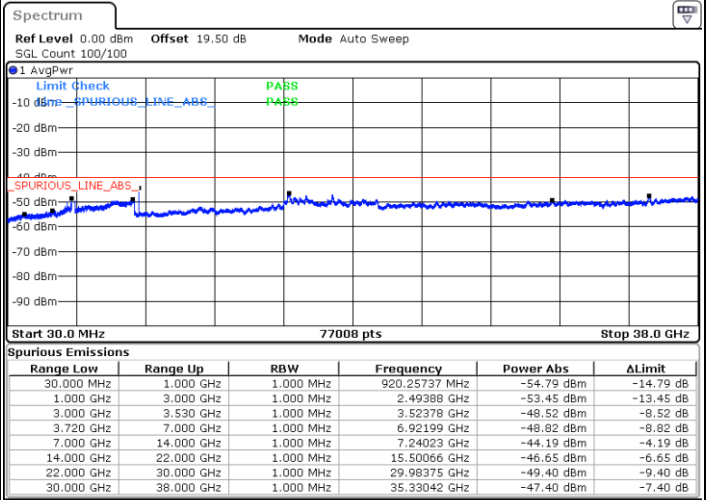

Highest Channel / Full RB

N/A

Date: 17.DEC.2021 12:00:19

Blank

LTE Band 48C / 10MHz+20MHz

16QAM

Lowest Channel / 1RB0 and 1RB99

Lowest Channel / 1RB49 and 1RB0

Date: 17.DEC.2021 16:34:19

Date: 17.DEC.2021 16:28:45

Lowest Channel / Full RB

N/A

Date: 17.DEC.2021 16:39:54

Blank

LTE Band 48C / 10MHz+20MHz

16QAM

Middle Channel / 1RB0 and 1RB99

Middle Channel / 1RB49 and 1RB0

Date: 17.DEC.2021 17:07:49

Date: 17.DEC.2021 17:13:23

Middle Channel / Full RB

N/A

Date: 17.DEC.2021 17:02:15

Blank

LTE Band 48C / 10MHz+20MHz

16QAM

Highest Channel / 1RB0 and 1RB99

Highest Channel / 1RB49 and 1RB0

Date: 17.DEC.2021 17:41:18

Date: 17.DEC.2021 17:35:44

Highest Channel / Full RB

N/A