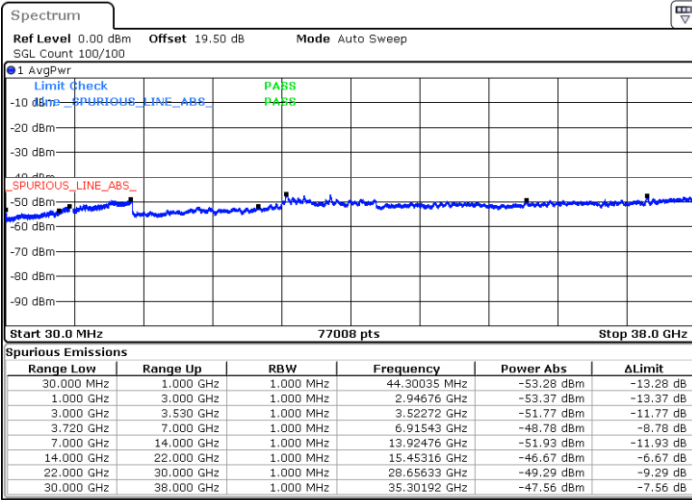

LTE Band 48C / 15MHz+20MHz

QPSK

Lowest Channel / 1RB0 and 1RB99

Lowest Channel / 1RB74 and 1RB0

Date: 17.DEC.2021 20:57:15

Date: 23.DEC.2021 11:00:12

Lowest Channel / Full RB

N/A

Date: 17.DEC.2021 21:06:23

Blank

LTE Band 48C / 15MHz+20MHz

QPSK

Middle Channel / 1RB0 and 1RB99

Middle Channel / 1RB74 and 1RB0

Date: 17.DEC.2021 21:37:53

Date: 17.DEC.2021 21:39:43

Middle Channel / Full RB

N/A

Date: 17.DEC.2021 21:28:45

Blank

LTE Band 48C / 15MHz+20MHz

QPSK

Highest Channel / 1RB0 and 1RB99

Highest Channel / 1RB74 and 1RB0

Date: 17.DEC.2021 22:12:05

Date: 17.DEC.2021 22:02:57

Highest Channel / Full RB

N/A

Date: 17.DEC.2021 22:13:55

Blank

LTE Band 48C / 20MHz+5MHz

QPSK