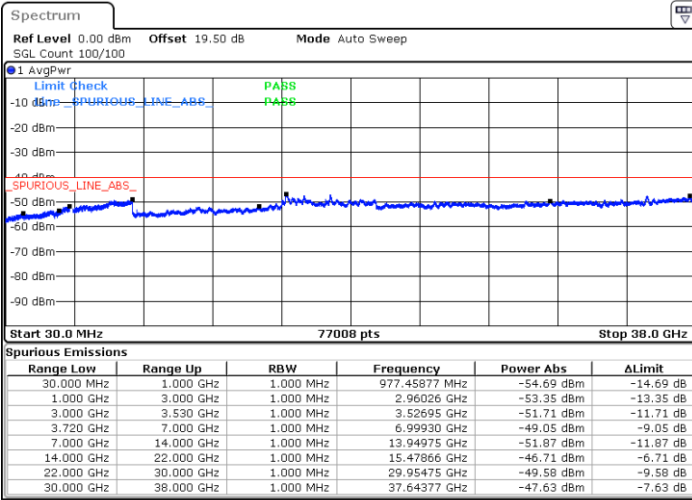

Date: 18.DEC.2021 11:16:03

Date: 18.DEC.2021 11:06:54

Highest Channel / Full RB

N/A

Date: 18.DEC.2021 11:17:53

Blank

LTE Band 48C / 5MHz+20MHz

16QAM

Lowest Channel / 1RB0 and 1RB99

Lowest Channel / 1RB24 and 1RB0

Date: 17.DEC.2021 08:25:49

Date: 17.DEC.2021 09:59:12

Lowest Channel / Full RB

N/A

Date: 17.DEC.2021 07:57:07

Blank

LTE Band 48C / 5MHz+20MHz

16QAM

Middle Channel / 1RB0 and 1RB9

Middle Channel / 1RB24 and 1RB0

Date: 17.DEC.2021 11:19:05

Date: 17.DEC.2021 11:24:40

Middle Channel / Full RB

N/A

Date: 17.DEC.2021 10:29:44

Blank

LTE Band 48C / 5MHz+20MHz

16QAM

Highest Channel / 1RB0 and 1RB99

Highest Channel / 1RB24 and 1RB0

Date: 17.DEC.2021 11:54:45

Date: 17.DEC.2021 11:49:11