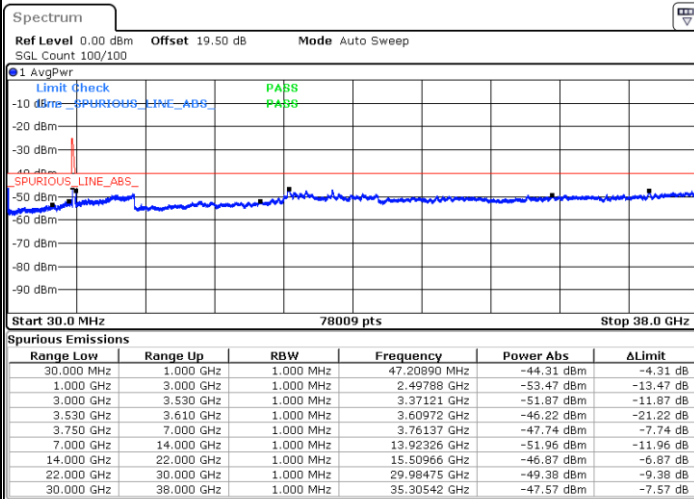

LTE Band 48C / 20MHz+10MHz

QPSK

Highest Channel / 1RB0 and 1RB49

Highest Channel / 1RB99 and 1RB0

Date: 18.DEC.2021 03:24:33

Date: 18.DEC.2021 03:15:26

Highest Channel / Full RB

N/A

Date: 18.DEC.2021 03:26:24

Blank

LTE Band 48C / 20MHz+15MHz

QPSK

Lowest Channel / 1RB0 and 1RB74

Lowest Channel / 1RB99 and 1RB0

Date: 18.DEC.2021 04:20:36

Date: 18.DEC.2021 04:18:46

Lowest Channel / Full RB

N/A

Date: 18.DEC.2021 04:29:43

Blank

LTE Band 48C / 20MHz+15MHz

QPSK

Middle Channel / 1RB0 and 1RB74

Middle Channel / 1RB99 and 1RB0