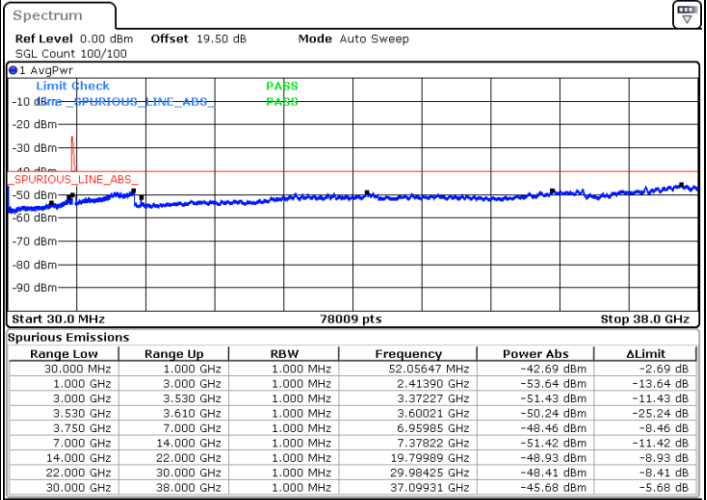

Date: 18.DEC.2021 09:36:45

Blank

LTE Band 48C / 20MHz+20MHz

QPSK

MiddleChannel / 1RB0 and 1RB99

Middle Channel / 1RB99 and 1RB0

Date: 18.DEC.2021 10:09:57

Date: 18.DEC.2021 10:11:47

Middle Channel / Full RB

N/A

Date: 18.DEC.2021 10:00:45

Blank

LTE Band 48C / 20MHz+20MHz

QPSK

Highest Channel / 1RB0 and 1RB99

Highest Channel / 1RB99 and 1RB0

Date: 18.DEC.2021 11:16:03

Date: 18.DEC.2021 11:06:54

Highest Channel / Full RB

N/A

Date: 18.DEC.2021 11:17:53

Blank

LTE Band 48C / 5MHz+20MHz

16QAM

Lowest Channel / 1RB0 and 1RB99

Lowest Channel / 1RB24 and 1RB0

Date: 17.DEC.2021 08:25:49

Date: 17.DEC.2021 09:59:12

Lowest Channel / Full RB

N/A

Date: 17.DEC.2021 07:57:07

Blank