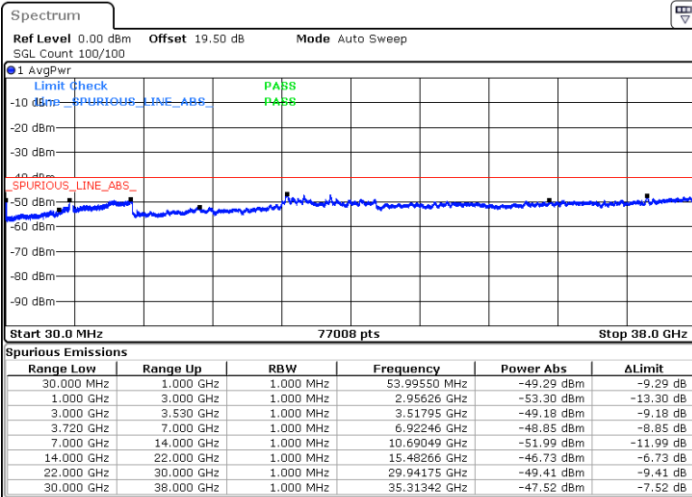

Lowest Channel / 1RB0 and 1RB24

Lowest Channel / 1RB99 and 1RB0

Date: 17.DEC.2021 23:27:46

Date: 17.DEC.2021 23:25:56

Lowest Channel / Full RB

N/A

Date: 17.DEC.2021 23:36:54

Blank

LTE Band 48C / 20MHz+5MHz

QPSK

Middle Channel / 1RB0 and 1RB24

Middle Channel / 1RB99 and 1RB0

Date: 18.DEC.2021 00:07:40

Date: 18.DEC.2021 00:09:29

Middle Channel / Full RB

N/A

Date: 17.DEC.2021 23:58:32

Blank

LTE Band 48C / 20MHz+5MHz

QPSK

Highest Channel / 1RB0 and 1RB24

Highest Channel / 1RB99 and 1RB0

Date: 18.DEC.2021 00:40:34

Date: 18.DEC.2021 00:31:26

Highest Channel / Full RB

N/A

Date: 18.DEC.2021 00:42:24

Blank

LTE Band 48C / 20MHz+10MHz

QPSK

Lowest Channel / 1RB0 and 1RB49

Lowest Channel / 1RB99 and 1RB0