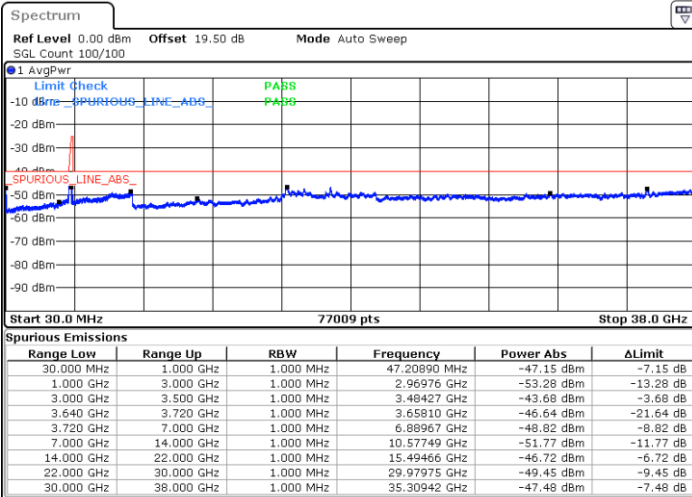

LTE Band 48C / 20MHz+10MHz

QPSK

Highest Channel / 1RB0 and 1RB49

Highest Channel / 1RB99 and 1RB0

Date: 18.DEC.2021 03:24:33

Date: 18.DEC.2021 03:15:26

Highest Channel / Full RB

N/A

Date: 18.DEC.2021 03:26:24

Blank

LTE Band 48C / 20MHz+15MHz

QPSK

Lowest Channel / 1RB0 and 1RB74

Lowest Channel / 1RB99 and 1RB0

Date: 18.DEC.2021 04:20:36

Date: 18.DEC.2021 04:18:46

Lowest Channel / Full RB

N/A

Date: 18.DEC.2021 04:29:43

Blank

LTE Band 48C / 20MHz+15MHz

QPSK

Middle Channel / 1RB0 and 1RB74

Middle Channel / 1RB99 and 1RB0

Date: 18.DEC.2021 05:01:15

Date: 18.DEC.2021 05:03:05

Middle Channel / Full RB

N/A

Date: 18.DEC.2021 04:52:07

Blank

LTE Band 48C / 20MHz+15MHz

QPSK