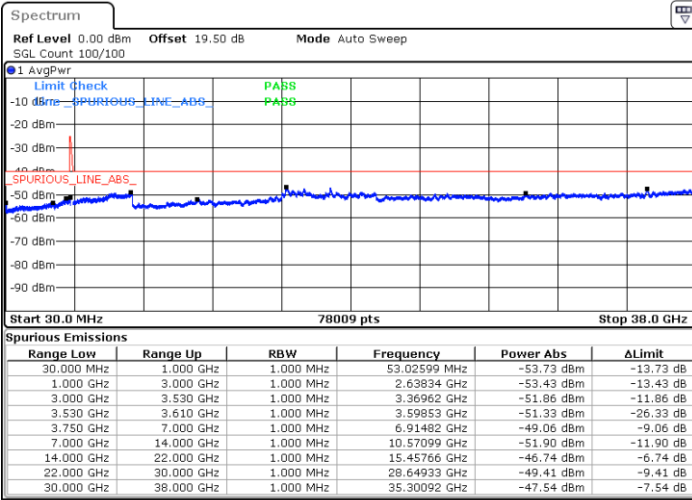

LTE Band 48C / 20MHz+5MHz

QPSK

Middle Channel / 1RB0 and 1RB24

Middle Channel / 1RB99 and 1RB0

Date: 18.DEC.2021 00:07:40

Date: 18.DEC.2021 00:09:29

Middle Channel / Full RB

N/A

Date: 17.DEC.2021 23:58:32

Blank

LTE Band 48C / 20MHz+5MHz

QPSK

Highest Channel / 1RB0 and 1RB24

Highest Channel / 1RB99 and 1RB0

Date: 18.DEC.2021 00:40:34

Date: 18.DEC.2021 00:31:26

Highest Channel / Full RB

N/A

Date: 18.DEC.2021 00:42:24

Blank

LTE Band 48C / 20MHz+10MHz

QPSK

Lowest Channel / 1RB0 and 1RB49

Lowest Channel / 1RB99 and 1RB0

Date: 18.DEC.2021 02:15:04

Date: 18.DEC.2021 02:13:14

Lowest Channel / Full RB

N/A

Date: 18.DEC.2021 02:24:12

Blank

LTE Band 48C / 20MHz+10MHz

QPSK