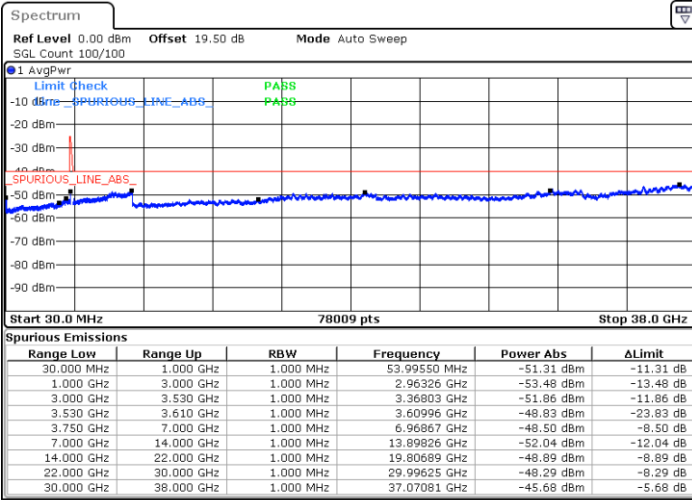

Date: 18.DEC.2021 09:36:45

Blank

LTE Band 48C / 20MHz+20MHz

QPSK

MiddleChannel / 1RB0 and 1RB99

Middle Channel / 1RB99 and 1RB0

Date: 18.DEC.2021 10:09:57

Date: 18.DEC.2021 10:11:47

Middle Channel / Full RB

N/A

Date: 18.DEC.2021 10:00:45

Blank

LTE Band 48C / 20MHz+20MHz

QPSK

Highest Channel / 1RB0 and 1RB99

Highest Channel / 1RB99 and 1RB0

Date: 18.DEC.2021 11:16:03

Date: 18.DEC.2021 11:06:54

Highest Channel / Full RB

N/A

Date: 18.DEC.2021 11:17:53

Blank

LTE Band 48C / 5MHz+20MHz

16QAM

Lowest Channel / 1RB0 and 1RB99

Lowest Channel / 1RB24 and 1RB0

Date: 17.DEC.2021 08:25:49

Date: 17.DEC.2021 09:59:12

Lowest Channel / Full RB

N/A

Date: 17.DEC.2021 07:57:07

Blank