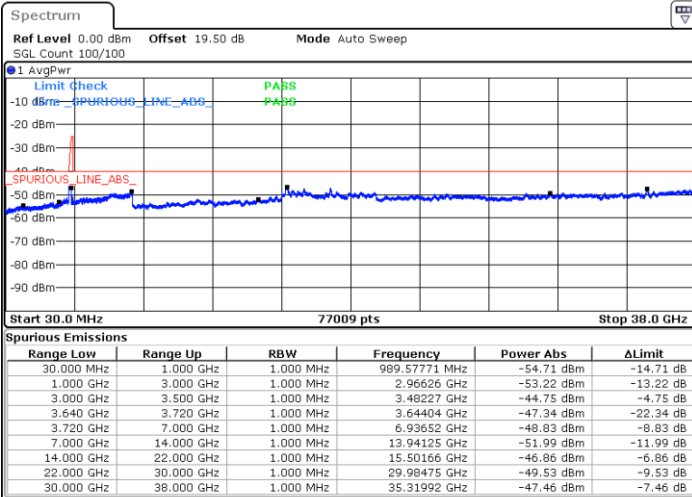

Date: 18.DEC.2021 11:16:03

Date: 18.DEC.2021 11:06:54

Highest Channel / Full RB

N/A

Date: 18.DEC.2021 11:17:53

Blank

LTE Band 48C / 5MHz+20MHz

16QAM

Lowest Channel / 1RB0 and 1RB99

Lowest Channel / 1RB24 and 1RB0

Date: 17.DEC.2021 08:25:49

Date: 17.DEC.2021 09:59:12

Lowest Channel / Full RB

N/A

Date: 17.DEC.2021 07:57:07

Blank

LTE Band 48C / 5MHz+20MHz

16QAM

Middle Channel / 1RB0 and 1RB9

Middle Channel / 1RB24 and 1RB0

Date: 17.DEC.2021 11:19:05

Date: 17.DEC.2021 11:24:40

Middle Channel / Full RB

N/A

Date: 17.DEC.2021 10:29:44

Blank

LTE Band 48C / 5MHz+20MHz

16QAM

Highest Channel / 1RB0 and 1RB99

Highest Channel / 1RB24 and 1RB0

Date: 17.DEC.2021 11:54:45

Date: 17.DEC.2021 11:49:11