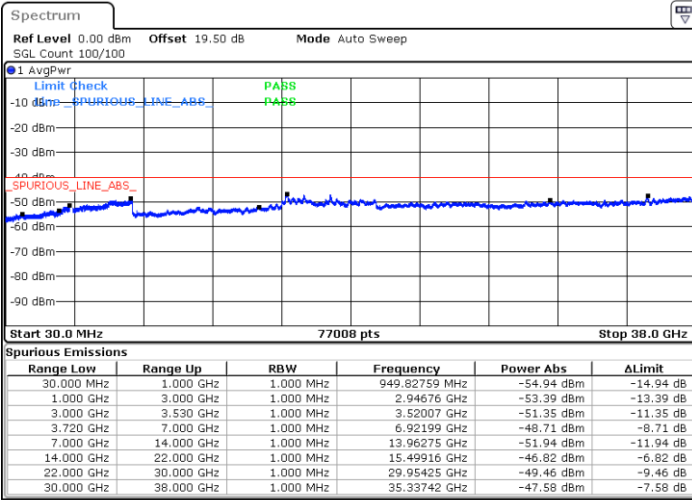

Highest Channel / Full RB

N/A

Date: 18.DEC.2021 00:42:24

Blank

LTE Band 48C / 20MHz+10MHz

QPSK

Lowest Channel / 1RB0 and 1RB49

Lowest Channel / 1RB99 and 1RB0

Date: 18.DEC.2021 02:15:04

Date: 18.DEC.2021 02:13:14

Lowest Channel / Full RB

N/A

Date: 18.DEC.2021 02:24:12

Blank

LTE Band 48C / 20MHz+10MHz

QPSK

Middle Channel / 1RB0 and 1RB49

Middle Channel / 1RB99 and 1RB0

Date: 18.DEC.2021 02:51:39

Date: 18.DEC.2021 02:53:28

Middle Channel / Full RB

N/A

Date: 18.DEC.2021 02:42:30

Blank

LTE Band 48C / 20MHz+10MHz

QPSK

Highest Channel / 1RB0 and 1RB49

Highest Channel / 1RB99 and 1RB0

Date: 18.DEC.2021 03:24:33

Date: 18.DEC.2021 03:15:26

Highest Channel / Full RB

N/A