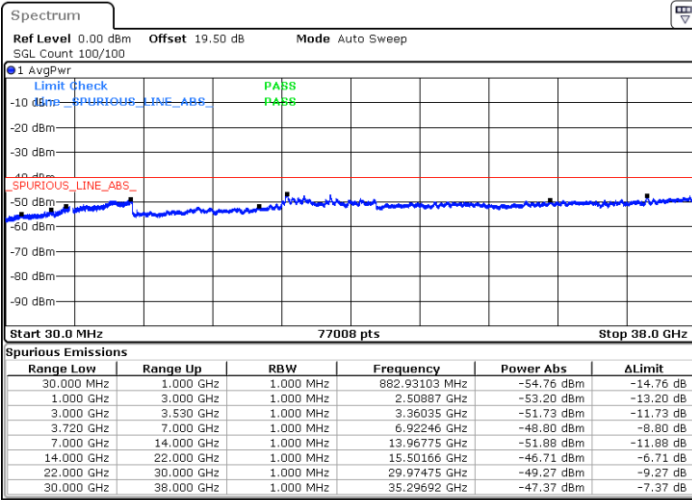

Date: 17.DEC.2021 17:46:52

Blank

LTE Band 48C / 15MHz+20MHz

16QAM

Lowest Channel / 1RB0 and 1RB99

Lowest Channel / 1RB74 and 1RB0

Date: 17.DEC.2021 20:59:05

Date: 17.DEC.2021 20:53:36

Lowest Channel / Full RB

N/A

Blank

Date: 17.DEC.2021 21:04:34

LTE Band 48C / 15MHz+20MHz

16QAM

Middle Channel / 1RB0 and 1RB9

Middle Channel / 1RB74 and 1RB0

Date: 17.DEC.2021 21:36:04

Date: 17.DEC.2021 21:41:32

Middle Channel / Full RB

N/A

Date: 17.DEC.2021 21:30:35

Blank

LTE Band 48C / 15MHz+20MHz

16QAM

Highest Channel / 1RB0 and 1RB99

Highest Channel / 1RB74 and 1RB0

Date: 17.DEC.2021 22:10:15

Date: 17.DEC.2021 22:04:47

Highest Channel / Full RB

N/A

Date: 17.DEC.2021 22:15:44

Blank