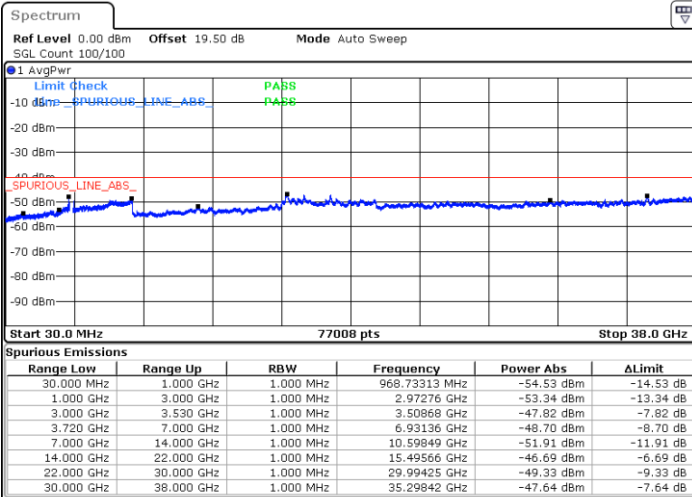

LTE Band 48C / 15MHz+20MHz

QPSK

Lowest Channel / 1RB0 and 1RB99

Lowest Channel / 1RB74 and 1RB0

Date: 17.DEC.2021 20:57:15

Date: 23.DEC.2021 11:00:12

Lowest Channel / Full RB

N/A

Date: 17.DEC.2021 21:06:23

Blank

LTE Band 48C / 15MHz+20MHz

QPSK

Middle Channel / 1RB0 and 1RB99

Middle Channel / 1RB74 and 1RB0

Date: 17.DEC.2021 21:37:53

Date: 17.DEC.2021 21:39:43

Middle Channel / Full RB

N/A

Date: 17.DEC.2021 21:28:45

Blank

LTE Band 48C / 15MHz+20MHz

QPSK

Highest Channel / 1RB0 and 1RB99

Highest Channel / 1RB74 and 1RB0

Date: 17.DEC.2021 22:12:05

Date: 17.DEC.2021 22:02:57

Highest Channel / Full RB

N/A

Date: 17.DEC.2021 22:13:55

Blank

LTE Band 48C / 20MHz+5MHz

QPSK