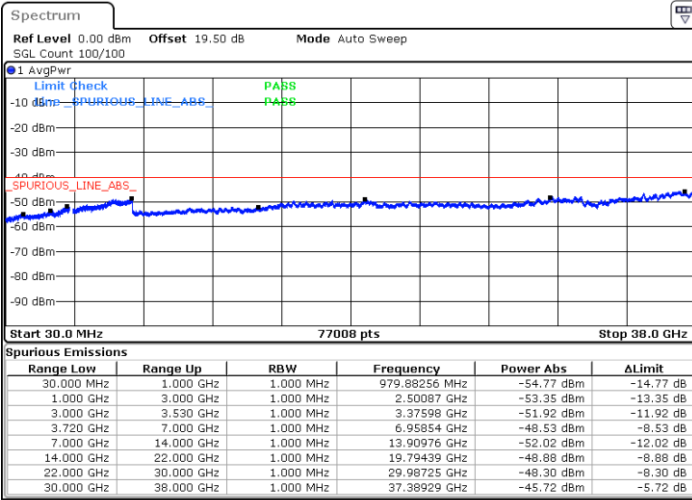

LTE Band 48C / 20MHz+20MHz

QPSK

Lowest Channel / 1RB0 and 1RB99

Lowest Channel / 1RB99 and 1RB0

Date: 18.DEC.2021 08:52:58

Date: 18.DEC.2021 09:28:57

Lowest Channel / Full RB

N/A

Date: 18.DEC.2021 09:36:45

Blank

LTE Band 48C / 20MHz+20MHz

QPSK

MiddleChannel / 1RB0 and 1RB99

Middle Channel / 1RB99 and 1RB0

Date: 18.DEC.2021 10:09:57

Date: 18.DEC.2021 10:11:47

Middle Channel / Full RB

N/A

Date: 18.DEC.2021 10:00:45

Blank

LTE Band 48C / 20MHz+20MHz

QPSK

Highest Channel / 1RB0 and 1RB99

Highest Channel / 1RB99 and 1RB0

Date: 18.DEC.2021 11:16:03

Date: 18.DEC.2021 11:06:54

Highest Channel / Full RB

N/A

Date: 18.DEC.2021 11:17:53

Blank

LTE Band 48C / 5MHz+20MHz

16QAM