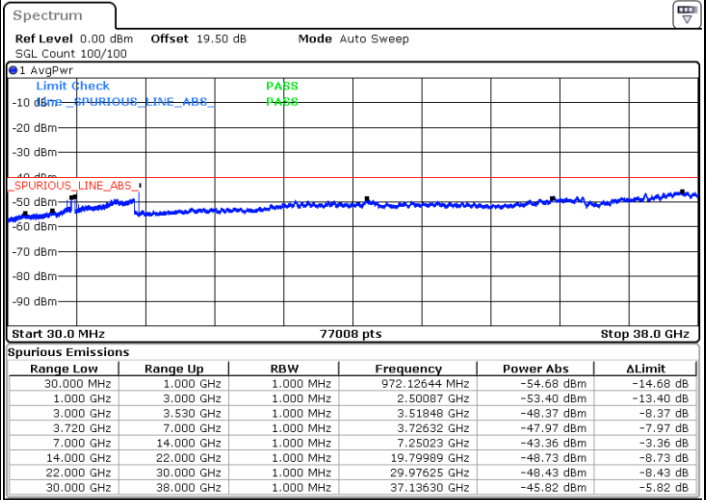

LTE Band 48C / 20MHz+20MHz

QPSK

Lowest Channel / 1RB0 and 1RB99

Lowest Channel / 1RB99 and 1RB0

Date: 18.DEC.2021 08:52:58

Date: 18.DEC.2021 09:28:57

Lowest Channel / Full RB

N/A

Date: 18.DEC.2021 09:36:45

Blank

LTE Band 48C / 20MHz+20MHz

QPSK

MiddleChannel / 1RB0 and 1RB99

Middle Channel / 1RB99 and 1RB0

Date: 18.DEC.2021 10:09:57

Date: 18.DEC.2021 10:11:47

Middle Channel / Full RB

N/A

Date: 18.DEC.2021 10:00:45

Blank

LTE Band 48C / 20MHz+20MHz

QPSK

Highest Channel / 1RB0 and 1RB99

Highest Channel / 1RB99 and 1RB0

Date: 18.DEC.2021 11:16:03

Date: 18.DEC.2021 11:06:54

Highest Channel / Full RB

N/A

Date: 18.DEC.2021 11:17:53

Blank

LTE Band 48C / 5MHz+20MHz

16QAM