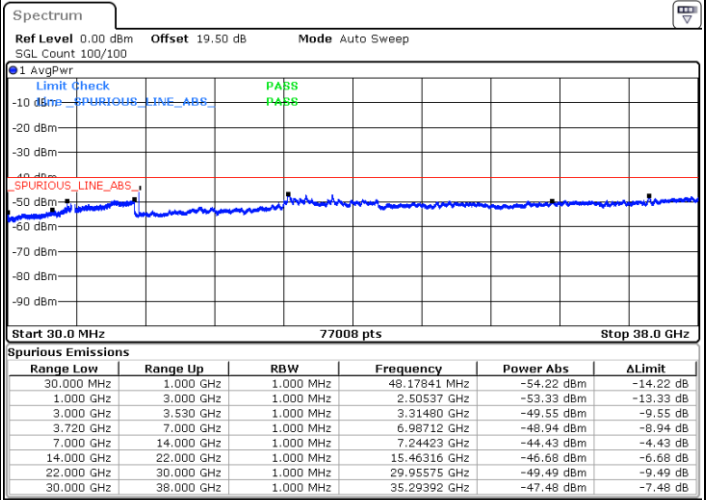

Date: 17.DEC.2021 17:46:52

Blank

LTE Band 48C / 15MHz+20MHz

16QAM

Lowest Channel / 1RB0 and 1RB99

Lowest Channel / 1RB74 and 1RB0

Date: 17.DEC.2021 20:59:05

Date: 17.DEC.2021 20:53:36

Lowest Channel / Full RB

N/A

Blank

Date: 17.DEC.2021 21:04:34

LTE Band 48C / 15MHz+20MHz

16QAM

Middle Channel / 1RB0 and 1RB9

Middle Channel / 1RB74 and 1RB0

Date: 17.DEC.2021 21:36:04

Date: 17.DEC.2021 21:41:32

Middle Channel / Full RB

N/A

Date: 17.DEC.2021 21:30:35

Blank

LTE Band 48C / 15MHz+20MHz

16QAM

Highest Channel / 1RB0 and 1RB99

Highest Channel / 1RB74 and 1RB0

Date: 17.DEC.2021 22:10:15

Date: 17.DEC.2021 22:04:47

Highest Channel / Full RB

N/A

Date: 17.DEC.2021 22:15:44

Blank