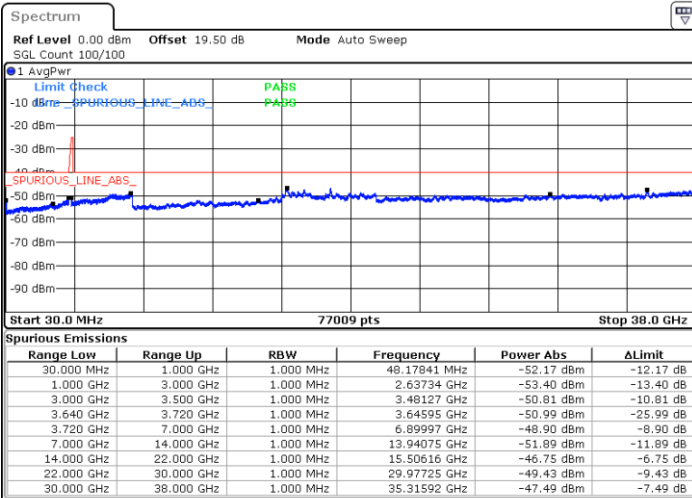

Date: 17.DEC.2021 10:29:44

Blank

LTE Band 48C / 5MHz+20MHz

16QAM

Highest Channel / 1RB0 and 1RB99

Highest Channel / 1RB24 and 1RB0

Date: 17.DEC.2021 11:54:45

Date: 17.DEC.2021 11:49:11

Highest Channel / Full RB

N/A

Date: 17.DEC.2021 12:00:19

Blank

LTE Band 48C / 10MHz+20MHz

16QAM

Lowest Channel / 1RB0 and 1RB99

Lowest Channel / 1RB49 and 1RB0

Date: 17.DEC.2021 16:34:19

Date: 17.DEC.2021 16:28:45

Lowest Channel / Full RB

N/A

Date: 17.DEC.2021 16:39:54

Blank

LTE Band 48C / 10MHz+20MHz

16QAM