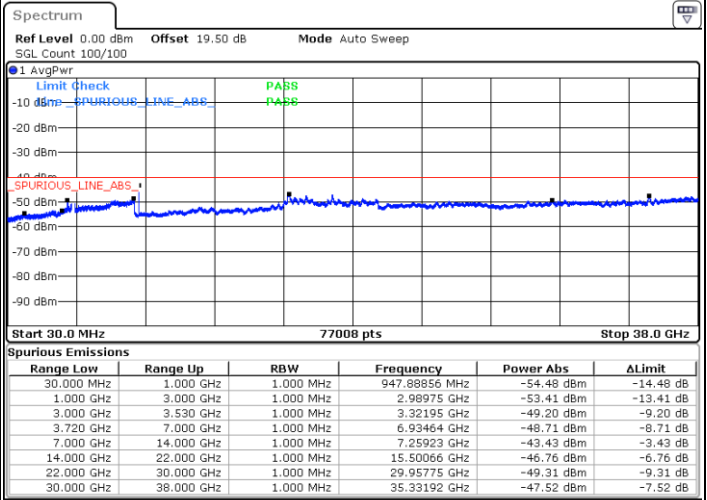

Highest Channel / Full RB

N/A

Date: 18.DEC.2021 00:42:24

Blank

LTE Band 48C / 20MHz+10MHz

QPSK

Lowest Channel / 1RB0 and 1RB49

Lowest Channel / 1RB99 and 1RB0

Date: 18.DEC.2021 02:15:04

Date: 18.DEC.2021 02:13:14

Lowest Channel / Full RB

N/A

Date: 18.DEC.2021 02:24:12

Blank

LTE Band 48C / 20MHz+10MHz

QPSK

Middle Channel / 1RB0 and 1RB49

Middle Channel / 1RB99 and 1RB0

Date: 18.DEC.2021 02:51:39

Date: 18.DEC.2021 02:53:28

Middle Channel / Full RB

N/A

Date: 18.DEC.2021 02:42:30

Blank

LTE Band 48C / 20MHz+10MHz

QPSK

Highest Channel / 1RB0 and 1RB49

Highest Channel / 1RB99 and 1RB0

Date: 18.DEC.2021 03:24:33

Date: 18.DEC.2021 03:15:26

Highest Channel / Full RB

N/A