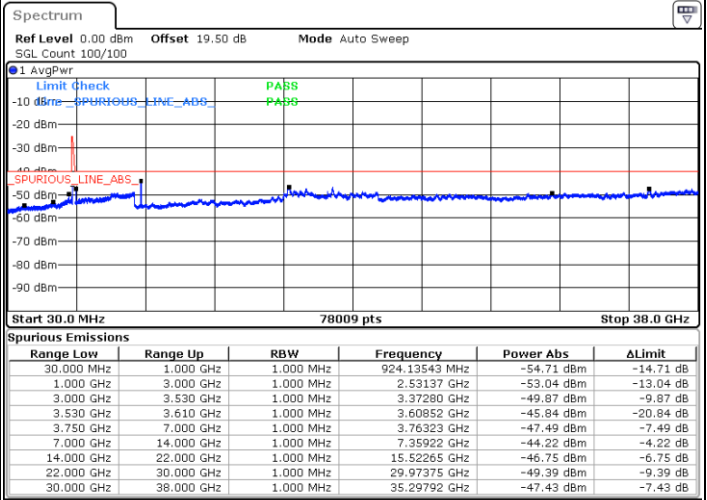

Date: 17.DEC.2021 17:46:52

Blank

LTE Band 48C / 15MHz+20MHz

16QAM

Lowest Channel / 1RB0 and 1RB99

Lowest Channel / 1RB74 and 1RB0

Date: 17.DEC.2021 20:59:05

Date: 17.DEC.2021 20:53:36

Lowest Channel / Full RB

N/A

Blank

Date: 17.DEC.2021 21:04:34

LTE Band 48C / 15MHz+20MHz

16QAM

Middle Channel / 1RB0 and 1RB9

Middle Channel / 1RB74 and 1RB0

Date: 17.DEC.2021 21:36:04

Date: 17.DEC.2021 21:41:32

Middle Channel / Full RB

N/A

Date: 17.DEC.2021 21:30:35

Blank

LTE Band 48C / 15MHz+20MHz

16QAM

Highest Channel / 1RB0 and 1RB99

Highest Channel / 1RB74 and 1RB0

Date: 17.DEC.2021 22:10:15

Date: 17.DEC.2021 22:04:47

Highest Channel / Full RB

N/A

Date: 17.DEC.2021 22:15:44

Blank