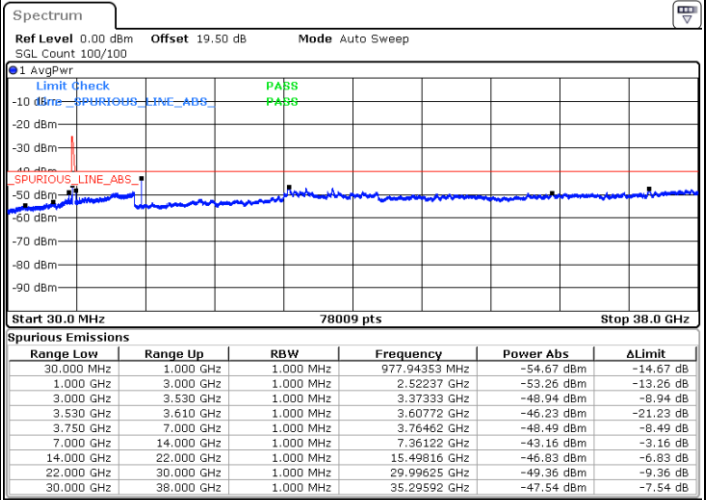

LTE Band 48C / 5MHz+20MHz

QPSK

Highest Channel / 1RB0 and 1RB99

Highest Channel / 1RB24 and 1RB0

Date: 17.DEC.2021 11:56:36

Date: 17.DEC.2021 11:47:20

Highest Channel / Full RB

N/A

Date: 17.DEC.2021 11:58:28

Blank

LTE Band 48C / 10MHz+20MHz

QPSK

Lowest Channel / 1RB0 and 1RB99

Lowest Channel / 1RB49 and 1RB0

Date: 17.DEC.2021 16:32:28

Date: 19.DEC.2021 13:11:46

Lowest Channel / Full RB

N/A

Blank

Date: 17.DEC.2021 16:41:45

LTE Band 48C / 10MHz+20MHz

QPSK

Middle Channel / 1RB0 and 1RB99

Middle Channel / 1RB49 and 1RB0