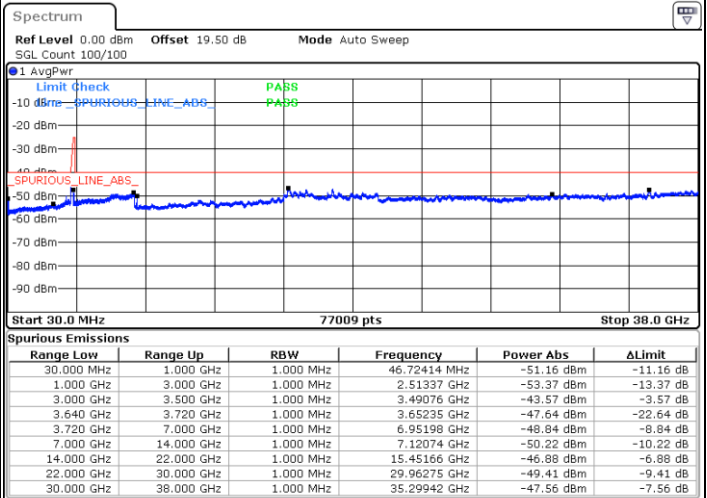

Date: 17.DEC.2021 10:29:44

Blank

LTE Band 48C / 5MHz+20MHz

16QAM

Highest Channel / 1RB0 and 1RB99

Highest Channel / 1RB24 and 1RB0

Date: 17.DEC.2021 11:54:45

Date: 17.DEC.2021 11:49:11

Highest Channel / Full RB

N/A

Date: 17.DEC.2021 12:00:19

Blank

LTE Band 48C / 10MHz+20MHz

16QAM

Lowest Channel / 1RB0 and 1RB99

Lowest Channel / 1RB49 and 1RB0

Date: 17.DEC.2021 16:34:19

Date: 17.DEC.2021 16:28:45

Lowest Channel / Full RB

N/A

Date: 17.DEC.2021 16:39:54

Blank

LTE Band 48C / 10MHz+20MHz

16QAM