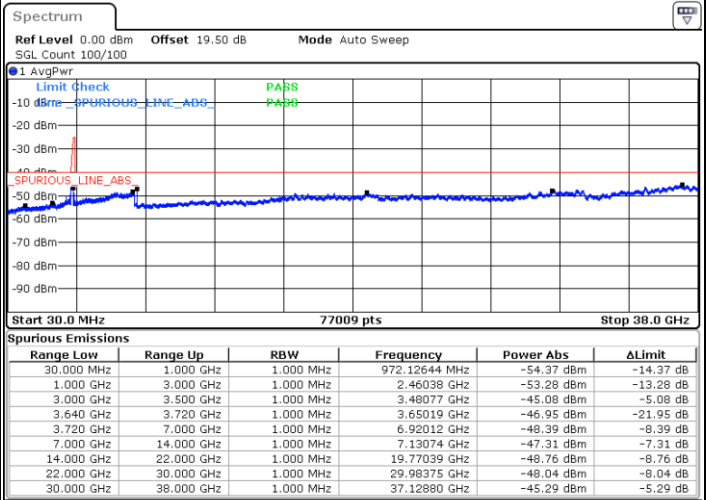

Date: 17.DEC.2021 17:09:41

Date: 17.DEC.2021 17:11:32

Middle Channel / Full RB

N/A

Date: 17.DEC.2021 17:00:23

Blank

LTE Band 48C / 10MHz+20MHz

QPSK

Highest Channel / 1RB0 and 1RB99

Highest Channel / 1RB49 and 1RB0

Date: 17.DEC.2021 17:43:09

Date: 17.DEC.2021 17:33:53

Highest Channel / Full RB

N/A

Date: 17.DEC.2021 17:45:01

Blank

LTE Band 48C / 15MHz+20MHz

QPSK

Lowest Channel / 1RB0 and 1RB99

Lowest Channel / 1RB74 and 1RB0

Date: 17.DEC.2021 20:57:15

Date: 23.DEC.2021 11:00:12

Lowest Channel / Full RB

N/A

Date: 17.DEC.2021 21:06:23

Blank

LTE Band 48C / 15MHz+20MHz

QPSK

Middle Channel / 1RB0 and 1RB99

Middle Channel / 1RB74 and 1RB0

Date: 17.DEC.2021 21:37:53

Date: 17.DEC.2021 21:39:43