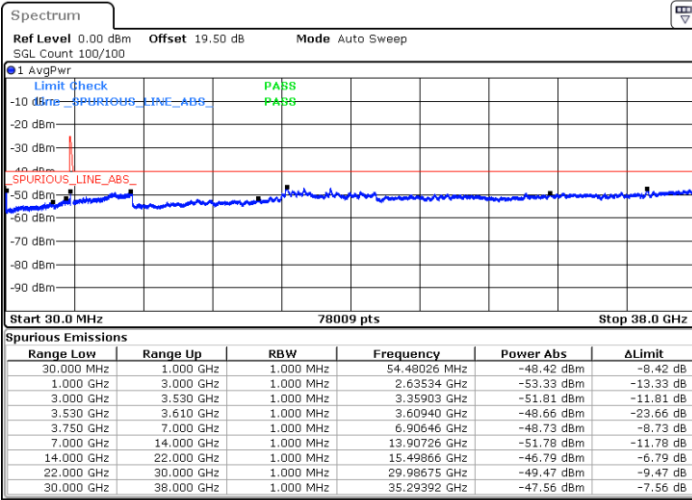

Date: 17.DEC.2021 21:06:23

Blank

LTE Band 48C / 15MHz+20MHz

QPSK

Middle Channel / 1RB0 and 1RB99

Middle Channel / 1RB74 and 1RB0

Date: 17.DEC.2021 21:37:53

Date: 17.DEC.2021 21:39:43

Middle Channel / Full RB

N/A

Date: 17.DEC.2021 21:28:45

Blank

LTE Band 48C / 15MHz+20MHz

QPSK

Highest Channel / 1RB0 and 1RB99

Highest Channel / 1RB74 and 1RB0

Date: 17.DEC.2021 22:12:05

Date: 17.DEC.2021 22:02:57

Highest Channel / Full RB

N/A

Date: 17.DEC.2021 22:13:55

Blank

LTE Band 48C / 20MHz+5MHz

QPSK

Lowest Channel / 1RB0 and 1RB24

Lowest Channel / 1RB99 and 1RB0

Date: 17.DEC.2021 23:27:46

Date: 17.DEC.2021 23:25:56

Lowest Channel / Full RB

N/A

Date: 17.DEC.2021 23:36:54

Blank