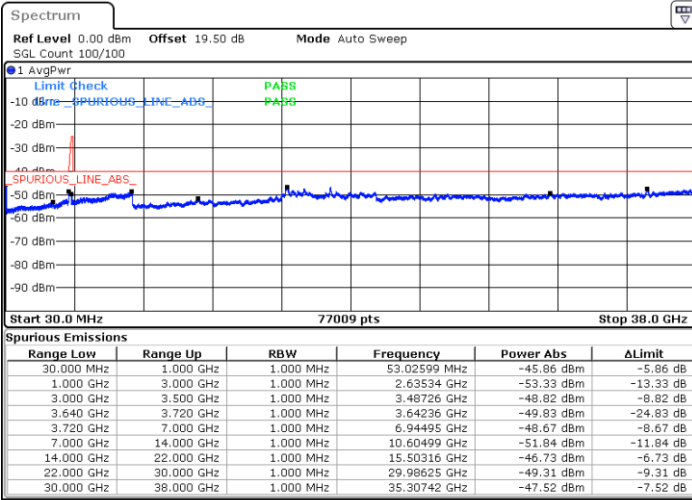

LTE Band 48C / 20MHz+10MHz

QPSK

Highest Channel / 1RB0 and 1RB49

Highest Channel / 1RB99 and 1RB0

Date: 18.DEC.2021 03:24:33

Date: 18.DEC.2021 03:15:26

Highest Channel / Full RB

N/A

Date: 18.DEC.2021 03:26:24

Blank

LTE Band 48C / 20MHz+15MHz

QPSK

Lowest Channel / 1RB0 and 1RB74

Lowest Channel / 1RB99 and 1RB0

Date: 18.DEC.2021 04:20:36

Date: 18.DEC.2021 04:18:46

Lowest Channel / Full RB

N/A

Date: 18.DEC.2021 04:29:43

Blank

LTE Band 48C / 20MHz+15MHz

QPSK

Middle Channel / 1RB0 and 1RB74

Middle Channel / 1RB99 and 1RB0

Date: 18.DEC.2021 05:01:15

Date: 18.DEC.2021 05:03:05

Middle Channel / Full RB

N/A

Date: 18.DEC.2021 04:52:07

Blank

LTE Band 48C / 20MHz+15MHz

QPSK