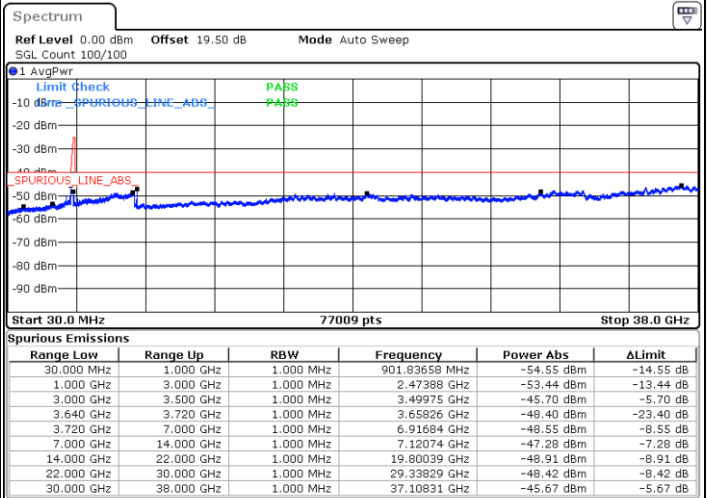

LTE Band 48C / 5MHz+20MHz

QPSK

Highest Channel / 1RB0 and 1RB99

Highest Channel / 1RB24 and 1RB0

Date: 17.DEC.2021 11:56:36

Date: 17.DEC.2021 11:47:20

Highest Channel / Full RB

N/A

Date: 17.DEC.2021 11:58:28

Blank

LTE Band 48C / 10MHz+20MHz

QPSK

Lowest Channel / 1RB0 and 1RB99

Lowest Channel / 1RB49 and 1RB0

Date: 17.DEC.2021 16:32:28

Date: 19.DEC.2021 13:11:46

Lowest Channel / Full RB

N/A

Blank

Date: 17.DEC.2021 16:41:45

LTE Band 48C / 10MHz+20MHz

QPSK

Middle Channel / 1RB0 and 1RB99

Middle Channel / 1RB49 and 1RB0

Date: 17.DEC.2021 17:09:41

Date: 17.DEC.2021 17:11:32

Middle Channel / Full RB

N/A

Date: 17.DEC.2021 17:00:23

Blank

LTE Band 48C / 10MHz+20MHz

QPSK