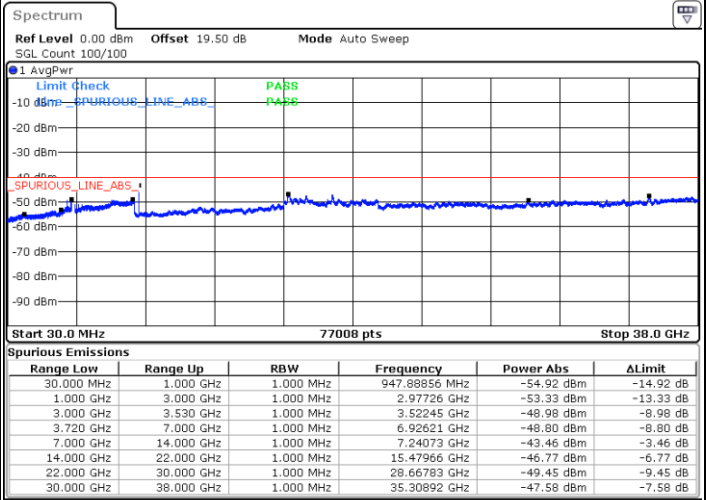

Date: 17.DEC.2021 11:58:28

Blank

LTE Band 48C / 10MHz+20MHz

QPSK

Lowest Channel / 1RB0 and 1RB99

Lowest Channel / 1RB49 and 1RB0

Date: 17.DEC.2021 16:32:28

Date: 19.DEC.2021 13:11:46

Lowest Channel / Full RB

N/A

Blank

Date: 17.DEC.2021 16:41:45

LTE Band 48C / 10MHz+20MHz

QPSK

Middle Channel / 1RB0 and 1RB99

Middle Channel / 1RB49 and 1RB0

Date: 17.DEC.2021 17:09:41

Date: 17.DEC.2021 17:11:32

Middle Channel / Full RB

N/A

Date: 17.DEC.2021 17:00:23

Blank

LTE Band 48C / 10MHz+20MHz

QPSK

Highest Channel / 1RB0 and 1RB99

Highest Channel / 1RB49 and 1RB0

Date: 17.DEC.2021 17:43:09

Date: 17.DEC.2021 17:33:53

Highest Channel / Full RB

N/A

Date: 17.DEC.2021 17:45:01

Blank