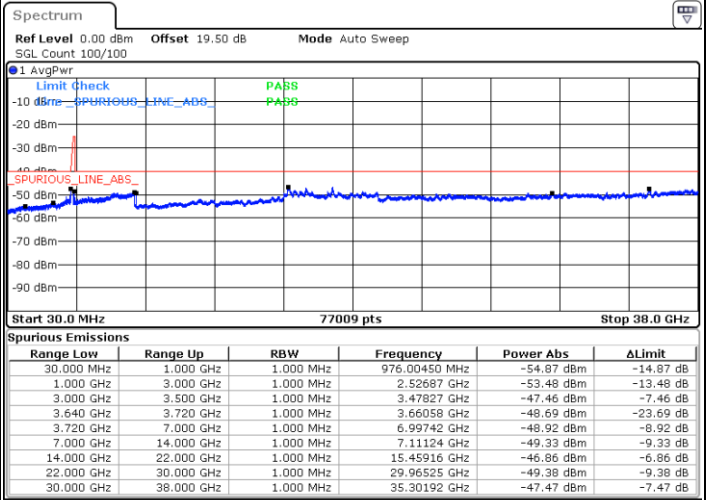

Middle Channel / Full RB

N/A

Date: 18.DEC.2021 10:00:45

Blank

LTE Band 48C / 20MHz+20MHz

QPSK

Highest Channel / 1RB0 and 1RB99

Highest Channel / 1RB99 and 1RB0

Date: 18.DEC.2021 11:16:03

Date: 18.DEC.2021 11:06:54

Highest Channel / Full RB

N/A

Date: 18.DEC.2021 11:17:53

Blank

LTE Band 48C / 5MHz+20MHz

16QAM

Lowest Channel / 1RB0 and 1RB99

Lowest Channel / 1RB24 and 1RB0

Date: 17.DEC.2021 08:25:49

Date: 17.DEC.2021 09:59:12

Lowest Channel / Full RB

N/A

Date: 17.DEC.2021 07:57:07

Blank