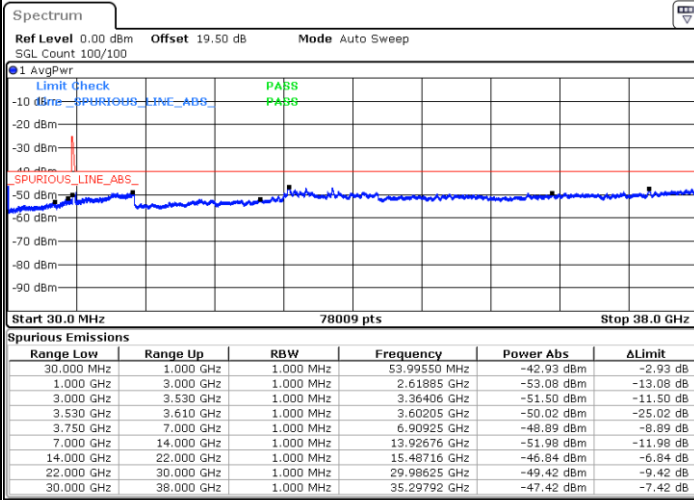

Date: 18.DEC.2021 02:15:04

Date: 18.DEC.2021 02:13:14

Lowest Channel / Full RB

N/A

Date: 18.DEC.2021 02:24:12

Blank

LTE Band 48C / 20MHz+10MHz

QPSK

Middle Channel / 1RB0 and 1RB49

Middle Channel / 1RB99 and 1RB0

Date: 18.DEC.2021 02:51:39

Date: 18.DEC.2021 02:53:28

Middle Channel / Full RB

N/A

Date: 18.DEC.2021 02:42:30

Blank

LTE Band 48C / 20MHz+10MHz

QPSK

Highest Channel / 1RB0 and 1RB49

Highest Channel / 1RB99 and 1RB0

Date: 18.DEC.2021 03:24:33

Date: 18.DEC.2021 03:15:26

Highest Channel / Full RB

N/A

Date: 18.DEC.2021 03:26:24

Blank

LTE Band 48C / 20MHz+15MHz

QPSK

Lowest Channel / 1RB0 and 1RB74

Lowest Channel / 1RB99 and 1RB0

Date: 18.DEC.2021 04:20:36

Date: 18.DEC.2021 04:18:46