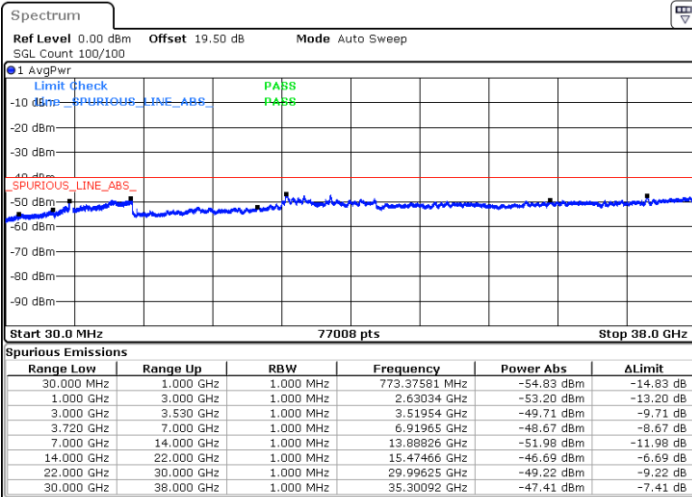

Lowest Channel / 1RB0 and 1RB99

Lowest Channel / 1RB24 and 1RB0

Date: 17.DEC.2021 08:25:49

Date: 17.DEC.2021 09:59:12

Lowest Channel / Full RB

N/A

Date: 17.DEC.2021 07:57:07

Blank

LTE Band 48C / 5MHz+20MHz

16QAM

Middle Channel / 1RB0 and 1RB9

Middle Channel / 1RB24 and 1RB0

Date: 17.DEC.2021 11:19:05

Date: 17.DEC.2021 11:24:40

Middle Channel / Full RB

N/A

Date: 17.DEC.2021 10:29:44

Blank

LTE Band 48C / 5MHz+20MHz

16QAM

Highest Channel / 1RB0 and 1RB99

Highest Channel / 1RB24 and 1RB0

Date: 17.DEC.2021 11:54:45

Date: 17.DEC.2021 11:49:11

Highest Channel / Full RB

N/A

Date: 17.DEC.2021 12:00:19

Blank

LTE Band 48C / 10MHz+20MHz

16QAM

Lowest Channel / 1RB0 and 1RB99

Lowest Channel / 1RB49 and 1RB0