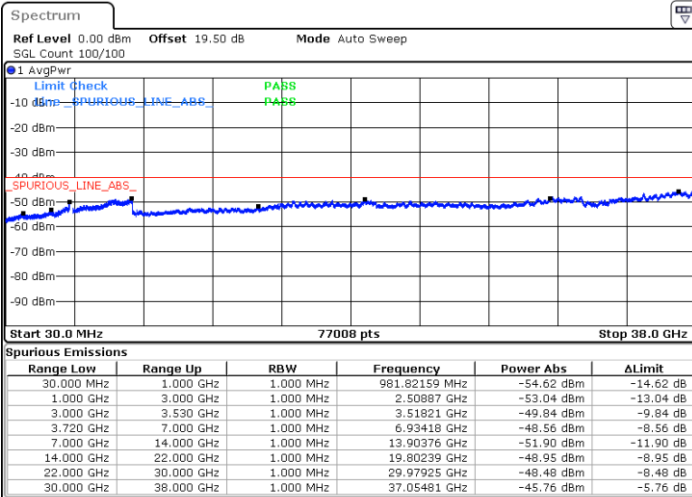

LTE Band 48C / 20MHz+20MHz

QPSK

Lowest Channel / 1RB0 and 1RB99

Lowest Channel / 1RB99 and 1RB0

Date: 18.DEC.2021 08:52:58

Date: 18.DEC.2021 09:28:57

Lowest Channel / Full RB

N/A

Date: 18.DEC.2021 09:36:45

Blank

LTE Band 48C / 20MHz+20MHz

QPSK

MiddleChannel / 1RB0 and 1RB99

Middle Channel / 1RB99 and 1RB0

Date: 18.DEC.2021 10:09:57

Date: 18.DEC.2021 10:11:47

Middle Channel / Full RB

N/A

Date: 18.DEC.2021 10:00:45

Blank

LTE Band 48C / 20MHz+20MHz

QPSK

Highest Channel / 1RB0 and 1RB99

Highest Channel / 1RB99 and 1RB0

Date: 18.DEC.2021 11:16:03

Date: 18.DEC.2021 11:06:54

Highest Channel / Full RB

N/A

Date: 18.DEC.2021 11:17:53

Blank

LTE Band 48C / 5MHz+20MHz

16QAM