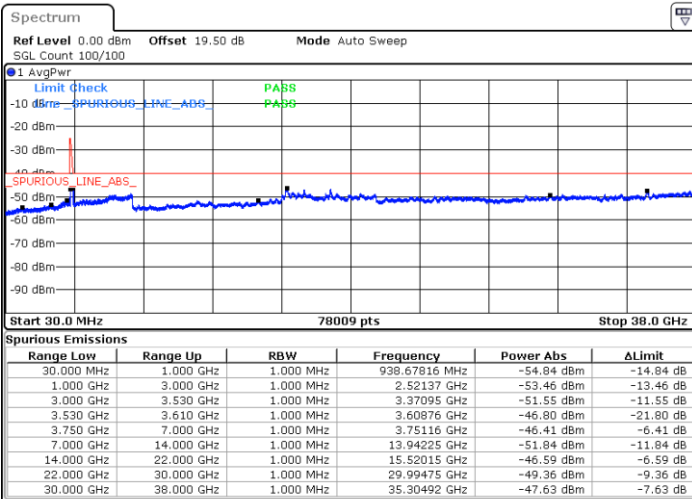

Date: 17.DEC.2021 16:34:19

Date: 17.DEC.2021 16:28:45

Lowest Channel / Full RB

N/A

Date: 17.DEC.2021 16:39:54

Blank

LTE Band 48C / 10MHz+20MHz

16QAM

Middle Channel / 1RB0 and 1RB99

Middle Channel / 1RB49 and 1RB0

Date: 17.DEC.2021 17:07:49

Date: 17.DEC.2021 17:13:23

Middle Channel / Full RB

N/A

Date: 17.DEC.2021 17:02:15

Blank

LTE Band 48C / 10MHz+20MHz

16QAM

Highest Channel / 1RB0 and 1RB99

Highest Channel / 1RB49 and 1RB0

Date: 17.DEC.2021 17:41:18

Date: 17.DEC.2021 17:35:44

Highest Channel / Full RB

N/A

Date: 17.DEC.2021 17:46:52

Blank

LTE Band 48C / 15MHz+20MHz

16QAM

Lowest Channel / 1RB0 and 1RB99

Lowest Channel / 1RB74 and 1RB0

Date: 17.DEC.2021 20:59:05

Date: 17.DEC.2021 20:53:36