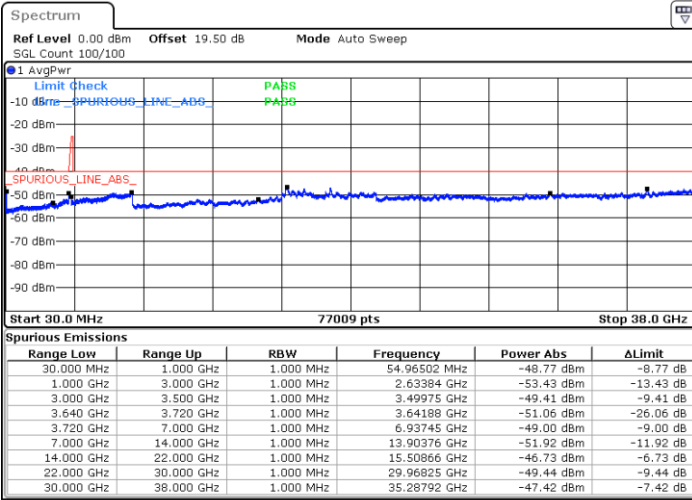

Date: 17.DEC.2021 23:58:32

Blank

LTE Band 48C / 20MHz+5MHz

QPSK

Highest Channel / 1RB0 and 1RB24

Highest Channel / 1RB99 and 1RB0

Date: 18.DEC.2021 00:40:34

Date: 18.DEC.2021 00:31:26

Highest Channel / Full RB

N/A

Date: 18.DEC.2021 00:42:24

Blank

LTE Band 48C / 20MHz+10MHz

QPSK

Lowest Channel / 1RB0 and 1RB49

Lowest Channel / 1RB99 and 1RB0

Date: 18.DEC.2021 02:15:04

Date: 18.DEC.2021 02:13:14

Lowest Channel / Full RB

N/A

Date: 18.DEC.2021 02:24:12

Blank

LTE Band 48C / 20MHz+10MHz

QPSK