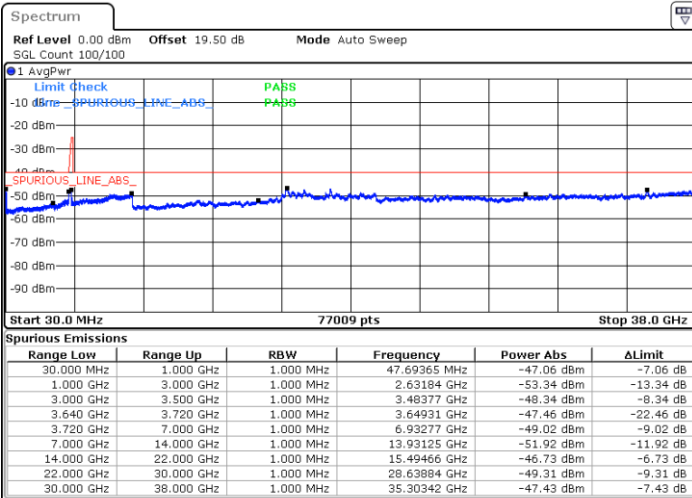

LTE Band 48C / 10MHz+20MHz

16QAM

Highest Channel / 1RB0 and 1RB99

Highest Channel / 1RB49 and 1RB0

Date: 17.DEC.2021 17:41:18

Date: 17.DEC.2021 17:35:44

Highest Channel / Full RB

N/A

Date: 17.DEC.2021 17:46:52

Blank

LTE Band 48C / 15MHz+20MHz

16QAM

Lowest Channel / 1RB0 and 1RB99

Lowest Channel / 1RB74 and 1RB0

Date: 17.DEC.2021 20:59:05

Date: 17.DEC.2021 20:53:36

Lowest Channel / Full RB

N/A

Blank

Date: 17.DEC.2021 21:04:34

LTE Band 48C / 15MHz+20MHz

16QAM

Middle Channel / 1RB0 and 1RB9

Middle Channel / 1RB74 and 1RB0

Date: 17.DEC.2021 21:36:04

Date: 17.DEC.2021 21:41:32

Middle Channel / Full RB

N/A

Date: 17.DEC.2021 21:30:35

Blank

LTE Band 48C / 15MHz+20MHz

16QAM