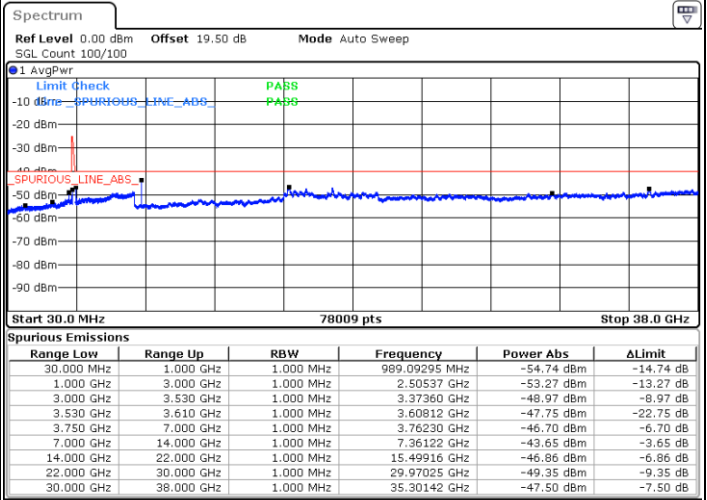

LTE Band 48C / 5MHz+20MHz

16QAM

Middle Channel / 1RB0 and 1RB9

Middle Channel / 1RB24 and 1RB0

Date: 17.DEC.2021 11:19:05

Date: 17.DEC.2021 11:24:40

Middle Channel / Full RB

N/A

Date: 17.DEC.2021 10:29:44

Blank

LTE Band 48C / 5MHz+20MHz

16QAM

Highest Channel / 1RB0 and 1RB99

Highest Channel / 1RB24 and 1RB0

Date: 17.DEC.2021 11:54:45

Date: 17.DEC.2021 11:49:11

Highest Channel / Full RB

N/A

Date: 17.DEC.2021 12:00:19

Blank

LTE Band 48C / 10MHz+20MHz

16QAM

Lowest Channel / 1RB0 and 1RB99

Lowest Channel / 1RB49 and 1RB0

Date: 17.DEC.2021 16:34:19

Date: 17.DEC.2021 16:28:45

Lowest Channel / Full RB

N/A

Date: 17.DEC.2021 16:39:54

Blank

LTE Band 48C / 10MHz+20MHz

16QAM