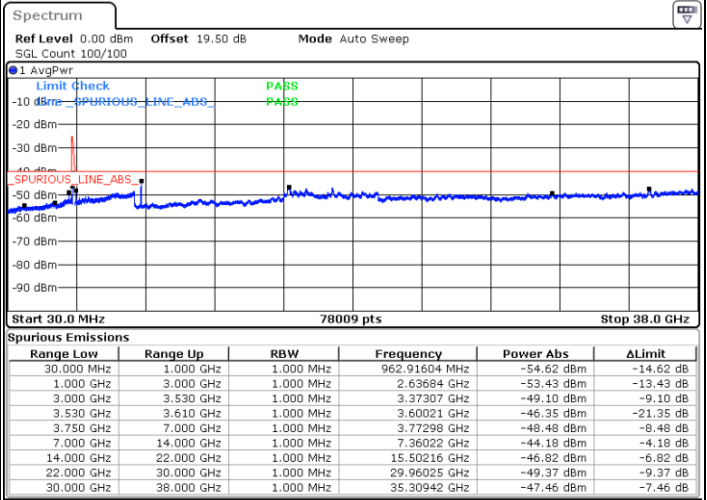

Lowest Channel / Full RB

N/A

Blank

Date: 17.DEC.2021 16:41:45

LTE Band 48C / 10MHz+20MHz

QPSK

Middle Channel / 1RB0 and 1RB99

Middle Channel / 1RB49 and 1RB0

Date: 17.DEC.2021 17:09:41

Date: 17.DEC.2021 17:11:32

Middle Channel / Full RB

N/A

Date: 17.DEC.2021 17:00:23

Blank

LTE Band 48C / 10MHz+20MHz

QPSK

Highest Channel / 1RB0 and 1RB99

Highest Channel / 1RB49 and 1RB0

Date: 17.DEC.2021 17:43:09

Date: 17.DEC.2021 17:33:53

Highest Channel / Full RB

N/A

Date: 17.DEC.2021 17:45:01

Blank

LTE Band 48C / 15MHz+20MHz

QPSK

Lowest Channel / 1RB0 and 1RB99

Lowest Channel / 1RB74 and 1RB0

Date: 17.DEC.2021 20:57:15

Date: 23.DEC.2021 11:00:12

Lowest Channel / Full RB

N/A