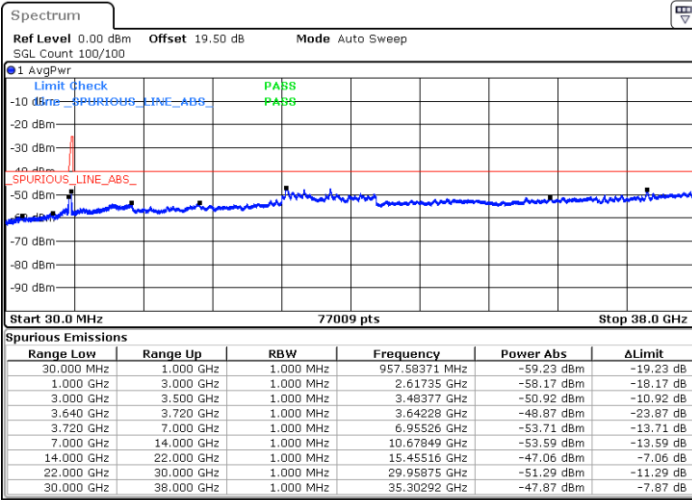

Date: 18.DEC.2021 05:01:15

Date: 18.DEC.2021 05:03:05

Middle Channel / Full RB

N/A

Date: 18.DEC.2021 04:52:07

Blank

LTE Band 48C / 20MHz+15MHz

QPSK

Highest Channel / 1RB0 and 1RB74

Highest Channel / 1RB99 and 1RB0

Date: 18.DEC.2021 05:37:46

Date: 18.DEC.2021 05:28:39

Highest Channel / Full RB

N/A

Date: 18.DEC.2021 05:39:36

Blank

LTE Band 48C / 20MHz+20MHz

QPSK

Lowest Channel / 1RB0 and 1RB99

Lowest Channel / 1RB99 and 1RB0

Date: 18.DEC.2021 08:52:58

Date: 18.DEC.2021 09:28:57

Lowest Channel / Full RB

N/A

Date: 18.DEC.2021 09:36:45

Blank

LTE Band 48C / 20MHz+20MHz

QPSK

MiddleChannel / 1RB0 and 1RB99

Middle Channel / 1RB99 and 1RB0

Date: 18.DEC.2021 10:09:57

Date: 18.DEC.2021 10:11:47