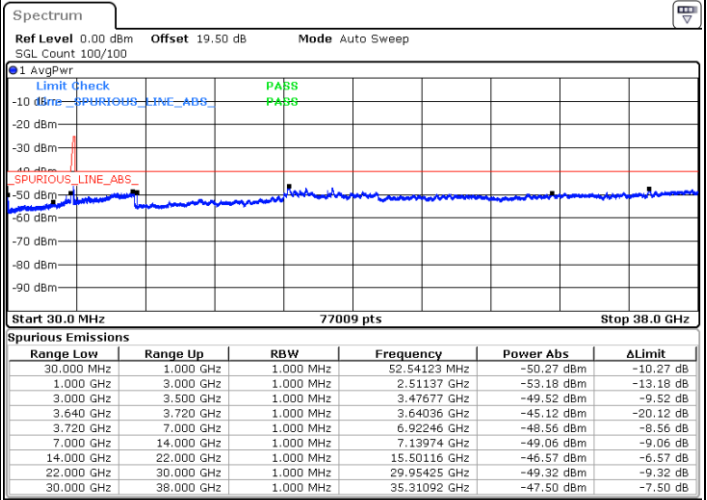

LTE Band 48C / 20MHz+10MHz

QPSK

Highest Channel / 1RB0 and 1RB49

Highest Channel / 1RB99 and 1RB0

Date: 18.DEC.2021 03:24:33

Date: 18.DEC.2021 03:15:26

Highest Channel / Full RB

N/A

Date: 18.DEC.2021 03:26:24

Blank

LTE Band 48C / 20MHz+15MHz

QPSK

Lowest Channel / 1RB0 and 1RB74

Lowest Channel / 1RB99 and 1RB0

Date: 18.DEC.2021 04:20:36

Date: 18.DEC.2021 04:18:46

Lowest Channel / Full RB

N/A

Date: 18.DEC.2021 04:29:43

Blank

LTE Band 48C / 20MHz+15MHz

QPSK

Middle Channel / 1RB0 and 1RB74

Middle Channel / 1RB99 and 1RB0

Date: 18.DEC.2021 05:01:15

Date: 18.DEC.2021 05:03:05

Middle Channel / Full RB

N/A

Date: 18.DEC.2021 04:52:07

Blank

LTE Band 48C / 20MHz+15MHz

QPSK