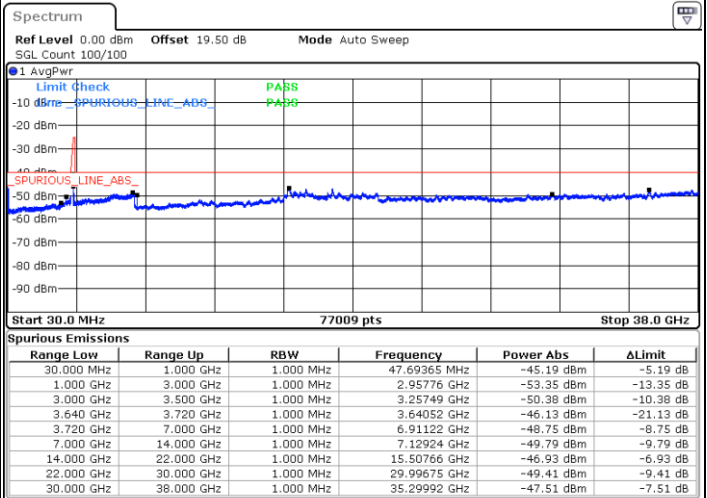

LTE Band 48C / 10MHz+20MHz

16QAM

Highest Channel / 1RB0 and 1RB99

Highest Channel / 1RB49 and 1RB0

Date: 17.DEC.2021 17:41:18

Date: 17.DEC.2021 17:35:44

Highest Channel / Full RB

N/A

Date: 17.DEC.2021 17:46:52

Blank

LTE Band 48C / 15MHz+20MHz

16QAM

Lowest Channel / 1RB0 and 1RB99

Lowest Channel / 1RB74 and 1RB0

Date: 17.DEC.2021 20:59:05

Date: 17.DEC.2021 20:53:36

Lowest Channel / Full RB

N/A

Blank

Date: 17.DEC.2021 21:04:34

LTE Band 48C / 15MHz+20MHz

16QAM

Middle Channel / 1RB0 and 1RB9

Middle Channel / 1RB74 and 1RB0

Date: 17.DEC.2021 21:36:04

Date: 17.DEC.2021 21:41:32

Middle Channel / Full RB

N/A

Date: 17.DEC.2021 21:30:35

Blank

LTE Band 48C / 15MHz+20MHz

16QAM