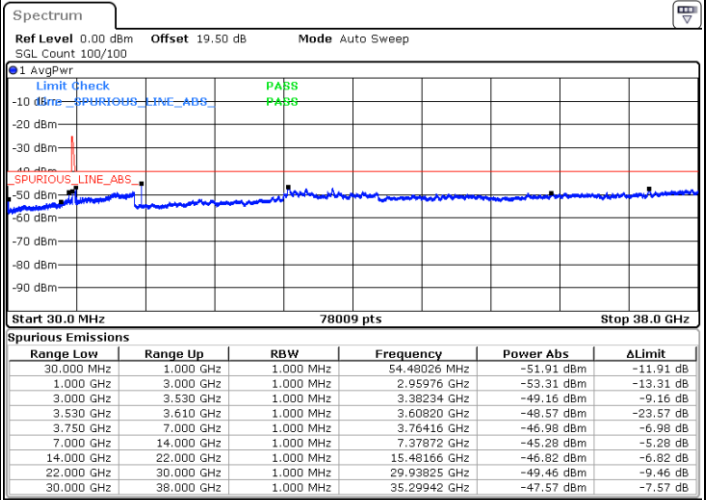

Date: 18.DEC.2021 02:15:04

Date: 18.DEC.2021 02:13:14

Lowest Channel / Full RB

N/A

Date: 18.DEC.2021 02:24:12

Blank

LTE Band 48C / 20MHz+10MHz

QPSK

LTE Band 48C / 20MHz+10MHz

QPSK

Highest Channel / 1RB0 and 1RB49

Highest Channel / 1RB99 and 1RB0

Date: 18.DEC.2021 03:24:33

Date: 18.DEC.2021 03:15:26

Highest Channel / Full RB

N/A

Date: 18.DEC.2021 03:26:24

Blank

LTE Band 48C / 20MHz+15MHz

QPSK

Lowest Channel / 1RB0 and 1RB74

Lowest Channel / 1RB99 and 1RB0

Date: 18.DEC.2021 04:20:36

Date: 18.DEC.2021 04:18:46

Lowest Channel / Full RB

N/A

Date: 18.DEC.2021 04:29:43

Blank

LTE Band 48C / 20MHz+15MHz

QPSK

Middle Channel / 1RB0 and 1RB74

Middle Channel / 1RB99 and 1RB0