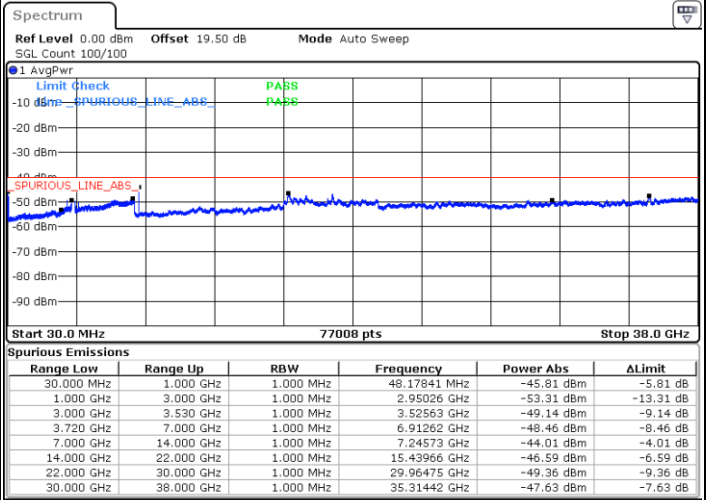

LTE Band 48C / 15MHz+20MHz

QPSK

Lowest Channel / 1RB0 and 1RB99

Lowest Channel / 1RB74 and 1RB0

Date: 17.DEC.2021 20:57:15

Date: 23.DEC.2021 11:00:12

Lowest Channel / Full RB

N/A

Date: 17.DEC.2021 21:06:23

Blank

LTE Band 48C / 15MHz+20MHz

QPSK

Middle Channel / 1RB0 and 1RB99

Middle Channel / 1RB74 and 1RB0

Date: 17.DEC.2021 21:37:53

Date: 17.DEC.2021 21:39:43

Middle Channel / Full RB

N/A

Date: 17.DEC.2021 21:28:45

Blank

LTE Band 48C / 15MHz+20MHz

QPSK

Highest Channel / 1RB0 and 1RB99

Highest Channel / 1RB74 and 1RB0

Date: 17.DEC.2021 22:12:05

Date: 17.DEC.2021 22:02:57

Highest Channel / Full RB

N/A

Date: 17.DEC.2021 22:13:55

Blank

LTE Band 48C / 20MHz+5MHz

QPSK