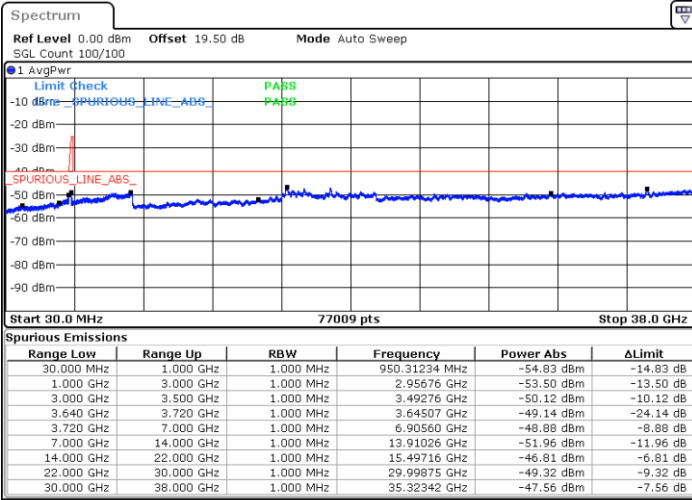

Middle Channel / Full RB

N/A

Date: 18.DEC.2021 10:00:45

Blank

LTE Band 48C / 20MHz+20MHz

QPSK

Highest Channel / 1RB0 and 1RB99

Highest Channel / 1RB99 and 1RB0

Date: 18.DEC.2021 11:16:03

Date: 18.DEC.2021 11:06:54

Highest Channel / Full RB

N/A

Date: 18.DEC.2021 11:17:53

Blank

LTE Band 48C / 5MHz+20MHz

16QAM

Lowest Channel / 1RB0 and 1RB99

Lowest Channel / 1RB24 and 1RB0

Date: 17.DEC.2021 08:25:49

Date: 17.DEC.2021 09:59:12

Lowest Channel / Full RB

N/A

Date: 17.DEC.2021 07:57:07

Blank