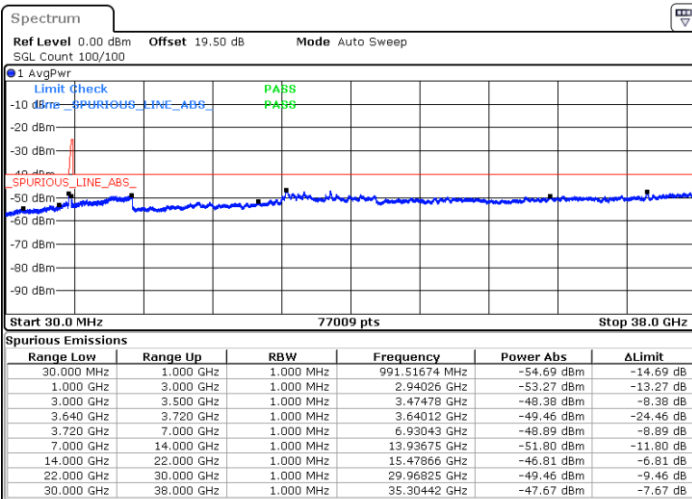

LTE Band 48C / 5MHz+20MHz

QPSK

Highest Channel / 1RB0 and 1RB99

Highest Channel / 1RB24 and 1RB0

Date: 17.DEC.2021 11:56:36

Date: 17.DEC.2021 11:47:20

Highest Channel / Full RB

N/A

Date: 17.DEC.2021 11:58:28

Blank

LTE Band 48C / 10MHz+20MHz

QPSK

Lowest Channel / 1RB0 and 1RB99

Lowest Channel / 1RB49 and 1RB0

Date: 17.DEC.2021 16:32:28

Date: 19.DEC.2021 13:11:46

Lowest Channel / Full RB

N/A

Blank

Date: 17.DEC.2021 16:41:45

LTE Band 48C / 10MHz+20MHz

QPSK

Middle Channel / 1RB0 and 1RB99

Middle Channel / 1RB49 and 1RB0

Date: 17.DEC.2021 17:09:41

Date: 17.DEC.2021 17:11:32

Middle Channel / Full RB

N/A

Date: 17.DEC.2021 17:00:23

Blank

LTE Band 48C / 10MHz+20MHz

QPSK