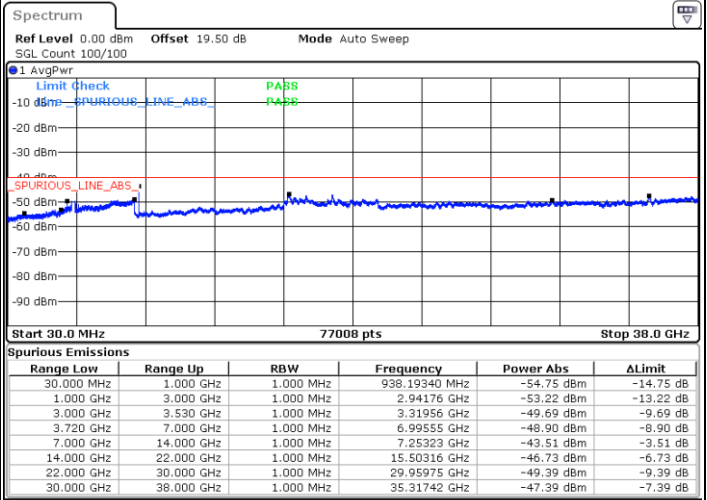

Date: 18.DEC.2021 03:26:24

Blank

LTE Band 48C / 20MHz+15MHz

QPSK

Lowest Channel / 1RB0 and 1RB74

Lowest Channel / 1RB99 and 1RB0

Date: 18.DEC.2021 04:20:36

Date: 18.DEC.2021 04:18:46

Lowest Channel / Full RB

N/A

Date: 18.DEC.2021 04:29:43

Blank

LTE Band 48C / 20MHz+15MHz

QPSK

Middle Channel / 1RB0 and 1RB74

Middle Channel / 1RB99 and 1RB0

Date: 18.DEC.2021 05:01:15

Date: 18.DEC.2021 05:03:05

Middle Channel / Full RB

N/A

Date: 18.DEC.2021 04:52:07

Blank

LTE Band 48C / 20MHz+15MHz

QPSK

Highest Channel / 1RB0 and 1RB74

Highest Channel / 1RB99 and 1RB0

Date: 18.DEC.2021 05:37:46

Date: 18.DEC.2021 05:28:39

Highest Channel / Full RB

N/A

Date: 18.DEC.2021 05:39:36

Blank