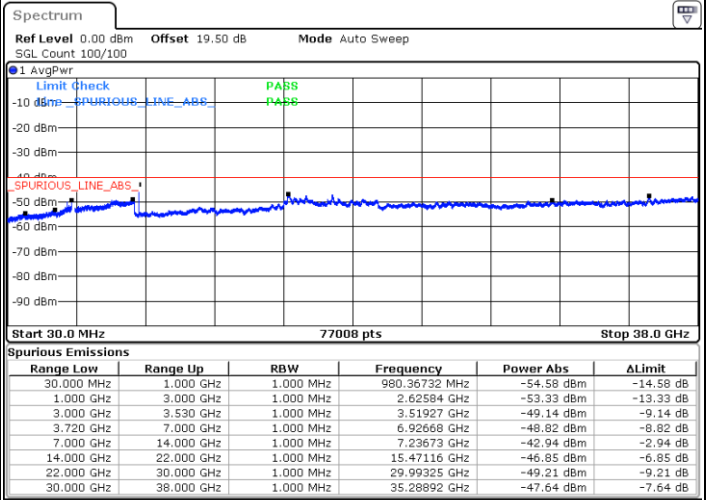

Lowest Channel / 1RB0 and 1RB99

Lowest Channel / 1RB24 and 1RB0

Date: 17.DEC.2021 08:25:49

Date: 17.DEC.2021 09:59:12

Lowest Channel / Full RB

N/A

Date: 17.DEC.2021 07:57:07

Blank

LTE Band 48C / 5MHz+20MHz

16QAM

Middle Channel / 1RB0 and 1RB9

Middle Channel / 1RB24 and 1RB0

Date: 17.DEC.2021 11:19:05

Date: 17.DEC.2021 11:24:40

Middle Channel / Full RB

N/A

Date: 17.DEC.2021 10:29:44

Blank

LTE Band 48C / 5MHz+20MHz

16QAM

Highest Channel / 1RB0 and 1RB99

Highest Channel / 1RB24 and 1RB0

Date: 17.DEC.2021 11:54:45

Date: 17.DEC.2021 11:49:11

Highest Channel / Full RB

N/A

Date: 17.DEC.2021 12:00:19

Blank

LTE Band 48C / 10MHz+20MHz

16QAM

Lowest Channel / 1RB0 and 1RB99

Lowest Channel / 1RB49 and 1RB0