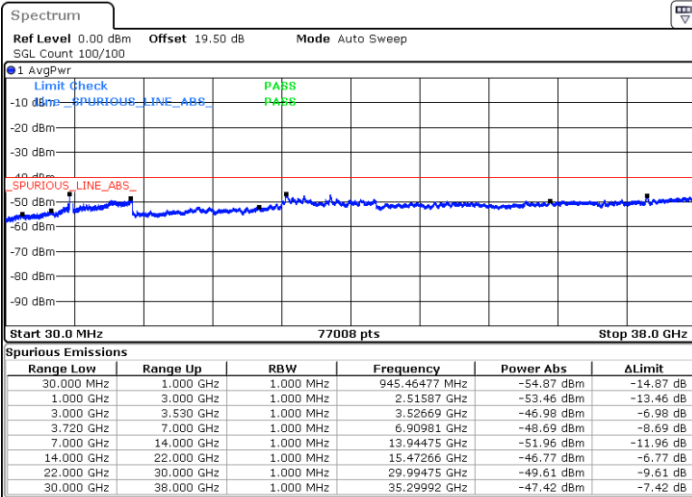

Date: 17.DEC.2021 17:46:52

Blank

LTE Band 48C / 15MHz+20MHz

16QAM

Lowest Channel / 1RB0 and 1RB99

Lowest Channel / 1RB74 and 1RB0

Date: 17.DEC.2021 20:59:05

Date: 17.DEC.2021 20:53:36

Lowest Channel / Full RB

N/A

Blank

Date: 17.DEC.2021 21:04:34

LTE Band 48C / 15MHz+20MHz

16QAM

Middle Channel / 1RB0 and 1RB9

Middle Channel / 1RB74 and 1RB0

Date: 17.DEC.2021 21:36:04

Date: 17.DEC.2021 21:41:32

Middle Channel / Full RB

N/A

Date: 17.DEC.2021 21:30:35

Blank

LTE Band 48C / 15MHz+20MHz

16QAM

Highest Channel / 1RB0 and 1RB99

Highest Channel / 1RB74 and 1RB0

Date: 17.DEC.2021 22:10:15

Date: 17.DEC.2021 22:04:47

Highest Channel / Full RB

N/A

Date: 17.DEC.2021 22:15:44

Blank