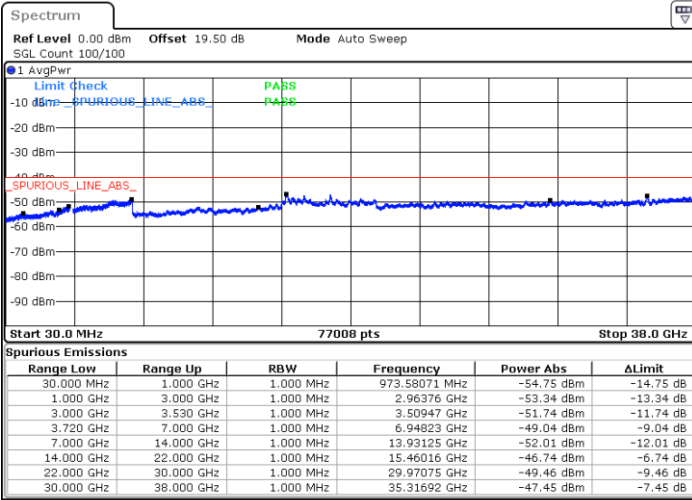

Date: 17.DEC.2021 11:58:28

Blank

LTE Band 48C / 10MHz+20MHz

QPSK

Lowest Channel / 1RB0 and 1RB99

Lowest Channel / 1RB49 and 1RB0

Date: 17.DEC.2021 16:32:28

Date: 19.DEC.2021 13:11:46

Lowest Channel / Full RB

N/A

Blank

Date: 17.DEC.2021 16:41:45

LTE Band 48C / 10MHz+20MHz

QPSK

Middle Channel / 1RB0 and 1RB99

Middle Channel / 1RB49 and 1RB0

Date: 17.DEC.2021 17:09:41

Date: 17.DEC.2021 17:11:32

Middle Channel / Full RB

N/A

Date: 17.DEC.2021 17:00:23

Blank

LTE Band 48C / 10MHz+20MHz

QPSK

Highest Channel / 1RB0 and 1RB99

Highest Channel / 1RB49 and 1RB0

Date: 17.DEC.2021 17:43:09

Date: 17.DEC.2021 17:33:53

Highest Channel / Full RB

N/A

Date: 17.DEC.2021 17:45:01

Blank