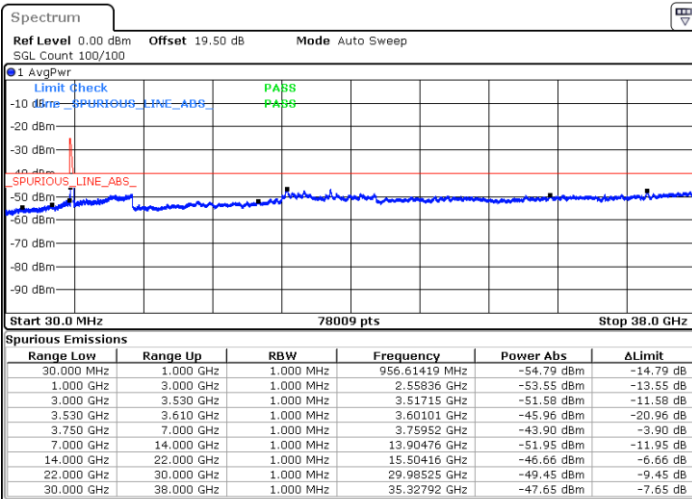

Date: 18.DEC.2021 05:01:15

Date: 18.DEC.2021 05:03:05

Middle Channel / Full RB

N/A

Date: 18.DEC.2021 04:52:07

Blank

LTE Band 48C / 20MHz+15MHz

QPSK

Highest Channel / 1RB0 and 1RB74

Highest Channel / 1RB99 and 1RB0

Date: 18.DEC.2021 05:37:46

Date: 18.DEC.2021 05:28:39

Highest Channel / Full RB

N/A

Date: 18.DEC.2021 05:39:36

Blank

LTE Band 48C / 20MHz+20MHz

QPSK

Lowest Channel / 1RB0 and 1RB99

Lowest Channel / 1RB99 and 1RB0

Date: 18.DEC.2021 08:52:58

Date: 18.DEC.2021 09:28:57

Lowest Channel / Full RB

N/A