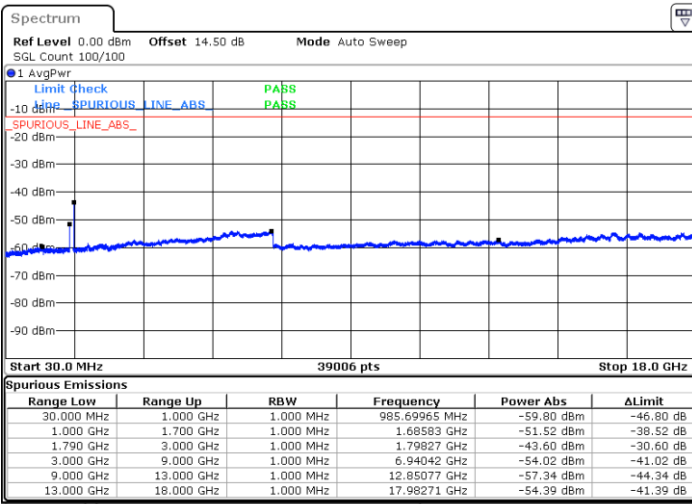

Date: 24.DEC.2021 14:06:23

Blank

LTE Band 66B / 10MHz+10MHz

16QAM

Middle Channel / 1RB0 and 1RB49

Middle Channel / 1RB49 and 1RB0

Date: 24.DEC.2021 11:54:10

Date: 24.DEC.2021 11:58:15

Middle Channel / FullIRB

N/A

Date: 24.DEC.2021 11:50:03

Blank

LTE Band 66B / 10MHz+10MHz

16QAM

Highest Channel / 1RB0 and 1RB49

Highest Channel / 1RB49 and 1RB0

Date: 24.DEC.2021 13:55:09

Date: 24.DEC.2021 13:51:03

Highest Channel / FullIRB

N/A

Date: 24.DEC.2021 13:59:15

Blank

LTE Band 66B / 15MHz+5MHz

16QAM

Lowest Channel / 1RB0 and 1RB49

Lowest Channel / 1RB49 and 1RB0

Date: 24.DEC.2021 17:47:31

Date: 24.DEC.2021 17:43:30

Lowest Channel / FullIRB

N/A

Date: 24.DEC.2021 17:51:32

Blank