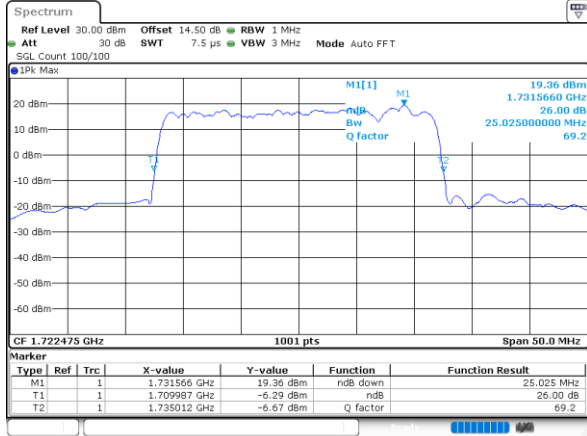

Highest Channel / 10MHz+20MHz

Date: 23, DEC, 2021 03:59:49

Highest Channel / 15MHz+10MHz

Date: 23, DEC, 2021 02:27:19

LTE Band 66C

QPSK

Lowest Channel / 15MHz+15MHz

Date: 23, DEC, 2021 05:20:51

Lowest Channel / 15MHz+20MHz

Date: 23, DEC, 2021 06:13:18

Middle Channel / 15MHz+15MHz

Date: 23, DEC, 2021 05:41:38

Middle Channel / 15MHz+20MHz

Date: 23, DEC, 2021 06:15:11

Highest Channel / 15MHz+15MHz

Date: 23, DEC, 2021 05:52:35

Highest Channel / 15MHz+20MHz

Date: 23, DEC, 2021 07:04:28

LTE Band 66C

QPSK

Lowest Channel / 20MHz+5MHz

Date: 23, DEC, 2021 22:41:15

Lowest Channel / 20MHz+10MHz

Date: 23, DEC, 2021 04:25:58

LTE Band 66C

QPSK

Lowest Channel / 20MHz+15MHz

Date: 23, DEC, 2021 21:08:05

Lowest Channel / 20MHz+20MHz

Date: 24, DEC, 2021 00:26:30

Middle Channel / 20MHz+15MHz

Date: 23, DEC, 2021 21:44:11