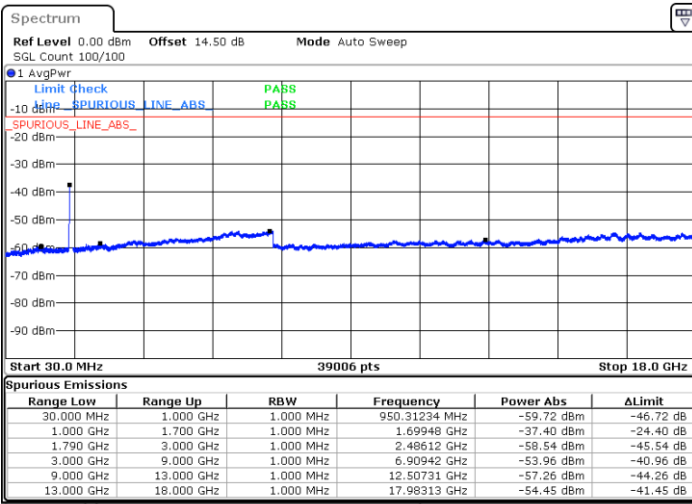

Date: 24.DEC.2021 17:00:22

Date: 24.DEC.2021 16:59:02

Highest Channel / FullIRB

N/A

Blank

Date: 24.DEC.2021 17:07:02

LTE Band 66B / 10MHz+5MHz

64QAM

Lowest Channel / 1RB0 and 1RB24

Lowest Channel / 1RB49 and 1RB0

Date: 24.DEC.2021 07:14:37

Date: 24.DEC.2021 07:07:59

Lowest Channel / FullIRB

N/A

Date: 24.DEC.2021 07:15:57

Blank

LTE Band 66B / 10MHz+5MHz

64QAM

Middle Channel / 1RB0 and 1RB24

Middle Channel / 1RB49 and 1RB0

Date: 24.DEC.2021 07:26:57

Date: 24.DEC.2021 07:33:35

Middle Channel / FullIRB

N/A

Date: 24.DEC.2021 07:25:37

Blank

LTE Band 66B / 10MHz+5MHz

64QAM

Highest Channel / 1RB0 and 1RB24

Highest Channel / 1RB49 and 1RB0

Date: 24.DEC.2021 07:53:46

Date: 24.DEC.2021 07:52:26