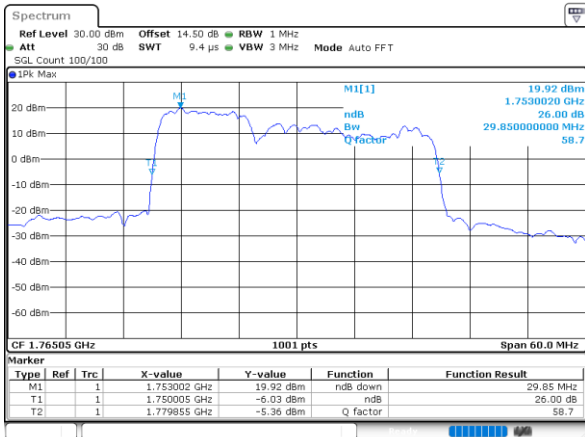

LTE Band 66C

QPSK

Lowest Channel / 5MHz+20MHz

Date: 24, DEC, 2021 02:13:41

Lowest Channel / 10MHz+15MHz

Date: 22, DEC, 2021 22:54:21

Middle Channel / 5MHz+20MHz

Date: 24, DEC, 2021 03:37:38

Middle Channel / 10MHz+15MHz

Date: 22, DEC, 2021 21:37:27

Highest Channel / 5MHz+20MHz

Date: 24, DEC, 2021 03:51:36

Highest Channel / 10MHz+15MHz

Date: 22, DEC, 2021 21:48:59

LTE Band 66C

QPSK

Lowest Channel / 10MHz+20MHz

Date: 23, DEC, 2021 02:49:42

Lowest Channel / 15MHz+10MHz

Date: 23, DEC, 2021 01:55:18

Middle Channel / 10MHz+20MHz

Date: 23, DEC, 2021 03:48:53

Middle Channel / 15MHz+10MHz

Date: 23, DEC, 2021 02:16:18

Highest Channel / 10MHz+20MHz

Date: 23, DEC, 2021 03:59:49

Highest Channel / 15MHz+10MHz

Date: 23, DEC, 2021 02:27:19

LTE Band 66C

QPSK

Lowest Channel / 15MHz+15MHz

Date: 23, DEC, 2021 05:20:51