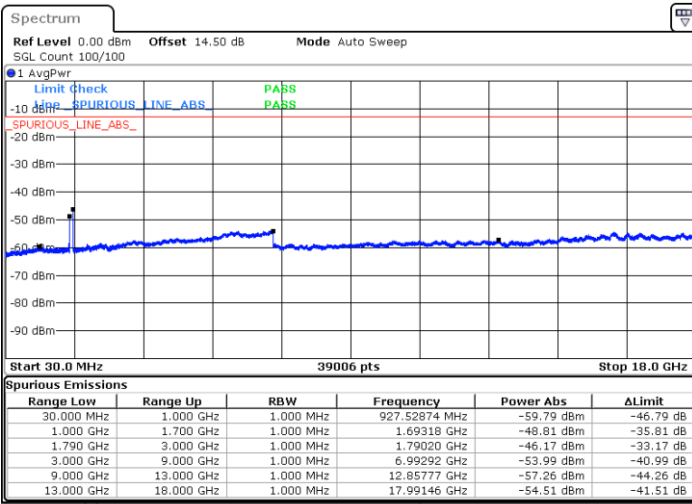

Date: 24.DEC.2021 17:00:22

Date: 24.DEC.2021 16:59:02

Highest Channel / FullIRB

N/A

Blank

Date: 24.DEC.2021 17:07:02

LTE Band 66B / 10MHz+5MHz

64QAM

Lowest Channel / 1RB0 and 1RB24

Lowest Channel / 1RB49 and 1RB0

Date: 24.DEC.2021 07:14:37

Date: 24.DEC.2021 07:07:59

Lowest Channel / FullIRB

N/A

Date: 24.DEC.2021 07:15:57

Blank

LTE Band 66B / 10MHz+5MHz

64QAM

Middle Channel / 1RB0 and 1RB24

Middle Channel / 1RB49 and 1RB0

Date: 24.DEC.2021 07:26:57

Date: 24.DEC.2021 07:33:35

Middle Channel / FullIRB

N/A

Date: 24.DEC.2021 07:25:37

Blank

LTE Band 66B / 10MHz+5MHz

64QAM

Highest Channel / 1RB0 and 1RB24

Highest Channel / 1RB49 and 1RB0

Date: 24.DEC.2021 07:53:46

Date: 24.DEC.2021 07:52:26