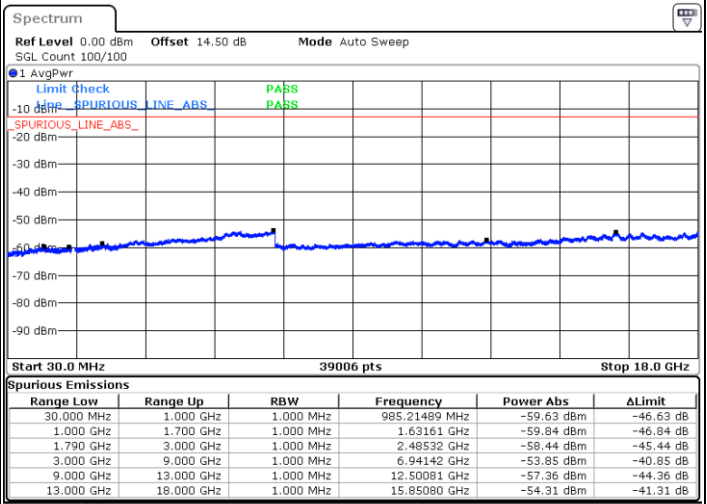

Highest Channel / FullIRB

N/A

Date: 24.DEC.2021 08:00:23

Blank

LTE Band 66B / 10MHz+10MHz

64QAM

Lowest Channel / 1RB0 and 1RB49

Lowest Channel / 1RB49 and 1RB0

Date: 24.DEC.2021 08:33:57

Date: 24.DEC.2021 08:27:19

Lowest Channel / FullIRB

N/A

Date: 24.DEC.2021 08:35:17

Blank

LTE Band 66B / 10MHz+10MHz

64QAM

Middle Channel / 1RB0 and 1RB49

Middle Channel / 1RB49 and 1RB0

Date: 24.DEC.2021 11:52:48

Date: 24.DEC.2021 11:59:38

Middle Channel / FullIRB

N/A

Date: 24.DEC.2021 11:51:25

Blank

LTE Band 66B / 10MHz+10MHz

64QAM

Highest Channel / 1RB0 and 1RB49

Highest Channel / 1RB49 and 1RB0

Date: 24.DEC.2021 13:53:47

Date: 24.DEC.2021 13:52:25

Highest Channel / FullIRB

N/A