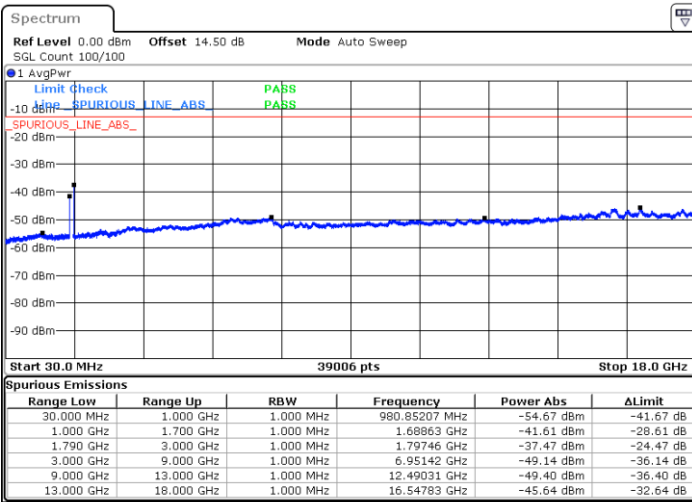

Date: 24.DEC.2021 16:22:09

Blank

LTE Band 66B / 5MHz+15MHz

64QAM

Middle Channel / 1RB0 and 1RB49

Middle Channel / 1RB24 and 1RB0

Date: 24.DEC.2021 16:33:16

Date: 24.DEC.2021 16:39:58

Middle Channel / FullIRB

N/A

Date: 24.DEC.2021 16:31:55

Blank

LTE Band 66B / 5MHz+15MHz

64QAM

Highest Channel / 1RB0 and 1RB49

Highest Channel / 1RB24 and 1RB0

Date: 24.DEC.2021 17:00:22

Date: 24.DEC.2021 16:59:02

Highest Channel / FullIRB

N/A

Blank

Date: 24.DEC.2021 17:07:02

LTE Band 66B / 10MHz+5MHz

64QAM

Lowest Channel / 1RB0 and 1RB24

Lowest Channel / 1RB49 and 1RB0

Date: 24.DEC.2021 07:14:37

Date: 24.DEC.2021 07:07:59

Lowest Channel / FullIRB

N/A

Date: 24.DEC.2021 07:15:57

Blank