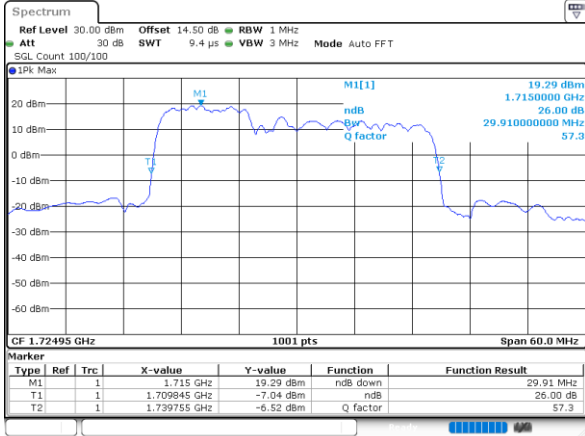

LTE Band 66C

QPSK

Lowest Channel / 5MHz+20MHz

Date: 24, DEC, 2021 02:13:41

Lowest Channel / 10MHz+15MHz

Date: 22, DEC, 2021 22:54:21

Middle Channel / 5MHz+20MHz

Date: 24, DEC, 2021 03:37:38

Middle Channel / 10MHz+15MHz

Date: 22, DEC, 2021 21:37:27

Highest Channel / 5MHz+20MHz

Date: 24, DEC, 2021 03:51:36

Highest Channel / 10MHz+15MHz

Date: 22, DEC, 2021 21:48:59

LTE Band 66C

QPSK

Lowest Channel / 10MHz+20MHz

Date: 23, DEC, 2021 02:49:42

Lowest Channel / 15MHz+10MHz

Date: 23, DEC, 2021 01:55:18

Middle Channel / 10MHz+20MHz

Date: 23, DEC, 2021 03:48:53

Middle Channel / 15MHz+10MHz

Date: 23, DEC, 2021 02:16:18

Highest Channel / 10MHz+20MHz

Date: 23, DEC, 2021 03:59:49

Highest Channel / 15MHz+10MHz

Date: 23, DEC, 2021 02:27:19

LTE Band 66C

QPSK

Lowest Channel / 15MHz+15MHz

Date: 23, DEC, 2021 05:20:51