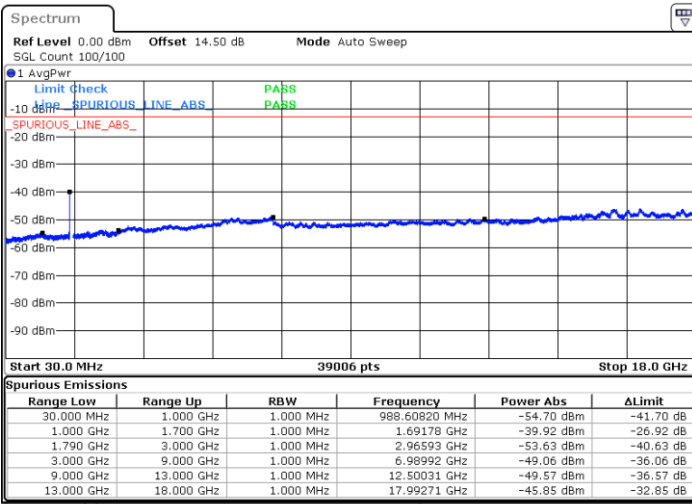

LTE Band 66B / 5MHz+15MHz

64QAM

Lowest Channel / 1RB0 and 1RB49

Lowest Channel / 1RB24 and 1RB0

Date: 24.DEC.2021 16:20:48

Date: 24.DEC.2021 16:14:08

Lowest Channel / FullIRB

N/A

Date: 24.DEC.2021 16:22:09

Blank

LTE Band 66B / 5MHz+15MHz

64QAM

Middle Channel / 1RB0 and 1RB49

Middle Channel / 1RB24 and 1RB0

Date: 24.DEC.2021 16:33:16

Date: 24.DEC.2021 16:39:58

Middle Channel / FullIRB

N/A

Date: 24.DEC.2021 16:31:55

Blank

LTE Band 66B / 5MHz+15MHz

64QAM

Highest Channel / 1RB0 and 1RB49

Highest Channel / 1RB24 and 1RB0

Date: 24.DEC.2021 17:00:22

Date: 24.DEC.2021 16:59:02

Highest Channel / FullIRB

N/A

Blank

Date: 24.DEC.2021 17:07:02

LTE Band 66B / 10MHz+5MHz

64QAM