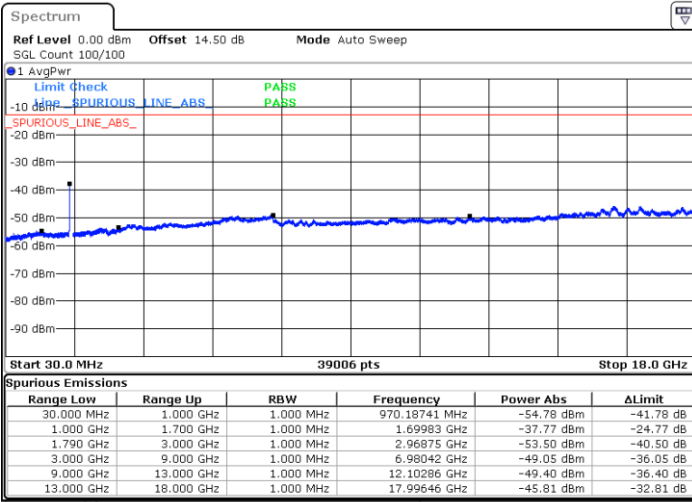

Date: 24.DEC.2021 17:58:36

Blank

LTE Band 66B / 15MHz+5MHz

16QAM

Highest Channel / 1RB0 and 1RB49

Highest Channel / 1RB49 and 1RB0

Date: 24.DEC.2021 18:29:39

Date: 24.DEC.2021 18:25:39

Highest Channel / FullIRB

N/A

Date: 24.DEC.2021 18:33:40

Blank

LTE Band 66B / 5MHz+5MHz

64QAM

Lowest Channel / 1RB0 and 1RB24

Lowest Channel / 1RB14 and 1RB0

Date: 24.DEC.2021 18:46:22

Date: 24.DEC.2021 18:39:42

Lowest Channel / FullIRB

N/A

Date: 24.DEC.2021 18:47:43

Blank

LTE Band 66B / 5MHz+5MHz

64QAM