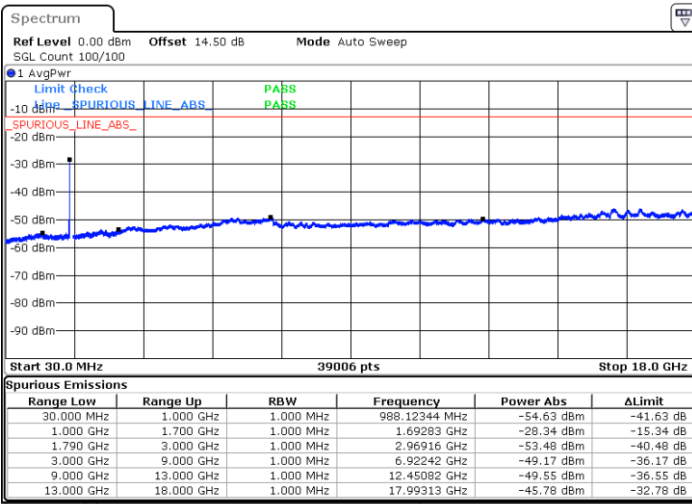

Date: 24.DEC.2021 06:13:07

Date: 24.DEC.2021 06:19:43

Middle Channel / FullIRB

N/A

Blank

Date: 24.DEC.2021 06:11:47

LTE Band 66B / 5MHz+10MHz

64QAM

Highest Channel / 1RB0 and 1RB14

Highest Channel / 1RB24 and 1RB0

Date: 24.DEC.2021 06:39:53

Date: 24.DEC.2021 06:38:33

Highest Channel / FullIRB

N/A

Date: 24.DEC.2021 06:46:32

Blank

LTE Band 66B / 5MHz+15MHz

64QAM

Lowest Channel / 1RB0 and 1RB49

Lowest Channel / 1RB24 and 1RB0

Date: 24.DEC.2021 16:20:48

Date: 24.DEC.2021 16:14:08

Lowest Channel / FullIRB

N/A