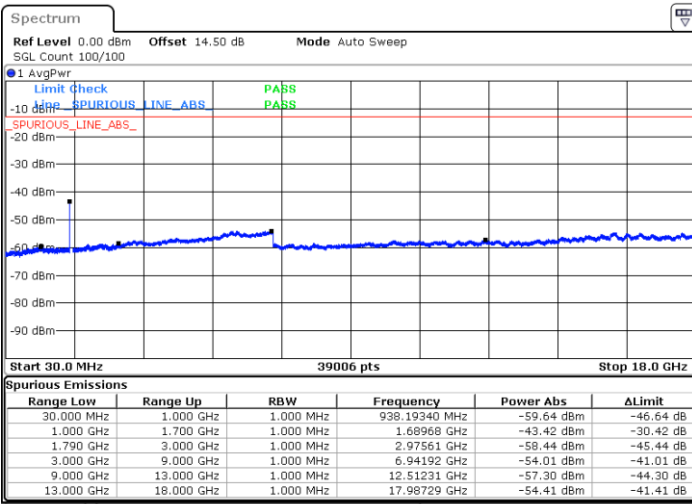

LTE Band 66B / 10MHz+10MHz

16QAM

Lowest Channel / 1RB0 and 1RB49

Lowest Channel / 1RB49 and 1RB0

Date: 24.DEC.2021 08:32:37

Date: 24.DEC.2021 08:28:38

Lowest Channel / FullIRB

N/A

Date: 24.DEC.2021 14:06:23

Blank

LTE Band 66B / 10MHz+10MHz

16QAM

Middle Channel / 1RB0 and 1RB49

Middle Channel / 1RB49 and 1RB0

Date: 24.DEC.2021 11:54:10

Date: 24.DEC.2021 11:58:15

Middle Channel / FullIRB

N/A

Date: 24.DEC.2021 11:50:03

Blank

LTE Band 66B / 10MHz+10MHz

16QAM

Highest Channel / 1RB0 and 1RB49

Highest Channel / 1RB49 and 1RB0

Date: 24.DEC.2021 13:55:09

Date: 24.DEC.2021 13:51:03

Highest Channel / FullIRB

N/A

Date: 24.DEC.2021 13:59:15

Blank

LTE Band 66B / 15MHz+5MHz

16QAM