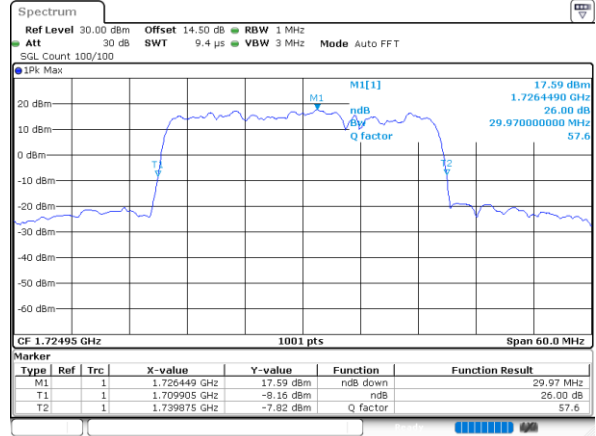

Highest Channel / 10MHz+20MHz

Date: 23, DEC, 2021 03:59:49

Highest Channel / 15MHz+10MHz

Date: 23, DEC, 2021 02:27:19

LTE Band 66C

QPSK

Lowest Channel / 15MHz+15MHz

Date: 23, DEC, 2021 05:20:51

Lowest Channel / 15MHz+20MHz

Date: 23, DEC, 2021 06:13:18

Middle Channel / 15MHz+15MHz

Date: 23, DEC, 2021 05:41:38

Middle Channel / 15MHz+20MHz

Date: 23, DEC, 2021 06:15:11

Highest Channel / 15MHz+15MHz

Date: 23, DEC, 2021 05:52:35

Highest Channel / 15MHz+20MHz

Date: 23, DEC, 2021 07:04:28

LTE Band 66C

QPSK

Lowest Channel / 20MHz+5MHz

Date: 23, DEC, 2021 22:41:15

Lowest Channel / 20MHz+10MHz

Date: 23, DEC, 2021 04:25:58

LTE Band 66C

QPSK

Lowest Channel / 20MHz+15MHz

Date: 23, DEC, 2021 21:08:05

Lowest Channel / 20MHz+20MHz

Date: 24, DEC, 2021 00:26:30

Middle Channel / 20MHz+15MHz

Date: 23, DEC, 2021 21:44:11