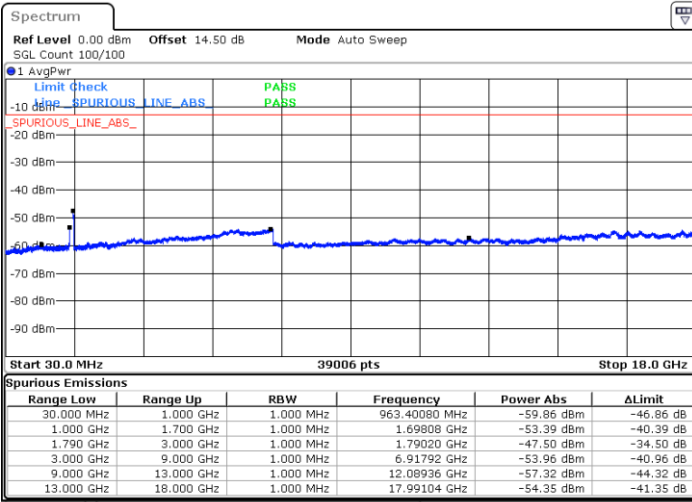

Highest Channel / FullIRB

N/A

Date: 24.DEC.2021 08:00:23

Blank

LTE Band 66B / 10MHz+10MHz

64QAM

Lowest Channel / 1RB0 and 1RB49

Lowest Channel / 1RB49 and 1RB0

Date: 24.DEC.2021 08:33:57

Date: 24.DEC.2021 08:27:19

Lowest Channel / FullIRB

N/A

Date: 24.DEC.2021 08:35:17

Blank

LTE Band 66B / 10MHz+10MHz

64QAM

Middle Channel / 1RB0 and 1RB49

Middle Channel / 1RB49 and 1RB0

Date: 24.DEC.2021 11:52:48

Date: 24.DEC.2021 11:59:38

Middle Channel / FullIRB

N/A

Date: 24.DEC.2021 11:51:25

Blank

LTE Band 66B / 10MHz+10MHz

64QAM

Highest Channel / 1RB0 and 1RB49

Highest Channel / 1RB49 and 1RB0

Date: 24.DEC.2021 13:53:47

Date: 24.DEC.2021 13:52:25

Highest Channel / FullIRB

N/A