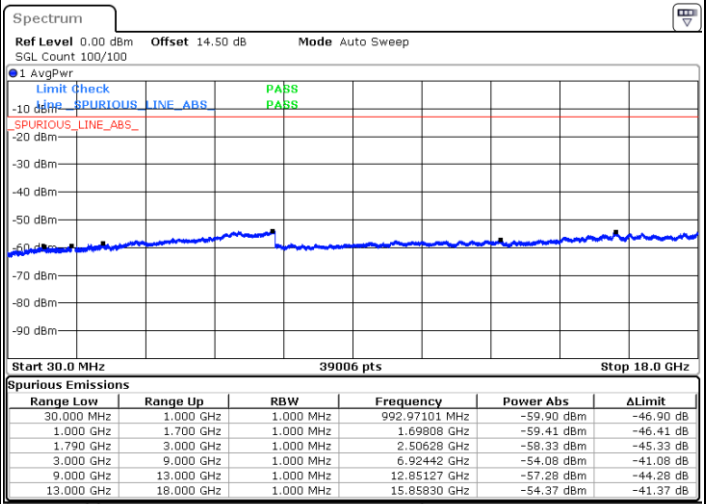

LTE Band 66B / 10MHz+10MHz

64QAM

Highest Channel / 1RB0 and 1RB49

Highest Channel / 1RB49 and 1RB0

Date: 24.DEC.2021 13:53:47

Date: 24.DEC.2021 13:52:25

Highest Channel / FullIRB

N/A

Date: 24.DEC.2021 14:00:36

Blank

LTE Band 66B / 15MHz+5MHz

64QAM

Lowest Channel / 1RB0 and 1RB49

Lowest Channel / 1RB49 and 1RB0

Date: 24.DEC.2021 17:48:51

Date: 24.DEC.2021 17:42:10

Lowest Channel / FullIRB

N/A Blank

Date: 24.DEC.2021 17:50:12

LTE Band 66B / 15MHz+5MHz

64QAM

Middle Channel / 1RB0 and 1RB49

Date: 24.DEC.2021 18:01:16

Middle Channel / 1RB49 and 1RB0

Date: 24.DEC.2021 18:07:55

Middle Channel / FullIRB

Date: 24.DEC.2021 17:59:55

N/A

Blank

LTE Band 66B / 15MHz+5MHz

64QAM

Highest Channel / 1RB0 and 1RB49