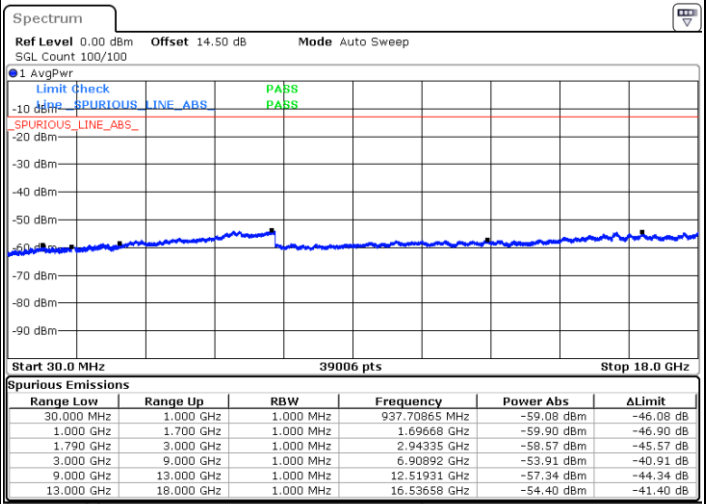

LTE Band 66B / 10MHz+10MHz

16QAM

Lowest Channel / 1RB0 and 1RB49

Lowest Channel / 1RB49 and 1RB0

Date: 24.DEC.2021 08:32:37

Date: 24.DEC.2021 08:28:38

Lowest Channel / FullIRB

N/A

Date: 24.DEC.2021 14:06:23

Blank

LTE Band 66B / 10MHz+10MHz

16QAM

Middle Channel / 1RB0 and 1RB49

Middle Channel / 1RB49 and 1RB0

Date: 24.DEC.2021 11:54:10

Date: 24.DEC.2021 11:58:15

Middle Channel / FullIRB

N/A

Date: 24.DEC.2021 11:50:03

Blank

LTE Band 66B / 10MHz+10MHz

16QAM

Highest Channel / 1RB0 and 1RB49

Highest Channel / 1RB49 and 1RB0

Date: 24.DEC.2021 13:55:09

Date: 24.DEC.2021 13:51:03

Highest Channel / FullIRB

N/A

Date: 24.DEC.2021 13:59:15

Blank

LTE Band 66B / 15MHz+5MHz

16QAM