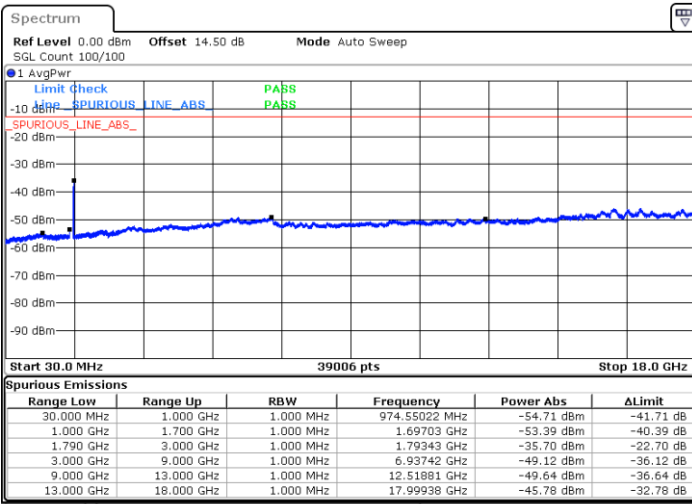

Lowest Channel / FullIRB

N/A

Date: 24.DEC.2021 06:02:07

Blank

LTE Band 66B / 5MHz+10MHz

64QAM

Middle Channel / 1RB0 and 1RB14

Middle Channel / 1RB24 and 1RB0

Date: 24.DEC.2021 06:13:07

Date: 24.DEC.2021 06:19:43

Middle Channel / FullIRB

N/A

Blank

Date: 24.DEC.2021 06:11:47

LTE Band 66B / 5MHz+10MHz

64QAM

Highest Channel / 1RB0 and 1RB14

Highest Channel / 1RB24 and 1RB0

Date: 24.DEC.2021 06:39:53

Date: 24.DEC.2021 06:38:33

Highest Channel / FullIRB

N/A

Date: 24.DEC.2021 06:46:32

Blank

LTE Band 66B / 5MHz+15MHz

64QAM

Lowest Channel / 1RB0 and 1RB49

Lowest Channel / 1RB24 and 1RB0

Date: 24.DEC.2021 16:20:48

Date: 24.DEC.2021 16:14:08

Lowest Channel / FullIRB

N/A