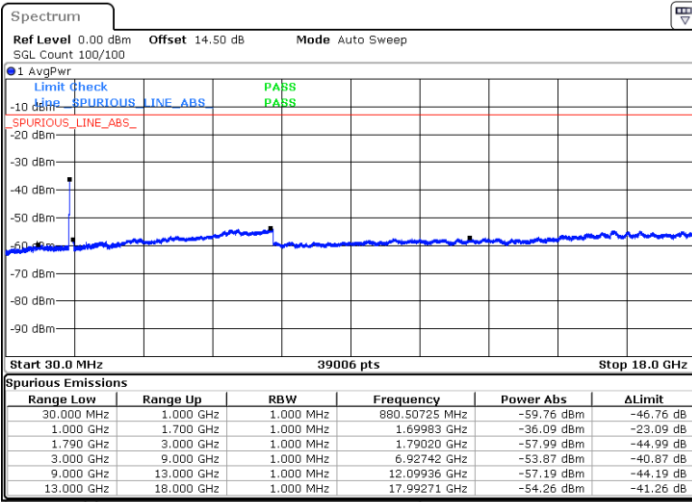

LTE Band 66B / 10MHz+10MHz

64QAM

Highest Channel / 1RB0 and 1RB49

Highest Channel / 1RB49 and 1RB0

Date: 24.DEC.2021 13:53:47

Date: 24.DEC.2021 13:52:25

Highest Channel / FullIRB

N/A

Date: 24.DEC.2021 14:00:36

Blank

LTE Band 66B / 15MHz+5MHz

64QAM

Lowest Channel / 1RB0 and 1RB49

Lowest Channel / 1RB49 and 1RB0

Date: 24.DEC.2021 17:48:51

Date: 24.DEC.2021 17:42:10

Lowest Channel / FullIRB

N/A Blank

Date: 24.DEC.2021 17:50:12

LTE Band 66B / 15MHz+5MHz

64QAM

Middle Channel / 1RB0 and 1RB49

Date: 24.DEC.2021 18:01:16

Middle Channel / 1RB49 and 1RB0

Date: 24.DEC.2021 18:07:55

Middle Channel / FullIRB

Date: 24.DEC.2021 17:59:55

N/A

Blank

LTE Band 66B / 15MHz+5MHz

64QAM

Highest Channel / 1RB0 and 1RB49