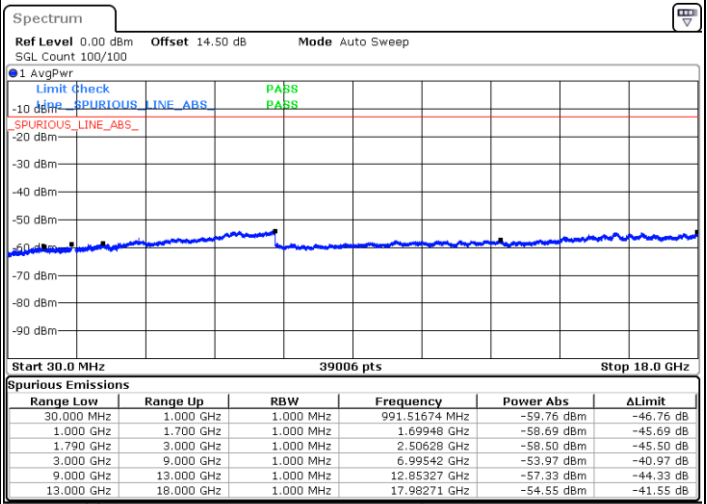

LTE Band 66B / 10MHz+10MHz

16QAM

Lowest Channel / 1RB0 and 1RB49

Lowest Channel / 1RB49 and 1RB0

Date: 24.DEC.2021 08:32:37

Date: 24.DEC.2021 08:28:38

Lowest Channel / FullIRB

N/A

Date: 24.DEC.2021 14:06:23

Blank

LTE Band 66B / 10MHz+10MHz

16QAM

Middle Channel / 1RB0 and 1RB49

Middle Channel / 1RB49 and 1RB0

Date: 24.DEC.2021 11:54:10

Date: 24.DEC.2021 11:58:15

Middle Channel / FullIRB

N/A

Date: 24.DEC.2021 11:50:03

Blank

LTE Band 66B / 10MHz+10MHz

16QAM

Highest Channel / 1RB0 and 1RB49

Highest Channel / 1RB49 and 1RB0

Date: 24.DEC.2021 13:55:09

Date: 24.DEC.2021 13:51:03

Highest Channel / FullIRB

N/A

Date: 24.DEC.2021 13:59:15

Blank

LTE Band 66B / 15MHz+5MHz

16QAM