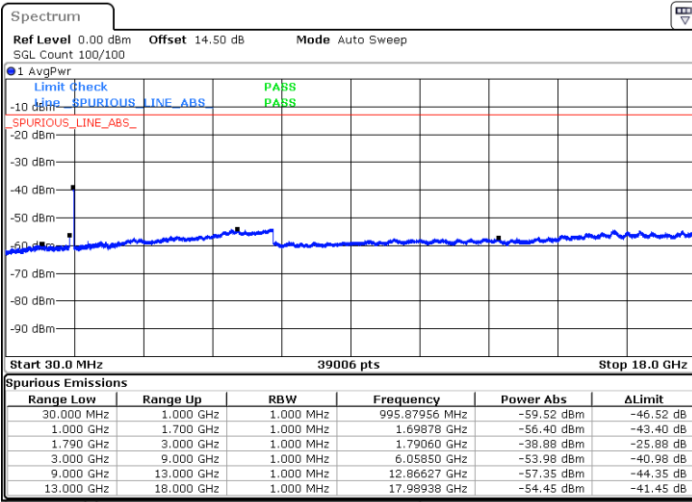

Lowest Channel / FullIRB

N/A Blank

Date: 24.DEC.2021 17:50:12

LTE Band 66B / 15MHz+5MHz

64QAM

Middle Channel / 1RB0 and 1RB49

Date: 24.DEC.2021 18:01:16

Middle Channel / 1RB49 and 1RB0

Date: 24.DEC.2021 18:07:55

Middle Channel / FullIRB

Date: 24.DEC.2021 17:59:55

N/A

Blank

LTE Band 66B / 15MHz+5MHz

64QAM

Highest Channel / 1RB0 and 1RB49

Highest Channel / 1RB49 and 1RB0

Date: 24.DEC.2021 18:28:19

Date: 24.DEC.2021 18:26:59

Highest Channel / FullIRB

N/A

Date: 24.DEC.2021 18:35:00

Blank

# LTE Band CA\_66C