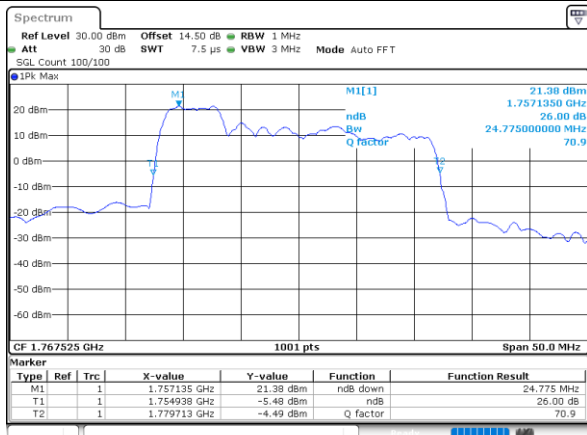

Mode	LTE Band 66C : 26dB BW(MHz)				
64QAM					
BW	5MHz+20MHz	10MHz+15MHz	10MHz+20MHz	15MHz+10MHz	15MHz+15MHz
Lowest CH	24.78	25.28	29.85	25.28	30.57
Middle CH	24.83	25.28	29.91	25.28	30.51
Highest CH	24.78	25.08	29.85	25.08	30.57
BW	15MHz+20MHz	20MHz+5MHz	20MHz+10MHz	20MHz+15MHz	20MHz+20MHz
Lowest CH	34.90	25.08	29.91	34.90	39.80
Middle CH	34.90	25.18	29.85	34.90	39.80
Highest CH	34.83	24.93	29.91	34.83	39.64

LTE Band 66C

QPSK

Lowest Channel / 5MHz+20MHz

Date: 24, DEC, 2021 02:13:41

Lowest Channel / 10MHz+15MHz

Date: 22, DEC, 2021 22:54:21

Middle Channel / 5MHz+20MHz

Date: 24, DEC, 2021 03:37:38

Middle Channel / 10MHz+15MHz

Date: 22, DEC, 2021 21:37:27

Highest Channel / 5MHz+20MHz

Date: 24, DEC, 2021 03:51:36

Highest Channel / 10MHz+15MHz

Date: 22, DEC, 2021 21:48:59

LTE Band 66C

QPSK

Lowest Channel / 10MHz+20MHz

Date: 23, DEC, 2021 02:49:42

Lowest Channel / 15MHz+10MHz

Date: 23, DEC, 2021 01:55:18

Middle Channel / 10MHz+20MHz

Date: 23, DEC, 2021 03:48:53

Middle Channel / 15MHz+10MHz

Date: 23, DEC, 2021 02:16:18