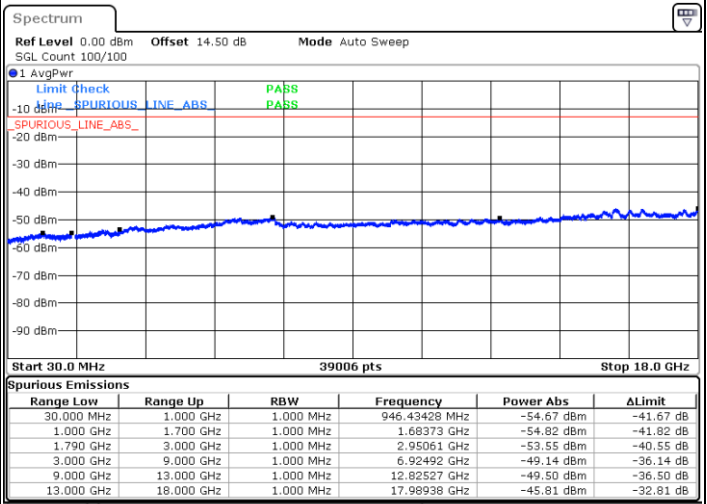

Highest Channel / FullIRB

N/A

Date: 24.DEC.2021 18:33:40

Blank

LTE Band 66B / 5MHz+5MHz

64QAM

Lowest Channel / 1RB0 and 1RB24

Lowest Channel / 1RB14 and 1RB0

Date: 24.DEC.2021 18:46:22

Date: 24.DEC.2021 18:39:42

Lowest Channel / FullIRB

N/A

Date: 24.DEC.2021 18:47:43

Blank

LTE Band 66B / 5MHz+5MHz

64QAM

MiddleChannel / 1RB0 and 1RB24

Middle Channel / 1RB14 and 1RB0

Date: 24.DEC.2021 18:55:48

Date: 25.DEC.2021 15:58:04

Middle Channel / FullIRB

N/A

Date: 24.DEC.2021 18:54:27

Blank

LTE Band 66B / 5MHz+5MHz

64QAM

Highest Channel / 1RB0 and 1RB24

Highest Channel / 1RB14 and 1RB0

Date: 24.DEC.2021 19:06:30

Date: 24.DEC.2021 19:05:10

Highest Channel / FullIRB

N/A