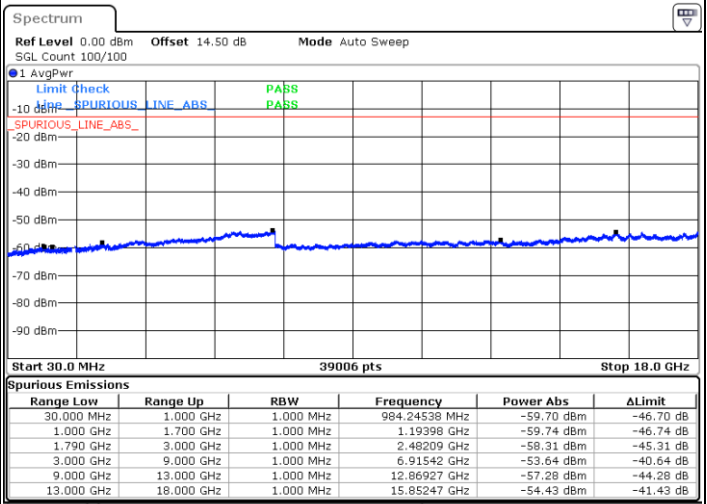

Lowest Channel / FullIRB

N/A Blank

Date: 24.DEC.2021 17:50:12

LTE Band 66B / 15MHz+5MHz

64QAM

Middle Channel / 1RB0 and 1RB49

Date: 24.DEC.2021 18:01:16

Middle Channel / 1RB49 and 1RB0

Date: 24.DEC.2021 18:07:55

Middle Channel / FullIRB

Date: 24.DEC.2021 17:59:55

N/A

Blank

LTE Band 66B / 15MHz+5MHz

64QAM

Highest Channel / 1RB0 and 1RB49

Highest Channel / 1RB49 and 1RB0

Date: 24.DEC.2021 18:28:19

Date: 24.DEC.2021 18:26:59

Highest Channel / FullIRB

N/A

Date: 24.DEC.2021 18:35:00

Blank