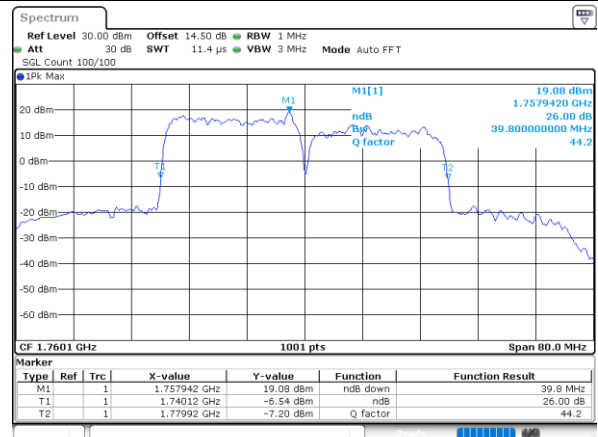

LTE Band 66C

QPSK

Lowest Channel / 20MHz+15MHz

Date: 23, DEC, 2021 21:08:05

Lowest Channel / 20MHz+20MHz

Date: 24, DEC, 2021 00:26:30

Middle Channel / 20MHz+15MHz

Date: 23, DEC, 2021 21:44:11

Middle Channel / 20MHz+20MHz

Date: 24, DEC, 2021 01:14:23

Highest Channel / 20MHz+15MHz

Date: 23, DEC, 2021 22:02:45

Highest Channel / 20MHz+20MHz

Date: 24, DEC, 2021 01:28:25