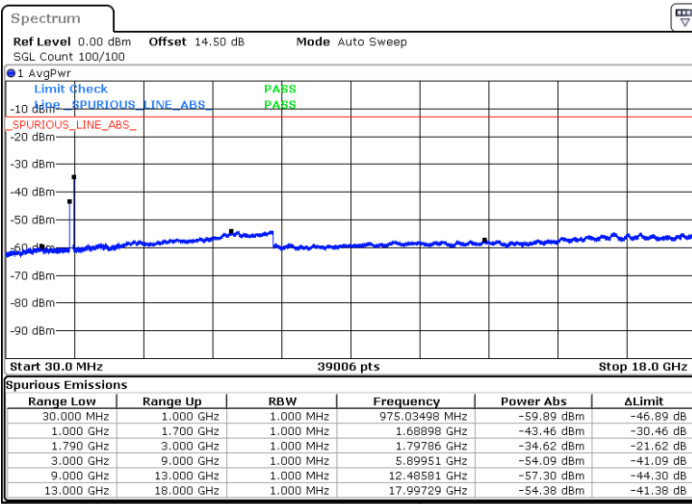

Lowest Channel / FullIRB

N/A Blank

Date: 24.DEC.2021 17:50:12

LTE Band 66B / 15MHz+5MHz

64QAM

Middle Channel / 1RB0 and 1RB49

Date: 24.DEC.2021 18:01:16

Middle Channel / 1RB49 and 1RB0

Date: 24.DEC.2021 18:07:55

Middle Channel / FullIRB

Date: 24.DEC.2021 17:59:55

N/A

Blank

LTE Band 66B / 15MHz+5MHz

64QAM

Highest Channel / 1RB0 and 1RB49

Highest Channel / 1RB49 and 1RB0

Date: 24.DEC.2021 18:28:19

Date: 24.DEC.2021 18:26:59

Highest Channel / FullIRB

N/A

Date: 24.DEC.2021 18:35:00

Blank