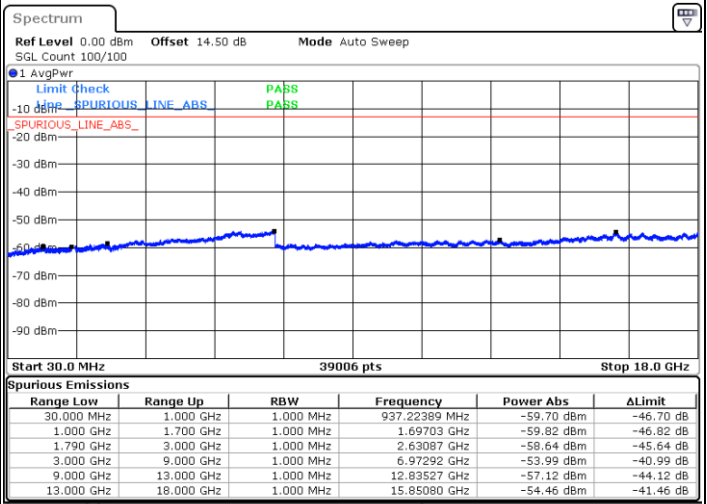

LTE Band 66B / 10MHz+5MHz

64QAM

Middle Channel / 1RB0 and 1RB24

Middle Channel / 1RB49 and 1RB0

Date: 24.DEC.2021 07:26:57

Date: 24.DEC.2021 07:33:35

Middle Channel / FullIRB

N/A

Date: 24.DEC.2021 07:25:37

Blank

LTE Band 66B / 10MHz+5MHz

64QAM

Highest Channel / 1RB0 and 1RB24

Highest Channel / 1RB49 and 1RB0

Date: 24.DEC.2021 07:53:46

Date: 24.DEC.2021 07:52:26

Highest Channel / FullIRB

N/A

Date: 24.DEC.2021 08:00:23

Blank

LTE Band 66B / 10MHz+10MHz

64QAM

Lowest Channel / 1RB0 and 1RB49

Lowest Channel / 1RB49 and 1RB0

Date: 24.DEC.2021 08:33:57

Date: 24.DEC.2021 08:27:19

Lowest Channel / FullIRB

N/A

Date: 24.DEC.2021 08:35:17

Blank

LTE Band 66B / 10MHz+10MHz

64QAM