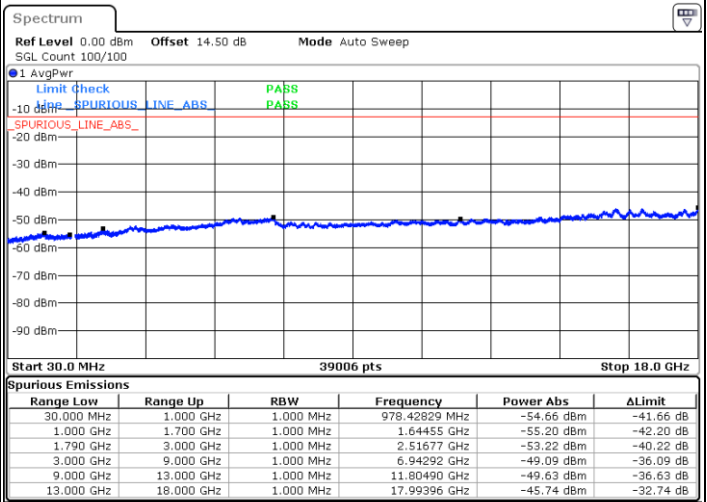

Date: 24.DEC.2021 16:22:09

Blank

LTE Band 66B / 5MHz+15MHz

64QAM

Middle Channel / 1RB0 and 1RB49

Middle Channel / 1RB24 and 1RB0

Date: 24.DEC.2021 16:33:16

Date: 24.DEC.2021 16:39:58

Middle Channel / FullIRB

N/A

Date: 24.DEC.2021 16:31:55

Blank

LTE Band 66B / 5MHz+15MHz

64QAM

Highest Channel / 1RB0 and 1RB49

Highest Channel / 1RB24 and 1RB0

Date: 24.DEC.2021 17:00:22

Date: 24.DEC.2021 16:59:02

Highest Channel / FullIRB

N/A

Blank

Date: 24.DEC.2021 17:07:02

LTE Band 66B / 10MHz+5MHz

64QAM

Lowest Channel / 1RB0 and 1RB24

Lowest Channel / 1RB49 and 1RB0

Date: 24.DEC.2021 07:14:37

Date: 24.DEC.2021 07:07:59

Lowest Channel / FullIRB

N/A

Date: 24.DEC.2021 07:15:57

Blank