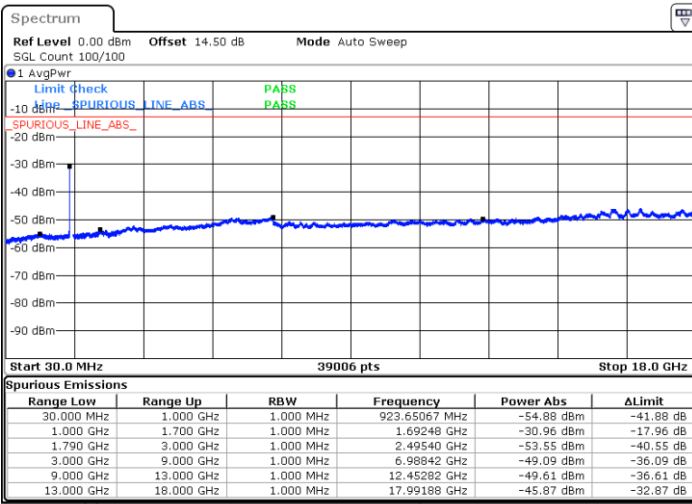

Date: 24.DEC.2021 17:58:36

Blank

LTE Band 66B / 15MHz+5MHz

16QAM

Highest Channel / 1RB0 and 1RB49

Highest Channel / 1RB49 and 1RB0

Date: 24.DEC.2021 18:29:39

Date: 24.DEC.2021 18:25:39

Highest Channel / FullIRB

N/A

Date: 24.DEC.2021 18:33:40

Blank

LTE Band 66B / 5MHz+5MHz

64QAM

Lowest Channel / 1RB0 and 1RB24

Lowest Channel / 1RB14 and 1RB0

Date: 24.DEC.2021 18:46:22

Date: 24.DEC.2021 18:39:42

Lowest Channel / FullIRB

N/A

Date: 24.DEC.2021 18:47:43

Blank

LTE Band 66B / 5MHz+5MHz

64QAM