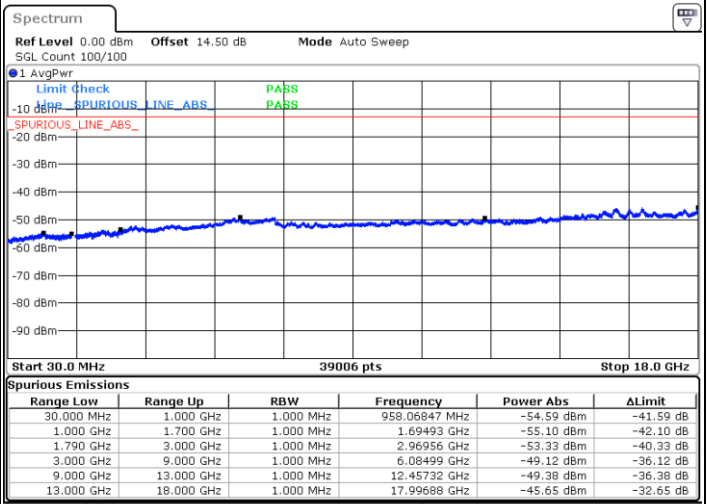

Date: 24.DEC.2021 17:58:36

Blank

LTE Band 66B / 15MHz+5MHz

16QAM

Highest Channel / 1RB0 and 1RB49

Highest Channel / 1RB49 and 1RB0

Date: 24.DEC.2021 18:29:39

Date: 24.DEC.2021 18:25:39

Highest Channel / FullIRB

N/A

Date: 24.DEC.2021 18:33:40

Blank

LTE Band 66B / 5MHz+5MHz

64QAM

Lowest Channel / 1RB0 and 1RB24

Lowest Channel / 1RB14 and 1RB0

Date: 24.DEC.2021 18:46:22

Date: 24.DEC.2021 18:39:42

Lowest Channel / FullIRB

N/A

Date: 24.DEC.2021 18:47:43

Blank

LTE Band 66B / 5MHz+5MHz

64QAM