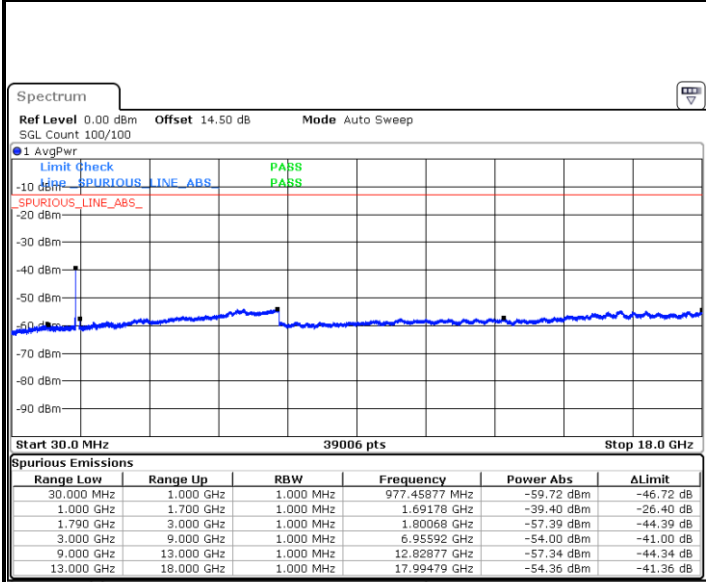

Date: 24.DEC.2021 14:00:36

Blank

LTE Band 66B / 15MHz+5MHz

64QAM

Lowest Channel / 1RB0 and 1RB49

Lowest Channel / 1RB49 and 1RB0

Date: 24.DEC.2021 17:48:51

Date: 24.DEC.2021 17:42:10

Lowest Channel / FullIRB

N/A Blank

Date: 24.DEC.2021 17:50:12

LTE Band 66B / 15MHz+5MHz

64QAM

Middle Channel / 1RB0 and 1RB49

Date: 24.DEC.2021 18:01:16

Middle Channel / 1RB49 and 1RB0

Date: 24.DEC.2021 18:07:55

Middle Channel / FullIRB

Date: 24.DEC.2021 17:59:55

N/A

Blank

LTE Band 66B / 15MHz+5MHz

64QAM

Highest Channel / 1RB0 and 1RB49

Highest Channel / 1RB49 and 1RB0

Date: 24.DEC.2021 18:28:19

Date: 24.DEC.2021 18:26:59

Highest Channel / FullIRB

N/A

Date: 24.DEC.2021 18:35:00

Blank