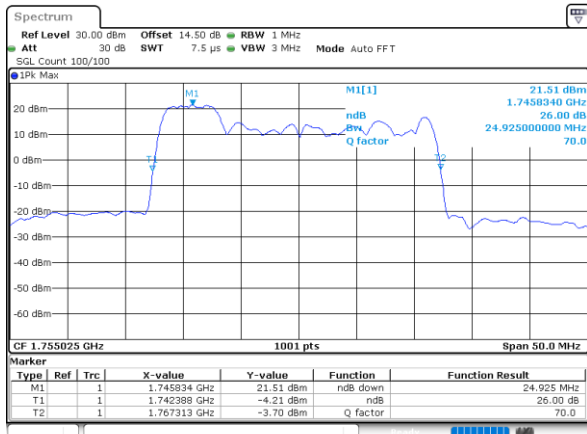

Mode	LTE Band 66C : 26dB BW(MHz)				
64QAM					
BW	5MHz+20MHz	10MHz+15MHz	10MHz+20MHz	15MHz+10MHz	15MHz+15MHz
Lowest CH	24.78	25.28	29.85	25.28	30.57
Middle CH	24.83	25.28	29.91	25.28	30.51
Highest CH	24.78	25.08	29.85	25.08	30.57
BW	15MHz+20MHz	20MHz+5MHz	20MHz+10MHz	20MHz+15MHz	20MHz+20MHz
Lowest CH	34.90	25.08	29.91	34.90	39.80
Middle CH	34.90	25.18	29.85	34.90	39.80
Highest CH	34.83	24.93	29.91	34.83	39.64

LTE Band 66C

QPSK

Lowest Channel / 5MHz+20MHz

Date: 24, DEC, 2021 02:13:41

Lowest Channel / 10MHz+15MHz

Date: 22, DEC, 2021 22:54:21

Middle Channel / 5MHz+20MHz

Date: 24, DEC, 2021 03:37:38

Middle Channel / 10MHz+15MHz

Date: 22, DEC, 2021 21:37:27

Highest Channel / 5MHz+20MHz

Date: 24, DEC, 2021 03:51:36

Highest Channel / 10MHz+15MHz

Date: 22, DEC, 2021 21:48:59

LTE Band 66C

QPSK