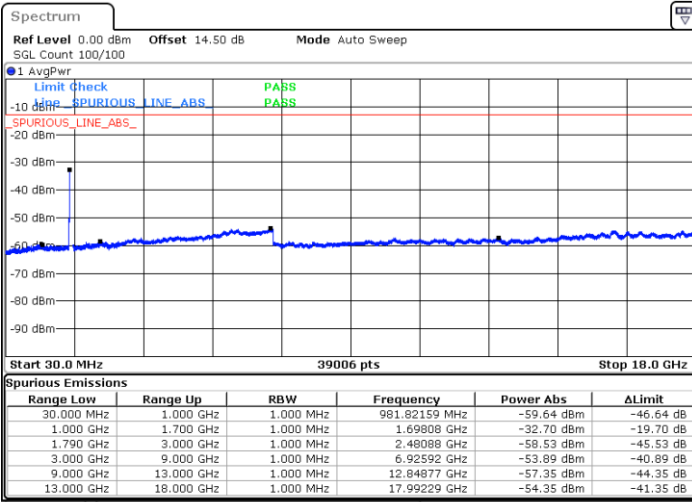

Date: 24.DEC.2021 07:25:37

Blank

LTE Band 66B / 10MHz+5MHz

64QAM

Highest Channel / 1RB0 and 1RB24

Highest Channel / 1RB49 and 1RB0

Date: 24.DEC.2021 07:53:46

Date: 24.DEC.2021 07:52:26

Highest Channel / FullIRB

N/A

Date: 24.DEC.2021 08:00:23

Blank

LTE Band 66B / 10MHz+10MHz

64QAM

Lowest Channel / 1RB0 and 1RB49

Lowest Channel / 1RB49 and 1RB0

Date: 24.DEC.2021 08:33:57

Date: 24.DEC.2021 08:27:19

Lowest Channel / FullIRB

N/A

Date: 24.DEC.2021 08:35:17

Blank

LTE Band 66B / 10MHz+10MHz

64QAM