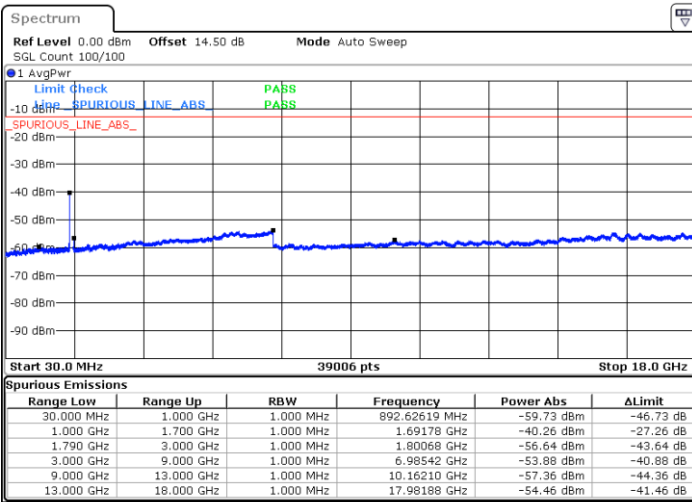

Date: 24.DEC.2021 13:55:09

Date: 24.DEC.2021 13:51:03

Highest Channel / FullIRB

N/A

Date: 24.DEC.2021 13:59:15

Blank

LTE Band 66B / 15MHz+5MHz

16QAM

Lowest Channel / 1RB0 and 1RB49

Lowest Channel / 1RB49 and 1RB0

Date: 24.DEC.2021 17:47:31

Date: 24.DEC.2021 17:43:30

Lowest Channel / FullIRB

N/A

Date: 24.DEC.2021 17:51:32

Blank

LTE Band 66B / 15MHz+5MHz

16QAM

Middle Channel / 1RB0 and 1RB49

Middle Channel / 1RB49 and 1RB0

Date: 24.DEC.2021 18:02:36

Date: 24.DEC.2021 18:06:35

Middle Channel / FullIRB

N/A

Date: 24.DEC.2021 17:58:36

Blank

LTE Band 66B / 15MHz+5MHz

16QAM

Highest Channel / 1RB0 and 1RB49

Highest Channel / 1RB49 and 1RB0

Date: 24.DEC.2021 18:29:39

Date: 24.DEC.2021 18:25:39