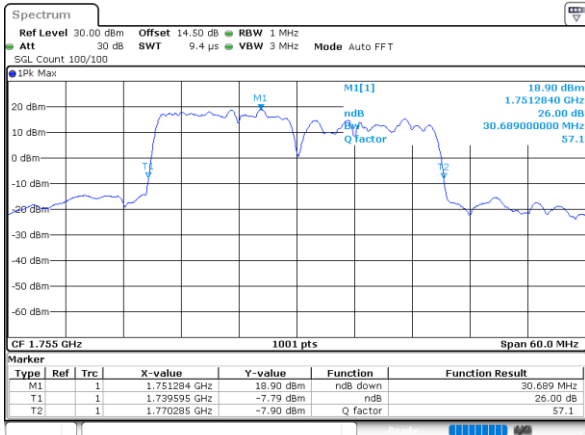

Lowest Channel / 10MHz+20MHz

Date: 23, DEC, 2021 02:49:42

Lowest Channel / 15MHz+10MHz

Date: 23, DEC, 2021 01:55:18

Middle Channel / 10MHz+20MHz

Date: 23, DEC, 2021 03:48:53

Middle Channel / 15MHz+10MHz

Date: 23, DEC, 2021 02:16:18

Highest Channel / 10MHz+20MHz

Date: 23, DEC, 2021 03:59:49

Highest Channel / 15MHz+10MHz

Date: 23, DEC, 2021 02:27:19

LTE Band 66C

QPSK

Lowest Channel / 15MHz+15MHz

Date: 23, DEC, 2021 05:20:51

Lowest Channel / 15MHz+20MHz

Date: 23, DEC, 2021 06:13:18

Middle Channel / 15MHz+15MHz

Date: 23, DEC, 2021 05:41:38

Middle Channel / 15MHz+20MHz

Date: 23, DEC, 2021 06:15:11

Highest Channel / 15MHz+15MHz

Date: 23, DEC, 2021 05:52:35

Highest Channel / 15MHz+20MHz

Date: 23, DEC, 2021 07:04:28

LTE Band 66C

QPSK

Lowest Channel / 20MHz+5MHz

Date: 23, DEC, 2021 22:41:15

Lowest Channel / 20MHz+10MHz

Date: 23, DEC, 2021 04:25:58