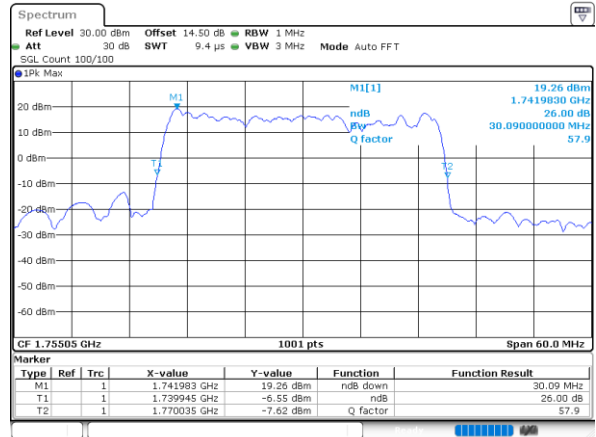

Middle Channel / 20MHz+10MHz

Date: 23, DEC, 2021 04:46:47