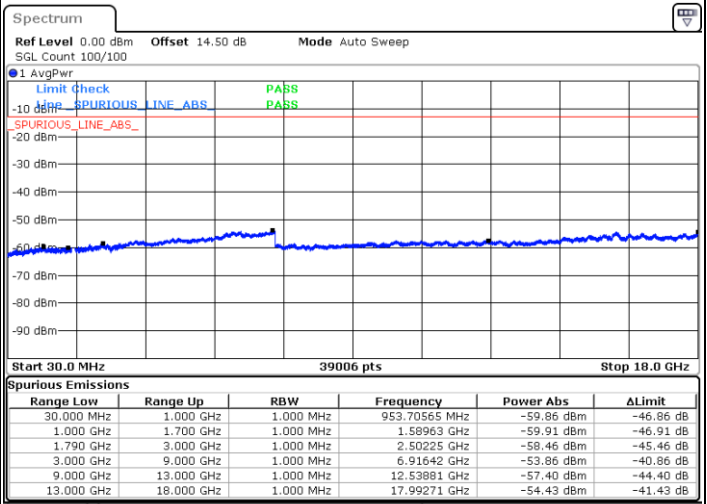

Lowest Channel / 1RB0 and 1RB24

Lowest Channel / 1RB49 and 1RB0

Date: 24.DEC.2021 07:14:37

Date: 24.DEC.2021 07:07:59

Lowest Channel / FullIRB

N/A

Date: 24.DEC.2021 07:15:57

Blank

LTE Band 66B / 10MHz+5MHz

64QAM

Middle Channel / 1RB0 and 1RB24

Middle Channel / 1RB49 and 1RB0

Date: 24.DEC.2021 07:26:57

Date: 24.DEC.2021 07:33:35

Middle Channel / FullIRB

N/A

Date: 24.DEC.2021 07:25:37

Blank

LTE Band 66B / 10MHz+5MHz

64QAM

Highest Channel / 1RB0 and 1RB24

Highest Channel / 1RB49 and 1RB0

Date: 24.DEC.2021 07:53:46

Date: 24.DEC.2021 07:52:26

Highest Channel / FullIRB

N/A

Date: 24.DEC.2021 08:00:23

Blank

LTE Band 66B / 10MHz+10MHz

64QAM

Lowest Channel / 1RB0 and 1RB49

Lowest Channel / 1RB49 and 1RB0