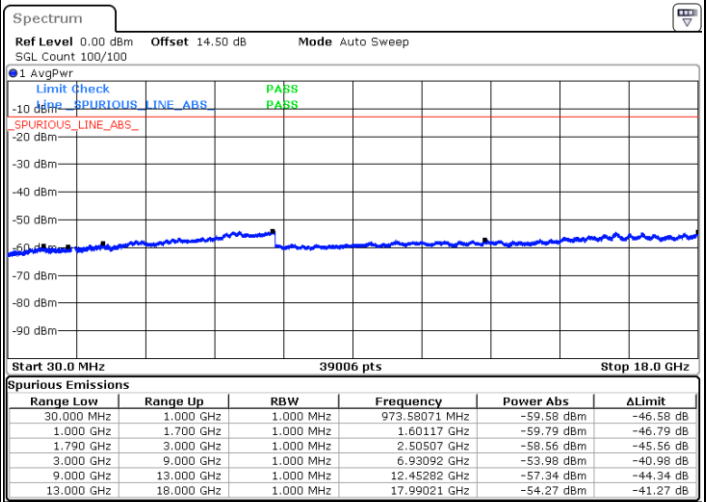

Lowest Channel / 1RB0 and 1RB49

Lowest Channel / 1RB49 and 1RB0

Date: 24.DEC.2021 17:47:31

Date: 24.DEC.2021 17:43:30

Lowest Channel / FullIRB

N/A

Date: 24.DEC.2021 17:51:32

Blank

LTE Band 66B / 15MHz+5MHz

16QAM

Middle Channel / 1RB0 and 1RB49

Middle Channel / 1RB49 and 1RB0

Date: 24.DEC.2021 18:02:36

Date: 24.DEC.2021 18:06:35

Middle Channel / FullIRB

N/A

Date: 24.DEC.2021 17:58:36

Blank

LTE Band 66B / 15MHz+5MHz

16QAM

Highest Channel / 1RB0 and 1RB49

Highest Channel / 1RB49 and 1RB0

Date: 24.DEC.2021 18:29:39

Date: 24.DEC.2021 18:25:39

Highest Channel / FullIRB

N/A

Date: 24.DEC.2021 18:33:40

Blank

LTE Band 66B / 5MHz+5MHz

64QAM

Lowest Channel / 1RB0 and 1RB24

Lowest Channel / 1RB14 and 1RB0