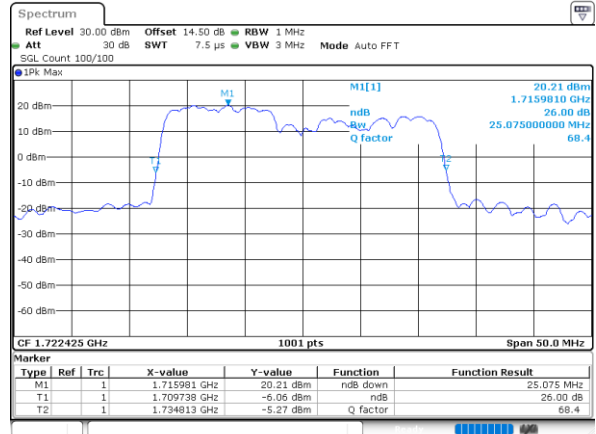

Mode	LTE Band 66C : 26dB BW(MHz)				
64QAM					
BW	5MHz+20MHz	10MHz+15MHz	10MHz+20MHz	15MHz+10MHz	15MHz+15MHz
Lowest CH	24.78	25.28	29.85	25.28	30.57
Middle CH	24.83	25.28	29.91	25.28	30.51
Highest CH	24.78	25.08	29.85	25.08	30.57
BW	15MHz+20MHz	20MHz+5MHz	20MHz+10MHz	20MHz+15MHz	20MHz+20MHz
Lowest CH	34.90	25.08	29.91	34.90	39.80
Middle CH	34.90	25.18	29.85	34.90	39.80
Highest CH	34.83	24.93	29.91	34.83	39.64

LTE Band 66C

QPSK

Lowest Channel / 5MHz+20MHz

Date: 24, DEC, 2021 02:13:41

Lowest Channel / 10MHz+15MHz

Date: 22, DEC, 2021 22:54:21

Middle Channel / 5MHz+20MHz

Date: 24, DEC, 2021 03:37:38

Middle Channel / 10MHz+15MHz

Date: 22, DEC, 2021 21:37:27

Highest Channel / 5MHz+20MHz

Date: 24, DEC, 2021 03:51:36

Highest Channel / 10MHz+15MHz

Date: 22, DEC, 2021 21:48:59

LTE Band 66C

QPSK

Lowest Channel / 10MHz+20MHz

Date: 23, DEC, 2021 02:49:42

Lowest Channel / 15MHz+10MHz

Date: 23, DEC, 2021 01:55:18

Middle Channel / 10MHz+20MHz

Date: 23, DEC, 2021 03:48:53

Middle Channel / 15MHz+10MHz

Date: 23, DEC, 2021 02:16:18