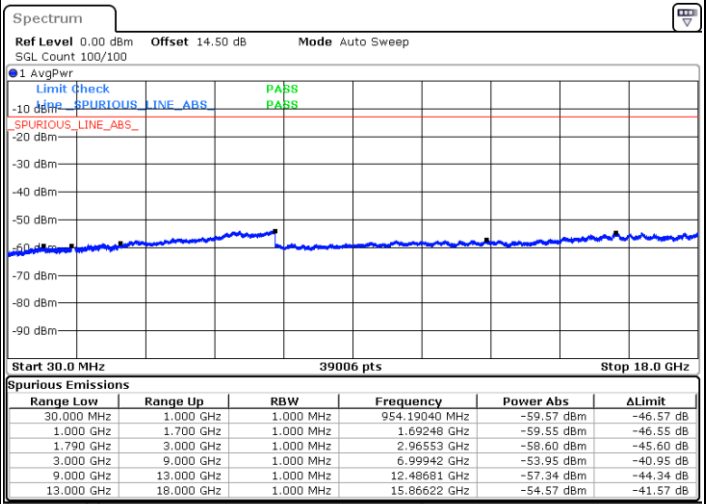

Date: 24.DEC.2021 07:25:37

Blank

LTE Band 66B / 10MHz+5MHz

64QAM

Highest Channel / 1RB0 and 1RB24

Highest Channel / 1RB49 and 1RB0

Date: 24.DEC.2021 07:53:46

Date: 24.DEC.2021 07:52:26

Highest Channel / FullIRB

N/A

Date: 24.DEC.2021 08:00:23

Blank

LTE Band 66B / 10MHz+10MHz

64QAM

Lowest Channel / 1RB0 and 1RB49

Lowest Channel / 1RB49 and 1RB0

Date: 24.DEC.2021 08:33:57

Date: 24.DEC.2021 08:27:19

Lowest Channel / FullIRB

N/A

Date: 24.DEC.2021 08:35:17

Blank

LTE Band 66B / 10MHz+10MHz

64QAM