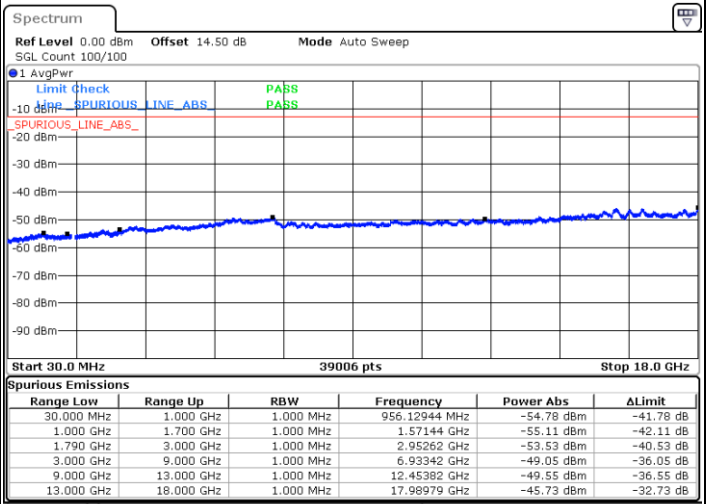

Date: 24.DEC.2021 19:13:10

Blank

LTE Band 66B / 5MHz+10MHz

64QAM

Lowest Channel / 1RB0 and 1RB14

Lowest Channel / 1RB24 and 1RB0

Date: 24.DEC.2021 06:00:47

Date: 24.DEC.2021 05:54:09

Lowest Channel / FullIRB

N/A

Date: 24.DEC.2021 06:02:07

Blank

LTE Band 66B / 5MHz+10MHz

64QAM

Middle Channel / 1RB0 and 1RB14

Middle Channel / 1RB24 and 1RB0

Date: 24.DEC.2021 06:13:07

Date: 24.DEC.2021 06:19:43

Middle Channel / FullIRB

N/A

Blank

Date: 24.DEC.2021 06:11:47

LTE Band 66B / 5MHz+10MHz

64QAM

Highest Channel / 1RB0 and 1RB14

Highest Channel / 1RB24 and 1RB0

Date: 24.DEC.2021 06:39:53

Date: 24.DEC.2021 06:38:33

Highest Channel / FullIRB

N/A

Date: 24.DEC.2021 06:46:32

Blank