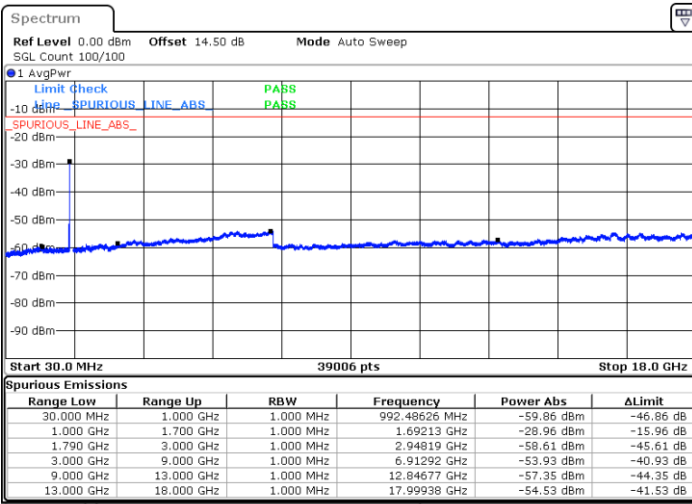

Date: 24.DEC.2021 07:25:37

Blank

LTE Band 66B / 10MHz+5MHz

64QAM

Highest Channel / 1RB0 and 1RB24

Highest Channel / 1RB49 and 1RB0

Date: 24.DEC.2021 07:53:46

Date: 24.DEC.2021 07:52:26

Highest Channel / FullIRB

N/A

Date: 24.DEC.2021 08:00:23

Blank

LTE Band 66B / 10MHz+10MHz

64QAM

Lowest Channel / 1RB0 and 1RB49

Lowest Channel / 1RB49 and 1RB0

Date: 24.DEC.2021 08:33:57

Date: 24.DEC.2021 08:27:19

Lowest Channel / FullIRB

N/A

Date: 24.DEC.2021 08:35:17

Blank

LTE Band 66B / 10MHz+10MHz

64QAM