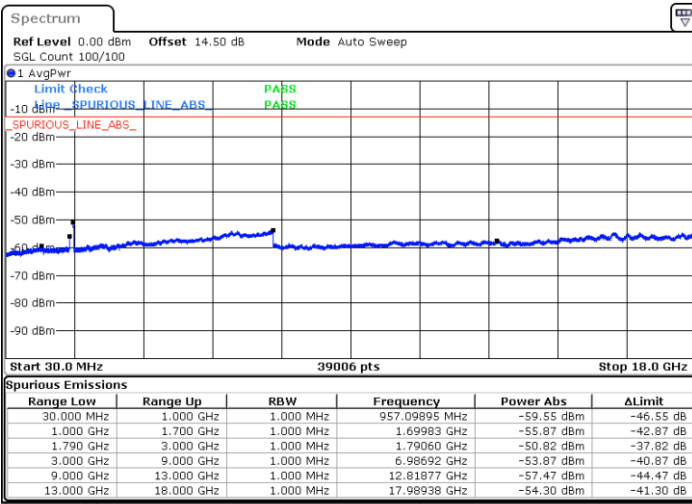

Lowest Channel / 1RB0 and 1RB24

Lowest Channel / 1RB49 and 1RB0

Date: 24.DEC.2021 07:14:37

Date: 24.DEC.2021 07:07:59

Lowest Channel / FullIRB

N/A

Date: 24.DEC.2021 07:15:57

Blank

LTE Band 66B / 10MHz+5MHz

64QAM

Middle Channel / 1RB0 and 1RB24

Middle Channel / 1RB49 and 1RB0

Date: 24.DEC.2021 07:26:57

Date: 24.DEC.2021 07:33:35

Middle Channel / FullIRB

N/A

Date: 24.DEC.2021 07:25:37

Blank

LTE Band 66B / 10MHz+5MHz

64QAM

Highest Channel / 1RB0 and 1RB24

Highest Channel / 1RB49 and 1RB0

Date: 24.DEC.2021 07:53:46

Date: 24.DEC.2021 07:52:26

Highest Channel / FullIRB

N/A

Date: 24.DEC.2021 08:00:23

Blank

LTE Band 66B / 10MHz+10MHz

64QAM

Lowest Channel / 1RB0 and 1RB49

Lowest Channel / 1RB49 and 1RB0