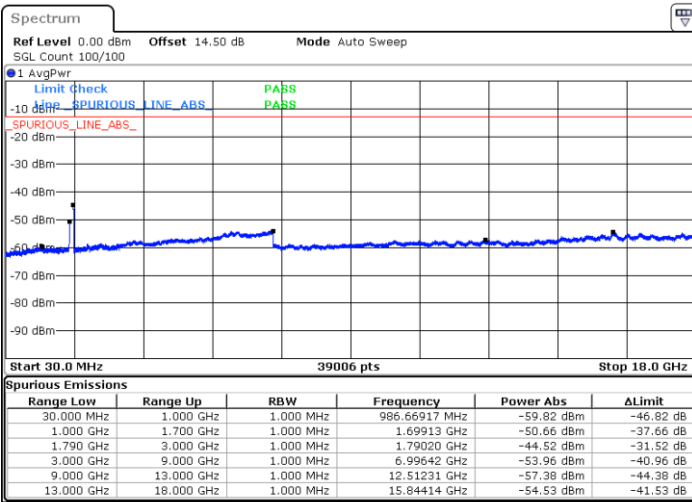

Lowest Channel / 1RB0 and 1RB49

Lowest Channel / 1RB49 and 1RB0

Date: 24.DEC.2021 17:47:31

Date: 24.DEC.2021 17:43:30

Lowest Channel / FullIRB

N/A

Date: 24.DEC.2021 17:51:32

Blank

LTE Band 66B / 15MHz+5MHz

16QAM

Middle Channel / 1RB0 and 1RB49

Middle Channel / 1RB49 and 1RB0

Date: 24.DEC.2021 18:02:36

Date: 24.DEC.2021 18:06:35

Middle Channel / FullIRB

N/A

Date: 24.DEC.2021 17:58:36

Blank

LTE Band 66B / 15MHz+5MHz

16QAM

Highest Channel / 1RB0 and 1RB49

Highest Channel / 1RB49 and 1RB0

Date: 24.DEC.2021 18:29:39

Date: 24.DEC.2021 18:25:39

Highest Channel / FullIRB

N/A

Date: 24.DEC.2021 18:33:40

Blank

LTE Band 66B / 5MHz+5MHz

64QAM

Lowest Channel / 1RB0 and 1RB24

Lowest Channel / 1RB14 and 1RB0