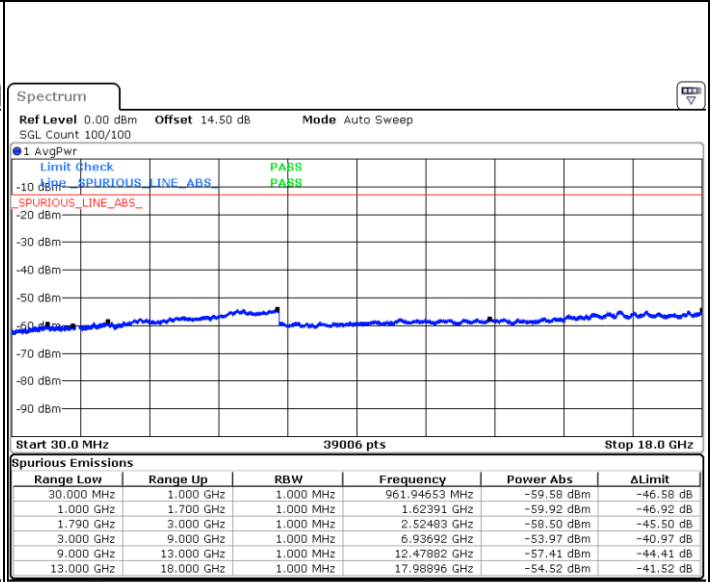

LTE Band 66B / 10MHz+10MHz

64QAM

Highest Channel / 1RB0 and 1RB49

Highest Channel / 1RB49 and 1RB0

Date: 24.DEC.2021 13:53:47

Date: 24.DEC.2021 13:52:25

Highest Channel / FullIRB

N/A

Date: 24.DEC.2021 14:00:36

Blank

LTE Band 66B / 15MHz+5MHz

64QAM

Lowest Channel / 1RB0 and 1RB49

Lowest Channel / 1RB49 and 1RB0

Date: 24.DEC.2021 17:48:51

Date: 24.DEC.2021 17:42:10

Lowest Channel / FullIRB

N/A Blank

Date: 24.DEC.2021 17:50:12

LTE Band 66B / 15MHz+5MHz

64QAM

Middle Channel / 1RB0 and 1RB49

Date: 24.DEC.2021 18:01:16

Middle Channel / 1RB49 and 1RB0

Date: 24.DEC.2021 18:07:55

Middle Channel / FullIRB

Date: 24.DEC.2021 17:59:55

N/A

Blank

LTE Band 66B / 15MHz+5MHz

64QAM

Highest Channel / 1RB0 and 1RB49