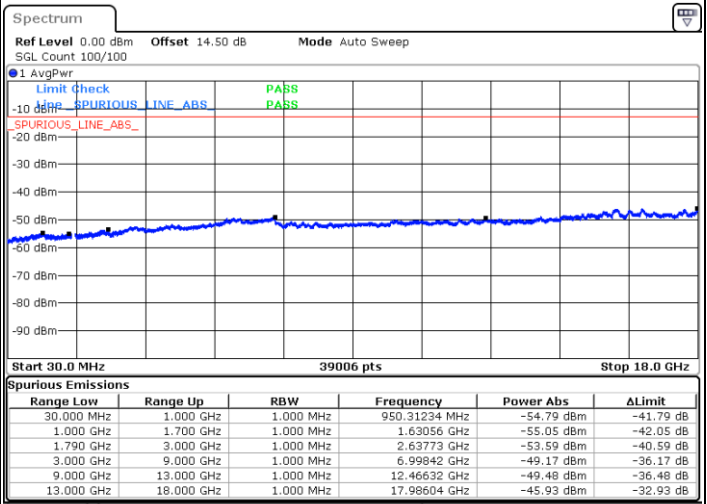

Lowest Channel / FullIRB

N/A

Date: 24.DEC.2021 06:02:07

Blank

LTE Band 66B / 5MHz+10MHz

64QAM

Middle Channel / 1RB0 and 1RB14

Middle Channel / 1RB24 and 1RB0

Date: 24.DEC.2021 06:13:07

Date: 24.DEC.2021 06:19:43

Middle Channel / FullIRB

N/A

Blank

Date: 24.DEC.2021 06:11:47

LTE Band 66B / 5MHz+10MHz

64QAM

Highest Channel / 1RB0 and 1RB14

Highest Channel / 1RB24 and 1RB0

Date: 24.DEC.2021 06:39:53

Date: 24.DEC.2021 06:38:33

Highest Channel / FullIRB

N/A

Date: 24.DEC.2021 06:46:32

Blank

LTE Band 66B / 5MHz+15MHz

64QAM

Lowest Channel / 1RB0 and 1RB49

Lowest Channel / 1RB24 and 1RB0

Date: 24.DEC.2021 16:20:48

Date: 24.DEC.2021 16:14:08

Lowest Channel / FullIRB

N/A