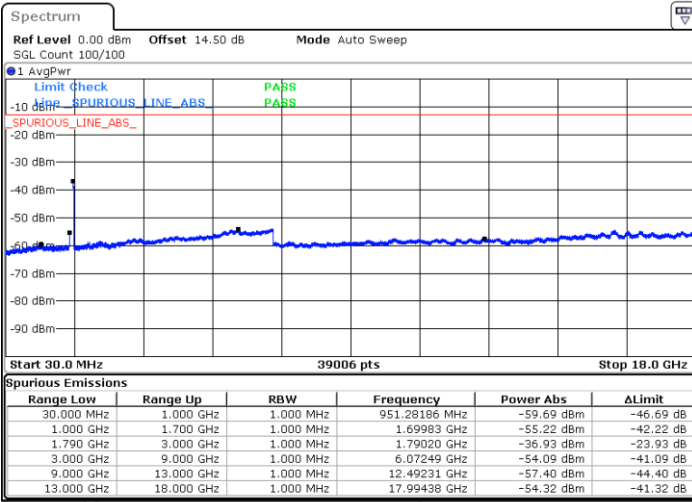

Date: 24.DEC.2021 14:06:23

Blank

LTE Band 66B / 10MHz+10MHz

16QAM

Middle Channel / 1RB0 and 1RB49

Middle Channel / 1RB49 and 1RB0

Date: 24.DEC.2021 11:54:10

Date: 24.DEC.2021 11:58:15

Middle Channel / FullIRB

N/A

Date: 24.DEC.2021 11:50:03

Blank

LTE Band 66B / 10MHz+10MHz

16QAM

Highest Channel / 1RB0 and 1RB49

Highest Channel / 1RB49 and 1RB0

Date: 24.DEC.2021 13:55:09

Date: 24.DEC.2021 13:51:03

Highest Channel / FullIRB

N/A

Date: 24.DEC.2021 13:59:15

Blank

LTE Band 66B / 15MHz+5MHz

16QAM

Lowest Channel / 1RB0 and 1RB49

Lowest Channel / 1RB49 and 1RB0

Date: 24.DEC.2021 17:47:31

Date: 24.DEC.2021 17:43:30

Lowest Channel / FullIRB

N/A

Date: 24.DEC.2021 17:51:32

Blank