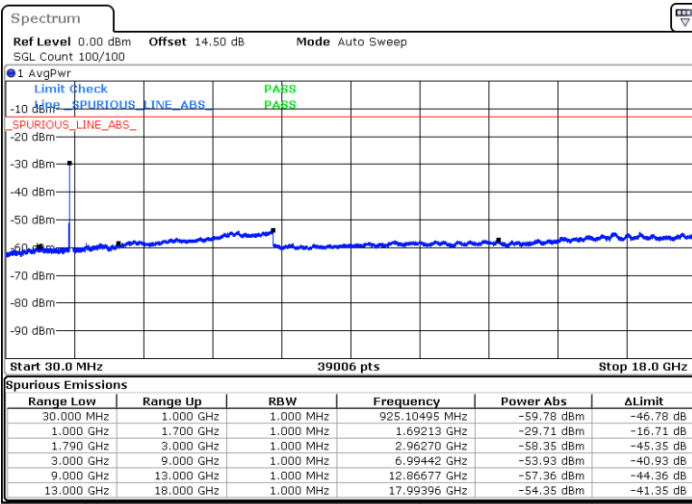

LTE Band 66B / 10MHz+10MHz

16QAM

Lowest Channel / 1RB0 and 1RB49

Lowest Channel / 1RB49 and 1RB0

Date: 24.DEC.2021 08:32:37

Date: 24.DEC.2021 08:28:38

Lowest Channel / FullIRB

N/A

Date: 24.DEC.2021 14:06:23

Blank

LTE Band 66B / 10MHz+10MHz

16QAM

Middle Channel / 1RB0 and 1RB49

Middle Channel / 1RB49 and 1RB0

Date: 24.DEC.2021 11:54:10

Date: 24.DEC.2021 11:58:15

Middle Channel / FullIRB

N/A

Date: 24.DEC.2021 11:50:03

Blank

LTE Band 66B / 10MHz+10MHz

16QAM

Highest Channel / 1RB0 and 1RB49

Highest Channel / 1RB49 and 1RB0

Date: 24.DEC.2021 13:55:09

Date: 24.DEC.2021 13:51:03

Highest Channel / FullIRB

N/A

Date: 24.DEC.2021 13:59:15

Blank

LTE Band 66B / 15MHz+5MHz

16QAM