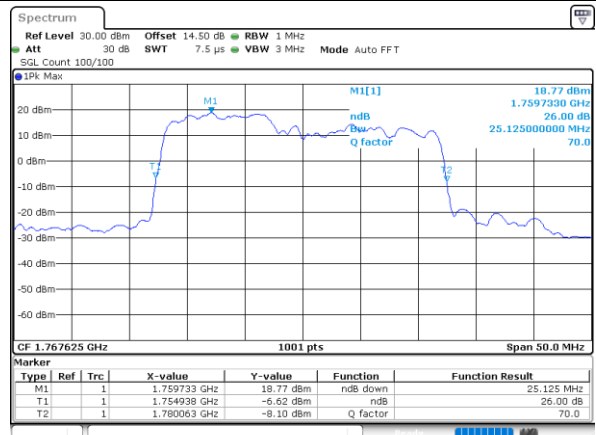

LTE Band 66C

QPSK

Lowest Channel / 5MHz+20MHz

Date: 24, DEC, 2021 02:13:41

Lowest Channel / 10MHz+15MHz

Date: 22, DEC, 2021 22:54:21

Middle Channel / 5MHz+20MHz

Date: 24, DEC, 2021 03:37:38

Middle Channel / 10MHz+15MHz

Date: 22, DEC, 2021 21:37:27

Highest Channel / 5MHz+20MHz

Date: 24, DEC, 2021 03:51:36

Highest Channel / 10MHz+15MHz

Date: 22, DEC, 2021 21:48:59

LTE Band 66C

QPSK

Lowest Channel / 10MHz+20MHz

Date: 23, DEC, 2021 02:49:42

Lowest Channel / 15MHz+10MHz

Date: 23, DEC, 2021 01:55:18

Middle Channel / 10MHz+20MHz

Date: 23, DEC, 2021 03:48:53

Middle Channel / 15MHz+10MHz

Date: 23, DEC, 2021 02:16:18

Highest Channel / 10MHz+20MHz

Date: 23, DEC, 2021 03:59:49

Highest Channel / 15MHz+10MHz

Date: 23, DEC, 2021 02:27:19

LTE Band 66C

QPSK

Lowest Channel / 15MHz+15MHz

Date: 23, DEC, 2021 05:20:51