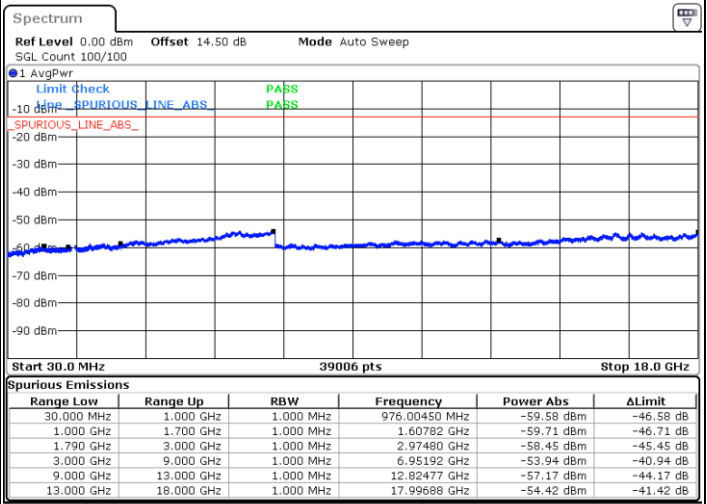

Date: 24.DEC.2021 14:06:23

Blank

LTE Band 66B / 10MHz+10MHz

16QAM

Middle Channel / 1RB0 and 1RB49

Middle Channel / 1RB49 and 1RB0

Date: 24.DEC.2021 11:54:10

Date: 24.DEC.2021 11:58:15

Middle Channel / FullIRB

N/A

Date: 24.DEC.2021 11:50:03

Blank

LTE Band 66B / 10MHz+10MHz

16QAM

Highest Channel / 1RB0 and 1RB49

Highest Channel / 1RB49 and 1RB0

Date: 24.DEC.2021 13:55:09

Date: 24.DEC.2021 13:51:03

Highest Channel / FullIRB

N/A

Date: 24.DEC.2021 13:59:15

Blank

LTE Band 66B / 15MHz+5MHz

16QAM

Lowest Channel / 1RB0 and 1RB49

Lowest Channel / 1RB49 and 1RB0

Date: 24.DEC.2021 17:47:31

Date: 24.DEC.2021 17:43:30

Lowest Channel / FullIRB

N/A

Date: 24.DEC.2021 17:51:32

Blank