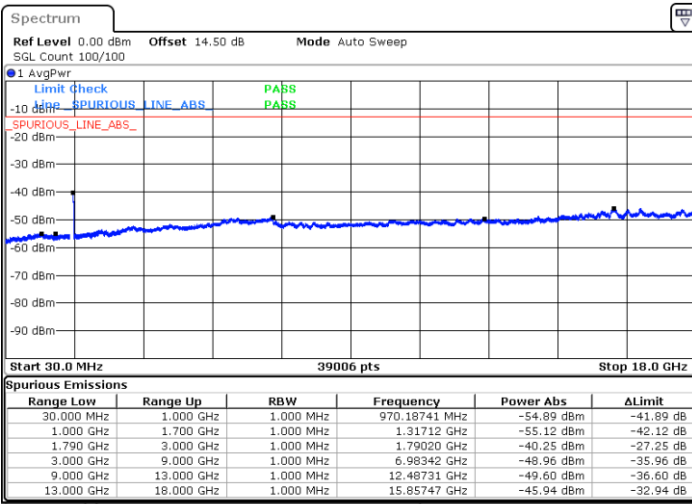

Date: 24.DEC.2021 06:13:07

Date: 24.DEC.2021 06:19:43

Middle Channel / FullIRB

N/A

Blank

Date: 24.DEC.2021 06:11:47

LTE Band 66B / 5MHz+10MHz

64QAM

Highest Channel / 1RB0 and 1RB14

Highest Channel / 1RB24 and 1RB0

Date: 24.DEC.2021 06:39:53

Date: 24.DEC.2021 06:38:33

Highest Channel / FullIRB

N/A

Date: 24.DEC.2021 06:46:32

Blank

LTE Band 66B / 5MHz+15MHz

64QAM

Lowest Channel / 1RB0 and 1RB49

Lowest Channel / 1RB24 and 1RB0

Date: 24.DEC.2021 16:20:48

Date: 24.DEC.2021 16:14:08

Lowest Channel / FullIRB

N/A