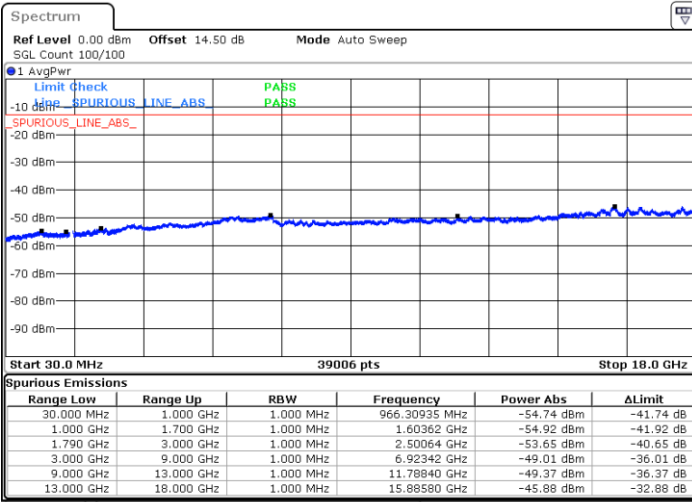

Date: 24.DEC.2021 18:46:22

Date: 24.DEC.2021 18:39:42

Lowest Channel / FullIRB

N/A

Date: 24.DEC.2021 18:47:43

Blank

LTE Band 66B / 5MHz+5MHz

64QAM

MiddleChannel / 1RB0 and 1RB24

Middle Channel / 1RB14 and 1RB0

Date: 24.DEC.2021 18:55:48

Date: 25.DEC.2021 15:58:04

Middle Channel / FullIRB

N/A

Date: 24.DEC.2021 18:54:27

Blank

LTE Band 66B / 5MHz+5MHz

64QAM

Highest Channel / 1RB0 and 1RB24

Highest Channel / 1RB14 and 1RB0

Date: 24.DEC.2021 19:06:30

Date: 24.DEC.2021 19:05:10

Highest Channel / FullIRB

N/A

Date: 24.DEC.2021 19:13:10

Blank

LTE Band 66B / 5MHz+10MHz

64QAM

Lowest Channel / 1RB0 and 1RB14

Lowest Channel / 1RB24 and 1RB0

Date: 24.DEC.2021 06:00:47

Date: 24.DEC.2021 05:54:09