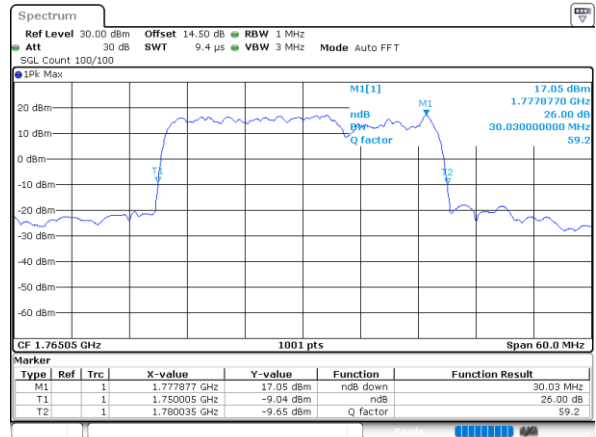

Highest Channel / 15MHz+20MHz

Date: 23, DEC, 2021 07:04:28

LTE Band 66C

QPSK

Lowest Channel / 20MHz+5MHz

Date: 23, DEC, 2021 22:41:15

Lowest Channel / 20MHz+10MHz

Date: 23, DEC, 2021 04:25:58

Middle Channel / 20MHz+5MHz

Date: 23, DEC, 2021 23:30:15

Middle Channel / 20MHz+10MHz

Date: 23, DEC, 2021 04:46:47

Highest Channel / 20MHz+5MHz

Date: 23, DEC, 2021 23:44:14

Highest Channel / 20MHz+10MHz

Date: 23, DEC, 2021 04:57:44

LTE Band 66C

QPSK

Lowest Channel / 20MHz+15MHz

Date: 23, DEC, 2021 21:08:05

Lowest Channel / 20MHz+20MHz

Date: 24, DEC, 2021 00:26:30

Middle Channel / 20MHz+15MHz

Date: 23, DEC, 2021 21:44:11