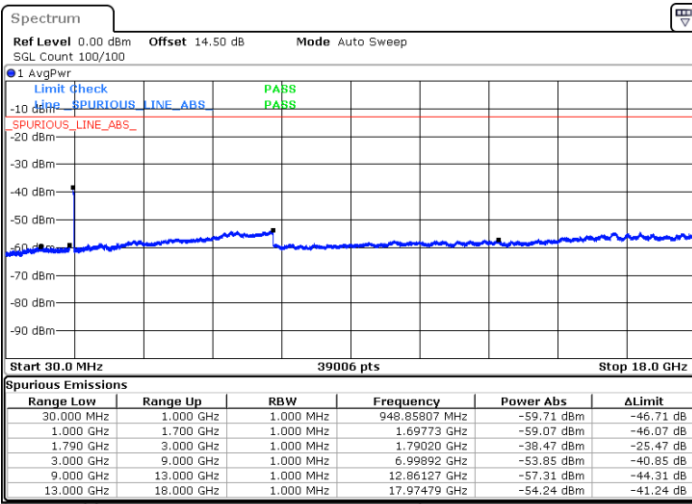

LTE Band 66B / 10MHz+5MHz

64QAM

Middle Channel / 1RB0 and 1RB24

Middle Channel / 1RB49 and 1RB0

Date: 24.DEC.2021 07:26:57

Date: 24.DEC.2021 07:33:35

Middle Channel / FullIRB

N/A

Date: 24.DEC.2021 07:25:37

Blank

LTE Band 66B / 10MHz+5MHz

64QAM

Highest Channel / 1RB0 and 1RB24

Highest Channel / 1RB49 and 1RB0

Date: 24.DEC.2021 07:53:46

Date: 24.DEC.2021 07:52:26

Highest Channel / FullIRB

N/A

Date: 24.DEC.2021 08:00:23

Blank

LTE Band 66B / 10MHz+10MHz

64QAM

Lowest Channel / 1RB0 and 1RB49

Lowest Channel / 1RB49 and 1RB0

Date: 24.DEC.2021 08:33:57

Date: 24.DEC.2021 08:27:19

Lowest Channel / FullIRB

N/A

Date: 24.DEC.2021 08:35:17

Blank

LTE Band 66B / 10MHz+10MHz

64QAM