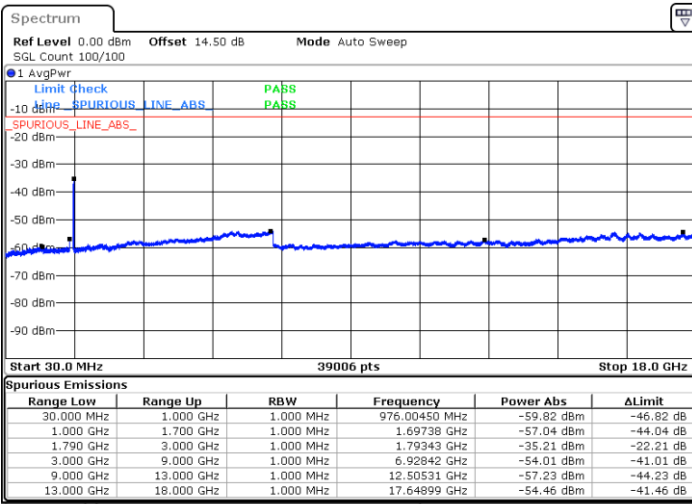

LTE Band 66B / 10MHz+5MHz

64QAM

Middle Channel / 1RB0 and 1RB24

Middle Channel / 1RB49 and 1RB0

Date: 24.DEC.2021 07:26:57

Date: 24.DEC.2021 07:33:35

Middle Channel / FullIRB

N/A

Date: 24.DEC.2021 07:25:37

Blank

LTE Band 66B / 10MHz+5MHz

64QAM

Highest Channel / 1RB0 and 1RB24

Highest Channel / 1RB49 and 1RB0

Date: 24.DEC.2021 07:53:46

Date: 24.DEC.2021 07:52:26

Highest Channel / FullIRB

N/A

Date: 24.DEC.2021 08:00:23

Blank

LTE Band 66B / 10MHz+10MHz

64QAM

Lowest Channel / 1RB0 and 1RB49

Lowest Channel / 1RB49 and 1RB0

Date: 24.DEC.2021 08:33:57

Date: 24.DEC.2021 08:27:19

Lowest Channel / FullIRB

N/A

Date: 24.DEC.2021 08:35:17

Blank

LTE Band 66B / 10MHz+10MHz

64QAM