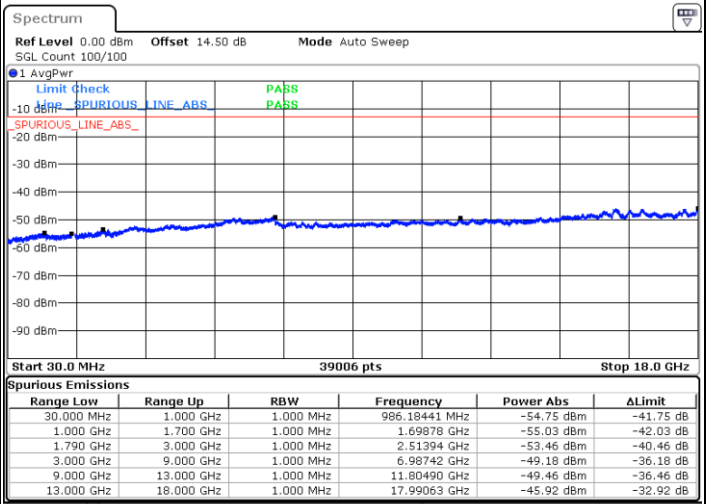

Highest Channel / 1RB0 and 1RB14

Highest Channel / 1RB24 and 1RB0

Date: 24.DEC.2021 06:39:53

Date: 24.DEC.2021 06:38:33

Highest Channel / FullIRB

N/A

Date: 24.DEC.2021 06:46:32

Blank

LTE Band 66B / 5MHz+15MHz

64QAM

Lowest Channel / 1RB0 and 1RB49

Lowest Channel / 1RB24 and 1RB0

Date: 24.DEC.2021 16:20:48

Date: 24.DEC.2021 16:14:08

Lowest Channel / FullIRB

N/A

Date: 24.DEC.2021 16:22:09

Blank

LTE Band 66B / 5MHz+15MHz

64QAM

Middle Channel / 1RB0 and 1RB49

Middle Channel / 1RB24 and 1RB0

Date: 24.DEC.2021 16:33:16

Date: 24.DEC.2021 16:39:58

Middle Channel / FullIRB

N/A

Date: 24.DEC.2021 16:31:55

Blank

LTE Band 66B / 5MHz+15MHz

64QAM

Highest Channel / 1RB0 and 1RB49

Highest Channel / 1RB24 and 1RB0