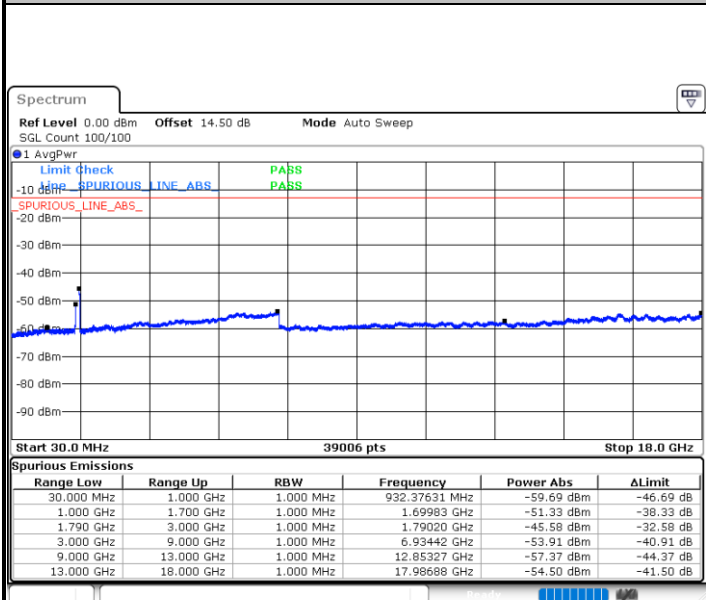

LTE Band 66B / 10MHz+10MHz

64QAM

Highest Channel / 1RB0 and 1RB49

Highest Channel / 1RB49 and 1RB0

Date: 24.DEC.2021 13:53:47

Date: 24.DEC.2021 13:52:25

Highest Channel / FullIRB

N/A

Date: 24.DEC.2021 14:00:36

Blank

LTE Band 66B / 15MHz+5MHz

64QAM

Lowest Channel / 1RB0 and 1RB49

Lowest Channel / 1RB49 and 1RB0

Date: 24.DEC.2021 17:48:51

Date: 24.DEC.2021 17:42:10

Lowest Channel / FullIRB

N/A Blank

Date: 24.DEC.2021 17:50:12

LTE Band 66B / 15MHz+5MHz

64QAM

Middle Channel / 1RB0 and 1RB49

Date: 24.DEC.2021 18:01:16

Middle Channel / 1RB49 and 1RB0

Date: 24.DEC.2021 18:07:55

Middle Channel / FullIRB

Date: 24.DEC.2021 17:59:55

N/A

Blank

LTE Band 66B / 15MHz+5MHz

64QAM

Highest Channel / 1RB0 and 1RB49