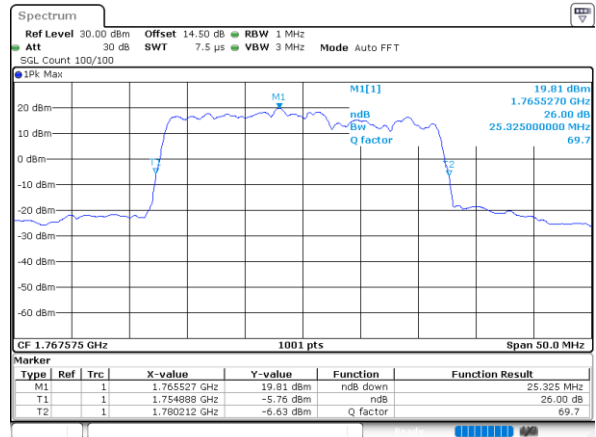

LTE Band 66C

QPSK

Lowest Channel / 5MHz+20MHz

Date: 24, DEC, 2021 02:13:41

Lowest Channel / 10MHz+15MHz

Date: 22, DEC, 2021 22:54:21

Middle Channel / 5MHz+20MHz

Date: 24, DEC, 2021 03:37:38

Middle Channel / 10MHz+15MHz

Date: 22, DEC, 2021 21:37:27

Highest Channel / 5MHz+20MHz

Date: 24, DEC, 2021 03:51:36

Highest Channel / 10MHz+15MHz

Date: 22, DEC, 2021 21:48:59

LTE Band 66C

QPSK

Lowest Channel / 10MHz+20MHz

Date: 23, DEC, 2021 02:49:42

Lowest Channel / 15MHz+10MHz

Date: 23, DEC, 2021 01:55:18

Middle Channel / 10MHz+20MHz

Date: 23, DEC, 2021 03:48:53

Middle Channel / 15MHz+10MHz

Date: 23, DEC, 2021 02:16:18

Highest Channel / 10MHz+20MHz

Date: 23, DEC, 2021 03:59:49

Highest Channel / 15MHz+10MHz

Date: 23, DEC, 2021 02:27:19

LTE Band 66C

QPSK

Lowest Channel / 15MHz+15MHz

Date: 23, DEC, 2021 05:20:51