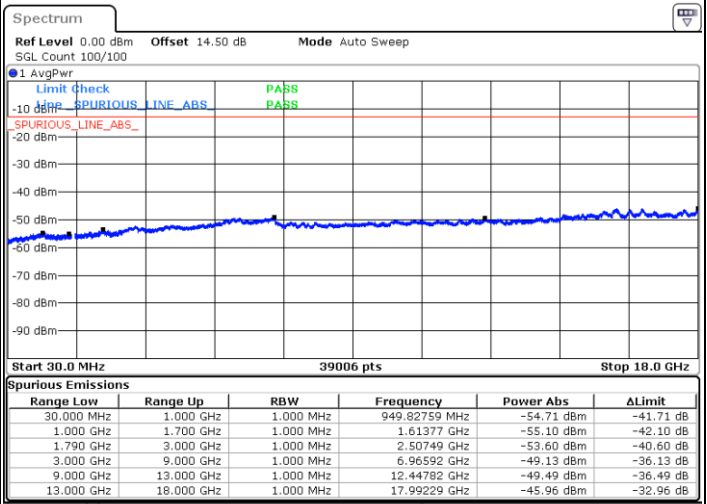

LTE Band 66B / 5MHz+15MHz

64QAM

Lowest Channel / 1RB0 and 1RB49

Lowest Channel / 1RB24 and 1RB0

Date: 24.DEC.2021 16:20:48

Date: 24.DEC.2021 16:14:08

Lowest Channel / FullIRB

N/A

Date: 24.DEC.2021 16:22:09

Blank

LTE Band 66B / 5MHz+15MHz

64QAM

Middle Channel / 1RB0 and 1RB49

Middle Channel / 1RB24 and 1RB0

Date: 24.DEC.2021 16:33:16

Date: 24.DEC.2021 16:39:58

Middle Channel / FullIRB

N/A

Date: 24.DEC.2021 16:31:55

Blank

LTE Band 66B / 5MHz+15MHz

64QAM

Highest Channel / 1RB0 and 1RB49

Highest Channel / 1RB24 and 1RB0

Date: 24.DEC.2021 17:00:22

Date: 24.DEC.2021 16:59:02

Highest Channel / FullIRB

N/A

Blank

Date: 24.DEC.2021 17:07:02

LTE Band 66B / 10MHz+5MHz

64QAM