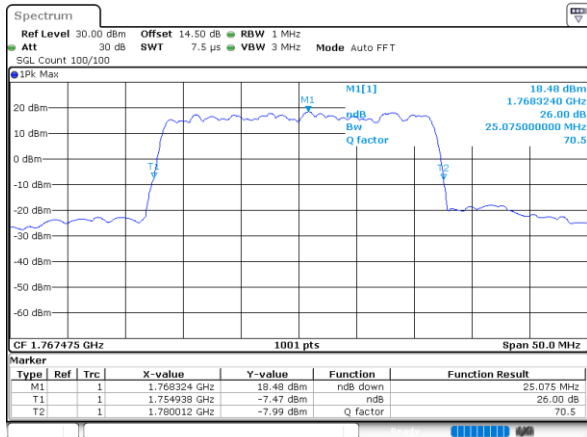

Highest Channel / 15MHz+20MHz

Date: 23, DEC, 2021 07:04:28

LTE Band 66C

QPSK

Lowest Channel / 20MHz+5MHz

Date: 23, DEC, 2021 22:41:15

Lowest Channel / 20MHz+10MHz

Date: 23, DEC, 2021 04:25:58

Middle Channel / 20MHz+5MHz

Date: 23, DEC, 2021 23:30:15

Middle Channel / 20MHz+10MHz

Date: 23, DEC, 2021 04:46:47

Highest Channel / 20MHz+5MHz

Date: 23, DEC, 2021 23:44:14

Highest Channel / 20MHz+10MHz

Date: 23, DEC, 2021 04:57:44

LTE Band 66C

QPSK

Lowest Channel / 20MHz+15MHz

Date: 23, DEC, 2021 21:08:05

Lowest Channel / 20MHz+20MHz

Date: 24, DEC, 2021 00:26:30

Middle Channel / 20MHz+15MHz

Date: 23, DEC, 2021 21:44:11

Middle Channel / 20MHz+20MHz

Date: 24, DEC, 2021 01:14:23

Highest Channel / 20MHz+15MHz

Date: 23, DEC, 2021 22:02:45

Highest Channel / 20MHz+20MHz

Date: 24, DEC, 2021 01:28:25