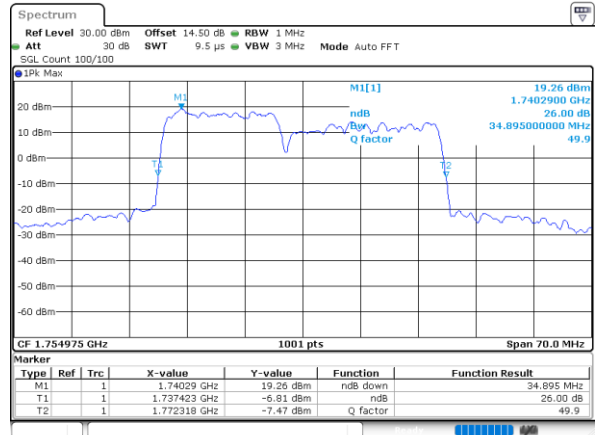

Highest Channel / 10MHz+20MHz

Date: 23, DEC, 2021 03:59:49

Highest Channel / 15MHz+10MHz

Date: 23, DEC, 2021 02:27:19

LTE Band 66C

QPSK

Lowest Channel / 15MHz+15MHz

Date: 23, DEC, 2021 05:20:51

Lowest Channel / 15MHz+20MHz

Date: 23, DEC, 2021 06:13:18

Middle Channel / 15MHz+15MHz

Date: 23, DEC, 2021 05:41:38

Middle Channel / 15MHz+20MHz

Date: 23, DEC, 2021 06:15:11

Highest Channel / 15MHz+15MHz

Date: 23, DEC, 2021 05:52:35

Highest Channel / 15MHz+20MHz

Date: 23, DEC, 2021 07:04:28

LTE Band 66C

QPSK

Lowest Channel / 20MHz+5MHz

Date: 23, DEC, 2021 22:41:15

Lowest Channel / 20MHz+10MHz

Date: 23, DEC, 2021 04:25:58