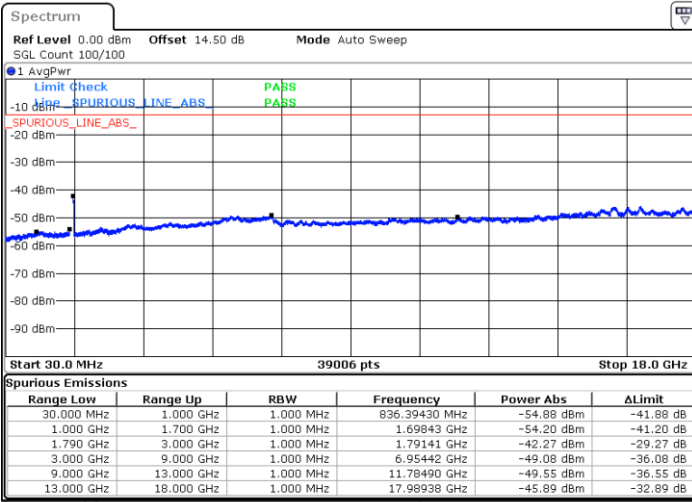

Date: 24.DEC.2021 16:22:09

Blank

LTE Band 66B / 5MHz+15MHz

64QAM

Middle Channel / 1RB0 and 1RB49

Middle Channel / 1RB24 and 1RB0

Date: 24.DEC.2021 16:33:16

Date: 24.DEC.2021 16:39:58

Middle Channel / FullIRB

N/A

Date: 24.DEC.2021 16:31:55

Blank

LTE Band 66B / 5MHz+15MHz

64QAM

Highest Channel / 1RB0 and 1RB49

Highest Channel / 1RB24 and 1RB0

Date: 24.DEC.2021 17:00:22

Date: 24.DEC.2021 16:59:02

Highest Channel / FullIRB

N/A

Blank

Date: 24.DEC.2021 17:07:02

LTE Band 66B / 10MHz+5MHz

64QAM

Lowest Channel / 1RB0 and 1RB24

Lowest Channel / 1RB49 and 1RB0

Date: 24.DEC.2021 07:14:37

Date: 24.DEC.2021 07:07:59

Lowest Channel / FullIRB

N/A

Date: 24.DEC.2021 07:15:57

Blank