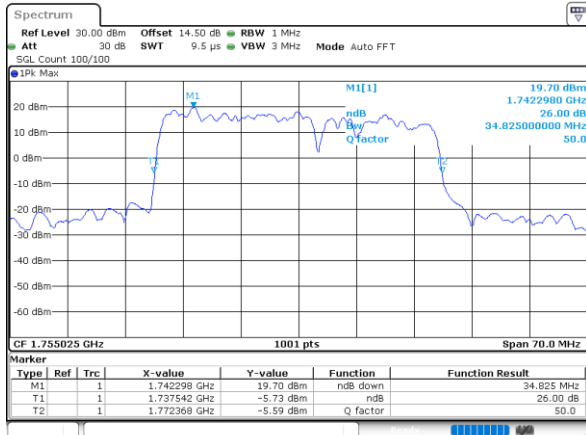

Highest Channel / 15MHz+20MHz

Date: 23, DEC, 2021 07:04:28

LTE Band 66C

QPSK

Lowest Channel / 20MHz+5MHz

Date: 23, DEC, 2021 22:41:15

Lowest Channel / 20MHz+10MHz

Date: 23, DEC, 2021 04:25:58

Middle Channel / 20MHz+5MHz

Date: 23, DEC, 2021 23:30:15

Middle Channel / 20MHz+10MHz

Date: 23, DEC, 2021 04:46:47

Highest Channel / 20MHz+5MHz

Date: 23, DEC, 2021 23:44:14

Highest Channel / 20MHz+10MHz

Date: 23, DEC, 2021 04:57:44

LTE Band 66C

QPSK

Lowest Channel / 20MHz+15MHz

Date: 23, DEC, 2021 21:08:05

Lowest Channel / 20MHz+20MHz

Date: 24, DEC, 2021 00:26:30

Middle Channel / 20MHz+15MHz

Date: 23, DEC, 2021 21:44:11

Middle Channel / 20MHz+20MHz

Date: 24, DEC, 2021 01:14:23

Highest Channel / 20MHz+15MHz

Date: 23, DEC, 2021 22:02:45

Highest Channel / 20MHz+20MHz

Date: 24, DEC, 2021 01:28:25