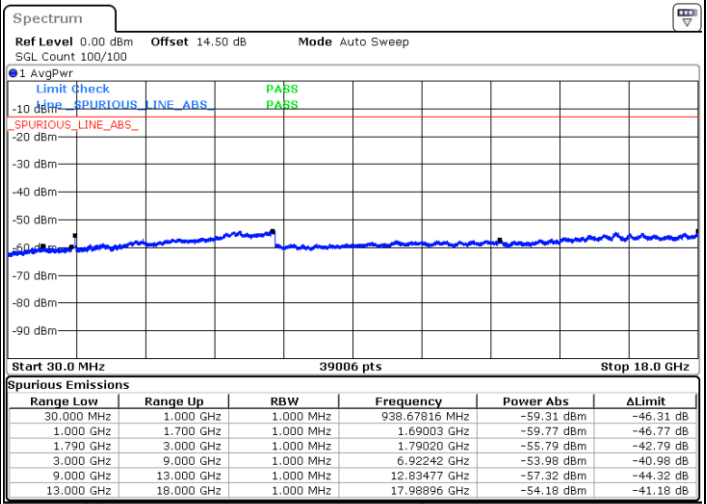

LTE Band 66B / 15MHz+5MHz

16QAM

Middle Channel / 1RB0 and 1RB49

Middle Channel / 1RB49 and 1RB0

Date: 24.DEC.2021 18:02:36

Date: 24.DEC.2021 18:06:35

Middle Channel / FullIRB

N/A

Date: 24.DEC.2021 17:58:36

Blank

LTE Band 66B / 15MHz+5MHz

16QAM

Highest Channel / 1RB0 and 1RB49

Highest Channel / 1RB49 and 1RB0

Date: 24.DEC.2021 18:29:39

Date: 24.DEC.2021 18:25:39

Highest Channel / FullIRB

N/A

Date: 24.DEC.2021 18:33:40

Blank

LTE Band 66B / 5MHz+5MHz

64QAM

Lowest Channel / 1RB0 and 1RB24

Lowest Channel / 1RB14 and 1RB0

Date: 24.DEC.2021 18:46:22

Date: 24.DEC.2021 18:39:42

Lowest Channel / FullIRB

N/A

Date: 24.DEC.2021 18:47:43

Blank

LTE Band 66B / 5MHz+5MHz

64QAM