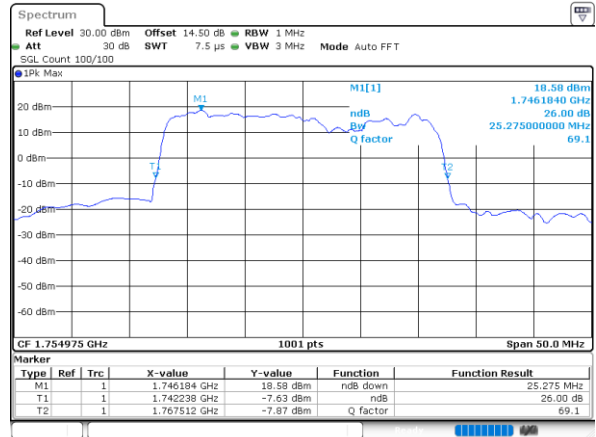

LTE Band 66C

QPSK

Lowest Channel / 5MHz+20MHz

Date: 24, DEC, 2021 02:13:41

Lowest Channel / 10MHz+15MHz

Date: 22, DEC, 2021 22:54:21

Middle Channel / 5MHz+20MHz

Date: 24, DEC, 2021 03:37:38

Middle Channel / 10MHz+15MHz

Date: 22, DEC, 2021 21:37:27

Highest Channel / 5MHz+20MHz

Date: 24, DEC, 2021 03:51:36

Highest Channel / 10MHz+15MHz

Date: 22, DEC, 2021 21:48:59

LTE Band 66C

QPSK

Lowest Channel / 10MHz+20MHz

Date: 23, DEC, 2021 02:49:42

Lowest Channel / 15MHz+10MHz

Date: 23, DEC, 2021 01:55:18

Middle Channel / 10MHz+20MHz

Date: 23, DEC, 2021 03:48:53

Middle Channel / 15MHz+10MHz

Date: 23, DEC, 2021 02:16:18

Highest Channel / 10MHz+20MHz

Date: 23, DEC, 2021 03:59:49

Highest Channel / 15MHz+10MHz

Date: 23, DEC, 2021 02:27:19

LTE Band 66C

QPSK

Lowest Channel / 15MHz+15MHz

Date: 23, DEC, 2021 05:20:51