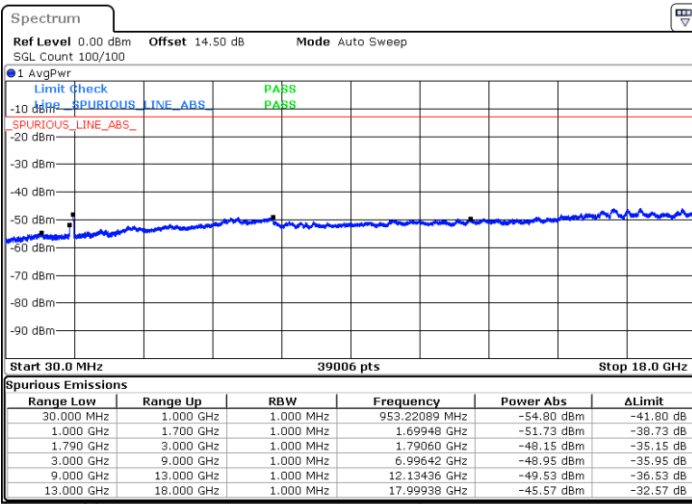

LTE Band 66B / 5MHz+15MHz

64QAM

Lowest Channel / 1RB0 and 1RB49

Lowest Channel / 1RB24 and 1RB0

Date: 24.DEC.2021 16:20:48

Date: 24.DEC.2021 16:14:08

Lowest Channel / FullIRB

N/A

Date: 24.DEC.2021 16:22:09

Blank

LTE Band 66B / 5MHz+15MHz

64QAM

Middle Channel / 1RB0 and 1RB49

Middle Channel / 1RB24 and 1RB0

Date: 24.DEC.2021 16:33:16

Date: 24.DEC.2021 16:39:58

Middle Channel / FullIRB

N/A

Date: 24.DEC.2021 16:31:55

Blank

LTE Band 66B / 5MHz+15MHz

64QAM

Highest Channel / 1RB0 and 1RB49

Highest Channel / 1RB24 and 1RB0

Date: 24.DEC.2021 17:00:22

Date: 24.DEC.2021 16:59:02

Highest Channel / FullIRB

N/A

Blank

Date: 24.DEC.2021 17:07:02

LTE Band 66B / 10MHz+5MHz

64QAM