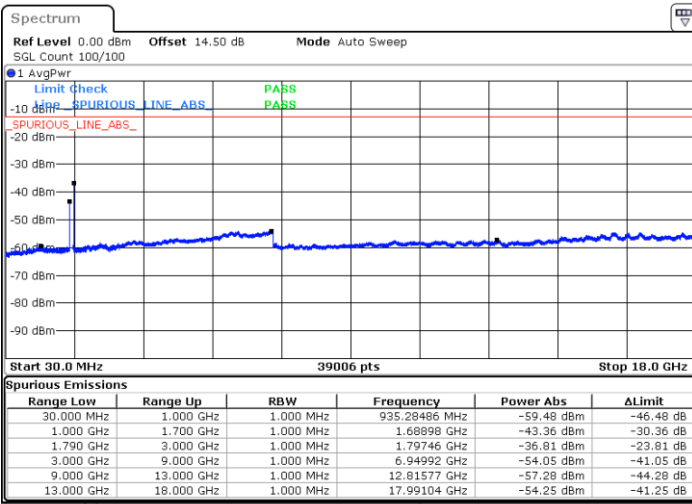

LTE Band 66B / 15MHz+5MHz

16QAM

Middle Channel / 1RB0 and 1RB49

Middle Channel / 1RB49 and 1RB0

Date: 24.DEC.2021 18:02:36

Date: 24.DEC.2021 18:06:35

Middle Channel / FullIRB

N/A

Date: 24.DEC.2021 17:58:36

Blank

LTE Band 66B / 15MHz+5MHz

16QAM

Highest Channel / 1RB0 and 1RB49

Highest Channel / 1RB49 and 1RB0

Date: 24.DEC.2021 18:29:39

Date: 24.DEC.2021 18:25:39

Highest Channel / FullIRB

N/A

Date: 24.DEC.2021 18:33:40

Blank

LTE Band 66B / 5MHz+5MHz

64QAM

Lowest Channel / 1RB0 and 1RB24

Lowest Channel / 1RB14 and 1RB0

Date: 24.DEC.2021 18:46:22

Date: 24.DEC.2021 18:39:42

Lowest Channel / FullIRB

N/A

Date: 24.DEC.2021 18:47:43

Blank

LTE Band 66B / 5MHz+5MHz

64QAM