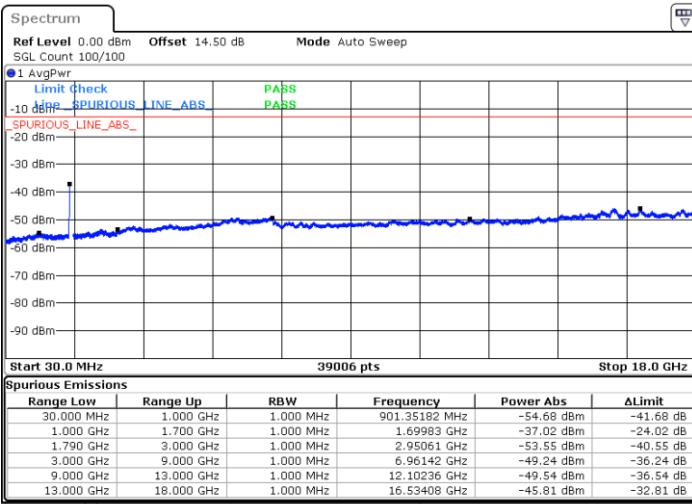

Highest Channel / 1RB0 and 1RB14

Highest Channel / 1RB24 and 1RB0

Date: 24.DEC.2021 06:39:53

Date: 24.DEC.2021 06:38:33

Highest Channel / FullIRB

N/A

Date: 24.DEC.2021 06:46:32

Blank

LTE Band 66B / 5MHz+15MHz

64QAM

Lowest Channel / 1RB0 and 1RB49

Lowest Channel / 1RB24 and 1RB0

Date: 24.DEC.2021 16:20:48

Date: 24.DEC.2021 16:14:08

Lowest Channel / FullIRB

N/A

Date: 24.DEC.2021 16:22:09

Blank

LTE Band 66B / 5MHz+15MHz

64QAM

Middle Channel / 1RB0 and 1RB49

Middle Channel / 1RB24 and 1RB0

Date: 24.DEC.2021 16:33:16

Date: 24.DEC.2021 16:39:58

Middle Channel / FullIRB

N/A

Date: 24.DEC.2021 16:31:55

Blank

LTE Band 66B / 5MHz+15MHz

64QAM

Highest Channel / 1RB0 and 1RB49

Highest Channel / 1RB24 and 1RB0