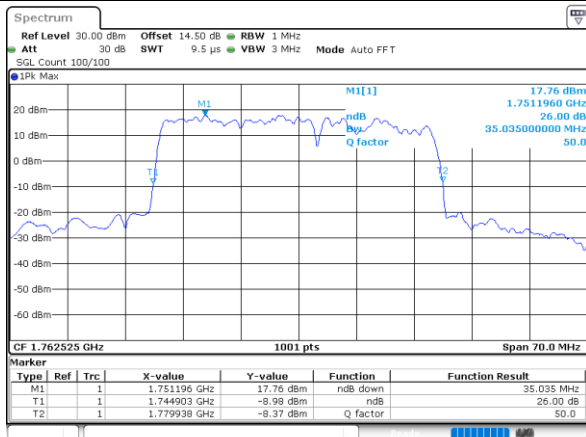

Highest Channel / 15MHz+20MHz

Date: 23, DEC, 2021 07:04:28

LTE Band 66C

QPSK

Lowest Channel / 20MHz+5MHz

Date: 23, DEC, 2021 22:41:15

Lowest Channel / 20MHz+10MHz

Date: 23, DEC, 2021 04:25:58

Middle Channel / 20MHz+5MHz

Date: 23, DEC, 2021 23:30:15

Middle Channel / 20MHz+10MHz

Date: 23, DEC, 2021 04:46:47

Highest Channel / 20MHz+5MHz

Date: 23, DEC, 2021 23:44:14

Highest Channel / 20MHz+10MHz

Date: 23, DEC, 2021 04:57:44

LTE Band 66C

QPSK

Lowest Channel / 20MHz+15MHz

Date: 23, DEC, 2021 21:08:05

Lowest Channel / 20MHz+20MHz

Date: 24, DEC, 2021 00:26:30

Middle Channel / 20MHz+15MHz

Date: 23, DEC, 2021 21:44:11

Middle Channel / 20MHz+20MHz

Date: 24, DEC, 2021 01:14:23

Highest Channel / 20MHz+15MHz

Date: 23, DEC, 2021 22:02:45

Highest Channel / 20MHz+20MHz

Date: 24, DEC, 2021 01:28:25