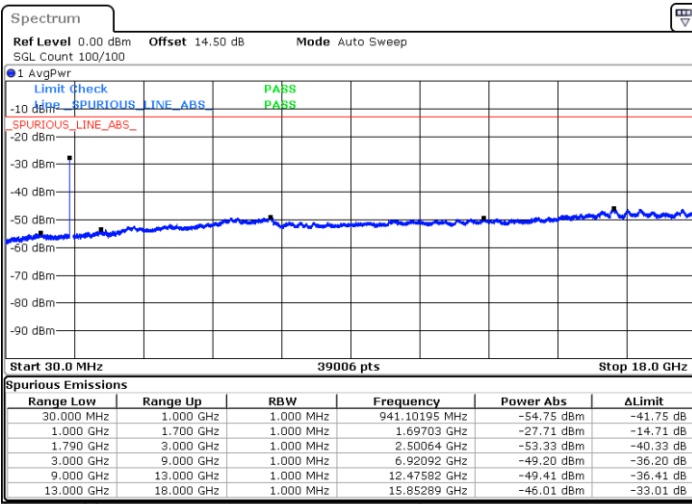

LTE Band 66B / 5MHz+5MHz

64QAM

Highest Channel / 1RB0 and 1RB24

Highest Channel / 1RB14 and 1RB0

Date: 24.DEC.2021 19:06:30

Date: 24.DEC.2021 19:05:10

Highest Channel / FullIRB

N/A

Date: 24.DEC.2021 19:13:10

Blank

LTE Band 66B / 5MHz+10MHz

64QAM

Lowest Channel / 1RB0 and 1RB14

Lowest Channel / 1RB24 and 1RB0

Date: 24.DEC.2021 06:00:47

Date: 24.DEC.2021 05:54:09

Lowest Channel / FullIRB

N/A

Date: 24.DEC.2021 06:02:07

Blank

LTE Band 66B / 5MHz+10MHz

64QAM

Middle Channel / 1RB0 and 1RB14

Middle Channel / 1RB24 and 1RB0