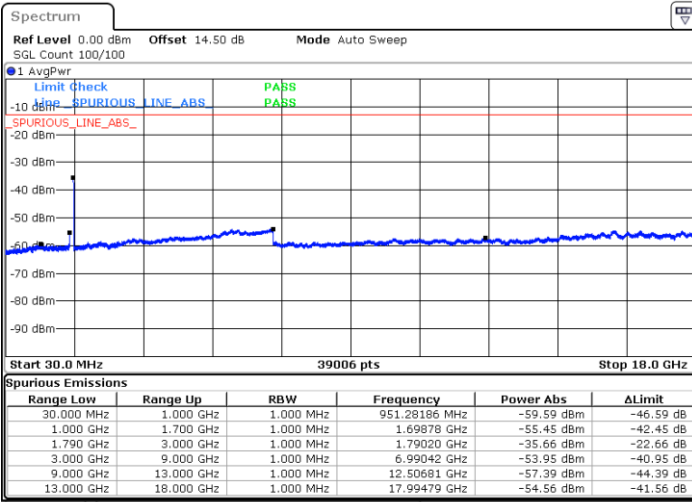

LTE Band 66B / 15MHz+5MHz

16QAM

Middle Channel / 1RB0 and 1RB49

Middle Channel / 1RB49 and 1RB0

Date: 24.DEC.2021 18:02:36

Date: 24.DEC.2021 18:06:35

Middle Channel / FullIRB

N/A

Date: 24.DEC.2021 17:58:36

Blank

LTE Band 66B / 15MHz+5MHz

16QAM

Highest Channel / 1RB0 and 1RB49

Highest Channel / 1RB49 and 1RB0

Date: 24.DEC.2021 18:29:39

Date: 24.DEC.2021 18:25:39

Highest Channel / FullIRB

N/A

Date: 24.DEC.2021 18:33:40

Blank

LTE Band 66B / 5MHz+5MHz

64QAM

Lowest Channel / 1RB0 and 1RB24

Lowest Channel / 1RB14 and 1RB0

Date: 24.DEC.2021 18:46:22

Date: 24.DEC.2021 18:39:42

Lowest Channel / FullIRB

N/A

Date: 24.DEC.2021 18:47:43

Blank

LTE Band 66B / 5MHz+5MHz

64QAM