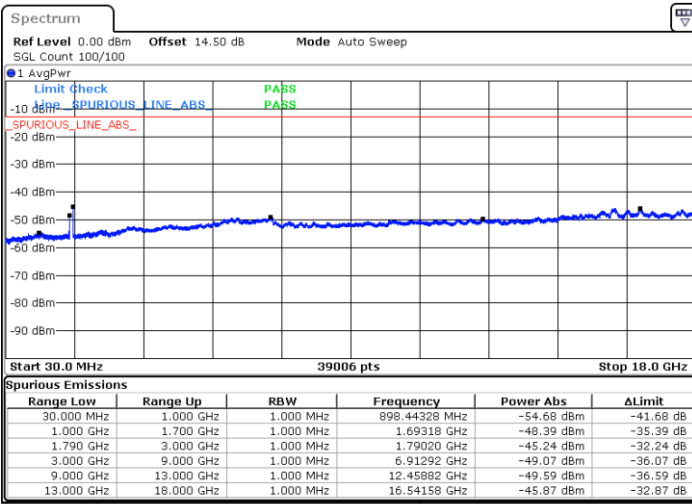

Date: 24.DEC.2021 19:13:10

Blank

LTE Band 66B / 5MHz+10MHz

64QAM

Lowest Channel / 1RB0 and 1RB14

Lowest Channel / 1RB24 and 1RB0

Date: 24.DEC.2021 06:00:47

Date: 24.DEC.2021 05:54:09

Lowest Channel / FullIRB

N/A

Date: 24.DEC.2021 06:02:07

Blank

LTE Band 66B / 5MHz+10MHz

64QAM

Middle Channel / 1RB0 and 1RB14

Middle Channel / 1RB24 and 1RB0

Date: 24.DEC.2021 06:13:07

Date: 24.DEC.2021 06:19:43

Middle Channel / FullIRB

N/A

Blank

Date: 24.DEC.2021 06:11:47

LTE Band 66B / 5MHz+10MHz

64QAM

Highest Channel / 1RB0 and 1RB14

Highest Channel / 1RB24 and 1RB0

Date: 24.DEC.2021 06:39:53

Date: 24.DEC.2021 06:38:33

Highest Channel / FullIRB

N/A

Date: 24.DEC.2021 06:46:32

Blank