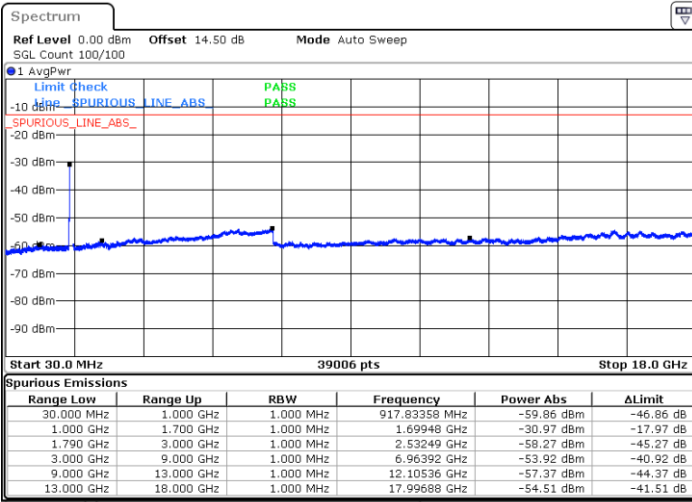

LTE Band 66B / 10MHz+10MHz

16QAM

Lowest Channel / 1RB0 and 1RB49

Lowest Channel / 1RB49 and 1RB0

Date: 24.DEC.2021 08:32:37

Date: 24.DEC.2021 08:28:38

Lowest Channel / FullIRB

N/A

Date: 24.DEC.2021 14:06:23

Blank

LTE Band 66B / 10MHz+10MHz

16QAM

Middle Channel / 1RB0 and 1RB49

Middle Channel / 1RB49 and 1RB0

Date: 24.DEC.2021 11:54:10

Date: 24.DEC.2021 11:58:15

Middle Channel / FullIRB

N/A

Date: 24.DEC.2021 11:50:03

Blank

LTE Band 66B / 10MHz+10MHz

16QAM

Highest Channel / 1RB0 and 1RB49

Highest Channel / 1RB49 and 1RB0

Date: 24.DEC.2021 13:55:09

Date: 24.DEC.2021 13:51:03

Highest Channel / FullIRB

N/A

Date: 24.DEC.2021 13:59:15

Blank

LTE Band 66B / 15MHz+5MHz

16QAM