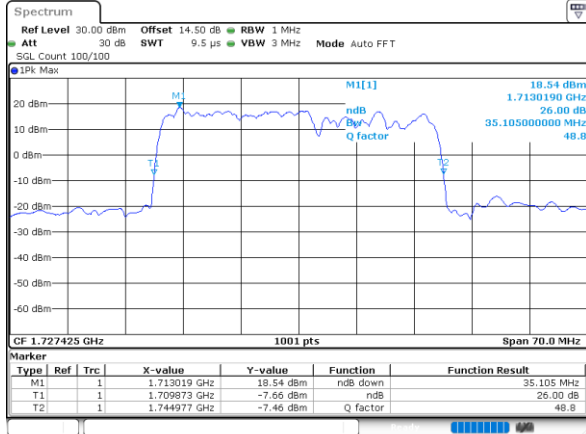

Highest Channel / 15MHz+20MHz

Date: 23, DEC, 2021 07:04:28

LTE Band 66C

QPSK

Lowest Channel / 20MHz+5MHz

Date: 23, DEC, 2021 22:41:15

Lowest Channel / 20MHz+10MHz

Date: 23, DEC, 2021 04:25:58

Middle Channel / 20MHz+5MHz

Date: 23, DEC, 2021 23:30:15

Middle Channel / 20MHz+10MHz

Date: 23, DEC, 2021 04:46:47

Highest Channel / 20MHz+5MHz

Date: 23, DEC, 2021 23:44:14

Highest Channel / 20MHz+10MHz

Date: 23, DEC, 2021 04:57:44

LTE Band 66C

QPSK

Lowest Channel / 20MHz+15MHz

Date: 23, DEC, 2021 21:08:05

Lowest Channel / 20MHz+20MHz

Date: 24, DEC, 2021 00:26:30

Middle Channel / 20MHz+15MHz

Date: 23, DEC, 2021 21:44:11

Middle Channel / 20MHz+20MHz

Date: 24, DEC, 2021 01:14:23

Highest Channel / 20MHz+15MHz

Date: 23, DEC, 2021 22:02:45

Highest Channel / 20MHz+20MHz

Date: 24, DEC, 2021 01:28:25