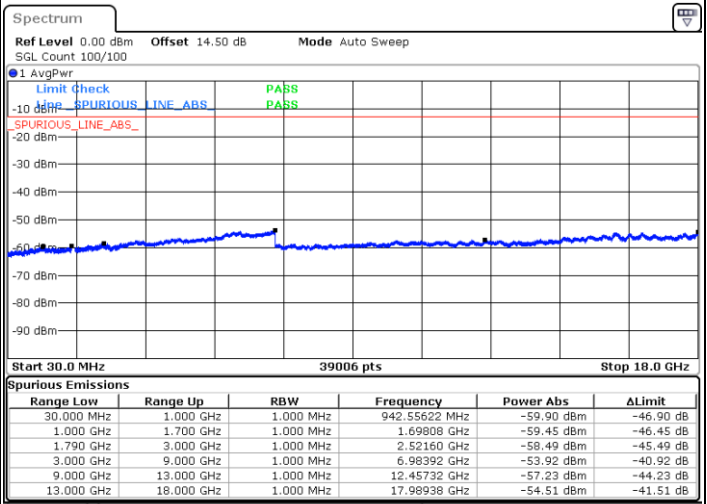

Middle Channel / FullIRB

N/A

Date: 24.DEC.2021 16:31:55

Blank

LTE Band 66B / 5MHz+15MHz

64QAM

Highest Channel / 1RB0 and 1RB49

Highest Channel / 1RB24 and 1RB0

Date: 24.DEC.2021 17:00:22

Date: 24.DEC.2021 16:59:02

Highest Channel / FullIRB

N/A

Blank

Date: 24.DEC.2021 17:07:02

LTE Band 66B / 10MHz+5MHz

64QAM

Lowest Channel / 1RB0 and 1RB24

Lowest Channel / 1RB49 and 1RB0

Date: 24.DEC.2021 07:14:37

Date: 24.DEC.2021 07:07:59

Lowest Channel / FullIRB

N/A

Date: 24.DEC.2021 07:15:57

Blank