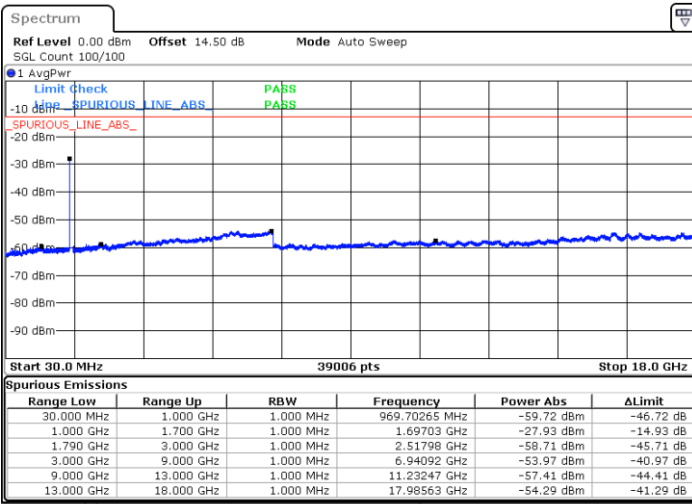

Middle Channel / FullIRB

N/A

Date: 24.DEC.2021 16:31:55

Blank

LTE Band 66B / 5MHz+15MHz

64QAM

Highest Channel / 1RB0 and 1RB49

Highest Channel / 1RB24 and 1RB0

Date: 24.DEC.2021 17:00:22

Date: 24.DEC.2021 16:59:02

Highest Channel / FullIRB

N/A

Blank

Date: 24.DEC.2021 17:07:02

LTE Band 66B / 10MHz+5MHz

64QAM

Lowest Channel / 1RB0 and 1RB24

Lowest Channel / 1RB49 and 1RB0

Date: 24.DEC.2021 07:14:37

Date: 24.DEC.2021 07:07:59

Lowest Channel / FullIRB

N/A

Date: 24.DEC.2021 07:15:57

Blank