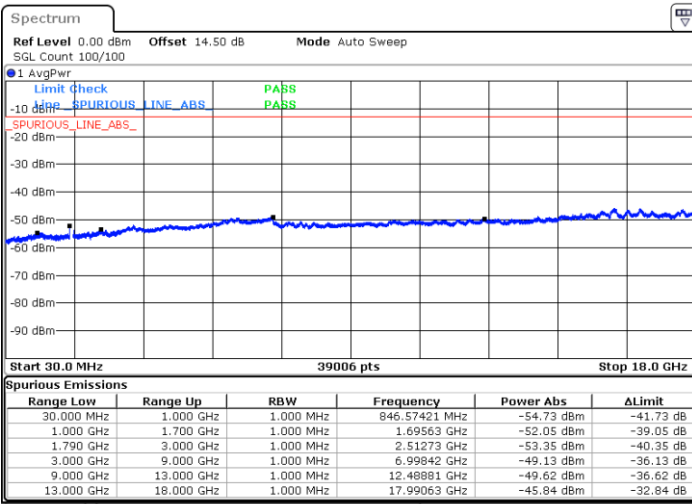

LTE Band 66B / 5MHz+5MHz

64QAM

MiddleChannel / 1RB0 and 1RB24

Middle Channel / 1RB14 and 1RB0

Date: 24.DEC.2021 18:55:48