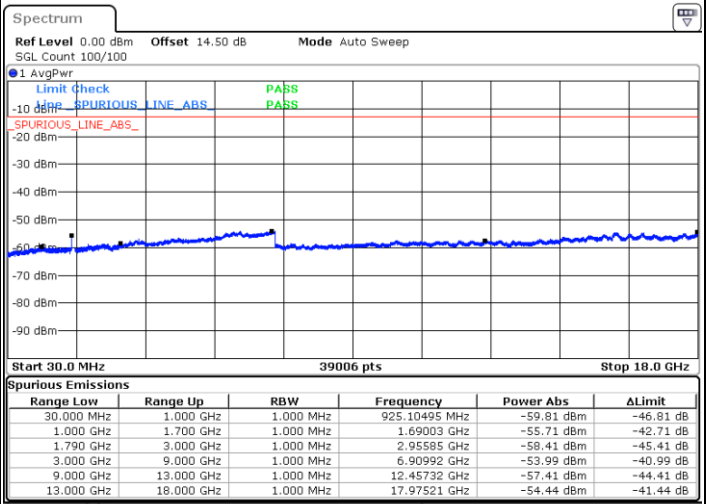

Middle Channel / FullIRB

N/A

Date: 24.DEC.2021 11:50:03

Blank

LTE Band 66B / 10MHz+10MHz

16QAM

Highest Channel / 1RB0 and 1RB49

Highest Channel / 1RB49 and 1RB0

Date: 24.DEC.2021 13:55:09

Date: 24.DEC.2021 13:51:03

Highest Channel / FullIRB

N/A

Date: 24.DEC.2021 13:59:15

Blank

LTE Band 66B / 15MHz+5MHz

16QAM

Lowest Channel / 1RB0 and 1RB49

Lowest Channel / 1RB49 and 1RB0

Date: 24.DEC.2021 17:47:31

Date: 24.DEC.2021 17:43:30

Lowest Channel / FullIRB

N/A

Date: 24.DEC.2021 17:51:32

Blank