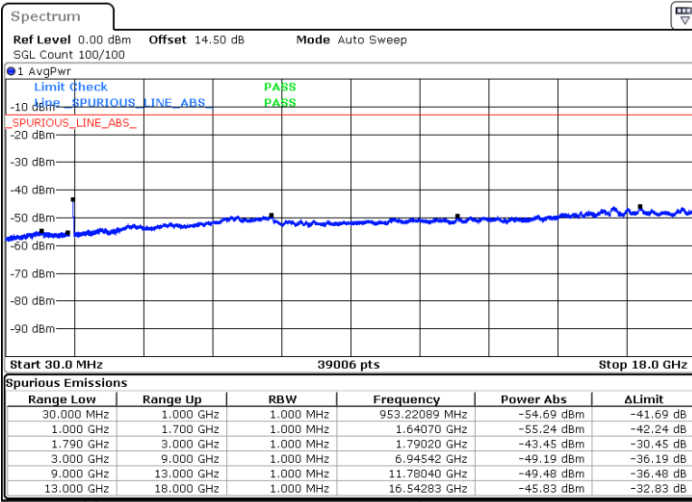

LTE Band 66B / 5MHz+5MHz

64QAM

Highest Channel / 1RB0 and 1RB24

Highest Channel / 1RB14 and 1RB0

Date: 24.DEC.2021 19:06:30

Date: 24.DEC.2021 19:05:10

Highest Channel / FullIRB

N/A

Date: 24.DEC.2021 19:13:10

Blank

LTE Band 66B / 5MHz+10MHz

64QAM

Lowest Channel / 1RB0 and 1RB14

Lowest Channel / 1RB24 and 1RB0

Date: 24.DEC.2021 06:00:47

Date: 24.DEC.2021 05:54:09

Lowest Channel / FullIRB

N/A

Date: 24.DEC.2021 06:02:07

Blank

LTE Band 66B / 5MHz+10MHz

64QAM

Middle Channel / 1RB0 and 1RB14

Middle Channel / 1RB24 and 1RB0