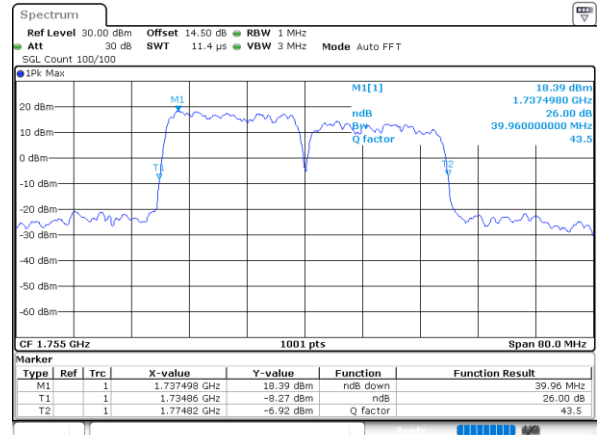

Highest Channel / 15MHz+20MHz

Date: 23, DEC, 2021 07:04:28

LTE Band 66C

QPSK

Lowest Channel / 20MHz+5MHz

Date: 23, DEC, 2021 22:41:15

Lowest Channel / 20MHz+10MHz

Date: 23, DEC, 2021 04:25:58

Middle Channel / 20MHz+5MHz

Date: 23, DEC, 2021 23:30:15

Middle Channel / 20MHz+10MHz

Date: 23, DEC, 2021 04:46:47

Highest Channel / 20MHz+5MHz

Date: 23, DEC, 2021 23:44:14

Highest Channel / 20MHz+10MHz

Date: 23, DEC, 2021 04:57:44

LTE Band 66C

QPSK

Lowest Channel / 20MHz+15MHz

Date: 23, DEC, 2021 21:08:05

Lowest Channel / 20MHz+20MHz

Date: 24, DEC, 2021 00:26:30

Middle Channel / 20MHz+15MHz

Date: 23, DEC, 2021 21:44:11

Middle Channel / 20MHz+20MHz

Date: 24, DEC, 2021 01:14:23

Highest Channel / 20MHz+15MHz

Date: 23, DEC, 2021 22:02:45

Highest Channel / 20MHz+20MHz

Date: 24, DEC, 2021 01:28:25