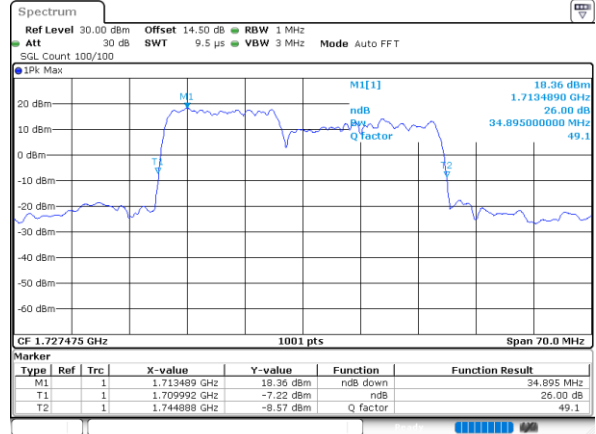

Lowest Channel / 10MHz+20MHz

Date: 23, DEC, 2021 02:49:42

Lowest Channel / 15MHz+10MHz

Date: 23, DEC, 2021 01:55:18

Middle Channel / 10MHz+20MHz

Date: 23, DEC, 2021 03:48:53

Middle Channel / 15MHz+10MHz

Date: 23, DEC, 2021 02:16:18

Highest Channel / 10MHz+20MHz

Date: 23, DEC, 2021 03:59:49

Highest Channel / 15MHz+10MHz

Date: 23, DEC, 2021 02:27:19

LTE Band 66C

QPSK

Lowest Channel / 15MHz+15MHz

Date: 23, DEC, 2021 05:20:51

Lowest Channel / 15MHz+20MHz

Date: 23, DEC, 2021 06:13:18

Middle Channel / 15MHz+15MHz

Date: 23, DEC, 2021 05:41:38

Middle Channel / 15MHz+20MHz

Date: 23, DEC, 2021 06:15:11

Highest Channel / 15MHz+15MHz

Date: 23, DEC, 2021 05:52:35

Highest Channel / 15MHz+20MHz

Date: 23, DEC, 2021 07:04:28

LTE Band 66C

QPSK

Lowest Channel / 20MHz+5MHz

Date: 23, DEC, 2021 22:41:15

Lowest Channel / 20MHz+10MHz

Date: 23, DEC, 2021 04:25:58