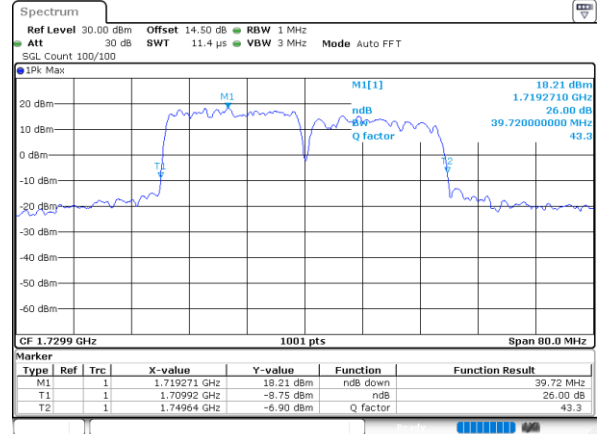

Highest Channel / 15MHz+20MHz

Date: 23, DEC, 2021 07:04:28

LTE Band 66C

QPSK

Lowest Channel / 20MHz+5MHz

Date: 23, DEC, 2021 22:41:15

Lowest Channel / 20MHz+10MHz

Date: 23, DEC, 2021 04:25:58

Middle Channel / 20MHz+5MHz

Date: 23, DEC, 2021 23:30:15

Middle Channel / 20MHz+10MHz

Date: 23, DEC, 2021 04:46:47

Highest Channel / 20MHz+5MHz

Date: 23, DEC, 2021 23:44:14

Highest Channel / 20MHz+10MHz

Date: 23, DEC, 2021 04:57:44

LTE Band 66C

QPSK

Lowest Channel / 20MHz+15MHz

Date: 23, DEC, 2021 21:08:05

Lowest Channel / 20MHz+20MHz

Date: 24, DEC, 2021 00:26:30

Middle Channel / 20MHz+15MHz

Date: 23, DEC, 2021 21:44:11

Middle Channel / 20MHz+20MHz

Date: 24, DEC, 2021 01:14:23

Highest Channel / 20MHz+15MHz

Date: 23, DEC, 2021 22:02:45

Highest Channel / 20MHz+20MHz

Date: 24, DEC, 2021 01:28:25