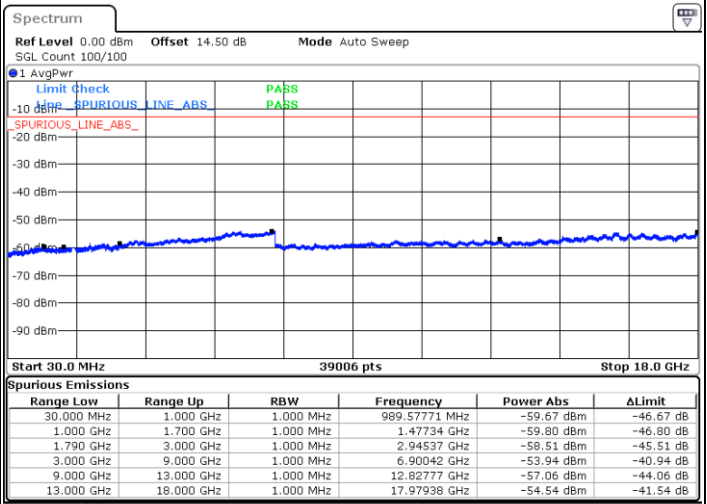

Date: 24.DEC.2021 08:33:57

Date: 24.DEC.2021 08:27:19

Lowest Channel / FullIRB

N/A

Date: 24.DEC.2021 08:35:17

Blank

LTE Band 66B / 10MHz+10MHz

64QAM

LTE Band 66B / 10MHz+10MHz

64QAM

Highest Channel / 1RB0 and 1RB49

Highest Channel / 1RB49 and 1RB0

Date: 24.DEC.2021 13:53:47

Date: 24.DEC.2021 13:52:25

Highest Channel / FullIRB

N/A

Date: 24.DEC.2021 14:00:36

Blank

LTE Band 66B / 15MHz+5MHz

64QAM

Lowest Channel / 1RB0 and 1RB49

Lowest Channel / 1RB49 and 1RB0

Date: 24.DEC.2021 17:48:51

Date: 24.DEC.2021 17:42:10

Lowest Channel / FullIRB

N/A Blank

Date: 24.DEC.2021 17:50:12

LTE Band 66B / 15MHz+5MHz

64QAM

Middle Channel / 1RB0 and 1RB49

Date: 24.DEC.2021 18:01:16

Middle Channel / 1RB49 and 1RB0