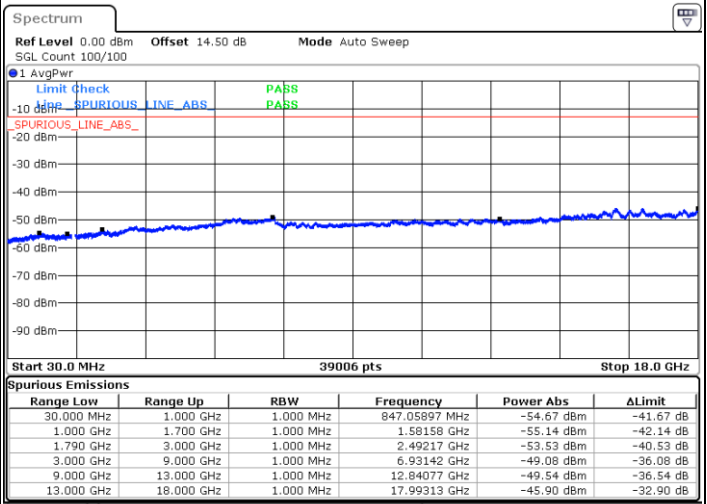

Date: 24.DEC.2021 18:46:22

Date: 24.DEC.2021 18:39:42

Lowest Channel / FullIRB

N/A

Date: 24.DEC.2021 18:47:43

Blank

LTE Band 66B / 5MHz+5MHz

64QAM

LTE Band 66B / 5MHz+5MHz

64QAM

Highest Channel / 1RB0 and 1RB24

Highest Channel / 1RB14 and 1RB0

Date: 24.DEC.2021 19:06:30

Date: 24.DEC.2021 19:05:10

Highest Channel / FullIRB

N/A

Date: 24.DEC.2021 19:13:10

Blank

LTE Band 66B / 5MHz+10MHz

64QAM

Lowest Channel / 1RB0 and 1RB14

Lowest Channel / 1RB24 and 1RB0

Date: 24.DEC.2021 06:00:47

Date: 24.DEC.2021 05:54:09

Lowest Channel / FullIRB

N/A

Date: 24.DEC.2021 06:02:07

Blank

LTE Band 66B / 5MHz+10MHz

64QAM

Middle Channel / 1RB0 and 1RB14

Middle Channel / 1RB24 and 1RB0