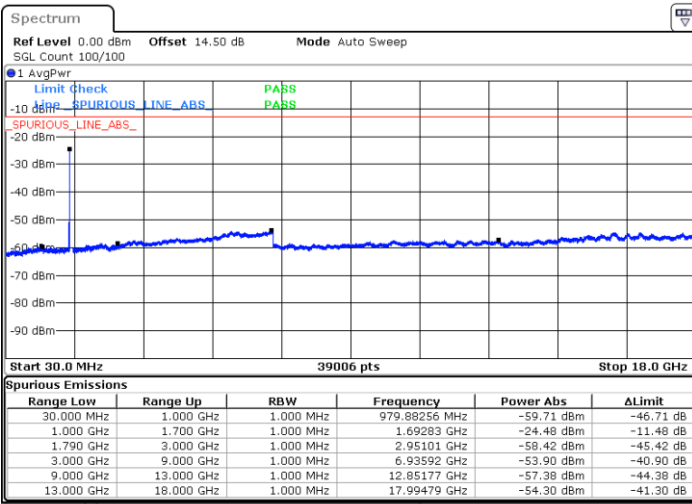

Middle Channel / FullIRB

N/A

Date: 24.DEC.2021 11:50:03

Blank

LTE Band 66B / 10MHz+10MHz

16QAM

Highest Channel / 1RB0 and 1RB49

Highest Channel / 1RB49 and 1RB0

Date: 24.DEC.2021 13:55:09

Date: 24.DEC.2021 13:51:03

Highest Channel / FullIRB

N/A

Date: 24.DEC.2021 13:59:15

Blank

LTE Band 66B / 15MHz+5MHz

16QAM

Lowest Channel / 1RB0 and 1RB49

Lowest Channel / 1RB49 and 1RB0

Date: 24.DEC.2021 17:47:31

Date: 24.DEC.2021 17:43:30

Lowest Channel / FullIRB

N/A

Date: 24.DEC.2021 17:51:32

Blank