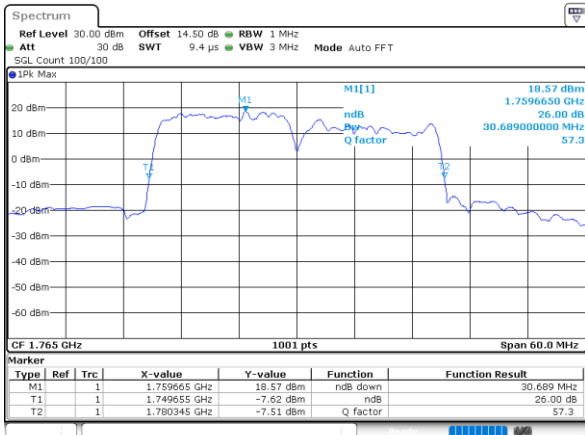

Highest Channel / 10MHz+20MHz

Date: 23, DEC, 2021 03:59:49

Highest Channel / 15MHz+10MHz

Date: 23, DEC, 2021 02:27:19

LTE Band 66C

QPSK

Lowest Channel / 15MHz+15MHz

Date: 23, DEC, 2021 05:20:51

Lowest Channel / 15MHz+20MHz

Date: 23, DEC, 2021 06:13:18

Middle Channel / 15MHz+15MHz

Date: 23, DEC, 2021 05:41:38

Middle Channel / 15MHz+20MHz

Date: 23, DEC, 2021 06:15:11

Highest Channel / 15MHz+15MHz

Date: 23, DEC, 2021 05:52:35

Highest Channel / 15MHz+20MHz

Date: 23, DEC, 2021 07:04:28

LTE Band 66C

QPSK

Lowest Channel / 20MHz+5MHz

Date: 23, DEC, 2021 22:41:15

Lowest Channel / 20MHz+10MHz

Date: 23, DEC, 2021 04:25:58