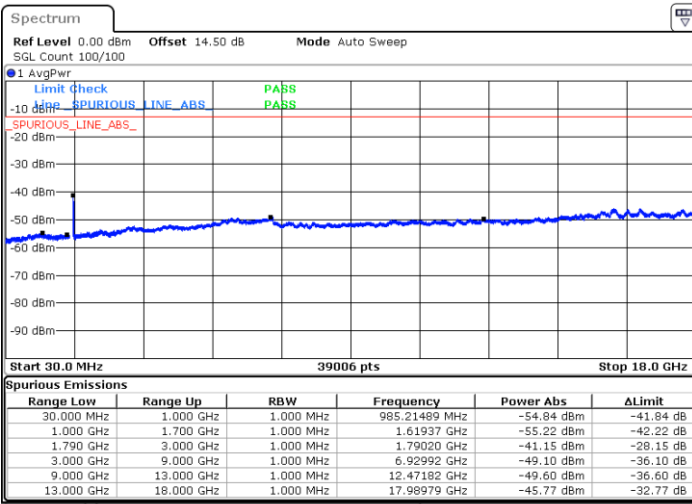

Date: 24.DEC.2021 18:46:22

Date: 24.DEC.2021 18:39:42

Lowest Channel / FullIRB

N/A

Date: 24.DEC.2021 18:47:43

Blank

LTE Band 66B / 5MHz+5MHz

64QAM

MiddleChannel / 1RB0 and 1RB24

Middle Channel / 1RB14 and 1RB0

Date: 24.DEC.2021 18:55:48

Date: 25.DEC.2021 15:58:04

Middle Channel / FullIRB

N/A

Date: 24.DEC.2021 18:54:27

Blank

LTE Band 66B / 5MHz+5MHz

64QAM

Highest Channel / 1RB0 and 1RB24

Highest Channel / 1RB14 and 1RB0

Date: 24.DEC.2021 19:06:30

Date: 24.DEC.2021 19:05:10

Highest Channel / FullIRB

N/A

Date: 24.DEC.2021 19:13:10

Blank

LTE Band 66B / 5MHz+10MHz

64QAM

Lowest Channel / 1RB0 and 1RB14

Lowest Channel / 1RB24 and 1RB0

Date: 24.DEC.2021 06:00:47

Date: 24.DEC.2021 05:54:09