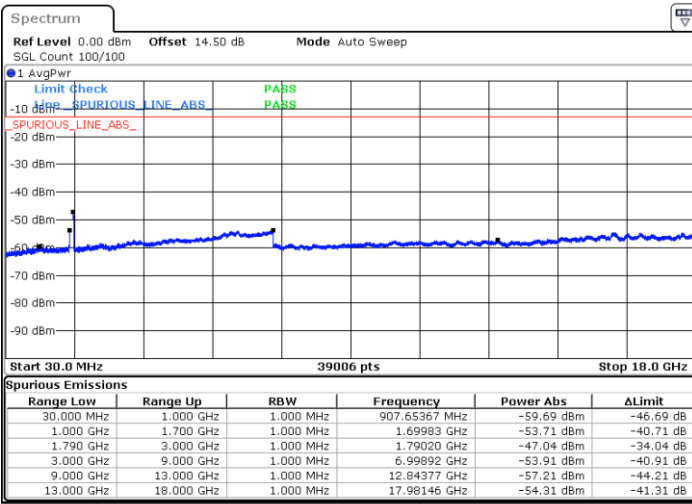

LTE Band 66B / 10MHz+10MHz

16QAM

Lowest Channel / 1RB0 and 1RB49

Lowest Channel / 1RB49 and 1RB0

Date: 24.DEC.2021 08:32:37

Date: 24.DEC.2021 08:28:38

Lowest Channel / FullIRB

N/A

Date: 24.DEC.2021 14:06:23

Blank

LTE Band 66B / 10MHz+10MHz

16QAM

Middle Channel / 1RB0 and 1RB49

Middle Channel / 1RB49 and 1RB0

Date: 24.DEC.2021 11:54:10

Date: 24.DEC.2021 11:58:15

Middle Channel / FullIRB

N/A

Date: 24.DEC.2021 11:50:03

Blank

LTE Band 66B / 10MHz+10MHz

16QAM

Highest Channel / 1RB0 and 1RB49

Highest Channel / 1RB49 and 1RB0

Date: 24.DEC.2021 13:55:09

Date: 24.DEC.2021 13:51:03

Highest Channel / FullIRB

N/A

Date: 24.DEC.2021 13:59:15

Blank

LTE Band 66B / 15MHz+5MHz

16QAM