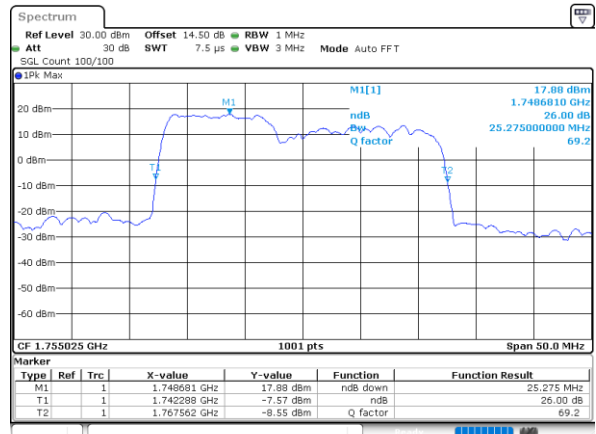

Mode	LTE Band 66C : 26dB BW(MHz)				
64QAM					
BW	5MHz+20MHz	10MHz+15MHz	10MHz+20MHz	15MHz+10MHz	15MHz+15MHz
Lowest CH	24.78	25.28	29.85	25.28	30.57
Middle CH	24.83	25.28	29.91	25.28	30.51
Highest CH	24.78	25.08	29.85	25.08	30.57
BW	15MHz+20MHz	20MHz+5MHz	20MHz+10MHz	20MHz+15MHz	20MHz+20MHz
Lowest CH	34.90	25.08	29.91	34.90	39.80
Middle CH	34.90	25.18	29.85	34.90	39.80
Highest CH	34.83	24.93	29.91	34.83	39.64

LTE Band 66C

QPSK

Lowest Channel / 5MHz+20MHz

Date: 24, DEC, 2021 02:13:41

Lowest Channel / 10MHz+15MHz

Date: 22, DEC, 2021 22:54:21

Middle Channel / 5MHz+20MHz

Date: 24, DEC, 2021 03:37:38

Middle Channel / 10MHz+15MHz

Date: 22, DEC, 2021 21:37:27

Highest Channel / 5MHz+20MHz

Date: 24, DEC, 2021 03:51:36

Highest Channel / 10MHz+15MHz

Date: 22, DEC, 2021 21:48:59

LTE Band 66C

QPSK

Highest Channel / 10MHz+20MHz

Date: 23, DEC, 2021 03:59:49

Highest Channel / 15MHz+10MHz

Date: 23, DEC, 2021 02:27:19

LTE Band 66C

QPSK

Lowest Channel / 15MHz+15MHz

Date: 23, DEC, 2021 05:20:51