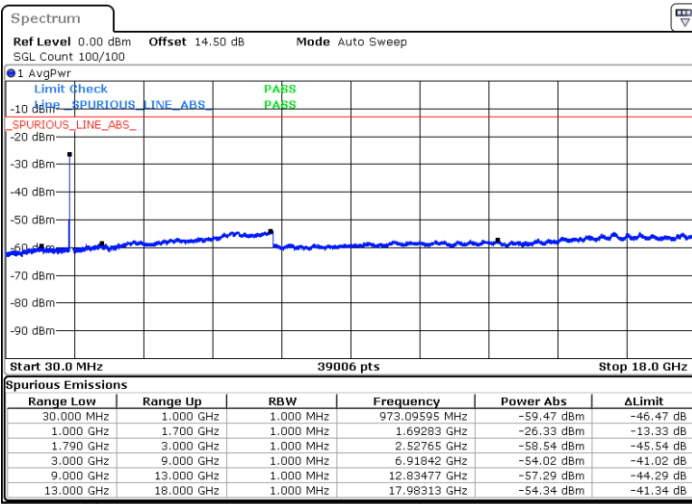

LTE Band 66B / 10MHz+10MHz

64QAM

Highest Channel / 1RB0 and 1RB49

Highest Channel / 1RB49 and 1RB0

Date: 24.DEC.2021 13:53:47

Date: 24.DEC.2021 13:52:25

Highest Channel / FullIRB

N/A

Date: 24.DEC.2021 14:00:36

Blank

LTE Band 66B / 15MHz+5MHz

64QAM

Lowest Channel / 1RB0 and 1RB49

Lowest Channel / 1RB49 and 1RB0

Date: 24.DEC.2021 17:48:51

Date: 24.DEC.2021 17:42:10

Lowest Channel / FullIRB

N/A Blank

Date: 24.DEC.2021 17:50:12

LTE Band 66B / 15MHz+5MHz

64QAM

Middle Channel / 1RB0 and 1RB49

Date: 24.DEC.2021 18:01:16

Middle Channel / 1RB49 and 1RB0

Date: 24.DEC.2021 18:07:55

Middle Channel / FullIRB

Date: 24.DEC.2021 17:59:55

N/A

Blank

LTE Band 66B / 15MHz+5MHz

64QAM

Highest Channel / 1RB0 and 1RB49