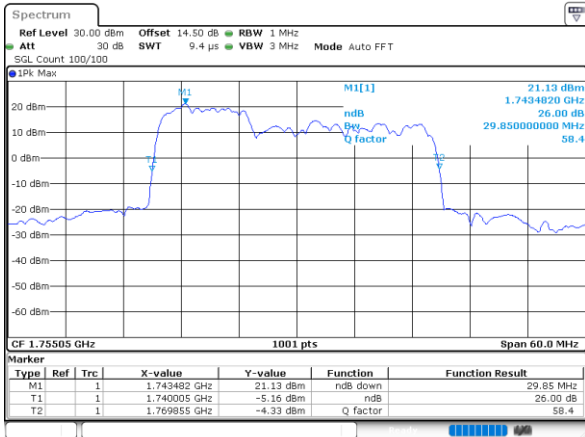

LTE Band 66C

QPSK

Lowest Channel / 5MHz+20MHz

Date: 24, DEC, 2021 02:13:41

Lowest Channel / 10MHz+15MHz

Date: 22, DEC, 2021 22:54:21

Middle Channel / 5MHz+20MHz

Date: 24, DEC, 2021 03:37:38

Middle Channel / 10MHz+15MHz

Date: 22, DEC, 2021 21:37:27

Highest Channel / 5MHz+20MHz

Date: 24, DEC, 2021 03:51:36

Highest Channel / 10MHz+15MHz

Date: 22, DEC, 2021 21:48:59

LTE Band 66C

QPSK

Lowest Channel / 10MHz+20MHz

Date: 23, DEC, 2021 02:49:42

Lowest Channel / 15MHz+10MHz

Date: 23, DEC, 2021 01:55:18

Middle Channel / 10MHz+20MHz

Date: 23, DEC, 2021 03:48:53

Middle Channel / 15MHz+10MHz

Date: 23, DEC, 2021 02:16:18

Highest Channel / 10MHz+20MHz

Date: 23, DEC, 2021 03:59:49

Highest Channel / 15MHz+10MHz

Date: 23, DEC, 2021 02:27:19

LTE Band 66C

QPSK

Lowest Channel / 15MHz+15MHz

Date: 23, DEC, 2021 05:20:51