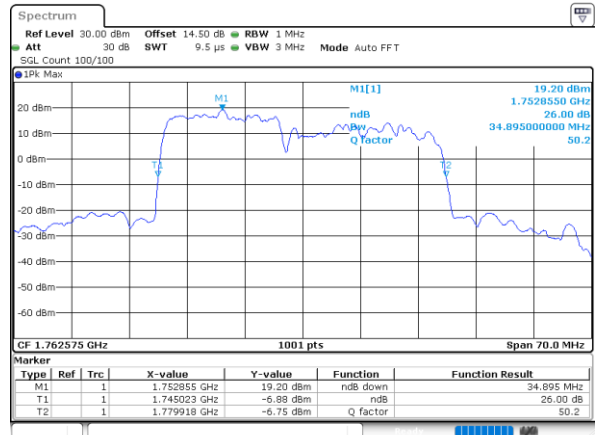

Highest Channel / 10MHz+20MHz

Date: 23, DEC, 2021 03:59:49

Highest Channel / 15MHz+10MHz

Date: 23, DEC, 2021 02:27:19

LTE Band 66C

QPSK

Lowest Channel / 15MHz+15MHz

Date: 23, DEC, 2021 05:20:51

Lowest Channel / 15MHz+20MHz

Date: 23, DEC, 2021 06:13:18

Middle Channel / 15MHz+15MHz

Date: 23, DEC, 2021 05:41:38

Middle Channel / 15MHz+20MHz

Date: 23, DEC, 2021 06:15:11

Highest Channel / 15MHz+15MHz

Date: 23, DEC, 2021 05:52:35

Highest Channel / 15MHz+20MHz

Date: 23, DEC, 2021 07:04:28

LTE Band 66C

QPSK

Lowest Channel / 20MHz+5MHz

Date: 23, DEC, 2021 22:41:15

Lowest Channel / 20MHz+10MHz

Date: 23, DEC, 2021 04:25:58

LTE Band 66C

QPSK

Lowest Channel / 20MHz+15MHz

Date: 23, DEC, 2021 21:08:05

Lowest Channel / 20MHz+20MHz

Date: 24, DEC, 2021 00:26:30

Middle Channel / 20MHz+15MHz

Date: 23, DEC, 2021 21:44:11