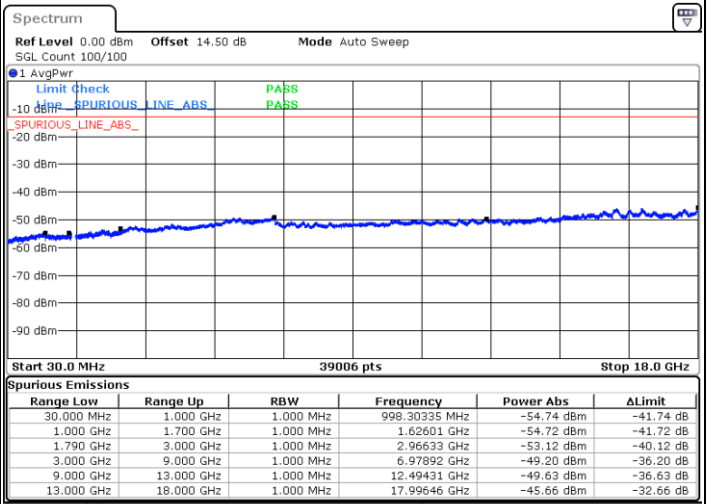

LTE Band 66B / 5MHz+5MHz

64QAM

Highest Channel / 1RB0 and 1RB24

Highest Channel / 1RB14 and 1RB0

Date: 24.DEC.2021 19:06:30

Date: 24.DEC.2021 19:05:10

Highest Channel / FullIRB

N/A

Date: 24.DEC.2021 19:13:10

Blank

LTE Band 66B / 5MHz+10MHz

64QAM

Lowest Channel / 1RB0 and 1RB14

Lowest Channel / 1RB24 and 1RB0

Date: 24.DEC.2021 06:00:47

Date: 24.DEC.2021 05:54:09

Lowest Channel / FullIRB

N/A

Date: 24.DEC.2021 06:02:07

Blank

LTE Band 66B / 5MHz+10MHz

64QAM

Middle Channel / 1RB0 and 1RB14

Middle Channel / 1RB24 and 1RB0