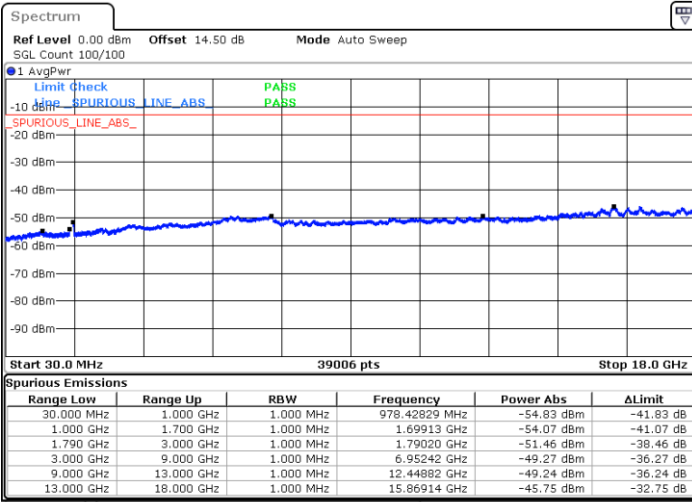

Date: 24.DEC.2021 19:13:10

Blank

LTE Band 66B / 5MHz+10MHz

64QAM

Lowest Channel / 1RB0 and 1RB14

Lowest Channel / 1RB24 and 1RB0

Date: 24.DEC.2021 06:00:47

Date: 24.DEC.2021 05:54:09

Lowest Channel / FullIRB

N/A

Date: 24.DEC.2021 06:02:07

Blank

LTE Band 66B / 5MHz+10MHz

64QAM

Middle Channel / 1RB0 and 1RB14

Middle Channel / 1RB24 and 1RB0

Date: 24.DEC.2021 06:13:07

Date: 24.DEC.2021 06:19:43

Middle Channel / FullIRB

N/A

Blank

Date: 24.DEC.2021 06:11:47

LTE Band 66B / 5MHz+10MHz

64QAM

Highest Channel / 1RB0 and 1RB14

Highest Channel / 1RB24 and 1RB0

Date: 24.DEC.2021 06:39:53

Date: 24.DEC.2021 06:38:33

Highest Channel / FullIRB

N/A

Date: 24.DEC.2021 06:46:32

Blank