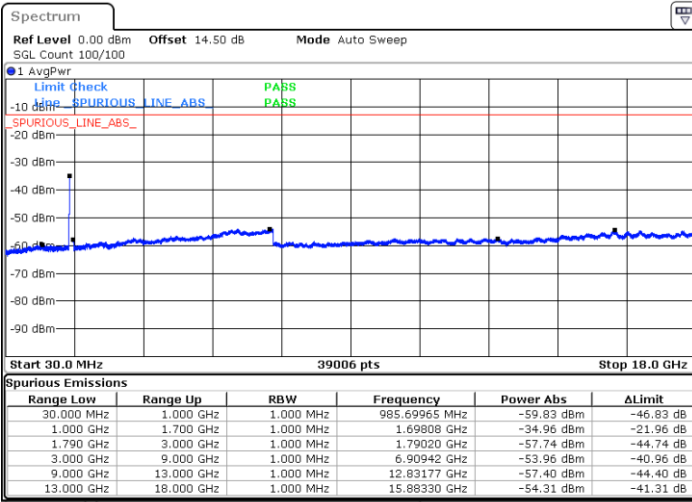

Date: 24.DEC.2021 13:55:09

Date: 24.DEC.2021 13:51:03

Highest Channel / FullIRB

N/A

Date: 24.DEC.2021 13:59:15

Blank

LTE Band 66B / 15MHz+5MHz

16QAM

Lowest Channel / 1RB0 and 1RB49

Lowest Channel / 1RB49 and 1RB0

Date: 24.DEC.2021 17:47:31

Date: 24.DEC.2021 17:43:30

Lowest Channel / FullIRB

N/A

Date: 24.DEC.2021 17:51:32

Blank

LTE Band 66B / 15MHz+5MHz

16QAM

Middle Channel / 1RB0 and 1RB49

Middle Channel / 1RB49 and 1RB0

Date: 24.DEC.2021 18:02:36

Date: 24.DEC.2021 18:06:35

Middle Channel / FullIRB

N/A

Date: 24.DEC.2021 17:58:36

Blank

LTE Band 66B / 15MHz+5MHz

16QAM

Highest Channel / 1RB0 and 1RB49

Highest Channel / 1RB49 and 1RB0

Date: 24.DEC.2021 18:29:39

Date: 24.DEC.2021 18:25:39