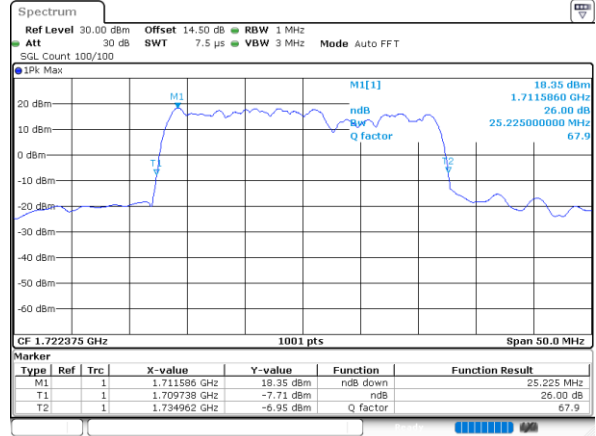

LTE Band 66C

QPSK

Lowest Channel / 5MHz+20MHz

Date: 24, DEC, 2021 02:13:41

Lowest Channel / 10MHz+15MHz

Date: 22, DEC, 2021 22:54:21

Middle Channel / 5MHz+20MHz

Date: 24, DEC, 2021 03:37:38

Middle Channel / 10MHz+15MHz

Date: 22, DEC, 2021 21:37:27

Highest Channel / 5MHz+20MHz

Date: 24, DEC, 2021 03:51:36

Highest Channel / 10MHz+15MHz

Date: 22, DEC, 2021 21:48:59

LTE Band 66C

QPSK

Lowest Channel / 10MHz+20MHz

Date: 23, DEC, 2021 02:49:42

Lowest Channel / 15MHz+10MHz

Date: 23, DEC, 2021 01:55:18

Middle Channel / 10MHz+20MHz

Date: 23, DEC, 2021 03:48:53

Middle Channel / 15MHz+10MHz

Date: 23, DEC, 2021 02:16:18

Highest Channel / 10MHz+20MHz

Date: 23, DEC, 2021 03:59:49

Highest Channel / 15MHz+10MHz

Date: 23, DEC, 2021 02:27:19

LTE Band 66C

QPSK

Lowest Channel / 15MHz+15MHz

Date: 23, DEC, 2021 05:20:51