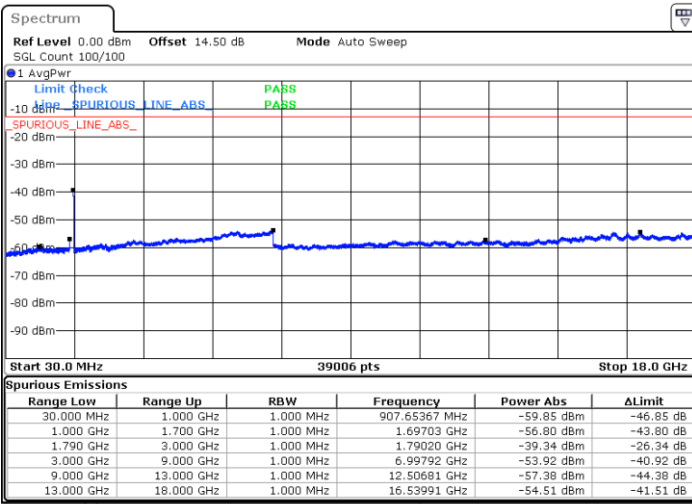

Date: 24.DEC.2021 08:33:57

Date: 24.DEC.2021 08:27:19

Lowest Channel / FullIRB

N/A

Date: 24.DEC.2021 08:35:17

Blank

LTE Band 66B / 10MHz+10MHz

64QAM

LTE Band 66B / 10MHz+10MHz

64QAM

Highest Channel / 1RB0 and 1RB49

Highest Channel / 1RB49 and 1RB0

Date: 24.DEC.2021 13:53:47

Date: 24.DEC.2021 13:52:25

Highest Channel / FullIRB

N/A

Date: 24.DEC.2021 14:00:36

Blank

LTE Band 66B / 15MHz+5MHz

64QAM

Lowest Channel / 1RB0 and 1RB49

Lowest Channel / 1RB49 and 1RB0

Date: 24.DEC.2021 17:48:51

Date: 24.DEC.2021 17:42:10

Lowest Channel / FullIRB

N/A Blank

Date: 24.DEC.2021 17:50:12

LTE Band 66B / 15MHz+5MHz

64QAM

Middle Channel / 1RB0 and 1RB49

Date: 24.DEC.2021 18:01:16

Middle Channel / 1RB49 and 1RB0