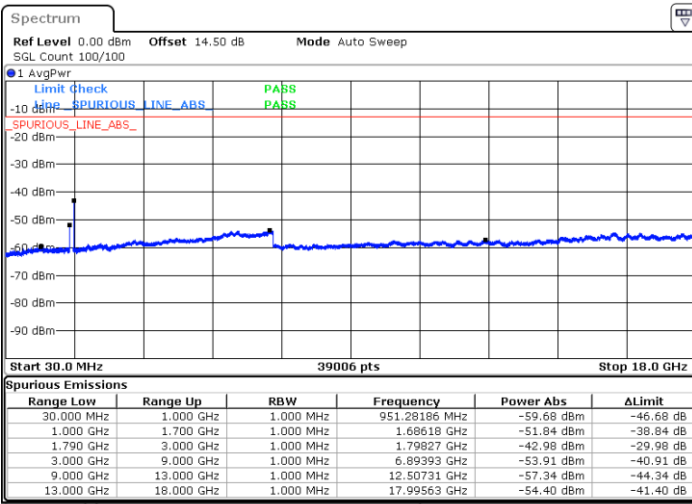

Highest Channel / FullIRB

N/A

Date: 24.DEC.2021 08:00:23

Blank

LTE Band 66B / 10MHz+10MHz

64QAM

Lowest Channel / 1RB0 and 1RB49

Lowest Channel / 1RB49 and 1RB0

Date: 24.DEC.2021 08:33:57

Date: 24.DEC.2021 08:27:19

Lowest Channel / FullIRB

N/A

Date: 24.DEC.2021 08:35:17

Blank

LTE Band 66B / 10MHz+10MHz

64QAM

Middle Channel / 1RB0 and 1RB49

Middle Channel / 1RB49 and 1RB0

Date: 24.DEC.2021 11:52:48

Date: 24.DEC.2021 11:59:38

Middle Channel / FullIRB

N/A

Date: 24.DEC.2021 11:51:25

Blank

LTE Band 66B / 10MHz+10MHz

64QAM

Highest Channel / 1RB0 and 1RB49

Highest Channel / 1RB49 and 1RB0

Date: 24.DEC.2021 13:53:47

Date: 24.DEC.2021 13:52:25

Highest Channel / FullIRB

N/A