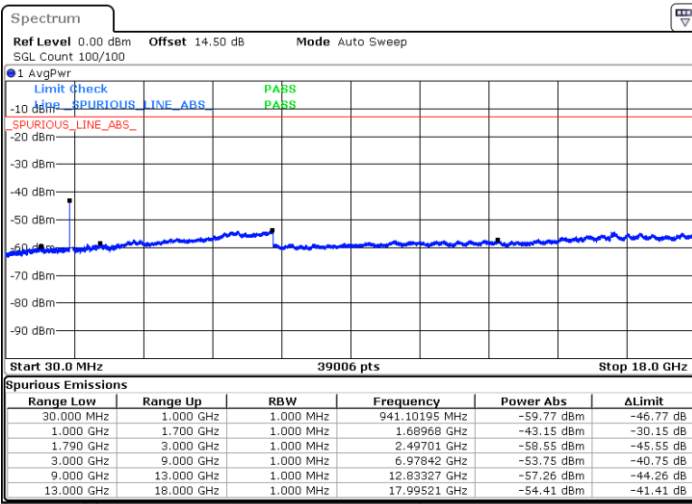

Highest Channel / FullIRB

N/A

Date: 24.DEC.2021 08:00:23

Blank

LTE Band 66B / 10MHz+10MHz

64QAM

Lowest Channel / 1RB0 and 1RB49

Lowest Channel / 1RB49 and 1RB0

Date: 24.DEC.2021 08:33:57

Date: 24.DEC.2021 08:27:19

Lowest Channel / FullIRB

N/A

Date: 24.DEC.2021 08:35:17

Blank

LTE Band 66B / 10MHz+10MHz

64QAM

Middle Channel / 1RB0 and 1RB49

Middle Channel / 1RB49 and 1RB0

Date: 24.DEC.2021 11:52:48

Date: 24.DEC.2021 11:59:38

Middle Channel / FullIRB

N/A

Date: 24.DEC.2021 11:51:25

Blank

LTE Band 66B / 10MHz+10MHz

64QAM

Highest Channel / 1RB0 and 1RB49

Highest Channel / 1RB49 and 1RB0

Date: 24.DEC.2021 13:53:47

Date: 24.DEC.2021 13:52:25

Highest Channel / FullIRB

N/A