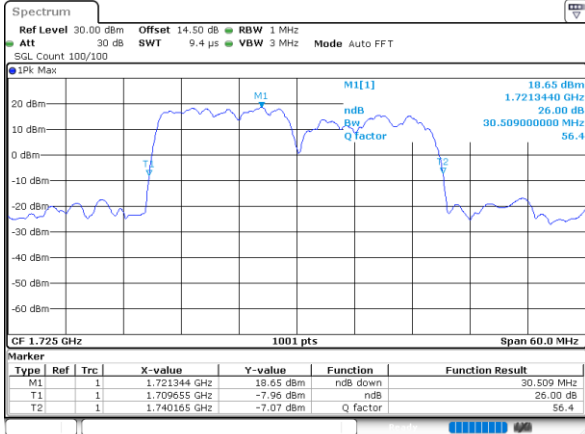

Lowest Channel / 10MHz+20MHz

Date: 23, DEC, 2021 02:49:42

Lowest Channel / 15MHz+10MHz

Date: 23, DEC, 2021 01:55:18

Middle Channel / 10MHz+20MHz

Date: 23, DEC, 2021 03:48:53

Middle Channel / 15MHz+10MHz

Date: 23, DEC, 2021 02:16:18

Highest Channel / 10MHz+20MHz

Date: 23, DEC, 2021 03:59:49

Highest Channel / 15MHz+10MHz

Date: 23, DEC, 2021 02:27:19

LTE Band 66C

QPSK

Lowest Channel / 15MHz+15MHz

Date: 23, DEC, 2021 05:20:51

Lowest Channel / 15MHz+20MHz

Date: 23, DEC, 2021 06:13:18

Middle Channel / 15MHz+15MHz

Date: 23, DEC, 2021 05:41:38

Middle Channel / 15MHz+20MHz

Date: 23, DEC, 2021 06:15:11

Highest Channel / 15MHz+15MHz

Date: 23, DEC, 2021 05:52:35

Highest Channel / 15MHz+20MHz

Date: 23, DEC, 2021 07:04:28

LTE Band 66C

QPSK

Lowest Channel / 20MHz+5MHz

Date: 23, DEC, 2021 22:41:15

Lowest Channel / 20MHz+10MHz

Date: 23, DEC, 2021 04:25:58