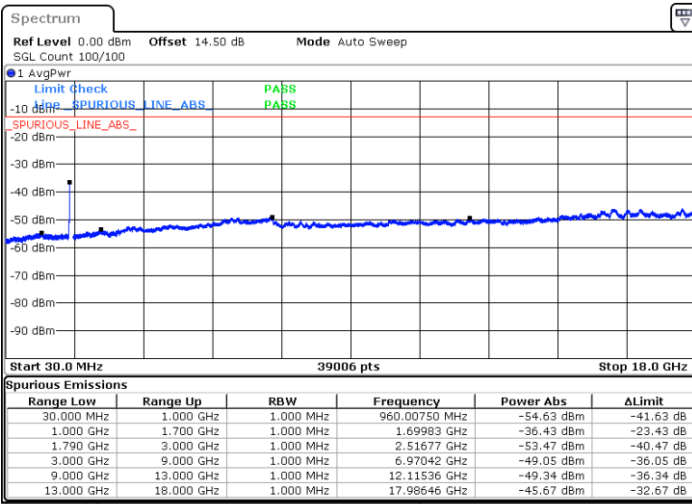

LTE Band 66B / 5MHz+5MHz

64QAM

Highest Channel / 1RB0 and 1RB24

Highest Channel / 1RB14 and 1RB0

Date: 24.DEC.2021 19:06:30

Date: 24.DEC.2021 19:05:10

Highest Channel / FullIRB

N/A

Date: 24.DEC.2021 19:13:10

Blank

LTE Band 66B / 5MHz+10MHz

64QAM

Lowest Channel / 1RB0 and 1RB14

Lowest Channel / 1RB24 and 1RB0

Date: 24.DEC.2021 06:00:47

Date: 24.DEC.2021 05:54:09

Lowest Channel / FullIRB

N/A

Date: 24.DEC.2021 06:02:07

Blank

LTE Band 66B / 5MHz+10MHz

64QAM

Middle Channel / 1RB0 and 1RB14

Middle Channel / 1RB24 and 1RB0