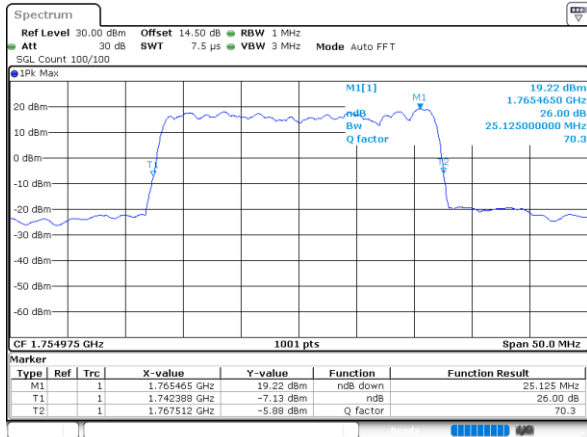

Middle Channel / 20MHz+5MHz

Date: 23, DEC, 2021 23:30:15