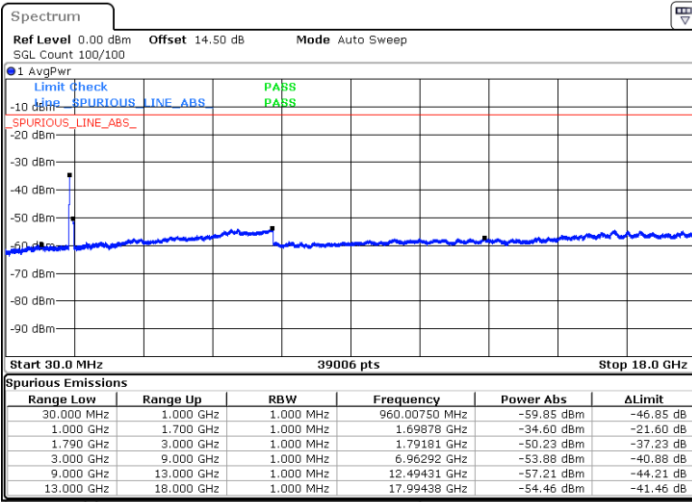

Date: 23.DEC.2021 05:43:36

Blank

LTE Band 66C / 15MHz+15MHz

16QAM

Highest Channel / 1RB0 and 1RB74

Highest Channel / 1RB74 and 1RB0

Date: 23.DEC.2021 06:07:26

Date: 23.DEC.2021 06:04:28

Highest Channel / FullIRB

N/A

Date: 23.DEC.2021 06:10:24

Blank

LTE Band 66C / 15MHz+20MHz

16QAM

Lowest Channel / 1RB0 and 1RB99

Lowest Channel / 1RB74 and 1RB0

Date: 23.DEC.2021 06:46:27

Date: 23.DEC.2021 06:43:29

Lowest Channel / FullIRB

N/A

Date: 23.DEC.2021 06:49:27

Blank

LTE Band 66C / 15MHz+20MHz

16QAM