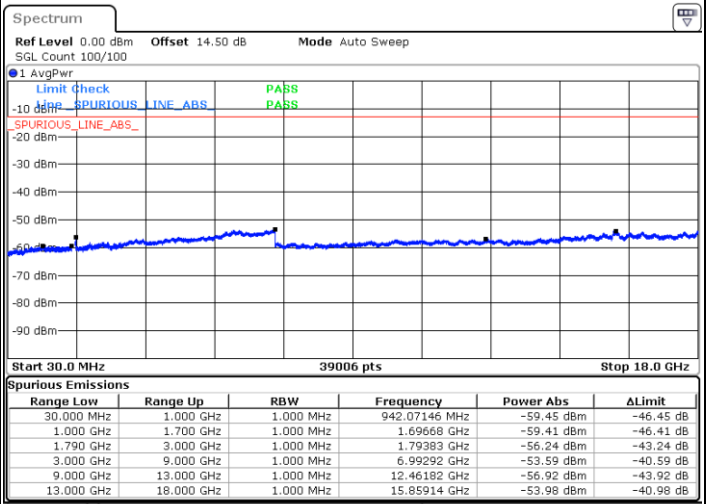

LTE Band 66C / 20MHz+5MHz

QPSK

Middle Channel / 1RB0 and 1RB24

Middle Channel / 1RB99 and 1RB0

Date: 23.DEC.2021 23:38:12

Date: 23.DEC.2021 23:39:32

Middle Channel / FullIRB

N/A

Blank

Date: 23.DEC.2021 23:31:34

LTE Band 66C / 20MHz+5MHz

QPSK

Highest Channel / 1RB0 and 1RB24

Highest Channel / 1RB99 and 1RB0

Date: 24.DEC.2021 00:05:06

Date: 23.DEC.2021 23:58:29

Highest Channel / FullIRB

N/A

Blank

Date: 24.DEC.2021 00:06:26

LTE Band 66C / 20MHz+10MHz

QPSK

Lowest Channel / 1RB0 and 1RB49

Lowest Channel / 1RB99 and 1RB0

Date: 23.DEC.2021 04:38:47

Date: 23.DEC.2021 04:37:47

Lowest Channel / FullIRB

N/A

Blank

Date: 23.DEC.2021 04:43:44

LTE Band 66C / 20MHz+10MHz

QPSK