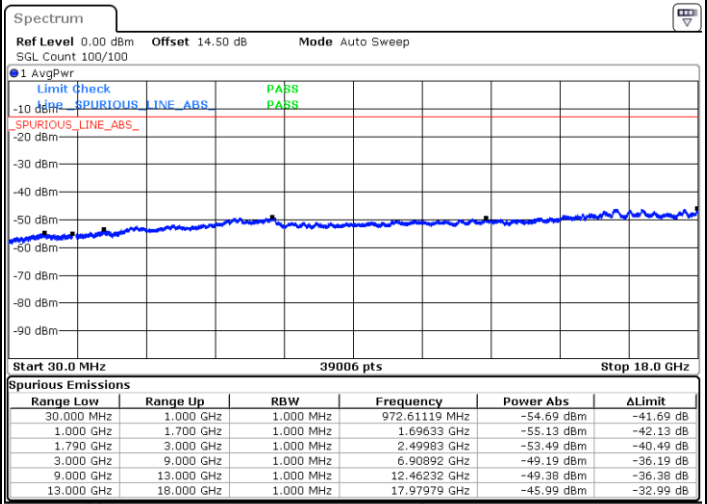

Date: 23.DEC.2021 02:42:14

Date: 23.DEC.2021 02:39:15

Highest Channel / FullIRB

N/A

Date: 23.DEC.2021 02:45:13

Blank

LTE Band 66C / 15MHz+15MHz

16QAM

Lowest Channel / 1RB0 and 1RB74

Lowest Channel / 1RB74 and 1RB0

Date: 23.DEC.2021 05:34:40

Date: 23.DEC.2021 05:31:42

Lowest Channel / FullIRB

N/A

Date: 23.DEC.2021 05:37:39

Blank

LTE Band 66C / 15MHz+15MHz

16QAM

Middle Channel / 1RB0 and 1RB74

Middle Channel / 1RB74 and 1RB0

Date: 23.DEC.2021 05:46:34

Date: 23.DEC.2021 05:49:32

Middle Channel / FullIRB

N/A

Date: 23.DEC.2021 05:43:36

Blank

LTE Band 66C / 15MHz+15MHz

16QAM

Highest Channel / 1RB0 and 1RB74

Highest Channel / 1RB74 and 1RB0

Date: 23.DEC.2021 06:07:26

Date: 23.DEC.2021 06:04:28