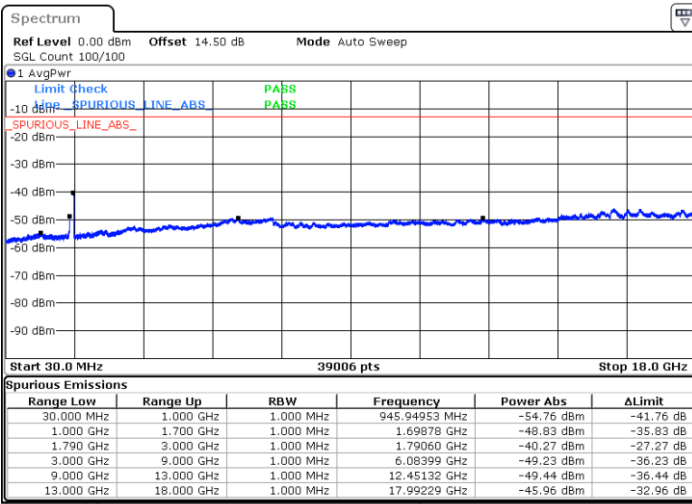

LTE Band 66C / 15MHz+15MHz

16QAM

Middle Channel / 1RB0 and 1RB74

Middle Channel / 1RB74 and 1RB0

Date: 23.DEC.2021 05:46:34

Date: 23.DEC.2021 05:49:32

Middle Channel / FullIRB

N/A

Date: 23.DEC.2021 05:43:36

Blank

LTE Band 66C / 15MHz+15MHz

16QAM

Highest Channel / 1RB0 and 1RB74

Highest Channel / 1RB74 and 1RB0

Date: 23.DEC.2021 06:07:26

Date: 23.DEC.2021 06:04:28

Highest Channel / FullIRB

N/A

Date: 23.DEC.2021 06:10:24

Blank

LTE Band 66C / 15MHz+20MHz

16QAM

Lowest Channel / 1RB0 and 1RB99

Lowest Channel / 1RB74 and 1RB0

Date: 23.DEC.2021 06:46:27

Date: 23.DEC.2021 06:43:29

Lowest Channel / FullIRB

N/A

Date: 23.DEC.2021 06:49:27

Blank

LTE Band 66C / 15MHz+20MHz

16QAM