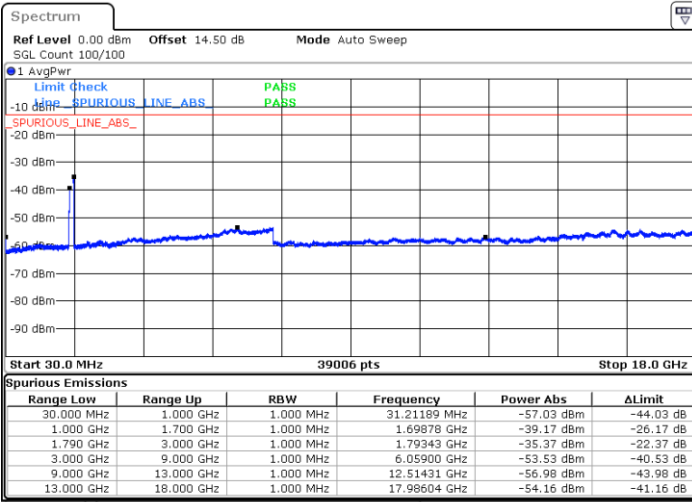

LTE Band 66C / 20MHz+20MHz

QPSK

Lowest Channel / 1RB0 and 1RB99

Lowest Channel / 1RB99 and 1RB0

Date: 24.DEC.2021 00:43:47

Date: 24.DEC.2021 00:42:27

Lowest Channel / FullIRB

N/A

Date: 24.DEC.2021 00:50:25

Blank

LTE Band 66C / 20MHz+20MHz

QPSK

MiddleChannel / 1RB0 and 1RB99

Middle Channel / 1RB99 and 1RB0

Date: 24.DEC.2021 01:22:21

Date: 24.DEC.2021 01:23:40

Middle Channel / FullIRB

N/A

Blank

Date: 24.DEC.2021 01:15:42

LTE Band 66C / 20MHz+20MHz

QPSK

Highest Channel / 1RB0 and 1RB99

Highest Channel / 1RB99 and 1RB0

Date: 24.DEC.2021 01:49:21

Date: 24.DEC.2021 01:42:43

Highest Channel / FullIRB

N/A

Date: 24.DEC.2021 01:50:41

Blank

LTE Band 66C / 5MHz+20MHz

16QAM