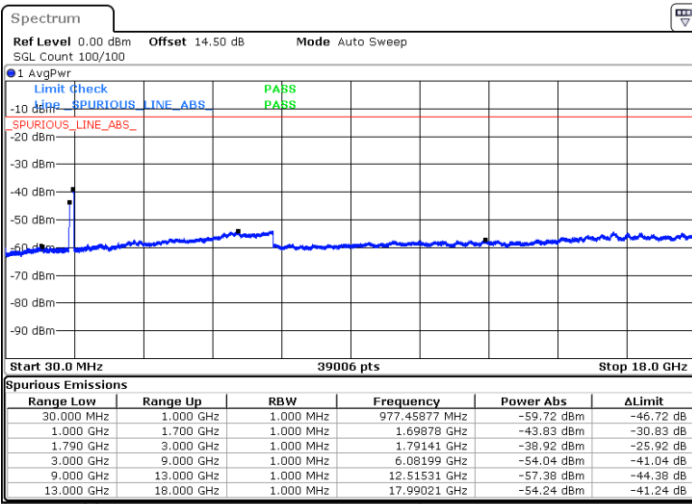

Highest Channel / FullIRB

N/A

Date: 23.DEC.2021 06:10:24

Blank

LTE Band 66C / 15MHz+20MHz

16QAM

Lowest Channel / 1RB0 and 1RB99

Lowest Channel / 1RB74 and 1RB0

Date: 23.DEC.2021 06:46:27

Date: 23.DEC.2021 06:43:29

Lowest Channel / FullIRB

N/A

Date: 23.DEC.2021 06:49:27

Blank

LTE Band 66C / 15MHz+20MHz

16QAM

Middle Channel / 1RB0 and 1RB99

Middle Channel / 1RB74 and 1RB0

Date: 23.DEC.2021 06:58:27

Date: 23.DEC.2021 07:01:25

Middle Channel / FullIRB

N/A

Date: 23.DEC.2021 06:55:29

Blank

LTE Band 66C / 15MHz+20MHz

16QAM

Highest Channel / 1RB0 and 1RB99

Highest Channel / 1RB74 and 1RB0

Date: 23.DEC.2021 07:19:20

Date: 23.DEC.2021 07:16:21

Highest Channel / FullIRB

N/A