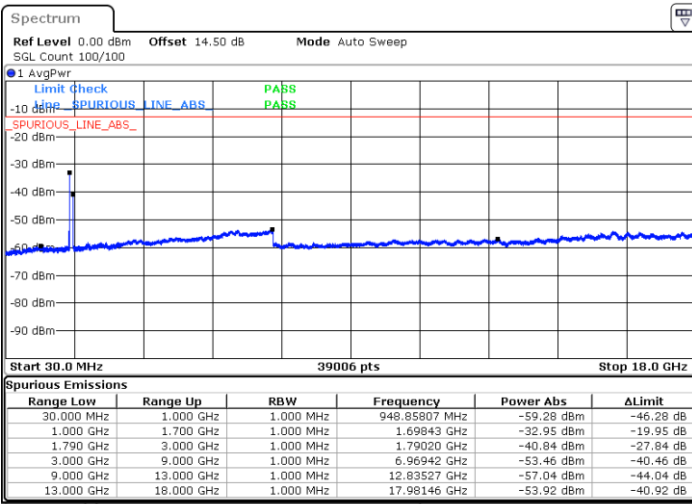

LTE Band 66C / 15MHz+20MHz

16QAM

Highest Channel / 1RB0 and 1RB99

Highest Channel / 1RB74 and 1RB0

Date: 23.DEC.2021 07:19:20

Date: 23.DEC.2021 07:16:21

Highest Channel / FullIRB

N/A

Date: 23.DEC.2021 07:22:19

Blank

LTE Band 66C / 20MHz+5MHz

16QAM

Lowest Channel / 1RB0 and 1RB24

Lowest Channel / 1RB99 and 1RB0

Date: 23.DEC.2021 23:21:54

Date: 23.DEC.2021 23:17:56

Lowest Channel / FullIRB

N/A

Blank

Date: 23.DEC.2021 23:25:53

LTE Band 66C / 20MHz+5MHz

16QAM

Middle Channel / 1RB0 and 1RB24

Middle Channel / 1RB99 and 1RB0