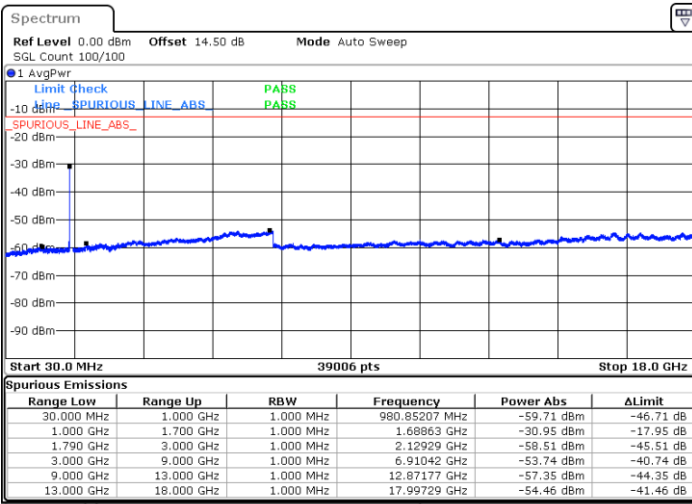

Middle Channel / FullIRB

N/A

Blank

Date: 24.DEC.2021 01:15:42

LTE Band 66C / 20MHz+20MHz

QPSK

Highest Channel / 1RB0 and 1RB99

Highest Channel / 1RB99 and 1RB0

Date: 24.DEC.2021 01:49:21

Date: 24.DEC.2021 01:42:43

Highest Channel / FullIRB

N/A

Date: 24.DEC.2021 01:50:41

Blank

LTE Band 66C / 5MHz+20MHz

16QAM

Lowest Channel / 1RB0 and 1RB99

Lowest Channel / 1RB24 and 1RB0

Date: 24.DEC.2021 03:29:17

Date: 24.DEC.2021 03:25:18

Lowest Channel / FullIRB

N/A

Date: 24.DEC.2021 03:33:15

Blank

LTE Band 66C / 5MHz+20MHz

16QAM

Middle Channel / 1RB0 and 1RB99

Middle Channel / 1RB24 and 1RB0

Date: 24.DEC.2021 03:44:14

Date: 24.DEC.2021 03:48:13

Middle Channel / FullIRB

N/A