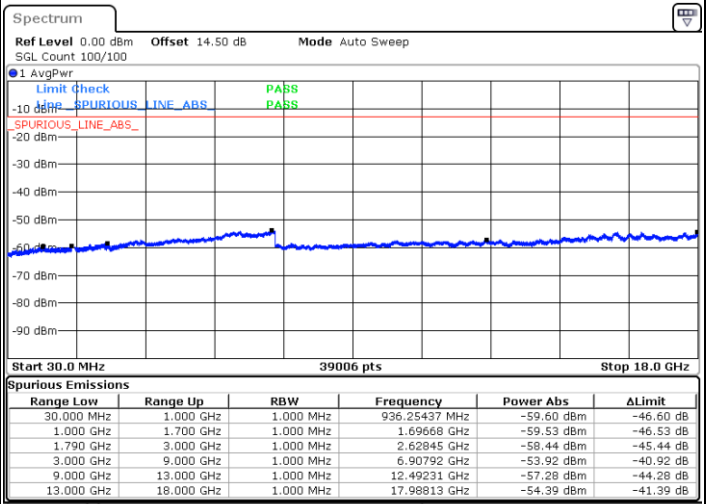

Lowest Channel / 1RB0 and 1RB99

Lowest Channel / 1RB24 and 1RB0

Date: 24.DEC.2021 03:29:17

Date: 24.DEC.2021 03:25:18

Lowest Channel / FullIRB

N/A

Date: 24.DEC.2021 03:33:15

Blank

LTE Band 66C / 5MHz+20MHz

16QAM

Middle Channel / 1RB0 and 1RB99

Middle Channel / 1RB24 and 1RB0

Date: 24.DEC.2021 03:44:14

Date: 24.DEC.2021 03:48:13

Middle Channel / FullIRB

N/A

Date: 24.DEC.2021 03:40:16

Blank

LTE Band 66C / 5MHz+20MHz

16QAM

Highest Channel / 1RB0 and 1RB99

Highest Channel / 1RB24 and 1RB0

Date: 24.DEC.2021 04:11:09

Date: 24.DEC.2021 04:07:10

Highest Channel / FullIRB

N/A

Blank

Date: 24.DEC.2021 04:15:08

LTE Band 66C / 10MHz+15MHz

16QAM

Lowest Channel / 1RB0 and 1RB74

Lowest Channel / 1RB49 and 1RB0