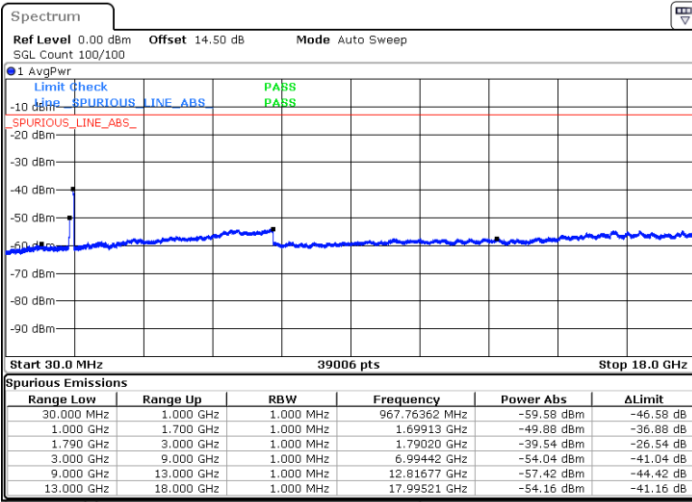

Lowest Channel / FullIRB

N/A

Date: 23.DEC.2021 03:44:50

Blank

LTE Band 66C / 10MHz+20MHz

16QAM

Middle Channel / 1RB0 and 1RB99

Middle Channel / 1RB49 and 1RB0

Date: 23.DEC.2021 03:53:48

Date: 23.DEC.2021 03:56:46

Middle Channel / FullIRB

N/A

Date: 23.DEC.2021 03:50:50

Blank

LTE Band 66C / 10MHz+20MHz

16QAM

Highest Channel / 1RB0 and 1RB99

Highest Channel / 1RB49 and 1RB0

Date: 23.DEC.2021 04:14:38

Date: 23.DEC.2021 04:11:40

Highest Channel / FullIRB

N/A

Date: 23.DEC.2021 04:17:36

Blank

LTE Band 66C / 15MHz+10MHz

16QAM

Lowest Channel / 1RB0 and 1RB49

Lowest Channel / 1RB74 and 1RB0

Date: 23.DEC.2021 02:09:13

Date: 23.DEC.2021 02:06:14

Lowest Channel / FullIRB

N/A