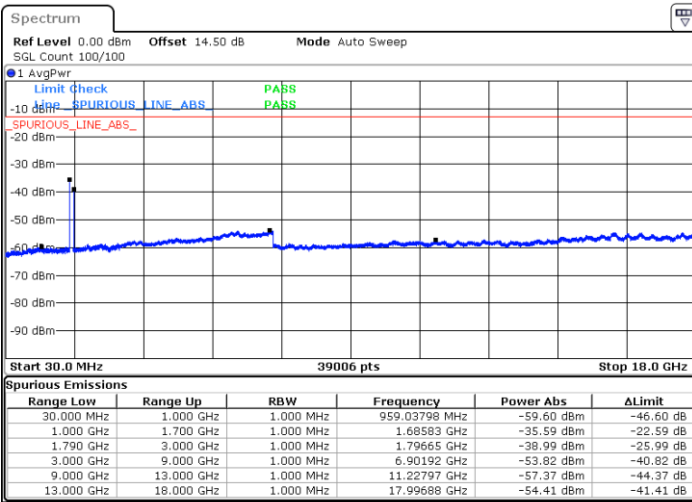

Date: 23.DEC.2021 01:38:28

Blank

LTE Band 66C / 10MHz+20MHz

16QAM

Lowest Channel / 1RB0 and 1RB99

Lowest Channel / 1RB49 and 1RB0

Date: 23.DEC.2021 03:41:52

Date: 23.DEC.2021 03:38:54

Lowest Channel / FullIRB

N/A

Date: 23.DEC.2021 03:44:50

Blank

LTE Band 66C / 10MHz+20MHz

16QAM

Middle Channel / 1RB0 and 1RB99

Middle Channel / 1RB49 and 1RB0

Date: 23.DEC.2021 03:53:48

Date: 23.DEC.2021 03:56:46

Middle Channel / FullIRB

N/A

Date: 23.DEC.2021 03:50:50

Blank

LTE Band 66C / 10MHz+20MHz

16QAM

Highest Channel / 1RB0 and 1RB99

Highest Channel / 1RB49 and 1RB0

Date: 23.DEC.2021 04:14:38

Date: 23.DEC.2021 04:11:40

Highest Channel / FullIRB

N/A

Date: 23.DEC.2021 04:17:36

Blank