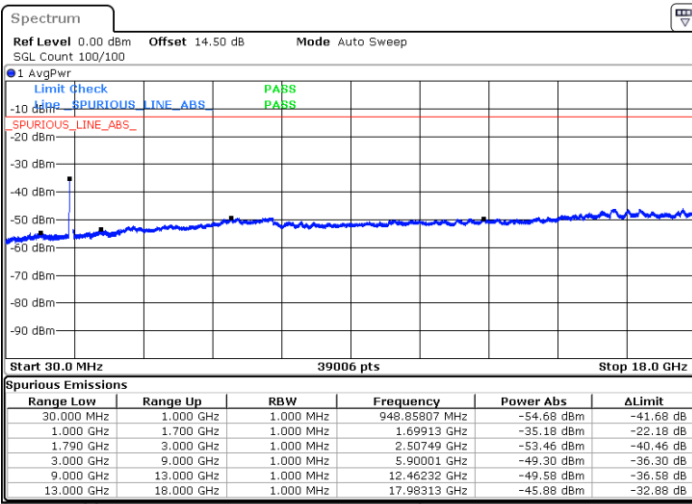

Highest Channel / 1RB0 and 1RB99

Highest Channel / 1RB49 and 1RB0

Date: 23.DEC.2021 04:14:38

Date: 23.DEC.2021 04:11:40

Highest Channel / FullIRB

N/A

Date: 23.DEC.2021 04:17:36

Blank

LTE Band 66C / 15MHz+10MHz

16QAM

Lowest Channel / 1RB0 and 1RB49

Lowest Channel / 1RB74 and 1RB0

Date: 23.DEC.2021 02:09:13

Date: 23.DEC.2021 02:06:14

Lowest Channel / FullIRB

N/A

Date: 23.DEC.2021 02:12:12

Blank

LTE Band 66C / 15MHz+10MHz

16QAM

Middle Channel / 1RB0 and 1RB49

Middle Channel / 1RB74 and 1RB0

Date: 23.DEC.2021 02:21:16

Date: 23.DEC.2021 02:24:14

Middle Channel / FullIRB

N/A

Date: 23.DEC.2021 02:18:16

Blank

LTE Band 66C / 15MHz+10MHz

16QAM

Highest Channel / 1RB0 and 1RB49

Highest Channel / 1RB74 and 1RB0