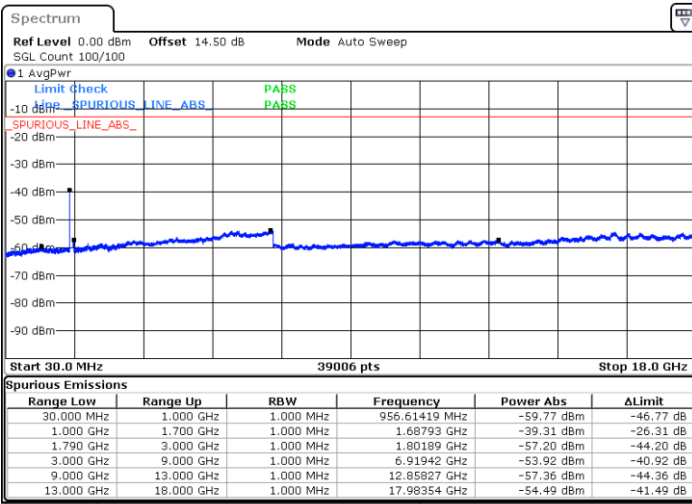

LTE Band 66C / 5MHz+20MHz

16QAM

Middle Channel / 1RB0 and 1RB99

Middle Channel / 1RB24 and 1RB0

Date: 24.DEC.2021 03:44:14

Date: 24.DEC.2021 03:48:13

Middle Channel / FullIRB

N/A

Date: 24.DEC.2021 03:40:16

Blank

LTE Band 66C / 5MHz+20MHz

16QAM

Highest Channel / 1RB0 and 1RB99

Highest Channel / 1RB24 and 1RB0

Date: 24.DEC.2021 04:11:09

Date: 24.DEC.2021 04:07:10

Highest Channel / FullIRB

N/A

Blank

Date: 24.DEC.2021 04:15:08

LTE Band 66C / 10MHz+15MHz

16QAM

Lowest Channel / 1RB0 and 1RB74

Lowest Channel / 1RB49 and 1RB0

Date: 22.DEC.2021 21:29:58

Date: 22.DEC.2021 21:26:52

Lowest Channel / FullIRB

N/A

Date: 22.DEC.2021 21:33:06

Blank

LTE Band 66C / 10MHz+15MHz

16QAM