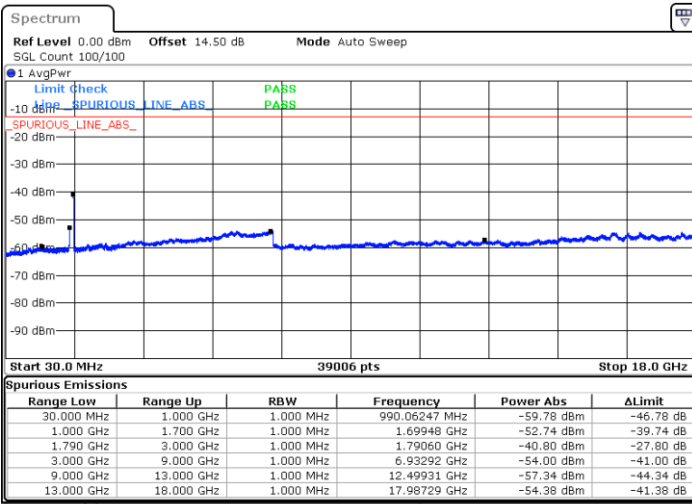

LTE Band 66C / 5MHz+20MHz

16QAM

Middle Channel / 1RB0 and 1RB99

Middle Channel / 1RB24 and 1RB0

Date: 24.DEC.2021 03:44:14

Date: 24.DEC.2021 03:48:13

Middle Channel / FullIRB

N/A

Date: 24.DEC.2021 03:40:16

Blank

LTE Band 66C / 5MHz+20MHz

16QAM

Highest Channel / 1RB0 and 1RB99

Highest Channel / 1RB24 and 1RB0

Date: 24.DEC.2021 04:11:09

Date: 24.DEC.2021 04:07:10

Highest Channel / FullIRB

N/A

Blank

Date: 24.DEC.2021 04:15:08

LTE Band 66C / 10MHz+15MHz

16QAM

Lowest Channel / 1RB0 and 1RB74

Lowest Channel / 1RB49 and 1RB0

Date: 22.DEC.2021 21:29:58

Date: 22.DEC.2021 21:26:52

Lowest Channel / FullIRB

N/A

Date: 22.DEC.2021 21:33:06

Blank

LTE Band 66C / 10MHz+15MHz

16QAM