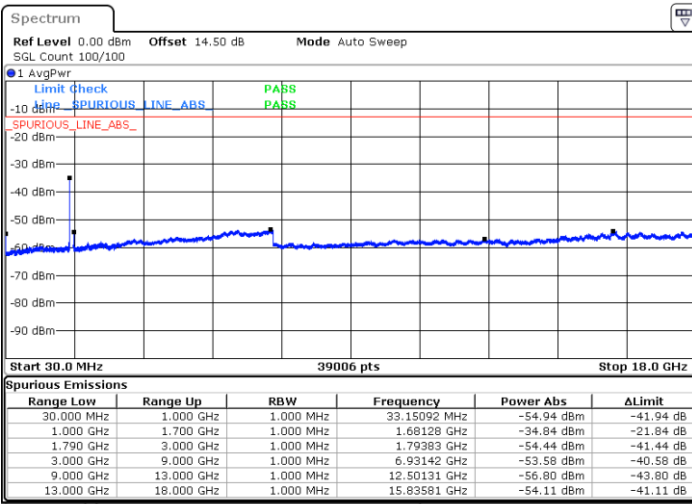

Lowest Channel / FullIRB

N/A

Blank

Date: 23.DEC.2021 21:41:05

LTE Band 66C / 20MHz+15MHz

QPSK

Middle Channel / 1RB0 and 1RB74

Middle Channel / 1RB99 and 1RB0

Date: 23.DEC.2021 21:55:10

Date: 23.DEC.2021 21:57:00

Middle Channel / FullIRB

N/A

Date: 23.DEC.2021 21:46:00

Blank

LTE Band 66C / 20MHz+15MHz

QPSK

Highest Channel / 1RB0 and 1RB74

Highest Channel / 1RB99 and 1RB0

Date: 23.DEC.2021 22:31:13

Date: 23.DEC.2021 22:22:05

Highest Channel / FullIRB

N/A

Date: 23.DEC.2021 22:33:04

Blank

LTE Band 66C / 20MHz+20MHz

QPSK

Lowest Channel / 1RB0 and 1RB99

Lowest Channel / 1RB99 and 1RB0

Date: 24.DEC.2021 00:43:47

Date: 24.DEC.2021 00:42:27

Lowest Channel / FullIRB

N/A