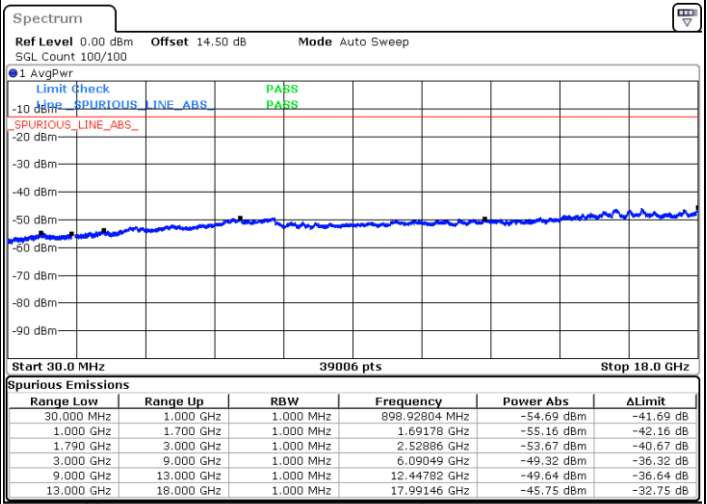

Date: 22.DEC.2021 21:29:58

Date: 22.DEC.2021 21:26:52

Lowest Channel / FullIRB

N/A

Date: 22.DEC.2021 21:33:06

Blank

LTE Band 66C / 10MHz+15MHz

16QAM

LTE Band 66C / 10MHz+15MHz

16QAM

Highest Channel / 1RB0 and 1RB74

Highest Channel / 1RB49 and 1RB0

Date: 23.DEC.2021 01:35:28

Date: 22.DEC.2021 22:01:28

Highest Channel / FullIRB

N/A

Date: 23.DEC.2021 01:38:28

Blank

LTE Band 66C / 10MHz+20MHz

16QAM

Lowest Channel / 1RB0 and 1RB99

Lowest Channel / 1RB49 and 1RB0

Date: 23.DEC.2021 03:41:52

Date: 23.DEC.2021 03:38:54

Lowest Channel / FullIRB

N/A

Date: 23.DEC.2021 03:44:50

Blank

LTE Band 66C / 10MHz+20MHz

16QAM

Middle Channel / 1RB0 and 1RB99

Middle Channel / 1RB49 and 1RB0