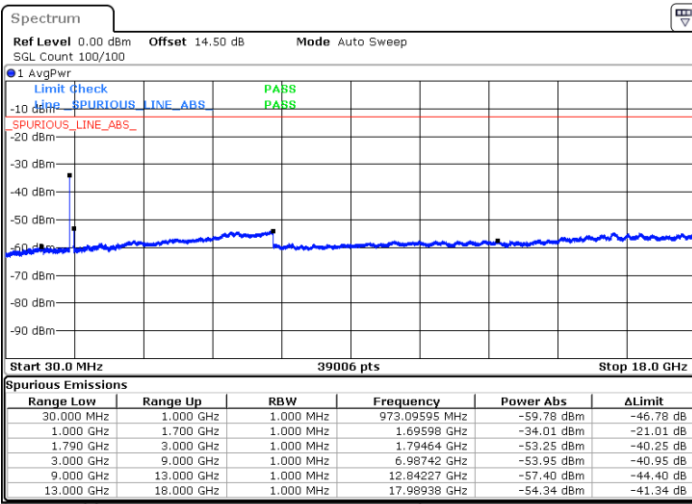

Lowest Channel / FullIRB

N/A

Date: 23.DEC.2021 03:44:50

Blank

LTE Band 66C / 10MHz+20MHz

16QAM

Middle Channel / 1RB0 and 1RB99

Middle Channel / 1RB49 and 1RB0

Date: 23.DEC.2021 03:53:48

Date: 23.DEC.2021 03:56:46

Middle Channel / FullIRB

N/A

Date: 23.DEC.2021 03:50:50

Blank

LTE Band 66C / 10MHz+20MHz

16QAM

Highest Channel / 1RB0 and 1RB99

Highest Channel / 1RB49 and 1RB0

Date: 23.DEC.2021 04:14:38

Date: 23.DEC.2021 04:11:40

Highest Channel / FullIRB

N/A

Date: 23.DEC.2021 04:17:36

Blank

LTE Band 66C / 15MHz+10MHz

16QAM

Lowest Channel / 1RB0 and 1RB49

Lowest Channel / 1RB74 and 1RB0

Date: 23.DEC.2021 02:09:13

Date: 23.DEC.2021 02:06:14

Lowest Channel / FullIRB

N/A