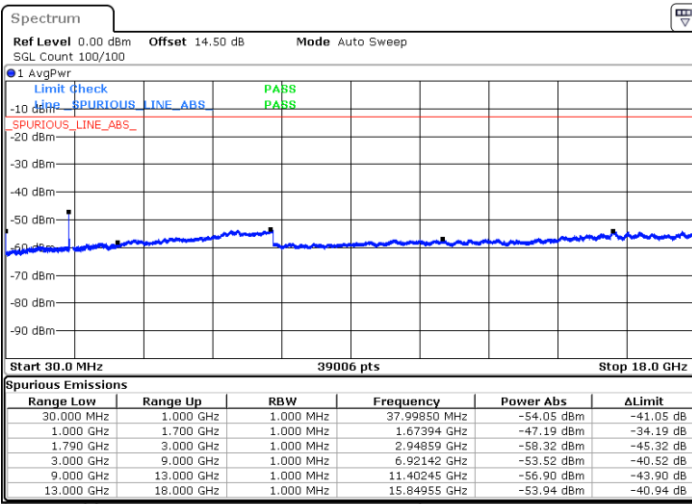

Lowest Channel / FullIRB

N/A

Blank

Date: 23.DEC.2021 21:41:05

LTE Band 66C / 20MHz+15MHz

QPSK

Middle Channel / 1RB0 and 1RB74

Middle Channel / 1RB99 and 1RB0

Date: 23.DEC.2021 21:55:10

Date: 23.DEC.2021 21:57:00

Middle Channel / FullIRB

N/A

Date: 23.DEC.2021 21:46:00

Blank

LTE Band 66C / 20MHz+15MHz

QPSK

Highest Channel / 1RB0 and 1RB74

Highest Channel / 1RB99 and 1RB0

Date: 23.DEC.2021 22:31:13

Date: 23.DEC.2021 22:22:05

Highest Channel / FullIRB

N/A

Date: 23.DEC.2021 22:33:04

Blank

LTE Band 66C / 20MHz+20MHz

QPSK

Lowest Channel / 1RB0 and 1RB99

Lowest Channel / 1RB99 and 1RB0

Date: 24.DEC.2021 00:43:47

Date: 24.DEC.2021 00:42:27

Lowest Channel / FullIRB

N/A