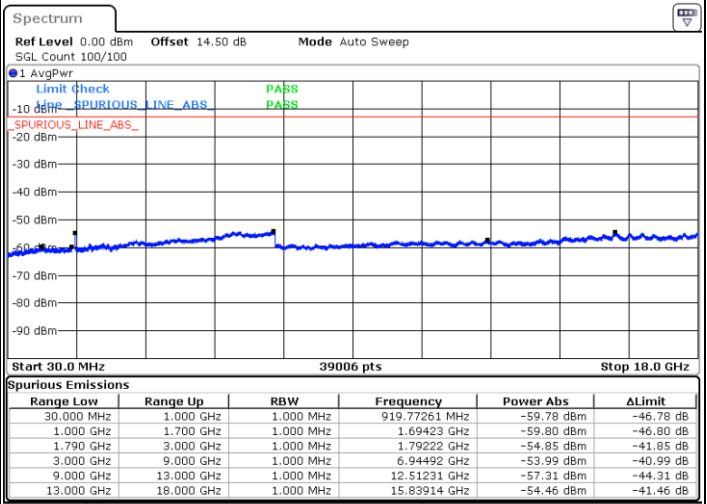

Lowest Channel / FullIRB

N/A

Date: 23.DEC.2021 03:44:50

Blank

LTE Band 66C / 10MHz+20MHz

16QAM

Middle Channel / 1RB0 and 1RB99

Middle Channel / 1RB49 and 1RB0

Date: 23.DEC.2021 03:53:48

Date: 23.DEC.2021 03:56:46

Middle Channel / FullIRB

N/A

Date: 23.DEC.2021 03:50:50

Blank

LTE Band 66C / 10MHz+20MHz

16QAM

Highest Channel / 1RB0 and 1RB99

Highest Channel / 1RB49 and 1RB0

Date: 23.DEC.2021 04:14:38

Date: 23.DEC.2021 04:11:40

Highest Channel / FullIRB

N/A

Date: 23.DEC.2021 04:17:36

Blank

LTE Band 66C / 15MHz+10MHz

16QAM

Lowest Channel / 1RB0 and 1RB49

Lowest Channel / 1RB74 and 1RB0

Date: 23.DEC.2021 02:09:13

Date: 23.DEC.2021 02:06:14

Lowest Channel / FullIRB

N/A