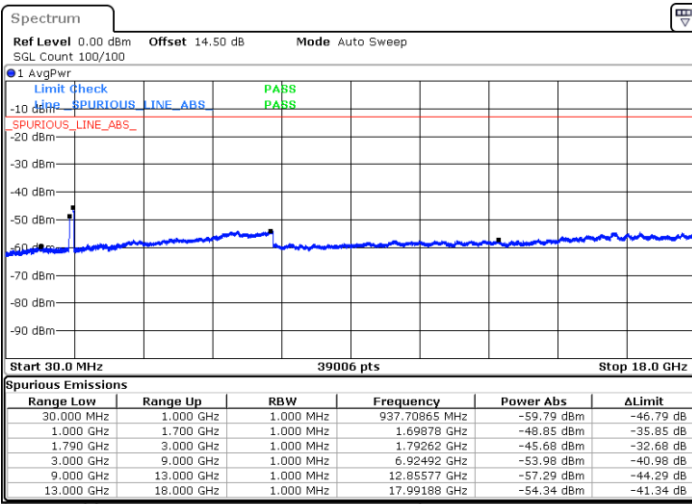

Lowest Channel / 1RB0 and 1RB99

Lowest Channel / 1RB24 and 1RB0

Date: 24.DEC.2021 03:29:17

Date: 24.DEC.2021 03:25:18

Lowest Channel / FullIRB

N/A

Date: 24.DEC.2021 03:33:15

Blank

LTE Band 66C / 5MHz+20MHz

16QAM

Middle Channel / 1RB0 and 1RB99

Middle Channel / 1RB24 and 1RB0

Date: 24.DEC.2021 03:44:14

Date: 24.DEC.2021 03:48:13

Middle Channel / FullIRB

N/A

Date: 24.DEC.2021 03:40:16

Blank

LTE Band 66C / 5MHz+20MHz

16QAM

Highest Channel / 1RB0 and 1RB99

Highest Channel / 1RB24 and 1RB0

Date: 24.DEC.2021 04:11:09

Date: 24.DEC.2021 04:07:10

Highest Channel / FullIRB

N/A

Blank

Date: 24.DEC.2021 04:15:08

LTE Band 66C / 10MHz+15MHz

16QAM

Lowest Channel / 1RB0 and 1RB74

Lowest Channel / 1RB49 and 1RB0