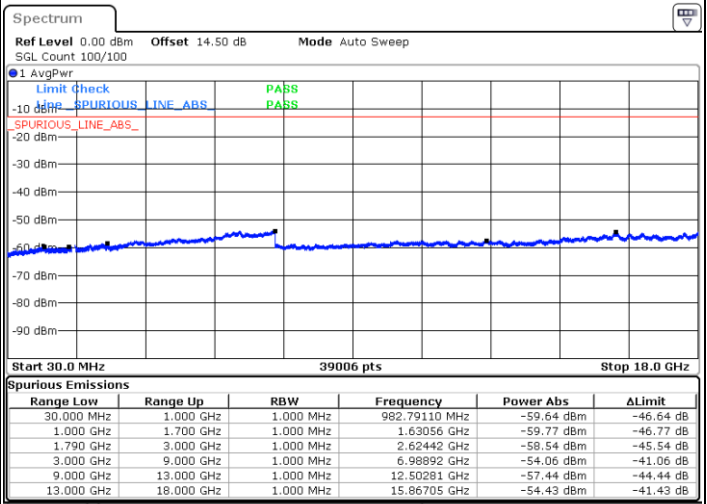

Highest Channel / FullIRB

N/A

Date: 23.DEC.2021 06:10:24

Blank

LTE Band 66C / 15MHz+20MHz

16QAM

Lowest Channel / 1RB0 and 1RB99

Lowest Channel / 1RB74 and 1RB0

Date: 23.DEC.2021 06:46:27

Date: 23.DEC.2021 06:43:29

Lowest Channel / FullIRB

N/A

Date: 23.DEC.2021 06:49:27

Blank

LTE Band 66C / 15MHz+20MHz

16QAM

Middle Channel / 1RB0 and 1RB99

Middle Channel / 1RB74 and 1RB0

Date: 23.DEC.2021 06:58:27

Date: 23.DEC.2021 07:01:25

Middle Channel / FullIRB

N/A

Date: 23.DEC.2021 06:55:29

Blank

LTE Band 66C / 15MHz+20MHz

16QAM

Highest Channel / 1RB0 and 1RB99

Highest Channel / 1RB74 and 1RB0

Date: 23.DEC.2021 07:19:20

Date: 23.DEC.2021 07:16:21

Highest Channel / FullIRB

N/A