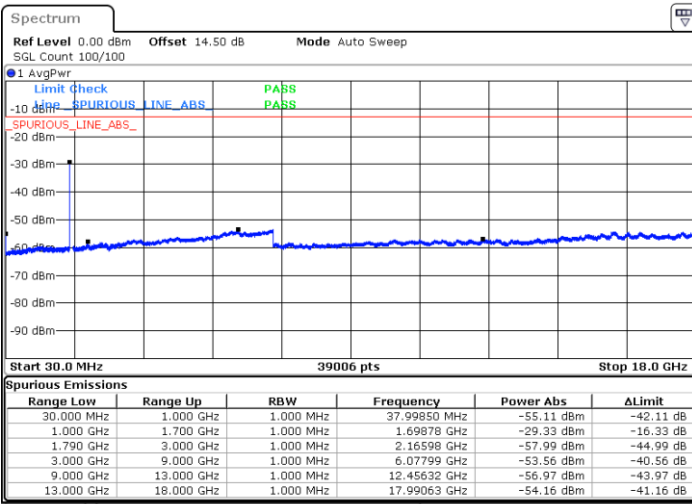

LTE Band 66C / 20MHz+20MHz

QPSK

Lowest Channel / 1RB0 and 1RB99

Lowest Channel / 1RB99 and 1RB0

Date: 24.DEC.2021 00:43:47

Date: 24.DEC.2021 00:42:27

Lowest Channel / FullIRB

N/A

Date: 24.DEC.2021 00:50:25

Blank

LTE Band 66C / 20MHz+20MHz

QPSK

MiddleChannel / 1RB0 and 1RB99

Middle Channel / 1RB99 and 1RB0

Date: 24.DEC.2021 01:22:21

Date: 24.DEC.2021 01:23:40

Middle Channel / FullIRB

N/A

Blank

Date: 24.DEC.2021 01:15:42

LTE Band 66C / 20MHz+20MHz

QPSK

Highest Channel / 1RB0 and 1RB99

Highest Channel / 1RB99 and 1RB0

Date: 24.DEC.2021 01:49:21

Date: 24.DEC.2021 01:42:43

Highest Channel / FullIRB

N/A

Date: 24.DEC.2021 01:50:41

Blank

LTE Band 66C / 5MHz+20MHz

16QAM