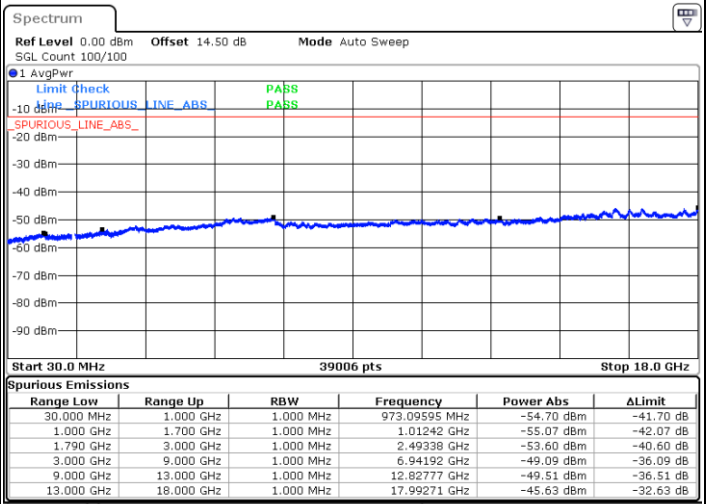

Date: 23.DEC.2021 02:12:12

Blank

LTE Band 66C / 15MHz+10MHz

16QAM

Middle Channel / 1RB0 and 1RB49

Middle Channel / 1RB74 and 1RB0

Date: 23.DEC.2021 02:21:16

Date: 23.DEC.2021 02:24:14

Middle Channel / FullIRB

N/A

Date: 23.DEC.2021 02:18:16

Blank

LTE Band 66C / 15MHz+10MHz

16QAM

Highest Channel / 1RB0 and 1RB49

Highest Channel / 1RB74 and 1RB0

Date: 23.DEC.2021 02:42:14

Date: 23.DEC.2021 02:39:15

Highest Channel / FullIRB

N/A

Date: 23.DEC.2021 02:45:13

Blank

LTE Band 66C / 15MHz+15MHz

16QAM

Lowest Channel / 1RB0 and 1RB74

Lowest Channel / 1RB74 and 1RB0

Date: 23.DEC.2021 05:34:40

Date: 23.DEC.2021 05:31:42

Lowest Channel / FullIRB

N/A

Date: 23.DEC.2021 05:37:39

Blank