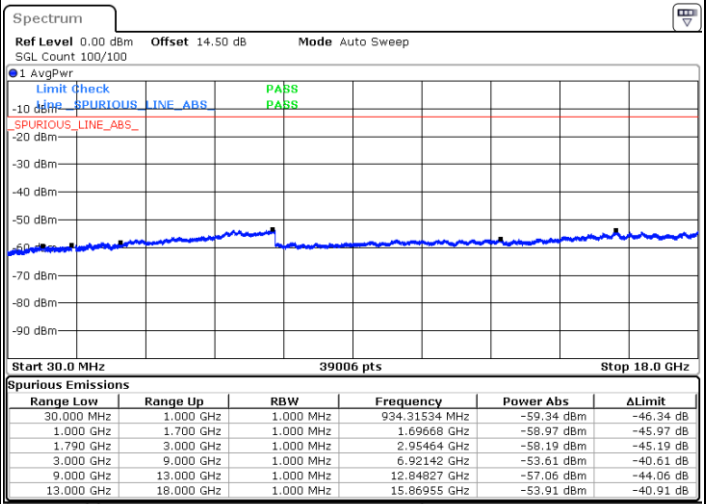

Blank

Date: 23.DEC.2021 05:14:32

LTE Band 66C / 20MHz+15MHz

QPSK

Lowest Channel / 1RB0 and 1RB74

Lowest Channel / 1RB99 and 1RB0

Date: 23.DEC.2021 21:31:54

Date: 23.DEC.2021 21:30:04

Lowest Channel / FullIRB

N/A

Blank

Date: 23.DEC.2021 21:41:05

LTE Band 66C / 20MHz+15MHz

QPSK

Middle Channel / 1RB0 and 1RB74

Middle Channel / 1RB99 and 1RB0

Date: 23.DEC.2021 21:55:10

Date: 23.DEC.2021 21:57:00

Middle Channel / FullIRB

N/A

Date: 23.DEC.2021 21:46:00

Blank

LTE Band 66C / 20MHz+15MHz

QPSK

Highest Channel / 1RB0 and 1RB74

Highest Channel / 1RB99 and 1RB0

Date: 23.DEC.2021 22:31:13

Date: 23.DEC.2021 22:22:05

Highest Channel / FullIRB

N/A

Date: 23.DEC.2021 22:33:04

Blank