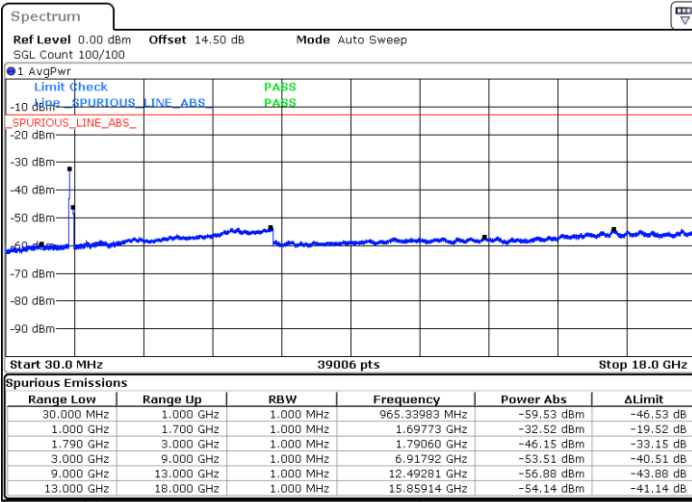

LTE Band 66C / 20MHz+10MHz

QPSK

Highest Channel / 1RB0 and 1RB49

Highest Channel / 1RB99 and 1RB0

Date: 23.DEC.2021 05:13:32

Date: 23.DEC.2021 05:08:36

Highest Channel / FullIRB

N/A

Blank

Date: 23.DEC.2021 05:14:32

LTE Band 66C / 20MHz+15MHz

QPSK

Lowest Channel / 1RB0 and 1RB74

Lowest Channel / 1RB99 and 1RB0

Date: 23.DEC.2021 21:31:54

Date: 23.DEC.2021 21:30:04

Lowest Channel / FullIRB

N/A

Blank

Date: 23.DEC.2021 21:41:05

LTE Band 66C / 20MHz+15MHz

QPSK

Middle Channel / 1RB0 and 1RB74

Middle Channel / 1RB99 and 1RB0

Date: 23.DEC.2021 21:55:10

Date: 23.DEC.2021 21:57:00

Middle Channel / FullIRB

N/A

Date: 23.DEC.2021 21:46:00

Blank

LTE Band 66C / 20MHz+15MHz

QPSK