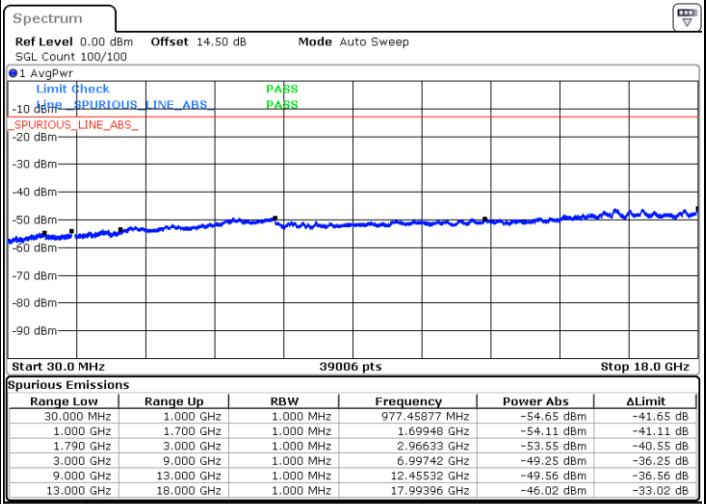

Highest Channel / 1RB0 and 1RB99

Highest Channel / 1RB49 and 1RB0

Date: 23.DEC.2021 04:14:38

Date: 23.DEC.2021 04:11:40

Highest Channel / FullIRB

N/A

Date: 23.DEC.2021 04:17:36

Blank

LTE Band 66C / 15MHz+10MHz

16QAM

Lowest Channel / 1RB0 and 1RB49

Lowest Channel / 1RB74 and 1RB0

Date: 23.DEC.2021 02:09:13

Date: 23.DEC.2021 02:06:14

Lowest Channel / FullIRB

N/A

Date: 23.DEC.2021 02:12:12

Blank

LTE Band 66C / 15MHz+10MHz

16QAM

Middle Channel / 1RB0 and 1RB49

Middle Channel / 1RB74 and 1RB0

Date: 23.DEC.2021 02:21:16

Date: 23.DEC.2021 02:24:14

Middle Channel / FullIRB

N/A

Date: 23.DEC.2021 02:18:16

Blank

LTE Band 66C / 15MHz+10MHz

16QAM

Highest Channel / 1RB0 and 1RB49

Highest Channel / 1RB74 and 1RB0