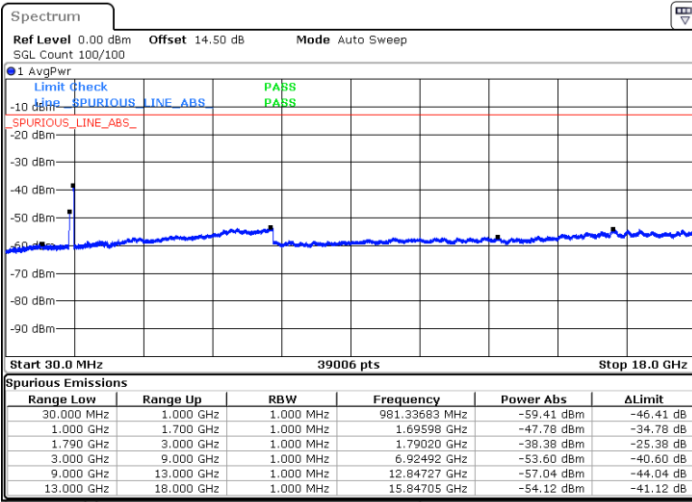

LTE Band 66C / 20MHz+5MHz

QPSK

Middle Channel / 1RB0 and 1RB24

Middle Channel / 1RB99 and 1RB0

Date: 23.DEC.2021 23:38:12

Date: 23.DEC.2021 23:39:32

Middle Channel / FullIRB

N/A

Blank

Date: 23.DEC.2021 23:31:34

LTE Band 66C / 20MHz+5MHz

QPSK

Highest Channel / 1RB0 and 1RB24

Highest Channel / 1RB99 and 1RB0

Date: 24.DEC.2021 00:05:06

Date: 23.DEC.2021 23:58:29

Highest Channel / FullIRB

N/A

Blank

Date: 24.DEC.2021 00:06:26

LTE Band 66C / 20MHz+10MHz

QPSK

Lowest Channel / 1RB0 and 1RB49

Lowest Channel / 1RB99 and 1RB0