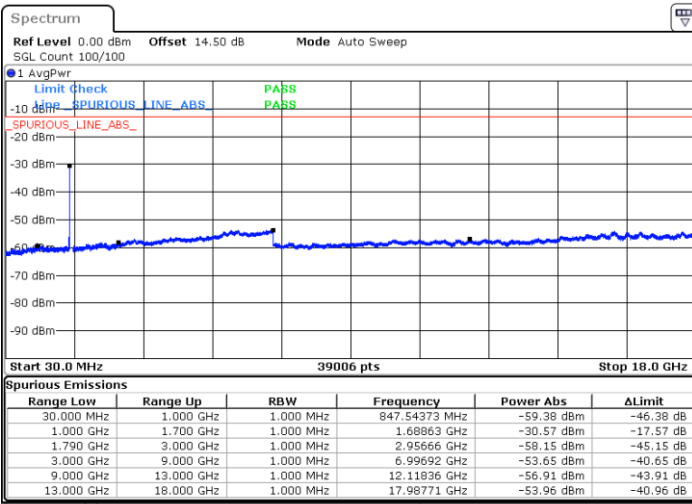

LTE Band 66C / 15MHz+20MHz

16QAM

Highest Channel / 1RB0 and 1RB99

Highest Channel / 1RB74 and 1RB0

Date: 23.DEC.2021 07:19:20

Date: 23.DEC.2021 07:16:21

Highest Channel / FullIRB

N/A

Date: 23.DEC.2021 07:22:19

Blank

LTE Band 66C / 20MHz+5MHz

16QAM

Lowest Channel / 1RB0 and 1RB24

Lowest Channel / 1RB99 and 1RB0

Date: 23.DEC.2021 23:21:54

Date: 23.DEC.2021 23:17:56

Lowest Channel / FullIRB

N/A

Blank

Date: 23.DEC.2021 23:25:53

LTE Band 66C / 20MHz+5MHz

16QAM

Middle Channel / 1RB0 and 1RB24

Middle Channel / 1RB99 and 1RB0