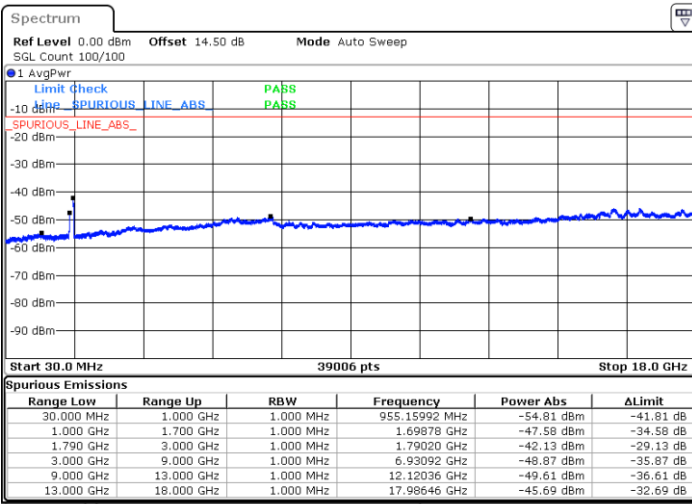

LTE Band 66C / 15MHz+10MHz

16QAM

Lowest Channel / 1RB0 and 1RB49

Lowest Channel / 1RB74 and 1RB0

Date: 23.DEC.2021 02:09:13

Date: 23.DEC.2021 02:06:14

Lowest Channel / FullIRB

N/A

Date: 23.DEC.2021 02:12:12

Blank

LTE Band 66C / 15MHz+10MHz

16QAM

Middle Channel / 1RB0 and 1RB49

Middle Channel / 1RB74 and 1RB0

Date: 23.DEC.2021 02:21:16

Date: 23.DEC.2021 02:24:14

Middle Channel / FullIRB

N/A

Date: 23.DEC.2021 02:18:16

Blank

LTE Band 66C / 15MHz+10MHz

16QAM

Highest Channel / 1RB0 and 1RB49

Highest Channel / 1RB74 and 1RB0

Date: 23.DEC.2021 02:42:14

Date: 23.DEC.2021 02:39:15

Highest Channel / FullIRB

N/A

Date: 23.DEC.2021 02:45:13

Blank

LTE Band 66C / 15MHz+15MHz

16QAM