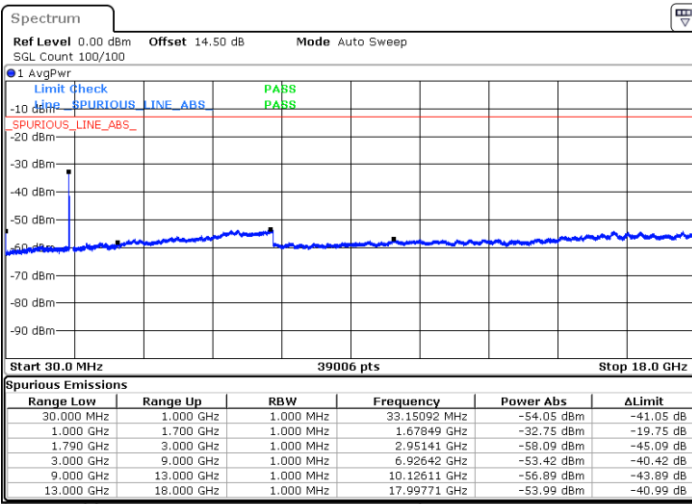

LTE Band 66C / 20MHz+10MHz

QPSK

Highest Channel / 1RB0 and 1RB49

Highest Channel / 1RB99 and 1RB0

Date: 23.DEC.2021 05:13:32

Date: 23.DEC.2021 05:08:36

Highest Channel / FullIRB

N/A

Blank

Date: 23.DEC.2021 05:14:32

LTE Band 66C / 20MHz+15MHz

QPSK

Lowest Channel / 1RB0 and 1RB74

Lowest Channel / 1RB99 and 1RB0

Date: 23.DEC.2021 21:31:54

Date: 23.DEC.2021 21:30:04

Lowest Channel / FullIRB

N/A

Blank

Date: 23.DEC.2021 21:41:05

LTE Band 66C / 20MHz+15MHz

QPSK

Middle Channel / 1RB0 and 1RB74

Middle Channel / 1RB99 and 1RB0

Date: 23.DEC.2021 21:55:10

Date: 23.DEC.2021 21:57:00

Middle Channel / FullIRB

N/A

Date: 23.DEC.2021 21:46:00

Blank

LTE Band 66C / 20MHz+15MHz

QPSK