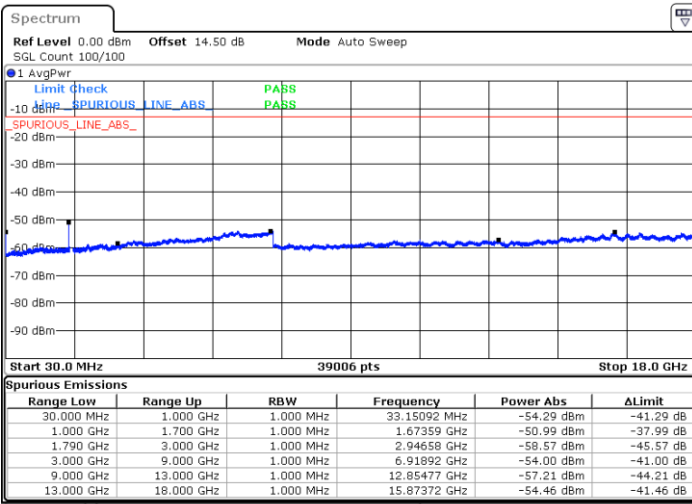

Highest Channel / FullIRB

N/A

Date: 23.DEC.2021 06:10:24

Blank

LTE Band 66C / 15MHz+20MHz

16QAM

Lowest Channel / 1RB0 and 1RB99

Lowest Channel / 1RB74 and 1RB0

Date: 23.DEC.2021 06:46:27

Date: 23.DEC.2021 06:43:29

Lowest Channel / FullIRB

N/A

Date: 23.DEC.2021 06:49:27

Blank

LTE Band 66C / 15MHz+20MHz

16QAM

Middle Channel / 1RB0 and 1RB99

Middle Channel / 1RB74 and 1RB0

Date: 23.DEC.2021 06:58:27

Date: 23.DEC.2021 07:01:25

Middle Channel / FullIRB

N/A

Date: 23.DEC.2021 06:55:29

Blank

LTE Band 66C / 15MHz+20MHz

16QAM

Highest Channel / 1RB0 and 1RB99

Highest Channel / 1RB74 and 1RB0

Date: 23.DEC.2021 07:19:20

Date: 23.DEC.2021 07:16:21

Highest Channel / FullIRB

N/A