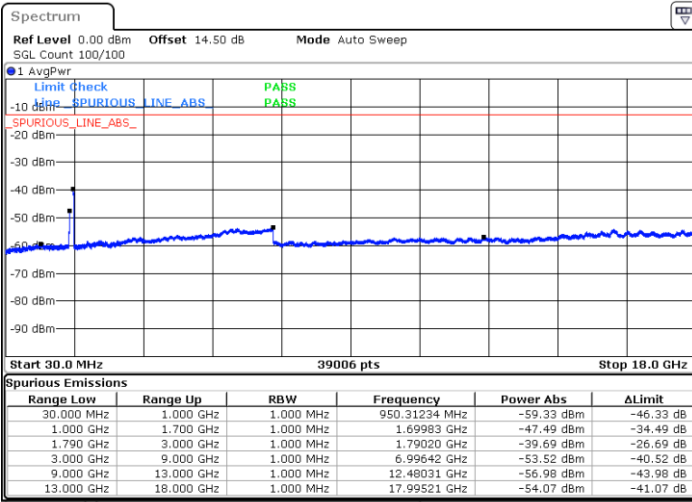

Middle Channel / FullIRB

N/A

Date: 23.DEC.2021 23:32:53

Blank