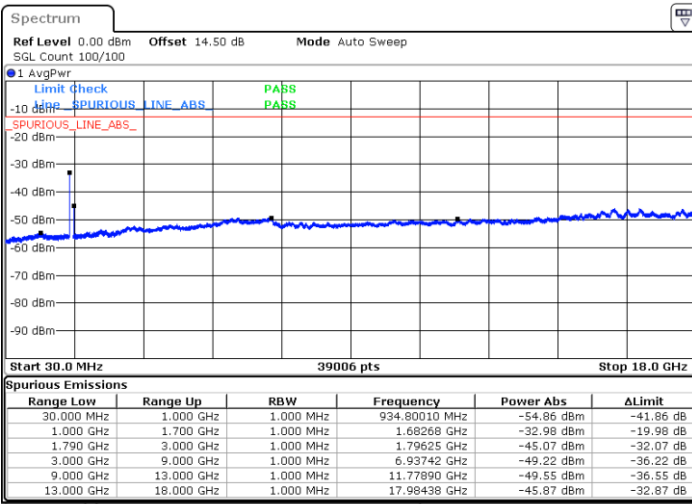

Middle Channel / FullIRB

N/A

Date: 23.DEC.2021 02:18:16

Blank

LTE Band 66C / 15MHz+10MHz

16QAM

Highest Channel / 1RB0 and 1RB49

Highest Channel / 1RB74 and 1RB0

Date: 23.DEC.2021 02:42:14

Date: 23.DEC.2021 02:39:15

Highest Channel / FullIRB

N/A

Date: 23.DEC.2021 02:45:13

Blank

LTE Band 66C / 15MHz+15MHz

16QAM

Lowest Channel / 1RB0 and 1RB74

Lowest Channel / 1RB74 and 1RB0

Date: 23.DEC.2021 05:34:40

Date: 23.DEC.2021 05:31:42

Lowest Channel / FullIRB

N/A

Date: 23.DEC.2021 05:37:39

Blank