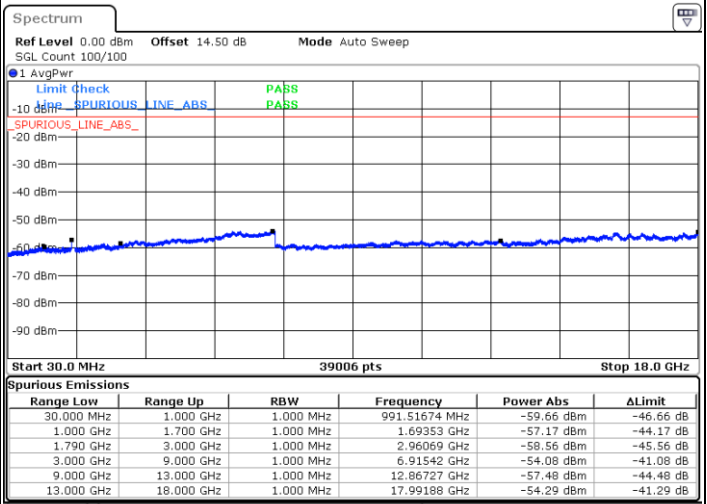

Blank

Date: 23.DEC.2021 23:31:34

LTE Band 66C / 20MHz+5MHz

QPSK

Highest Channel / 1RB0 and 1RB24

Highest Channel / 1RB99 and 1RB0

Date: 24.DEC.2021 00:05:06

Date: 23.DEC.2021 23:58:29

Highest Channel / FullIRB

N/A

Blank

Date: 24.DEC.2021 00:06:26

LTE Band 66C / 20MHz+10MHz

QPSK

Lowest Channel / 1RB0 and 1RB49

Lowest Channel / 1RB99 and 1RB0

Date: 23.DEC.2021 04:38:47

Date: 23.DEC.2021 04:37:47

Lowest Channel / FullIRB

N/A

Blank

Date: 23.DEC.2021 04:43:44

LTE Band 66C / 20MHz+10MHz

QPSK

LTE Band 66C / 20MHz+10MHz

QPSK

Highest Channel / 1RB0 and 1RB49

Highest Channel / 1RB99 and 1RB0

Date: 23.DEC.2021 05:13:32

Date: 23.DEC.2021 05:08:36

Highest Channel / FullIRB

N/A