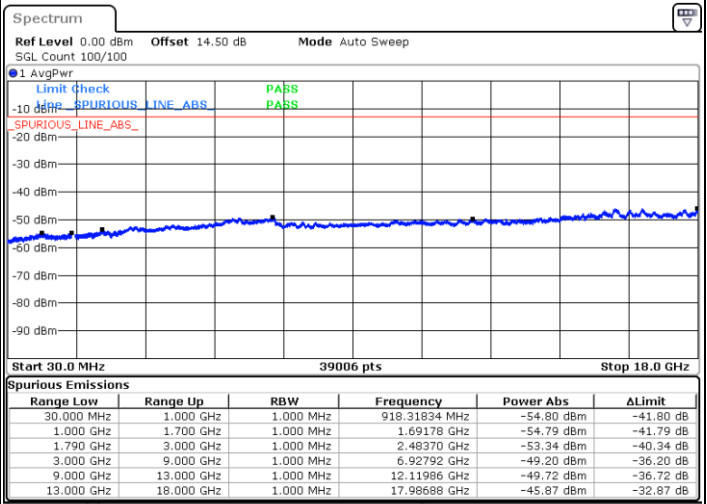

Date: 24.DEC.2021 03:40:16

Blank

LTE Band 66C / 5MHz+20MHz

16QAM

Highest Channel / 1RB0 and 1RB99

Highest Channel / 1RB24 and 1RB0

Date: 24.DEC.2021 04:11:09

Date: 24.DEC.2021 04:07:10

Highest Channel / FullIRB

N/A

Blank

Date: 24.DEC.2021 04:15:08

LTE Band 66C / 10MHz+15MHz

16QAM

Lowest Channel / 1RB0 and 1RB74

Lowest Channel / 1RB49 and 1RB0

Date: 22.DEC.2021 21:29:58

Date: 22.DEC.2021 21:26:52

Lowest Channel / FullIRB

N/A

Date: 22.DEC.2021 21:33:06

Blank

LTE Band 66C / 10MHz+15MHz

16QAM