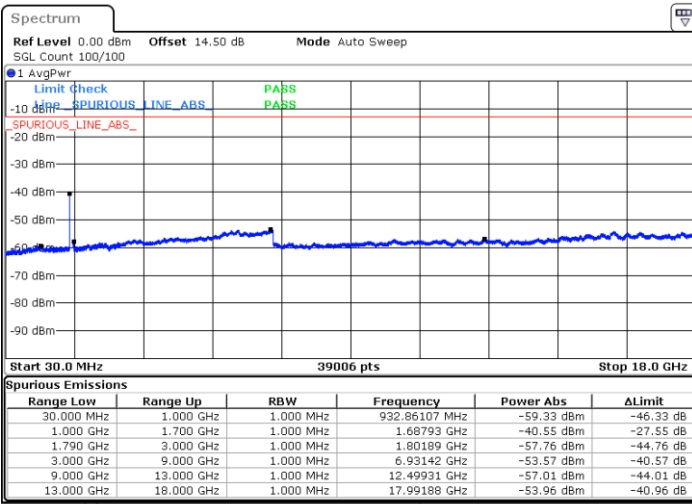

LTE Band 66C / 20MHz+5MHz

QPSK

Middle Channel / 1RB0 and 1RB24

Middle Channel / 1RB99 and 1RB0

Date: 23.DEC.2021 23:38:12

Date: 23.DEC.2021 23:39:32

Middle Channel / FullIRB

N/A

Blank

Date: 23.DEC.2021 23:31:34

LTE Band 66C / 20MHz+5MHz

QPSK

Highest Channel / 1RB0 and 1RB24

Highest Channel / 1RB99 and 1RB0

Date: 24.DEC.2021 00:05:06

Date: 23.DEC.2021 23:58:29

Highest Channel / FullIRB

N/A

Blank

Date: 24.DEC.2021 00:06:26

LTE Band 66C / 20MHz+10MHz

QPSK

Lowest Channel / 1RB0 and 1RB49

Lowest Channel / 1RB99 and 1RB0

Date: 23.DEC.2021 04:38:47

Date: 23.DEC.2021 04:37:47

Lowest Channel / FullIRB

N/A

Blank

Date: 23.DEC.2021 04:43:44

LTE Band 66C / 20MHz+10MHz

QPSK