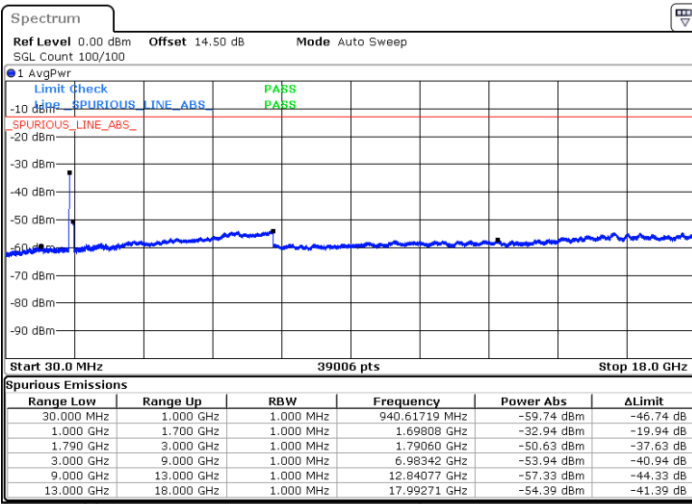

Blank

Date: 23.DEC.2021 23:31:34

LTE Band 66C / 20MHz+5MHz

QPSK

Highest Channel / 1RB0 and 1RB24

Highest Channel / 1RB99 and 1RB0

Date: 24.DEC.2021 00:05:06

Date: 23.DEC.2021 23:58:29

Highest Channel / FullIRB

N/A

Blank

Date: 24.DEC.2021 00:06:26

LTE Band 66C / 20MHz+10MHz

QPSK

Lowest Channel / 1RB0 and 1RB49

Lowest Channel / 1RB99 and 1RB0

Date: 23.DEC.2021 04:38:47

Date: 23.DEC.2021 04:37:47

Lowest Channel / FullIRB

N/A

Blank

Date: 23.DEC.2021 04:43:44

LTE Band 66C / 20MHz+10MHz

QPSK

LTE Band 66C / 20MHz+10MHz

QPSK

Highest Channel / 1RB0 and 1RB49

Highest Channel / 1RB99 and 1RB0

Date: 23.DEC.2021 05:13:32

Date: 23.DEC.2021 05:08:36

Highest Channel / FullIRB

N/A