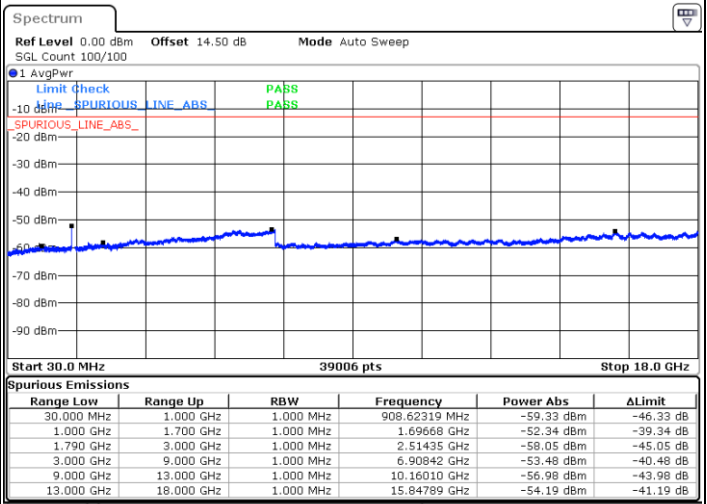

Highest Channel / 1RB0 and 1RB74

Highest Channel / 1RB99 and 1RB0

Date: 23.DEC.2021 22:31:13

Date: 23.DEC.2021 22:22:05

Highest Channel / FullIRB

N/A

Date: 23.DEC.2021 22:33:04

Blank

LTE Band 66C / 20MHz+20MHz

QPSK

Lowest Channel / 1RB0 and 1RB99

Lowest Channel / 1RB99 and 1RB0

Date: 24.DEC.2021 00:43:47

Date: 24.DEC.2021 00:42:27

Lowest Channel / FullIRB

N/A

Date: 24.DEC.2021 00:50:25

Blank

LTE Band 66C / 20MHz+20MHz

QPSK

MiddleChannel / 1RB0 and 1RB99

Middle Channel / 1RB99 and 1RB0

Date: 24.DEC.2021 01:22:21

Date: 24.DEC.2021 01:23:40

Middle Channel / FullIRB

N/A

Blank

Date: 24.DEC.2021 01:15:42

LTE Band 66C / 20MHz+20MHz

QPSK

Highest Channel / 1RB0 and 1RB99

Highest Channel / 1RB99 and 1RB0