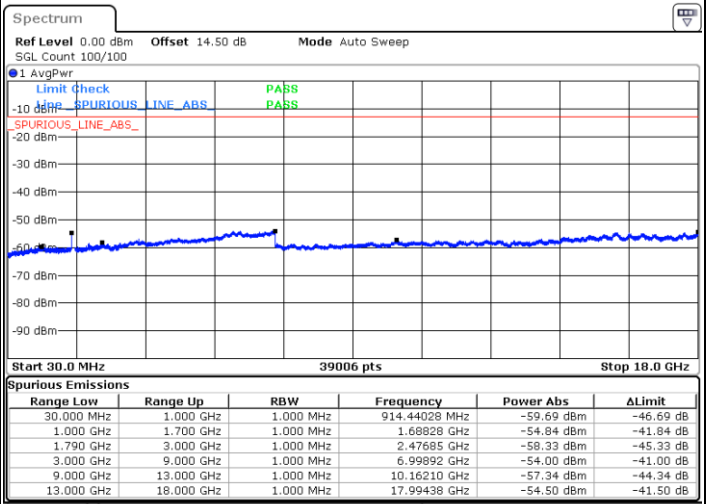

LTE Band 66C / 10MHz+15MHz

16QAM

Highest Channel / 1RB0 and 1RB74

Highest Channel / 1RB49 and 1RB0

Date: 23.DEC.2021 01:35:28

Date: 22.DEC.2021 22:01:28

Highest Channel / FullIRB

N/A

Date: 23.DEC.2021 01:38:28

Blank

LTE Band 66C / 10MHz+20MHz

16QAM

Lowest Channel / 1RB0 and 1RB99

Lowest Channel / 1RB49 and 1RB0

Date: 23.DEC.2021 03:41:52

Date: 23.DEC.2021 03:38:54

Lowest Channel / FullIRB

N/A

Date: 23.DEC.2021 03:44:50

Blank

LTE Band 66C / 10MHz+20MHz

16QAM

Middle Channel / 1RB0 and 1RB99

Middle Channel / 1RB49 and 1RB0

Date: 23.DEC.2021 03:53:48

Date: 23.DEC.2021 03:56:46

Middle Channel / FullIRB

N/A

Date: 23.DEC.2021 03:50:50

Blank

LTE Band 66C / 10MHz+20MHz

16QAM