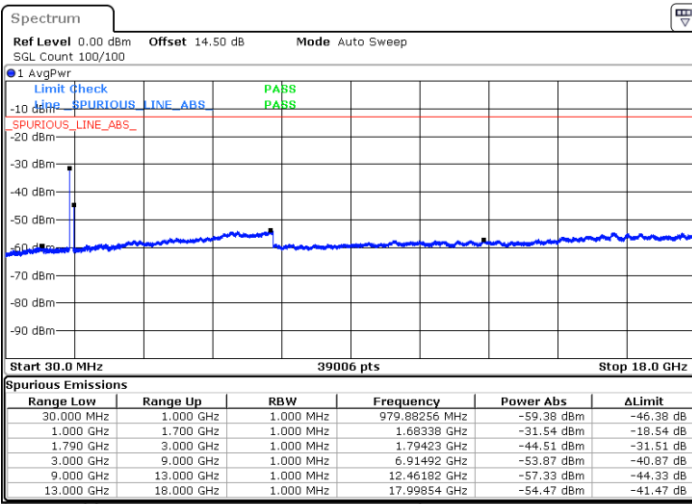

LTE Band 66C / 10MHz+15MHz

16QAM

Highest Channel / 1RB0 and 1RB74

Highest Channel / 1RB49 and 1RB0

Date: 23.DEC.2021 01:35:28

Date: 22.DEC.2021 22:01:28

Highest Channel / FullIRB

N/A

Date: 23.DEC.2021 01:38:28

Blank

LTE Band 66C / 10MHz+20MHz

16QAM

Lowest Channel / 1RB0 and 1RB99

Lowest Channel / 1RB49 and 1RB0

Date: 23.DEC.2021 03:41:52

Date: 23.DEC.2021 03:38:54

Lowest Channel / FullIRB

N/A

Date: 23.DEC.2021 03:44:50

Blank

LTE Band 66C / 10MHz+20MHz

16QAM

Middle Channel / 1RB0 and 1RB99

Middle Channel / 1RB49 and 1RB0

Date: 23.DEC.2021 03:53:48

Date: 23.DEC.2021 03:56:46

Middle Channel / FullIRB

N/A

Date: 23.DEC.2021 03:50:50

Blank

LTE Band 66C / 10MHz+20MHz

16QAM