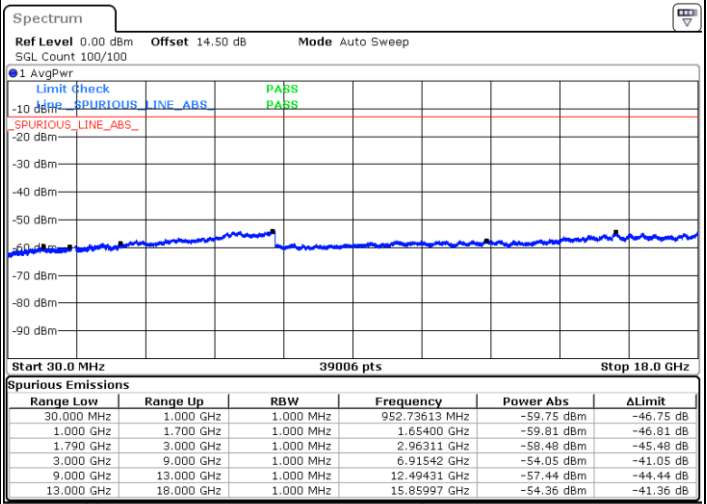

Date: 23.DEC.2021 04:38:47

Date: 23.DEC.2021 04:37:47

Lowest Channel / FullIRB

N/A

Blank

Date: 23.DEC.2021 04:43:44

LTE Band 66C / 20MHz+10MHz

QPSK

Middle Channel / 1RB0 and 1RB49

Middle Channel / 1RB99 and 1RB0

Date: 23.DEC.2021 04:52:42

Date: 23.DEC.2021 04:53:42

Middle Channel / FullIRB

N/A

Blank

Date: 23.DEC.2021 04:47:45

LTE Band 66C / 20MHz+10MHz

QPSK

Highest Channel / 1RB0 and 1RB49

Highest Channel / 1RB99 and 1RB0

Date: 23.DEC.2021 05:13:32

Date: 23.DEC.2021 05:08:36

Highest Channel / FullIRB

N/A

Blank

Date: 23.DEC.2021 05:14:32

LTE Band 66C / 20MHz+15MHz

QPSK

Lowest Channel / 1RB0 and 1RB74

Lowest Channel / 1RB99 and 1RB0

Date: 23.DEC.2021 21:31:54

Date: 23.DEC.2021 21:30:04