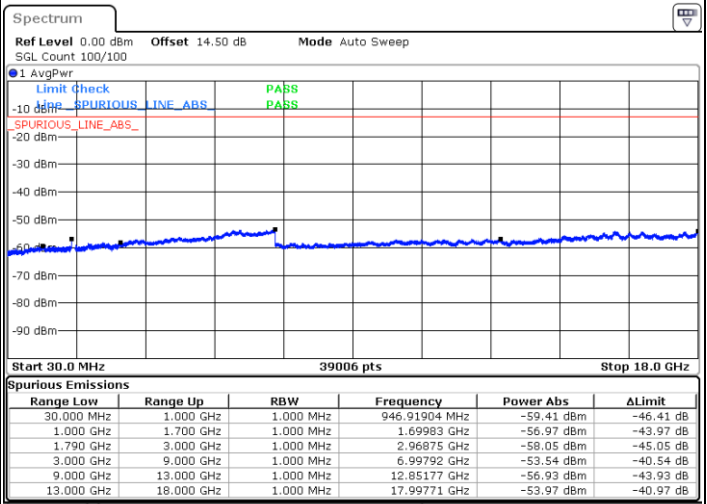

LTE Band 66C / 20MHz+10MHz

QPSK

Highest Channel / 1RB0 and 1RB49

Highest Channel / 1RB99 and 1RB0

Date: 23.DEC.2021 05:13:32

Date: 23.DEC.2021 05:08:36

Highest Channel / FullIRB

N/A

Blank

Date: 23.DEC.2021 05:14:32

LTE Band 66C / 20MHz+15MHz

QPSK

Lowest Channel / 1RB0 and 1RB74

Lowest Channel / 1RB99 and 1RB0

Date: 23.DEC.2021 21:31:54

Date: 23.DEC.2021 21:30:04

Lowest Channel / FullIRB

N/A

Blank

Date: 23.DEC.2021 21:41:05

LTE Band 66C / 20MHz+15MHz

QPSK

Middle Channel / 1RB0 and 1RB74

Middle Channel / 1RB99 and 1RB0

Date: 23.DEC.2021 21:55:10

Date: 23.DEC.2021 21:57:00

Middle Channel / FullIRB

N/A

Date: 23.DEC.2021 21:46:00

Blank

LTE Band 66C / 20MHz+15MHz

QPSK