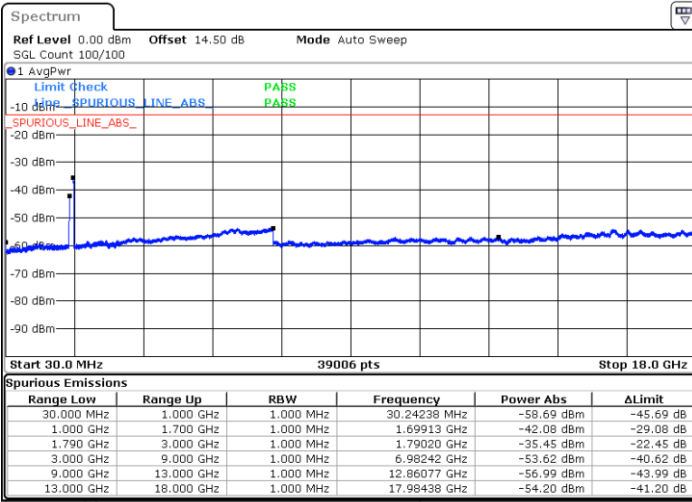

Date: 24.DEC.2021 00:50:25

Blank

LTE Band 66C / 20MHz+20MHz

QPSK

MiddleChannel / 1RB0 and 1RB99

Middle Channel / 1RB99 and 1RB0

Date: 24.DEC.2021 01:22:21

Date: 24.DEC.2021 01:23:40

Middle Channel / FullIRB

N/A

Blank

Date: 24.DEC.2021 01:15:42

LTE Band 66C / 20MHz+20MHz

QPSK

Highest Channel / 1RB0 and 1RB99

Highest Channel / 1RB99 and 1RB0

Date: 24.DEC.2021 01:49:21

Date: 24.DEC.2021 01:42:43

Highest Channel / FullIRB

N/A

Date: 24.DEC.2021 01:50:41

Blank

LTE Band 66C / 5MHz+20MHz

16QAM

Lowest Channel / 1RB0 and 1RB99

Lowest Channel / 1RB24 and 1RB0

Date: 24.DEC.2021 03:29:17

Date: 24.DEC.2021 03:25:18

Lowest Channel / FullIRB

N/A

Date: 24.DEC.2021 03:33:15

Blank