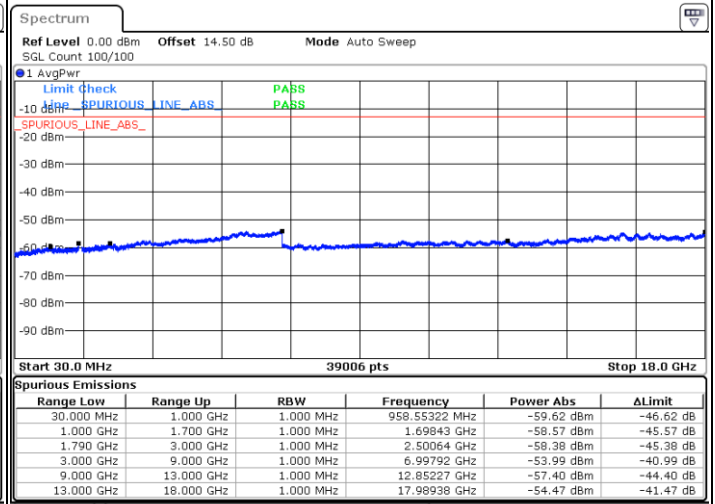

Date: 23.DEC.2021 05:43:36

Blank

LTE Band 66C / 15MHz+15MHz

16QAM

Highest Channel / 1RB0 and 1RB74

Highest Channel / 1RB74 and 1RB0

Date: 23.DEC.2021 06:07:26

Date: 23.DEC.2021 06:04:28

Highest Channel / FullIRB

N/A

Date: 23.DEC.2021 06:10:24

Blank

LTE Band 66C / 15MHz+20MHz

16QAM

Lowest Channel / 1RB0 and 1RB99

Lowest Channel / 1RB74 and 1RB0

Date: 23.DEC.2021 06:46:27

Date: 23.DEC.2021 06:43:29

Lowest Channel / FullIRB

N/A

Date: 23.DEC.2021 06:49:27

Blank

LTE Band 66C / 15MHz+20MHz

16QAM