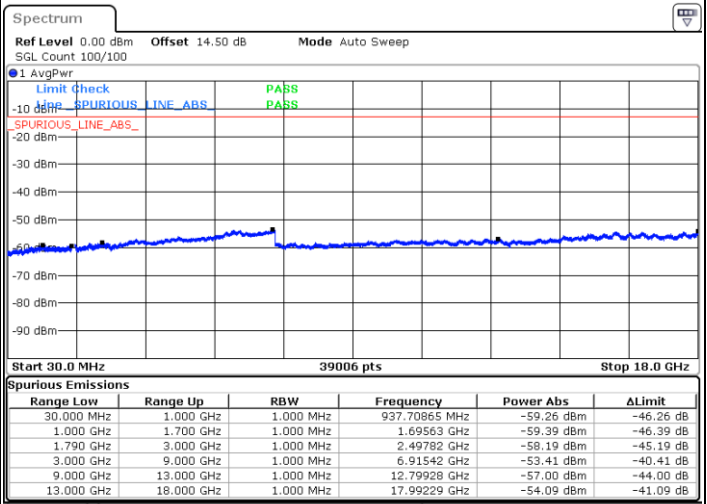

Date: 23.DEC.2021 23:40:51