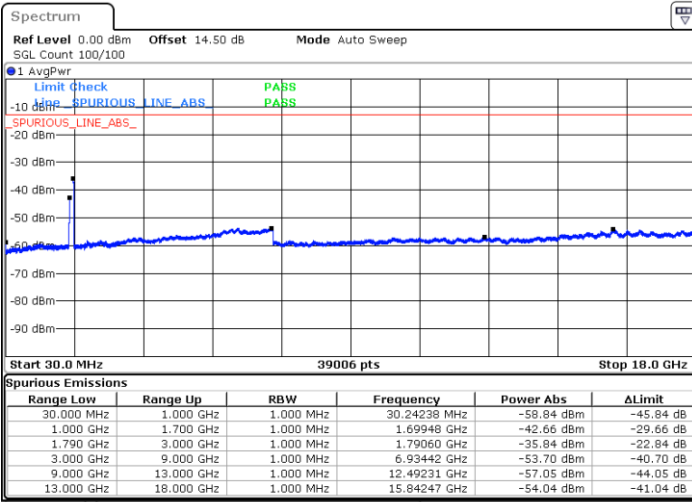

Blank

Date: 23.DEC.2021 05:14:32

LTE Band 66C / 20MHz+15MHz

QPSK

Lowest Channel / 1RB0 and 1RB74

Lowest Channel / 1RB99 and 1RB0

Date: 23.DEC.2021 21:31:54

Date: 23.DEC.2021 21:30:04

Lowest Channel / FullIRB

N/A

Blank

Date: 23.DEC.2021 21:41:05

LTE Band 66C / 20MHz+15MHz

QPSK

Middle Channel / 1RB0 and 1RB74

Middle Channel / 1RB99 and 1RB0

Date: 23.DEC.2021 21:55:10

Date: 23.DEC.2021 21:57:00

Middle Channel / FullIRB

N/A

Date: 23.DEC.2021 21:46:00

Blank

LTE Band 66C / 20MHz+15MHz

QPSK

Highest Channel / 1RB0 and 1RB74

Highest Channel / 1RB99 and 1RB0

Date: 23.DEC.2021 22:31:13

Date: 23.DEC.2021 22:22:05

Highest Channel / FullIRB

N/A

Date: 23.DEC.2021 22:33:04

Blank