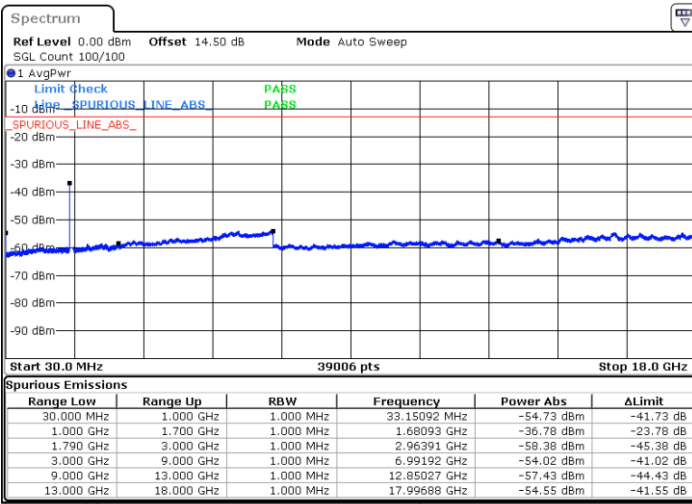

Highest Channel / FullIRB

N/A

Date: 23.DEC.2021 06:10:24

Blank

LTE Band 66C / 15MHz+20MHz

16QAM

Lowest Channel / 1RB0 and 1RB99

Lowest Channel / 1RB74 and 1RB0

Date: 23.DEC.2021 06:46:27

Date: 23.DEC.2021 06:43:29

Lowest Channel / FullIRB

N/A

Date: 23.DEC.2021 06:49:27

Blank

LTE Band 66C / 15MHz+20MHz

16QAM

Middle Channel / 1RB0 and 1RB99

Middle Channel / 1RB74 and 1RB0

Date: 23.DEC.2021 06:58:27

Date: 23.DEC.2021 07:01:25

Middle Channel / FullIRB

N/A

Date: 23.DEC.2021 06:55:29

Blank

LTE Band 66C / 15MHz+20MHz

16QAM

Highest Channel / 1RB0 and 1RB99

Highest Channel / 1RB74 and 1RB0

Date: 23.DEC.2021 07:19:20

Date: 23.DEC.2021 07:16:21

Highest Channel / FullIRB

N/A