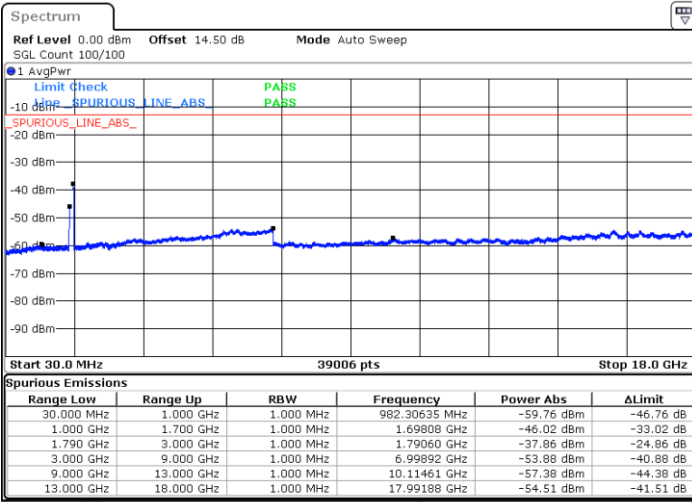

Date: 23.DEC.2021 04:38:47

Date: 23.DEC.2021 04:37:47

Lowest Channel / FullIRB

N/A

Blank

Date: 23.DEC.2021 04:43:44

LTE Band 66C / 20MHz+10MHz

QPSK

Middle Channel / 1RB0 and 1RB49

Middle Channel / 1RB99 and 1RB0

Date: 23.DEC.2021 04:52:42

Date: 23.DEC.2021 04:53:42

Middle Channel / FullIRB

N/A

Blank

Date: 23.DEC.2021 04:47:45

LTE Band 66C / 20MHz+10MHz

QPSK

Highest Channel / 1RB0 and 1RB49

Highest Channel / 1RB99 and 1RB0

Date: 23.DEC.2021 05:13:32

Date: 23.DEC.2021 05:08:36

Highest Channel / FullIRB

N/A

Blank

Date: 23.DEC.2021 05:14:32

LTE Band 66C / 20MHz+15MHz

QPSK

Lowest Channel / 1RB0 and 1RB74

Lowest Channel / 1RB99 and 1RB0

Date: 23.DEC.2021 21:31:54

Date: 23.DEC.2021 21:30:04