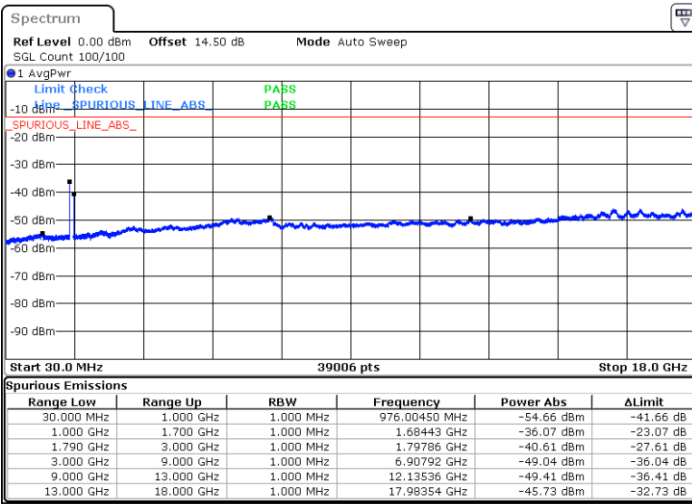

Date: 23.DEC.2021 02:42:14

Date: 23.DEC.2021 02:39:15

Highest Channel / FullIRB

N/A

Date: 23.DEC.2021 02:45:13

Blank

LTE Band 66C / 15MHz+15MHz

16QAM

Lowest Channel / 1RB0 and 1RB74

Lowest Channel / 1RB74 and 1RB0

Date: 23.DEC.2021 05:34:40

Date: 23.DEC.2021 05:31:42

Lowest Channel / FullIRB

N/A

Date: 23.DEC.2021 05:37:39

Blank

LTE Band 66C / 15MHz+15MHz

16QAM

Middle Channel / 1RB0 and 1RB74

Middle Channel / 1RB74 and 1RB0

Date: 23.DEC.2021 05:46:34

Date: 23.DEC.2021 05:49:32

Middle Channel / FullIRB

N/A

Date: 23.DEC.2021 05:43:36

Blank

LTE Band 66C / 15MHz+15MHz

16QAM

Highest Channel / 1RB0 and 1RB74

Highest Channel / 1RB74 and 1RB0

Date: 23.DEC.2021 06:07:26

Date: 23.DEC.2021 06:04:28