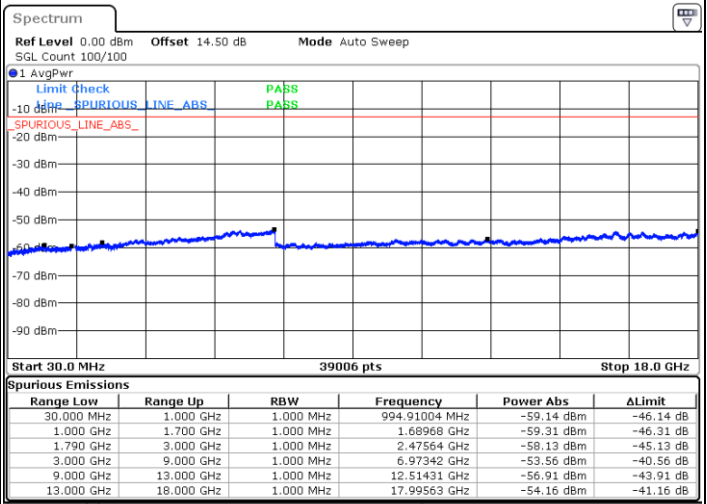

LTE Band 66C / 20MHz+20MHz

QPSK

Lowest Channel / 1RB0 and 1RB99

Lowest Channel / 1RB99 and 1RB0

Date: 24.DEC.2021 00:43:47

Date: 24.DEC.2021 00:42:27

Lowest Channel / FullIRB

N/A

Date: 24.DEC.2021 00:50:25

Blank

LTE Band 66C / 20MHz+20MHz

QPSK

MiddleChannel / 1RB0 and 1RB99

Middle Channel / 1RB99 and 1RB0

Date: 24.DEC.2021 01:22:21

Date: 24.DEC.2021 01:23:40

Middle Channel / FullIRB

N/A

Blank

Date: 24.DEC.2021 01:15:42

LTE Band 66C / 20MHz+20MHz

QPSK

Highest Channel / 1RB0 and 1RB99

Highest Channel / 1RB99 and 1RB0

Date: 24.DEC.2021 01:49:21

Date: 24.DEC.2021 01:42:43

Highest Channel / FullIRB

N/A

Date: 24.DEC.2021 01:50:41

Blank

LTE Band 66C / 5MHz+20MHz

16QAM