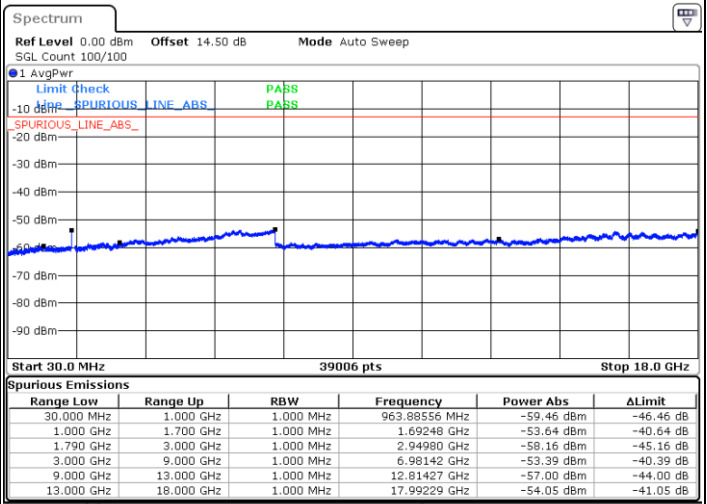

LTE Band 66C / 15MHz+20MHz

16QAM

Highest Channel / 1RB0 and 1RB99

Highest Channel / 1RB74 and 1RB0

Date: 23.DEC.2021 07:19:20

Date: 23.DEC.2021 07:16:21

Highest Channel / FullIRB

N/A

Date: 23.DEC.2021 07:22:19

Blank

LTE Band 66C / 20MHz+5MHz

16QAM

Lowest Channel / 1RB0 and 1RB24

Lowest Channel / 1RB99 and 1RB0

Date: 23.DEC.2021 23:21:54

Date: 23.DEC.2021 23:17:56

Lowest Channel / FullIRB

N/A

Blank

Date: 23.DEC.2021 23:25:53

LTE Band 66C / 20MHz+5MHz

16QAM

Middle Channel / 1RB0 and 1RB24

Middle Channel / 1RB99 and 1RB0