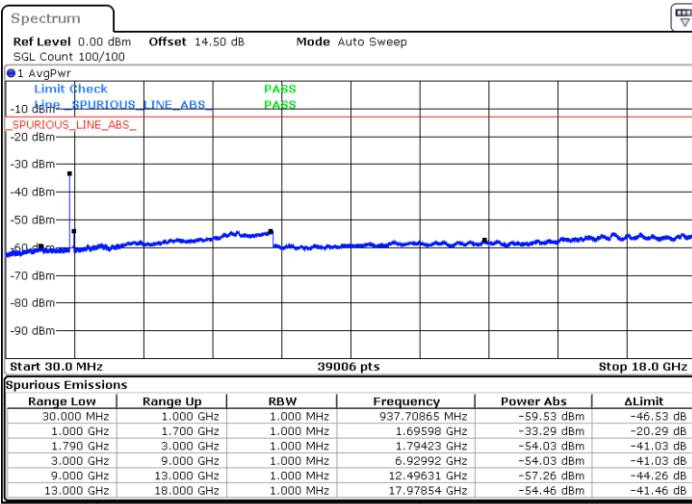

Date: 23.DEC.2021 04:38:47

Date: 23.DEC.2021 04:37:47

Lowest Channel / FullIRB

N/A

Blank

Date: 23.DEC.2021 04:43:44

LTE Band 66C / 20MHz+10MHz

QPSK

Middle Channel / 1RB0 and 1RB49

Middle Channel / 1RB99 and 1RB0

Date: 23.DEC.2021 04:52:42

Date: 23.DEC.2021 04:53:42

Middle Channel / FullIRB

N/A

Blank

Date: 23.DEC.2021 04:47:45

LTE Band 66C / 20MHz+10MHz

QPSK

Highest Channel / 1RB0 and 1RB49

Highest Channel / 1RB99 and 1RB0

Date: 23.DEC.2021 05:13:32

Date: 23.DEC.2021 05:08:36

Highest Channel / FullIRB

N/A

Blank

Date: 23.DEC.2021 05:14:32

LTE Band 66C / 20MHz+15MHz

QPSK

Lowest Channel / 1RB0 and 1RB74

Lowest Channel / 1RB99 and 1RB0

Date: 23.DEC.2021 21:31:54

Date: 23.DEC.2021 21:30:04