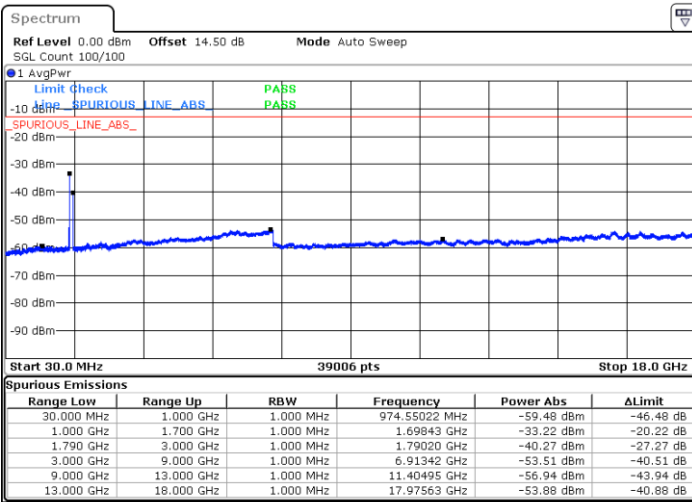

LTE Band 66C / 20MHz+5MHz

QPSK

Middle Channel / 1RB0 and 1RB24

Middle Channel / 1RB99 and 1RB0

Date: 23.DEC.2021 23:38:12

Date: 23.DEC.2021 23:39:32

Middle Channel / FullIRB

N/A

Blank

Date: 23.DEC.2021 23:31:34

LTE Band 66C / 20MHz+5MHz

QPSK

Highest Channel / 1RB0 and 1RB24

Highest Channel / 1RB99 and 1RB0

Date: 24.DEC.2021 00:05:06

Date: 23.DEC.2021 23:58:29

Highest Channel / FullIRB

N/A

Blank

Date: 24.DEC.2021 00:06:26

LTE Band 66C / 20MHz+10MHz

QPSK

Lowest Channel / 1RB0 and 1RB49

Lowest Channel / 1RB99 and 1RB0