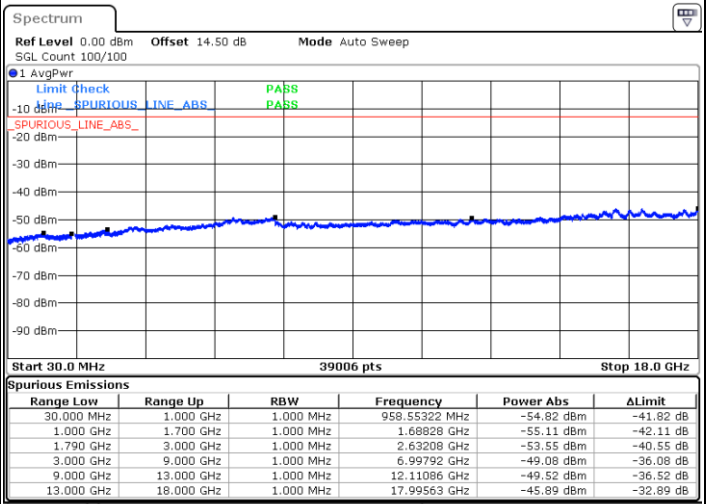

LTE Band 66C / 15MHz+10MHz

16QAM

Lowest Channel / 1RB0 and 1RB49

Lowest Channel / 1RB74 and 1RB0

Date: 23.DEC.2021 02:09:13

Date: 23.DEC.2021 02:06:14

Lowest Channel / FullIRB

N/A

Date: 23.DEC.2021 02:12:12

Blank

LTE Band 66C / 15MHz+10MHz

16QAM

Middle Channel / 1RB0 and 1RB49

Middle Channel / 1RB74 and 1RB0

Date: 23.DEC.2021 02:21:16

Date: 23.DEC.2021 02:24:14

Middle Channel / FullIRB

N/A

Date: 23.DEC.2021 02:18:16

Blank

LTE Band 66C / 15MHz+10MHz

16QAM

Highest Channel / 1RB0 and 1RB49

Highest Channel / 1RB74 and 1RB0

Date: 23.DEC.2021 02:42:14

Date: 23.DEC.2021 02:39:15

Highest Channel / FullIRB

N/A

Date: 23.DEC.2021 02:45:13

Blank

LTE Band 66C / 15MHz+15MHz

16QAM