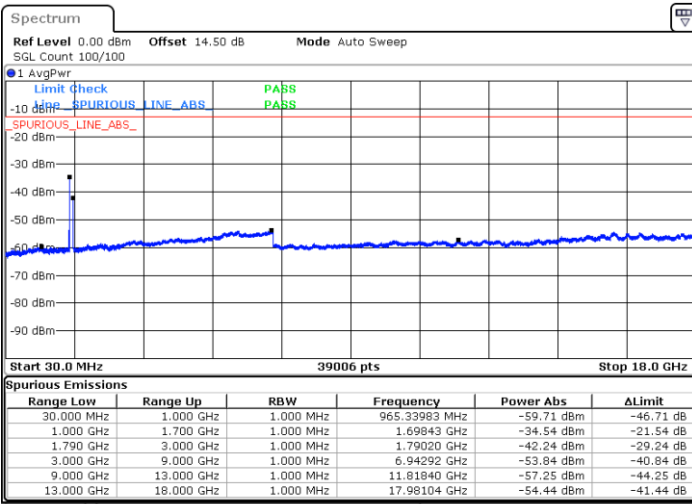

Date: 24.DEC.2021 01:49:21

Date: 24.DEC.2021 01:42:43

Highest Channel / FullIRB

N/A

Date: 24.DEC.2021 01:50:41

Blank

LTE Band 66C / 5MHz+20MHz

16QAM

Lowest Channel / 1RB0 and 1RB99

Lowest Channel / 1RB24 and 1RB0

Date: 24.DEC.2021 03:29:17

Date: 24.DEC.2021 03:25:18

Lowest Channel / FullIRB

N/A

Date: 24.DEC.2021 03:33:15

Blank

LTE Band 66C / 5MHz+20MHz

16QAM

Middle Channel / 1RB0 and 1RB99

Middle Channel / 1RB24 and 1RB0

Date: 24.DEC.2021 03:44:14

Date: 24.DEC.2021 03:48:13

Middle Channel / FullIRB

N/A

Date: 24.DEC.2021 03:40:16

Blank

LTE Band 66C / 5MHz+20MHz

16QAM

Highest Channel / 1RB0 and 1RB99

Highest Channel / 1RB24 and 1RB0

Date: 24.DEC.2021 04:11:09

Date: 24.DEC.2021 04:07:10