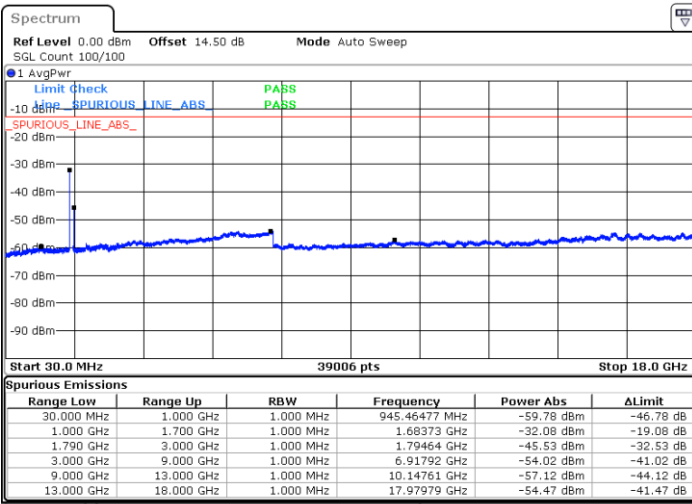

Blank

Date: 23.DEC.2021 23:31:34

LTE Band 66C / 20MHz+5MHz

QPSK

Highest Channel / 1RB0 and 1RB24

Highest Channel / 1RB99 and 1RB0

Date: 24.DEC.2021 00:05:06

Date: 23.DEC.2021 23:58:29

Highest Channel / FullIRB

N/A

Blank

Date: 24.DEC.2021 00:06:26

LTE Band 66C / 20MHz+10MHz

QPSK

Lowest Channel / 1RB0 and 1RB49

Lowest Channel / 1RB99 and 1RB0

Date: 23.DEC.2021 04:38:47

Date: 23.DEC.2021 04:37:47

Lowest Channel / FullIRB

N/A

Blank

Date: 23.DEC.2021 04:43:44

LTE Band 66C / 20MHz+10MHz

QPSK

LTE Band 66C / 20MHz+10MHz

QPSK

Highest Channel / 1RB0 and 1RB49

Highest Channel / 1RB99 and 1RB0

Date: 23.DEC.2021 05:13:32

Date: 23.DEC.2021 05:08:36

Highest Channel / FullIRB

N/A