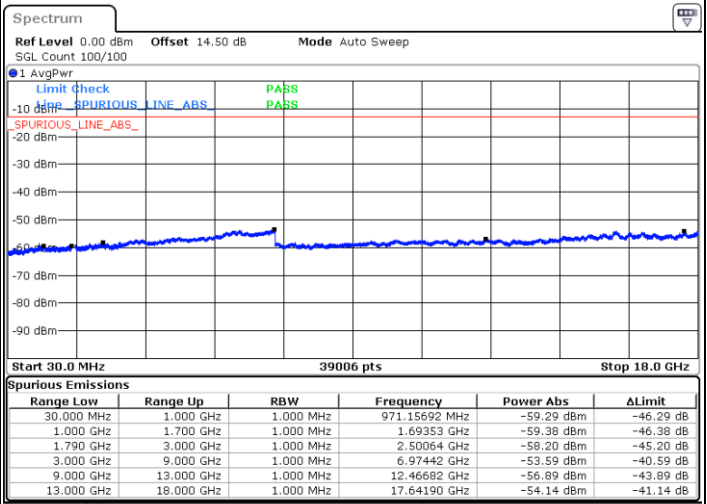

LTE Band 66C / 20MHz+20MHz

QPSK

Lowest Channel / 1RB0 and 1RB99

Lowest Channel / 1RB99 and 1RB0

Date: 24.DEC.2021 00:43:47

Date: 24.DEC.2021 00:42:27

Lowest Channel / FullIRB

N/A

Date: 24.DEC.2021 00:50:25

Blank

LTE Band 66C / 20MHz+20MHz

QPSK

MiddleChannel / 1RB0 and 1RB99

Middle Channel / 1RB99 and 1RB0

Date: 24.DEC.2021 01:22:21

Date: 24.DEC.2021 01:23:40

Middle Channel / FullIRB

N/A

Blank

Date: 24.DEC.2021 01:15:42

LTE Band 66C / 20MHz+20MHz

QPSK

Highest Channel / 1RB0 and 1RB99

Highest Channel / 1RB99 and 1RB0

Date: 24.DEC.2021 01:49:21

Date: 24.DEC.2021 01:42:43

Highest Channel / FullIRB

N/A

Date: 24.DEC.2021 01:50:41

Blank

LTE Band 66C / 5MHz+20MHz

16QAM