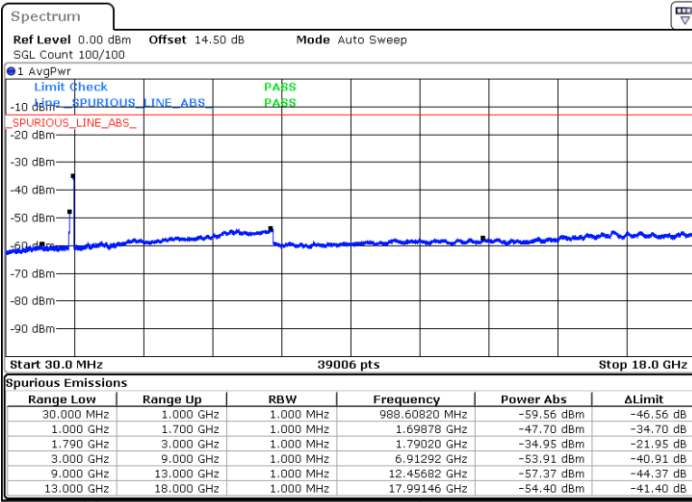

Date: 23.DEC.2021 04:38:47

Date: 23.DEC.2021 04:37:47

Lowest Channel / FullIRB

N/A

Blank

Date: 23.DEC.2021 04:43:44

LTE Band 66C / 20MHz+10MHz

QPSK

LTE Band 66C / 20MHz+10MHz

QPSK

Highest Channel / 1RB0 and 1RB49

Highest Channel / 1RB99 and 1RB0

Date: 23.DEC.2021 05:13:32

Date: 23.DEC.2021 05:08:36

Highest Channel / FullIRB

N/A

Blank

Date: 23.DEC.2021 05:14:32

LTE Band 66C / 20MHz+15MHz

QPSK

Lowest Channel / 1RB0 and 1RB74

Lowest Channel / 1RB99 and 1RB0

Date: 23.DEC.2021 21:31:54

Date: 23.DEC.2021 21:30:04

Lowest Channel / FullIRB

N/A

Blank

Date: 23.DEC.2021 21:41:05

LTE Band 66C / 20MHz+15MHz

QPSK

Middle Channel / 1RB0 and 1RB74

Middle Channel / 1RB99 and 1RB0