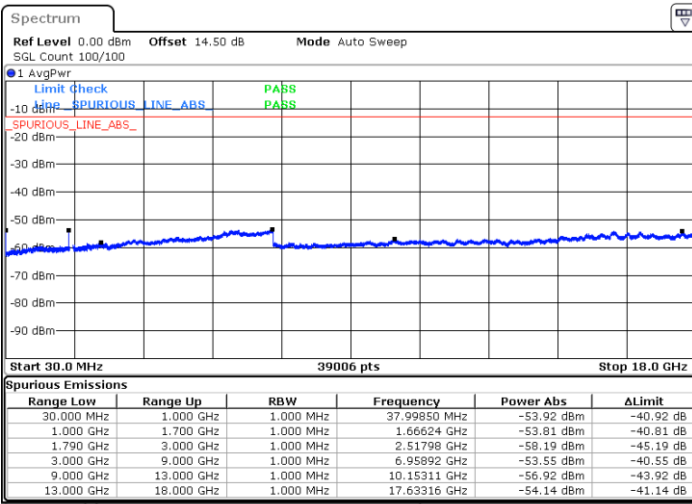

Date: 24.DEC.2021 00:50:25

Blank

LTE Band 66C / 20MHz+20MHz

QPSK

MiddleChannel / 1RB0 and 1RB99

Middle Channel / 1RB99 and 1RB0

Date: 24.DEC.2021 01:22:21

Date: 24.DEC.2021 01:23:40

Middle Channel / FullIRB

N/A

Blank

Date: 24.DEC.2021 01:15:42

LTE Band 66C / 20MHz+20MHz

QPSK

Highest Channel / 1RB0 and 1RB99

Highest Channel / 1RB99 and 1RB0

Date: 24.DEC.2021 01:49:21

Date: 24.DEC.2021 01:42:43

Highest Channel / FullIRB

N/A

Date: 24.DEC.2021 01:50:41

Blank

LTE Band 66C / 5MHz+20MHz

16QAM

Lowest Channel / 1RB0 and 1RB99

Lowest Channel / 1RB24 and 1RB0

Date: 24.DEC.2021 03:29:17

Date: 24.DEC.2021 03:25:18

Lowest Channel / FullIRB

N/A

Date: 24.DEC.2021 03:33:15

Blank