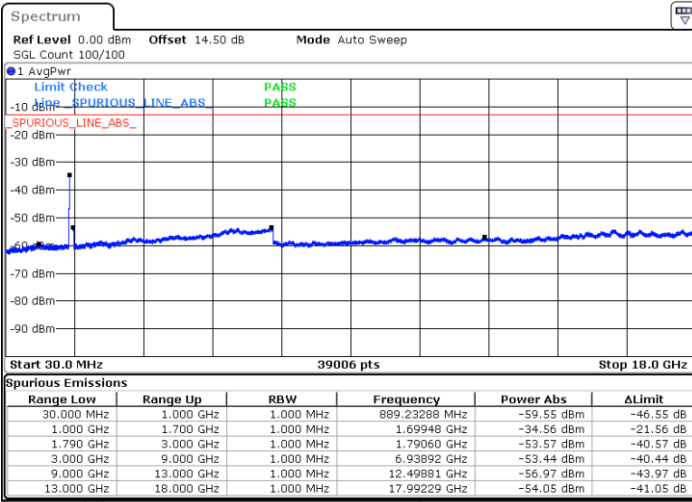

LTE Band 66C / 15MHz+20MHz

16QAM

Highest Channel / 1RB0 and 1RB99

Highest Channel / 1RB74 and 1RB0

Date: 23.DEC.2021 07:19:20

Date: 23.DEC.2021 07:16:21

Highest Channel / FullIRB

N/A

Date: 23.DEC.2021 07:22:19

Blank

LTE Band 66C / 20MHz+5MHz

16QAM

Lowest Channel / 1RB0 and 1RB24

Lowest Channel / 1RB99 and 1RB0

Date: 23.DEC.2021 23:21:54

Date: 23.DEC.2021 23:17:56

Lowest Channel / FullIRB

N/A

Blank

Date: 23.DEC.2021 23:25:53

LTE Band 66C / 20MHz+5MHz

16QAM

Middle Channel / 1RB0 and 1RB24

Middle Channel / 1RB99 and 1RB0