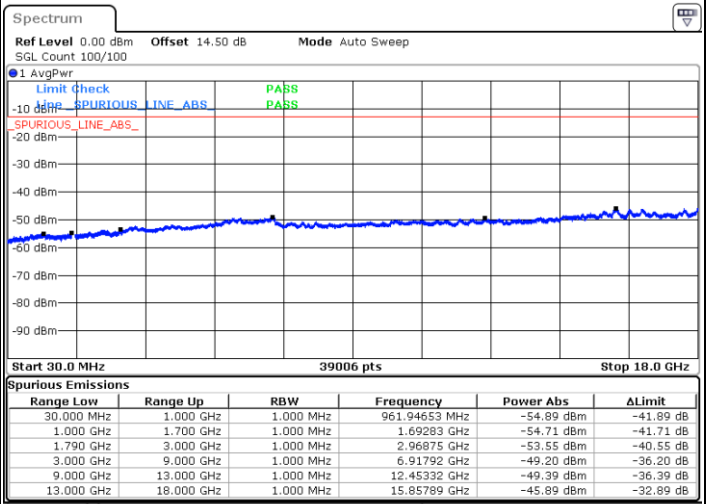

Middle Channel / FullIRB

N/A

Date: 23.DEC.2021 02:18:16

Blank

LTE Band 66C / 15MHz+10MHz

16QAM

Highest Channel / 1RB0 and 1RB49

Highest Channel / 1RB74 and 1RB0

Date: 23.DEC.2021 02:42:14

Date: 23.DEC.2021 02:39:15

Highest Channel / FullIRB

N/A

Date: 23.DEC.2021 02:45:13

Blank

LTE Band 66C / 15MHz+15MHz

16QAM

Lowest Channel / 1RB0 and 1RB74

Lowest Channel / 1RB74 and 1RB0

Date: 23.DEC.2021 05:34:40

Date: 23.DEC.2021 05:31:42

Lowest Channel / FullIRB

N/A

Date: 23.DEC.2021 05:37:39

Blank