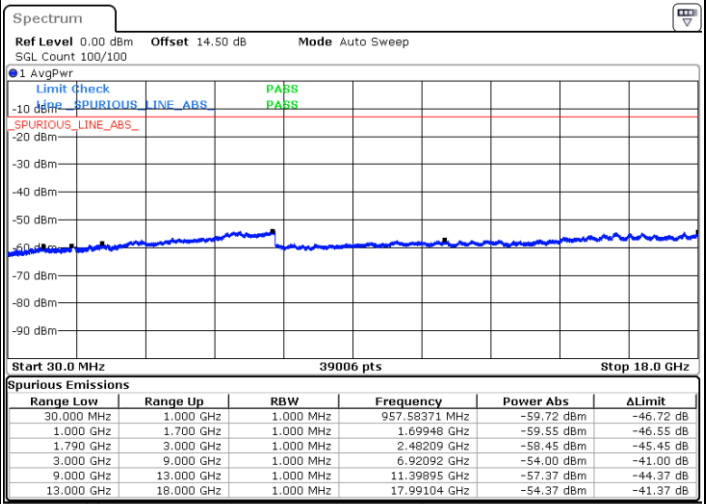

Highest Channel / FullIRB

N/A

Date: 23.DEC.2021 06:10:24

Blank

LTE Band 66C / 15MHz+20MHz

16QAM

Lowest Channel / 1RB0 and 1RB99

Lowest Channel / 1RB74 and 1RB0

Date: 23.DEC.2021 06:46:27

Date: 23.DEC.2021 06:43:29

Lowest Channel / FullIRB

N/A

Date: 23.DEC.2021 06:49:27

Blank

LTE Band 66C / 15MHz+20MHz

16QAM

Middle Channel / 1RB0 and 1RB99

Middle Channel / 1RB74 and 1RB0

Date: 23.DEC.2021 06:58:27

Date: 23.DEC.2021 07:01:25

Middle Channel / FullIRB

N/A

Date: 23.DEC.2021 06:55:29

Blank

LTE Band 66C / 15MHz+20MHz

16QAM

Highest Channel / 1RB0 and 1RB99

Highest Channel / 1RB74 and 1RB0

Date: 23.DEC.2021 07:19:20

Date: 23.DEC.2021 07:16:21

Highest Channel / FullIRB

N/A