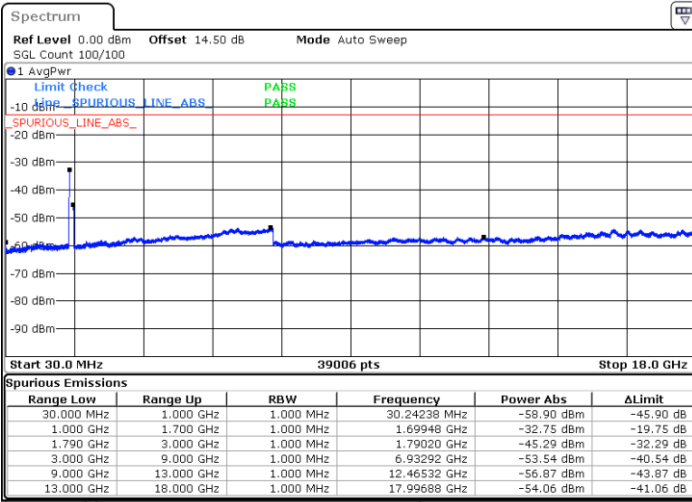

Highest Channel / 1RB0 and 1RB74

Highest Channel / 1RB99 and 1RB0

Date: 23.DEC.2021 22:31:13

Date: 23.DEC.2021 22:22:05

Highest Channel / FullIRB

N/A

Date: 23.DEC.2021 22:33:04

Blank

LTE Band 66C / 20MHz+20MHz

QPSK

Lowest Channel / 1RB0 and 1RB99

Lowest Channel / 1RB99 and 1RB0

Date: 24.DEC.2021 00:43:47

Date: 24.DEC.2021 00:42:27

Lowest Channel / FullIRB

N/A

Date: 24.DEC.2021 00:50:25

Blank

LTE Band 66C / 20MHz+20MHz

QPSK

MiddleChannel / 1RB0 and 1RB99

Middle Channel / 1RB99 and 1RB0

Date: 24.DEC.2021 01:22:21

Date: 24.DEC.2021 01:23:40

Middle Channel / FullIRB

N/A

Blank

Date: 24.DEC.2021 01:15:42

LTE Band 66C / 20MHz+20MHz

QPSK

Highest Channel / 1RB0 and 1RB99

Highest Channel / 1RB99 and 1RB0