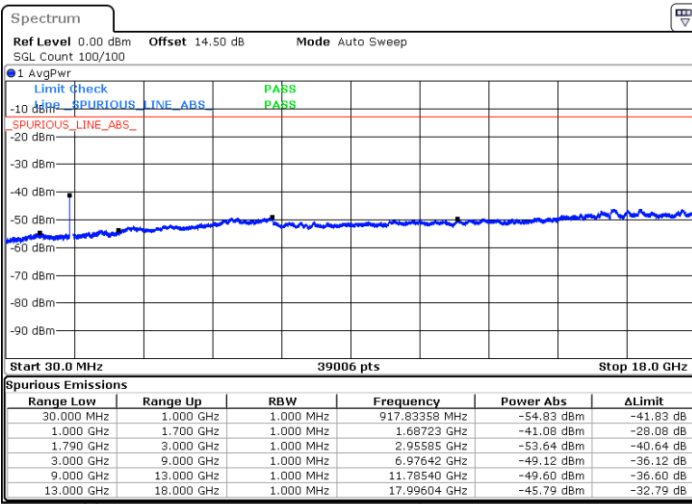

Date: 22.DEC.2021 21:29:58

Date: 22.DEC.2021 21:26:52

Lowest Channel / FullIRB

N/A

Date: 22.DEC.2021 21:33:06

Blank

LTE Band 66C / 10MHz+15MHz

16QAM

MiddleChannel / 1RB0 and 1RB74

Middle Channel / 1RB49 and 1RB0

Date: 22.DEC.2021 21:42:37

Date: 22.DEC.2021 21:45:43

Middle Channel / FullIRB

N/A

Blank

Date: 22.DEC.2021 21:39:29

LTE Band 66C / 10MHz+15MHz

16QAM

Highest Channel / 1RB0 and 1RB74

Highest Channel / 1RB49 and 1RB0

Date: 23.DEC.2021 01:35:28

Date: 22.DEC.2021 22:01:28

Highest Channel / FullIRB

N/A

Date: 23.DEC.2021 01:38:28

Blank

LTE Band 66C / 10MHz+20MHz

16QAM

Lowest Channel / 1RB0 and 1RB99

Lowest Channel / 1RB49 and 1RB0

Date: 23.DEC.2021 03:41:52

Date: 23.DEC.2021 03:38:54