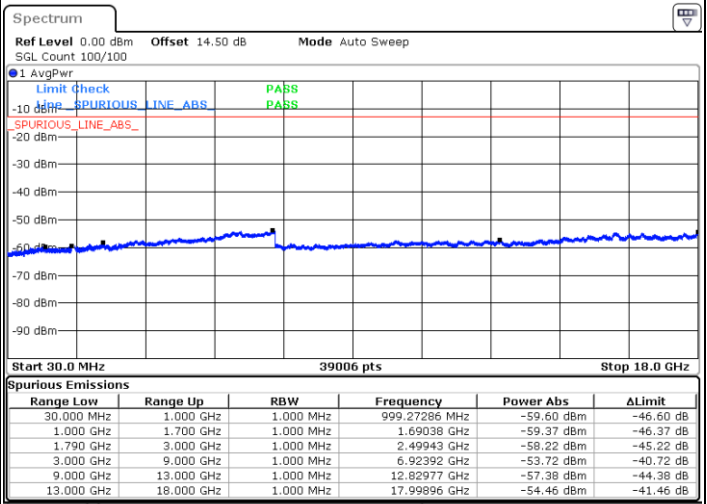

LTE Band 66C / 20MHz+10MHz

QPSK

Middle Channel / 1RB0 and 1RB49

Middle Channel / 1RB99 and 1RB0

Date: 23.DEC.2021 04:52:42

Date: 23.DEC.2021 04:53:42