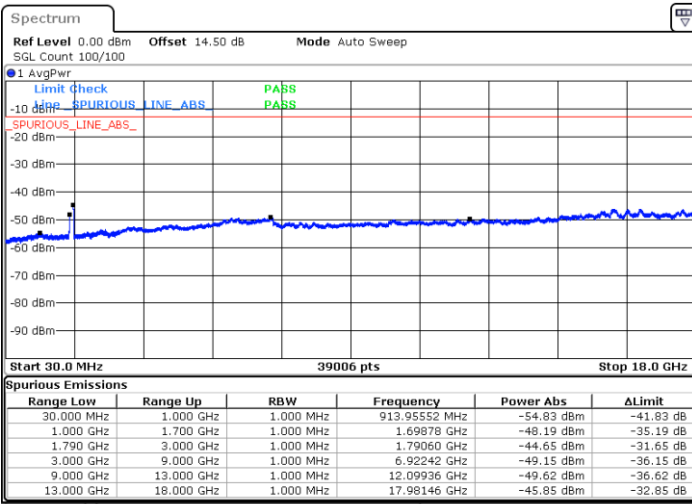

Date: 22.DEC.2021 21:29:58

Date: 22.DEC.2021 21:26:52

Lowest Channel / FullIRB

N/A

Date: 22.DEC.2021 21:33:06

Blank

LTE Band 66C / 10MHz+15MHz

16QAM

MiddleChannel / 1RB0 and 1RB74

Middle Channel / 1RB49 and 1RB0

Date: 22.DEC.2021 21:42:37

Date: 22.DEC.2021 21:45:43

Middle Channel / FullIRB

N/A

Blank

Date: 22.DEC.2021 21:39:29

LTE Band 66C / 10MHz+15MHz

16QAM

Highest Channel / 1RB0 and 1RB74

Highest Channel / 1RB49 and 1RB0

Date: 23.DEC.2021 01:35:28

Date: 22.DEC.2021 22:01:28

Highest Channel / FullIRB

N/A

Date: 23.DEC.2021 01:38:28

Blank

LTE Band 66C / 10MHz+20MHz

16QAM

Lowest Channel / 1RB0 and 1RB99

Lowest Channel / 1RB49 and 1RB0

Date: 23.DEC.2021 03:41:52

Date: 23.DEC.2021 03:38:54