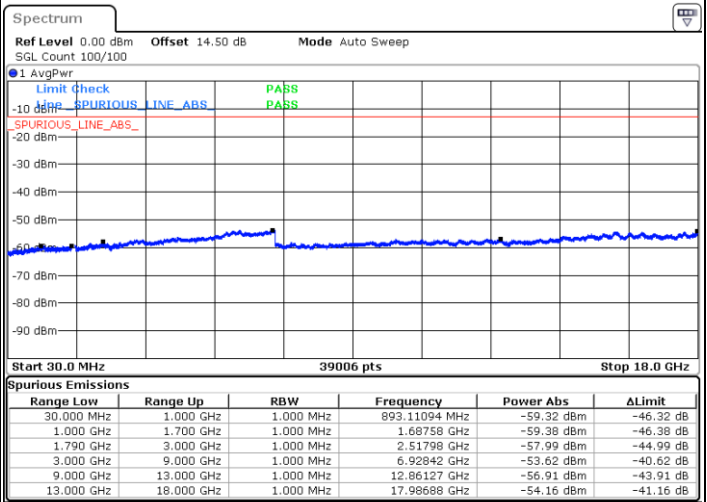

LTE Band 66C / 20MHz+5MHz

QPSK

Middle Channel / 1RB0 and 1RB24

Middle Channel / 1RB99 and 1RB0

Date: 23.DEC.2021 23:38:12

Date: 23.DEC.2021 23:39:32

Middle Channel / FullIRB

N/A

Blank

Date: 23.DEC.2021 23:31:34

LTE Band 66C / 20MHz+5MHz

QPSK

Highest Channel / 1RB0 and 1RB24

Highest Channel / 1RB99 and 1RB0

Date: 24.DEC.2021 00:05:06

Date: 23.DEC.2021 23:58:29

Highest Channel / FullIRB

N/A

Blank

Date: 24.DEC.2021 00:06:26

LTE Band 66C / 20MHz+10MHz

QPSK

Lowest Channel / 1RB0 and 1RB49

Lowest Channel / 1RB99 and 1RB0