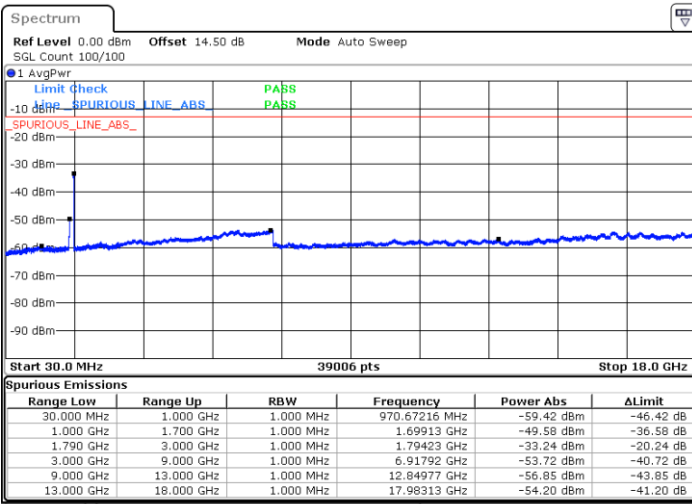

LTE Band 66C / 20MHz+5MHz

QPSK

Middle Channel / 1RB0 and 1RB24

Middle Channel / 1RB99 and 1RB0

Date: 23.DEC.2021 23:38:12

Date: 23.DEC.2021 23:39:32

Middle Channel / FullIRB

N/A

Blank

Date: 23.DEC.2021 23:31:34

LTE Band 66C / 20MHz+5MHz

QPSK

Highest Channel / 1RB0 and 1RB24

Highest Channel / 1RB99 and 1RB0

Date: 24.DEC.2021 00:05:06

Date: 23.DEC.2021 23:58:29

Highest Channel / FullIRB

N/A

Blank

Date: 24.DEC.2021 00:06:26

LTE Band 66C / 20MHz+10MHz

QPSK

Lowest Channel / 1RB0 and 1RB49

Lowest Channel / 1RB99 and 1RB0

Date: 23.DEC.2021 04:38:47

Date: 23.DEC.2021 04:37:47

Lowest Channel / FullIRB

N/A

Blank

Date: 23.DEC.2021 04:43:44

LTE Band 66C / 20MHz+10MHz

QPSK