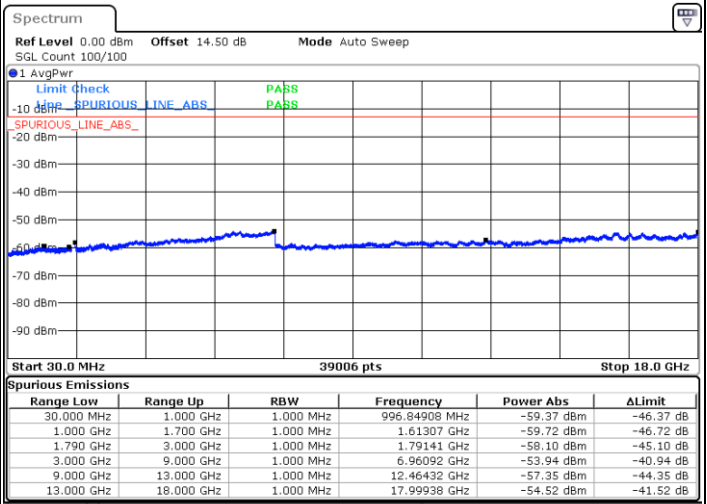

LTE Band 66C / 5MHz+20MHz

16QAM

Middle Channel / 1RB0 and 1RB99

Middle Channel / 1RB24 and 1RB0

Date: 24.DEC.2021 03:44:14

Date: 24.DEC.2021 03:48:13

Middle Channel / FullIRB

N/A

Date: 24.DEC.2021 03:40:16

Blank

LTE Band 66C / 5MHz+20MHz

16QAM

Highest Channel / 1RB0 and 1RB99

Highest Channel / 1RB24 and 1RB0

Date: 24.DEC.2021 04:11:09

Date: 24.DEC.2021 04:07:10

Highest Channel / FullIRB

N/A

Blank

Date: 24.DEC.2021 04:15:08

LTE Band 66C / 10MHz+15MHz

16QAM

Lowest Channel / 1RB0 and 1RB74

Lowest Channel / 1RB49 and 1RB0

Date: 22.DEC.2021 21:29:58

Date: 22.DEC.2021 21:26:52

Lowest Channel / FullIRB

N/A

Date: 22.DEC.2021 21:33:06

Blank

LTE Band 66C / 10MHz+15MHz

16QAM