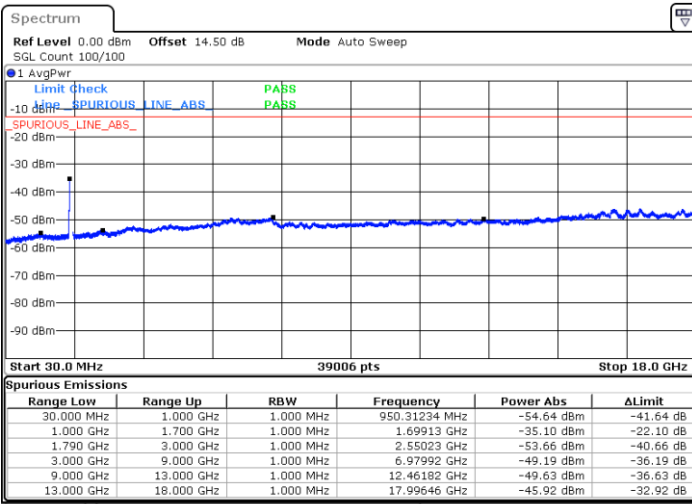

Date: 24.DEC.2021 03:40:16

Blank

LTE Band 66C / 5MHz+20MHz

16QAM

Highest Channel / 1RB0 and 1RB99

Highest Channel / 1RB24 and 1RB0

Date: 24.DEC.2021 04:11:09

Date: 24.DEC.2021 04:07:10

Highest Channel / FullIRB

N/A

Blank

Date: 24.DEC.2021 04:15:08

LTE Band 66C / 10MHz+15MHz

16QAM

Lowest Channel / 1RB0 and 1RB74

Lowest Channel / 1RB49 and 1RB0

Date: 22.DEC.2021 21:29:58

Date: 22.DEC.2021 21:26:52

Lowest Channel / FullIRB

N/A

Date: 22.DEC.2021 21:33:06

Blank

LTE Band 66C / 10MHz+15MHz

16QAM