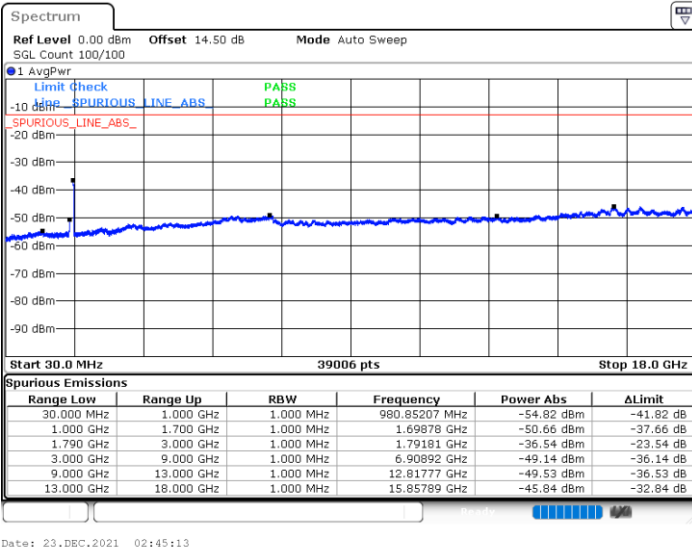

Date: 23.DEC.2021 02:12:12

Blank

LTE Band 66C / 15MHz+10MHz

16QAM

Middle Channel / 1RB0 and 1RB49

Middle Channel / 1RB74 and 1RB0

Date: 23.DEC.2021 02:21:16

Date: 23.DEC.2021 02:24:14

Middle Channel / FullIRB

N/A

Date: 23.DEC.2021 02:18:16

Blank

LTE Band 66C / 15MHz+10MHz

16QAM

Highest Channel / 1RB0 and 1RB49

Highest Channel / 1RB74 and 1RB0

Date: 23.DEC.2021 02:42:14

Date: 23.DEC.2021 02:39:15

Highest Channel / FullIRB

N/A

Date: 23.DEC.2021 02:45:13

Blank

LTE Band 66C / 15MHz+15MHz

16QAM

Lowest Channel / 1RB0 and 1RB74

Lowest Channel / 1RB74 and 1RB0

Date: 23.DEC.2021 05:34:40

Date: 23.DEC.2021 05:31:42

Lowest Channel / FullIRB

N/A

Date: 23.DEC.2021 05:37:39

Blank