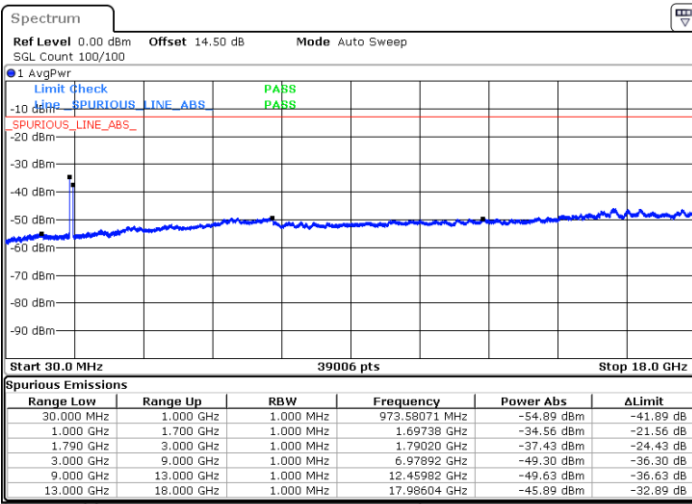

LTE Band 66C / 15MHz+10MHz

16QAM

Lowest Channel / 1RB0 and 1RB49

Lowest Channel / 1RB74 and 1RB0

Date: 23.DEC.2021 02:09:13

Date: 23.DEC.2021 02:06:14

Lowest Channel / FullIRB

N/A

Date: 23.DEC.2021 02:12:12

Blank

LTE Band 66C / 15MHz+10MHz

16QAM

Middle Channel / 1RB0 and 1RB49

Middle Channel / 1RB74 and 1RB0

Date: 23.DEC.2021 02:21:16

Date: 23.DEC.2021 02:24:14

Middle Channel / FullIRB

N/A

Date: 23.DEC.2021 02:18:16

Blank

LTE Band 66C / 15MHz+10MHz

16QAM

Highest Channel / 1RB0 and 1RB49

Highest Channel / 1RB74 and 1RB0

Date: 23.DEC.2021 02:42:14

Date: 23.DEC.2021 02:39:15

Highest Channel / FullIRB

N/A

Date: 23.DEC.2021 02:45:13

Blank

LTE Band 66C / 15MHz+15MHz

16QAM