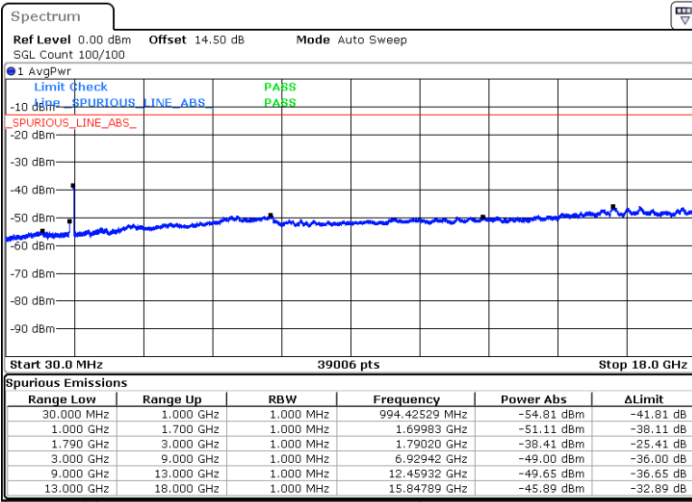

Date: 22.DEC.2021 21:29:58

Date: 22.DEC.2021 21:26:52

Lowest Channel / FullIRB

N/A

Date: 22.DEC.2021 21:33:06

Blank

LTE Band 66C / 10MHz+15MHz

16QAM

LTE Band 66C / 10MHz+15MHz

16QAM

Highest Channel / 1RB0 and 1RB74

Highest Channel / 1RB49 and 1RB0

Date: 23.DEC.2021 01:35:28

Date: 22.DEC.2021 22:01:28

Highest Channel / FullIRB

N/A

Date: 23.DEC.2021 01:38:28

Blank

LTE Band 66C / 10MHz+20MHz

16QAM

Lowest Channel / 1RB0 and 1RB99

Lowest Channel / 1RB49 and 1RB0

Date: 23.DEC.2021 03:41:52

Date: 23.DEC.2021 03:38:54

Lowest Channel / FullIRB

N/A

Date: 23.DEC.2021 03:44:50

Blank

LTE Band 66C / 10MHz+20MHz

16QAM

Middle Channel / 1RB0 and 1RB99

Middle Channel / 1RB49 and 1RB0