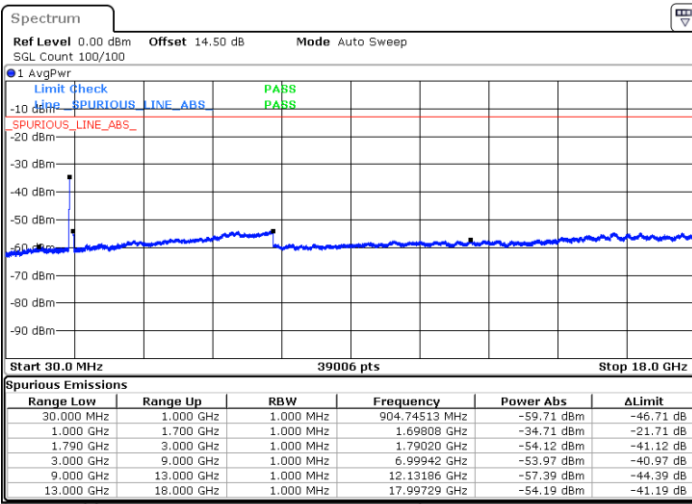

LTE Band 66C / 10MHz+15MHz

16QAM

Highest Channel / 1RB0 and 1RB74

Highest Channel / 1RB49 and 1RB0

Date: 23.DEC.2021 01:35:28

Date: 22.DEC.2021 22:01:28

Highest Channel / FullIRB

N/A

Date: 23.DEC.2021 01:38:28

Blank

LTE Band 66C / 10MHz+20MHz

16QAM

Lowest Channel / 1RB0 and 1RB99

Lowest Channel / 1RB49 and 1RB0

Date: 23.DEC.2021 03:41:52

Date: 23.DEC.2021 03:38:54

Lowest Channel / FullIRB

N/A

Date: 23.DEC.2021 03:44:50

Blank

LTE Band 66C / 10MHz+20MHz

16QAM

Middle Channel / 1RB0 and 1RB99

Middle Channel / 1RB49 and 1RB0

Date: 23.DEC.2021 03:53:48

Date: 23.DEC.2021 03:56:46

Middle Channel / FullIRB

N/A

Date: 23.DEC.2021 03:50:50

Blank

LTE Band 66C / 10MHz+20MHz

16QAM