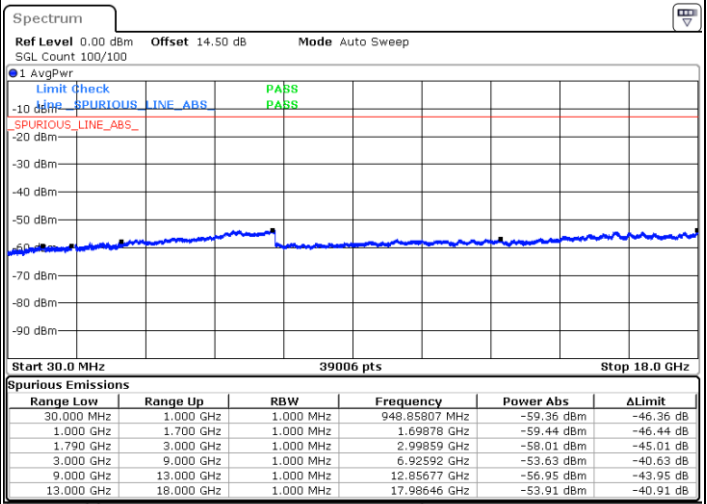

Lowest Channel / FullIRB

N/A

Blank

Date: 23.DEC.2021 21:41:05

LTE Band 66C / 20MHz+15MHz

QPSK

Middle Channel / 1RB0 and 1RB74

Middle Channel / 1RB99 and 1RB0

Date: 23.DEC.2021 21:55:10

Date: 23.DEC.2021 21:57:00

Middle Channel / FullIRB

N/A

Date: 23.DEC.2021 21:46:00

Blank

LTE Band 66C / 20MHz+15MHz

QPSK

Highest Channel / 1RB0 and 1RB74

Highest Channel / 1RB99 and 1RB0

Date: 23.DEC.2021 22:31:13

Date: 23.DEC.2021 22:22:05

Highest Channel / FullIRB

N/A

Date: 23.DEC.2021 22:33:04

Blank

LTE Band 66C / 20MHz+20MHz

QPSK

Lowest Channel / 1RB0 and 1RB99

Lowest Channel / 1RB99 and 1RB0

Date: 24.DEC.2021 00:43:47

Date: 24.DEC.2021 00:42:27

Lowest Channel / FullIRB

N/A