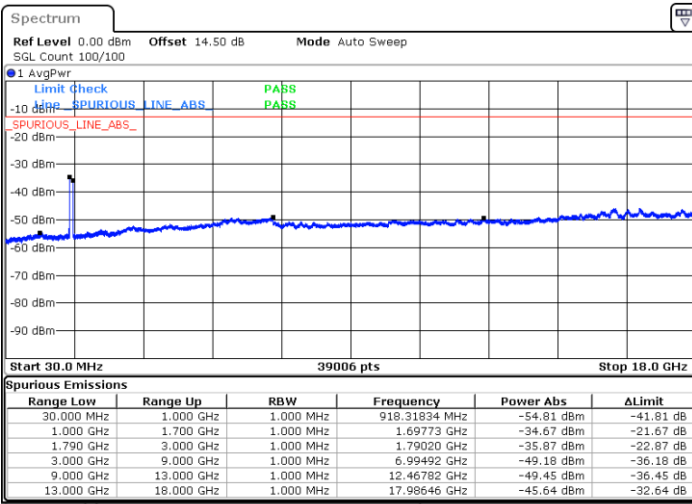

LTE Band 66C / 10MHz+15MHz

16QAM

MiddleChannel / 1RB0 and 1RB74

Middle Channel / 1RB49 and 1RB0

Date: 22.DEC.2021 21:42:37

Date: 22.DEC.2021 21:45:43