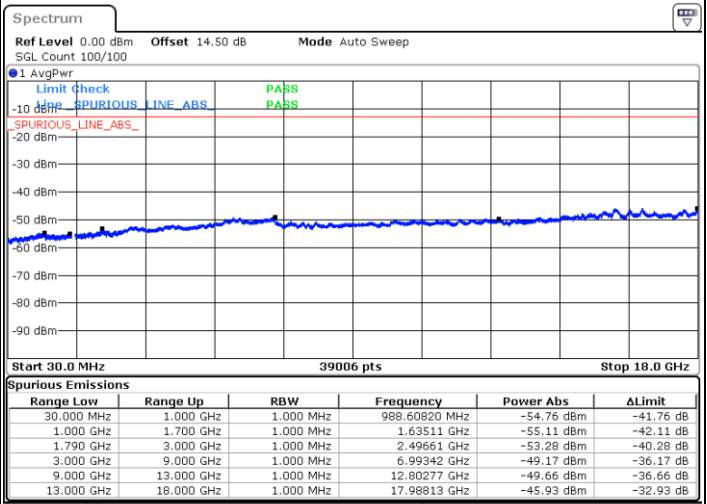

LTE Band 66C / 15MHz+15MHz

16QAM

Middle Channel / 1RB0 and 1RB74

Middle Channel / 1RB74 and 1RB0

Date: 23.DEC.2021 05:46:34

Date: 23.DEC.2021 05:49:32

Middle Channel / FullIRB

N/A

Date: 23.DEC.2021 05:43:36

Blank

LTE Band 66C / 15MHz+15MHz

16QAM

Highest Channel / 1RB0 and 1RB74

Highest Channel / 1RB74 and 1RB0

Date: 23.DEC.2021 06:07:26

Date: 23.DEC.2021 06:04:28

Highest Channel / FullIRB

N/A

Date: 23.DEC.2021 06:10:24

Blank

LTE Band 66C / 15MHz+20MHz

16QAM

Lowest Channel / 1RB0 and 1RB99

Lowest Channel / 1RB74 and 1RB0

Date: 23.DEC.2021 06:46:27

Date: 23.DEC.2021 06:43:29

Lowest Channel / FullIRB

N/A

Date: 23.DEC.2021 06:49:27

Blank

LTE Band 66C / 15MHz+20MHz

16QAM