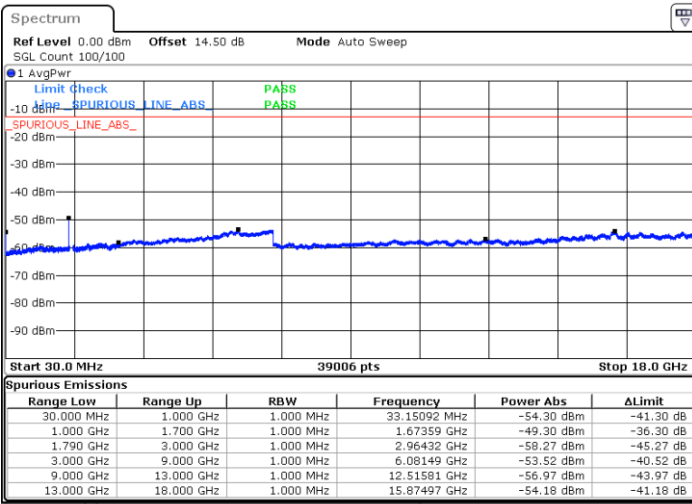

Blank

Date: 23.DEC.2021 05:14:32

LTE Band 66C / 20MHz+15MHz

QPSK

Lowest Channel / 1RB0 and 1RB74

Lowest Channel / 1RB99 and 1RB0

Date: 23.DEC.2021 21:31:54

Date: 23.DEC.2021 21:30:04

Lowest Channel / FullIRB

N/A

Blank

Date: 23.DEC.2021 21:41:05

LTE Band 66C / 20MHz+15MHz

QPSK

Middle Channel / 1RB0 and 1RB74

Middle Channel / 1RB99 and 1RB0

Date: 23.DEC.2021 21:55:10

Date: 23.DEC.2021 21:57:00

Middle Channel / FullIRB

N/A

Date: 23.DEC.2021 21:46:00

Blank

LTE Band 66C / 20MHz+15MHz

QPSK

Highest Channel / 1RB0 and 1RB74

Highest Channel / 1RB99 and 1RB0

Date: 23.DEC.2021 22:31:13

Date: 23.DEC.2021 22:22:05

Highest Channel / FullIRB

N/A

Date: 23.DEC.2021 22:33:04

Blank