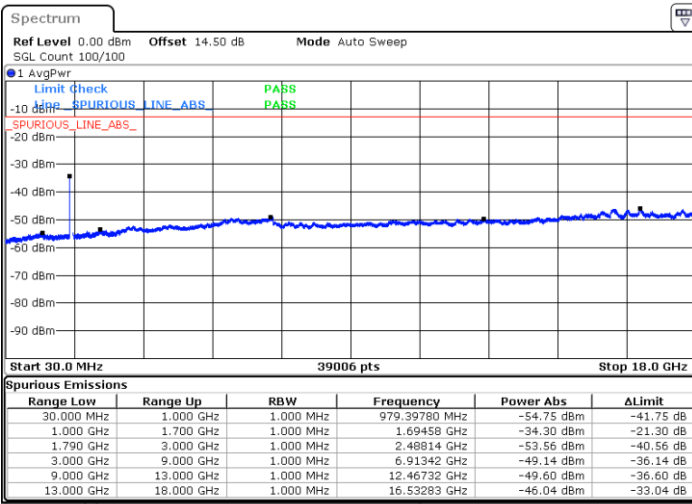

LTE Band 66C / 15MHz+15MHz

16QAM

Middle Channel / 1RB0 and 1RB74

Middle Channel / 1RB74 and 1RB0

Date: 23.DEC.2021 05:46:34

Date: 23.DEC.2021 05:49:32

Middle Channel / FullIRB

N/A

Date: 23.DEC.2021 05:43:36

Blank

LTE Band 66C / 15MHz+15MHz

16QAM

Highest Channel / 1RB0 and 1RB74

Highest Channel / 1RB74 and 1RB0

Date: 23.DEC.2021 06:07:26

Date: 23.DEC.2021 06:04:28

Highest Channel / FullIRB

N/A

Date: 23.DEC.2021 06:10:24

Blank

LTE Band 66C / 15MHz+20MHz

16QAM

Lowest Channel / 1RB0 and 1RB99

Lowest Channel / 1RB74 and 1RB0

Date: 23.DEC.2021 06:46:27

Date: 23.DEC.2021 06:43:29

Lowest Channel / FullIRB

N/A

Date: 23.DEC.2021 06:49:27

Blank

LTE Band 66C / 15MHz+20MHz

16QAM