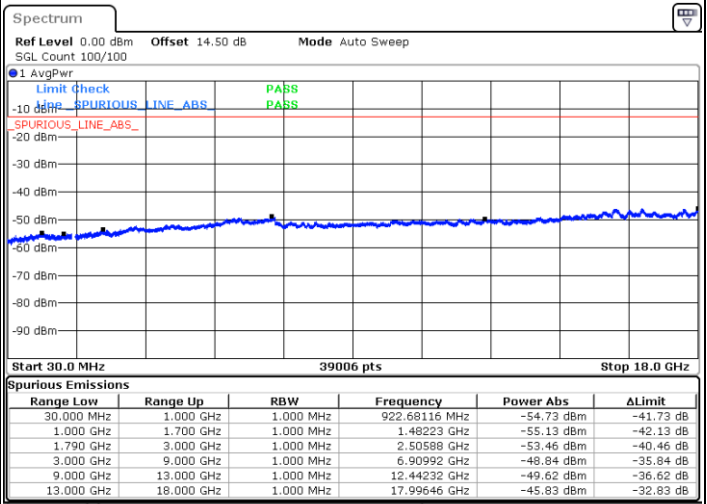

Highest Channel / FullIRB

N/A

Blank

Date: 24.DEC.2021 04:15:08

LTE Band 66C / 10MHz+15MHz

16QAM

Lowest Channel / 1RB0 and 1RB74

Lowest Channel / 1RB49 and 1RB0

Date: 22.DEC.2021 21:29:58

Date: 22.DEC.2021 21:26:52

Lowest Channel / FullIRB

N/A

Date: 22.DEC.2021 21:33:06

Blank

LTE Band 66C / 10MHz+15MHz

16QAM

MiddleChannel / 1RB0 and 1RB74

Middle Channel / 1RB49 and 1RB0

Date: 22.DEC.2021 21:42:37

Date: 22.DEC.2021 21:45:43

Middle Channel / FullIRB

N/A

Blank

Date: 22.DEC.2021 21:39:29

LTE Band 66C / 10MHz+15MHz

16QAM

Highest Channel / 1RB0 and 1RB74

Highest Channel / 1RB49 and 1RB0

Date: 23.DEC.2021 01:35:28

Date: 22.DEC.2021 22:01:28

Highest Channel / FullIRB

N/A