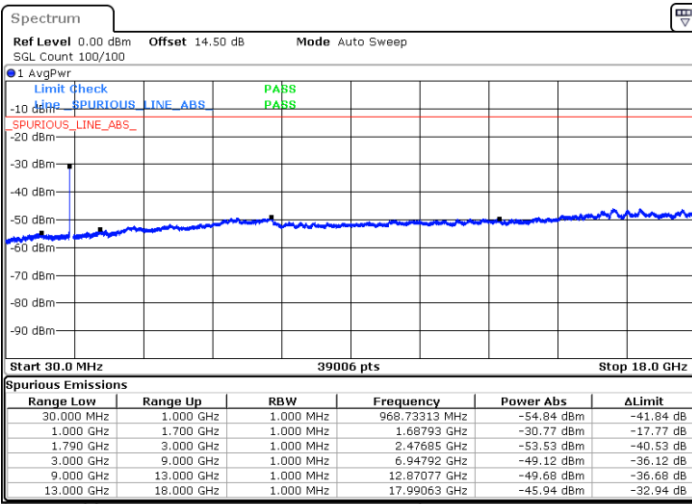

Date: 24.DEC.2021 03:40:16

Blank

LTE Band 66C / 5MHz+20MHz

16QAM

Highest Channel / 1RB0 and 1RB99

Highest Channel / 1RB24 and 1RB0

Date: 24.DEC.2021 04:11:09

Date: 24.DEC.2021 04:07:10

Highest Channel / FullIRB

N/A

Blank

Date: 24.DEC.2021 04:15:08

LTE Band 66C / 10MHz+15MHz

16QAM

Lowest Channel / 1RB0 and 1RB74

Lowest Channel / 1RB49 and 1RB0

Date: 22.DEC.2021 21:29:58

Date: 22.DEC.2021 21:26:52

Lowest Channel / FullIRB

N/A

Date: 22.DEC.2021 21:33:06

Blank

LTE Band 66C / 10MHz+15MHz

16QAM