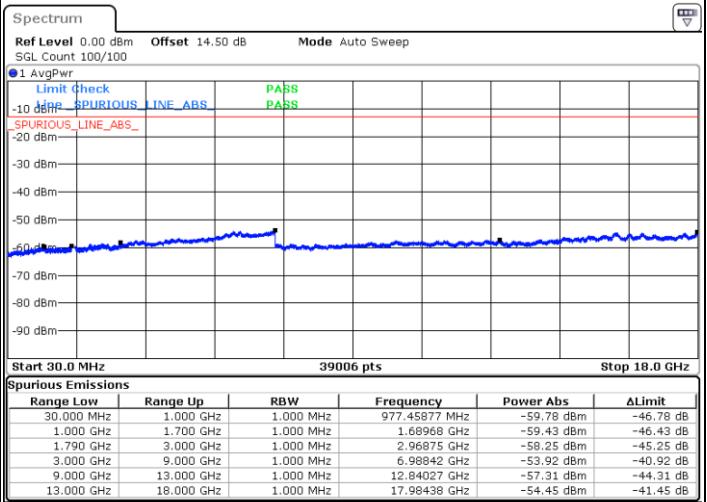

Date: 23.DEC.2021 01:38:28

Blank

LTE Band 66C / 10MHz+20MHz

16QAM

Lowest Channel / 1RB0 and 1RB99

Lowest Channel / 1RB49 and 1RB0

Date: 23.DEC.2021 03:41:52

Date: 23.DEC.2021 03:38:54

Lowest Channel / FullIRB

N/A

Date: 23.DEC.2021 03:44:50

Blank

LTE Band 66C / 10MHz+20MHz

16QAM

Middle Channel / 1RB0 and 1RB99

Middle Channel / 1RB49 and 1RB0

Date: 23.DEC.2021 03:53:48

Date: 23.DEC.2021 03:56:46

Middle Channel / FullIRB

N/A

Date: 23.DEC.2021 03:50:50

Blank

LTE Band 66C / 10MHz+20MHz

16QAM

Highest Channel / 1RB0 and 1RB99

Highest Channel / 1RB49 and 1RB0

Date: 23.DEC.2021 04:14:38

Date: 23.DEC.2021 04:11:40

Highest Channel / FullIRB

N/A

Date: 23.DEC.2021 04:17:36

Blank