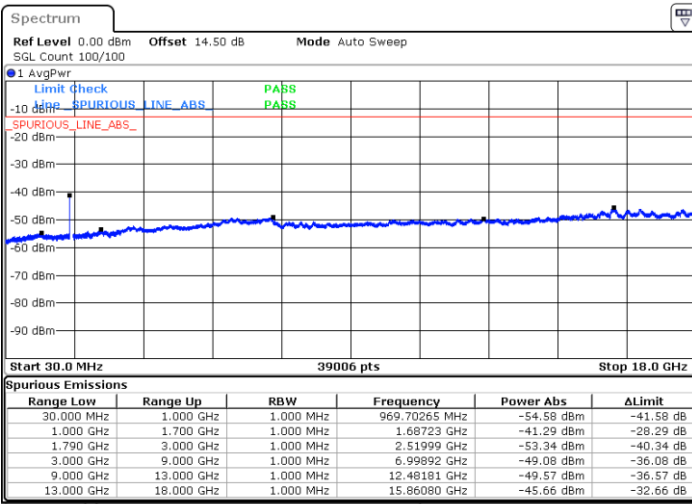

Date: 23.DEC.2021 02:12:12

Blank

LTE Band 66C / 15MHz+10MHz

16QAM

Middle Channel / 1RB0 and 1RB49

Middle Channel / 1RB74 and 1RB0

Date: 23.DEC.2021 02:21:16

Date: 23.DEC.2021 02:24:14

Middle Channel / FullIRB

N/A

Date: 23.DEC.2021 02:18:16

Blank

LTE Band 66C / 15MHz+10MHz

16QAM

Highest Channel / 1RB0 and 1RB49

Highest Channel / 1RB74 and 1RB0

Date: 23.DEC.2021 02:42:14

Date: 23.DEC.2021 02:39:15

Highest Channel / FullIRB

N/A

Date: 23.DEC.2021 02:45:13

Blank

LTE Band 66C / 15MHz+15MHz

16QAM

Lowest Channel / 1RB0 and 1RB74

Lowest Channel / 1RB74 and 1RB0

Date: 23.DEC.2021 05:34:40

Date: 23.DEC.2021 05:31:42

Lowest Channel / FullIRB

N/A

Date: 23.DEC.2021 05:37:39

Blank