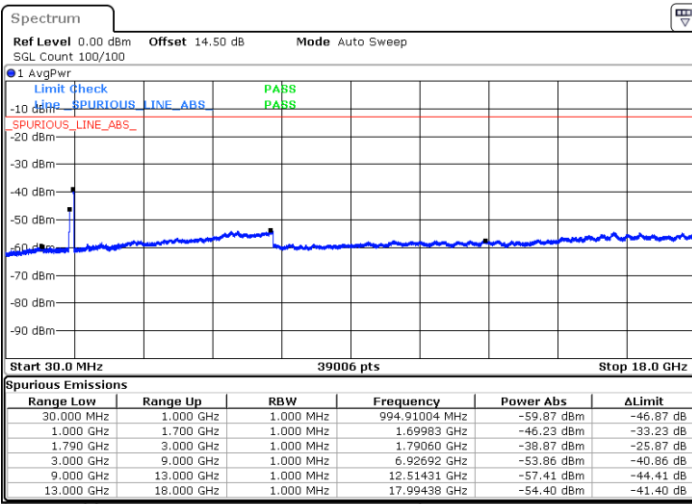

Date: 23.DEC.2021 06:46:27

Date: 23.DEC.2021 06:43:29

Lowest Channel / FullIRB

N/A

Date: 23.DEC.2021 06:49:27

Blank

LTE Band 66C / 15MHz+20MHz

16QAM

LTE Band 66C / 15MHz+20MHz

16QAM

Highest Channel / 1RB0 and 1RB99

Highest Channel / 1RB74 and 1RB0

Date: 23.DEC.2021 07:19:20

Date: 23.DEC.2021 07:16:21

Highest Channel / FullIRB

N/A

Date: 23.DEC.2021 07:22:19

Blank

LTE Band 66C / 20MHz+5MHz

16QAM

Lowest Channel / 1RB0 and 1RB24

Lowest Channel / 1RB99 and 1RB0

Date: 23.DEC.2021 23:21:54

Date: 23.DEC.2021 23:17:56

Lowest Channel / FullIRB

N/A

Blank

Date: 23.DEC.2021 23:25:53

LTE Band 66C / 20MHz+5MHz

16QAM

Middle Channel / 1RB0 and 1RB24

Middle Channel / 1RB99 and 1RB0