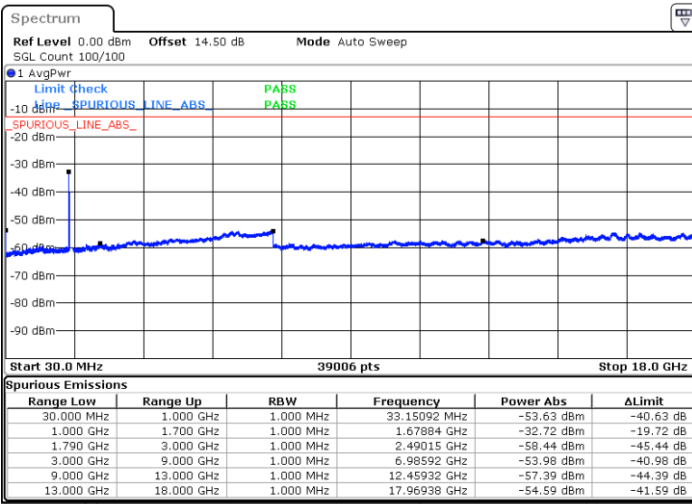

Date: 23.DEC.2021 05:43:36

Blank

LTE Band 66C / 15MHz+15MHz

16QAM

Highest Channel / 1RB0 and 1RB74

Highest Channel / 1RB74 and 1RB0

Date: 23.DEC.2021 06:07:26

Date: 23.DEC.2021 06:04:28

Highest Channel / FullIRB

N/A

Date: 23.DEC.2021 06:10:24

Blank

LTE Band 66C / 15MHz+20MHz

16QAM

Lowest Channel / 1RB0 and 1RB99

Lowest Channel / 1RB74 and 1RB0

Date: 23.DEC.2021 06:46:27

Date: 23.DEC.2021 06:43:29

Lowest Channel / FullIRB

N/A

Date: 23.DEC.2021 06:49:27

Blank

LTE Band 66C / 15MHz+20MHz

16QAM