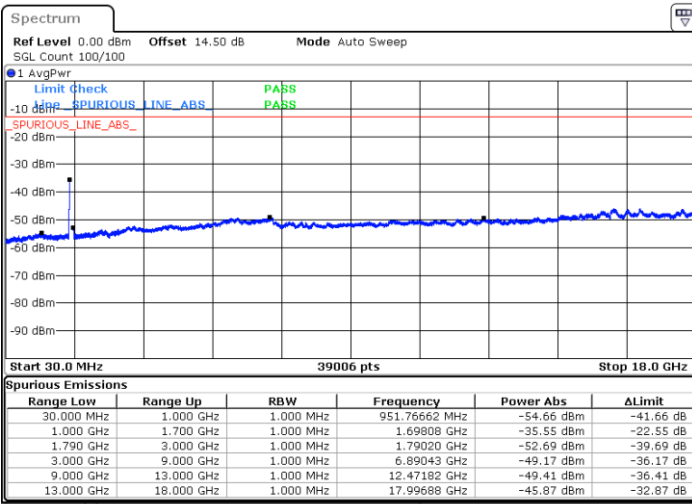

Date: 23.DEC.2021 02:42:14

Date: 23.DEC.2021 02:39:15

Highest Channel / FullIRB

N/A

Date: 23.DEC.2021 02:45:13

Blank

LTE Band 66C / 15MHz+15MHz

16QAM

Lowest Channel / 1RB0 and 1RB74

Lowest Channel / 1RB74 and 1RB0

Date: 23.DEC.2021 05:34:40

Date: 23.DEC.2021 05:31:42

Lowest Channel / FullIRB

N/A

Date: 23.DEC.2021 05:37:39

Blank

LTE Band 66C / 15MHz+15MHz

16QAM

Middle Channel / 1RB0 and 1RB74

Middle Channel / 1RB74 and 1RB0

Date: 23.DEC.2021 05:46:34

Date: 23.DEC.2021 05:49:32

Middle Channel / FullIRB

N/A

Date: 23.DEC.2021 05:43:36

Blank

LTE Band 66C / 15MHz+15MHz

16QAM

Highest Channel / 1RB0 and 1RB74

Highest Channel / 1RB74 and 1RB0

Date: 23.DEC.2021 06:07:26

Date: 23.DEC.2021 06:04:28