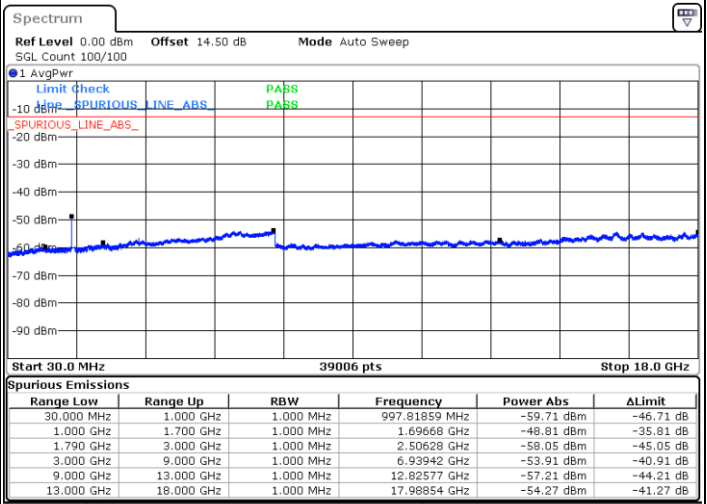

Middle Channel / FullIRB

N/A

Blank

Date: 24.DEC.2021 01:15:42

LTE Band 66C / 20MHz+20MHz

QPSK

Highest Channel / 1RB0 and 1RB99

Highest Channel / 1RB99 and 1RB0

Date: 24.DEC.2021 01:49:21

Date: 24.DEC.2021 01:42:43

Highest Channel / FullIRB

N/A

Date: 24.DEC.2021 01:50:41

Blank

LTE Band 66C / 5MHz+20MHz

16QAM

Lowest Channel / 1RB0 and 1RB99

Lowest Channel / 1RB24 and 1RB0

Date: 24.DEC.2021 03:29:17

Date: 24.DEC.2021 03:25:18

Lowest Channel / FullIRB

N/A

Date: 24.DEC.2021 03:33:15

Blank

LTE Band 66C / 5MHz+20MHz

16QAM

Middle Channel / 1RB0 and 1RB99

Middle Channel / 1RB24 and 1RB0

Date: 24.DEC.2021 03:44:14

Date: 24.DEC.2021 03:48:13

Middle Channel / FullIRB

N/A