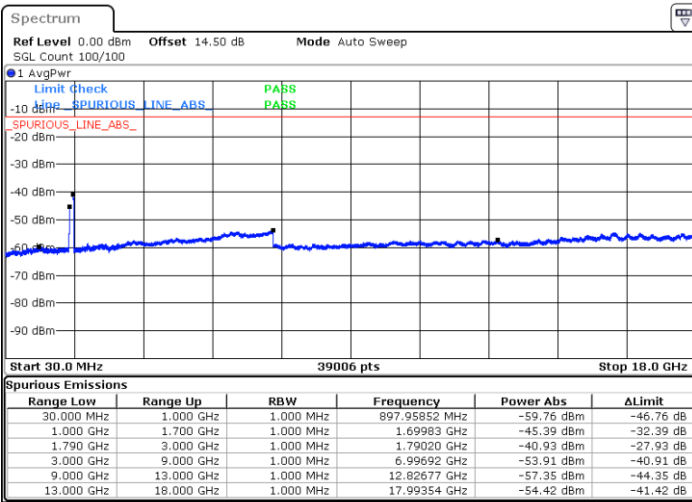

Date: 23.DEC.2021 01:38:28

Blank

LTE Band 66C / 10MHz+20MHz

16QAM

Lowest Channel / 1RB0 and 1RB99

Lowest Channel / 1RB49 and 1RB0

Date: 23.DEC.2021 03:41:52

Date: 23.DEC.2021 03:38:54

Lowest Channel / FullIRB

N/A

Date: 23.DEC.2021 03:44:50

Blank

LTE Band 66C / 10MHz+20MHz

16QAM

Middle Channel / 1RB0 and 1RB99

Middle Channel / 1RB49 and 1RB0

Date: 23.DEC.2021 03:53:48

Date: 23.DEC.2021 03:56:46

Middle Channel / FullIRB

N/A

Date: 23.DEC.2021 03:50:50

Blank

LTE Band 66C / 10MHz+20MHz

16QAM

Highest Channel / 1RB0 and 1RB99

Highest Channel / 1RB49 and 1RB0

Date: 23.DEC.2021 04:14:38

Date: 23.DEC.2021 04:11:40

Highest Channel / FullIRB

N/A

Date: 23.DEC.2021 04:17:36

Blank