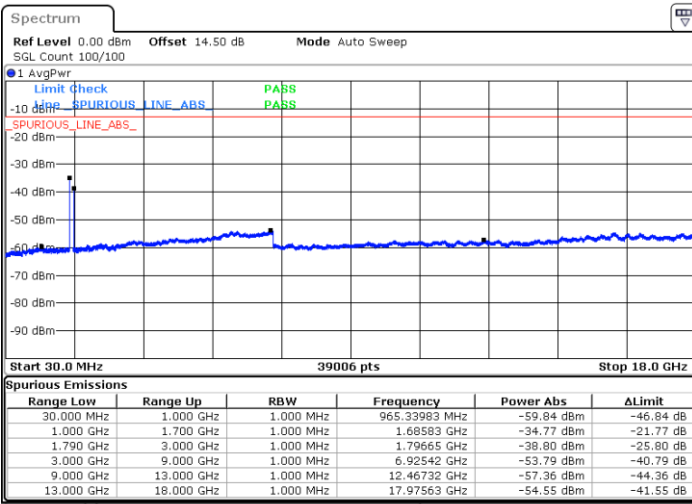

LTE Band 66C / 20MHz+10MHz

QPSK

Middle Channel / 1RB0 and 1RB49

Middle Channel / 1RB99 and 1RB0

Date: 23.DEC.2021 04:52:42

Date: 23.DEC.2021 04:53:42