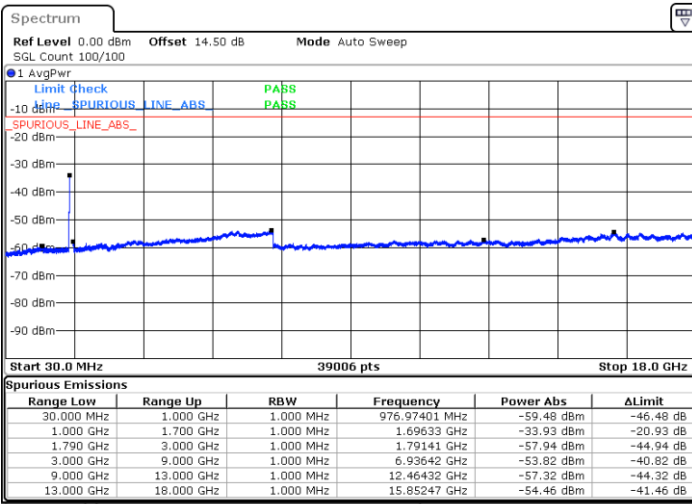

Date: 24.DEC.2021 01:49:21

Date: 24.DEC.2021 01:42:43

Highest Channel / FullIRB

N/A

Date: 24.DEC.2021 01:50:41

Blank

LTE Band 66C / 5MHz+20MHz

16QAM

Lowest Channel / 1RB0 and 1RB99

Lowest Channel / 1RB24 and 1RB0

Date: 24.DEC.2021 03:29:17

Date: 24.DEC.2021 03:25:18

Lowest Channel / FullIRB

N/A

Date: 24.DEC.2021 03:33:15

Blank

LTE Band 66C / 5MHz+20MHz

16QAM

Middle Channel / 1RB0 and 1RB99

Middle Channel / 1RB24 and 1RB0

Date: 24.DEC.2021 03:44:14

Date: 24.DEC.2021 03:48:13

Middle Channel / FullIRB

N/A

Date: 24.DEC.2021 03:40:16

Blank

LTE Band 66C / 5MHz+20MHz

16QAM

Highest Channel / 1RB0 and 1RB99

Highest Channel / 1RB24 and 1RB0

Date: 24.DEC.2021 04:11:09

Date: 24.DEC.2021 04:07:10