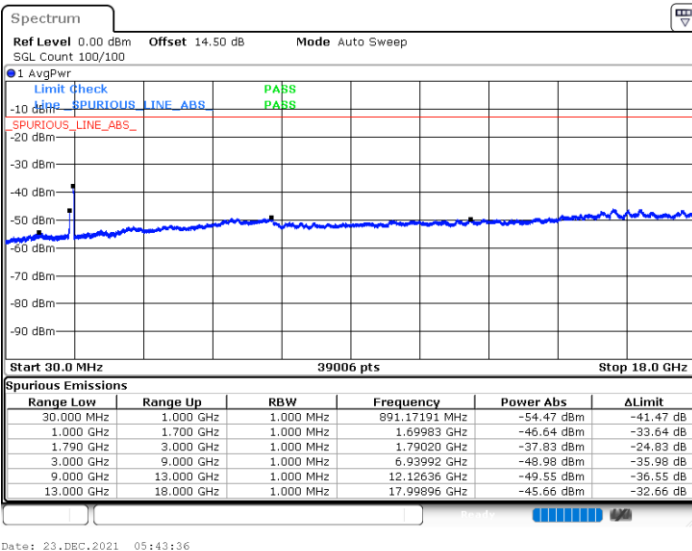

Lowest Channel / 1RB0 and 1RB74

Lowest Channel / 1RB74 and 1RB0

Date: 23.DEC.2021 05:34:40

Date: 23.DEC.2021 05:31:42

Lowest Channel / FullIRB

N/A

Date: 23.DEC.2021 05:37:39

Blank

LTE Band 66C / 15MHz+15MHz

16QAM

Middle Channel / 1RB0 and 1RB74

Middle Channel / 1RB74 and 1RB0

Date: 23.DEC.2021 05:46:34

Date: 23.DEC.2021 05:49:32

Middle Channel / FullIRB

N/A

Date: 23.DEC.2021 05:43:36

Blank

LTE Band 66C / 15MHz+15MHz

16QAM

Highest Channel / 1RB0 and 1RB74

Highest Channel / 1RB74 and 1RB0

Date: 23.DEC.2021 06:07:26

Date: 23.DEC.2021 06:04:28

Highest Channel / FullIRB

N/A

Date: 23.DEC.2021 06:10:24

Blank

LTE Band 66C / 15MHz+20MHz

16QAM

Lowest Channel / 1RB0 and 1RB99

Lowest Channel / 1RB74 and 1RB0