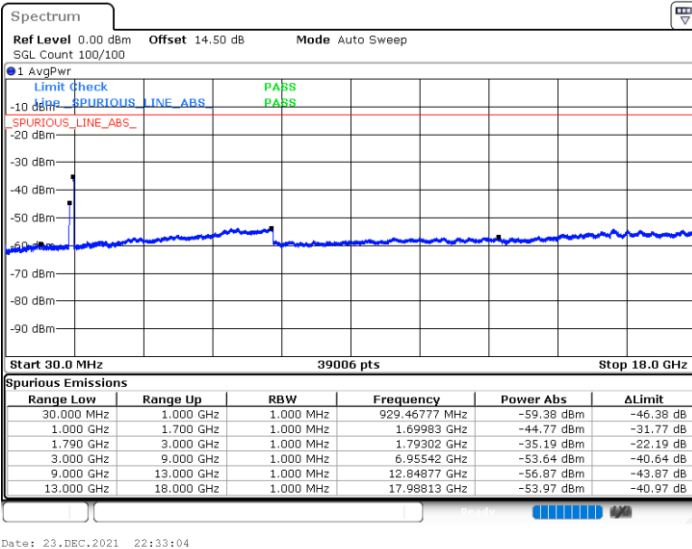

Date: 23.DEC.2021 21:55:10

Date: 23.DEC.2021 21:57:00

Middle Channel / FullIRB

N/A

Date: 23.DEC.2021 21:46:00

Blank

LTE Band 66C / 20MHz+15MHz

QPSK

Highest Channel / 1RB0 and 1RB74

Highest Channel / 1RB99 and 1RB0

Date: 23.DEC.2021 22:31:13

Date: 23.DEC.2021 22:22:05

Highest Channel / FullIRB

N/A

Date: 23.DEC.2021 22:33:04

Blank

LTE Band 66C / 20MHz+20MHz

QPSK

Lowest Channel / 1RB0 and 1RB99

Lowest Channel / 1RB99 and 1RB0

Date: 24.DEC.2021 00:43:47

Date: 24.DEC.2021 00:42:27

Lowest Channel / FullIRB

N/A

Date: 24.DEC.2021 00:50:25

Blank

LTE Band 66C / 20MHz+20MHz

QPSK

MiddleChannel / 1RB0 and 1RB99

Middle Channel / 1RB99 and 1RB0

Date: 24.DEC.2021 01:22:21

Date: 24.DEC.2021 01:23:40