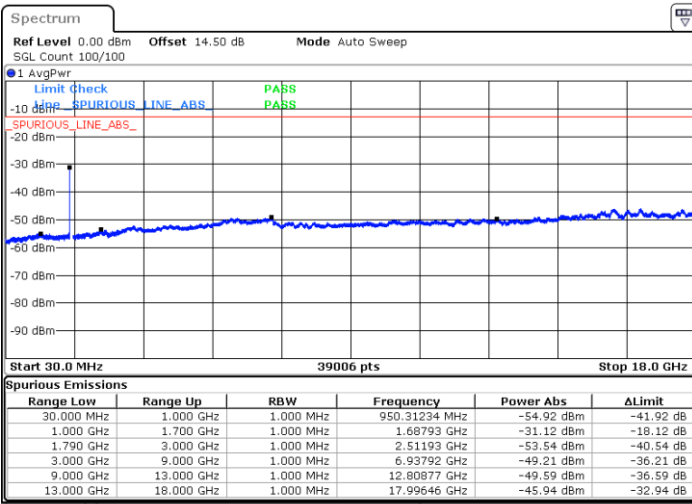

Date: 23.DEC.2021 03:53:48

Date: 23.DEC.2021 03:56:46

Middle Channel / FullIRB

N/A

Date: 23.DEC.2021 03:50:50

Blank

LTE Band 66C / 10MHz+20MHz

16QAM

Highest Channel / 1RB0 and 1RB99

Highest Channel / 1RB49 and 1RB0

Date: 23.DEC.2021 04:14:38

Date: 23.DEC.2021 04:11:40

Highest Channel / FullIRB

N/A

Date: 23.DEC.2021 04:17:36

Blank

LTE Band 66C / 15MHz+10MHz

16QAM

Lowest Channel / 1RB0 and 1RB49

Lowest Channel / 1RB74 and 1RB0

Date: 23.DEC.2021 02:09:13

Date: 23.DEC.2021 02:06:14

Lowest Channel / FullIRB

N/A