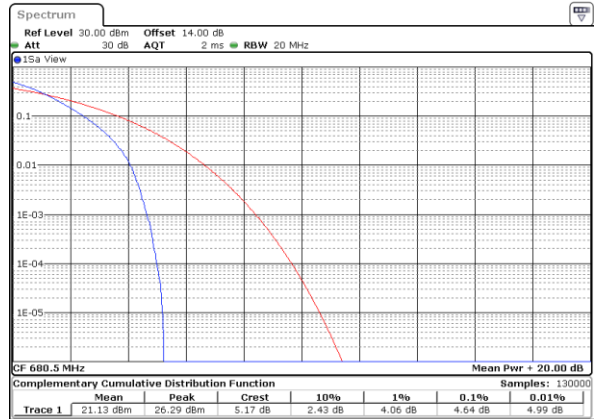

Blank

Date: 24.DEC.2021 01:53:20

LTE Band 71

Peak-to-Average Ratio

Mode	LTE Band 71 / 20MHz				
Mod.	QPSK		16QAM		Limit: 13dB
RB Size	1RB	Full RB	1RB	Full RB	Result
Lowest CH	3.22	4.84	4.12	5.80	PASS
Middle CH	3.42	4.64	4.70	5.74	
Highest CH	3.42	4.78	4.96	5.83	
Mode	LTE Band 71 / 20MHz				
Mod.	64QAM				Limit: 13dB
RB Size	1RB	Full RB			Result
Lowest CH	5.45	6.32	-	-	PASS
Middle CH	5.91	6.41	-	-	
Highest CH	6.41	6.38	-	-	

LTE Band 71 / 20MHz / QPSK

Lowest Channel / 1RB

Date: 25. DEC. 2021 00:28:36

Lowest Channel / Full RB

Date: 25. DEC. 2021 00:29:03

Middle Channel / 1RB

Date: 25. DEC. 2021 00:29:29

Middle Channel / Full RB

Date: 25. DEC. 2021 00:29:55

Highest Channel / 1RB

Date: 25. DEC. 2021 00:30:21

Highest Channel / Full RB

Date: 25. DEC. 2021 00:30:48

LTE Band 71 / 20MHz / 16QAM

Lowest Channel / 1RB

Date: 25. DEC. 2021 00:25:58

Lowest Channel / Full RB

Date: 25. DEC. 2021 00:26:25

Middle Channel / 1RB

Date: 25. DEC. 2021 00:26:51

Middle Channel / Full RB

Date: 25. DEC. 2021 00:27:17

Highest Channel / 1RB

Date: 25. DEC. 2021 00:27:43