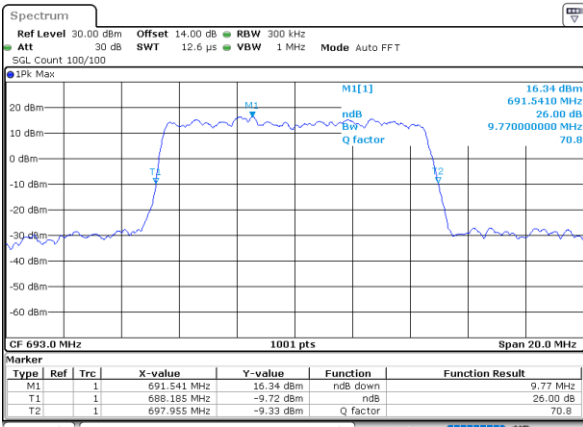

Date: 24. DEC. 2021 22:14:43

Highest Channel / 5MHz / QPSK

Date: 24. DEC. 2021 22:18:21

Highest Channel / 5MHz / 16QAM

Date: 24. DEC. 2021 22:18:46

LTE Band 71

Lowest Channel / 10MHz / QPSK

Date: 24, DEC, 2021 22:37:59

Lowest Channel / 10MHz / 16QAM

Date: 24, DEC, 2021 22:18:23

Middle Channel / 10MHz / QPSK

Date: 24, DEC, 2021 22:46:57

Middle Channel / 10MHz / 16QAM

Date: 24, DEC, 2021 22:47:21

Highest Channel / 10MHz / QPSK

Date: 24, DEC, 2021 22:50:59

Highest Channel / 10MHz / 16QAM

Date: 24, DEC, 2021 22:51:24

LTE Band 71

Lowest Channel / 15MHz / QPSK

Date: 24. DEC. 2021 23:10:35

Lowest Channel / 15MHz / 16QAM

Date: 24. DEC. 2021 23:10:59