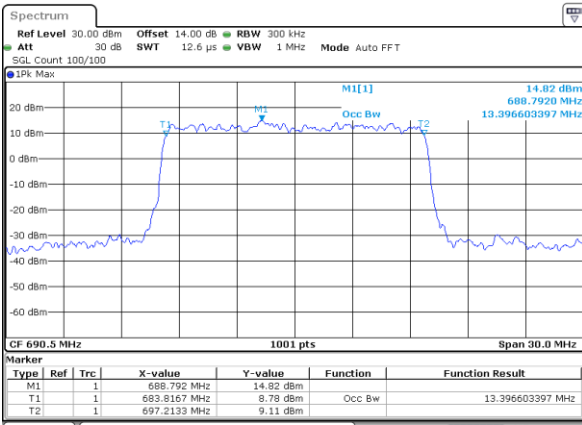

Date: 24. DEC. 2021 22:50:10

Highest Channel / 10MHz / 16QAM

Date: 24. DEC. 2021 22:50:35

LTE Band 71

Lowest Channel / 15MHz / QPSK

Date: 24. DEC. 2021 23:09:45

Lowest Channel / 15MHz / 16QAM

Date: 24. DEC. 2021 23:10:10

Middle Channel / 15MHz / QPSK

Date: 24. DEC. 2021 23:18:46

Middle Channel / 15MHz / 16QAM

Date: 24. DEC. 2021 23:19:10

Highest Channel / 15MHz / QPSK

Date: 24. DEC. 2021 23:22:46

Highest Channel / 15MHz / 16QAM

Date: 24. DEC. 2021 23:23:12

LTE Band 71

Lowest Channel / 20MHz / QPSK

Date: 24. DEC. 2021 23:53:24

Lowest Channel / 20MHz / 16QAM

Date: 24. DEC. 2021 23:53:49

Middle Channel / 20MHz / QPSK

Date: 25. DEC. 2021 00:02:23