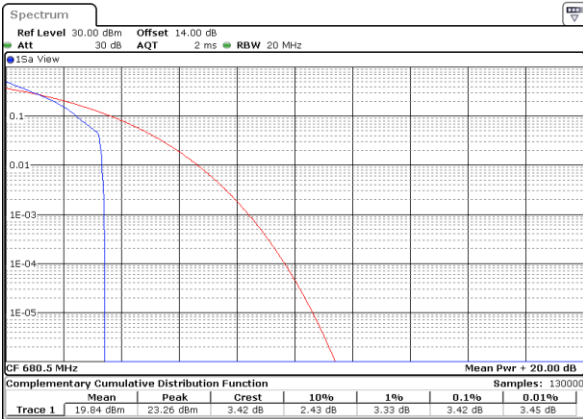

Blank

Date: 24.DEC.2021 01:53:20

LTE Band 71

Peak-to-Average Ratio

Mode	LTE Band 71 / 20MHz				
Mod.	QPSK		16QAM		Limit: 13dB
RB Size	1RB	Full RB	1RB	Full RB	Result
Lowest CH	3.22	4.84	4.12	5.80	PASS
Middle CH	3.42	4.64	4.70	5.74	
Highest CH	3.42	4.78	4.96	5.83	
Mode	LTE Band 71 / 20MHz				
Mod.	64QAM				Limit: 13dB
RB Size	1RB	Full RB			Result
Lowest CH	5.45	6.32	-	-	PASS
Middle CH	5.91	6.41	-	-	
Highest CH	6.41	6.38	-	-	

LTE Band 71 / 20MHz / QPSK

Lowest Channel / 1RB

Date: 25. DEC. 2021 00:28:36

Lowest Channel / Full RB

Date: 25. DEC. 2021 00:29:03

Middle Channel / 1RB

Date: 25. DEC. 2021 00:29:29

Middle Channel / Full RB

Date: 25. DEC. 2021 00:29:55

Highest Channel / 1RB

Date: 25. DEC. 2021 00:30:21

Highest Channel / Full RB

Date: 25. DEC. 2021 00:30:48

LTE Band 71 / 20MHz / 16QAM

Lowest Channel / 1RB

Date: 25. DEC. 2021 00:25:58

Lowest Channel / Full RB

Date: 25. DEC. 2021 00:26:25

Middle Channel / 1RB

Date: 25. DEC. 2021 00:26:51

Middle Channel / Full RB

Date: 25. DEC. 2021 00:27:17

Highest Channel / 1RB

Date: 25. DEC. 2021 00:27:43