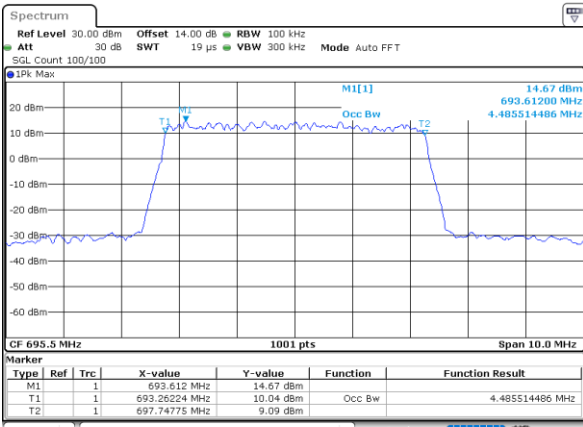

Date: 25, DEC, 2021 00:21:52

Occupied Bandwidth

Mode	LTE Band 71 : 99%OBW(MHz)											
BW	1.4MHz		3MHz		5MHz		10MHz		15MHz		20MHz	
Mod.	QPSK	16QAM	QPSK	16QAM	QPSK	16QAM	QPSK	16QAM	QPSK	16QAM	QPSK	16QAM
Lowest CH	-	-	-	-	4.51	4.49	9.05	8.93	13.37	13.43	17.86	17.82
Middle CH	-	-	-	-	4.49	4.49	8.95	9.05	13.46	13.49	17.78	17.86
Highest CH	-	-	-	-	4.49	4.50	8.99	9.05	13.40	13.46	17.90	17.94
Mode	LTE Band 71 : 99%OBW(MHz)											
BW	1.4MHz		3MHz		5MHz		10MHz		15MHz		20MHz	
Mod.	64QAM		64QAM		64QAM		64QAM		64QAM		64QAM	
Lowest CH	-	-	-	-	4.49	-	9.01	-	13.37	-	17.82	-
Middle CH	-	-	-	-	4.50	-	8.97	-	13.40	-	17.86	-
Highest CH	-	-	-	-	4.51	-	9.03	-	13.40	-	17.82	-

LTE Band 71

Lowest Channel / 5MHz / QPSK

Date: 24. DEC. 2021 22:10:13

Lowest Channel / 5MHz / 16QAM

Date: 24. DEC. 2021 22:10:15

Middle Channel / 5MHz / QPSK

Date: 24. DEC. 2021 22:13:30

Middle Channel / 5MHz / 16QAM

Date: 24. DEC. 2021 22:13:55

Highest Channel / 5MHz / QPSK

Date: 24. DEC. 2021 22:17:32

Highest Channel / 5MHz / 16QAM

Date: 24. DEC. 2021 22:17:56

LTE Band 71

Lowest Channel / 10MHz / QPSK

Date: 24. DEC. 2021 22:37:09