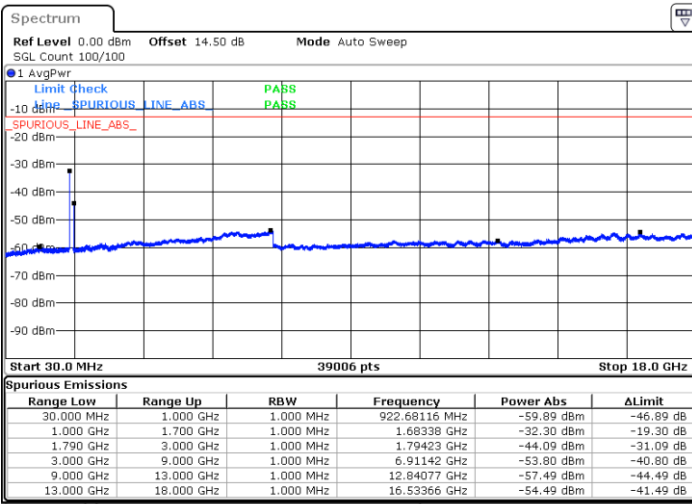

LTE Band 66C / 20MHz+10MHz

64QAM

Lowest Channel / 1RB0 and 1RB49

Lowest Channel / 1RB99 and 1RB0

Date: 23.DEC.2021 04:40:45

Date: 23.DEC.2021 04:35:49

Lowest Channel / FullIRB

N/A

Date: 23.DEC.2021 04:41:46

Blank

LTE Band 66C / 20MHz+10MHz

64QAM

Middle Channel / 1RB0 and 1RB49

Middle Channel / 1RB99 and 1RB0

Date: 23.DEC.2021 04:50:44

Date: 23.DEC.2021 04:55:40

Middle Channel / FullIRB

N/A

Blank

Date: 23.DEC.2021 04:49:44

LTE Band 66C / 20MHz+10MHz

64QAM

Highest Channel / 1RB0 and 1RB49

Highest Channel / 1RB99 and 1RB0

Date: 23.DEC.2021 05:11:34

Date: 23.DEC.2021 05:10:34

Highest Channel / FullIRB

N/A

Date: 23.DEC.2021 05:16:30

Blank

LTE Band 66C / 20MHz+15MHz

64QAM