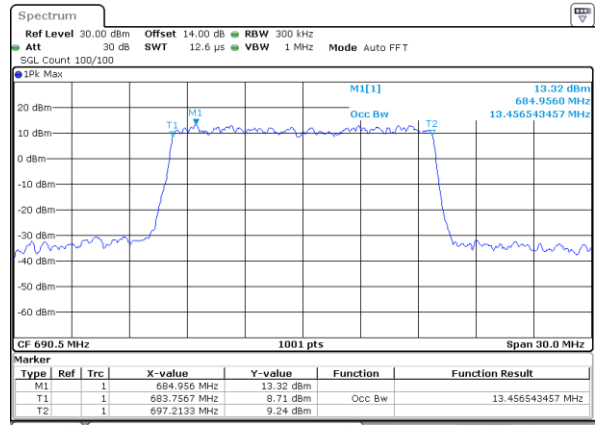

Date: 24. DEC. 2021 22:50:10

Highest Channel / 10MHz / 16QAM

Date: 24. DEC. 2021 22:50:35

LTE Band 71

Lowest Channel / 15MHz / QPSK

Date: 24. DEC. 2021 23:09:45

Lowest Channel / 15MHz / 16QAM

Date: 24. DEC. 2021 23:10:10

Middle Channel / 15MHz / QPSK

Date: 24. DEC. 2021 23:18:46

Middle Channel / 15MHz / 16QAM

Date: 24. DEC. 2021 23:19:10

Highest Channel / 15MHz / QPSK

Date: 24. DEC. 2021 23:22:46

Highest Channel / 15MHz / 16QAM

Date: 24. DEC. 2021 23:23:12

LTE Band 71

Lowest Channel / 20MHz / QPSK

Date: 24. DEC. 2021 23:53:24

Lowest Channel / 20MHz / 16QAM

Date: 24. DEC. 2021 23:53:49

Middle Channel / 20MHz / QPSK

Date: 25. DEC. 2021 00:02:23