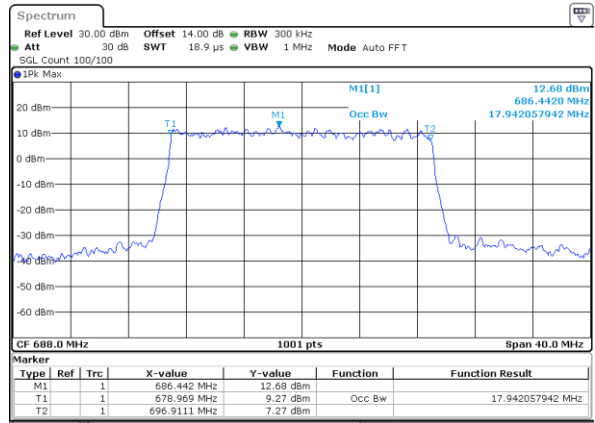

Date: 24. DEC. 2021 23:23:12

LTE Band 71

Lowest Channel / 20MHz / QPSK

Date: 24. DEC. 2021 23:53:24

Lowest Channel / 20MHz / 16QAM

Date: 24. DEC. 2021 23:53:49

Middle Channel / 20MHz / QPSK

Date: 25. DEC. 2021 00:02:23

Middle Channel / 20MHz / 16QAM

Date: 25. DEC. 2021 00:02:48

Highest Channel / 20MHz / QPSK

Date: 25. DEC. 2021 00:06:25

Highest Channel / 20MHz / 16QAM

Date: 25. DEC. 2021 00:06:50

LTE Band 71

Lowest Channel / 5MHz / 64QAM

Date: 24. DEC. 2021 22:26:33

Lowest Channel / 10MHz / 64QAM

Date: 24. DEC. 2021 22:59:10

Middle Channel / 5MHz / 64QAM

Date: 24. DEC. 2021 22:30:54

Middle Channel / 10MHz / 64QAM

Date: 24. DEC. 2021 23:03:29

Highest Channel / 5MHz / 64QAM

Date: 24. DEC. 2021 22:32:46

Highest Channel / 10MHz / 64QAM

Date: 24. DEC. 2021 23:05:22

LTE Band 71

Lowest Channel / 15MHz / 64QAM

Date: 24.DEC.2021 23:31:47

Lowest Channel / 20MHz / 64QAM