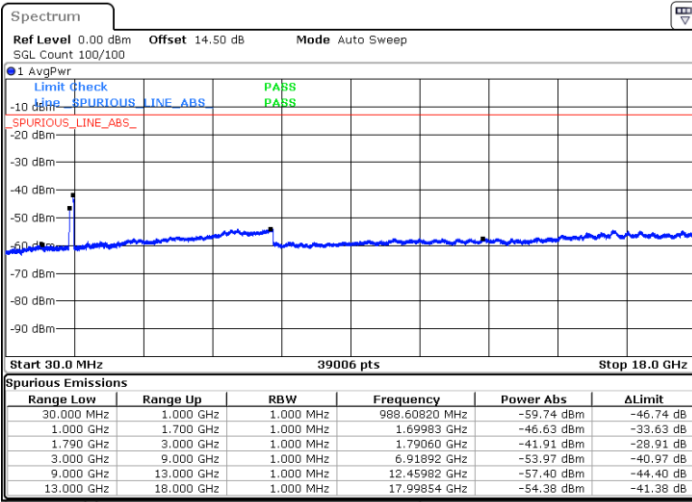

LTE Band 66C / 20MHz+10MHz

64QAM

Lowest Channel / 1RB0 and 1RB49

Lowest Channel / 1RB99 and 1RB0

Date: 23.DEC.2021 04:40:45

Date: 23.DEC.2021 04:35:49

Lowest Channel / FullIRB

N/A

Date: 23.DEC.2021 04:41:46

Blank

LTE Band 66C / 20MHz+10MHz

64QAM

Middle Channel / 1RB0 and 1RB49

Middle Channel / 1RB99 and 1RB0

Date: 23.DEC.2021 04:50:44

Date: 23.DEC.2021 04:55:40

Middle Channel / FullIRB

N/A

Blank

Date: 23.DEC.2021 04:49:44

LTE Band 66C / 20MHz+10MHz

64QAM

Highest Channel / 1RB0 and 1RB49

Highest Channel / 1RB99 and 1RB0

Date: 23.DEC.2021 05:11:34

Date: 23.DEC.2021 05:10:34

Highest Channel / FullIRB

N/A

Date: 23.DEC.2021 05:16:30

Blank

LTE Band 66C / 20MHz+15MHz

64QAM