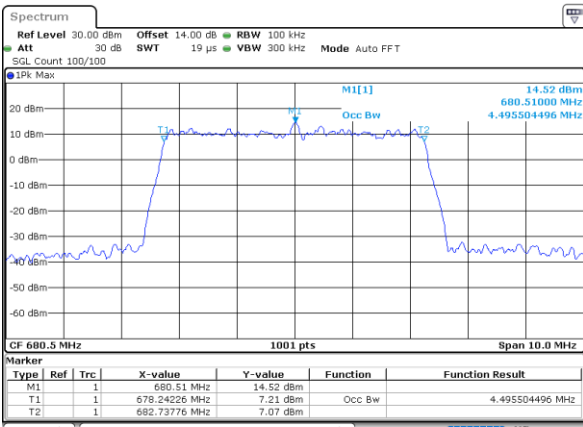

Date: 24. DEC. 2021 23:23:12

LTE Band 71

Lowest Channel / 20MHz / QPSK

Date: 24. DEC. 2021 23:53:24

Lowest Channel / 20MHz / 16QAM

Date: 24. DEC. 2021 23:53:49

Middle Channel / 20MHz / QPSK

Date: 25. DEC. 2021 00:02:23

Middle Channel / 20MHz / 16QAM

Date: 25. DEC. 2021 00:02:48

Highest Channel / 20MHz / QPSK

Date: 25. DEC. 2021 00:06:25

Highest Channel / 20MHz / 16QAM

Date: 25. DEC. 2021 00:06:50

LTE Band 71

Lowest Channel / 5MHz / 64QAM

Date: 24. DEC. 2021 22:26:33

Lowest Channel / 10MHz / 64QAM

Date: 24. DEC. 2021 22:59:10

Middle Channel / 5MHz / 64QAM

Date: 24. DEC. 2021 22:30:54

Middle Channel / 10MHz / 64QAM

Date: 24. DEC. 2021 23:03:29

Highest Channel / 5MHz / 64QAM

Date: 24. DEC. 2021 22:32:46

Highest Channel / 10MHz / 64QAM

Date: 24. DEC. 2021 23:05:22

LTE Band 71

Lowest Channel / 15MHz / 64QAM

Date: 24.DEC.2021 23:31:47

Lowest Channel / 20MHz / 64QAM