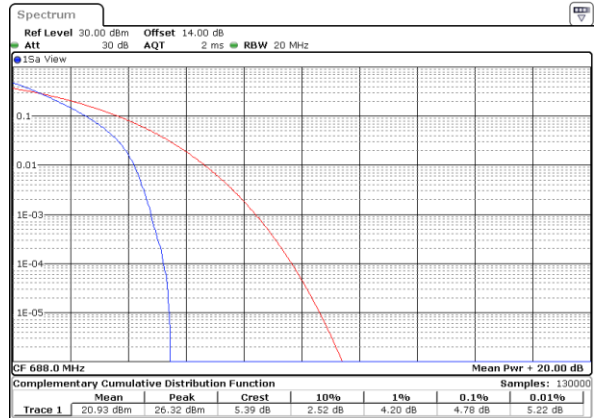

Blank

Date: 24.DEC.2021 01:53:20

LTE Band 71

Peak-to-Average Ratio

Mode	LTE Band 71 / 20MHz				
Mod.	QPSK		16QAM		Limit: 13dB
RB Size	1RB	Full RB	1RB	Full RB	Result
Lowest CH	3.22	4.84	4.12	5.80	PASS
Middle CH	3.42	4.64	4.70	5.74	
Highest CH	3.42	4.78	4.96	5.83	
Mode	LTE Band 71 / 20MHz				
Mod.	64QAM				Limit: 13dB
RB Size	1RB	Full RB			Result
Lowest CH	5.45	6.32	-	-	PASS
Middle CH	5.91	6.41	-	-	
Highest CH	6.41	6.38	-	-	

LTE Band 71 / 20MHz / QPSK

Lowest Channel / 1RB

Date: 25. DEC. 2021 00:28:36

Lowest Channel / Full RB

Date: 25. DEC. 2021 00:29:03

Middle Channel / 1RB

Date: 25. DEC. 2021 00:29:29

Middle Channel / Full RB

Date: 25. DEC. 2021 00:29:55

Highest Channel / 1RB

Date: 25. DEC. 2021 00:30:21

Highest Channel / Full RB

Date: 25. DEC. 2021 00:30:48

LTE Band 71 / 20MHz / 16QAM

Lowest Channel / 1RB

Date: 25. DEC. 2021 00:25:58

Lowest Channel / Full RB

Date: 25. DEC. 2021 00:26:25

Middle Channel / 1RB

Date: 25. DEC. 2021 00:26:51

Middle Channel / Full RB

Date: 25. DEC. 2021 00:27:17

Highest Channel / 1RB

Date: 25. DEC. 2021 00:27:43