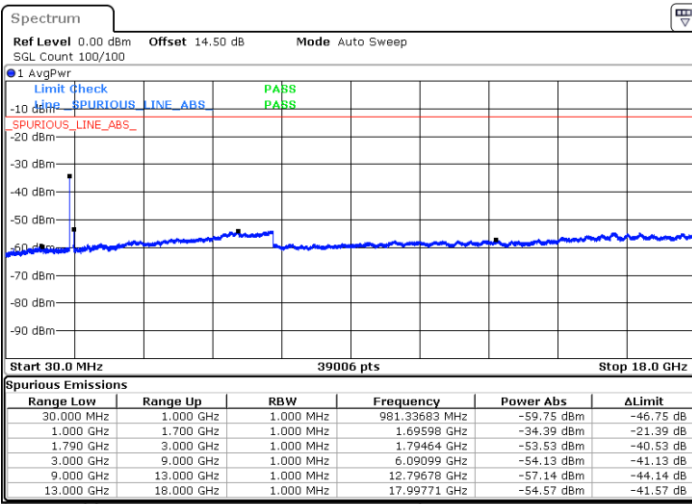

Date: 23.DEC.2021 04:41:46

Blank

LTE Band 66C / 20MHz+10MHz

64QAM

Middle Channel / 1RB0 and 1RB49

Middle Channel / 1RB99 and 1RB0

Date: 23.DEC.2021 04:50:44

Date: 23.DEC.2021 04:55:40

Middle Channel / FullIRB

N/A

Blank

Date: 23.DEC.2021 04:49:44

LTE Band 66C / 20MHz+10MHz

64QAM

Highest Channel / 1RB0 and 1RB49

Highest Channel / 1RB99 and 1RB0

Date: 23.DEC.2021 05:11:34

Date: 23.DEC.2021 05:10:34

Highest Channel / FullIRB

N/A

Date: 23.DEC.2021 05:16:30

Blank

LTE Band 66C / 20MHz+15MHz

64QAM

Lowest Channel / 1RB0 and 1RB74

Lowest Channel / 1RB99 and 1RB0

Date: 23.DEC.2021 21:35:34

Date: 23.DEC.2021 21:26:25

Lowest Channel / FullIRB

N/A

Date: 23.DEC.2021 21:37:25

Blank