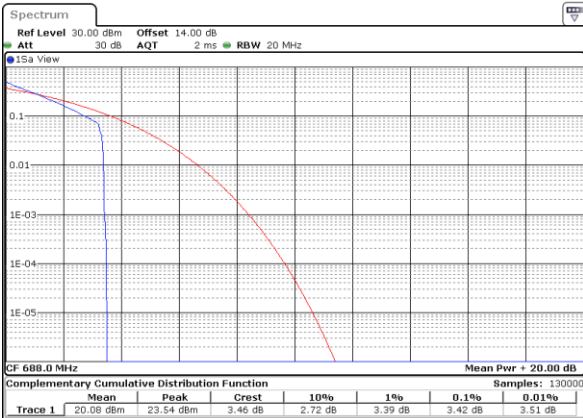

Blank

Date: 24.DEC.2021 01:53:20

LTE Band 71

Peak-to-Average Ratio

Mode	LTE Band 71 / 20MHz				
Mod.	QPSK		16QAM		Limit: 13dB
RB Size	1RB	Full RB	1RB	Full RB	Result
Lowest CH	3.22	4.84	4.12	5.80	PASS
Middle CH	3.42	4.64	4.70	5.74	
Highest CH	3.42	4.78	4.96	5.83	
Mode	LTE Band 71 / 20MHz				
Mod.	64QAM				Limit: 13dB
RB Size	1RB	Full RB			Result
Lowest CH	5.45	6.32	-	-	PASS
Middle CH	5.91	6.41	-	-	
Highest CH	6.41	6.38	-	-	

LTE Band 71 / 20MHz / QPSK

Lowest Channel / 1RB

Date: 25. DEC. 2021 00:28:36

Lowest Channel / Full RB

Date: 25. DEC. 2021 00:29:03

Middle Channel / 1RB

Date: 25. DEC. 2021 00:29:29

Middle Channel / Full RB

Date: 25. DEC. 2021 00:29:55

Highest Channel / 1RB

Date: 25. DEC. 2021 00:30:21

Highest Channel / Full RB

Date: 25. DEC. 2021 00:30:48

LTE Band 71 / 20MHz / 16QAM

Lowest Channel / 1RB

Date: 25. DEC. 2021 00:25:58