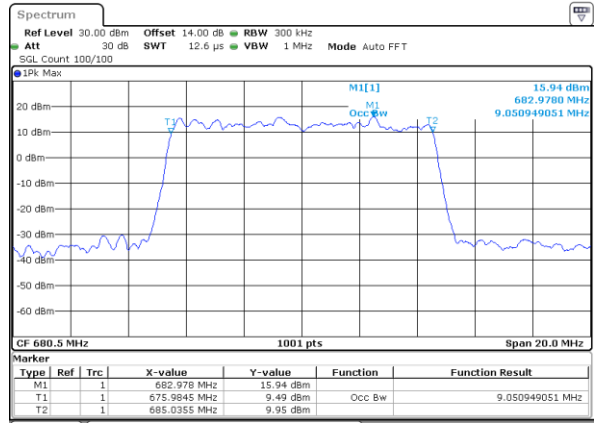

Date: 24. DEC. 2021 22:13:55

Highest Channel / 5MHz / QPSK

Date: 24. DEC. 2021 22:17:32

Highest Channel / 5MHz / 16QAM

Date: 24. DEC. 2021 22:17:56

LTE Band 71

Lowest Channel / 10MHz / QPSK

Date: 24. DEC. 2021 22:37:09

Lowest Channel / 10MHz / 16QAM

Date: 24. DEC. 2021 22:37:34

Middle Channel / 10MHz / QPSK

Date: 24. DEC. 2021 22:46:08

Middle Channel / 10MHz / 16QAM

Date: 24. DEC. 2021 22:46:33

Highest Channel / 10MHz / QPSK

Date: 24. DEC. 2021 22:50:10

Highest Channel / 10MHz / 16QAM

Date: 24. DEC. 2021 22:50:35

LTE Band 71

Lowest Channel / 15MHz / QPSK

Date: 24. DEC. 2021 23:09:45

Lowest Channel / 15MHz / 16QAM

Date: 24. DEC. 2021 23:10:10