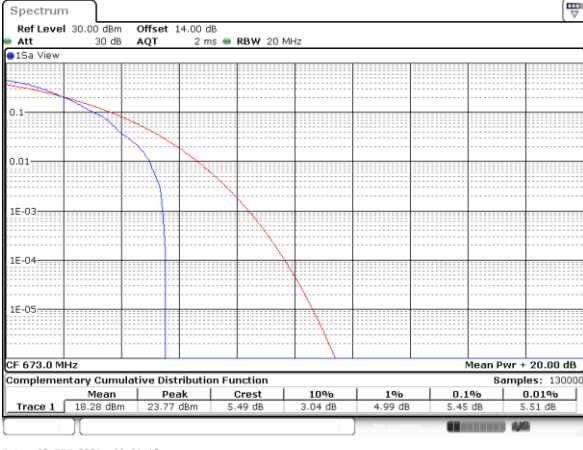

Lowest Channel / Full RB

Date: 25. DEC. 2021 00:26:25

Middle Channel / 1RB

Date: 25. DEC. 2021 00:26:51

Middle Channel / Full RB

Date: 25. DEC. 2021 00:27:17

Highest Channel / 1RB

Date: 25. DEC. 2021 00:27:43

Highest Channel / Full RB

Date: 25. DEC. 2021 00:28:09

LTE Band 71 / 20MHz / 64QAM

Lowest Channel / 1RB

Date: 25. DEC. 2021 00:31:15

Lowest Channel / Full RB

Date: 25. DEC. 2021 00:31:41

Middle Channel / 1RB

Date: 25. DEC. 2021 00:32:07

Middle Channel / Full RB

Date: 25. DEC. 2021 00:32:33

Highest Channel / 1RB

Date: 25. DEC. 2021 00:32:59

Highest Channel / Full RB

Date: 25. DEC. 2021 00:33:26

26dB Bandwidth