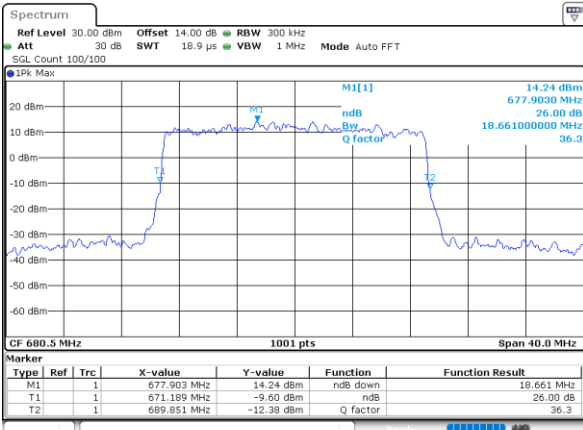

Date: 24. DEC. 2021 23:24:01

LTE Band 71

Lowest Channel / 20MHz / QPSK

Date: 24. DEC. 2021 23:54:13

Lowest Channel / 20MHz / 16QAM

Date: 24. DEC. 2021 23:54:38

Middle Channel / 20MHz / QPSK

Date: 25. DEC. 2021 00:03:12

Middle Channel / 20MHz / 16QAM

Date: 25. DEC. 2021 00:03:37

Highest Channel / 20MHz / QPSK

Date: 25. DEC. 2021 00:07:14

Highest Channel / 20MHz / 16QAM

Date: 25. DEC. 2021 00:07:39

LTE Band 71

Lowest Channel / 5MHz / 64QAM