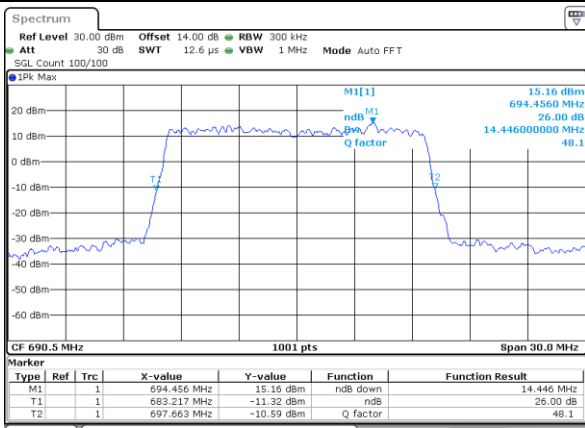

Date: 24, DEC, 2021 22:50:59

Highest Channel / 10MHz / 16QAM

Date: 24, DEC, 2021 22:51:24

LTE Band 71

Lowest Channel / 15MHz / QPSK

Date: 24. DEC. 2021 23:10:35

Lowest Channel / 15MHz / 16QAM

Date: 24. DEC. 2021 23:10:59

Middle Channel / 15MHz / QPSK

Date: 24. DEC. 2021 23:19:34

Middle Channel / 15MHz / 16QAM

Date: 24. DEC. 2021 23:19:58

Highest Channel / 15MHz / QPSK

Date: 24. DEC. 2021 23:23:36

Highest Channel / 15MHz / 16QAM

Date: 24. DEC. 2021 23:24:01

LTE Band 71

Lowest Channel / 20MHz / QPSK

Date: 24. DEC. 2021 23:54:13

Lowest Channel / 20MHz / 16QAM

Date: 24. DEC. 2021 23:54:38

Middle Channel / 20MHz / QPSK

Date: 25. DEC. 2021 00:03:12

Middle Channel / 20MHz / 16QAM

Date: 25. DEC. 2021 00:03:37

Highest Channel / 20MHz / QPSK

Date: 25. DEC. 2021 00:07:14

Highest Channel / 20MHz / 16QAM

Date: 25. DEC. 2021 00:07:39

LTE Band 71

Lowest Channel / 5MHz / 64QAM