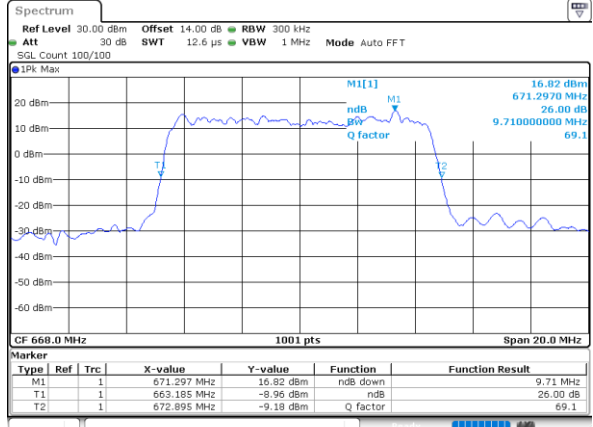

Date: 24. DEC. 2021 22:14:43

Highest Channel / 5MHz / QPSK

Date: 24. DEC. 2021 22:18:21

Highest Channel / 5MHz / 16QAM

Date: 24. DEC. 2021 22:18:46

LTE Band 71

Lowest Channel / 10MHz / QPSK

Date: 24, DEC, 2021 22:37:59

Lowest Channel / 10MHz / 16QAM

Date: 24, DEC, 2021 22:18:23

Middle Channel / 10MHz / QPSK

Date: 24, DEC, 2021 22:46:57

Middle Channel / 10MHz / 16QAM

Date: 24, DEC, 2021 22:47:21

Highest Channel / 10MHz / QPSK