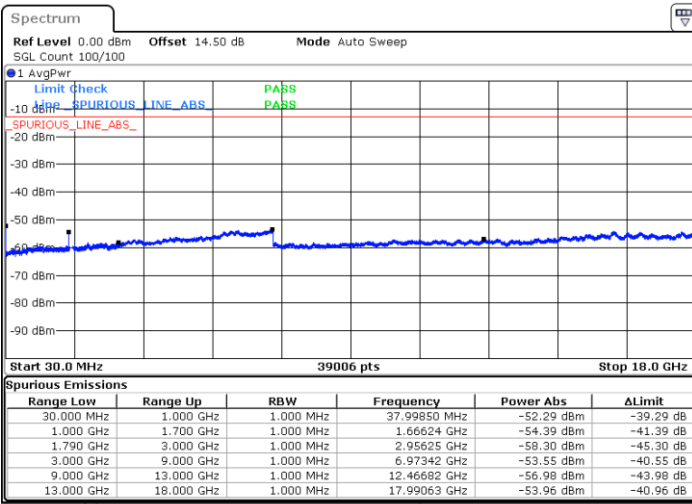

Date: 24.DEC.2021 00:46:26

Date: 24.DEC.2021 00:39:48

Lowest Channel / FullIRB

N/A

Blank

Date: 24.DEC.2021 00:47:47

LTE Band 66C / 20MHz+20MHz

64QAM

MiddleChannel / 1RB0 and 1RB99

Middle Channel / 1RB99 and 1RB0

Date: 24.DEC.2021 01:19:41

Date: 24.DEC.2021 01:26:19

Middle Channel / FullIRB

N/A

Date: 24.DEC.2021 01:18:21

Blank

LTE Band 66C / 20MHz+20MHz

64QAM

Highest Channel / 1RB0 and 1RB99

Highest Channel / 1RB99 and 1RB0

Date: 24.DEC.2021 01:46:42

Date: 24.DEC.2021 01:45:22

Highest Channel / FullIRB

N/A

Blank

Date: 24.DEC.2021 01:53:20

LTE Band 71

Peak-to-Average Ratio

Mode	LTE Band 71 / 20MHz				
Mod.	QPSK		16QAM		Limit: 13dB
RB Size	1RB	Full RB	1RB	Full RB	Result
Lowest CH	3.22	4.84	4.12	5.80	PASS
Middle CH	3.42	4.64	4.70	5.74	
Highest CH	3.42	4.78	4.96	5.83	
Mode	LTE Band 71 / 20MHz				
Mod.	64QAM				Limit: 13dB
RB Size	1RB	Full RB			Result
Lowest CH	5.45	6.32	-	-	PASS
Middle CH	5.91	6.41	-	-	
Highest CH	6.41	6.38	-	-	