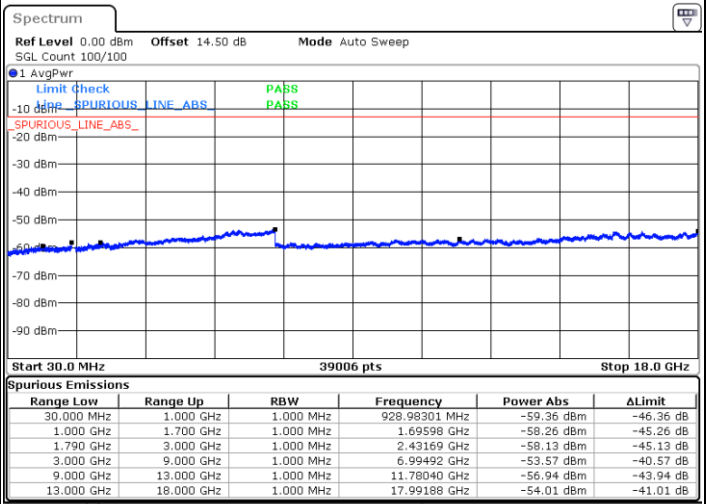

Middle Channel / FullIRB

N/A

Blank

Date: 23.DEC.2021 04:49:44

LTE Band 66C / 20MHz+10MHz

64QAM

Highest Channel / 1RB0 and 1RB49

Highest Channel / 1RB99 and 1RB0

Date: 23.DEC.2021 05:11:34

Date: 23.DEC.2021 05:10:34

Highest Channel / FullIRB

N/A

Date: 23.DEC.2021 05:16:30

Blank

LTE Band 66C / 20MHz+15MHz

64QAM

Lowest Channel / 1RB0 and 1RB74

Lowest Channel / 1RB99 and 1RB0

Date: 23.DEC.2021 21:35:34

Date: 23.DEC.2021 21:26:25

Lowest Channel / FullIRB

N/A

Date: 23.DEC.2021 21:37:25

Blank

LTE Band 66C / 20MHz+15MHz

64QAM

Middle Channel / 1RB0 and 1RB74

Middle Channel / 1RB99 and 1RB0

Date: 23.DEC.2021 21:51:30

Date: 23.DEC.2021 22:00:39

Middle Channel / FullIRB

N/A