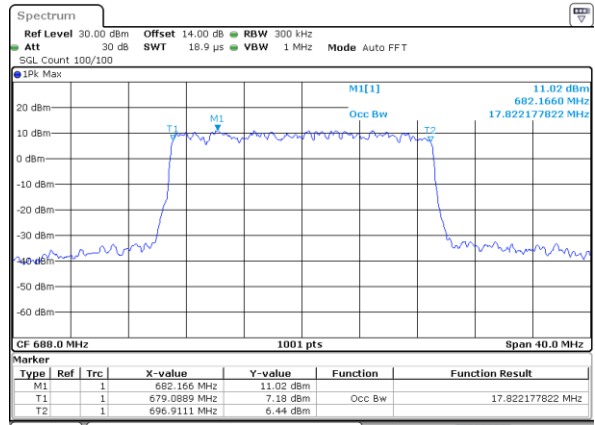

Highest Channel / 5MHz / 64QAM

Date: 24. DEC. 2021 22:32:46

Highest Channel / 10MHz / 64QAM

Date: 24. DEC. 2021 23:05:22

LTE Band 71

Lowest Channel / 15MHz / 64QAM

Date: 24.DEC.2021 23:31:47

Lowest Channel / 20MHz / 64QAM

Date: 25.DEC.2021 00:15:24

Middle Channel / 15MHz / 64QAM

Date: 24.DEC.2021 23:36:07

Middle Channel / 20MHz / 64QAM

Date: 25.DEC.2021 00:19:44

Highest Channel / 15MHz / 64QAM

Date: 24.DEC.2021 23:37:59

Highest Channel / 20MHz / 64QAM

Date: 25.DEC.2021 00:21:36

Conducted Band Edge