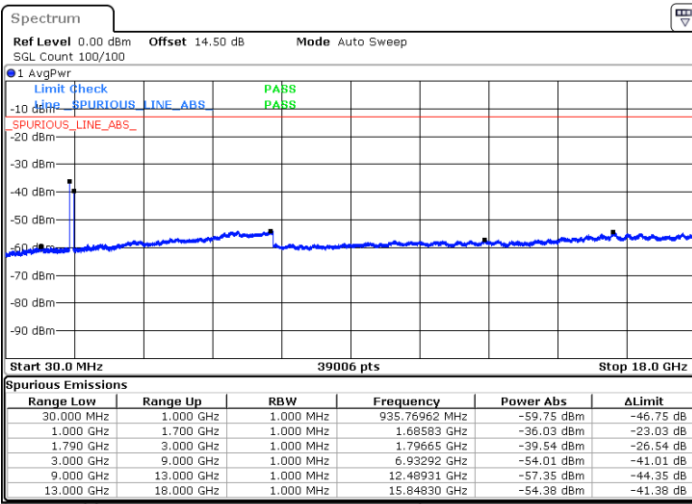

LTE Band 66C / 20MHz+10MHz

64QAM

Lowest Channel / 1RB0 and 1RB49

Lowest Channel / 1RB99 and 1RB0

Date: 23.DEC.2021 04:40:45

Date: 23.DEC.2021 04:35:49

Lowest Channel / FullIRB

N/A

Date: 23.DEC.2021 04:41:46

Blank

LTE Band 66C / 20MHz+10MHz

64QAM

Middle Channel / 1RB0 and 1RB49

Middle Channel / 1RB99 and 1RB0

Date: 23.DEC.2021 04:50:44

Date: 23.DEC.2021 04:55:40

Middle Channel / FullIRB

N/A

Blank

Date: 23.DEC.2021 04:49:44

LTE Band 66C / 20MHz+10MHz

64QAM

Highest Channel / 1RB0 and 1RB49

Highest Channel / 1RB99 and 1RB0

Date: 23.DEC.2021 05:11:34

Date: 23.DEC.2021 05:10:34

Highest Channel / FullIRB

N/A

Date: 23.DEC.2021 05:16:30

Blank

LTE Band 66C / 20MHz+15MHz

64QAM