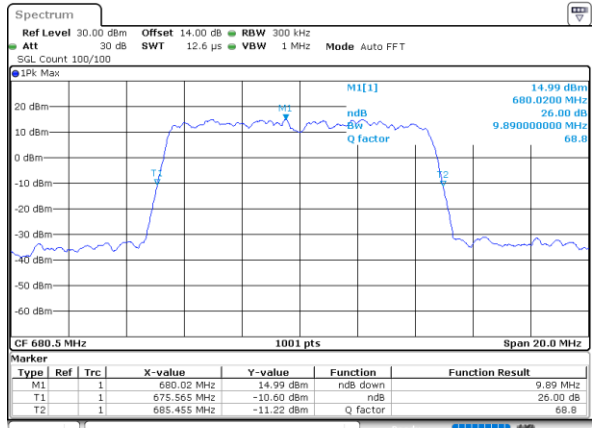

Date: 24. DEC. 2021 22:14:43

Highest Channel / 5MHz / QPSK

Date: 24. DEC. 2021 22:18:21

Highest Channel / 5MHz / 16QAM

Date: 24. DEC. 2021 22:18:46

LTE Band 71

Lowest Channel / 10MHz / QPSK

Date: 24, DEC, 2021 22:37:59

Lowest Channel / 10MHz / 16QAM

Date: 24, DEC, 2021 22:18:23

Middle Channel / 10MHz / QPSK

Date: 24, DEC, 2021 22:46:57

Middle Channel / 10MHz / 16QAM

Date: 24, DEC, 2021 22:47:21

Highest Channel / 10MHz / QPSK

Date: 24, DEC, 2021 22:50:59

Highest Channel / 10MHz / 16QAM

Date: 24, DEC, 2021 22:51:24

LTE Band 71

Lowest Channel / 15MHz / QPSK

Date: 24. DEC. 2021 23:10:35

Lowest Channel / 15MHz / 16QAM

Date: 24. DEC. 2021 23:10:59