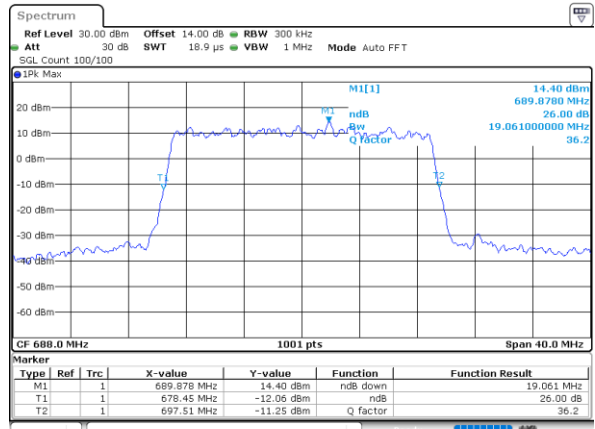

Date: 24. DEC. 2021 23:24:01

LTE Band 71

Lowest Channel / 20MHz / QPSK

Date: 24. DEC. 2021 23:54:13

Lowest Channel / 20MHz / 16QAM

Date: 24. DEC. 2021 23:54:38

Middle Channel / 20MHz / QPSK

Date: 25. DEC. 2021 00:03:12

Middle Channel / 20MHz / 16QAM

Date: 25. DEC. 2021 00:03:37

Highest Channel / 20MHz / QPSK

Date: 25. DEC. 2021 00:07:14

Highest Channel / 20MHz / 16QAM

Date: 25. DEC. 2021 00:07:39

LTE Band 71

Lowest Channel / 5MHz / 64QAM

Date: 24.DEC.2021 22:26:40

Lowest Channel / 10MHz / 64QAM

Date: 24.DEC.2021 22:59:26

Middle Channel / 5MHz / 64QAM

Date: 24.DEC.2021 22:31:10

Middle Channel / 10MHz / 64QAM

Date: 24.DEC.2021 23:03:45

Highest Channel / 5MHz / 64QAM