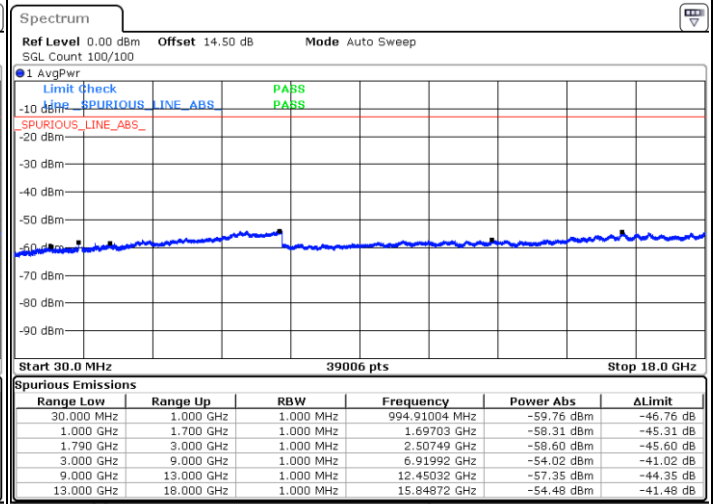

LTE Band 66C / 20MHz+10MHz

64QAM

Lowest Channel / 1RB0 and 1RB49

Lowest Channel / 1RB99 and 1RB0

Date: 23.DEC.2021 04:40:45

Date: 23.DEC.2021 04:35:49

Lowest Channel / FullIRB

N/A

Date: 23.DEC.2021 04:41:46

Blank

LTE Band 66C / 20MHz+10MHz

64QAM

Middle Channel / 1RB0 and 1RB49

Middle Channel / 1RB99 and 1RB0

Date: 23.DEC.2021 04:50:44

Date: 23.DEC.2021 04:55:40

Middle Channel / FullIRB

N/A

Blank

Date: 23.DEC.2021 04:49:44

LTE Band 66C / 20MHz+10MHz

64QAM

Highest Channel / 1RB0 and 1RB49

Highest Channel / 1RB99 and 1RB0

Date: 23.DEC.2021 05:11:34

Date: 23.DEC.2021 05:10:34

Highest Channel / FullIRB

N/A

Date: 23.DEC.2021 05:16:30

Blank

LTE Band 66C / 20MHz+15MHz

64QAM