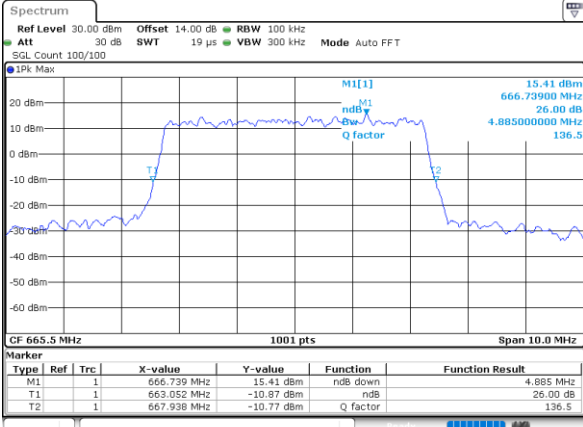

LTE Band 71

Lowest Channel / 5MHz / QPSK

Date: 24. DEC. 2021 22:05:20