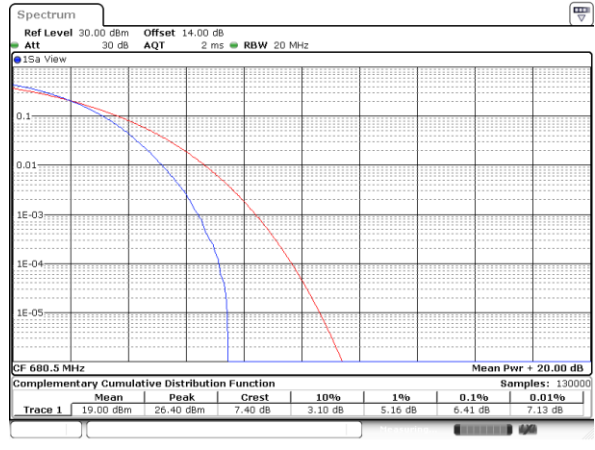

Lowest Channel / Full RB

Date: 25. DEC. 2021 00:26:25

Middle Channel / 1RB

Date: 25. DEC. 2021 00:26:51

Middle Channel / Full RB

Date: 25. DEC. 2021 00:27:17

Highest Channel / 1RB

Date: 25. DEC. 2021 00:27:43

Highest Channel / Full RB

Date: 25. DEC. 2021 00:28:09

LTE Band 71 / 20MHz / 64QAM

Lowest Channel / 1RB

Date: 25. DEC. 2021 00:31:15

Lowest Channel / Full RB

Date: 25. DEC. 2021 00:31:41

Middle Channel / 1RB

Date: 25. DEC. 2021 00:32:07

Middle Channel / Full RB

Date: 25. DEC. 2021 00:32:33

Highest Channel / 1RB

Date: 25. DEC. 2021 00:32:59

Highest Channel / Full RB

Date: 25. DEC. 2021 00:33:26

26dB Bandwidth