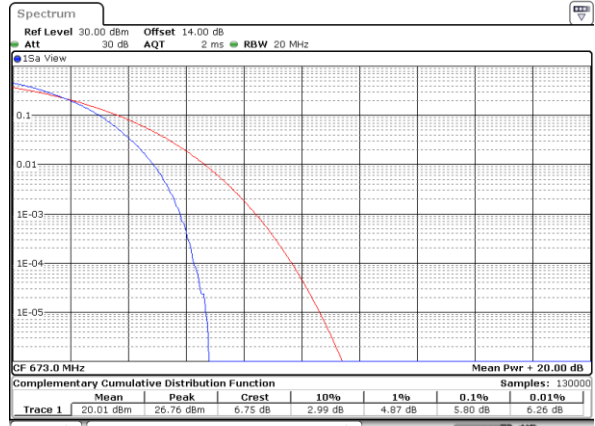

LTE Band 71 / 20MHz / QPSK

Lowest Channel / 1RB

Date: 25. DEC. 2021 00:28:36

Lowest Channel / Full RB

Date: 25. DEC. 2021 00:29:03

Middle Channel / 1RB

Date: 25. DEC. 2021 00:29:29

Middle Channel / Full RB

Date: 25. DEC. 2021 00:29:55

Highest Channel / 1RB

Date: 25. DEC. 2021 00:30:21

Highest Channel / Full RB

Date: 25. DEC. 2021 00:30:48

LTE Band 71 / 20MHz / 16QAM

Lowest Channel / 1RB

Date: 25. DEC. 2021 00:25:58

Lowest Channel / Full RB

Date: 25. DEC. 2021 00:26:25

Middle Channel / 1RB

Date: 25. DEC. 2021 00:26:51

Middle Channel / Full RB

Date: 25. DEC. 2021 00:27:17

Highest Channel / 1RB

Date: 25. DEC. 2021 00:27:43

Highest Channel / Full RB

Date: 25. DEC. 2021 00:28:09

LTE Band 71 / 20MHz / 64QAM

Lowest Channel / 1RB

Date: 25. DEC. 2021 00:31:15

Lowest Channel / Full RB

Date: 25. DEC. 2021 00:31:41

Middle Channel / 1RB