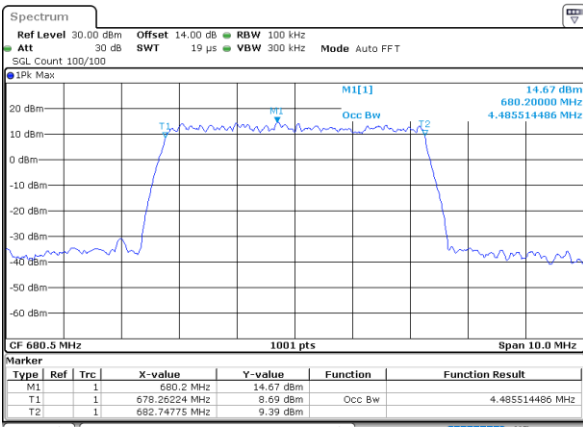

Date: 25, DEC, 2021 00:21:52

Occupied Bandwidth

Mode	LTE Band 71 : 99%OBW(MHz)											
BW	1.4MHz		3MHz		5MHz		10MHz		15MHz		20MHz	
Mod.	QPSK	16QAM	QPSK	16QAM	QPSK	16QAM	QPSK	16QAM	QPSK	16QAM	QPSK	16QAM
Lowest CH	-	-	-	-	4.51	4.49	9.05	8.93	13.37	13.43	17.86	17.82
Middle CH	-	-	-	-	4.49	4.49	8.95	9.05	13.46	13.49	17.78	17.86
Highest CH	-	-	-	-	4.49	4.50	8.99	9.05	13.40	13.46	17.90	17.94
Mode	LTE Band 71 : 99%OBW(MHz)											
BW	1.4MHz		3MHz		5MHz		10MHz		15MHz		20MHz	
Mod.	64QAM		64QAM		64QAM		64QAM		64QAM		64QAM	
Lowest CH	-	-	-	-	4.49	-	9.01	-	13.37	-	17.82	-
Middle CH	-	-	-	-	4.50	-	8.97	-	13.40	-	17.86	-
Highest CH	-	-	-	-	4.51	-	9.03	-	13.40	-	17.82	-

LTE Band 71

Lowest Channel / 5MHz / QPSK

Date: 24. DEC. 2021 22:10:13

Lowest Channel / 5MHz / 16QAM

Date: 24. DEC. 2021 22:10:15

Middle Channel / 5MHz / QPSK

Date: 24. DEC. 2021 22:13:30

Middle Channel / 5MHz / 16QAM

Date: 24. DEC. 2021 22:13:55

Highest Channel / 5MHz / QPSK

Date: 24. DEC. 2021 22:17:32

Highest Channel / 5MHz / 16QAM

Date: 24. DEC. 2021 22:17:56

LTE Band 71

Lowest Channel / 10MHz / QPSK

Date: 24. DEC. 2021 22:37:09