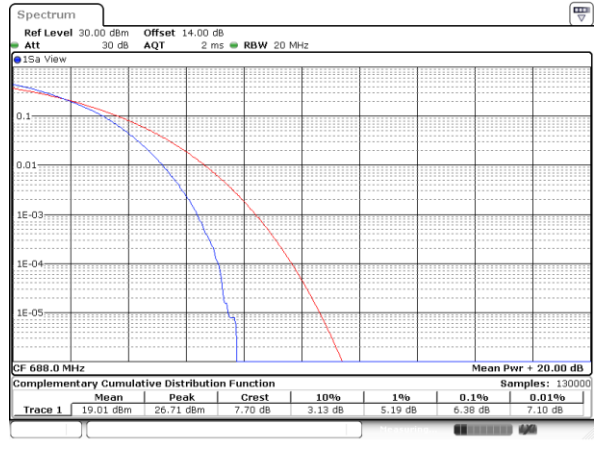

Highest Channel / Full RB

Date: 25. DEC. 2021 00:28:09

LTE Band 71 / 20MHz / 64QAM

Lowest Channel / 1RB

Date: 25. DEC. 2021 00:31:15

Lowest Channel / Full RB

Date: 25. DEC. 2021 00:31:41

Middle Channel / 1RB

Date: 25. DEC. 2021 00:32:07

Middle Channel / Full RB

Date: 25. DEC. 2021 00:32:33

Highest Channel / 1RB

Date: 25. DEC. 2021 00:32:59

Highest Channel / Full RB

Date: 25. DEC. 2021 00:33:26

26dB Bandwidth

Mode	LTE Band 71 : 26dB BW(MHz)											
BW	1.4MHz		3MHz		5MHz		10MHz		15MHz		20MHz	
Mod.	QPSK	16QAM	QPSK	16QAM	QPSK	16QAM	QPSK	16QAM	QPSK	16QAM	QPSK	16QAM
Lowest CH	-	-	-	-	4.89	4.93	9.69	9.71	14.36	14.18	18.94	18.70
Middle CH	-	-	-	-	4.96	4.86	9.79	9.89	14.42	14.36	18.66	18.98
Highest CH	-	-	-	-	4.80	4.92	9.77	9.69	14.45	14.54	19.14	19.06
Mode	LTE Band 71 : 26dB BW(MHz)											
BW	1.4MHz		3MHz		5MHz		10MHz		15MHz		20MHz	
Mod.	64QAM		64QAM		64QAM		64QAM		64QAM		64QAM	
Lowest CH	-	-	-	-	4.82	-	9.65	-	14.24	-	19.06	-
Middle CH	-	-	-	-	4.91	-	9.79	-	14.45	-	18.86	-
Highest CH	-	-	-	-	4.89	-	9.69	-	14.30	-	19.10	-