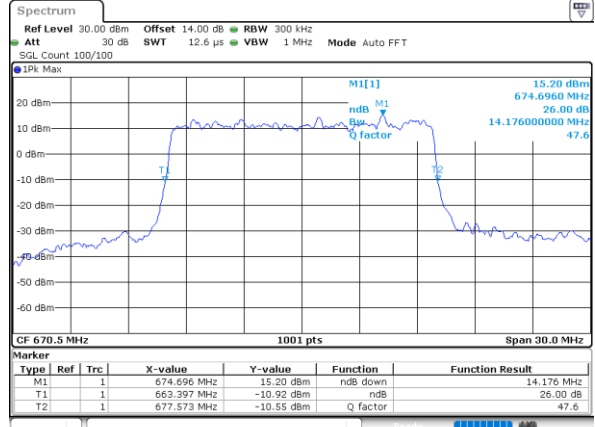

Date: 24, DEC, 2021 22:50:59

Highest Channel / 10MHz / 16QAM

Date: 24, DEC, 2021 22:51:24

LTE Band 71

Lowest Channel / 15MHz / QPSK

Date: 24. DEC. 2021 23:10:35

Lowest Channel / 15MHz / 16QAM

Date: 24. DEC. 2021 23:10:59

Middle Channel / 15MHz / QPSK

Date: 24. DEC. 2021 23:19:34

Middle Channel / 15MHz / 16QAM

Date: 24. DEC. 2021 23:19:58

Highest Channel / 15MHz / QPSK

Date: 24. DEC. 2021 23:23:36

Highest Channel / 15MHz / 16QAM