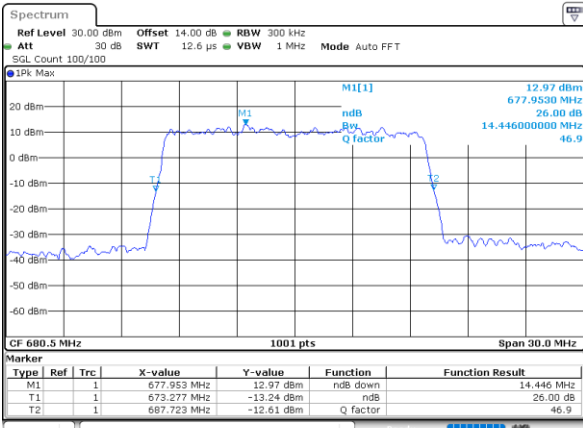

Date: 24.DEC.2021 22:26:40

Lowest Channel / 10MHz / 64QAM

Date: 24.DEC.2021 22:59:26

Middle Channel / 5MHz / 64QAM

Date: 24.DEC.2021 22:31:10

Middle Channel / 10MHz / 64QAM

Date: 24.DEC.2021 23:03:45

Highest Channel / 5MHz / 64QAM

Date: 24.DEC.2021 22:33:02

Highest Channel / 10MHz / 64QAM

Date: 24.DEC.2021 23:03:38

LTE Band 71

Lowest Channel / 15MHz / 64QAM

Date: 24, DEC, 2021 23:32:02

Lowest Channel / 20MHz / 64QAM

Date: 25, DEC, 2021 00:15:40

Middle Channel / 15MHz / 64QAM

Date: 24, DEC, 2021 23:36:23

Middle Channel / 20MHz / 64QAM

Date: 25, DEC, 2021 00:20:00

Highest Channel / 15MHz / 64QAM

Date: 24, DEC, 2021 23:38:15

Highest Channel / 20MHz / 64QAM