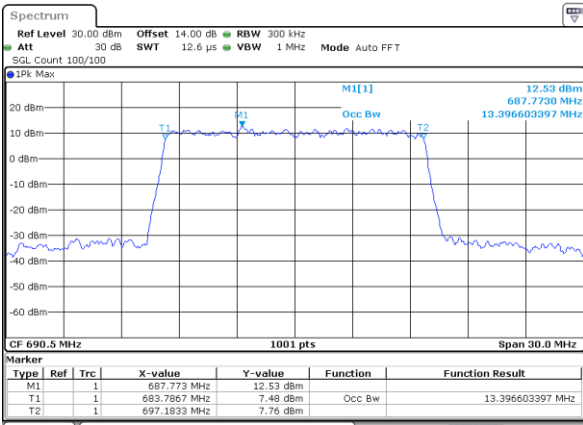

Highest Channel / 5MHz / 64QAM

Date: 24. DEC. 2021 22:32:46

Highest Channel / 10MHz / 64QAM

Date: 24. DEC. 2021 23:05:22

LTE Band 71

Lowest Channel / 15MHz / 64QAM

Date: 24.DEC.2021 23:31:47

Lowest Channel / 20MHz / 64QAM

Date: 25.DEC.2021 00:15:24

Middle Channel / 15MHz / 64QAM

Date: 24.DEC.2021 23:36:07

Middle Channel / 20MHz / 64QAM

Date: 25.DEC.2021 00:19:44

Highest Channel / 15MHz / 64QAM

Date: 24.DEC.2021 23:37:59

Highest Channel / 20MHz / 64QAM

Date: 25.DEC.2021 00:21:36

Conducted Band Edge