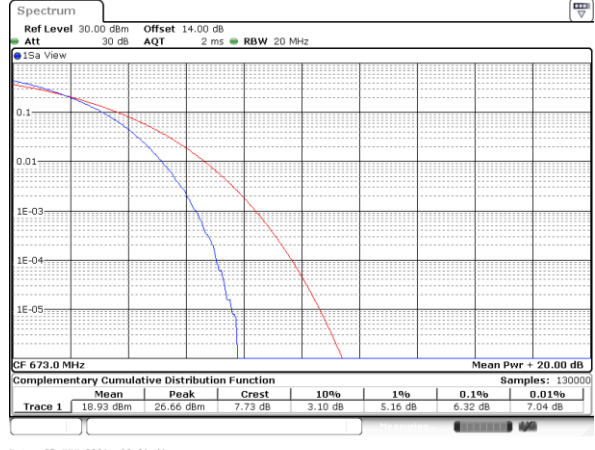

Lowest Channel / Full RB

Date: 25. DEC. 2021 00:26:25

Middle Channel / 1RB

Date: 25. DEC. 2021 00:26:51

Middle Channel / Full RB

Date: 25. DEC. 2021 00:27:17

Highest Channel / 1RB

Date: 25. DEC. 2021 00:27:43

Highest Channel / Full RB

Date: 25. DEC. 2021 00:28:09

LTE Band 71 / 20MHz / 64QAM

Lowest Channel / 1RB

Date: 25. DEC. 2021 00:31:15

Lowest Channel / Full RB

Date: 25. DEC. 2021 00:31:41

Middle Channel / 1RB

Date: 25. DEC. 2021 00:32:07

Middle Channel / Full RB

Date: 25. DEC. 2021 00:32:33

Highest Channel / 1RB

Date: 25. DEC. 2021 00:32:59

Highest Channel / Full RB

Date: 25. DEC. 2021 00:33:26

26dB Bandwidth