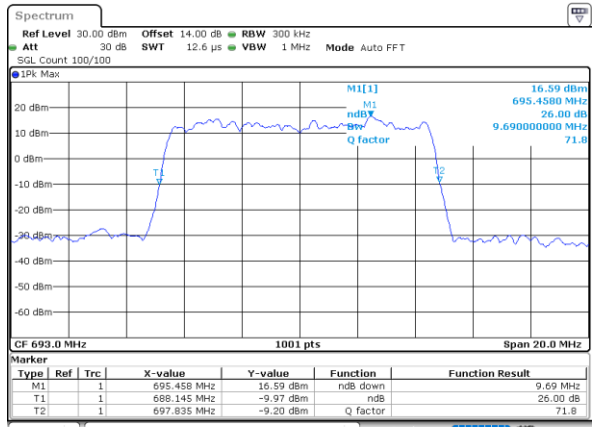

Date: 24. DEC. 2021 22:14:43

Highest Channel / 5MHz / QPSK

Date: 24. DEC. 2021 22:18:21

Highest Channel / 5MHz / 16QAM

Date: 24. DEC. 2021 22:18:46

LTE Band 71

Lowest Channel / 10MHz / QPSK

Date: 24, DEC, 2021 22:37:59

Lowest Channel / 10MHz / 16QAM

Date: 24, DEC, 2021 22:18:23

Middle Channel / 10MHz / QPSK

Date: 24, DEC, 2021 22:46:57

Middle Channel / 10MHz / 16QAM

Date: 24, DEC, 2021 22:47:21

Highest Channel / 10MHz / QPSK

Date: 24, DEC, 2021 22:50:59

Highest Channel / 10MHz / 16QAM

Date: 24, DEC, 2021 22:51:24

LTE Band 71

Lowest Channel / 15MHz / QPSK

Date: 24. DEC. 2021 23:10:35

Lowest Channel / 15MHz / 16QAM

Date: 24. DEC. 2021 23:10:59