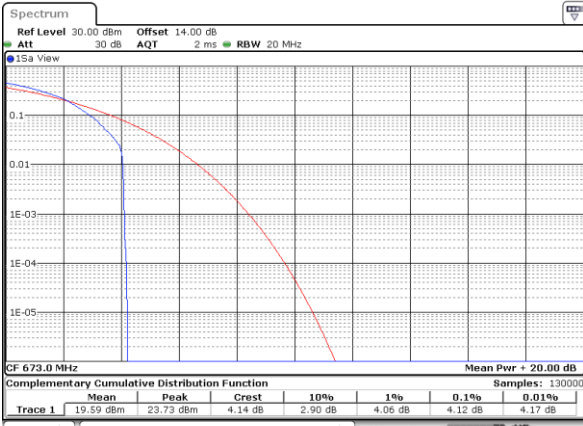

LTE Band 71 / 20MHz / QPSK

Lowest Channel / 1RB

Date: 25. DEC. 2021 00:28:36

Lowest Channel / Full RB

Date: 25. DEC. 2021 00:29:03

Middle Channel / 1RB

Date: 25. DEC. 2021 00:29:29

Middle Channel / Full RB

Date: 25. DEC. 2021 00:29:55

Highest Channel / 1RB

Date: 25. DEC. 2021 00:30:21

Highest Channel / Full RB

Date: 25. DEC. 2021 00:30:48

LTE Band 71 / 20MHz / 16QAM

Lowest Channel / 1RB

Date: 25. DEC. 2021 00:25:58

Lowest Channel / Full RB

Date: 25. DEC. 2021 00:26:25

Middle Channel / 1RB

Date: 25. DEC. 2021 00:26:51

Middle Channel / Full RB

Date: 25. DEC. 2021 00:27:17

Highest Channel / 1RB

Date: 25. DEC. 2021 00:27:43

Highest Channel / Full RB

Date: 25. DEC. 2021 00:28:09

LTE Band 71 / 20MHz / 64QAM

Lowest Channel / 1RB

Date: 25. DEC. 2021 00:31:15

Lowest Channel / Full RB

Date: 25. DEC. 2021 00:31:41

Middle Channel / 1RB