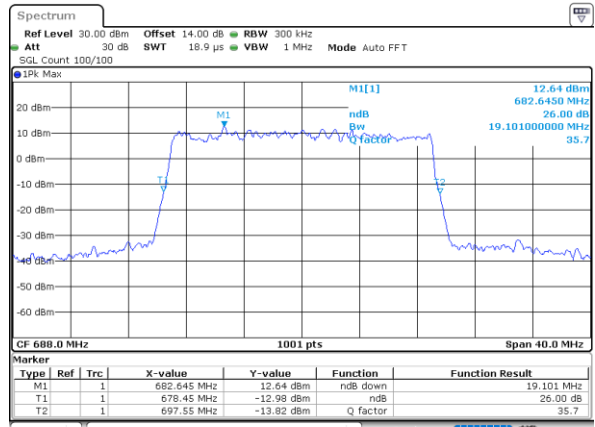

Date: 24.DEC.2021 22:33:02

Highest Channel / 10MHz / 64QAM

Date: 24.DEC.2021 23:03:38

LTE Band 71

Lowest Channel / 15MHz / 64QAM

Date: 24, DEC, 2021 23:32:02

Lowest Channel / 20MHz / 64QAM

Date: 25, DEC, 2021 00:15:40

Middle Channel / 15MHz / 64QAM

Date: 24, DEC, 2021 23:36:23

Middle Channel / 20MHz / 64QAM

Date: 25, DEC, 2021 00:20:00

Highest Channel / 15MHz / 64QAM

Date: 24, DEC, 2021 23:38:15

Highest Channel / 20MHz / 64QAM

Date: 25, DEC, 2021 00:21:52

Occupied Bandwidth

Mode	LTE Band 71 : 99%OBW(MHz)											
BW	1.4MHz		3MHz		5MHz		10MHz		15MHz		20MHz	
Mod.	QPSK	16QAM	QPSK	16QAM	QPSK	16QAM	QPSK	16QAM	QPSK	16QAM	QPSK	16QAM
Lowest CH	-	-	-	-	4.51	4.49	9.05	8.93	13.37	13.43	17.86	17.82
Middle CH	-	-	-	-	4.49	4.49	8.95	9.05	13.46	13.49	17.78	17.86
Highest CH	-	-	-	-	4.49	4.50	8.99	9.05	13.40	13.46	17.90	17.94
Mode	LTE Band 71 : 99%OBW(MHz)											
BW	1.4MHz		3MHz		5MHz		10MHz		15MHz		20MHz	
Mod.	64QAM		64QAM		64QAM		64QAM		64QAM		64QAM	
Lowest CH	-	-	-	-	4.49	-	9.01	-	13.37	-	17.82	-
Middle CH	-	-	-	-	4.50	-	8.97	-	13.40	-	17.86	-
Highest CH	-	-	-	-	4.51	-	9.03	-	13.40	-	17.82	-