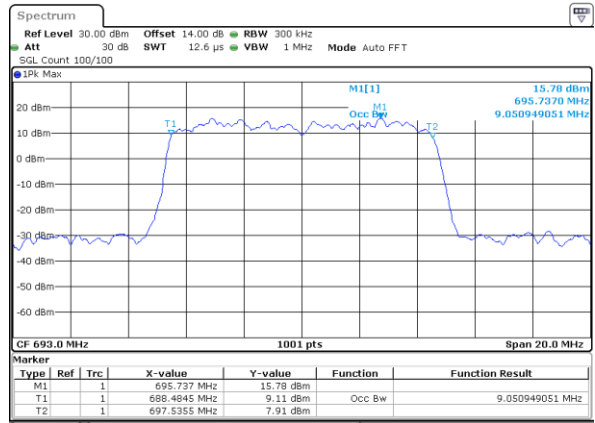

Date: 24. DEC. 2021 22:13:55

Highest Channel / 5MHz / QPSK

Date: 24. DEC. 2021 22:17:32

Highest Channel / 5MHz / 16QAM

Date: 24. DEC. 2021 22:17:56

LTE Band 71

Lowest Channel / 10MHz / QPSK

Date: 24. DEC. 2021 22:37:09

Lowest Channel / 10MHz / 16QAM

Date: 24. DEC. 2021 22:37:34

Middle Channel / 10MHz / QPSK

Date: 24. DEC. 2021 22:46:08

Middle Channel / 10MHz / 16QAM

Date: 24. DEC. 2021 22:46:33

Highest Channel / 10MHz / QPSK

Date: 24. DEC. 2021 22:50:10

Highest Channel / 10MHz / 16QAM

Date: 24. DEC. 2021 22:50:35

LTE Band 71

Lowest Channel / 15MHz / QPSK

Date: 24. DEC. 2021 23:09:45

Lowest Channel / 15MHz / 16QAM

Date: 24. DEC. 2021 23:10:10