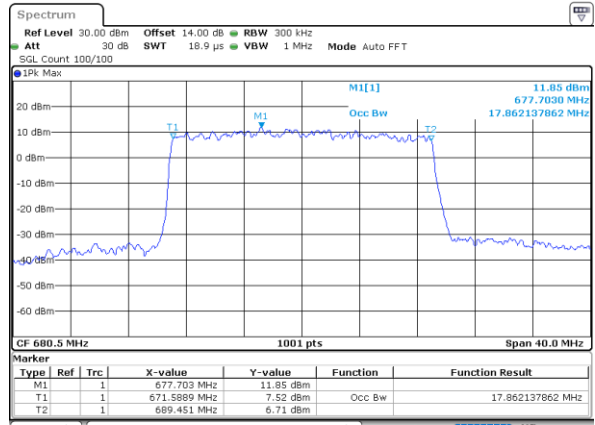

Middle Channel / 20MHz / 16QAM

Date: 25. DEC. 2021 00:02:48

Highest Channel / 20MHz / QPSK

Date: 25. DEC. 2021 00:06:25

Highest Channel / 20MHz / 16QAM

Date: 25. DEC. 2021 00:06:50

LTE Band 71

Lowest Channel / 5MHz / 64QAM

Date: 24. DEC. 2021 22:26:33

Lowest Channel / 10MHz / 64QAM

Date: 24. DEC. 2021 22:59:10

Middle Channel / 5MHz / 64QAM

Date: 24. DEC. 2021 22:30:54

Middle Channel / 10MHz / 64QAM

Date: 24. DEC. 2021 23:03:29

Highest Channel / 5MHz / 64QAM

Date: 24. DEC. 2021 22:32:46

Highest Channel / 10MHz / 64QAM

Date: 24. DEC. 2021 23:05:22

LTE Band 71

Lowest Channel / 15MHz / 64QAM

Date: 24.DEC.2021 23:31:47

Lowest Channel / 20MHz / 64QAM

Date: 25.DEC.2021 00:15:24

Middle Channel / 15MHz / 64QAM

Date: 24.DEC.2021 23:36:07

Middle Channel / 20MHz / 64QAM

Date: 25.DEC.2021 00:19:44

Highest Channel / 15MHz / 64QAM

Date: 24.DEC.2021 23:37:59

Highest Channel / 20MHz / 64QAM