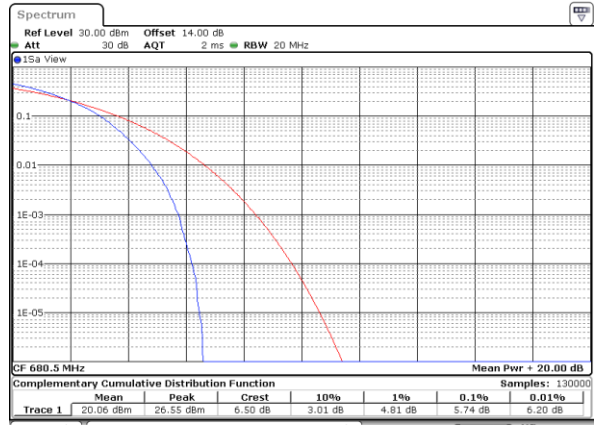

Date: 25. DEC. 2021 00:29:55

Highest Channel / 1RB

Date: 25. DEC. 2021 00:30:21

Highest Channel / Full RB

Date: 25. DEC. 2021 00:30:48

LTE Band 71 / 20MHz / 16QAM

Lowest Channel / 1RB

Date: 25. DEC. 2021 00:25:58

Lowest Channel / Full RB

Date: 25. DEC. 2021 00:26:25

Middle Channel / 1RB

Date: 25. DEC. 2021 00:26:51

Middle Channel / Full RB

Date: 25. DEC. 2021 00:27:17

Highest Channel / 1RB

Date: 25. DEC. 2021 00:27:43

Highest Channel / Full RB

Date: 25. DEC. 2021 00:28:09

LTE Band 71 / 20MHz / 64QAM

Lowest Channel / 1RB

Date: 25. DEC. 2021 00:31:15

Lowest Channel / Full RB

Date: 25. DEC. 2021 00:31:41

Middle Channel / 1RB

Date: 25. DEC. 2021 00:32:07

Middle Channel / Full RB

Date: 25. DEC. 2021 00:32:33

Highest Channel / 1RB

Date: 25. DEC. 2021 00:32:59

Highest Channel / Full RB

Date: 25. DEC. 2021 00:33:26

26dB Bandwidth