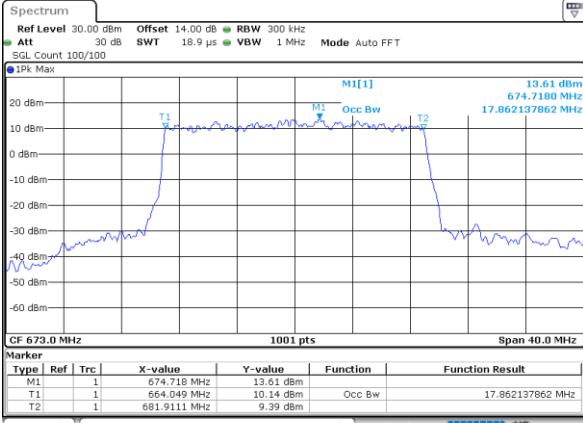

Date: 24. DEC. 2021 22:50:10

Highest Channel / 10MHz / 16QAM

Date: 24. DEC. 2021 22:50:35

LTE Band 71

Lowest Channel / 15MHz / QPSK

Date: 24. DEC. 2021 23:09:45

Lowest Channel / 15MHz / 16QAM

Date: 24. DEC. 2021 23:10:10

Middle Channel / 15MHz / QPSK

Date: 24. DEC. 2021 23:18:46

Middle Channel / 15MHz / 16QAM

Date: 24. DEC. 2021 23:19:10

Highest Channel / 15MHz / QPSK

Date: 24. DEC. 2021 23:22:46

Highest Channel / 15MHz / 16QAM

Date: 24. DEC. 2021 23:23:12

LTE Band 71

Lowest Channel / 20MHz / QPSK

Date: 24. DEC. 2021 23:53:24

Lowest Channel / 20MHz / 16QAM

Date: 24. DEC. 2021 23:53:49

Middle Channel / 20MHz / QPSK

Date: 25. DEC. 2021 00:02:23

Middle Channel / 20MHz / 16QAM

Date: 25. DEC. 2021 00:02:48

Highest Channel / 20MHz / QPSK

Date: 25. DEC. 2021 00:06:25

Highest Channel / 20MHz / 16QAM

Date: 25. DEC. 2021 00:06:50

LTE Band 71

Lowest Channel / 5MHz / 64QAM