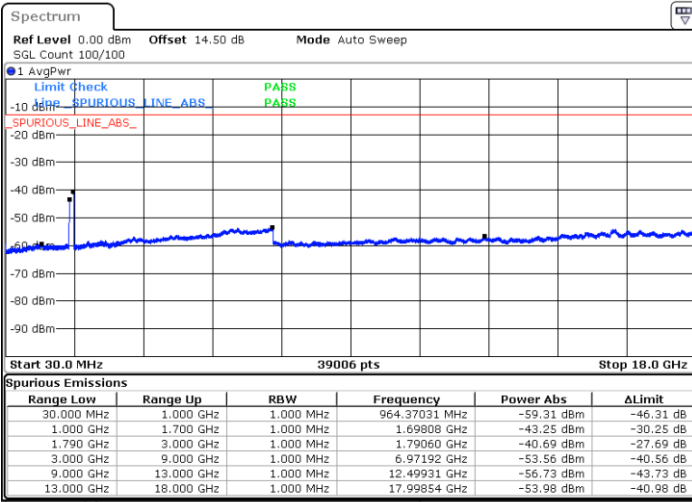

Date: 24.DEC.2021 00:46:26

Date: 24.DEC.2021 00:39:48

Lowest Channel / FullIRB

N/A

Blank

Date: 24.DEC.2021 00:47:47

LTE Band 66C / 20MHz+20MHz

64QAM

MiddleChannel / 1RB0 and 1RB99

Middle Channel / 1RB99 and 1RB0

Date: 24.DEC.2021 01:19:41

Date: 24.DEC.2021 01:26:19

Middle Channel / FullIRB

N/A

Date: 24.DEC.2021 01:18:21

Blank

LTE Band 66C / 20MHz+20MHz

64QAM

Highest Channel / 1RB0 and 1RB99

Highest Channel / 1RB99 and 1RB0

Date: 24.DEC.2021 01:46:42

Date: 24.DEC.2021 01:45:22

Highest Channel / FullIRB

N/A

Blank

Date: 24.DEC.2021 01:53:20

LTE Band 71

Peak-to-Average Ratio

Mode	LTE Band 71 / 20MHz				
Mod.	QPSK		16QAM		Limit: 13dB
RB Size	1RB	Full RB	1RB	Full RB	Result
Lowest CH	3.22	4.84	4.12	5.80	PASS
Middle CH	3.42	4.64	4.70	5.74	
Highest CH	3.42	4.78	4.96	5.83	
Mode	LTE Band 71 / 20MHz				
Mod.	64QAM				Limit: 13dB
RB Size	1RB	Full RB			Result
Lowest CH	5.45	6.32	-	-	PASS
Middle CH	5.91	6.41	-	-	
Highest CH	6.41	6.38	-	-	