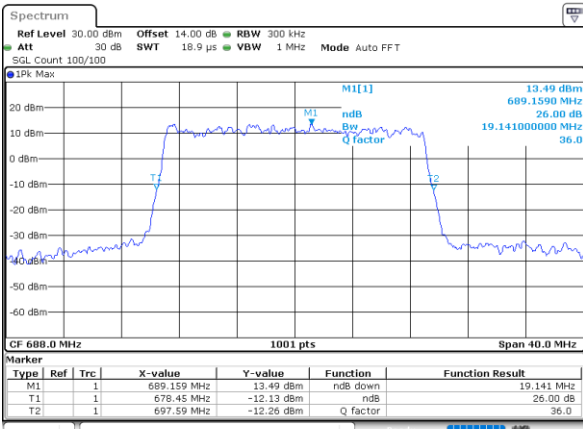

Date: 24. DEC. 2021 23:24:01

LTE Band 71

Lowest Channel / 20MHz / QPSK

Date: 24. DEC. 2021 23:54:13

Lowest Channel / 20MHz / 16QAM

Date: 24. DEC. 2021 23:54:38

Middle Channel / 20MHz / QPSK

Date: 25. DEC. 2021 00:03:12

Middle Channel / 20MHz / 16QAM

Date: 25. DEC. 2021 00:03:37

Highest Channel / 20MHz / QPSK

Date: 25. DEC. 2021 00:07:14

Highest Channel / 20MHz / 16QAM

Date: 25. DEC. 2021 00:07:39

LTE Band 71

Lowest Channel / 5MHz / 64QAM