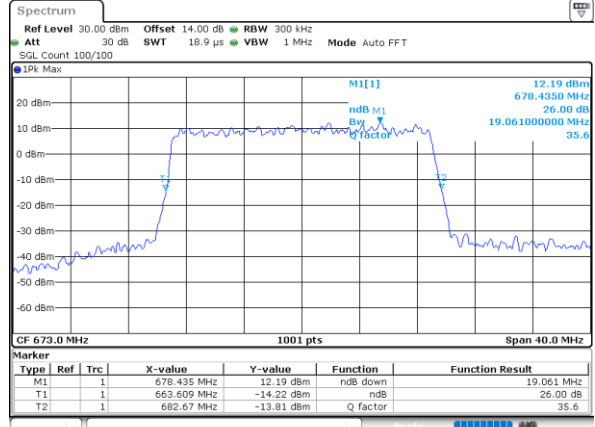

Date: 24.DEC.2021 22:26:40

Lowest Channel / 10MHz / 64QAM

Date: 24.DEC.2021 22:59:26

Middle Channel / 5MHz / 64QAM

Date: 24.DEC.2021 22:31:10

Middle Channel / 10MHz / 64QAM

Date: 24.DEC.2021 23:03:45

Highest Channel / 5MHz / 64QAM

Date: 24.DEC.2021 22:33:02

Highest Channel / 10MHz / 64QAM

Date: 24.DEC.2021 23:03:38

LTE Band 71

Lowest Channel / 15MHz / 64QAM

Date: 24, DEC, 2021 23:32:02

Lowest Channel / 20MHz / 64QAM

Date: 25, DEC, 2021 00:15:40

Middle Channel / 15MHz / 64QAM

Date: 24, DEC, 2021 23:36:23

Middle Channel / 20MHz / 64QAM

Date: 25, DEC, 2021 00:20:00

Highest Channel / 15MHz / 64QAM

Date: 24, DEC, 2021 23:38:15

Highest Channel / 20MHz / 64QAM