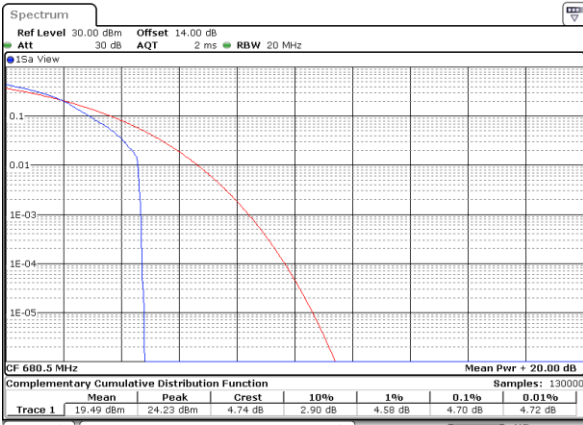

LTE Band 71 / 20MHz / QPSK

Lowest Channel / 1RB

Date: 25. DEC. 2021 00:28:36

Lowest Channel / Full RB

Date: 25. DEC. 2021 00:29:03

Middle Channel / 1RB

Date: 25. DEC. 2021 00:29:29

Middle Channel / Full RB

Date: 25. DEC. 2021 00:29:55

Highest Channel / 1RB

Date: 25. DEC. 2021 00:30:21

Highest Channel / Full RB

Date: 25. DEC. 2021 00:30:48

LTE Band 71 / 20MHz / 16QAM

Lowest Channel / 1RB

Date: 25. DEC. 2021 00:25:58

Lowest Channel / Full RB

Date: 25. DEC. 2021 00:26:25

Middle Channel / 1RB

Date: 25. DEC. 2021 00:26:51

Middle Channel / Full RB

Date: 25. DEC. 2021 00:27:17

Highest Channel / 1RB

Date: 25. DEC. 2021 00:27:43

Highest Channel / Full RB

Date: 25. DEC. 2021 00:28:09

LTE Band 71 / 20MHz / 64QAM

Lowest Channel / 1RB

Date: 25. DEC. 2021 00:31:15

Lowest Channel / Full RB

Date: 25. DEC. 2021 00:31:41

Middle Channel / 1RB