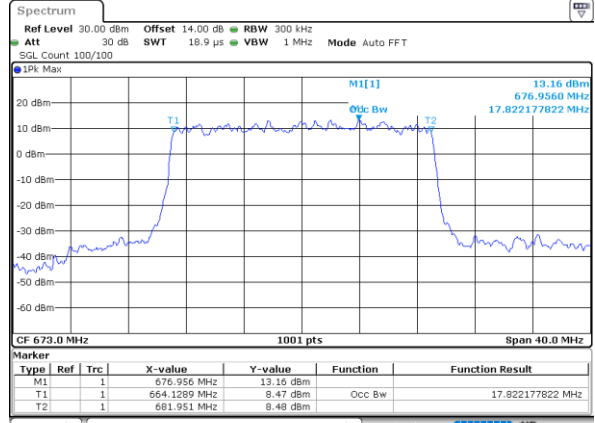

Date: 24. DEC. 2021 23:23:12

LTE Band 71

Lowest Channel / 20MHz / QPSK

Date: 24. DEC. 2021 23:53:24

Lowest Channel / 20MHz / 16QAM

Date: 24. DEC. 2021 23:53:49

Middle Channel / 20MHz / QPSK

Date: 25. DEC. 2021 00:02:23

Middle Channel / 20MHz / 16QAM

Date: 25. DEC. 2021 00:02:48

Highest Channel / 20MHz / QPSK

Date: 25. DEC. 2021 00:06:25

Highest Channel / 20MHz / 16QAM

Date: 25. DEC. 2021 00:06:50

LTE Band 71

Lowest Channel / 5MHz / 64QAM