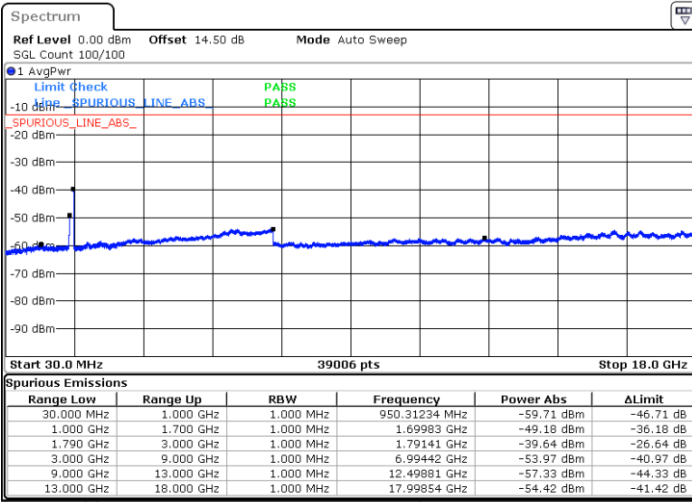

Date: 23.DEC.2021 04:41:46

Blank

LTE Band 66C / 20MHz+10MHz

64QAM

Middle Channel / 1RB0 and 1RB49

Middle Channel / 1RB99 and 1RB0

Date: 23.DEC.2021 04:50:44

Date: 23.DEC.2021 04:55:40

Middle Channel / FullIRB

N/A

Blank

Date: 23.DEC.2021 04:49:44

LTE Band 66C / 20MHz+10MHz

64QAM

Highest Channel / 1RB0 and 1RB49

Highest Channel / 1RB99 and 1RB0

Date: 23.DEC.2021 05:11:34

Date: 23.DEC.2021 05:10:34

Highest Channel / FullIRB

N/A

Date: 23.DEC.2021 05:16:30

Blank

LTE Band 66C / 20MHz+15MHz

64QAM

Lowest Channel / 1RB0 and 1RB74

Lowest Channel / 1RB99 and 1RB0

Date: 23.DEC.2021 21:35:34

Date: 23.DEC.2021 21:26:25

Lowest Channel / FullIRB

N/A

Date: 23.DEC.2021 21:37:25

Blank