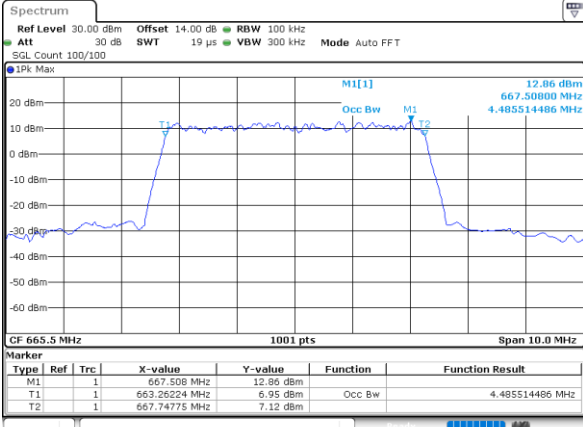

Date: 24. DEC. 2021 23:23:12

LTE Band 71

Lowest Channel / 20MHz / QPSK

Date: 24. DEC. 2021 23:53:24

Lowest Channel / 20MHz / 16QAM

Date: 24. DEC. 2021 23:53:49

Middle Channel / 20MHz / QPSK

Date: 25. DEC. 2021 00:02:23

Middle Channel / 20MHz / 16QAM

Date: 25. DEC. 2021 00:02:48

Highest Channel / 20MHz / QPSK

Date: 25. DEC. 2021 00:06:25

Highest Channel / 20MHz / 16QAM

Date: 25. DEC. 2021 00:06:50

LTE Band 71

Lowest Channel / 5MHz / 64QAM

Date: 24. DEC. 2021 22:26:33

Lowest Channel / 10MHz / 64QAM

Date: 24. DEC. 2021 22:59:10

Middle Channel / 5MHz / 64QAM

Date: 24. DEC. 2021 22:30:54

Middle Channel / 10MHz / 64QAM

Date: 24. DEC. 2021 23:03:29

Highest Channel / 5MHz / 64QAM

Date: 24. DEC. 2021 22:32:46

Highest Channel / 10MHz / 64QAM

Date: 24. DEC. 2021 23:05:22

LTE Band 71

Lowest Channel / 15MHz / 64QAM

Date: 24.DEC.2021 23:31:47

Lowest Channel / 20MHz / 64QAM