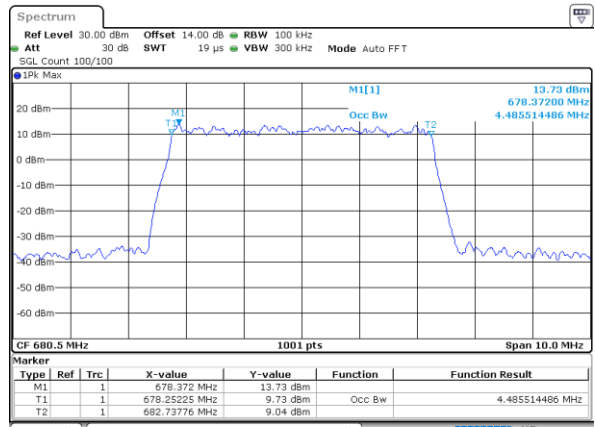

Date: 25, DEC, 2021 00:21:52

Occupied Bandwidth

Mode	LTE Band 71 : 99%OBW(MHz)											
BW	1.4MHz		3MHz		5MHz		10MHz		15MHz		20MHz	
Mod.	QPSK	16QAM	QPSK	16QAM	QPSK	16QAM	QPSK	16QAM	QPSK	16QAM	QPSK	16QAM
Lowest CH	-	-	-	-	4.51	4.49	9.05	8.93	13.37	13.43	17.86	17.82
Middle CH	-	-	-	-	4.49	4.49	8.95	9.05	13.46	13.49	17.78	17.86
Highest CH	-	-	-	-	4.49	4.50	8.99	9.05	13.40	13.46	17.90	17.94
Mode	LTE Band 71 : 99%OBW(MHz)											
BW	1.4MHz		3MHz		5MHz		10MHz		15MHz		20MHz	
Mod.	64QAM		64QAM		64QAM		64QAM		64QAM		64QAM	
Lowest CH	-	-	-	-	4.49	-	9.01	-	13.37	-	17.82	-
Middle CH	-	-	-	-	4.50	-	8.97	-	13.40	-	17.86	-
Highest CH	-	-	-	-	4.51	-	9.03	-	13.40	-	17.82	-

LTE Band 71

Lowest Channel / 5MHz / QPSK

Date: 24. DEC. 2021 22:10:13

Lowest Channel / 5MHz / 16QAM

Date: 24. DEC. 2021 22:10:15

Middle Channel / 5MHz / QPSK

Date: 24. DEC. 2021 22:13:30

Middle Channel / 5MHz / 16QAM

Date: 24. DEC. 2021 22:13:55

Highest Channel / 5MHz / QPSK

Date: 24. DEC. 2021 22:17:32

Highest Channel / 5MHz / 16QAM

Date: 24. DEC. 2021 22:17:56

LTE Band 71

Lowest Channel / 10MHz / QPSK

Date: 24. DEC. 2021 22:37:09