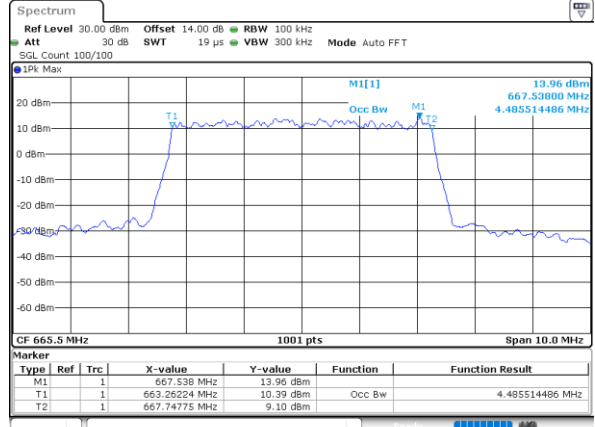

Middle Channel / 15MHz / 64QAM

Date: 24, DEC, 2021 23:36:23

Middle Channel / 20MHz / 64QAM

Date: 25, DEC, 2021 00:20:00

Highest Channel / 15MHz / 64QAM

Date: 24, DEC, 2021 23:38:15

Highest Channel / 20MHz / 64QAM

Date: 25, DEC, 2021 00:21:52

Occupied Bandwidth

Mode	LTE Band 71 : 99%OBW(MHz)											
BW	1.4MHz		3MHz		5MHz		10MHz		15MHz		20MHz	
Mod.	QPSK	16QAM	QPSK	16QAM	QPSK	16QAM	QPSK	16QAM	QPSK	16QAM	QPSK	16QAM
Lowest CH	-	-	-	-	4.51	4.49	9.05	8.93	13.37	13.43	17.86	17.82
Middle CH	-	-	-	-	4.49	4.49	8.95	9.05	13.46	13.49	17.78	17.86
Highest CH	-	-	-	-	4.49	4.50	8.99	9.05	13.40	13.46	17.90	17.94
Mode	LTE Band 71 : 99%OBW(MHz)											
BW	1.4MHz		3MHz		5MHz		10MHz		15MHz		20MHz	
Mod.	64QAM		64QAM		64QAM		64QAM		64QAM		64QAM	
Lowest CH	-	-	-	-	4.49	-	9.01	-	13.37	-	17.82	-
Middle CH	-	-	-	-	4.50	-	8.97	-	13.40	-	17.86	-
Highest CH	-	-	-	-	4.51	-	9.03	-	13.40	-	17.82	-

LTE Band 71

Lowest Channel / 5MHz / QPSK

Date: 24. DEC. 2021 22:10:13

Lowest Channel / 5MHz / 16QAM

Date: 24. DEC. 2021 22:10:15

Middle Channel / 5MHz / QPSK

Date: 24. DEC. 2021 22:13:30

Middle Channel / 5MHz / 16QAM