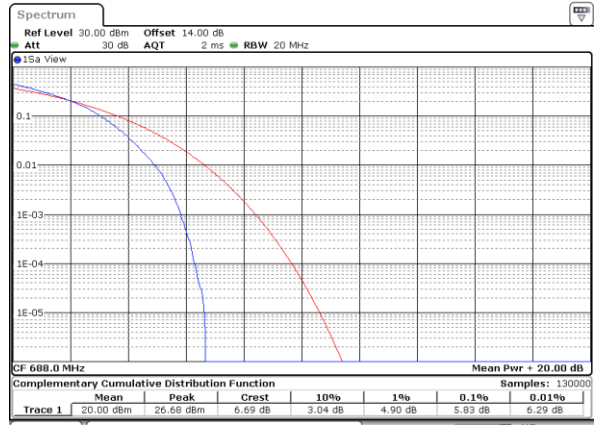

Date: 25. DEC. 2021 00:29:55

Highest Channel / 1RB

Date: 25. DEC. 2021 00:30:21

Highest Channel / Full RB

Date: 25. DEC. 2021 00:30:48

LTE Band 71 / 20MHz / 16QAM

Lowest Channel / 1RB

Date: 25. DEC. 2021 00:25:58

Lowest Channel / Full RB

Date: 25. DEC. 2021 00:26:25

Middle Channel / 1RB

Date: 25. DEC. 2021 00:26:51

Middle Channel / Full RB

Date: 25. DEC. 2021 00:27:17

Highest Channel / 1RB

Date: 25. DEC. 2021 00:27:43

Highest Channel / Full RB

Date: 25. DEC. 2021 00:28:09

LTE Band 71 / 20MHz / 64QAM

Lowest Channel / 1RB

Date: 25. DEC. 2021 00:31:15

Lowest Channel / Full RB

Date: 25. DEC. 2021 00:31:41

Middle Channel / 1RB

Date: 25. DEC. 2021 00:32:07

Middle Channel / Full RB

Date: 25. DEC. 2021 00:32:33

Highest Channel / 1RB

Date: 25. DEC. 2021 00:32:59

Highest Channel / Full RB

Date: 25. DEC. 2021 00:33:26

26dB Bandwidth