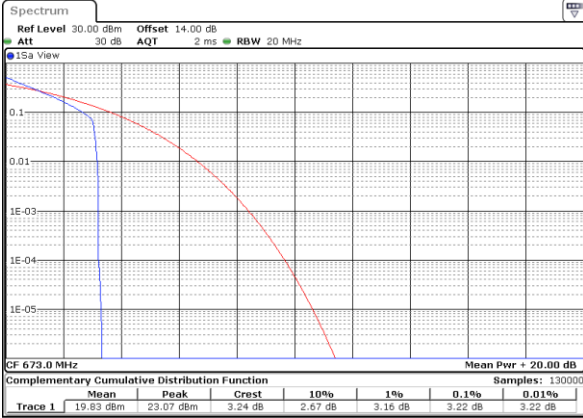

LTE Band 66C / 20MHz+20MHz

64QAM

Highest Channel / 1RB0 and 1RB99

Highest Channel / 1RB99 and 1RB0

Date: 24.DEC.2021 01:46:42

Date: 24.DEC.2021 01:45:22

Highest Channel / FullIRB

N/A

Blank

Date: 24.DEC.2021 01:53:20

LTE Band 71

Peak-to-Average Ratio

Mode	LTE Band 71 / 20MHz				
Mod.	QPSK		16QAM		Limit: 13dB
RB Size	1RB	Full RB	1RB	Full RB	Result
Lowest CH	3.22	4.84	4.12	5.80	PASS
Middle CH	3.42	4.64	4.70	5.74	
Highest CH	3.42	4.78	4.96	5.83	
Mode	LTE Band 71 / 20MHz				
Mod.	64QAM				Limit: 13dB
RB Size	1RB	Full RB			Result
Lowest CH	5.45	6.32	-	-	PASS
Middle CH	5.91	6.41	-	-	
Highest CH	6.41	6.38	-	-	

LTE Band 71 / 20MHz / QPSK

Lowest Channel / 1RB

Date: 25. DEC. 2021 00:28:36

Lowest Channel / Full RB

Date: 25. DEC. 2021 00:29:03

Middle Channel / 1RB

Date: 25. DEC. 2021 00:29:29

Middle Channel / Full RB