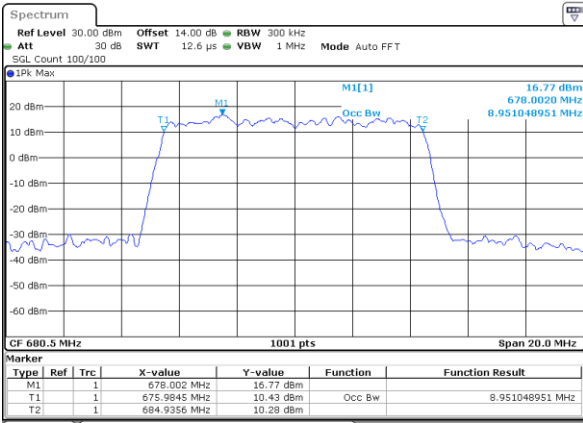

LTE Band 71

Lowest Channel / 5MHz / QPSK

Date: 24. DEC. 2021 22:10:13

Lowest Channel / 5MHz / 16QAM

Date: 24. DEC. 2021 22:10:15

Middle Channel / 5MHz / QPSK

Date: 24. DEC. 2021 22:13:30

Middle Channel / 5MHz / 16QAM

Date: 24. DEC. 2021 22:13:55

Highest Channel / 5MHz / QPSK

Date: 24. DEC. 2021 22:17:32

Highest Channel / 5MHz / 16QAM

Date: 24. DEC. 2021 22:17:56

LTE Band 71

Lowest Channel / 10MHz / QPSK

Date: 24. DEC. 2021 22:37:09

Lowest Channel / 10MHz / 16QAM

Date: 24. DEC. 2021 22:37:34

Middle Channel / 10MHz / QPSK

Date: 24. DEC. 2021 22:46:08

Middle Channel / 10MHz / 16QAM

Date: 24. DEC. 2021 22:46:33

Highest Channel / 10MHz / QPSK

Date: 24. DEC. 2021 22:50:10

Highest Channel / 10MHz / 16QAM

Date: 24. DEC. 2021 22:50:35

LTE Band 71

Lowest Channel / 15MHz / QPSK

Date: 24. DEC. 2021 23:09:45

Lowest Channel / 15MHz / 16QAM

Date: 24. DEC. 2021 23:10:10