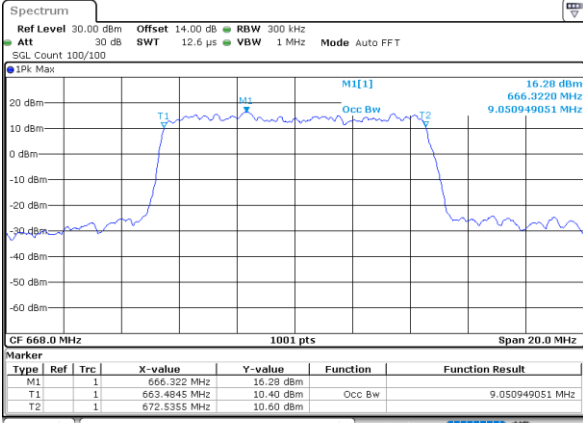

LTE Band 71

Lowest Channel / 5MHz / QPSK

Date: 24. DEC. 2021 22:10:13

Lowest Channel / 5MHz / 16QAM

Date: 24. DEC. 2021 22:10:15

Middle Channel / 5MHz / QPSK

Date: 24. DEC. 2021 22:13:30

Middle Channel / 5MHz / 16QAM

Date: 24. DEC. 2021 22:13:55

Highest Channel / 5MHz / QPSK

Date: 24. DEC. 2021 22:17:32

Highest Channel / 5MHz / 16QAM

Date: 24. DEC. 2021 22:17:56

LTE Band 71

Lowest Channel / 10MHz / QPSK

Date: 24. DEC. 2021 22:37:09

Lowest Channel / 10MHz / 16QAM

Date: 24. DEC. 2021 22:37:34

Middle Channel / 10MHz / QPSK

Date: 24. DEC. 2021 22:46:08

Middle Channel / 10MHz / 16QAM

Date: 24. DEC. 2021 22:46:33

Highest Channel / 10MHz / QPSK

Date: 24. DEC. 2021 22:50:10

Highest Channel / 10MHz / 16QAM

Date: 24. DEC. 2021 22:50:35

LTE Band 71

Lowest Channel / 15MHz / QPSK

Date: 24. DEC. 2021 23:09:45

Lowest Channel / 15MHz / 16QAM

Date: 24. DEC. 2021 23:10:10