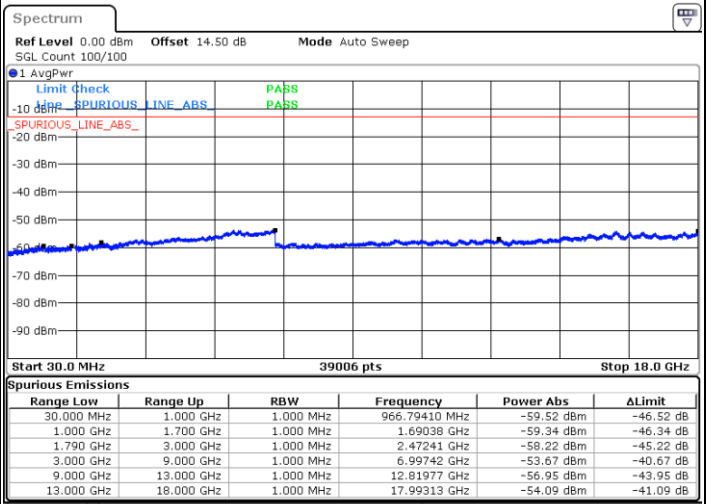

Lowest Channel / 1RB0 and 1RB74

Lowest Channel / 1RB99 and 1RB0

Date: 23.DEC.2021 21:35:34

Date: 23.DEC.2021 21:26:25

Lowest Channel / FullIRB

N/A

Date: 23.DEC.2021 21:37:25

Blank

LTE Band 66C / 20MHz+15MHz

64QAM

Middle Channel / 1RB0 and 1RB74

Middle Channel / 1RB99 and 1RB0

Date: 23.DEC.2021 21:51:30

Date: 23.DEC.2021 22:00:39

Middle Channel / FullIRB

N/A

Date: 23.DEC.2021 21:49:39

Blank

LTE Band 66C / 20MHz+15MHz

64QAM

Highest Channel / 1RB0 and 1RB74

Highest Channel / 1RB99 and 1RB0

Date: 23.DEC.2021 22:27:34

Date: 23.DEC.2021 22:25:44

Highest Channel / FullIRB

N/A

Date: 23.DEC.2021 22:36:44

Blank

LTE Band 66C / 20MHz+20MHz

64QAM

Lowest Channel / 1RB0 and 1RB99

Lowest Channel / 1RB99 and 1RB0