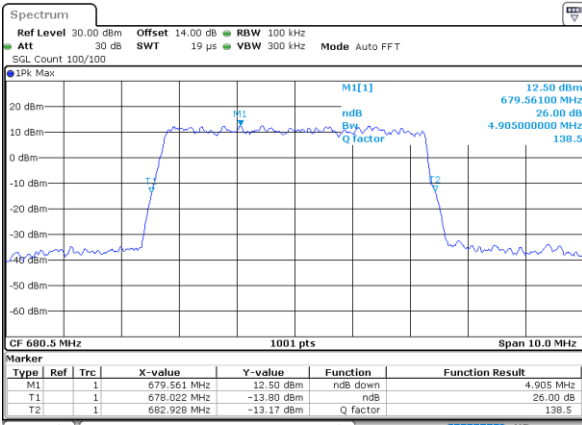

Date: 24. DEC. 2021 23:24:01

LTE Band 71

Lowest Channel / 20MHz / QPSK

Date: 24. DEC. 2021 23:54:13

Lowest Channel / 20MHz / 16QAM

Date: 24. DEC. 2021 23:54:38

Middle Channel / 20MHz / QPSK

Date: 25. DEC. 2021 00:03:12

Middle Channel / 20MHz / 16QAM

Date: 25. DEC. 2021 00:03:37

Highest Channel / 20MHz / QPSK

Date: 25. DEC. 2021 00:07:14

Highest Channel / 20MHz / 16QAM

Date: 25. DEC. 2021 00:07:39

LTE Band 71

Lowest Channel / 5MHz / 64QAM

Date: 24.DEC.2021 22:26:40

Lowest Channel / 10MHz / 64QAM

Date: 24.DEC.2021 22:59:26

Middle Channel / 5MHz / 64QAM

Date: 24.DEC.2021 22:31:10

Middle Channel / 10MHz / 64QAM

Date: 24.DEC.2021 23:03:45

Highest Channel / 5MHz / 64QAM

Date: 24.DEC.2021 22:33:02

Highest Channel / 10MHz / 64QAM

Date: 24.DEC.2021 23:03:38

LTE Band 71

Lowest Channel / 15MHz / 64QAM

Date: 24, DEC, 2021 23:32:02

Lowest Channel / 20MHz / 64QAM

Date: 25, DEC, 2021 00:15:40