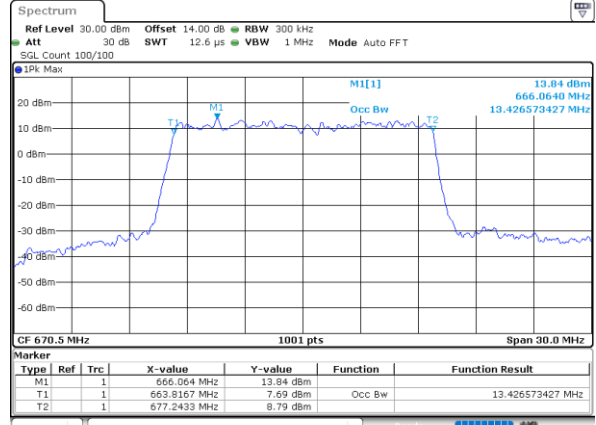

Date: 24. DEC. 2021 22:13:55

Highest Channel / 5MHz / QPSK

Date: 24. DEC. 2021 22:17:32

Highest Channel / 5MHz / 16QAM

Date: 24. DEC. 2021 22:17:56

LTE Band 71

Lowest Channel / 10MHz / QPSK

Date: 24. DEC. 2021 22:37:09

Lowest Channel / 10MHz / 16QAM

Date: 24. DEC. 2021 22:37:34

Middle Channel / 10MHz / QPSK

Date: 24. DEC. 2021 22:46:08

Middle Channel / 10MHz / 16QAM

Date: 24. DEC. 2021 22:46:33

Highest Channel / 10MHz / QPSK

Date: 24. DEC. 2021 22:50:10

Highest Channel / 10MHz / 16QAM

Date: 24. DEC. 2021 22:50:35

LTE Band 71

Lowest Channel / 15MHz / QPSK

Date: 24. DEC. 2021 23:09:45

Lowest Channel / 15MHz / 16QAM

Date: 24. DEC. 2021 23:10:10

Middle Channel / 15MHz / QPSK

Date: 24. DEC. 2021 23:18:46

Middle Channel / 15MHz / 16QAM

Date: 24. DEC. 2021 23:19:10

Highest Channel / 15MHz / QPSK

Date: 24. DEC. 2021 23:22:46

Highest Channel / 15MHz / 16QAM