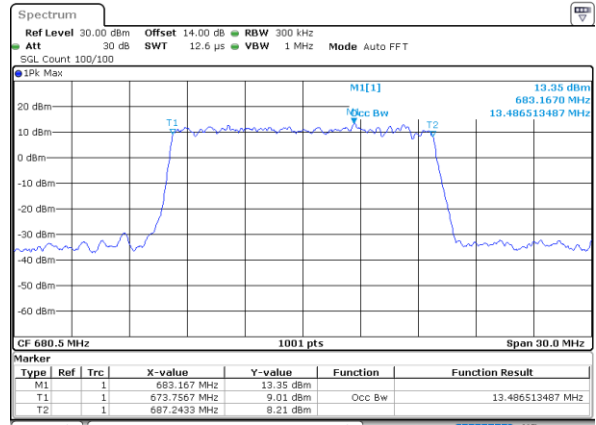

Date: 24. DEC. 2021 22:13:55

Highest Channel / 5MHz / QPSK

Date: 24. DEC. 2021 22:17:32

Highest Channel / 5MHz / 16QAM

Date: 24. DEC. 2021 22:17:56

LTE Band 71

Lowest Channel / 10MHz / QPSK

Date: 24. DEC. 2021 22:37:09

Lowest Channel / 10MHz / 16QAM

Date: 24. DEC. 2021 22:37:34

Middle Channel / 10MHz / QPSK

Date: 24. DEC. 2021 22:46:08

Middle Channel / 10MHz / 16QAM

Date: 24. DEC. 2021 22:46:33

Highest Channel / 10MHz / QPSK

Date: 24. DEC. 2021 22:50:10

Highest Channel / 10MHz / 16QAM

Date: 24. DEC. 2021 22:50:35

LTE Band 71

Lowest Channel / 15MHz / QPSK

Date: 24. DEC. 2021 23:09:45

Lowest Channel / 15MHz / 16QAM

Date: 24. DEC. 2021 23:10:10

Middle Channel / 15MHz / QPSK

Date: 24. DEC. 2021 23:18:46

Middle Channel / 15MHz / 16QAM

Date: 24. DEC. 2021 23:19:10

Highest Channel / 15MHz / QPSK

Date: 24. DEC. 2021 23:22:46

Highest Channel / 15MHz / 16QAM