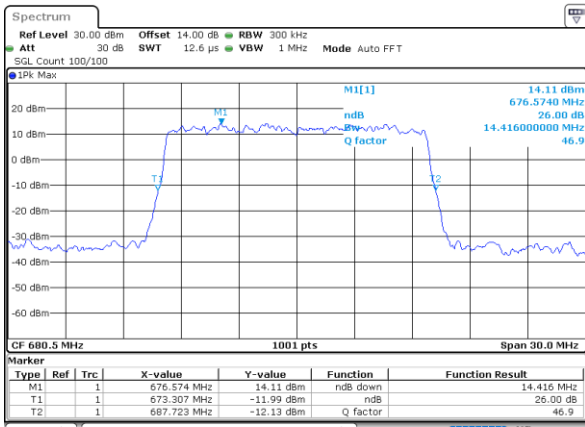

Date: 24. DEC. 2021 22:14:43

Highest Channel / 5MHz / QPSK

Date: 24. DEC. 2021 22:18:21

Highest Channel / 5MHz / 16QAM

Date: 24. DEC. 2021 22:18:46

LTE Band 71

Lowest Channel / 10MHz / QPSK

Date: 24, DEC, 2021 22:37:59

Lowest Channel / 10MHz / 16QAM

Date: 24, DEC, 2021 22:18:23

Middle Channel / 10MHz / QPSK

Date: 24, DEC, 2021 22:46:57

Middle Channel / 10MHz / 16QAM

Date: 24, DEC, 2021 22:47:21

Highest Channel / 10MHz / QPSK

Date: 24, DEC, 2021 22:50:59

Highest Channel / 10MHz / 16QAM

Date: 24, DEC, 2021 22:51:24

LTE Band 71

Lowest Channel / 15MHz / QPSK

Date: 24. DEC. 2021 23:10:35

Lowest Channel / 15MHz / 16QAM

Date: 24. DEC. 2021 23:10:59

Middle Channel / 15MHz / QPSK

Date: 24. DEC. 2021 23:19:34

Middle Channel / 15MHz / 16QAM

Date: 24. DEC. 2021 23:19:58

Highest Channel / 15MHz / QPSK

Date: 24. DEC. 2021 23:23:36

Highest Channel / 15MHz / 16QAM