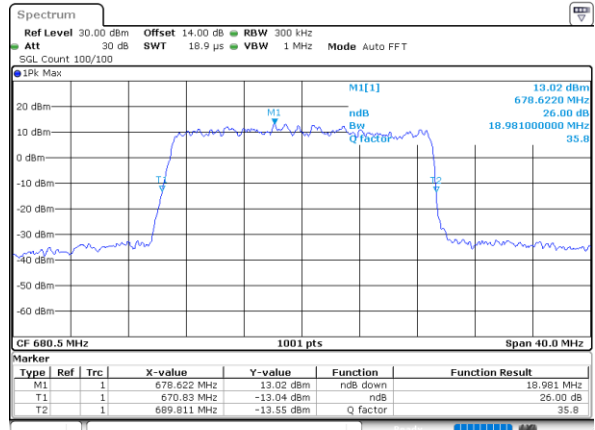

Date: 24. DEC. 2021 23:24:01

LTE Band 71

Lowest Channel / 20MHz / QPSK

Date: 24. DEC. 2021 23:54:13

Lowest Channel / 20MHz / 16QAM

Date: 24. DEC. 2021 23:54:38

Middle Channel / 20MHz / QPSK

Date: 25. DEC. 2021 00:03:12

Middle Channel / 20MHz / 16QAM

Date: 25. DEC. 2021 00:03:37

Highest Channel / 20MHz / QPSK

Date: 25. DEC. 2021 00:07:14

Highest Channel / 20MHz / 16QAM

Date: 25. DEC. 2021 00:07:39

LTE Band 71

Lowest Channel / 5MHz / 64QAM