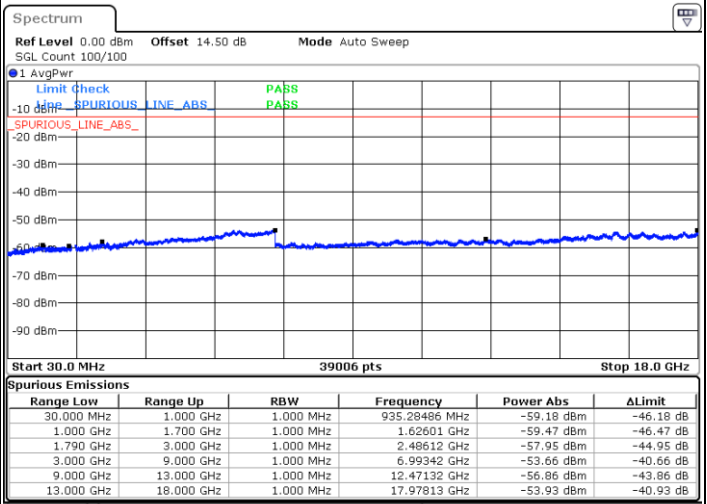

LTE Band 66C / 20MHz+15MHz

64QAM

Middle Channel / 1RB0 and 1RB74

Middle Channel / 1RB99 and 1RB0

Date: 23.DEC.2021 21:51:30

Date: 23.DEC.2021 22:00:39

Middle Channel / FullIRB

N/A

Date: 23.DEC.2021 21:49:39

Blank

LTE Band 66C / 20MHz+15MHz

64QAM

Highest Channel / 1RB0 and 1RB74

Highest Channel / 1RB99 and 1RB0

Date: 23.DEC.2021 22:27:34

Date: 23.DEC.2021 22:25:44

Highest Channel / FullIRB

N/A

Date: 23.DEC.2021 22:36:44

Blank

LTE Band 66C / 20MHz+20MHz

64QAM

Lowest Channel / 1RB0 and 1RB99

Lowest Channel / 1RB99 and 1RB0

Date: 24.DEC.2021 00:46:26

Date: 24.DEC.2021 00:39:48

Lowest Channel / FullIRB

N/A

Blank

Date: 24.DEC.2021 00:47:47

LTE Band 66C / 20MHz+20MHz

64QAM