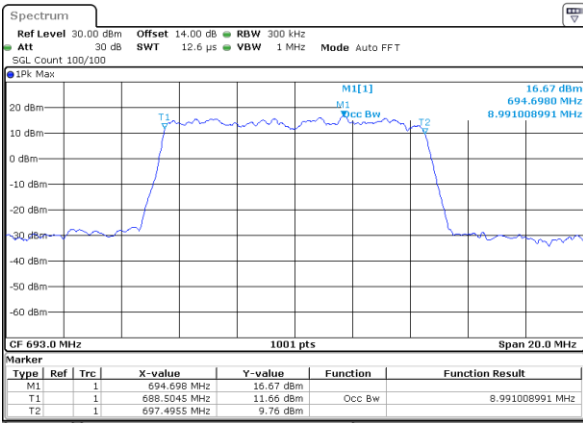

Date: 24. DEC. 2021 22:13:55

Highest Channel / 5MHz / QPSK

Date: 24. DEC. 2021 22:17:32

Highest Channel / 5MHz / 16QAM

Date: 24. DEC. 2021 22:17:56

LTE Band 71

Lowest Channel / 10MHz / QPSK

Date: 24. DEC. 2021 22:37:09

Lowest Channel / 10MHz / 16QAM

Date: 24. DEC. 2021 22:37:34

Middle Channel / 10MHz / QPSK

Date: 24. DEC. 2021 22:46:08

Middle Channel / 10MHz / 16QAM

Date: 24. DEC. 2021 22:46:33

Highest Channel / 10MHz / QPSK

Date: 24. DEC. 2021 22:50:10

Highest Channel / 10MHz / 16QAM

Date: 24. DEC. 2021 22:50:35

LTE Band 71

Lowest Channel / 15MHz / QPSK

Date: 24. DEC. 2021 23:09:45

Lowest Channel / 15MHz / 16QAM

Date: 24. DEC. 2021 23:10:10