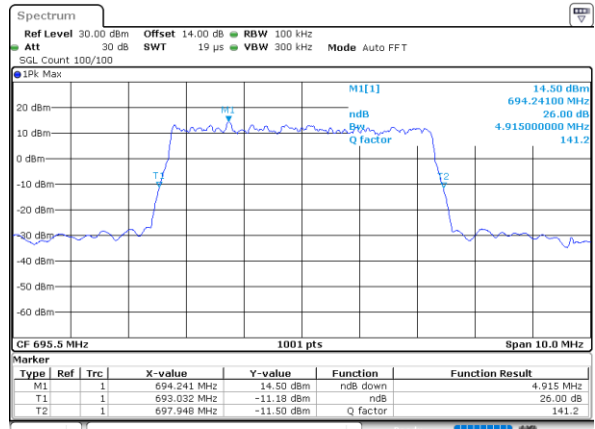

Date: 25. DEC. 2021 00:32:07

Middle Channel / Full RB

Date: 25. DEC. 2021 00:32:33

Highest Channel / 1RB

Date: 25. DEC. 2021 00:32:59

Highest Channel / Full RB

Date: 25. DEC. 2021 00:33:26

26dB Bandwidth

Mode	LTE Band 71 : 26dB BW(MHz)											
BW	1.4MHz		3MHz		5MHz		10MHz		15MHz		20MHz	
Mod.	QPSK	16QAM	QPSK	16QAM	QPSK	16QAM	QPSK	16QAM	QPSK	16QAM	QPSK	16QAM
Lowest CH	-	-	-	-	4.89	4.93	9.69	9.71	14.36	14.18	18.94	18.70
Middle CH	-	-	-	-	4.96	4.86	9.79	9.89	14.42	14.36	18.66	18.98
Highest CH	-	-	-	-	4.80	4.92	9.77	9.69	14.45	14.54	19.14	19.06
Mode	LTE Band 71 : 26dB BW(MHz)											
BW	1.4MHz		3MHz		5MHz		10MHz		15MHz		20MHz	
Mod.	64QAM		64QAM		64QAM		64QAM		64QAM		64QAM	
Lowest CH	-	-	-	-	4.82	-	9.65	-	14.24	-	19.06	-
Middle CH	-	-	-	-	4.91	-	9.79	-	14.45	-	18.86	-
Highest CH	-	-	-	-	4.89	-	9.69	-	14.30	-	19.10	-

LTE Band 71

Lowest Channel / 5MHz / QPSK

Date: 24. DEC. 2021 22:05:20

Lowest Channel / 5MHz / 16QAM

Date: 24. DEC. 2021 22:05:45

Middle Channel / 5MHz / QPSK

Date: 24. DEC. 2021 22:14:19

Middle Channel / 5MHz / 16QAM

Date: 24. DEC. 2021 22:14:43

Highest Channel / 5MHz / QPSK

Date: 24. DEC. 2021 22:18:21

Highest Channel / 5MHz / 16QAM

Date: 24. DEC. 2021 22:18:46

LTE Band 71

Lowest Channel / 10MHz / QPSK

Date: 24, DEC, 2021 22:37:59