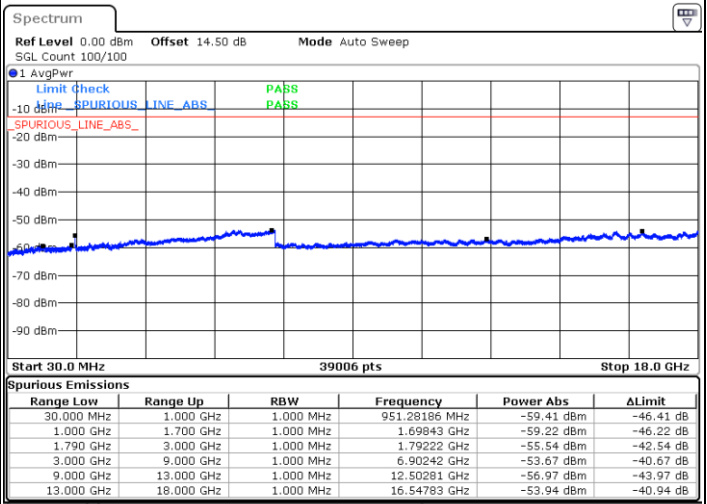

Date: 24.DEC.2021 00:46:26

Date: 24.DEC.2021 00:39:48

Lowest Channel / FullIRB

N/A

Blank

Date: 24.DEC.2021 00:47:47

LTE Band 66C / 20MHz+20MHz

64QAM

MiddleChannel / 1RB0 and 1RB99

Middle Channel / 1RB99 and 1RB0

Date: 24.DEC.2021 01:19:41

Date: 24.DEC.2021 01:26:19

Middle Channel / FullIRB

N/A

Date: 24.DEC.2021 01:18:21

Blank

LTE Band 66C / 20MHz+20MHz

64QAM

Highest Channel / 1RB0 and 1RB99

Highest Channel / 1RB99 and 1RB0

Date: 24.DEC.2021 01:46:42

Date: 24.DEC.2021 01:45:22

Highest Channel / FullIRB

N/A

Blank

Date: 24.DEC.2021 01:53:20

LTE Band 71

Peak-to-Average Ratio

Mode	LTE Band 71 / 20MHz				
Mod.	QPSK		16QAM		Limit: 13dB
RB Size	1RB	Full RB	1RB	Full RB	Result
Lowest CH	3.22	4.84	4.12	5.80	PASS
Middle CH	3.42	4.64	4.70	5.74	
Highest CH	3.42	4.78	4.96	5.83	
Mode	LTE Band 71 / 20MHz				
Mod.	64QAM				Limit: 13dB
RB Size	1RB	Full RB			Result
Lowest CH	5.45	6.32	-	-	PASS
Middle CH	5.91	6.41	-	-	
Highest CH	6.41	6.38	-	-	