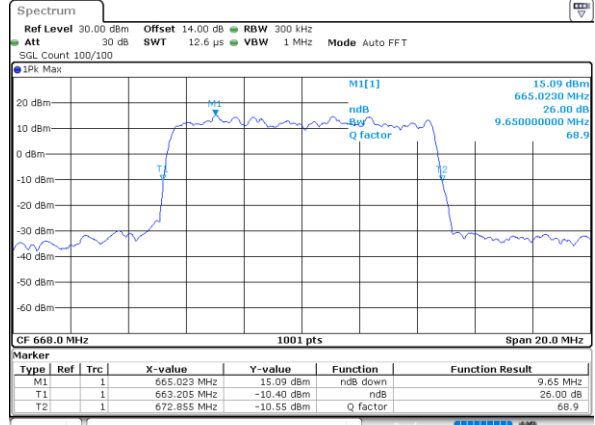

Date: 24. DEC. 2021 23:24:01

LTE Band 71

Lowest Channel / 20MHz / QPSK

Date: 24. DEC. 2021 23:54:13

Lowest Channel / 20MHz / 16QAM

Date: 24. DEC. 2021 23:54:38

Middle Channel / 20MHz / QPSK

Date: 25. DEC. 2021 00:03:12

Middle Channel / 20MHz / 16QAM

Date: 25. DEC. 2021 00:03:37

Highest Channel / 20MHz / QPSK

Date: 25. DEC. 2021 00:07:14

Highest Channel / 20MHz / 16QAM

Date: 25. DEC. 2021 00:07:39

LTE Band 71

Lowest Channel / 5MHz / 64QAM

Date: 24.DEC.2021 22:26:40

Lowest Channel / 10MHz / 64QAM

Date: 24.DEC.2021 22:59:26

Middle Channel / 5MHz / 64QAM

Date: 24.DEC.2021 22:31:10

Middle Channel / 10MHz / 64QAM

Date: 24.DEC.2021 23:03:45

Highest Channel / 5MHz / 64QAM

Date: 24.DEC.2021 22:33:02

Highest Channel / 10MHz / 64QAM

Date: 24.DEC.2021 23:03:38

LTE Band 71

Lowest Channel / 15MHz / 64QAM

Date: 24, DEC, 2021 23:32:02

Lowest Channel / 20MHz / 64QAM

Date: 25, DEC, 2021 00:15:40