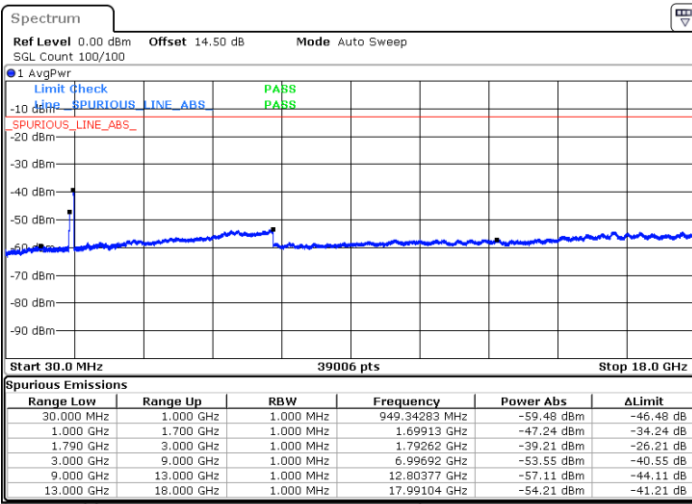

LTE Band 66C / 20MHz+15MHz

64QAM

Middle Channel / 1RB0 and 1RB74

Middle Channel / 1RB99 and 1RB0

Date: 23.DEC.2021 21:51:30

Date: 23.DEC.2021 22:00:39

Middle Channel / FullIRB

N/A

Date: 23.DEC.2021 21:49:39

Blank

LTE Band 66C / 20MHz+15MHz

64QAM

Highest Channel / 1RB0 and 1RB74

Highest Channel / 1RB99 and 1RB0

Date: 23.DEC.2021 22:27:34

Date: 23.DEC.2021 22:25:44

Highest Channel / FullIRB

N/A

Date: 23.DEC.2021 22:36:44

Blank

LTE Band 66C / 20MHz+20MHz

64QAM

Lowest Channel / 1RB0 and 1RB99

Lowest Channel / 1RB99 and 1RB0

Date: 24.DEC.2021 00:46:26

Date: 24.DEC.2021 00:39:48

Lowest Channel / FullIRB

N/A

Blank

Date: 24.DEC.2021 00:47:47

LTE Band 66C / 20MHz+20MHz

64QAM