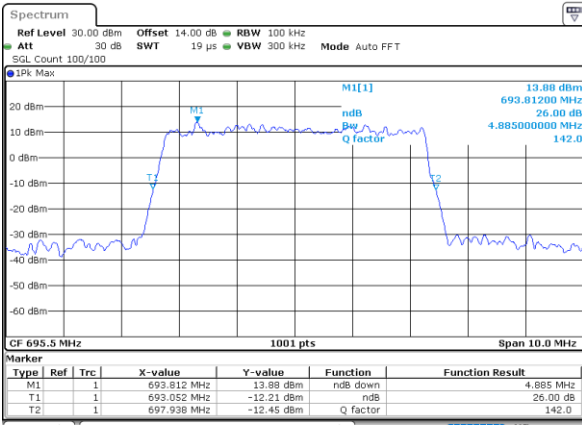

Middle Channel / 20MHz / 16QAM

Date: 25. DEC. 2021 00:03:37

Highest Channel / 20MHz / QPSK

Date: 25. DEC. 2021 00:07:14

Highest Channel / 20MHz / 16QAM

Date: 25. DEC. 2021 00:07:39

LTE Band 71

Lowest Channel / 5MHz / 64QAM

Date: 24.DEC.2021 22:26:40

Lowest Channel / 10MHz / 64QAM

Date: 24.DEC.2021 22:59:26

Middle Channel / 5MHz / 64QAM

Date: 24.DEC.2021 22:31:10

Middle Channel / 10MHz / 64QAM

Date: 24.DEC.2021 23:03:45

Highest Channel / 5MHz / 64QAM

Date: 24.DEC.2021 22:33:02

Highest Channel / 10MHz / 64QAM

Date: 24.DEC.2021 23:03:38

LTE Band 71

Lowest Channel / 15MHz / 64QAM

Date: 24, DEC, 2021 23:32:02

Lowest Channel / 20MHz / 64QAM

Date: 25, DEC, 2021 00:15:40

Middle Channel / 15MHz / 64QAM

Date: 24, DEC, 2021 23:36:23

Middle Channel / 20MHz / 64QAM

Date: 25, DEC, 2021 00:20:00

Highest Channel / 15MHz / 64QAM

Date: 24, DEC, 2021 23:38:15

Highest Channel / 20MHz / 64QAM