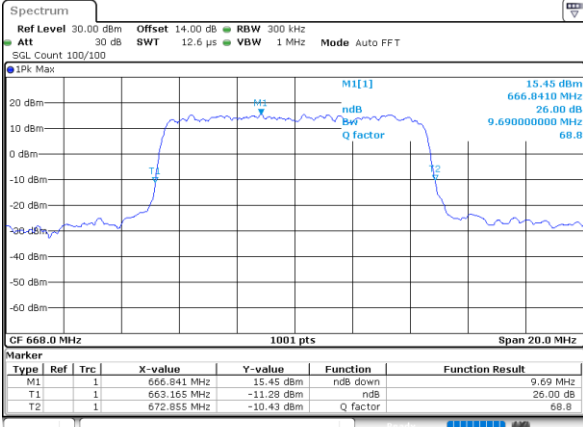

LTE Band 71

Lowest Channel / 5MHz / QPSK

Date: 24. DEC. 2021 22:05:20

Lowest Channel / 5MHz / 16QAM

Date: 24. DEC. 2021 22:05:45

Middle Channel / 5MHz / QPSK

Date: 24. DEC. 2021 22:14:19

Middle Channel / 5MHz / 16QAM

Date: 24. DEC. 2021 22:14:43

Highest Channel / 5MHz / QPSK

Date: 24. DEC. 2021 22:18:21

Highest Channel / 5MHz / 16QAM

Date: 24. DEC. 2021 22:18:46

LTE Band 71

Lowest Channel / 10MHz / QPSK

Date: 24, DEC, 2021 22:37:59

Lowest Channel / 10MHz / 16QAM

Date: 24, DEC, 2021 22:18:23

Middle Channel / 10MHz / QPSK

Date: 24, DEC, 2021 22:46:57

Middle Channel / 10MHz / 16QAM

Date: 24, DEC, 2021 22:47:21

Highest Channel / 10MHz / QPSK