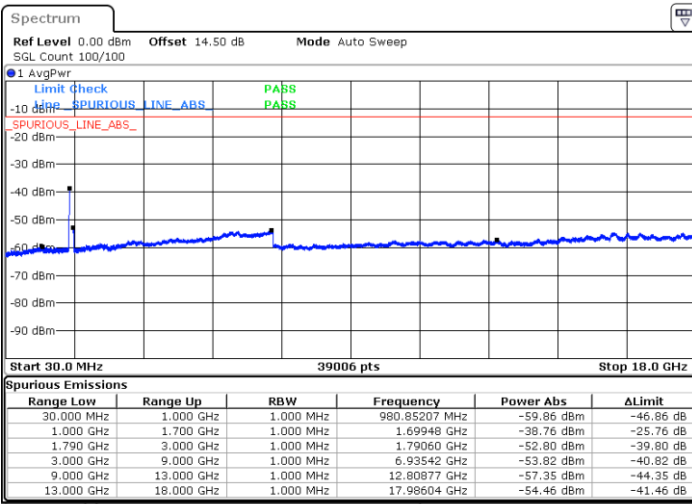

LTE Band 66C / 20MHz+10MHz

64QAM

Lowest Channel / 1RB0 and 1RB49

Lowest Channel / 1RB99 and 1RB0

Date: 23.DEC.2021 04:40:45

Date: 23.DEC.2021 04:35:49

Lowest Channel / FullIRB

N/A

Date: 23.DEC.2021 04:41:46

Blank

LTE Band 66C / 20MHz+10MHz

64QAM

Middle Channel / 1RB0 and 1RB49

Middle Channel / 1RB99 and 1RB0

Date: 23.DEC.2021 04:50:44

Date: 23.DEC.2021 04:55:40

Middle Channel / FullIRB

N/A

Blank

Date: 23.DEC.2021 04:49:44

LTE Band 66C / 20MHz+10MHz

64QAM

Highest Channel / 1RB0 and 1RB49

Highest Channel / 1RB99 and 1RB0

Date: 23.DEC.2021 05:11:34

Date: 23.DEC.2021 05:10:34

Highest Channel / FullIRB

N/A

Date: 23.DEC.2021 05:16:30

Blank

LTE Band 66C / 20MHz+15MHz

64QAM