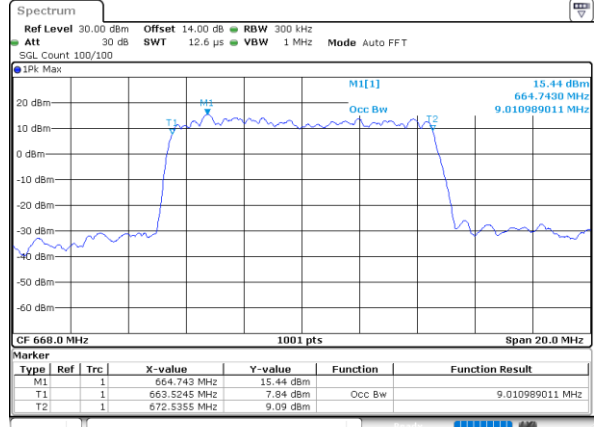

Date: 24. DEC. 2021 23:23:12

LTE Band 71

Lowest Channel / 20MHz / QPSK

Date: 24. DEC. 2021 23:53:24

Lowest Channel / 20MHz / 16QAM

Date: 24. DEC. 2021 23:53:49

Middle Channel / 20MHz / QPSK

Date: 25. DEC. 2021 00:02:23

Middle Channel / 20MHz / 16QAM

Date: 25. DEC. 2021 00:02:48

Highest Channel / 20MHz / QPSK

Date: 25. DEC. 2021 00:06:25

Highest Channel / 20MHz / 16QAM

Date: 25. DEC. 2021 00:06:50

LTE Band 71

Lowest Channel / 5MHz / 64QAM

Date: 24. DEC. 2021 22:26:33

Lowest Channel / 10MHz / 64QAM

Date: 24. DEC. 2021 22:59:10

Middle Channel / 5MHz / 64QAM

Date: 24. DEC. 2021 22:30:54

Middle Channel / 10MHz / 64QAM

Date: 24. DEC. 2021 23:03:29