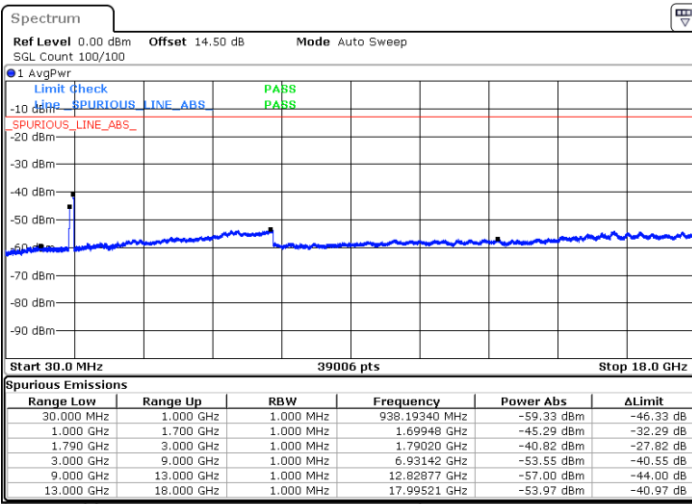

Lowest Channel / 1RB0 and 1RB74

Lowest Channel / 1RB99 and 1RB0

Date: 23.DEC.2021 21:35:34

Date: 23.DEC.2021 21:26:25

Lowest Channel / FullIRB

N/A

Date: 23.DEC.2021 21:37:25

Blank

LTE Band 66C / 20MHz+15MHz

64QAM

Middle Channel / 1RB0 and 1RB74

Middle Channel / 1RB99 and 1RB0

Date: 23.DEC.2021 21:51:30

Date: 23.DEC.2021 22:00:39

Middle Channel / FullIRB

N/A

Date: 23.DEC.2021 21:49:39

Blank

LTE Band 66C / 20MHz+15MHz

64QAM

Highest Channel / 1RB0 and 1RB74

Highest Channel / 1RB99 and 1RB0

Date: 23.DEC.2021 22:27:34

Date: 23.DEC.2021 22:25:44

Highest Channel / FullIRB

N/A

Date: 23.DEC.2021 22:36:44

Blank

LTE Band 66C / 20MHz+20MHz

64QAM

Lowest Channel / 1RB0 and 1RB99

Lowest Channel / 1RB99 and 1RB0