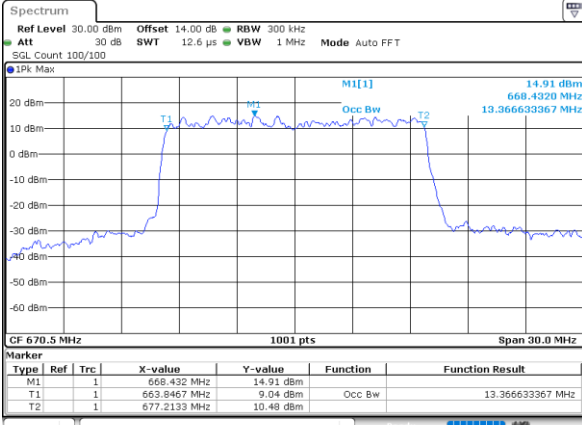

Lowest Channel / 10MHz / 16QAM

Date: 24. DEC. 2021 22:37:34

Middle Channel / 10MHz / QPSK

Date: 24. DEC. 2021 22:46:08

Middle Channel / 10MHz / 16QAM

Date: 24. DEC. 2021 22:46:33

Highest Channel / 10MHz / QPSK

Date: 24. DEC. 2021 22:50:10

Highest Channel / 10MHz / 16QAM

Date: 24. DEC. 2021 22:50:35

LTE Band 71

Lowest Channel / 15MHz / QPSK

Date: 24. DEC. 2021 23:09:45

Lowest Channel / 15MHz / 16QAM

Date: 24. DEC. 2021 23:10:10

Middle Channel / 15MHz / QPSK

Date: 24. DEC. 2021 23:18:46

Middle Channel / 15MHz / 16QAM

Date: 24. DEC. 2021 23:19:10

Highest Channel / 15MHz / QPSK

Date: 24. DEC. 2021 23:22:46

Highest Channel / 15MHz / 16QAM