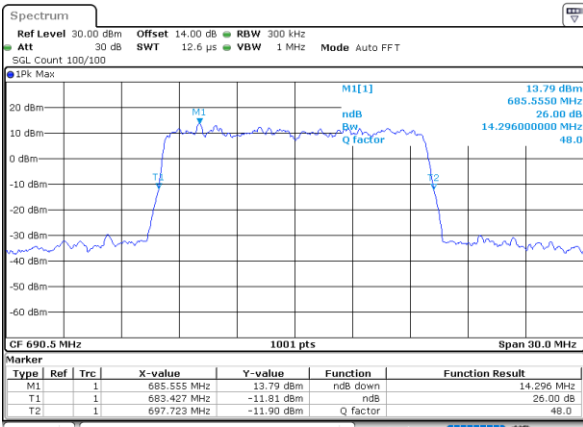

Date: 24.DEC.2021 22:33:02

Highest Channel / 10MHz / 64QAM

Date: 24.DEC.2021 23:03:38

LTE Band 71

Lowest Channel / 15MHz / 64QAM

Date: 24, DEC, 2021 23:32:02

Lowest Channel / 20MHz / 64QAM

Date: 25, DEC, 2021 00:15:40

Middle Channel / 15MHz / 64QAM

Date: 24, DEC, 2021 23:36:23

Middle Channel / 20MHz / 64QAM

Date: 25, DEC, 2021 00:20:00

Highest Channel / 15MHz / 64QAM

Date: 24, DEC, 2021 23:38:15

Highest Channel / 20MHz / 64QAM

Date: 25, DEC, 2021 00:21:52

Occupied Bandwidth

Mode	LTE Band 71 : 99%OBW(MHz)											
BW	1.4MHz		3MHz		5MHz		10MHz		15MHz		20MHz	
Mod.	QPSK	16QAM	QPSK	16QAM	QPSK	16QAM	QPSK	16QAM	QPSK	16QAM	QPSK	16QAM
Lowest CH	-	-	-	-	4.51	4.49	9.05	8.93	13.37	13.43	17.86	17.82
Middle CH	-	-	-	-	4.49	4.49	8.95	9.05	13.46	13.49	17.78	17.86
Highest CH	-	-	-	-	4.49	4.50	8.99	9.05	13.40	13.46	17.90	17.94
Mode	LTE Band 71 : 99%OBW(MHz)											
BW	1.4MHz		3MHz		5MHz		10MHz		15MHz		20MHz	
Mod.	64QAM		64QAM		64QAM		64QAM		64QAM		64QAM	
Lowest CH	-	-	-	-	4.49	-	9.01	-	13.37	-	17.82	-
Middle CH	-	-	-	-	4.50	-	8.97	-	13.40	-	17.86	-
Highest CH	-	-	-	-	4.51	-	9.03	-	13.40	-	17.82	-