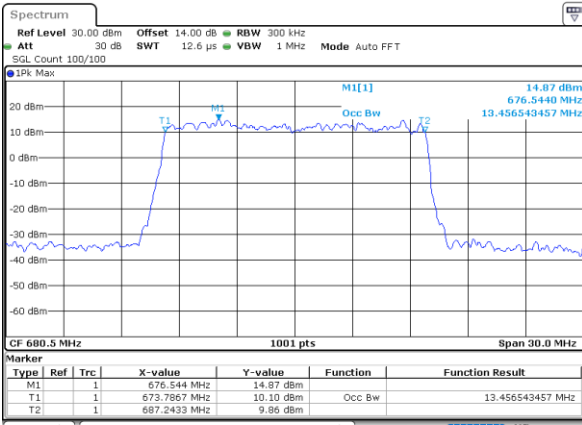

Date: 24. DEC. 2021 22:13:55

Highest Channel / 5MHz / QPSK

Date: 24. DEC. 2021 22:17:32

Highest Channel / 5MHz / 16QAM

Date: 24. DEC. 2021 22:17:56

LTE Band 71

Lowest Channel / 10MHz / QPSK

Date: 24. DEC. 2021 22:37:09

Lowest Channel / 10MHz / 16QAM

Date: 24. DEC. 2021 22:37:34

Middle Channel / 10MHz / QPSK

Date: 24. DEC. 2021 22:46:08

Middle Channel / 10MHz / 16QAM

Date: 24. DEC. 2021 22:46:33

Highest Channel / 10MHz / QPSK

Date: 24. DEC. 2021 22:50:10

Highest Channel / 10MHz / 16QAM

Date: 24. DEC. 2021 22:50:35

LTE Band 71

Lowest Channel / 15MHz / QPSK

Date: 24. DEC. 2021 23:09:45

Lowest Channel / 15MHz / 16QAM

Date: 24. DEC. 2021 23:10:10

Middle Channel / 15MHz / QPSK

Date: 24. DEC. 2021 23:18:46

Middle Channel / 15MHz / 16QAM

Date: 24. DEC. 2021 23:19:10

Highest Channel / 15MHz / QPSK

Date: 24. DEC. 2021 23:22:46

Highest Channel / 15MHz / 16QAM