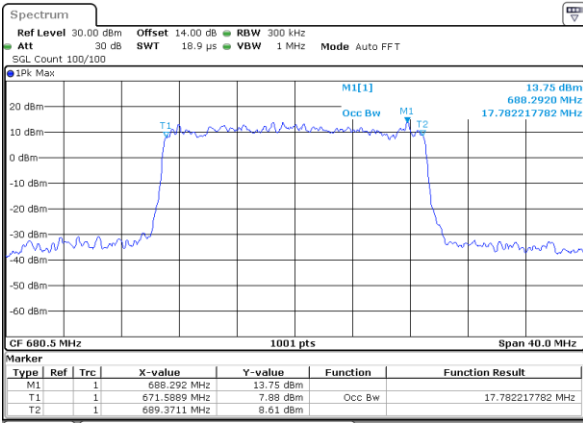

Date: 24. DEC. 2021 23:23:12

LTE Band 71

Lowest Channel / 20MHz / QPSK

Date: 24. DEC. 2021 23:53:24

Lowest Channel / 20MHz / 16QAM

Date: 24. DEC. 2021 23:53:49

Middle Channel / 20MHz / QPSK

Date: 25. DEC. 2021 00:02:23

Middle Channel / 20MHz / 16QAM

Date: 25. DEC. 2021 00:02:48

Highest Channel / 20MHz / QPSK

Date: 25. DEC. 2021 00:06:25

Highest Channel / 20MHz / 16QAM

Date: 25. DEC. 2021 00:06:50

LTE Band 71

Lowest Channel / 5MHz / 64QAM