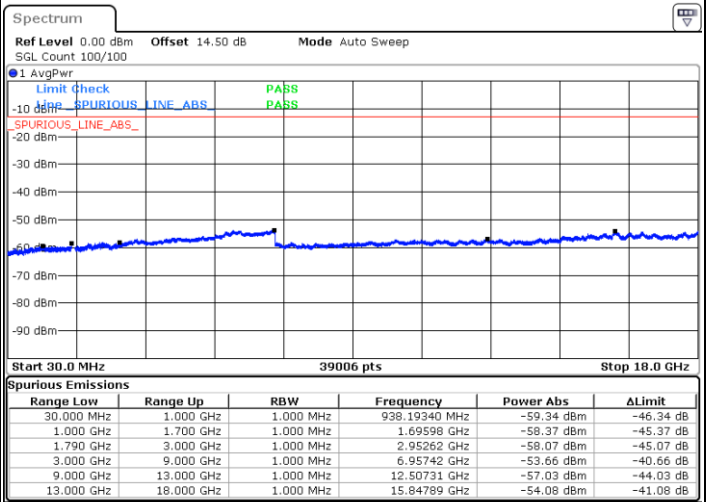

Date: 23.DEC.2021 21:49:39

Blank

LTE Band 66C / 20MHz+15MHz

64QAM

Highest Channel / 1RB0 and 1RB74

Highest Channel / 1RB99 and 1RB0

Date: 23.DEC.2021 22:27:34

Date: 23.DEC.2021 22:25:44

Highest Channel / FullIRB

N/A

Date: 23.DEC.2021 22:36:44

Blank

LTE Band 66C / 20MHz+20MHz

64QAM

Lowest Channel / 1RB0 and 1RB99

Lowest Channel / 1RB99 and 1RB0

Date: 24.DEC.2021 00:46:26

Date: 24.DEC.2021 00:39:48

Lowest Channel / FullIRB

N/A

Blank

Date: 24.DEC.2021 00:47:47

LTE Band 66C / 20MHz+20MHz

64QAM

LTE Band 66C / 20MHz+20MHz

64QAM

Highest Channel / 1RB0 and 1RB99

Highest Channel / 1RB99 and 1RB0

Date: 24.DEC.2021 01:46:42

Date: 24.DEC.2021 01:45:22

Highest Channel / FullIRB

N/A