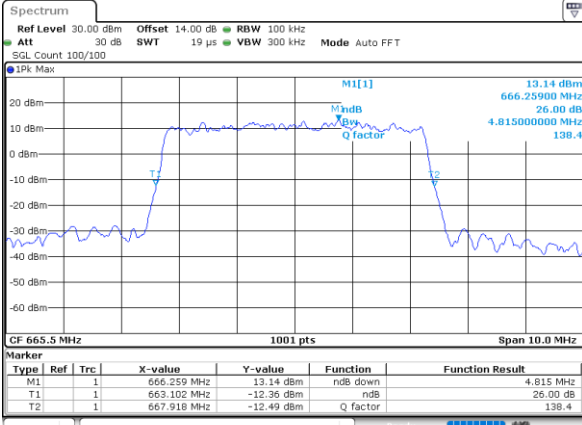

Date: 24. DEC. 2021 23:24:01

LTE Band 71

Lowest Channel / 20MHz / QPSK

Date: 24. DEC. 2021 23:54:13

Lowest Channel / 20MHz / 16QAM

Date: 24. DEC. 2021 23:54:38

Middle Channel / 20MHz / QPSK

Date: 25. DEC. 2021 00:03:12

Middle Channel / 20MHz / 16QAM

Date: 25. DEC. 2021 00:03:37

Highest Channel / 20MHz / QPSK

Date: 25. DEC. 2021 00:07:14

Highest Channel / 20MHz / 16QAM

Date: 25. DEC. 2021 00:07:39

LTE Band 71

Lowest Channel / 5MHz / 64QAM

Date: 24.DEC.2021 22:26:40

Lowest Channel / 10MHz / 64QAM

Date: 24.DEC.2021 22:59:26

Middle Channel / 5MHz / 64QAM

Date: 24.DEC.2021 22:31:10

Middle Channel / 10MHz / 64QAM

Date: 24.DEC.2021 23:03:45

Highest Channel / 5MHz / 64QAM