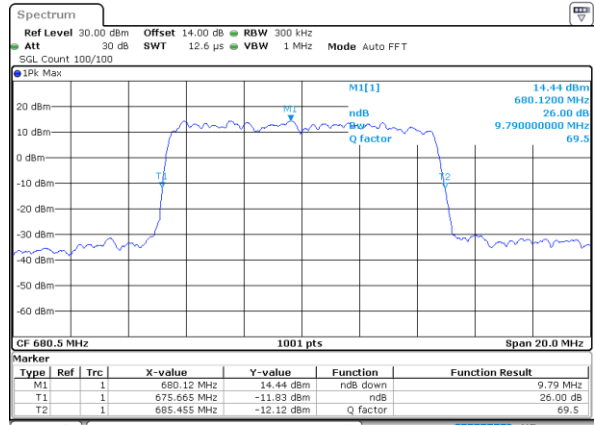

Middle Channel / 20MHz / 16QAM

Date: 25. DEC. 2021 00:03:37

Highest Channel / 20MHz / QPSK

Date: 25. DEC. 2021 00:07:14

Highest Channel / 20MHz / 16QAM

Date: 25. DEC. 2021 00:07:39

LTE Band 71

Lowest Channel / 5MHz / 64QAM

Date: 24.DEC.2021 22:26:40

Lowest Channel / 10MHz / 64QAM

Date: 24.DEC.2021 22:59:26

Middle Channel / 5MHz / 64QAM

Date: 24.DEC.2021 22:31:10

Middle Channel / 10MHz / 64QAM

Date: 24.DEC.2021 23:03:45

Highest Channel / 5MHz / 64QAM

Date: 24.DEC.2021 22:33:02

Highest Channel / 10MHz / 64QAM

Date: 24.DEC.2021 23:03:38

LTE Band 71

Lowest Channel / 15MHz / 64QAM

Date: 24, DEC, 2021 23:32:02

Lowest Channel / 20MHz / 64QAM

Date: 25, DEC, 2021 00:15:40

Middle Channel / 15MHz / 64QAM

Date: 24, DEC, 2021 23:36:23

Middle Channel / 20MHz / 64QAM

Date: 25, DEC, 2021 00:20:00

Highest Channel / 15MHz / 64QAM

Date: 24, DEC, 2021 23:38:15

Highest Channel / 20MHz / 64QAM