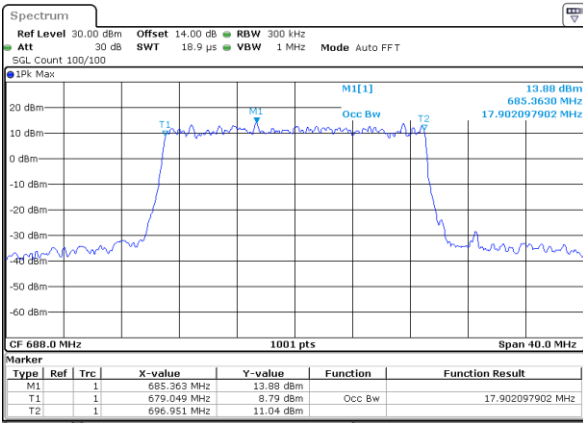

Date: 24. DEC. 2021 23:23:12

LTE Band 71

Lowest Channel / 20MHz / QPSK

Date: 24. DEC. 2021 23:53:24

Lowest Channel / 20MHz / 16QAM

Date: 24. DEC. 2021 23:53:49

Middle Channel / 20MHz / QPSK

Date: 25. DEC. 2021 00:02:23

Middle Channel / 20MHz / 16QAM

Date: 25. DEC. 2021 00:02:48

Highest Channel / 20MHz / QPSK

Date: 25. DEC. 2021 00:06:25

Highest Channel / 20MHz / 16QAM

Date: 25. DEC. 2021 00:06:50

LTE Band 71

Lowest Channel / 5MHz / 64QAM