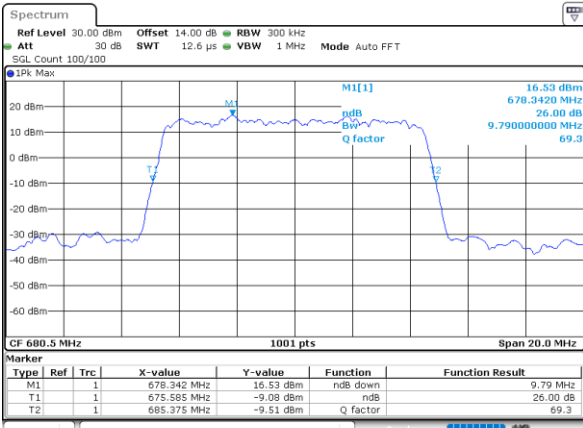

LTE Band 71

Lowest Channel / 5MHz / QPSK

Date: 24. DEC. 2021 22:05:20

Lowest Channel / 5MHz / 16QAM

Date: 24. DEC. 2021 22:05:45

Middle Channel / 5MHz / QPSK

Date: 24. DEC. 2021 22:14:19

Middle Channel / 5MHz / 16QAM

Date: 24. DEC. 2021 22:14:43

Highest Channel / 5MHz / QPSK

Date: 24. DEC. 2021 22:18:21

Highest Channel / 5MHz / 16QAM

Date: 24. DEC. 2021 22:18:46

LTE Band 71

Lowest Channel / 10MHz / QPSK

Date: 24, DEC, 2021 22:37:59

Lowest Channel / 10MHz / 16QAM

Date: 24, DEC, 2021 22:18:23

Middle Channel / 10MHz / QPSK

Date: 24, DEC, 2021 22:46:57

Middle Channel / 10MHz / 16QAM

Date: 24, DEC, 2021 22:47:21

Highest Channel / 10MHz / QPSK