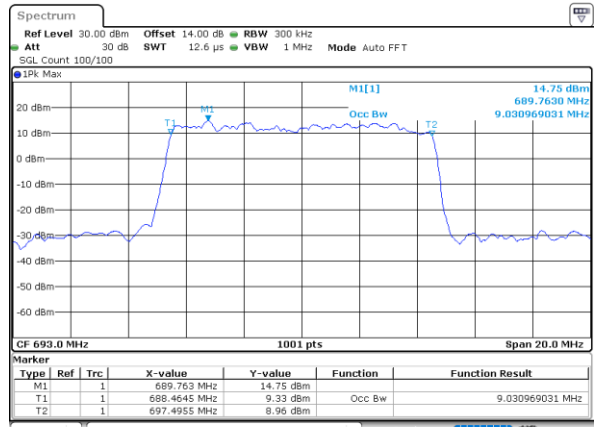

Middle Channel / 20MHz / 16QAM

Date: 25. DEC. 2021 00:02:48

Highest Channel / 20MHz / QPSK

Date: 25. DEC. 2021 00:06:25

Highest Channel / 20MHz / 16QAM

Date: 25. DEC. 2021 00:06:50

LTE Band 71

Lowest Channel / 5MHz / 64QAM

Date: 24. DEC. 2021 22:26:33

Lowest Channel / 10MHz / 64QAM

Date: 24. DEC. 2021 22:59:10

Middle Channel / 5MHz / 64QAM

Date: 24. DEC. 2021 22:30:54

Middle Channel / 10MHz / 64QAM

Date: 24. DEC. 2021 23:03:29

Highest Channel / 5MHz / 64QAM

Date: 24. DEC. 2021 22:32:46

Highest Channel / 10MHz / 64QAM

Date: 24. DEC. 2021 23:05:22

LTE Band 71

Lowest Channel / 15MHz / 64QAM

Date: 24.DEC.2021 23:31:47

Lowest Channel / 20MHz / 64QAM