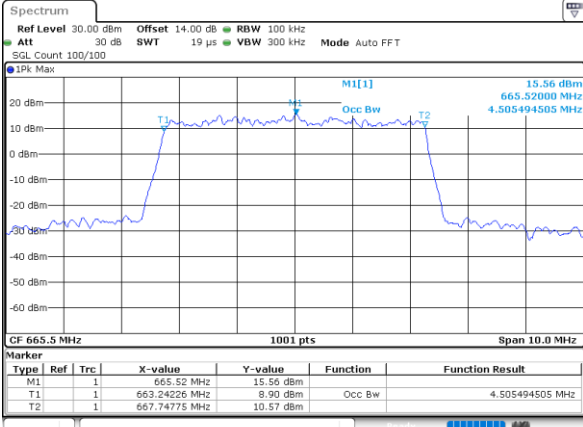

Middle Channel / 15MHz / 64QAM

Date: 24, DEC, 2021 23:36:23

Middle Channel / 20MHz / 64QAM

Date: 25, DEC, 2021 00:20:00

Highest Channel / 15MHz / 64QAM

Date: 24, DEC, 2021 23:38:15

Highest Channel / 20MHz / 64QAM

Date: 25, DEC, 2021 00:21:52

Occupied Bandwidth

Mode	LTE Band 71 : 99%OBW(MHz)											
BW	1.4MHz		3MHz		5MHz		10MHz		15MHz		20MHz	
Mod.	QPSK	16QAM	QPSK	16QAM	QPSK	16QAM	QPSK	16QAM	QPSK	16QAM	QPSK	16QAM
Lowest CH	-	-	-	-	4.51	4.49	9.05	8.93	13.37	13.43	17.86	17.82
Middle CH	-	-	-	-	4.49	4.49	8.95	9.05	13.46	13.49	17.78	17.86
Highest CH	-	-	-	-	4.49	4.50	8.99	9.05	13.40	13.46	17.90	17.94
Mode	LTE Band 71 : 99%OBW(MHz)											
BW	1.4MHz		3MHz		5MHz		10MHz		15MHz		20MHz	
Mod.	64QAM		64QAM		64QAM		64QAM		64QAM		64QAM	
Lowest CH	-	-	-	-	4.49	-	9.01	-	13.37	-	17.82	-
Middle CH	-	-	-	-	4.50	-	8.97	-	13.40	-	17.86	-
Highest CH	-	-	-	-	4.51	-	9.03	-	13.40	-	17.82	-

LTE Band 71

Lowest Channel / 5MHz / QPSK

Date: 24. DEC. 2021 22:10:13

Lowest Channel / 5MHz / 16QAM

Date: 24. DEC. 2021 22:10:15

Middle Channel / 5MHz / QPSK

Date: 24. DEC. 2021 22:13:30

Middle Channel / 5MHz / 16QAM