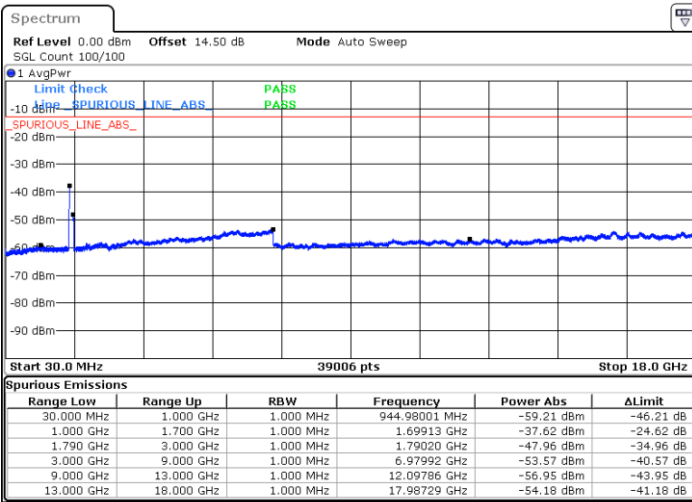

Date: 23.DEC.2021 21:49:39

Blank

LTE Band 66C / 20MHz+15MHz

64QAM

Highest Channel / 1RB0 and 1RB74

Highest Channel / 1RB99 and 1RB0

Date: 23.DEC.2021 22:27:34

Date: 23.DEC.2021 22:25:44

Highest Channel / FullIRB

N/A

Date: 23.DEC.2021 22:36:44

Blank

LTE Band 66C / 20MHz+20MHz

64QAM

Lowest Channel / 1RB0 and 1RB99

Lowest Channel / 1RB99 and 1RB0

Date: 24.DEC.2021 00:46:26

Date: 24.DEC.2021 00:39:48

Lowest Channel / FullIRB

N/A

Blank

Date: 24.DEC.2021 00:47:47

LTE Band 66C / 20MHz+20MHz

64QAM

LTE Band 66C / 20MHz+20MHz

64QAM

Highest Channel / 1RB0 and 1RB99

Highest Channel / 1RB99 and 1RB0

Date: 24.DEC.2021 01:46:42

Date: 24.DEC.2021 01:45:22

Highest Channel / FullIRB

N/A