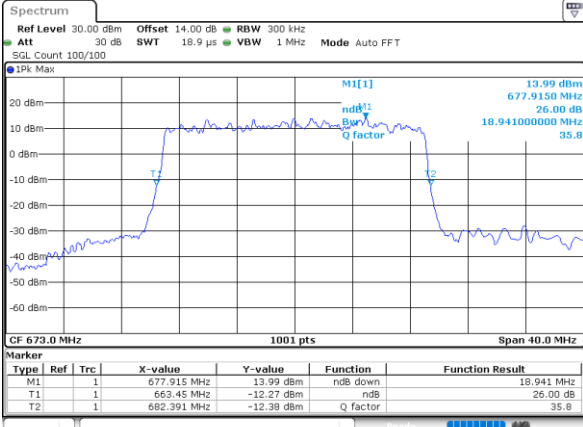

Date: 24, DEC, 2021 22:50:59

Highest Channel / 10MHz / 16QAM

Date: 24, DEC, 2021 22:51:24

LTE Band 71

Lowest Channel / 15MHz / QPSK

Date: 24. DEC. 2021 23:10:35

Lowest Channel / 15MHz / 16QAM

Date: 24. DEC. 2021 23:10:59

Middle Channel / 15MHz / QPSK

Date: 24. DEC. 2021 23:19:34

Middle Channel / 15MHz / 16QAM

Date: 24. DEC. 2021 23:19:58

Highest Channel / 15MHz / QPSK

Date: 24. DEC. 2021 23:23:36

Highest Channel / 15MHz / 16QAM

Date: 24. DEC. 2021 23:24:01

LTE Band 71

Lowest Channel / 20MHz / QPSK

Date: 24. DEC. 2021 23:54:13

Lowest Channel / 20MHz / 16QAM

Date: 24. DEC. 2021 23:54:38

Middle Channel / 20MHz / QPSK

Date: 25. DEC. 2021 00:03:12