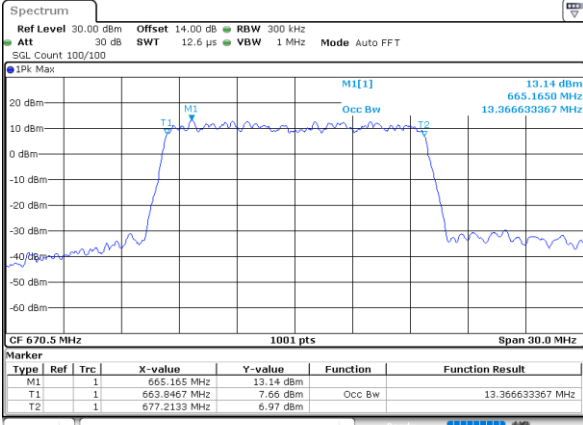

Middle Channel / 20MHz / 16QAM

Date: 25. DEC. 2021 00:02:48

Highest Channel / 20MHz / QPSK

Date: 25. DEC. 2021 00:06:25

Highest Channel / 20MHz / 16QAM

Date: 25. DEC. 2021 00:06:50

LTE Band 71

Lowest Channel / 5MHz / 64QAM

Date: 24. DEC. 2021 22:26:33

Lowest Channel / 10MHz / 64QAM

Date: 24. DEC. 2021 22:59:10

Middle Channel / 5MHz / 64QAM

Date: 24. DEC. 2021 22:30:54

Middle Channel / 10MHz / 64QAM

Date: 24. DEC. 2021 23:03:29

Highest Channel / 5MHz / 64QAM

Date: 24. DEC. 2021 22:32:46

Highest Channel / 10MHz / 64QAM

Date: 24. DEC. 2021 23:05:22

LTE Band 71

Lowest Channel / 15MHz / 64QAM

Date: 24.DEC.2021 23:31:47

Lowest Channel / 20MHz / 64QAM

Date: 25.DEC.2021 00:15:24

Middle Channel / 15MHz / 64QAM

Date: 24.DEC.2021 23:36:07

Middle Channel / 20MHz / 64QAM

Date: 25.DEC.2021 00:19:44

Highest Channel / 15MHz / 64QAM

Date: 24.DEC.2021 23:37:59

Highest Channel / 20MHz / 64QAM