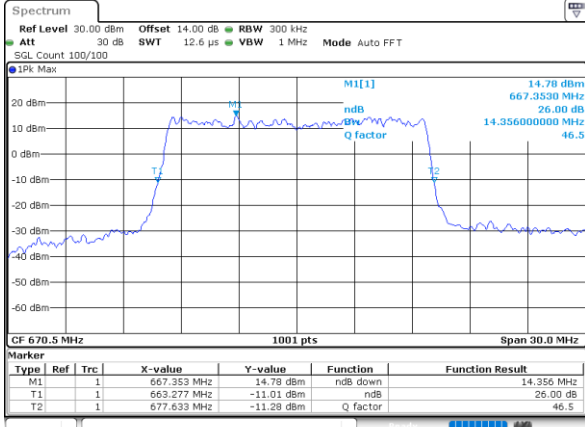

Date: 24, DEC, 2021 22:50:59

Highest Channel / 10MHz / 16QAM

Date: 24, DEC, 2021 22:51:24

LTE Band 71

Lowest Channel / 15MHz / QPSK

Date: 24. DEC. 2021 23:10:35

Lowest Channel / 15MHz / 16QAM

Date: 24. DEC. 2021 23:10:59

Middle Channel / 15MHz / QPSK

Date: 24. DEC. 2021 23:19:34

Middle Channel / 15MHz / 16QAM

Date: 24. DEC. 2021 23:19:58

Highest Channel / 15MHz / QPSK

Date: 24. DEC. 2021 23:23:36

Highest Channel / 15MHz / 16QAM