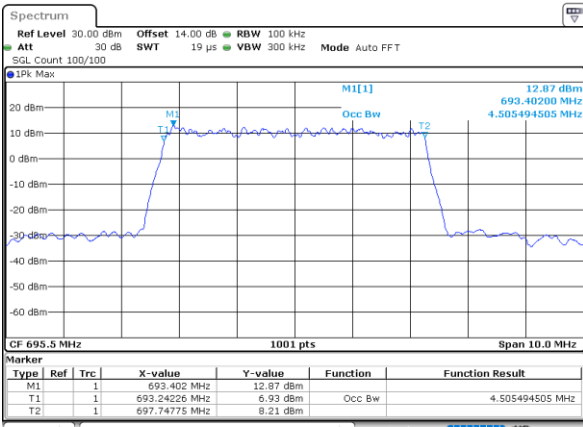

Middle Channel / 20MHz / 16QAM

Date: 25. DEC. 2021 00:02:48

Highest Channel / 20MHz / QPSK

Date: 25. DEC. 2021 00:06:25

Highest Channel / 20MHz / 16QAM

Date: 25. DEC. 2021 00:06:50

LTE Band 71

Lowest Channel / 5MHz / 64QAM

Date: 24. DEC. 2021 22:26:33

Lowest Channel / 10MHz / 64QAM

Date: 24. DEC. 2021 22:59:10

Middle Channel / 5MHz / 64QAM

Date: 24. DEC. 2021 22:30:54

Middle Channel / 10MHz / 64QAM

Date: 24. DEC. 2021 23:03:29

Highest Channel / 5MHz / 64QAM

Date: 24. DEC. 2021 22:32:46

Highest Channel / 10MHz / 64QAM

Date: 24. DEC. 2021 23:05:22

LTE Band 71

Lowest Channel / 15MHz / 64QAM

Date: 24.DEC.2021 23:31:47

Lowest Channel / 20MHz / 64QAM