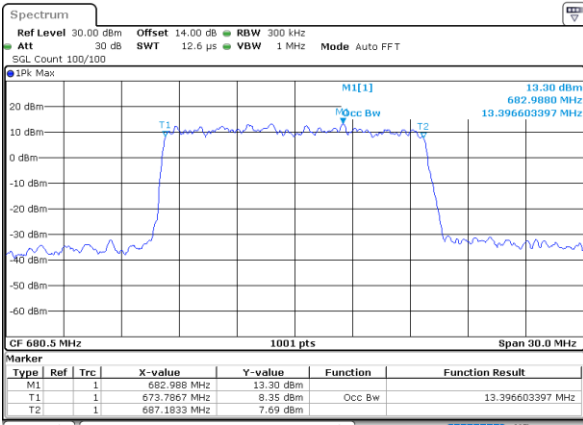

Date: 24. DEC. 2021 22:26:33

Lowest Channel / 10MHz / 64QAM

Date: 24. DEC. 2021 22:59:10

Middle Channel / 5MHz / 64QAM

Date: 24. DEC. 2021 22:30:54

Middle Channel / 10MHz / 64QAM

Date: 24. DEC. 2021 23:03:29

Highest Channel / 5MHz / 64QAM

Date: 24. DEC. 2021 22:32:46

Highest Channel / 10MHz / 64QAM

Date: 24. DEC. 2021 23:05:22

LTE Band 71

Lowest Channel / 15MHz / 64QAM

Date: 24.DEC.2021 23:31:47

Lowest Channel / 20MHz / 64QAM

Date: 25.DEC.2021 00:15:24

Middle Channel / 15MHz / 64QAM

Date: 24.DEC.2021 23:36:07

Middle Channel / 20MHz / 64QAM

Date: 25.DEC.2021 00:19:44

Highest Channel / 15MHz / 64QAM

Date: 24.DEC.2021 23:37:59

Highest Channel / 20MHz / 64QAM