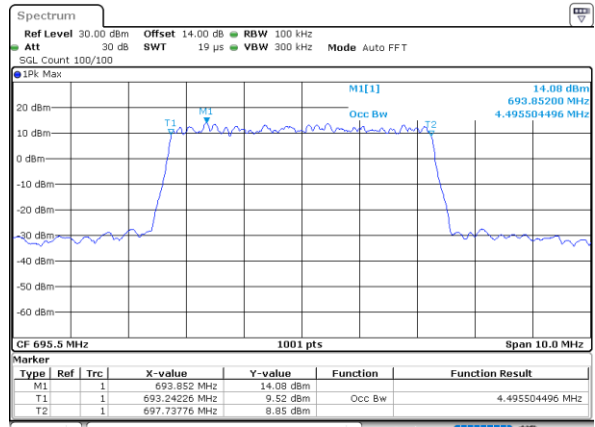

Date: 25, DEC, 2021 00:21:52

Occupied Bandwidth

Mode	LTE Band 71 : 99%OBW(MHz)											
BW	1.4MHz		3MHz		5MHz		10MHz		15MHz		20MHz	
Mod.	QPSK	16QAM	QPSK	16QAM	QPSK	16QAM	QPSK	16QAM	QPSK	16QAM	QPSK	16QAM
Lowest CH	-	-	-	-	4.51	4.49	9.05	8.93	13.37	13.43	17.86	17.82
Middle CH	-	-	-	-	4.49	4.49	8.95	9.05	13.46	13.49	17.78	17.86
Highest CH	-	-	-	-	4.49	4.50	8.99	9.05	13.40	13.46	17.90	17.94
Mode	LTE Band 71 : 99%OBW(MHz)											
BW	1.4MHz		3MHz		5MHz		10MHz		15MHz		20MHz	
Mod.	64QAM		64QAM		64QAM		64QAM		64QAM		64QAM	
Lowest CH	-	-	-	-	4.49	-	9.01	-	13.37	-	17.82	-
Middle CH	-	-	-	-	4.50	-	8.97	-	13.40	-	17.86	-
Highest CH	-	-	-	-	4.51	-	9.03	-	13.40	-	17.82	-

LTE Band 71

Lowest Channel / 5MHz / QPSK

Date: 24. DEC. 2021 22:10:13

Lowest Channel / 5MHz / 16QAM

Date: 24. DEC. 2021 22:10:15

Middle Channel / 5MHz / QPSK

Date: 24. DEC. 2021 22:13:30

Middle Channel / 5MHz / 16QAM

Date: 24. DEC. 2021 22:13:55

Highest Channel / 5MHz / QPSK

Date: 24. DEC. 2021 22:17:32

Highest Channel / 5MHz / 16QAM

Date: 24. DEC. 2021 22:17:56

LTE Band 71

Lowest Channel / 10MHz / QPSK

Date: 24. DEC. 2021 22:37:09