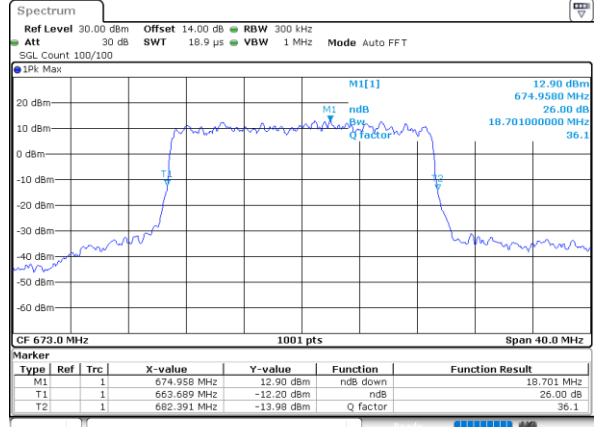

Middle Channel / 15MHz / QPSK

Date: 24. DEC. 2021 23:19:34

Middle Channel / 15MHz / 16QAM

Date: 24. DEC. 2021 23:19:58

Highest Channel / 15MHz / QPSK

Date: 24. DEC. 2021 23:23:36

Highest Channel / 15MHz / 16QAM

Date: 24. DEC. 2021 23:24:01

LTE Band 71

Lowest Channel / 20MHz / QPSK

Date: 24. DEC. 2021 23:54:13

Lowest Channel / 20MHz / 16QAM

Date: 24. DEC. 2021 23:54:38

Middle Channel / 20MHz / QPSK

Date: 25. DEC. 2021 00:03:12

Middle Channel / 20MHz / 16QAM

Date: 25. DEC. 2021 00:03:37

Highest Channel / 20MHz / QPSK

Date: 25. DEC. 2021 00:07:14

Highest Channel / 20MHz / 16QAM

Date: 25. DEC. 2021 00:07:39

LTE Band 71

Lowest Channel / 5MHz / 64QAM