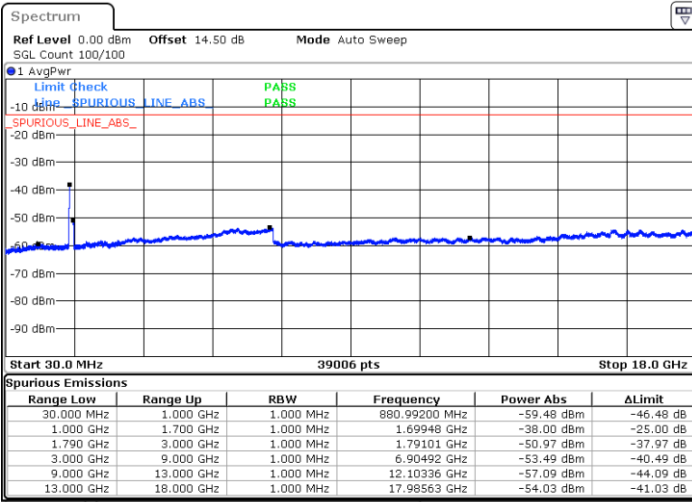

Date: 23.DEC.2021 05:11:34

Date: 23.DEC.2021 05:10:34

Highest Channel / FullIRB

N/A

Date: 23.DEC.2021 05:16:30

Blank

LTE Band 66C / 20MHz+15MHz

64QAM

Lowest Channel / 1RB0 and 1RB74

Lowest Channel / 1RB99 and 1RB0

Date: 23.DEC.2021 21:35:34

Date: 23.DEC.2021 21:26:25

Lowest Channel / FullIRB

N/A

Date: 23.DEC.2021 21:37:25

Blank

LTE Band 66C / 20MHz+15MHz

64QAM

Middle Channel / 1RB0 and 1RB74

Middle Channel / 1RB99 and 1RB0

Date: 23.DEC.2021 21:51:30

Date: 23.DEC.2021 22:00:39

Middle Channel / FullIRB

N/A

Date: 23.DEC.2021 21:49:39

Blank

LTE Band 66C / 20MHz+15MHz

64QAM

Highest Channel / 1RB0 and 1RB74

Highest Channel / 1RB99 and 1RB0

Date: 23.DEC.2021 22:27:34

Date: 23.DEC.2021 22:25:44