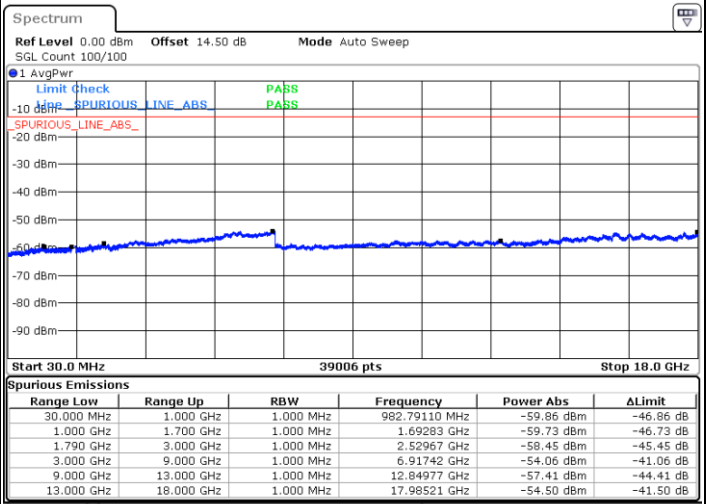

Date: 23.DEC.2021 04:41:46

Blank

LTE Band 66C / 20MHz+10MHz

64QAM

Middle Channel / 1RB0 and 1RB49

Middle Channel / 1RB99 and 1RB0

Date: 23.DEC.2021 04:50:44

Date: 23.DEC.2021 04:55:40

Middle Channel / FullIRB

N/A

Blank

Date: 23.DEC.2021 04:49:44

LTE Band 66C / 20MHz+10MHz

64QAM

Highest Channel / 1RB0 and 1RB49

Highest Channel / 1RB99 and 1RB0

Date: 23.DEC.2021 05:11:34

Date: 23.DEC.2021 05:10:34

Highest Channel / FullIRB

N/A

Date: 23.DEC.2021 05:16:30

Blank

LTE Band 66C / 20MHz+15MHz

64QAM

Lowest Channel / 1RB0 and 1RB74

Lowest Channel / 1RB99 and 1RB0

Date: 23.DEC.2021 21:35:34

Date: 23.DEC.2021 21:26:25

Lowest Channel / FullIRB

N/A

Date: 23.DEC.2021 21:37:25

Blank