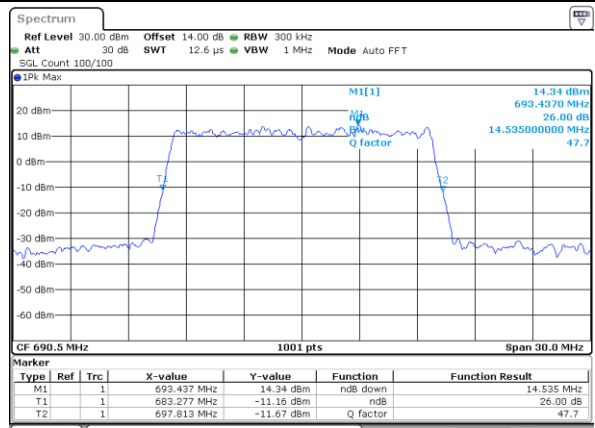

Date: 24, DEC, 2021 22:50:59

Highest Channel / 10MHz / 16QAM

Date: 24, DEC, 2021 22:51:24

LTE Band 71

Lowest Channel / 15MHz / QPSK

Date: 24. DEC. 2021 23:10:35

Lowest Channel / 15MHz / 16QAM

Date: 24. DEC. 2021 23:10:59

Middle Channel / 15MHz / QPSK

Date: 24. DEC. 2021 23:19:34

Middle Channel / 15MHz / 16QAM

Date: 24. DEC. 2021 23:19:58

Highest Channel / 15MHz / QPSK

Date: 24. DEC. 2021 23:23:36

Highest Channel / 15MHz / 16QAM

Date: 24. DEC. 2021 23:24:01

LTE Band 71

Lowest Channel / 20MHz / QPSK

Date: 24. DEC. 2021 23:54:13

Lowest Channel / 20MHz / 16QAM

Date: 24. DEC. 2021 23:54:38

Middle Channel / 20MHz / QPSK

Date: 25. DEC. 2021 00:03:12