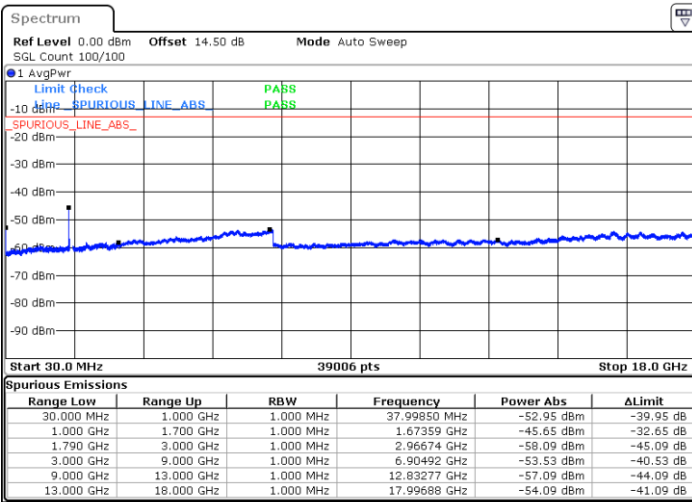

Date: 23.DEC.2021 21:49:39

Blank

LTE Band 66C / 20MHz+15MHz

64QAM

Highest Channel / 1RB0 and 1RB74

Highest Channel / 1RB99 and 1RB0

Date: 23.DEC.2021 22:27:34

Date: 23.DEC.2021 22:25:44

Highest Channel / FullIRB

N/A

Date: 23.DEC.2021 22:36:44

Blank

LTE Band 66C / 20MHz+20MHz

64QAM

Lowest Channel / 1RB0 and 1RB99

Lowest Channel / 1RB99 and 1RB0

Date: 24.DEC.2021 00:46:26

Date: 24.DEC.2021 00:39:48

Lowest Channel / FullIRB

N/A

Blank

Date: 24.DEC.2021 00:47:47

LTE Band 66C / 20MHz+20MHz

64QAM

LTE Band 66C / 20MHz+20MHz

64QAM

Highest Channel / 1RB0 and 1RB99

Highest Channel / 1RB99 and 1RB0

Date: 24.DEC.2021 01:46:42

Date: 24.DEC.2021 01:45:22

Highest Channel / FullIRB

N/A