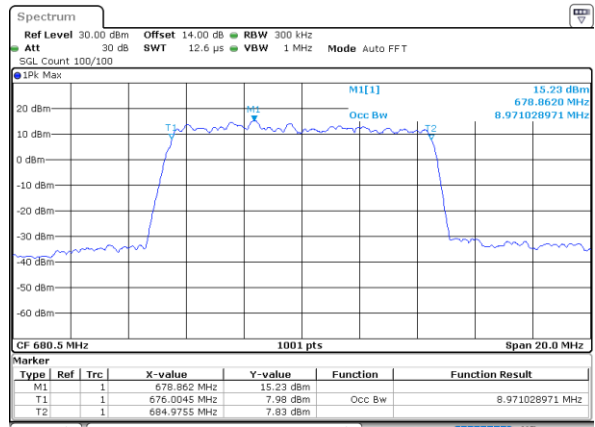

Middle Channel / 20MHz / 16QAM

Date: 25. DEC. 2021 00:02:48

Highest Channel / 20MHz / QPSK

Date: 25. DEC. 2021 00:06:25

Highest Channel / 20MHz / 16QAM

Date: 25. DEC. 2021 00:06:50

LTE Band 71

Lowest Channel / 5MHz / 64QAM

Date: 24. DEC. 2021 22:26:33

Lowest Channel / 10MHz / 64QAM

Date: 24. DEC. 2021 22:59:10

Middle Channel / 5MHz / 64QAM

Date: 24. DEC. 2021 22:30:54

Middle Channel / 10MHz / 64QAM

Date: 24. DEC. 2021 23:03:29

Highest Channel / 5MHz / 64QAM

Date: 24. DEC. 2021 22:32:46

Highest Channel / 10MHz / 64QAM

Date: 24. DEC. 2021 23:05:22

LTE Band 71

Lowest Channel / 15MHz / 64QAM

Date: 24.DEC.2021 23:31:47

Lowest Channel / 20MHz / 64QAM