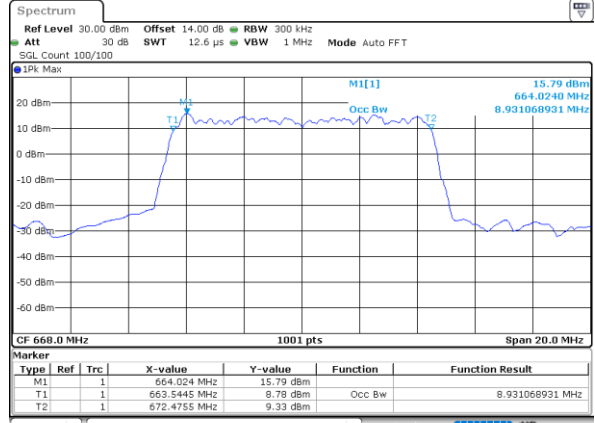

LTE Band 71

Lowest Channel / 5MHz / QPSK

Date: 24. DEC. 2021 22:10:13

Lowest Channel / 5MHz / 16QAM

Date: 24. DEC. 2021 22:10:15

Middle Channel / 5MHz / QPSK

Date: 24. DEC. 2021 22:13:30

Middle Channel / 5MHz / 16QAM

Date: 24. DEC. 2021 22:13:55

Highest Channel / 5MHz / QPSK

Date: 24. DEC. 2021 22:17:32

Highest Channel / 5MHz / 16QAM

Date: 24. DEC. 2021 22:17:56

LTE Band 71

Lowest Channel / 10MHz / QPSK

Date: 24. DEC. 2021 22:37:09

Lowest Channel / 10MHz / 16QAM

Date: 24. DEC. 2021 22:37:34

Middle Channel / 10MHz / QPSK

Date: 24. DEC. 2021 22:46:08

Middle Channel / 10MHz / 16QAM

Date: 24. DEC. 2021 22:46:33

Highest Channel / 10MHz / QPSK