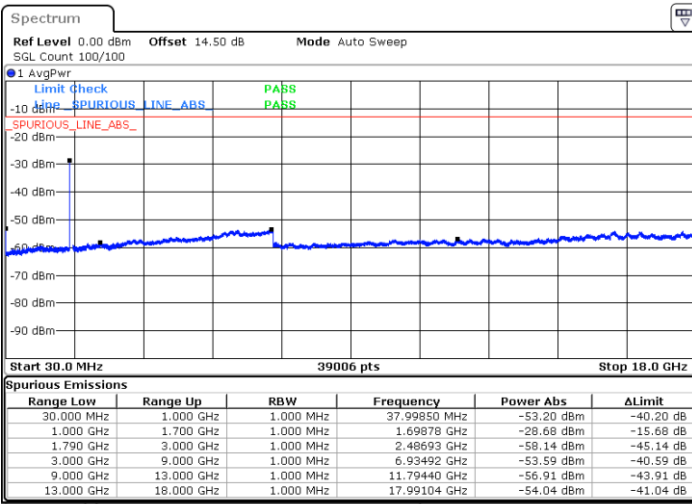

Highest Channel / FullIRB

N/A

Date: 23.DEC.2021 22:36:44

Blank

LTE Band 66C / 20MHz+20MHz

64QAM

Lowest Channel / 1RB0 and 1RB99

Lowest Channel / 1RB99 and 1RB0

Date: 24.DEC.2021 00:46:26

Date: 24.DEC.2021 00:39:48

Lowest Channel / FullIRB

N/A

Blank

Date: 24.DEC.2021 00:47:47

LTE Band 66C / 20MHz+20MHz

64QAM

MiddleChannel / 1RB0 and 1RB99

Middle Channel / 1RB99 and 1RB0

Date: 24.DEC.2021 01:19:41

Date: 24.DEC.2021 01:26:19

Middle Channel / FullIRB

N/A

Date: 24.DEC.2021 01:18:21

Blank

LTE Band 66C / 20MHz+20MHz

64QAM

Highest Channel / 1RB0 and 1RB99

Highest Channel / 1RB99 and 1RB0

Date: 24.DEC.2021 01:46:42

Date: 24.DEC.2021 01:45:22

Highest Channel / FullIRB

N/A