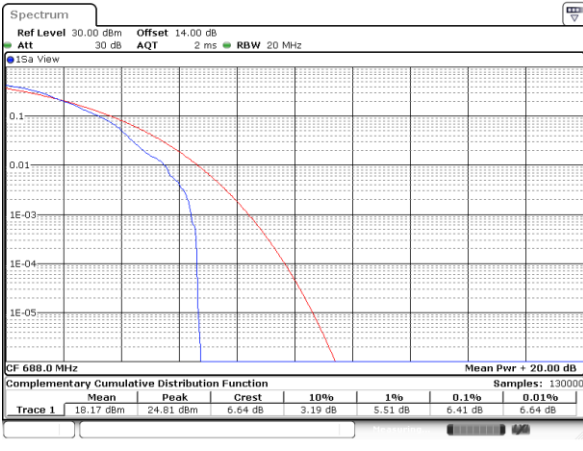

Lowest Channel / Full RB

Date: 25. DEC. 2021 00:26:25

Middle Channel / 1RB

Date: 25. DEC. 2021 00:26:51

Middle Channel / Full RB

Date: 25. DEC. 2021 00:27:17

Highest Channel / 1RB

Date: 25. DEC. 2021 00:27:43

Highest Channel / Full RB

Date: 25. DEC. 2021 00:28:09

LTE Band 71 / 20MHz / 64QAM

Lowest Channel / 1RB

Date: 25. DEC. 2021 00:31:15

Lowest Channel / Full RB

Date: 25. DEC. 2021 00:31:41

Middle Channel / 1RB

Date: 25. DEC. 2021 00:32:07

Middle Channel / Full RB

Date: 25. DEC. 2021 00:32:33

Highest Channel / 1RB

Date: 25. DEC. 2021 00:32:59

Highest Channel / Full RB

Date: 25. DEC. 2021 00:33:26

26dB Bandwidth