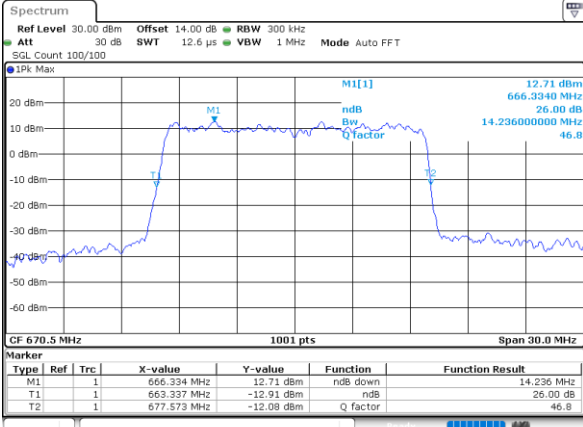

Date: 24.DEC.2021 22:26:40

Lowest Channel / 10MHz / 64QAM

Date: 24.DEC.2021 22:59:26

Middle Channel / 5MHz / 64QAM

Date: 24.DEC.2021 22:31:10

Middle Channel / 10MHz / 64QAM

Date: 24.DEC.2021 23:03:45

Highest Channel / 5MHz / 64QAM

Date: 24.DEC.2021 22:33:02

Highest Channel / 10MHz / 64QAM

Date: 24.DEC.2021 23:03:38

LTE Band 71

Lowest Channel / 15MHz / 64QAM

Date: 24, DEC, 2021 23:32:02

Lowest Channel / 20MHz / 64QAM

Date: 25, DEC, 2021 00:15:40

Middle Channel / 15MHz / 64QAM

Date: 24, DEC, 2021 23:36:23

Middle Channel / 20MHz / 64QAM

Date: 25, DEC, 2021 00:20:00

Highest Channel / 15MHz / 64QAM

Date: 24, DEC, 2021 23:38:15

Highest Channel / 20MHz / 64QAM