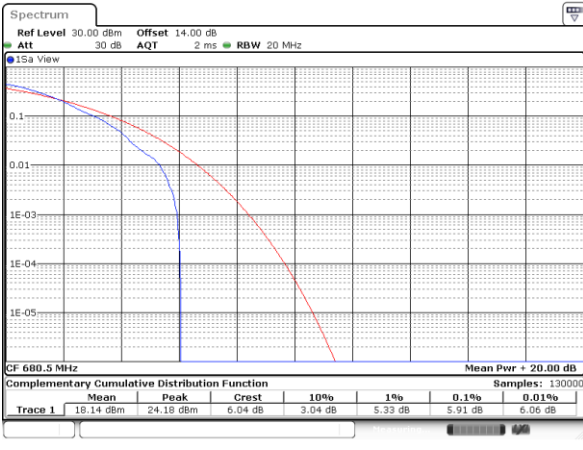

Lowest Channel / Full RB

Date: 25. DEC. 2021 00:26:25

Middle Channel / 1RB

Date: 25. DEC. 2021 00:26:51

Middle Channel / Full RB

Date: 25. DEC. 2021 00:27:17

Highest Channel / 1RB

Date: 25. DEC. 2021 00:27:43

Highest Channel / Full RB

Date: 25. DEC. 2021 00:28:09

LTE Band 71 / 20MHz / 64QAM

Lowest Channel / 1RB

Date: 25. DEC. 2021 00:31:15

Lowest Channel / Full RB

Date: 25. DEC. 2021 00:31:41

Middle Channel / 1RB

Date: 25. DEC. 2021 00:32:07

Middle Channel / Full RB

Date: 25. DEC. 2021 00:32:33

Highest Channel / 1RB

Date: 25. DEC. 2021 00:32:59

Highest Channel / Full RB

Date: 25. DEC. 2021 00:33:26

26dB Bandwidth