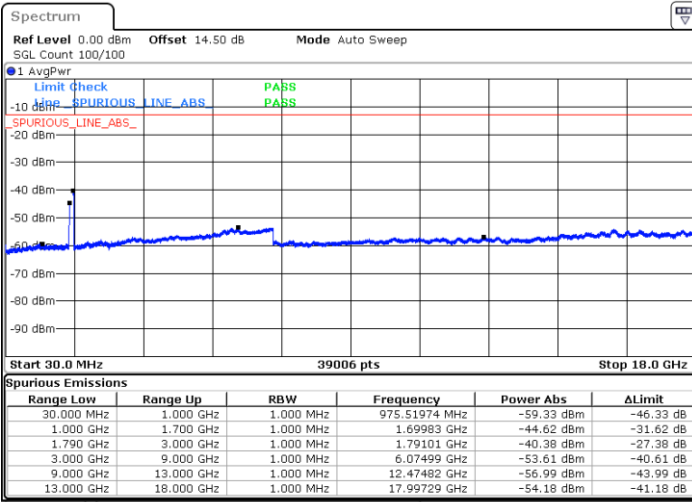

Date: 24.DEC.2021 00:46:26

Date: 24.DEC.2021 00:39:48

Lowest Channel / FullIRB

N/A

Blank

Date: 24.DEC.2021 00:47:47

LTE Band 66C / 20MHz+20MHz

64QAM

LTE Band 66C / 20MHz+20MHz

64QAM

Highest Channel / 1RB0 and 1RB99

Highest Channel / 1RB99 and 1RB0

Date: 24.DEC.2021 01:46:42

Date: 24.DEC.2021 01:45:22

Highest Channel / FullIRB

N/A

Blank

Date: 24.DEC.2021 01:53:20

LTE Band 71

Peak-to-Average Ratio

Mode	LTE Band 71 / 20MHz				
Mod.	QPSK		16QAM		Limit: 13dB
RB Size	1RB	Full RB	1RB	Full RB	Result
Lowest CH	3.22	4.84	4.12	5.80	PASS
Middle CH	3.42	4.64	4.70	5.74	
Highest CH	3.42	4.78	4.96	5.83	
Mode	LTE Band 71 / 20MHz				
Mod.	64QAM				Limit: 13dB
RB Size	1RB	Full RB			Result
Lowest CH	5.45	6.32	-	-	PASS
Middle CH	5.91	6.41	-	-	
Highest CH	6.41	6.38	-	-	

LTE Band 71 / 20MHz / QPSK

Lowest Channel / 1RB

Date: 25. DEC. 2021 00:28:36

Lowest Channel / Full RB

Date: 25. DEC. 2021 00:29:03

Middle Channel / 1RB

Date: 25. DEC. 2021 00:29:29

Middle Channel / Full RB