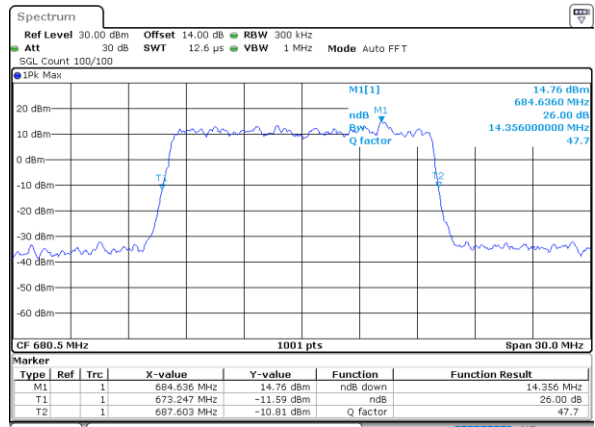

Lowest Channel / 10MHz / 16QAM

Date: 24, DEC, 2021 22:18:23

Middle Channel / 10MHz / QPSK

Date: 24, DEC, 2021 22:46:57

Middle Channel / 10MHz / 16QAM

Date: 24, DEC, 2021 22:47:21

Highest Channel / 10MHz / QPSK

Date: 24, DEC, 2021 22:50:59

Highest Channel / 10MHz / 16QAM

Date: 24, DEC, 2021 22:51:24

LTE Band 71

Lowest Channel / 15MHz / QPSK

Date: 24. DEC. 2021 23:10:35

Lowest Channel / 15MHz / 16QAM

Date: 24. DEC. 2021 23:10:59

Middle Channel / 15MHz / QPSK

Date: 24. DEC. 2021 23:19:34

Middle Channel / 15MHz / 16QAM

Date: 24. DEC. 2021 23:19:58

Highest Channel / 15MHz / QPSK

Date: 24. DEC. 2021 23:23:36

Highest Channel / 15MHz / 16QAM