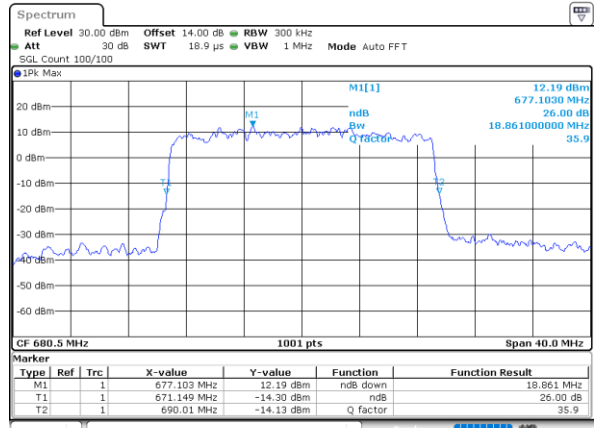

Date: 24.DEC.2021 22:26:40

Lowest Channel / 10MHz / 64QAM

Date: 24.DEC.2021 22:59:26

Middle Channel / 5MHz / 64QAM

Date: 24.DEC.2021 22:31:10

Middle Channel / 10MHz / 64QAM

Date: 24.DEC.2021 23:03:45

Highest Channel / 5MHz / 64QAM

Date: 24.DEC.2021 22:33:02

Highest Channel / 10MHz / 64QAM

Date: 24.DEC.2021 23:03:38

LTE Band 71

Lowest Channel / 15MHz / 64QAM

Date: 24, DEC, 2021 23:32:02

Lowest Channel / 20MHz / 64QAM

Date: 25, DEC, 2021 00:15:40

Middle Channel / 15MHz / 64QAM

Date: 24, DEC, 2021 23:36:23

Middle Channel / 20MHz / 64QAM

Date: 25, DEC, 2021 00:20:00

Highest Channel / 15MHz / 64QAM

Date: 24, DEC, 2021 23:38:15

Highest Channel / 20MHz / 64QAM