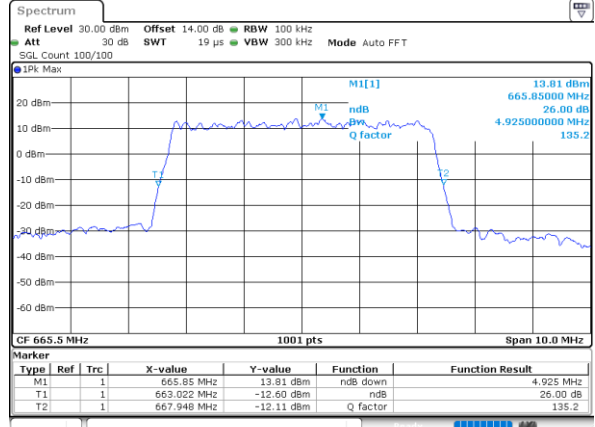

Date: 25. DEC. 2021 00:32:07

Middle Channel / Full RB

Date: 25. DEC. 2021 00:32:33

Highest Channel / 1RB

Date: 25. DEC. 2021 00:32:59

Highest Channel / Full RB

Date: 25. DEC. 2021 00:33:26

26dB Bandwidth

Mode	LTE Band 71 : 26dB BW(MHz)											
BW	1.4MHz		3MHz		5MHz		10MHz		15MHz		20MHz	
Mod.	QPSK	16QAM	QPSK	16QAM	QPSK	16QAM	QPSK	16QAM	QPSK	16QAM	QPSK	16QAM
Lowest CH	-	-	-	-	4.89	4.93	9.69	9.71	14.36	14.18	18.94	18.70
Middle CH	-	-	-	-	4.96	4.86	9.79	9.89	14.42	14.36	18.66	18.98
Highest CH	-	-	-	-	4.80	4.92	9.77	9.69	14.45	14.54	19.14	19.06
Mode	LTE Band 71 : 26dB BW(MHz)											
BW	1.4MHz		3MHz		5MHz		10MHz		15MHz		20MHz	
Mod.	64QAM		64QAM		64QAM		64QAM		64QAM		64QAM	
Lowest CH	-	-	-	-	4.82	-	9.65	-	14.24	-	19.06	-
Middle CH	-	-	-	-	4.91	-	9.79	-	14.45	-	18.86	-
Highest CH	-	-	-	-	4.89	-	9.69	-	14.30	-	19.10	-

LTE Band 71

Lowest Channel / 5MHz / QPSK

Date: 24. DEC. 2021 22:05:20

Lowest Channel / 5MHz / 16QAM

Date: 24. DEC. 2021 22:05:45

Middle Channel / 5MHz / QPSK

Date: 24. DEC. 2021 22:14:19

Middle Channel / 5MHz / 16QAM

Date: 24. DEC. 2021 22:14:43

Highest Channel / 5MHz / QPSK

Date: 24. DEC. 2021 22:18:21

Highest Channel / 5MHz / 16QAM

Date: 24. DEC. 2021 22:18:46

LTE Band 71

Lowest Channel / 10MHz / QPSK

Date: 24, DEC, 2021 22:37:59