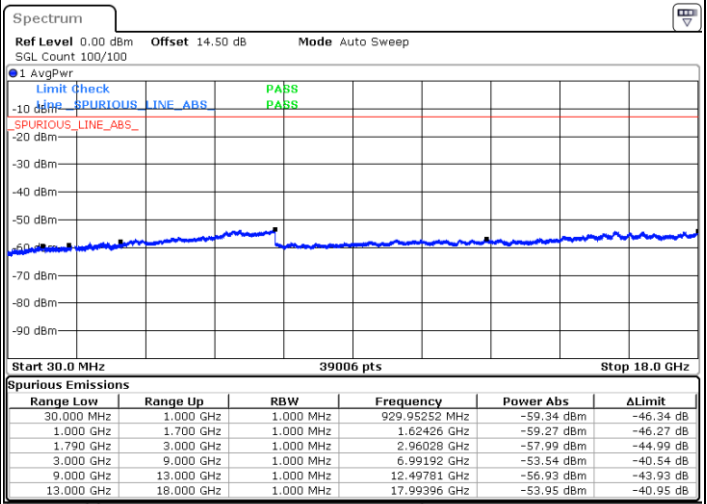

Highest Channel / FullIRB

N/A

Date: 23.DEC.2021 22:36:44

Blank

LTE Band 66C / 20MHz+20MHz

64QAM

Lowest Channel / 1RB0 and 1RB99

Lowest Channel / 1RB99 and 1RB0

Date: 24.DEC.2021 00:46:26

Date: 24.DEC.2021 00:39:48

Lowest Channel / FullIRB

N/A

Blank

Date: 24.DEC.2021 00:47:47

LTE Band 66C / 20MHz+20MHz

64QAM

MiddleChannel / 1RB0 and 1RB99

Middle Channel / 1RB99 and 1RB0

Date: 24.DEC.2021 01:19:41

Date: 24.DEC.2021 01:26:19

Middle Channel / FullIRB

N/A

Date: 24.DEC.2021 01:18:21

Blank

LTE Band 66C / 20MHz+20MHz

64QAM

Highest Channel / 1RB0 and 1RB99

Highest Channel / 1RB99 and 1RB0

Date: 24.DEC.2021 01:46:42

Date: 24.DEC.2021 01:45:22

Highest Channel / FullIRB

N/A