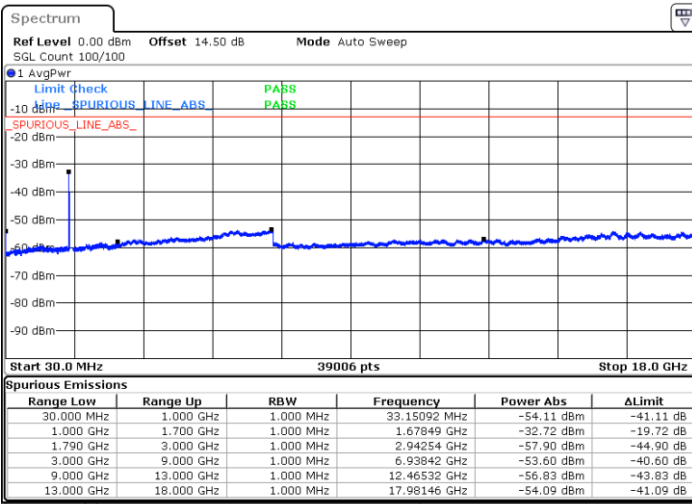

Middle Channel / FullIRB

N/A

Blank

Date: 23.DEC.2021 04:49:44

LTE Band 66C / 20MHz+10MHz

64QAM

Highest Channel / 1RB0 and 1RB49

Highest Channel / 1RB99 and 1RB0

Date: 23.DEC.2021 05:11:34

Date: 23.DEC.2021 05:10:34

Highest Channel / FullIRB

N/A

Date: 23.DEC.2021 05:16:30

Blank

LTE Band 66C / 20MHz+15MHz

64QAM

Lowest Channel / 1RB0 and 1RB74

Lowest Channel / 1RB99 and 1RB0

Date: 23.DEC.2021 21:35:34

Date: 23.DEC.2021 21:26:25

Lowest Channel / FullIRB

N/A

Date: 23.DEC.2021 21:37:25

Blank

LTE Band 66C / 20MHz+15MHz

64QAM

Middle Channel / 1RB0 and 1RB74

Middle Channel / 1RB99 and 1RB0

Date: 23.DEC.2021 21:51:30

Date: 23.DEC.2021 22:00:39

Middle Channel / FullIRB

N/A