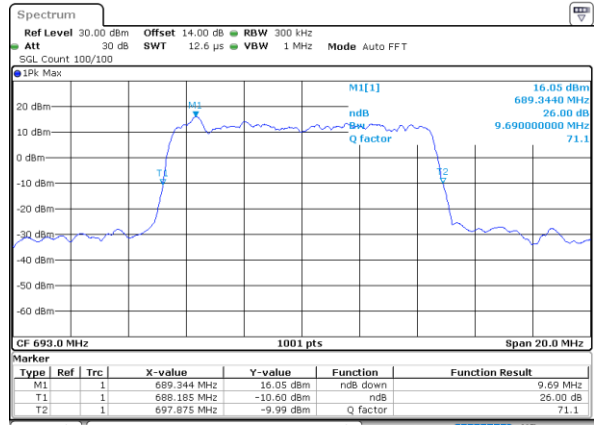

Middle Channel / 20MHz / 16QAM

Date: 25. DEC. 2021 00:03:37

Highest Channel / 20MHz / QPSK

Date: 25. DEC. 2021 00:07:14

Highest Channel / 20MHz / 16QAM

Date: 25. DEC. 2021 00:07:39

LTE Band 71

Lowest Channel / 5MHz / 64QAM

Date: 24.DEC.2021 22:26:40

Lowest Channel / 10MHz / 64QAM

Date: 24.DEC.2021 22:59:26

Middle Channel / 5MHz / 64QAM

Date: 24.DEC.2021 22:31:10

Middle Channel / 10MHz / 64QAM

Date: 24.DEC.2021 23:03:45

Highest Channel / 5MHz / 64QAM

Date: 24.DEC.2021 22:33:02

Highest Channel / 10MHz / 64QAM

Date: 24.DEC.2021 23:03:38

LTE Band 71

Lowest Channel / 15MHz / 64QAM

Date: 24, DEC, 2021 23:32:02

Lowest Channel / 20MHz / 64QAM

Date: 25, DEC, 2021 00:15:40

Middle Channel / 15MHz / 64QAM

Date: 24, DEC, 2021 23:36:23

Middle Channel / 20MHz / 64QAM

Date: 25, DEC, 2021 00:20:00

Highest Channel / 15MHz / 64QAM

Date: 24, DEC, 2021 23:38:15

Highest Channel / 20MHz / 64QAM