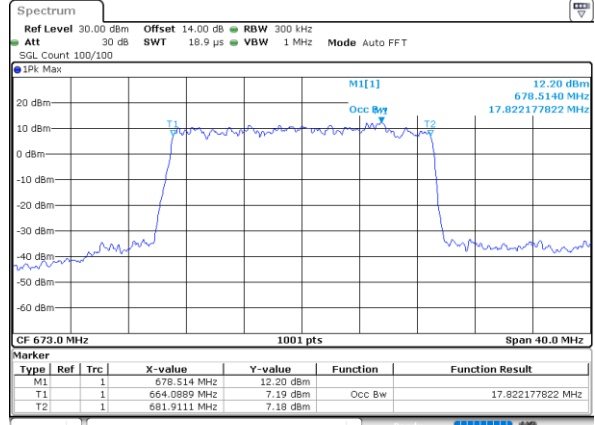

Date: 24. DEC. 2021 22:26:33

Lowest Channel / 10MHz / 64QAM

Date: 24. DEC. 2021 22:59:10

Middle Channel / 5MHz / 64QAM

Date: 24. DEC. 2021 22:30:54

Middle Channel / 10MHz / 64QAM

Date: 24. DEC. 2021 23:03:29

Highest Channel / 5MHz / 64QAM

Date: 24. DEC. 2021 22:32:46

Highest Channel / 10MHz / 64QAM

Date: 24. DEC. 2021 23:05:22

LTE Band 71

Lowest Channel / 15MHz / 64QAM

Date: 24.DEC.2021 23:31:47

Lowest Channel / 20MHz / 64QAM

Date: 25.DEC.2021 00:15:24

Middle Channel / 15MHz / 64QAM

Date: 24.DEC.2021 23:36:07

Middle Channel / 20MHz / 64QAM

Date: 25.DEC.2021 00:19:44

Highest Channel / 15MHz / 64QAM

Date: 24.DEC.2021 23:37:59

Highest Channel / 20MHz / 64QAM