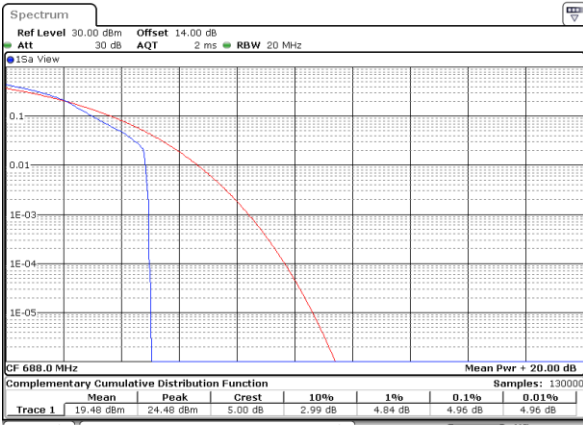

Date: 25. DEC. 2021 00:29:55

Highest Channel / 1RB

Date: 25. DEC. 2021 00:30:21

Highest Channel / Full RB

Date: 25. DEC. 2021 00:30:48

LTE Band 71 / 20MHz / 16QAM

Lowest Channel / 1RB

Date: 25. DEC. 2021 00:25:58

Lowest Channel / Full RB

Date: 25. DEC. 2021 00:26:25

Middle Channel / 1RB

Date: 25. DEC. 2021 00:26:51

Middle Channel / Full RB

Date: 25. DEC. 2021 00:27:17

Highest Channel / 1RB

Date: 25. DEC. 2021 00:27:43

Highest Channel / Full RB

Date: 25. DEC. 2021 00:28:09

LTE Band 71 / 20MHz / 64QAM

Lowest Channel / 1RB

Date: 25. DEC. 2021 00:31:15

Lowest Channel / Full RB

Date: 25. DEC. 2021 00:31:41

Middle Channel / 1RB

Date: 25. DEC. 2021 00:32:07

Middle Channel / Full RB

Date: 25. DEC. 2021 00:32:33

Highest Channel / 1RB

Date: 25. DEC. 2021 00:32:59

Highest Channel / Full RB

Date: 25. DEC. 2021 00:33:26

26dB Bandwidth