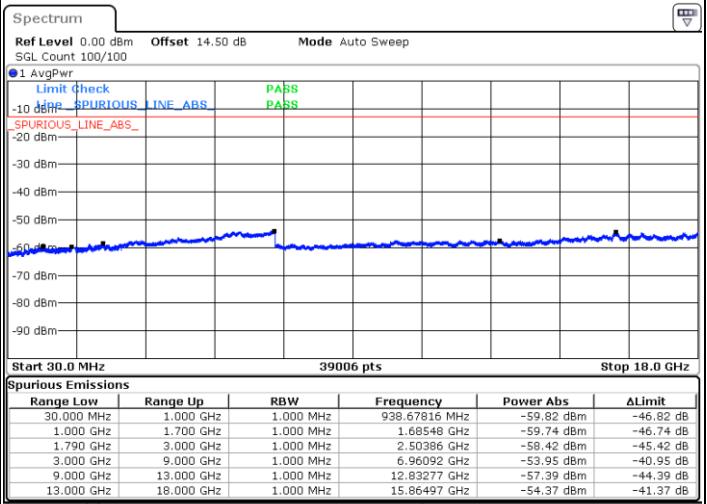

LTE Band 66C / 20MHz+10MHz

64QAM

Lowest Channel / 1RB0 and 1RB49

Lowest Channel / 1RB99 and 1RB0

Date: 23.DEC.2021 04:40:45

Date: 23.DEC.2021 04:35:49

Lowest Channel / FullIRB

N/A

Date: 23.DEC.2021 04:41:46

Blank

LTE Band 66C / 20MHz+10MHz

64QAM

Middle Channel / 1RB0 and 1RB49

Middle Channel / 1RB99 and 1RB0

Date: 23.DEC.2021 04:50:44

Date: 23.DEC.2021 04:55:40

Middle Channel / FullIRB

N/A

Blank

Date: 23.DEC.2021 04:49:44

LTE Band 66C / 20MHz+10MHz

64QAM

Highest Channel / 1RB0 and 1RB49

Highest Channel / 1RB99 and 1RB0

Date: 23.DEC.2021 05:11:34

Date: 23.DEC.2021 05:10:34

Highest Channel / FullIRB

N/A

Date: 23.DEC.2021 05:16:30

Blank

LTE Band 66C / 20MHz+15MHz

64QAM