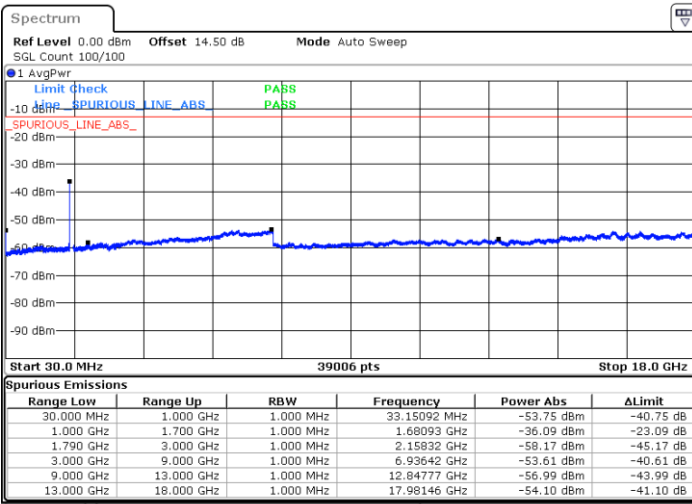

LTE Band 66C / 20MHz+15MHz

64QAM

Middle Channel / 1RB0 and 1RB74

Middle Channel / 1RB99 and 1RB0

Date: 23.DEC.2021 21:51:30

Date: 23.DEC.2021 22:00:39

Middle Channel / FullIRB

N/A

Date: 23.DEC.2021 21:49:39

Blank

LTE Band 66C / 20MHz+15MHz

64QAM

Highest Channel / 1RB0 and 1RB74

Highest Channel / 1RB99 and 1RB0

Date: 23.DEC.2021 22:27:34

Date: 23.DEC.2021 22:25:44

Highest Channel / FullIRB

N/A

Date: 23.DEC.2021 22:36:44

Blank

LTE Band 66C / 20MHz+20MHz

64QAM

Lowest Channel / 1RB0 and 1RB99

Lowest Channel / 1RB99 and 1RB0

Date: 24.DEC.2021 00:46:26

Date: 24.DEC.2021 00:39:48

Lowest Channel / FullIRB

N/A

Blank

Date: 24.DEC.2021 00:47:47

LTE Band 66C / 20MHz+20MHz

64QAM