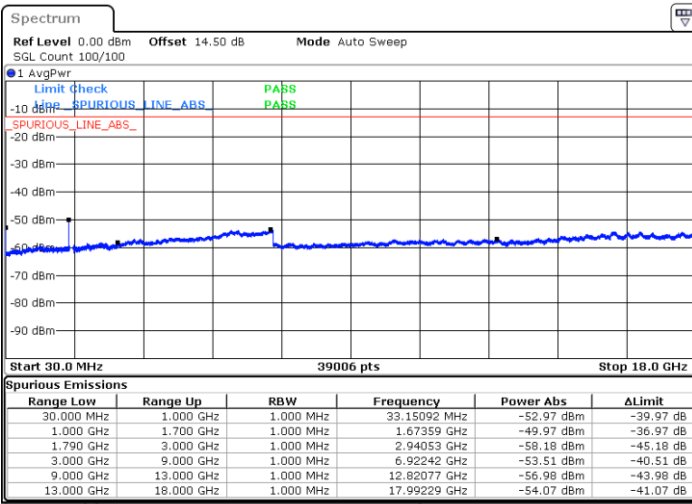

Date: 23.DEC.2021 05:11:34

Date: 23.DEC.2021 05:10:34

Highest Channel / FullIRB

N/A

Date: 23.DEC.2021 05:16:30

Blank

LTE Band 66C / 20MHz+15MHz

64QAM

Lowest Channel / 1RB0 and 1RB74

Lowest Channel / 1RB99 and 1RB0

Date: 23.DEC.2021 21:35:34

Date: 23.DEC.2021 21:26:25

Lowest Channel / FullIRB

N/A

Date: 23.DEC.2021 21:37:25

Blank

LTE Band 66C / 20MHz+15MHz

64QAM

Middle Channel / 1RB0 and 1RB74

Middle Channel / 1RB99 and 1RB0

Date: 23.DEC.2021 21:51:30

Date: 23.DEC.2021 22:00:39

Middle Channel / FullIRB

N/A

Date: 23.DEC.2021 21:49:39

Blank

LTE Band 66C / 20MHz+15MHz

64QAM

Highest Channel / 1RB0 and 1RB74

Highest Channel / 1RB99 and 1RB0

Date: 23.DEC.2021 22:27:34

Date: 23.DEC.2021 22:25:44