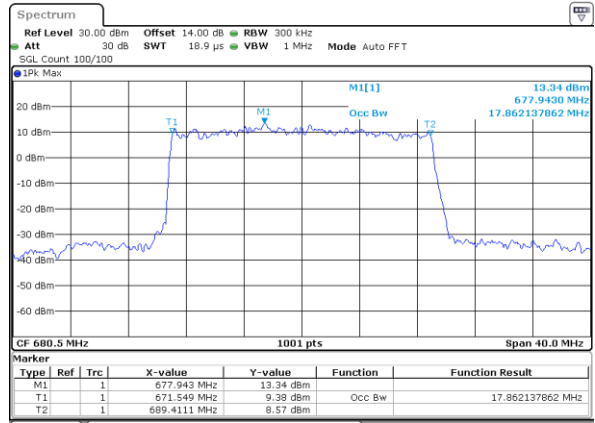

Date: 24. DEC. 2021 23:23:12

LTE Band 71

Lowest Channel / 20MHz / QPSK

Date: 24. DEC. 2021 23:53:24

Lowest Channel / 20MHz / 16QAM

Date: 24. DEC. 2021 23:53:49

Middle Channel / 20MHz / QPSK

Date: 25. DEC. 2021 00:02:23

Middle Channel / 20MHz / 16QAM

Date: 25. DEC. 2021 00:02:48

Highest Channel / 20MHz / QPSK

Date: 25. DEC. 2021 00:06:25

Highest Channel / 20MHz / 16QAM

Date: 25. DEC. 2021 00:06:50

LTE Band 71

Lowest Channel / 5MHz / 64QAM