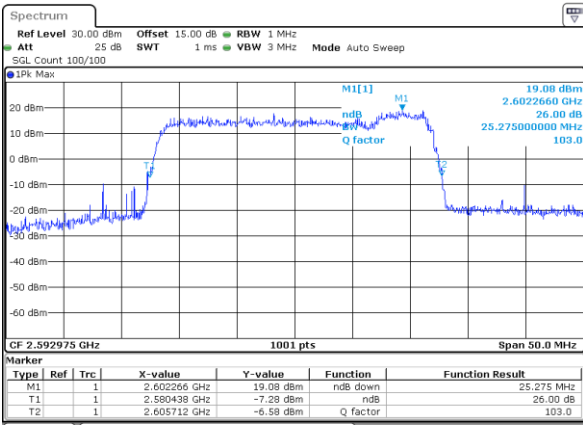

Middle Channel / 15MHz+15MHz

Date: 16 DEC 2021 23:50:52

Middle Channel / 15MHz+20MHz

Date: 17 DEC 2021 00:52:36

Highest Channel / 15MHz+15MHz

Date: 17 DEC 2021 00:21:17

Highest Channel / 15MHz+20MHz

Date: 17 DEC 2021 01:36:48

LTE Band 41C

16QAM

Lowest Channel / 20MHz+5MHz

Date: 15 DEC 2021 22:48:16

Lowest Channel / 20MHz+10MHz

Date: 16 DEC 2021 21:31:13

Middle Channel / 20MHz+5MHz

Date: 15 DEC 2021 22:51:46

Middle Channel / 20MHz+10MHz

Date: 16 DEC 2021 21:27:12

Highest Channel / 20MHz+5MHz

Date: 15 DEC 2021 23:07:52

Highest Channel / 20MHz+10MHz

Date: 16 DEC 2021 21:34:50

LTE Band 41C

16QAM

Lowest Channel / 20MHz+15MHz

Date: 17 DEC 2021 02:07:22

Lowest Channel / 20MHz+20MHz

Date: 17 DEC 2021 03:20:32

Middle Channel / 20MHz+15MHz

Date: 17 DEC 2021 02:24:01

Middle Channel / 20MHz+20MHz

Date: 17 DEC 2021 03:38:11