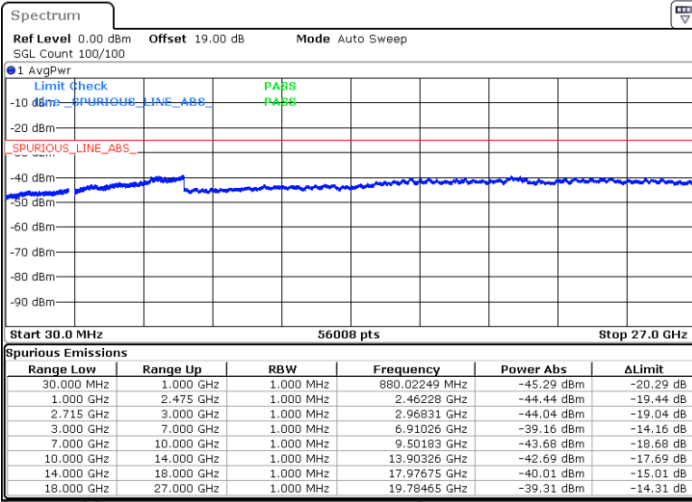

Date: 25.DEC.2021 19:32:53

Date: 25.DEC.2021 19:34:56

Highest Channel / 64QAM

N/A

Date: 25.DEC.2021 19:36:58

Blank

LTE Band 41 / 10MHz

Lowest Channel / 64QAM

Middle Channel / 64QAM

Date: 25.DEC.2021 19:39:02

Date: 25.DEC.2021 19:41:05

Highest Channel / 64QAM

N/A

Date: 25.DEC.2021 19:43:07

Blank

LTE Band 41 / 15MHz

Lowest Channel / 64QAM

Middle Channel / 64QAM

Date: 25.DEC.2021 19:45:11

Date: 25.DEC.2021 19:47:14

Highest Channel / 64QAM

N/A

Date: 25.DEC.2021 19:49:17

Blank