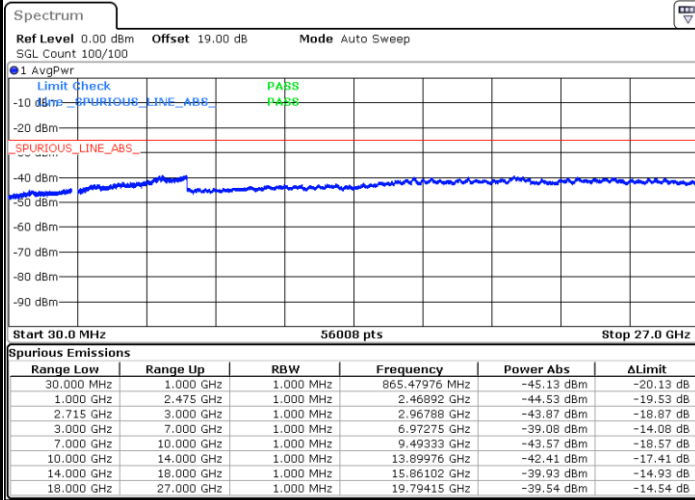

Date: 25.DEC.2021 18:33:02

LTE Band 41 / 15MHz

Lowest Channel / QPSK

Lowest Channel / 16QAM

Date: 25.DEC.2021 18:35:06

Date: 25.DEC.2021 18:37:09

Middle Channel / QPSK

Middle Channel / 16QAM

Date: 25.DEC.2021 18:39:12

Date: 25.DEC.2021 18:41:15

LTE Band 41 / 15MHz

Highest Channel / QPSK

Date: 25.DEC.2021 18:43:18

Highest Channel / 16QAM

Date: 25.DEC.2021 18:45:21

LTE Band 41 / 20MHz