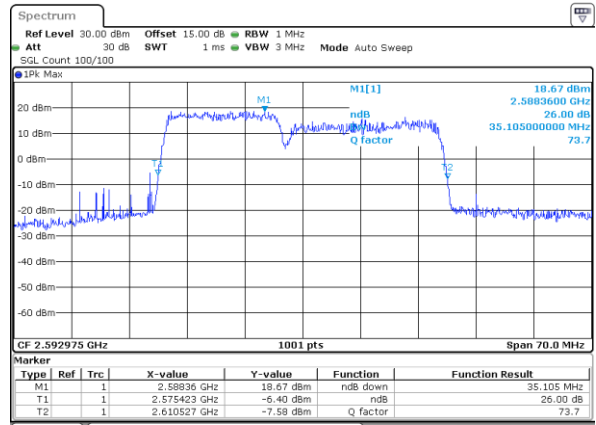

Highest Channel / 10MHz+20MHz

Date: 16 DEC 2021 05:24:05

Highest Channel / 15MHz+10MHz

Date: 16 DEC 2021 02:36:54

LTE Band 41C

QPSK

Lowest Channel / 15MHz+15MHz

Date: 16 DEC 2021 23:04:45

Lowest Channel / 15MHz+20MHz

Date: 17 DEC 2021 00:49:44

Middle Channel / 15MHz+15MHz

Date: 16 DEC 2021 23:51:22

Middle Channel / 15MHz+20MHz

Date: 17 DEC 2021 00:53:06

Highest Channel / 15MHz+15MHz

Date: 17 DEC 2021 00:20:47

Highest Channel / 15MHz+20MHz

Date: 17 DEC 2021 01:36:18

LTE Band 41C

QPSK

Lowest Channel / 20MHz+5MHz

Date: 15 DEC 2021 22:46:52

Lowest Channel / 20MHz+10MHz

Date: 16 DEC 2021 21:31:43

Middle Channel / 20MHz+5MHz

Date: 15 DEC 2021 22:52:22

Middle Channel / 20MHz+10MHz

Date: 16 DEC 2021 21:27:42

Highest Channel / 20MHz+5MHz

Date: 15 DEC 2021 23:08:31

Highest Channel / 20MHz+10MHz

Date: 16 DEC 2021 21:34:20