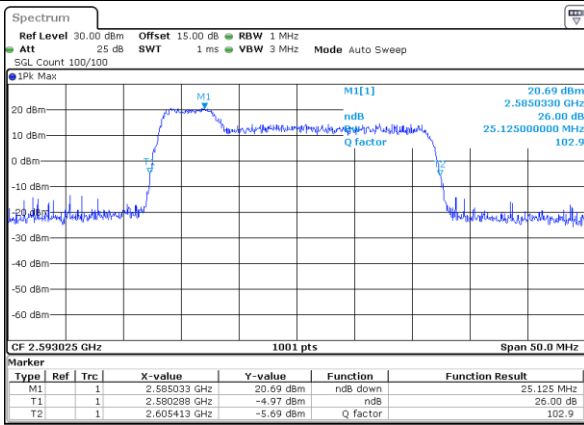

LTE Band 41C

QPSK

Lowest Channel / 5MHz+20MHz

Date: 15 DEC 2021 21:51:03

Lowest Channel / 10MHz+15MHz

Date: 15 DEC 2021 23:50:11

Middle Channel / 5MHz+20MHz

Date: 15 DEC 2021 21:53:45

Middle Channel / 10MHz+15MHz

Date: 15 DEC 2021 23:54:10

Highest Channel / 5MHz+20MHz

Date: 15 DEC 2021 22:10:15

Highest Channel / 10MHz+15MHz

Date: 16 DEC 2021 00:07:20

LTE Band 41C

QPSK