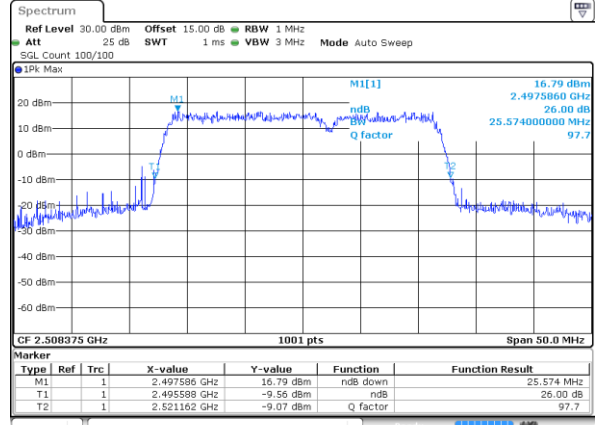

Highest Channel / 20MHz+15MHz

Date: 17 DEC 2021 02:52:22

Highest Channel / 20MHz+20MHz

Date: 17 DEC 2021 03:41:59

LTE Band 41C

64QAM

Lowest Channel / 5MHz+20MHz

Date: 15 DEC 2021 21:51:55

Lowest Channel / 10MHz+15MHz

Date: 15 DEC 2021 23:49:22

Middle Channel / 5MHz+20MHz

Date: 15 DEC 2021 21:52:44

Middle Channel / 10MHz+15MHz

Date: 15 DEC 2021 23:53:21

Highest Channel / 5MHz+20MHz

Date: 15 DEC 2021 22:11:50

Highest Channel / 10MHz+15MHz

Date: 16 DEC 2021 00:08:09

LTE Band 41C

64QAM

Lowest Channel / 10MHz+20MHz

Date: 16 DEC 2021 02:43:14

Lowest Channel / 15MHz+10MHz

Date: 16 DEC 2021 01:12:02

Middle Channel / 10MHz+20MHz

Date: 16 DEC 2021 04:22:01

Middle Channel / 15MHz+10MHz

Date: 16 DEC 2021 01:15:35

Highest Channel / 10MHz+20MHz

Date: 16 DEC 2021 05:24:54

Highest Channel / 15MHz+10MHz

Date: 16 DEC 2021 02:37:43