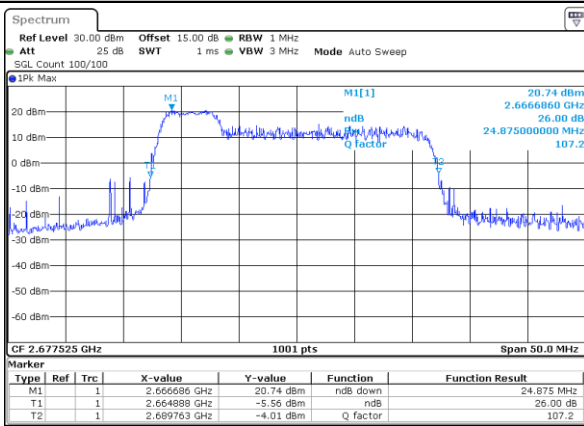

LTE Band 41C

QPSK

Lowest Channel / 5MHz+20MHz

Date: 15 DEC 2021 21:51:03

Lowest Channel / 10MHz+15MHz

Date: 15 DEC 2021 23:50:11

Middle Channel / 5MHz+20MHz

Date: 15 DEC 2021 21:53:45

Middle Channel / 10MHz+15MHz

Date: 15 DEC 2021 23:54:10

Highest Channel / 5MHz+20MHz

Date: 15 DEC 2021 22:10:15

Highest Channel / 10MHz+15MHz

Date: 16 DEC 2021 00:07:20

LTE Band 41C

QPSK