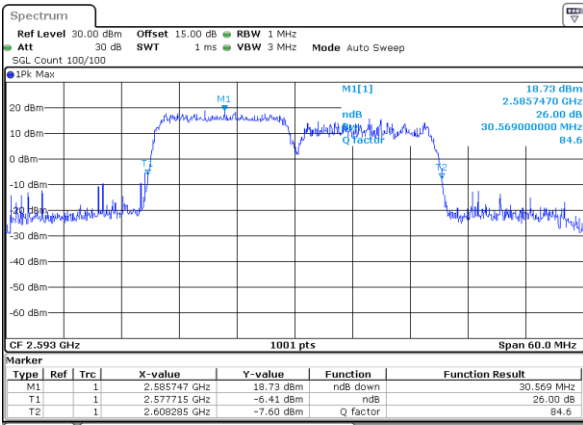

Middle Channel / 10MHz+20MHz

Date: 16 DEC 2021 04:22:01

Middle Channel / 15MHz+10MHz

Date: 16 DEC 2021 01:15:35

Highest Channel / 10MHz+20MHz

Date: 16 DEC 2021 05:24:54

Highest Channel / 15MHz+10MHz

Date: 16 DEC 2021 02:37:43

LTE Band 41C

64QAM

Lowest Channel / 15MHz+15MHz

Date: 16 DEC 2021 23:03:45

Lowest Channel / 15MHz+20MHz

Date: 17 DEC 2021 00:48:44

Middle Channel / 15MHz+15MHz

Date: 16 DEC 2021 23:50:22

Middle Channel / 15MHz+20MHz

Date: 17 DEC 2021 00:52:06

Highest Channel / 15MHz+15MHz

Date: 17 DEC 2021 00:21:47

Highest Channel / 15MHz+20MHz

Date: 17 DEC 2021 01:37:18

LTE Band 41C

64QAM

Lowest Channel / 20MHz+5MHz

Date: 15 DEC 2021 22:49:38

Lowest Channel / 20MHz+10MHz

Date: 16 DEC 2021 21:30:43

Middle Channel / 20MHz+5MHz

Date: 15 DEC 2021 22:51:00

Middle Channel / 20MHz+10MHz

Date: 16 DEC 2021 21:28:42