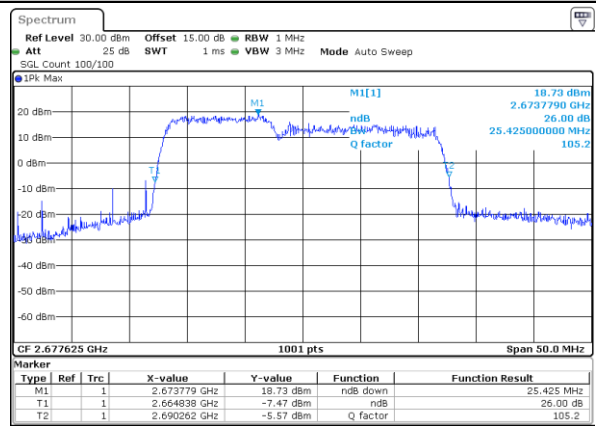

LTE Band 41C

QPSK

Lowest Channel / 5MHz+20MHz

Date: 15 DEC 2021 21:51:03

Lowest Channel / 10MHz+15MHz

Date: 15 DEC 2021 23:50:11

Middle Channel / 5MHz+20MHz

Date: 15 DEC 2021 21:53:45

Middle Channel / 10MHz+15MHz

Date: 15 DEC 2021 23:54:10

Highest Channel / 5MHz+20MHz

Date: 15 DEC 2021 22:10:15

Highest Channel / 10MHz+15MHz

Date: 16 DEC 2021 00:07:20

LTE Band 41C

QPSK

Lowest Channel / 10MHz+20MHz

Date: 16 DEC 2021 02:44:03

Lowest Channel / 15MHz+10MHz

Date: 16 DEC 2021 01:12:51

Middle Channel / 10MHz+20MHz

Date: 16 DEC 2021 04:22:50

Middle Channel / 15MHz+10MHz

Date: 16 DEC 2021 01:16:23

Highest Channel / 10MHz+20MHz

Date: 16 DEC 2021 05:24:05

Highest Channel / 15MHz+10MHz

Date: 16 DEC 2021 02:36:54

LTE Band 41C

QPSK

Lowest Channel / 15MHz+15MHz

Date: 16 DEC 2021 23:04:45