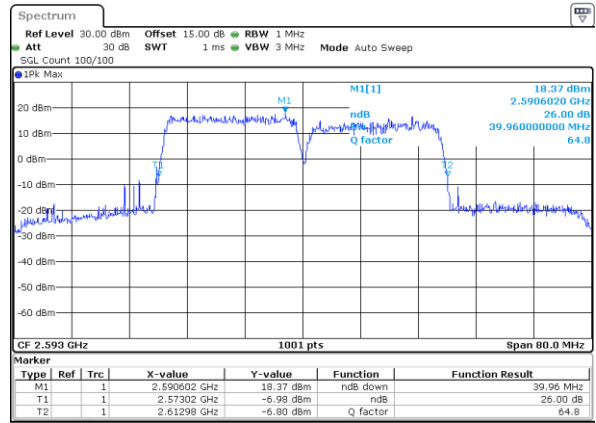

Middle Channel / 20MHz+5MHz

Date: 15 DEC 2021 22:52:22

Middle Channel / 20MHz+10MHz

Date: 16 DEC 2021 21:27:42

Highest Channel / 20MHz+5MHz

Date: 15 DEC 2021 23:08:31

Highest Channel / 20MHz+10MHz

Date: 16 DEC 2021 21:34:20

LTE Band 41C

QPSK

Lowest Channel / 20MHz+15MHz

Date: 17 DEC 2021 02:07:52

Lowest Channel / 20MHz+20MHz

Date: 17 DEC 2021 03:21:02

Middle Channel / 20MHz+15MHz

Date: 17 DEC 2021 02:24:31

Middle Channel / 20MHz+20MHz

Date: 17 DEC 2021 03:38:41

Highest Channel / 20MHz+15MHz

Date: 17 DEC 2021 02:51:52

Highest Channel / 20MHz+20MHz

Date: 17 DEC 2021 03:41:29

LTE Band 41C

16QAM

Lowest Channel / 5MHz+20MHz

Date: 15 DEC 2021 21:51:32

Lowest Channel / 10MHz+15MHz

Date: 15 DEC 2021 23:49:47

Middle Channel / 5MHz+20MHz

Date: 15 DEC 2021 21:53:05

Middle Channel / 10MHz+15MHz

Date: 15 DEC 2021 23:53:46