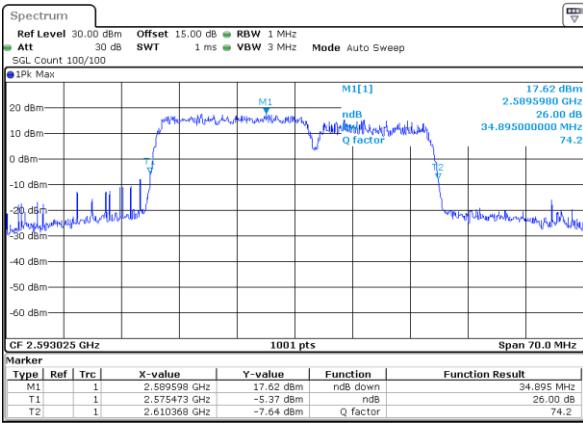

Middle Channel / 20MHz+5MHz

Date: 15 DEC 2021 22:52:22

Middle Channel / 20MHz+10MHz

Date: 16 DEC 2021 21:27:42

Highest Channel / 20MHz+5MHz

Date: 15 DEC 2021 23:08:31

Highest Channel / 20MHz+10MHz

Date: 16 DEC 2021 21:34:20

LTE Band 41C

QPSK

Lowest Channel / 20MHz+15MHz

Date: 17 DEC 2021 02:07:52

Lowest Channel / 20MHz+20MHz

Date: 17 DEC 2021 03:21:02

Middle Channel / 20MHz+15MHz

Date: 17 DEC 2021 02:24:31

Middle Channel / 20MHz+20MHz

Date: 17 DEC 2021 03:38:41

Highest Channel / 20MHz+15MHz

Date: 17 DEC 2021 02:51:52

Highest Channel / 20MHz+20MHz

Date: 17 DEC 2021 03:41:29

LTE Band 41C

16QAM

Lowest Channel / 5MHz+20MHz

Date: 15 DEC 2021 21:51:32

Lowest Channel / 10MHz+15MHz

Date: 15 DEC 2021 23:49:47

Middle Channel / 5MHz+20MHz

Date: 15 DEC 2021 21:53:05

Middle Channel / 10MHz+15MHz

Date: 15 DEC 2021 23:53:46