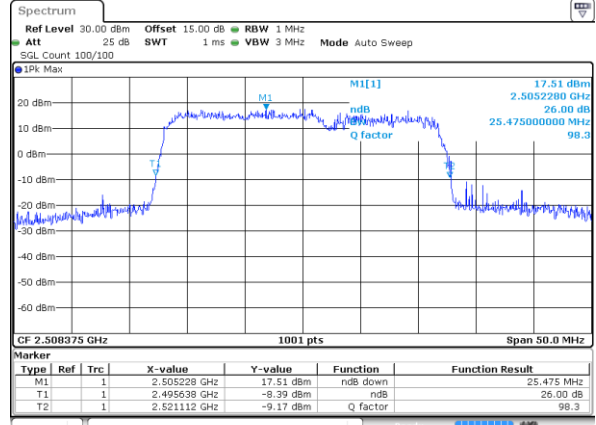

Lowest Channel / 5MHz+20MHz

Date: 15 DEC 2021 21:51:32

Lowest Channel / 10MHz+15MHz

Date: 15 DEC 2021 23:49:47

Middle Channel / 5MHz+20MHz

Date: 15 DEC 2021 21:53:05

Middle Channel / 10MHz+15MHz

Date: 15 DEC 2021 23:53:46

Highest Channel / 5MHz+20MHz

Date: 15 DEC 2021 22:11:21

Highest Channel / 10MHz+15MHz

Date: 16 DEC 2021 00:07:45

LTE Band 41C

16QAM

Lowest Channel / 10MHz+20MHz

Date: 16 DEC 2021 02:43:39

Lowest Channel / 15MHz+10MHz

Date: 16 DEC 2021 01:12:26

Middle Channel / 10MHz+20MHz

Date: 16 DEC 2021 04:22:26

Middle Channel / 15MHz+10MHz

Date: 16 DEC 2021 01:15:59

Highest Channel / 10MHz+20MHz

Date: 16 DEC 2021 05:24:29

Highest Channel / 15MHz+10MHz

Date: 16 DEC 2021 02:37:18

LTE Band 41C

16QAM

Lowest Channel / 15MHz+15MHz

Date: 16 DEC 2021 23:04:15

Lowest Channel / 15MHz+20MHz

Date: 17 DEC 2021 00:49:14