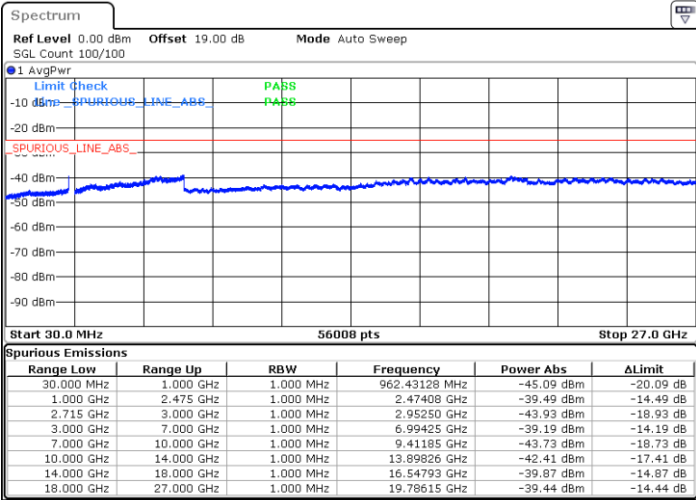

Date: 25.DEC.2021 18:53:35

Highest Channel / QPSK

Highest Channel / 16QAM

Date: 25.DEC.2021 18:55:38

Date: 25.DEC.2021 18:57:41

LTE Band 41 / 5MHz

Lowest Channel / 64QAM

Middle Channel / 64QAM

Date: 25.DEC.2021 19:32:53

Date: 25.DEC.2021 19:34:56

Highest Channel / 64QAM

N/A

Date: 25.DEC.2021 19:36:58

Blank

LTE Band 41 / 10MHz

Lowest Channel / 64QAM

Middle Channel / 64QAM

Date: 25.DEC.2021 19:39:02

Date: 25.DEC.2021 19:41:05

Highest Channel / 64QAM

N/A

Date: 25.DEC.2021 19:43:07

Blank

LTE Band 41 / 15MHz