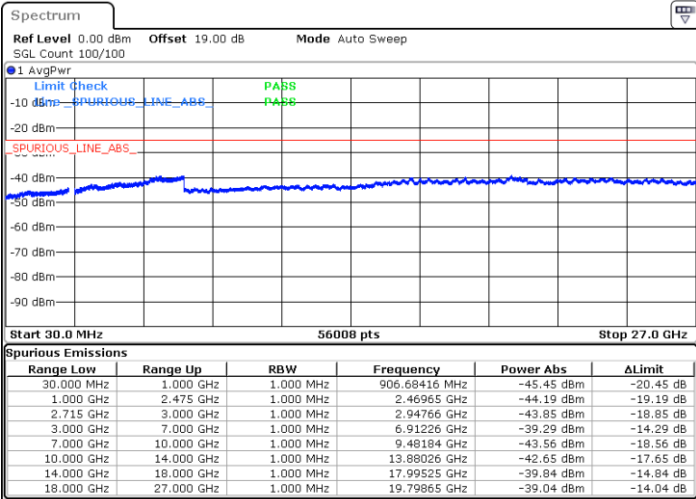

LTE Band 41 / 20MHz

Lowest Channel / 64QAM

Middle Channel / 64QAM

Date: 25.DEC.2021 19:51:20

Date: 25.DEC.2021 19:53:23

Highest Channel / 64QAM

N/A

Date: 25.DEC.2021 19:55:26

Blank

Frequency Stability

Test Conditions		LTE Band 41 (QPSK) / Middle Channel	Limit
Temperature (°C)	Voltage (Volt)	BW 10MHz	Note 2.
		Deviation (ppm)	Result
50	Normal Voltage	0.0003	PASS
40	Normal Voltage	0.0006	
30	Normal Voltage	0.0001	
20(Ref.)	Normal Voltage	0.0000	
10	Normal Voltage	0.0006	
0	Normal Voltage	0.0001	
-10	Normal Voltage	0.0000	
-20	Normal Voltage	0.0002	
-30	Normal Voltage	0.0002	
20	Maximum Voltage	0.0003	
20	Normal Voltage	0.0000	
20	Battery End Point	0.0004	

Note:

1. Normal Voltage =3.87 V. ; Battery End Point (BEP) =3.5 V. ; Maximum Voltage =4.45 V.
2. Note: The frequency fundamental emissions stay within the authorized frequency block.

LTE Band 41C

26dB Bandwidth