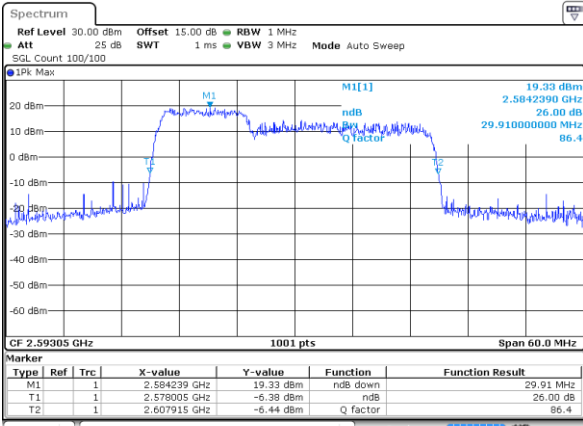

Middle Channel / 10MHz+15MHz

Date: 15 DEC 2021 23:54:10

Highest Channel / 5MHz+20MHz

Date: 15 DEC 2021 22:10:15

Highest Channel / 10MHz+15MHz

Date: 16 DEC 2021 00:07:20

LTE Band 41C

QPSK

Lowest Channel / 10MHz+20MHz

Date: 16 DEC 2021 02:44:03

Lowest Channel / 15MHz+10MHz

Date: 16 DEC 2021 01:12:51

Middle Channel / 10MHz+20MHz

Date: 16 DEC 2021 04:22:50

Middle Channel / 15MHz+10MHz

Date: 16 DEC 2021 01:16:23

Highest Channel / 10MHz+20MHz

Date: 16 DEC 2021 05:24:05

Highest Channel / 15MHz+10MHz

Date: 16 DEC 2021 02:36:54

LTE Band 41C

QPSK

Lowest Channel / 15MHz+15MHz

Date: 16 DEC 2021 23:04:45