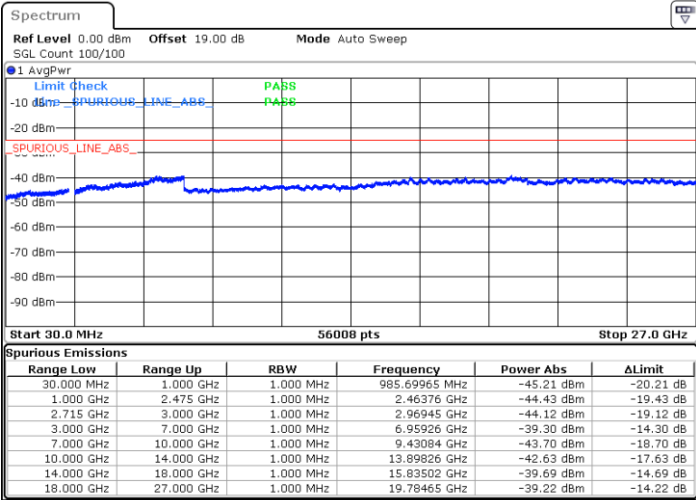

Date: 25.DEC.2021 18:39:12

Date: 25.DEC.2021 18:41:15

LTE Band 41 / 15MHz

Highest Channel / QPSK

Date: 25.DEC.2021 18:43:18

Highest Channel / 16QAM

Date: 25.DEC.2021 18:45:21

LTE Band 41 / 20MHz

Lowest Channel / QPSK

Date: 25.DEC.2021 18:47:25

Lowest Channel / 16QAM

Date: 25.DEC.2021 18:49:29

LTE Band 41 / 20MHz

Middle Channel / QPSK

Middle Channel / 16QAM

Date: 25.DEC.2021 18:51:32

Date: 25.DEC.2021 18:53:35

Highest Channel / QPSK

Highest Channel / 16QAM

Date: 25.DEC.2021 18:55:38

Date: 25.DEC.2021 18:57:41

LTE Band 41 / 5MHz

Lowest Channel / 64QAM

Middle Channel / 64QAM