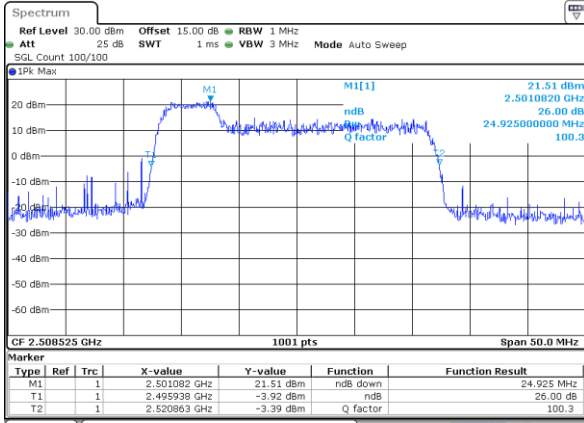

LTE Band 41C

QPSK

Lowest Channel / 20MHz+15MHz

Date: 17 DEC 2021 02:07:52

Lowest Channel / 20MHz+20MHz

Date: 17 DEC 2021 03:21:02

Middle Channel / 20MHz+15MHz

Date: 17 DEC 2021 02:24:31

Middle Channel / 20MHz+20MHz

Date: 17 DEC 2021 03:38:41

Highest Channel / 20MHz+15MHz

Date: 17 DEC 2021 02:51:52

Highest Channel / 20MHz+20MHz

Date: 17 DEC 2021 03:41:29

LTE Band 41C

16QAM

Lowest Channel / 5MHz+20MHz

Date: 15 DEC 2021 21:51:32

Lowest Channel / 10MHz+15MHz

Date: 15 DEC 2021 23:49:47

Middle Channel / 5MHz+20MHz

Date: 15 DEC 2021 21:53:05

Middle Channel / 10MHz+15MHz

Date: 15 DEC 2021 23:53:46