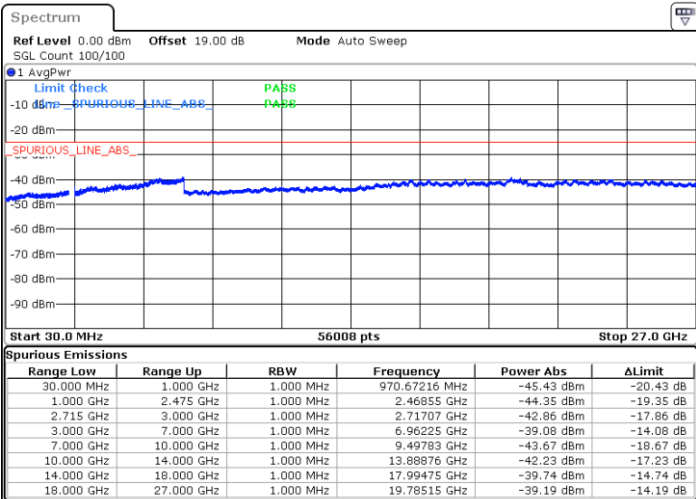

LTE Band 41 / 10MHz

Middle Channel / QPSK

Middle Channel / 16QAM

Date: 25.DEC.2021 18:26:54

Date: 25.DEC.2021 18:28:56

Highest Channel / QPSK

Highest Channel / 16QAM

Date: 25.DEC.2021 18:30:59

Date: 25.DEC.2021 18:33:02

LTE Band 41 / 15MHz

Lowest Channel / QPSK

Lowest Channel / 16QAM

Date: 25.DEC.2021 18:35:06

Date: 25.DEC.2021 18:37:09

Middle Channel / QPSK

Middle Channel / 16QAM