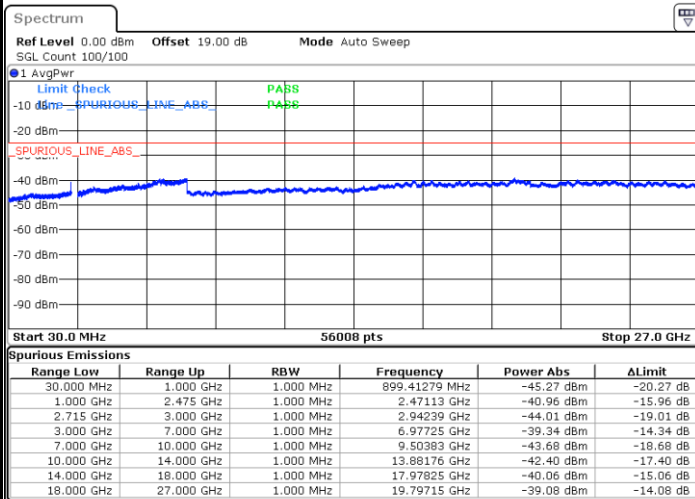

Date: 25.DEC.2021 18:39:12

Date: 25.DEC.2021 18:41:15

LTE Band 41 / 15MHz

Highest Channel / QPSK

Date: 25.DEC.2021 18:43:18

Highest Channel / 16QAM

Date: 25.DEC.2021 18:45:21

LTE Band 41 / 20MHz

Lowest Channel / QPSK

Date: 25.DEC.2021 18:47:25

Lowest Channel / 16QAM

Date: 25.DEC.2021 18:49:29

LTE Band 41 / 20MHz

Middle Channel / QPSK

Middle Channel / 16QAM

Date: 25.DEC.2021 18:51:32