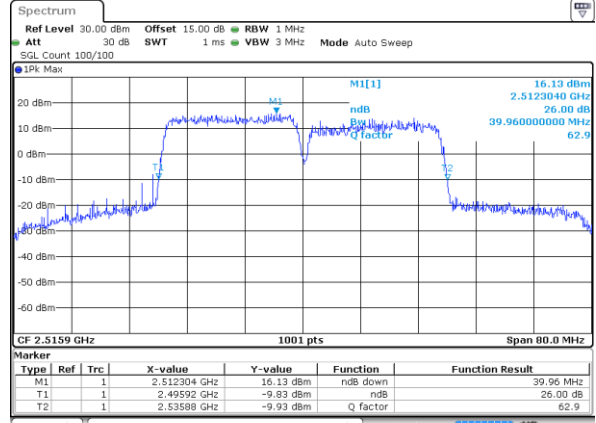

Middle Channel / 20MHz+5MHz

Date: 15 DEC 2021 22:52:22

Middle Channel / 20MHz+10MHz

Date: 16 DEC 2021 21:27:42

Highest Channel / 20MHz+5MHz

Date: 15 DEC 2021 23:08:31

Highest Channel / 20MHz+10MHz

Date: 16 DEC 2021 21:34:20

LTE Band 41C

QPSK

Lowest Channel / 20MHz+15MHz

Date: 17 DEC 2021 02:07:52

Lowest Channel / 20MHz+20MHz

Date: 17 DEC 2021 03:21:02

Middle Channel / 20MHz+15MHz

Date: 17 DEC 2021 02:24:31

Middle Channel / 20MHz+20MHz

Date: 17 DEC 2021 03:38:41

Highest Channel / 20MHz+15MHz

Date: 17 DEC 2021 02:51:52

Highest Channel / 20MHz+20MHz

Date: 17 DEC 2021 03:41:29

LTE Band 41C

16QAM