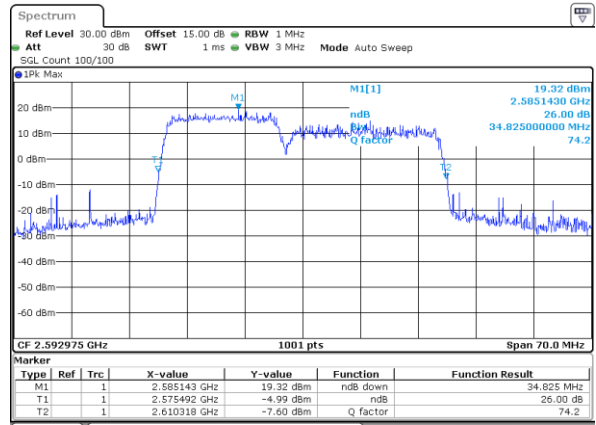

Highest Channel / 5MHz+20MHz

Date: 15 DEC 2021 22:11:21

Highest Channel / 10MHz+15MHz

Date: 16 DEC 2021 00:07:45

LTE Band 41C

16QAM

Lowest Channel / 10MHz+20MHz

Date: 16 DEC 2021 02:43:39

Lowest Channel / 15MHz+10MHz

Date: 16 DEC 2021 01:12:26

Middle Channel / 10MHz+20MHz

Date: 16 DEC 2021 04:22:26

Middle Channel / 15MHz+10MHz

Date: 16 DEC 2021 01:15:59

Highest Channel / 10MHz+20MHz

Date: 16 DEC 2021 05:24:29

Highest Channel / 15MHz+10MHz

Date: 16 DEC 2021 02:37:18

LTE Band 41C

16QAM

Lowest Channel / 15MHz+15MHz

Date: 16 DEC 2021 23:04:15

Lowest Channel / 15MHz+20MHz

Date: 17 DEC 2021 00:49:14

Middle Channel / 15MHz+15MHz

Date: 16 DEC 2021 23:50:52

Middle Channel / 15MHz+20MHz

Date: 17 DEC 2021 00:52:36

Highest Channel / 15MHz+15MHz

Date: 17 DEC 2021 00:21:17

Highest Channel / 15MHz+20MHz

Date: 17 DEC 2021 01:36:48