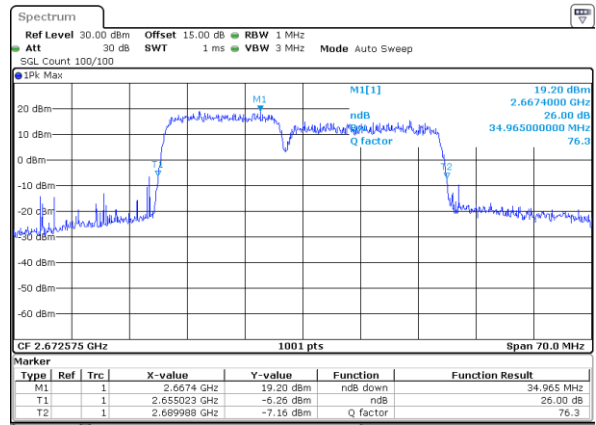

Highest Channel / 10MHz+20MHz

Date: 16 DEC 2021 05:24:05

Highest Channel / 15MHz+10MHz

Date: 16 DEC 2021 02:36:54

LTE Band 41C

QPSK

Lowest Channel / 15MHz+15MHz

Date: 16 DEC 2021 23:04:45

Lowest Channel / 15MHz+20MHz

Date: 17 DEC 2021 00:49:44

Middle Channel / 15MHz+15MHz

Date: 16 DEC 2021 23:51:22

Middle Channel / 15MHz+20MHz

Date: 17 DEC 2021 00:53:06

Highest Channel / 15MHz+15MHz

Date: 17 DEC 2021 00:20:47

Highest Channel / 15MHz+20MHz

Date: 17 DEC 2021 01:36:18

LTE Band 41C

QPSK

Lowest Channel / 20MHz+5MHz

Date: 15 DEC 2021 22:46:52

Lowest Channel / 20MHz+10MHz

Date: 16 DEC 2021 21:31:43

Middle Channel / 20MHz+5MHz

Date: 15 DEC 2021 22:52:22

Middle Channel / 20MHz+10MHz

Date: 16 DEC 2021 21:27:42

Highest Channel / 20MHz+5MHz

Date: 15 DEC 2021 23:08:31

Highest Channel / 20MHz+10MHz

Date: 16 DEC 2021 21:34:20