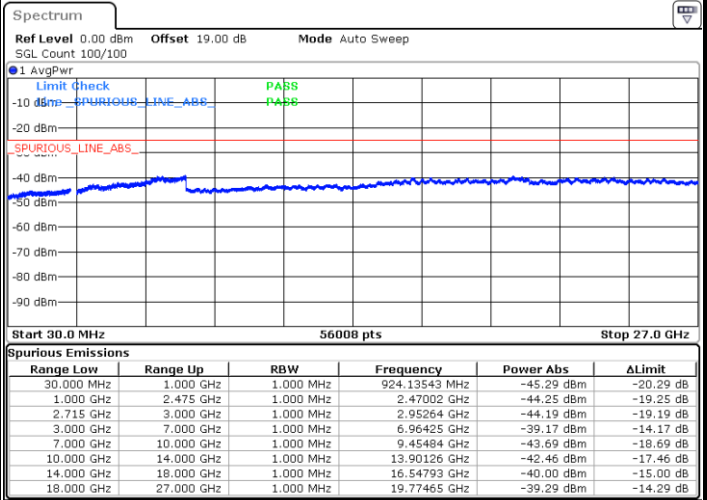

Date: 25.DEC.2021 18:53:35

Highest Channel / QPSK

Highest Channel / 16QAM

Date: 25.DEC.2021 18:55:38

Date: 25.DEC.2021 18:57:41

LTE Band 41 / 5MHz

Lowest Channel / 64QAM

Middle Channel / 64QAM

Date: 25.DEC.2021 19:32:53

Date: 25.DEC.2021 19:34:56

Highest Channel / 64QAM

N/A

Date: 25.DEC.2021 19:36:58

Blank

LTE Band 41 / 10MHz

Lowest Channel / 64QAM

Middle Channel / 64QAM

Date: 25.DEC.2021 19:39:02

Date: 25.DEC.2021 19:41:05

Highest Channel / 64QAM

N/A

Date: 25.DEC.2021 19:43:07

Blank

LTE Band 41 / 15MHz