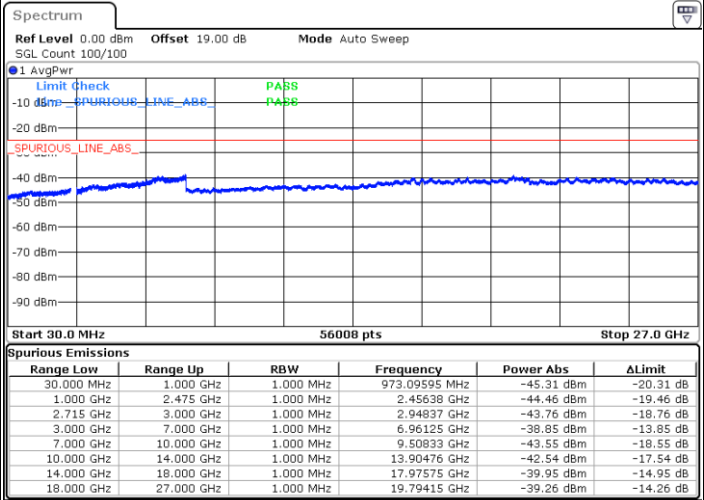

Date: 25.DEC.2021 18:39:12

Date: 25.DEC.2021 18:41:15

LTE Band 41 / 15MHz

Highest Channel / QPSK

Date: 25.DEC.2021 18:43:18

Highest Channel / 16QAM

Date: 25.DEC.2021 18:45:21

LTE Band 41 / 20MHz

Lowest Channel / QPSK

Date: 25.DEC.2021 18:47:25

Lowest Channel / 16QAM

Date: 25.DEC.2021 18:49:29

LTE Band 41 / 20MHz

Middle Channel / QPSK

Middle Channel / 16QAM

Date: 25.DEC.2021 18:51:32

Date: 25.DEC.2021 18:53:35

Highest Channel / QPSK

Highest Channel / 16QAM

Date: 25.DEC.2021 18:55:38

Date: 25.DEC.2021 18:57:41

LTE Band 41 / 5MHz

Lowest Channel / 64QAM

Middle Channel / 64QAM