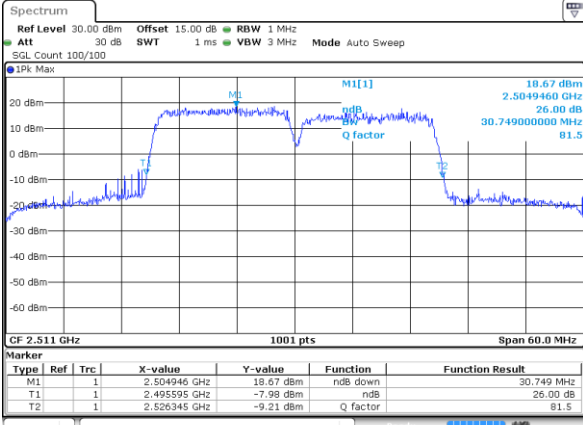

Lowest Channel / 10MHz+20MHz

Date: 16 DEC 2021 02:44:03

Lowest Channel / 15MHz+10MHz

Date: 16 DEC 2021 01:12:51

Middle Channel / 10MHz+20MHz

Date: 16 DEC 2021 04:22:50

Middle Channel / 15MHz+10MHz

Date: 16 DEC 2021 01:16:23

Highest Channel / 10MHz+20MHz

Date: 16 DEC 2021 05:24:05

Highest Channel / 15MHz+10MHz

Date: 16 DEC 2021 02:36:54

LTE Band 41C

QPSK

Lowest Channel / 15MHz+15MHz

Date: 16 DEC 2021 23:04:45

Lowest Channel / 15MHz+20MHz

Date: 17 DEC 2021 00:49:44

Middle Channel / 15MHz+15MHz

Date: 16 DEC 2021 23:51:22

Middle Channel / 15MHz+20MHz

Date: 17 DEC 2021 00:53:06

Highest Channel / 15MHz+15MHz

Date: 17 DEC 2021 00:20:47