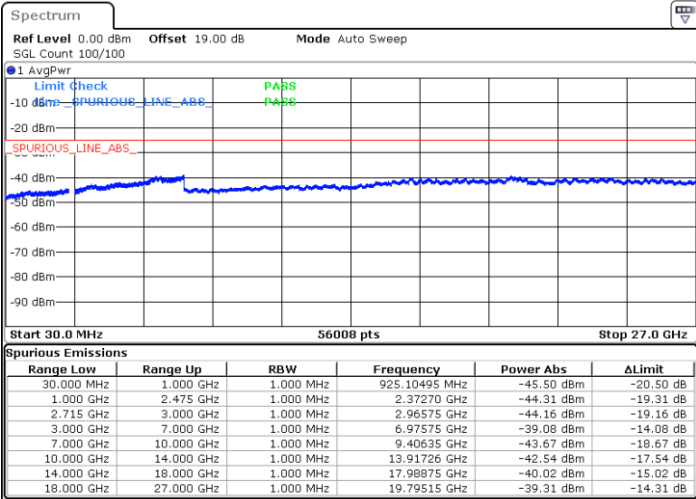

LTE Band 41 / 10MHz

Middle Channel / QPSK

Middle Channel / 16QAM

Date: 25.DEC.2021 18:26:54

Date: 25.DEC.2021 18:28:56

Highest Channel / QPSK

Highest Channel / 16QAM

Date: 25.DEC.2021 18:30:59

Date: 25.DEC.2021 18:33:02

LTE Band 41 / 15MHz

Lowest Channel / QPSK

Lowest Channel / 16QAM

Date: 25.DEC.2021 18:35:06

Date: 25.DEC.2021 18:37:09

Middle Channel / QPSK

Middle Channel / 16QAM

Date: 25.DEC.2021 18:39:12

Date: 25.DEC.2021 18:41:15

LTE Band 41 / 15MHz

Highest Channel / QPSK

Date: 25.DEC.2021 18:43:18

Highest Channel / 16QAM

Date: 25.DEC.2021 18:45:21

LTE Band 41 / 20MHz