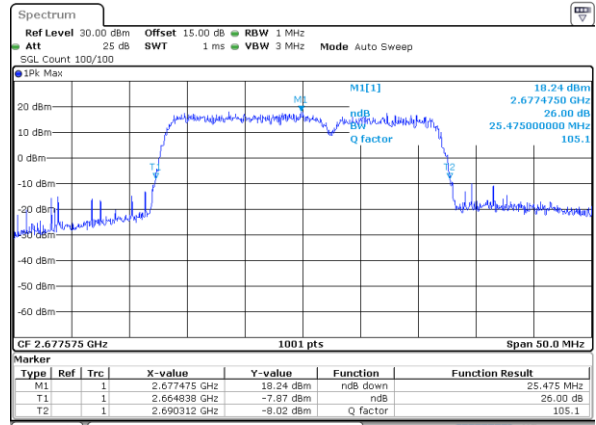

Middle Channel / 10MHz+15MHz

Date: 15 DEC 2021 23:54:10

Highest Channel / 5MHz+20MHz

Date: 15 DEC 2021 22:10:15

Highest Channel / 10MHz+15MHz

Date: 16 DEC 2021 00:07:20

LTE Band 41C

QPSK

Lowest Channel / 10MHz+20MHz

Date: 16 DEC 2021 02:44:03

Lowest Channel / 15MHz+10MHz

Date: 16 DEC 2021 01:12:51

Middle Channel / 10MHz+20MHz

Date: 16 DEC 2021 04:22:50

Middle Channel / 15MHz+10MHz

Date: 16 DEC 2021 01:16:23

Highest Channel / 10MHz+20MHz

Date: 16 DEC 2021 05:24:05

Highest Channel / 15MHz+10MHz

Date: 16 DEC 2021 02:36:54

LTE Band 41C

QPSK

Lowest Channel / 15MHz+15MHz

Date: 16 DEC 2021 23:04:45

Lowest Channel / 15MHz+20MHz

Date: 17 DEC 2021 00:49:44

Middle Channel / 15MHz+15MHz

Date: 16 DEC 2021 23:51:22

Middle Channel / 15MHz+20MHz

Date: 17 DEC 2021 00:53:06

Highest Channel / 15MHz+15MHz

Date: 17 DEC 2021 00:20:47