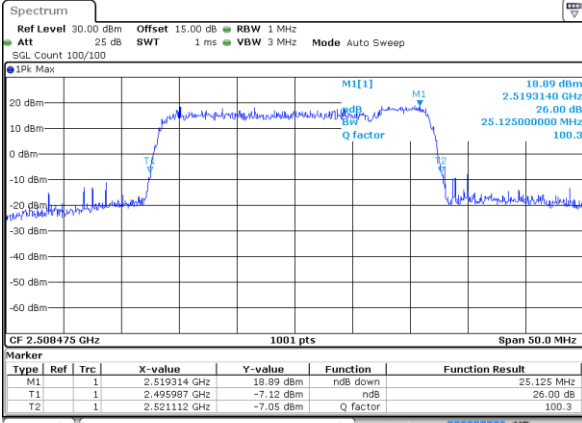

Lowest Channel / 15MHz+20MHz

Date: 17 DEC 2021 00:49:44

Middle Channel / 15MHz+15MHz

Date: 16 DEC 2021 23:51:22

Middle Channel / 15MHz+20MHz

Date: 17 DEC 2021 00:53:06

Highest Channel / 15MHz+15MHz

Date: 17 DEC 2021 00:20:47

Highest Channel / 15MHz+20MHz

Date: 17 DEC 2021 01:36:18

LTE Band 41C

QPSK

Lowest Channel / 20MHz+5MHz

Date: 15 DEC 2021 22:46:52

Lowest Channel / 20MHz+10MHz

Date: 16 DEC 2021 21:31:43

Middle Channel / 20MHz+5MHz

Date: 15 DEC 2021 22:52:22

Middle Channel / 20MHz+10MHz

Date: 16 DEC 2021 21:27:42

Highest Channel / 20MHz+5MHz

Date: 15 DEC 2021 23:08:31

Highest Channel / 20MHz+10MHz

Date: 16 DEC 2021 21:34:20