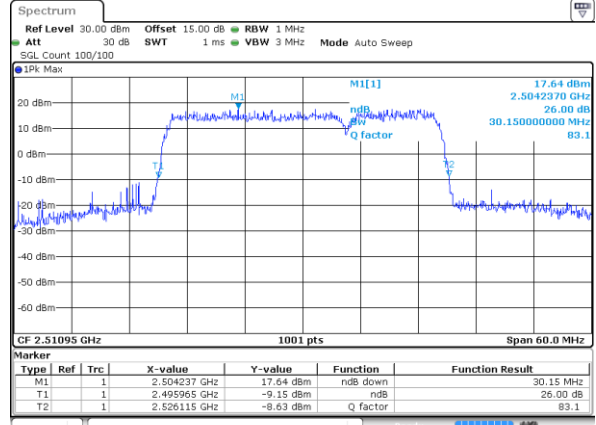

LTE Band 41C

64QAM

Lowest Channel / 15MHz+15MHz

Date: 16 DEC 2021 23:03:45

Lowest Channel / 15MHz+20MHz

Date: 17 DEC 2021 00:48:44

Middle Channel / 15MHz+15MHz

Date: 16 DEC 2021 23:50:22

Middle Channel / 15MHz+20MHz

Date: 17 DEC 2021 00:52:06

Highest Channel / 15MHz+15MHz

Date: 17 DEC 2021 00:21:47

Highest Channel / 15MHz+20MHz

Date: 17 DEC 2021 01:37:18

LTE Band 41C

64QAM

Lowest Channel / 20MHz+5MHz

Date: 15 DEC 2021 22:49:38

Lowest Channel / 20MHz+10MHz

Date: 16 DEC 2021 21:30:43

Middle Channel / 20MHz+5MHz

Date: 15 DEC 2021 22:51:00

Middle Channel / 20MHz+10MHz

Date: 16 DEC 2021 21:28:42

Highest Channel / 20MHz+5MHz

Date: 15 DEC 2021 23:07:30

Highest Channel / 20MHz+10MHz

Date: 16 DEC 2021 21:35:20