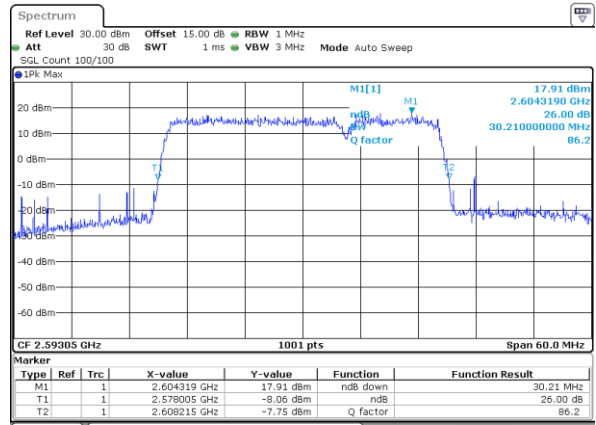

Middle Channel / 15MHz+20MHz

Date: 17 DEC 2021 00:52:06

Highest Channel / 15MHz+15MHz

Date: 17 DEC 2021 00:21:47

Highest Channel / 15MHz+20MHz

Date: 17 DEC 2021 01:37:18

LTE Band 41C

64QAM

Lowest Channel / 20MHz+5MHz

Date: 15 DEC 2021 22:49:38

Lowest Channel / 20MHz+10MHz

Date: 16 DEC 2021 21:30:43

Middle Channel / 20MHz+5MHz

Date: 15 DEC 2021 22:51:00

Middle Channel / 20MHz+10MHz

Date: 16 DEC 2021 21:28:42

Highest Channel / 20MHz+5MHz

Date: 15 DEC 2021 23:07:30

Highest Channel / 20MHz+10MHz

Date: 16 DEC 2021 21:35:20