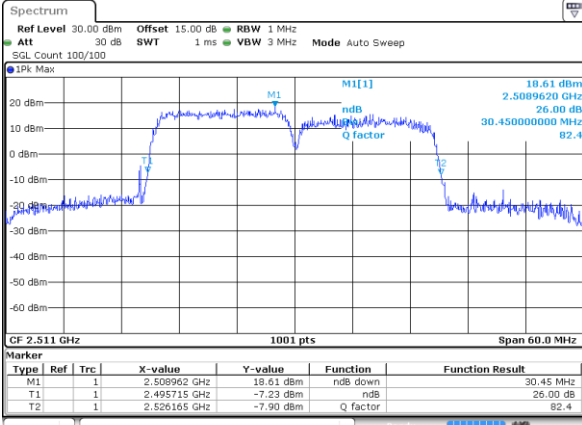

Lowest Channel / 15MHz+10MHz

Date: 16 DEC 2021 01:12:26

Middle Channel / 10MHz+20MHz

Date: 16 DEC 2021 04:22:26

Middle Channel / 15MHz+10MHz

Date: 16 DEC 2021 01:15:59

Highest Channel / 10MHz+20MHz

Date: 16 DEC 2021 05:24:29

Highest Channel / 15MHz+10MHz

Date: 16 DEC 2021 02:37:18

LTE Band 41C

16QAM

Lowest Channel / 15MHz+15MHz

Date: 16 DEC 2021 23:04:15

Lowest Channel / 15MHz+20MHz

Date: 17 DEC 2021 00:49:14

Middle Channel / 15MHz+15MHz

Date: 16 DEC 2021 23:50:52

Middle Channel / 15MHz+20MHz

Date: 17 DEC 2021 00:52:36

Highest Channel / 15MHz+15MHz

Date: 17 DEC 2021 00:21:17

Highest Channel / 15MHz+20MHz

Date: 17 DEC 2021 01:36:48