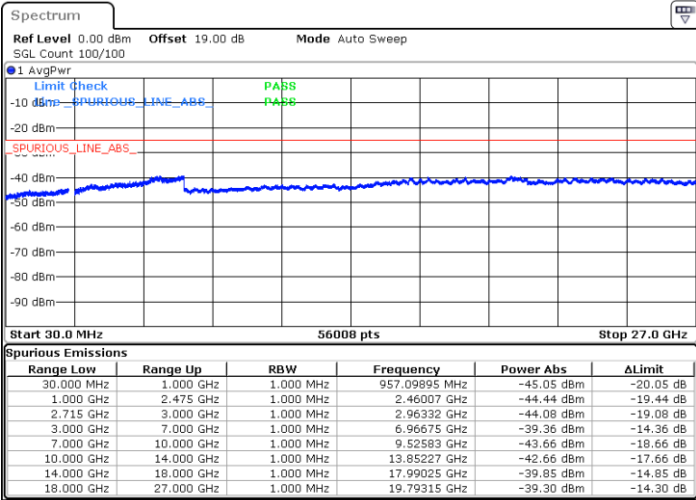

LTE Band 41 / 10MHz

Middle Channel / QPSK

Middle Channel / 16QAM

Date: 25.DEC.2021 18:26:54

Date: 25.DEC.2021 18:28:56

Highest Channel / QPSK

Highest Channel / 16QAM

Date: 25.DEC.2021 18:30:59

Date: 25.DEC.2021 18:33:02

LTE Band 41 / 15MHz

Lowest Channel / QPSK

Lowest Channel / 16QAM

Date: 25.DEC.2021 18:35:06

Date: 25.DEC.2021 18:37:09

Middle Channel / QPSK

Middle Channel / 16QAM