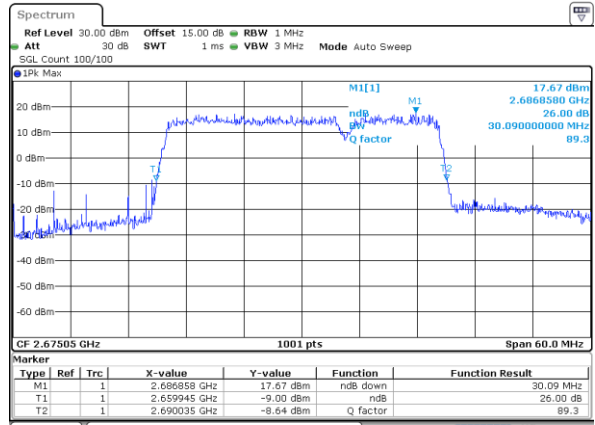

LTE Band 41C

16QAM

Lowest Channel / 20MHz+5MHz

Date: 15 DEC 2021 22:48:16

Lowest Channel / 20MHz+10MHz

Date: 16 DEC 2021 21:31:13

Middle Channel / 20MHz+5MHz

Date: 15 DEC 2021 22:51:46

Middle Channel / 20MHz+10MHz

Date: 16 DEC 2021 21:27:12

Highest Channel / 20MHz+5MHz

Date: 15 DEC 2021 23:07:52

Highest Channel / 20MHz+10MHz

Date: 16 DEC 2021 21:34:50

LTE Band 41C

16QAM

Lowest Channel / 20MHz+15MHz

Date: 17 DEC 2021 02:07:22

Lowest Channel / 20MHz+20MHz

Date: 17 DEC 2021 03:20:32

Middle Channel / 20MHz+15MHz

Date: 17 DEC 2021 02:24:01

Middle Channel / 20MHz+20MHz

Date: 17 DEC 2021 03:38:11

Highest Channel / 20MHz+15MHz

Date: 17 DEC 2021 02:52:22

Highest Channel / 20MHz+20MHz

Date: 17 DEC 2021 03:41:59

LTE Band 41C

64QAM

Lowest Channel / 5MHz+20MHz

Date: 15 DEC 2021 21:51:55