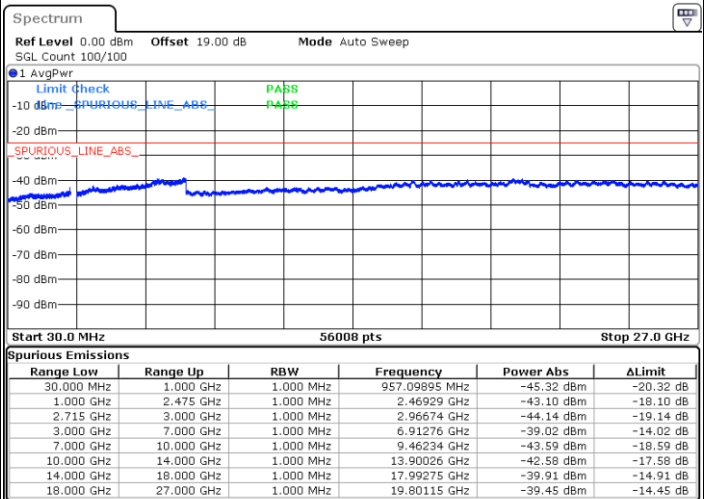

Date: 25.DEC.2021 18:39:12

Date: 25.DEC.2021 18:41:15

LTE Band 41 / 15MHz

Highest Channel / QPSK

Date: 25.DEC.2021 18:43:18

Highest Channel / 16QAM

Date: 25.DEC.2021 18:45:21

LTE Band 41 / 20MHz

Lowest Channel / QPSK

Date: 25.DEC.2021 18:47:25

Lowest Channel / 16QAM

Date: 25.DEC.2021 18:49:29

LTE Band 41 / 20MHz

Middle Channel / QPSK

Middle Channel / 16QAM

Date: 25.DEC.2021 18:51:32

Date: 25.DEC.2021 18:53:35

Highest Channel / QPSK

Highest Channel / 16QAM

Date: 25.DEC.2021 18:55:38

Date: 25.DEC.2021 18:57:41

LTE Band 41 / 5MHz

Lowest Channel / 64QAM

Middle Channel / 64QAM