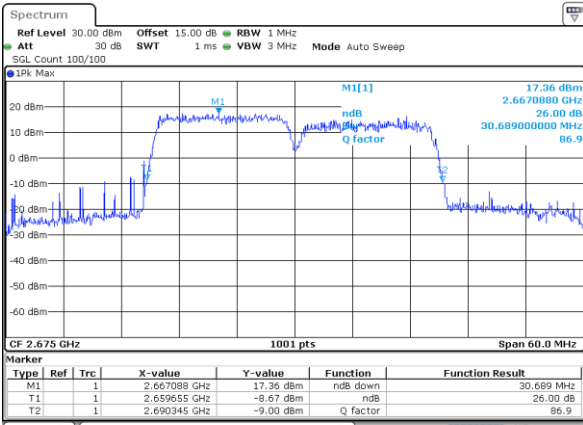

Middle Channel / 10MHz+20MHz

Date: 16 DEC 2021 04:22:01

Middle Channel / 15MHz+10MHz

Date: 16 DEC 2021 01:15:35

Highest Channel / 10MHz+20MHz

Date: 16 DEC 2021 05:24:54

Highest Channel / 15MHz+10MHz

Date: 16 DEC 2021 02:37:43

LTE Band 41C

64QAM

Lowest Channel / 15MHz+15MHz

Date: 16 DEC 2021 23:03:45

Lowest Channel / 15MHz+20MHz

Date: 17 DEC 2021 00:48:44

Middle Channel / 15MHz+15MHz

Date: 16 DEC 2021 23:50:22

Middle Channel / 15MHz+20MHz

Date: 17 DEC 2021 00:52:06

Highest Channel / 15MHz+15MHz

Date: 17 DEC 2021 00:21:47

Highest Channel / 15MHz+20MHz

Date: 17 DEC 2021 01:37:18

LTE Band 41C

64QAM