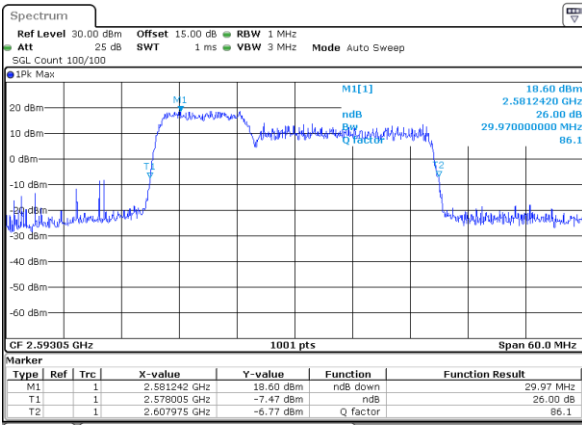

Lowest Channel / 5MHz+20MHz

Date: 15 DEC 2021 21:51:32

Lowest Channel / 10MHz+15MHz

Date: 15 DEC 2021 23:49:47

Middle Channel / 5MHz+20MHz

Date: 15 DEC 2021 21:53:05

Middle Channel / 10MHz+15MHz

Date: 15 DEC 2021 23:53:46

Highest Channel / 5MHz+20MHz

Date: 15 DEC 2021 22:11:21

Highest Channel / 10MHz+15MHz

Date: 16 DEC 2021 00:07:45

LTE Band 41C

16QAM

Lowest Channel / 10MHz+20MHz

Date: 16 DEC 2021 02:43:39

Lowest Channel / 15MHz+10MHz

Date: 16 DEC 2021 01:12:26

Middle Channel / 10MHz+20MHz

Date: 16 DEC 2021 04:22:26

Middle Channel / 15MHz+10MHz

Date: 16 DEC 2021 01:15:59

Highest Channel / 10MHz+20MHz

Date: 16 DEC 2021 05:24:29