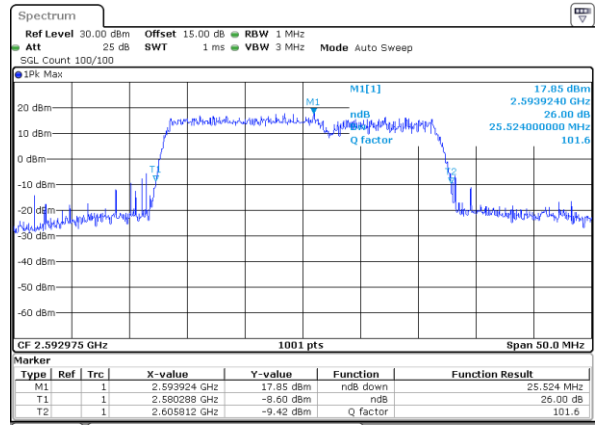

Highest Channel / 5MHz+20MHz

Date: 15 DEC 2021 22:11:21

Highest Channel / 10MHz+15MHz

Date: 16 DEC 2021 00:07:45

LTE Band 41C

16QAM

Lowest Channel / 10MHz+20MHz

Date: 16 DEC 2021 02:43:39

Lowest Channel / 15MHz+10MHz

Date: 16 DEC 2021 01:12:26

Middle Channel / 10MHz+20MHz

Date: 16 DEC 2021 04:22:26

Middle Channel / 15MHz+10MHz

Date: 16 DEC 2021 01:15:59

Highest Channel / 10MHz+20MHz

Date: 16 DEC 2021 05:24:29

Highest Channel / 15MHz+10MHz

Date: 16 DEC 2021 02:37:18

LTE Band 41C

16QAM

Lowest Channel / 15MHz+15MHz

Date: 16 DEC 2021 23:04:15

Lowest Channel / 15MHz+20MHz

Date: 17 DEC 2021 00:49:14

Middle Channel / 15MHz+15MHz

Date: 16 DEC 2021 23:50:52

Middle Channel / 15MHz+20MHz

Date: 17 DEC 2021 00:52:36

Highest Channel / 15MHz+15MHz

Date: 17 DEC 2021 00:21:17

Highest Channel / 15MHz+20MHz

Date: 17 DEC 2021 01:36:48