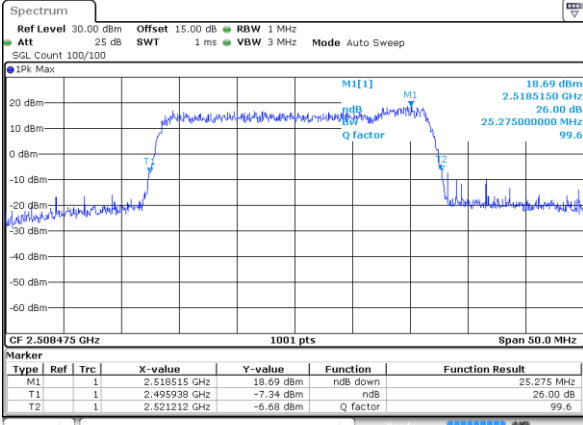

Highest Channel / 15MHz+10MHz

Date: 16 DEC 2021 02:37:18

LTE Band 41C

16QAM

Lowest Channel / 15MHz+15MHz

Date: 16 DEC 2021 23:04:15

Lowest Channel / 15MHz+20MHz

Date: 17 DEC 2021 00:49:14

Middle Channel / 15MHz+15MHz

Date: 16 DEC 2021 23:50:52

Middle Channel / 15MHz+20MHz

Date: 17 DEC 2021 00:52:36

Highest Channel / 15MHz+15MHz

Date: 17 DEC 2021 00:21:17

Highest Channel / 15MHz+20MHz

Date: 17 DEC 2021 01:36:48

LTE Band 41C

16QAM

Lowest Channel / 20MHz+5MHz

Date: 15 DEC 2021 22:48:16

Lowest Channel / 20MHz+10MHz

Date: 16 DEC 2021 21:31:13

Middle Channel / 20MHz+5MHz

Date: 15 DEC 2021 22:51:46

Middle Channel / 20MHz+10MHz

Date: 16 DEC 2021 21:27:12

Highest Channel / 20MHz+5MHz

Date: 15 DEC 2021 23:07:52

Highest Channel / 20MHz+10MHz

Date: 16 DEC 2021 21:34:50

LTE Band 41C

16QAM