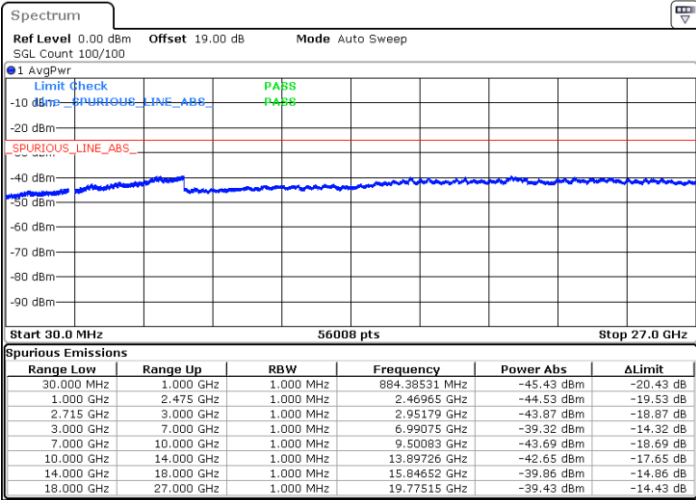

Lowest Channel / QPSK

Date: 25.DEC.2021 18:47:25

Lowest Channel / 16QAM

Date: 25.DEC.2021 18:49:29

LTE Band 41 / 20MHz

Middle Channel / QPSK

Middle Channel / 16QAM

Date: 25.DEC.2021 18:51:32

Date: 25.DEC.2021 18:53:35

Highest Channel / QPSK

Highest Channel / 16QAM

Date: 25.DEC.2021 18:55:38

Date: 25.DEC.2021 18:57:41

LTE Band 41 / 5MHz

Lowest Channel / 64QAM

Middle Channel / 64QAM

Date: 25.DEC.2021 19:32:53

Date: 25.DEC.2021 19:34:56

Highest Channel / 64QAM

N/A

Date: 25.DEC.2021 19:36:58

Blank

LTE Band 41 / 10MHz

Lowest Channel / 64QAM