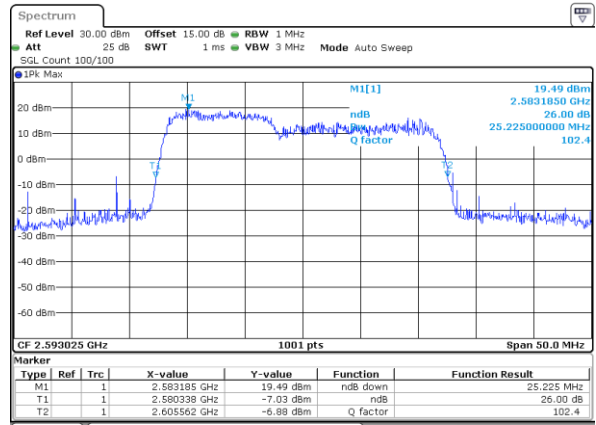

Highest Channel / 20MHz+15MHz

Date: 17 DEC 2021 02:52:22

Highest Channel / 20MHz+20MHz

Date: 17 DEC 2021 03:41:59

LTE Band 41C

64QAM

Lowest Channel / 5MHz+20MHz

Date: 15 DEC 2021 21:51:55

Lowest Channel / 10MHz+15MHz

Date: 15 DEC 2021 23:49:22

Middle Channel / 5MHz+20MHz

Date: 15 DEC 2021 21:52:44

Middle Channel / 10MHz+15MHz

Date: 15 DEC 2021 23:53:21

Highest Channel / 5MHz+20MHz

Date: 15 DEC 2021 22:11:50

Highest Channel / 10MHz+15MHz

Date: 16 DEC 2021 00:08:09

LTE Band 41C

64QAM

Lowest Channel / 10MHz+20MHz

Date: 16 DEC 2021 02:43:14

Lowest Channel / 15MHz+10MHz

Date: 16 DEC 2021 01:12:02

Middle Channel / 10MHz+20MHz

Date: 16 DEC 2021 04:22:01

Middle Channel / 15MHz+10MHz

Date: 16 DEC 2021 01:15:35

Highest Channel / 10MHz+20MHz

Date: 16 DEC 2021 05:24:54

Highest Channel / 15MHz+10MHz

Date: 16 DEC 2021 02:37:43