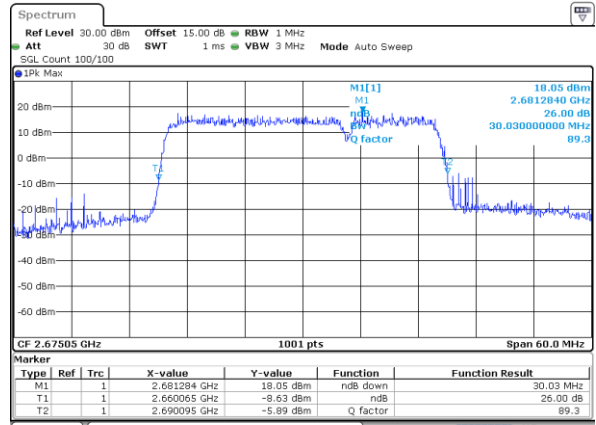

Middle Channel / 15MHz+20MHz

Date: 17 DEC 2021 00:52:06

Highest Channel / 15MHz+15MHz

Date: 17 DEC 2021 00:21:47

Highest Channel / 15MHz+20MHz

Date: 17 DEC 2021 01:37:18

LTE Band 41C

64QAM

Lowest Channel / 20MHz+5MHz

Date: 15 DEC 2021 22:49:38

Lowest Channel / 20MHz+10MHz

Date: 16 DEC 2021 21:30:43

Middle Channel / 20MHz+5MHz

Date: 15 DEC 2021 22:51:00

Middle Channel / 20MHz+10MHz

Date: 16 DEC 2021 21:28:42

Highest Channel / 20MHz+5MHz

Date: 15 DEC 2021 23:07:30

Highest Channel / 20MHz+10MHz

Date: 16 DEC 2021 21:35:20