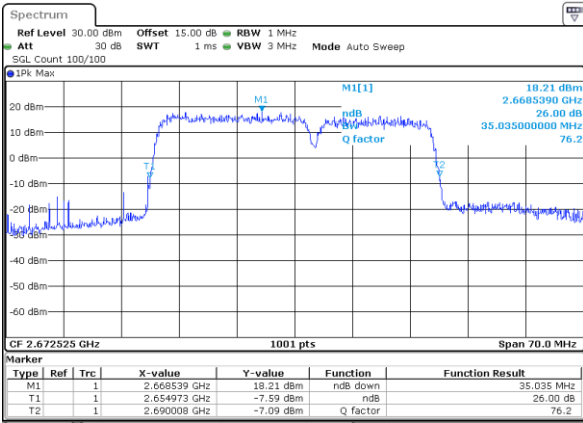

Middle Channel / 20MHz+5MHz

Date: 15 DEC 2021 22:52:22

Middle Channel / 20MHz+10MHz

Date: 16 DEC 2021 21:27:42

Highest Channel / 20MHz+5MHz

Date: 15 DEC 2021 23:08:31

Highest Channel / 20MHz+10MHz

Date: 16 DEC 2021 21:34:20

LTE Band 41C

QPSK

Lowest Channel / 20MHz+15MHz

Date: 17 DEC 2021 02:07:52

Lowest Channel / 20MHz+20MHz

Date: 17 DEC 2021 03:21:02

Middle Channel / 20MHz+15MHz

Date: 17 DEC 2021 02:24:31

Middle Channel / 20MHz+20MHz

Date: 17 DEC 2021 03:38:41

Highest Channel / 20MHz+15MHz

Date: 17 DEC 2021 02:51:52

Highest Channel / 20MHz+20MHz

Date: 17 DEC 2021 03:41:29

LTE Band 41C

16QAM

Lowest Channel / 5MHz+20MHz

Date: 15 DEC 2021 21:51:32

Lowest Channel / 10MHz+15MHz

Date: 15 DEC 2021 23:49:47

Middle Channel / 5MHz+20MHz

Date: 15 DEC 2021 21:53:05

Middle Channel / 10MHz+15MHz

Date: 15 DEC 2021 23:53:46