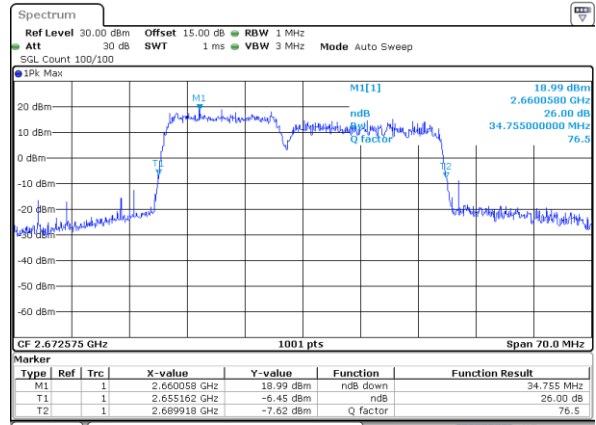

LTE Band 41C

64QAM

Lowest Channel / 15MHz+15MHz

Date: 16 DEC 2021 23:03:45

Lowest Channel / 15MHz+20MHz

Date: 17 DEC 2021 00:48:44

Middle Channel / 15MHz+15MHz

Date: 16 DEC 2021 23:50:22

Middle Channel / 15MHz+20MHz

Date: 17 DEC 2021 00:52:06

Highest Channel / 15MHz+15MHz

Date: 17 DEC 2021 00:21:47

Highest Channel / 15MHz+20MHz

Date: 17 DEC 2021 01:37:18

LTE Band 41C

64QAM

Lowest Channel / 20MHz+5MHz

Date: 15 DEC 2021 22:49:38

Lowest Channel / 20MHz+10MHz

Date: 16 DEC 2021 21:30:43

Middle Channel / 20MHz+5MHz

Date: 15 DEC 2021 22:51:00

Middle Channel / 20MHz+10MHz

Date: 16 DEC 2021 21:28:42

Highest Channel / 20MHz+5MHz

Date: 15 DEC 2021 23:07:30

Highest Channel / 20MHz+10MHz

Date: 16 DEC 2021 21:35:20