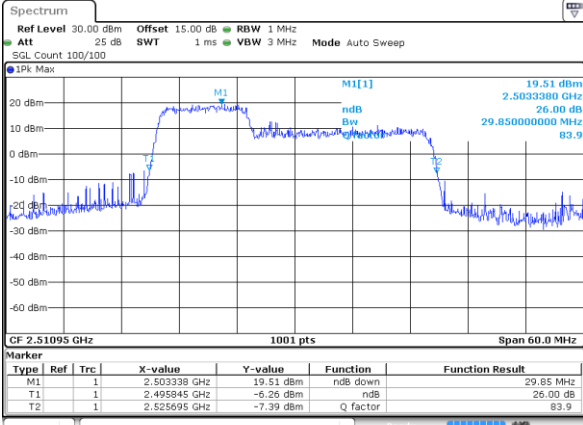

LTE Band 41C

QPSK

Lowest Channel / 5MHz+20MHz

Date: 15 DEC 2021 21:51:03

Lowest Channel / 10MHz+15MHz

Date: 15 DEC 2021 23:50:11

Middle Channel / 5MHz+20MHz

Date: 15 DEC 2021 21:53:45

Middle Channel / 10MHz+15MHz

Date: 15 DEC 2021 23:54:10

Highest Channel / 5MHz+20MHz

Date: 15 DEC 2021 22:10:15

Highest Channel / 10MHz+15MHz

Date: 16 DEC 2021 00:07:20

LTE Band 41C

QPSK

Lowest Channel / 10MHz+20MHz

Date: 16 DEC 2021 02:44:03

Lowest Channel / 15MHz+10MHz

Date: 16 DEC 2021 01:12:51

Middle Channel / 10MHz+20MHz

Date: 16 DEC 2021 04:22:50

Middle Channel / 15MHz+10MHz

Date: 16 DEC 2021 01:16:23