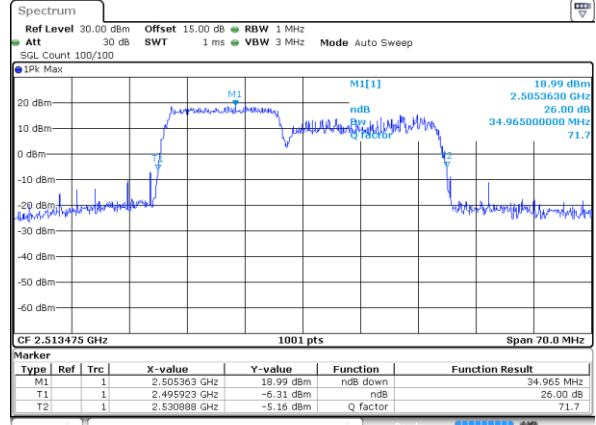

Lowest Channel / 10MHz+20MHz

Date: 16 DEC 2021 02:44:03

Lowest Channel / 15MHz+10MHz

Date: 16 DEC 2021 01:12:51

Middle Channel / 10MHz+20MHz

Date: 16 DEC 2021 04:22:50

Middle Channel / 15MHz+10MHz

Date: 16 DEC 2021 01:16:23

Highest Channel / 10MHz+20MHz

Date: 16 DEC 2021 05:24:05

Highest Channel / 15MHz+10MHz

Date: 16 DEC 2021 02:36:54

LTE Band 41C

QPSK

Lowest Channel / 15MHz+15MHz

Date: 16 DEC 2021 23:04:45

Lowest Channel / 15MHz+20MHz

Date: 17 DEC 2021 00:49:44

Middle Channel / 15MHz+15MHz

Date: 16 DEC 2021 23:51:22

Middle Channel / 15MHz+20MHz

Date: 17 DEC 2021 00:53:06

Highest Channel / 15MHz+15MHz

Date: 17 DEC 2021 00:20:47

Highest Channel / 15MHz+20MHz

Date: 17 DEC 2021 01:36:18

LTE Band 41C

QPSK

Lowest Channel / 20MHz+5MHz

Date: 15 DEC 2021 22:46:52

Lowest Channel / 20MHz+10MHz

Date: 16 DEC 2021 21:31:43