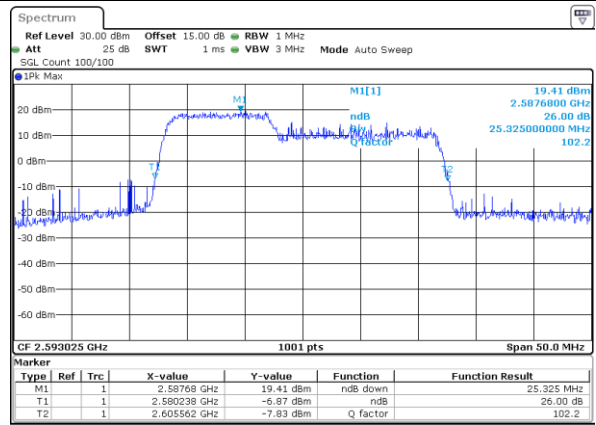

LTE Band 41C

QPSK

Lowest Channel / 5MHz+20MHz

Date: 15 DEC 2021 21:51:03

Lowest Channel / 10MHz+15MHz

Date: 15 DEC 2021 23:50:11

Middle Channel / 5MHz+20MHz

Date: 15 DEC 2021 21:53:45

Middle Channel / 10MHz+15MHz

Date: 15 DEC 2021 23:54:10

Highest Channel / 5MHz+20MHz

Date: 15 DEC 2021 22:10:15

Highest Channel / 10MHz+15MHz

Date: 16 DEC 2021 00:07:20

LTE Band 41C

QPSK