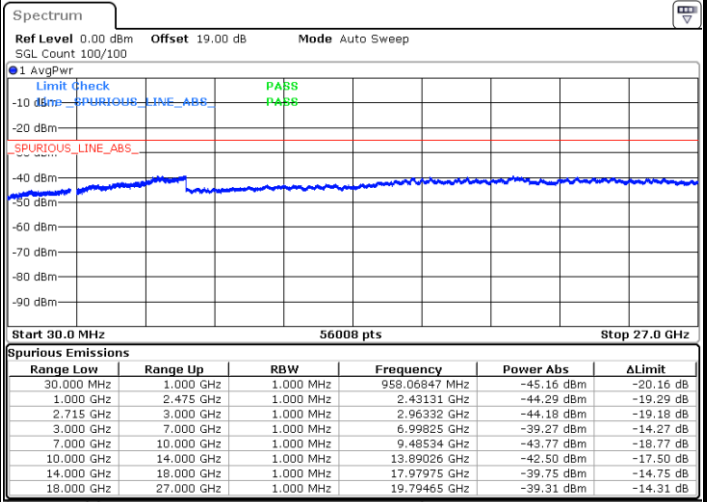

Date: 25.DEC.2021 19:32:53

Date: 25.DEC.2021 19:34:56

Highest Channel / 64QAM

N/A

Date: 25.DEC.2021 19:36:58

Blank

LTE Band 41 / 10MHz

Lowest Channel / 64QAM

Middle Channel / 64QAM

Date: 25.DEC.2021 19:39:02

Date: 25.DEC.2021 19:41:05

Highest Channel / 64QAM

N/A

Date: 25.DEC.2021 19:43:07

Blank

LTE Band 41 / 15MHz

Lowest Channel / 64QAM

Middle Channel / 64QAM

Date: 25.DEC.2021 19:45:11

Date: 25.DEC.2021 19:47:14

Highest Channel / 64QAM

N/A

Date: 25.DEC.2021 19:49:17

Blank