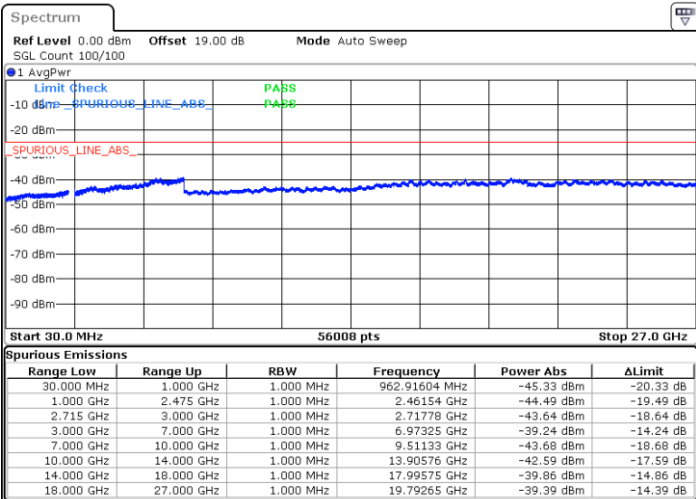

Date: 25.DEC.2021 18:39:12

Date: 25.DEC.2021 18:41:15

LTE Band 41 / 15MHz

Highest Channel / QPSK

Date: 25.DEC.2021 18:43:18

Highest Channel / 16QAM

Date: 25.DEC.2021 18:45:21

LTE Band 41 / 20MHz

Lowest Channel / QPSK

Date: 25.DEC.2021 18:47:25

Lowest Channel / 16QAM

Date: 25.DEC.2021 18:49:29

LTE Band 41 / 20MHz

Middle Channel / QPSK

Middle Channel / 16QAM

Date: 25.DEC.2021 18:51:32

Date: 25.DEC.2021 18:53:35

Highest Channel / QPSK

Highest Channel / 16QAM

Date: 25.DEC.2021 18:55:38

Date: 25.DEC.2021 18:57:41

LTE Band 41 / 5MHz

Lowest Channel / 64QAM

Middle Channel / 64QAM