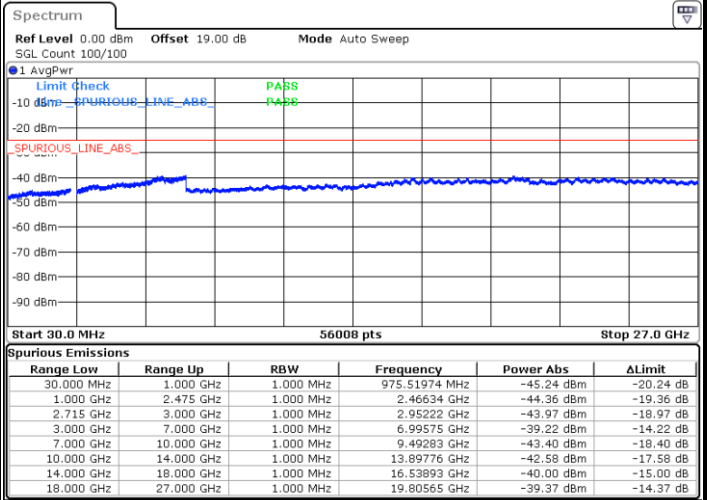

Lowest Channel / QPSK

Date: 25.DEC.2021 18:47:25

Lowest Channel / 16QAM

Date: 25.DEC.2021 18:49:29

LTE Band 41 / 20MHz

Middle Channel / QPSK

Middle Channel / 16QAM

Date: 25.DEC.2021 18:51:32

Date: 25.DEC.2021 18:53:35

Highest Channel / QPSK

Highest Channel / 16QAM

Date: 25.DEC.2021 18:55:38

Date: 25.DEC.2021 18:57:41

LTE Band 41 / 5MHz

Lowest Channel / 64QAM

Middle Channel / 64QAM

Date: 25.DEC.2021 19:32:53

Date: 25.DEC.2021 19:34:56

Highest Channel / 64QAM

N/A

Date: 25.DEC.2021 19:36:58

Blank

LTE Band 41 / 10MHz

Lowest Channel / 64QAM