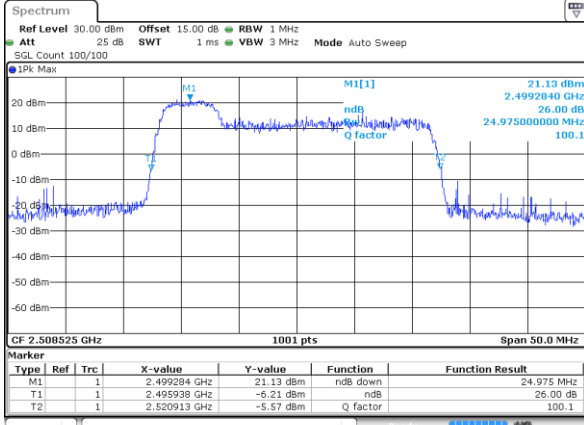

Lowest Channel / 20MHz+15MHz

Date: 17 DEC 2021 02:07:22

Lowest Channel / 20MHz+20MHz

Date: 17 DEC 2021 03:20:32

Middle Channel / 20MHz+15MHz

Date: 17 DEC 2021 02:24:01

Middle Channel / 20MHz+20MHz

Date: 17 DEC 2021 03:38:11

Highest Channel / 20MHz+15MHz

Date: 17 DEC 2021 02:52:22

Highest Channel / 20MHz+20MHz

Date: 17 DEC 2021 03:41:59

LTE Band 41C

64QAM

Lowest Channel / 5MHz+20MHz

Date: 15 DEC 2021 21:51:55

Lowest Channel / 10MHz+15MHz

Date: 15 DEC 2021 23:49:22

Middle Channel / 5MHz+20MHz

Date: 15 DEC 2021 21:52:44

Middle Channel / 10MHz+15MHz

Date: 15 DEC 2021 23:53:21

Highest Channel / 5MHz+20MHz

Date: 15 DEC 2021 22:11:50