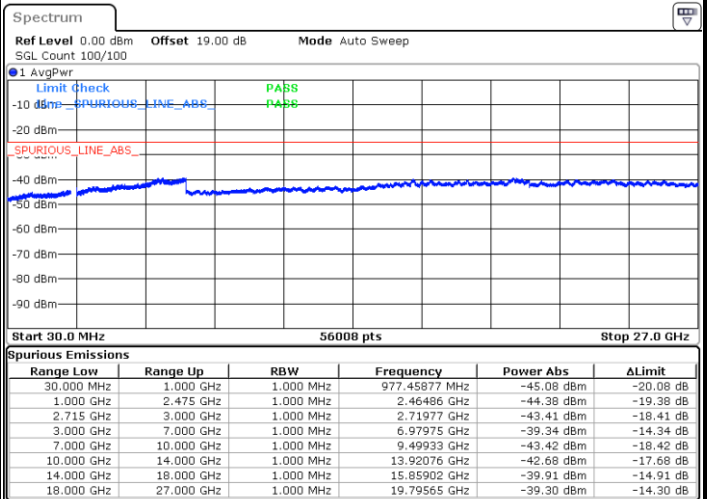

LTE Band 41 / 10MHz

Middle Channel / QPSK

Middle Channel / 16QAM

Date: 25.DEC.2021 18:26:54

Date: 25.DEC.2021 18:28:56

Highest Channel / QPSK

Highest Channel / 16QAM

Date: 25.DEC.2021 18:30:59

Date: 25.DEC.2021 18:33:02

LTE Band 41 / 15MHz

Lowest Channel / QPSK

Lowest Channel / 16QAM

Date: 25.DEC.2021 18:35:06

Date: 25.DEC.2021 18:37:09

Middle Channel / QPSK

Middle Channel / 16QAM