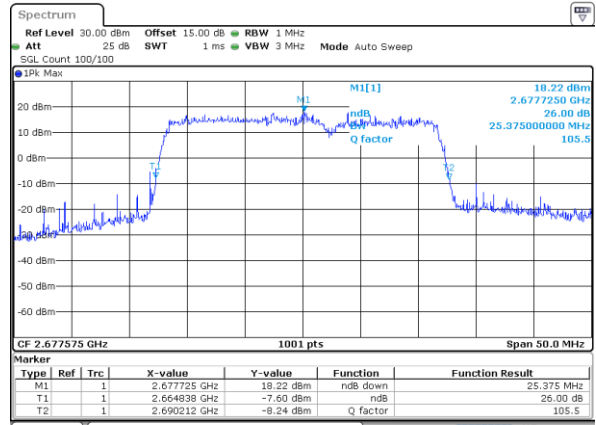

Highest Channel / 5MHz+20MHz

Date: 15 DEC 2021 22:11:21

Highest Channel / 10MHz+15MHz

Date: 16 DEC 2021 00:07:45

LTE Band 41C

16QAM

Lowest Channel / 10MHz+20MHz

Date: 16 DEC 2021 02:43:39

Lowest Channel / 15MHz+10MHz

Date: 16 DEC 2021 01:12:26

Middle Channel / 10MHz+20MHz

Date: 16 DEC 2021 04:22:26

Middle Channel / 15MHz+10MHz

Date: 16 DEC 2021 01:15:59

Highest Channel / 10MHz+20MHz

Date: 16 DEC 2021 05:24:29

Highest Channel / 15MHz+10MHz

Date: 16 DEC 2021 02:37:18

LTE Band 41C

16QAM

Lowest Channel / 15MHz+15MHz

Date: 16 DEC 2021 23:04:15

Lowest Channel / 15MHz+20MHz

Date: 17 DEC 2021 00:49:14

Middle Channel / 15MHz+15MHz

Date: 16 DEC 2021 23:50:52

Middle Channel / 15MHz+20MHz

Date: 17 DEC 2021 00:52:36

Highest Channel / 15MHz+15MHz

Date: 17 DEC 2021 00:21:17

Highest Channel / 15MHz+20MHz

Date: 17 DEC 2021 01:36:48