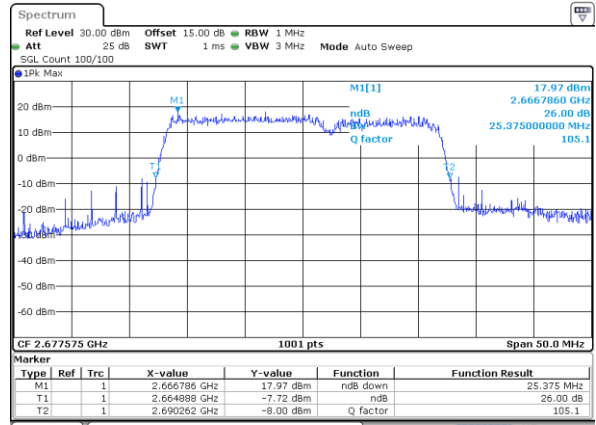

Highest Channel / 10MHz+15MHz

Date: 16 DEC 2021 00:08:09

LTE Band 41C

64QAM

Lowest Channel / 10MHz+20MHz

Date: 16 DEC 2021 02:43:14

Lowest Channel / 15MHz+10MHz

Date: 16 DEC 2021 01:12:02

Middle Channel / 10MHz+20MHz

Date: 16 DEC 2021 04:22:01

Middle Channel / 15MHz+10MHz

Date: 16 DEC 2021 01:15:35

Highest Channel / 10MHz+20MHz

Date: 16 DEC 2021 05:24:54

Highest Channel / 15MHz+10MHz

Date: 16 DEC 2021 02:37:43

LTE Band 41C

64QAM

Lowest Channel / 15MHz+15MHz

Date: 16 DEC 2021 23:03:45

Lowest Channel / 15MHz+20MHz

Date: 17 DEC 2021 00:48:44

Middle Channel / 15MHz+15MHz

Date: 16 DEC 2021 23:50:22

Middle Channel / 15MHz+20MHz

Date: 17 DEC 2021 00:52:06

Highest Channel / 15MHz+15MHz

Date: 17 DEC 2021 00:21:47

Highest Channel / 15MHz+20MHz

Date: 17 DEC 2021 01:37:18

LTE Band 41C

64QAM