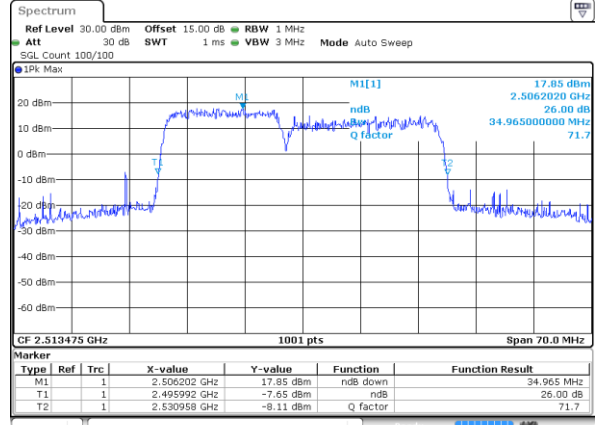

Lowest Channel / 15MHz+10MHz

Date: 16 DEC 2021 01:12:26

Middle Channel / 10MHz+20MHz

Date: 16 DEC 2021 04:22:26

Middle Channel / 15MHz+10MHz

Date: 16 DEC 2021 01:15:59

Highest Channel / 10MHz+20MHz

Date: 16 DEC 2021 05:24:29

Highest Channel / 15MHz+10MHz

Date: 16 DEC 2021 02:37:18

LTE Band 41C

16QAM

Lowest Channel / 15MHz+15MHz

Date: 16 DEC 2021 23:04:15

Lowest Channel / 15MHz+20MHz

Date: 17 DEC 2021 00:49:14

Middle Channel / 15MHz+15MHz

Date: 16 DEC 2021 23:50:52

Middle Channel / 15MHz+20MHz

Date: 17 DEC 2021 00:52:36

Highest Channel / 15MHz+15MHz

Date: 17 DEC 2021 00:21:17

Highest Channel / 15MHz+20MHz

Date: 17 DEC 2021 01:36:48