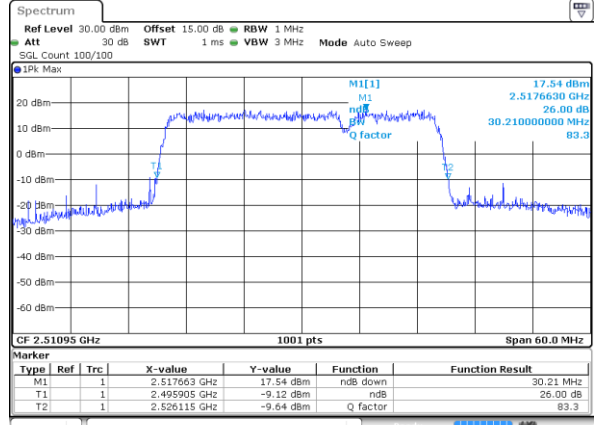

Middle Channel / 15MHz+15MHz

Date: 16 DEC 2021 23:50:52

Middle Channel / 15MHz+20MHz

Date: 17 DEC 2021 00:52:36

Highest Channel / 15MHz+15MHz

Date: 17 DEC 2021 00:21:17

Highest Channel / 15MHz+20MHz

Date: 17 DEC 2021 01:36:48

LTE Band 41C

16QAM

Lowest Channel / 20MHz+5MHz

Date: 15 DEC 2021 22:48:16

Lowest Channel / 20MHz+10MHz

Date: 16 DEC 2021 21:31:13

Middle Channel / 20MHz+5MHz

Date: 15 DEC 2021 22:51:46

Middle Channel / 20MHz+10MHz

Date: 16 DEC 2021 21:27:12

Highest Channel / 20MHz+5MHz

Date: 15 DEC 2021 23:07:52

Highest Channel / 20MHz+10MHz

Date: 16 DEC 2021 21:34:50

LTE Band 41C

16QAM

Lowest Channel / 20MHz+15MHz

Date: 17 DEC 2021 02:07:22

Lowest Channel / 20MHz+20MHz

Date: 17 DEC 2021 03:20:32

Middle Channel / 20MHz+15MHz

Date: 17 DEC 2021 02:24:01

Middle Channel / 20MHz+20MHz

Date: 17 DEC 2021 03:38:11