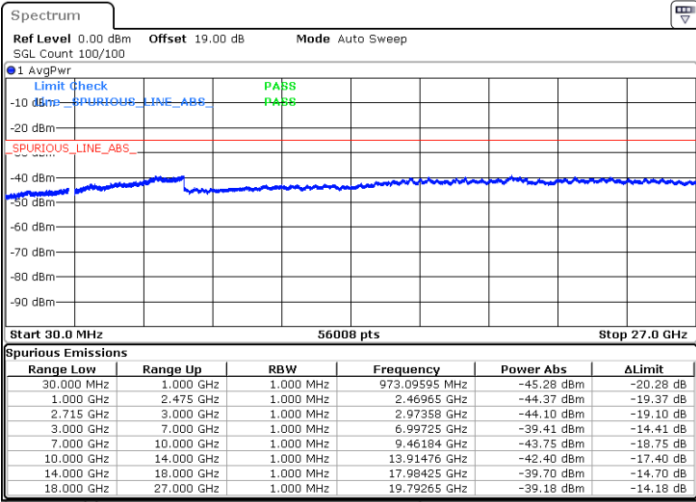

Lowest Channel / QPSK

Date: 25.DEC.2021 18:47:25

Lowest Channel / 16QAM

Date: 25.DEC.2021 18:49:29

LTE Band 41 / 20MHz

Middle Channel / QPSK

Middle Channel / 16QAM

Date: 25.DEC.2021 18:51:32

Date: 25.DEC.2021 18:53:35

Highest Channel / QPSK

Highest Channel / 16QAM

Date: 25.DEC.2021 18:55:38

Date: 25.DEC.2021 18:57:41

LTE Band 41 / 5MHz

Lowest Channel / 64QAM

Middle Channel / 64QAM

Date: 25.DEC.2021 19:32:53

Date: 25.DEC.2021 19:34:56

Highest Channel / 64QAM

N/A

Date: 25.DEC.2021 19:36:58

Blank

LTE Band 41 / 10MHz

Lowest Channel / 64QAM