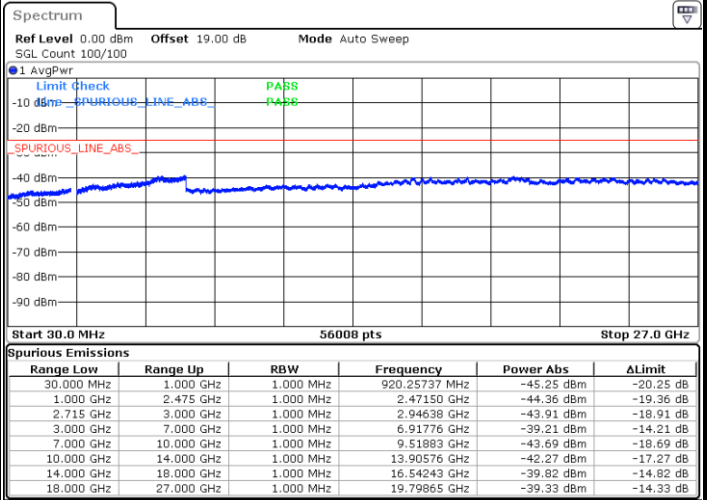

Date: 25.DEC.2021 18:39:12

Date: 25.DEC.2021 18:41:15

LTE Band 41 / 15MHz

Highest Channel / QPSK

Date: 25.DEC.2021 18:43:18

Highest Channel / 16QAM

Date: 25.DEC.2021 18:45:21

LTE Band 41 / 20MHz

Lowest Channel / QPSK

Date: 25.DEC.2021 18:47:25

Lowest Channel / 16QAM

Date: 25.DEC.2021 18:49:29

LTE Band 41 / 20MHz

Middle Channel / QPSK

Middle Channel / 16QAM

Date: 25.DEC.2021 18:51:32

Date: 25.DEC.2021 18:53:35

Highest Channel / QPSK

Highest Channel / 16QAM

Date: 25.DEC.2021 18:55:38

Date: 25.DEC.2021 18:57:41

LTE Band 41 / 5MHz

Lowest Channel / 64QAM

Middle Channel / 64QAM

Date: 25.DEC.2021 19:32:53

Date: 25.DEC.2021 19:34:56

Highest Channel / 64QAM

N/A

Date: 25.DEC.2021 19:36:58

Blank

LTE Band 41 / 10MHz

Lowest Channel / 64QAM