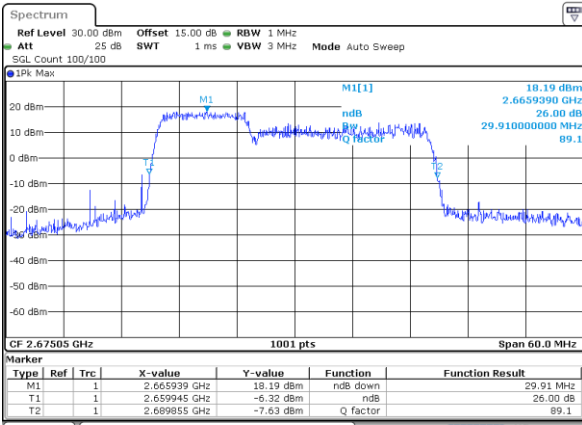

Highest Channel / 5MHz+20MHz

Date: 15 DEC 2021 22:11:21

Highest Channel / 10MHz+15MHz

Date: 16 DEC 2021 00:07:45

LTE Band 41C

16QAM

Lowest Channel / 10MHz+20MHz

Date: 16 DEC 2021 02:43:39

Lowest Channel / 15MHz+10MHz

Date: 16 DEC 2021 01:12:26

Middle Channel / 10MHz+20MHz

Date: 16 DEC 2021 04:22:26

Middle Channel / 15MHz+10MHz

Date: 16 DEC 2021 01:15:59

Highest Channel / 10MHz+20MHz

Date: 16 DEC 2021 05:24:29

Highest Channel / 15MHz+10MHz

Date: 16 DEC 2021 02:37:18

LTE Band 41C

16QAM

Lowest Channel / 15MHz+15MHz

Date: 16 DEC 2021 23:04:15

Lowest Channel / 15MHz+20MHz

Date: 17 DEC 2021 00:49:14

Middle Channel / 15MHz+15MHz

Date: 16 DEC 2021 23:50:52

Middle Channel / 15MHz+20MHz

Date: 17 DEC 2021 00:52:36

Highest Channel / 15MHz+15MHz

Date: 17 DEC 2021 00:21:17

Highest Channel / 15MHz+20MHz

Date: 17 DEC 2021 01:36:48