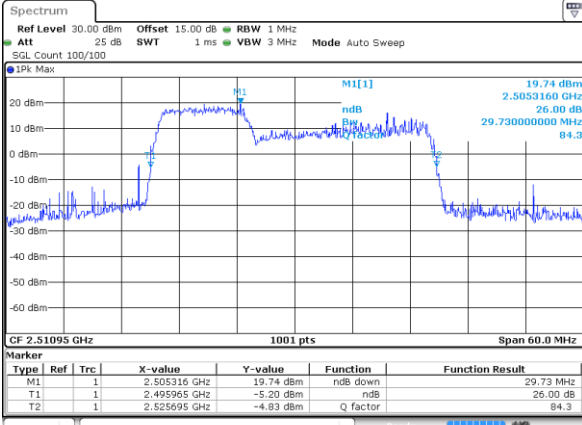

Lowest Channel / 5MHz+20MHz

Date: 15 DEC 2021 21:51:32

Lowest Channel / 10MHz+15MHz

Date: 15 DEC 2021 23:49:47

Middle Channel / 5MHz+20MHz

Date: 15 DEC 2021 21:53:05

Middle Channel / 10MHz+15MHz

Date: 15 DEC 2021 23:53:46

Highest Channel / 5MHz+20MHz

Date: 15 DEC 2021 22:11:21

Highest Channel / 10MHz+15MHz

Date: 16 DEC 2021 00:07:45

LTE Band 41C

16QAM

Lowest Channel / 10MHz+20MHz

Date: 16 DEC 2021 02:43:39

Lowest Channel / 15MHz+10MHz

Date: 16 DEC 2021 01:12:26

Middle Channel / 10MHz+20MHz

Date: 16 DEC 2021 04:22:26

Middle Channel / 15MHz+10MHz

Date: 16 DEC 2021 01:15:59

Highest Channel / 10MHz+20MHz

Date: 16 DEC 2021 05:24:29