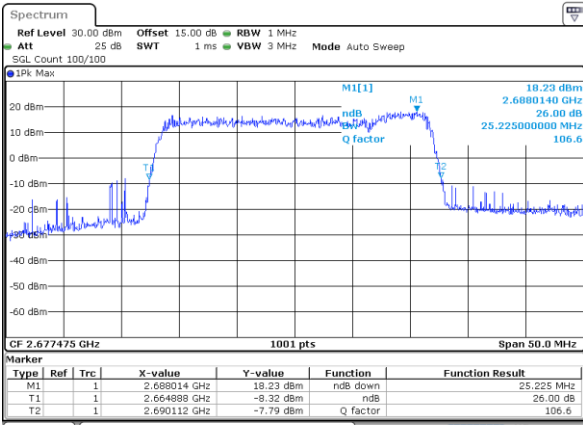

Middle Channel / 15MHz+20MHz

Date: 17 DEC 2021 00:52:06

Highest Channel / 15MHz+15MHz

Date: 17 DEC 2021 00:21:47

Highest Channel / 15MHz+20MHz

Date: 17 DEC 2021 01:37:18

LTE Band 41C

64QAM

Lowest Channel / 20MHz+5MHz

Date: 15 DEC 2021 22:49:38

Lowest Channel / 20MHz+10MHz

Date: 16 DEC 2021 21:30:43

Middle Channel / 20MHz+5MHz

Date: 15 DEC 2021 22:51:00

Middle Channel / 20MHz+10MHz

Date: 16 DEC 2021 21:28:42

Highest Channel / 20MHz+5MHz

Date: 15 DEC 2021 23:07:30

Highest Channel / 20MHz+10MHz

Date: 16 DEC 2021 21:35:20