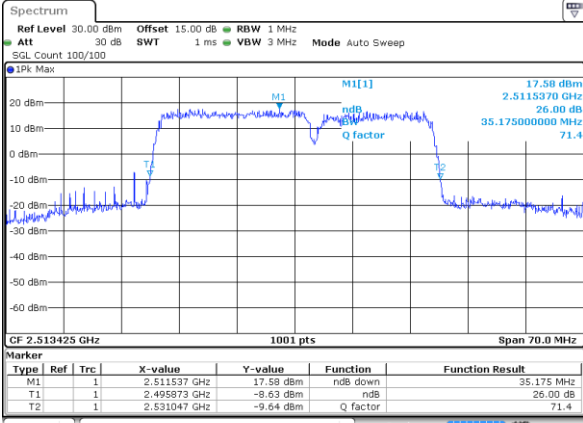

Highest Channel / 15MHz+20MHz

Date: 17 DEC 2021 01:36:18

LTE Band 41C

QPSK

Lowest Channel / 20MHz+5MHz

Date: 15 DEC 2021 22:46:52

Lowest Channel / 20MHz+10MHz

Date: 16 DEC 2021 21:31:43

Middle Channel / 20MHz+5MHz

Date: 15 DEC 2021 22:52:22

Middle Channel / 20MHz+10MHz

Date: 16 DEC 2021 21:27:42

Highest Channel / 20MHz+5MHz

Date: 15 DEC 2021 23:08:31

Highest Channel / 20MHz+10MHz

Date: 16 DEC 2021 21:34:20

LTE Band 41C

QPSK

Lowest Channel / 20MHz+15MHz

Date: 17 DEC 2021 02:07:52

Lowest Channel / 20MHz+20MHz

Date: 17 DEC 2021 03:21:02

Middle Channel / 20MHz+15MHz

Date: 17 DEC 2021 02:24:31

Middle Channel / 20MHz+20MHz

Date: 17 DEC 2021 03:38:41

Highest Channel / 20MHz+15MHz

Date: 17 DEC 2021 02:51:52

Highest Channel / 20MHz+20MHz

Date: 17 DEC 2021 03:41:29

LTE Band 41C

16QAM