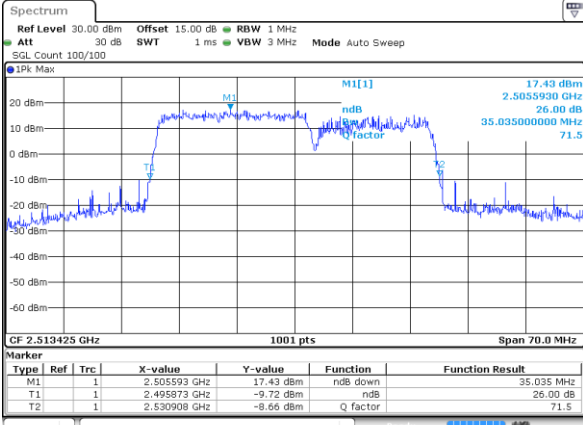

LTE Band 41C

16QAM

Lowest Channel / 20MHz+5MHz

Date: 15 DEC 2021 22:48:16

Lowest Channel / 20MHz+10MHz

Date: 16 DEC 2021 21:31:13

Middle Channel / 20MHz+5MHz

Date: 15 DEC 2021 22:51:46

Middle Channel / 20MHz+10MHz

Date: 16 DEC 2021 21:27:12

Highest Channel / 20MHz+5MHz

Date: 15 DEC 2021 23:07:52

Highest Channel / 20MHz+10MHz

Date: 16 DEC 2021 21:34:50

LTE Band 41C

16QAM

Lowest Channel / 20MHz+15MHz

Date: 17 DEC 2021 02:07:22

Lowest Channel / 20MHz+20MHz

Date: 17 DEC 2021 03:20:32

Middle Channel / 20MHz+15MHz

Date: 17 DEC 2021 02:24:01

Middle Channel / 20MHz+20MHz

Date: 17 DEC 2021 03:38:11

Highest Channel / 20MHz+15MHz

Date: 17 DEC 2021 02:52:22

Highest Channel / 20MHz+20MHz

Date: 17 DEC 2021 03:41:59

LTE Band 41C

64QAM

Lowest Channel / 5MHz+20MHz

Date: 15 DEC 2021 21:51:55