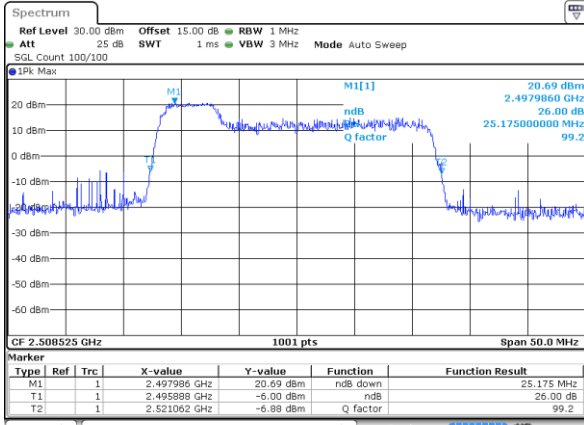

LTE Band 41C

QPSK

Lowest Channel / 5MHz+20MHz

Date: 15 DEC 2021 21:51:03