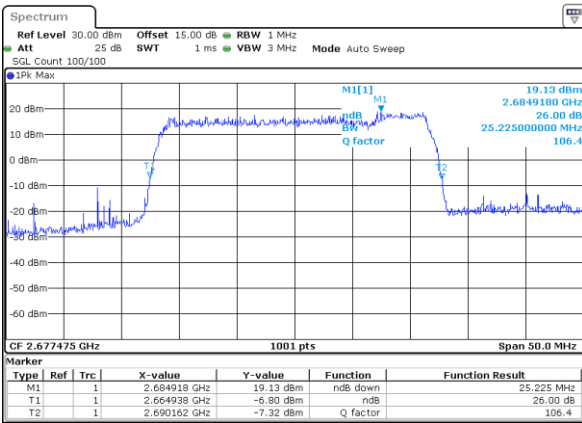

Highest Channel / 15MHz+20MHz

Date: 17 DEC 2021 01:36:18

LTE Band 41C

QPSK

Lowest Channel / 20MHz+5MHz

Date: 15 DEC 2021 22:46:52

Lowest Channel / 20MHz+10MHz

Date: 16 DEC 2021 21:31:43

Middle Channel / 20MHz+5MHz

Date: 15 DEC 2021 22:52:22

Middle Channel / 20MHz+10MHz

Date: 16 DEC 2021 21:27:42

Highest Channel / 20MHz+5MHz

Date: 15 DEC 2021 23:08:31

Highest Channel / 20MHz+10MHz

Date: 16 DEC 2021 21:34:20

LTE Band 41C

QPSK

Lowest Channel / 20MHz+15MHz

Date: 17 DEC 2021 02:07:52

Lowest Channel / 20MHz+20MHz

Date: 17 DEC 2021 03:21:02

Middle Channel / 20MHz+15MHz

Date: 17 DEC 2021 02:24:31

Middle Channel / 20MHz+20MHz

Date: 17 DEC 2021 03:38:41

Highest Channel / 20MHz+15MHz

Date: 17 DEC 2021 02:51:52

Highest Channel / 20MHz+20MHz

Date: 17 DEC 2021 03:41:29

LTE Band 41C

16QAM