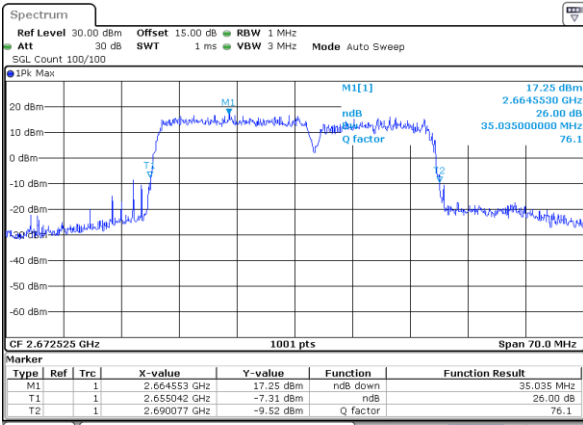

Middle Channel / 20MHz+10MHz

Date: 16 DEC 2021 21:27:12

Highest Channel / 20MHz+5MHz

Date: 15 DEC 2021 23:07:52

Highest Channel / 20MHz+10MHz

Date: 16 DEC 2021 21:34:50

LTE Band 41C

16QAM

Lowest Channel / 20MHz+15MHz

Date: 17 DEC 2021 02:07:22

Lowest Channel / 20MHz+20MHz

Date: 17 DEC 2021 03:20:32

Middle Channel / 20MHz+15MHz

Date: 17 DEC 2021 02:24:01

Middle Channel / 20MHz+20MHz

Date: 17 DEC 2021 03:38:11

Highest Channel / 20MHz+15MHz

Date: 17 DEC 2021 02:52:22

Highest Channel / 20MHz+20MHz

Date: 17 DEC 2021 03:41:59

LTE Band 41C

64QAM

Lowest Channel / 5MHz+20MHz

Date: 15 DEC 2021 21:51:55

Lowest Channel / 10MHz+15MHz

Date: 15 DEC 2021 23:49:22

Middle Channel / 5MHz+20MHz

Date: 15 DEC 2021 21:52:44

Middle Channel / 10MHz+15MHz

Date: 15 DEC 2021 23:53:21

Highest Channel / 5MHz+20MHz

Date: 15 DEC 2021 22:11:50