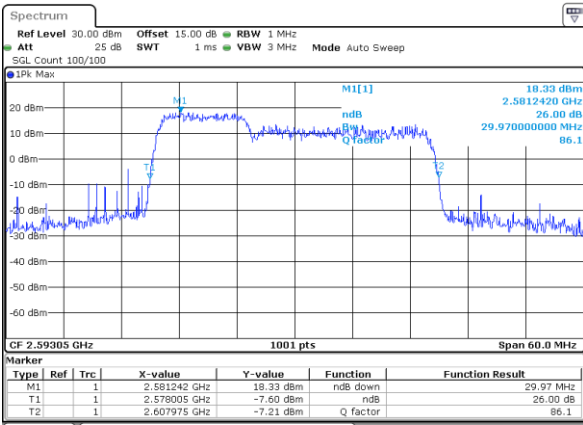

Highest Channel / 20MHz+15MHz

Date: 17 DEC 2021 02:52:22

Highest Channel / 20MHz+20MHz

Date: 17 DEC 2021 03:41:59

LTE Band 41C

64QAM

Lowest Channel / 5MHz+20MHz

Date: 15 DEC 2021 21:51:55

Lowest Channel / 10MHz+15MHz

Date: 15 DEC 2021 23:49:22

Middle Channel / 5MHz+20MHz

Date: 15 DEC 2021 21:52:44

Middle Channel / 10MHz+15MHz

Date: 15 DEC 2021 23:53:21

Highest Channel / 5MHz+20MHz

Date: 15 DEC 2021 22:11:50

Highest Channel / 10MHz+15MHz

Date: 16 DEC 2021 00:08:09

LTE Band 41C

64QAM

Lowest Channel / 10MHz+20MHz

Date: 16 DEC 2021 02:43:14

Lowest Channel / 15MHz+10MHz

Date: 16 DEC 2021 01:12:02

Middle Channel / 10MHz+20MHz

Date: 16 DEC 2021 04:22:01

Middle Channel / 15MHz+10MHz

Date: 16 DEC 2021 01:15:35

Highest Channel / 10MHz+20MHz

Date: 16 DEC 2021 05:24:54

Highest Channel / 15MHz+10MHz

Date: 16 DEC 2021 02:37:43