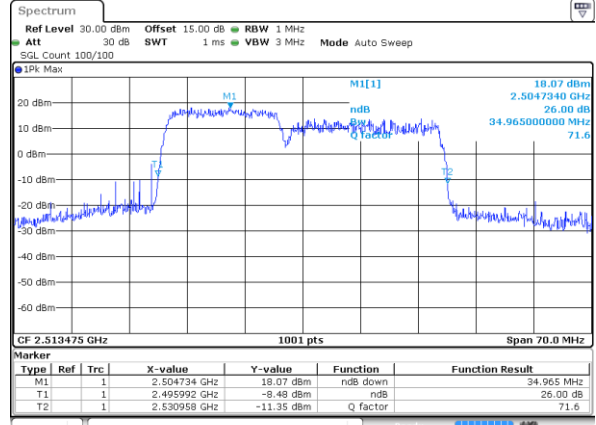

Highest Channel / 10MHz+15MHz

Date: 16 DEC 2021 00:08:09

LTE Band 41C

64QAM

Lowest Channel / 10MHz+20MHz

Date: 16 DEC 2021 02:43:14

Lowest Channel / 15MHz+10MHz

Date: 16 DEC 2021 01:12:02

Middle Channel / 10MHz+20MHz

Date: 16 DEC 2021 04:22:01

Middle Channel / 15MHz+10MHz

Date: 16 DEC 2021 01:15:35

Highest Channel / 10MHz+20MHz

Date: 16 DEC 2021 05:24:54

Highest Channel / 15MHz+10MHz

Date: 16 DEC 2021 02:37:43

LTE Band 41C

64QAM

Lowest Channel / 15MHz+15MHz

Date: 16 DEC 2021 23:03:45

Lowest Channel / 15MHz+20MHz

Date: 17 DEC 2021 00:48:44

Middle Channel / 15MHz+15MHz

Date: 16 DEC 2021 23:50:22

Middle Channel / 15MHz+20MHz

Date: 17 DEC 2021 00:52:06

Highest Channel / 15MHz+15MHz

Date: 17 DEC 2021 00:21:47

Highest Channel / 15MHz+20MHz

Date: 17 DEC 2021 01:37:18

LTE Band 41C

64QAM