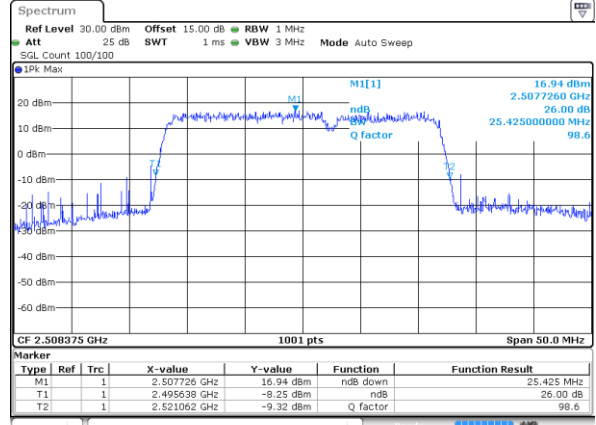

LTE Band 41C

QPSK

Lowest Channel / 5MHz+20MHz

Date: 15 DEC 2021 21:51:03

Lowest Channel / 10MHz+15MHz

Date: 15 DEC 2021 23:50:11

Middle Channel / 5MHz+20MHz

Date: 15 DEC 2021 21:53:45

Middle Channel / 10MHz+15MHz

Date: 15 DEC 2021 23:54:10

Highest Channel / 5MHz+20MHz

Date: 15 DEC 2021 22:10:15

Highest Channel / 10MHz+15MHz

Date: 16 DEC 2021 00:07:20

LTE Band 41C

QPSK

Lowest Channel / 10MHz+20MHz

Date: 16 DEC 2021 02:44:03

Lowest Channel / 15MHz+10MHz

Date: 16 DEC 2021 01:12:51

Middle Channel / 10MHz+20MHz

Date: 16 DEC 2021 04:22:50

Middle Channel / 15MHz+10MHz

Date: 16 DEC 2021 01:16:23

Highest Channel / 10MHz+20MHz

Date: 16 DEC 2021 05:24:05

Highest Channel / 15MHz+10MHz

Date: 16 DEC 2021 02:36:54

LTE Band 41C

QPSK

Lowest Channel / 15MHz+15MHz

Date: 16 DEC 2021 23:04:45