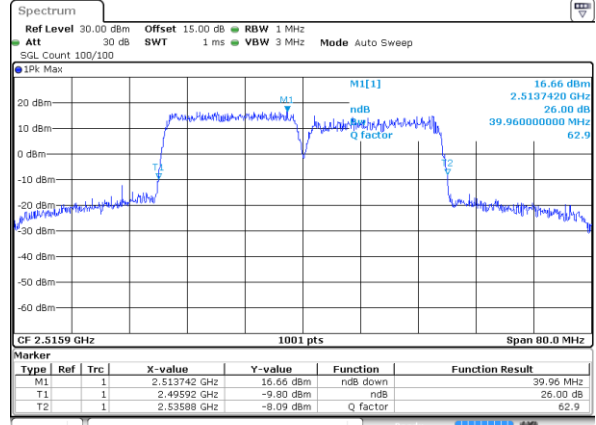

LTE Band 41C

16QAM

Lowest Channel / 20MHz+5MHz

Date: 15 DEC 2021 22:48:16

Lowest Channel / 20MHz+10MHz

Date: 16 DEC 2021 21:31:13

Middle Channel / 20MHz+5MHz

Date: 15 DEC 2021 22:51:46

Middle Channel / 20MHz+10MHz

Date: 16 DEC 2021 21:27:12

Highest Channel / 20MHz+5MHz

Date: 15 DEC 2021 23:07:52

Highest Channel / 20MHz+10MHz

Date: 16 DEC 2021 21:34:50

LTE Band 41C

16QAM

Lowest Channel / 20MHz+15MHz

Date: 17 DEC 2021 02:07:22

Lowest Channel / 20MHz+20MHz

Date: 17 DEC 2021 03:20:32

Middle Channel / 20MHz+15MHz

Date: 17 DEC 2021 02:24:01

Middle Channel / 20MHz+20MHz

Date: 17 DEC 2021 03:38:11

Highest Channel / 20MHz+15MHz

Date: 17 DEC 2021 02:52:22

Highest Channel / 20MHz+20MHz

Date: 17 DEC 2021 03:41:59

LTE Band 41C

64QAM

Lowest Channel / 5MHz+20MHz

Date: 15 DEC 2021 21:51:55