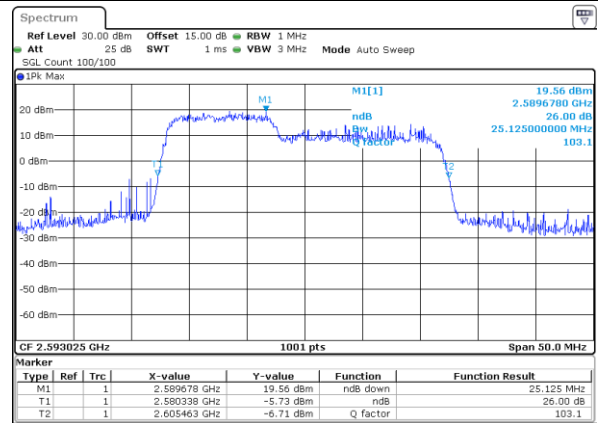

Middle Channel / 20MHz+20MHz

Date: 17 DEC 2021 03:38:41

Highest Channel / 20MHz+15MHz

Date: 17 DEC 2021 02:51:52

Highest Channel / 20MHz+20MHz

Date: 17 DEC 2021 03:41:29

LTE Band 41C

16QAM

Lowest Channel / 5MHz+20MHz

Date: 15 DEC 2021 21:51:32

Lowest Channel / 10MHz+15MHz

Date: 15 DEC 2021 23:49:47

Middle Channel / 5MHz+20MHz

Date: 15 DEC 2021 21:53:05

Middle Channel / 10MHz+15MHz

Date: 15 DEC 2021 23:53:46

Highest Channel / 5MHz+20MHz

Date: 15 DEC 2021 22:11:21

Highest Channel / 10MHz+15MHz

Date: 16 DEC 2021 00:07:45

LTE Band 41C

16QAM

Lowest Channel / 10MHz+20MHz

Date: 16 DEC 2021 02:43:39

Lowest Channel / 15MHz+10MHz

Date: 16 DEC 2021 01:12:26

Middle Channel / 10MHz+20MHz

Date: 16 DEC 2021 04:22:26

Middle Channel / 15MHz+10MHz

Date: 16 DEC 2021 01:15:59

Highest Channel / 10MHz+20MHz

Date: 16 DEC 2021 05:24:29