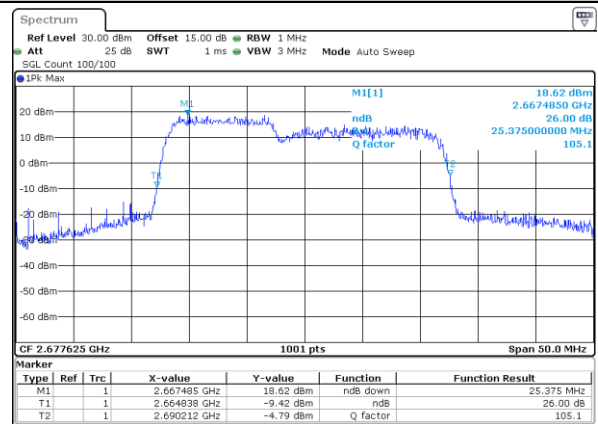

Middle Channel / 20MHz+20MHz

Date: 17 DEC 2021 03:38:41

Highest Channel / 20MHz+15MHz

Date: 17 DEC 2021 02:51:52

Highest Channel / 20MHz+20MHz

Date: 17 DEC 2021 03:41:29

LTE Band 41C

16QAM

Lowest Channel / 5MHz+20MHz

Date: 15 DEC 2021 21:51:32

Lowest Channel / 10MHz+15MHz

Date: 15 DEC 2021 23:49:47

Middle Channel / 5MHz+20MHz

Date: 15 DEC 2021 21:53:05

Middle Channel / 10MHz+15MHz

Date: 15 DEC 2021 23:53:46

Highest Channel / 5MHz+20MHz

Date: 15 DEC 2021 22:11:21

Highest Channel / 10MHz+15MHz

Date: 16 DEC 2021 00:07:45

LTE Band 41C

16QAM

Lowest Channel / 10MHz+20MHz

Date: 16 DEC 2021 02:43:39

Lowest Channel / 15MHz+10MHz

Date: 16 DEC 2021 01:12:26

Middle Channel / 10MHz+20MHz

Date: 16 DEC 2021 04:22:26

Middle Channel / 15MHz+10MHz

Date: 16 DEC 2021 01:15:59

Highest Channel / 10MHz+20MHz

Date: 16 DEC 2021 05:24:29