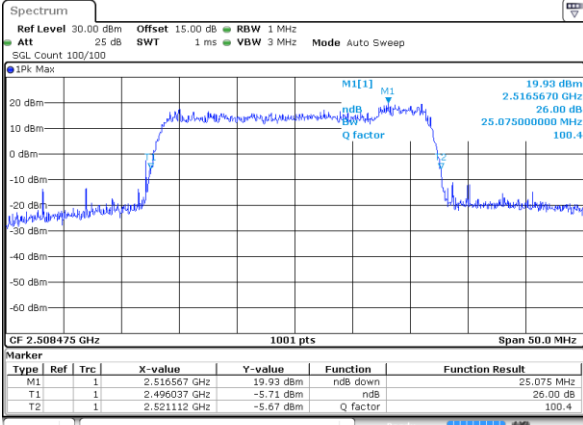

LTE Band 41C

64QAM

Lowest Channel / 15MHz+15MHz

Date: 16 DEC 2021 23:03:45

Lowest Channel / 15MHz+20MHz

Date: 17 DEC 2021 00:48:44

Middle Channel / 15MHz+15MHz

Date: 16 DEC 2021 23:50:22

Middle Channel / 15MHz+20MHz

Date: 17 DEC 2021 00:52:06

Highest Channel / 15MHz+15MHz

Date: 17 DEC 2021 00:21:47

Highest Channel / 15MHz+20MHz

Date: 17 DEC 2021 01:37:18

LTE Band 41C

64QAM

Lowest Channel / 20MHz+5MHz

Date: 15 DEC 2021 22:49:38

Lowest Channel / 20MHz+10MHz

Date: 16 DEC 2021 21:30:43

Middle Channel / 20MHz+5MHz

Date: 15 DEC 2021 22:51:00

Middle Channel / 20MHz+10MHz

Date: 16 DEC 2021 21:28:42

Highest Channel / 20MHz+5MHz

Date: 15 DEC 2021 23:07:30

Highest Channel / 20MHz+10MHz

Date: 16 DEC 2021 21:35:20