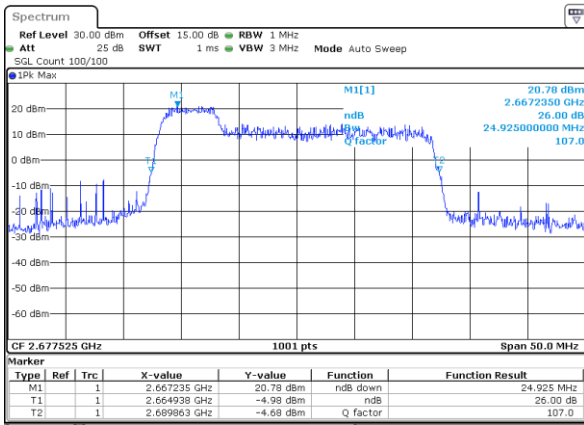

Highest Channel / 20MHz+15MHz

Date: 17 DEC 2021 02:52:22

Highest Channel / 20MHz+20MHz

Date: 17 DEC 2021 03:41:59

LTE Band 41C

64QAM

Lowest Channel / 5MHz+20MHz

Date: 15 DEC 2021 21:51:55

Lowest Channel / 10MHz+15MHz

Date: 15 DEC 2021 23:49:22

Middle Channel / 5MHz+20MHz

Date: 15 DEC 2021 21:52:44

Middle Channel / 10MHz+15MHz

Date: 15 DEC 2021 23:53:21

Highest Channel / 5MHz+20MHz

Date: 15 DEC 2021 22:11:50

Highest Channel / 10MHz+15MHz

Date: 16 DEC 2021 00:08:09

LTE Band 41C

64QAM

Lowest Channel / 10MHz+20MHz

Date: 16 DEC 2021 02:43:14

Lowest Channel / 15MHz+10MHz

Date: 16 DEC 2021 01:12:02

Middle Channel / 10MHz+20MHz

Date: 16 DEC 2021 04:22:01

Middle Channel / 15MHz+10MHz

Date: 16 DEC 2021 01:15:35

Highest Channel / 10MHz+20MHz

Date: 16 DEC 2021 05:24:54

Highest Channel / 15MHz+10MHz

Date: 16 DEC 2021 02:37:43