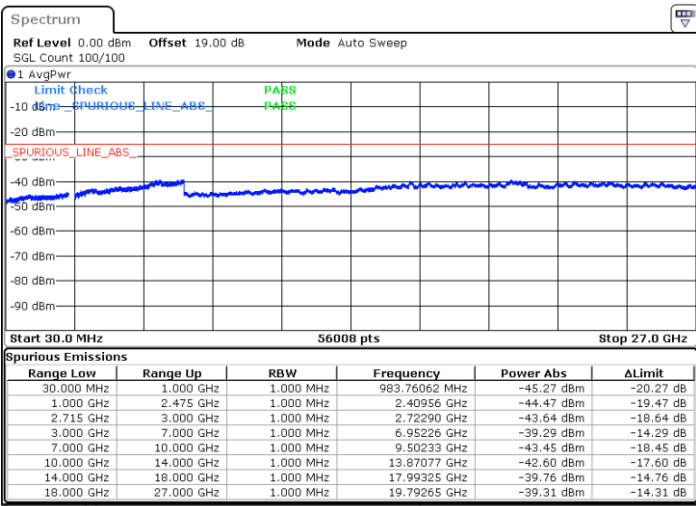

Date: 25.DEC.2021 19:32:53

Date: 25.DEC.2021 19:34:56

Highest Channel / 64QAM

N/A

Date: 25.DEC.2021 19:36:58

Blank

LTE Band 41 / 10MHz

Lowest Channel / 64QAM

Middle Channel / 64QAM

Date: 25.DEC.2021 19:39:02

Date: 25.DEC.2021 19:41:05

Highest Channel / 64QAM

N/A

Date: 25.DEC.2021 19:43:07

Blank

LTE Band 41 / 15MHz