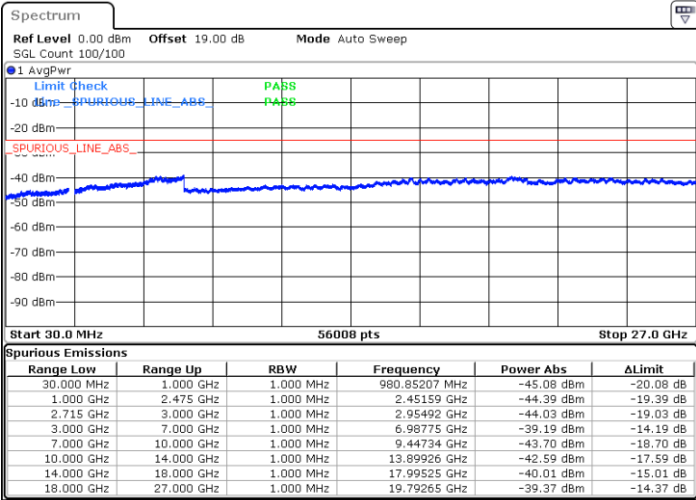

Middle Channel / 64QAM

Date: 25.DEC.2021 19:39:02

Date: 25.DEC.2021 19:41:05

Highest Channel / 64QAM

N/A

Date: 25.DEC.2021 19:43:07

Blank

LTE Band 41 / 15MHz

Lowest Channel / 64QAM

Middle Channel / 64QAM

Date: 25.DEC.2021 19:45:11

Date: 25.DEC.2021 19:47:14

Highest Channel / 64QAM

N/A

Date: 25.DEC.2021 19:49:17

Blank

LTE Band 41 / 20MHz

Lowest Channel / 64QAM

Middle Channel / 64QAM

Date: 25.DEC.2021 19:51:20

Date: 25.DEC.2021 19:53:23

Highest Channel / 64QAM

N/A

Date: 25.DEC.2021 19:55:26