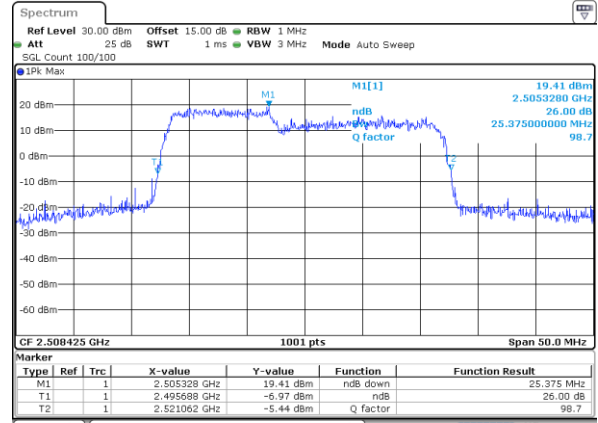

LTE Band 41C

QPSK

Lowest Channel / 20MHz+15MHz

Date: 17 DEC 2021 02:07:52

Lowest Channel / 20MHz+20MHz

Date: 17 DEC 2021 03:21:02

Middle Channel / 20MHz+15MHz

Date: 17 DEC 2021 02:24:31

Middle Channel / 20MHz+20MHz

Date: 17 DEC 2021 03:38:41

Highest Channel / 20MHz+15MHz

Date: 17 DEC 2021 02:51:52

Highest Channel / 20MHz+20MHz

Date: 17 DEC 2021 03:41:29

LTE Band 41C

16QAM

Lowest Channel / 5MHz+20MHz

Date: 15 DEC 2021 21:51:32

Lowest Channel / 10MHz+15MHz

Date: 15 DEC 2021 23:49:47

Middle Channel / 5MHz+20MHz

Date: 15 DEC 2021 21:53:05

Middle Channel / 10MHz+15MHz

Date: 15 DEC 2021 23:53:46

Highest Channel / 5MHz+20MHz

Date: 15 DEC 2021 22:11:21

Highest Channel / 10MHz+15MHz

Date: 16 DEC 2021 00:07:45

LTE Band 41C

16QAM

Lowest Channel / 10MHz+20MHz

Date: 16 DEC 2021 02:43:39