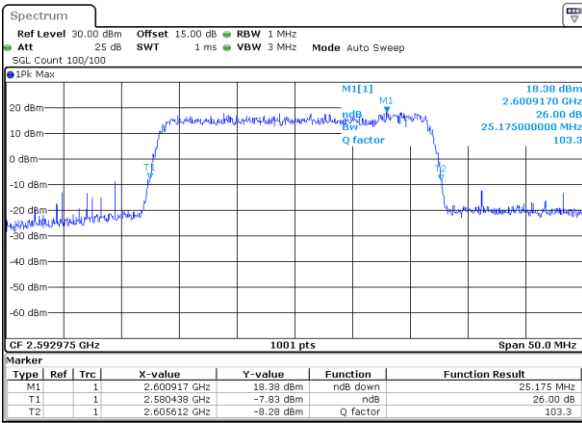

Lowest Channel / 15MHz+20MHz

Date: 17 DEC 2021 00:49:44

Middle Channel / 15MHz+15MHz

Date: 16 DEC 2021 23:51:22

Middle Channel / 15MHz+20MHz

Date: 17 DEC 2021 00:53:06

Highest Channel / 15MHz+15MHz

Date: 17 DEC 2021 00:20:47

Highest Channel / 15MHz+20MHz

Date: 17 DEC 2021 01:36:18

LTE Band 41C

QPSK

Lowest Channel / 20MHz+5MHz

Date: 15 DEC 2021 22:46:52

Lowest Channel / 20MHz+10MHz

Date: 16 DEC 2021 21:31:43

Middle Channel / 20MHz+5MHz

Date: 15 DEC 2021 22:52:22

Middle Channel / 20MHz+10MHz

Date: 16 DEC 2021 21:27:42

Highest Channel / 20MHz+5MHz

Date: 15 DEC 2021 23:08:31

Highest Channel / 20MHz+10MHz

Date: 16 DEC 2021 21:34:20