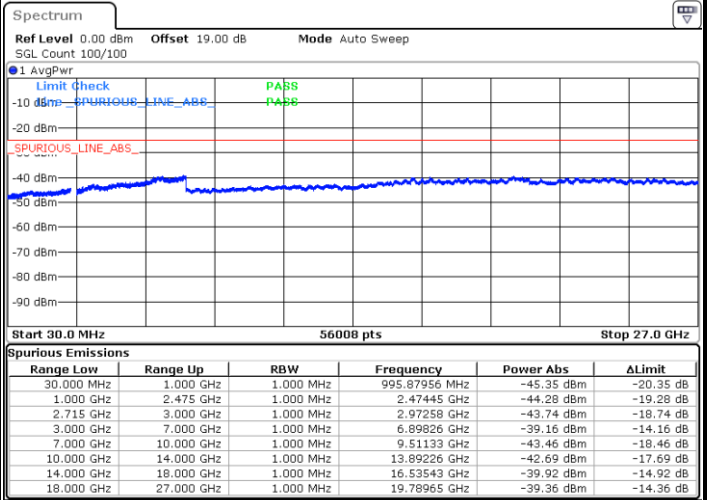

LTE Band 41 / 10MHz

Middle Channel / QPSK

Middle Channel / 16QAM

Date: 25.DEC.2021 18:26:54

Date: 25.DEC.2021 18:28:56

Highest Channel / QPSK

Highest Channel / 16QAM

Date: 25.DEC.2021 18:30:59

Date: 25.DEC.2021 18:33:02

LTE Band 41 / 15MHz

Lowest Channel / QPSK

Lowest Channel / 16QAM

Date: 25.DEC.2021 18:35:06

Date: 25.DEC.2021 18:37:09

Middle Channel / QPSK

Middle Channel / 16QAM

Date: 25.DEC.2021 18:39:12

Date: 25.DEC.2021 18:41:15

LTE Band 41 / 15MHz

Highest Channel / QPSK

Date: 25.DEC.2021 18:43:18

Highest Channel / 16QAM

Date: 25.DEC.2021 18:45:21

LTE Band 41 / 20MHz