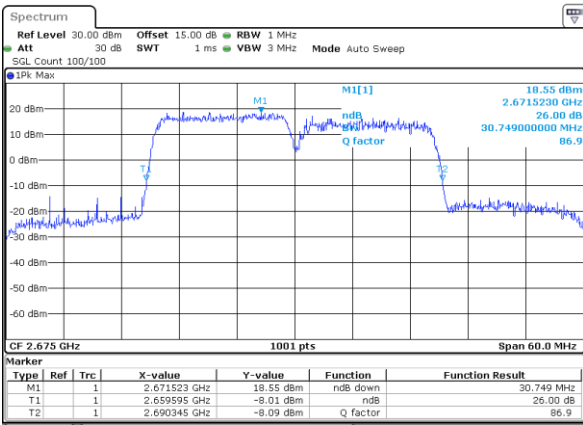

Highest Channel / 10MHz+20MHz

Date: 16 DEC 2021 05:24:05

Highest Channel / 15MHz+10MHz

Date: 16 DEC 2021 02:36:54

LTE Band 41C

QPSK

Lowest Channel / 15MHz+15MHz

Date: 16 DEC 2021 23:04:45

Lowest Channel / 15MHz+20MHz

Date: 17 DEC 2021 00:49:44

Middle Channel / 15MHz+15MHz

Date: 16 DEC 2021 23:51:22

Middle Channel / 15MHz+20MHz

Date: 17 DEC 2021 00:53:06

Highest Channel / 15MHz+15MHz

Date: 17 DEC 2021 00:20:47

Highest Channel / 15MHz+20MHz

Date: 17 DEC 2021 01:36:18

LTE Band 41C

QPSK

Lowest Channel / 20MHz+5MHz

Date: 15 DEC 2021 22:46:52

Lowest Channel / 20MHz+10MHz

Date: 16 DEC 2021 21:31:43

Middle Channel / 20MHz+5MHz

Date: 15 DEC 2021 22:52:22

Middle Channel / 20MHz+10MHz

Date: 16 DEC 2021 21:27:42

Highest Channel / 20MHz+5MHz

Date: 15 DEC 2021 23:08:31

Highest Channel / 20MHz+10MHz

Date: 16 DEC 2021 21:34:20