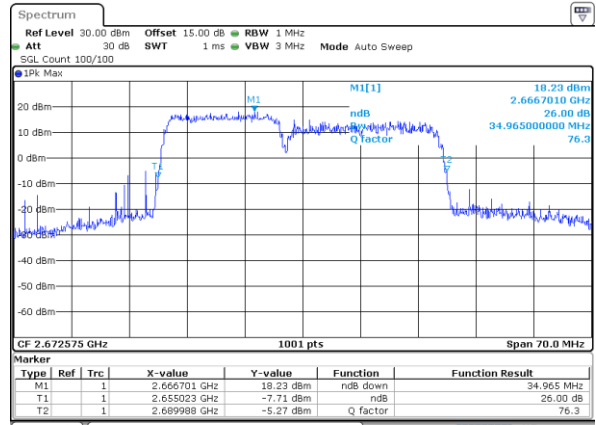

Highest Channel / 15MHz+10MHz

Date: 16 DEC 2021 02:37:18

LTE Band 41C

16QAM

Lowest Channel / 15MHz+15MHz

Date: 16 DEC 2021 23:04:15

Lowest Channel / 15MHz+20MHz

Date: 17 DEC 2021 00:49:14

Middle Channel / 15MHz+15MHz

Date: 16 DEC 2021 23:50:52

Middle Channel / 15MHz+20MHz

Date: 17 DEC 2021 00:52:36

Highest Channel / 15MHz+15MHz

Date: 17 DEC 2021 00:21:17

Highest Channel / 15MHz+20MHz

Date: 17 DEC 2021 01:36:48

LTE Band 41C

16QAM

Lowest Channel / 20MHz+5MHz

Date: 15 DEC 2021 22:48:16

Lowest Channel / 20MHz+10MHz

Date: 16 DEC 2021 21:31:13

Middle Channel / 20MHz+5MHz

Date: 15 DEC 2021 22:51:46

Middle Channel / 20MHz+10MHz

Date: 16 DEC 2021 21:27:12

Highest Channel / 20MHz+5MHz

Date: 15 DEC 2021 23:07:52

Highest Channel / 20MHz+10MHz

Date: 16 DEC 2021 21:34:50

LTE Band 41C

16QAM