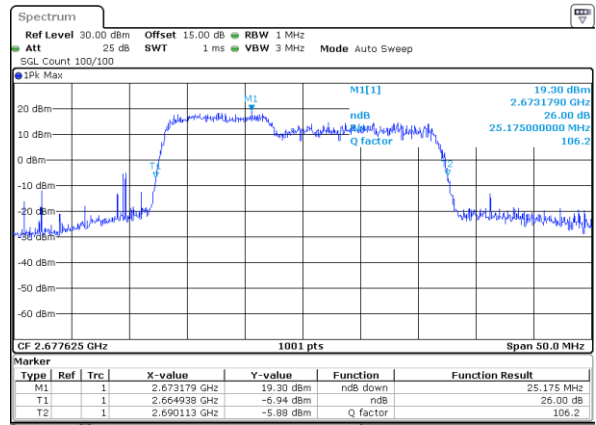

Highest Channel / 20MHz+15MHz

Date: 17 DEC 2021 02:52:22

Highest Channel / 20MHz+20MHz

Date: 17 DEC 2021 03:41:59

LTE Band 41C

64QAM

Lowest Channel / 5MHz+20MHz

Date: 15 DEC 2021 21:51:55

Lowest Channel / 10MHz+15MHz

Date: 15 DEC 2021 23:49:22

Middle Channel / 5MHz+20MHz

Date: 15 DEC 2021 21:52:44

Middle Channel / 10MHz+15MHz

Date: 15 DEC 2021 23:53:21

Highest Channel / 5MHz+20MHz

Date: 15 DEC 2021 22:11:50

Highest Channel / 10MHz+15MHz

Date: 16 DEC 2021 00:08:09

LTE Band 41C

64QAM

Lowest Channel / 10MHz+20MHz

Date: 16 DEC 2021 02:43:14

Lowest Channel / 15MHz+10MHz

Date: 16 DEC 2021 01:12:02

Middle Channel / 10MHz+20MHz

Date: 16 DEC 2021 04:22:01

Middle Channel / 15MHz+10MHz

Date: 16 DEC 2021 01:15:35

Highest Channel / 10MHz+20MHz

Date: 16 DEC 2021 05:24:54

Highest Channel / 15MHz+10MHz

Date: 16 DEC 2021 02:37:43