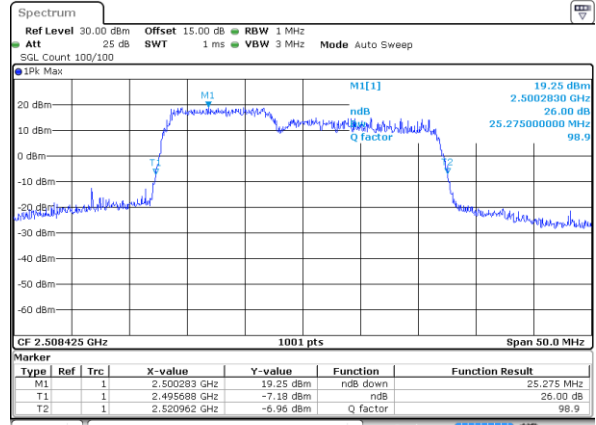

Mode	LTE Band 41C : 26dB BW(MHz)				
64QAM					
BW	5MHz+20MHz	10MHz+15MHz	10MHz+20MHz	15MHz+10MHz	15MHz+15MHz
Lowest CH	24.98	25.33	30.03	25.57	30.69
Middle CH	24.93	25.23	29.97	25.52	30.57
Highest CH	24.93	25.18	29.91	25.38	30.69
BW	15MHz+20MHz	20MHz+5MHz	20MHz+10MHz	20MHz+15MHz	20MHz+20MHz
Lowest CH	34.97	25.08	30.15	34.97	39.88
Middle CH	34.83	25.08	30.21	34.97	39.88
Highest CH	34.76	25.23	30.03	35.04	39.88

LTE Band 41C

QPSK

Lowest Channel / 5MHz+20MHz

Date: 15 DEC 2021 21:51:03

Lowest Channel / 10MHz+15MHz

Date: 15 DEC 2021 23:50:11

Middle Channel / 5MHz+20MHz

Date: 15 DEC 2021 21:53:45

Middle Channel / 10MHz+15MHz

Date: 15 DEC 2021 23:54:10

Highest Channel / 5MHz+20MHz

Date: 15 DEC 2021 22:10:15

Highest Channel / 10MHz+15MHz

Date: 16 DEC 2021 00:07:20

LTE Band 41C

QPSK

Lowest Channel / 10MHz+20MHz

Date: 16 DEC 2021 02:44:03

Lowest Channel / 15MHz+10MHz

Date: 16 DEC 2021 01:12:51

Middle Channel / 10MHz+20MHz

Date: 16 DEC 2021 04:22:50

Middle Channel / 15MHz+10MHz

Date: 16 DEC 2021 01:16:23