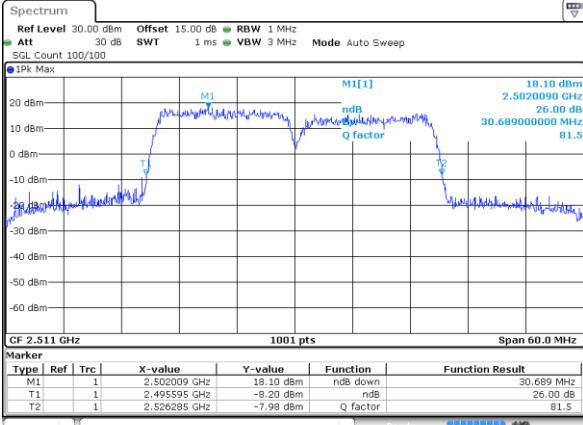

Highest Channel / 10MHz+15MHz

Date: 16 DEC 2021 00:08:09

LTE Band 41C

64QAM

Lowest Channel / 10MHz+20MHz

Date: 16 DEC 2021 02:43:14

Lowest Channel / 15MHz+10MHz

Date: 16 DEC 2021 01:12:02

Middle Channel / 10MHz+20MHz

Date: 16 DEC 2021 04:22:01

Middle Channel / 15MHz+10MHz

Date: 16 DEC 2021 01:15:35

Highest Channel / 10MHz+20MHz

Date: 16 DEC 2021 05:24:54

Highest Channel / 15MHz+10MHz

Date: 16 DEC 2021 02:37:43

LTE Band 41C

64QAM

Lowest Channel / 15MHz+15MHz

Date: 16 DEC 2021 23:03:45

Lowest Channel / 15MHz+20MHz

Date: 17 DEC 2021 00:48:44

Middle Channel / 15MHz+15MHz

Date: 16 DEC 2021 23:50:22

Middle Channel / 15MHz+20MHz

Date: 17 DEC 2021 00:52:06

Highest Channel / 15MHz+15MHz

Date: 17 DEC 2021 00:21:47

Highest Channel / 15MHz+20MHz

Date: 17 DEC 2021 01:37:18

LTE Band 41C

64QAM