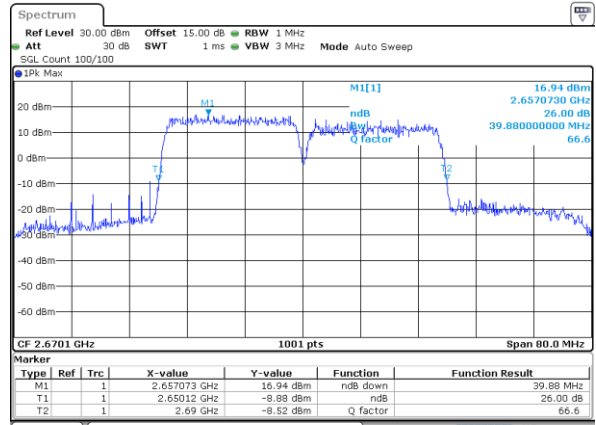

Middle Channel / 20MHz+10MHz

Date: 16 DEC 2021 21:27:12

Highest Channel / 20MHz+5MHz

Date: 15 DEC 2021 23:07:52

Highest Channel / 20MHz+10MHz

Date: 16 DEC 2021 21:34:50

LTE Band 41C

16QAM

Lowest Channel / 20MHz+15MHz

Date: 17 DEC 2021 02:07:22

Lowest Channel / 20MHz+20MHz

Date: 17 DEC 2021 03:20:32

Middle Channel / 20MHz+15MHz

Date: 17 DEC 2021 02:24:01

Middle Channel / 20MHz+20MHz

Date: 17 DEC 2021 03:38:11

Highest Channel / 20MHz+15MHz

Date: 17 DEC 2021 02:52:22

Highest Channel / 20MHz+20MHz

Date: 17 DEC 2021 03:41:59

LTE Band 41C

64QAM

Lowest Channel / 5MHz+20MHz

Date: 15 DEC 2021 21:51:55

Lowest Channel / 10MHz+15MHz

Date: 15 DEC 2021 23:49:22

Middle Channel / 5MHz+20MHz

Date: 15 DEC 2021 21:52:44

Middle Channel / 10MHz+15MHz

Date: 15 DEC 2021 23:53:21

Highest Channel / 5MHz+20MHz

Date: 15 DEC 2021 22:11:50