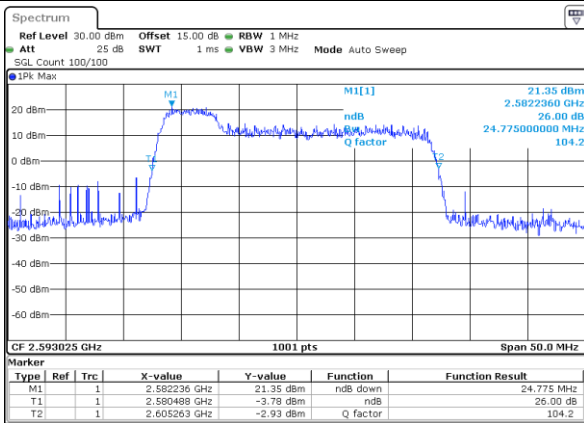

Middle Channel / 20MHz+20MHz

Date: 17 DEC 2021 03:38:41

Highest Channel / 20MHz+15MHz

Date: 17 DEC 2021 02:51:52

Highest Channel / 20MHz+20MHz

Date: 17 DEC 2021 03:41:29

LTE Band 41C

16QAM

Lowest Channel / 5MHz+20MHz

Date: 15 DEC 2021 21:51:32

Lowest Channel / 10MHz+15MHz

Date: 15 DEC 2021 23:49:47

Middle Channel / 5MHz+20MHz

Date: 15 DEC 2021 21:53:05

Middle Channel / 10MHz+15MHz

Date: 15 DEC 2021 23:53:46

Highest Channel / 5MHz+20MHz

Date: 15 DEC 2021 22:11:21

Highest Channel / 10MHz+15MHz

Date: 16 DEC 2021 00:07:45

LTE Band 41C

16QAM

Lowest Channel / 10MHz+20MHz

Date: 16 DEC 2021 02:43:39

Lowest Channel / 15MHz+10MHz

Date: 16 DEC 2021 01:12:26

Middle Channel / 10MHz+20MHz

Date: 16 DEC 2021 04:22:26

Middle Channel / 15MHz+10MHz

Date: 16 DEC 2021 01:15:59

Highest Channel / 10MHz+20MHz

Date: 16 DEC 2021 05:24:29