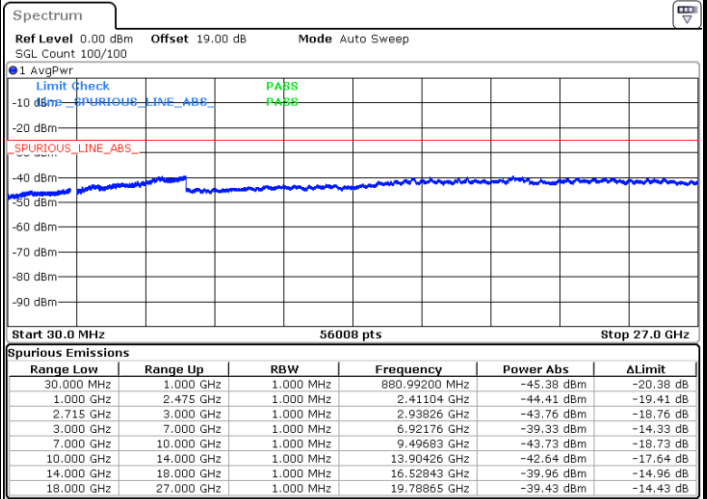

LTE Band 41 / 10MHz

Middle Channel / QPSK

Middle Channel / 16QAM

Date: 25.DEC.2021 18:26:54

Date: 25.DEC.2021 18:28:56

Highest Channel / QPSK

Highest Channel / 16QAM

Date: 25.DEC.2021 18:30:59

Date: 25.DEC.2021 18:33:02

LTE Band 41 / 15MHz

Lowest Channel / QPSK

Lowest Channel / 16QAM

Date: 25.DEC.2021 18:35:06

Date: 25.DEC.2021 18:37:09

Middle Channel / QPSK

Middle Channel / 16QAM

Date: 25.DEC.2021 18:39:12

Date: 25.DEC.2021 18:41:15

LTE Band 41 / 15MHz

Highest Channel / QPSK

Date: 25.DEC.2021 18:43:18

Highest Channel / 16QAM

Date: 25.DEC.2021 18:45:21

LTE Band 41 / 20MHz