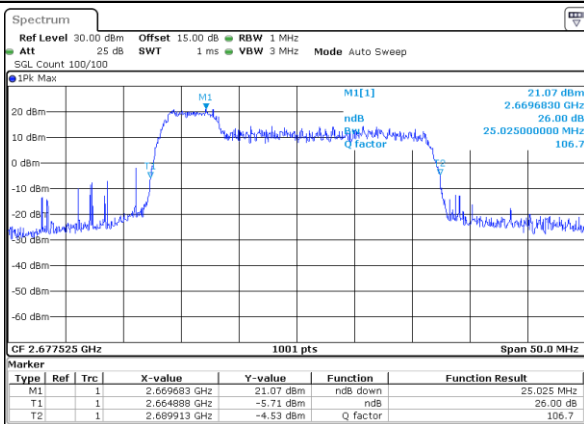

Middle Channel / 20MHz+20MHz

Date: 17 DEC 2021 03:38:41

Highest Channel / 20MHz+15MHz

Date: 17 DEC 2021 02:51:52

Highest Channel / 20MHz+20MHz

Date: 17 DEC 2021 03:41:29

LTE Band 41C

16QAM

Lowest Channel / 5MHz+20MHz

Date: 15 DEC 2021 21:51:32

Lowest Channel / 10MHz+15MHz

Date: 15 DEC 2021 23:49:47

Middle Channel / 5MHz+20MHz

Date: 15 DEC 2021 21:53:05

Middle Channel / 10MHz+15MHz

Date: 15 DEC 2021 23:53:46

Highest Channel / 5MHz+20MHz

Date: 15 DEC 2021 22:11:21

Highest Channel / 10MHz+15MHz

Date: 16 DEC 2021 00:07:45

LTE Band 41C

16QAM

Lowest Channel / 10MHz+20MHz

Date: 16 DEC 2021 02:43:39

Lowest Channel / 15MHz+10MHz

Date: 16 DEC 2021 01:12:26

Middle Channel / 10MHz+20MHz

Date: 16 DEC 2021 04:22:26

Middle Channel / 15MHz+10MHz

Date: 16 DEC 2021 01:15:59

Highest Channel / 10MHz+20MHz

Date: 16 DEC 2021 05:24:29