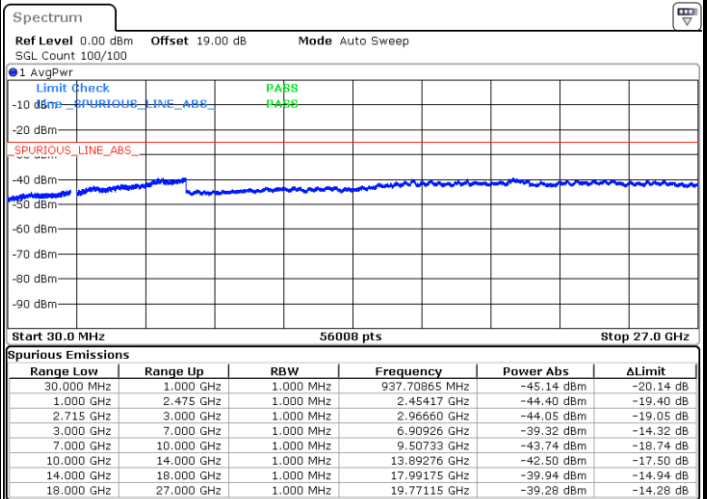

Date: 25.DEC.2021 18:39:12

Date: 25.DEC.2021 18:41:15

LTE Band 41 / 15MHz

Highest Channel / QPSK

Date: 25.DEC.2021 18:43:18

Highest Channel / 16QAM

Date: 25.DEC.2021 18:45:21

LTE Band 41 / 20MHz

Lowest Channel / QPSK

Date: 25.DEC.2021 18:47:25

Lowest Channel / 16QAM

Date: 25.DEC.2021 18:49:29

LTE Band 41 / 20MHz

Middle Channel / QPSK

Middle Channel / 16QAM

Date: 25.DEC.2021 18:51:32

Date: 25.DEC.2021 18:53:35

Highest Channel / QPSK

Highest Channel / 16QAM

Date: 25.DEC.2021 18:55:38

Date: 25.DEC.2021 18:57:41

LTE Band 41 / 5MHz

Lowest Channel / 64QAM

Middle Channel / 64QAM