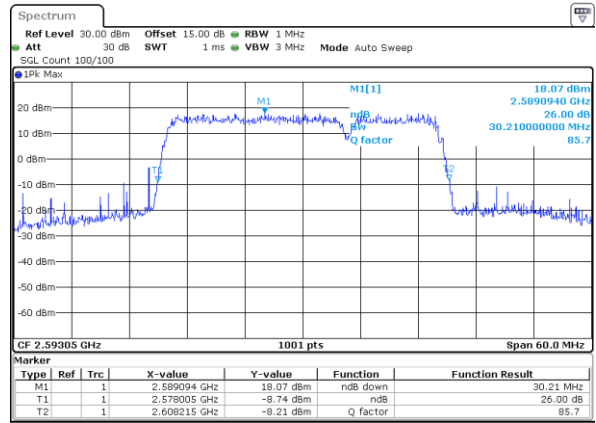

Highest Channel / 10MHz+20MHz

Date: 16 DEC 2021 05:24:05

Highest Channel / 15MHz+10MHz

Date: 16 DEC 2021 02:36:54

LTE Band 41C

QPSK

Lowest Channel / 15MHz+15MHz

Date: 16 DEC 2021 23:04:45

Lowest Channel / 15MHz+20MHz

Date: 17 DEC 2021 00:49:44

Middle Channel / 15MHz+15MHz

Date: 16 DEC 2021 23:51:22

Middle Channel / 15MHz+20MHz

Date: 17 DEC 2021 00:53:06

Highest Channel / 15MHz+15MHz

Date: 17 DEC 2021 00:20:47

Highest Channel / 15MHz+20MHz

Date: 17 DEC 2021 01:36:18

LTE Band 41C

QPSK

Lowest Channel / 20MHz+5MHz

Date: 15 DEC 2021 22:46:52

Lowest Channel / 20MHz+10MHz

Date: 16 DEC 2021 21:31:43

Middle Channel / 20MHz+5MHz

Date: 15 DEC 2021 22:52:22

Middle Channel / 20MHz+10MHz

Date: 16 DEC 2021 21:27:42

Highest Channel / 20MHz+5MHz

Date: 15 DEC 2021 23:08:31

Highest Channel / 20MHz+10MHz

Date: 16 DEC 2021 21:34:20