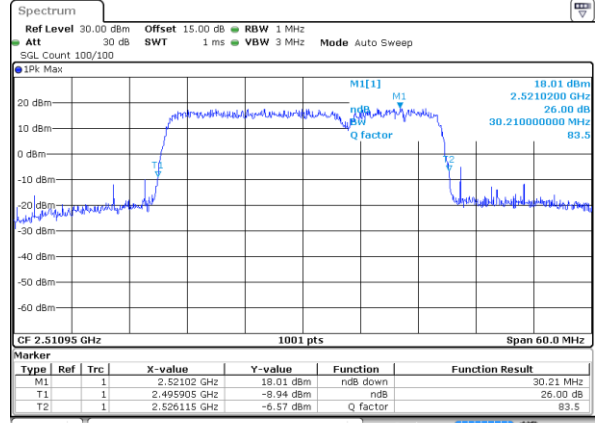

Lowest Channel / 15MHz+20MHz

Date: 17 DEC 2021 00:49:44

Middle Channel / 15MHz+15MHz

Date: 16 DEC 2021 23:51:22

Middle Channel / 15MHz+20MHz

Date: 17 DEC 2021 00:53:06

Highest Channel / 15MHz+15MHz

Date: 17 DEC 2021 00:20:47

Highest Channel / 15MHz+20MHz

Date: 17 DEC 2021 01:36:18

LTE Band 41C

QPSK

Lowest Channel / 20MHz+5MHz

Date: 15 DEC 2021 22:46:52

Lowest Channel / 20MHz+10MHz

Date: 16 DEC 2021 21:31:43

Middle Channel / 20MHz+5MHz

Date: 15 DEC 2021 22:52:22

Middle Channel / 20MHz+10MHz

Date: 16 DEC 2021 21:27:42

Highest Channel / 20MHz+5MHz

Date: 15 DEC 2021 23:08:31

Highest Channel / 20MHz+10MHz

Date: 16 DEC 2021 21:34:20