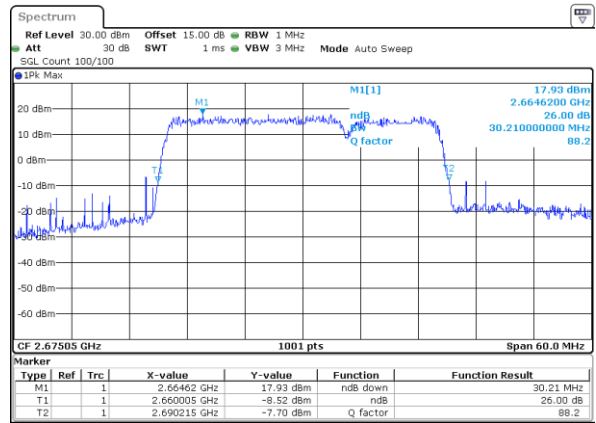

Highest Channel / 15MHz+20MHz

Date: 17 DEC 2021 01:36:18

LTE Band 41C

QPSK

Lowest Channel / 20MHz+5MHz

Date: 15 DEC 2021 22:46:52

Lowest Channel / 20MHz+10MHz

Date: 16 DEC 2021 21:31:43

Middle Channel / 20MHz+5MHz

Date: 15 DEC 2021 22:52:22

Middle Channel / 20MHz+10MHz

Date: 16 DEC 2021 21:27:42

Highest Channel / 20MHz+5MHz

Date: 15 DEC 2021 23:08:31

Highest Channel / 20MHz+10MHz

Date: 16 DEC 2021 21:34:20

LTE Band 41C

QPSK

Lowest Channel / 20MHz+15MHz

Date: 17 DEC 2021 02:07:52

Lowest Channel / 20MHz+20MHz

Date: 17 DEC 2021 03:21:02

Middle Channel / 20MHz+15MHz

Date: 17 DEC 2021 02:24:31

Middle Channel / 20MHz+20MHz

Date: 17 DEC 2021 03:38:41

Highest Channel / 20MHz+15MHz

Date: 17 DEC 2021 02:51:52

Highest Channel / 20MHz+20MHz

Date: 17 DEC 2021 03:41:29

LTE Band 41C

16QAM