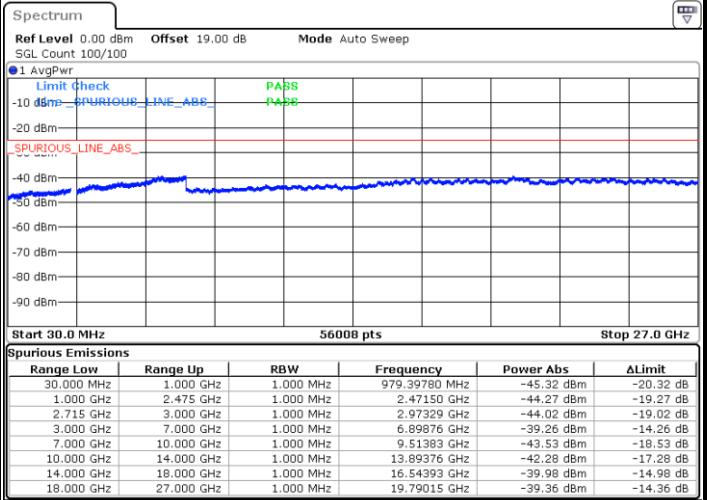

Middle Channel / 64QAM

Date: 25.DEC.2021 19:39:02

Date: 25.DEC.2021 19:41:05

Highest Channel / 64QAM

N/A

Date: 25.DEC.2021 19:43:07

Blank

LTE Band 41 / 15MHz

Lowest Channel / 64QAM

Middle Channel / 64QAM

Date: 25.DEC.2021 19:45:11

Date: 25.DEC.2021 19:47:14

Highest Channel / 64QAM

N/A

Date: 25.DEC.2021 19:49:17

Blank

LTE Band 41 / 20MHz

Lowest Channel / 64QAM

Middle Channel / 64QAM

Date: 25.DEC.2021 19:51:20

Date: 25.DEC.2021 19:53:23

Highest Channel / 64QAM

N/A

Date: 25.DEC.2021 19:55:26