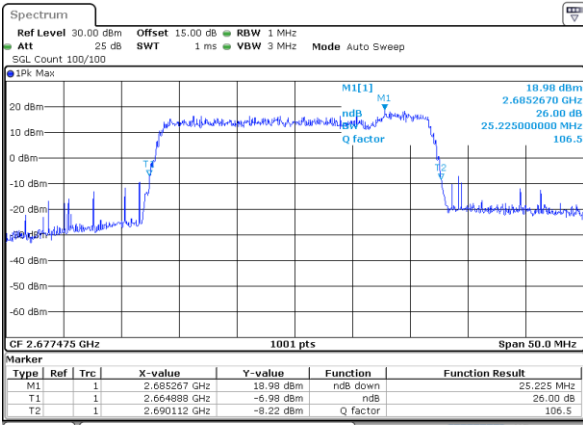

Middle Channel / 15MHz+15MHz

Date: 16 DEC 2021 23:50:52

Middle Channel / 15MHz+20MHz

Date: 17 DEC 2021 00:52:36

Highest Channel / 15MHz+15MHz

Date: 17 DEC 2021 00:21:17

Highest Channel / 15MHz+20MHz

Date: 17 DEC 2021 01:36:48

LTE Band 41C

16QAM

Lowest Channel / 20MHz+5MHz

Date: 15 DEC 2021 22:48:16

Lowest Channel / 20MHz+10MHz

Date: 16 DEC 2021 21:31:13

Middle Channel / 20MHz+5MHz

Date: 15 DEC 2021 22:51:46

Middle Channel / 20MHz+10MHz

Date: 16 DEC 2021 21:27:12

Highest Channel / 20MHz+5MHz

Date: 15 DEC 2021 23:07:52

Highest Channel / 20MHz+10MHz

Date: 16 DEC 2021 21:34:50

LTE Band 41C

16QAM

Lowest Channel / 20MHz+15MHz

Date: 17 DEC 2021 02:07:22

Lowest Channel / 20MHz+20MHz

Date: 17 DEC 2021 03:20:32

Middle Channel / 20MHz+15MHz

Date: 17 DEC 2021 02:24:01

Middle Channel / 20MHz+20MHz

Date: 17 DEC 2021 03:38:11