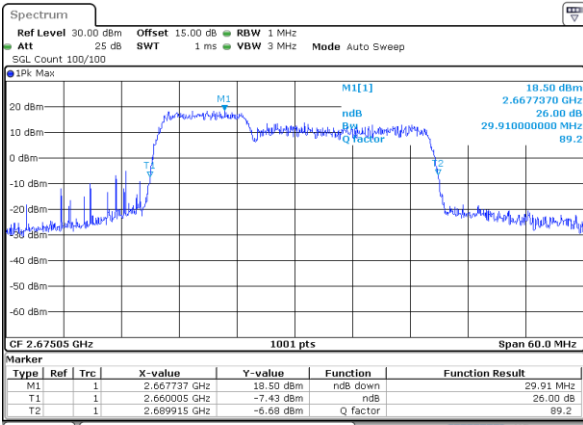

Highest Channel / 10MHz+15MHz

Date: 16 DEC 2021 00:08:09

LTE Band 41C

64QAM

Lowest Channel / 10MHz+20MHz

Date: 16 DEC 2021 02:43:14

Lowest Channel / 15MHz+10MHz

Date: 16 DEC 2021 01:12:02

Middle Channel / 10MHz+20MHz

Date: 16 DEC 2021 04:22:01

Middle Channel / 15MHz+10MHz

Date: 16 DEC 2021 01:15:35

Highest Channel / 10MHz+20MHz

Date: 16 DEC 2021 05:24:54

Highest Channel / 15MHz+10MHz

Date: 16 DEC 2021 02:37:43

LTE Band 41C

64QAM

Lowest Channel / 15MHz+15MHz

Date: 16 DEC 2021 23:03:45

Lowest Channel / 15MHz+20MHz

Date: 17 DEC 2021 00:48:44

Middle Channel / 15MHz+15MHz

Date: 16 DEC 2021 23:50:22

Middle Channel / 15MHz+20MHz

Date: 17 DEC 2021 00:52:06

Highest Channel / 15MHz+15MHz

Date: 17 DEC 2021 00:21:47

Highest Channel / 15MHz+20MHz

Date: 17 DEC 2021 01:37:18

LTE Band 41C

64QAM