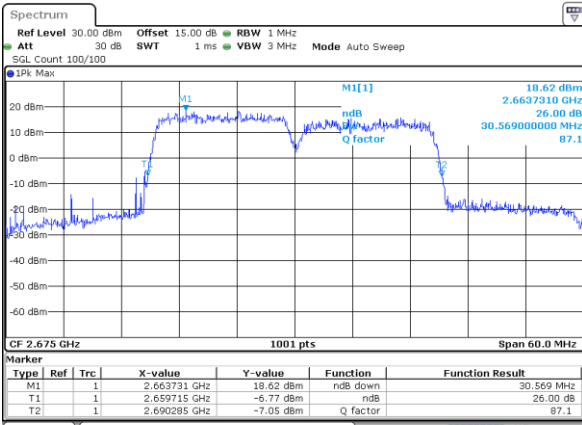

Highest Channel / 15MHz+10MHz

Date: 16 DEC 2021 02:37:18

LTE Band 41C

16QAM

Lowest Channel / 15MHz+15MHz

Date: 16 DEC 2021 23:04:15

Lowest Channel / 15MHz+20MHz

Date: 17 DEC 2021 00:49:14

Middle Channel / 15MHz+15MHz

Date: 16 DEC 2021 23:50:52

Middle Channel / 15MHz+20MHz

Date: 17 DEC 2021 00:52:36

Highest Channel / 15MHz+15MHz

Date: 17 DEC 2021 00:21:17

Highest Channel / 15MHz+20MHz

Date: 17 DEC 2021 01:36:48

LTE Band 41C

16QAM

Lowest Channel / 20MHz+5MHz

Date: 15 DEC 2021 22:48:16

Lowest Channel / 20MHz+10MHz

Date: 16 DEC 2021 21:31:13

Middle Channel / 20MHz+5MHz

Date: 15 DEC 2021 22:51:46

Middle Channel / 20MHz+10MHz

Date: 16 DEC 2021 21:27:12

Highest Channel / 20MHz+5MHz

Date: 15 DEC 2021 23:07:52

Highest Channel / 20MHz+10MHz

Date: 16 DEC 2021 21:34:50

LTE Band 41C

16QAM