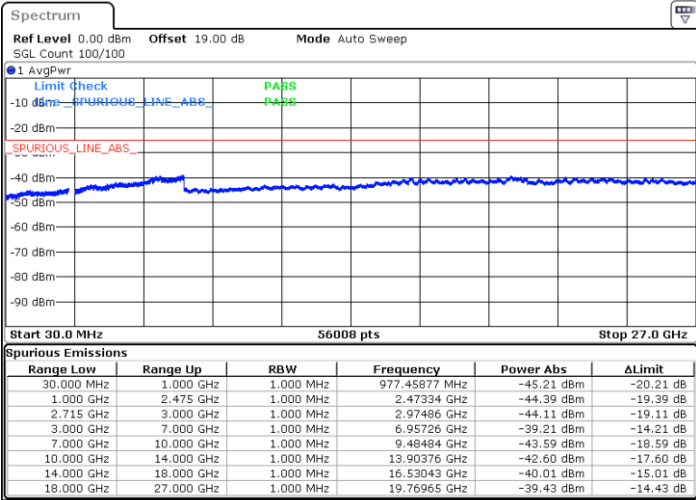

LTE Band 41 / 10MHz

Middle Channel / QPSK

Middle Channel / 16QAM

Date: 25.DEC.2021 18:26:54

Date: 25.DEC.2021 18:28:56

Highest Channel / QPSK

Highest Channel / 16QAM

Date: 25.DEC.2021 18:30:59

Date: 25.DEC.2021 18:33:02

LTE Band 41 / 15MHz

Lowest Channel / QPSK

Lowest Channel / 16QAM

Date: 25.DEC.2021 18:35:06

Date: 25.DEC.2021 18:37:09

Middle Channel / QPSK

Middle Channel / 16QAM