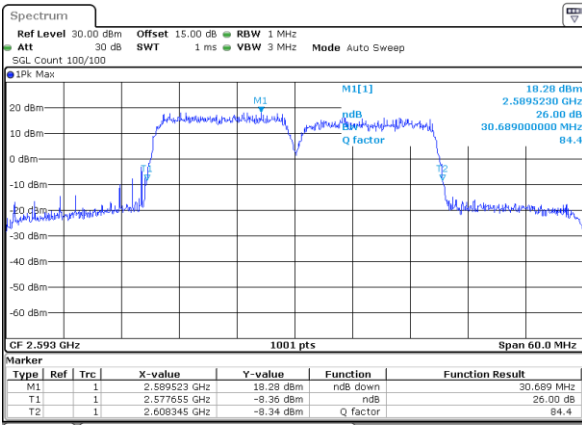

Lowest Channel / 15MHz+10MHz

Date: 16 DEC 2021 01:12:26

Middle Channel / 10MHz+20MHz

Date: 16 DEC 2021 04:22:26

Middle Channel / 15MHz+10MHz

Date: 16 DEC 2021 01:15:59

Highest Channel / 10MHz+20MHz

Date: 16 DEC 2021 05:24:29

Highest Channel / 15MHz+10MHz

Date: 16 DEC 2021 02:37:18

LTE Band 41C

16QAM

Lowest Channel / 15MHz+15MHz

Date: 16 DEC 2021 23:04:15

Lowest Channel / 15MHz+20MHz

Date: 17 DEC 2021 00:49:14

Middle Channel / 15MHz+15MHz

Date: 16 DEC 2021 23:50:52

Middle Channel / 15MHz+20MHz

Date: 17 DEC 2021 00:52:36

Highest Channel / 15MHz+15MHz

Date: 17 DEC 2021 00:21:17

Highest Channel / 15MHz+20MHz

Date: 17 DEC 2021 01:36:48