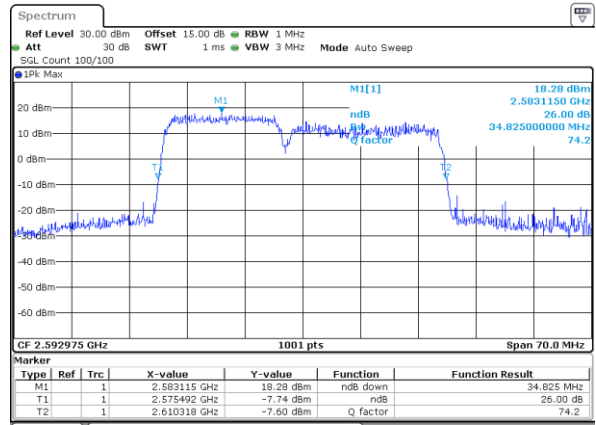

Middle Channel / 10MHz+20MHz

Date: 16 DEC 2021 04:22:01

Middle Channel / 15MHz+10MHz

Date: 16 DEC 2021 01:15:35

Highest Channel / 10MHz+20MHz

Date: 16 DEC 2021 05:24:54

Highest Channel / 15MHz+10MHz

Date: 16 DEC 2021 02:37:43

LTE Band 41C

64QAM

Lowest Channel / 15MHz+15MHz

Date: 16 DEC 2021 23:03:45

Lowest Channel / 15MHz+20MHz

Date: 17 DEC 2021 00:48:44

Middle Channel / 15MHz+15MHz

Date: 16 DEC 2021 23:50:22

Middle Channel / 15MHz+20MHz

Date: 17 DEC 2021 00:52:06

Highest Channel / 15MHz+15MHz

Date: 17 DEC 2021 00:21:47

Highest Channel / 15MHz+20MHz

Date: 17 DEC 2021 01:37:18

LTE Band 41C

64QAM

Lowest Channel / 20MHz+5MHz

Date: 15 DEC 2021 22:49:38

Lowest Channel / 20MHz+10MHz

Date: 16 DEC 2021 21:30:43

Middle Channel / 20MHz+5MHz

Date: 15 DEC 2021 22:51:00

Middle Channel / 20MHz+10MHz

Date: 16 DEC 2021 21:28:42