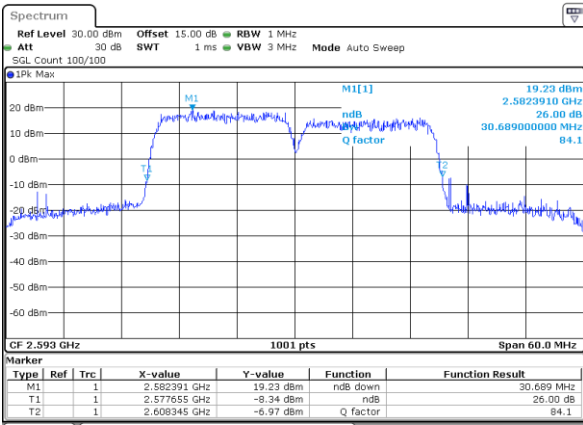

Lowest Channel / 10MHz+20MHz

Date: 16 DEC 2021 02:44:03

Lowest Channel / 15MHz+10MHz

Date: 16 DEC 2021 01:12:51

Middle Channel / 10MHz+20MHz

Date: 16 DEC 2021 04:22:50

Middle Channel / 15MHz+10MHz

Date: 16 DEC 2021 01:16:23

Highest Channel / 10MHz+20MHz

Date: 16 DEC 2021 05:24:05

Highest Channel / 15MHz+10MHz

Date: 16 DEC 2021 02:36:54

LTE Band 41C

QPSK

Lowest Channel / 15MHz+15MHz

Date: 16 DEC 2021 23:04:45

Lowest Channel / 15MHz+20MHz

Date: 17 DEC 2021 00:49:44

Middle Channel / 15MHz+15MHz

Date: 16 DEC 2021 23:51:22

Middle Channel / 15MHz+20MHz

Date: 17 DEC 2021 00:53:06

Highest Channel / 15MHz+15MHz

Date: 17 DEC 2021 00:20:47