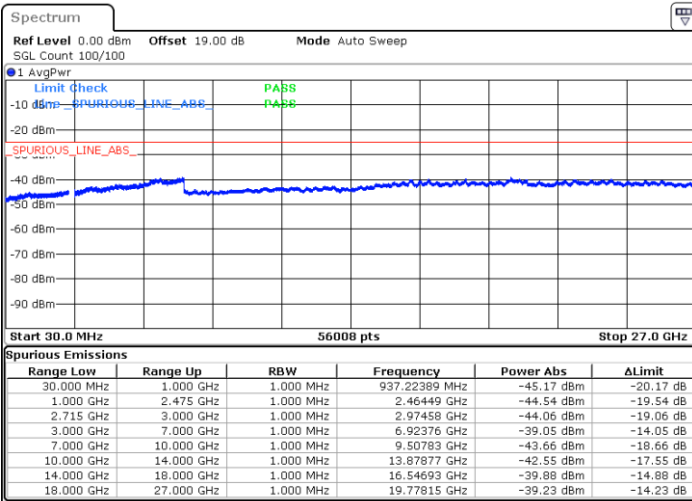

Middle Channel / 64QAM

Date: 25.DEC.2021 19:39:02

Date: 25.DEC.2021 19:41:05

Highest Channel / 64QAM

N/A

Date: 25.DEC.2021 19:43:07

Blank

LTE Band 41 / 15MHz

Lowest Channel / 64QAM

Middle Channel / 64QAM

Date: 25.DEC.2021 19:45:11

Date: 25.DEC.2021 19:47:14

Highest Channel / 64QAM

N/A

Date: 25.DEC.2021 19:49:17

Blank

LTE Band 41 / 20MHz

Lowest Channel / 64QAM

Middle Channel / 64QAM

Date: 25.DEC.2021 19:51:20

Date: 25.DEC.2021 19:53:23

Highest Channel / 64QAM

N/A

Date: 25.DEC.2021 19:55:26