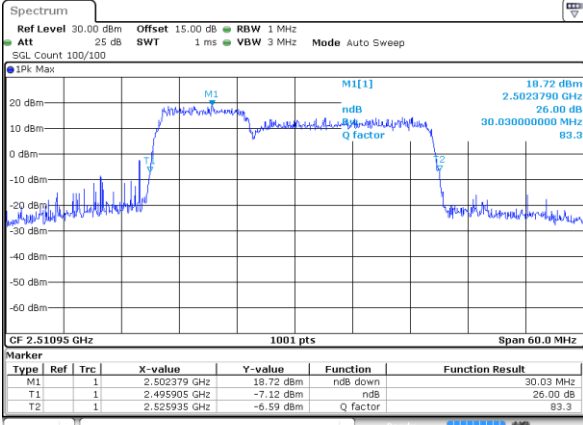

Highest Channel / 20MHz+15MHz

Date: 17 DEC 2021 02:52:22

Highest Channel / 20MHz+20MHz

Date: 17 DEC 2021 03:41:59

LTE Band 41C

64QAM

Lowest Channel / 5MHz+20MHz

Date: 15 DEC 2021 21:51:55

Lowest Channel / 10MHz+15MHz

Date: 15 DEC 2021 23:49:22

Middle Channel / 5MHz+20MHz

Date: 15 DEC 2021 21:52:44

Middle Channel / 10MHz+15MHz

Date: 15 DEC 2021 23:53:21

Highest Channel / 5MHz+20MHz

Date: 15 DEC 2021 22:11:50

Highest Channel / 10MHz+15MHz

Date: 16 DEC 2021 00:08:09

LTE Band 41C

64QAM

Lowest Channel / 10MHz+20MHz

Date: 16 DEC 2021 02:43:14

Lowest Channel / 15MHz+10MHz

Date: 16 DEC 2021 01:12:02

Middle Channel / 10MHz+20MHz

Date: 16 DEC 2021 04:22:01

Middle Channel / 15MHz+10MHz

Date: 16 DEC 2021 01:15:35

Highest Channel / 10MHz+20MHz

Date: 16 DEC 2021 05:24:54

Highest Channel / 15MHz+10MHz

Date: 16 DEC 2021 02:37:43