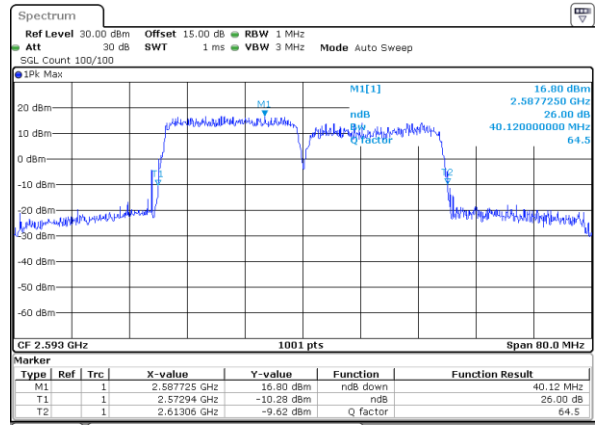

Middle Channel / 20MHz+10MHz

Date: 16 DEC 2021 21:27:12

Highest Channel / 20MHz+5MHz

Date: 15 DEC 2021 23:07:52

Highest Channel / 20MHz+10MHz

Date: 16 DEC 2021 21:34:50

LTE Band 41C

16QAM

Lowest Channel / 20MHz+15MHz

Date: 17 DEC 2021 02:07:22

Lowest Channel / 20MHz+20MHz

Date: 17 DEC 2021 03:20:32

Middle Channel / 20MHz+15MHz

Date: 17 DEC 2021 02:24:01

Middle Channel / 20MHz+20MHz

Date: 17 DEC 2021 03:38:11

Highest Channel / 20MHz+15MHz

Date: 17 DEC 2021 02:52:22

Highest Channel / 20MHz+20MHz

Date: 17 DEC 2021 03:41:59

LTE Band 41C

64QAM

Lowest Channel / 5MHz+20MHz

Date: 15 DEC 2021 21:51:55

Lowest Channel / 10MHz+15MHz

Date: 15 DEC 2021 23:49:22

Middle Channel / 5MHz+20MHz

Date: 15 DEC 2021 21:52:44

Middle Channel / 10MHz+15MHz

Date: 15 DEC 2021 23:53:21

Highest Channel / 5MHz+20MHz

Date: 15 DEC 2021 22:11:50