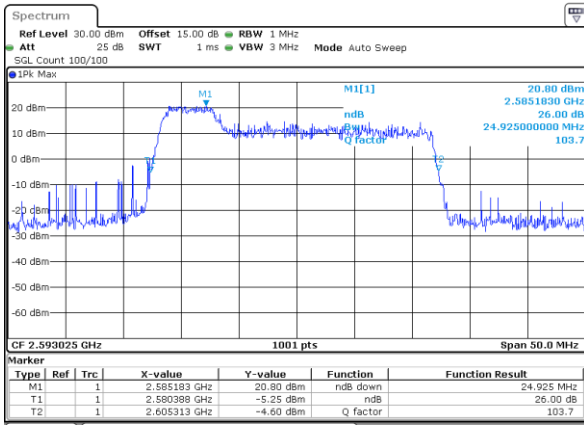

Lowest Channel / 20MHz+15MHz

Date: 17 DEC 2021 02:07:22

Lowest Channel / 20MHz+20MHz

Date: 17 DEC 2021 03:20:32

Middle Channel / 20MHz+15MHz

Date: 17 DEC 2021 02:24:01

Middle Channel / 20MHz+20MHz

Date: 17 DEC 2021 03:38:11

Highest Channel / 20MHz+15MHz

Date: 17 DEC 2021 02:52:22

Highest Channel / 20MHz+20MHz

Date: 17 DEC 2021 03:41:59

LTE Band 41C

64QAM

Lowest Channel / 5MHz+20MHz

Date: 15 DEC 2021 21:51:55

Lowest Channel / 10MHz+15MHz

Date: 15 DEC 2021 23:49:22

Middle Channel / 5MHz+20MHz

Date: 15 DEC 2021 21:52:44

Middle Channel / 10MHz+15MHz

Date: 15 DEC 2021 23:53:21

Highest Channel / 5MHz+20MHz

Date: 15 DEC 2021 22:11:50

Highest Channel / 10MHz+15MHz

Date: 16 DEC 2021 00:08:09

LTE Band 41C

64QAM

Lowest Channel / 10MHz+20MHz

Date: 16 DEC 2021 02:43:14

Lowest Channel / 15MHz+10MHz

Date: 16 DEC 2021 01:12:02