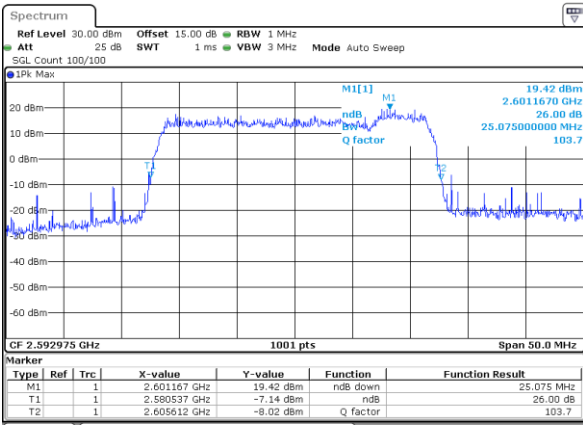

Middle Channel / 15MHz+20MHz

Date: 17 DEC 2021 00:52:06

Highest Channel / 15MHz+15MHz

Date: 17 DEC 2021 00:21:47

Highest Channel / 15MHz+20MHz

Date: 17 DEC 2021 01:37:18

LTE Band 41C

64QAM

Lowest Channel / 20MHz+5MHz

Date: 15 DEC 2021 22:49:38

Lowest Channel / 20MHz+10MHz

Date: 16 DEC 2021 21:30:43

Middle Channel / 20MHz+5MHz

Date: 15 DEC 2021 22:51:00

Middle Channel / 20MHz+10MHz

Date: 16 DEC 2021 21:28:42

Highest Channel / 20MHz+5MHz

Date: 15 DEC 2021 23:07:30

Highest Channel / 20MHz+10MHz

Date: 16 DEC 2021 21:35:20