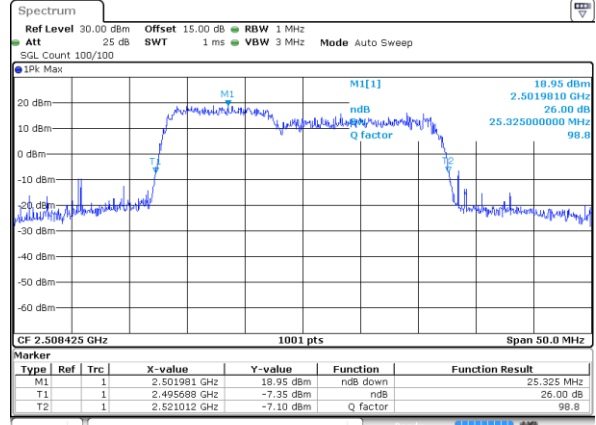

Lowest Channel / 20MHz+15MHz

Date: 17 DEC 2021 02:07:22

Lowest Channel / 20MHz+20MHz

Date: 17 DEC 2021 03:20:32

Middle Channel / 20MHz+15MHz

Date: 17 DEC 2021 02:24:01

Middle Channel / 20MHz+20MHz

Date: 17 DEC 2021 03:38:11

Highest Channel / 20MHz+15MHz

Date: 17 DEC 2021 02:52:22

Highest Channel / 20MHz+20MHz

Date: 17 DEC 2021 03:41:59

LTE Band 41C

64QAM

Lowest Channel / 5MHz+20MHz

Date: 15 DEC 2021 21:51:55

Lowest Channel / 10MHz+15MHz

Date: 15 DEC 2021 23:49:22

Middle Channel / 5MHz+20MHz

Date: 15 DEC 2021 21:52:44

Middle Channel / 10MHz+15MHz

Date: 15 DEC 2021 23:53:21

Highest Channel / 5MHz+20MHz

Date: 15 DEC 2021 22:11:50

Highest Channel / 10MHz+15MHz

Date: 16 DEC 2021 00:08:09

LTE Band 41C

64QAM

Lowest Channel / 10MHz+20MHz

Date: 16 DEC 2021 02:43:14

Lowest Channel / 15MHz+10MHz

Date: 16 DEC 2021 01:12:02