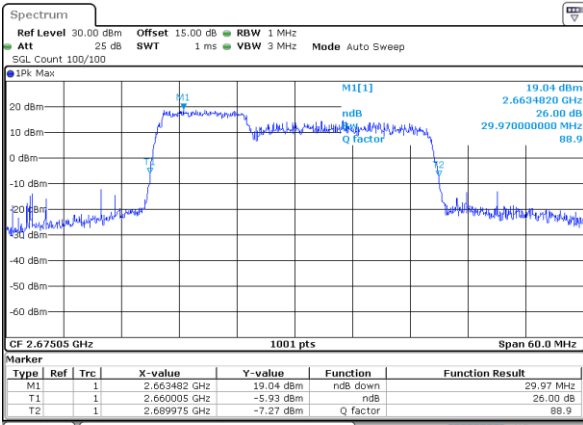

Middle Channel / 10MHz+15MHz

Date: 15 DEC 2021 23:54:10

Highest Channel / 5MHz+20MHz

Date: 15 DEC 2021 22:10:15

Highest Channel / 10MHz+15MHz

Date: 16 DEC 2021 00:07:20

LTE Band 41C

QPSK

Lowest Channel / 10MHz+20MHz

Date: 16 DEC 2021 02:44:03

Lowest Channel / 15MHz+10MHz

Date: 16 DEC 2021 01:12:51

Middle Channel / 10MHz+20MHz

Date: 16 DEC 2021 04:22:50

Middle Channel / 15MHz+10MHz

Date: 16 DEC 2021 01:16:23

Highest Channel / 10MHz+20MHz

Date: 16 DEC 2021 05:24:05

Highest Channel / 15MHz+10MHz

Date: 16 DEC 2021 02:36:54

LTE Band 41C

QPSK

Lowest Channel / 15MHz+15MHz

Date: 16 DEC 2021 23:04:45

Lowest Channel / 15MHz+20MHz

Date: 17 DEC 2021 00:49:44

Middle Channel / 15MHz+15MHz

Date: 16 DEC 2021 23:51:22

Middle Channel / 15MHz+20MHz

Date: 17 DEC 2021 00:53:06

Highest Channel / 15MHz+15MHz

Date: 17 DEC 2021 00:20:47