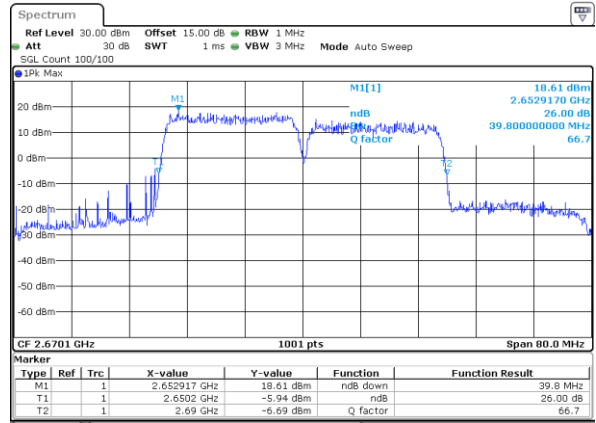

LTE Band 41C

QPSK

Lowest Channel / 20MHz+15MHz

Date: 17 DEC 2021 02:07:52

Lowest Channel / 20MHz+20MHz

Date: 17 DEC 2021 03:21:02

Middle Channel / 20MHz+15MHz

Date: 17 DEC 2021 02:24:31

Middle Channel / 20MHz+20MHz

Date: 17 DEC 2021 03:38:41

Highest Channel / 20MHz+15MHz

Date: 17 DEC 2021 02:51:52

Highest Channel / 20MHz+20MHz

Date: 17 DEC 2021 03:41:29

LTE Band 41C

16QAM

Lowest Channel / 5MHz+20MHz

Date: 15 DEC 2021 21:51:32

Lowest Channel / 10MHz+15MHz

Date: 15 DEC 2021 23:49:47

Middle Channel / 5MHz+20MHz

Date: 15 DEC 2021 21:53:05

Middle Channel / 10MHz+15MHz

Date: 15 DEC 2021 23:53:46

Highest Channel / 5MHz+20MHz

Date: 15 DEC 2021 22:11:21

Highest Channel / 10MHz+15MHz

Date: 16 DEC 2021 00:07:45

LTE Band 41C

16QAM

Lowest Channel / 10MHz+20MHz

Date: 16 DEC 2021 02:43:39