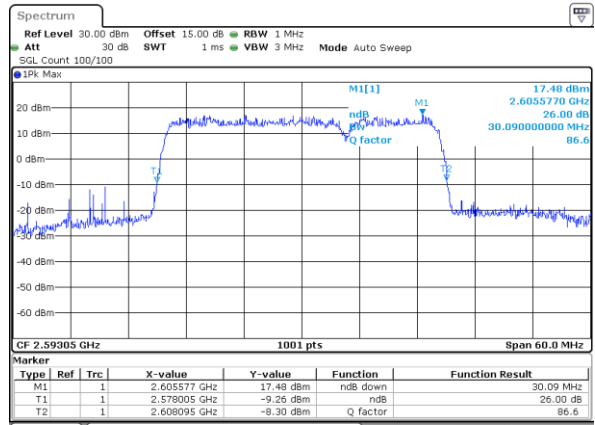

Middle Channel / 15MHz+15MHz

Date: 16 DEC 2021 23:50:52

Middle Channel / 15MHz+20MHz

Date: 17 DEC 2021 00:52:36

Highest Channel / 15MHz+15MHz

Date: 17 DEC 2021 00:21:17

Highest Channel / 15MHz+20MHz

Date: 17 DEC 2021 01:36:48

LTE Band 41C

16QAM

Lowest Channel / 20MHz+5MHz

Date: 15 DEC 2021 22:48:16

Lowest Channel / 20MHz+10MHz

Date: 16 DEC 2021 21:31:13

Middle Channel / 20MHz+5MHz

Date: 15 DEC 2021 22:51:46

Middle Channel / 20MHz+10MHz

Date: 16 DEC 2021 21:27:12

Highest Channel / 20MHz+5MHz

Date: 15 DEC 2021 23:07:52

Highest Channel / 20MHz+10MHz

Date: 16 DEC 2021 21:34:50

LTE Band 41C

16QAM

Lowest Channel / 20MHz+15MHz

Date: 17 DEC 2021 02:07:22

Lowest Channel / 20MHz+20MHz

Date: 17 DEC 2021 03:20:32

Middle Channel / 20MHz+15MHz

Date: 17 DEC 2021 02:24:01

Middle Channel / 20MHz+20MHz

Date: 17 DEC 2021 03:38:11