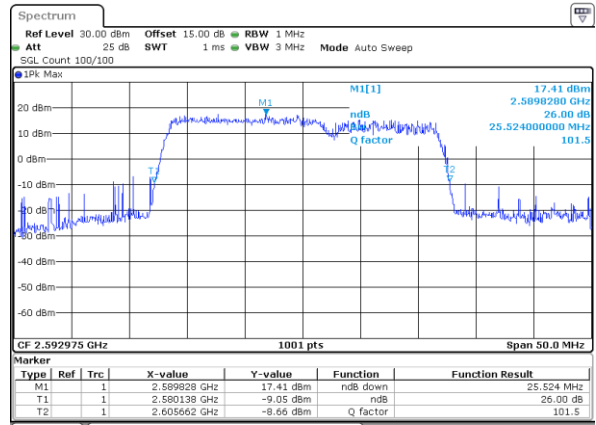

Highest Channel / 20MHz+15MHz

Date: 17 DEC 2021 02:52:22

Highest Channel / 20MHz+20MHz

Date: 17 DEC 2021 03:41:59

LTE Band 41C

64QAM

Lowest Channel / 5MHz+20MHz

Date: 15 DEC 2021 21:51:55

Lowest Channel / 10MHz+15MHz

Date: 15 DEC 2021 23:49:22

Middle Channel / 5MHz+20MHz

Date: 15 DEC 2021 21:52:44

Middle Channel / 10MHz+15MHz

Date: 15 DEC 2021 23:53:21

Highest Channel / 5MHz+20MHz

Date: 15 DEC 2021 22:11:50

Highest Channel / 10MHz+15MHz

Date: 16 DEC 2021 00:08:09

LTE Band 41C

64QAM

Lowest Channel / 10MHz+20MHz

Date: 16 DEC 2021 02:43:14

Lowest Channel / 15MHz+10MHz

Date: 16 DEC 2021 01:12:02

Middle Channel / 10MHz+20MHz

Date: 16 DEC 2021 04:22:01

Middle Channel / 15MHz+10MHz

Date: 16 DEC 2021 01:15:35

Highest Channel / 10MHz+20MHz

Date: 16 DEC 2021 05:24:54

Highest Channel / 15MHz+10MHz

Date: 16 DEC 2021 02:37:43