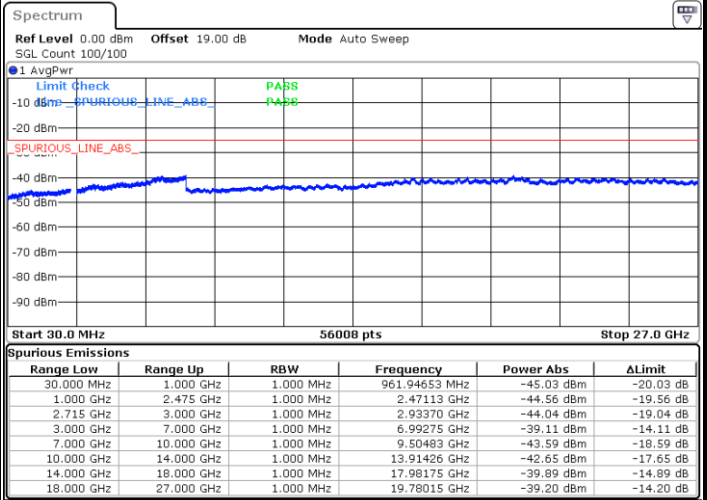

LTE Band 41 / 10MHz

Middle Channel / QPSK

Middle Channel / 16QAM

Date: 25.DEC.2021 18:26:54

Date: 25.DEC.2021 18:28:56

Highest Channel / QPSK

Highest Channel / 16QAM

Date: 25.DEC.2021 18:30:59

Date: 25.DEC.2021 18:33:02

LTE Band 41 / 15MHz

Lowest Channel / QPSK

Lowest Channel / 16QAM

Date: 25.DEC.2021 18:35:06

Date: 25.DEC.2021 18:37:09

Middle Channel / QPSK

Middle Channel / 16QAM

Date: 25.DEC.2021 18:39:12

Date: 25.DEC.2021 18:41:15

LTE Band 41 / 15MHz

Highest Channel / QPSK

Date: 25.DEC.2021 18:43:18

Highest Channel / 16QAM

Date: 25.DEC.2021 18:45:21

LTE Band 41 / 20MHz