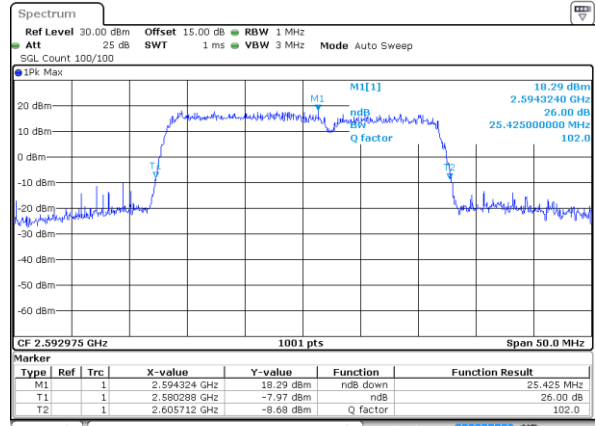

Middle Channel / 10MHz+15MHz

Date: 15 DEC 2021 23:54:10

Highest Channel / 5MHz+20MHz

Date: 15 DEC 2021 22:10:15

Highest Channel / 10MHz+15MHz

Date: 16 DEC 2021 00:07:20

LTE Band 41C

QPSK

Lowest Channel / 10MHz+20MHz

Date: 16 DEC 2021 02:44:03

Lowest Channel / 15MHz+10MHz

Date: 16 DEC 2021 01:12:51

Middle Channel / 10MHz+20MHz

Date: 16 DEC 2021 04:22:50

Middle Channel / 15MHz+10MHz

Date: 16 DEC 2021 01:16:23

Highest Channel / 10MHz+20MHz

Date: 16 DEC 2021 05:24:05

Highest Channel / 15MHz+10MHz

Date: 16 DEC 2021 02:36:54

LTE Band 41C

QPSK

Lowest Channel / 15MHz+15MHz

Date: 16 DEC 2021 23:04:45

Lowest Channel / 15MHz+20MHz

Date: 17 DEC 2021 00:49:44

Middle Channel / 15MHz+15MHz

Date: 16 DEC 2021 23:51:22

Middle Channel / 15MHz+20MHz

Date: 17 DEC 2021 00:53:06

Highest Channel / 15MHz+15MHz

Date: 17 DEC 2021 00:20:47