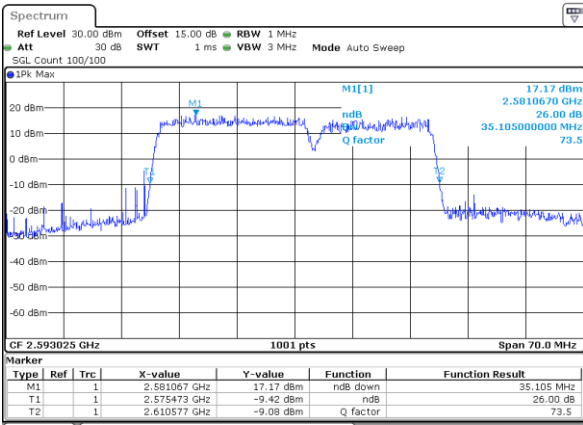

Middle Channel / 20MHz+10MHz

Date: 16 DEC 2021 21:27:12

Highest Channel / 20MHz+5MHz

Date: 15 DEC 2021 23:07:52

Highest Channel / 20MHz+10MHz

Date: 16 DEC 2021 21:34:50

LTE Band 41C

16QAM

Lowest Channel / 20MHz+15MHz

Date: 17 DEC 2021 02:07:22

Lowest Channel / 20MHz+20MHz

Date: 17 DEC 2021 03:20:32

Middle Channel / 20MHz+15MHz

Date: 17 DEC 2021 02:24:01

Middle Channel / 20MHz+20MHz

Date: 17 DEC 2021 03:38:11

Highest Channel / 20MHz+15MHz

Date: 17 DEC 2021 02:52:22

Highest Channel / 20MHz+20MHz

Date: 17 DEC 2021 03:41:59

LTE Band 41C

64QAM

Lowest Channel / 5MHz+20MHz

Date: 15 DEC 2021 21:51:55

Lowest Channel / 10MHz+15MHz

Date: 15 DEC 2021 23:49:22

Middle Channel / 5MHz+20MHz

Date: 15 DEC 2021 21:52:44

Middle Channel / 10MHz+15MHz

Date: 15 DEC 2021 23:53:21

Highest Channel / 5MHz+20MHz

Date: 15 DEC 2021 22:11:50