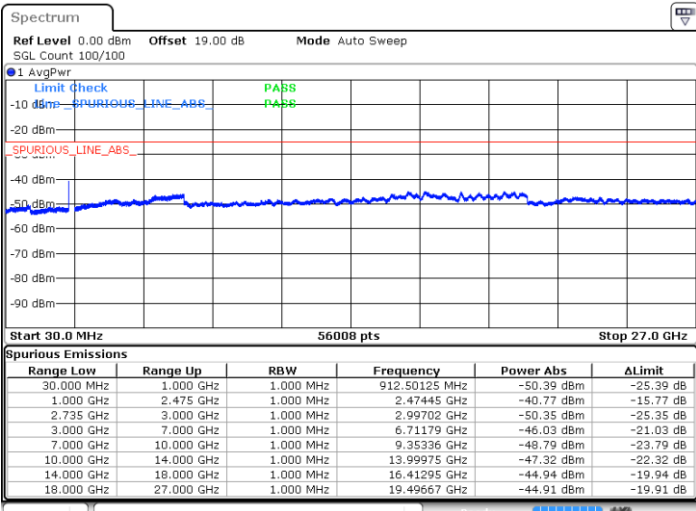

Date: 17.DEC.2021 03:26:37

Date: 17.DEC.2021 03:29:52

Middle Channel / FullIRB

N/A

Blank

Date: 17.DEC.2021 03:23:22

LTE Band 41C / 20MHz+20MHz

16QAM

Highest Channel / 1RB0 and 1RB99

Highest Channel / 1RB99 and 1RB0

Date: 17.DEC.2021 04:01:46

Date: 17.DEC.2021 03:58:31

Highest Channel / FullIRB

N/A

Date: 17.DEC.2021 04:05:02

Blank

LTE Band 41C / 5MHz+20MHz

64QAM

Lowest Channel / 1RB0 and 1RB99

Lowest Channel / 1RB24 and 1RB0

Date: 15.DEC.2021 21:04:20

Date: 15.DEC.2021 21:46:33

Lowest Channel / FullIRB

N/A