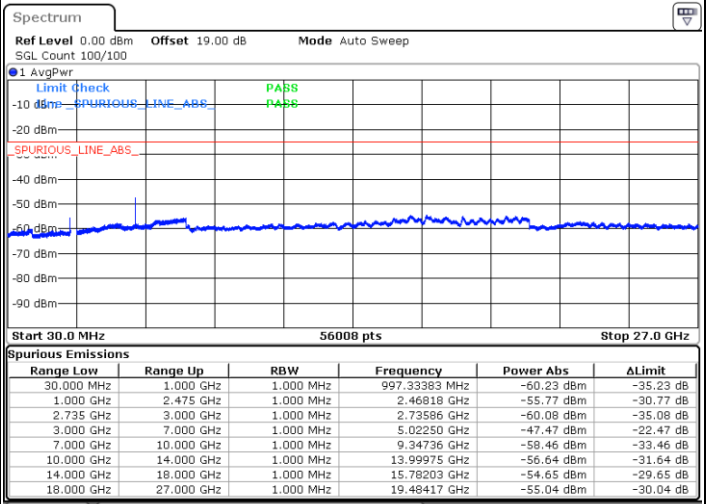

Middle Channel / FullIRB

N/A

Date: 16.DEC.2021 23:40:43

Blank

LTE Band 41C / 15MHz+15MHz

64QAM

Highest Channel / 1RB0 and 1RB74

Highest Channel / 1RB74 and 1RB0

Date: 17.DEC.2021 00:13:03

Date: 17.DEC.2021 00:11:57

Highest Channel / FullIRB

N/A

Date: 17.DEC.2021 00:18:28

Blank

LTE Band 41C / 15MHz+20MHz

64QAM

Lowest Channel / 1RB0 and 1RB99

Lowest Channel / 1RB74 and 1RB0

Date: 17.DEC.2021 00:42:15

Date: 17.DEC.2021 00:36:50

Lowest Channel / FullIRB

N/A

Blank

Date: 17.DEC.2021 00:43:21