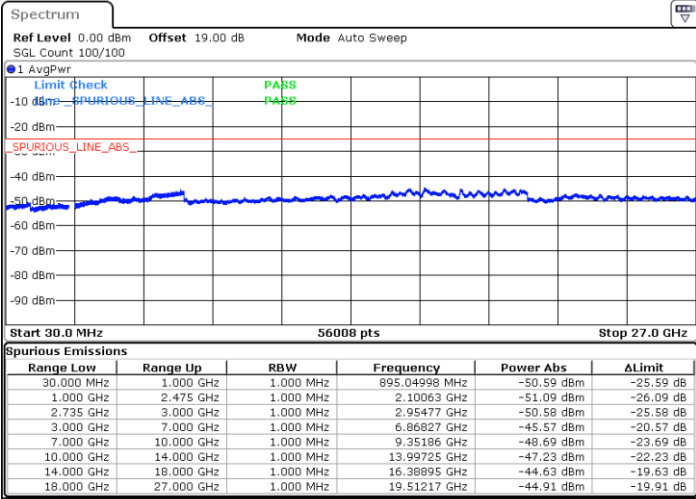

Date: 15.DEC.2021 20:30:59

Blank

LTE Band 41C / 5MHz+20MHz

64QAM

Middle Channel / 1RB0 and 1RB99

Middle Channel / 1RB24 and 1RB0

Date: 15.DEC.2021 22:01:46

Date: 15.DEC.2021 22:07:51

Middle Channel / FullRB

N/A

Date: 15.DEC.2021 22:00:40

Blank

LTE Band 41C / 5MHz+20MHz

64QAM

Highest Channel / 1RB0 and 1RB99

Highest Channel / 1RB24 and 1RB0

Date: 15.DEC.2021 22:19:31

Date: 15.DEC.2021 22:20:50

Highest Channel / FullIRB

N/A

Date: 15.DEC.2021 22:13:05

Blank

LTE Band 41C / 10MHz+15MHz

64QAM

Lowest Channel / 1RB0 and 1RB74

Lowest Channel / 1RB49 and 1RB0

Date: 15.DEC.2021 23:44:21

Date: 15.DEC.2021 23:39:27

Lowest Channel / FullIRB

N/A

Date: 15.DEC.2021 23:45:20

Blank