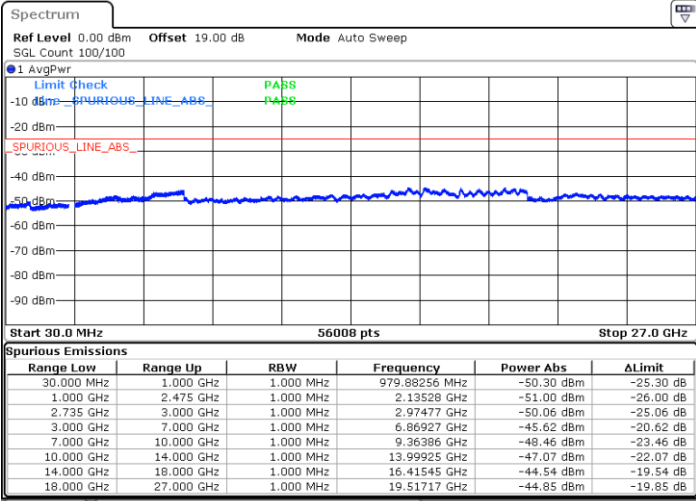

LTE Band 41C / 15MHz+15MHz

64QAM

Lowest Channel / 1RB0 and 1RB74

Lowest Channel / 1RB74 and 1RB0

Date: 16.DEC.2021 22:44:32

Date: 16.DEC.2021 22:39:07

Lowest Channel / FullIRB

N/A

Date: 16.DEC.2021 22:45:37

Blank

LTE Band 41C / 15MHz+15MHz

64QAM

Middle Channel / 1RB0 and 1RB74

Middle Channel / 1RB74 and 1RB0

Date: 16.DEC.2021 23:41:49

Date: 16.DEC.2021 23:47:14

Middle Channel / FullIRB

N/A

Date: 16.DEC.2021 23:40:43

Blank

LTE Band 41C / 15MHz+15MHz

64QAM

Highest Channel / 1RB0 and 1RB74

Highest Channel / 1RB74 and 1RB0

Date: 17.DEC.2021 00:13:03

Date: 17.DEC.2021 00:11:57

Highest Channel / FullIRB

N/A

Date: 17.DEC.2021 00:18:28

Blank

LTE Band 41C / 15MHz+20MHz

64QAM