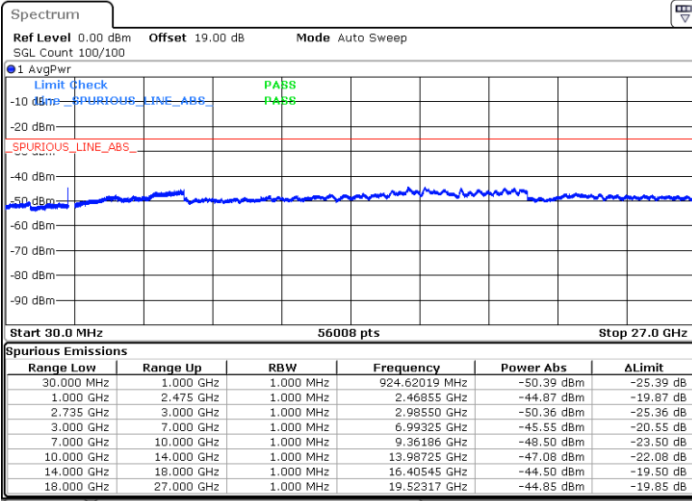

Date: 16.DEC.2021 01:21:44

Date: 16.DEC.2021 01:26:39

Middle Channel / FullIRB

N/A

Blank

Date: 16.DEC.2021 01:20:46

LTE Band 41C / 15MHz+10MHz

64QAM

Highest Channel / 1RB0 and 1RB49

Highest Channel / 1RB74 and 1RB0

Date: 16.DEC.2021 01:42:38

Date: 16.DEC.2021 01:41:40

Highest Channel / FullIRB

N/A

Date: 16.DEC.2021 01:47:33

Blank

LTE Band 41C / 15MHz+15MHz

64QAM

Lowest Channel / 1RB0 and 1RB74

Lowest Channel / 1RB74 and 1RB0

Date: 16.DEC.2021 22:44:32

Date: 16.DEC.2021 22:39:07

Lowest Channel / FullIRB

N/A