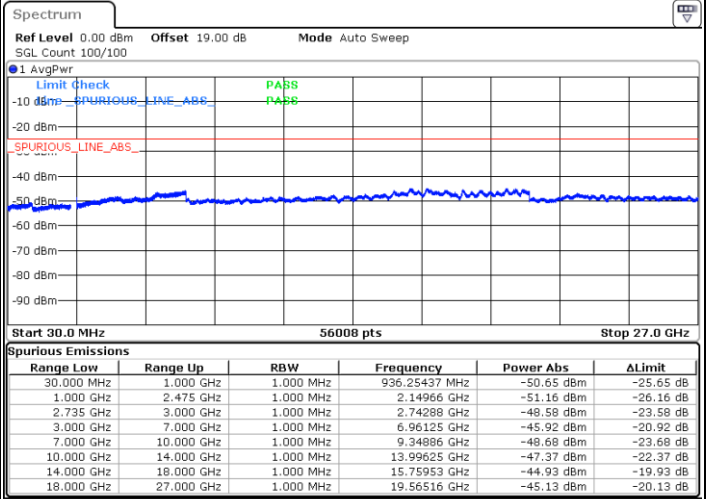

Highest Channel / FullIRB

N/A

Date: 17.DEC.2021 01:30:13

Blank

LTE Band 41C / 20MHz+5MHz

64QAM

Lowest Channel / 1RB0 and 1RB24

Lowest Channel / 1RB99 and 1RB0

Date: 15.DEC.2021 22:42:31

Date: 15.DEC.2021 22:37:36

Lowest Channel / FullIRB

N/A

Date: 15.DEC.2021 22:43:30

Blank

LTE Band 41C / 20MHz+5MHz

64QAM

Middle Channel / 1RB0 and 1RB24

Middle Channel / 1RB99 and 1RB0

Date: 15.DEC.2021 22:58:42

Date: 15.DEC.2021 23:04:13

Middle Channel / FullIRB

N/A

Blank

Date: 15.DEC.2021 22:57:15

LTE Band 41C / 20MHz+5MHz

64QAM

Highest Channel / 1RB0 and 1RB24

Highest Channel / 1RB99 and 1RB0

Date: 15.DEC.2021 23:18:31

Date: 15.DEC.2021 23:25:51

Highest Channel / FullIRB

N/A