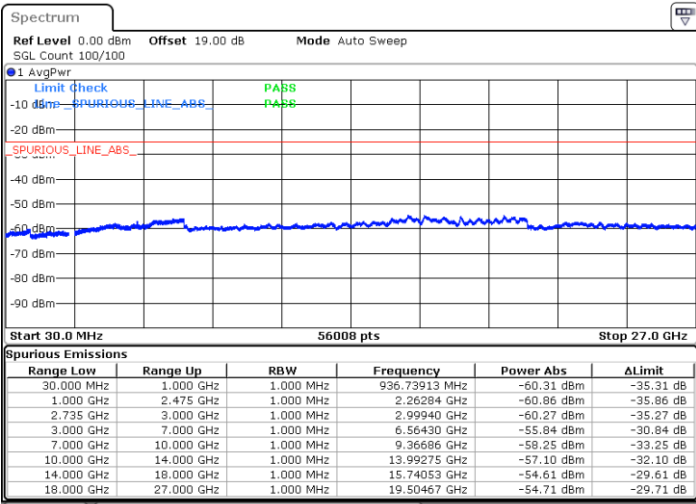

LTE Band 41C / 20MHz+10MHz

16QAM

Middle Channel / 1RB0 and 1RB49

Middle Channel / 1RB99 and 1RB0

Date: 16.DEC.2021 21:19:24

Date: 16.DEC.2021 21:22:39

Middle Channel / FullIRB

N/A

Blank

Date: 16.DEC.2021 21:16:08

LTE Band 41C / 20MHz+10MHz

16QAM

Highest Channel / 1RB0 and 1RB49

Highest Channel / 1RB99 and 1RB0

Date: 16.DEC.2021 21:53:05

Date: 16.DEC.2021 21:49:50

Highest Channel / FullIRB

N/A

Date: 16.DEC.2021 21:56:20

Blank

LTE Band 41C / 20MHz+15MHz

16QAM

Lowest Channel / 1RB0 and 1RB74

Lowest Channel / 1RB99 and 1RB0