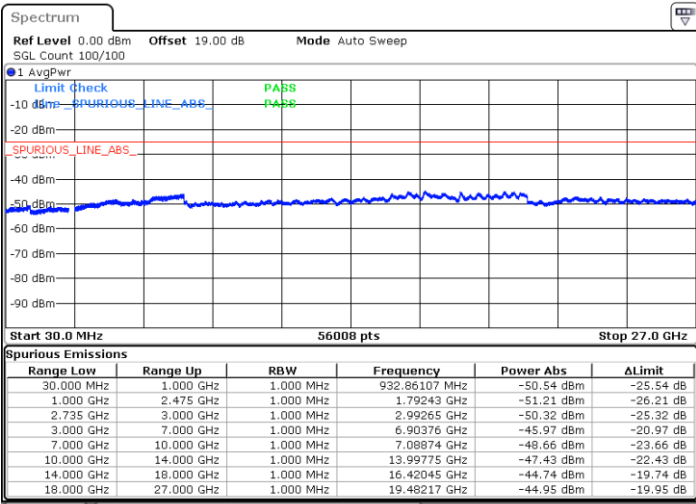

Highest Channel / FullIRB

N/A

Date: 17.DEC.2021 01:30:13

Blank

LTE Band 41C / 20MHz+5MHz

64QAM

Lowest Channel / 1RB0 and 1RB24

Lowest Channel / 1RB99 and 1RB0

Date: 15.DEC.2021 22:42:31

Date: 15.DEC.2021 22:37:36

Lowest Channel / FullIRB

N/A

Date: 15.DEC.2021 22:43:30

Blank

LTE Band 41C / 20MHz+5MHz

64QAM

Middle Channel / 1RB0 and 1RB24

Middle Channel / 1RB99 and 1RB0

Date: 15.DEC.2021 22:58:42

Date: 15.DEC.2021 23:04:13

Middle Channel / FullIRB

N/A

Blank

Date: 15.DEC.2021 22:57:15