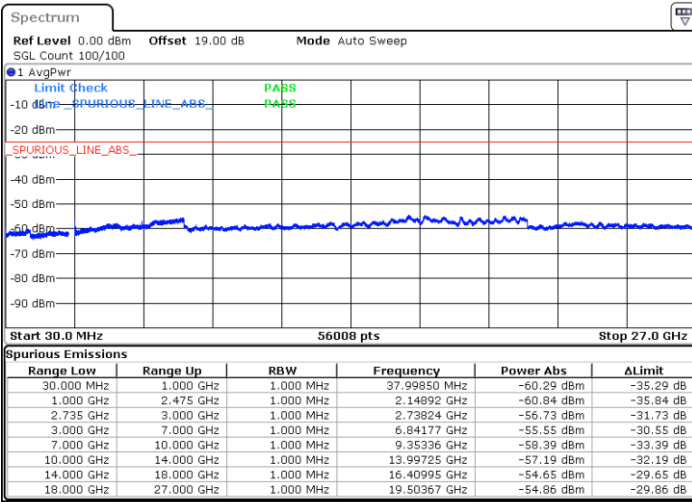

Lowest Channel / FullIRB

N/A

Blank

Date: 17.DEC.2021 03:16:20

LTE Band 41C / 20MHz+20MHz

16QAM

MiddleChannel / 1RB0 and 1RB99

Middle Channel / 1RB99 and 1RB0

Date: 17.DEC.2021 03:26:37

Date: 17.DEC.2021 03:29:52

Middle Channel / FullIRB

N/A

Blank

Date: 17.DEC.2021 03:23:22

LTE Band 41C / 20MHz+20MHz

16QAM

Highest Channel / 1RB0 and 1RB99

Highest Channel / 1RB99 and 1RB0

Date: 17.DEC.2021 04:01:46

Date: 17.DEC.2021 03:58:31

Highest Channel / FullIRB

N/A

Date: 17.DEC.2021 04:05:02

Blank

LTE Band 41C / 5MHz+20MHz

64QAM

Lowest Channel / 1RB0 and 1RB99

Lowest Channel / 1RB24 and 1RB0

Date: 15.DEC.2021 21:04:20

Date: 15.DEC.2021 21:46:33

Lowest Channel / FullIRB

N/A