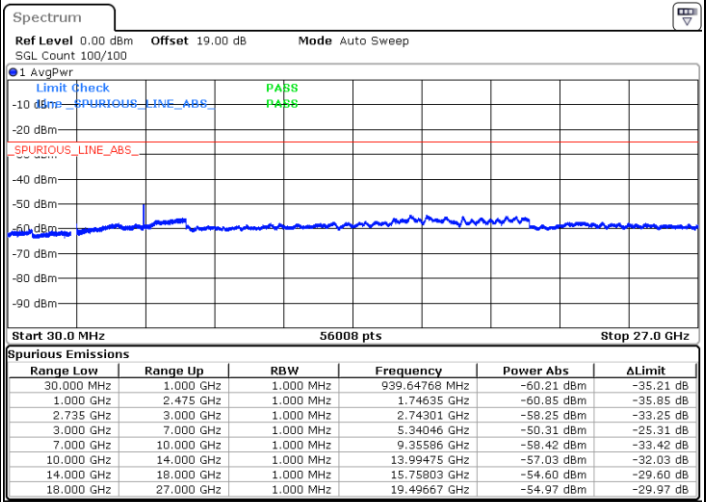

Lowest Channel / FullIRB

N/A

Blank

Date: 17.DEC.2021 03:16:20

LTE Band 41C / 20MHz+20MHz

16QAM

MiddleChannel / 1RB0 and 1RB99

Middle Channel / 1RB99 and 1RB0

Date: 17.DEC.2021 03:26:37

Date: 17.DEC.2021 03:29:52

Middle Channel / FullIRB

N/A

Blank

Date: 17.DEC.2021 03:23:22

LTE Band 41C / 20MHz+20MHz

16QAM

Highest Channel / 1RB0 and 1RB99

Highest Channel / 1RB99 and 1RB0

Date: 17.DEC.2021 04:01:46

Date: 17.DEC.2021 03:58:31

Highest Channel / FullIRB

N/A

Date: 17.DEC.2021 04:05:02

Blank

LTE Band 41C / 5MHz+20MHz

64QAM

Lowest Channel / 1RB0 and 1RB99

Lowest Channel / 1RB24 and 1RB0

Date: 15.DEC.2021 21:04:20

Date: 15.DEC.2021 21:46:33

Lowest Channel / FullIRB

N/A