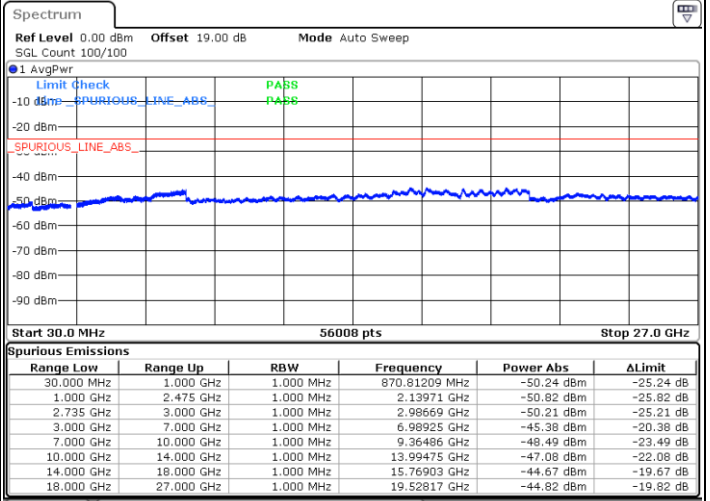

LTE Band 41C / 15MHz+15MHz

64QAM

Lowest Channel / 1RB0 and 1RB74

Lowest Channel / 1RB74 and 1RB0

Date: 16.DEC.2021 22:44:32

Date: 16.DEC.2021 22:39:07

Lowest Channel / FullIRB

N/A

Date: 16.DEC.2021 22:45:37

Blank

LTE Band 41C / 15MHz+15MHz

64QAM

Middle Channel / 1RB0 and 1RB74

Middle Channel / 1RB74 and 1RB0

Date: 16.DEC.2021 23:41:49

Date: 16.DEC.2021 23:47:14

Middle Channel / FullIRB

N/A

Date: 16.DEC.2021 23:40:43

Blank

LTE Band 41C / 15MHz+15MHz

64QAM

Highest Channel / 1RB0 and 1RB74

Highest Channel / 1RB74 and 1RB0

Date: 17.DEC.2021 00:13:03

Date: 17.DEC.2021 00:11:57

Highest Channel / FullIRB

N/A

Date: 17.DEC.2021 00:18:28

Blank

LTE Band 41C / 15MHz+20MHz

64QAM