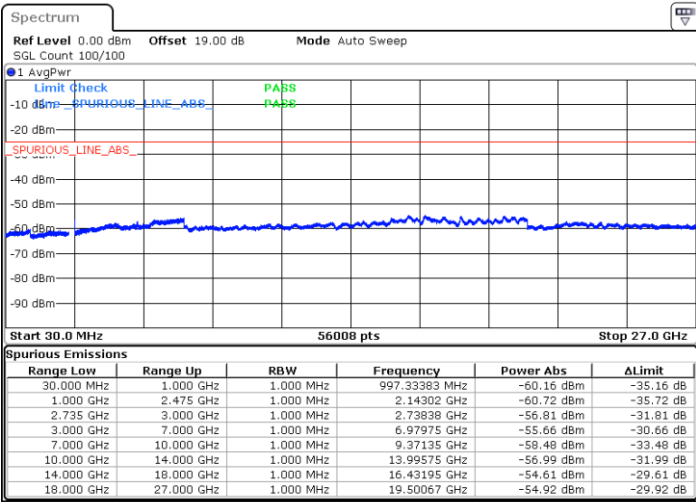

Lowest Channel / 1RB0 and 1RB99

Lowest Channel / 1RB74 and 1RB0

Date: 17.DEC.2021 00:42:15

Date: 17.DEC.2021 00:36:50

Lowest Channel / FullIRB

N/A

Blank

Date: 17.DEC.2021 00:43:21

LTE Band 41C / 15MHz+20MHz

64QAM

Middle Channel / 1RB0 and 1RB9

Middle Channel / 1RB74 and 1RB0

Date: 17.DEC.2021 00:58:06

Date: 17.DEC.2021 01:03:30

Middle Channel / FullIRB

N/A

Date: 17.DEC.2021 00:57:00

Blank

LTE Band 41C / 15MHz+20MHz

64QAM

Highest Channel / 1RB0 and 1RB99

Highest Channel / 1RB74 and 1RB0

Date: 17.DEC.2021 01:24:48

Date: 17.DEC.2021 01:23:42

Highest Channel / FullIRB

N/A

Date: 17.DEC.2021 01:30:13

Blank

LTE Band 41C / 20MHz+5MHz

64QAM

Lowest Channel / 1RB0 and 1RB24

Lowest Channel / 1RB99 and 1RB0