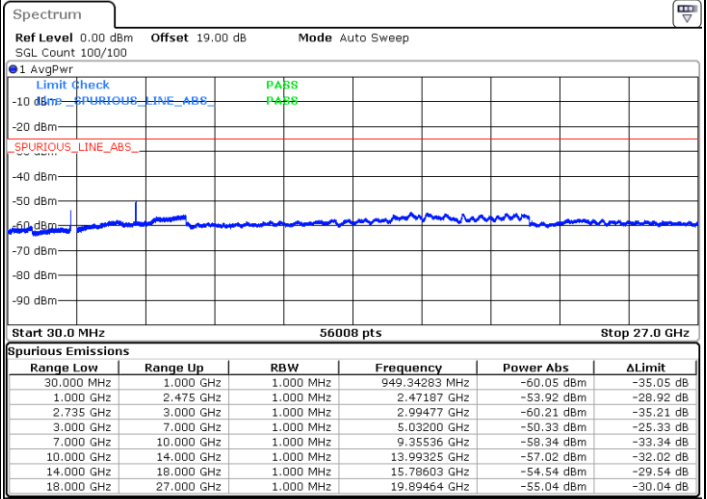

LTE Band 41C / 20MHz+15MHz

16QAM

Highest Channel / 1RB0 and 1RB74

Highest Channel / 1RB99 and 1RB0

Date: 17.DEC.2021 02:44:45

Date: 17.DEC.2021 02:41:30

Highest Channel / FullIRB

N/A

Date: 17.DEC.2021 02:48:00

Blank

LTE Band 41C / 20MHz+20MHz

16QAM

Lowest Channel / 1RB0 and 1RB99

Lowest Channel / 1RB99 and 1RB0

Date: 17.DEC.2021 03:13:04

Date: 17.DEC.2021 03:09:49

Lowest Channel / FullIRB

N/A

Blank

Date: 17.DEC.2021 03:16:20

LTE Band 41C / 20MHz+20MHz

16QAM

MiddleChannel / 1RB0 and 1RB99

Middle Channel / 1RB99 and 1RB0

Highest Channel / 1RB0 and 1RB99

Highest Channel / 1RB99 and 1RB0

Date: 17.DEC.2021 04:01:46

Date: 17.DEC.2021 03:58:31

Highest Channel / FullIRB

N/A

Date: 17.DEC.2021 04:05:02

Blank