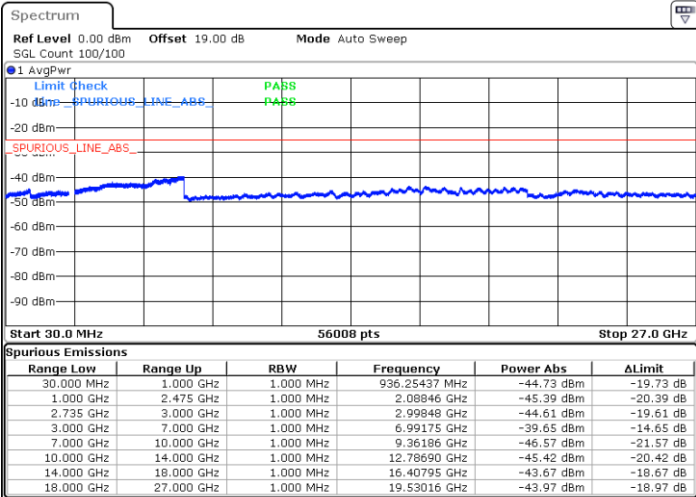

Lowest Channel / 1RB0 and 1RB74

Lowest Channel / 1RB49 and 1RB0

Date: 15.DEC.2021 23:44:21

Date: 15.DEC.2021 23:39:27

Lowest Channel / FullIRB

N/A

Date: 15.DEC.2021 23:45:20

Blank

LTE Band 41C / 10MHz+15MHz

64QAM

MiddleChannel / 1RB0 and 1RB74

Middle Channel / 1RB49 and 1RB0

Date: 16.DEC.2021 00:13:41

Date: 16.DEC.2021 00:18:36

Middle Channel / FullIRB

N/A

Date: 16.DEC.2021 00:12:42

Blank

LTE Band 41C / 10MHz+15MHz

64QAM

Highest Channel / 1RB0 and 1RB74

Highest Channel / 1RB49 and 1RB0

Date: 16.DEC.2021 00:36:53

Date: 16.DEC.2021 00:35:54

Highest Channel / FullIRB

N/A

Date: 16.DEC.2021 00:41:48

Blank

LTE Band 41C / 10MHz+20MHz

64QAM

Lowest Channel / 1RB0 and 1RB99

Lowest Channel / 1RB49 and 1RB0