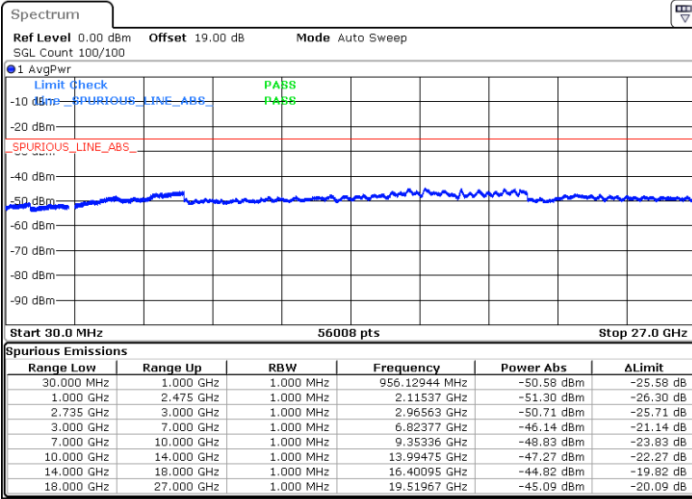

Highest Channel / FullIRB

N/A

Date: 17.DEC.2021 01:30:13

Blank

LTE Band 41C / 20MHz+5MHz

64QAM

Lowest Channel / 1RB0 and 1RB24

Lowest Channel / 1RB99 and 1RB0

Date: 15.DEC.2021 22:42:31

Date: 15.DEC.2021 22:37:36

Lowest Channel / FullIRB

N/A

Date: 15.DEC.2021 22:43:30

Blank

LTE Band 41C / 20MHz+5MHz

64QAM

Middle Channel / 1RB0 and 1RB24

Middle Channel / 1RB99 and 1RB0

Date: 15.DEC.2021 22:58:42

Date: 15.DEC.2021 23:04:13

Middle Channel / FullIRB

N/A

Blank

Date: 15.DEC.2021 22:57:15

LTE Band 41C / 20MHz+5MHz

64QAM

Highest Channel / 1RB0 and 1RB24

Highest Channel / 1RB99 and 1RB0

Date: 15.DEC.2021 23:18:31

Date: 15.DEC.2021 23:25:51

Highest Channel / FullIRB

N/A