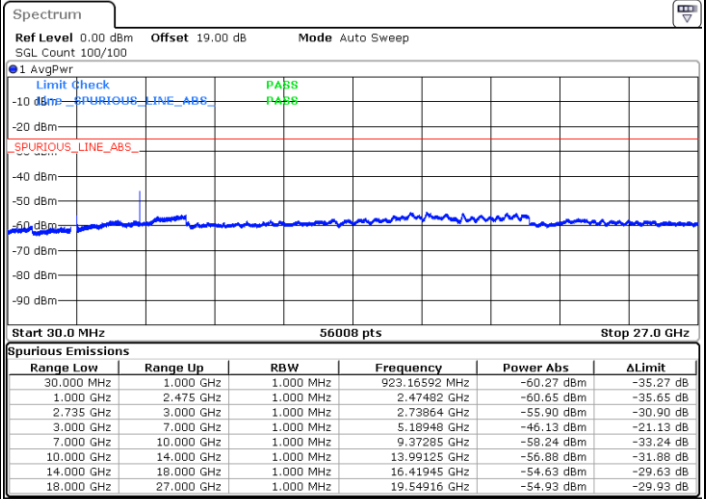

Highest Channel / FullIRB

N/A

Date: 16.DEC.2021 21:56:20

Blank

LTE Band 41C / 20MHz+15MHz

16QAM

Lowest Channel / 1RB0 and 1RB74

Lowest Channel / 1RB99 and 1RB0

Date: 17.DEC.2021 01:56:03

Date: 17.DEC.2021 01:52:48

Lowest Channel / FullIRB

N/A

Blank

Date: 17.DEC.2021 01:59:19

LTE Band 41C / 20MHz+15MHz

16QAM

Middle Channel / 1RB0 and 1RB74

Middle Channel / 1RB99 and 1RB0

Date: 17.DEC.2021 02:14:48

Date: 17.DEC.2021 02:18:03

Middle Channel / FullIRB

N/A

Date: 17.DEC.2021 02:11:33

Blank

LTE Band 41C / 20MHz+15MHz

16QAM

Highest Channel / 1RB0 and 1RB74

Highest Channel / 1RB99 and 1RB0

Date: 17.DEC.2021 02:44:45

Date: 17.DEC.2021 02:41:30

Highest Channel / FullIRB

N/A