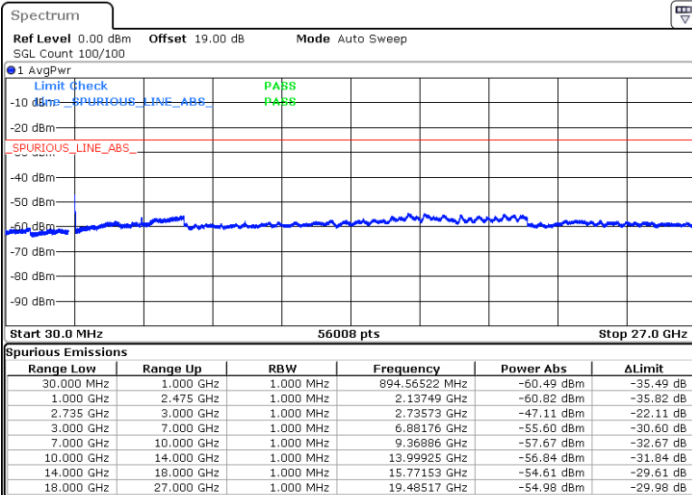

Date: 17.DEC.2021 03:26:37

Date: 17.DEC.2021 03:29:52

Middle Channel / FullIRB

N/A

Blank

Date: 17.DEC.2021 03:23:22

LTE Band 41C / 20MHz+20MHz

16QAM

Highest Channel / 1RB0 and 1RB99

Highest Channel / 1RB99 and 1RB0

Date: 17.DEC.2021 04:01:46

Date: 17.DEC.2021 03:58:31

Highest Channel / FullIRB

N/A

Date: 17.DEC.2021 04:05:02

Blank

LTE Band 41C / 5MHz+20MHz

64QAM

Lowest Channel / 1RB0 and 1RB99

Lowest Channel / 1RB24 and 1RB0

Date: 15.DEC.2021 21:04:20

Date: 15.DEC.2021 21:46:33

Lowest Channel / FullIRB

N/A