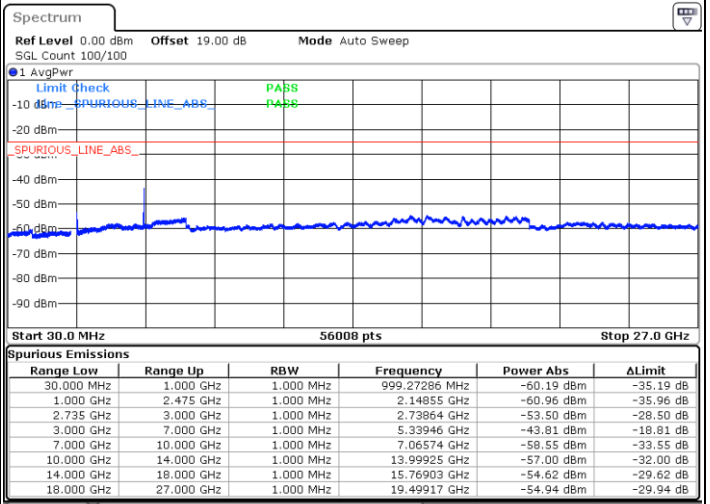

LTE Band 41C / 15MHz+20MHz

64QAM

Middle Channel / 1RB0 and 1RB9

Middle Channel / 1RB74 and 1RB0

Date: 17.DEC.2021 00:58:06

Date: 17.DEC.2021 01:03:30

Middle Channel / FullIRB

N/A

Date: 17.DEC.2021 00:57:00

Blank

LTE Band 41C / 15MHz+20MHz

64QAM

Highest Channel / 1RB0 and 1RB99

Highest Channel / 1RB74 and 1RB0

Date: 17.DEC.2021 01:24:48

Date: 17.DEC.2021 01:23:42

Highest Channel / FullIRB

N/A

Date: 17.DEC.2021 01:30:13

Blank

LTE Band 41C / 20MHz+5MHz

64QAM

Lowest Channel / 1RB0 and 1RB24

Lowest Channel / 1RB99 and 1RB0

Date: 15.DEC.2021 22:42:31

Date: 15.DEC.2021 22:37:36

Lowest Channel / FullIRB

N/A

Date: 15.DEC.2021 22:43:30

Blank

LTE Band 41C / 20MHz+5MHz

64QAM