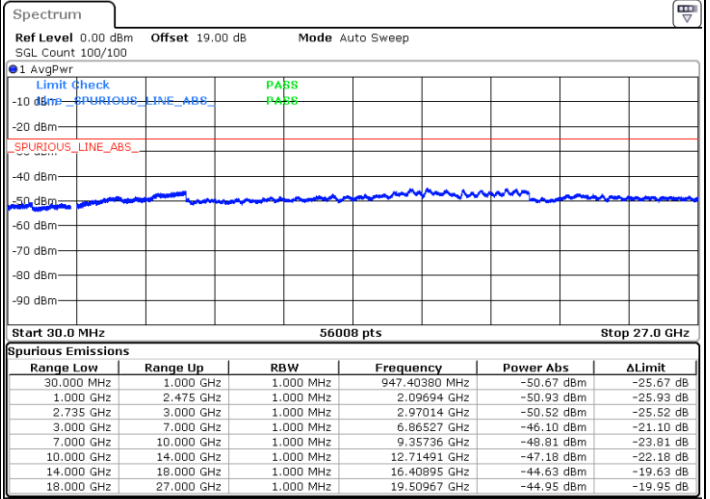

Date: 15.DEC.2021 20:30:59

Blank

LTE Band 41C / 5MHz+20MHz

64QAM

Middle Channel / 1RB0 and 1RB99

Middle Channel / 1RB24 and 1RB0

Date: 15.DEC.2021 22:01:46

Date: 15.DEC.2021 22:07:51

Middle Channel / FullRB

N/A

Date: 15.DEC.2021 22:00:40

Blank

LTE Band 41C / 5MHz+20MHz

64QAM

Highest Channel / 1RB0 and 1RB99

Highest Channel / 1RB24 and 1RB0

Date: 15.DEC.2021 22:19:31

Date: 15.DEC.2021 22:20:50

Highest Channel / FullIRB

N/A

Date: 15.DEC.2021 22:13:05

Blank

LTE Band 41C / 10MHz+15MHz

64QAM

Lowest Channel / 1RB0 and 1RB74

Lowest Channel / 1RB49 and 1RB0

Date: 15.DEC.2021 23:44:21

Date: 15.DEC.2021 23:39:27

Lowest Channel / FullIRB

N/A

Date: 15.DEC.2021 23:45:20

Blank