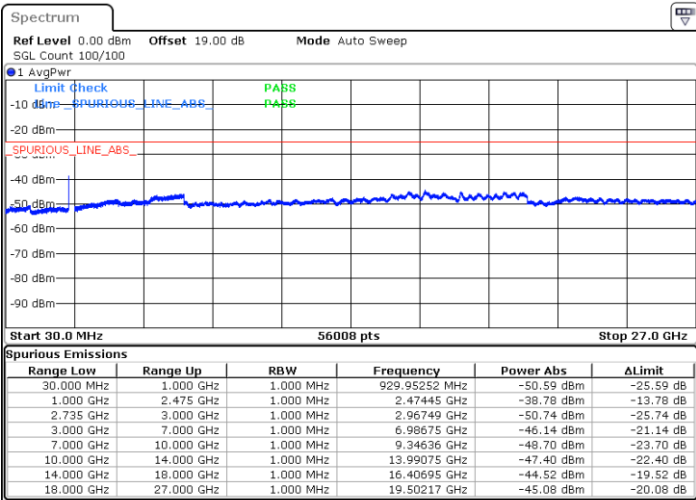

Date: 17.DEC.2021 00:57:00

Blank

LTE Band 41C / 15MHz+20MHz

64QAM

Highest Channel / 1RB0 and 1RB99

Highest Channel / 1RB74 and 1RB0

Date: 17.DEC.2021 01:24:48

Date: 17.DEC.2021 01:23:42

Highest Channel / FullIRB

N/A

Date: 17.DEC.2021 01:30:13

Blank

LTE Band 41C / 20MHz+5MHz

64QAM

Lowest Channel / 1RB0 and 1RB24

Lowest Channel / 1RB99 and 1RB0

Date: 15.DEC.2021 22:42:31

Date: 15.DEC.2021 22:37:36

Lowest Channel / FullIRB

N/A

Date: 15.DEC.2021 22:43:30

Blank

LTE Band 41C / 20MHz+5MHz

64QAM