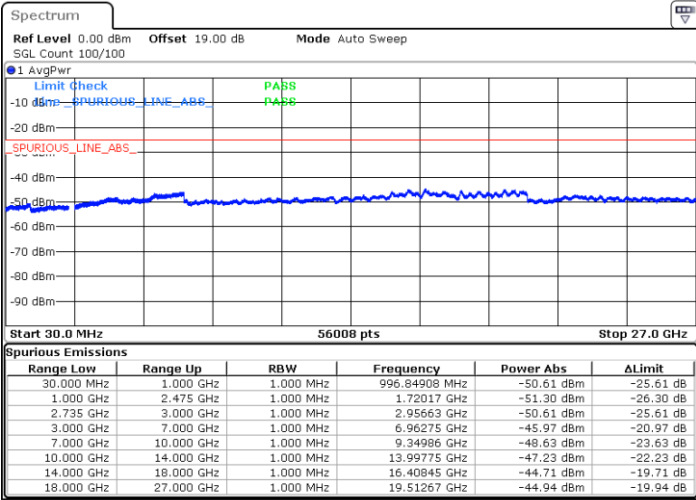

Highest Channel / FullIRB

N/A

Date: 17.DEC.2021 01:30:13

Blank

LTE Band 41C / 20MHz+5MHz

64QAM

Lowest Channel / 1RB0 and 1RB24

Lowest Channel / 1RB99 and 1RB0

Date: 15.DEC.2021 22:42:31

Date: 15.DEC.2021 22:37:36

Lowest Channel / FullIRB

N/A

Date: 15.DEC.2021 22:43:30

Blank

LTE Band 41C / 20MHz+5MHz

64QAM

Middle Channel / 1RB0 and 1RB24

Middle Channel / 1RB99 and 1RB0

Date: 15.DEC.2021 22:58:42

Date: 15.DEC.2021 23:04:13

Middle Channel / FullIRB

N/A

Blank

Date: 15.DEC.2021 22:57:15

LTE Band 41C / 20MHz+5MHz

64QAM

Highest Channel / 1RB0 and 1RB24

Highest Channel / 1RB99 and 1RB0

Date: 15.DEC.2021 23:18:31

Date: 15.DEC.2021 23:25:51

Highest Channel / FullIRB

N/A