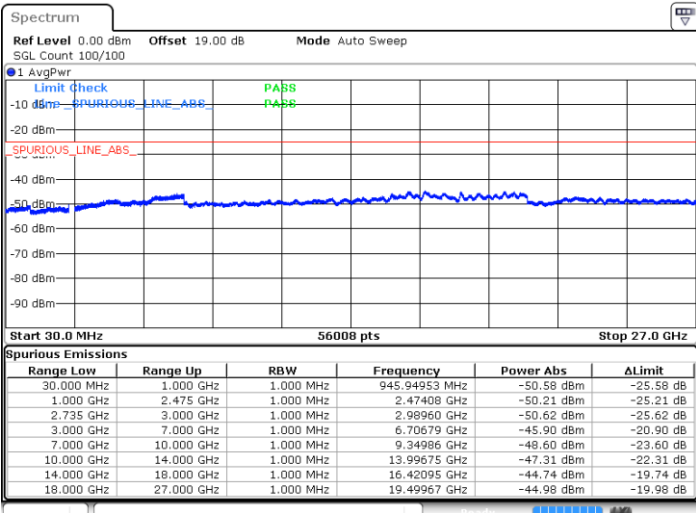

LTE Band 41C / 5MHz+20MHz

64QAM

Lowest Channel / 1RB0 and 1RB99

Lowest Channel / 1RB24 and 1RB0

Date: 15.DEC.2021 21:04:20

Date: 15.DEC.2021 21:46:33

Lowest Channel / FullIRB

N/A

Date: 15.DEC.2021 20:30:59

Blank

LTE Band 41C / 5MHz+20MHz

64QAM

Middle Channel / 1RB0 and 1RB99

Middle Channel / 1RB24 and 1RB0

Date: 15.DEC.2021 22:01:46

Date: 15.DEC.2021 22:07:51

Middle Channel / FullRB

N/A

Date: 15.DEC.2021 22:00:40

Blank

LTE Band 41C / 5MHz+20MHz

64QAM

Highest Channel / 1RB0 and 1RB99

Highest Channel / 1RB24 and 1RB0

Date: 15.DEC.2021 22:19:31

Date: 15.DEC.2021 22:20:50

Highest Channel / FullIRB

N/A

Date: 15.DEC.2021 22:13:05

Blank

LTE Band 41C / 10MHz+15MHz

64QAM