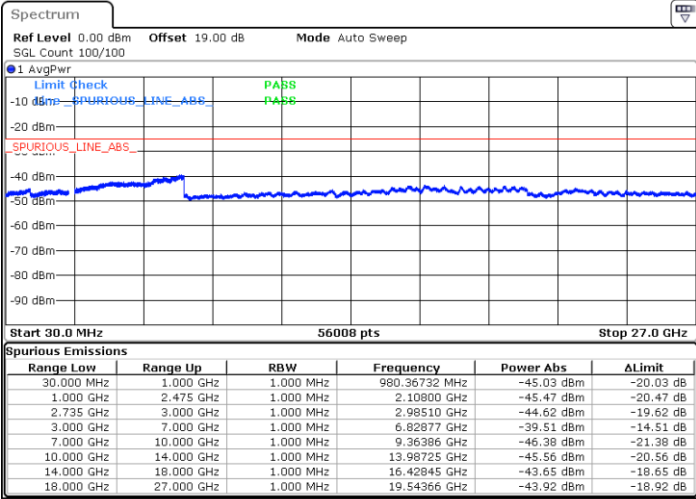

Date: 15.DEC.2021 22:19:31

Date: 15.DEC.2021 22:20:50

Highest Channel / FullIRB

N/A

Date: 15.DEC.2021 22:13:05

Blank

LTE Band 41C / 10MHz+15MHz

64QAM

Lowest Channel / 1RB0 and 1RB74

Lowest Channel / 1RB49 and 1RB0

Date: 15.DEC.2021 23:44:21

Date: 15.DEC.2021 23:39:27

Lowest Channel / FullIRB

N/A

Date: 15.DEC.2021 23:45:20

Blank

LTE Band 41C / 10MHz+15MHz

64QAM

MiddleChannel / 1RB0 and 1RB74

Middle Channel / 1RB49 and 1RB0

Date: 16.DEC.2021 00:13:41

Date: 16.DEC.2021 00:18:36

Middle Channel / FullIRB

N/A

Date: 16.DEC.2021 00:12:42

Blank

LTE Band 41C / 10MHz+15MHz

64QAM

Highest Channel / 1RB0 and 1RB74

Highest Channel / 1RB49 and 1RB0

Date: 16.DEC.2021 00:36:53

Date: 16.DEC.2021 00:35:54