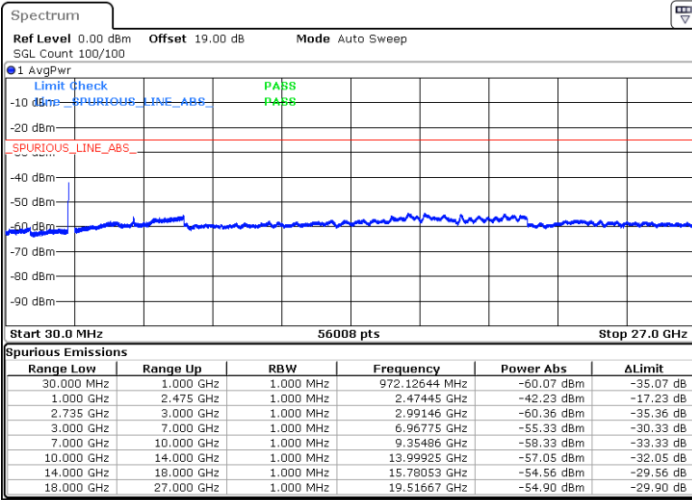

Blank

Date: 16.DEC.2021 21:16:08

LTE Band 41C / 20MHz+10MHz

16QAM

Highest Channel / 1RB0 and 1RB49

Highest Channel / 1RB99 and 1RB0

Date: 16.DEC.2021 21:53:05

Date: 16.DEC.2021 21:49:50

Highest Channel / FullIRB

N/A

Date: 16.DEC.2021 21:56:20

Blank

LTE Band 41C / 20MHz+15MHz

16QAM

Lowest Channel / 1RB0 and 1RB74

Lowest Channel / 1RB99 and 1RB0

Date: 17.DEC.2021 01:56:03

Date: 17.DEC.2021 01:52:48

Lowest Channel / FullIRB

N/A

Blank

Date: 17.DEC.2021 01:59:19

LTE Band 41C / 20MHz+15MHz

16QAM