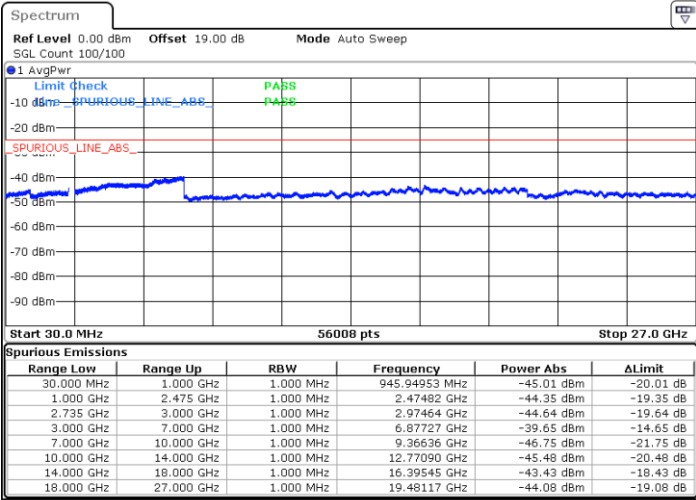

Date: 15.DEC.2021 22:19:31

Date: 15.DEC.2021 22:20:50

Highest Channel / FullIRB

N/A

Date: 15.DEC.2021 22:13:05

Blank

LTE Band 41C / 10MHz+15MHz

64QAM

Lowest Channel / 1RB0 and 1RB74

Lowest Channel / 1RB49 and 1RB0

Date: 15.DEC.2021 23:44:21

Date: 15.DEC.2021 23:39:27

Lowest Channel / FullIRB

N/A

Date: 15.DEC.2021 23:45:20

Blank

LTE Band 41C / 10MHz+15MHz

64QAM

MiddleChannel / 1RB0 and 1RB74

Middle Channel / 1RB49 and 1RB0

Date: 16.DEC.2021 00:13:41

Date: 16.DEC.2021 00:18:36

Middle Channel / FullIRB

N/A

Date: 16.DEC.2021 00:12:42

Blank

LTE Band 41C / 10MHz+15MHz

64QAM

Highest Channel / 1RB0 and 1RB74

Highest Channel / 1RB49 and 1RB0

Date: 16.DEC.2021 00:36:53

Date: 16.DEC.2021 00:35:54