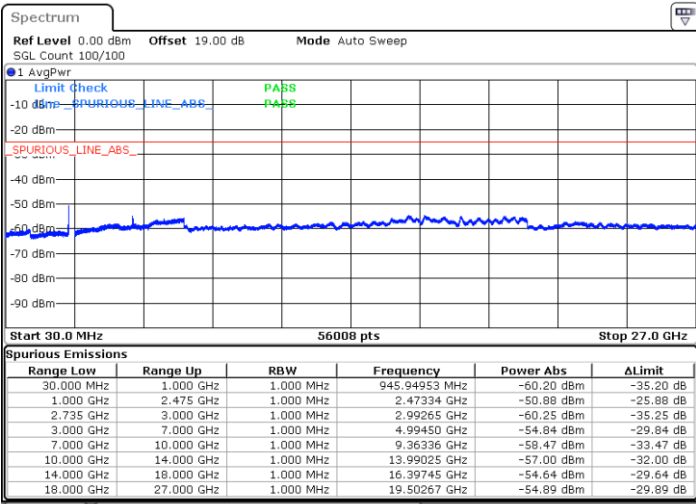

Middle Channel / FullIRB

N/A

Date: 16.DEC.2021 23:40:43

Blank

LTE Band 41C / 15MHz+15MHz

64QAM

Highest Channel / 1RB0 and 1RB74

Highest Channel / 1RB74 and 1RB0

Date: 17.DEC.2021 00:13:03

Date: 17.DEC.2021 00:11:57

Highest Channel / FullIRB

N/A

Date: 17.DEC.2021 00:18:28

Blank

LTE Band 41C / 15MHz+20MHz

64QAM

Lowest Channel / 1RB0 and 1RB99

Lowest Channel / 1RB74 and 1RB0

Date: 17.DEC.2021 00:42:15

Date: 17.DEC.2021 00:36:50

Lowest Channel / FullIRB

N/A

Blank

Date: 17.DEC.2021 00:43:21