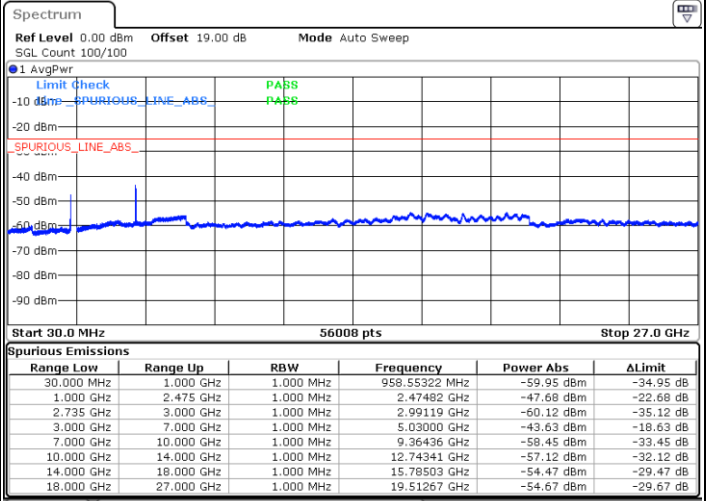

Blank

Date: 16.DEC.2021 21:16:08

LTE Band 41C / 20MHz+10MHz

16QAM

Highest Channel / 1RB0 and 1RB49

Highest Channel / 1RB99 and 1RB0

Date: 16.DEC.2021 21:53:05

Date: 16.DEC.2021 21:49:50

Highest Channel / FullIRB

N/A

Date: 16.DEC.2021 21:56:20

Blank

LTE Band 41C / 20MHz+15MHz

16QAM

Lowest Channel / 1RB0 and 1RB74

Lowest Channel / 1RB99 and 1RB0

Date: 17.DEC.2021 01:56:03

Date: 17.DEC.2021 01:52:48

Lowest Channel / FullIRB

N/A

Blank

Date: 17.DEC.2021 01:59:19

LTE Band 41C / 20MHz+15MHz

16QAM

LTE Band 41C / 20MHz+15MHz

16QAM

Highest Channel / 1RB0 and 1RB74

Highest Channel / 1RB99 and 1RB0

Date: 17.DEC.2021 02:44:45

Date: 17.DEC.2021 02:41:30

Highest Channel / FullIRB

N/A