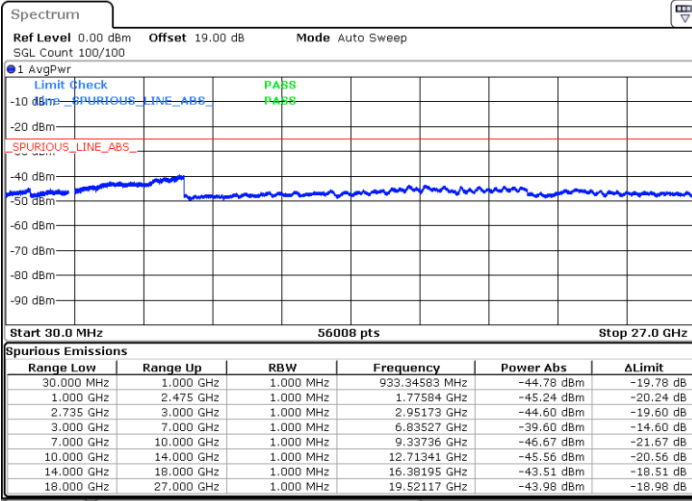

LTE Band 41C / 10MHz+15MHz

64QAM

MiddleChannel / 1RB0 and 1RB74

Middle Channel / 1RB49 and 1RB0

Date: 16.DEC.2021 00:13:41

Date: 16.DEC.2021 00:18:36

Middle Channel / FullIRB

N/A

Date: 16.DEC.2021 00:12:42

Blank

LTE Band 41C / 10MHz+15MHz

64QAM

Highest Channel / 1RB0 and 1RB74

Highest Channel / 1RB49 and 1RB0

Date: 16.DEC.2021 00:36:53

Date: 16.DEC.2021 00:35:54

Highest Channel / FullIRB

N/A

Date: 16.DEC.2021 00:41:48

Blank

LTE Band 41C / 10MHz+20MHz

64QAM

Lowest Channel / 1RB0 and 1RB99

Lowest Channel / 1RB49 and 1RB0

Date: 16.DEC.2021 03:37:50

Date: 16.DEC.2021 03:05:03

Lowest Channel / FullRB

N/A

Blank

Date: 16.DEC.2021 03:38:48

LTE Band 41C / 10MHz+20MHz

64QAM