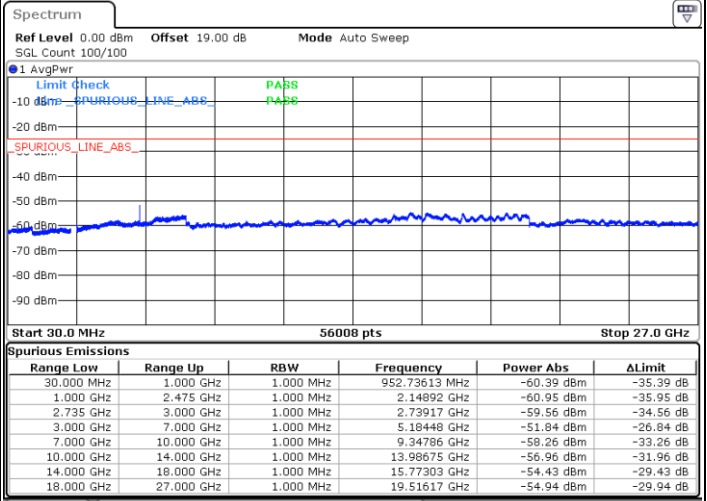

Date: 17.DEC.2021 02:48:00

Blank

LTE Band 41C / 20MHz+20MHz

16QAM

Lowest Channel / 1RB0 and 1RB99

Lowest Channel / 1RB99 and 1RB0

Date: 17.DEC.2021 03:13:04

Date: 17.DEC.2021 03:09:49

Lowest Channel / FullIRB

N/A

Blank

Date: 17.DEC.2021 03:16:20

LTE Band 41C / 20MHz+20MHz

16QAM

MiddleChannel / 1RB0 and 1RB99

Middle Channel / 1RB99 and 1RB0

Date: 17.DEC.2021 03:26:37

Date: 17.DEC.2021 03:29:52

Middle Channel / FullIRB

N/A

Blank

Date: 17.DEC.2021 03:23:22

LTE Band 41C / 20MHz+20MHz

16QAM

Highest Channel / 1RB0 and 1RB99

Highest Channel / 1RB99 and 1RB0

Date: 17.DEC.2021 04:01:46

Date: 17.DEC.2021 03:58:31

Highest Channel / FullIRB

N/A

Date: 17.DEC.2021 04:05:02

Blank