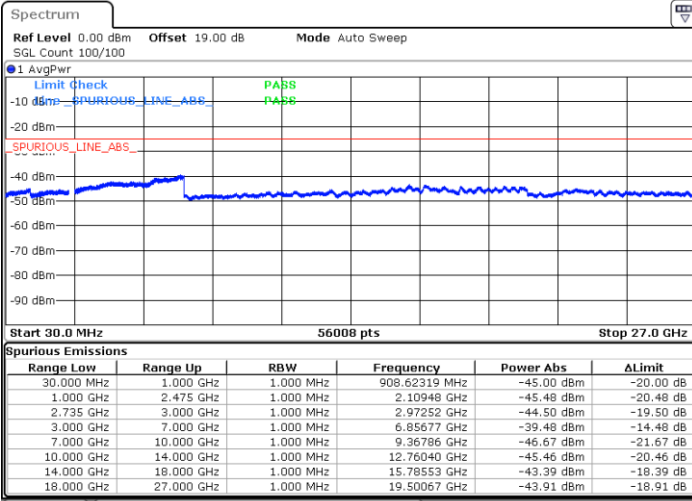

Lowest Channel / FullRB

N/A

Date: 16.DEC.2021 01:07:15

Blank

LTE Band 41C / 15MHz+10MHz

64QAM

Middle Channel / 1RB0 and 1RB49

Middle Channel / 1RB74 and 1RB0

Date: 16.DEC.2021 01:21:44

Date: 16.DEC.2021 01:26:39

Middle Channel / FullIRB

N/A

Blank

Date: 16.DEC.2021 01:20:46

LTE Band 41C / 15MHz+10MHz

64QAM

Highest Channel / 1RB0 and 1RB49

Highest Channel / 1RB74 and 1RB0

Date: 16.DEC.2021 01:42:38

Date: 16.DEC.2021 01:41:40

Highest Channel / FullIRB

N/A

Date: 16.DEC.2021 01:47:33

Blank