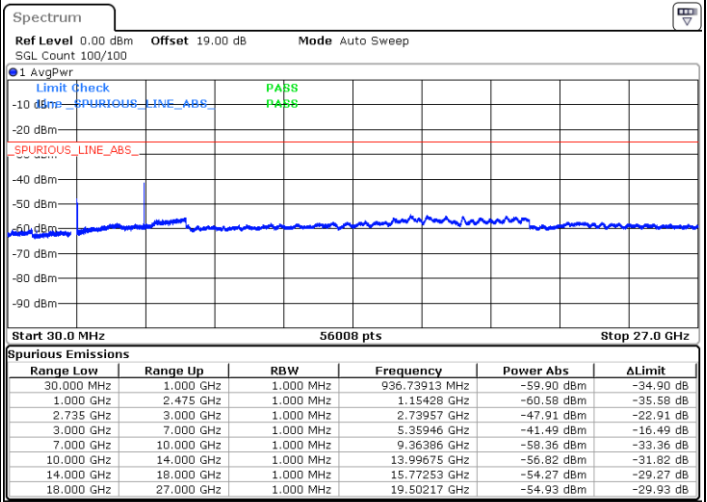

LTE Band 41C / 20MHz+10MHz

16QAM

Middle Channel / 1RB0 and 1RB49

Middle Channel / 1RB99 and 1RB0

Date: 16.DEC.2021 21:19:24

Date: 16.DEC.2021 21:22:39

Middle Channel / FullIRB

N/A

Blank

Date: 16.DEC.2021 21:16:08

LTE Band 41C / 20MHz+10MHz

16QAM

Highest Channel / 1RB0 and 1RB49

Highest Channel / 1RB99 and 1RB0

Date: 16.DEC.2021 21:53:05

Date: 16.DEC.2021 21:49:50

Highest Channel / FullIRB

N/A

Date: 16.DEC.2021 21:56:20

Blank

LTE Band 41C / 20MHz+15MHz

16QAM

Lowest Channel / 1RB0 and 1RB74

Lowest Channel / 1RB99 and 1RB0

Date: 17.DEC.2021 01:56:03

Date: 17.DEC.2021 01:52:48

Lowest Channel / FullIRB

N/A

Blank

Date: 17.DEC.2021 01:59:19

LTE Band 41C / 20MHz+15MHz

16QAM