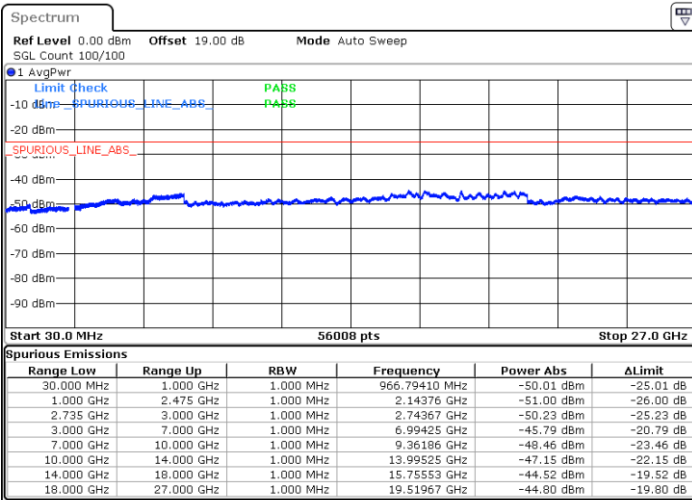

Date: 16.DEC.2021 22:45:37

Blank

LTE Band 41C / 15MHz+15MHz

64QAM

Middle Channel / 1RB0 and 1RB74

Middle Channel / 1RB74 and 1RB0

Date: 16.DEC.2021 23:41:49

Date: 16.DEC.2021 23:47:14

Middle Channel / FullIRB

N/A

Date: 16.DEC.2021 23:40:43

Blank

LTE Band 41C / 15MHz+15MHz

64QAM

Highest Channel / 1RB0 and 1RB74

Highest Channel / 1RB74 and 1RB0

Date: 17.DEC.2021 00:13:03

Date: 17.DEC.2021 00:11:57

Highest Channel / FullIRB

N/A

Date: 17.DEC.2021 00:18:28

Blank

LTE Band 41C / 15MHz+20MHz

64QAM

Lowest Channel / 1RB0 and 1RB99

Lowest Channel / 1RB74 and 1RB0

Date: 17.DEC.2021 00:42:15

Date: 17.DEC.2021 00:36:50

Lowest Channel / FullIRB

N/A

Blank

Date: 17.DEC.2021 00:43:21