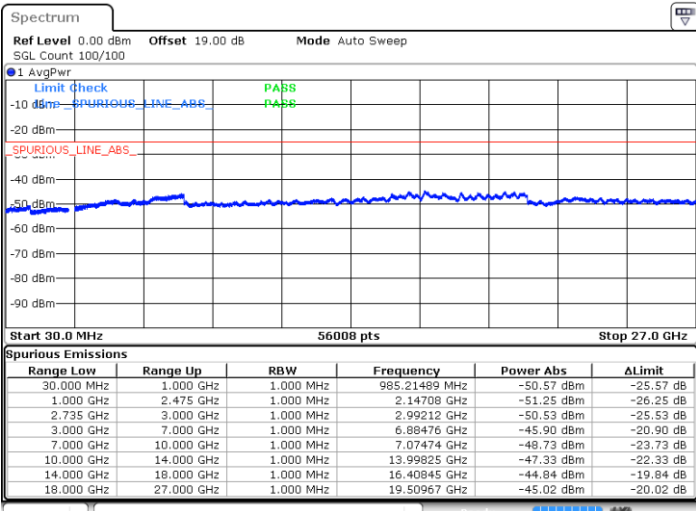

LTE Band 41C / 5MHz+20MHz

64QAM

Lowest Channel / 1RB0 and 1RB99

Lowest Channel / 1RB24 and 1RB0

Date: 15.DEC.2021 21:04:20

Date: 15.DEC.2021 21:46:33

Lowest Channel / FullIRB

N/A

Date: 15.DEC.2021 20:30:59

Blank

LTE Band 41C / 5MHz+20MHz

64QAM

Middle Channel / 1RB0 and 1RB99

Middle Channel / 1RB24 and 1RB0

Date: 15.DEC.2021 22:01:46

Date: 15.DEC.2021 22:07:51

Middle Channel / FullRB

N/A

Date: 15.DEC.2021 22:00:40

Blank

LTE Band 41C / 5MHz+20MHz

64QAM

Highest Channel / 1RB0 and 1RB99

Highest Channel / 1RB24 and 1RB0

Date: 15.DEC.2021 22:19:31

Date: 15.DEC.2021 22:20:50

Highest Channel / FullIRB

N/A

Date: 15.DEC.2021 22:13:05

Blank

LTE Band 41C / 10MHz+15MHz

64QAM