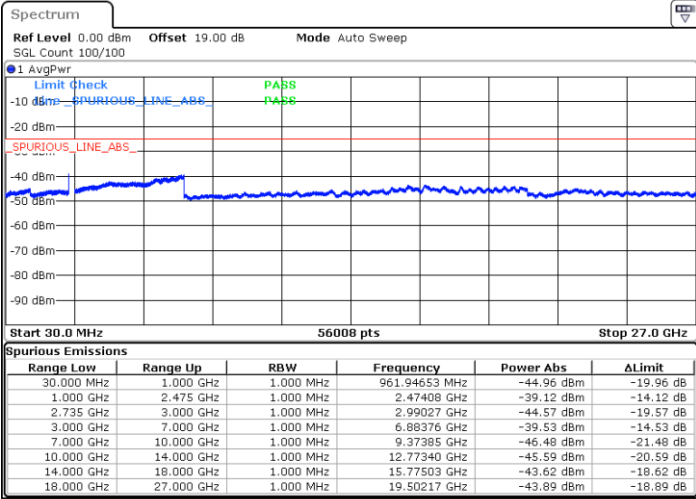

Middle Channel / FullRB

N/A

Date: 15.DEC.2021 22:00:40

Blank

LTE Band 41C / 5MHz+20MHz

64QAM

Highest Channel / 1RB0 and 1RB99

Highest Channel / 1RB24 and 1RB0

Date: 15.DEC.2021 22:19:31

Date: 15.DEC.2021 22:20:50

Highest Channel / FullIRB

N/A

Date: 15.DEC.2021 22:13:05

Blank

LTE Band 41C / 10MHz+15MHz

64QAM

Lowest Channel / 1RB0 and 1RB74

Lowest Channel / 1RB49 and 1RB0

Date: 15.DEC.2021 23:44:21

Date: 15.DEC.2021 23:39:27

Lowest Channel / FullIRB

N/A

Date: 15.DEC.2021 23:45:20

Blank