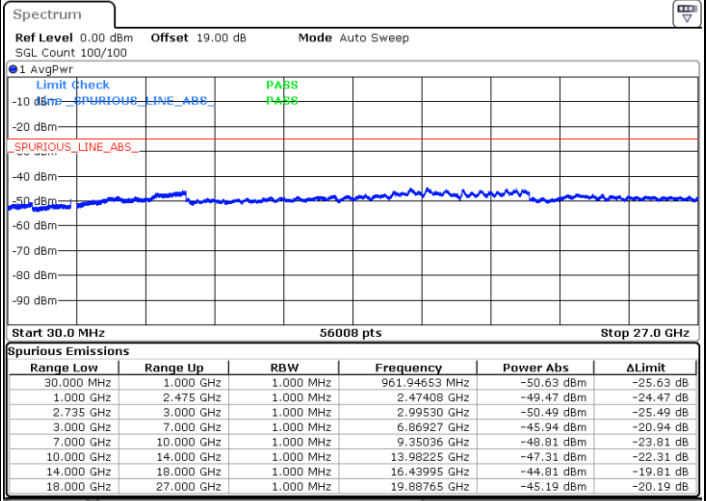

Date: 16.DEC.2021 00:12:42

Blank

LTE Band 41C / 10MHz+15MHz

64QAM

Highest Channel / 1RB0 and 1RB74

Highest Channel / 1RB49 and 1RB0

Date: 16.DEC.2021 00:36:53

Date: 16.DEC.2021 00:35:54

Highest Channel / FullIRB

N/A

Date: 16.DEC.2021 00:41:48

Blank

LTE Band 41C / 10MHz+20MHz

64QAM

Lowest Channel / 1RB0 and 1RB99

Lowest Channel / 1RB49 and 1RB0

Date: 16.DEC.2021 03:37:50

Date: 16.DEC.2021 03:05:03

Lowest Channel / FullRB

N/A

Blank

Date: 16.DEC.2021 03:38:48

LTE Band 41C / 10MHz+20MHz

64QAM