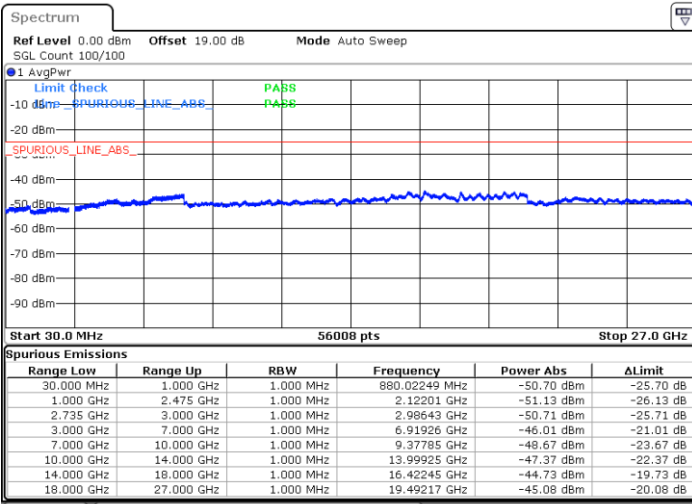

Highest Channel / FullIRB

N/A

Date: 16.DEC.2021 00:41:48

Blank

LTE Band 41C / 10MHz+20MHz

64QAM

Lowest Channel / 1RB0 and 1RB99

Lowest Channel / 1RB49 and 1RB0

Date: 16.DEC.2021 03:37:50

Date: 16.DEC.2021 03:05:03

Lowest Channel / FullRB

N/A

Blank

Date: 16.DEC.2021 03:38:48

LTE Band 41C / 10MHz+20MHz

64QAM

Middle Channel / 1RB0 and 1RB99

Middle Channel / 1RB49 and 1RB0

Date: 16.DEC.2021 03:47:13

Date: 16.DEC.2021 03:51:52

Middle Channel / FullIRB

N/A

Blank

Date: 16.DEC.2021 03:46:17

LTE Band 41C / 10MHz+20MHz

64QAM

Highest Channel / 1RB0 and 1RB99

Highest Channel / 1RB49 and 1RB0

Date: 16.DEC.2021 05:01:38

Date: 16.DEC.2021 05:00:39

Highest Channel / FullIRB

N/A