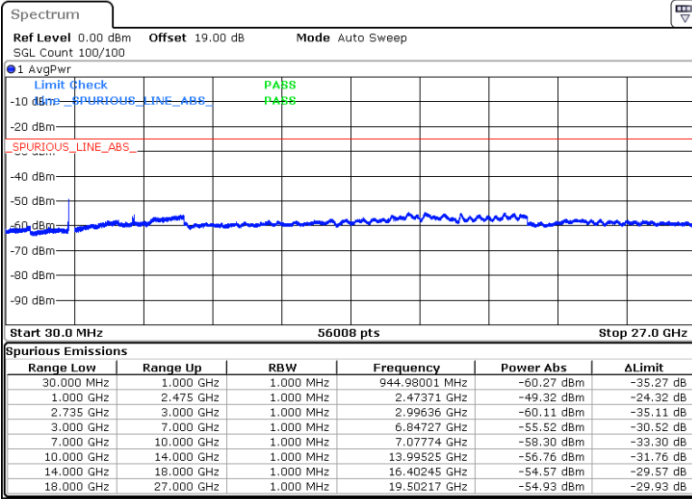

LTE Band 41C / 20MHz+15MHz

16QAM

Highest Channel / 1RB0 and 1RB74

Highest Channel / 1RB99 and 1RB0

Date: 17.DEC.2021 02:44:45

Date: 17.DEC.2021 02:41:30

Highest Channel / FullIRB

N/A

Date: 17.DEC.2021 02:48:00

Blank

LTE Band 41C / 20MHz+20MHz

16QAM

Lowest Channel / 1RB0 and 1RB99

Lowest Channel / 1RB99 and 1RB0

Date: 17.DEC.2021 03:13:04

Date: 17.DEC.2021 03:09:49

Lowest Channel / FullIRB

N/A

Blank

Date: 17.DEC.2021 03:16:20

LTE Band 41C / 20MHz+20MHz

16QAM

MiddleChannel / 1RB0 and 1RB99

Middle Channel / 1RB99 and 1RB0

Highest Channel / 1RB0 and 1RB99

Highest Channel / 1RB99 and 1RB0

Date: 17.DEC.2021 04:01:46

Date: 17.DEC.2021 03:58:31

Highest Channel / FullIRB

N/A

Date: 17.DEC.2021 04:05:02

Blank