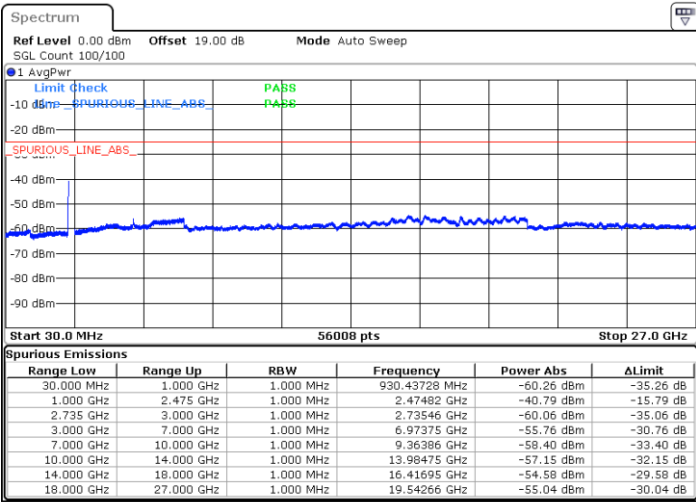

Date: 17.DEC.2021 00:13:03

Date: 17.DEC.2021 00:11:57

Highest Channel / FullIRB

N/A

Date: 17.DEC.2021 00:18:28

Blank

LTE Band 41C / 15MHz+20MHz

64QAM

Lowest Channel / 1RB0 and 1RB99

Lowest Channel / 1RB74 and 1RB0

Date: 17.DEC.2021 00:42:15

Date: 17.DEC.2021 00:36:50

Lowest Channel / FullIRB

N/A

Blank

Date: 17.DEC.2021 00:43:21

LTE Band 41C / 15MHz+20MHz

64QAM

Middle Channel / 1RB0 and 1RB9

Middle Channel / 1RB74 and 1RB0

Date: 17.DEC.2021 00:58:06

Date: 17.DEC.2021 01:03:30

Middle Channel / FullIRB

N/A

Date: 17.DEC.2021 00:57:00

Blank

LTE Band 41C / 15MHz+20MHz

64QAM

Highest Channel / 1RB0 and 1RB99

Highest Channel / 1RB74 and 1RB0

Date: 17.DEC.2021 01:24:48

Date: 17.DEC.2021 01:23:42