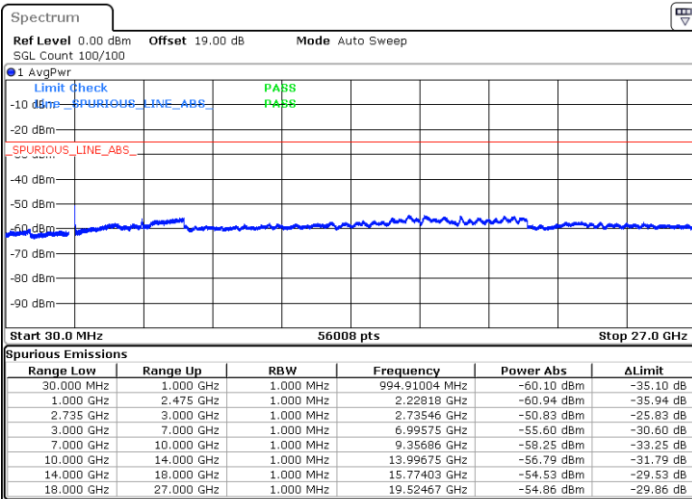

LTE Band 41C / 20MHz+10MHz

16QAM

Middle Channel / 1RB0 and 1RB49

Middle Channel / 1RB99 and 1RB0

Date: 16.DEC.2021 21:19:24

Date: 16.DEC.2021 21:22:39

Middle Channel / FullIRB

N/A

Blank

Date: 16.DEC.2021 21:16:08

LTE Band 41C / 20MHz+10MHz

16QAM

Highest Channel / 1RB0 and 1RB49

Highest Channel / 1RB99 and 1RB0

Date: 16.DEC.2021 21:53:05

Date: 16.DEC.2021 21:49:50

Highest Channel / FullIRB

N/A

Date: 16.DEC.2021 21:56:20

Blank

LTE Band 41C / 20MHz+15MHz

16QAM

Lowest Channel / 1RB0 and 1RB74

Lowest Channel / 1RB99 and 1RB0

Date: 17.DEC.2021 01:56:03

Date: 17.DEC.2021 01:52:48

Lowest Channel / FullIRB

N/A

Blank

Date: 17.DEC.2021 01:59:19

LTE Band 41C / 20MHz+15MHz

16QAM