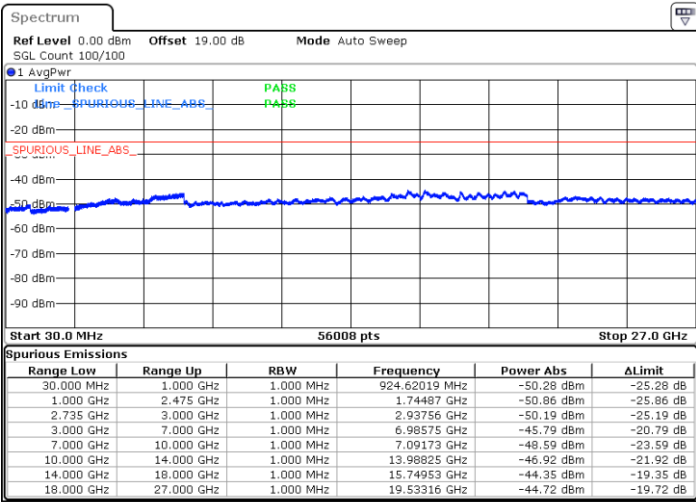

LTE Band 41C / 15MHz+15MHz

64QAM

Lowest Channel / 1RB0 and 1RB74

Lowest Channel / 1RB74 and 1RB0

Date: 16.DEC.2021 22:44:32

Date: 16.DEC.2021 22:39:07

Lowest Channel / FullIRB

N/A

Date: 16.DEC.2021 22:45:37

Blank

LTE Band 41C / 15MHz+15MHz

64QAM

Middle Channel / 1RB0 and 1RB74

Middle Channel / 1RB74 and 1RB0

Date: 16.DEC.2021 23:41:49

Date: 16.DEC.2021 23:47:14

Middle Channel / FullIRB

N/A

Date: 16.DEC.2021 23:40:43

Blank

LTE Band 41C / 15MHz+15MHz

64QAM

Highest Channel / 1RB0 and 1RB74

Highest Channel / 1RB74 and 1RB0

Date: 17.DEC.2021 00:13:03

Date: 17.DEC.2021 00:11:57

Highest Channel / FullIRB

N/A

Date: 17.DEC.2021 00:18:28

Blank

LTE Band 41C / 15MHz+20MHz

64QAM