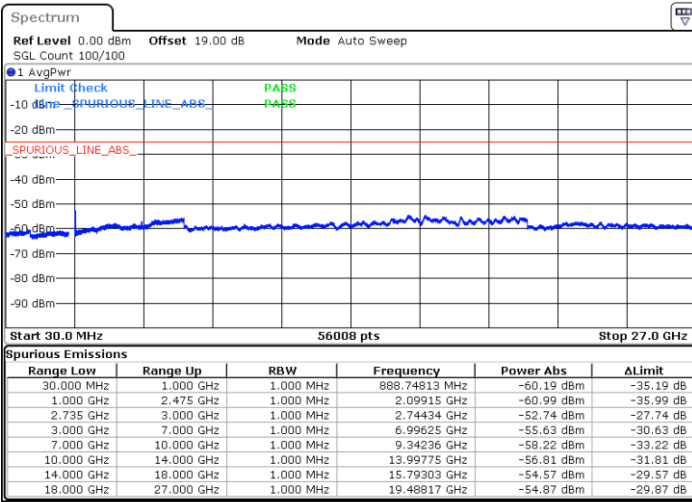

LTE Band 41C / 20MHz+10MHz

16QAM

Middle Channel / 1RB0 and 1RB49

Middle Channel / 1RB99 and 1RB0

Date: 16.DEC.2021 21:19:24

Date: 16.DEC.2021 21:22:39

Middle Channel / FullIRB

N/A

Blank

Date: 16.DEC.2021 21:16:08

LTE Band 41C / 20MHz+10MHz

16QAM

Highest Channel / 1RB0 and 1RB49

Highest Channel / 1RB99 and 1RB0

Date: 16.DEC.2021 21:53:05

Date: 16.DEC.2021 21:49:50

Highest Channel / FullIRB

N/A

Date: 16.DEC.2021 21:56:20

Blank

LTE Band 41C / 20MHz+15MHz

16QAM

Lowest Channel / 1RB0 and 1RB74

Lowest Channel / 1RB99 and 1RB0

Date: 17.DEC.2021 01:56:03

Date: 17.DEC.2021 01:52:48

Lowest Channel / FullIRB

N/A

Blank

Date: 17.DEC.2021 01:59:19

LTE Band 41C / 20MHz+15MHz

16QAM