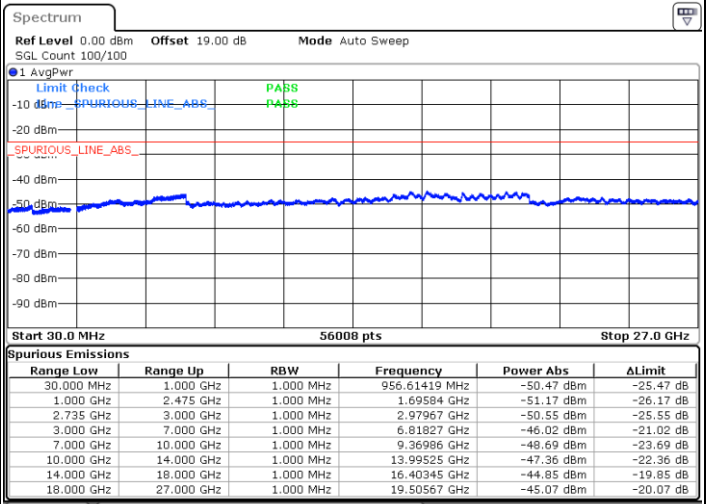

Highest Channel / FullIRB

N/A

Date: 16.DEC.2021 00:41:48

Blank

LTE Band 41C / 10MHz+20MHz

64QAM

Lowest Channel / 1RB0 and 1RB99

Lowest Channel / 1RB49 and 1RB0

Date: 16.DEC.2021 03:37:50

Date: 16.DEC.2021 03:05:03

Lowest Channel / FullRB

N/A

Blank

Date: 16.DEC.2021 03:38:48

LTE Band 41C / 10MHz+20MHz

64QAM

Middle Channel / 1RB0 and 1RB99

Middle Channel / 1RB49 and 1RB0

Date: 16.DEC.2021 03:47:13

Date: 16.DEC.2021 03:51:52

Middle Channel / FullIRB

N/A

Blank

Date: 16.DEC.2021 03:46:17

LTE Band 41C / 10MHz+20MHz

64QAM

Highest Channel / 1RB0 and 1RB99

Highest Channel / 1RB49 and 1RB0

Date: 16.DEC.2021 05:01:38

Date: 16.DEC.2021 05:00:39

Highest Channel / FullIRB

N/A