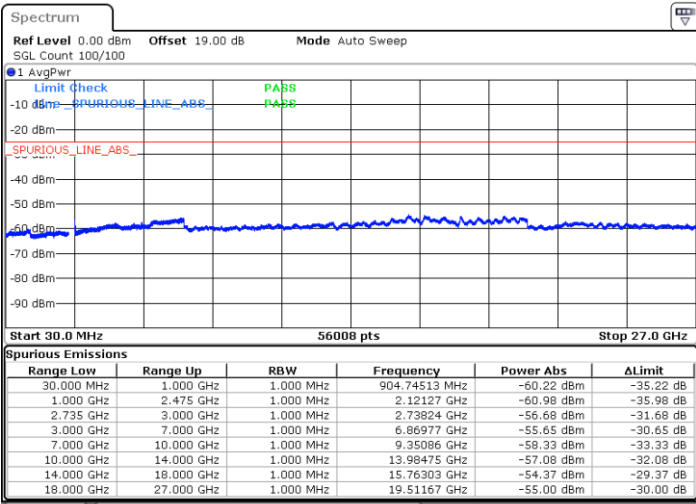

Lowest Channel / 1RB0 and 1RB99

Lowest Channel / 1RB74 and 1RB0

Date: 17.DEC.2021 00:42:15

Date: 17.DEC.2021 00:36:50

Lowest Channel / FullIRB

N/A

Blank

Date: 17.DEC.2021 00:43:21

Date: 17.DEC.2021 00:57:00

Blank

LTE Band 41C / 15MHz+20MHz

64QAM

Highest Channel / 1RB0 and 1RB99

Highest Channel / 1RB74 and 1RB0

Date: 17.DEC.2021 01:24:48

Date: 17.DEC.2021 01:23:42

Highest Channel / FullIRB

N/A

Date: 17.DEC.2021 01:30:13

Blank

LTE Band 41C / 20MHz+5MHz

64QAM

Lowest Channel / 1RB0 and 1RB24

Lowest Channel / 1RB99 and 1RB0

Date: 15.DEC.2021 22:42:31

Date: 15.DEC.2021 22:37:36

Lowest Channel / FullIRB

N/A

Date: 15.DEC.2021 22:43:30

Blank

LTE Band 41C / 20MHz+5MHz

64QAM