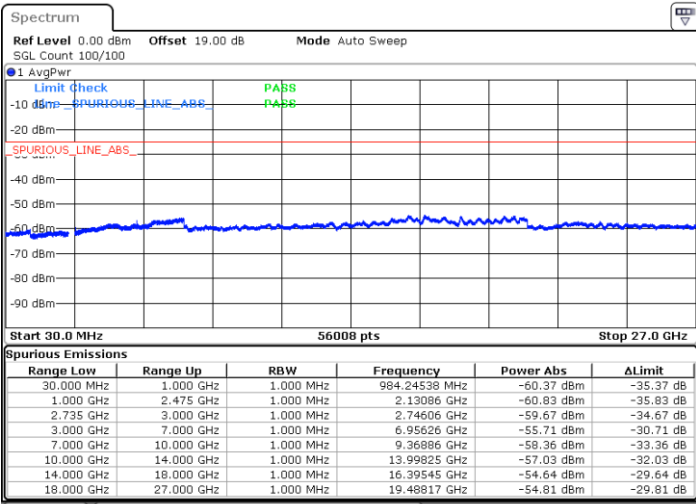

Date: 17.DEC.2021 00:13:03

Date: 17.DEC.2021 00:11:57

Highest Channel / FullIRB

N/A

Date: 17.DEC.2021 00:18:28

Blank

LTE Band 41C / 15MHz+20MHz

64QAM

Lowest Channel / 1RB0 and 1RB99

Lowest Channel / 1RB74 and 1RB0

Date: 17.DEC.2021 00:42:15

Date: 17.DEC.2021 00:36:50

Lowest Channel / FullIRB

N/A

Blank

Date: 17.DEC.2021 00:43:21

LTE Band 41C / 15MHz+20MHz

64QAM

Middle Channel / 1RB0 and 1RB9

Middle Channel / 1RB74 and 1RB0

Date: 17.DEC.2021 00:58:06

Date: 17.DEC.2021 01:03:30

Middle Channel / FullIRB

N/A

Date: 17.DEC.2021 00:57:00

Blank

LTE Band 41C / 15MHz+20MHz

64QAM

Highest Channel / 1RB0 and 1RB99

Highest Channel / 1RB74 and 1RB0

Date: 17.DEC.2021 01:24:48

Date: 17.DEC.2021 01:23:42