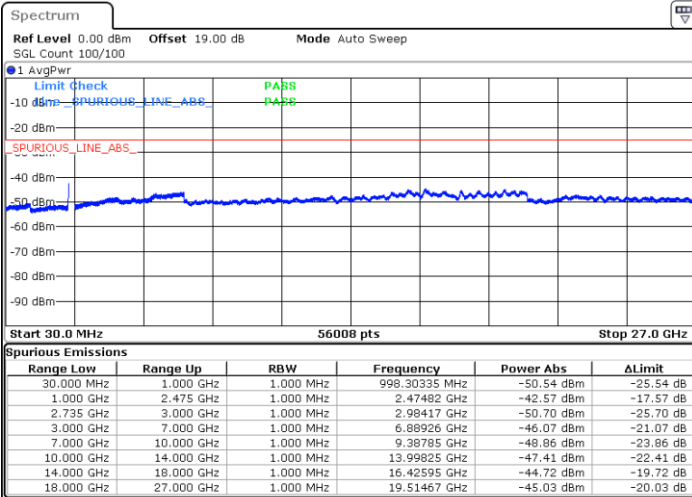

Date: 16.DEC.2021 00:12:42

Blank

LTE Band 41C / 10MHz+15MHz

64QAM

Highest Channel / 1RB0 and 1RB74

Highest Channel / 1RB49 and 1RB0

Date: 16.DEC.2021 00:36:53

Date: 16.DEC.2021 00:35:54

Highest Channel / FullIRB

N/A

Date: 16.DEC.2021 00:41:48

Blank

LTE Band 41C / 10MHz+20MHz

64QAM

Lowest Channel / 1RB0 and 1RB99

Lowest Channel / 1RB49 and 1RB0

Date: 16.DEC.2021 03:37:50

Date: 16.DEC.2021 03:05:03

Lowest Channel / FullRB

N/A

Blank

Date: 16.DEC.2021 03:38:48

LTE Band 41C / 10MHz+20MHz

64QAM