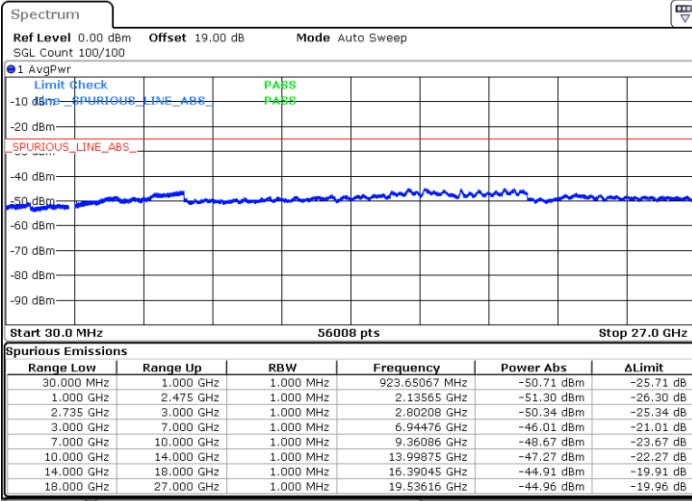

Highest Channel / FullIRB

N/A

Date: 16.DEC.2021 00:41:48

Blank

LTE Band 41C / 10MHz+20MHz

64QAM

Lowest Channel / 1RB0 and 1RB99

Lowest Channel / 1RB49 and 1RB0

Date: 16.DEC.2021 03:37:50

Date: 16.DEC.2021 03:05:03

Lowest Channel / FullRB

N/A

Blank

Date: 16.DEC.2021 03:38:48

LTE Band 41C / 10MHz+20MHz

64QAM

Middle Channel / 1RB0 and 1RB99

Middle Channel / 1RB49 and 1RB0

Date: 16.DEC.2021 03:47:13

Date: 16.DEC.2021 03:51:52

Middle Channel / FullIRB

N/A

Blank

Date: 16.DEC.2021 03:46:17

LTE Band 41C / 10MHz+20MHz

64QAM

Highest Channel / 1RB0 and 1RB99

Highest Channel / 1RB49 and 1RB0

Date: 16.DEC.2021 05:01:38

Date: 16.DEC.2021 05:00:39

Highest Channel / FullIRB

N/A