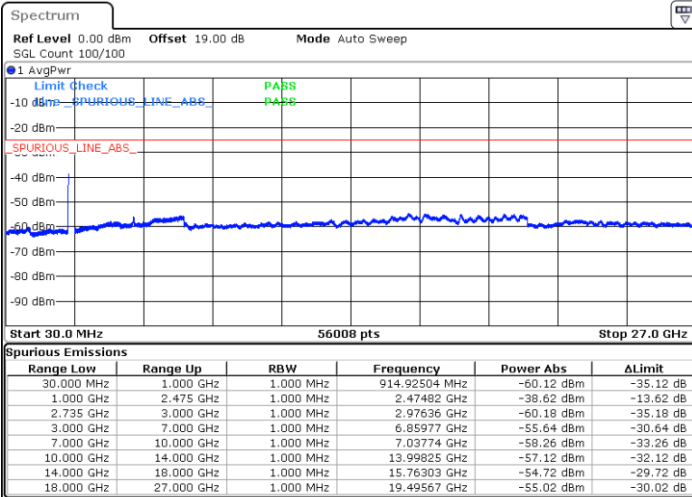

LTE Band 41C / 20MHz+15MHz

16QAM

Highest Channel / 1RB0 and 1RB74

Highest Channel / 1RB99 and 1RB0

Date: 17.DEC.2021 02:44:45

Date: 17.DEC.2021 02:41:30

Highest Channel / FullIRB

N/A

Date: 17.DEC.2021 02:48:00

Blank

LTE Band 41C / 20MHz+20MHz

16QAM

Lowest Channel / 1RB0 and 1RB99

Lowest Channel / 1RB99 and 1RB0

Date: 17.DEC.2021 03:13:04

Date: 17.DEC.2021 03:09:49

Lowest Channel / FullIRB

N/A

Blank

Date: 17.DEC.2021 03:16:20

LTE Band 41C / 20MHz+20MHz

16QAM

MiddleChannel / 1RB0 and 1RB99

Middle Channel / 1RB99 and 1RB0