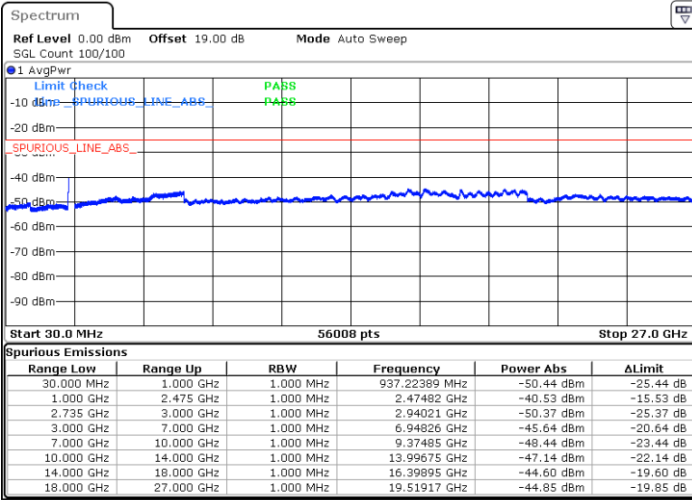

Highest Channel / 1RB0 and 1RB49

Highest Channel / 1RB74 and 1RB0

Date: 16.DEC.2021 01:42:38

Date: 16.DEC.2021 01:41:40

Highest Channel / FullIRB

N/A

Date: 16.DEC.2021 01:47:33

Blank

LTE Band 41C / 15MHz+15MHz

64QAM

Lowest Channel / 1RB0 and 1RB74

Lowest Channel / 1RB74 and 1RB0

Date: 16.DEC.2021 22:44:32

Date: 16.DEC.2021 22:39:07

Lowest Channel / FullIRB

N/A

Date: 16.DEC.2021 22:45:37

Blank

LTE Band 41C / 15MHz+15MHz

64QAM

Middle Channel / 1RB0 and 1RB74

Middle Channel / 1RB74 and 1RB0

Date: 16.DEC.2021 23:41:49

Date: 16.DEC.2021 23:47:14

Middle Channel / FullIRB

N/A

Date: 16.DEC.2021 23:40:43

Blank

LTE Band 41C / 15MHz+15MHz

64QAM

Highest Channel / 1RB0 and 1RB74

Highest Channel / 1RB74 and 1RB0