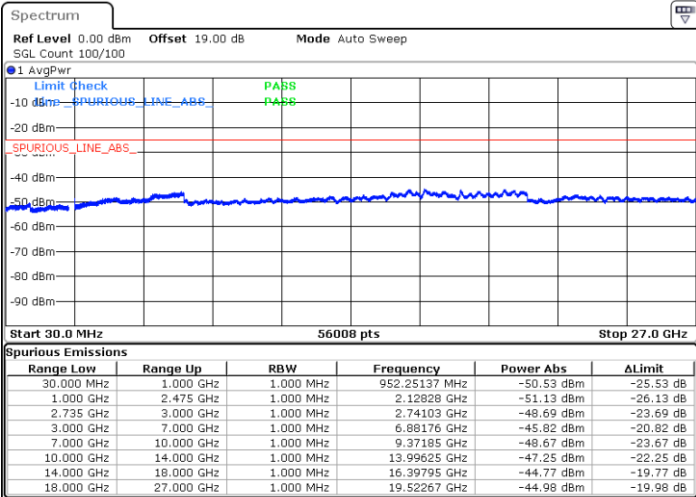

Date: 15.DEC.2021 20:30:59

Blank

LTE Band 41C / 5MHz+20MHz

64QAM

Middle Channel / 1RB0 and 1RB99

Middle Channel / 1RB24 and 1RB0

Date: 15.DEC.2021 22:01:46

Date: 15.DEC.2021 22:07:51

Middle Channel / FullRB

N/A

Date: 15.DEC.2021 22:00:40

Blank

LTE Band 41C / 5MHz+20MHz

64QAM

Highest Channel / 1RB0 and 1RB99

Highest Channel / 1RB24 and 1RB0

Date: 15.DEC.2021 22:19:31

Date: 15.DEC.2021 22:20:50

Highest Channel / FullIRB

N/A

Date: 15.DEC.2021 22:13:05

Blank

LTE Band 41C / 10MHz+15MHz

64QAM

Lowest Channel / 1RB0 and 1RB74

Lowest Channel / 1RB49 and 1RB0

Date: 15.DEC.2021 23:44:21

Date: 15.DEC.2021 23:39:27

Lowest Channel / FullIRB

N/A

Date: 15.DEC.2021 23:45:20

Blank