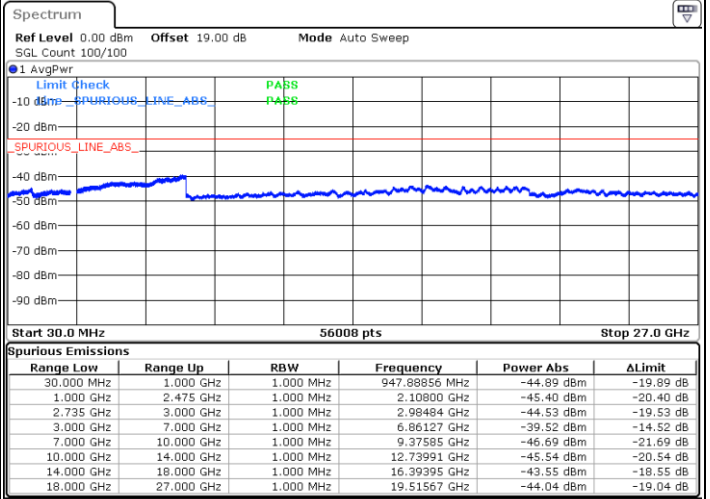

Date: 15.DEC.2021 22:19:31

Date: 15.DEC.2021 22:20:50

Highest Channel / FullIRB

N/A

Date: 15.DEC.2021 22:13:05

Blank

LTE Band 41C / 10MHz+15MHz

64QAM

Lowest Channel / 1RB0 and 1RB74

Lowest Channel / 1RB49 and 1RB0

Date: 15.DEC.2021 23:44:21

Date: 15.DEC.2021 23:39:27

Lowest Channel / FullIRB

N/A

Date: 15.DEC.2021 23:45:20

Blank

LTE Band 41C / 10MHz+15MHz

64QAM

MiddleChannel / 1RB0 and 1RB74

Middle Channel / 1RB49 and 1RB0

Date: 16.DEC.2021 00:13:41

Date: 16.DEC.2021 00:18:36

Middle Channel / FullIRB

N/A

Date: 16.DEC.2021 00:12:42

Blank

LTE Band 41C / 10MHz+15MHz

64QAM

Highest Channel / 1RB0 and 1RB74

Highest Channel / 1RB49 and 1RB0

Date: 16.DEC.2021 00:36:53

Date: 16.DEC.2021 00:35:54