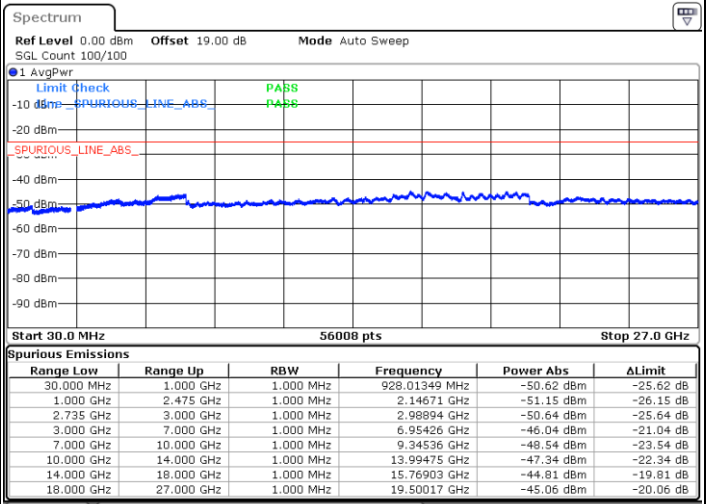

Highest Channel / FullIRB

N/A

Date: 17.DEC.2021 01:30:13

Blank

LTE Band 41C / 20MHz+5MHz

64QAM

Lowest Channel / 1RB0 and 1RB24

Lowest Channel / 1RB99 and 1RB0

Date: 15.DEC.2021 22:42:31

Date: 15.DEC.2021 22:37:36

Lowest Channel / FullIRB

N/A

Date: 15.DEC.2021 22:43:30

Blank

LTE Band 41C / 20MHz+5MHz

64QAM

Middle Channel / 1RB0 and 1RB24

Middle Channel / 1RB99 and 1RB0

Date: 15.DEC.2021 22:58:42

Date: 15.DEC.2021 23:04:13

Middle Channel / FullIRB

N/A

Blank

Date: 15.DEC.2021 22:57:15

LTE Band 41C / 20MHz+5MHz

64QAM

Highest Channel / 1RB0 and 1RB24

Highest Channel / 1RB99 and 1RB0

Date: 15.DEC.2021 23:18:31

Date: 15.DEC.2021 23:25:51

Highest Channel / FullIRB

N/A