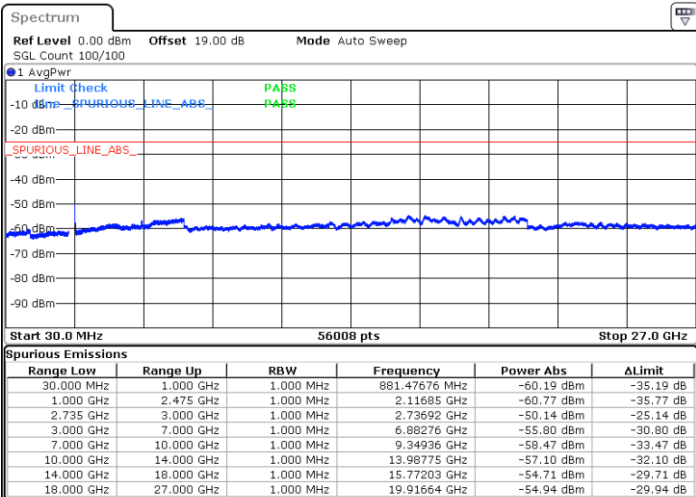

LTE Band 41C / 20MHz+15MHz

16QAM

Highest Channel / 1RB0 and 1RB74

Highest Channel / 1RB99 and 1RB0

Date: 17.DEC.2021 02:44:45

Date: 17.DEC.2021 02:41:30

Highest Channel / FullIRB

N/A

Date: 17.DEC.2021 02:48:00

Blank

LTE Band 41C / 20MHz+20MHz

16QAM

Lowest Channel / 1RB0 and 1RB99

Lowest Channel / 1RB99 and 1RB0

Date: 17.DEC.2021 03:13:04

Date: 17.DEC.2021 03:09:49

Lowest Channel / FullIRB

N/A

Blank

Date: 17.DEC.2021 03:16:20

LTE Band 41C / 20MHz+20MHz

16QAM

MiddleChannel / 1RB0 and 1RB99

Middle Channel / 1RB99 and 1RB0