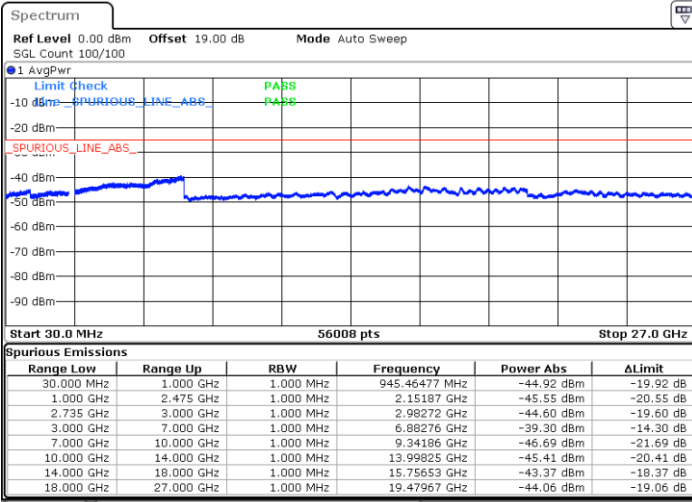

LTE Band 41C / 10MHz+15MHz

64QAM

MiddleChannel / 1RB0 and 1RB74

Middle Channel / 1RB49 and 1RB0

Date: 16.DEC.2021 00:13:41

Date: 16.DEC.2021 00:18:36

Middle Channel / FullIRB

N/A

Date: 16.DEC.2021 00:12:42

Blank

LTE Band 41C / 10MHz+15MHz

64QAM

Highest Channel / 1RB0 and 1RB74

Highest Channel / 1RB49 and 1RB0

Date: 16.DEC.2021 00:36:53

Date: 16.DEC.2021 00:35:54

Highest Channel / FullIRB

N/A

Date: 16.DEC.2021 00:41:48

Blank

LTE Band 41C / 10MHz+20MHz

64QAM

Lowest Channel / 1RB0 and 1RB99

Lowest Channel / 1RB49 and 1RB0

Date: 16.DEC.2021 03:37:50

Date: 16.DEC.2021 03:05:03

Lowest Channel / FullRB

N/A

Blank

Date: 16.DEC.2021 03:38:48

LTE Band 41C / 10MHz+20MHz

64QAM