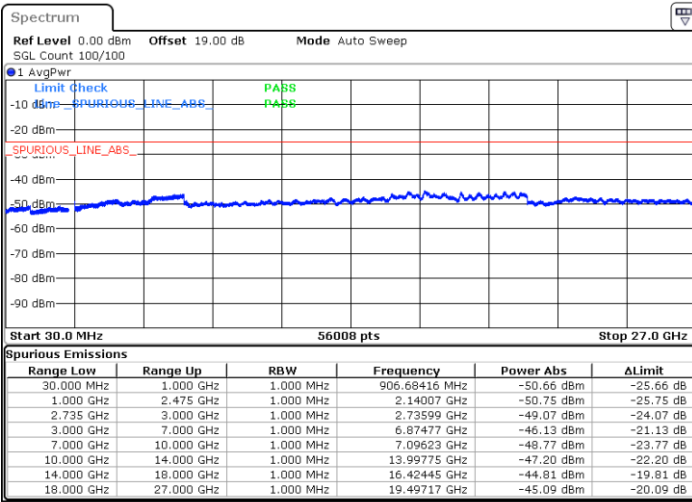

Middle Channel / 1RB0 and 1RB99

Middle Channel / 1RB49 and 1RB0

Date: 16.DEC.2021 03:47:13

Date: 16.DEC.2021 03:51:52

Middle Channel / FullIRB

N/A

Blank

Date: 16.DEC.2021 03:46:17

LTE Band 41C / 10MHz+20MHz

64QAM

Highest Channel / 1RB0 and 1RB99

Highest Channel / 1RB49 and 1RB0

Date: 16.DEC.2021 05:01:38

Date: 16.DEC.2021 05:00:39

Highest Channel / FullIRB

N/A

Date: 16.DEC.2021 05:06:34

Blank

LTE Band 41C / 15MHz+10MHz

64QAM

Lowest Channel / 1RB0 and 1RB49

Lowest Channel / 1RB74 and 1RB0

Date: 16.DEC.2021 01:06:16

Date: 16.DEC.2021 01:01:22