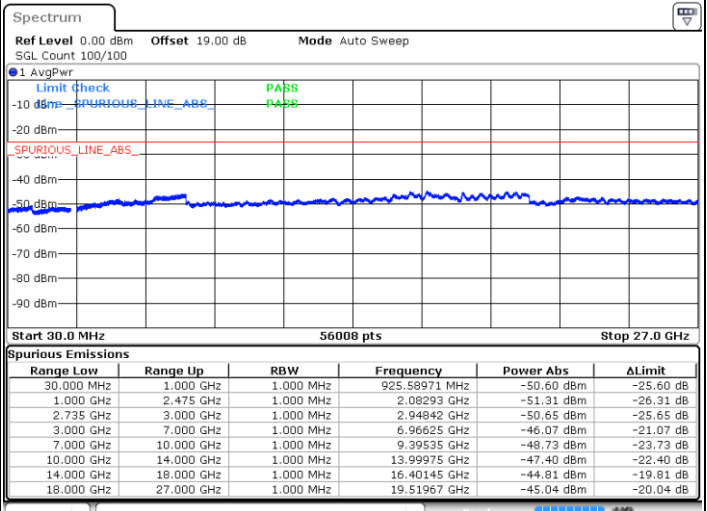

LTE Band 41C / 5MHz+20MHz

64QAM

Lowest Channel / 1RB0 and 1RB99

Lowest Channel / 1RB24 and 1RB0

Date: 15.DEC.2021 21:04:20

Date: 15.DEC.2021 21:46:33

Lowest Channel / FullIRB

N/A

Date: 15.DEC.2021 20:30:59

Blank

LTE Band 41C / 5MHz+20MHz

64QAM

Middle Channel / 1RB0 and 1RB99

Middle Channel / 1RB24 and 1RB0

Date: 15.DEC.2021 22:01:46

Date: 15.DEC.2021 22:07:51

Middle Channel / FullRB

N/A

Date: 15.DEC.2021 22:00:40

Blank

LTE Band 41C / 5MHz+20MHz

64QAM

Highest Channel / 1RB0 and 1RB99

Highest Channel / 1RB24 and 1RB0

Date: 15.DEC.2021 22:19:31

Date: 15.DEC.2021 22:20:50

Highest Channel / FullIRB

N/A

Date: 15.DEC.2021 22:13:05

Blank

LTE Band 41C / 10MHz+15MHz

64QAM