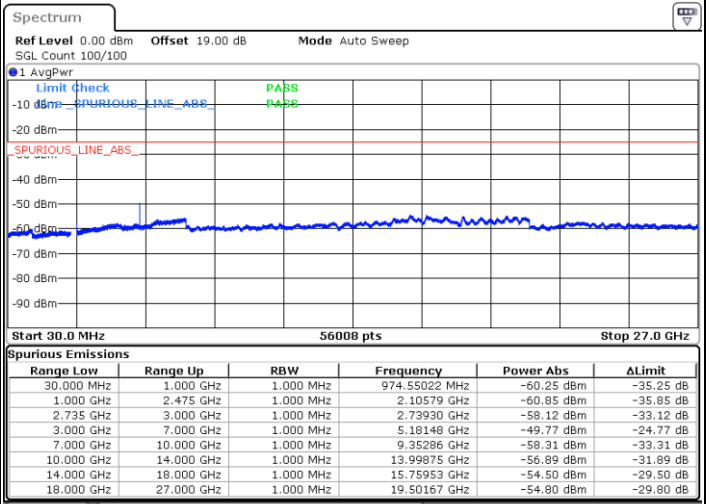

Date: 17.DEC.2021 00:13:03

Date: 17.DEC.2021 00:11:57

Highest Channel / FullIRB

N/A

Date: 17.DEC.2021 00:18:28

Blank

LTE Band 41C / 15MHz+20MHz

64QAM

Lowest Channel / 1RB0 and 1RB99

Lowest Channel / 1RB74 and 1RB0

Date: 17.DEC.2021 00:42:15

Date: 17.DEC.2021 00:36:50

Lowest Channel / FullIRB

N/A

Blank

Date: 17.DEC.2021 00:43:21

LTE Band 41C / 15MHz+20MHz

64QAM

Middle Channel / 1RB0 and 1RB9

Middle Channel / 1RB74 and 1RB0

Date: 17.DEC.2021 00:58:06

Date: 17.DEC.2021 01:03:30

Middle Channel / FullIRB

N/A

Date: 17.DEC.2021 00:57:00

Blank

LTE Band 41C / 15MHz+20MHz

64QAM

Highest Channel / 1RB0 and 1RB99

Highest Channel / 1RB74 and 1RB0

Date: 17.DEC.2021 01:24:48

Date: 17.DEC.2021 01:23:42