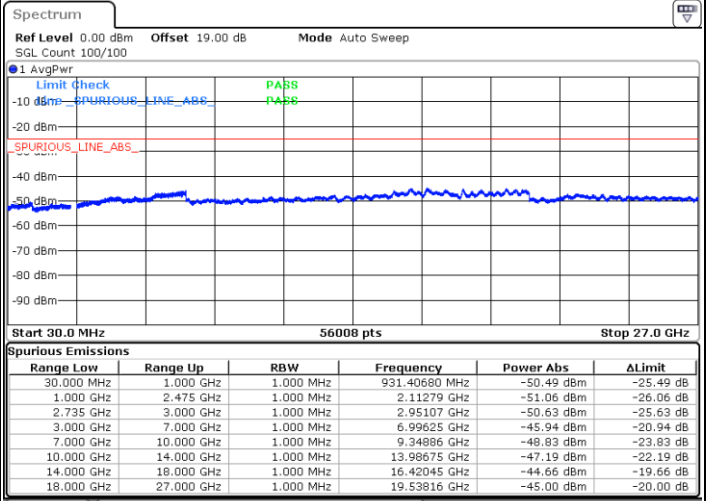

Highest Channel / FullIRB

N/A

Date: 16.DEC.2021 00:41:48

Blank

LTE Band 41C / 10MHz+20MHz

64QAM

Lowest Channel / 1RB0 and 1RB99

Lowest Channel / 1RB49 and 1RB0

Date: 16.DEC.2021 03:37:50

Date: 16.DEC.2021 03:05:03

Lowest Channel / FullRB

N/A

Blank

Date: 16.DEC.2021 03:38:48

LTE Band 41C / 10MHz+20MHz

64QAM

Middle Channel / 1RB0 and 1RB99

Middle Channel / 1RB49 and 1RB0

Date: 16.DEC.2021 03:47:13

Date: 16.DEC.2021 03:51:52

Middle Channel / FullIRB

N/A

Blank

Date: 16.DEC.2021 03:46:17

LTE Band 41C / 10MHz+20MHz

64QAM

Highest Channel / 1RB0 and 1RB99

Highest Channel / 1RB49 and 1RB0

Date: 16.DEC.2021 05:01:38

Date: 16.DEC.2021 05:00:39

Highest Channel / FullIRB

N/A