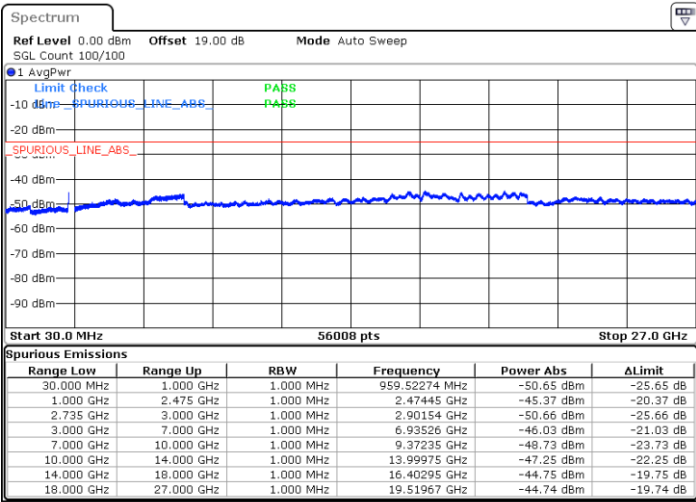

Highest Channel / 1RB0 and 1RB99

Highest Channel / 1RB99 and 1RB0

Date: 17.DEC.2021 04:01:46

Date: 17.DEC.2021 03:58:31

Highest Channel / FullIRB

N/A

Date: 17.DEC.2021 04:05:02

Blank

LTE Band 41C / 5MHz+20MHz

64QAM

Lowest Channel / 1RB0 and 1RB99

Lowest Channel / 1RB24 and 1RB0

Date: 15.DEC.2021 21:04:20

Date: 15.DEC.2021 21:46:33

Lowest Channel / FullIRB

N/A

Date: 15.DEC.2021 20:30:59

Blank

LTE Band 41C / 5MHz+20MHz

64QAM

Middle Channel / 1RB0 and 1RB99

Middle Channel / 1RB24 and 1RB0

Date: 15.DEC.2021 22:01:46

Date: 15.DEC.2021 22:07:51

Middle Channel / FullRB

N/A

Date: 15.DEC.2021 22:00:40

Blank

LTE Band 41C / 5MHz+20MHz

64QAM

Highest Channel / 1RB0 and 1RB99

Highest Channel / 1RB24 and 1RB0