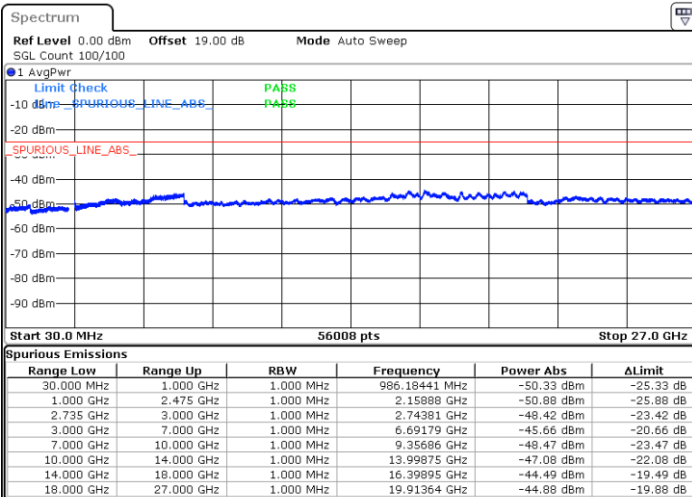

Date: 16.DEC.2021 22:45:37

Blank

LTE Band 41C / 15MHz+15MHz

64QAM

Middle Channel / 1RB0 and 1RB74

Middle Channel / 1RB74 and 1RB0

Date: 16.DEC.2021 23:41:49

Date: 16.DEC.2021 23:47:14

Middle Channel / FullIRB

N/A

Date: 16.DEC.2021 23:40:43

Blank

LTE Band 41C / 15MHz+15MHz

64QAM

Highest Channel / 1RB0 and 1RB74

Highest Channel / 1RB74 and 1RB0

Date: 17.DEC.2021 00:13:03

Date: 17.DEC.2021 00:11:57

Highest Channel / FullIRB

N/A

Date: 17.DEC.2021 00:18:28

Blank

LTE Band 41C / 15MHz+20MHz

64QAM

Lowest Channel / 1RB0 and 1RB99

Lowest Channel / 1RB74 and 1RB0

Date: 17.DEC.2021 00:42:15

Date: 17.DEC.2021 00:36:50

Lowest Channel / FullIRB

N/A

Blank

Date: 17.DEC.2021 00:43:21