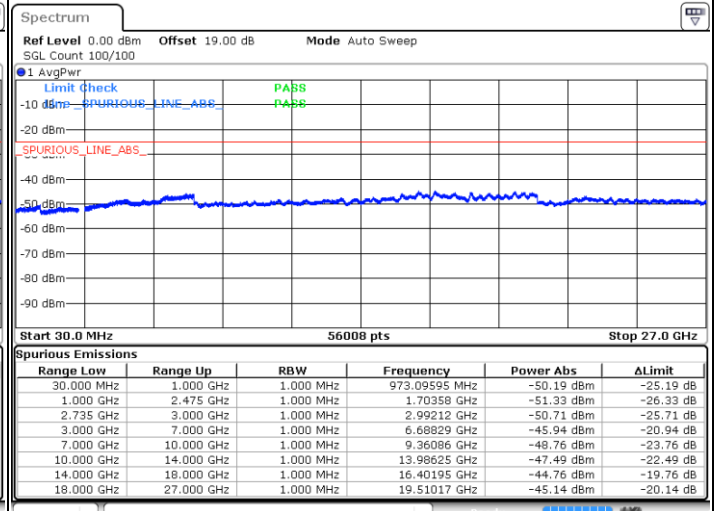

Highest Channel / 1RB0 and 1RB99

Highest Channel / 1RB99 and 1RB0

Date: 17.DEC.2021 04:01:46

Date: 17.DEC.2021 03:58:31

Highest Channel / FullIRB

N/A

Date: 17.DEC.2021 04:05:02

Blank

LTE Band 41C / 5MHz+20MHz

64QAM

Lowest Channel / 1RB0 and 1RB99

Lowest Channel / 1RB24 and 1RB0

Date: 15.DEC.2021 21:04:20

Date: 15.DEC.2021 21:46:33

Lowest Channel / FullIRB

N/A

Date: 15.DEC.2021 20:30:59

Blank

LTE Band 41C / 5MHz+20MHz

64QAM

Middle Channel / 1RB0 and 1RB99

Middle Channel / 1RB24 and 1RB0

Date: 15.DEC.2021 22:01:46

Date: 15.DEC.2021 22:07:51

Middle Channel / FullRB

N/A

Date: 15.DEC.2021 22:00:40

Blank

LTE Band 41C / 5MHz+20MHz

64QAM

Highest Channel / 1RB0 and 1RB99

Highest Channel / 1RB24 and 1RB0