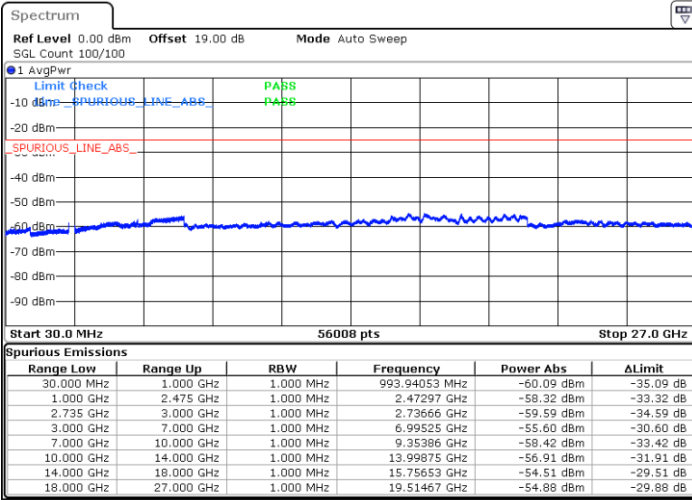

Date: 17.DEC.2021 01:56:03

Date: 17.DEC.2021 01:52:48

Lowest Channel / FullIRB

N/A

Blank

Date: 17.DEC.2021 01:59:19

LTE Band 41C / 20MHz+15MHz

16QAM

Middle Channel / 1RB0 and 1RB74

Middle Channel / 1RB99 and 1RB0

Date: 17.DEC.2021 02:14:48

Date: 17.DEC.2021 02:18:03

Middle Channel / FullIRB

N/A

Date: 17.DEC.2021 02:11:33

Blank

LTE Band 41C / 20MHz+15MHz

16QAM

Highest Channel / 1RB0 and 1RB74

Highest Channel / 1RB99 and 1RB0

Date: 17.DEC.2021 02:44:45

Date: 17.DEC.2021 02:41:30

Highest Channel / FullIRB

N/A

Date: 17.DEC.2021 02:48:00

Blank

LTE Band 41C / 20MHz+20MHz

16QAM

Lowest Channel / 1RB0 and 1RB99

Lowest Channel / 1RB99 and 1RB0

Date: 17.DEC.2021 03:13:04

Date: 17.DEC.2021 03:09:49