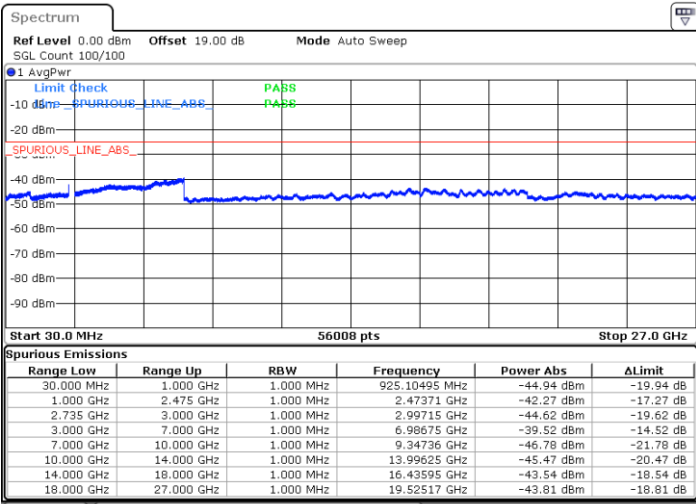

LTE Band 41C / 10MHz+20MHz

64QAM

Highest Channel / 1RB0 and 1RB99

Highest Channel / 1RB49 and 1RB0

Date: 16.DEC.2021 05:01:38

Date: 16.DEC.2021 05:00:39

Highest Channel / FullIRB

N/A

Date: 16.DEC.2021 05:06:34

Blank

LTE Band 41C / 15MHz+10MHz

64QAM

Lowest Channel / 1RB0 and 1RB49

Lowest Channel / 1RB74 and 1RB0

Date: 16.DEC.2021 01:06:16

Date: 16.DEC.2021 01:01:22

Lowest Channel / FullRB

N/A

Date: 16.DEC.2021 01:07:15

Blank

LTE Band 41C / 15MHz+10MHz

64QAM

Middle Channel / 1RB0 and 1RB49

Middle Channel / 1RB74 and 1RB0