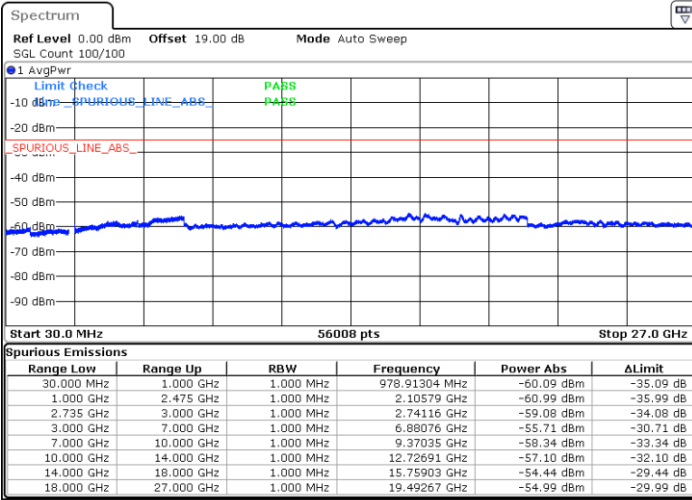

Date: 17.DEC.2021 02:48:00

Blank

LTE Band 41C / 20MHz+20MHz

16QAM

Lowest Channel / 1RB0 and 1RB99

Lowest Channel / 1RB99 and 1RB0

Date: 17.DEC.2021 03:13:04

Date: 17.DEC.2021 03:09:49

Lowest Channel / FullIRB

N/A

Blank

Date: 17.DEC.2021 03:16:20

LTE Band 41C / 20MHz+20MHz

16QAM

MiddleChannel / 1RB0 and 1RB99

Middle Channel / 1RB99 and 1RB0

Date: 17.DEC.2021 03:26:37

Date: 17.DEC.2021 03:29:52

Middle Channel / FullIRB

N/A

Blank

Date: 17.DEC.2021 03:23:22

LTE Band 41C / 20MHz+20MHz

16QAM

Highest Channel / 1RB0 and 1RB99

Highest Channel / 1RB99 and 1RB0

Date: 17.DEC.2021 04:01:46

Date: 17.DEC.2021 03:58:31

Highest Channel / FullIRB

N/A

Date: 17.DEC.2021 04:05:02

Blank