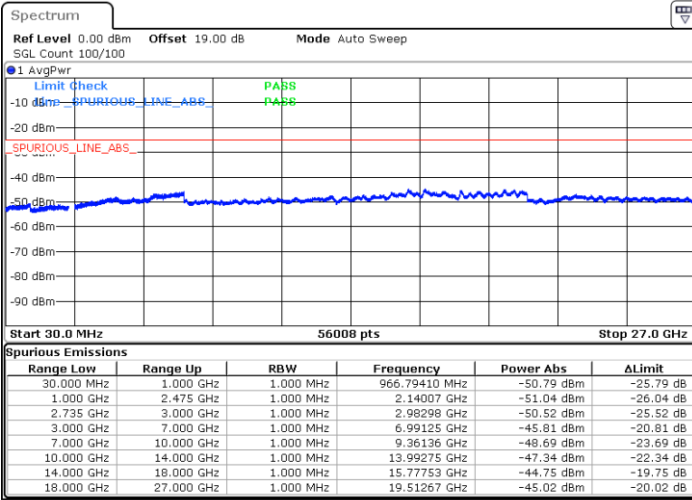

Highest Channel / FullIRB

N/A

Date: 16.DEC.2021 00:41:48

Blank

LTE Band 41C / 10MHz+20MHz

64QAM

Lowest Channel / 1RB0 and 1RB99

Lowest Channel / 1RB49 and 1RB0

Date: 16.DEC.2021 03:37:50

Date: 16.DEC.2021 03:05:03

Lowest Channel / FullRB

N/A

Blank

Date: 16.DEC.2021 03:38:48

LTE Band 41C / 10MHz+20MHz

64QAM

Middle Channel / 1RB0 and 1RB99

Middle Channel / 1RB49 and 1RB0

Date: 16.DEC.2021 03:47:13

Date: 16.DEC.2021 03:51:52

Middle Channel / FullIRB

N/A

Blank

Date: 16.DEC.2021 03:46:17

LTE Band 41C / 10MHz+20MHz

64QAM

Highest Channel / 1RB0 and 1RB99

Highest Channel / 1RB49 and 1RB0

Date: 16.DEC.2021 05:01:38

Date: 16.DEC.2021 05:00:39

Highest Channel / FullIRB

N/A