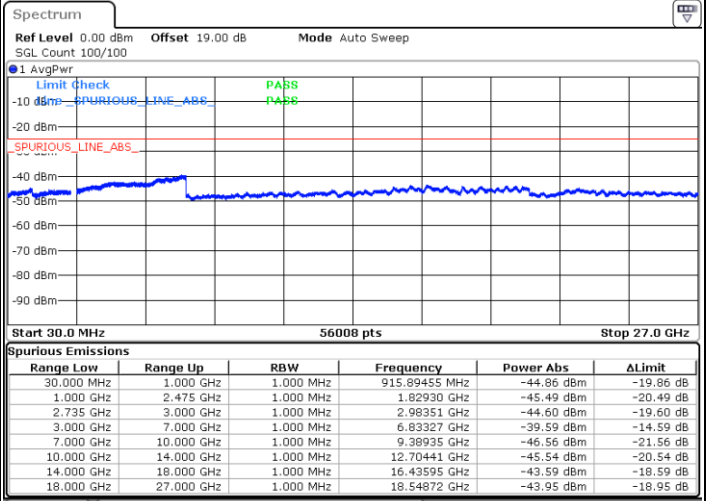

Lowest Channel / FullRB

N/A

Date: 16.DEC.2021 01:07:15

Blank

LTE Band 41C / 15MHz+10MHz

64QAM

Middle Channel / 1RB0 and 1RB49

Middle Channel / 1RB74 and 1RB0

Date: 16.DEC.2021 01:21:44

Date: 16.DEC.2021 01:26:39

Middle Channel / FullIRB

N/A

Blank

Date: 16.DEC.2021 01:20:46

LTE Band 41C / 15MHz+10MHz

64QAM

Highest Channel / 1RB0 and 1RB49

Highest Channel / 1RB74 and 1RB0

Date: 16.DEC.2021 01:42:38

Date: 16.DEC.2021 01:41:40

Highest Channel / FullIRB

N/A

Date: 16.DEC.2021 01:47:33

Blank

LTE Band 41C / 15MHz+15MHz

64QAM

Lowest Channel / 1RB0 and 1RB74

Lowest Channel / 1RB74 and 1RB0

Date: 16.DEC.2021 22:44:32

Date: 16.DEC.2021 22:39:07

Lowest Channel / FullIRB

N/A