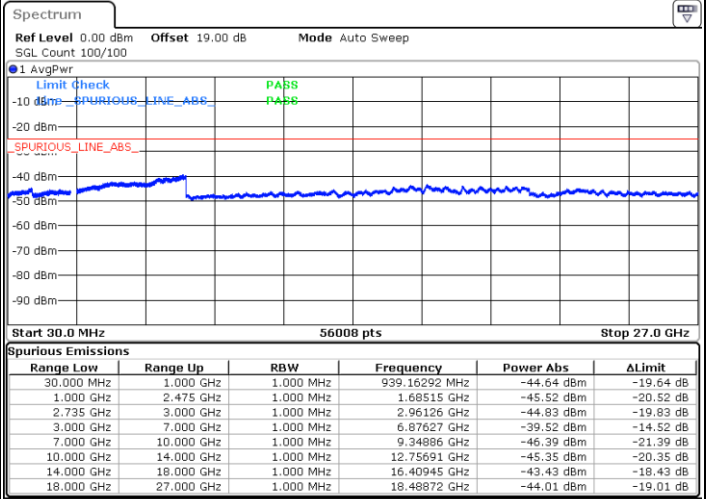

Date: 16.DEC.2021 05:06:34

Blank

LTE Band 41C / 15MHz+10MHz

64QAM

Lowest Channel / 1RB0 and 1RB49

Lowest Channel / 1RB74 and 1RB0

Date: 16.DEC.2021 01:06:16

Date: 16.DEC.2021 01:01:22

Lowest Channel / FullRB

N/A

Date: 16.DEC.2021 01:07:15

Blank

LTE Band 41C / 15MHz+10MHz

64QAM

Middle Channel / 1RB0 and 1RB49

Middle Channel / 1RB74 and 1RB0

Date: 16.DEC.2021 01:21:44

Date: 16.DEC.2021 01:26:39

Middle Channel / FullIRB

N/A

Blank

Date: 16.DEC.2021 01:20:46

LTE Band 41C / 15MHz+10MHz

64QAM

Highest Channel / 1RB0 and 1RB49

Highest Channel / 1RB74 and 1RB0

Date: 16.DEC.2021 01:42:38

Date: 16.DEC.2021 01:41:40

Highest Channel / FullIRB

N/A

Date: 16.DEC.2021 01:47:33

Blank