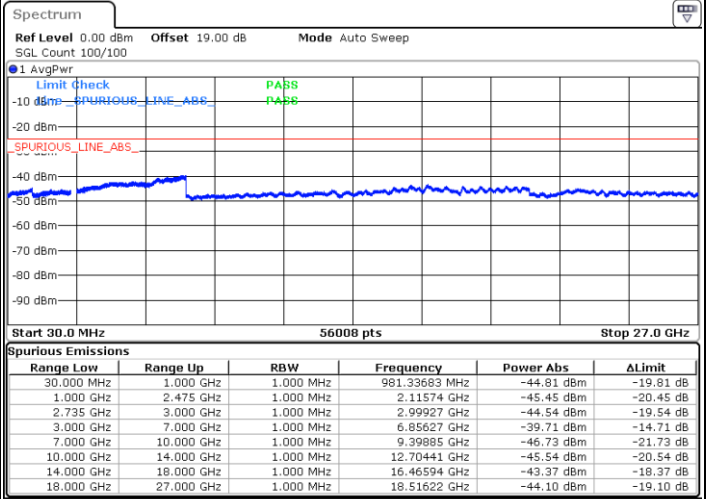

Middle Channel / FullRB

N/A

Date: 15.DEC.2021 22:00:40

Blank

LTE Band 41C / 5MHz+20MHz

64QAM

Highest Channel / 1RB0 and 1RB99

Highest Channel / 1RB24 and 1RB0

Date: 15.DEC.2021 22:19:31

Date: 15.DEC.2021 22:20:50

Highest Channel / FullIRB

N/A

Date: 15.DEC.2021 22:13:05

Blank

LTE Band 41C / 10MHz+15MHz

64QAM

Lowest Channel / 1RB0 and 1RB74

Lowest Channel / 1RB49 and 1RB0

Date: 15.DEC.2021 23:44:21

Date: 15.DEC.2021 23:39:27

Lowest Channel / FullIRB

N/A

Date: 15.DEC.2021 23:45:20

Blank