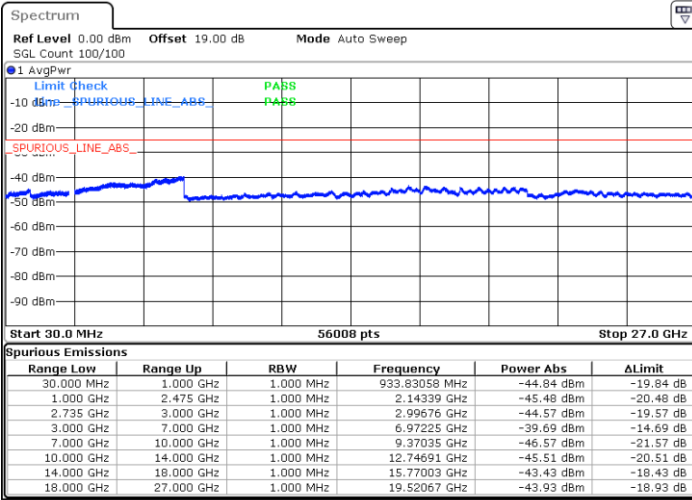

Date: 16.DEC.2021 01:21:44

Date: 16.DEC.2021 01:26:39

Middle Channel / FullIRB

N/A

Blank

Date: 16.DEC.2021 01:20:46

LTE Band 41C / 15MHz+10MHz

64QAM

Highest Channel / 1RB0 and 1RB49

Highest Channel / 1RB74 and 1RB0

Date: 16.DEC.2021 01:42:38

Date: 16.DEC.2021 01:41:40

Highest Channel / FullIRB

N/A

Date: 16.DEC.2021 01:47:33

Blank

LTE Band 41C / 15MHz+15MHz

64QAM

Lowest Channel / 1RB0 and 1RB74

Lowest Channel / 1RB74 and 1RB0

Date: 16.DEC.2021 22:44:32

Date: 16.DEC.2021 22:39:07

Lowest Channel / FullIRB

N/A