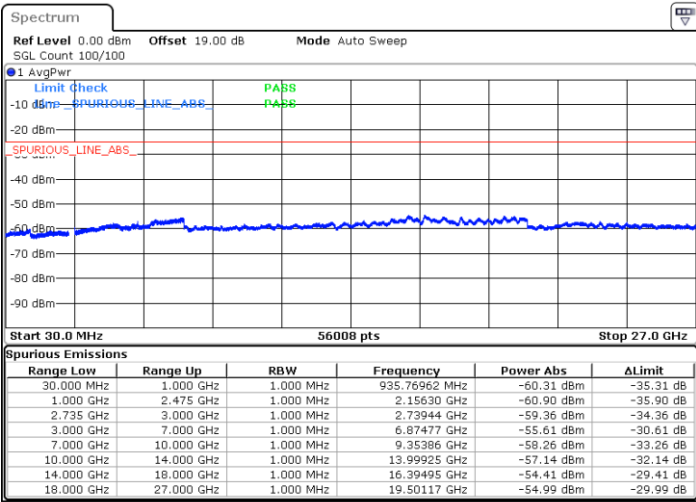

LTE Band 41C / 20MHz+10MHz

16QAM

Middle Channel / 1RB0 and 1RB49

Middle Channel / 1RB99 and 1RB0

Date: 16.DEC.2021 21:19:24

Date: 16.DEC.2021 21:22:39

Middle Channel / FullIRB

N/A

Blank

Date: 16.DEC.2021 21:16:08

LTE Band 41C / 20MHz+10MHz

16QAM

Highest Channel / 1RB0 and 1RB49

Highest Channel / 1RB99 and 1RB0

Date: 16.DEC.2021 21:53:05

Date: 16.DEC.2021 21:49:50

Highest Channel / FullIRB

N/A

Date: 16.DEC.2021 21:56:20

Blank

LTE Band 41C / 20MHz+15MHz

16QAM

Lowest Channel / 1RB0 and 1RB74

Lowest Channel / 1RB99 and 1RB0