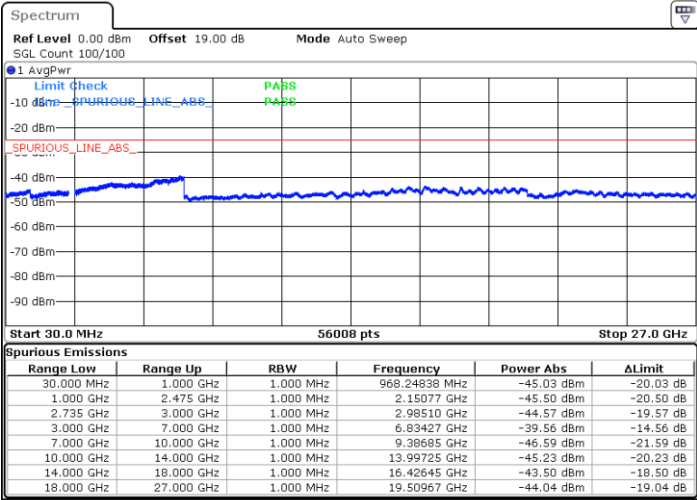

Date: 16.DEC.2021 05:06:34

Blank

LTE Band 41C / 15MHz+10MHz

64QAM

Lowest Channel / 1RB0 and 1RB49

Lowest Channel / 1RB74 and 1RB0

Date: 16.DEC.2021 01:06:16

Date: 16.DEC.2021 01:01:22

Lowest Channel / FullRB

N/A

Date: 16.DEC.2021 01:07:15

Blank

LTE Band 41C / 15MHz+10MHz

64QAM

Middle Channel / 1RB0 and 1RB49

Middle Channel / 1RB74 and 1RB0

Date: 16.DEC.2021 01:21:44

Date: 16.DEC.2021 01:26:39

Middle Channel / FullIRB

N/A

Blank

Date: 16.DEC.2021 01:20:46

LTE Band 41C / 15MHz+10MHz

64QAM

Highest Channel / 1RB0 and 1RB49

Highest Channel / 1RB74 and 1RB0

Date: 16.DEC.2021 01:42:38

Date: 16.DEC.2021 01:41:40

Highest Channel / FullIRB

N/A

Date: 16.DEC.2021 01:47:33

Blank