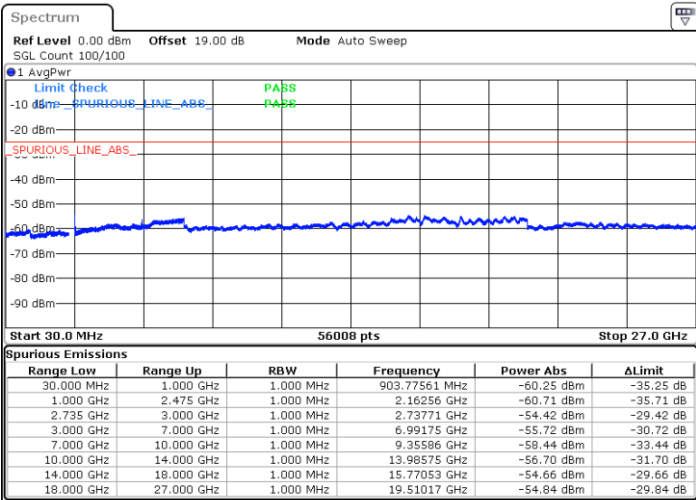

Date: 17.DEC.2021 01:56:03

Date: 17.DEC.2021 01:52:48

Lowest Channel / FullIRB

N/A

Blank

Date: 17.DEC.2021 01:59:19

LTE Band 41C / 20MHz+15MHz

16QAM

Middle Channel / 1RB0 and 1RB74

Middle Channel / 1RB99 and 1RB0

Date: 17.DEC.2021 02:14:48

Date: 17.DEC.2021 02:18:03

Middle Channel / FullIRB

N/A

Date: 17.DEC.2021 02:11:33

Blank

LTE Band 41C / 20MHz+15MHz

16QAM

Highest Channel / 1RB0 and 1RB74

Highest Channel / 1RB99 and 1RB0

Date: 17.DEC.2021 02:44:45

Date: 17.DEC.2021 02:41:30

Highest Channel / FullIRB

N/A

Date: 17.DEC.2021 02:48:00

Blank

LTE Band 41C / 20MHz+20MHz

16QAM

Lowest Channel / 1RB0 and 1RB99

Lowest Channel / 1RB99 and 1RB0

Date: 17.DEC.2021 03:13:04

Date: 17.DEC.2021 03:09:49