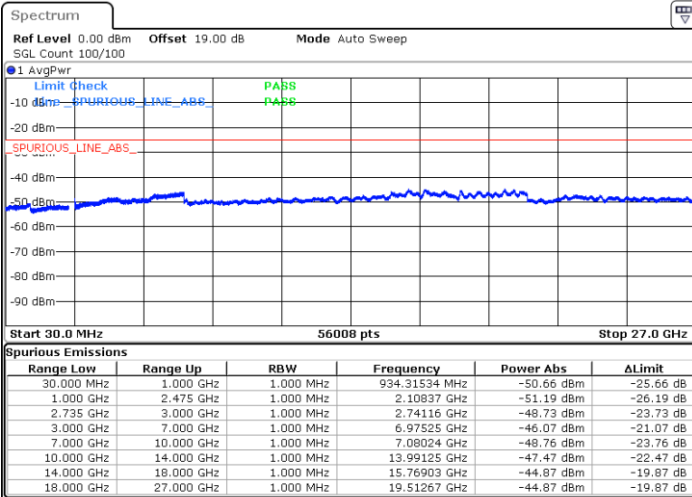

Date: 15.DEC.2021 22:42:31

Date: 15.DEC.2021 22:37:36

Lowest Channel / FullIRB

N/A

Date: 15.DEC.2021 22:43:30

Blank

LTE Band 41C / 20MHz+5MHz

64QAM

Middle Channel / 1RB0 and 1RB24

Middle Channel / 1RB99 and 1RB0

Date: 15.DEC.2021 22:58:42

Date: 15.DEC.2021 23:04:13

Middle Channel / FullIRB

N/A

Blank

Date: 15.DEC.2021 22:57:15

LTE Band 41C / 20MHz+5MHz

64QAM

Highest Channel / 1RB0 and 1RB24

Highest Channel / 1RB99 and 1RB0

Date: 15.DEC.2021 23:18:31

Date: 15.DEC.2021 23:25:51

Highest Channel / FullIRB

N/A