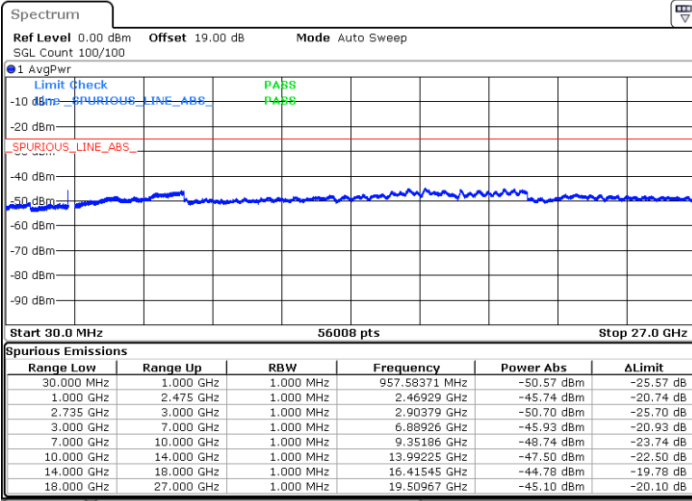

Date: 16.DEC.2021 00:12:42

Blank

LTE Band 41C / 10MHz+15MHz

64QAM

Highest Channel / 1RB0 and 1RB74

Highest Channel / 1RB49 and 1RB0

Date: 16.DEC.2021 00:36:53

Date: 16.DEC.2021 00:35:54

Highest Channel / FullIRB

N/A

Date: 16.DEC.2021 00:41:48

Blank

LTE Band 41C / 10MHz+20MHz

64QAM

Lowest Channel / 1RB0 and 1RB99

Lowest Channel / 1RB49 and 1RB0

Date: 16.DEC.2021 03:37:50

Date: 16.DEC.2021 03:05:03

Lowest Channel / FullRB

N/A

Blank

Date: 16.DEC.2021 03:38:48

LTE Band 41C / 10MHz+20MHz

64QAM