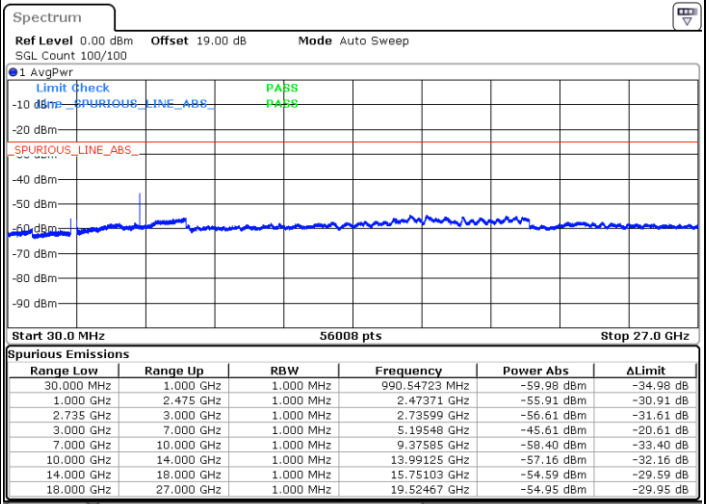

LTE Band 41C / 20MHz+10MHz

16QAM

Middle Channel / 1RB0 and 1RB49

Middle Channel / 1RB99 and 1RB0

Date: 16.DEC.2021 21:19:24

Date: 16.DEC.2021 21:22:39

Middle Channel / FullIRB

N/A

Blank

Date: 16.DEC.2021 21:16:08

LTE Band 41C / 20MHz+10MHz

16QAM

Highest Channel / 1RB0 and 1RB49

Highest Channel / 1RB99 and 1RB0

Date: 16.DEC.2021 21:53:05

Date: 16.DEC.2021 21:49:50

Highest Channel / FullIRB

N/A

Date: 16.DEC.2021 21:56:20

Blank

LTE Band 41C / 20MHz+15MHz

16QAM

Lowest Channel / 1RB0 and 1RB74

Lowest Channel / 1RB99 and 1RB0