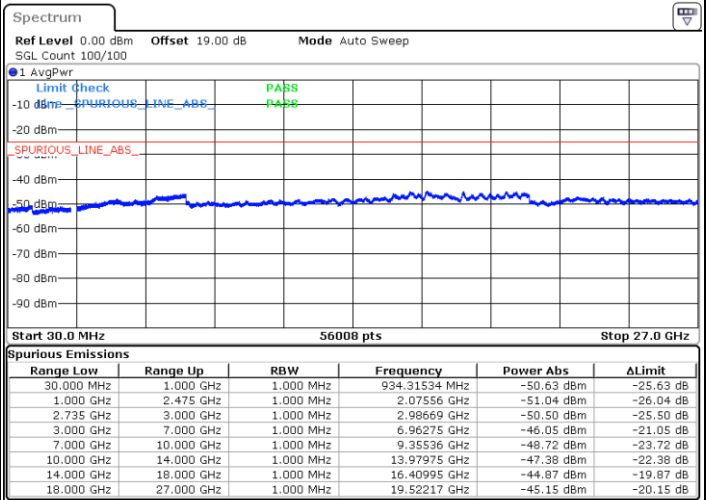

Date: 17.DEC.2021 00:57:00

Blank

LTE Band 41C / 15MHz+20MHz

64QAM

Highest Channel / 1RB0 and 1RB99

Highest Channel / 1RB74 and 1RB0

Date: 17.DEC.2021 01:24:48

Date: 17.DEC.2021 01:23:42

Highest Channel / FullIRB

N/A

Date: 17.DEC.2021 01:30:13

Blank

LTE Band 41C / 20MHz+5MHz

64QAM

Lowest Channel / 1RB0 and 1RB24

Lowest Channel / 1RB99 and 1RB0

Date: 15.DEC.2021 22:42:31

Date: 15.DEC.2021 22:37:36

Lowest Channel / FullIRB

N/A

Date: 15.DEC.2021 22:43:30

Blank

LTE Band 41C / 20MHz+5MHz

64QAM