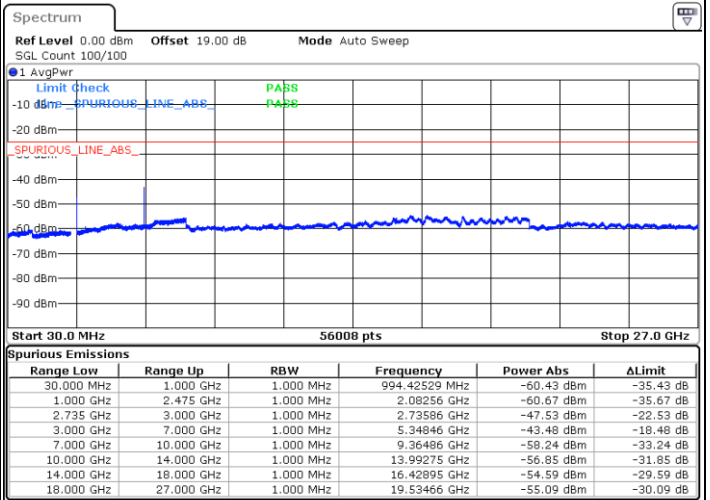

LTE Band 41C / 20MHz+15MHz

16QAM

Highest Channel / 1RB0 and 1RB74

Highest Channel / 1RB99 and 1RB0

Date: 17.DEC.2021 02:44:45

Date: 17.DEC.2021 02:41:30

Highest Channel / FullIRB

N/A

Date: 17.DEC.2021 02:48:00

Blank

LTE Band 41C / 20MHz+20MHz

16QAM

Lowest Channel / 1RB0 and 1RB99

Lowest Channel / 1RB99 and 1RB0

Date: 17.DEC.2021 03:13:04

Date: 17.DEC.2021 03:09:49

Lowest Channel / FullIRB

N/A

Blank

Date: 17.DEC.2021 03:16:20

LTE Band 41C / 20MHz+20MHz

16QAM

MiddleChannel / 1RB0 and 1RB99

Middle Channel / 1RB99 and 1RB0