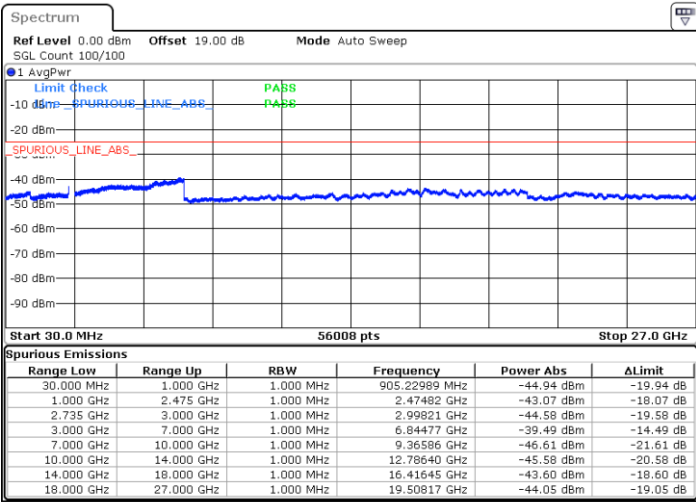

LTE Band 41C / 10MHz+20MHz

64QAM

Highest Channel / 1RB0 and 1RB99

Highest Channel / 1RB49 and 1RB0

Date: 16.DEC.2021 05:01:38

Date: 16.DEC.2021 05:00:39

Highest Channel / FullIRB

N/A

Date: 16.DEC.2021 05:06:34

Blank

LTE Band 41C / 15MHz+10MHz

64QAM

Lowest Channel / 1RB0 and 1RB49

Lowest Channel / 1RB74 and 1RB0

Date: 16.DEC.2021 01:06:16

Date: 16.DEC.2021 01:01:22

Lowest Channel / FullRB

N/A

Date: 16.DEC.2021 01:07:15

Blank

LTE Band 41C / 15MHz+10MHz

64QAM

Middle Channel / 1RB0 and 1RB49

Middle Channel / 1RB74 and 1RB0