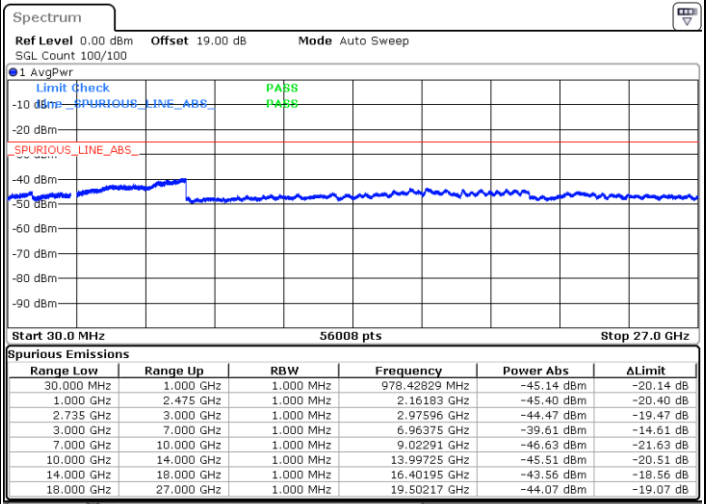

LTE Band 41C / 10MHz+20MHz

64QAM

Highest Channel / 1RB0 and 1RB99

Highest Channel / 1RB49 and 1RB0

Date: 16.DEC.2021 05:01:38

Date: 16.DEC.2021 05:00:39

Highest Channel / FullIRB

N/A

Date: 16.DEC.2021 05:06:34

Blank

LTE Band 41C / 15MHz+10MHz

64QAM

Lowest Channel / 1RB0 and 1RB49

Lowest Channel / 1RB74 and 1RB0

Date: 16.DEC.2021 01:06:16

Date: 16.DEC.2021 01:01:22

Lowest Channel / FullRB

N/A

Date: 16.DEC.2021 01:07:15

Blank

LTE Band 41C / 15MHz+10MHz

64QAM

Middle Channel / 1RB0 and 1RB49

Middle Channel / 1RB74 and 1RB0