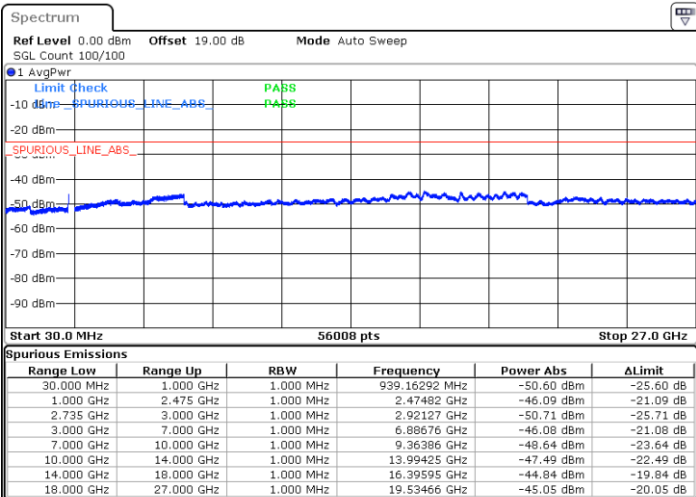

Date: 17.DEC.2021 00:57:00

Blank

LTE Band 41C / 15MHz+20MHz

64QAM

Highest Channel / 1RB0 and 1RB99

Highest Channel / 1RB74 and 1RB0

Date: 17.DEC.2021 01:24:48

Date: 17.DEC.2021 01:23:42

Highest Channel / FullIRB

N/A

Date: 17.DEC.2021 01:30:13

Blank

LTE Band 41C / 20MHz+5MHz

64QAM

Lowest Channel / 1RB0 and 1RB24

Lowest Channel / 1RB99 and 1RB0

Date: 15.DEC.2021 22:42:31

Date: 15.DEC.2021 22:37:36

Lowest Channel / FullIRB

N/A

Date: 15.DEC.2021 22:43:30

Blank

LTE Band 41C / 20MHz+5MHz

64QAM