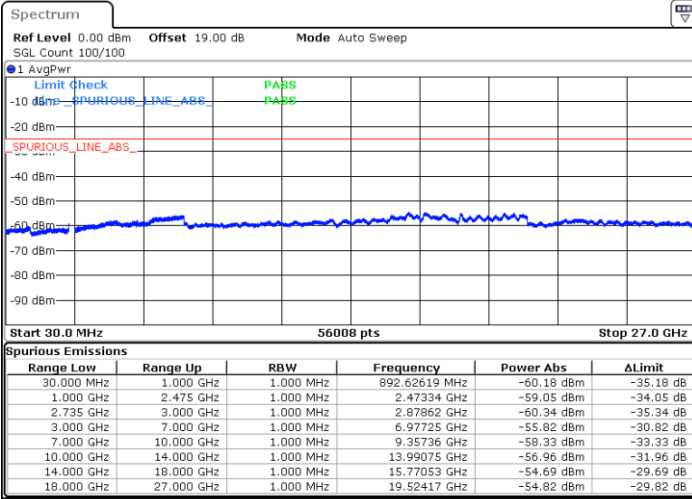

Highest Channel / FullIRB

N/A

Date: 16.DEC.2021 21:56:20

Blank

LTE Band 41C / 20MHz+15MHz

16QAM

Lowest Channel / 1RB0 and 1RB74

Lowest Channel / 1RB99 and 1RB0

Date: 17.DEC.2021 01:56:03

Date: 17.DEC.2021 01:52:48

Lowest Channel / FullIRB

N/A

Blank

Date: 17.DEC.2021 01:59:19

LTE Band 41C / 20MHz+15MHz

16QAM

Middle Channel / 1RB0 and 1RB74

Middle Channel / 1RB99 and 1RB0

Date: 17.DEC.2021 02:14:48

Date: 17.DEC.2021 02:18:03

Middle Channel / FullIRB

N/A

Date: 17.DEC.2021 02:11:33

Blank

LTE Band 41C / 20MHz+15MHz

16QAM

Highest Channel / 1RB0 and 1RB74

Highest Channel / 1RB99 and 1RB0

Date: 17.DEC.2021 02:44:45

Date: 17.DEC.2021 02:41:30

Highest Channel / FullIRB

N/A