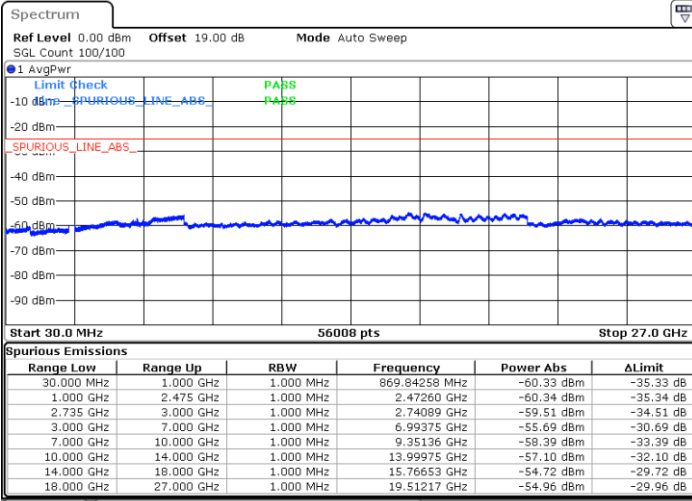

Date: 17.DEC.2021 02:48:00

Blank

LTE Band 41C / 20MHz+20MHz

16QAM

Lowest Channel / 1RB0 and 1RB99

Lowest Channel / 1RB99 and 1RB0

Date: 17.DEC.2021 03:13:04

Date: 17.DEC.2021 03:09:49

Lowest Channel / FullIRB

N/A

Blank

Date: 17.DEC.2021 03:16:20

LTE Band 41C / 20MHz+20MHz

16QAM

MiddleChannel / 1RB0 and 1RB99

Middle Channel / 1RB99 and 1RB0

Date: 17.DEC.2021 03:26:37

Date: 17.DEC.2021 03:29:52

Middle Channel / FullIRB

N/A

Blank

Date: 17.DEC.2021 03:23:22

LTE Band 41C / 20MHz+20MHz

16QAM

Highest Channel / 1RB0 and 1RB99

Highest Channel / 1RB99 and 1RB0

Date: 17.DEC.2021 04:01:46

Date: 17.DEC.2021 03:58:31

Highest Channel / FullIRB

N/A

Date: 17.DEC.2021 04:05:02

Blank