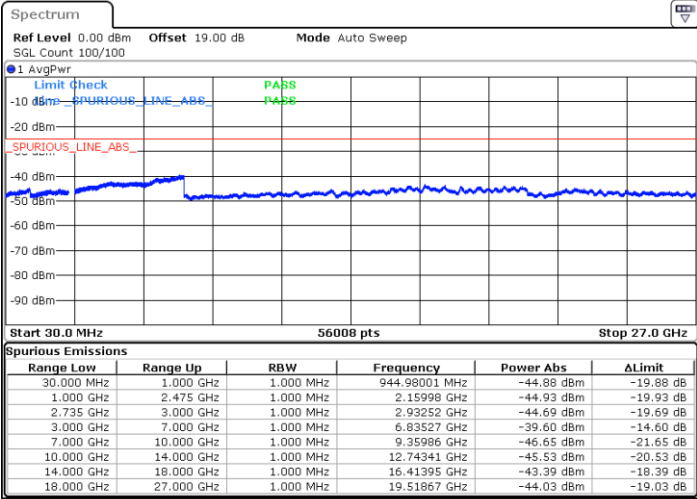

Date: 16.DEC.2021 05:06:34

Blank

LTE Band 41C / 15MHz+10MHz

64QAM

Lowest Channel / 1RB0 and 1RB49

Lowest Channel / 1RB74 and 1RB0

Date: 16.DEC.2021 01:06:16

Date: 16.DEC.2021 01:01:22

Lowest Channel / FullRB

N/A

Date: 16.DEC.2021 01:07:15

Blank

LTE Band 41C / 15MHz+10MHz

64QAM

Middle Channel / 1RB0 and 1RB49

Middle Channel / 1RB74 and 1RB0

Date: 16.DEC.2021 01:21:44

Date: 16.DEC.2021 01:26:39

Middle Channel / FullIRB

N/A

Blank

Date: 16.DEC.2021 01:20:46

LTE Band 41C / 15MHz+10MHz

64QAM

Highest Channel / 1RB0 and 1RB49

Highest Channel / 1RB74 and 1RB0

Date: 16.DEC.2021 01:42:38

Date: 16.DEC.2021 01:41:40

Highest Channel / FullIRB

N/A

Date: 16.DEC.2021 01:47:33

Blank