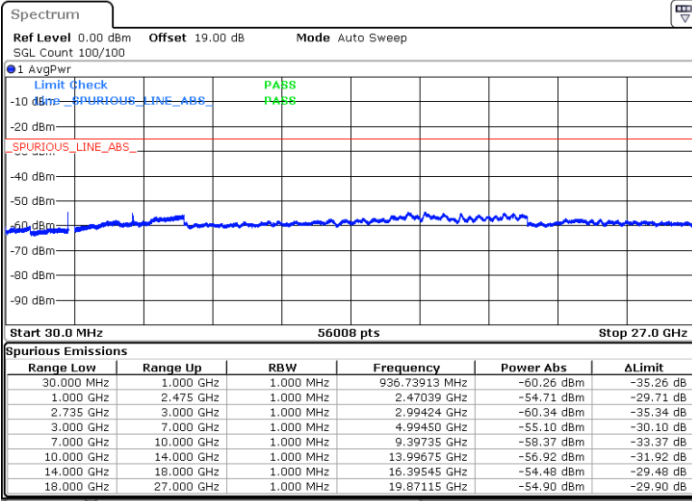

Blank

Date: 16.DEC.2021 21:16:08

LTE Band 41C / 20MHz+10MHz

16QAM

Highest Channel / 1RB0 and 1RB49

Highest Channel / 1RB99 and 1RB0

Date: 16.DEC.2021 21:53:05

Date: 16.DEC.2021 21:49:50

Highest Channel / FullIRB

N/A

Date: 16.DEC.2021 21:56:20

Blank

LTE Band 41C / 20MHz+15MHz

16QAM

Lowest Channel / 1RB0 and 1RB74

Lowest Channel / 1RB99 and 1RB0

Date: 17.DEC.2021 01:56:03

Date: 17.DEC.2021 01:52:48

Lowest Channel / FullIRB

N/A

Blank

Date: 17.DEC.2021 01:59:19

LTE Band 41C / 20MHz+15MHz

16QAM