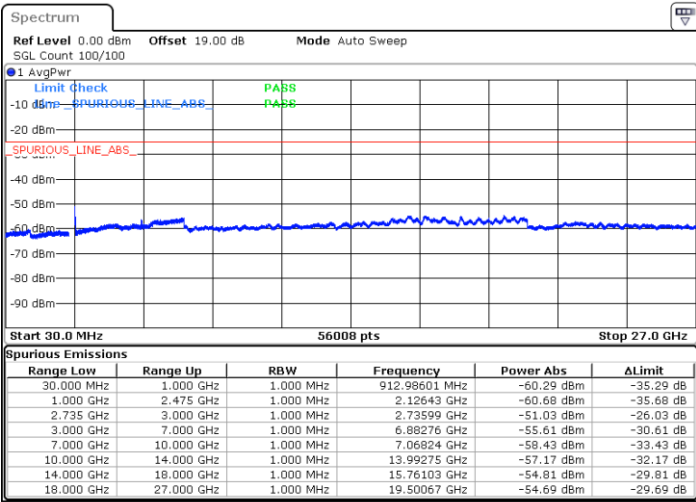

Lowest Channel / 1RB0 and 1RB99

Lowest Channel / 1RB74 and 1RB0

Date: 17.DEC.2021 00:42:15

Date: 17.DEC.2021 00:36:50

Lowest Channel / FullIRB

N/A

Blank

Date: 17.DEC.2021 00:43:21

Date: 17.DEC.2021 00:57:00

Blank

LTE Band 41C / 15MHz+20MHz

64QAM

Highest Channel / 1RB0 and 1RB99

Highest Channel / 1RB74 and 1RB0

Date: 17.DEC.2021 01:24:48

Date: 17.DEC.2021 01:23:42

Highest Channel / FullIRB

N/A

Date: 17.DEC.2021 01:30:13

Blank

LTE Band 41C / 20MHz+5MHz

64QAM

Lowest Channel / 1RB0 and 1RB24

Lowest Channel / 1RB99 and 1RB0

Date: 15.DEC.2021 22:42:31

Date: 15.DEC.2021 22:37:36

Lowest Channel / FullIRB

N/A

Date: 15.DEC.2021 22:43:30

Blank

LTE Band 41C / 20MHz+5MHz

64QAM