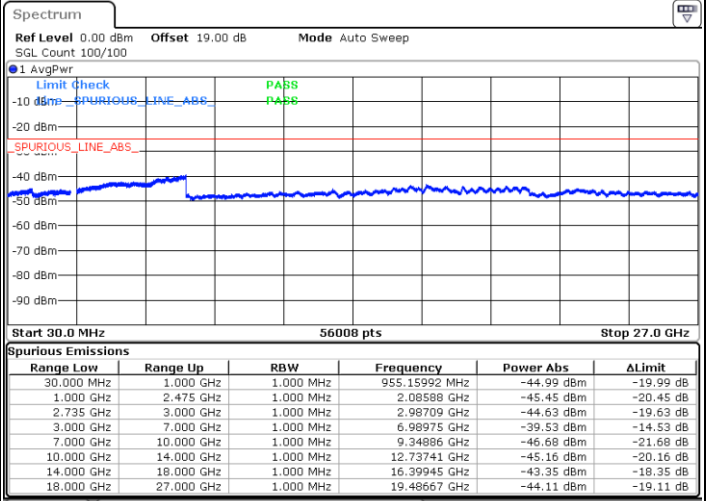

LTE Band 41C / 10MHz+15MHz

64QAM

MiddleChannel / 1RB0 and 1RB74

Middle Channel / 1RB49 and 1RB0

Date: 16.DEC.2021 00:13:41

Date: 16.DEC.2021 00:18:36

Middle Channel / FullIRB

N/A

Date: 16.DEC.2021 00:12:42

Blank

LTE Band 41C / 10MHz+15MHz

64QAM

Highest Channel / 1RB0 and 1RB74

Highest Channel / 1RB49 and 1RB0

Date: 16.DEC.2021 00:36:53

Date: 16.DEC.2021 00:35:54

Highest Channel / FullIRB

N/A

Date: 16.DEC.2021 00:41:48

Blank

LTE Band 41C / 10MHz+20MHz

64QAM

Lowest Channel / 1RB0 and 1RB99

Lowest Channel / 1RB49 and 1RB0

Date: 16.DEC.2021 03:37:50

Date: 16.DEC.2021 03:05:03

Lowest Channel / FullRB

N/A

Blank

Date: 16.DEC.2021 03:38:48

LTE Band 41C / 10MHz+20MHz

64QAM