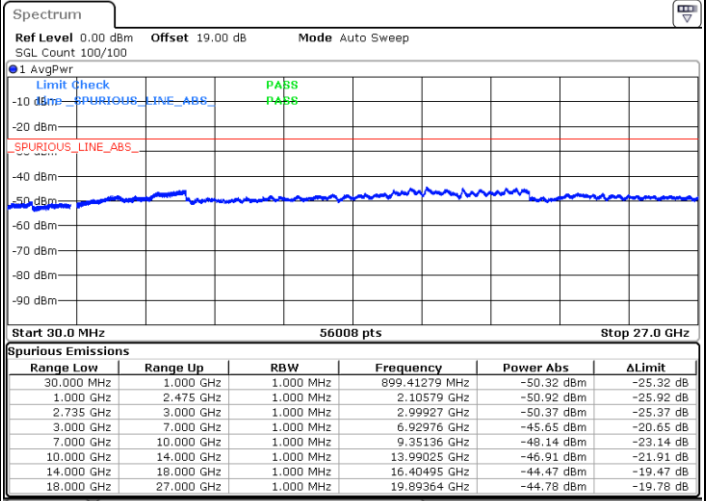

Date: 16.DEC.2021 01:21:44

Date: 16.DEC.2021 01:26:39

Middle Channel / FullIRB

N/A

Blank

Date: 16.DEC.2021 01:20:46

LTE Band 41C / 15MHz+10MHz

64QAM

Highest Channel / 1RB0 and 1RB49

Highest Channel / 1RB74 and 1RB0

Date: 16.DEC.2021 01:42:38

Date: 16.DEC.2021 01:41:40

Highest Channel / FullIRB

N/A

Date: 16.DEC.2021 01:47:33

Blank

LTE Band 41C / 15MHz+15MHz

64QAM

Lowest Channel / 1RB0 and 1RB74

Lowest Channel / 1RB74 and 1RB0

Date: 16.DEC.2021 22:44:32

Date: 16.DEC.2021 22:39:07

Lowest Channel / FullIRB

N/A