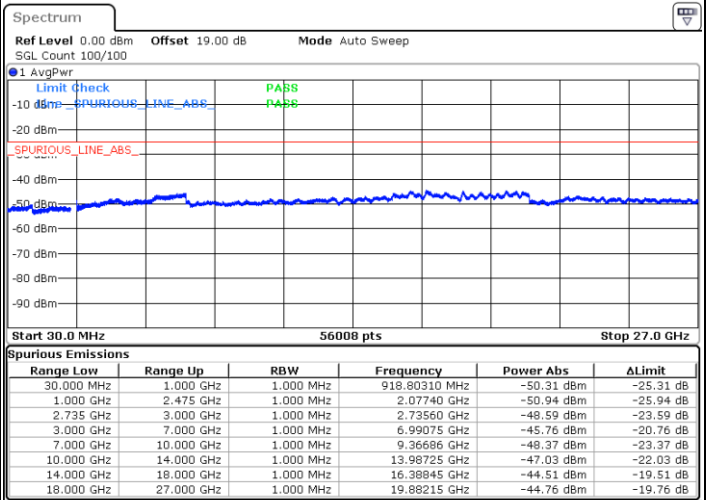

Date: 16.DEC.2021 22:45:37

Blank

LTE Band 41C / 15MHz+15MHz

64QAM

Middle Channel / 1RB0 and 1RB74

Middle Channel / 1RB74 and 1RB0

Date: 16.DEC.2021 23:41:49

Date: 16.DEC.2021 23:47:14

Middle Channel / FullIRB

N/A

Date: 16.DEC.2021 23:40:43

Blank

LTE Band 41C / 15MHz+15MHz

64QAM

Highest Channel / 1RB0 and 1RB74

Highest Channel / 1RB74 and 1RB0

Date: 17.DEC.2021 00:13:03

Date: 17.DEC.2021 00:11:57

Highest Channel / FullIRB

N/A

Date: 17.DEC.2021 00:18:28

Blank

LTE Band 41C / 15MHz+20MHz

64QAM

Lowest Channel / 1RB0 and 1RB99

Lowest Channel / 1RB74 and 1RB0

Date: 17.DEC.2021 00:42:15

Date: 17.DEC.2021 00:36:50

Lowest Channel / FullIRB

N/A

Blank

Date: 17.DEC.2021 00:43:21