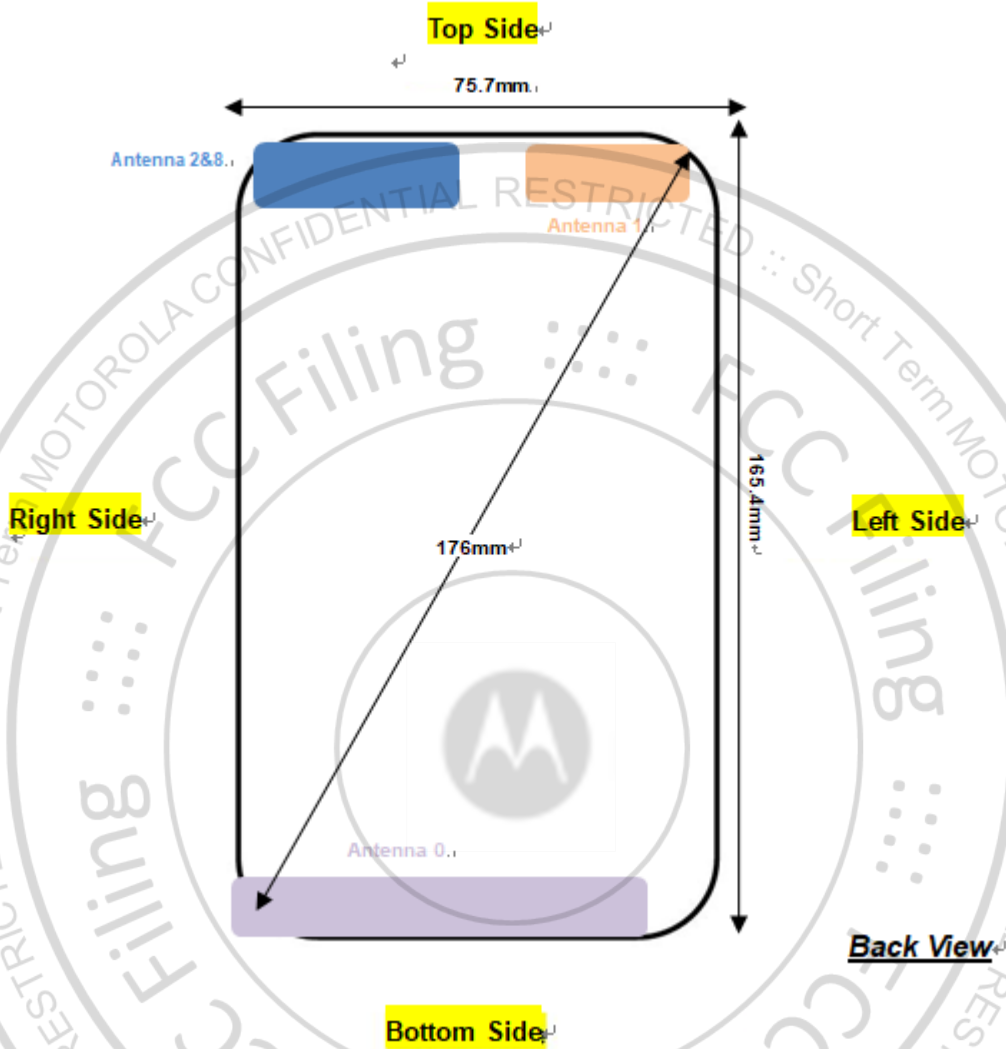

Front, Test Separation 5 mm

Back, Test Separation 5 mm

Left Side, Test Separation 5 mm

Right Side, Test Separation 5 mm

Top Side, Test Separation 5 mm

Bottom Side, Test Separation 5 mm

Body-worn Exposure Condition

Front, Test Separation 5 mm

Back, Test Separation 5 mm

Back with headset, Test Separation 5 mm

Sensor off

Front, Test Separation 14 mm

Back, Test Separation 21 mm

Product Specific 10g SAR

Front, Test Separation 0 mm

Back, Test Separation 0 mm

Left Side, Test Separation 0 mm

Right Side, Test Separation 0 mm

Top Side, Test Separation 0 mm

Bottom Side, Test Separation 0 mm

Sensor off

Back, Test Separation 6 mm

Back, Test Separation 14 mm

Back, Test Separation 15 mm

Left Side, Test Separation 6 mm

Top Side, Test Separation 9 mm

Top Side, Test Separation 7 mm

Bottom Side, Test Separation 14 mm

Antenna Location

Antenna	Support Band
Antenna 0	GSM: 850/1900<TX/RX> WCDMA: B2/B4/B5<TX/RX> LTE: B2/B4/B5/B7/B12/ B13/B14/B17/B25/B26/B30/B66/B71/B38/B41 <TX/RX> NR NSA: n2/n5/n12 /n25 /n30/n41/n66/n70/n71 <TX/RX> NR SA: n2/n5/n12/n14/n25/n26 /n41/n66/n70/n71 <TX/RX>
Antenna 1	LTE: B2/B4/B5/B7/B12/ B13/B14 /B25/B26 /B66/B71 <TX/RX> NR: n2/n5/n12 /n25 /n30/n41/n66 /n71 <TX/RX>
Antenna 2	LTE: B48<TX/RX> NR: n77/n78<TX/RX>
Antenna 8	Bluetooth<TX/RX> WIFI 2.4G <TX/RX> WIFI 5G<TX/RX>