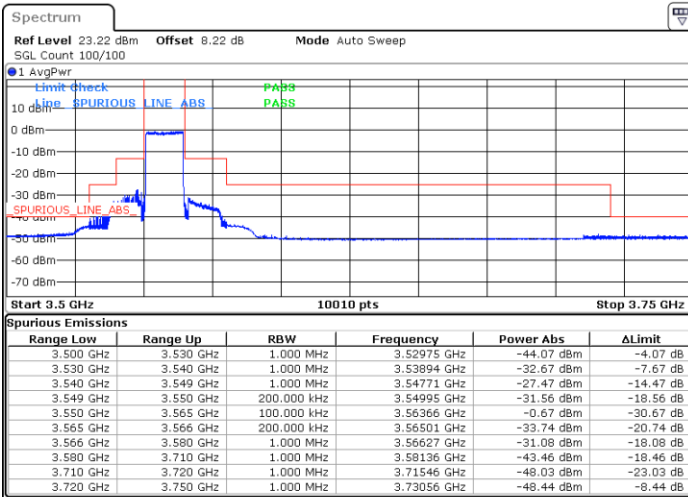

Highest Channel / 1RBmax

Date: 28.DEC.2021 23:28:01

Date: 28.DEC.2021 23:37:11

Highest Channel / FullIRB

N/A

Date: 28.DEC.2021 23:44:43

LTE Band 48 / 15MHz

QPSK

Lowest Channel / 1RB0

Lowest Channel / 1RBmax

Date: 29.DEC.2021 19:26:47

Date: 29.DEC.2021 19:48:51

Lowest Channel / FullIRB

N/A

Date: 29.DEC.2021 19:12:27

LTE Band 48 / 15MHz

QPSK

Middle Channel / 1RB0

Middle Channel / 1RBmax

Date: 29. DEC. 2021 20:17:42

Date: 29. DEC. 2021 20:33:35

Middle Channel / FullIRB

N/A

Date: 29. DEC. 2021 20:10:01

LTE Band 48 / 15MHz

QPSK

Highest Channel / 1RB0

Highest Channel / 1RBmax

Date: 29.DEC.2021 20:59:26

Date: 29.DEC.2021 21:27:19

Highest Channel / FullIRB

N/A