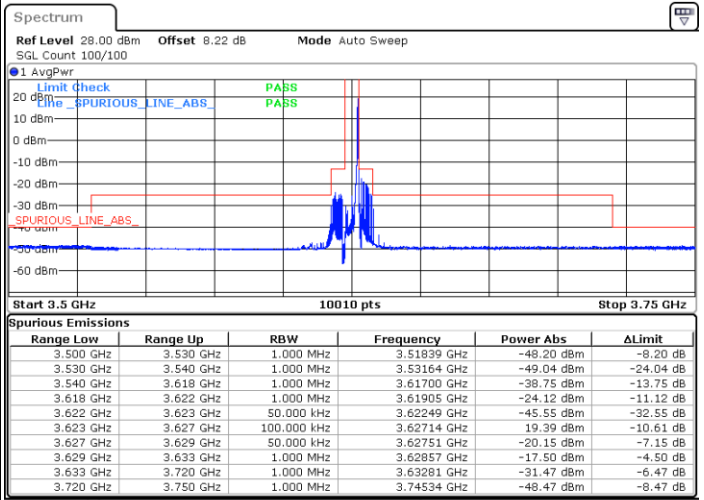

Date: 5. JAN. 2022 19:09:59

Highest Channel / FullIRB

N/A

Date: 5. JAN. 2022 19:06:16

LTE Band 48 / 5MHz

16QAM

Lowest Channel / 1RB0

Lowest Channel / 1RBmax

Date: 28.DEC.2021 16:43:37

Date: 28.DEC.2021 16:56:44

Lowest Channel / FullIRB

N/A

Date: 28.DEC.2021 18:02:13

LTE Band 48 / 5MHz

16QAM

Middle Channel / 1RB0

Middle Channel / 1RBmax

Date: 28. DEC. 2021 18:44:37

Date: 28. DEC. 2021 20:04:42

Middle Channel / FullIRB

N/A

Date: 28. DEC. 2021 18:18:09

LTE Band 48 / 5MHz

16QAM

Highest Channel / 1RB0

Highest Channel / 1RBmax

Date: 28. DEC. 2021 20:26:38

Date: 28. DEC. 2021 20:40:48

Highest Channel / FullIRB

N/A

Date: 28. DEC. 2021 20:56:56

LTE Band 48 / 10MHz