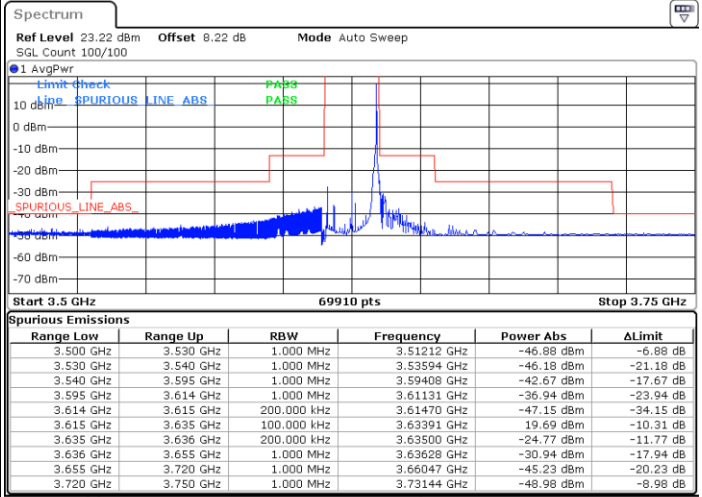

LTE Band 48 / 15MHz

QPSK

Highest Channel / 1RB0

Highest Channel / 1RBmax

Date: 29.DEC.2021 20:59:26

Date: 29.DEC.2021 21:27:19

Highest Channel / FullIRB

N/A

Date: 29.DEC.2021 20:52:34

LTE Band 48 / 20MHz

QPSK

Lowest Channel / 1RB0

Lowest Channel / 1RBmax

Date: 5. JAN. 2022 16:31:40

Date: 5. JAN. 2022 16:58:13

Lowest Channel / FullIRB

N/A

Date: 5. JAN. 2022 17:27:43

LTE Band 48 / 20MHz

QPSK

Middle Channel / 1RB0

Middle Channel / 1RBmax

Date: 5.JAN.2022 17:41:31

Date: 5.JAN.2022 17:51:48

Middle Channel / FullIRB

N/A

Date: 5.JAN.2022 18:02:47

LTE Band 48 / 20MHz

QPSK

Highest Channel / 1RB0

Highest Channel / 1RBmax

Date: 5. JAN. 2022 19:56:09