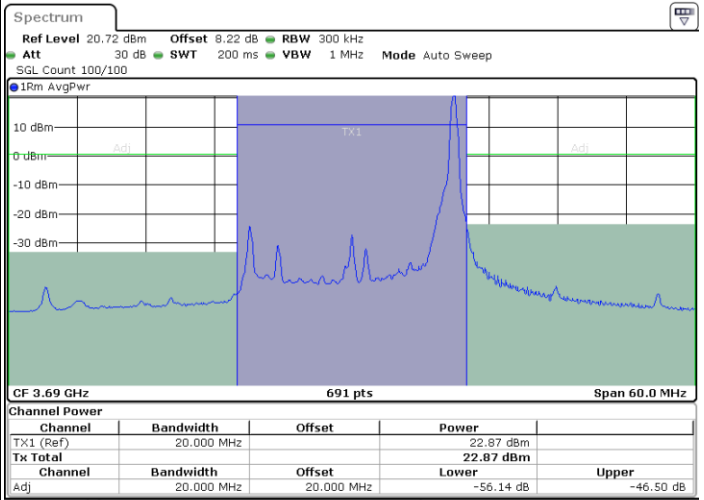

Lowest Channel / 1RBmax

Date: 5.JAN.2022 16:50:42

Date: 5.JAN.2022 16:53:21

Lowest Channel / FullIRB

Date: 5.JAN.2022 17:34:40

**LTE Band 48 / 20MHz**

**64QAM**

**Middle Channel / 1RB0**

**Middle Channel / 1RBmax**

**Middle Channel / FullRB**

LTE Band 48 / 20MHz

64QAM

Highest Channel / 1RB0

Highest Channel / 1RBmax

Date: 5.JAN.2022 19:29:02

Date: 5.JAN.2022 19:20:16

## 26dB Bandwidth

Mode	LTE Band 48 : 26dB BW(MHz)	
BW	20MHz	
Mod.	QPSK	16QAM
Middle CH	18.66	18.74

Mode	LTE Band 48 : 26dB BW(MHz)	
BW	5MHz	
Mod.	QPSK	16QAM
Middle CH	4.78	4.75