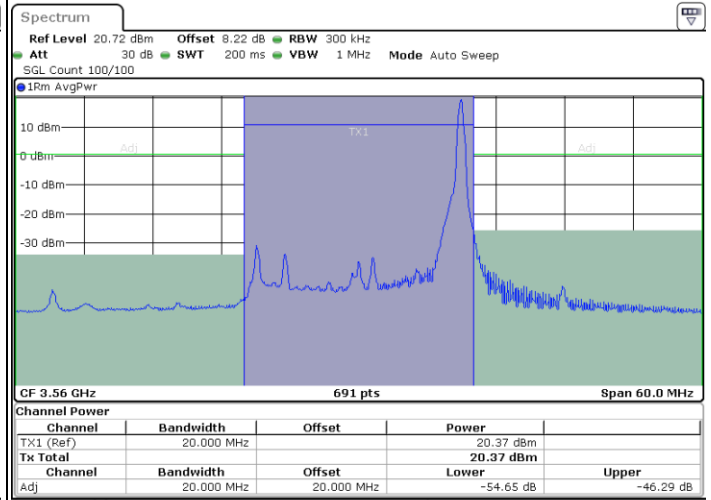

**LTE Band 48 / 15MHz**

**64QAM**

**Middle Channel / 1RB0**

**Middle Channel / 1RBmax**

**Middle Channel / FullRB**

LTE Band 48 / 15MHz

64QAM

Highest Channel / 1RB0

Highest Channel / 1RBmax

Date: 29.DEC.2021 21:05:21

Date: 29.DEC.2021 21:25:07

Highest Channel / FullRB

Date: 29.DEC.2021 21:08:12

LTE Band 48 / 20MHz

64QAM

Lowest Channel / 1RB0

Lowest Channel / 1RBmax

Date: 5.JAN.2022 16:50:42

Date: 5.JAN.2022 16:53:21

Lowest Channel / FullIRB

Date: 5.JAN.2022 17:34:40

**LTE Band 48 / 20MHz**

**64QAM**

**Middle Channel / 1RB0**