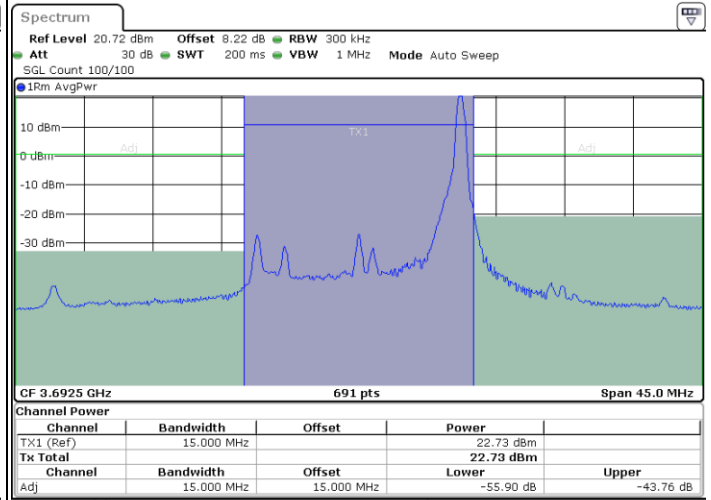

**LTE Band 48 / 15MHz**

**64QAM**

**Middle Channel / 1RB0**

**Middle Channel / 1RBmax**

**Middle Channel / FullRB**

LTE Band 48 / 15MHz

64QAM

Highest Channel / 1RB0

Highest Channel / 1RBmax

Date: 29.DEC.2021 21:05:21

Date: 29.DEC.2021 21:25:07

Highest Channel / FullRB

Date: 29.DEC.2021 21:08:12

LTE Band 48 / 20MHz

64QAM

Lowest Channel / 1RB0