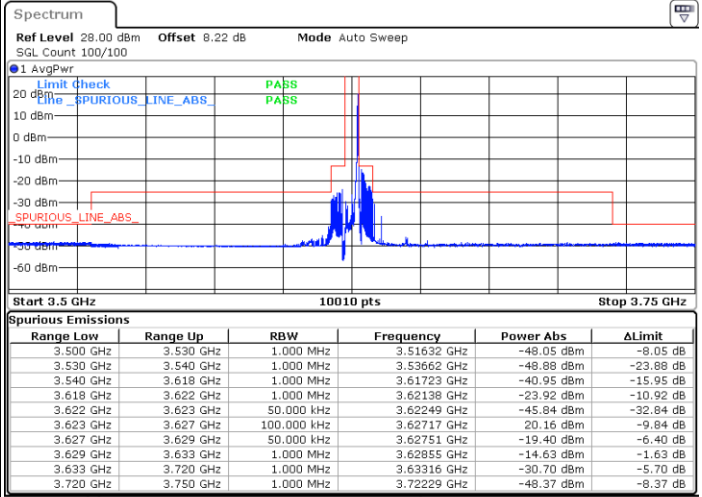

# Occupied Bandwidth

Mode	LTE Band 48 : 99%OBW(MHz)	
BW	20MHZ	
Mod.	QPAK	16QAM
Middle CH	17.86	17.90

Mode	LTE Band 48 : 99%OBW(MHz)	
BW	5MHZ	
Mod.	QPAK	16QAM
Middle CH	4.48	4.52

# Conducted Band Edge

LTE Band 48 / 5MHz

QPSK

Middle Channel / 1RB0

Middle Channel / 1RBmax

Date: 28.DEC.2021 19:11:38

Date: 28.DEC.2021 19:25:05

Middle Channel / FullIRB

N/A

Date: 28.DEC.2021 18:11:26

LTE Band 48 / 5MHz

QPSK

Highest Channel / 1RB0

Highest Channel / 1RBmax

Date: 28.DEC.2021 20:21:56

Date: 28.DEC.2021 20:46:45

Highest Channel / FullIRB

N/A

Date: 28.DEC.2021 20:51:59

LTE Band 48 / 10MHz

QPSK

Lowest Channel / 1RB0

Lowest Channel / 1RBmax

Date: 28.DEC.2021 21:11:12