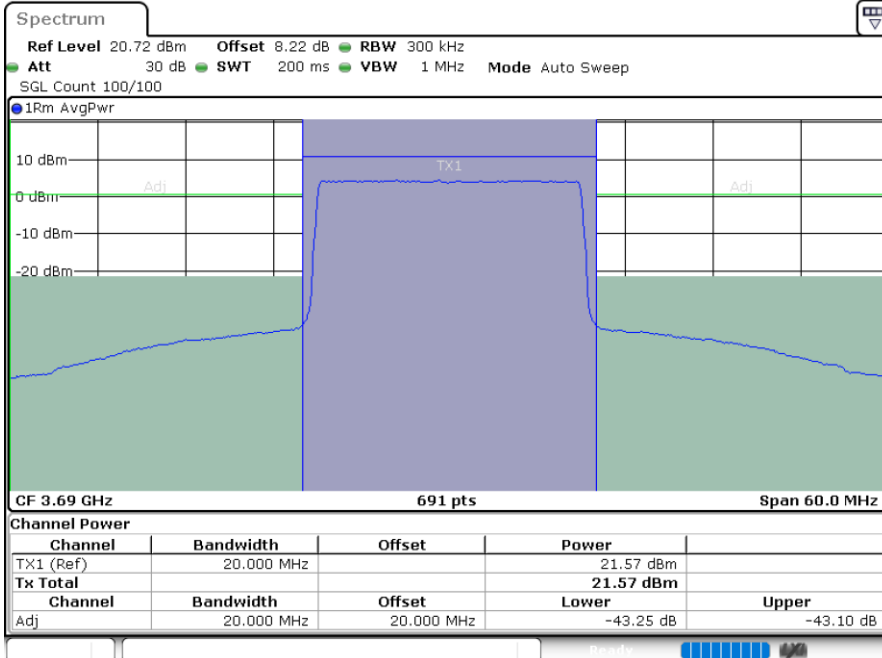

Highest Channel / FullRB

Date: 5.JAN.2022 18:49:34