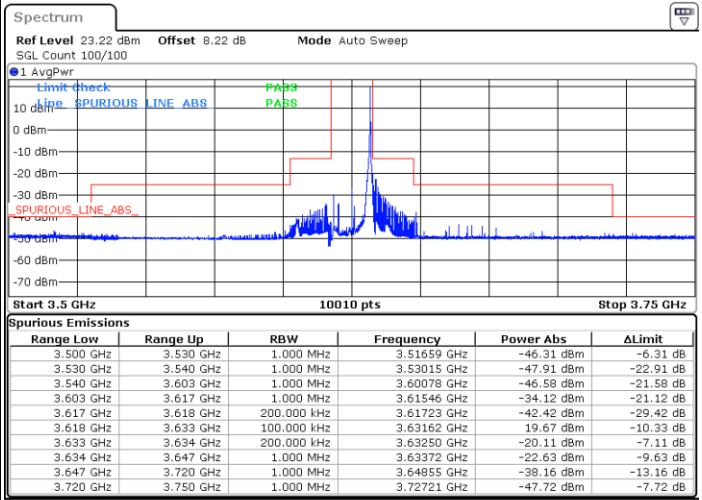

Date: 28.DEC.2021 22:33:09

LTE Band 48 / 10MHz

16QAM

Highest Channel / 1RB0

Highest Channel / 1RBmax

Date: 28. DEC. 2021 23:32:29

Date: 28. DEC. 2021 23:41:16

Highest Channel / FullIRB

N/A

Date: 28. DEC. 2021 23:47:44

LTE Band 48 / 15MHz

16QAM

Lowest Channel / 1RB0

Lowest Channel / 1RBmax

Date: 29.DEC.2021 19:30:54

Date: 29.DEC.2021 19:45:58

Lowest Channel / FullIRB

N/A

Date: 29.DEC.2021 18:20:18

LTE Band 48 / 15MHz

16QAM

Middle Channel / 1RB0

Middle Channel / 1RBmax

Date: 29. DEC. 2021 20:21:14