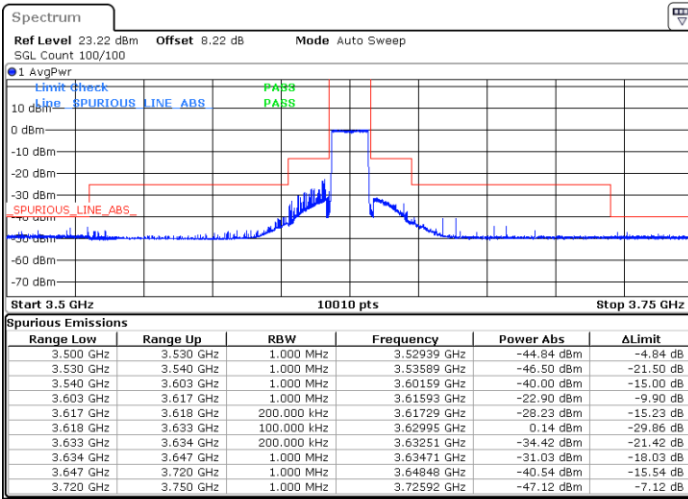

Middle Channel / FullIRB

N/A

Date: 29. DEC. 2021 20:04:42