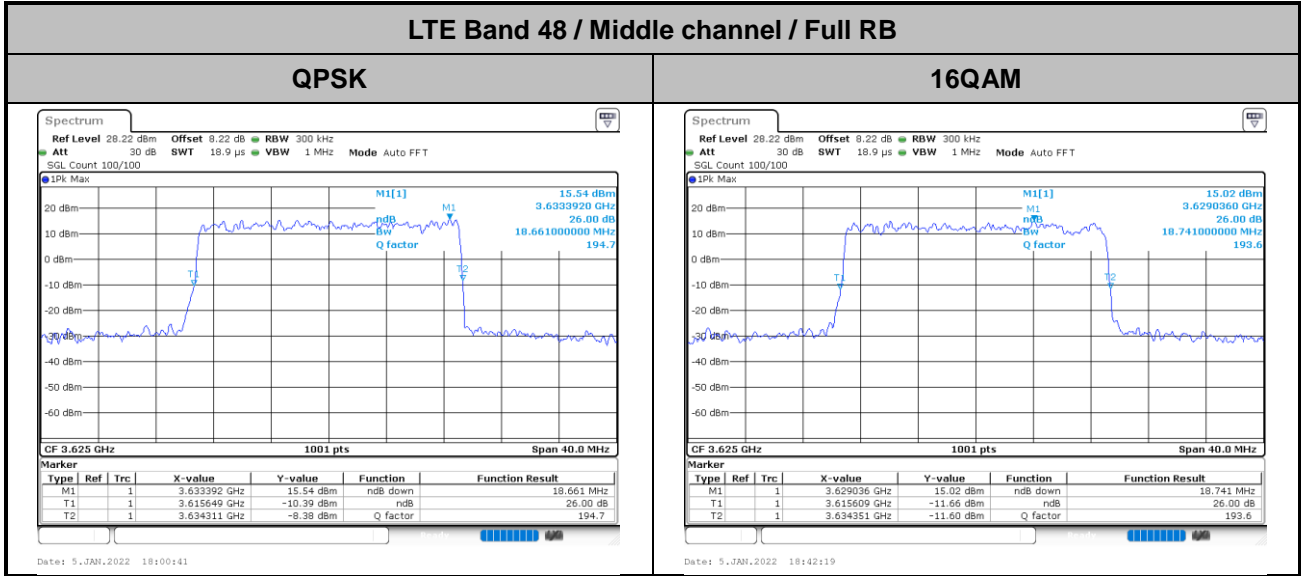

**Middle Channel / 1RBmax**

**Middle Channel / FullRB**

LTE Band 48 / 20MHz

64QAM

Highest Channel / 1RB0

Highest Channel / 1RBmax

Date: 5.JAN.2022 19:29:02

Date: 5.JAN.2022 19:20:16

Highest Channel / FullRB

Date: 5.JAN.2022 18:49:34

## 26dB Bandwidth

Mode	LTE Band 48 : 26dB BW(MHz)	
BW	20MHz	
Mod.	QPSK	16QAM
Middle CH	18.66	18.74

Mode	LTE Band 48 : 26dB BW(MHz)	
BW	5MHz	
Mod.	QPSK	16QAM
Middle CH	4.78	4.75