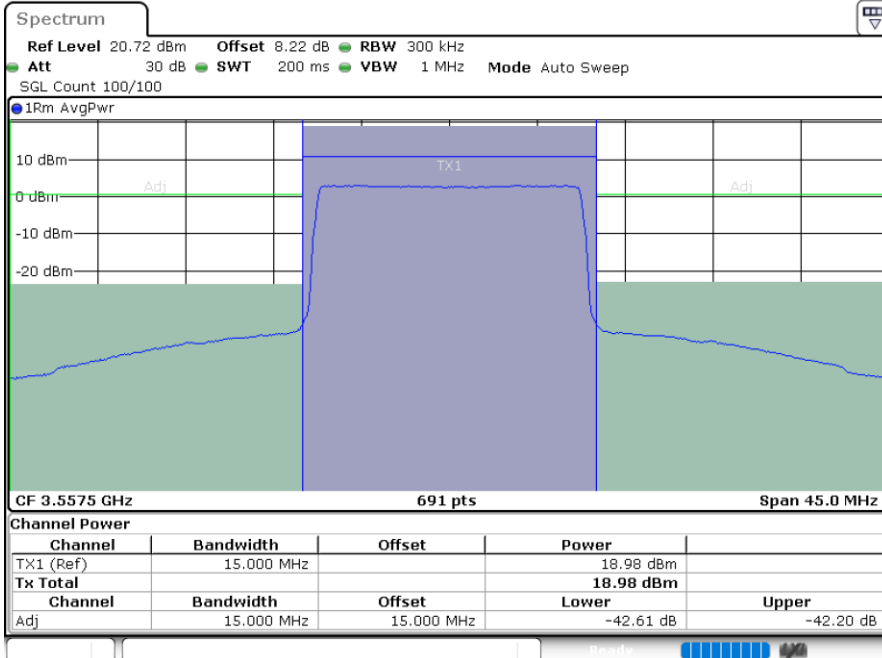

LTE Band 48 / 15MHz

64QAM

Lowest Channel / 1RB0

Lowest Channel / 1RBmax

Date: 29.DEC.2021 19:42:07

Date: 29.DEC.2021 19:43:13

Lowest Channel / FullIRB

Date: 29.DEC.2021 19:17:54

**LTE Band 48 / 15MHz**

**64QAM**

**Middle Channel / 1RB0**

**Middle Channel / 1RBmax**

**Middle Channel / FullRB**

LTE Band 48 / 15MHz

64QAM

Highest Channel / 1RB0