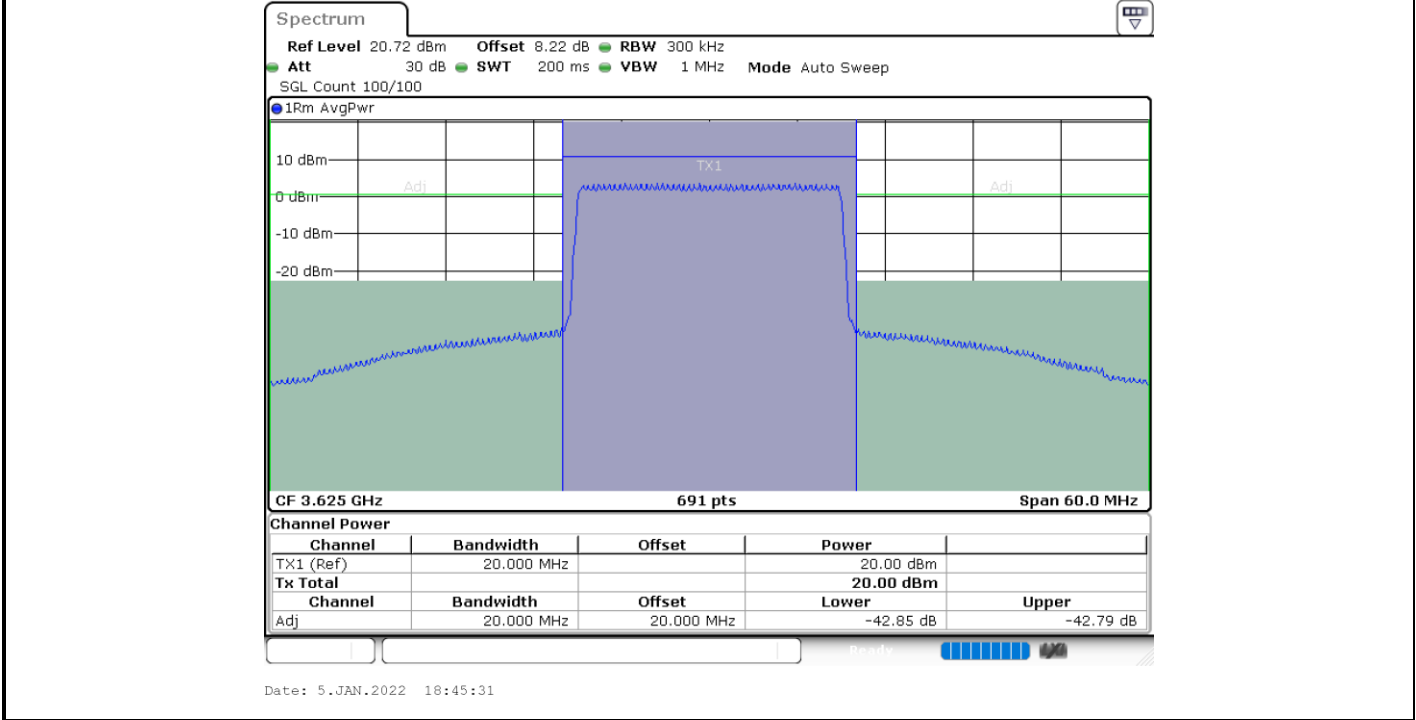

Highest Channel / 1RBmax

Date: 29.DEC.2021 21:05:21

Date: 29.DEC.2021 21:25:07

Highest Channel / FullRB

Date: 29.DEC.2021 21:08:12

LTE Band 48 / 20MHz

64QAM

Lowest Channel / 1RB0

Lowest Channel / 1RBmax

Date: 5.JAN.2022 16:50:42

Date: 5.JAN.2022 16:53:21

Lowest Channel / FullIRB

Date: 5.JAN.2022 17:34:40

**LTE Band 48 / 20MHz**

**64QAM**

**Middle Channel / 1RB0**

**Middle Channel / 1RBmax**

**Middle Channel / FullRB**

LTE Band 48 / 20MHz

64QAM

Highest Channel / 1RB0

Highest Channel / 1RBmax

Date: 5.JAN.2022 19:29:02

Date: 5.JAN.2022 19:20:16