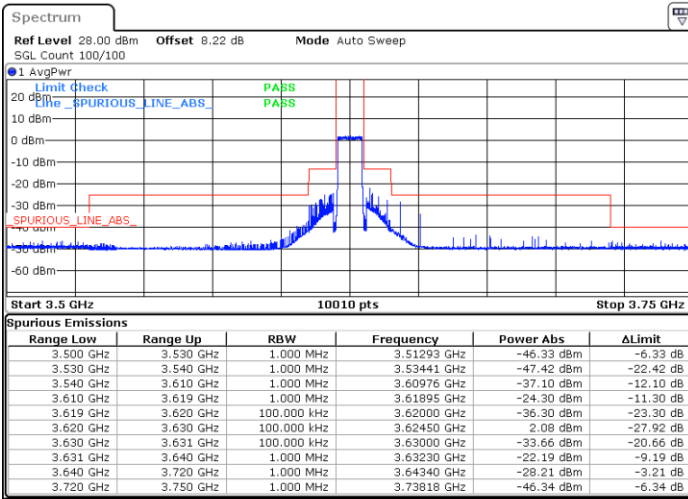

Highest Channel / 1RB0

Highest Channel / 1RBmax

Date: 28. DEC. 2021 20:26:38

Date: 28. DEC. 2021 20:40:48

Highest Channel / FullIRB

N/A

Date: 28. DEC. 2021 20:56:56

LTE Band 48 / 10MHz

16QAM

Lowest Channel / 1RB0

Lowest Channel / 1RBmax

Date: 28. DEC. 2021 21:18:45

Date: 28. DEC. 2021 21:33:35

Lowest Channel / FullRB

N/A

Date: 28. DEC. 2021 21:42:43

LTE Band 48 / 10MHz

16QAM

MiddleChannel / 1RB0

Middle Channel / 1RBmax

Date: 28.DEC.2021 22:04:21

Date: 28.DEC.2021 22:20:37

Middle Channel / FullIRB

N/A

Date: 28.DEC.2021 22:33:09

LTE Band 48 / 10MHz

16QAM

Highest Channel / 1RB0

Highest Channel / 1RBmax

Date: 28. DEC. 2021 23:32:29

Date: 28. DEC. 2021 23:41:16

Highest Channel / FullIRB