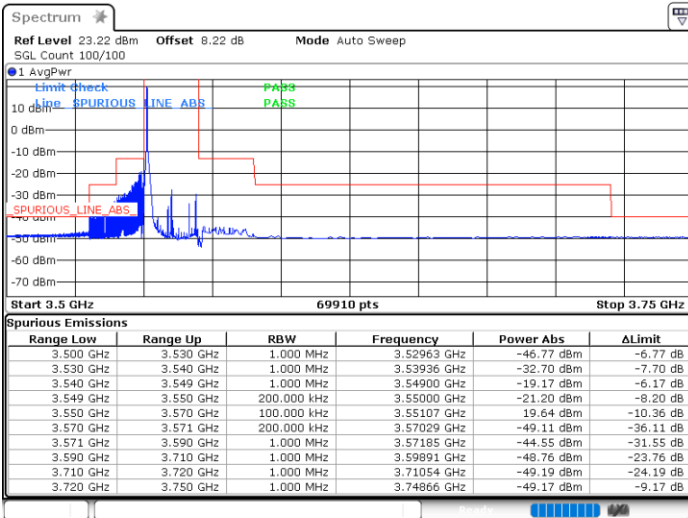

LTE Band 48 / 15MHz

QPSK

Highest Channel / 1RB0

Highest Channel / 1RBmax

Date: 29.DEC.2021 20:59:26

Date: 29.DEC.2021 21:27:19

Highest Channel / FullIRB

N/A

Date: 29.DEC.2021 20:52:34

LTE Band 48 / 20MHz

QPSK

Lowest Channel / 1RB0

Lowest Channel / 1RBmax

Date: 5. JAN. 2022 16:31:40

Date: 5. JAN. 2022 16:58:13

Lowest Channel / FullIRB

N/A

Date: 5. JAN. 2022 17:27:43

LTE Band 48 / 20MHz

QPSK

Middle Channel / 1RB0

Middle Channel / 1RBmax

Date: 5.JAN.2022 17:41:31

Date: 5.JAN.2022 17:51:48

Middle Channel / FullIRB

N/A

Date: 5.JAN.2022 18:02:47

LTE Band 48 / 20MHz

QPSK

Highest Channel / 1RB0

Highest Channel / 1RBmax

Date: 5. JAN. 2022 19:56:09