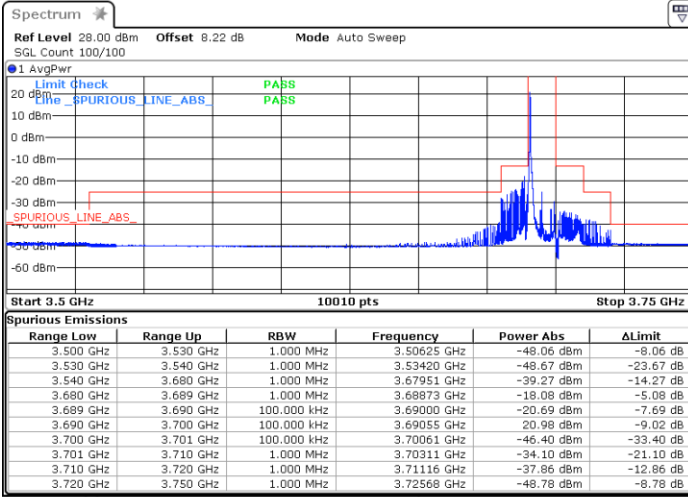

LTE Band 48 / 10MHz

16QAM

MiddleChannel / 1RB0

Middle Channel / 1RBmax

Date: 28.DEC.2021 22:04:21

Date: 28.DEC.2021 22:20:37

Middle Channel / FullIRB

N/A

Date: 28.DEC.2021 22:33:09

LTE Band 48 / 10MHz

16QAM

Highest Channel / 1RB0

Highest Channel / 1RBmax

Date: 28. DEC. 2021 23:32:29

Date: 28. DEC. 2021 23:41:16

Highest Channel / FullIRB

N/A

Date: 28. DEC. 2021 23:47:44

LTE Band 48 / 15MHz

16QAM

Lowest Channel / 1RB0

Lowest Channel / 1RBmax

Date: 29.DEC.2021 19:30:54

Date: 29.DEC.2021 19:45:58

Lowest Channel / FullIRB

N/A

Date: 29.DEC.2021 18:20:18

LTE Band 48 / 15MHz

16QAM

Middle Channel / 1RB0

Middle Channel / 1RBmax

Date: 29. DEC. 2021 20:21:14