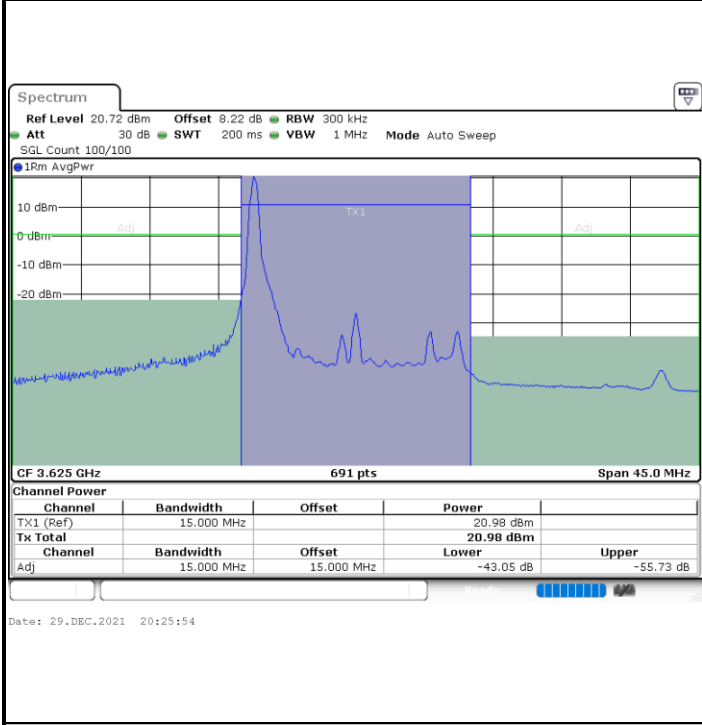

LTE Band 48 / 15MHz

64QAM

Lowest Channel / 1RB0

Lowest Channel / 1RBmax

Date: 29.DEC.2021 19:42:07

Date: 29.DEC.2021 19:43:13

Lowest Channel / FullIRB

Date: 29.DEC.2021 19:17:54

**LTE Band 48 / 15MHz**

**64QAM**

**Middle Channel / 1RB0**

**Middle Channel / 1RBmax**

**Middle Channel / FullRB**

LTE Band 48 / 15MHz

64QAM

Highest Channel / 1RB0