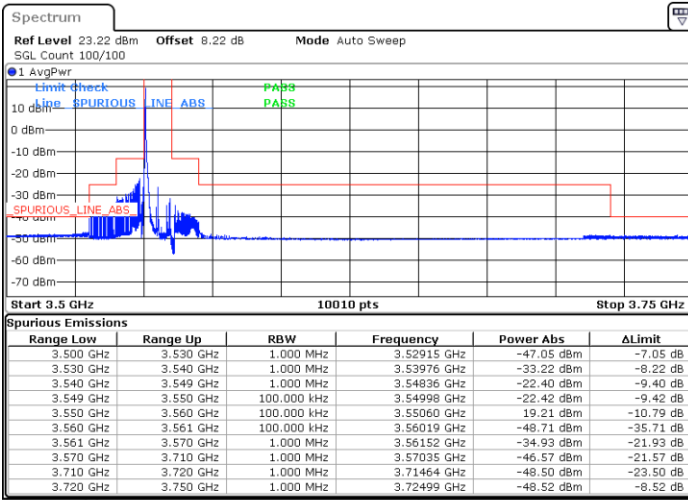

N/A

Date: 28.DEC.2021 18:11:26

LTE Band 48 / 5MHz

QPSK

Highest Channel / 1RB0

Highest Channel / 1RBmax

Date: 28.DEC.2021 20:21:56

Date: 28.DEC.2021 20:46:45

Highest Channel / FullIRB

N/A

Date: 28.DEC.2021 20:51:59

LTE Band 48 / 10MHz

QPSK

Lowest Channel / 1RB0

Lowest Channel / 1RBmax

Date: 28.DEC.2021 21:11:12

Date: 28.DEC.2021 21:28:45

Lowest Channel / FullIRB

N/A

Date: 28.DEC.2021 21:45:44

LTE Band 48 / 10MHz

QPSK

MiddleChannel / 1RB0

Middle Channel / 1RBmax

Date: 28.DEC.2021 21:59:17

Date: 28.DEC.2021 22:13:06

Middle Channel / FullIRB

N/A

Date: 28.DEC.2021 22:36:41

LTE Band 48 / 10MHz

QPSK

Highest Channel / 1RB0