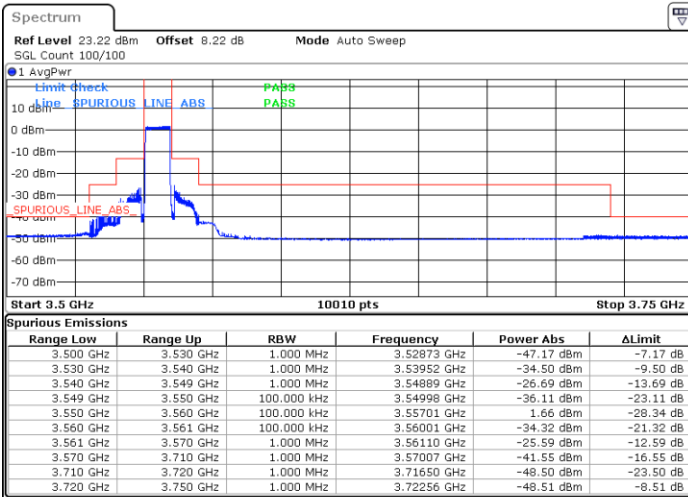

N/A

Date: 28.DEC.2021 18:11:26

LTE Band 48 / 5MHz

QPSK

Highest Channel / 1RB0

Highest Channel / 1RBmax

Date: 28.DEC.2021 20:21:56

Date: 28.DEC.2021 20:46:45

Highest Channel / FullIRB

N/A

Date: 28.DEC.2021 20:51:59

LTE Band 48 / 10MHz

QPSK

Lowest Channel / 1RB0

Lowest Channel / 1RBmax

Date: 28.DEC.2021 21:11:12

Date: 28.DEC.2021 21:28:45

Lowest Channel / FullIRB

N/A

Date: 28.DEC.2021 21:45:44

LTE Band 48 / 10MHz

QPSK

MiddleChannel / 1RB0

Middle Channel / 1RBmax

Date: 28.DEC.2021 21:59:17

Date: 28.DEC.2021 22:13:06

Middle Channel / FullIRB

N/A

Date: 28.DEC.2021 22:36:41

LTE Band 48 / 10MHz

QPSK

Highest Channel / 1RB0