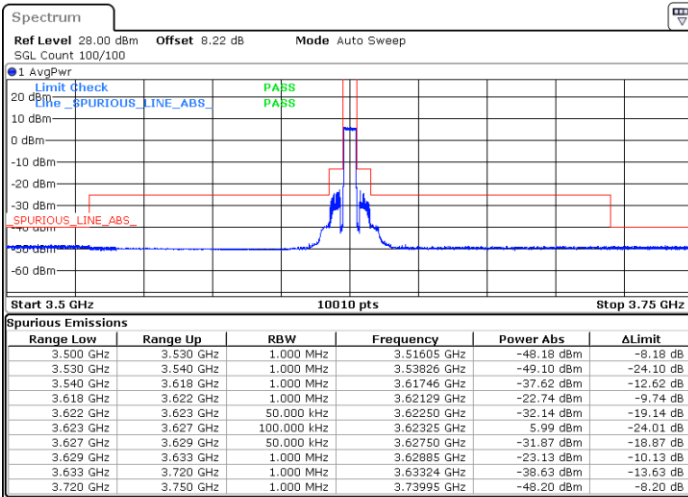

# Occupied Bandwidth

Mode	LTE Band 48 : 99%OBW(MHz)	
BW	20MHZ	
Mod.	QPAK	16QAM
Middle CH	17.86	17.90

Mode	LTE Band 48 : 99%OBW(MHz)	
BW	5MHZ	
Mod.	QPAK	16QAM
Middle CH	4.48	4.52

# Conducted Band Edge

LTE Band 48 / 5MHz

QPSK

Middle Channel / 1RB0

Middle Channel / 1RBmax

Date: 28.DEC.2021 19:11:38

Date: 28.DEC.2021 19:25:05

Middle Channel / FullIRB

N/A

Date: 28.DEC.2021 18:11:26

LTE Band 48 / 5MHz

QPSK

Highest Channel / 1RB0

Highest Channel / 1RBmax

Date: 28.DEC.2021 20:21:56

Date: 28.DEC.2021 20:46:45

Highest Channel / FullIRB

N/A

Date: 28.DEC.2021 20:51:59

LTE Band 48 / 10MHz

QPSK

Lowest Channel / 1RB0

Lowest Channel / 1RBmax

Date: 28.DEC.2021 21:11:12