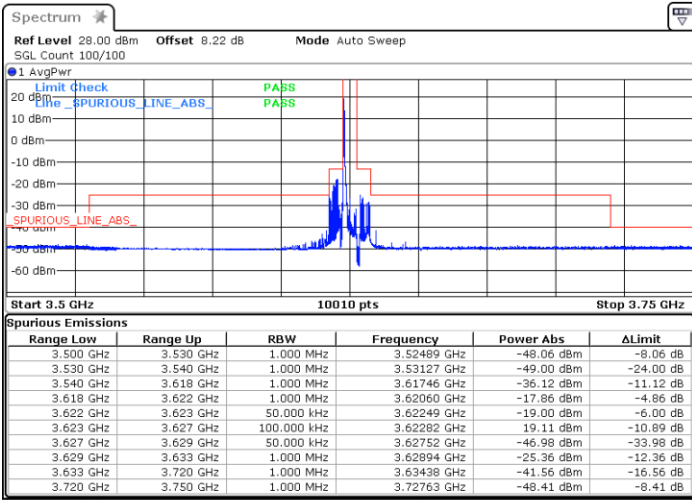

Date: 5. JAN. 2022 19:09:59

Highest Channel / FullIRB

N/A

Date: 5. JAN. 2022 19:06:16

LTE Band 48 / 5MHz

16QAM

Lowest Channel / 1RB0

Lowest Channel / 1RBmax

Date: 28.DEC.2021 16:43:37

Date: 28.DEC.2021 16:56:44

Lowest Channel / FullIRB

N/A

Date: 28.DEC.2021 18:02:13

LTE Band 48 / 5MHz

16QAM

Middle Channel / 1RB0

Middle Channel / 1RBmax

Date: 28. DEC. 2021 18:44:37

Date: 28. DEC. 2021 20:04:42

Middle Channel / FullIRB

N/A

Date: 28. DEC. 2021 18:18:09

LTE Band 48 / 5MHz

16QAM

Highest Channel / 1RB0

Highest Channel / 1RBmax

Date: 28. DEC. 2021 20:26:38

Date: 28. DEC. 2021 20:40:48

Highest Channel / FullIRB

N/A

Date: 28. DEC. 2021 20:56:56

LTE Band 48 / 10MHz