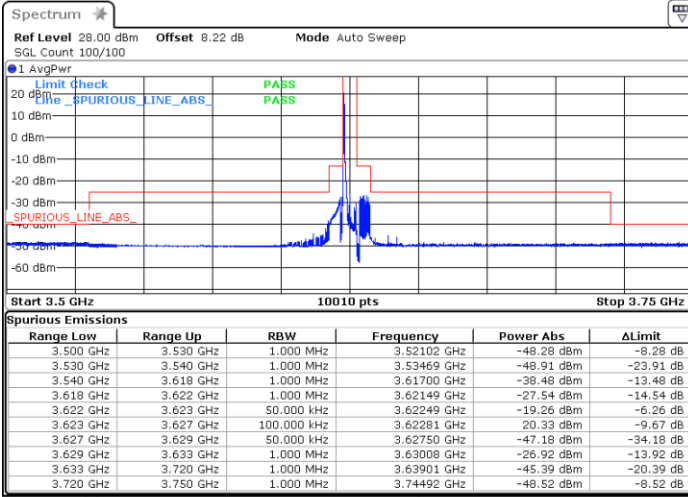

# Occupied Bandwidth

Mode	LTE Band 48 : 99%OBW(MHz)	
BW	20MHZ	
Mod.	QPAK	16QAM
Middle CH	17.86	17.90

Mode	LTE Band 48 : 99%OBW(MHz)	
BW	5MHZ	
Mod.	QPAK	16QAM
Middle CH	4.48	4.52

# Conducted Band Edge

LTE Band 48 / 5MHz

QPSK

Middle Channel / 1RB0

Middle Channel / 1RBmax

Date: 28.DEC.2021 19:11:38

Date: 28.DEC.2021 19:25:05

Middle Channel / FullIRB

N/A

Date: 28.DEC.2021 18:11:26

LTE Band 48 / 5MHz

QPSK

Highest Channel / 1RB0

Highest Channel / 1RBmax

Date: 28.DEC.2021 20:21:56

Date: 28.DEC.2021 20:46:45

Highest Channel / FullIRB

N/A

Date: 28.DEC.2021 20:51:59

LTE Band 48 / 10MHz

QPSK

Lowest Channel / 1RB0

Lowest Channel / 1RBmax

Date: 28.DEC.2021 21:11:12