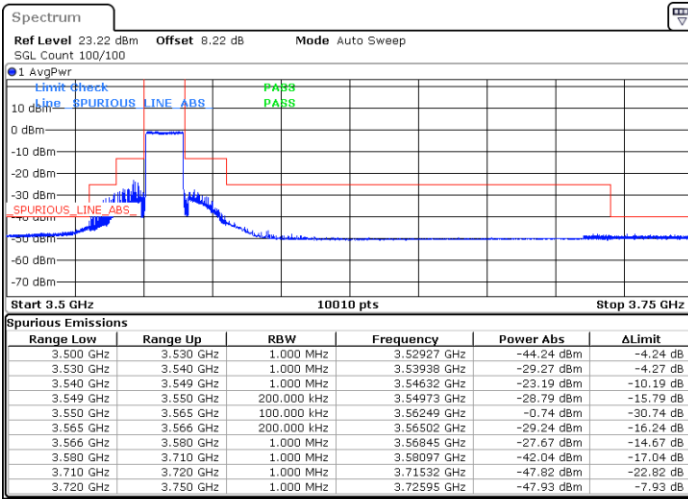

LTE Band 48 / 10MHz

16QAM

MiddleChannel / 1RB0

Middle Channel / 1RBmax

Date: 28.DEC.2021 22:04:21

Date: 28.DEC.2021 22:20:37

Middle Channel / FullIRB

N/A

Date: 28.DEC.2021 22:33:09

LTE Band 48 / 10MHz

16QAM

Highest Channel / 1RB0

Highest Channel / 1RBmax

Date: 28. DEC. 2021 23:32:29

Date: 28. DEC. 2021 23:41:16

Highest Channel / FullIRB

N/A

Date: 28. DEC. 2021 23:47:44

LTE Band 48 / 15MHz

16QAM

Lowest Channel / 1RB0

Lowest Channel / 1RBmax

Date: 29.DEC.2021 19:30:54

Date: 29.DEC.2021 19:45:58

Lowest Channel / FullIRB

N/A

Date: 29.DEC.2021 18:20:18

LTE Band 48 / 15MHz

16QAM

Middle Channel / 1RB0

Middle Channel / 1RBmax

Date: 29. DEC. 2021 20:21:14