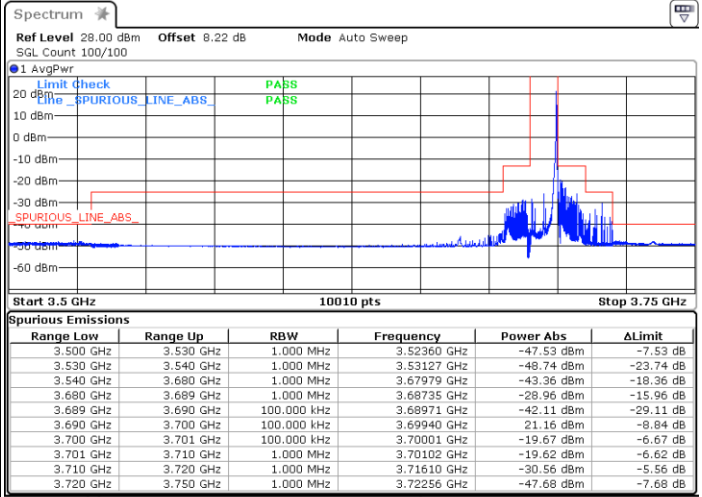

LTE Band 48 / 10MHz

16QAM

MiddleChannel / 1RB0

Middle Channel / 1RBmax

Date: 28.DEC.2021 22:04:21

Date: 28.DEC.2021 22:20:37

Middle Channel / FullIRB

N/A

Date: 28.DEC.2021 22:33:09

LTE Band 48 / 10MHz

16QAM

Highest Channel / 1RB0

Highest Channel / 1RBmax

Date: 28. DEC. 2021 23:32:29

Date: 28. DEC. 2021 23:41:16

Highest Channel / FullIRB

N/A

Date: 28. DEC. 2021 23:47:44

LTE Band 48 / 15MHz

16QAM

Lowest Channel / 1RB0

Lowest Channel / 1RBmax

Date: 29.DEC.2021 19:30:54

Date: 29.DEC.2021 19:45:58

Lowest Channel / FullIRB

N/A

Date: 29.DEC.2021 18:20:18

LTE Band 48 / 15MHz

16QAM

Middle Channel / 1RB0

Middle Channel / 1RBmax

Date: 29. DEC. 2021 20:21:14