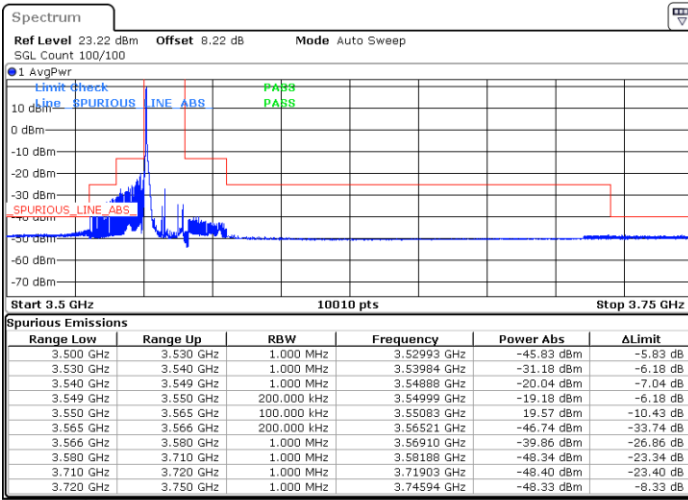

Date: 28.DEC.2021 21:28:45

Lowest Channel / FullIRB

N/A

Date: 28.DEC.2021 21:45:44

LTE Band 48 / 10MHz

QPSK

MiddleChannel / 1RB0

Middle Channel / 1RBmax

Date: 28.DEC.2021 21:59:17

Date: 28.DEC.2021 22:13:06

Middle Channel / FullIRB

N/A

Date: 28.DEC.2021 22:36:41

LTE Band 48 / 10MHz

QPSK

Highest Channel / 1RB0

Highest Channel / 1RBmax

Date: 28.DEC.2021 23:28:01

Date: 28.DEC.2021 23:37:11

Highest Channel / FullIRB

N/A

Date: 28.DEC.2021 23:44:43

LTE Band 48 / 15MHz

QPSK

Lowest Channel / 1RB0

Lowest Channel / 1RBmax

Date: 29.DEC.2021 19:26:47

Date: 29.DEC.2021 19:48:51

Lowest Channel / FullIRB

N/A

Date: 29.DEC.2021 19:12:27

LTE Band 48 / 15MHz