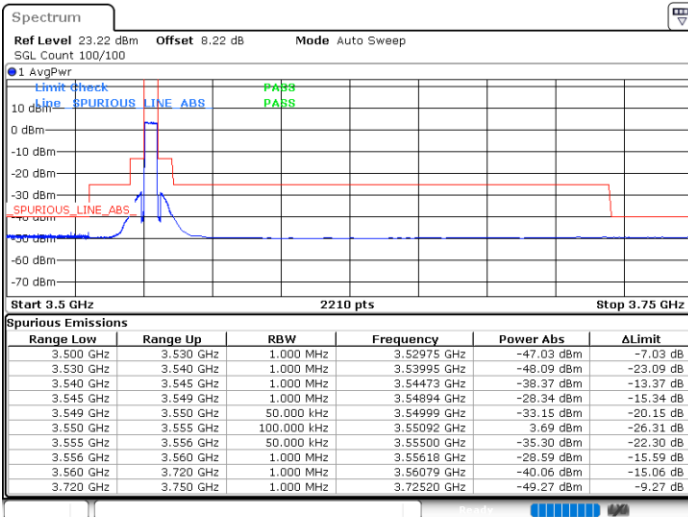

Middle Channel / FullIRB

N/A

Date: 5.JAN.2022 18:02:47

LTE Band 48 / 20MHz

QPSK

Highest Channel / 1RB0

Highest Channel / 1RBmax

Date: 5. JAN. 2022 19:56:09

Date: 5. JAN. 2022 19:09:59

Highest Channel / FullIRB

N/A

Date: 5. JAN. 2022 19:06:16

LTE Band 48 / 5MHz

16QAM

Lowest Channel / 1RB0

Lowest Channel / 1RBmax

Date: 28.DEC.2021 16:43:37

Date: 28.DEC.2021 16:56:44

Lowest Channel / FullIRB

N/A

Date: 28.DEC.2021 18:02:13

LTE Band 48 / 5MHz

16QAM

Middle Channel / 1RB0