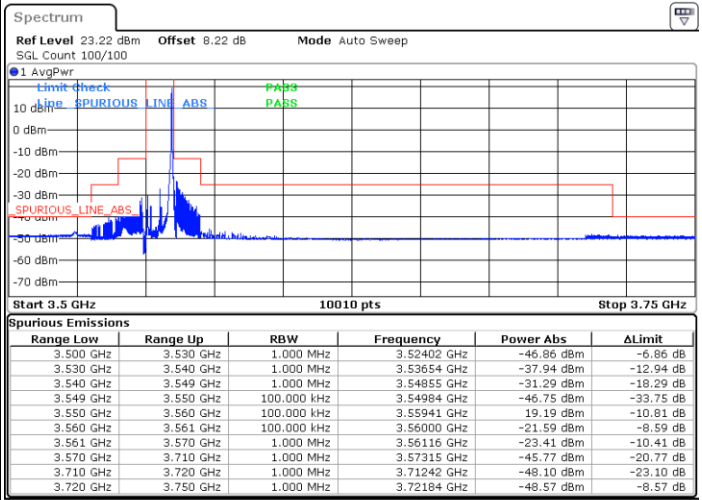

N/A

Date: 28.DEC.2021 18:11:26

LTE Band 48 / 5MHz

QPSK

Highest Channel / 1RB0

Highest Channel / 1RBmax

Date: 28.DEC.2021 20:21:56

Date: 28.DEC.2021 20:46:45

Highest Channel / FullIRB

N/A

Date: 28.DEC.2021 20:51:59

LTE Band 48 / 10MHz

QPSK

Lowest Channel / 1RB0

Lowest Channel / 1RBmax

Date: 28.DEC.2021 21:11:12

Date: 28.DEC.2021 21:28:45

Lowest Channel / FullIRB

N/A

Date: 28.DEC.2021 21:45:44

LTE Band 48 / 10MHz

QPSK

MiddleChannel / 1RB0

Middle Channel / 1RBmax

Date: 28.DEC.2021 21:59:17

Date: 28.DEC.2021 22:13:06

Middle Channel / FullIRB

N/A

Date: 28.DEC.2021 22:36:41

LTE Band 48 / 10MHz

QPSK

Highest Channel / 1RB0