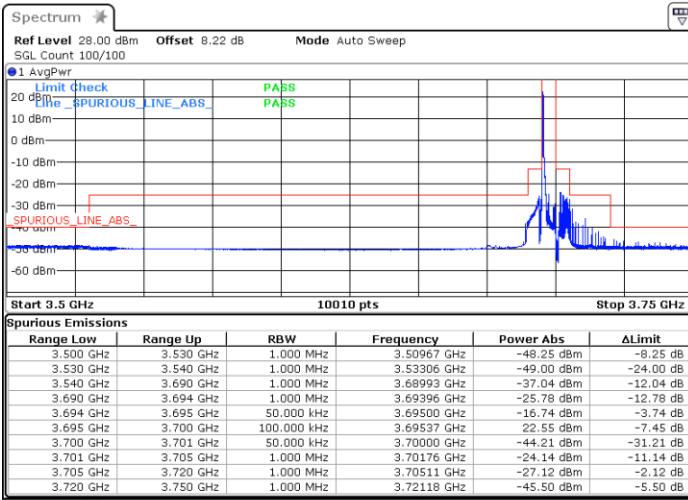

# Occupied Bandwidth

Mode	LTE Band 48 : 99%OBW(MHz)	
BW	20MHZ	
Mod.	QPAK	16QAM
Middle CH	17.86	17.90

Mode	LTE Band 48 : 99%OBW(MHz)	
BW	5MHZ	
Mod.	QPAK	16QAM
Middle CH	4.48	4.52

# Conducted Band Edge

LTE Band 48 / 5MHz

QPSK

Middle Channel / 1RB0

Middle Channel / 1RBmax

Date: 28.DEC.2021 19:11:38

Date: 28.DEC.2021 19:25:05

Middle Channel / FullIRB

N/A

Date: 28.DEC.2021 18:11:26

LTE Band 48 / 5MHz

QPSK

Highest Channel / 1RB0

Highest Channel / 1RBmax

Date: 28.DEC.2021 20:21:56

Date: 28.DEC.2021 20:46:45

Highest Channel / FullIRB

N/A

Date: 28.DEC.2021 20:51:59

LTE Band 48 / 10MHz

QPSK

Lowest Channel / 1RB0

Lowest Channel / 1RBmax

Date: 28.DEC.2021 21:11:12