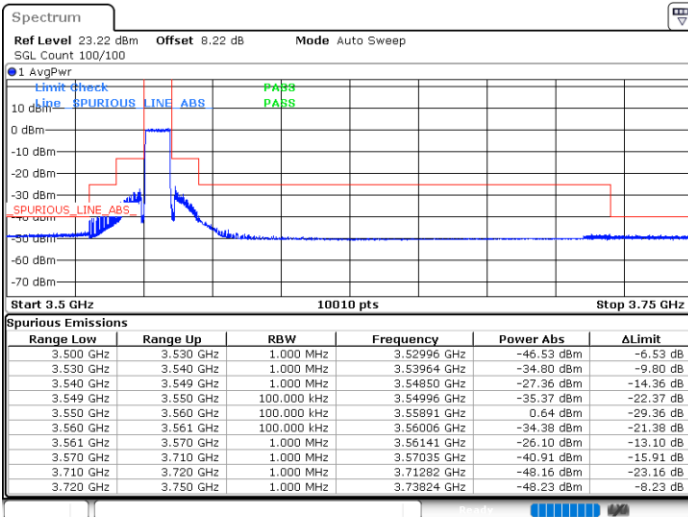

Highest Channel / 1RB0

Highest Channel / 1RBmax

Date: 28. DEC. 2021 20:26:38

Date: 28. DEC. 2021 20:40:48

Highest Channel / FullIRB

N/A

Date: 28. DEC. 2021 20:56:56

LTE Band 48 / 10MHz

16QAM

Lowest Channel / 1RB0

Lowest Channel / 1RBmax

Date: 28. DEC. 2021 21:18:45

Date: 28. DEC. 2021 21:33:35

Lowest Channel / FullRB

N/A

Date: 28. DEC. 2021 21:42:43

LTE Band 48 / 10MHz

16QAM

MiddleChannel / 1RB0

Middle Channel / 1RBmax

Date: 28.DEC.2021 22:04:21

Date: 28.DEC.2021 22:20:37

Middle Channel / FullIRB

N/A

Date: 28.DEC.2021 22:33:09

LTE Band 48 / 10MHz

16QAM

Highest Channel / 1RB0

Highest Channel / 1RBmax

Date: 28. DEC. 2021 23:32:29

Date: 28. DEC. 2021 23:41:16

Highest Channel / FullIRB