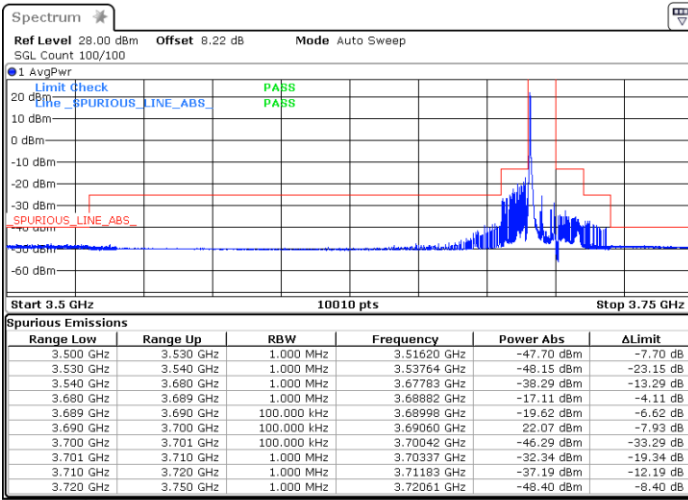

Date: 28.DEC.2021 21:28:45

Lowest Channel / FullIRB

N/A

Date: 28.DEC.2021 21:45:44

LTE Band 48 / 10MHz

QPSK

MiddleChannel / 1RB0

Middle Channel / 1RBmax

Date: 28.DEC.2021 21:59:17

Date: 28.DEC.2021 22:13:06

Middle Channel / FullIRB

N/A

Date: 28.DEC.2021 22:36:41

LTE Band 48 / 10MHz

QPSK

Highest Channel / 1RB0

Highest Channel / 1RBmax

Date: 28.DEC.2021 23:28:01

Date: 28.DEC.2021 23:37:11

Highest Channel / FullIRB

N/A

Date: 28.DEC.2021 23:44:43

LTE Band 48 / 15MHz

QPSK

Lowest Channel / 1RB0

Lowest Channel / 1RBmax

Date: 29.DEC.2021 19:26:47

Date: 29.DEC.2021 19:48:51

Lowest Channel / FullIRB

N/A

Date: 29.DEC.2021 19:12:27

LTE Band 48 / 15MHz