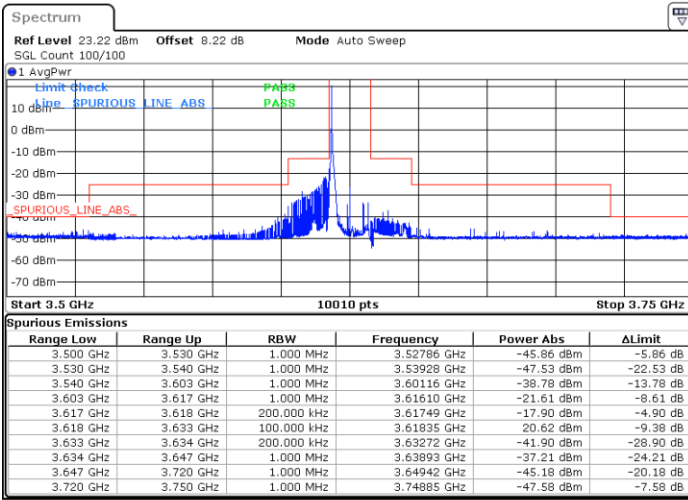

LTE Band 48 / 15MHz

QPSK

Middle Channel / 1RB0

Middle Channel / 1RBmax

Date: 29. DEC. 2021 20:17:42

Date: 29. DEC. 2021 20:33:35