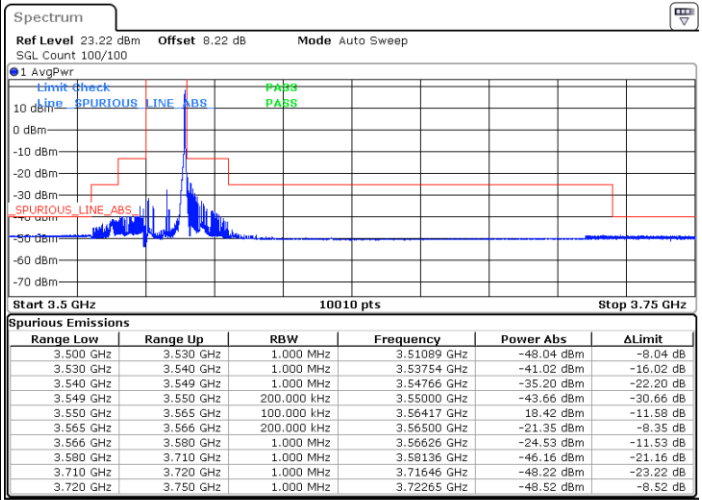

LTE Band 48 / 10MHz

16QAM

MiddleChannel / 1RB0

Middle Channel / 1RBmax

Date: 28.DEC.2021 22:04:21

Date: 28.DEC.2021 22:20:37

Middle Channel / FullIRB

N/A

Date: 28.DEC.2021 22:33:09

LTE Band 48 / 10MHz

16QAM

Highest Channel / 1RB0

Highest Channel / 1RBmax

Date: 28. DEC. 2021 23:32:29

Date: 28. DEC. 2021 23:41:16

Highest Channel / FullIRB

N/A

Date: 28. DEC. 2021 23:47:44

LTE Band 48 / 15MHz

16QAM

Lowest Channel / 1RB0

Lowest Channel / 1RBmax

Date: 29.DEC.2021 19:30:54

Date: 29.DEC.2021 19:45:58

Lowest Channel / FullIRB

N/A

Date: 29.DEC.2021 18:20:18

LTE Band 48 / 15MHz

16QAM

Middle Channel / 1RB0

Middle Channel / 1RBmax

Date: 29. DEC. 2021 20:21:14