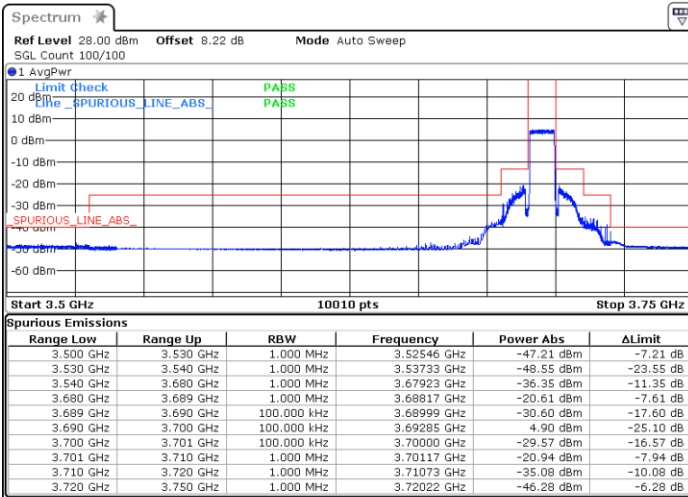

Date: 28.DEC.2021 21:28:45

Lowest Channel / FullIRB

N/A

Date: 28.DEC.2021 21:45:44

LTE Band 48 / 10MHz

QPSK

MiddleChannel / 1RB0

Middle Channel / 1RBmax

Date: 28.DEC.2021 21:59:17

Date: 28.DEC.2021 22:13:06

Middle Channel / FullIRB

N/A

Date: 28.DEC.2021 22:36:41

LTE Band 48 / 10MHz

QPSK

Highest Channel / 1RB0

Highest Channel / 1RBmax

Date: 28.DEC.2021 23:28:01

Date: 28.DEC.2021 23:37:11

Highest Channel / FullIRB

N/A

Date: 28.DEC.2021 23:44:43

LTE Band 48 / 15MHz

QPSK

Lowest Channel / 1RB0

Lowest Channel / 1RBmax

Date: 29.DEC.2021 19:26:47

Date: 29.DEC.2021 19:48:51

Lowest Channel / FullIRB

N/A

Date: 29.DEC.2021 19:12:27

LTE Band 48 / 15MHz