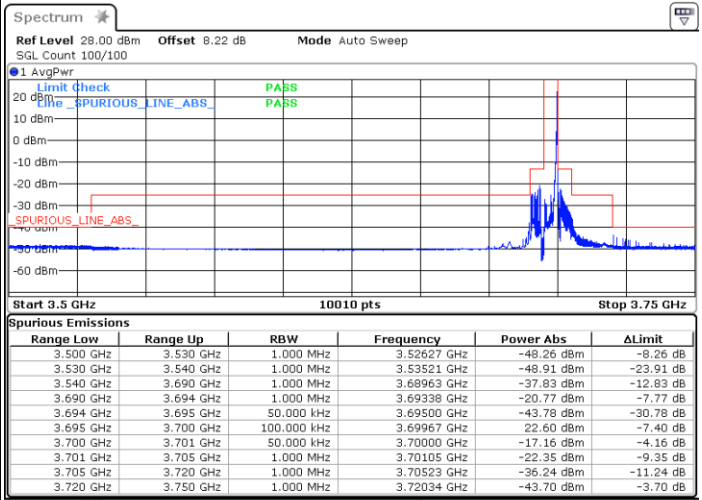

# Conducted Band Edge

LTE Band 48 / 5MHz

QPSK

Middle Channel / 1RB0

Middle Channel / 1RBmax

Date: 28.DEC.2021 19:11:38

Date: 28.DEC.2021 19:25:05

Middle Channel / FullIRB

N/A

Date: 28.DEC.2021 18:11:26

LTE Band 48 / 5MHz

QPSK

Highest Channel / 1RB0

Highest Channel / 1RBmax

Date: 28.DEC.2021 20:21:56

Date: 28.DEC.2021 20:46:45

Highest Channel / FullIRB

N/A

Date: 28.DEC.2021 20:51:59

LTE Band 48 / 10MHz

QPSK

Lowest Channel / 1RB0

Lowest Channel / 1RBmax

Date: 28.DEC.2021 21:11:12

Date: 28.DEC.2021 21:28:45

Lowest Channel / FullIRB

N/A

Date: 28.DEC.2021 21:45:44

LTE Band 48 / 10MHz

QPSK

MiddleChannel / 1RB0

Middle Channel / 1RBmax