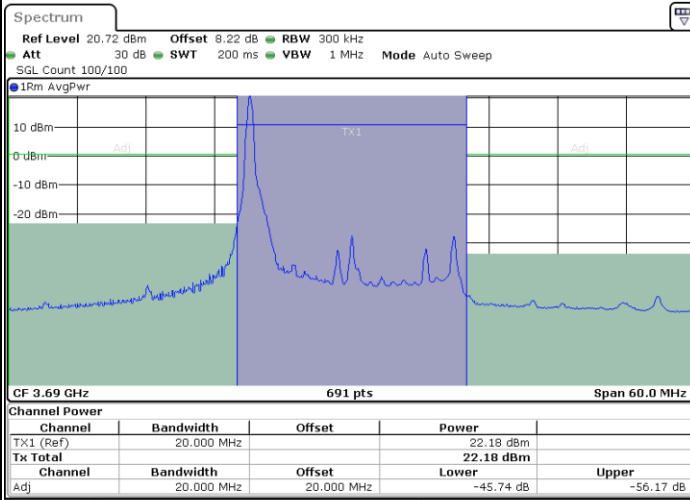

Lowest Channel / 1RBmax

Date: 5.JAN.2022 16:50:42

Date: 5.JAN.2022 16:53:21

Lowest Channel / FullIRB

Date: 5.JAN.2022 17:34:40

**LTE Band 48 / 20MHz**

**64QAM**

**Middle Channel / 1RB0**

**Middle Channel / 1RBmax**

**Middle Channel / FullRB**

LTE Band 48 / 20MHz

64QAM

Highest Channel / 1RB0

Highest Channel / 1RBmax

Date: 5.JAN.2022 19:29:02

Date: 5.JAN.2022 19:20:16

## 26dB Bandwidth

Mode	LTE Band 48 : 26dB BW(MHz)	
BW	20MHz	
Mod.	QPSK	16QAM
Middle CH	18.66	18.74

Mode	LTE Band 48 : 26dB BW(MHz)	
BW	5MHz	
Mod.	QPSK	16QAM
Middle CH	4.78	4.75