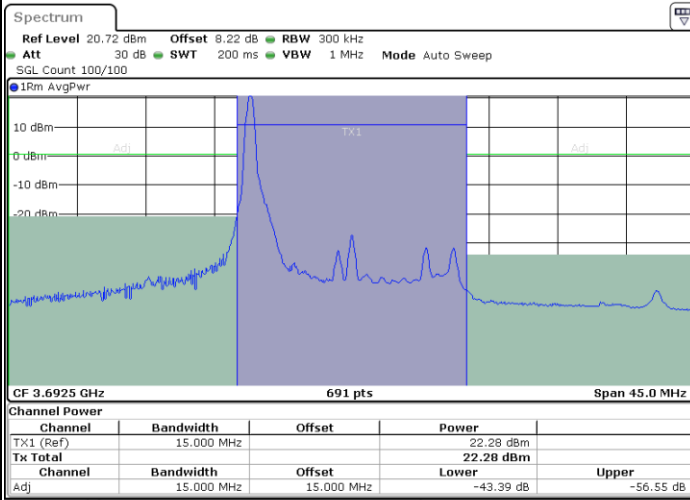

**LTE Band 48 / 15MHz**

**64QAM**

**Middle Channel / 1RB0**

**Middle Channel / 1RBmax**

**Middle Channel / FullRB**

LTE Band 48 / 15MHz

64QAM

Highest Channel / 1RB0

Highest Channel / 1RBmax

Date: 29.DEC.2021 21:05:21

Date: 29.DEC.2021 21:25:07

Highest Channel / FullRB

Date: 29.DEC.2021 21:08:12

LTE Band 48 / 20MHz

64QAM

Lowest Channel / 1RB0