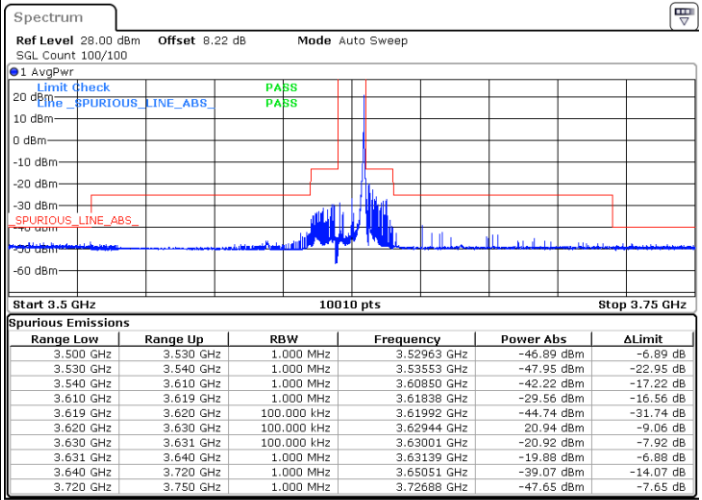

Highest Channel / FullIRB

N/A

Date: 28.DEC.2021 20:51:59

LTE Band 48 / 10MHz

QPSK

Lowest Channel / 1RB0

Lowest Channel / 1RBmax

Date: 28.DEC.2021 21:11:12

Date: 28.DEC.2021 21:28:45

Lowest Channel / FullIRB

N/A

Date: 28.DEC.2021 21:45:44

LTE Band 48 / 10MHz

QPSK

MiddleChannel / 1RB0

Middle Channel / 1RBmax

Date: 28.DEC.2021 21:59:17

Date: 28.DEC.2021 22:13:06

Middle Channel / FullIRB

N/A

Date: 28.DEC.2021 22:36:41

LTE Band 48 / 10MHz

QPSK

Highest Channel / 1RB0

Highest Channel / 1RBmax

Date: 28.DEC.2021 23:28:01

Date: 28.DEC.2021 23:37:11

Highest Channel / FullIRB

N/A

Date: 28.DEC.2021 23:44:43

LTE Band 48 / 15MHz

QPSK