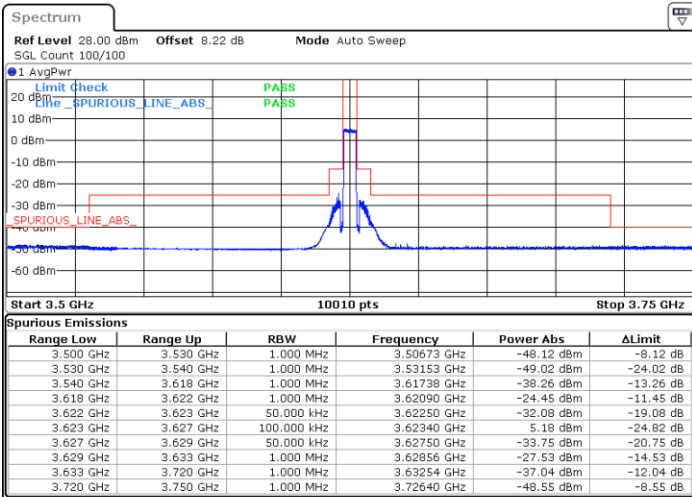

Date: 28.DEC.2021 16:43:37

Date: 28.DEC.2021 16:56:44

Lowest Channel / FullIRB

N/A

Date: 28.DEC.2021 18:02:13

LTE Band 48 / 5MHz

16QAM

Middle Channel / 1RB0

Middle Channel / 1RBmax

Date: 28. DEC. 2021 18:44:37

Date: 28. DEC. 2021 20:04:42

Middle Channel / FullIRB

N/A

Date: 28. DEC. 2021 18:18:09

LTE Band 48 / 5MHz

16QAM

Highest Channel / 1RB0

Highest Channel / 1RBmax

Date: 28. DEC. 2021 20:26:38

Date: 28. DEC. 2021 20:40:48

Highest Channel / FullIRB

N/A

Date: 28. DEC. 2021 20:56:56

LTE Band 48 / 10MHz