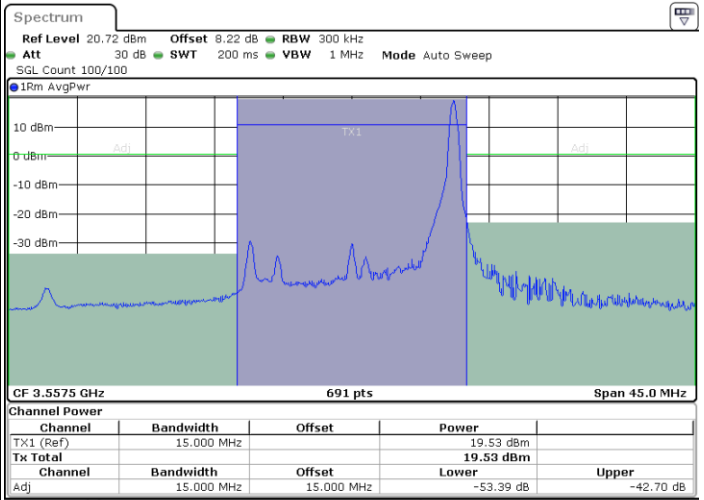

LTE Band 48 / 15MHz

64QAM

Lowest Channel / 1RB0

Lowest Channel / 1RBmax

Date: 29.DEC.2021 19:42:07

Date: 29.DEC.2021 19:43:13

Lowest Channel / FullIRB

Date: 29.DEC.2021 19:17:54

**LTE Band 48 / 15MHz**

**64QAM**

**Middle Channel / 1RB0**

**Middle Channel / 1RBmax**

**Middle Channel / FullRB**

LTE Band 48 / 15MHz

64QAM

Highest Channel / 1RB0

Highest Channel / 1RBmax

Date: 29.DEC.2021 21:05:21

Date: 29.DEC.2021 21:25:07

Highest Channel / FullRB

Date: 29.DEC.2021 21:08:12

LTE Band 48 / 20MHz

64QAM

Lowest Channel / 1RB0