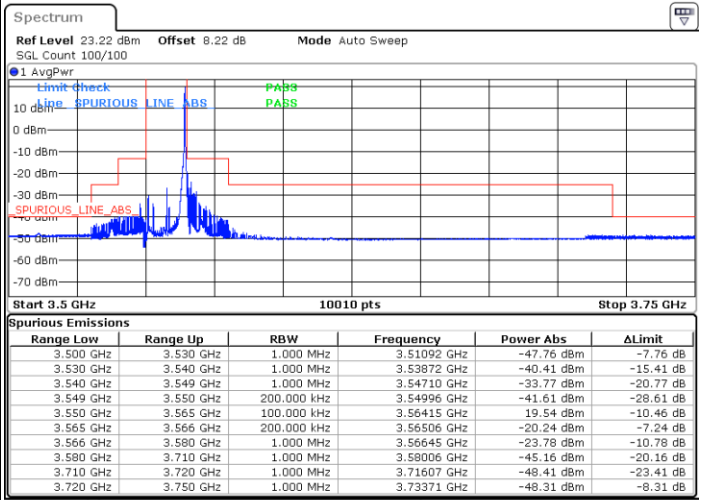

Date: 28.DEC.2021 21:28:45

Lowest Channel / FullIRB

N/A

Date: 28.DEC.2021 21:45:44

LTE Band 48 / 10MHz

QPSK

MiddleChannel / 1RB0

Middle Channel / 1RBmax

Date: 28.DEC.2021 21:59:17

Date: 28.DEC.2021 22:13:06

Middle Channel / FullIRB

N/A

Date: 28.DEC.2021 22:36:41

LTE Band 48 / 10MHz

QPSK

Highest Channel / 1RB0

Highest Channel / 1RBmax

Date: 28.DEC.2021 23:28:01

Date: 28.DEC.2021 23:37:11

Highest Channel / FullIRB

N/A

Date: 28.DEC.2021 23:44:43

LTE Band 48 / 15MHz

QPSK

Lowest Channel / 1RB0

Lowest Channel / 1RBmax

Date: 29.DEC.2021 19:26:47

Date: 29.DEC.2021 19:48:51

Lowest Channel / FullIRB

N/A

Date: 29.DEC.2021 19:12:27

LTE Band 48 / 15MHz