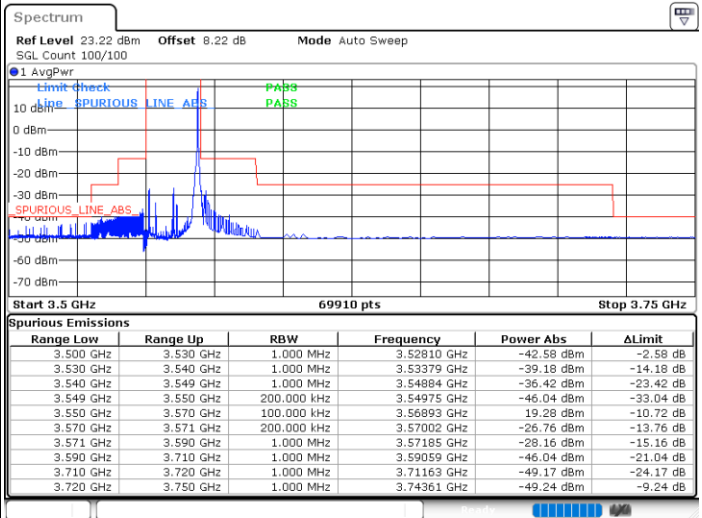

LTE Band 48 / 15MHz

QPSK

Highest Channel / 1RB0

Highest Channel / 1RBmax

Date: 29.DEC.2021 20:59:26

Date: 29.DEC.2021 21:27:19

Highest Channel / FullIRB

N/A

Date: 29.DEC.2021 20:52:34

LTE Band 48 / 20MHz

QPSK

Lowest Channel / 1RB0

Lowest Channel / 1RBmax

Date: 5. JAN. 2022 16:31:40

Date: 5. JAN. 2022 16:58:13

Lowest Channel / FullIRB

N/A

Date: 5. JAN. 2022 17:27:43

LTE Band 48 / 20MHz

QPSK

Middle Channel / 1RB0

Middle Channel / 1RBmax

Date: 5.JAN.2022 17:41:31

Date: 5.JAN.2022 17:51:48