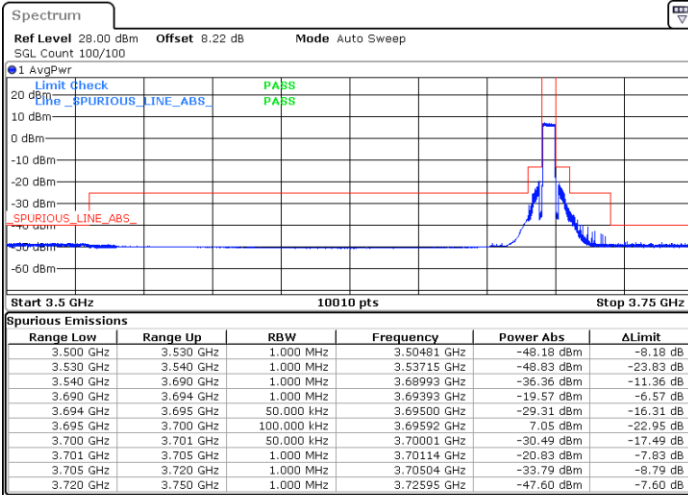

Middle Channel / 1RBmax

Date: 28. DEC. 2021 18:44:37

Date: 28. DEC. 2021 20:04:42

Middle Channel / FullIRB

N/A

Date: 28. DEC. 2021 18:18:09

LTE Band 48 / 5MHz

16QAM

Highest Channel / 1RB0

Highest Channel / 1RBmax

Date: 28. DEC. 2021 20:26:38

Date: 28. DEC. 2021 20:40:48

Highest Channel / FullIRB

N/A

Date: 28. DEC. 2021 20:56:56

LTE Band 48 / 10MHz

16QAM

Lowest Channel / 1RB0

Lowest Channel / 1RBmax

Date: 28. DEC. 2021 21:18:45

Date: 28. DEC. 2021 21:33:35

Lowest Channel / FullRB

N/A

Date: 28. DEC. 2021 21:42:43