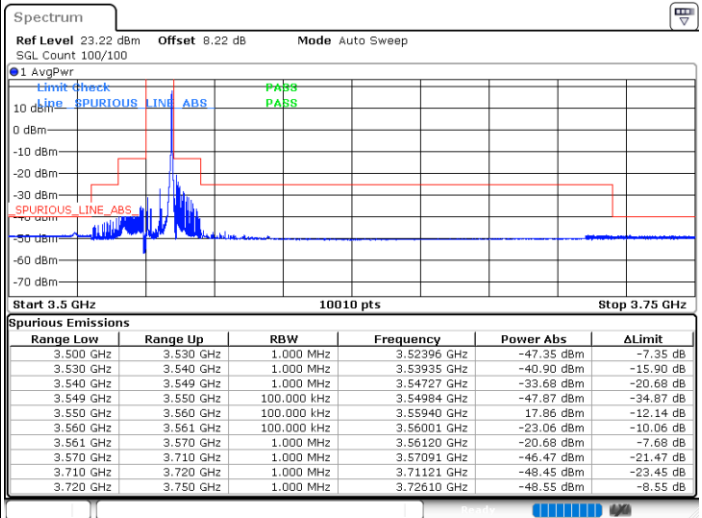

Middle Channel / 1RBmax

Date: 28. DEC. 2021 18:44:37

Date: 28. DEC. 2021 20:04:42

Middle Channel / FullIRB

N/A

Date: 28. DEC. 2021 18:18:09

LTE Band 48 / 5MHz

16QAM

Highest Channel / 1RB0

Highest Channel / 1RBmax

Date: 28. DEC. 2021 20:26:38

Date: 28. DEC. 2021 20:40:48

Highest Channel / FullIRB

N/A

Date: 28. DEC. 2021 20:56:56

LTE Band 48 / 10MHz

16QAM

Lowest Channel / 1RB0

Lowest Channel / 1RBmax

Date: 28. DEC. 2021 21:18:45

Date: 28. DEC. 2021 21:33:35

Lowest Channel / FullRB

N/A

Date: 28. DEC. 2021 21:42:43