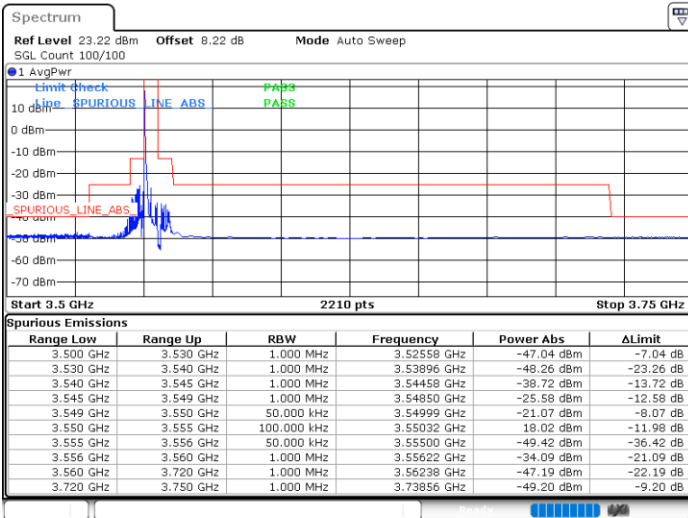

Middle Channel / FullIRB

N/A

Date: 5.JAN.2022 18:02:47

LTE Band 48 / 20MHz

QPSK

Highest Channel / 1RB0

Highest Channel / 1RBmax

Date: 5. JAN. 2022 19:56:09

Date: 5. JAN. 2022 19:09:59

Highest Channel / FullIRB

N/A

Date: 5. JAN. 2022 19:06:16

LTE Band 48 / 5MHz

16QAM

Lowest Channel / 1RB0

Lowest Channel / 1RBmax

Date: 28.DEC.2021 16:43:37

Date: 28.DEC.2021 16:56:44

Lowest Channel / FullIRB

N/A

Date: 28.DEC.2021 18:02:13

LTE Band 48 / 5MHz

16QAM

Middle Channel / 1RB0

Highest Channel / 1RB0

Highest Channel / 1RBmax

Date: 28. DEC. 2021 20:26:38

Date: 28. DEC. 2021 20:40:48

Highest Channel / FullIRB

N/A

Date: 28. DEC. 2021 20:56:56

LTE Band 48 / 10MHz