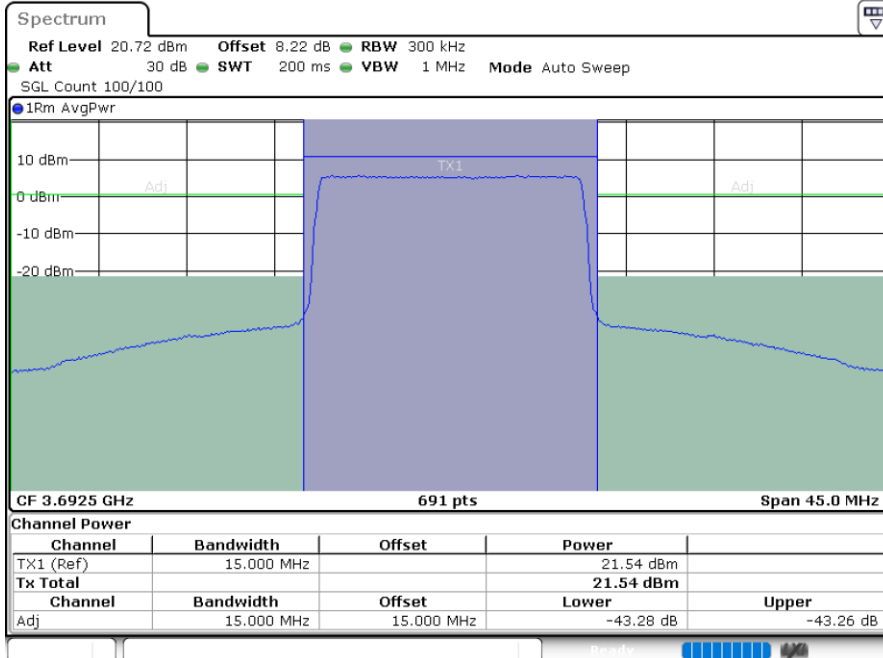

**LTE Band 48 / 15MHz**

**64QAM**

**Middle Channel / 1RB0**

**Middle Channel / 1RBmax**

**Middle Channel / FullRB**

LTE Band 48 / 15MHz

64QAM

Highest Channel / 1RB0

Highest Channel / 1RBmax

Date: 29.DEC.2021 21:05:21

Date: 29.DEC.2021 21:25:07

Highest Channel / FullRB

Date: 29.DEC.2021 21:08:12

LTE Band 48 / 20MHz

64QAM

Lowest Channel / 1RB0

Lowest Channel / 1RBmax

Date: 5.JAN.2022 16:50:42

Date: 5.JAN.2022 16:53:21

Lowest Channel / FullIRB

Date: 5.JAN.2022 17:34:40

**LTE Band 48 / 20MHz**

**64QAM**

**Middle Channel / 1RB0**