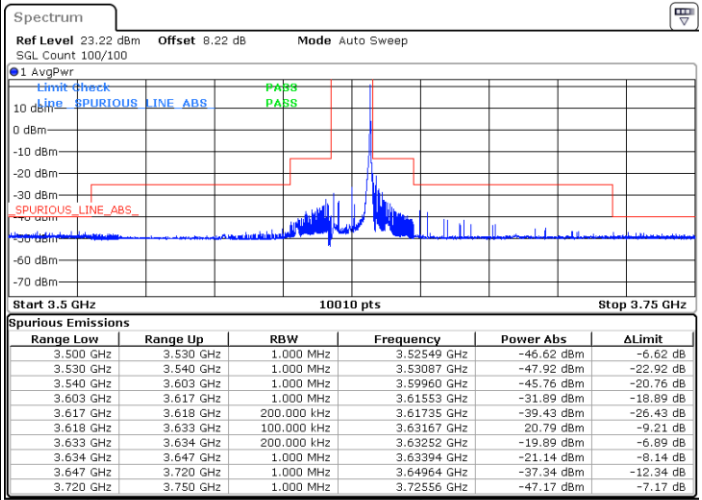

LTE Band 48 / 15MHz

QPSK

Middle Channel / 1RB0

Middle Channel / 1RBmax

Date: 29. DEC. 2021 20:17:42

Date: 29. DEC. 2021 20:33:35