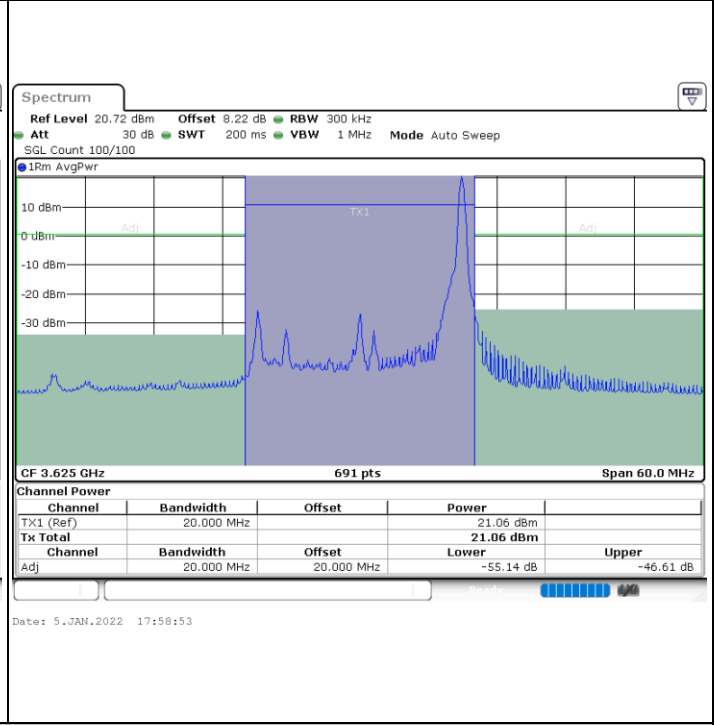

Highest Channel / 1RBmax

Date: 29.DEC.2021 21:05:21

Date: 29.DEC.2021 21:25:07

Highest Channel / FullRB

Date: 29.DEC.2021 21:08:12

LTE Band 48 / 20MHz

64QAM

Lowest Channel / 1RB0

Lowest Channel / 1RBmax

Date: 5.JAN.2022 16:50:42

Date: 5.JAN.2022 16:53:21

Lowest Channel / FullIRB

Date: 5.JAN.2022 17:34:40

**LTE Band 48 / 20MHz**

**64QAM**

**Middle Channel / 1RB0**

**Middle Channel / 1RBmax**

**Middle Channel / FullRB**

LTE Band 48 / 20MHz

64QAM

Highest Channel / 1RB0

Highest Channel / 1RBmax

Date: 5.JAN.2022 19:29:02

Date: 5.JAN.2022 19:20:16