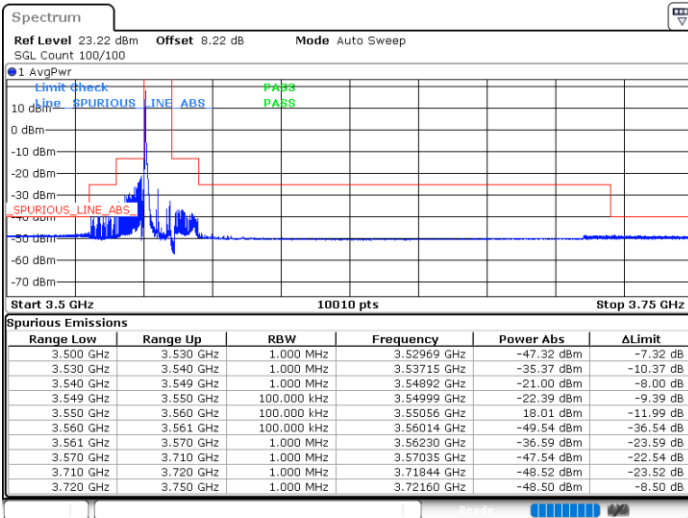

Middle Channel / 1RBmax

Date: 28. DEC. 2021 18:44:37

Date: 28. DEC. 2021 20:04:42

Middle Channel / FullIRB

N/A

Date: 28. DEC. 2021 18:18:09

LTE Band 48 / 5MHz

16QAM

Highest Channel / 1RB0

Highest Channel / 1RBmax

Date: 28. DEC. 2021 20:26:38

Date: 28. DEC. 2021 20:40:48

Highest Channel / FullIRB

N/A

Date: 28. DEC. 2021 20:56:56

LTE Band 48 / 10MHz

16QAM

Lowest Channel / 1RB0

Lowest Channel / 1RBmax

Date: 28. DEC. 2021 21:18:45

Date: 28. DEC. 2021 21:33:35

Lowest Channel / FullRB

N/A

Date: 28. DEC. 2021 21:42:43

LTE Band 48 / 10MHz

16QAM

MiddleChannel / 1RB0

Middle Channel / 1RBmax

Date: 28.DEC.2021 22:04:21

Date: 28.DEC.2021 22:20:37

Middle Channel / FullIRB

N/A