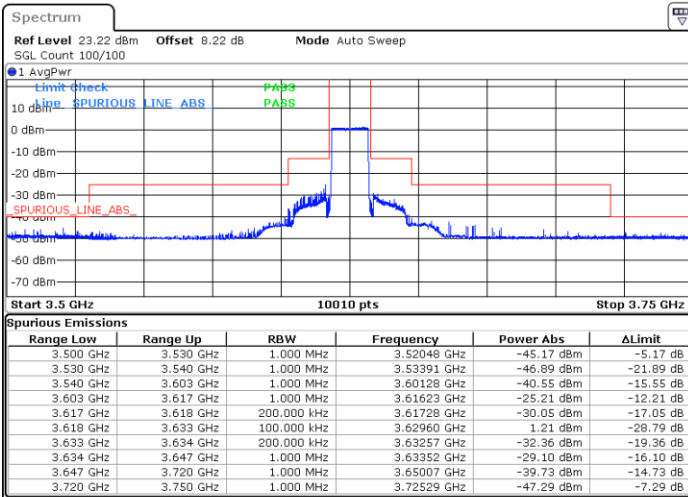

Lowest Channel / 1RB0

Lowest Channel / 1RBmax

Date: 29.DEC.2021 19:26:47

Date: 29.DEC.2021 19:48:51

Lowest Channel / FullIRB

N/A

Date: 29.DEC.2021 19:12:27

LTE Band 48 / 15MHz

QPSK

Middle Channel / 1RB0

Middle Channel / 1RBmax

Date: 29. DEC. 2021 20:17:42

Date: 29. DEC. 2021 20:33:35

Middle Channel / FullIRB

N/A

Date: 29. DEC. 2021 20:10:01

LTE Band 48 / 15MHz

QPSK

Highest Channel / 1RB0

Highest Channel / 1RBmax

Date: 29.DEC.2021 20:59:26

Date: 29.DEC.2021 21:27:19

Highest Channel / FullIRB

N/A

Date: 29.DEC.2021 20:52:34

LTE Band 48 / 20MHz

QPSK

Lowest Channel / 1RB0

Lowest Channel / 1RBmax

Date: 5. JAN. 2022 16:31:40

Date: 5. JAN. 2022 16:58:13

Lowest Channel / FullIRB