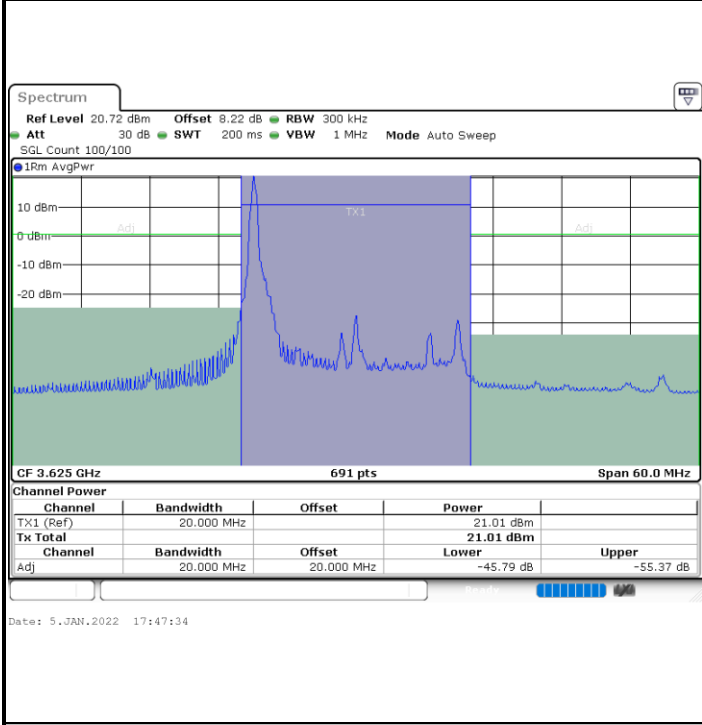

Highest Channel / 1RBmax

Date: 29.DEC.2021 21:05:21

Date: 29.DEC.2021 21:25:07

Highest Channel / FullRB

Date: 29.DEC.2021 21:08:12

LTE Band 48 / 20MHz

64QAM

Lowest Channel / 1RB0

Lowest Channel / 1RBmax

Date: 5.JAN.2022 16:50:42

Date: 5.JAN.2022 16:53:21

Lowest Channel / FullIRB

Date: 5.JAN.2022 17:34:40

**LTE Band 48 / 20MHz**

**64QAM**

**Middle Channel / 1RB0**