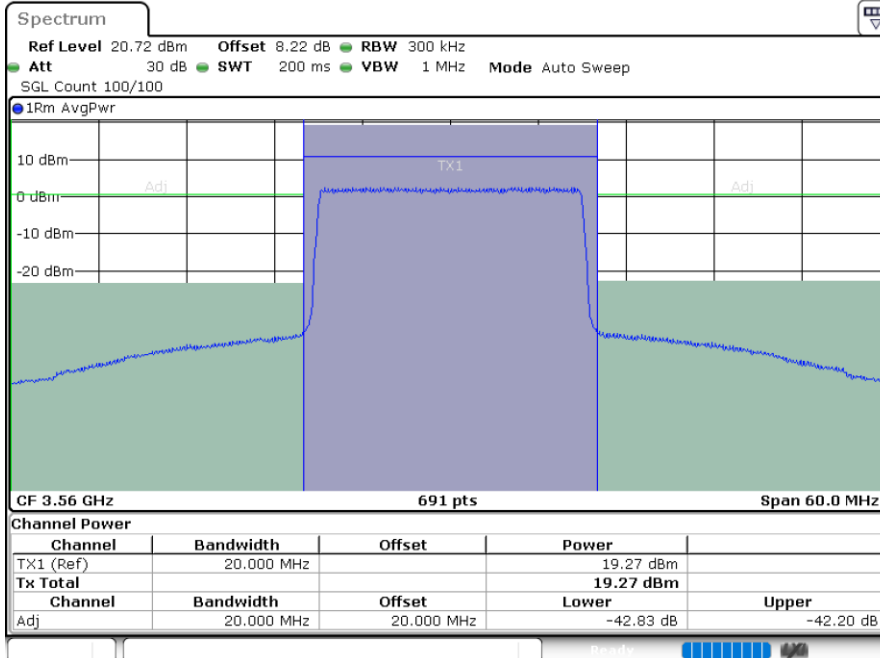

Lowest Channel / 1RBmax

Date: 5.JAN.2022 16:50:42

Date: 5.JAN.2022 16:53:21

Lowest Channel / FullIRB

Date: 5.JAN.2022 17:34:40

**LTE Band 48 / 20MHz**

**64QAM**

**Middle Channel / 1RB0**