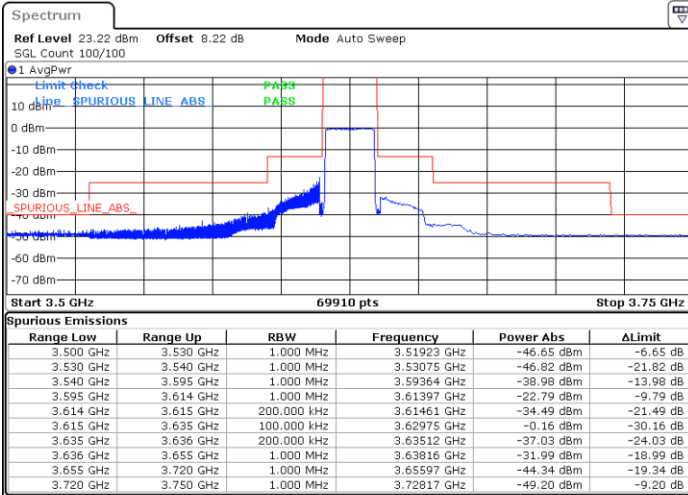

LTE Band 48 / 15MHz

QPSK

Highest Channel / 1RB0

Highest Channel / 1RBmax

Date: 29.DEC.2021 20:59:26

Date: 29.DEC.2021 21:27:19

Highest Channel / FullIRB

N/A

Date: 29.DEC.2021 20:52:34

LTE Band 48 / 20MHz

QPSK

Lowest Channel / 1RB0

Lowest Channel / 1RBmax

Date: 5. JAN. 2022 16:31:40

Date: 5. JAN. 2022 16:58:13

Lowest Channel / FullIRB

N/A

Date: 5. JAN. 2022 17:27:43

LTE Band 48 / 20MHz

QPSK

Middle Channel / 1RB0

Middle Channel / 1RBmax

Date: 5.JAN.2022 17:41:31

Date: 5.JAN.2022 17:51:48

Middle Channel / FullIRB

N/A

Date: 5.JAN.2022 18:02:47

LTE Band 48 / 20MHz

QPSK

Highest Channel / 1RB0

Highest Channel / 1RBmax

Date: 5. JAN. 2022 19:56:09