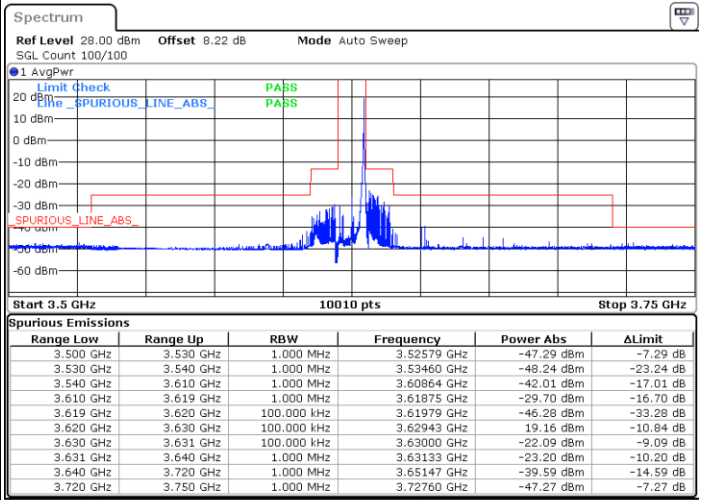

Highest Channel / 1RB0

Highest Channel / 1RBmax

Date: 28. DEC. 2021 20:26:38

Date: 28. DEC. 2021 20:40:48

Highest Channel / FullIRB

N/A

Date: 28. DEC. 2021 20:56:56

LTE Band 48 / 10MHz

16QAM

Lowest Channel / 1RB0

Lowest Channel / 1RBmax

Date: 28. DEC. 2021 21:18:45

Date: 28. DEC. 2021 21:33:35

Lowest Channel / FullRB

N/A

Date: 28. DEC. 2021 21:42:43

LTE Band 48 / 10MHz

16QAM

MiddleChannel / 1RB0

Middle Channel / 1RBmax

Date: 28.DEC.2021 22:04:21

Date: 28.DEC.2021 22:20:37

Middle Channel / FullIRB

N/A

Date: 28.DEC.2021 22:33:09

LTE Band 48 / 10MHz

16QAM

Highest Channel / 1RB0

Highest Channel / 1RBmax

Date: 28. DEC. 2021 23:32:29

Date: 28. DEC. 2021 23:41:16

Highest Channel / FullIRB