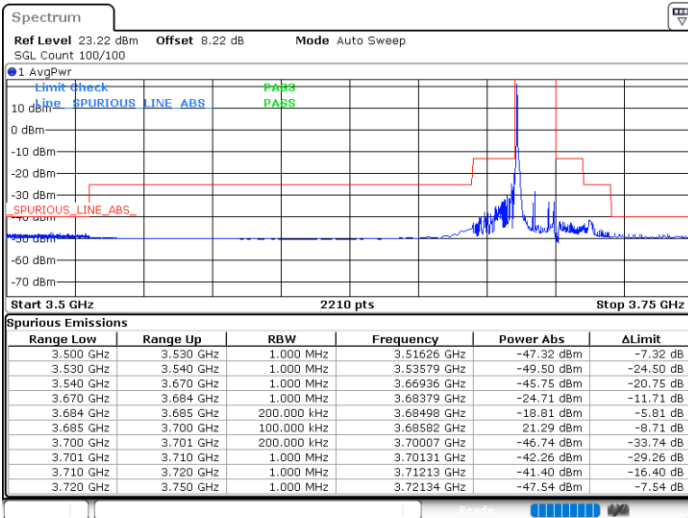

Lowest Channel / 1RB0

Lowest Channel / 1RBmax

Date: 29.DEC.2021 19:26:47

Date: 29.DEC.2021 19:48:51

Lowest Channel / FullIRB

N/A

Date: 29.DEC.2021 19:12:27

LTE Band 48 / 15MHz

QPSK

Middle Channel / 1RB0

Middle Channel / 1RBmax

Date: 29. DEC. 2021 20:17:42

Date: 29. DEC. 2021 20:33:35

Middle Channel / FullIRB

N/A

Date: 29. DEC. 2021 20:10:01

LTE Band 48 / 15MHz

QPSK

Highest Channel / 1RB0

Highest Channel / 1RBmax

Date: 29.DEC.2021 20:59:26

Date: 29.DEC.2021 21:27:19

Highest Channel / FullIRB

N/A

Date: 29.DEC.2021 20:52:34

LTE Band 48 / 20MHz

QPSK

Lowest Channel / 1RB0

Lowest Channel / 1RBmax

Date: 5. JAN. 2022 16:31:40

Date: 5. JAN. 2022 16:58:13

Lowest Channel / FullIRB