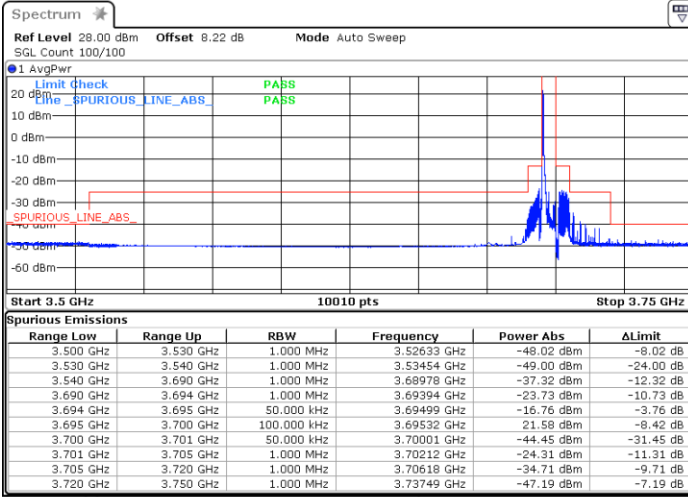

Date: 28.DEC.2021 16:43:37

Date: 28.DEC.2021 16:56:44

Lowest Channel / FullIRB

N/A

Date: 28.DEC.2021 18:02:13

LTE Band 48 / 5MHz

16QAM

Middle Channel / 1RB0

Middle Channel / 1RBmax

Date: 28. DEC. 2021 18:44:37

Date: 28. DEC. 2021 20:04:42

Middle Channel / FullIRB

N/A

Date: 28. DEC. 2021 18:18:09

LTE Band 48 / 5MHz

16QAM

Highest Channel / 1RB0

Highest Channel / 1RBmax

Date: 28. DEC. 2021 20:26:38

Date: 28. DEC. 2021 20:40:48

Highest Channel / FullIRB

N/A

Date: 28. DEC. 2021 20:56:56

LTE Band 48 / 10MHz