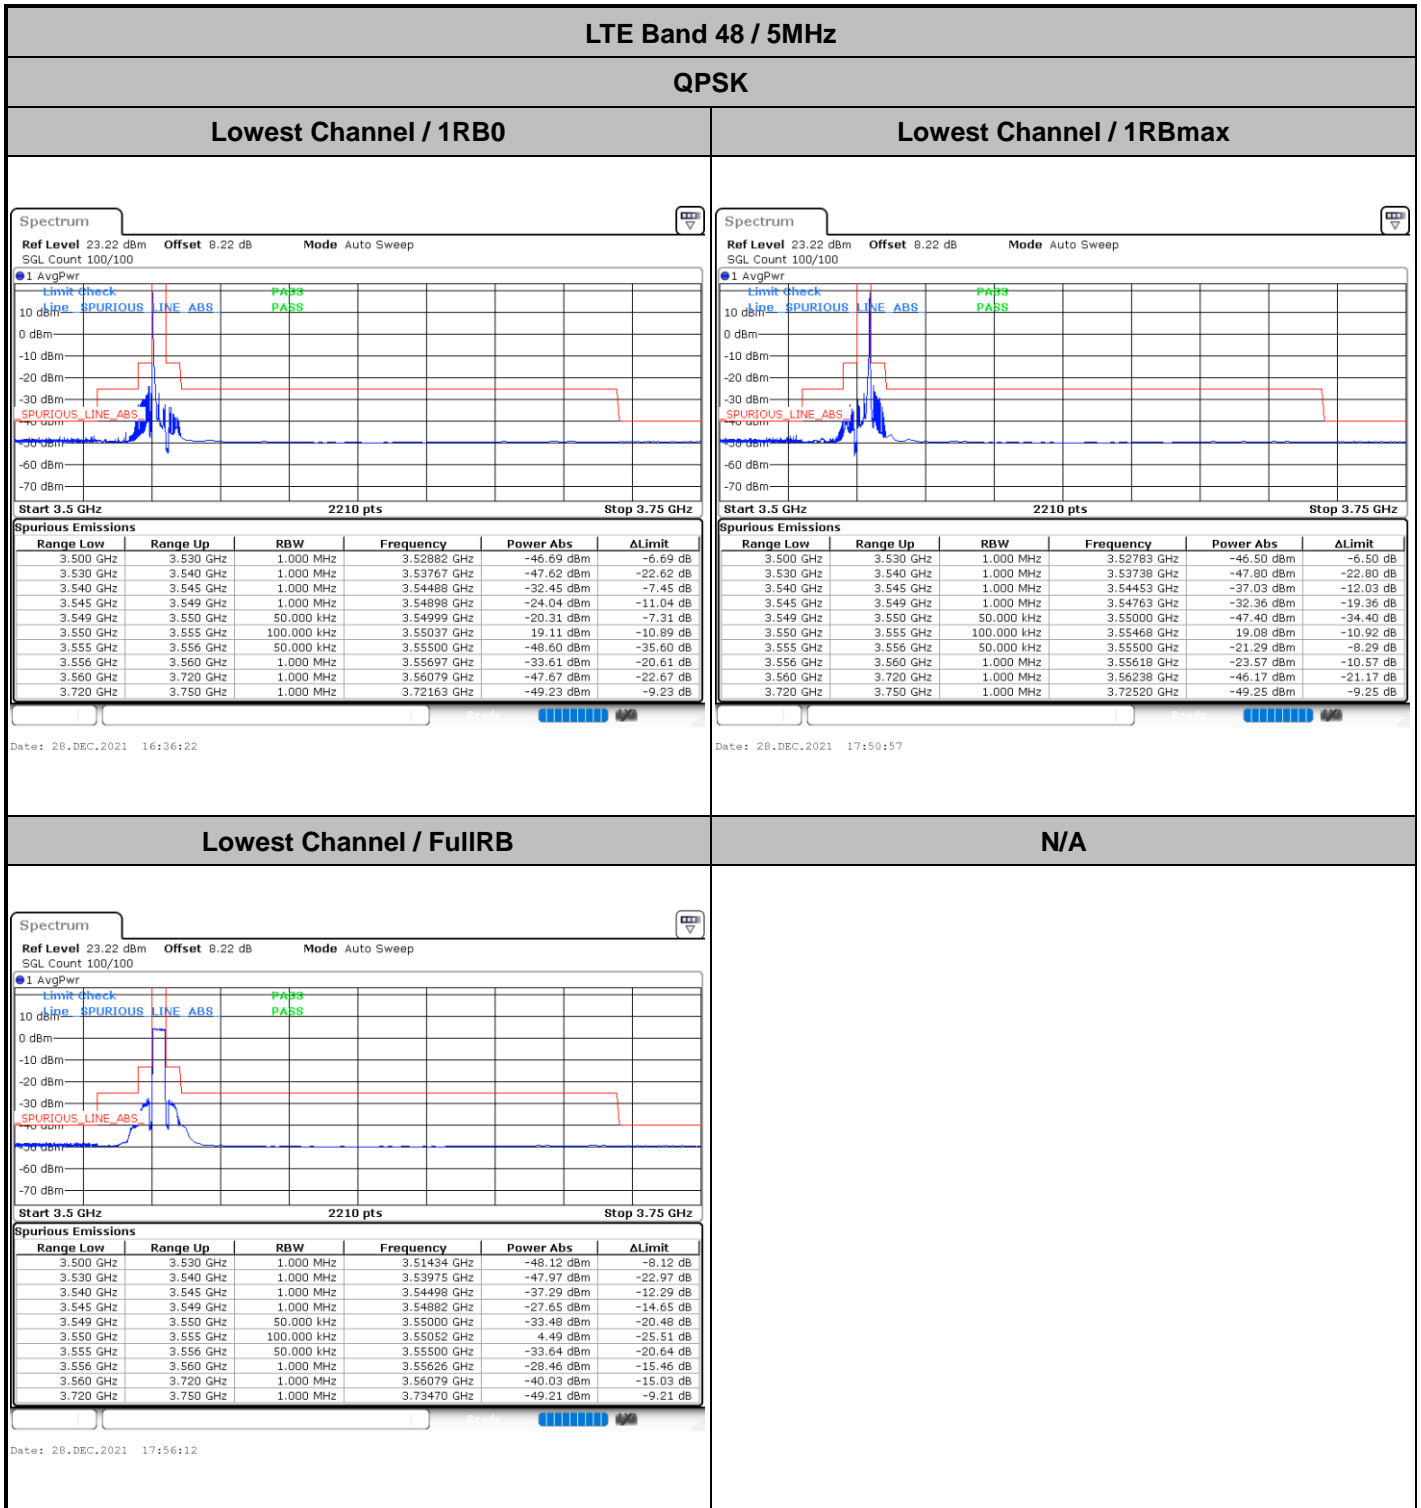

# Occupied Bandwidth

Mode	LTE Band 48 : 99%OBW(MHz)	
BW	20MHZ	
Mod.	QPAK	16QAM
Middle CH	17.86	17.90

Mode	LTE Band 48 : 99%OBW(MHz)	
BW	5MHZ	
Mod.	QPAK	16QAM
Middle CH	4.48	4.52

# Conducted Band Edge

LTE Band 48 / 5MHz

QPSK

Middle Channel / 1RB0

Middle Channel / 1RBmax

Date: 28.DEC.2021 19:11:38

Date: 28.DEC.2021 19:25:05

Middle Channel / FullIRB