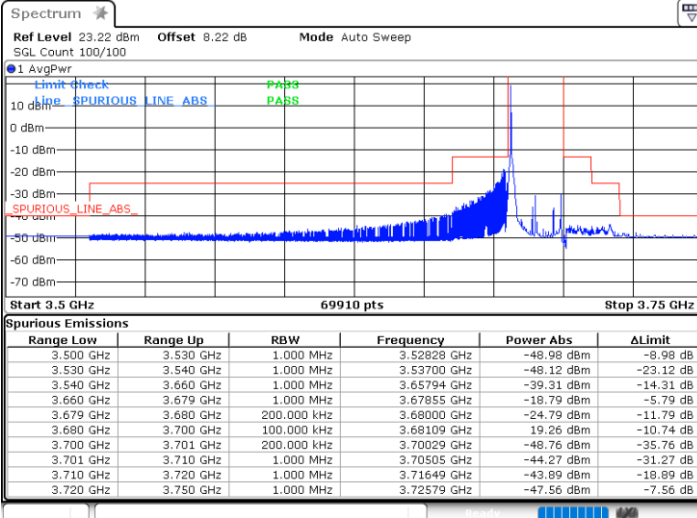

N/A

Date: 5. JAN. 2022 17:27:43

LTE Band 48 / 20MHz

QPSK

Middle Channel / 1RB0

Middle Channel / 1RBmax

Date: 5.JAN.2022 17:41:31

Date: 5.JAN.2022 17:51:48

Middle Channel / FullIRB

N/A

Date: 5.JAN.2022 18:02:47

LTE Band 48 / 20MHz

QPSK

Highest Channel / 1RB0

Highest Channel / 1RBmax

Date: 5. JAN. 2022 19:56:09

Date: 5. JAN. 2022 19:09:59

Highest Channel / FullIRB

N/A

Date: 5. JAN. 2022 19:06:16

LTE Band 48 / 5MHz

16QAM

Lowest Channel / 1RB0

Lowest Channel / 1RBmax

Date: 28.DEC.2021 16:43:37

Date: 28.DEC.2021 16:56:44

Lowest Channel / FullIRB

N/A

Date: 28.DEC.2021 18:02:13

LTE Band 48 / 5MHz

16QAM

Middle Channel / 1RB0