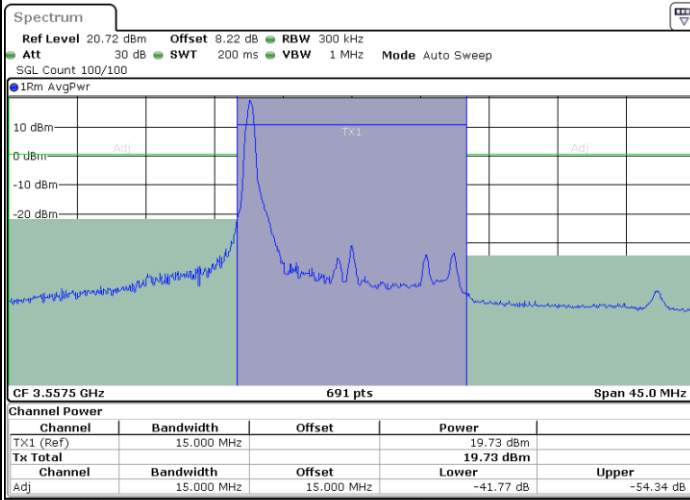

LTE Band 48 / 15MHz

64QAM

Lowest Channel / 1RB0

Lowest Channel / 1RBmax

Date: 29.DEC.2021 19:42:07

Date: 29.DEC.2021 19:43:13

Lowest Channel / FullIRB

Date: 29.DEC.2021 19:17:54

**LTE Band 48 / 15MHz**

**64QAM**

**Middle Channel / 1RB0**

**Middle Channel / 1RBmax**

**Middle Channel / FullRB**

LTE Band 48 / 15MHz

64QAM

Highest Channel / 1RB0