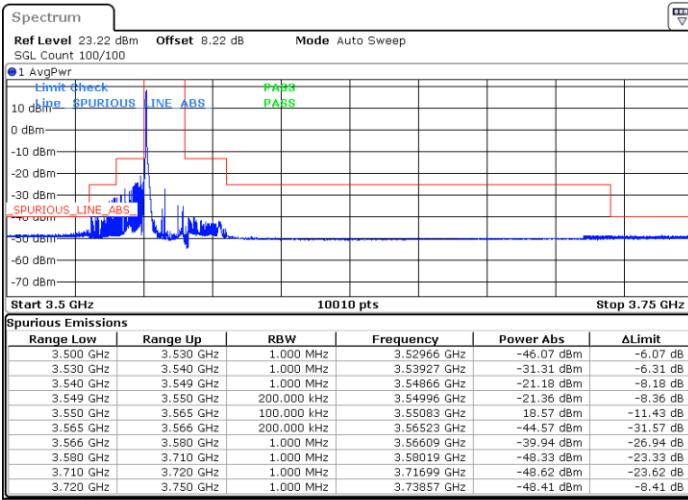

Date: 28.DEC.2021 22:33:09

LTE Band 48 / 10MHz

16QAM

Highest Channel / 1RB0

Highest Channel / 1RBmax

Date: 28. DEC. 2021 23:32:29

Date: 28. DEC. 2021 23:41:16

Highest Channel / FullIRB

N/A

Date: 28. DEC. 2021 23:47:44

LTE Band 48 / 15MHz

16QAM

Lowest Channel / 1RB0

Lowest Channel / 1RBmax

Date: 29.DEC.2021 19:30:54

Date: 29.DEC.2021 19:45:58

Lowest Channel / FullIRB

N/A

Date: 29.DEC.2021 18:20:18

LTE Band 48 / 15MHz

16QAM

Middle Channel / 1RB0

Middle Channel / 1RBmax

Date: 29. DEC. 2021 20:21:14