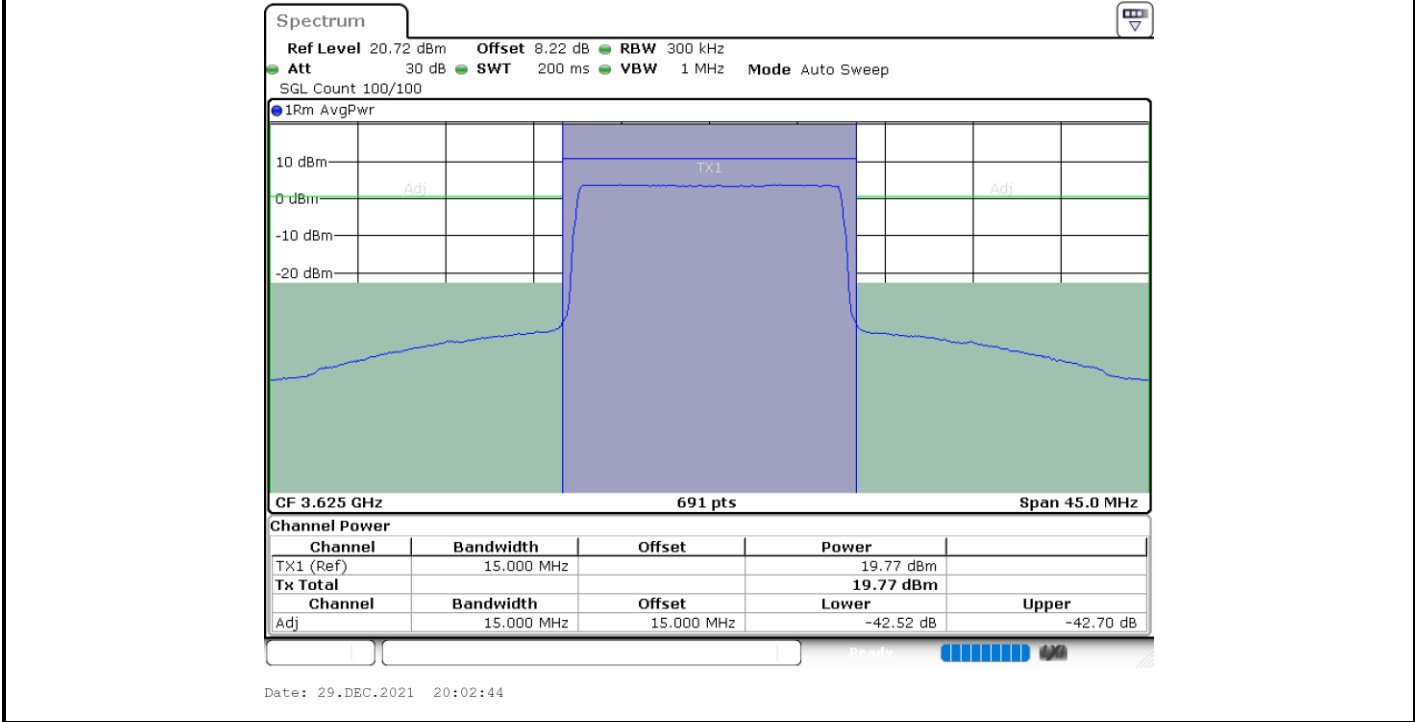

**LTE Band 48 / 15MHz**

**64QAM**

**Middle Channel / 1RB0**

**Middle Channel / 1RBmax**

**Middle Channel / FullRB**

LTE Band 48 / 15MHz

64QAM

Highest Channel / 1RB0

Highest Channel / 1RBmax

Date: 29.DEC.2021 21:05:21

Date: 29.DEC.2021 21:25:07

Highest Channel / FullRB

Date: 29.DEC.2021 21:08:12

LTE Band 48 / 20MHz

64QAM

Lowest Channel / 1RB0