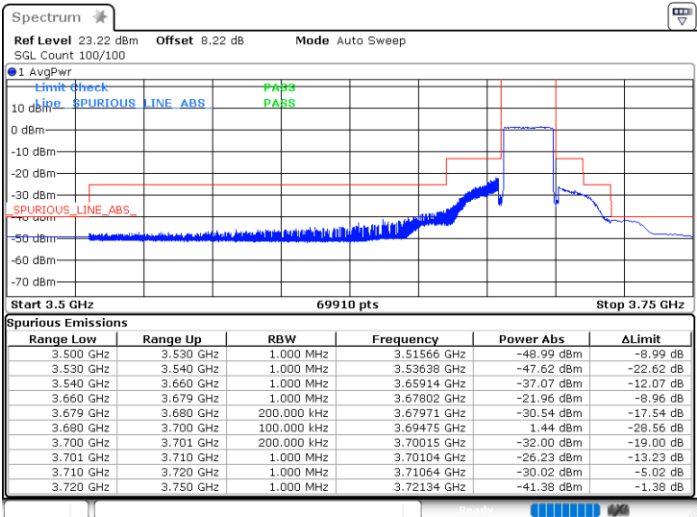

N/A

Date: 5. JAN. 2022 17:27:43

LTE Band 48 / 20MHz

QPSK

Middle Channel / 1RB0

Middle Channel / 1RBmax

Date: 5.JAN.2022 17:41:31

Date: 5.JAN.2022 17:51:48

Middle Channel / FullIRB

N/A

Date: 5.JAN.2022 18:02:47

LTE Band 48 / 20MHz

QPSK

Highest Channel / 1RB0

Highest Channel / 1RBmax

Date: 5. JAN. 2022 19:56:09

Date: 5. JAN. 2022 19:09:59

Highest Channel / FullIRB

N/A

Date: 5. JAN. 2022 19:06:16

LTE Band 48 / 5MHz

16QAM

Lowest Channel / 1RB0

Lowest Channel / 1RBmax

Date: 28.DEC.2021 16:43:37

Date: 28.DEC.2021 16:56:44

Lowest Channel / FullIRB

N/A

Date: 28.DEC.2021 18:02:13

LTE Band 48 / 5MHz

16QAM

Middle Channel / 1RB0