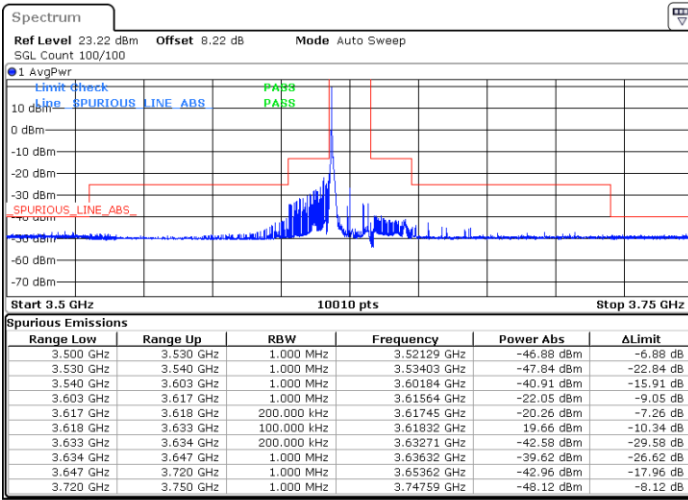

Date: 28.DEC.2021 22:33:09

LTE Band 48 / 10MHz

16QAM

Highest Channel / 1RB0

Highest Channel / 1RBmax

Date: 28. DEC. 2021 23:32:29

Date: 28. DEC. 2021 23:41:16

Highest Channel / FullIRB

N/A

Date: 28. DEC. 2021 23:47:44

LTE Band 48 / 15MHz

16QAM

Lowest Channel / 1RB0

Lowest Channel / 1RBmax

Date: 29.DEC.2021 19:30:54

Date: 29.DEC.2021 19:45:58

Lowest Channel / FullIRB

N/A

Date: 29.DEC.2021 18:20:18

LTE Band 48 / 15MHz

16QAM

Middle Channel / 1RB0

Middle Channel / 1RBmax

Date: 29. DEC. 2021 20:21:14