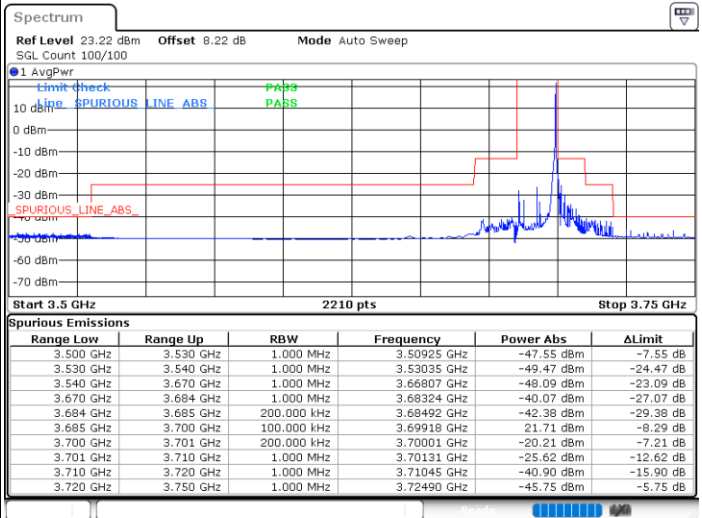

Lowest Channel / 1RB0

Lowest Channel / 1RBmax

Date: 29.DEC.2021 19:26:47

Date: 29.DEC.2021 19:48:51

Lowest Channel / FullIRB

N/A

Date: 29.DEC.2021 19:12:27

LTE Band 48 / 15MHz

LTE Band 48 / 15MHz

QPSK

Highest Channel / 1RB0

Highest Channel / 1RBmax

Date: 29.DEC.2021 20:59:26

Date: 29.DEC.2021 21:27:19

Highest Channel / FullIRB

N/A

Date: 29.DEC.2021 20:52:34

LTE Band 48 / 20MHz

QPSK

Lowest Channel / 1RB0

Lowest Channel / 1RBmax

Date: 5. JAN. 2022 16:31:40

Date: 5. JAN. 2022 16:58:13

Lowest Channel / FullIRB