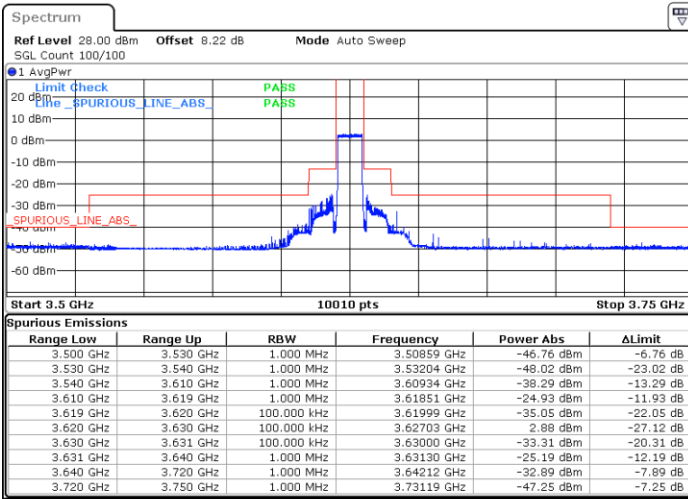

Highest Channel / FullIRB

N/A

Date: 28.DEC.2021 20:51:59

LTE Band 48 / 10MHz

QPSK

Lowest Channel / 1RB0

Lowest Channel / 1RBmax

Date: 28.DEC.2021 21:11:12

Date: 28.DEC.2021 21:28:45

Lowest Channel / FullIRB

N/A

Date: 28.DEC.2021 21:45:44

LTE Band 48 / 10MHz

QPSK

MiddleChannel / 1RB0

Middle Channel / 1RBmax

Date: 28.DEC.2021 21:59:17

Date: 28.DEC.2021 22:13:06

Middle Channel / FullIRB

N/A

Date: 28.DEC.2021 22:36:41

LTE Band 48 / 10MHz

QPSK

Highest Channel / 1RB0

Highest Channel / 1RBmax

Date: 28.DEC.2021 23:28:01

Date: 28.DEC.2021 23:37:11

Highest Channel / FullIRB

N/A

Date: 28.DEC.2021 23:44:43

LTE Band 48 / 15MHz

QPSK