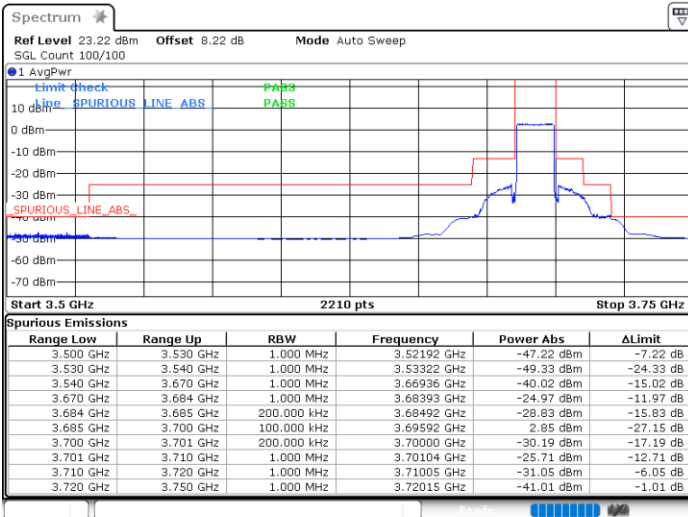

Lowest Channel / 1RB0

Lowest Channel / 1RBmax

Date: 29.DEC.2021 19:26:47

Date: 29.DEC.2021 19:48:51

Lowest Channel / FullIRB

N/A

Date: 29.DEC.2021 19:12:27

LTE Band 48 / 15MHz

QPSK

Middle Channel / 1RB0

Middle Channel / 1RBmax

Date: 29. DEC. 2021 20:17:42

Date: 29. DEC. 2021 20:33:35

Middle Channel / FullIRB

N/A

Date: 29. DEC. 2021 20:10:01

LTE Band 48 / 15MHz

QPSK

Highest Channel / 1RB0

Highest Channel / 1RBmax

Date: 29.DEC.2021 20:59:26

Date: 29.DEC.2021 21:27:19

Highest Channel / FullIRB

N/A

Date: 29.DEC.2021 20:52:34

LTE Band 48 / 20MHz

QPSK

Lowest Channel / 1RB0

Lowest Channel / 1RBmax

Date: 5. JAN. 2022 16:31:40

Date: 5. JAN. 2022 16:58:13

Lowest Channel / FullIRB