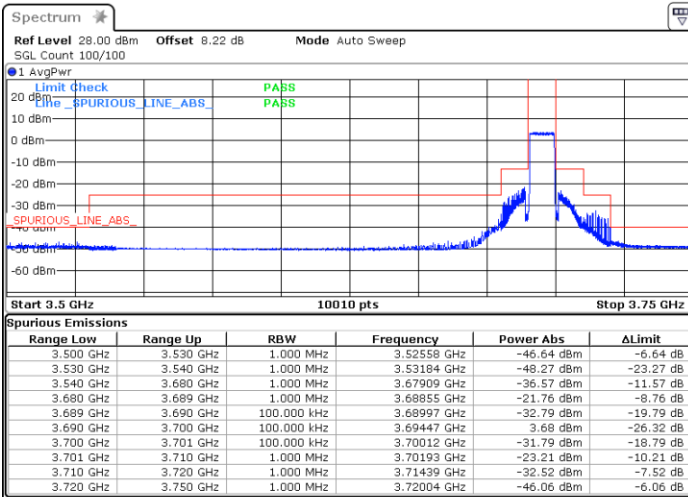

LTE Band 48 / 10MHz

16QAM

MiddleChannel / 1RB0

Middle Channel / 1RBmax

Date: 28.DEC.2021 22:04:21

Date: 28.DEC.2021 22:20:37

Middle Channel / FullIRB

N/A

Date: 28.DEC.2021 22:33:09

LTE Band 48 / 10MHz

16QAM

Highest Channel / 1RB0

Highest Channel / 1RBmax

Date: 28. DEC. 2021 23:32:29

Date: 28. DEC. 2021 23:41:16

Highest Channel / FullIRB

N/A

Date: 28. DEC. 2021 23:47:44

LTE Band 48 / 15MHz

16QAM

Lowest Channel / 1RB0

Lowest Channel / 1RBmax

Date: 29.DEC.2021 19:30:54

Date: 29.DEC.2021 19:45:58

Lowest Channel / FullIRB

N/A

Date: 29.DEC.2021 18:20:18

LTE Band 48 / 15MHz

16QAM

Middle Channel / 1RB0

Middle Channel / 1RBmax

Date: 29. DEC. 2021 20:21:14