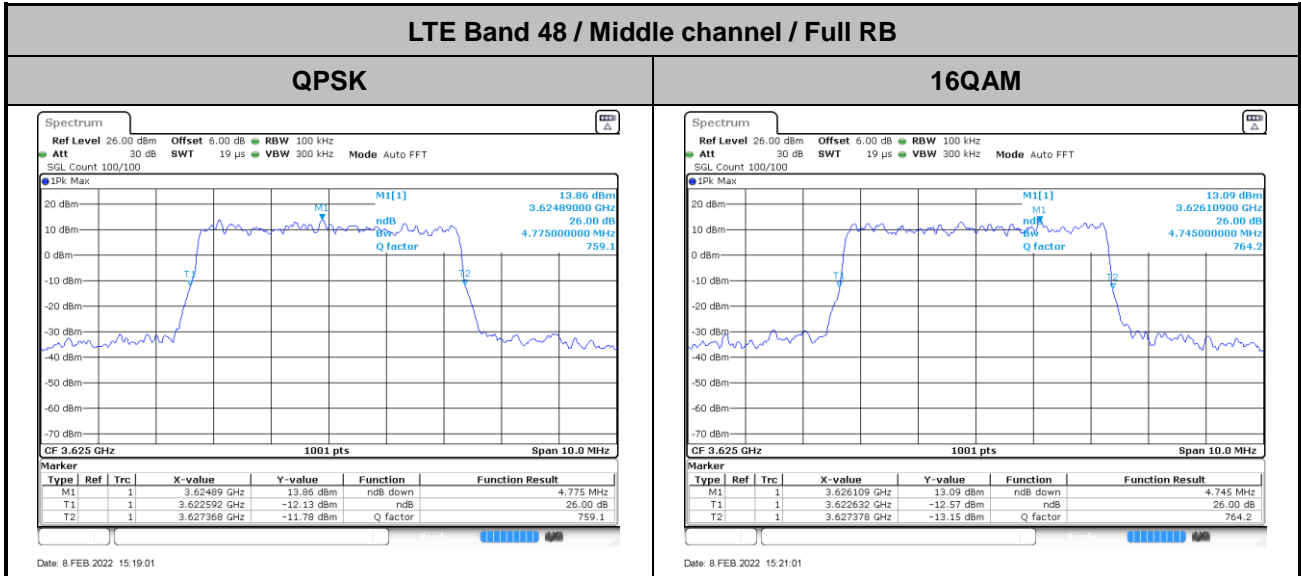

**Middle Channel / 1RBmax**

**Middle Channel / FullRB**

LTE Band 48 / 20MHz

64QAM

Highest Channel / 1RB0

Highest Channel / 1RBmax

Date: 5.JAN.2022 19:29:02

Date: 5.JAN.2022 19:20:16

Highest Channel / FullRB

Date: 5.JAN.2022 18:49:34

## 26dB Bandwidth

Mode	LTE Band 48 : 26dB BW(MHz)	
BW	20MHz	
Mod.	QPSK	16QAM
Middle CH	18.66	18.74

Mode	LTE Band 48 : 26dB BW(MHz)	
BW	5MHz	
Mod.	QPSK	16QAM
Middle CH	4.78	4.75