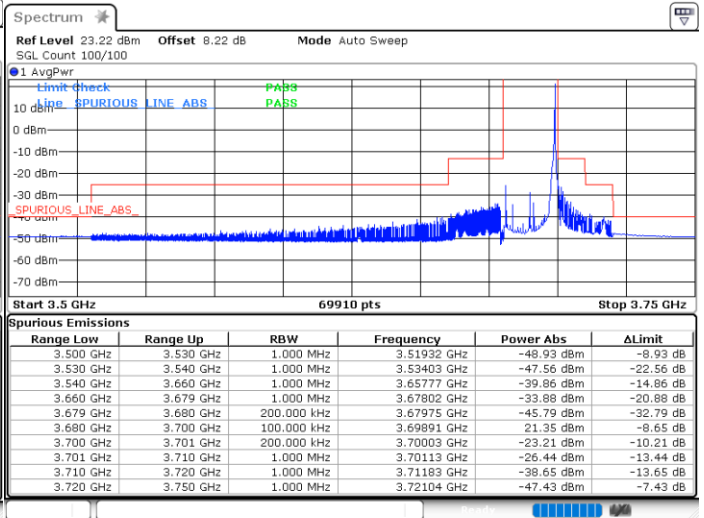

Middle Channel / FullIRB

N/A

Date: 5.JAN.2022 18:02:47

LTE Band 48 / 20MHz

QPSK

Highest Channel / 1RB0

Highest Channel / 1RBmax

Date: 5. JAN. 2022 19:56:09

Date: 5. JAN. 2022 19:09:59

Highest Channel / FullIRB

N/A

Date: 5. JAN. 2022 19:06:16

LTE Band 48 / 5MHz

16QAM

Lowest Channel / 1RB0

Lowest Channel / 1RBmax