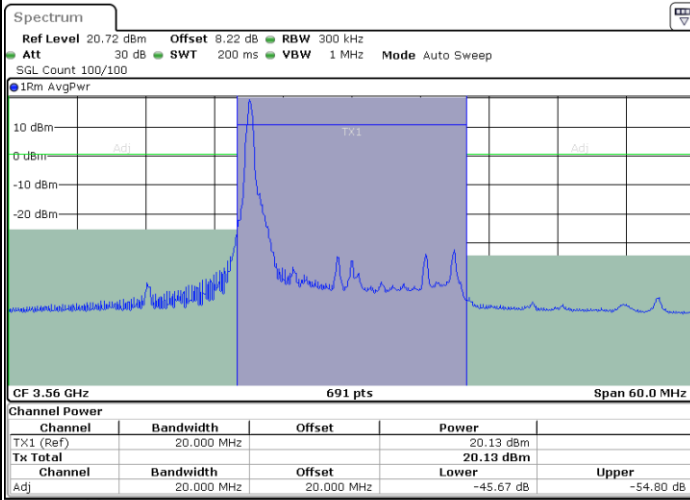

**LTE Band 48 / 15MHz**

**64QAM**

**Middle Channel / 1RB0**

**Middle Channel / 1RBmax**

**Middle Channel / FullRB**

LTE Band 48 / 15MHz

64QAM

Highest Channel / 1RB0

Highest Channel / 1RBmax

Date: 29.DEC.2021 21:05:21

Date: 29.DEC.2021 21:25:07

Highest Channel / FullRB

Date: 29.DEC.2021 21:08:12

LTE Band 48 / 20MHz

64QAM

Lowest Channel / 1RB0

Lowest Channel / 1RBmax

Date: 5.JAN.2022 16:50:42

Date: 5.JAN.2022 16:53:21

Lowest Channel / FullIRB

Date: 5.JAN.2022 17:34:40

**LTE Band 48 / 20MHz**

**64QAM**

**Middle Channel / 1RB0**