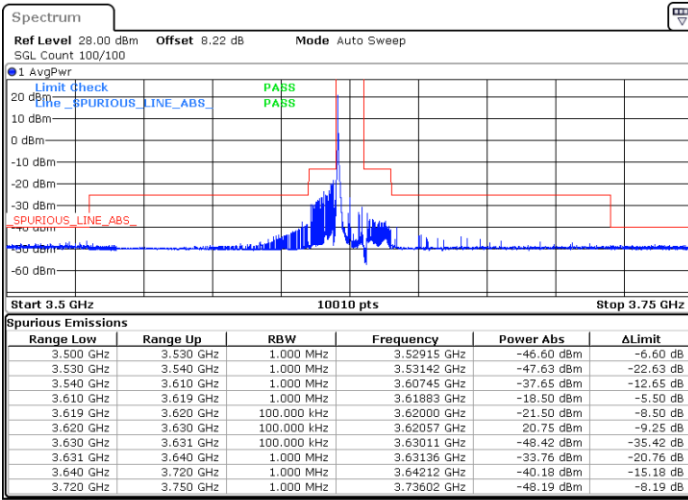

Highest Channel / FullIRB

N/A

Date: 28.DEC.2021 20:51:59

LTE Band 48 / 10MHz

QPSK

Lowest Channel / 1RB0

Lowest Channel / 1RBmax

Date: 28.DEC.2021 21:11:12

Date: 28.DEC.2021 21:28:45

Lowest Channel / FullIRB

N/A

Date: 28.DEC.2021 21:45:44

LTE Band 48 / 10MHz

QPSK

MiddleChannel / 1RB0

Middle Channel / 1RBmax

Date: 28.DEC.2021 21:59:17

Date: 28.DEC.2021 22:13:06

Middle Channel / FullIRB

N/A

Date: 28.DEC.2021 22:36:41

LTE Band 48 / 10MHz

QPSK

Highest Channel / 1RB0

Highest Channel / 1RBmax

Date: 28.DEC.2021 23:28:01

Date: 28.DEC.2021 23:37:11

Highest Channel / FullIRB

N/A

Date: 28.DEC.2021 23:44:43

LTE Band 48 / 15MHz

QPSK