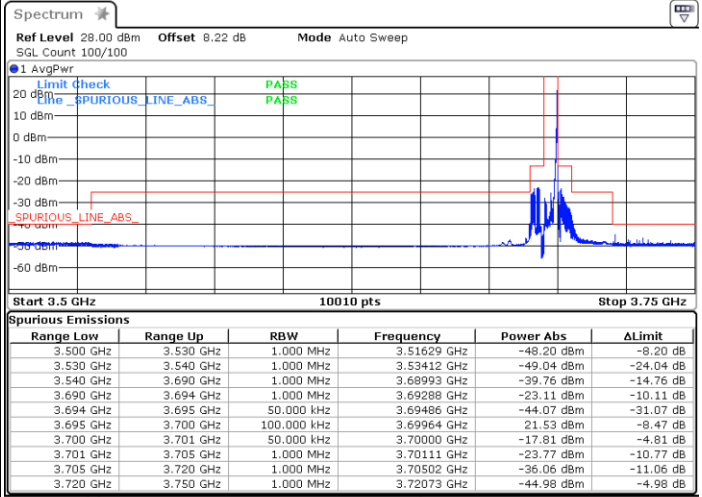

Date: 28.DEC.2021 16:43:37

Date: 28.DEC.2021 16:56:44

Lowest Channel / FullIRB

N/A

Date: 28.DEC.2021 18:02:13

LTE Band 48 / 5MHz

16QAM

Middle Channel / 1RB0

Middle Channel / 1RBmax

Date: 28. DEC. 2021 18:44:37

Date: 28. DEC. 2021 20:04:42

Middle Channel / FullIRB

N/A

Date: 28. DEC. 2021 18:18:09

LTE Band 48 / 5MHz

16QAM

Highest Channel / 1RB0

Highest Channel / 1RBmax

Date: 28. DEC. 2021 20:26:38

Date: 28. DEC. 2021 20:40:48

Highest Channel / FullIRB

N/A

Date: 28. DEC. 2021 20:56:56

LTE Band 48 / 10MHz