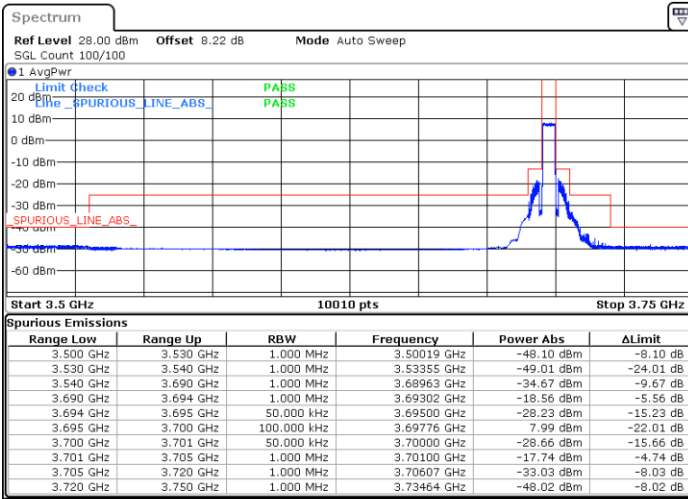

# Conducted Band Edge

LTE Band 48 / 5MHz

QPSK

Middle Channel / 1RB0

Middle Channel / 1RBmax

Date: 28.DEC.2021 19:11:38

Date: 28.DEC.2021 19:25:05

Middle Channel / FullIRB

N/A

Date: 28.DEC.2021 18:11:26

LTE Band 48 / 5MHz

QPSK

Highest Channel / 1RB0

Highest Channel / 1RBmax

Date: 28.DEC.2021 20:21:56

Date: 28.DEC.2021 20:46:45

Highest Channel / FullIRB

N/A

Date: 28.DEC.2021 20:51:59

LTE Band 48 / 10MHz

QPSK

Lowest Channel / 1RB0

Lowest Channel / 1RBmax

Date: 28.DEC.2021 21:11:12

Date: 28.DEC.2021 21:28:45

Lowest Channel / FullIRB

N/A

Date: 28.DEC.2021 21:45:44

LTE Band 48 / 10MHz

QPSK

MiddleChannel / 1RB0

Middle Channel / 1RBmax