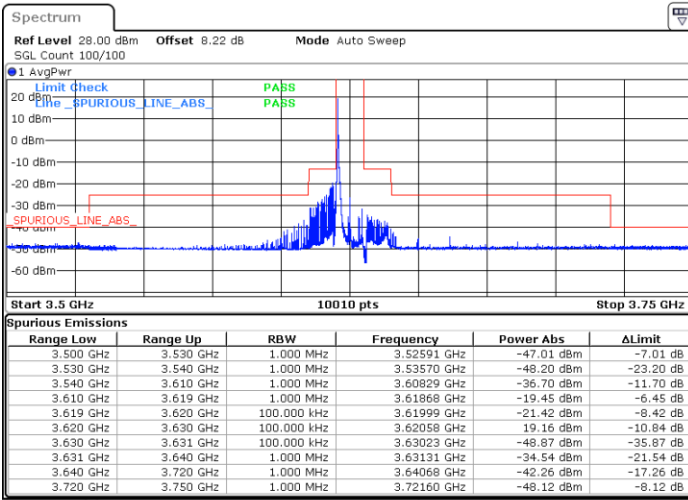

Highest Channel / 1RB0

Highest Channel / 1RBmax

Date: 28. DEC. 2021 20:26:38

Date: 28. DEC. 2021 20:40:48

Highest Channel / FullIRB

N/A

Date: 28. DEC. 2021 20:56:56

LTE Band 48 / 10MHz

16QAM

Lowest Channel / 1RB0

Lowest Channel / 1RBmax

Date: 28. DEC. 2021 21:18:45

Date: 28. DEC. 2021 21:33:35

Lowest Channel / FullRB

N/A

Date: 28. DEC. 2021 21:42:43

LTE Band 48 / 10MHz

16QAM

MiddleChannel / 1RB0

Middle Channel / 1RBmax

Date: 28.DEC.2021 22:04:21

Date: 28.DEC.2021 22:20:37

Middle Channel / FullIRB

N/A

Date: 28.DEC.2021 22:33:09

LTE Band 48 / 10MHz

16QAM

Highest Channel / 1RB0

Highest Channel / 1RBmax

Date: 28. DEC. 2021 23:32:29

Date: 28. DEC. 2021 23:41:16

Highest Channel / FullIRB