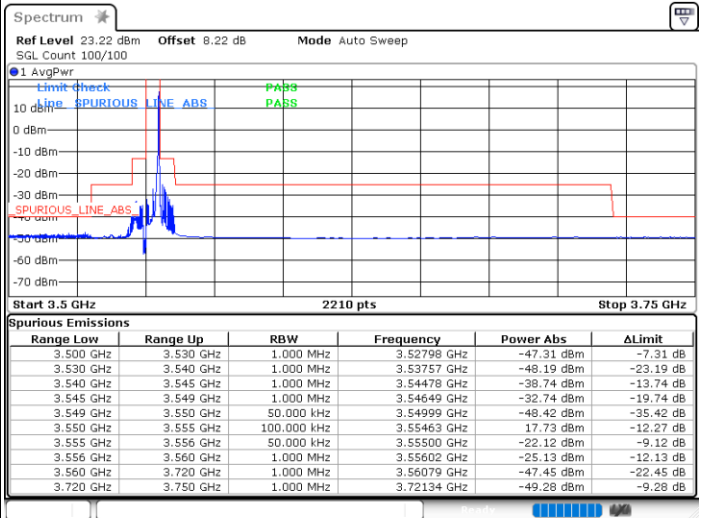

Middle Channel / FullIRB

N/A

Date: 5.JAN.2022 18:02:47

LTE Band 48 / 20MHz

QPSK

Highest Channel / 1RB0

Highest Channel / 1RBmax

Date: 5. JAN. 2022 19:56:09

Date: 5. JAN. 2022 19:09:59

Highest Channel / FullIRB

N/A

Date: 5. JAN. 2022 19:06:16

LTE Band 48 / 5MHz

16QAM

Lowest Channel / 1RB0

Lowest Channel / 1RBmax

Date: 28.DEC.2021 16:43:37

Date: 28.DEC.2021 16:56:44

Lowest Channel / FullIRB

N/A

Date: 28.DEC.2021 18:02:13

LTE Band 48 / 5MHz

16QAM

Middle Channel / 1RB0