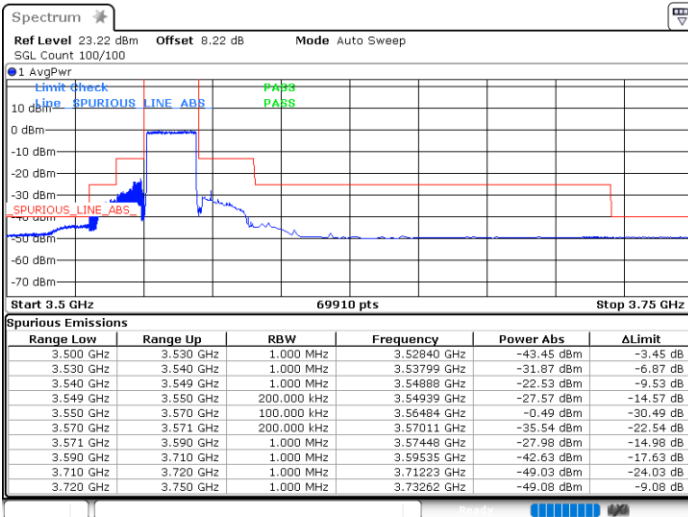

LTE Band 48 / 15MHz

QPSK

Highest Channel / 1RB0

Highest Channel / 1RBmax

Date: 29.DEC.2021 20:59:26

Date: 29.DEC.2021 21:27:19

Highest Channel / FullIRB

N/A

Date: 29.DEC.2021 20:52:34

LTE Band 48 / 20MHz

QPSK

Lowest Channel / 1RB0

Lowest Channel / 1RBmax

Date: 5. JAN. 2022 16:31:40

Date: 5. JAN. 2022 16:58:13

Lowest Channel / FullIRB

N/A

Date: 5. JAN. 2022 17:27:43

LTE Band 48 / 20MHz

QPSK

Middle Channel / 1RB0

Middle Channel / 1RBmax

Date: 5.JAN.2022 17:41:31

Date: 5.JAN.2022 17:51:48

Middle Channel / FullIRB

N/A

Date: 5.JAN.2022 18:02:47

LTE Band 48 / 20MHz

QPSK

Highest Channel / 1RB0

Highest Channel / 1RBmax

Date: 5. JAN. 2022 19:56:09