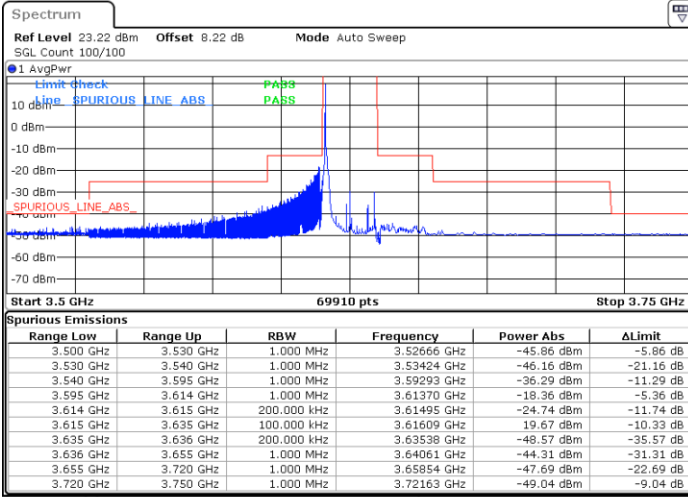

LTE Band 48 / 15MHz

QPSK

Highest Channel / 1RB0

Highest Channel / 1RBmax

Date: 29.DEC.2021 20:59:26

Date: 29.DEC.2021 21:27:19

Highest Channel / FullIRB

N/A

Date: 29.DEC.2021 20:52:34

LTE Band 48 / 20MHz

QPSK

Lowest Channel / 1RB0

Lowest Channel / 1RBmax

Date: 5. JAN. 2022 16:31:40

Date: 5. JAN. 2022 16:58:13

Lowest Channel / FullIRB

N/A

Date: 5. JAN. 2022 17:27:43

LTE Band 48 / 20MHz

QPSK

Middle Channel / 1RB0

Middle Channel / 1RBmax

Date: 5.JAN.2022 17:41:31

Date: 5.JAN.2022 17:51:48

Middle Channel / FullIRB

N/A

Date: 5.JAN.2022 18:02:47

LTE Band 48 / 20MHz

QPSK

Highest Channel / 1RB0

Highest Channel / 1RBmax

Date: 5. JAN. 2022 19:56:09