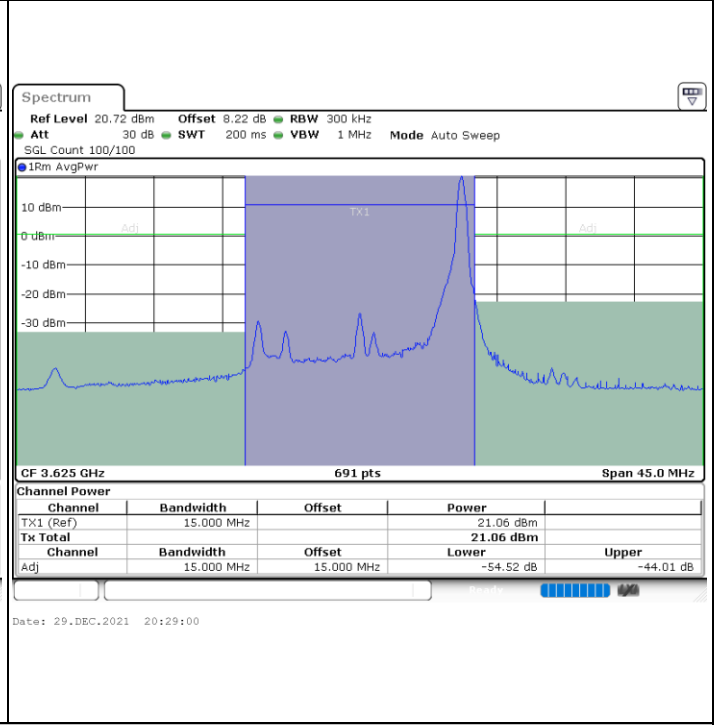

LTE Band 48 / 15MHz

64QAM

Lowest Channel / 1RB0

Lowest Channel / 1RBmax

Date: 29.DEC.2021 19:42:07

Date: 29.DEC.2021 19:43:13

Lowest Channel / FullIRB

Date: 29.DEC.2021 19:17:54

**LTE Band 48 / 15MHz**

**64QAM**

**Middle Channel / 1RB0**

**Middle Channel / 1RBmax**

**Middle Channel / FullRB**

LTE Band 48 / 15MHz

64QAM

Highest Channel / 1RB0

Highest Channel / 1RBmax

Date: 29.DEC.2021 21:05:21

Date: 29.DEC.2021 21:25:07

Highest Channel / FullRB

Date: 29.DEC.2021 21:08:12

LTE Band 48 / 20MHz

64QAM

Lowest Channel / 1RB0