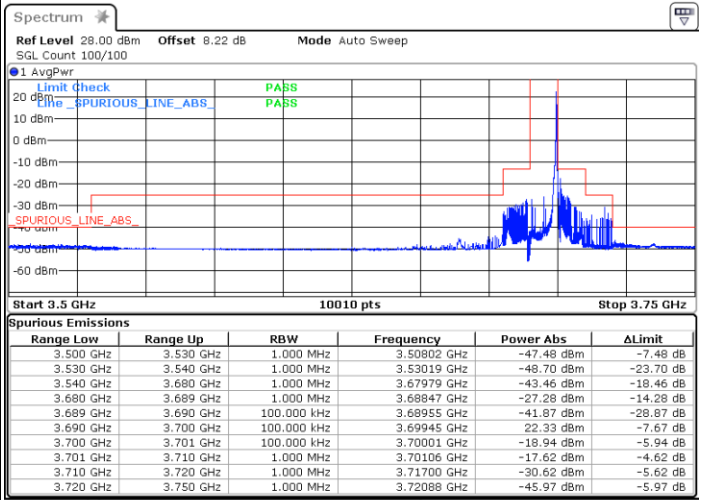

Date: 28.DEC.2021 21:28:45

Lowest Channel / FullIRB

N/A

Date: 28.DEC.2021 21:45:44

LTE Band 48 / 10MHz

QPSK

MiddleChannel / 1RB0

Middle Channel / 1RBmax

Date: 28.DEC.2021 21:59:17

Date: 28.DEC.2021 22:13:06

Middle Channel / FullIRB

N/A

Date: 28.DEC.2021 22:36:41

LTE Band 48 / 10MHz

QPSK

Highest Channel / 1RB0

Highest Channel / 1RBmax

Date: 28.DEC.2021 23:28:01

Date: 28.DEC.2021 23:37:11

Highest Channel / FullIRB

N/A

Date: 28.DEC.2021 23:44:43

LTE Band 48 / 15MHz

QPSK

Lowest Channel / 1RB0

Lowest Channel / 1RBmax

Date: 29.DEC.2021 19:26:47

Date: 29.DEC.2021 19:48:51

Lowest Channel / FullIRB

N/A

Date: 29.DEC.2021 19:12:27

LTE Band 48 / 15MHz