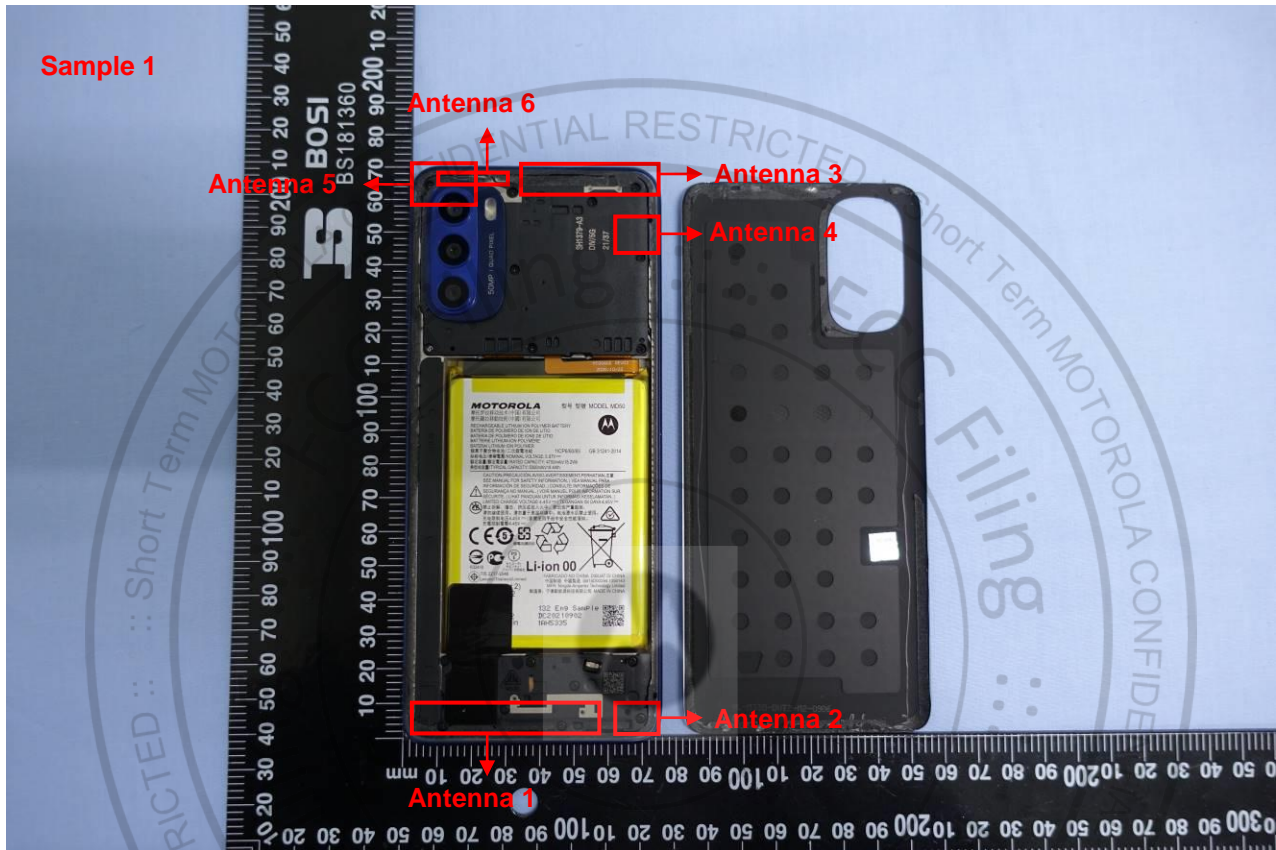

### 3. Internal Photograph of EUT

Brand Name: Motorola / Model Name: XT2211-1, XT2211-2, XT2211DL

Brand Name: Motorola / Model Name: XT2211-1, XT2211-2, XT2211DL

Brand Name: Motorola / Model Name: XT2211-1, XT2211-2, XT2211DL