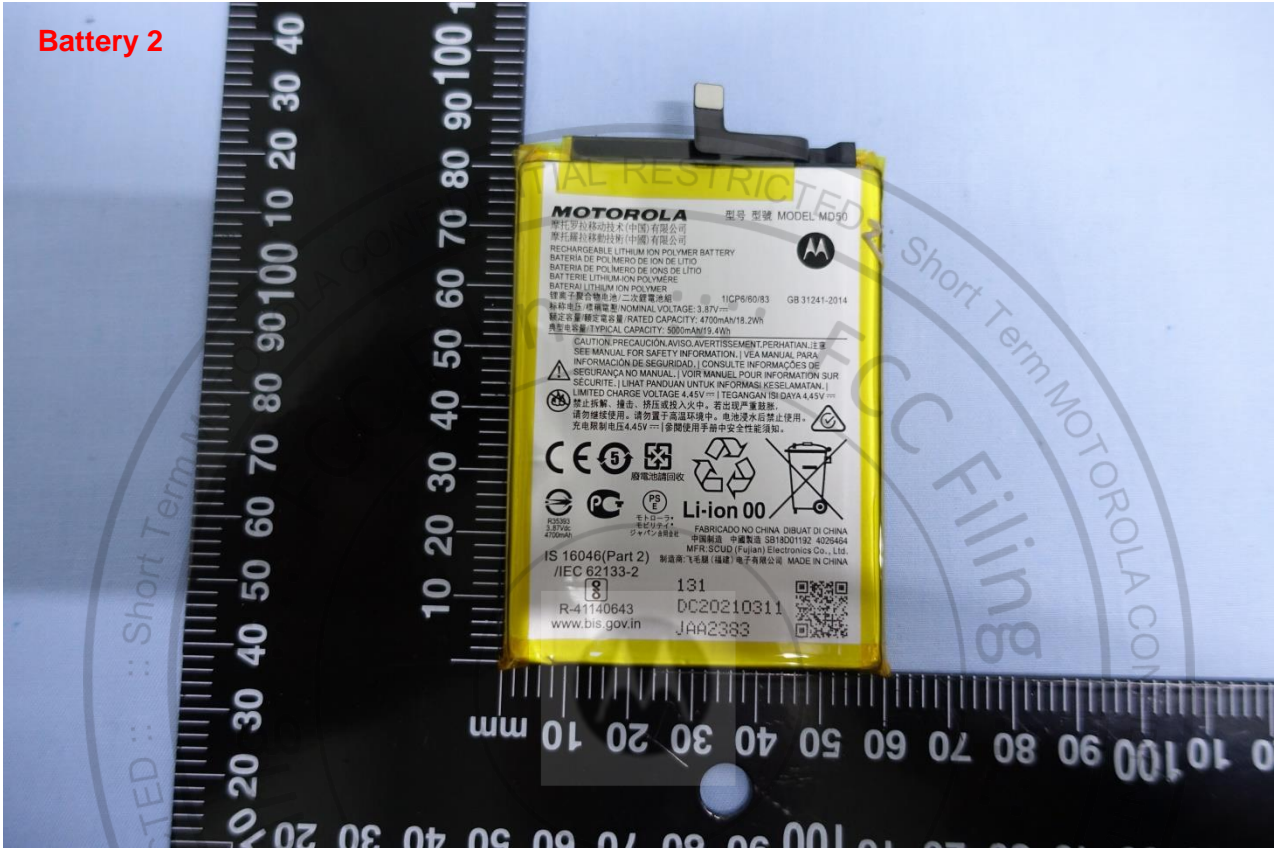

Brand Name: Motorola / Model Name: XT2211-1, XT2211-2, XT2211DL