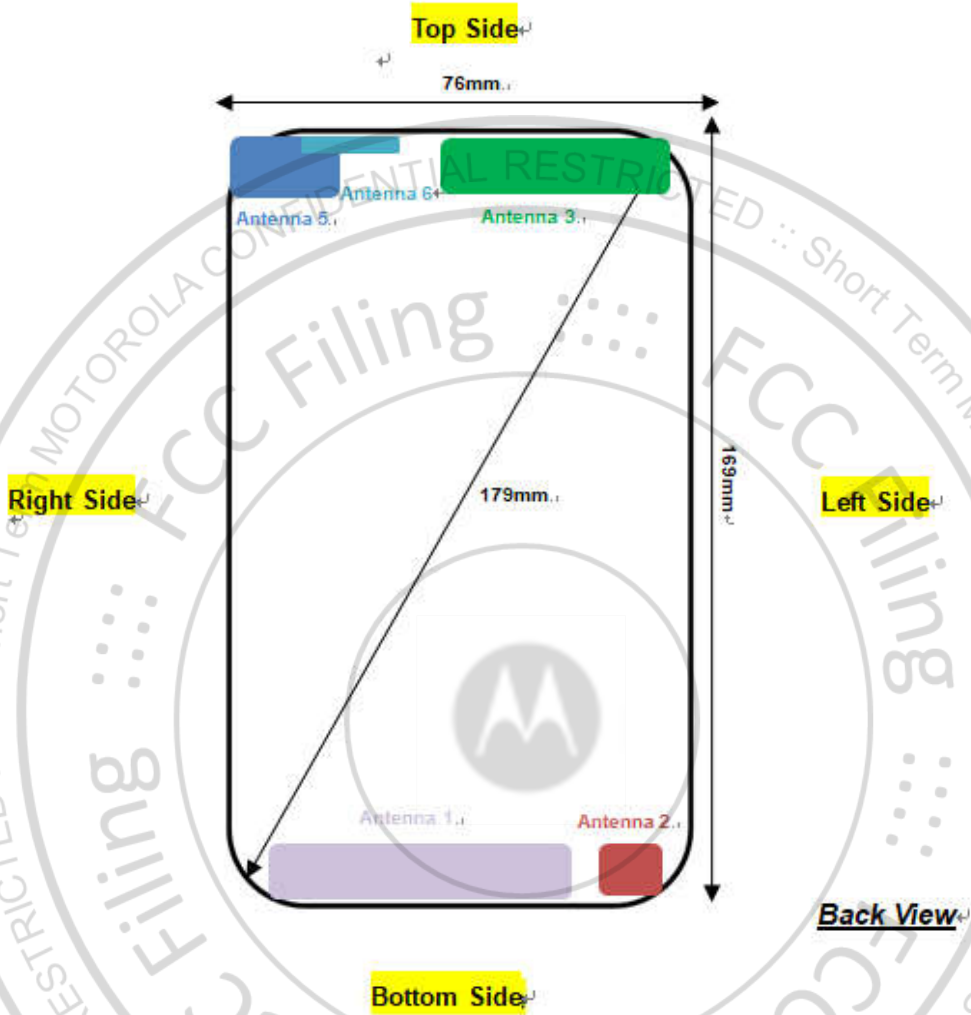

Hotspot Exposure Condition

Front, Test Separation 5 mm

Back, Test Separation 5 mm

Top Side, Test Separation 5 mm

Bottom Side, Test Separation 5 mm

Right Side, Test Separation 5 mm

Body-worn Exposure Condition

Front, Test Separation 5 mm

Back, Test Separation 5 mm

Front with Headset, Test Separation 5 mm

Sensor off

Front, Test Separation 19 mm

Back, Test Separation 22 mm

Product Specific 10g SAR

Front, Test Separation 0 mm

Back, Test Separation 0 mm

Top Side, Test Separation 0 mm

Bottom Side, Test Separation 0 mm

Right Side, Test Separation 0 mm

### Antenna Location

Antenna	Support Band
Antenna 1	GSM: 850/1900<TX/RX> WCDMA: B2/B4/B5<TX/RX> LTE: B2/B4/B5 /B12/B13/B14/B17/B25/B26 /B66/B71<TX/RX>
Antenna 2	LTE: B7/B30/B38/B41 <TX/RX>
Antenna 3	WCDMA: B5<TX/RX> LTE: B5 /B12/B13/B14/B17 /B26 /B71<TX/RX>
Antenna 5	Bluetooth <TX/RX> WIFI 2.4G <TX/RX>
Antenna 6	WIFI 5G<TX/RX>