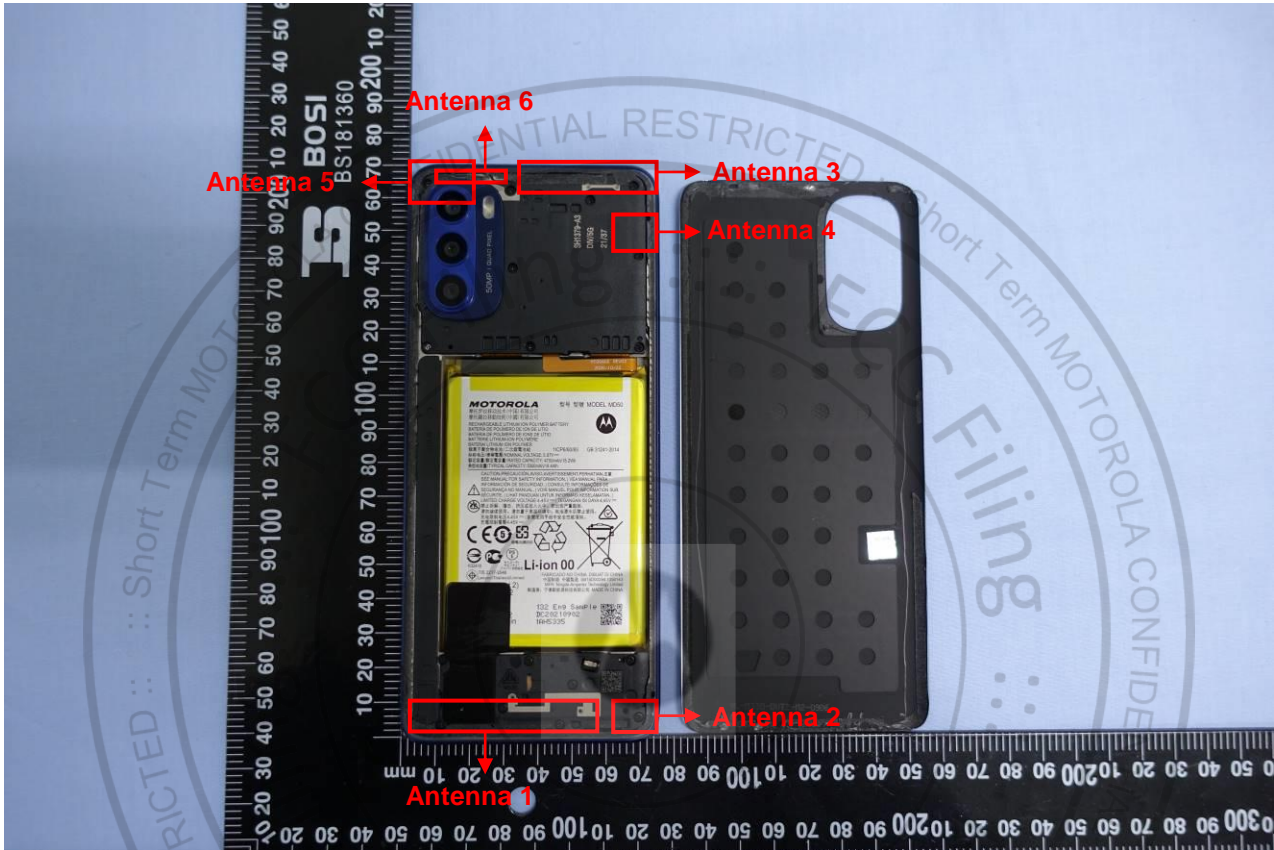

3. Internal Photograph of EUT

Brand Name: Motorola / Model Name: XT2211-1, XT2211-2, XT2211DL

Brand Name: Motorola / Model Name: XT2211-1, XT2211-2, XT2211DL

Brand Name: Motorola / Model Name: XT2211-1, XT2211-2, XT2211DL