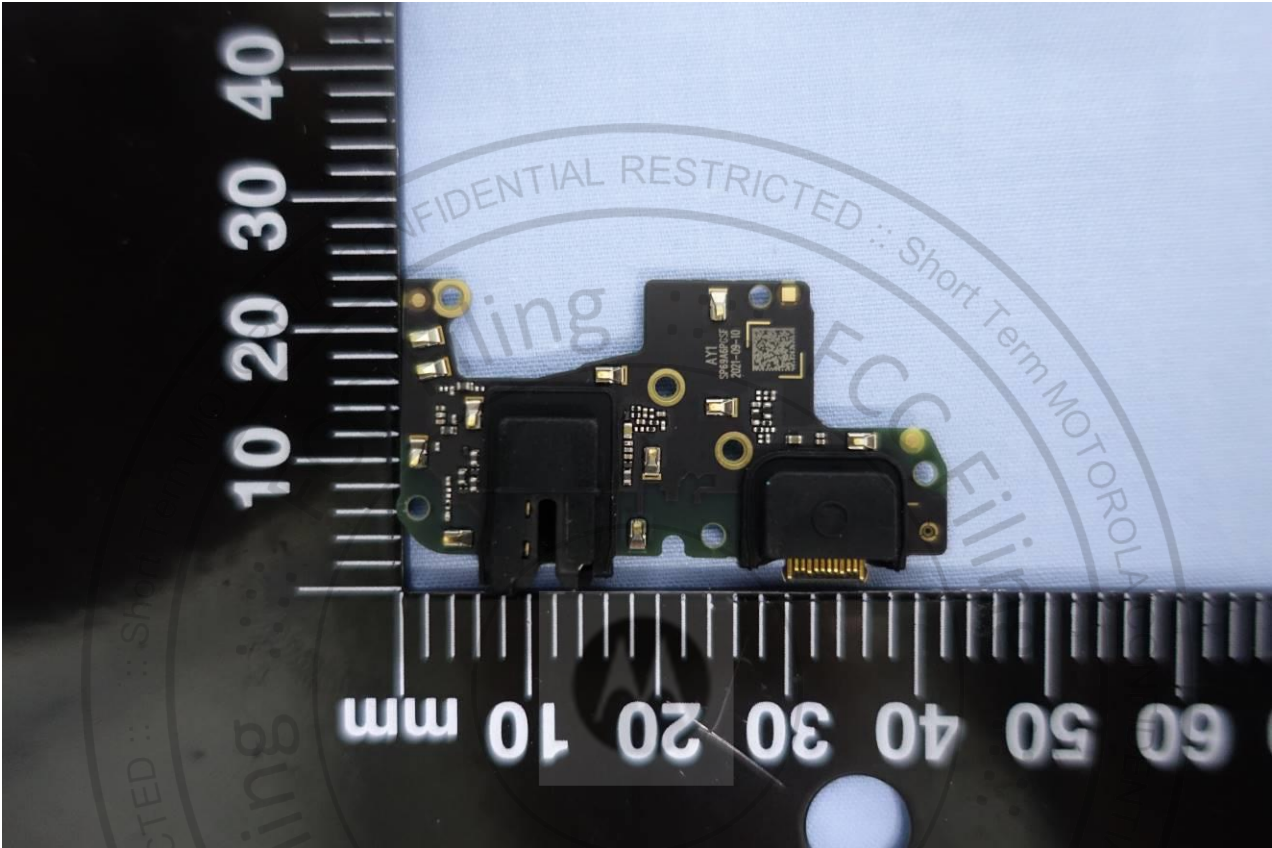

3. Internal Photograph of EUT

Brand Name: Motorola / Model Name: XT2211-1, XT2211-2, XT2211DL

Brand Name: Motorola / Model Name: XT2211-1, XT2211-2, XT2211DL

Brand Name: Motorola / Model Name: XT2211-1, XT2211-2, XT2211DL

Brand Name: Motorola / Model Name: XT2211-1, XT2211-2, XT2211DL

Brand Name: Motorola / Model Name: XT2211-1, XT2211-2, XT2211DL

Brand Name: Motorola / Model Name: XT2211-1, XT2211-2, XT2211DL

Brand Name: Motorola / Model Name: XT2211-1, XT2211-2, XT2211DL