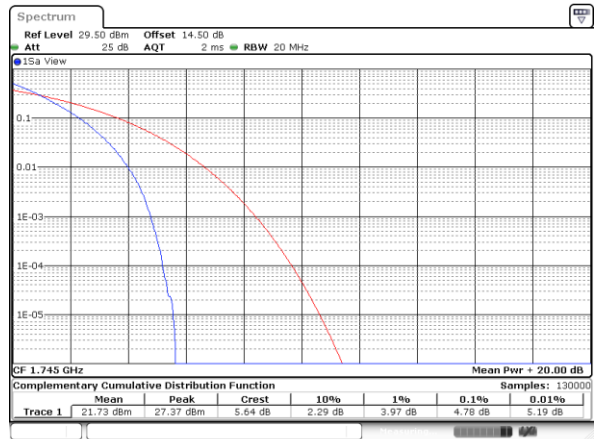

## Peak-to-Average Ratio

Mode	LTE Band 66 / 20MHz				
Mod.	QPSK		16QAM		Limit: 13dB
RB Size	1RB	Full RB	1RB	Full RB	Result
Lowest CH	4.12	4.84	5.04	5.77	PASS
Middle CH	4.38	4.78	5.39	5.74	
Highest CH	4.35	4.84	5.25	5.77	
Mode	LTE Band 66 / 20MHz				
Mod.	64QAM				Limit: 13dB
RB Size	1RB	Full RB			Result
Lowest CH	5.88	6.09	-	-	PASS
Middle CH	5.74	6.12	-	-	
Highest CH	5.54	6.12	-	-	

LTE Band 66 / 20MHz / QPSK

Lowest Channel / 1RB

Date: 12.OCT.2021 22:41:11

Lowest Channel / Full RB

Date: 12.OCT.2021 22:41:21

Middle Channel / 1RB

Date: 12.OCT.2021 22:41:32

Middle Channel / Full RB

Date: 12.OCT.2021 22:41:43

Highest Channel / 1RB

Date: 12.OCT.2021 22:41:53

Highest Channel / Full RB

Date: 12.OCT.2021 22:42:05

LTE Band 66 / 20MHz / 16QAM

Lowest Channel / 1RB

Date: 12.OCT.2021 22:40:06

Lowest Channel / Full RB

Date: 12.OCT.2021 22:40:16

Middle Channel / 1RB

Date: 12.OCT.2021 22:40:26

Middle Channel / Full RB

Date: 12.OCT.2021 22:40:38

Highest Channel / 1RB

Date: 12.OCT.2021 22:40:48