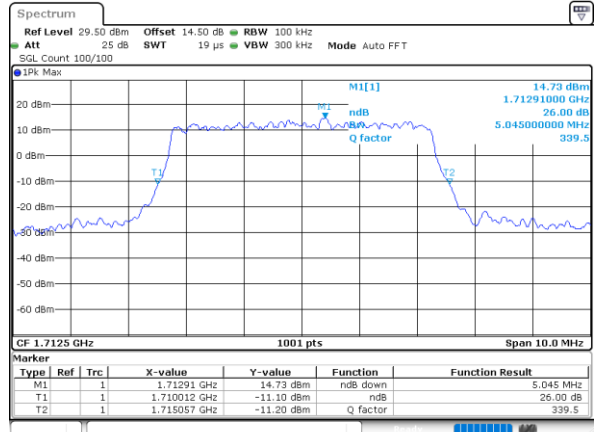

Date: 12.OCT.2021 00:16:50

Highest Channel / 1.4MHz / QPSK

Date: 12.OCT.2021 00:40:23

Highest Channel / 1.4MHz / 16QAM

Date: 14.OCT.2021 01:54:16

LTE Band 66

Lowest Channel / 3MHz / QPSK

Date: 12.OCT.2021 01:42:00

Highest Channel / 3MHz / 16QAM

Date: 12.OCT.2021 01:57:11

LTE Band 66

Lowest Channel / 5MHz / QPSK

Date: 12.OCT.2021 02:32:27

Lowest Channel / 5MHz / 16QAM

Date: 12.OCT.2021 02:32:39

Middle Channel / 5MHz / QPSK

Date: 12.OCT.2021 02:42:08

Middle Channel / 5MHz / 16QAM

Date: 12.OCT.2021 02:42:19

Highest Channel / 5MHz / QPSK

Date: 12.OCT.2021 02:45:53

Highest Channel / 5MHz / 16QAM

Date: 12.OCT.2021 02:46:04

LTE Band 66