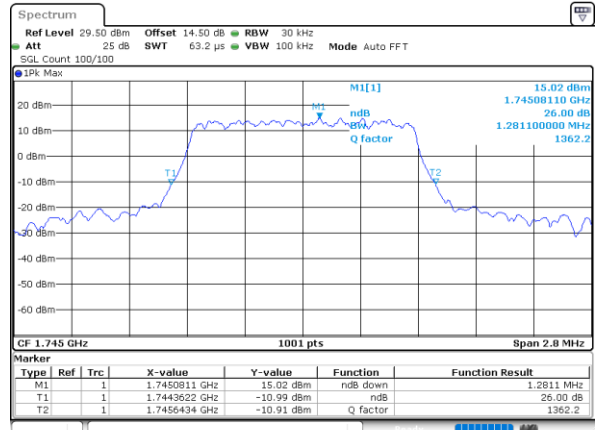

Date: 18.OCT.2021 16:54:48

Middle Channel / Full RB

Date: 12.OCT.2021 22:42:46

Highest Channel / 1RB

Date: 12.OCT.2021 22:42:57

Highest Channel / Full RB

Date: 12.OCT.2021 22:43:07

26dB Bandwidth

Mode	LTE Band 66 : 26dB BW(MHz)											
BW	1.4MHz		3MHz		5MHz		10MHz		15MHz		20MHz	
Mod.	QPSK	16QAM	QPSK	16QAM	QPSK	16QAM	QPSK	16QAM	QPSK	16QAM	QPSK	16QAM
Lowest CH	1.25	1.30	2.95	2.98	5.20	5.05	9.85	9.99	14.24	14.33	19.02	18.98
Middle CH	1.27	1.28	2.97	2.97	5.14	4.97	9.81	9.79	14.45	14.33	18.82	19.22
Highest CH	1.25	1.26	2.98	2.95	4.97	5.12	9.95	10.03	15.05	14.27	18.78	19.30
Mode	LTE Band 66 : 26dB BW(MHz)											
BW	1.4MHz		3MHz		5MHz		10MHz		15MHz		20MHz	
Mod.	64QAM		64QAM		64QAM		64QAM		64QAM		64QAM	
Lowest CH	1.27	-	2.99	-	4.98	-	10.23	-	14.42	-	19.06	-
Middle CH	1.29	-	2.94	-	4.90	-	10.09	-	14.78	-	19.06	-
Highest CH	1.30	-	2.94	-	5.01	-	9.75	-	14.45	-	19.42	-

LTE Band 66

Lowest Channel / 1.4MHz / QPSK

Date: 12.OCT.2021 00:02:57

Lowest Channel / 1.4MHz / 16QAM

Date: 12.OCT.2021 00:03:08

Middle Channel / 1.4MHz / QPSK

Date: 12.OCT.2021 00:16:38

Middle Channel / 1.4MHz / 16QAM

Date: 12.OCT.2021 00:16:50

Highest Channel / 1.4MHz / QPSK

Date: 12.OCT.2021 00:40:23

Highest Channel / 1.4MHz / 16QAM

Date: 14.OCT.2021 01:54:16

LTE Band 66

Lowest Channel / 3MHz / QPSK

Date: 12.OCT.2021 01:42:00