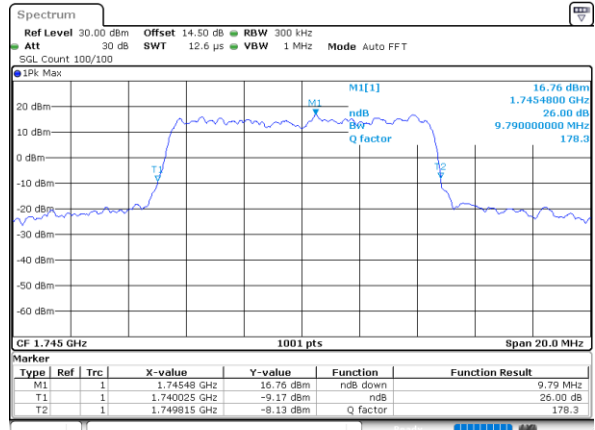

Highest Channel / 3MHz / 16QAM

Date: 12.OCT.2021 01:57:11

LTE Band 66

Lowest Channel / 5MHz / QPSK

Date: 12.OCT.2021 02:32:27

Lowest Channel / 5MHz / 16QAM

Date: 12.OCT.2021 02:32:39

Middle Channel / 5MHz / QPSK

Date: 12.OCT.2021 02:42:08

Middle Channel / 5MHz / 16QAM

Date: 12.OCT.2021 02:42:19

Highest Channel / 5MHz / QPSK

Date: 12.OCT.2021 02:45:53

Highest Channel / 5MHz / 16QAM

Date: 12.OCT.2021 02:46:04

LTE Band 66

Lowest Channel / 10MHz / QPSK

Date: 14.OCT.2021 02:41:50

Lowest Channel / 10MHz / 16QAM

Date: 12.OCT.2021 20:48:01

Middle Channel / 10MHz / QPSK

Date: 12.OCT.2021 20:53:01

Middle Channel / 10MHz / 16QAM

Date: 12.OCT.2021 20:53:12

Highest Channel / 10MHz / QPSK

Date: 14.OCT.2021 02:42:05

Highest Channel / 10MHz / 16QAM

Date: 12.OCT.2021 20:55:30

LTE Band 66

Lowest Channel / 15MHz / QPSK

Date: 12.OCT.2021 21:58:33

Lowest Channel / 15MHz / 16QAM