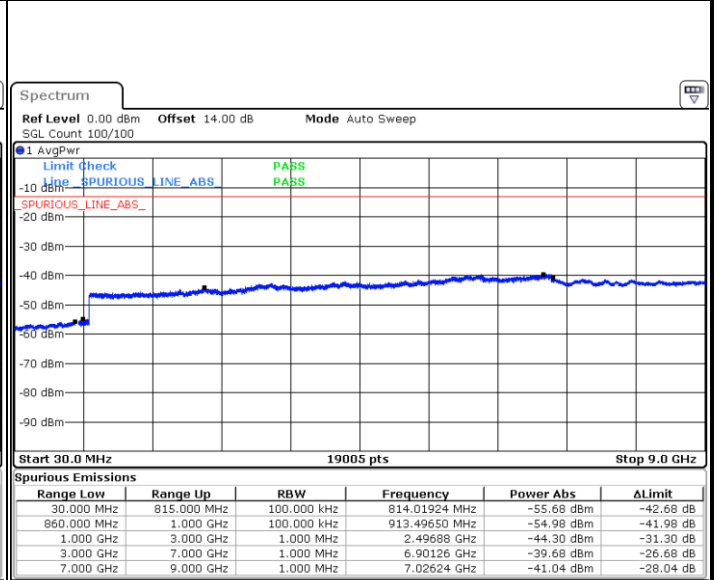

Lowest Channel / 64QAM

Middle Channel / 64QAM

Date: 13.OCT.2021 22:20:12

Date: 13.OCT.2021 22:22:24

Highest Channel / 64QAM

Date: 13.OCT.2021 22:28:14

LTE Band 26 / 5MHz

Lowest Channel / 64QAM

Middle Channel / 64QAM

Date: 13.OCT.2021 22:34:03

Date: 13.OCT.2021 22:36:15

Highest Channel / 64QAM

Date: 13.OCT.2021 22:42:05

**LTE Band 26 / 10MHz**

**Lowest Channel / 64QAM**

Date: 13.OCT.2021 22:47:54

**Middle Channel / 64QAM**

Date: 13.OCT.2021 22:50:06

**Highest Channel / 64QAM**

Date: 13.OCT.2021 22:55:55

LTE Band 26 / 15MHz

Lowest Channel / 64QAM

Middle Channel / 64QAM

Date: 13.OCT.2021 23:01:46

Date: 13.OCT.2021 23:03:57

Highest Channel / 64QAM

Date: 13.OCT.2021 23:09:48

LTE Band 26 / 15MHz

Channel 26765 / QPSK

Channel 26765 / 16QAM

Date: 25.OCT.2021 16:55:23

Date: 25.OCT.2021 16:58:01