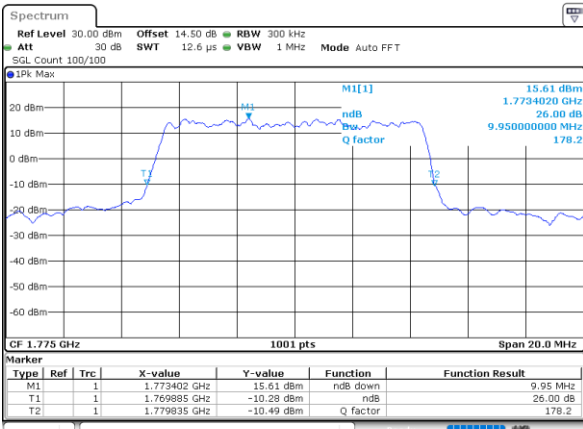

Date: 12.OCT.2021 02:42:08

Middle Channel / 5MHz / 16QAM

Date: 12.OCT.2021 02:42:19

Highest Channel / 5MHz / QPSK

Date: 12.OCT.2021 02:45:53

Highest Channel / 5MHz / 16QAM

Date: 12.OCT.2021 02:46:04

LTE Band 66

Lowest Channel / 10MHz / QPSK

Date: 14.OCT.2021 02:41:50

Lowest Channel / 10MHz / 16QAM

Date: 12.OCT.2021 20:48:01

Middle Channel / 10MHz / QPSK

Date: 12.OCT.2021 20:53:01

Middle Channel / 10MHz / 16QAM

Date: 12.OCT.2021 20:53:12

Highest Channel / 10MHz / QPSK

Date: 14.OCT.2021 02:42:05

Highest Channel / 10MHz / 16QAM

Date: 12.OCT.2021 20:55:30

LTE Band 66

Lowest Channel / 15MHz / QPSK

Date: 12.OCT.2021 21:58:33

Lowest Channel / 15MHz / 16QAM