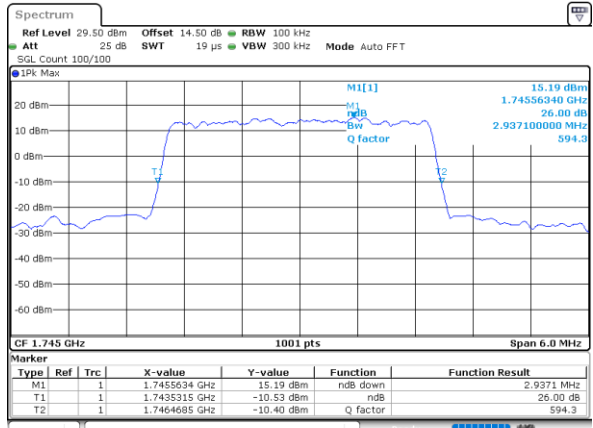

Middle Channel / 20MHz / 16QAM

Date: 12.OCT.2021 22:16:32

Highest Channel / 20MHz / QPSK

Date: 12.OCT.2021 22:18:35

Highest Channel / 20MHz / 16QAM

Date: 12.OCT.2021 22:18:47

LTE Band 66

Lowest Channel / 1.4MHz / 64QAM

Date: 12.OCT.2021 01:30:16

Lowest Channel / 3MHz / 64QAM

Date: 12.OCT.2021 02:10:130

Middle Channel / 20MHz / 64QAM

Date: 12.OCT.2021 01:35:06

Middle Channel / 3MHz / 64QAM

Date: 12.OCT.2021 02:11:120

Highest Channel / 20MHz / 64QAM

Date: 12.OCT.2021 01:36:59

Highest Channel / 3MHz / 64QAM

Date: 12.OCT.2021 02:11:312

LTE Band 66

Lowest Channel / 5MHz / 64QAM

Date: 12.OCT.2021 02:18:02

Lowest Channel / 10MHz / 64QAM

Date: 12.OCT.2021 21:00:19