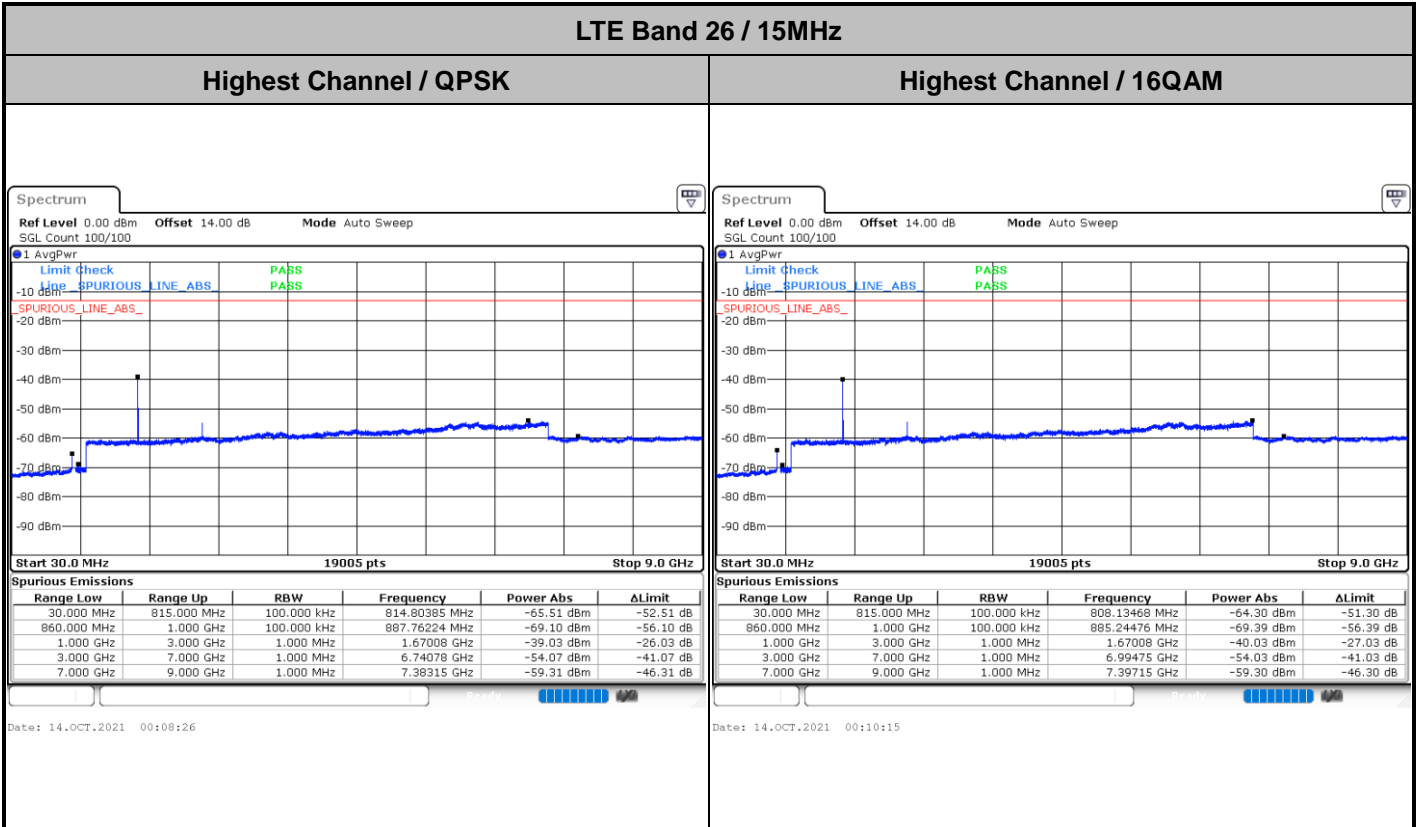

Middle Channel / 16QAM

Date: 13.OCT.2021 02:55:19

Date: 13.OCT.2021 02:57:09

Highest Channel / QPSK

Highest Channel / 16QAM

Date: 13.OCT.2021 03:06:59

Date: 13.OCT.2021 03:08:48

LTE Band 26 / 15MHz

Lowest Channel / QPSK

Lowest Channel / 16QAM

Date: 13.OCT.2021 23:52:22

Date: 13.OCT.2021 23:54:11

Middle Channel / QPSK

Middle Channel / 16QAM

Date: 13.OCT.2021 23:56:45

Date: 13.OCT.2021 23:58:35

LTE Band 26 / 1.4MHz

Lowest Channel / 64QAM

Middle Channel / 64QAM

Date: 13.OCT.2021 22:06:17

Date: 13.OCT.2021 22:08:29

Highest Channel / 64QAM

Date: 13.OCT.2021 22:14:22

LTE Band 26 / 3MHz