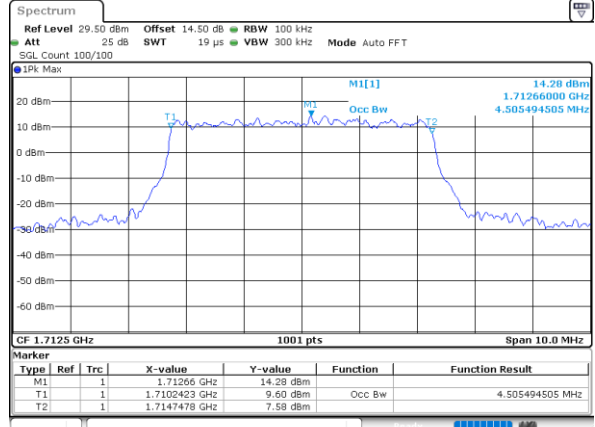

Highest Channel / 3MHz / 16QAM

Date: 12.OCT.2021 01:56:49

LTE Band 66

Lowest Channel / 5MHz / QPSK

Date: 12.OCT.2021 02:32:05

Lowest Channel / 5MHz / 16QAM

Date: 12.OCT.2021 02:32:16

Middle Channel / 5MHz / QPSK