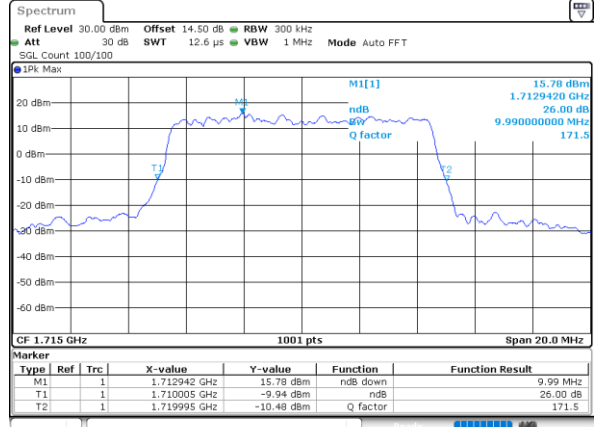

Lowest Channel / 10MHz / 16QAM

Date: 12.OCT.2021 20:48:01