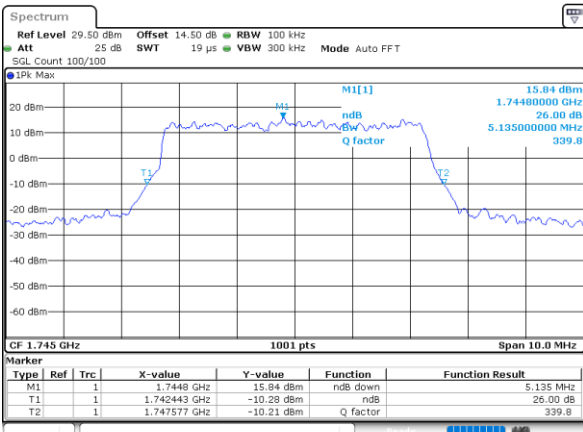

Date: 12.OCT.2021 00:16:50

Highest Channel / 1.4MHz / QPSK

Date: 12.OCT.2021 00:40:23

Highest Channel / 1.4MHz / 16QAM

Date: 14.OCT.2021 01:54:16

LTE Band 66

Lowest Channel / 3MHz / QPSK

Date: 12.OCT.2021 01:42:00

Highest Channel / 3MHz / 16QAM

Date: 12.OCT.2021 01:57:11

LTE Band 66

Lowest Channel / 5MHz / QPSK

Date: 12.OCT.2021 02:32:27

Lowest Channel / 5MHz / 16QAM

Date: 12.OCT.2021 02:32:39

Middle Channel / 5MHz / QPSK

Date: 12.OCT.2021 02:42:08

Middle Channel / 5MHz / 16QAM

Date: 12.OCT.2021 02:42:19

Highest Channel / 5MHz / QPSK

Date: 12.OCT.2021 02:45:53

Highest Channel / 5MHz / 16QAM

Date: 12.OCT.2021 02:46:04

LTE Band 66