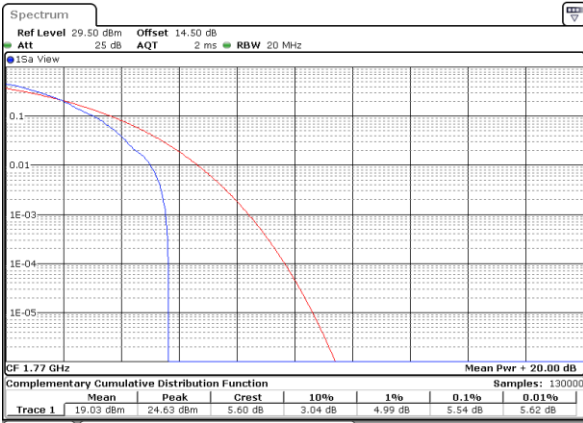

Lowest Channel / Full RB

Date: 12.OCT.2021 22:40:16

Middle Channel / 1RB

Date: 12.OCT.2021 22:40:26

Middle Channel / Full RB

Date: 12.OCT.2021 22:40:38

Highest Channel / 1RB

Date: 12.OCT.2021 22:40:48

Highest Channel / Full RB

Date: 12.OCT.2021 22:40:59

LTE Band 66 / 20MHz / 64QAM

Lowest Channel / 1RB

Date: 12.OCT.2021 22:42:15

Lowest Channel / Full RB

Date: 12.OCT.2021 22:42:26

Middle Channel / 1RB

Date: 18.OCT.2021 16:54:48

Middle Channel / Full RB

Date: 12.OCT.2021 22:42:46

Highest Channel / 1RB

Date: 12.OCT.2021 22:42:57

Highest Channel / Full RB

Date: 12.OCT.2021 22:43:07

26dB Bandwidth

Mode	LTE Band 66 : 26dB BW(MHz)											
BW	1.4MHz		3MHz		5MHz		10MHz		15MHz		20MHz	
Mod.	QPSK	16QAM	QPSK	16QAM	QPSK	16QAM	QPSK	16QAM	QPSK	16QAM	QPSK	16QAM
Lowest CH	1.25	1.30	2.95	2.98	5.20	5.05	9.85	9.99	14.24	14.33	19.02	18.98
Middle CH	1.27	1.28	2.97	2.97	5.14	4.97	9.81	9.79	14.45	14.33	18.82	19.22
Highest CH	1.25	1.26	2.98	2.95	4.97	5.12	9.95	10.03	15.05	14.27	18.78	19.30
Mode	LTE Band 66 : 26dB BW(MHz)											
BW	1.4MHz		3MHz		5MHz		10MHz		15MHz		20MHz	
Mod.	64QAM		64QAM		64QAM		64QAM		64QAM		64QAM	
Lowest CH	1.27	-	2.99	-	4.98	-	10.23	-	14.42	-	19.06	-
Middle CH	1.29	-	2.94	-	4.90	-	10.09	-	14.78	-	19.06	-
Highest CH	1.30	-	2.94	-	5.01	-	9.75	-	14.45	-	19.42	-