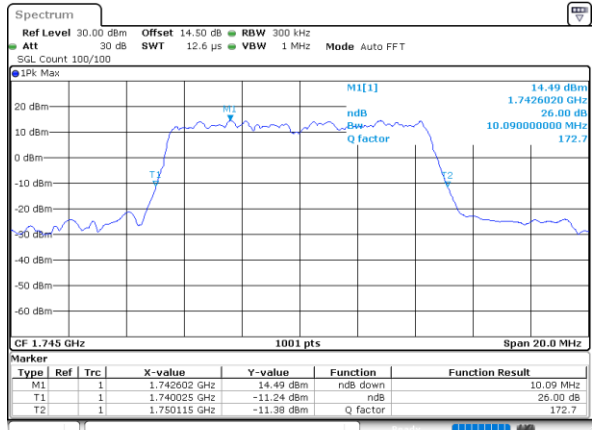

Middle Channel / 20MHz / 16QAM

Date: 12.OCT.2021 22:16:32

Highest Channel / 20MHz / QPSK

Date: 12.OCT.2021 22:18:35

Highest Channel / 20MHz / 16QAM

Date: 12.OCT.2021 22:18:47

LTE Band 66

Lowest Channel / 1.4MHz / 64QAM

Date: 12.OCT.2021 01:30:16

Lowest Channel / 3MHz / 64QAM

Date: 12.OCT.2021 02:10:130

Middle Channel / 20MHz / 64QAM

Date: 12.OCT.2021 01:35:06

Middle Channel / 3MHz / 64QAM

Date: 12.OCT.2021 02:11:120

Highest Channel / 20MHz / 64QAM

Date: 12.OCT.2021 01:36:59

Highest Channel / 3MHz / 64QAM

Date: 12.OCT.2021 02:11:312

LTE Band 66

Lowest Channel / 5MHz / 64QAM

Date: 12.OCT.2021 02:18:02

Lowest Channel / 10MHz / 64QAM

Date: 12.OCT.2021 21:00:19

Middle Channel / 5MHz / 64QAM

Date: 12.OCT.2021 02:25:04

Middle Channel / 10MHz / 64QAM

Date: 12.OCT.2021 21:02:55

Highest Channel / 5MHz / 64QAM

Date: 12.OCT.2021 02:27:26

Highest Channel / 10MHz / 64QAM

Date: 12.OCT.2021 21:04:02