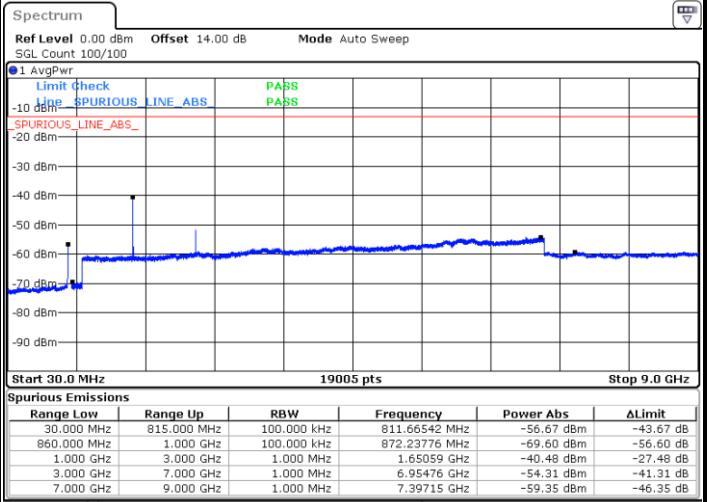

LTE Band 26 / 15MHz

Lowest Channel / QPSK

Lowest Channel / 16QAM

Date: 13.OCT.2021 23:52:22

Date: 13.OCT.2021 23:54:11