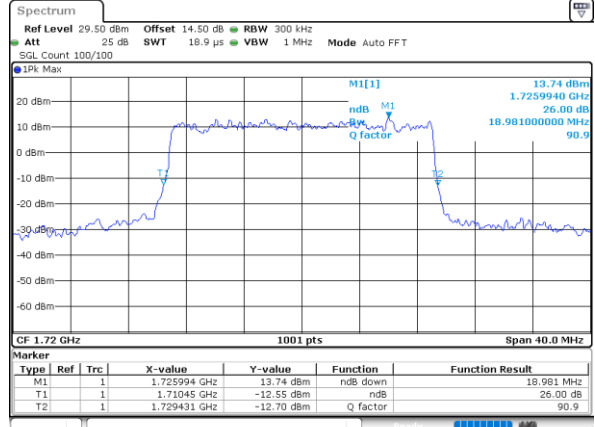

Date: 12.OCT.2021 22:06:10

LTE Band 66

Lowest Channel / 20MHz / QPSK

Date: 12.OCT.2021 22:11:09

Lowest Channel / 20MHz / 16QAM

Date: 12.OCT.2021 22:11:21

Middle Channel / 20MHz / QPSK

Date: 12.OCT.2021 22:16:21

Middle Channel / 20MHz / 16QAM

Date: 12.OCT.2021 22:16:32

Highest Channel / 20MHz / QPSK

Date: 12.OCT.2021 22:18:35

Highest Channel / 20MHz / 16QAM

Date: 12.OCT.2021 22:18:47

LTE Band 66

Lowest Channel / 1.4MHz / 64QAM