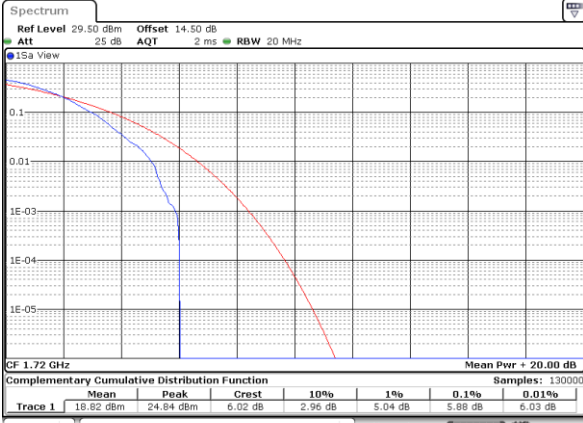

Lowest Channel / Full RB

Date: 12.OCT.2021 22:40:16

Middle Channel / 1RB

Date: 12.OCT.2021 22:40:26

Middle Channel / Full RB

Date: 12.OCT.2021 22:40:38

Highest Channel / 1RB

Date: 12.OCT.2021 22:40:48

Highest Channel / Full RB

Date: 12.OCT.2021 22:40:59

LTE Band 66 / 20MHz / 64QAM

Lowest Channel / 1RB

Date: 12.OCT.2021 22:42:15

Lowest Channel / Full RB

Date: 12.OCT.2021 22:42:26

Middle Channel / 1RB

Date: 18.OCT.2021 16:54:48

Middle Channel / Full RB

Date: 12.OCT.2021 22:42:46

Highest Channel / 1RB

Date: 12.OCT.2021 22:42:57

Highest Channel / Full RB

Date: 12.OCT.2021 22:43:07

26dB Bandwidth

Mode	LTE Band 66 : 26dB BW(MHz)											
BW	1.4MHz		3MHz		5MHz		10MHz		15MHz		20MHz	
Mod.	QPSK	16QAM	QPSK	16QAM	QPSK	16QAM	QPSK	16QAM	QPSK	16QAM	QPSK	16QAM
Lowest CH	1.25	1.30	2.95	2.98	5.20	5.05	9.85	9.99	14.24	14.33	19.02	18.98
Middle CH	1.27	1.28	2.97	2.97	5.14	4.97	9.81	9.79	14.45	14.33	18.82	19.22
Highest CH	1.25	1.26	2.98	2.95	4.97	5.12	9.95	10.03	15.05	14.27	18.78	19.30
Mode	LTE Band 66 : 26dB BW(MHz)											
BW	1.4MHz		3MHz		5MHz		10MHz		15MHz		20MHz	
Mod.	64QAM		64QAM		64QAM		64QAM		64QAM		64QAM	
Lowest CH	1.27	-	2.99	-	4.98	-	10.23	-	14.42	-	19.06	-
Middle CH	1.29	-	2.94	-	4.90	-	10.09	-	14.78	-	19.06	-
Highest CH	1.30	-	2.94	-	5.01	-	9.75	-	14.45	-	19.42	-