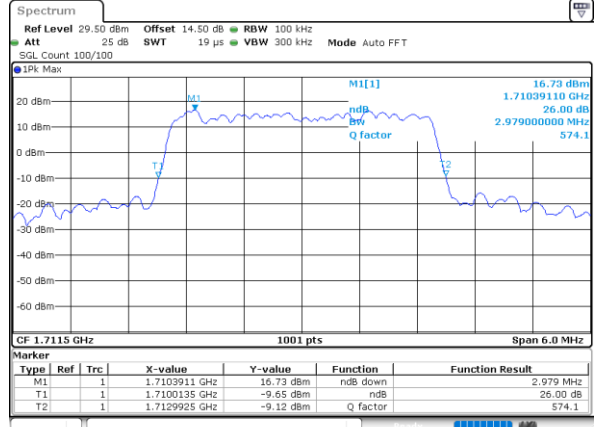

Lowest Channel / 3MHz / 16QAM

Date: 12.OCT.2021 01:42:11