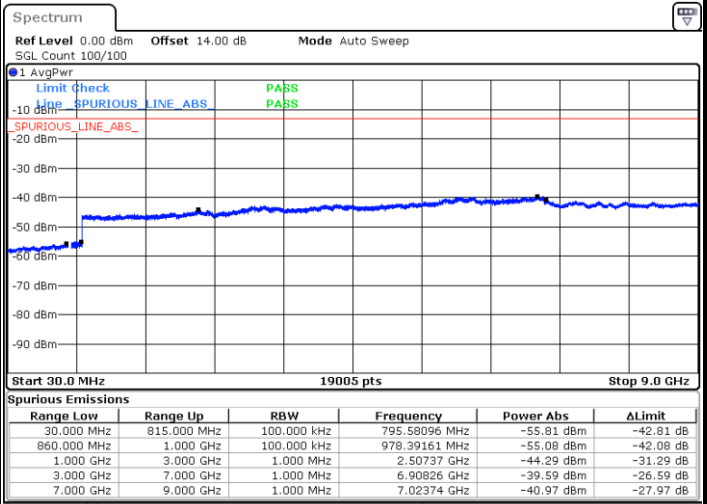

LTE Band 26 / 5MHz

Highest Channel / QPSK

Highest Channel / 16QAM

LTE Band 26 / 10MHz

Lowest Channel / QPSK

Lowest Channel / 16QAM

LTE Band 26 / 10MHz

Middle Channel / QPSK

Middle Channel / 16QAM

Date: 13.OCT.2021 02:55:19

Date: 13.OCT.2021 02:57:09

Highest Channel / QPSK

Highest Channel / 16QAM

Date: 13.OCT.2021 03:06:59

Date: 13.OCT.2021 03:08:48

LTE Band 26 / 15MHz