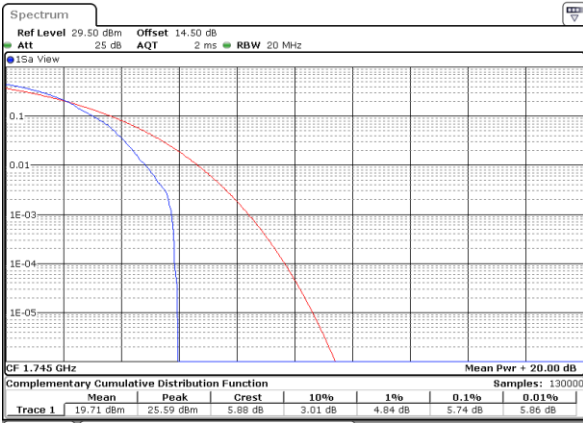

Lowest Channel / Full RB

Date: 12.OCT.2021 22:40:16

Middle Channel / 1RB

Date: 12.OCT.2021 22:40:26

Middle Channel / Full RB

Date: 12.OCT.2021 22:40:38

Highest Channel / 1RB

Date: 12.OCT.2021 22:40:48

Highest Channel / Full RB

Date: 12.OCT.2021 22:40:59

LTE Band 66 / 20MHz / 64QAM

Lowest Channel / 1RB

Date: 12.OCT.2021 22:42:15

Lowest Channel / Full RB

Date: 12.OCT.2021 22:42:26

Middle Channel / 1RB

Date: 18.OCT.2021 16:54:48

Middle Channel / Full RB

Date: 12.OCT.2021 22:42:46

Highest Channel / 1RB

Date: 12.OCT.2021 22:42:57

Highest Channel / Full RB

Date: 12.OCT.2021 22:43:07

26dB Bandwidth

Mode	LTE Band 66 : 26dB BW(MHz)											
BW	1.4MHz		3MHz		5MHz		10MHz		15MHz		20MHz	
Mod.	QPSK	16QAM	QPSK	16QAM	QPSK	16QAM	QPSK	16QAM	QPSK	16QAM	QPSK	16QAM
Lowest CH	1.25	1.30	2.95	2.98	5.20	5.05	9.85	9.99	14.24	14.33	19.02	18.98
Middle CH	1.27	1.28	2.97	2.97	5.14	4.97	9.81	9.79	14.45	14.33	18.82	19.22
Highest CH	1.25	1.26	2.98	2.95	4.97	5.12	9.95	10.03	15.05	14.27	18.78	19.30
Mode	LTE Band 66 : 26dB BW(MHz)											
BW	1.4MHz		3MHz		5MHz		10MHz		15MHz		20MHz	
Mod.	64QAM		64QAM		64QAM		64QAM		64QAM		64QAM	
Lowest CH	1.27	-	2.99	-	4.98	-	10.23	-	14.42	-	19.06	-
Middle CH	1.29	-	2.94	-	4.90	-	10.09	-	14.78	-	19.06	-
Highest CH	1.30	-	2.94	-	5.01	-	9.75	-	14.45	-	19.42	-