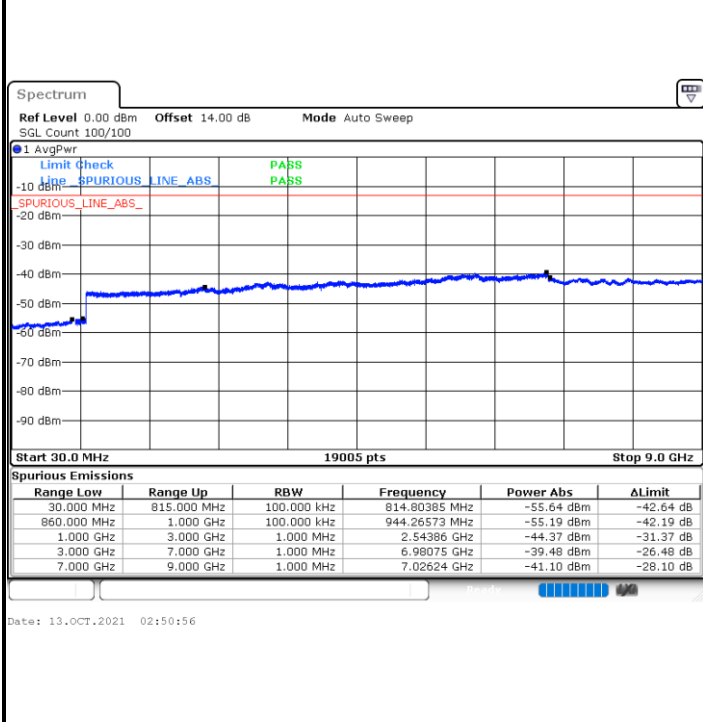

LTE Band 26 / 5MHz

Highest Channel / QPSK

Highest Channel / 16QAM

LTE Band 26 / 10MHz

Lowest Channel / QPSK

Lowest Channel / 16QAM

LTE Band 26 / 10MHz

Middle Channel / QPSK

Middle Channel / 16QAM

Date: 13.OCT.2021 02:55:19

Date: 13.OCT.2021 02:57:09

Highest Channel / QPSK

Highest Channel / 16QAM

Date: 13.OCT.2021 03:06:59

Date: 13.OCT.2021 03:08:48

LTE Band 26 / 15MHz