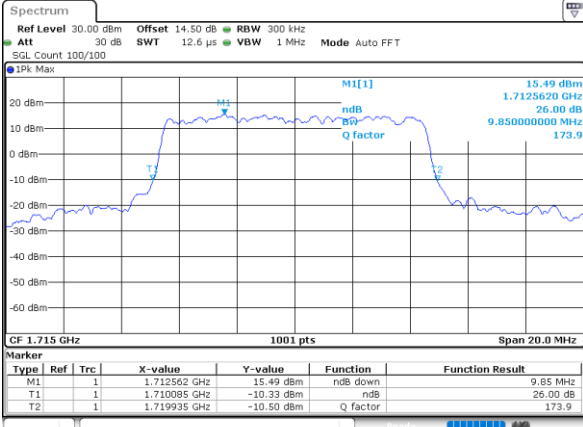

LTE Band 66

Lowest Channel / 10MHz / QPSK

Date: 14.OCT.2021 02:41:50