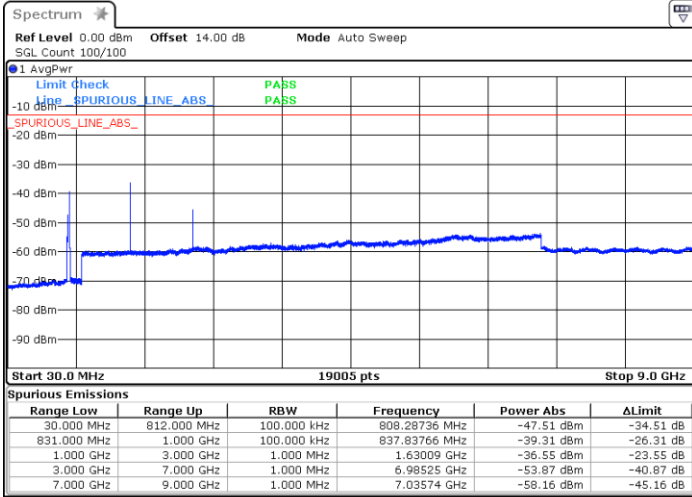

**Middle Channel / 64QAM**

Date: 13.OCT.2021 22:50:06

**Highest Channel / 64QAM**

Date: 13.OCT.2021 22:55:55

LTE Band 26 / 15MHz

Lowest Channel / 64QAM

Middle Channel / 64QAM

Date: 13.OCT.2021 23:01:46

Date: 13.OCT.2021 23:03:57

Highest Channel / 64QAM

Date: 13.OCT.2021 23:09:48

LTE Band 26 / 15MHz

Channel 26765 / QPSK

Channel 26765 / 16QAM

Date: 25.OCT.2021 16:55:23

Date: 25.OCT.2021 16:58:01

Channel 26765 / 64QAM

Date: 25.OCT.2021 17:00:10

Frequency Stability

Test Conditions		LTE Band 26 (QPSK) / Middle Channel	Limit
Temperature (°C)	Voltage (Volt)	BW 10MHz	2.5ppm
		Deviation (ppm)	Result
50	Normal Voltage	0.0013	PASS
40	Normal Voltage	0.0001	
30	Normal Voltage	0.0029	
20(Ref.)	Normal Voltage	0.0000	
10	Normal Voltage	0.0014	
0	Normal Voltage	0.0016	
-10	Normal Voltage	0.0013	
-20	Normal Voltage	0.0007	
-30	Normal Voltage	0.0020	
20	Maximum Voltage	0.0049	
20	Normal Voltage	0.0000	
20	Battery End Point	0.0001	