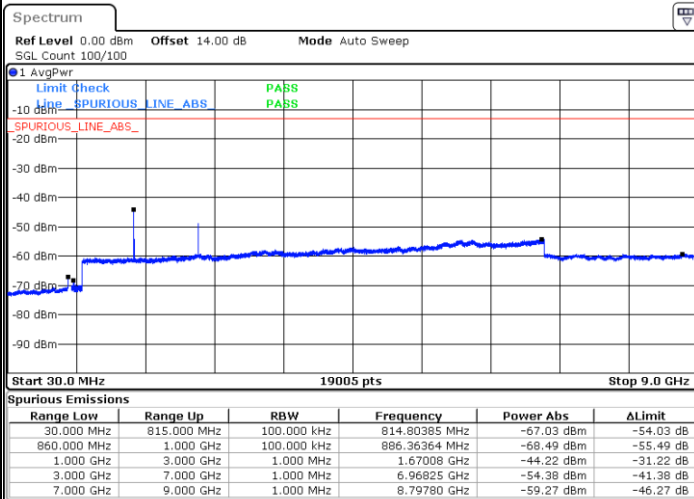

Middle Channel / 64QAM

Date: 13.OCT.2021 22:34:03

Date: 13.OCT.2021 22:36:15

Highest Channel / 64QAM

Date: 13.OCT.2021 22:42:05

**LTE Band 26 / 10MHz**

**Lowest Channel / 64QAM**

Date: 13.OCT.2021 22:47:54

**Middle Channel / 64QAM**

Date: 13.OCT.2021 22:50:06

**Highest Channel / 64QAM**

Date: 13.OCT.2021 22:55:55

LTE Band 26 / 15MHz

Lowest Channel / 64QAM

Middle Channel / 64QAM

Date: 13.OCT.2021 23:01:46

Date: 13.OCT.2021 23:03:57

Highest Channel / 64QAM

Date: 13.OCT.2021 23:09:48

LTE Band 26 / 15MHz

Channel 26765 / QPSK

Channel 26765 / 16QAM

Date: 25.OCT.2021 16:55:23

Date: 25.OCT.2021 16:58:01