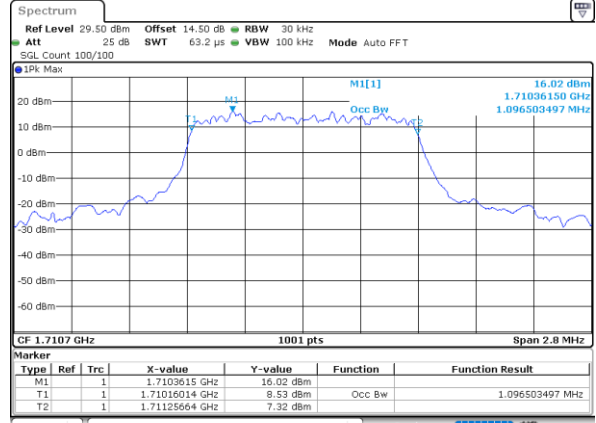

Date: 12.OCT.2021 22:26:11

Highest Channel / 15MHz / 64QAM

Date: 12.OCT.2021 21:55:46

Highest Channel / 20MHz / 64QAM

Date: 12.OCT.2021 22:27:18

### Occupied Bandwidth

Mode	LTE Band 66 : 99%OBW(MHz)											
BW	1.4MHz		3MHz		5MHz		10MHz		15MHz		20MHz	
Mod.	QPSK	16QAM	QPSK	16QAM	QPSK	16QAM	QPSK	16QAM	QPSK	16QAM	QPSK	16QAM
Lowest CH	1.09	1.10	2.70	2.72	4.50	4.51	9.01	9.05	13.46	13.37	17.94	17.90
Middle CH	1.10	1.09	2.71	2.70	4.49	4.47	9.03	9.05	13.43	13.46	17.86	17.90
Highest CH	1.09	1.10	2.72	2.71	4.48	4.49	9.13	8.99	13.40	13.52	17.90	17.90
Mode	LTE Band 66 : 99%OBW(MHz)											
BW	1.4MHz		3MHz		5MHz		10MHz		15MHz		20MHz	
Mod.	64QAM		64QAM		64QAM		64QAM		64QAM		64QAM	
Lowest CH	1.09	-	2.69	-	4.51	-	9.05	-	13.49	-	17.90	-
Middle CH	1.09	-	2.71	-	4.48	-	9.05	-	13.49	-	17.86	-
Highest CH	1.09	-	2.70	-	4.51	-	9.05	-	13.43	-	17.86	-

LTE Band 66

Lowest Channel / 1.4MHz / QPSK

Date: 12.OCT.2021 00:02:35

Lowest Channel / 1.4MHz / 16QAM

Date: 12.OCT.2021 00:02:46

Middle Channel / 1.4MHz / QPSK

Date: 12.OCT.2021 00:36:16

Middle Channel / 1.4MHz / 16QAM

Date: 12.OCT.2021 00:36:27

Highest Channel / 1.4MHz / QPSK

Date: 12.OCT.2021 00:40:00

Highest Channel / 1.4MHz / 16QAM

Date: 12.OCT.2021 00:40:12

LTE Band 66

Lowest Channel / 3MHz / QPSK

Date: 12.OCT.2021 01:41:38