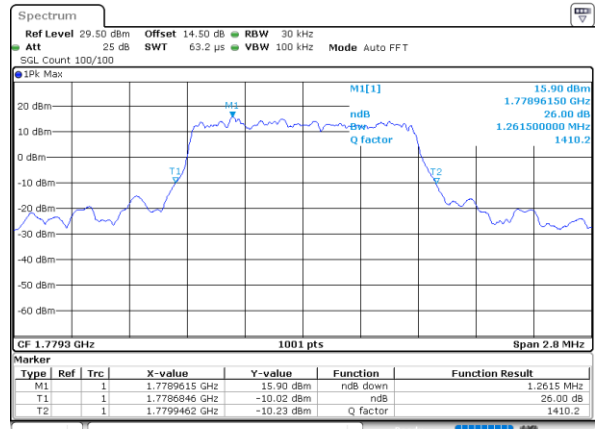

Date: 18.OCT.2021 16:54:48

Middle Channel / Full RB

Date: 12.OCT.2021 22:42:46

Highest Channel / 1RB

Date: 12.OCT.2021 22:42:57

Highest Channel / Full RB

Date: 12.OCT.2021 22:43:07

26dB Bandwidth

Mode	LTE Band 66 : 26dB BW(MHz)											
BW	1.4MHz		3MHz		5MHz		10MHz		15MHz		20MHz	
Mod.	QPSK	16QAM	QPSK	16QAM	QPSK	16QAM	QPSK	16QAM	QPSK	16QAM	QPSK	16QAM
Lowest CH	1.25	1.30	2.95	2.98	5.20	5.05	9.85	9.99	14.24	14.33	19.02	18.98
Middle CH	1.27	1.28	2.97	2.97	5.14	4.97	9.81	9.79	14.45	14.33	18.82	19.22
Highest CH	1.25	1.26	2.98	2.95	4.97	5.12	9.95	10.03	15.05	14.27	18.78	19.30
Mode	LTE Band 66 : 26dB BW(MHz)											
BW	1.4MHz		3MHz		5MHz		10MHz		15MHz		20MHz	
Mod.	64QAM		64QAM		64QAM		64QAM		64QAM		64QAM	
Lowest CH	1.27	-	2.99	-	4.98	-	10.23	-	14.42	-	19.06	-
Middle CH	1.29	-	2.94	-	4.90	-	10.09	-	14.78	-	19.06	-
Highest CH	1.30	-	2.94	-	5.01	-	9.75	-	14.45	-	19.42	-

LTE Band 66

Lowest Channel / 1.4MHz / QPSK

Date: 12.OCT.2021 00:02:57

Lowest Channel / 1.4MHz / 16QAM

Date: 12.OCT.2021 00:03:08

Middle Channel / 1.4MHz / QPSK

Date: 12.OCT.2021 00:16:38

Middle Channel / 1.4MHz / 16QAM

Date: 12.OCT.2021 00:16:50

Highest Channel / 1.4MHz / QPSK

Date: 12.OCT.2021 00:40:23

Highest Channel / 1.4MHz / 16QAM

Date: 14.OCT.2021 01:54:16

LTE Band 66

Lowest Channel / 3MHz / QPSK

Date: 12.OCT.2021 01:42:00