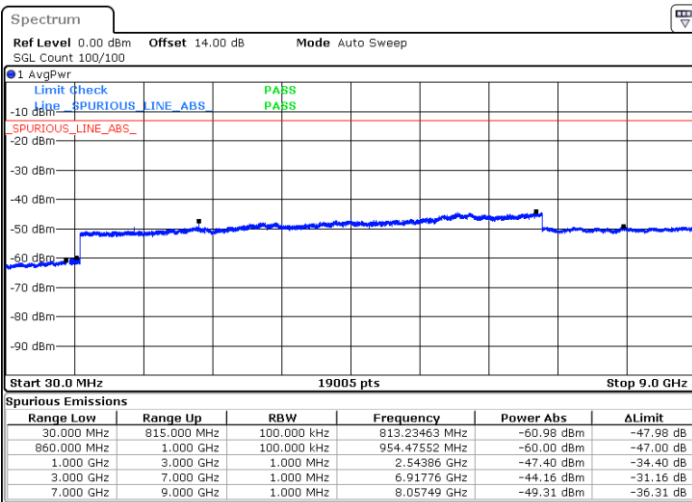

LTE Band 26 / 1.4MHz

Lowest Channel / 64QAM

Middle Channel / 64QAM

Date: 13.OCT.2021 22:06:17

Date: 13.OCT.2021 22:08:29

Highest Channel / 64QAM

Date: 13.OCT.2021 22:14:22

LTE Band 26 / 3MHz

Lowest Channel / 64QAM

Middle Channel / 64QAM

Date: 13.OCT.2021 22:20:12

Date: 13.OCT.2021 22:22:24

Highest Channel / 64QAM

Date: 13.OCT.2021 22:28:14

LTE Band 26 / 5MHz

Lowest Channel / 64QAM