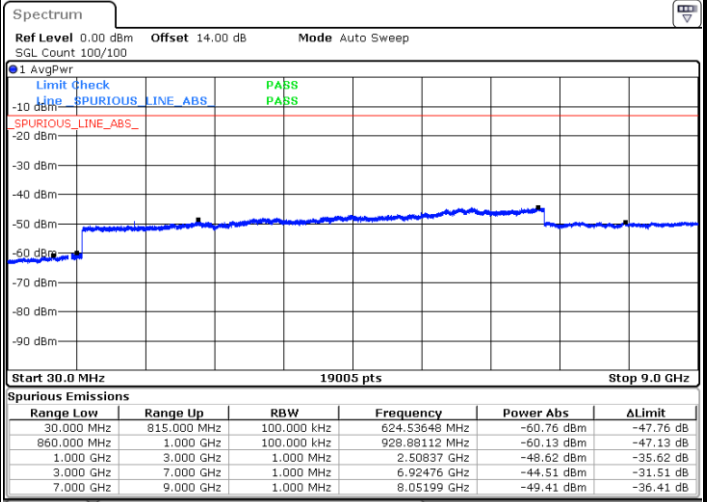

Middle Channel / 16QAM

Date: 13.OCT.2021 02:55:19

Date: 13.OCT.2021 02:57:09

Highest Channel / QPSK

Highest Channel / 16QAM

Date: 13.OCT.2021 03:06:59

Date: 13.OCT.2021 03:08:48

LTE Band 26 / 15MHz

Lowest Channel / QPSK

Lowest Channel / 16QAM

Date: 13.OCT.2021 23:52:22

Date: 13.OCT.2021 23:54:11

Middle Channel / QPSK

Middle Channel / 16QAM

Date: 13.OCT.2021 23:56:45

Date: 13.OCT.2021 23:58:35

LTE Band 26 / 1.4MHz

Lowest Channel / 64QAM

Middle Channel / 64QAM

Date: 13.OCT.2021 22:06:17

Date: 13.OCT.2021 22:08:29

Highest Channel / 64QAM

Date: 13.OCT.2021 22:14:22

LTE Band 26 / 3MHz

Lowest Channel / 64QAM

Middle Channel / 64QAM

Date: 13.OCT.2021 22:20:12

Date: 13.OCT.2021 22:22:24

Highest Channel / 64QAM

Date: 13.OCT.2021 22:28:14

LTE Band 26 / 5MHz

Lowest Channel / 64QAM