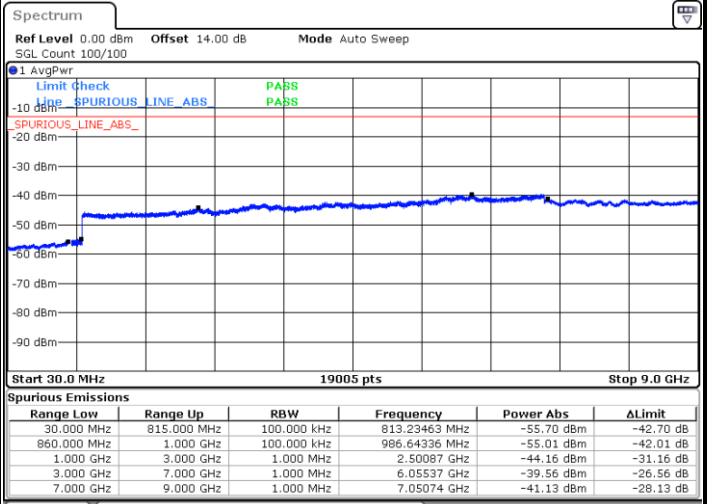

LTE Band 26 / 5MHz

Highest Channel / QPSK

Highest Channel / 16QAM

LTE Band 26 / 10MHz

Lowest Channel / QPSK

Lowest Channel / 16QAM

LTE Band 26 / 10MHz

Middle Channel / QPSK

Middle Channel / 16QAM

Date: 13.OCT.2021 02:55:19

Date: 13.OCT.2021 02:57:09

Highest Channel / QPSK

Highest Channel / 16QAM

Date: 13.OCT.2021 03:06:59

Date: 13.OCT.2021 03:08:48

LTE Band 26 / 15MHz