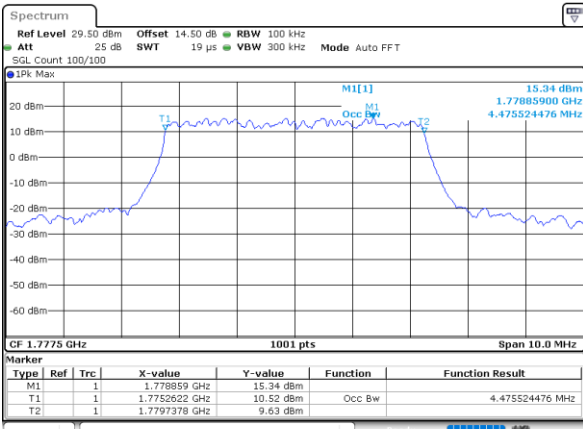

Highest Channel / 5MHz / QPSK

Date: 12.OCT.2021 02:45:30