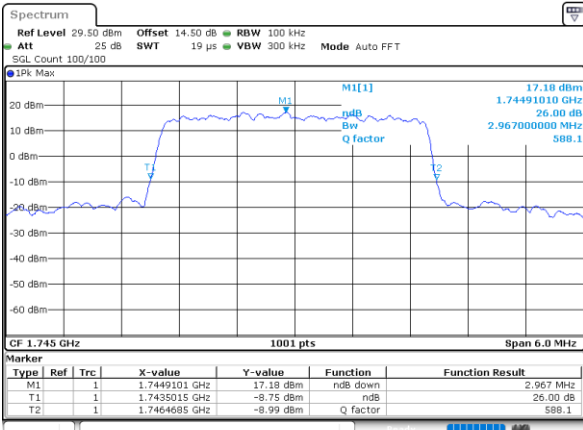

Middle Channel / 3MHz / QPSK

Date: 12.OCT.2021 01:53:16