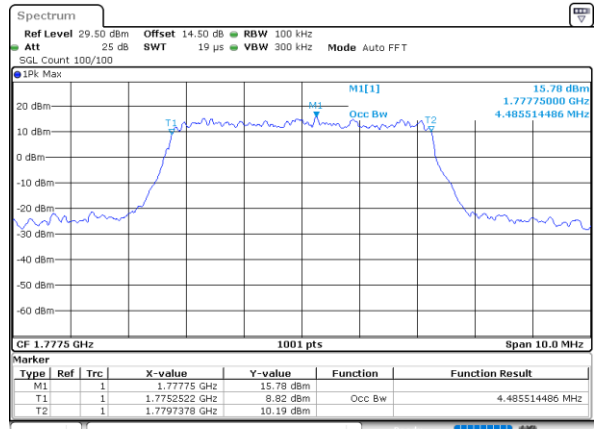

Highest Channel / 3MHz / 16QAM

Date: 12.OCT.2021 01:56:49

LTE Band 66

Lowest Channel / 5MHz / QPSK

Date: 12.OCT.2021 02:32:05

Lowest Channel / 5MHz / 16QAM

Date: 12.OCT.2021 02:32:16

Middle Channel / 5MHz / QPSK

Date: 12.OCT.2021 02:41:46

Middle Channel / 5MHz / 16QAM

Date: 12.OCT.2021 02:41:57

Highest Channel / 5MHz / QPSK

Date: 12.OCT.2021 02:45:30

Highest Channel / 5MHz / 16QAM

Date: 12.OCT.2021 02:45:41