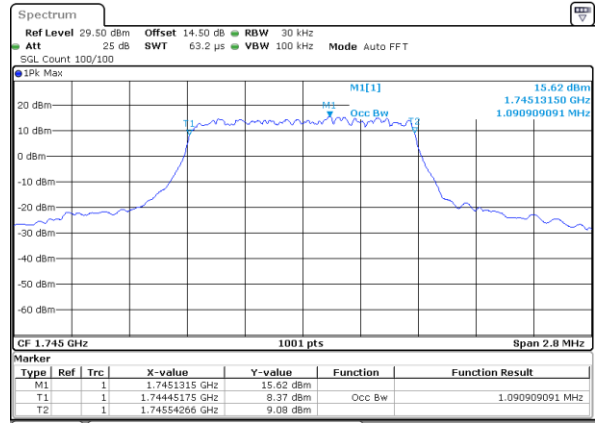

### Occupied Bandwidth

Mode	LTE Band 66 : 99%OBW(MHz)											
BW	1.4MHz		3MHz		5MHz		10MHz		15MHz		20MHz	
Mod.	QPSK	16QAM	QPSK	16QAM	QPSK	16QAM	QPSK	16QAM	QPSK	16QAM	QPSK	16QAM
Lowest CH	1.09	1.10	2.70	2.72	4.50	4.51	9.01	9.05	13.46	13.37	17.94	17.90
Middle CH	1.10	1.09	2.71	2.70	4.49	4.47	9.03	9.05	13.43	13.46	17.86	17.90
Highest CH	1.09	1.10	2.72	2.71	4.48	4.49	9.13	8.99	13.40	13.52	17.90	17.90
Mode	LTE Band 66 : 99%OBW(MHz)											
BW	1.4MHz		3MHz		5MHz		10MHz		15MHz		20MHz	
Mod.	64QAM		64QAM		64QAM		64QAM		64QAM		64QAM	
Lowest CH	1.09	-	2.69	-	4.51	-	9.05	-	13.49	-	17.90	-
Middle CH	1.09	-	2.71	-	4.48	-	9.05	-	13.49	-	17.86	-
Highest CH	1.09	-	2.70	-	4.51	-	9.05	-	13.43	-	17.86	-

LTE Band 66

Lowest Channel / 1.4MHz / QPSK

Date: 12.OCT.2021 00:02:35

Lowest Channel / 1.4MHz / 16QAM

Date: 12.OCT.2021 00:02:46

Middle Channel / 1.4MHz / QPSK

Date: 12.OCT.2021 00:36:16

Middle Channel / 1.4MHz / 16QAM

Date: 12.OCT.2021 00:36:27

Highest Channel / 1.4MHz / QPSK

Date: 12.OCT.2021 00:40:00

Highest Channel / 1.4MHz / 16QAM

Date: 12.OCT.2021 00:40:12

LTE Band 66

Lowest Channel / 3MHz / QPSK

Date: 12.OCT.2021 01:41:38