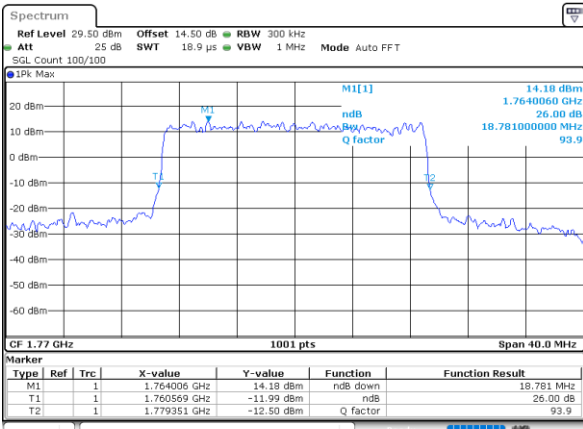

Date: 12.OCT.2021 22:06:10

LTE Band 66

Lowest Channel / 20MHz / QPSK

Date: 12.OCT.2021 22:11:09

Lowest Channel / 20MHz / 16QAM

Date: 12.OCT.2021 22:11:21

Middle Channel / 20MHz / QPSK

Date: 12.OCT.2021 22:16:21

Middle Channel / 20MHz / 16QAM

Date: 12.OCT.2021 22:16:32

Highest Channel / 20MHz / QPSK

Date: 12.OCT.2021 22:18:35

Highest Channel / 20MHz / 16QAM

Date: 12.OCT.2021 22:18:47

LTE Band 66

Lowest Channel / 1.4MHz / 64QAM