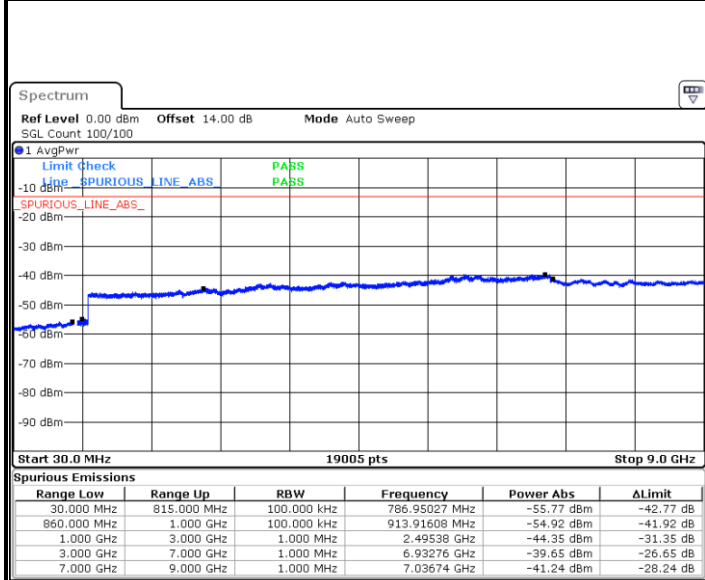

Lowest Channel / 64QAM

Middle Channel / 64QAM

Date: 13.OCT.2021 22:20:12

Date: 13.OCT.2021 22:22:24

Highest Channel / 64QAM

Date: 13.OCT.2021 22:28:14

LTE Band 26 / 5MHz

Lowest Channel / 64QAM

Middle Channel / 64QAM

Date: 13.OCT.2021 22:34:03

Date: 13.OCT.2021 22:36:15

Highest Channel / 64QAM

Date: 13.OCT.2021 22:42:05

**LTE Band 26 / 10MHz**

**Lowest Channel / 64QAM**

Date: 13.OCT.2021 22:47:54

**Middle Channel / 64QAM**

Date: 13.OCT.2021 22:50:06

**Highest Channel / 64QAM**

Date: 13.OCT.2021 22:55:55

LTE Band 26 / 15MHz

Lowest Channel / 64QAM

Middle Channel / 64QAM

Date: 13.OCT.2021 23:01:46

Date: 13.OCT.2021 23:03:57

Highest Channel / 64QAM

Date: 13.OCT.2021 23:09:48

LTE Band 26 / 15MHz

Channel 26765 / QPSK

Channel 26765 / 16QAM

Date: 25.OCT.2021 16:55:23

Date: 25.OCT.2021 16:58:01