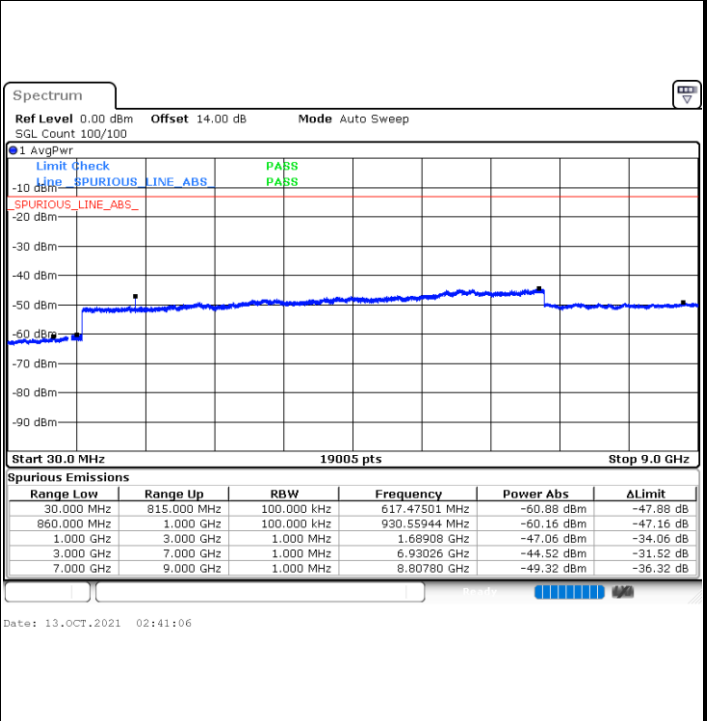

LTE Band 26 / 5MHz

Highest Channel / QPSK

Highest Channel / 16QAM

LTE Band 26 / 10MHz

Lowest Channel / QPSK

Lowest Channel / 16QAM

LTE Band 26 / 10MHz

Middle Channel / QPSK

Middle Channel / 16QAM

Date: 13.OCT.2021 02:55:19

Date: 13.OCT.2021 02:57:09

Highest Channel / QPSK

Highest Channel / 16QAM

Date: 13.OCT.2021 03:06:59

Date: 13.OCT.2021 03:08:48

LTE Band 26 / 15MHz