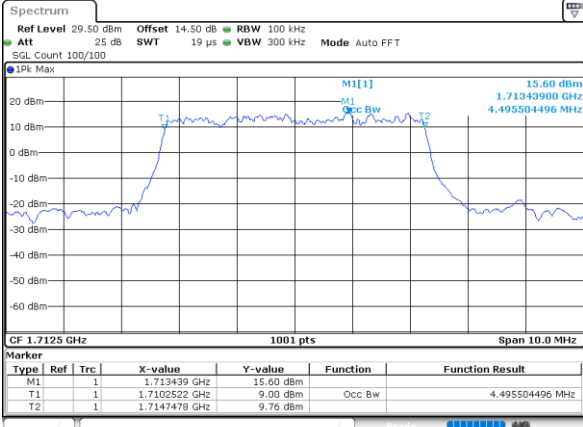

Highest Channel / 3MHz / 16QAM

Date: 12.OCT.2021 01:56:49

LTE Band 66

Lowest Channel / 5MHz / QPSK

Date: 12.OCT.2021 02:32:05

Lowest Channel / 5MHz / 16QAM

Date: 12.OCT.2021 02:32:16

Middle Channel / 5MHz / QPSK