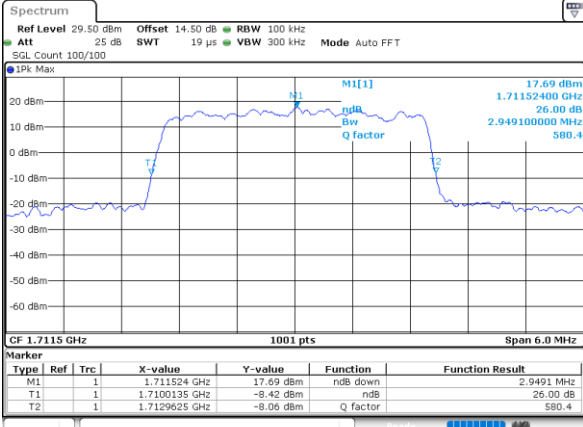

LTE Band 66

Lowest Channel / 1.4MHz / QPSK

Date: 12.OCT.2021 00:02:57

Lowest Channel / 1.4MHz / 16QAM

Date: 12.OCT.2021 00:03:08

Middle Channel / 1.4MHz / QPSK

Date: 12.OCT.2021 00:16:38

Middle Channel / 1.4MHz / 16QAM

Date: 12.OCT.2021 00:16:50

Highest Channel / 1.4MHz / QPSK

Date: 12.OCT.2021 00:40:23

Highest Channel / 1.4MHz / 16QAM

Date: 14.OCT.2021 01:54:16

LTE Band 66

Lowest Channel / 3MHz / QPSK

Date: 12.OCT.2021 01:42:00