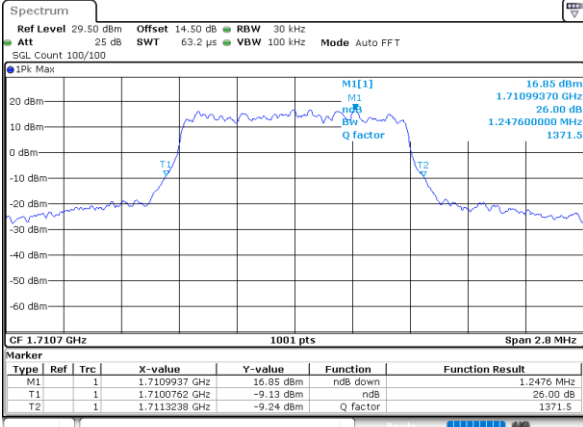

Highest Channel / Full RB

Date: 12.OCT.2021 22:40:59

LTE Band 66 / 20MHz / 64QAM

Lowest Channel / 1RB

Date: 12.OCT.2021 22:42:15

Lowest Channel / Full RB

Date: 12.OCT.2021 22:42:26

Middle Channel / 1RB

Date: 18.OCT.2021 16:54:48

Middle Channel / Full RB

Date: 12.OCT.2021 22:42:46

Highest Channel / 1RB

Date: 12.OCT.2021 22:42:57

Highest Channel / Full RB

Date: 12.OCT.2021 22:43:07

26dB Bandwidth

Mode	LTE Band 66 : 26dB BW(MHz)											
BW	1.4MHz		3MHz		5MHz		10MHz		15MHz		20MHz	
Mod.	QPSK	16QAM	QPSK	16QAM	QPSK	16QAM	QPSK	16QAM	QPSK	16QAM	QPSK	16QAM
Lowest CH	1.25	1.30	2.95	2.98	5.20	5.05	9.85	9.99	14.24	14.33	19.02	18.98
Middle CH	1.27	1.28	2.97	2.97	5.14	4.97	9.81	9.79	14.45	14.33	18.82	19.22
Highest CH	1.25	1.26	2.98	2.95	4.97	5.12	9.95	10.03	15.05	14.27	18.78	19.30
Mode	LTE Band 66 : 26dB BW(MHz)											
BW	1.4MHz		3MHz		5MHz		10MHz		15MHz		20MHz	
Mod.	64QAM		64QAM		64QAM		64QAM		64QAM		64QAM	
Lowest CH	1.27	-	2.99	-	4.98	-	10.23	-	14.42	-	19.06	-
Middle CH	1.29	-	2.94	-	4.90	-	10.09	-	14.78	-	19.06	-
Highest CH	1.30	-	2.94	-	5.01	-	9.75	-	14.45	-	19.42	-

LTE Band 66

Lowest Channel / 1.4MHz / QPSK

Date: 12.OCT.2021 00:02:57

Lowest Channel / 1.4MHz / 16QAM

Date: 12.OCT.2021 00:03:08

Middle Channel / 1.4MHz / QPSK

Date: 12.OCT.2021 00:16:38

Middle Channel / 1.4MHz / 16QAM