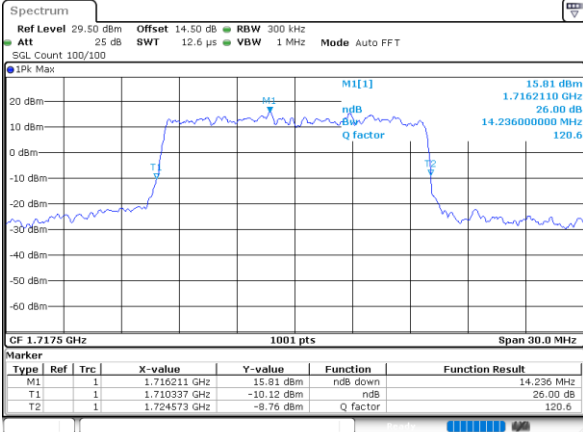

Highest Channel / 10MHz / QPSK

Date: 14.OCT.2021 02:42:05

Highest Channel / 10MHz / 16QAM

Date: 12.OCT.2021 20:55:30

LTE Band 66

Lowest Channel / 15MHz / QPSK

Date: 12.OCT.2021 21:58:33

Lowest Channel / 15MHz / 16QAM