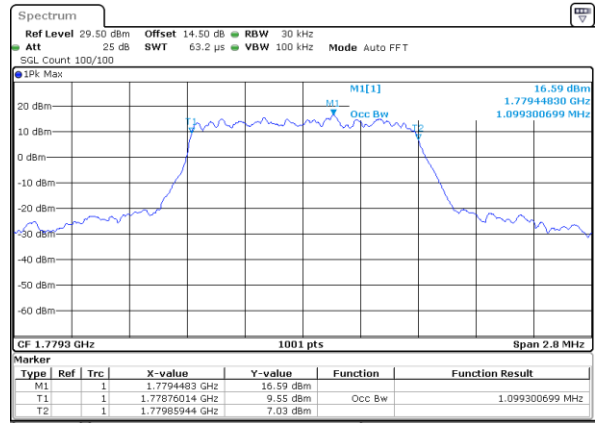

### Occupied Bandwidth

Mode	LTE Band 66 : 99%OBW(MHz)											
BW	1.4MHz		3MHz		5MHz		10MHz		15MHz		20MHz	
Mod.	QPSK	16QAM	QPSK	16QAM	QPSK	16QAM	QPSK	16QAM	QPSK	16QAM	QPSK	16QAM
Lowest CH	1.09	1.10	2.70	2.72	4.50	4.51	9.01	9.05	13.46	13.37	17.94	17.90
Middle CH	1.10	1.09	2.71	2.70	4.49	4.47	9.03	9.05	13.43	13.46	17.86	17.90
Highest CH	1.09	1.10	2.72	2.71	4.48	4.49	9.13	8.99	13.40	13.52	17.90	17.90
Mode	LTE Band 66 : 99%OBW(MHz)											
BW	1.4MHz		3MHz		5MHz		10MHz		15MHz		20MHz	
Mod.	64QAM		64QAM		64QAM		64QAM		64QAM		64QAM	
Lowest CH	1.09	-	2.69	-	4.51	-	9.05	-	13.49	-	17.90	-
Middle CH	1.09	-	2.71	-	4.48	-	9.05	-	13.49	-	17.86	-
Highest CH	1.09	-	2.70	-	4.51	-	9.05	-	13.43	-	17.86	-

LTE Band 66

Lowest Channel / 1.4MHz / QPSK

Date: 12.OCT.2021 00:02:35

Lowest Channel / 1.4MHz / 16QAM

Date: 12.OCT.2021 00:02:46

Middle Channel / 1.4MHz / QPSK

Date: 12.OCT.2021 00:36:16

Middle Channel / 1.4MHz / 16QAM

Date: 12.OCT.2021 00:36:27

Highest Channel / 1.4MHz / QPSK

Date: 12.OCT.2021 00:40:00

Highest Channel / 1.4MHz / 16QAM

Date: 12.OCT.2021 00:40:12

LTE Band 66

Lowest Channel / 3MHz / QPSK

Date: 12.OCT.2021 01:41:38