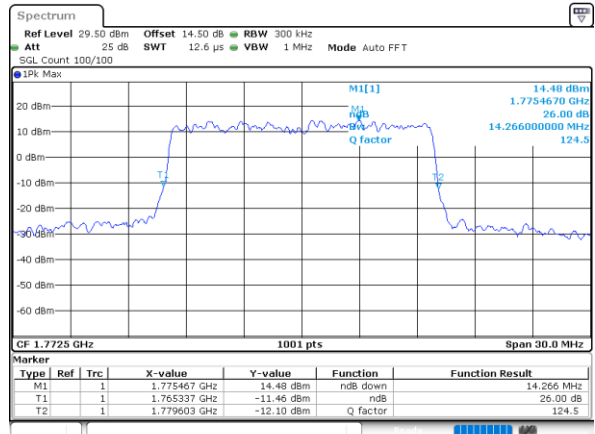

Highest Channel / 10MHz / QPSK

Date: 14.OCT.2021 02:42:05

Highest Channel / 10MHz / 16QAM

Date: 12.OCT.2021 20:55:30

LTE Band 66

Lowest Channel / 15MHz / QPSK

Date: 12.OCT.2021 21:58:33

Lowest Channel / 15MHz / 16QAM

Date: 12.OCT.2021 21:58:44

Middle Channel / 15MHz / QPSK

Date: 12.OCT.2021 22:03:44

Middle Channel / 15MHz / 16QAM

Date: 12.OCT.2021 22:03:55

Highest Channel / 15MHz / QPSK

Date: 12.OCT.2021 22:05:59

Highest Channel / 15MHz / 16QAM

Date: 12.OCT.2021 22:06:10

LTE Band 66

Lowest Channel / 20MHz / QPSK

Date: 12.OCT.2021 22:11:09

Lowest Channel / 20MHz / 16QAM

Date: 12.OCT.2021 22:11:21

Middle Channel / 20MHz / QPSK

Date: 12.OCT.2021 22:16:21