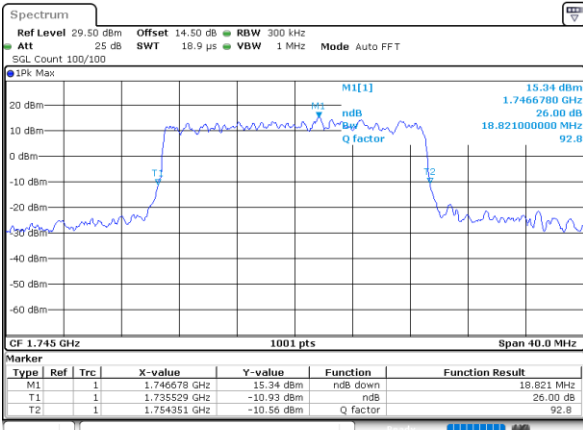

Date: 12.OCT.2021 22:06:10

LTE Band 66

Lowest Channel / 20MHz / QPSK

Date: 12.OCT.2021 22:11:09

Lowest Channel / 20MHz / 16QAM

Date: 12.OCT.2021 22:11:21

Middle Channel / 20MHz / QPSK

Date: 12.OCT.2021 22:16:21

Middle Channel / 20MHz / 16QAM

Date: 12.OCT.2021 22:16:32

Highest Channel / 20MHz / QPSK

Date: 12.OCT.2021 22:18:35

Highest Channel / 20MHz / 16QAM

Date: 12.OCT.2021 22:18:47

LTE Band 66

Lowest Channel / 1.4MHz / 64QAM