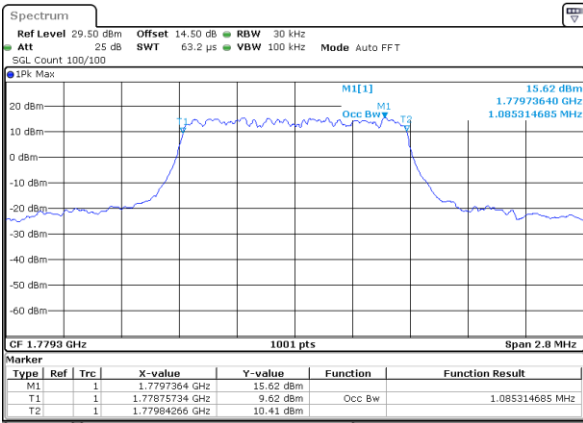

### Occupied Bandwidth

Mode	LTE Band 66 : 99%OBW(MHz)											
BW	1.4MHz		3MHz		5MHz		10MHz		15MHz		20MHz	
Mod.	QPSK	16QAM	QPSK	16QAM	QPSK	16QAM	QPSK	16QAM	QPSK	16QAM	QPSK	16QAM
Lowest CH	1.09	1.10	2.70	2.72	4.50	4.51	9.01	9.05	13.46	13.37	17.94	17.90
Middle CH	1.10	1.09	2.71	2.70	4.49	4.47	9.03	9.05	13.43	13.46	17.86	17.90
Highest CH	1.09	1.10	2.72	2.71	4.48	4.49	9.13	8.99	13.40	13.52	17.90	17.90
Mode	LTE Band 66 : 99%OBW(MHz)											
BW	1.4MHz		3MHz		5MHz		10MHz		15MHz		20MHz	
Mod.	64QAM		64QAM		64QAM		64QAM		64QAM		64QAM	
Lowest CH	1.09	-	2.69	-	4.51	-	9.05	-	13.49	-	17.90	-
Middle CH	1.09	-	2.71	-	4.48	-	9.05	-	13.49	-	17.86	-
Highest CH	1.09	-	2.70	-	4.51	-	9.05	-	13.43	-	17.86	-

LTE Band 66

Lowest Channel / 1.4MHz / QPSK

Date: 12.OCT.2021 00:02:35

Lowest Channel / 1.4MHz / 16QAM

Date: 12.OCT.2021 00:02:46

Middle Channel / 1.4MHz / QPSK

Date: 12.OCT.2021 00:36:16

Middle Channel / 1.4MHz / 16QAM

Date: 12.OCT.2021 00:36:27

Highest Channel / 1.4MHz / QPSK

Date: 12.OCT.2021 00:40:00

Highest Channel / 1.4MHz / 16QAM

Date: 12.OCT.2021 00:40:12

LTE Band 66

Lowest Channel / 3MHz / QPSK

Date: 12.OCT.2021 01:41:38