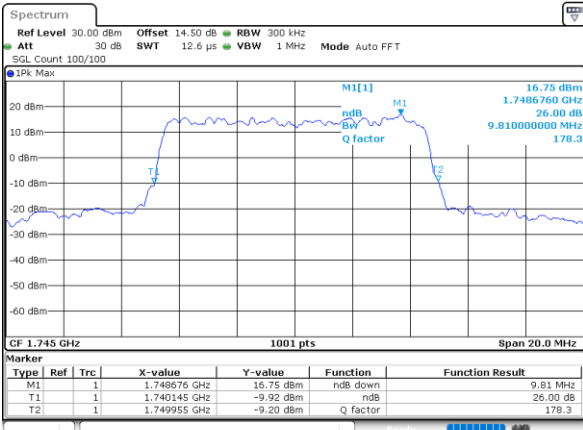

Date: 12.OCT.2021 02:42:08

Middle Channel / 5MHz / 16QAM

Date: 12.OCT.2021 02:42:19

Highest Channel / 5MHz / QPSK

Date: 12.OCT.2021 02:45:53

Highest Channel / 5MHz / 16QAM

Date: 12.OCT.2021 02:46:04

LTE Band 66

Lowest Channel / 10MHz / QPSK

Date: 14.OCT.2021 02:41:50

Lowest Channel / 10MHz / 16QAM

Date: 12.OCT.2021 20:48:01

Middle Channel / 10MHz / QPSK

Date: 12.OCT.2021 20:53:01

Middle Channel / 10MHz / 16QAM

Date: 12.OCT.2021 20:53:12

Highest Channel / 10MHz / QPSK

Date: 14.OCT.2021 02:42:05

Highest Channel / 10MHz / 16QAM

Date: 12.OCT.2021 20:55:30

LTE Band 66

Lowest Channel / 15MHz / QPSK

Date: 12.OCT.2021 21:58:33

Lowest Channel / 15MHz / 16QAM