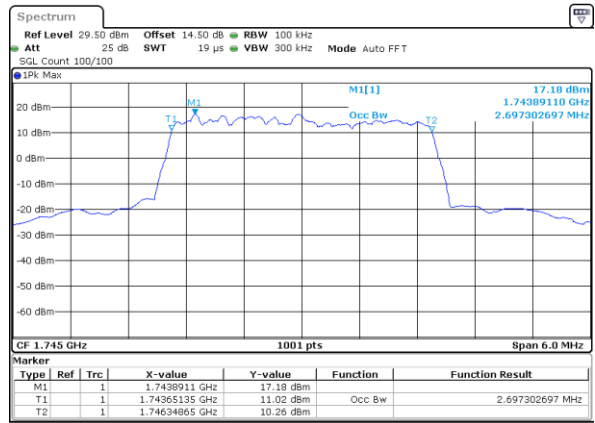

LTE Band 66

Lowest Channel / 1.4MHz / QPSK

Date: 12.OCT.2021 00:02:35

Lowest Channel / 1.4MHz / 16QAM

Date: 12.OCT.2021 00:02:46

Middle Channel / 1.4MHz / QPSK

Date: 12.OCT.2021 00:36:16

Middle Channel / 1.4MHz / 16QAM

Date: 12.OCT.2021 00:36:27

Highest Channel / 1.4MHz / QPSK

Date: 12.OCT.2021 00:40:00

Highest Channel / 1.4MHz / 16QAM

Date: 12.OCT.2021 00:40:12

LTE Band 66

Lowest Channel / 3MHz / QPSK

Date: 12.OCT.2021 01:41:38

Lowest Channel / 3MHz / 16QAM

Date: 12.OCT.2021 01:41:49

Middle Channel / 3MHz / QPSK

Date: 12.OCT.2021 01:52:53

Middle Channel / 3MHz / 16QAM

Date: 12.OCT.2021 01:53:04

Highest Channel / 3MHz / QPSK

Date: 12.OCT.2021 01:56:38

Highest Channel / 3MHz / 16QAM

Date: 12.OCT.2021 01:56:49

LTE Band 66

Lowest Channel / 5MHz / QPSK

Date: 12.OCT.2021 02:32:05

Lowest Channel / 5MHz / 16QAM

Date: 12.OCT.2021 02:32:16

Middle Channel / 5MHz / QPSK