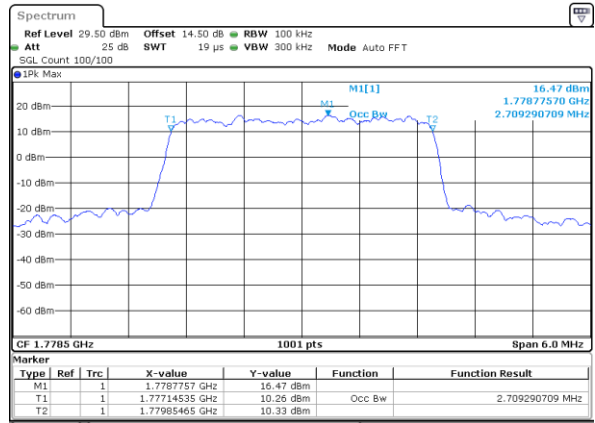

LTE Band 66

Lowest Channel / 1.4MHz / QPSK

Date: 12.OCT.2021 00:02:35

Lowest Channel / 1.4MHz / 16QAM

Date: 12.OCT.2021 00:02:46

Middle Channel / 1.4MHz / QPSK

Date: 12.OCT.2021 00:36:16

Middle Channel / 1.4MHz / 16QAM

Date: 12.OCT.2021 00:36:27

Highest Channel / 1.4MHz / QPSK

Date: 12.OCT.2021 00:40:00

Highest Channel / 1.4MHz / 16QAM

Date: 12.OCT.2021 00:40:12

LTE Band 66

Lowest Channel / 3MHz / QPSK

Date: 12.OCT.2021 01:41:38

Lowest Channel / 3MHz / 16QAM

Date: 12.OCT.2021 01:41:49

Middle Channel / 3MHz / QPSK

Date: 12.OCT.2021 01:52:53

Middle Channel / 3MHz / 16QAM

Date: 12.OCT.2021 01:53:04

Highest Channel / 3MHz / QPSK

Date: 12.OCT.2021 01:56:38

Highest Channel / 3MHz / 16QAM

Date: 12.OCT.2021 01:56:49

LTE Band 66

Lowest Channel / 5MHz / QPSK

Date: 12.OCT.2021 02:32:05

Lowest Channel / 5MHz / 16QAM

Date: 12.OCT.2021 02:32:16

Middle Channel / 5MHz / QPSK