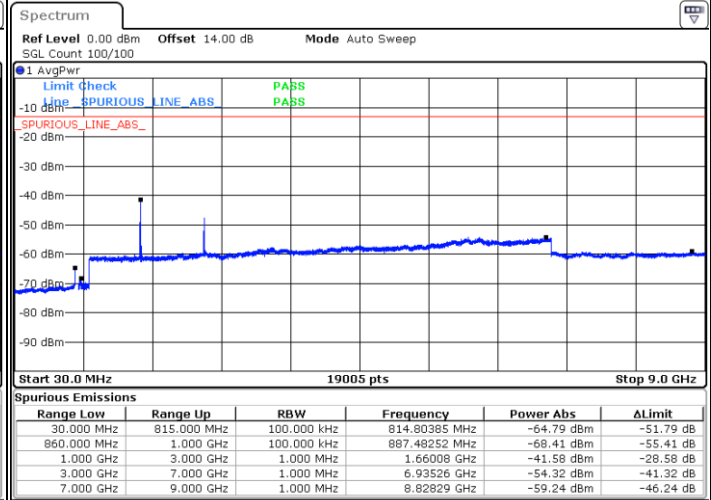

Middle Channel / 64QAM

Date: 13.OCT.2021 22:34:03

Date: 13.OCT.2021 22:36:15

Highest Channel / 64QAM

Date: 13.OCT.2021 22:42:05

**LTE Band 26 / 10MHz**

**Lowest Channel / 64QAM**

Date: 13.OCT.2021 22:47:54

**Middle Channel / 64QAM**

Date: 13.OCT.2021 22:50:06

**Highest Channel / 64QAM**

Date: 13.OCT.2021 22:55:55

LTE Band 26 / 15MHz

Lowest Channel / 64QAM

Middle Channel / 64QAM

Date: 13.OCT.2021 23:01:46

Date: 13.OCT.2021 23:03:57

Highest Channel / 64QAM

Date: 13.OCT.2021 23:09:48

LTE Band 26 / 15MHz

Channel 26765 / QPSK

Channel 26765 / 16QAM

Date: 25.OCT.2021 16:55:23

Date: 25.OCT.2021 16:58:01