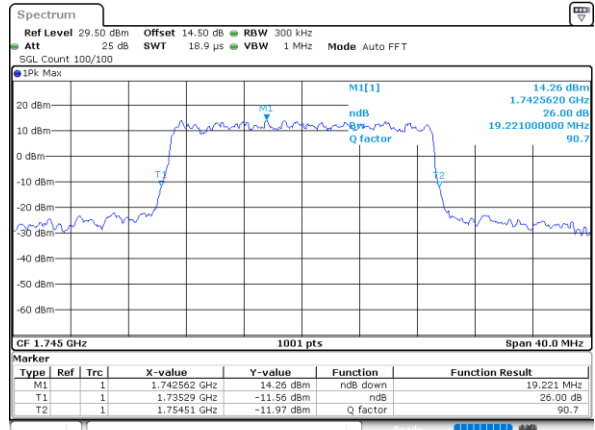

Date: 12.OCT.2021 22:06:10

LTE Band 66

Lowest Channel / 20MHz / QPSK

Date: 12.OCT.2021 22:11:09

Lowest Channel / 20MHz / 16QAM

Date: 12.OCT.2021 22:11:21

Middle Channel / 20MHz / QPSK

Date: 12.OCT.2021 22:16:21

Middle Channel / 20MHz / 16QAM

Date: 12.OCT.2021 22:16:32

Highest Channel / 20MHz / QPSK

Date: 12.OCT.2021 22:18:35

Highest Channel / 20MHz / 16QAM

Date: 12.OCT.2021 22:18:47

LTE Band 66

Lowest Channel / 1.4MHz / 64QAM