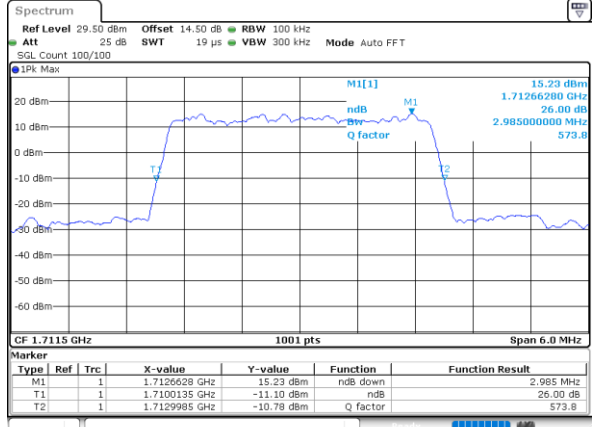

Date: 12.OCT.2021 22:06:10

LTE Band 66

Lowest Channel / 20MHz / QPSK

Date: 12.OCT.2021 22:11:09

Lowest Channel / 20MHz / 16QAM

Date: 12.OCT.2021 22:11:21

Middle Channel / 20MHz / QPSK

Date: 12.OCT.2021 22:16:21

Middle Channel / 20MHz / 16QAM

Date: 12.OCT.2021 22:16:32

Highest Channel / 20MHz / QPSK

Date: 12.OCT.2021 22:18:35

Highest Channel / 20MHz / 16QAM

Date: 12.OCT.2021 22:18:47

LTE Band 66

Lowest Channel / 1.4MHz / 64QAM

Date: 12.OCT.2021 01:30:16

Lowest Channel / 3MHz / 64QAM

Date: 12.OCT.2021 02:10:130

Middle Channel / 20MHz / 64QAM

Date: 12.OCT.2021 01:35:06

Middle Channel / 3MHz / 64QAM

Date: 12.OCT.2021 02:11:120

Highest Channel / 20MHz / 64QAM

Date: 12.OCT.2021 01:36:59

Highest Channel / 3MHz / 64QAM

Date: 12.OCT.2021 02:11:312

LTE Band 66

Lowest Channel / 5MHz / 64QAM

Date: 12.OCT.2021 02:18:02

Lowest Channel / 10MHz / 64QAM

Date: 12.OCT.2021 21:00:19