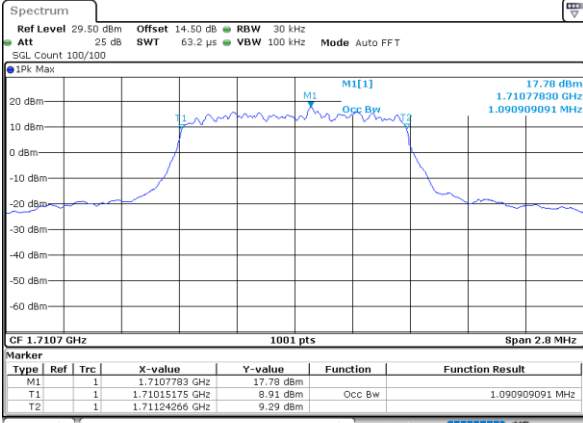

LTE Band 66

Lowest Channel / 15MHz / 64QAM

Date: 14.OCT.2021 02:45:18

Lowest Channel / 20MHz / 64QAM

Date: 12.OCT.2021 22:23:35

Middle Channel / 15MHz / 64QAM

Date: 12.OCT.2021 21:54:39

Middle Channel / 20MHz / 64QAM

Date: 12.OCT.2021 22:26:11

Highest Channel / 15MHz / 64QAM

Date: 12.OCT.2021 21:55:46

Highest Channel / 20MHz / 64QAM

Date: 12.OCT.2021 22:27:18

### Occupied Bandwidth

Mode	LTE Band 66 : 99%OBW(MHz)											
BW	1.4MHz		3MHz		5MHz		10MHz		15MHz		20MHz	
Mod.	QPSK	16QAM	QPSK	16QAM	QPSK	16QAM	QPSK	16QAM	QPSK	16QAM	QPSK	16QAM
Lowest CH	1.09	1.10	2.70	2.72	4.50	4.51	9.01	9.05	13.46	13.37	17.94	17.90
Middle CH	1.10	1.09	2.71	2.70	4.49	4.47	9.03	9.05	13.43	13.46	17.86	17.90
Highest CH	1.09	1.10	2.72	2.71	4.48	4.49	9.13	8.99	13.40	13.52	17.90	17.90
Mode	LTE Band 66 : 99%OBW(MHz)											
BW	1.4MHz		3MHz		5MHz		10MHz		15MHz		20MHz	
Mod.	64QAM		64QAM		64QAM		64QAM		64QAM		64QAM	
Lowest CH	1.09	-	2.69	-	4.51	-	9.05	-	13.49	-	17.90	-
Middle CH	1.09	-	2.71	-	4.48	-	9.05	-	13.49	-	17.86	-
Highest CH	1.09	-	2.70	-	4.51	-	9.05	-	13.43	-	17.86	-

LTE Band 66

Lowest Channel / 1.4MHz / QPSK

Date: 12.OCT.2021 00:02:35

Lowest Channel / 1.4MHz / 16QAM

Date: 12.OCT.2021 00:02:46

Middle Channel / 1.4MHz / QPSK

Date: 12.OCT.2021 00:36:16

Middle Channel / 1.4MHz / 16QAM