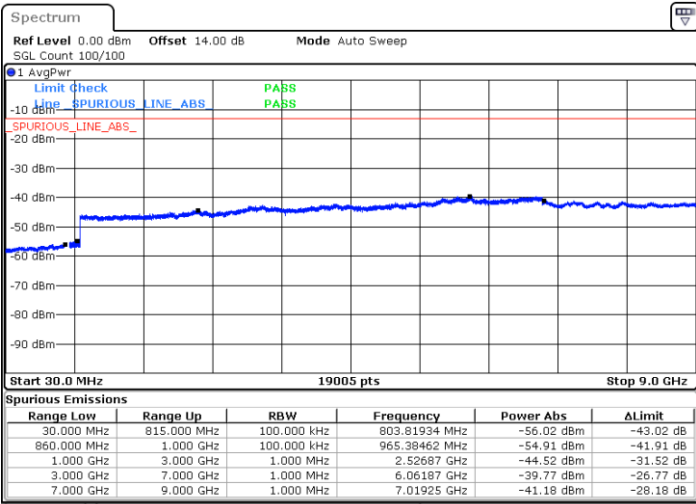

LTE Band 26 / 5MHz

Highest Channel / QPSK

Highest Channel / 16QAM

LTE Band 26 / 10MHz

Lowest Channel / QPSK

Lowest Channel / 16QAM

LTE Band 26 / 10MHz

Middle Channel / QPSK

Middle Channel / 16QAM

Date: 13.OCT.2021 02:55:19

Date: 13.OCT.2021 02:57:09

Highest Channel / QPSK

Highest Channel / 16QAM

Date: 13.OCT.2021 03:06:59

Date: 13.OCT.2021 03:08:48

LTE Band 26 / 15MHz