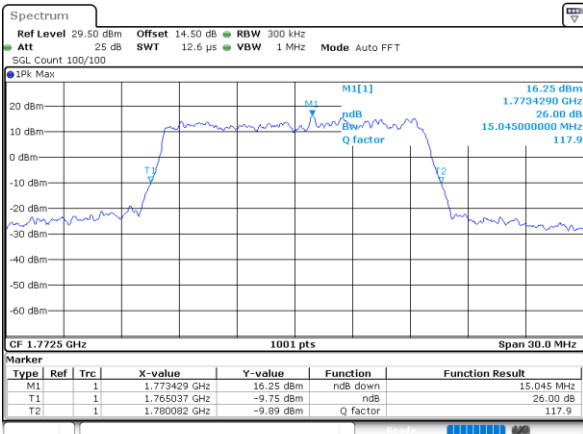

Highest Channel / 10MHz / QPSK

Date: 14.OCT.2021 02:42:05

Highest Channel / 10MHz / 16QAM

Date: 12.OCT.2021 20:55:30

LTE Band 66

Lowest Channel / 15MHz / QPSK

Date: 12.OCT.2021 21:58:33

Lowest Channel / 15MHz / 16QAM

Date: 12.OCT.2021 21:58:44

Middle Channel / 15MHz / QPSK

Date: 12.OCT.2021 22:03:44

Middle Channel / 15MHz / 16QAM

Date: 12.OCT.2021 22:03:55

Highest Channel / 15MHz / QPSK

Date: 12.OCT.2021 22:05:59

Highest Channel / 15MHz / 16QAM

Date: 12.OCT.2021 22:06:10

LTE Band 66

Lowest Channel / 20MHz / QPSK

Date: 12.OCT.2021 22:11:09

Lowest Channel / 20MHz / 16QAM

Date: 12.OCT.2021 22:11:21

Middle Channel / 20MHz / QPSK

Date: 12.OCT.2021 22:16:21

Middle Channel / 20MHz / 16QAM

Date: 12.OCT.2021 22:16:32

Highest Channel / 20MHz / QPSK

Date: 12.OCT.2021 22:18:35

Highest Channel / 20MHz / 16QAM

Date: 12.OCT.2021 22:18:47

LTE Band 66

Lowest Channel / 1.4MHz / 64QAM