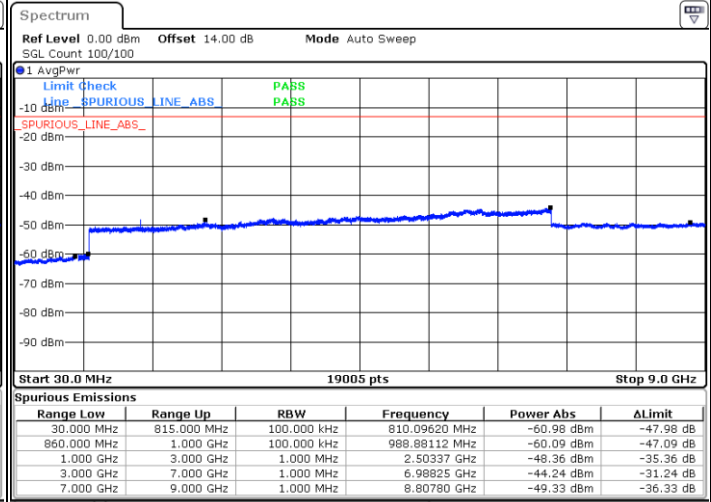

LTE Band 26 / 1.4MHz

Lowest Channel / 64QAM

Middle Channel / 64QAM

Date: 13.OCT.2021 22:06:17

Date: 13.OCT.2021 22:08:29

Highest Channel / 64QAM

Date: 13.OCT.2021 22:14:22

LTE Band 26 / 3MHz

Lowest Channel / 64QAM

Middle Channel / 64QAM

Date: 13.OCT.2021 22:20:12

Date: 13.OCT.2021 22:22:24

Highest Channel / 64QAM

Date: 13.OCT.2021 22:28:14

LTE Band 26 / 5MHz

Lowest Channel / 64QAM

Middle Channel / 64QAM

Date: 13.OCT.2021 22:34:03

Date: 13.OCT.2021 22:36:15

Highest Channel / 64QAM

Date: 13.OCT.2021 22:42:05

**LTE Band 26 / 10MHz**

**Lowest Channel / 64QAM**

Date: 13.OCT.2021 22:47:54

**Middle Channel / 64QAM**

Date: 13.OCT.2021 22:50:06

**Highest Channel / 64QAM**

Date: 13.OCT.2021 22:55:55

LTE Band 26 / 15MHz

Lowest Channel / 64QAM

Middle Channel / 64QAM

Date: 13.OCT.2021 23:01:46