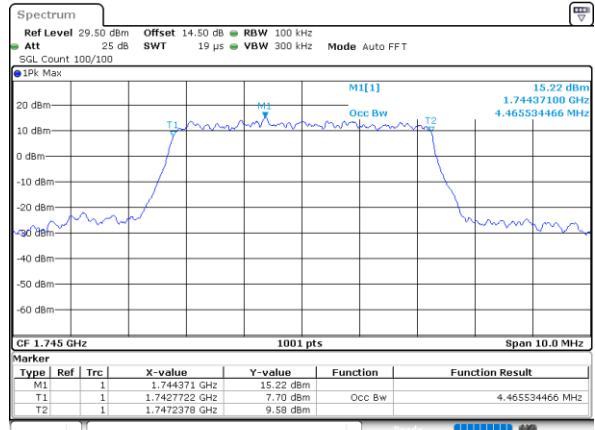

Middle Channel / 5MHz / 16QAM

Date: 12.OCT.2021 02:41:57