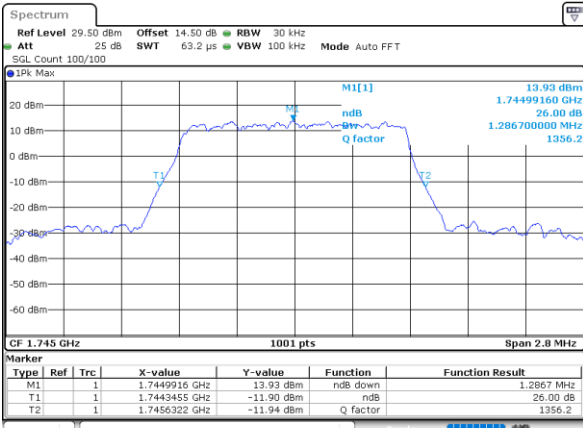

Date: 12.OCT.2021 22:06:10

LTE Band 66

Lowest Channel / 20MHz / QPSK

Date: 12.OCT.2021 22:11:09

Lowest Channel / 20MHz / 16QAM

Date: 12.OCT.2021 22:11:21

Middle Channel / 20MHz / QPSK

Date: 12.OCT.2021 22:16:21

Middle Channel / 20MHz / 16QAM

Date: 12.OCT.2021 22:16:32

Highest Channel / 20MHz / QPSK

Date: 12.OCT.2021 22:18:35

Highest Channel / 20MHz / 16QAM

Date: 12.OCT.2021 22:18:47

LTE Band 66

Lowest Channel / 1.4MHz / 64QAM

Date: 12.OCT.2021 01:30:16

Lowest Channel / 3MHz / 64QAM

Date: 12.OCT.2021 02:10:130

Middle Channel / 20MHz / 64QAM

Date: 12.OCT.2021 01:35:06

Middle Channel / 3MHz / 64QAM

Date: 12.OCT.2021 02:11:120

Highest Channel / 20MHz / 64QAM

Date: 12.OCT.2021 01:36:59

Highest Channel / 3MHz / 64QAM

Date: 12.OCT.2021 02:11:312

LTE Band 66

Lowest Channel / 5MHz / 64QAM

Date: 12.OCT.2021 02:18:02

Lowest Channel / 10MHz / 64QAM

Date: 12.OCT.2021 21:00:19