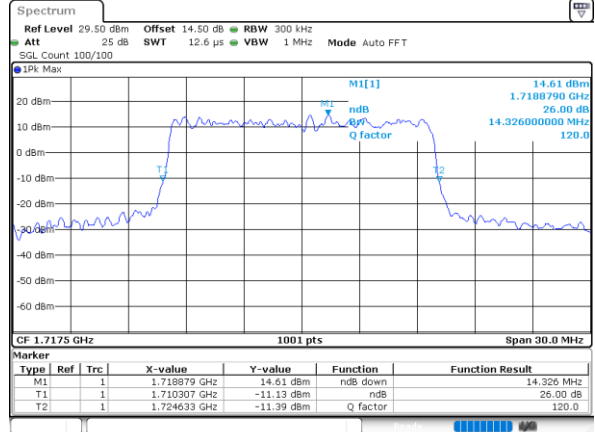

Highest Channel / 10MHz / QPSK

Date: 14.OCT.2021 02:42:05

Highest Channel / 10MHz / 16QAM

Date: 12.OCT.2021 20:55:30

LTE Band 66

Lowest Channel / 15MHz / QPSK

Date: 12.OCT.2021 21:58:33

Lowest Channel / 15MHz / 16QAM