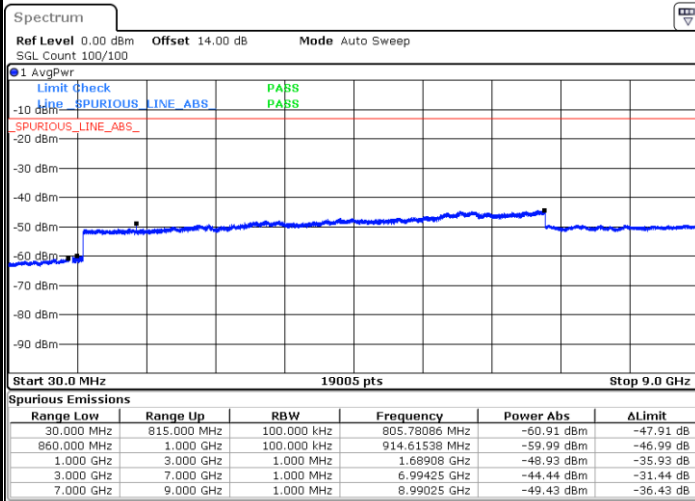

Lowest Channel / 64QAM

Middle Channel / 64QAM

Date: 13.OCT.2021 22:20:12

Date: 13.OCT.2021 22:22:24

Highest Channel / 64QAM

Date: 13.OCT.2021 22:28:14

LTE Band 26 / 5MHz

Lowest Channel / 64QAM

Middle Channel / 64QAM

Date: 13.OCT.2021 22:34:03

Date: 13.OCT.2021 22:36:15

Highest Channel / 64QAM

Date: 13.OCT.2021 22:42:05

**LTE Band 26 / 10MHz**

**Lowest Channel / 64QAM**

Date: 13.OCT.2021 22:47:54

**Middle Channel / 64QAM**

Date: 13.OCT.2021 22:50:06

**Highest Channel / 64QAM**

Date: 13.OCT.2021 22:55:55

LTE Band 26 / 15MHz

Lowest Channel / 64QAM

Middle Channel / 64QAM

Date: 13.OCT.2021 23:01:46