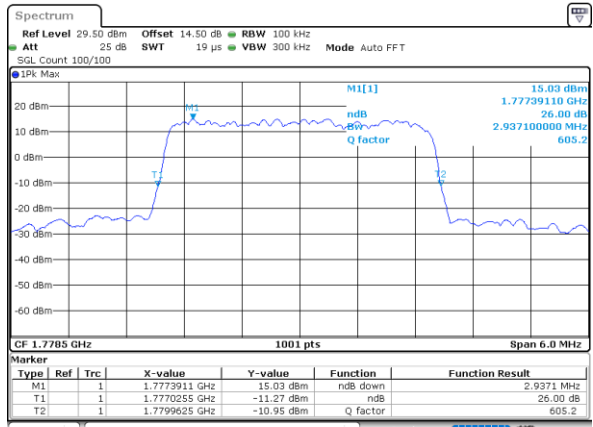

Middle Channel / 20MHz / 16QAM

Date: 12.OCT.2021 22:16:32

Highest Channel / 20MHz / QPSK

Date: 12.OCT.2021 22:18:35

Highest Channel / 20MHz / 16QAM

Date: 12.OCT.2021 22:18:47

LTE Band 66

Lowest Channel / 1.4MHz / 64QAM

Date: 12.OCT.2021 01:30:16

Lowest Channel / 3MHz / 64QAM

Date: 12.OCT.2021 02:10:130

Middle Channel / 20MHz / 64QAM

Date: 12.OCT.2021 01:35:06

Middle Channel / 3MHz / 64QAM

Date: 12.OCT.2021 02:11:120

Highest Channel / 20MHz / 64QAM

Date: 12.OCT.2021 01:36:59

Highest Channel / 3MHz / 64QAM

Date: 12.OCT.2021 02:11:312

LTE Band 66

Lowest Channel / 5MHz / 64QAM

Date: 12.OCT.2021 02:18:02

Lowest Channel / 10MHz / 64QAM

Date: 12.OCT.2021 21:00:19