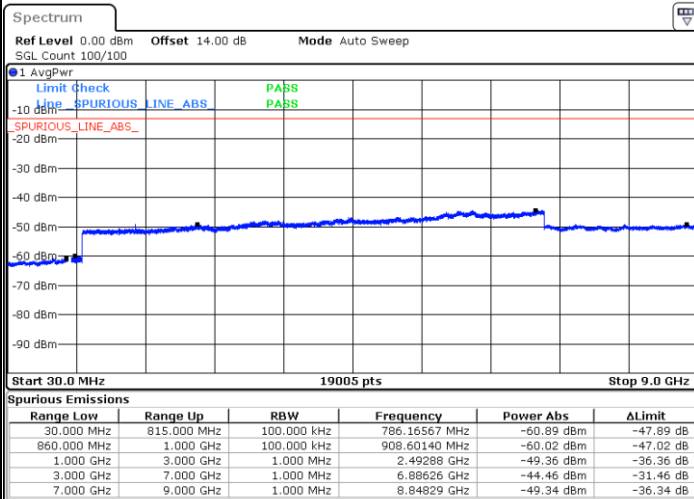

LTE Band 26 / 1.4MHz

Lowest Channel / 64QAM

Middle Channel / 64QAM

Date: 13.OCT.2021 22:06:17

Date: 13.OCT.2021 22:08:29

Highest Channel / 64QAM

Date: 13.OCT.2021 22:14:22

LTE Band 26 / 3MHz

Lowest Channel / 64QAM

Middle Channel / 64QAM

Date: 13.OCT.2021 22:20:12

Date: 13.OCT.2021 22:22:24

Highest Channel / 64QAM

Date: 13.OCT.2021 22:28:14

LTE Band 26 / 5MHz

Lowest Channel / 64QAM

Middle Channel / 64QAM

Date: 13.OCT.2021 22:34:03

Date: 13.OCT.2021 22:36:15

Highest Channel / 64QAM

Date: 13.OCT.2021 22:42:05

**LTE Band 26 / 10MHz**

**Lowest Channel / 64QAM**

Date: 13.OCT.2021 22:47:54