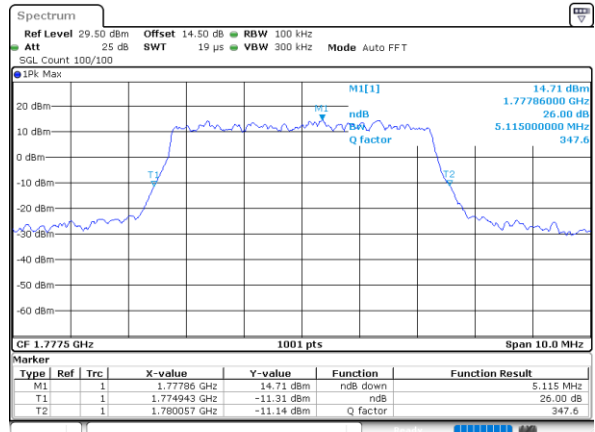

Highest Channel / 3MHz / 16QAM

Date: 12.OCT.2021 01:57:11

LTE Band 66

Lowest Channel / 5MHz / QPSK

Date: 12.OCT.2021 02:32:27

Lowest Channel / 5MHz / 16QAM

Date: 12.OCT.2021 02:32:39

Middle Channel / 5MHz / QPSK

Date: 12.OCT.2021 02:42:08

Middle Channel / 5MHz / 16QAM

Date: 12.OCT.2021 02:42:19

Highest Channel / 5MHz / QPSK

Date: 12.OCT.2021 02:45:53

Highest Channel / 5MHz / 16QAM

Date: 12.OCT.2021 02:46:04

LTE Band 66

Highest Channel / 10MHz / QPSK

Date: 14.OCT.2021 02:42:05

Highest Channel / 10MHz / 16QAM

Date: 12.OCT.2021 20:55:30

LTE Band 66

Lowest Channel / 15MHz / QPSK

Date: 12.OCT.2021 21:58:33

Lowest Channel / 15MHz / 16QAM