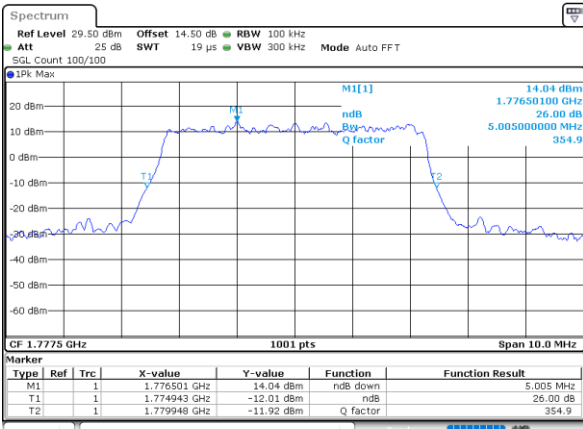

Date: 12.OCT.2021 01:36:59

Highest Channel / 3MHz / 64QAM

Date: 12.OCT.2021 02:11:312

LTE Band 66

Lowest Channel / 5MHz / 64QAM

Date: 12.OCT.2021 02:18:02

Lowest Channel / 10MHz / 64QAM

Date: 12.OCT.2021 21:00:19

Middle Channel / 5MHz / 64QAM

Date: 12.OCT.2021 02:25:04

Middle Channel / 10MHz / 64QAM

Date: 12.OCT.2021 21:02:55

Highest Channel / 5MHz / 64QAM

Date: 12.OCT.2021 02:27:26

Highest Channel / 10MHz / 64QAM

Date: 12.OCT.2021 21:04:02

LTE Band 66

Lowest Channel / 15MHz / 64QAM

Date: 14.OCT.2021 02:45:18

Lowest Channel / 20MHz / 64QAM

Date: 12.OCT.2021 22:23:35

Middle Channel / 15MHz / 64QAM

Date: 12.OCT.2021 21:54:39

Middle Channel / 20MHz / 64QAM