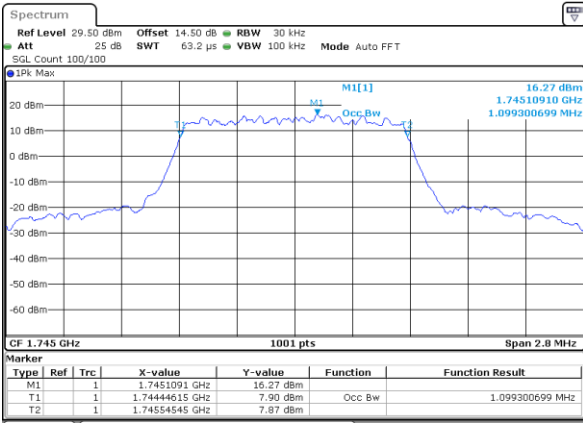

### Occupied Bandwidth

Mode	LTE Band 66 : 99%OBW(MHz)											
BW	1.4MHz		3MHz		5MHz		10MHz		15MHz		20MHz	
Mod.	QPSK	16QAM	QPSK	16QAM	QPSK	16QAM	QPSK	16QAM	QPSK	16QAM	QPSK	16QAM
Lowest CH	1.09	1.10	2.70	2.72	4.50	4.51	9.01	9.05	13.46	13.37	17.94	17.90
Middle CH	1.10	1.09	2.71	2.70	4.49	4.47	9.03	9.05	13.43	13.46	17.86	17.90
Highest CH	1.09	1.10	2.72	2.71	4.48	4.49	9.13	8.99	13.40	13.52	17.90	17.90
Mode	LTE Band 66 : 99%OBW(MHz)											
BW	1.4MHz		3MHz		5MHz		10MHz		15MHz		20MHz	
Mod.	64QAM		64QAM		64QAM		64QAM		64QAM		64QAM	
Lowest CH	1.09	-	2.69	-	4.51	-	9.05	-	13.49	-	17.90	-
Middle CH	1.09	-	2.71	-	4.48	-	9.05	-	13.49	-	17.86	-
Highest CH	1.09	-	2.70	-	4.51	-	9.05	-	13.43	-	17.86	-

LTE Band 66

Lowest Channel / 1.4MHz / QPSK

Date: 12.OCT.2021 00:02:35

Lowest Channel / 1.4MHz / 16QAM

Date: 12.OCT.2021 00:02:46

Middle Channel / 1.4MHz / QPSK

Date: 12.OCT.2021 00:36:16

Middle Channel / 1.4MHz / 16QAM

Date: 12.OCT.2021 00:36:27

Highest Channel / 1.4MHz / QPSK

Date: 12.OCT.2021 00:40:00

Highest Channel / 1.4MHz / 16QAM

Date: 12.OCT.2021 00:40:12

LTE Band 66

Lowest Channel / 3MHz / QPSK

Date: 12.OCT.2021 01:41:38