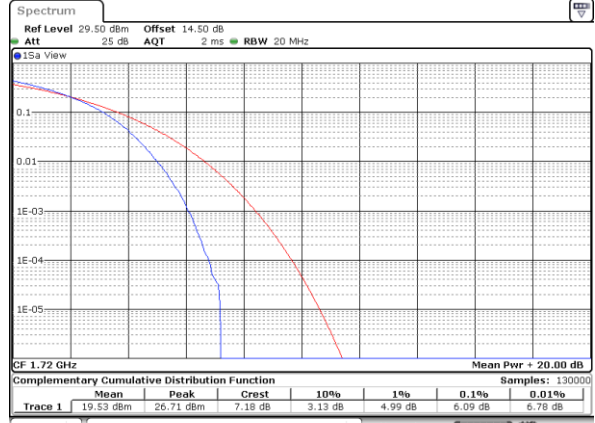

Lowest Channel / Full RB

Date: 12.OCT.2021 22:40:16

Middle Channel / 1RB

Date: 12.OCT.2021 22:40:26

Middle Channel / Full RB

Date: 12.OCT.2021 22:40:38

Highest Channel / 1RB

Date: 12.OCT.2021 22:40:48

Highest Channel / Full RB

Date: 12.OCT.2021 22:40:59

LTE Band 66 / 20MHz / 64QAM

Lowest Channel / 1RB

Date: 12.OCT.2021 22:42:15

Lowest Channel / Full RB

Date: 12.OCT.2021 22:42:26

Middle Channel / 1RB

Date: 18.OCT.2021 16:54:48

Middle Channel / Full RB

Date: 12.OCT.2021 22:42:46

Highest Channel / 1RB

Date: 12.OCT.2021 22:42:57

Highest Channel / Full RB

Date: 12.OCT.2021 22:43:07

26dB Bandwidth