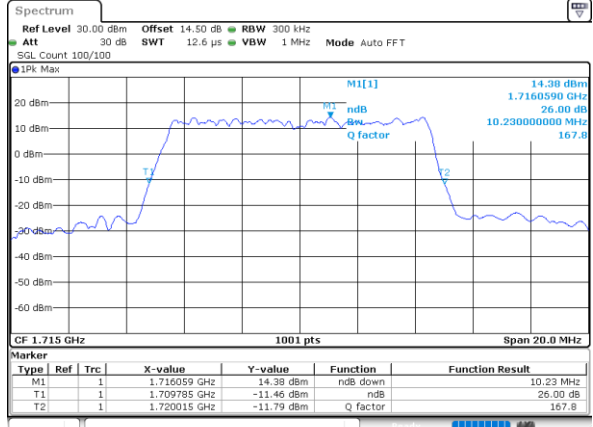

Date: 12.OCT.2021 01:36:59

Highest Channel / 3MHz / 64QAM

Date: 12.OCT.2021 02:11:312

LTE Band 66

Lowest Channel / 5MHz / 64QAM

Date: 12.OCT.2021 02:18:02

Lowest Channel / 10MHz / 64QAM

Date: 12.OCT.2021 21:00:19

Middle Channel / 5MHz / 64QAM

Date: 12.OCT.2021 02:25:04

Middle Channel / 10MHz / 64QAM

Date: 12.OCT.2021 21:02:55

Highest Channel / 5MHz / 64QAM

Date: 12.OCT.2021 02:27:26

Highest Channel / 10MHz / 64QAM

Date: 12.OCT.2021 21:04:02