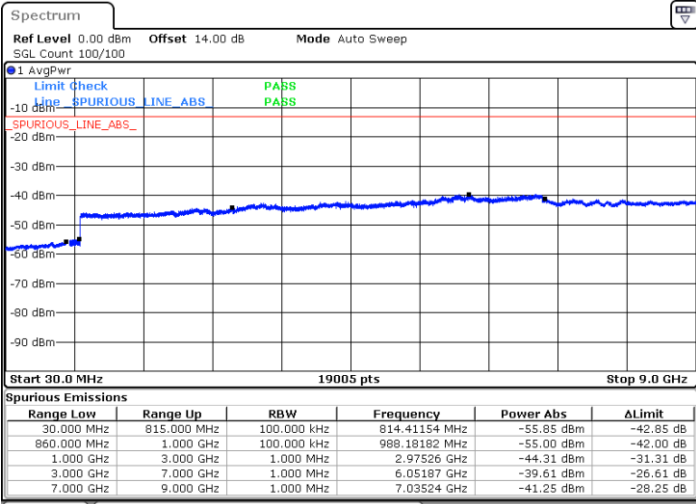

LTE Band 26 / 5MHz

Highest Channel / QPSK

Highest Channel / 16QAM

LTE Band 26 / 10MHz

Lowest Channel / QPSK

Lowest Channel / 16QAM

LTE Band 26 / 10MHz

Middle Channel / QPSK

Middle Channel / 16QAM

Date: 13.OCT.2021 02:55:19

Date: 13.OCT.2021 02:57:09

Highest Channel / QPSK

Highest Channel / 16QAM

Date: 13.OCT.2021 03:06:59

Date: 13.OCT.2021 03:08:48

LTE Band 26 / 15MHz