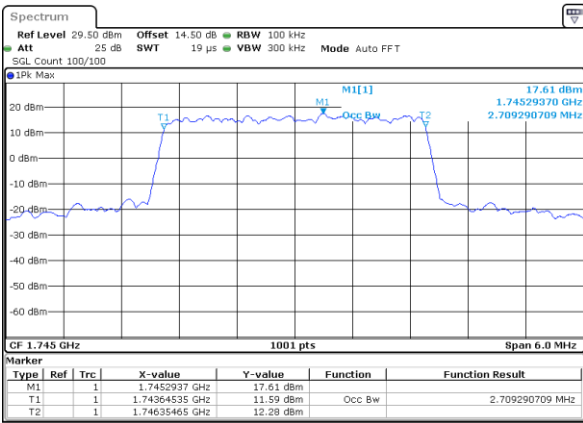

Middle Channel / 3MHz / QPSK

Date: 12.OCT.2021 01:52:53