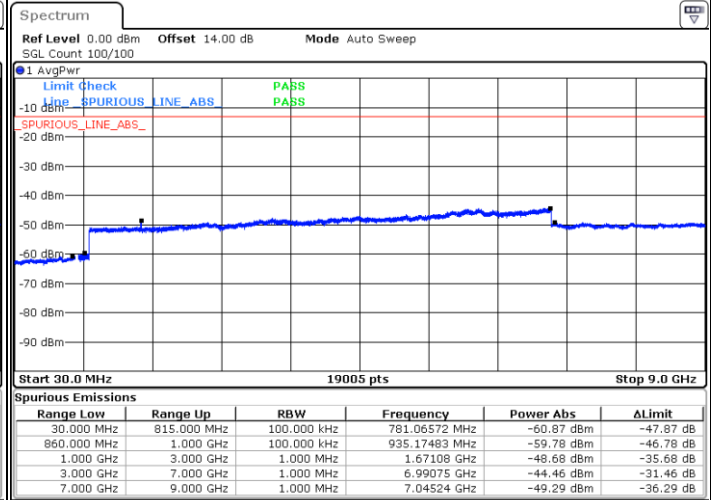

LTE Band 26 / 1.4MHz

Lowest Channel / 64QAM

Middle Channel / 64QAM

Date: 13.OCT.2021 22:06:17

Date: 13.OCT.2021 22:08:29

Highest Channel / 64QAM

Date: 13.OCT.2021 22:14:22

LTE Band 26 / 3MHz

Lowest Channel / 64QAM

Middle Channel / 64QAM

Date: 13.OCT.2021 22:20:12

Date: 13.OCT.2021 22:22:24

Highest Channel / 64QAM

Date: 13.OCT.2021 22:28:14

LTE Band 26 / 5MHz

Lowest Channel / 64QAM

Middle Channel / 64QAM

Date: 13.OCT.2021 22:34:03

Date: 13.OCT.2021 22:36:15

Highest Channel / 64QAM

Date: 13.OCT.2021 22:42:05

**LTE Band 26 / 10MHz**

**Lowest Channel / 64QAM**

Date: 13.OCT.2021 22:47:54