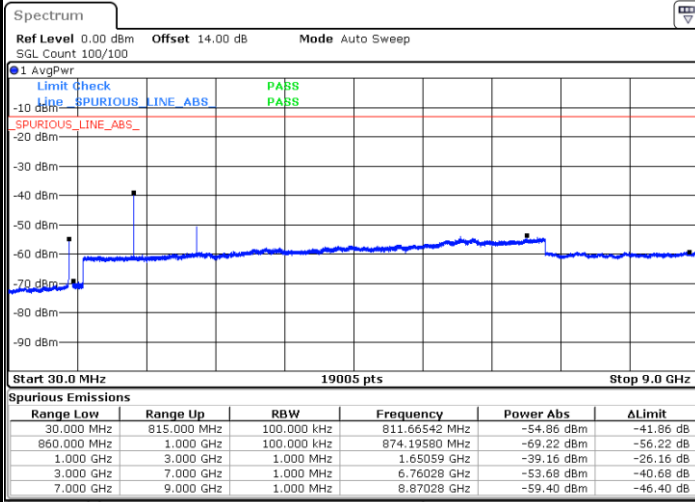

LTE Band 26 / 15MHz

Lowest Channel / QPSK

Lowest Channel / 16QAM

Date: 13.OCT.2021 23:52:22

Date: 13.OCT.2021 23:54:11