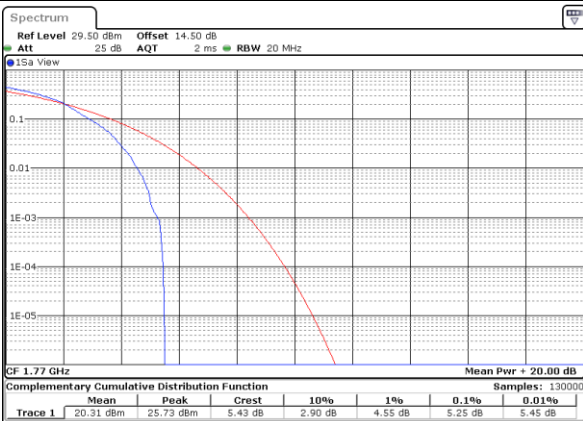

Date: 12.OCT.2021 22:41:43

Highest Channel / 1RB

Date: 12.OCT.2021 22:41:53

Highest Channel / Full RB

Date: 12.OCT.2021 22:42:05

LTE Band 66 / 20MHz / 16QAM

Lowest Channel / 1RB

Date: 12.OCT.2021 22:40:06

Lowest Channel / Full RB

Date: 12.OCT.2021 22:40:16

Middle Channel / 1RB

Date: 12.OCT.2021 22:40:26

Middle Channel / Full RB

Date: 12.OCT.2021 22:40:38

Highest Channel / 1RB

Date: 12.OCT.2021 22:40:48

Highest Channel / Full RB

Date: 12.OCT.2021 22:40:59

LTE Band 66 / 20MHz / 64QAM

Lowest Channel / 1RB

Date: 12.OCT.2021 22:42:15

Lowest Channel / Full RB

Date: 12.OCT.2021 22:42:26

Middle Channel / 1RB

Date: 18.OCT.2021 16:54:48

Middle Channel / Full RB

Date: 12.OCT.2021 22:42:46

Highest Channel / 1RB

Date: 12.OCT.2021 22:42:57

Highest Channel / Full RB

Date: 12.OCT.2021 22:43:07

26dB Bandwidth