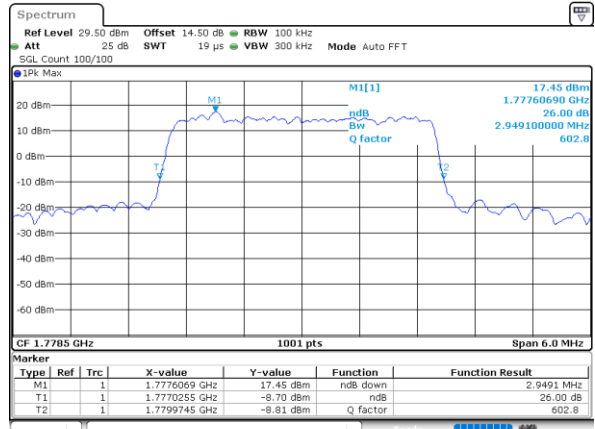

Date: 12.OCT.2021 00:16:50

Highest Channel / 1.4MHz / QPSK

Date: 12.OCT.2021 00:40:23

Highest Channel / 1.4MHz / 16QAM

Date: 14.OCT.2021 01:54:16

LTE Band 66

Lowest Channel / 3MHz / QPSK

Date: 12.OCT.2021 01:42:00

Lowest Channel / 3MHz / 16QAM

Date: 12.OCT.2021 01:42:11

Middle Channel / 3MHz / QPSK

Date: 12.OCT.2021 01:53:16

Middle Channel / 3MHz / 16QAM

Date: 12.OCT.2021 01:53:27

Highest Channel / 3MHz / QPSK

Date: 12.OCT.2021 01:57:00

Highest Channel / 3MHz / 16QAM

Date: 12.OCT.2021 01:57:11

LTE Band 66

Lowest Channel / 5MHz / QPSK

Date: 12.OCT.2021 02:32:27

Lowest Channel / 5MHz / 16QAM

Date: 12.OCT.2021 02:32:39

Middle Channel / 5MHz / QPSK