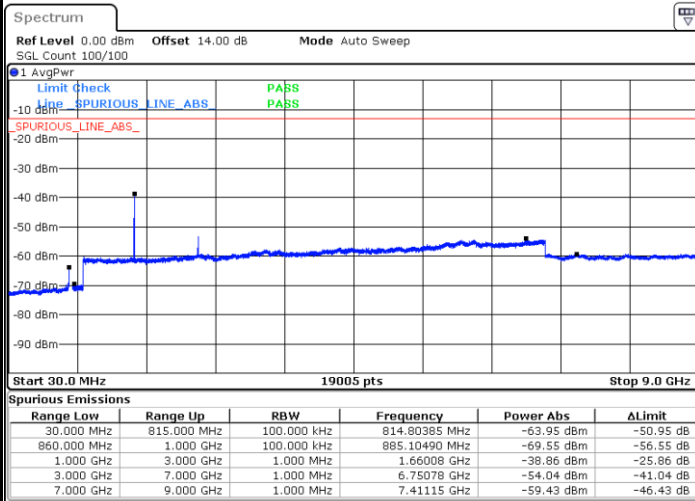

Middle Channel / 16QAM

Date: 13.OCT.2021 02:55:19

Date: 13.OCT.2021 02:57:09

Highest Channel / QPSK

Highest Channel / 16QAM

Date: 13.OCT.2021 03:06:59

Date: 13.OCT.2021 03:08:48

LTE Band 26 / 15MHz

Lowest Channel / QPSK

Lowest Channel / 16QAM

Date: 13.OCT.2021 23:52:22

Date: 13.OCT.2021 23:54:11

Middle Channel / QPSK

Middle Channel / 16QAM

Date: 13.OCT.2021 23:56:45

Date: 13.OCT.2021 23:58:35

LTE Band 26 / 1.4MHz

Lowest Channel / 64QAM

Middle Channel / 64QAM

Date: 13.OCT.2021 22:06:17

Date: 13.OCT.2021 22:08:29

Highest Channel / 64QAM

Date: 13.OCT.2021 22:14:22

LTE Band 26 / 3MHz