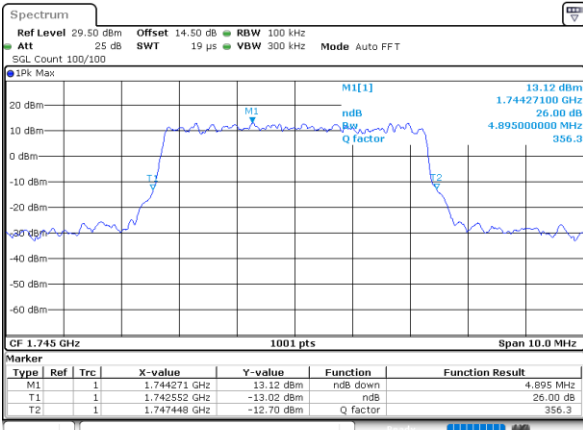

Middle Channel / 20MHz / 16QAM

Date: 12.OCT.2021 22:16:32

Highest Channel / 20MHz / QPSK

Date: 12.OCT.2021 22:18:35

Highest Channel / 20MHz / 16QAM

Date: 12.OCT.2021 22:18:47

LTE Band 66

Lowest Channel / 1.4MHz / 64QAM

Date: 12.OCT.2021 01:36:59

Highest Channel / 3MHz / 64QAM

Date: 12.OCT.2021 02:11:312

LTE Band 66

Lowest Channel / 5MHz / 64QAM

Date: 12.OCT.2021 02:18:02

Lowest Channel / 10MHz / 64QAM

Date: 12.OCT.2021 21:00:19

Middle Channel / 5MHz / 64QAM

Date: 12.OCT.2021 02:25:04

Middle Channel / 10MHz / 64QAM

Date: 12.OCT.2021 21:02:55

Highest Channel / 5MHz / 64QAM

Date: 12.OCT.2021 02:27:26

Highest Channel / 10MHz / 64QAM

Date: 12.OCT.2021 21:04:02