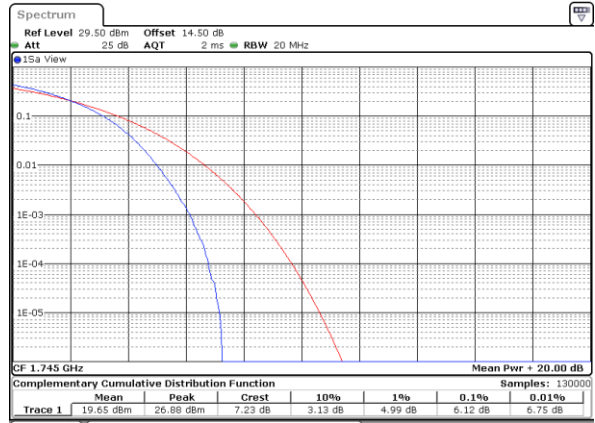

Lowest Channel / Full RB

Date: 12.OCT.2021 22:40:16

Middle Channel / 1RB

Date: 12.OCT.2021 22:40:26

Middle Channel / Full RB

Date: 12.OCT.2021 22:40:38

Highest Channel / 1RB

Date: 12.OCT.2021 22:40:48

Highest Channel / Full RB

Date: 12.OCT.2021 22:40:59

LTE Band 66 / 20MHz / 64QAM

Lowest Channel / 1RB

Date: 12.OCT.2021 22:42:15

Lowest Channel / Full RB

Date: 12.OCT.2021 22:42:26

Middle Channel / 1RB

Date: 18.OCT.2021 16:54:48

Middle Channel / Full RB

Date: 12.OCT.2021 22:42:46

Highest Channel / 1RB

Date: 12.OCT.2021 22:42:57

Highest Channel / Full RB

Date: 12.OCT.2021 22:43:07

26dB Bandwidth

Mode	LTE Band 66 : 26dB BW(MHz)											
BW	1.4MHz		3MHz		5MHz		10MHz		15MHz		20MHz	
Mod.	QPSK	16QAM	QPSK	16QAM	QPSK	16QAM	QPSK	16QAM	QPSK	16QAM	QPSK	16QAM
Lowest CH	1.25	1.30	2.95	2.98	5.20	5.05	9.85	9.99	14.24	14.33	19.02	18.98
Middle CH	1.27	1.28	2.97	2.97	5.14	4.97	9.81	9.79	14.45	14.33	18.82	19.22
Highest CH	1.25	1.26	2.98	2.95	4.97	5.12	9.95	10.03	15.05	14.27	18.78	19.30
Mode	LTE Band 66 : 26dB BW(MHz)											
BW	1.4MHz		3MHz		5MHz		10MHz		15MHz		20MHz	
Mod.	64QAM		64QAM		64QAM		64QAM		64QAM		64QAM	
Lowest CH	1.27	-	2.99	-	4.98	-	10.23	-	14.42	-	19.06	-
Middle CH	1.29	-	2.94	-	4.90	-	10.09	-	14.78	-	19.06	-
Highest CH	1.30	-	2.94	-	5.01	-	9.75	-	14.45	-	19.42	-