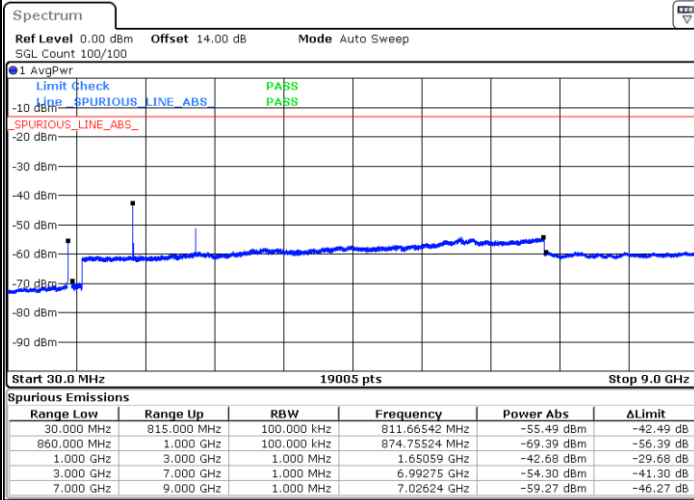

Middle Channel / 64QAM

Date: 13.OCT.2021 22:34:03

Date: 13.OCT.2021 22:36:15

Highest Channel / 64QAM

Date: 13.OCT.2021 22:42:05

**LTE Band 26 / 10MHz**

**Lowest Channel / 64QAM**

Date: 13.OCT.2021 22:47:54

**Middle Channel / 64QAM**

Date: 13.OCT.2021 22:50:06

**Highest Channel / 64QAM**

Date: 13.OCT.2021 22:55:55

LTE Band 26 / 15MHz

Lowest Channel / 64QAM

Middle Channel / 64QAM

Date: 13.OCT.2021 23:01:46

Date: 13.OCT.2021 23:03:57

Highest Channel / 64QAM

Date: 13.OCT.2021 23:09:48

LTE Band 26 / 15MHz

Channel 26765 / QPSK

Channel 26765 / 16QAM

Date: 25.OCT.2021 16:55:23

Date: 25.OCT.2021 16:58:01