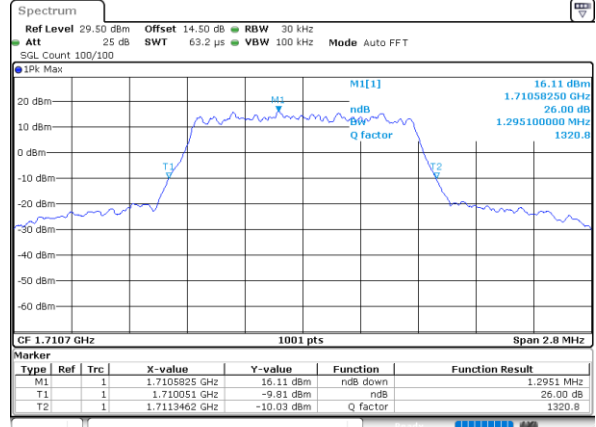

Date: 18.OCT.2021 16:54:48

Middle Channel / Full RB

Date: 12.OCT.2021 22:42:46

Highest Channel / 1RB

Date: 12.OCT.2021 22:42:57

Highest Channel / Full RB

Date: 12.OCT.2021 22:43:07

26dB Bandwidth

Mode	LTE Band 66 : 26dB BW(MHz)											
BW	1.4MHz		3MHz		5MHz		10MHz		15MHz		20MHz	
Mod.	QPSK	16QAM	QPSK	16QAM	QPSK	16QAM	QPSK	16QAM	QPSK	16QAM	QPSK	16QAM
Lowest CH	1.25	1.30	2.95	2.98	5.20	5.05	9.85	9.99	14.24	14.33	19.02	18.98
Middle CH	1.27	1.28	2.97	2.97	5.14	4.97	9.81	9.79	14.45	14.33	18.82	19.22
Highest CH	1.25	1.26	2.98	2.95	4.97	5.12	9.95	10.03	15.05	14.27	18.78	19.30
Mode	LTE Band 66 : 26dB BW(MHz)											
BW	1.4MHz		3MHz		5MHz		10MHz		15MHz		20MHz	
Mod.	64QAM		64QAM		64QAM		64QAM		64QAM		64QAM	
Lowest CH	1.27	-	2.99	-	4.98	-	10.23	-	14.42	-	19.06	-
Middle CH	1.29	-	2.94	-	4.90	-	10.09	-	14.78	-	19.06	-
Highest CH	1.30	-	2.94	-	5.01	-	9.75	-	14.45	-	19.42	-

LTE Band 66

Lowest Channel / 1.4MHz / QPSK

Date: 12.OCT.2021 00:02:57

Lowest Channel / 1.4MHz / 16QAM

Date: 12.OCT.2021 00:03:08

Middle Channel / 1.4MHz / QPSK

Date: 12.OCT.2021 00:16:38

Middle Channel / 1.4MHz / 16QAM

Date: 12.OCT.2021 00:16:50

Highest Channel / 1.4MHz / QPSK

Date: 12.OCT.2021 00:40:23

Highest Channel / 1.4MHz / 16QAM

Date: 14.OCT.2021 01:54:16

LTE Band 66

Lowest Channel / 3MHz / QPSK

Date: 12.OCT.2021 01:42:00