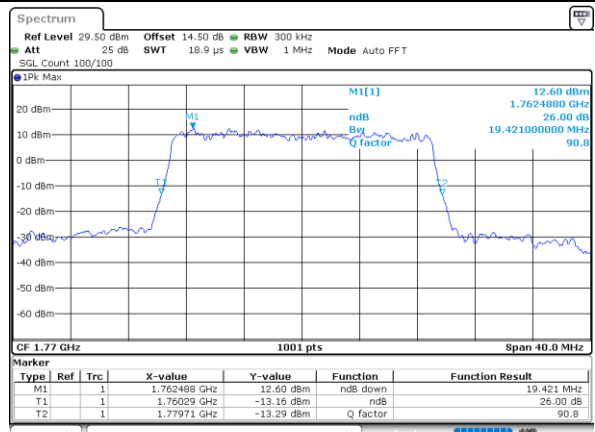

Middle Channel / 5MHz / 64QAM

Date: 12.OCT.2021 02:25:04

Middle Channel / 10MHz / 64QAM

Date: 12.OCT.2021 21:02:55

Highest Channel / 5MHz / 64QAM

Date: 12.OCT.2021 02:27:26

Highest Channel / 10MHz / 64QAM

Date: 12.OCT.2021 21:04:02

LTE Band 66

Lowest Channel / 15MHz / 64QAM

Date: 14.OCT.2021 02:45:18

Lowest Channel / 20MHz / 64QAM

Date: 12.OCT.2021 22:23:35

Middle Channel / 15MHz / 64QAM

Date: 12.OCT.2021 21:54:39

Middle Channel / 20MHz / 64QAM

Date: 12.OCT.2021 22:26:11

Highest Channel / 15MHz / 64QAM

Date: 12.OCT.2021 21:55:46

Highest Channel / 20MHz / 64QAM

Date: 12.OCT.2021 22:27:18