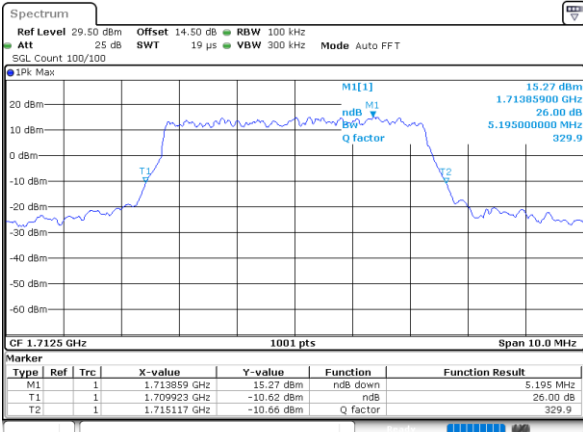

Date: 12.OCT.2021 00:16:50

Highest Channel / 1.4MHz / QPSK

Date: 12.OCT.2021 00:40:23

Highest Channel / 1.4MHz / 16QAM

Date: 14.OCT.2021 01:54:16

LTE Band 66

Lowest Channel / 3MHz / QPSK

Date: 12.OCT.2021 01:42:00

Highest Channel / 3MHz / 16QAM

Date: 12.OCT.2021 01:57:11

LTE Band 66

Lowest Channel / 5MHz / QPSK

Date: 12.OCT.2021 02:32:27

Lowest Channel / 5MHz / 16QAM

Date: 12.OCT.2021 02:32:39

Middle Channel / 5MHz / QPSK

Date: 12.OCT.2021 02:42:08

Middle Channel / 5MHz / 16QAM

Date: 12.OCT.2021 02:42:19

Highest Channel / 5MHz / QPSK

Date: 12.OCT.2021 02:45:53

Highest Channel / 5MHz / 16QAM

Date: 12.OCT.2021 02:46:04

LTE Band 66