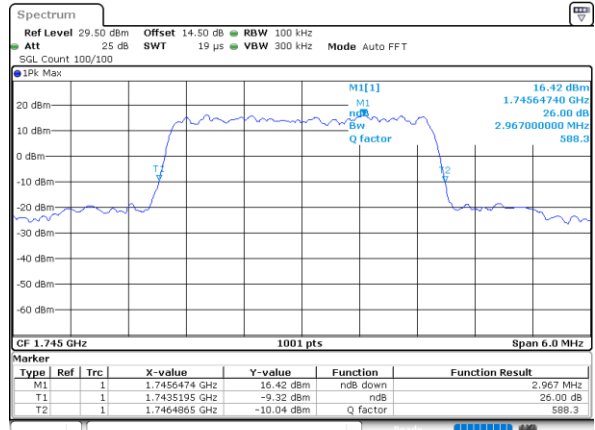

Date: 12.OCT.2021 00:16:50

Highest Channel / 1.4MHz / QPSK

Date: 12.OCT.2021 00:40:23

Highest Channel / 1.4MHz / 16QAM

Date: 14.OCT.2021 01:54:16

LTE Band 66

Lowest Channel / 3MHz / QPSK

Date: 12.OCT.2021 01:42:00

Lowest Channel / 3MHz / 16QAM

Date: 12.OCT.2021 01:42:11

Middle Channel / 3MHz / QPSK

Date: 12.OCT.2021 01:53:16

Middle Channel / 3MHz / 16QAM

Date: 12.OCT.2021 01:53:27

Highest Channel / 3MHz / QPSK

Date: 12.OCT.2021 01:57:00

Highest Channel / 3MHz / 16QAM

Date: 12.OCT.2021 01:57:11

LTE Band 66

Lowest Channel / 5MHz / QPSK

Date: 12.OCT.2021 02:32:27

Lowest Channel / 5MHz / 16QAM

Date: 12.OCT.2021 02:32:39

Middle Channel / 5MHz / QPSK