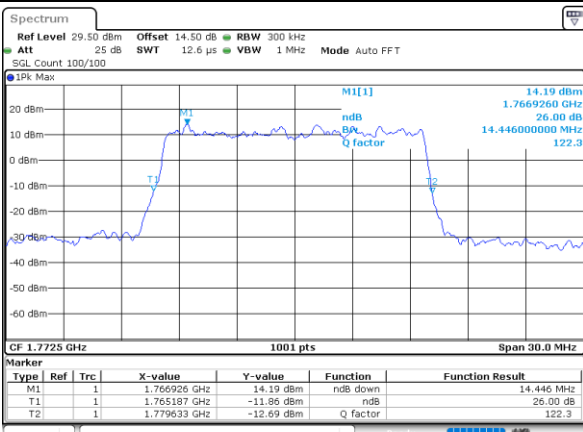

Date: 12.OCT.2021 01:36:59

Highest Channel / 3MHz / 64QAM

Date: 12.OCT.2021 02:11:312

LTE Band 66

Lowest Channel / 5MHz / 64QAM

Date: 12.OCT.2021 02:18:02

Lowest Channel / 10MHz / 64QAM

Date: 12.OCT.2021 21:00:19

Middle Channel / 5MHz / 64QAM

Date: 12.OCT.2021 02:25:04

Middle Channel / 10MHz / 64QAM

Date: 12.OCT.2021 21:02:55

Highest Channel / 5MHz / 64QAM

Date: 12.OCT.2021 02:27:26

Highest Channel / 10MHz / 64QAM

Date: 12.OCT.2021 21:04:02

LTE Band 66

Lowest Channel / 15MHz / 64QAM

Date: 14.OCT.2021 02:45:18

Lowest Channel / 20MHz / 64QAM

Date: 12.OCT.2021 22:23:35

Middle Channel / 15MHz / 64QAM

Date: 12.OCT.2021 21:54:39

Middle Channel / 20MHz / 64QAM

Date: 12.OCT.2021 22:26:11

Highest Channel / 15MHz / 64QAM

Date: 12.OCT.2021 21:55:46

Highest Channel / 20MHz / 64QAM

Date: 12.OCT.2021 22:27:18