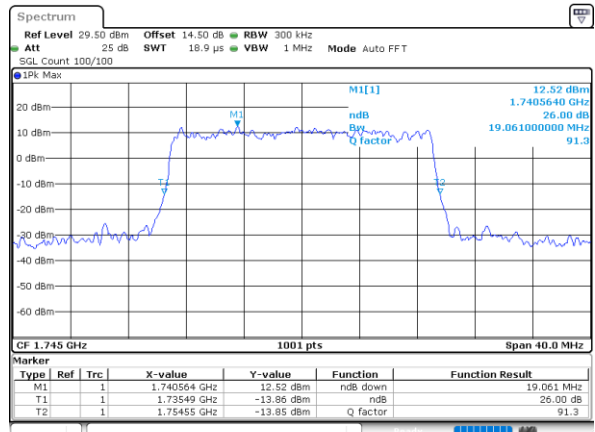

LTE Band 66

Lowest Channel / 15MHz / 64QAM

Date: 14.OCT.2021 02:45:18

Lowest Channel / 20MHz / 64QAM

Date: 12.OCT.2021 22:23:35

Middle Channel / 15MHz / 64QAM

Date: 12.OCT.2021 21:54:39

Middle Channel / 20MHz / 64QAM

Date: 12.OCT.2021 22:26:11

Highest Channel / 15MHz / 64QAM

Date: 12.OCT.2021 21:55:46

Highest Channel / 20MHz / 64QAM

Date: 12.OCT.2021 22:27:18