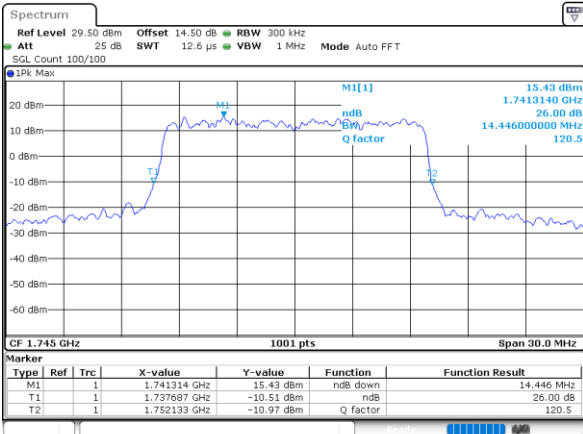

Middle Channel / 15MHz / QPSK

Date: 12.OCT.2021 22:03:44