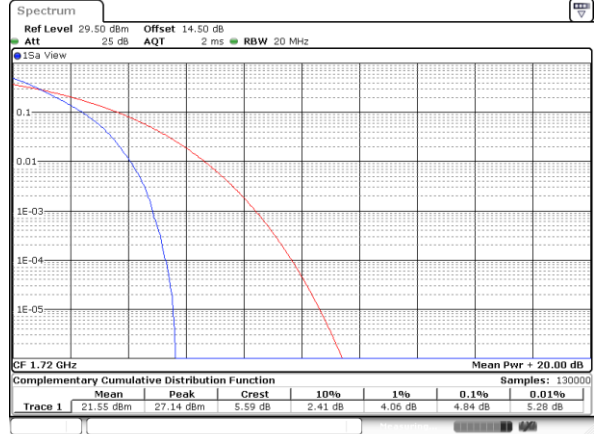

# LTE Band 66

## Peak-to-Average Ratio

Mode	LTE Band 66 / 20MHz				
Mod.	QPSK		16QAM		Limit: 13dB
RB Size	1RB	Full RB	1RB	Full RB	Result
Lowest CH	4.12	4.84	5.04	5.77	PASS
Middle CH	4.38	4.78	5.39	5.74	
Highest CH	4.35	4.84	5.25	5.77	
Mode	LTE Band 66 / 20MHz				
Mod.	64QAM				Limit: 13dB
RB Size	1RB	Full RB			Result
Lowest CH	5.88	6.09	-	-	PASS
Middle CH	5.74	6.12	-	-	
Highest CH	5.54	6.12	-	-	

LTE Band 66 / 20MHz / QPSK

Lowest Channel / 1RB

Date: 12.OCT.2021 22:41:11

Lowest Channel / Full RB

Date: 12.OCT.2021 22:41:21

Middle Channel / 1RB

Date: 12.OCT.2021 22:41:32

Middle Channel / Full RB

Date: 12.OCT.2021 22:41:43

Highest Channel / 1RB

Date: 12.OCT.2021 22:41:53

Highest Channel / Full RB

Date: 12.OCT.2021 22:42:05

LTE Band 66 / 20MHz / 16QAM

Lowest Channel / 1RB

Date: 12.OCT.2021 22:40:06