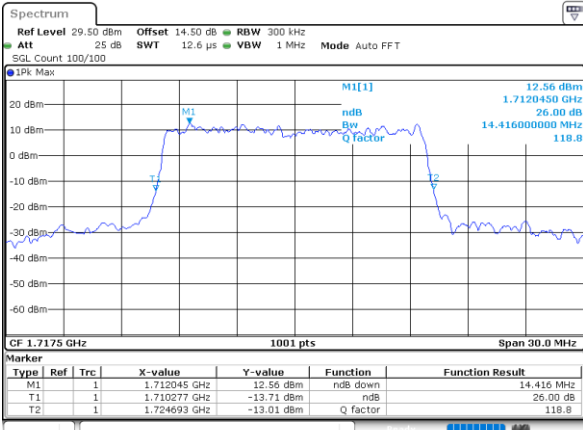

Date: 12.OCT.2021 01:36:59

Highest Channel / 3MHz / 64QAM

Date: 12.OCT.2021 02:11:312

LTE Band 66

Lowest Channel / 5MHz / 64QAM

Date: 12.OCT.2021 02:18:02

Lowest Channel / 10MHz / 64QAM

Date: 12.OCT.2021 21:00:19

Middle Channel / 5MHz / 64QAM

Date: 12.OCT.2021 02:25:04

Middle Channel / 10MHz / 64QAM

Date: 12.OCT.2021 21:02:55

Highest Channel / 5MHz / 64QAM

Date: 12.OCT.2021 02:27:26

Highest Channel / 10MHz / 64QAM

Date: 12.OCT.2021 21:04:02

LTE Band 66

Lowest Channel / 15MHz / 64QAM

Date: 14.OCT.2021 02:45:18

Lowest Channel / 20MHz / 64QAM

Date: 12.OCT.2021 22:23:35

Middle Channel / 15MHz / 64QAM

Date: 12.OCT.2021 21:54:39

Middle Channel / 20MHz / 64QAM