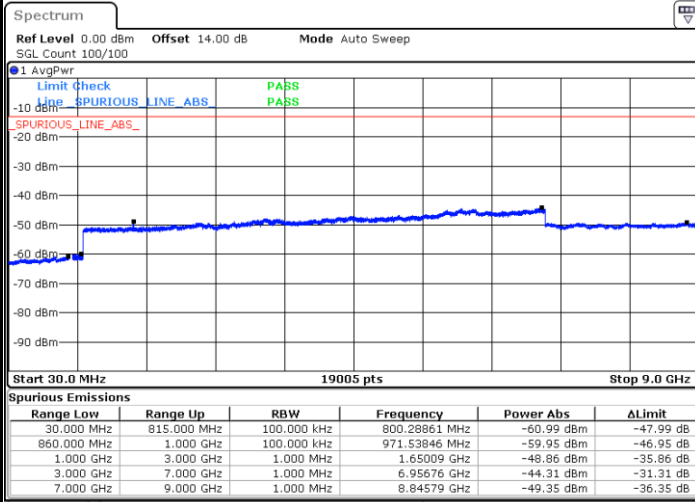

LTE Band 26 / 1.4MHz

Lowest Channel / 64QAM

Middle Channel / 64QAM

Date: 13.OCT.2021 22:06:17

Date: 13.OCT.2021 22:08:29

Highest Channel / 64QAM

Date: 13.OCT.2021 22:14:22

LTE Band 26 / 3MHz

Lowest Channel / 64QAM

Middle Channel / 64QAM

Date: 13.OCT.2021 22:20:12

Date: 13.OCT.2021 22:22:24

Highest Channel / 64QAM

Date: 13.OCT.2021 22:28:14

LTE Band 26 / 5MHz

Lowest Channel / 64QAM

Middle Channel / 64QAM

Date: 13.OCT.2021 22:34:03

Date: 13.OCT.2021 22:36:15

Highest Channel / 64QAM

Date: 13.OCT.2021 22:42:05

**LTE Band 26 / 10MHz**

**Lowest Channel / 64QAM**

Date: 13.OCT.2021 22:47:54