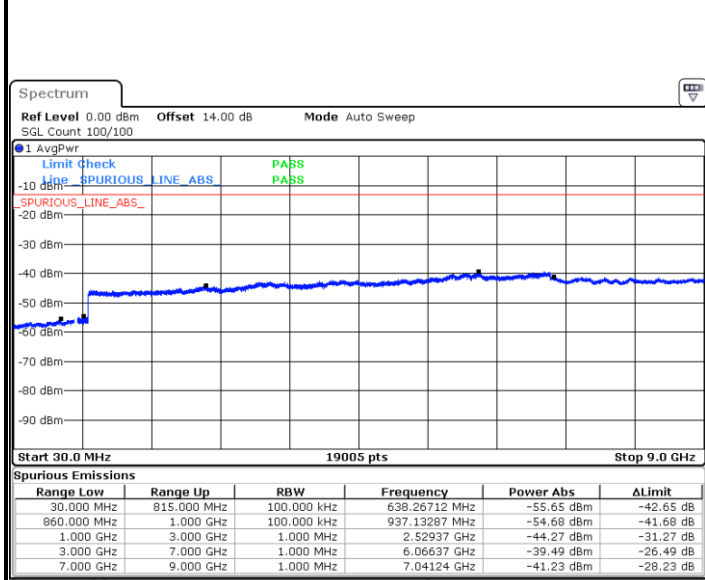

Lowest Channel / 64QAM

Middle Channel / 64QAM

Date: 13.OCT.2021 22:20:12

Date: 13.OCT.2021 22:22:24

Highest Channel / 64QAM

Date: 13.OCT.2021 22:28:14

LTE Band 26 / 5MHz

Lowest Channel / 64QAM

Middle Channel / 64QAM

Date: 13.OCT.2021 22:34:03

Date: 13.OCT.2021 22:36:15

Highest Channel / 64QAM

Date: 13.OCT.2021 22:42:05

**LTE Band 26 / 10MHz**

**Lowest Channel / 64QAM**

Date: 13.OCT.2021 22:47:54

**Middle Channel / 64QAM**

Date: 13.OCT.2021 22:50:06

**Highest Channel / 64QAM**

Date: 13.OCT.2021 22:55:55

LTE Band 26 / 15MHz

Lowest Channel / 64QAM

Middle Channel / 64QAM

Date: 13.OCT.2021 23:01:46

Date: 13.OCT.2021 23:03:57

Highest Channel / 64QAM

Date: 13.OCT.2021 23:09:48

LTE Band 26 / 15MHz

Channel 26765 / QPSK

Channel 26765 / 16QAM

Date: 25.OCT.2021 16:55:23

Date: 25.OCT.2021 16:58:01