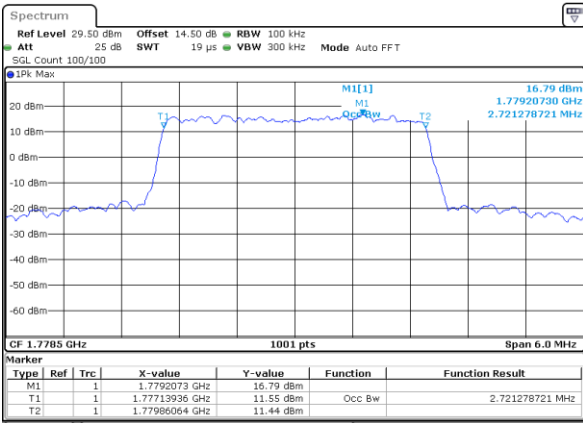

Date: 12.OCT.2021 00:36:27

Highest Channel / 1.4MHz / QPSK

Date: 12.OCT.2021 00:40:00

Highest Channel / 1.4MHz / 16QAM

Date: 12.OCT.2021 00:40:12

LTE Band 66

Lowest Channel / 3MHz / QPSK

Date: 12.OCT.2021 01:41:38

Lowest Channel / 3MHz / 16QAM

Date: 12.OCT.2021 01:41:49

Middle Channel / 3MHz / QPSK

Date: 12.OCT.2021 01:52:53

Middle Channel / 3MHz / 16QAM

Date: 12.OCT.2021 01:53:04

Highest Channel / 3MHz / QPSK

Date: 12.OCT.2021 01:56:38

Highest Channel / 3MHz / 16QAM

Date: 12.OCT.2021 01:56:49

LTE Band 66

Lowest Channel / 5MHz / QPSK

Date: 12.OCT.2021 02:32:05

Lowest Channel / 5MHz / 16QAM

Date: 12.OCT.2021 02:32:16

Middle Channel / 5MHz / QPSK