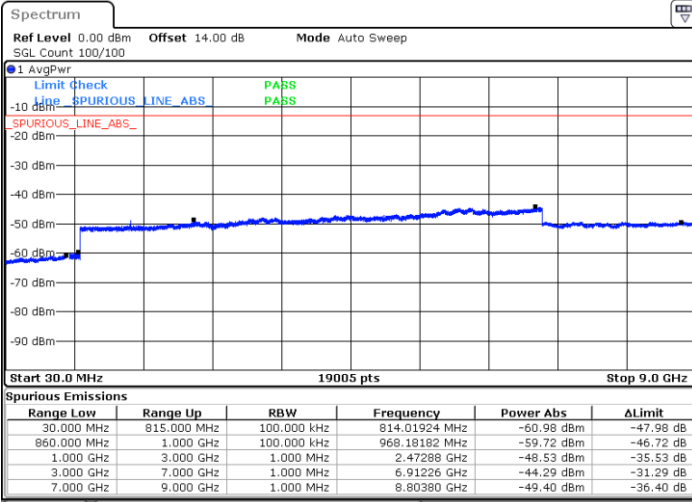

Lowest Channel / QPSK

Lowest Channel / 16QAM

Date: 13.OCT.2021 23:52:22

Date: 13.OCT.2021 23:54:11

Middle Channel / QPSK

Middle Channel / 16QAM

Date: 13.OCT.2021 23:56:45

Date: 13.OCT.2021 23:58:35

LTE Band 26 / 1.4MHz

Lowest Channel / 64QAM

Middle Channel / 64QAM

Date: 13.OCT.2021 22:06:17

Date: 13.OCT.2021 22:08:29

Highest Channel / 64QAM

Date: 13.OCT.2021 22:14:22

LTE Band 26 / 3MHz