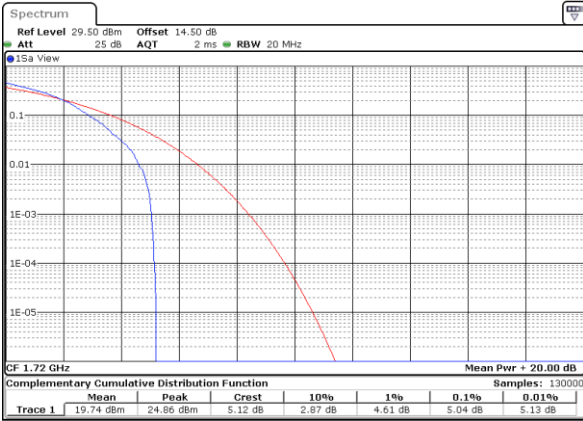

LTE Band 66 / 20MHz / QPSK

Lowest Channel / 1RB

Date: 12.OCT.2021 22:41:11

Lowest Channel / Full RB

Date: 12.OCT.2021 22:41:21

Middle Channel / 1RB

Date: 12.OCT.2021 22:41:32

Middle Channel / Full RB

Date: 12.OCT.2021 22:41:43

Highest Channel / 1RB

Date: 12.OCT.2021 22:41:53

Highest Channel / Full RB

Date: 12.OCT.2021 22:42:05

LTE Band 66 / 20MHz / 16QAM

Lowest Channel / 1RB

Date: 12.OCT.2021 22:40:06

Lowest Channel / Full RB

Date: 12.OCT.2021 22:40:16

Middle Channel / 1RB

Date: 12.OCT.2021 22:40:26

Middle Channel / Full RB

Date: 12.OCT.2021 22:40:38

Highest Channel / 1RB

Date: 12.OCT.2021 22:40:48

Highest Channel / Full RB

Date: 12.OCT.2021 22:40:59

LTE Band 66 / 20MHz / 64QAM

Lowest Channel / 1RB

Date: 12.OCT.2021 22:42:15

Lowest Channel / Full RB

Date: 12.OCT.2021 22:42:26

Middle Channel / 1RB