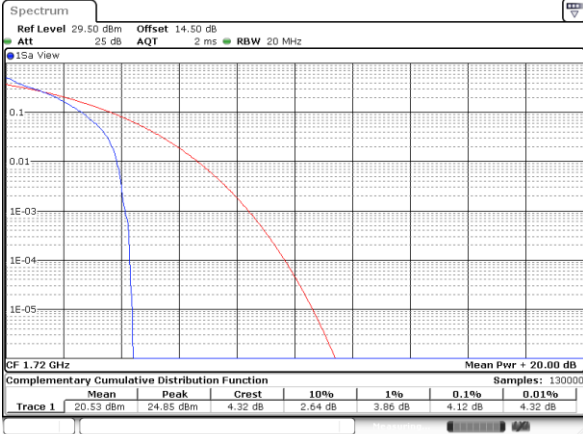

LTE Band 66 / 20MHz / QPSK

Lowest Channel / 1RB

Date: 12.OCT.2021 22:41:11