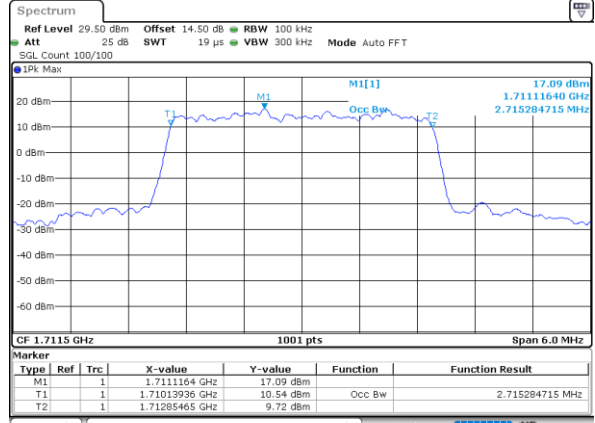

Lowest Channel / 3MHz / 16QAM

Date: 12.OCT.2021 01:41:49