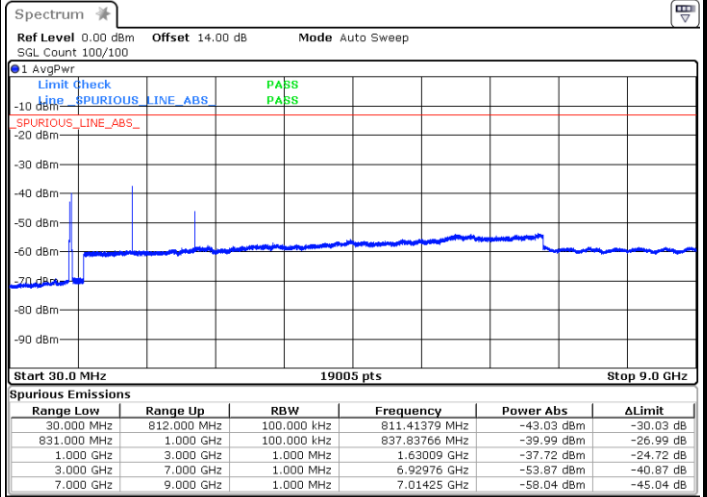

**Middle Channel / 64QAM**

Date: 13.OCT.2021 22:50:06

**Highest Channel / 64QAM**

Date: 13.OCT.2021 22:55:55

LTE Band 26 / 15MHz

Lowest Channel / 64QAM

Middle Channel / 64QAM

Date: 13.OCT.2021 23:01:46

Date: 13.OCT.2021 23:03:57

Highest Channel / 64QAM

Date: 13.OCT.2021 23:09:48

LTE Band 26 / 15MHz

Channel 26765 / QPSK

Channel 26765 / 16QAM

Date: 25.OCT.2021 16:55:23

Date: 25.OCT.2021 16:58:01

Channel 26765 / 64QAM

Date: 25.OCT.2021 17:00:10

Frequency Stability

Test Conditions		LTE Band 26 (QPSK) / Middle Channel	Limit
Temperature (°C)	Voltage (Volt)	BW 10MHz	2.5ppm
		Deviation (ppm)	Result
50	Normal Voltage	0.0013	PASS
40	Normal Voltage	0.0001	
30	Normal Voltage	0.0029	
20(Ref.)	Normal Voltage	0.0000	
10	Normal Voltage	0.0014	
0	Normal Voltage	0.0016	
-10	Normal Voltage	0.0013	
-20	Normal Voltage	0.0007	
-30	Normal Voltage	0.0020	
20	Maximum Voltage	0.0049	
20	Normal Voltage	0.0000	
20	Battery End Point	0.0001	