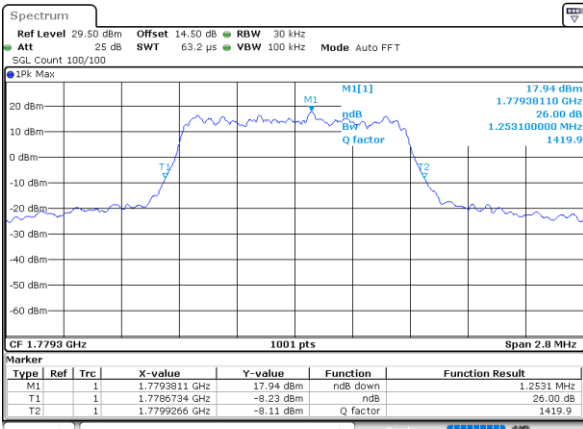

Date: 18.OCT.2021 16:54:48

Middle Channel / Full RB

Date: 12.OCT.2021 22:42:46

Highest Channel / 1RB

Date: 12.OCT.2021 22:42:57

Highest Channel / Full RB

Date: 12.OCT.2021 22:43:07

26dB Bandwidth

Mode	LTE Band 66 : 26dB BW(MHz)											
BW	1.4MHz		3MHz		5MHz		10MHz		15MHz		20MHz	
Mod.	QPSK	16QAM	QPSK	16QAM	QPSK	16QAM	QPSK	16QAM	QPSK	16QAM	QPSK	16QAM
Lowest CH	1.25	1.30	2.95	2.98	5.20	5.05	9.85	9.99	14.24	14.33	19.02	18.98
Middle CH	1.27	1.28	2.97	2.97	5.14	4.97	9.81	9.79	14.45	14.33	18.82	19.22
Highest CH	1.25	1.26	2.98	2.95	4.97	5.12	9.95	10.03	15.05	14.27	18.78	19.30
Mode	LTE Band 66 : 26dB BW(MHz)											
BW	1.4MHz		3MHz		5MHz		10MHz		15MHz		20MHz	
Mod.	64QAM		64QAM		64QAM		64QAM		64QAM		64QAM	
Lowest CH	1.27	-	2.99	-	4.98	-	10.23	-	14.42	-	19.06	-
Middle CH	1.29	-	2.94	-	4.90	-	10.09	-	14.78	-	19.06	-
Highest CH	1.30	-	2.94	-	5.01	-	9.75	-	14.45	-	19.42	-

LTE Band 66

Lowest Channel / 1.4MHz / QPSK

Date: 12.OCT.2021 00:02:57

Lowest Channel / 1.4MHz / 16QAM

Date: 12.OCT.2021 00:03:08

Middle Channel / 1.4MHz / QPSK

Date: 12.OCT.2021 00:16:38

Middle Channel / 1.4MHz / 16QAM

Date: 12.OCT.2021 00:16:50

Highest Channel / 1.4MHz / QPSK

Date: 12.OCT.2021 00:40:23

Highest Channel / 1.4MHz / 16QAM

Date: 14.OCT.2021 01:54:16

LTE Band 66

Lowest Channel / 3MHz / QPSK

Date: 12.OCT.2021 01:42:00