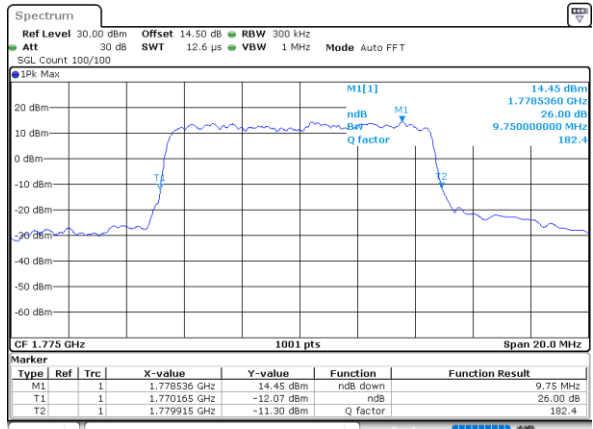

Date: 12.OCT.2021 01:36:59

Highest Channel / 3MHz / 64QAM

Date: 12.OCT.2021 02:11:312

LTE Band 66

Lowest Channel / 5MHz / 64QAM

Date: 12.OCT.2021 02:18:02

Lowest Channel / 10MHz / 64QAM

Date: 12.OCT.2021 21:00:19

Middle Channel / 5MHz / 64QAM

Date: 12.OCT.2021 02:25:04

Middle Channel / 10MHz / 64QAM

Date: 12.OCT.2021 21:02:55

Highest Channel / 5MHz / 64QAM

Date: 12.OCT.2021 02:27:26

Highest Channel / 10MHz / 64QAM

Date: 12.OCT.2021 21:04:02

LTE Band 66

Lowest Channel / 15MHz / 64QAM

Date: 14.OCT.2021 02:45:18

Lowest Channel / 20MHz / 64QAM

Date: 12.OCT.2021 22:23:35

Middle Channel / 15MHz / 64QAM

Date: 12.OCT.2021 21:54:39

Middle Channel / 20MHz / 64QAM

Date: 12.OCT.2021 22:26:11

Highest Channel / 15MHz / 64QAM

Date: 12.OCT.2021 21:55:46

Highest Channel / 20MHz / 64QAM

Date: 12.OCT.2021 22:27:18