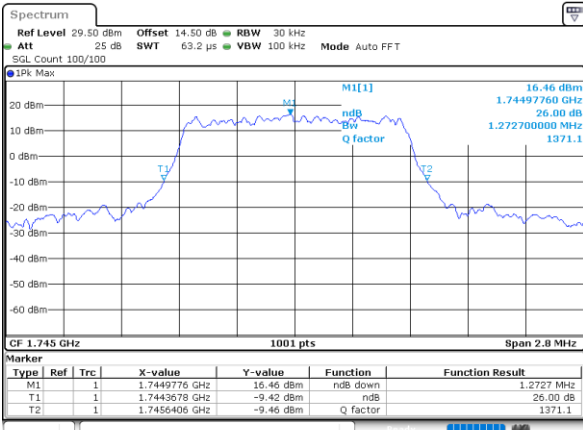

Date: 18.OCT.2021 16:54:48

Middle Channel / Full RB

Date: 12.OCT.2021 22:42:46

Highest Channel / 1RB

Date: 12.OCT.2021 22:42:57

Highest Channel / Full RB

Date: 12.OCT.2021 22:43:07

26dB Bandwidth

Mode	LTE Band 66 : 26dB BW(MHz)											
BW	1.4MHz		3MHz		5MHz		10MHz		15MHz		20MHz	
Mod.	QPSK	16QAM	QPSK	16QAM	QPSK	16QAM	QPSK	16QAM	QPSK	16QAM	QPSK	16QAM
Lowest CH	1.25	1.30	2.95	2.98	5.20	5.05	9.85	9.99	14.24	14.33	19.02	18.98
Middle CH	1.27	1.28	2.97	2.97	5.14	4.97	9.81	9.79	14.45	14.33	18.82	19.22
Highest CH	1.25	1.26	2.98	2.95	4.97	5.12	9.95	10.03	15.05	14.27	18.78	19.30
Mode	LTE Band 66 : 26dB BW(MHz)											
BW	1.4MHz		3MHz		5MHz		10MHz		15MHz		20MHz	
Mod.	64QAM		64QAM		64QAM		64QAM		64QAM		64QAM	
Lowest CH	1.27	-	2.99	-	4.98	-	10.23	-	14.42	-	19.06	-
Middle CH	1.29	-	2.94	-	4.90	-	10.09	-	14.78	-	19.06	-
Highest CH	1.30	-	2.94	-	5.01	-	9.75	-	14.45	-	19.42	-

LTE Band 66

Lowest Channel / 1.4MHz / QPSK

Date: 12.OCT.2021 00:02:57

Lowest Channel / 1.4MHz / 16QAM

Date: 12.OCT.2021 00:03:08

Middle Channel / 1.4MHz / QPSK

Date: 12.OCT.2021 00:16:38

Middle Channel / 1.4MHz / 16QAM

Date: 12.OCT.2021 00:16:50

Highest Channel / 1.4MHz / QPSK

Date: 12.OCT.2021 00:40:23

Highest Channel / 1.4MHz / 16QAM

Date: 14.OCT.2021 01:54:16

LTE Band 66

Lowest Channel / 3MHz / QPSK

Date: 12.OCT.2021 01:42:00