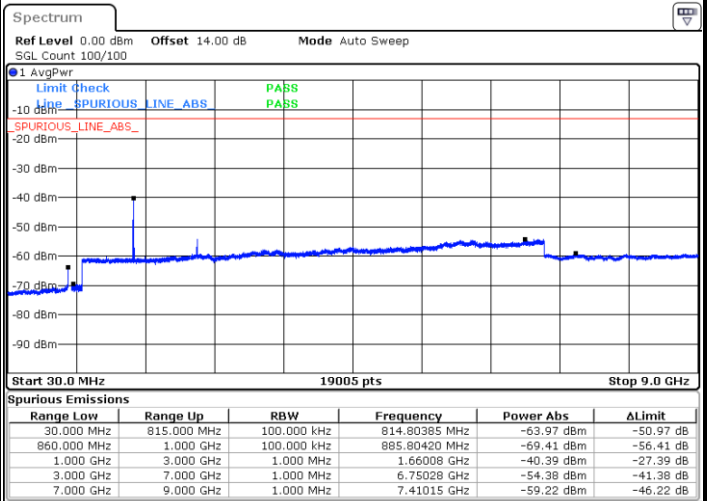

Middle Channel / 16QAM

Date: 13.OCT.2021 02:55:19

Date: 13.OCT.2021 02:57:09

Highest Channel / QPSK

Highest Channel / 16QAM

Date: 13.OCT.2021 03:06:59

Date: 13.OCT.2021 03:08:48

LTE Band 26 / 15MHz

Lowest Channel / QPSK

Lowest Channel / 16QAM

Date: 13.OCT.2021 23:52:22

Date: 13.OCT.2021 23:54:11

Middle Channel / QPSK

Middle Channel / 16QAM

Date: 13.OCT.2021 23:56:45

Date: 13.OCT.2021 23:58:35

LTE Band 26 / 1.4MHz

Lowest Channel / 64QAM

Middle Channel / 64QAM

Date: 13.OCT.2021 22:06:17

Date: 13.OCT.2021 22:08:29

Highest Channel / 64QAM

Date: 13.OCT.2021 22:14:22

LTE Band 26 / 3MHz

Lowest Channel / 64QAM

Middle Channel / 64QAM

Date: 13.OCT.2021 22:20:12

Date: 13.OCT.2021 22:22:24

Highest Channel / 64QAM

Date: 13.OCT.2021 22:28:14

LTE Band 26 / 5MHz

Lowest Channel / 64QAM