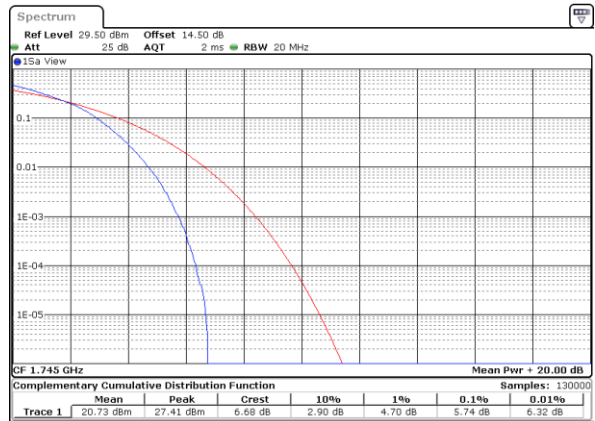

Date: 12.OCT.2021 22:41:43

Highest Channel / 1RB

Date: 12.OCT.2021 22:41:53

Highest Channel / Full RB

Date: 12.OCT.2021 22:42:05

LTE Band 66 / 20MHz / 16QAM

Lowest Channel / 1RB

Date: 12.OCT.2021 22:40:06

Lowest Channel / Full RB

Date: 12.OCT.2021 22:40:16

Middle Channel / 1RB

Date: 12.OCT.2021 22:40:26

Middle Channel / Full RB

Date: 12.OCT.2021 22:40:38

Highest Channel / 1RB

Date: 12.OCT.2021 22:40:48

Highest Channel / Full RB

Date: 12.OCT.2021 22:40:59

LTE Band 66 / 20MHz / 64QAM

Lowest Channel / 1RB

Date: 12.OCT.2021 22:42:15

Lowest Channel / Full RB

Date: 12.OCT.2021 22:42:26

Middle Channel / 1RB

Date: 18.OCT.2021 16:54:48

Middle Channel / Full RB

Date: 12.OCT.2021 22:42:46

Highest Channel / 1RB

Date: 12.OCT.2021 22:42:57

Highest Channel / Full RB

Date: 12.OCT.2021 22:43:07

26dB Bandwidth