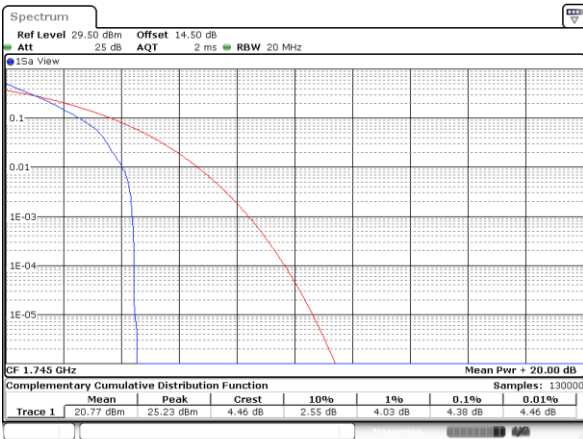

## Peak-to-Average Ratio

Mode	LTE Band 66 / 20MHz				
Mod.	QPSK		16QAM		Limit: 13dB
RB Size	1RB	Full RB	1RB	Full RB	Result
Lowest CH	4.12	4.84	5.04	5.77	PASS
Middle CH	4.38	4.78	5.39	5.74	
Highest CH	4.35	4.84	5.25	5.77	
Mode	LTE Band 66 / 20MHz				
Mod.	64QAM				Limit: 13dB
RB Size	1RB	Full RB			Result
Lowest CH	5.88	6.09	-	-	PASS
Middle CH	5.74	6.12	-	-	
Highest CH	5.54	6.12	-	-	

LTE Band 66 / 20MHz / QPSK

Lowest Channel / 1RB

Date: 12.OCT.2021 22:41:11

Lowest Channel / Full RB

Date: 12.OCT.2021 22:41:21

Middle Channel / 1RB

Date: 12.OCT.2021 22:41:32

Middle Channel / Full RB

Date: 12.OCT.2021 22:41:43

Highest Channel / 1RB

Date: 12.OCT.2021 22:41:53

Highest Channel / Full RB

Date: 12.OCT.2021 22:42:05

LTE Band 66 / 20MHz / 16QAM

Lowest Channel / 1RB

Date: 12.OCT.2021 22:40:06

Lowest Channel / Full RB

Date: 12.OCT.2021 22:40:16

Middle Channel / 1RB

Date: 12.OCT.2021 22:40:26

Middle Channel / Full RB

Date: 12.OCT.2021 22:40:38

Highest Channel / 1RB

Date: 12.OCT.2021 22:40:48