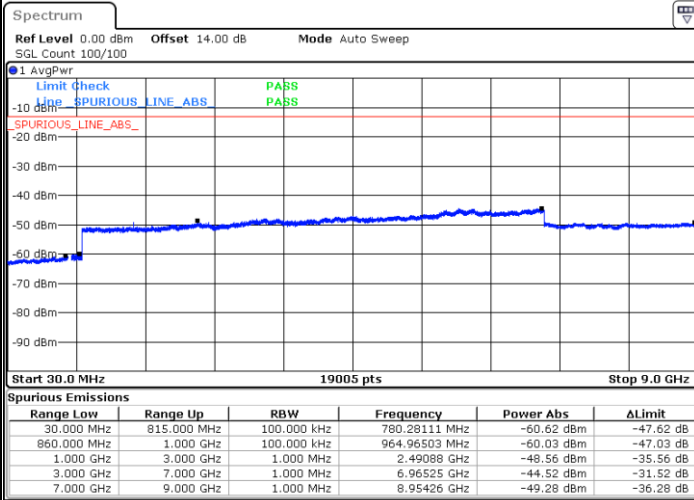

LTE Band 26 / 1.4MHz

Lowest Channel / 64QAM

Middle Channel / 64QAM

Date: 13.OCT.2021 22:06:17

Date: 13.OCT.2021 22:08:29

Highest Channel / 64QAM

Date: 13.OCT.2021 22:14:22

LTE Band 26 / 3MHz

Lowest Channel / 64QAM

Middle Channel / 64QAM

Date: 13.OCT.2021 22:20:12

Date: 13.OCT.2021 22:22:24

Highest Channel / 64QAM

Date: 13.OCT.2021 22:28:14

LTE Band 26 / 5MHz

Lowest Channel / 64QAM

Middle Channel / 64QAM

Date: 13.OCT.2021 22:34:03

Date: 13.OCT.2021 22:36:15

Highest Channel / 64QAM

Date: 13.OCT.2021 22:42:05

**LTE Band 26 / 10MHz**

**Lowest Channel / 64QAM**

Date: 13.OCT.2021 22:47:54