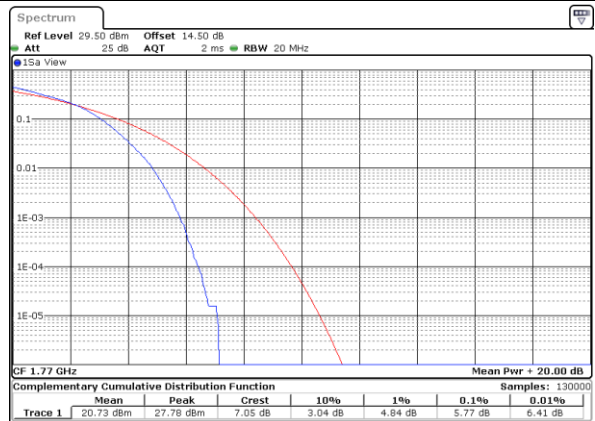

Date: 12.OCT.2021 22:41:43

Highest Channel / 1RB

Date: 12.OCT.2021 22:41:53

Highest Channel / Full RB

Date: 12.OCT.2021 22:42:05

LTE Band 66 / 20MHz / 16QAM

Lowest Channel / 1RB

Date: 12.OCT.2021 22:40:06

Lowest Channel / Full RB

Date: 12.OCT.2021 22:40:16

Middle Channel / 1RB

Date: 12.OCT.2021 22:40:26

Middle Channel / Full RB

Date: 12.OCT.2021 22:40:38

Highest Channel / 1RB

Date: 12.OCT.2021 22:40:48

Highest Channel / Full RB

Date: 12.OCT.2021 22:40:59

LTE Band 66 / 20MHz / 64QAM

Lowest Channel / 1RB

Date: 12.OCT.2021 22:42:15

Lowest Channel / Full RB

Date: 12.OCT.2021 22:42:26

Middle Channel / 1RB

Date: 18.OCT.2021 16:54:48

Middle Channel / Full RB

Date: 12.OCT.2021 22:42:46

Highest Channel / 1RB

Date: 12.OCT.2021 22:42:57

Highest Channel / Full RB

Date: 12.OCT.2021 22:43:07

26dB Bandwidth