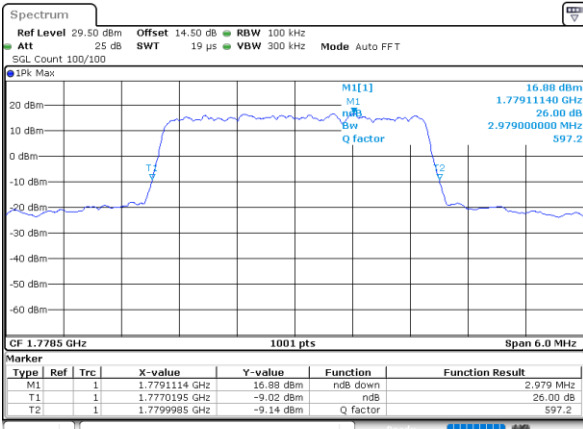

Date: 12.OCT.2021 00:16:50

Highest Channel / 1.4MHz / QPSK

Date: 12.OCT.2021 00:40:23

Highest Channel / 1.4MHz / 16QAM

Date: 14.OCT.2021 01:54:16

LTE Band 66

Lowest Channel / 3MHz / QPSK

Date: 12.OCT.2021 01:42:00

Lowest Channel / 3MHz / 16QAM

Date: 12.OCT.2021 01:42:11

Middle Channel / 3MHz / QPSK

Date: 12.OCT.2021 01:53:16

Middle Channel / 3MHz / 16QAM

Date: 12.OCT.2021 01:53:27

Highest Channel / 3MHz / QPSK

Date: 12.OCT.2021 01:57:00

Highest Channel / 3MHz / 16QAM

Date: 12.OCT.2021 01:57:11

LTE Band 66

Lowest Channel / 5MHz / QPSK

Date: 12.OCT.2021 02:32:27

Lowest Channel / 5MHz / 16QAM

Date: 12.OCT.2021 02:32:39

Middle Channel / 5MHz / QPSK