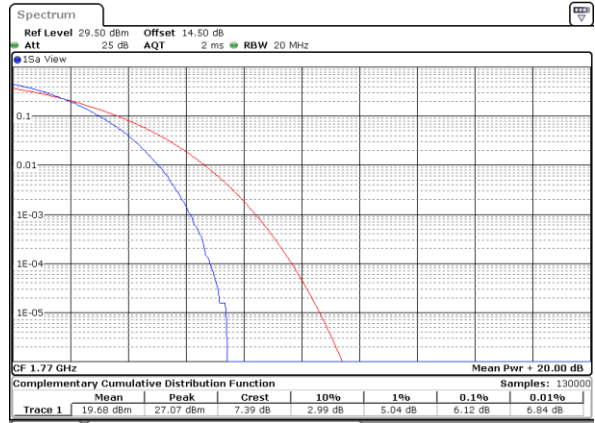

Highest Channel / Full RB

Date: 12.OCT.2021 22:40:59

LTE Band 66 / 20MHz / 64QAM

Lowest Channel / 1RB

Date: 12.OCT.2021 22:42:15

Lowest Channel / Full RB

Date: 12.OCT.2021 22:42:26

Middle Channel / 1RB

Date: 18.OCT.2021 16:54:48

Middle Channel / Full RB

Date: 12.OCT.2021 22:42:46

Highest Channel / 1RB

Date: 12.OCT.2021 22:42:57

Highest Channel / Full RB

Date: 12.OCT.2021 22:43:07

26dB Bandwidth

Mode	LTE Band 66 : 26dB BW(MHz)											
BW	1.4MHz		3MHz		5MHz		10MHz		15MHz		20MHz	
Mod.	QPSK	16QAM	QPSK	16QAM	QPSK	16QAM	QPSK	16QAM	QPSK	16QAM	QPSK	16QAM
Lowest CH	1.25	1.30	2.95	2.98	5.20	5.05	9.85	9.99	14.24	14.33	19.02	18.98
Middle CH	1.27	1.28	2.97	2.97	5.14	4.97	9.81	9.79	14.45	14.33	18.82	19.22
Highest CH	1.25	1.26	2.98	2.95	4.97	5.12	9.95	10.03	15.05	14.27	18.78	19.30
Mode	LTE Band 66 : 26dB BW(MHz)											
BW	1.4MHz		3MHz		5MHz		10MHz		15MHz		20MHz	
Mod.	64QAM		64QAM		64QAM		64QAM		64QAM		64QAM	
Lowest CH	1.27	-	2.99	-	4.98	-	10.23	-	14.42	-	19.06	-
Middle CH	1.29	-	2.94	-	4.90	-	10.09	-	14.78	-	19.06	-
Highest CH	1.30	-	2.94	-	5.01	-	9.75	-	14.45	-	19.42	-