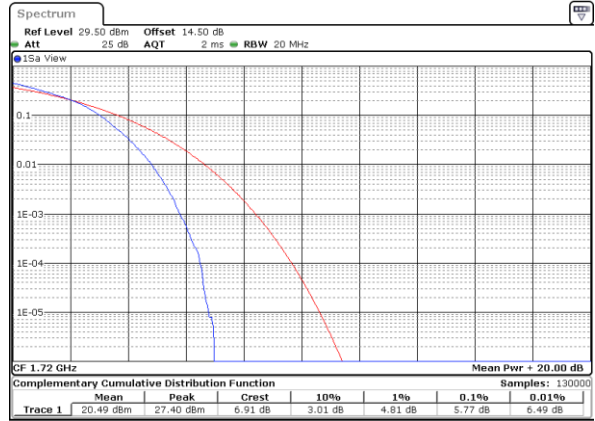

LTE Band 66 / 20MHz / QPSK

Lowest Channel / 1RB

Date: 12.OCT.2021 22:41:11

Lowest Channel / Full RB

Date: 12.OCT.2021 22:41:21

Middle Channel / 1RB

Date: 12.OCT.2021 22:41:32

Middle Channel / Full RB

Date: 12.OCT.2021 22:41:43

Highest Channel / 1RB

Date: 12.OCT.2021 22:41:53

Highest Channel / Full RB

Date: 12.OCT.2021 22:42:05

LTE Band 66 / 20MHz / 16QAM

Lowest Channel / 1RB

Date: 12.OCT.2021 22:40:06

Lowest Channel / Full RB

Date: 12.OCT.2021 22:40:16

Middle Channel / 1RB

Date: 12.OCT.2021 22:40:26

Middle Channel / Full RB

Date: 12.OCT.2021 22:40:38

Highest Channel / 1RB

Date: 12.OCT.2021 22:40:48

Highest Channel / Full RB

Date: 12.OCT.2021 22:40:59

LTE Band 66 / 20MHz / 64QAM

Lowest Channel / 1RB

Date: 12.OCT.2021 22:42:15

Lowest Channel / Full RB

Date: 12.OCT.2021 22:42:26

Middle Channel / 1RB