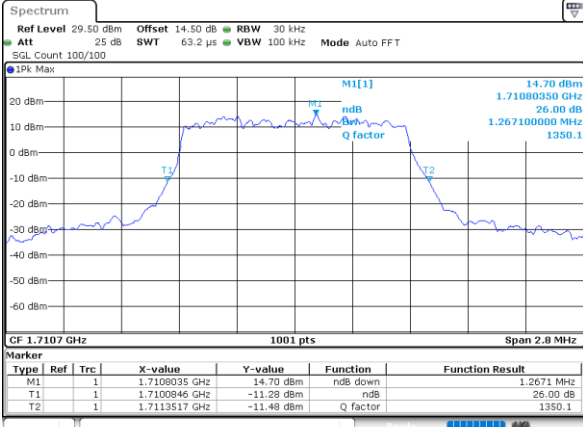

Date: 12.OCT.2021 22:06:10

LTE Band 66

Lowest Channel / 20MHz / QPSK

Date: 12.OCT.2021 22:11:09

Lowest Channel / 20MHz / 16QAM

Date: 12.OCT.2021 22:11:21

Middle Channel / 20MHz / QPSK

Date: 12.OCT.2021 22:16:21

Middle Channel / 20MHz / 16QAM

Date: 12.OCT.2021 22:16:32

Highest Channel / 20MHz / QPSK

Date: 12.OCT.2021 22:18:35

Highest Channel / 20MHz / 16QAM

Date: 12.OCT.2021 22:18:47

LTE Band 66

Lowest Channel / 1.4MHz / 64QAM

Date: 12.OCT.2021 01:30:16

Lowest Channel / 3MHz / 64QAM

Date: 12.OCT.2021 02:10:130

Middle Channel / 20MHz / 64QAM

Date: 12.OCT.2021 01:35:06

Middle Channel / 3MHz / 64QAM

Date: 12.OCT.2021 02:11:120

Highest Channel / 20MHz / 64QAM

Date: 12.OCT.2021 01:36:59

Highest Channel / 3MHz / 64QAM

Date: 12.OCT.2021 02:11:312

LTE Band 66

Lowest Channel / 5MHz / 64QAM

Date: 12.OCT.2021 02:18:02

Lowest Channel / 10MHz / 64QAM

Date: 12.OCT.2021 21:00:19