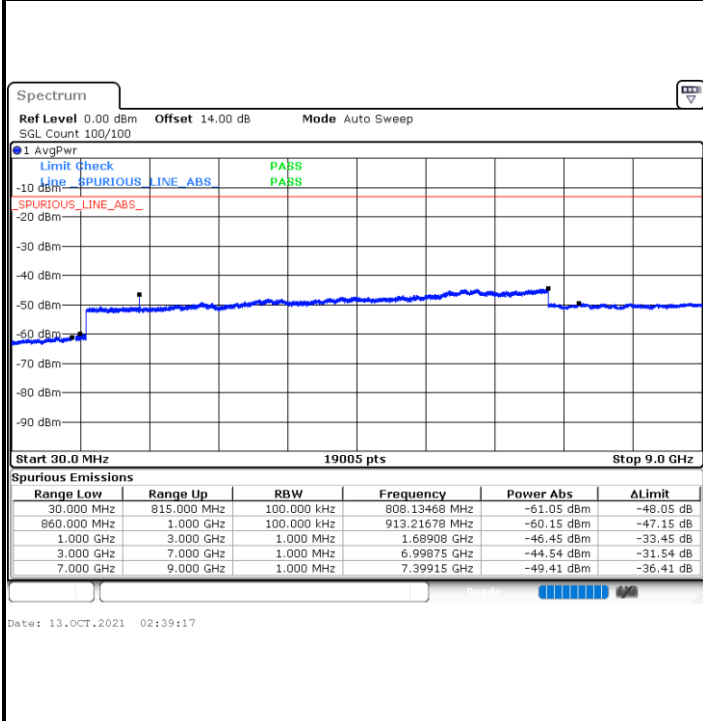

LTE Band 26 / 5MHz

Highest Channel / QPSK

Highest Channel / 16QAM

LTE Band 26 / 10MHz

Lowest Channel / QPSK

Lowest Channel / 16QAM

LTE Band 26 / 10MHz

Middle Channel / QPSK

Middle Channel / 16QAM

Date: 13.OCT.2021 02:55:19

Date: 13.OCT.2021 02:57:09

Highest Channel / QPSK

Highest Channel / 16QAM

Date: 13.OCT.2021 03:06:59

Date: 13.OCT.2021 03:08:48

LTE Band 26 / 15MHz