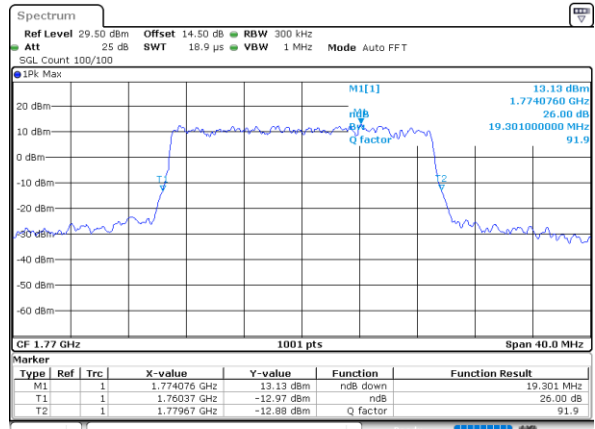

Date: 12.OCT.2021 22:06:10

LTE Band 66

Lowest Channel / 20MHz / QPSK

Date: 12.OCT.2021 22:11:09

Lowest Channel / 20MHz / 16QAM

Date: 12.OCT.2021 22:11:21

Middle Channel / 20MHz / QPSK

Date: 12.OCT.2021 22:16:21

Middle Channel / 20MHz / 16QAM

Date: 12.OCT.2021 22:16:32

Highest Channel / 20MHz / QPSK

Date: 12.OCT.2021 22:18:35

Highest Channel / 20MHz / 16QAM

Date: 12.OCT.2021 22:18:47

LTE Band 66

Lowest Channel / 1.4MHz / 64QAM

Date: 12.OCT.2021 01:30:16

Lowest Channel / 3MHz / 64QAM

Date: 12.OCT.2021 02:10:130

Middle Channel / 20MHz / 64QAM

Date: 12.OCT.2021 01:35:06

Middle Channel / 3MHz / 64QAM

Date: 12.OCT.2021 02:11:120

Highest Channel / 20MHz / 64QAM

Date: 12.OCT.2021 01:36:59

Highest Channel / 3MHz / 64QAM

Date: 12.OCT.2021 02:11:312

LTE Band 66

Lowest Channel / 5MHz / 64QAM

Date: 12.OCT.2021 02:18:02

Lowest Channel / 10MHz / 64QAM

Date: 12.OCT.2021 21:00:19