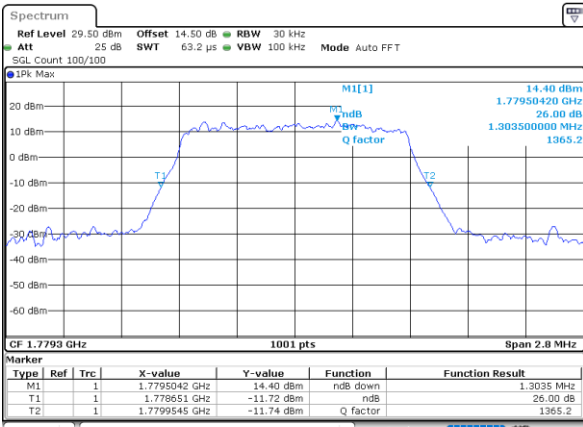

Middle Channel / 20MHz / 16QAM

Date: 12.OCT.2021 22:16:32

Highest Channel / 20MHz / QPSK

Date: 12.OCT.2021 22:18:35

Highest Channel / 20MHz / 16QAM

Date: 12.OCT.2021 22:18:47

LTE Band 66

Lowest Channel / 1.4MHz / 64QAM

Date: 12.OCT.2021 01:30:16

Lowest Channel / 3MHz / 64QAM

Date: 12.OCT.2021 02:10:130

Middle Channel / 20MHz / 64QAM

Date: 12.OCT.2021 01:35:06

Middle Channel / 3MHz / 64QAM

Date: 12.OCT.2021 02:11:120

Highest Channel / 20MHz / 64QAM

Date: 12.OCT.2021 01:36:59

Highest Channel / 3MHz / 64QAM

Date: 12.OCT.2021 02:11:312

LTE Band 66

Lowest Channel / 5MHz / 64QAM

Date: 12.OCT.2021 02:18:02

Lowest Channel / 10MHz / 64QAM

Date: 12.OCT.2021 21:00:19