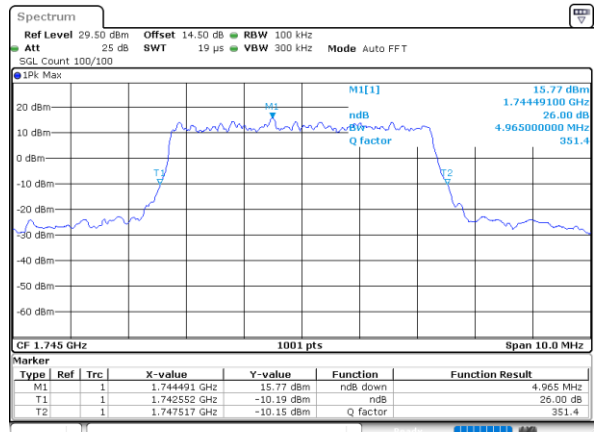

Date: 12.OCT.2021 00:16:50

Highest Channel / 1.4MHz / QPSK

Date: 12.OCT.2021 00:40:23

Highest Channel / 1.4MHz / 16QAM

Date: 14.OCT.2021 01:54:16

LTE Band 66

Lowest Channel / 3MHz / QPSK

Date: 12.OCT.2021 01:42:00

Highest Channel / 3MHz / 16QAM

Date: 12.OCT.2021 01:57:11

LTE Band 66

Lowest Channel / 5MHz / QPSK

Date: 12.OCT.2021 02:32:27

Lowest Channel / 5MHz / 16QAM

Date: 12.OCT.2021 02:32:39

Middle Channel / 5MHz / QPSK

Date: 12.OCT.2021 02:42:08

Middle Channel / 5MHz / 16QAM

Date: 12.OCT.2021 02:42:19

Highest Channel / 5MHz / QPSK

Date: 12.OCT.2021 02:45:53

Highest Channel / 5MHz / 16QAM

Date: 12.OCT.2021 02:46:04

LTE Band 66