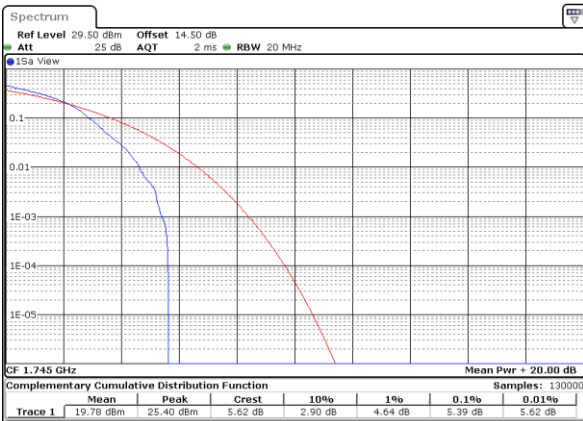

LTE Band 66 / 20MHz / QPSK

Lowest Channel / 1RB

Date: 12.OCT.2021 22:41:11

Lowest Channel / Full RB

Date: 12.OCT.2021 22:41:21

Middle Channel / 1RB

Date: 12.OCT.2021 22:41:32

Middle Channel / Full RB

Date: 12.OCT.2021 22:41:43

Highest Channel / 1RB

Date: 12.OCT.2021 22:41:53

Highest Channel / Full RB

Date: 12.OCT.2021 22:42:05

LTE Band 66 / 20MHz / 16QAM

Lowest Channel / 1RB

Date: 12.OCT.2021 22:40:06

Lowest Channel / Full RB

Date: 12.OCT.2021 22:40:16

Middle Channel / 1RB

Date: 12.OCT.2021 22:40:26

Middle Channel / Full RB

Date: 12.OCT.2021 22:40:38

Highest Channel / 1RB

Date: 12.OCT.2021 22:40:48

Highest Channel / Full RB

Date: 12.OCT.2021 22:40:59

LTE Band 66 / 20MHz / 64QAM

Lowest Channel / 1RB

Date: 12.OCT.2021 22:42:15

Lowest Channel / Full RB

Date: 12.OCT.2021 22:42:26

Middle Channel / 1RB