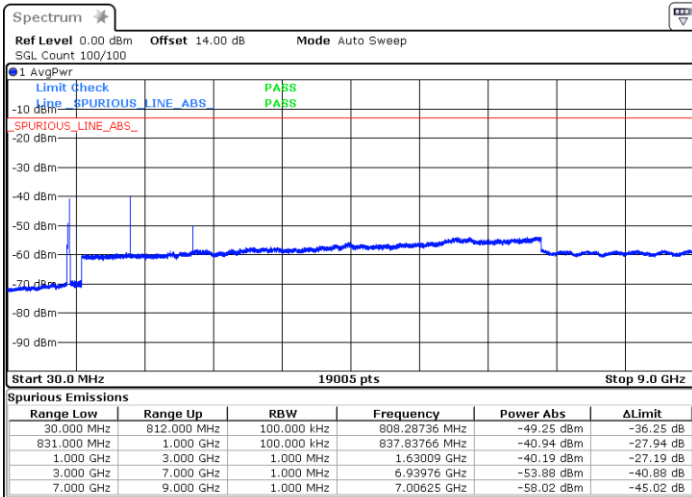

**Middle Channel / 64QAM**

Date: 13.OCT.2021 22:50:06

**Highest Channel / 64QAM**

Date: 13.OCT.2021 22:55:55

LTE Band 26 / 15MHz

Lowest Channel / 64QAM

Middle Channel / 64QAM

Date: 13.OCT.2021 23:01:46

Date: 13.OCT.2021 23:03:57

Highest Channel / 64QAM

Date: 13.OCT.2021 23:09:48

LTE Band 26 / 15MHz

Channel 26765 / QPSK

Channel 26765 / 16QAM

Date: 25.OCT.2021 16:55:23

Date: 25.OCT.2021 16:58:01

Channel 26765 / 64QAM

Date: 25.OCT.2021 17:00:10

Frequency Stability

Test Conditions		LTE Band 26 (QPSK) / Middle Channel	Limit
Temperature (°C)	Voltage (Volt)	BW 10MHz	2.5ppm
		Deviation (ppm)	Result
50	Normal Voltage	0.0013	PASS
40	Normal Voltage	0.0001	
30	Normal Voltage	0.0029	
20(Ref.)	Normal Voltage	0.0000	
10	Normal Voltage	0.0014	
0	Normal Voltage	0.0016	
-10	Normal Voltage	0.0013	
-20	Normal Voltage	0.0007	
-30	Normal Voltage	0.0020	
20	Maximum Voltage	0.0049	
20	Normal Voltage	0.0000	
20	Battery End Point	0.0001	