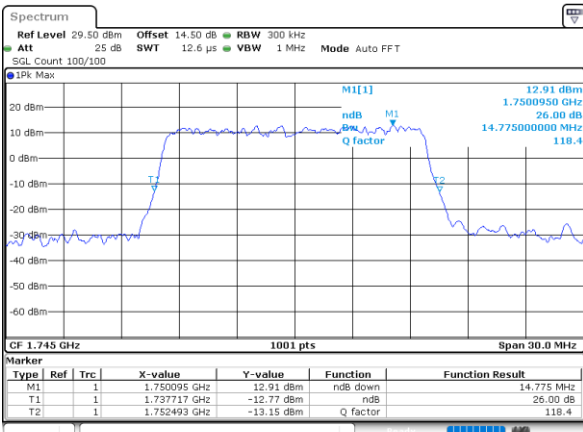

Date: 12.OCT.2021 01:36:59

Highest Channel / 3MHz / 64QAM

Date: 12.OCT.2021 02:11:312

LTE Band 66

Lowest Channel / 5MHz / 64QAM

Date: 12.OCT.2021 02:18:02

Lowest Channel / 10MHz / 64QAM

Date: 12.OCT.2021 21:00:19

Middle Channel / 5MHz / 64QAM

Date: 12.OCT.2021 02:25:04

Middle Channel / 10MHz / 64QAM

Date: 12.OCT.2021 21:02:55

Highest Channel / 5MHz / 64QAM

Date: 12.OCT.2021 02:27:26

Highest Channel / 10MHz / 64QAM

Date: 12.OCT.2021 21:04:02

LTE Band 66

Lowest Channel / 15MHz / 64QAM

Date: 14.OCT.2021 02:45:18

Lowest Channel / 20MHz / 64QAM

Date: 12.OCT.2021 22:23:35

Middle Channel / 15MHz / 64QAM

Date: 12.OCT.2021 21:54:39

Middle Channel / 20MHz / 64QAM

Date: 12.OCT.2021 22:26:11

Highest Channel / 15MHz / 64QAM

Date: 12.OCT.2021 21:55:46

Highest Channel / 20MHz / 64QAM

Date: 12.OCT.2021 22:27:18