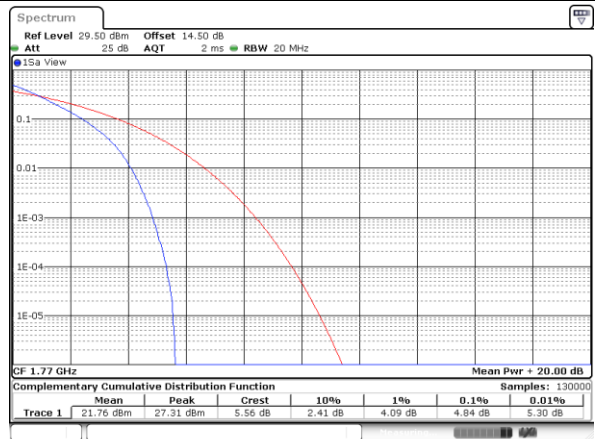

## Peak-to-Average Ratio

Mode	LTE Band 66 / 20MHz				
Mod.	QPSK		16QAM		Limit: 13dB
RB Size	1RB	Full RB	1RB	Full RB	Result
Lowest CH	4.12	4.84	5.04	5.77	PASS
Middle CH	4.38	4.78	5.39	5.74	
Highest CH	4.35	4.84	5.25	5.77	
Mode	LTE Band 66 / 20MHz				
Mod.	64QAM				Limit: 13dB
RB Size	1RB	Full RB			Result
Lowest CH	5.88	6.09	-	-	PASS
Middle CH	5.74	6.12	-	-	
Highest CH	5.54	6.12	-	-	

LTE Band 66 / 20MHz / QPSK

Lowest Channel / 1RB

Date: 12.OCT.2021 22:41:11

Lowest Channel / Full RB

Date: 12.OCT.2021 22:41:21

Middle Channel / 1RB

Date: 12.OCT.2021 22:41:32

Middle Channel / Full RB

Date: 12.OCT.2021 22:41:43

Highest Channel / 1RB

Date: 12.OCT.2021 22:41:53

Highest Channel / Full RB

Date: 12.OCT.2021 22:42:05

LTE Band 66 / 20MHz / 16QAM

Lowest Channel / 1RB

Date: 12.OCT.2021 22:40:06

Lowest Channel / Full RB

Date: 12.OCT.2021 22:40:16

Middle Channel / 1RB

Date: 12.OCT.2021 22:40:26

Middle Channel / Full RB

Date: 12.OCT.2021 22:40:38

Highest Channel / 1RB

Date: 12.OCT.2021 22:40:48