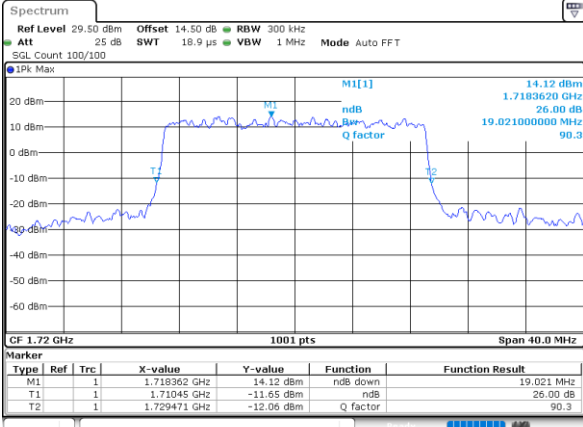

Highest Channel / 10MHz / QPSK

Date: 14.OCT.2021 02:42:05

Highest Channel / 10MHz / 16QAM

Date: 12.OCT.2021 20:55:30

LTE Band 66

Lowest Channel / 15MHz / QPSK

Date: 12.OCT.2021 21:58:33

Lowest Channel / 15MHz / 16QAM

Date: 12.OCT.2021 21:58:44

Middle Channel / 15MHz / QPSK

Date: 12.OCT.2021 22:03:44

Middle Channel / 15MHz / 16QAM

Date: 12.OCT.2021 22:03:55

Highest Channel / 15MHz / QPSK

Date: 12.OCT.2021 22:05:59

Highest Channel / 15MHz / 16QAM

Date: 12.OCT.2021 22:06:10

LTE Band 66

Lowest Channel / 20MHz / QPSK

Date: 12.OCT.2021 22:11:09

Lowest Channel / 20MHz / 16QAM

Date: 12.OCT.2021 22:11:21

Middle Channel / 20MHz / QPSK

Date: 12.OCT.2021 22:16:21

Middle Channel / 20MHz / 16QAM

Date: 12.OCT.2021 22:16:32

Highest Channel / 20MHz / QPSK

Date: 12.OCT.2021 22:18:35

Highest Channel / 20MHz / 16QAM

Date: 12.OCT.2021 22:18:47

LTE Band 66

Lowest Channel / 1.4MHz / 64QAM