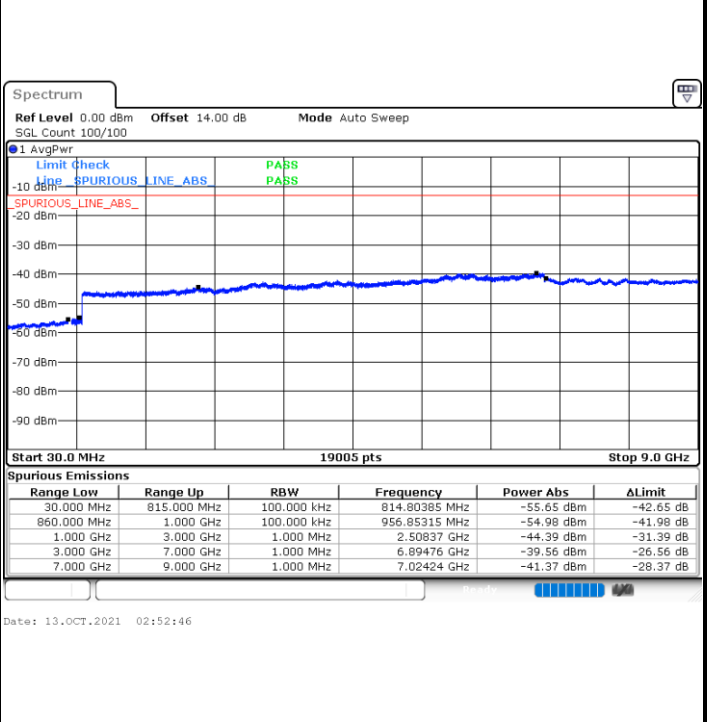

LTE Band 26 / 5MHz

Highest Channel / QPSK

Highest Channel / 16QAM

LTE Band 26 / 10MHz

Lowest Channel / QPSK

Lowest Channel / 16QAM

LTE Band 26 / 10MHz

Middle Channel / QPSK

Middle Channel / 16QAM

Date: 13.OCT.2021 02:55:19

Date: 13.OCT.2021 02:57:09

Highest Channel / QPSK

Highest Channel / 16QAM

Date: 13.OCT.2021 03:06:59

Date: 13.OCT.2021 03:08:48

LTE Band 26 / 15MHz