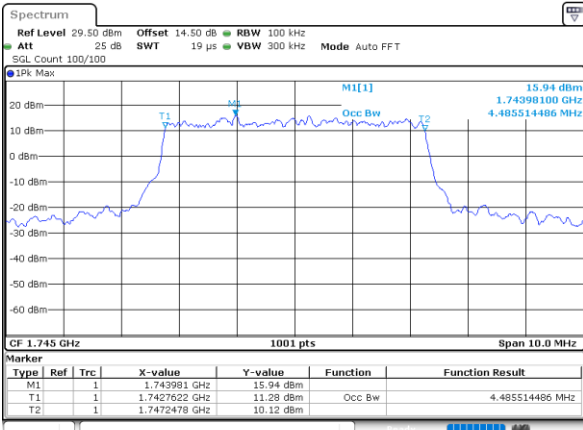

Highest Channel / 3MHz / 16QAM

Date: 12.OCT.2021 01:56:49

LTE Band 66

Lowest Channel / 5MHz / QPSK

Date: 12.OCT.2021 02:32:05

Lowest Channel / 5MHz / 16QAM

Date: 12.OCT.2021 02:32:16

Middle Channel / 5MHz / QPSK