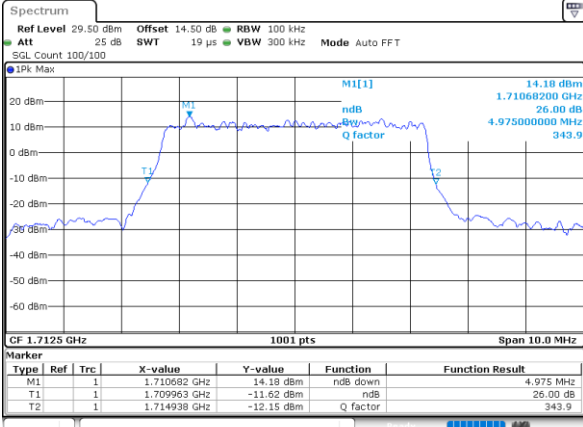

Middle Channel / 20MHz / 16QAM

Date: 12.OCT.2021 22:16:32

Highest Channel / 20MHz / QPSK

Date: 12.OCT.2021 22:18:35

Highest Channel / 20MHz / 16QAM

Date: 12.OCT.2021 22:18:47

LTE Band 66

Lowest Channel / 1.4MHz / 64QAM

Date: 12.OCT.2021 01:36:59

Highest Channel / 3MHz / 64QAM

Date: 12.OCT.2021 02:11:312

LTE Band 66

Lowest Channel / 5MHz / 64QAM

Date: 12.OCT.2021 02:18:02

Lowest Channel / 10MHz / 64QAM

Date: 12.OCT.2021 21:00:19

Middle Channel / 5MHz / 64QAM

Date: 12.OCT.2021 02:25:04

Middle Channel / 10MHz / 64QAM

Date: 12.OCT.2021 21:02:55

Highest Channel / 5MHz / 64QAM

Date: 12.OCT.2021 02:27:26

Highest Channel / 10MHz / 64QAM

Date: 12.OCT.2021 21:04:02