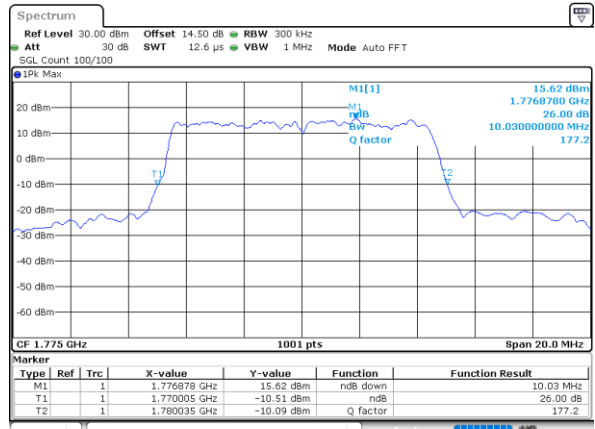

Highest Channel / 3MHz / 16QAM

Date: 12.OCT.2021 01:57:11

LTE Band 66

Lowest Channel / 5MHz / QPSK

Date: 12.OCT.2021 02:32:27

Lowest Channel / 5MHz / 16QAM

Date: 12.OCT.2021 02:32:39

Middle Channel / 5MHz / QPSK

Date: 12.OCT.2021 02:42:08

Middle Channel / 5MHz / 16QAM

Date: 12.OCT.2021 02:42:19

Highest Channel / 5MHz / QPSK

Date: 12.OCT.2021 02:45:53

Highest Channel / 5MHz / 16QAM

Date: 12.OCT.2021 02:46:04

LTE Band 66

Lowest Channel / 10MHz / QPSK

Date: 14.OCT.2021 02:41:50

Lowest Channel / 10MHz / 16QAM

Date: 12.OCT.2021 20:48:01

Middle Channel / 10MHz / QPSK

Date: 12.OCT.2021 20:53:01

Middle Channel / 10MHz / 16QAM

Date: 12.OCT.2021 20:53:12

Highest Channel / 10MHz / QPSK

Date: 14.OCT.2021 02:42:05

Highest Channel / 10MHz / 16QAM

Date: 12.OCT.2021 20:55:30

LTE Band 66

Lowest Channel / 15MHz / QPSK

Date: 12.OCT.2021 21:58:33

Lowest Channel / 15MHz / 16QAM