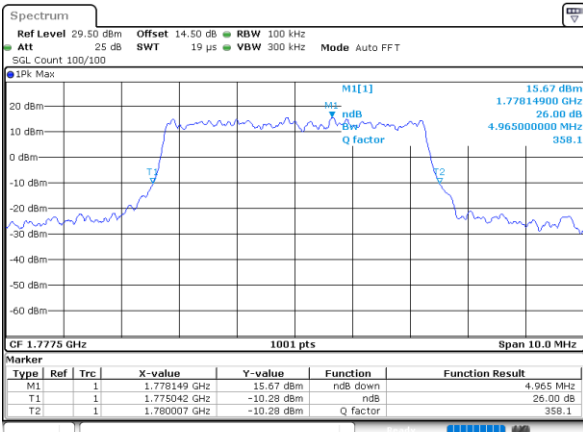

Highest Channel / 3MHz / 16QAM

Date: 12.OCT.2021 01:57:11

LTE Band 66

Lowest Channel / 5MHz / QPSK

Date: 12.OCT.2021 02:32:27

Lowest Channel / 5MHz / 16QAM

Date: 12.OCT.2021 02:32:39

Middle Channel / 5MHz / QPSK

Date: 12.OCT.2021 02:42:08

Middle Channel / 5MHz / 16QAM

Date: 12.OCT.2021 02:42:19

Highest Channel / 5MHz / QPSK

Date: 12.OCT.2021 02:45:53

Highest Channel / 5MHz / 16QAM

Date: 12.OCT.2021 02:46:04

LTE Band 66