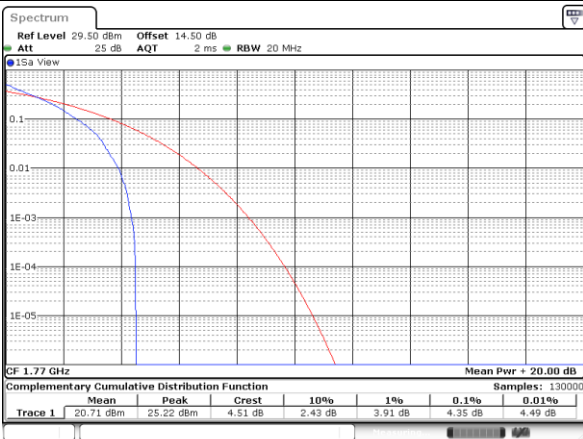

## Peak-to-Average Ratio

Mode	LTE Band 66 / 20MHz				
Mod.	QPSK		16QAM		Limit: 13dB
RB Size	1RB	Full RB	1RB	Full RB	Result
Lowest CH	4.12	4.84	5.04	5.77	PASS
Middle CH	4.38	4.78	5.39	5.74	
Highest CH	4.35	4.84	5.25	5.77	
Mode	LTE Band 66 / 20MHz				
Mod.	64QAM				Limit: 13dB
RB Size	1RB	Full RB			Result
Lowest CH	5.88	6.09	-	-	PASS
Middle CH	5.74	6.12	-	-	
Highest CH	5.54	6.12	-	-	

LTE Band 66 / 20MHz / QPSK

Lowest Channel / 1RB

Date: 12.OCT.2021 22:41:11

Lowest Channel / Full RB

Date: 12.OCT.2021 22:41:21

Middle Channel / 1RB

Date: 12.OCT.2021 22:41:32

Middle Channel / Full RB

Date: 12.OCT.2021 22:41:43

Highest Channel / 1RB

Date: 12.OCT.2021 22:41:53

Highest Channel / Full RB

Date: 12.OCT.2021 22:42:05

LTE Band 66 / 20MHz / 16QAM

Lowest Channel / 1RB

Date: 12.OCT.2021 22:40:06

Lowest Channel / Full RB

Date: 12.OCT.2021 22:40:16

Middle Channel / 1RB

Date: 12.OCT.2021 22:40:26

Middle Channel / Full RB

Date: 12.OCT.2021 22:40:38

Highest Channel / 1RB

Date: 12.OCT.2021 22:40:48