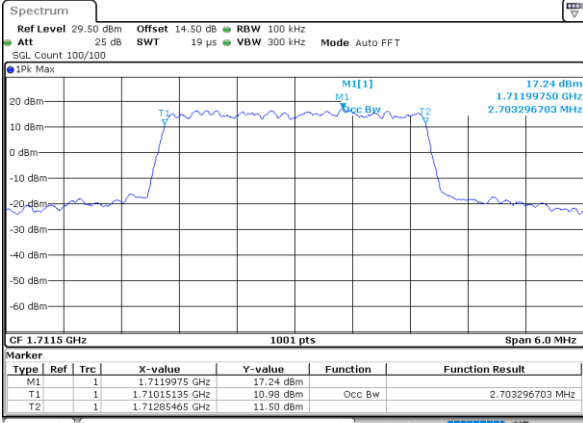

LTE Band 66

Lowest Channel / 1.4MHz / QPSK

Date: 12.OCT.2021 00:02:35

Lowest Channel / 1.4MHz / 16QAM

Date: 12.OCT.2021 00:02:46

Middle Channel / 1.4MHz / QPSK

Date: 12.OCT.2021 00:36:16

Middle Channel / 1.4MHz / 16QAM

Date: 12.OCT.2021 00:36:27

Highest Channel / 1.4MHz / QPSK

Date: 12.OCT.2021 00:40:00

Highest Channel / 1.4MHz / 16QAM

Date: 12.OCT.2021 00:40:12

LTE Band 66

Lowest Channel / 3MHz / QPSK

Date: 12.OCT.2021 01:41:38

Highest Channel / 3MHz / 16QAM

Date: 12.OCT.2021 01:56:49

LTE Band 66

Lowest Channel / 5MHz / QPSK

Date: 12.OCT.2021 02:32:05

Lowest Channel / 5MHz / 16QAM

Date: 12.OCT.2021 02:32:16

Middle Channel / 5MHz / QPSK