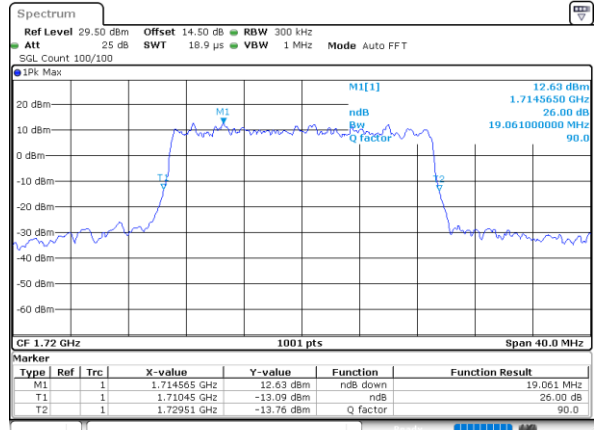

Date: 12.OCT.2021 01:36:59

Highest Channel / 3MHz / 64QAM

Date: 12.OCT.2021 02:11:312

LTE Band 66

Lowest Channel / 5MHz / 64QAM

Date: 12.OCT.2021 02:18:02

Lowest Channel / 10MHz / 64QAM

Date: 12.OCT.2021 21:00:19

Middle Channel / 5MHz / 64QAM

Date: 12.OCT.2021 02:25:04

Middle Channel / 10MHz / 64QAM

Date: 12.OCT.2021 21:02:55

Highest Channel / 5MHz / 64QAM

Date: 12.OCT.2021 02:27:26

Highest Channel / 10MHz / 64QAM

Date: 12.OCT.2021 21:04:02

LTE Band 66

Lowest Channel / 15MHz / 64QAM

Date: 14.OCT.2021 02:45:18

Lowest Channel / 20MHz / 64QAM

Date: 12.OCT.2021 22:23:35

Middle Channel / 15MHz / 64QAM

Date: 12.OCT.2021 21:54:39

Middle Channel / 20MHz / 64QAM