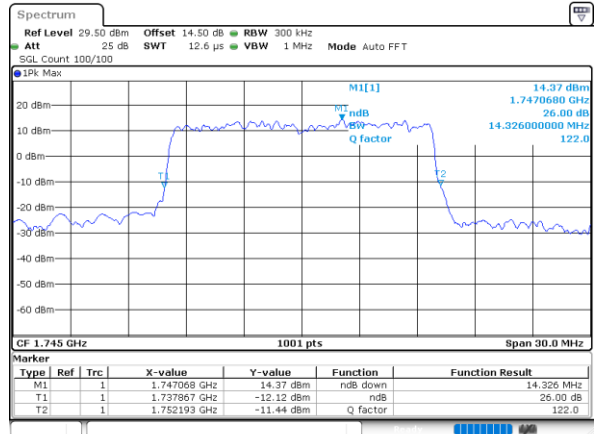

Middle Channel / 15MHz / 16QAM

Date: 12.OCT.2021 22:03:55