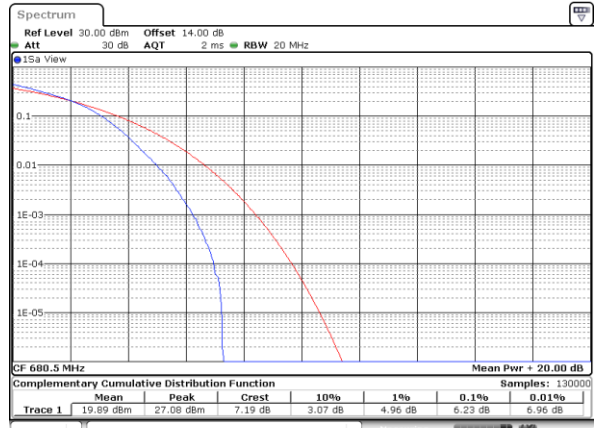

Date: 14.OCT.2021 08:32:32

Highest Channel / 1RB

Date: 14.OCT.2021 08:32:58

Highest Channel / Full RB

Date: 14.OCT.2021 08:33:24

LTE Band 71 / 20MHz / 16QAM

Lowest Channel / 1RB

Date: 14.OCT.2021 09:18:16

Lowest Channel / Full RB

Date: 14.OCT.2021 08:28:59

Middle Channel / 1RB

Date: 14.OCT.2021 08:29:25

Middle Channel / Full RB

Date: 14.OCT.2021 08:29:52

Highest Channel / 1RB

Date: 14.OCT.2021 08:30:18

Highest Channel / Full RB

Date: 14.OCT.2021 08:30:45

LTE Band 71 / 20MHz / 64QAM

Lowest Channel / 1RB

Date: 14.OCT.2021 08:33:51

Lowest Channel / Full RB

Date: 14.OCT.2021 08:34:18

Middle Channel / 1RB

Date: 14.OCT.2021 08:34:45

Middle Channel / Full RB

Date: 14.OCT.2021 08:35:10

Highest Channel / 1RB

Date: 14.OCT.2021 08:35:37

Highest Channel / Full RB

Date: 14.OCT.2021 08:36:04

26dB Bandwidth