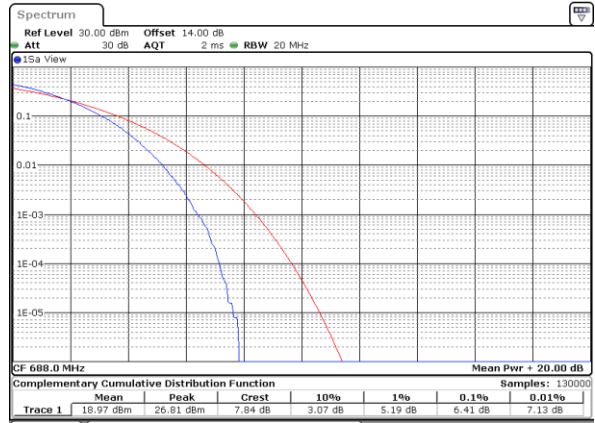

Lowest Channel / Full RB

Date: 14.OCT.2021 08:28:59

Middle Channel / 1RB

Date: 14.OCT.2021 08:29:25

Middle Channel / Full RB

Date: 14.OCT.2021 08:29:52

Highest Channel / 1RB

Date: 14.OCT.2021 08:30:18

Highest Channel / Full RB

Date: 14.OCT.2021 08:30:45

LTE Band 71 / 20MHz / 64QAM

Lowest Channel / 1RB

Date: 14.OCT.2021 08:33:51

Lowest Channel / Full RB

Date: 14.OCT.2021 08:34:18

Middle Channel / 1RB

Date: 14.OCT.2021 08:34:45

Middle Channel / Full RB

Date: 14.OCT.2021 08:35:10

Highest Channel / 1RB

Date: 14.OCT.2021 08:35:37

Highest Channel / Full RB

Date: 14.OCT.2021 08:36:04

26dB Bandwidth

Mode	LTE Band 71 : 26dB BW(MHz)											
BW	1.4MHz		3MHz		5MHz		10MHz		15MHz		20MHz	
Mod.	QPSK	16QAM	QPSK	16QAM	QPSK	16QAM	QPSK	16QAM	QPSK	16QAM	QPSK	16QAM
Lowest CH	-	-	-	-	4.98	4.97	9.87	10.19	14.42	14.39	18.70	18.98
Middle CH	-	-	-	-	5.08	5.06	10.15	9.81	14.66	14.54	19.14	18.86
Highest CH	-	-	-	-	5.14	5.05	9.89	9.83	14.36	14.66	19.10	19.18
Mode	LTE Band 71 : 26dB BW(MHz)											
BW	1.4MHz		3MHz		5MHz		10MHz		15MHz		20MHz	
Mod.	64QAM		64QAM		64QAM		64QAM		64QAM		64QAM	
Lowest CH	-	-	-	-	5.03	-	10.11	-	14.66	-	18.70	-
Middle CH	-	-	-	-	5.00	-	10.09	-	14.33	-	19.14	-
Highest CH	-	-	-	-	5.04	-	10.27	-	14.42	-	18.70	-