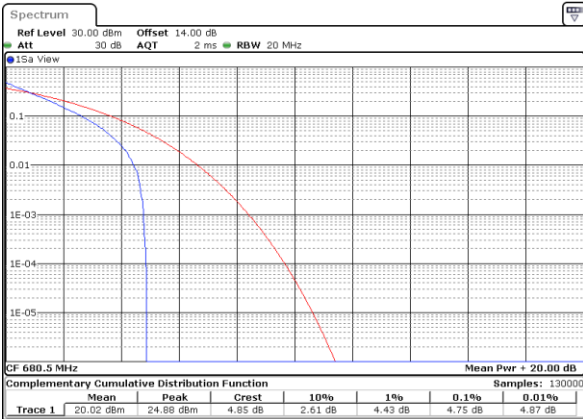

LTE Band 71 / 20MHz / QPSK

Lowest Channel / 1RB

Date: 14.OCT.2021 08:31:12

Lowest Channel / Full RB

Date: 14.OCT.2021 08:31:39

Middle Channel / 1RB

Date: 14.OCT.2021 08:32:05

Middle Channel / Full RB

Date: 14.OCT.2021 08:32:32

Highest Channel / 1RB

Date: 14.OCT.2021 08:32:58

Highest Channel / Full RB

Date: 14.OCT.2021 08:33:24

LTE Band 71 / 20MHz / 16QAM

Lowest Channel / 1RB

Date: 14.OCT.2021 09:18:16

Lowest Channel / Full RB

Date: 14.OCT.2021 08:28:59

Middle Channel / 1RB

Date: 14.OCT.2021 08:29:25

Middle Channel / Full RB

Date: 14.OCT.2021 08:29:52

Highest Channel / 1RB

Date: 14.OCT.2021 08:30:18