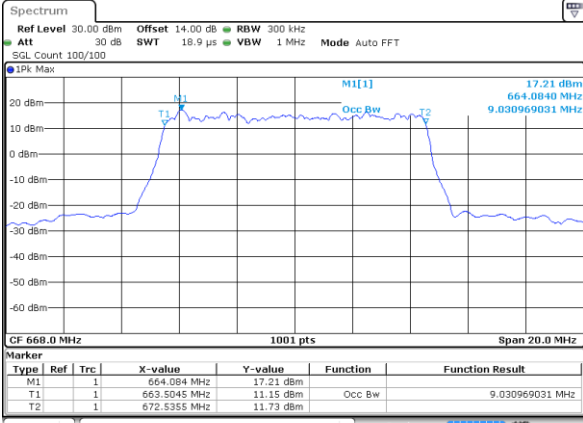

LTE Band 71

Lowest Channel / 5MHz / QPSK

Date: 13.OCT.2021 17:55:08

Lowest Channel / 5MHz / 16QAM

Date: 13.OCT.2021 17:55:37

Middle Channel / 5MHz / QPSK

Date: 13.OCT.2021 18:02:32

Middle Channel / 5MHz / 16QAM

Date: 13.OCT.2021 18:03:40

Highest Channel / 5MHz / QPSK

Date: 13.OCT.2021 18:06:56

Highest Channel / 5MHz / 16QAM

Date: 13.OCT.2021 18:07:21

LTE Band 71

Lowest Channel / 10MHz / QPSK

Date: 13.OCT.2021 18:23:07

Lowest Channel / 10MHz / 16QAM

Date: 13.OCT.2021 18:23:31

Middle Channel / 10MHz / QPSK

Date: 13.OCT.2021 18:30:24

Middle Channel / 10MHz / 16QAM

Date: 13.OCT.2021 18:30:47

Highest Channel / 10MHz / QPSK

Date: 13.OCT.2021 18:34:04