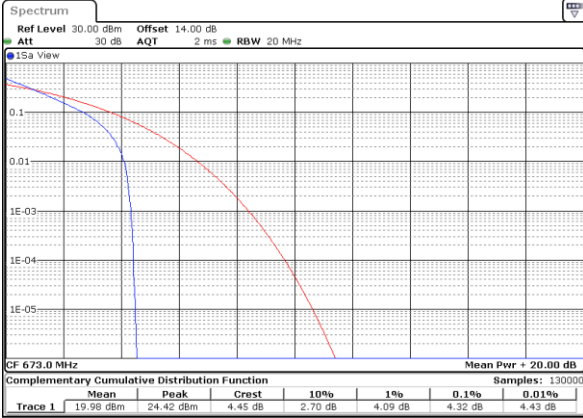

LTE Band 71 / 20MHz / QPSK

Lowest Channel / 1RB

Date: 14.OCT.2021 08:31:12