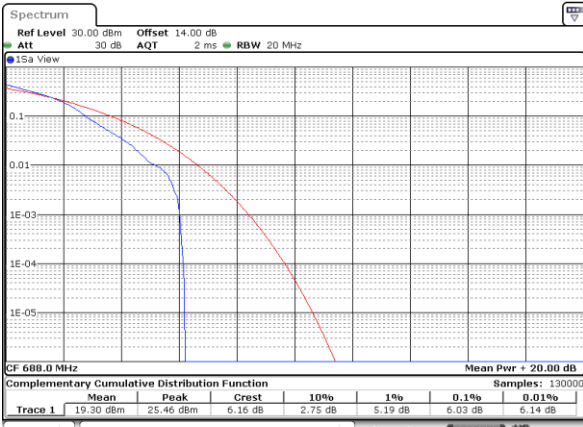

Date: 14.OCT.2021 08:32:32

Highest Channel / 1RB

Date: 14.OCT.2021 08:32:58

Highest Channel / Full RB

Date: 14.OCT.2021 08:33:24

LTE Band 71 / 20MHz / 16QAM

Lowest Channel / 1RB

Date: 14.OCT.2021 09:18:16

Lowest Channel / Full RB

Date: 14.OCT.2021 08:28:59

Middle Channel / 1RB

Date: 14.OCT.2021 08:29:25

Middle Channel / Full RB

Date: 14.OCT.2021 08:29:52

Highest Channel / 1RB

Date: 14.OCT.2021 08:30:18

Highest Channel / Full RB

Date: 14.OCT.2021 08:30:45

LTE Band 71 / 20MHz / 64QAM

Lowest Channel / 1RB

Date: 14.OCT.2021 08:33:51

Lowest Channel / Full RB

Date: 14.OCT.2021 08:34:18

Middle Channel / 1RB

Date: 14.OCT.2021 08:34:45

Middle Channel / Full RB

Date: 14.OCT.2021 08:35:10

Highest Channel / 1RB

Date: 14.OCT.2021 08:35:37

Highest Channel / Full RB

Date: 14.OCT.2021 08:36:04

26dB Bandwidth