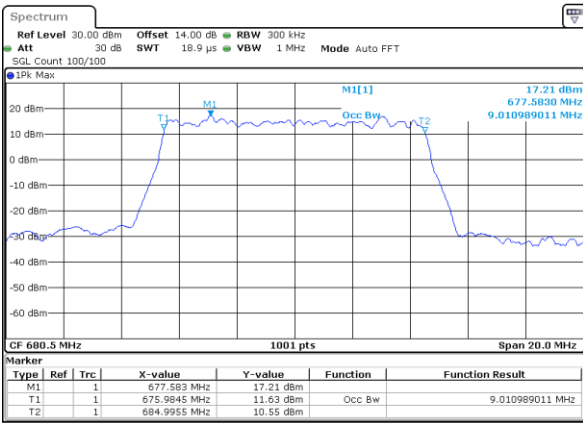

LTE Band 71

Lowest Channel / 5MHz / QPSK

Date: 13.OCT.2021 17:55:08

Lowest Channel / 5MHz / 16QAM

Date: 13.OCT.2021 17:55:37

Middle Channel / 5MHz / QPSK

Date: 13.OCT.2021 18:02:32

Middle Channel / 5MHz / 16QAM

Date: 13.OCT.2021 18:03:40

Highest Channel / 5MHz / QPSK

Date: 13.OCT.2021 18:06:56

Highest Channel / 5MHz / 16QAM

Date: 13.OCT.2021 18:07:21

LTE Band 71

Lowest Channel / 10MHz / QPSK

Date: 13.OCT.2021 18:23:07

Lowest Channel / 10MHz / 16QAM

Date: 13.OCT.2021 18:23:31

Middle Channel / 10MHz / QPSK

Date: 13.OCT.2021 18:30:24

Middle Channel / 10MHz / 16QAM

Date: 13.OCT.2021 18:30:47

Highest Channel / 10MHz / QPSK

Date: 13.OCT.2021 18:34:04