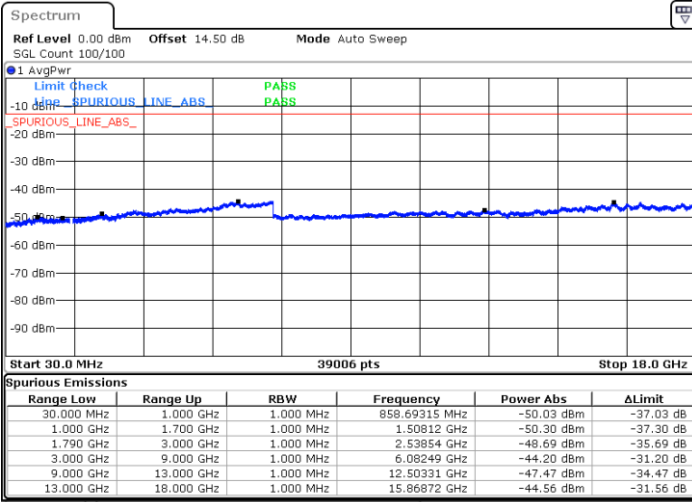

LTE Band 66 / 3MHz

Middle Channel / QPSK

Middle Channel / 16QAM

Date: 12.OCT.2021 01:54:57

Date: 12.OCT.2021 01:56:27

Highest Channel / QPSK

Highest Channel / 16QAM

Date: 12.OCT.2021 02:04:37

Date: 12.OCT.2021 02:06:07

LTE Band 66 / 5MHz

Lowest Channel / QPSK

Lowest Channel / 16QAM

Date: 12.OCT.2021 02:40:05

Date: 12.OCT.2021 02:41:34

Middle Channel / QPSK

Middle Channel / 16QAM