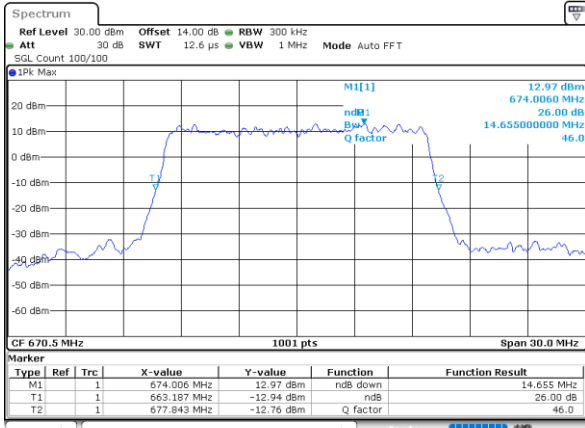

Highest Channel / 20MHz / QPSK

Date: 13.OCT.2021 20:18:37

Highest Channel / 20MHz / 16QAM

Date: 14.OCT.2021 09:53:35

LTE Band 71

Lowest Channel / 5MHz / 64QAM

Date: 13.OCT.2021 18:14:36

Lowest Channel / 10MHz / 64QAM

Date: 13.OCT.2021 18:41:37

Middle Channel / 5MHz / 64QAM

Date: 13.OCT.2021 18:18:07

Middle Channel / 10MHz / 64QAM

Date: 13.OCT.2021 18:45:05

Highest Channel / 5MHz / 64QAM

Date: 13.OCT.2021 18:19:48

Highest Channel / 10MHz / 64QAM

Date: 13.OCT.2021 18:46:46

LTE Band 71

Lowest Channel / 15MHz / 64QAM

Date: 14.OCT.2021 09:30:21

Lowest Channel / 20MHz / 64QAM

Date: 13.OCT.2021 20:25:21

Middle Channel / 15MHz / 64QAM

Date: 13.OCT.2021 19:12:03