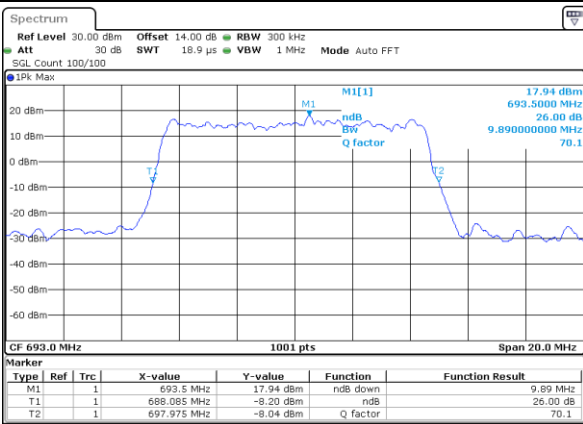

Date: 14.OCT.2021 08:38:18

Highest Channel / 5MHz / QPSK

Date: 13.OCT.2021 18:07:45

Highest Channel / 5MHz / 16QAM

Date: 14.OCT.2021 08:39:53

LTE Band 71

Lowest Channel / 10MHz / QPSK

Date: 13.OCT.2021 18:23:56

Lowest Channel / 10MHz / 16QAM

Date: 13.OCT.2021 18:24:20

Middle Channel / 10MHz / QPSK

Date: 13.OCT.2021 18:31:11

Middle Channel / 10MHz / 16QAM

Date: 13.OCT.2021 18:31:35

Highest Channel / 10MHz / QPSK

Date: 13.OCT.2021 18:34:52

Highest Channel / 10MHz / 16QAM

Date: 14.OCT.2021 09:23:22

LTE Band 71

Lowest Channel / 15MHz / QPSK

Date: 14.OCT.2021 09:31:23

Lowest Channel / 15MHz / 16QAM

Date: 14.OCT.2021 09:12:42

Middle Channel / 15MHz / QPSK