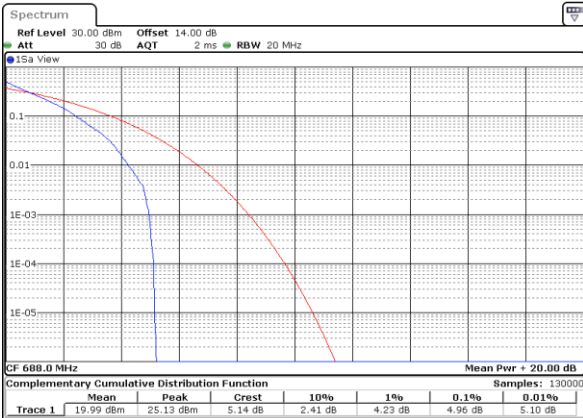

LTE Band 71 / 20MHz / QPSK

Lowest Channel / 1RB

Date: 14.OCT.2021 08:31:12

Lowest Channel / Full RB

Date: 14.OCT.2021 08:31:39

Middle Channel / 1RB

Date: 14.OCT.2021 08:32:05

Middle Channel / Full RB

Date: 14.OCT.2021 08:32:32

Highest Channel / 1RB

Date: 14.OCT.2021 08:32:58

Highest Channel / Full RB

Date: 14.OCT.2021 08:33:24

LTE Band 71 / 20MHz / 16QAM

Lowest Channel / 1RB

Date: 14.OCT.2021 09:18:16

Lowest Channel / Full RB

Date: 14.OCT.2021 08:28:59

Middle Channel / 1RB

Date: 14.OCT.2021 08:29:25

Middle Channel / Full RB

Date: 14.OCT.2021 08:29:52

Highest Channel / 1RB

Date: 14.OCT.2021 08:30:18