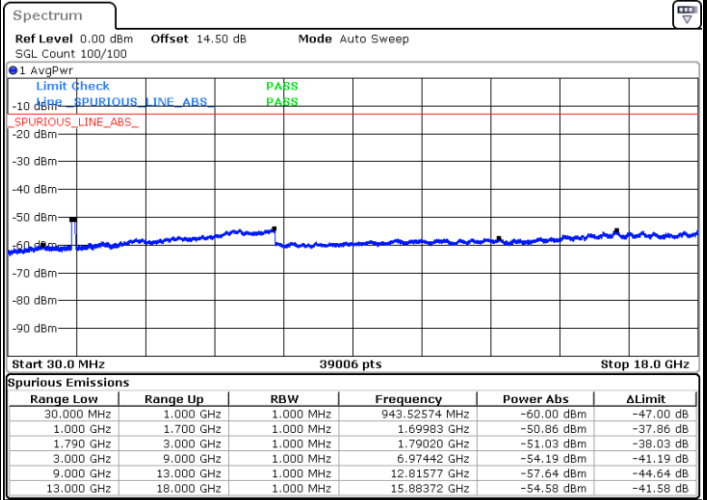

LTE Band 66 / 10MHz

Lowest Channel / 64QAM

Middle Channel / 64QAM

Date: 12.OCT.2021 21:02:32

Date: 12.OCT.2021 21:03:39

Highest Channel / 64QAM

Date: 12.OCT.2021 21:06:15

LTE Band 66 / 15MHz

Lowest Channel / 64QAM

Middle Channel / 64QAM

Highest Channel / 64QAM

LTE Band 66 / 20MHz

Lowest Channel / 64QAM

Middle Channel / 64QAM

Date: 12.OCT.2021 22:25:48

Date: 12.OCT.2021 22:26:56

Highest Channel / 64QAM

Date: 12.OCT.2021 22:29:31

Frequency Stability

Test Conditions		LTE Band 66 (QPSK) / Middle Channel	Limit
Temperature (°C)	Voltage (Volt)	BW 10MHz	Note 2.
		Deviation (ppm)	Result
50	Normal Voltage	0.0026	PASS
40	Normal Voltage	0.0008	
30	Normal Voltage	0.0018	
20(Ref.)	Normal Voltage	0.0000	
10	Normal Voltage	0.0006	
0	Normal Voltage	0.0005	
-10	Normal Voltage	0.0009	
-20	Normal Voltage	0.0001	
-30	Normal Voltage	0.0005	
20	Maximum Voltage	0.0014	
20	Normal Voltage	0.0000	
20	Battery End Point	0.0027	

Note:

1. Normal Voltage =3.87 V. ; Battery End Point (BEP) =3.5 V. ; Maximum Voltage =4.43 V.
2. Note: The frequency fundamental emissions stay within the authorized frequency block.

LTE Band 71

Peak-to-Average Ratio