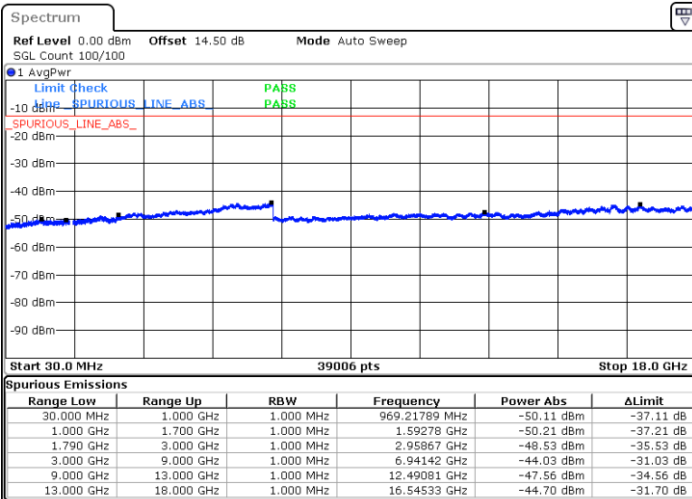

LTE Band 66 / 3MHz

Middle Channel / QPSK

Middle Channel / 16QAM

Date: 12.OCT.2021 01:54:57

Date: 12.OCT.2021 01:56:27

Highest Channel / QPSK

Highest Channel / 16QAM

Date: 12.OCT.2021 02:04:37

Date: 12.OCT.2021 02:06:07

LTE Band 66 / 5MHz

Lowest Channel / QPSK

Lowest Channel / 16QAM

Date: 12.OCT.2021 02:40:05

Date: 12.OCT.2021 02:41:34

Middle Channel / QPSK

Middle Channel / 16QAM