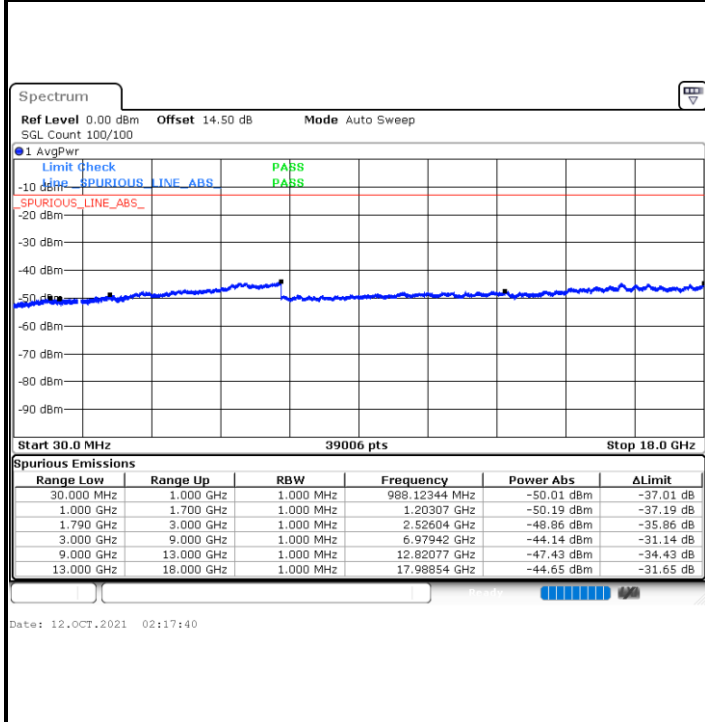

Date: 12.OCT.2021 22:23:13

LTE Band 66 / 1.4MHz

Lowest Channel / 64QAM

Middle Channel / 64QAM

Date: 12.OCT.2021 01:34:44

Date: 12.OCT.2021 01:36:36

Highest Channel / 64QAM

Date: 12.OCT.2021 01:41:26

LTE Band 66 / 3MHz

Lowest Channel / 64QAM

Middle Channel / 64QAM

Highest Channel / 64QAM

LTE Band 66 / 5MHz

Lowest Channel / 64QAM

Middle Channel / 64QAM

Highest Channel / 64QAM

LTE Band 66 / 10MHz

Lowest Channel / 64QAM

Middle Channel / 64QAM

Date: 12.OCT.2021 21:02:32

Date: 12.OCT.2021 21:03:39

Highest Channel / 64QAM

Date: 12.OCT.2021 21:06:15

LTE Band 66 / 15MHz