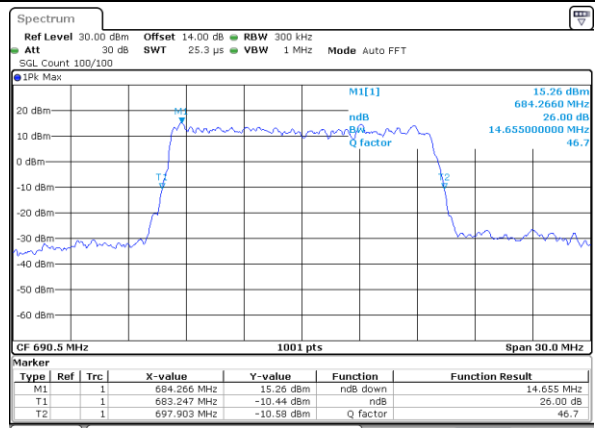

Highest Channel / 10MHz / 16QAM

Date: 14.OCT.2021 09:23:22

LTE Band 71

Lowest Channel / 15MHz / QPSK

Date: 14.OCT.2021 09:31:23

Lowest Channel / 15MHz / 16QAM

Date: 14.OCT.2021 09:12:42

Middle Channel / 15MHz / QPSK

Date: 13.OCT.2021 18:58:07

Middle Channel / 15MHz / 16QAM

Date: 13.OCT.2021 18:58:31

Highest Channel / 15MHz / QPSK

Date: 13.OCT.2021 19:01:49

Highest Channel / 15MHz / 16QAM

Date: 13.OCT.2021 19:02:14

LTE Band 71