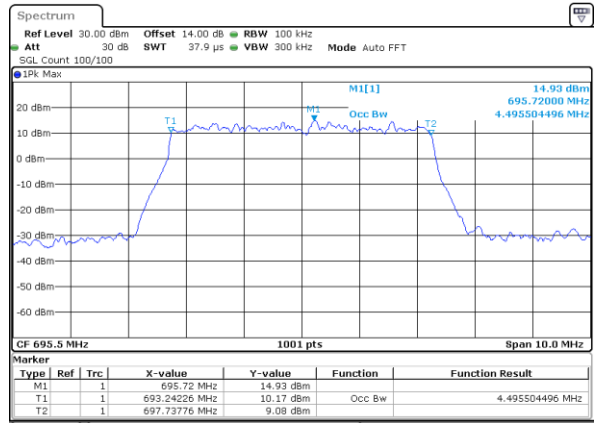

Middle Channel / 20MHz / 64QAM

Date: 13.OCT.2021 20:28:50

Highest Channel / 15MHz / 64QAM

Date: 13.OCT.2021 19:13:44

Highest Channel / 20MHz / 64QAM

Date: 13.OCT.2021 20:30:31

Occupied Bandwidth

Mode	LTE Band 71 : 99%OBW(MHz)											
BW	1.4MHz		3MHz		5MHz		10MHz		15MHz		20MHz	
Mod.	QPSK	16QAM	QPSK	16QAM	QPSK	16QAM	QPSK	16QAM	QPSK	16QAM	QPSK	16QAM
Lowest CH	-	-	-	-	4.49	4.49	9.03	9.05	13.52	13.46	17.86	17.90
Middle CH	-	-	-	-	4.50	4.50	9.01	9.07	13.46	13.46	17.90	17.82
Highest CH	-	-	-	-	4.50	4.50	9.03	9.03	13.46	13.49	17.90	17.98
Mode	LTE Band 71 : 99%OBW(MHz)											
BW	1.4MHz		3MHz		5MHz		10MHz		15MHz		20MHz	
Mod.	64QAM		64QAM		64QAM		64QAM		64QAM		64QAM	
Lowest CH	-	-	-	-	4.49	-	9.03	-	13.46	-	17.90	-
Middle CH	-	-	-	-	4.51	-	9.05	-	13.46	-	17.94	-
Highest CH	-	-	-	-	4.53	-	9.07	-	13.43	-	17.90	-

LTE Band 71

Lowest Channel / 5MHz / QPSK

Date: 13.OCT.2021 17:55:08

Lowest Channel / 5MHz / 16QAM

Date: 13.OCT.2021 17:55:37

Middle Channel / 5MHz / QPSK

Date: 13.OCT.2021 18:02:32

Middle Channel / 5MHz / 16QAM

Date: 13.OCT.2021 18:03:40

Highest Channel / 5MHz / QPSK

Date: 13.OCT.2021 18:06:56

Highest Channel / 5MHz / 16QAM

Date: 13.OCT.2021 18:07:21

LTE Band 71

Lowest Channel / 10MHz / QPSK

Date: 13.OCT.2021 18:23:07