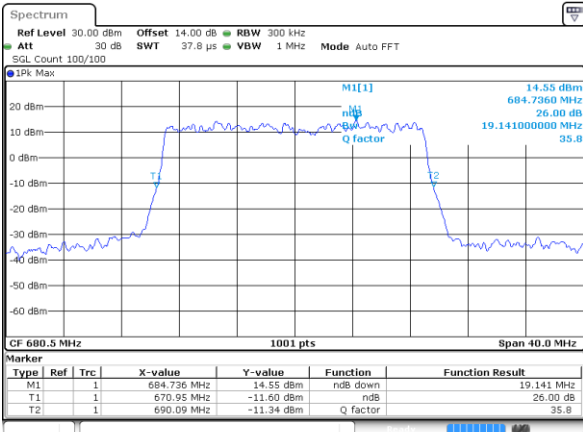

Date: 13.OCT.2021 18:58:07

Middle Channel / 15MHz / 16QAM

Date: 13.OCT.2021 18:58:31

Highest Channel / 15MHz / QPSK

Date: 13.OCT.2021 19:01:49

Highest Channel / 15MHz / 16QAM

Date: 13.OCT.2021 19:02:14

LTE Band 71

Lowest Channel / 20MHz / QPSK

Date: 13.OCT.2021 19:17:47

Lowest Channel / 20MHz / 16QAM

Date: 14.OCT.2021 09:52:17

Middle Channel / 20MHz / QPSK

Date: 13.OCT.2021 19:25:04

Middle Channel / 20MHz / 16QAM

Date: 13.OCT.2021 19:25:28

Highest Channel / 20MHz / QPSK

Date: 13.OCT.2021 20:18:37

Highest Channel / 20MHz / 16QAM

Date: 14.OCT.2021 09:53:35

LTE Band 71

Lowest Channel / 5MHz / 64QAM

Date: 13.OCT.2021 18:14:36

Lowest Channel / 10MHz / 64QAM