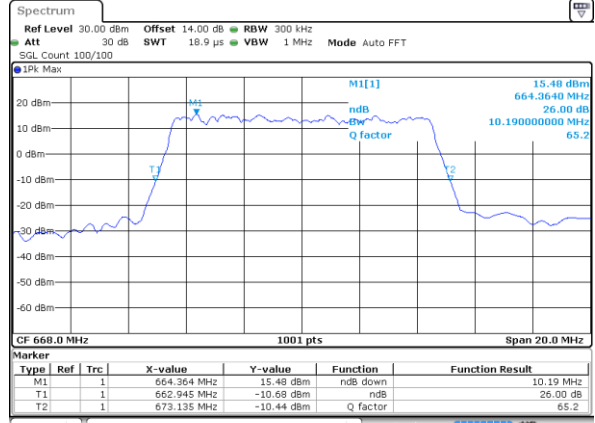

LTE Band 71

Lowest Channel / 5MHz / QPSK

Date: 13.OCT.2021 17:56:01

Lowest Channel / 5MHz / 16QAM

Date: 13.OCT.2021 17:56:25

Middle Channel / 5MHz / QPSK

Date: 14.OCT.2021 08:38:59

Middle Channel / 5MHz / 16QAM

Date: 14.OCT.2021 08:38:18

Highest Channel / 5MHz / QPSK

Date: 13.OCT.2021 18:07:45

Highest Channel / 5MHz / 16QAM

Date: 14.OCT.2021 08:39:53

LTE Band 71

Lowest Channel / 10MHz / QPSK

Date: 13.OCT.2021 18:23:56

Lowest Channel / 10MHz / 16QAM

Date: 13.OCT.2021 18:24:20

Middle Channel / 10MHz / QPSK

Date: 13.OCT.2021 18:31:11

Middle Channel / 10MHz / 16QAM

Date: 13.OCT.2021 18:31:35

Highest Channel / 10MHz / QPSK

Date: 13.OCT.2021 18:34:52

Highest Channel / 10MHz / 16QAM

Date: 14.OCT.2021 09:23:22

LTE Band 71

Lowest Channel / 15MHz / QPSK

Date: 14.OCT.2021 09:31:23

Lowest Channel / 15MHz / 16QAM

Date: 14.OCT.2021 09:12:42

Middle Channel / 15MHz / QPSK