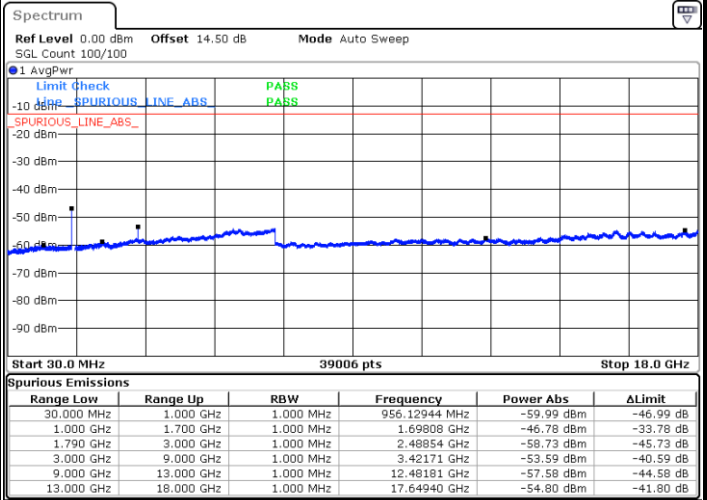

Lowest Channel / QPSK

Date: 12.OCT.2021 20:51:42

Lowest Channel / 16QAM

Date: 12.OCT.2021 20:52:27

LTE Band 66 / 10MHz

Middle Channel / QPSK

Middle Channel / 16QAM

Date: 12.OCT.2021 20:53:56

Date: 12.OCT.2021 20:54:41

Highest Channel / QPSK

Highest Channel / 16QAM

Date: 12.OCT.2021 20:59:11

Date: 12.OCT.2021 20:59:57

LTE Band 66 / 15MHz

Lowest Channel / QPSK

Lowest Channel / 16QAM

Date: 12.OCT.2021 22:02:25

Date: 12.OCT.2021 22:03:10

Middle Channel / QPSK

Middle Channel / 16QAM

Date: 12.OCT.2021 22:04:40

Date: 12.OCT.2021 22:05:25

LTE Band 66 / 15MHz

Highest Channel / QPSK

Date: 12.OCT.2021 22:09:51

Highest Channel / 16QAM

Date: 12.OCT.2021 22:10:36

LTE Band 66 / 20MHz

Lowest Channel / QPSK

Date: 12.OCT.2021 22:15:02

Lowest Channel / 16QAM

Date: 12.OCT.2021 22:15:47