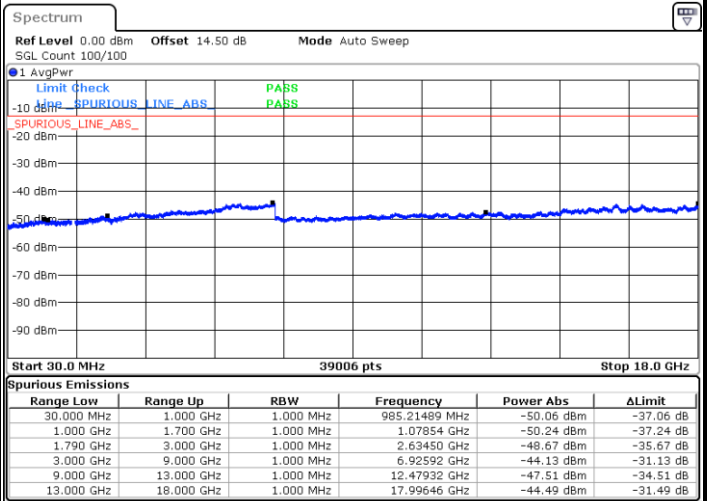

LTE Band 66 / 3MHz

Middle Channel / QPSK

Middle Channel / 16QAM

Date: 12.OCT.2021 01:54:57

Date: 12.OCT.2021 01:56:27

Highest Channel / QPSK

Highest Channel / 16QAM

Date: 12.OCT.2021 02:04:37

Date: 12.OCT.2021 02:06:07

LTE Band 66 / 5MHz

Lowest Channel / QPSK

Lowest Channel / 16QAM

Date: 12.OCT.2021 02:40:05

Date: 12.OCT.2021 02:41:34

Middle Channel / QPSK

Middle Channel / 16QAM

Date: 12.OCT.2021 02:43:49

Date: 12.OCT.2021 02:45:19

LTE Band 66 / 5MHz

Highest Channel / QPSK

Date: 12.OCT.2021 20:46:26

Highest Channel / 16QAM

Date: 12.OCT.2021 20:47:11

LTE Band 66 / 10MHz