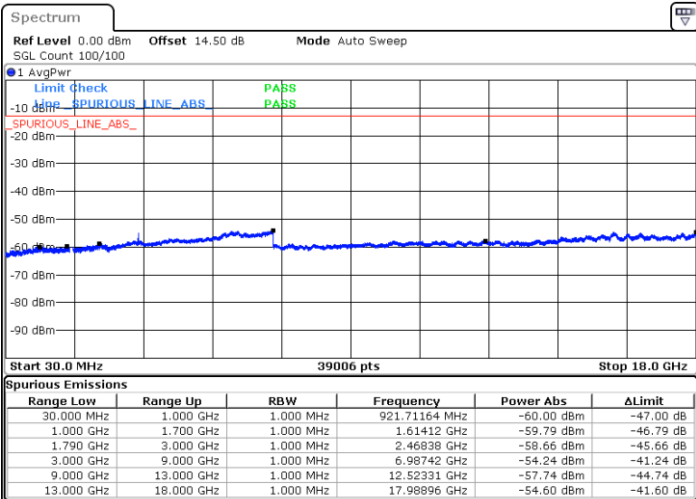

Lowest Channel / QPSK

Date: 12.OCT.2021 20:51:42

Lowest Channel / 16QAM

Date: 12.OCT.2021 20:52:27

LTE Band 66 / 10MHz

Middle Channel / QPSK

Middle Channel / 16QAM

Date: 12.OCT.2021 20:53:56

Date: 12.OCT.2021 20:54:41

Highest Channel / QPSK

Highest Channel / 16QAM

Date: 12.OCT.2021 20:59:11

Date: 12.OCT.2021 20:59:57

LTE Band 66 / 15MHz

Lowest Channel / QPSK

Lowest Channel / 16QAM

Date: 12.OCT.2021 22:02:25

Date: 12.OCT.2021 22:03:10

Middle Channel / QPSK

Middle Channel / 16QAM

Date: 12.OCT.2021 22:04:40

Date: 12.OCT.2021 22:05:25

LTE Band 66 / 15MHz

Highest Channel / QPSK