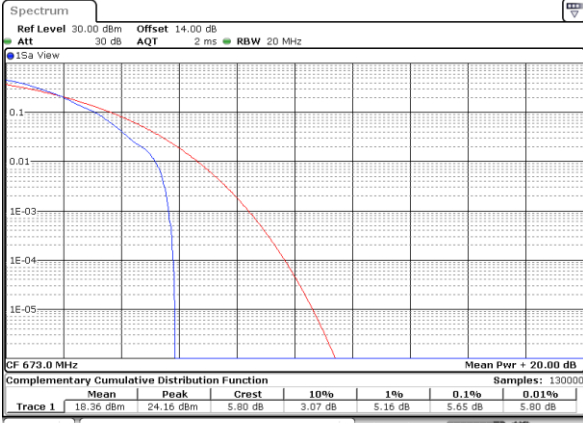

Date: 14.OCT.2021 08:32:32

Highest Channel / 1RB

Date: 14.OCT.2021 08:32:58

Highest Channel / Full RB

Date: 14.OCT.2021 08:33:24

LTE Band 71 / 20MHz / 16QAM

Lowest Channel / 1RB

Date: 14.OCT.2021 09:18:16

Lowest Channel / Full RB

Date: 14.OCT.2021 08:28:59

Middle Channel / 1RB

Date: 14.OCT.2021 08:29:25

Middle Channel / Full RB

Date: 14.OCT.2021 08:29:52

Highest Channel / 1RB

Date: 14.OCT.2021 08:30:18

Highest Channel / Full RB

Date: 14.OCT.2021 08:30:45

LTE Band 71 / 20MHz / 64QAM

Lowest Channel / 1RB

Date: 14.OCT.2021 08:33:51

Lowest Channel / Full RB

Date: 14.OCT.2021 08:34:18

Middle Channel / 1RB

Date: 14.OCT.2021 08:34:45

Middle Channel / Full RB

Date: 14.OCT.2021 08:35:10

Highest Channel / 1RB

Date: 14.OCT.2021 08:35:37

Highest Channel / Full RB

Date: 14.OCT.2021 08:36:04

26dB Bandwidth