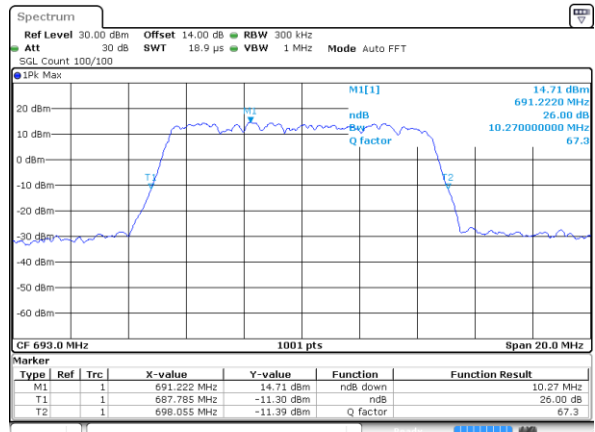

Highest Channel / 20MHz / QPSK

Date: 13.OCT.2021 20:18:37

Highest Channel / 20MHz / 16QAM

Date: 14.OCT.2021 09:53:35

LTE Band 71

Lowest Channel / 5MHz / 64QAM

Date: 13.OCT.2021 18:14:36

Lowest Channel / 10MHz / 64QAM

Date: 13.OCT.2021 18:41:37

Middle Channel / 5MHz / 64QAM

Date: 13.OCT.2021 18:18:07

Middle Channel / 10MHz / 64QAM

Date: 13.OCT.2021 18:45:05

Highest Channel / 5MHz / 64QAM

Date: 13.OCT.2021 18:19:48

Highest Channel / 10MHz / 64QAM

Date: 13.OCT.2021 18:46:46

LTE Band 71

Lowest Channel / 15MHz / 64QAM

Date: 14.OCT.2021 09:30:21

Lowest Channel / 20MHz / 64QAM

Date: 13.OCT.2021 20:25:21

Middle Channel / 15MHz / 64QAM

Date: 13.OCT.2021 19:12:03