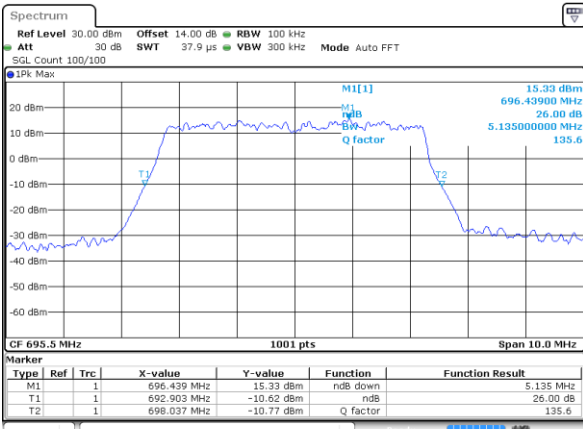

Mode	LTE Band 71 : 26dB BW(MHz)											
BW	1.4MHz		3MHz		5MHz		10MHz		15MHz		20MHz	
Mod.	QPSK	16QAM	QPSK	16QAM	QPSK	16QAM	QPSK	16QAM	QPSK	16QAM	QPSK	16QAM
Lowest CH	-	-	-	-	4.98	4.97	9.87	10.19	14.42	14.39	18.70	18.98
Middle CH	-	-	-	-	5.08	5.06	10.15	9.81	14.66	14.54	19.14	18.86
Highest CH	-	-	-	-	5.14	5.05	9.89	9.83	14.36	14.66	19.10	19.18
Mode	LTE Band 71 : 26dB BW(MHz)											
BW	1.4MHz		3MHz		5MHz		10MHz		15MHz		20MHz	
Mod.	64QAM		64QAM		64QAM		64QAM		64QAM		64QAM	
Lowest CH	-	-	-	-	5.03	-	10.11	-	14.66	-	18.70	-
Middle CH	-	-	-	-	5.00	-	10.09	-	14.33	-	19.14	-
Highest CH	-	-	-	-	5.04	-	10.27	-	14.42	-	18.70	-

LTE Band 71

Lowest Channel / 5MHz / QPSK

Date: 13.OCT.2021 17:56:01

Lowest Channel / 5MHz / 16QAM

Date: 13.OCT.2021 17:56:25

Middle Channel / 5MHz / QPSK

Date: 14.OCT.2021 08:38:59

Middle Channel / 5MHz / 16QAM

Date: 14.OCT.2021 08:38:18

Highest Channel / 5MHz / QPSK

Date: 13.OCT.2021 18:07:45

Highest Channel / 5MHz / 16QAM

Date: 14.OCT.2021 08:39:53

LTE Band 71

Lowest Channel / 10MHz / QPSK

Date: 13.OCT.2021 18:23:56