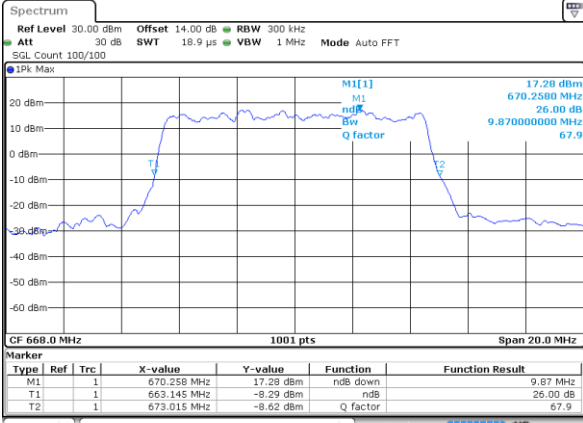

LTE Band 71

Lowest Channel / 5MHz / QPSK

Date: 13.OCT.2021 17:56:01

Lowest Channel / 5MHz / 16QAM

Date: 13.OCT.2021 17:56:25

Middle Channel / 5MHz / QPSK

Date: 14.OCT.2021 08:38:59

Middle Channel / 5MHz / 16QAM

Date: 14.OCT.2021 08:38:18

Highest Channel / 5MHz / QPSK

Date: 13.OCT.2021 18:07:45

Highest Channel / 5MHz / 16QAM

Date: 14.OCT.2021 08:39:53

LTE Band 71

Lowest Channel / 10MHz / QPSK

Date: 13.OCT.2021 18:23:56

Lowest Channel / 10MHz / 16QAM

Date: 13.OCT.2021 18:24:20

Middle Channel / 10MHz / QPSK

Date: 13.OCT.2021 18:31:11

Middle Channel / 10MHz / 16QAM

Date: 13.OCT.2021 18:31:35

Highest Channel / 10MHz / QPSK

Date: 13.OCT.2021 18:34:52

Highest Channel / 10MHz / 16QAM

Date: 14.OCT.2021 09:23:22

LTE Band 71

Lowest Channel / 15MHz / QPSK

Date: 14.OCT.2021 09:31:23

Lowest Channel / 15MHz / 16QAM

Date: 14.OCT.2021 09:12:42

Middle Channel / 15MHz / QPSK