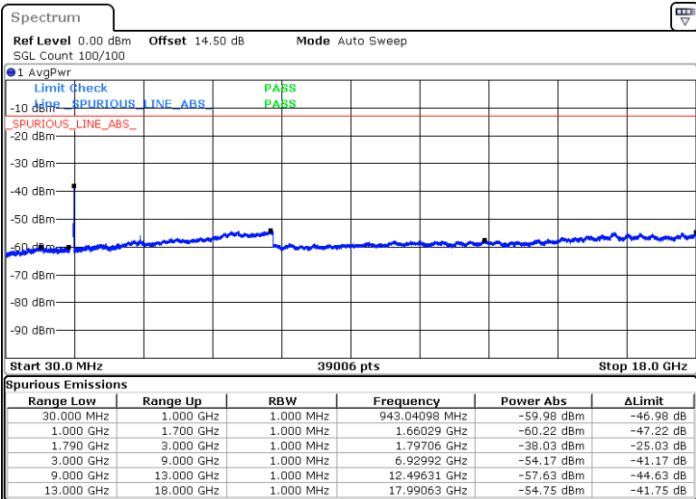

Date: 12.OCT.2021 22:09:51

Highest Channel / 16QAM

Date: 12.OCT.2021 22:10:36

LTE Band 66 / 20MHz

Lowest Channel / QPSK

Date: 12.OCT.2021 22:15:02

Lowest Channel / 16QAM

Date: 12.OCT.2021 22:15:47

LTE Band 66 / 20MHz

Middle Channel / QPSK

Middle Channel / 16QAM

Date: 12.OCT.2021 22:17:17

Date: 12.OCT.2021 22:18:02

Highest Channel / QPSK

Highest Channel / 16QAM

Date: 12.OCT.2021 22:22:28

Date: 12.OCT.2021 22:23:13

LTE Band 66 / 1.4MHz

Lowest Channel / 64QAM

Middle Channel / 64QAM

Date: 12.OCT.2021 01:34:44

Date: 12.OCT.2021 01:36:36

Highest Channel / 64QAM

Date: 12.OCT.2021 01:41:26