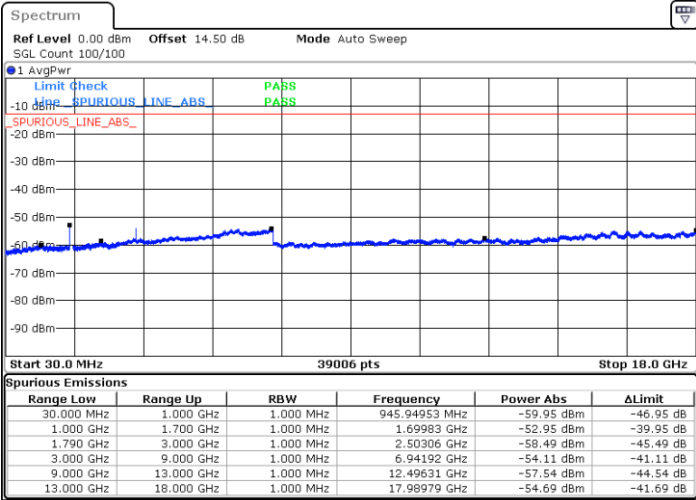

LTE Band 66 / 10MHz

Lowest Channel / 64QAM

Middle Channel / 64QAM

Date: 12.OCT.2021 21:02:32

Date: 12.OCT.2021 21:03:39

Highest Channel / 64QAM

Date: 12.OCT.2021 21:06:15

LTE Band 66 / 15MHz

Lowest Channel / 64QAM

Middle Channel / 64QAM

Highest Channel / 64QAM

LTE Band 66 / 20MHz

Lowest Channel / 64QAM

Middle Channel / 64QAM

Date: 12.OCT.2021 22:25:48

Date: 12.OCT.2021 22:26:56

Highest Channel / 64QAM

Date: 12.OCT.2021 22:29:31

Frequency Stability

Test Conditions		LTE Band 66 (QPSK) / Middle Channel	Limit
Temperature (°C)	Voltage (Volt)	BW 10MHz	Note 2.
		Deviation (ppm)	Result
50	Normal Voltage	0.0026	PASS
40	Normal Voltage	0.0008	
30	Normal Voltage	0.0018	
20(Ref.)	Normal Voltage	0.0000	
10	Normal Voltage	0.0006	
0	Normal Voltage	0.0005	
-10	Normal Voltage	0.0009	
-20	Normal Voltage	0.0001	
-30	Normal Voltage	0.0005	
20	Maximum Voltage	0.0014	
20	Normal Voltage	0.0000	
20	Battery End Point	0.0027	

Note:

1. Normal Voltage =3.87 V. ; Battery End Point (BEP) =3.5 V. ; Maximum Voltage =4.43 V.
2. Note: The frequency fundamental emissions stay within the authorized frequency block.

LTE Band 71

Peak-to-Average Ratio