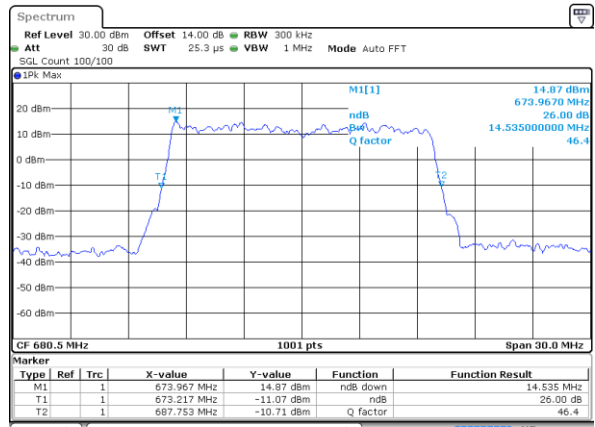

Date: 14.OCT.2021 08:38:18

Highest Channel / 5MHz / QPSK

Date: 13.OCT.2021 18:07:45

Highest Channel / 5MHz / 16QAM

Date: 14.OCT.2021 08:39:53

LTE Band 71

Lowest Channel / 10MHz / QPSK

Date: 13.OCT.2021 18:23:56

Lowest Channel / 10MHz / 16QAM

Date: 13.OCT.2021 18:24:20

Middle Channel / 10MHz / QPSK

Date: 13.OCT.2021 18:31:11

Middle Channel / 10MHz / 16QAM

Date: 13.OCT.2021 18:31:35

Highest Channel / 10MHz / QPSK

Date: 13.OCT.2021 18:34:52

Highest Channel / 10MHz / 16QAM

Date: 14.OCT.2021 09:23:22

LTE Band 71

Lowest Channel / 15MHz / QPSK

Date: 14.OCT.2021 09:31:23

Lowest Channel / 15MHz / 16QAM

Date: 14.OCT.2021 09:12:42

Middle Channel / 15MHz / QPSK

Date: 13.OCT.2021 18:58:07

Middle Channel / 15MHz / 16QAM

Date: 13.OCT.2021 18:58:31

Highest Channel / 15MHz / QPSK

Date: 13.OCT.2021 19:01:49

Highest Channel / 15MHz / 16QAM

Date: 13.OCT.2021 19:02:14

LTE Band 71