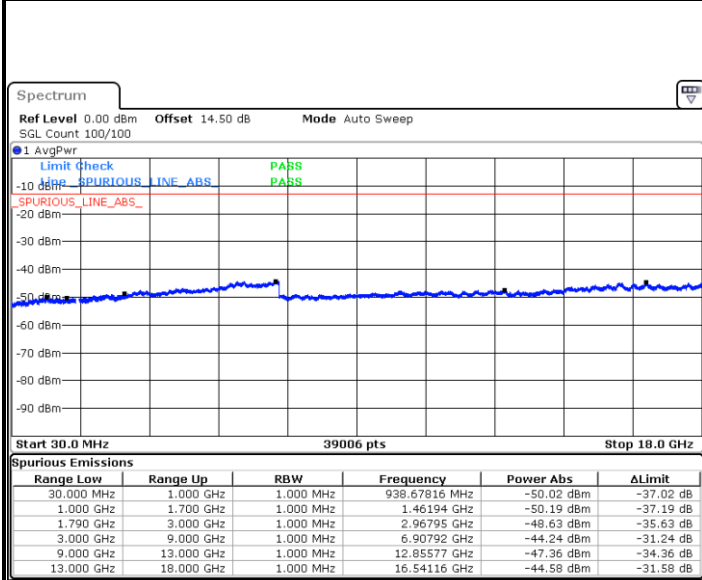

LTE Band 66 / 3MHz

Middle Channel / QPSK

Middle Channel / 16QAM

Date: 12.OCT.2021 01:54:57

Date: 12.OCT.2021 01:56:27

Highest Channel / QPSK

Highest Channel / 16QAM

Date: 12.OCT.2021 02:04:37

Date: 12.OCT.2021 02:06:07

LTE Band 66 / 5MHz

Lowest Channel / QPSK

Lowest Channel / 16QAM

Date: 12.OCT.2021 02:40:05

Date: 12.OCT.2021 02:41:34

Middle Channel / QPSK

Middle Channel / 16QAM

Date: 12.OCT.2021 02:43:49

Date: 12.OCT.2021 02:45:19

LTE Band 66 / 5MHz

Highest Channel / QPSK

Date: 12.OCT.2021 20:46:26

Highest Channel / 16QAM

Date: 12.OCT.2021 20:47:11

LTE Band 66 / 10MHz