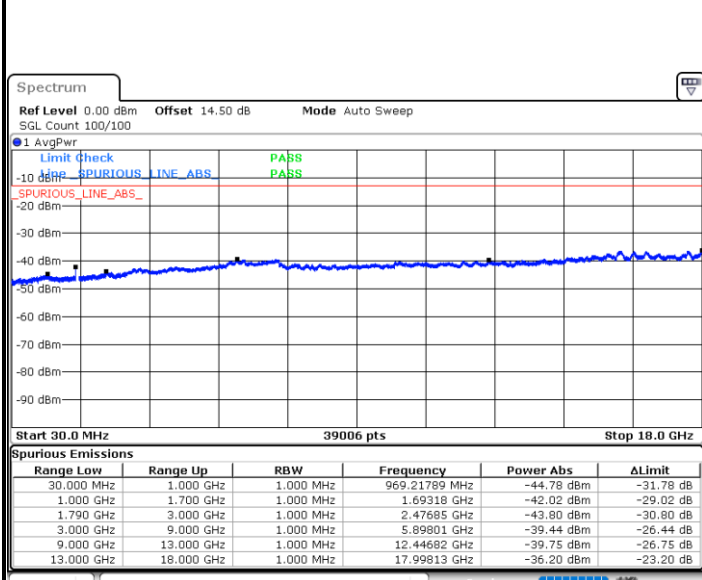

Date: 12.OCT.2021 02:06:07

LTE Band 66 / 5MHz

Lowest Channel / QPSK

Lowest Channel / 16QAM

Date: 12.OCT.2021 02:40:05

Date: 12.OCT.2021 02:41:34

Middle Channel / QPSK

Middle Channel / 16QAM

Date: 12.OCT.2021 02:43:49

Date: 12.OCT.2021 02:45:19

LTE Band 66 / 5MHz

Highest Channel / QPSK

Date: 12.OCT.2021 20:46:26

Highest Channel / 16QAM

Date: 12.OCT.2021 20:47:11

LTE Band 66 / 10MHz

Lowest Channel / QPSK

Date: 12.OCT.2021 20:51:42

Lowest Channel / 16QAM

Date: 12.OCT.2021 20:52:27

LTE Band 66 / 10MHz

Middle Channel / QPSK

Middle Channel / 16QAM

Date: 12.OCT.2021 20:53:56

Date: 12.OCT.2021 20:54:41

Highest Channel / QPSK

Highest Channel / 16QAM

Date: 12.OCT.2021 20:59:11

Date: 12.OCT.2021 20:59:57

LTE Band 66 / 15MHz

Lowest Channel / QPSK

Lowest Channel / 16QAM