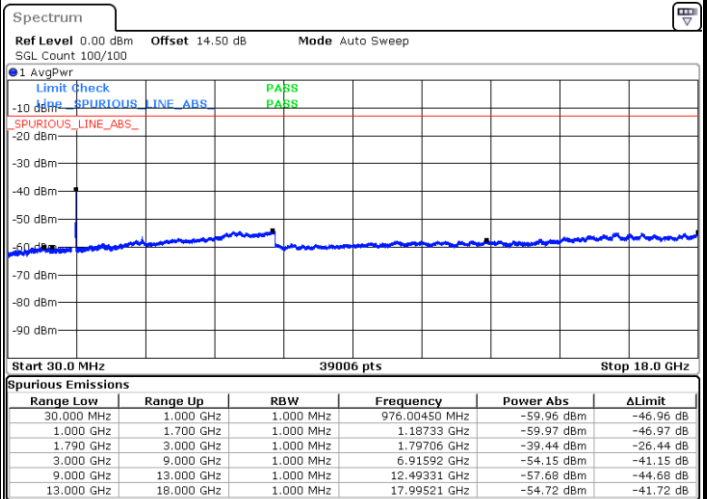

Date: 12.OCT.2021 22:09:51

Highest Channel / 16QAM

Date: 12.OCT.2021 22:10:36

LTE Band 66 / 20MHz

Lowest Channel / QPSK

Date: 12.OCT.2021 22:15:02

Lowest Channel / 16QAM

Date: 12.OCT.2021 22:15:47

LTE Band 66 / 20MHz

Middle Channel / QPSK

Middle Channel / 16QAM

Date: 12.OCT.2021 22:17:17

Date: 12.OCT.2021 22:18:02

Highest Channel / QPSK

Highest Channel / 16QAM

Date: 12.OCT.2021 22:22:28

Date: 12.OCT.2021 22:23:13

LTE Band 66 / 1.4MHz

Lowest Channel / 64QAM

Middle Channel / 64QAM

Date: 12.OCT.2021 01:34:44

Date: 12.OCT.2021 01:36:36

Highest Channel / 64QAM

Date: 12.OCT.2021 01:41:26