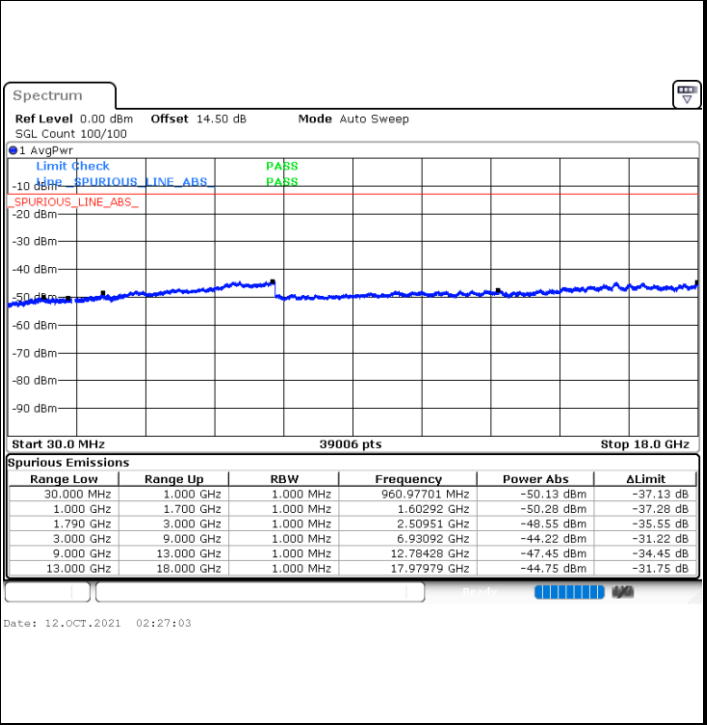

Date: 12.OCT.2021 22:23:13

LTE Band 66 / 1.4MHz

Lowest Channel / 64QAM

Middle Channel / 64QAM

Date: 12.OCT.2021 01:34:44

Date: 12.OCT.2021 01:36:36

Highest Channel / 64QAM

Date: 12.OCT.2021 01:41:26

LTE Band 66 / 3MHz

Lowest Channel / 64QAM

Middle Channel / 64QAM

Highest Channel / 64QAM

LTE Band 66 / 5MHz

Lowest Channel / 64QAM

Middle Channel / 64QAM

Highest Channel / 64QAM

LTE Band 66 / 10MHz

Lowest Channel / 64QAM

Middle Channel / 64QAM

Date: 12.OCT.2021 21:02:32

Date: 12.OCT.2021 21:03:39

Highest Channel / 64QAM

Date: 12.OCT.2021 21:06:15

LTE Band 66 / 15MHz