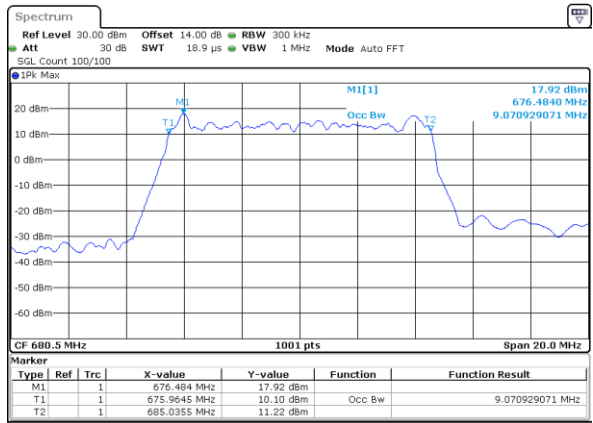

Date: 13.OCT.2021 18:03:40

Highest Channel / 5MHz / QPSK

Date: 13.OCT.2021 18:06:56

Highest Channel / 5MHz / 16QAM

Date: 13.OCT.2021 18:07:21

LTE Band 71

Lowest Channel / 10MHz / QPSK

Date: 13.OCT.2021 18:23:07

Lowest Channel / 10MHz / 16QAM

Date: 13.OCT.2021 18:23:31

Middle Channel / 10MHz / QPSK

Date: 13.OCT.2021 18:30:24

Middle Channel / 10MHz / 16QAM

Date: 13.OCT.2021 18:30:47

Highest Channel / 10MHz / QPSK

Date: 13.OCT.2021 18:34:04

Highest Channel / 10MHz / 16QAM

Date: 13.OCT.2021 18:34:28