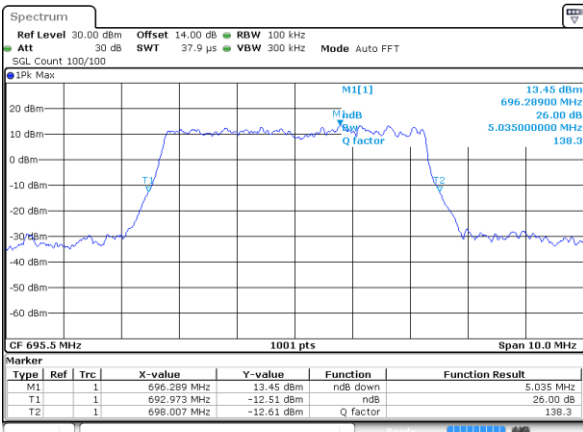

Highest Channel / 20MHz / QPSK

Date: 13.OCT.2021 20:18:37

Highest Channel / 20MHz / 16QAM

Date: 14.OCT.2021 09:53:35

LTE Band 71

Lowest Channel / 5MHz / 64QAM

Date: 13.OCT.2021 18:14:36

Lowest Channel / 10MHz / 64QAM

Date: 13.OCT.2021 18:41:37

Middle Channel / 5MHz / 64QAM

Date: 13.OCT.2021 18:18:07

Middle Channel / 10MHz / 64QAM

Date: 13.OCT.2021 18:45:05

Highest Channel / 5MHz / 64QAM

Date: 13.OCT.2021 18:19:48

Highest Channel / 10MHz / 64QAM

Date: 13.OCT.2021 18:46:46

LTE Band 71

Lowest Channel / 15MHz / 64QAM

Date: 14.OCT.2021 09:30:21

Lowest Channel / 20MHz / 64QAM

Date: 13.OCT.2021 20:25:21

Middle Channel / 15MHz / 64QAM

Date: 13.OCT.2021 19:12:03