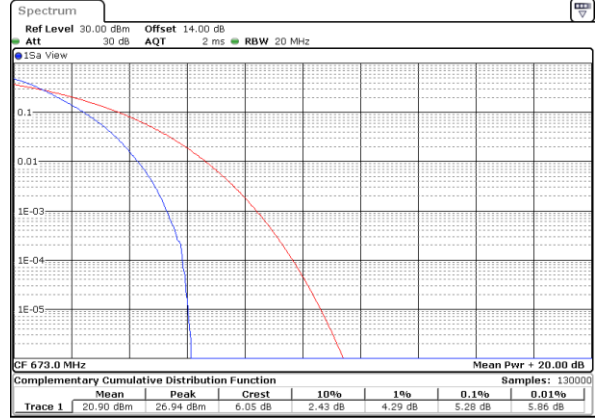

Note:

1. Normal Voltage =3.87 V. ; Battery End Point (BEP) =3.5 V. ; Maximum Voltage =4.43 V.
2. Note: The frequency fundamental emissions stay within the authorized frequency block.

LTE Band 71

Peak-to-Average Ratio

Mode	LTE Band 71 / 20MHz				
Mod.	QPSK		16QAM		Limit: 13dB
RB Size	1RB	Full RB	1RB	Full RB	Result
Lowest CH	4.32	5.28	5.30	6.12	PASS
Middle CH	4.75	5.25	5.62	6.23	
Highest CH	4.96	5.28	6.03	6.29	
Mode	LTE Band 71 / 20MHz				
Mod.	64QAM				Limit: 13dB
RB Size	1RB	Full RB			Result
Lowest CH	5.65	6.35	-	-	PASS
Middle CH	6.46	6.41	-	-	
Highest CH	6.49	6.41	-	-	

LTE Band 71 / 20MHz / QPSK

Lowest Channel / 1RB

Date: 14.OCT.2021 08:31:12

Lowest Channel / Full RB

Date: 14.OCT.2021 08:31:39

Middle Channel / 1RB

Date: 14.OCT.2021 08:32:05

Middle Channel / Full RB