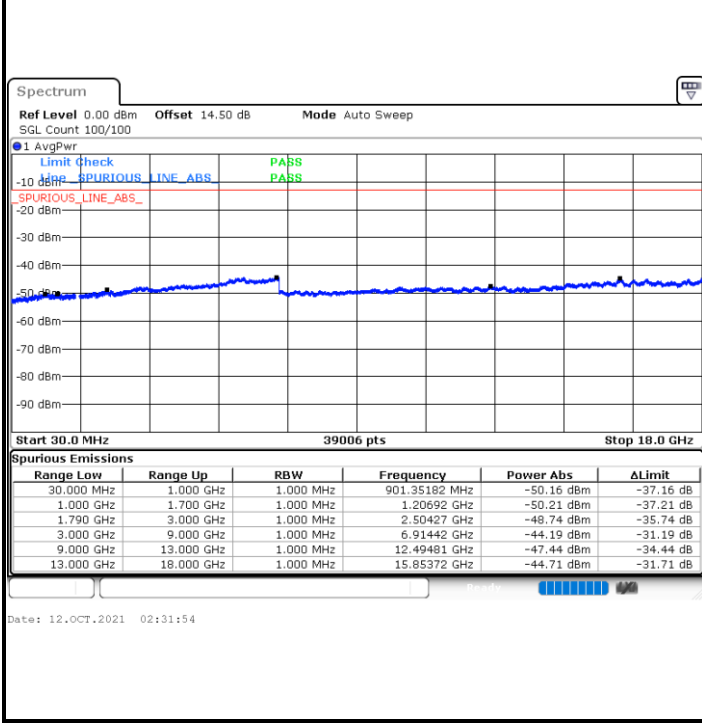

Date: 12.OCT.2021 22:23:13

LTE Band 66 / 1.4MHz

Lowest Channel / 64QAM

Middle Channel / 64QAM

Date: 12.OCT.2021 01:34:44

Date: 12.OCT.2021 01:36:36

Highest Channel / 64QAM

Date: 12.OCT.2021 01:41:26

LTE Band 66 / 3MHz

Lowest Channel / 64QAM

Middle Channel / 64QAM

Highest Channel / 64QAM

LTE Band 66 / 5MHz

Lowest Channel / 64QAM

Middle Channel / 64QAM

Highest Channel / 64QAM

LTE Band 66 / 10MHz

Lowest Channel / 64QAM

Middle Channel / 64QAM

Date: 12.OCT.2021 21:02:32

Date: 12.OCT.2021 21:03:39

Highest Channel / 64QAM

Date: 12.OCT.2021 21:06:15

LTE Band 66 / 15MHz

Lowest Channel / 64QAM

Middle Channel / 64QAM

Highest Channel / 64QAM

LTE Band 66 / 20MHz

Lowest Channel / 64QAM

Middle Channel / 64QAM

Date: 12.OCT.2021 22:25:48

Date: 12.OCT.2021 22:26:56