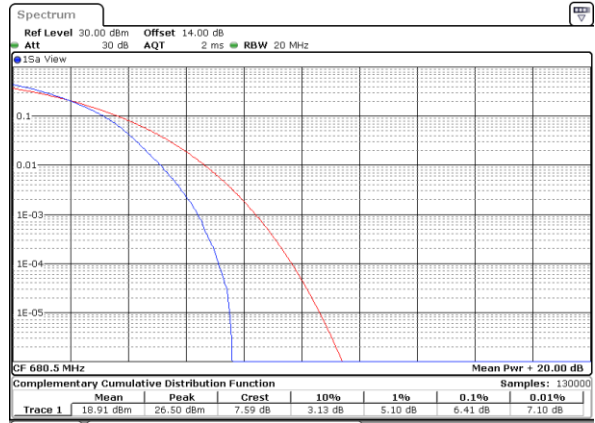

Date: 14.OCT.2021 08:32:32

Highest Channel / 1RB

Date: 14.OCT.2021 08:32:58

Highest Channel / Full RB

Date: 14.OCT.2021 08:33:24

LTE Band 71 / 20MHz / 16QAM

Lowest Channel / 1RB

Date: 14.OCT.2021 09:18:16

Lowest Channel / Full RB

Date: 14.OCT.2021 08:28:59

Middle Channel / 1RB

Date: 14.OCT.2021 08:29:25

Middle Channel / Full RB

Date: 14.OCT.2021 08:29:52

Highest Channel / 1RB

Date: 14.OCT.2021 08:30:18

Highest Channel / Full RB

Date: 14.OCT.2021 08:30:45

LTE Band 71 / 20MHz / 64QAM

Lowest Channel / 1RB

Date: 14.OCT.2021 08:33:51

Lowest Channel / Full RB

Date: 14.OCT.2021 08:34:18

Middle Channel / 1RB

Date: 14.OCT.2021 08:34:45

Middle Channel / Full RB

Date: 14.OCT.2021 08:35:10

Highest Channel / 1RB

Date: 14.OCT.2021 08:35:37

Highest Channel / Full RB

Date: 14.OCT.2021 08:36:04

26dB Bandwidth