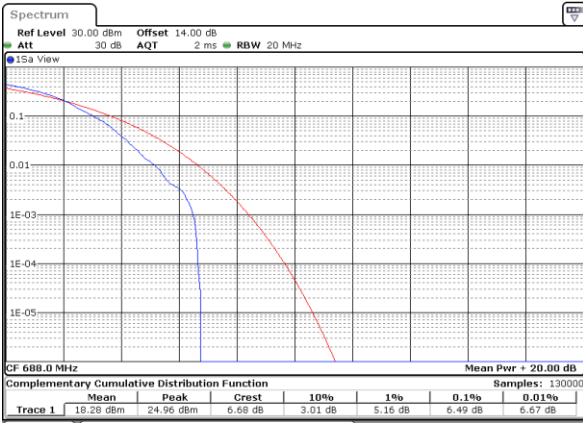

Lowest Channel / Full RB

Date: 14.OCT.2021 08:28:59

Middle Channel / 1RB

Date: 14.OCT.2021 08:29:25

Middle Channel / Full RB

Date: 14.OCT.2021 08:29:52

Highest Channel / 1RB

Date: 14.OCT.2021 08:30:18

Highest Channel / Full RB

Date: 14.OCT.2021 08:30:45

LTE Band 71 / 20MHz / 64QAM

Lowest Channel / 1RB

Date: 14.OCT.2021 08:33:51

Lowest Channel / Full RB

Date: 14.OCT.2021 08:34:18

Middle Channel / 1RB

Date: 14.OCT.2021 08:34:45

Middle Channel / Full RB

Date: 14.OCT.2021 08:35:10

Highest Channel / 1RB

Date: 14.OCT.2021 08:35:37

Highest Channel / Full RB

Date: 14.OCT.2021 08:36:04

26dB Bandwidth