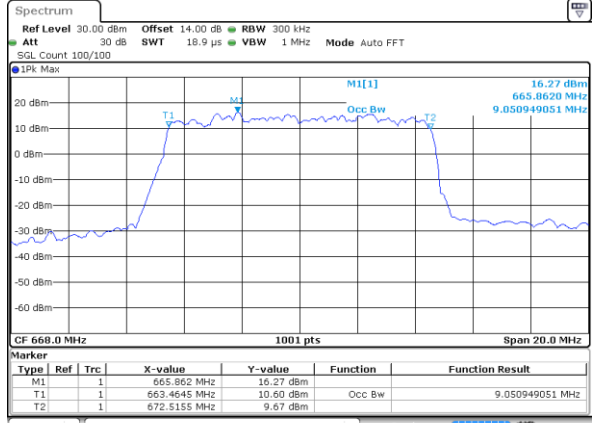

LTE Band 71

Lowest Channel / 5MHz / QPSK

Date: 13.OCT.2021 17:55:08

Lowest Channel / 5MHz / 16QAM

Date: 13.OCT.2021 17:55:37

Middle Channel / 5MHz / QPSK

Date: 13.OCT.2021 18:02:32

Middle Channel / 5MHz / 16QAM

Date: 13.OCT.2021 18:03:40

Highest Channel / 5MHz / QPSK

Date: 13.OCT.2021 18:06:56

Highest Channel / 5MHz / 16QAM

Date: 13.OCT.2021 18:07:21

LTE Band 71

Lowest Channel / 10MHz / QPSK

Date: 13.OCT.2021 18:23:07

Lowest Channel / 10MHz / 16QAM

Date: 13.OCT.2021 18:23:31

Middle Channel / 10MHz / QPSK

Date: 13.OCT.2021 18:30:24

Middle Channel / 10MHz / 16QAM

Date: 13.OCT.2021 18:30:47

Highest Channel / 10MHz / QPSK

Date: 13.OCT.2021 18:34:04