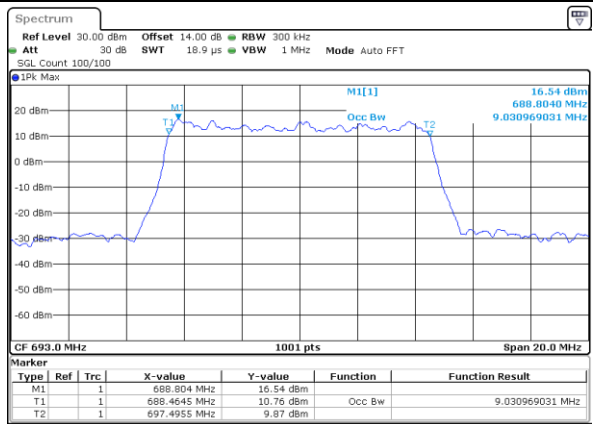

Date: 13.OCT.2021 18:03:40

Highest Channel / 5MHz / QPSK

Date: 13.OCT.2021 18:06:56

Highest Channel / 5MHz / 16QAM

Date: 13.OCT.2021 18:07:21

LTE Band 71

Lowest Channel / 10MHz / QPSK

Date: 13.OCT.2021 18:23:07

Lowest Channel / 10MHz / 16QAM

Date: 13.OCT.2021 18:23:31

Middle Channel / 10MHz / QPSK

Date: 13.OCT.2021 18:30:24

Middle Channel / 10MHz / 16QAM

Date: 13.OCT.2021 18:30:47

Highest Channel / 10MHz / QPSK

Date: 13.OCT.2021 18:34:04

Highest Channel / 10MHz / 16QAM

Date: 13.OCT.2021 18:34:28