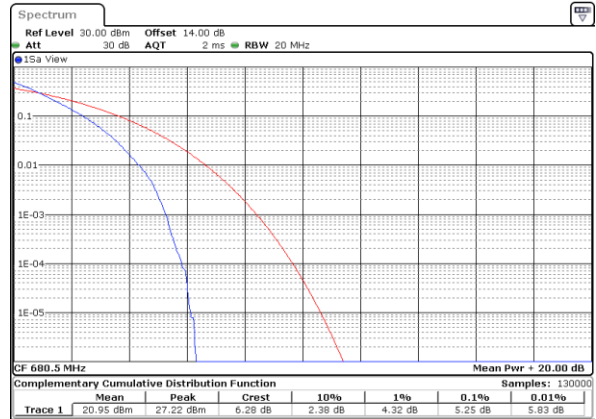

LTE Band 71 / 20MHz / QPSK

Lowest Channel / 1RB

Date: 14.OCT.2021 08:31:12

Lowest Channel / Full RB

Date: 14.OCT.2021 08:31:39

Middle Channel / 1RB

Date: 14.OCT.2021 08:32:05

Middle Channel / Full RB

Date: 14.OCT.2021 08:32:32

Highest Channel / 1RB

Date: 14.OCT.2021 08:32:58

Highest Channel / Full RB

Date: 14.OCT.2021 08:33:24

LTE Band 71 / 20MHz / 16QAM

Lowest Channel / 1RB

Date: 14.OCT.2021 09:18:16

Lowest Channel / Full RB

Date: 14.OCT.2021 08:28:59

Middle Channel / 1RB

Date: 14.OCT.2021 08:29:25

Middle Channel / Full RB

Date: 14.OCT.2021 08:29:52

Highest Channel / 1RB

Date: 14.OCT.2021 08:30:18