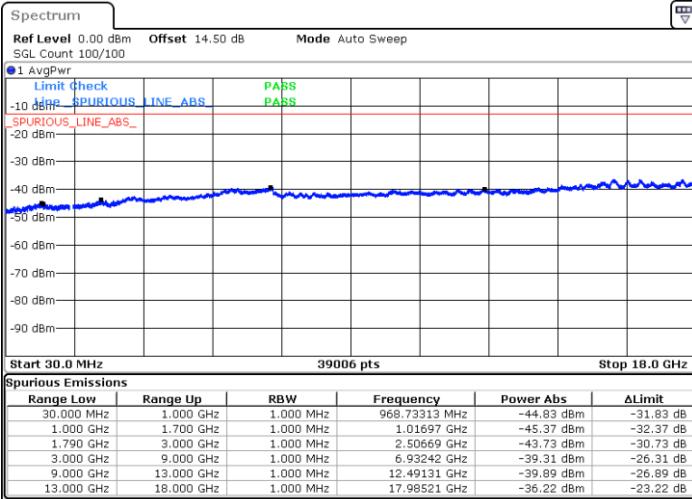

LTE Band 66 / 3MHz

Lowest Channel / 64QAM

Middle Channel / 64QAM

Highest Channel / 64QAM

LTE Band 66 / 5MHz

Lowest Channel / 64QAM

Middle Channel / 64QAM

Highest Channel / 64QAM

LTE Band 66 / 10MHz

Lowest Channel / 64QAM

Middle Channel / 64QAM

Date: 12.OCT.2021 21:02:32

Date: 12.OCT.2021 21:03:39

Highest Channel / 64QAM

Date: 12.OCT.2021 21:06:15

LTE Band 66 / 15MHz

Lowest Channel / 64QAM

Middle Channel / 64QAM

Highest Channel / 64QAM

LTE Band 66 / 20MHz

Lowest Channel / 64QAM

Middle Channel / 64QAM

Date: 12.OCT.2021 22:25:48

Date: 12.OCT.2021 22:26:56