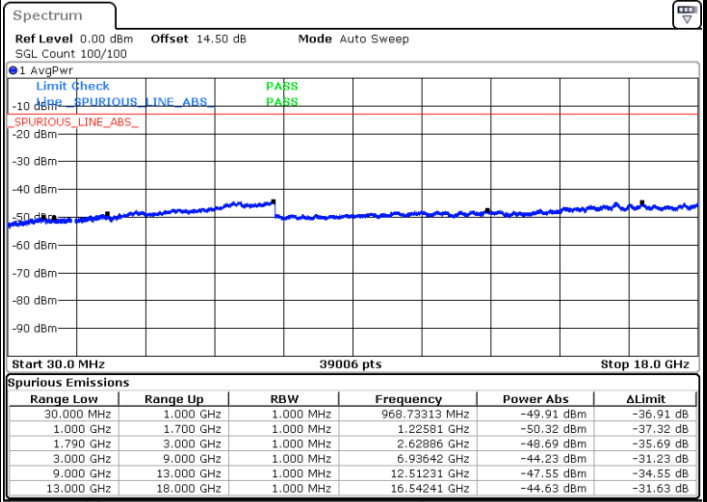

LTE Band 66 / 3MHz

Middle Channel / QPSK

Middle Channel / 16QAM

Date: 12.OCT.2021 01:54:57

Date: 12.OCT.2021 01:56:27

Highest Channel / QPSK

Highest Channel / 16QAM

Date: 12.OCT.2021 02:04:37

Date: 12.OCT.2021 02:06:07

LTE Band 66 / 5MHz

Lowest Channel / QPSK

Lowest Channel / 16QAM

Date: 12.OCT.2021 02:40:05

Date: 12.OCT.2021 02:41:34

Middle Channel / QPSK

Middle Channel / 16QAM