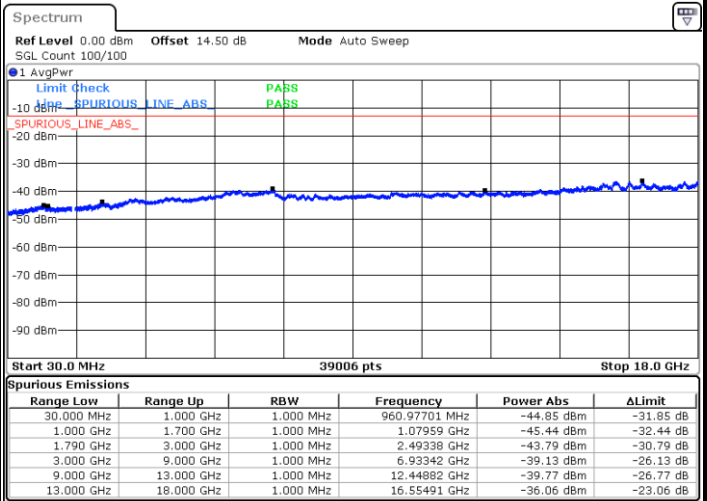

Date: 12.OCT.2021 02:43:49

Date: 12.OCT.2021 02:45:19

LTE Band 66 / 5MHz

Highest Channel / QPSK

Date: 12.OCT.2021 20:46:26

Highest Channel / 16QAM

Date: 12.OCT.2021 20:47:11

LTE Band 66 / 10MHz

Lowest Channel / QPSK

Date: 12.OCT.2021 20:51:42

Lowest Channel / 16QAM

Date: 12.OCT.2021 20:52:27

LTE Band 66 / 10MHz

Middle Channel / QPSK

Middle Channel / 16QAM

Date: 12.OCT.2021 20:53:56

Date: 12.OCT.2021 20:54:41

Highest Channel / QPSK

Highest Channel / 16QAM

Date: 12.OCT.2021 20:59:11

Date: 12.OCT.2021 20:59:57

LTE Band 66 / 15MHz

Lowest Channel / QPSK

Lowest Channel / 16QAM