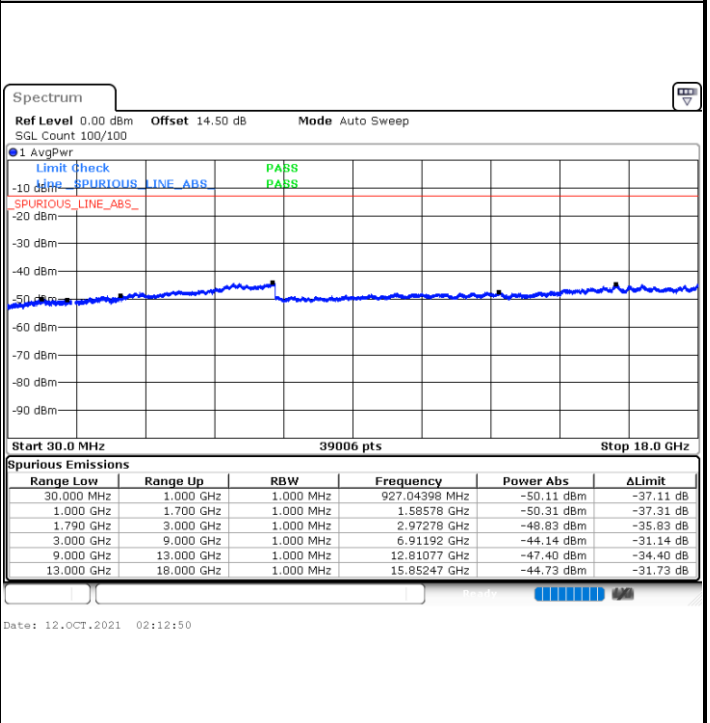

LTE Band 66 / 20MHz

Middle Channel / QPSK

Middle Channel / 16QAM

Date: 12.OCT.2021 22:17:17

Date: 12.OCT.2021 22:18:02

Highest Channel / QPSK

Highest Channel / 16QAM

Date: 12.OCT.2021 22:22:28

Date: 12.OCT.2021 22:23:13

LTE Band 66 / 1.4MHz

Lowest Channel / 64QAM

Middle Channel / 64QAM

Date: 12.OCT.2021 01:34:44

Date: 12.OCT.2021 01:36:36

Highest Channel / 64QAM

Date: 12.OCT.2021 01:41:26

LTE Band 66 / 3MHz

Lowest Channel / 64QAM

Middle Channel / 64QAM

Highest Channel / 64QAM

LTE Band 66 / 5MHz

Lowest Channel / 64QAM

Middle Channel / 64QAM

Highest Channel / 64QAM

LTE Band 66 / 10MHz

Lowest Channel / 64QAM

Middle Channel / 64QAM

Date: 12.OCT.2021 21:02:32

Date: 12.OCT.2021 21:03:39

Highest Channel / 64QAM

Date: 12.OCT.2021 21:06:15

LTE Band 66 / 15MHz