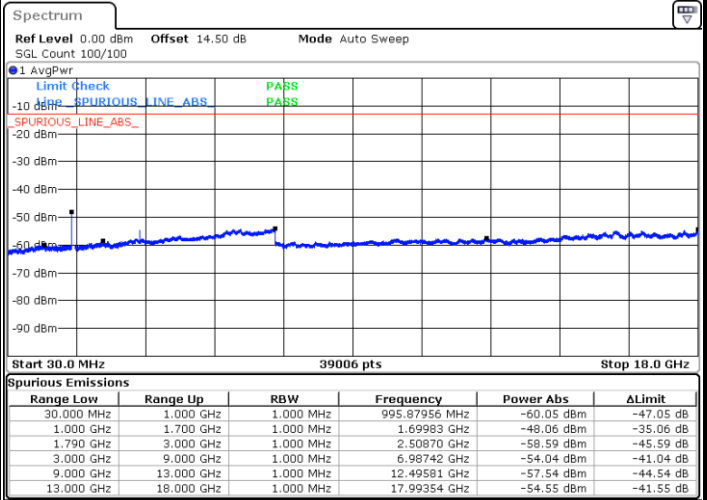

Date: 12.OCT.2021 22:02:25

Date: 12.OCT.2021 22:03:10

Middle Channel / QPSK

Middle Channel / 16QAM

Date: 12.OCT.2021 22:04:40

Date: 12.OCT.2021 22:05:25

LTE Band 66 / 15MHz

Highest Channel / QPSK

Date: 12.OCT.2021 22:09:51

Highest Channel / 16QAM

Date: 12.OCT.2021 22:10:36

LTE Band 66 / 20MHz

Lowest Channel / QPSK

Date: 12.OCT.2021 22:15:02

Lowest Channel / 16QAM

Date: 12.OCT.2021 22:15:47

LTE Band 66 / 20MHz

Middle Channel / QPSK

Middle Channel / 16QAM

Date: 12.OCT.2021 22:17:17

Date: 12.OCT.2021 22:18:02

Highest Channel / QPSK

Highest Channel / 16QAM

Date: 12.OCT.2021 22:22:28

Date: 12.OCT.2021 22:23:13

LTE Band 66 / 1.4MHz

Lowest Channel / 64QAM

Middle Channel / 64QAM

Date: 12.OCT.2021 01:34:44

Date: 12.OCT.2021 01:36:36

Highest Channel / 64QAM

Date: 12.OCT.2021 01:41:26