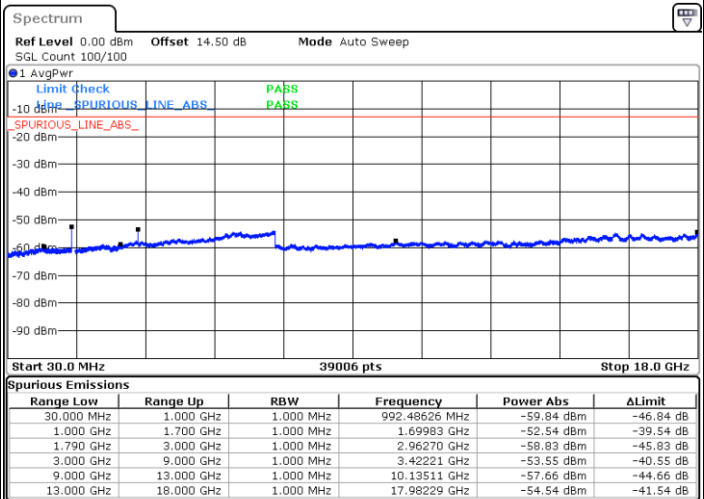

Date: 12.OCT.2021 22:02:25

Date: 12.OCT.2021 22:03:10

Middle Channel / QPSK

Middle Channel / 16QAM

Date: 12.OCT.2021 22:04:40

Date: 12.OCT.2021 22:05:25

LTE Band 66 / 15MHz

Highest Channel / QPSK

Date: 12.OCT.2021 22:09:51

Highest Channel / 16QAM

Date: 12.OCT.2021 22:10:36

LTE Band 66 / 20MHz

Lowest Channel / QPSK

Date: 12.OCT.2021 22:15:02

Lowest Channel / 16QAM

Date: 12.OCT.2021 22:15:47

LTE Band 66 / 20MHz

Middle Channel / QPSK

Middle Channel / 16QAM

Date: 12.OCT.2021 22:17:17

Date: 12.OCT.2021 22:18:02

Highest Channel / QPSK

Highest Channel / 16QAM

Date: 12.OCT.2021 22:22:28

Date: 12.OCT.2021 22:23:13

LTE Band 66 / 1.4MHz

Lowest Channel / 64QAM

Middle Channel / 64QAM

Date: 12.OCT.2021 01:34:44

Date: 12.OCT.2021 01:36:36

Highest Channel / 64QAM

Date: 12.OCT.2021 01:41:26