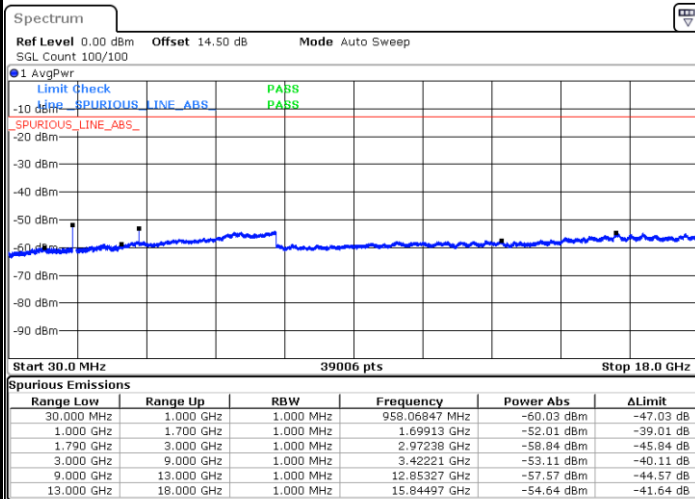

Date: 12.OCT.2021 22:09:51

Highest Channel / 16QAM

Date: 12.OCT.2021 22:10:36

LTE Band 66 / 20MHz

Lowest Channel / QPSK

Date: 12.OCT.2021 22:15:02

Lowest Channel / 16QAM

Date: 12.OCT.2021 22:15:47

LTE Band 66 / 20MHz

Middle Channel / QPSK

Middle Channel / 16QAM

Date: 12.OCT.2021 22:17:17

Date: 12.OCT.2021 22:18:02

Highest Channel / QPSK

Highest Channel / 16QAM

Date: 12.OCT.2021 22:22:28