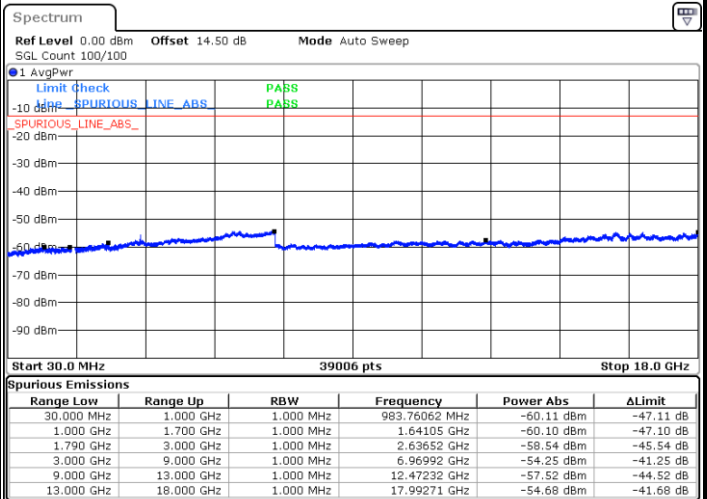

Lowest Channel / QPSK

Date: 12.OCT.2021 20:51:42

Lowest Channel / 16QAM

Date: 12.OCT.2021 20:52:27

LTE Band 66 / 10MHz

Middle Channel / QPSK

Middle Channel / 16QAM

Date: 12.OCT.2021 20:53:56

Date: 12.OCT.2021 20:54:41

Highest Channel / QPSK

Highest Channel / 16QAM

Date: 12.OCT.2021 20:59:11

Date: 12.OCT.2021 20:59:57

LTE Band 66 / 15MHz

Lowest Channel / QPSK

Lowest Channel / 16QAM

Date: 12.OCT.2021 22:02:25

Date: 12.OCT.2021 22:03:10

Middle Channel / QPSK

Middle Channel / 16QAM

Date: 12.OCT.2021 22:04:40

Date: 12.OCT.2021 22:05:25

LTE Band 66 / 15MHz

Highest Channel / QPSK