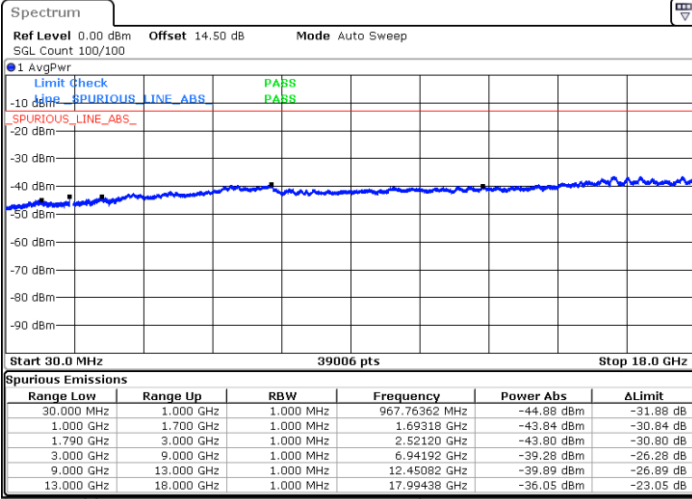

Date: 12.OCT.2021 22:23:13

LTE Band 66 / 1.4MHz

Lowest Channel / 64QAM

Middle Channel / 64QAM

Date: 12.OCT.2021 01:34:44

Date: 12.OCT.2021 01:36:36

Highest Channel / 64QAM

Date: 12.OCT.2021 01:41:26

LTE Band 66 / 3MHz

Lowest Channel / 64QAM

Middle Channel / 64QAM

Highest Channel / 64QAM

LTE Band 66 / 5MHz

Lowest Channel / 64QAM

Middle Channel / 64QAM

Highest Channel / 64QAM

LTE Band 66 / 10MHz

Lowest Channel / 64QAM

Middle Channel / 64QAM

Date: 12.OCT.2021 21:02:32

Date: 12.OCT.2021 21:03:39

Highest Channel / 64QAM

Date: 12.OCT.2021 21:06:15

LTE Band 66 / 15MHz