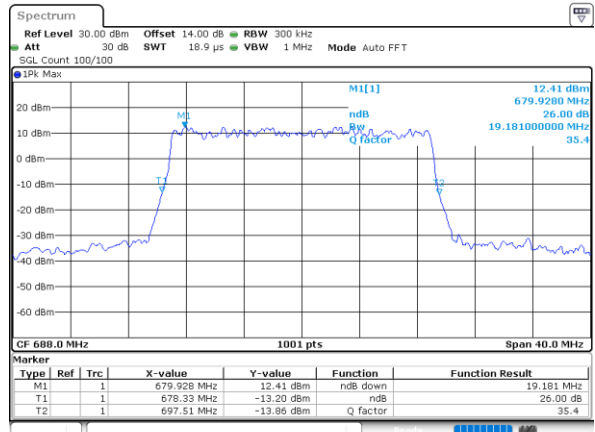

Date: 13.OCT.2021 18:58:07

Middle Channel / 15MHz / 16QAM

Date: 13.OCT.2021 18:58:31

Highest Channel / 15MHz / QPSK

Date: 13.OCT.2021 19:01:49

Highest Channel / 15MHz / 16QAM

Date: 13.OCT.2021 19:02:14

LTE Band 71

Lowest Channel / 20MHz / QPSK

Date: 13.OCT.2021 19:17:47

Lowest Channel / 20MHz / 16QAM

Date: 14.OCT.2021 09:52:17

Middle Channel / 20MHz / QPSK

Date: 13.OCT.2021 19:25:04

Middle Channel / 20MHz / 16QAM

Date: 13.OCT.2021 19:25:28

Highest Channel / 20MHz / QPSK

Date: 13.OCT.2021 20:18:37

Highest Channel / 20MHz / 16QAM

Date: 14.OCT.2021 09:53:35

LTE Band 71

Lowest Channel / 5MHz / 64QAM

Date: 13.OCT.2021 18:14:36

Lowest Channel / 10MHz / 64QAM