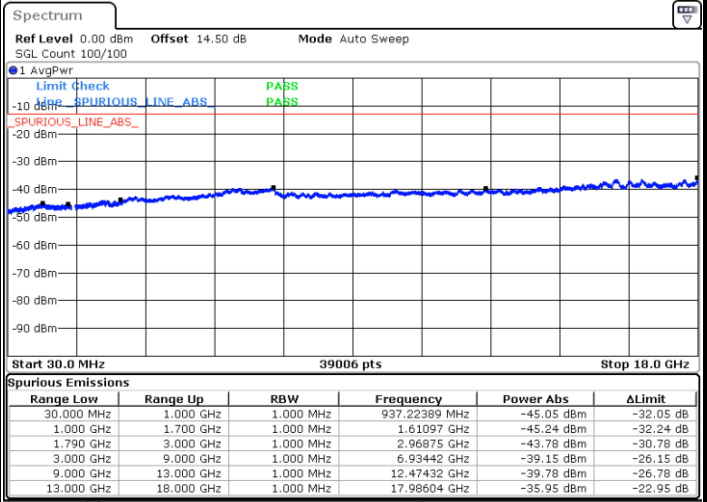

Date: 12.OCT.2021 02:43:49

Date: 12.OCT.2021 02:45:19

LTE Band 66 / 5MHz

Highest Channel / QPSK

Date: 12.OCT.2021 20:46:26

Highest Channel / 16QAM

Date: 12.OCT.2021 20:47:11

LTE Band 66 / 10MHz

Lowest Channel / QPSK

Date: 12.OCT.2021 20:51:42

Lowest Channel / 16QAM

Date: 12.OCT.2021 20:52:27

LTE Band 66 / 10MHz

Middle Channel / QPSK

Middle Channel / 16QAM

Date: 12.OCT.2021 20:53:56

Date: 12.OCT.2021 20:54:41

Highest Channel / QPSK

Highest Channel / 16QAM

Date: 12.OCT.2021 20:59:11

Date: 12.OCT.2021 20:59:57

LTE Band 66 / 15MHz

Lowest Channel / QPSK

Lowest Channel / 16QAM