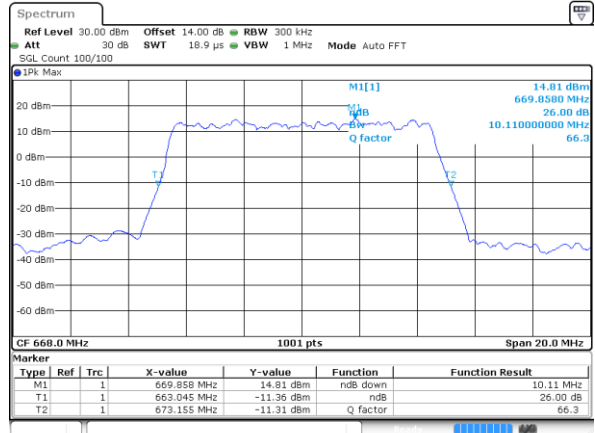

Highest Channel / 20MHz / QPSK

Date: 13.OCT.2021 20:18:37

Highest Channel / 20MHz / 16QAM

Date: 14.OCT.2021 09:53:35

LTE Band 71

Lowest Channel / 5MHz / 64QAM

Date: 13.OCT.2021 18:14:36

Lowest Channel / 10MHz / 64QAM

Date: 13.OCT.2021 18:41:37

Middle Channel / 5MHz / 64QAM

Date: 13.OCT.2021 18:18:07

Middle Channel / 10MHz / 64QAM

Date: 13.OCT.2021 18:45:05

Highest Channel / 5MHz / 64QAM

Date: 13.OCT.2021 18:19:48

Highest Channel / 10MHz / 64QAM