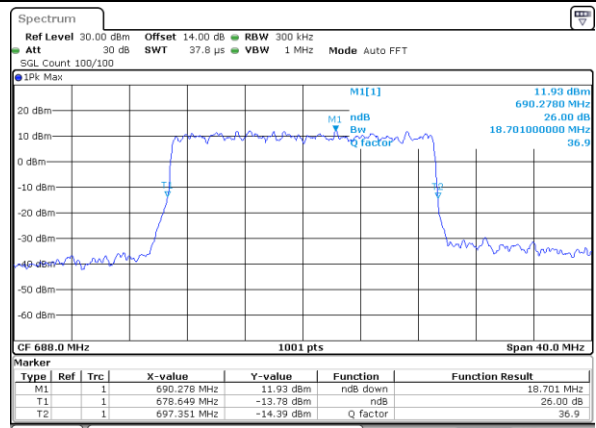

Date: 13.OCT.2021 18:46:46

LTE Band 71

Lowest Channel / 15MHz / 64QAM

Date: 14.OCT.2021 09:30:21

Lowest Channel / 20MHz / 64QAM

Date: 13.OCT.2021 20:25:21

Middle Channel / 15MHz / 64QAM

Date: 13.OCT.2021 19:12:03

Middle Channel / 20MHz / 64QAM

Date: 13.OCT.2021 20:28:50

Highest Channel / 15MHz / 64QAM

Date: 13.OCT.2021 19:13:44

Highest Channel / 20MHz / 64QAM

Date: 13.OCT.2021 20:30:31

Occupied Bandwidth

Mode	LTE Band 71 : 99%OBW(MHz)											
BW	1.4MHz		3MHz		5MHz		10MHz		15MHz		20MHz	
Mod.	QPSK	16QAM	QPSK	16QAM	QPSK	16QAM	QPSK	16QAM	QPSK	16QAM	QPSK	16QAM
Lowest CH	-	-	-	-	4.49	4.49	9.03	9.05	13.52	13.46	17.86	17.90
Middle CH	-	-	-	-	4.50	4.50	9.01	9.07	13.46	13.46	17.90	17.82
Highest CH	-	-	-	-	4.50	4.50	9.03	9.03	13.46	13.49	17.90	17.98
Mode	LTE Band 71 : 99%OBW(MHz)											
BW	1.4MHz		3MHz		5MHz		10MHz		15MHz		20MHz	
Mod.	64QAM		64QAM		64QAM		64QAM		64QAM		64QAM	
Lowest CH	-	-	-	-	4.49	-	9.03	-	13.46	-	17.90	-
Middle CH	-	-	-	-	4.51	-	9.05	-	13.46	-	17.94	-
Highest CH	-	-	-	-	4.53	-	9.07	-	13.43	-	17.90	-

LTE Band 71

Lowest Channel / 5MHz / QPSK

Date: 13.OCT.2021 17:55:08

Lowest Channel / 5MHz / 16QAM

Date: 13.OCT.2021 17:55:37

Middle Channel / 5MHz / QPSK

Date: 13.OCT.2021 18:02:32

Middle Channel / 5MHz / 16QAM