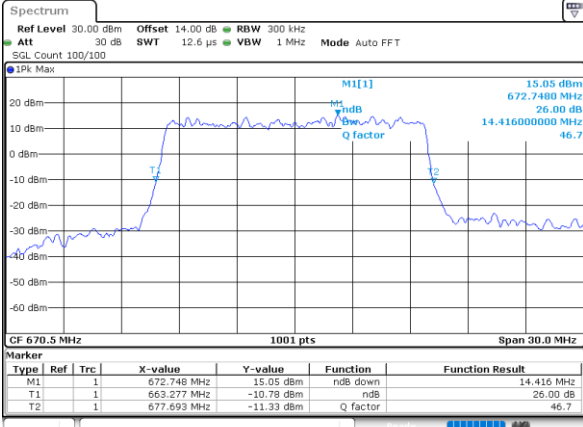

Highest Channel / 10MHz / 16QAM

Date: 14.OCT.2021 09:23:22

LTE Band 71

Lowest Channel / 15MHz / QPSK

Date: 14.OCT.2021 09:31:23

Lowest Channel / 15MHz / 16QAM

Date: 14.OCT.2021 09:12:42

Middle Channel / 15MHz / QPSK

Date: 13.OCT.2021 18:58:07

Middle Channel / 15MHz / 16QAM

Date: 13.OCT.2021 18:58:31

Highest Channel / 15MHz / QPSK

Date: 13.OCT.2021 19:01:49

Highest Channel / 15MHz / 16QAM

Date: 13.OCT.2021 19:02:14

LTE Band 71