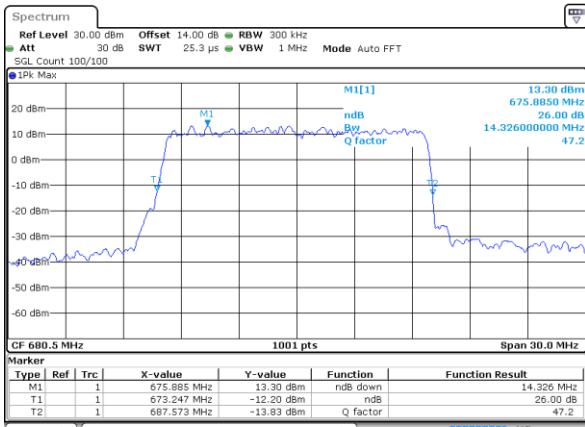

Date: 13.OCT.2021 18:41:37

Middle Channel / 5MHz / 64QAM

Date: 13.OCT.2021 18:18:07

Middle Channel / 10MHz / 64QAM

Date: 13.OCT.2021 18:45:05

Highest Channel / 5MHz / 64QAM

Date: 13.OCT.2021 18:19:48

Highest Channel / 10MHz / 64QAM

Date: 13.OCT.2021 18:46:46

LTE Band 71

Lowest Channel / 15MHz / 64QAM

Date: 14.OCT.2021 09:30:21

Lowest Channel / 20MHz / 64QAM

Date: 13.OCT.2021 20:25:21

Middle Channel / 15MHz / 64QAM

Date: 13.OCT.2021 19:12:03

Middle Channel / 20MHz / 64QAM

Date: 13.OCT.2021 20:28:50

Highest Channel / 15MHz / 64QAM

Date: 13.OCT.2021 19:13:44

Highest Channel / 20MHz / 64QAM

Date: 13.OCT.2021 20:30:31

Occupied Bandwidth

Mode	LTE Band 71 : 99%OBW(MHz)											
BW	1.4MHz		3MHz		5MHz		10MHz		15MHz		20MHz	
Mod.	QPSK	16QAM	QPSK	16QAM	QPSK	16QAM	QPSK	16QAM	QPSK	16QAM	QPSK	16QAM
Lowest CH	-	-	-	-	4.49	4.49	9.03	9.05	13.52	13.46	17.86	17.90
Middle CH	-	-	-	-	4.50	4.50	9.01	9.07	13.46	13.46	17.90	17.82
Highest CH	-	-	-	-	4.50	4.50	9.03	9.03	13.46	13.49	17.90	17.98
Mode	LTE Band 71 : 99%OBW(MHz)											
BW	1.4MHz		3MHz		5MHz		10MHz		15MHz		20MHz	
Mod.	64QAM		64QAM		64QAM		64QAM		64QAM		64QAM	
Lowest CH	-	-	-	-	4.49	-	9.03	-	13.46	-	17.90	-
Middle CH	-	-	-	-	4.51	-	9.05	-	13.46	-	17.94	-
Highest CH	-	-	-	-	4.53	-	9.07	-	13.43	-	17.90	-