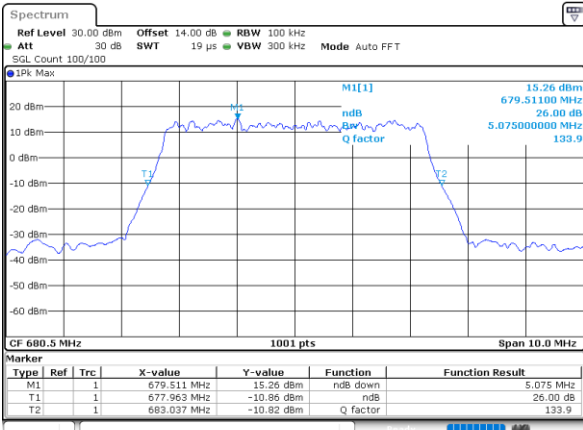

Mode	LTE Band 71 : 26dB BW(MHz)											
BW	1.4MHz		3MHz		5MHz		10MHz		15MHz		20MHz	
Mod.	QPSK	16QAM	QPSK	16QAM	QPSK	16QAM	QPSK	16QAM	QPSK	16QAM	QPSK	16QAM
Lowest CH	-	-	-	-	4.98	4.97	9.87	10.19	14.42	14.39	18.70	18.98
Middle CH	-	-	-	-	5.08	5.06	10.15	9.81	14.66	14.54	19.14	18.86
Highest CH	-	-	-	-	5.14	5.05	9.89	9.83	14.36	14.66	19.10	19.18
Mode	LTE Band 71 : 26dB BW(MHz)											
BW	1.4MHz		3MHz		5MHz		10MHz		15MHz		20MHz	
Mod.	64QAM		64QAM		64QAM		64QAM		64QAM		64QAM	
Lowest CH	-	-	-	-	5.03	-	10.11	-	14.66	-	18.70	-
Middle CH	-	-	-	-	5.00	-	10.09	-	14.33	-	19.14	-
Highest CH	-	-	-	-	5.04	-	10.27	-	14.42	-	18.70	-

LTE Band 71

Lowest Channel / 5MHz / QPSK

Date: 13.OCT.2021 17:56:01

Lowest Channel / 5MHz / 16QAM

Date: 13.OCT.2021 17:56:25

Middle Channel / 5MHz / QPSK

Date: 14.OCT.2021 08:38:59

Middle Channel / 5MHz / 16QAM

Date: 14.OCT.2021 08:38:18

Highest Channel / 5MHz / QPSK

Date: 13.OCT.2021 18:07:45

Highest Channel / 5MHz / 16QAM

Date: 14.OCT.2021 08:39:53

LTE Band 71

Lowest Channel / 10MHz / QPSK

Date: 13.OCT.2021 18:23:56