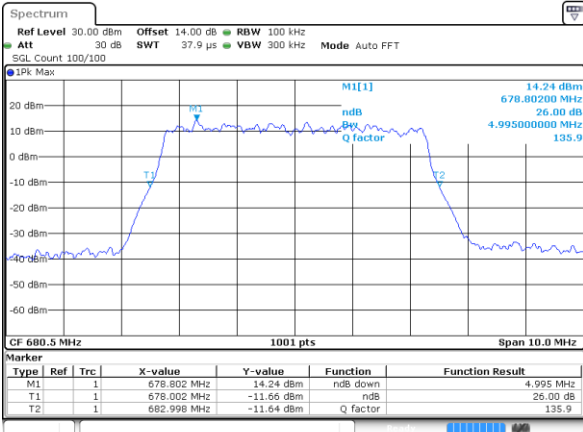

Highest Channel / 20MHz / QPSK

Date: 13.OCT.2021 20:18:37

Highest Channel / 20MHz / 16QAM

Date: 14.OCT.2021 09:53:35

LTE Band 71

Lowest Channel / 5MHz / 64QAM

Date: 13.OCT.2021 18:14:36

Lowest Channel / 10MHz / 64QAM

Date: 13.OCT.2021 18:41:37

Middle Channel / 5MHz / 64QAM

Date: 13.OCT.2021 18:18:07

Middle Channel / 10MHz / 64QAM

Date: 13.OCT.2021 18:45:05

Highest Channel / 5MHz / 64QAM

Date: 13.OCT.2021 18:19:48

Highest Channel / 10MHz / 64QAM