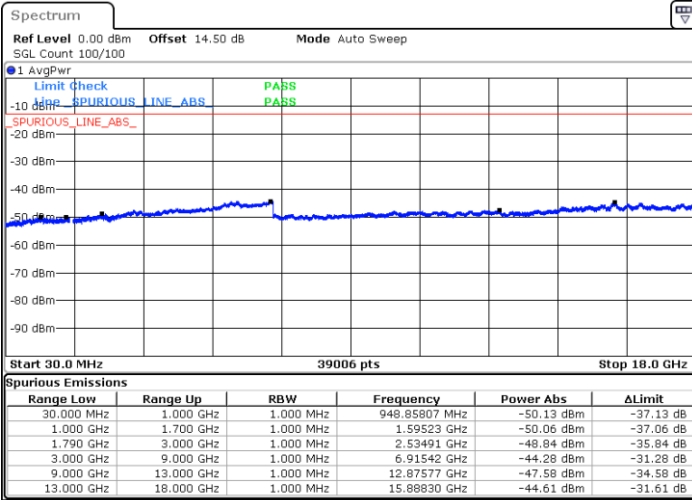

LTE Band 66 / 3MHz

Middle Channel / QPSK

Middle Channel / 16QAM

Date: 12.OCT.2021 01:54:57

Date: 12.OCT.2021 01:56:27

Highest Channel / QPSK

Highest Channel / 16QAM

Date: 12.OCT.2021 02:04:37

Date: 12.OCT.2021 02:06:07

LTE Band 66 / 5MHz

Lowest Channel / QPSK

Lowest Channel / 16QAM

Date: 12.OCT.2021 02:40:05

Date: 12.OCT.2021 02:41:34

Middle Channel / QPSK

Middle Channel / 16QAM