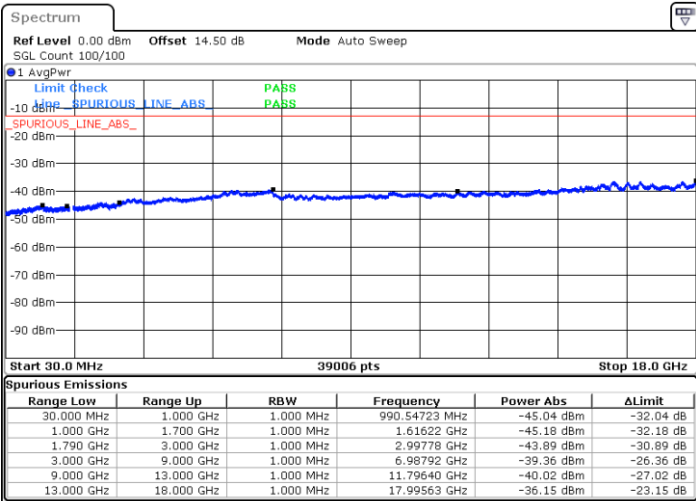

Date: 12.OCT.2021 02:43:49

Date: 12.OCT.2021 02:45:19

LTE Band 66 / 5MHz

Highest Channel / QPSK

Date: 12.OCT.2021 20:46:26

Highest Channel / 16QAM

Date: 12.OCT.2021 20:47:11

LTE Band 66 / 10MHz

Lowest Channel / QPSK

Date: 12.OCT.2021 20:51:42

Lowest Channel / 16QAM

Date: 12.OCT.2021 20:52:27

LTE Band 66 / 10MHz

Middle Channel / QPSK

Middle Channel / 16QAM

Date: 12.OCT.2021 20:53:56

Date: 12.OCT.2021 20:54:41

Highest Channel / QPSK

Highest Channel / 16QAM

Date: 12.OCT.2021 20:59:11

Date: 12.OCT.2021 20:59:57

LTE Band 66 / 15MHz

Lowest Channel / QPSK

Lowest Channel / 16QAM