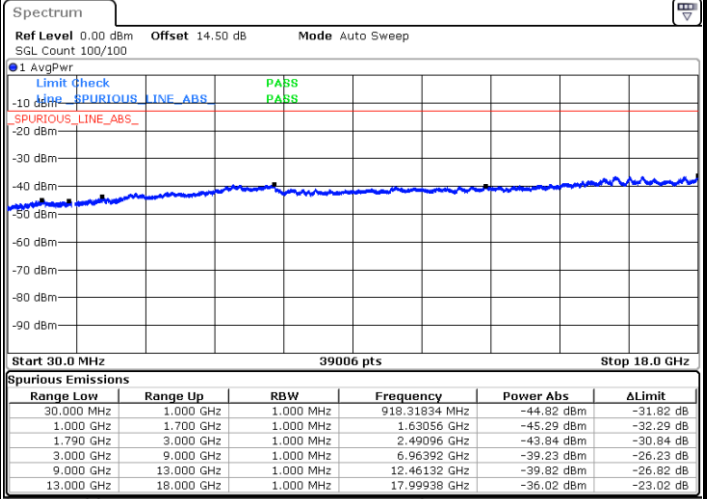

LTE Band 66 / 20MHz

Middle Channel / QPSK

Middle Channel / 16QAM

Date: 12.OCT.2021 22:17:17

Date: 12.OCT.2021 22:18:02

Highest Channel / QPSK

Highest Channel / 16QAM

Date: 12.OCT.2021 22:22:28

Date: 12.OCT.2021 22:23:13

LTE Band 66 / 1.4MHz

Lowest Channel / 64QAM

Middle Channel / 64QAM

Date: 12.OCT.2021 01:34:44

Date: 12.OCT.2021 01:36:36

Highest Channel / 64QAM

Date: 12.OCT.2021 01:41:26

LTE Band 66 / 3MHz

Lowest Channel / 64QAM

Middle Channel / 64QAM

Highest Channel / 64QAM

LTE Band 66 / 5MHz

Lowest Channel / 64QAM

Middle Channel / 64QAM

Highest Channel / 64QAM

LTE Band 66 / 10MHz

Lowest Channel / 64QAM

Middle Channel / 64QAM

Date: 12.OCT.2021 21:02:32

Date: 12.OCT.2021 21:03:39

Highest Channel / 64QAM

Date: 12.OCT.2021 21:06:15

LTE Band 66 / 15MHz