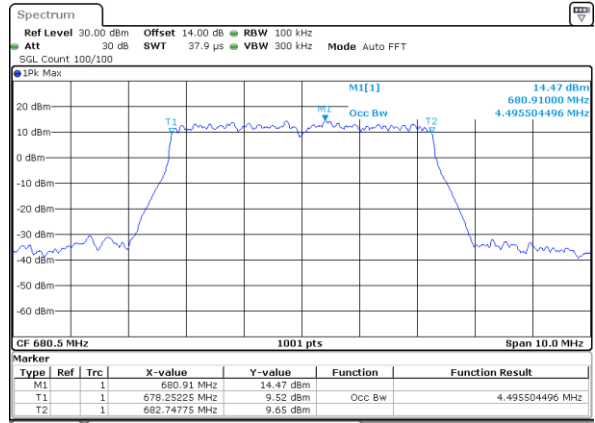

Middle Channel / 20MHz / 64QAM

Date: 13.OCT.2021 20:28:50

Highest Channel / 15MHz / 64QAM

Date: 13.OCT.2021 19:13:44

Highest Channel / 20MHz / 64QAM

Date: 13.OCT.2021 20:30:31

Occupied Bandwidth

Mode	LTE Band 71 : 99%OBW(MHz)											
BW	1.4MHz		3MHz		5MHz		10MHz		15MHz		20MHz	
Mod.	QPSK	16QAM	QPSK	16QAM	QPSK	16QAM	QPSK	16QAM	QPSK	16QAM	QPSK	16QAM
Lowest CH	-	-	-	-	4.49	4.49	9.03	9.05	13.52	13.46	17.86	17.90
Middle CH	-	-	-	-	4.50	4.50	9.01	9.07	13.46	13.46	17.90	17.82
Highest CH	-	-	-	-	4.50	4.50	9.03	9.03	13.46	13.49	17.90	17.98
Mode	LTE Band 71 : 99%OBW(MHz)											
BW	1.4MHz		3MHz		5MHz		10MHz		15MHz		20MHz	
Mod.	64QAM		64QAM		64QAM		64QAM		64QAM		64QAM	
Lowest CH	-	-	-	-	4.49	-	9.03	-	13.46	-	17.90	-
Middle CH	-	-	-	-	4.51	-	9.05	-	13.46	-	17.94	-
Highest CH	-	-	-	-	4.53	-	9.07	-	13.43	-	17.90	-

LTE Band 71

Lowest Channel / 5MHz / QPSK

Date: 13.OCT.2021 17:55:08

Lowest Channel / 5MHz / 16QAM

Date: 13.OCT.2021 17:55:37

Middle Channel / 5MHz / QPSK

Date: 13.OCT.2021 18:02:32

Middle Channel / 5MHz / 16QAM

Date: 13.OCT.2021 18:03:40

Highest Channel / 5MHz / QPSK

Date: 13.OCT.2021 18:06:56

Highest Channel / 5MHz / 16QAM

Date: 13.OCT.2021 18:07:21

LTE Band 71

Lowest Channel / 10MHz / QPSK

Date: 13.OCT.2021 18:23:07