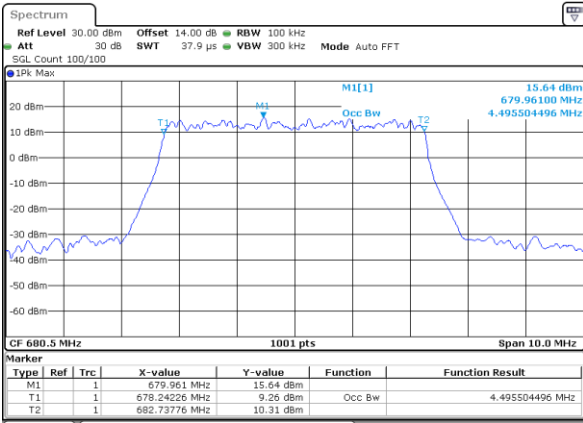

Middle Channel / 20MHz / 64QAM

Date: 13.OCT.2021 20:28:50

Highest Channel / 15MHz / 64QAM

Date: 13.OCT.2021 19:13:44

Highest Channel / 20MHz / 64QAM

Date: 13.OCT.2021 20:30:31

Occupied Bandwidth

Mode	LTE Band 71 : 99%OBW(MHz)											
BW	1.4MHz		3MHz		5MHz		10MHz		15MHz		20MHz	
Mod.	QPSK	16QAM	QPSK	16QAM	QPSK	16QAM	QPSK	16QAM	QPSK	16QAM	QPSK	16QAM
Lowest CH	-	-	-	-	4.49	4.49	9.03	9.05	13.52	13.46	17.86	17.90
Middle CH	-	-	-	-	4.50	4.50	9.01	9.07	13.46	13.46	17.90	17.82
Highest CH	-	-	-	-	4.50	4.50	9.03	9.03	13.46	13.49	17.90	17.98
Mode	LTE Band 71 : 99%OBW(MHz)											
BW	1.4MHz		3MHz		5MHz		10MHz		15MHz		20MHz	
Mod.	64QAM		64QAM		64QAM		64QAM		64QAM		64QAM	
Lowest CH	-	-	-	-	4.49	-	9.03	-	13.46	-	17.90	-
Middle CH	-	-	-	-	4.51	-	9.05	-	13.46	-	17.94	-
Highest CH	-	-	-	-	4.53	-	9.07	-	13.43	-	17.90	-

LTE Band 71

Lowest Channel / 5MHz / QPSK

Date: 13.OCT.2021 17:55:08

Lowest Channel / 5MHz / 16QAM

Date: 13.OCT.2021 17:55:37

Middle Channel / 5MHz / QPSK

Date: 13.OCT.2021 18:02:32

Middle Channel / 5MHz / 16QAM

Date: 13.OCT.2021 18:03:40

Highest Channel / 5MHz / QPSK

Date: 13.OCT.2021 18:06:56

Highest Channel / 5MHz / 16QAM

Date: 13.OCT.2021 18:07:21

LTE Band 71

Lowest Channel / 10MHz / QPSK

Date: 13.OCT.2021 18:23:07