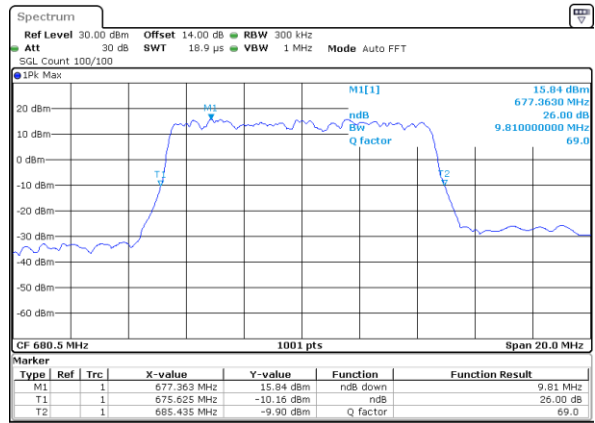

Date: 14.OCT.2021 08:38:18

Highest Channel / 5MHz / QPSK

Date: 13.OCT.2021 18:07:45

Highest Channel / 5MHz / 16QAM

Date: 14.OCT.2021 08:39:53

LTE Band 71

Lowest Channel / 10MHz / QPSK

Date: 13.OCT.2021 18:23:56

Lowest Channel / 10MHz / 16QAM

Date: 13.OCT.2021 18:24:20

Middle Channel / 10MHz / QPSK

Date: 13.OCT.2021 18:31:11

Middle Channel / 10MHz / 16QAM

Date: 13.OCT.2021 18:31:35

Highest Channel / 10MHz / QPSK

Date: 13.OCT.2021 18:34:52

Highest Channel / 10MHz / 16QAM

Date: 14.OCT.2021 09:23:22

LTE Band 71

Lowest Channel / 15MHz / QPSK

Date: 14.OCT.2021 09:31:23

Lowest Channel / 15MHz / 16QAM

Date: 14.OCT.2021 09:12:42

Middle Channel / 15MHz / QPSK