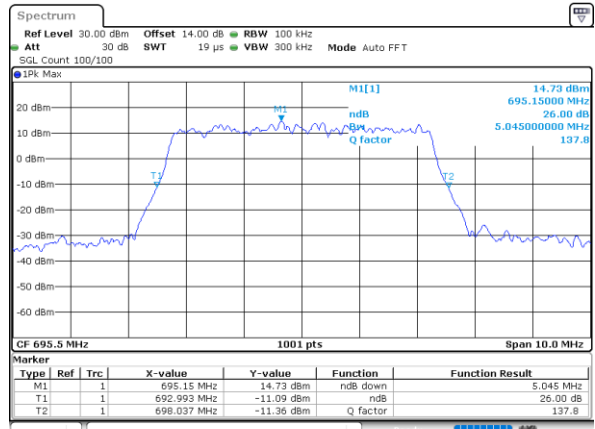

Date: 14.OCT.2021 08:34:45

Middle Channel / Full RB

Date: 14.OCT.2021 08:35:10

Highest Channel / 1RB

Date: 14.OCT.2021 08:35:37

Highest Channel / Full RB

Date: 14.OCT.2021 08:36:04

26dB Bandwidth

Mode	LTE Band 71 : 26dB BW(MHz)											
BW	1.4MHz		3MHz		5MHz		10MHz		15MHz		20MHz	
Mod.	QPSK	16QAM	QPSK	16QAM	QPSK	16QAM	QPSK	16QAM	QPSK	16QAM	QPSK	16QAM
Lowest CH	-	-	-	-	4.98	4.97	9.87	10.19	14.42	14.39	18.70	18.98
Middle CH	-	-	-	-	5.08	5.06	10.15	9.81	14.66	14.54	19.14	18.86
Highest CH	-	-	-	-	5.14	5.05	9.89	9.83	14.36	14.66	19.10	19.18
Mode	LTE Band 71 : 26dB BW(MHz)											
BW	1.4MHz		3MHz		5MHz		10MHz		15MHz		20MHz	
Mod.	64QAM		64QAM		64QAM		64QAM		64QAM		64QAM	
Lowest CH	-	-	-	-	5.03	-	10.11	-	14.66	-	18.70	-
Middle CH	-	-	-	-	5.00	-	10.09	-	14.33	-	19.14	-
Highest CH	-	-	-	-	5.04	-	10.27	-	14.42	-	18.70	-

LTE Band 71

Lowest Channel / 5MHz / QPSK

Date: 13.OCT.2021 17:56:01

Lowest Channel / 5MHz / 16QAM

Date: 13.OCT.2021 17:56:25

Middle Channel / 5MHz / QPSK

Date: 14.OCT.2021 08:38:59

Middle Channel / 5MHz / 16QAM

Date: 14.OCT.2021 08:38:18

Highest Channel / 5MHz / QPSK

Date: 13.OCT.2021 18:07:45

Highest Channel / 5MHz / 16QAM

Date: 14.OCT.2021 08:39:53

LTE Band 71

Lowest Channel / 10MHz / QPSK

Date: 13.OCT.2021 18:23:56