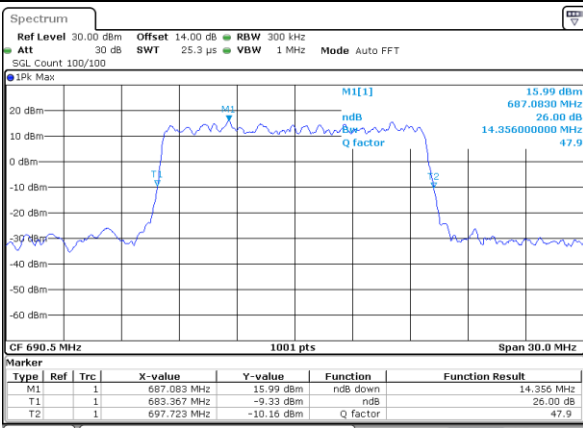

Highest Channel / 10MHz / 16QAM

Date: 14.OCT.2021 09:23:22

LTE Band 71

Lowest Channel / 15MHz / QPSK

Date: 14.OCT.2021 09:31:23

Lowest Channel / 15MHz / 16QAM

Date: 14.OCT.2021 09:12:42

Middle Channel / 15MHz / QPSK

Date: 13.OCT.2021 18:58:07

Middle Channel / 15MHz / 16QAM

Date: 13.OCT.2021 18:58:31

Highest Channel / 15MHz / QPSK

Date: 13.OCT.2021 19:01:49

Highest Channel / 15MHz / 16QAM

Date: 13.OCT.2021 19:02:14

LTE Band 71