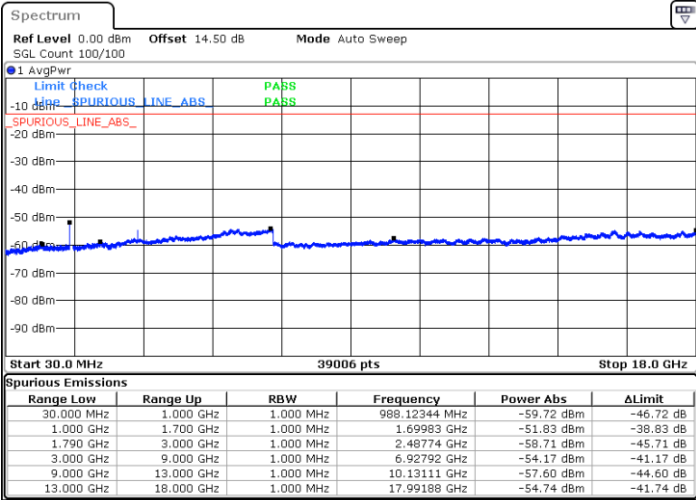

Date: 12.OCT.2021 22:02:25

Date: 12.OCT.2021 22:03:10

Middle Channel / QPSK

Middle Channel / 16QAM

Date: 12.OCT.2021 22:04:40

Date: 12.OCT.2021 22:05:25

LTE Band 66 / 15MHz

Highest Channel / QPSK

Date: 12.OCT.2021 22:09:51

Highest Channel / 16QAM

Date: 12.OCT.2021 22:10:36

LTE Band 66 / 20MHz

Lowest Channel / QPSK

Date: 12.OCT.2021 22:15:02

Lowest Channel / 16QAM

Date: 12.OCT.2021 22:15:47

LTE Band 66 / 20MHz

Middle Channel / QPSK

Middle Channel / 16QAM

Date: 12.OCT.2021 22:17:17

Date: 12.OCT.2021 22:18:02

Highest Channel / QPSK

Highest Channel / 16QAM

Date: 12.OCT.2021 22:22:28

Date: 12.OCT.2021 22:23:13

LTE Band 66 / 1.4MHz

Lowest Channel / 64QAM

Middle Channel / 64QAM

Date: 12.OCT.2021 01:34:44

Date: 12.OCT.2021 01:36:36

Highest Channel / 64QAM

Date: 12.OCT.2021 01:41:26