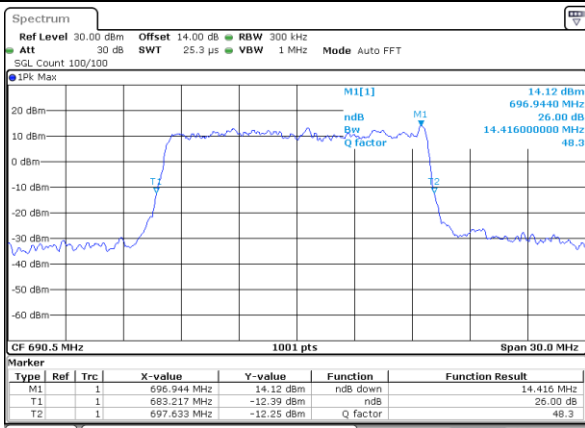

Highest Channel / 20MHz / QPSK

Date: 13.OCT.2021 20:18:37

Highest Channel / 20MHz / 16QAM

Date: 14.OCT.2021 09:53:35

LTE Band 71

Lowest Channel / 5MHz / 64QAM

Date: 13.OCT.2021 18:14:36

Lowest Channel / 10MHz / 64QAM

Date: 13.OCT.2021 18:41:37

Middle Channel / 5MHz / 64QAM

Date: 13.OCT.2021 18:18:07

Middle Channel / 10MHz / 64QAM

Date: 13.OCT.2021 18:45:05

Highest Channel / 5MHz / 64QAM

Date: 13.OCT.2021 18:19:48

Highest Channel / 10MHz / 64QAM

Date: 13.OCT.2021 18:46:46

LTE Band 71

Lowest Channel / 15MHz / 64QAM

Date: 14.OCT.2021 09:30:21

Lowest Channel / 20MHz / 64QAM

Date: 13.OCT.2021 20:25:21

Middle Channel / 15MHz / 64QAM

Date: 13.OCT.2021 19:12:03

Middle Channel / 20MHz / 64QAM

Date: 13.OCT.2021 20:28:50

Highest Channel / 15MHz / 64QAM

Date: 13.OCT.2021 19:13:44

Highest Channel / 20MHz / 64QAM

Date: 13.OCT.2021 20:30:31

Occupied Bandwidth

Mode	LTE Band 71 : 99%OBW(MHz)											
BW	1.4MHz		3MHz		5MHz		10MHz		15MHz		20MHz	
Mod.	QPSK	16QAM	QPSK	16QAM	QPSK	16QAM	QPSK	16QAM	QPSK	16QAM	QPSK	16QAM
Lowest CH	-	-	-	-	4.49	4.49	9.03	9.05	13.52	13.46	17.86	17.90
Middle CH	-	-	-	-	4.50	4.50	9.01	9.07	13.46	13.46	17.90	17.82
Highest CH	-	-	-	-	4.50	4.50	9.03	9.03	13.46	13.49	17.90	17.98
Mode	LTE Band 71 : 99%OBW(MHz)											
BW	1.4MHz		3MHz		5MHz		10MHz		15MHz		20MHz	
Mod.	64QAM		64QAM		64QAM		64QAM		64QAM		64QAM	
Lowest CH	-	-	-	-	4.49	-	9.03	-	13.46	-	17.90	-
Middle CH	-	-	-	-	4.51	-	9.05	-	13.46	-	17.94	-
Highest CH	-	-	-	-	4.53	-	9.07	-	13.43	-	17.90	-