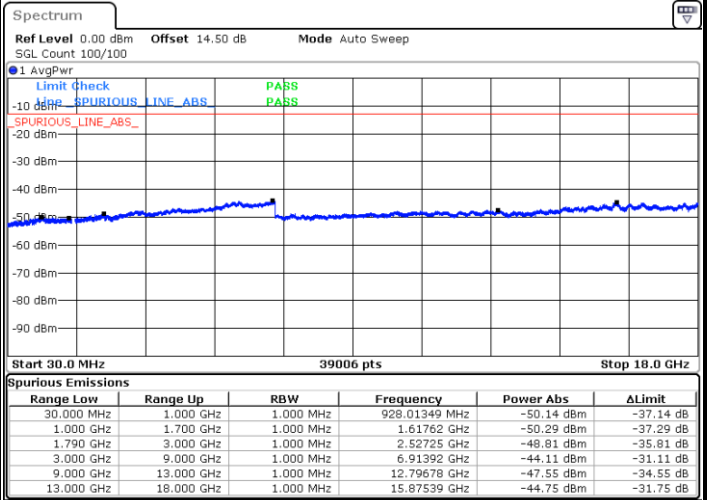

LTE Band 66 / 3MHz

Middle Channel / QPSK

Middle Channel / 16QAM

Date: 12.OCT.2021 01:54:57

Date: 12.OCT.2021 01:56:27

Highest Channel / QPSK

Highest Channel / 16QAM

Date: 12.OCT.2021 02:04:37

Date: 12.OCT.2021 02:06:07

LTE Band 66 / 5MHz

Lowest Channel / QPSK

Lowest Channel / 16QAM

Date: 12.OCT.2021 02:40:05

Date: 12.OCT.2021 02:41:34

Middle Channel / QPSK

Middle Channel / 16QAM

Date: 12.OCT.2021 02:43:49

Date: 12.OCT.2021 02:45:19

LTE Band 66 / 5MHz

Highest Channel / QPSK

Date: 12.OCT.2021 20:46:26

Highest Channel / 16QAM

Date: 12.OCT.2021 20:47:11

LTE Band 66 / 10MHz