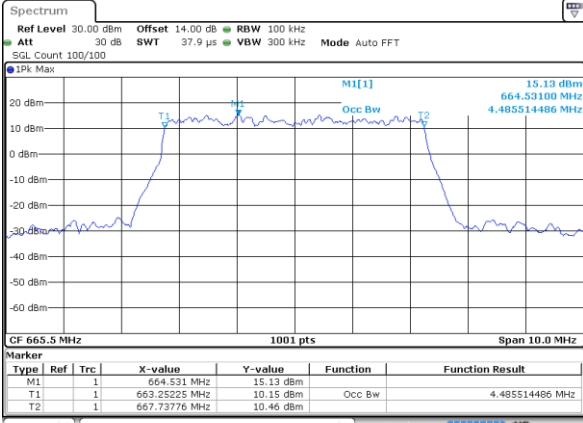

Date: 13.OCT.2021 18:46:46

LTE Band 71

Lowest Channel / 15MHz / 64QAM

Date: 14.OCT.2021 09:30:21

Lowest Channel / 20MHz / 64QAM

Date: 13.OCT.2021 20:25:21

Middle Channel / 15MHz / 64QAM

Date: 13.OCT.2021 19:12:03

Middle Channel / 20MHz / 64QAM

Date: 13.OCT.2021 20:28:50

Highest Channel / 15MHz / 64QAM

Date: 13.OCT.2021 19:13:44

Highest Channel / 20MHz / 64QAM

Date: 13.OCT.2021 20:30:31

Occupied Bandwidth

Mode	LTE Band 71 : 99%OBW(MHz)											
BW	1.4MHz		3MHz		5MHz		10MHz		15MHz		20MHz	
Mod.	QPSK	16QAM	QPSK	16QAM	QPSK	16QAM	QPSK	16QAM	QPSK	16QAM	QPSK	16QAM
Lowest CH	-	-	-	-	4.49	4.49	9.03	9.05	13.52	13.46	17.86	17.90
Middle CH	-	-	-	-	4.50	4.50	9.01	9.07	13.46	13.46	17.90	17.82
Highest CH	-	-	-	-	4.50	4.50	9.03	9.03	13.46	13.49	17.90	17.98
Mode	LTE Band 71 : 99%OBW(MHz)											
BW	1.4MHz		3MHz		5MHz		10MHz		15MHz		20MHz	
Mod.	64QAM		64QAM		64QAM		64QAM		64QAM		64QAM	
Lowest CH	-	-	-	-	4.49	-	9.03	-	13.46	-	17.90	-
Middle CH	-	-	-	-	4.51	-	9.05	-	13.46	-	17.94	-
Highest CH	-	-	-	-	4.53	-	9.07	-	13.43	-	17.90	-

LTE Band 71

Lowest Channel / 5MHz / QPSK

Date: 13.OCT.2021 17:55:08

Lowest Channel / 5MHz / 16QAM

Date: 13.OCT.2021 17:55:37

Middle Channel / 5MHz / QPSK

Date: 13.OCT.2021 18:02:32

Middle Channel / 5MHz / 16QAM

Date: 13.OCT.2021 18:03:40

Highest Channel / 5MHz / QPSK

Date: 13.OCT.2021 18:06:56

Highest Channel / 5MHz / 16QAM

Date: 13.OCT.2021 18:07:21

LTE Band 71

Lowest Channel / 10MHz / QPSK

Date: 13.OCT.2021 18:23:07