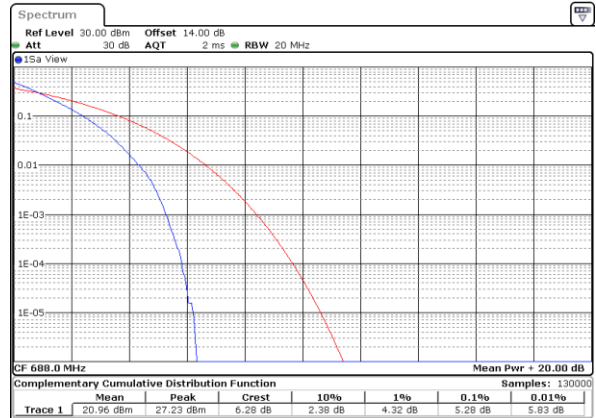

LTE Band 71 / 20MHz / QPSK

Lowest Channel / 1RB

Date: 14.OCT.2021 08:31:12

Lowest Channel / Full RB

Date: 14.OCT.2021 08:31:39

Middle Channel / 1RB

Date: 14.OCT.2021 08:32:05

Middle Channel / Full RB

Date: 14.OCT.2021 08:32:32

Highest Channel / 1RB

Date: 14.OCT.2021 08:32:58

Highest Channel / Full RB

Date: 14.OCT.2021 08:33:24

LTE Band 71 / 20MHz / 16QAM

Lowest Channel / 1RB

Date: 14.OCT.2021 09:18:16

Lowest Channel / Full RB

Date: 14.OCT.2021 08:28:59

Middle Channel / 1RB

Date: 14.OCT.2021 08:29:25

Middle Channel / Full RB

Date: 14.OCT.2021 08:29:52

Highest Channel / 1RB

Date: 14.OCT.2021 08:30:18