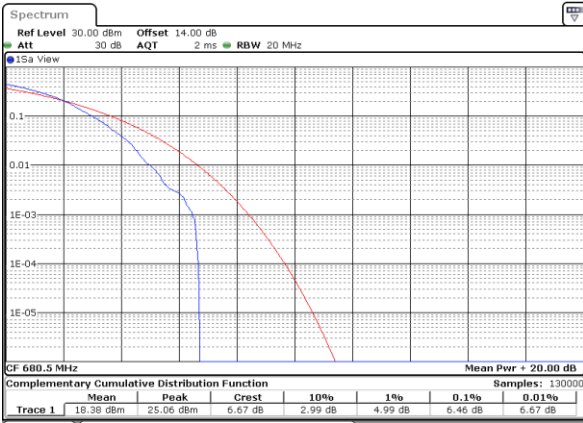

Lowest Channel / Full RB

Date: 14.OCT.2021 08:28:59

Middle Channel / 1RB

Date: 14.OCT.2021 08:29:25

Middle Channel / Full RB

Date: 14.OCT.2021 08:29:52

Highest Channel / 1RB

Date: 14.OCT.2021 08:30:18

Highest Channel / Full RB

Date: 14.OCT.2021 08:30:45

LTE Band 71 / 20MHz / 64QAM

Lowest Channel / 1RB

Date: 14.OCT.2021 08:33:51

Lowest Channel / Full RB

Date: 14.OCT.2021 08:34:18

Middle Channel / 1RB

Date: 14.OCT.2021 08:34:45

Middle Channel / Full RB

Date: 14.OCT.2021 08:35:10

Highest Channel / 1RB

Date: 14.OCT.2021 08:35:37

Highest Channel / Full RB

Date: 14.OCT.2021 08:36:04

26dB Bandwidth