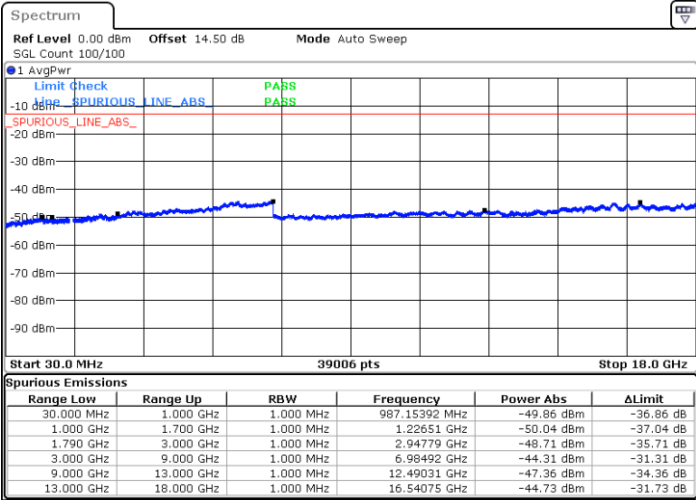

Date: 12.OCT.2021 22:09:51

Highest Channel / 16QAM

Date: 12.OCT.2021 22:10:36

LTE Band 66 / 20MHz

Lowest Channel / QPSK

Date: 12.OCT.2021 22:15:02

Lowest Channel / 16QAM

Date: 12.OCT.2021 22:15:47

LTE Band 66 / 20MHz

Middle Channel / QPSK

Middle Channel / 16QAM

Date: 12.OCT.2021 22:17:17

Date: 12.OCT.2021 22:18:02

Highest Channel / QPSK

Highest Channel / 16QAM

Date: 12.OCT.2021 22:22:28

Date: 12.OCT.2021 22:23:13

LTE Band 66 / 1.4MHz

Lowest Channel / 64QAM

Middle Channel / 64QAM

Date: 12.OCT.2021 01:34:44

Date: 12.OCT.2021 01:36:36

Highest Channel / 64QAM

Date: 12.OCT.2021 01:41:26

LTE Band 66 / 3MHz

Lowest Channel / 64QAM

Middle Channel / 64QAM

Highest Channel / 64QAM

LTE Band 66 / 5MHz

Lowest Channel / 64QAM

Middle Channel / 64QAM

Highest Channel / 64QAM