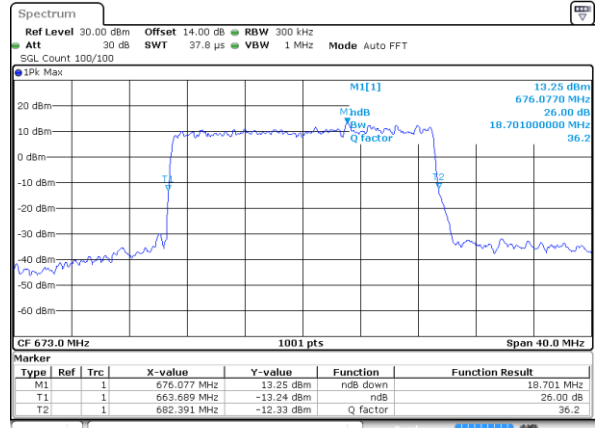

Date: 13.OCT.2021 18:41:37

Middle Channel / 5MHz / 64QAM

Date: 13.OCT.2021 18:18:07

Middle Channel / 10MHz / 64QAM

Date: 13.OCT.2021 18:45:05

Highest Channel / 5MHz / 64QAM

Date: 13.OCT.2021 18:19:48

Highest Channel / 10MHz / 64QAM

Date: 13.OCT.2021 18:46:46

LTE Band 71

Lowest Channel / 15MHz / 64QAM

Date: 14.OCT.2021 09:30:21

Lowest Channel / 20MHz / 64QAM

Date: 13.OCT.2021 20:25:21

Middle Channel / 15MHz / 64QAM

Date: 13.OCT.2021 19:12:03

Middle Channel / 20MHz / 64QAM

Date: 13.OCT.2021 20:28:50

Highest Channel / 15MHz / 64QAM

Date: 13.OCT.2021 19:13:44

Highest Channel / 20MHz / 64QAM

Date: 13.OCT.2021 20:30:31

Occupied Bandwidth

Mode	LTE Band 71 : 99%OBW(MHz)											
BW	1.4MHz		3MHz		5MHz		10MHz		15MHz		20MHz	
Mod.	QPSK	16QAM	QPSK	16QAM	QPSK	16QAM	QPSK	16QAM	QPSK	16QAM	QPSK	16QAM
Lowest CH	-	-	-	-	4.49	4.49	9.03	9.05	13.52	13.46	17.86	17.90
Middle CH	-	-	-	-	4.50	4.50	9.01	9.07	13.46	13.46	17.90	17.82
Highest CH	-	-	-	-	4.50	4.50	9.03	9.03	13.46	13.49	17.90	17.98
Mode	LTE Band 71 : 99%OBW(MHz)											
BW	1.4MHz		3MHz		5MHz		10MHz		15MHz		20MHz	
Mod.	64QAM		64QAM		64QAM		64QAM		64QAM		64QAM	
Lowest CH	-	-	-	-	4.49	-	9.03	-	13.46	-	17.90	-
Middle CH	-	-	-	-	4.51	-	9.05	-	13.46	-	17.94	-
Highest CH	-	-	-	-	4.53	-	9.07	-	13.43	-	17.90	-