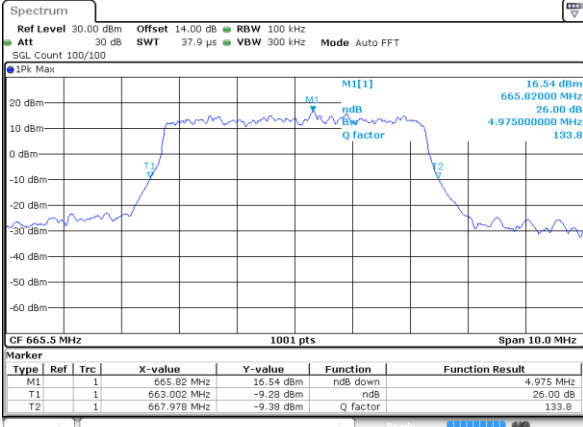

LTE Band 71

Lowest Channel / 5MHz / QPSK

Date: 13.OCT.2021 17:56:01