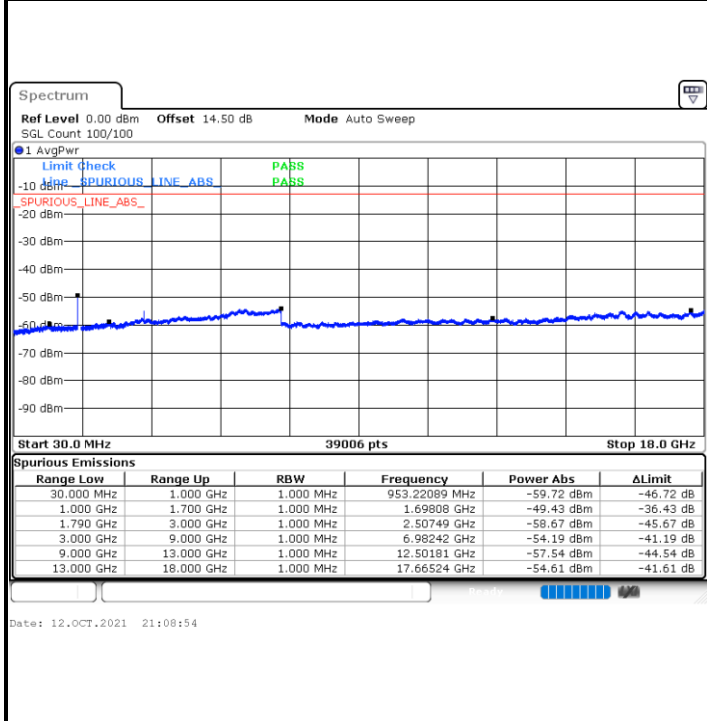

LTE Band 66 / 3MHz

Lowest Channel / 64QAM

Middle Channel / 64QAM

Highest Channel / 64QAM

LTE Band 66 / 5MHz

Lowest Channel / 64QAM

Middle Channel / 64QAM

Highest Channel / 64QAM

LTE Band 66 / 10MHz

Lowest Channel / 64QAM

Middle Channel / 64QAM

Date: 12.OCT.2021 21:02:32

Date: 12.OCT.2021 21:03:39

Highest Channel / 64QAM

Date: 12.OCT.2021 21:06:15

LTE Band 66 / 15MHz

Lowest Channel / 64QAM

Middle Channel / 64QAM

Highest Channel / 64QAM

LTE Band 66 / 20MHz

Lowest Channel / 64QAM

Middle Channel / 64QAM

Date: 12.OCT.2021 22:25:48

Date: 12.OCT.2021 22:26:56