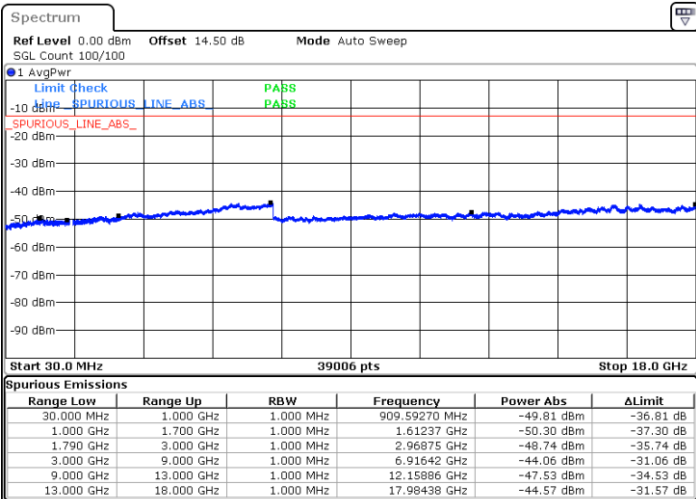

LTE Band 66 / 20MHz

Middle Channel / QPSK

Middle Channel / 16QAM

Date: 12.OCT.2021 22:17:17

Date: 12.OCT.2021 22:18:02

Highest Channel / QPSK

Highest Channel / 16QAM

Date: 12.OCT.2021 22:22:28

Date: 12.OCT.2021 22:23:13

LTE Band 66 / 1.4MHz

Lowest Channel / 64QAM

Middle Channel / 64QAM

Date: 12.OCT.2021 01:34:44

Date: 12.OCT.2021 01:36:36

Highest Channel / 64QAM

Date: 12.OCT.2021 01:41:26

LTE Band 66 / 3MHz

Lowest Channel / 64QAM

Middle Channel / 64QAM

Highest Channel / 64QAM

LTE Band 66 / 5MHz

Lowest Channel / 64QAM

Middle Channel / 64QAM

Highest Channel / 64QAM