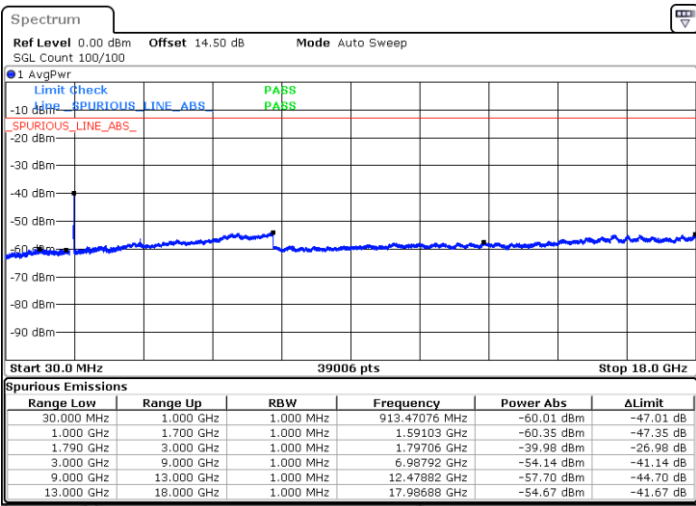

LTE Band 66 / 10MHz

Lowest Channel / 64QAM

Middle Channel / 64QAM

Date: 12.OCT.2021 21:02:32

Date: 12.OCT.2021 21:03:39

Highest Channel / 64QAM

Date: 12.OCT.2021 21:06:15

LTE Band 66 / 15MHz

Lowest Channel / 64QAM

Middle Channel / 64QAM

Highest Channel / 64QAM

LTE Band 66 / 20MHz

Lowest Channel / 64QAM

Middle Channel / 64QAM

Date: 12.OCT.2021 22:25:48

Date: 12.OCT.2021 22:26:56

Highest Channel / 64QAM

Date: 12.OCT.2021 22:29:31

Frequency Stability

Test Conditions		LTE Band 66 (QPSK) / Middle Channel	Limit
Temperature (°C)	Voltage (Volt)	BW 10MHz	Note 2.
		Deviation (ppm)	Result
50	Normal Voltage	0.0026	PASS
40	Normal Voltage	0.0008	
30	Normal Voltage	0.0018	
20(Ref.)	Normal Voltage	0.0000	
10	Normal Voltage	0.0006	
0	Normal Voltage	0.0005	
-10	Normal Voltage	0.0009	
-20	Normal Voltage	0.0001	
-30	Normal Voltage	0.0005	
20	Maximum Voltage	0.0014	
20	Normal Voltage	0.0000	
20	Battery End Point	0.0027	

Note:

1. Normal Voltage =3.87 V. ; Battery End Point (BEP) =3.5 V. ; Maximum Voltage =4.43 V.
2. Note: The frequency fundamental emissions stay within the authorized frequency block.

LTE Band 71

Peak-to-Average Ratio