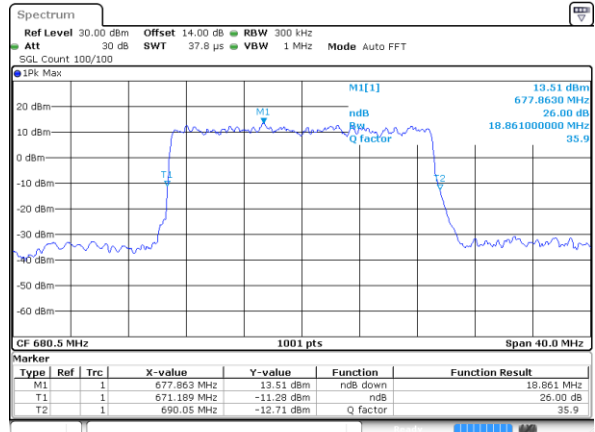

Date: 13.OCT.2021 18:58:07

Middle Channel / 15MHz / 16QAM

Date: 13.OCT.2021 18:58:31

Highest Channel / 15MHz / QPSK

Date: 13.OCT.2021 19:01:49

Highest Channel / 15MHz / 16QAM

Date: 13.OCT.2021 19:02:14

LTE Band 71

Lowest Channel / 20MHz / QPSK

Date: 13.OCT.2021 19:17:47

Lowest Channel / 20MHz / 16QAM

Date: 14.OCT.2021 09:52:17

Middle Channel / 20MHz / QPSK

Date: 13.OCT.2021 19:25:04

Middle Channel / 20MHz / 16QAM

Date: 13.OCT.2021 19:25:28

Highest Channel / 20MHz / QPSK

Date: 13.OCT.2021 20:18:37

Highest Channel / 20MHz / 16QAM

Date: 14.OCT.2021 09:53:35

LTE Band 71

Lowest Channel / 5MHz / 64QAM

Date: 13.OCT.2021 18:14:36

Lowest Channel / 10MHz / 64QAM