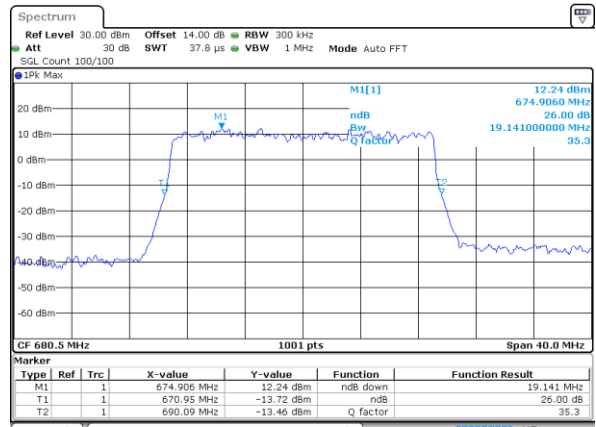

Highest Channel / 20MHz / QPSK

Date: 13.OCT.2021 20:18:37

Highest Channel / 20MHz / 16QAM

Date: 14.OCT.2021 09:53:35

LTE Band 71

Lowest Channel / 5MHz / 64QAM

Date: 13.OCT.2021 18:14:36

Lowest Channel / 10MHz / 64QAM

Date: 13.OCT.2021 18:41:37

Middle Channel / 5MHz / 64QAM

Date: 13.OCT.2021 18:18:07

Middle Channel / 10MHz / 64QAM

Date: 13.OCT.2021 18:45:05

Highest Channel / 5MHz / 64QAM

Date: 13.OCT.2021 18:19:48

Highest Channel / 10MHz / 64QAM

Date: 13.OCT.2021 18:46:46

LTE Band 71

Lowest Channel / 15MHz / 64QAM

Date: 14.OCT.2021 09:30:21

Lowest Channel / 20MHz / 64QAM

Date: 13.OCT.2021 20:25:21

Middle Channel / 15MHz / 64QAM

Date: 13.OCT.2021 19:12:03

Middle Channel / 20MHz / 64QAM

Date: 13.OCT.2021 20:28:50

Highest Channel / 15MHz / 64QAM

Date: 13.OCT.2021 19:13:44

Highest Channel / 20MHz / 64QAM

Date: 13.OCT.2021 20:30:31

Occupied Bandwidth

Mode	LTE Band 71 : 99%OBW(MHz)											
BW	1.4MHz		3MHz		5MHz		10MHz		15MHz		20MHz	
Mod.	QPSK	16QAM	QPSK	16QAM	QPSK	16QAM	QPSK	16QAM	QPSK	16QAM	QPSK	16QAM
Lowest CH	-	-	-	-	4.49	4.49	9.03	9.05	13.52	13.46	17.86	17.90
Middle CH	-	-	-	-	4.50	4.50	9.01	9.07	13.46	13.46	17.90	17.82
Highest CH	-	-	-	-	4.50	4.50	9.03	9.03	13.46	13.49	17.90	17.98
Mode	LTE Band 71 : 99%OBW(MHz)											
BW	1.4MHz		3MHz		5MHz		10MHz		15MHz		20MHz	
Mod.	64QAM		64QAM		64QAM		64QAM		64QAM		64QAM	
Lowest CH	-	-	-	-	4.49	-	9.03	-	13.46	-	17.90	-
Middle CH	-	-	-	-	4.51	-	9.05	-	13.46	-	17.94	-
Highest CH	-	-	-	-	4.53	-	9.07	-	13.43	-	17.90	-