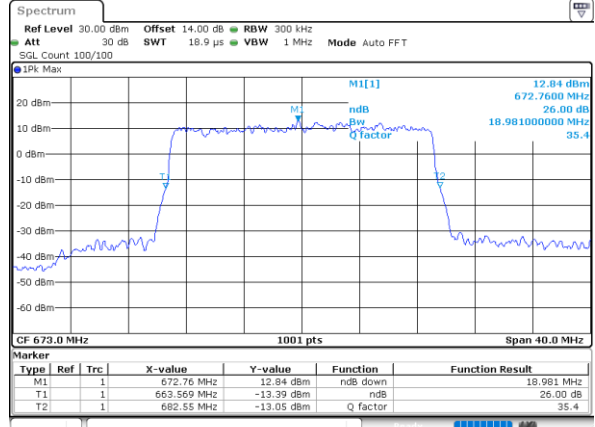

Lowest Channel / 20MHz / 16QAM

Date: 14.OCT.2021 09:52:17