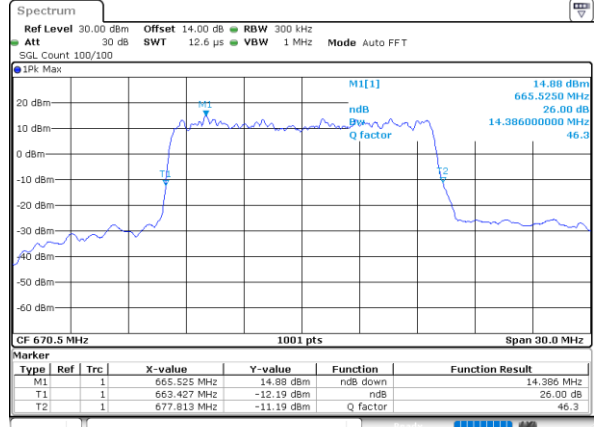

Lowest Channel / 10MHz / 16QAM

Date: 13.OCT.2021 18:24:20

Middle Channel / 10MHz / QPSK

Date: 13.OCT.2021 18:31:11

Middle Channel / 10MHz / 16QAM

Date: 13.OCT.2021 18:31:35

Highest Channel / 10MHz / QPSK

Date: 13.OCT.2021 18:34:52

Highest Channel / 10MHz / 16QAM

Date: 14.OCT.2021 09:23:22

LTE Band 71

Lowest Channel / 15MHz / QPSK

Date: 14.OCT.2021 09:31:23

Lowest Channel / 15MHz / 16QAM

Date: 14.OCT.2021 09:12:42

Middle Channel / 15MHz / QPSK

Date: 13.OCT.2021 18:58:07

Middle Channel / 15MHz / 16QAM

Date: 13.OCT.2021 18:58:31

Highest Channel / 15MHz / QPSK

Date: 13.OCT.2021 19:01:49

Highest Channel / 15MHz / 16QAM

Date: 13.OCT.2021 19:02:14

LTE Band 71