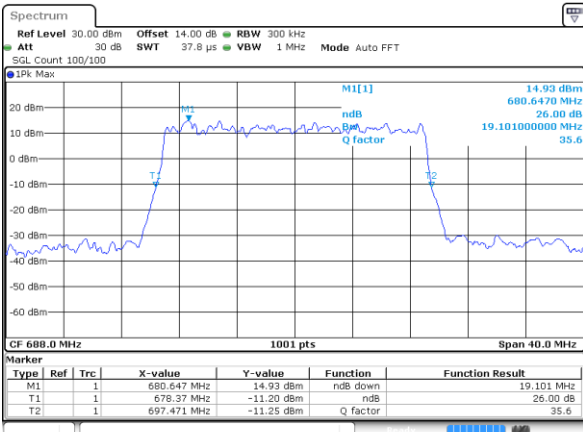

Date: 13.OCT.2021 18:58:07

Middle Channel / 15MHz / 16QAM

Date: 13.OCT.2021 18:58:31

Highest Channel / 15MHz / QPSK

Date: 13.OCT.2021 19:01:49

Highest Channel / 15MHz / 16QAM

Date: 13.OCT.2021 19:02:14

LTE Band 71

Lowest Channel / 20MHz / QPSK

Date: 13.OCT.2021 19:17:47

Lowest Channel / 20MHz / 16QAM

Date: 14.OCT.2021 09:52:17

Middle Channel / 20MHz / QPSK

Date: 13.OCT.2021 19:25:04

Middle Channel / 20MHz / 16QAM

Date: 13.OCT.2021 19:25:28

Highest Channel / 20MHz / QPSK

Date: 13.OCT.2021 20:18:37

Highest Channel / 20MHz / 16QAM

Date: 14.OCT.2021 09:53:35

LTE Band 71

Lowest Channel / 5MHz / 64QAM

Date: 13.OCT.2021 18:14:36

Lowest Channel / 10MHz / 64QAM