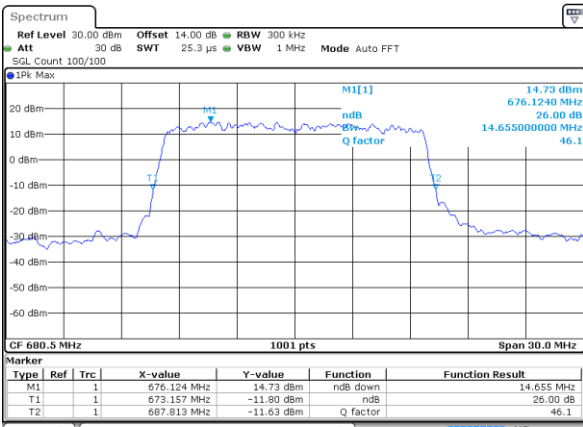

Lowest Channel / 10MHz / 16QAM

Date: 13.OCT.2021 18:24:20

Middle Channel / 10MHz / QPSK

Date: 13.OCT.2021 18:31:11

Middle Channel / 10MHz / 16QAM

Date: 13.OCT.2021 18:31:35

Highest Channel / 10MHz / QPSK

Date: 13.OCT.2021 18:34:52

Highest Channel / 10MHz / 16QAM

Date: 14.OCT.2021 09:23:22

LTE Band 71

Lowest Channel / 15MHz / QPSK

Date: 14.OCT.2021 09:31:23

Lowest Channel / 15MHz / 16QAM

Date: 14.OCT.2021 09:12:42

Middle Channel / 15MHz / QPSK

Date: 13.OCT.2021 18:58:07

Middle Channel / 15MHz / 16QAM

Date: 13.OCT.2021 18:58:31

Highest Channel / 15MHz / QPSK

Date: 13.OCT.2021 19:01:49

Highest Channel / 15MHz / 16QAM

Date: 13.OCT.2021 19:02:14

LTE Band 71