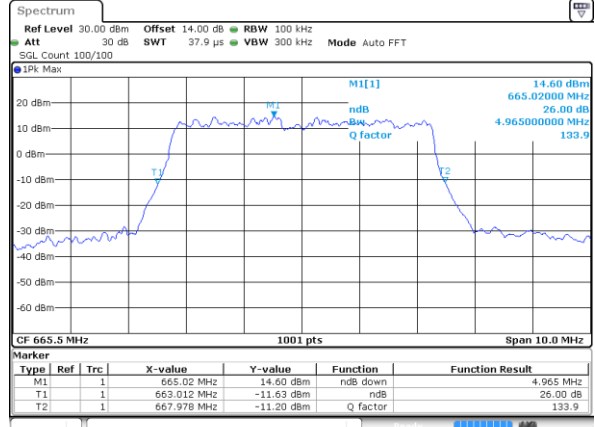

Date: 14.OCT.2021 08:34:45

Middle Channel / Full RB

Date: 14.OCT.2021 08:35:10

Highest Channel / 1RB

Date: 14.OCT.2021 08:35:37

Highest Channel / Full RB

Date: 14.OCT.2021 08:36:04

26dB Bandwidth

Mode	LTE Band 71 : 26dB BW(MHz)											
BW	1.4MHz		3MHz		5MHz		10MHz		15MHz		20MHz	
Mod.	QPSK	16QAM	QPSK	16QAM	QPSK	16QAM	QPSK	16QAM	QPSK	16QAM	QPSK	16QAM
Lowest CH	-	-	-	-	4.98	4.97	9.87	10.19	14.42	14.39	18.70	18.98
Middle CH	-	-	-	-	5.08	5.06	10.15	9.81	14.66	14.54	19.14	18.86
Highest CH	-	-	-	-	5.14	5.05	9.89	9.83	14.36	14.66	19.10	19.18
Mode	LTE Band 71 : 26dB BW(MHz)											
BW	1.4MHz		3MHz		5MHz		10MHz		15MHz		20MHz	
Mod.	64QAM		64QAM		64QAM		64QAM		64QAM		64QAM	
Lowest CH	-	-	-	-	5.03	-	10.11	-	14.66	-	18.70	-
Middle CH	-	-	-	-	5.00	-	10.09	-	14.33	-	19.14	-
Highest CH	-	-	-	-	5.04	-	10.27	-	14.42	-	18.70	-

LTE Band 71

Lowest Channel / 5MHz / QPSK

Date: 13.OCT.2021 17:56:01

Lowest Channel / 5MHz / 16QAM

Date: 13.OCT.2021 17:56:25

Middle Channel / 5MHz / QPSK

Date: 14.OCT.2021 08:38:59

Middle Channel / 5MHz / 16QAM

Date: 14.OCT.2021 08:38:18

Highest Channel / 5MHz / QPSK

Date: 13.OCT.2021 18:07:45

Highest Channel / 5MHz / 16QAM

Date: 14.OCT.2021 08:39:53

LTE Band 71

Lowest Channel / 10MHz / QPSK

Date: 13.OCT.2021 18:23:56