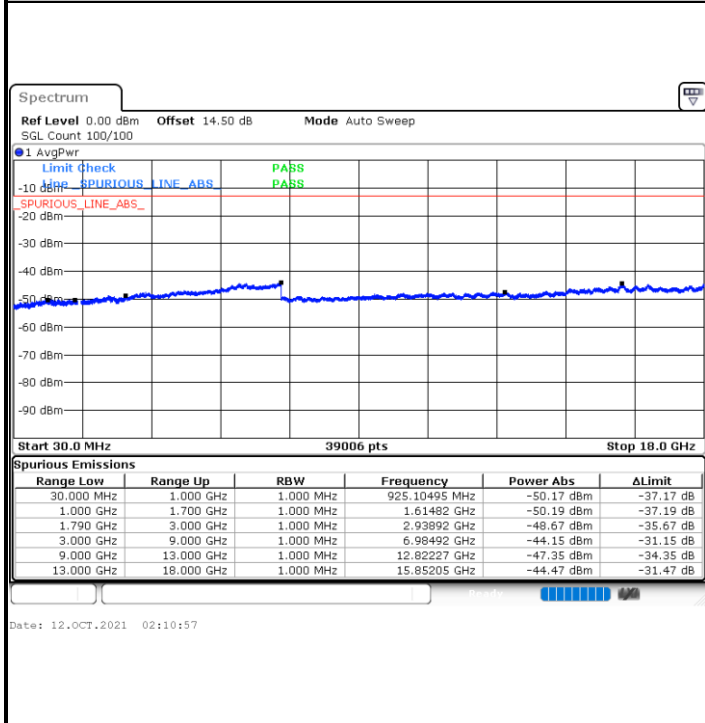

LTE Band 66 / 20MHz

Middle Channel / QPSK

Middle Channel / 16QAM

Date: 12.OCT.2021 22:17:17

Date: 12.OCT.2021 22:18:02

Highest Channel / QPSK

Highest Channel / 16QAM

Date: 12.OCT.2021 22:22:28

Date: 12.OCT.2021 22:23:13

LTE Band 66 / 1.4MHz

Lowest Channel / 64QAM

Middle Channel / 64QAM

Date: 12.OCT.2021 01:34:44

Date: 12.OCT.2021 01:36:36

Highest Channel / 64QAM

Date: 12.OCT.2021 01:41:26

LTE Band 66 / 3MHz

Lowest Channel / 64QAM

Middle Channel / 64QAM

Highest Channel / 64QAM

LTE Band 66 / 5MHz

Lowest Channel / 64QAM

Middle Channel / 64QAM

Highest Channel / 64QAM

LTE Band 66 / 10MHz

Lowest Channel / 64QAM

Middle Channel / 64QAM

Date: 12.OCT.2021 21:02:32

Date: 12.OCT.2021 21:03:39

Highest Channel / 64QAM

Date: 12.OCT.2021 21:06:15

LTE Band 66 / 15MHz