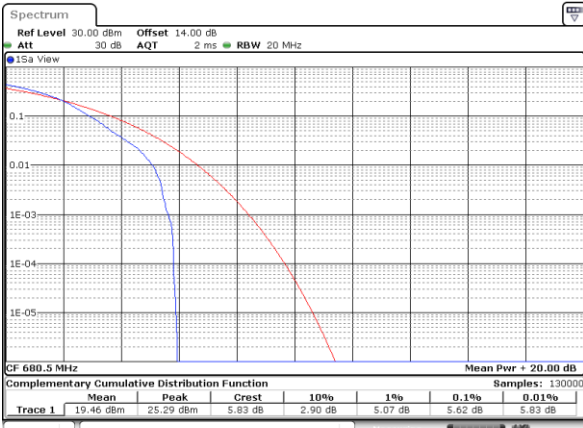

LTE Band 71 / 20MHz / QPSK

Lowest Channel / 1RB

Date: 14.OCT.2021 08:31:12

Lowest Channel / Full RB

Date: 14.OCT.2021 08:31:39

Middle Channel / 1RB

Date: 14.OCT.2021 08:32:05

Middle Channel / Full RB

Date: 14.OCT.2021 08:32:32

Highest Channel / 1RB

Date: 14.OCT.2021 08:32:58

Highest Channel / Full RB

Date: 14.OCT.2021 08:33:24

LTE Band 71 / 20MHz / 16QAM

Lowest Channel / 1RB

Date: 14.OCT.2021 09:18:16

Lowest Channel / Full RB

Date: 14.OCT.2021 08:28:59

Middle Channel / 1RB

Date: 14.OCT.2021 08:29:25

Middle Channel / Full RB

Date: 14.OCT.2021 08:29:52

Highest Channel / 1RB

Date: 14.OCT.2021 08:30:18

Highest Channel / Full RB

Date: 14.OCT.2021 08:30:45

LTE Band 71 / 20MHz / 64QAM

Lowest Channel / 1RB

Date: 14.OCT.2021 08:33:51

Lowest Channel / Full RB

Date: 14.OCT.2021 08:34:18

Middle Channel / 1RB