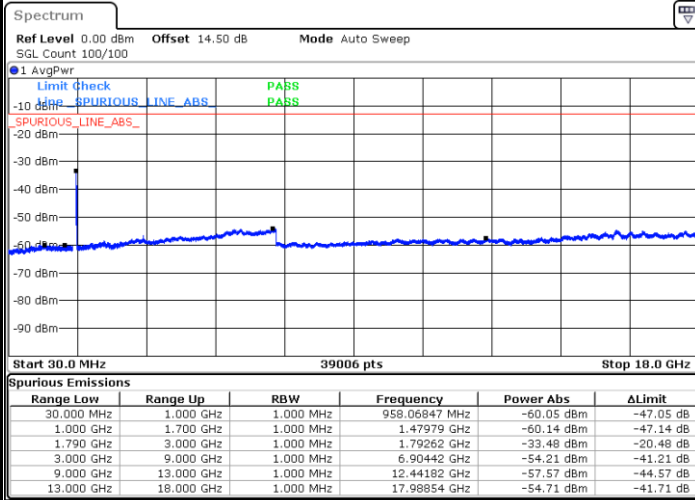

Date: 12.OCT.2021 20:54:41

Highest Channel / QPSK

Highest Channel / 16QAM

Date: 12.OCT.2021 20:59:11

Date: 12.OCT.2021 20:59:57

LTE Band 66 / 15MHz

Lowest Channel / QPSK

Lowest Channel / 16QAM

Date: 12.OCT.2021 22:02:25

Date: 12.OCT.2021 22:03:10

Middle Channel / QPSK

Middle Channel / 16QAM

Date: 12.OCT.2021 22:04:40

Date: 12.OCT.2021 22:05:25

LTE Band 66 / 15MHz

Highest Channel / QPSK

Date: 12.OCT.2021 22:09:51

Highest Channel / 16QAM

Date: 12.OCT.2021 22:10:36

LTE Band 66 / 20MHz

Lowest Channel / QPSK

Date: 12.OCT.2021 22:15:02

Lowest Channel / 16QAM

Date: 12.OCT.2021 22:15:47