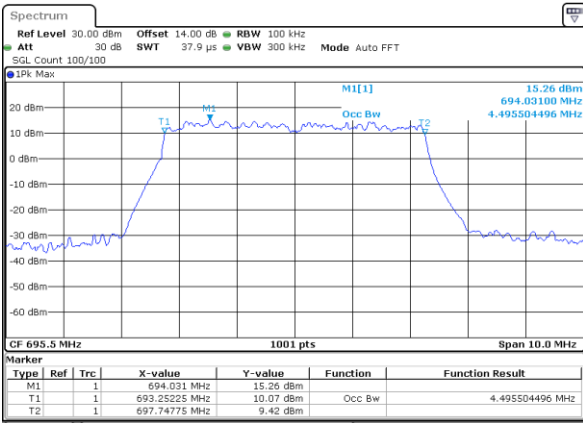

Middle Channel / 20MHz / 64QAM

Date: 13.OCT.2021 20:28:50

Highest Channel / 15MHz / 64QAM

Date: 13.OCT.2021 19:13:44

Highest Channel / 20MHz / 64QAM

Date: 13.OCT.2021 20:30:31

Occupied Bandwidth

Mode	LTE Band 71 : 99%OBW(MHz)											
BW	1.4MHz		3MHz		5MHz		10MHz		15MHz		20MHz	
Mod.	QPSK	16QAM	QPSK	16QAM	QPSK	16QAM	QPSK	16QAM	QPSK	16QAM	QPSK	16QAM
Lowest CH	-	-	-	-	4.49	4.49	9.03	9.05	13.52	13.46	17.86	17.90
Middle CH	-	-	-	-	4.50	4.50	9.01	9.07	13.46	13.46	17.90	17.82
Highest CH	-	-	-	-	4.50	4.50	9.03	9.03	13.46	13.49	17.90	17.98
Mode	LTE Band 71 : 99%OBW(MHz)											
BW	1.4MHz		3MHz		5MHz		10MHz		15MHz		20MHz	
Mod.	64QAM		64QAM		64QAM		64QAM		64QAM		64QAM	
Lowest CH	-	-	-	-	4.49	-	9.03	-	13.46	-	17.90	-
Middle CH	-	-	-	-	4.51	-	9.05	-	13.46	-	17.94	-
Highest CH	-	-	-	-	4.53	-	9.07	-	13.43	-	17.90	-

LTE Band 71

Lowest Channel / 5MHz / QPSK

Date: 13.OCT.2021 17:55:08

Lowest Channel / 5MHz / 16QAM

Date: 13.OCT.2021 17:55:37

Middle Channel / 5MHz / QPSK

Date: 13.OCT.2021 18:02:32

Middle Channel / 5MHz / 16QAM

Date: 13.OCT.2021 18:03:40

Highest Channel / 5MHz / QPSK

Date: 13.OCT.2021 18:06:56

Highest Channel / 5MHz / 16QAM

Date: 13.OCT.2021 18:07:21

LTE Band 71

Lowest Channel / 10MHz / QPSK

Date: 13.OCT.2021 18:23:07