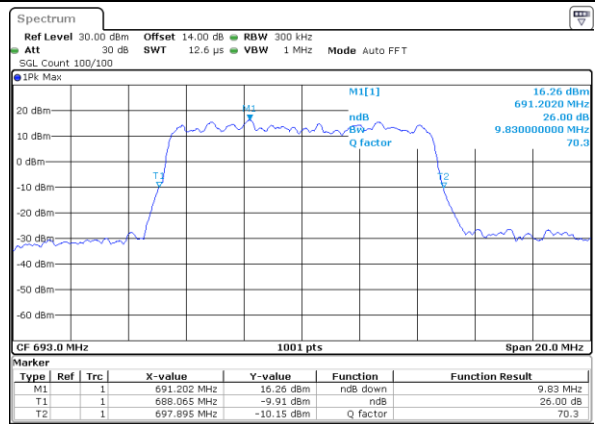

Date: 14.OCT.2021 08:38:18

Highest Channel / 5MHz / QPSK

Date: 13.OCT.2021 18:07:45

Highest Channel / 5MHz / 16QAM

Date: 14.OCT.2021 08:39:53

LTE Band 71

Lowest Channel / 10MHz / QPSK

Date: 13.OCT.2021 18:23:56

Lowest Channel / 10MHz / 16QAM

Date: 13.OCT.2021 18:24:20

Middle Channel / 10MHz / QPSK

Date: 13.OCT.2021 18:31:11

Middle Channel / 10MHz / 16QAM

Date: 13.OCT.2021 18:31:35

Highest Channel / 10MHz / QPSK

Date: 13.OCT.2021 18:34:52

Highest Channel / 10MHz / 16QAM

Date: 14.OCT.2021 09:23:22

LTE Band 71

Lowest Channel / 15MHz / QPSK

Date: 14.OCT.2021 09:31:23

Lowest Channel / 15MHz / 16QAM

Date: 14.OCT.2021 09:12:42

Middle Channel / 15MHz / QPSK