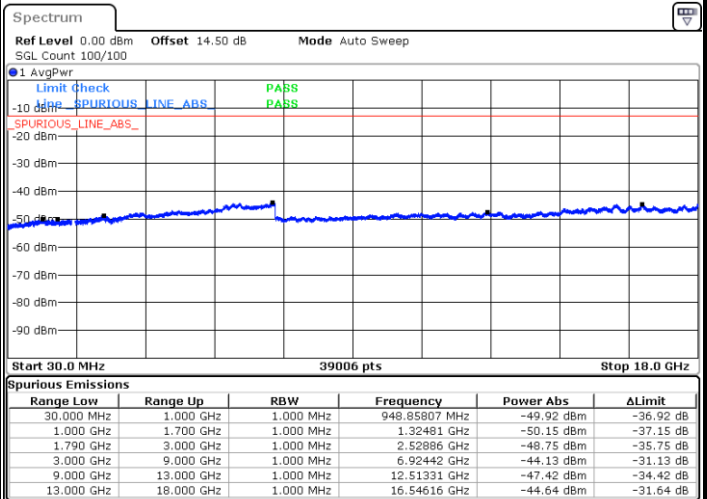

LTE Band 66 / 3MHz

Middle Channel / QPSK

Middle Channel / 16QAM

Date: 12.OCT.2021 01:54:57

Date: 12.OCT.2021 01:56:27

Highest Channel / QPSK

Highest Channel / 16QAM

Date: 12.OCT.2021 02:04:37

Date: 12.OCT.2021 02:06:07

LTE Band 66 / 5MHz

Lowest Channel / QPSK

Lowest Channel / 16QAM

Date: 12.OCT.2021 02:40:05

Date: 12.OCT.2021 02:41:34

Middle Channel / QPSK

Middle Channel / 16QAM