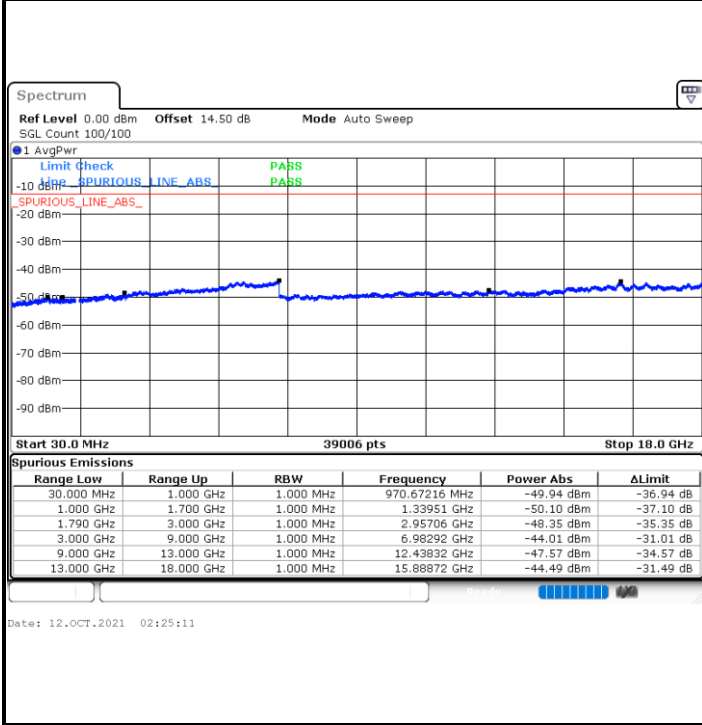

Date: 12.OCT.2021 22:23:13

LTE Band 66 / 1.4MHz

Lowest Channel / 64QAM

Middle Channel / 64QAM

Date: 12.OCT.2021 01:34:44

Date: 12.OCT.2021 01:36:36

Highest Channel / 64QAM

Date: 12.OCT.2021 01:41:26

LTE Band 66 / 3MHz

Lowest Channel / 64QAM

Middle Channel / 64QAM

Highest Channel / 64QAM

LTE Band 66 / 5MHz

Lowest Channel / 64QAM

Middle Channel / 64QAM

Highest Channel / 64QAM

LTE Band 66 / 10MHz

Lowest Channel / 64QAM

Middle Channel / 64QAM

Date: 12.OCT.2021 21:02:32

Date: 12.OCT.2021 21:03:39

Highest Channel / 64QAM

Date: 12.OCT.2021 21:06:15

LTE Band 66 / 15MHz

Lowest Channel / 64QAM

Middle Channel / 64QAM

Highest Channel / 64QAM

LTE Band 66 / 20MHz

Lowest Channel / 64QAM

Middle Channel / 64QAM

Date: 12.OCT.2021 22:25:48

Date: 12.OCT.2021 22:26:56