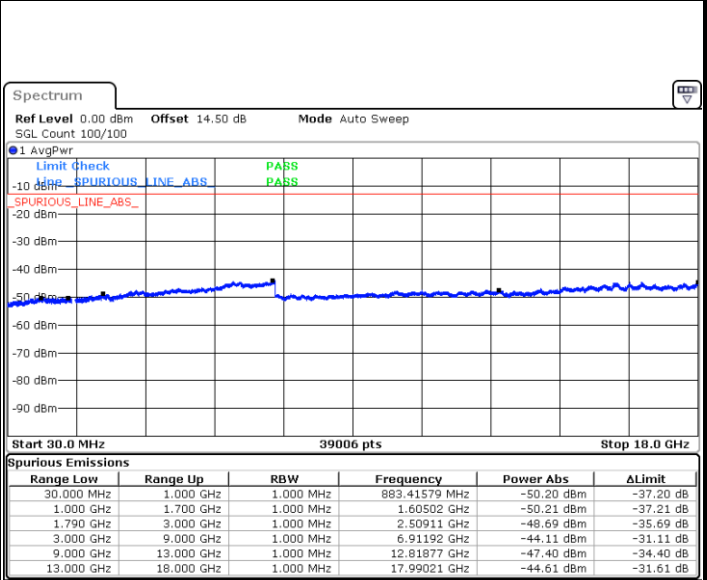

Date: 12.OCT.2021 02:06:07

LTE Band 66 / 5MHz

Lowest Channel / QPSK

Lowest Channel / 16QAM

Date: 12.OCT.2021 02:40:05

Date: 12.OCT.2021 02:41:34

Middle Channel / QPSK

Middle Channel / 16QAM

Date: 12.OCT.2021 02:43:49

Date: 12.OCT.2021 02:45:19

LTE Band 66 / 5MHz

Highest Channel / QPSK

Date: 12.OCT.2021 20:46:26

Highest Channel / 16QAM

Date: 12.OCT.2021 20:47:11

LTE Band 66 / 10MHz

Lowest Channel / QPSK

Date: 12.OCT.2021 20:51:42

Lowest Channel / 16QAM

Date: 12.OCT.2021 20:52:27

LTE Band 66 / 10MHz

Middle Channel / QPSK

Middle Channel / 16QAM

Date: 12.OCT.2021 20:53:56

Date: 12.OCT.2021 20:54:41

Highest Channel / QPSK

Highest Channel / 16QAM

Date: 12.OCT.2021 20:59:11

Date: 12.OCT.2021 20:59:57

LTE Band 66 / 15MHz

Lowest Channel / QPSK

Lowest Channel / 16QAM