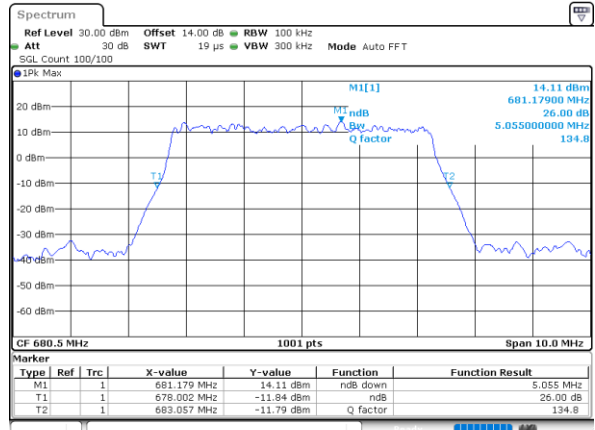

Date: 14.OCT.2021 08:34:45

Middle Channel / Full RB

Date: 14.OCT.2021 08:35:10

Highest Channel / 1RB

Date: 14.OCT.2021 08:35:37

Highest Channel / Full RB

Date: 14.OCT.2021 08:36:04

26dB Bandwidth

Mode	LTE Band 71 : 26dB BW(MHz)											
BW	1.4MHz		3MHz		5MHz		10MHz		15MHz		20MHz	
Mod.	QPSK	16QAM	QPSK	16QAM	QPSK	16QAM	QPSK	16QAM	QPSK	16QAM	QPSK	16QAM
Lowest CH	-	-	-	-	4.98	4.97	9.87	10.19	14.42	14.39	18.70	18.98
Middle CH	-	-	-	-	5.08	5.06	10.15	9.81	14.66	14.54	19.14	18.86
Highest CH	-	-	-	-	5.14	5.05	9.89	9.83	14.36	14.66	19.10	19.18
Mode	LTE Band 71 : 26dB BW(MHz)											
BW	1.4MHz		3MHz		5MHz		10MHz		15MHz		20MHz	
Mod.	64QAM		64QAM		64QAM		64QAM		64QAM		64QAM	
Lowest CH	-	-	-	-	5.03	-	10.11	-	14.66	-	18.70	-
Middle CH	-	-	-	-	5.00	-	10.09	-	14.33	-	19.14	-
Highest CH	-	-	-	-	5.04	-	10.27	-	14.42	-	18.70	-

LTE Band 71

Lowest Channel / 5MHz / QPSK

Date: 13.OCT.2021 17:56:01

Lowest Channel / 5MHz / 16QAM

Date: 13.OCT.2021 17:56:25

Middle Channel / 5MHz / QPSK

Date: 14.OCT.2021 08:38:59

Middle Channel / 5MHz / 16QAM

Date: 14.OCT.2021 08:38:18

Highest Channel / 5MHz / QPSK

Date: 13.OCT.2021 18:07:45

Highest Channel / 5MHz / 16QAM

Date: 14.OCT.2021 08:39:53

LTE Band 71

Lowest Channel / 10MHz / QPSK

Date: 13.OCT.2021 18:23:56