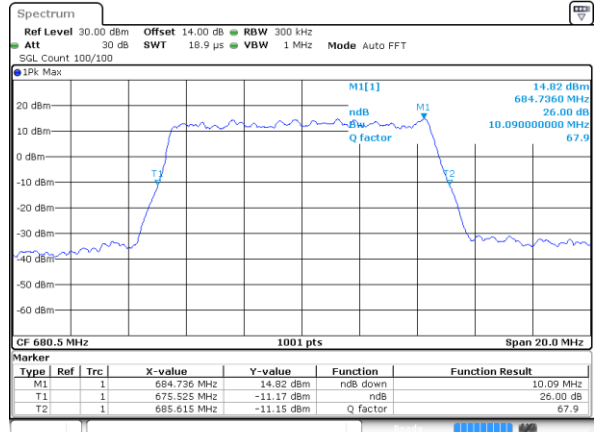

Highest Channel / 20MHz / QPSK

Date: 13.OCT.2021 20:18:37

Highest Channel / 20MHz / 16QAM

Date: 14.OCT.2021 09:53:35

LTE Band 71

Lowest Channel / 5MHz / 64QAM

Date: 13.OCT.2021 18:14:36

Lowest Channel / 10MHz / 64QAM

Date: 13.OCT.2021 18:41:37

Middle Channel / 5MHz / 64QAM

Date: 13.OCT.2021 18:18:07

Middle Channel / 10MHz / 64QAM

Date: 13.OCT.2021 18:45:05

Highest Channel / 5MHz / 64QAM

Date: 13.OCT.2021 18:19:48

Highest Channel / 10MHz / 64QAM