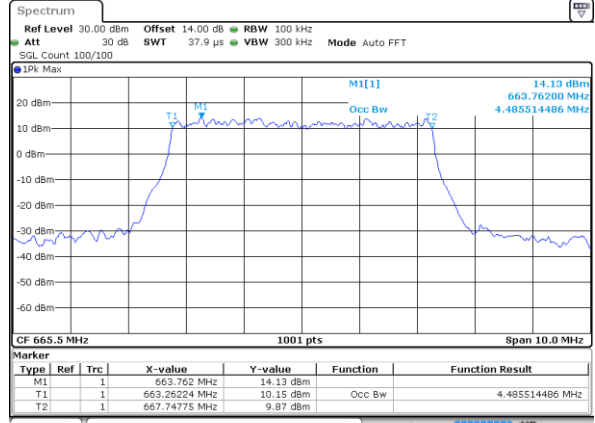

Date: 13.OCT.2021 18:46:46

LTE Band 71

Lowest Channel / 15MHz / 64QAM

Date: 14.OCT.2021 09:30:21

Lowest Channel / 20MHz / 64QAM

Date: 13.OCT.2021 20:25:21

Middle Channel / 15MHz / 64QAM

Date: 13.OCT.2021 19:12:03

Middle Channel / 20MHz / 64QAM

Date: 13.OCT.2021 20:28:50

Highest Channel / 15MHz / 64QAM

Date: 13.OCT.2021 19:13:44

Highest Channel / 20MHz / 64QAM

Date: 13.OCT.2021 20:30:31

Occupied Bandwidth

Mode	LTE Band 71 : 99%OBW(MHz)											
BW	1.4MHz		3MHz		5MHz		10MHz		15MHz		20MHz	
Mod.	QPSK	16QAM	QPSK	16QAM	QPSK	16QAM	QPSK	16QAM	QPSK	16QAM	QPSK	16QAM
Lowest CH	-	-	-	-	4.49	4.49	9.03	9.05	13.52	13.46	17.86	17.90
Middle CH	-	-	-	-	4.50	4.50	9.01	9.07	13.46	13.46	17.90	17.82
Highest CH	-	-	-	-	4.50	4.50	9.03	9.03	13.46	13.49	17.90	17.98
Mode	LTE Band 71 : 99%OBW(MHz)											
BW	1.4MHz		3MHz		5MHz		10MHz		15MHz		20MHz	
Mod.	64QAM		64QAM		64QAM		64QAM		64QAM		64QAM	
Lowest CH	-	-	-	-	4.49	-	9.03	-	13.46	-	17.90	-
Middle CH	-	-	-	-	4.51	-	9.05	-	13.46	-	17.94	-
Highest CH	-	-	-	-	4.53	-	9.07	-	13.43	-	17.90	-

LTE Band 71

Lowest Channel / 5MHz / QPSK

Date: 13.OCT.2021 17:55:08

Lowest Channel / 5MHz / 16QAM

Date: 13.OCT.2021 17:55:37

Middle Channel / 5MHz / QPSK

Date: 13.OCT.2021 18:02:32

Middle Channel / 5MHz / 16QAM