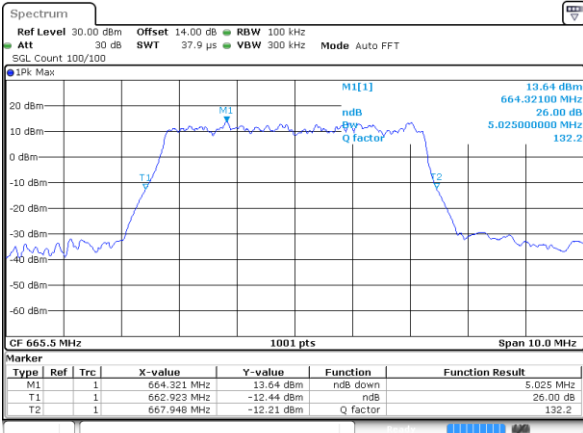

Highest Channel / 20MHz / QPSK

Date: 13.OCT.2021 20:18:37

Highest Channel / 20MHz / 16QAM

Date: 14.OCT.2021 09:53:35

LTE Band 71

Lowest Channel / 5MHz / 64QAM

Date: 13.OCT.2021 18:14:36

Lowest Channel / 10MHz / 64QAM

Date: 13.OCT.2021 18:41:37

Middle Channel / 5MHz / 64QAM

Date: 13.OCT.2021 18:18:07

Middle Channel / 10MHz / 64QAM

Date: 13.OCT.2021 18:45:05

Highest Channel / 5MHz / 64QAM

Date: 13.OCT.2021 18:19:48

Highest Channel / 10MHz / 64QAM