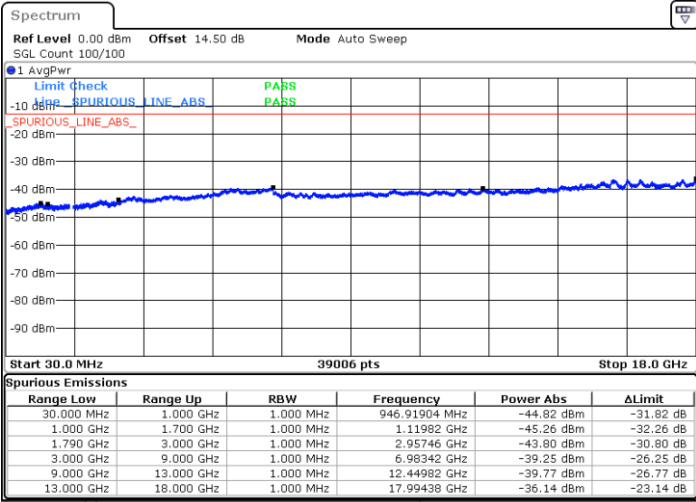

Date: 12.OCT.2021 02:43:49

Date: 12.OCT.2021 02:45:19

LTE Band 66 / 5MHz

Highest Channel / QPSK

Date: 12.OCT.2021 20:46:26

Highest Channel / 16QAM

Date: 12.OCT.2021 20:47:11

LTE Band 66 / 10MHz

Lowest Channel / QPSK

Date: 12.OCT.2021 20:51:42

Lowest Channel / 16QAM

Date: 12.OCT.2021 20:52:27

LTE Band 66 / 10MHz

Middle Channel / QPSK

Middle Channel / 16QAM

Date: 12.OCT.2021 20:53:56

Date: 12.OCT.2021 20:54:41

Highest Channel / QPSK

Highest Channel / 16QAM

Date: 12.OCT.2021 20:59:11

Date: 12.OCT.2021 20:59:57

LTE Band 66 / 15MHz

Lowest Channel / QPSK

Lowest Channel / 16QAM