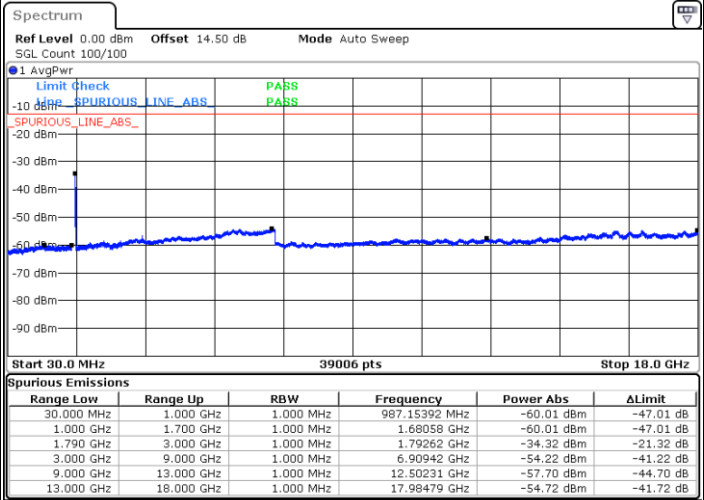

Date: 12.OCT.2021 20:54:41

Highest Channel / QPSK

Highest Channel / 16QAM

Date: 12.OCT.2021 20:59:11

Date: 12.OCT.2021 20:59:57

LTE Band 66 / 15MHz

Lowest Channel / QPSK

Lowest Channel / 16QAM

Date: 12.OCT.2021 22:02:25

Date: 12.OCT.2021 22:03:10

Middle Channel / QPSK

Middle Channel / 16QAM

Date: 12.OCT.2021 22:04:40

Date: 12.OCT.2021 22:05:25

LTE Band 66 / 15MHz

Highest Channel / QPSK

Date: 12.OCT.2021 22:09:51

Highest Channel / 16QAM

Date: 12.OCT.2021 22:10:36

LTE Band 66 / 20MHz

Lowest Channel / QPSK

Date: 12.OCT.2021 22:15:02

Lowest Channel / 16QAM

Date: 12.OCT.2021 22:15:47

LTE Band 66 / 20MHz

Middle Channel / QPSK

Middle Channel / 16QAM

Date: 12.OCT.2021 22:17:17

Date: 12.OCT.2021 22:18:02

Highest Channel / QPSK

Highest Channel / 16QAM

Date: 12.OCT.2021 22:22:28