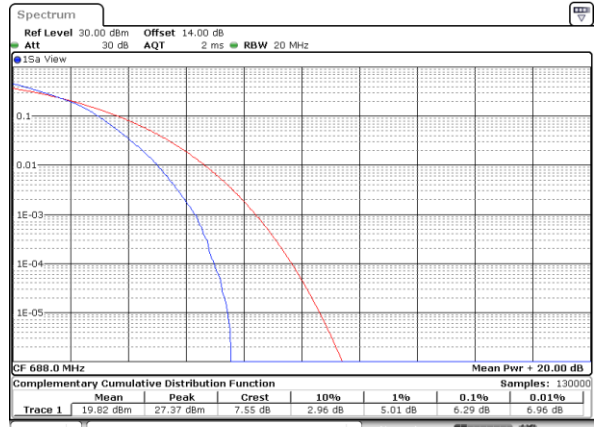

Date: 14.OCT.2021 08:32:32

Highest Channel / 1RB

Date: 14.OCT.2021 08:32:58

Highest Channel / Full RB

Date: 14.OCT.2021 08:33:24

LTE Band 71 / 20MHz / 16QAM

Lowest Channel / 1RB

Date: 14.OCT.2021 09:18:16

Lowest Channel / Full RB

Date: 14.OCT.2021 08:28:59

Middle Channel / 1RB

Date: 14.OCT.2021 08:29:25

Middle Channel / Full RB

Date: 14.OCT.2021 08:29:52

Highest Channel / 1RB

Date: 14.OCT.2021 08:30:18

Highest Channel / Full RB

Date: 14.OCT.2021 08:30:45

LTE Band 71 / 20MHz / 64QAM

Lowest Channel / 1RB

Date: 14.OCT.2021 08:33:51

Lowest Channel / Full RB

Date: 14.OCT.2021 08:34:18

Middle Channel / 1RB

Date: 14.OCT.2021 08:34:45

Middle Channel / Full RB

Date: 14.OCT.2021 08:35:10

Highest Channel / 1RB

Date: 14.OCT.2021 08:35:37

Highest Channel / Full RB

Date: 14.OCT.2021 08:36:04

26dB Bandwidth