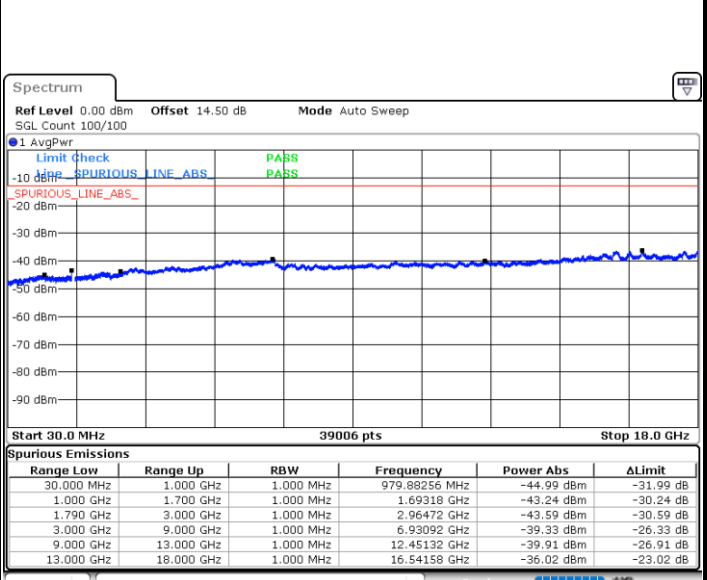

Date: 12.OCT.2021 02:06:07

LTE Band 66 / 5MHz

Lowest Channel / QPSK

Lowest Channel / 16QAM

Date: 12.OCT.2021 02:40:05

Date: 12.OCT.2021 02:41:34

Middle Channel / QPSK

Middle Channel / 16QAM

Date: 12.OCT.2021 02:43:49

Date: 12.OCT.2021 02:45:19

LTE Band 66 / 5MHz

Highest Channel / QPSK

Date: 12.OCT.2021 20:46:26

Highest Channel / 16QAM

Date: 12.OCT.2021 20:47:11

LTE Band 66 / 10MHz

Lowest Channel / QPSK

Date: 12.OCT.2021 20:51:42

Lowest Channel / 16QAM

Date: 12.OCT.2021 20:52:27

LTE Band 66 / 10MHz

Middle Channel / QPSK

Middle Channel / 16QAM

Date: 12.OCT.2021 20:53:56

Date: 12.OCT.2021 20:54:41

Highest Channel / QPSK

Highest Channel / 16QAM

Date: 12.OCT.2021 20:59:11

Date: 12.OCT.2021 20:59:57

LTE Band 66 / 15MHz

Lowest Channel / QPSK

Lowest Channel / 16QAM