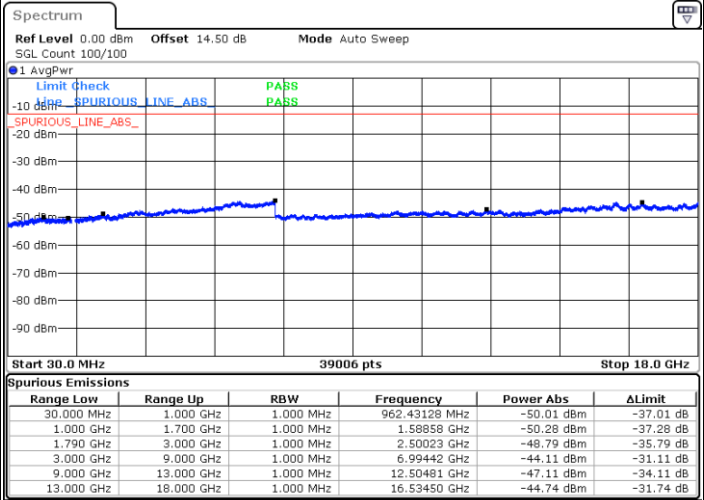

LTE Band 66 / 20MHz

Middle Channel / QPSK

Middle Channel / 16QAM

Date: 12.OCT.2021 22:17:17

Date: 12.OCT.2021 22:18:02

Highest Channel / QPSK

Highest Channel / 16QAM

Date: 12.OCT.2021 22:22:28

Date: 12.OCT.2021 22:23:13

LTE Band 66 / 1.4MHz

Lowest Channel / 64QAM

Middle Channel / 64QAM

Date: 12.OCT.2021 01:34:44

Date: 12.OCT.2021 01:36:36

Highest Channel / 64QAM

Date: 12.OCT.2021 01:41:26

LTE Band 66 / 3MHz

Lowest Channel / 64QAM

Middle Channel / 64QAM

Highest Channel / 64QAM

LTE Band 66 / 5MHz

Lowest Channel / 64QAM

Middle Channel / 64QAM

Highest Channel / 64QAM

LTE Band 66 / 10MHz

Lowest Channel / 64QAM

Middle Channel / 64QAM

Date: 12.OCT.2021 21:02:32

Date: 12.OCT.2021 21:03:39

Highest Channel / 64QAM

Date: 12.OCT.2021 21:06:15

LTE Band 66 / 15MHz