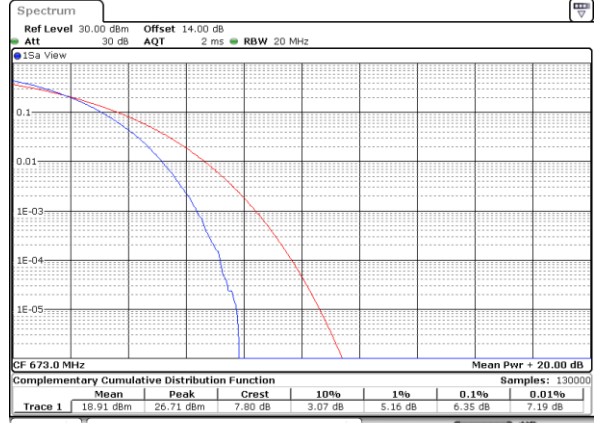

Lowest Channel / Full RB

Date: 14.OCT.2021 08:28:59

Middle Channel / 1RB

Date: 14.OCT.2021 08:29:25

Middle Channel / Full RB

Date: 14.OCT.2021 08:29:52

Highest Channel / 1RB

Date: 14.OCT.2021 08:30:18

Highest Channel / Full RB

Date: 14.OCT.2021 08:30:45

LTE Band 71 / 20MHz / 64QAM

Lowest Channel / 1RB

Date: 14.OCT.2021 08:33:51

Lowest Channel / Full RB

Date: 14.OCT.2021 08:34:18

Middle Channel / 1RB

Date: 14.OCT.2021 08:34:45

Middle Channel / Full RB

Date: 14.OCT.2021 08:35:10

Highest Channel / 1RB

Date: 14.OCT.2021 08:35:37

Highest Channel / Full RB

Date: 14.OCT.2021 08:36:04

26dB Bandwidth