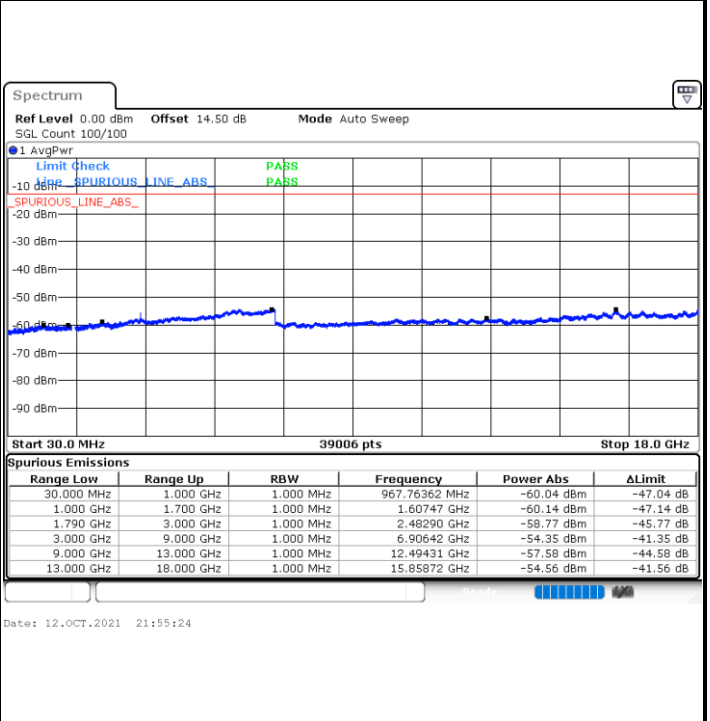

LTE Band 66 / 3MHz

Lowest Channel / 64QAM

Middle Channel / 64QAM

Highest Channel / 64QAM

LTE Band 66 / 5MHz

Lowest Channel / 64QAM

Middle Channel / 64QAM

Highest Channel / 64QAM

LTE Band 66 / 10MHz

Lowest Channel / 64QAM

Middle Channel / 64QAM

Date: 12.OCT.2021 21:02:32

Date: 12.OCT.2021 21:03:39

Highest Channel / 64QAM

Date: 12.OCT.2021 21:06:15

LTE Band 66 / 15MHz

Lowest Channel / 64QAM

Middle Channel / 64QAM

Highest Channel / 64QAM

LTE Band 66 / 20MHz

Lowest Channel / 64QAM

Middle Channel / 64QAM

Date: 12.OCT.2021 22:25:48

Date: 12.OCT.2021 22:26:56