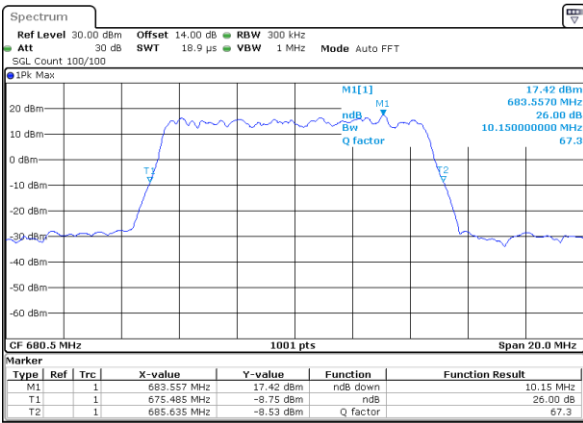

LTE Band 71

Lowest Channel / 5MHz / QPSK

Date: 13.OCT.2021 17:56:01

Lowest Channel / 5MHz / 16QAM

Date: 13.OCT.2021 17:56:25

Middle Channel / 5MHz / QPSK

Date: 14.OCT.2021 08:38:59

Middle Channel / 5MHz / 16QAM

Date: 14.OCT.2021 08:38:18

Highest Channel / 5MHz / QPSK

Date: 13.OCT.2021 18:07:45

Highest Channel / 5MHz / 16QAM

Date: 14.OCT.2021 08:39:53

LTE Band 71

Lowest Channel / 10MHz / QPSK

Date: 13.OCT.2021 18:23:56

Lowest Channel / 10MHz / 16QAM

Date: 13.OCT.2021 18:24:20

Middle Channel / 10MHz / QPSK

Date: 13.OCT.2021 18:31:11

Middle Channel / 10MHz / 16QAM

Date: 13.OCT.2021 18:31:35

Highest Channel / 10MHz / QPSK

Date: 13.OCT.2021 18:34:52

Highest Channel / 10MHz / 16QAM

Date: 14.OCT.2021 09:23:22

LTE Band 71

Lowest Channel / 15MHz / QPSK

Date: 14.OCT.2021 09:31:23

Lowest Channel / 15MHz / 16QAM

Date: 14.OCT.2021 09:12:42

Middle Channel / 15MHz / QPSK