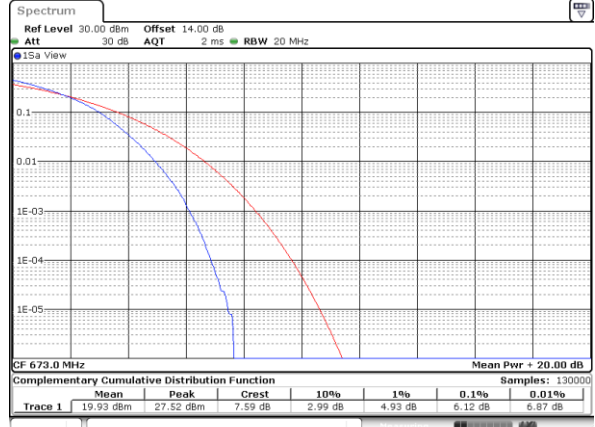

LTE Band 71 / 20MHz / QPSK

Lowest Channel / 1RB

Date: 14.OCT.2021 08:31:12

Lowest Channel / Full RB

Date: 14.OCT.2021 08:31:39

Middle Channel / 1RB

Date: 14.OCT.2021 08:32:05

Middle Channel / Full RB

Date: 14.OCT.2021 08:32:32

Highest Channel / 1RB

Date: 14.OCT.2021 08:32:58

Highest Channel / Full RB

Date: 14.OCT.2021 08:33:24

LTE Band 71 / 20MHz / 16QAM

Lowest Channel / 1RB

Date: 14.OCT.2021 09:18:16

Lowest Channel / Full RB

Date: 14.OCT.2021 08:28:59

Middle Channel / 1RB

Date: 14.OCT.2021 08:29:25

Middle Channel / Full RB

Date: 14.OCT.2021 08:29:52

Highest Channel / 1RB

Date: 14.OCT.2021 08:30:18

Highest Channel / Full RB

Date: 14.OCT.2021 08:30:45

LTE Band 71 / 20MHz / 64QAM

Lowest Channel / 1RB

Date: 14.OCT.2021 08:33:51

Lowest Channel / Full RB

Date: 14.OCT.2021 08:34:18

Middle Channel / 1RB