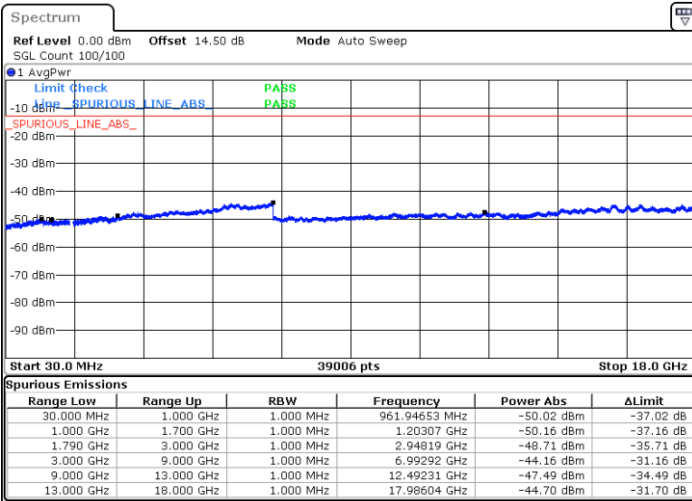

LTE Band 66 / 3MHz

Middle Channel / QPSK

Middle Channel / 16QAM

Date: 12.OCT.2021 01:54:57

Date: 12.OCT.2021 01:56:27

Highest Channel / QPSK

Highest Channel / 16QAM

Date: 12.OCT.2021 02:04:37

Date: 12.OCT.2021 02:06:07

LTE Band 66 / 5MHz

Lowest Channel / QPSK

Lowest Channel / 16QAM

Date: 12.OCT.2021 02:40:05

Date: 12.OCT.2021 02:41:34

Middle Channel / QPSK

Middle Channel / 16QAM

Date: 12.OCT.2021 02:43:49

Date: 12.OCT.2021 02:45:19

LTE Band 66 / 5MHz

Highest Channel / QPSK

Date: 12.OCT.2021 20:46:26

Highest Channel / 16QAM

Date: 12.OCT.2021 20:47:11

LTE Band 66 / 10MHz