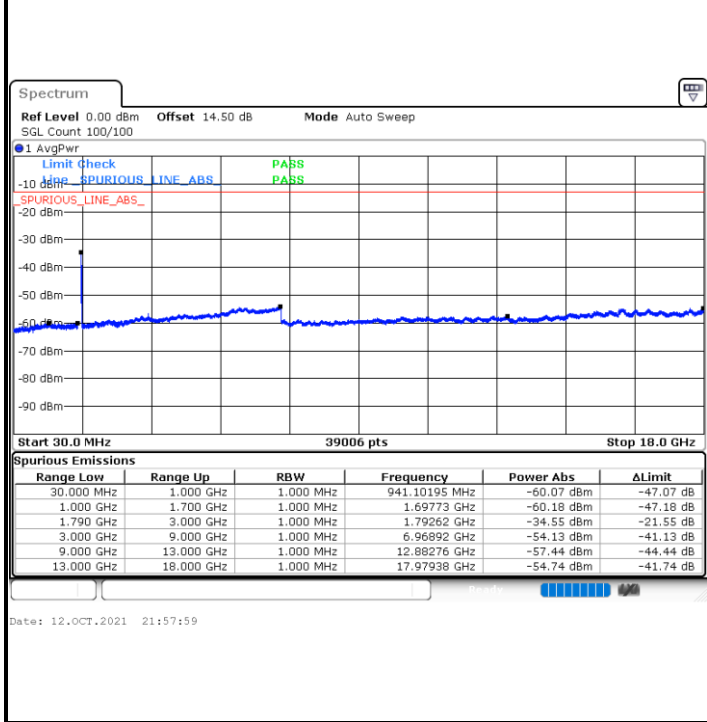

LTE Band 66 / 3MHz

Lowest Channel / 64QAM

Middle Channel / 64QAM

Highest Channel / 64QAM

LTE Band 66 / 5MHz

Lowest Channel / 64QAM

Middle Channel / 64QAM

Highest Channel / 64QAM

LTE Band 66 / 10MHz

Lowest Channel / 64QAM

Middle Channel / 64QAM

Date: 12.OCT.2021 21:02:32

Date: 12.OCT.2021 21:03:39

Highest Channel / 64QAM

Date: 12.OCT.2021 21:06:15

LTE Band 66 / 15MHz

Lowest Channel / 64QAM

Middle Channel / 64QAM

Highest Channel / 64QAM

LTE Band 66 / 20MHz

Lowest Channel / 64QAM

Middle Channel / 64QAM

Date: 12.OCT.2021 22:25:48

Date: 12.OCT.2021 22:26:56