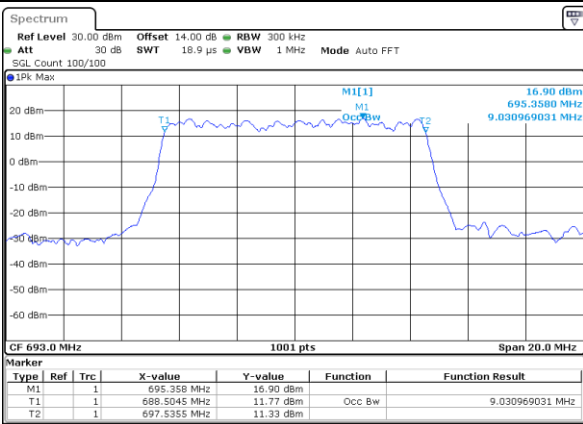

Date: 13.OCT.2021 18:03:40

Highest Channel / 5MHz / QPSK

Date: 13.OCT.2021 18:06:56

Highest Channel / 5MHz / 16QAM

Date: 13.OCT.2021 18:07:21

LTE Band 71

Lowest Channel / 10MHz / QPSK

Date: 13.OCT.2021 18:23:07

Lowest Channel / 10MHz / 16QAM

Date: 13.OCT.2021 18:23:31

Middle Channel / 10MHz / QPSK

Date: 13.OCT.2021 18:30:24

Middle Channel / 10MHz / 16QAM

Date: 13.OCT.2021 18:30:47

Highest Channel / 10MHz / QPSK

Date: 13.OCT.2021 18:34:04

Highest Channel / 10MHz / 16QAM

Date: 13.OCT.2021 18:34:28