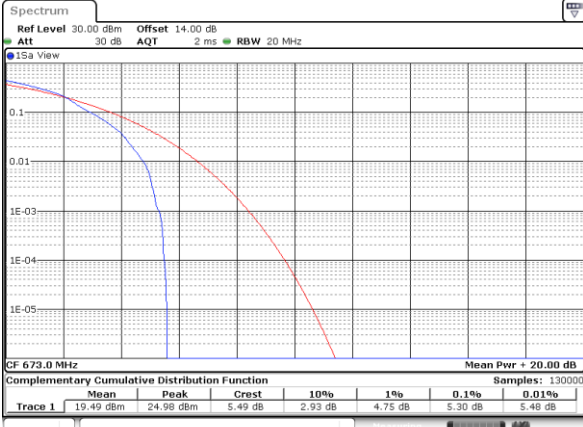

LTE Band 71 / 20MHz / QPSK

Lowest Channel / 1RB

Date: 14.OCT.2021 08:31:12

Lowest Channel / Full RB

Date: 14.OCT.2021 08:31:39

Middle Channel / 1RB

Date: 14.OCT.2021 08:32:05

Middle Channel / Full RB

Date: 14.OCT.2021 08:32:32

Highest Channel / 1RB

Date: 14.OCT.2021 08:32:58

Highest Channel / Full RB

Date: 14.OCT.2021 08:33:24

LTE Band 71 / 20MHz / 16QAM

Lowest Channel / 1RB

Date: 14.OCT.2021 09:18:16

Lowest Channel / Full RB

Date: 14.OCT.2021 08:28:59

Middle Channel / 1RB

Date: 14.OCT.2021 08:29:25

Middle Channel / Full RB

Date: 14.OCT.2021 08:29:52

Highest Channel / 1RB

Date: 14.OCT.2021 08:30:18

Highest Channel / Full RB

Date: 14.OCT.2021 08:30:45

LTE Band 71 / 20MHz / 64QAM

Lowest Channel / 1RB

Date: 14.OCT.2021 08:33:51

Lowest Channel / Full RB

Date: 14.OCT.2021 08:34:18

Middle Channel / 1RB