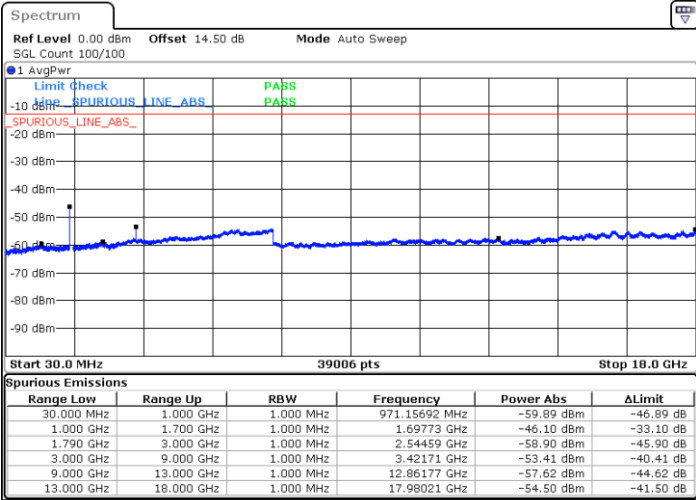

Lowest Channel / QPSK

Date: 12.OCT.2021 20:51:42

Lowest Channel / 16QAM

Date: 12.OCT.2021 20:52:27

LTE Band 66 / 10MHz

Middle Channel / QPSK

Middle Channel / 16QAM

Date: 12.OCT.2021 20:53:56

Date: 12.OCT.2021 20:54:41

Highest Channel / QPSK

Highest Channel / 16QAM

Date: 12.OCT.2021 20:59:11

Date: 12.OCT.2021 20:59:57

LTE Band 66 / 15MHz

Lowest Channel / QPSK

Lowest Channel / 16QAM

Date: 12.OCT.2021 22:02:25

Date: 12.OCT.2021 22:03:10

Middle Channel / QPSK

Middle Channel / 16QAM

Date: 12.OCT.2021 22:04:40

Date: 12.OCT.2021 22:05:25

LTE Band 66 / 15MHz

Highest Channel / QPSK

Date: 12.OCT.2021 22:09:51

Highest Channel / 16QAM

Date: 12.OCT.2021 22:10:36

LTE Band 66 / 20MHz

Lowest Channel / QPSK

Date: 12.OCT.2021 22:15:02

Lowest Channel / 16QAM

Date: 12.OCT.2021 22:15:47