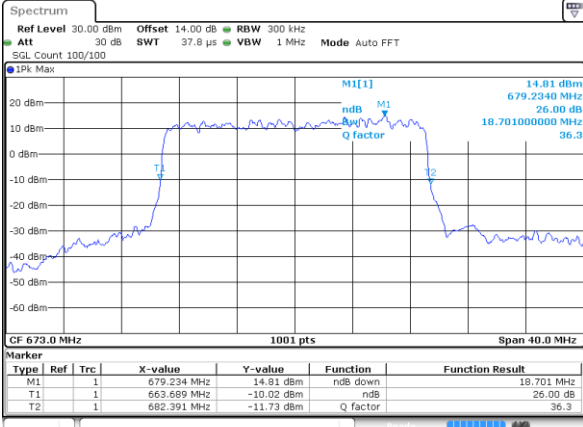

LTE Band 71

Lowest Channel / 20MHz / QPSK

Date: 13.OCT.2021 19:17:47