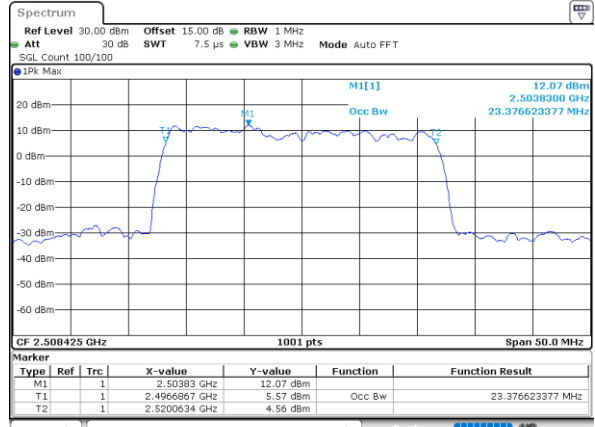

LTE Band 41C

QPSK

Lowest Channel / 5MHz+20MHz

Date: 18.OCT.2021 15:38:05

Lowest Channel / 10MHz+15MHz

Date: 18.OCT.2021 16:08:58

Middle Channel / 5MHz+20MHz

Date: 18.OCT.2021 15:42:06

Middle Channel / 10MHz+15MHz

Date: 18.OCT.2021 16:13:17

Highest Channel / 5MHz+20MHz

Date: 18.OCT.2021 15:47:12

Highest Channel / 10MHz+15MHz

Date: 18.OCT.2021 16:22:26