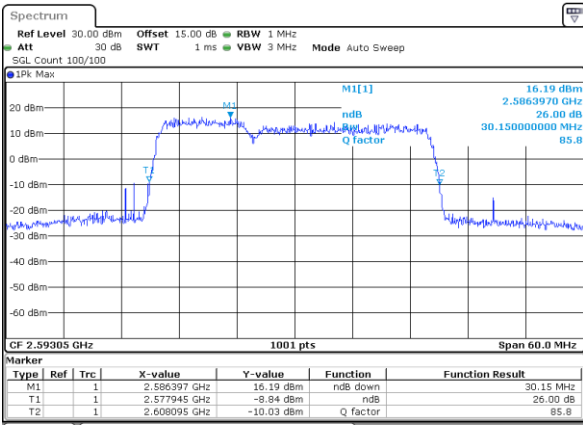

Lowest Channel / 5MHz+20MHz

Date: 18.OCT.2021 15:40:07

Lowest Channel / 10MHz+15MHz

Date: 18.OCT.2021 16:10:59

Middle Channel / 5MHz+20MHz

Date: 18.OCT.2021 15:44:07

Middle Channel / 10MHz+15MHz

Date: 18.OCT.2021 16:15:22

Highest Channel / 5MHz+20MHz

Date: 18.OCT.2021 15:48:12

Highest Channel / 10MHz+15MHz

Date: 18.OCT.2021 16:23:27

LTE Band 41C

16QAM

Lowest Channel / 10MHz+20MHz

Date: 13.OCT.2021 13:39:38

Lowest Channel / 15MHz+10MHz

Date: 18.OCT.2021 16:27:38

Middle Channel / 10MHz+20MHz

Date: 13.OCT.2021 13:44:02

Middle Channel / 15MHz+10MHz

Date: 18.OCT.2021 16:13:34

Highest Channel / 10MHz+20MHz

Date: 13.OCT.2021 13:55:18