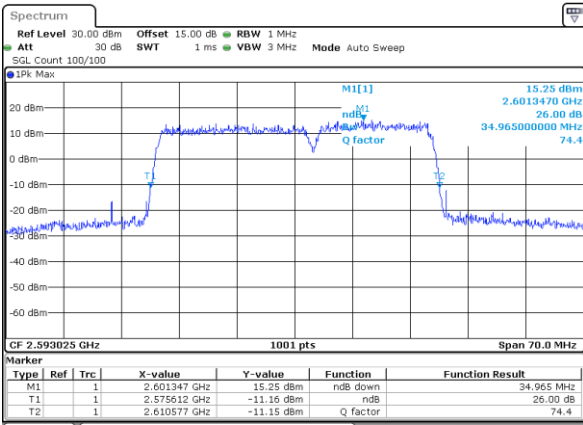

Lowest Channel / 20MHz+5MHz

Date: 18\_OCT.2021 15:54:16

Lowest Channel / 20MHz+10MHz

Date: 13 OCT.2021 14:10:03

Middle Channel / 20MHz+5MHz

Date: 18\_OCT.2021 15:58:15

Middle Channel / 20MHz+10MHz

Date: 13 OCT.2021 14:20:40

Highest Channel / 20MHz+5MHz

Date: 18\_OCT.2021 16:06:48

Highest Channel / 20MHz+10MHz

Date: 13 OCT.2021 14:34:40

LTE Band 41C

64QAM

Lowest Channel / 20MHz+15MHz

Date: 13.OCT.2021 15:24:03

Lowest Channel / 20MHz+20MHz

Date: 13.OCT.2021 15:47:10

Middle Channel / 20MHz+15MHz

Date: 13.OCT.2021 15:28:39

Middle Channel / 20MHz+20MHz

Date: 13.OCT.2021 15:52:00

Highest Channel / 20MHz+15MHz

Date: 13.OCT.2021 15:15:17

Highest Channel / 20MHz+20MHz

Date: 13.OCT.2021 15:41:37