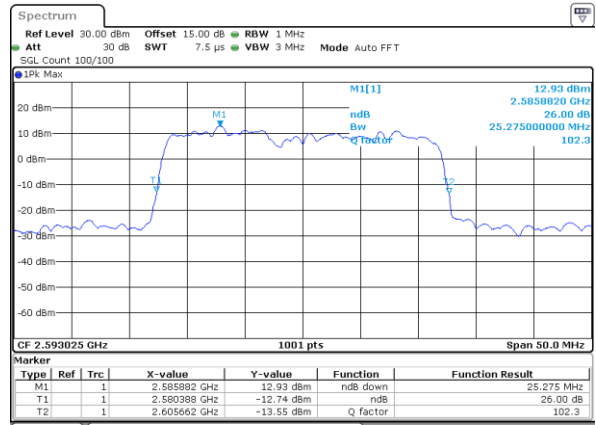

Mode	LTE Band 41C : 26dB BW(MHz)				
64QAM					
BW	5MHz+20MHz	10MHz+15MHz	10MHz+20MHz	15MHz+10MHz	15MHz+15MHz
Lowest CH	24.83	25.13	30.15	25.33	30.75
Middle CH	24.93	25.28	30.03	25.43	30.69
Highest CH	24.98	25.28	30.21	25.23	30.75
BW	15MHz+20MHz	20MHz+5MHz	20MHz+10MHz	20MHz+15MHz	20MHz+20MHz
Lowest CH	35.04	24.93	30.03	35.11	40.12
Middle CH	35.04	24.93	30.09	34.97	40.04
Highest CH	35.11	24.88	30.03	35.11	40.04

LTE Band 41C

QPSK

Lowest Channel / 5MHz+20MHz

Date: 18.OCT.2021 15:40:37

Lowest Channel / 10MHz+15MHz

Date: 18.OCT.2021 16:11:30

Middle Channel / 5MHz+20MHz

Date: 18.OCT.2021 15:44:38

Middle Channel / 10MHz+15MHz

Date: 18.OCT.2021 16:15:53

Highest Channel / 5MHz+20MHz

Date: 18.OCT.2021 15:47:42

Highest Channel / 10MHz+15MHz

Date: 18.OCT.2021 16:22:56

LTE Band 41C

QPSK