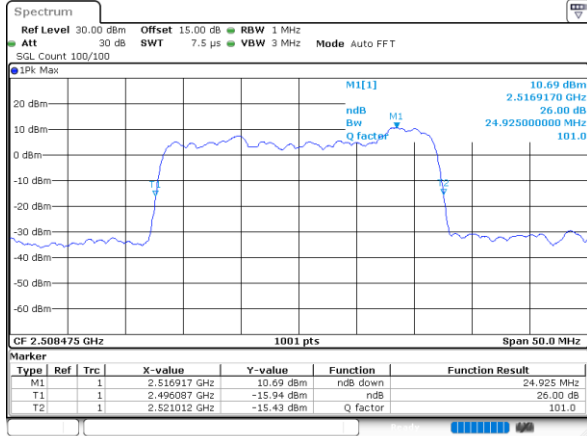

LTE Band 41C

64QAM

Lowest Channel / 15MHz+15MHz

Date: 13.OCT.2021 14:43:23

Lowest Channel / 15MHz+20MHz

Date: 13.OCT.2021 15:02:10

Middle Channel / 15MHz+15MHz

Date: 13.OCT.2021 14:47:08

Middle Channel / 15MHz+20MHz

Date: 13.OCT.2021 15:06:47

Highest Channel / 15MHz+15MHz

Date: 13.OCT.2021 14:39:29

Highest Channel / 15MHz+20MHz

Date: 13.OCT.2021 14:53:27

LTE Band 41C

64QAM

Lowest Channel / 20MHz+5MHz

Date: 18\_OCT.2021 15:54:16

Lowest Channel / 20MHz+10MHz

Date: 13 OCT.2021 14:10:03

Middle Channel / 20MHz+5MHz

Date: 18\_OCT.2021 15:58:15

Middle Channel / 20MHz+10MHz

Date: 13 OCT.2021 14:20:40