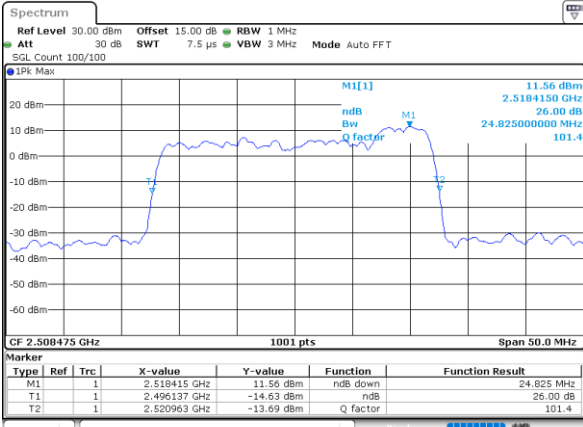

Highest Channel / 15MHz+10MHz

Date: 18.OCT.2021 16:41:55

LTE Band 41C

16QAM

Lowest Channel / 15MHz+15MHz

Date: 13.OCT.2021 14:43:54

Lowest Channel / 15MHz+20MHz

Date: 13.OCT.2021 15:02:40

Middle Channel / 15MHz+15MHz

Date: 13.OCT.2021 14:48:05

Middle Channel / 15MHz+20MHz

Date: 13.OCT.2021 15:07:17

Highest Channel / 15MHz+15MHz

Date: 13.OCT.2021 14:38:58

Highest Channel / 15MHz+20MHz

Date: 13.OCT.2021 14:52:56

LTE Band 41C

16QAM

Lowest Channel / 20MHz+5MHz

Date: 18.OCT.2021 15:54:47

Lowest Channel / 20MHz+10MHz

Date: 13.OCT.2021 14:10:34

Middle Channel / 20MHz+5MHz

Date: 18.OCT.2021 15:58:46