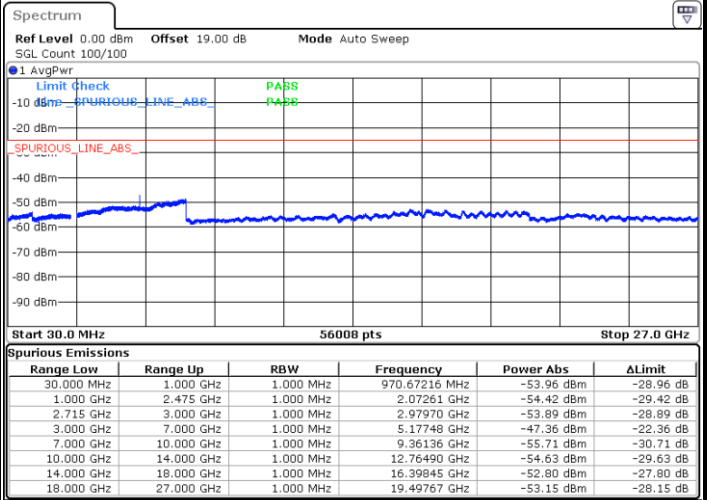

Highest Channel / QPSK

Highest Channel / 16QAM

Date: 9.OCT.2021 11:13:29

Date: 9.OCT.2021 11:14:27

LTE Band 41 / 5MHz

Lowest Channel / 64QAM

Middle Channel / 64QAM

Date: 9.OCT.2021 11:55:26

Date: 9.OCT.2021 11:56:29

Highest Channel / 64QAM

Date: 9.OCT.2021 11:57:32

LTE Band 41 / 10MHz

Lowest Channel / 64QAM

Middle Channel / 64QAM

Date: 9.OCT.2021 11:58:35

Date: 9.OCT.2021 11:59:38

Highest Channel / 64QAM

Date: 9.OCT.2021 12:00:41

LTE Band 41 / 15MHz

Lowest Channel / 64QAM

Middle Channel / 64QAM

Date: 9.OCT.2021 12:01:44

Date: 9.OCT.2021 12:02:47

Highest Channel / 64QAM