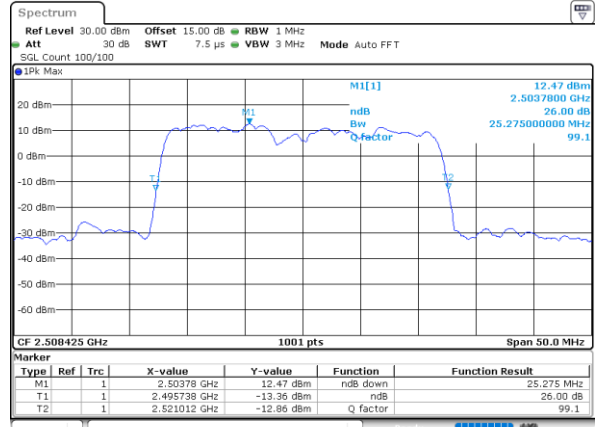

LTE Band 41C

QPSK

Lowest Channel / 20MHz+15MHz

Date: 13.OCT.2021 15:25:04

Lowest Channel / 20MHz+20MHz

Date: 13.OCT.2021 15:48:11

Middle Channel / 20MHz+15MHz

Date: 13.OCT.2021 15:29:40

Middle Channel / 20MHz+20MHz

Date: 13.OCT.2021 15:53:27

Highest Channel / 20MHz+15MHz

Date: 13.OCT.2021 15:11:34

Highest Channel / 20MHz+20MHz

Date: 13.OCT.2021 15:40:11

LTE Band 41C

16QAM

Lowest Channel / 5MHz+20MHz

Date: 18.OCT.2021 15:40:07

Lowest Channel / 10MHz+15MHz

Date: 18.OCT.2021 16:10:59

Middle Channel / 5MHz+20MHz

Date: 18.OCT.2021 15:44:07

Middle Channel / 10MHz+15MHz

Date: 18.OCT.2021 16:15:22

Highest Channel / 5MHz+20MHz

Date: 18.OCT.2021 15:48:12

Highest Channel / 10MHz+15MHz

Date: 18.OCT.2021 16:23:27

LTE Band 41C

16QAM

Lowest Channel / 10MHz+20MHz

Date: 13.OCT.2021 13:39:38