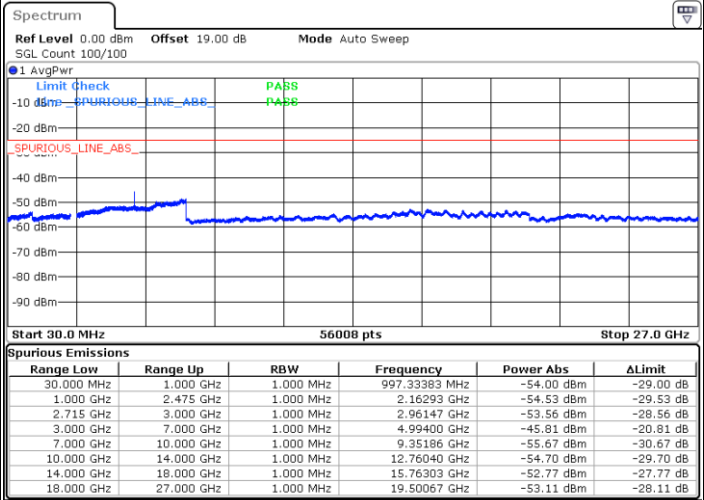

LTE Band 41 / 15MHz

Lowest Channel / QPSK

Lowest Channel / 16QAM

Date: 9.OCT.2021 11:03:23

Date: 9.OCT.2021 11:04:41

Middle Channel / QPSK

Middle Channel / 16QAM

Date: 9.OCT.2021 11:05:40

Date: 9.OCT.2021 11:08:38

LTE Band 41 / 15MHz

Highest Channel / QPSK

Date: 9.OCT.2021 11:07:37

Highest Channel / 16QAM

Date: 9.OCT.2021 11:08:36

LTE Band 41 / 20MHz

Lowest Channel / QPSK