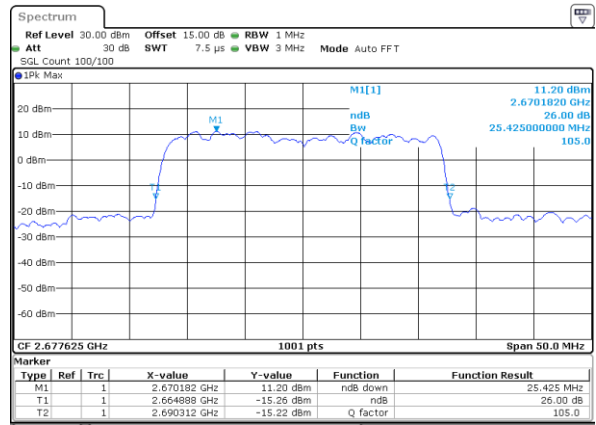

LTE Band 41C

QPSK

Lowest Channel / 5MHz+20MHz

Date: 18.OCT.2021 15:40:37

Lowest Channel / 10MHz+15MHz

Date: 18.OCT.2021 16:11:30

Middle Channel / 5MHz+20MHz

Date: 18.OCT.2021 15:44:38

Middle Channel / 10MHz+15MHz

Date: 18.OCT.2021 16:15:53

Highest Channel / 5MHz+20MHz

Date: 18.OCT.2021 15:47:42

Highest Channel / 10MHz+15MHz

Date: 18.OCT.2021 16:22:56

LTE Band 41C

QPSK

Lowest Channel / 10MHz+20MHz

Date: 13.OCT.2021 13:40:09

Lowest Channel / 15MHz+10MHz

Date: 18.OCT.2021 16:28:08

Middle Channel / 10MHz+20MHz

Date: 13.OCT.2021 13:44:32

Middle Channel / 15MHz+10MHz

Date: 18.OCT.2021 16:37:04

Highest Channel / 10MHz+20MHz

Date: 13.OCT.2021 13:54:48

Highest Channel / 15MHz+10MHz

Date: 18.OCT.2021 16:41:25

LTE Band 41C

QPSK

Lowest Channel / 15MHz+15MHz

Date: 13.OCT.2021 14:44:24