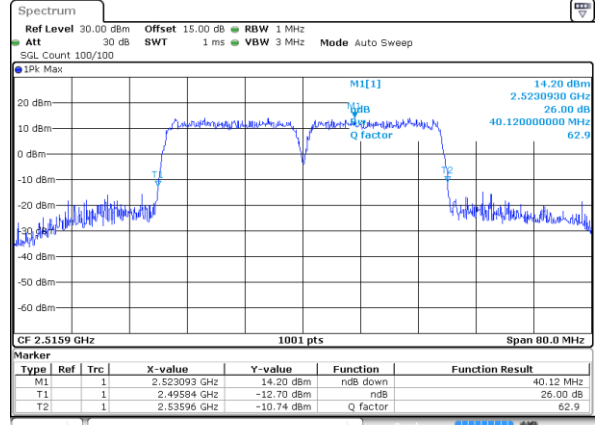

Lowest Channel / 20MHz+5MHz

Date: 18\_OCT.2021 15:54:16

Lowest Channel / 20MHz+10MHz

Date: 13 OCT.2021 14:10:03

Middle Channel / 20MHz+5MHz

Date: 18\_OCT.2021 15:58:15

Middle Channel / 20MHz+10MHz

Date: 13 OCT.2021 14:20:40

Highest Channel / 20MHz+5MHz

Date: 18\_OCT.2021 16:06:48

Highest Channel / 20MHz+10MHz

Date: 13 OCT.2021 14:34:40

LTE Band 41C

64QAM

Lowest Channel / 20MHz+15MHz

Date: 13.OCT.2021 15:24:03

Lowest Channel / 20MHz+20MHz

Date: 13.OCT.2021 15:47:10

Middle Channel / 20MHz+15MHz

Date: 13.OCT.2021 15:28:39

Middle Channel / 20MHz+20MHz

Date: 13.OCT.2021 15:52:00

Highest Channel / 20MHz+15MHz

Date: 13.OCT.2021 15:15:17

Highest Channel / 20MHz+20MHz

Date: 13.OCT.2021 15:41:37