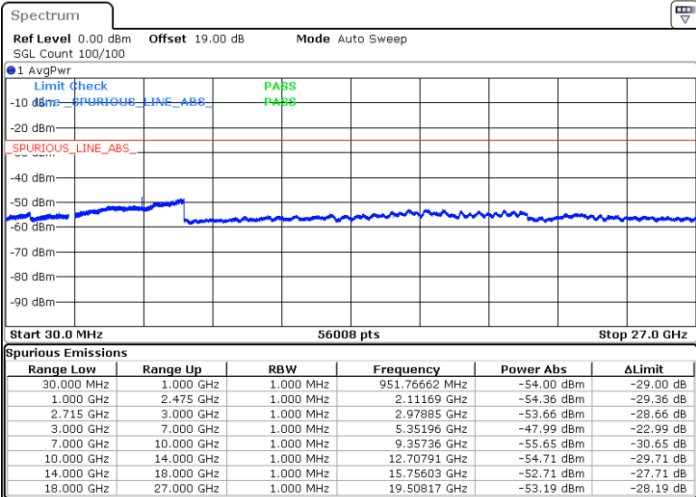

Date: 9.OCT.2021 11:56:29

Highest Channel / 64QAM

Date: 9.OCT.2021 11:57:32

LTE Band 41 / 10MHz

Lowest Channel / 64QAM

Middle Channel / 64QAM

Date: 9.OCT.2021 11:58:35

Date: 9.OCT.2021 11:59:38

Highest Channel / 64QAM

Date: 9.OCT.2021 12:00:41

LTE Band 41 / 15MHz

Lowest Channel / 64QAM

Middle Channel / 64QAM

Date: 9.OCT.2021 12:01:44

Date: 9.OCT.2021 12:02:47

Highest Channel / 64QAM

Date: 9.OCT.2021 12:03:50

LTE Band 41 / 20MHz

Lowest Channel / 64QAM

Middle Channel / 64QAM

Date: 9.OCT.2021 12:04:53

Date: 9.OCT.2021 12:05:56

Highest Channel / 64QAM

Date: 9.OCT.2021 12:06:58