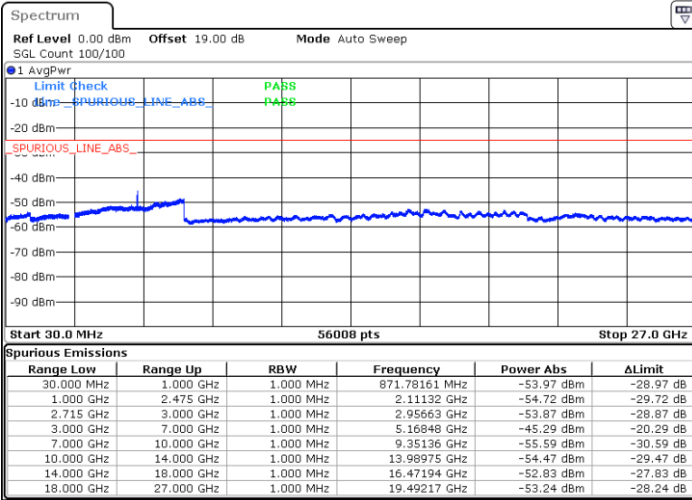

Date: 9.OCT.2021 11:09:35

Lowest Channel / 16QAM

Date: 9.OCT.2021 11:10:34

LTE Band 41 / 20MHz

Middle Channel / QPSK

Middle Channel / 16QAM

Date: 9.OCT.2021 11:11:32

Date: 9.OCT.2021 11:12:30

Highest Channel / QPSK

Highest Channel / 16QAM

Date: 9.OCT.2021 11:13:29

Date: 9.OCT.2021 11:14:27

LTE Band 41 / 5MHz

Lowest Channel / 64QAM

Middle Channel / 64QAM

Date: 9.OCT.2021 11:55:26