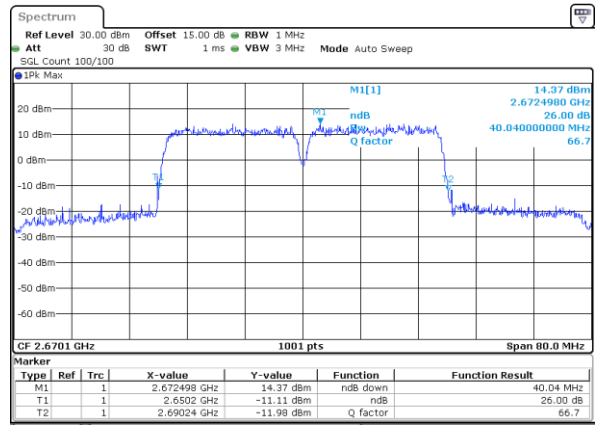

Highest Channel / 20MHz+5MHz

Date: 18\_OCT.2021 16:06:48

Highest Channel / 20MHz+10MHz

Date: 13 OCT.2021 14:34:40

LTE Band 41C

64QAM

Lowest Channel / 20MHz+15MHz

Date: 13.OCT.2021 15:24:03

Lowest Channel / 20MHz+20MHz

Date: 13.OCT.2021 15:47:10

Middle Channel / 20MHz+15MHz

Date: 13.OCT.2021 15:28:39

Middle Channel / 20MHz+20MHz

Date: 13.OCT.2021 15:52:00

Highest Channel / 20MHz+15MHz

Date: 13.OCT.2021 15:15:17

Highest Channel / 20MHz+20MHz

Date: 13.OCT.2021 15:41:37