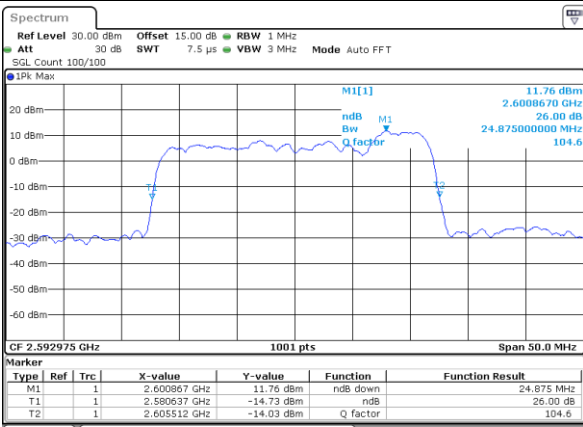

Highest Channel / 15MHz+20MHz

Date: 13.OCT.2021 14:52:00

LTE Band 41C

QPSK

Lowest Channel / 20MHz+5MHz

Date: 18.OCT.2021 15:55:17

Lowest Channel / 20MHz+10MHz

Date: 13.OCT.2021 14:11:04

Middle Channel / 20MHz+5MHz

Date: 18.OCT.2021 15:59:16

Middle Channel / 20MHz+10MHz

Date: 13.OCT.2021 14:21:41

Highest Channel / 20MHz+5MHz

Date: 18.OCT.2021 16:05:47

Highest Channel / 20MHz+10MHz

Date: 13.OCT.2021 14:32:59