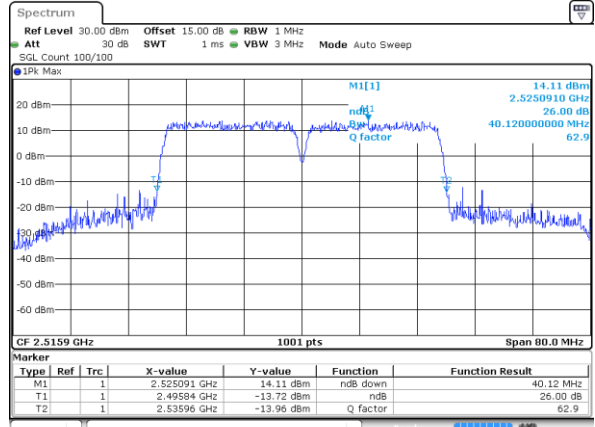

LTE Band 41C

16QAM

Lowest Channel / 20MHz+5MHz

Date: 18.OCT.2021 15:54:47

Lowest Channel / 20MHz+10MHz

Date: 13.OCT.2021 14:10:34

Middle Channel / 20MHz+5MHz

Date: 18.OCT.2021 15:58:46

Middle Channel / 20MHz+10MHz

Date: 13.OCT.2021 14:21:10

Highest Channel / 20MHz+5MHz

Date: 18.OCT.2021 16:06:17

Highest Channel / 20MHz+10MHz

Date: 13.OCT.2021 14:34:10

LTE Band 41C

16QAM

Lowest Channel / 20MHz+15MHz

Date: 13.OCT.2021 15:24:33

Lowest Channel / 20MHz+20MHz

Date: 13.OCT.2021 15:47:40

Middle Channel / 20MHz+15MHz

Date: 13.OCT.2021 15:29:10

Middle Channel / 20MHz+20MHz

Date: 13.OCT.2021 15:52:56

Highest Channel / 20MHz+15MHz

Date: 13.OCT.2021 15:14:47

Highest Channel / 20MHz+20MHz

Date: 13.OCT.2021 15:41:07

LTE Band 41C

64QAM

Lowest Channel / 5MHz+20MHz

Date: 18.OCT.2021 15:39:37