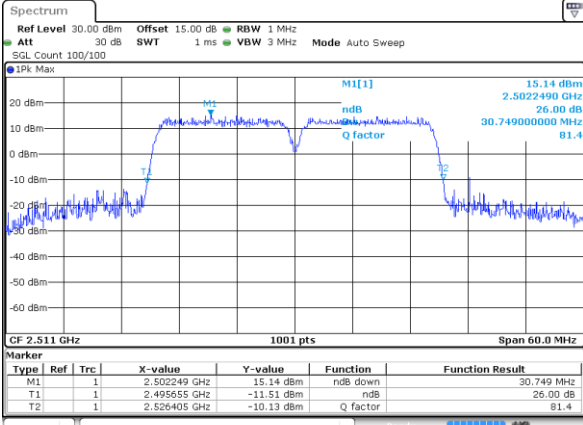

Highest Channel / 10MHz+15MHz

Date: 18.OCT.2021 16:23:57

LTE Band 41C

64QAM

Lowest Channel / 10MHz+20MHz

Date: 13.OCT.2021 13:39:07

Lowest Channel / 15MHz+10MHz

Date: 18.OCT.2021 16:27:07

Middle Channel / 10MHz+20MHz

Date: 13.OCT.2021 13:43:32

Middle Channel / 15MHz+10MHz

Date: 18.OCT.2021 16:13:03

Highest Channel / 10MHz+20MHz

Date: 13.OCT.2021 13:55:49

Highest Channel / 15MHz+10MHz

Date: 18.OCT.2021 16:42:25

LTE Band 41C

64QAM

Lowest Channel / 15MHz+15MHz

Date: 13.OCT.2021 14:43:23

Lowest Channel / 15MHz+20MHz

Date: 13.OCT.2021 15:02:10

Middle Channel / 15MHz+15MHz

Date: 13.OCT.2021 14:47:08