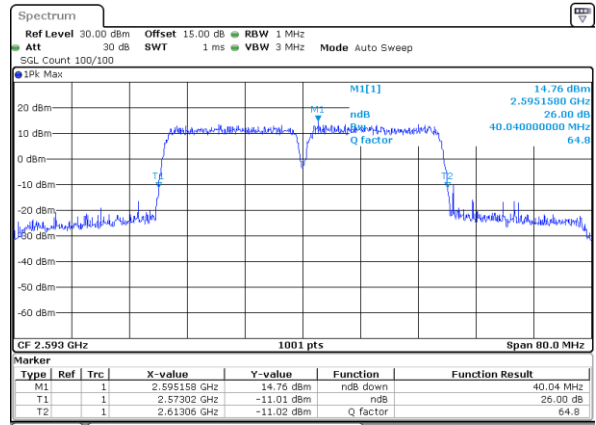

Highest Channel / 20MHz+5MHz

Date: 18\_OCT.2021 16:06:48

Highest Channel / 20MHz+10MHz

Date: 13 OCT.2021 14:34:40

LTE Band 41C

64QAM

Lowest Channel / 20MHz+15MHz

Date: 13.OCT.2021 15:24:03

Lowest Channel / 20MHz+20MHz

Date: 13.OCT.2021 15:47:10

Middle Channel / 20MHz+15MHz

Date: 13.OCT.2021 15:28:39

Middle Channel / 20MHz+20MHz

Date: 13.OCT.2021 15:52:00

Highest Channel / 20MHz+15MHz

Date: 13.OCT.2021 15:15:17

Highest Channel / 20MHz+20MHz

Date: 13.OCT.2021 15:41:37