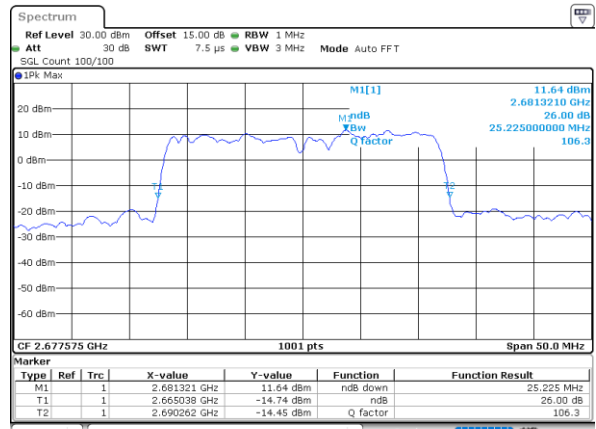

Highest Channel / 10MHz+15MHz

Date: 18.OCT.2021 16:23:57

LTE Band 41C

64QAM

Lowest Channel / 10MHz+20MHz

Date: 13.OCT.2021 13:39:07

Lowest Channel / 15MHz+10MHz

Date: 18.OCT.2021 16:27:07

Middle Channel / 10MHz+20MHz

Date: 13.OCT.2021 13:43:32

Middle Channel / 15MHz+10MHz

Date: 18.OCT.2021 16:13:03

Highest Channel / 10MHz+20MHz

Date: 13.OCT.2021 13:55:49

Highest Channel / 15MHz+10MHz

Date: 18.OCT.2021 16:42:25

LTE Band 41C

64QAM

Lowest Channel / 15MHz+15MHz

Date: 13.OCT.2021 14:43:23

Lowest Channel / 15MHz+20MHz

Date: 13.OCT.2021 15:02:10

Middle Channel / 15MHz+15MHz

Date: 13.OCT.2021 14:47:08