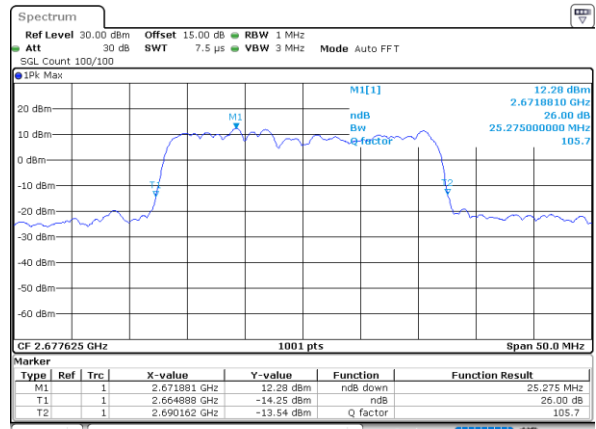

Middle Channel / 20MHz+20MHz

Date: 13.OCT.2021 15:53:27

Highest Channel / 20MHz+15MHz

Date: 13.OCT.2021 15:11:34

Highest Channel / 20MHz+20MHz

Date: 13.OCT.2021 15:40:11

LTE Band 41C

16QAM

Lowest Channel / 5MHz+20MHz

Date: 18.OCT.2021 15:40:07

Lowest Channel / 10MHz+15MHz

Date: 18.OCT.2021 16:10:59

Middle Channel / 5MHz+20MHz

Date: 18.OCT.2021 15:44:07

Middle Channel / 10MHz+15MHz

Date: 18.OCT.2021 16:15:22

Highest Channel / 5MHz+20MHz

Date: 18.OCT.2021 15:48:12

Highest Channel / 10MHz+15MHz

Date: 18.OCT.2021 16:23:27

LTE Band 41C

16QAM

Lowest Channel / 10MHz+20MHz

Date: 13.OCT.2021 13:39:38