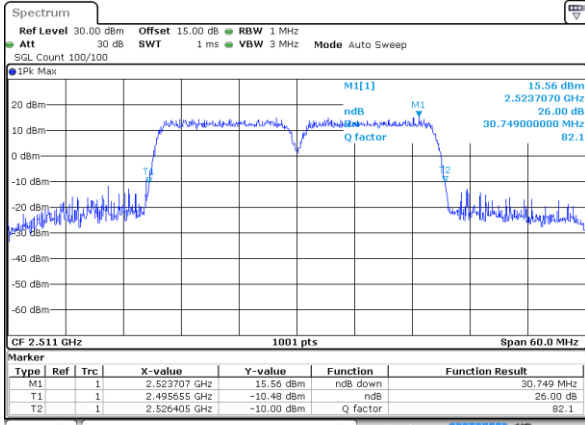

Lowest Channel / 15MHz+10MHz

Date: 18.OCT.2021 16:27:38

Middle Channel / 10MHz+20MHz

Date: 13.OCT.2021 13:44:02

Middle Channel / 15MHz+10MHz

Date: 18.OCT.2021 16:13:34

Highest Channel / 10MHz+20MHz

Date: 13.OCT.2021 13:55:18

Highest Channel / 15MHz+10MHz

Date: 18.OCT.2021 16:41:55

LTE Band 41C

16QAM

Lowest Channel / 15MHz+15MHz

Date: 13.OCT.2021 14:43:54

Lowest Channel / 15MHz+20MHz

Date: 13.OCT.2021 15:02:40

Middle Channel / 15MHz+15MHz

Date: 13.OCT.2021 14:48:05

Middle Channel / 15MHz+20MHz

Date: 13.OCT.2021 15:07:17

Highest Channel / 15MHz+15MHz

Date: 13.OCT.2021 14:38:58

Highest Channel / 15MHz+20MHz

Date: 13.OCT.2021 14:52:56