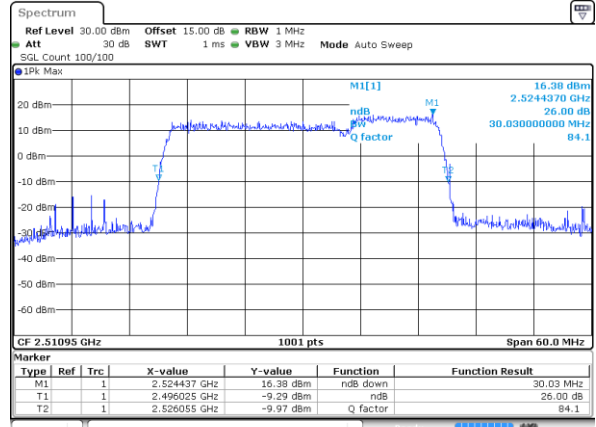

Middle Channel / 15MHz+15MHz

Date: 13.OCT.2021 14:48:05

Middle Channel / 15MHz+20MHz

Date: 13.OCT.2021 15:07:17

Highest Channel / 15MHz+15MHz

Date: 13.OCT.2021 14:38:58

Highest Channel / 15MHz+20MHz

Date: 13.OCT.2021 14:52:56

LTE Band 41C

16QAM

Lowest Channel / 20MHz+5MHz

Date: 18.OCT.2021 15:54:47

Lowest Channel / 20MHz+10MHz

Date: 13.OCT.2021 14:10:34

Middle Channel / 20MHz+5MHz

Date: 18.OCT.2021 15:58:46

Middle Channel / 20MHz+10MHz

Date: 13.OCT.2021 14:21:10

Highest Channel / 20MHz+5MHz

Date: 18.OCT.2021 16:06:17

Highest Channel / 20MHz+10MHz

Date: 13.OCT.2021 14:34:10

LTE Band 41C

16QAM