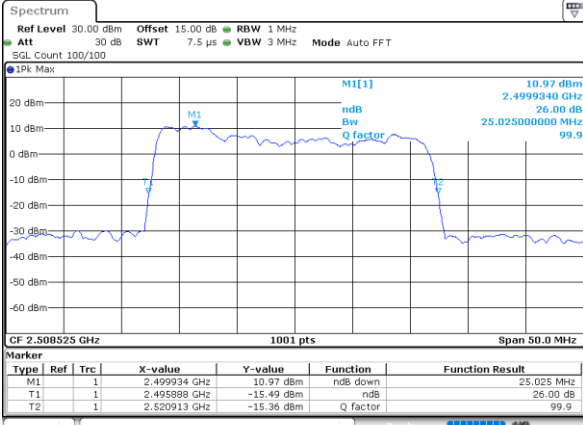

LTE Band 41C

QPSK

Lowest Channel / 5MHz+20MHz

Date: 18.OCT.2021 15:40:37