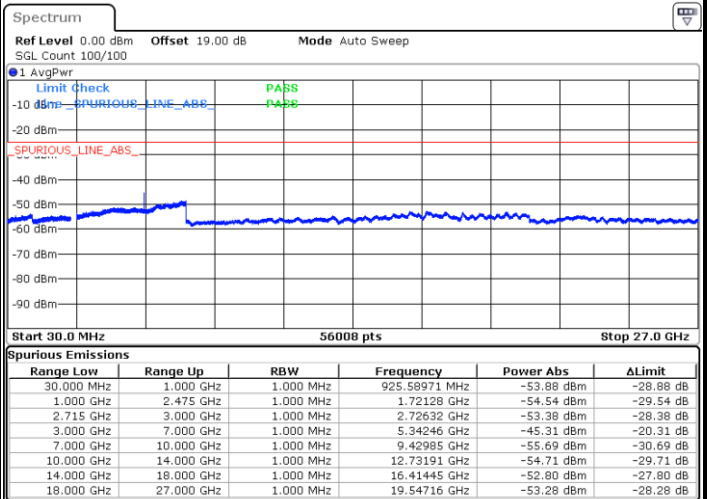

Date: 9.OCT.2021 11:09:35

Lowest Channel / 16QAM

Date: 9.OCT.2021 11:10:34

LTE Band 41 / 20MHz

Middle Channel / QPSK

Middle Channel / 16QAM

Date: 9.OCT.2021 11:11:32

Date: 9.OCT.2021 11:12:30

Highest Channel / QPSK

Highest Channel / 16QAM

Date: 9.OCT.2021 11:13:29

Date: 9.OCT.2021 11:14:27

LTE Band 41 / 5MHz

Lowest Channel / 64QAM

Middle Channel / 64QAM

Date: 9.OCT.2021 11:55:26