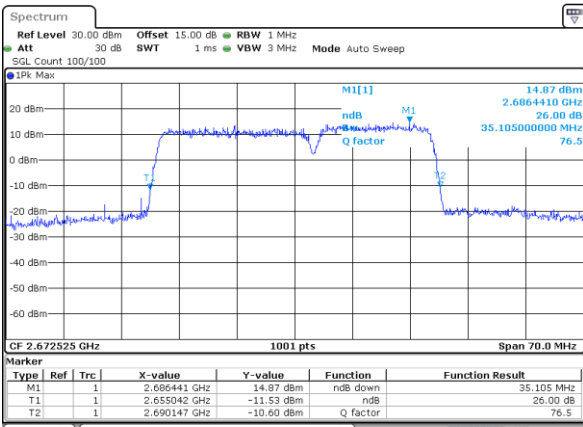

Middle Channel / 20MHz+10MHz

Date: 13.OCT.2021 14:21:10

Highest Channel / 20MHz+5MHz

Date: 18.OCT.2021 16:06:17

Highest Channel / 20MHz+10MHz

Date: 13.OCT.2021 14:34:10

LTE Band 41C

16QAM

Lowest Channel / 20MHz+15MHz

Date: 13.OCT.2021 15:24:33

Lowest Channel / 20MHz+20MHz

Date: 13.OCT.2021 15:47:40

Middle Channel / 20MHz+15MHz

Date: 13.OCT.2021 15:29:10

Middle Channel / 20MHz+20MHz

Date: 13.OCT.2021 15:52:56

Highest Channel / 20MHz+15MHz

Date: 13.OCT.2021 15:14:47

Highest Channel / 20MHz+20MHz

Date: 13.OCT.2021 15:41:07

LTE Band 41C

64QAM

Lowest Channel / 5MHz+20MHz

Date: 18.OCT.2021 15:39:37