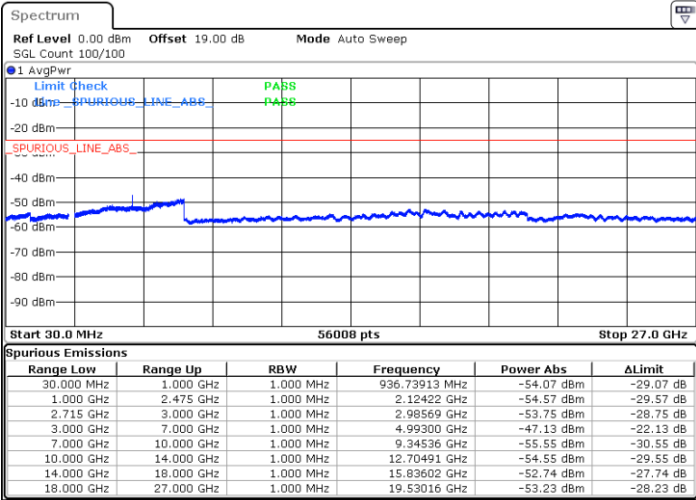

Highest Channel / QPSK

Highest Channel / 16QAM

Date: 9.OCT.2021 11:13:29

Date: 9.OCT.2021 11:14:27

LTE Band 41 / 5MHz

Lowest Channel / 64QAM

Middle Channel / 64QAM

Date: 9.OCT.2021 11:55:26

Date: 9.OCT.2021 11:56:29

Highest Channel / 64QAM

Date: 9.OCT.2021 11:57:32

LTE Band 41 / 10MHz

Lowest Channel / 64QAM

Middle Channel / 64QAM

Date: 9.OCT.2021 11:58:35

Date: 9.OCT.2021 11:59:38