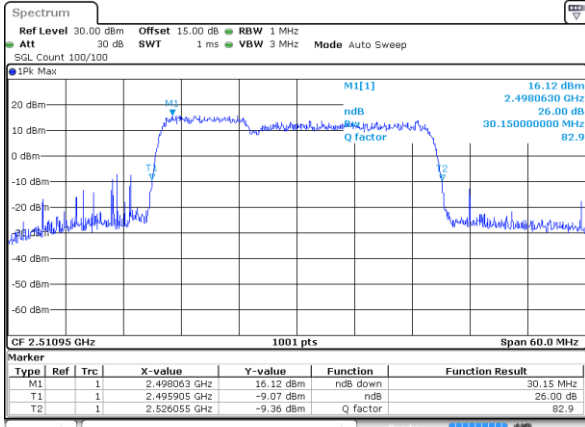

Lowest Channel / 10MHz+15MHz

Date: 18.OCT.2021 16:10:29

Middle Channel / 5MHz+20MHz

Date: 18.OCT.2021 15:43:37

Middle Channel / 10MHz+15MHz

Date: 18.OCT.2021 16:14:51

Highest Channel / 5MHz+20MHz

Date: 18.OCT.2021 15:48:42

Highest Channel / 10MHz+15MHz

Date: 18.OCT.2021 16:23:57

LTE Band 41C

64QAM

Lowest Channel / 10MHz+20MHz

Date: 13.OCT.2021 13:39:07

Lowest Channel / 15MHz+10MHz

Date: 18.OCT.2021 16:27:07

Middle Channel / 10MHz+20MHz

Date: 13.OCT.2021 13:43:32

Middle Channel / 15MHz+10MHz

Date: 18.OCT.2021 16:13:03

Highest Channel / 10MHz+20MHz

Date: 13.OCT.2021 13:55:49

Highest Channel / 15MHz+10MHz

Date: 18.OCT.2021 16:42:25