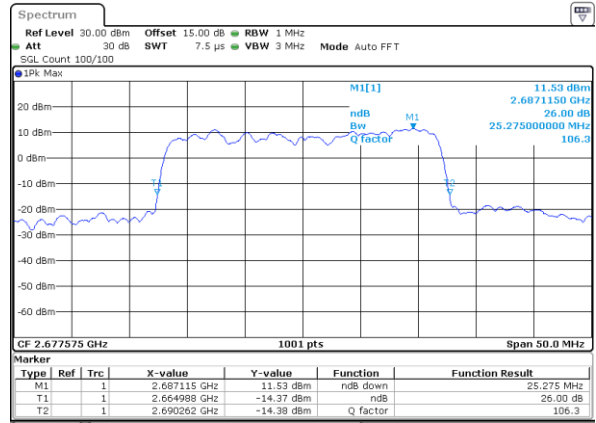

Middle Channel / 10MHz+15MHz

Date: 18.OCT.2021 16:15:53

Highest Channel / 5MHz+20MHz

Date: 18.OCT.2021 15:47:42

Highest Channel / 10MHz+15MHz

Date: 18.OCT.2021 16:22:56

LTE Band 41C

QPSK

Lowest Channel / 10MHz+20MHz

Date: 13.OCT.2021 13:40:09

Lowest Channel / 15MHz+10MHz

Date: 18.OCT.2021 16:28:08

Middle Channel / 10MHz+20MHz

Date: 13.OCT.2021 13:44:32

Middle Channel / 15MHz+10MHz

Date: 18.OCT.2021 16:37:04

Highest Channel / 10MHz+20MHz

Date: 13.OCT.2021 13:54:48

Highest Channel / 15MHz+10MHz

Date: 18.OCT.2021 16:41:25

LTE Band 41C

QPSK

Lowest Channel / 15MHz+15MHz

Date: 13.OCT.2021 14:44:24

Lowest Channel / 15MHz+20MHz

Date: 13.OCT.2021 15:03:11

Middle Channel / 15MHz+15MHz

Date: 13.OCT.2021 14:48:35

Middle Channel / 15MHz+20MHz

Date: 13.OCT.2021 15:07:47

Highest Channel / 15MHz+15MHz

Date: 13.OCT.2021 14:38:28