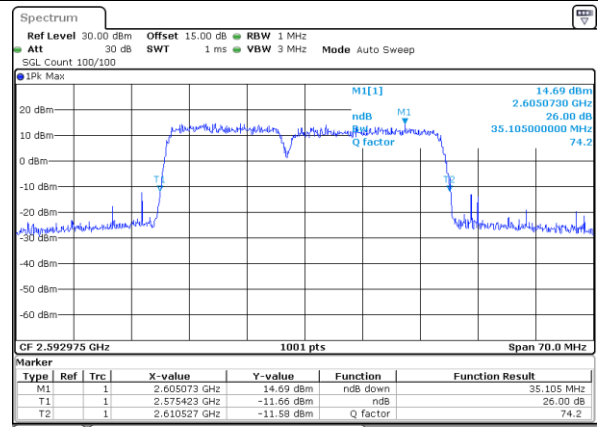

Lowest Channel / 15MHz+10MHz

Date: 18.OCT.2021 16:27:38

Middle Channel / 10MHz+20MHz

Date: 13.OCT.2021 13:44:02

Middle Channel / 15MHz+10MHz

Date: 18.OCT.2021 16:13:34

Highest Channel / 10MHz+20MHz

Date: 13.OCT.2021 13:55:18

Highest Channel / 15MHz+10MHz

Date: 18.OCT.2021 16:41:55

LTE Band 41C

16QAM

Lowest Channel / 15MHz+15MHz

Date: 13.OCT.2021 14:43:54

Lowest Channel / 15MHz+20MHz

Date: 13.OCT.2021 15:02:40

Middle Channel / 15MHz+15MHz

Date: 13.OCT.2021 14:48:05

Middle Channel / 15MHz+20MHz

Date: 13.OCT.2021 15:07:17

Highest Channel / 15MHz+15MHz

Date: 13.OCT.2021 14:38:58

Highest Channel / 15MHz+20MHz

Date: 13.OCT.2021 14:52:56