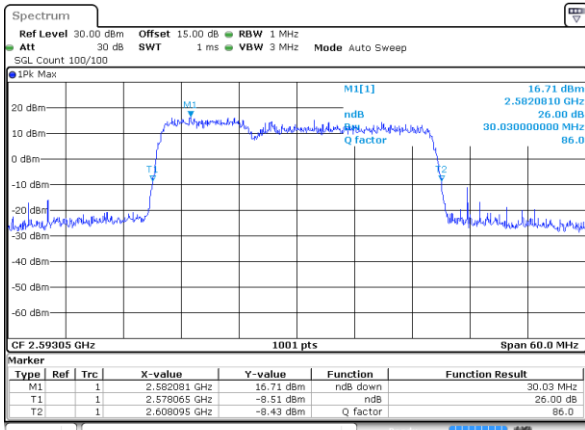

Lowest Channel / 10MHz+15MHz

Date: 18.OCT.2021 16:10:29

Middle Channel / 5MHz+20MHz

Date: 18.OCT.2021 15:43:37

Middle Channel / 10MHz+15MHz

Date: 18.OCT.2021 16:14:51

Highest Channel / 5MHz+20MHz

Date: 18.OCT.2021 15:48:42

Highest Channel / 10MHz+15MHz

Date: 18.OCT.2021 16:23:57

LTE Band 41C

64QAM

Lowest Channel / 10MHz+20MHz

Date: 13.OCT.2021 13:39:07

Lowest Channel / 15MHz+10MHz

Date: 18.OCT.2021 16:27:07

Middle Channel / 10MHz+20MHz

Date: 13.OCT.2021 13:43:32

Middle Channel / 15MHz+10MHz

Date: 18.OCT.2021 16:13:03

Highest Channel / 10MHz+20MHz

Date: 13.OCT.2021 13:55:49

Highest Channel / 15MHz+10MHz

Date: 18.OCT.2021 16:42:25