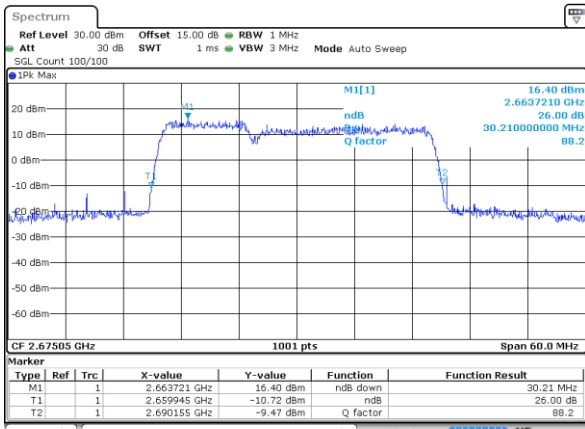

Highest Channel / 10MHz+15MHz

Date: 18.OCT.2021 16:23:57

LTE Band 41C

64QAM

Lowest Channel / 10MHz+20MHz

Date: 13.OCT.2021 13:39:07

Lowest Channel / 15MHz+10MHz

Date: 18.OCT.2021 16:27:07

Middle Channel / 10MHz+20MHz

Date: 13.OCT.2021 13:43:32

Middle Channel / 15MHz+10MHz

Date: 18.OCT.2021 16:13:03

Highest Channel / 10MHz+20MHz

Date: 13.OCT.2021 13:55:49

Highest Channel / 15MHz+10MHz

Date: 18.OCT.2021 16:42:25

LTE Band 41C

64QAM

Lowest Channel / 15MHz+15MHz

Date: 13.OCT.2021 14:43:23

Lowest Channel / 15MHz+20MHz

Date: 13.OCT.2021 15:02:10

Middle Channel / 15MHz+15MHz

Date: 13.OCT.2021 14:47:08