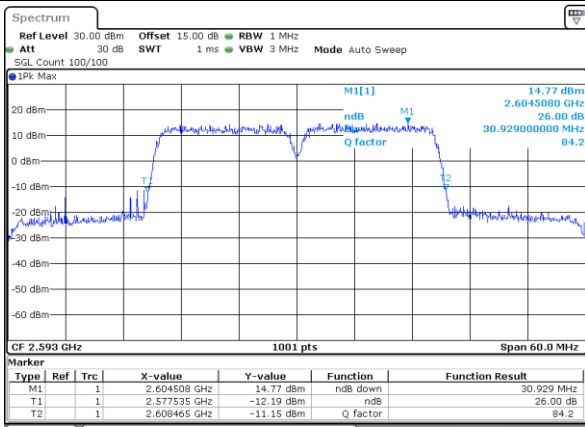

Lowest Channel / 15MHz+10MHz

Date: 18.OCT.2021 16:27:38

Middle Channel / 10MHz+20MHz

Date: 13.OCT.2021 13:44:02

Middle Channel / 15MHz+10MHz

Date: 18.OCT.2021 16:13:34

Highest Channel / 10MHz+20MHz

Date: 13.OCT.2021 13:55:18

Highest Channel / 15MHz+10MHz

Date: 18.OCT.2021 16:41:55

LTE Band 41C

16QAM

Lowest Channel / 15MHz+15MHz

Date: 13.OCT.2021 14:43:54

Lowest Channel / 15MHz+20MHz

Date: 13.OCT.2021 15:02:40

Middle Channel / 15MHz+15MHz

Date: 13.OCT.2021 14:48:05

Middle Channel / 15MHz+20MHz

Date: 13.OCT.2021 15:07:17

Highest Channel / 15MHz+15MHz

Date: 13.OCT.2021 14:38:58

Highest Channel / 15MHz+20MHz

Date: 13.OCT.2021 14:52:56