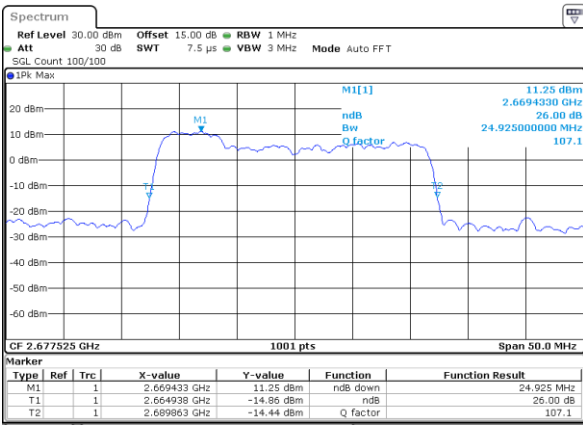

Mode	LTE Band 41C : 26dB BW(MHz)				
64QAM					
BW	5MHz+20MHz	10MHz+15MHz	10MHz+20MHz	15MHz+10MHz	15MHz+15MHz
Lowest CH	24.83	25.13	30.15	25.33	30.75
Middle CH	24.93	25.28	30.03	25.43	30.69
Highest CH	24.98	25.28	30.21	25.23	30.75
BW	15MHz+20MHz	20MHz+5MHz	20MHz+10MHz	20MHz+15MHz	20MHz+20MHz
Lowest CH	35.04	24.93	30.03	35.11	40.12
Middle CH	35.04	24.93	30.09	34.97	40.04
Highest CH	35.11	24.88	30.03	35.11	40.04

LTE Band 41C

QPSK

Lowest Channel / 5MHz+20MHz

Date: 18.OCT.2021 15:40:37

Lowest Channel / 10MHz+15MHz

Date: 18.OCT.2021 16:11:30

Middle Channel / 5MHz+20MHz

Date: 18.OCT.2021 15:44:38

Middle Channel / 10MHz+15MHz

Date: 18.OCT.2021 16:15:53

Highest Channel / 5MHz+20MHz

Date: 18.OCT.2021 15:47:42

Highest Channel / 10MHz+15MHz

Date: 18.OCT.2021 16:22:56

LTE Band 41C

QPSK