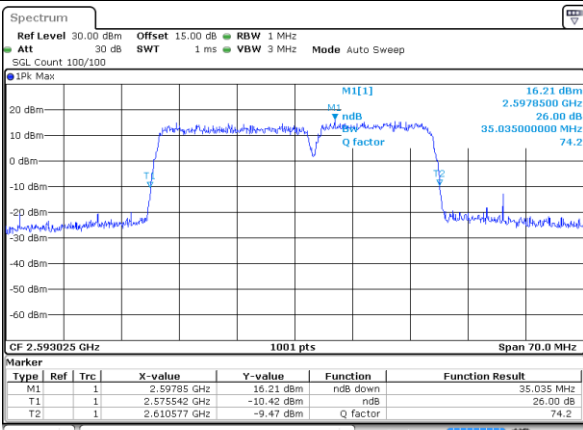

LTE Band 41C

QPSK

Lowest Channel / 20MHz+15MHz

Date: 13.OCT.2021 15:25:04

Lowest Channel / 20MHz+20MHz

Date: 13.OCT.2021 15:48:11

Middle Channel / 20MHz+15MHz

Date: 13.OCT.2021 15:29:40

Middle Channel / 20MHz+20MHz

Date: 13.OCT.2021 15:53:27

Highest Channel / 20MHz+15MHz

Date: 13.OCT.2021 15:11:34

Highest Channel / 20MHz+20MHz

Date: 13.OCT.2021 15:40:11

LTE Band 41C

16QAM