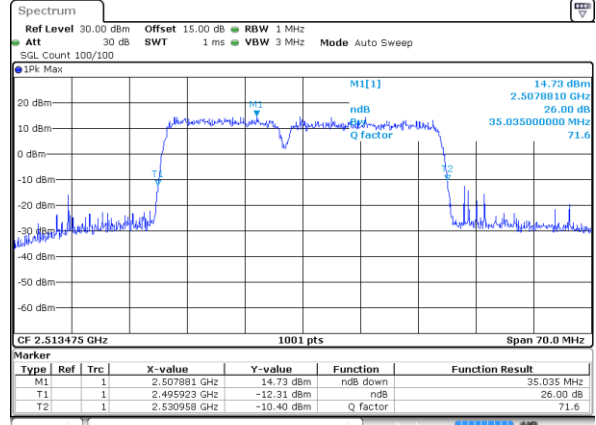

Middle Channel / 10MHz+20MHz

Date: 13.OCT.2021 13:43:32

Middle Channel / 15MHz+10MHz

Date: 18.OCT.2021 16:13:03

Highest Channel / 10MHz+20MHz

Date: 13.OCT.2021 13:55:49

Highest Channel / 15MHz+10MHz

Date: 18.OCT.2021 16:42:25

LTE Band 41C

64QAM

Lowest Channel / 15MHz+15MHz

Date: 13.OCT.2021 14:43:23

Lowest Channel / 15MHz+20MHz

Date: 13.OCT.2021 15:02:10

Middle Channel / 15MHz+15MHz

Date: 13.OCT.2021 14:47:08

Middle Channel / 15MHz+20MHz

Date: 13.OCT.2021 15:06:47

Highest Channel / 15MHz+15MHz

Date: 13.OCT.2021 14:39:29

Highest Channel / 15MHz+20MHz

Date: 13.OCT.2021 14:53:27

LTE Band 41C

64QAM