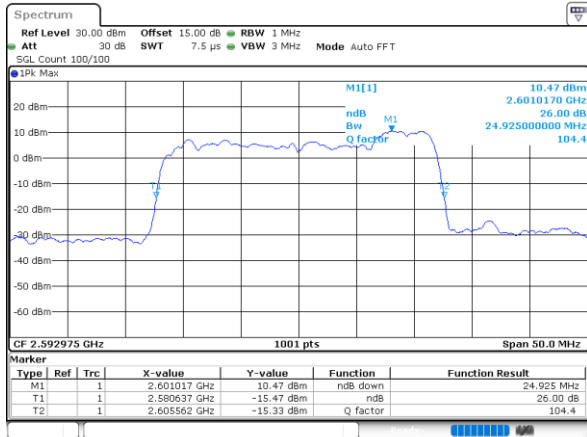

Middle Channel / 15MHz+20MHz

Date: 13.OCT.2021 15:06:47

Highest Channel / 15MHz+15MHz

Date: 13.OCT.2021 14:39:29

Highest Channel / 15MHz+20MHz

Date: 13.OCT.2021 14:53:27

LTE Band 41C

64QAM

Lowest Channel / 20MHz+5MHz

Date: 18\_OCT.2021 15:54:16

Lowest Channel / 20MHz+10MHz

Date: 13 OCT.2021 14:10:03

Middle Channel / 20MHz+5MHz

Date: 18\_OCT.2021 15:58:15

Middle Channel / 20MHz+10MHz

Date: 13 OCT.2021 14:20:40

Highest Channel / 20MHz+5MHz

Date: 18\_OCT.2021 16:06:48

Highest Channel / 20MHz+10MHz

Date: 13 OCT.2021 14:34:40

LTE Band 41C

64QAM

Lowest Channel / 20MHz+15MHz

Date: 13.OCT.2021 15:24:03