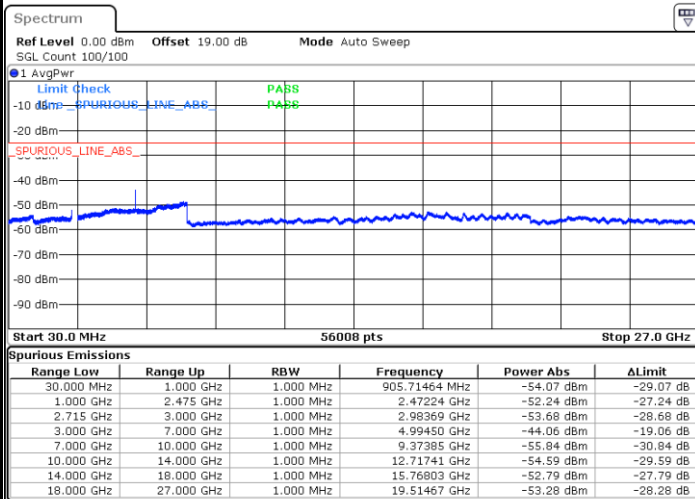

Date: 9.OCT.2021 11:08:38

LTE Band 41 / 15MHz

Highest Channel / QPSK

Date: 9.OCT.2021 11:07:37

Highest Channel / 16QAM

Date: 9.OCT.2021 11:08:36

LTE Band 41 / 20MHz

Lowest Channel / QPSK