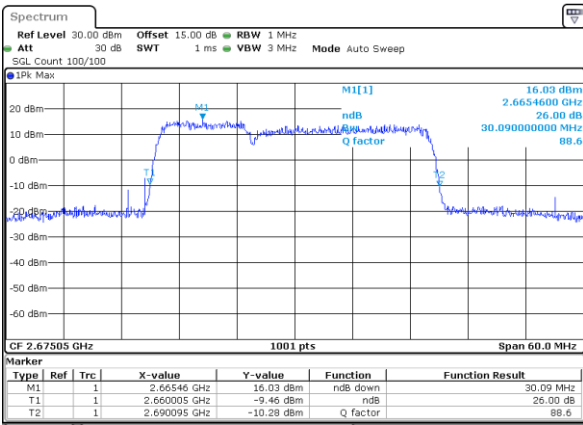

Highest Channel / 5MHz+20MHz

Date: 18.OCT.2021 15:48:12

Highest Channel / 10MHz+15MHz

Date: 18.OCT.2021 16:23:27

LTE Band 41C

16QAM

Lowest Channel / 10MHz+20MHz

Date: 13.OCT.2021 13:39:38

Lowest Channel / 15MHz+10MHz

Date: 18.OCT.2021 16:27:38

Middle Channel / 10MHz+20MHz

Date: 13.OCT.2021 13:44:02

Middle Channel / 15MHz+10MHz

Date: 18.OCT.2021 16:13:34

Highest Channel / 10MHz+20MHz

Date: 13.OCT.2021 13:55:18

Highest Channel / 15MHz+10MHz

Date: 18.OCT.2021 16:41:55

LTE Band 41C

16QAM

Lowest Channel / 15MHz+15MHz

Date: 13.OCT.2021 14:43:54

Lowest Channel / 15MHz+20MHz

Date: 13.OCT.2021 15:02:40