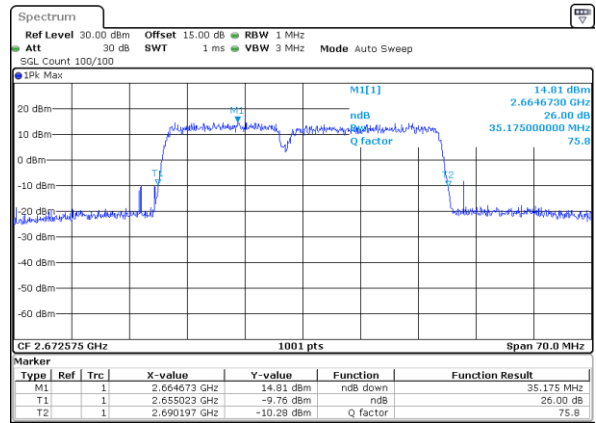

Highest Channel / 10MHz+20MHz

Date: 13.OCT.2021 13:54:48

Highest Channel / 15MHz+10MHz

Date: 18.OCT.2021 16:41:25

LTE Band 41C

QPSK

Lowest Channel / 15MHz+15MHz

Date: 13.OCT.2021 14:44:24

Lowest Channel / 15MHz+20MHz

Date: 13.OCT.2021 15:03:11

Middle Channel / 15MHz+15MHz

Date: 13.OCT.2021 14:48:35

Middle Channel / 15MHz+20MHz

Date: 13.OCT.2021 15:07:47

Highest Channel / 15MHz+15MHz

Date: 13.OCT.2021 14:38:28

Highest Channel / 15MHz+20MHz

Date: 13.OCT.2021 14:52:00

LTE Band 41C

QPSK

Lowest Channel / 20MHz+5MHz

Date: 18.OCT.2021 15:55:17

Lowest Channel / 20MHz+10MHz

Date: 13.OCT.2021 14:11:04