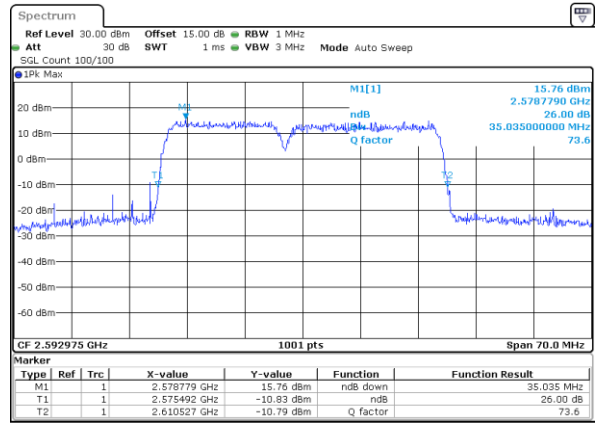

Highest Channel / 10MHz+20MHz

Date: 13.OCT.2021 13:54:48

Highest Channel / 15MHz+10MHz

Date: 18.OCT.2021 16:41:25

LTE Band 41C

QPSK

Lowest Channel / 15MHz+15MHz

Date: 13.OCT.2021 14:44:24

Lowest Channel / 15MHz+20MHz

Date: 13.OCT.2021 15:03:11

Middle Channel / 15MHz+15MHz

Date: 13.OCT.2021 14:48:35

Middle Channel / 15MHz+20MHz

Date: 13.OCT.2021 15:07:47

Highest Channel / 15MHz+15MHz

Date: 13.OCT.2021 14:38:28

Highest Channel / 15MHz+20MHz

Date: 13.OCT.2021 14:52:00

LTE Band 41C

QPSK

Lowest Channel / 20MHz+5MHz

Date: 18.OCT.2021 15:55:17

Lowest Channel / 20MHz+10MHz

Date: 13.OCT.2021 14:11:04