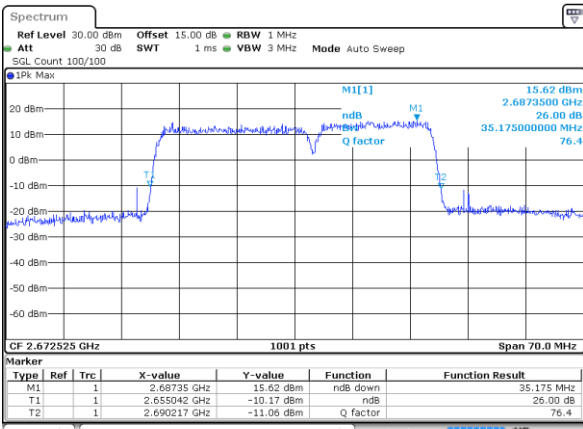

LTE Band 41C

QPSK

Lowest Channel / 20MHz+15MHz

Date: 13.OCT.2021 15:25:04

Lowest Channel / 20MHz+20MHz

Date: 13.OCT.2021 15:48:11

Middle Channel / 20MHz+15MHz

Date: 13.OCT.2021 15:29:40

Middle Channel / 20MHz+20MHz

Date: 13.OCT.2021 15:53:27

Highest Channel / 20MHz+15MHz

Date: 13.OCT.2021 15:11:34

Highest Channel / 20MHz+20MHz

Date: 13.OCT.2021 15:40:11

LTE Band 41C

16QAM