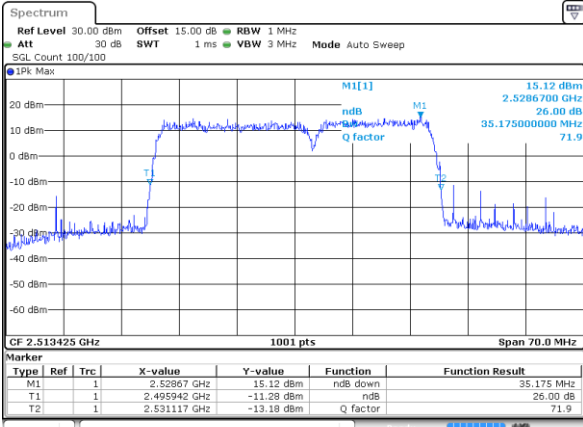

Middle Channel / 20MHz+10MHz

Date: 13.OCT.2021 14:21:10

Highest Channel / 20MHz+5MHz

Date: 18.OCT.2021 16:06:17

Highest Channel / 20MHz+10MHz

Date: 13.OCT.2021 14:34:10

LTE Band 41C

16QAM

Lowest Channel / 20MHz+15MHz

Date: 13.OCT.2021 15:24:33

Lowest Channel / 20MHz+20MHz

Date: 13.OCT.2021 15:47:40

Middle Channel / 20MHz+15MHz

Date: 13.OCT.2021 15:29:10

Middle Channel / 20MHz+20MHz

Date: 13.OCT.2021 15:52:56