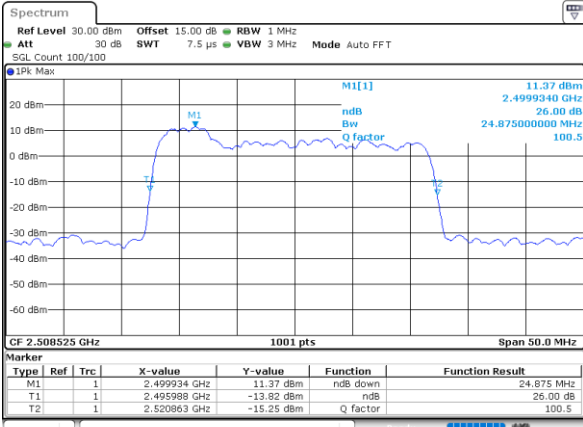

LTE Band 41C

QPSK

Lowest Channel / 20MHz+15MHz

Date: 13.OCT.2021 15:25:04

Lowest Channel / 20MHz+20MHz

Date: 13.OCT.2021 15:48:11

Middle Channel / 20MHz+15MHz

Date: 13.OCT.2021 15:29:40

Middle Channel / 20MHz+20MHz

Date: 13.OCT.2021 15:53:27

Highest Channel / 20MHz+15MHz

Date: 13.OCT.2021 15:11:34

Highest Channel / 20MHz+20MHz

Date: 13.OCT.2021 15:40:11

LTE Band 41C

16QAM

Lowest Channel / 5MHz+20MHz

Date: 18.OCT.2021 15:40:07

Lowest Channel / 10MHz+15MHz

Date: 18.OCT.2021 16:10:59

Middle Channel / 5MHz+20MHz

Date: 18.OCT.2021 15:44:07

Middle Channel / 10MHz+15MHz

Date: 18.OCT.2021 16:15:22