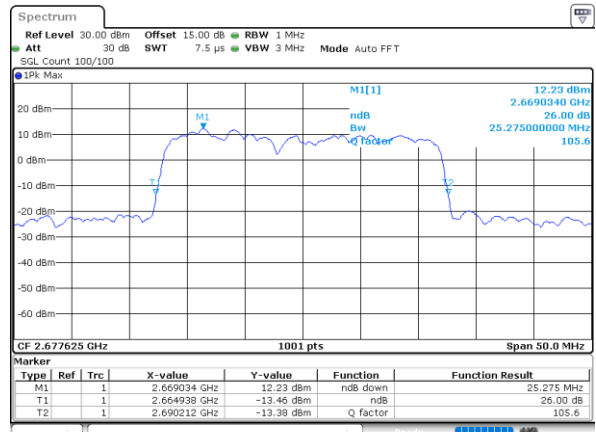

Highest Channel / 20MHz+15MHz

Date: 13.OCT.2021 15:14:47

Highest Channel / 20MHz+20MHz

Date: 13.OCT.2021 15:41:07

LTE Band 41C

64QAM

Lowest Channel / 5MHz+20MHz

Date: 18.OCT.2021 15:39:37

Lowest Channel / 10MHz+15MHz

Date: 18.OCT.2021 16:10:29

Middle Channel / 5MHz+20MHz

Date: 18.OCT.2021 15:43:37

Middle Channel / 10MHz+15MHz

Date: 18.OCT.2021 16:14:51

Highest Channel / 5MHz+20MHz

Date: 18.OCT.2021 15:48:42

Highest Channel / 10MHz+15MHz

Date: 18.OCT.2021 16:23:57

LTE Band 41C

64QAM

Lowest Channel / 10MHz+20MHz

Date: 13.OCT.2021 13:39:07

Lowest Channel / 15MHz+10MHz

Date: 18.OCT.2021 16:27:07