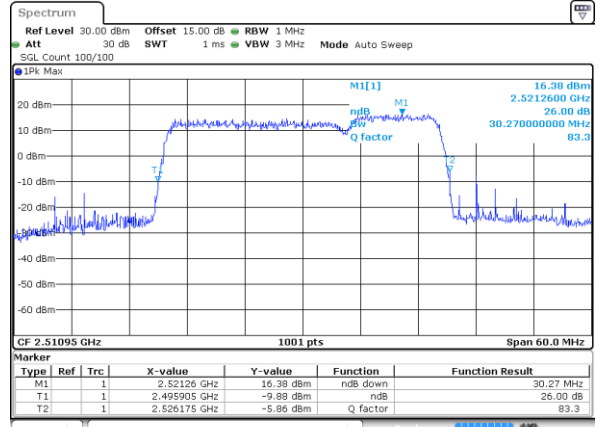

Lowest Channel / 15MHz+20MHz

Date: 13.OCT.2021 15:03:11

Middle Channel / 15MHz+15MHz

Date: 13.OCT.2021 14:48:35

Middle Channel / 15MHz+20MHz

Date: 13.OCT.2021 15:07:47

Highest Channel / 15MHz+15MHz

Date: 13.OCT.2021 14:38:28

Highest Channel / 15MHz+20MHz

Date: 13.OCT.2021 14:52:00

LTE Band 41C

QPSK

Lowest Channel / 20MHz+5MHz

Date: 18.OCT.2021 15:55:17

Lowest Channel / 20MHz+10MHz

Date: 13.OCT.2021 14:11:04

Middle Channel / 20MHz+5MHz

Date: 18.OCT.2021 15:59:16

Middle Channel / 20MHz+10MHz

Date: 13.OCT.2021 14:21:41

Highest Channel / 20MHz+5MHz

Date: 18.OCT.2021 16:05:47

Highest Channel / 20MHz+10MHz

Date: 13.OCT.2021 14:32:59