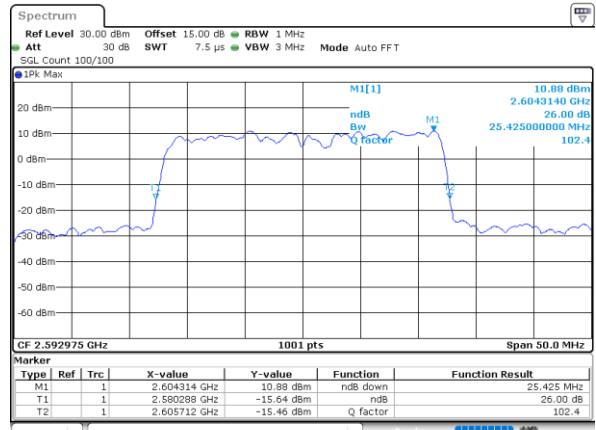

Highest Channel / 20MHz+15MHz

Date: 13.OCT.2021 15:14:47

Highest Channel / 20MHz+20MHz

Date: 13.OCT.2021 15:41:07

LTE Band 41C

64QAM

Lowest Channel / 5MHz+20MHz

Date: 18.OCT.2021 15:39:37

Lowest Channel / 10MHz+15MHz

Date: 18.OCT.2021 16:10:29

Middle Channel / 5MHz+20MHz

Date: 18.OCT.2021 15:43:37

Middle Channel / 10MHz+15MHz

Date: 18.OCT.2021 16:14:51

Highest Channel / 5MHz+20MHz

Date: 18.OCT.2021 15:48:42

Highest Channel / 10MHz+15MHz

Date: 18.OCT.2021 16:23:57

LTE Band 41C

64QAM

Lowest Channel / 10MHz+20MHz

Date: 13.OCT.2021 13:39:07

Lowest Channel / 15MHz+10MHz

Date: 18.OCT.2021 16:27:07

Middle Channel / 10MHz+20MHz

Date: 13.OCT.2021 13:43:32

Middle Channel / 15MHz+10MHz

Date: 18.OCT.2021 16:13:03

Highest Channel / 10MHz+20MHz

Date: 13.OCT.2021 13:55:49

Highest Channel / 15MHz+10MHz

Date: 18.OCT.2021 16:42:25