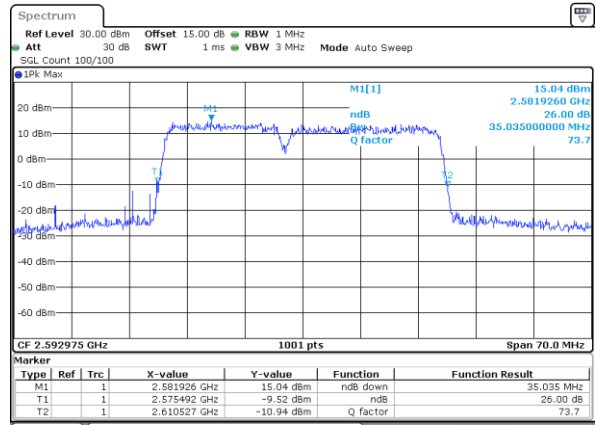

Middle Channel / 10MHz+20MHz

Date: 13.OCT.2021 13:43:32

Middle Channel / 15MHz+10MHz

Date: 18.OCT.2021 16:13:03

Highest Channel / 10MHz+20MHz

Date: 13.OCT.2021 13:55:49

Highest Channel / 15MHz+10MHz

Date: 18.OCT.2021 16:42:25

LTE Band 41C

64QAM

Lowest Channel / 15MHz+15MHz

Date: 13.OCT.2021 14:43:23

Lowest Channel / 15MHz+20MHz

Date: 13.OCT.2021 15:02:10

Middle Channel / 15MHz+15MHz

Date: 13.OCT.2021 14:47:08

Middle Channel / 15MHz+20MHz

Date: 13.OCT.2021 15:06:47

Highest Channel / 15MHz+15MHz

Date: 13.OCT.2021 14:39:29

Highest Channel / 15MHz+20MHz

Date: 13.OCT.2021 14:53:27

LTE Band 41C

64QAM