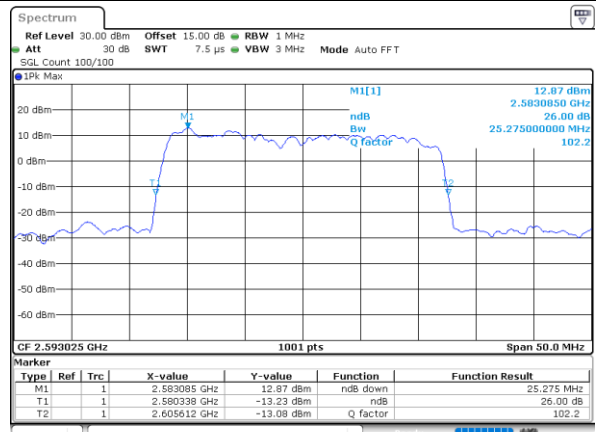

Highest Channel / 20MHz+15MHz

Date: 13.OCT.2021 15:14:47

Highest Channel / 20MHz+20MHz

Date: 13.OCT.2021 15:41:07

LTE Band 41C

64QAM

Lowest Channel / 5MHz+20MHz

Date: 18.OCT.2021 15:39:37

Lowest Channel / 10MHz+15MHz

Date: 18.OCT.2021 16:10:29

Middle Channel / 5MHz+20MHz

Date: 18.OCT.2021 15:43:37

Middle Channel / 10MHz+15MHz

Date: 18.OCT.2021 16:14:51

Highest Channel / 5MHz+20MHz

Date: 18.OCT.2021 15:48:42

Highest Channel / 10MHz+15MHz

Date: 18.OCT.2021 16:23:57

LTE Band 41C

64QAM

Lowest Channel / 10MHz+20MHz

Date: 13.OCT.2021 13:39:07

Lowest Channel / 15MHz+10MHz

Date: 18.OCT.2021 16:27:07