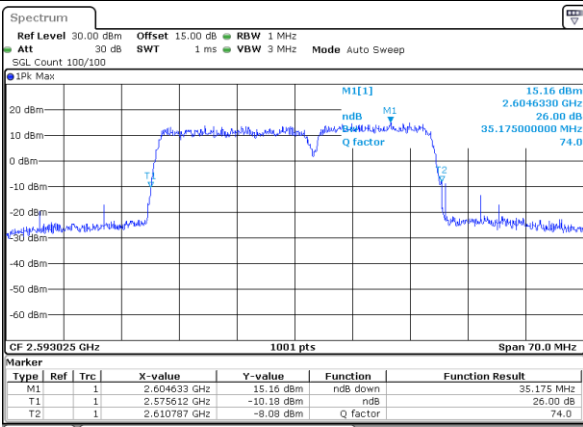

Middle Channel / 20MHz+10MHz

Date: 13.OCT.2021 14:21:10

Highest Channel / 20MHz+5MHz

Date: 18.OCT.2021 16:06:17

Highest Channel / 20MHz+10MHz

Date: 13.OCT.2021 14:34:10

LTE Band 41C

16QAM

Lowest Channel / 20MHz+15MHz

Date: 13.OCT.2021 15:24:33

Lowest Channel / 20MHz+20MHz

Date: 13.OCT.2021 15:47:40

Middle Channel / 20MHz+15MHz

Date: 13.OCT.2021 15:29:10

Middle Channel / 20MHz+20MHz

Date: 13.OCT.2021 15:52:56

Highest Channel / 20MHz+15MHz

Date: 13.OCT.2021 15:14:47

Highest Channel / 20MHz+20MHz

Date: 13.OCT.2021 15:41:07

LTE Band 41C

64QAM

Lowest Channel / 5MHz+20MHz

Date: 18.OCT.2021 15:39:37