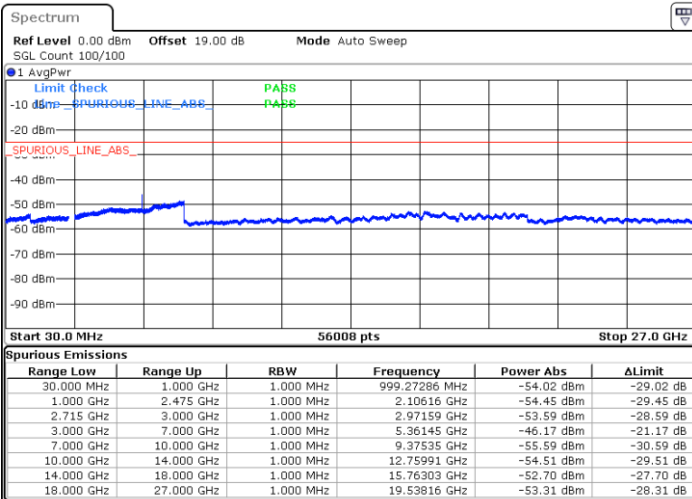

Highest Channel / QPSK

Highest Channel / 16QAM

Date: 9.OCT.2021 11:13:29

Date: 9.OCT.2021 11:14:27

LTE Band 41 / 5MHz

Lowest Channel / 64QAM

Middle Channel / 64QAM

Date: 9.OCT.2021 11:55:26

Date: 9.OCT.2021 11:56:29

Highest Channel / 64QAM

Date: 9.OCT.2021 11:57:32

LTE Band 41 / 10MHz

Lowest Channel / 64QAM

Middle Channel / 64QAM

Date: 9.OCT.2021 11:58:35

Date: 9.OCT.2021 11:59:38

Highest Channel / 64QAM

Date: 9.OCT.2021 12:00:41

LTE Band 41 / 15MHz

Lowest Channel / 64QAM

Middle Channel / 64QAM

Date: 9.OCT.2021 12:01:44

Date: 9.OCT.2021 12:02:47

Highest Channel / 64QAM