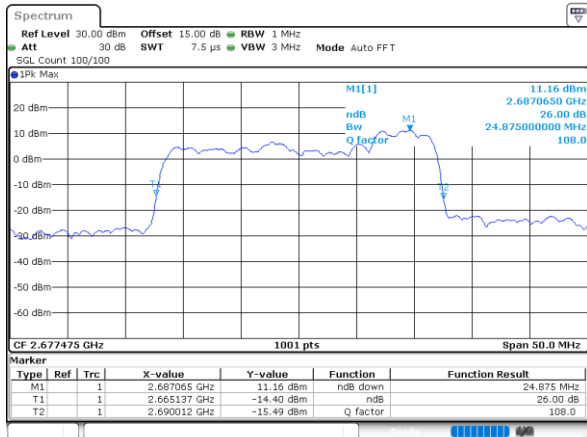

Middle Channel / 15MHz+20MHz

Date: 13.OCT.2021 15:06:47

Highest Channel / 15MHz+15MHz

Date: 13.OCT.2021 14:39:29

Highest Channel / 15MHz+20MHz

Date: 13.OCT.2021 14:53:27

LTE Band 41C

64QAM

Lowest Channel / 20MHz+5MHz

Date: 18\_OCT.2021 15:54:16

Lowest Channel / 20MHz+10MHz

Date: 13 OCT.2021 14:10:03

Middle Channel / 20MHz+5MHz

Date: 18\_OCT.2021 15:58:15

Middle Channel / 20MHz+10MHz

Date: 13 OCT.2021 14:20:40

Highest Channel / 20MHz+5MHz

Date: 18\_OCT.2021 16:06:48

Highest Channel / 20MHz+10MHz

Date: 13 OCT.2021 14:34:40

LTE Band 41C

64QAM

Lowest Channel / 20MHz+15MHz

Date: 13.OCT.2021 15:24:03