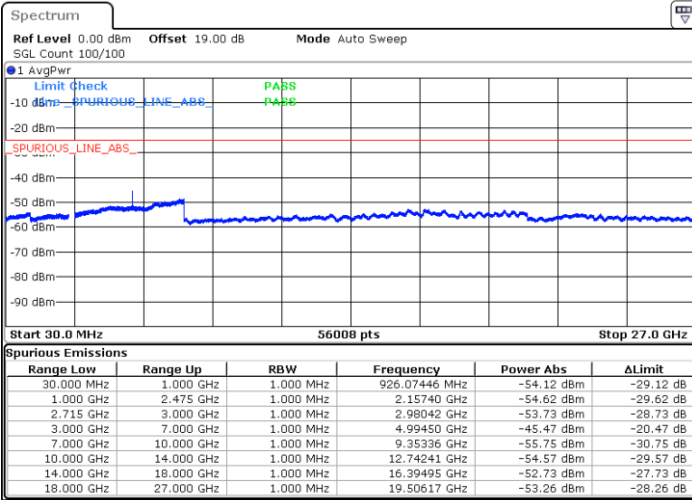

Date: 9.OCT.2021 11:56:29

Highest Channel / 64QAM

Date: 9.OCT.2021 11:57:32

LTE Band 41 / 10MHz

Lowest Channel / 64QAM

Middle Channel / 64QAM

Date: 9.OCT.2021 11:58:35

Date: 9.OCT.2021 11:59:38

Highest Channel / 64QAM

Date: 9.OCT.2021 12:00:41

LTE Band 41 / 15MHz

Lowest Channel / 64QAM

Middle Channel / 64QAM

Date: 9.OCT.2021 12:01:44

Date: 9.OCT.2021 12:02:47

Highest Channel / 64QAM

Date: 9.OCT.2021 12:03:50

LTE Band 41 / 20MHz

Lowest Channel / 64QAM

Middle Channel / 64QAM

Date: 9.OCT.2021 12:04:53

Date: 9.OCT.2021 12:05:56

Highest Channel / 64QAM

Date: 9.OCT.2021 12:06:58