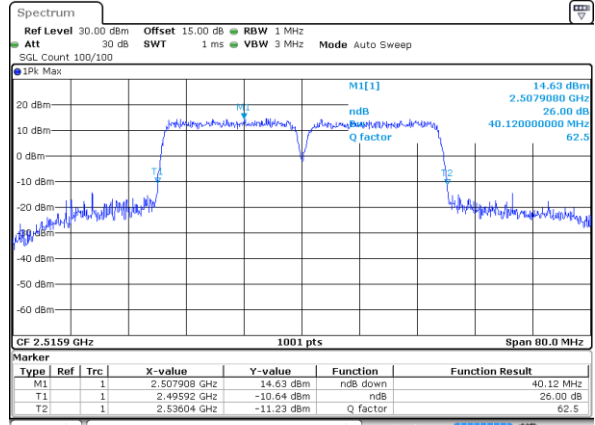

Middle Channel / 20MHz+5MHz

Date: 18.OCT.2021 15:59:16

Middle Channel / 20MHz+10MHz

Date: 13.OCT.2021 14:21:41

Highest Channel / 20MHz+5MHz

Date: 18.OCT.2021 16:05:47

Highest Channel / 20MHz+10MHz

Date: 13.OCT.2021 14:32:59

LTE Band 41C

QPSK

Lowest Channel / 20MHz+15MHz

Date: 13.OCT.2021 15:25:04

Lowest Channel / 20MHz+20MHz

Date: 13.OCT.2021 15:48:11

Middle Channel / 20MHz+15MHz

Date: 13.OCT.2021 15:29:40

Middle Channel / 20MHz+20MHz

Date: 13.OCT.2021 15:53:27

Highest Channel / 20MHz+15MHz

Date: 13.OCT.2021 15:11:34

Highest Channel / 20MHz+20MHz

Date: 13.OCT.2021 15:40:11

LTE Band 41C

16QAM