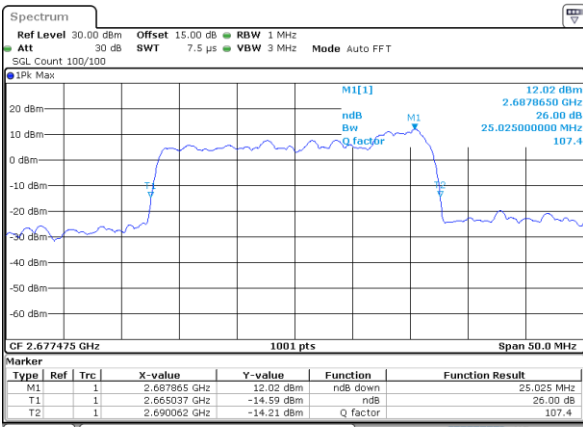

Highest Channel / 15MHz+20MHz

Date: 13.OCT.2021 14:52:00

LTE Band 41C

QPSK

Lowest Channel / 20MHz+5MHz

Date: 18.OCT.2021 15:55:17

Lowest Channel / 20MHz+10MHz

Date: 13.OCT.2021 14:11:04

Middle Channel / 20MHz+5MHz

Date: 18.OCT.2021 15:59:16

Middle Channel / 20MHz+10MHz

Date: 13.OCT.2021 14:21:41

Highest Channel / 20MHz+5MHz

Date: 18.OCT.2021 16:05:47

Highest Channel / 20MHz+10MHz

Date: 13.OCT.2021 14:32:59

LTE Band 41C

QPSK

Lowest Channel / 20MHz+15MHz

Date: 13.OCT.2021 15:25:04

Lowest Channel / 20MHz+20MHz

Date: 13.OCT.2021 15:48:11

Middle Channel / 20MHz+15MHz

Date: 13.OCT.2021 15:29:40

Middle Channel / 20MHz+20MHz

Date: 13.OCT.2021 15:53:27

Highest Channel / 20MHz+15MHz

Date: 13.OCT.2021 15:11:34

Highest Channel / 20MHz+20MHz

Date: 13.OCT.2021 15:40:11

LTE Band 41C

16QAM