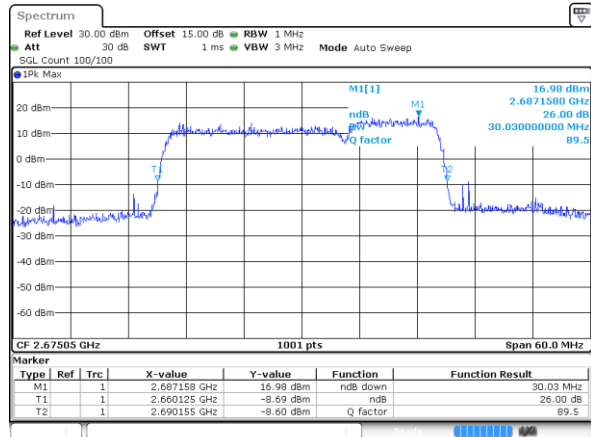

Middle Channel / 15MHz+20MHz

Date: 13.OCT.2021 15:06:47

Highest Channel / 15MHz+15MHz

Date: 13.OCT.2021 14:39:29

Highest Channel / 15MHz+20MHz

Date: 13.OCT.2021 14:53:27

LTE Band 41C

64QAM

Lowest Channel / 20MHz+5MHz

Date: 18\_OCT.2021 15:54:16

Lowest Channel / 20MHz+10MHz

Date: 13 OCT.2021 14:10:03

Middle Channel / 20MHz+5MHz

Date: 18\_OCT.2021 15:58:15

Middle Channel / 20MHz+10MHz

Date: 13 OCT.2021 14:20:40

Highest Channel / 20MHz+5MHz

Date: 18\_OCT.2021 16:06:48

Highest Channel / 20MHz+10MHz

Date: 13 OCT.2021 14:34:40

LTE Band 41C

64QAM

Lowest Channel / 20MHz+15MHz

Date: 13.OCT.2021 15:24:03