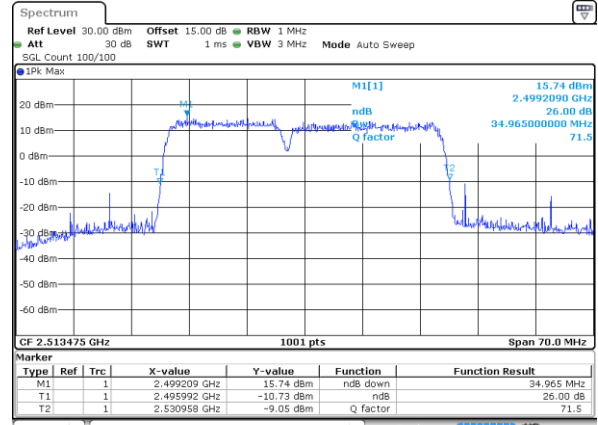

Lowest Channel / 15MHz+10MHz

Date: 18.OCT.2021 16:27:38

Middle Channel / 10MHz+20MHz

Date: 13.OCT.2021 13:44:02

Middle Channel / 15MHz+10MHz

Date: 18.OCT.2021 16:13:34

Highest Channel / 10MHz+20MHz

Date: 13.OCT.2021 13:55:18

Highest Channel / 15MHz+10MHz

Date: 18.OCT.2021 16:41:55

LTE Band 41C

16QAM

Lowest Channel / 15MHz+15MHz

Date: 13.OCT.2021 14:43:54

Lowest Channel / 15MHz+20MHz

Date: 13.OCT.2021 15:02:40

Middle Channel / 15MHz+15MHz

Date: 13.OCT.2021 14:48:05

Middle Channel / 15MHz+20MHz

Date: 13.OCT.2021 15:07:17

Highest Channel / 15MHz+15MHz

Date: 13.OCT.2021 14:38:58

Highest Channel / 15MHz+20MHz

Date: 13.OCT.2021 14:52:56