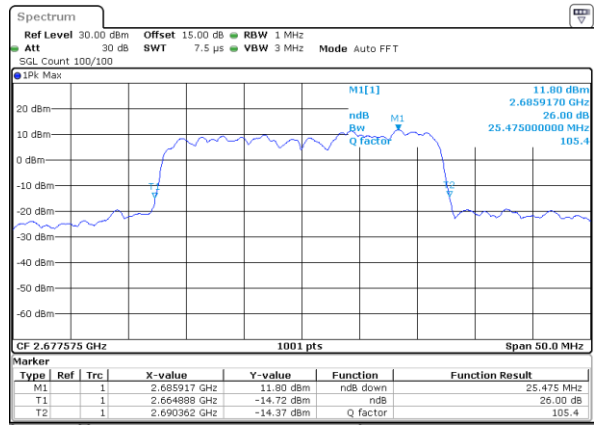

Highest Channel / 5MHz+20MHz

Date: 18.OCT.2021 15:48:12

Highest Channel / 10MHz+15MHz

Date: 18.OCT.2021 16:23:27

LTE Band 41C

16QAM

Lowest Channel / 10MHz+20MHz

Date: 13.OCT.2021 13:39:38

Lowest Channel / 15MHz+10MHz

Date: 18.OCT.2021 16:27:38

Middle Channel / 10MHz+20MHz

Date: 13.OCT.2021 13:44:02

Middle Channel / 15MHz+10MHz

Date: 18.OCT.2021 16:13:34

Highest Channel / 10MHz+20MHz

Date: 13.OCT.2021 13:55:18

Highest Channel / 15MHz+10MHz

Date: 18.OCT.2021 16:41:55

LTE Band 41C

16QAM

Lowest Channel / 15MHz+15MHz

Date: 13.OCT.2021 14:43:54

Lowest Channel / 15MHz+20MHz

Date: 13.OCT.2021 15:02:40