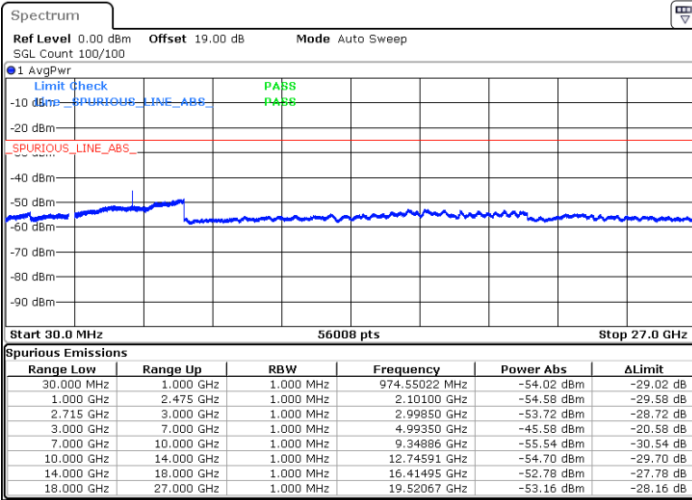

Highest Channel / QPSK

Highest Channel / 16QAM

Date: 9.OCT.2021 11:13:29

Date: 9.OCT.2021 11:14:27

LTE Band 41 / 5MHz

Lowest Channel / 64QAM

Middle Channel / 64QAM

Date: 9.OCT.2021 11:55:26

Date: 9.OCT.2021 11:56:29

Highest Channel / 64QAM

Date: 9.OCT.2021 11:57:32

LTE Band 41 / 10MHz

Lowest Channel / 64QAM

Middle Channel / 64QAM

Date: 9.OCT.2021 11:58:35

Date: 9.OCT.2021 11:59:38

Highest Channel / 64QAM

Date: 9.OCT.2021 12:00:41

LTE Band 41 / 15MHz

Lowest Channel / 64QAM

Middle Channel / 64QAM

Date: 9.OCT.2021 12:01:44

Date: 9.OCT.2021 12:02:47

Highest Channel / 64QAM