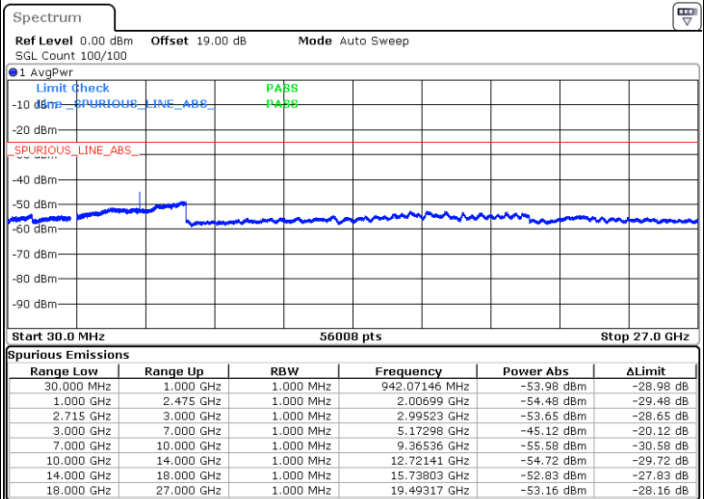

LTE Band 41 / 15MHz

Lowest Channel / QPSK

Lowest Channel / 16QAM

Date: 9.OCT.2021 11:03:23

Date: 9.OCT.2021 11:04:41

Middle Channel / QPSK

Middle Channel / 16QAM

Date: 9.OCT.2021 11:05:40