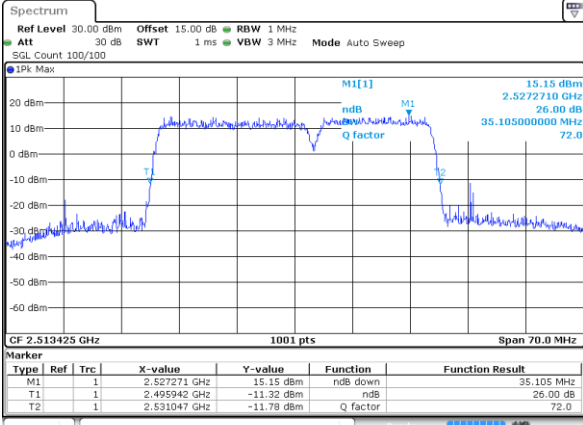

Lowest Channel / 20MHz+5MHz

Date: 18\_OCT.2021 15:54:16

Lowest Channel / 20MHz+10MHz

Date: 13 OCT.2021 14:10:03

Middle Channel / 20MHz+5MHz

Date: 18\_OCT.2021 15:58:15

Middle Channel / 20MHz+10MHz

Date: 13 OCT.2021 14:20:40

Highest Channel / 20MHz+5MHz

Date: 18\_OCT.2021 16:06:48

Highest Channel / 20MHz+10MHz

Date: 13 OCT.2021 14:34:40

LTE Band 41C

64QAM

Lowest Channel / 20MHz+15MHz

Date: 13.OCT.2021 15:24:03

Lowest Channel / 20MHz+20MHz

Date: 13.OCT.2021 15:47:10

Middle Channel / 20MHz+15MHz

Date: 13.OCT.2021 15:28:39

Middle Channel / 20MHz+20MHz

Date: 13.OCT.2021 15:52:00

Highest Channel / 20MHz+15MHz

Date: 13.OCT.2021 15:15:17

Highest Channel / 20MHz+20MHz

Date: 13.OCT.2021 15:41:37