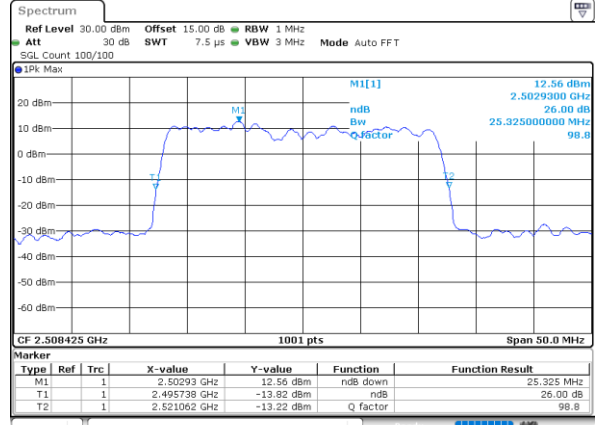

Mode	LTE Band 41C : 26dB BW(MHz)				
64QAM					
BW	5MHz+20MHz	10MHz+15MHz	10MHz+20MHz	15MHz+10MHz	15MHz+15MHz
Lowest CH	24.83	25.13	30.15	25.33	30.75
Middle CH	24.93	25.28	30.03	25.43	30.69
Highest CH	24.98	25.28	30.21	25.23	30.75
BW	15MHz+20MHz	20MHz+5MHz	20MHz+10MHz	20MHz+15MHz	20MHz+20MHz
Lowest CH	35.04	24.93	30.03	35.11	40.12
Middle CH	35.04	24.93	30.09	34.97	40.04
Highest CH	35.11	24.88	30.03	35.11	40.04

LTE Band 41C

QPSK

Lowest Channel / 5MHz+20MHz

Date: 18.OCT.2021 15:40:37

Lowest Channel / 10MHz+15MHz

Date: 18.OCT.2021 16:11:30

Middle Channel / 5MHz+20MHz

Date: 18.OCT.2021 15:44:38

Middle Channel / 10MHz+15MHz

Date: 18.OCT.2021 16:15:53

Highest Channel / 5MHz+20MHz

Date: 18.OCT.2021 15:47:42

Highest Channel / 10MHz+15MHz

Date: 18.OCT.2021 16:22:56

LTE Band 41C

QPSK