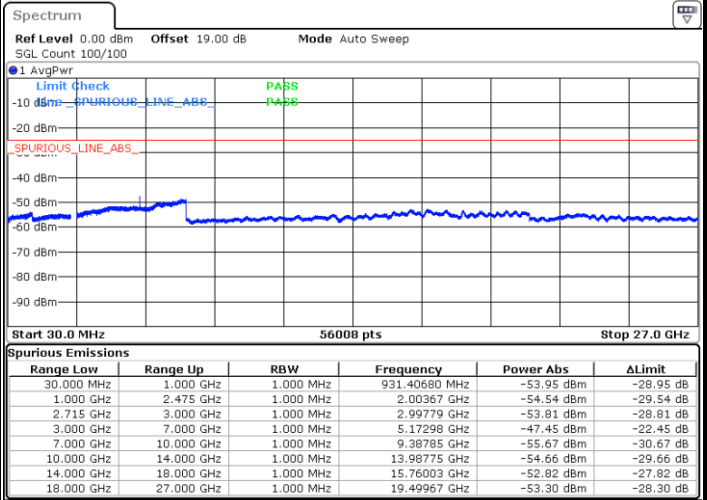

Date: 9.OCT.2021 11:56:29

Highest Channel / 64QAM

Date: 9.OCT.2021 11:57:32

LTE Band 41 / 10MHz

Lowest Channel / 64QAM

Middle Channel / 64QAM

Date: 9.OCT.2021 11:58:35

Date: 9.OCT.2021 11:59:38

Highest Channel / 64QAM

Date: 9.OCT.2021 12:00:41

LTE Band 41 / 15MHz

Lowest Channel / 64QAM

Middle Channel / 64QAM

Date: 9.OCT.2021 12:01:44

Date: 9.OCT.2021 12:02:47

Highest Channel / 64QAM

Date: 9.OCT.2021 12:03:50

LTE Band 41 / 20MHz

Lowest Channel / 64QAM

Middle Channel / 64QAM

Date: 9.OCT.2021 12:04:53

Date: 9.OCT.2021 12:05:56

Highest Channel / 64QAM

Date: 9.OCT.2021 12:06:58