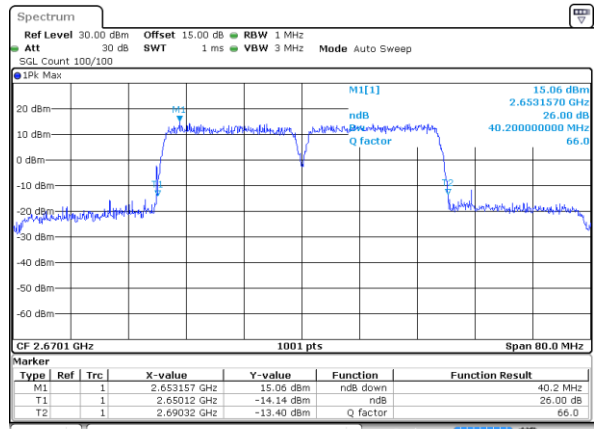

LTE Band 41C

QPSK

Lowest Channel / 20MHz+15MHz

Date: 13.OCT.2021 15:25:04

Lowest Channel / 20MHz+20MHz

Date: 13.OCT.2021 15:48:11

Middle Channel / 20MHz+15MHz

Date: 13.OCT.2021 15:29:40

Middle Channel / 20MHz+20MHz

Date: 13.OCT.2021 15:53:27

Highest Channel / 20MHz+15MHz

Date: 13.OCT.2021 15:11:34

Highest Channel / 20MHz+20MHz

Date: 13.OCT.2021 15:40:11

LTE Band 41C

16QAM

Lowest Channel / 5MHz+20MHz

Date: 18.OCT.2021 15:40:07

Lowest Channel / 10MHz+15MHz

Date: 18.OCT.2021 16:10:59

Middle Channel / 5MHz+20MHz

Date: 18.OCT.2021 15:44:07

Middle Channel / 10MHz+15MHz

Date: 18.OCT.2021 16:15:22