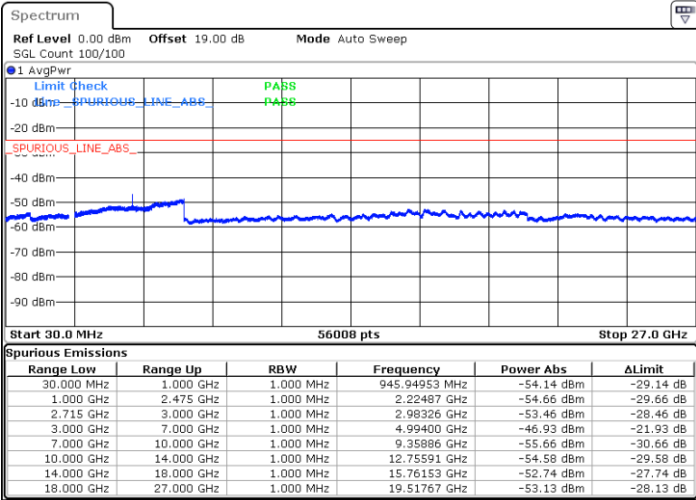

Date: 9.OCT.2021 11:56:29

Highest Channel / 64QAM

Date: 9.OCT.2021 11:57:32

LTE Band 41 / 10MHz

Lowest Channel / 64QAM

Middle Channel / 64QAM

Date: 9.OCT.2021 11:58:35

Date: 9.OCT.2021 11:59:38

Highest Channel / 64QAM

Date: 9.OCT.2021 12:00:41

LTE Band 41 / 15MHz

Lowest Channel / 64QAM

Middle Channel / 64QAM

Date: 9.OCT.2021 12:01:44

Date: 9.OCT.2021 12:02:47

Highest Channel / 64QAM

Date: 9.OCT.2021 12:03:50

LTE Band 41 / 20MHz

Lowest Channel / 64QAM

Middle Channel / 64QAM

Date: 9.OCT.2021 12:04:53

Date: 9.OCT.2021 12:05:56

Highest Channel / 64QAM

Date: 9.OCT.2021 12:06:58