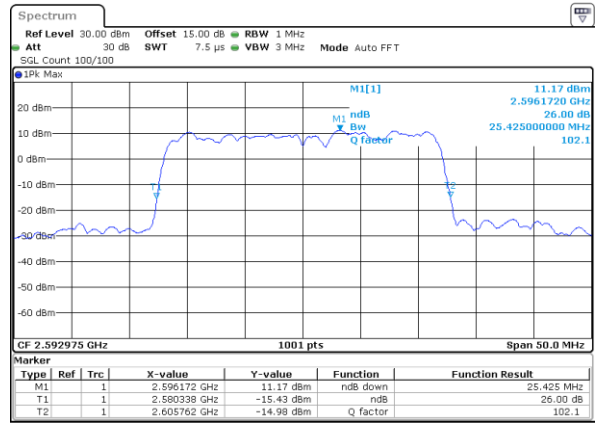

Middle Channel / 10MHz+15MHz

Date: 18.OCT.2021 16:15:53

Highest Channel / 5MHz+20MHz

Date: 18.OCT.2021 15:47:42

Highest Channel / 10MHz+15MHz

Date: 18.OCT.2021 16:22:56

LTE Band 41C

QPSK

Lowest Channel / 10MHz+20MHz

Date: 13.OCT.2021 13:40:09

Lowest Channel / 15MHz+10MHz

Date: 18.OCT.2021 16:28:08

Middle Channel / 10MHz+20MHz

Date: 13.OCT.2021 13:44:32

Middle Channel / 15MHz+10MHz

Date: 18.OCT.2021 16:37:04

Highest Channel / 10MHz+20MHz

Date: 13.OCT.2021 13:54:48

Highest Channel / 15MHz+10MHz

Date: 18.OCT.2021 16:41:25

LTE Band 41C

QPSK

Lowest Channel / 15MHz+15MHz

Date: 13.OCT.2021 14:44:24

Lowest Channel / 15MHz+20MHz

Date: 13.OCT.2021 15:03:11

Middle Channel / 15MHz+15MHz

Date: 13.OCT.2021 14:48:35

Middle Channel / 15MHz+20MHz

Date: 13.OCT.2021 15:07:47

Highest Channel / 15MHz+15MHz

Date: 13.OCT.2021 14:38:28