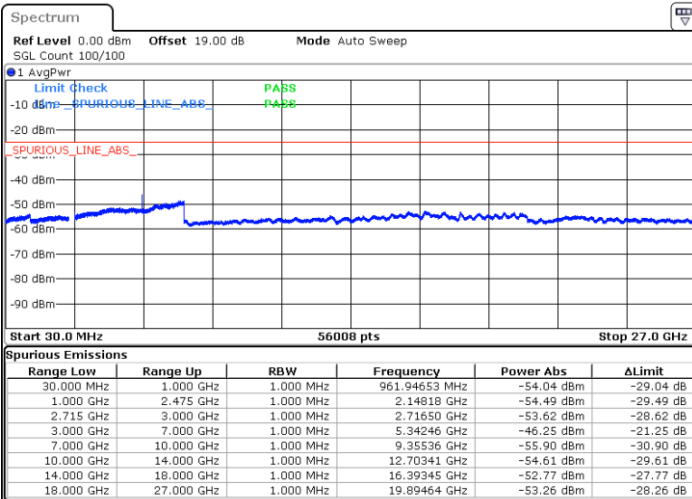

Date: 9.OCT.2021 11:09:35

Lowest Channel / 16QAM

Date: 9.OCT.2021 11:10:34

LTE Band 41 / 20MHz

Middle Channel / QPSK

Middle Channel / 16QAM

Date: 9.OCT.2021 11:11:32

Date: 9.OCT.2021 11:12:30

Highest Channel / QPSK

Highest Channel / 16QAM

Date: 9.OCT.2021 11:13:29

Date: 9.OCT.2021 11:14:27

LTE Band 41 / 5MHz

Lowest Channel / 64QAM

Middle Channel / 64QAM

Date: 9.OCT.2021 11:55:26