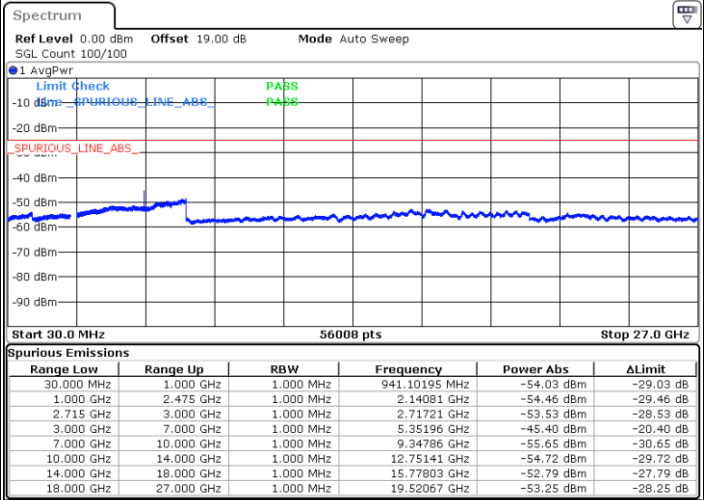

Date: 9.OCT.2021 11:08:38

LTE Band 41 / 15MHz

Highest Channel / QPSK

Date: 9.OCT.2021 11:07:37

Highest Channel / 16QAM

Date: 9.OCT.2021 11:08:36

LTE Band 41 / 20MHz

Lowest Channel / QPSK

Date: 9.OCT.2021 11:09:35

Lowest Channel / 16QAM

Date: 9.OCT.2021 11:10:34

LTE Band 41 / 20MHz

Middle Channel / QPSK

Middle Channel / 16QAM

Date: 9.OCT.2021 11:11:32

Date: 9.OCT.2021 11:12:30