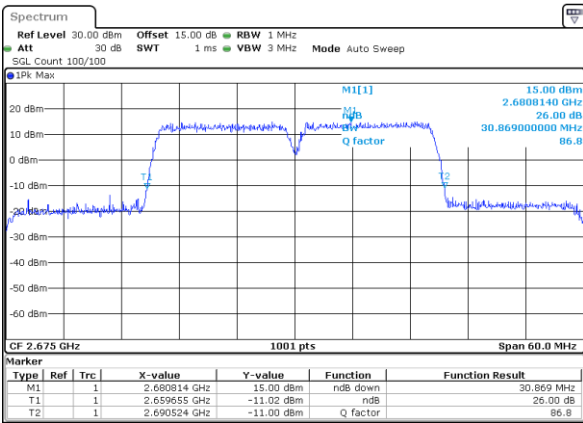

Highest Channel / 10MHz+20MHz

Date: 13.OCT.2021 13:54:48

Highest Channel / 15MHz+10MHz

Date: 18.OCT.2021 16:41:25

LTE Band 41C

QPSK

Lowest Channel / 15MHz+15MHz

Date: 13.OCT.2021 14:44:24

Lowest Channel / 15MHz+20MHz

Date: 13.OCT.2021 15:03:11

Middle Channel / 15MHz+15MHz

Date: 13.OCT.2021 14:48:35

Middle Channel / 15MHz+20MHz

Date: 13.OCT.2021 15:07:47

Highest Channel / 15MHz+15MHz

Date: 13.OCT.2021 14:38:28

Highest Channel / 15MHz+20MHz

Date: 13.OCT.2021 14:52:00

LTE Band 41C

QPSK

Lowest Channel / 20MHz+5MHz

Date: 18.OCT.2021 15:55:17

Lowest Channel / 20MHz+10MHz

Date: 13.OCT.2021 14:11:04