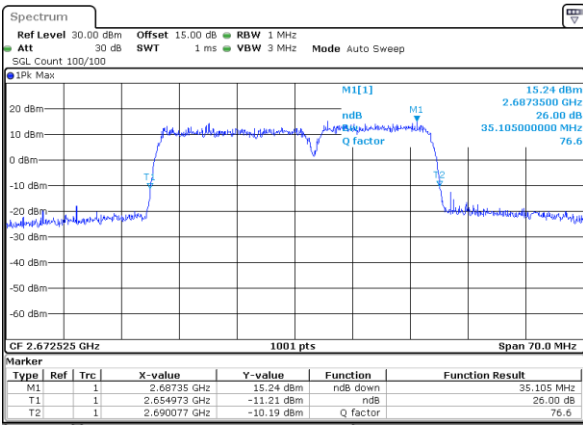

Highest Channel / 20MHz+5MHz

Date: 18\_OCT.2021 16:06:48

Highest Channel / 20MHz+10MHz

Date: 13 OCT.2021 14:34:40

LTE Band 41C

64QAM

Lowest Channel / 20MHz+15MHz

Date: 13.OCT.2021 15:24:03

Lowest Channel / 20MHz+20MHz

Date: 13.OCT.2021 15:47:10

Middle Channel / 20MHz+15MHz

Date: 13.OCT.2021 15:28:39

Middle Channel / 20MHz+20MHz

Date: 13.OCT.2021 15:52:00

Highest Channel / 20MHz+15MHz

Date: 13.OCT.2021 15:15:17

Highest Channel / 20MHz+20MHz

Date: 13.OCT.2021 15:41:37