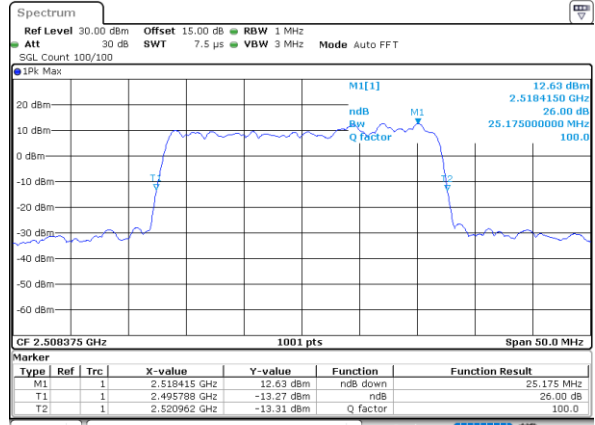

Lowest Channel / 5MHz+20MHz

Date: 18.OCT.2021 15:40:07

Lowest Channel / 10MHz+15MHz

Date: 18.OCT.2021 16:10:59

Middle Channel / 5MHz+20MHz

Date: 18.OCT.2021 15:44:07

Middle Channel / 10MHz+15MHz

Date: 18.OCT.2021 16:15:22

Highest Channel / 5MHz+20MHz

Date: 18.OCT.2021 15:48:12

Highest Channel / 10MHz+15MHz

Date: 18.OCT.2021 16:23:27

LTE Band 41C

16QAM

Lowest Channel / 10MHz+20MHz

Date: 13.OCT.2021 13:39:38

Lowest Channel / 15MHz+10MHz

Date: 18.OCT.2021 16:27:38

Middle Channel / 10MHz+20MHz

Date: 13.OCT.2021 13:44:02

Middle Channel / 15MHz+10MHz

Date: 18.OCT.2021 16:13:34

Highest Channel / 10MHz+20MHz

Date: 13.OCT.2021 13:55:18