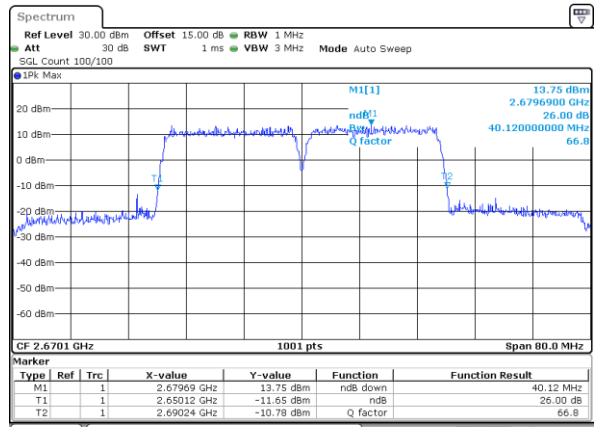

Middle Channel / 20MHz+10MHz

Date: 13.OCT.2021 14:21:10

Highest Channel / 20MHz+5MHz

Date: 18.OCT.2021 16:06:17

Highest Channel / 20MHz+10MHz

Date: 13.OCT.2021 14:34:10

LTE Band 41C

16QAM

Lowest Channel / 20MHz+15MHz

Date: 13.OCT.2021 15:24:33

Lowest Channel / 20MHz+20MHz

Date: 13.OCT.2021 15:47:40

Middle Channel / 20MHz+15MHz

Date: 13.OCT.2021 15:29:10

Middle Channel / 20MHz+20MHz

Date: 13.OCT.2021 15:52:56

Highest Channel / 20MHz+15MHz

Date: 13.OCT.2021 15:14:47

Highest Channel / 20MHz+20MHz

Date: 13.OCT.2021 15:41:07

LTE Band 41C

64QAM

Lowest Channel / 5MHz+20MHz

Date: 18.OCT.2021 15:39:37