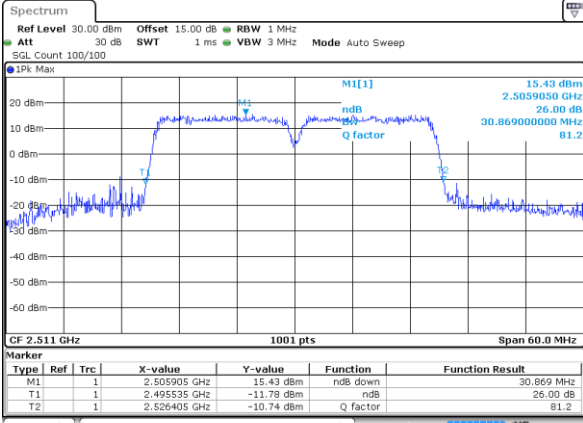

Lowest Channel / 10MHz+20MHz

Date: 13.OCT.2021 13:40:09

Lowest Channel / 15MHz+10MHz

Date: 18.OCT.2021 16:28:08

Middle Channel / 10MHz+20MHz

Date: 13.OCT.2021 13:44:32

Middle Channel / 15MHz+10MHz

Date: 18.OCT.2021 16:37:04

Highest Channel / 10MHz+20MHz

Date: 13.OCT.2021 13:54:48

Highest Channel / 15MHz+10MHz

Date: 18.OCT.2021 16:41:25

LTE Band 41C

QPSK

Lowest Channel / 15MHz+15MHz

Date: 13.OCT.2021 14:44:24

Lowest Channel / 15MHz+20MHz

Date: 13.OCT.2021 15:03:11

Middle Channel / 15MHz+15MHz

Date: 13.OCT.2021 14:48:35

Middle Channel / 15MHz+20MHz

Date: 13.OCT.2021 15:07:47

Highest Channel / 15MHz+15MHz

Date: 13.OCT.2021 14:38:28