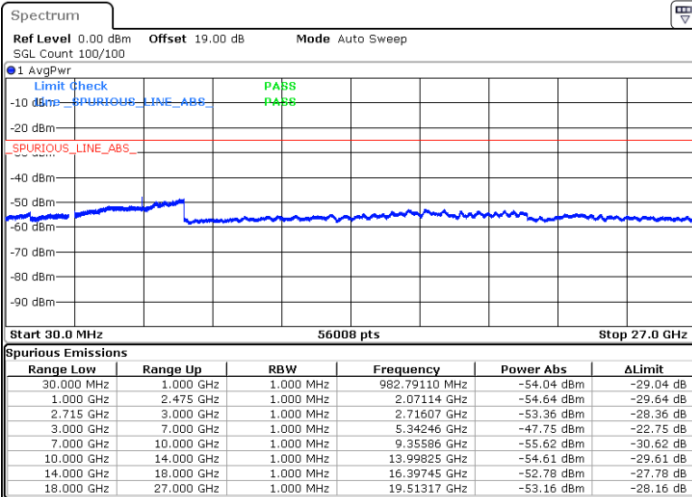

Highest Channel / 64QAM

Date: 9.OCT.2021 12:00:41

LTE Band 41 / 15MHz

Lowest Channel / 64QAM

Middle Channel / 64QAM

Date: 9.OCT.2021 12:01:44

Date: 9.OCT.2021 12:02:47

Highest Channel / 64QAM

Date: 9.OCT.2021 12:03:50

LTE Band 41 / 20MHz

Lowest Channel / 64QAM

Middle Channel / 64QAM

Date: 9.OCT.2021 12:04:53

Date: 9.OCT.2021 12:05:56

Highest Channel / 64QAM

Date: 9.OCT.2021 12:06:58

Frequency Stability

Test Conditions		LTE Band 41 (QPSK) / Middle Channel	Limit
Temperature (°C)	Voltage (Volt)	BW 10MHz	Note 2.
		Deviation (ppm)	Result
50	Normal Voltage	0.0012	PASS
40	Normal Voltage	0.0013	
30	Normal Voltage	0.0021	
20(Ref.)	Normal Voltage	0.0000	
10	Normal Voltage	0.0020	
0	Normal Voltage	0.0008	
-10	Normal Voltage	0.0010	
-20	Normal Voltage	0.0020	
-30	Normal Voltage	0.0008	
20	Maximum Voltage	0.0010	
20	Normal Voltage	0.0000	
20	Battery End Point	0.0012	