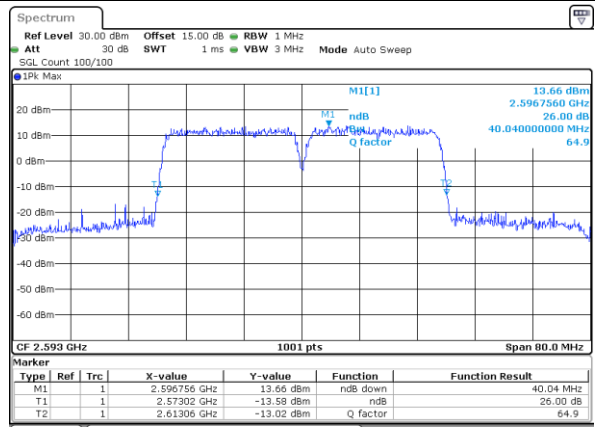

Middle Channel / 20MHz+10MHz

Date: 13.OCT.2021 14:21:10

Highest Channel / 20MHz+5MHz

Date: 18.OCT.2021 16:06:17

Highest Channel / 20MHz+10MHz

Date: 13.OCT.2021 14:34:10

LTE Band 41C

16QAM

Lowest Channel / 20MHz+15MHz

Date: 13.OCT.2021 15:24:33

Lowest Channel / 20MHz+20MHz

Date: 13.OCT.2021 15:47:40

Middle Channel / 20MHz+15MHz

Date: 13.OCT.2021 15:29:10

Middle Channel / 20MHz+20MHz

Date: 13.OCT.2021 15:52:56

Highest Channel / 20MHz+15MHz

Date: 13.OCT.2021 15:14:47

Highest Channel / 20MHz+20MHz

Date: 13.OCT.2021 15:41:07

LTE Band 41C

64QAM

Lowest Channel / 5MHz+20MHz

Date: 18.OCT.2021 15:39:37