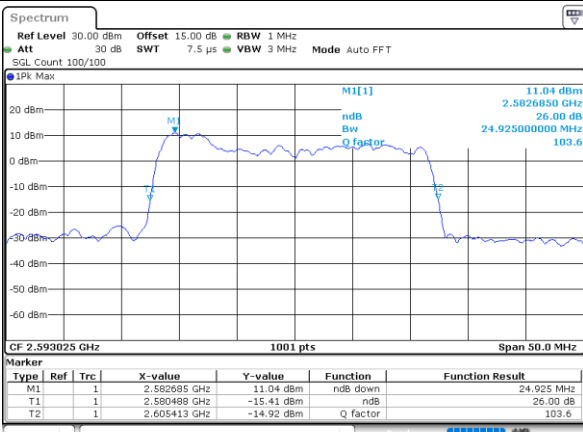

Lowest Channel / 20MHz+15MHz

Date: 13.OCT.2021 15:24:33

Lowest Channel / 20MHz+20MHz

Date: 13.OCT.2021 15:47:40

Middle Channel / 20MHz+15MHz

Date: 13.OCT.2021 15:29:10

Middle Channel / 20MHz+20MHz

Date: 13.OCT.2021 15:52:56

Highest Channel / 20MHz+15MHz

Date: 13.OCT.2021 15:14:47

Highest Channel / 20MHz+20MHz

Date: 13.OCT.2021 15:41:07

LTE Band 41C

64QAM

Lowest Channel / 5MHz+20MHz

Date: 18.OCT.2021 15:39:37

Lowest Channel / 10MHz+15MHz

Date: 18.OCT.2021 16:10:29

Middle Channel / 5MHz+20MHz

Date: 18.OCT.2021 15:43:37

Middle Channel / 10MHz+15MHz

Date: 18.OCT.2021 16:14:51

Highest Channel / 5MHz+20MHz

Date: 18.OCT.2021 15:48:42