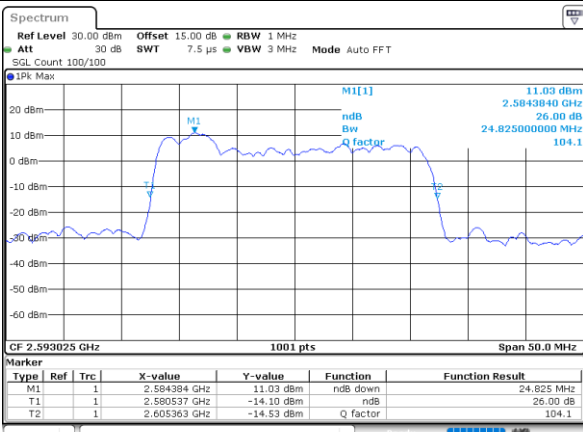

Middle Channel / 20MHz+20MHz

Date: 13.OCT.2021 15:53:27

Highest Channel / 20MHz+15MHz

Date: 13.OCT.2021 15:11:34

Highest Channel / 20MHz+20MHz

Date: 13.OCT.2021 15:40:11

LTE Band 41C

16QAM

Lowest Channel / 5MHz+20MHz

Date: 18.OCT.2021 15:40:07

Lowest Channel / 10MHz+15MHz

Date: 18.OCT.2021 16:10:59

Middle Channel / 5MHz+20MHz

Date: 18.OCT.2021 15:44:07

Middle Channel / 10MHz+15MHz

Date: 18.OCT.2021 16:15:22

Highest Channel / 5MHz+20MHz

Date: 18.OCT.2021 15:48:12

Highest Channel / 10MHz+15MHz

Date: 18.OCT.2021 16:23:27

LTE Band 41C

16QAM

Lowest Channel / 10MHz+20MHz

Date: 13.OCT.2021 13:39:38