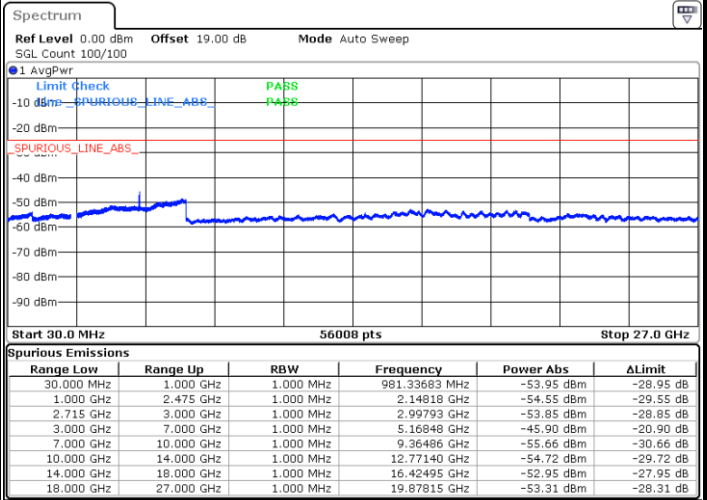

Date: 9.OCT.2021 11:08:38

LTE Band 41 / 15MHz

Highest Channel / QPSK

Date: 9.OCT.2021 11:07:37

Highest Channel / 16QAM

Date: 9.OCT.2021 11:08:36

LTE Band 41 / 20MHz

Lowest Channel / QPSK

Date: 9.OCT.2021 11:09:35

Lowest Channel / 16QAM

Date: 9.OCT.2021 11:10:34

LTE Band 41 / 20MHz

Middle Channel / QPSK

Middle Channel / 16QAM

Date: 9.OCT.2021 11:11:32

Date: 9.OCT.2021 11:12:30

Highest Channel / QPSK

Highest Channel / 16QAM

Date: 9.OCT.2021 11:13:29

Date: 9.OCT.2021 11:14:27

LTE Band 41 / 5MHz

Lowest Channel / 64QAM

Middle Channel / 64QAM

Date: 9.OCT.2021 11:55:26