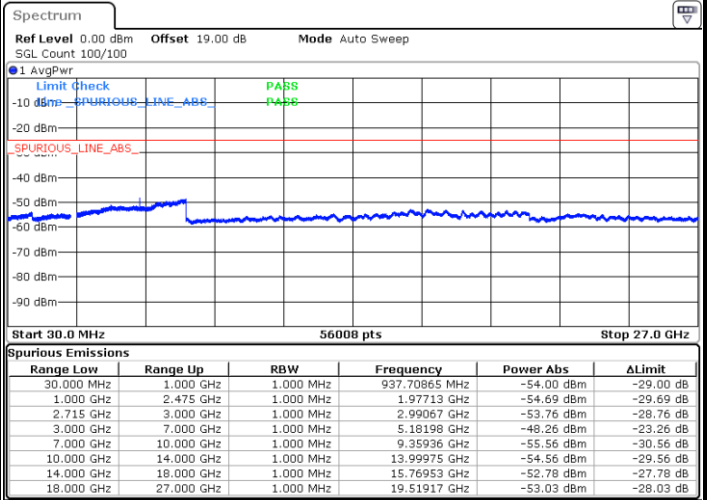

Date: 9.OCT.2021 11:09:35

Lowest Channel / 16QAM

Date: 9.OCT.2021 11:10:34

LTE Band 41 / 20MHz

Middle Channel / QPSK

Middle Channel / 16QAM

Date: 9.OCT.2021 11:11:32

Date: 9.OCT.2021 11:12:30

Highest Channel / QPSK

Highest Channel / 16QAM

Date: 9.OCT.2021 11:13:29

Date: 9.OCT.2021 11:14:27

LTE Band 41 / 5MHz

Lowest Channel / 64QAM

Middle Channel / 64QAM

Date: 9.OCT.2021 11:55:26

Date: 9.OCT.2021 11:56:29

Highest Channel / 64QAM

Date: 9.OCT.2021 11:57:32

LTE Band 41 / 10MHz

Lowest Channel / 64QAM

Middle Channel / 64QAM

Date: 9.OCT.2021 11:58:35

Date: 9.OCT.2021 11:59:38