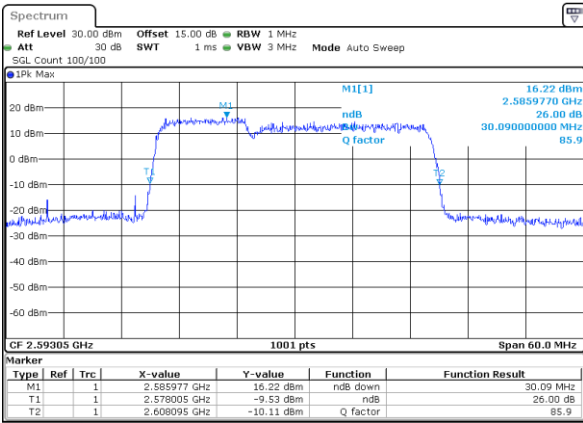

Middle Channel / 10MHz+15MHz

Date: 18.OCT.2021 16:15:53

Highest Channel / 5MHz+20MHz

Date: 18.OCT.2021 15:47:42

Highest Channel / 10MHz+15MHz

Date: 18.OCT.2021 16:22:56

LTE Band 41C

QPSK

Lowest Channel / 10MHz+20MHz

Date: 13.OCT.2021 13:40:09

Lowest Channel / 15MHz+10MHz

Date: 18.OCT.2021 16:28:08

Middle Channel / 10MHz+20MHz

Date: 13.OCT.2021 13:44:32

Middle Channel / 15MHz+10MHz

Date: 18.OCT.2021 16:37:04

Highest Channel / 10MHz+20MHz

Date: 13.OCT.2021 13:54:48

Highest Channel / 15MHz+10MHz

Date: 18.OCT.2021 16:41:25

LTE Band 41C

QPSK

Lowest Channel / 15MHz+15MHz

Date: 13.OCT.2021 14:44:24