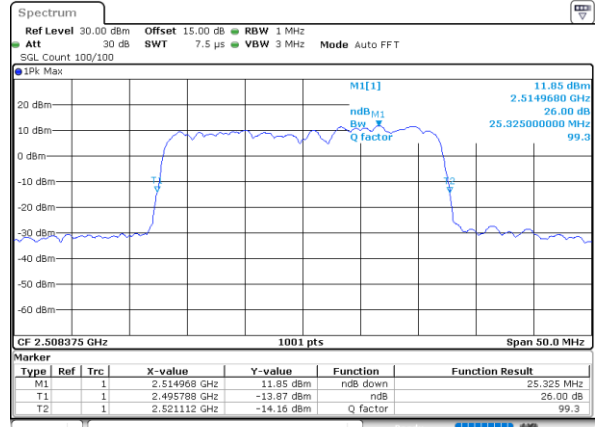

Highest Channel / 20MHz+15MHz

Date: 13.OCT.2021 15:14:47

Highest Channel / 20MHz+20MHz

Date: 13.OCT.2021 15:41:07

LTE Band 41C

64QAM

Lowest Channel / 5MHz+20MHz

Date: 18.OCT.2021 15:39:37

Lowest Channel / 10MHz+15MHz

Date: 18.OCT.2021 16:10:29

Middle Channel / 5MHz+20MHz

Date: 18.OCT.2021 15:43:37

Middle Channel / 10MHz+15MHz

Date: 18.OCT.2021 16:14:51

Highest Channel / 5MHz+20MHz

Date: 18.OCT.2021 15:48:42

Highest Channel / 10MHz+15MHz

Date: 18.OCT.2021 16:23:57

LTE Band 41C

64QAM

Lowest Channel / 10MHz+20MHz

Date: 13.OCT.2021 13:39:07

Lowest Channel / 15MHz+10MHz

Date: 18.OCT.2021 16:27:07

Middle Channel / 10MHz+20MHz

Date: 13.OCT.2021 13:43:32

Middle Channel / 15MHz+10MHz

Date: 18.OCT.2021 16:13:03

Highest Channel / 10MHz+20MHz

Date: 13.OCT.2021 13:55:49

Highest Channel / 15MHz+10MHz

Date: 18.OCT.2021 16:42:25