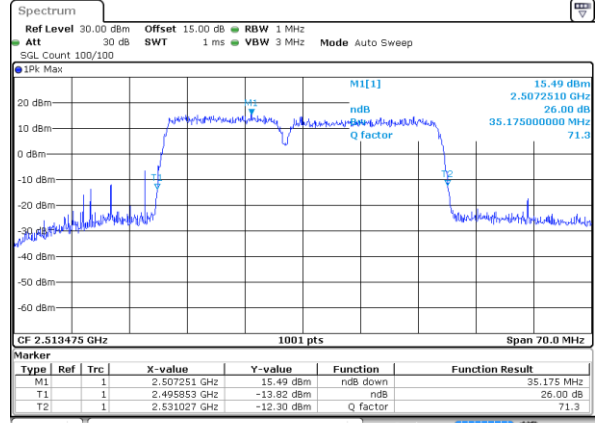

Lowest Channel / 10MHz+20MHz

Date: 13.OCT.2021 13:40:09

Lowest Channel / 15MHz+10MHz

Date: 18.OCT.2021 16:28:08

Middle Channel / 10MHz+20MHz

Date: 13.OCT.2021 13:44:32

Middle Channel / 15MHz+10MHz

Date: 18.OCT.2021 16:37:04

Highest Channel / 10MHz+20MHz

Date: 13.OCT.2021 13:54:48

Highest Channel / 15MHz+10MHz

Date: 18.OCT.2021 16:41:25

LTE Band 41C

QPSK

Lowest Channel / 15MHz+15MHz

Date: 13.OCT.2021 14:44:24

Lowest Channel / 15MHz+20MHz

Date: 13.OCT.2021 15:03:11

Middle Channel / 15MHz+15MHz

Date: 13.OCT.2021 14:48:35

Middle Channel / 15MHz+20MHz

Date: 13.OCT.2021 15:07:47

Highest Channel / 15MHz+15MHz

Date: 13.OCT.2021 14:38:28