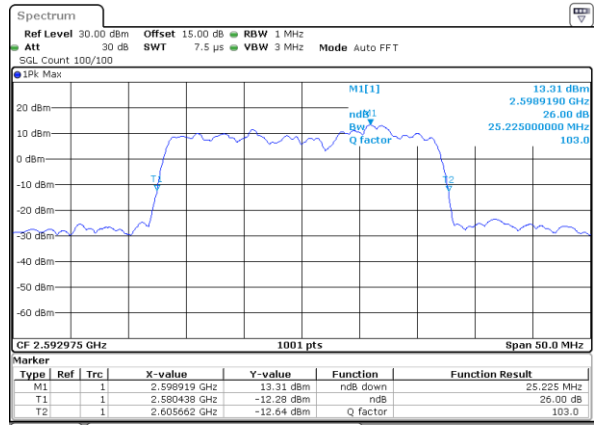

Highest Channel / 5MHz+20MHz

Date: 18.OCT.2021 15:48:12

Highest Channel / 10MHz+15MHz

Date: 18.OCT.2021 16:23:27

LTE Band 41C

16QAM

Lowest Channel / 10MHz+20MHz

Date: 13.OCT.2021 13:39:38

Lowest Channel / 15MHz+10MHz

Date: 18.OCT.2021 16:27:38

Middle Channel / 10MHz+20MHz

Date: 13.OCT.2021 13:44:02

Middle Channel / 15MHz+10MHz

Date: 18.OCT.2021 16:13:34

Highest Channel / 10MHz+20MHz

Date: 13.OCT.2021 13:55:18

Highest Channel / 15MHz+10MHz

Date: 18.OCT.2021 16:41:55

LTE Band 41C

16QAM

Lowest Channel / 15MHz+15MHz

Date: 13.OCT.2021 14:43:54

Lowest Channel / 15MHz+20MHz

Date: 13.OCT.2021 15:02:40