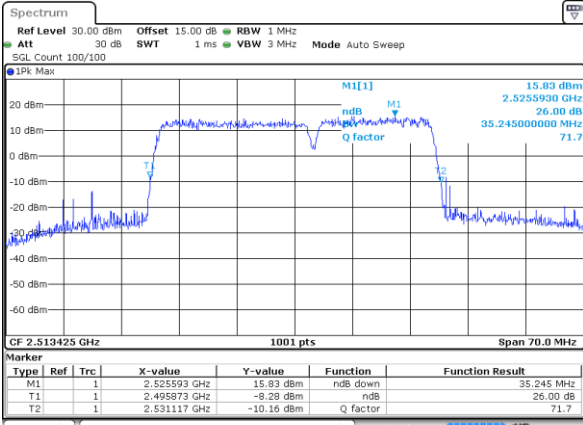

Highest Channel / 15MHz+20MHz

Date: 13.OCT.2021 14:52:00

LTE Band 41C

QPSK

Lowest Channel / 20MHz+5MHz

Date: 18.OCT.2021 15:55:17

Lowest Channel / 20MHz+10MHz

Date: 13.OCT.2021 14:11:04

Middle Channel / 20MHz+5MHz

Date: 18.OCT.2021 15:59:16

Middle Channel / 20MHz+10MHz

Date: 13.OCT.2021 14:21:41

Highest Channel / 20MHz+5MHz

Date: 18.OCT.2021 16:05:47

Highest Channel / 20MHz+10MHz

Date: 13.OCT.2021 14:32:59

LTE Band 41C

QPSK

Lowest Channel / 20MHz+15MHz

Date: 13.OCT.2021 15:25:04

Lowest Channel / 20MHz+20MHz

Date: 13.OCT.2021 15:48:11

Middle Channel / 20MHz+15MHz

Date: 13.OCT.2021 15:29:40