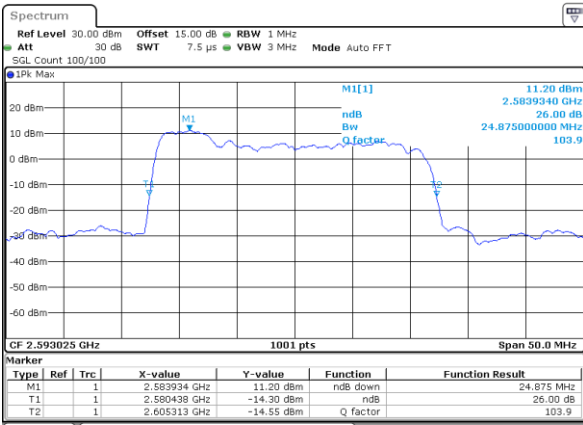

Mode	LTE Band 41C : 26dB BW(MHz)				
64QAM					
BW	5MHz+20MHz	10MHz+15MHz	10MHz+20MHz	15MHz+10MHz	15MHz+15MHz
Lowest CH	24.83	25.13	30.15	25.33	30.75
Middle CH	24.93	25.28	30.03	25.43	30.69
Highest CH	24.98	25.28	30.21	25.23	30.75
BW	15MHz+20MHz	20MHz+5MHz	20MHz+10MHz	20MHz+15MHz	20MHz+20MHz
Lowest CH	35.04	24.93	30.03	35.11	40.12
Middle CH	35.04	24.93	30.09	34.97	40.04
Highest CH	35.11	24.88	30.03	35.11	40.04

LTE Band 41C

QPSK

Lowest Channel / 5MHz+20MHz

Date: 18.OCT.2021 15:40:37

Lowest Channel / 10MHz+15MHz

Date: 18.OCT.2021 16:11:30

Middle Channel / 5MHz+20MHz

Date: 18.OCT.2021 15:44:38

Middle Channel / 10MHz+15MHz

Date: 18.OCT.2021 16:15:53

Highest Channel / 5MHz+20MHz

Date: 18.OCT.2021 15:47:42

Highest Channel / 10MHz+15MHz

Date: 18.OCT.2021 16:22:56

LTE Band 41C

QPSK