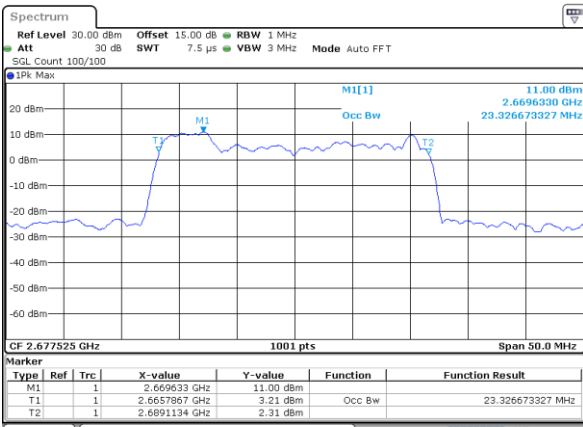

LTE Band 41C

QPSK

Lowest Channel / 5MHz+20MHz

Date: 18.OCT.2021 15:38:05

Lowest Channel / 10MHz+15MHz

Date: 18.OCT.2021 16:08:58

Middle Channel / 5MHz+20MHz

Date: 18.OCT.2021 15:42:06

Middle Channel / 10MHz+15MHz

Date: 18.OCT.2021 16:13:17

Highest Channel / 5MHz+20MHz

Date: 18.OCT.2021 15:47:12

Highest Channel / 10MHz+15MHz

Date: 18.OCT.2021 16:22:26