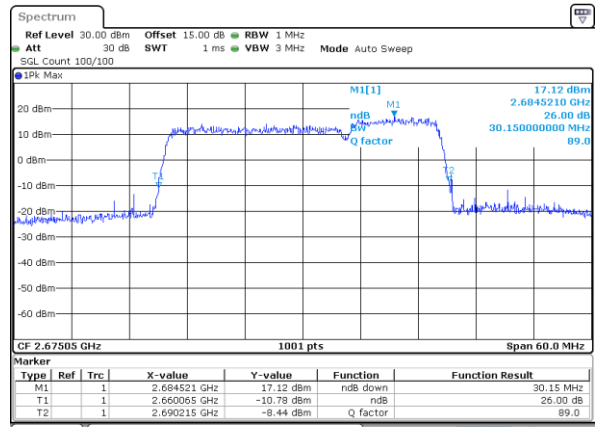

Highest Channel / 15MHz+20MHz

Date: 13.OCT.2021 14:52:00

LTE Band 41C

QPSK

Lowest Channel / 20MHz+5MHz

Date: 18.OCT.2021 15:55:17

Lowest Channel / 20MHz+10MHz

Date: 13.OCT.2021 14:11:04

Middle Channel / 20MHz+5MHz

Date: 18.OCT.2021 15:59:16

Middle Channel / 20MHz+10MHz

Date: 13.OCT.2021 14:21:41

Highest Channel / 20MHz+5MHz

Date: 18.OCT.2021 16:05:47

Highest Channel / 20MHz+10MHz

Date: 13.OCT.2021 14:32:59

LTE Band 41C

QPSK

Lowest Channel / 20MHz+15MHz

Date: 13.OCT.2021 15:25:04

Lowest Channel / 20MHz+20MHz

Date: 13.OCT.2021 15:48:11

Middle Channel / 20MHz+15MHz

Date: 13.OCT.2021 15:29:40

Middle Channel / 20MHz+20MHz

Date: 13.OCT.2021 15:53:27

Highest Channel / 20MHz+15MHz

Date: 13.OCT.2021 15:11:34

Highest Channel / 20MHz+20MHz

Date: 13.OCT.2021 15:40:11

LTE Band 41C

16QAM