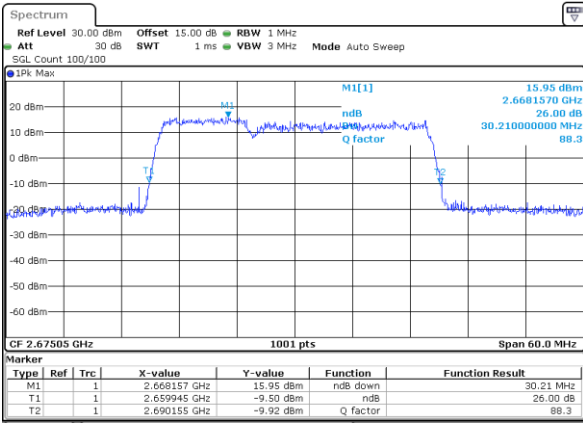

Middle Channel / 10MHz+15MHz

Date: 18.OCT.2021 16:15:53

Highest Channel / 5MHz+20MHz

Date: 18.OCT.2021 15:47:42

Highest Channel / 10MHz+15MHz

Date: 18.OCT.2021 16:22:56

LTE Band 41C

QPSK

Lowest Channel / 10MHz+20MHz

Date: 13.OCT.2021 13:40:09

Lowest Channel / 15MHz+10MHz

Date: 18.OCT.2021 16:28:08

Middle Channel / 10MHz+20MHz

Date: 13.OCT.2021 13:44:32

Middle Channel / 15MHz+10MHz

Date: 18.OCT.2021 16:37:04

Highest Channel / 10MHz+20MHz

Date: 13.OCT.2021 13:54:48

Highest Channel / 15MHz+10MHz

Date: 18.OCT.2021 16:41:25

LTE Band 41C

QPSK

Lowest Channel / 15MHz+15MHz

Date: 13.OCT.2021 14:44:24