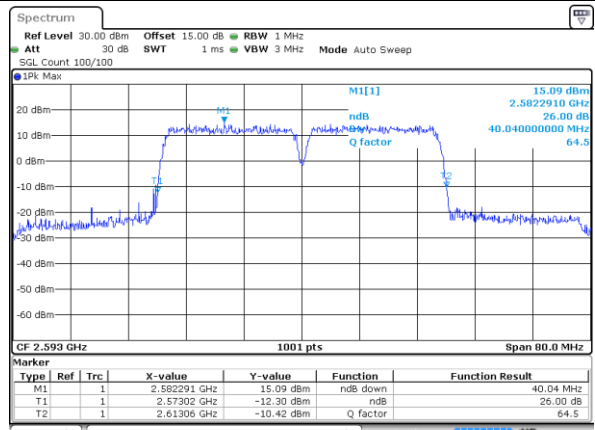

Middle Channel / 20MHz+5MHz

Date: 18.OCT.2021 15:59:16

Middle Channel / 20MHz+10MHz

Date: 13.OCT.2021 14:21:41

Highest Channel / 20MHz+5MHz

Date: 18.OCT.2021 16:05:47

Highest Channel / 20MHz+10MHz

Date: 13.OCT.2021 14:32:59

LTE Band 41C

QPSK

Lowest Channel / 20MHz+15MHz

Date: 13.OCT.2021 15:25:04

Lowest Channel / 20MHz+20MHz

Date: 13.OCT.2021 15:48:11

Middle Channel / 20MHz+15MHz

Date: 13.OCT.2021 15:29:40

Middle Channel / 20MHz+20MHz

Date: 13.OCT.2021 15:53:27

Highest Channel / 20MHz+15MHz

Date: 13.OCT.2021 15:11:34

Highest Channel / 20MHz+20MHz

Date: 13.OCT.2021 15:40:11

LTE Band 41C

16QAM