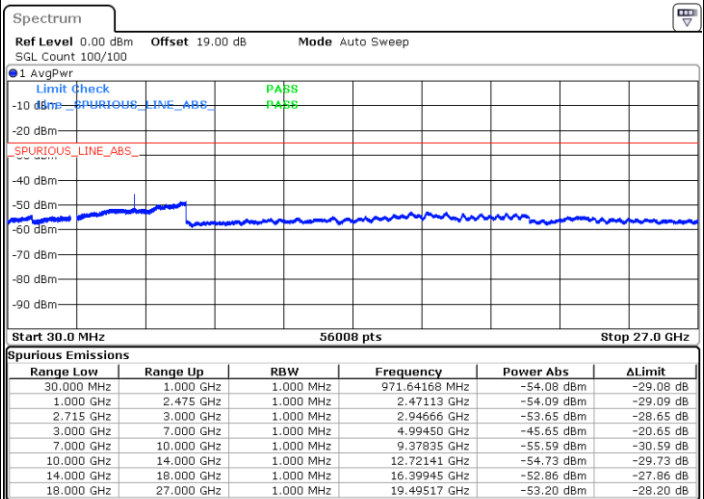

Lowest Channel / 16QAM

Date: 9.OCT.2021 11:10:34