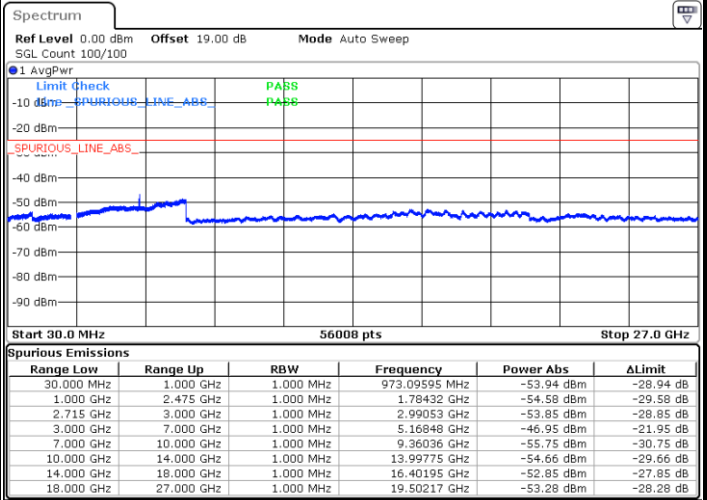

Date: 9.OCT.2021 11:56:29

Highest Channel / 64QAM

Date: 9.OCT.2021 11:57:32

LTE Band 41 / 10MHz

Lowest Channel / 64QAM

Middle Channel / 64QAM

Date: 9.OCT.2021 11:58:35

Date: 9.OCT.2021 11:59:38

Highest Channel / 64QAM

Date: 9.OCT.2021 12:00:41

LTE Band 41 / 15MHz

Lowest Channel / 64QAM

Middle Channel / 64QAM

Date: 9.OCT.2021 12:01:44

Date: 9.OCT.2021 12:02:47

Highest Channel / 64QAM

Date: 9.OCT.2021 12:03:50

LTE Band 41 / 20MHz

Lowest Channel / 64QAM

Middle Channel / 64QAM

Date: 9.OCT.2021 12:04:53

Date: 9.OCT.2021 12:05:56

Highest Channel / 64QAM

Date: 9.OCT.2021 12:06:58