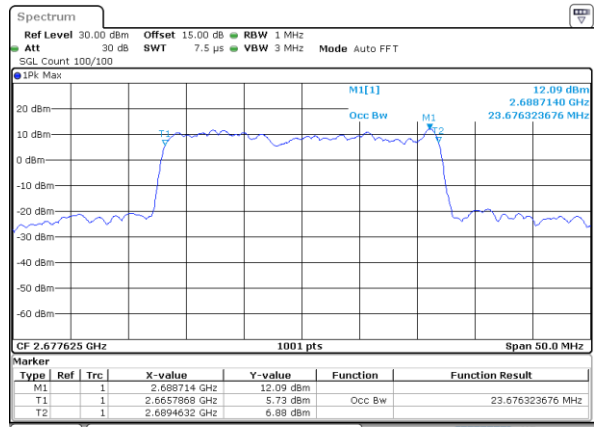

LTE Band 41C

QPSK

Lowest Channel / 5MHz+20MHz

Date: 18.OCT.2021 15:38:05

Lowest Channel / 10MHz+15MHz

Date: 18.OCT.2021 16:08:58

Middle Channel / 5MHz+20MHz

Date: 18.OCT.2021 15:42:06

Middle Channel / 10MHz+15MHz

Date: 18.OCT.2021 16:13:17

Highest Channel / 5MHz+20MHz

Date: 18.OCT.2021 15:47:12

Highest Channel / 10MHz+15MHz

Date: 18.OCT.2021 16:22:26