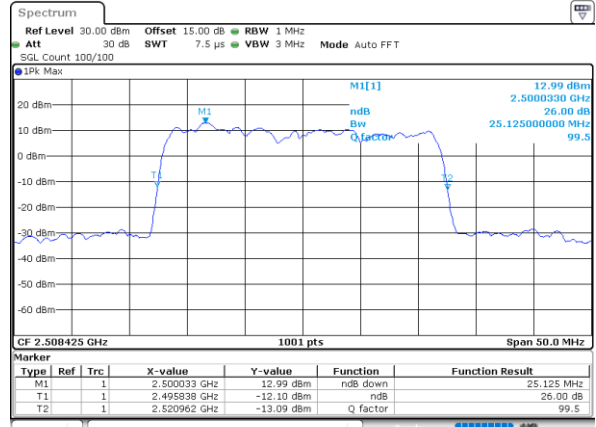

Lowest Channel / 20MHz+15MHz

Date: 13.OCT.2021 15:24:33

Lowest Channel / 20MHz+20MHz

Date: 13.OCT.2021 15:47:40

Middle Channel / 20MHz+15MHz

Date: 13.OCT.2021 15:29:10

Middle Channel / 20MHz+20MHz

Date: 13.OCT.2021 15:52:56

Highest Channel / 20MHz+15MHz

Date: 13.OCT.2021 15:14:47

Highest Channel / 20MHz+20MHz

Date: 13.OCT.2021 15:41:07

LTE Band 41C

64QAM

Lowest Channel / 5MHz+20MHz

Date: 18.OCT.2021 15:39:37

Lowest Channel / 10MHz+15MHz

Date: 18.OCT.2021 16:10:29

Middle Channel / 5MHz+20MHz

Date: 18.OCT.2021 15:43:37

Middle Channel / 10MHz+15MHz

Date: 18.OCT.2021 16:14:51

Highest Channel / 5MHz+20MHz

Date: 18.OCT.2021 15:48:42

Highest Channel / 10MHz+15MHz

Date: 18.OCT.2021 16:23:57

LTE Band 41C

64QAM

Lowest Channel / 10MHz+20MHz

Date: 13.OCT.2021 13:39:07

Lowest Channel / 15MHz+10MHz

Date: 18.OCT.2021 16:27:07