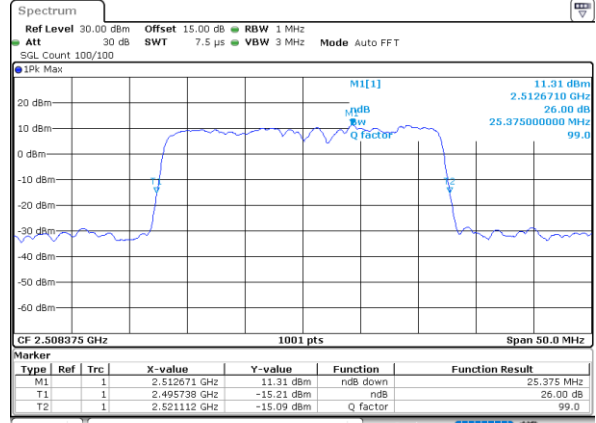

LTE Band 41C

QPSK

Lowest Channel / 5MHz+20MHz

Date: 18.OCT.2021 15:40:37

Lowest Channel / 10MHz+15MHz

Date: 18.OCT.2021 16:11:30

Middle Channel / 5MHz+20MHz

Date: 18.OCT.2021 15:44:38

Middle Channel / 10MHz+15MHz

Date: 18.OCT.2021 16:15:53

Highest Channel / 5MHz+20MHz

Date: 18.OCT.2021 15:47:42

Highest Channel / 10MHz+15MHz

Date: 18.OCT.2021 16:22:56

LTE Band 41C

QPSK

Lowest Channel / 10MHz+20MHz

Date: 13.OCT.2021 13:40:09

Lowest Channel / 15MHz+10MHz

Date: 18.OCT.2021 16:28:08

Middle Channel / 10MHz+20MHz

Date: 13.OCT.2021 13:44:32

Middle Channel / 15MHz+10MHz

Date: 18.OCT.2021 16:37:04

Highest Channel / 10MHz+20MHz

Date: 13.OCT.2021 13:54:48

Highest Channel / 15MHz+10MHz

Date: 18.OCT.2021 16:41:25

LTE Band 41C

QPSK

Lowest Channel / 15MHz+15MHz

Date: 13.OCT.2021 14:44:24