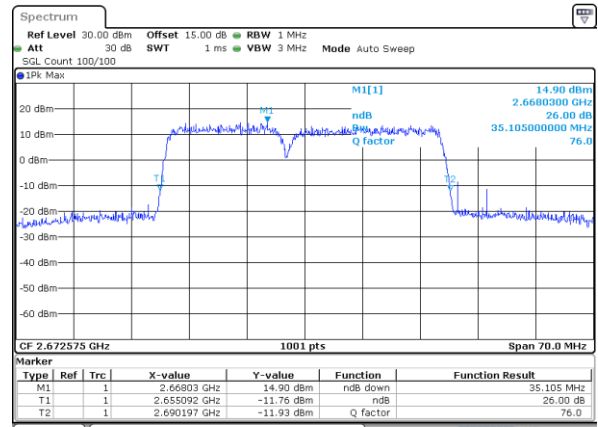

Highest Channel / 15MHz+10MHz

Date: 18.OCT.2021 16:41:55

LTE Band 41C

16QAM

Lowest Channel / 15MHz+15MHz

Date: 13.OCT.2021 14:43:54

Lowest Channel / 15MHz+20MHz

Date: 13.OCT.2021 15:02:40

Middle Channel / 15MHz+15MHz

Date: 13.OCT.2021 14:48:05

Middle Channel / 15MHz+20MHz

Date: 13.OCT.2021 15:07:17

Highest Channel / 15MHz+15MHz

Date: 13.OCT.2021 14:38:58

Highest Channel / 15MHz+20MHz

Date: 13.OCT.2021 14:52:56

LTE Band 41C

16QAM

Lowest Channel / 20MHz+5MHz

Date: 18.OCT.2021 15:54:47

Lowest Channel / 20MHz+10MHz

Date: 13.OCT.2021 14:10:34

Middle Channel / 20MHz+5MHz

Date: 18.OCT.2021 15:58:46