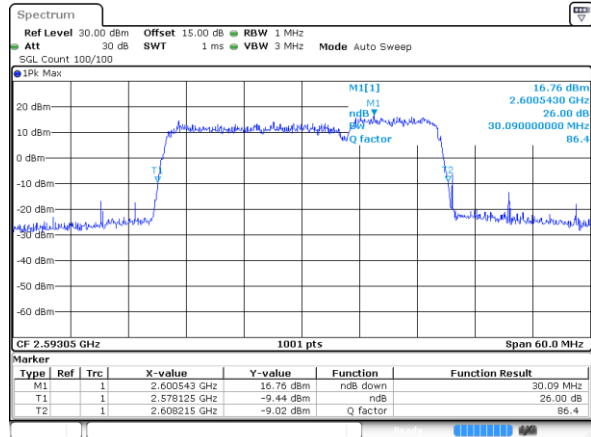

Middle Channel / 15MHz+20MHz

Date: 13.OCT.2021 15:06:47

Highest Channel / 15MHz+15MHz

Date: 13.OCT.2021 14:39:29

Highest Channel / 15MHz+20MHz

Date: 13.OCT.2021 14:53:27

LTE Band 41C

64QAM

Lowest Channel / 20MHz+5MHz

Date: 18\_OCT.2021 15:54:16

Lowest Channel / 20MHz+10MHz

Date: 13 OCT.2021 14:10:03

Middle Channel / 20MHz+5MHz

Date: 18\_OCT.2021 15:58:15

Middle Channel / 20MHz+10MHz

Date: 13 OCT.2021 14:20:40

Highest Channel / 20MHz+5MHz

Date: 18\_OCT.2021 16:06:48

Highest Channel / 20MHz+10MHz

Date: 13 OCT.2021 14:34:40

LTE Band 41C

64QAM

Lowest Channel / 20MHz+15MHz

Date: 13.OCT.2021 15:24:03