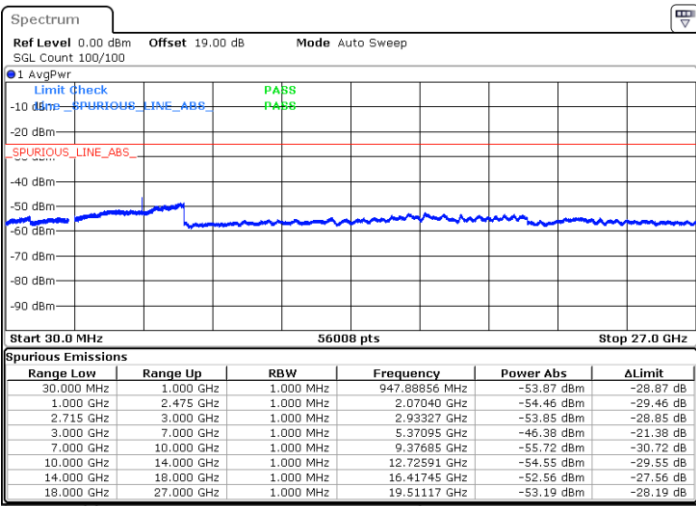

Highest Channel / QPSK

Highest Channel / 16QAM

Date: 9.OCT.2021 11:13:29

Date: 9.OCT.2021 11:14:27

LTE Band 41 / 5MHz

Lowest Channel / 64QAM

Middle Channel / 64QAM

Date: 9.OCT.2021 11:55:26

Date: 9.OCT.2021 11:56:29

Highest Channel / 64QAM

Date: 9.OCT.2021 11:57:32

LTE Band 41 / 10MHz

Lowest Channel / 64QAM

Middle Channel / 64QAM

Date: 9.OCT.2021 11:58:35

Date: 9.OCT.2021 11:59:38