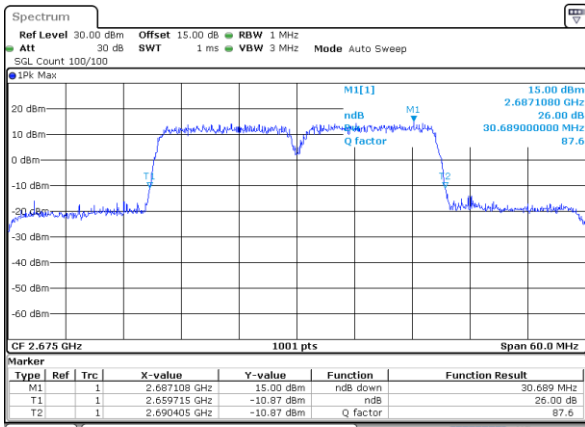

Highest Channel / 15MHz+10MHz

Date: 18.OCT.2021 16:41:55

LTE Band 41C

16QAM

Lowest Channel / 15MHz+15MHz

Date: 13.OCT.2021 14:43:54

Lowest Channel / 15MHz+20MHz

Date: 13.OCT.2021 15:02:40

Middle Channel / 15MHz+15MHz

Date: 13.OCT.2021 14:48:05

Middle Channel / 15MHz+20MHz

Date: 13.OCT.2021 15:07:17

Highest Channel / 15MHz+15MHz

Date: 13.OCT.2021 14:38:58

Highest Channel / 15MHz+20MHz

Date: 13.OCT.2021 14:52:56

LTE Band 41C

16QAM

Lowest Channel / 20MHz+5MHz

Date: 18.OCT.2021 15:54:47

Lowest Channel / 20MHz+10MHz

Date: 13.OCT.2021 14:10:34

Middle Channel / 20MHz+5MHz

Date: 18.OCT.2021 15:58:46