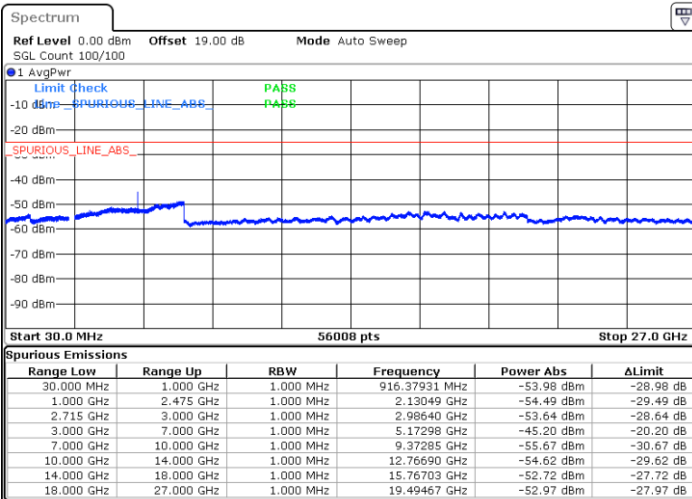

LTE Band 41 / 15MHz

Lowest Channel / QPSK

Lowest Channel / 16QAM

Date: 9.OCT.2021 11:03:23

Date: 9.OCT.2021 11:04:41

Middle Channel / QPSK

Middle Channel / 16QAM

Date: 9.OCT.2021 11:05:40

Date: 9.OCT.2021 11:08:38

LTE Band 41 / 15MHz

Highest Channel / QPSK

Date: 9.OCT.2021 11:07:37

Highest Channel / 16QAM

Date: 9.OCT.2021 11:08:36

LTE Band 41 / 20MHz

Lowest Channel / QPSK