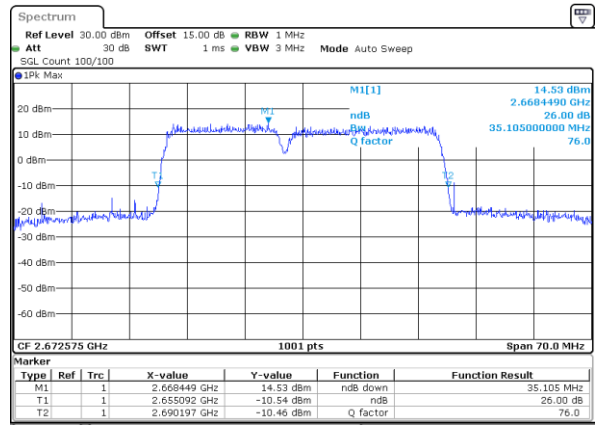

LTE Band 41C

64QAM

Lowest Channel / 15MHz+15MHz

Date: 13.OCT.2021 14:43:23

Lowest Channel / 15MHz+20MHz

Date: 13.OCT.2021 15:02:10

Middle Channel / 15MHz+15MHz

Date: 13.OCT.2021 14:47:08

Middle Channel / 15MHz+20MHz

Date: 13.OCT.2021 15:06:47

Highest Channel / 15MHz+15MHz

Date: 13.OCT.2021 14:39:29

Highest Channel / 15MHz+20MHz

Date: 13.OCT.2021 14:53:27

LTE Band 41C

64QAM

Lowest Channel / 20MHz+5MHz

Date: 18\_OCT.2021 15:54:16

Lowest Channel / 20MHz+10MHz

Date: 13 OCT.2021 14:10:03

Middle Channel / 20MHz+5MHz

Date: 18\_OCT.2021 15:58:15

Middle Channel / 20MHz+10MHz

Date: 13 OCT.2021 14:20:40

Highest Channel / 20MHz+5MHz

Date: 18\_OCT.2021 16:06:48

Highest Channel / 20MHz+10MHz

Date: 13 OCT.2021 14:34:40

LTE Band 41C

64QAM

Lowest Channel / 20MHz+15MHz

Date: 13.OCT.2021 15:24:03