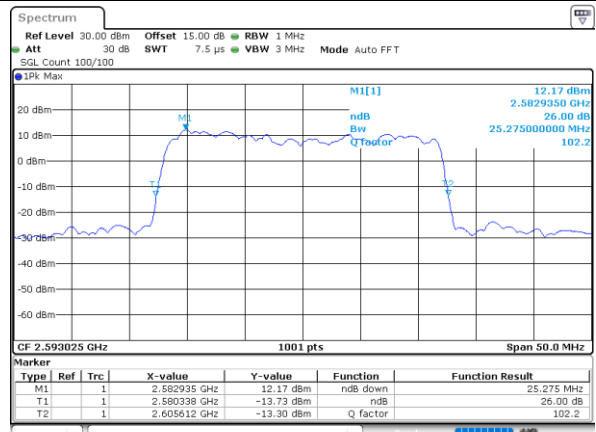

Middle Channel / 20MHz+20MHz

Date: 13.OCT.2021 15:53:27

Highest Channel / 20MHz+15MHz

Date: 13.OCT.2021 15:11:34

Highest Channel / 20MHz+20MHz

Date: 13.OCT.2021 15:40:11

LTE Band 41C

16QAM

Lowest Channel / 5MHz+20MHz

Date: 18.OCT.2021 15:40:07

Lowest Channel / 10MHz+15MHz

Date: 18.OCT.2021 16:10:59

Middle Channel / 5MHz+20MHz

Date: 18.OCT.2021 15:44:07

Middle Channel / 10MHz+15MHz

Date: 18.OCT.2021 16:15:22

Highest Channel / 5MHz+20MHz

Date: 18.OCT.2021 15:48:12

Highest Channel / 10MHz+15MHz

Date: 18.OCT.2021 16:23:27

LTE Band 41C

16QAM

Lowest Channel / 10MHz+20MHz

Date: 13.OCT.2021 13:39:38