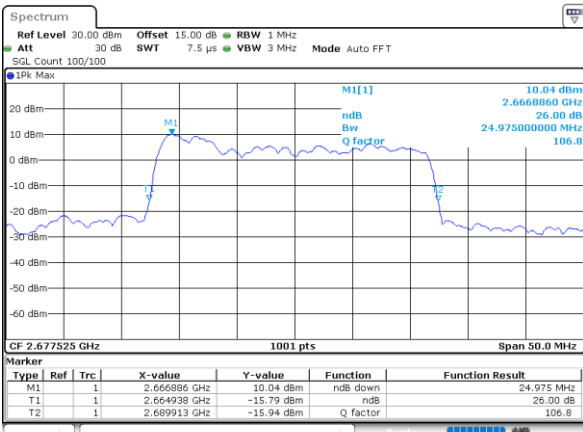

Highest Channel / 20MHz+15MHz

Date: 13.OCT.2021 15:14:47

Highest Channel / 20MHz+20MHz

Date: 13.OCT.2021 15:41:07

LTE Band 41C

64QAM

Lowest Channel / 5MHz+20MHz

Date: 18.OCT.2021 15:39:37

Lowest Channel / 10MHz+15MHz

Date: 18.OCT.2021 16:10:29

Middle Channel / 5MHz+20MHz

Date: 18.OCT.2021 15:43:37

Middle Channel / 10MHz+15MHz

Date: 18.OCT.2021 16:14:51

Highest Channel / 5MHz+20MHz

Date: 18.OCT.2021 15:48:42

Highest Channel / 10MHz+15MHz

Date: 18.OCT.2021 16:23:57

LTE Band 41C

64QAM

Lowest Channel / 10MHz+20MHz

Date: 13.OCT.2021 13:39:07

Lowest Channel / 15MHz+10MHz

Date: 18.OCT.2021 16:27:07