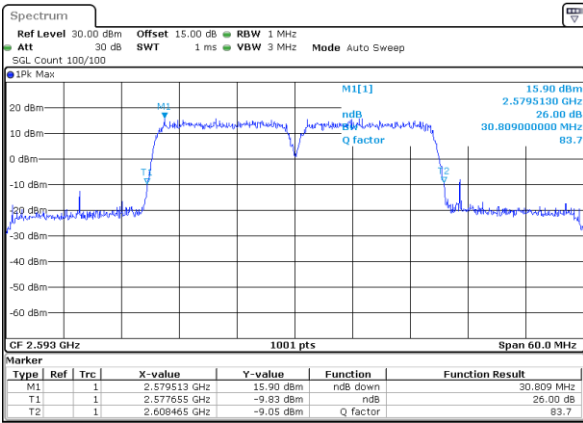

Lowest Channel / 10MHz+20MHz

Date: 13.OCT.2021 13:40:09

Lowest Channel / 15MHz+10MHz

Date: 18.OCT.2021 16:28:08

Middle Channel / 10MHz+20MHz

Date: 13.OCT.2021 13:44:32

Middle Channel / 15MHz+10MHz

Date: 18.OCT.2021 16:37:04

Highest Channel / 10MHz+20MHz

Date: 13.OCT.2021 13:54:48

Highest Channel / 15MHz+10MHz

Date: 18.OCT.2021 16:41:25

LTE Band 41C

QPSK

Lowest Channel / 15MHz+15MHz

Date: 13.OCT.2021 14:44:24

Lowest Channel / 15MHz+20MHz

Date: 13.OCT.2021 15:03:11

Middle Channel / 15MHz+15MHz

Date: 13.OCT.2021 14:48:35

Middle Channel / 15MHz+20MHz

Date: 13.OCT.2021 15:07:47

Highest Channel / 15MHz+15MHz

Date: 13.OCT.2021 14:38:28