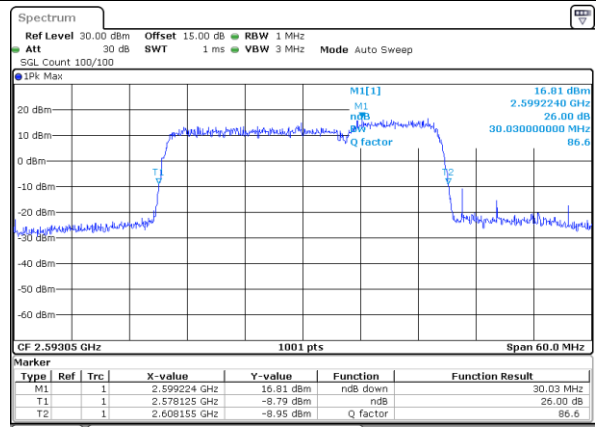

LTE Band 41C

16QAM

Lowest Channel / 20MHz+5MHz

Date: 18.OCT.2021 15:54:47

Lowest Channel / 20MHz+10MHz

Date: 13.OCT.2021 14:10:34

Middle Channel / 20MHz+5MHz

Date: 18.OCT.2021 15:58:46

Middle Channel / 20MHz+10MHz

Date: 13.OCT.2021 14:21:10

Highest Channel / 20MHz+5MHz

Date: 18.OCT.2021 16:06:17

Highest Channel / 20MHz+10MHz

Date: 13.OCT.2021 14:34:10

LTE Band 41C

16QAM