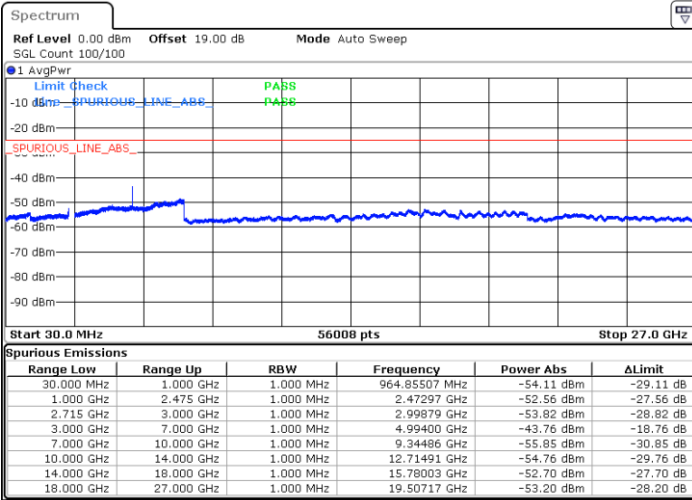

LTE Band 41 / 15MHz

Lowest Channel / QPSK

Lowest Channel / 16QAM

Date: 9.OCT.2021 11:03:23

Date: 9.OCT.2021 11:04:41

Middle Channel / QPSK

Middle Channel / 16QAM

Date: 9.OCT.2021 11:05:40

Date: 9.OCT.2021 11:08:38

LTE Band 41 / 15MHz

Highest Channel / QPSK

Date: 9.OCT.2021 11:07:37

Highest Channel / 16QAM

Date: 9.OCT.2021 11:08:36

LTE Band 41 / 20MHz

Lowest Channel / QPSK