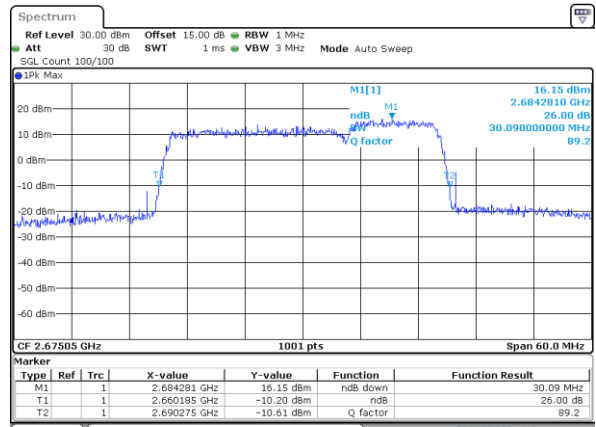

LTE Band 41C

16QAM

Lowest Channel / 20MHz+5MHz

Date: 18.OCT.2021 15:54:47

Lowest Channel / 20MHz+10MHz

Date: 13.OCT.2021 14:10:34

Middle Channel / 20MHz+5MHz

Date: 18.OCT.2021 15:58:46

Middle Channel / 20MHz+10MHz

Date: 13.OCT.2021 14:21:10

Highest Channel / 20MHz+5MHz

Date: 18.OCT.2021 16:06:17

Highest Channel / 20MHz+10MHz

Date: 13.OCT.2021 14:34:10

LTE Band 41C

16QAM

Lowest Channel / 20MHz+15MHz

Date: 13.OCT.2021 15:24:33

Lowest Channel / 20MHz+20MHz

Date: 13.OCT.2021 15:47:40

Middle Channel / 20MHz+15MHz

Date: 13.OCT.2021 15:29:10

Middle Channel / 20MHz+20MHz

Date: 13.OCT.2021 15:52:56

Highest Channel / 20MHz+15MHz

Date: 13.OCT.2021 15:14:47

Highest Channel / 20MHz+20MHz

Date: 13.OCT.2021 15:41:07

LTE Band 41C

64QAM

Lowest Channel / 5MHz+20MHz

Date: 18.OCT.2021 15:39:37