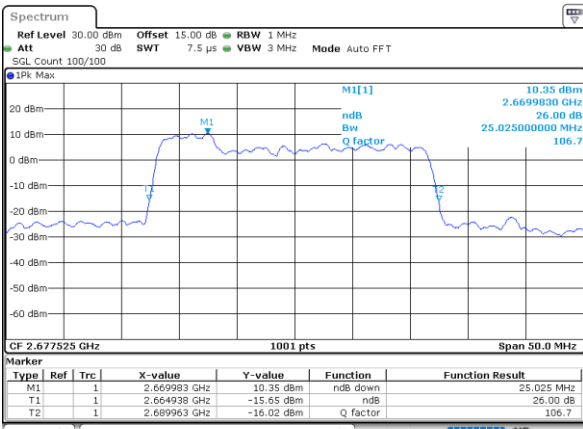

Middle Channel / 20MHz+20MHz

Date: 13.OCT.2021 15:53:27

Highest Channel / 20MHz+15MHz

Date: 13.OCT.2021 15:11:34

Highest Channel / 20MHz+20MHz

Date: 13.OCT.2021 15:40:11

LTE Band 41C

16QAM

Lowest Channel / 5MHz+20MHz

Date: 18.OCT.2021 15:40:07

Lowest Channel / 10MHz+15MHz

Date: 18.OCT.2021 16:10:59

Middle Channel / 5MHz+20MHz

Date: 18.OCT.2021 15:44:07

Middle Channel / 10MHz+15MHz

Date: 18.OCT.2021 16:15:22

Highest Channel / 5MHz+20MHz

Date: 18.OCT.2021 15:48:12

Highest Channel / 10MHz+15MHz

Date: 18.OCT.2021 16:23:27

LTE Band 41C

16QAM

Lowest Channel / 10MHz+20MHz

Date: 13.OCT.2021 13:39:38