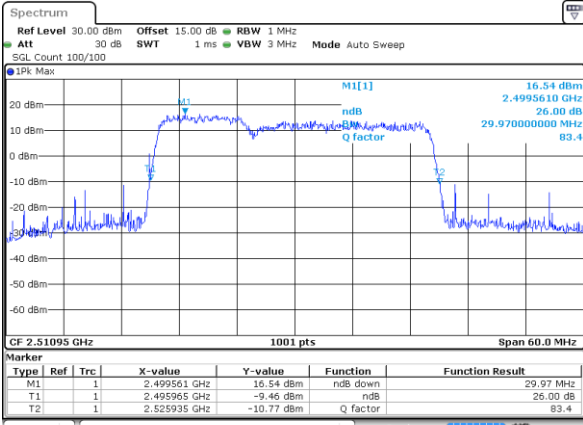

Highest Channel / 5MHz+20MHz

Date: 18.OCT.2021 15:48:12

Highest Channel / 10MHz+15MHz

Date: 18.OCT.2021 16:23:27

LTE Band 41C

16QAM

Lowest Channel / 10MHz+20MHz

Date: 13.OCT.2021 13:39:38

Lowest Channel / 15MHz+10MHz

Date: 18.OCT.2021 16:27:38

Middle Channel / 10MHz+20MHz

Date: 13.OCT.2021 13:44:02

Middle Channel / 15MHz+10MHz

Date: 18.OCT.2021 16:13:34

Highest Channel / 10MHz+20MHz

Date: 13.OCT.2021 13:55:18