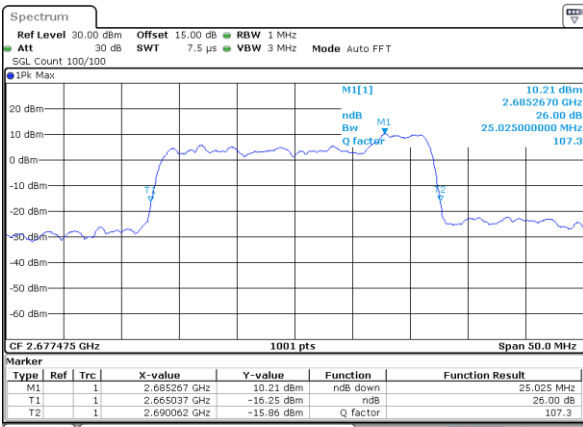

Middle Channel / 15MHz+15MHz

Date: 13.OCT.2021 14:48:05

Middle Channel / 15MHz+20MHz

Date: 13.OCT.2021 15:07:17

Highest Channel / 15MHz+15MHz

Date: 13.OCT.2021 14:38:58

Highest Channel / 15MHz+20MHz

Date: 13.OCT.2021 14:52:56

LTE Band 41C

16QAM

Lowest Channel / 20MHz+5MHz

Date: 18.OCT.2021 15:54:47

Lowest Channel / 20MHz+10MHz

Date: 13.OCT.2021 14:10:34

Middle Channel / 20MHz+5MHz

Date: 18.OCT.2021 15:58:46

Middle Channel / 20MHz+10MHz

Date: 13.OCT.2021 14:21:10

Highest Channel / 20MHz+5MHz

Date: 18.OCT.2021 16:06:17

Highest Channel / 20MHz+10MHz

Date: 13.OCT.2021 14:34:10

LTE Band 41C

16QAM