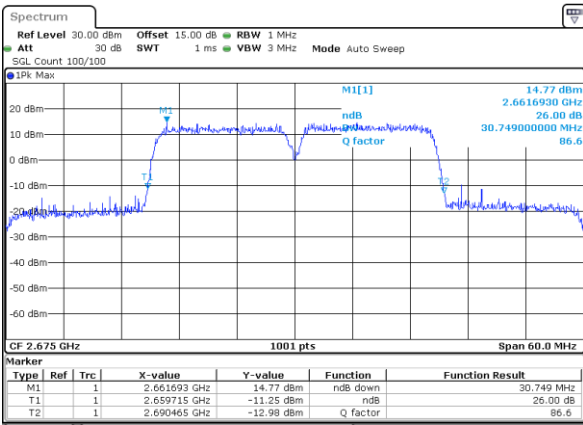

Middle Channel / 10MHz+20MHz

Date: 13.OCT.2021 13:43:32

Middle Channel / 15MHz+10MHz

Date: 18.OCT.2021 16:13:03

Highest Channel / 10MHz+20MHz

Date: 13.OCT.2021 13:55:49

Highest Channel / 15MHz+10MHz

Date: 18.OCT.2021 16:42:25

LTE Band 41C

64QAM

Lowest Channel / 15MHz+15MHz

Date: 13.OCT.2021 14:43:23

Lowest Channel / 15MHz+20MHz

Date: 13.OCT.2021 15:02:10

Middle Channel / 15MHz+15MHz

Date: 13.OCT.2021 14:47:08

Middle Channel / 15MHz+20MHz

Date: 13.OCT.2021 15:06:47

Highest Channel / 15MHz+15MHz

Date: 13.OCT.2021 14:39:29

Highest Channel / 15MHz+20MHz

Date: 13.OCT.2021 14:53:27

LTE Band 41C

64QAM