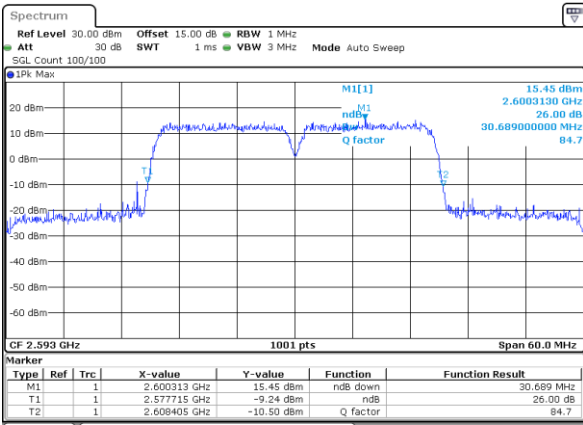

Middle Channel / 10MHz+20MHz

Date: 13.OCT.2021 13:43:32

Middle Channel / 15MHz+10MHz

Date: 18.OCT.2021 16:13:03

Highest Channel / 10MHz+20MHz

Date: 13.OCT.2021 13:55:49

Highest Channel / 15MHz+10MHz

Date: 18.OCT.2021 16:42:25

LTE Band 41C

64QAM

Lowest Channel / 15MHz+15MHz

Date: 13.OCT.2021 14:43:23

Lowest Channel / 15MHz+20MHz

Date: 13.OCT.2021 15:02:10

Middle Channel / 15MHz+15MHz

Date: 13.OCT.2021 14:47:08

Middle Channel / 15MHz+20MHz

Date: 13.OCT.2021 15:06:47

Highest Channel / 15MHz+15MHz

Date: 13.OCT.2021 14:39:29

Highest Channel / 15MHz+20MHz

Date: 13.OCT.2021 14:53:27

LTE Band 41C

64QAM