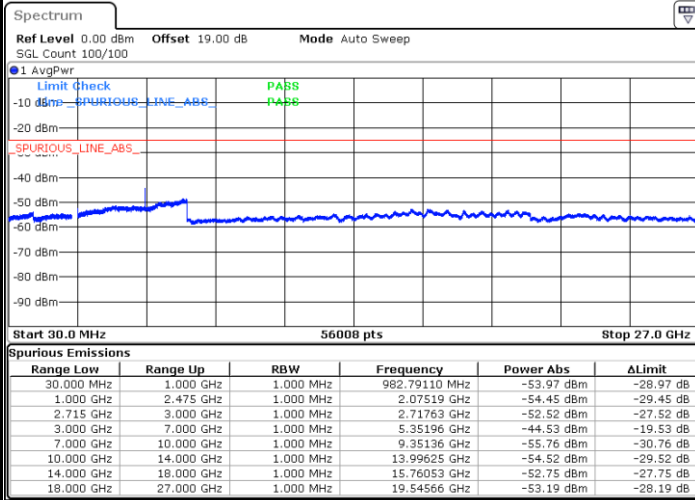

LTE Band 41 / 15MHz

Lowest Channel / QPSK

Lowest Channel / 16QAM

Date: 9.OCT.2021 11:03:23

Date: 9.OCT.2021 11:04:41

Middle Channel / QPSK

Middle Channel / 16QAM

Date: 9.OCT.2021 11:05:40

Date: 9.OCT.2021 11:08:38

LTE Band 41 / 15MHz

Highest Channel / QPSK

Date: 9.OCT.2021 11:07:37

Highest Channel / 16QAM

Date: 9.OCT.2021 11:08:36

LTE Band 41 / 20MHz

Lowest Channel / QPSK