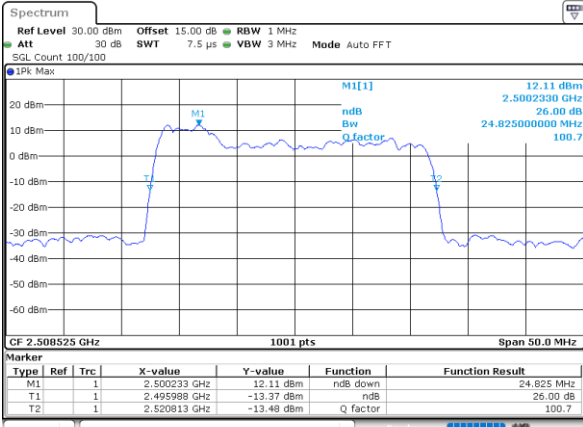

Lowest Channel / 20MHz+15MHz

Date: 13.OCT.2021 15:24:33

Lowest Channel / 20MHz+20MHz

Date: 13.OCT.2021 15:47:40

Middle Channel / 20MHz+15MHz

Date: 13.OCT.2021 15:29:10

Middle Channel / 20MHz+20MHz

Date: 13.OCT.2021 15:52:56

Highest Channel / 20MHz+15MHz

Date: 13.OCT.2021 15:14:47

Highest Channel / 20MHz+20MHz

Date: 13.OCT.2021 15:41:07

LTE Band 41C

64QAM

Lowest Channel / 5MHz+20MHz

Date: 18.OCT.2021 15:39:37

Lowest Channel / 10MHz+15MHz

Date: 18.OCT.2021 16:10:29

Middle Channel / 5MHz+20MHz

Date: 18.OCT.2021 15:43:37

Middle Channel / 10MHz+15MHz

Date: 18.OCT.2021 16:14:51

Highest Channel / 5MHz+20MHz

Date: 18.OCT.2021 15:48:42