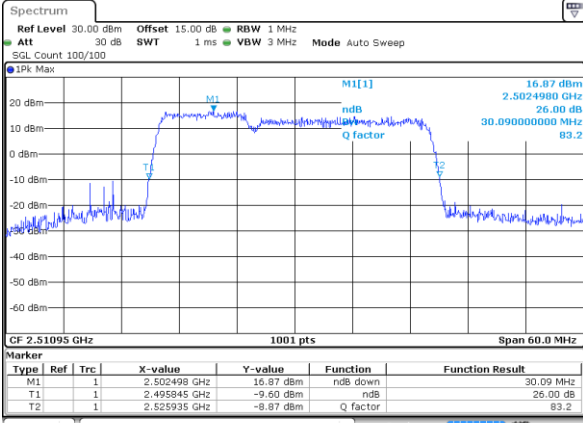

LTE Band 41C

QPSK

Lowest Channel / 5MHz+20MHz

Date: 18.OCT.2021 15:40:37

Lowest Channel / 10MHz+15MHz

Date: 18.OCT.2021 16:11:30

Middle Channel / 5MHz+20MHz

Date: 18.OCT.2021 15:44:38

Middle Channel / 10MHz+15MHz

Date: 18.OCT.2021 16:15:53

Highest Channel / 5MHz+20MHz

Date: 18.OCT.2021 15:47:42

Highest Channel / 10MHz+15MHz

Date: 18.OCT.2021 16:22:56

LTE Band 41C

QPSK

Lowest Channel / 10MHz+20MHz

Date: 13.OCT.2021 13:40:09

Lowest Channel / 15MHz+10MHz

Date: 18.OCT.2021 16:28:08

Middle Channel / 10MHz+20MHz

Date: 13.OCT.2021 13:44:32

Middle Channel / 15MHz+10MHz

Date: 18.OCT.2021 16:37:04