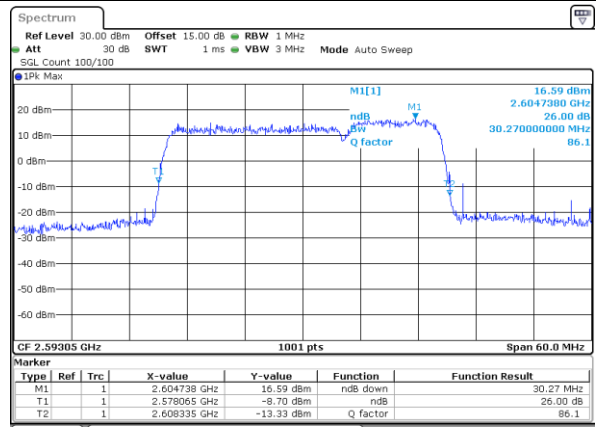

Lowest Channel / 15MHz+20MHz

Date: 13.OCT.2021 15:03:11

Middle Channel / 15MHz+15MHz

Date: 13.OCT.2021 14:48:35

Middle Channel / 15MHz+20MHz

Date: 13.OCT.2021 15:07:47

Highest Channel / 15MHz+15MHz

Date: 13.OCT.2021 14:38:28

Highest Channel / 15MHz+20MHz

Date: 13.OCT.2021 14:52:00

LTE Band 41C

QPSK

Lowest Channel / 20MHz+5MHz

Date: 18.OCT.2021 15:55:17

Lowest Channel / 20MHz+10MHz

Date: 13.OCT.2021 14:11:04

Middle Channel / 20MHz+5MHz

Date: 18.OCT.2021 15:59:16

Middle Channel / 20MHz+10MHz

Date: 13.OCT.2021 14:21:41

Highest Channel / 20MHz+5MHz

Date: 18.OCT.2021 16:05:47

Highest Channel / 20MHz+10MHz

Date: 13.OCT.2021 14:32:59