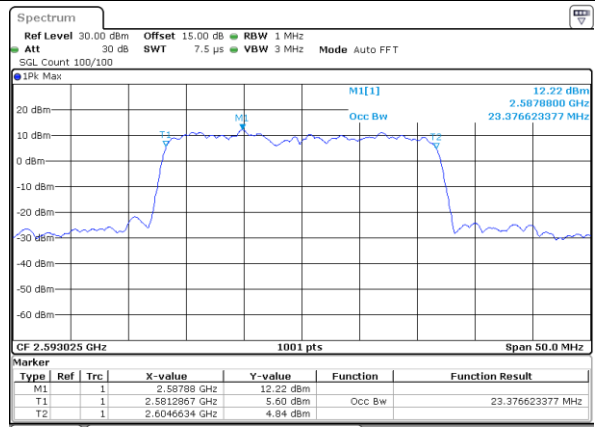

LTE Band 41C

QPSK

Lowest Channel / 5MHz+20MHz

Date: 18.OCT.2021 15:38:05

Lowest Channel / 10MHz+15MHz

Date: 18.OCT.2021 16:08:58

Middle Channel / 5MHz+20MHz

Date: 18.OCT.2021 15:42:06

Middle Channel / 10MHz+15MHz

Date: 18.OCT.2021 16:13:17

Highest Channel / 5MHz+20MHz

Date: 18.OCT.2021 15:47:12

Highest Channel / 10MHz+15MHz

Date: 18.OCT.2021 16:22:26