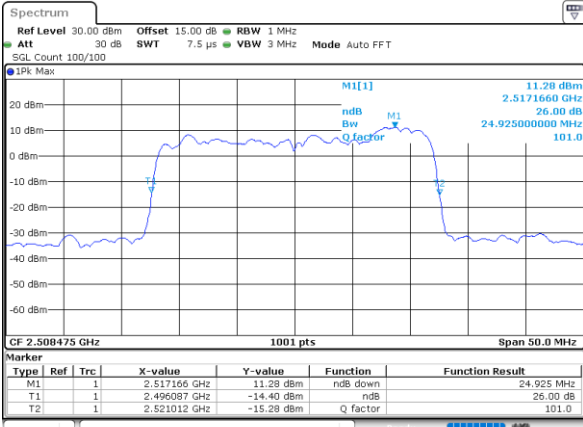

Lowest Channel / 15MHz+20MHz

Date: 13.OCT.2021 15:03:11

Middle Channel / 15MHz+15MHz

Date: 13.OCT.2021 14:48:35

Middle Channel / 15MHz+20MHz

Date: 13.OCT.2021 15:07:47

Highest Channel / 15MHz+15MHz

Date: 13.OCT.2021 14:38:28

Highest Channel / 15MHz+20MHz

Date: 13.OCT.2021 14:52:00

LTE Band 41C

QPSK

Lowest Channel / 20MHz+5MHz

Date: 18.OCT.2021 15:55:17

Lowest Channel / 20MHz+10MHz

Date: 13.OCT.2021 14:11:04

Middle Channel / 20MHz+5MHz

Date: 18.OCT.2021 15:59:16

Middle Channel / 20MHz+10MHz

Date: 13.OCT.2021 14:21:41

Highest Channel / 20MHz+5MHz

Date: 18.OCT.2021 16:05:47

Highest Channel / 20MHz+10MHz

Date: 13.OCT.2021 14:32:59