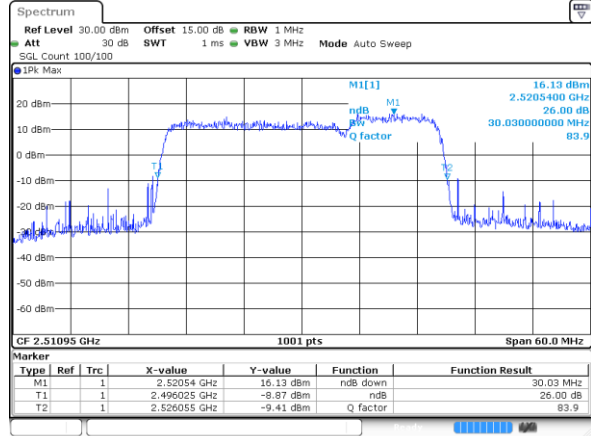

LTE Band 41C

64QAM

Lowest Channel / 15MHz+15MHz

Date: 13.OCT.2021 14:43:23

Lowest Channel / 15MHz+20MHz

Date: 13.OCT.2021 15:02:10

Middle Channel / 15MHz+15MHz

Date: 13.OCT.2021 14:47:08

Middle Channel / 15MHz+20MHz

Date: 13.OCT.2021 15:06:47

Highest Channel / 15MHz+15MHz

Date: 13.OCT.2021 14:39:29

Highest Channel / 15MHz+20MHz

Date: 13.OCT.2021 14:53:27

LTE Band 41C

64QAM

Lowest Channel / 20MHz+5MHz

Date: 18\_OCT.2021 15:54:16

Lowest Channel / 20MHz+10MHz

Date: 13 OCT.2021 14:10:03

Middle Channel / 20MHz+5MHz

Date: 18\_OCT.2021 15:58:15

Middle Channel / 20MHz+10MHz

Date: 13 OCT.2021 14:20:40