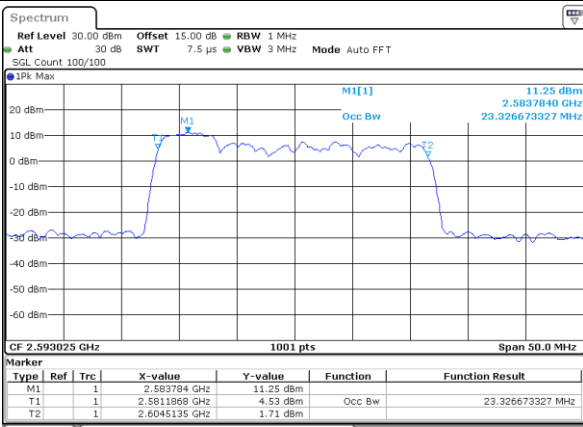

LTE Band 41C

QPSK

Lowest Channel / 5MHz+20MHz

Date: 18.OCT.2021 15:38:05

Lowest Channel / 10MHz+15MHz

Date: 18.OCT.2021 16:08:58

Middle Channel / 5MHz+20MHz

Date: 18.OCT.2021 15:42:06

Middle Channel / 10MHz+15MHz

Date: 18.OCT.2021 16:13:17

Highest Channel / 5MHz+20MHz

Date: 18.OCT.2021 15:47:12

Highest Channel / 10MHz+15MHz

Date: 18.OCT.2021 16:22:26