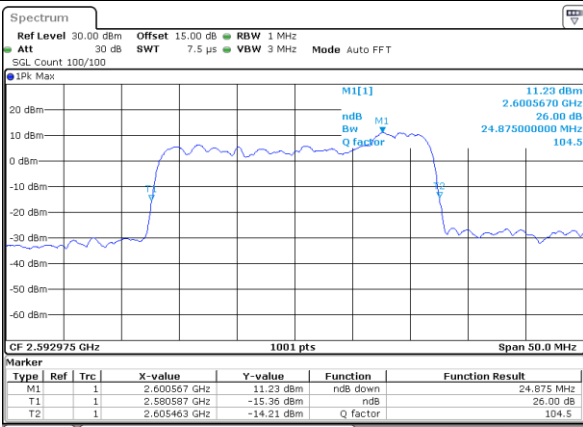

Middle Channel / 15MHz+15MHz

Date: 13.OCT.2021 14:48:05

Middle Channel / 15MHz+20MHz

Date: 13.OCT.2021 15:07:17

Highest Channel / 15MHz+15MHz

Date: 13.OCT.2021 14:38:58

Highest Channel / 15MHz+20MHz

Date: 13.OCT.2021 14:52:56

LTE Band 41C

16QAM

Lowest Channel / 20MHz+5MHz

Date: 18.OCT.2021 15:54:47

Lowest Channel / 20MHz+10MHz

Date: 13.OCT.2021 14:10:34

Middle Channel / 20MHz+5MHz

Date: 18.OCT.2021 15:58:46

Middle Channel / 20MHz+10MHz

Date: 13.OCT.2021 14:21:10

Highest Channel / 20MHz+5MHz

Date: 18.OCT.2021 16:06:17

Highest Channel / 20MHz+10MHz

Date: 13.OCT.2021 14:34:10

LTE Band 41C

16QAM