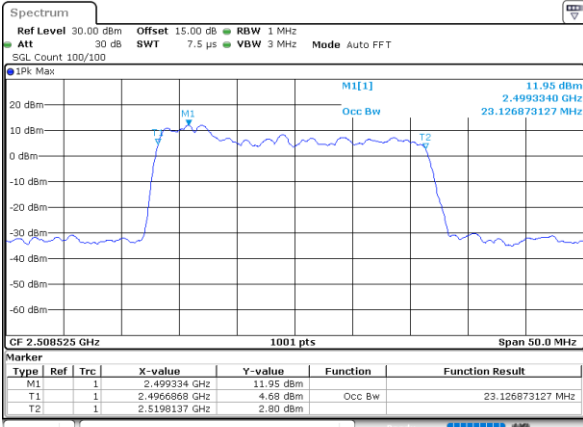

LTE Band 41C

QPSK

Lowest Channel / 5MHz+20MHz

Date: 18.OCT.2021 15:38:05