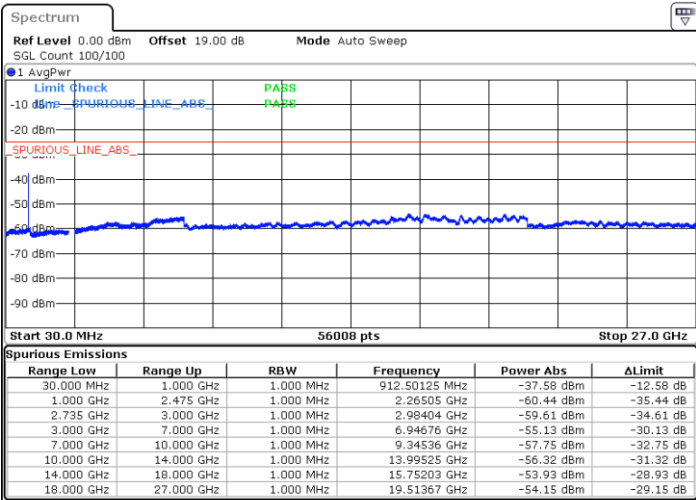

Lowest Channel / FullIRB

N/A

Date: 10.OCT.2021 00:49:10

LTE Band 41C / 20MHz+10MHz

QPSK

Middle Channel / 1RB0 and 1RB49

Middle Channel / 1RB99 and 1RB0

Date: 10.OCT.2021 00:59:03

Date: 10.OCT.2021 01:00:13

Middle Channel / FullIRB

N/A

Date: 10.OCT.2021 00:53:17

LTE Band 41C / 20MHz+10MHz

QPSK

Highest Channel / 1RB0 and 1RB49

Highest Channel / 1RB99 and 1RB0

Date: 10.OCT.2021 01:20:06

Date: 10.OCT.2021 01:14:19

Highest Channel / FullIRB

N/A

Date: 10.OCT.2021 01:21:15

LTE Band 41C / 20MHz+15MHz

QPSK

Lowest Channel / 1RB0 and 1RB74

Lowest Channel / 1RB99 and 1RB0

Date: 11.OCT.2021 15:14:41

Date: 11.OCT.2021 15:13:31

Lowest Channel / FullIRB

N/A

Date: 11.OCT.2021 15:20:32

LTE Band 41C / 20MHz+15MHz

QPSK