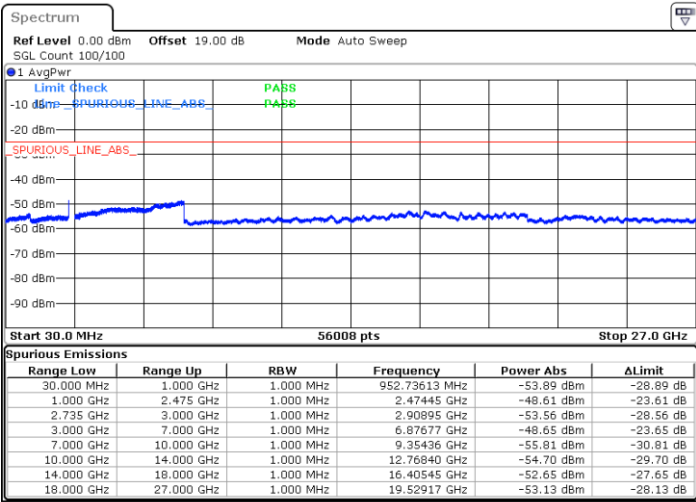

Middle Channel / 1RB74 and 1RB0

Date: 11.OCT.2021 14:26:00

Date: 11.OCT.2021 14:27:09

Middle Channel / FullIRB

N/A

Date: 11.OCT.2021 14:20:11

LTE Band 41C / 15MHz+20MHz

QPSK

Highest Channel / 1RB0 and 1RB99

Highest Channel / 1RB74 and 1RB0

Date: 11.OCT.2021 14:50:29

Date: 11.OCT.2021 14:44:41

Highest Channel / FullIRB

N/A

Date: 11.OCT.2021 14:51:39

LTE Band 41C / 20MHz+5MHz

QPSK

Lowest Channel / 1RB0 and 1RB24

Lowest Channel / 1RB99 and 1RB0

Date: 9.OCT.2021 16:42:31

Date: 9.OCT.2021 16:41:26

Lowest Channel / FullIRB

N/A

Date: 9.OCT.2021 17:10:56