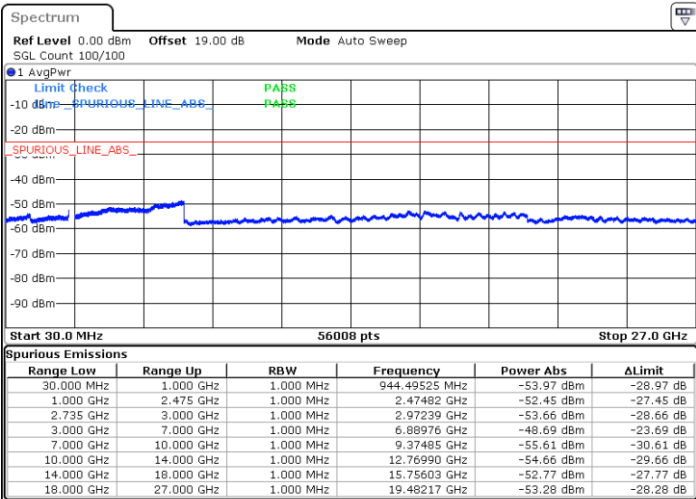

Highest Channel / 1RB0 and 1RB99

Highest Channel / 1RB74 and 1RB0

Date: 11.OCT.2021 14:50:29

Date: 11.OCT.2021 14:44:41

Highest Channel / FullIRB

N/A

Date: 11.OCT.2021 14:51:39

LTE Band 41C / 20MHz+5MHz

QPSK

Lowest Channel / 1RB0 and 1RB24

Lowest Channel / 1RB99 and 1RB0

Date: 9.OCT.2021 16:42:31

Date: 9.OCT.2021 16:41:26

Lowest Channel / FullIRB

N/A

Date: 9.OCT.2021 17:10:56

LTE Band 41C / 20MHz+5MHz

QPSK

Middle Channel / 1RB0 and 1RB24

Middle Channel / 1RB99 and 1RB0

Date: 9.OCT.2021 17:44:04

Date: 9.OCT.2021 17:45:14

Middle Channel / FullIRB

N/A

Date: 9.OCT.2021 17:18:58

LTE Band 41C / 20MHz+5MHz

QPSK

Highest Channel / 1RB0 and 1RB24

Highest Channel / 1RB99 and 1RB0

Date: 9.OCT.2021 18:15:04

Date: 9.OCT.2021 18:09:17

Highest Channel / FullIRB