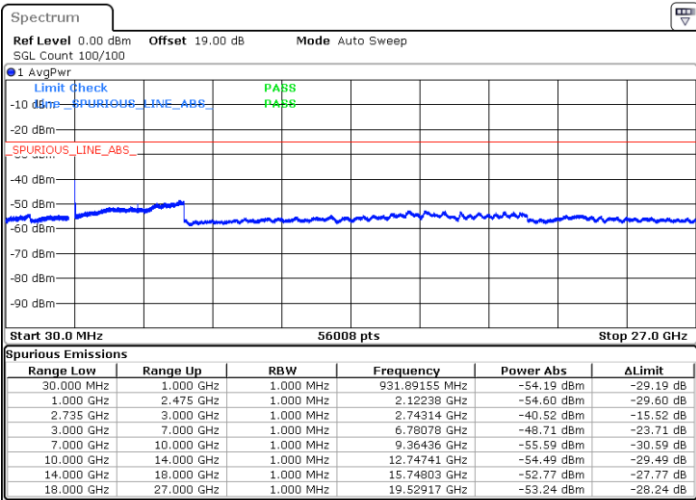

LTE Band 41C / 15MHz+10MHz

QPSK

Middle Channel / 1RB0 and 1RB49

Middle Channel / 1RB74 and 1RB0

Date: 9.OCT.2021 20:57:22

Date: 9.OCT.2021 20:58:31