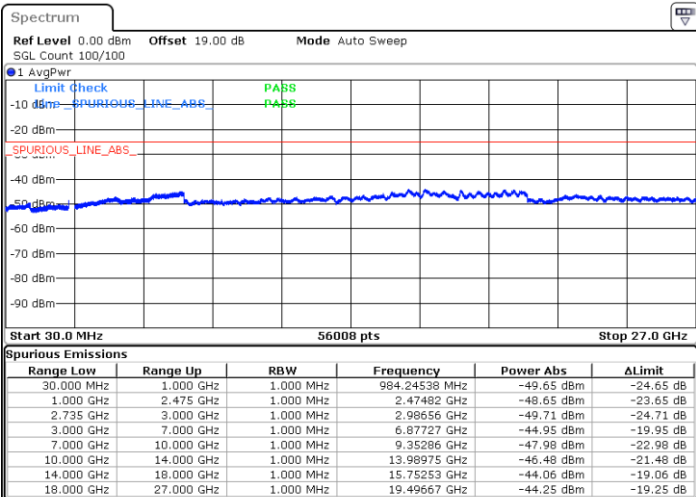

LTE Band 41C / 15MHz+10MHz

QPSK

Highest Channel / 1RB0 and 1RB49

Highest Channel / 1RB74 and 1RB0

Date: 18.OCT.2021 10:57:20

Date: 9.OCT.2021 21:11:53

Highest Channel / FullIRB

N/A

Date: 9.OCT.2021 21:18:49

LTE Band 41C / 15MHz+15MHz

QPSK

Lowest Channel / 1RB0 and 1RB74

Lowest Channel / 1RB74 and 1RB0

Date: 11.OCT.2021 11:37:55

Date: 11.OCT.2021 11:36:45

Lowest Channel / FullIRB

N/A

Date: 11.OCT.2021 11:43:42

LTE Band 41C / 15MHz+15MHz

QPSK

Middle Channel / 1RB0 and 1RB74

Middle Channel / 1RB74 and 1RB0

Date: 11.OCT.2021 11:58:02

Date: 11.OCT.2021 11:59:12

Middle Channel / FullIRB

N/A

Date: 11.OCT.2021 11:52:14

LTE Band 41C / 15MHz+15MHz

QPSK

Highest Channel / 1RB0 and 1RB74

Highest Channel / 1RB74 and 1RB0

Date: 11.OCT.2021 13:48:45