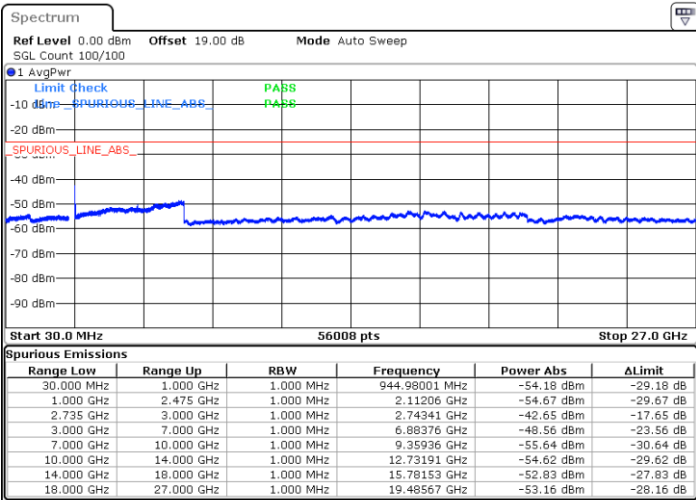

LTE Band 41C / 10MHz+15MHz

QPSK

Lowest Channel / 1RB0 and 1RB74

Lowest Channel / 1RB49 and 1RB0

Date: 11.OCT.2021 09:35:54

Date: 9.OCT.2021 19:48:39

Lowest Channel / FullIRB

N/A

Date: 9.OCT.2021 19:55:36

LTE Band 41C / 10MHz+15MHz

QPSK

MiddleChannel / 1RB0 and 1RB74

Middle Channel / 1RB49 and 1RB0

Date: 9.OCT.2021 20:22:09

Date: 9.OCT.2021 20:23:19

Middle Channel / FullIRB

N/A

Date: 9.OCT.2021 20:16:22

LTE Band 41C / 10MHz+15MHz

QPSK

Highest Channel / 1RB0 and 1RB74

Highest Channel / 1RB49 and 1RB0

Date: 18.OCT.2021 10:39:27

Date: 9.OCT.2021 18:59:48

Highest Channel / FullIRB

N/A

Date: 9.OCT.2021 19:07:01

LTE Band 41C / 10MHz+20MHz

QPSK

Lowest Channel / 1RB0 and 1RB99

Lowest Channel / 1RB49 and 1RB0

Date: 9.OCT.2021 21:49:37