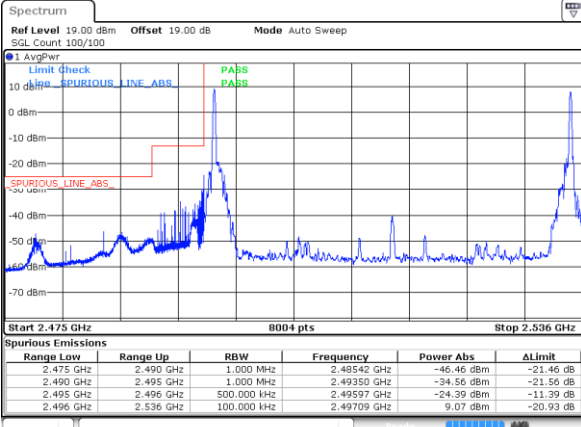

LTE Band 41C / 20MHz+15MHz

64QAM

Lowest Band Edge / 1RB0 and 1RB74

Highest Band Edge / 1RB0 and 1RB74

Date: 11 OCT 2021 15:06:13

Date: 11 OCT 2021 15:45:21

Lowest Band Edge / 1RB99 and 1RB0

Highest Band Edge / 1RB99 and 1RB0

Date: 11 OCT 2021 15:10:03

Date: 11 OCT 2021 15:46:07

Lowest Band Edge / Full RB

Highest Band Edge / Full RB

Date: 11 OCT 2021 15:05:26

Date: 11 OCT 2021 15:41:31

LTE Band 41C / 20MHz+20MHz

64QAM

Lowest Band Edge / 1RB0 and 1RB9

Highest Band Edge / 1RB0 and 1RB9

Date: 11 OCT 2021 16:08:15

Date: 11 OCT 2021 17:06:07

Lowest Band Edge / 1RB99 and 1RB0

Highest Band Edge / 1RB99 and 1RB0

Date: 11 OCT 2021 16:37:02

Date: 11 OCT 2021 17:06:53

Lowest Band Edge / Full RB

Highest Band Edge / Full RB

Date: 11 OCT 2021 16:34:43

Date: 11 OCT 2021 17:02:17

Conducted Spurious Emission

LTE Band 41C / 5MHz+20MHz

QPSK