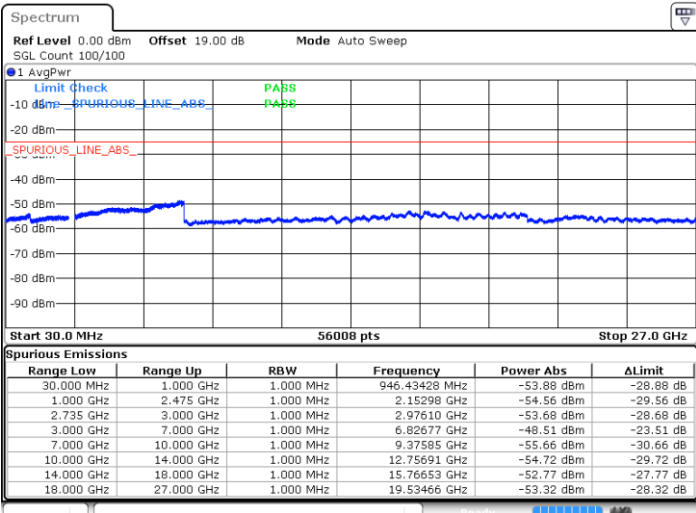

Highest Channel / FullIRB

N/A

Date: 9.OCT.2021 19:07:01

LTE Band 41C / 10MHz+20MHz

QPSK

Lowest Channel / 1RB0 and 1RB99

Lowest Channel / 1RB49 and 1RB0

Date: 9.OCT.2021 21:49:37

Date: 9.OCT.2021 21:48:28

Lowest Channel / FullIRB

N/A

Date: 9.OCT.2021 21:55:24

LTE Band 41C / 10MHz+20MHz

QPSK

Middle Channel / 1RB0 and 1RB99

Middle Channel / 1RB49 and 1RB0

Date: 10.OCT.2021 01:36:54

Date: 10.OCT.2021 01:38:04

Middle Channel / FullIRB

N/A

Date: 10.OCT.2021 01:31:07

LTE Band 41C / 10MHz+20MHz

QPSK

Highest Channel / 1RB0 and 1RB99

Highest Channel / 1RB49 and 1RB0

Date: 9.OCT.2021 22:18:54

Date: 9.OCT.2021 22:13:07

Highest Channel / FullIRB

N/A

Date: 9.OCT.2021 22:20:03

LTE Band 41C / 15MHz+10MHz

QPSK