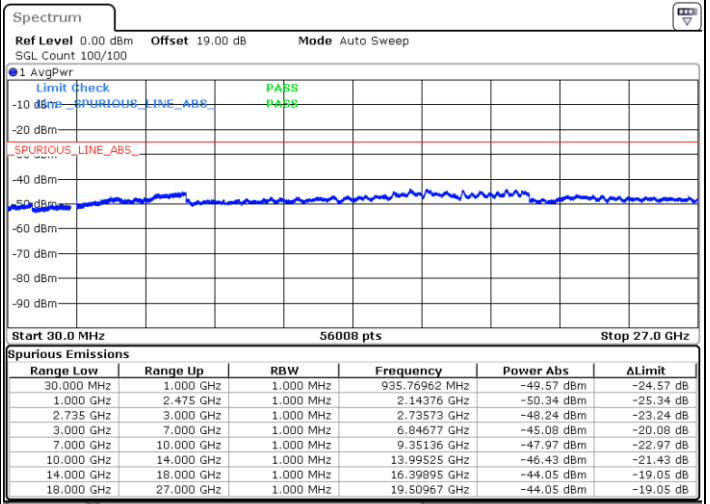

N/A

Date: 11.OCT.2021 11:43:42

LTE Band 41C / 15MHz+15MHz

QPSK

Middle Channel / 1RB0 and 1RB74

Middle Channel / 1RB74 and 1RB0

Date: 11.OCT.2021 11:58:02

Date: 11.OCT.2021 11:59:12

Middle Channel / FullIRB

N/A

Date: 11.OCT.2021 11:52:14

LTE Band 41C / 15MHz+15MHz

QPSK

Highest Channel / 1RB0 and 1RB74

Highest Channel / 1RB74 and 1RB0

Date: 11.OCT.2021 13:48:45

Date: 11.OCT.2021 13:42:57

Highest Channel / FullIRB

N/A

Date: 11.OCT.2021 13:49:55

LTE Band 41C / 15MHz+20MHz

QPSK

Lowest Channel / 1RB0 and 1RB99

Lowest Channel / 1RB74 and 1RB80