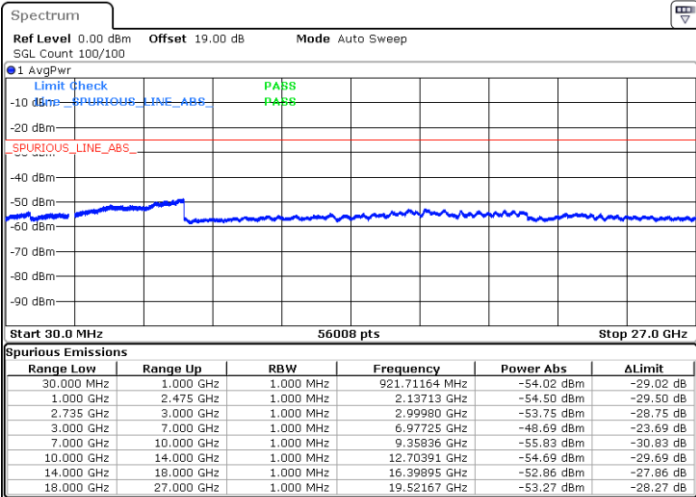

Highest Channel / 1RB0 and 1RB99

Highest Channel / 1RB74 and 1RB0

Date: 11.OCT.2021 14:50:29

Date: 11.OCT.2021 14:44:41

Highest Channel / FullIRB

N/A

Date: 11.OCT.2021 14:51:39

LTE Band 41C / 20MHz+5MHz

QPSK

Lowest Channel / 1RB0 and 1RB24

Lowest Channel / 1RB99 and 1RB0

Date: 9.OCT.2021 16:42:31

Date: 9.OCT.2021 16:41:26

Lowest Channel / FullIRB

N/A

Date: 9.OCT.2021 17:10:56

LTE Band 41C / 20MHz+5MHz

QPSK

Middle Channel / 1RB0 and 1RB24

Middle Channel / 1RB99 and 1RB0

Date: 9.OCT.2021 17:44:04

Date: 9.OCT.2021 17:45:14

Middle Channel / FullIRB

N/A

Date: 9.OCT.2021 17:18:58

LTE Band 41C / 20MHz+5MHz

QPSK

Highest Channel / 1RB0 and 1RB24

Highest Channel / 1RB99 and 1RB0

Date: 9.OCT.2021 18:15:04

Date: 9.OCT.2021 18:09:17

Highest Channel / FullIRB