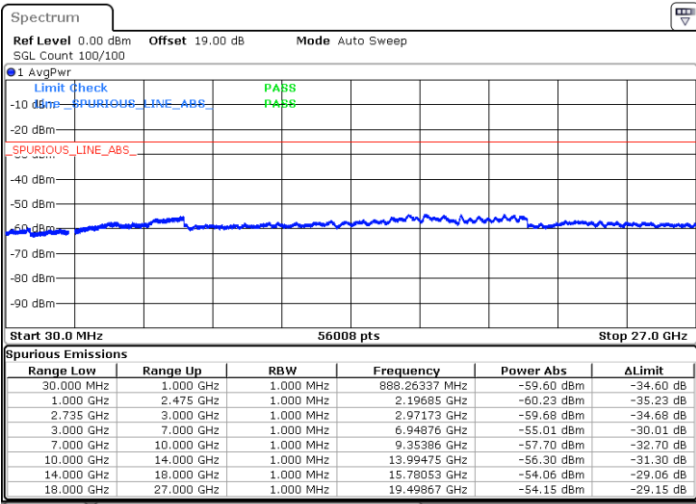

N/A

Date: 9.OCT.2021 18:16:14

LTE Band 41C / 20MHz+10MHz

QPSK

Lowest Channel / 1RB0 and 1RB49

Lowest Channel / 1RB99 and 1RB0

Date: 10.OCT.2021 00:43:24

Date: 10.OCT.2021 00:42:15

Lowest Channel / FullIRB

N/A

Date: 10.OCT.2021 00:49:10

LTE Band 41C / 20MHz+10MHz

QPSK

Middle Channel / 1RB0 and 1RB49

Middle Channel / 1RB99 and 1RB0

Date: 10.OCT.2021 00:59:03

Date: 10.OCT.2021 01:00:13

Middle Channel / FullIRB

N/A

Date: 10.OCT.2021 00:53:17

LTE Band 41C / 20MHz+10MHz

QPSK

Highest Channel / 1RB0 and 1RB49

Highest Channel / 1RB99 and 1RB0

Date: 10.OCT.2021 01:20:06

Date: 10.OCT.2021 01:14:19

Highest Channel / FullIRB

N/A

Date: 10.OCT.2021 01:21:15

LTE Band 41C / 20MHz+15MHz

QPSK

Lowest Channel / 1RB0 and 1RB74