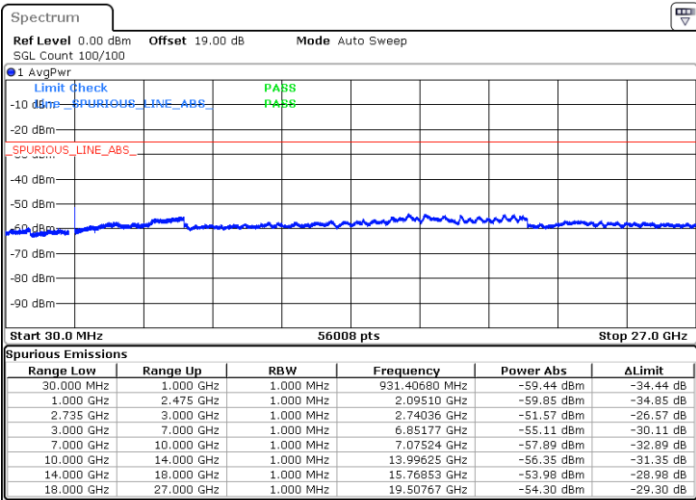

Date: 11.OCT.2021 13:42:57

Highest Channel / FullIRB

N/A

Date: 11.OCT.2021 13:49:55

LTE Band 41C / 15MHz+20MHz

QPSK

Lowest Channel / 1RB0 and 1RB99

Lowest Channel / 1RB74 and 1RB80

Date: 11.OCT.2021 14:06:39

Date: 11.OCT.2021 14:05:29

Lowest Channel / FullIRB

N/A

Date: 11.OCT.2021 14:12:27

LTE Band 41C / 15MHz+20MHz

QPSK

Middle Channel / 1RB0 and 1RB9

Middle Channel / 1RB74 and 1RB0

Date: 11.OCT.2021 14:26:00

Date: 11.OCT.2021 14:27:09

Middle Channel / FullIRB

N/A

Date: 11.OCT.2021 14:20:11

LTE Band 41C / 15MHz+20MHz

QPSK

Highest Channel / 1RB0 and 1RB99

Highest Channel / 1RB74 and 1RB0

Date: 11.OCT.2021 14:50:29

Date: 11.OCT.2021 14:44:41

Highest Channel / FullIRB

N/A

Date: 11.OCT.2021 14:51:39

LTE Band 41C / 20MHz+5MHz