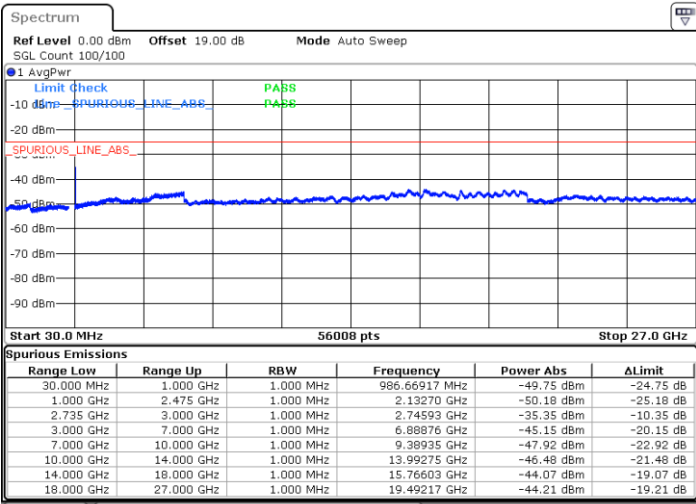

N/A

Date: 11.OCT.2021 11:43:42

LTE Band 41C / 15MHz+15MHz

QPSK

Middle Channel / 1RB0 and 1RB74

Middle Channel / 1RB74 and 1RB0

Date: 11.OCT.2021 11:58:02

Date: 11.OCT.2021 11:59:12

Middle Channel / FullIRB

N/A

Date: 11.OCT.2021 11:52:14

LTE Band 41C / 15MHz+15MHz

QPSK

Highest Channel / 1RB0 and 1RB74

Highest Channel / 1RB74 and 1RB0

Date: 11.OCT.2021 13:48:45

Date: 11.OCT.2021 13:42:57

Highest Channel / FullIRB

N/A

Date: 11.OCT.2021 13:49:55

LTE Band 41C / 15MHz+20MHz

QPSK

Lowest Channel / 1RB0 and 1RB99

Lowest Channel / 1RB74 and 1RB80