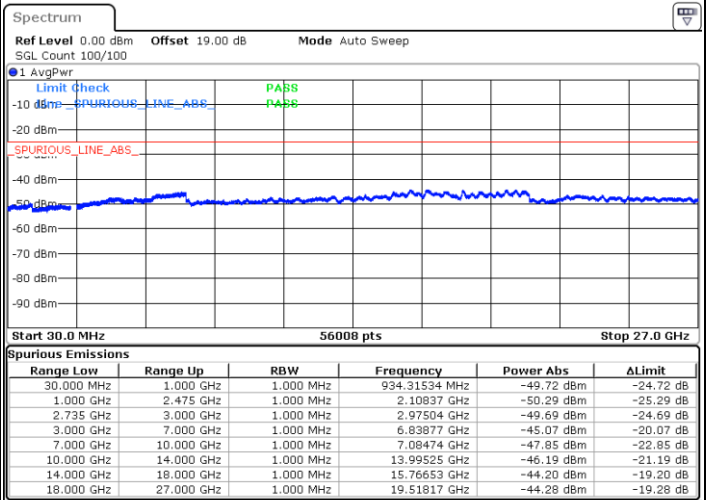

LTE Band 41C / 15MHz+10MHz

QPSK

Highest Channel / 1RB0 and 1RB49

Highest Channel / 1RB74 and 1RB0

Date: 18.OCT.2021 10:57:20

Date: 9.OCT.2021 21:11:53

Highest Channel / FullIRB

N/A

Date: 9.OCT.2021 21:18:49

LTE Band 41C / 15MHz+15MHz

QPSK

Lowest Channel / 1RB0 and 1RB74

Lowest Channel / 1RB74 and 1RB0

Date: 11.OCT.2021 11:37:55

Date: 11.OCT.2021 11:36:45

Lowest Channel / FullIRB

N/A

Date: 11.OCT.2021 11:43:42

LTE Band 41C / 15MHz+15MHz

QPSK

Middle Channel / 1RB0 and 1RB74

Middle Channel / 1RB74 and 1RB0

Date: 11.OCT.2021 11:58:02

Date: 11.OCT.2021 11:59:12

Middle Channel / FullIRB

N/A

Date: 11.OCT.2021 11:52:14

LTE Band 41C / 15MHz+15MHz

QPSK

Highest Channel / 1RB0 and 1RB74

Highest Channel / 1RB74 and 1RB0

Date: 11.OCT.2021 13:48:45