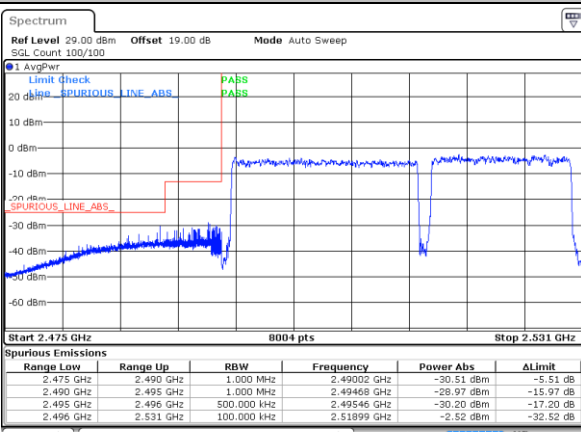

LTE Band 41C / 20MHz+15MHz

64QAM

Lowest Band Edge / 1RB0 and 1RB74

Highest Band Edge / 1RB0 and 1RB74

Date: 11 OCT 2021 15:06:13

Date: 11 OCT 2021 15:45:21

Lowest Band Edge / 1RB99 and 1RB0

Highest Band Edge / 1RB99 and 1RB0

Date: 11 OCT 2021 15:10:03

Date: 11 OCT 2021 15:46:07

Lowest Band Edge / Full RB

Highest Band Edge / Full RB

Date: 11 OCT 2021 15:05:26

Date: 11 OCT 2021 15:41:31

LTE Band 41C / 20MHz+20MHz

64QAM