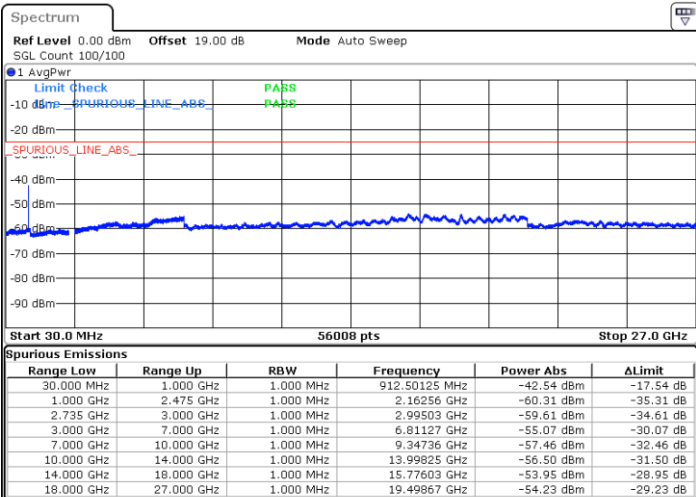

Lowest Channel / FullIRB

N/A

Date: 10.OCT.2021 00:49:10

LTE Band 41C / 20MHz+10MHz

QPSK

Middle Channel / 1RB0 and 1RB49

Middle Channel / 1RB99 and 1RB0

Date: 10.OCT.2021 00:59:03

Date: 10.OCT.2021 01:00:13

Middle Channel / FullIRB

N/A

Date: 10.OCT.2021 00:53:17

LTE Band 41C / 20MHz+10MHz

QPSK

Highest Channel / 1RB0 and 1RB49

Highest Channel / 1RB99 and 1RB0

Date: 10.OCT.2021 01:20:06

Date: 10.OCT.2021 01:14:19

Highest Channel / FullIRB

N/A

Date: 10.OCT.2021 01:21:15

LTE Band 41C / 20MHz+15MHz

QPSK

Lowest Channel / 1RB0 and 1RB74

Lowest Channel / 1RB99 and 1RB0

Date: 11.OCT.2021 15:14:41

Date: 11.OCT.2021 15:13:31

Lowest Channel / FullIRB

N/A

Date: 11.OCT.2021 15:20:32

LTE Band 41C / 20MHz+15MHz

QPSK