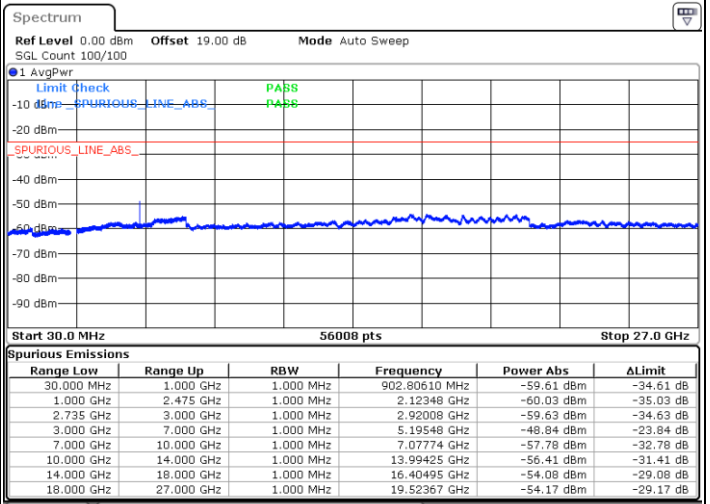

N/A

Date: 9.OCT.2021 18:16:14

LTE Band 41C / 20MHz+10MHz

QPSK

Lowest Channel / 1RB0 and 1RB49

Lowest Channel / 1RB99 and 1RB0

Date: 10.OCT.2021 00:43:24

Date: 10.OCT.2021 00:42:15

Lowest Channel / FullIRB

N/A

Date: 10.OCT.2021 00:49:10

LTE Band 41C / 20MHz+10MHz

QPSK

Middle Channel / 1RB0 and 1RB49

Middle Channel / 1RB99 and 1RB0

Date: 10.OCT.2021 00:59:03

Date: 10.OCT.2021 01:00:13

Middle Channel / FullIRB

N/A

Date: 10.OCT.2021 00:53:17

LTE Band 41C / 20MHz+10MHz

QPSK

Highest Channel / 1RB0 and 1RB49

Highest Channel / 1RB99 and 1RB0

Date: 10.OCT.2021 01:20:06

Date: 10.OCT.2021 01:14:19

Highest Channel / FullIRB

N/A

Date: 10.OCT.2021 01:21:15

LTE Band 41C / 20MHz+15MHz

QPSK

Lowest Channel / 1RB0 and 1RB74