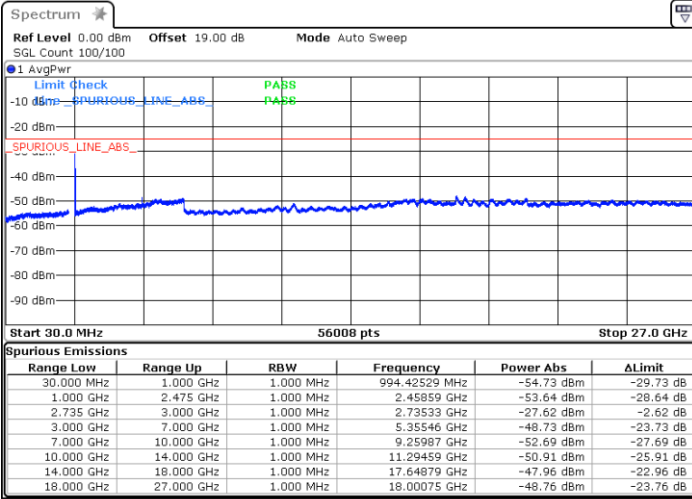

Date: 9.OCT.2021 19:55:36

LTE Band 41C / 10MHz+15MHz

QPSK

MiddleChannel / 1RB0 and 1RB74

Middle Channel / 1RB49 and 1RB0

Date: 9.OCT.2021 20:22:09

Date: 9.OCT.2021 20:23:19

Middle Channel / FullIRB

N/A

Date: 9.OCT.2021 20:16:22

LTE Band 41C / 10MHz+15MHz

QPSK

Highest Channel / 1RB0 and 1RB74

Highest Channel / 1RB49 and 1RB0

Date: 18.OCT.2021 10:39:27

Date: 9.OCT.2021 18:59:48

Highest Channel / FullIRB

N/A

Date: 9.OCT.2021 19:07:01

LTE Band 41C / 10MHz+20MHz

QPSK

Lowest Channel / 1RB0 and 1RB99

Lowest Channel / 1RB49 and 1RB0

Date: 9.OCT.2021 21:49:37

Date: 9.OCT.2021 21:48:28

Lowest Channel / FullIRB

N/A

Date: 9.OCT.2021 21:55:24

LTE Band 41C / 10MHz+20MHz

QPSK

Middle Channel / 1RB0 and 1RB99

Middle Channel / 1RB49 and 1RB0