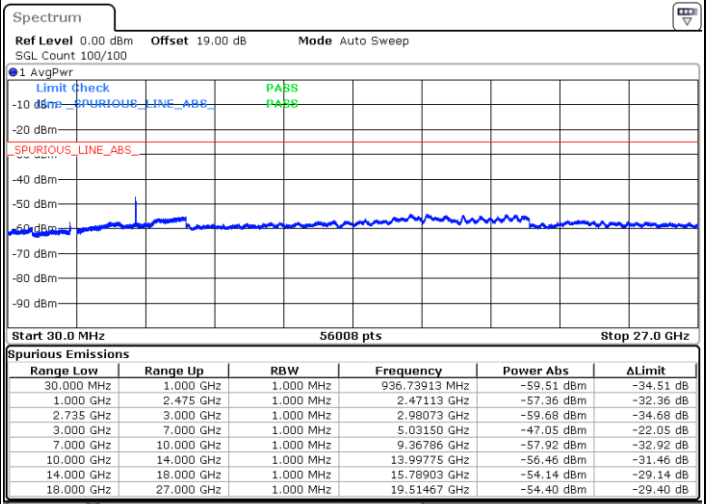

Lowest Channel / FullIRB

N/A

Date: 10.OCT.2021 00:49:10

LTE Band 41C / 20MHz+10MHz

QPSK

Middle Channel / 1RB0 and 1RB49

Middle Channel / 1RB99 and 1RB0

Date: 10.OCT.2021 00:59:03

Date: 10.OCT.2021 01:00:13

Middle Channel / FullIRB

N/A

Date: 10.OCT.2021 00:53:17

LTE Band 41C / 20MHz+10MHz

QPSK

Highest Channel / 1RB0 and 1RB49

Highest Channel / 1RB99 and 1RB0

Date: 10.OCT.2021 01:20:06

Date: 10.OCT.2021 01:14:19

Highest Channel / FullIRB

N/A

Date: 10.OCT.2021 01:21:15

LTE Band 41C / 20MHz+15MHz

QPSK

Lowest Channel / 1RB0 and 1RB74

Lowest Channel / 1RB99 and 1RB0

Date: 11.OCT.2021 15:14:41

Date: 11.OCT.2021 15:13:31

Lowest Channel / FullIRB

N/A

Date: 11.OCT.2021 15:20:32

LTE Band 41C / 20MHz+15MHz

QPSK