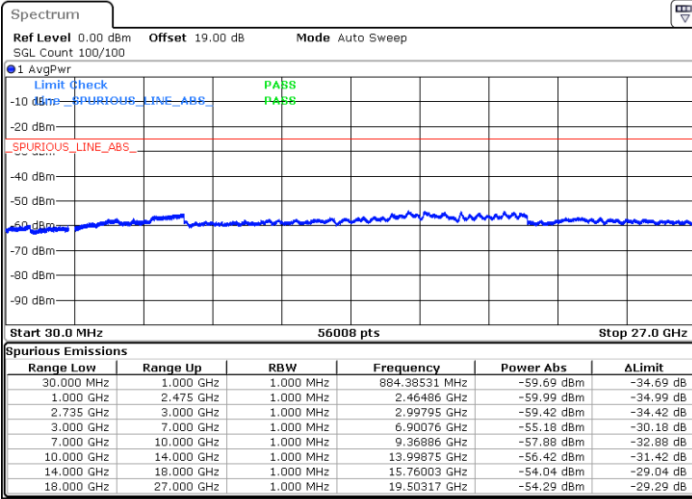

Middle Channel / FullIRB

N/A

Date: 11.OCT.2021 11:52:14

LTE Band 41C / 15MHz+15MHz

QPSK

Highest Channel / 1RB0 and 1RB74

Highest Channel / 1RB74 and 1RB0

Date: 11.OCT.2021 13:48:45

Date: 11.OCT.2021 13:42:57

Highest Channel / FullIRB

N/A

Date: 11.OCT.2021 13:49:55

LTE Band 41C / 15MHz+20MHz

QPSK

Lowest Channel / 1RB0 and 1RB99

Lowest Channel / 1RB74 and 1RB80

Date: 11.OCT.2021 14:06:39

Date: 11.OCT.2021 14:05:29

Lowest Channel / FullIRB

N/A

Date: 11.OCT.2021 14:12:27

LTE Band 41C / 15MHz+20MHz

QPSK

Middle Channel / 1RB0 and 1RB9