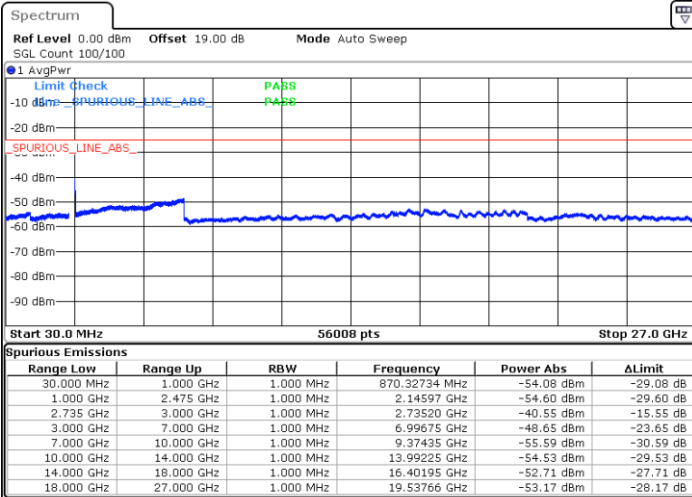

Date: 9.OCT.2021 19:55:36

LTE Band 41C / 10MHz+15MHz

QPSK

MiddleChannel / 1RB0 and 1RB74

Middle Channel / 1RB49 and 1RB0

Date: 9.OCT.2021 20:22:09

Date: 9.OCT.2021 20:23:19

Middle Channel / FullIRB

N/A

Date: 9.OCT.2021 20:16:22

LTE Band 41C / 10MHz+15MHz

QPSK

Highest Channel / 1RB0 and 1RB74

Highest Channel / 1RB49 and 1RB0

Date: 18.OCT.2021 10:39:27

Date: 9.OCT.2021 18:59:48

Highest Channel / FullIRB

N/A

Date: 9.OCT.2021 19:07:01

LTE Band 41C / 10MHz+20MHz

QPSK

Lowest Channel / 1RB0 and 1RB99

Lowest Channel / 1RB49 and 1RB0

Date: 9.OCT.2021 21:49:37

Date: 9.OCT.2021 21:48:28

Lowest Channel / FullIRB

N/A

Date: 9.OCT.2021 21:55:24

LTE Band 41C / 10MHz+20MHz

QPSK

Middle Channel / 1RB0 and 1RB99

Middle Channel / 1RB49 and 1RB0