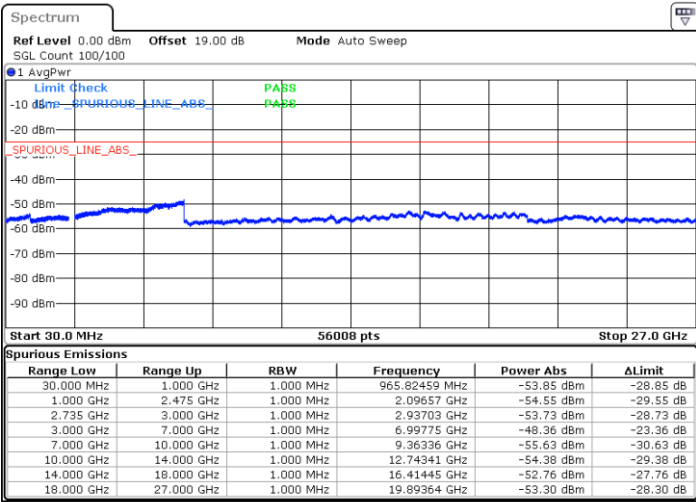

LTE Band 41C / 10MHz+15MHz

QPSK

Lowest Channel / 1RB0 and 1RB74

Lowest Channel / 1RB49 and 1RB0

Date: 11.OCT.2021 09:35:54

Date: 9.OCT.2021 19:48:39

Lowest Channel / FullIRB

N/A

Date: 9.OCT.2021 19:55:36

LTE Band 41C / 10MHz+15MHz

QPSK

MiddleChannel / 1RB0 and 1RB74

Middle Channel / 1RB49 and 1RB0

Date: 9.OCT.2021 20:22:09

Date: 9.OCT.2021 20:23:19

Middle Channel / FullIRB

N/A

Date: 9.OCT.2021 20:16:22

LTE Band 41C / 10MHz+15MHz

QPSK

Highest Channel / 1RB0 and 1RB74

Highest Channel / 1RB49 and 1RB0

Date: 18.OCT.2021 10:39:27

Date: 9.OCT.2021 18:59:48

Highest Channel / FullIRB

N/A

Date: 9.OCT.2021 19:07:01

LTE Band 41C / 10MHz+20MHz

QPSK

Lowest Channel / 1RB0 and 1RB99

Lowest Channel / 1RB49 and 1RB0

Date: 9.OCT.2021 21:49:37