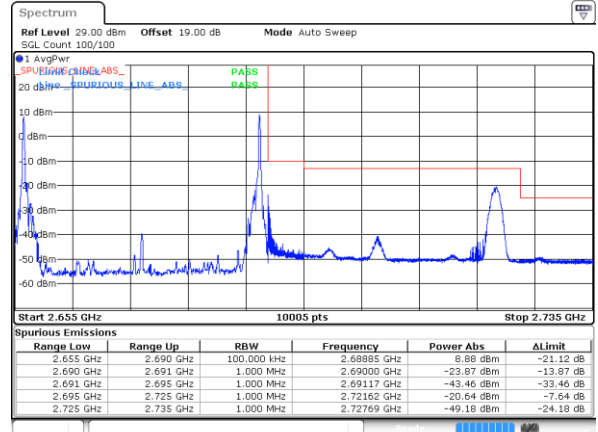

LTE Band 41C / 20MHz+15MHz

64QAM

Lowest Band Edge / 1RB0 and 1RB74

Highest Band Edge / 1RB0 and 1RB74

Date: 11 OCT 2021 15:06:13

Date: 11 OCT 2021 15:45:21

Lowest Band Edge / 1RB99 and 1RB0

Highest Band Edge / 1RB99 and 1RB0

Date: 11 OCT 2021 15:10:03

Date: 11 OCT 2021 15:46:07

Lowest Band Edge / Full RB

Highest Band Edge / Full RB

Date: 11 OCT 2021 15:05:26

Date: 11 OCT 2021 15:41:31

LTE Band 41C / 20MHz+20MHz

64QAM