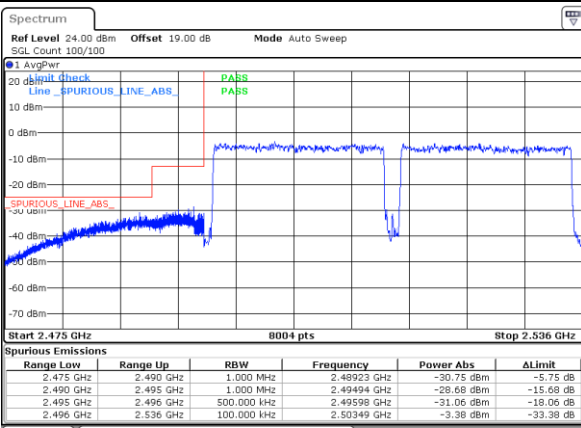

Lowest Band Edge / 1RB0 and 1RB9

Highest Band Edge / 1RB0 and 1RB9

Date: 11 OCT 2021 16:08:15

Date: 11 OCT 2021 17:06:07

Lowest Band Edge / 1RB99 and 1RB0

Highest Band Edge / 1RB99 and 1RB0

Date: 11 OCT 2021 16:37:02

Date: 11 OCT 2021 17:06:53

Lowest Band Edge / Full RB

Highest Band Edge / Full RB

Date: 11 OCT 2021 16:34:43

Date: 11 OCT 2021 17:02:17

Conducted Spurious Emission

LTE Band 41C / 5MHz+20MHz

QPSK