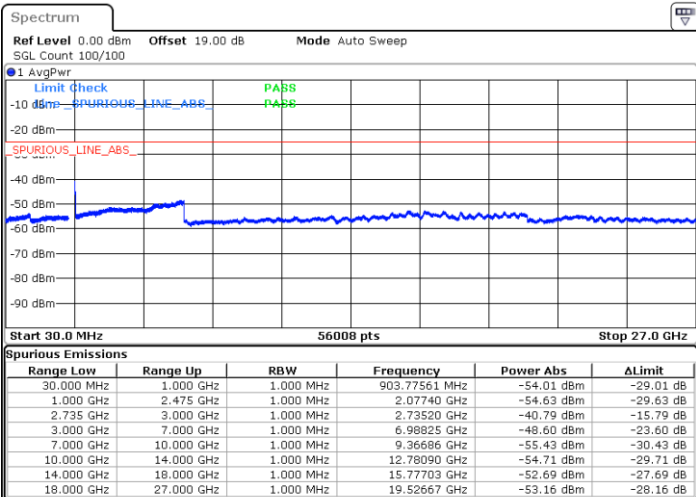

Lowest Channel / 1RB0 and 1RB49

Lowest Channel / 1RB74 and 1RB0

Date: 18.OCT.2021 10:50:24

Date: 9.OCT.2021 20:38:41

Lowest Channel / FullIRB

N/A

Date: 9.OCT.2021 20:45:38

LTE Band 41C / 15MHz+10MHz

LTE Band 41C / 15MHz+10MHz

QPSK

Highest Channel / 1RB0 and 1RB49

Highest Channel / 1RB74 and 1RB0

Date: 18.OCT.2021 10:57:20

Date: 9.OCT.2021 21:11:53

Highest Channel / FullIRB

N/A

Date: 9.OCT.2021 21:18:49

LTE Band 41C / 15MHz+15MHz

QPSK

Lowest Channel / 1RB0 and 1RB74

Lowest Channel / 1RB74 and 1RB0

Date: 11.OCT.2021 11:37:55

Date: 11.OCT.2021 11:36:45

Lowest Channel / FullIRB