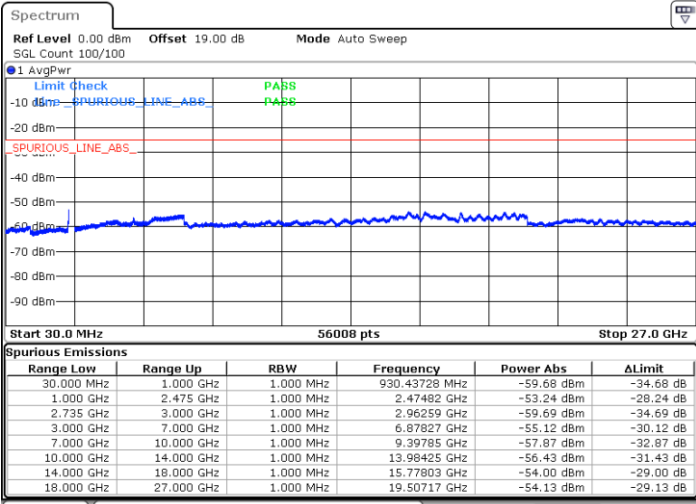

Date: 10.OCT.2021 01:20:06

Date: 10.OCT.2021 01:14:19

Highest Channel / FullIRB

N/A

Date: 10.OCT.2021 01:21:15

LTE Band 41C / 20MHz+15MHz

QPSK

Lowest Channel / 1RB0 and 1RB74

Lowest Channel / 1RB99 and 1RB0

Date: 11.OCT.2021 15:14:41

Date: 11.OCT.2021 15:13:31

Lowest Channel / FullIRB

N/A

Date: 11.OCT.2021 15:20:32

LTE Band 41C / 20MHz+15MHz

QPSK