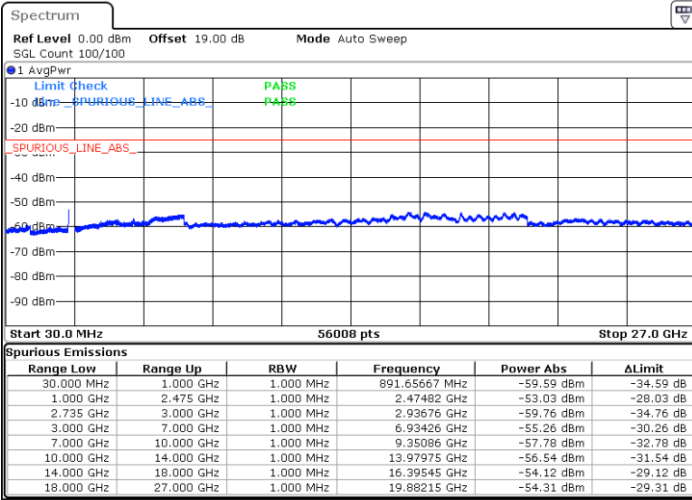

Middle Channel / FullIRB

N/A

Date: 11.OCT.2021 11:52:14

LTE Band 41C / 15MHz+15MHz

QPSK

Highest Channel / 1RB0 and 1RB74

Highest Channel / 1RB74 and 1RB0

Date: 11.OCT.2021 13:48:45

Date: 11.OCT.2021 13:42:57

Highest Channel / FullIRB

N/A

Date: 11.OCT.2021 13:49:55

LTE Band 41C / 15MHz+20MHz

QPSK

Lowest Channel / 1RB0 and 1RB99

Lowest Channel / 1RB74 and 1RB80

Date: 11.OCT.2021 14:06:39

Date: 11.OCT.2021 14:05:29

Lowest Channel / FullIRB

N/A

Date: 11.OCT.2021 14:12:27

LTE Band 41C / 15MHz+20MHz

QPSK

Middle Channel / 1RB0 and 1RB9