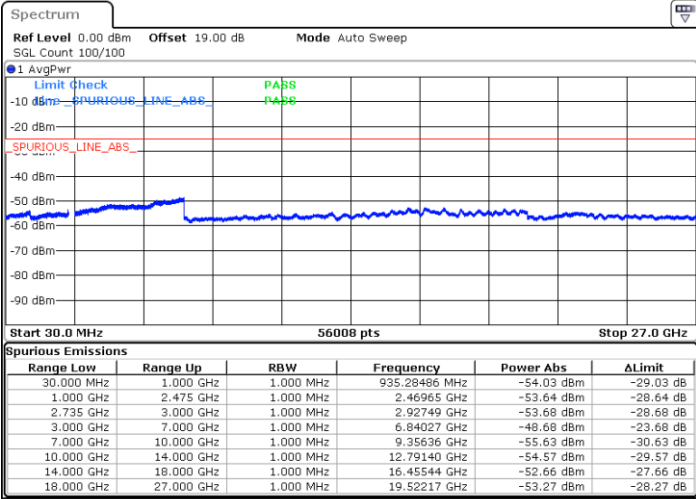

N/A

Date: 9.OCT.2021 20:16:22

LTE Band 41C / 10MHz+15MHz

QPSK

Highest Channel / 1RB0 and 1RB74

Highest Channel / 1RB49 and 1RB0

Date: 18.OCT.2021 10:39:27

Date: 9.OCT.2021 18:59:48

Highest Channel / FullIRB

N/A

Date: 9.OCT.2021 19:07:01

LTE Band 41C / 10MHz+20MHz

QPSK

Lowest Channel / 1RB0 and 1RB99

Lowest Channel / 1RB49 and 1RB0

Date: 9.OCT.2021 21:49:37

Date: 9.OCT.2021 21:48:28

Lowest Channel / FullIRB

N/A

Date: 9.OCT.2021 21:55:24

LTE Band 41C / 10MHz+20MHz

QPSK

Middle Channel / 1RB0 and 1RB99

Middle Channel / 1RB49 and 1RB0

Date: 10.OCT.2021 01:36:54

Date: 10.OCT.2021 01:38:04

Middle Channel / FullIRB

N/A

Date: 10.OCT.2021 01:31:07

LTE Band 41C / 10MHz+20MHz

QPSK

Highest Channel / 1RB0 and 1RB99