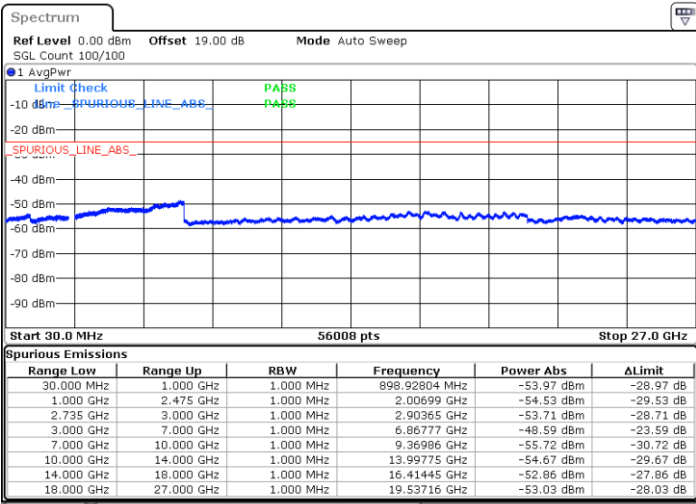

Lowest Band Edge / 1RB0 and 1RB9

Highest Band Edge / 1RB0 and 1RB9

Date: 11 OCT 2021 16:08:15

Date: 11 OCT 2021 17:06:07

Lowest Band Edge / 1RB99 and 1RB0

Highest Band Edge / 1RB99 and 1RB0

Date: 11 OCT 2021 16:37:02

Date: 11 OCT 2021 17:06:53

Lowest Band Edge / Full RB

Highest Band Edge / Full RB

Date: 11 OCT 2021 16:34:43

Date: 11 OCT 2021 17:02:17

Conducted Spurious Emission

LTE Band 41C / 5MHz+20MHz

QPSK

Middle Channel / 1RB0 and 1RB9

Middle Channel / 1RB24 and 1RB0

Date: 9.OCT.2021 15:08:02

Date: 9.OCT.2021 15:09:07

Middle Channel / FullIRB

N/A

Date: 9.OCT.2021 15:02:36

LTE Band 41C / 5MHz+20MHz

QPSK

Highest Channel / 1RB0 and 1RB99

Highest Channel / 1RB24 and 1RB0

Date: 9.OCT.2021 15:27:06

Date: 9.OCT.2021 15:21:41

Highest Channel / FullIRB

N/A

Date: 9.OCT.2021 15:28:11