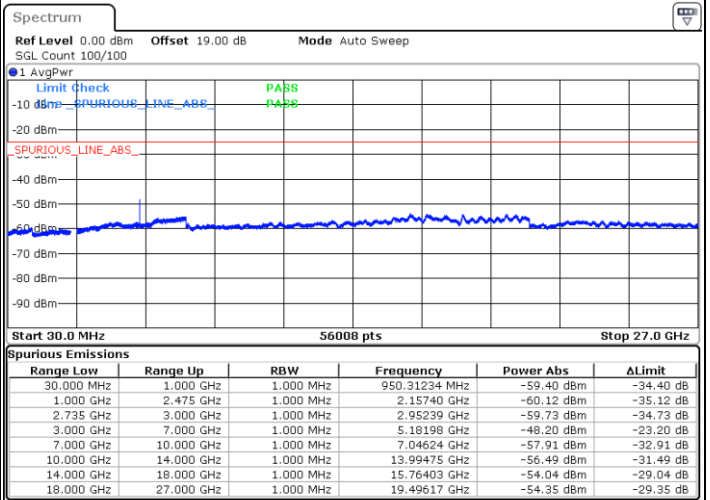

Date: 11.OCT.2021 13:42:57

Highest Channel / FullIRB

N/A

Date: 11.OCT.2021 13:49:55

LTE Band 41C / 15MHz+20MHz

QPSK

Lowest Channel / 1RB0 and 1RB99

Lowest Channel / 1RB74 and 1RB80

Date: 11.OCT.2021 14:06:39

Date: 11.OCT.2021 14:05:29

Lowest Channel / FullIRB

N/A

Date: 11.OCT.2021 14:12:27

LTE Band 41C / 15MHz+20MHz

QPSK

Middle Channel / 1RB0 and 1RB9

Middle Channel / 1RB74 and 1RB0

Date: 11.OCT.2021 14:26:00

Date: 11.OCT.2021 14:27:09

Middle Channel / FullIRB

N/A

Date: 11.OCT.2021 14:20:11

LTE Band 41C / 15MHz+20MHz

QPSK

Highest Channel / 1RB0 and 1RB99

Highest Channel / 1RB74 and 1RB0

Date: 11.OCT.2021 14:50:29

Date: 11.OCT.2021 14:44:41

Highest Channel / FullIRB

N/A

Date: 11.OCT.2021 14:51:39

LTE Band 41C / 20MHz+5MHz