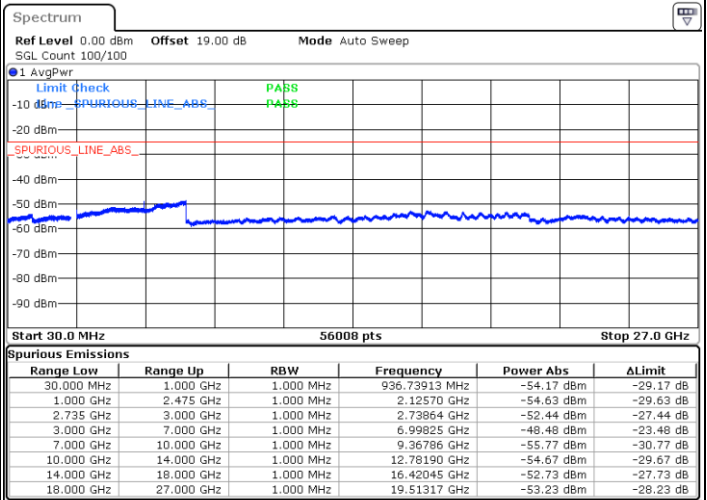

Date: 9.OCT.2021 21:48:28

Lowest Channel / FullIRB

N/A

Date: 9.OCT.2021 21:55:24

LTE Band 41C / 10MHz+20MHz

QPSK

Middle Channel / 1RB0 and 1RB99

Middle Channel / 1RB49 and 1RB0

Date: 10.OCT.2021 01:36:54

Date: 10.OCT.2021 01:38:04

Middle Channel / FullIRB

N/A

Date: 10.OCT.2021 01:31:07

LTE Band 41C / 10MHz+20MHz

QPSK

Highest Channel / 1RB0 and 1RB99

Highest Channel / 1RB49 and 1RB0

Date: 9.OCT.2021 22:18:54

Date: 9.OCT.2021 22:13:07

Highest Channel / FullIRB

N/A

Date: 9.OCT.2021 22:20:03

LTE Band 41C / 15MHz+10MHz

QPSK

Lowest Channel / 1RB0 and 1RB49

Lowest Channel / 1RB74 and 1RB0

Date: 18.OCT.2021 10:50:24

Date: 9.OCT.2021 20:38:41

Lowest Channel / FullIRB

N/A

Date: 9.OCT.2021 20:45:38

LTE Band 41C / 15MHz+10MHz