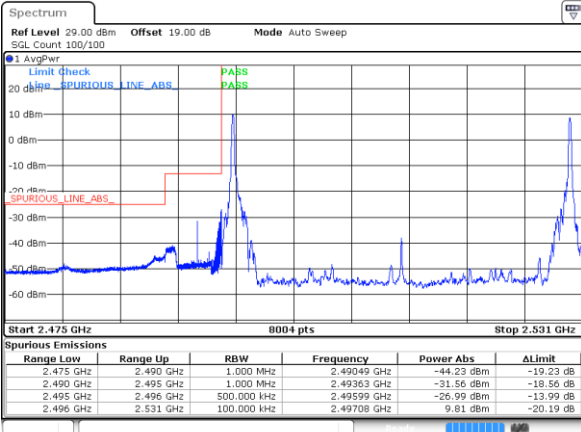

LTE Band 41C / 20MHz+15MHz

64QAM

Lowest Band Edge / 1RB0 and 1RB74

Highest Band Edge / 1RB0 and 1RB74

Date: 11 OCT 2021 15:06:13

Date: 11 OCT 2021 15:45:21

Lowest Band Edge / 1RB99 and 1RB0

Highest Band Edge / 1RB99 and 1RB0

Date: 11 OCT 2021 15:10:03

Date: 11 OCT 2021 15:46:07

Lowest Band Edge / Full RB

Highest Band Edge / Full RB

Date: 11 OCT 2021 15:05:26

Date: 11 OCT 2021 15:41:31

LTE Band 41C / 20MHz+20MHz

64QAM