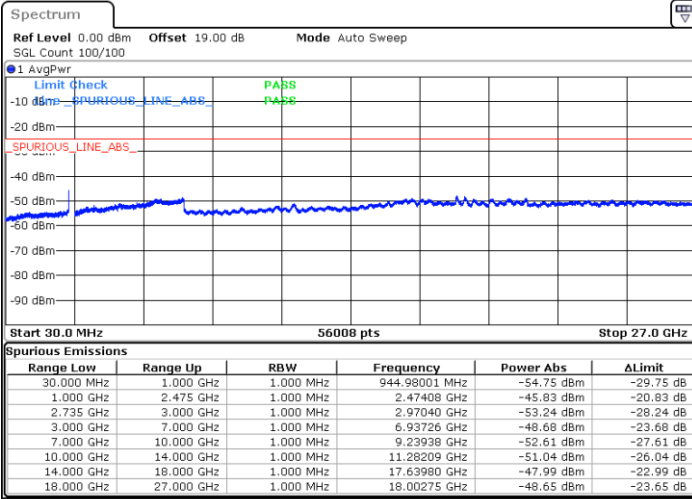

Date: 10.OCT.2021 01:36:54

Date: 10.OCT.2021 01:38:04

Middle Channel / FullIRB

N/A

Date: 10.OCT.2021 01:31:07

LTE Band 41C / 10MHz+20MHz

QPSK

Highest Channel / 1RB0 and 1RB99

Highest Channel / 1RB49 and 1RB0

Date: 9.OCT.2021 22:18:54

Date: 9.OCT.2021 22:13:07

Highest Channel / FullIRB

N/A

Date: 9.OCT.2021 22:20:03

LTE Band 41C / 15MHz+10MHz

QPSK

Lowest Channel / 1RB0 and 1RB49

Lowest Channel / 1RB74 and 1RB0

Date: 18.OCT.2021 10:50:24

Date: 9.OCT.2021 20:38:41

Lowest Channel / FullIRB

N/A

Date: 9.OCT.2021 20:45:38

LTE Band 41C / 15MHz+10MHz