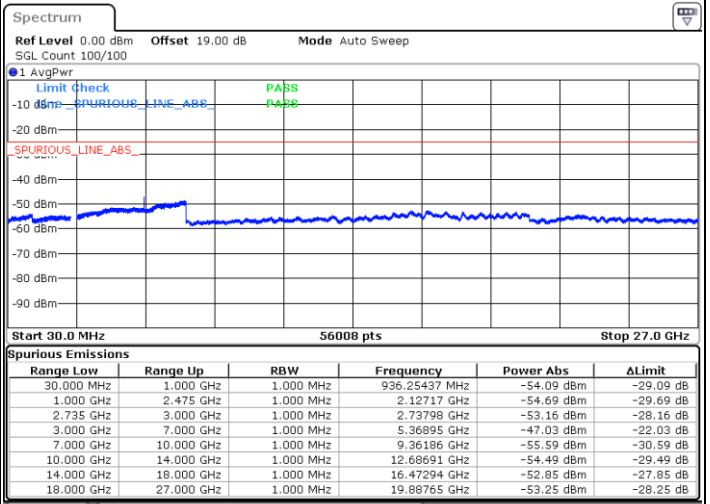

QPSK

Lowest Channel / 1RB0 and 1RB24

Lowest Channel / 1RB99 and 1RB0

Date: 9.OCT.2021 16:42:31

Date: 9.OCT.2021 16:41:26

Lowest Channel / FullIRB

N/A

Date: 9.OCT.2021 17:10:56

LTE Band 41C / 20MHz+5MHz

QPSK

Middle Channel / 1RB0 and 1RB24

Middle Channel / 1RB99 and 1RB0

Date: 9.OCT.2021 17:44:04

Date: 9.OCT.2021 17:45:14

Middle Channel / FullIRB

N/A

Date: 9.OCT.2021 17:18:58

LTE Band 41C / 20MHz+5MHz

QPSK

Highest Channel / 1RB0 and 1RB24

Highest Channel / 1RB99 and 1RB0

Date: 9.OCT.2021 18:15:04

Date: 9.OCT.2021 18:09:17

Highest Channel / FullIRB

N/A

Date: 9.OCT.2021 18:16:14

LTE Band 41C / 20MHz+10MHz

QPSK

Lowest Channel / 1RB0 and 1RB49

Lowest Channel / 1RB99 and 1RB0

Date: 10.OCT.2021 00:43:24

Date: 10.OCT.2021 00:42:15