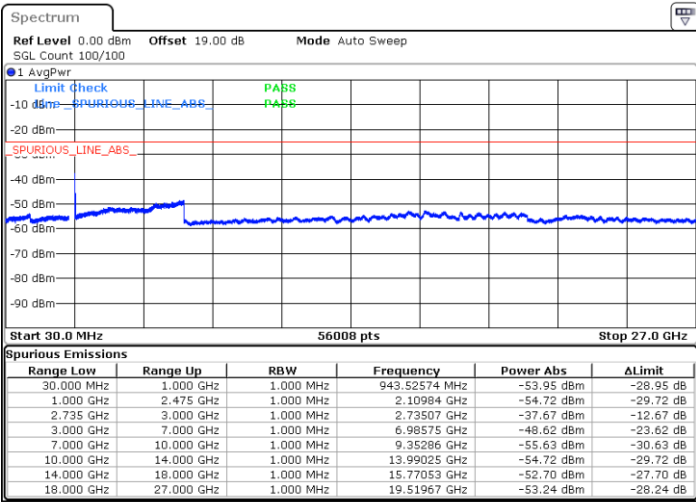

Date: 11 OCT 2021 17:06:53

Lowest Band Edge / Full RB

Highest Band Edge / Full RB

Date: 11 OCT 2021 16:34:43

Date: 11 OCT 2021 17:02:17

Conducted Spurious Emission

LTE Band 41C / 5MHz+20MHz

QPSK

Middle Channel / 1RB0 and 1RB9

Middle Channel / 1RB24 and 1RB0

Date: 9.OCT.2021 15:08:02

Date: 9.OCT.2021 15:09:07

Middle Channel / FullIRB

N/A

Date: 9.OCT.2021 15:02:36

LTE Band 41C / 5MHz+20MHz

QPSK

Highest Channel / 1RB0 and 1RB99

Highest Channel / 1RB24 and 1RB0

Date: 9.OCT.2021 15:27:06

Date: 9.OCT.2021 15:21:41

Highest Channel / FullIRB

N/A

Date: 9.OCT.2021 15:28:11

LTE Band 41C / 10MHz+15MHz

QPSK

Lowest Channel / 1RB0 and 1RB74

Lowest Channel / 1RB49 and 1RB0

Date: 11.OCT.2021 09:35:54

Date: 9.OCT.2021 19:48:39

Lowest Channel / FullIRB

N/A