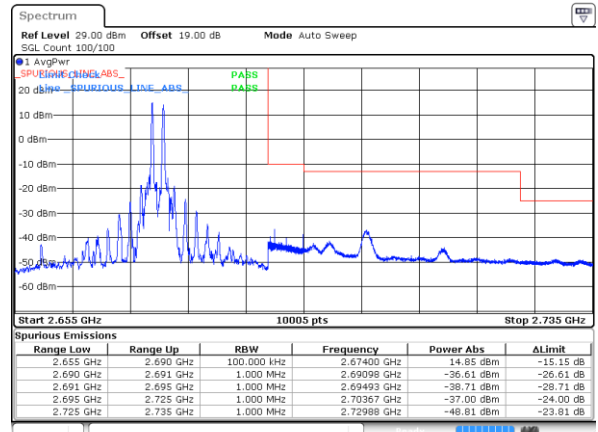

LTE Band 41C / 20MHz+15MHz

64QAM

Lowest Band Edge / 1RB0 and 1RB74

Highest Band Edge / 1RB0 and 1RB74

Date: 11 OCT 2021 15:06:13

Date: 11 OCT 2021 15:45:21

Lowest Band Edge / 1RB99 and 1RB0

Highest Band Edge / 1RB99 and 1RB0

Date: 11 OCT 2021 15:10:03

Date: 11 OCT 2021 15:46:07

Lowest Band Edge / Full RB

Highest Band Edge / Full RB

Date: 11 OCT 2021 15:05:26

Date: 11 OCT 2021 15:41:31

LTE Band 41C / 20MHz+20MHz

64QAM