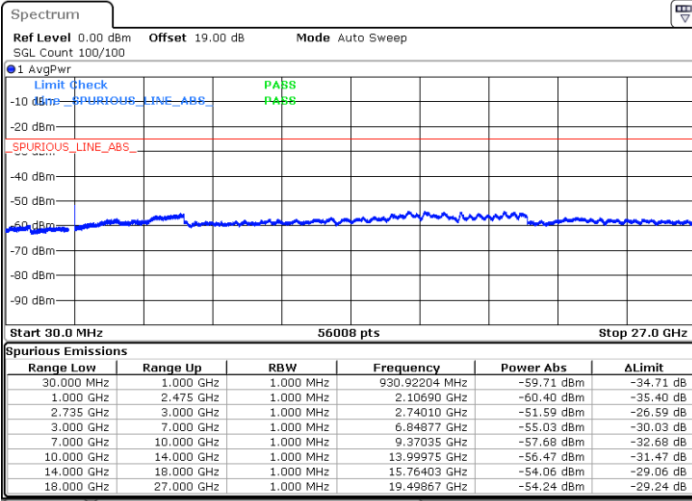

Date: 10.OCT.2021 01:00:13

Middle Channel / FullIRB

N/A

Date: 10.OCT.2021 00:53:17

LTE Band 41C / 20MHz+10MHz

QPSK

Highest Channel / 1RB0 and 1RB49

Highest Channel / 1RB99 and 1RB0

Date: 10.OCT.2021 01:20:06

Date: 10.OCT.2021 01:14:19

Highest Channel / FullIRB

N/A

Date: 10.OCT.2021 01:21:15

LTE Band 41C / 20MHz+15MHz

QPSK

Lowest Channel / 1RB0 and 1RB74

Lowest Channel / 1RB99 and 1RB0

Date: 11.OCT.2021 15:14:41

Date: 11.OCT.2021 15:13:31

Lowest Channel / FullIRB

N/A

Date: 11.OCT.2021 15:20:32

LTE Band 41C / 20MHz+15MHz

QPSK

Middle Channel / 1RB0 and 1RB74

Middle Channel / 1RB99 and 1RB0

Date: 11.OCT.2021 15:29:38

Date: 11.OCT.2021 15:30:48

Middle Channel / FullIRB

N/A

Date: 11.OCT.2021 15:22:44