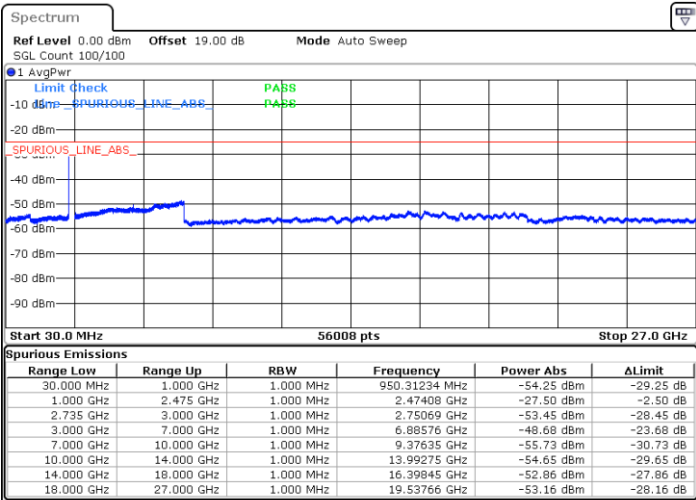

Middle Channel / 1RB0 and 1RB9

Middle Channel / 1RB24 and 1RB0

Date: 9.OCT.2021 15:08:02

Date: 9.OCT.2021 15:09:07

Middle Channel / FullIRB

N/A

Date: 9.OCT.2021 15:02:36

LTE Band 41C / 5MHz+20MHz

QPSK

Highest Channel / 1RB0 and 1RB99

Highest Channel / 1RB24 and 1RB0

Date: 9.OCT.2021 15:27:06

Date: 9.OCT.2021 15:21:41

Highest Channel / FullIRB

N/A

Date: 9.OCT.2021 15:28:11

LTE Band 41C / 10MHz+15MHz

QPSK

Lowest Channel / 1RB0 and 1RB74

Lowest Channel / 1RB49 and 1RB0

Date: 11.OCT.2021 09:35:54

Date: 9.OCT.2021 19:48:39

Lowest Channel / FullIRB

N/A