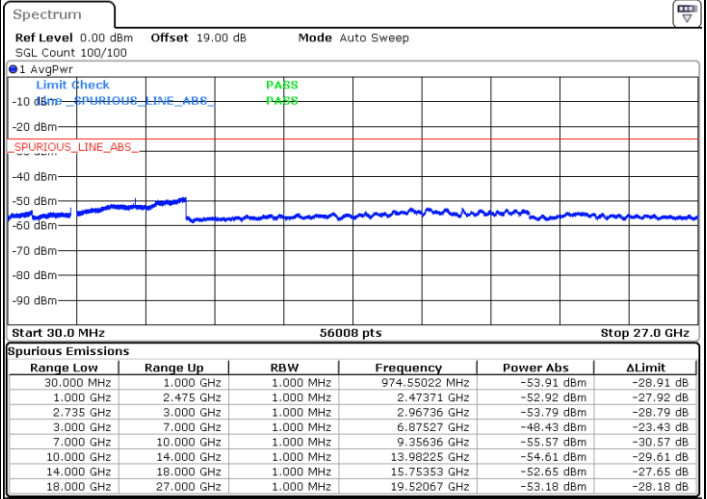

Date: 10.OCT.2021 01:36:54

Date: 10.OCT.2021 01:38:04

Middle Channel / FullIRB

N/A

Date: 10.OCT.2021 01:31:07

LTE Band 41C / 10MHz+20MHz

QPSK

Highest Channel / 1RB0 and 1RB99

Highest Channel / 1RB49 and 1RB0

Date: 9.OCT.2021 22:18:54

Date: 9.OCT.2021 22:13:07

Highest Channel / FullIRB

N/A

Date: 9.OCT.2021 22:20:03

LTE Band 41C / 15MHz+10MHz

QPSK

Lowest Channel / 1RB0 and 1RB49

Lowest Channel / 1RB74 and 1RB0

Date: 18.OCT.2021 10:50:24

Date: 9.OCT.2021 20:38:41

Lowest Channel / FullIRB

N/A

Date: 9.OCT.2021 20:45:38

LTE Band 41C / 15MHz+10MHz