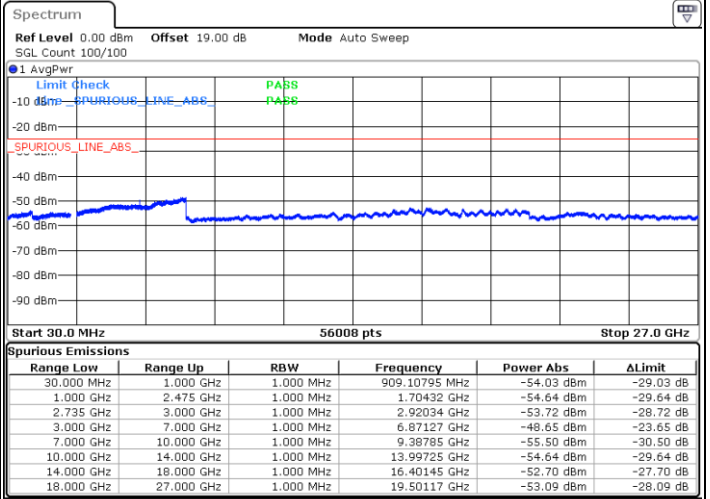

Highest Channel / 1RB0 and 1RB99

Highest Channel / 1RB74 and 1RB0

Date: 11.OCT.2021 14:50:29

Date: 11.OCT.2021 14:44:41

Highest Channel / FullIRB

N/A

Date: 11.OCT.2021 14:51:39

LTE Band 41C / 20MHz+5MHz

QPSK

Lowest Channel / 1RB0 and 1RB24

Lowest Channel / 1RB99 and 1RB0

Date: 9.OCT.2021 16:42:31

Date: 9.OCT.2021 16:41:26

Lowest Channel / FullIRB

N/A

Date: 9.OCT.2021 17:10:56

LTE Band 41C / 20MHz+5MHz

QPSK

Middle Channel / 1RB0 and 1RB24

Middle Channel / 1RB99 and 1RB0

Date: 9.OCT.2021 17:44:04

Date: 9.OCT.2021 17:45:14

Middle Channel / FullIRB

N/A

Date: 9.OCT.2021 17:18:58

LTE Band 41C / 20MHz+5MHz

QPSK

Highest Channel / 1RB0 and 1RB24

Highest Channel / 1RB99 and 1RB0

Date: 9.OCT.2021 18:15:04

Date: 9.OCT.2021 18:09:17

Highest Channel / FullIRB