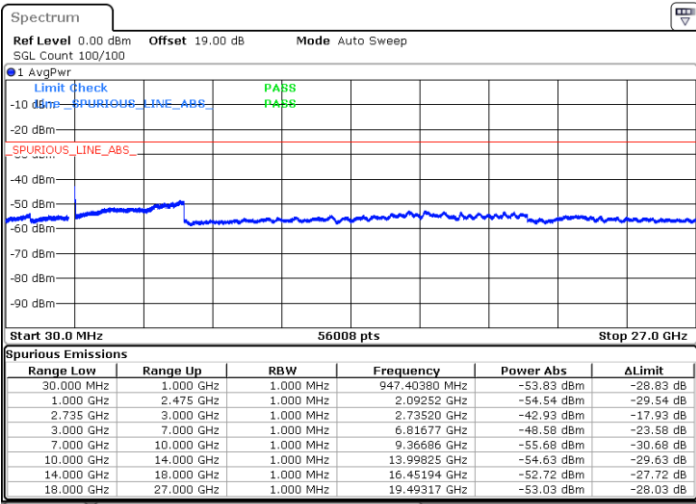

QPSK

Lowest Channel / 1RB0 and 1RB24

Lowest Channel / 1RB99 and 1RB0

Date: 9.OCT.2021 16:42:31

Date: 9.OCT.2021 16:41:26

Lowest Channel / FullIRB

N/A

Date: 9.OCT.2021 17:10:56

LTE Band 41C / 20MHz+5MHz

QPSK

Middle Channel / 1RB0 and 1RB24

Middle Channel / 1RB99 and 1RB0

Date: 9.OCT.2021 17:44:04

Date: 9.OCT.2021 17:45:14

Middle Channel / FullIRB

N/A

Date: 9.OCT.2021 17:18:58

LTE Band 41C / 20MHz+5MHz

QPSK

Highest Channel / 1RB0 and 1RB24

Highest Channel / 1RB99 and 1RB0

Date: 9.OCT.2021 18:15:04

Date: 9.OCT.2021 18:09:17

Highest Channel / FullIRB

N/A

Date: 9.OCT.2021 18:16:14

LTE Band 41C / 20MHz+10MHz

QPSK

Lowest Channel / 1RB0 and 1RB49

Lowest Channel / 1RB99 and 1RB0

Date: 10.OCT.2021 00:43:24

Date: 10.OCT.2021 00:42:15