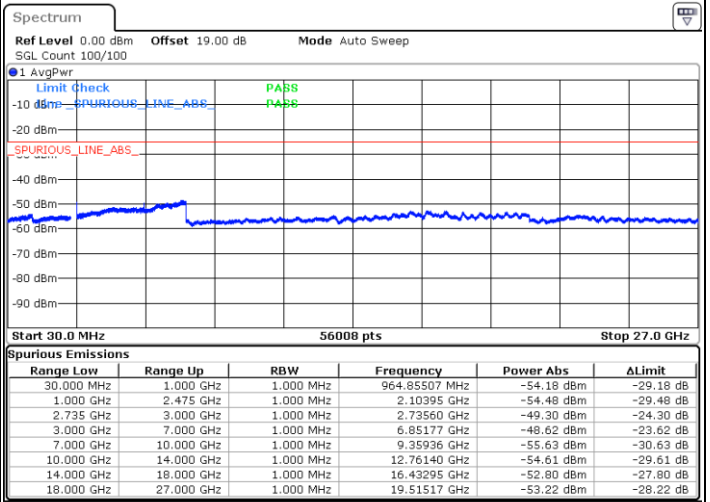

Date: 11 OCT 2021 17:06:53

Lowest Band Edge / Full RB

Highest Band Edge / Full RB

Date: 11 OCT 2021 16:34:43

Date: 11 OCT 2021 17:02:17

Conducted Spurious Emission

LTE Band 41C / 5MHz+20MHz

QPSK

Middle Channel / 1RB0 and 1RB9

Middle Channel / 1RB24 and 1RB0

Date: 9.OCT.2021 15:08:02

Date: 9.OCT.2021 15:09:07

Middle Channel / FullIRB

N/A

Date: 9.OCT.2021 15:02:36

LTE Band 41C / 5MHz+20MHz

QPSK

Highest Channel / 1RB0 and 1RB99

Highest Channel / 1RB24 and 1RB0

Date: 9.OCT.2021 15:27:06

Date: 9.OCT.2021 15:21:41

Highest Channel / FullIRB

N/A

Date: 9.OCT.2021 15:28:11

LTE Band 41C / 10MHz+15MHz

QPSK

Lowest Channel / 1RB0 and 1RB74

Lowest Channel / 1RB49 and 1RB0

Date: 11.OCT.2021 09:35:54

Date: 9.OCT.2021 19:48:39

Lowest Channel / FullIRB

N/A