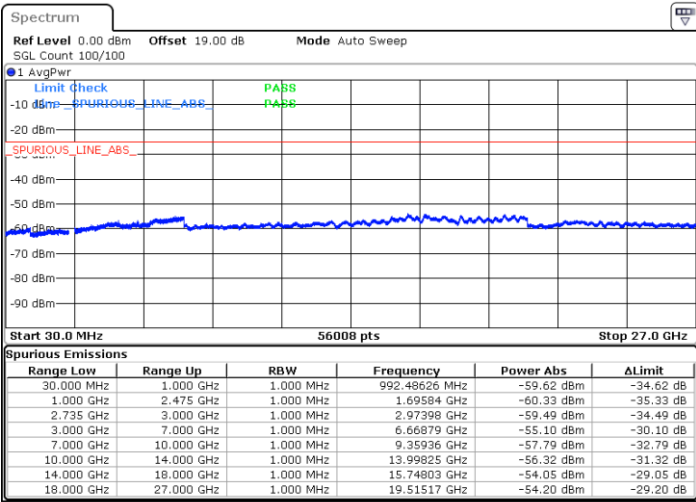

N/A

Date: 9.OCT.2021 18:16:14

LTE Band 41C / 20MHz+10MHz

QPSK

Lowest Channel / 1RB0 and 1RB49

Lowest Channel / 1RB99 and 1RB0

Date: 10.OCT.2021 00:43:24

Date: 10.OCT.2021 00:42:15

Lowest Channel / FullIRB

N/A

Date: 10.OCT.2021 00:49:10

LTE Band 41C / 20MHz+10MHz

QPSK

Middle Channel / 1RB0 and 1RB49

Middle Channel / 1RB99 and 1RB0

Date: 10.OCT.2021 00:59:03

Date: 10.OCT.2021 01:00:13

Middle Channel / FullIRB

N/A

Date: 10.OCT.2021 00:53:17

LTE Band 41C / 20MHz+10MHz

QPSK

Highest Channel / 1RB0 and 1RB49

Highest Channel / 1RB99 and 1RB0

Date: 10.OCT.2021 01:20:06

Date: 10.OCT.2021 01:14:19

Highest Channel / FullIRB

N/A

Date: 10.OCT.2021 01:21:15

LTE Band 41C / 20MHz+15MHz

QPSK

Lowest Channel / 1RB0 and 1RB74