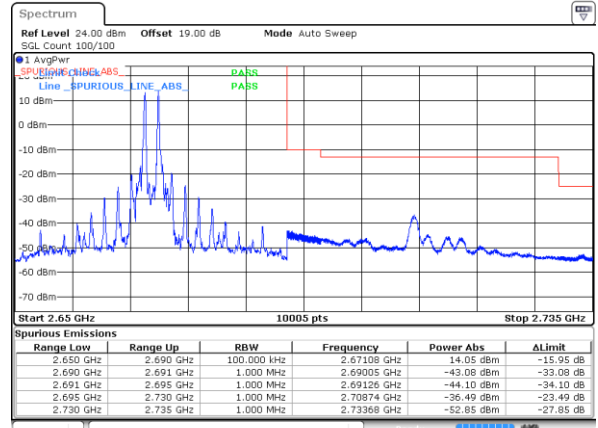

Date: 11 OCT 2021 15:10:03

Date: 11 OCT 2021 15:46:07

Lowest Band Edge / Full RB

Highest Band Edge / Full RB

Date: 11 OCT 2021 15:05:26

Date: 11 OCT 2021 15:41:31

LTE Band 41C / 20MHz+20MHz

64QAM

Lowest Band Edge / 1RB0 and 1RB9

Highest Band Edge / 1RB0 and 1RB9

Date: 11 OCT 2021 16:08:15

Date: 11 OCT 2021 17:06:07

Lowest Band Edge / 1RB99 and 1RB0

Highest Band Edge / 1RB99 and 1RB0

Date: 11 OCT 2021 16:37:02

Date: 11 OCT 2021 17:06:53

Lowest Band Edge / Full RB

Highest Band Edge / Full RB

Date: 11 OCT 2021 16:34:43

Date: 11 OCT 2021 17:02:17

Conducted Spurious Emission

LTE Band 41C / 5MHz+20MHz

QPSK