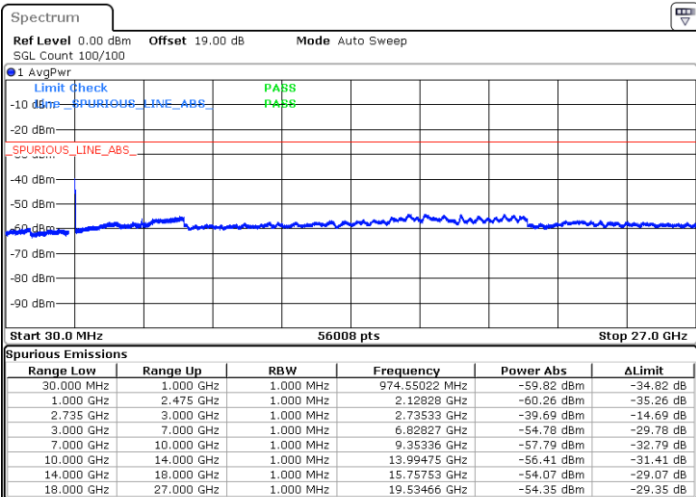

Middle Channel / 1RB74 and 1RB0

Date: 11.OCT.2021 14:26:00

Date: 11.OCT.2021 14:27:09

Middle Channel / FullIRB

N/A

Date: 11.OCT.2021 14:20:11

LTE Band 41C / 15MHz+20MHz

QPSK

Highest Channel / 1RB0 and 1RB99

Highest Channel / 1RB74 and 1RB0

Date: 11.OCT.2021 14:50:29

Date: 11.OCT.2021 14:44:41

Highest Channel / FullIRB

N/A

Date: 11.OCT.2021 14:51:39

LTE Band 41C / 20MHz+5MHz

QPSK

Lowest Channel / 1RB0 and 1RB24

Lowest Channel / 1RB99 and 1RB0

Date: 9.OCT.2021 16:42:31

Date: 9.OCT.2021 16:41:26

Lowest Channel / FullIRB

N/A

Date: 9.OCT.2021 17:10:56