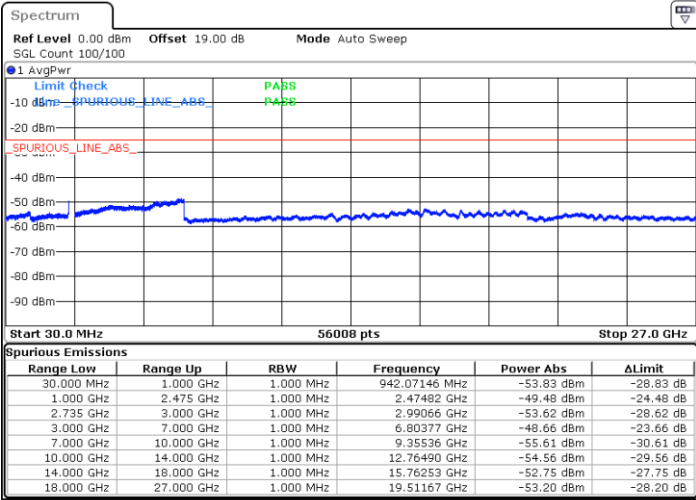

N/A

Date: 9.OCT.2021 20:16:22

LTE Band 41C / 10MHz+15MHz

QPSK

Highest Channel / 1RB0 and 1RB74

Highest Channel / 1RB49 and 1RB0

Date: 18.OCT.2021 10:39:27

Date: 9.OCT.2021 18:59:48

Highest Channel / FullIRB

N/A

Date: 9.OCT.2021 19:07:01

LTE Band 41C / 10MHz+20MHz

QPSK

Lowest Channel / 1RB0 and 1RB99

Lowest Channel / 1RB49 and 1RB0

Date: 9.OCT.2021 21:49:37

Date: 9.OCT.2021 21:48:28

Lowest Channel / FullIRB

N/A

Date: 9.OCT.2021 21:55:24

LTE Band 41C / 10MHz+20MHz

QPSK

Middle Channel / 1RB0 and 1RB99

Middle Channel / 1RB49 and 1RB0

Date: 10.OCT.2021 01:36:54

Date: 10.OCT.2021 01:38:04

Middle Channel / FullIRB

N/A

Date: 10.OCT.2021 01:31:07

LTE Band 41C / 10MHz+20MHz

QPSK

Highest Channel / 1RB0 and 1RB99