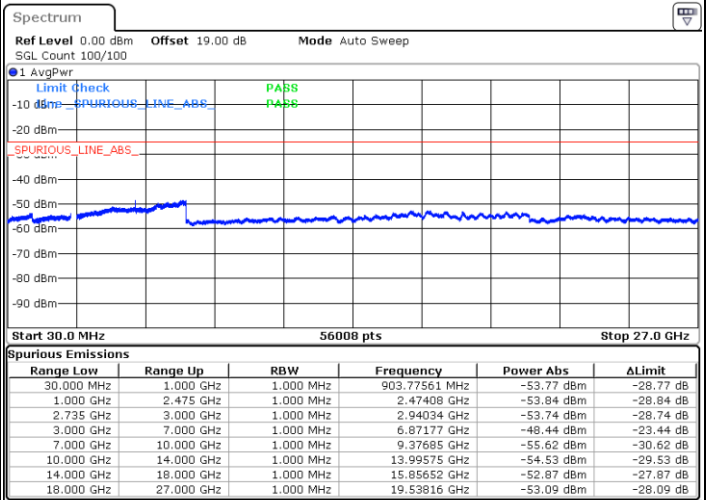

QPSK

Highest Channel / 1RB0 and 1RB99

Highest Channel / 1RB24 and 1RB0

Date: 9.OCT.2021 15:27:06

Date: 9.OCT.2021 15:21:41

Highest Channel / FullIRB

N/A

Date: 9.OCT.2021 15:28:11

LTE Band 41C / 10MHz+15MHz

QPSK

Lowest Channel / 1RB0 and 1RB74

Lowest Channel / 1RB49 and 1RB0

Date: 11.OCT.2021 09:35:54

Date: 9.OCT.2021 19:48:39

Lowest Channel / FullIRB

N/A

Date: 9.OCT.2021 19:55:36

LTE Band 41C / 10MHz+15MHz

QPSK

MiddleChannel / 1RB0 and 1RB74

Middle Channel / 1RB49 and 1RB0

Date: 9.OCT.2021 20:22:09

Date: 9.OCT.2021 20:23:19

Middle Channel / FullIRB

N/A

Date: 9.OCT.2021 20:16:22

LTE Band 41C / 10MHz+15MHz

QPSK

Highest Channel / 1RB0 and 1RB74

Highest Channel / 1RB49 and 1RB0

Date: 18.OCT.2021 10:39:27

Date: 9.OCT.2021 18:59:48