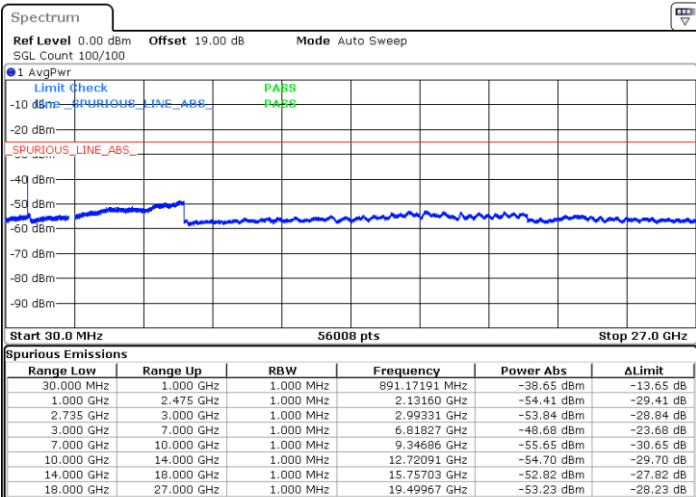

Date: 10.OCT.2021 01:36:54

Date: 10.OCT.2021 01:38:04

Middle Channel / FullIRB

N/A

Date: 10.OCT.2021 01:31:07

LTE Band 41C / 10MHz+20MHz

QPSK

Highest Channel / 1RB0 and 1RB99

Highest Channel / 1RB49 and 1RB0

Date: 9.OCT.2021 22:18:54

Date: 9.OCT.2021 22:13:07

Highest Channel / FullIRB

N/A

Date: 9.OCT.2021 22:20:03

LTE Band 41C / 15MHz+10MHz

QPSK

Lowest Channel / 1RB0 and 1RB49

Lowest Channel / 1RB74 and 1RB0

Date: 18.OCT.2021 10:50:24

Date: 9.OCT.2021 20:38:41

Lowest Channel / FullIRB

N/A

Date: 9.OCT.2021 20:45:38

LTE Band 41C / 15MHz+10MHz