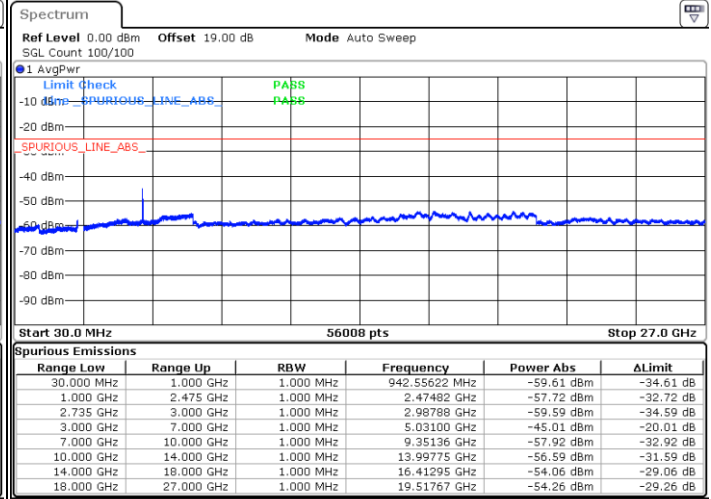

Date: 9.OCT.2021 17:18:58

LTE Band 41C / 20MHz+5MHz

QPSK

Highest Channel / 1RB0 and 1RB24

Highest Channel / 1RB99 and 1RB0

Date: 9.OCT.2021 18:15:04

Date: 9.OCT.2021 18:09:17

Highest Channel / FullIRB

N/A

Date: 9.OCT.2021 18:16:14

LTE Band 41C / 20MHz+10MHz

QPSK

Lowest Channel / 1RB0 and 1RB49

Lowest Channel / 1RB99 and 1RB0

Date: 10.OCT.2021 00:43:24

Date: 10.OCT.2021 00:42:15

Lowest Channel / FullIRB

N/A

Date: 10.OCT.2021 00:49:10

LTE Band 41C / 20MHz+10MHz

QPSK

Middle Channel / 1RB0 and 1RB49

Middle Channel / 1RB99 and 1RB0

Date: 10.OCT.2021 00:59:03

Date: 10.OCT.2021 01:00:13

Middle Channel / FullIRB

N/A

Date: 10.OCT.2021 00:53:17

LTE Band 41C / 20MHz+10MHz

QPSK

Highest Channel / 1RB0 and 1RB49

Highest Channel / 1RB99 and 1RB0