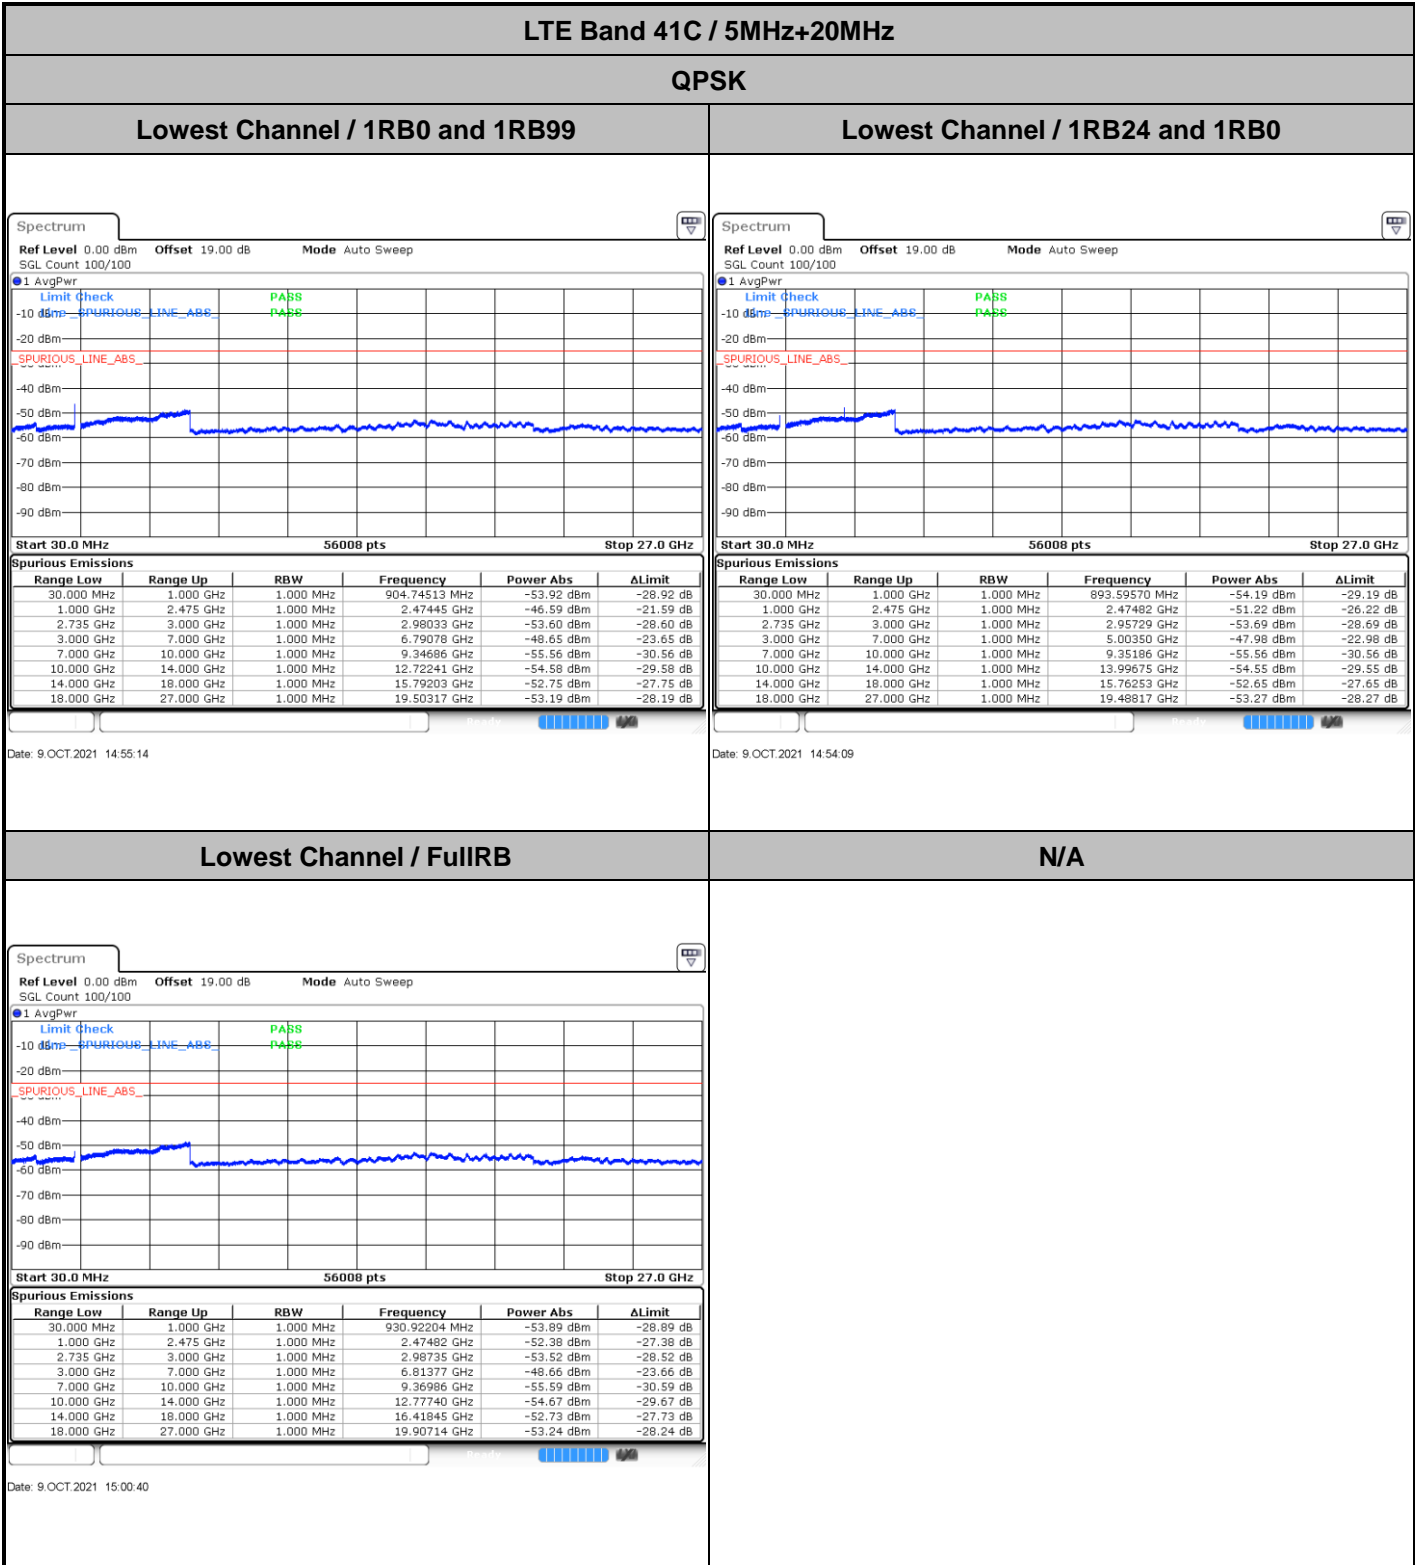

Lowest Band Edge / 1RB0 and 1RB9

Highest Band Edge / 1RB0 and 1RB9

Date: 11 OCT 2021 16:08:15

Date: 11 OCT 2021 17:06:07

Lowest Band Edge / 1RB99 and 1RB0

Highest Band Edge / 1RB99 and 1RB0

Date: 11 OCT 2021 16:37:02

Date: 11 OCT 2021 17:06:53

Lowest Band Edge / Full RB

Highest Band Edge / Full RB

Date: 11 OCT 2021 16:34:43

Date: 11 OCT 2021 17:02:17

Conducted Spurious Emission

LTE Band 41C / 5MHz+20MHz

QPSK

Middle Channel / 1RB0 and 1RB9

Middle Channel / 1RB24 and 1RB0

Date: 9.OCT.2021 15:08:02

Date: 9.OCT.2021 15:09:07

Middle Channel / FullIRB

N/A

Date: 9.OCT.2021 15:02:36

LTE Band 41C / 5MHz+20MHz