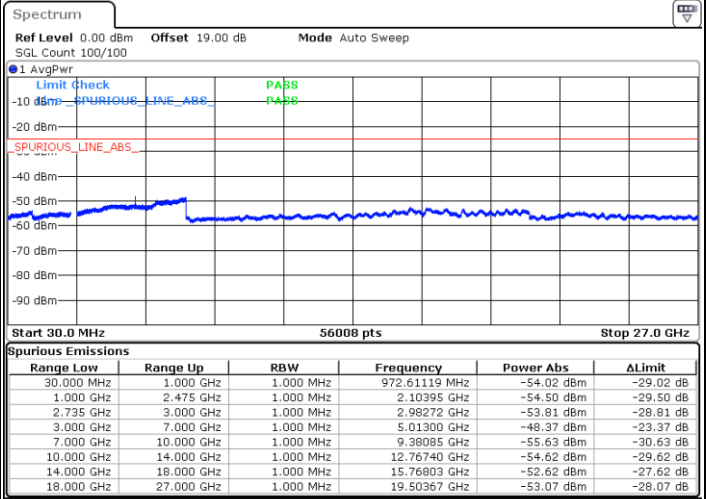

N/A

Date: 9.OCT.2021 20:16:22

LTE Band 41C / 10MHz+15MHz

QPSK

Highest Channel / 1RB0 and 1RB74

Highest Channel / 1RB49 and 1RB0

Date: 18.OCT.2021 10:39:27

Date: 9.OCT.2021 18:59:48

Highest Channel / FullIRB

N/A

Date: 9.OCT.2021 19:07:01

LTE Band 41C / 10MHz+20MHz

QPSK

Lowest Channel / 1RB0 and 1RB99

Lowest Channel / 1RB49 and 1RB0

Date: 9.OCT.2021 21:49:37

Date: 9.OCT.2021 21:48:28

Lowest Channel / FullIRB

N/A

Date: 9.OCT.2021 21:55:24

LTE Band 41C / 10MHz+20MHz

QPSK

Middle Channel / 1RB0 and 1RB99

Middle Channel / 1RB49 and 1RB0

Date: 10.OCT.2021 01:36:54

Date: 10.OCT.2021 01:38:04

Middle Channel / FullIRB

N/A

Date: 10.OCT.2021 01:31:07

LTE Band 41C / 10MHz+20MHz

QPSK

Highest Channel / 1RB0 and 1RB99