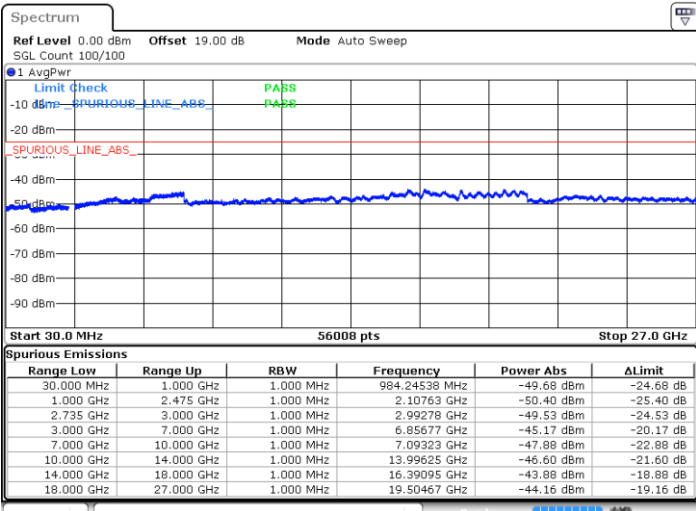

Date: 9.OCT.2021 21:18:49

LTE Band 41C / 15MHz+15MHz

QPSK

Lowest Channel / 1RB0 and 1RB74

Lowest Channel / 1RB74 and 1RB0

Date: 11.OCT.2021 11:37:55

Date: 11.OCT.2021 11:36:45

Lowest Channel / FullIRB

N/A

Date: 11.OCT.2021 11:43:42

LTE Band 41C / 15MHz+15MHz

QPSK

Middle Channel / 1RB0 and 1RB74

Middle Channel / 1RB74 and 1RB0

Date: 11.OCT.2021 11:58:02

Date: 11.OCT.2021 11:59:12

Middle Channel / FullIRB

N/A

Date: 11.OCT.2021 11:52:14

LTE Band 41C / 15MHz+15MHz

QPSK

Highest Channel / 1RB0 and 1RB74

Highest Channel / 1RB74 and 1RB0

Date: 11.OCT.2021 13:48:45

Date: 11.OCT.2021 13:42:57

Highest Channel / FullIRB

N/A

Date: 11.OCT.2021 13:49:55

LTE Band 41C / 15MHz+20MHz

QPSK

Lowest Channel / 1RB0 and 1RB99

Lowest Channel / 1RB74 and 1RB80