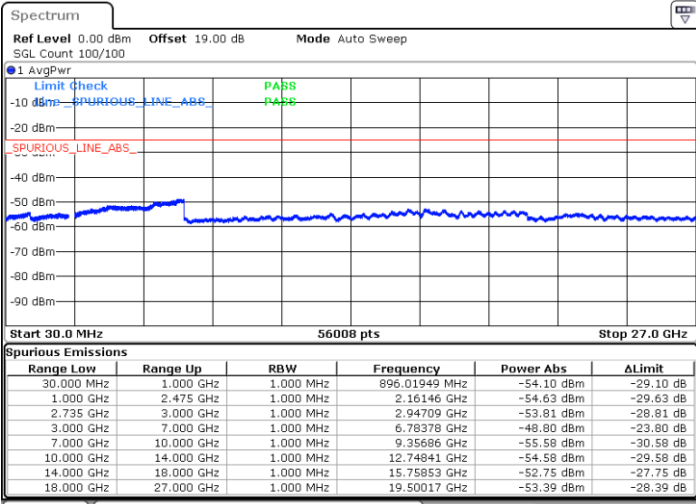

Date: 11 OCT 2021 17:06:53

Lowest Band Edge / Full RB

Highest Band Edge / Full RB

Date: 11 OCT 2021 16:34:43

Date: 11 OCT 2021 17:02:17

Conducted Spurious Emission

LTE Band 41C / 5MHz+20MHz

QPSK

Middle Channel / 1RB0 and 1RB9

Middle Channel / 1RB24 and 1RB0

Date: 9.OCT.2021 15:08:02

Date: 9.OCT.2021 15:09:07

Middle Channel / FullIRB

N/A

Date: 9.OCT.2021 15:02:36

LTE Band 41C / 5MHz+20MHz

QPSK

Highest Channel / 1RB0 and 1RB99

Highest Channel / 1RB24 and 1RB0

Date: 9.OCT.2021 15:27:06

Date: 9.OCT.2021 15:21:41

Highest Channel / FullIRB

N/A

Date: 9.OCT.2021 15:28:11