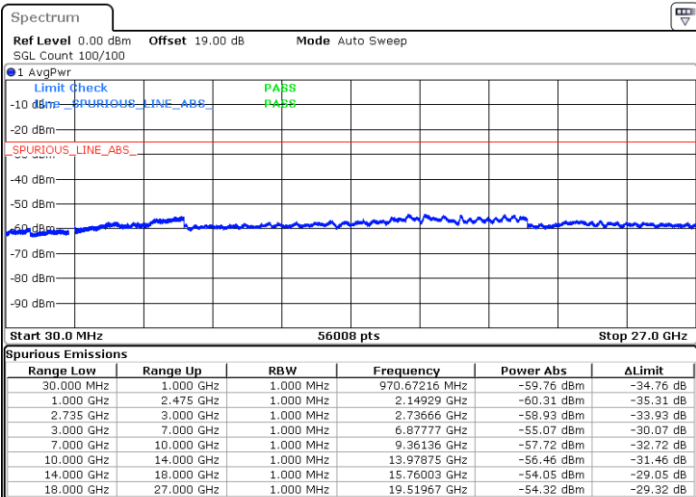

Date: 11.OCT.2021 13:42:57

Highest Channel / FullIRB

N/A

Date: 11.OCT.2021 13:49:55

LTE Band 41C / 15MHz+20MHz

QPSK

Lowest Channel / 1RB0 and 1RB99

Lowest Channel / 1RB74 and 1RB80

Date: 11.OCT.2021 14:06:39

Date: 11.OCT.2021 14:05:29

Lowest Channel / FullIRB

N/A

Date: 11.OCT.2021 14:12:27

LTE Band 41C / 15MHz+20MHz

QPSK

Middle Channel / 1RB0 and 1RB9

Middle Channel / 1RB74 and 1RB0

Date: 11.OCT.2021 14:26:00

Date: 11.OCT.2021 14:27:09

Middle Channel / FullIRB

N/A

Date: 11.OCT.2021 14:20:11

LTE Band 41C / 15MHz+20MHz

QPSK

Highest Channel / 1RB0 and 1RB99

Highest Channel / 1RB74 and 1RB0

Date: 11.OCT.2021 14:50:29

Date: 11.OCT.2021 14:44:41

Highest Channel / FullIRB

N/A

Date: 11.OCT.2021 14:51:39

LTE Band 41C / 20MHz+5MHz