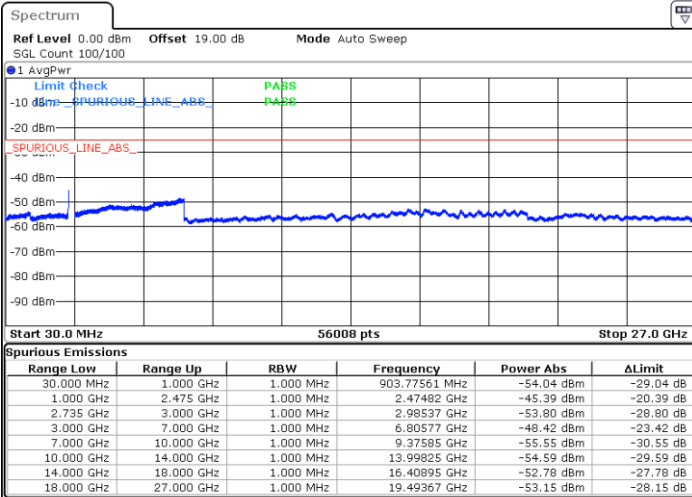

Highest Channel / 1RB49 and 1RB0

Date: 9.OCT.2021 22:18:54

Date: 9.OCT.2021 22:13:07

Highest Channel / FullIRB

N/A

Date: 9.OCT.2021 22:20:03

LTE Band 41C / 15MHz+10MHz

QPSK

Lowest Channel / 1RB0 and 1RB49

Lowest Channel / 1RB74 and 1RB0

Date: 18.OCT.2021 10:50:24

Date: 9.OCT.2021 20:38:41

Lowest Channel / FullIRB

N/A

Date: 9.OCT.2021 20:45:38

LTE Band 41C / 15MHz+10MHz

LTE Band 41C / 15MHz+10MHz

QPSK

Highest Channel / 1RB0 and 1RB49

Highest Channel / 1RB74 and 1RB0

Date: 18.OCT.2021 10:57:20

Date: 9.OCT.2021 21:11:53

Highest Channel / FullIRB

N/A