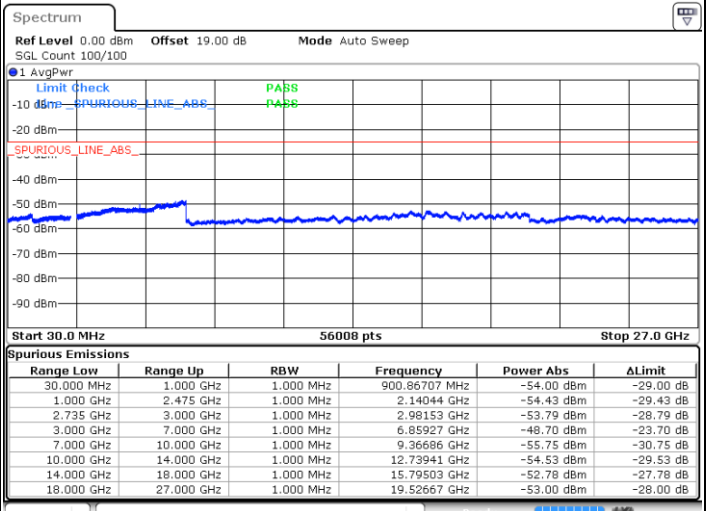

Highest Channel / FullIRB

N/A

Date: 9.OCT.2021 19:07:01

LTE Band 41C / 10MHz+20MHz

QPSK

Lowest Channel / 1RB0 and 1RB99

Lowest Channel / 1RB49 and 1RB0

Date: 9.OCT.2021 21:49:37

Date: 9.OCT.2021 21:48:28

Lowest Channel / FullIRB

N/A

Date: 9.OCT.2021 21:55:24

LTE Band 41C / 10MHz+20MHz

QPSK

Middle Channel / 1RB0 and 1RB99

Middle Channel / 1RB49 and 1RB0

Date: 10.OCT.2021 01:36:54

Date: 10.OCT.2021 01:38:04

Middle Channel / FullIRB

N/A

Date: 10.OCT.2021 01:31:07

LTE Band 41C / 10MHz+20MHz

QPSK

Highest Channel / 1RB0 and 1RB99

Highest Channel / 1RB49 and 1RB0

Date: 9.OCT.2021 22:18:54

Date: 9.OCT.2021 22:13:07

Highest Channel / FullIRB

N/A

Date: 9.OCT.2021 22:20:03

LTE Band 41C / 15MHz+10MHz

QPSK