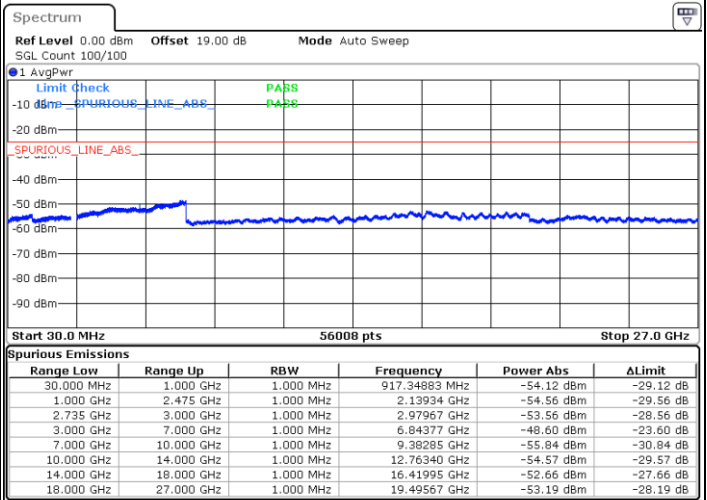

LTE Band 41C / 10MHz+15MHz

QPSK

Lowest Channel / 1RB0 and 1RB74

Lowest Channel / 1RB49 and 1RB0

Date: 11.OCT.2021 09:35:54

Date: 9.OCT.2021 19:48:39

Lowest Channel / FullIRB

N/A

Date: 9.OCT.2021 19:55:36

LTE Band 41C / 10MHz+15MHz

QPSK

MiddleChannel / 1RB0 and 1RB74

Middle Channel / 1RB49 and 1RB0

Date: 9.OCT.2021 20:22:09

Date: 9.OCT.2021 20:23:19

Middle Channel / FullIRB

N/A

Date: 9.OCT.2021 20:16:22

LTE Band 41C / 10MHz+15MHz

QPSK

Highest Channel / 1RB0 and 1RB74

Highest Channel / 1RB49 and 1RB0

Date: 18.OCT.2021 10:39:27

Date: 9.OCT.2021 18:59:48

Highest Channel / FullIRB

N/A

Date: 9.OCT.2021 19:07:01

LTE Band 41C / 10MHz+20MHz

QPSK

Lowest Channel / 1RB0 and 1RB99

Lowest Channel / 1RB49 and 1RB0

Date: 9.OCT.2021 21:49:37