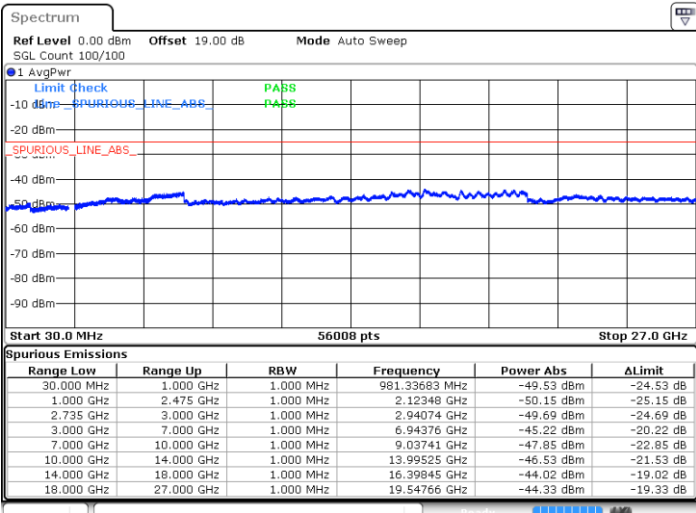

Date: 9.OCT.2021 21:18:49

LTE Band 41C / 15MHz+15MHz

QPSK

Lowest Channel / 1RB0 and 1RB74

Lowest Channel / 1RB74 and 1RB0

Date: 11.OCT.2021 11:37:55

Date: 11.OCT.2021 11:36:45

Lowest Channel / FullIRB

N/A

Date: 11.OCT.2021 11:43:42

LTE Band 41C / 15MHz+15MHz

QPSK

Middle Channel / 1RB0 and 1RB74

Middle Channel / 1RB74 and 1RB0

Date: 11.OCT.2021 11:58:02

Date: 11.OCT.2021 11:59:12

Middle Channel / FullIRB

N/A

Date: 11.OCT.2021 11:52:14

LTE Band 41C / 15MHz+15MHz

QPSK

Highest Channel / 1RB0 and 1RB74

Highest Channel / 1RB74 and 1RB0

Date: 11.OCT.2021 13:48:45

Date: 11.OCT.2021 13:42:57

Highest Channel / FullIRB

N/A

Date: 11.OCT.2021 13:49:55

LTE Band 41C / 15MHz+20MHz

QPSK

Lowest Channel / 1RB0 and 1RB99

Lowest Channel / 1RB74 and 1RB80