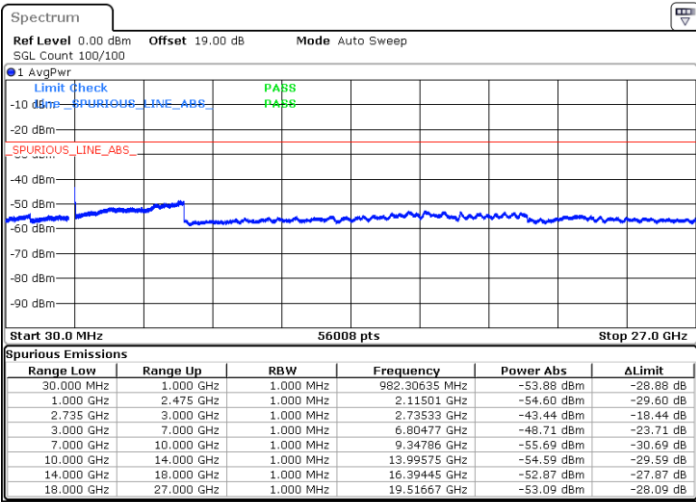

Middle Channel / 1RB0 and 1RB9

Middle Channel / 1RB24 and 1RB0

Date: 9.OCT.2021 15:08:02

Date: 9.OCT.2021 15:09:07

Middle Channel / FullIRB

N/A

Date: 9.OCT.2021 15:02:36

LTE Band 41C / 5MHz+20MHz

QPSK

Highest Channel / 1RB0 and 1RB99

Highest Channel / 1RB24 and 1RB0

Date: 9.OCT.2021 15:27:06

Date: 9.OCT.2021 15:21:41

Highest Channel / FullIRB

N/A

Date: 9.OCT.2021 15:28:11

LTE Band 41C / 10MHz+15MHz

QPSK

Lowest Channel / 1RB0 and 1RB74

Lowest Channel / 1RB49 and 1RB0

Date: 11.OCT.2021 09:35:54

Date: 9.OCT.2021 19:48:39

Lowest Channel / FullIRB

N/A