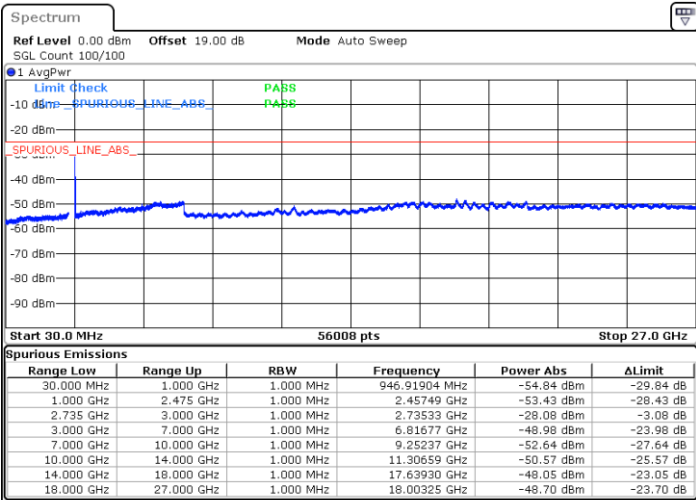

Lowest Channel / 1RB0 and 1RB49

Lowest Channel / 1RB74 and 1RB0

Date: 18.OCT.2021 10:50:24

Date: 9.OCT.2021 20:38:41

Lowest Channel / FullIRB

N/A

Date: 9.OCT.2021 20:45:38

LTE Band 41C / 15MHz+10MHz

QPSK

Middle Channel / 1RB0 and 1RB49

Middle Channel / 1RB74 and 1RB0

Date: 9.OCT.2021 20:57:22

Date: 9.OCT.2021 20:58:31

Middle Channel / FullIRB

N/A

Date: 9.OCT.2021 20:51:35

LTE Band 41C / 15MHz+10MHz

QPSK

Highest Channel / 1RB0 and 1RB49

Highest Channel / 1RB74 and 1RB0

Date: 18.OCT.2021 10:57:20

Date: 9.OCT.2021 21:11:53

Highest Channel / FullIRB

N/A

Date: 9.OCT.2021 21:18:49

LTE Band 41C / 15MHz+15MHz

QPSK

Lowest Channel / 1RB0 and 1RB74

Lowest Channel / 1RB74 and 1RB0

Date: 11.OCT.2021 11:37:55

Date: 11.OCT.2021 11:36:45

Lowest Channel / FullIRB