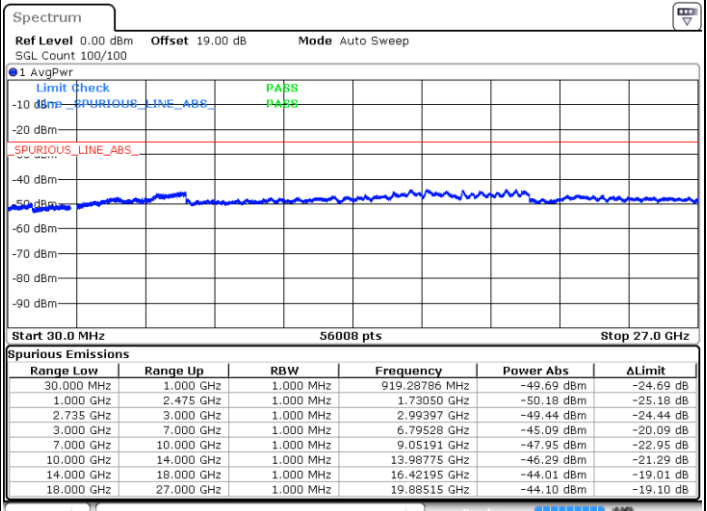

Date: 9.OCT.2021 21:18:49

LTE Band 41C / 15MHz+15MHz

QPSK

Lowest Channel / 1RB0 and 1RB74

Lowest Channel / 1RB74 and 1RB0

Date: 11.OCT.2021 11:37:55

Date: 11.OCT.2021 11:36:45

Lowest Channel / FullIRB

N/A

Date: 11.OCT.2021 11:43:42

LTE Band 41C / 15MHz+15MHz

QPSK

Middle Channel / 1RB0 and 1RB74

Middle Channel / 1RB74 and 1RB0

Date: 11.OCT.2021 11:58:02

Date: 11.OCT.2021 11:59:12

Middle Channel / FullIRB

N/A

Date: 11.OCT.2021 11:52:14

LTE Band 41C / 15MHz+15MHz

QPSK

Highest Channel / 1RB0 and 1RB74

Highest Channel / 1RB74 and 1RB0

Date: 11.OCT.2021 13:48:45

Date: 11.OCT.2021 13:42:57

Highest Channel / FullIRB

N/A

Date: 11.OCT.2021 13:49:55

LTE Band 41C / 15MHz+20MHz

QPSK

Lowest Channel / 1RB0 and 1RB99

Lowest Channel / 1RB74 and 1RB80