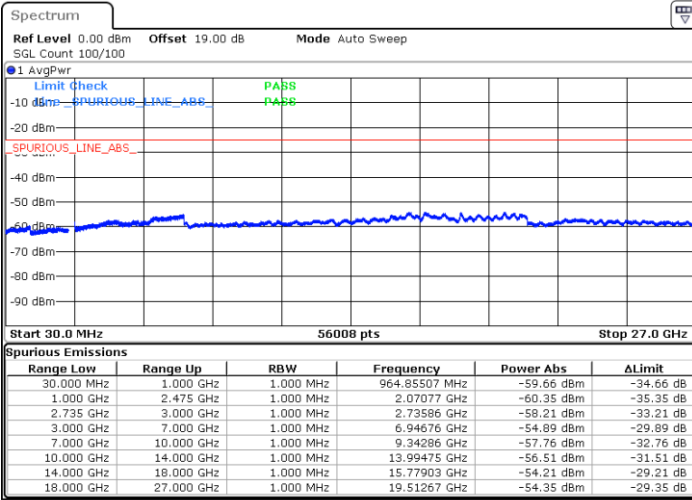

Date: 10.OCT.2021 01:20:06

Date: 10.OCT.2021 01:14:19

Highest Channel / FullIRB

N/A

Date: 10.OCT.2021 01:21:15

LTE Band 41C / 20MHz+15MHz

QPSK

Lowest Channel / 1RB0 and 1RB74

Lowest Channel / 1RB99 and 1RB0

Date: 11.OCT.2021 15:14:41

Date: 11.OCT.2021 15:13:31

Lowest Channel / FullIRB

N/A

Date: 11.OCT.2021 15:20:32

LTE Band 41C / 20MHz+15MHz

QPSK

Middle Channel / 1RB0 and 1RB74

Middle Channel / 1RB99 and 1RB0

Date: 11.OCT.2021 15:29:38

Date: 11.OCT.2021 15:30:48

Middle Channel / FullIRB

N/A

Date: 11.OCT.2021 15:22:44