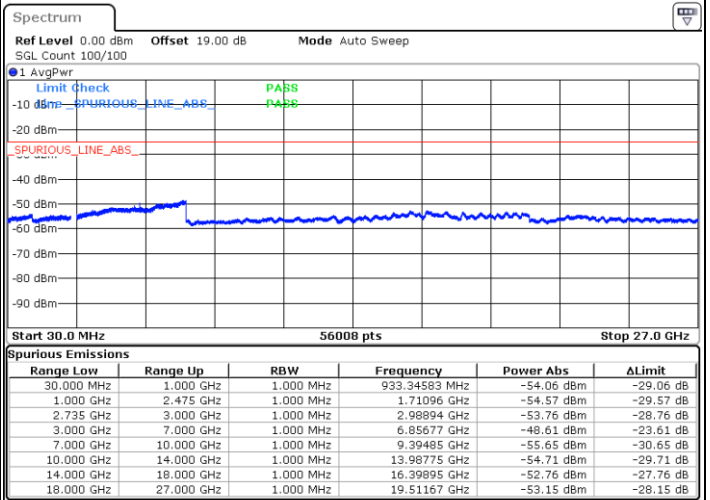

LTE Band 41C / 15MHz+10MHz

QPSK

Middle Channel / 1RB0 and 1RB49

Middle Channel / 1RB74 and 1RB0

Date: 9.OCT.2021 20:57:22

Date: 9.OCT.2021 20:58:31