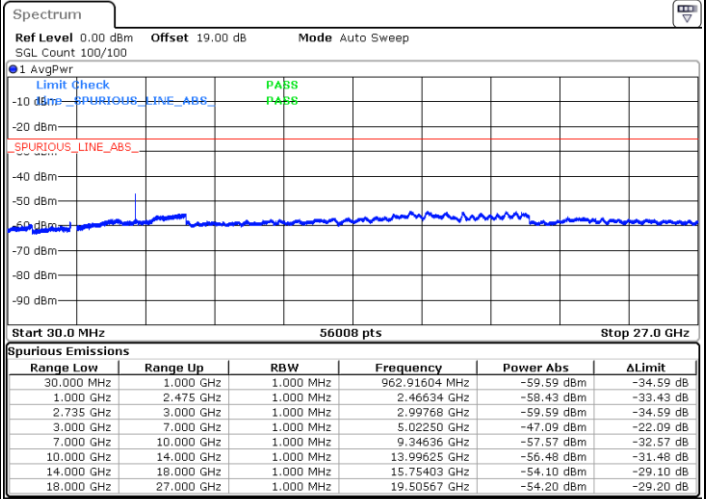

Middle Channel / FullIRB

N/A

Date: 11.OCT.2021 11:52:14

LTE Band 41C / 15MHz+15MHz

QPSK

Highest Channel / 1RB0 and 1RB74

Highest Channel / 1RB74 and 1RB0

Date: 11.OCT.2021 13:48:45

Date: 11.OCT.2021 13:42:57

Highest Channel / FullIRB

N/A

Date: 11.OCT.2021 13:49:55

LTE Band 41C / 15MHz+20MHz

QPSK

Lowest Channel / 1RB0 and 1RB99

Lowest Channel / 1RB74 and 1RB80

Date: 11.OCT.2021 14:06:39

Date: 11.OCT.2021 14:05:29

Lowest Channel / FullIRB

N/A

Date: 11.OCT.2021 14:12:27

LTE Band 41C / 15MHz+20MHz

QPSK

Middle Channel / 1RB0 and 1RB9