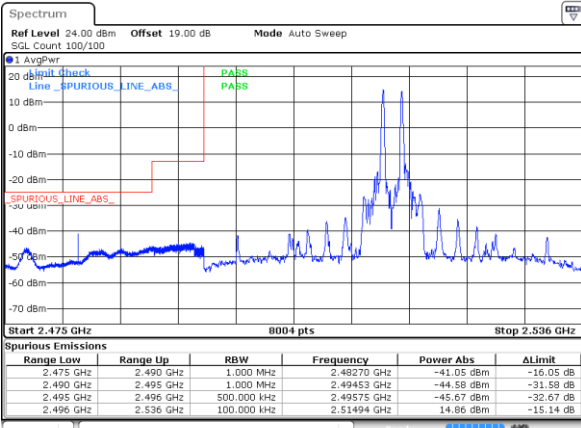

Date: 11 OCT 2021 15:10:03

Date: 11 OCT 2021 15:46:07

Lowest Band Edge / Full RB

Highest Band Edge / Full RB

Date: 11 OCT 2021 15:05:26

Date: 11 OCT 2021 15:41:31

LTE Band 41C / 20MHz+20MHz

64QAM

Lowest Band Edge / 1RB0 and 1RB9

Highest Band Edge / 1RB0 and 1RB9

Date: 11 OCT 2021 16:08:15

Date: 11 OCT 2021 17:06:07

Lowest Band Edge / 1RB99 and 1RB0

Highest Band Edge / 1RB99 and 1RB0

Date: 11 OCT 2021 16:37:02

Date: 11 OCT 2021 17:06:53

Lowest Band Edge / Full RB

Highest Band Edge / Full RB

Date: 11 OCT 2021 16:34:43

Date: 11 OCT 2021 17:02:17

Conducted Spurious Emission

LTE Band 41C / 5MHz+20MHz

QPSK