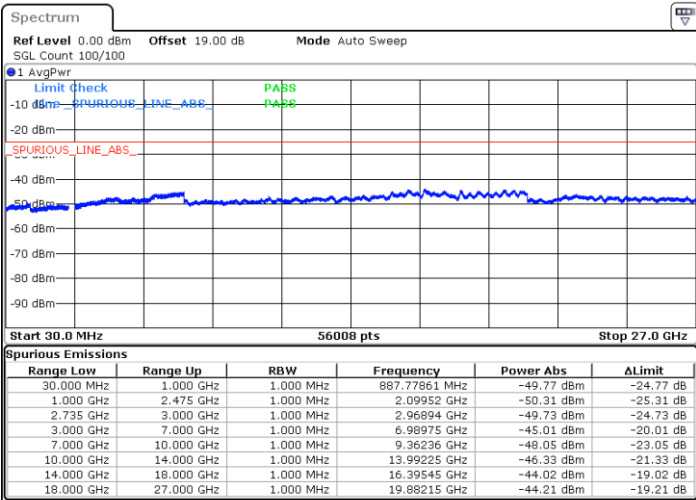

LTE Band 41C / 15MHz+10MHz

QPSK

Highest Channel / 1RB0 and 1RB49

Highest Channel / 1RB74 and 1RB0

Date: 18.OCT.2021 10:57:20

Date: 9.OCT.2021 21:11:53

Highest Channel / FullIRB

N/A

Date: 9.OCT.2021 21:18:49

LTE Band 41C / 15MHz+15MHz

QPSK

Lowest Channel / 1RB0 and 1RB74

Lowest Channel / 1RB74 and 1RB0

Date: 11.OCT.2021 11:37:55

Date: 11.OCT.2021 11:36:45

Lowest Channel / FullIRB

N/A

Date: 11.OCT.2021 11:43:42

LTE Band 41C / 15MHz+15MHz

QPSK

Middle Channel / 1RB0 and 1RB74

Middle Channel / 1RB74 and 1RB0

Date: 11.OCT.2021 11:58:02

Date: 11.OCT.2021 11:59:12

Middle Channel / FullIRB

N/A

Date: 11.OCT.2021 11:52:14

LTE Band 41C / 15MHz+15MHz

QPSK

Highest Channel / 1RB0 and 1RB74

Highest Channel / 1RB74 and 1RB0

Date: 11.OCT.2021 13:48:45