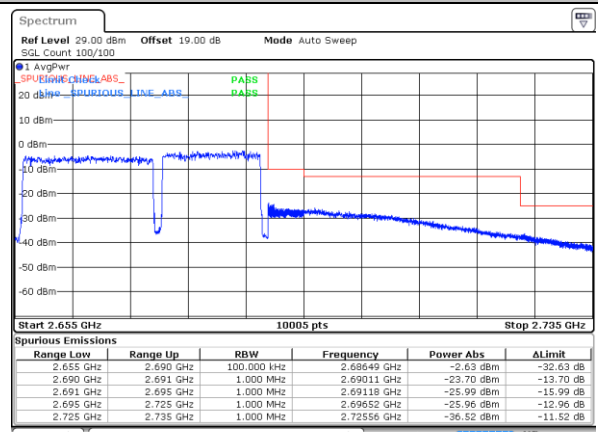

LTE Band 41C / 20MHz+15MHz

64QAM

Lowest Band Edge / 1RB0 and 1RB74

Highest Band Edge / 1RB0 and 1RB74

Date: 11 OCT 2021 15:06:13

Date: 11 OCT 2021 15:45:21

Lowest Band Edge / 1RB99 and 1RB0

Highest Band Edge / 1RB99 and 1RB0

Date: 11 OCT 2021 15:10:03

Date: 11 OCT 2021 15:46:07

Lowest Band Edge / Full RB

Highest Band Edge / Full RB

Date: 11 OCT 2021 15:05:26

Date: 11 OCT 2021 15:41:31

LTE Band 41C / 20MHz+20MHz

64QAM

Lowest Band Edge / 1RB0 and 1RB9

Highest Band Edge / 1RB0 and 1RB9

Date: 11 OCT 2021 16:08:15

Date: 11 OCT 2021 17:06:07

Lowest Band Edge / 1RB99 and 1RB0

Highest Band Edge / 1RB99 and 1RB0

Date: 11 OCT 2021 16:37:02