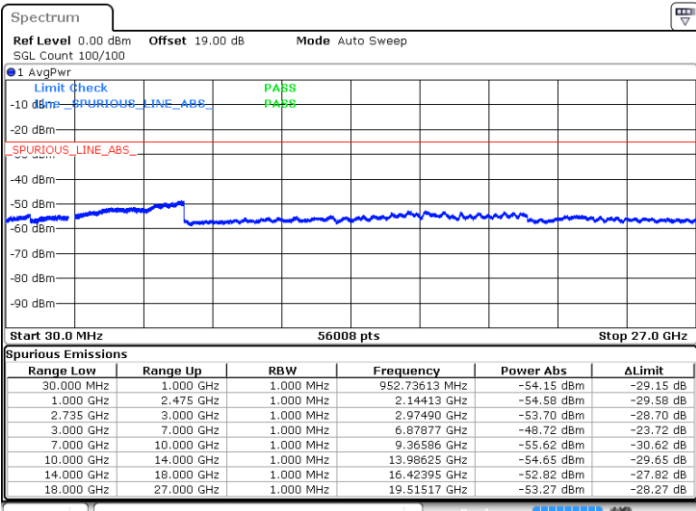

Highest Channel / FullIRB

N/A

Date: 9.OCT.2021 19:07:01

LTE Band 41C / 10MHz+20MHz

QPSK

Lowest Channel / 1RB0 and 1RB99

Lowest Channel / 1RB49 and 1RB0

Date: 9.OCT.2021 21:49:37

Date: 9.OCT.2021 21:48:28

Lowest Channel / FullIRB

N/A

Date: 9.OCT.2021 21:55:24

LTE Band 41C / 10MHz+20MHz

QPSK

Middle Channel / 1RB0 and 1RB99

Middle Channel / 1RB49 and 1RB0

Date: 10.OCT.2021 01:36:54

Date: 10.OCT.2021 01:38:04

Middle Channel / FullIRB

N/A

Date: 10.OCT.2021 01:31:07

LTE Band 41C / 10MHz+20MHz

QPSK

Highest Channel / 1RB0 and 1RB99

Highest Channel / 1RB49 and 1RB0

Date: 9.OCT.2021 22:18:54

Date: 9.OCT.2021 22:13:07

Highest Channel / FullIRB

N/A

Date: 9.OCT.2021 22:20:03

LTE Band 41C / 15MHz+10MHz

QPSK