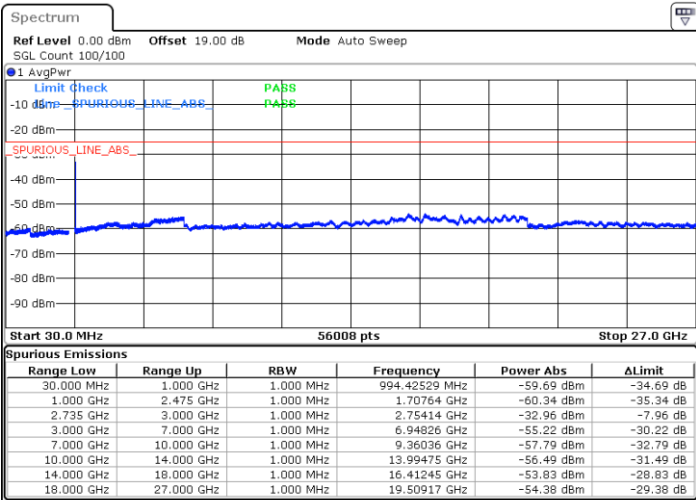

Date: 11.OCT.2021 13:42:57

Highest Channel / FullIRB

N/A

Date: 11.OCT.2021 13:49:55

LTE Band 41C / 15MHz+20MHz

QPSK

Lowest Channel / 1RB0 and 1RB99

Lowest Channel / 1RB74 and 1RB80

Date: 11.OCT.2021 14:06:39

Date: 11.OCT.2021 14:05:29

Lowest Channel / FullIRB

N/A

Date: 11.OCT.2021 14:12:27

LTE Band 41C / 15MHz+20MHz

QPSK

Middle Channel / 1RB0 and 1RB9

Middle Channel / 1RB74 and 1RB0

Date: 11.OCT.2021 14:26:00

Date: 11.OCT.2021 14:27:09

Middle Channel / FullIRB

N/A

Date: 11.OCT.2021 14:20:11

LTE Band 41C / 15MHz+20MHz

QPSK

Highest Channel / 1RB0 and 1RB99

Highest Channel / 1RB74 and 1RB0

Date: 11.OCT.2021 14:50:29

Date: 11.OCT.2021 14:44:41

Highest Channel / FullIRB

N/A

Date: 11.OCT.2021 14:51:39

LTE Band 41C / 20MHz+5MHz