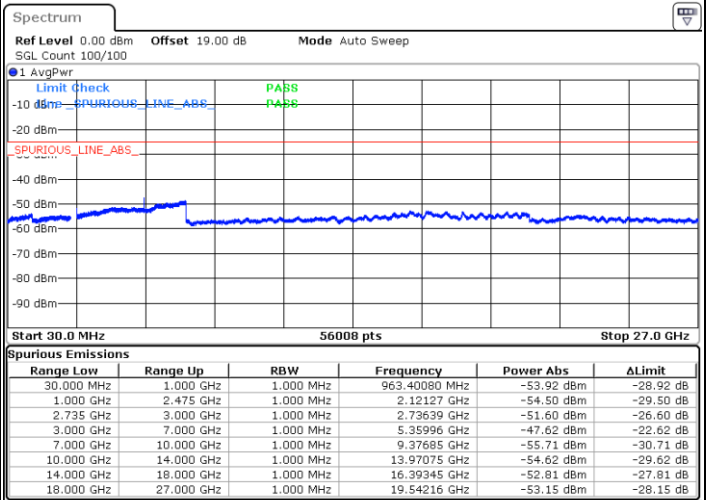

Lowest Channel / 1RB0 and 1RB49

Lowest Channel / 1RB74 and 1RB0

Date: 18.OCT.2021 10:50:24

Date: 9.OCT.2021 20:38:41

Lowest Channel / FullIRB

N/A

Date: 9.OCT.2021 20:45:38

LTE Band 41C / 15MHz+10MHz

LTE Band 41C / 15MHz+10MHz

QPSK

Highest Channel / 1RB0 and 1RB49

Highest Channel / 1RB74 and 1RB0

Date: 18.OCT.2021 10:57:20

Date: 9.OCT.2021 21:11:53

Highest Channel / FullIRB

N/A

Date: 9.OCT.2021 21:18:49

LTE Band 41C / 15MHz+15MHz

QPSK

Lowest Channel / 1RB0 and 1RB74

Lowest Channel / 1RB74 and 1RB0

Date: 11.OCT.2021 11:37:55

Date: 11.OCT.2021 11:36:45

Lowest Channel / FullIRB