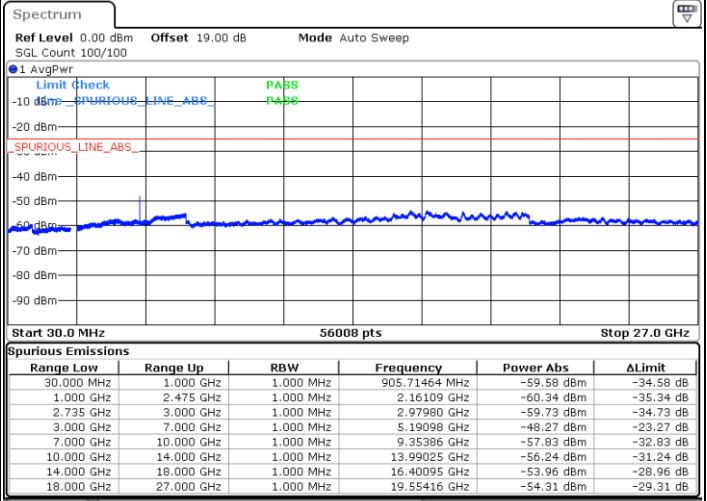

Date: 10.OCT.2021 01:00:13

Middle Channel / FullIRB

N/A

Date: 10.OCT.2021 00:53:17

LTE Band 41C / 20MHz+10MHz

QPSK

Highest Channel / 1RB0 and 1RB49

Highest Channel / 1RB99 and 1RB0

Date: 10.OCT.2021 01:20:06

Date: 10.OCT.2021 01:14:19

Highest Channel / FullIRB

N/A

Date: 10.OCT.2021 01:21:15

LTE Band 41C / 20MHz+15MHz

QPSK

Lowest Channel / 1RB0 and 1RB74

Lowest Channel / 1RB99 and 1RB0

Date: 11.OCT.2021 15:14:41

Date: 11.OCT.2021 15:13:31

Lowest Channel / FullIRB

N/A

Date: 11.OCT.2021 15:20:32

LTE Band 41C / 20MHz+15MHz

QPSK

Middle Channel / 1RB0 and 1RB74

Middle Channel / 1RB99 and 1RB0

Date: 11.OCT.2021 15:29:38

Date: 11.OCT.2021 15:30:48

Middle Channel / FullIRB

N/A

Date: 11.OCT.2021 15:22:44