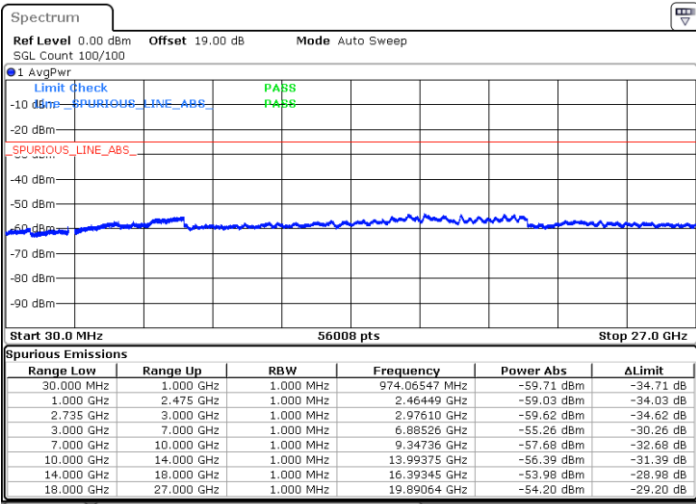

Date: 10.OCT.2021 01:00:13

Middle Channel / FullIRB

N/A

Date: 10.OCT.2021 00:53:17

LTE Band 41C / 20MHz+10MHz

QPSK

Highest Channel / 1RB0 and 1RB49

Highest Channel / 1RB99 and 1RB0

Date: 10.OCT.2021 01:20:06

Date: 10.OCT.2021 01:14:19

Highest Channel / FullIRB

N/A

Date: 10.OCT.2021 01:21:15

LTE Band 41C / 20MHz+15MHz

QPSK

Lowest Channel / 1RB0 and 1RB74

Lowest Channel / 1RB99 and 1RB0

Date: 11.OCT.2021 15:14:41

Date: 11.OCT.2021 15:13:31

Lowest Channel / FullIRB

N/A

Date: 11.OCT.2021 15:20:32

LTE Band 41C / 20MHz+15MHz

QPSK