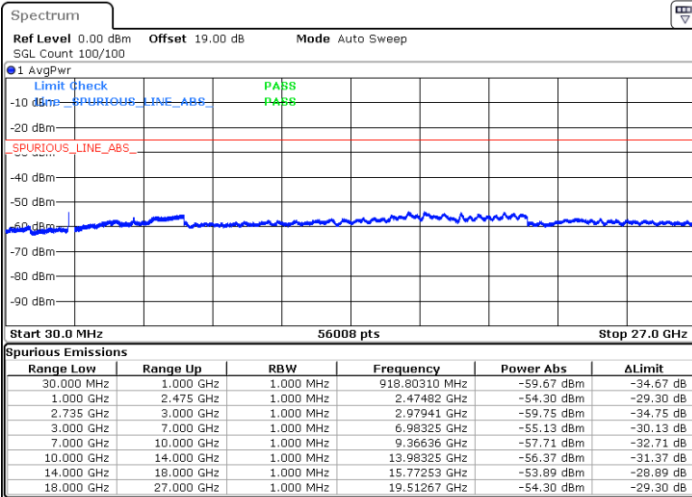

Date: 9.OCT.2021 17:18:58

LTE Band 41C / 20MHz+5MHz

QPSK

Highest Channel / 1RB0 and 1RB24

Highest Channel / 1RB99 and 1RB0

Date: 9.OCT.2021 18:15:04

Date: 9.OCT.2021 18:09:17

Highest Channel / FullIRB

N/A

Date: 9.OCT.2021 18:16:14

LTE Band 41C / 20MHz+10MHz

QPSK

Lowest Channel / 1RB0 and 1RB49

Lowest Channel / 1RB99 and 1RB0

Date: 10.OCT.2021 00:43:24

Date: 10.OCT.2021 00:42:15

Lowest Channel / FullIRB

N/A

Date: 10.OCT.2021 00:49:10

LTE Band 41C / 20MHz+10MHz

QPSK

Middle Channel / 1RB0 and 1RB49

Middle Channel / 1RB99 and 1RB0

Date: 10.OCT.2021 00:59:03

Date: 10.OCT.2021 01:00:13

Middle Channel / FullIRB

N/A

Date: 10.OCT.2021 00:53:17

LTE Band 41C / 20MHz+10MHz

QPSK

Highest Channel / 1RB0 and 1RB49

Highest Channel / 1RB99 and 1RB0