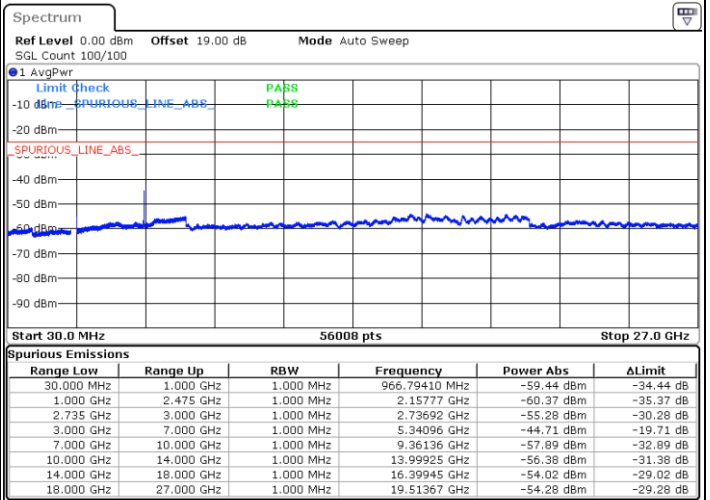

Date: 11.OCT.2021 13:42:57

Highest Channel / FullIRB

N/A

Date: 11.OCT.2021 13:49:55

LTE Band 41C / 15MHz+20MHz

QPSK

Lowest Channel / 1RB0 and 1RB99

Lowest Channel / 1RB74 and 1RB80

Date: 11.OCT.2021 14:06:39

Date: 11.OCT.2021 14:05:29

Lowest Channel / FullIRB

N/A

Date: 11.OCT.2021 14:12:27

LTE Band 41C / 15MHz+20MHz

QPSK

Middle Channel / 1RB0 and 1RB9

Middle Channel / 1RB74 and 1RB0

Date: 11.OCT.2021 14:26:00

Date: 11.OCT.2021 14:27:09

Middle Channel / FullIRB

N/A

Date: 11.OCT.2021 14:20:11

LTE Band 41C / 15MHz+20MHz

QPSK

Highest Channel / 1RB0 and 1RB99

Highest Channel / 1RB74 and 1RB0

Date: 11.OCT.2021 14:50:29

Date: 11.OCT.2021 14:44:41

Highest Channel / FullIRB

N/A

Date: 11.OCT.2021 14:51:39

LTE Band 41C / 20MHz+5MHz