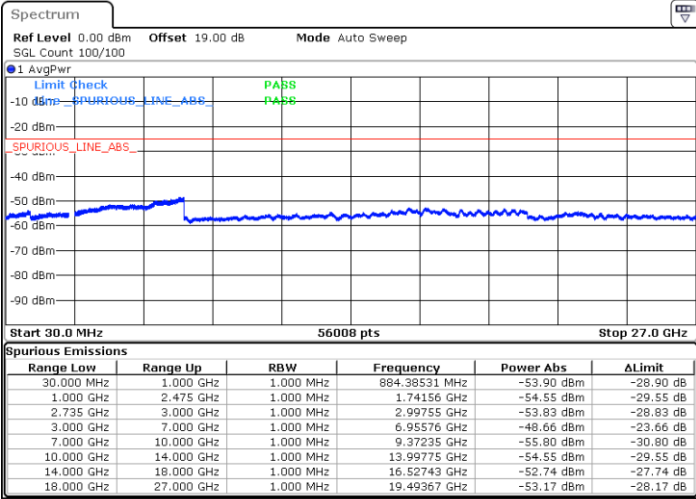

Highest Channel / 1RB0 and 1RB99

Highest Channel / 1RB74 and 1RB0

Date: 11.OCT.2021 14:50:29

Date: 11.OCT.2021 14:44:41

Highest Channel / FullIRB

N/A

Date: 11.OCT.2021 14:51:39

LTE Band 41C / 20MHz+5MHz

QPSK

Lowest Channel / 1RB0 and 1RB24

Lowest Channel / 1RB99 and 1RB0

Date: 9.OCT.2021 16:42:31

Date: 9.OCT.2021 16:41:26

Lowest Channel / FullIRB

N/A

Date: 9.OCT.2021 17:10:56

LTE Band 41C / 20MHz+5MHz

QPSK

Middle Channel / 1RB0 and 1RB24

Middle Channel / 1RB99 and 1RB0

Date: 9.OCT.2021 17:44:04

Date: 9.OCT.2021 17:45:14

Middle Channel / FullIRB

N/A

Date: 9.OCT.2021 17:18:58

LTE Band 41C / 20MHz+5MHz

QPSK

Highest Channel / 1RB0 and 1RB24

Highest Channel / 1RB99 and 1RB0

Date: 9.OCT.2021 18:15:04

Date: 9.OCT.2021 18:09:17

Highest Channel / FullIRB