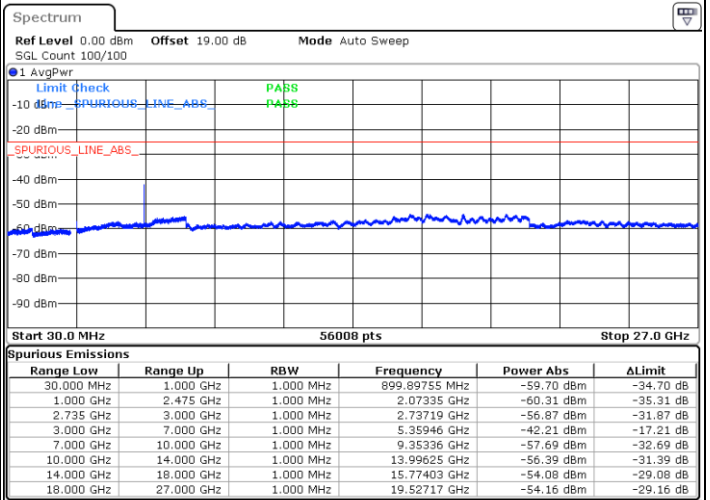

Lowest Channel / FullIRB

N/A

Date: 10.OCT.2021 00:49:10

LTE Band 41C / 20MHz+10MHz

QPSK

Middle Channel / 1RB0 and 1RB49

Middle Channel / 1RB99 and 1RB0

Date: 10.OCT.2021 00:59:03

Date: 10.OCT.2021 01:00:13

Middle Channel / FullIRB

N/A

Date: 10.OCT.2021 00:53:17

LTE Band 41C / 20MHz+10MHz

QPSK

Highest Channel / 1RB0 and 1RB49

Highest Channel / 1RB99 and 1RB0

Date: 10.OCT.2021 01:20:06

Date: 10.OCT.2021 01:14:19

Highest Channel / FullIRB

N/A

Date: 10.OCT.2021 01:21:15

LTE Band 41C / 20MHz+15MHz

QPSK

Lowest Channel / 1RB0 and 1RB74

Lowest Channel / 1RB99 and 1RB0

Date: 11.OCT.2021 15:14:41

Date: 11.OCT.2021 15:13:31

Lowest Channel / FullIRB

N/A

Date: 11.OCT.2021 15:20:32

LTE Band 41C / 20MHz+15MHz

QPSK