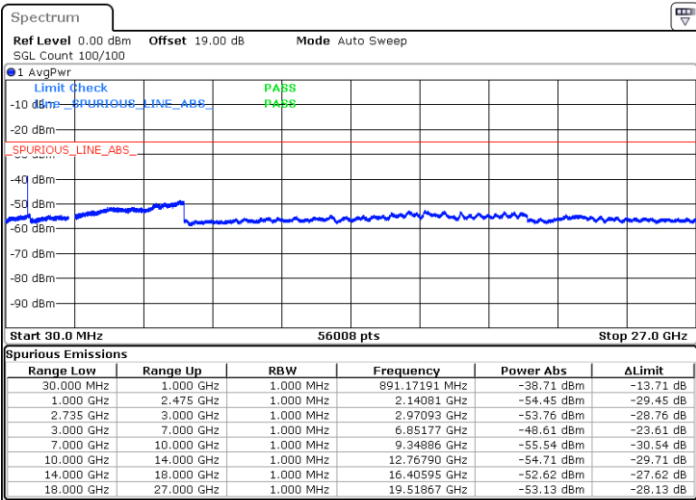

Date: 9.OCT.2021 21:48:28

Lowest Channel / FullIRB

N/A

Date: 9.OCT.2021 21:55:24

LTE Band 41C / 10MHz+20MHz

QPSK

Middle Channel / 1RB0 and 1RB99

Middle Channel / 1RB49 and 1RB0

Date: 10.OCT.2021 01:36:54

Date: 10.OCT.2021 01:38:04

Middle Channel / FullIRB

N/A

Date: 10.OCT.2021 01:31:07

LTE Band 41C / 10MHz+20MHz

QPSK

Highest Channel / 1RB0 and 1RB99

Highest Channel / 1RB49 and 1RB0

Date: 9.OCT.2021 22:18:54

Date: 9.OCT.2021 22:13:07

Highest Channel / FullIRB

N/A

Date: 9.OCT.2021 22:20:03

LTE Band 41C / 15MHz+10MHz

QPSK

Lowest Channel / 1RB0 and 1RB49

Lowest Channel / 1RB74 and 1RB0

Date: 18.OCT.2021 10:50:24

Date: 9.OCT.2021 20:38:41

Lowest Channel / FullIRB

N/A

Date: 9.OCT.2021 20:45:38

LTE Band 41C / 15MHz+10MHz