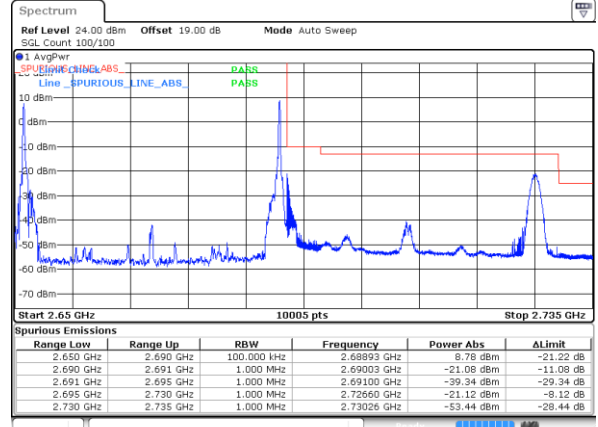

LTE Band 41C / 20MHz+15MHz

64QAM

Lowest Band Edge / 1RB0 and 1RB74

Highest Band Edge / 1RB0 and 1RB74

Date: 11 OCT 2021 15:06:13

Date: 11 OCT 2021 15:45:21

Lowest Band Edge / 1RB99 and 1RB0

Highest Band Edge / 1RB99 and 1RB0

Date: 11 OCT 2021 15:10:03

Date: 11 OCT 2021 15:46:07

Lowest Band Edge / Full RB

Highest Band Edge / Full RB

Date: 11 OCT 2021 15:05:26

Date: 11 OCT 2021 15:41:31

LTE Band 41C / 20MHz+20MHz

64QAM

Lowest Band Edge / 1RB0 and 1RB9

Highest Band Edge / 1RB0 and 1RB9

Date: 11 OCT 2021 16:08:15

Date: 11 OCT 2021 17:06:07

Lowest Band Edge / 1RB99 and 1RB0

Highest Band Edge / 1RB99 and 1RB0

Date: 11 OCT 2021 16:37:02

Date: 11 OCT 2021 17:06:53

Lowest Band Edge / Full RB

Highest Band Edge / Full RB

Date: 11 OCT 2021 16:34:43

Date: 11 OCT 2021 17:02:17

Conducted Spurious Emission

LTE Band 41C / 5MHz+20MHz

QPSK