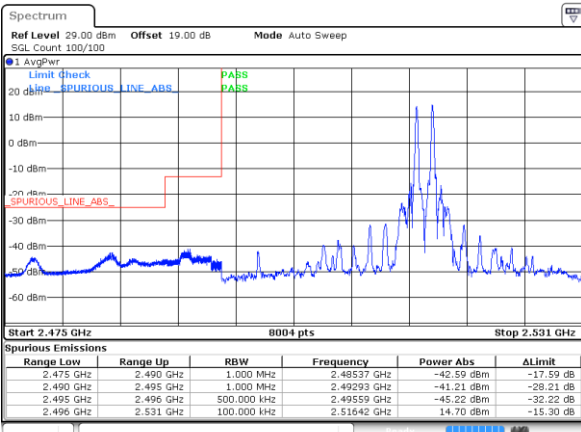

LTE Band 41C / 20MHz+15MHz

64QAM

Lowest Band Edge / 1RB0 and 1RB74

Highest Band Edge / 1RB0 and 1RB74

Date: 11 OCT 2021 15:06:13

Date: 11 OCT 2021 15:45:21

Lowest Band Edge / 1RB99 and 1RB0

Highest Band Edge / 1RB99 and 1RB0

Date: 11 OCT 2021 15:10:03

Date: 11 OCT 2021 15:46:07

Lowest Band Edge / Full RB

Highest Band Edge / Full RB

Date: 11 OCT 2021 15:05:26

Date: 11 OCT 2021 15:41:31

LTE Band 41C / 20MHz+20MHz

64QAM