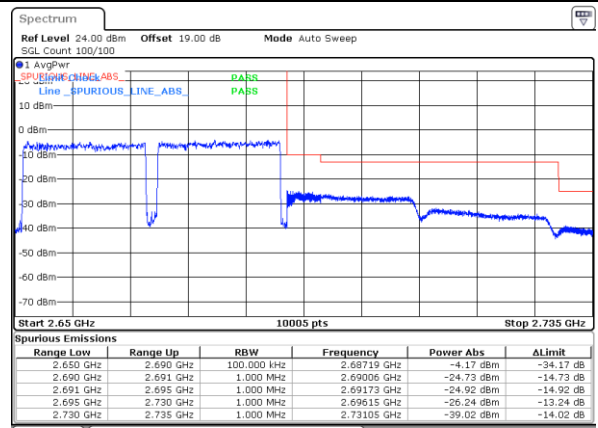

Date: 11 OCT 2021 15:10:03

Date: 11 OCT 2021 15:46:07

Lowest Band Edge / Full RB

Highest Band Edge / Full RB

Date: 11 OCT 2021 15:05:26

Date: 11 OCT 2021 15:41:31

LTE Band 41C / 20MHz+20MHz

64QAM

Lowest Band Edge / 1RB0 and 1RB9

Highest Band Edge / 1RB0 and 1RB9

Date: 11 OCT 2021 16:08:15

Date: 11 OCT 2021 17:06:07

Lowest Band Edge / 1RB99 and 1RB0

Highest Band Edge / 1RB99 and 1RB0

Date: 11 OCT 2021 16:37:02

Date: 11 OCT 2021 17:06:53

Lowest Band Edge / Full RB

Highest Band Edge / Full RB

Date: 11 OCT 2021 16:34:43

Date: 11 OCT 2021 17:02:17

Conducted Spurious Emission

LTE Band 41C / 5MHz+20MHz

QPSK