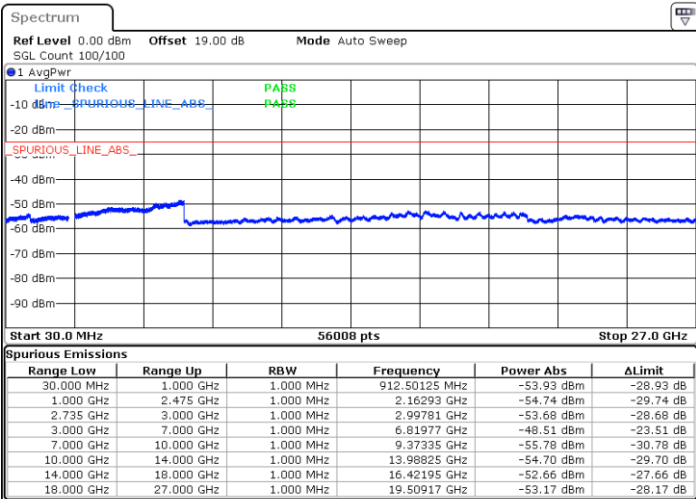

Lowest Channel / 1RB0 and 1RB49

Lowest Channel / 1RB74 and 1RB0

Date: 18.OCT.2021 10:50:24

Date: 9.OCT.2021 20:38:41

Lowest Channel / FullIRB

N/A

Date: 9.OCT.2021 20:45:38

LTE Band 41C / 15MHz+10MHz

QPSK

Middle Channel / 1RB0 and 1RB49

Middle Channel / 1RB74 and 1RB0

Date: 9.OCT.2021 20:57:22

Date: 9.OCT.2021 20:58:31

Middle Channel / FullIRB

N/A

Date: 9.OCT.2021 20:51:35

LTE Band 41C / 15MHz+10MHz

QPSK

Highest Channel / 1RB0 and 1RB49

Highest Channel / 1RB74 and 1RB0

Date: 18.OCT.2021 10:57:20

Date: 9.OCT.2021 21:11:53

Highest Channel / FullIRB

N/A

Date: 9.OCT.2021 21:18:49

LTE Band 41C / 15MHz+15MHz

QPSK

Lowest Channel / 1RB0 and 1RB74

Lowest Channel / 1RB74 and 1RB0

Date: 11.OCT.2021 11:37:55

Date: 11.OCT.2021 11:36:45

Lowest Channel / FullIRB