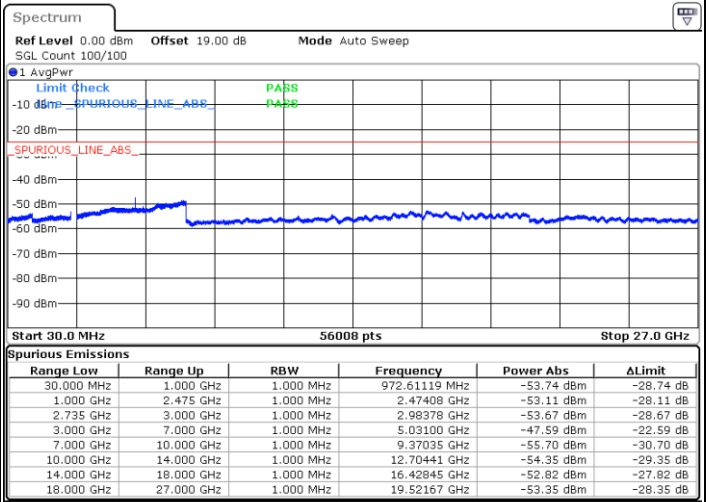

Middle Channel / 1RB74 and 1RB0

Date: 11.OCT.2021 14:26:00

Date: 11.OCT.2021 14:27:09

Middle Channel / FullIRB

N/A

Date: 11.OCT.2021 14:20:11

LTE Band 41C / 15MHz+20MHz

QPSK

Highest Channel / 1RB0 and 1RB99

Highest Channel / 1RB74 and 1RB0

Date: 11.OCT.2021 14:50:29

Date: 11.OCT.2021 14:44:41

Highest Channel / FullIRB

N/A

Date: 11.OCT.2021 14:51:39

LTE Band 41C / 20MHz+5MHz

QPSK

Lowest Channel / 1RB0 and 1RB24

Lowest Channel / 1RB99 and 1RB0

Date: 9.OCT.2021 16:42:31

Date: 9.OCT.2021 16:41:26

Lowest Channel / FullIRB

N/A

Date: 9.OCT.2021 17:10:56