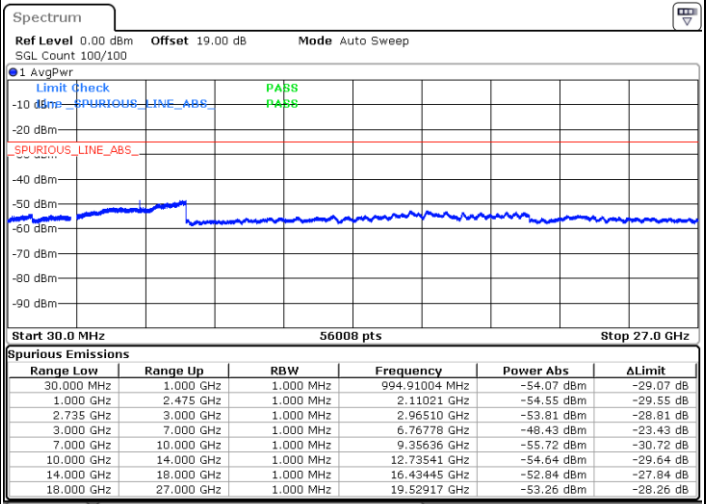

Lowest Band Edge / 1RB0 and 1RB9

Highest Band Edge / 1RB0 and 1RB9

Date: 11 OCT 2021 16:08:15

Date: 11 OCT 2021 17:06:07

Lowest Band Edge / 1RB99 and 1RB0

Highest Band Edge / 1RB99 and 1RB0

Date: 11 OCT 2021 16:37:02

Date: 11 OCT 2021 17:06:53

Lowest Band Edge / Full RB

Highest Band Edge / Full RB

Date: 11 OCT 2021 16:34:43

Date: 11 OCT 2021 17:02:17

Conducted Spurious Emission

LTE Band 41C / 5MHz+20MHz

QPSK

Middle Channel / 1RB0 and 1RB9

Middle Channel / 1RB24 and 1RB0

Date: 9.OCT.2021 15:08:02

Date: 9.OCT.2021 15:09:07

Middle Channel / FullIRB

N/A

Date: 9.OCT.2021 15:02:36

LTE Band 41C / 5MHz+20MHz

QPSK

Highest Channel / 1RB0 and 1RB99

Highest Channel / 1RB24 and 1RB0

Date: 9.OCT.2021 15:27:06

Date: 9.OCT.2021 15:21:41

Highest Channel / FullIRB

N/A

Date: 9.OCT.2021 15:28:11