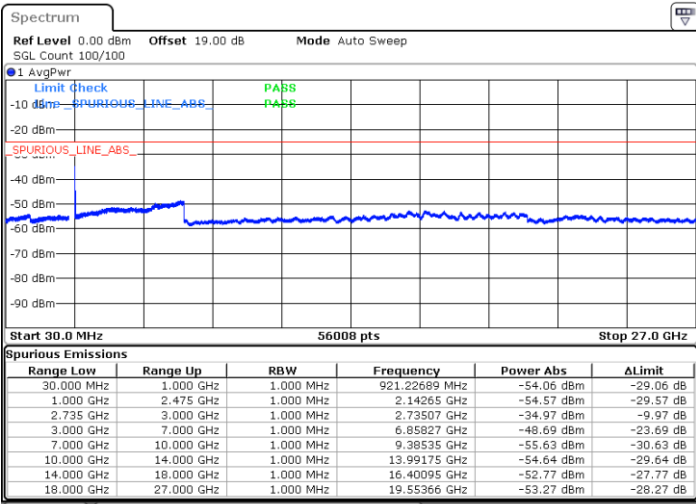

QPSK

Lowest Channel / 1RB0 and 1RB24

Lowest Channel / 1RB99 and 1RB0

Date: 9.OCT.2021 16:42:31

Date: 9.OCT.2021 16:41:26

Lowest Channel / FullIRB

N/A

Date: 9.OCT.2021 17:10:56

LTE Band 41C / 20MHz+5MHz

QPSK

Middle Channel / 1RB0 and 1RB24

Middle Channel / 1RB99 and 1RB0

Date: 9.OCT.2021 17:44:04

Date: 9.OCT.2021 17:45:14

Middle Channel / FullIRB

N/A

Date: 9.OCT.2021 17:18:58

LTE Band 41C / 20MHz+5MHz

QPSK

Highest Channel / 1RB0 and 1RB24

Highest Channel / 1RB99 and 1RB0

Date: 9.OCT.2021 18:15:04

Date: 9.OCT.2021 18:09:17

Highest Channel / FullIRB

N/A

Date: 9.OCT.2021 18:16:14

LTE Band 41C / 20MHz+10MHz

QPSK

Lowest Channel / 1RB0 and 1RB49

Lowest Channel / 1RB99 and 1RB0

Date: 10.OCT.2021 00:43:24

Date: 10.OCT.2021 00:42:15