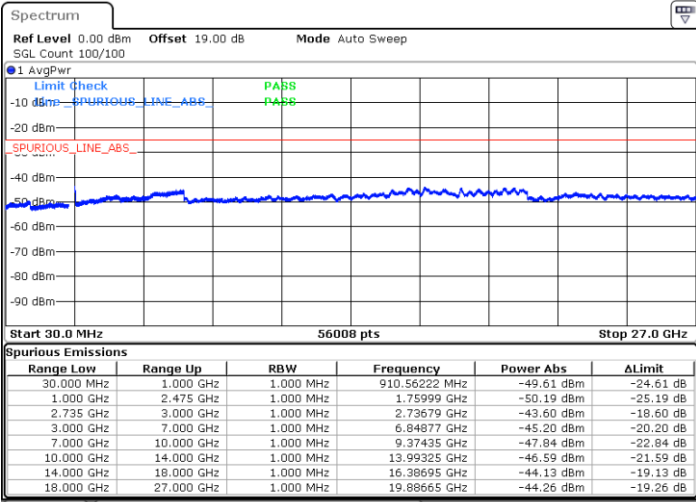

N/A

Date: 11.OCT.2021 11:43:42

LTE Band 41C / 15MHz+15MHz

QPSK

Middle Channel / 1RB0 and 1RB74

Middle Channel / 1RB74 and 1RB0

Date: 11.OCT.2021 11:58:02

Date: 11.OCT.2021 11:59:12

Middle Channel / FullIRB

N/A

Date: 11.OCT.2021 11:52:14

LTE Band 41C / 15MHz+15MHz

QPSK

Highest Channel / 1RB0 and 1RB74

Highest Channel / 1RB74 and 1RB0

Date: 11.OCT.2021 13:48:45

Date: 11.OCT.2021 13:42:57

Highest Channel / FullIRB

N/A

Date: 11.OCT.2021 13:49:55

LTE Band 41C / 15MHz+20MHz

QPSK

Lowest Channel / 1RB0 and 1RB99

Lowest Channel / 1RB74 and 1RB80