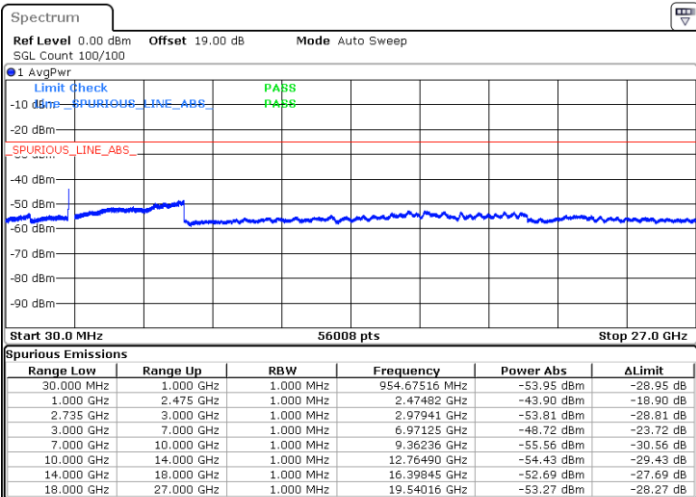

QPSK

Highest Channel / 1RB0 and 1RB99

Highest Channel / 1RB24 and 1RB0

Date: 9.OCT.2021 15:27:06

Date: 9.OCT.2021 15:21:41

Highest Channel / FullIRB

N/A

Date: 9.OCT.2021 15:28:11

LTE Band 41C / 10MHz+15MHz

QPSK

Lowest Channel / 1RB0 and 1RB74

Lowest Channel / 1RB49 and 1RB0

Date: 11.OCT.2021 09:35:54

Date: 9.OCT.2021 19:48:39

Lowest Channel / FullIRB

N/A

Date: 9.OCT.2021 19:55:36

LTE Band 41C / 10MHz+15MHz

QPSK

MiddleChannel / 1RB0 and 1RB74

Middle Channel / 1RB49 and 1RB0

Date: 9.OCT.2021 20:22:09

Date: 9.OCT.2021 20:23:19

Middle Channel / FullIRB

N/A

Date: 9.OCT.2021 20:16:22

LTE Band 41C / 10MHz+15MHz

QPSK

Highest Channel / 1RB0 and 1RB74

Highest Channel / 1RB49 and 1RB0

Date: 18.OCT.2021 10:39:27

Date: 9.OCT.2021 18:59:48