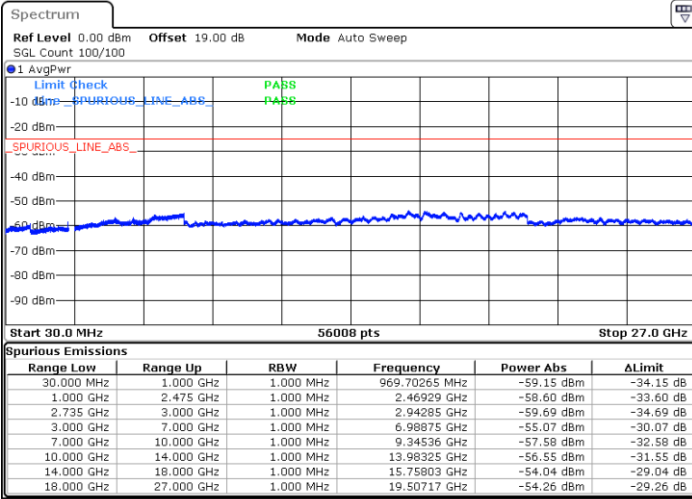

Date: 9.OCT.2021 17:18:58

LTE Band 41C / 20MHz+5MHz

QPSK

Highest Channel / 1RB0 and 1RB24

Highest Channel / 1RB99 and 1RB0

Date: 9.OCT.2021 18:15:04

Date: 9.OCT.2021 18:09:17

Highest Channel / FullIRB

N/A

Date: 9.OCT.2021 18:16:14

LTE Band 41C / 20MHz+10MHz

QPSK

Lowest Channel / 1RB0 and 1RB49

Lowest Channel / 1RB99 and 1RB0

Date: 10.OCT.2021 00:43:24

Date: 10.OCT.2021 00:42:15

Lowest Channel / FullIRB

N/A

Date: 10.OCT.2021 00:49:10

LTE Band 41C / 20MHz+10MHz

QPSK

Middle Channel / 1RB0 and 1RB49

Middle Channel / 1RB99 and 1RB0

Date: 10.OCT.2021 00:59:03

Date: 10.OCT.2021 01:00:13

Middle Channel / FullIRB

N/A

Date: 10.OCT.2021 00:53:17

LTE Band 41C / 20MHz+10MHz

QPSK

Highest Channel / 1RB0 and 1RB49

Highest Channel / 1RB99 and 1RB0