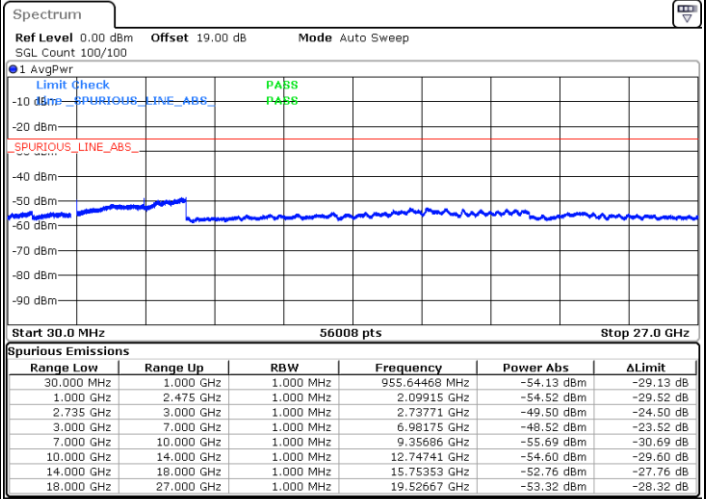

Date: 9.OCT.2021 19:55:36

LTE Band 41C / 10MHz+15MHz

QPSK

MiddleChannel / 1RB0 and 1RB74

Middle Channel / 1RB49 and 1RB0

Date: 9.OCT.2021 20:22:09

Date: 9.OCT.2021 20:23:19

Middle Channel / FullIRB

N/A

Date: 9.OCT.2021 20:16:22

LTE Band 41C / 10MHz+15MHz

QPSK

Highest Channel / 1RB0 and 1RB74

Highest Channel / 1RB49 and 1RB0

Date: 18.OCT.2021 10:39:27

Date: 9.OCT.2021 18:59:48

Highest Channel / FullIRB

N/A

Date: 9.OCT.2021 19:07:01

LTE Band 41C / 10MHz+20MHz

QPSK

Lowest Channel / 1RB0 and 1RB99

Lowest Channel / 1RB49 and 1RB0

Date: 9.OCT.2021 21:49:37

Date: 9.OCT.2021 21:48:28

Lowest Channel / FullIRB

N/A

Date: 9.OCT.2021 21:55:24

LTE Band 41C / 10MHz+20MHz

QPSK

Middle Channel / 1RB0 and 1RB99

Middle Channel / 1RB49 and 1RB0