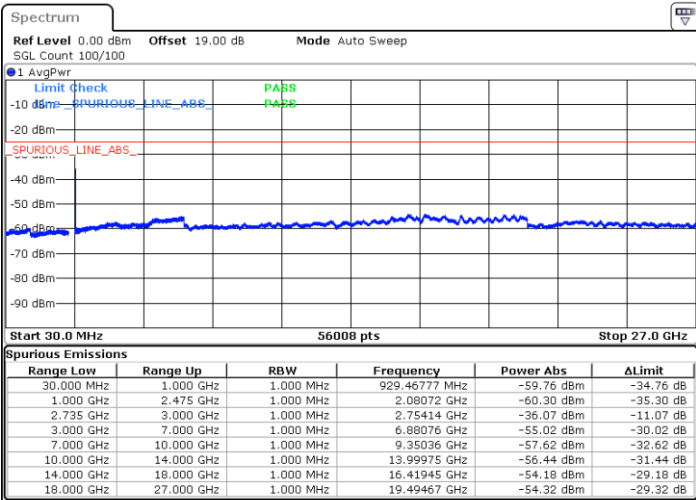

LTE Band 41C / 20MHz+15MHz

QPSK

Highest Channel / 1RB0 and 1RB74

Highest Channel / 1RB99 and 1RB0

Date: 11.OCT.2021 15:54:35

Date: 11.OCT.2021 15:48:48

Highest Channel / FullIRB

N/A

Date: 11.OCT.2021 15:55:45

LTE Band 41C / 20MHz+20MHz

QPSK

Lowest Channel / 1RB0 and 1RB99

Lowest Channel / 1RB99 and 1RB0

Date: 11.OCT.2021 16:41:39

Date: 11.OCT.2021 16:40:29

Lowest Channel / FullIRB