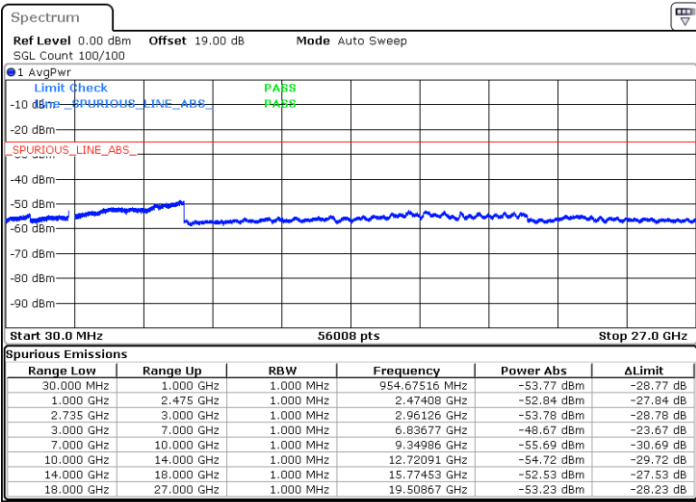

Date: 9.OCT.2021 20:17:32

LTE Band 41C / 10MHz+15MHz

16QAM

Highest Channel / 1RB0 and 1RB74

Highest Channel / 1RB49 and 1RB0

Date: 18.OCT.2021 10:37:33

Date: 9.OCT.2021 19:00:57

Highest Channel / FullIRB

N/A

Date: 9.OCT.2021 19:08:10

LTE Band 41C / 10MHz+20MHz

16QAM

Lowest Channel / 1RB0 and 1RB99

Lowest Channel / 1RB49 and 1RB0

Date: 9.OCT.2021 21:50:46

Date: 9.OCT.2021 21:47:18

Lowest Channel / FullIRB

N/A

Date: 9.OCT.2021 21:54:15

LTE Band 41C / 10MHz+20MHz

16QAM

Middle Channel / 1RB0 and 1RB99

Middle Channel / 1RB49 and 1RB0

Date: 10.OCT.2021 01:35:45

Date: 10.OCT.2021 01:39:13

Middle Channel / FullIRB

N/A

Date: 10.OCT.2021 01:32:17

LTE Band 41C / 10MHz+20MHz

16QAM

Highest Channel / 1RB0 and 1RB99

Highest Channel / 1RB49 and 1RB0