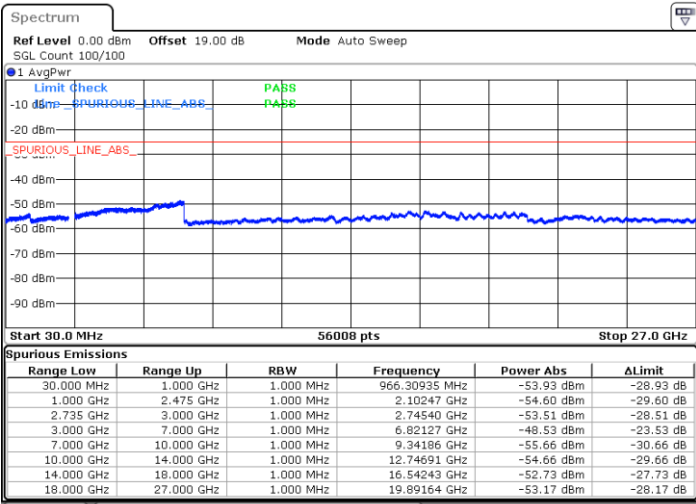

N/A

Date: 9.OCT.2021 19:08:10

LTE Band 41C / 10MHz+20MHz

16QAM

Lowest Channel / 1RB0 and 1RB99

Lowest Channel / 1RB49 and 1RB0

Date: 9.OCT.2021 21:50:46

Date: 9.OCT.2021 21:47:18

Lowest Channel / FullIRB

N/A

Date: 9.OCT.2021 21:54:15

LTE Band 41C / 10MHz+20MHz

16QAM

Middle Channel / 1RB0 and 1RB99

Middle Channel / 1RB49 and 1RB0

Date: 10.OCT.2021 01:35:45

Date: 10.OCT.2021 01:39:13

Middle Channel / FullIRB

N/A

Date: 10.OCT.2021 01:32:17

LTE Band 41C / 10MHz+20MHz

16QAM

Highest Channel / 1RB0 and 1RB99

Highest Channel / 1RB49 and 1RB0

Date: 9.OCT.2021 22:17:44

Date: 9.OCT.2021 22:14:16

Highest Channel / FullIRB

N/A

Date: 9.OCT.2021 22:21:13

LTE Band 41C / 15MHz+10MHz

16QAM

Lowest Channel / 1RB0 and 1RB49