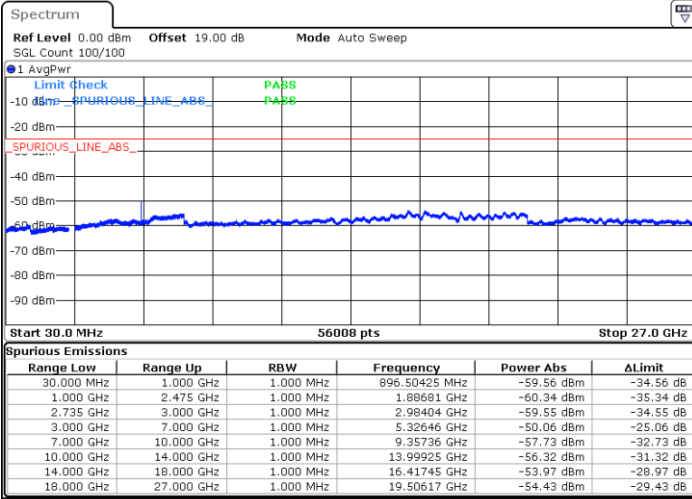

N/A

Date: 10.OCT.2021 00:48:01

LTE Band 41C / 20MHz+10MHz

16QAM

Middle Channel / 1RB0 and 1RB49

Middle Channel / 1RB99 and 1RB0

Date: 10.OCT.2021 00:57:54

Date: 10.OCT.2021 01:01:22

Middle Channel / FullIRB

N/A

Date: 10.OCT.2021 00:54:26

LTE Band 41C / 20MHz+10MHz

16QAM

Highest Channel / 1RB0 and 1RB49

Highest Channel / 1RB99 and 1RB0

Date: 10.OCT.2021 01:18:56

Date: 10.OCT.2021 01:15:28

Highest Channel / FullIRB

N/A

Date: 10.OCT.2021 01:22:24

LTE Band 41C / 20MHz+15MHz

16QAM

Lowest Channel / 1RB0 and 1RB74

Lowest Channel / 1RB99 and 1RB0