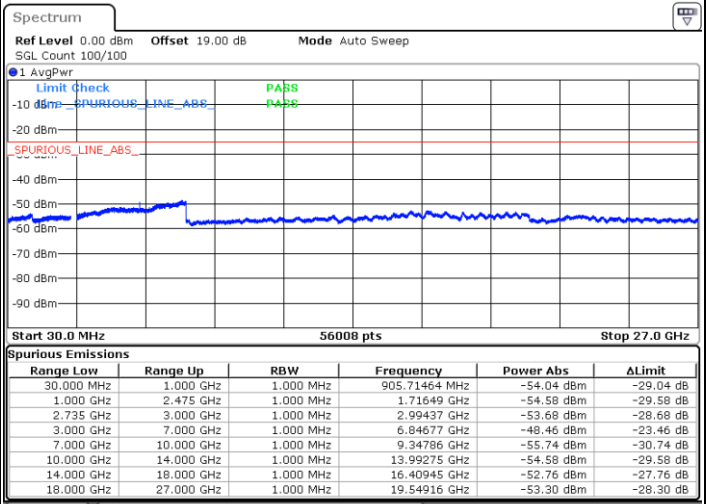

Highest Channel / 1RB0 and 1RB99

Highest Channel / 1RB24 and 1RB0

Date: 9.OCT.2021 15:26:01

Date: 9.OCT.2021 15:22:46

Highest Channel / FullIRB

N/A

Date: 9.OCT.2021 15:29:16

LTE Band 41C / 10MHz+15MHz

16QAM

Lowest Channel / 1RB0 and 1RB74

Lowest Channel / 1RB49 and 1RB0

Date: 18.OCT.2021 10:28:17

Date: 9.OCT.2021 19:47:30

Lowest Channel / FullRB

N/A

Date: 9.OCT.2021 19:54:26

LTE Band 41C / 10MHz+15MHz

16QAM

MiddleChannel / 1RB0 and 1RB74

Middle Channel / 1RB49 and 1RB0

Date: 9.OCT.2021 20:21:00

Date: 9.OCT.2021 20:24:28

Middle Channel / FullIRB

N/A

Date: 9.OCT.2021 20:17:32

LTE Band 41C / 10MHz+15MHz

16QAM

Highest Channel / 1RB0 and 1RB74

Highest Channel / 1RB49 and 1RB0

Date: 18.OCT.2021 10:37:33

Date: 9.OCT.2021 19:00:57

Highest Channel / FullIRB