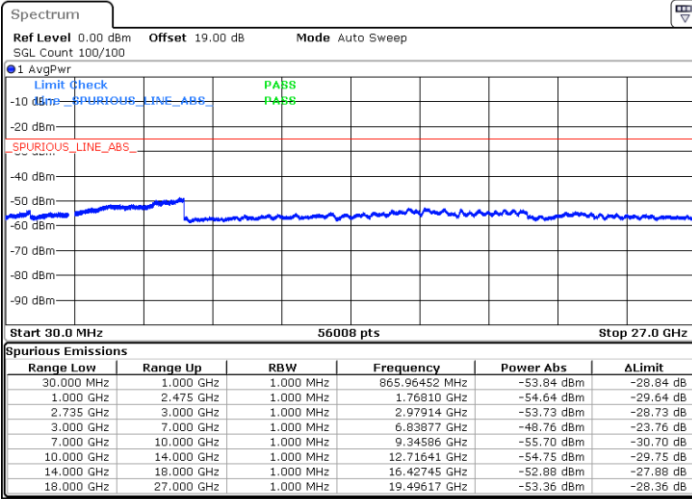

LTE Band 41C / 20MHz+5MHz

16QAM

Middle Channel / 1RB0 and 1RB24

Middle Channel / 1RB99 and 1RB0

Date: 9.OCT.2021 17:23:34

Date: 9.OCT.2021 17:46:24