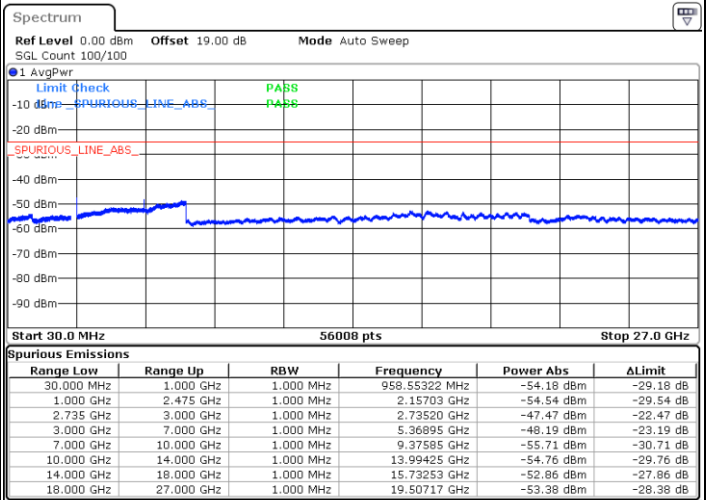

Highest Channel / 1RB74 and 1RB0

Date: 11.OCT.2021 14:49:20

Date: 11.OCT.2021 14:45:51

Highest Channel / FullIRB

N/A

Date: 11.OCT.2021 14:52:48

LTE Band 41C / 20MHz+5MHz

16QAM

Lowest Channel / 1RB0 and 1RB24

Lowest Channel / 1RB99 and 1RB0

Date: 9.OCT.2021 16:43:36

Date: 9.OCT.2021 16:40:21

Lowest Channel / FullIRB

N/A

Date: 9.OCT.2021 17:07:29

LTE Band 41C / 20MHz+5MHz

16QAM

Middle Channel / 1RB0 and 1RB24

Middle Channel / 1RB99 and 1RB0

Date: 9.OCT.2021 17:23:34

Date: 9.OCT.2021 17:46:24

Middle Channel / FullIRB

N/A

Date: 9.OCT.2021 17:20:03

LTE Band 41C / 20MHz+5MHz

16QAM

Highest Channel / 1RB0 and 1RB24

Highest Channel / 1RB99 and 1RB0

Date: 9.OCT.2021 18:13:55

Date: 9.OCT.2021 18:10:26

Highest Channel / FullIRB

N/A