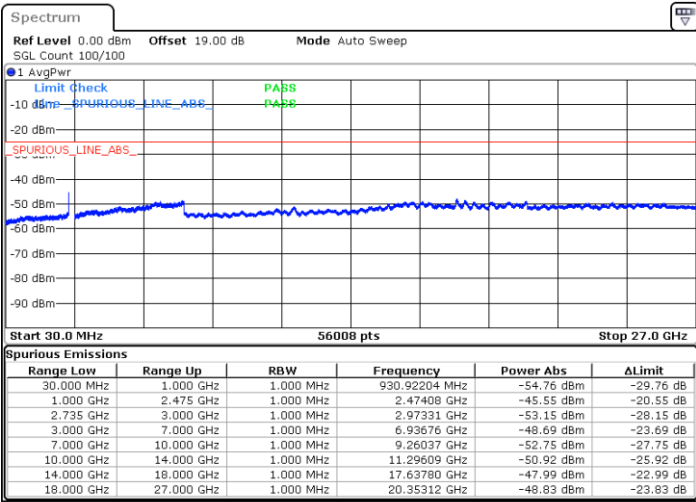

Date: 10.OCT.2021 01:39:13

Middle Channel / FullIRB

N/A

Date: 10.OCT.2021 01:32:17

LTE Band 41C / 10MHz+20MHz

16QAM

Highest Channel / 1RB0 and 1RB99

Highest Channel / 1RB49 and 1RB0

Date: 9.OCT.2021 22:17:44

Date: 9.OCT.2021 22:14:16

Highest Channel / FullIRB

N/A

Date: 9.OCT.2021 22:21:13

LTE Band 41C / 15MHz+10MHz

16QAM

Lowest Channel / 1RB0 and 1RB49

Lowest Channel / 1RB74 and 1RB0

Date: 18.OCT.2021 10:49:10

Date: 9.OCT.2021 20:37:32

Lowest Channel / FullIRB

N/A

Date: 9.OCT.2021 20:44:28

LTE Band 41C / 15MHz+10MHz

16QAM