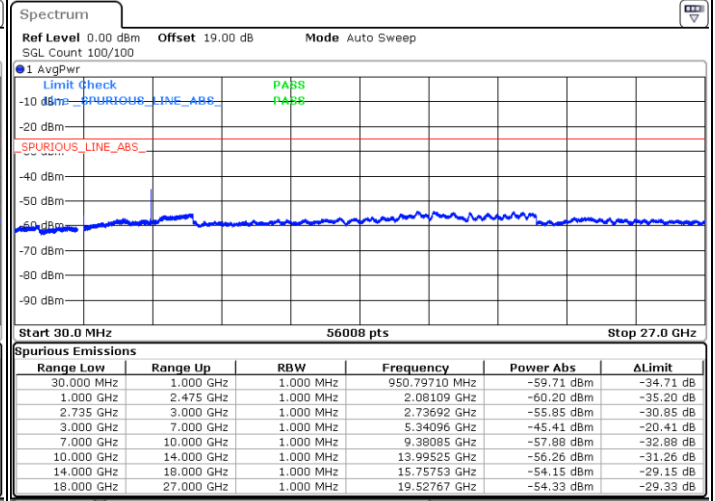

Date: 11.OCT.2021 14:04:20

Lowest Channel / FullRB

N/A

Date: 11.OCT.2021 14:11:17

LTE Band 41C / 15MHz+20MHz

16QAM

Middle Channel / 1RB0 and 1RB9

Middle Channel / 1RB74 and 1RB0

Date: 11.OCT.2021 14:24:50

Date: 11.OCT.2021 14:28:18

Middle Channel / FullRB

N/A

Date: 11.OCT.2021 14:21:21

LTE Band 41C / 15MHz+20MHz

16QAM

Highest Channel / 1RB0 and 1RB99

Highest Channel / 1RB74 and 1RB0

Date: 11.OCT.2021 14:49:20

Date: 11.OCT.2021 14:45:51

Highest Channel / FullIRB

N/A

Date: 11.OCT.2021 14:52:48

LTE Band 41C / 20MHz+5MHz

16QAM

Lowest Channel / 1RB0 and 1RB24

Lowest Channel / 1RB99 and 1RB0

Date: 9.OCT.2021 16:43:36

Date: 9.OCT.2021 16:40:21

Lowest Channel / FullIRB

N/A

Date: 9.OCT.2021 17:07:29

LTE Band 41C / 20MHz+5MHz