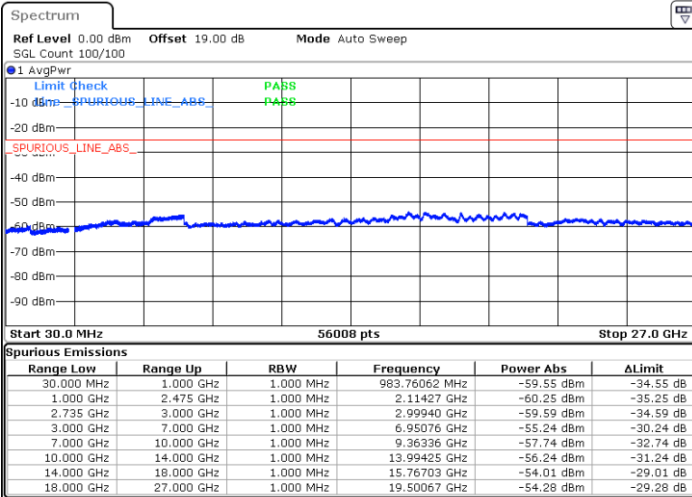

N/A

Date: 10.OCT.2021 00:48:01

LTE Band 41C / 20MHz+10MHz

16QAM

Middle Channel / 1RB0 and 1RB49

Middle Channel / 1RB99 and 1RB0

Date: 10.OCT.2021 00:57:54

Date: 10.OCT.2021 01:01:22

Middle Channel / FullIRB

N/A

Date: 10.OCT.2021 00:54:26

LTE Band 41C / 20MHz+10MHz

16QAM

Highest Channel / 1RB0 and 1RB49

Highest Channel / 1RB99 and 1RB0

Date: 10.OCT.2021 01:18:56

Date: 10.OCT.2021 01:15:28

Highest Channel / FullIRB

N/A

Date: 10.OCT.2021 01:22:24

LTE Band 41C / 20MHz+15MHz

16QAM

Lowest Channel / 1RB0 and 1RB74

Lowest Channel / 1RB99 and 1RB0