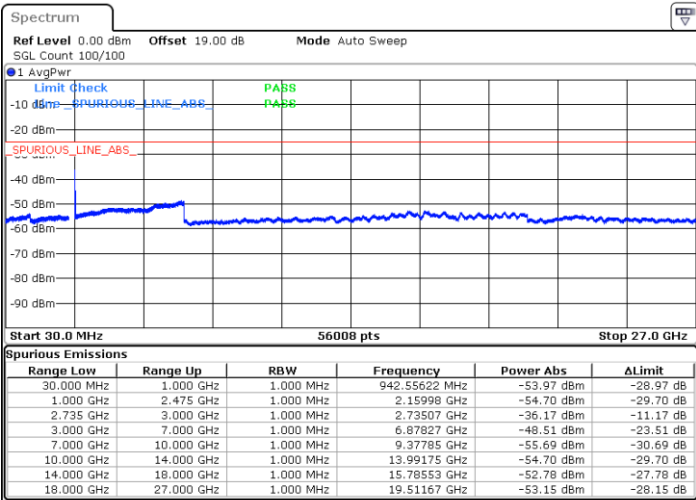

Highest Channel / 1RB74 and 1RB0

Date: 11.OCT.2021 14:49:20

Date: 11.OCT.2021 14:45:51

Highest Channel / FullIRB

N/A

Date: 11.OCT.2021 14:52:48

LTE Band 41C / 20MHz+5MHz

16QAM

Lowest Channel / 1RB0 and 1RB24

Lowest Channel / 1RB99 and 1RB0

Date: 9.OCT.2021 16:43:36

Date: 9.OCT.2021 16:40:21

Lowest Channel / FullIRB

N/A

Date: 9.OCT.2021 17:07:29

LTE Band 41C / 20MHz+5MHz

16QAM

Middle Channel / 1RB0 and 1RB24

Middle Channel / 1RB99 and 1RB0

Date: 9.OCT.2021 17:23:34

Date: 9.OCT.2021 17:46:24

Middle Channel / FullIRB

N/A

Date: 9.OCT.2021 17:20:03

LTE Band 41C / 20MHz+5MHz

16QAM

Highest Channel / 1RB0 and 1RB24

Highest Channel / 1RB99 and 1RB0

Date: 9.OCT.2021 18:13:55

Date: 9.OCT.2021 18:10:26

Highest Channel / FullIRB

N/A