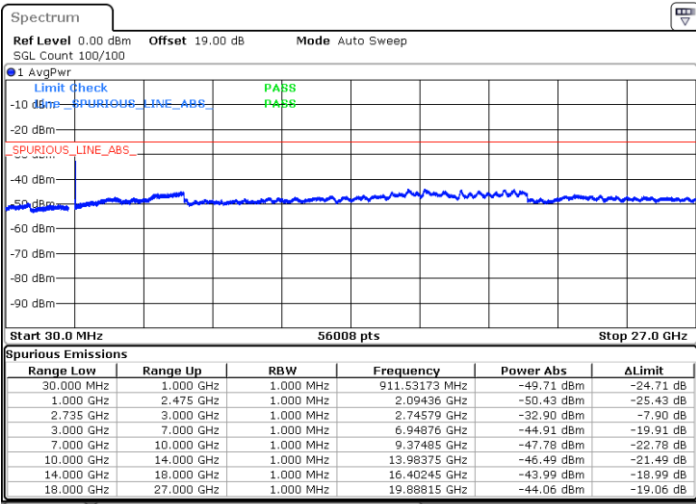

Date: 11.OCT.2021 11:42:33

LTE Band 41C / 15MHz+15MHz

16QAM

Middle Channel / 1RB0 and 1RB74

Middle Channel / 1RB74 and 1RB0

Date: 11.OCT.2021 11:56:53

Date: 11.OCT.2021 12:00:21

Middle Channel / FullIRB

N/A

Date: 11.OCT.2021 11:53:24

LTE Band 41C / 15MHz+15MHz

16QAM

Highest Channel / 1RB0 and 1RB74

Highest Channel / 1RB74 and 1RB0

Date: 11.OCT.2021 13:47:36

Date: 11.OCT.2021 13:44:07

Highest Channel / FullIRB

N/A

Date: 11.OCT.2021 13:51:04

LTE Band 41C / 15MHz+20MHz

16QAM

Lowest Channel / 1RB0 and 1RB99

Lowest Channel / 1RB74 and 1RB0

Date: 11.OCT.2021 14:07:48