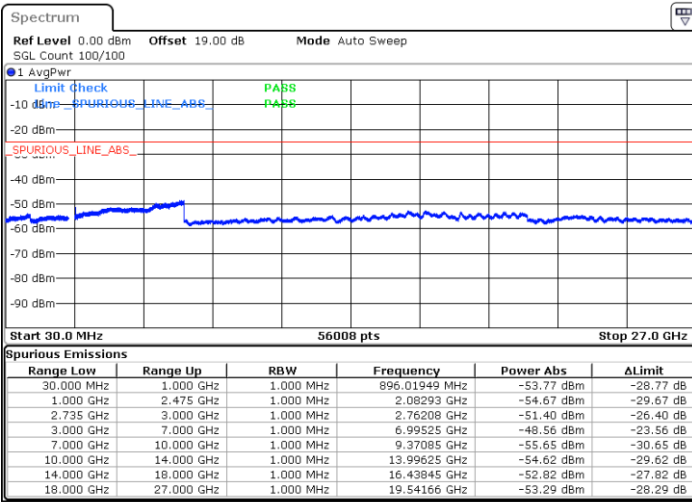

Date: 11.OCT.2021 15:55:45

LTE Band 41C / 20MHz+20MHz

QPSK

Lowest Channel / 1RB0 and 1RB99

Lowest Channel / 1RB99 and 1RB0

Date: 11.OCT.2021 16:41:39

Date: 11.OCT.2021 16:40:29

Lowest Channel / FullIRB

N/A

Date: 11.OCT.2021 16:47:27

LTE Band 41C / 20MHz+20MHz

QPSK

MiddleChannel / 1RB0 and 1RB99

Middle Channel / 1RB99 and 1RB0

Date: 11.OCT.2021 16:56:40

Date: 11.OCT.2021 16:57:49

Middle Channel / FullIRB

N/A

Date: 11.OCT.2021 16:50:50

LTE Band 41C / 20MHz+20MHz

QPSK

Highest Channel / 1RB0 and 1RB99

Highest Channel / 1RB99 and 1RB0

Date: 11.OCT.2021 17:16:27

Date: 11.OCT.2021 17:09:33

Highest Channel / FullIRB

N/A

Date: 11.OCT.2021 17:17:36

LTE Band 41C / 5MHz+20MHz

16QAM

Lowest Channel / 1RB0 and 1RB99

Lowest Channel / 1RB24 and 1RB0