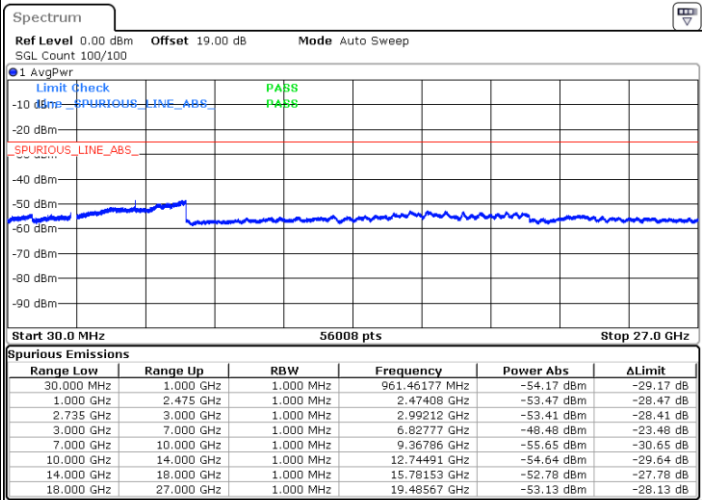

Date: 9.OCT.2021 19:47:30