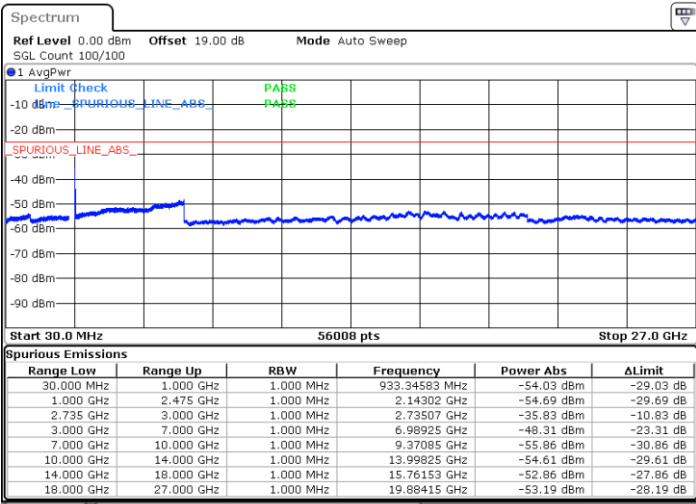

Date: 9.OCT.2021 14:56:19

Date: 9.OCT.2021 14:53:04

Lowest Channel / FullIRB

N/A

Date: 9.OCT.2021 14:59:35

LTE Band 41C / 5MHz+20MHz

16QAM

Middle Channel / 1RB0 and 1RB99

Middle Channel / 1RB24 and 1RB0

Date: 9.OCT.2021 15:06:57

Date: 9.OCT.2021 15:10:12

Middle Channel / FullIRB

N/A

Date: 9.OCT.2021 15:03:42

LTE Band 41C / 5MHz+20MHz

16QAM

Highest Channel / 1RB0 and 1RB99

Highest Channel / 1RB24 and 1RB0

Date: 9.OCT.2021 15:26:01

Date: 9.OCT.2021 15:22:46

Highest Channel / FullIRB

N/A

Date: 9.OCT.2021 15:29:16

LTE Band 41C / 10MHz+15MHz