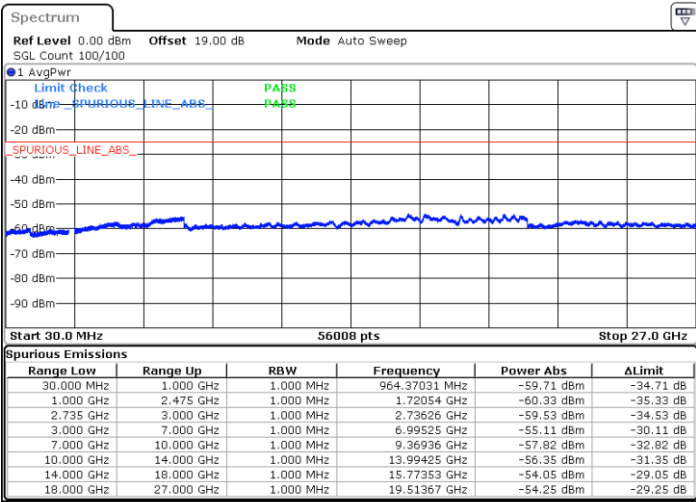

Highest Channel / FullIRB

N/A

Date: 11.OCT.2021 13:51:04

LTE Band 41C / 15MHz+20MHz

16QAM

Lowest Channel / 1RB0 and 1RB99

Lowest Channel / 1RB74 and 1RB0

Date: 11.OCT.2021 14:07:48

Date: 11.OCT.2021 14:04:20

Lowest Channel / FullRB

N/A

Date: 11.OCT.2021 14:11:17

LTE Band 41C / 15MHz+20MHz

16QAM

Middle Channel / 1RB0 and 1RB9

Middle Channel / 1RB74 and 1RB0

Date: 11.OCT.2021 14:24:50

Date: 11.OCT.2021 14:28:18

Middle Channel / FullRB

N/A

Date: 11.OCT.2021 14:21:21

LTE Band 41C / 15MHz+20MHz

16QAM

Highest Channel / 1RB0 and 1RB99

Highest Channel / 1RB74 and 1RB0

Date: 11.OCT.2021 14:49:20

Date: 11.OCT.2021 14:45:51

Highest Channel / FullIRB

N/A

Date: 11.OCT.2021 14:52:48

LTE Band 41C / 20MHz+5MHz

16QAM