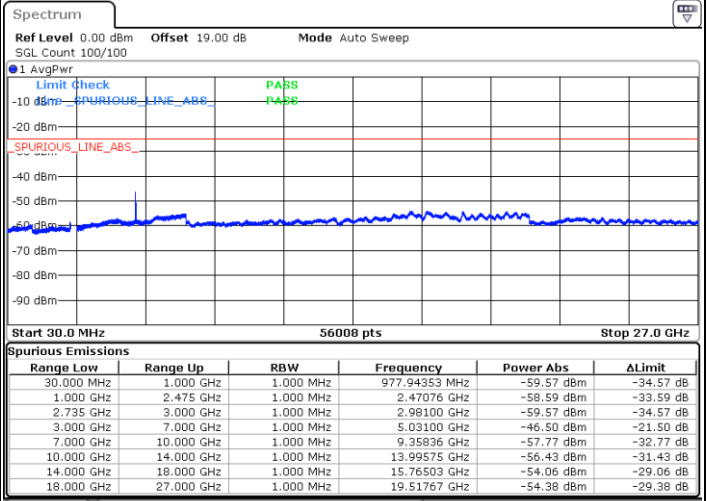

LTE Band 41C / 20MHz+5MHz

16QAM

Highest Channel / 1RB0 and 1RB24

Highest Channel / 1RB99 and 1RB0

Date: 9.OCT.2021 18:13:55

Date: 9.OCT.2021 18:10:26

Highest Channel / FullIRB

N/A

Date: 9.OCT.2021 18:17:24

LTE Band 41C / 20MHz+10MHz

16QAM

Lowest Channel / 1RB0 and 1RB49

Lowest Channel / 1RB99 and 1RB0

Date: 10.OCT.2021 00:44:33

Date: 10.OCT.2021 00:41:06

Lowest Channel / FullRB

N/A

Date: 10.OCT.2021 00:48:01

LTE Band 41C / 20MHz+10MHz

16QAM

Middle Channel / 1RB0 and 1RB49

Middle Channel / 1RB99 and 1RB0

Date: 10.OCT.2021 00:57:54

Date: 10.OCT.2021 01:01:22

Middle Channel / FullIRB

N/A

Date: 10.OCT.2021 00:54:26

LTE Band 41C / 20MHz+10MHz

16QAM

Highest Channel / 1RB0 and 1RB49

Highest Channel / 1RB99 and 1RB0

Date: 10.OCT.2021 01:18:56