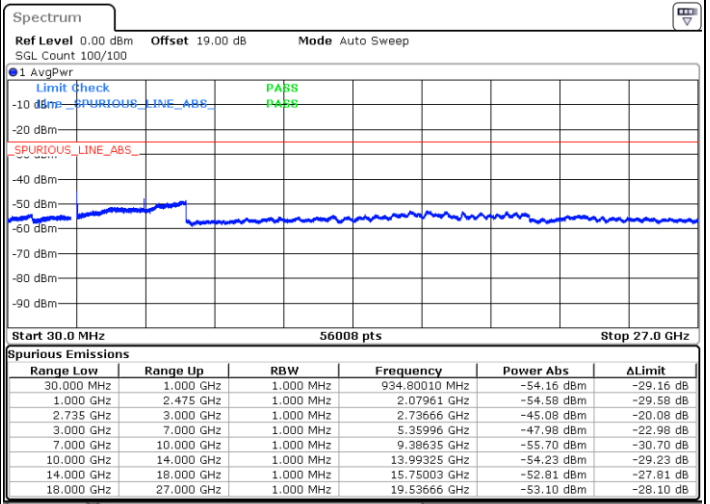

Lowest Channel / 1RB74 and 1RB0

Date: 18.OCT.2021 10:49:10

Date: 9.OCT.2021 20:37:32

Lowest Channel / FullIRB

N/A

Date: 9.OCT.2021 20:44:28

LTE Band 41C / 15MHz+10MHz

16QAM

Middle Channel / 1RB0 and 1RB49

Middle Channel / 1RB74 and 1RB0

Date: 9.OCT.2021 20:56:13

Date: 9.OCT.2021 20:59:41

Middle Channel / FullIRB

N/A

Date: 9.OCT.2021 20:52:44

LTE Band 41C / 15MHz+10MHz

16QAM

Highest Channel / 1RB0 and 1RB49

Highest Channel / 1RB74 and 1RB0

Date: 18.OCT.2021 10:56:08

Date: 9.OCT.2021 21:13:02

Highest Channel / FullIRB

N/A

Date: 9.OCT.2021 21:19:58