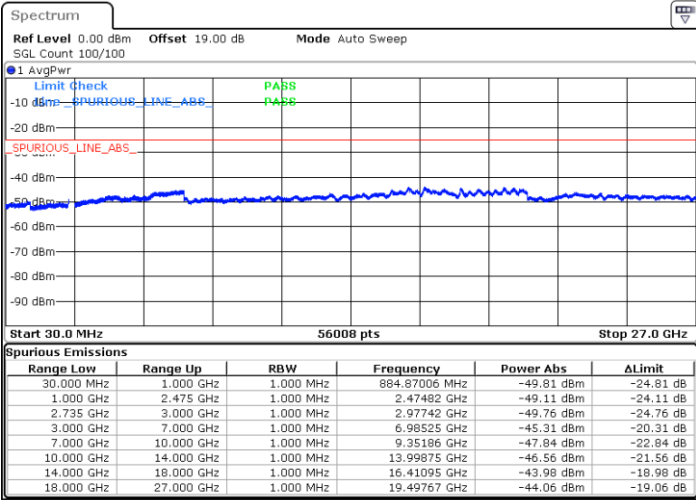

LTE Band 41C / 15MHz+15MHz

16QAM

Lowest Channel / 1RB0 and 1RB74

Lowest Channel / 1RB74 and 1RB0

Date: 11.OCT.2021 11:39:04

Date: 11.OCT.2021 11:35:36

Lowest Channel / FullIRB

N/A

Date: 11.OCT.2021 11:42:33

LTE Band 41C / 15MHz+15MHz

16QAM

Middle Channel / 1RB0 and 1RB74

Middle Channel / 1RB74 and 1RB0

Date: 11.OCT.2021 11:56:53

Date: 11.OCT.2021 12:00:21

Middle Channel / FullIRB