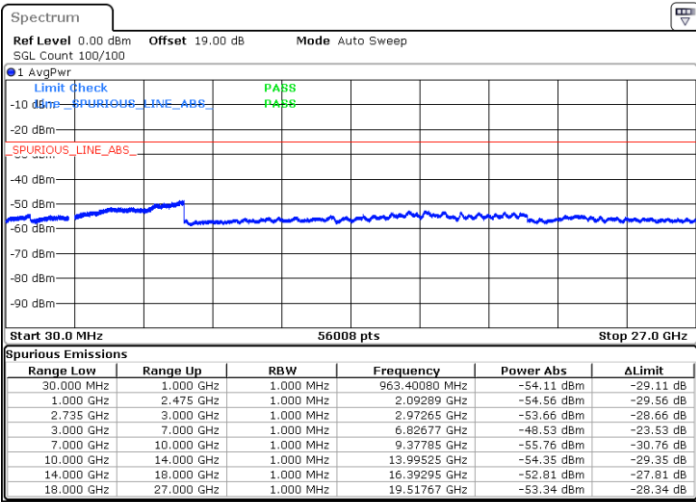

Date: 9.OCT.2021 14:56:19

Date: 9.OCT.2021 14:53:04

Lowest Channel / FullIRB

N/A

Date: 9.OCT.2021 14:59:35

LTE Band 41C / 5MHz+20MHz

16QAM

Middle Channel / 1RB0 and 1RB99

Middle Channel / 1RB24 and 1RB0

Date: 9.OCT.2021 15:06:57

Date: 9.OCT.2021 15:10:12

Middle Channel / FullIRB

N/A

Date: 9.OCT.2021 15:03:42

LTE Band 41C / 5MHz+20MHz

16QAM

Highest Channel / 1RB0 and 1RB99

Highest Channel / 1RB24 and 1RB0

Date: 9.OCT.2021 15:26:01

Date: 9.OCT.2021 15:22:46

Highest Channel / FullIRB

N/A

Date: 9.OCT.2021 15:29:16

LTE Band 41C / 10MHz+15MHz