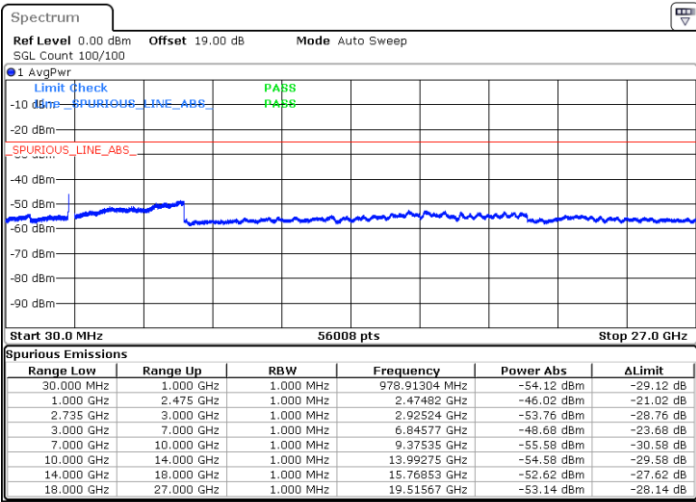

Date: 9.OCT.2021 22:17:44

Date: 9.OCT.2021 22:14:16

Highest Channel / FullIRB

N/A

Date: 9.OCT.2021 22:21:13

LTE Band 41C / 15MHz+10MHz

16QAM

Lowest Channel / 1RB0 and 1RB49

Lowest Channel / 1RB74 and 1RB0

Date: 18.OCT.2021 10:49:10

Date: 9.OCT.2021 20:37:32

Lowest Channel / FullIRB

N/A

Date: 9.OCT.2021 20:44:28

LTE Band 41C / 15MHz+10MHz

16QAM

Middle Channel / 1RB0 and 1RB49

Middle Channel / 1RB74 and 1RB0

Date: 9.OCT.2021 20:56:13

Date: 9.OCT.2021 20:59:41

Middle Channel / FullIRB

N/A

Date: 9.OCT.2021 20:52:44

LTE Band 41C / 15MHz+10MHz