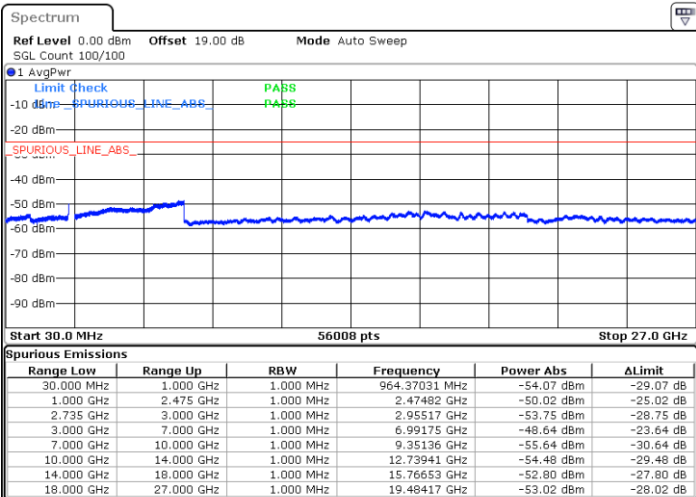

LTE Band 41C / 20MHz+15MHz

QPSK

Highest Channel / 1RB0 and 1RB74

Highest Channel / 1RB99 and 1RB0

Date: 11.OCT.2021 15:54:35

Date: 11.OCT.2021 15:48:48

Highest Channel / FullIRB

N/A

Date: 11.OCT.2021 15:55:45

LTE Band 41C / 20MHz+20MHz

QPSK

Lowest Channel / 1RB0 and 1RB99

Lowest Channel / 1RB99 and 1RB0

Date: 11.OCT.2021 16:41:39

Date: 11.OCT.2021 16:40:29

Lowest Channel / FullIRB

N/A

Date: 11.OCT.2021 16:47:27

LTE Band 41C / 20MHz+20MHz

QPSK

MiddleChannel / 1RB0 and 1RB99

Middle Channel / 1RB99 and 1RB0

Date: 11.OCT.2021 16:56:40

Date: 11.OCT.2021 16:57:49

Middle Channel / FullIRB

N/A

Date: 11.OCT.2021 16:50:50

LTE Band 41C / 20MHz+20MHz

QPSK

Highest Channel / 1RB0 and 1RB99

Highest Channel / 1RB99 and 1RB0

Date: 11.OCT.2021 17:16:27