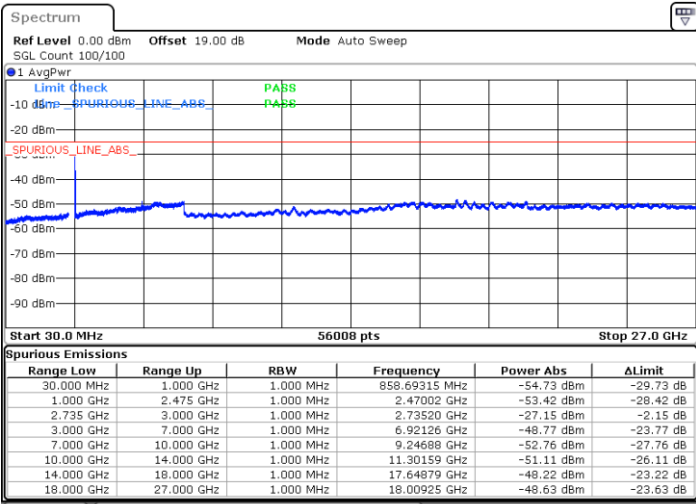

Lowest Channel / 1RB74 and 1RB0

Date: 18.OCT.2021 10:49:10

Date: 9.OCT.2021 20:37:32

Lowest Channel / FullIRB

N/A

Date: 9.OCT.2021 20:44:28

LTE Band 41C / 15MHz+10MHz

16QAM

Middle Channel / 1RB0 and 1RB49

Middle Channel / 1RB74 and 1RB0

Date: 9.OCT.2021 20:56:13

Date: 9.OCT.2021 20:59:41

Middle Channel / FullIRB

N/A

Date: 9.OCT.2021 20:52:44

LTE Band 41C / 15MHz+10MHz

16QAM

Highest Channel / 1RB0 and 1RB49

Highest Channel / 1RB74 and 1RB0

Date: 18.OCT.2021 10:56:08

Date: 9.OCT.2021 21:13:02

Highest Channel / FullIRB

N/A

Date: 9.OCT.2021 21:19:58