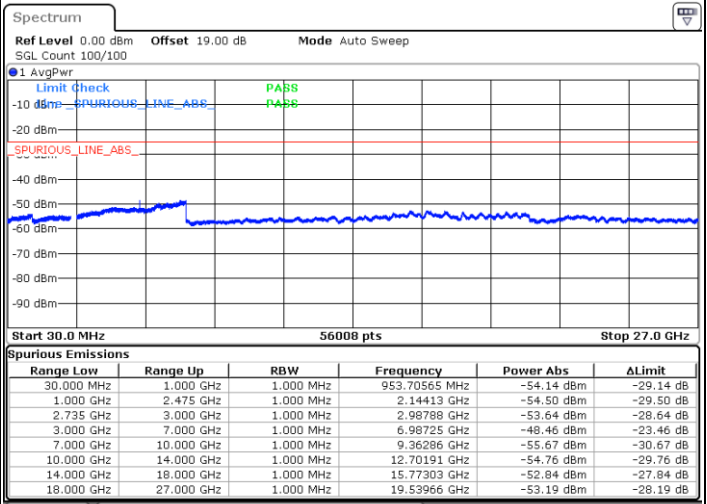

Date: 11.OCT.2021 17:09:33

Highest Channel / FullIRB

N/A

Date: 11.OCT.2021 17:17:36

LTE Band 41C / 5MHz+20MHz

16QAM

Lowest Channel / 1RB0 and 1RB99

Lowest Channel / 1RB24 and 1RB0

Date: 9.OCT.2021 14:56:19

Date: 9.OCT.2021 14:53:04

Lowest Channel / FullIRB

N/A

Date: 9.OCT.2021 14:59:35

LTE Band 41C / 5MHz+20MHz

16QAM

Middle Channel / 1RB0 and 1RB99

Middle Channel / 1RB24 and 1RB0

Date: 9.OCT.2021 15:06:57

Date: 9.OCT.2021 15:10:12

Middle Channel / FullIRB

N/A

Date: 9.OCT.2021 15:03:42

LTE Band 41C / 5MHz+20MHz

16QAM

Highest Channel / 1RB0 and 1RB99

Highest Channel / 1RB24 and 1RB0

Date: 9.OCT.2021 15:26:01

Date: 9.OCT.2021 15:22:46

Highest Channel / FullIRB

N/A

Date: 9.OCT.2021 15:29:16

LTE Band 41C / 10MHz+15MHz