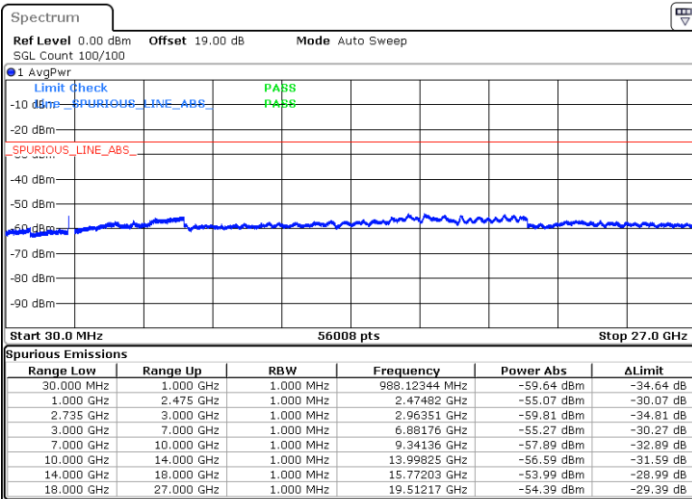

N/A

Date: 11.OCT.2021 11:53:24

LTE Band 41C / 15MHz+15MHz

16QAM

Highest Channel / 1RB0 and 1RB74

Highest Channel / 1RB74 and 1RB0

Date: 11.OCT.2021 13:47:36

Date: 11.OCT.2021 13:44:07

Highest Channel / FullIRB

N/A

Date: 11.OCT.2021 13:51:04

LTE Band 41C / 15MHz+20MHz

16QAM

Lowest Channel / 1RB0 and 1RB99

Lowest Channel / 1RB74 and 1RB0

Date: 11.OCT.2021 14:07:48

Date: 11.OCT.2021 14:04:20

Lowest Channel / FullRB

N/A

Date: 11.OCT.2021 14:11:17

LTE Band 41C / 15MHz+20MHz

16QAM

Middle Channel / 1RB0 and 1RB9

Middle Channel / 1RB74 and 1RB0