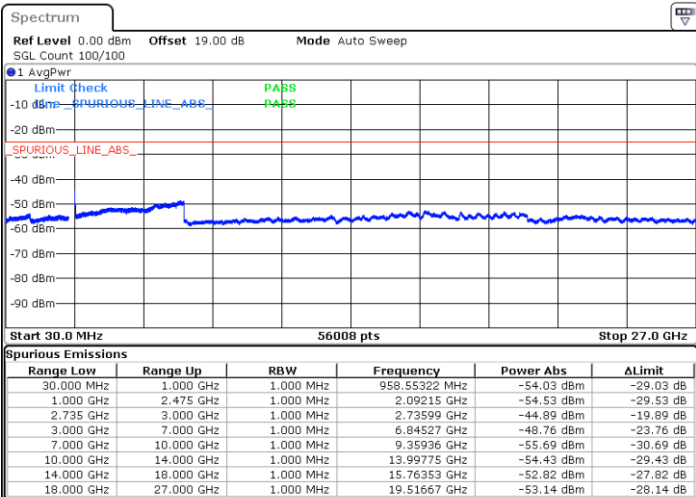

Lowest Channel / 1RB0 and 1RB24

Lowest Channel / 1RB99 and 1RB0

Date: 9.OCT.2021 16:43:36

Date: 9.OCT.2021 16:40:21

Lowest Channel / FullIRB

N/A

Date: 9.OCT.2021 17:07:29

LTE Band 41C / 20MHz+5MHz

LTE Band 41C / 20MHz+5MHz

16QAM

Highest Channel / 1RB0 and 1RB24

Highest Channel / 1RB99 and 1RB0

Date: 9.OCT.2021 18:13:55

Date: 9.OCT.2021 18:10:26

Highest Channel / FullIRB

N/A

Date: 9.OCT.2021 18:17:24

LTE Band 41C / 20MHz+10MHz

16QAM

Lowest Channel / 1RB0 and 1RB49

Lowest Channel / 1RB99 and 1RB0

Date: 10.OCT.2021 00:44:33

Date: 10.OCT.2021 00:41:06

Lowest Channel / FullRB