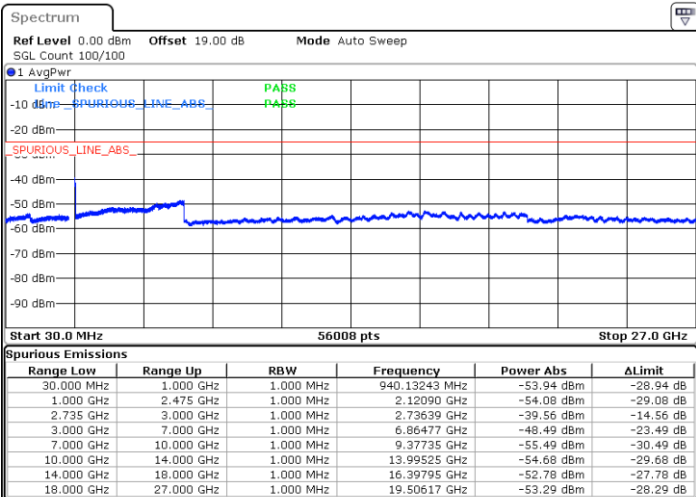

N/A

Date: 11.OCT.2021 16:47:27

LTE Band 41C / 20MHz+20MHz

QPSK

MiddleChannel / 1RB0 and 1RB99

Middle Channel / 1RB99 and 1RB0

Date: 11.OCT.2021 16:56:40

Date: 11.OCT.2021 16:57:49

Middle Channel / FullIRB

N/A

Date: 11.OCT.2021 16:50:50

LTE Band 41C / 20MHz+20MHz

QPSK

Highest Channel / 1RB0 and 1RB99

Highest Channel / 1RB99 and 1RB0

Date: 11.OCT.2021 17:16:27

Date: 11.OCT.2021 17:09:33

Highest Channel / FullIRB

N/A

Date: 11.OCT.2021 17:17:36

LTE Band 41C / 5MHz+20MHz

16QAM

Lowest Channel / 1RB0 and 1RB99

Lowest Channel / 1RB24 and 1RB0

Date: 9.OCT.2021 14:56:19

Date: 9.OCT.2021 14:53:04

Lowest Channel / FullIRB

N/A

Date: 9.OCT.2021 14:59:35

LTE Band 41C / 5MHz+20MHz

16QAM

Middle Channel / 1RB0 and 1RB99