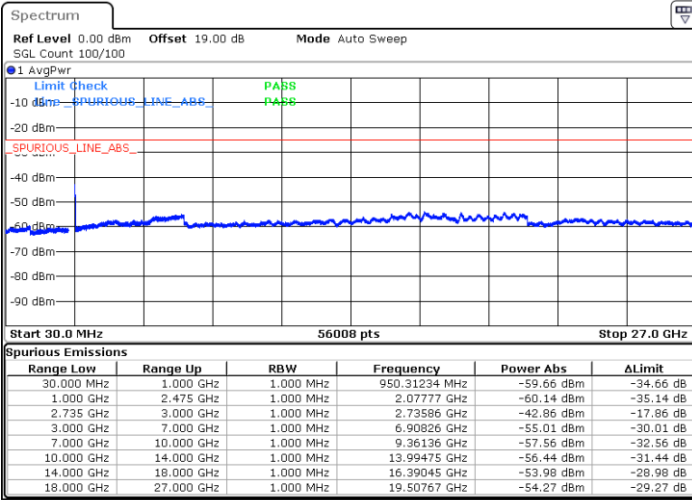

Date: 11.OCT.2021 14:24:50

Date: 11.OCT.2021 14:28:18

Middle Channel / FullRB

N/A

Date: 11.OCT.2021 14:21:21

LTE Band 41C / 15MHz+20MHz

16QAM

Highest Channel / 1RB0 and 1RB99

Highest Channel / 1RB74 and 1RB0

Date: 11.OCT.2021 14:49:20

Date: 11.OCT.2021 14:45:51

Highest Channel / FullIRB

N/A

Date: 11.OCT.2021 14:52:48

LTE Band 41C / 20MHz+5MHz

16QAM

Lowest Channel / 1RB0 and 1RB24

Lowest Channel / 1RB99 and 1RB0

Date: 9.OCT.2021 16:43:36

Date: 9.OCT.2021 16:40:21

Lowest Channel / FullIRB

N/A

Date: 9.OCT.2021 17:07:29

LTE Band 41C / 20MHz+5MHz