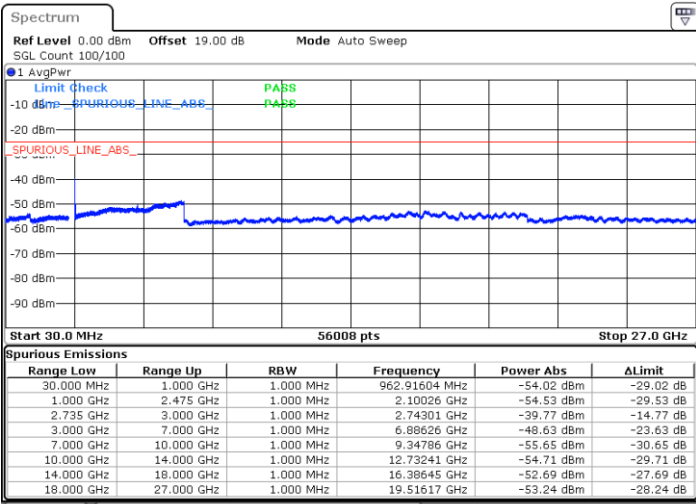

Highest Channel / 1RB0 and 1RB99

Highest Channel / 1RB24 and 1RB0

Date: 9.OCT.2021 15:26:01

Date: 9.OCT.2021 15:22:46

Highest Channel / FullIRB

N/A

Date: 9.OCT.2021 15:29:16

LTE Band 41C / 10MHz+15MHz

16QAM

Lowest Channel / 1RB0 and 1RB74

Lowest Channel / 1RB49 and 1RB0

Date: 18.OCT.2021 10:28:17

Date: 9.OCT.2021 19:47:30

Lowest Channel / FullRB

N/A

Date: 9.OCT.2021 19:54:26

LTE Band 41C / 10MHz+15MHz

16QAM

MiddleChannel / 1RB0 and 1RB74

Middle Channel / 1RB49 and 1RB0

Date: 9.OCT.2021 20:21:00

Date: 9.OCT.2021 20:24:28

Middle Channel / FullIRB

N/A

Date: 9.OCT.2021 20:17:32

LTE Band 41C / 10MHz+15MHz

16QAM

Highest Channel / 1RB0 and 1RB74

Highest Channel / 1RB49 and 1RB0

Date: 18.OCT.2021 10:37:33

Date: 9.OCT.2021 19:00:57

Highest Channel / FullIRB