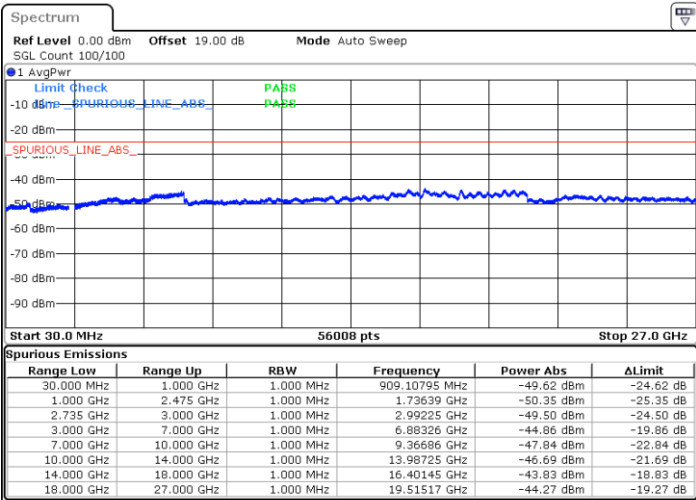

Middle Channel / 1RB0 and 1RB49

Middle Channel / 1RB74 and 1RB0

Date: 9.OCT.2021 20:56:13

Date: 9.OCT.2021 20:59:41

Middle Channel / FullIRB

N/A

Date: 9.OCT.2021 20:52:44

LTE Band 41C / 15MHz+10MHz

16QAM

Highest Channel / 1RB0 and 1RB49

Highest Channel / 1RB74 and 1RB0

Date: 18.OCT.2021 10:56:08

Date: 9.OCT.2021 21:13:02

Highest Channel / FullIRB

N/A

Date: 9.OCT.2021 21:19:58

LTE Band 41C / 15MHz+15MHz

16QAM

Lowest Channel / 1RB0 and 1RB74

Lowest Channel / 1RB74 and 1RB0

Date: 11.OCT.2021 11:39:04

Date: 11.OCT.2021 11:35:36

Lowest Channel / FullIRB

N/A