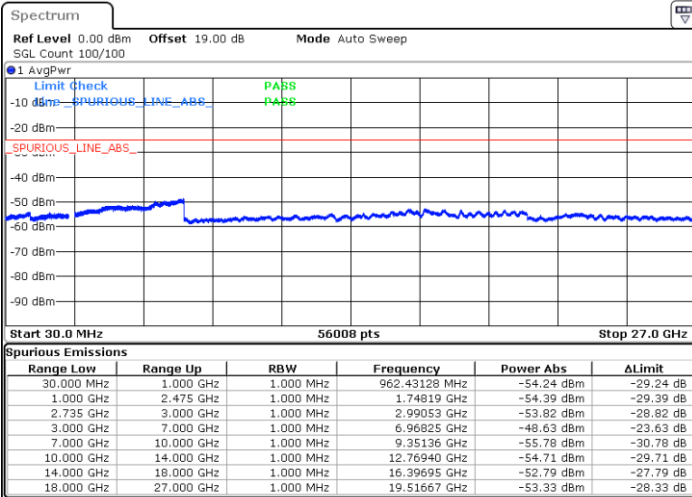

Highest Channel / 1RB74 and 1RB0

Date: 11.OCT.2021 14:49:20

Date: 11.OCT.2021 14:45:51

Highest Channel / FullIRB

N/A

Date: 11.OCT.2021 14:52:48

LTE Band 41C / 20MHz+5MHz

16QAM

Lowest Channel / 1RB0 and 1RB24

Lowest Channel / 1RB99 and 1RB0

Date: 9.OCT.2021 16:43:36

Date: 9.OCT.2021 16:40:21

Lowest Channel / FullIRB

N/A

Date: 9.OCT.2021 17:07:29

LTE Band 41C / 20MHz+5MHz

16QAM

Middle Channel / 1RB0 and 1RB24

Middle Channel / 1RB99 and 1RB0

Date: 9.OCT.2021 17:23:34

Date: 9.OCT.2021 17:46:24

Middle Channel / FullIRB

N/A

Date: 9.OCT.2021 17:20:03

LTE Band 41C / 20MHz+5MHz

16QAM

Highest Channel / 1RB0 and 1RB24

Highest Channel / 1RB99 and 1RB0

Date: 9.OCT.2021 18:13:55

Date: 9.OCT.2021 18:10:26

Highest Channel / FullIRB

N/A