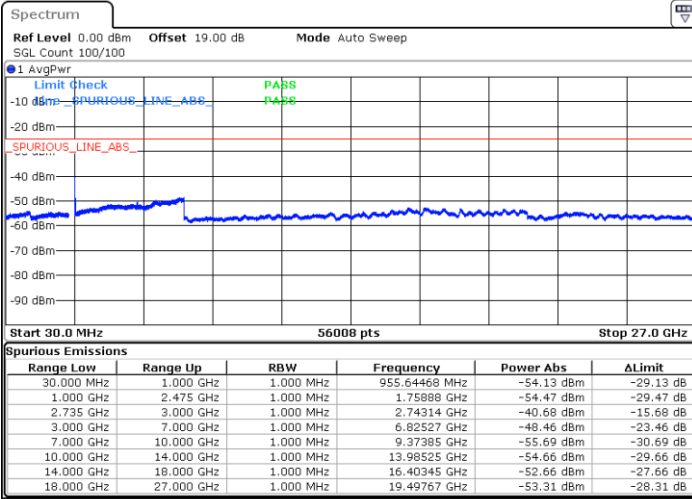

Date: 9.OCT.2021 22:17:44

Date: 9.OCT.2021 22:14:16

Highest Channel / FullIRB

N/A

Date: 9.OCT.2021 22:21:13

LTE Band 41C / 15MHz+10MHz

16QAM

Lowest Channel / 1RB0 and 1RB49

Lowest Channel / 1RB74 and 1RB0

Date: 18.OCT.2021 10:49:10

Date: 9.OCT.2021 20:37:32

Lowest Channel / FullIRB

N/A

Date: 9.OCT.2021 20:44:28

LTE Band 41C / 15MHz+10MHz

16QAM

Middle Channel / 1RB0 and 1RB49

Middle Channel / 1RB74 and 1RB0

Date: 9.OCT.2021 20:56:13

Date: 9.OCT.2021 20:59:41

Middle Channel / FullIRB

N/A

Date: 9.OCT.2021 20:52:44

LTE Band 41C / 15MHz+10MHz