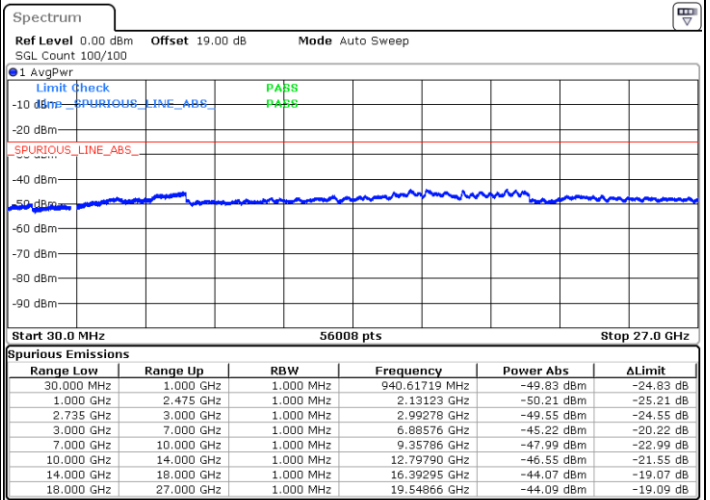

LTE Band 41C / 15MHz+15MHz

16QAM

Lowest Channel / 1RB0 and 1RB74

Lowest Channel / 1RB74 and 1RB0

Date: 11.OCT.2021 11:39:04

Date: 11.OCT.2021 11:35:36

Lowest Channel / FullIRB

N/A

Date: 11.OCT.2021 11:42:33

LTE Band 41C / 15MHz+15MHz

16QAM

Middle Channel / 1RB0 and 1RB74

Middle Channel / 1RB74 and 1RB0

Date: 11.OCT.2021 11:56:53

Date: 11.OCT.2021 12:00:21

Middle Channel / FullIRB

N/A

Date: 11.OCT.2021 11:53:24

LTE Band 41C / 15MHz+15MHz

16QAM

Highest Channel / 1RB0 and 1RB74

Highest Channel / 1RB74 and 1RB0

Date: 11.OCT.2021 13:47:36

Date: 11.OCT.2021 13:44:07

Highest Channel / FullIRB

N/A

Date: 11.OCT.2021 13:51:04

LTE Band 41C / 15MHz+20MHz

16QAM

Lowest Channel / 1RB0 and 1RB99

Lowest Channel / 1RB74 and 1RB0

Date: 11.OCT.2021 14:07:48