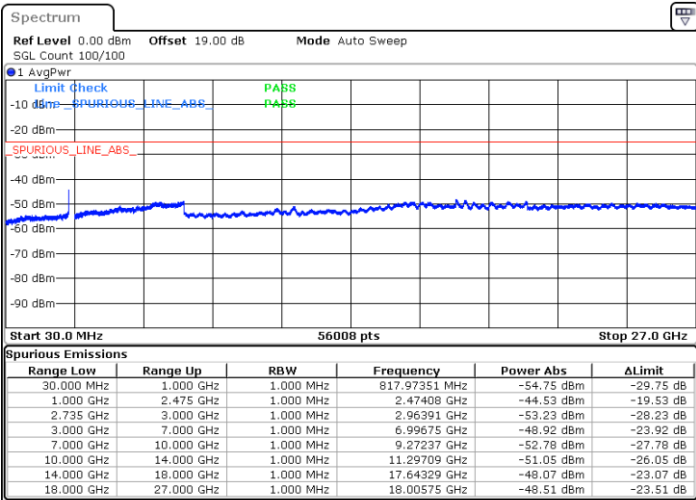

Highest Channel / 1RB0 and 1RB99

Highest Channel / 1RB24 and 1RB0

Date: 9.OCT.2021 15:26:01

Date: 9.OCT.2021 15:22:46

Highest Channel / FullIRB

N/A

Date: 9.OCT.2021 15:29:16

LTE Band 41C / 10MHz+15MHz

16QAM

Lowest Channel / 1RB0 and 1RB74

Lowest Channel / 1RB49 and 1RB0

Date: 18.OCT.2021 10:28:17

Date: 9.OCT.2021 19:47:30

Lowest Channel / FullRB

N/A

Date: 9.OCT.2021 19:54:26