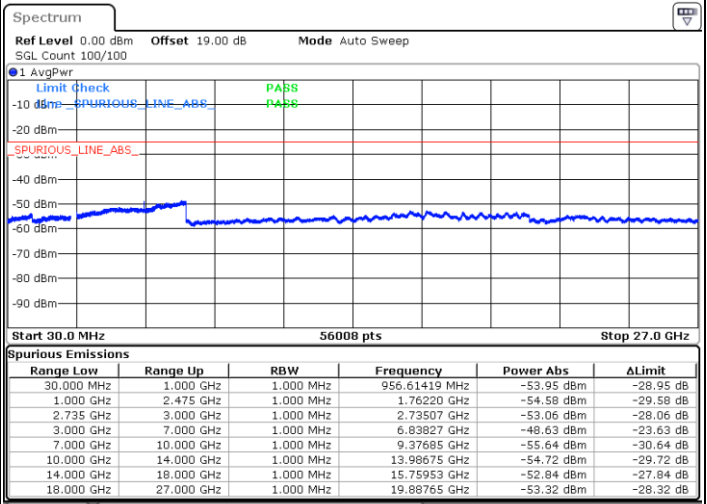

Date: 9.OCT.2021 14:56:19

Date: 9.OCT.2021 14:53:04

Lowest Channel / FullIRB

N/A

Date: 9.OCT.2021 14:59:35

LTE Band 41C / 5MHz+20MHz

16QAM

Middle Channel / 1RB0 and 1RB99

Middle Channel / 1RB24 and 1RB0

Date: 9.OCT.2021 15:06:57

Date: 9.OCT.2021 15:10:12

Middle Channel / FullIRB

N/A

Date: 9.OCT.2021 15:03:42

LTE Band 41C / 5MHz+20MHz

16QAM

Highest Channel / 1RB0 and 1RB99

Highest Channel / 1RB24 and 1RB0

Date: 9.OCT.2021 15:26:01

Date: 9.OCT.2021 15:22:46

Highest Channel / FullIRB

N/A

Date: 9.OCT.2021 15:29:16

LTE Band 41C / 10MHz+15MHz