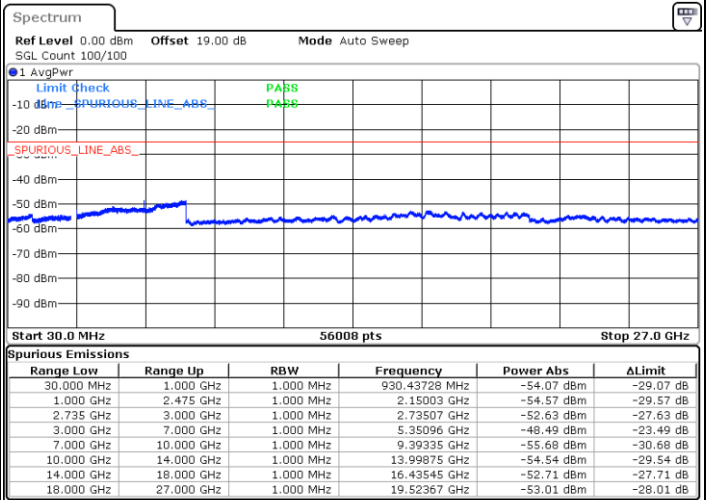

Date: 9.OCT.2021 20:17:32

LTE Band 41C / 10MHz+15MHz

16QAM

Highest Channel / 1RB0 and 1RB74

Highest Channel / 1RB49 and 1RB0

Date: 18.OCT.2021 10:37:33

Date: 9.OCT.2021 19:00:57

Highest Channel / FullIRB

N/A

Date: 9.OCT.2021 19:08:10

LTE Band 41C / 10MHz+20MHz

16QAM

Lowest Channel / 1RB0 and 1RB99

Lowest Channel / 1RB49 and 1RB0

Date: 9.OCT.2021 21:50:46

Date: 9.OCT.2021 21:47:18