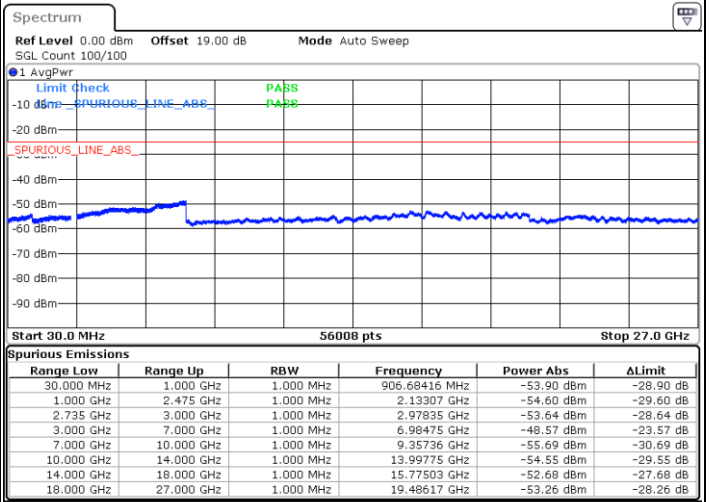

Lowest Channel / FullIRB

N/A

Date: 9.OCT.2021 21:54:15

LTE Band 41C / 10MHz+20MHz

16QAM

Middle Channel / 1RB0 and 1RB99

Middle Channel / 1RB49 and 1RB0

Date: 10.OCT.2021 01:35:45

Date: 10.OCT.2021 01:39:13

Middle Channel / FullIRB

N/A

Date: 10.OCT.2021 01:32:17

LTE Band 41C / 10MHz+20MHz

16QAM

Highest Channel / 1RB0 and 1RB99

Highest Channel / 1RB49 and 1RB0

Date: 9.OCT.2021 22:17:44

Date: 9.OCT.2021 22:14:16

Highest Channel / FullIRB

N/A

Date: 9.OCT.2021 22:21:13

LTE Band 41C / 15MHz+10MHz

16QAM

Lowest Channel / 1RB0 and 1RB49

Lowest Channel / 1RB74 and 1RB0

Date: 18.OCT.2021 10:49:10

Date: 9.OCT.2021 20:37:32

Lowest Channel / FullIRB

N/A

Date: 9.OCT.2021 20:44:28

LTE Band 41C / 15MHz+10MHz

16QAM