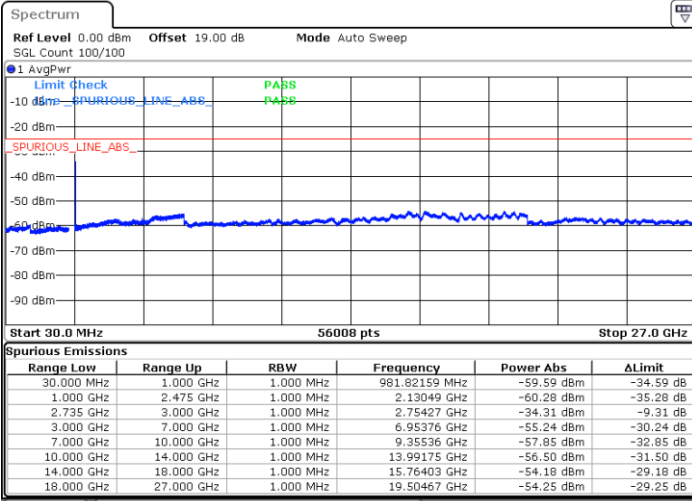

Date: 11.OCT.2021 14:04:20

Lowest Channel / FullRB

N/A

Date: 11.OCT.2021 14:11:17

LTE Band 41C / 15MHz+20MHz

16QAM

Middle Channel / 1RB0 and 1RB9

Middle Channel / 1RB74 and 1RB0

Date: 11.OCT.2021 14:24:50

Date: 11.OCT.2021 14:28:18

Middle Channel / FullRB

N/A

Date: 11.OCT.2021 14:21:21

LTE Band 41C / 15MHz+20MHz

16QAM

Highest Channel / 1RB0 and 1RB99

Highest Channel / 1RB74 and 1RB0

Date: 11.OCT.2021 14:49:20

Date: 11.OCT.2021 14:45:51

Highest Channel / FullIRB

N/A

Date: 11.OCT.2021 14:52:48

LTE Band 41C / 20MHz+5MHz

16QAM

Lowest Channel / 1RB0 and 1RB24

Lowest Channel / 1RB99 and 1RB0

Date: 9.OCT.2021 16:43:36

Date: 9.OCT.2021 16:40:21

Lowest Channel / FullIRB

N/A

Date: 9.OCT.2021 17:07:29

LTE Band 41C / 20MHz+5MHz