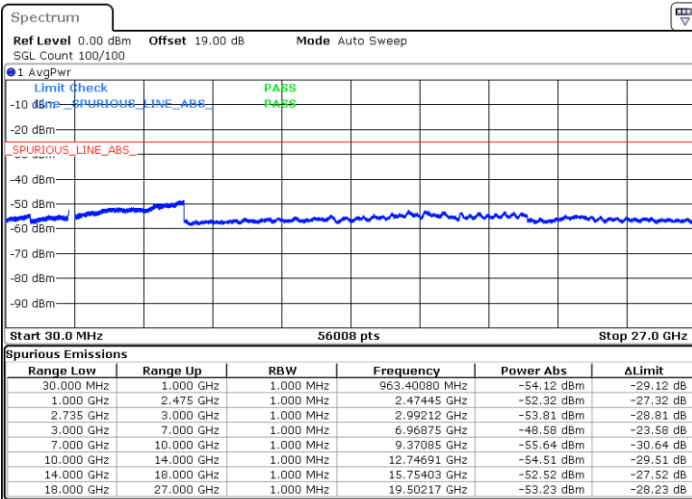

Middle Channel / FullIRB

N/A

Date: 11.OCT.2021 16:50:50

LTE Band 41C / 20MHz+20MHz

QPSK

Highest Channel / 1RB0 and 1RB99

Highest Channel / 1RB99 and 1RB0

Date: 11.OCT.2021 17:16:27

Date: 11.OCT.2021 17:09:33

Highest Channel / FullIRB

N/A

Date: 11.OCT.2021 17:17:36

LTE Band 41C / 5MHz+20MHz

16QAM

Lowest Channel / 1RB0 and 1RB99

Lowest Channel / 1RB24 and 1RB0

Date: 9.OCT.2021 14:56:19

Date: 9.OCT.2021 14:53:04

Lowest Channel / FullIRB

N/A

Date: 9.OCT.2021 14:59:35

LTE Band 41C / 5MHz+20MHz

16QAM

Middle Channel / 1RB0 and 1RB99