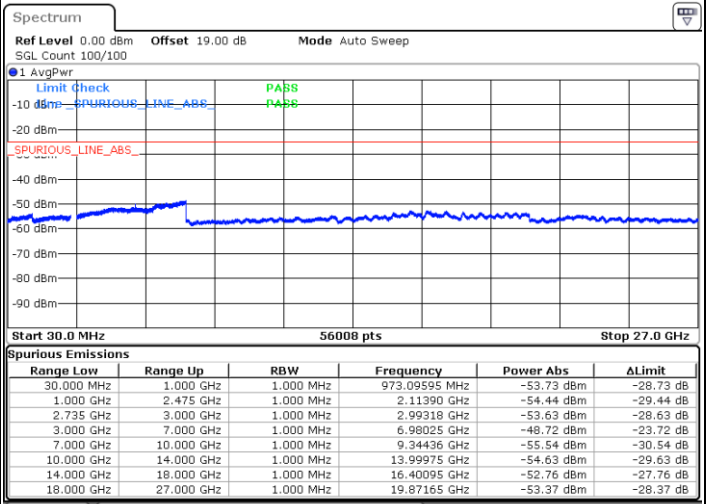

Date: 9.OCT.2021 20:17:32

LTE Band 41C / 10MHz+15MHz

16QAM

Highest Channel / 1RB0 and 1RB74

Highest Channel / 1RB49 and 1RB0

Date: 18.OCT.2021 10:37:33

Date: 9.OCT.2021 19:00:57

Highest Channel / FullIRB

N/A

Date: 9.OCT.2021 19:08:10

LTE Band 41C / 10MHz+20MHz

16QAM

Lowest Channel / 1RB0 and 1RB99

Lowest Channel / 1RB49 and 1RB0

Date: 9.OCT.2021 21:50:46

Date: 9.OCT.2021 21:47:18

Lowest Channel / FullIRB

N/A

Date: 9.OCT.2021 21:54:15

LTE Band 41C / 10MHz+20MHz

16QAM

Middle Channel / 1RB0 and 1RB99

Middle Channel / 1RB49 and 1RB0

Date: 10.OCT.2021 01:35:45

Date: 10.OCT.2021 01:39:13

Middle Channel / FullIRB

N/A

Date: 10.OCT.2021 01:32:17

LTE Band 41C / 10MHz+20MHz

16QAM

Highest Channel / 1RB0 and 1RB99

Highest Channel / 1RB49 and 1RB0