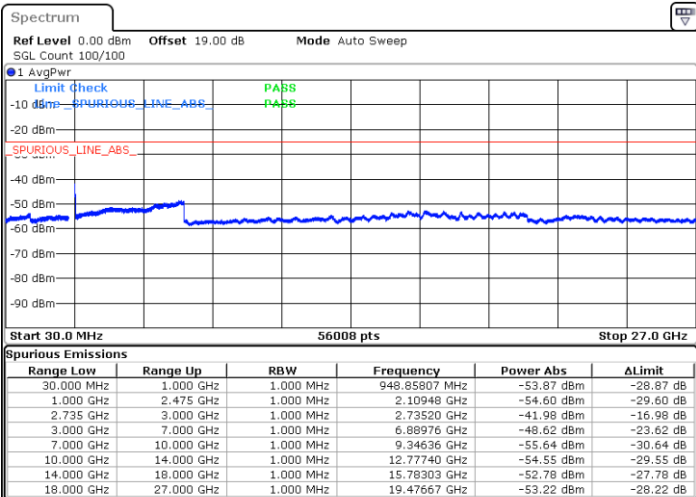

LTE Band 41C / 10MHz+15MHz

16QAM

MiddleChannel / 1RB0 and 1RB74

Middle Channel / 1RB49 and 1RB0

Date: 9.OCT.2021 20:21:00

Date: 9.OCT.2021 20:24:28

Middle Channel / FullIRB

N/A

Date: 9.OCT.2021 20:17:32

LTE Band 41C / 10MHz+15MHz

16QAM

Highest Channel / 1RB0 and 1RB74

Highest Channel / 1RB49 and 1RB0

Date: 18.OCT.2021 10:37:33

Date: 9.OCT.2021 19:00:57

Highest Channel / FullIRB

N/A

Date: 9.OCT.2021 19:08:10

LTE Band 41C / 10MHz+20MHz

16QAM

Lowest Channel / 1RB0 and 1RB99

Lowest Channel / 1RB49 and 1RB0

Date: 9.OCT.2021 21:50:46

Date: 9.OCT.2021 21:47:18