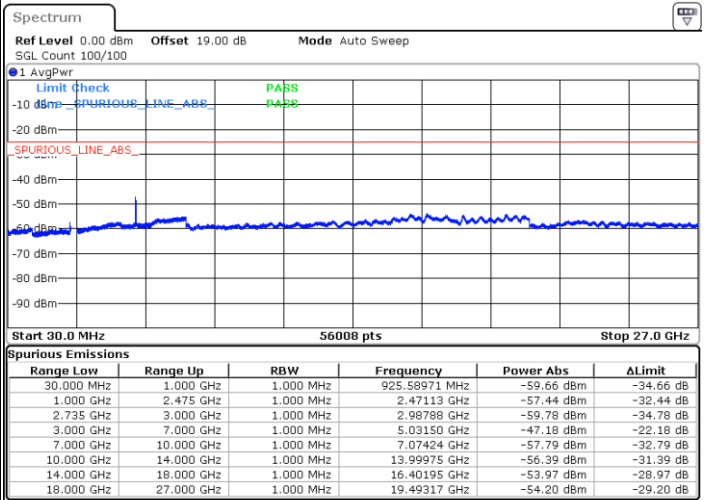

Date: 11.OCT.2021 15:12:22