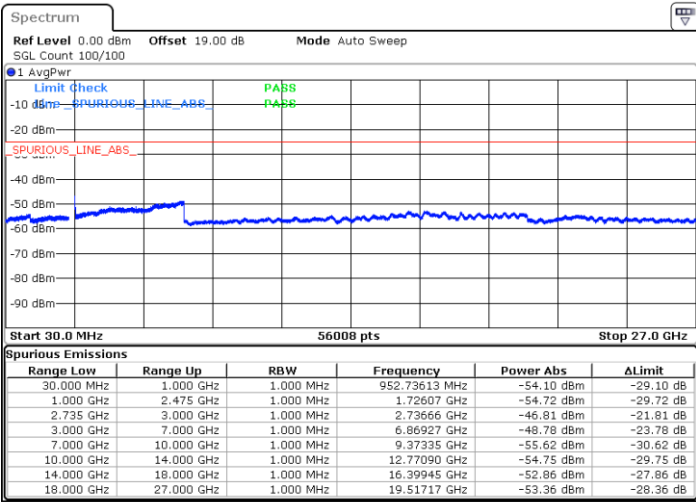

Highest Channel / 1RB0 and 1RB99

Highest Channel / 1RB24 and 1RB0

Date: 9.OCT.2021 15:26:01

Date: 9.OCT.2021 15:22:46

Highest Channel / FullIRB

N/A

Date: 9.OCT.2021 15:29:16

LTE Band 41C / 10MHz+15MHz