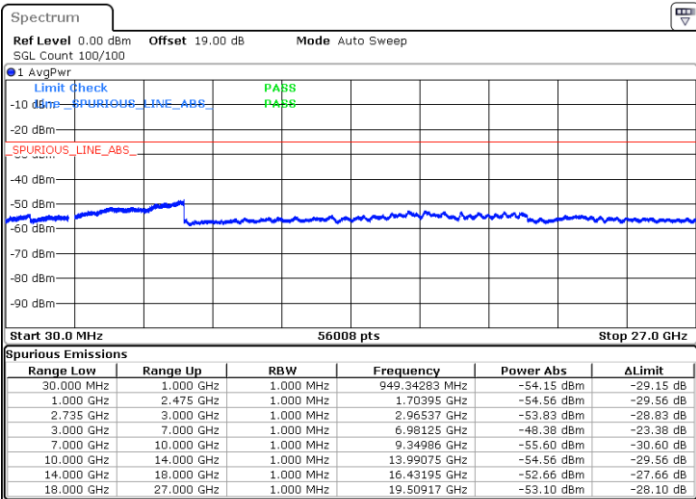

Lowest Channel / FullIRB

N/A

Date: 9.OCT.2021 21:54:15

LTE Band 41C / 10MHz+20MHz

16QAM

Middle Channel / 1RB0 and 1RB99

Middle Channel / 1RB49 and 1RB0

Date: 10.OCT.2021 01:35:45

Date: 10.OCT.2021 01:39:13

Middle Channel / FullIRB

N/A

Date: 10.OCT.2021 01:32:17

LTE Band 41C / 10MHz+20MHz

16QAM

Highest Channel / 1RB0 and 1RB99

Highest Channel / 1RB49 and 1RB0

Date: 9.OCT.2021 22:17:44

Date: 9.OCT.2021 22:14:16

Highest Channel / FullIRB

N/A

Date: 9.OCT.2021 22:21:13

LTE Band 41C / 15MHz+10MHz

16QAM

Lowest Channel / 1RB0 and 1RB49

Lowest Channel / 1RB74 and 1RB0

Date: 18.OCT.2021 10:49:10

Date: 9.OCT.2021 20:37:32

Lowest Channel / FullIRB

N/A

Date: 9.OCT.2021 20:44:28

LTE Band 41C / 15MHz+10MHz

16QAM