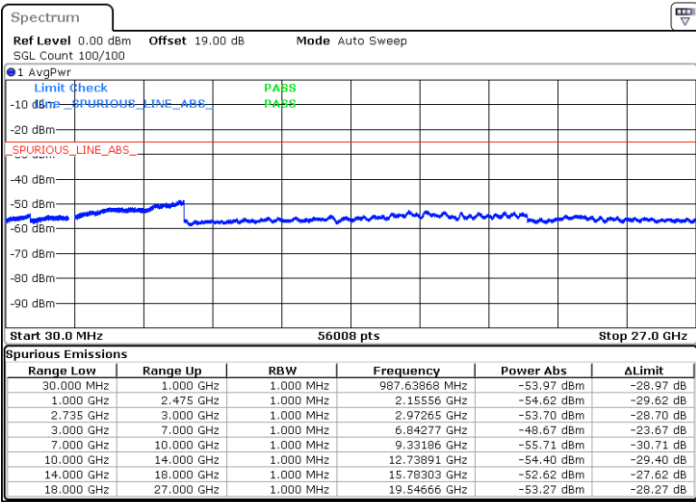

Lowest Channel / FullIRB

N/A

Date: 9.OCT.2021 21:54:15

LTE Band 41C / 10MHz+20MHz

16QAM

Middle Channel / 1RB0 and 1RB99

Middle Channel / 1RB49 and 1RB0

Date: 10.OCT.2021 01:35:45

Date: 10.OCT.2021 01:39:13

Middle Channel / FullIRB

N/A

Date: 10.OCT.2021 01:32:17

LTE Band 41C / 10MHz+20MHz

16QAM

Highest Channel / 1RB0 and 1RB99

Highest Channel / 1RB49 and 1RB0

Date: 9.OCT.2021 22:17:44

Date: 9.OCT.2021 22:14:16

Highest Channel / FullIRB

N/A

Date: 9.OCT.2021 22:21:13

LTE Band 41C / 15MHz+10MHz

16QAM

Lowest Channel / 1RB0 and 1RB49

Lowest Channel / 1RB74 and 1RB0

Date: 18.OCT.2021 10:49:10

Date: 9.OCT.2021 20:37:32

Lowest Channel / FullIRB

N/A

Date: 9.OCT.2021 20:44:28

LTE Band 41C / 15MHz+10MHz

16QAM