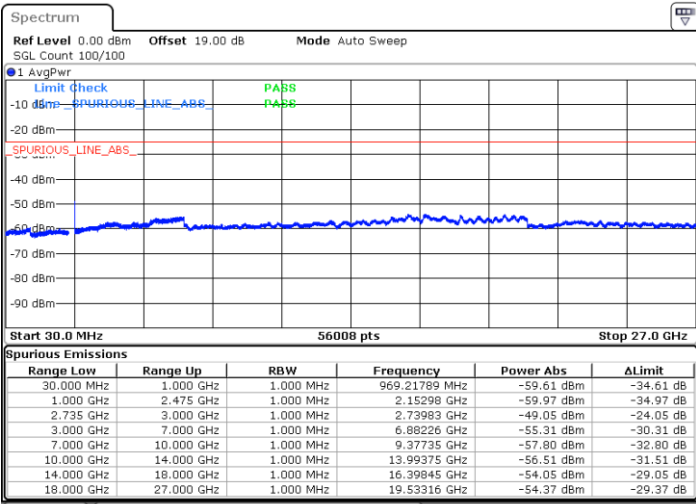

Highest Channel / FullIRB

N/A

Date: 11.OCT.2021 13:51:04

LTE Band 41C / 15MHz+20MHz

16QAM

Lowest Channel / 1RB0 and 1RB99

Lowest Channel / 1RB74 and 1RB0

Date: 11.OCT.2021 14:07:48

Date: 11.OCT.2021 14:04:20

Lowest Channel / FullRB

N/A

Date: 11.OCT.2021 14:11:17

LTE Band 41C / 15MHz+20MHz

16QAM

Middle Channel / 1RB0 and 1RB9

Middle Channel / 1RB74 and 1RB0

Date: 11.OCT.2021 14:24:50

Date: 11.OCT.2021 14:28:18

Middle Channel / FullRB

N/A

Date: 11.OCT.2021 14:21:21

LTE Band 41C / 15MHz+20MHz

16QAM

Highest Channel / 1RB0 and 1RB99

Highest Channel / 1RB74 and 1RB0

Date: 11.OCT.2021 14:49:20

Date: 11.OCT.2021 14:45:51

Highest Channel / FullIRB

N/A

Date: 11.OCT.2021 14:52:48

LTE Band 41C / 20MHz+5MHz

16QAM