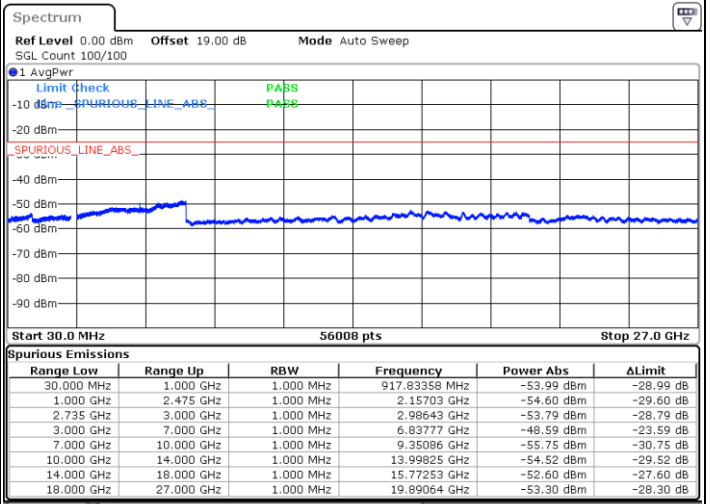

N/A

Date: 9.OCT.2021 19:08:10

LTE Band 41C / 10MHz+20MHz

16QAM

Lowest Channel / 1RB0 and 1RB99

Lowest Channel / 1RB49 and 1RB0

Date: 9.OCT.2021 21:50:46

Date: 9.OCT.2021 21:47:18

Lowest Channel / FullIRB

N/A

Date: 9.OCT.2021 21:54:15

LTE Band 41C / 10MHz+20MHz

16QAM

Middle Channel / 1RB0 and 1RB99

Middle Channel / 1RB49 and 1RB0

Date: 10.OCT.2021 01:35:45

Date: 10.OCT.2021 01:39:13

Middle Channel / FullIRB

N/A

Date: 10.OCT.2021 01:32:17

LTE Band 41C / 10MHz+20MHz

16QAM

Highest Channel / 1RB0 and 1RB99

Highest Channel / 1RB49 and 1RB0

Date: 9.OCT.2021 22:17:44

Date: 9.OCT.2021 22:14:16

Highest Channel / FullIRB

N/A

Date: 9.OCT.2021 22:21:13

LTE Band 41C / 15MHz+10MHz

16QAM

Lowest Channel / 1RB0 and 1RB49