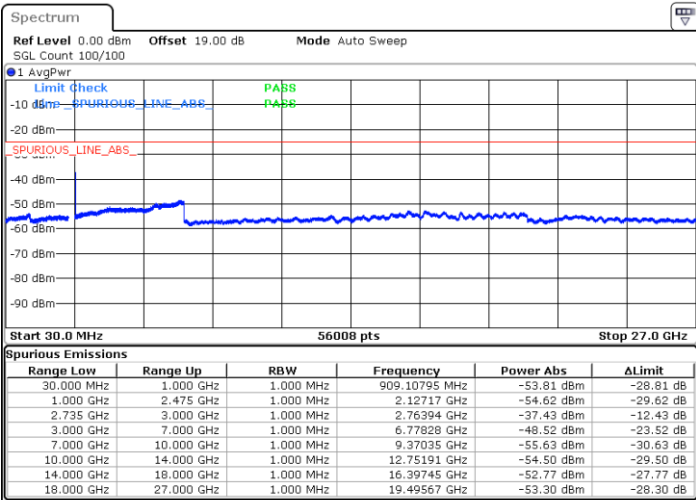

N/A

Date: 11.OCT.2021 16:47:27

LTE Band 41C / 20MHz+20MHz

QPSK

MiddleChannel / 1RB0 and 1RB99

Middle Channel / 1RB99 and 1RB0

Date: 11.OCT.2021 16:56:40

Date: 11.OCT.2021 16:57:49

Middle Channel / FullIRB

N/A

Date: 11.OCT.2021 16:50:50

LTE Band 41C / 20MHz+20MHz

QPSK

Highest Channel / 1RB0 and 1RB99

Highest Channel / 1RB99 and 1RB0

Date: 11.OCT.2021 17:16:27

Date: 11.OCT.2021 17:09:33

Highest Channel / FullIRB

N/A

Date: 11.OCT.2021 17:17:36

LTE Band 41C / 5MHz+20MHz

16QAM

Lowest Channel / 1RB0 and 1RB99

Lowest Channel / 1RB24 and 1RB0

Date: 9.OCT.2021 14:56:19

Date: 9.OCT.2021 14:53:04

Lowest Channel / FullIRB

N/A

Date: 9.OCT.2021 14:59:35

LTE Band 41C / 5MHz+20MHz

16QAM

Middle Channel / 1RB0 and 1RB99