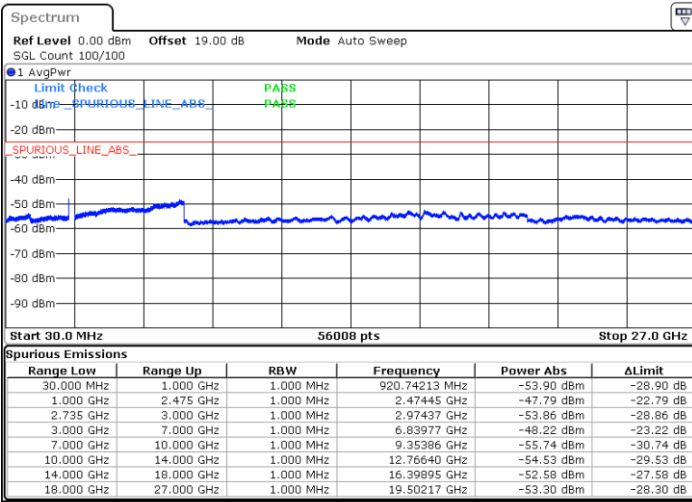

Middle Channel / FullIRB

N/A

Date: 11.OCT.2021 16:50:50

LTE Band 41C / 20MHz+20MHz

QPSK

Highest Channel / 1RB0 and 1RB99

Highest Channel / 1RB99 and 1RB0

Date: 11.OCT.2021 17:16:27

Date: 11.OCT.2021 17:09:33

Highest Channel / FullIRB

N/A

Date: 11.OCT.2021 17:17:36

LTE Band 41C / 5MHz+20MHz

16QAM

Lowest Channel / 1RB0 and 1RB99

Lowest Channel / 1RB24 and 1RB0

Date: 9.OCT.2021 14:56:19

Date: 9.OCT.2021 14:53:04

Lowest Channel / FullIRB

N/A

Date: 9.OCT.2021 14:59:35

LTE Band 41C / 5MHz+20MHz

16QAM

Middle Channel / 1RB0 and 1RB99

Highest Channel / 1RB0 and 1RB99

Highest Channel / 1RB24 and 1RB0

Date: 9.OCT.2021 15:26:01

Date: 9.OCT.2021 15:22:46

Highest Channel / FullIRB

N/A

Date: 9.OCT.2021 15:29:16

LTE Band 41C / 10MHz+15MHz