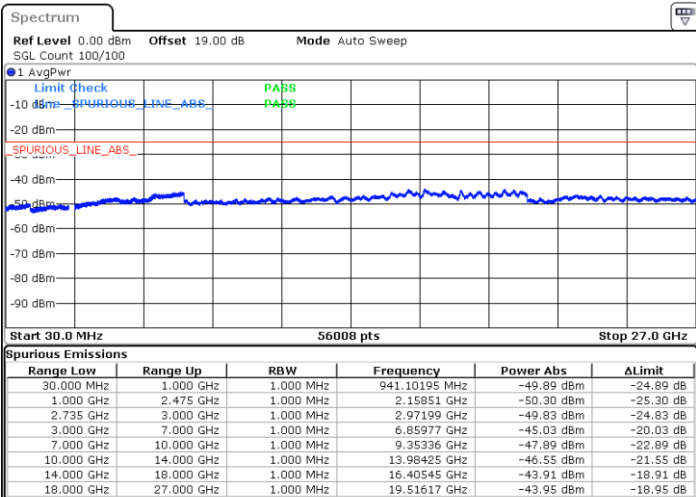

LTE Band 41C / 15MHz+15MHz

16QAM

Lowest Channel / 1RB0 and 1RB74

Lowest Channel / 1RB74 and 1RB0

Date: 11.OCT.2021 11:39:04

Date: 11.OCT.2021 11:35:36

Lowest Channel / FullIRB

N/A

Date: 11.OCT.2021 11:42:33

LTE Band 41C / 15MHz+15MHz

16QAM

Middle Channel / 1RB0 and 1RB74

Middle Channel / 1RB74 and 1RB0

Date: 11.OCT.2021 11:56:53

Date: 11.OCT.2021 12:00:21

Middle Channel / FullIRB

N/A

Date: 11.OCT.2021 11:53:24

LTE Band 41C / 15MHz+15MHz

16QAM

Highest Channel / 1RB0 and 1RB74

Highest Channel / 1RB74 and 1RB0

Date: 11.OCT.2021 13:47:36

Date: 11.OCT.2021 13:44:07

Highest Channel / FullIRB

N/A

Date: 11.OCT.2021 13:51:04

LTE Band 41C / 15MHz+20MHz

16QAM

Lowest Channel / 1RB0 and 1RB99

Lowest Channel / 1RB74 and 1RB0

Date: 11.OCT.2021 14:07:48