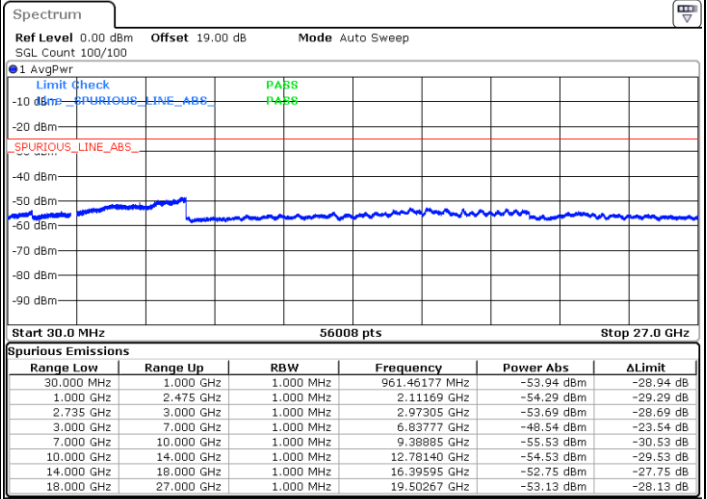

LTE Band 41C / 20MHz+5MHz

16QAM

Middle Channel / 1RB0 and 1RB24

Middle Channel / 1RB99 and 1RB0

Date: 9.OCT.2021 17:23:34

Date: 9.OCT.2021 17:46:24