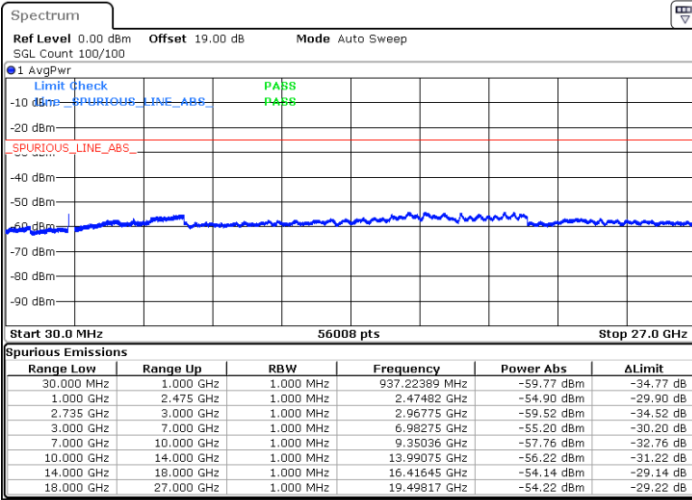

LTE Band 41C / 20MHz+5MHz

16QAM

Highest Channel / 1RB0 and 1RB24

Highest Channel / 1RB99 and 1RB0

Date: 9.OCT.2021 18:13:55

Date: 9.OCT.2021 18:10:26

Highest Channel / FullIRB

N/A

Date: 9.OCT.2021 18:17:24

LTE Band 41C / 20MHz+10MHz

16QAM

Lowest Channel / 1RB0 and 1RB49

Lowest Channel / 1RB99 and 1RB0

Date: 10.OCT.2021 00:44:33

Date: 10.OCT.2021 00:41:06

Lowest Channel / FullRB

N/A

Date: 10.OCT.2021 00:48:01

LTE Band 41C / 20MHz+10MHz

16QAM

Middle Channel / 1RB0 and 1RB49

Middle Channel / 1RB99 and 1RB0

Date: 10.OCT.2021 00:57:54

Date: 10.OCT.2021 01:01:22

Middle Channel / FullIRB

N/A

Date: 10.OCT.2021 00:54:26

LTE Band 41C / 20MHz+10MHz

16QAM

Highest Channel / 1RB0 and 1RB49

Highest Channel / 1RB99 and 1RB0

Date: 10.OCT.2021 01:18:56