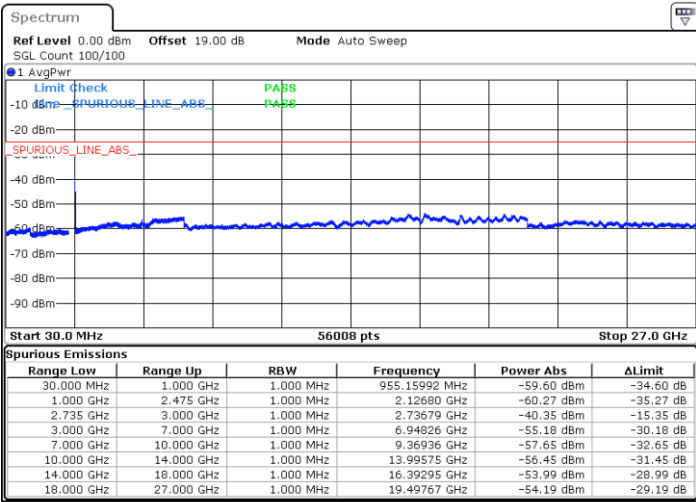

LTE Band 41C / 20MHz+15MHz

QPSK

Highest Channel / 1RB0 and 1RB74

Highest Channel / 1RB99 and 1RB0

Date: 11.OCT.2021 15:54:35

Date: 11.OCT.2021 15:48:48

Highest Channel / FullIRB

N/A

Date: 11.OCT.2021 15:55:45

LTE Band 41C / 20MHz+20MHz

QPSK

Lowest Channel / 1RB0 and 1RB99

Lowest Channel / 1RB99 and 1RB0

Date: 11.OCT.2021 16:41:39

Date: 11.OCT.2021 16:40:29

Lowest Channel / FullIRB