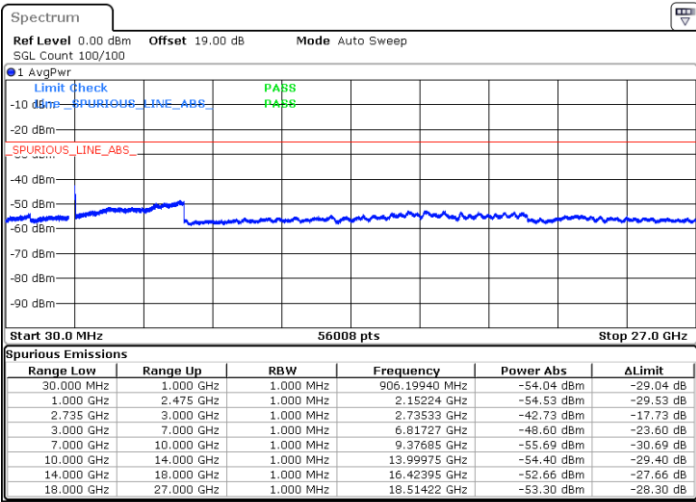

Middle Channel / 1RB0 and 1RB49

Middle Channel / 1RB74 and 1RB0

Date: 9.OCT.2021 20:56:13

Date: 9.OCT.2021 20:59:41

Middle Channel / FullIRB

N/A

Date: 9.OCT.2021 20:52:44

LTE Band 41C / 15MHz+10MHz

16QAM

Highest Channel / 1RB0 and 1RB49

Highest Channel / 1RB74 and 1RB0

Date: 18.OCT.2021 10:56:08

Date: 9.OCT.2021 21:13:02

Highest Channel / FullIRB

N/A

Date: 9.OCT.2021 21:19:58

LTE Band 41C / 15MHz+15MHz

16QAM

Lowest Channel / 1RB0 and 1RB74

Lowest Channel / 1RB74 and 1RB0

Date: 11.OCT.2021 11:39:04

Date: 11.OCT.2021 11:35:36

Lowest Channel / FullIRB

N/A