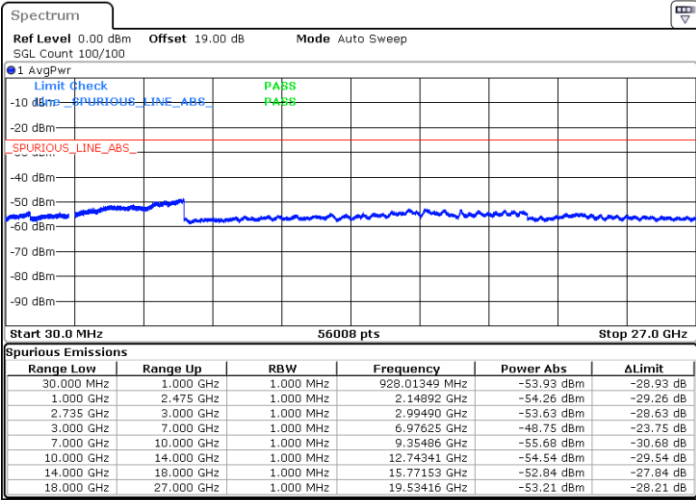

Highest Channel / 1RB0 and 1RB99

Highest Channel / 1RB24 and 1RB0

Date: 9.OCT.2021 15:26:01

Date: 9.OCT.2021 15:22:46

Highest Channel / FullIRB

N/A

Date: 9.OCT.2021 15:29:16

LTE Band 41C / 10MHz+15MHz

LTE Band 41C / 10MHz+15MHz

16QAM

MiddleChannel / 1RB0 and 1RB74

Middle Channel / 1RB49 and 1RB0

Date: 9.OCT.2021 20:21:00

Date: 9.OCT.2021 20:24:28

Middle Channel / FullIRB

N/A

Date: 9.OCT.2021 20:17:32

LTE Band 41C / 10MHz+15MHz

16QAM

Highest Channel / 1RB0 and 1RB74

Highest Channel / 1RB49 and 1RB0

Date: 18.OCT.2021 10:37:33

Date: 9.OCT.2021 19:00:57

Highest Channel / FullIRB