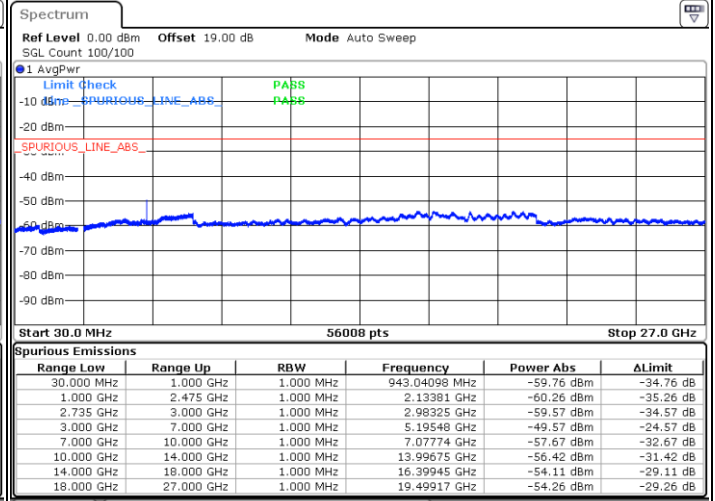

Date: 9.OCT.2021 18:17:24

LTE Band 41C / 20MHz+10MHz

16QAM

Lowest Channel / 1RB0 and 1RB49

Lowest Channel / 1RB99 and 1RB0

Date: 10.OCT.2021 00:44:33

Date: 10.OCT.2021 00:41:06

Lowest Channel / FullRB

N/A

Date: 10.OCT.2021 00:48:01

LTE Band 41C / 20MHz+10MHz

16QAM

Middle Channel / 1RB0 and 1RB49

Middle Channel / 1RB99 and 1RB0

Date: 10.OCT.2021 00:57:54

Date: 10.OCT.2021 01:01:22

Middle Channel / FullIRB

N/A

Date: 10.OCT.2021 00:54:26

LTE Band 41C / 20MHz+10MHz

16QAM

Highest Channel / 1RB0 and 1RB49

Highest Channel / 1RB99 and 1RB0

Date: 10.OCT.2021 01:18:56

Date: 10.OCT.2021 01:15:28

Highest Channel / FullIRB

N/A

Date: 10.OCT.2021 01:22:24

LTE Band 41C / 20MHz+15MHz

16QAM

Lowest Channel / 1RB0 and 1RB74

Lowest Channel / 1RB99 and 1RB0