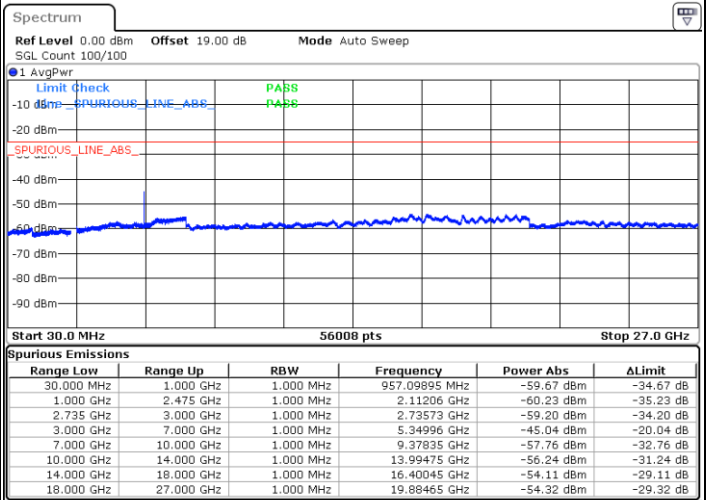

LTE Band 41C / 20MHz+15MHz

QPSK

Highest Channel / 1RB0 and 1RB74

Highest Channel / 1RB99 and 1RB0

Date: 11.OCT.2021 15:54:35

Date: 11.OCT.2021 15:48:48

Highest Channel / FullIRB

N/A

Date: 11.OCT.2021 15:55:45

LTE Band 41C / 20MHz+20MHz

QPSK

Lowest Channel / 1RB0 and 1RB99

Lowest Channel / 1RB99 and 1RB0

Date: 11.OCT.2021 16:41:39

Date: 11.OCT.2021 16:40:29

Lowest Channel / FullIRB