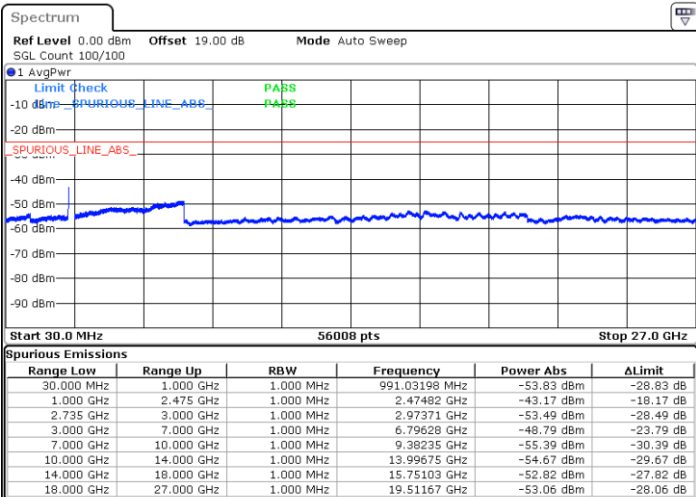

Highest Channel / 1RB0 and 1RB99

Highest Channel / 1RB24 and 1RB0

Date: 9.OCT.2021 15:26:01

Date: 9.OCT.2021 15:22:46

Highest Channel / FullIRB

N/A

Date: 9.OCT.2021 15:29:16

LTE Band 41C / 10MHz+15MHz

16QAM

Lowest Channel / 1RB0 and 1RB74

Lowest Channel / 1RB49 and 1RB0

Date: 18.OCT.2021 10:28:17

Date: 9.OCT.2021 19:47:30

Lowest Channel / FullRB

N/A

Date: 9.OCT.2021 19:54:26

LTE Band 41C / 10MHz+15MHz

16QAM

MiddleChannel / 1RB0 and 1RB74

Middle Channel / 1RB49 and 1RB0

Date: 9.OCT.2021 20:21:00

Date: 9.OCT.2021 20:24:28

Middle Channel / FullIRB

N/A

Date: 9.OCT.2021 20:17:32

LTE Band 41C / 10MHz+15MHz

16QAM

Highest Channel / 1RB0 and 1RB74

Highest Channel / 1RB49 and 1RB0

Date: 18.OCT.2021 10:37:33

Date: 9.OCT.2021 19:00:57

Highest Channel / FullIRB