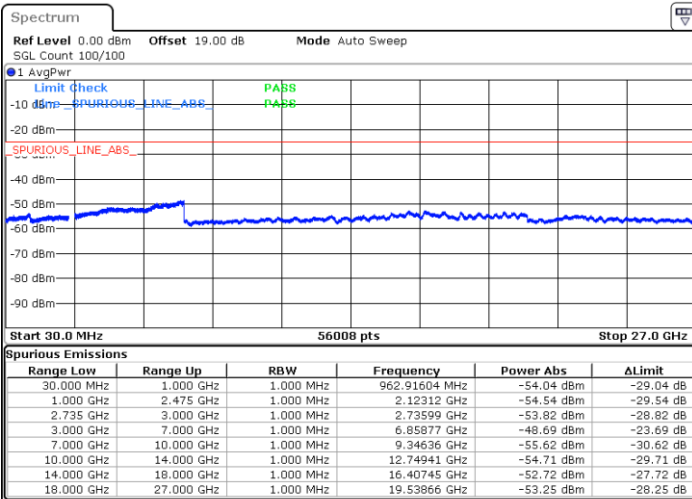

Date: 11.OCT.2021 15:55:45

LTE Band 41C / 20MHz+20MHz

QPSK

Lowest Channel / 1RB0 and 1RB99

Lowest Channel / 1RB99 and 1RB0

Date: 11.OCT.2021 16:41:39

Date: 11.OCT.2021 16:40:29

Lowest Channel / FullIRB

N/A

Date: 11.OCT.2021 16:47:27

LTE Band 41C / 20MHz+20MHz

QPSK

MiddleChannel / 1RB0 and 1RB99

Middle Channel / 1RB99 and 1RB0

Date: 11.OCT.2021 16:56:40

Date: 11.OCT.2021 16:57:49

Middle Channel / FullIRB

N/A

Date: 11.OCT.2021 16:50:50

LTE Band 41C / 20MHz+20MHz

QPSK

Highest Channel / 1RB0 and 1RB99

Highest Channel / 1RB99 and 1RB0

Date: 11.OCT.2021 17:16:27

Date: 11.OCT.2021 17:09:33

Highest Channel / FullIRB

N/A

Date: 11.OCT.2021 17:17:36

LTE Band 41C / 5MHz+20MHz

16QAM

Lowest Channel / 1RB0 and 1RB99

Lowest Channel / 1RB24 and 1RB0