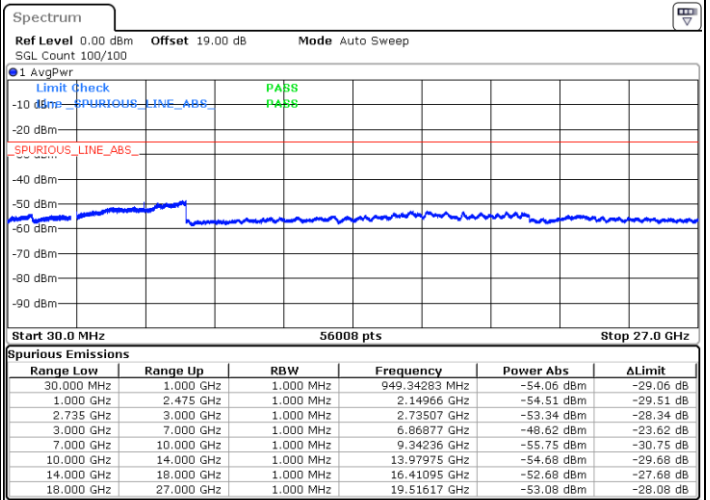

Middle Channel / FullIRB

N/A

Date: 11.OCT.2021 16:50:50

LTE Band 41C / 20MHz+20MHz

QPSK

Highest Channel / 1RB0 and 1RB99

Highest Channel / 1RB99 and 1RB0

Date: 11.OCT.2021 17:16:27

Date: 11.OCT.2021 17:09:33

Highest Channel / FullIRB

N/A

Date: 11.OCT.2021 17:17:36

LTE Band 41C / 5MHz+20MHz

16QAM

Lowest Channel / 1RB0 and 1RB99

Lowest Channel / 1RB24 and 1RB0

Date: 9.OCT.2021 14:56:19

Date: 9.OCT.2021 14:53:04

Lowest Channel / FullIRB

N/A

Date: 9.OCT.2021 14:59:35

LTE Band 41C / 5MHz+20MHz

16QAM

Middle Channel / 1RB0 and 1RB99