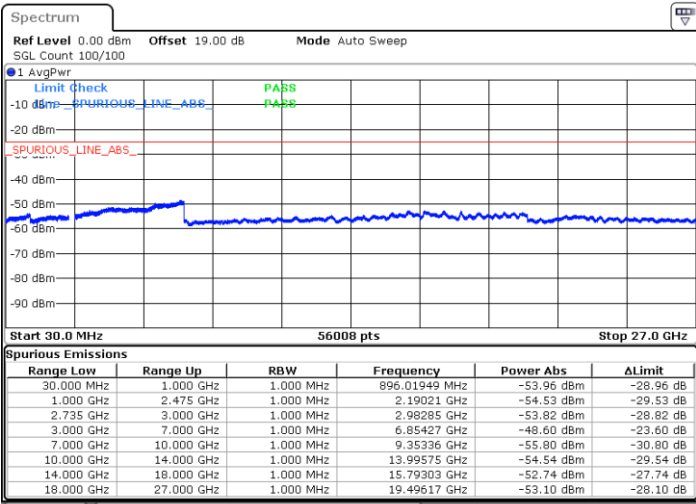

Date: 9.OCT.2021 20:17:32

LTE Band 41C / 10MHz+15MHz

16QAM

Highest Channel / 1RB0 and 1RB74

Highest Channel / 1RB49 and 1RB0

Date: 18.OCT.2021 10:37:33

Date: 9.OCT.2021 19:00:57

Highest Channel / FullIRB

N/A

Date: 9.OCT.2021 19:08:10

LTE Band 41C / 10MHz+20MHz

16QAM

Lowest Channel / 1RB0 and 1RB99

Lowest Channel / 1RB49 and 1RB0

Date: 9.OCT.2021 21:50:46

Date: 9.OCT.2021 21:47:18

Lowest Channel / FullIRB

N/A

Date: 9.OCT.2021 21:54:15

LTE Band 41C / 10MHz+20MHz

16QAM

Middle Channel / 1RB0 and 1RB99

Middle Channel / 1RB49 and 1RB0

Date: 10.OCT.2021 01:35:45

Date: 10.OCT.2021 01:39:13

Middle Channel / FullIRB

N/A

Date: 10.OCT.2021 01:32:17

LTE Band 41C / 10MHz+20MHz

16QAM

Highest Channel / 1RB0 and 1RB99

Highest Channel / 1RB49 and 1RB0