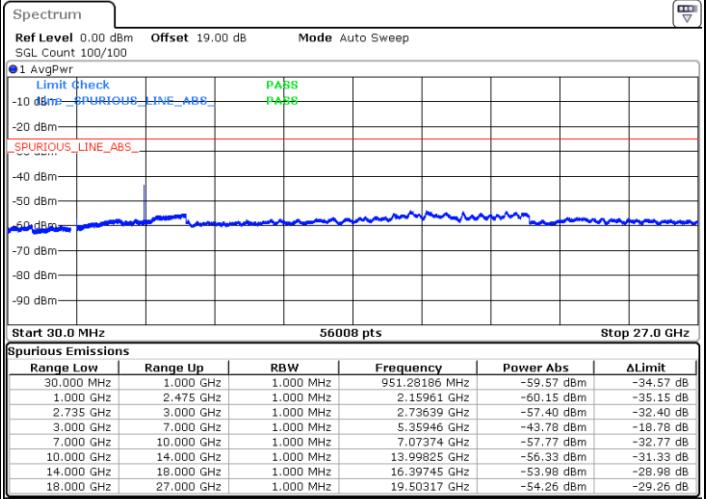

N/A

Date: 10.OCT.2021 00:48:01

LTE Band 41C / 20MHz+10MHz

16QAM

Middle Channel / 1RB0 and 1RB49

Middle Channel / 1RB99 and 1RB0

Date: 10.OCT.2021 00:57:54

Date: 10.OCT.2021 01:01:22

Middle Channel / FullIRB

N/A

Date: 10.OCT.2021 00:54:26

LTE Band 41C / 20MHz+10MHz

16QAM

Highest Channel / 1RB0 and 1RB49

Highest Channel / 1RB99 and 1RB0

Date: 10.OCT.2021 01:18:56

Date: 10.OCT.2021 01:15:28

Highest Channel / FullIRB

N/A

Date: 10.OCT.2021 01:22:24

LTE Band 41C / 20MHz+15MHz

16QAM

Lowest Channel / 1RB0 and 1RB74

Lowest Channel / 1RB99 and 1RB0