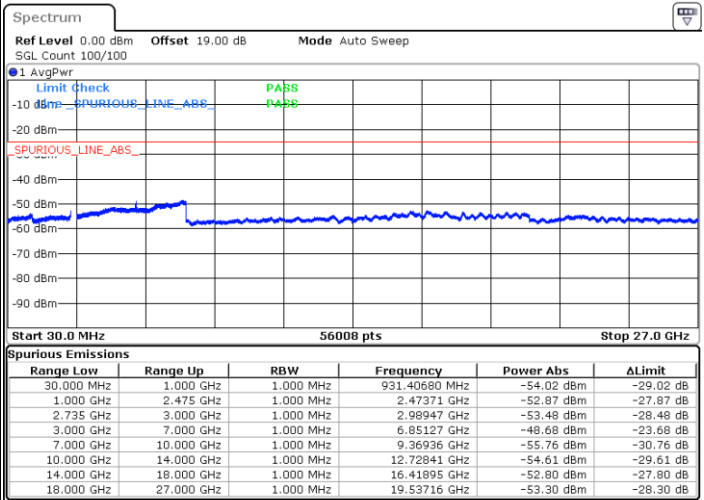

LTE Band 41C / 20MHz+15MHz

QPSK

Highest Channel / 1RB0 and 1RB74

Highest Channel / 1RB99 and 1RB0

Date: 11.OCT.2021 15:54:35

Date: 11.OCT.2021 15:48:48

Highest Channel / FullIRB

N/A

Date: 11.OCT.2021 15:55:45

LTE Band 41C / 20MHz+20MHz

QPSK

Lowest Channel / 1RB0 and 1RB99

Lowest Channel / 1RB99 and 1RB0

Date: 11.OCT.2021 16:41:39

Date: 11.OCT.2021 16:40:29

Lowest Channel / FullIRB

N/A

Date: 11.OCT.2021 16:47:27

LTE Band 41C / 20MHz+20MHz

QPSK

MiddleChannel / 1RB0 and 1RB99

Middle Channel / 1RB99 and 1RB0

Date: 11.OCT.2021 16:56:40

Date: 11.OCT.2021 16:57:49

Middle Channel / FullIRB

N/A

Date: 11.OCT.2021 16:50:50

LTE Band 41C / 20MHz+20MHz

QPSK

Highest Channel / 1RB0 and 1RB99

Highest Channel / 1RB99 and 1RB0

Date: 11.OCT.2021 17:16:27