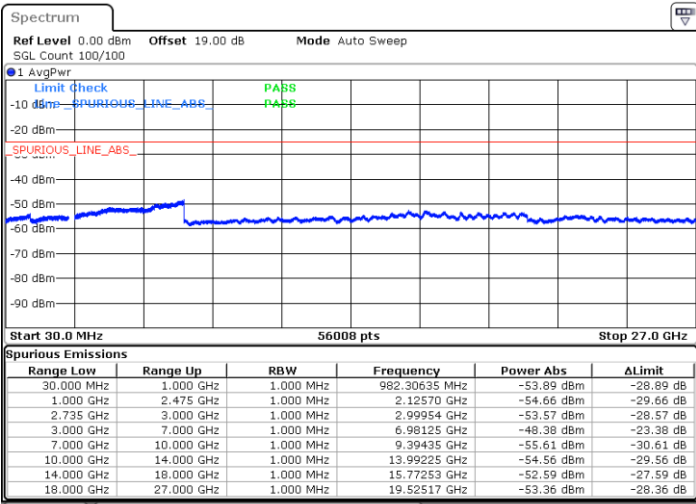

Date: 11.OCT.2021 17:09:33

Highest Channel / FullIRB

N/A

Date: 11.OCT.2021 17:17:36

LTE Band 41C / 5MHz+20MHz

16QAM

Lowest Channel / 1RB0 and 1RB99

Lowest Channel / 1RB24 and 1RB0

Date: 9.OCT.2021 14:56:19

Date: 9.OCT.2021 14:53:04

Lowest Channel / FullIRB

N/A

Date: 9.OCT.2021 14:59:35

LTE Band 41C / 5MHz+20MHz

16QAM

Middle Channel / 1RB0 and 1RB99

Middle Channel / 1RB24 and 1RB0

Date: 9.OCT.2021 15:06:57

Date: 9.OCT.2021 15:10:12

Middle Channel / FullIRB

N/A

Date: 9.OCT.2021 15:03:42

LTE Band 41C / 5MHz+20MHz

16QAM

Highest Channel / 1RB0 and 1RB99

Highest Channel / 1RB24 and 1RB0

Date: 9.OCT.2021 15:26:01

Date: 9.OCT.2021 15:22:46

Highest Channel / FullIRB

N/A

Date: 9.OCT.2021 15:29:16

LTE Band 41C / 10MHz+15MHz