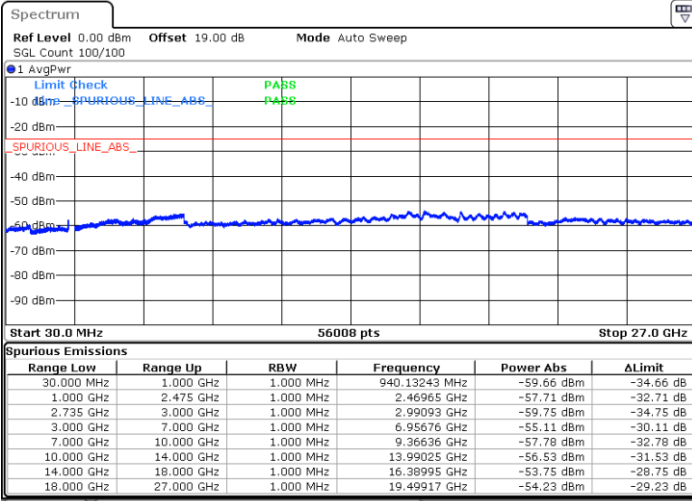

LTE Band 41C / 20MHz+5MHz

16QAM

Highest Channel / 1RB0 and 1RB24

Highest Channel / 1RB99 and 1RB0

Date: 9.OCT.2021 18:13:55

Date: 9.OCT.2021 18:10:26

Highest Channel / FullIRB

N/A

Date: 9.OCT.2021 18:17:24

LTE Band 41C / 20MHz+10MHz

16QAM

Lowest Channel / 1RB0 and 1RB49

Lowest Channel / 1RB99 and 1RB0

Date: 10.OCT.2021 00:44:33

Date: 10.OCT.2021 00:41:06

Lowest Channel / FullRB

N/A

Date: 10.OCT.2021 00:48:01

LTE Band 41C / 20MHz+10MHz

16QAM

Middle Channel / 1RB0 and 1RB49

Middle Channel / 1RB99 and 1RB0

Date: 10.OCT.2021 00:57:54

Date: 10.OCT.2021 01:01:22

Middle Channel / FullIRB

N/A

Date: 10.OCT.2021 00:54:26

LTE Band 41C / 20MHz+10MHz

16QAM

Highest Channel / 1RB0 and 1RB49

Highest Channel / 1RB99 and 1RB0

Date: 10.OCT.2021 01:18:56