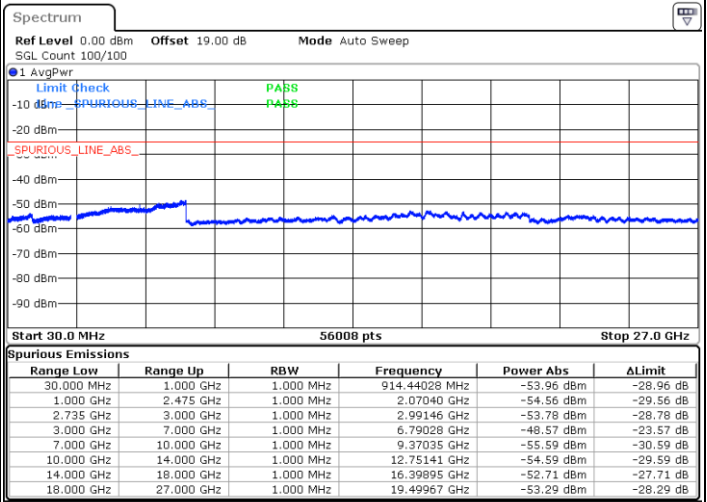

Date: 11.OCT.2021 15:55:45

LTE Band 41C / 20MHz+20MHz

QPSK

Lowest Channel / 1RB0 and 1RB99

Lowest Channel / 1RB99 and 1RB0

Date: 11.OCT.2021 16:41:39

Date: 11.OCT.2021 16:40:29

Lowest Channel / FullIRB

N/A

Date: 11.OCT.2021 16:47:27

LTE Band 41C / 20MHz+20MHz

QPSK

MiddleChannel / 1RB0 and 1RB99

Middle Channel / 1RB99 and 1RB0

Date: 11.OCT.2021 16:56:40

Date: 11.OCT.2021 16:57:49

Middle Channel / FullIRB

N/A

Date: 11.OCT.2021 16:50:50

LTE Band 41C / 20MHz+20MHz

QPSK

Highest Channel / 1RB0 and 1RB99

Highest Channel / 1RB99 and 1RB0

Date: 11.OCT.2021 17:16:27

Date: 11.OCT.2021 17:09:33

Highest Channel / FullIRB

N/A

Date: 11.OCT.2021 17:17:36

LTE Band 41C / 5MHz+20MHz

16QAM

Lowest Channel / 1RB0 and 1RB99

Lowest Channel / 1RB24 and 1RB0