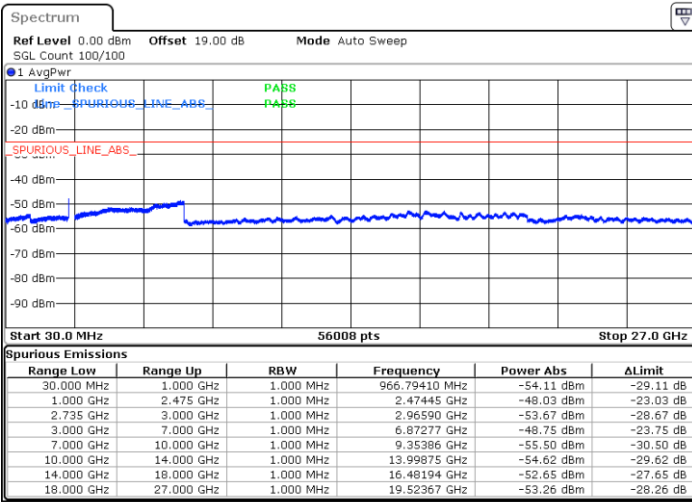

Date: 11.OCT.2021 14:24:50

Date: 11.OCT.2021 14:28:18

Middle Channel / FullRB

N/A

Date: 11.OCT.2021 14:21:21

LTE Band 41C / 15MHz+20MHz

16QAM

Highest Channel / 1RB0 and 1RB99

Highest Channel / 1RB74 and 1RB0

Date: 11.OCT.2021 14:49:20

Date: 11.OCT.2021 14:45:51

Highest Channel / FullIRB

N/A

Date: 11.OCT.2021 14:52:48

LTE Band 41C / 20MHz+5MHz

16QAM

Lowest Channel / 1RB0 and 1RB24

Lowest Channel / 1RB99 and 1RB0

Date: 9.OCT.2021 16:43:36

Date: 9.OCT.2021 16:40:21

Lowest Channel / FullIRB

N/A

Date: 9.OCT.2021 17:07:29

LTE Band 41C / 20MHz+5MHz