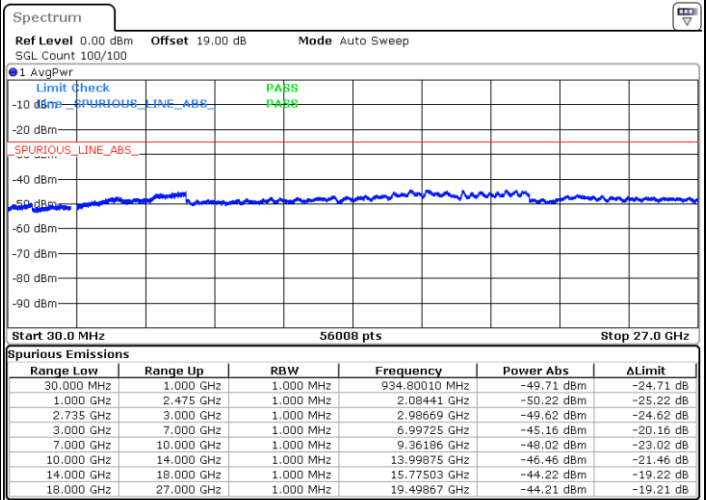

LTE Band 41C / 15MHz+15MHz

16QAM

Lowest Channel / 1RB0 and 1RB74

Lowest Channel / 1RB74 and 1RB0

Date: 11.OCT.2021 11:39:04

Date: 11.OCT.2021 11:35:36

Lowest Channel / FullIRB

N/A

Date: 11.OCT.2021 11:42:33

LTE Band 41C / 15MHz+15MHz

16QAM

Middle Channel / 1RB0 and 1RB74

Middle Channel / 1RB74 and 1RB0

Date: 11.OCT.2021 11:56:53

Date: 11.OCT.2021 12:00:21

Middle Channel / FullIRB