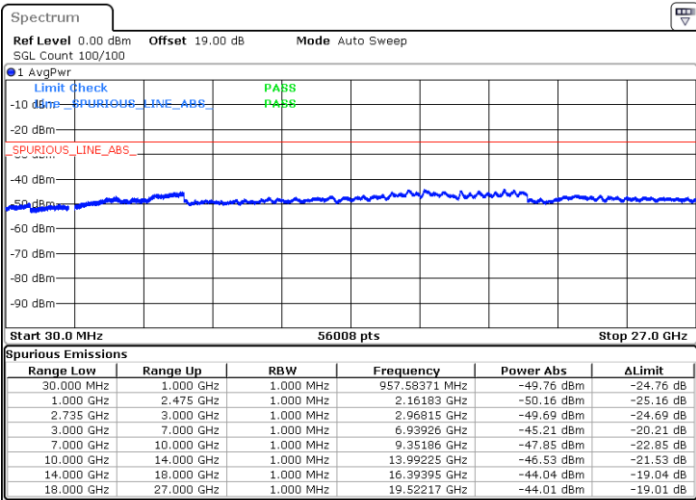

LTE Band 41C / 15MHz+15MHz

16QAM

Lowest Channel / 1RB0 and 1RB74

Lowest Channel / 1RB74 and 1RB0

Date: 11.OCT.2021 11:39:04

Date: 11.OCT.2021 11:35:36

Lowest Channel / FullIRB

N/A

Date: 11.OCT.2021 11:42:33

LTE Band 41C / 15MHz+15MHz

16QAM

Middle Channel / 1RB0 and 1RB74

Middle Channel / 1RB74 and 1RB0

Date: 11.OCT.2021 11:56:53

Date: 11.OCT.2021 12:00:21

Middle Channel / FullIRB

N/A

Date: 11.OCT.2021 11:53:24

LTE Band 41C / 15MHz+15MHz

16QAM

Highest Channel / 1RB0 and 1RB74

Highest Channel / 1RB74 and 1RB0

Date: 11.OCT.2021 13:47:36

Date: 11.OCT.2021 13:44:07

Highest Channel / FullIRB

N/A

Date: 11.OCT.2021 13:51:04

LTE Band 41C / 15MHz+20MHz

16QAM

Lowest Channel / 1RB0 and 1RB99

Lowest Channel / 1RB74 and 1RB0

Date: 11.OCT.2021 14:07:48