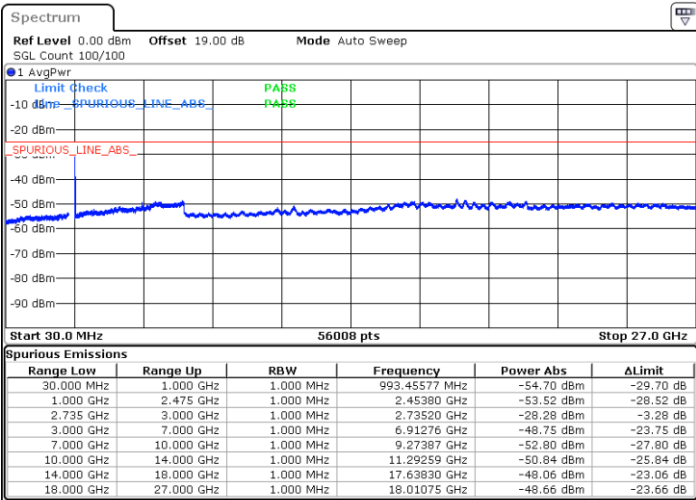

LTE Band 41C / 10MHz+15MHz

16QAM

MiddleChannel / 1RB0 and 1RB74

Middle Channel / 1RB49 and 1RB0

Date: 9.OCT.2021 20:21:00

Date: 9.OCT.2021 20:24:28

Middle Channel / FullIRB

N/A

Date: 9.OCT.2021 20:17:32

LTE Band 41C / 10MHz+15MHz

16QAM

Highest Channel / 1RB0 and 1RB74

Highest Channel / 1RB49 and 1RB0

Date: 18.OCT.2021 10:37:33

Date: 9.OCT.2021 19:00:57

Highest Channel / FullIRB

N/A

Date: 9.OCT.2021 19:08:10

LTE Band 41C / 10MHz+20MHz

16QAM

Lowest Channel / 1RB0 and 1RB99

Lowest Channel / 1RB49 and 1RB0

Date: 9.OCT.2021 21:50:46

Date: 9.OCT.2021 21:47:18

Lowest Channel / FullIRB

N/A

Date: 9.OCT.2021 21:54:15

LTE Band 41C / 10MHz+20MHz

16QAM

Middle Channel / 1RB0 and 1RB99

Middle Channel / 1RB49 and 1RB0

Date: 10.OCT.2021 01:35:45