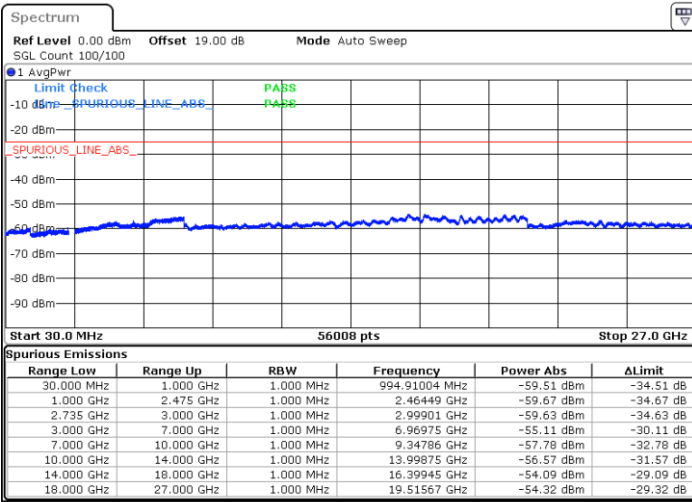

N/A

Date: 11.OCT.2021 11:53:24

LTE Band 41C / 15MHz+15MHz

16QAM

Highest Channel / 1RB0 and 1RB74

Highest Channel / 1RB74 and 1RB0

Date: 11.OCT.2021 13:47:36

Date: 11.OCT.2021 13:44:07

Highest Channel / FullIRB

N/A

Date: 11.OCT.2021 13:51:04

LTE Band 41C / 15MHz+20MHz

16QAM

Lowest Channel / 1RB0 and 1RB99

Lowest Channel / 1RB74 and 1RB0

Date: 11.OCT.2021 14:07:48

Date: 11.OCT.2021 14:04:20

Lowest Channel / FullRB

N/A

Date: 11.OCT.2021 14:11:17

LTE Band 41C / 15MHz+20MHz

16QAM

Middle Channel / 1RB0 and 1RB9

Middle Channel / 1RB74 and 1RB0