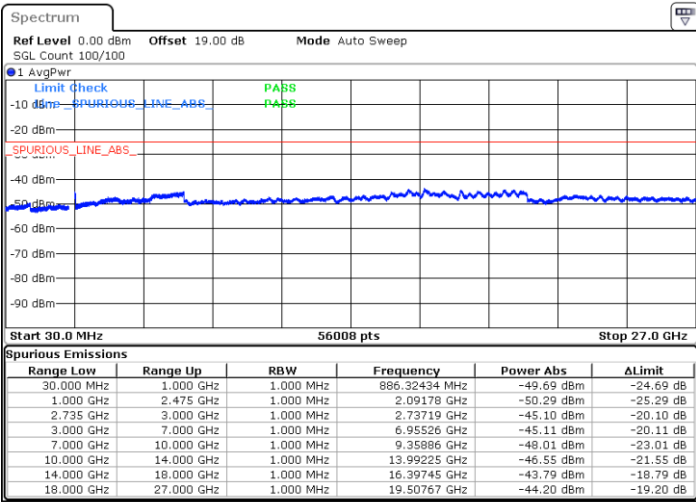

Date: 11.OCT.2021 11:42:33

LTE Band 41C / 15MHz+15MHz

16QAM

Middle Channel / 1RB0 and 1RB74

Middle Channel / 1RB74 and 1RB0

Date: 11.OCT.2021 11:56:53

Date: 11.OCT.2021 12:00:21

Middle Channel / FullIRB

N/A

Date: 11.OCT.2021 11:53:24

LTE Band 41C / 15MHz+15MHz

16QAM

Highest Channel / 1RB0 and 1RB74

Highest Channel / 1RB74 and 1RB0

Date: 11.OCT.2021 13:47:36

Date: 11.OCT.2021 13:44:07

Highest Channel / FullIRB

N/A

Date: 11.OCT.2021 13:51:04

LTE Band 41C / 15MHz+20MHz

16QAM

Lowest Channel / 1RB0 and 1RB99

Lowest Channel / 1RB74 and 1RB0

Date: 11.OCT.2021 14:07:48