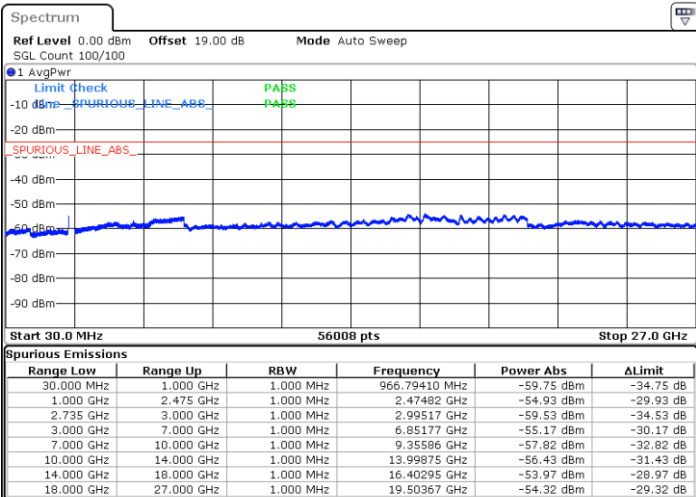

Lowest Channel / FullIRB

N/A

Date: 11.OCT.2021 15:19:19