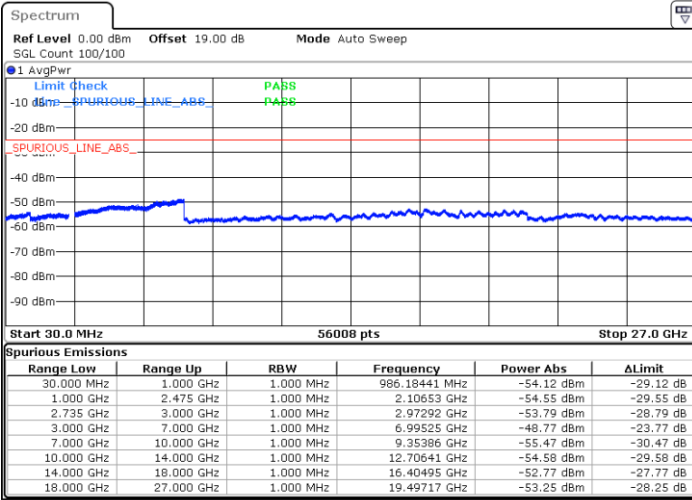

Lowest Channel / 1RB74 and 1RB0

Date: 18.OCT.2021 10:49:10

Date: 9.OCT.2021 20:37:32

Lowest Channel / FullIRB

N/A

Date: 9.OCT.2021 20:44:28

LTE Band 41C / 15MHz+10MHz

16QAM

Middle Channel / 1RB0 and 1RB49

Middle Channel / 1RB74 and 1RB0

Date: 9.OCT.2021 20:56:13

Date: 9.OCT.2021 20:59:41

Middle Channel / FullIRB

N/A

Date: 9.OCT.2021 20:52:44

LTE Band 41C / 15MHz+10MHz

16QAM

Highest Channel / 1RB0 and 1RB49

Highest Channel / 1RB74 and 1RB0

Date: 18.OCT.2021 10:56:08

Date: 9.OCT.2021 21:13:02

Highest Channel / FullIRB

N/A

Date: 9.OCT.2021 21:19:58