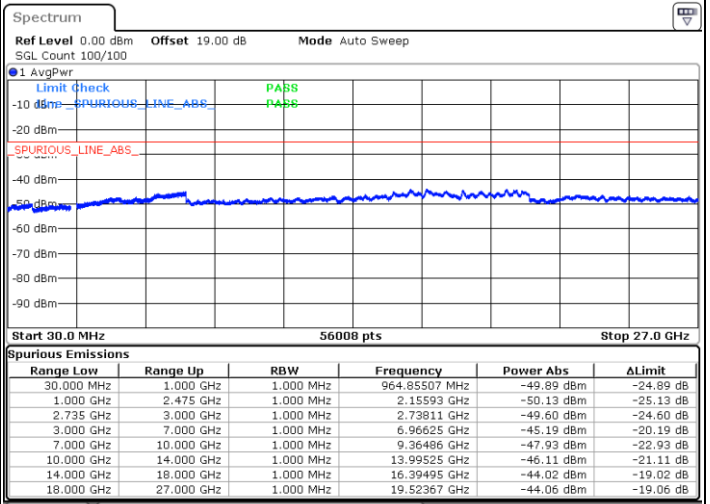

Date: 11.OCT.2021 11:42:33

LTE Band 41C / 15MHz+15MHz

16QAM

Middle Channel / 1RB0 and 1RB74

Middle Channel / 1RB74 and 1RB0

Date: 11.OCT.2021 11:56:53

Date: 11.OCT.2021 12:00:21

Middle Channel / FullIRB

N/A

Date: 11.OCT.2021 11:53:24

LTE Band 41C / 15MHz+15MHz

16QAM

Highest Channel / 1RB0 and 1RB74

Highest Channel / 1RB74 and 1RB0

Date: 11.OCT.2021 13:47:36

Date: 11.OCT.2021 13:44:07

Highest Channel / FullIRB

N/A

Date: 11.OCT.2021 13:51:04

LTE Band 41C / 15MHz+20MHz

16QAM

Lowest Channel / 1RB0 and 1RB99

Lowest Channel / 1RB74 and 1RB0

Date: 11.OCT.2021 14:07:48