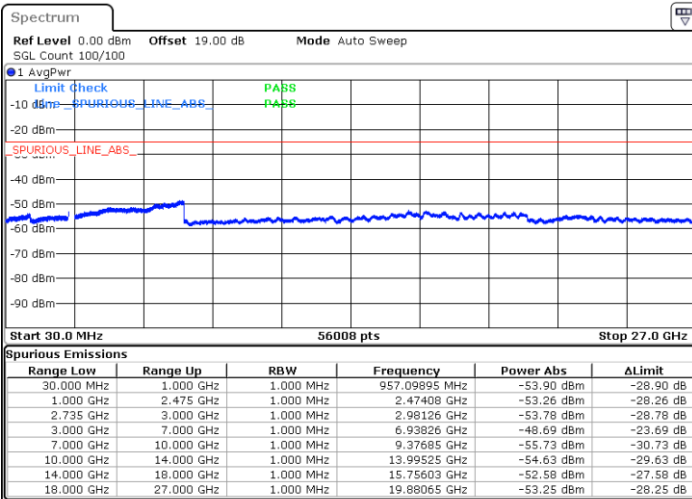

Highest Channel / 1RB74 and 1RB0

Date: 11.OCT.2021 14:49:20

Date: 11.OCT.2021 14:45:51

Highest Channel / FullIRB

N/A

Date: 11.OCT.2021 14:52:48

LTE Band 41C / 20MHz+5MHz

16QAM

Lowest Channel / 1RB0 and 1RB24

Lowest Channel / 1RB99 and 1RB0

Date: 9.OCT.2021 16:43:36

Date: 9.OCT.2021 16:40:21

Lowest Channel / FullIRB

N/A

Date: 9.OCT.2021 17:07:29

LTE Band 41C / 20MHz+5MHz

LTE Band 41C / 20MHz+5MHz

16QAM

Highest Channel / 1RB0 and 1RB24

Highest Channel / 1RB99 and 1RB0

Date: 9.OCT.2021 18:13:55

Date: 9.OCT.2021 18:10:26

Highest Channel / FullIRB

N/A