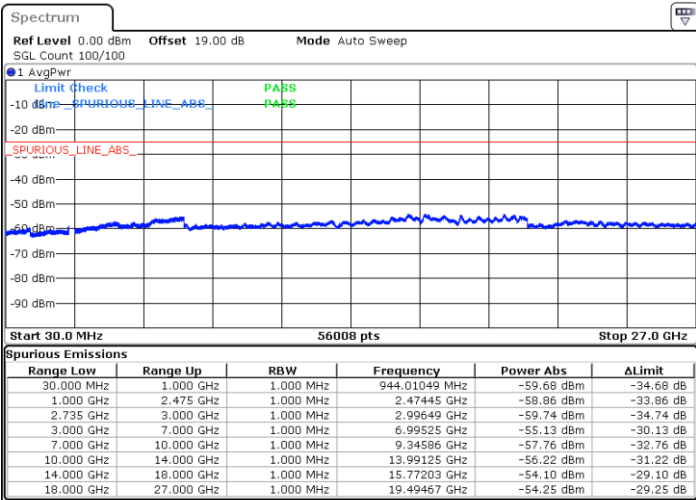

Middle Channel / FullIRB

N/A

Date: 10.OCT.2021 00:54:26

LTE Band 41C / 20MHz+10MHz

16QAM

Highest Channel / 1RB0 and 1RB49

Highest Channel / 1RB99 and 1RB0

Date: 10.OCT.2021 01:18:56

Date: 10.OCT.2021 01:15:28

Highest Channel / FullIRB

N/A

Date: 10.OCT.2021 01:22:24

LTE Band 41C / 20MHz+15MHz

16QAM

Lowest Channel / 1RB0 and 1RB74

Lowest Channel / 1RB99 and 1RB0