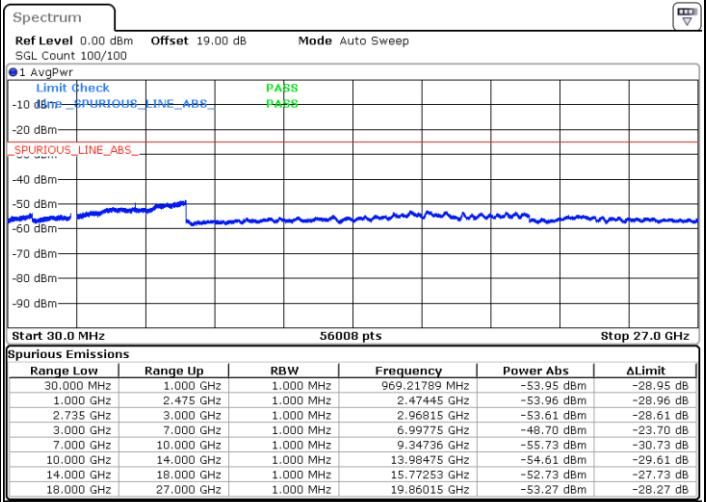

Date: 11.OCT.2021 14:24:50

Date: 11.OCT.2021 14:28:18

Middle Channel / FullRB

N/A

Date: 11.OCT.2021 14:21:21

LTE Band 41C / 15MHz+20MHz

16QAM

Highest Channel / 1RB0 and 1RB99

Highest Channel / 1RB74 and 1RB0

Date: 11.OCT.2021 14:49:20

Date: 11.OCT.2021 14:45:51

Highest Channel / FullIRB

N/A

Date: 11.OCT.2021 14:52:48

LTE Band 41C / 20MHz+5MHz

16QAM

Lowest Channel / 1RB0 and 1RB24

Lowest Channel / 1RB99 and 1RB0

Date: 9.OCT.2021 16:43:36

Date: 9.OCT.2021 16:40:21

Lowest Channel / FullIRB

N/A

Date: 9.OCT.2021 17:07:29

LTE Band 41C / 20MHz+5MHz