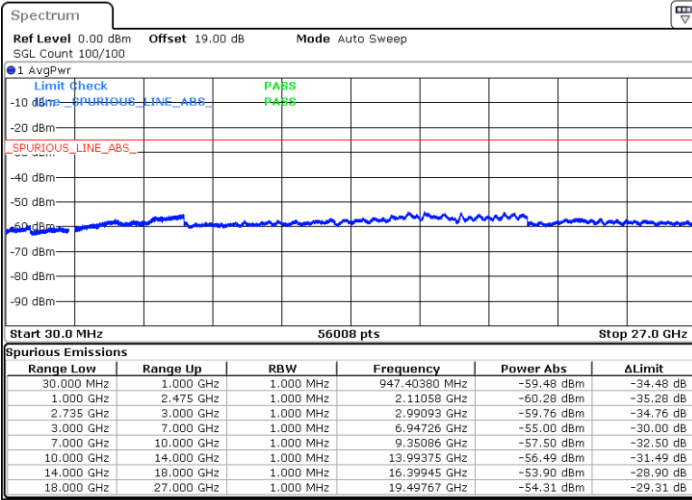

Date: 9.OCT.2021 18:17:24

LTE Band 41C / 20MHz+10MHz

16QAM

Lowest Channel / 1RB0 and 1RB49

Lowest Channel / 1RB99 and 1RB0

Date: 10.OCT.2021 00:44:33

Date: 10.OCT.2021 00:41:06

Lowest Channel / FullRB

N/A

Date: 10.OCT.2021 00:48:01

LTE Band 41C / 20MHz+10MHz

16QAM

Middle Channel / 1RB0 and 1RB49

Middle Channel / 1RB99 and 1RB0

Date: 10.OCT.2021 00:57:54

Date: 10.OCT.2021 01:01:22

Middle Channel / FullIRB

N/A

Date: 10.OCT.2021 00:54:26

LTE Band 41C / 20MHz+10MHz

16QAM

Highest Channel / 1RB0 and 1RB49

Highest Channel / 1RB99 and 1RB0

Date: 10.OCT.2021 01:18:56

Date: 10.OCT.2021 01:15:28

Highest Channel / FullIRB

N/A

Date: 10.OCT.2021 01:22:24

LTE Band 41C / 20MHz+15MHz

16QAM

Lowest Channel / 1RB0 and 1RB74

Lowest Channel / 1RB99 and 1RB0