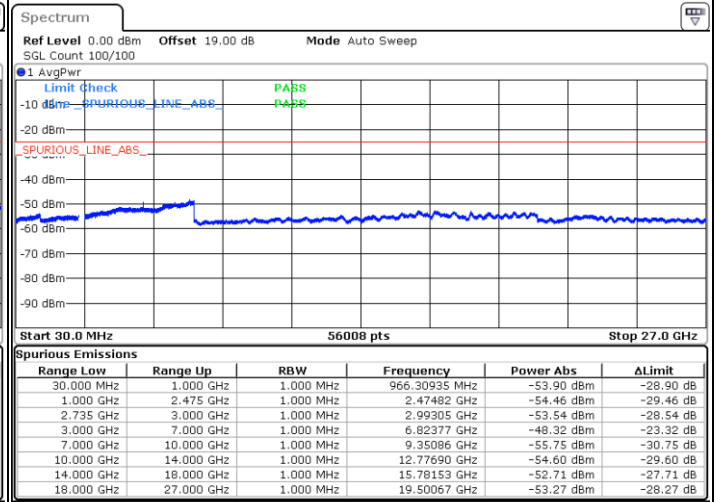

Date: 10.OCT.2021 01:39:13

Middle Channel / FullIRB

N/A

Date: 10.OCT.2021 01:32:17

LTE Band 41C / 10MHz+20MHz

16QAM

Highest Channel / 1RB0 and 1RB99

Highest Channel / 1RB49 and 1RB0

Date: 9.OCT.2021 22:17:44

Date: 9.OCT.2021 22:14:16

Highest Channel / FullIRB

N/A

Date: 9.OCT.2021 22:21:13

LTE Band 41C / 15MHz+10MHz

16QAM

Lowest Channel / 1RB0 and 1RB49

Lowest Channel / 1RB74 and 1RB0

Date: 18.OCT.2021 10:49:10

Date: 9.OCT.2021 20:37:32

Lowest Channel / FullIRB

N/A

Date: 9.OCT.2021 20:44:28

LTE Band 41C / 15MHz+10MHz

16QAM