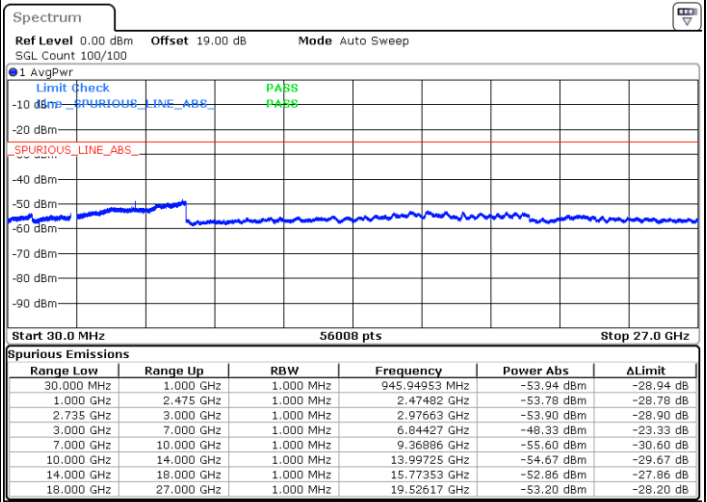

Middle Channel / FullIRB

N/A

Date: 11.OCT.2021 16:50:50

LTE Band 41C / 20MHz+20MHz

QPSK

Highest Channel / 1RB0 and 1RB99

Highest Channel / 1RB99 and 1RB0

Date: 11.OCT.2021 17:16:27

Date: 11.OCT.2021 17:09:33

Highest Channel / FullIRB

N/A

Date: 11.OCT.2021 17:17:36

LTE Band 41C / 5MHz+20MHz

16QAM

Lowest Channel / 1RB0 and 1RB99

Lowest Channel / 1RB24 and 1RB0

Date: 9.OCT.2021 14:56:19

Date: 9.OCT.2021 14:53:04

Lowest Channel / FullIRB

N/A

Date: 9.OCT.2021 14:59:35

LTE Band 41C / 5MHz+20MHz

16QAM

Middle Channel / 1RB0 and 1RB99

Highest Channel / 1RB0 and 1RB99

Highest Channel / 1RB24 and 1RB0

Date: 9.OCT.2021 15:26:01

Date: 9.OCT.2021 15:22:46

Highest Channel / FullIRB

N/A

Date: 9.OCT.2021 15:29:16

LTE Band 41C / 10MHz+15MHz