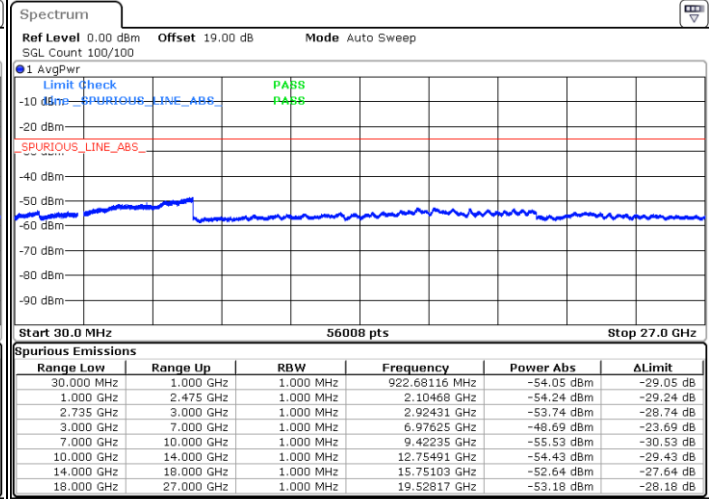

Date: 9.OCT.2021 22:17:44

Date: 9.OCT.2021 22:14:16

Highest Channel / FullIRB

N/A

Date: 9.OCT.2021 22:21:13

LTE Band 41C / 15MHz+10MHz

16QAM

Lowest Channel / 1RB0 and 1RB49

Lowest Channel / 1RB74 and 1RB0

Date: 18.OCT.2021 10:49:10

Date: 9.OCT.2021 20:37:32

Lowest Channel / FullIRB

N/A

Date: 9.OCT.2021 20:44:28

LTE Band 41C / 15MHz+10MHz

16QAM

Middle Channel / 1RB0 and 1RB49

Middle Channel / 1RB74 and 1RB0

Date: 9.OCT.2021 20:56:13

Date: 9.OCT.2021 20:59:41

Middle Channel / FullIRB

N/A

Date: 9.OCT.2021 20:52:44

LTE Band 41C / 15MHz+10MHz