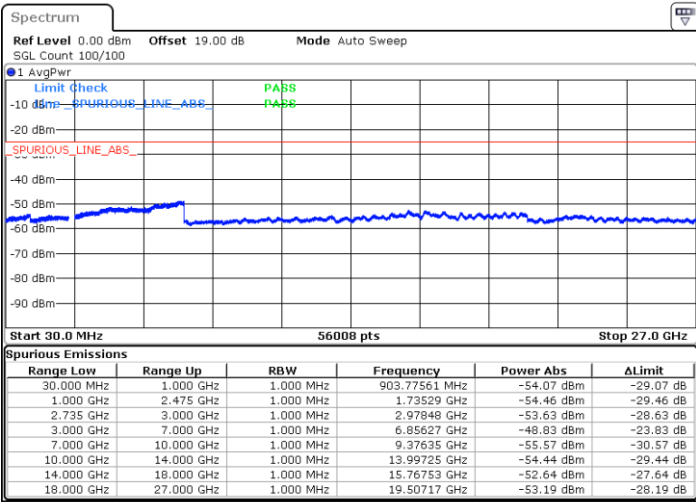

N/A

Date: 9.OCT.2021 19:08:10

LTE Band 41C / 10MHz+20MHz

16QAM

Lowest Channel / 1RB0 and 1RB99

Lowest Channel / 1RB49 and 1RB0

Date: 9.OCT.2021 21:50:46

Date: 9.OCT.2021 21:47:18

Lowest Channel / FullIRB

N/A

Date: 9.OCT.2021 21:54:15

LTE Band 41C / 10MHz+20MHz

16QAM

Middle Channel / 1RB0 and 1RB99

Middle Channel / 1RB49 and 1RB0

Date: 10.OCT.2021 01:35:45

Date: 10.OCT.2021 01:39:13

Middle Channel / FullIRB

N/A

Date: 10.OCT.2021 01:32:17

LTE Band 41C / 10MHz+20MHz

16QAM

Highest Channel / 1RB0 and 1RB99

Highest Channel / 1RB49 and 1RB0

Date: 9.OCT.2021 22:17:44

Date: 9.OCT.2021 22:14:16

Highest Channel / FullIRB

N/A

Date: 9.OCT.2021 22:21:13

LTE Band 41C / 15MHz+10MHz

16QAM

Lowest Channel / 1RB0 and 1RB49