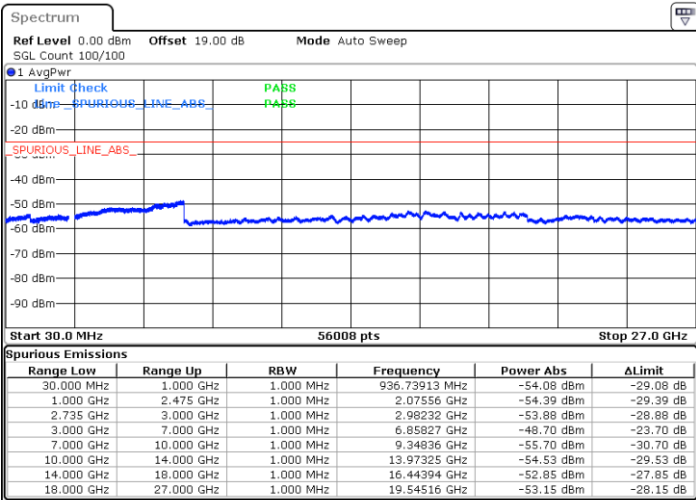

LTE Band 41C / 20MHz+15MHz

QPSK

Highest Channel / 1RB0 and 1RB74

Highest Channel / 1RB99 and 1RB0

Date: 11.OCT.2021 15:54:35

Date: 11.OCT.2021 15:48:48

Highest Channel / FullIRB

N/A

Date: 11.OCT.2021 15:55:45

LTE Band 41C / 20MHz+20MHz

QPSK

Lowest Channel / 1RB0 and 1RB99

Lowest Channel / 1RB99 and 1RB0

Date: 11.OCT.2021 16:41:39

Date: 11.OCT.2021 16:40:29

Lowest Channel / FullIRB

N/A

Date: 11.OCT.2021 16:47:27

LTE Band 41C / 20MHz+20MHz

QPSK

MiddleChannel / 1RB0 and 1RB99

Middle Channel / 1RB99 and 1RB0

Date: 11.OCT.2021 16:56:40

Date: 11.OCT.2021 16:57:49

Middle Channel / FullIRB

N/A

Date: 11.OCT.2021 16:50:50

LTE Band 41C / 20MHz+20MHz

QPSK

Highest Channel / 1RB0 and 1RB99

Highest Channel / 1RB99 and 1RB0

Date: 11.OCT.2021 17:16:27