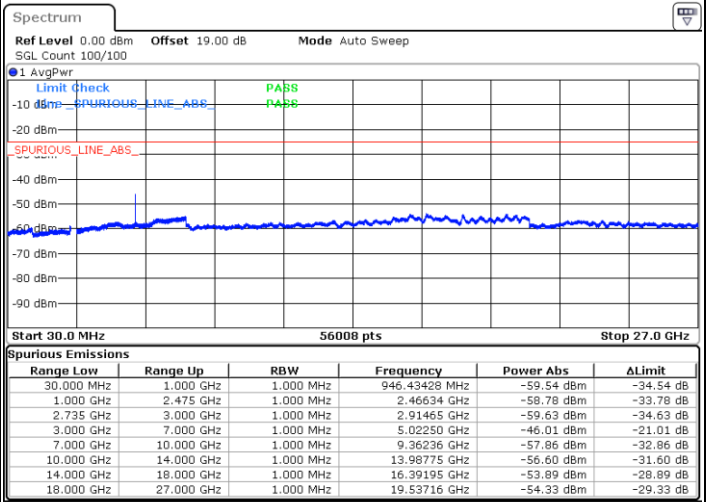

N/A

Date: 11.OCT.2021 11:53:24

LTE Band 41C / 15MHz+15MHz

16QAM

Highest Channel / 1RB0 and 1RB74

Highest Channel / 1RB74 and 1RB0

Date: 11.OCT.2021 13:47:36

Date: 11.OCT.2021 13:44:07

Highest Channel / FullIRB

N/A

Date: 11.OCT.2021 13:51:04

LTE Band 41C / 15MHz+20MHz

16QAM

Lowest Channel / 1RB0 and 1RB99

Lowest Channel / 1RB74 and 1RB0

Date: 11.OCT.2021 14:07:48

Date: 11.OCT.2021 14:04:20

Lowest Channel / FullRB

N/A

Date: 11.OCT.2021 14:11:17

LTE Band 41C / 15MHz+20MHz

16QAM

Middle Channel / 1RB0 and 1RB9

Middle Channel / 1RB74 and 1RB0