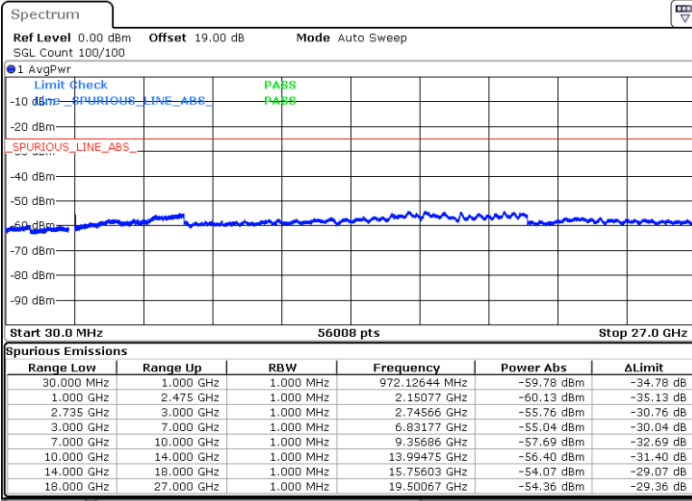

Date: 9.OCT.2021 18:17:24

LTE Band 41C / 20MHz+10MHz

16QAM

Lowest Channel / 1RB0 and 1RB49

Lowest Channel / 1RB99 and 1RB0

Date: 10.OCT.2021 00:44:33

Date: 10.OCT.2021 00:41:06

Lowest Channel / FullRB

N/A

Date: 10.OCT.2021 00:48:01

LTE Band 41C / 20MHz+10MHz

16QAM

Middle Channel / 1RB0 and 1RB49

Middle Channel / 1RB99 and 1RB0

Date: 10.OCT.2021 00:57:54

Date: 10.OCT.2021 01:01:22

Middle Channel / FullIRB

N/A

Date: 10.OCT.2021 00:54:26

LTE Band 41C / 20MHz+10MHz

16QAM

Highest Channel / 1RB0 and 1RB49

Highest Channel / 1RB99 and 1RB0

Date: 10.OCT.2021 01:18:56

Date: 10.OCT.2021 01:15:28

Highest Channel / FullIRB

N/A

Date: 10.OCT.2021 01:22:24

LTE Band 41C / 20MHz+15MHz

16QAM

Lowest Channel / 1RB0 and 1RB74

Lowest Channel / 1RB99 and 1RB0