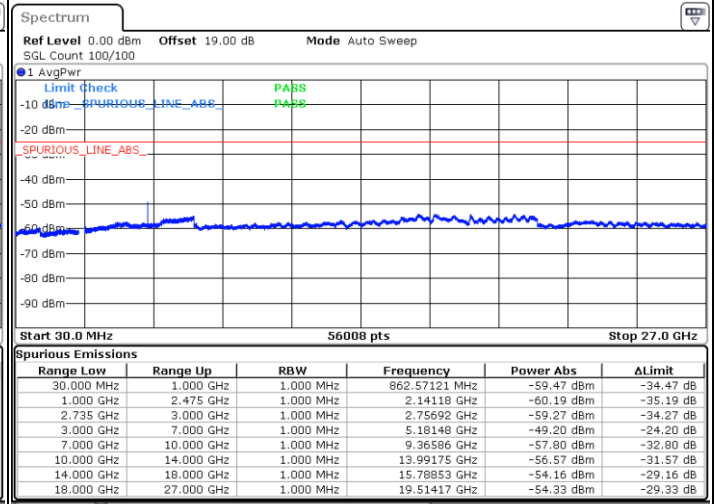

Highest Channel / FullIRB

N/A

Date: 11.OCT.2021 13:51:04

LTE Band 41C / 15MHz+20MHz

16QAM

Lowest Channel / 1RB0 and 1RB99

Lowest Channel / 1RB74 and 1RB0

Date: 11.OCT.2021 14:07:48

Date: 11.OCT.2021 14:04:20

Lowest Channel / FullRB

N/A

Date: 11.OCT.2021 14:11:17

LTE Band 41C / 15MHz+20MHz

16QAM

Middle Channel / 1RB0 and 1RB9

Middle Channel / 1RB74 and 1RB0

Date: 11.OCT.2021 14:24:50

Date: 11.OCT.2021 14:28:18

Middle Channel / FullRB

N/A

Date: 11.OCT.2021 14:21:21

LTE Band 41C / 15MHz+20MHz

16QAM

Highest Channel / 1RB0 and 1RB99

Highest Channel / 1RB74 and 1RB0

Date: 11.OCT.2021 14:49:20

Date: 11.OCT.2021 14:45:51

Highest Channel / FullIRB

N/A

Date: 11.OCT.2021 14:52:48

LTE Band 41C / 20MHz+5MHz

16QAM