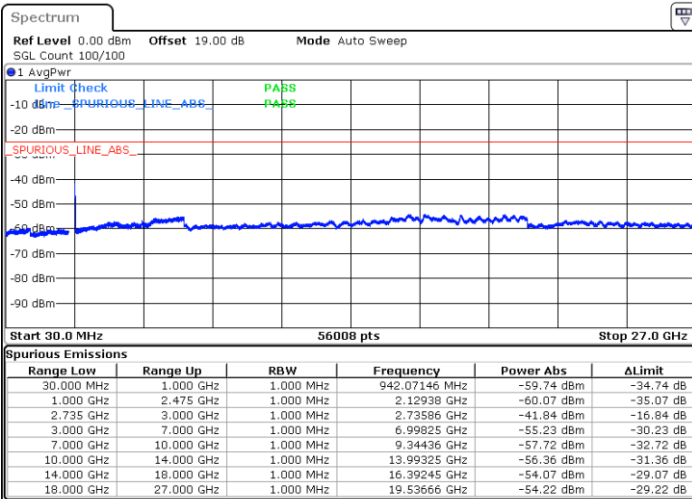

LTE Band 41C / 20MHz+15MHz

16QAM

Middle Channel / 1RB0 and 1RB74

Middle Channel / 1RB99 and 1RB0

Date: 11.OCT.2021 15:28:29

Date: 11.OCT.2021 15:31:57

Middle Channel / FullIRB

N/A

Date: 11.OCT.2021 15:23:54

LTE Band 41C / 20MHz+15MHz

16QAM

Highest Channel / 1RB0 and 1RB74

Highest Channel / 1RB99 and 1RB0

Date: 11.OCT.2021 15:53:25

Date: 11.OCT.2021 15:49:57

Highest Channel / FullIRB

N/A

Date: 11.OCT.2021 15:56:54

LTE Band 41C / 20MHz+20MHz

16QAM

Lowest Channel / 1RB0 and 1RB99

Lowest Channel / 1RB99 and 1RB0

Date: 11.OCT.2021 16:42:49

Date: 11.OCT.2021 16:39:20

Lowest Channel / FullIRB

N/A

Date: 11.OCT.2021 16:46:18

LTE Band 41C / 20MHz+20MHz

16QAM

MiddleChannel / 1RB0 and 1RB99

Middle Channel / 1RB99 and 1RB0

Date: 11.OCT.2021 16:55:30