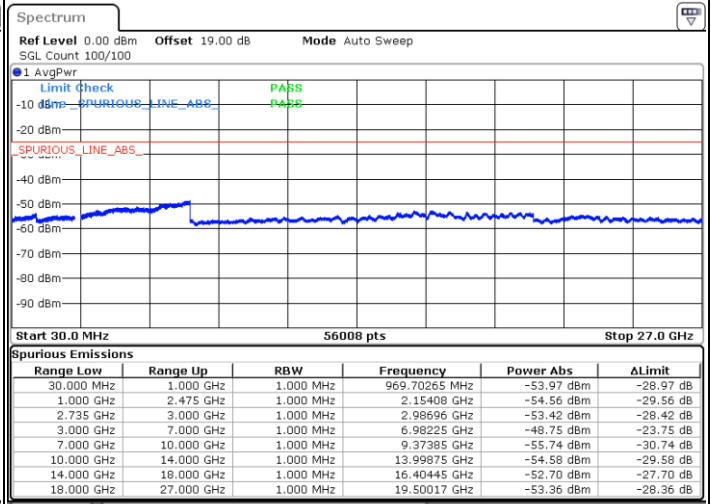

Highest Channel / FullIRB

N/A

Date: 9.OCT.2021 19:09:20

LTE Band 41C / 10MHz+20MHz

64QAM

Lowest Channel / 1RB0 and 1RB99

Lowest Channel / 1RB49 and 1RB0

Date: 9.OCT.2021 21:51:56

Date: 9.OCT.2021 21:46:09

Lowest Channel / FullIRB

N/A

Date: 9.OCT.2021 21:53:05

LTE Band 41C / 10MHz+20MHz

64QAM

Middle Channel / 1RB0 and 1RB99

Middle Channel / 1RB49 and 1RB0

Date: 10.OCT.2021 01:34:36

Date: 10.OCT.2021 01:40:22

Middle Channel / FullIRB

N/A

Date: 10.OCT.2021 01:33:26

LTE Band 41C / 10MHz+20MHz

64QAM

Highest Channel / 1RB0 and 1RB99

Highest Channel / 1RB49 and 1RB0

Date: 11.OCT.2021 09:07:09

Date: 9.OCT.2021 22:15:25

Highest Channel / FullIRB

N/A

Date: 9.OCT.2021 22:22:22

LTE Band 41C / 15MHz+10MHz

64QAM