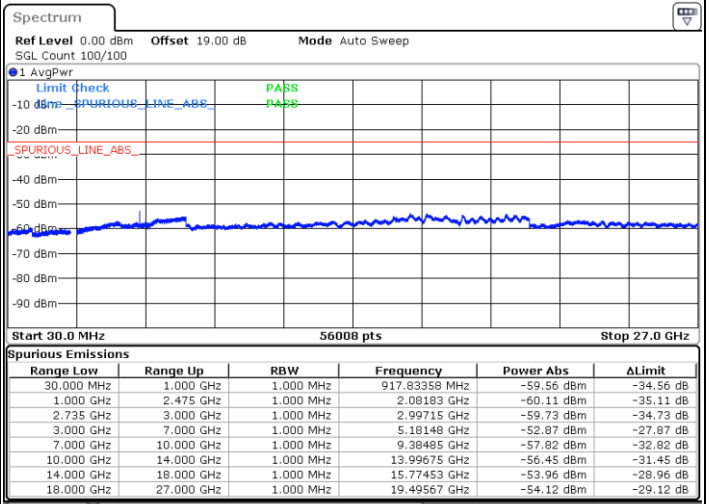

Date: 11.OCT.2021 13:45:16

Highest Channel / FullIRB

N/A

Date: 11.OCT.2021 13:52:14

LTE Band 41C / 15MHz+20MHz

64QAM

Lowest Channel / 1RB0 and 1RB99

Lowest Channel / 1RB74 and 1RB80

Date: 11.OCT.2021 14:08:58

Date: 11.OCT.2021 14:03:10

Lowest Channel / FullRB

N/A

Date: 11.OCT.2021 14:10:08

LTE Band 41C / 15MHz+20MHz

64QAM

Middle Channel / 1RB0 and 1RB9

Middle Channel / 1RB74 and 1RB0

Date: 11.OCT.2021 14:23:41

Date: 11.OCT.2021 14:29:28

Middle Channel / FullIRB

N/A

Date: 11.OCT.2021 14:22:31

LTE Band 41C / 15MHz+20MHz

64QAM

Highest Channel / 1RB0 and 1RB99

Highest Channel / 1RB74 and 1RB0

Date: 11.OCT.2021 14:48:10

Date: 11.OCT.2021 14:47:00

Highest Channel / FullIRB

N/A

Date: 11.OCT.2021 14:53:58

LTE Band 41C / 20MHz+5MHz