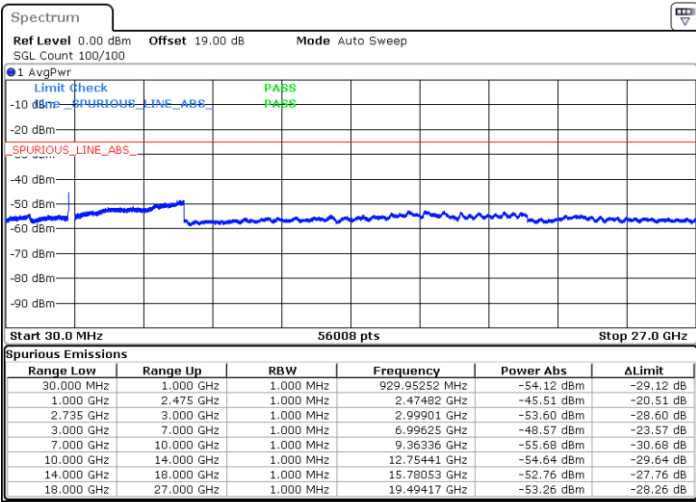

Highest Channel / 1RB49 and 1RB0

Date: 11.OCT.2021 09:07:09

Date: 9.OCT.2021 22:15:25

Highest Channel / FullIRB

N/A

Date: 9.OCT.2021 22:22:22

LTE Band 41C / 15MHz+10MHz

64QAM

Lowest Channel / 1RB0 and 1RB49

Lowest Channel / 1RB74 and 1RB80

Date: 18.OCT.2021 10:47:30

Date: 9.OCT.2021 20:36:23

Lowest Channel / FullIRB

N/A

Date: 9.OCT.2021 20:43:19

LTE Band 41C / 15MHz+10MHz

LTE Band 41C / 15MHz+10MHz

64QAM

Highest Channel / 1RB0 and 1RB49

Highest Channel / 1RB74 and 1RB0

Date: 18.OCT.2021 10:54:56

Date: 9.OCT.2021 21:14:12

Highest Channel / FullIRB

N/A