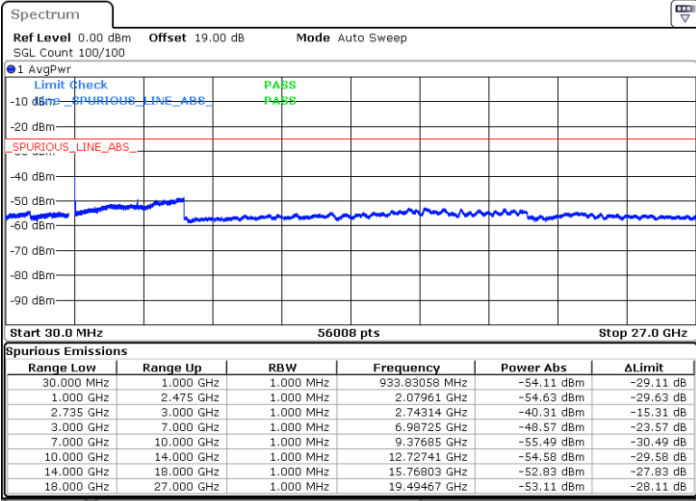

LTE Band 41C / 10MHz+15MHz

64QAM

Lowest Channel / 1RB0 and 1RB74

Lowest Channel / 1RB49 and 1RB0

Date: 18.OCT.2021 10:26:20

Date: 9.OCT.2021 19:46:20

Lowest Channel / FullIRB

N/A

Date: 9.OCT.2021 19:53:17

LTE Band 41C / 10MHz+15MHz

64QAM

MiddleChannel / 1RB0 and 1RB74

Middle Channel / 1RB49 and 1RB0

Date: 9.OCT.2021 20:19:51

Date: 9.OCT.2021 20:25:37

Middle Channel / FullIRB

N/A

Date: 9.OCT.2021 20:18:41

LTE Band 41C / 10MHz+15MHz

64QAM

Highest Channel / 1RB0 and 1RB74

Highest Channel / 1RB49 and 1RB0

Date: 18.OCT.2021 10:36:12

Date: 9.OCT.2021 19:02:07

Highest Channel / FullIRB

N/A

Date: 9.OCT.2021 19:09:20

LTE Band 41C / 10MHz+20MHz

64QAM

Lowest Channel / 1RB0 and 1RB99

Lowest Channel / 1RB49 and 1RB0

Date: 9.OCT.2021 21:51:56