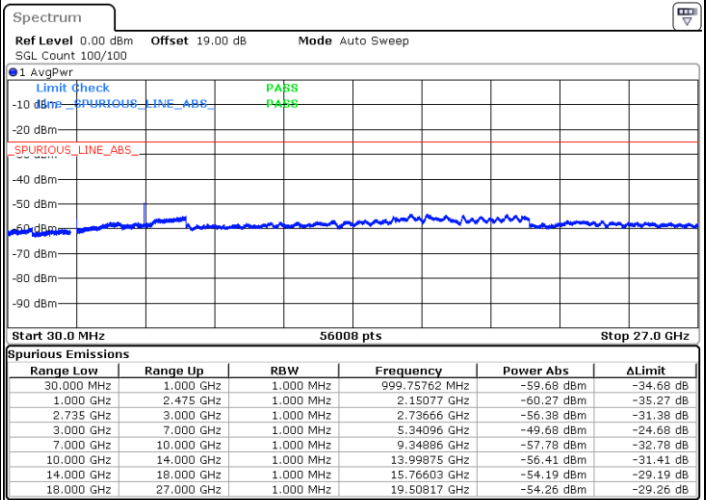

Date: 11.OCT.2021 13:45:16

Highest Channel / FullIRB

N/A

Date: 11.OCT.2021 13:52:14

LTE Band 41C / 15MHz+20MHz

64QAM

Lowest Channel / 1RB0 and 1RB99

Lowest Channel / 1RB74 and 1RB80

Date: 11.OCT.2021 14:08:58

Date: 11.OCT.2021 14:03:10

Lowest Channel / FullRB

N/A

Date: 11.OCT.2021 14:10:08

LTE Band 41C / 15MHz+20MHz

64QAM

Middle Channel / 1RB0 and 1RB9

Middle Channel / 1RB74 and 1RB0

Date: 11.OCT.2021 14:23:41

Date: 11.OCT.2021 14:29:28

Middle Channel / FullIRB

N/A

Date: 11.OCT.2021 14:22:31

LTE Band 41C / 15MHz+20MHz

64QAM

Highest Channel / 1RB0 and 1RB99

Highest Channel / 1RB74 and 1RB0

Date: 11.OCT.2021 14:48:10

Date: 11.OCT.2021 14:47:00

Highest Channel / FullIRB

N/A

Date: 11.OCT.2021 14:53:58

LTE Band 41C / 20MHz+5MHz