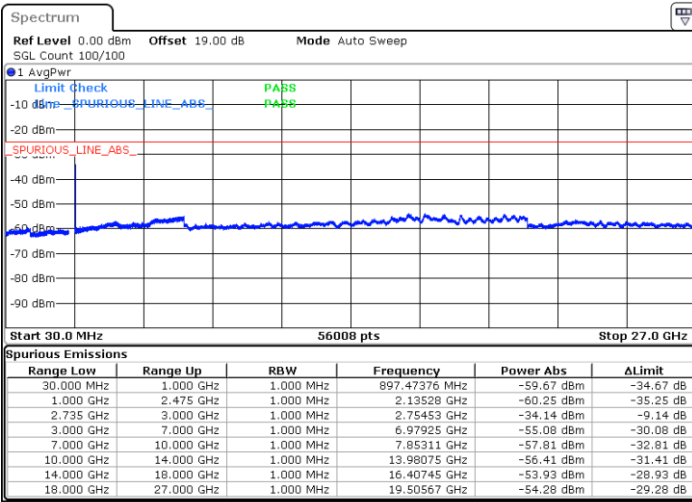

LTE Band 41C / 20MHz+15MHz

16QAM

Middle Channel / 1RB0 and 1RB74

Middle Channel / 1RB99 and 1RB0

Date: 11.OCT.2021 15:28:29

Date: 11.OCT.2021 15:31:57

Middle Channel / FullIRB

N/A

Date: 11.OCT.2021 15:23:54

LTE Band 41C / 20MHz+15MHz

16QAM

Highest Channel / 1RB0 and 1RB74

Highest Channel / 1RB99 and 1RB0

Date: 11.OCT.2021 15:53:25

Date: 11.OCT.2021 15:49:57

Highest Channel / FullIRB

N/A

Date: 11.OCT.2021 15:56:54

LTE Band 41C / 20MHz+20MHz

16QAM

Lowest Channel / 1RB0 and 1RB99

Lowest Channel / 1RB99 and 1RB0

Date: 11.OCT.2021 16:42:49

Date: 11.OCT.2021 16:39:20

Lowest Channel / FullIRB

N/A

Date: 11.OCT.2021 16:46:18

LTE Band 41C / 20MHz+20MHz

16QAM

MiddleChannel / 1RB0 and 1RB99

Middle Channel / 1RB99 and 1RB0

Date: 11.OCT.2021 16:55:30