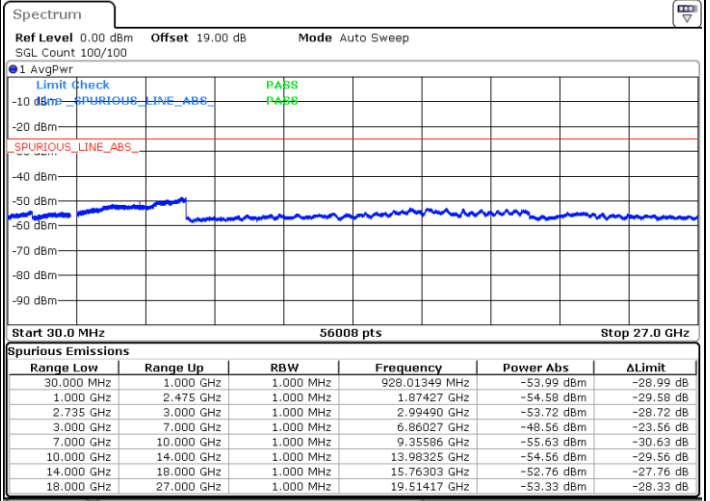

LTE Band 41C / 10MHz+15MHz

64QAM

Lowest Channel / 1RB0 and 1RB74

Lowest Channel / 1RB49 and 1RB0

Date: 18.OCT.2021 10:26:20

Date: 9.OCT.2021 19:46:20

Lowest Channel / FullIRB

N/A

Date: 9.OCT.2021 19:53:17

LTE Band 41C / 10MHz+15MHz

64QAM

MiddleChannel / 1RB0 and 1RB74

Middle Channel / 1RB49 and 1RB0

Date: 9.OCT.2021 20:19:51

Date: 9.OCT.2021 20:25:37

Middle Channel / FullIRB

N/A

Date: 9.OCT.2021 20:18:41

LTE Band 41C / 10MHz+15MHz

64QAM

Highest Channel / 1RB0 and 1RB74

Highest Channel / 1RB49 and 1RB0

Date: 18.OCT.2021 10:36:12

Date: 9.OCT.2021 19:02:07

Highest Channel / FullIRB

N/A

Date: 9.OCT.2021 19:09:20

LTE Band 41C / 10MHz+20MHz

64QAM

Lowest Channel / 1RB0 and 1RB99

Lowest Channel / 1RB49 and 1RB0

Date: 9.OCT.2021 21:51:56