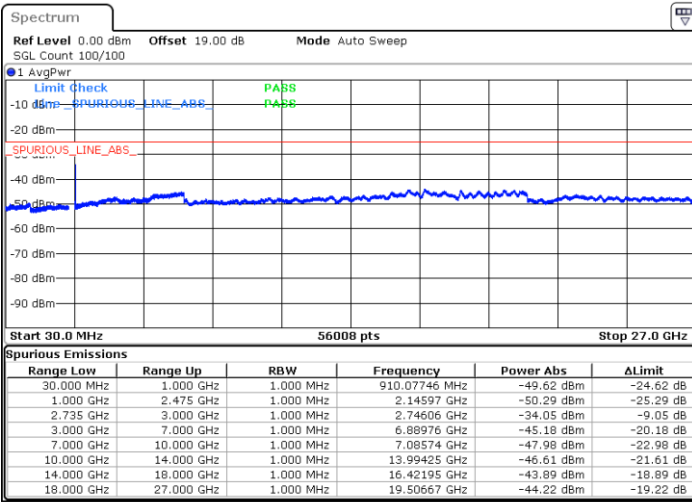

N/A

Date: 11.OCT.2021 11:41:23

LTE Band 41C / 15MHz+15MHz

64QAM

Middle Channel / 1RB0 and 1RB74

Middle Channel / 1RB74 and 1RB0

Date: 11.OCT.2021 11:55:43

Date: 11.OCT.2021 12:01:31

Middle Channel / FullIRB

N/A

Date: 11.OCT.2021 11:54:33

LTE Band 41C / 15MHz+15MHz

64QAM

Highest Channel / 1RB0 and 1RB74

Highest Channel / 1RB74 and 1RB0

Date: 11.OCT.2021 13:46:26

Date: 11.OCT.2021 13:45:16

Highest Channel / FullIRB

N/A

Date: 11.OCT.2021 13:52:14

LTE Band 41C / 15MHz+20MHz

64QAM

Lowest Channel / 1RB0 and 1RB99

Lowest Channel / 1RB74 and 1RB80