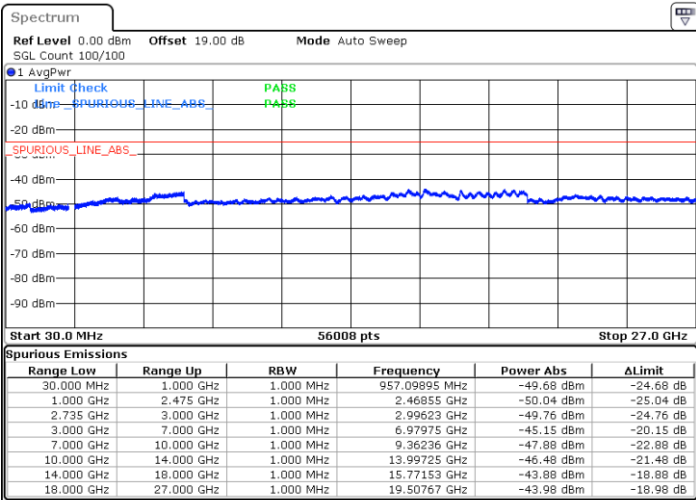

LTE Band 41C / 15MHz+10MHz

64QAM

Highest Channel / 1RB0 and 1RB49

Highest Channel / 1RB74 and 1RB0

Date: 18.OCT.2021 10:54:56

Date: 9.OCT.2021 21:14:12

Highest Channel / FullIRB

N/A

Date: 9.OCT.2021 21:21:08

LTE Band 41C / 15MHz+15MHz

64QAM

Lowest Channel / 1RB0 and 1RB74

Lowest Channel / 1RB74 and 1RB0

Date: 11.OCT.2021 11:40:13

Date: 11.OCT.2021 11:34:27

Lowest Channel / FullIRB

N/A

Date: 11.OCT.2021 11:41:23

LTE Band 41C / 15MHz+15MHz

64QAM

Middle Channel / 1RB0 and 1RB74

Middle Channel / 1RB74 and 1RB0

Date: 11.OCT.2021 11:55:43

Date: 11.OCT.2021 12:01:31

Middle Channel / FullIRB

N/A

Date: 11.OCT.2021 11:54:33

LTE Band 41C / 15MHz+15MHz

64QAM

Highest Channel / 1RB0 and 1RB74

Highest Channel / 1RB74 and 1RB0

Date: 11.OCT.2021 13:46:26