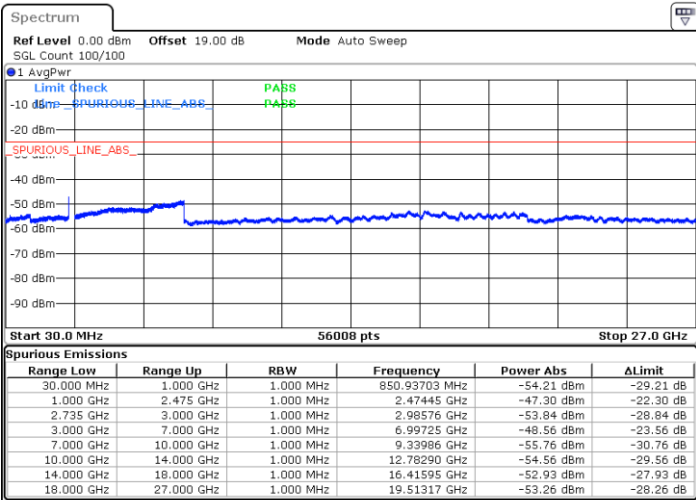

Date: 11.OCT.2021 16:58:59

Middle Channel / FullIRB

N/A

Date: 11.OCT.2021 16:52:00

LTE Band 41C / 20MHz+20MHz

16QAM

Highest Channel / 1RB0 and 1RB99

Highest Channel / 1RB99 and 1RB0

Date: 11.OCT.2021 17:15:17

Date: 11.OCT.2021 17:10:43

Highest Channel / FullIRB

N/A

Date: 11.OCT.2021 17:18:46

LTE Band 41C / 5MHz+20MHz

64QAM

Lowest Channel / 1RB0 and 1RB99

Lowest Channel / 1RB24 and 1RB0

Date: 9.OCT.2021 14:57:24

Date: 9.OCT.2021 14:51:59

Lowest Channel / FullIRB

N/A

Date: 9.OCT.2021 14:58:30

LTE Band 41C / 5MHz+20MHz

64QAM

Middle Channel / 1RB0 and 1RB99

Middle Channel / 1RB24 and 1RB0

Date: 9.OCT.2021 15:05:52

Date: 9.OCT.2021 15:11:17

Middle Channel / FullIRB

N/A

Date: 9.OCT.2021 15:04:46

LTE Band 41C / 5MHz+20MHz