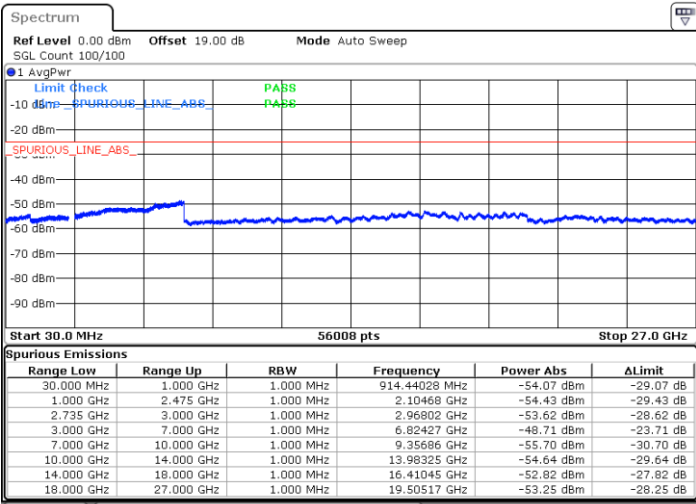

Highest Channel / FullIRB

N/A

Date: 9.OCT.2021 19:09:20

LTE Band 41C / 10MHz+20MHz

64QAM

Lowest Channel / 1RB0 and 1RB99

Lowest Channel / 1RB49 and 1RB0

Date: 9.OCT.2021 21:51:56

Date: 9.OCT.2021 21:46:09

Lowest Channel / FullIRB

N/A

Date: 9.OCT.2021 21:53:05

LTE Band 41C / 10MHz+20MHz

64QAM

Middle Channel / 1RB0 and 1RB99

Middle Channel / 1RB49 and 1RB0

Date: 10.OCT.2021 01:34:36

Date: 10.OCT.2021 01:40:22

Middle Channel / FullIRB

N/A

Date: 10.OCT.2021 01:33:26

LTE Band 41C / 10MHz+20MHz

64QAM

Highest Channel / 1RB0 and 1RB99

Highest Channel / 1RB49 and 1RB0

Date: 11.OCT.2021 09:07:09

Date: 9.OCT.2021 22:15:25

Highest Channel / FullIRB

N/A

Date: 9.OCT.2021 22:22:22

LTE Band 41C / 15MHz+10MHz

64QAM