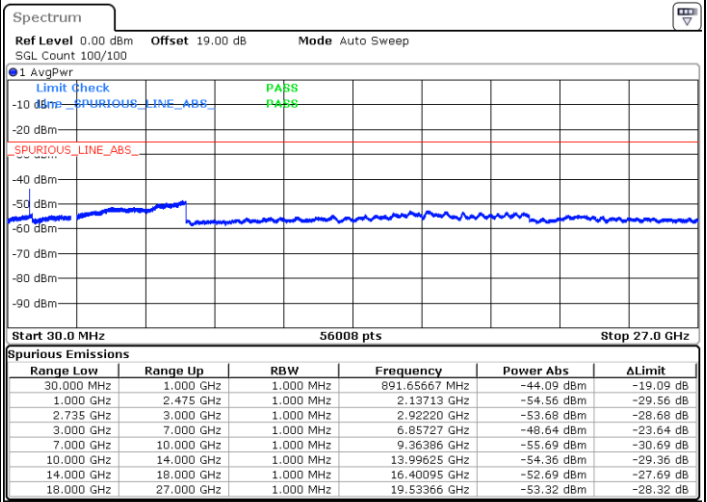

Date: 9.OCT.2021 21:46:09

Lowest Channel / FullIRB

N/A

Date: 9.OCT.2021 21:53:05

LTE Band 41C / 10MHz+20MHz

64QAM

Middle Channel / 1RB0 and 1RB99

Middle Channel / 1RB49 and 1RB0

Date: 10.OCT.2021 01:34:36

Date: 10.OCT.2021 01:40:22

Middle Channel / FullIRB

N/A

Date: 10.OCT.2021 01:33:26

LTE Band 41C / 10MHz+20MHz

64QAM

Highest Channel / 1RB0 and 1RB99

Highest Channel / 1RB49 and 1RB0

Date: 11.OCT.2021 09:07:09

Date: 9.OCT.2021 22:15:25

Highest Channel / FullIRB

N/A

Date: 9.OCT.2021 22:22:22

LTE Band 41C / 15MHz+10MHz

64QAM

Lowest Channel / 1RB0 and 1RB49

Lowest Channel / 1RB74 and 1RB80

Date: 18.OCT.2021 10:47:30

Date: 9.OCT.2021 20:36:23

Lowest Channel / FullIRB

N/A

Date: 9.OCT.2021 20:43:19

LTE Band 41C / 15MHz+10MHz