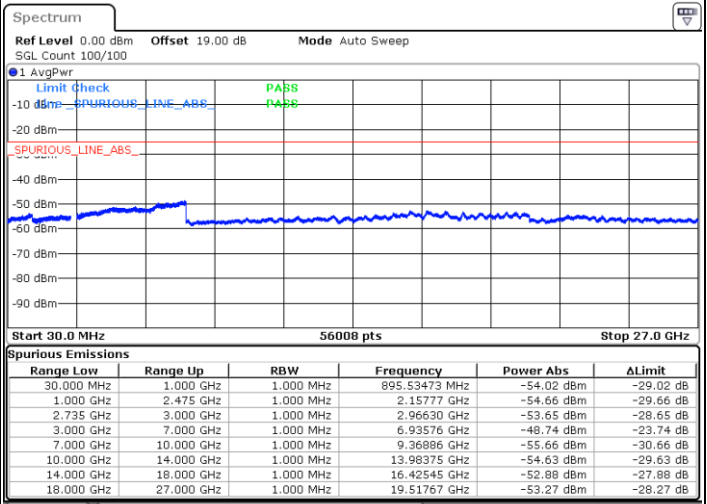

Middle Channel / 1RB74 and 1RB0

Date: 11.OCT.2021 14:23:41

Date: 11.OCT.2021 14:29:28

Middle Channel / FullIRB

N/A

Date: 11.OCT.2021 14:22:31

LTE Band 41C / 15MHz+20MHz

64QAM

Highest Channel / 1RB0 and 1RB99

Highest Channel / 1RB74 and 1RB0

Date: 11.OCT.2021 14:48:10

Date: 11.OCT.2021 14:47:00

Highest Channel / FullIRB

N/A

Date: 11.OCT.2021 14:53:58

LTE Band 41C / 20MHz+5MHz

64QAM

Lowest Channel / 1RB0 and 1RB24

Lowest Channel / 1RB99 and 1RB0

Date: 9.OCT.2021 16:44:41

Date: 9.OCT.2021 16:39:16

Lowest Channel / FullIRB

N/A

Date: 9.OCT.2021 17:06:24