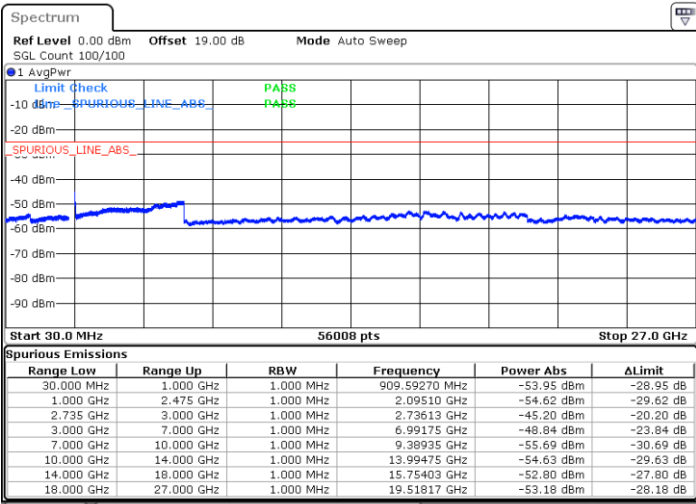

LTE Band 41C / 20MHz+5MHz

64QAM

Middle Channel / 1RB0 and 1RB24

Middle Channel / 1RB99 and 1RB0

Date: 9.OCT.2021 17:22:24

Date: 9.OCT.2021 17:47:34

Middle Channel / FullIRB

N/A

Date: 9.OCT.2021 17:21:12

LTE Band 41C / 20MHz+5MHz

64QAM

Highest Channel / 1RB0 and 1RB24

Highest Channel / 1RB99 and 1RB0

Date: 9.OCT.2021 18:12:46

Date: 9.OCT.2021 18:11:36

Highest Channel / FullIRB

N/A

Date: 9.OCT.2021 18:20:18

LTE Band 41C / 20MHz+10MHz

64QAM

Lowest Channel / 1RB0 and 1RB49

Lowest Channel / 1RB99 and 1RB0

Date: 10.OCT.2021 00:45:42

Date: 10.OCT.2021 00:39:56