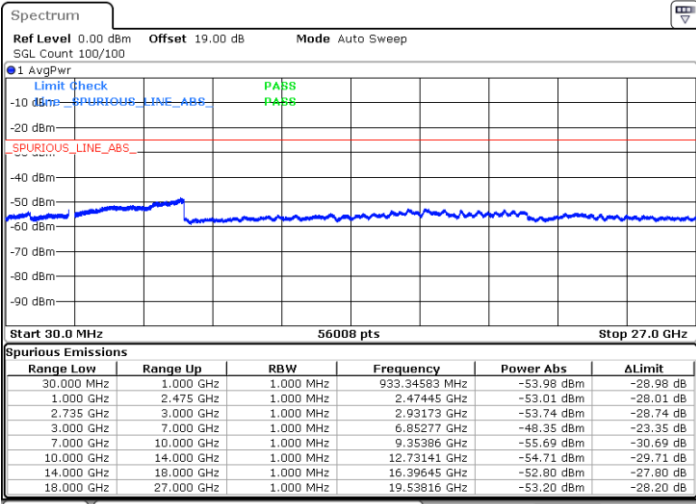

Highest Channel / 1RB0 and 1RB99

Highest Channel / 1RB74 and 1RB0

Date: 11.OCT.2021 14:48:10

Date: 11.OCT.2021 14:47:00

Highest Channel / FullIRB

N/A

Date: 11.OCT.2021 14:53:58

LTE Band 41C / 20MHz+5MHz

64QAM

Lowest Channel / 1RB0 and 1RB24

Lowest Channel / 1RB99 and 1RB0

Date: 9.OCT.2021 16:44:41

Date: 9.OCT.2021 16:39:16

Lowest Channel / FullIRB

N/A

Date: 9.OCT.2021 17:06:24

LTE Band 41C / 20MHz+5MHz

64QAM

Middle Channel / 1RB0 and 1RB24

Middle Channel / 1RB99 and 1RB0

Date: 9.OCT.2021 17:22:24

Date: 9.OCT.2021 17:47:34

Middle Channel / FullIRB

N/A

Date: 9.OCT.2021 17:21:12

LTE Band 41C / 20MHz+5MHz

64QAM

Highest Channel / 1RB0 and 1RB24

Highest Channel / 1RB99 and 1RB0

Date: 9.OCT.2021 18:12:46

Date: 9.OCT.2021 18:11:36

Highest Channel / FullIRB