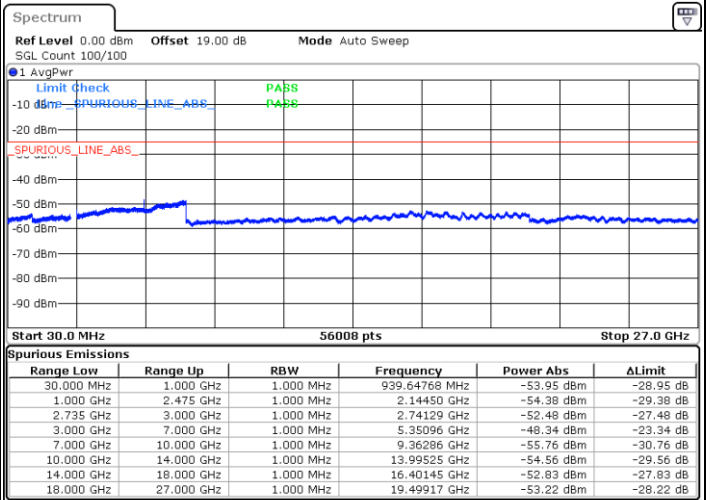

Date: 9.OCT.2021 19:53:17

LTE Band 41C / 10MHz+15MHz

64QAM

MiddleChannel / 1RB0 and 1RB74

Middle Channel / 1RB49 and 1RB0

Date: 9.OCT.2021 20:19:51

Date: 9.OCT.2021 20:25:37

Middle Channel / FullIRB

N/A

Date: 9.OCT.2021 20:18:41

LTE Band 41C / 10MHz+15MHz

64QAM

Highest Channel / 1RB0 and 1RB74

Highest Channel / 1RB49 and 1RB0

Date: 18.OCT.2021 10:36:12

Date: 9.OCT.2021 19:02:07

Highest Channel / FullIRB

N/A

Date: 9.OCT.2021 19:09:20

LTE Band 41C / 10MHz+20MHz

64QAM

Lowest Channel / 1RB0 and 1RB99

Lowest Channel / 1RB49 and 1RB0

Date: 9.OCT.2021 21:51:56