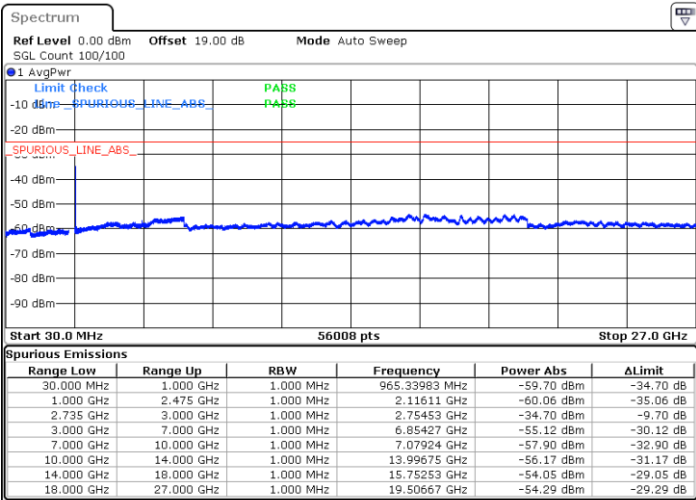

Date: 11.OCT.2021 13:45:16

Highest Channel / FullIRB

N/A

Date: 11.OCT.2021 13:52:14

LTE Band 41C / 15MHz+20MHz

64QAM

Lowest Channel / 1RB0 and 1RB99

Lowest Channel / 1RB74 and 1RB80

Date: 11.OCT.2021 14:08:58

Date: 11.OCT.2021 14:03:10

Lowest Channel / FullRB

N/A

Date: 11.OCT.2021 14:10:08

LTE Band 41C / 15MHz+20MHz

64QAM

Middle Channel / 1RB0 and 1RB9

Middle Channel / 1RB74 and 1RB0

Date: 11.OCT.2021 14:23:41

Date: 11.OCT.2021 14:29:28

Middle Channel / FullIRB

N/A

Date: 11.OCT.2021 14:22:31

LTE Band 41C / 15MHz+20MHz

64QAM

Highest Channel / 1RB0 and 1RB99

Highest Channel / 1RB74 and 1RB0

Date: 11.OCT.2021 14:48:10

Date: 11.OCT.2021 14:47:00

Highest Channel / FullIRB

N/A

Date: 11.OCT.2021 14:53:58

LTE Band 41C / 20MHz+5MHz