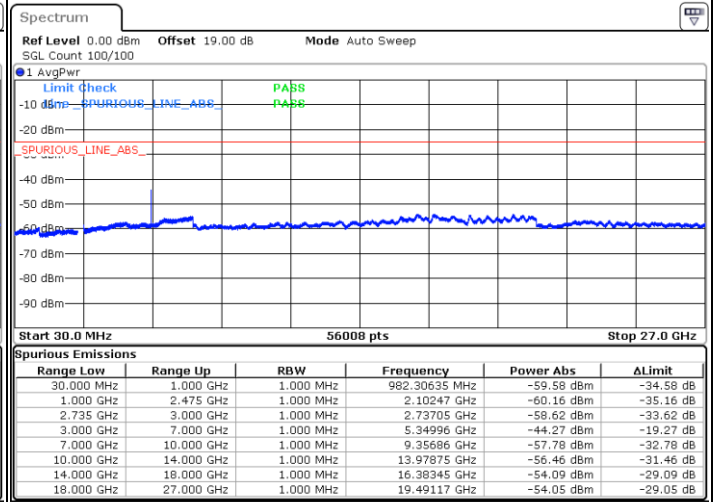

LTE Band 41C / 20MHz+15MHz

16QAM

Middle Channel / 1RB0 and 1RB74

Middle Channel / 1RB99 and 1RB0

Date: 11.OCT.2021 15:28:29

Date: 11.OCT.2021 15:31:57

Middle Channel / FullIRB

N/A

Date: 11.OCT.2021 15:23:54

LTE Band 41C / 20MHz+15MHz

16QAM

Highest Channel / 1RB0 and 1RB74

Highest Channel / 1RB99 and 1RB0

Date: 11.OCT.2021 15:53:25

Date: 11.OCT.2021 15:49:57

Highest Channel / FullIRB

N/A

Date: 11.OCT.2021 15:56:54

LTE Band 41C / 20MHz+20MHz

16QAM

Lowest Channel / 1RB0 and 1RB99

Lowest Channel / 1RB99 and 1RB0

Date: 11.OCT.2021 16:42:49

Date: 11.OCT.2021 16:39:20

Lowest Channel / FullIRB

N/A

Date: 11.OCT.2021 16:46:18

LTE Band 41C / 20MHz+20MHz

16QAM

MiddleChannel / 1RB0 and 1RB99

Middle Channel / 1RB99 and 1RB0

Date: 11.OCT.2021 16:55:30