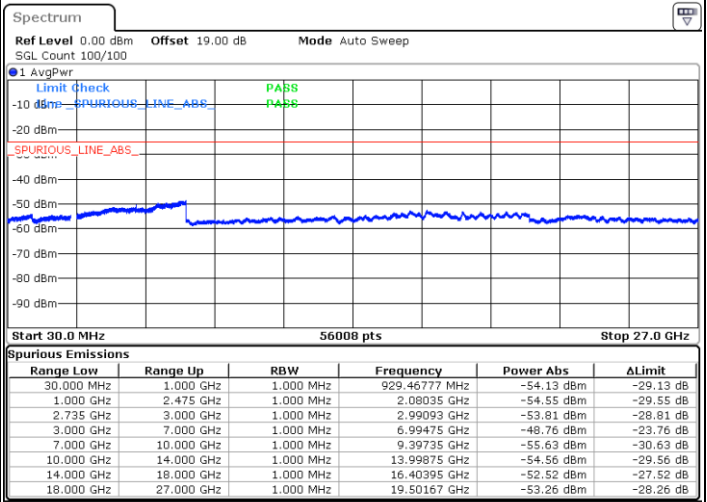

Date: 11.OCT.2021 15:23:54

LTE Band 41C / 20MHz+15MHz

16QAM

Highest Channel / 1RB0 and 1RB74

Highest Channel / 1RB99 and 1RB0

Date: 11.OCT.2021 15:53:25

Date: 11.OCT.2021 15:49:57

Highest Channel / FullIRB

N/A

Date: 11.OCT.2021 15:56:54

LTE Band 41C / 20MHz+20MHz

16QAM

Lowest Channel / 1RB0 and 1RB99

Lowest Channel / 1RB99 and 1RB0

Date: 11.OCT.2021 16:42:49

Date: 11.OCT.2021 16:39:20

Lowest Channel / FullIRB

N/A

Date: 11.OCT.2021 16:46:18

LTE Band 41C / 20MHz+20MHz

16QAM

MiddleChannel / 1RB0 and 1RB99

Middle Channel / 1RB99 and 1RB0

Date: 11.OCT.2021 16:55:30

Date: 11.OCT.2021 16:58:59

Middle Channel / FullIRB

N/A

Date: 11.OCT.2021 16:52:00

LTE Band 41C / 20MHz+20MHz

16QAM

Highest Channel / 1RB0 and 1RB99

Highest Channel / 1RB99 and 1RB0