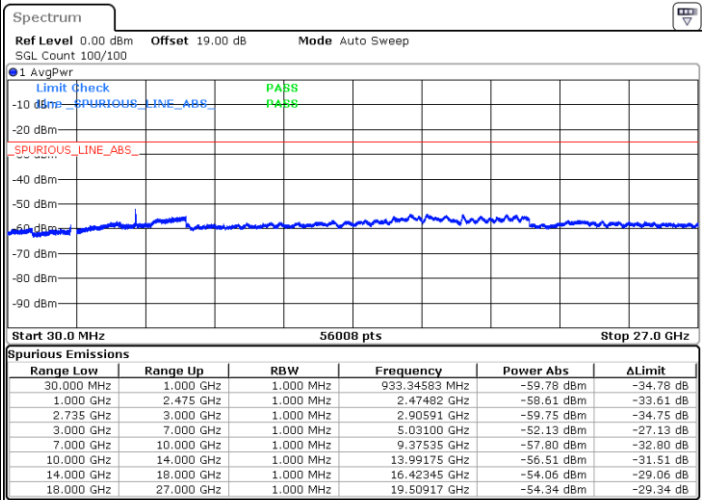

Date: 9.OCT.2021 17:21:12

LTE Band 41C / 20MHz+5MHz

64QAM

Highest Channel / 1RB0 and 1RB24

Highest Channel / 1RB99 and 1RB0

Date: 9.OCT.2021 18:12:46

Date: 9.OCT.2021 18:11:36

Highest Channel / FullIRB

N/A

Date: 9.OCT.2021 18:20:18

LTE Band 41C / 20MHz+10MHz

64QAM

Lowest Channel / 1RB0 and 1RB49

Lowest Channel / 1RB99 and 1RB0

Date: 10.OCT.2021 00:45:42

Date: 10.OCT.2021 00:39:56

Lowest Channel / FullIRB

N/A

Date: 10.OCT.2021 00:46:52

LTE Band 41C / 20MHz+10MHz

64QAM

Middle Channel / 1RB0 and 1RB49

Middle Channel / 1RB99 and 1RB0

Date: 10.OCT.2021 00:56:45

Date: 10.OCT.2021 01:02:31

Middle Channel / FullRB

N/A

Date: 10.OCT.2021 00:55:36

LTE Band 41C / 20MHz+10MHz

64QAM

Highest Channel / 1RB0 and 1RB49

Highest Channel / 1RB99 and 1RB0