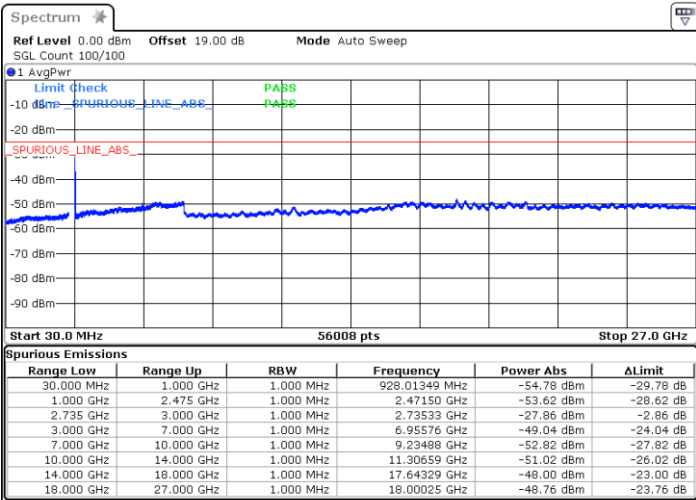

Date: 9.OCT.2021 19:53:17

LTE Band 41C / 10MHz+15MHz

64QAM

MiddleChannel / 1RB0 and 1RB74

Middle Channel / 1RB49 and 1RB0

Date: 9.OCT.2021 20:19:51

Date: 9.OCT.2021 20:25:37

Middle Channel / FullIRB

N/A

Date: 9.OCT.2021 20:18:41

LTE Band 41C / 10MHz+15MHz

64QAM

Highest Channel / 1RB0 and 1RB74

Highest Channel / 1RB49 and 1RB0

Date: 18.OCT.2021 10:36:12

Date: 9.OCT.2021 19:02:07

Highest Channel / FullIRB

N/A

Date: 9.OCT.2021 19:09:20

LTE Band 41C / 10MHz+20MHz

64QAM

Lowest Channel / 1RB0 and 1RB99

Lowest Channel / 1RB49 and 1RB0

Date: 9.OCT.2021 21:51:56

Date: 9.OCT.2021 21:46:09

Lowest Channel / FullIRB

N/A

Date: 9.OCT.2021 21:53:05

LTE Band 41C / 10MHz+20MHz

64QAM

Middle Channel / 1RB0 and 1RB99

Middle Channel / 1RB49 and 1RB0