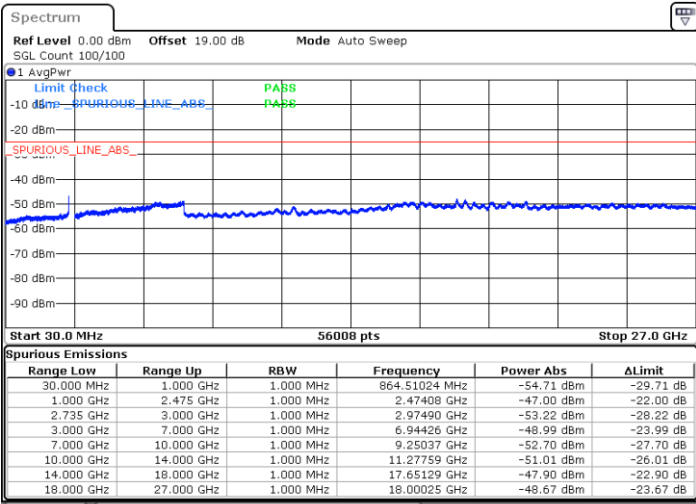

Date: 10.OCT.2021 01:34:36

Date: 10.OCT.2021 01:40:22

Middle Channel / FullIRB

N/A

Date: 10.OCT.2021 01:33:26

LTE Band 41C / 10MHz+20MHz

64QAM

Highest Channel / 1RB0 and 1RB99

Highest Channel / 1RB49 and 1RB0

Date: 11.OCT.2021 09:07:09

Date: 9.OCT.2021 22:15:25

Highest Channel / FullIRB

N/A

Date: 9.OCT.2021 22:22:22

LTE Band 41C / 15MHz+10MHz

64QAM

Lowest Channel / 1RB0 and 1RB49

Lowest Channel / 1RB74 and 1RB80

Date: 18.OCT.2021 10:47:30

Date: 9.OCT.2021 20:36:23

Lowest Channel / FullIRB

N/A

Date: 9.OCT.2021 20:43:19

LTE Band 41C / 15MHz+10MHz