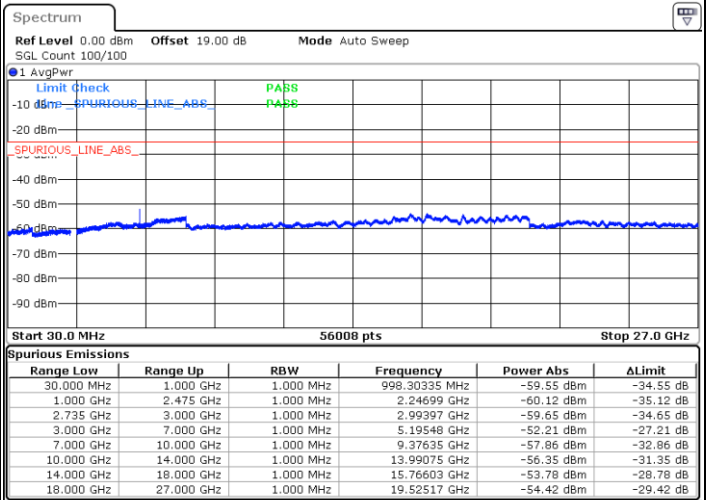

Date: 9.OCT.2021 17:21:12

LTE Band 41C / 20MHz+5MHz

64QAM

Highest Channel / 1RB0 and 1RB24

Highest Channel / 1RB99 and 1RB0

Date: 9.OCT.2021 18:12:46

Date: 9.OCT.2021 18:11:36

Highest Channel / FullIRB

N/A

Date: 9.OCT.2021 18:20:18

LTE Band 41C / 20MHz+10MHz

64QAM

Lowest Channel / 1RB0 and 1RB49

Lowest Channel / 1RB99 and 1RB0

Date: 10.OCT.2021 00:45:42

Date: 10.OCT.2021 00:39:56

Lowest Channel / FullIRB

N/A

Date: 10.OCT.2021 00:46:52

LTE Band 41C / 20MHz+10MHz

64QAM

Middle Channel / 1RB0 and 1RB49

Middle Channel / 1RB99 and 1RB0

Date: 10.OCT.2021 00:56:45

Date: 10.OCT.2021 01:02:31

Middle Channel / FullRB

N/A

Date: 10.OCT.2021 00:55:36

LTE Band 41C / 20MHz+10MHz

64QAM

Highest Channel / 1RB0 and 1RB49

Highest Channel / 1RB99 and 1RB0