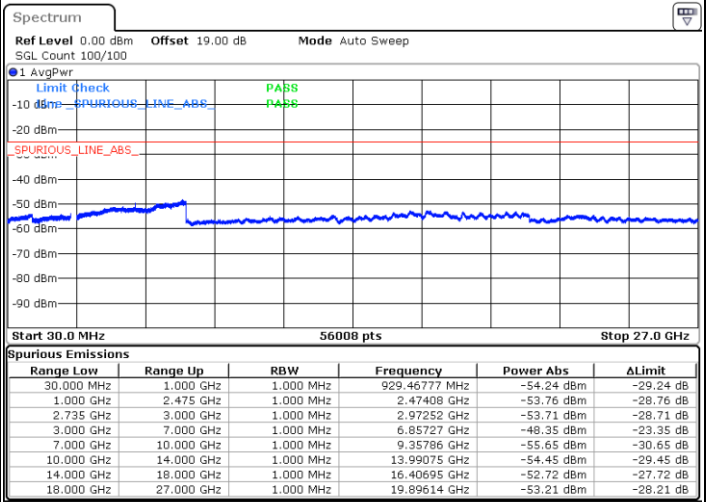

64QAM

Highest Channel / 1RB0 and 1RB99

Highest Channel / 1RB24 and 1RB0

Date: 9.OCT.2021 15:24:56

Date: 9.OCT.2021 15:23:51

Highest Channel / FullIRB

N/A

Date: 9.OCT.2021 15:30:21

LTE Band 41C / 10MHz+15MHz

64QAM

Lowest Channel / 1RB0 and 1RB74

Lowest Channel / 1RB49 and 1RB0

Date: 18.OCT.2021 10:26:20

Date: 9.OCT.2021 19:46:20

Lowest Channel / FullIRB

N/A

Date: 9.OCT.2021 19:53:17

LTE Band 41C / 10MHz+15MHz

64QAM

MiddleChannel / 1RB0 and 1RB74

Middle Channel / 1RB49 and 1RB0

Date: 9.OCT.2021 20:19:51

Date: 9.OCT.2021 20:25:37

Middle Channel / FullIRB

N/A

Date: 9.OCT.2021 20:18:41

LTE Band 41C / 10MHz+15MHz

64QAM

Highest Channel / 1RB0 and 1RB74

Highest Channel / 1RB49 and 1RB0

Date: 18.OCT.2021 10:36:12

Date: 9.OCT.2021 19:02:07