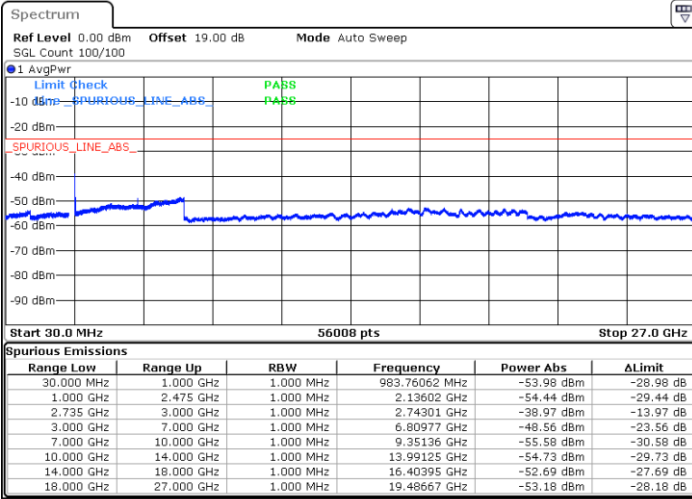

LTE Band 41C / 15MHz+10MHz

64QAM

Middle Channel / 1RB0 and 1RB49

Middle Channel / 1RB74 and 1RB0

Date: 9.OCT.2021 20:55:03

Date: 9.OCT.2021 21:00:50