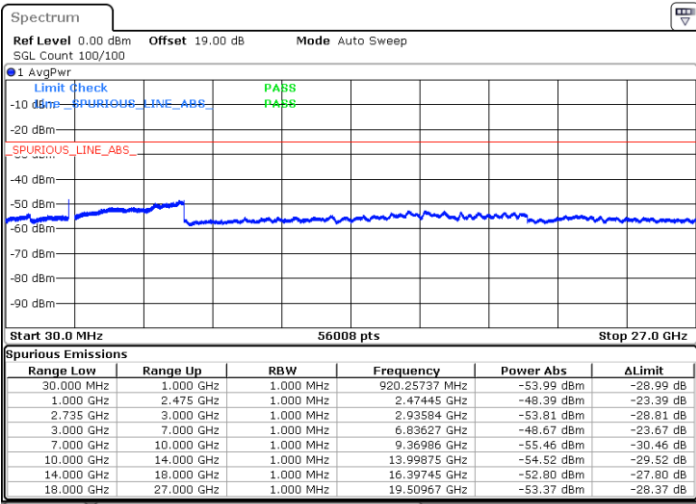

Middle Channel / 1RB74 and 1RB0

Date: 11.OCT.2021 14:23:41

Date: 11.OCT.2021 14:29:28

Middle Channel / FullIRB

N/A

Date: 11.OCT.2021 14:22:31

LTE Band 41C / 15MHz+20MHz

64QAM

Highest Channel / 1RB0 and 1RB99

Highest Channel / 1RB74 and 1RB0

Date: 11.OCT.2021 14:48:10

Date: 11.OCT.2021 14:47:00

Highest Channel / FullIRB

N/A

Date: 11.OCT.2021 14:53:58

LTE Band 41C / 20MHz+5MHz

64QAM

Lowest Channel / 1RB0 and 1RB24

Lowest Channel / 1RB99 and 1RB0

Date: 9.OCT.2021 16:44:41

Date: 9.OCT.2021 16:39:16

Lowest Channel / FullIRB

N/A

Date: 9.OCT.2021 17:06:24