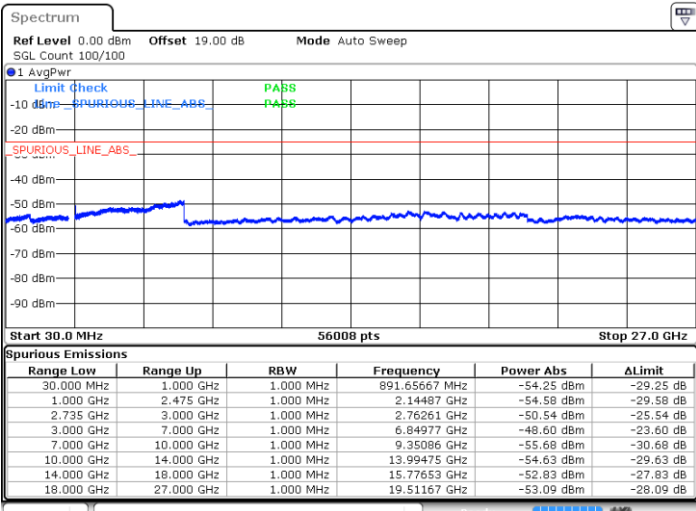

N/A

Date: 11.OCT.2021 15:56:54

LTE Band 41C / 20MHz+20MHz

16QAM

Lowest Channel / 1RB0 and 1RB99

Lowest Channel / 1RB99 and 1RB0

Date: 11.OCT.2021 16:42:49

Date: 11.OCT.2021 16:39:20

Lowest Channel / FullIRB

N/A

Date: 11.OCT.2021 16:46:18

LTE Band 41C / 20MHz+20MHz

16QAM

MiddleChannel / 1RB0 and 1RB99

Middle Channel / 1RB99 and 1RB0

Date: 11.OCT.2021 16:55:30

Date: 11.OCT.2021 16:58:59

Middle Channel / FullIRB

N/A

Date: 11.OCT.2021 16:52:00

LTE Band 41C / 20MHz+20MHz

16QAM

Highest Channel / 1RB0 and 1RB99

Highest Channel / 1RB99 and 1RB0

Date: 11.OCT.2021 17:15:17

Date: 11.OCT.2021 17:10:43

Highest Channel / FullIRB

N/A

Date: 11.OCT.2021 17:18:46

LTE Band 41C / 5MHz+20MHz

64QAM

Lowest Channel / 1RB0 and 1RB99