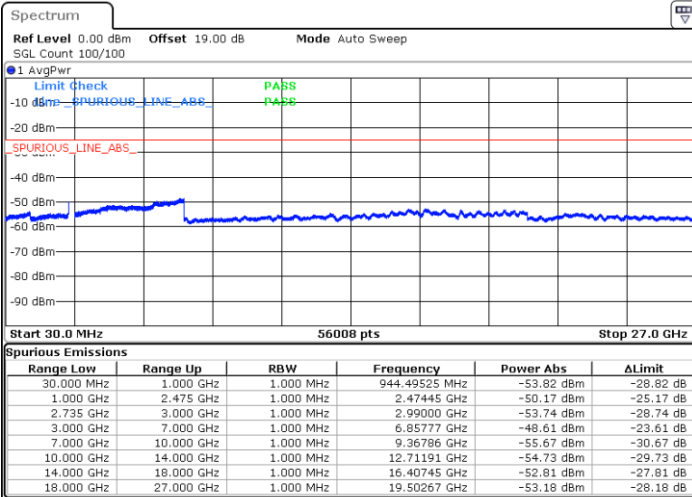

Date: 11.OCT.2021 15:23:54

LTE Band 41C / 20MHz+15MHz

16QAM

Highest Channel / 1RB0 and 1RB74

Highest Channel / 1RB99 and 1RB0

Date: 11.OCT.2021 15:53:25

Date: 11.OCT.2021 15:49:57

Highest Channel / FullIRB

N/A

Date: 11.OCT.2021 15:56:54

LTE Band 41C / 20MHz+20MHz

16QAM

Lowest Channel / 1RB0 and 1RB99

Lowest Channel / 1RB99 and 1RB0

Date: 11.OCT.2021 16:42:49

Date: 11.OCT.2021 16:39:20

Lowest Channel / FullIRB

N/A

Date: 11.OCT.2021 16:46:18

LTE Band 41C / 20MHz+20MHz

16QAM

MiddleChannel / 1RB0 and 1RB99

Middle Channel / 1RB99 and 1RB0

Date: 11.OCT.2021 16:55:30

Date: 11.OCT.2021 16:58:59

Middle Channel / FullIRB

N/A

Date: 11.OCT.2021 16:52:00

LTE Band 41C / 20MHz+20MHz

16QAM

Highest Channel / 1RB0 and 1RB99

Highest Channel / 1RB99 and 1RB0