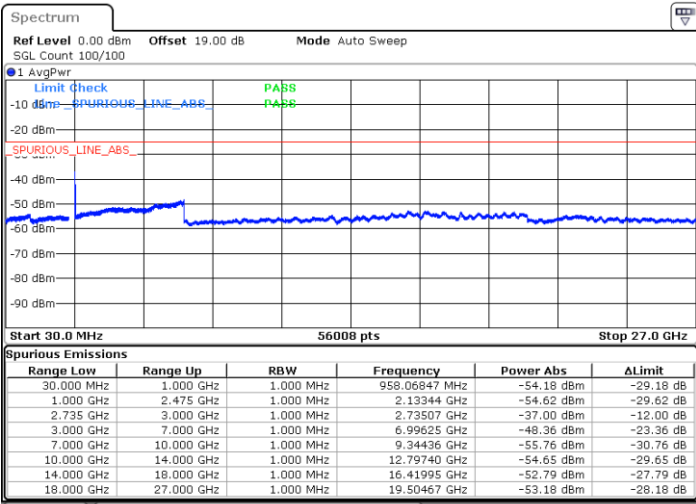

LTE Band 41C / 20MHz+5MHz

64QAM

Middle Channel / 1RB0 and 1RB24

Middle Channel / 1RB99 and 1RB0

Date: 9.OCT.2021 17:22:24

Date: 9.OCT.2021 17:47:34

Middle Channel / FullIRB

N/A

Date: 9.OCT.2021 17:21:12

LTE Band 41C / 20MHz+5MHz

64QAM

Highest Channel / 1RB0 and 1RB24

Highest Channel / 1RB99 and 1RB0

Date: 9.OCT.2021 18:12:46

Date: 9.OCT.2021 18:11:36

Highest Channel / FullIRB

N/A

Date: 9.OCT.2021 18:20:18

LTE Band 41C / 20MHz+10MHz

64QAM

Lowest Channel / 1RB0 and 1RB49

Lowest Channel / 1RB99 and 1RB0

Date: 10.OCT.2021 00:45:42

Date: 10.OCT.2021 00:39:56