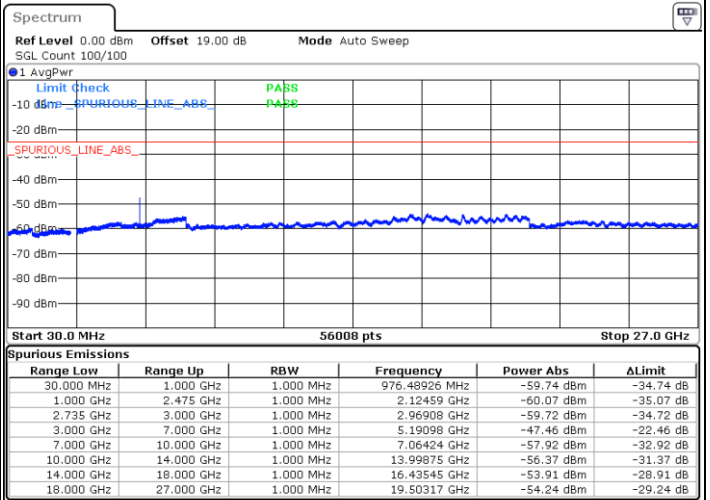

LTE Band 41C / 20MHz+15MHz

16QAM

Middle Channel / 1RB0 and 1RB74

Middle Channel / 1RB99 and 1RB0

Date: 11.OCT.2021 15:28:29

Date: 11.OCT.2021 15:31:57

Middle Channel / FullIRB

N/A

Date: 11.OCT.2021 15:23:54

LTE Band 41C / 20MHz+15MHz

16QAM

Highest Channel / 1RB0 and 1RB74

Highest Channel / 1RB99 and 1RB0

Date: 11.OCT.2021 15:53:25

Date: 11.OCT.2021 15:49:57

Highest Channel / FullIRB