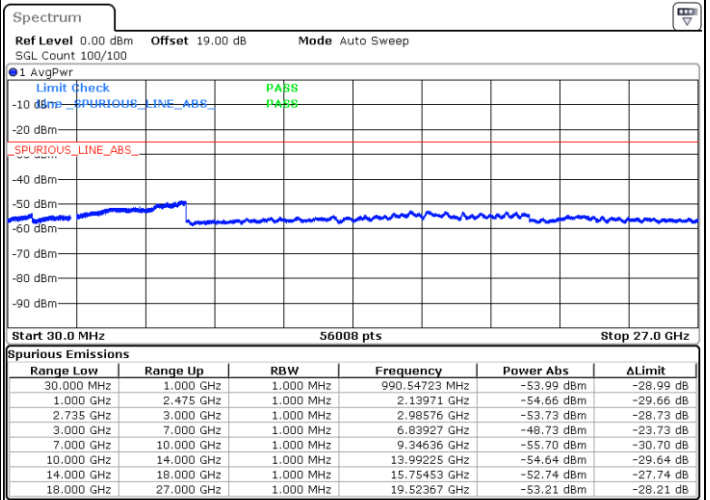

Highest Channel / 1RB0 and 1RB99

Highest Channel / 1RB74 and 1RB0

Date: 11.OCT.2021 14:48:10

Date: 11.OCT.2021 14:47:00

Highest Channel / FullIRB

N/A

Date: 11.OCT.2021 14:53:58

LTE Band 41C / 20MHz+5MHz

64QAM

Lowest Channel / 1RB0 and 1RB24

Lowest Channel / 1RB99 and 1RB0

Date: 9.OCT.2021 16:44:41

Date: 9.OCT.2021 16:39:16

Lowest Channel / FullIRB

N/A

Date: 9.OCT.2021 17:06:24

LTE Band 41C / 20MHz+5MHz

64QAM

Middle Channel / 1RB0 and 1RB24

Middle Channel / 1RB99 and 1RB0

Date: 9.OCT.2021 17:22:24

Date: 9.OCT.2021 17:47:34

Middle Channel / FullIRB

N/A

Date: 9.OCT.2021 17:21:12

LTE Band 41C / 20MHz+5MHz

64QAM

Highest Channel / 1RB0 and 1RB24

Highest Channel / 1RB99 and 1RB0

Date: 9.OCT.2021 18:12:46

Date: 9.OCT.2021 18:11:36

Highest Channel / FullIRB