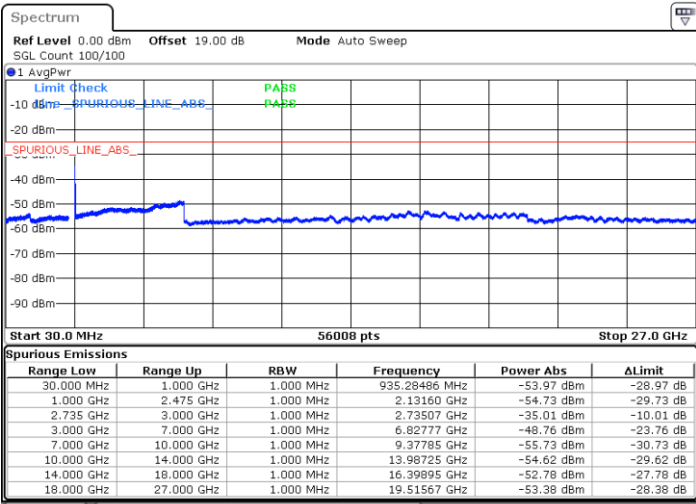

Lowest Channel / 1RB24 and 1RB0

Date: 9.OCT.2021 14:57:24

Date: 9.OCT.2021 14:51:59

Lowest Channel / FullIRB

N/A

Date: 9.OCT.2021 14:58:30

LTE Band 41C / 5MHz+20MHz

64QAM

Middle Channel / 1RB0 and 1RB99

Middle Channel / 1RB24 and 1RB0

Date: 9.OCT.2021 15:05:52

Date: 9.OCT.2021 15:11:17

Middle Channel / FullIRB

N/A

Date: 9.OCT.2021 15:04:46

LTE Band 41C / 5MHz+20MHz

64QAM

Highest Channel / 1RB0 and 1RB99

Highest Channel / 1RB24 and 1RB0

Date: 9.OCT.2021 15:24:56

Date: 9.OCT.2021 15:23:51

Highest Channel / FullIRB

N/A

Date: 9.OCT.2021 15:30:21