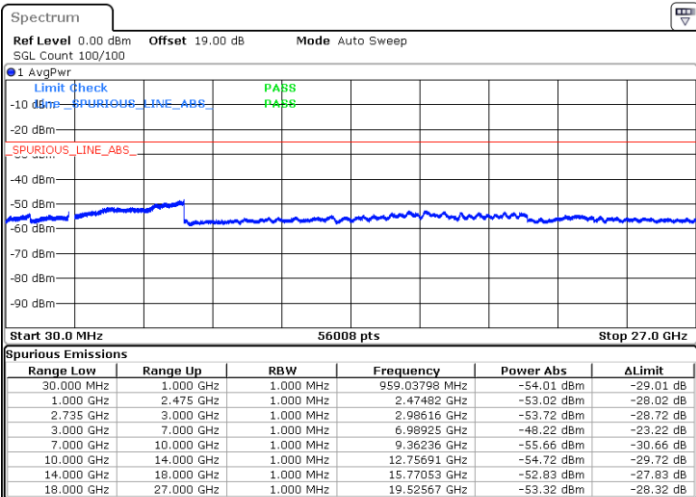

Date: 11.OCT.2021 17:15:17

Date: 11.OCT.2021 17:10:43

Highest Channel / FullIRB

N/A

Date: 11.OCT.2021 17:18:46

LTE Band 41C / 5MHz+20MHz

64QAM

Lowest Channel / 1RB0 and 1RB99

Lowest Channel / 1RB24 and 1RB0

Date: 9.OCT.2021 14:57:24

Date: 9.OCT.2021 14:51:59

Lowest Channel / FullIRB

N/A

Date: 9.OCT.2021 14:58:30

LTE Band 41C / 5MHz+20MHz

64QAM

Middle Channel / 1RB0 and 1RB99

Middle Channel / 1RB24 and 1RB0

Date: 9.OCT.2021 15:05:52

Date: 9.OCT.2021 15:11:17

Middle Channel / FullIRB

N/A

Date: 9.OCT.2021 15:04:46

LTE Band 41C / 5MHz+20MHz