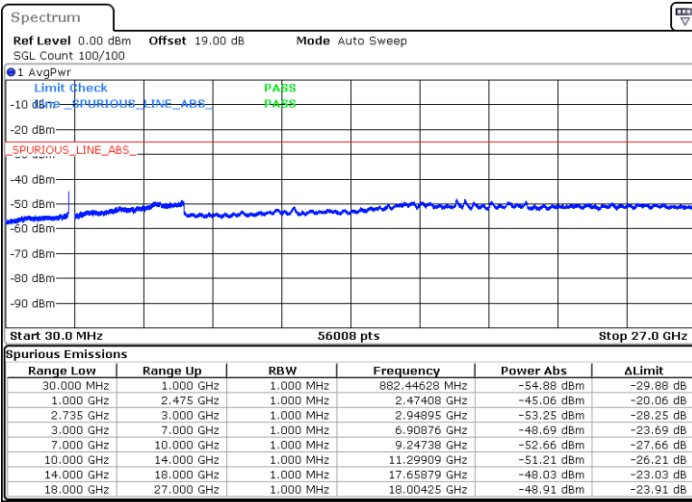

Middle Channel / 1RB0 and 1RB99

Middle Channel / 1RB24 and 1RB0

Date: 9.OCT.2021 15:05:52

Date: 9.OCT.2021 15:11:17

Middle Channel / FullIRB

N/A

Date: 9.OCT.2021 15:04:46

LTE Band 41C / 5MHz+20MHz

64QAM

Highest Channel / 1RB0 and 1RB99

Highest Channel / 1RB24 and 1RB0

Date: 9.OCT.2021 15:24:56

Date: 9.OCT.2021 15:23:51

Highest Channel / FullIRB

N/A

Date: 9.OCT.2021 15:30:21

LTE Band 41C / 10MHz+15MHz

64QAM

Lowest Channel / 1RB0 and 1RB74

Lowest Channel / 1RB49 and 1RB0

Date: 18.OCT.2021 10:26:20

Date: 9.OCT.2021 19:46:20

Lowest Channel / FullIRB

N/A