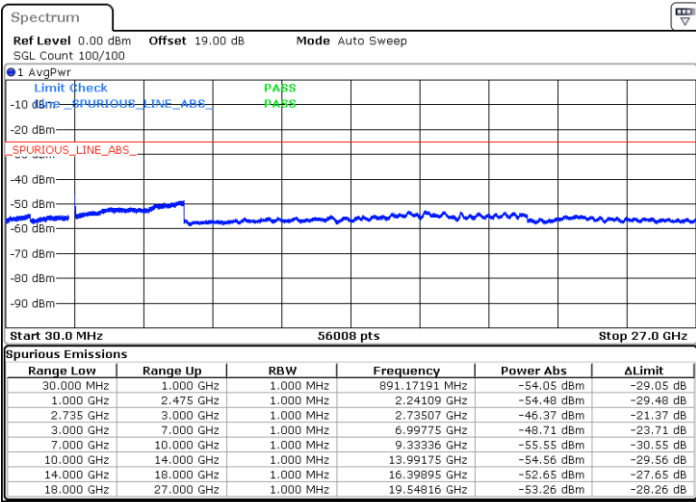

Middle Channel / 1RB0 and 1RB99

Middle Channel / 1RB24 and 1RB0

Date: 9.OCT.2021 15:05:52

Date: 9.OCT.2021 15:11:17

Middle Channel / FullIRB

N/A

Date: 9.OCT.2021 15:04:46

LTE Band 41C / 5MHz+20MHz

64QAM

Highest Channel / 1RB0 and 1RB99

Highest Channel / 1RB24 and 1RB0

Date: 9.OCT.2021 15:24:56

Date: 9.OCT.2021 15:23:51

Highest Channel / FullIRB

N/A

Date: 9.OCT.2021 15:30:21

LTE Band 41C / 10MHz+15MHz

64QAM

Lowest Channel / 1RB0 and 1RB74

Lowest Channel / 1RB49 and 1RB0

Date: 18.OCT.2021 10:26:20

Date: 9.OCT.2021 19:46:20

Lowest Channel / FullIRB

N/A