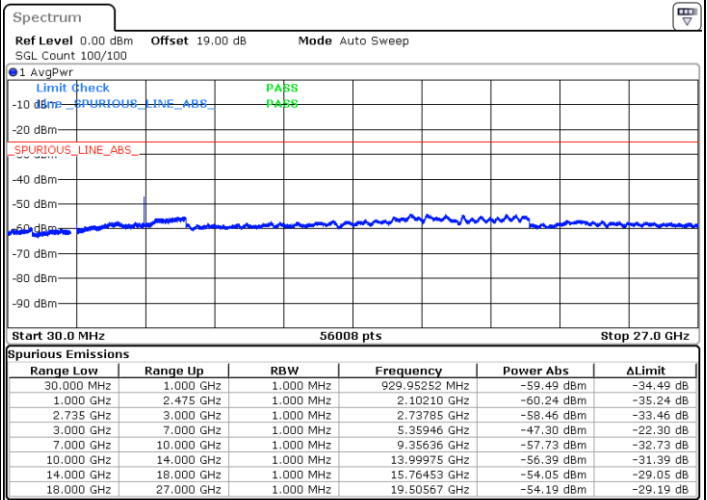

Date: 10.OCT.2021 01:16:38