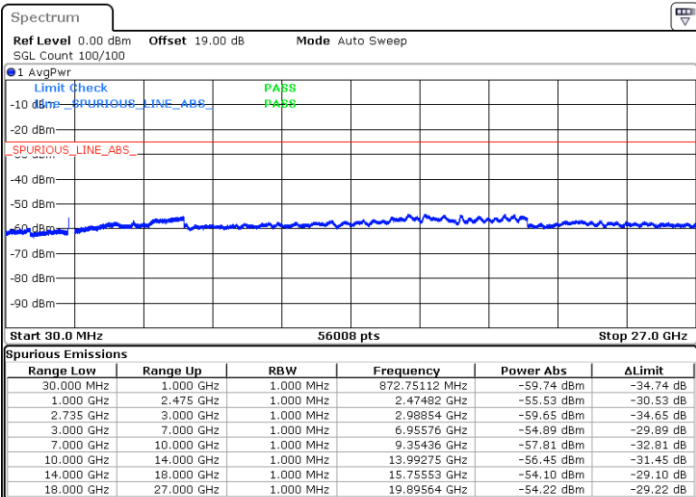

Date: 9.OCT.2021 17:21:12

LTE Band 41C / 20MHz+5MHz

64QAM

Highest Channel / 1RB0 and 1RB24

Highest Channel / 1RB99 and 1RB0

Date: 9.OCT.2021 18:12:46

Date: 9.OCT.2021 18:11:36

Highest Channel / FullIRB

N/A

Date: 9.OCT.2021 18:20:18

LTE Band 41C / 20MHz+10MHz

64QAM

Lowest Channel / 1RB0 and 1RB49

Lowest Channel / 1RB99 and 1RB0

Date: 10.OCT.2021 00:45:42

Date: 10.OCT.2021 00:39:56

Lowest Channel / FullIRB

N/A

Date: 10.OCT.2021 00:46:52

LTE Band 41C / 20MHz+10MHz

64QAM

Middle Channel / 1RB0 and 1RB49

Middle Channel / 1RB99 and 1RB0

Date: 10.OCT.2021 00:56:45

Date: 10.OCT.2021 01:02:31

Middle Channel / FullRB

N/A

Date: 10.OCT.2021 00:55:36

LTE Band 41C / 20MHz+10MHz

64QAM

Highest Channel / 1RB0 and 1RB49

Highest Channel / 1RB99 and 1RB0