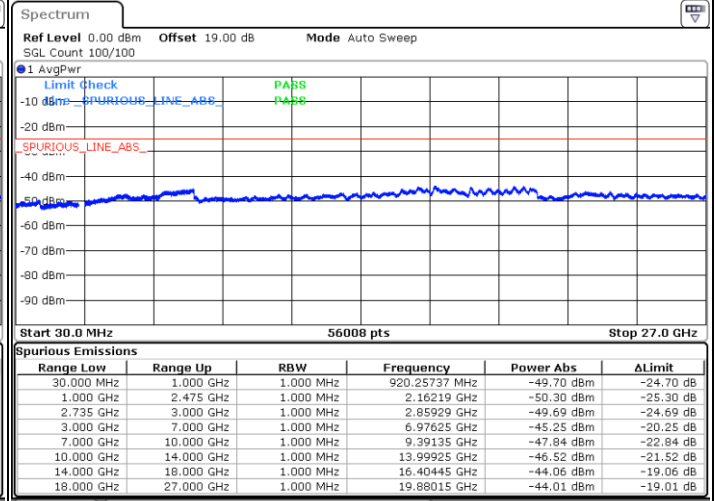

Date: 9.OCT.2021 21:21:08

LTE Band 41C / 15MHz+15MHz

64QAM

Lowest Channel / 1RB0 and 1RB74

Lowest Channel / 1RB74 and 1RB0

Date: 11.OCT.2021 11:40:13

Date: 11.OCT.2021 11:34:27

Lowest Channel / FullIRB

N/A

Date: 11.OCT.2021 11:41:23

LTE Band 41C / 15MHz+15MHz

64QAM

Middle Channel / 1RB0 and 1RB74

Middle Channel / 1RB74 and 1RB0

Date: 11.OCT.2021 11:55:43

Date: 11.OCT.2021 12:01:31

Middle Channel / FullIRB

N/A

Date: 11.OCT.2021 11:54:33

LTE Band 41C / 15MHz+15MHz

64QAM

Highest Channel / 1RB0 and 1RB74

Highest Channel / 1RB74 and 1RB0

Date: 11.OCT.2021 13:46:26

Date: 11.OCT.2021 13:45:16

Highest Channel / FullIRB

N/A

Date: 11.OCT.2021 13:52:14

LTE Band 41C / 15MHz+20MHz

64QAM

Lowest Channel / 1RB0 and 1RB99

Lowest Channel / 1RB74 and 1RB80