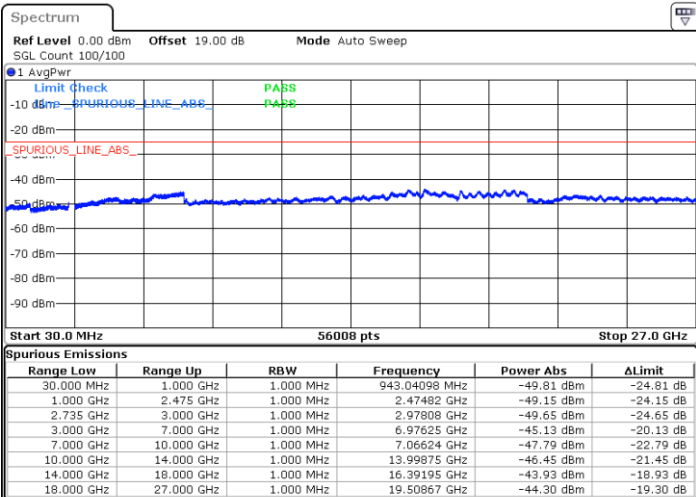

LTE Band 41C / 15MHz+10MHz

64QAM

Highest Channel / 1RB0 and 1RB49

Highest Channel / 1RB74 and 1RB0

Date: 18.OCT.2021 10:54:56

Date: 9.OCT.2021 21:14:12

Highest Channel / FullIRB

N/A

Date: 9.OCT.2021 21:21:08

LTE Band 41C / 15MHz+15MHz

64QAM

Lowest Channel / 1RB0 and 1RB74

Lowest Channel / 1RB74 and 1RB0

Date: 11.OCT.2021 11:40:13

Date: 11.OCT.2021 11:34:27

Lowest Channel / FullIRB

N/A

Date: 11.OCT.2021 11:41:23

LTE Band 41C / 15MHz+15MHz

64QAM

Middle Channel / 1RB0 and 1RB74

Middle Channel / 1RB74 and 1RB0

Date: 11.OCT.2021 11:55:43

Date: 11.OCT.2021 12:01:31

Middle Channel / FullIRB

N/A

Date: 11.OCT.2021 11:54:33

LTE Band 41C / 15MHz+15MHz

64QAM

Highest Channel / 1RB0 and 1RB74

Highest Channel / 1RB74 and 1RB0

Date: 11.OCT.2021 13:46:26