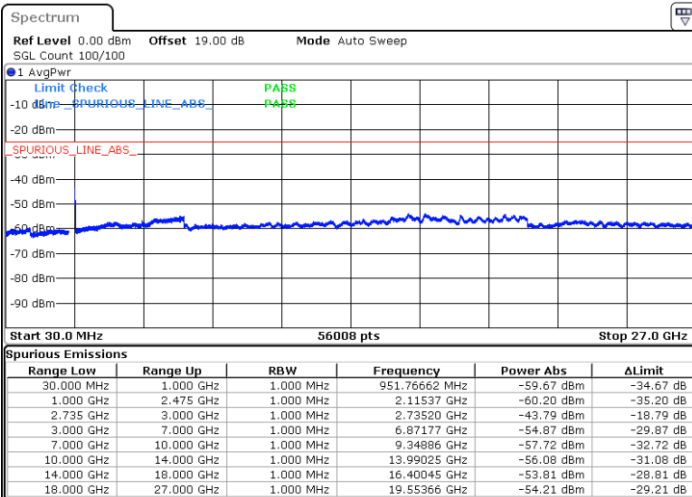

Highest Channel / FullIRB

N/A

Date: 11.OCT.2021 17:57:49