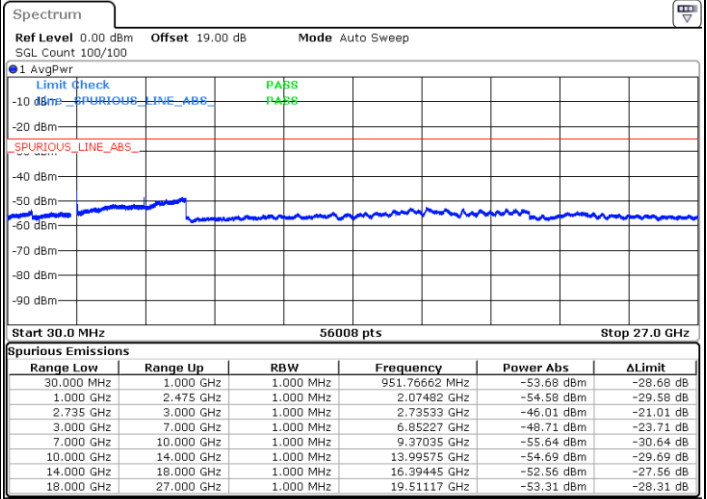

Lowest Channel / 1RB0 and 1RB49

Lowest Channel / 1RB74 and 1RB80

Date: 18.OCT.2021 10:47:30

Date: 9.OCT.2021 20:36:23

Lowest Channel / FullIRB

N/A

Date: 9.OCT.2021 20:43:19

LTE Band 41C / 15MHz+10MHz

LTE Band 41C / 15MHz+10MHz

64QAM

Highest Channel / 1RB0 and 1RB49

Highest Channel / 1RB74 and 1RB0

Date: 18.OCT.2021 10:54:56

Date: 9.OCT.2021 21:14:12

Highest Channel / FullIRB

N/A

Date: 9.OCT.2021 21:21:08

LTE Band 41C / 15MHz+15MHz

64QAM

Lowest Channel / 1RB0 and 1RB74

Lowest Channel / 1RB74 and 1RB0

Date: 11.OCT.2021 11:40:13

Date: 11.OCT.2021 11:34:27

Lowest Channel / FullIRB