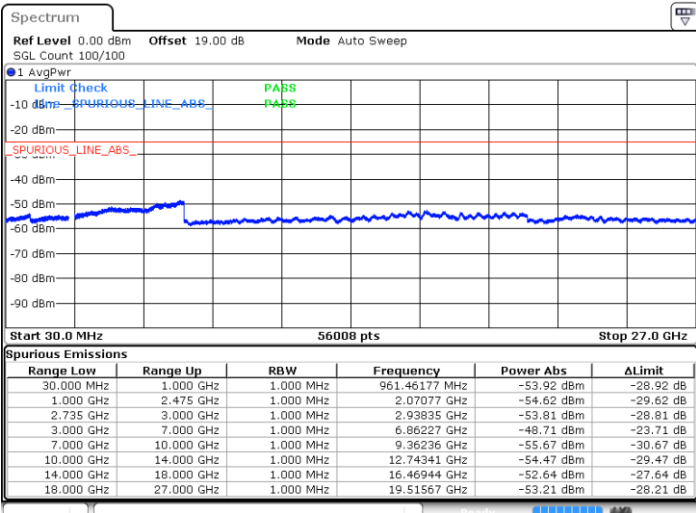

N/A

Date: 11.OCT.2021 15:56:54

LTE Band 41C / 20MHz+20MHz

16QAM

Lowest Channel / 1RB0 and 1RB99

Lowest Channel / 1RB99 and 1RB0

Date: 11.OCT.2021 16:42:49

Date: 11.OCT.2021 16:39:20

Lowest Channel / FullIRB

N/A

Date: 11.OCT.2021 16:46:18

LTE Band 41C / 20MHz+20MHz

16QAM

MiddleChannel / 1RB0 and 1RB99

Middle Channel / 1RB99 and 1RB0

Date: 11.OCT.2021 16:55:30

Date: 11.OCT.2021 16:58:59

Middle Channel / FullIRB

N/A

Date: 11.OCT.2021 16:52:00

LTE Band 41C / 20MHz+20MHz

16QAM

Highest Channel / 1RB0 and 1RB99

Highest Channel / 1RB99 and 1RB0

Date: 11.OCT.2021 17:15:17

Date: 11.OCT.2021 17:10:43

Highest Channel / FullIRB

N/A

Date: 11.OCT.2021 17:18:46

LTE Band 41C / 5MHz+20MHz

64QAM

Lowest Channel / 1RB0 and 1RB99