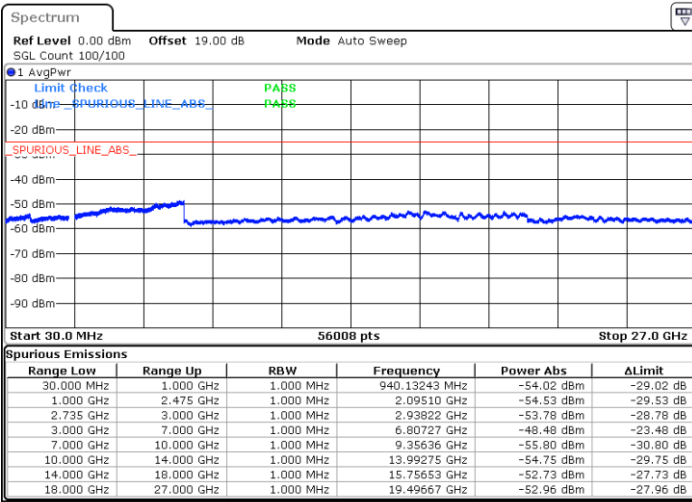

Date: 10.OCT.2021 01:34:36

Date: 10.OCT.2021 01:40:22

Middle Channel / FullIRB

N/A

Date: 10.OCT.2021 01:33:26

LTE Band 41C / 10MHz+20MHz

64QAM

Highest Channel / 1RB0 and 1RB99

Highest Channel / 1RB49 and 1RB0

Date: 11.OCT.2021 09:07:09

Date: 9.OCT.2021 22:15:25

Highest Channel / FullIRB

N/A

Date: 9.OCT.2021 22:22:22

LTE Band 41C / 15MHz+10MHz

64QAM

Lowest Channel / 1RB0 and 1RB49

Lowest Channel / 1RB74 and 1RB80

Date: 18.OCT.2021 10:47:30

Date: 9.OCT.2021 20:36:23

Lowest Channel / FullIRB

N/A

Date: 9.OCT.2021 20:43:19

LTE Band 41C / 15MHz+10MHz