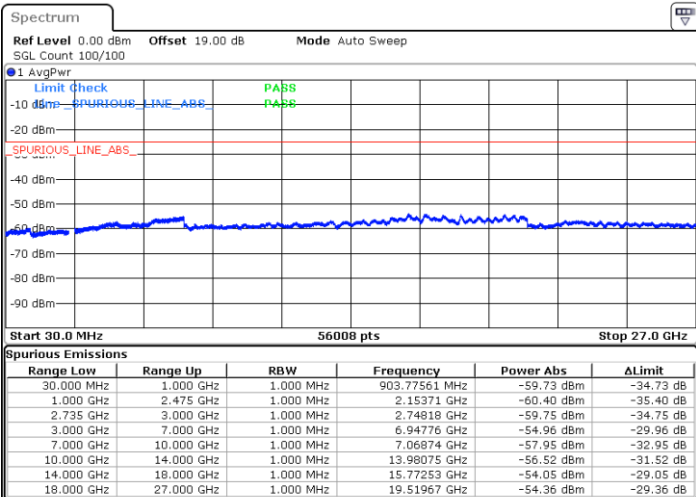

LTE Band 41C / 20MHz+15MHz

16QAM

Middle Channel / 1RB0 and 1RB74

Middle Channel / 1RB99 and 1RB0

Date: 11.OCT.2021 15:28:29

Date: 11.OCT.2021 15:31:57

Middle Channel / FullIRB

N/A

Date: 11.OCT.2021 15:23:54

LTE Band 41C / 20MHz+15MHz

16QAM

Highest Channel / 1RB0 and 1RB74

Highest Channel / 1RB99 and 1RB0

Date: 11.OCT.2021 15:53:25

Date: 11.OCT.2021 15:49:57

Highest Channel / FullIRB