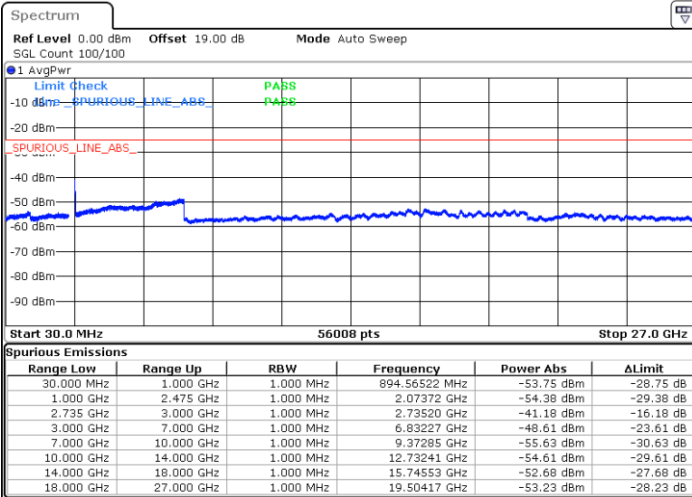

Lowest Channel / 1RB0 and 1RB49

Lowest Channel / 1RB74 and 1RB80

Date: 18.OCT.2021 10:47:30

Date: 9.OCT.2021 20:36:23

Lowest Channel / FullIRB

N/A

Date: 9.OCT.2021 20:43:19

LTE Band 41C / 15MHz+10MHz

LTE Band 41C / 15MHz+10MHz

64QAM

Highest Channel / 1RB0 and 1RB49

Highest Channel / 1RB74 and 1RB0

Date: 18.OCT.2021 10:54:56

Date: 9.OCT.2021 21:14:12

Highest Channel / FullIRB

N/A

Date: 9.OCT.2021 21:21:08

LTE Band 41C / 15MHz+15MHz

64QAM

Lowest Channel / 1RB0 and 1RB74

Lowest Channel / 1RB74 and 1RB0

Date: 11.OCT.2021 11:40:13

Date: 11.OCT.2021 11:34:27

Lowest Channel / FullIRB