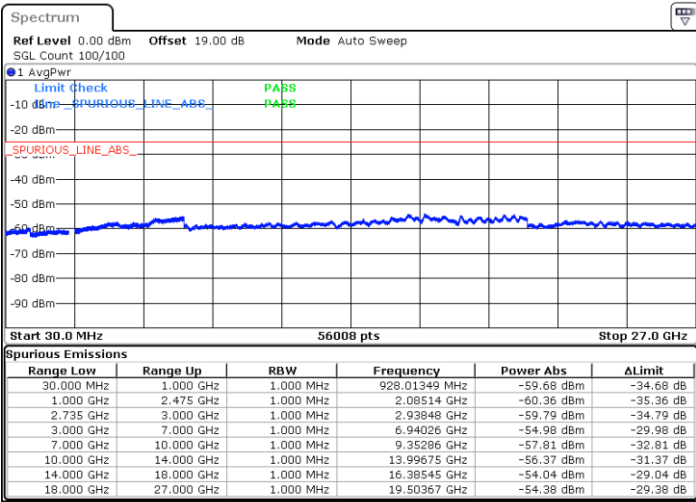

Date: 11.OCT.2021 13:45:16

Highest Channel / FullIRB

N/A

Date: 11.OCT.2021 13:52:14

LTE Band 41C / 15MHz+20MHz

64QAM

Lowest Channel / 1RB0 and 1RB99

Lowest Channel / 1RB74 and 1RB80

Date: 11.OCT.2021 14:08:58

Date: 11.OCT.2021 14:03:10

Lowest Channel / FullRB

N/A

Date: 11.OCT.2021 14:10:08

LTE Band 41C / 15MHz+20MHz

64QAM

Middle Channel / 1RB0 and 1RB9

Middle Channel / 1RB74 and 1RB0

Date: 11.OCT.2021 14:23:41

Date: 11.OCT.2021 14:29:28

Middle Channel / FullIRB

N/A

Date: 11.OCT.2021 14:22:31

LTE Band 41C / 15MHz+20MHz

64QAM

Highest Channel / 1RB0 and 1RB99

Highest Channel / 1RB74 and 1RB0

Date: 11.OCT.2021 14:48:10

Date: 11.OCT.2021 14:47:00

Highest Channel / FullIRB

N/A

Date: 11.OCT.2021 14:53:58

LTE Band 41C / 20MHz+5MHz