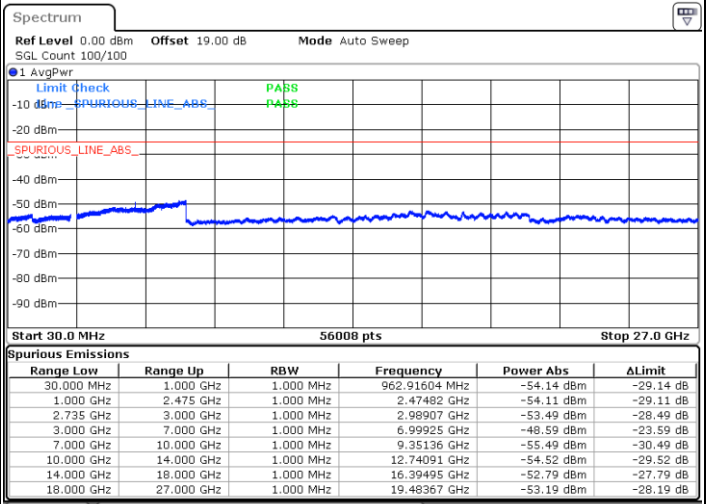

Date: 10.OCT.2021 01:34:36

Date: 10.OCT.2021 01:40:22

Middle Channel / FullIRB

N/A

Date: 10.OCT.2021 01:33:26

LTE Band 41C / 10MHz+20MHz

64QAM

Highest Channel / 1RB0 and 1RB99

Highest Channel / 1RB49 and 1RB0

Date: 11.OCT.2021 09:07:09

Date: 9.OCT.2021 22:15:25

Highest Channel / FullIRB

N/A

Date: 9.OCT.2021 22:22:22

LTE Band 41C / 15MHz+10MHz

64QAM

Lowest Channel / 1RB0 and 1RB49

Lowest Channel / 1RB74 and 1RB80

Date: 18.OCT.2021 10:47:30

Date: 9.OCT.2021 20:36:23

Lowest Channel / FullIRB

N/A

Date: 9.OCT.2021 20:43:19

LTE Band 41C / 15MHz+10MHz