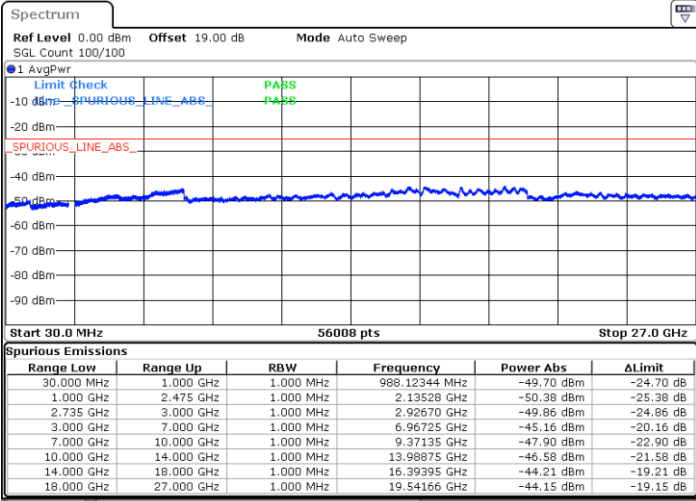

Date: 9.OCT.2021 21:21:08

LTE Band 41C / 15MHz+15MHz

64QAM

Lowest Channel / 1RB0 and 1RB74

Lowest Channel / 1RB74 and 1RB0

Date: 11.OCT.2021 11:40:13

Date: 11.OCT.2021 11:34:27

Lowest Channel / FullIRB

N/A

Date: 11.OCT.2021 11:41:23

LTE Band 41C / 15MHz+15MHz

64QAM

Middle Channel / 1RB0 and 1RB74

Middle Channel / 1RB74 and 1RB0

Date: 11.OCT.2021 11:55:43

Date: 11.OCT.2021 12:01:31

Middle Channel / FullIRB

N/A

Date: 11.OCT.2021 11:54:33

LTE Band 41C / 15MHz+15MHz

64QAM

Highest Channel / 1RB0 and 1RB74

Highest Channel / 1RB74 and 1RB0

Date: 11.OCT.2021 13:46:26

Date: 11.OCT.2021 13:45:16

Highest Channel / FullIRB

N/A

Date: 11.OCT.2021 13:52:14

LTE Band 41C / 15MHz+20MHz

64QAM

Lowest Channel / 1RB0 and 1RB99

Lowest Channel / 1RB74 and 1RB80