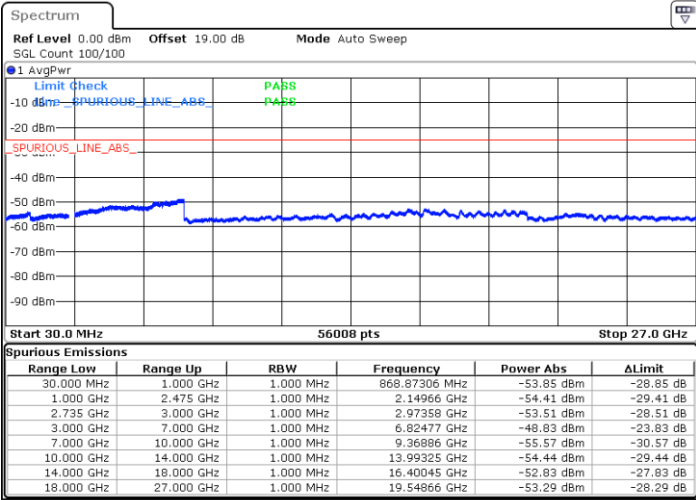

LTE Band 41C / 10MHz+15MHz

64QAM

Lowest Channel / 1RB0 and 1RB74

Lowest Channel / 1RB49 and 1RB0

Date: 18.OCT.2021 10:26:20

Date: 9.OCT.2021 19:46:20

Lowest Channel / FullIRB

N/A

Date: 9.OCT.2021 19:53:17

LTE Band 41C / 10MHz+15MHz

64QAM

MiddleChannel / 1RB0 and 1RB74

Middle Channel / 1RB49 and 1RB0

Date: 9.OCT.2021 20:19:51

Date: 9.OCT.2021 20:25:37

Middle Channel / FullIRB

N/A

Date: 9.OCT.2021 20:18:41

LTE Band 41C / 10MHz+15MHz

64QAM

Highest Channel / 1RB0 and 1RB74

Highest Channel / 1RB49 and 1RB0

Date: 18.OCT.2021 10:36:12

Date: 9.OCT.2021 19:02:07

Highest Channel / FullIRB

N/A

Date: 9.OCT.2021 19:09:20

LTE Band 41C / 10MHz+20MHz

64QAM

Lowest Channel / 1RB0 and 1RB99

Lowest Channel / 1RB49 and 1RB0

Date: 9.OCT.2021 21:51:56