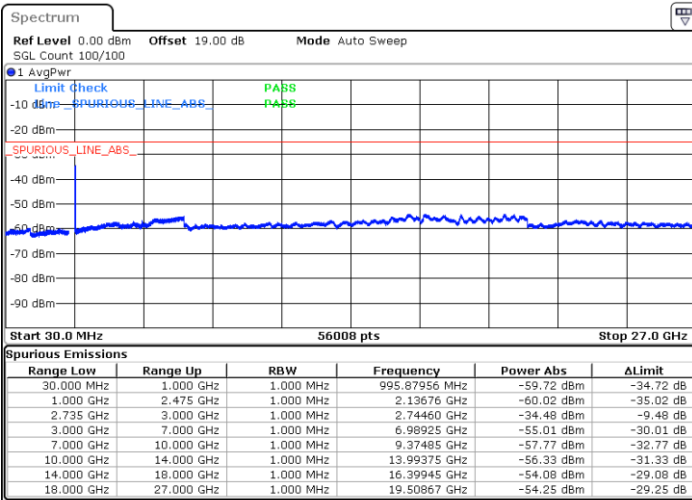

Lowest Channel / FullIRB

N/A

Date: 10.OCT.2021 00:46:52

LTE Band 41C / 20MHz+10MHz

64QAM

Middle Channel / 1RB0 and 1RB49

Middle Channel / 1RB99 and 1RB0

Date: 10.OCT.2021 00:56:45

Date: 10.OCT.2021 01:02:31

Middle Channel / FullRB

N/A

Date: 10.OCT.2021 00:55:36

LTE Band 41C / 20MHz+10MHz

64QAM

Highest Channel / 1RB0 and 1RB49

Highest Channel / 1RB99 and 1RB0