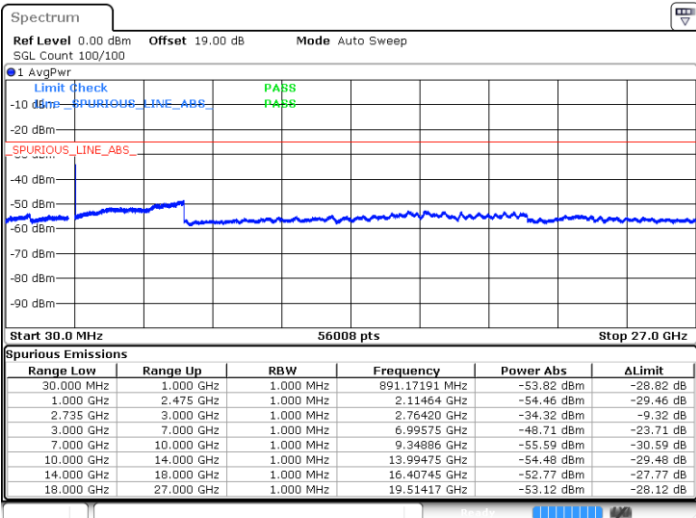

Lowest Channel / FullIRB

N/A

Date: 11.OCT.2021 16:46:18

LTE Band 41C / 20MHz+20MHz

16QAM

MiddleChannel / 1RB0 and 1RB99

Middle Channel / 1RB99 and 1RB0

Date: 11.OCT.2021 16:55:30

Date: 11.OCT.2021 16:58:59

Middle Channel / FullIRB

N/A

Date: 11.OCT.2021 16:52:00

LTE Band 41C / 20MHz+20MHz

16QAM

Highest Channel / 1RB0 and 1RB99

Highest Channel / 1RB99 and 1RB0

Date: 11.OCT.2021 17:15:17

Date: 11.OCT.2021 17:10:43

Highest Channel / FullIRB

N/A

Date: 11.OCT.2021 17:18:46

LTE Band 41C / 5MHz+20MHz

64QAM

Lowest Channel / 1RB0 and 1RB99