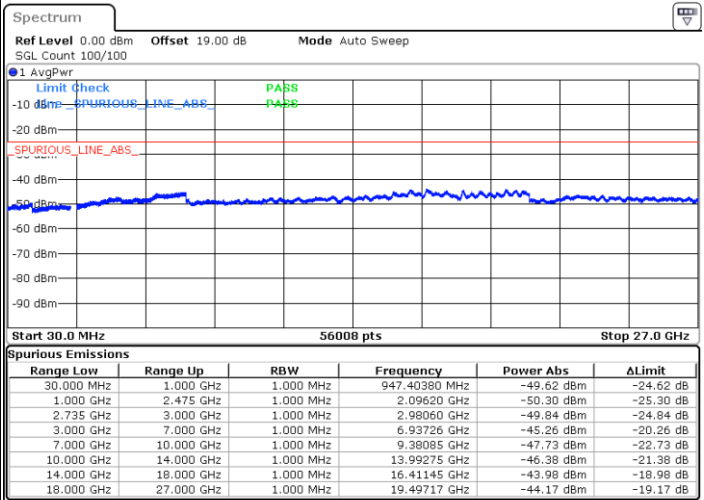

LTE Band 41C / 15MHz+10MHz

64QAM

Highest Channel / 1RB0 and 1RB49

Highest Channel / 1RB74 and 1RB0

Date: 18.OCT.2021 10:54:56

Date: 9.OCT.2021 21:14:12

Highest Channel / FullIRB

N/A

Date: 9.OCT.2021 21:21:08

LTE Band 41C / 15MHz+15MHz

64QAM

Lowest Channel / 1RB0 and 1RB74

Lowest Channel / 1RB74 and 1RB0

Date: 11.OCT.2021 11:40:13

Date: 11.OCT.2021 11:34:27

Lowest Channel / FullIRB

N/A

Date: 11.OCT.2021 11:41:23

LTE Band 41C / 15MHz+15MHz

64QAM

Middle Channel / 1RB0 and 1RB74

Middle Channel / 1RB74 and 1RB0

Date: 11.OCT.2021 11:55:43

Date: 11.OCT.2021 12:01:31

Middle Channel / FullIRB

N/A

Date: 11.OCT.2021 11:54:33

LTE Band 41C / 15MHz+15MHz

64QAM

Highest Channel / 1RB0 and 1RB74

Highest Channel / 1RB74 and 1RB0

Date: 11.OCT.2021 13:46:26