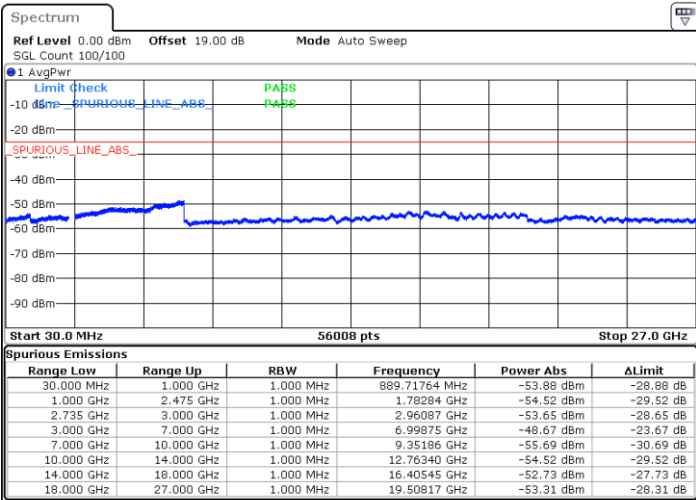

Highest Channel / 1RB0 and 1RB99

Highest Channel / 1RB74 and 1RB0

Date: 11.OCT.2021 14:48:10

Date: 11.OCT.2021 14:47:00

Highest Channel / FullIRB

N/A

Date: 11.OCT.2021 14:53:58

LTE Band 41C / 20MHz+5MHz

64QAM

Lowest Channel / 1RB0 and 1RB24

Lowest Channel / 1RB99 and 1RB0

Date: 9.OCT.2021 16:44:41

Date: 9.OCT.2021 16:39:16

Lowest Channel / FullIRB

N/A

Date: 9.OCT.2021 17:06:24

LTE Band 41C / 20MHz+5MHz

64QAM

Middle Channel / 1RB0 and 1RB24

Middle Channel / 1RB99 and 1RB0

Date: 9.OCT.2021 17:22:24

Date: 9.OCT.2021 17:47:34

Middle Channel / FullIRB

N/A

Date: 9.OCT.2021 17:21:12

LTE Band 41C / 20MHz+5MHz

64QAM

Highest Channel / 1RB0 and 1RB24

Highest Channel / 1RB99 and 1RB0

Date: 9.OCT.2021 18:12:46

Date: 9.OCT.2021 18:11:36

Highest Channel / FullIRB