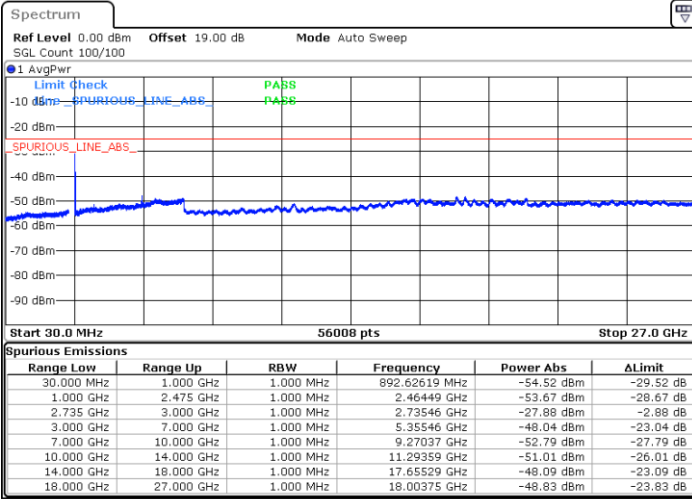

Lowest Channel / 1RB0 and 1RB49

Lowest Channel / 1RB74 and 1RB80

Date: 18.OCT.2021 10:47:30

Date: 9.OCT.2021 20:36:23

Lowest Channel / FullIRB

N/A

Date: 9.OCT.2021 20:43:19

LTE Band 41C / 15MHz+10MHz

64QAM

Middle Channel / 1RB0 and 1RB49

Middle Channel / 1RB74 and 1RB0

Date: 9.OCT.2021 20:55:03

Date: 9.OCT.2021 21:00:50

Middle Channel / FullIRB

N/A

Date: 9.OCT.2021 20:53:54

LTE Band 41C / 15MHz+10MHz

64QAM

Highest Channel / 1RB0 and 1RB49

Highest Channel / 1RB74 and 1RB0

Date: 18.OCT.2021 10:54:56

Date: 9.OCT.2021 21:14:12

Highest Channel / FullIRB

N/A