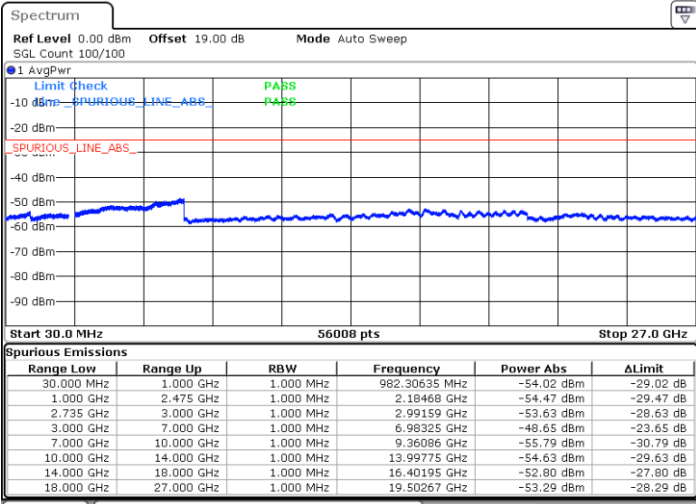

Highest Channel / FullIRB

N/A

Date: 9.OCT.2021 19:09:20

LTE Band 41C / 10MHz+20MHz

64QAM

Lowest Channel / 1RB0 and 1RB99

Lowest Channel / 1RB49 and 1RB0

Date: 9.OCT.2021 21:51:56

Date: 9.OCT.2021 21:46:09

Lowest Channel / FullIRB

N/A

Date: 9.OCT.2021 21:53:05

LTE Band 41C / 10MHz+20MHz

64QAM

Middle Channel / 1RB0 and 1RB99

Middle Channel / 1RB49 and 1RB0

Date: 10.OCT.2021 01:34:36

Date: 10.OCT.2021 01:40:22

Middle Channel / FullIRB

N/A

Date: 10.OCT.2021 01:33:26

LTE Band 41C / 10MHz+20MHz

64QAM

Highest Channel / 1RB0 and 1RB99

Highest Channel / 1RB49 and 1RB0

Date: 11.OCT.2021 09:07:09

Date: 9.OCT.2021 22:15:25

Highest Channel / FullIRB

N/A

Date: 9.OCT.2021 22:22:22

LTE Band 41C / 15MHz+10MHz

64QAM