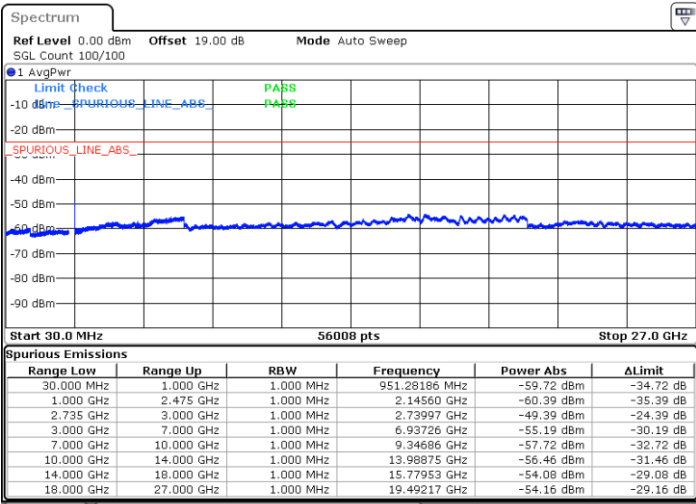

Date: 11.OCT.2021 13:45:16

Highest Channel / FullIRB

N/A

Date: 11.OCT.2021 13:52:14

LTE Band 41C / 15MHz+20MHz

64QAM

Lowest Channel / 1RB0 and 1RB99

Lowest Channel / 1RB74 and 1RB80

Date: 11.OCT.2021 14:08:58

Date: 11.OCT.2021 14:03:10

Lowest Channel / FullRB

N/A

Date: 11.OCT.2021 14:10:08

LTE Band 41C / 15MHz+20MHz

64QAM

Middle Channel / 1RB0 and 1RB9

Middle Channel / 1RB74 and 1RB0

Date: 11.OCT.2021 14:23:41

Date: 11.OCT.2021 14:29:28

Middle Channel / FullIRB

N/A

Date: 11.OCT.2021 14:22:31

LTE Band 41C / 15MHz+20MHz

64QAM

Highest Channel / 1RB0 and 1RB99

Highest Channel / 1RB74 and 1RB0

Date: 11.OCT.2021 14:48:10

Date: 11.OCT.2021 14:47:00

Highest Channel / FullIRB

N/A

Date: 11.OCT.2021 14:53:58

LTE Band 41C / 20MHz+5MHz