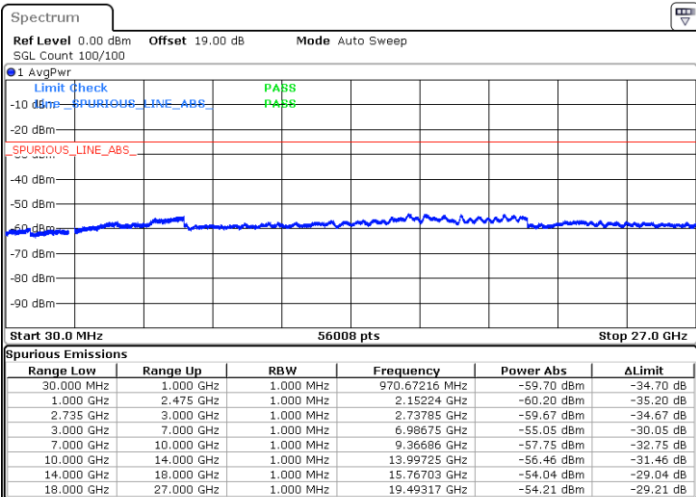

Date: 9.OCT.2021 17:21:12

LTE Band 41C / 20MHz+5MHz

64QAM

Highest Channel / 1RB0 and 1RB24

Highest Channel / 1RB99 and 1RB0

Date: 9.OCT.2021 18:12:46

Date: 9.OCT.2021 18:11:36

Highest Channel / FullIRB

N/A

Date: 9.OCT.2021 18:20:18

LTE Band 41C / 20MHz+10MHz

64QAM

Lowest Channel / 1RB0 and 1RB49

Lowest Channel / 1RB99 and 1RB0

Date: 10.OCT.2021 00:45:42

Date: 10.OCT.2021 00:39:56

Lowest Channel / FullIRB

N/A

Date: 10.OCT.2021 00:46:52

LTE Band 41C / 20MHz+10MHz

64QAM

Middle Channel / 1RB0 and 1RB49

Middle Channel / 1RB99 and 1RB0

Date: 10.OCT.2021 00:56:45

Date: 10.OCT.2021 01:02:31

Middle Channel / FullRB

N/A

Date: 10.OCT.2021 00:55:36

LTE Band 41C / 20MHz+10MHz

64QAM

Highest Channel / 1RB0 and 1RB49

Highest Channel / 1RB99 and 1RB0