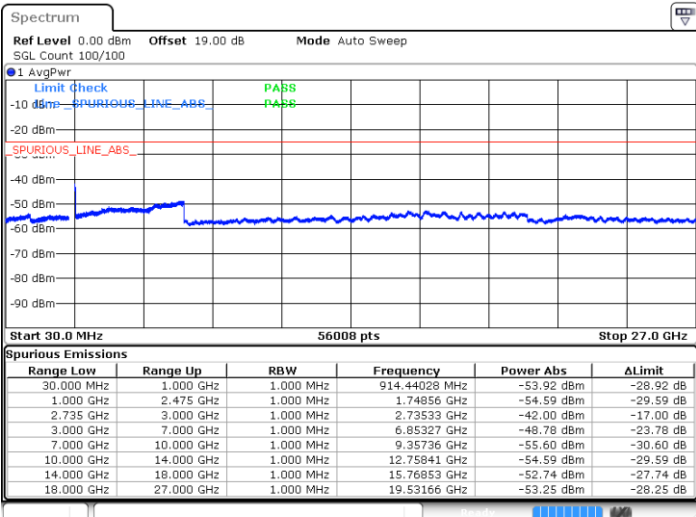

Lowest Channel / FullIRB

N/A

Date: 11.OCT.2021 16:46:18

LTE Band 41C / 20MHz+20MHz

16QAM

MiddleChannel / 1RB0 and 1RB99

Middle Channel / 1RB99 and 1RB0

Date: 11.OCT.2021 16:55:30

Date: 11.OCT.2021 16:58:59

Middle Channel / FullIRB

N/A

Date: 11.OCT.2021 16:52:00

LTE Band 41C / 20MHz+20MHz

16QAM

Highest Channel / 1RB0 and 1RB99

Highest Channel / 1RB99 and 1RB0

Date: 11.OCT.2021 17:15:17

Date: 11.OCT.2021 17:10:43

Highest Channel / FullIRB

N/A

Date: 11.OCT.2021 17:18:46

LTE Band 41C / 5MHz+20MHz

64QAM

Lowest Channel / 1RB0 and 1RB99