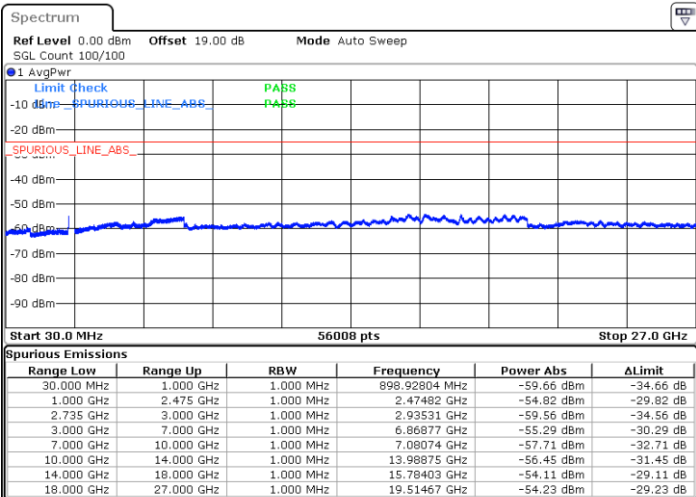

Middle Channel / FullIRB

N/A

Date: 11.OCT.2021 11:54:33

LTE Band 41C / 15MHz+15MHz

64QAM

Highest Channel / 1RB0 and 1RB74

Highest Channel / 1RB74 and 1RB0

Date: 11.OCT.2021 13:46:26

Date: 11.OCT.2021 13:45:16

Highest Channel / FullIRB

N/A

Date: 11.OCT.2021 13:52:14

LTE Band 41C / 15MHz+20MHz

64QAM

Lowest Channel / 1RB0 and 1RB99

Lowest Channel / 1RB74 and 1RB80

Date: 11.OCT.2021 14:08:58

Date: 11.OCT.2021 14:03:10

Lowest Channel / FullRB

N/A

Date: 11.OCT.2021 14:10:08

LTE Band 41C / 15MHz+20MHz

64QAM

Middle Channel / 1RB0 and 1RB9