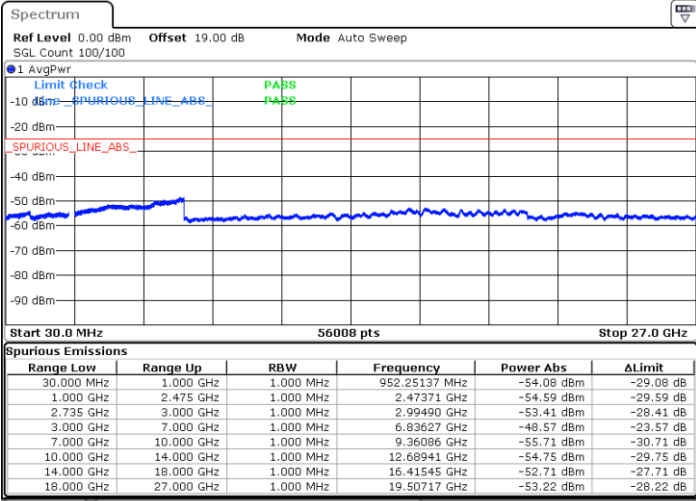

Date: 11.OCT.2021 17:15:17

Date: 11.OCT.2021 17:10:43

Highest Channel / FullIRB

N/A

Date: 11.OCT.2021 17:18:46

LTE Band 41C / 5MHz+20MHz

64QAM

Lowest Channel / 1RB0 and 1RB99

Lowest Channel / 1RB24 and 1RB0

Date: 9.OCT.2021 14:57:24

Date: 9.OCT.2021 14:51:59

Lowest Channel / FullIRB

N/A

Date: 9.OCT.2021 14:58:30

LTE Band 41C / 5MHz+20MHz

64QAM

Middle Channel / 1RB0 and 1RB99

Middle Channel / 1RB24 and 1RB0

Date: 9.OCT.2021 15:05:52

Date: 9.OCT.2021 15:11:17

Middle Channel / FullIRB

N/A

Date: 9.OCT.2021 15:04:46

LTE Band 41C / 5MHz+20MHz