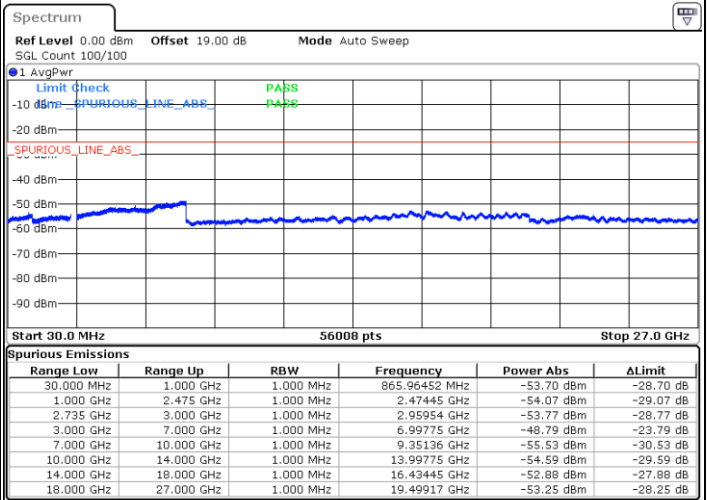

Date: 11.OCT.2021 16:58:59

Middle Channel / FullIRB

N/A

Date: 11.OCT.2021 16:52:00

LTE Band 41C / 20MHz+20MHz

16QAM

Highest Channel / 1RB0 and 1RB99

Highest Channel / 1RB99 and 1RB0

Date: 11.OCT.2021 17:15:17

Date: 11.OCT.2021 17:10:43

Highest Channel / FullIRB

N/A

Date: 11.OCT.2021 17:18:46

LTE Band 41C / 5MHz+20MHz

64QAM

Lowest Channel / 1RB0 and 1RB99

Lowest Channel / 1RB24 and 1RB0

Date: 9.OCT.2021 14:57:24

Date: 9.OCT.2021 14:51:59

Lowest Channel / FullIRB

N/A

Date: 9.OCT.2021 14:58:30

LTE Band 41C / 5MHz+20MHz

64QAM