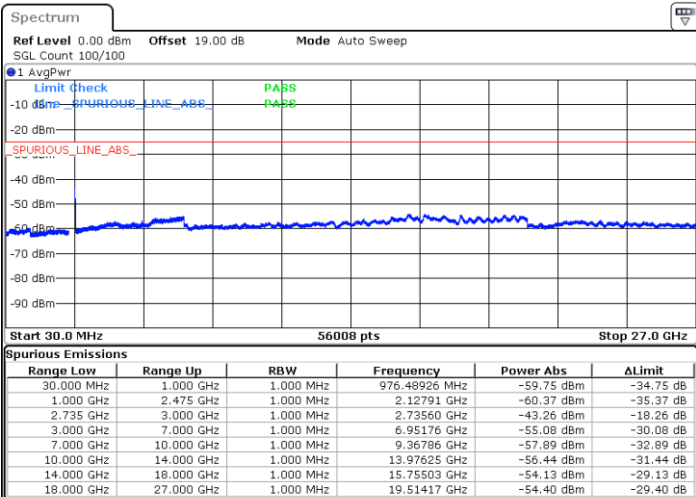

Middle Channel / 1RB74 and 1RB0

Date: 11.OCT.2021 14:23:41

Date: 11.OCT.2021 14:29:28

Middle Channel / FullIRB

N/A

Date: 11.OCT.2021 14:22:31

LTE Band 41C / 15MHz+20MHz

64QAM

Highest Channel / 1RB0 and 1RB99

Highest Channel / 1RB74 and 1RB0

Date: 11.OCT.2021 14:48:10

Date: 11.OCT.2021 14:47:00

Highest Channel / FullIRB

N/A

Date: 11.OCT.2021 14:53:58

LTE Band 41C / 20MHz+5MHz

64QAM

Lowest Channel / 1RB0 and 1RB24

Lowest Channel / 1RB99 and 1RB0

Date: 9.OCT.2021 16:44:41

Date: 9.OCT.2021 16:39:16

Lowest Channel / FullIRB

N/A

Date: 9.OCT.2021 17:06:24