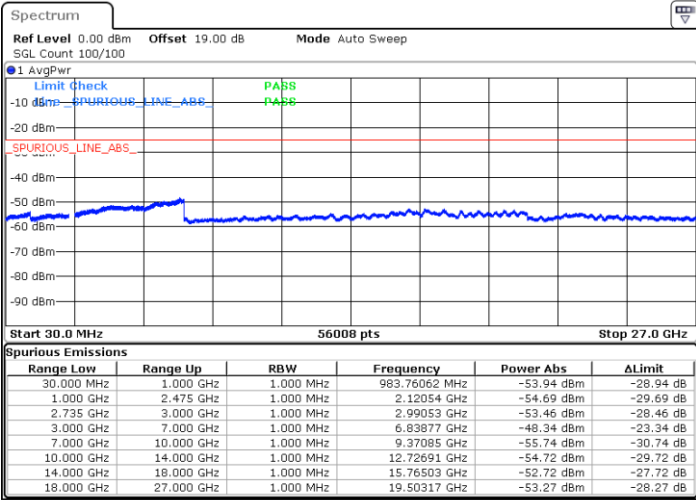

Lowest Channel / 1RB24 and 1RB0

Date: 9.OCT.2021 14:57:24

Date: 9.OCT.2021 14:51:59

Lowest Channel / FullIRB

N/A

Date: 9.OCT.2021 14:58:30

LTE Band 41C / 5MHz+20MHz

64QAM

Middle Channel / 1RB0 and 1RB99

Middle Channel / 1RB24 and 1RB0

Date: 9.OCT.2021 15:05:52

Date: 9.OCT.2021 15:11:17

Middle Channel / FullIRB

N/A

Date: 9.OCT.2021 15:04:46

LTE Band 41C / 5MHz+20MHz

64QAM

Highest Channel / 1RB0 and 1RB99

Highest Channel / 1RB24 and 1RB0

Date: 9.OCT.2021 15:24:56

Date: 9.OCT.2021 15:23:51

Highest Channel / FullIRB

N/A

Date: 9.OCT.2021 15:30:21