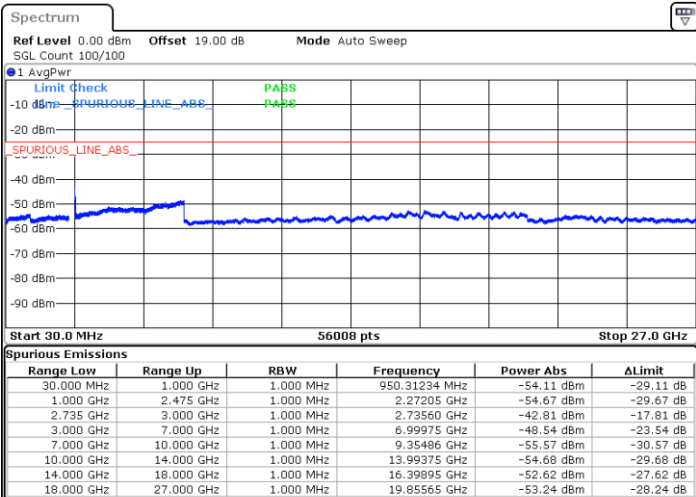

Date: 9.OCT.2021 19:53:17

LTE Band 41C / 10MHz+15MHz

64QAM

MiddleChannel / 1RB0 and 1RB74

Middle Channel / 1RB49 and 1RB0

Date: 9.OCT.2021 20:19:51

Date: 9.OCT.2021 20:25:37

Middle Channel / FullIRB

N/A

Date: 9.OCT.2021 20:18:41

LTE Band 41C / 10MHz+15MHz

64QAM

Highest Channel / 1RB0 and 1RB74

Highest Channel / 1RB49 and 1RB0

Date: 18.OCT.2021 10:36:12

Date: 9.OCT.2021 19:02:07

Highest Channel / FullIRB

N/A

Date: 9.OCT.2021 19:09:20

LTE Band 41C / 10MHz+20MHz

64QAM

Lowest Channel / 1RB0 and 1RB99

Lowest Channel / 1RB49 and 1RB0

Date: 9.OCT.2021 21:51:56