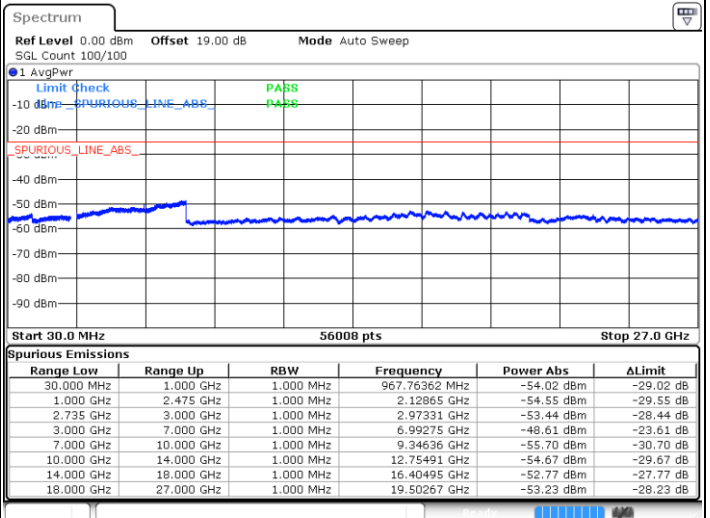

Lowest Channel / FullIRB

N/A

Date: 11.OCT.2021 16:46:18

LTE Band 41C / 20MHz+20MHz

16QAM

MiddleChannel / 1RB0 and 1RB99

Middle Channel / 1RB99 and 1RB0

Date: 11.OCT.2021 16:55:30

Date: 11.OCT.2021 16:58:59

Middle Channel / FullIRB

N/A

Date: 11.OCT.2021 16:52:00

LTE Band 41C / 20MHz+20MHz

16QAM

Highest Channel / 1RB0 and 1RB99

Highest Channel / 1RB99 and 1RB0

Date: 11.OCT.2021 17:15:17

Date: 11.OCT.2021 17:10:43

Highest Channel / FullIRB

N/A

Date: 11.OCT.2021 17:18:46

LTE Band 41C / 5MHz+20MHz

64QAM

Lowest Channel / 1RB0 and 1RB99