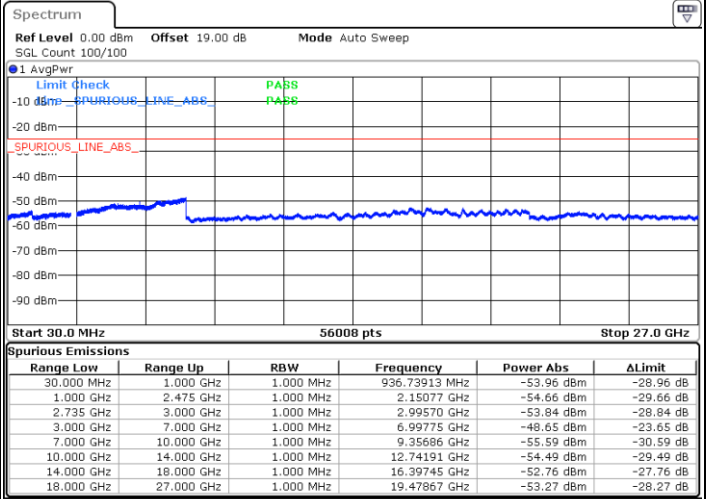

LTE Band 41C / 15MHz+10MHz

64QAM

Middle Channel / 1RB0 and 1RB49

Middle Channel / 1RB74 and 1RB0

Date: 9.OCT.2021 20:55:03

Date: 9.OCT.2021 21:00:50