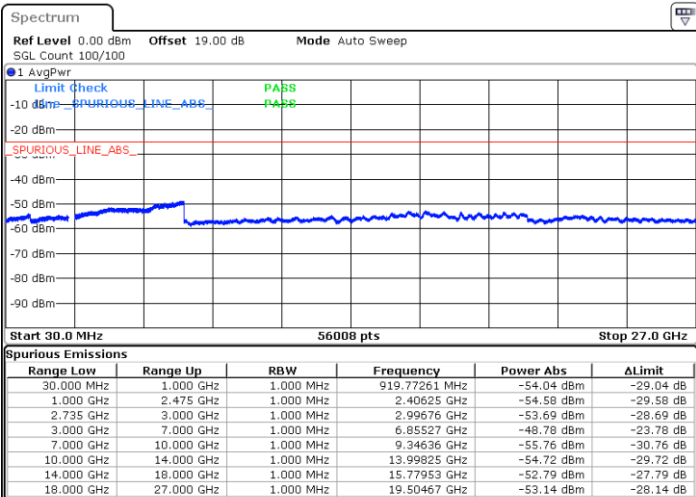

Highest Channel / 1RB0 and 1RB99

Highest Channel / 1RB74 and 1RB0

Date: 11.OCT.2021 14:48:10

Date: 11.OCT.2021 14:47:00

Highest Channel / FullIRB

N/A

Date: 11.OCT.2021 14:53:58

LTE Band 41C / 20MHz+5MHz

64QAM

Lowest Channel / 1RB0 and 1RB24

Lowest Channel / 1RB99 and 1RB0

Date: 9.OCT.2021 16:44:41

Date: 9.OCT.2021 16:39:16

Lowest Channel / FullIRB

N/A

Date: 9.OCT.2021 17:06:24

LTE Band 41C / 20MHz+5MHz

64QAM

Middle Channel / 1RB0 and 1RB24

Middle Channel / 1RB99 and 1RB0

Date: 9.OCT.2021 17:22:24

Date: 9.OCT.2021 17:47:34

Middle Channel / FullIRB

N/A

Date: 9.OCT.2021 17:21:12

LTE Band 41C / 20MHz+5MHz

64QAM

Highest Channel / 1RB0 and 1RB24

Highest Channel / 1RB99 and 1RB0

Date: 9.OCT.2021 18:12:46

Date: 9.OCT.2021 18:11:36

Highest Channel / FullIRB