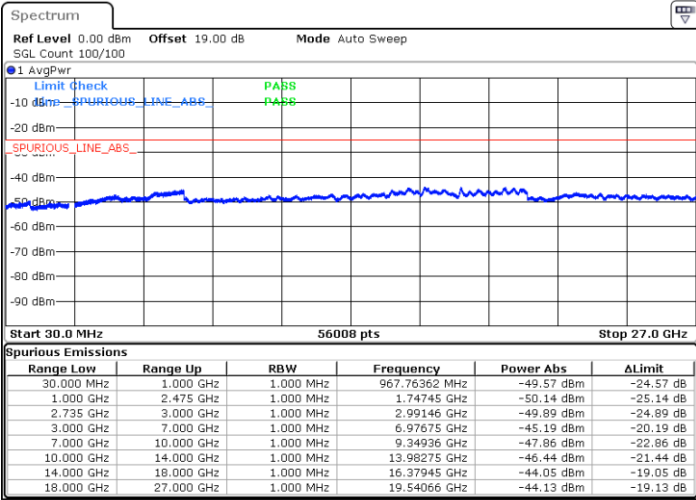

Date: 9.OCT.2021 21:21:08

LTE Band 41C / 15MHz+15MHz

64QAM

Lowest Channel / 1RB0 and 1RB74

Lowest Channel / 1RB74 and 1RB0

Date: 11.OCT.2021 11:40:13

Date: 11.OCT.2021 11:34:27

Lowest Channel / FullIRB

N/A

Date: 11.OCT.2021 11:41:23

LTE Band 41C / 15MHz+15MHz

64QAM

Middle Channel / 1RB0 and 1RB74

Middle Channel / 1RB74 and 1RB0

Date: 11.OCT.2021 11:55:43

Date: 11.OCT.2021 12:01:31

Middle Channel / FullIRB

N/A

Date: 11.OCT.2021 11:54:33

LTE Band 41C / 15MHz+15MHz

64QAM

Highest Channel / 1RB0 and 1RB74

Highest Channel / 1RB74 and 1RB0

Date: 11.OCT.2021 13:46:26

Date: 11.OCT.2021 13:45:16

Highest Channel / FullIRB

N/A

Date: 11.OCT.2021 13:52:14

LTE Band 41C / 15MHz+20MHz

64QAM

Lowest Channel / 1RB0 and 1RB99

Lowest Channel / 1RB74 and 1RB80