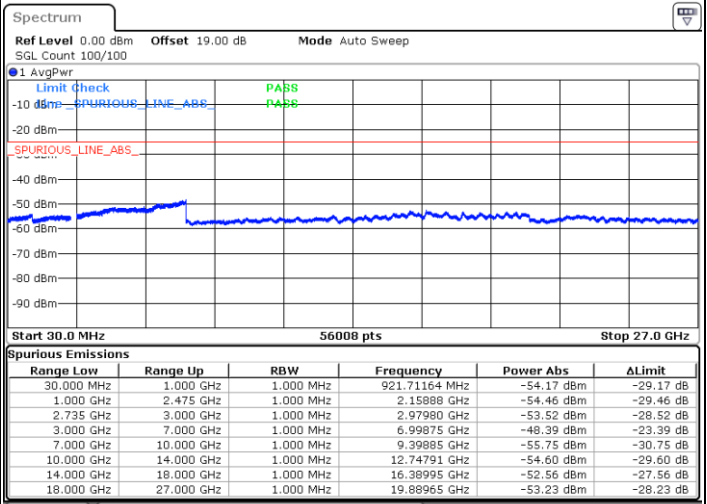

LTE Band 41C / 20MHz+5MHz

64QAM

Middle Channel / 1RB0 and 1RB24

Middle Channel / 1RB99 and 1RB0

Date: 9.OCT.2021 17:22:24

Date: 9.OCT.2021 17:47:34

Middle Channel / FullIRB

N/A

Date: 9.OCT.2021 17:21:12

LTE Band 41C / 20MHz+5MHz

64QAM

Highest Channel / 1RB0 and 1RB24

Highest Channel / 1RB99 and 1RB0

Date: 9.OCT.2021 18:12:46

Date: 9.OCT.2021 18:11:36

Highest Channel / FullIRB

N/A

Date: 9.OCT.2021 18:20:18

LTE Band 41C / 20MHz+10MHz

64QAM

Lowest Channel / 1RB0 and 1RB49

Lowest Channel / 1RB99 and 1RB0

Date: 10.OCT.2021 00:45:42

Date: 10.OCT.2021 00:39:56