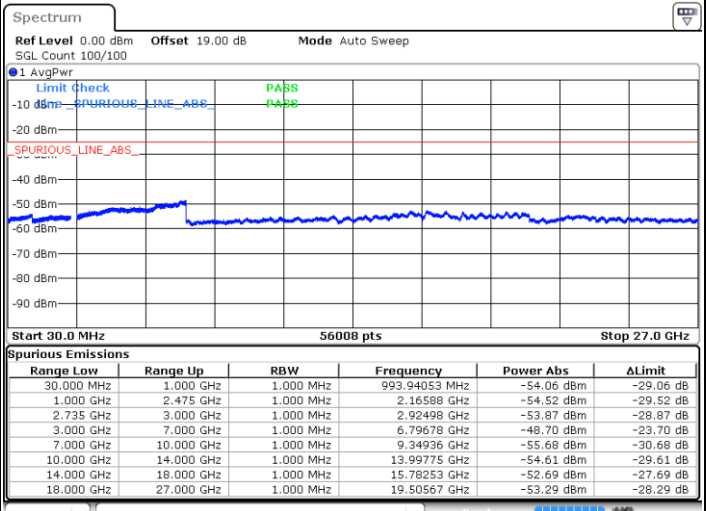

Lowest Channel / FullIRB

N/A

Date: 11.OCT.2021 16:46:18

LTE Band 41C / 20MHz+20MHz

16QAM

MiddleChannel / 1RB0 and 1RB99

Middle Channel / 1RB99 and 1RB0

Date: 11.OCT.2021 16:55:30

Date: 11.OCT.2021 16:58:59

Middle Channel / FullIRB

N/A

Date: 11.OCT.2021 16:52:00

LTE Band 41C / 20MHz+20MHz

16QAM

Highest Channel / 1RB0 and 1RB99

Highest Channel / 1RB99 and 1RB0

Date: 11.OCT.2021 17:15:17

Date: 11.OCT.2021 17:10:43

Highest Channel / FullIRB

N/A

Date: 11.OCT.2021 17:18:46

LTE Band 41C / 5MHz+20MHz

64QAM

Lowest Channel / 1RB0 and 1RB99