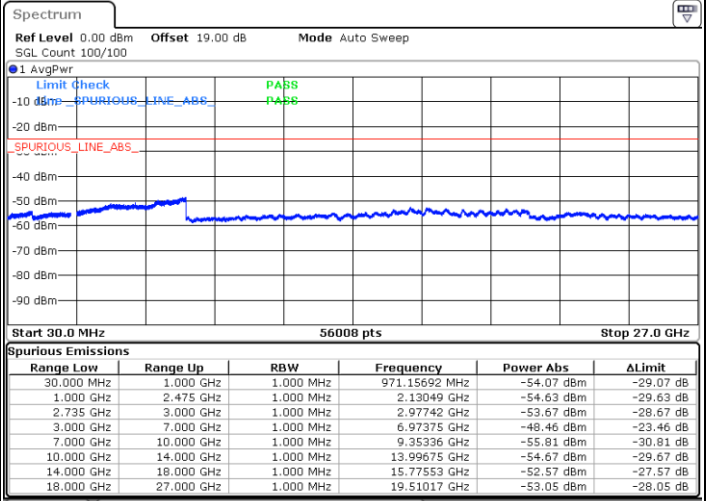

N/A

Date: 9.OCT.2021 20:18:41

LTE Band 41C / 10MHz+15MHz

64QAM

Highest Channel / 1RB0 and 1RB74

Highest Channel / 1RB49 and 1RB0

Date: 18.OCT.2021 10:36:12

Date: 9.OCT.2021 19:02:07

Highest Channel / FullIRB

N/A

Date: 9.OCT.2021 19:09:20

LTE Band 41C / 10MHz+20MHz

64QAM

Lowest Channel / 1RB0 and 1RB99

Lowest Channel / 1RB49 and 1RB0

Date: 9.OCT.2021 21:51:56

Date: 9.OCT.2021 21:46:09

Lowest Channel / FullIRB

N/A

Date: 9.OCT.2021 21:53:05

LTE Band 41C / 10MHz+20MHz

64QAM

Middle Channel / 1RB0 and 1RB99

Middle Channel / 1RB49 and 1RB0

Date: 10.OCT.2021 01:34:36

Date: 10.OCT.2021 01:40:22

Middle Channel / FullIRB

N/A

Date: 10.OCT.2021 01:33:26

LTE Band 41C / 10MHz+20MHz

64QAM

Highest Channel / 1RB0 and 1RB99