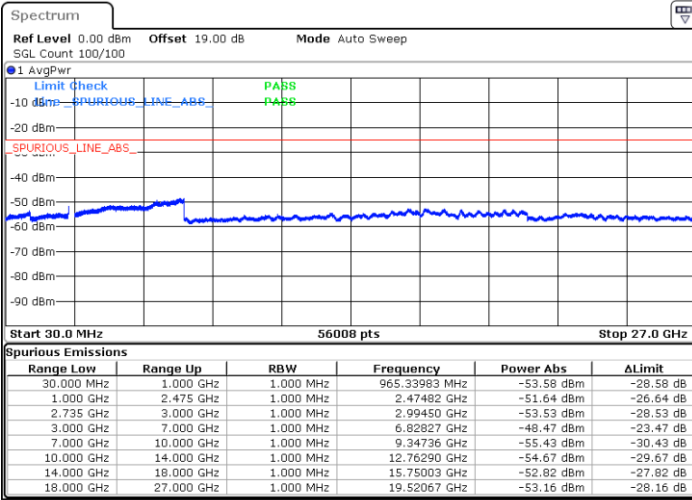

N/A

Date: 9.OCT.2021 20:18:41

LTE Band 41C / 10MHz+15MHz

64QAM

Highest Channel / 1RB0 and 1RB74

Highest Channel / 1RB49 and 1RB0

Date: 18.OCT.2021 10:36:12

Date: 9.OCT.2021 19:02:07

Highest Channel / FullIRB

N/A

Date: 9.OCT.2021 19:09:20

LTE Band 41C / 10MHz+20MHz

64QAM

Lowest Channel / 1RB0 and 1RB99

Lowest Channel / 1RB49 and 1RB0

Date: 9.OCT.2021 21:51:56

Date: 9.OCT.2021 21:46:09

Lowest Channel / FullIRB

N/A

Date: 9.OCT.2021 21:53:05

LTE Band 41C / 10MHz+20MHz

64QAM

Middle Channel / 1RB0 and 1RB99

Middle Channel / 1RB49 and 1RB0

Date: 10.OCT.2021 01:34:36

Date: 10.OCT.2021 01:40:22

Middle Channel / FullIRB

N/A

Date: 10.OCT.2021 01:33:26

LTE Band 41C / 10MHz+20MHz

64QAM

Highest Channel / 1RB0 and 1RB99