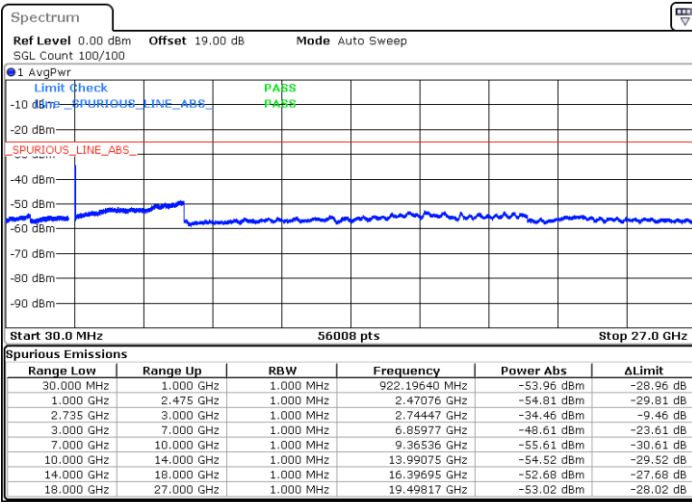

Date: 9.OCT.2021 21:46:09

Lowest Channel / FullIRB

N/A

Date: 9.OCT.2021 21:53:05

LTE Band 41C / 10MHz+20MHz

64QAM

Middle Channel / 1RB0 and 1RB99

Middle Channel / 1RB49 and 1RB0

Date: 10.OCT.2021 01:34:36

Date: 10.OCT.2021 01:40:22

Middle Channel / FullIRB

N/A

Date: 10.OCT.2021 01:33:26

LTE Band 41C / 10MHz+20MHz

64QAM

Highest Channel / 1RB0 and 1RB99

Highest Channel / 1RB49 and 1RB0

Date: 11.OCT.2021 09:07:09

Date: 9.OCT.2021 22:15:25

Highest Channel / FullIRB

N/A

Date: 9.OCT.2021 22:22:22

LTE Band 41C / 15MHz+10MHz

64QAM

Lowest Channel / 1RB0 and 1RB49

Lowest Channel / 1RB74 and 1RB80

Date: 18.OCT.2021 10:47:30

Date: 9.OCT.2021 20:36:23

Lowest Channel / FullIRB

N/A

Date: 9.OCT.2021 20:43:19

LTE Band 41C / 15MHz+10MHz