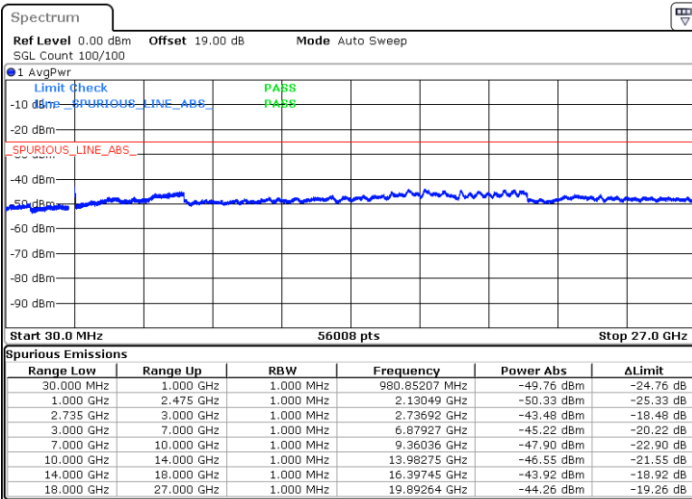

N/A

Date: 11.OCT.2021 11:41:23

LTE Band 41C / 15MHz+15MHz

64QAM

Middle Channel / 1RB0 and 1RB74

Middle Channel / 1RB74 and 1RB0

Date: 11.OCT.2021 11:55:43

Date: 11.OCT.2021 12:01:31

Middle Channel / FullIRB

N/A

Date: 11.OCT.2021 11:54:33

LTE Band 41C / 15MHz+15MHz

64QAM

Highest Channel / 1RB0 and 1RB74

Highest Channel / 1RB74 and 1RB0

Date: 11.OCT.2021 13:46:26

Date: 11.OCT.2021 13:45:16

Highest Channel / FullIRB

N/A

Date: 11.OCT.2021 13:52:14

LTE Band 41C / 15MHz+20MHz

64QAM

Lowest Channel / 1RB0 and 1RB99

Lowest Channel / 1RB74 and 1RB80