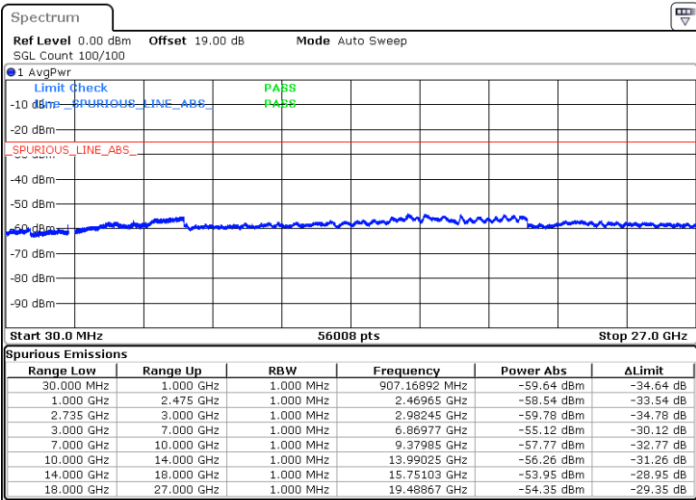

Date: 9.OCT.2021 17:21:12

LTE Band 41C / 20MHz+5MHz

64QAM

Highest Channel / 1RB0 and 1RB24

Highest Channel / 1RB99 and 1RB0

Date: 9.OCT.2021 18:12:46

Date: 9.OCT.2021 18:11:36

Highest Channel / FullIRB

N/A

Date: 9.OCT.2021 18:20:18

LTE Band 41C / 20MHz+10MHz

64QAM

Lowest Channel / 1RB0 and 1RB49

Lowest Channel / 1RB99 and 1RB0

Date: 10.OCT.2021 00:45:42

Date: 10.OCT.2021 00:39:56

Lowest Channel / FullIRB

N/A

Date: 10.OCT.2021 00:46:52

LTE Band 41C / 20MHz+10MHz

64QAM

Middle Channel / 1RB0 and 1RB49

Middle Channel / 1RB99 and 1RB0

Date: 10.OCT.2021 00:56:45

Date: 10.OCT.2021 01:02:31

Middle Channel / FullRB

N/A

Date: 10.OCT.2021 00:55:36

LTE Band 41C / 20MHz+10MHz

64QAM

Highest Channel / 1RB0 and 1RB49

Highest Channel / 1RB99 and 1RB0