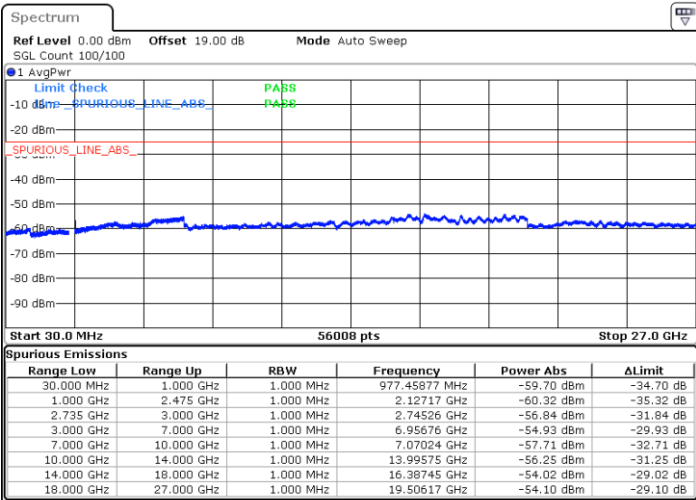

Date: 9.OCT.2021 17:21:12

LTE Band 41C / 20MHz+5MHz

64QAM

Highest Channel / 1RB0 and 1RB24

Highest Channel / 1RB99 and 1RB0

Date: 9.OCT.2021 18:12:46

Date: 9.OCT.2021 18:11:36

Highest Channel / FullIRB

N/A

Date: 9.OCT.2021 18:20:18

LTE Band 41C / 20MHz+10MHz

64QAM

Lowest Channel / 1RB0 and 1RB49

Lowest Channel / 1RB99 and 1RB0

Date: 10.OCT.2021 00:45:42

Date: 10.OCT.2021 00:39:56

Lowest Channel / FullIRB

N/A

Date: 10.OCT.2021 00:46:52

LTE Band 41C / 20MHz+10MHz

64QAM

Middle Channel / 1RB0 and 1RB49

Middle Channel / 1RB99 and 1RB0

Date: 10.OCT.2021 00:56:45

Date: 10.OCT.2021 01:02:31

Middle Channel / FullRB

N/A

Date: 10.OCT.2021 00:55:36

LTE Band 41C / 20MHz+10MHz

64QAM

Highest Channel / 1RB0 and 1RB49

Highest Channel / 1RB99 and 1RB0