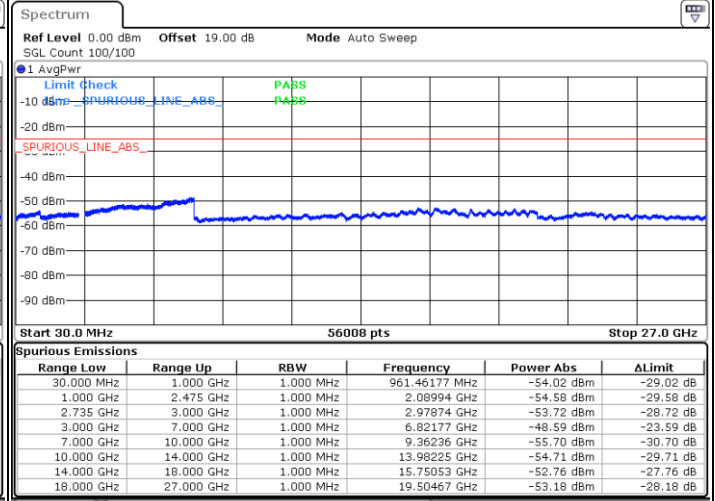

Date: 11.OCT.2021 17:15:17

Date: 11.OCT.2021 17:10:43

Highest Channel / FullIRB

N/A

Date: 11.OCT.2021 17:18:46

LTE Band 41C / 5MHz+20MHz

64QAM

Lowest Channel / 1RB0 and 1RB99

Lowest Channel / 1RB24 and 1RB0

Date: 9.OCT.2021 14:57:24

Date: 9.OCT.2021 14:51:59

Lowest Channel / FullIRB

N/A

Date: 9.OCT.2021 14:58:30

LTE Band 41C / 5MHz+20MHz

64QAM

Middle Channel / 1RB0 and 1RB99

Middle Channel / 1RB24 and 1RB0

Date: 9.OCT.2021 15:05:52

Date: 9.OCT.2021 15:11:17

Middle Channel / FullIRB

N/A

Date: 9.OCT.2021 15:04:46

LTE Band 41C / 5MHz+20MHz