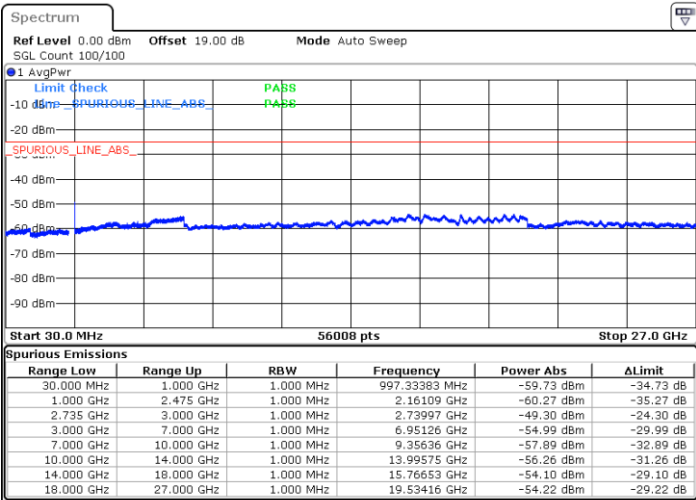

LTE Band 41C / 20MHz+15MHz

16QAM

Middle Channel / 1RB0 and 1RB74

Middle Channel / 1RB99 and 1RB0

Date: 11.OCT.2021 15:28:29

Date: 11.OCT.2021 15:31:57

Middle Channel / FullIRB

N/A

Date: 11.OCT.2021 15:23:54

LTE Band 41C / 20MHz+15MHz

16QAM

Highest Channel / 1RB0 and 1RB74

Highest Channel / 1RB99 and 1RB0

Date: 11.OCT.2021 15:53:25

Date: 11.OCT.2021 15:49:57

Highest Channel / FullIRB

N/A

Date: 11.OCT.2021 15:56:54

LTE Band 41C / 20MHz+20MHz

16QAM

Lowest Channel / 1RB0 and 1RB99

Lowest Channel / 1RB99 and 1RB0

Date: 11.OCT.2021 16:42:49

Date: 11.OCT.2021 16:39:20