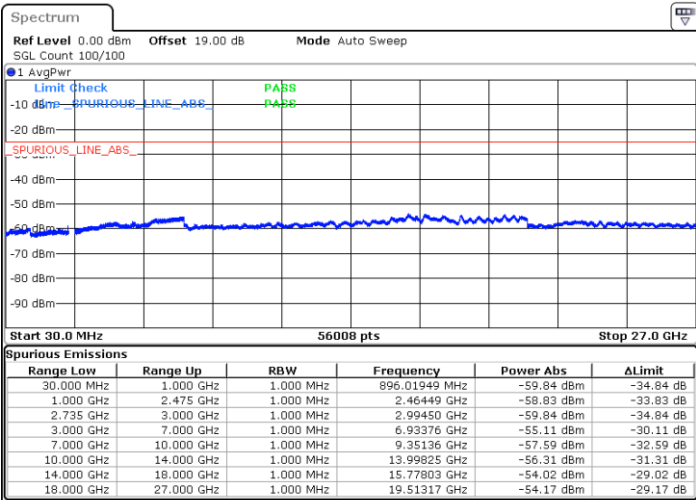

Middle Channel / FullIRB

N/A

Date: 11.OCT.2021 11:54:33

LTE Band 41C / 15MHz+15MHz

64QAM

Highest Channel / 1RB0 and 1RB74

Highest Channel / 1RB74 and 1RB0

Date: 11.OCT.2021 13:46:26

Date: 11.OCT.2021 13:45:16

Highest Channel / FullIRB

N/A

Date: 11.OCT.2021 13:52:14

LTE Band 41C / 15MHz+20MHz

64QAM

Lowest Channel / 1RB0 and 1RB99

Lowest Channel / 1RB74 and 1RB80

Date: 11.OCT.2021 14:08:58

Date: 11.OCT.2021 14:03:10

Lowest Channel / FullRB

N/A

Date: 11.OCT.2021 14:10:08

LTE Band 41C / 15MHz+20MHz

64QAM

Middle Channel / 1RB0 and 1RB9