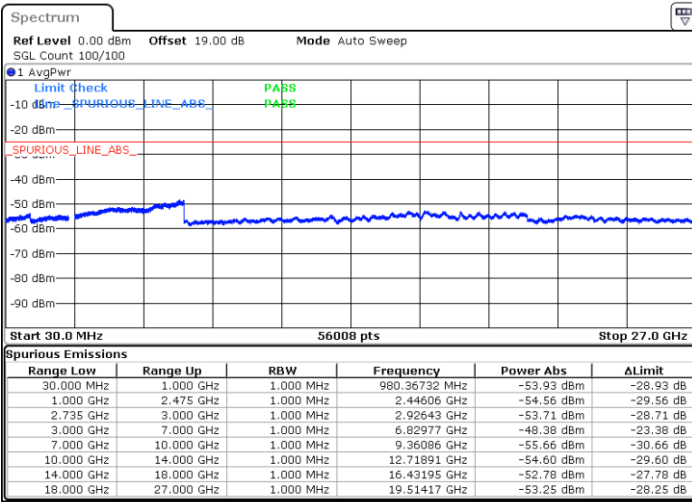

Date: 11.OCT.2021 15:23:54

LTE Band 41C / 20MHz+15MHz

16QAM

Highest Channel / 1RB0 and 1RB74

Highest Channel / 1RB99 and 1RB0

Date: 11.OCT.2021 15:53:25

Date: 11.OCT.2021 15:49:57

Highest Channel / FullIRB

N/A

Date: 11.OCT.2021 15:56:54

LTE Band 41C / 20MHz+20MHz

16QAM

Lowest Channel / 1RB0 and 1RB99

Lowest Channel / 1RB99 and 1RB0

Date: 11.OCT.2021 16:42:49

Date: 11.OCT.2021 16:39:20

Lowest Channel / FullIRB

N/A

Date: 11.OCT.2021 16:46:18

LTE Band 41C / 20MHz+20MHz

16QAM

MiddleChannel / 1RB0 and 1RB99

Middle Channel / 1RB99 and 1RB0

Date: 11.OCT.2021 16:55:30

Date: 11.OCT.2021 16:58:59

Middle Channel / FullIRB

N/A

Date: 11.OCT.2021 16:52:00

LTE Band 41C / 20MHz+20MHz

16QAM

Highest Channel / 1RB0 and 1RB99

Highest Channel / 1RB99 and 1RB0