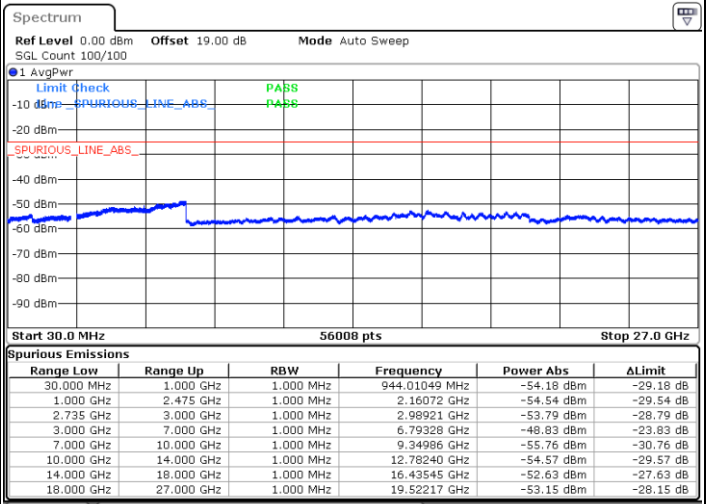

Lowest Channel / 1RB24 and 1RB0

Date: 9.OCT.2021 14:57:24

Date: 9.OCT.2021 14:51:59

Lowest Channel / FullIRB

N/A

Date: 9.OCT.2021 14:58:30

LTE Band 41C / 5MHz+20MHz

64QAM

Middle Channel / 1RB0 and 1RB99

Middle Channel / 1RB24 and 1RB0

Date: 9.OCT.2021 15:05:52

Date: 9.OCT.2021 15:11:17

Middle Channel / FullIRB

N/A

Date: 9.OCT.2021 15:04:46

LTE Band 41C / 5MHz+20MHz

64QAM

Highest Channel / 1RB0 and 1RB99

Highest Channel / 1RB24 and 1RB0

Date: 9.OCT.2021 15:24:56

Date: 9.OCT.2021 15:23:51

Highest Channel / FullIRB

N/A

Date: 9.OCT.2021 15:30:21

LTE Band 41C / 10MHz+15MHz

64QAM

Lowest Channel / 1RB0 and 1RB74

Lowest Channel / 1RB49 and 1RB0

Date: 18.OCT.2021 10:26:20

Date: 9.OCT.2021 19:46:20

Lowest Channel / FullIRB

N/A