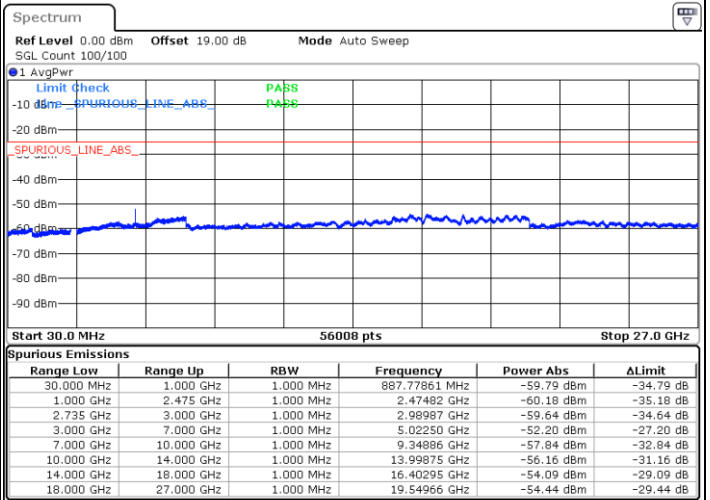

Middle Channel / FullIRB

N/A

Date: 11.OCT.2021 11:54:33

LTE Band 41C / 15MHz+15MHz

64QAM

Highest Channel / 1RB0 and 1RB74

Highest Channel / 1RB74 and 1RB0

Date: 11.OCT.2021 13:46:26

Date: 11.OCT.2021 13:45:16

Highest Channel / FullIRB

N/A

Date: 11.OCT.2021 13:52:14

LTE Band 41C / 15MHz+20MHz

64QAM

Lowest Channel / 1RB0 and 1RB99

Lowest Channel / 1RB74 and 1RB80

Date: 11.OCT.2021 14:08:58

Date: 11.OCT.2021 14:03:10

Lowest Channel / FullRB

N/A

Date: 11.OCT.2021 14:10:08

LTE Band 41C / 15MHz+20MHz

64QAM

Middle Channel / 1RB0 and 1RB9