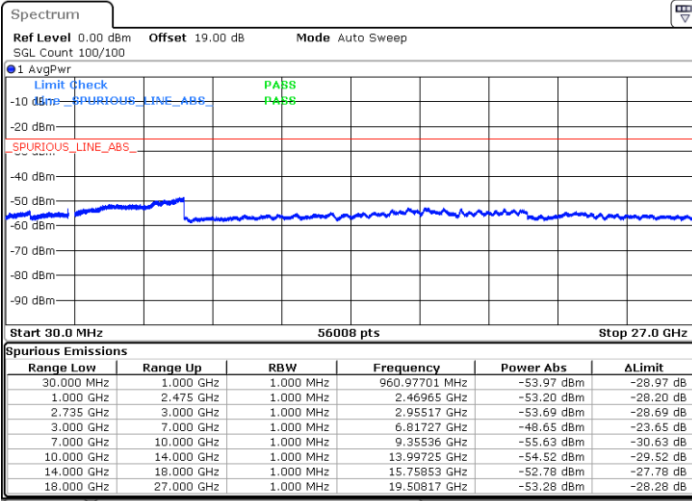

N/A

Date: 9.OCT.2021 20:18:41

LTE Band 41C / 10MHz+15MHz

64QAM

Highest Channel / 1RB0 and 1RB74

Highest Channel / 1RB49 and 1RB0

Date: 18.OCT.2021 10:36:12

Date: 9.OCT.2021 19:02:07

Highest Channel / FullIRB

N/A

Date: 9.OCT.2021 19:09:20

LTE Band 41C / 10MHz+20MHz

64QAM

Lowest Channel / 1RB0 and 1RB99

Lowest Channel / 1RB49 and 1RB0

Date: 9.OCT.2021 21:51:56

Date: 9.OCT.2021 21:46:09

Lowest Channel / FullIRB

N/A

Date: 9.OCT.2021 21:53:05

LTE Band 41C / 10MHz+20MHz

64QAM

Middle Channel / 1RB0 and 1RB99

Middle Channel / 1RB49 and 1RB0

Date: 10.OCT.2021 01:34:36

Date: 10.OCT.2021 01:40:22

Middle Channel / FullIRB

N/A

Date: 10.OCT.2021 01:33:26

LTE Band 41C / 10MHz+20MHz

64QAM

Highest Channel / 1RB0 and 1RB99