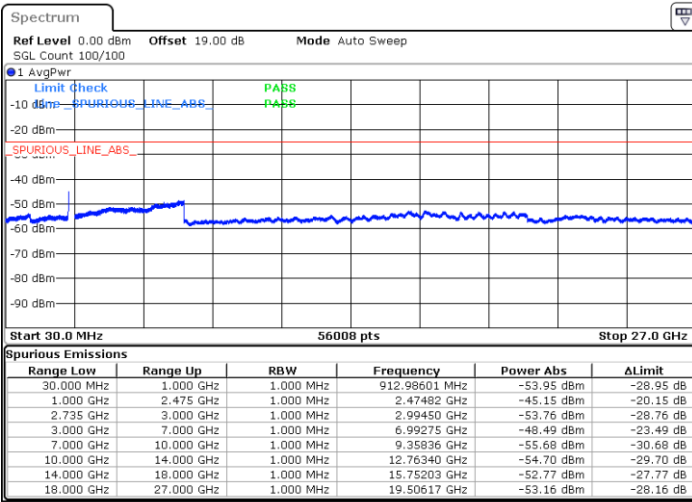

64QAM

Highest Channel / 1RB0 and 1RB99

Highest Channel / 1RB24 and 1RB0

Date: 9.OCT.2021 15:24:56

Date: 9.OCT.2021 15:23:51

Highest Channel / FullIRB

N/A

Date: 9.OCT.2021 15:30:21

LTE Band 41C / 10MHz+15MHz

64QAM

Lowest Channel / 1RB0 and 1RB74

Lowest Channel / 1RB49 and 1RB0

Date: 18.OCT.2021 10:26:20

Date: 9.OCT.2021 19:46:20

Lowest Channel / FullIRB

N/A

Date: 9.OCT.2021 19:53:17

LTE Band 41C / 10MHz+15MHz

64QAM

MiddleChannel / 1RB0 and 1RB74

Middle Channel / 1RB49 and 1RB0

Date: 9.OCT.2021 20:19:51

Date: 9.OCT.2021 20:25:37

Middle Channel / FullIRB

N/A

Date: 9.OCT.2021 20:18:41

LTE Band 41C / 10MHz+15MHz

64QAM

Highest Channel / 1RB0 and 1RB74

Highest Channel / 1RB49 and 1RB0

Date: 18.OCT.2021 10:36:12

Date: 9.OCT.2021 19:02:07