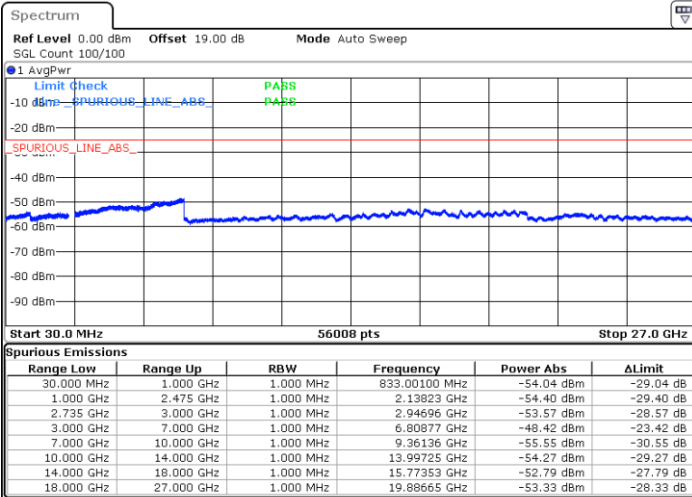

Lowest Channel / 1RB0 and 1RB49

Lowest Channel / 1RB74 and 1RB80

Date: 18.OCT.2021 10:47:30

Date: 9.OCT.2021 20:36:23

Lowest Channel / FullIRB

N/A

Date: 9.OCT.2021 20:43:19

LTE Band 41C / 15MHz+10MHz

64QAM

Middle Channel / 1RB0 and 1RB49

Middle Channel / 1RB74 and 1RB0

Date: 9.OCT.2021 20:55:03

Date: 9.OCT.2021 21:00:50

Middle Channel / FullIRB

N/A

Date: 9.OCT.2021 20:53:54

LTE Band 41C / 15MHz+10MHz

64QAM

Highest Channel / 1RB0 and 1RB49

Highest Channel / 1RB74 and 1RB0

Date: 18.OCT.2021 10:54:56

Date: 9.OCT.2021 21:14:12

Highest Channel / FullIRB

N/A