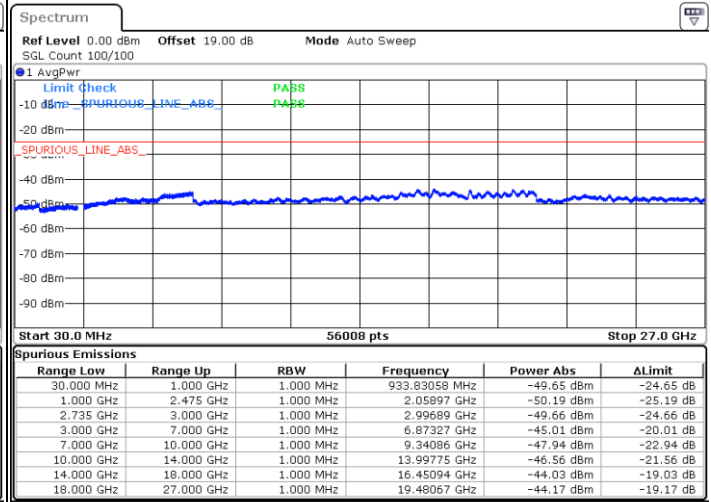

Middle Channel / FullIRB

N/A

Date: 11.OCT.2021 11:54:33

LTE Band 41C / 15MHz+15MHz

64QAM

Highest Channel / 1RB0 and 1RB74

Highest Channel / 1RB74 and 1RB0

Date: 11.OCT.2021 13:46:26

Date: 11.OCT.2021 13:45:16

Highest Channel / FullIRB

N/A

Date: 11.OCT.2021 13:52:14

LTE Band 41C / 15MHz+20MHz

64QAM

Lowest Channel / 1RB0 and 1RB99

Lowest Channel / 1RB74 and 1RB80