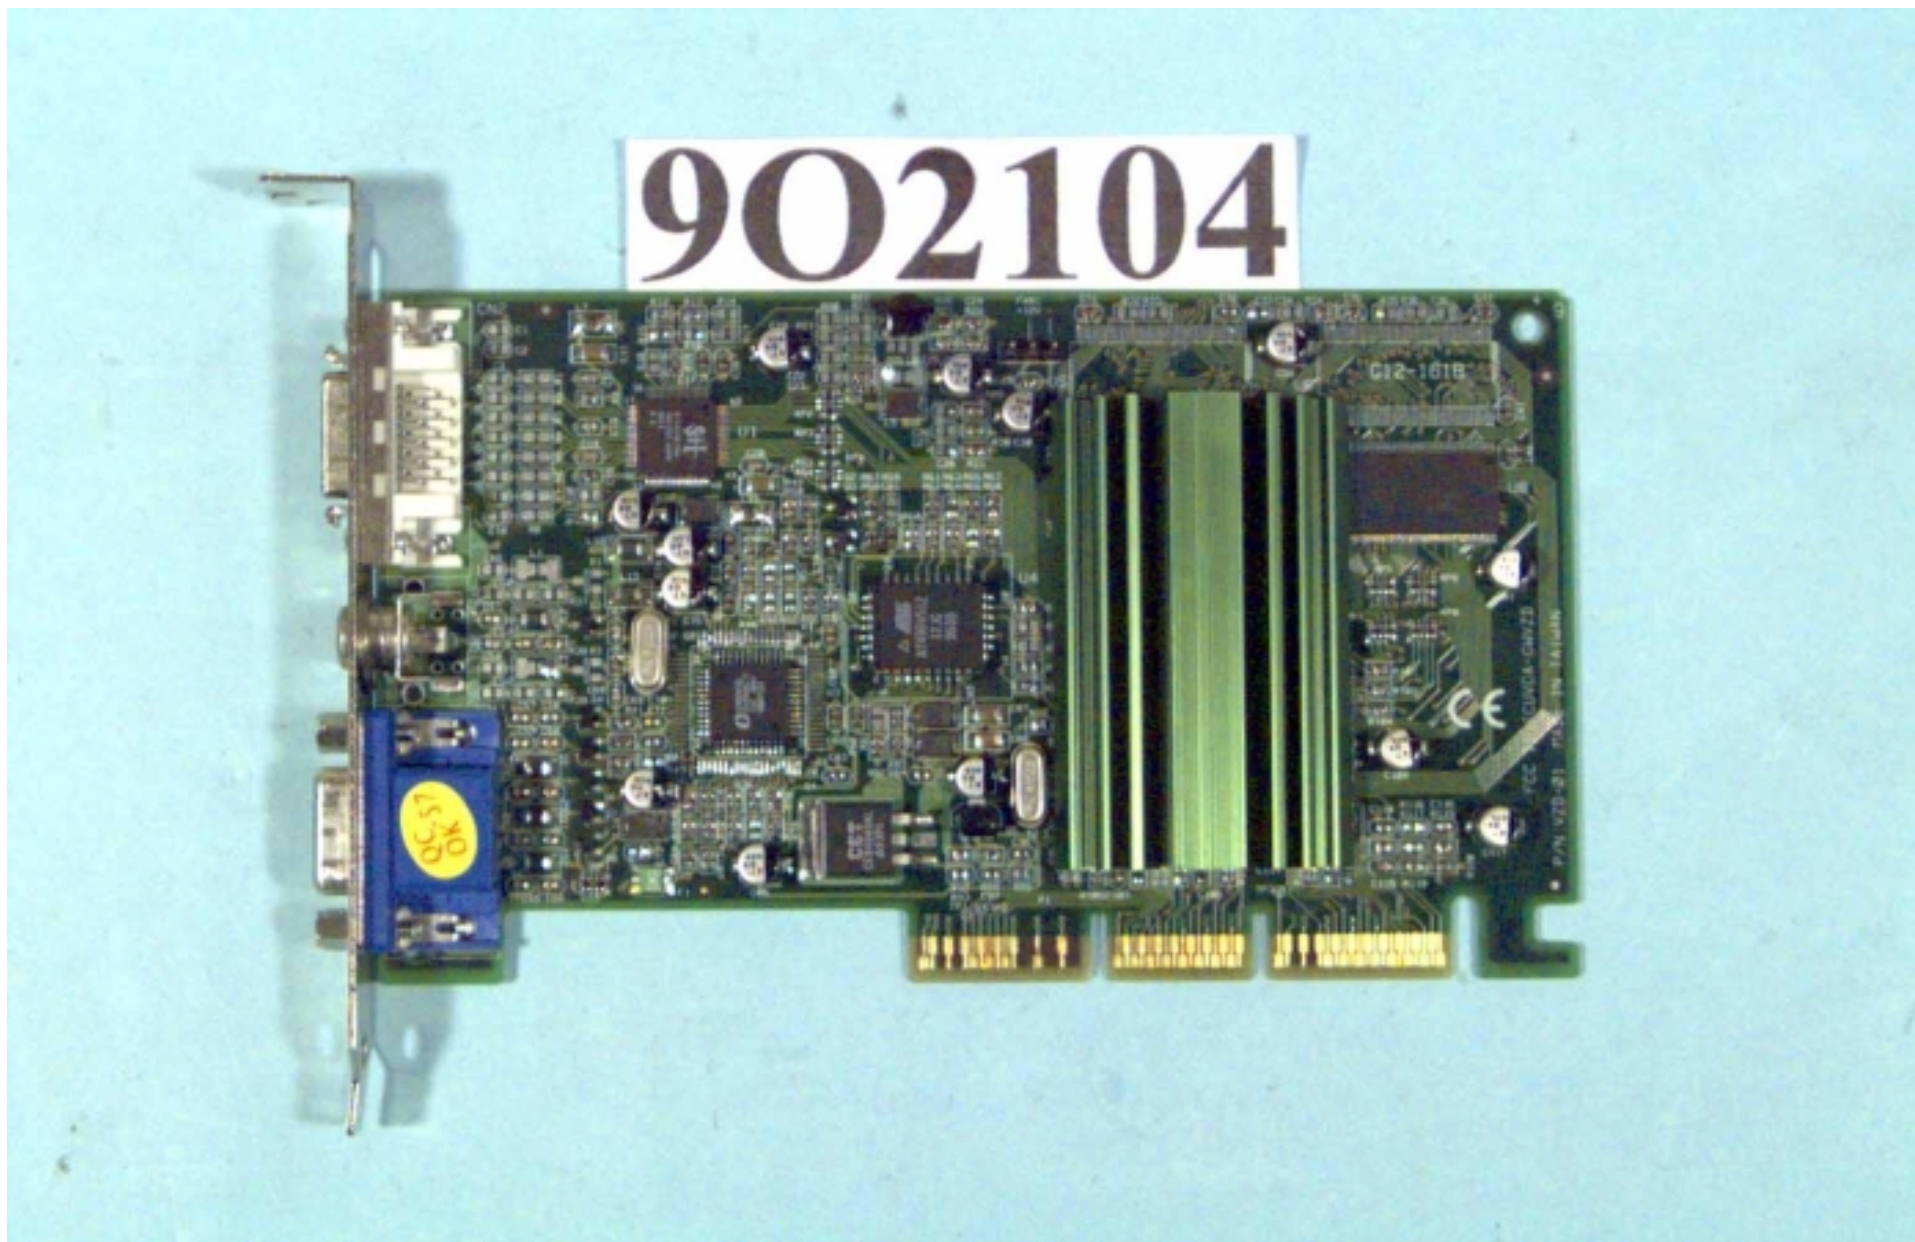

FCC ID : ICUVGA-GWVZD

Front side of EUT (with TNT2 M64 chipset)

Number 1

902104-01.JPG

FCC ID : ICUVGA-GWVZD

Front side of EUT (with TNT2 M64 chipset)

Number 2

FCC ID : ICUVGA-GWVZD

Rear side of EUT (with TNT2 M64 chipset)

Number 3

FCC ID : ICUVGA-GWVZD

Front side of EUT (with VANTA chipset)

Number 4

FCC ID : ICUVGA-GWVZD

Front side of EUT (with VANTA chipset)

Number 5

FCC ID : ICUVGA-GWVZD

Rear side of EUT (with VANTA chipset)

Number 6