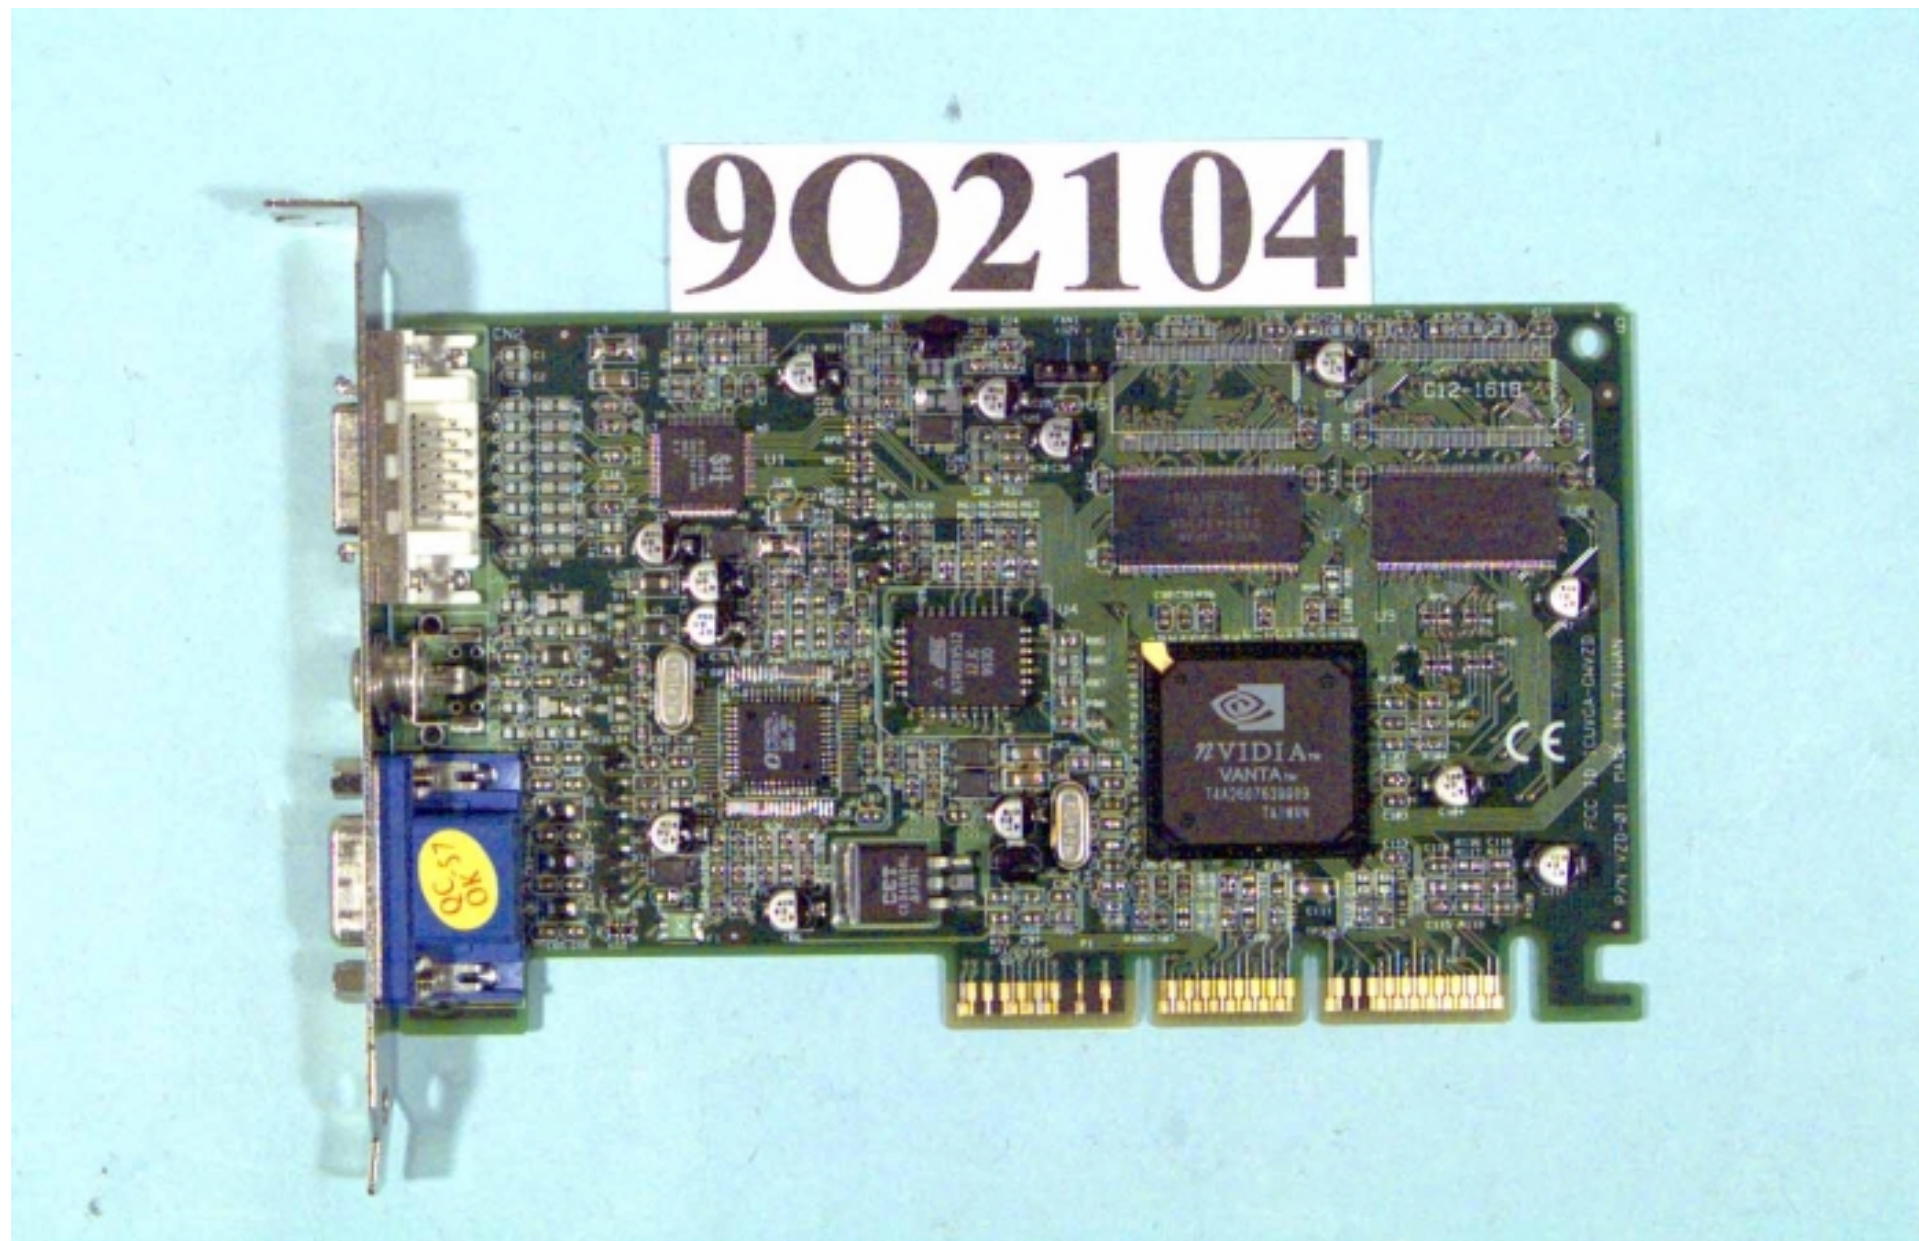

FCC ID : ICUVGA-GWVZD

Front side of EUT (with TNT2 M64 chipset)

Number 1

902104-01.JPG

FCC ID : ICUVGA-GWVZD

Front side of EUT (with TNT2 M64 chipset)

Number 2

FCC ID : ICUVGA-GWVZD

Rear side of EUT (with TNT2 M64 chipset)

Number 3

FCC ID : ICUVGA-GWVZD

Front side of EUT (with VANTA chipset)

Number 4

FCC ID : ICUVGA-GWVZD

Front side of EUT (with VANTA chipset)

Number 5

FCC ID : ICUVGA-GWVZD

Rear side of EUT (with VANTA chipset)

Number 6