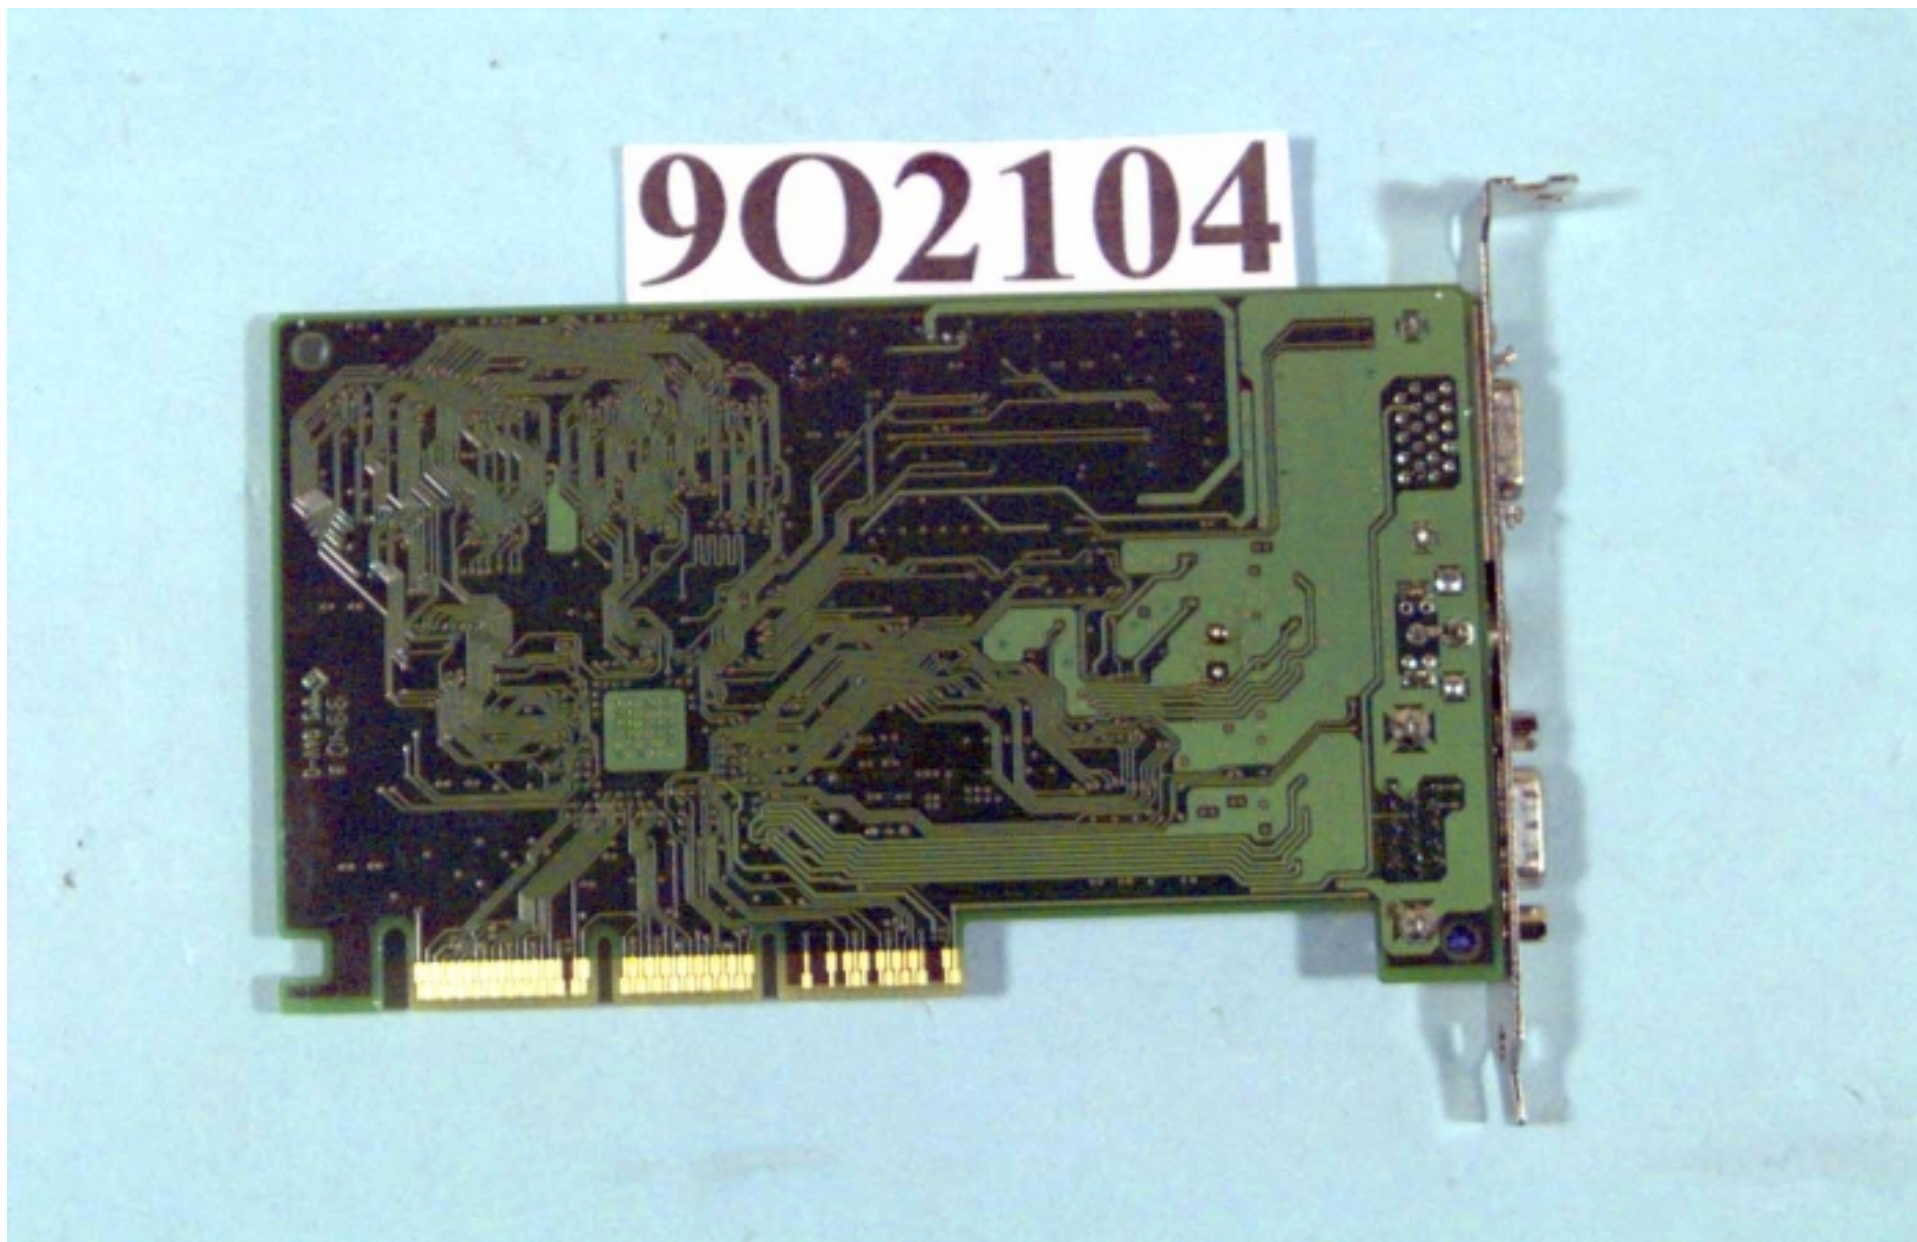

FCC ID : ICUVGA-GWVZD

Front side of EUT (with TNT2 M64 chipset)

Number 1

902104-01.JPG

FCC ID : ICUVGA-GWVZD

Front side of EUT (with TNT2 M64 chipset)

Number 2

FCC ID : ICUVGA-GWVZD

Rear side of EUT (with TNT2 M64 chipset)

Number 3

FCC ID : ICUVGA-GWVZD

Front side of EUT (with VANTA chipset)

Number 4

FCC ID : ICUVGA-GWVZD

Front side of EUT (with VANTA chipset)

Number 5

FCC ID : ICUVGA-GWVZD

Rear side of EUT (with VANTA chipset)

Number 6