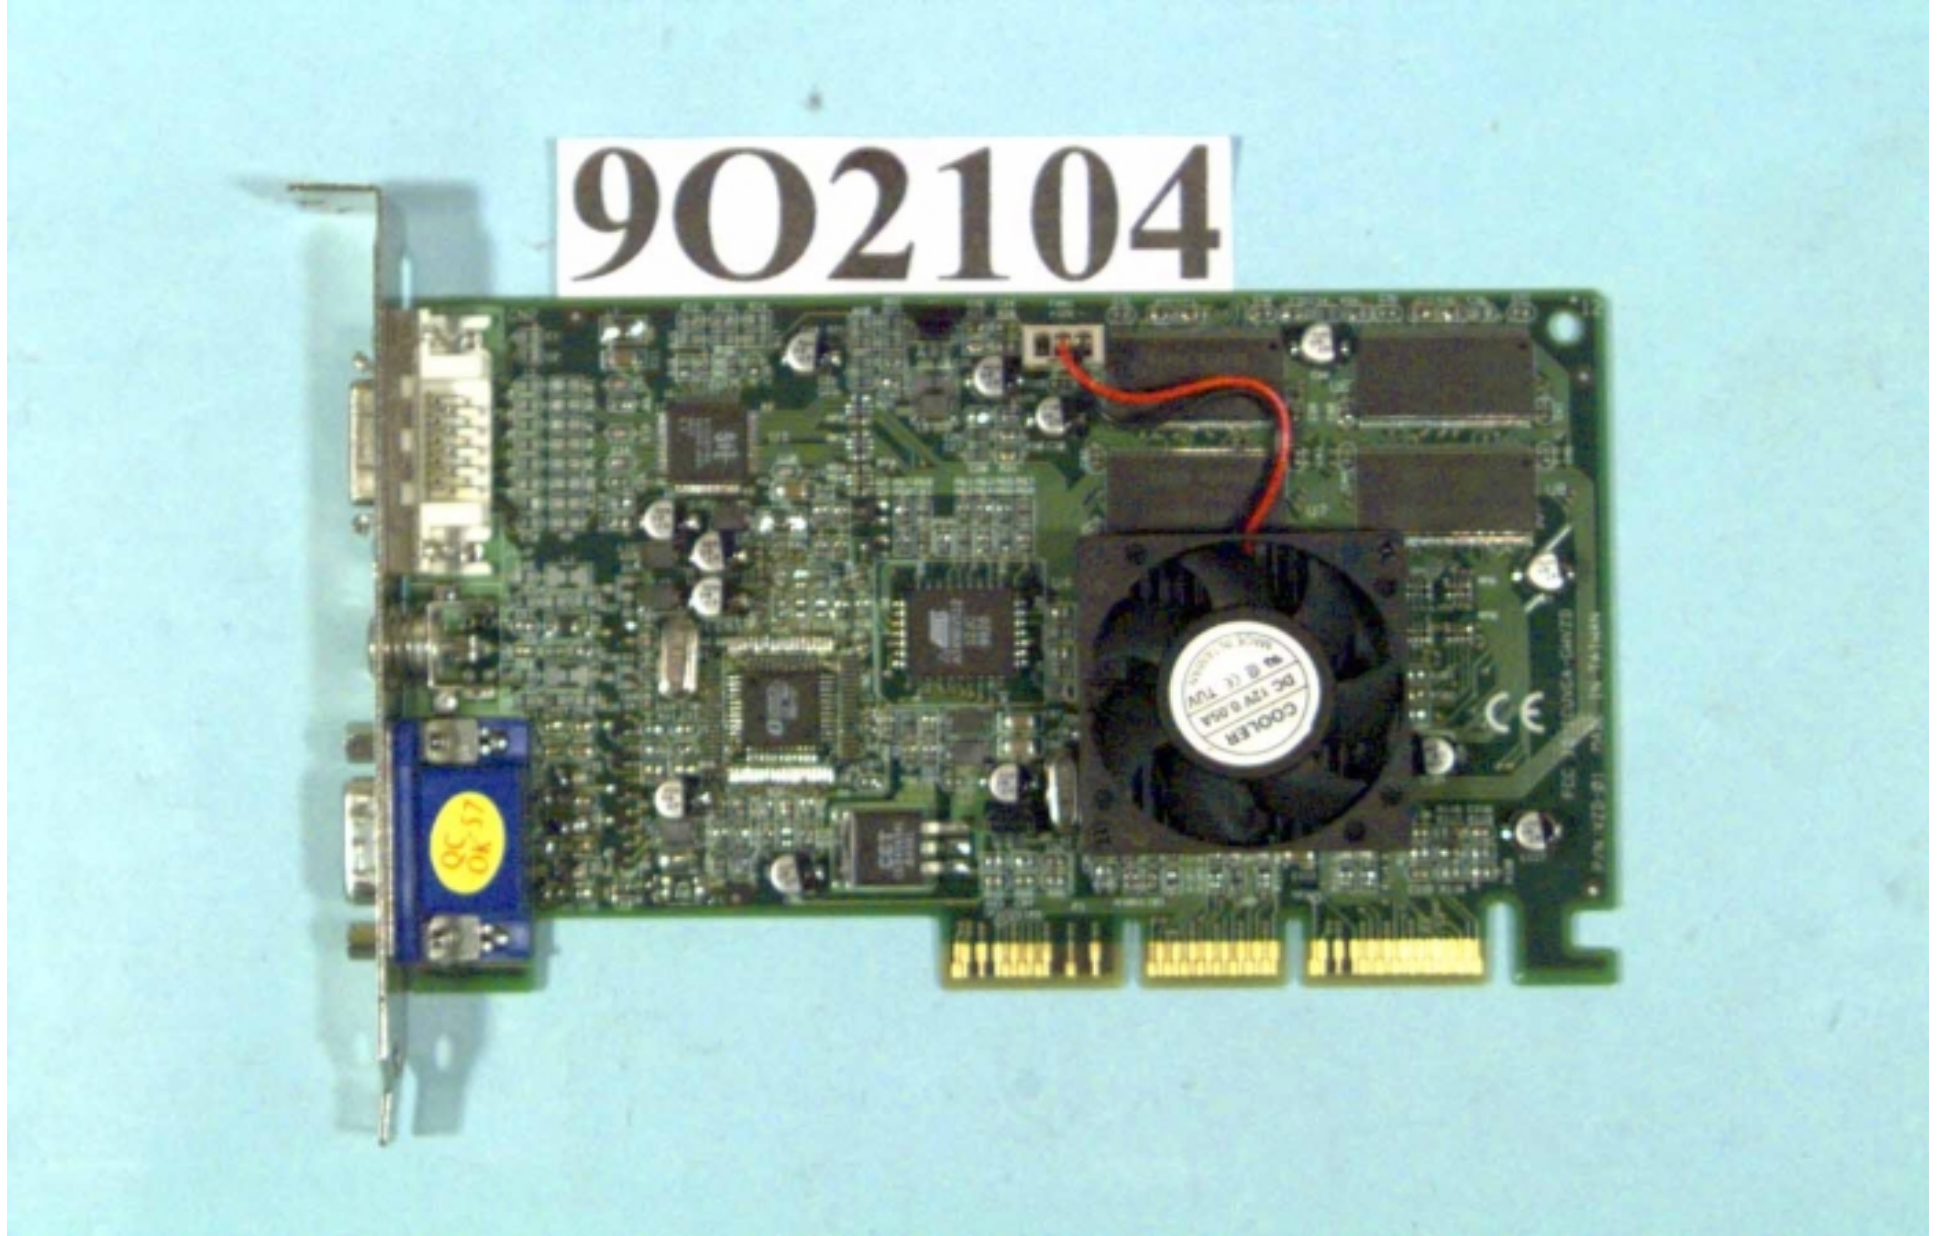

FCC ID : ICUVGA-GWVZD

Front side of EUT (with TNT2 M64 chipset)

Number 1

902104-01.JPG

FCC ID : ICUVGA-GWVZD

Front side of EUT (with TNT2 M64 chipset)

Number 2

FCC ID : ICUVGA-GWVZD

Rear side of EUT (with TNT2 M64 chipset)

Number 3

FCC ID : ICUVGA-GWVZD

Front side of EUT (with VANTA chipset)

Number 4

FCC ID : ICUVGA-GWVZD

Front side of EUT (with VANTA chipset)

Number 5

FCC ID : ICUVGA-GWVZD

Rear side of EUT (with VANTA chipset)

Number 6