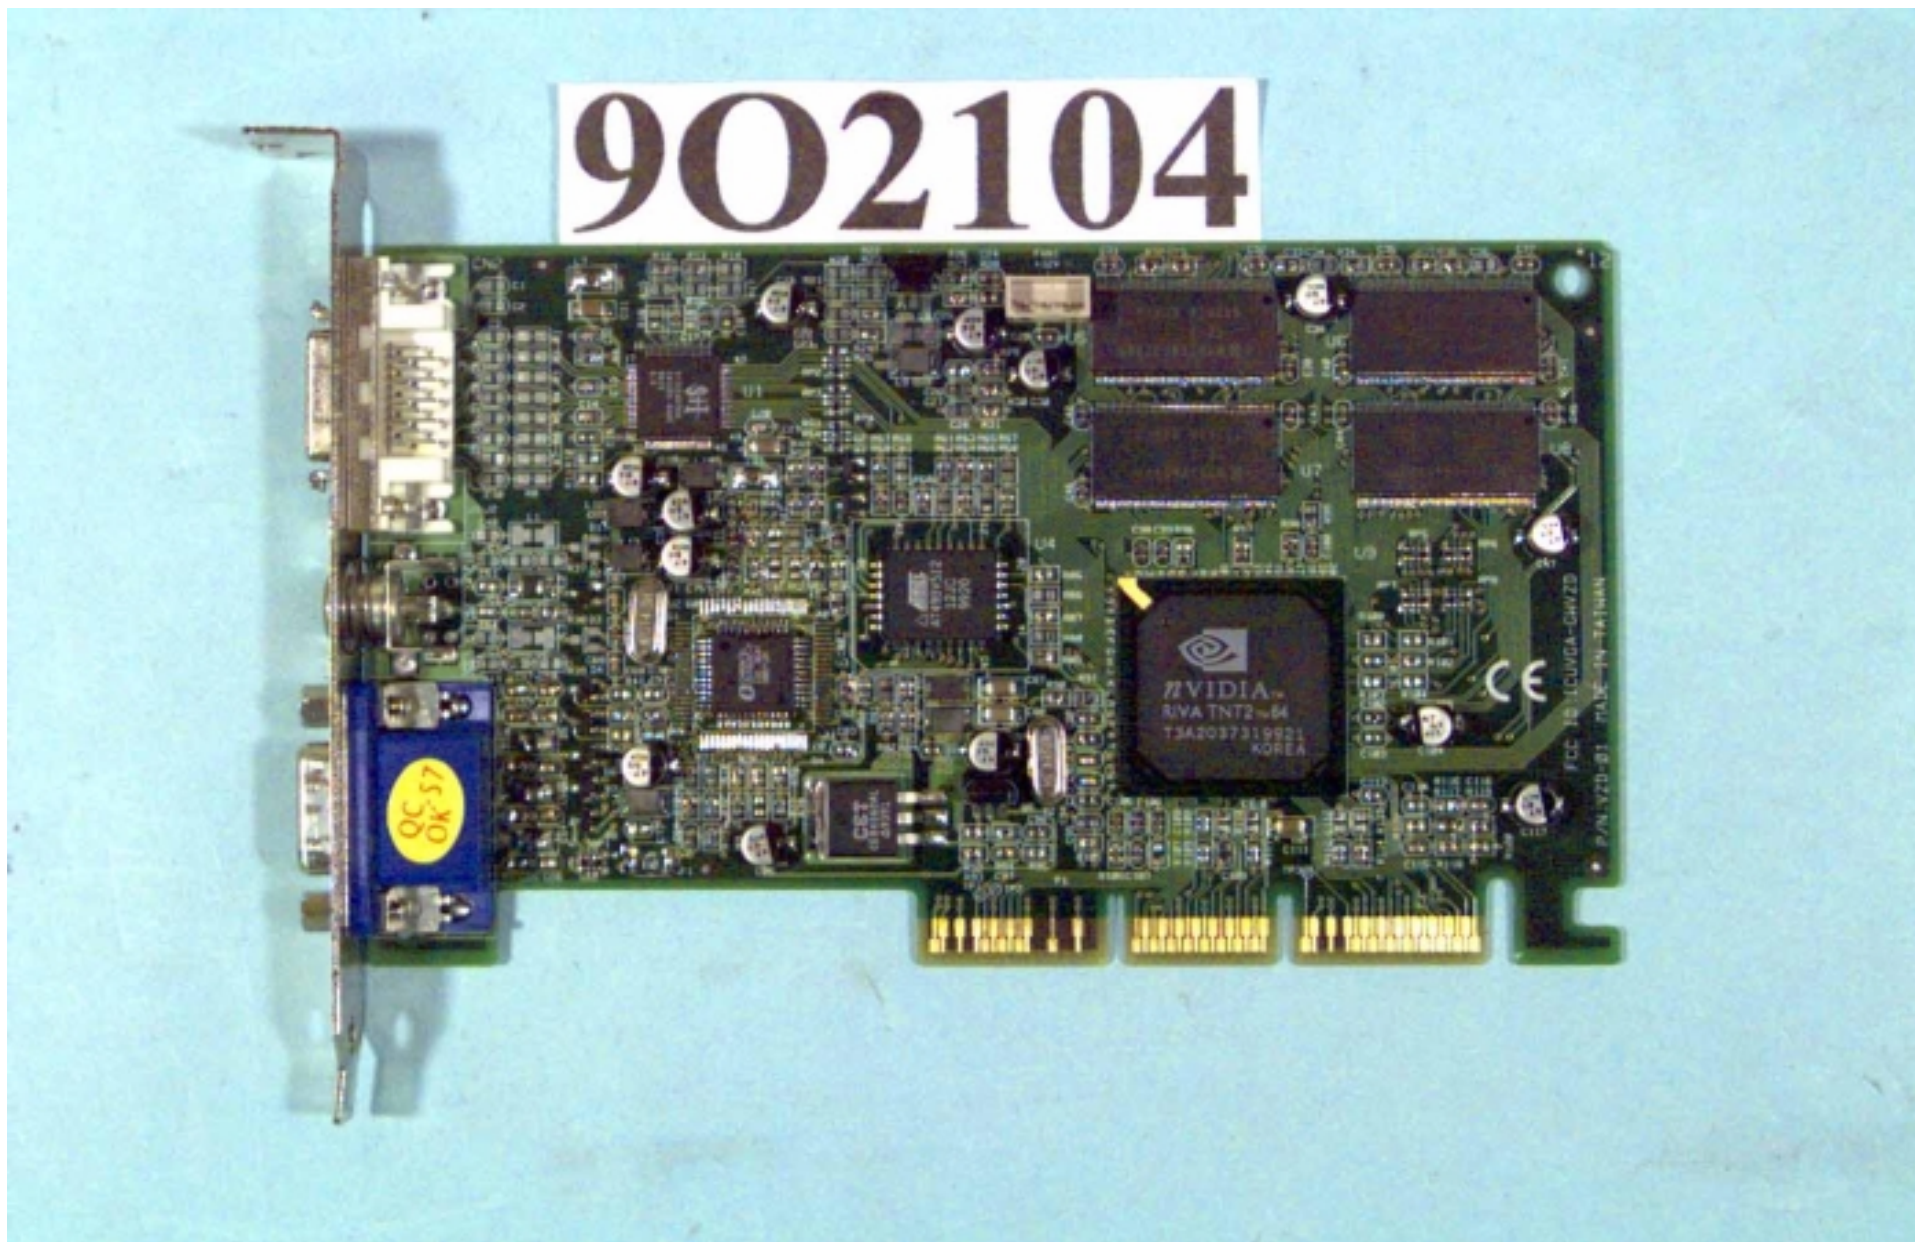

FCC ID : ICUVGA-GWVZD

Front side of EUT (with TNT2 M64 chipset)

Number 1

902104-01.JPG

FCC ID : ICUVGA-GWVZD

Front side of EUT (with TNT2 M64 chipset)

Number 2

FCC ID : ICUVGA-GWVZD

Rear side of EUT (with TNT2 M64 chipset)

Number 3

FCC ID : ICUVGA-GWVZD

Front side of EUT (with VANTA chipset)

Number 4

FCC ID : ICUVGA-GWVZD

Front side of EUT (with VANTA chipset)

Number 5

FCC ID : ICUVGA-GWVZD

Rear side of EUT (with VANTA chipset)

Number 6