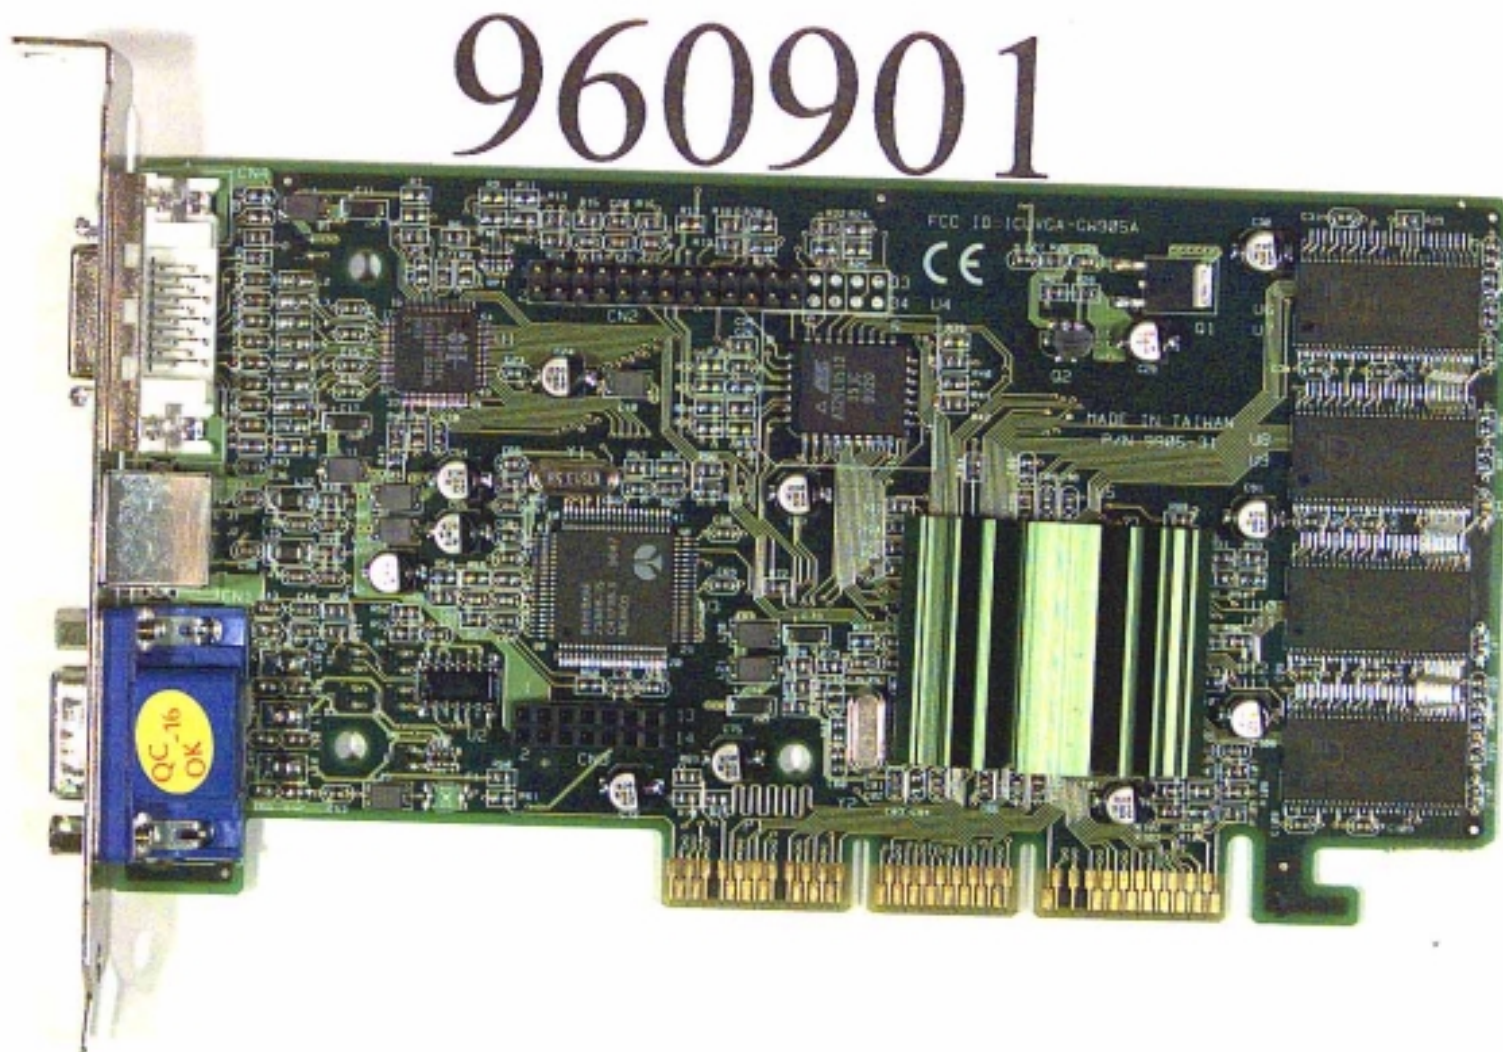

FCC ID : ICUVGA-GW905A

Front side of EUT

Number 1

960901

# FCC ID LOCATION

960901