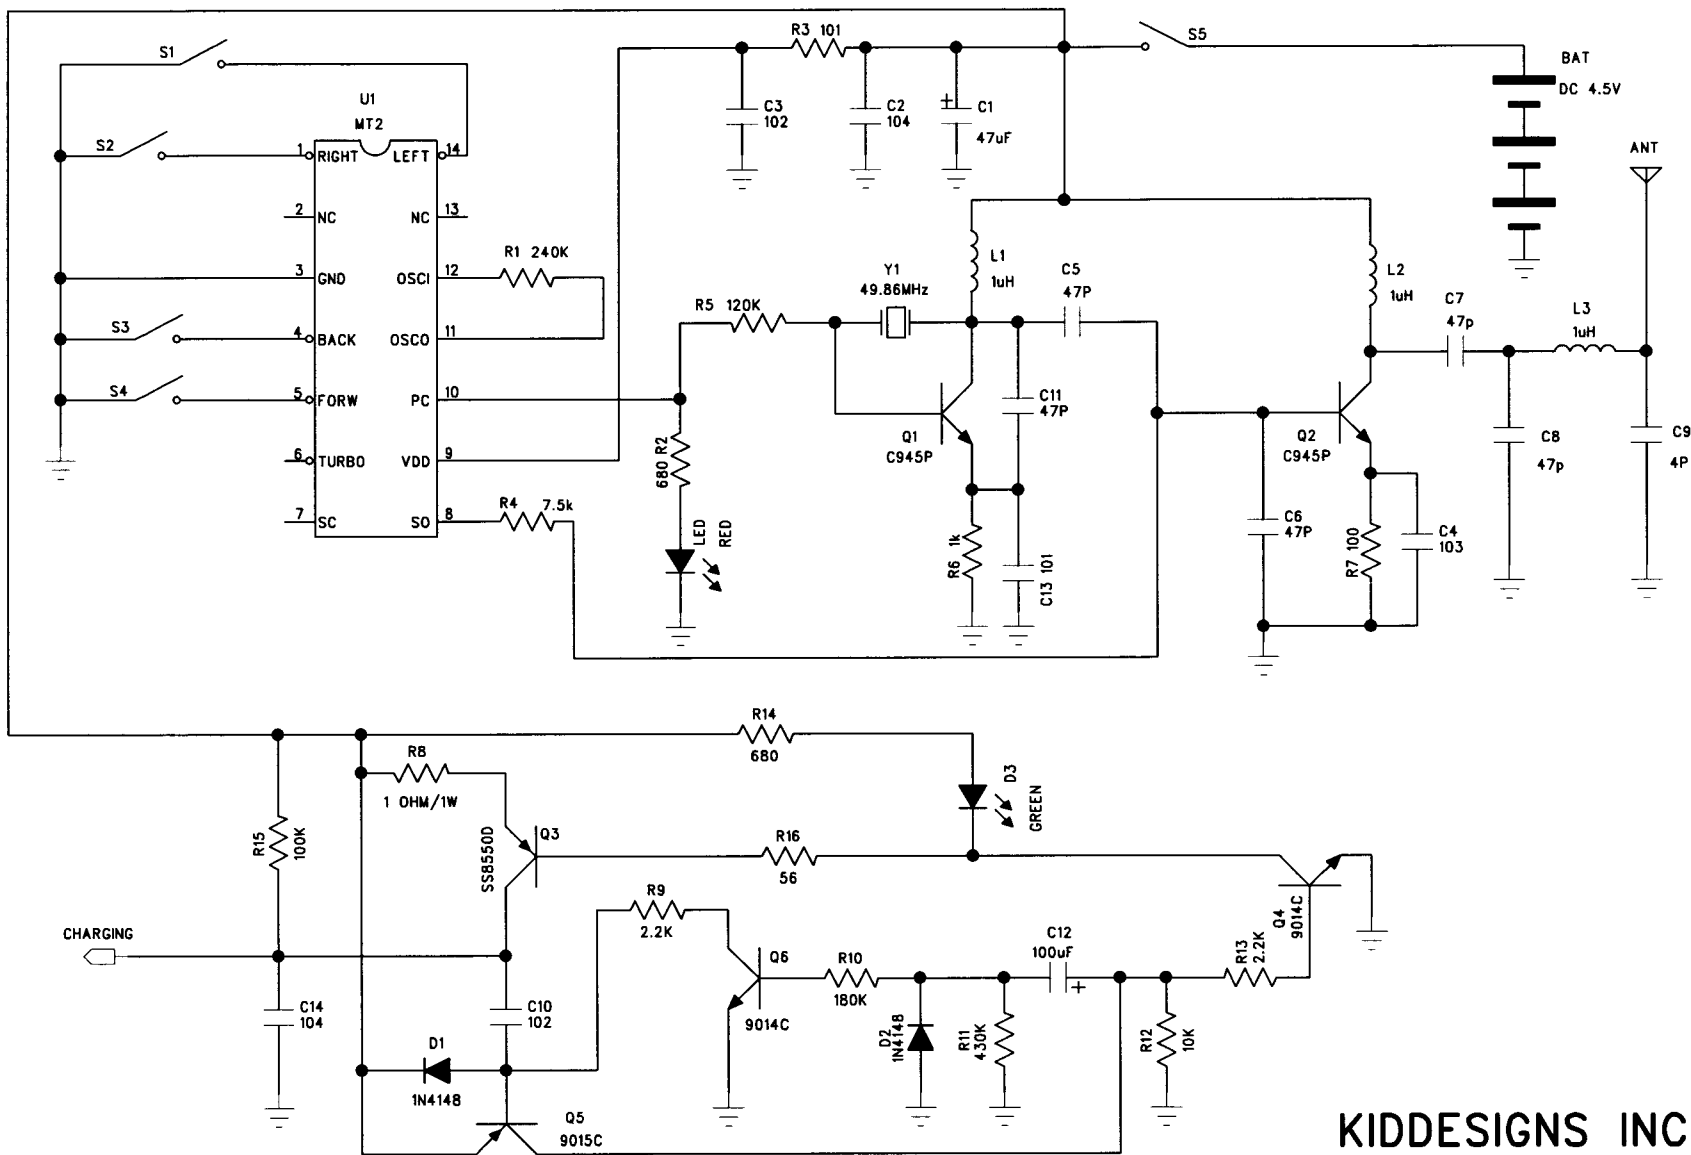

SL-235 TRNSMITTER - FREQUENCY 49.86MHz

KIDDESIGNS INC.