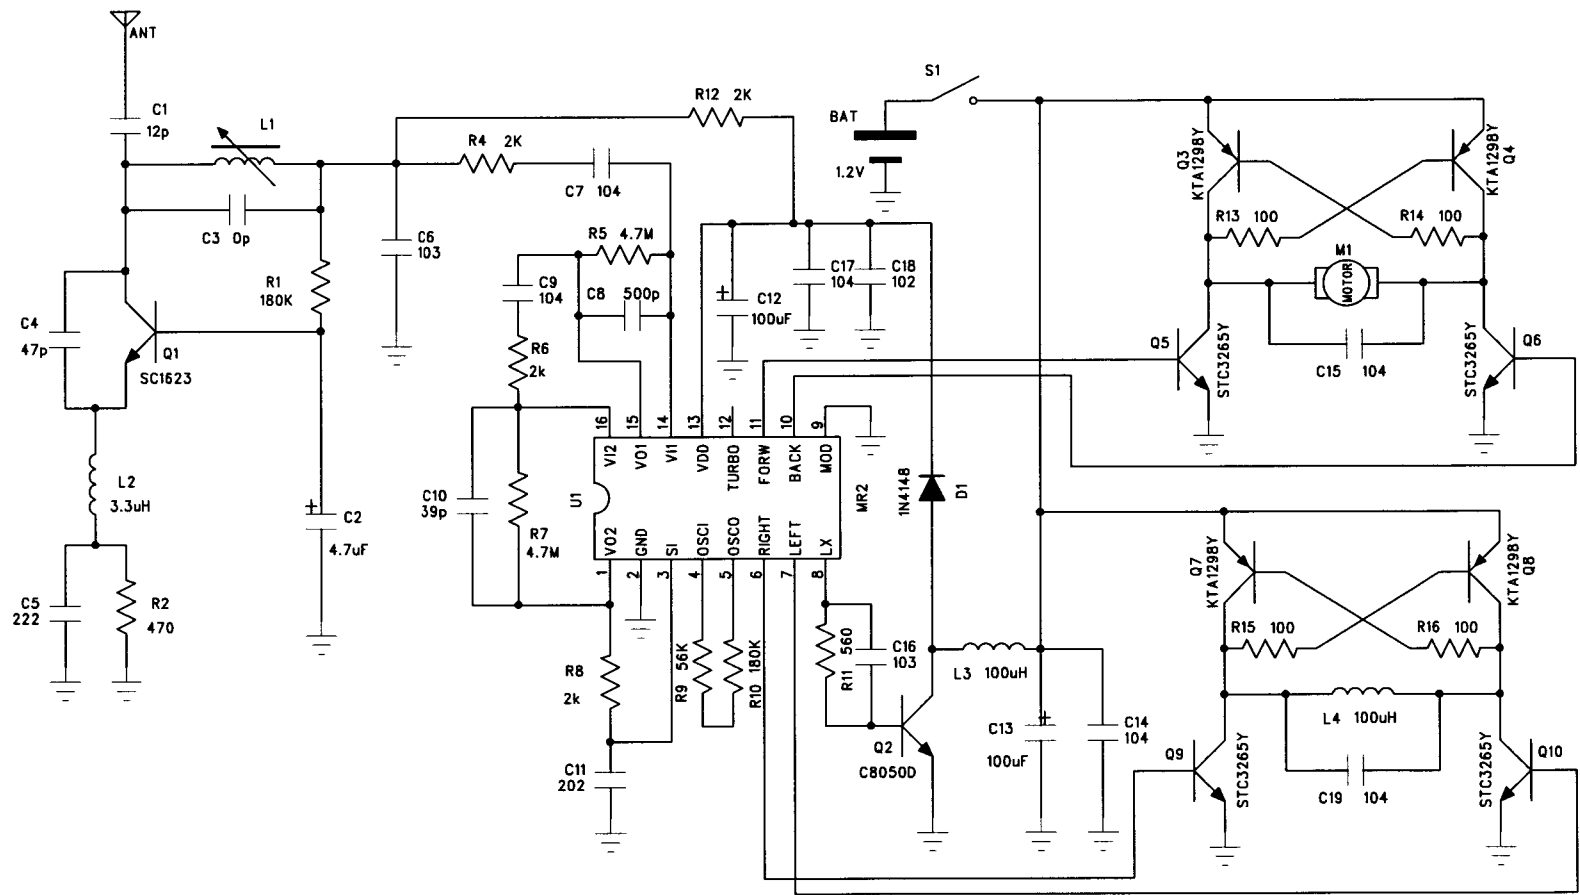

SL-235 RECEIVER - FREQUENCY 49.86MHz

KIDDESIGNS INC.