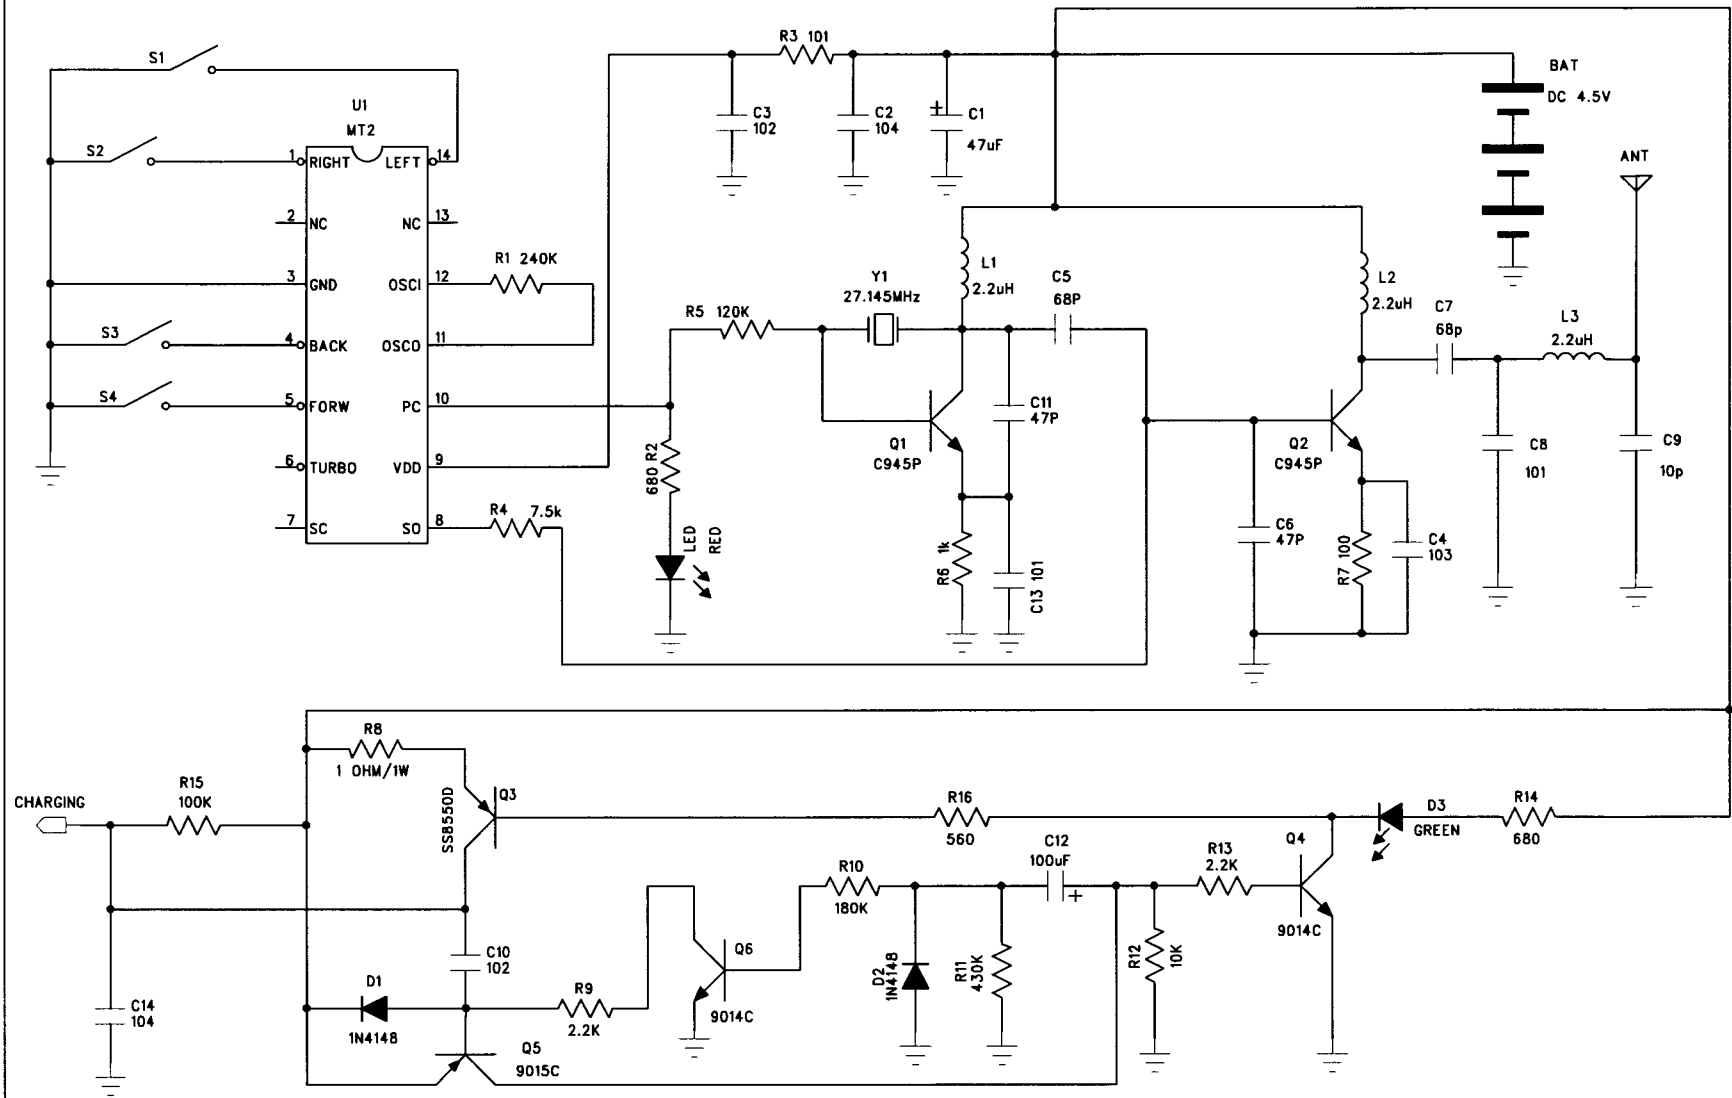

SL-235 Transmitter - Frequency 27.145MHz

KIDDESIGNS INC.