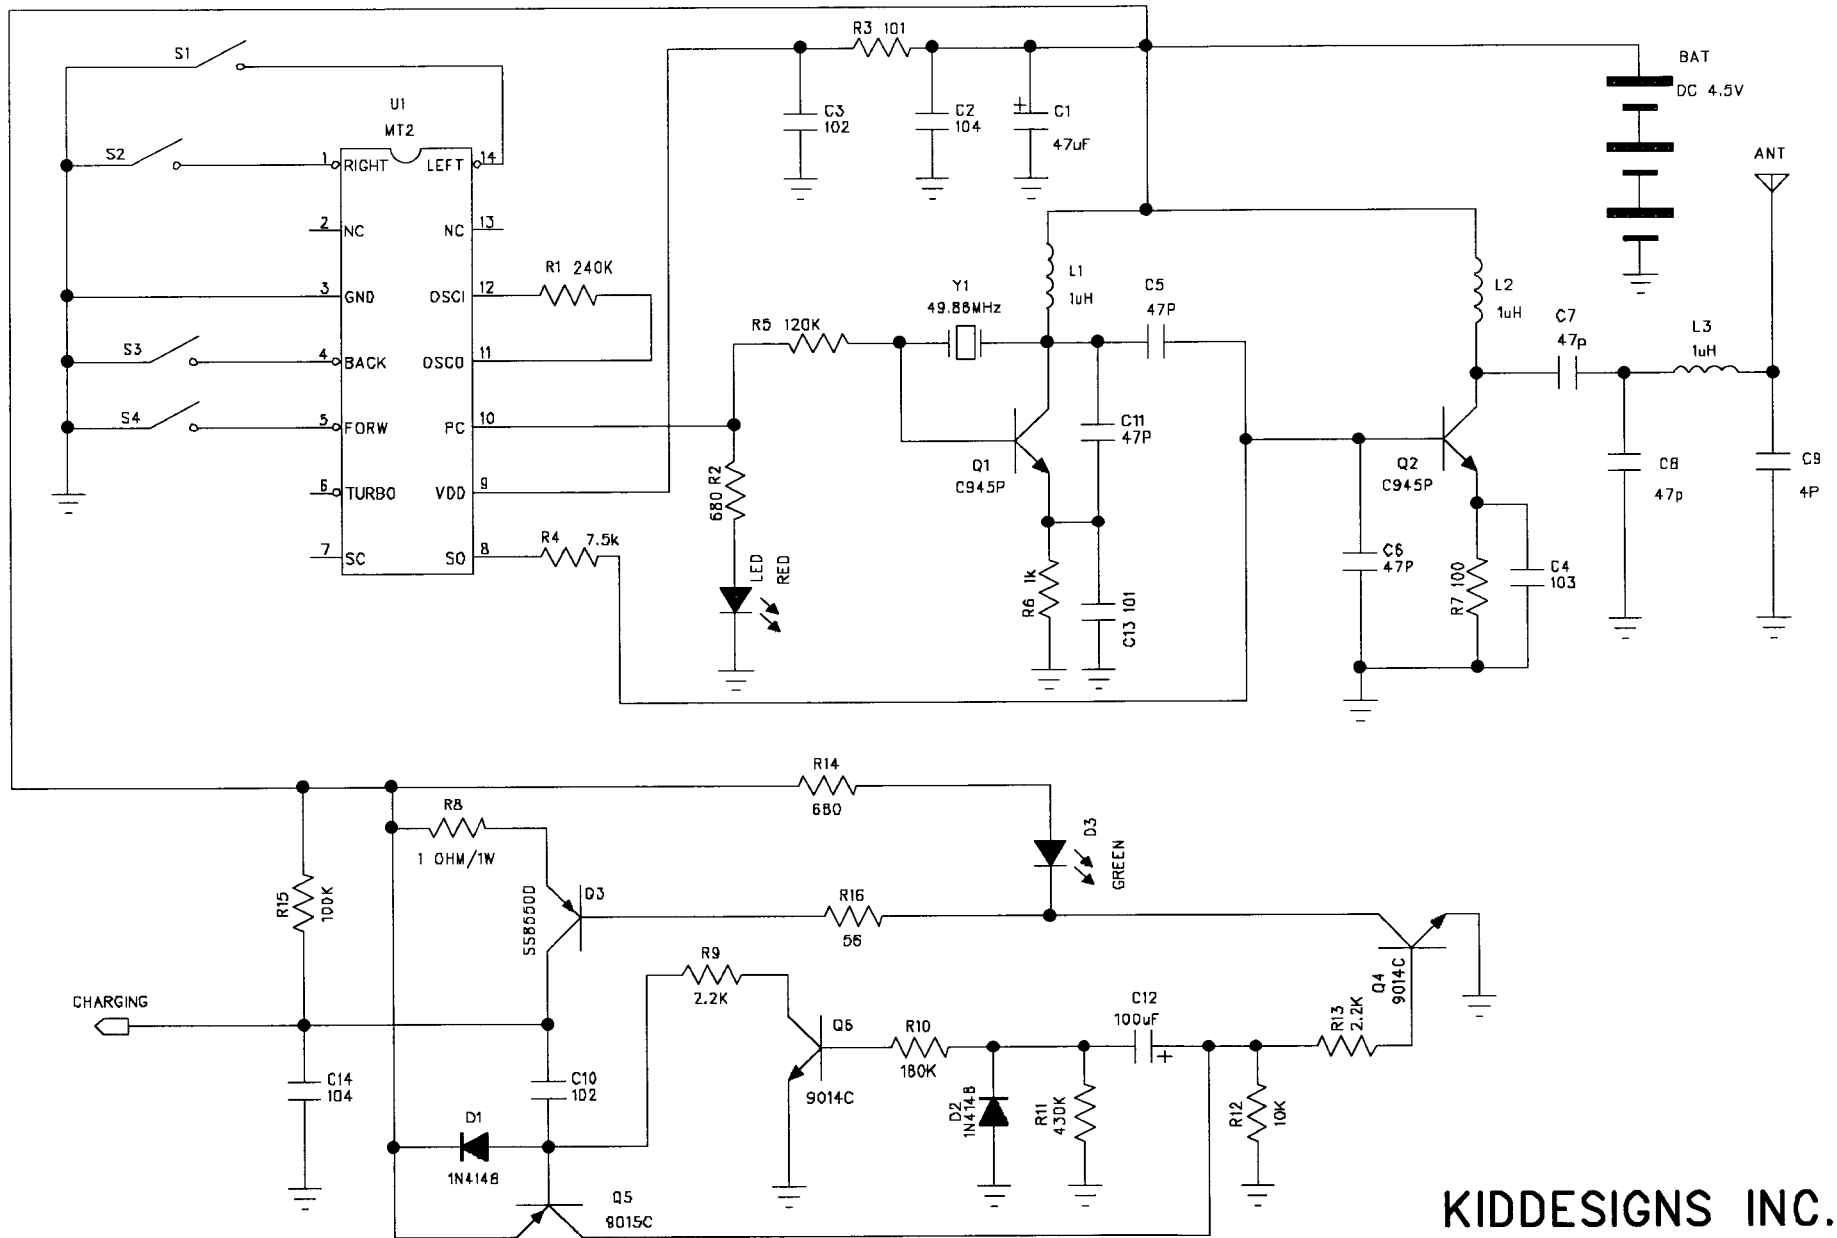

# PP-243 TRANSMITTER - FREQUENCY 49.86MHz

KIDDESIGNS INC.