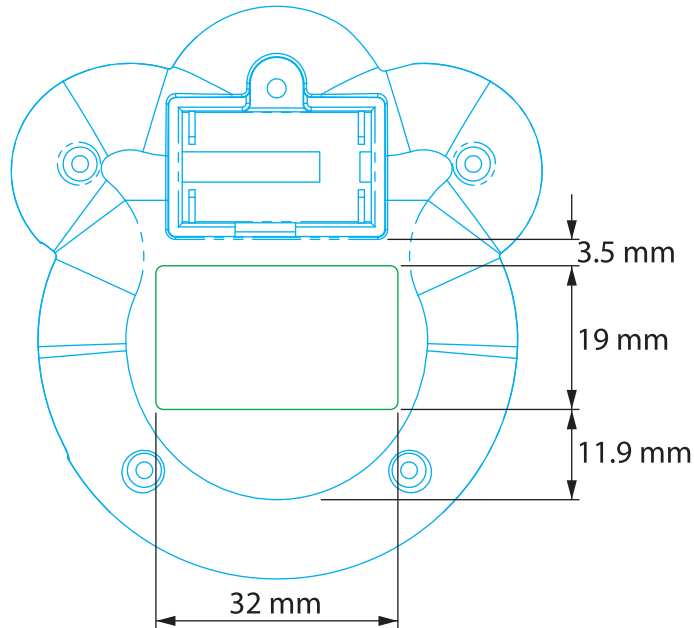

LP-210 Back panel recess

Sculpt Butterfly

Sculpt Ladybug

Emboss 0.3mm

© 2010 Hasbro
China