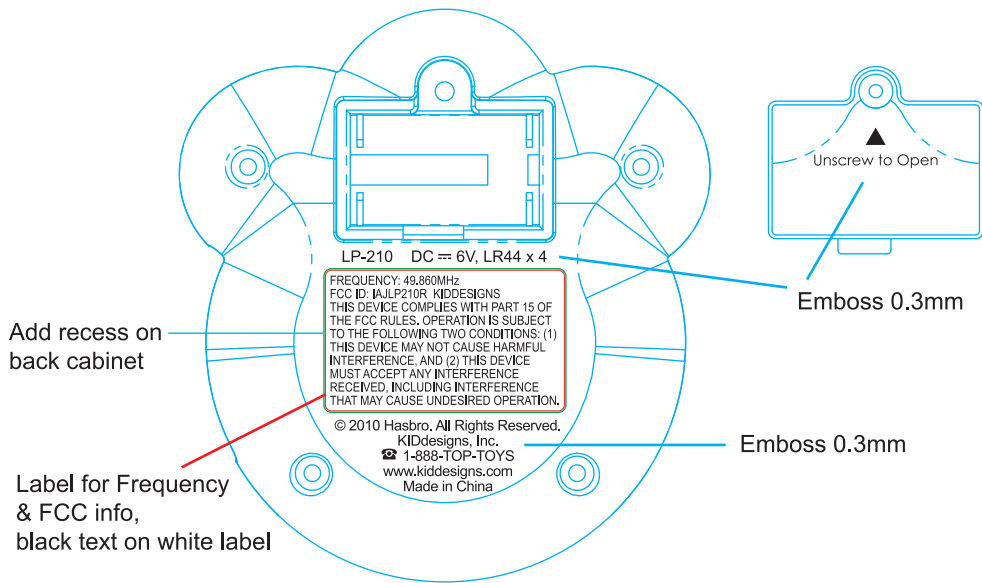

LP-210 Back panel recess

Sculpt Butterfly

Sculpt Ladybug

Emboss 0.3mm

© 2010 Hasbro
China