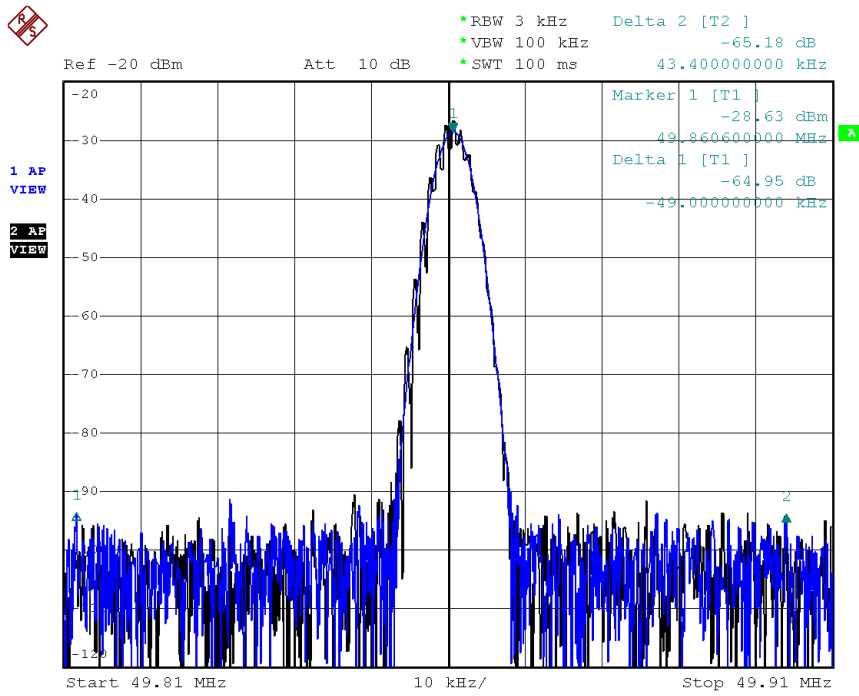

INTERTEK TESTING SERVICES

Report No.:HK10060608-1
Sample No.:4/4

Bandwidth / Bandedge Plot – Pursuant to FCC Part 15 Section 15. 235 Requirement (Pass/Fail)