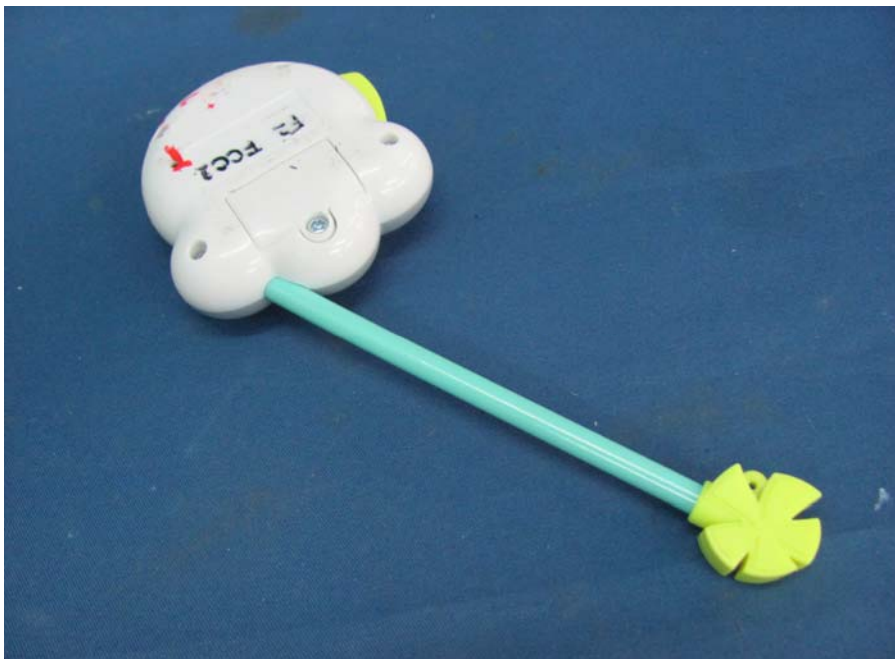

INTERTEK TESTING SERVICE

Report No.: HK10050086-1

Equipment Photographs

Model : LP-210

(External)

INTERTEK TESTING SERVICE

Report No.: HK10050086-1

Equipment Photographs

Model : LP-210

(External)