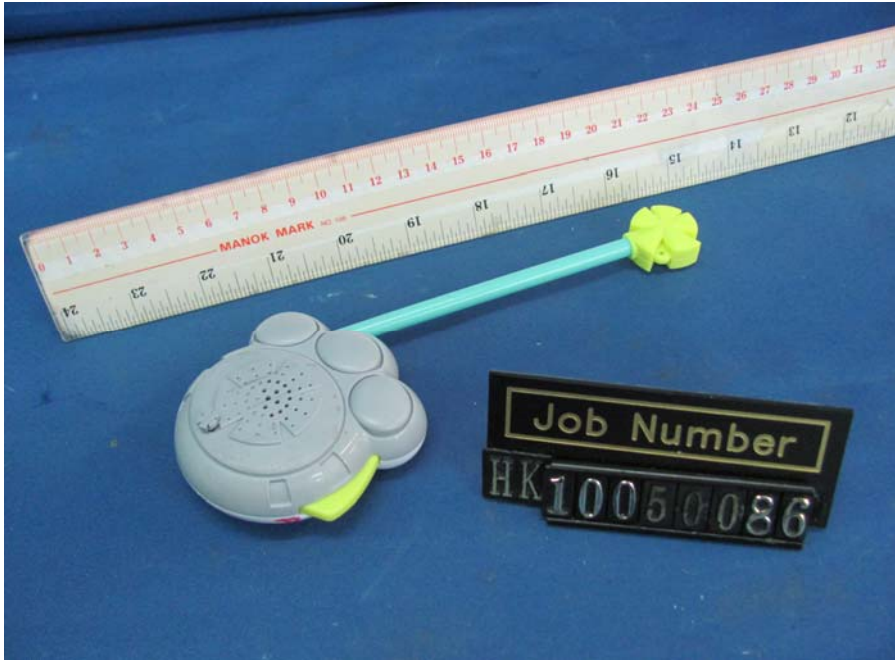

INTERTEK TESTING SERVICE

Report No.: HK10050086-1

Equipment Photographs

Model : LP-210

(External)

INTERTEK TESTING SERVICE

Report No.: HK10050086-1

Equipment Photographs

Model : LP-210

(External)