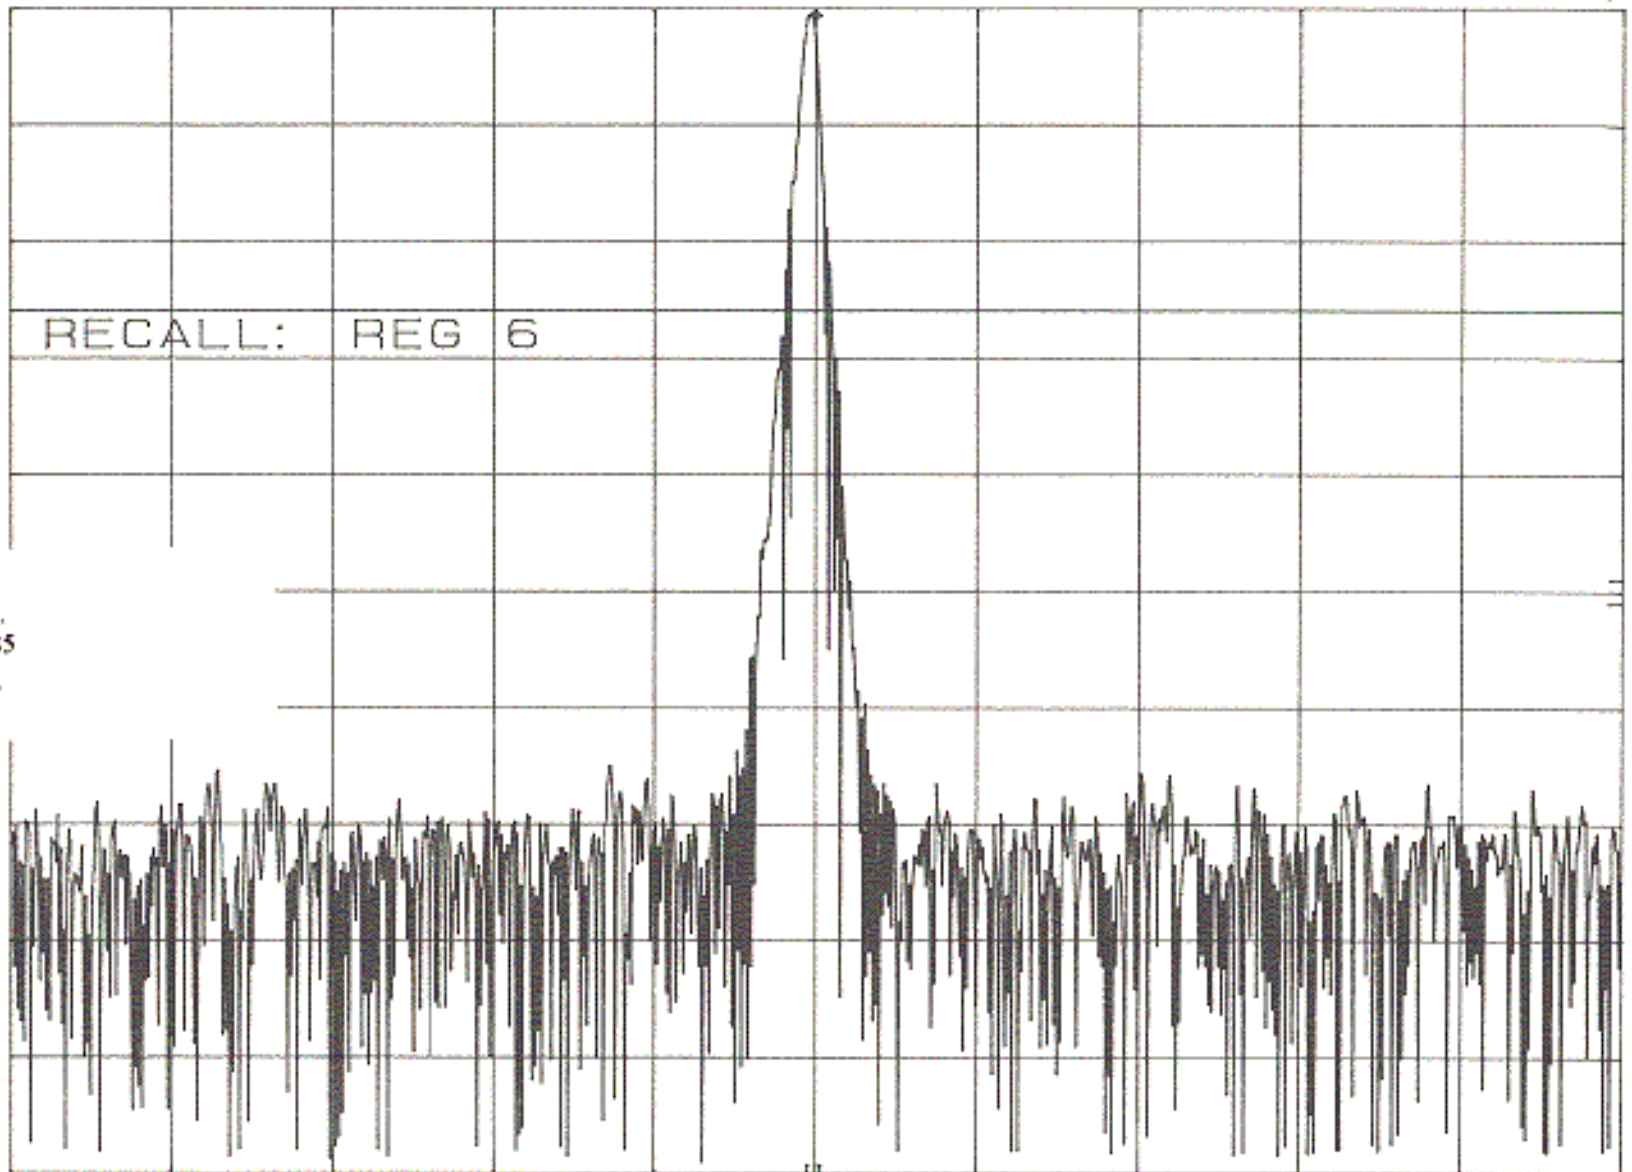

MKR 49.85900 MHz
47.50 dB μ V

hp REF 48.1 dB μ V ATTEN 10 dB

10 dB/

OFFSET
-20.0
dB

DL
22.1
dB μ V

RECALL: REG 6

KIDDESIGNS INC.
FCC ID: IAJCT-285
EXHIBIT #: 14

CENTER 49.85905 MHz

RES BW 300 Hz

VBW 100 kHz

SPAN 50.00 kHz

SWP 1.0 sec