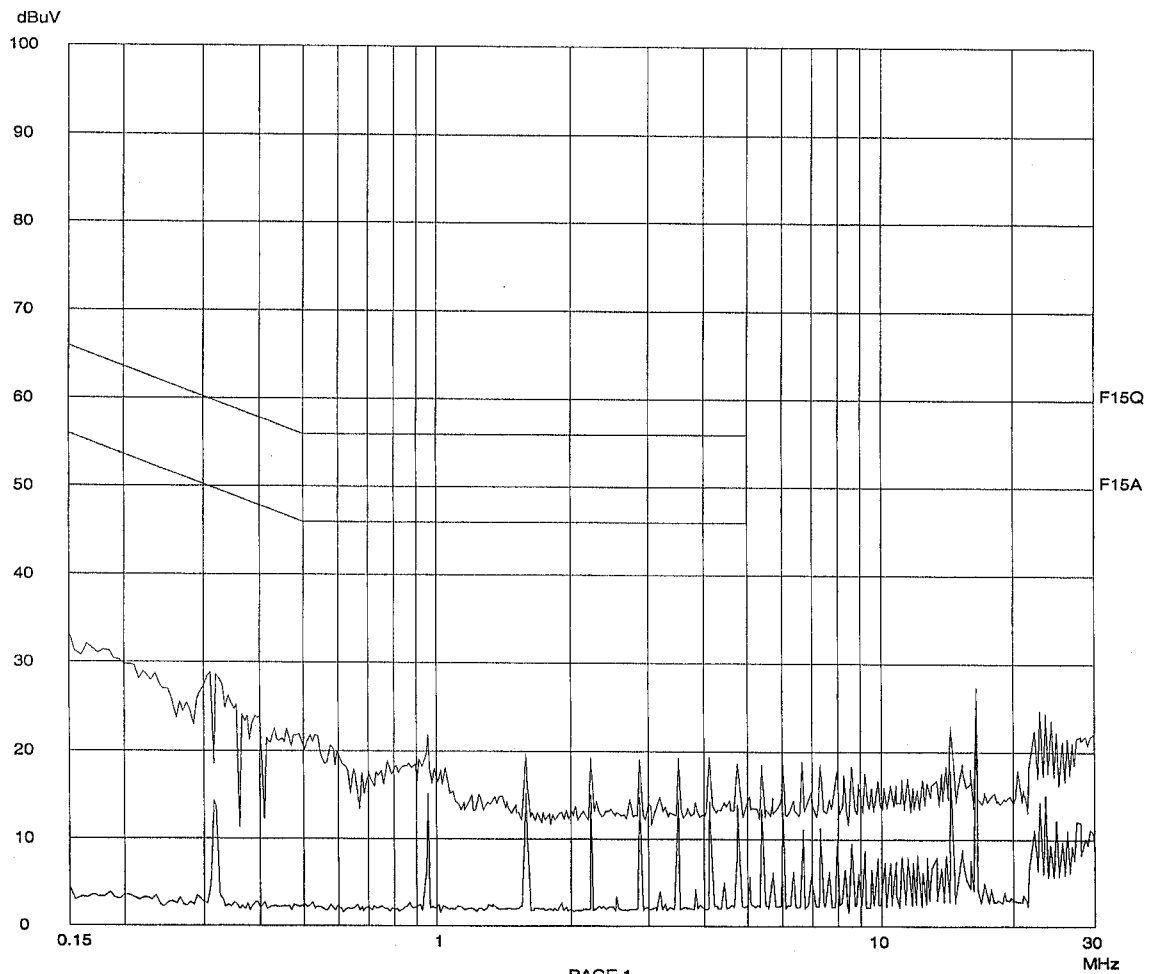

Intertek Testing Services

ETL SEMKO

Report No.: 0310035
Cam & Receiver ON

Tested By: Hong, Report No.: 0310035

Scan Settings (1 Range)

Frequencies			Receiver Settings					
Start	Stop	Step	IF BW	Detector	M-Time	Atten	Preamp	OpRge
150k	30M	5k	10k	PK+AV	10ms	AUTO	LN	OFF 60dB

Final Measurement: x QP / + AV

Meas Time: 1 s
Subranges: 16
Acc Margin: 20dB

Transducer No. Start Stop Name
21 9k 30M EW0698

Intertek Testing Services

ETL SEMKO

Report No.: 0310035
Cam & Receiver ON

Tested By: Hong, Report No.: 0310035

Scan Settings (1 Range)

|----- Frequencies -----||----- Receiver Settings -----|

Start	Stop	Step	IF BW	Detector	M-Time	Atten	Preamp	OpRge
150k	30M	5k	10k	PK+AV	10ms	AUTO	LN	OFF 60dB

Final Measurement

no Results