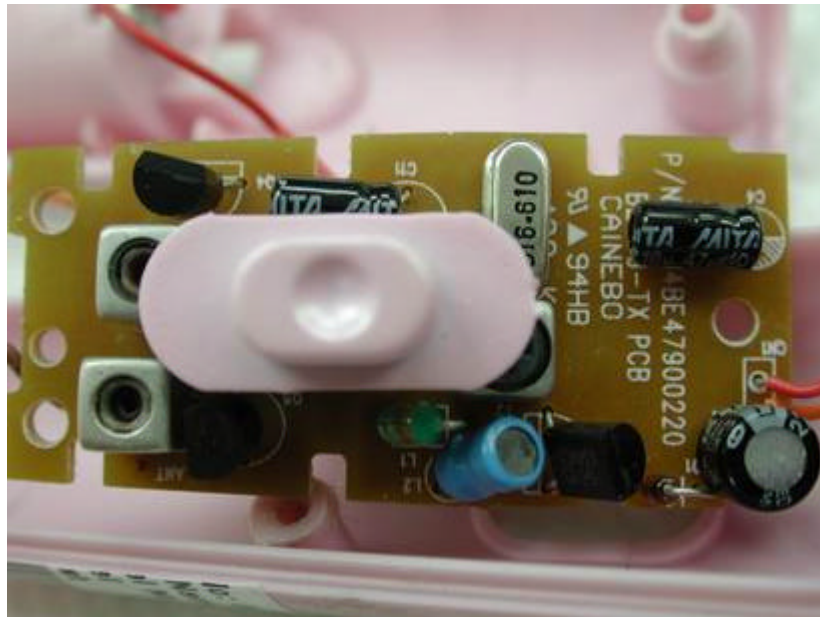

**Equipment Photographs**

**Model : BE-479 (49MHz Microphone)**

**(Internal)**

**Equipment Photographs**

**Model : BE-479 (49MHz Microphone)**

**(Internal)**

Equipment Photographs

Model : BE-479 (49MHz Microphone)

(Internal)

**Equipment Photographs**

**Model : BE-479 (49MHz Microphone)**

**(Internal)**