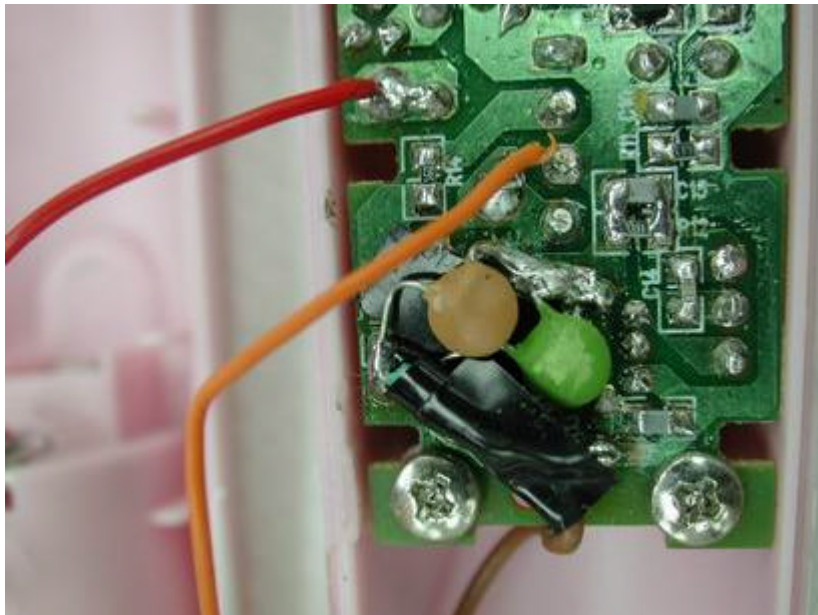

**Equipment Photographs**

**Model : BE-479 (49MHz Microphone)**

**(Internal)**

**Equipment Photographs**

**Model : BE-479 (49MHz Microphone)**

**(Internal)**

Equipment Photographs

Model : BE-479 (49MHz Microphone)

(Internal)

**Equipment Photographs**

**Model : BE-479 (49MHz Microphone)**

**(Internal)**