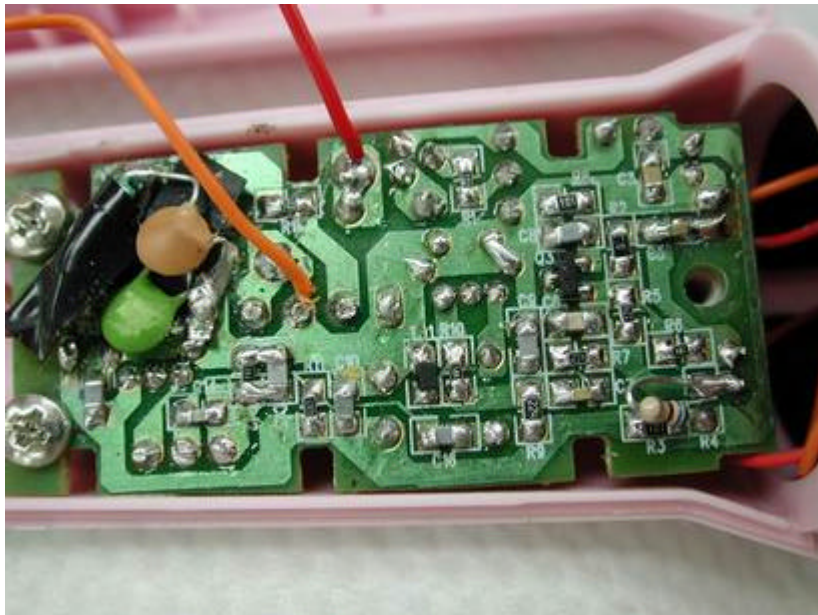

**Equipment Photographs**

**Model : BE-479 (49MHz Microphone)**

**(Internal)**

**Equipment Photographs**

**Model : BE-479 (49MHz Microphone)**

**(Internal)**

Equipment Photographs

Model : BE-479 (49MHz Microphone)

(Internal)

**Equipment Photographs**

**Model : BE-479 (49MHz Microphone)**

**(Internal)**