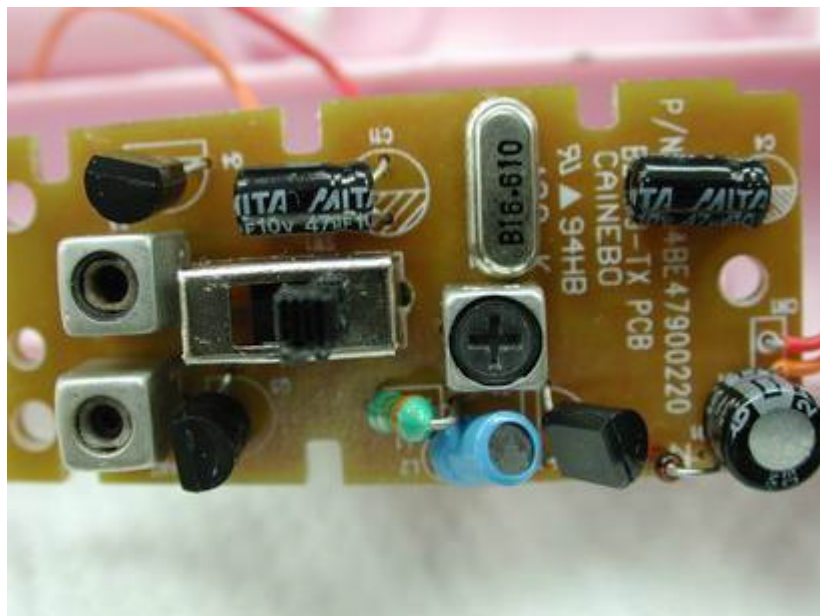

**Equipment Photographs**

**Model : BE-479 (49MHz Microphone)**

**(Internal)**

**Equipment Photographs**

**Model : BE-479 (49MHz Microphone)**

**(Internal)**

Equipment Photographs

Model : BE-479 (49MHz Microphone)

(Internal)

**Equipment Photographs**

**Model : BE-479 (49MHz Microphone)**

**(Internal)**