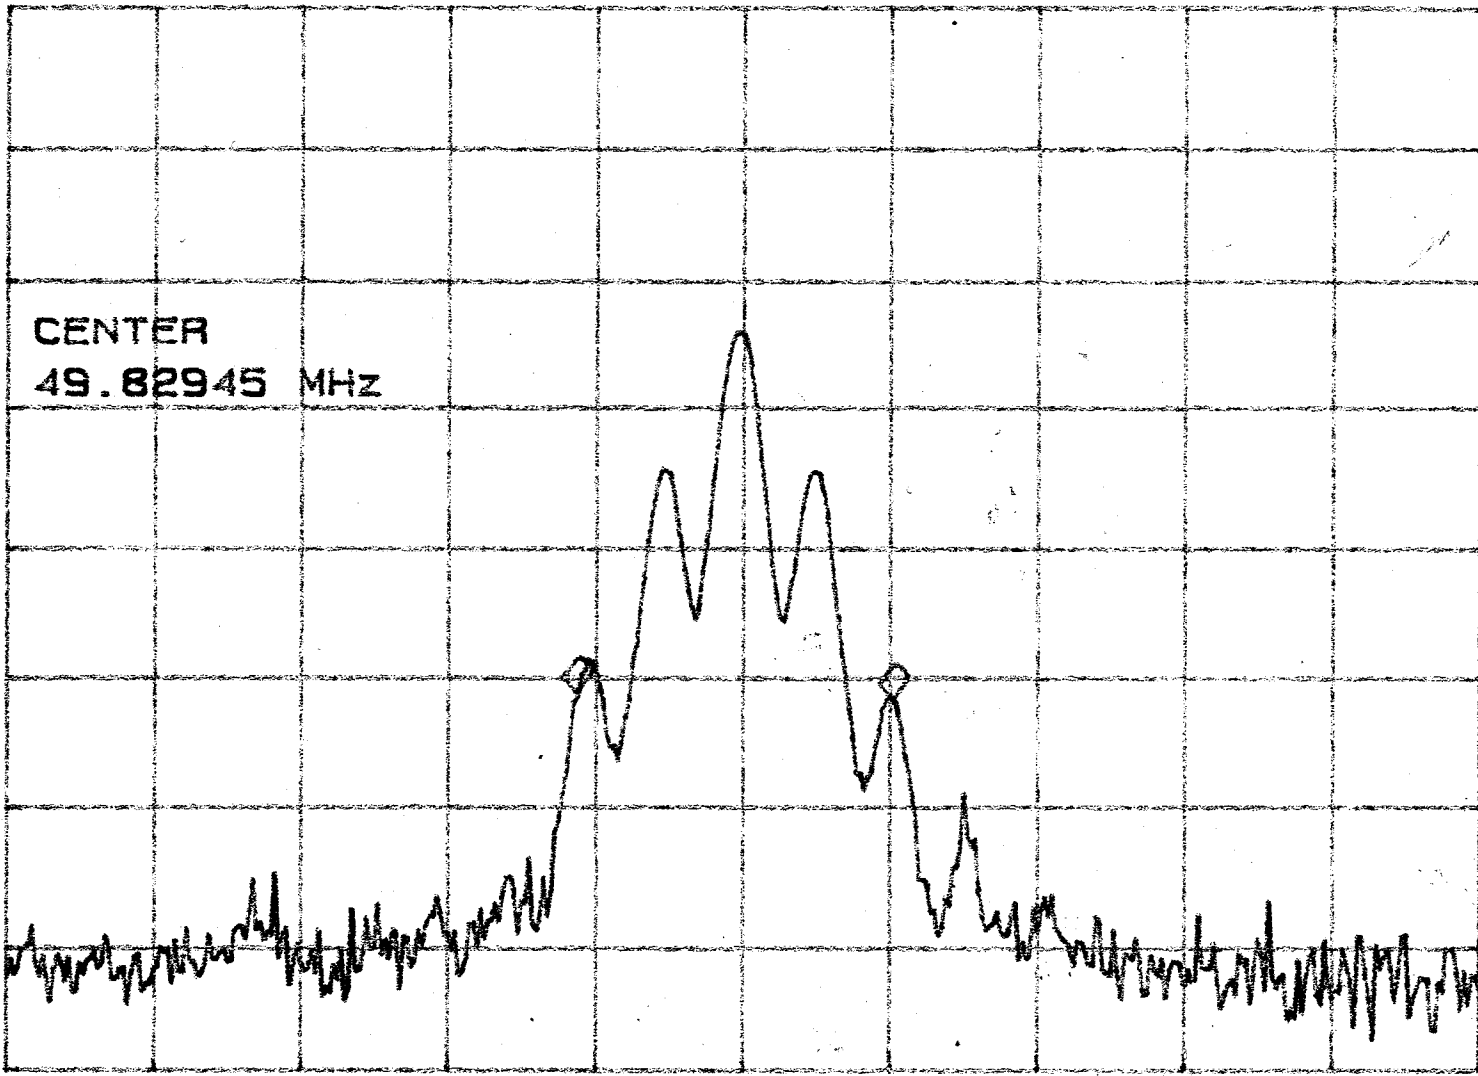

hp

REF 68.0 dB μ V

AT 10 dB

MKR 4.30 kHz

-.54 dB

PEAK

LOG

10

dB/

CENTER
49.82945 MHz

VA SB

SC FC

CORR

COPY
SCREEN

OUTPUT
REPORT

Define
Report

Define
List

EDIT
ANNOTATN

CENTER 49.82945 MHz

#RES BW 300 Hz

#VBW 100 kHz

SPAN 20.00 kHz

#SWP 7.50 sec