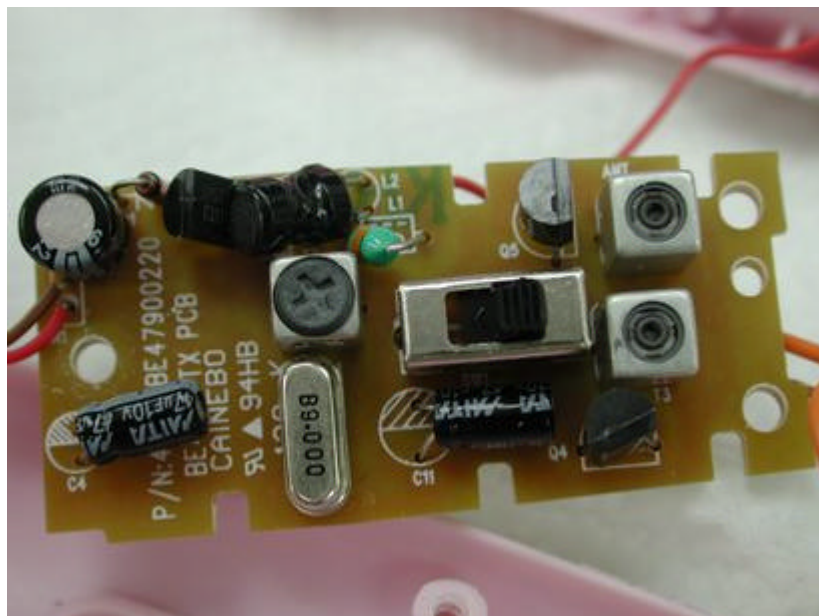

Equipment Photographs

Model : BE-479 (27MHz microphone)

(Internal)

Equipment Photographs

Model : BE-479 (27MHz microphone)

(Internal)

Equipment Photographs

Model : BE-479 (27MHz microphone)

(Internal)

Equipment Photographs

Model : BE-479 (27MHz microphone)

(Internal)