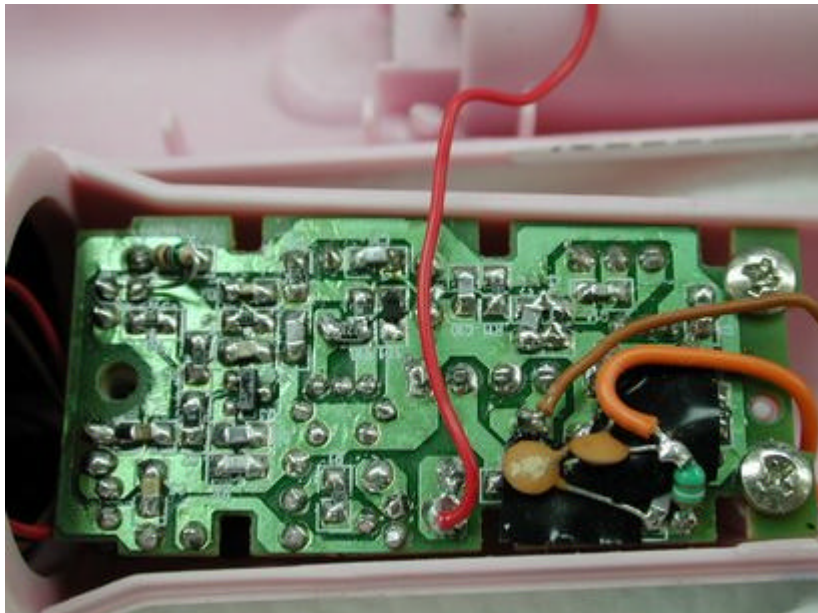

Equipment Photographs

Model : BE-479 (27MHz microphone)

(Internal)

Equipment Photographs

Model : BE-479 (27MHz microphone)

(Internal)

Equipment Photographs

Model : BE-479 (27MHz microphone)

(Internal)

Equipment Photographs

Model : BE-479 (27MHz microphone)

(Internal)