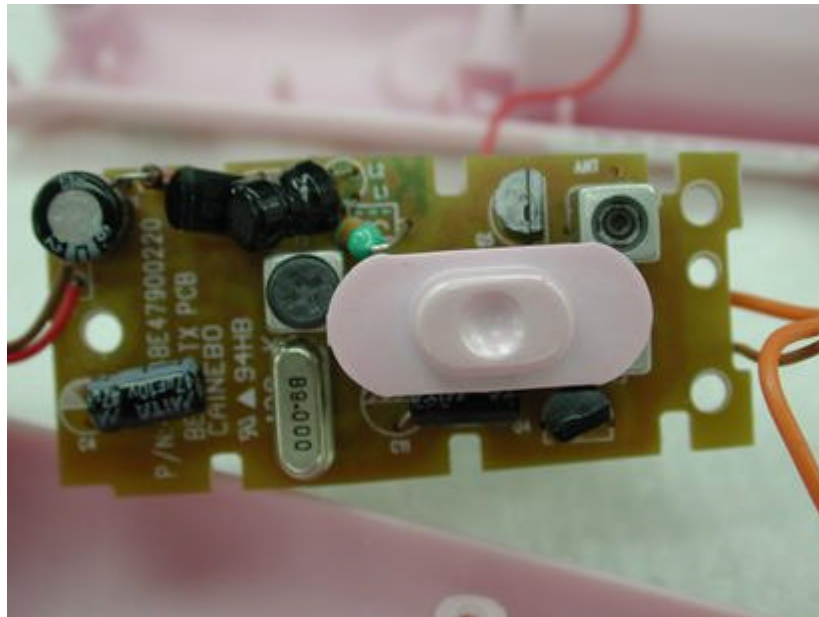

Equipment Photographs

Model : BE-479 (27MHz microphone)

(Internal)

Equipment Photographs

Model : BE-479 (27MHz microphone)

(Internal)

Equipment Photographs

Model : BE-479 (27MHz microphone)

(Internal)

Equipment Photographs

Model : BE-479 (27MHz microphone)

(Internal)