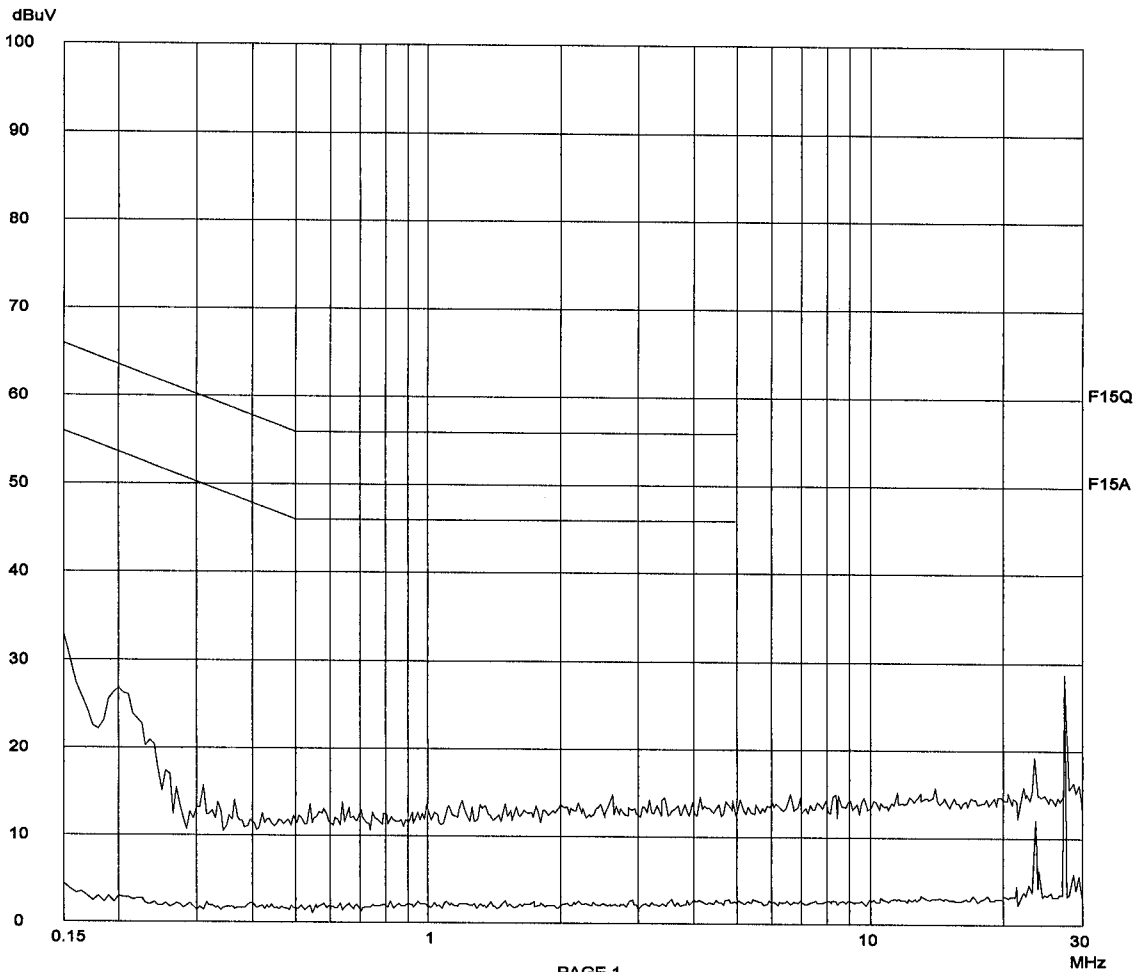

Intertek Testing Services

ETL SEMKO

Report No.: 0306726
Receiving

Tested By: Hong, Report No.: 0306726

Scan Settings (1 Range)

Frequencies			Receiver Settings					
Start	Stop	Step	IF BW	Detector	M-Time	Atten	Preamp	OpRge
150k	30M	5k	10k	PK+AV	10ms	AUTO	LN OFF	60dB

Final Measurement: x QP / + AV

Meas Time: 1 s
Subranges: 16
Acc Margin: 20dB

Transducer No. Start Stop Name
21 9k 30M EW0698

Ctrl No.: N/A

Intertek Testing Services

ETL SEMKO

Report No.: 0306726
Receiving

Tested By: Hong, Report No.: 0306726

Scan Settings (1 Range)

|----- Frequencies -----||----- Receiver Settings -----|

Start	Stop	Step	IF BW	Detector	M-Time	Atten	Preamp	OpRge
150k	30M	5k	10k	PK+AV	10ms	AUTO	LN OFF	60dB

Final Measurement

no Results