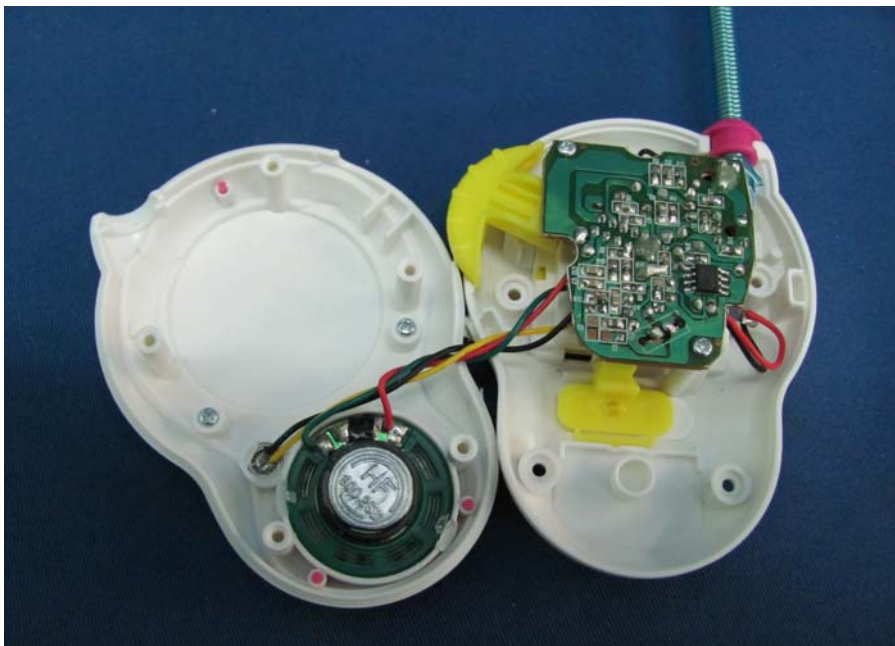

INTERTEK TESTING SERVICE

Report No.: HK10111059-1

Equipment Photographs

Model : BE-226

(Internal)

INTERTEK TESTING SERVICE

Report No.: HK10111059-1

Equipment Photographs

Model : BE-226

(Internal)

INTERTEK TESTING SERVICE

Report No.: HK10111059-1

Equipment Photographs

Model : BE-226

(Internal)