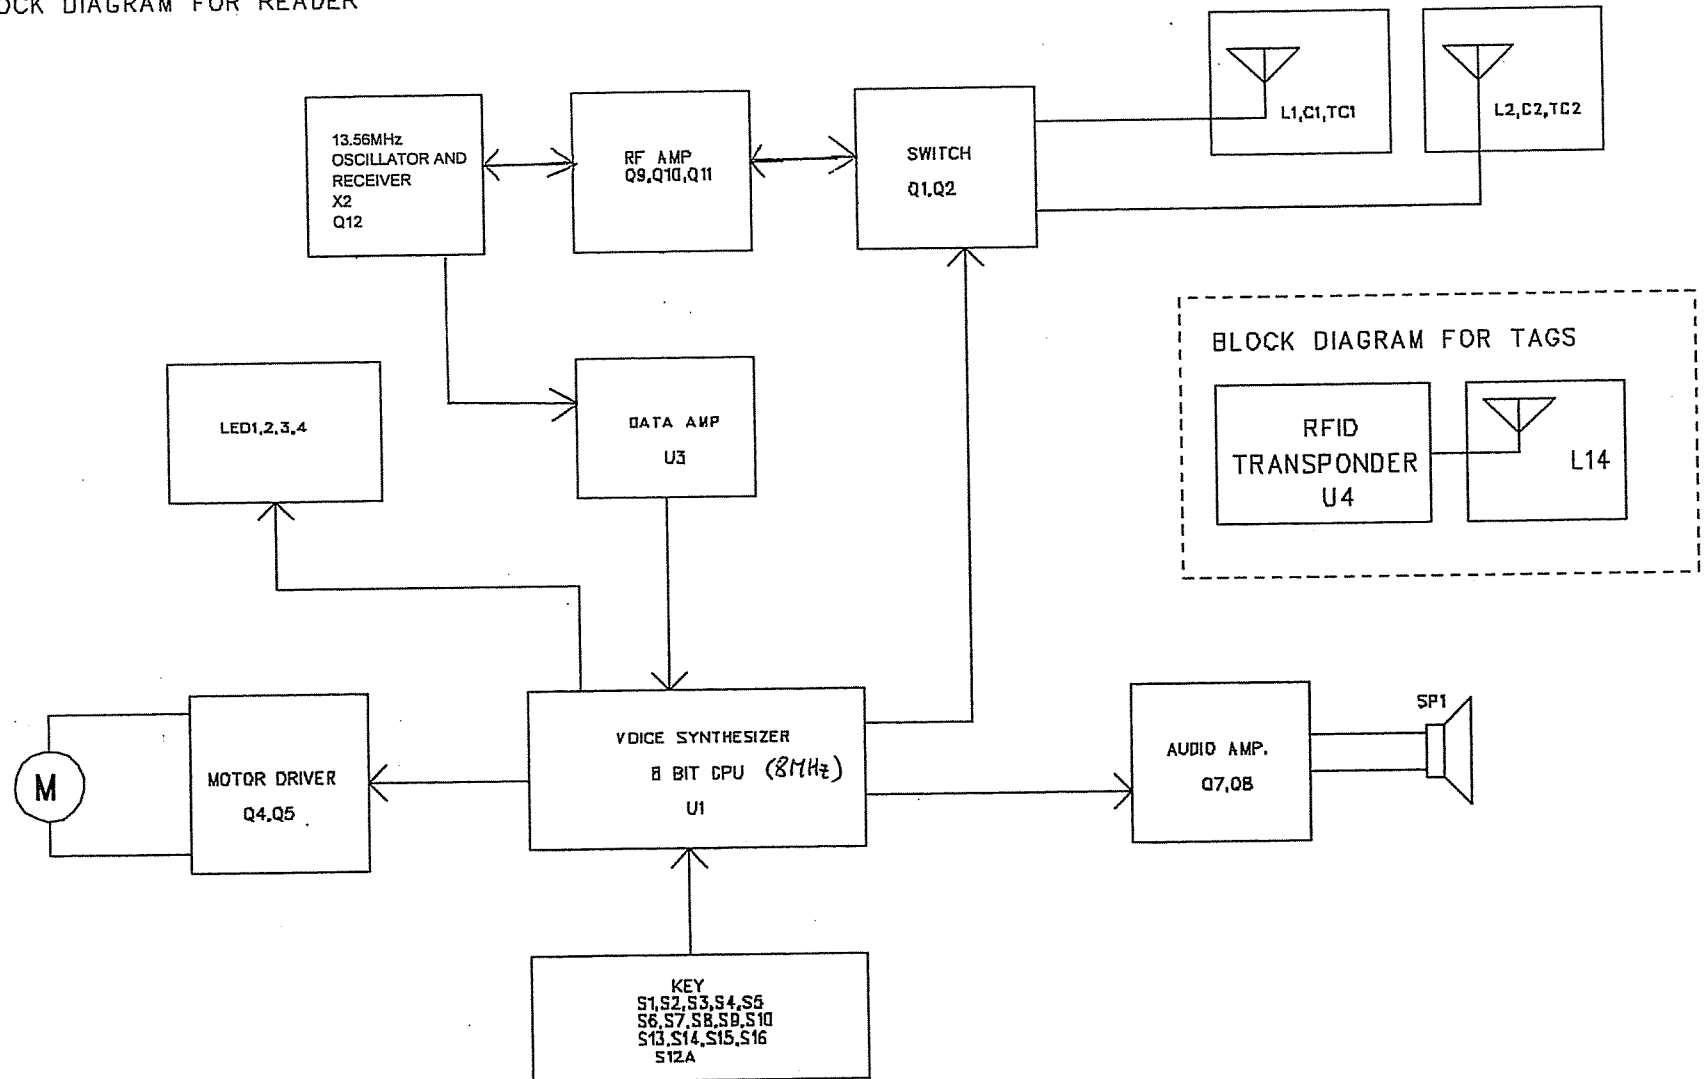

BLOCK DIAGRAM FOR READER

MODEL NO: BE-139		REV: 0.1
SIZE A4		
DATE May, 26th, 2006		SHEET 1 of 1

U1 HT86384

Block Diagram

U3 HT82V732

Block Diagram

U4 HT672A

Block Diagram