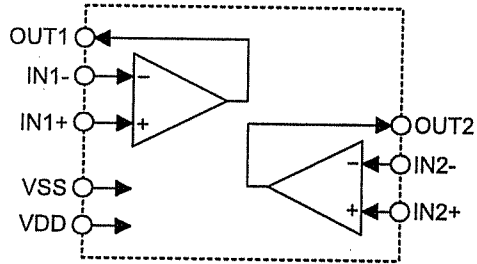

BLOCK DIAGRAM FOR READER

MODEL NO: BE-139		REV: 0.1
SIZE A4		
DATE May, 26th, 2006		SHEET 1 of 1

U1 HT86384

Block Diagram

U3 HT82V732

Block Diagram

U4 HT672A

Block Diagram