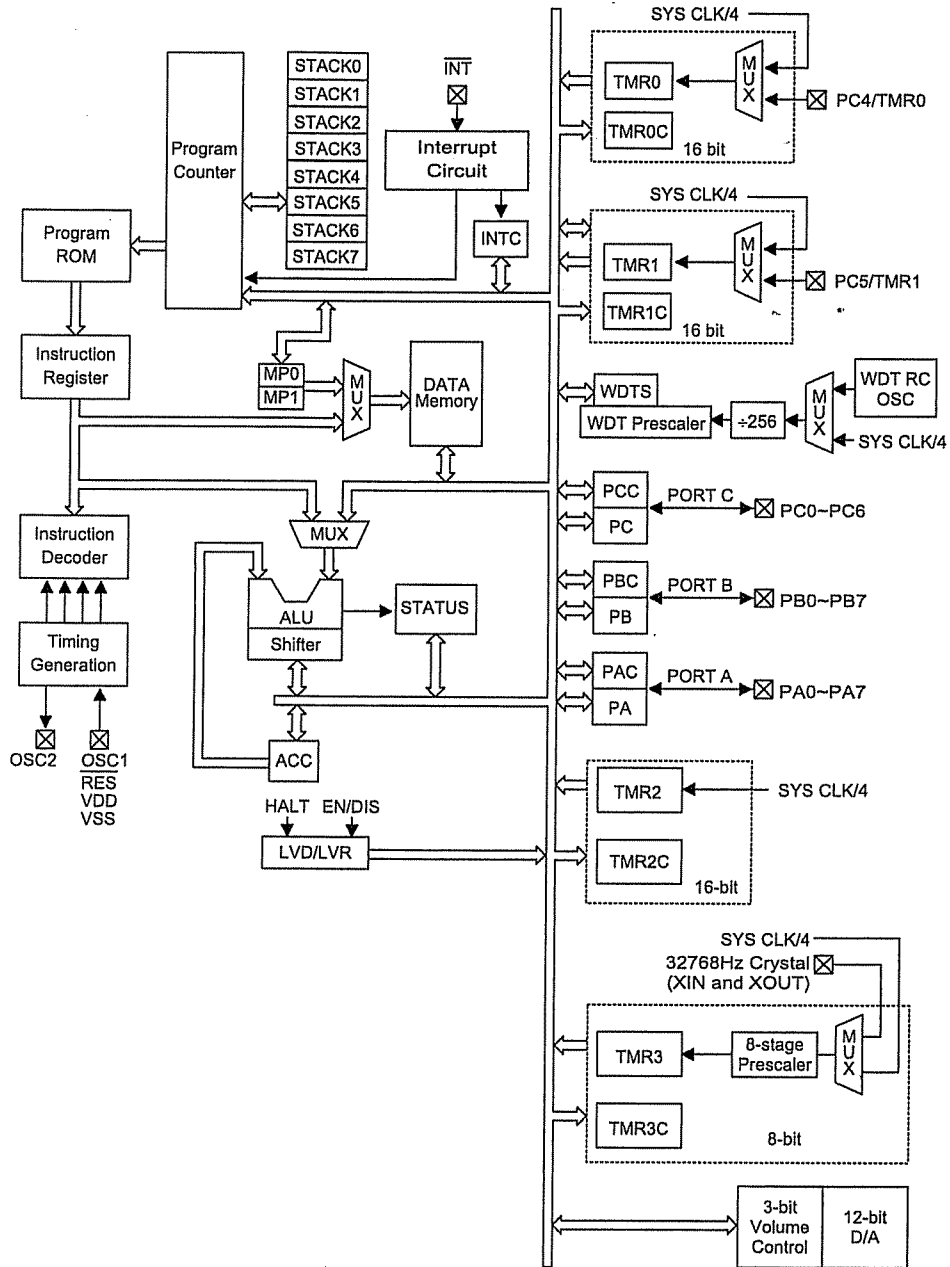

BLOCK DIAGRAM FOR READER

MODEL NO: BE-139		REV: 0.1
SIZE A4		
DATE May, 26th, 2006		SHEET 1 of 1

U1 HT86384

Block Diagram

U3 HT82V732

Block Diagram

U4 HT672A

Block Diagram