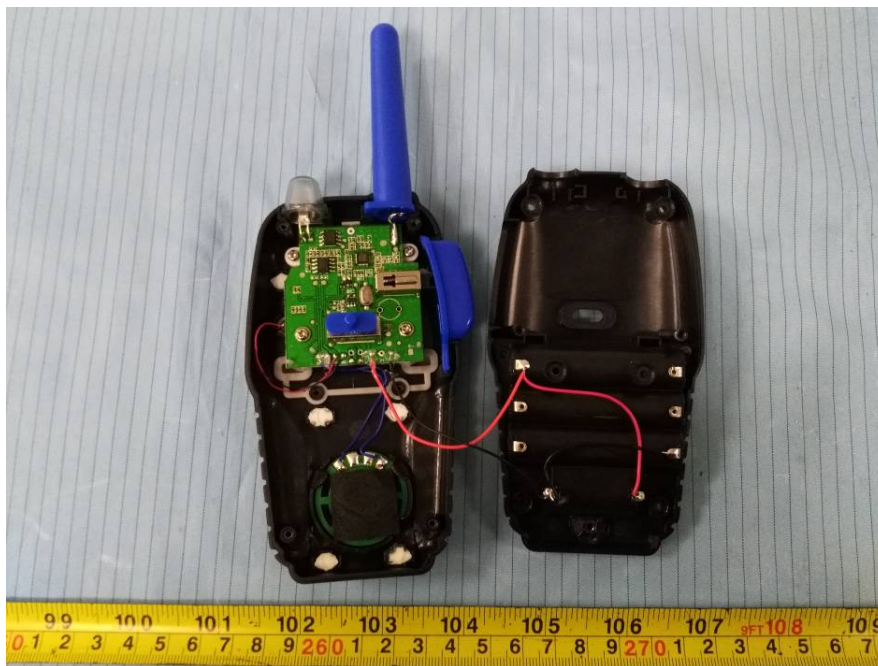

EXHIBIT C - EUT INTERNAL PHOTOGRAPHS

For model SM-212:

EUT – Cover off View 1

EUT – Cover off View 2

Antenna

EUT – Main Board Top View

EUT – Main Board Bottom View

For model SW-212 (Blue):

EUT – Cover off View 1

EUT – Cover off View 2

EUT – Main Board Top View

EUT – Main Board Bottom View